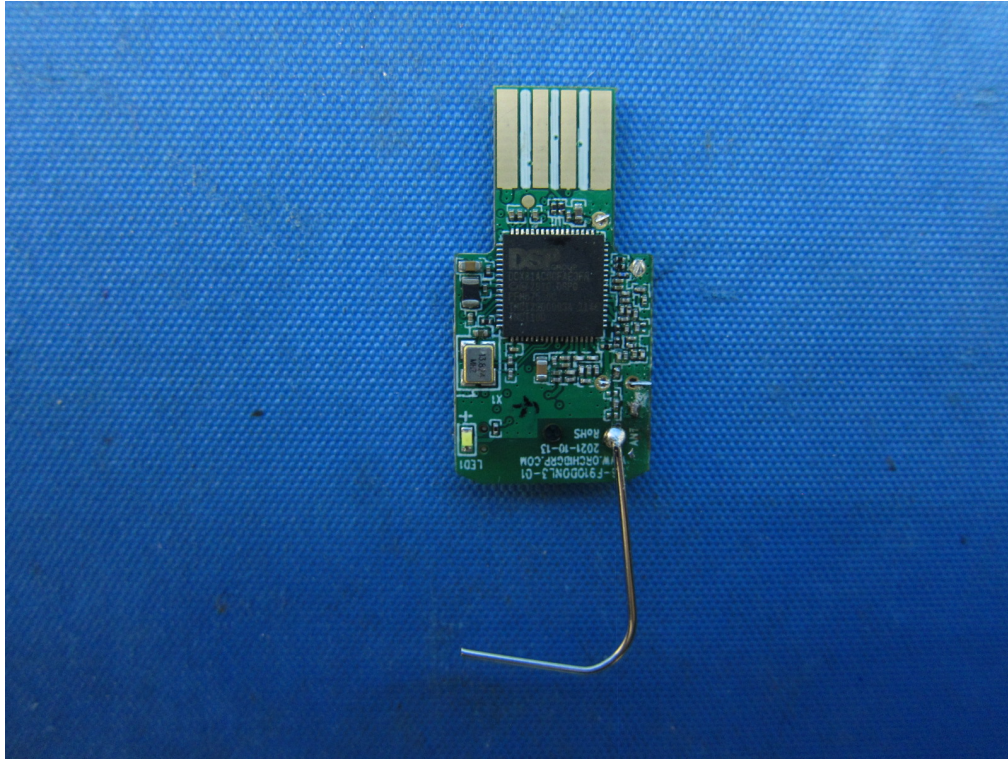

INTERTEK TESTING SERVICES

Internal Photos

FCC ID: 2ALB3LH475DG
IC: 23665-DG001

INTERTEK TESTING SERVICES

Internal Photos

FCC ID: 2ALB3LH475DG
IC: 23665-DG001

INTERTEK TESTING SERVICES

Internal Photos