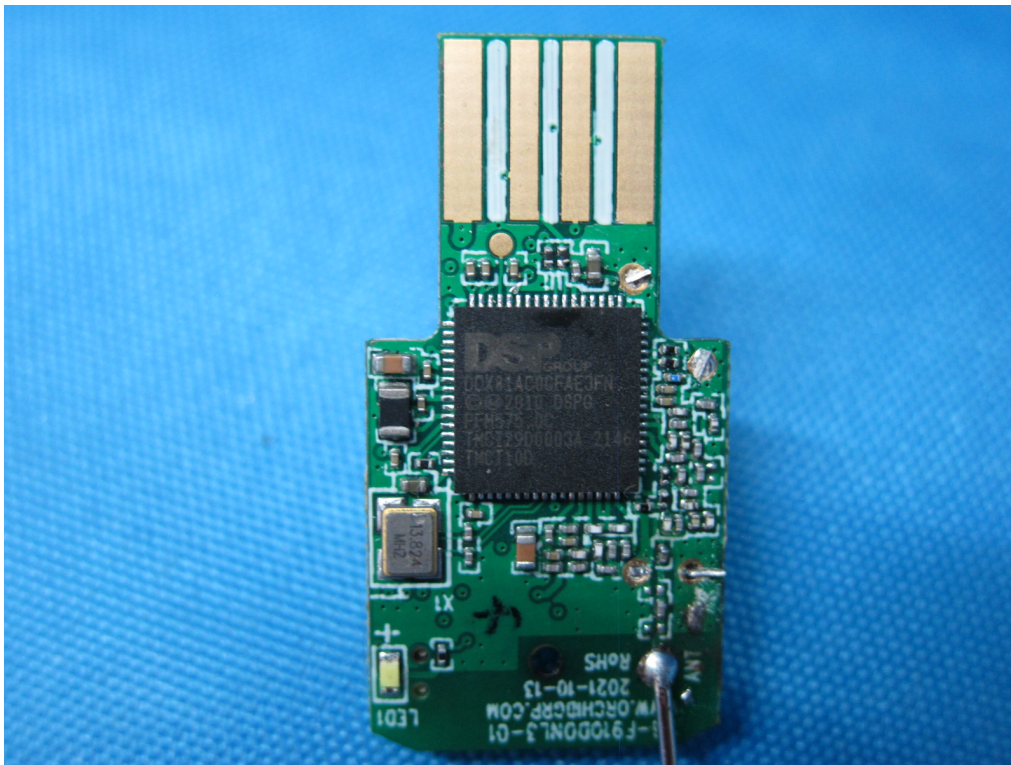

INTERTEK TESTING SERVICES

Internal Photos

FCC ID: 2ALB3LH475DG
IC: 23665-DG001

INTERTEK TESTING SERVICES

Internal Photos

FCC ID: 2ALB3LH475DG
IC: 23665-DG001

INTERTEK TESTING SERVICES

Internal Photos