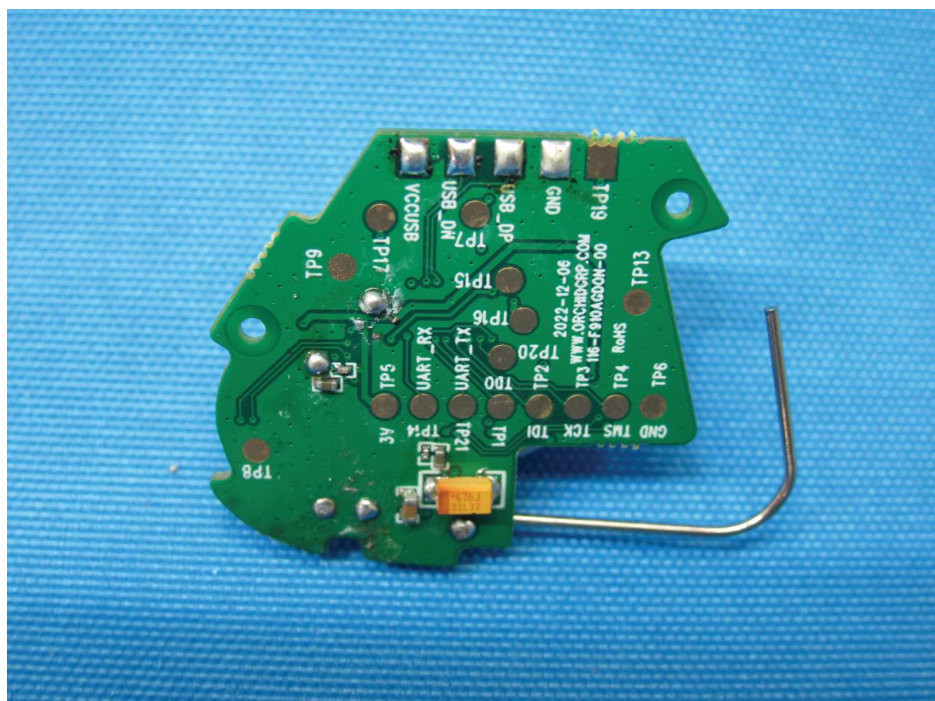

INTERTEK TESTING SERVICES

Internal Photos

INTERTEK TESTING SERVICES

Internal Photos

INTERTEK TESTING SERVICES

Internal Photos

FCC ID: 2ALB3AWDGLE
IC: 23665-DG023

INTERTEK TESTING SERVICES

Internal Photos

FCC ID: 2ALB3AWDGLE
IC: 23665-DG023