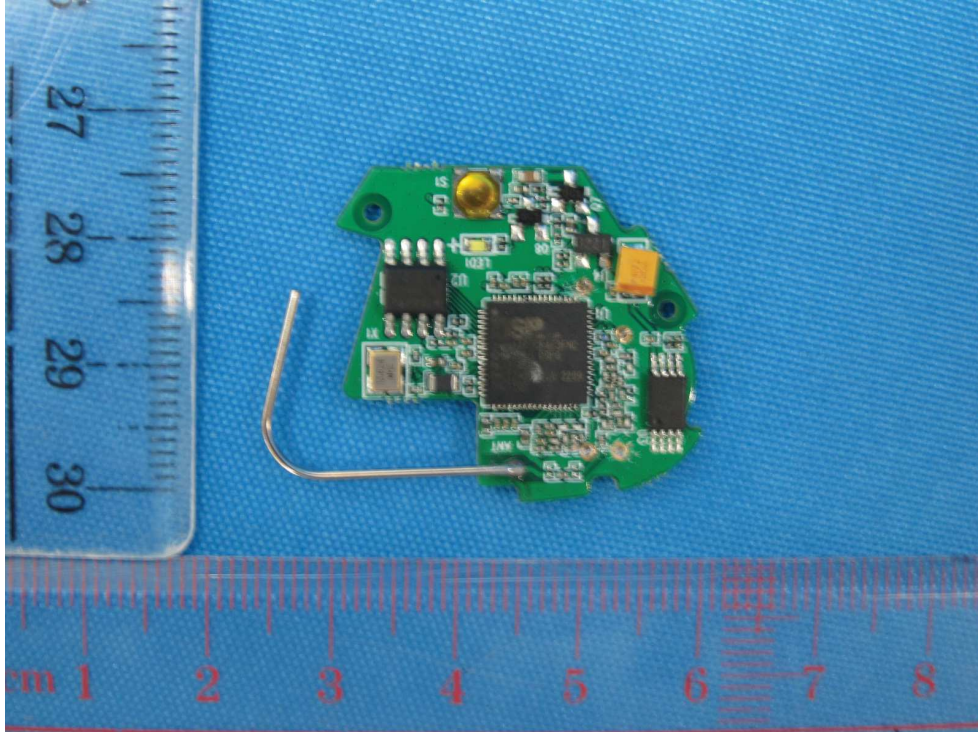

INTERTEK TESTING SERVICES

Internal Photos

INTERTEK TESTING SERVICES

Internal Photos

INTERTEK TESTING SERVICES

Internal Photos

FCC ID: 2ALB3AWDGLE
IC: 23665-DG023

INTERTEK TESTING SERVICES

Internal Photos

FCC ID: 2ALB3AWDGLE
IC: 23665-DG023