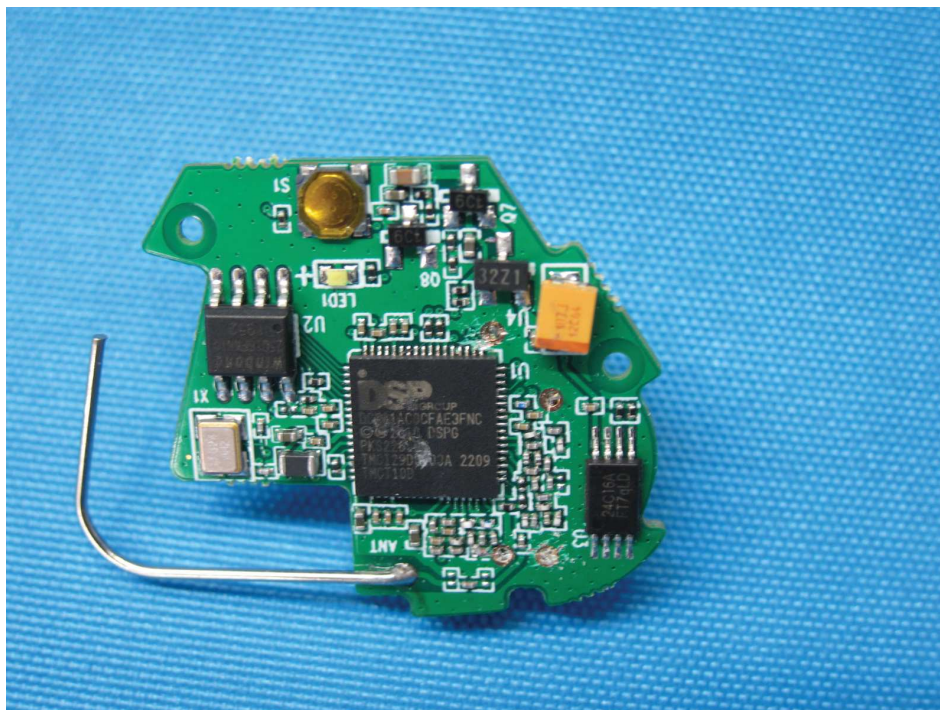

INTERTEK TESTING SERVICES

Internal Photos

INTERTEK TESTING SERVICES

Internal Photos

INTERTEK TESTING SERVICES

Internal Photos

FCC ID: 2ALB3AWDGLE
IC: 23665-DG023

INTERTEK TESTING SERVICES

Internal Photos

FCC ID: 2ALB3AWDGLE
IC: 23665-DG023