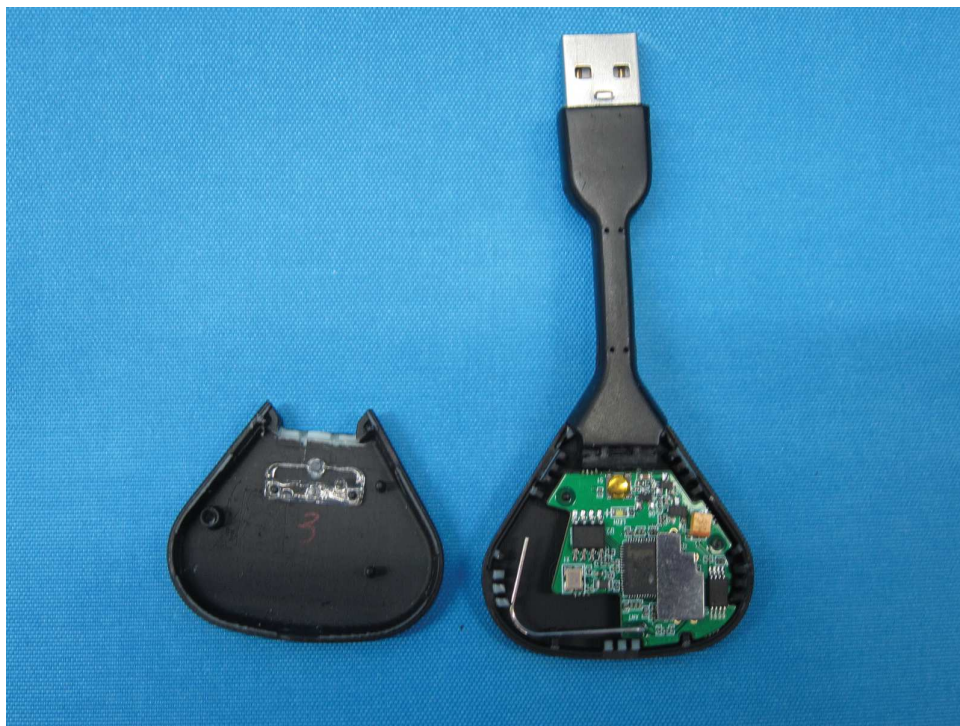

INTERTEK TESTING SERVICES

Internal Photos

INTERTEK TESTING SERVICES

Internal Photos

INTERTEK TESTING SERVICES

Internal Photos

FCC ID: 2ALB3AWDGLE
IC: 23665-DG023

INTERTEK TESTING SERVICES

Internal Photos

FCC ID: 2ALB3AWDGLE
IC: 23665-DG023