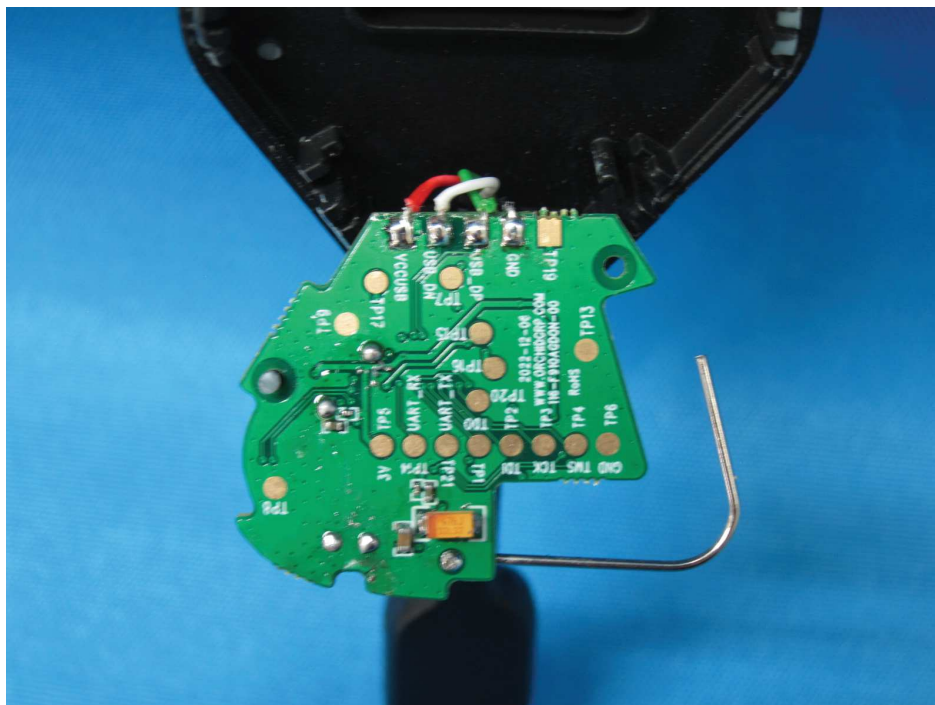

INTERTEK TESTING SERVICES

Internal Photos

INTERTEK TESTING SERVICES

Internal Photos

INTERTEK TESTING SERVICES

Internal Photos

FCC ID: 2ALB3AWDGLE
IC: 23665-DG023

INTERTEK TESTING SERVICES

Internal Photos

FCC ID: 2ALB3AWDGLE
IC: 23665-DG023