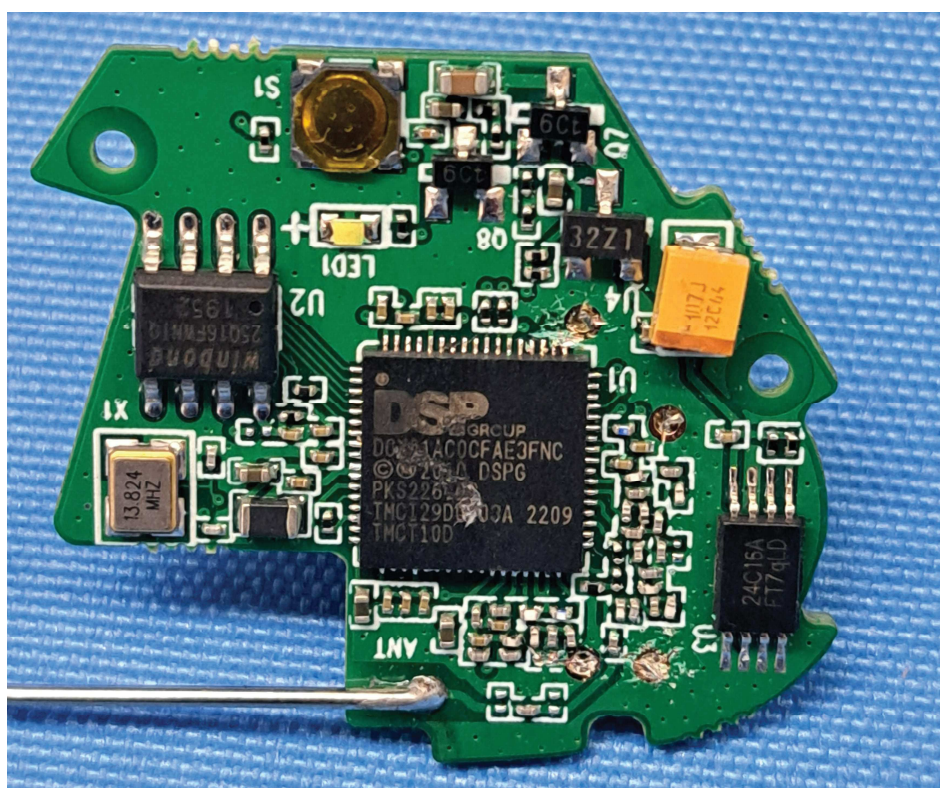

INTERTEK TESTING SERVICES

Internal Photos

INTERTEK TESTING SERVICES

Internal Photos

INTERTEK TESTING SERVICES

Internal Photos

FCC ID: 2ALB3AWDGLE
IC: 23665-DG023

INTERTEK TESTING SERVICES

Internal Photos

FCC ID: 2ALB3AWDGLE
IC: 23665-DG023