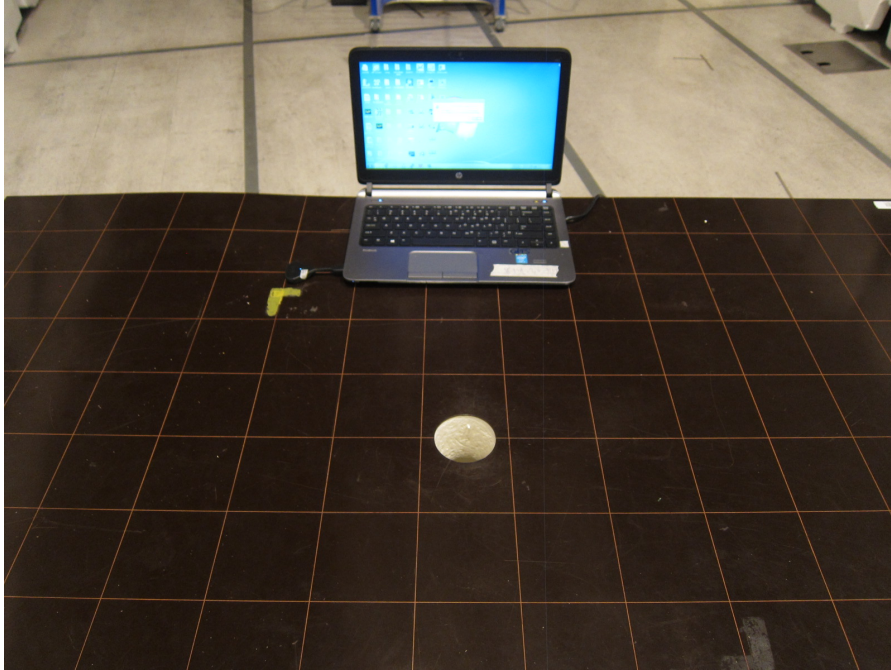

### The Worst Case Configuration Photographs

Radiated Emission – Dongle Unit

Front View

Rear View

The EUT is placed at center of turntable

---

### The Worst Case Configuration Photographs

AC Conducted Emission – Dongle Unit

Front View

Side View 1

### The Worst Case Configuration Photographs

AC Conducted Emission – Dongle Unit

Side View 2