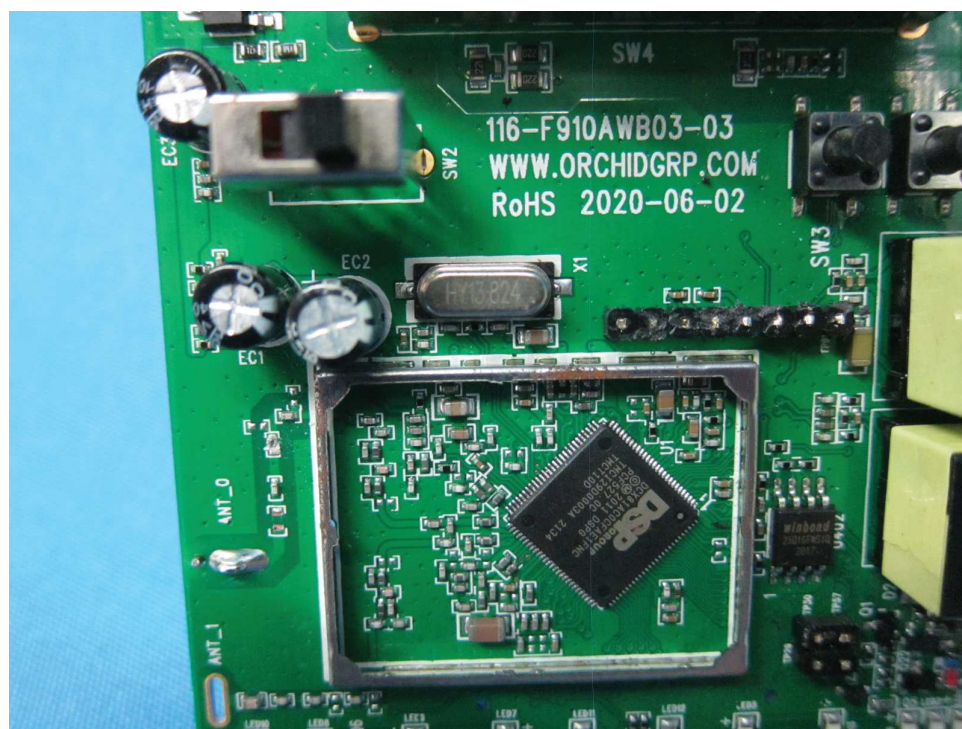

INTERTEK TESTING SERVICES

Internal Photos

INTERTEK TESTING SERVICES

Internal Photos

INTERTEK TESTING SERVICES

Internal Photos

FCC ID: 2ALB3AW70
IC: 23665-HS021

INTERTEK TESTING SERVICES

Internal Photos

INTERTEK TESTING SERVICES

Internal Photos

FCC ID: 2ALB3AW70
IC: 23665-HS021

INTERTEK TESTING SERVICES

Internal Photos

FCC ID: 2ALB3AW70
IC: 23665-HS021

INTERTEK TESTING SERVICES

Internal Photos

FCC ID: 2ALB3AW70
IC: 23665-HS021

INTERTEK TESTING SERVICES

Internal Photos

FCC ID: 2ALB3AW70
IC: 23665-HS021

INTERTEK TESTING SERVICES

Internal Photos

FCC ID: 2ALB3AW70
IC: 23665-HS021