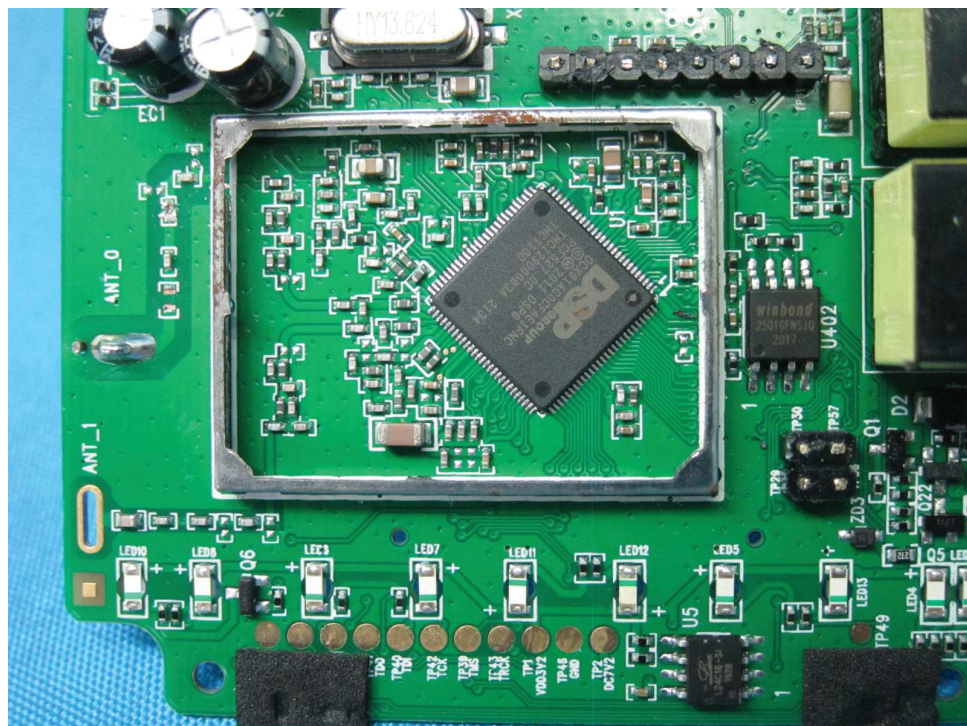

Internal Photos

INTERTEK TESTING SERVICES

Internal Photos

FCC ID: 2ALB3AW70
IC: 23665-HS021

INTERTEK TESTING SERVICES

Internal Photos

FCC ID: 2ALB3AW70
IC: 23665-HS021

INTERTEK TESTING SERVICES

Internal Photos

FCC ID: 2ALB3AW70
IC: 23665-HS021

INTERTEK TESTING SERVICES

Internal Photos

FCC ID: 2ALB3AW70
IC: 23665-HS021

INTERTEK TESTING SERVICES

Internal Photos

FCC ID: 2ALB3AW70
IC: 23665-HS021