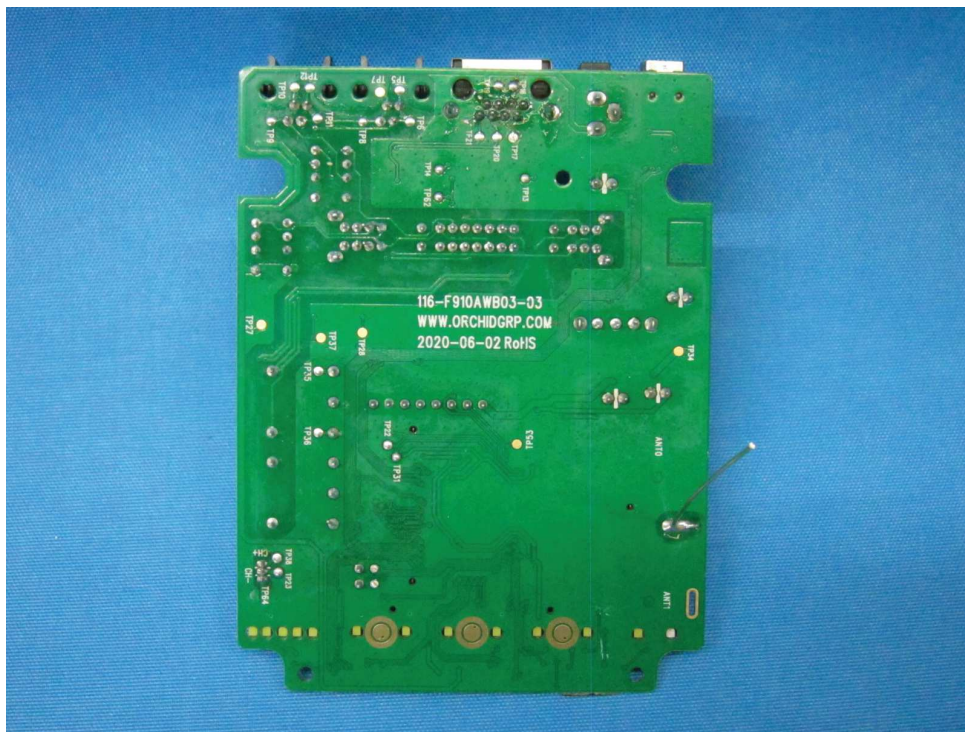

INTERTEK TESTING SERVICES

Internal Photos

INTERTEK TESTING SERVICES

Internal Photos

INTERTEK TESTING SERVICES

Internal Photos

FCC ID: 2ALB3AW70
IC: 23665-HS021

INTERTEK TESTING SERVICES

Internal Photos

INTERTEK TESTING SERVICES

Internal Photos

FCC ID: 2ALB3AW70
IC: 23665-HS021

INTERTEK TESTING SERVICES

Internal Photos

FCC ID: 2ALB3AW70
IC: 23665-HS021

INTERTEK TESTING SERVICES

Internal Photos

FCC ID: 2ALB3AW70
IC: 23665-HS021

INTERTEK TESTING SERVICES

Internal Photos

FCC ID: 2ALB3AW70
IC: 23665-HS021

INTERTEK TESTING SERVICES

Internal Photos

FCC ID: 2ALB3AW70
IC: 23665-HS021

INTERTEK TESTING SERVICES

Internal Photos

FCC ID: 2ALB3AW70
IC: 23665-HS021