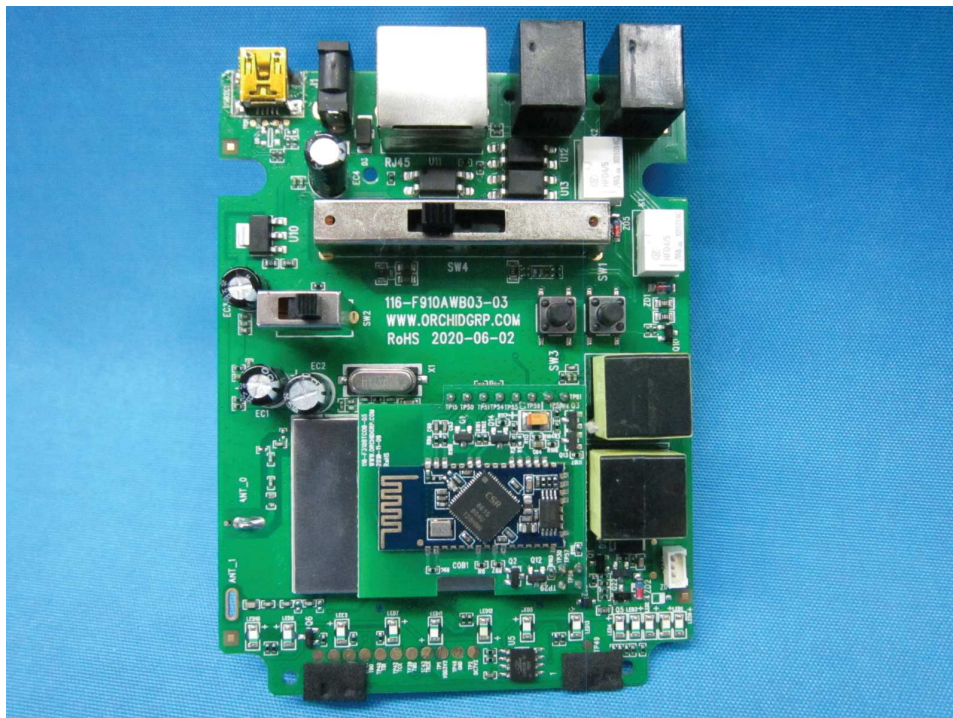

INTERTEK TESTING SERVICES

Internal Photos

INTERTEK TESTING SERVICES

Internal Photos

INTERTEK TESTING SERVICES

Internal Photos

FCC ID: 2ALB3AW70
IC: 23665-HS021

INTERTEK TESTING SERVICES

Internal Photos

INTERTEK TESTING SERVICES

Internal Photos

FCC ID: 2ALB3AW70
IC: 23665-HS021

INTERTEK TESTING SERVICES

Internal Photos

FCC ID: 2ALB3AW70
IC: 23665-HS021

INTERTEK TESTING SERVICES

Internal Photos

FCC ID: 2ALB3AW70
IC: 23665-HS021

INTERTEK TESTING SERVICES

Internal Photos

FCC ID: 2ALB3AW70
IC: 23665-HS021

INTERTEK TESTING SERVICES

Internal Photos

FCC ID: 2ALB3AW70
IC: 23665-HS021