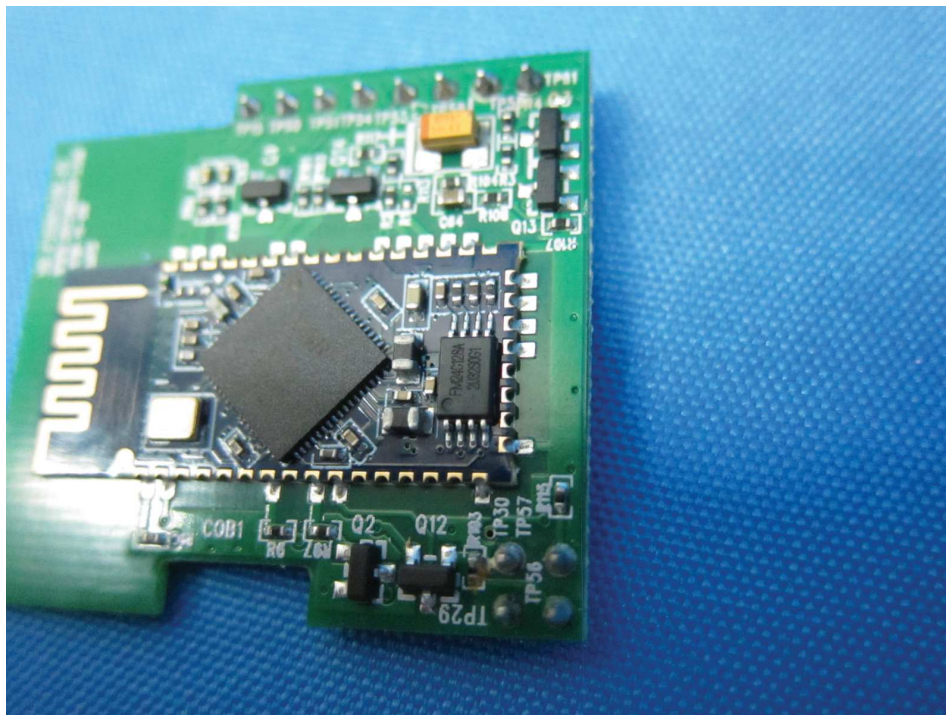

INTERTEK TESTING SERVICES

Internal Photos

INTERTEK TESTING SERVICES

Internal Photos

INTERTEK TESTING SERVICES

Internal Photos

FCC ID: 2ALB3AW70
IC: 23665-HS021

INTERTEK TESTING SERVICES

Internal Photos

INTERTEK TESTING SERVICES

Internal Photos

FCC ID: 2ALB3AW70
IC: 23665-HS021

INTERTEK TESTING SERVICES

Internal Photos

FCC ID: 2ALB3AW70
IC: 23665-HS021

INTERTEK TESTING SERVICES

Internal Photos

FCC ID: 2ALB3AW70
IC: 23665-HS021

INTERTEK TESTING SERVICES

Internal Photos

FCC ID: 2ALB3AW70
IC: 23665-HS021

INTERTEK TESTING SERVICES

Internal Photos

FCC ID: 2ALB3AW70
IC: 23665-HS021