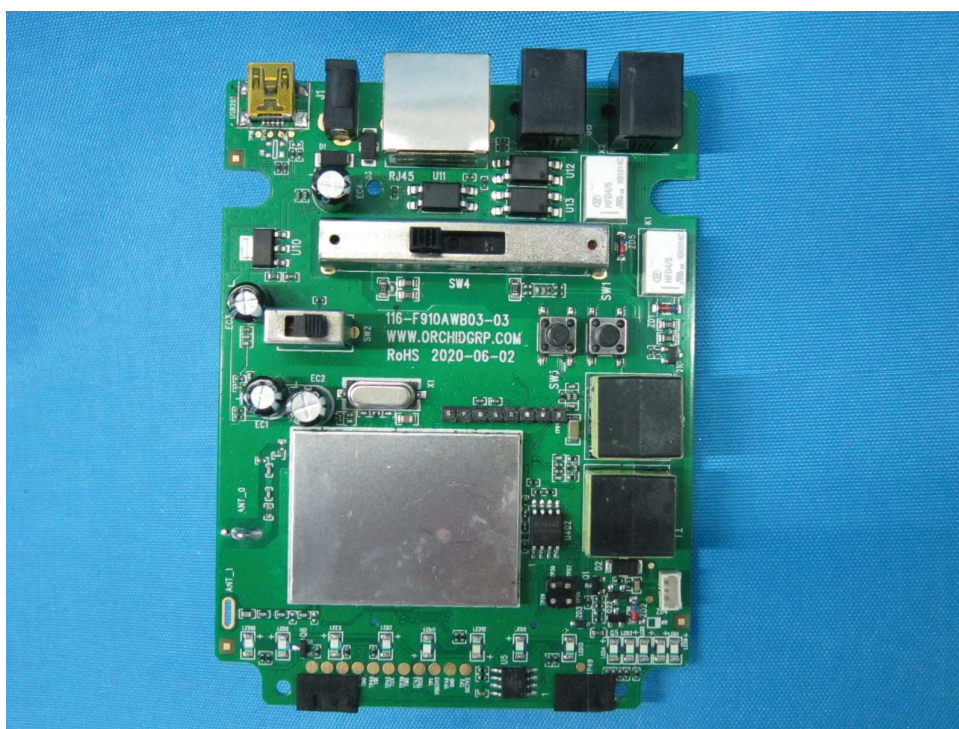

INTERTEK TESTING SERVICES

Internal Photos

INTERTEK TESTING SERVICES

Internal Photos

INTERTEK TESTING SERVICES

Internal Photos

FCC ID: 2ALB3AW70
IC: 23665-HS021

INTERTEK TESTING SERVICES

Internal Photos

INTERTEK TESTING SERVICES

Internal Photos

FCC ID: 2ALB3AW70
IC: 23665-HS021

INTERTEK TESTING SERVICES

Internal Photos

FCC ID: 2ALB3AW70
IC: 23665-HS021

INTERTEK TESTING SERVICES

Internal Photos

FCC ID: 2ALB3AW70
IC: 23665-HS021

INTERTEK TESTING SERVICES

Internal Photos

FCC ID: 2ALB3AW70
IC: 23665-HS021

INTERTEK TESTING SERVICES

Internal Photos

FCC ID: 2ALB3AW70
IC: 23665-HS021