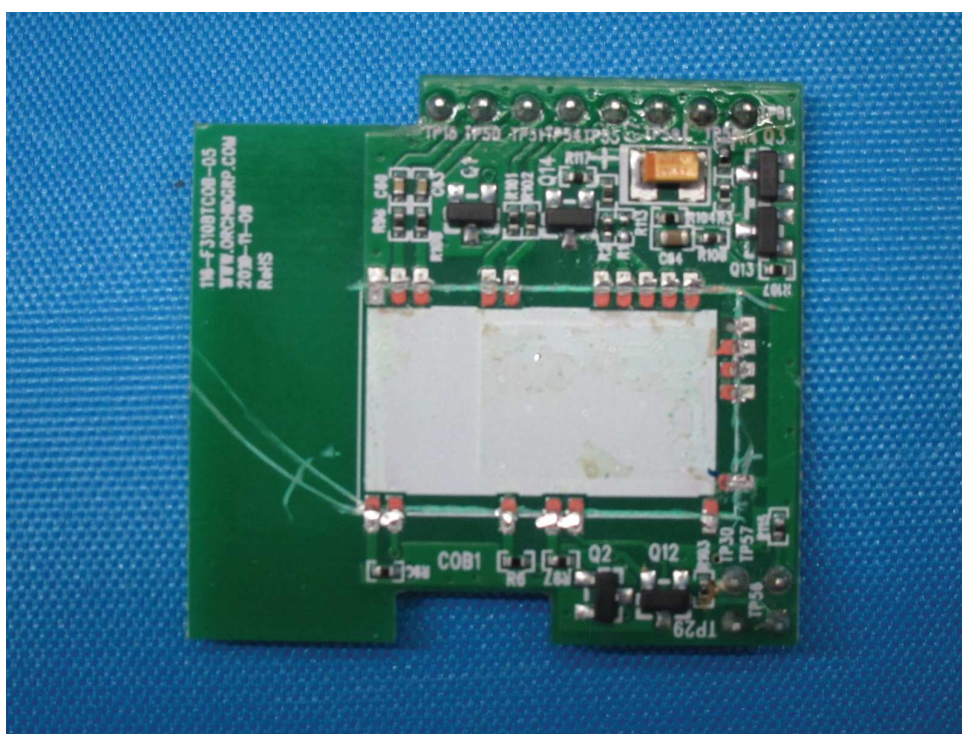

INTERTEK TESTING SERVICES

Internal Photos

INTERTEK TESTING SERVICES

Internal Photos

INTERTEK TESTING SERVICES

Internal Photos

FCC ID: 2ALB3AW70
IC: 23665-HS021

INTERTEK TESTING SERVICES

Internal Photos

INTERTEK TESTING SERVICES

Internal Photos

FCC ID: 2ALB3AW70
IC: 23665-HS021

INTERTEK TESTING SERVICES

Internal Photos

FCC ID: 2ALB3AW70
IC: 23665-HS021

INTERTEK TESTING SERVICES

Internal Photos

FCC ID: 2ALB3AW70
IC: 23665-HS021

INTERTEK TESTING SERVICES

Internal Photos

FCC ID: 2ALB3AW70
IC: 23665-HS021

INTERTEK TESTING SERVICES

Internal Photos

FCC ID: 2ALB3AW70
IC: 23665-HS021