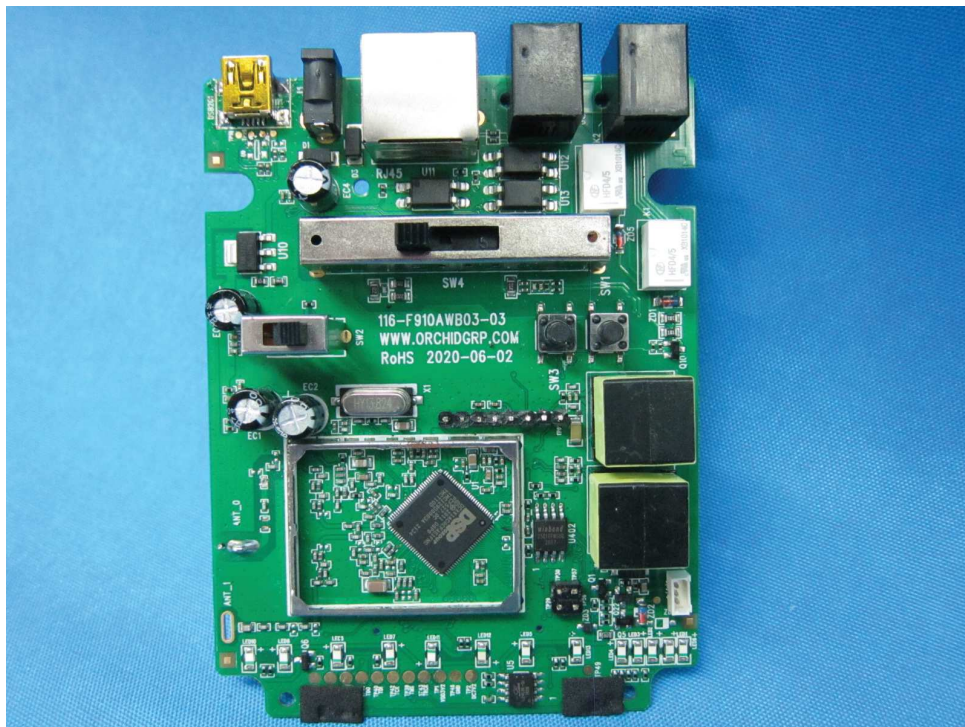

INTERTEK TESTING SERVICES

Internal Photos

INTERTEK TESTING SERVICES

Internal Photos

INTERTEK TESTING SERVICES

Internal Photos

FCC ID: 2ALB3AW70
IC: 23665-HS021

INTERTEK TESTING SERVICES

Internal Photos

INTERTEK TESTING SERVICES

Internal Photos

FCC ID: 2ALB3AW70
IC: 23665-HS021

INTERTEK TESTING SERVICES

Internal Photos

FCC ID: 2ALB3AW70
IC: 23665-HS021

INTERTEK TESTING SERVICES

Internal Photos

FCC ID: 2ALB3AW70
IC: 23665-HS021

INTERTEK TESTING SERVICES

Internal Photos

FCC ID: 2ALB3AW70
IC: 23665-HS021

INTERTEK TESTING SERVICES

Internal Photos

FCC ID: 2ALB3AW70
IC: 23665-HS021