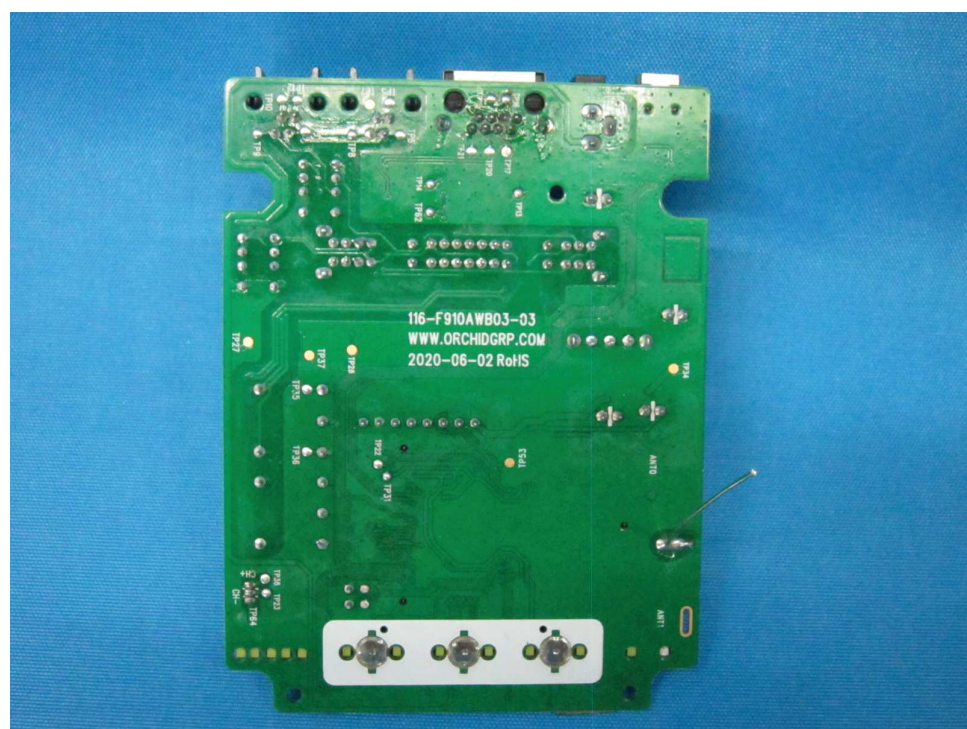

INTERTEK TESTING SERVICES

Internal Photos

INTERTEK TESTING SERVICES

Internal Photos

INTERTEK TESTING SERVICES

Internal Photos

FCC ID: 2ALB3AW70
IC: 23665-HS021

INTERTEK TESTING SERVICES

Internal Photos

INTERTEK TESTING SERVICES

Internal Photos

FCC ID: 2ALB3AW70
IC: 23665-HS021

INTERTEK TESTING SERVICES

Internal Photos

FCC ID: 2ALB3AW70
IC: 23665-HS021

INTERTEK TESTING SERVICES

Internal Photos

FCC ID: 2ALB3AW70
IC: 23665-HS021

INTERTEK TESTING SERVICES

Internal Photos

FCC ID: 2ALB3AW70
IC: 23665-HS021

INTERTEK TESTING SERVICES

Internal Photos

FCC ID: 2ALB3AW70
IC: 23665-HS021

INTERTEK TESTING SERVICES

Internal Photos

FCC ID: 2ALB3AW70
IC: 23665-HS021