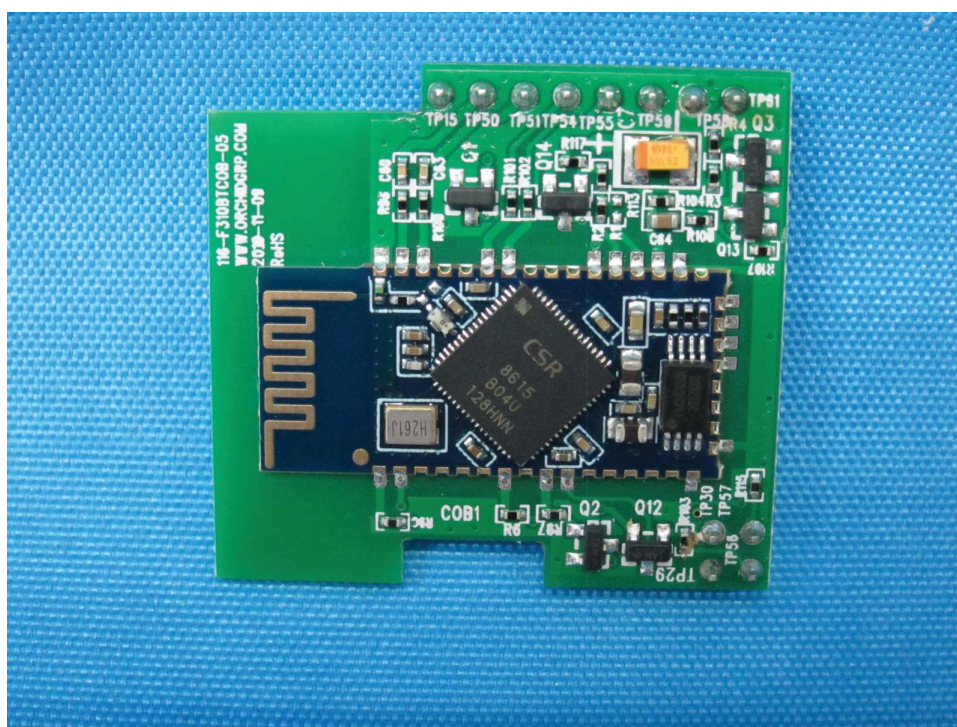

INTERTEK TESTING SERVICES

Internal Photos

INTERTEK TESTING SERVICES

Internal Photos

INTERTEK TESTING SERVICES

Internal Photos

FCC ID: 2ALB3AW70
IC: 23665-HS021

INTERTEK TESTING SERVICES

Internal Photos

INTERTEK TESTING SERVICES

Internal Photos

FCC ID: 2ALB3AW70
IC: 23665-HS021

INTERTEK TESTING SERVICES

Internal Photos

FCC ID: 2ALB3AW70
IC: 23665-HS021

INTERTEK TESTING SERVICES

Internal Photos

FCC ID: 2ALB3AW70
IC: 23665-HS021

INTERTEK TESTING SERVICES

Internal Photos

FCC ID: 2ALB3AW70
IC: 23665-HS021

INTERTEK TESTING SERVICES

Internal Photos

FCC ID: 2ALB3AW70
IC: 23665-HS021