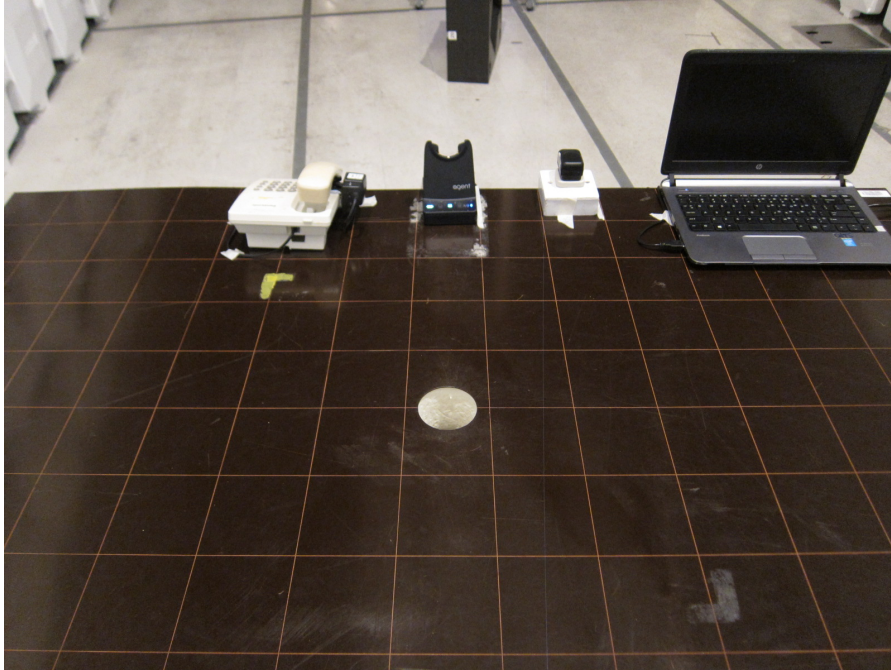

INTERTEK TESTING SERVICES

The Worst Case Configuration Photographs

Radiated Emission – Base(BT) Unit

Front View

Rear View

The EUT is placed at the center of turntable

INTERTEK TESTING SERVICES

The Worst Case Configuration Photographs

AC Conducted Emission

Front View

Side View 1

INTERTEK TESTING SERVICES

The Worst Case Configuration Photographs

AC Conducted Emission

Side View 2