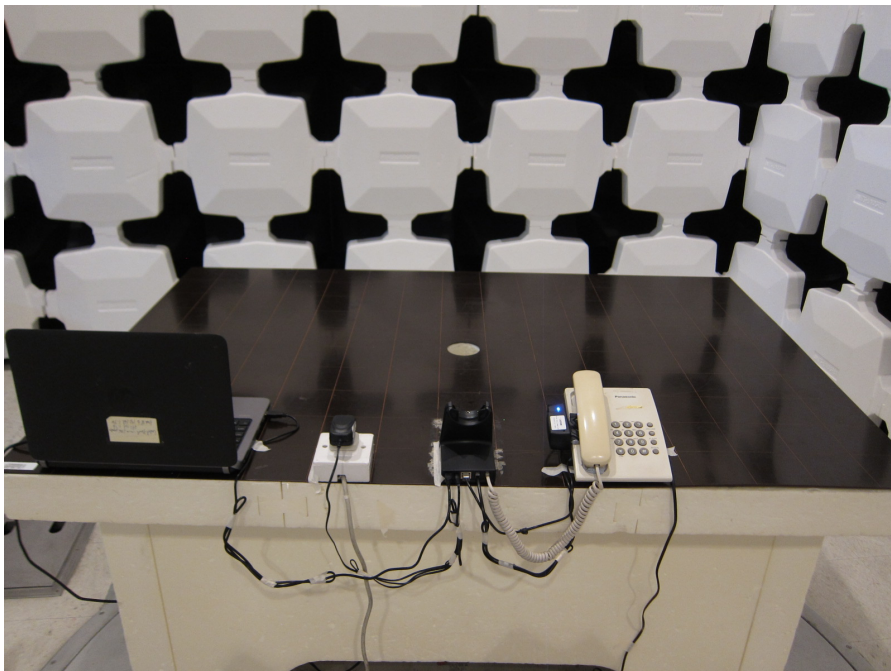

INTERTEK TESTING SERVICES

The Worst Case Configuration Photographs

Radiated Emission – Base(BT) Unit

Front View

Rear View

The EUT is placed at the center of turntable

INTERTEK TESTING SERVICES

The Worst Case Configuration Photographs

AC Conducted Emission

Front View

Side View 1

INTERTEK TESTING SERVICES

The Worst Case Configuration Photographs

AC Conducted Emission

Side View 2