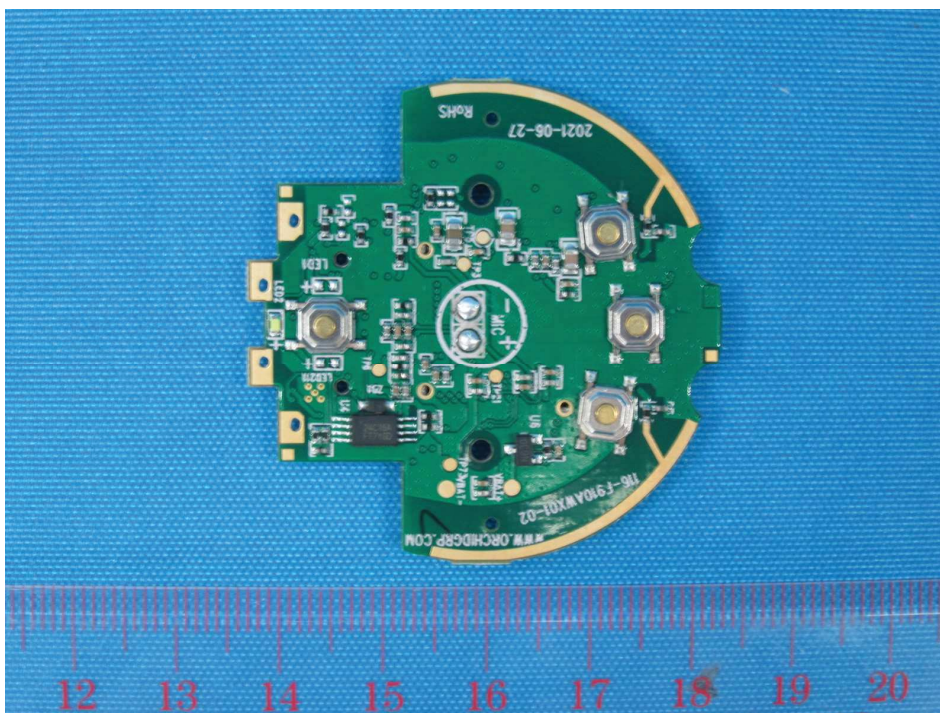

INTERTEK TESTING SERVICES

Internal Photos

Model: AWMHS

FCC ID: 2ALB3AW5H
IC: 23665-HS022

INTERTEK TESTING SERVICES

Internal Photos

FCC ID: 2ALB3AW5H
IC: 23665-HS022

INTERTEK TESTING SERVICES

Internal Photos

FCC ID: 2ALB3AW5H
IC: 23665-HS022

INTERTEK TESTING SERVICES

Internal Photos

FCC ID: 2ALB3AW5H
IC: 23665-HS022

INTERTEK TESTING SERVICES

Internal Photos

FCC ID: 2ALB3AW5H
IC: 23665-HS022