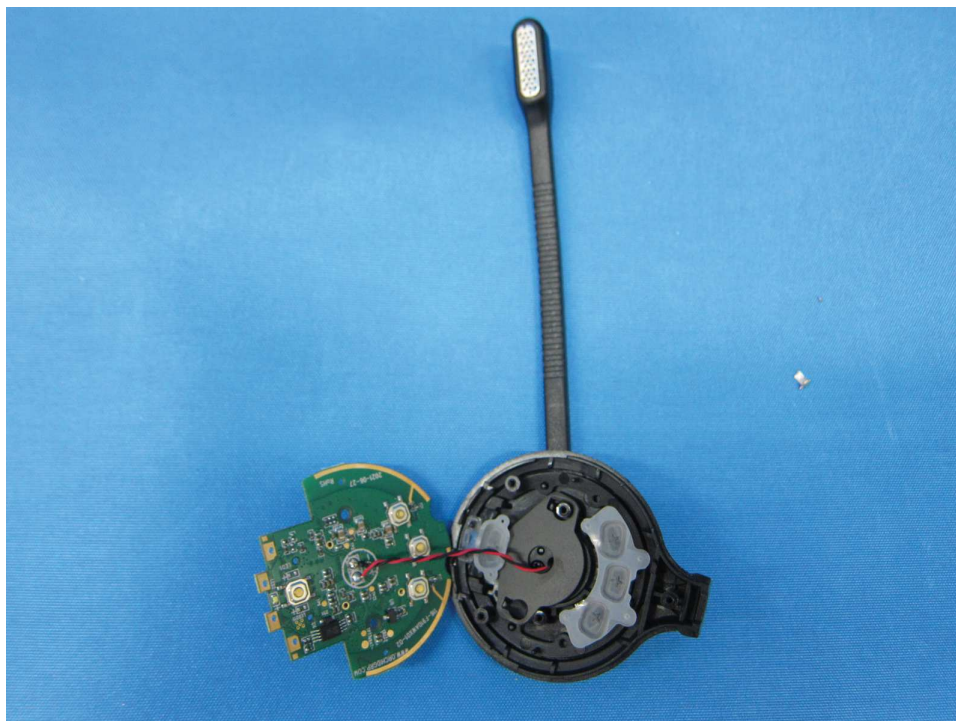

INTERTEK TESTING SERVICES

Internal Photos

Model: AWMHS

FCC ID: 2ALB3AW5H
IC: 23665-HS022

INTERTEK TESTING SERVICES

Internal Photos

FCC ID: 2ALB3AW5H
IC: 23665-HS022

INTERTEK TESTING SERVICES

Internal Photos

FCC ID: 2ALB3AW5H
IC: 23665-HS022

INTERTEK TESTING SERVICES

Internal Photos

FCC ID: 2ALB3AW5H
IC: 23665-HS022

INTERTEK TESTING SERVICES

Internal Photos

FCC ID: 2ALB3AW5H
IC: 23665-HS022