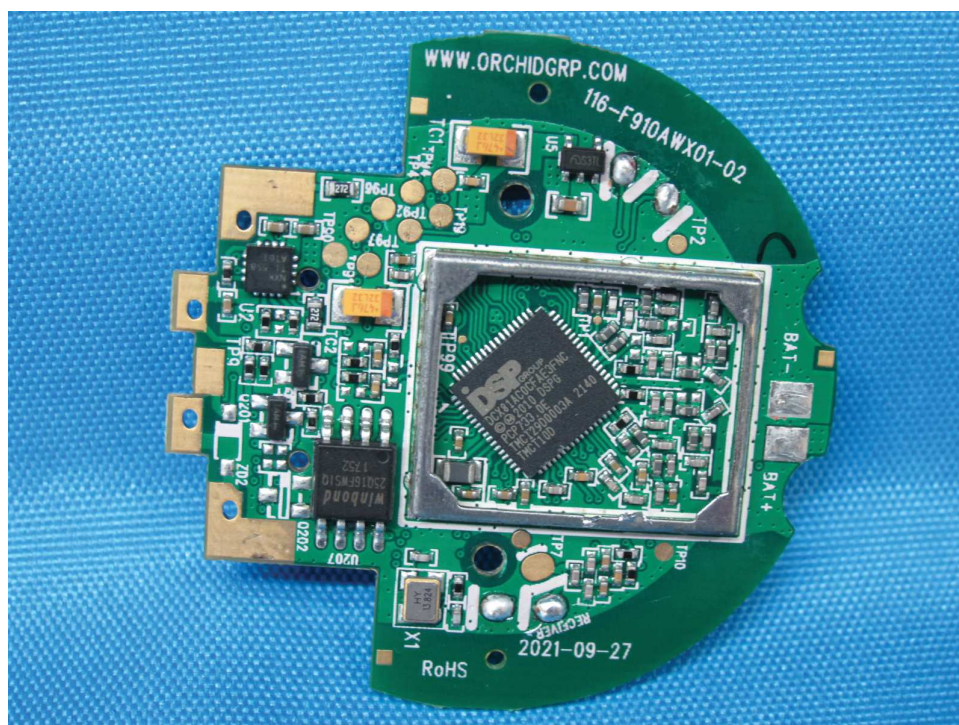

INTERTEK TESTING SERVICES

Internal Photos

Model: AWMHS

FCC ID: 2ALB3AW5H
IC: 23665-HS022

INTERTEK TESTING SERVICES

Internal Photos

FCC ID: 2ALB3AW5H
IC: 23665-HS022

INTERTEK TESTING SERVICES

Internal Photos

FCC ID: 2ALB3AW5H
IC: 23665-HS022

INTERTEK TESTING SERVICES

Internal Photos

FCC ID: 2ALB3AW5H
IC: 23665-HS022

INTERTEK TESTING SERVICES

Internal Photos

FCC ID: 2ALB3AW5H
IC: 23665-HS022