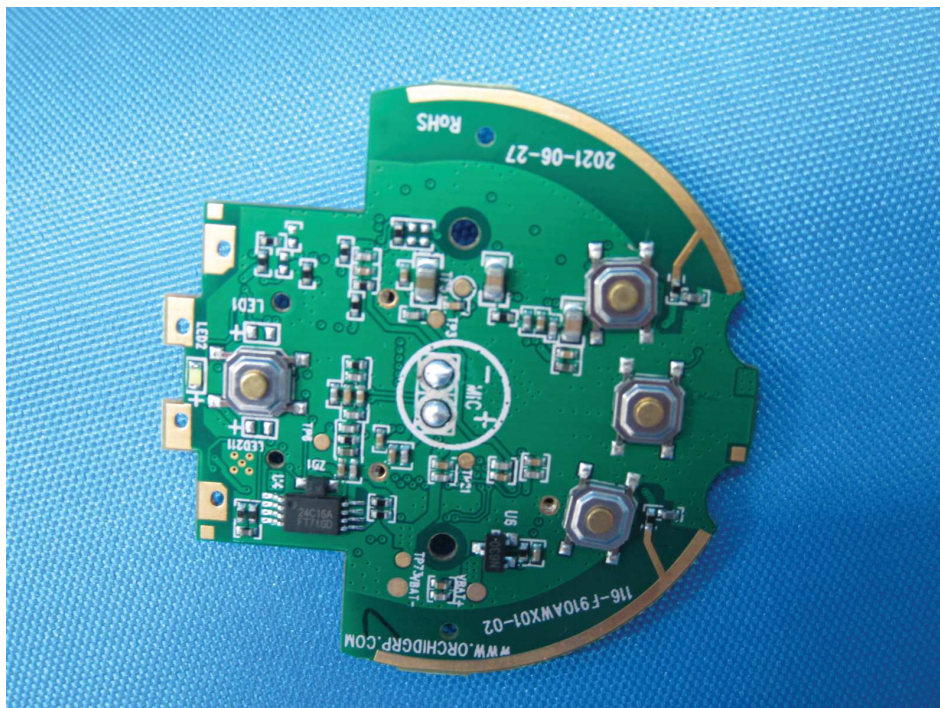

INTERTEK TESTING SERVICES

Internal Photos

Model: AWMHS

FCC ID: 2ALB3AW5H
IC: 23665-HS022

INTERTEK TESTING SERVICES

Internal Photos

FCC ID: 2ALB3AW5H
IC: 23665-HS022

INTERTEK TESTING SERVICES

Internal Photos

FCC ID: 2ALB3AW5H
IC: 23665-HS022

INTERTEK TESTING SERVICES

Internal Photos

FCC ID: 2ALB3AW5H
IC: 23665-HS022

INTERTEK TESTING SERVICES

Internal Photos

FCC ID: 2ALB3AW5H
IC: 23665-HS022