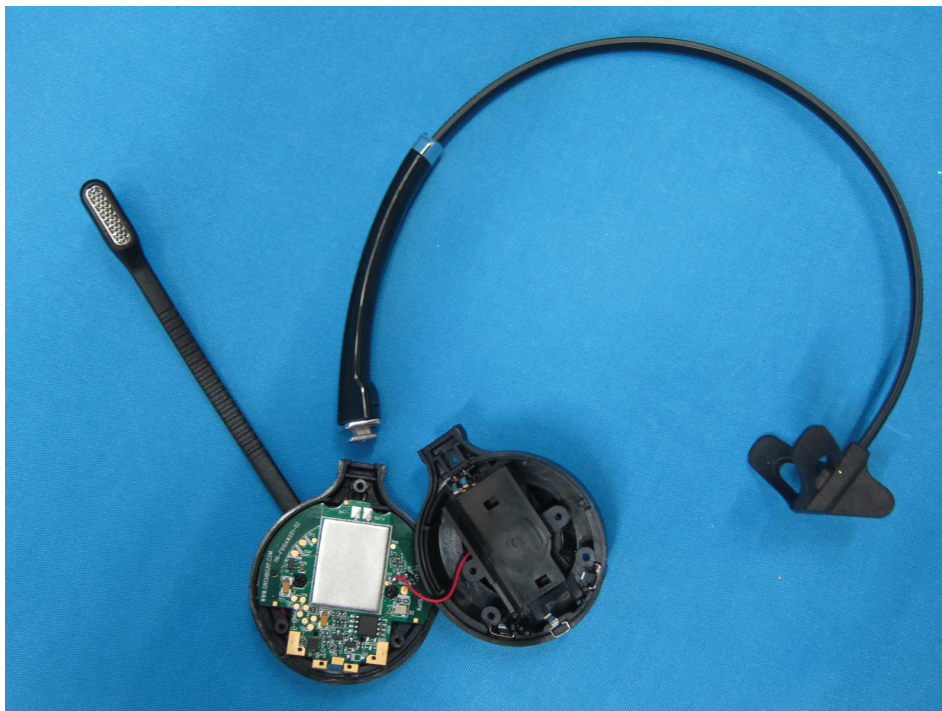

INTERTEK TESTING SERVICES

Internal Photos

Model: AWMHS

FCC ID: 2ALB3AW5H
IC: 23665-HS022

INTERTEK TESTING SERVICES

Internal Photos

FCC ID: 2ALB3AW5H
IC: 23665-HS022

INTERTEK TESTING SERVICES

Internal Photos

FCC ID: 2ALB3AW5H
IC: 23665-HS022

INTERTEK TESTING SERVICES

Internal Photos

FCC ID: 2ALB3AW5H
IC: 23665-HS022

INTERTEK TESTING SERVICES

Internal Photos

FCC ID: 2ALB3AW5H
IC: 23665-HS022