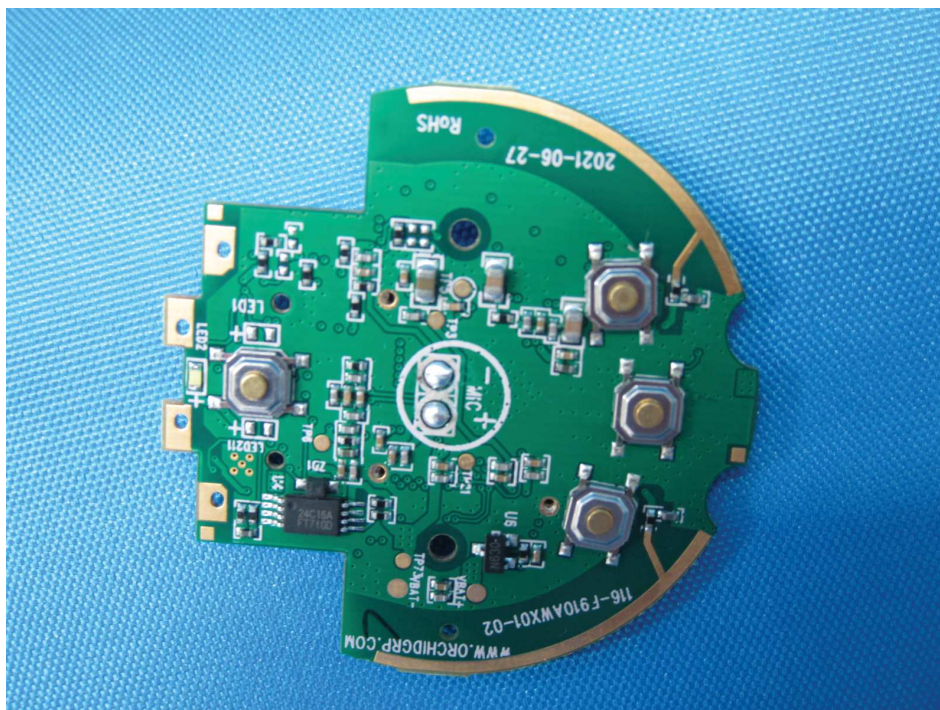

INTERTEK TESTING SERVICES

Internal Photos

Model: AWBHS

FCC ID: 2ALB3AW5H
IC: 23665-HS022

INTERTEK TESTING SERVICES

Internal Photos

FCC ID: 2ALB3AW5H
IC: 23665-HS022

INTERTEK TESTING SERVICES

Internal Photos

FCC ID: 2ALB3AW5H
IC: 23665-HS022

INTERTEK TESTING SERVICES

Internal Photos

FCC ID: 2ALB3AW5H
IC: 23665-HS022

INTERTEK TESTING SERVICES

Internal Photos

FCC ID: 2ALB3AW5H
IC: 23665-HS022

INTERTEK TESTING SERVICES

Internal Photos

FCC ID: 2ALB3AW5H
IC: 23665-HS022