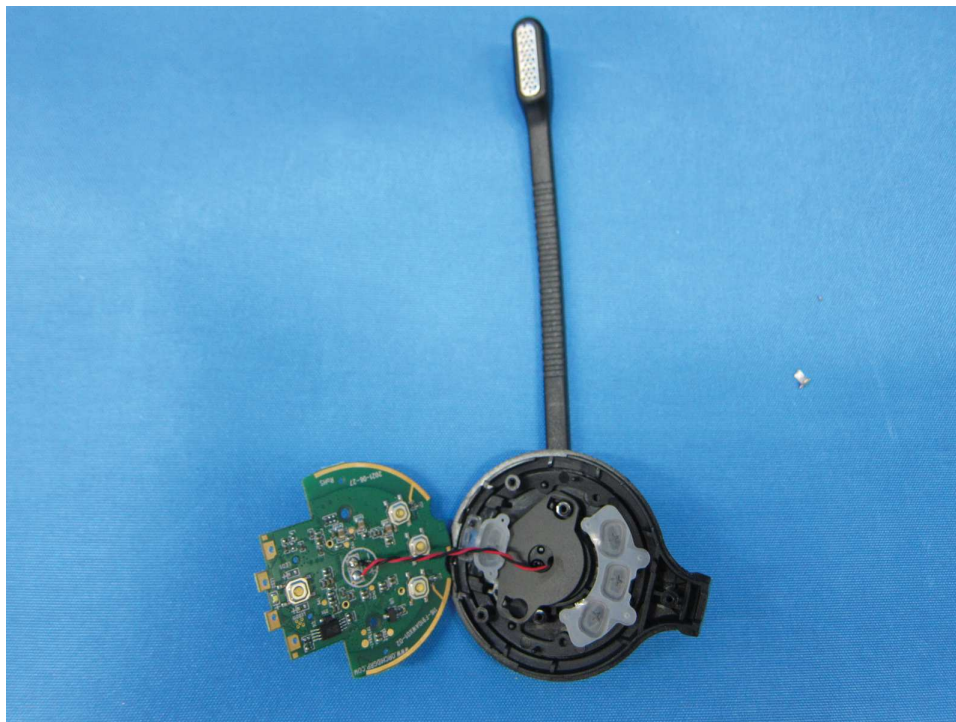

INTERTEK TESTING SERVICES

Internal Photos

Model: AWBHS

FCC ID: 2ALB3AW5H
IC: 23665-HS022

INTERTEK TESTING SERVICES

Internal Photos

FCC ID: 2ALB3AW5H
IC: 23665-HS022

INTERTEK TESTING SERVICES

Internal Photos

FCC ID: 2ALB3AW5H
IC: 23665-HS022

INTERTEK TESTING SERVICES

Internal Photos

FCC ID: 2ALB3AW5H
IC: 23665-HS022

INTERTEK TESTING SERVICES

Internal Photos

FCC ID: 2ALB3AW5H
IC: 23665-HS022