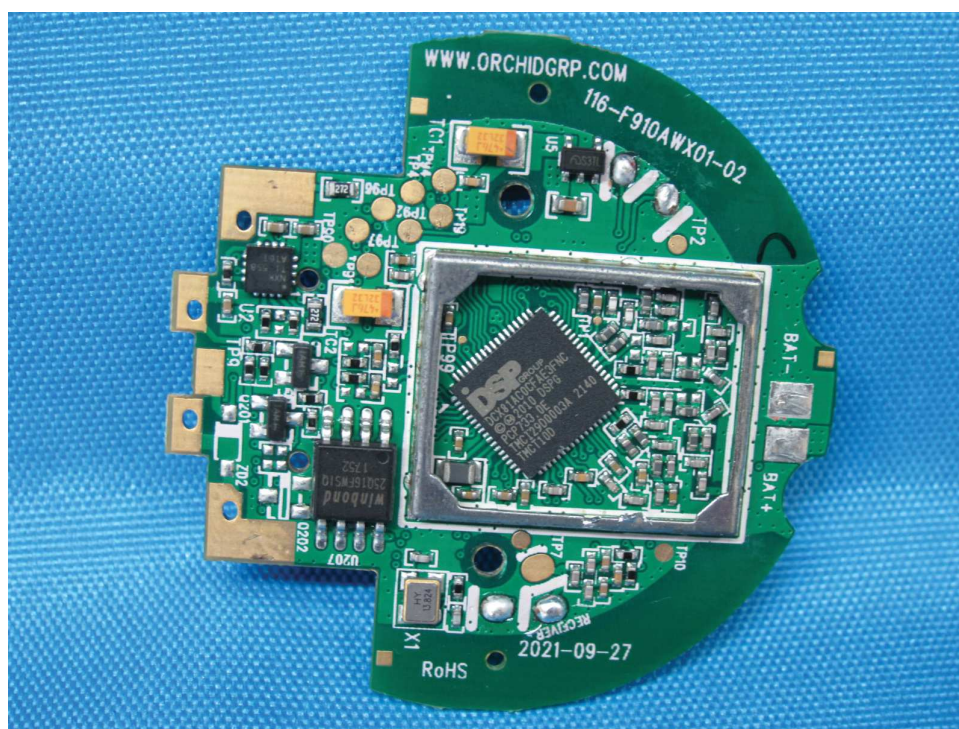

INTERTEK TESTING SERVICES

Internal Photos

Model: AWBHS

FCC ID: 2ALB3AW5H
IC: 23665-HS022

INTERTEK TESTING SERVICES

Internal Photos

FCC ID: 2ALB3AW5H
IC: 23665-HS022

INTERTEK TESTING SERVICES

Internal Photos

FCC ID: 2ALB3AW5H
IC: 23665-HS022

INTERTEK TESTING SERVICES

Internal Photos

FCC ID: 2ALB3AW5H
IC: 23665-HS022

INTERTEK TESTING SERVICES

Internal Photos

FCC ID: 2ALB3AW5H
IC: 23665-HS022

INTERTEK TESTING SERVICES

Internal Photos

FCC ID: 2ALB3AW5H
IC: 23665-HS022