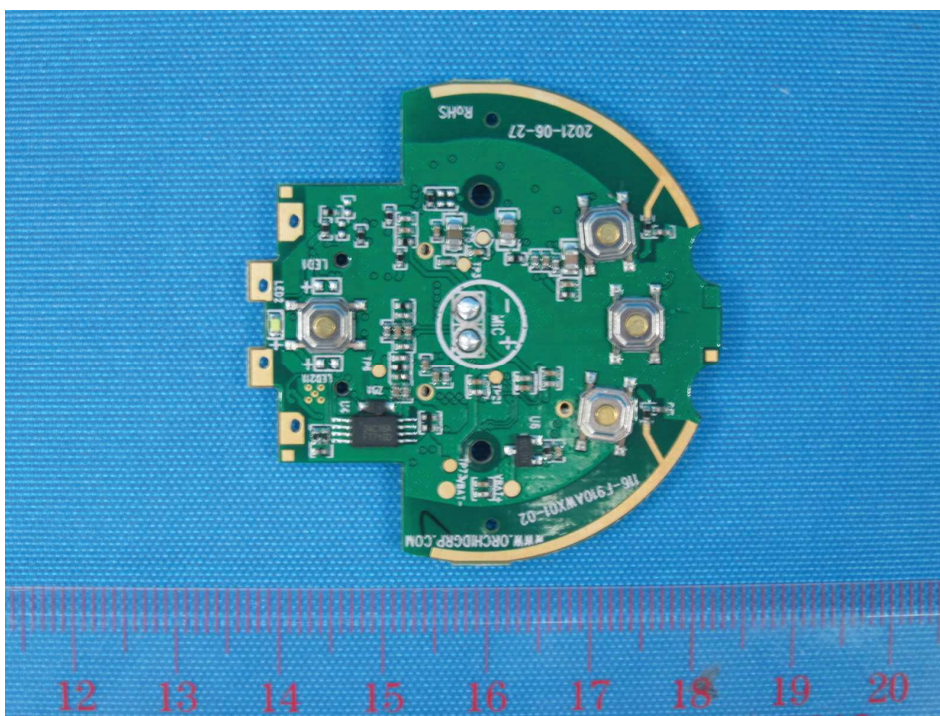

INTERTEK TESTING SERVICES

Internal Photos

Model: AWBHS

FCC ID: 2ALB3AW5H
IC: 23665-HS022

INTERTEK TESTING SERVICES

Internal Photos

FCC ID: 2ALB3AW5H
IC: 23665-HS022

INTERTEK TESTING SERVICES

Internal Photos

FCC ID: 2ALB3AW5H
IC: 23665-HS022

INTERTEK TESTING SERVICES

Internal Photos

FCC ID: 2ALB3AW5H
IC: 23665-HS022

INTERTEK TESTING SERVICES

Internal Photos

FCC ID: 2ALB3AW5H
IC: 23665-HS022

INTERTEK TESTING SERVICES

Internal Photos

FCC ID: 2ALB3AW5H
IC: 23665-HS022