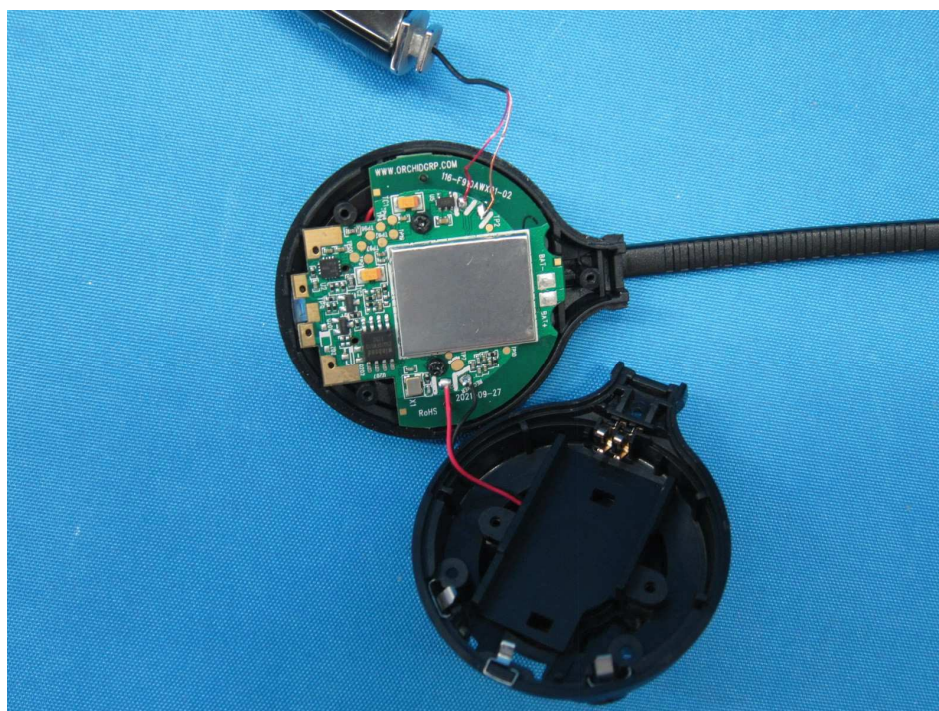

INTERTEK TESTING SERVICES

Internal Photos

Model: AWBHS

FCC ID: 2ALB3AW5H
IC: 23665-HS022

INTERTEK TESTING SERVICES

Internal Photos

FCC ID: 2ALB3AW5H
IC: 23665-HS022

INTERTEK TESTING SERVICES

Internal Photos

FCC ID: 2ALB3AW5H
IC: 23665-HS022

INTERTEK TESTING SERVICES

Internal Photos

FCC ID: 2ALB3AW5H
IC: 23665-HS022

INTERTEK TESTING SERVICES

Internal Photos

FCC ID: 2ALB3AW5H
IC: 23665-HS022