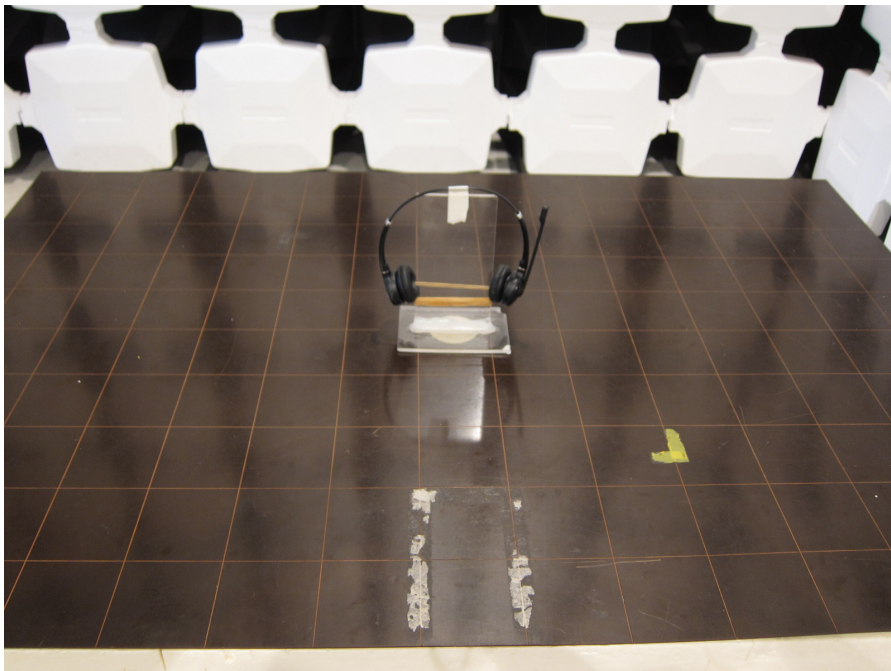

### The Worst Case Configuration Photographs

Radiated Emission – Headset

Front View

Rear View

The EUT is placed at center of turntable