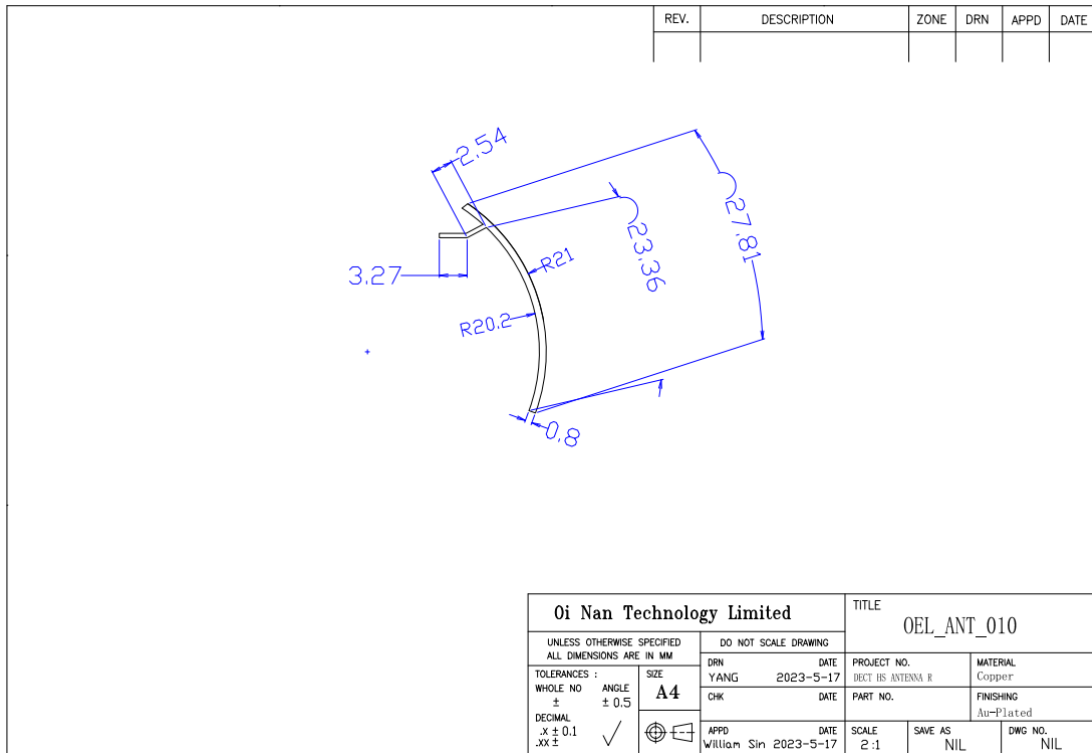

Specification of Antenna

Model Number: OEL-ANT-010

Operation Frequency Range: 1921.536 MHz - 1928.448MHz

Maximum Antenna Gain (maximum orientation): 0.41dBi

Antenna Dimensional Drawing: see attached.

Oi Nan Technology Limited