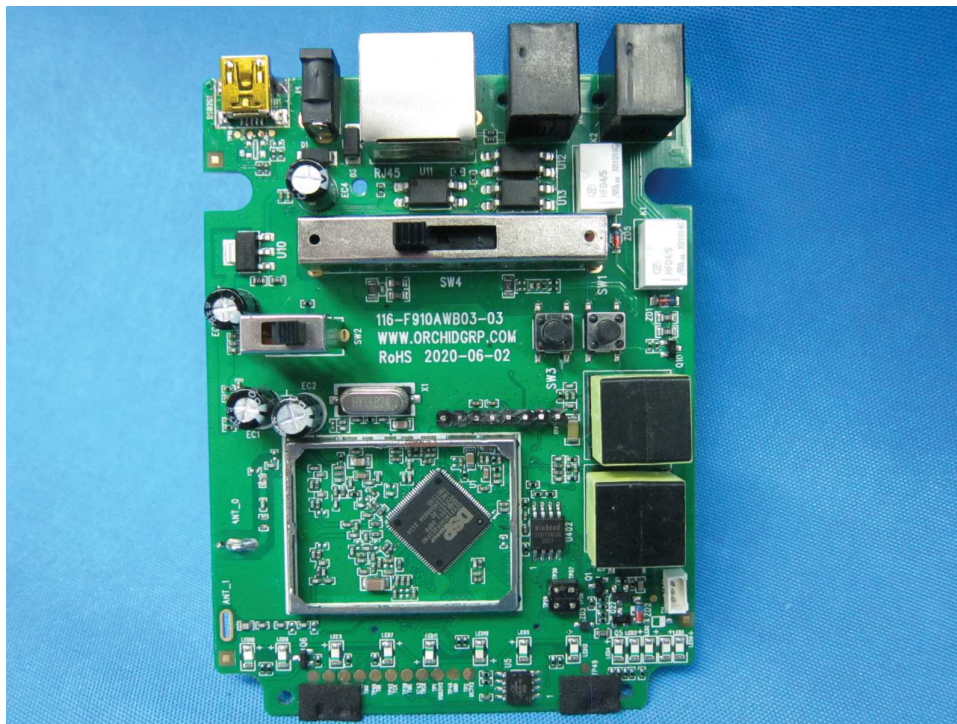

INTERTEK TESTING SERVICES

Internal Photos

INTERTEK TESTING SERVICES

Internal Photos

FCC ID: 2ALB3AW50
IC: 23665-HS020

INTERTEK TESTING SERVICES

Internal Photos

INTERTEK TESTING SERVICES

Internal Photos

FCC ID: 2ALB3AW50
IC: 23665-HS020

INTERTEK TESTING SERVICES

Internal Photos

FCC ID: 2ALB3AW50
IC: 23665-HS020

INTERTEK TESTING SERVICES

Internal Photos

FCC ID: 2ALB3AW50
IC: 23665-HS020