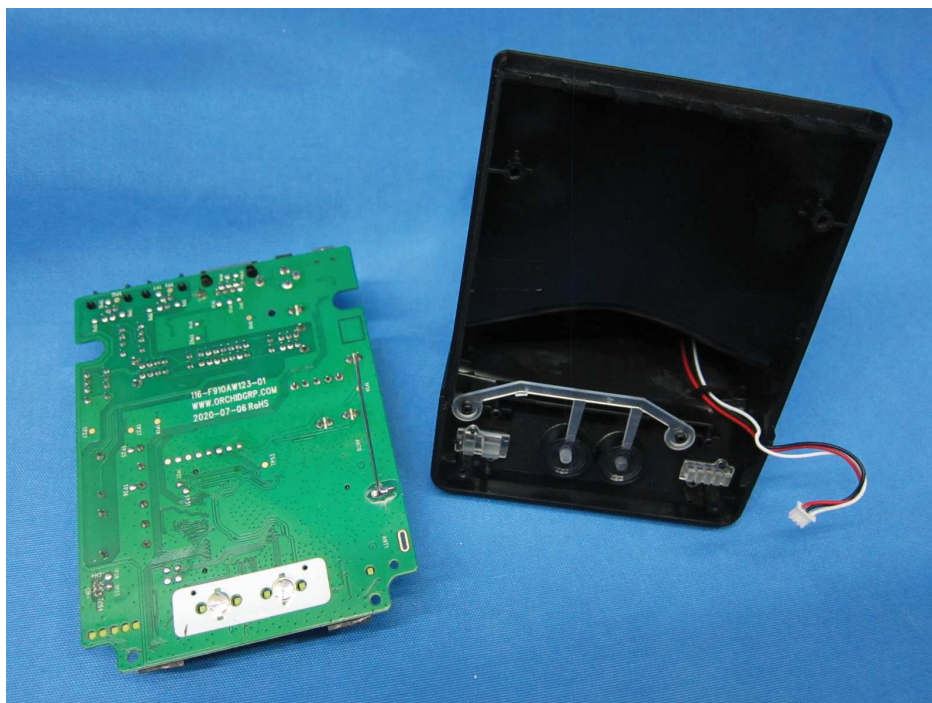

INTERTEK TESTING SERVICES

Internal Photos

INTERTEK TESTING SERVICES

Internal Photos

FCC ID: 2ALB3AW50
IC: 23665-HS020

INTERTEK TESTING SERVICES

Internal Photos

INTERTEK TESTING SERVICES

Internal Photos

FCC ID: 2ALB3AW50
IC: 23665-HS020

INTERTEK TESTING SERVICES

Internal Photos

FCC ID: 2ALB3AW50
IC: 23665-HS020

INTERTEK TESTING SERVICES

Internal Photos

FCC ID: 2ALB3AW50
IC: 23665-HS020