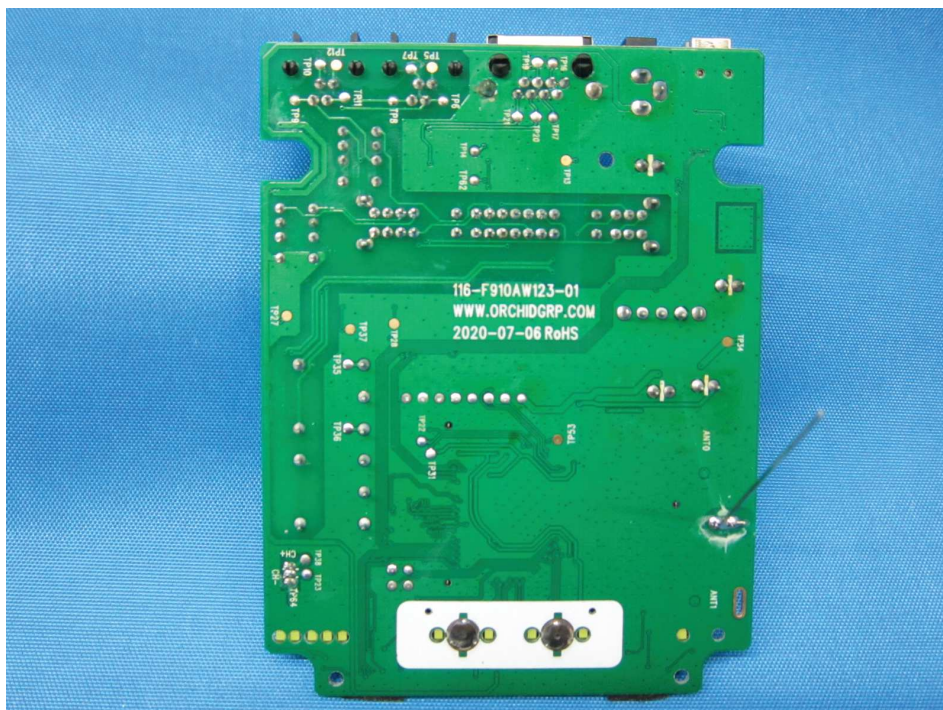

INTERTEK TESTING SERVICES

Internal Photos

INTERTEK TESTING SERVICES

Internal Photos

FCC ID: 2ALB3AW50
IC: 23665-HS020

INTERTEK TESTING SERVICES

Internal Photos

INTERTEK TESTING SERVICES

Internal Photos

FCC ID: 2ALB3AW50
IC: 23665-HS020

INTERTEK TESTING SERVICES

Internal Photos

FCC ID: 2ALB3AW50
IC: 23665-HS020

INTERTEK TESTING SERVICES

Internal Photos

FCC ID: 2ALB3AW50
IC: 23665-HS020