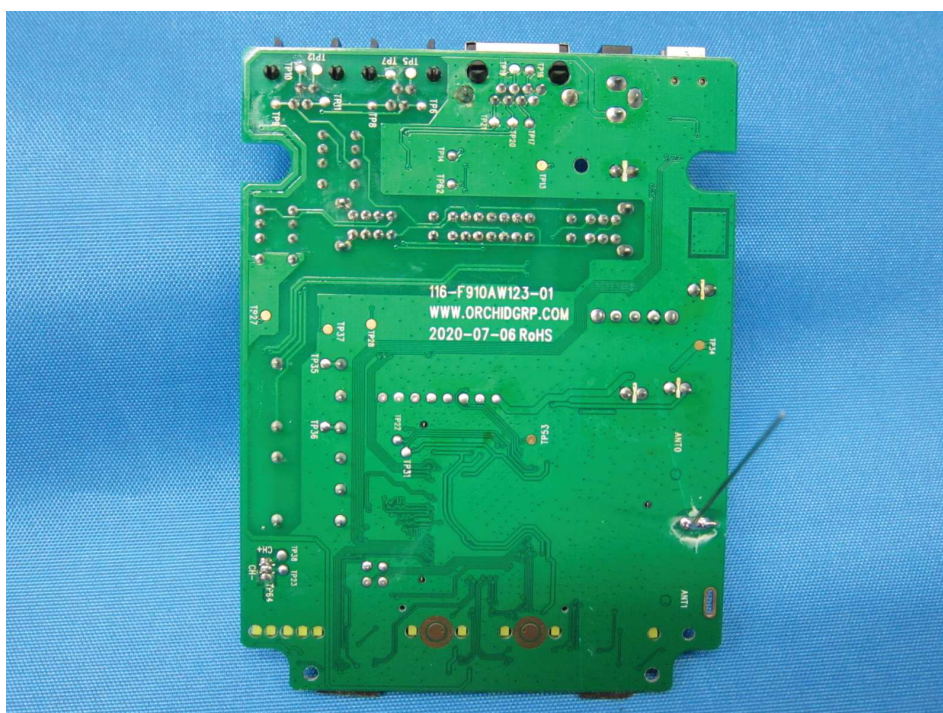

INTERTEK TESTING SERVICES

Internal Photos

INTERTEK TESTING SERVICES

Internal Photos

FCC ID: 2ALB3AW50
IC: 23665-HS020

INTERTEK TESTING SERVICES

Internal Photos

INTERTEK TESTING SERVICES

Internal Photos

FCC ID: 2ALB3AW50
IC: 23665-HS020

INTERTEK TESTING SERVICES

Internal Photos

FCC ID: 2ALB3AW50
IC: 23665-HS020

INTERTEK TESTING SERVICES

Internal Photos

FCC ID: 2ALB3AW50
IC: 23665-HS020