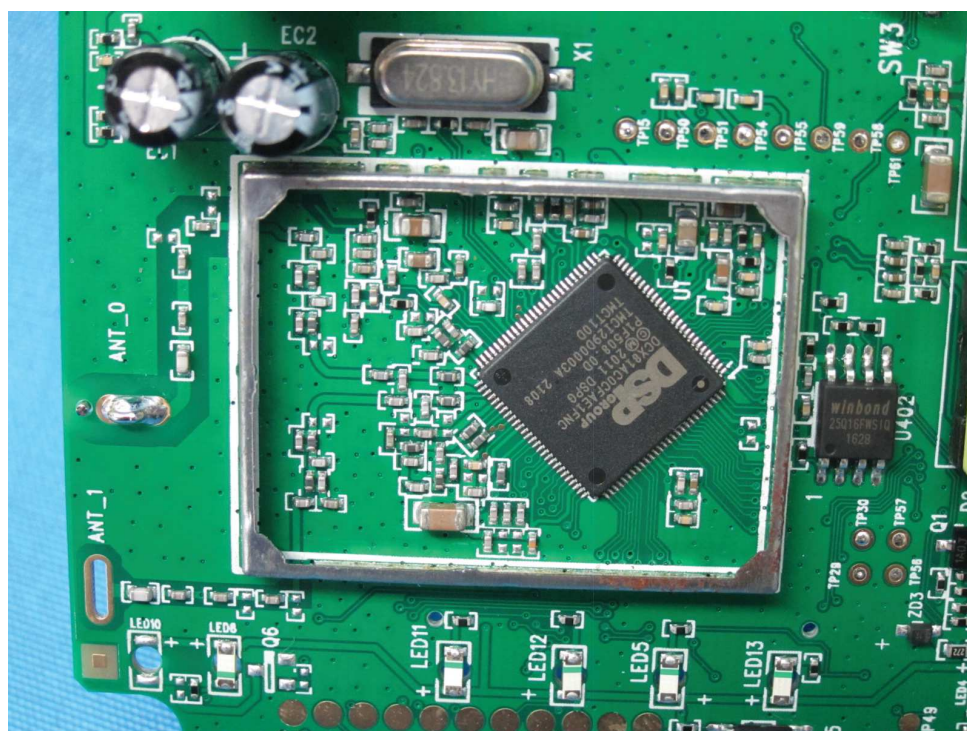

INTERTEK TESTING SERVICES

Internal Photos

INTERTEK TESTING SERVICES

Internal Photos

FCC ID: 2ALB3AW50
IC: 23665-HS020

INTERTEK TESTING SERVICES

Internal Photos

INTERTEK TESTING SERVICES

Internal Photos

FCC ID: 2ALB3AW50
IC: 23665-HS020

INTERTEK TESTING SERVICES

Internal Photos

FCC ID: 2ALB3AW50
IC: 23665-HS020

INTERTEK TESTING SERVICES

Internal Photos

FCC ID: 2ALB3AW50
IC: 23665-HS020