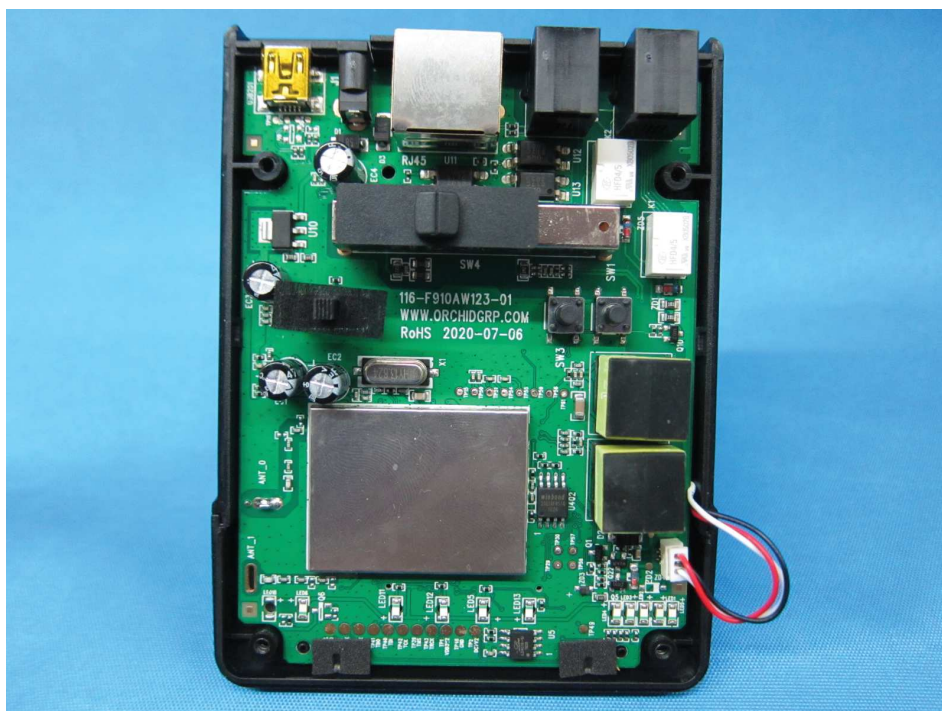

INTERTEK TESTING SERVICES

Internal Photos

INTERTEK TESTING SERVICES

Internal Photos

FCC ID: 2ALB3AW50
IC: 23665-HS020

INTERTEK TESTING SERVICES

Internal Photos

INTERTEK TESTING SERVICES

Internal Photos

FCC ID: 2ALB3AW50
IC: 23665-HS020

INTERTEK TESTING SERVICES

Internal Photos

FCC ID: 2ALB3AW50
IC: 23665-HS020

INTERTEK TESTING SERVICES

Internal Photos

FCC ID: 2ALB3AW50
IC: 23665-HS020