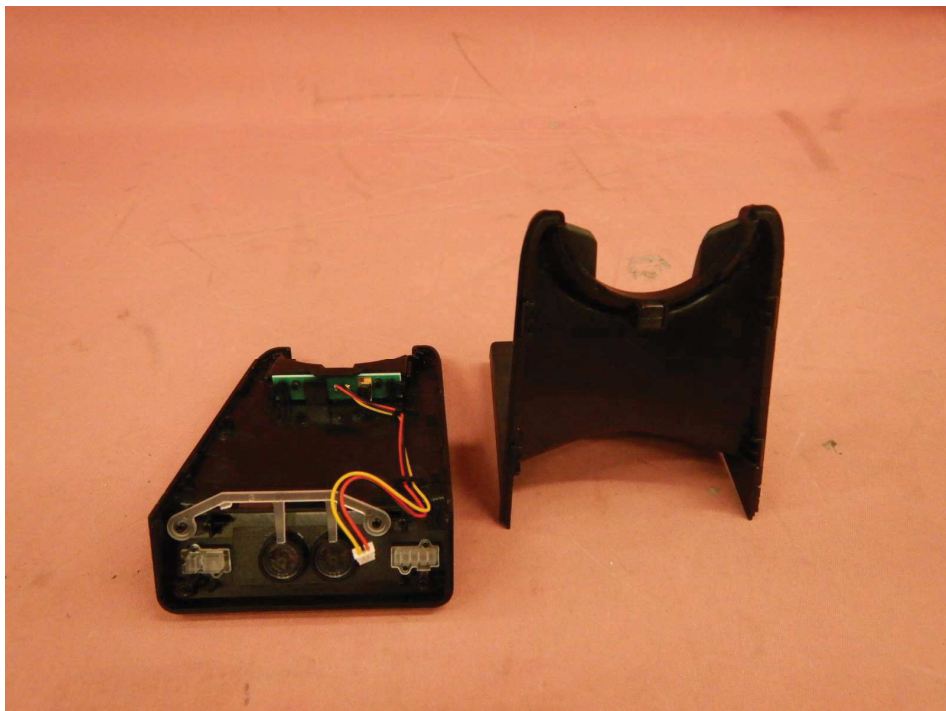

INTERTEK TESTING SERVICES

Internal Photos

INTERTEK TESTING SERVICES

Internal Photos

FCC ID: 2ALB3AW50
IC: 23665-HS020

INTERTEK TESTING SERVICES

Internal Photos

INTERTEK TESTING SERVICES

Internal Photos

FCC ID: 2ALB3AW50
IC: 23665-HS020

INTERTEK TESTING SERVICES

Internal Photos

FCC ID: 2ALB3AW50
IC: 23665-HS020

INTERTEK TESTING SERVICES

Internal Photos

FCC ID: 2ALB3AW50
IC: 23665-HS020