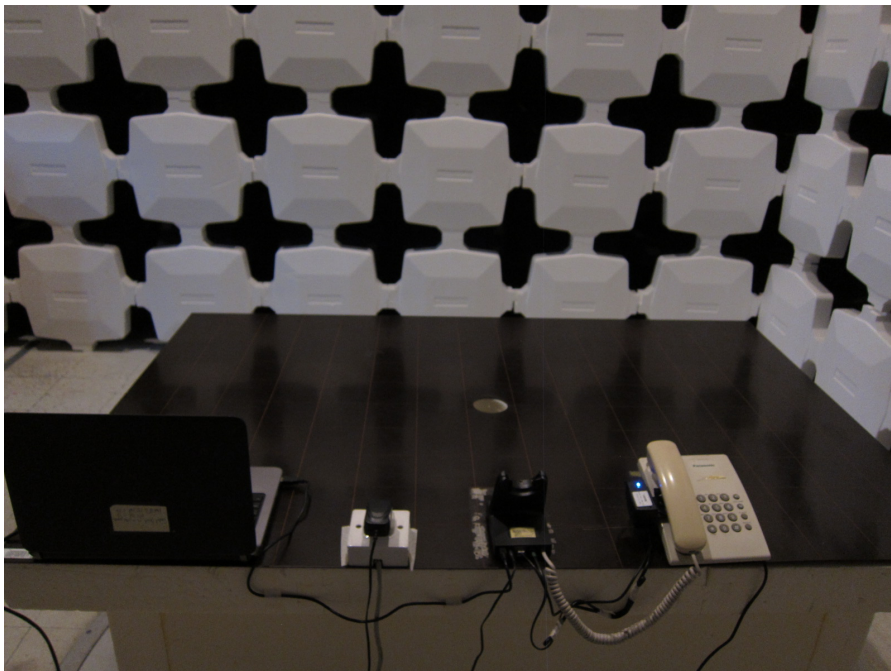

### The Worst Case Configuration Photographs

Radiated Emission – Base Unit

Front View

Rear View

The EUT is placed at the center of turntable