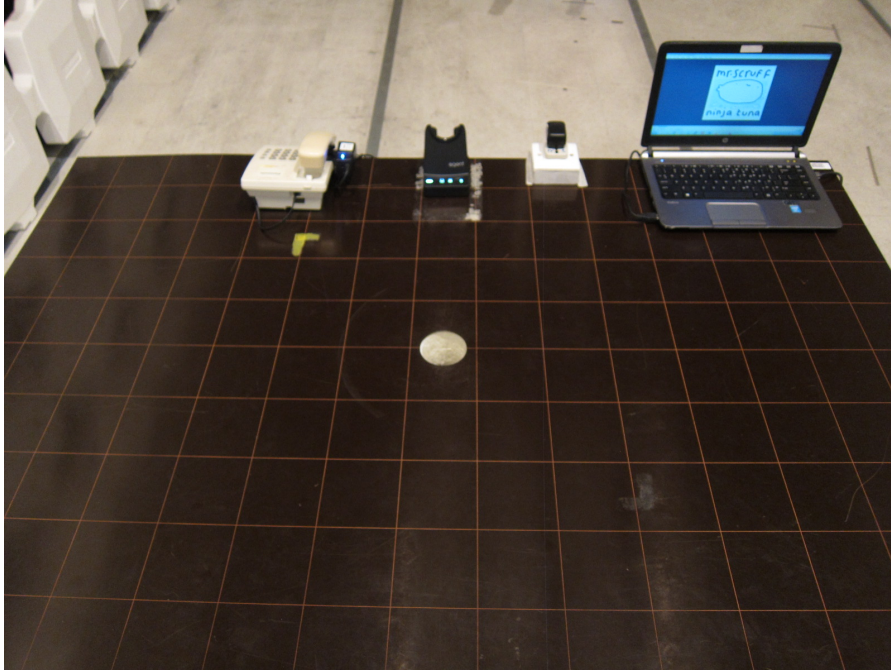

### The Worst Case Configuration Photographs

Radiated Emission – Base Unit

Front View

Rear View

The EUT is placed at the center of turntable

## The Worst Case Configuration Photographs

### AC Conducted Emission

Front View

Side View 1

## The Worst Case Configuration Photographs

AC Conducted Emission

Side View 2