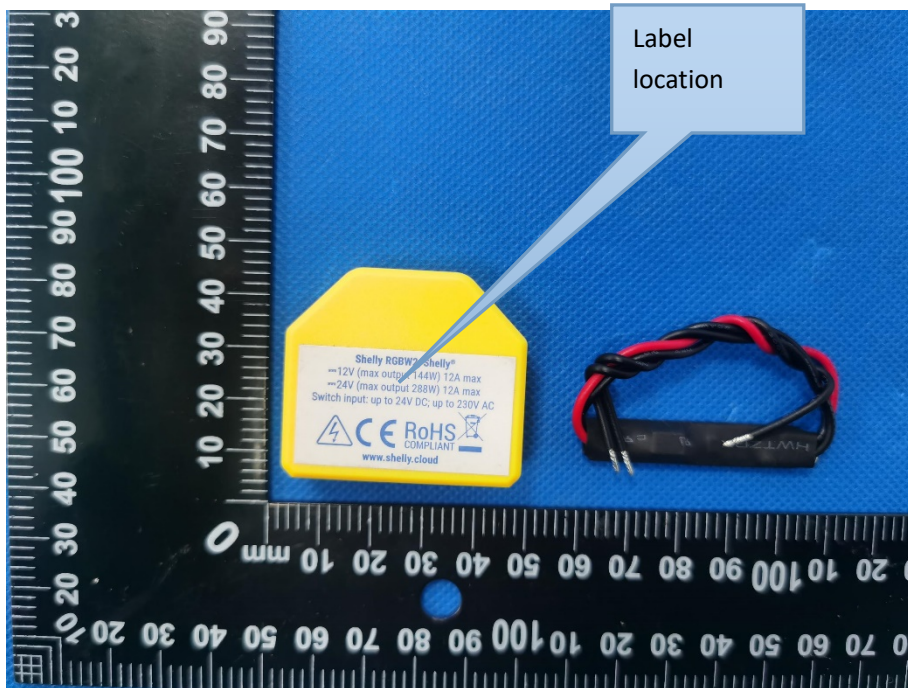

Label & label location

20mm*10mm

FCC ID:2ALAYSHRGBW-V2