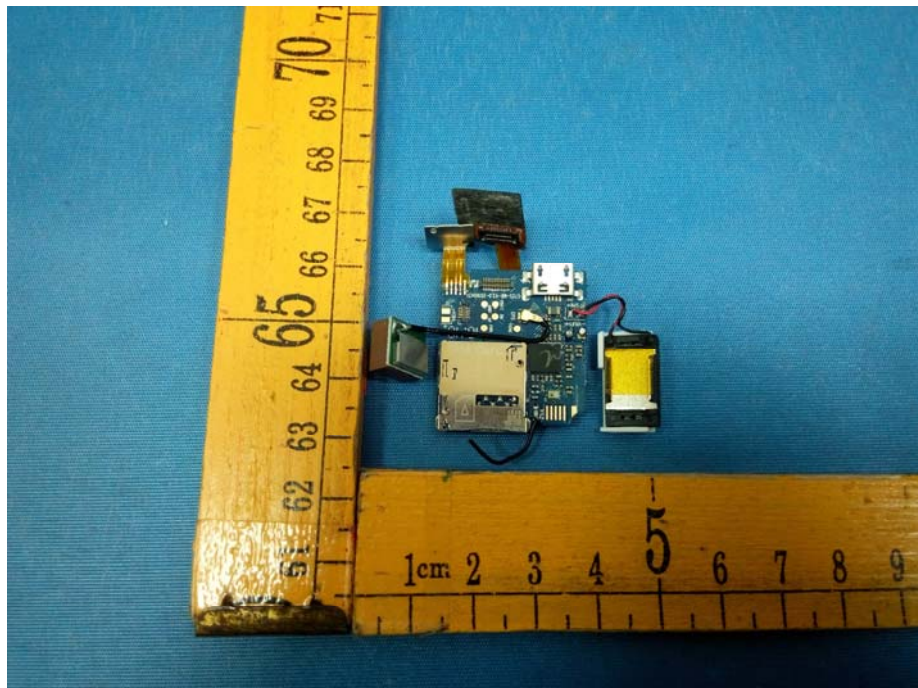

## Appendix WTS17S0169868E\_Photo

EUT – Internal View Model MyKi PET FCC ID: 2ALAYMYKIPET

GSM ANT.

# Appendix WTS17S0169868E\_Photo

---