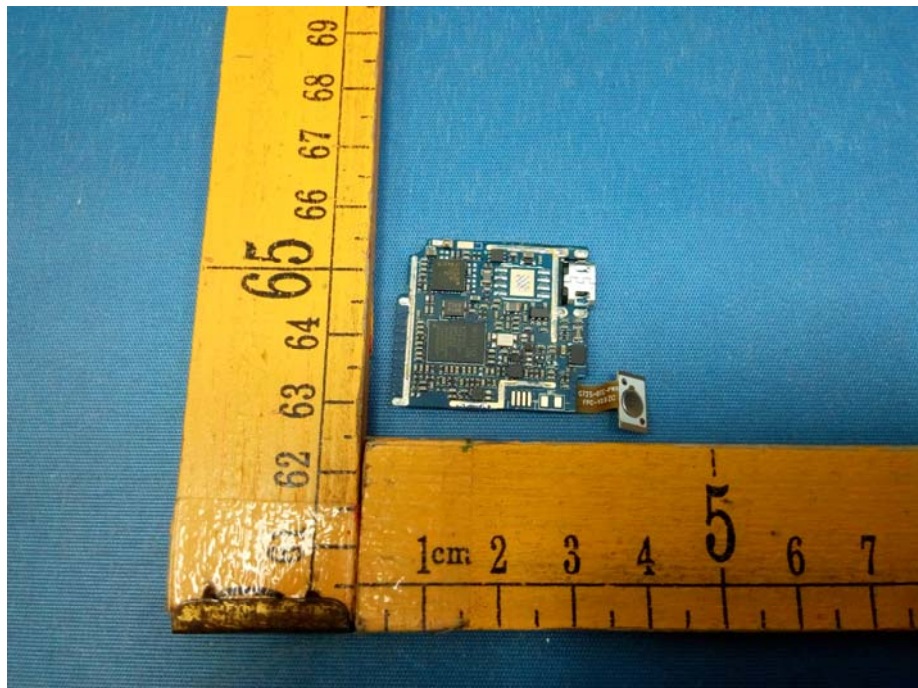

Appendix WTS17S0169868E_Photo