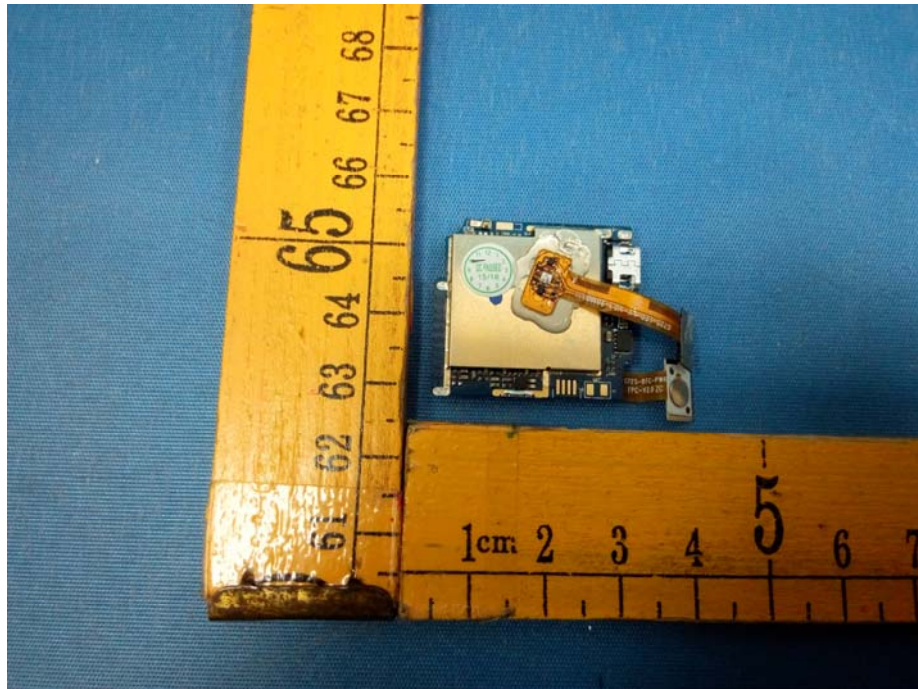

Appendix WTS17S0169868E_Photo