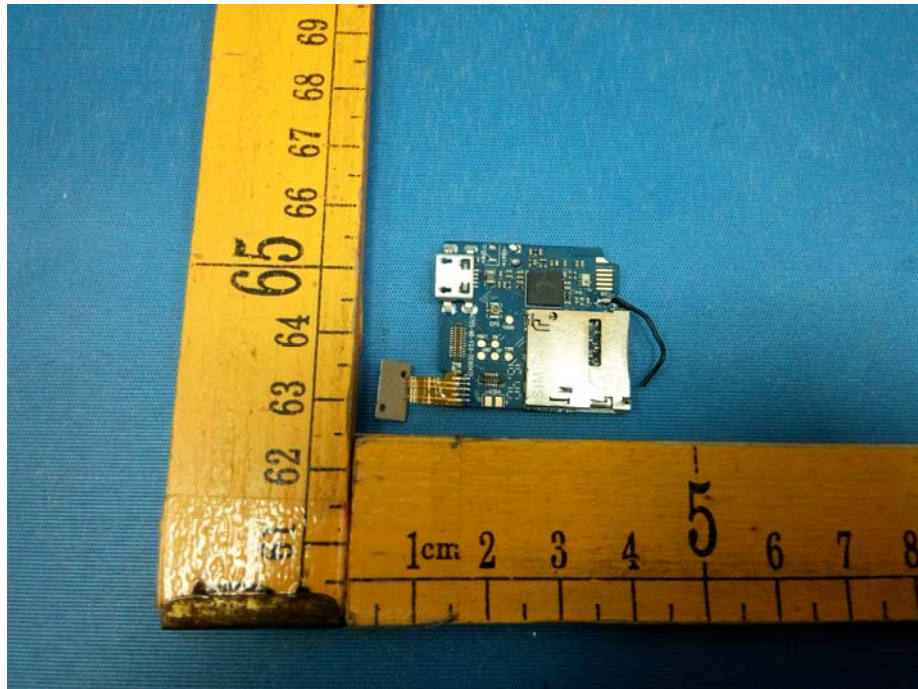

Appendix WTS17S0169868E_Photo