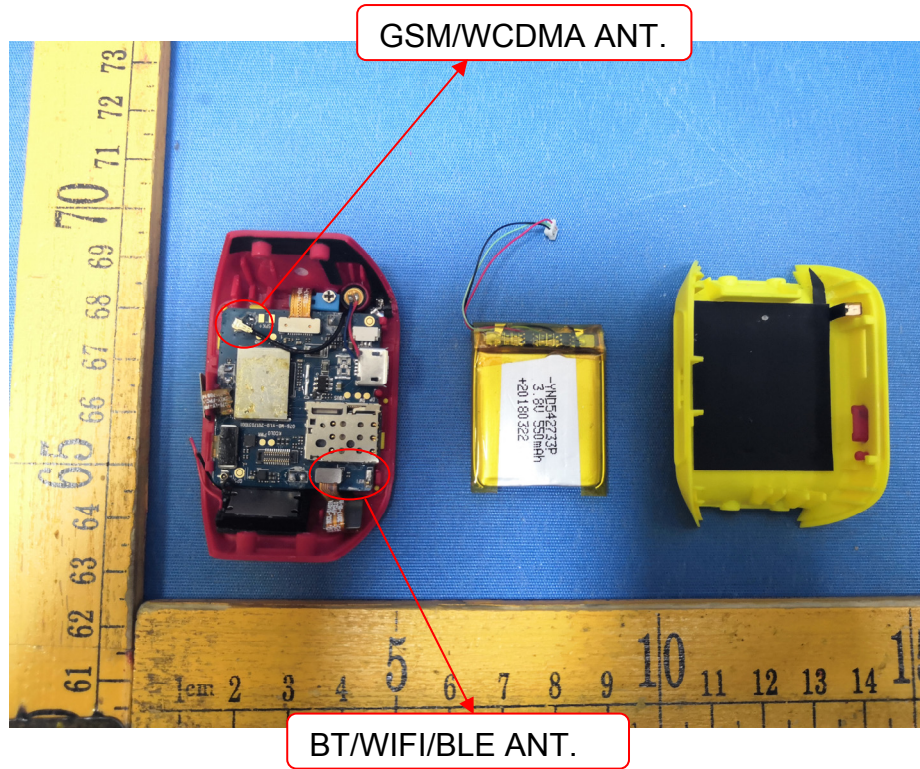

EUT – Internal View Model MyKi Junior FCC ID: 2ALAYJUNIOR

Appendix WTS18S04109316W_Photo

====End=====