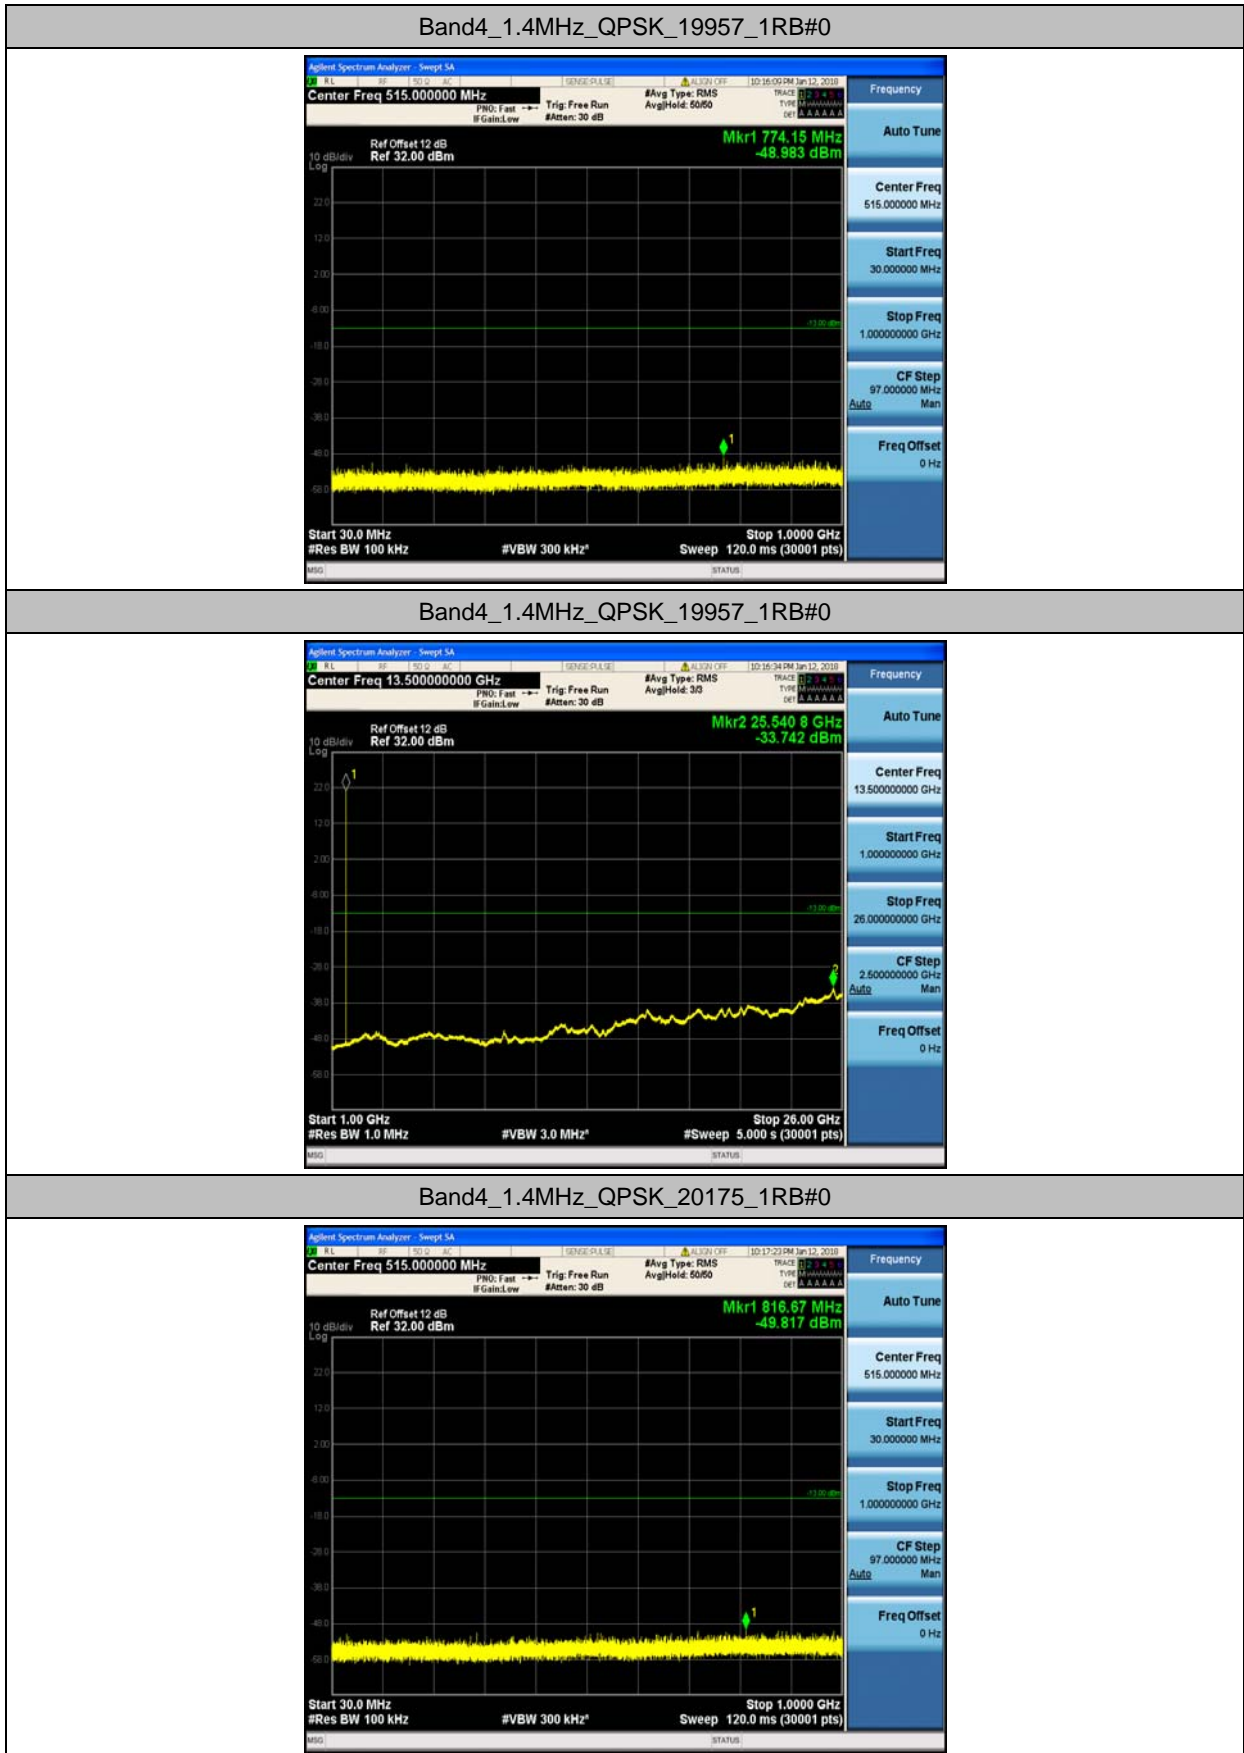

Test Graphs