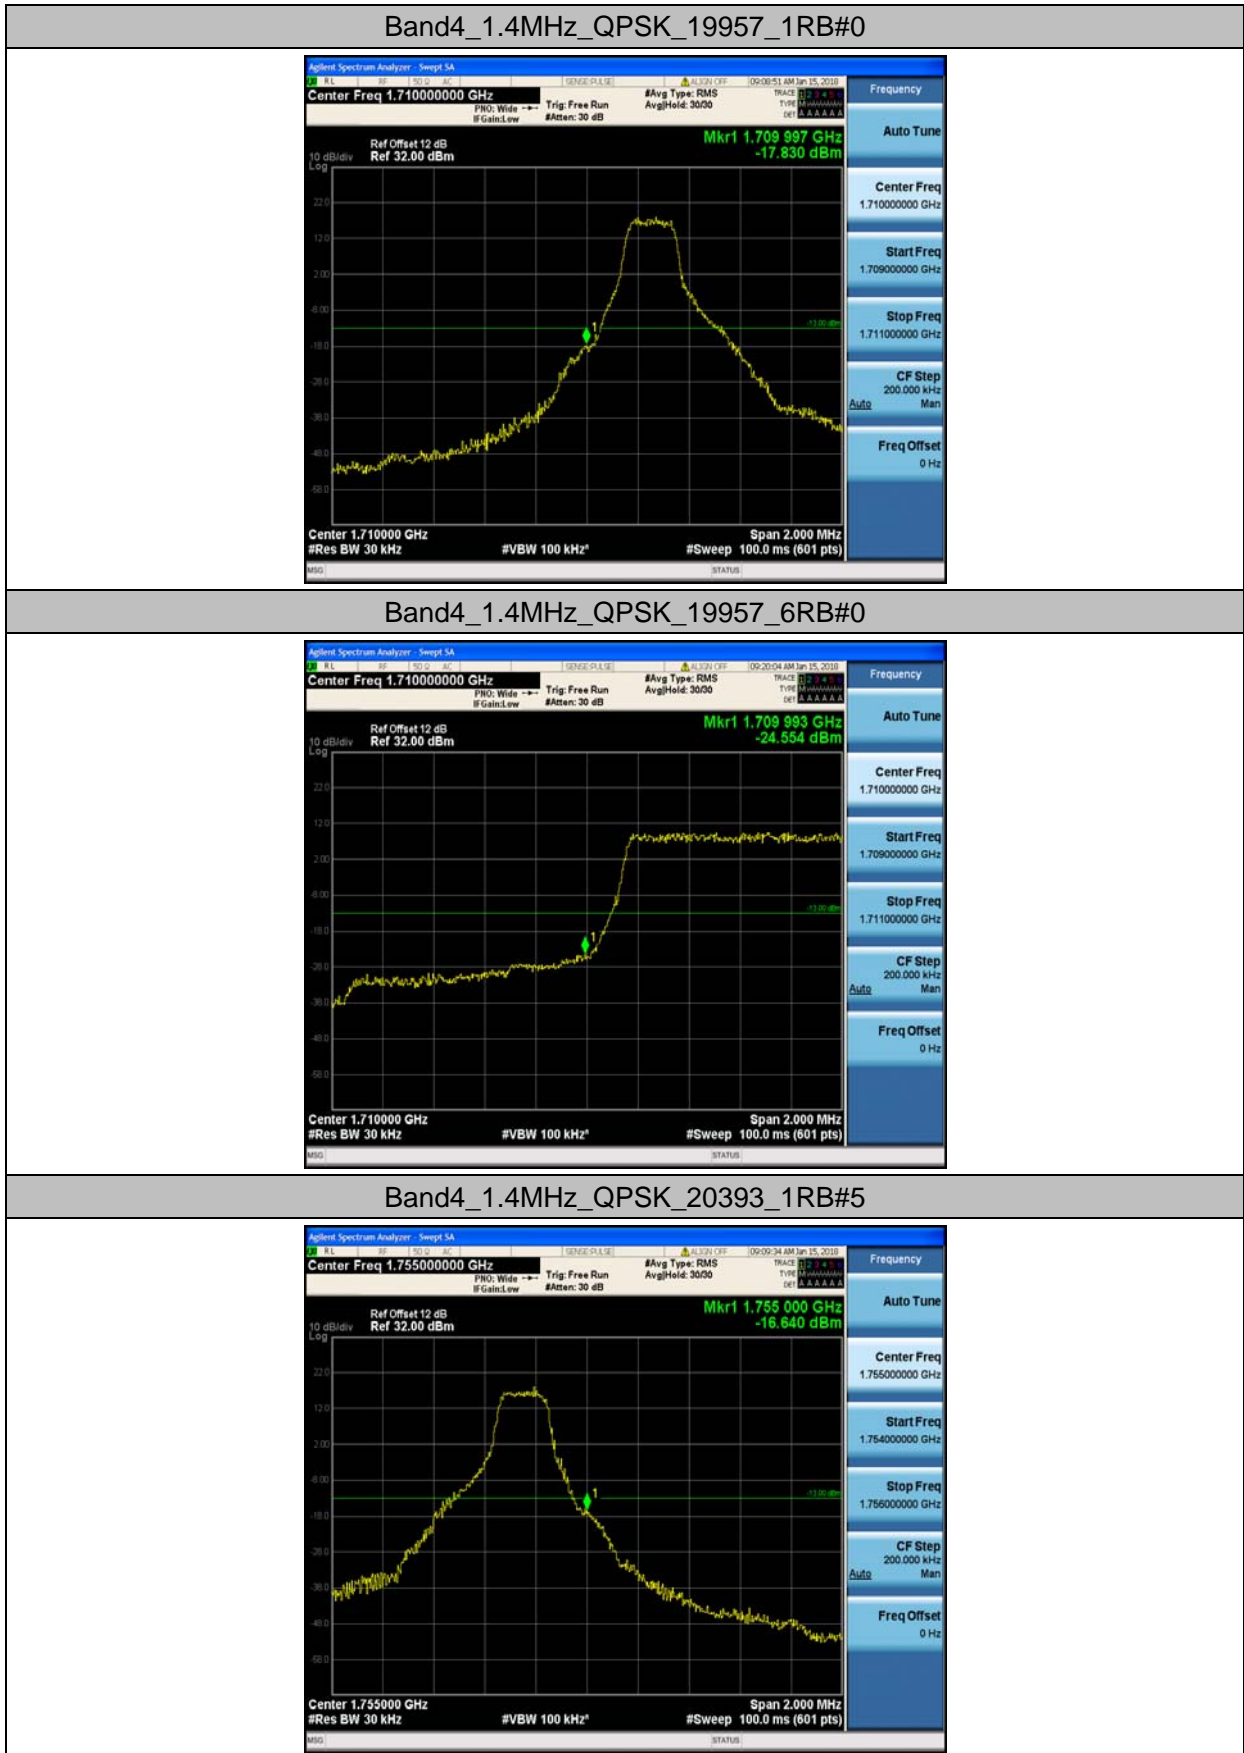

Test Graphs