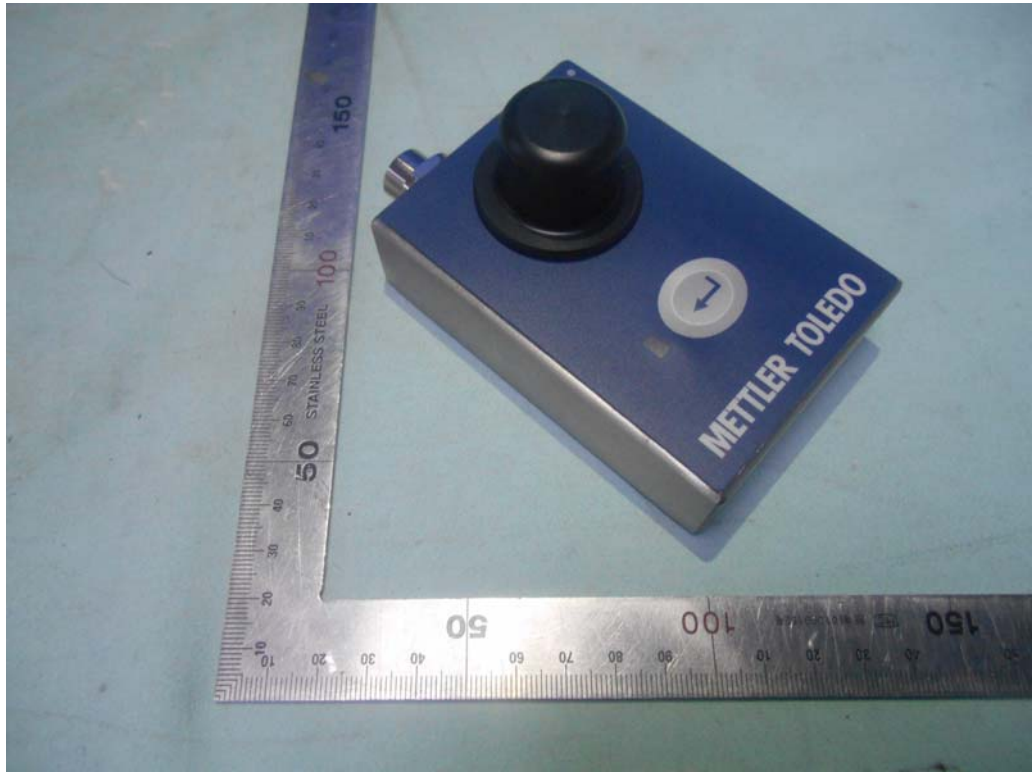

FIGURE 1
BLUETOOTH MODULE ACW520 (M/N: ACW520-BT)
GENERAL APPEARANCE (FRONT VIEW)

FIGURE 2
BLUETOOTH MODULE ACW520 (M/N: ACW520-BT)
GENERAL APPEARANCE (BACK VIEW)

FIGURE 3
BLUETOOTH MODULE ACW520 (M/N: ACW520-BT)
GENERAL APPEARANCE (INTERFACE PORT)