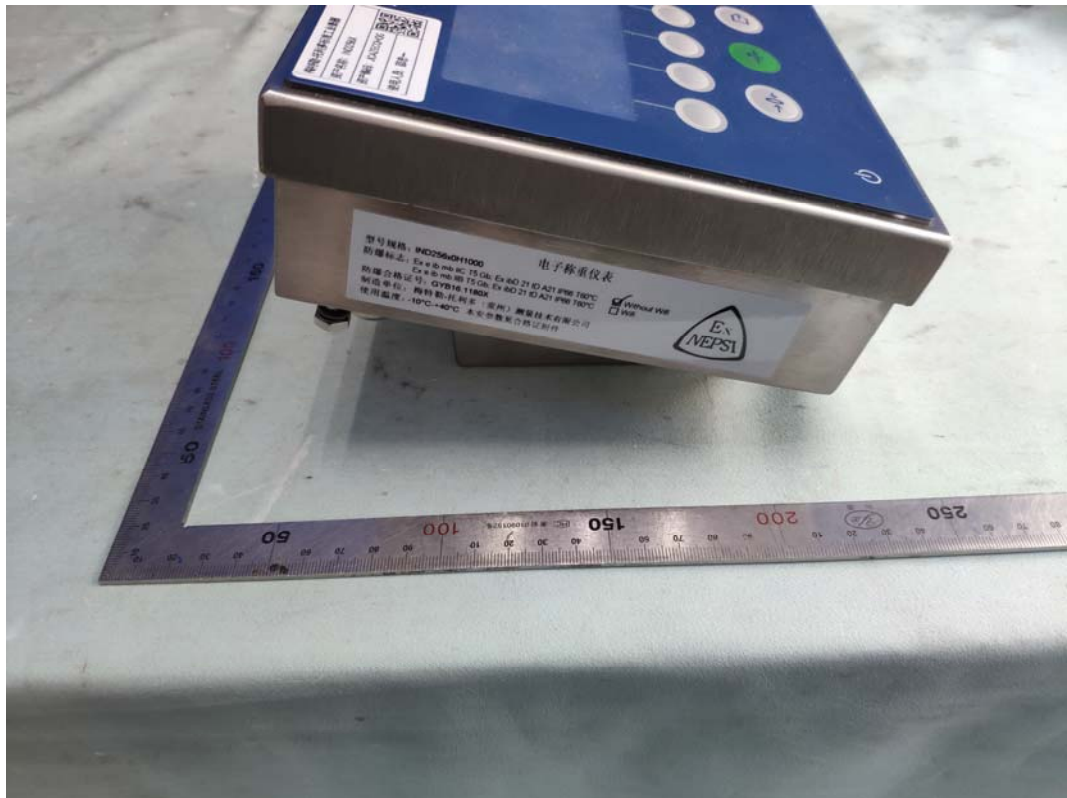

FIGURE 1
WEIGHING TERMINAL (M/N: IND256x)
GENERAL APPEARANCE (TOP VIEW)

FIGURE 2
WEIGHING TERMINAL (M/N: IND256x)
GENERAL APPEARANCE (FRONT VIEW)

FIGURE 3
WEIGHING TERMINAL (M/N: IND256x)
GENERAL APPEARANCE (LEFT VIEW)

FIGURE 4
WEIGHING TERMINAL (M/N: IND256x)
GENERAL APPEARANCE (BACK VIEW)

FIGURE 5
WEIGHING TERMINAL (M/N: IND256x)
GENERAL APPEARANCE (RIGHT VIEW)

FIGURE 6
WEIGHING TERMINAL (M/N: IND256x)
GENERAL APPEARANCE (BOTTOM VIEW)

FIGURE 7
WEIGHING TERMINAL (M/N: IND256x)
GENERAL APPEARANCE (ANTENNA LOCATED)

FIGURE 8
WEIGHING TERMINAL (M/N: IND256x)
ANTENNA