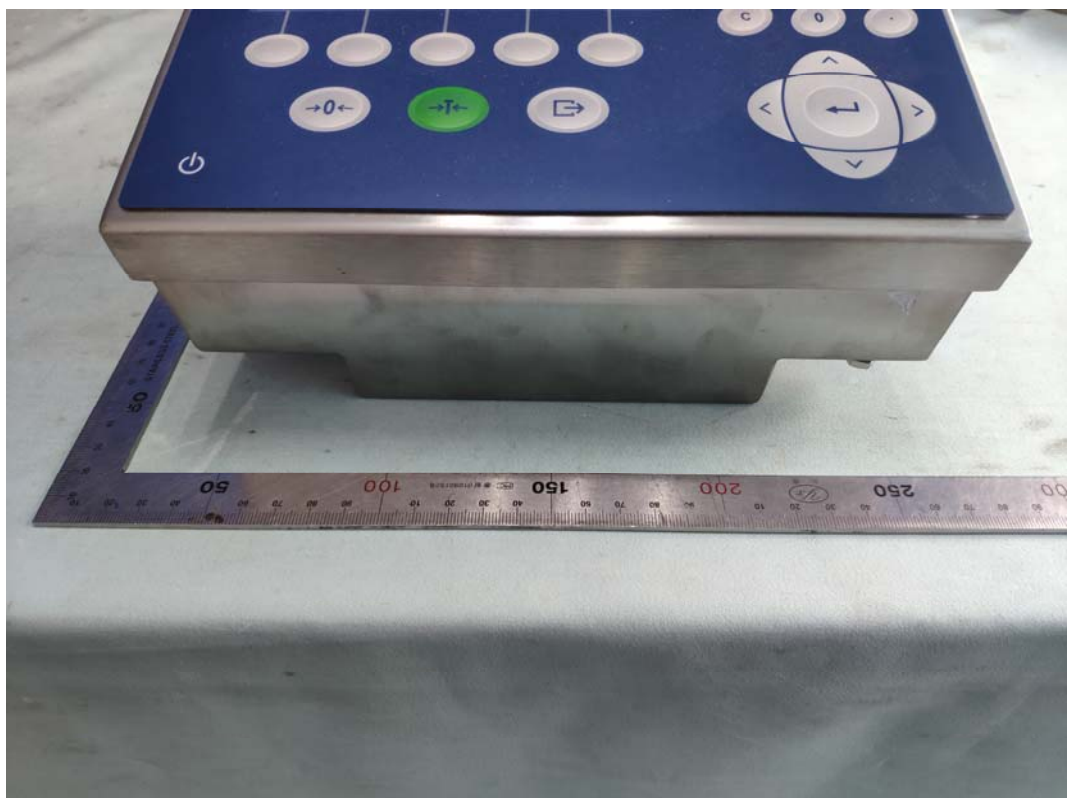

FIGURE 1
WEIGHING TERMINAL (M/N: IND256x)
GENERAL APPEARANCE (TOP VIEW)

FIGURE 2
WEIGHING TERMINAL (M/N: IND256x)
GENERAL APPEARANCE (FRONT VIEW)

FIGURE 3
WEIGHING TERMINAL (M/N: IND256x)
GENERAL APPEARANCE (LEFT VIEW)

FIGURE 4
WEIGHING TERMINAL (M/N: IND256x)
GENERAL APPEARANCE (BACK VIEW)

FIGURE 5
WEIGHING TERMINAL (M/N: IND256x)
GENERAL APPEARANCE (RIGHT VIEW)

FIGURE 6
WEIGHING TERMINAL (M/N: IND256x)
GENERAL APPEARANCE (BOTTOM VIEW)

FIGURE 7
WEIGHING TERMINAL (M/N: IND256x)
GENERAL APPEARANCE (ANTENNA LOCATED)

FIGURE 8
WEIGHING TERMINAL (M/N: IND256x)
ANTENNA