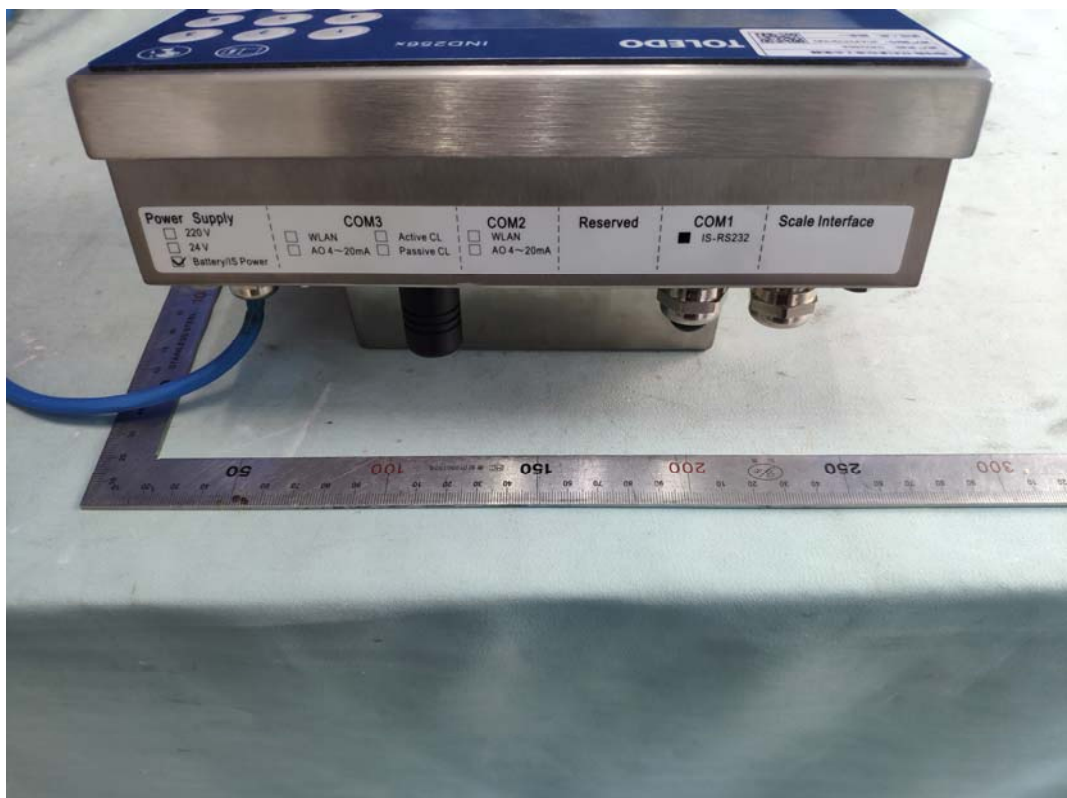

FIGURE 1
WEIGHING TERMINAL (M/N: IND256x)
GENERAL APPEARANCE (TOP VIEW)

FIGURE 2
WEIGHING TERMINAL (M/N: IND256x)
GENERAL APPEARANCE (FRONT VIEW)

FIGURE 3
WEIGHING TERMINAL (M/N: IND256x)
GENERAL APPEARANCE (LEFT VIEW)

FIGURE 4
WEIGHING TERMINAL (M/N: IND256x)
GENERAL APPEARANCE (BACK VIEW)

FIGURE 5
WEIGHING TERMINAL (M/N: IND256x)
GENERAL APPEARANCE (RIGHT VIEW)

FIGURE 6
WEIGHING TERMINAL (M/N: IND256x)
GENERAL APPEARANCE (BOTTOM VIEW)

FIGURE 7
WEIGHING TERMINAL (M/N: IND256x)
GENERAL APPEARANCE (ANTENNA LOCATED)

FIGURE 8
WEIGHING TERMINAL (M/N: IND256x)
ANTENNA