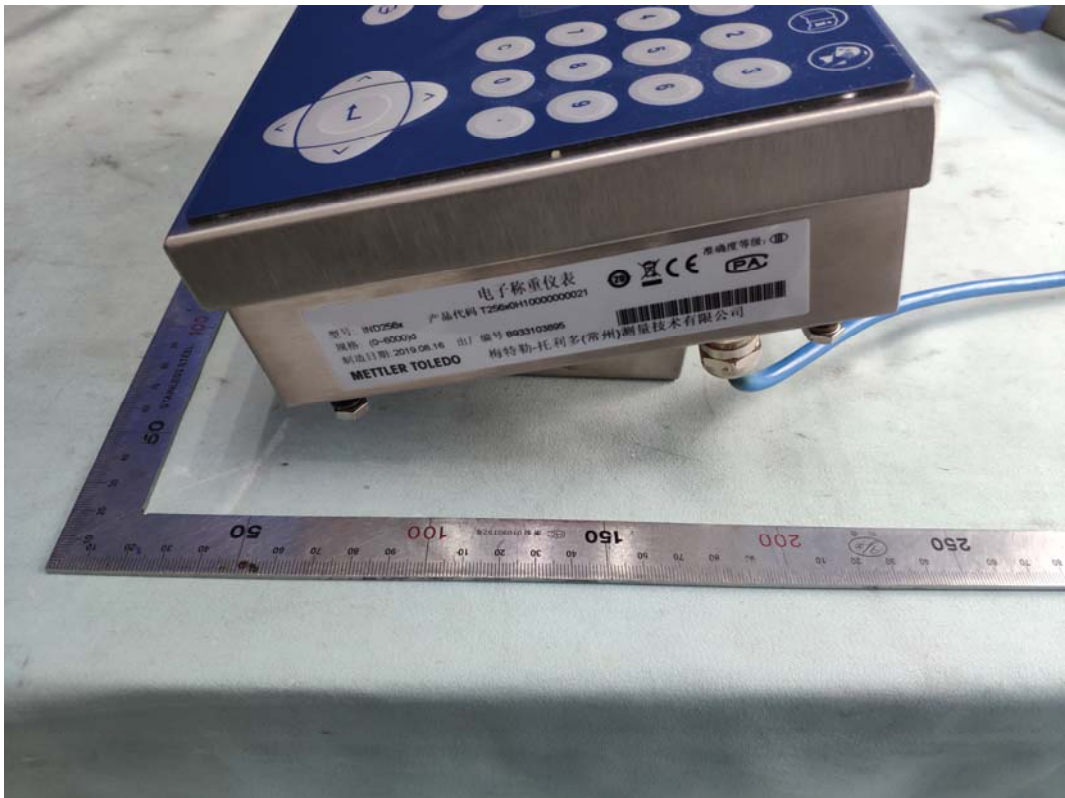

FIGURE 1
WEIGHING TERMINAL (M/N: IND256x)
GENERAL APPEARANCE (TOP VIEW)

FIGURE 2
WEIGHING TERMINAL (M/N: IND256x)
GENERAL APPEARANCE (FRONT VIEW)

FIGURE 3
WEIGHING TERMINAL (M/N: IND256x)
GENERAL APPEARANCE (LEFT VIEW)

FIGURE 4
WEIGHING TERMINAL (M/N: IND256x)
GENERAL APPEARANCE (BACK VIEW)

FIGURE 5
WEIGHING TERMINAL (M/N: IND256x)
GENERAL APPEARANCE (RIGHT VIEW)

FIGURE 6
WEIGHING TERMINAL (M/N: IND256x)
GENERAL APPEARANCE (BOTTOM VIEW)

FIGURE 7
WEIGHING TERMINAL (M/N: IND256x)
GENERAL APPEARANCE (ANTENNA LOCATED)

FIGURE 8
WEIGHING TERMINAL (M/N: IND256x)
ANTENNA