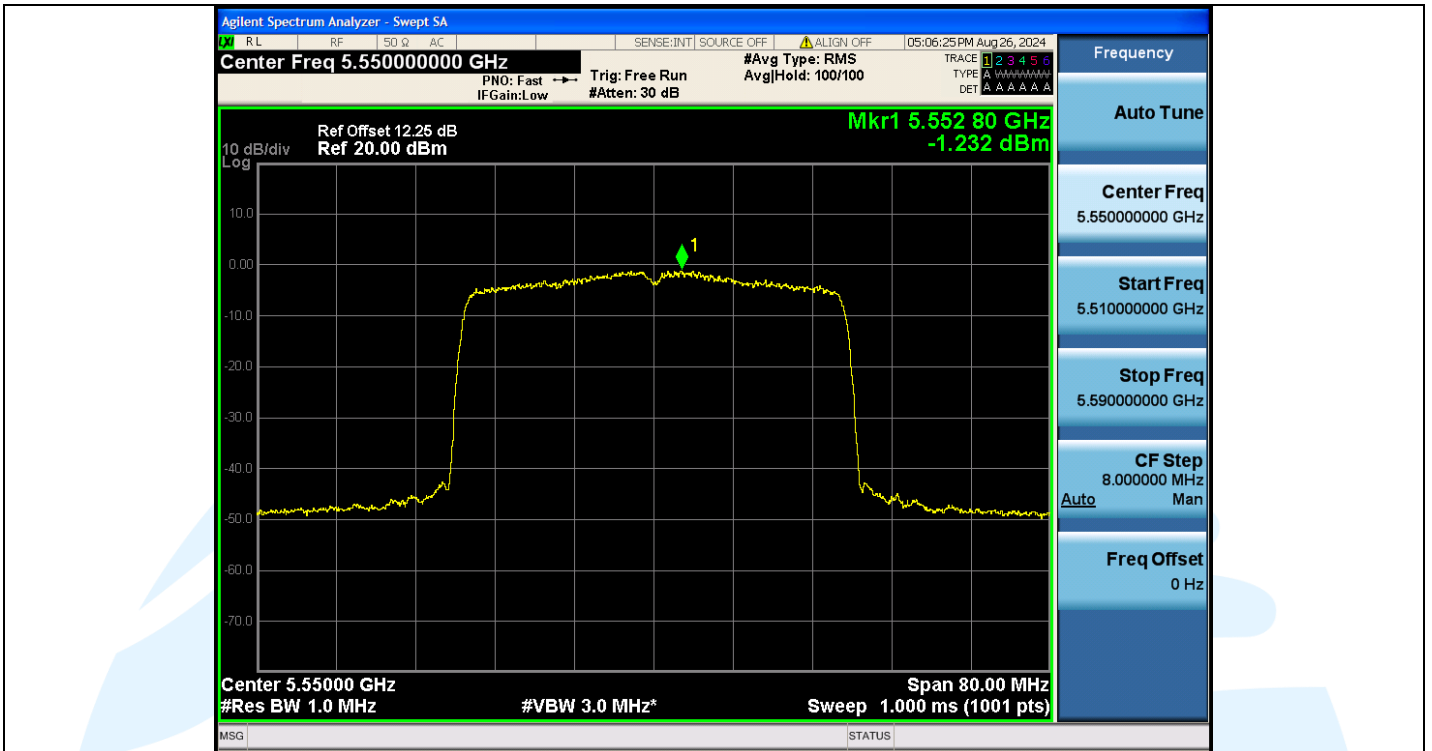

Shenzhen UnionTrust Quality and Technology Co., Ltd.

Address: Unit D/E of 9/F and 16/F, Block A, Building 6, Baoneng science and technology park, Longhua district, Shenzhen, China

Tel: +86-755-28230888

Fax: +86-755-28230886

E-mail: info@uttlab.com

<http://www.uttlab.com>

UTTR-RF-EN300328-V1.2