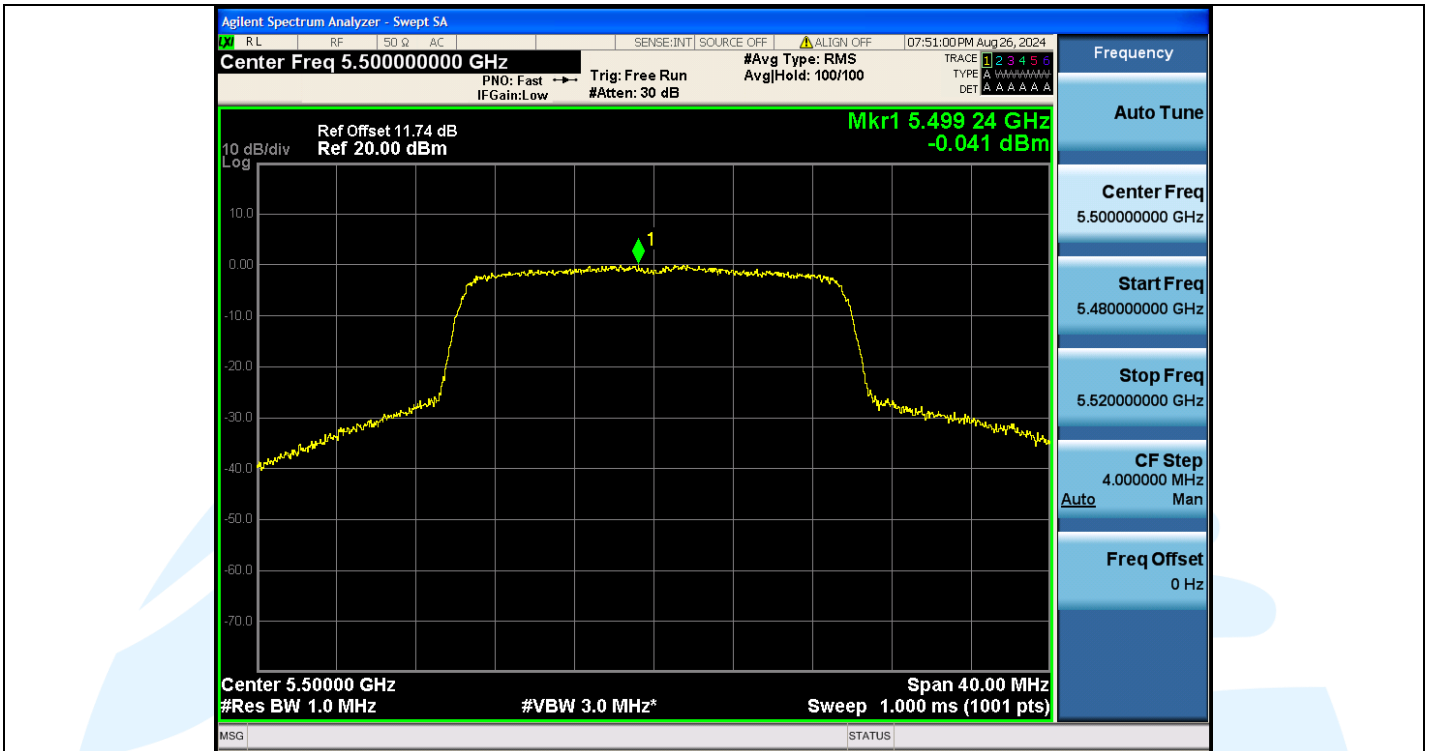

Shenzhen UnionTrust Quality and Technology Co., Ltd.

Address: Unit D/E of 9/F and 16/F, Block A, Building 6, Baoneng science and technology park, Longhua district, Shenzhen, China

Tel: +86-755-28230888

Fax: +86-755-28230886

E-mail: info@uttlab.com

<http://www.uttlab.com>

UTTR-RF-EN300328-V1.2