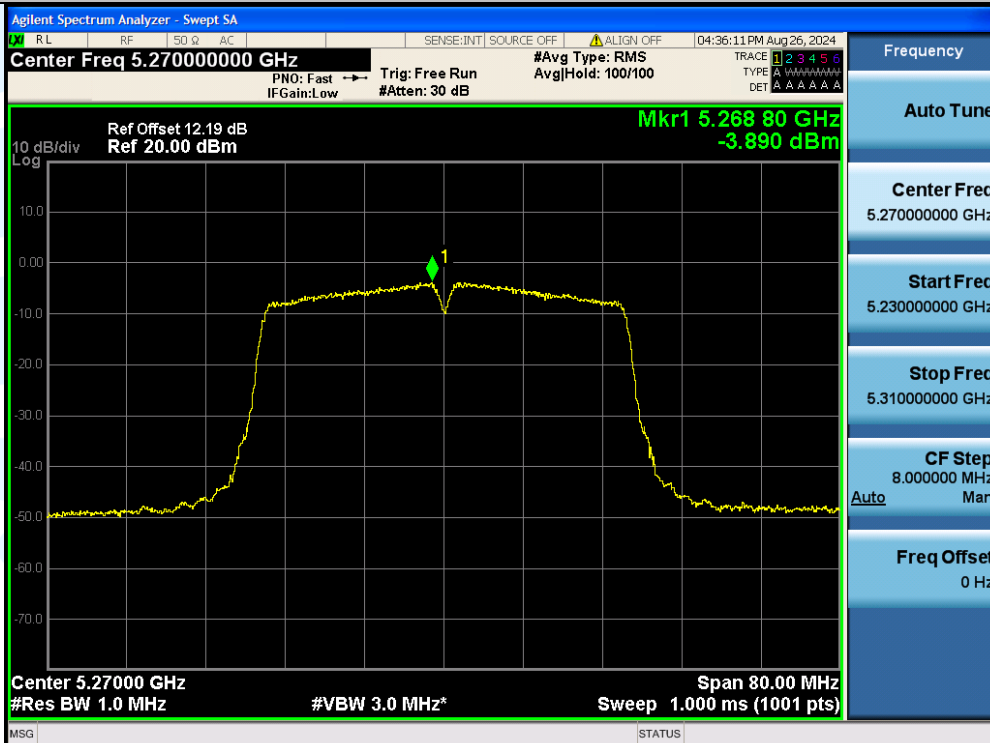

Tel: +86-755-28230888

Fax: +86-755-28230886

E-mail: info@uttlab.com

<http://www.uttlab.com>

UTTR-RF-EN300328-V1.2

11AC40MIMO-Ant2-5270-PASS

11AC40MIMO-Ant3-5310-PASS

Shenzhen UnionTrust Quality and Technology Co., Ltd.