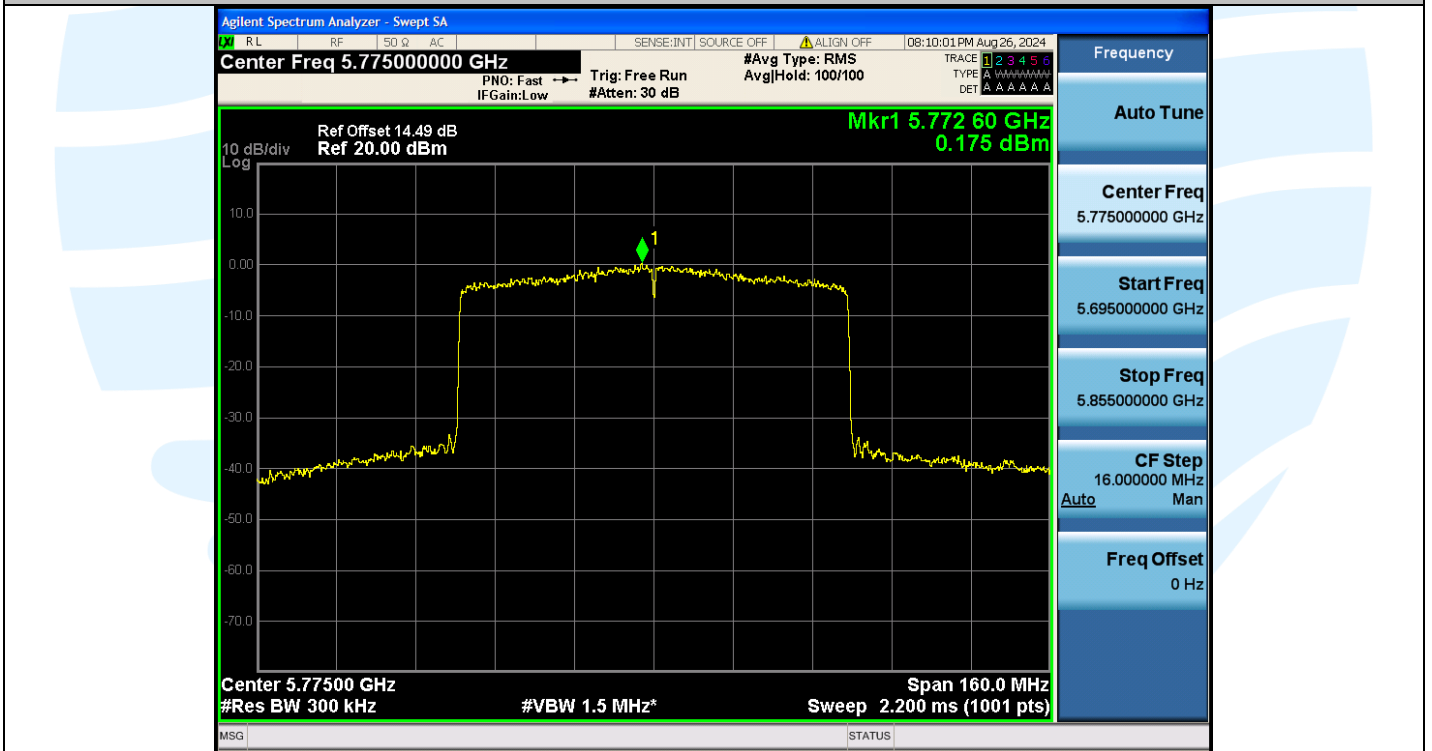

UTTR-RF-EN300328-V1.2

11AX80MIMO-Ant3-5775-PASS

11AX160MIMO-Ant3-5250_UNII-1-PASS

Shenzhen UnionTrust Quality and Technology Co., Ltd.

Address: Unit D/E of 9/F and 16/F, Block A, Building 6, Baoneng science and technology park, Longhua district, Shenzhen, China