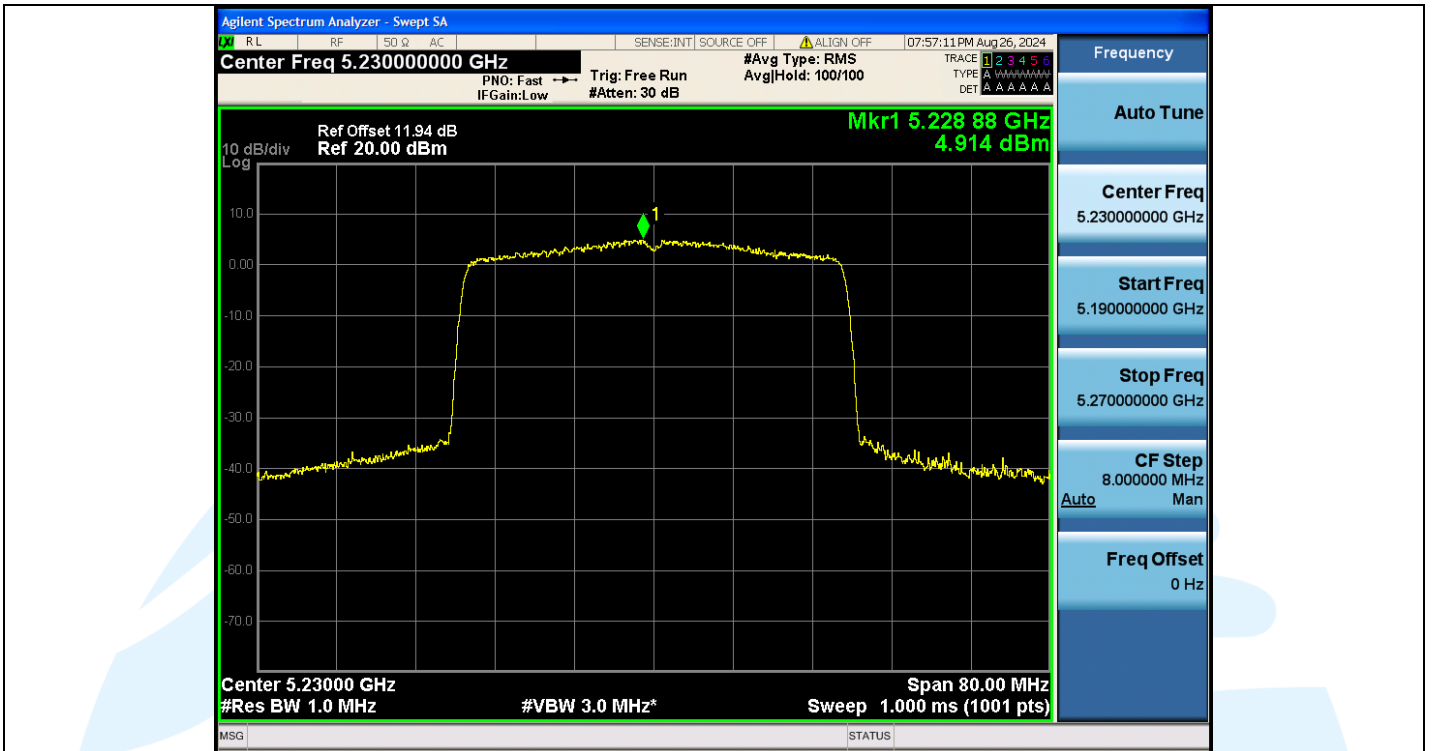

UTTR-RF-EN300328-V1.2

11AX40MIMO-Ant2-5230-PASS

11AX40MIMO-Ant3-5270-PASS

Shenzhen UnionTrust Quality and Technology Co., Ltd.

Address: Unit D/E of 9/F and 16/F, Block A, Building 6, Baoneng science and technology park, Longhua district, Shenzhen, China