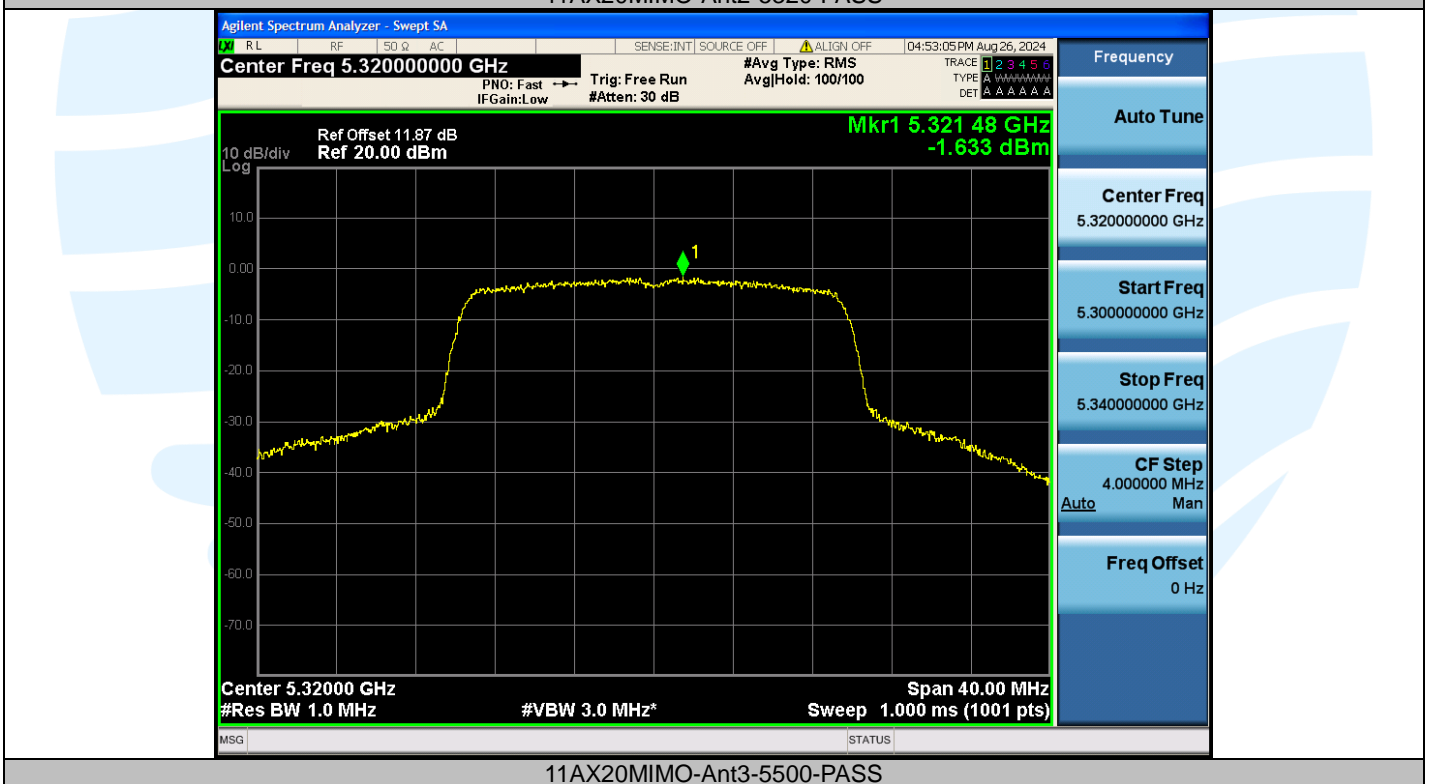

Shenzhen UnionTrust Quality and Technology Co., Ltd.

Address: Unit D/E of 9/F and 16/F, Block A, Building 6, Baoneng science and technology park, Longhua district, Shenzhen, China

Tel: +86-755-28230888

Fax: +86-755-28230886

E-mail: info@uttlab.com

<http://www.uttlab.com>

UTTR-RF-EN300328-V1.2