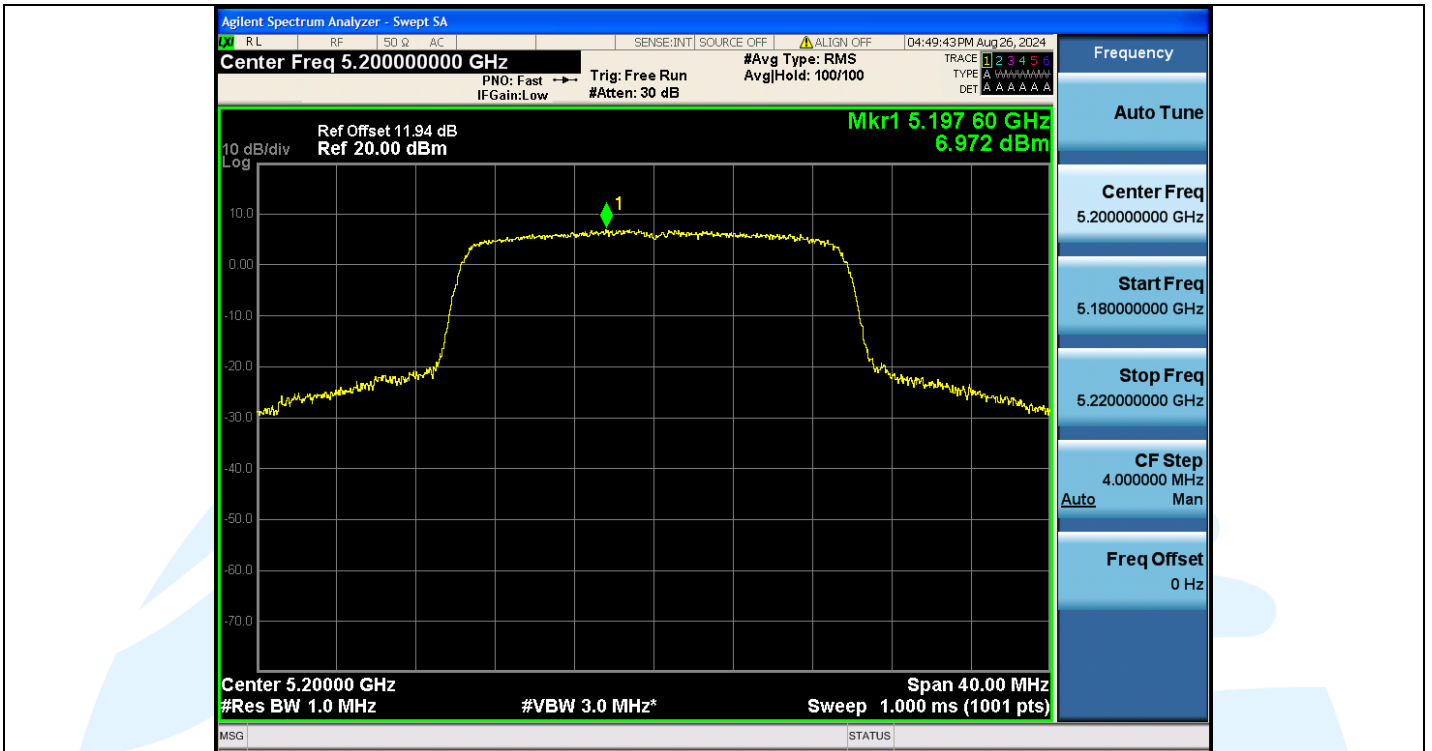

Shenzhen UnionTrust Quality and Technology Co., Ltd.

Address: Unit D/E of 9/F and 16/F, Block A, Building 6, Baoneng science and technology park, Longhua district, Shenzhen, China

Tel: +86-755-28230888

Fax: +86-755-28230886

E-mail: info@uttlab.com

<http://www.uttlab.com>

UTTR-RF-EN300328-V1.2