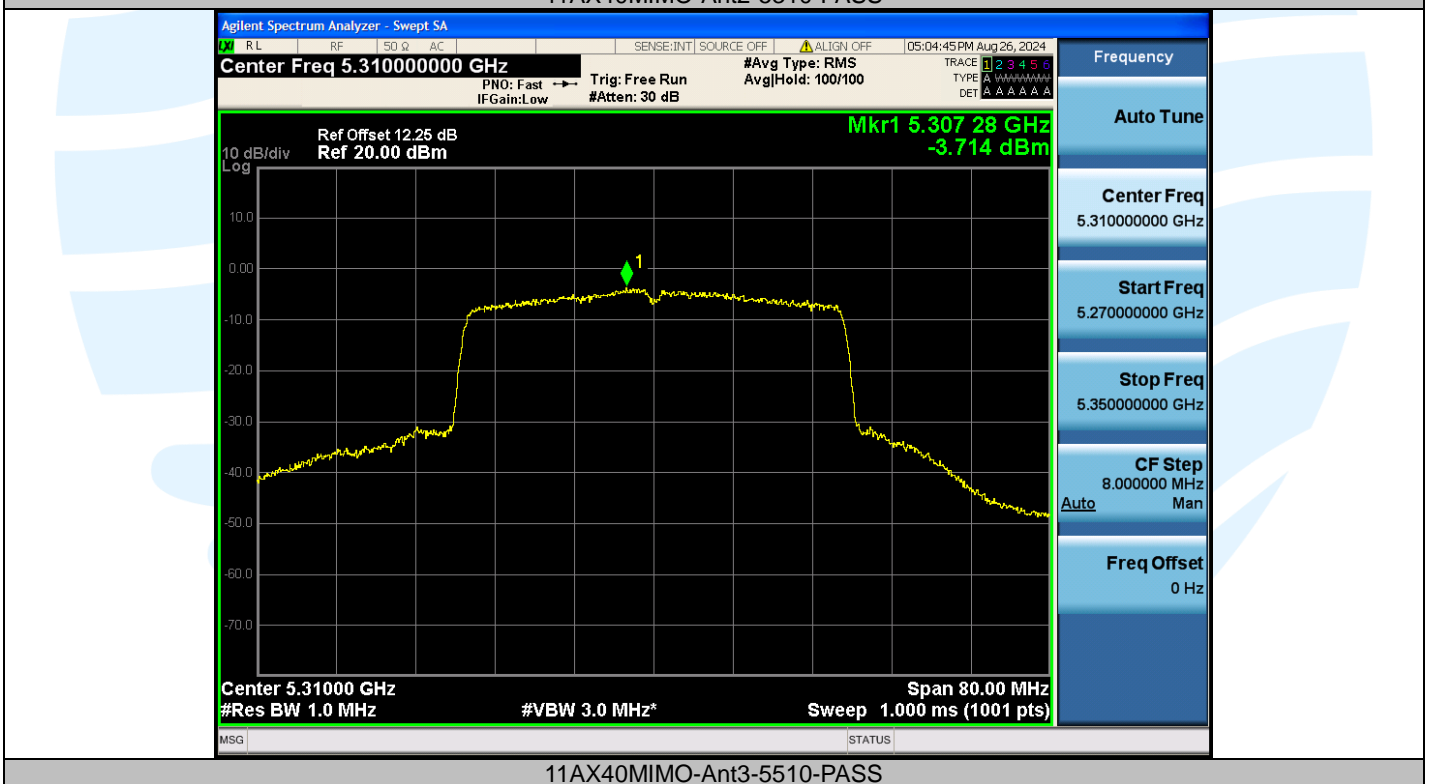

Shenzhen UnionTrust Quality and Technology Co., Ltd.

Address: Unit D/E of 9/F and 16/F, Block A, Building 6, Baoneng science and technology park, Longhua district, Shenzhen, China

Tel: +86-755-28230888

Fax: +86-755-28230886

E-mail: info@uttlab.com

<http://www.uttlab.com>

UTTR-RF-EN300328-V1.2