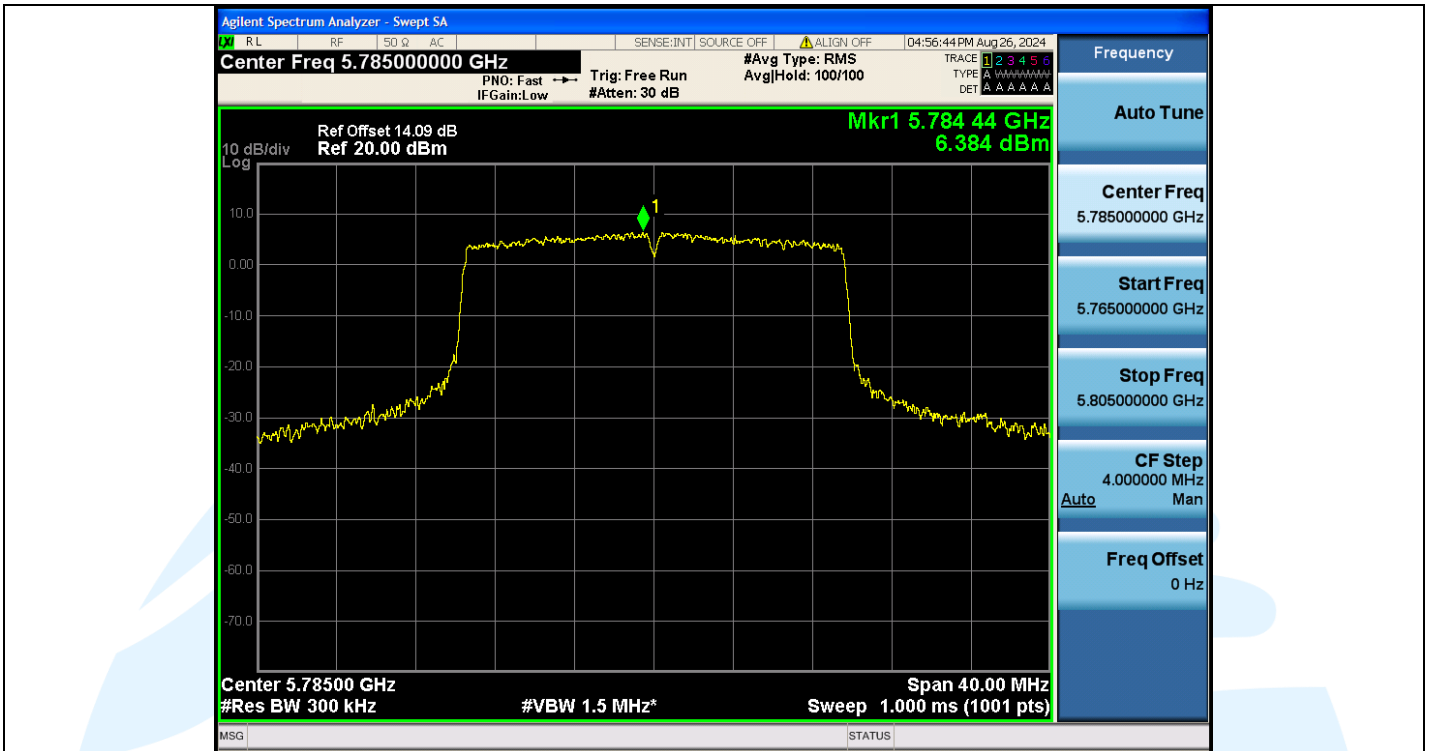

Shenzhen UnionTrust Quality and Technology Co., Ltd.

Address: Unit D/E of 9/F and 16/F, Block A, Building 6, Baoneng science and technology park, Longhua district, Shenzhen, China

Tel: +86-755-28230888

Fax: +86-755-28230886

E-mail: info@uttlab.com

<http://www.uttlab.com>

UTTR-RF-EN300328-V1.2