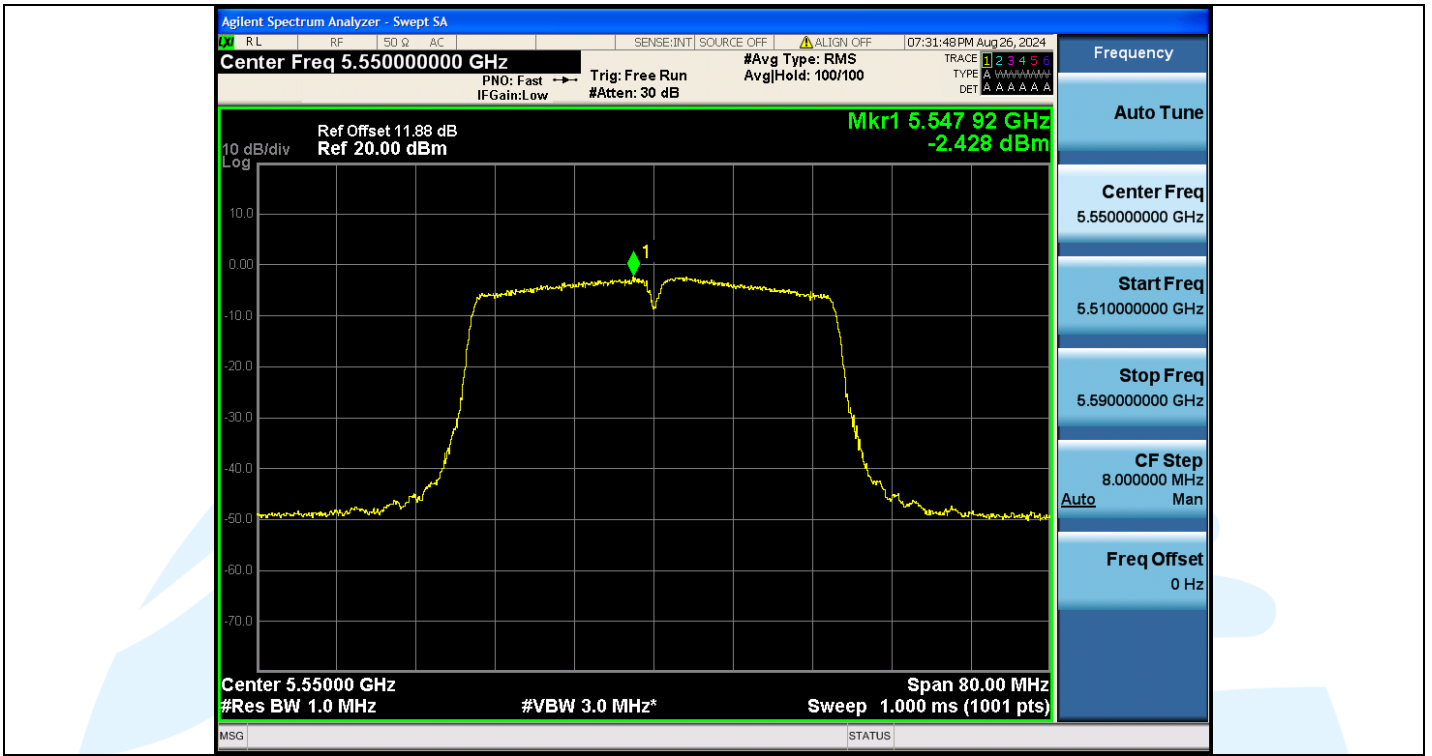

11AC40MIMO-Ant3-5550-PASS

Shenzhen UnionTrust Quality and Technology Co., Ltd.

Address: Unit D/E of 9/F and 16/F, Block A, Building 6, Baoneng science and technology park, Longhua district, Shenzhen, China

Tel: +86-755-28230888

Fax: +86-755-28230886

E-mail: info@uttlab.com

<http://www.uttlab.com>

UTTR-RF-EN300328-V1.2