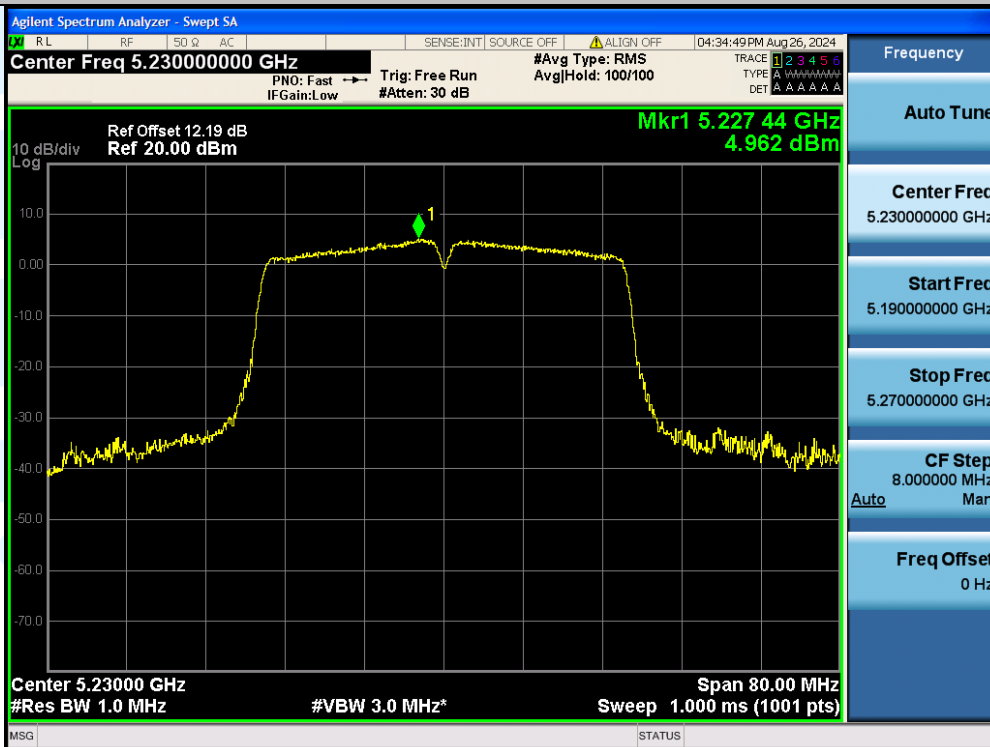

Shenzhen UnionTrust Quality and Technology Co., Ltd.

Address: Unit D/E of 9/F and 16/F, Block A, Building 6, Baoneng science and technology park, Longhua district, Shenzhen, China

Tel: +86-755-28230888

Fax: +86-755-28230886

E-mail: info@uttlab.com

<http://www.uttlab.com>

UTTR-RF-EN300328-V1.2