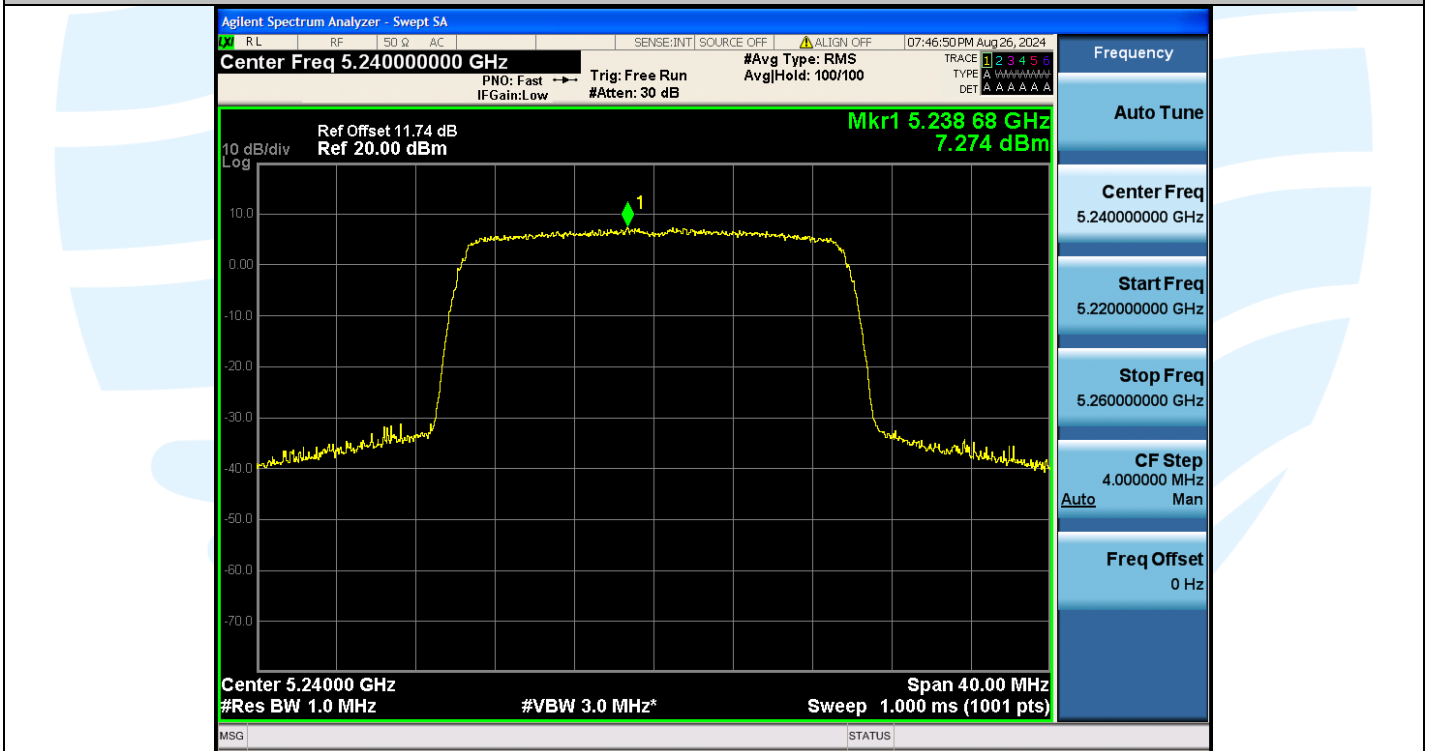

UTTR-RF-EN300328-V1.2

11AX20MIMO-Ant3-5240-PASS

11AX20MIMO-Ant2-5260-PASS

Shenzhen UnionTrust Quality and Technology Co., Ltd.

Address: Unit D/E of 9/F and 16/F, Block A, Building 6, Baoneng science and technology park, Longhua district, Shenzhen, China