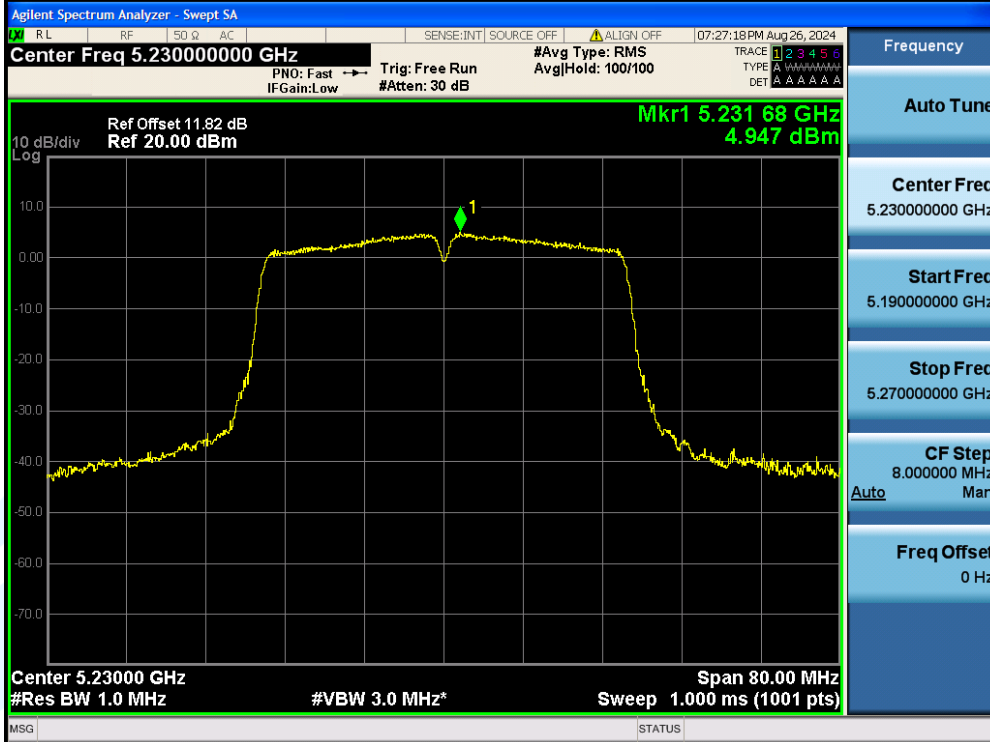

11AC40MIMO-Ant3-5230-PASS

Shenzhen UnionTrust Quality and Technology Co., Ltd.

Address: Unit D/E of 9/F and 16/F, Block A, Building 6, Baoneng science and technology park, Longhua district, Shenzhen, China

Tel: +86-755-28230888

Fax: +86-755-28230886

E-mail: info@uttlab.com

<http://www.uttlab.com>

UTTR-RF-EN300328-V1.2