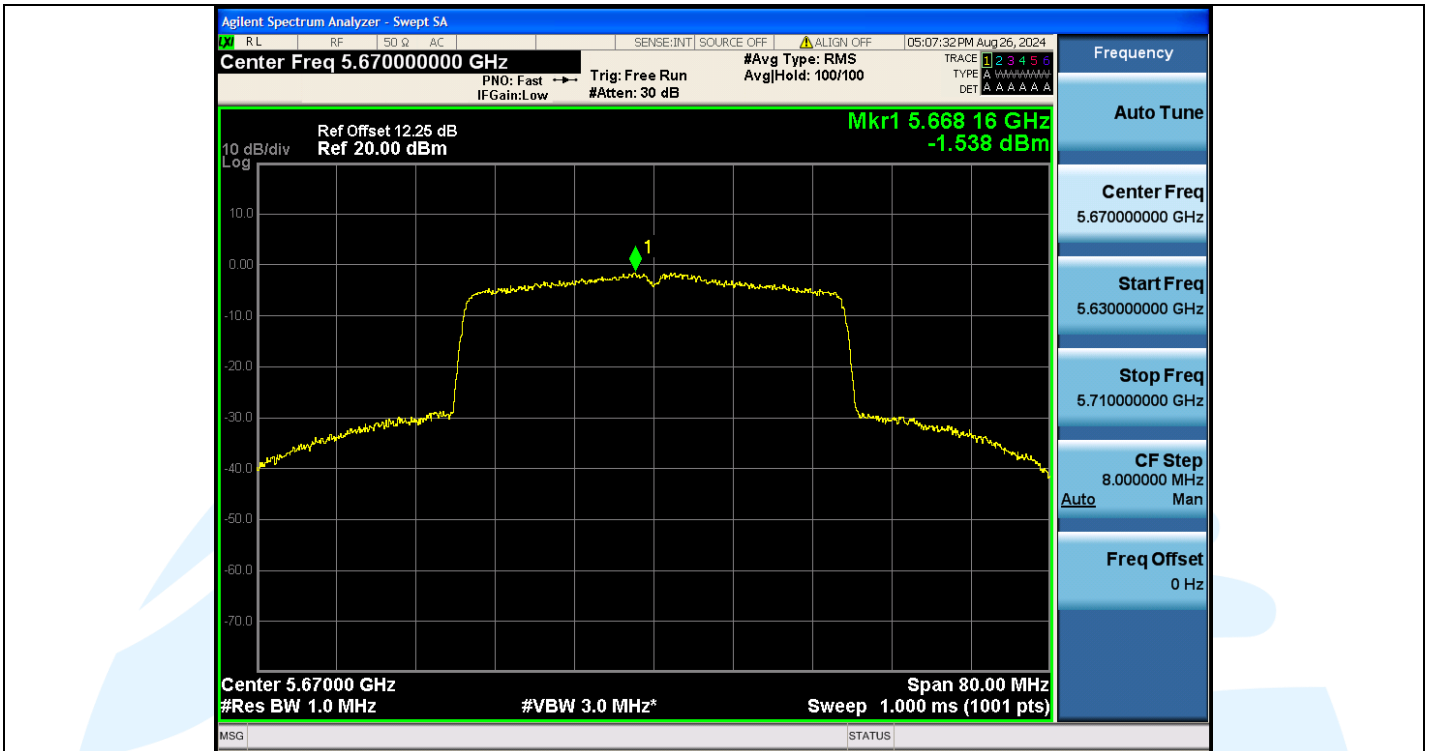

UTTR-RF-EN300328-V1.2

11AX40MIMO-Ant3-5670-PASS

11AX40MIMO-Ant3-5755-PASS

Shenzhen UnionTrust Quality and Technology Co., Ltd.

Address: Unit D/E of 9/F and 16/F, Block A, Building 6, Baoneng science and technology park, Longhua district, Shenzhen, China