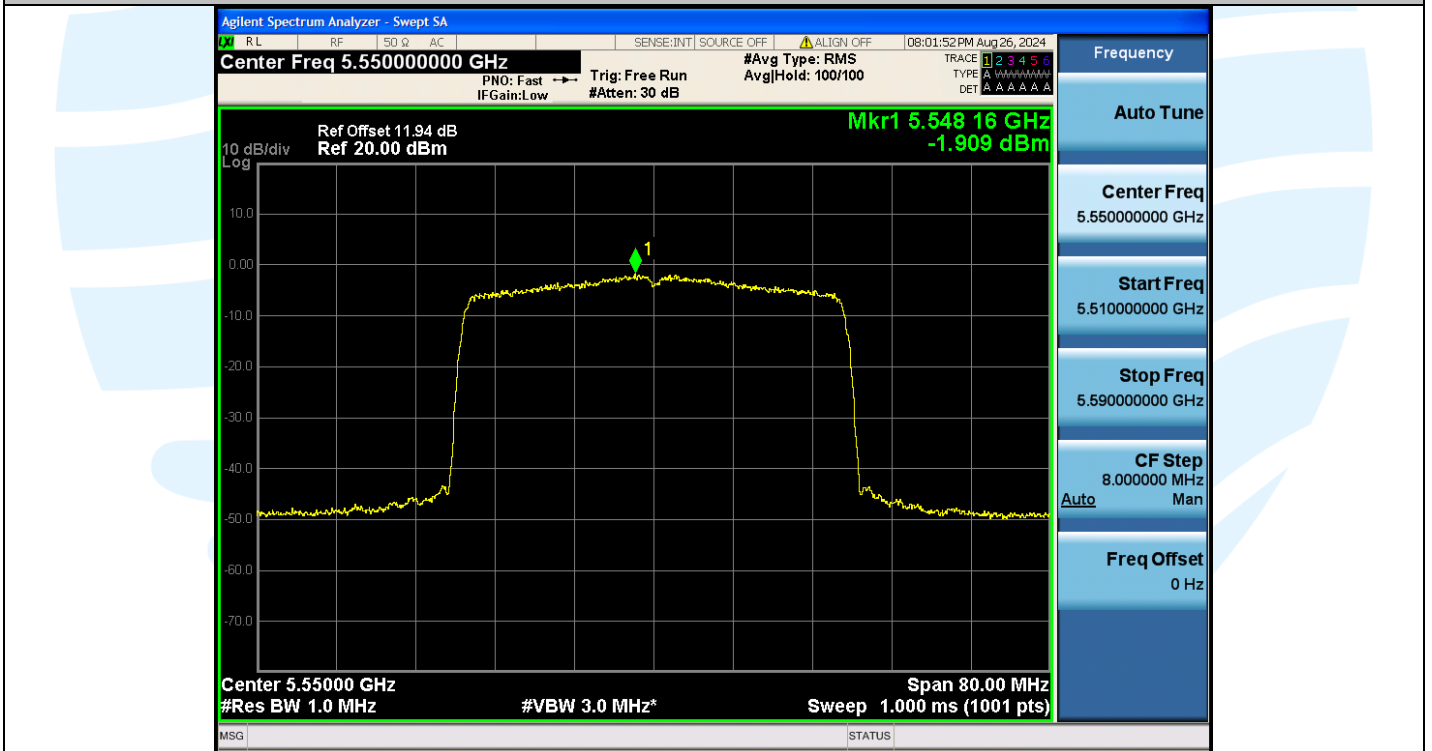

11AX40MIMO-Ant3-5550-PASS

Shenzhen UnionTrust Quality and Technology Co., Ltd.

Address: Unit D/E of 9/F and 16/F, Block A, Building 6, Baoneng science and technology park, Longhua district, Shenzhen, China

Tel: +86-755-28230888

Fax: +86-755-28230886

E-mail: info@uttlab.com

<http://www.uttlab.com>

UTTR-RF-EN300328-V1.2