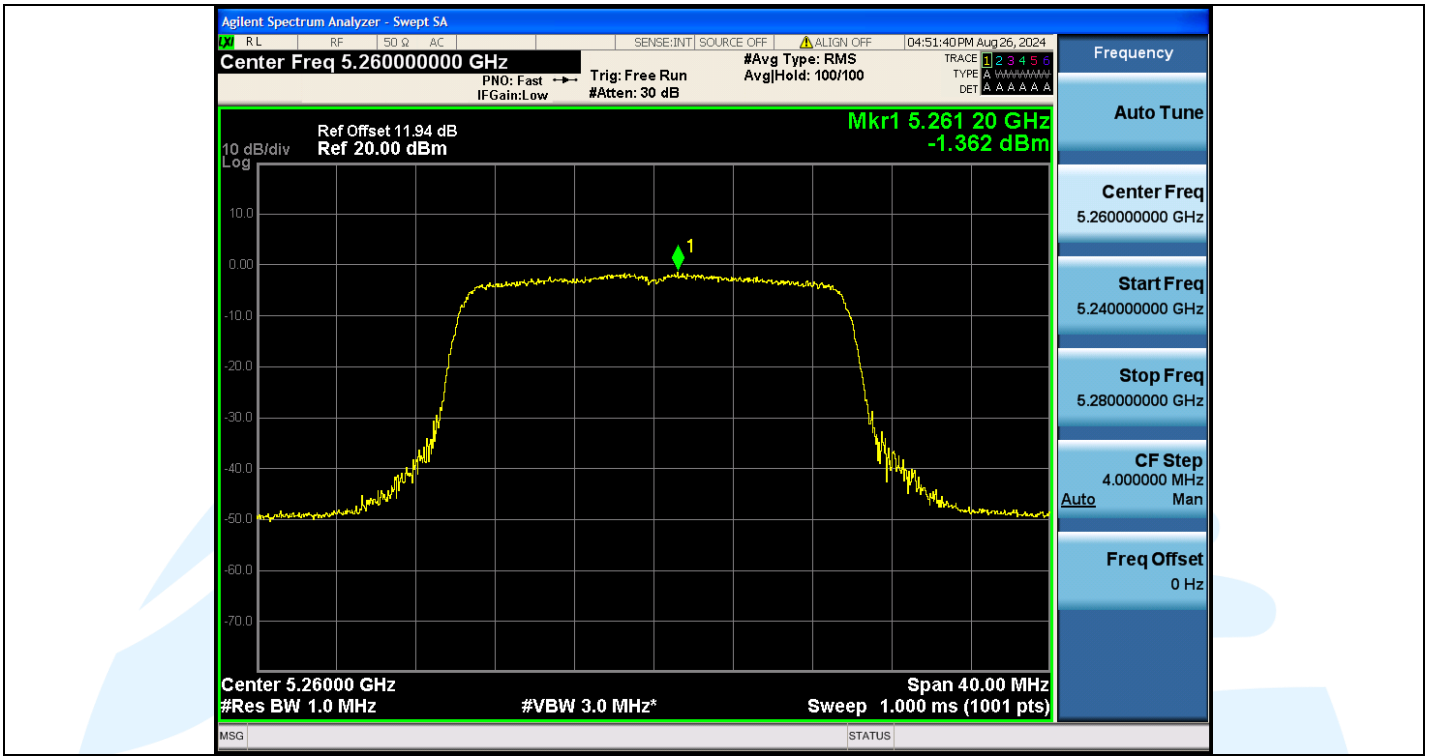

11AX20MIMO-Ant2-5260-PASS

Shenzhen UnionTrust Quality and Technology Co., Ltd.

Address: Unit D/E of 9/F and 16/F, Block A, Building 6, Baoneng science and technology park, Longhua district, Shenzhen, China

Tel: +86-755-28230888

Fax: +86-755-28230886

E-mail: info@uttlab.com

<http://www.uttlab.com>

UTTR-RF-EN300328-V1.2