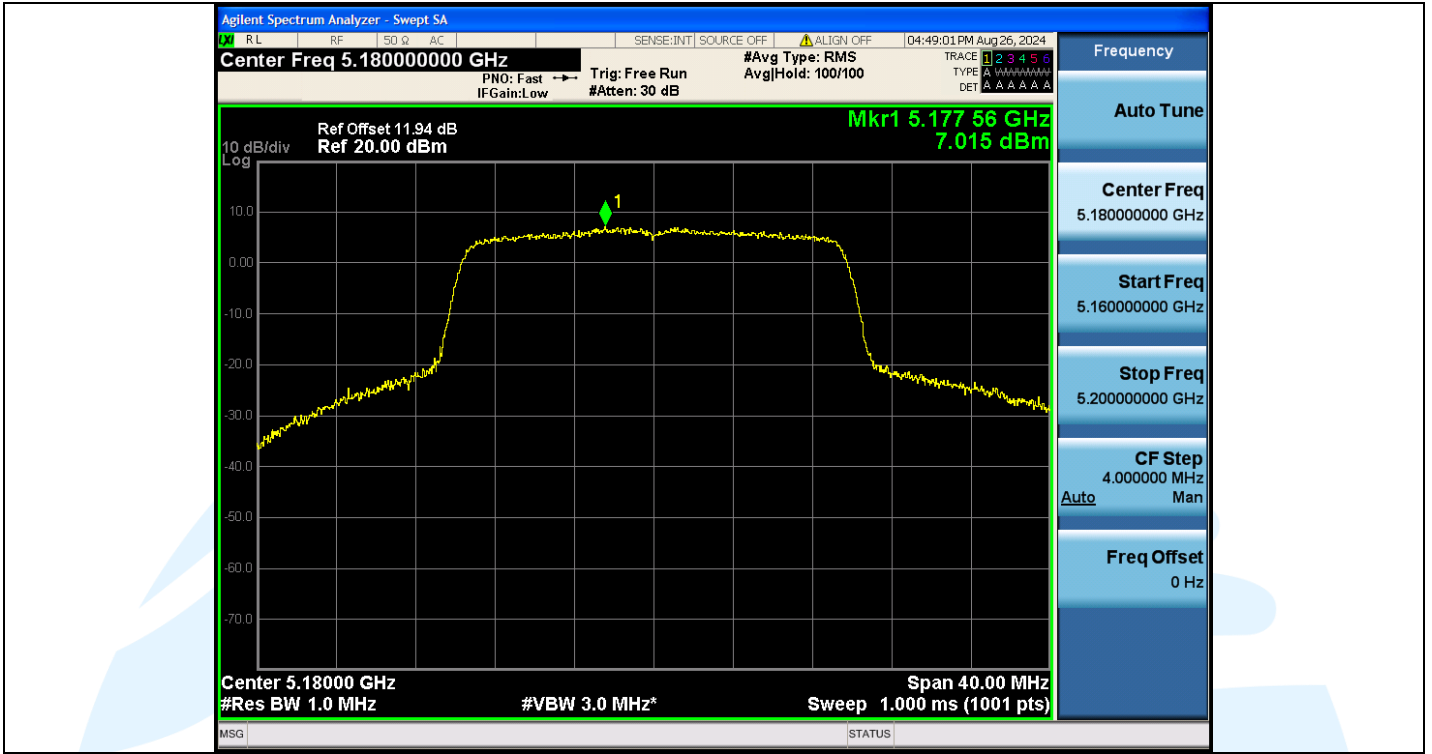

Shenzhen UnionTrust Quality and Technology Co., Ltd.

Address: Unit D/E of 9/F and 16/F, Block A, Building 6, Baoneng science and technology park, Longhua district, Shenzhen, China

Tel: +86-755-28230888

Fax: +86-755-28230886

E-mail: info@uttlab.com

<http://www.uttlab.com>

UTTR-RF-EN300328-V1.2