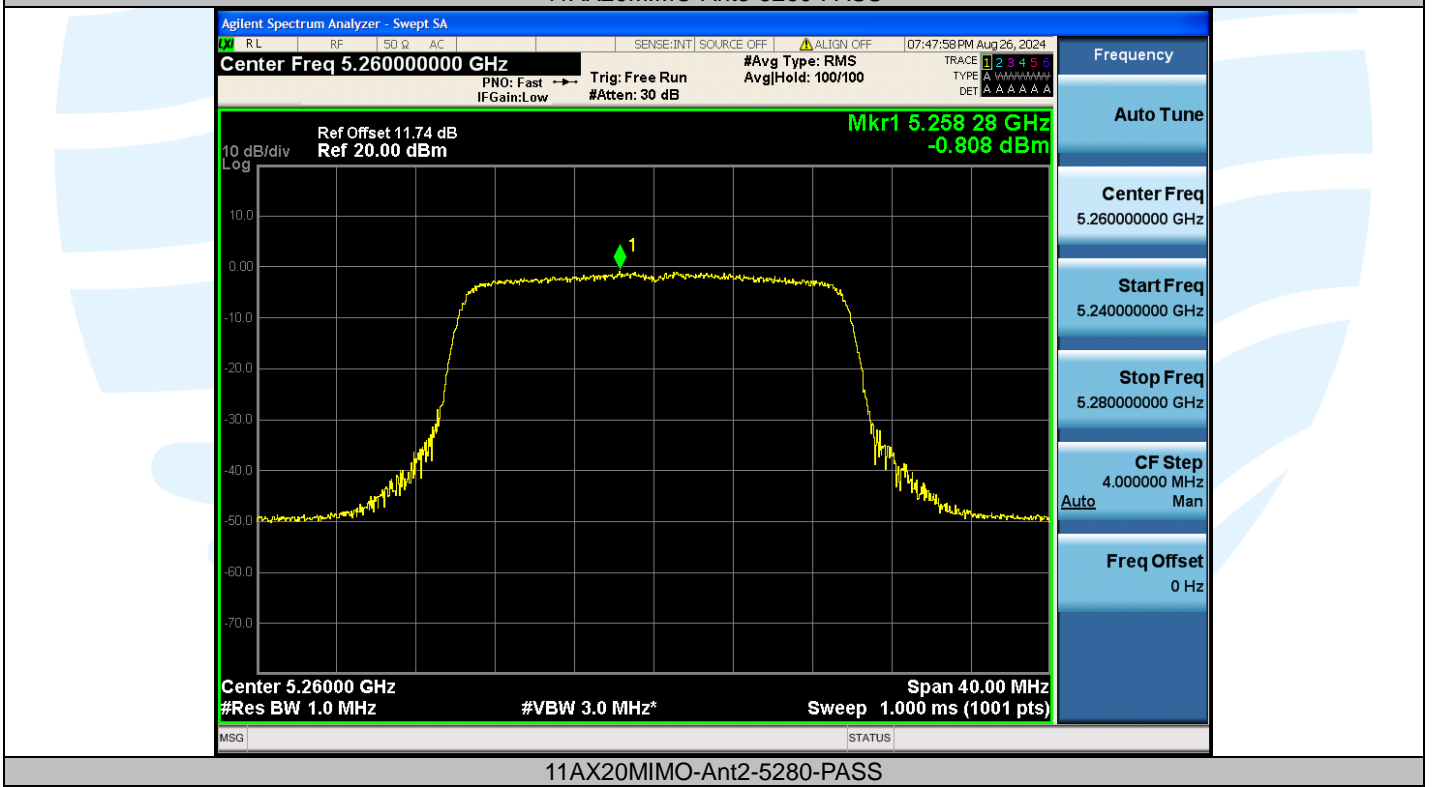

Shenzhen UnionTrust Quality and Technology Co., Ltd.

Address: Unit D/E of 9/F and 16/F, Block A, Building 6, Baoneng science and technology park, Longhua district, Shenzhen, China

Tel: +86-755-28230888

Fax: +86-755-28230886

E-mail: info@uttlab.com

<http://www.uttlab.com>

UTTR-RF-EN300328-V1.2