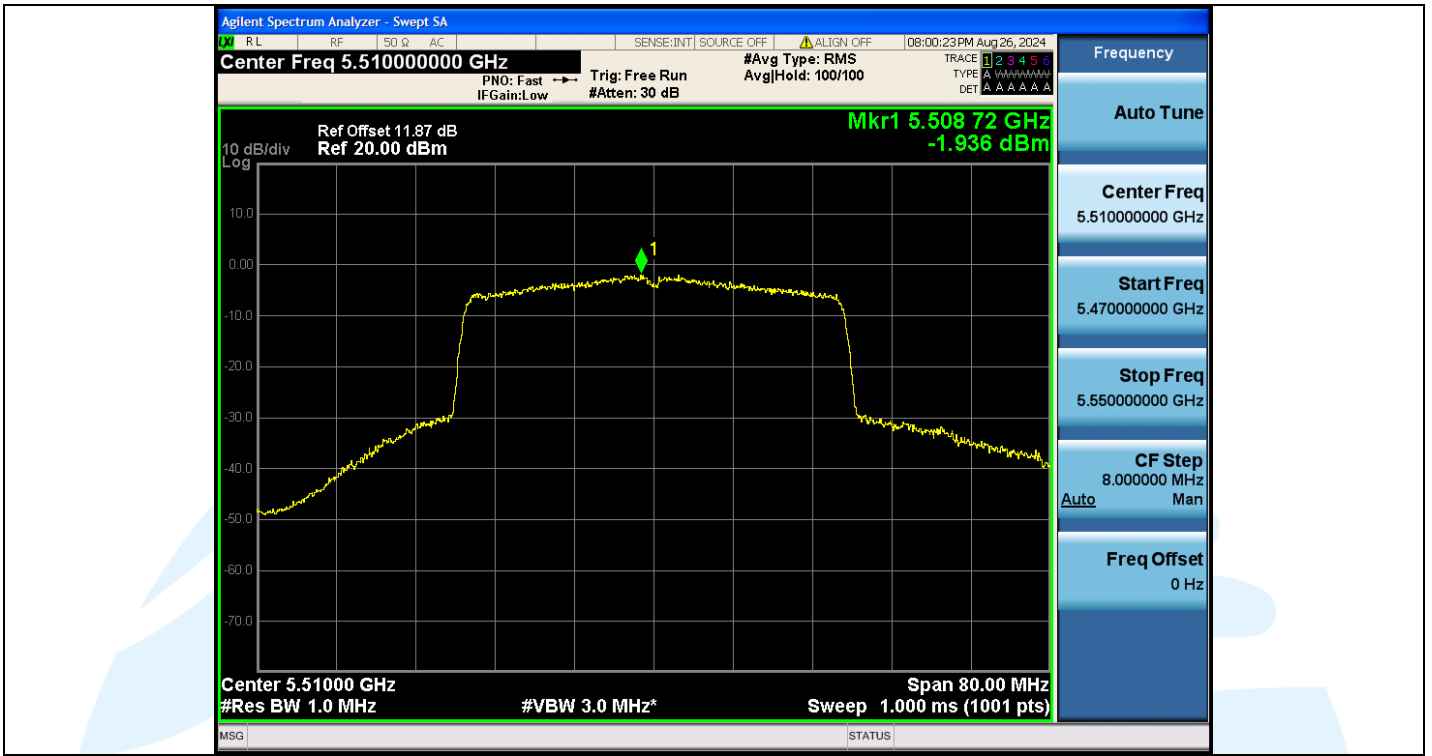

Shenzhen UnionTrust Quality and Technology Co., Ltd.

Address: Unit D/E of 9/F and 16/F, Block A, Building 6, Baoneng science and technology park, Longhua district, Shenzhen, China

Tel: +86-755-28230888

Fax: +86-755-28230886

E-mail: info@uttlab.com

<http://www.uttlab.com>

UTTR-RF-EN300328-V1.2