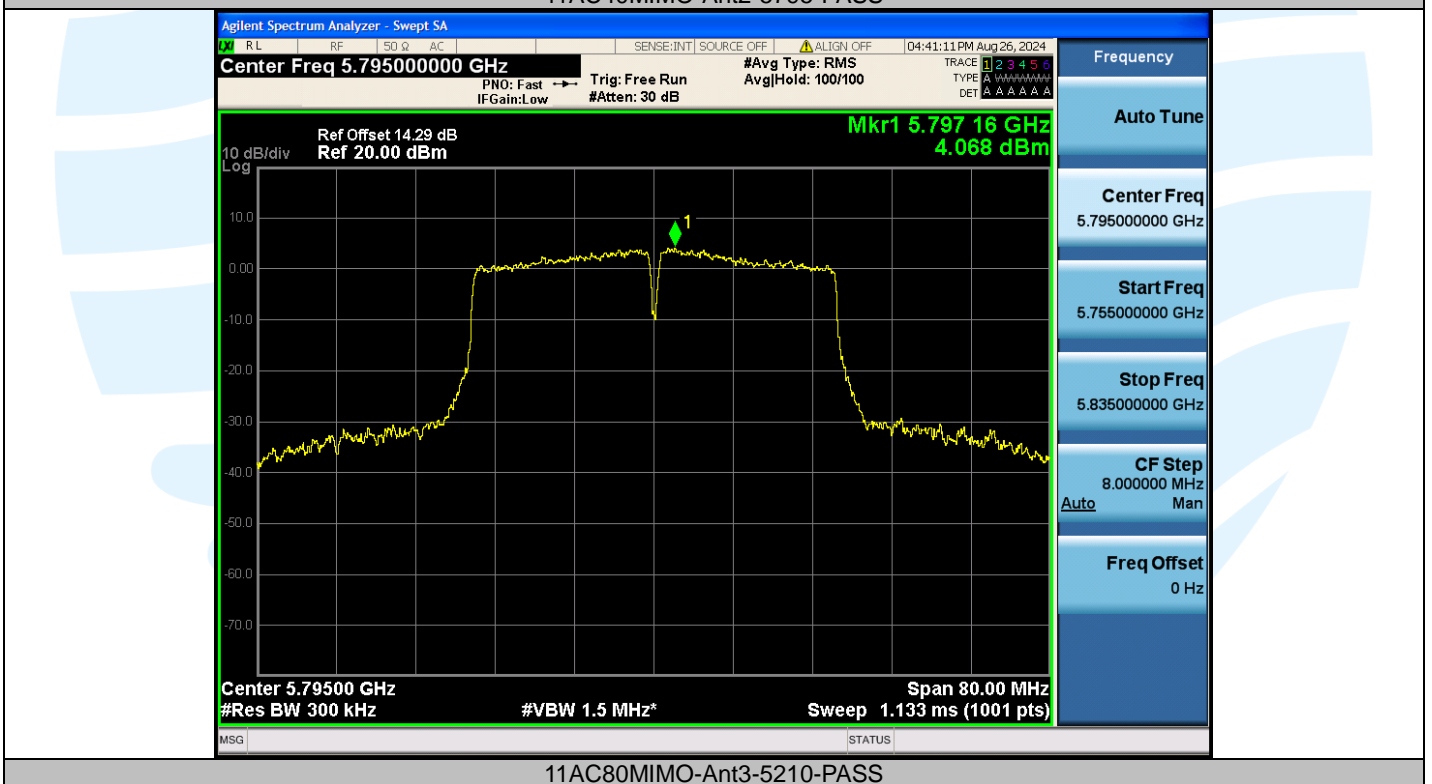

Shenzhen UnionTrust Quality and Technology Co., Ltd.

Address: Unit D/E of 9/F and 16/F, Block A, Building 6, Baoneng science and technology park, Longhua district, Shenzhen, China

Tel: +86-755-28230888

Fax: +86-755-28230886

E-mail: info@uttlab.com

<http://www.uttlab.com>

UTTR-RF-EN300328-V1.2