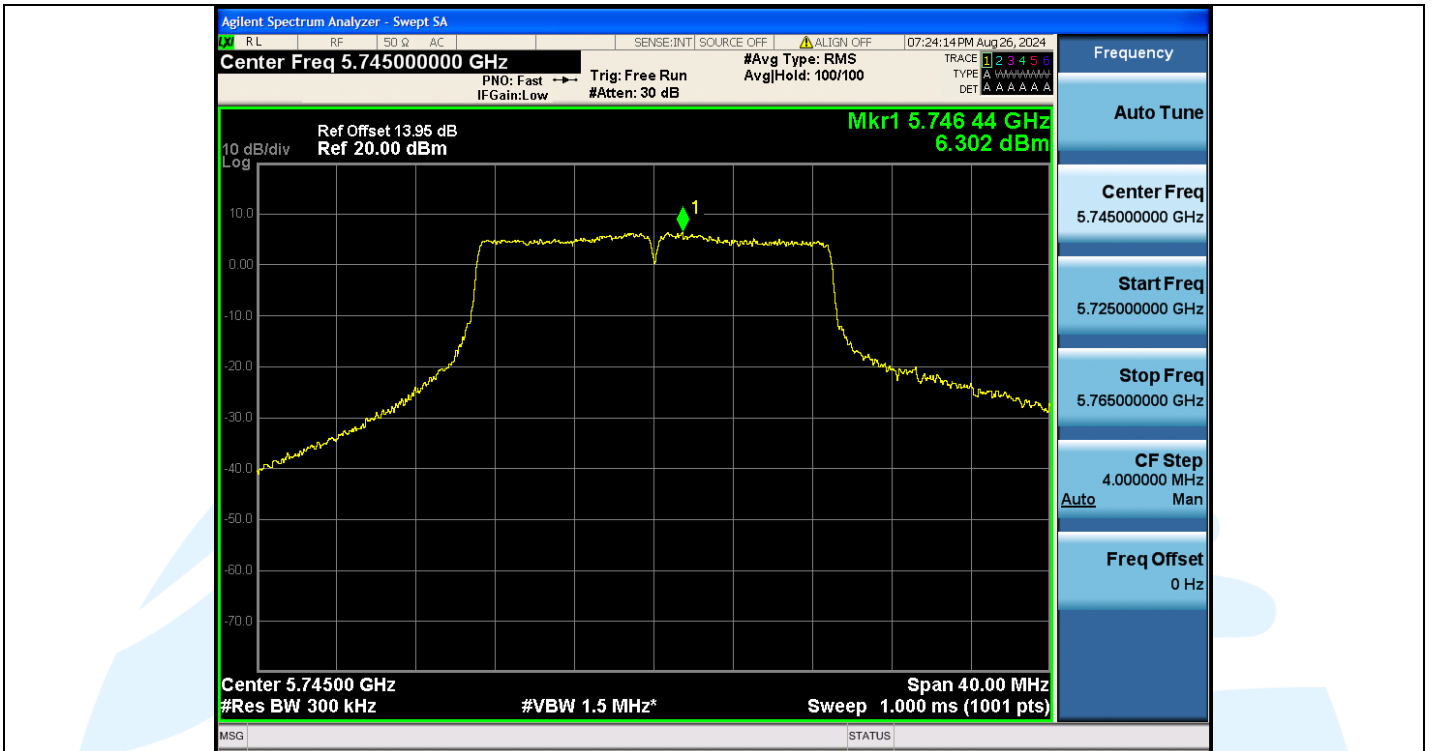

Shenzhen UnionTrust Quality and Technology Co., Ltd.

Address: Unit D/E of 9/F and 16/F, Block A, Building 6, Baoneng science and technology park, Longhua district, Shenzhen, China

Tel: +86-755-28230888

Fax: +86-755-28230886

E-mail: info@uttlab.com

<http://www.uttlab.com>

UTTR-RF-EN300328-V1.2