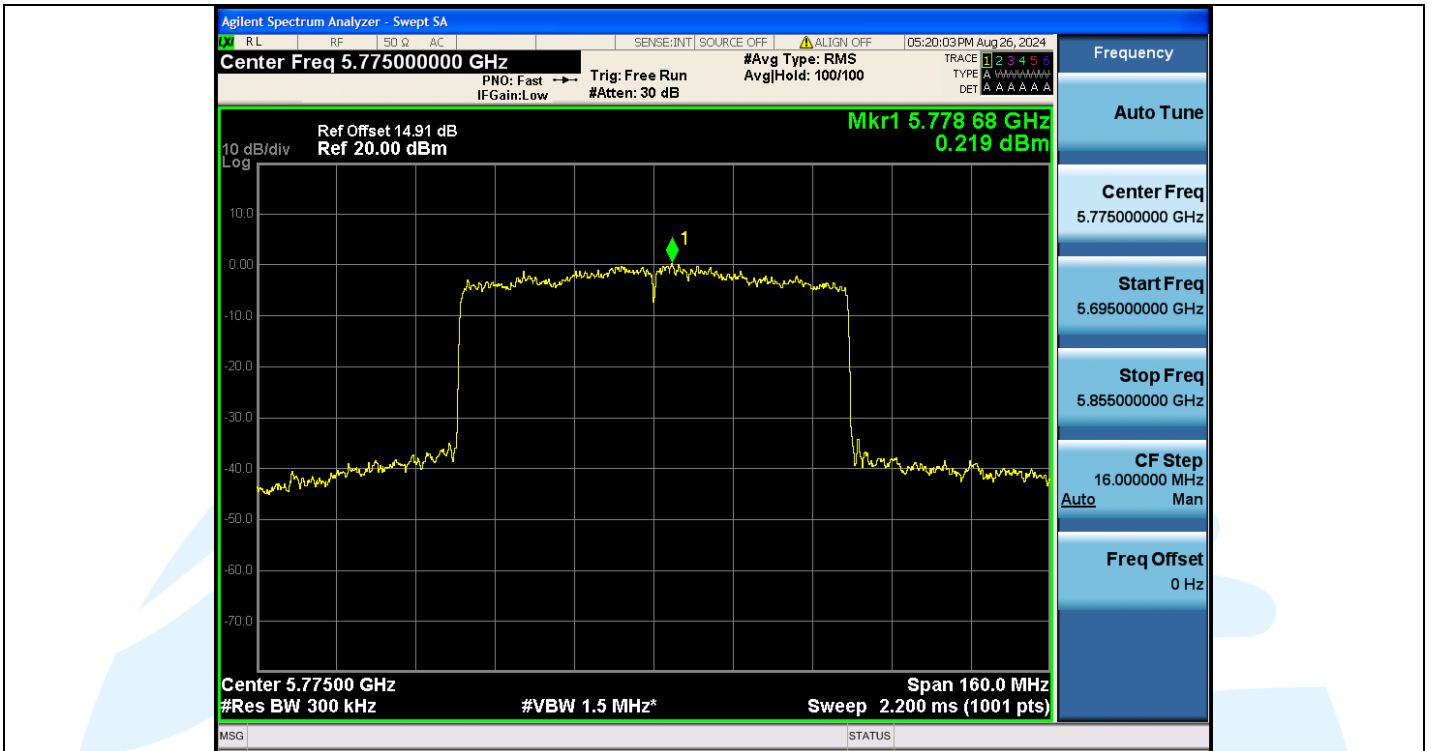

UTTR-RF-EN300328-V1.2

11AX80MIMO-Ant3-5775-PASS

11AX160MIMO-Ant3-5250_UNII-1-PASS

Shenzhen UnionTrust Quality and Technology Co., Ltd.

Address: Unit D/E of 9/F and 16/F, Block A, Building 6, Baoneng science and technology park, Longhua district, Shenzhen, China