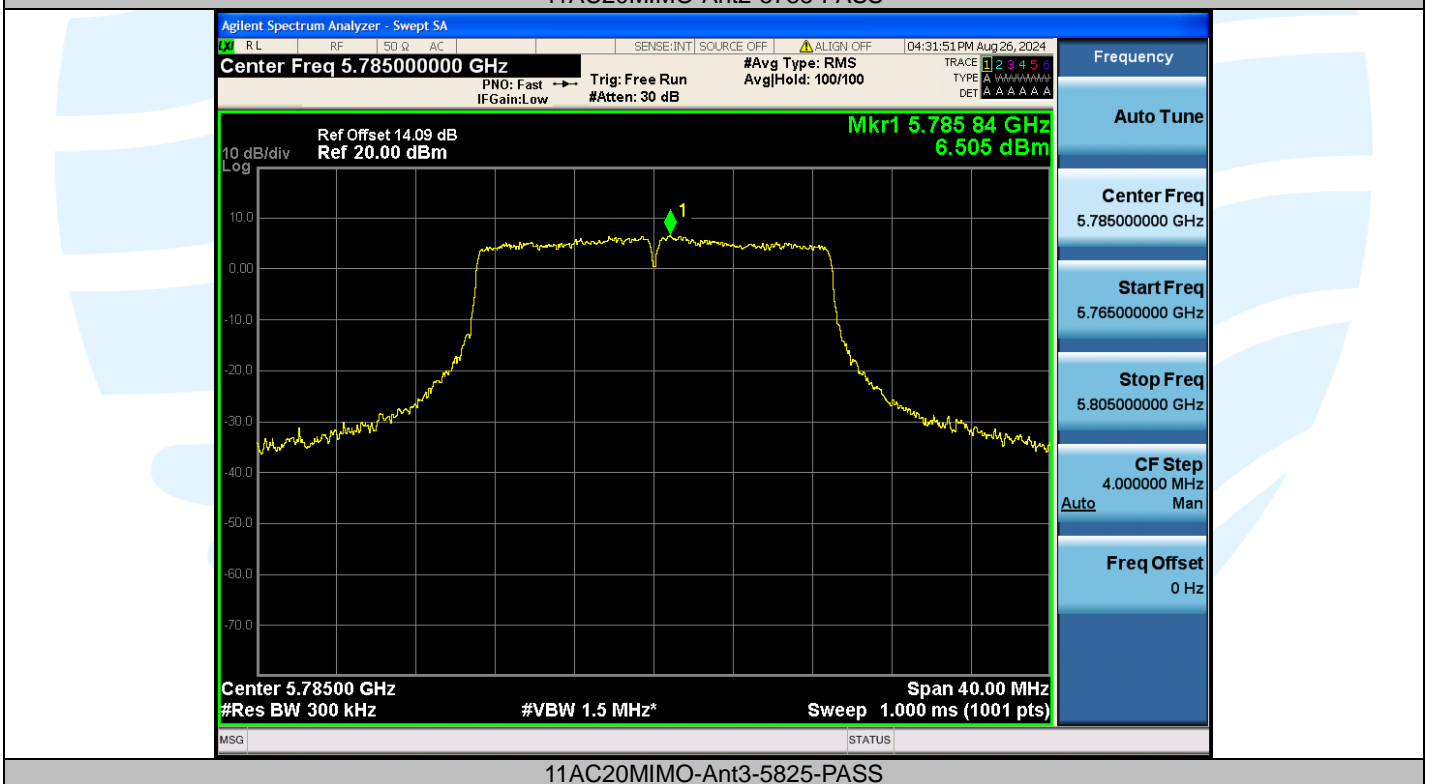

Shenzhen UnionTrust Quality and Technology Co., Ltd.

Address: Unit D/E of 9/F and 16/F, Block A, Building 6, Baoneng science and technology park, Longhua district, Shenzhen, China

Tel: +86-755-28230888

Fax: +86-755-28230886

E-mail: info@uttlab.com

<http://www.uttlab.com>

UTTR-RF-EN300328-V1.2