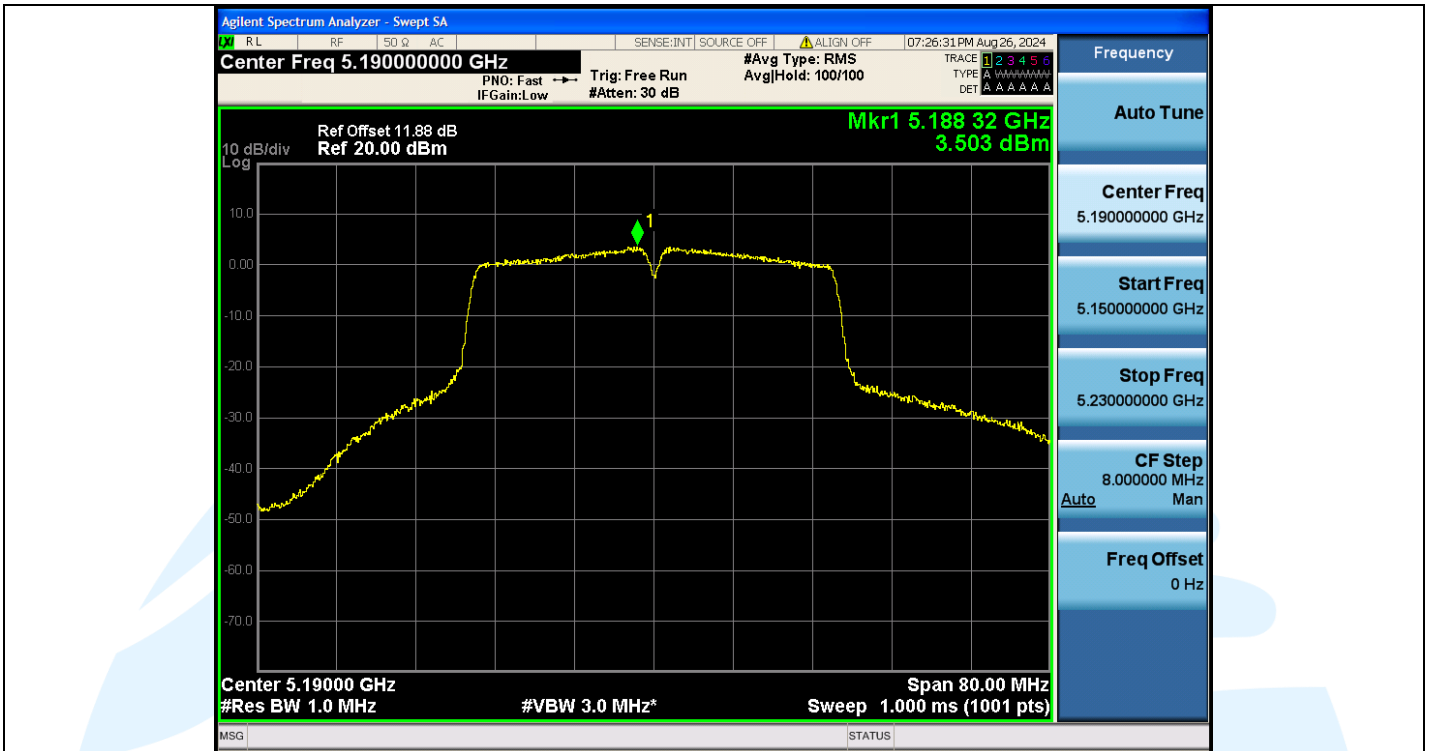

UTTR-RF-EN300328-V1.2

11AC40MIMO-Ant2-5190-PASS

11AC40MIMO-Ant3-5230-PASS

Shenzhen UnionTrust Quality and Technology Co., Ltd.

Address: Unit D/E of 9/F and 16/F, Block A, Building 6, Baoneng science and technology park, Longhua district, Shenzhen, China