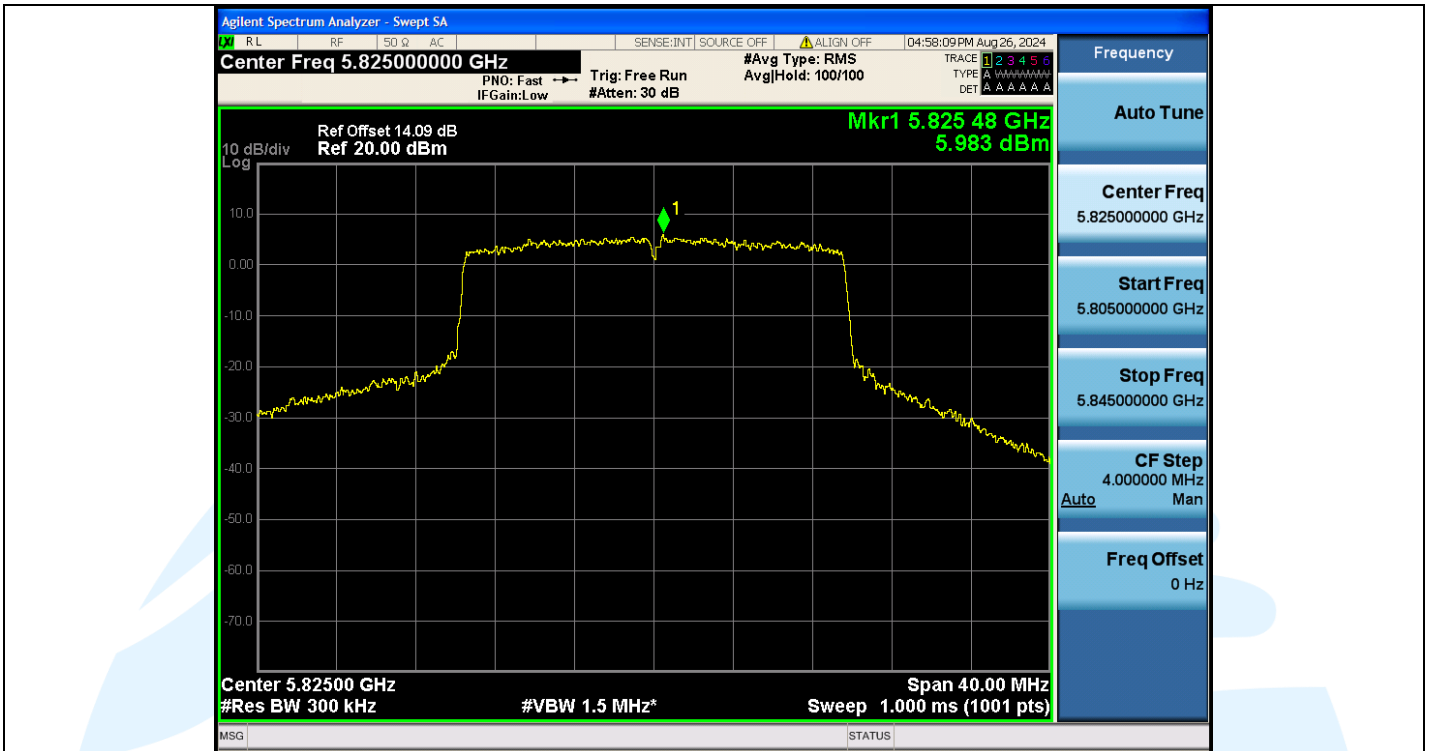

UTTR-RF-EN300328-V1.2

11AX20MIMO-Ant3-5825-PASS

11AX40MIMO-Ant3-5190-PASS

Shenzhen UnionTrust Quality and Technology Co., Ltd.

Address: Unit D/E of 9/F and 16/F, Block A, Building 6, Baoneng science and technology park, Longhua district, Shenzhen, China