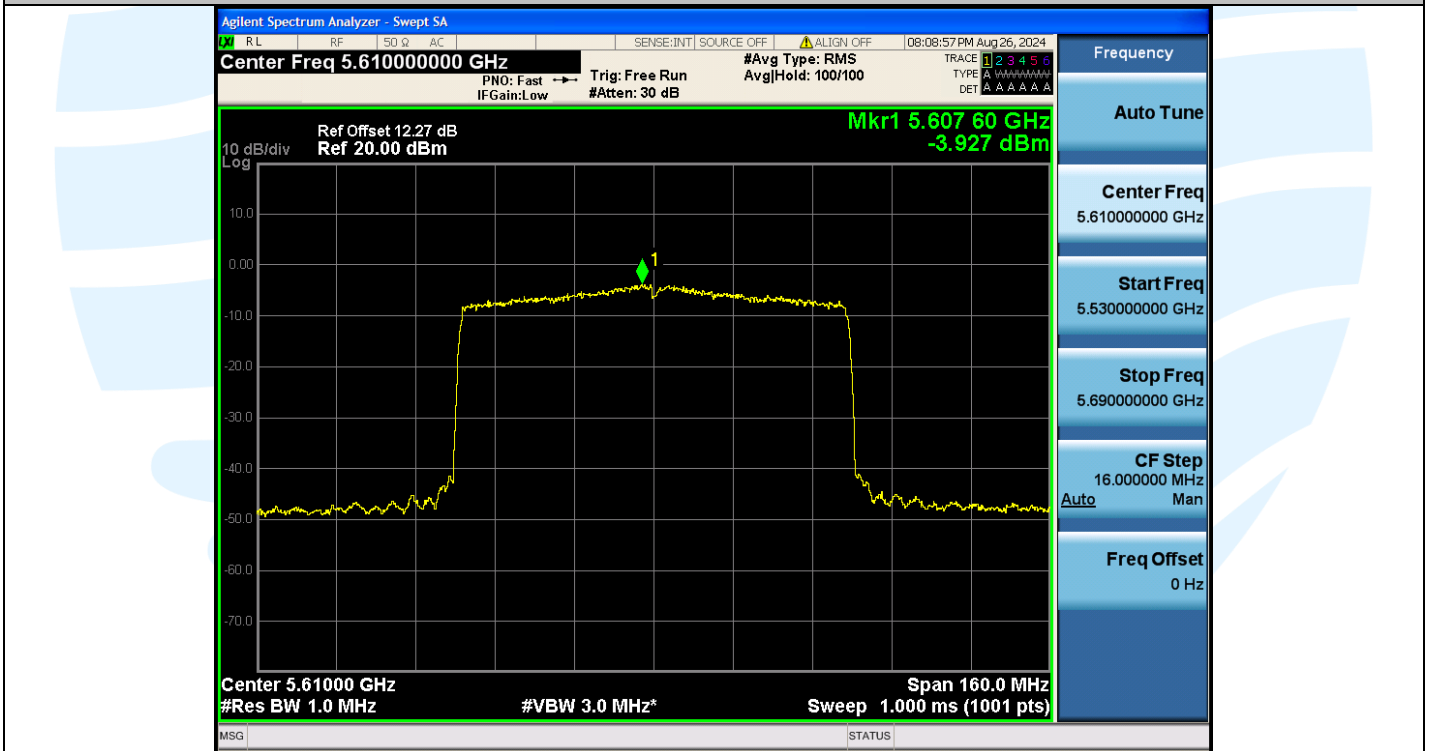

11AX80MIMO-Ant3-5610-PASS

Shenzhen UnionTrust Quality and Technology Co., Ltd.

Address: Unit D/E of 9/F and 16/F, Block A, Building 6, Baoneng science and technology park, Longhua district, Shenzhen, China

Tel: +86-755-28230888

Fax: +86-755-28230886

E-mail: info@uttlab.com

<http://www.uttlab.com>

UTTR-RF-EN300328-V1.2