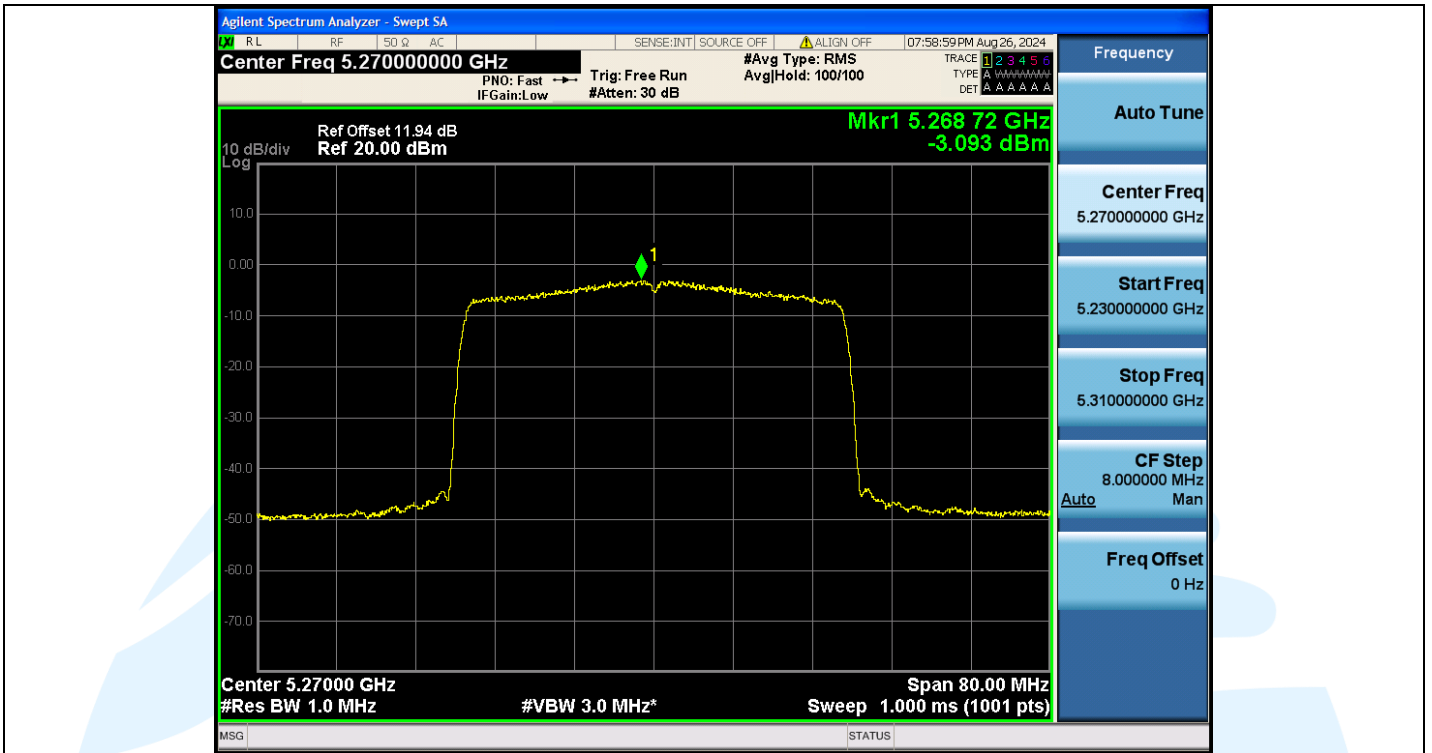

11AX40MIMO-Ant3-5270-PASS

Shenzhen UnionTrust Quality and Technology Co., Ltd.

Address: Unit D/E of 9/F and 16/F, Block A, Building 6, Baoneng science and technology park, Longhua district, Shenzhen, China

Tel: +86-755-28230888

Fax: +86-755-28230886

E-mail: info@uttlab.com

<http://www.uttlab.com>

UTTR-RF-EN300328-V1.2