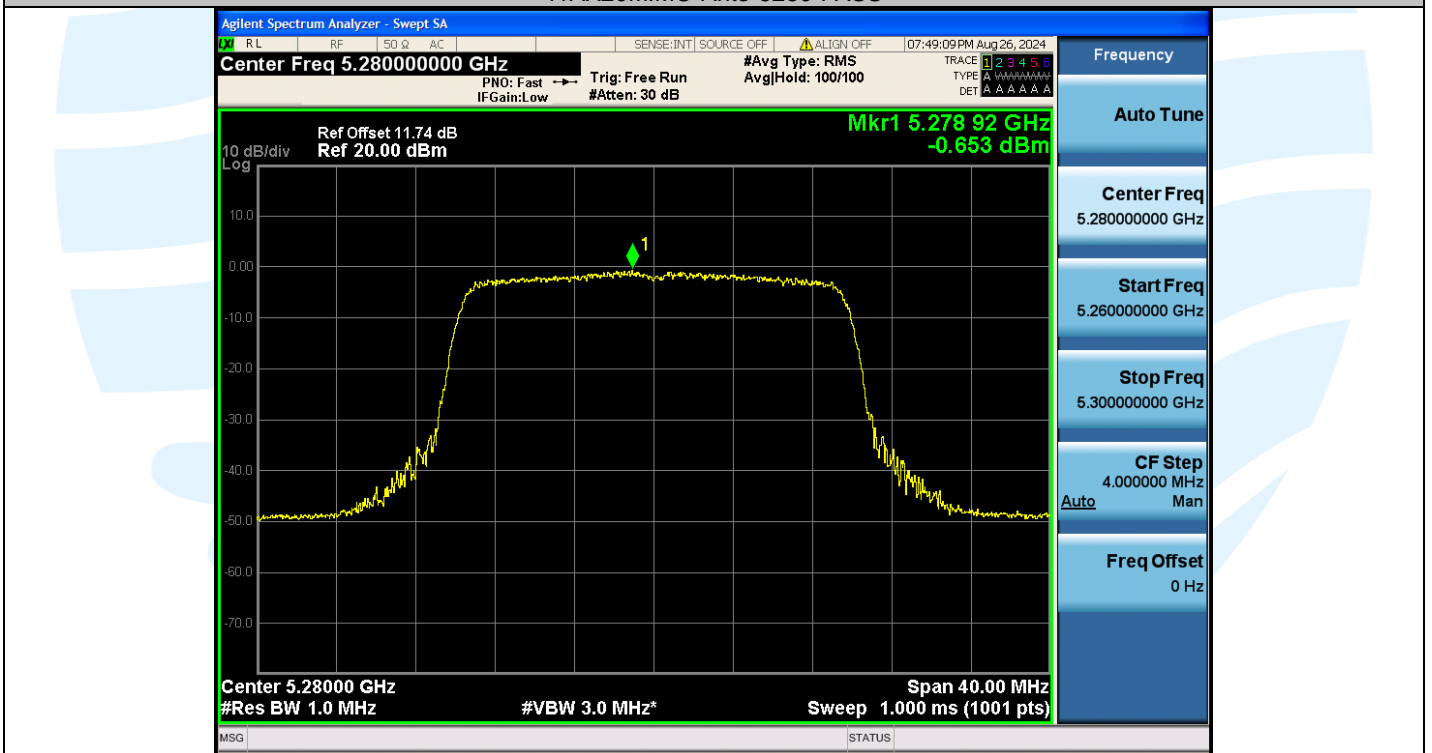

Shenzhen UnionTrust Quality and Technology Co., Ltd.

Address: Unit D/E of 9/F and 16/F, Block A, Building 6, Baoneng science and technology park, Longhua district, Shenzhen, China

Tel: +86-755-28230888

Fax: +86-755-28230886

E-mail: info@uttlab.com

<http://www.uttlab.com>

UTTR-RF-EN300328-V1.2