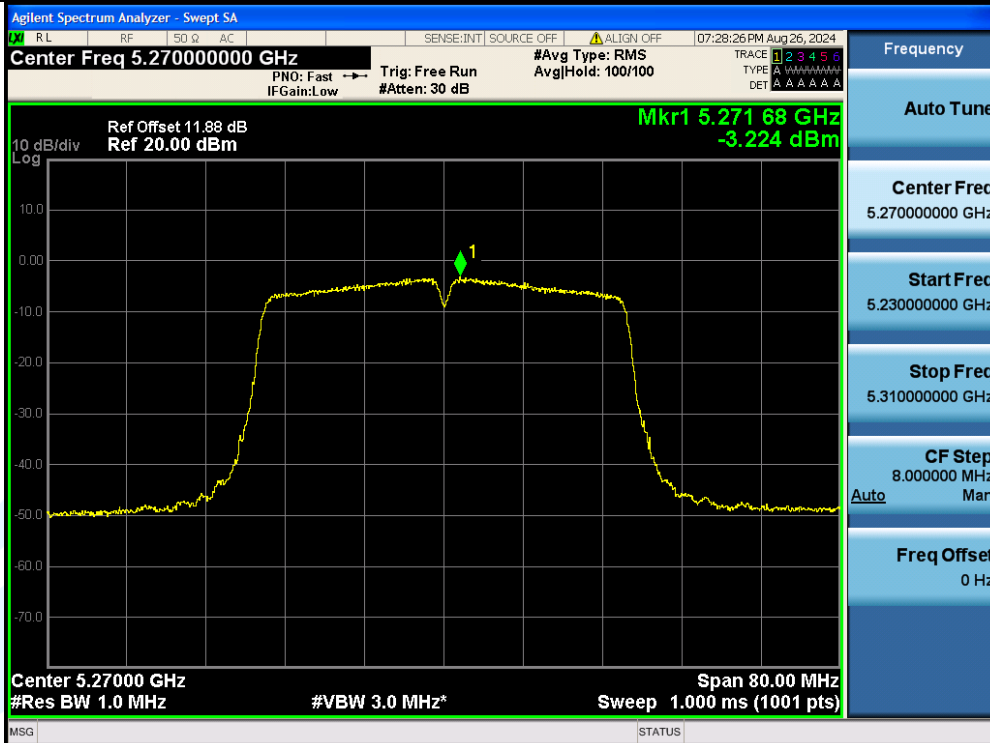

Shenzhen UnionTrust Quality and Technology Co., Ltd.

Address: Unit D/E of 9/F and 16/F, Block A, Building 6, Baoneng science and technology park, Longhua district, Shenzhen, China

Tel: +86-755-28230888

Fax: +86-755-28230886

E-mail: info@uttlab.com

<http://www.uttlab.com>

UTTR-RF-EN300328-V1.2