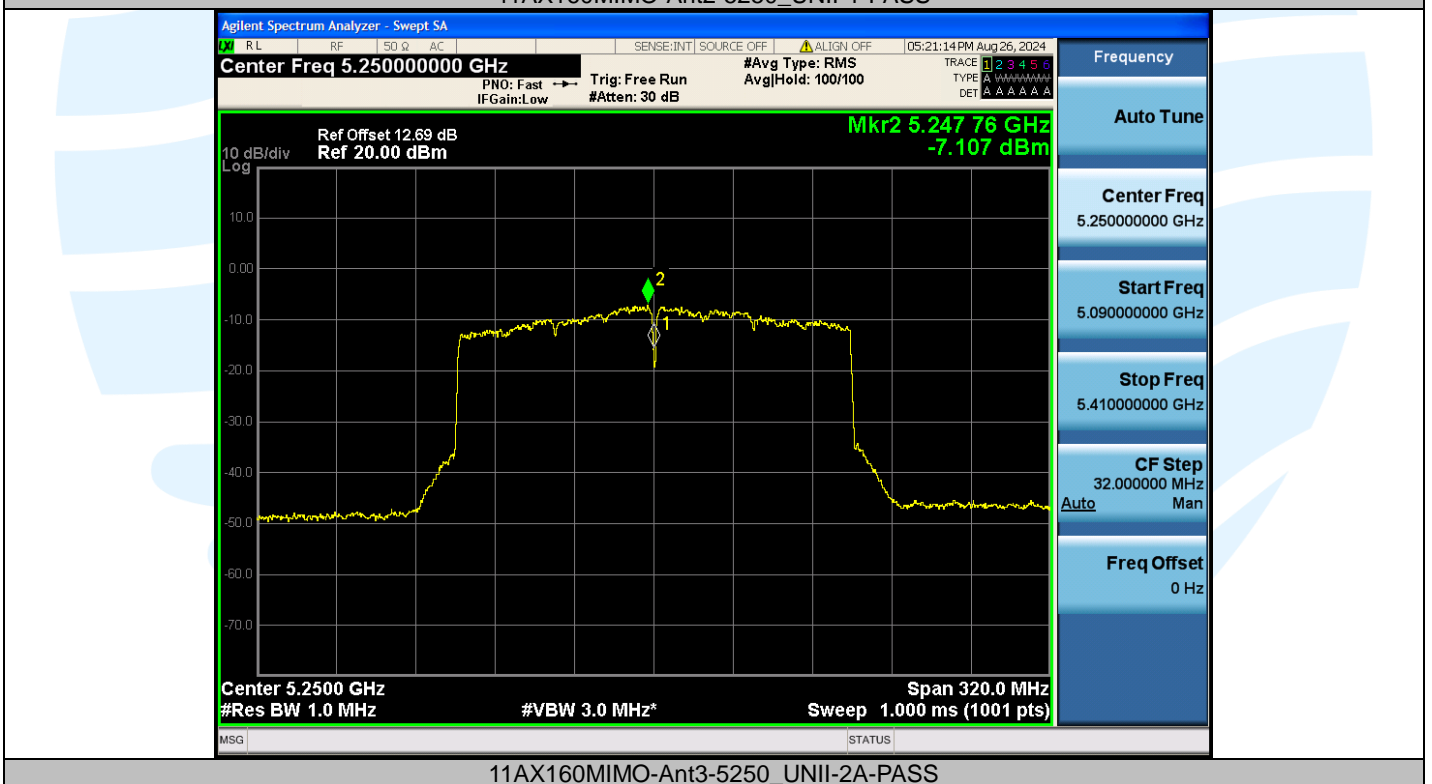

Shenzhen UnionTrust Quality and Technology Co., Ltd.

Address: Unit D/E of 9/F and 16/F, Block A, Building 6, Baoneng science and technology park, Longhua district, Shenzhen, China

Tel: +86-755-28230888

Fax: +86-755-28230886

E-mail: info@uttlab.com

<http://www.uttlab.com>

UTTR-RF-EN300328-V1.2