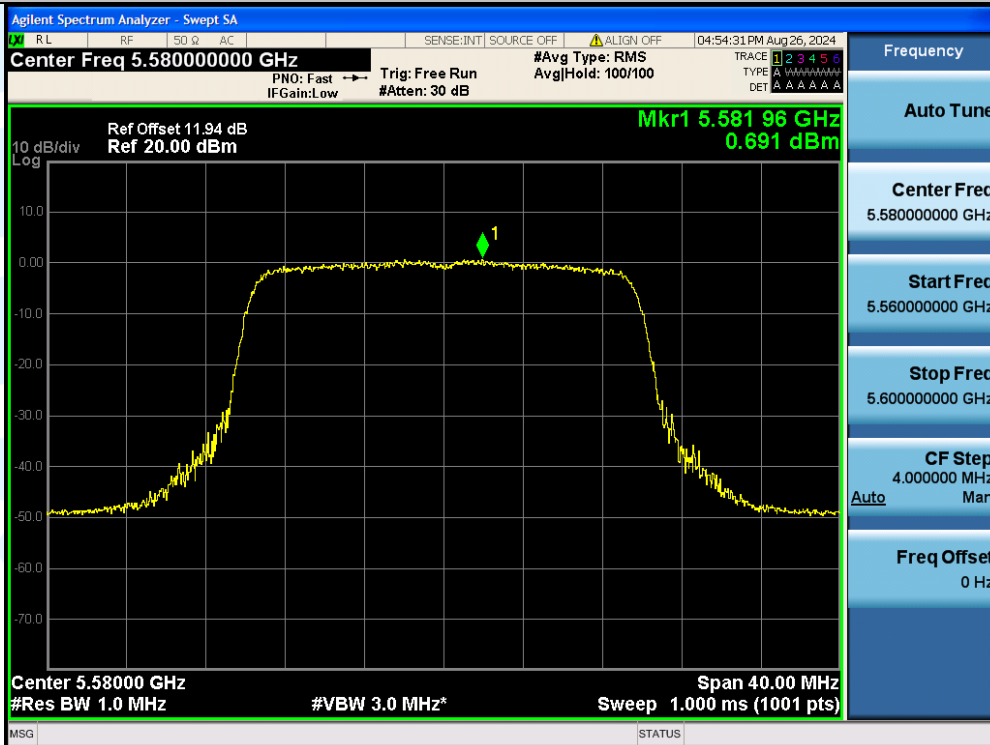

UTTR-RF-EN300328-V1.2

11AX20MIMO-Ant2-5580-PASS

11AX20MIMO-Ant3-5700-PASS

Shenzhen UnionTrust Quality and Technology Co., Ltd.

Address: Unit D/E of 9/F and 16/F, Block A, Building 6, Baoneng science and technology park, Longhua district, Shenzhen, China