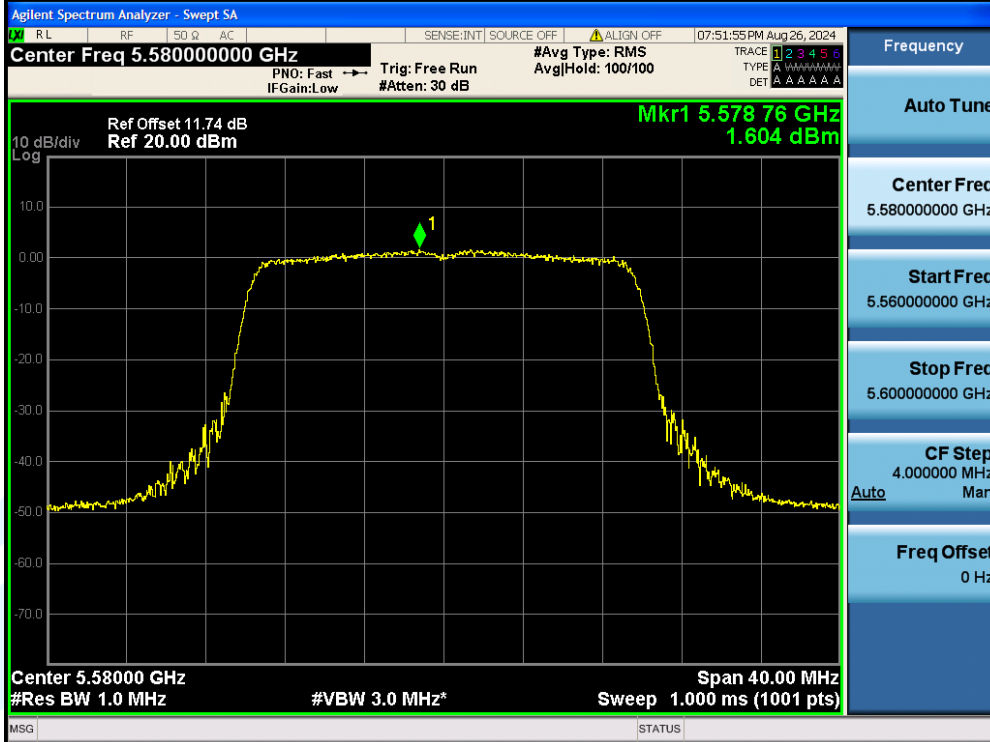

UTTR-RF-EN300328-V1.2

11AX20MIMO-Ant2-5580-PASS

11AX20MIMO-Ant3-5700-PASS

Shenzhen UnionTrust Quality and Technology Co., Ltd.

Address: Unit D/E of 9/F and 16/F, Block A, Building 6, Baoneng science and technology park, Longhua district, Shenzhen, China