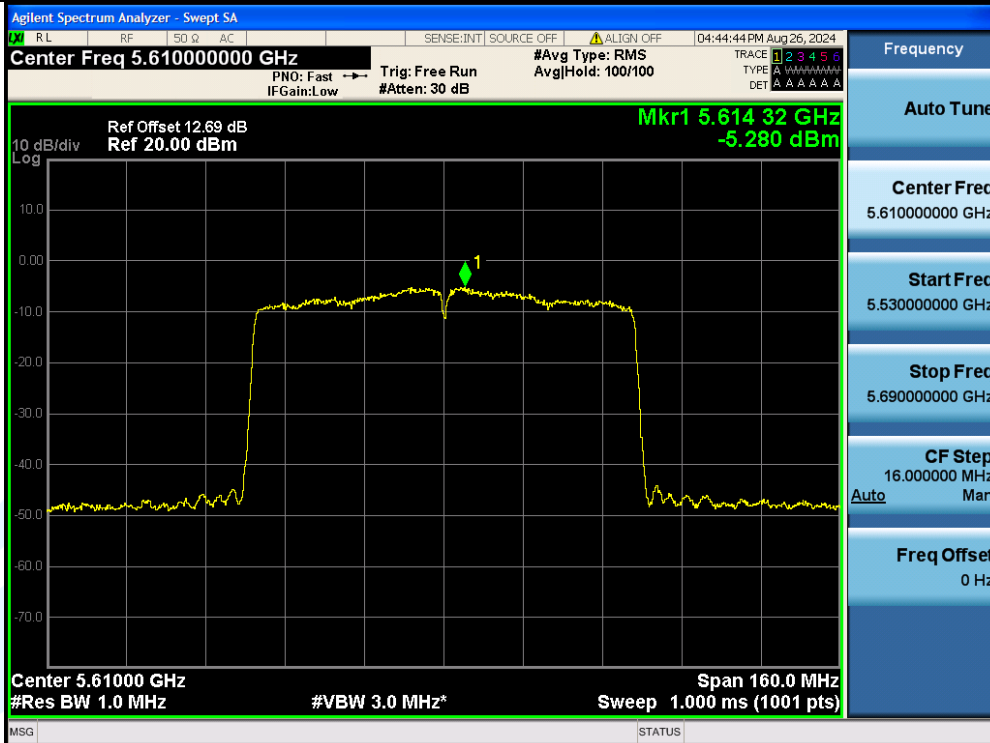

11AC80MIMO-Ant2-5610-PASS

Shenzhen UnionTrust Quality and Technology Co., Ltd.

Address: Unit D/E of 9/F and 16/F, Block A, Building 6, Baoneng science and technology park, Longhua district, Shenzhen, China

Tel: +86-755-28230888

Fax: +86-755-28230886

E-mail: info@uttlab.com

<http://www.uttlab.com>

UTTR-RF-EN300328-V1.2