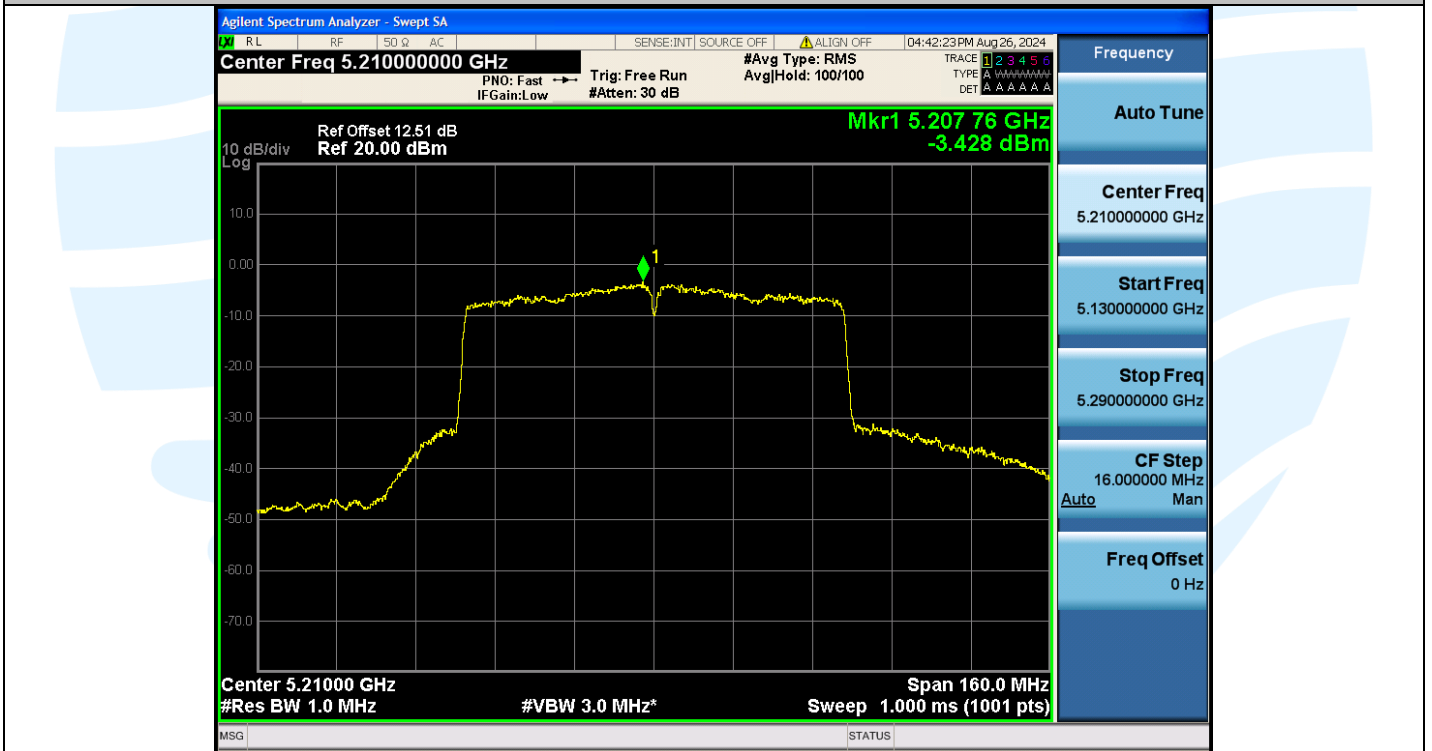

Tel: +86-755-28230888

Fax: +86-755-28230886

E-mail: info@uttlab.com

<http://www.uttlab.com>

UTTR-RF-EN300328-V1.2

11AC80MIMO-Ant2-5210-PASS

11AC80MIMO-Ant2-5290-PASS

Shenzhen UnionTrust Quality and Technology Co., Ltd.