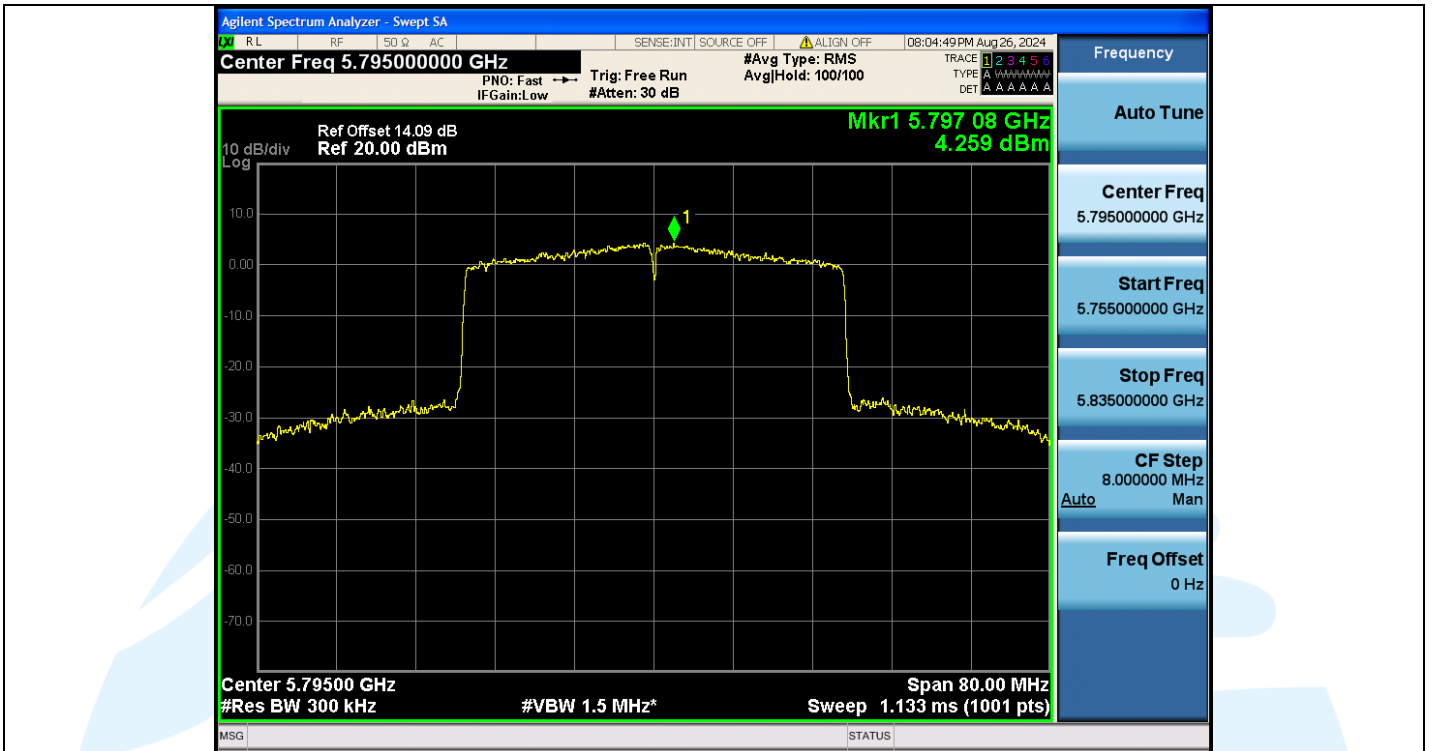

Shenzhen UnionTrust Quality and Technology Co., Ltd.

Address: Unit D/E of 9/F and 16/F, Block A, Building 6, Baoneng science and technology park, Longhua district, Shenzhen, China

Tel: +86-755-28230888

Fax: +86-755-28230886

E-mail: info@uttlab.com

<http://www.uttlab.com>

UTTR-RF-EN300328-V1.2