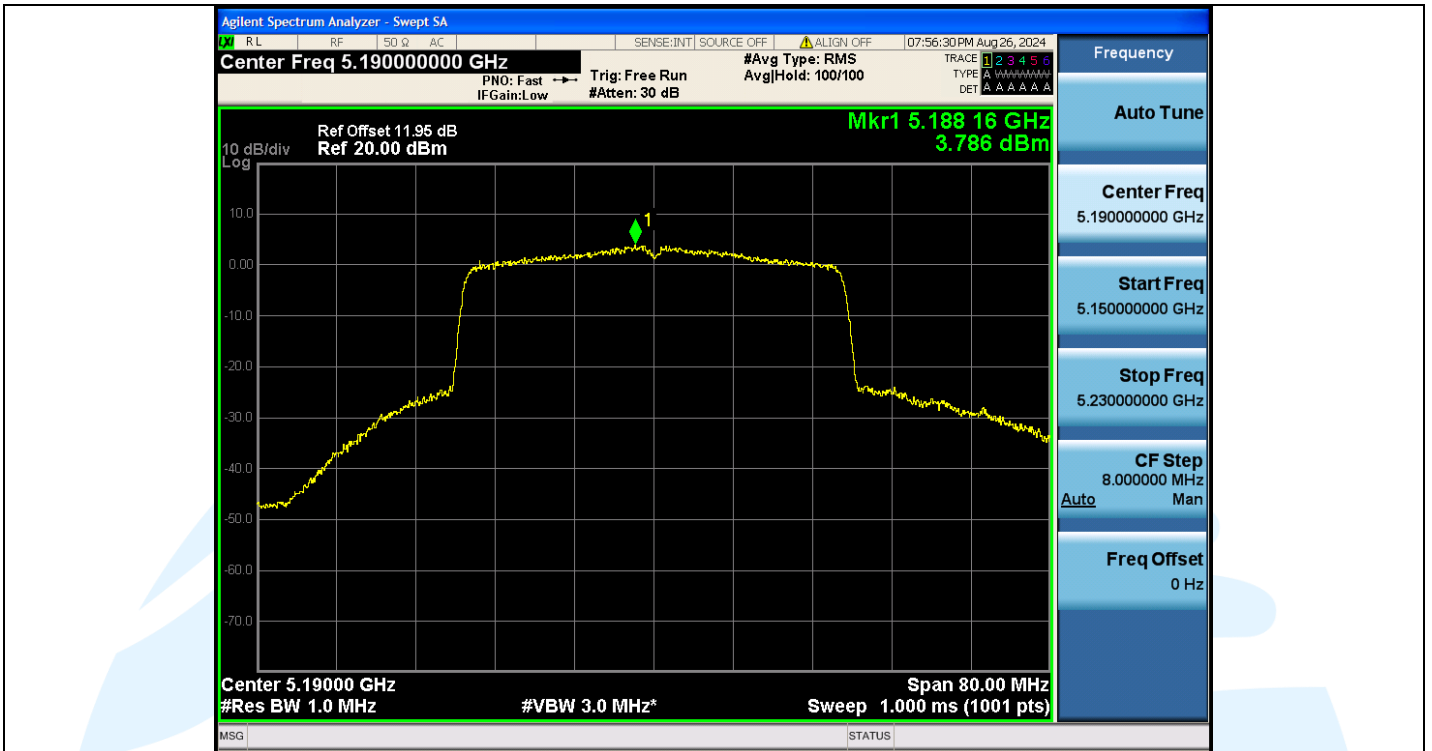

11AX40MIMO-Ant3-5190-PASS