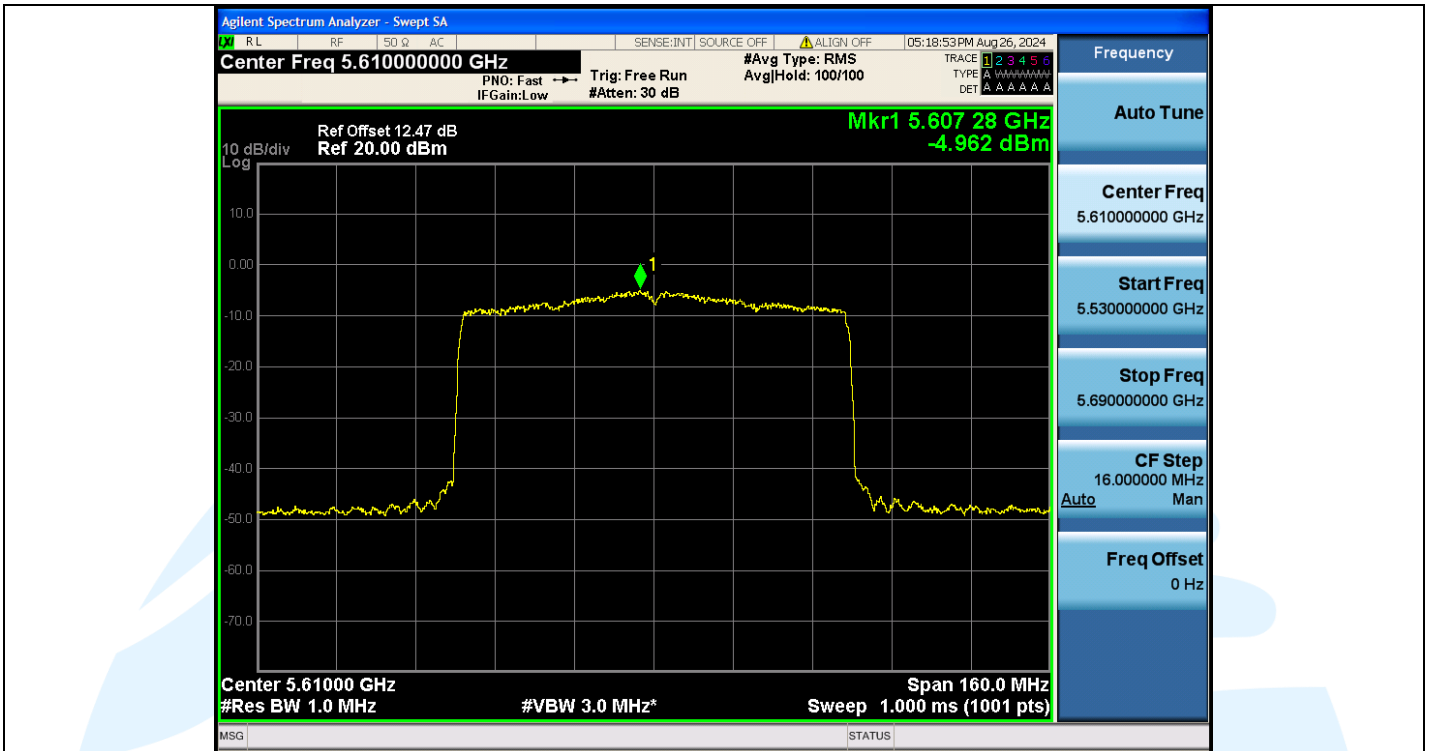

11AX80MIMO-Ant2-5610-PASS