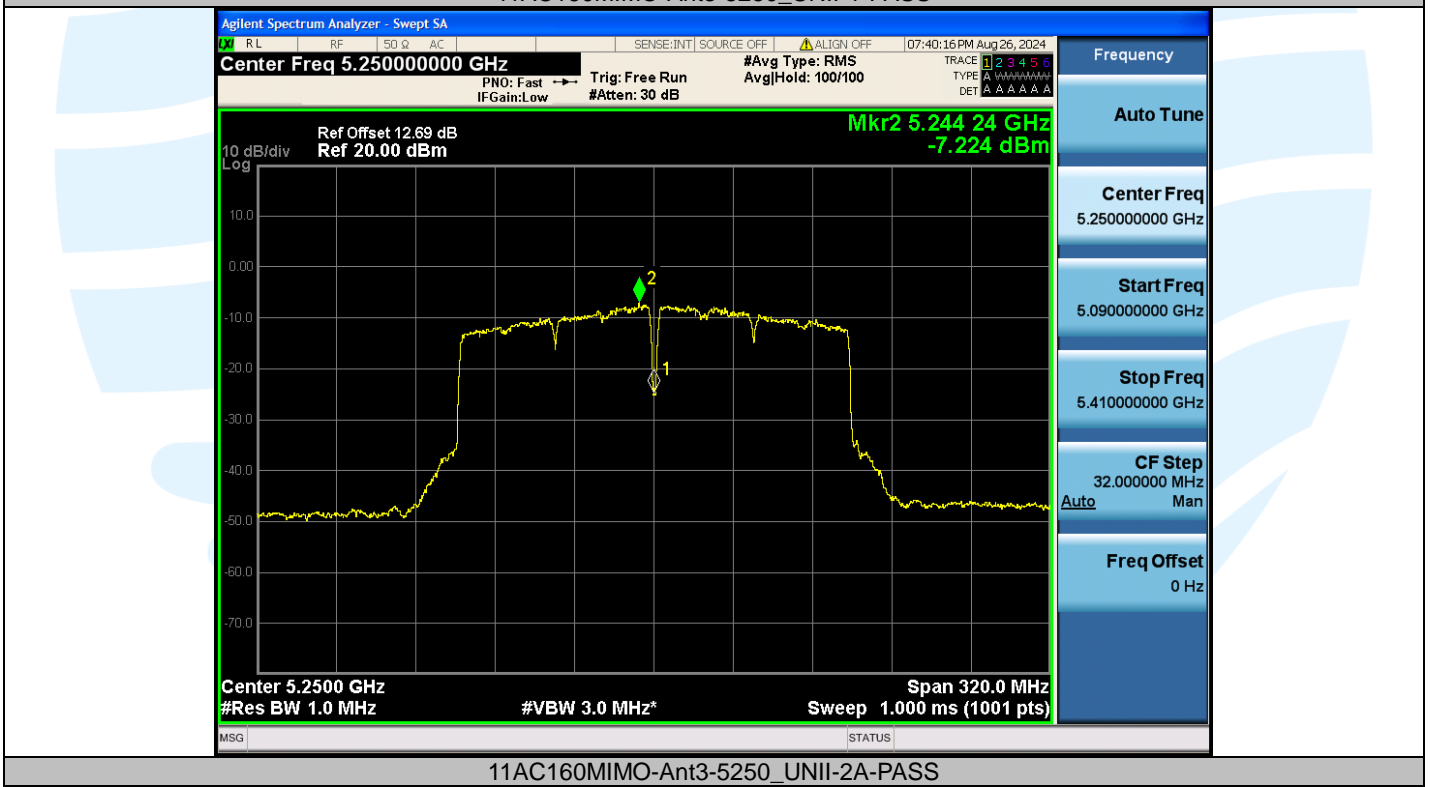

Shenzhen UnionTrust Quality and Technology Co., Ltd.

Address: Unit D/E of 9/F and 16/F, Block A, Building 6, Baoneng science and technology park, Longhua district, Shenzhen, China

Tel: +86-755-28230888

Fax: +86-755-28230886

E-mail: info@uttlab.com

<http://www.uttlab.com>

UTTR-RF-EN300328-V1.2