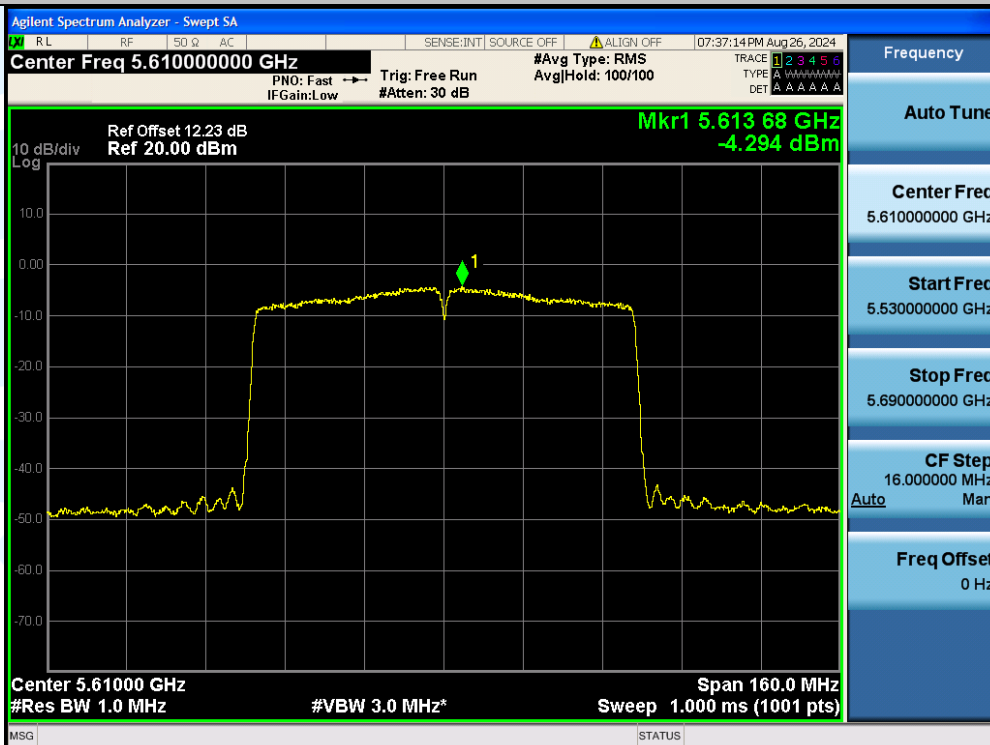

Shenzhen UnionTrust Quality and Technology Co., Ltd.

Address: Unit D/E of 9/F and 16/F, Block A, Building 6, Baoneng science and technology park, Longhua district, Shenzhen, China

Tel: +86-755-28230888

Fax: +86-755-28230886

E-mail: info@uttlab.com

<http://www.uttlab.com>

UTTR-RF-EN300328-V1.2