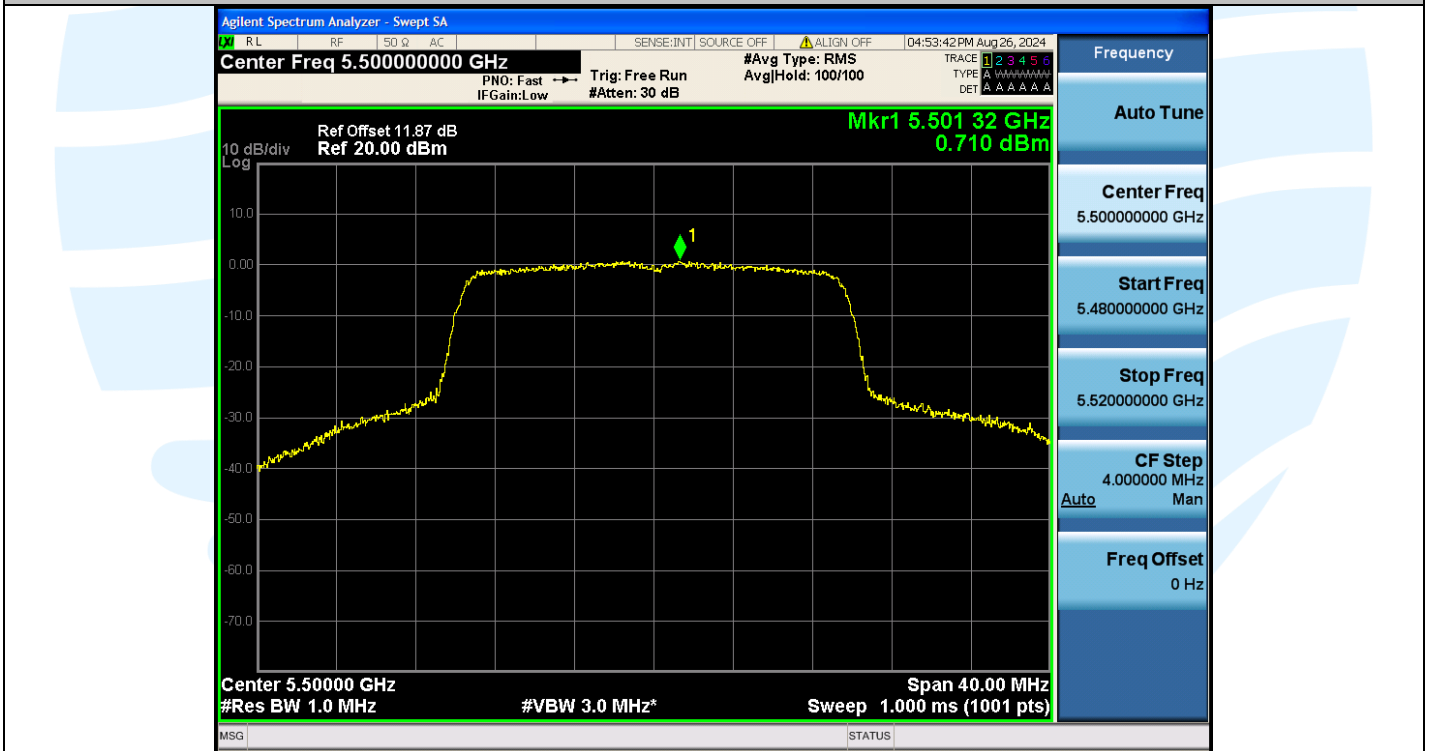

Tel: +86-755-28230888

Fax: +86-755-28230886

E-mail: info@uttlab.com

<http://www.uttlab.com>

UTTR-RF-EN300328-V1.2

11AX20MIMO-Ant2-5500-PASS

11AX20MIMO-Ant3-5580-PASS

Shenzhen UnionTrust Quality and Technology Co., Ltd.