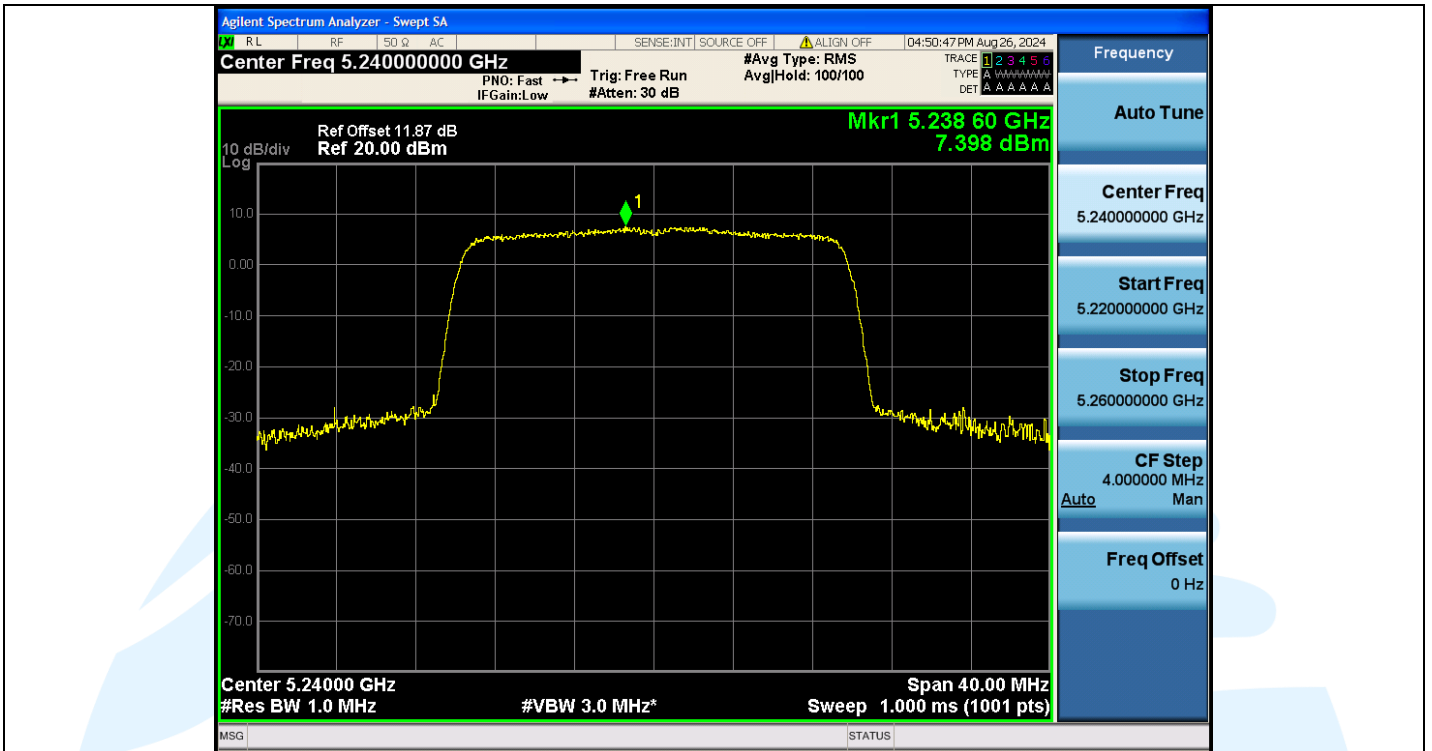

UTTR-RF-EN300328-V1.2

11AX20MIMO-Ant3-5240-PASS

11AX20MIMO-Ant2-5260-PASS

Shenzhen UnionTrust Quality and Technology Co., Ltd.

Address: Unit D/E of 9/F and 16/F, Block A, Building 6, Baoneng science and technology park, Longhua district, Shenzhen, China