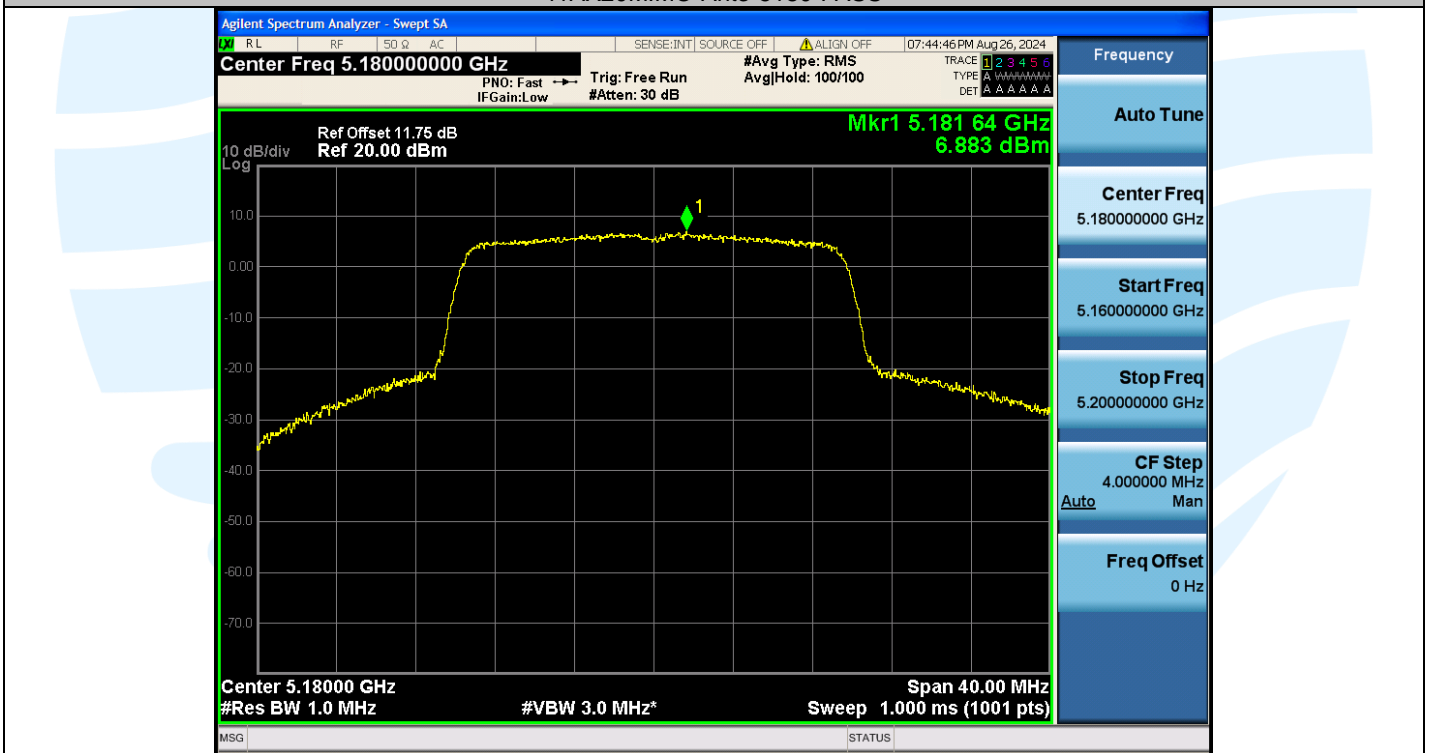

Shenzhen UnionTrust Quality and Technology Co., Ltd.

Address: Unit D/E of 9/F and 16/F, Block A, Building 6, Baoneng science and technology park, Longhua district, Shenzhen, China

Tel: +86-755-28230888

Fax: +86-755-28230886

E-mail: info@uttlab.com

<http://www.uttlab.com>

UTTR-RF-EN300328-V1.2