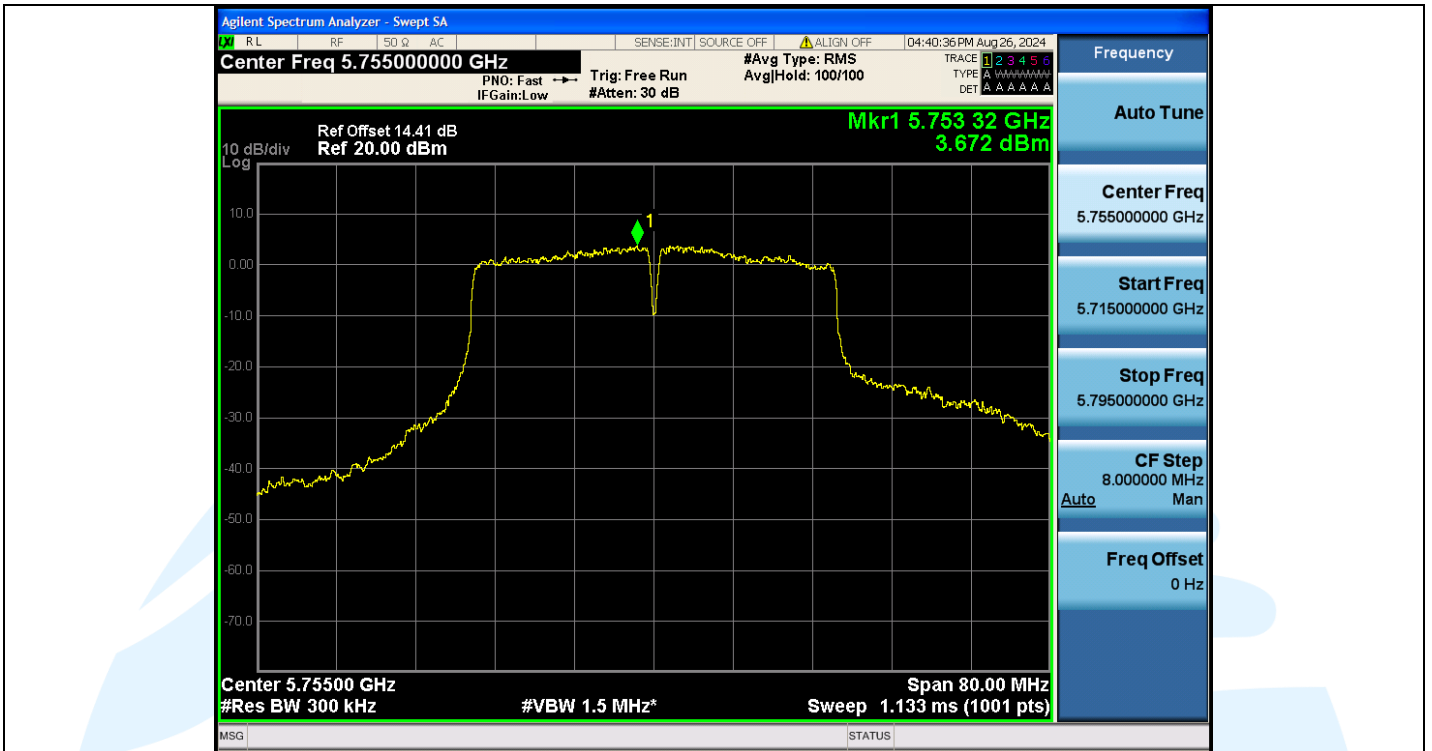

Shenzhen UnionTrust Quality and Technology Co., Ltd.

Address: Unit D/E of 9/F and 16/F, Block A, Building 6, Baoneng science and technology park, Longhua district, Shenzhen, China

Tel: +86-755-28230888

Fax: +86-755-28230886

E-mail: info@uttlab.com

<http://www.uttlab.com>

UTTR-RF-EN300328-V1.2