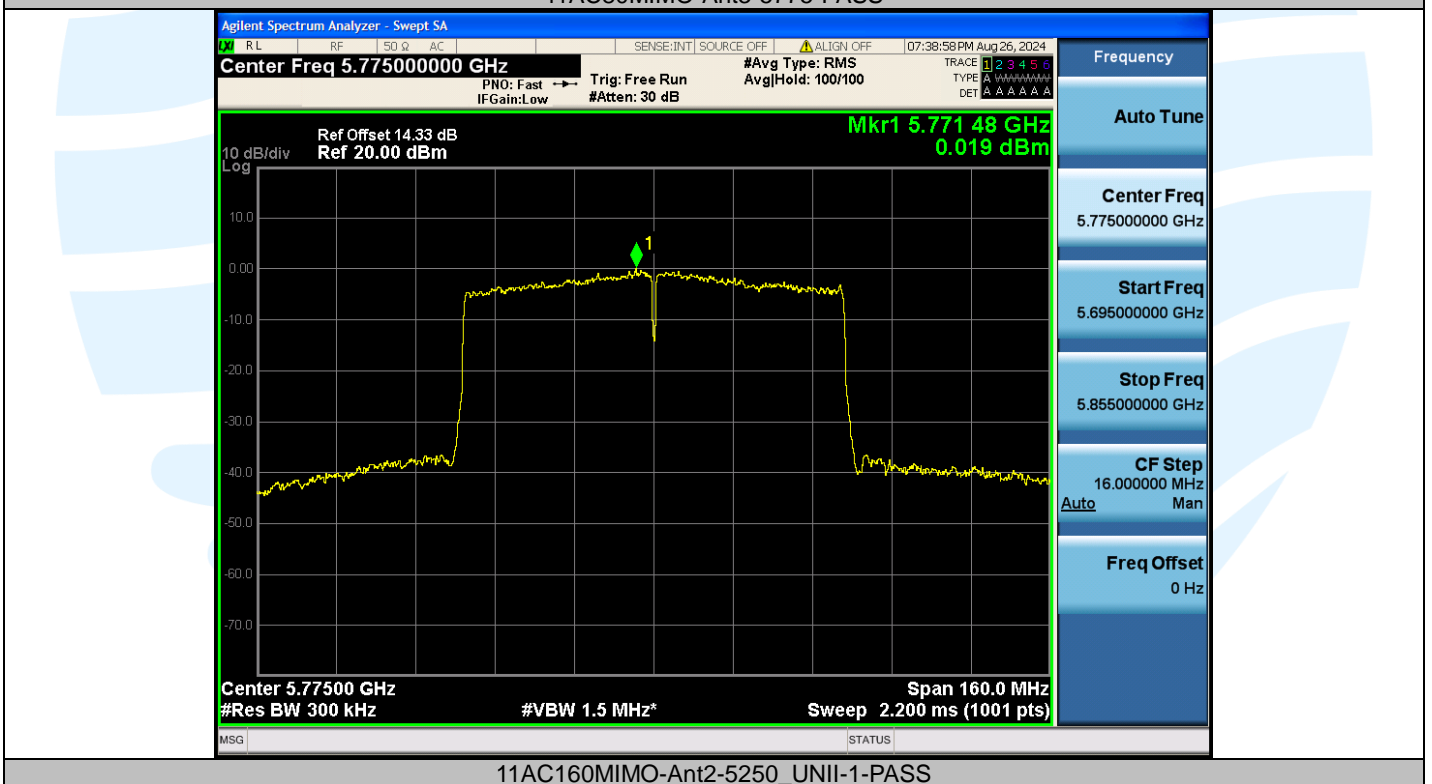

Shenzhen UnionTrust Quality and Technology Co., Ltd.

Address: Unit D/E of 9/F and 16/F, Block A, Building 6, Baoneng science and technology park, Longhua district, Shenzhen, China

Tel: +86-755-28230888

Fax: +86-755-28230886

E-mail: info@uttlab.com

<http://www.uttlab.com>

UTTR-RF-EN300328-V1.2