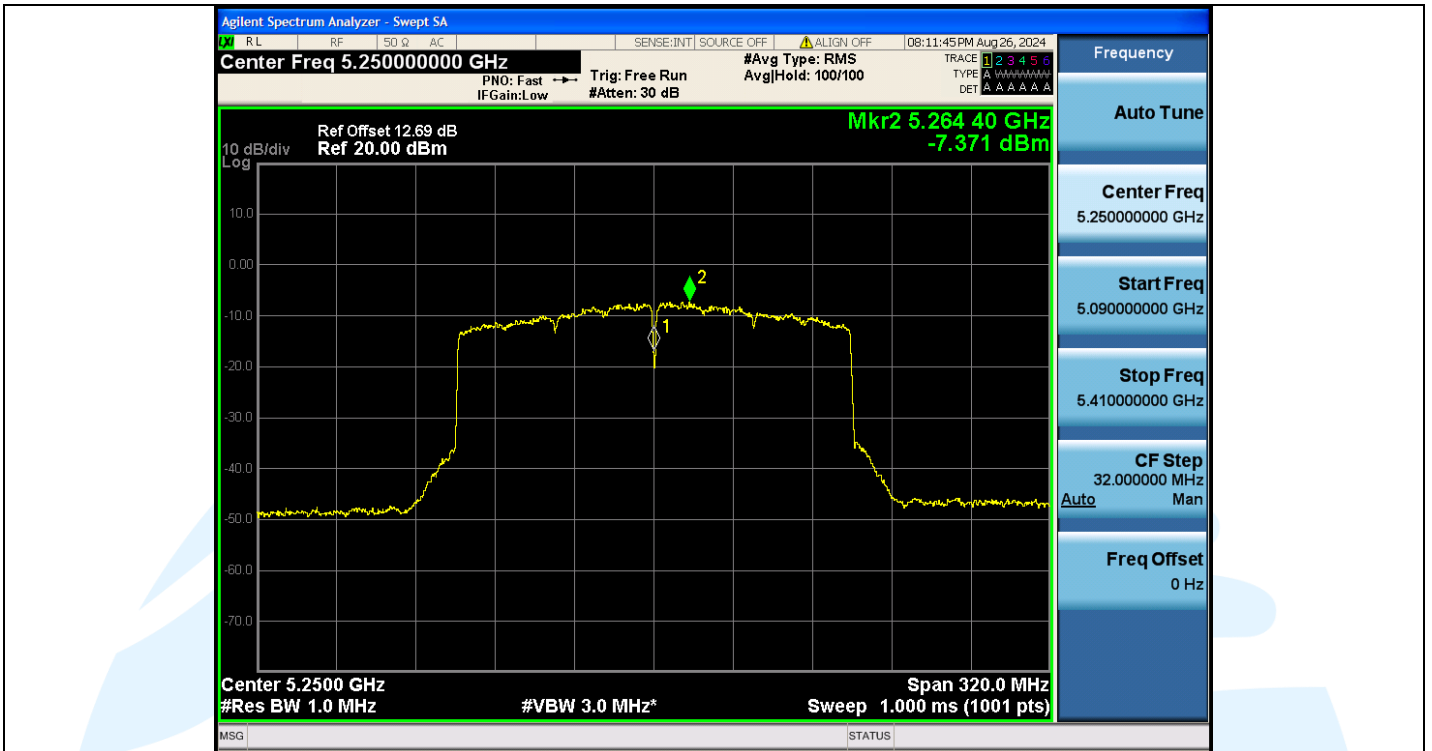

Shenzhen UnionTrust Quality and Technology Co., Ltd.

Address: Unit D/E of 9/F and 16/F, Block A, Building 6, Baoneng science and technology park, Longhua district, Shenzhen, China

Tel: +86-755-28230888

Fax: +86-755-28230886

E-mail: info@uttlab.com

<http://www.uttlab.com>

UTTR-RF-EN300328-V1.2