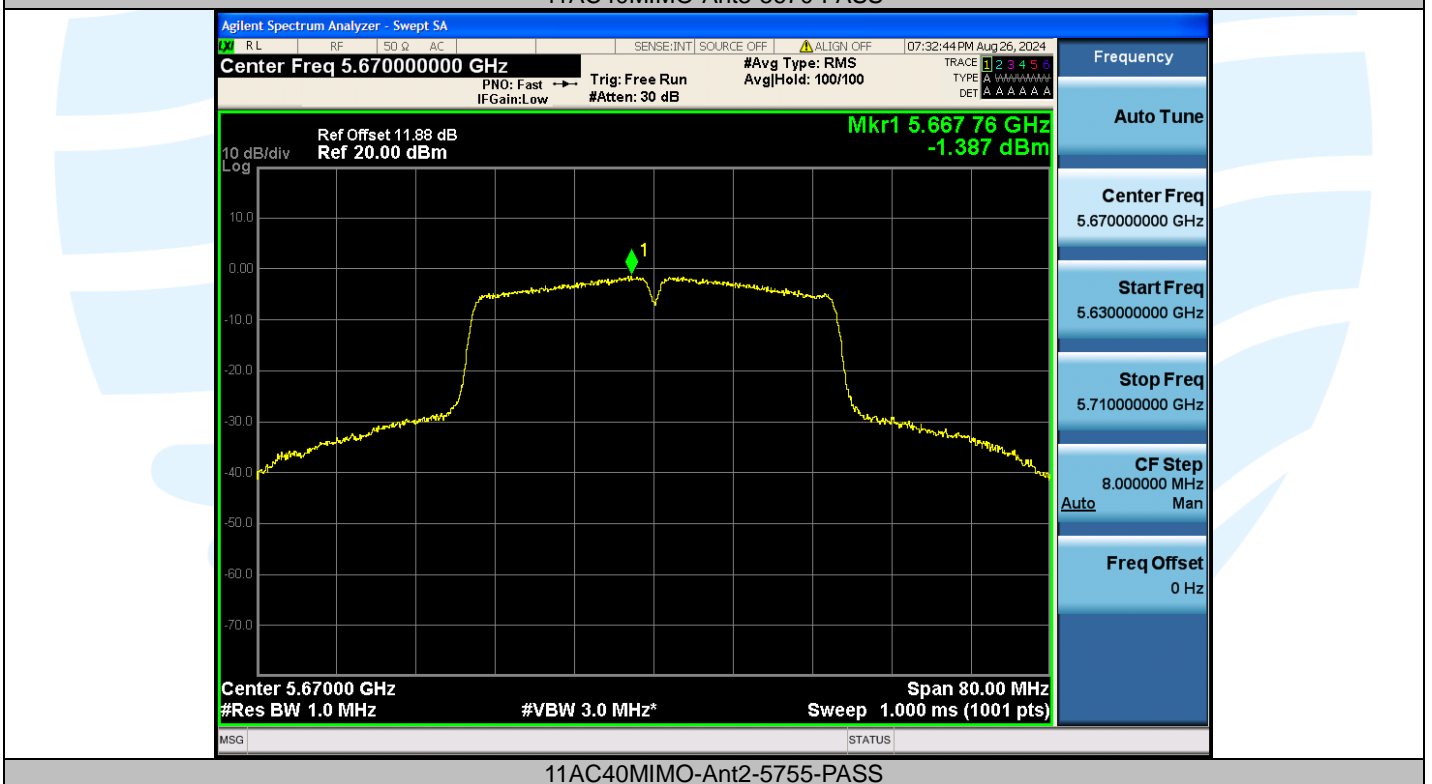

Shenzhen UnionTrust Quality and Technology Co., Ltd.

Address: Unit D/E of 9/F and 16/F, Block A, Building 6, Baoneng science and technology park, Longhua district, Shenzhen, China

Tel: +86-755-28230888

Fax: +86-755-28230886

E-mail: info@uttlab.com

<http://www.uttlab.com>

UTTR-RF-EN300328-V1.2