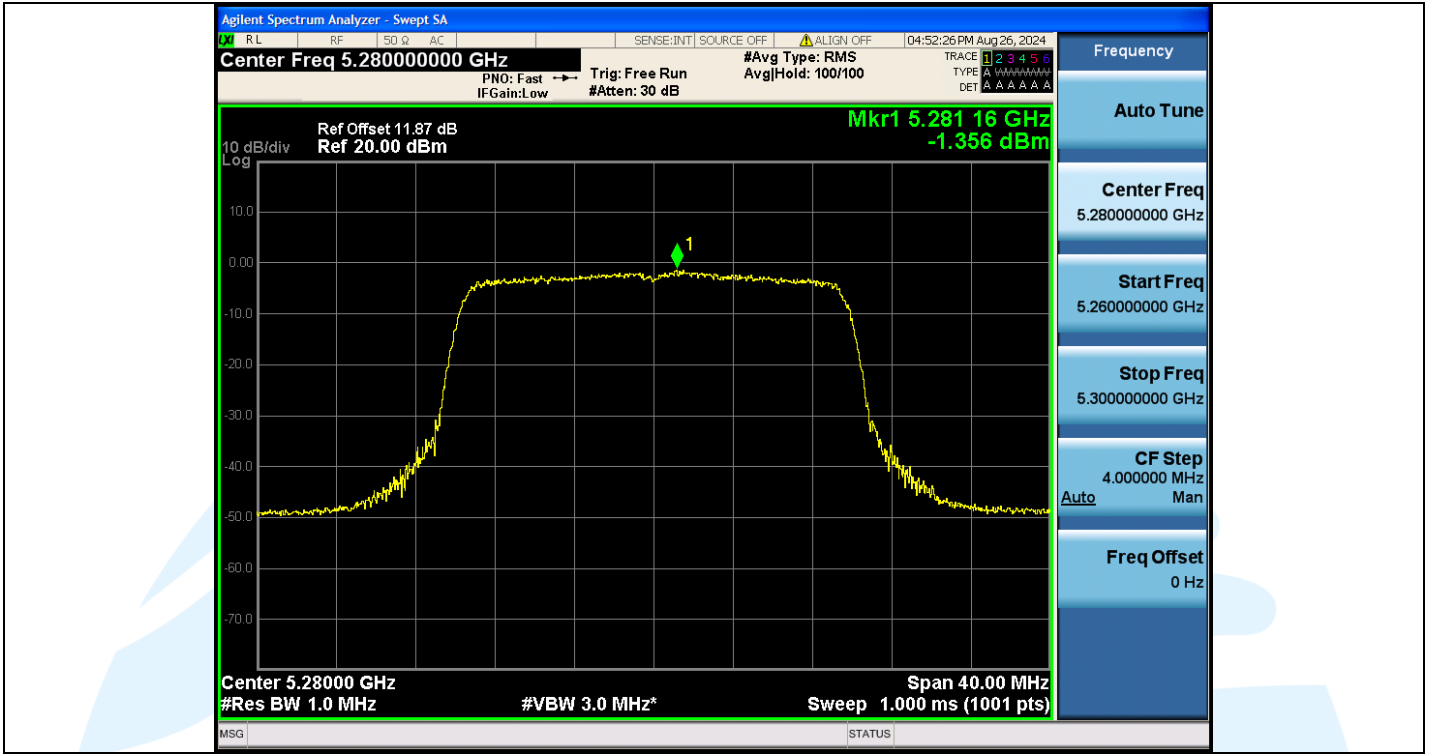

Shenzhen UnionTrust Quality and Technology Co., Ltd.

Address: Unit D/E of 9/F and 16/F, Block A, Building 6, Baoneng science and technology park, Longhua district, Shenzhen, China

Tel: +86-755-28230888

Fax: +86-755-28230886

E-mail: info@uttlab.com

<http://www.uttlab.com>

UTTR-RF-EN300328-V1.2