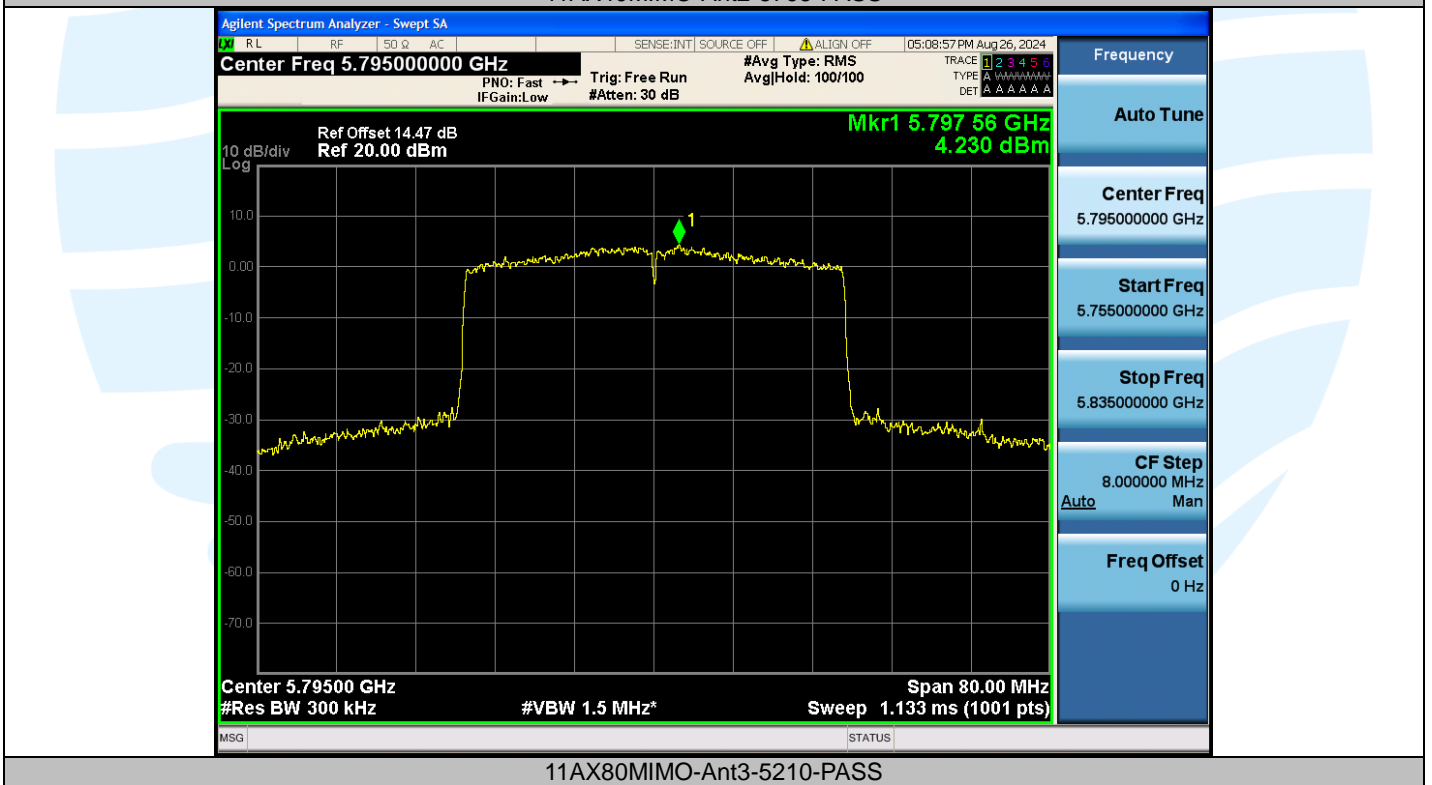

Shenzhen UnionTrust Quality and Technology Co., Ltd.

Address: Unit D/E of 9/F and 16/F, Block A, Building 6, Baoneng science and technology park, Longhua district, Shenzhen, China

Tel: +86-755-28230888

Fax: +86-755-28230886

E-mail: info@uttlab.com

<http://www.uttlab.com>

UTTR-RF-EN300328-V1.2