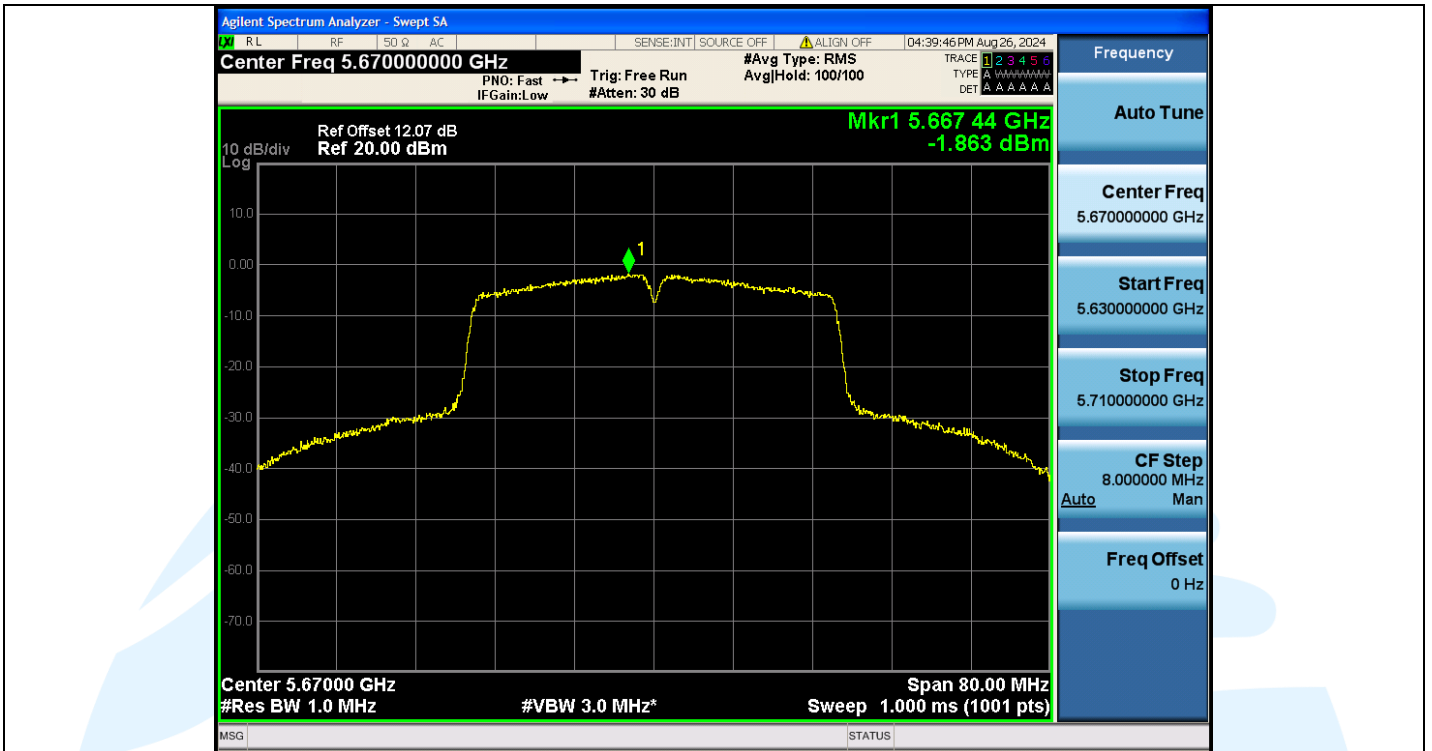

Shenzhen UnionTrust Quality and Technology Co., Ltd.

Address: Unit D/E of 9/F and 16/F, Block A, Building 6, Baoneng science and technology park, Longhua district, Shenzhen, China

Tel: +86-755-28230888

Fax: +86-755-28230886

E-mail: info@uttlab.com

<http://www.uttlab.com>

UTTR-RF-EN300328-V1.2