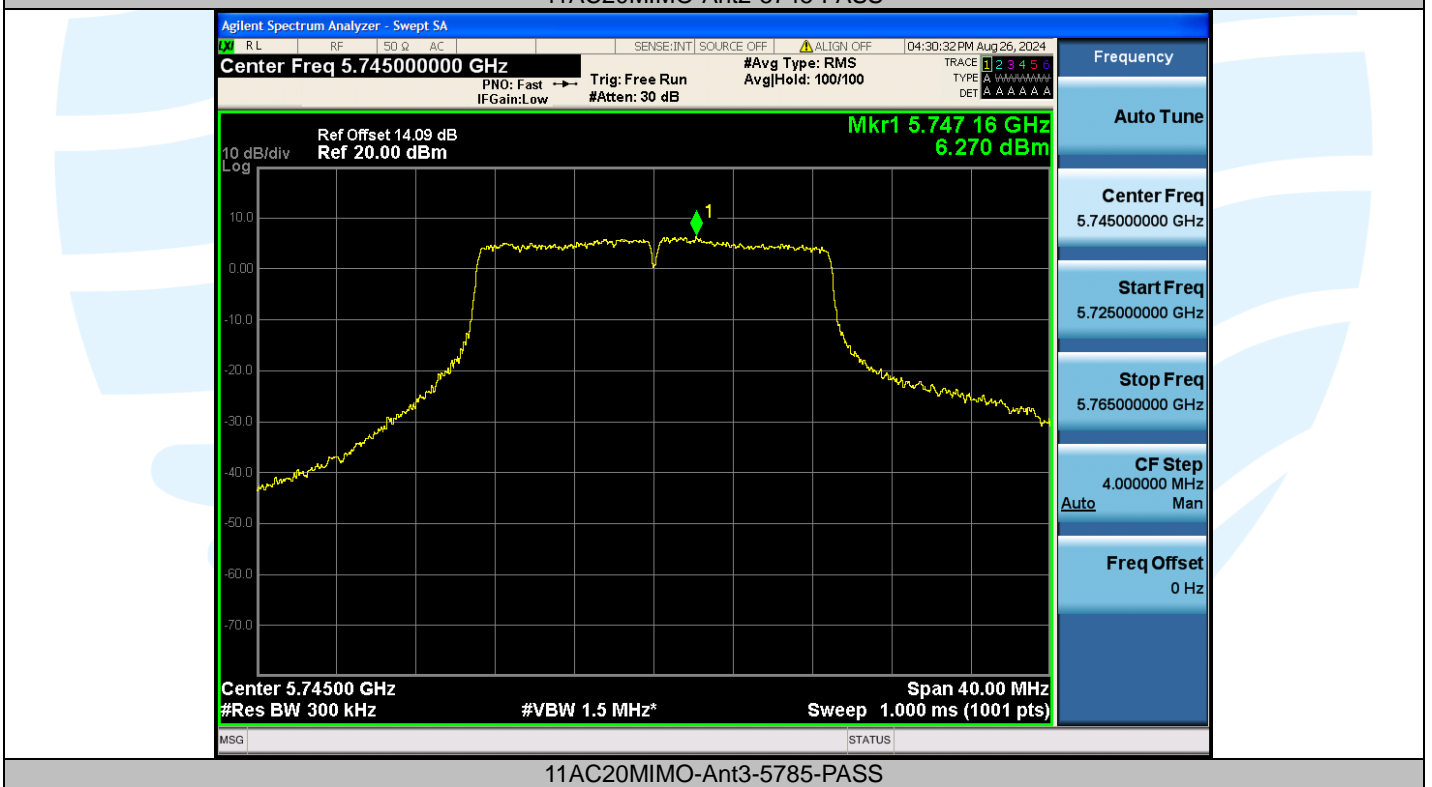

Shenzhen UnionTrust Quality and Technology Co., Ltd.

Address: Unit D/E of 9/F and 16/F, Block A, Building 6, Baoneng science and technology park, Longhua district, Shenzhen, China

Tel: +86-755-28230888

Fax: +86-755-28230886

E-mail: info@uttlab.com

<http://www.uttlab.com>

UTTR-RF-EN300328-V1.2