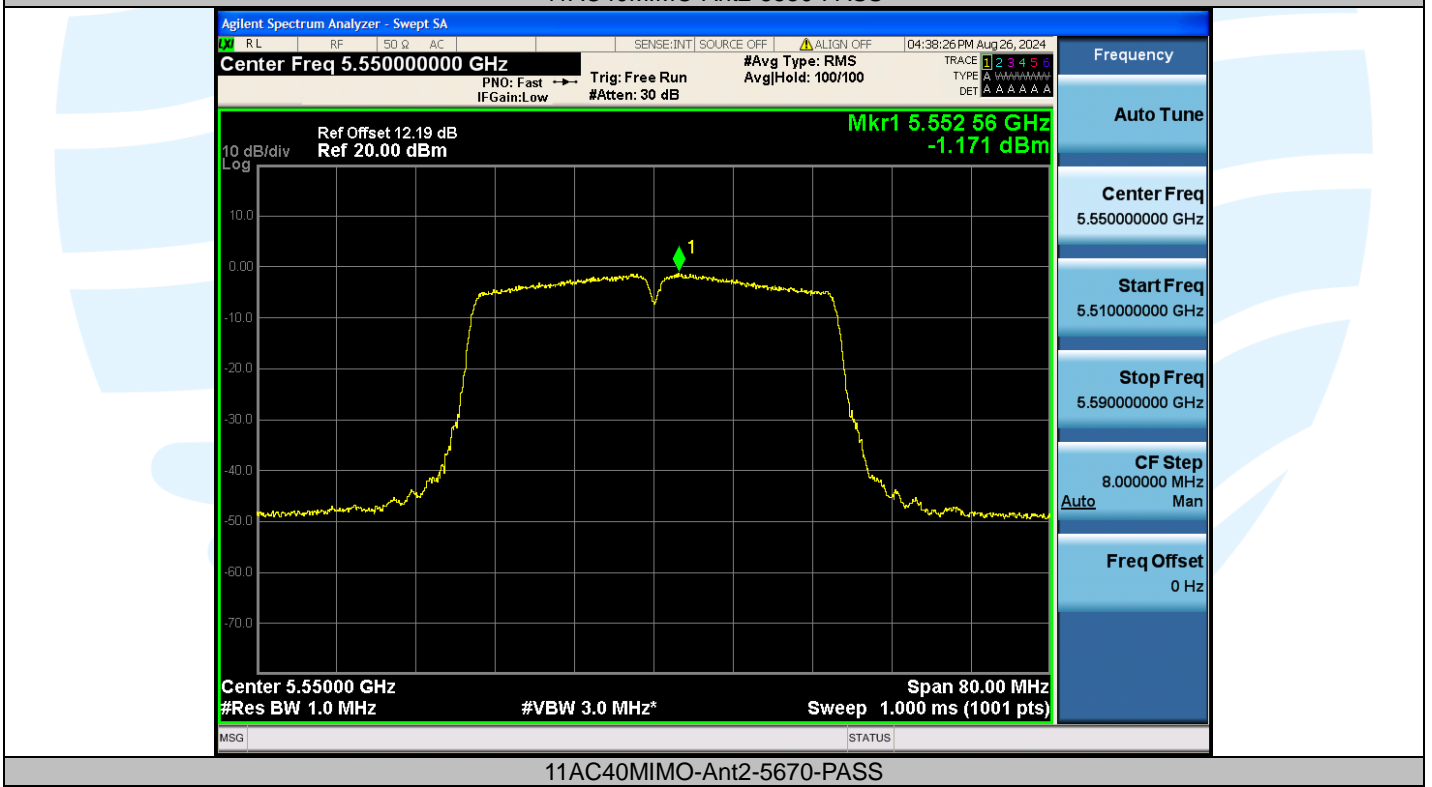

Shenzhen UnionTrust Quality and Technology Co., Ltd.

Address: Unit D/E of 9/F and 16/F, Block A, Building 6, Baoneng science and technology park, Longhua district, Shenzhen, China

Tel: +86-755-28230888

Fax: +86-755-28230886

E-mail: info@uttlab.com

<http://www.uttlab.com>

UTTR-RF-EN300328-V1.2