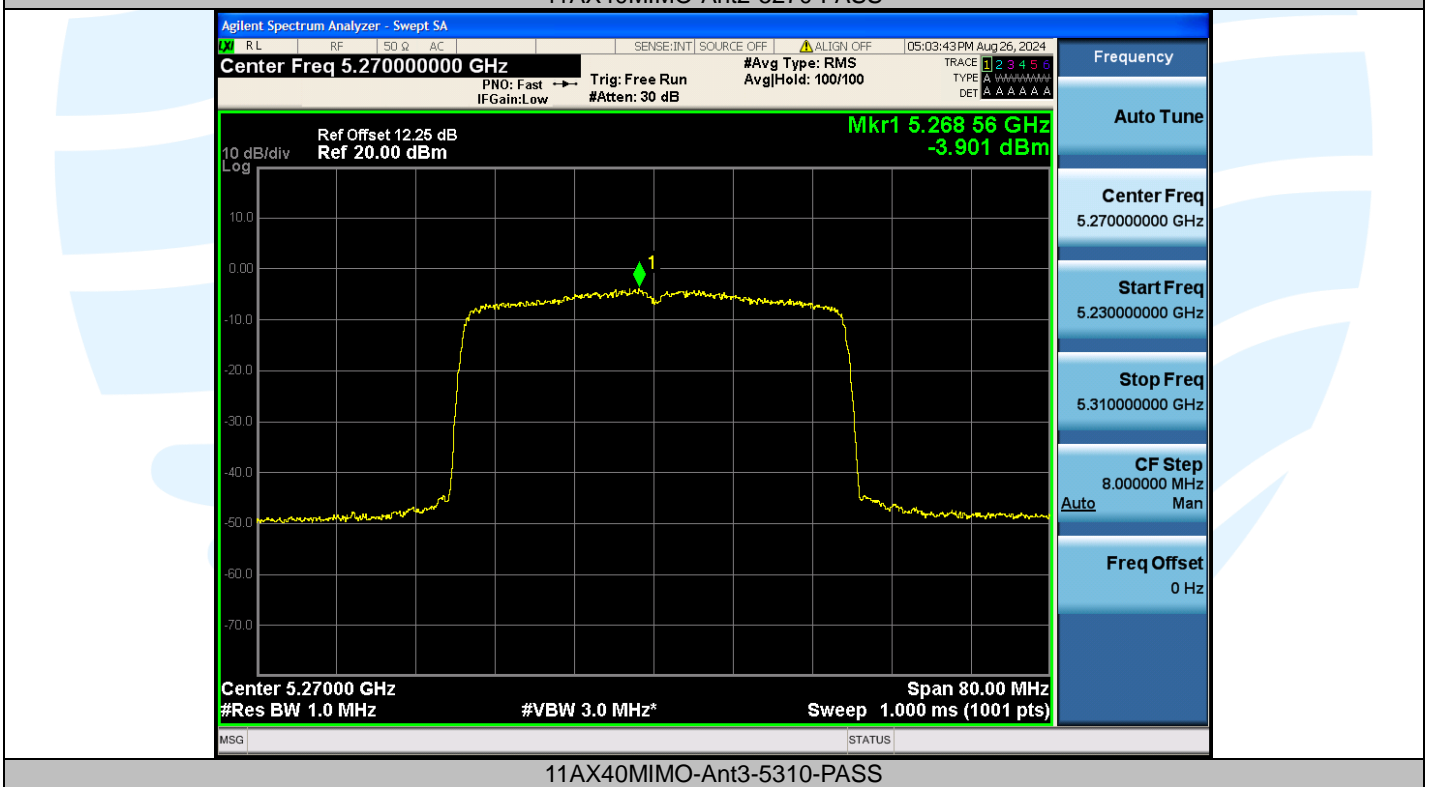

Shenzhen UnionTrust Quality and Technology Co., Ltd.

Address: Unit D/E of 9/F and 16/F, Block A, Building 6, Baoneng science and technology park, Longhua district, Shenzhen, China

Tel: +86-755-28230888

Fax: +86-755-28230886

E-mail: info@uttlab.com

<http://www.uttlab.com>

UTTR-RF-EN300328-V1.2