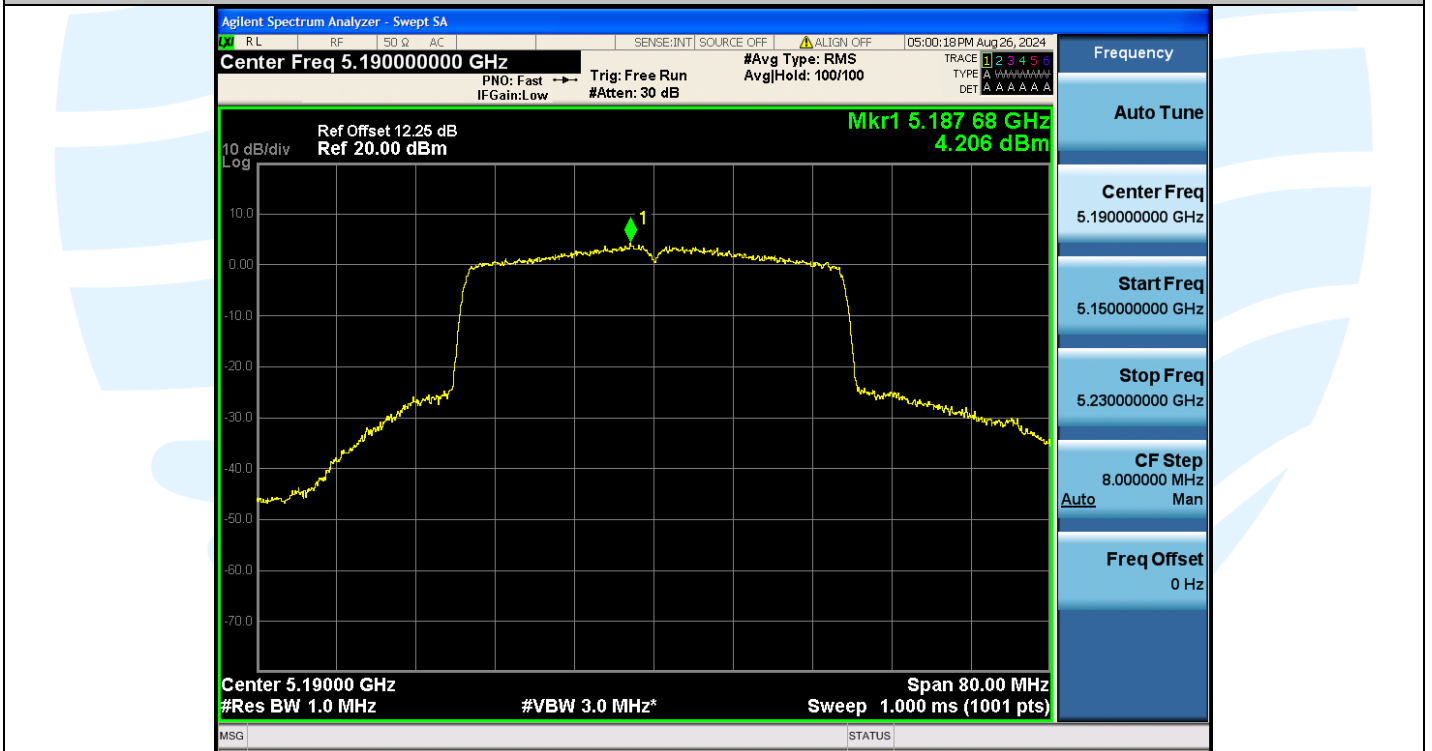

11AX40MIMO-Ant2-5190-PASS

Shenzhen UnionTrust Quality and Technology Co., Ltd.

Address: Unit D/E of 9/F and 16/F, Block A, Building 6, Baoneng science and technology park, Longhua district, Shenzhen, China

Tel: +86-755-28230888

Fax: +86-755-28230886

E-mail: info@uttlab.com

<http://www.uttlab.com>

UTTR-RF-EN300328-V1.2