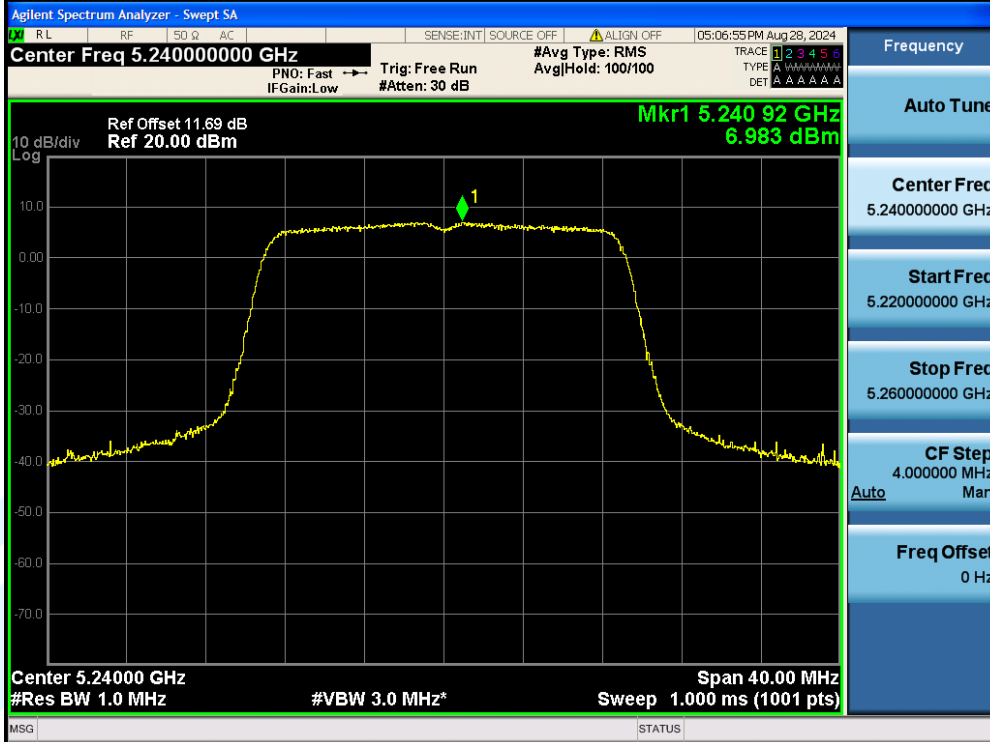

Shenzhen UnionTrust Quality and Technology Co., Ltd.

Address: Unit D/E of 9/F and 16/F, Block A, Building 6, Baoneng science and technology park, Longhua district, Shenzhen, China

Tel: +86-755-28230888

Fax: +86-755-28230886

E-mail: info@uttlab.com

<http://www.uttlab.com>

UTTR-RF-EN300328-V1.2