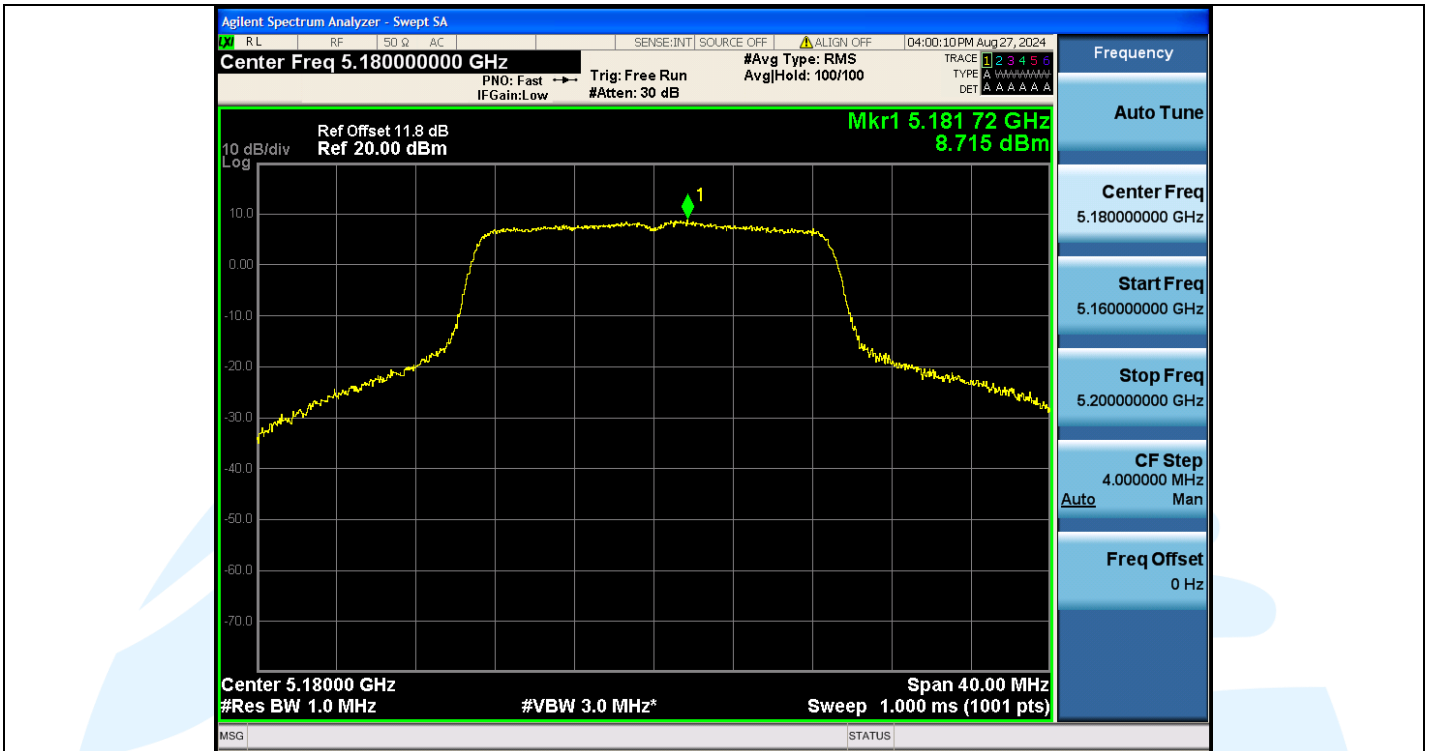

11AC20MIMO-Ant1-5180-PASS

Shenzhen UnionTrust Quality and Technology Co., Ltd.

Address: Unit D/E of 9/F and 16/F, Block A, Building 6, Baoneng science and technology park, Longhua district, Shenzhen, China

Tel: +86-755-28230888

Fax: +86-755-28230886

E-mail: info@uttlab.com

<http://www.uttlab.com>

UTTR-RF-EN300328-V1.2