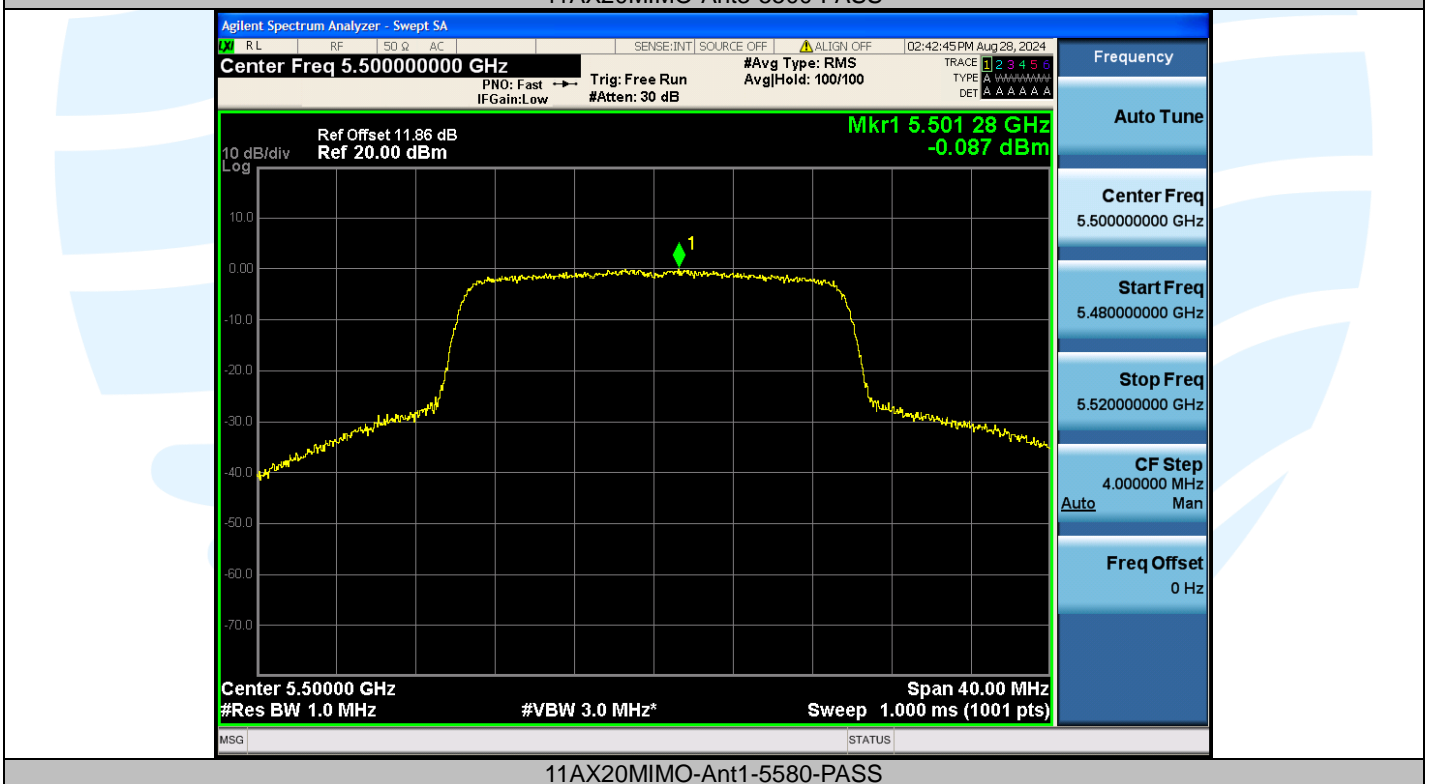

Shenzhen UnionTrust Quality and Technology Co., Ltd.

Address: Unit D/E of 9/F and 16/F, Block A, Building 6, Baoneng science and technology park, Longhua district, Shenzhen, China

Tel: +86-755-28230888

Fax: +86-755-28230886

E-mail: info@uttlab.com

<http://www.uttlab.com>

UTTR-RF-EN300328-V1.2