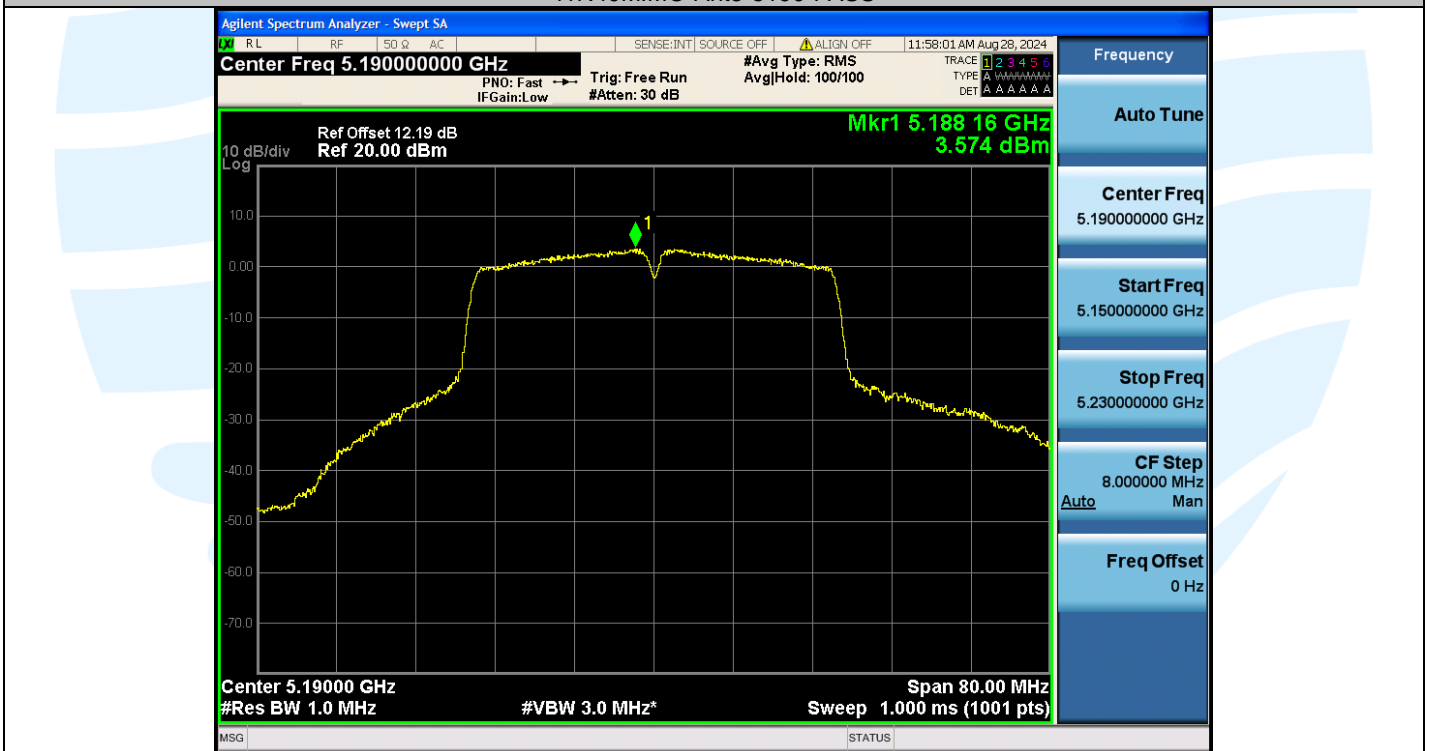

Shenzhen UnionTrust Quality and Technology Co., Ltd.

Address: Unit D/E of 9/F and 16/F, Block A, Building 6, Baoneng science and technology park, Longhua district, Shenzhen, China

Tel: +86-755-28230888

Fax: +86-755-28230886

E-mail: info@uttlab.com

<http://www.uttlab.com>

UTTR-RF-EN300328-V1.2