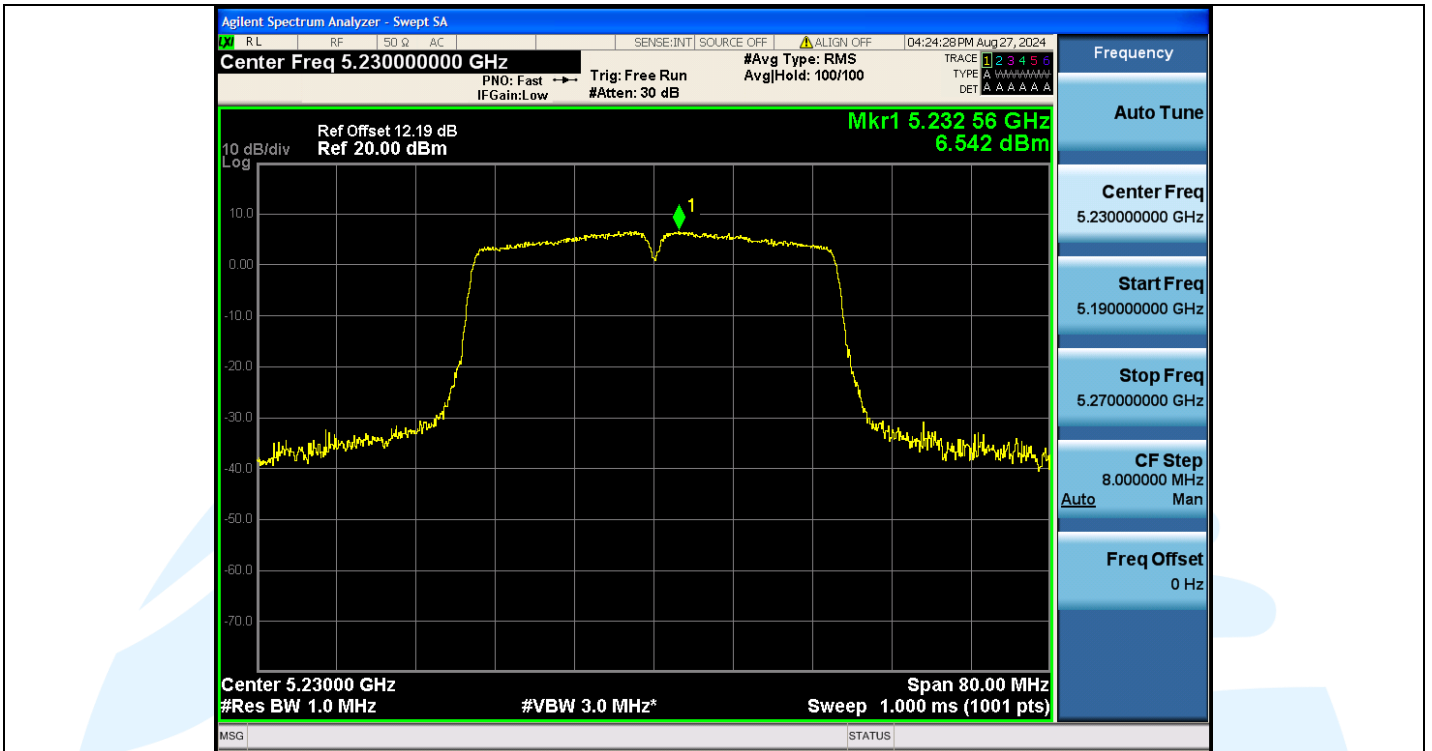

Shenzhen UnionTrust Quality and Technology Co., Ltd.

Address: Unit D/E of 9/F and 16/F, Block A, Building 6, Baoneng science and technology park, Longhua district, Shenzhen, China

Tel: +86-755-28230888

Fax: +86-755-28230886

E-mail: info@uttlab.com

<http://www.uttlab.com>

UTTR-RF-EN300328-V1.2