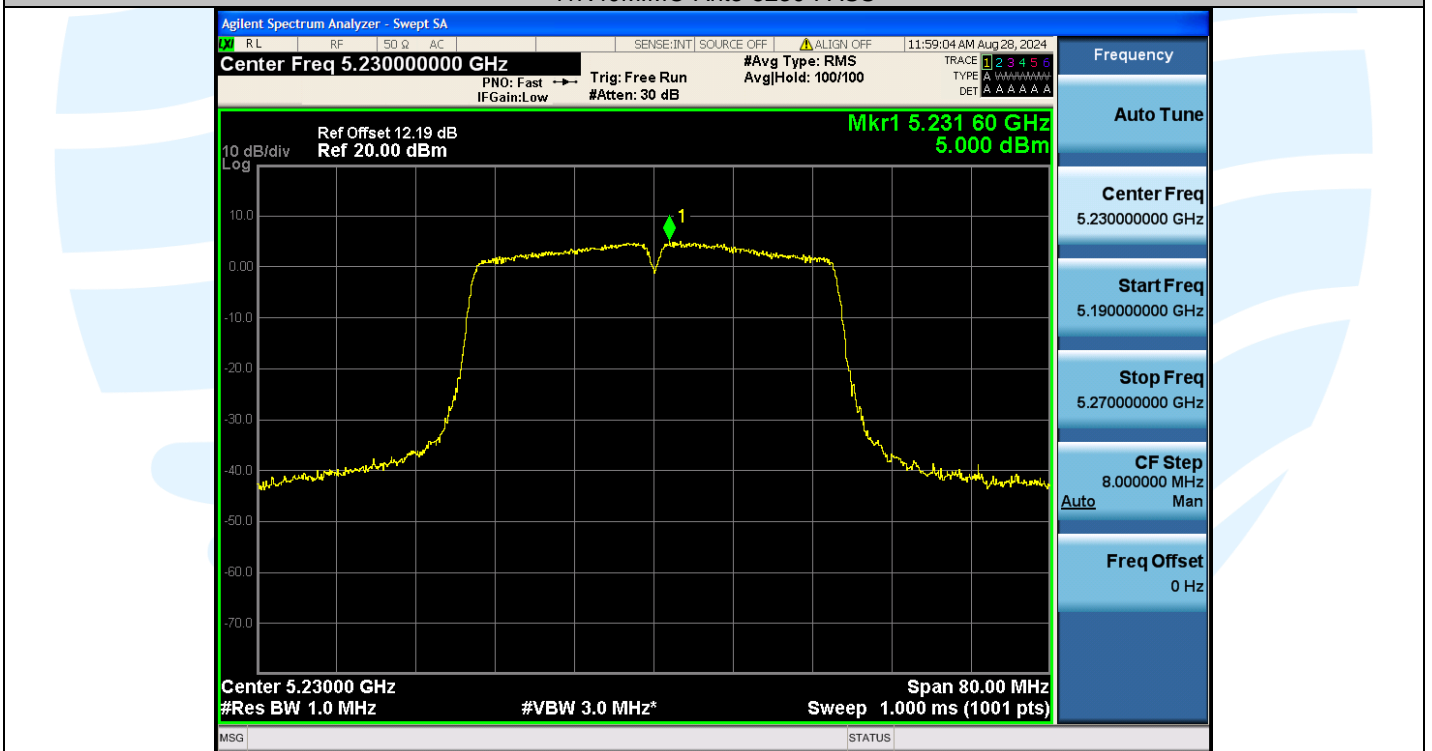

Shenzhen UnionTrust Quality and Technology Co., Ltd.

Address: Unit D/E of 9/F and 16/F, Block A, Building 6, Baoneng science and technology park, Longhua district, Shenzhen, China

Tel: +86-755-28230888

Fax: +86-755-28230886

E-mail: info@uttlab.com

<http://www.uttlab.com>

UTTR-RF-EN300328-V1.2