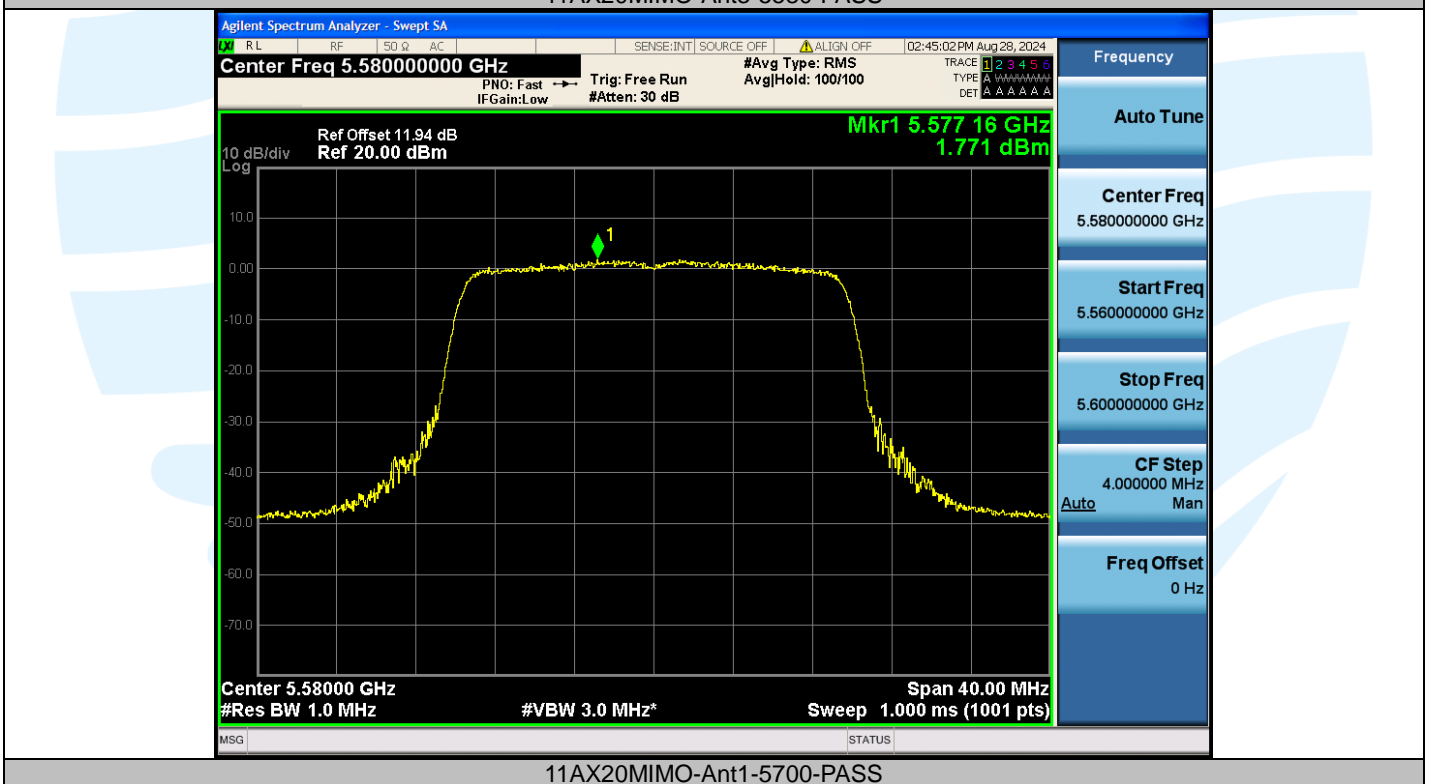

Shenzhen UnionTrust Quality and Technology Co., Ltd.

Address: Unit D/E of 9/F and 16/F, Block A, Building 6, Baoneng science and technology park, Longhua district, Shenzhen, China

Tel: +86-755-28230888

Fax: +86-755-28230886

E-mail: info@uttlab.com

<http://www.uttlab.com>

UTTR-RF-EN300328-V1.2