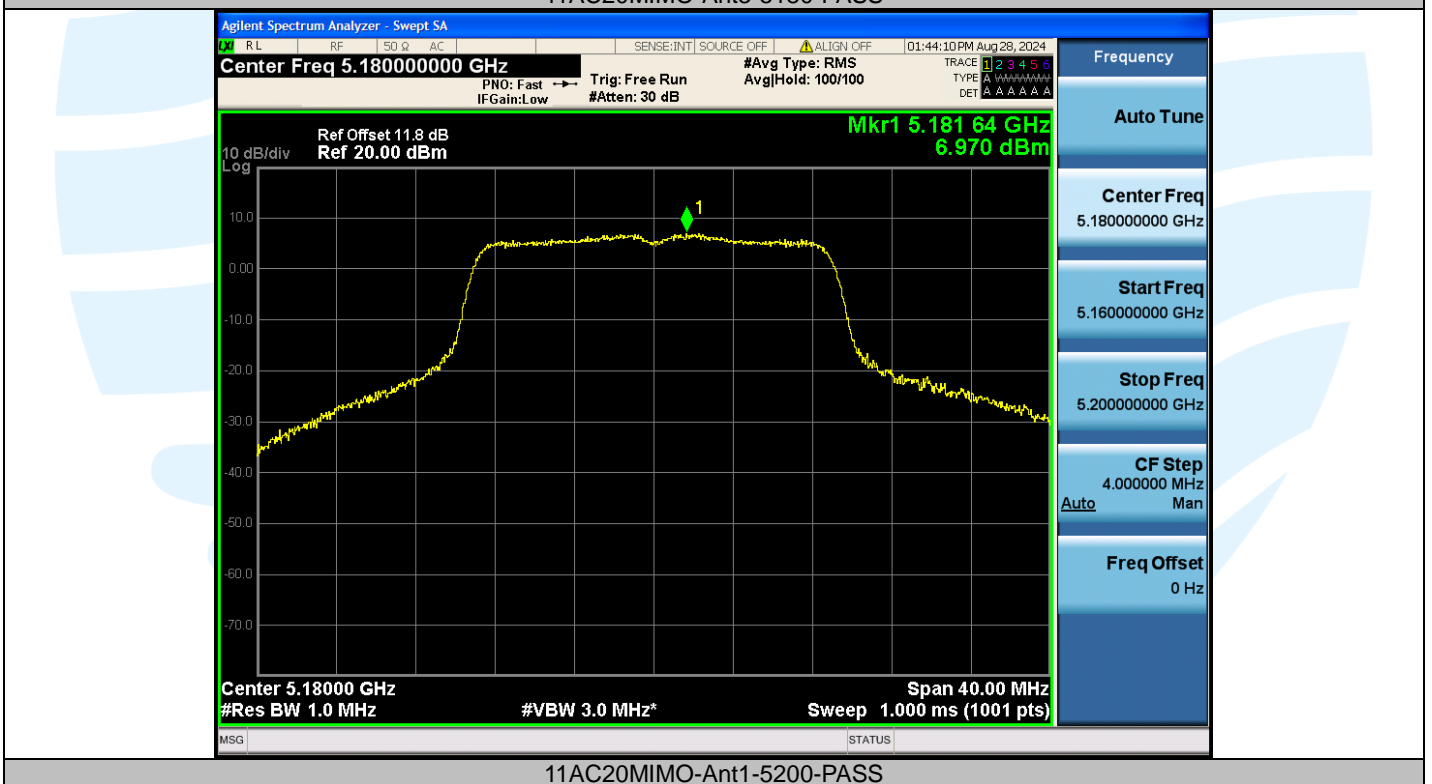

Shenzhen UnionTrust Quality and Technology Co., Ltd.

Address: Unit D/E of 9/F and 16/F, Block A, Building 6, Baoneng science and technology park, Longhua district, Shenzhen, China

Tel: +86-755-28230888

Fax: +86-755-28230886

E-mail: info@uttlab.com

<http://www.uttlab.com>

UTTR-RF-EN300328-V1.2