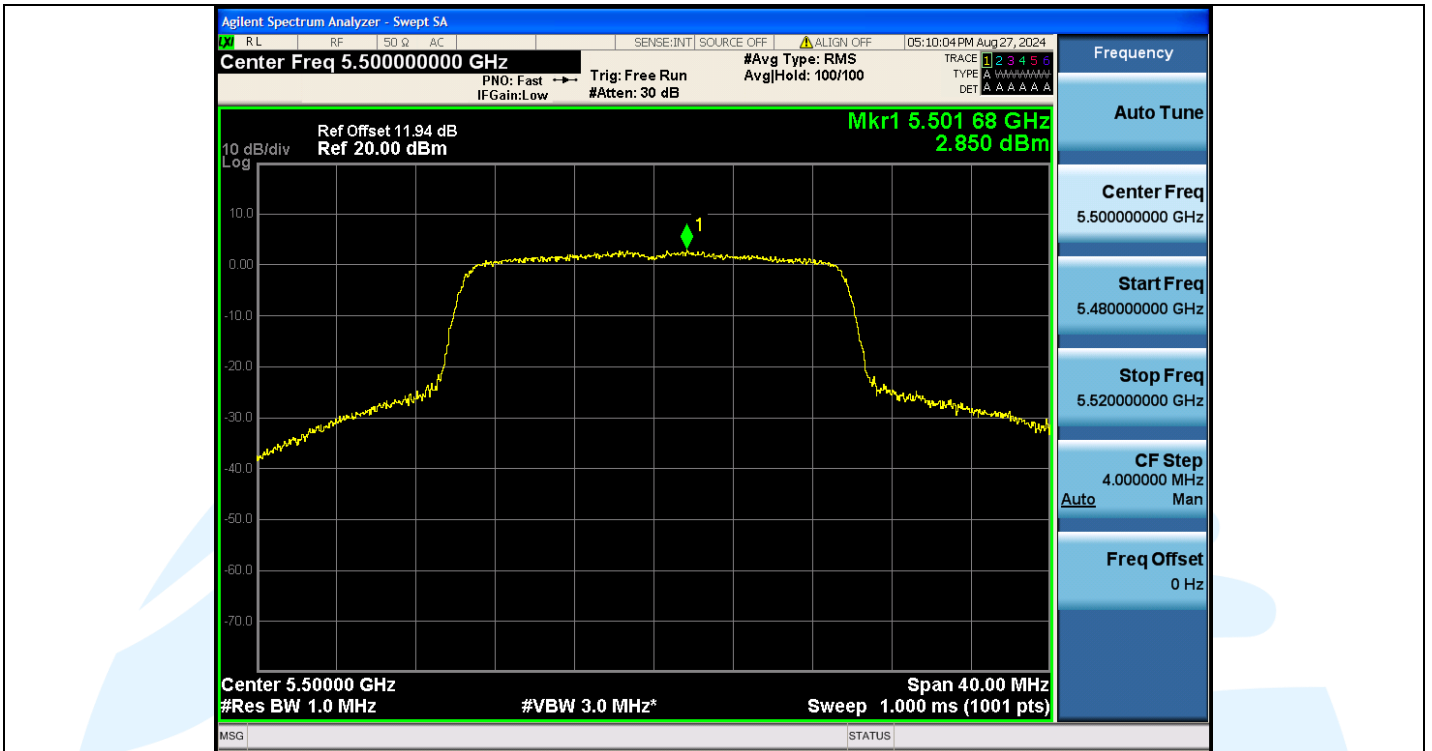

Shenzhen UnionTrust Quality and Technology Co., Ltd.

Address: Unit D/E of 9/F and 16/F, Block A, Building 6, Baoneng science and technology park, Longhua district, Shenzhen, China

Tel: +86-755-28230888

Fax: +86-755-28230886

E-mail: info@uttlab.com

<http://www.uttlab.com>

UTTR-RF-EN300328-V1.2