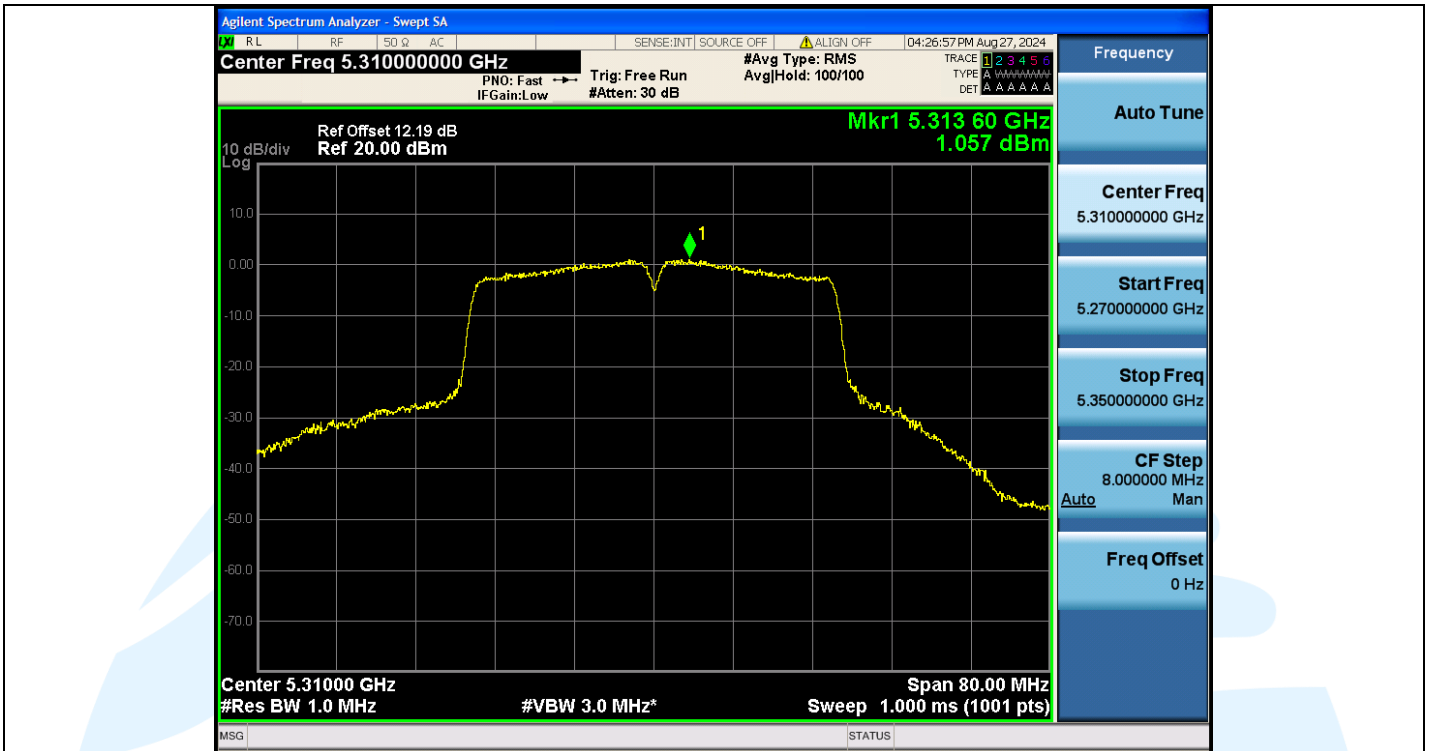

11AC40MIMO-Ant3-5310-PASS