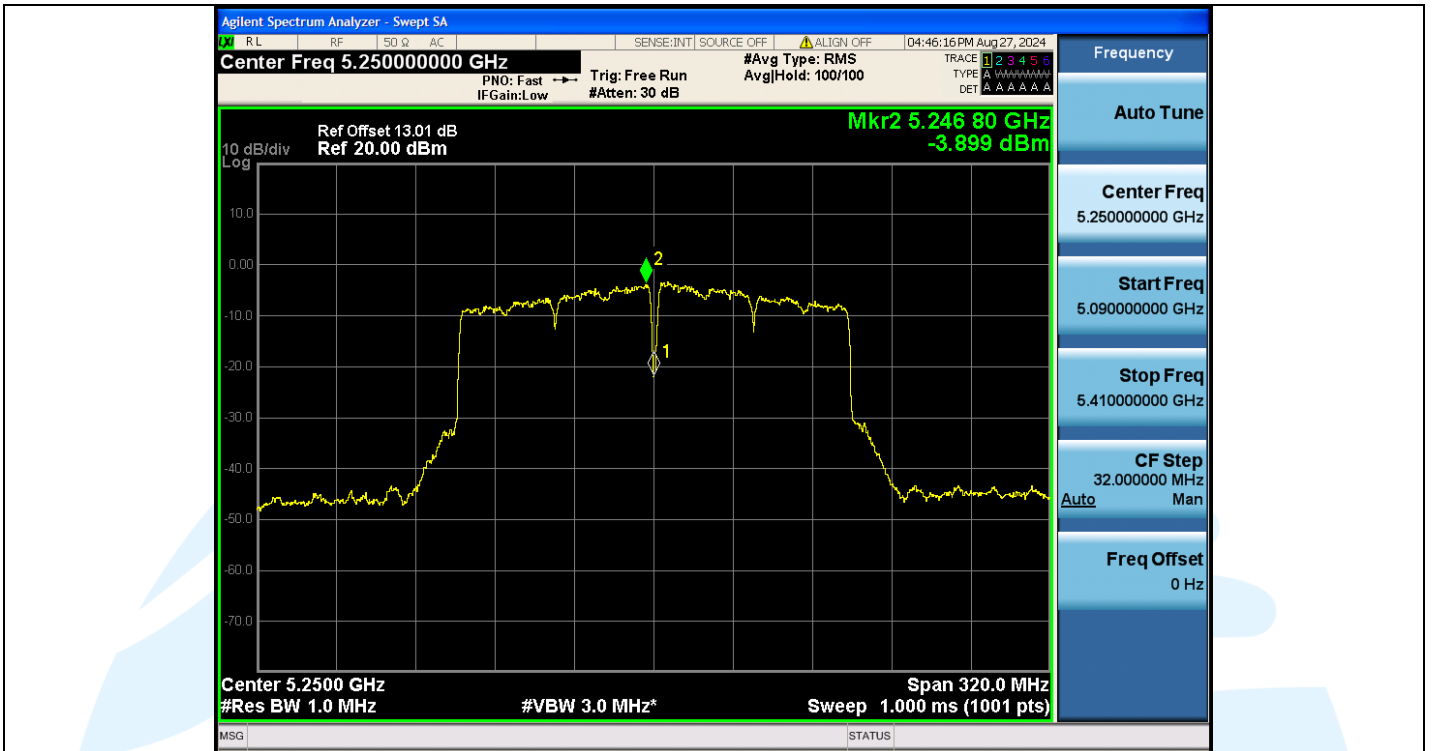

11AC160MIMO-Ant3-5250_UNII-1-PASS