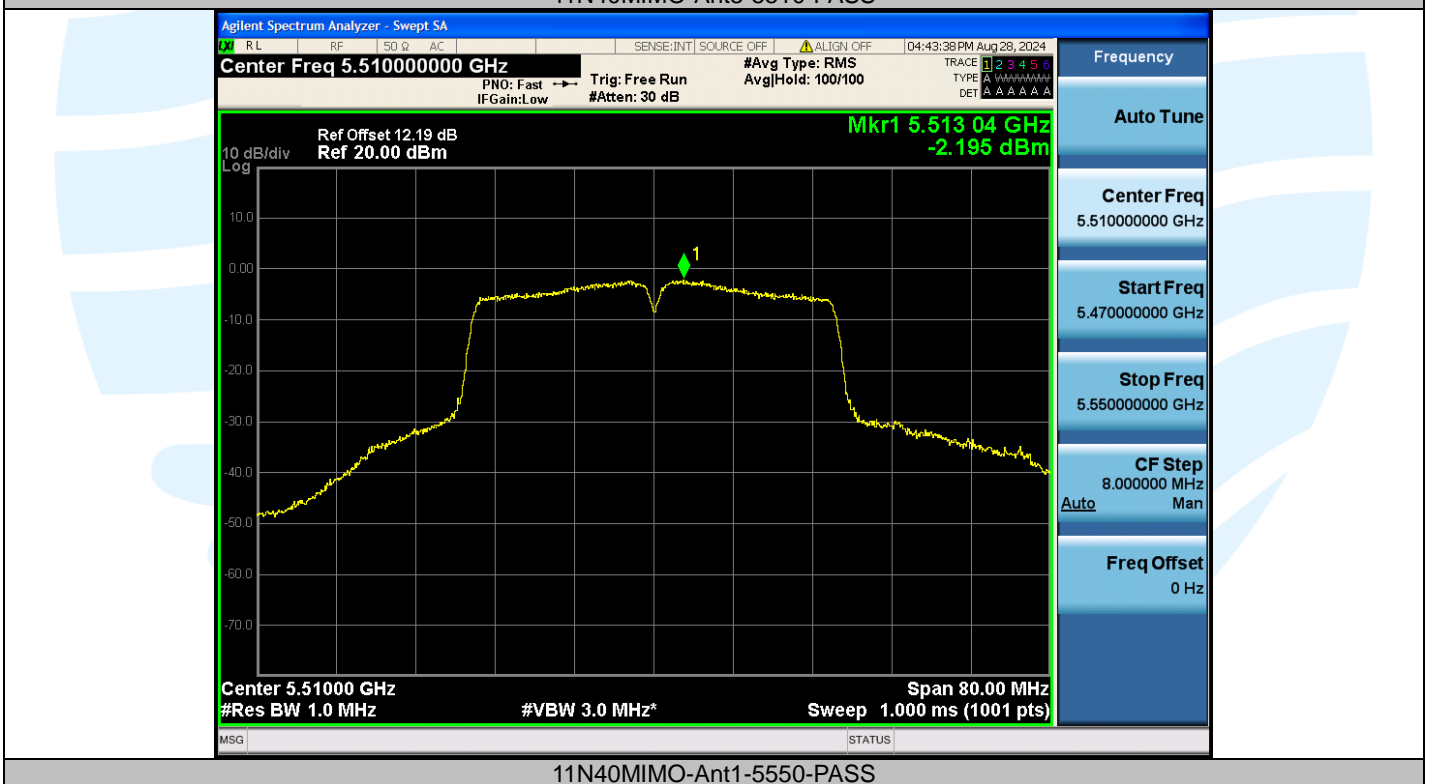

Shenzhen UnionTrust Quality and Technology Co., Ltd.

Address: Unit D/E of 9/F and 16/F, Block A, Building 6, Baoneng science and technology park, Longhua district, Shenzhen, China

Tel: +86-755-28230888

Fax: +86-755-28230886

E-mail: info@uttlab.com

<http://www.uttlab.com>

UTTR-RF-EN300328-V1.2