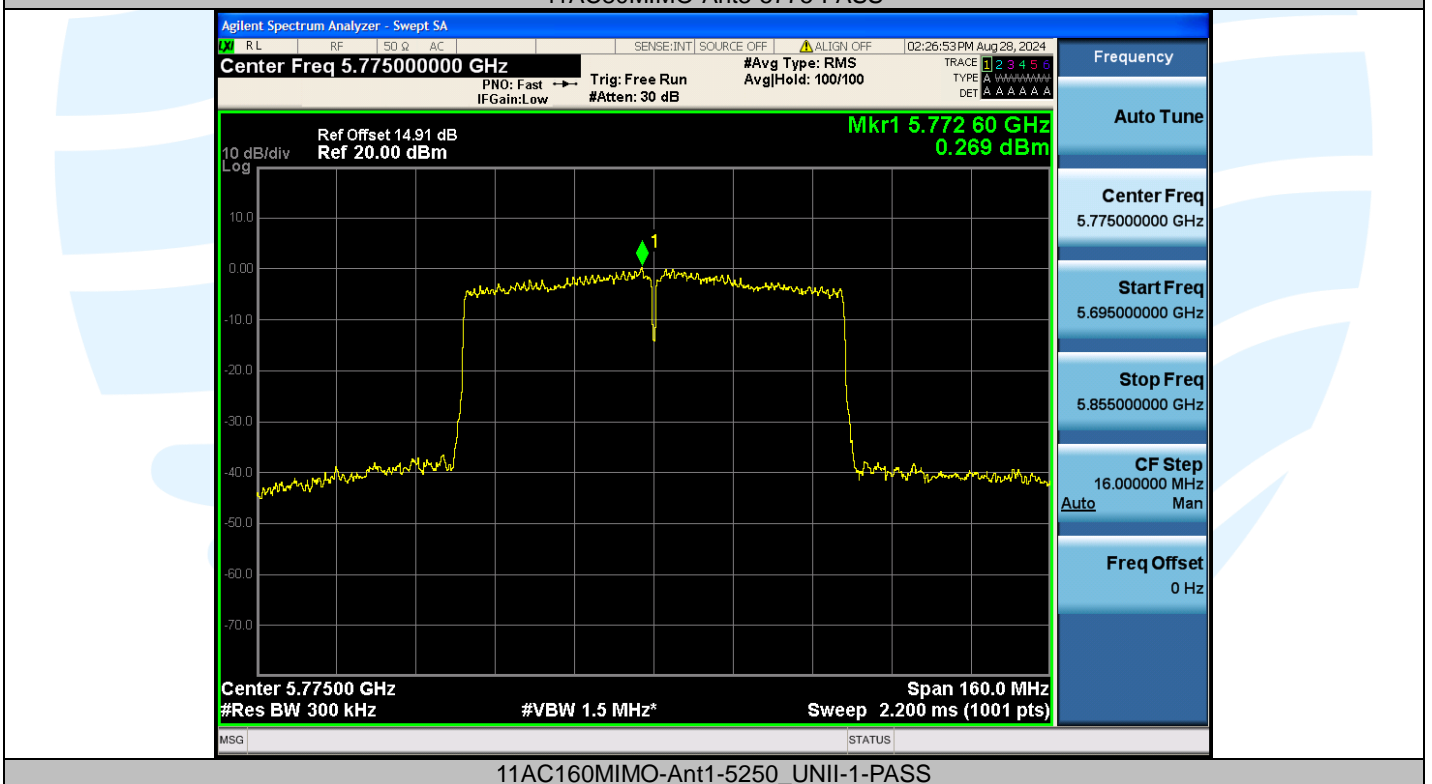

Shenzhen UnionTrust Quality and Technology Co., Ltd.

Address: Unit D/E of 9/F and 16/F, Block A, Building 6, Baoneng science and technology park, Longhua district, Shenzhen, China

Tel: +86-755-28230888

Fax: +86-755-28230886

E-mail: info@uttlab.com

<http://www.uttlab.com>

UTTR-RF-EN300328-V1.2