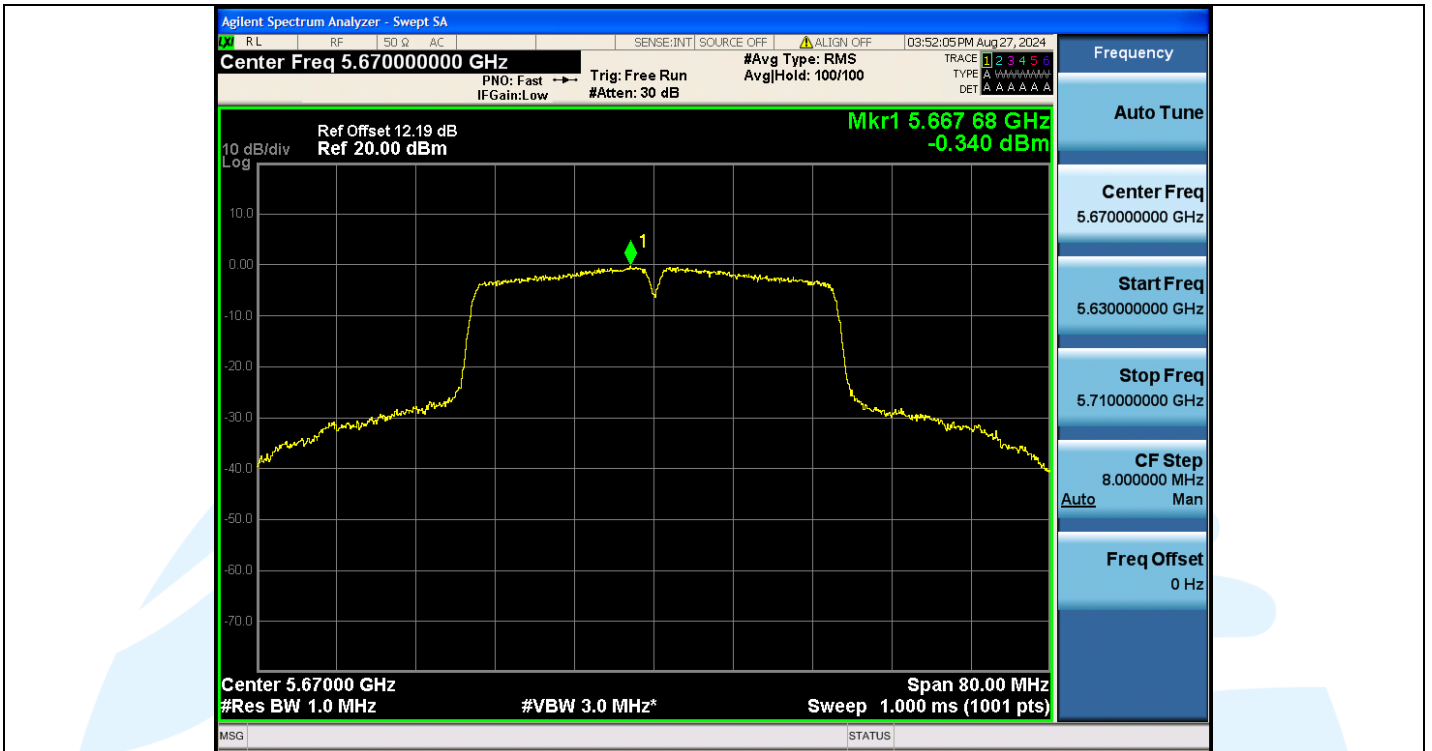

## Shenzhen UnionTrust Quality and Technology Co., Ltd.

Address: Unit D/E of 9/F and 16/F, Block A, Building 6, Baoneng science and technology park, Longhua district, Shenzhen, China

Tel: +86-755-28230888