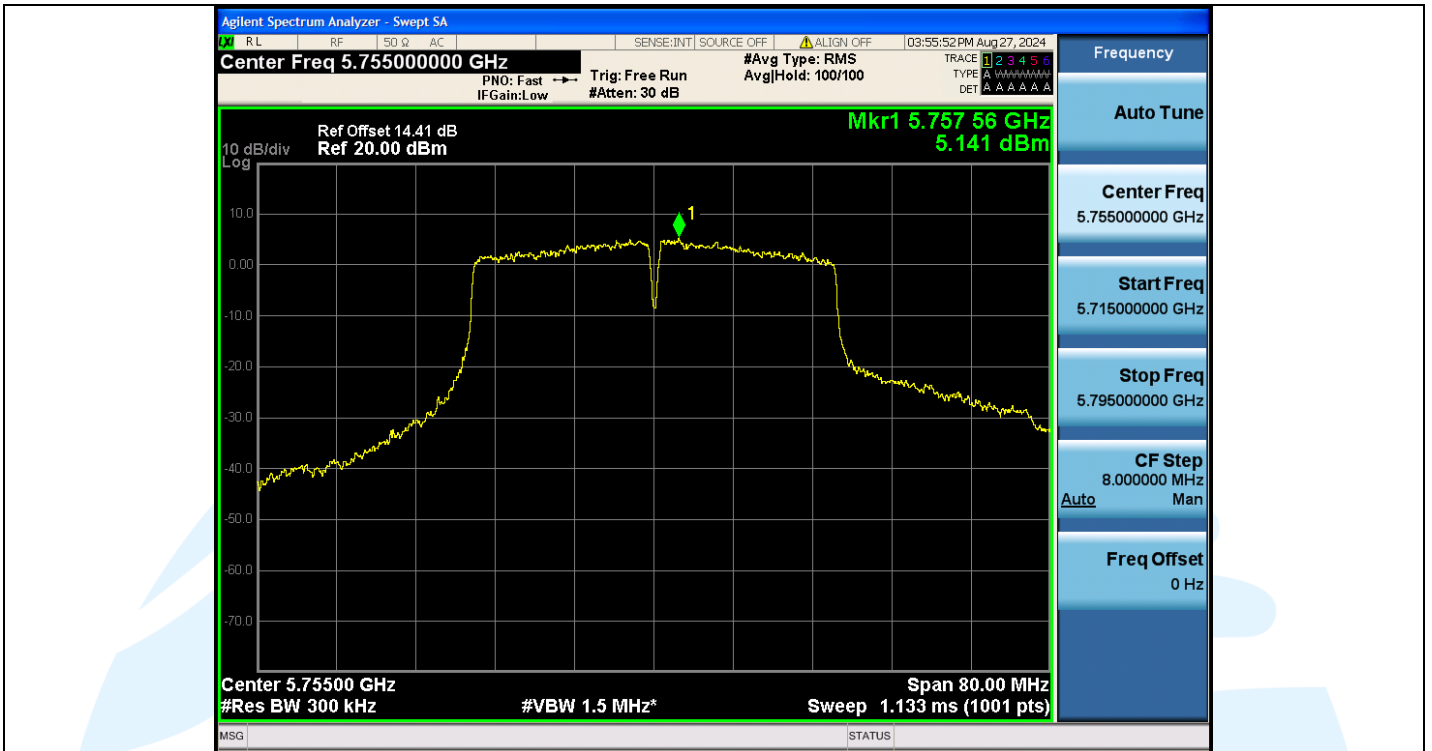

Shenzhen UnionTrust Quality and Technology Co., Ltd.

Address: Unit D/E of 9/F and 16/F, Block A, Building 6, Baoneng science and technology park, Longhua district, Shenzhen, China

Tel: +86-755-28230888

Fax: +86-755-28230886

E-mail: info@uttlab.com

<http://www.uttlab.com>

UTTR-RF-EN300328-V1.2