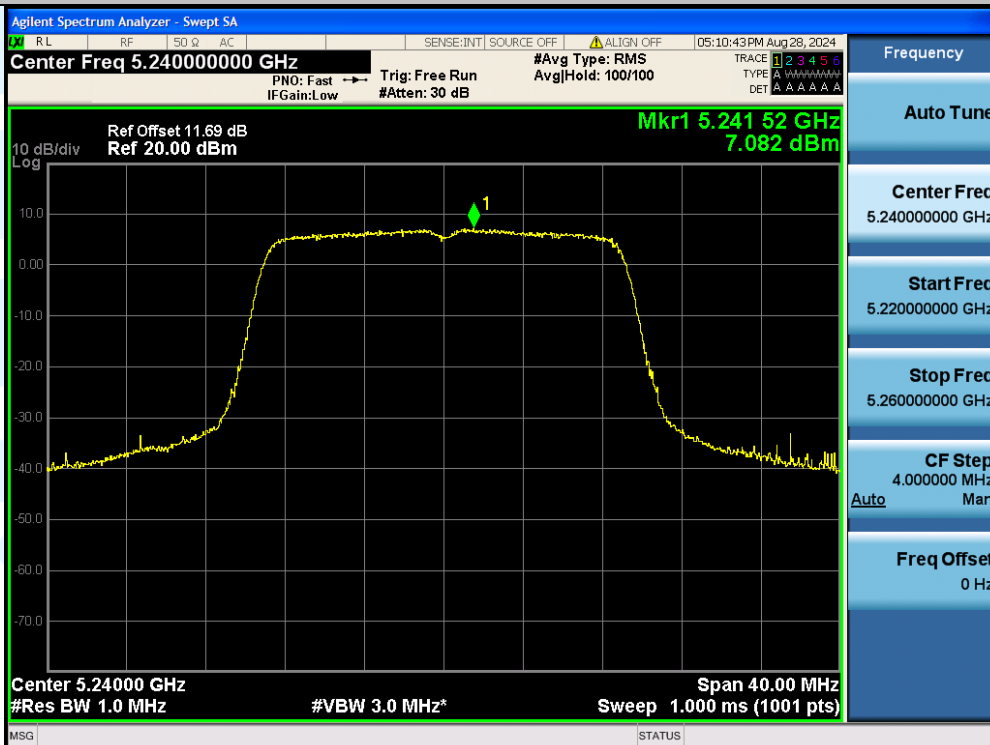

Shenzhen UnionTrust Quality and Technology Co., Ltd.

Address: Unit D/E of 9/F and 16/F, Block A, Building 6, Baoneng science and technology park, Longhua district, Shenzhen, China

Tel: +86-755-28230888

Fax: +86-755-28230886

E-mail: info@uttlab.com

<http://www.uttlab.com>

UTTR-RF-EN300328-V1.2