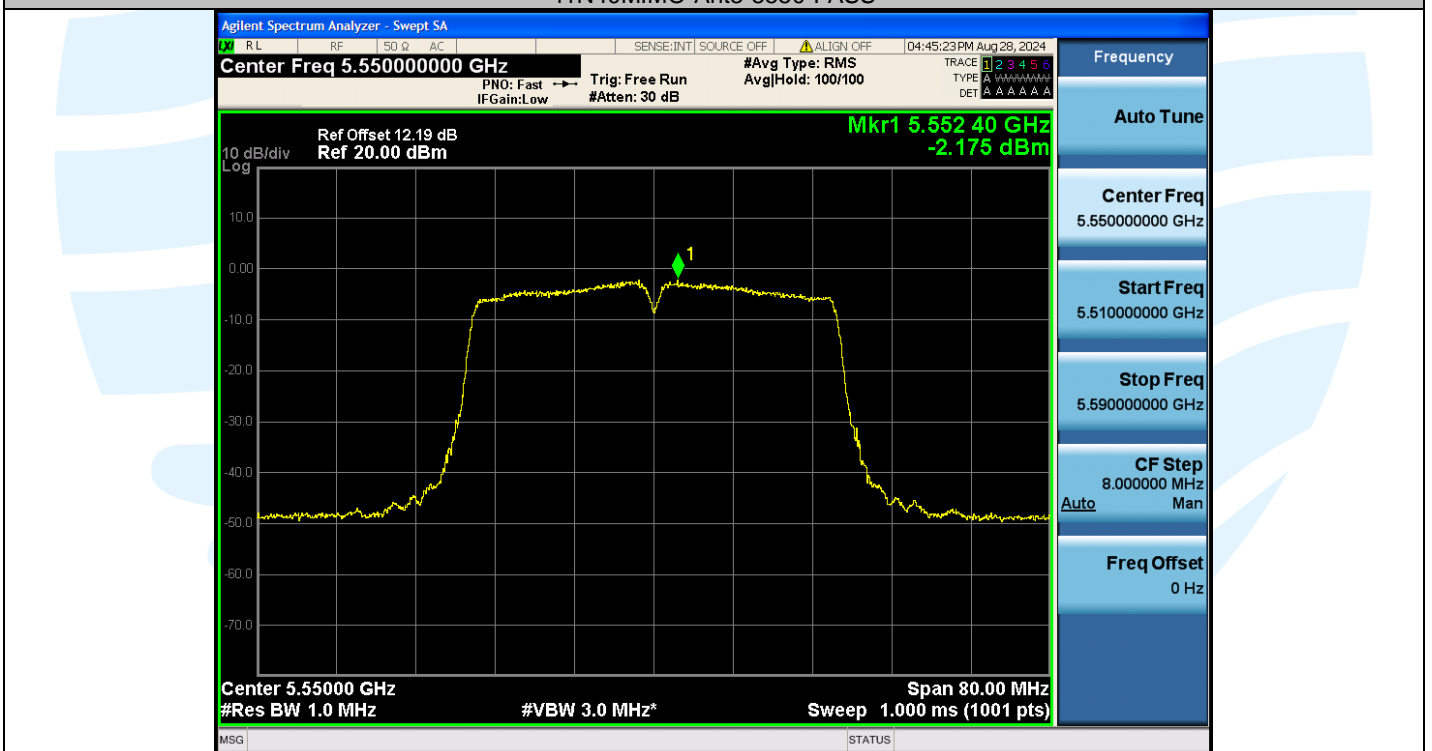

Shenzhen UnionTrust Quality and Technology Co., Ltd.

Address: Unit D/E of 9/F and 16/F, Block A, Building 6, Baoneng science and technology park, Longhua district, Shenzhen, China

Tel: +86-755-28230888

Fax: +86-755-28230886

E-mail: info@uttlab.com

<http://www.uttlab.com>

UTTR-RF-EN300328-V1.2