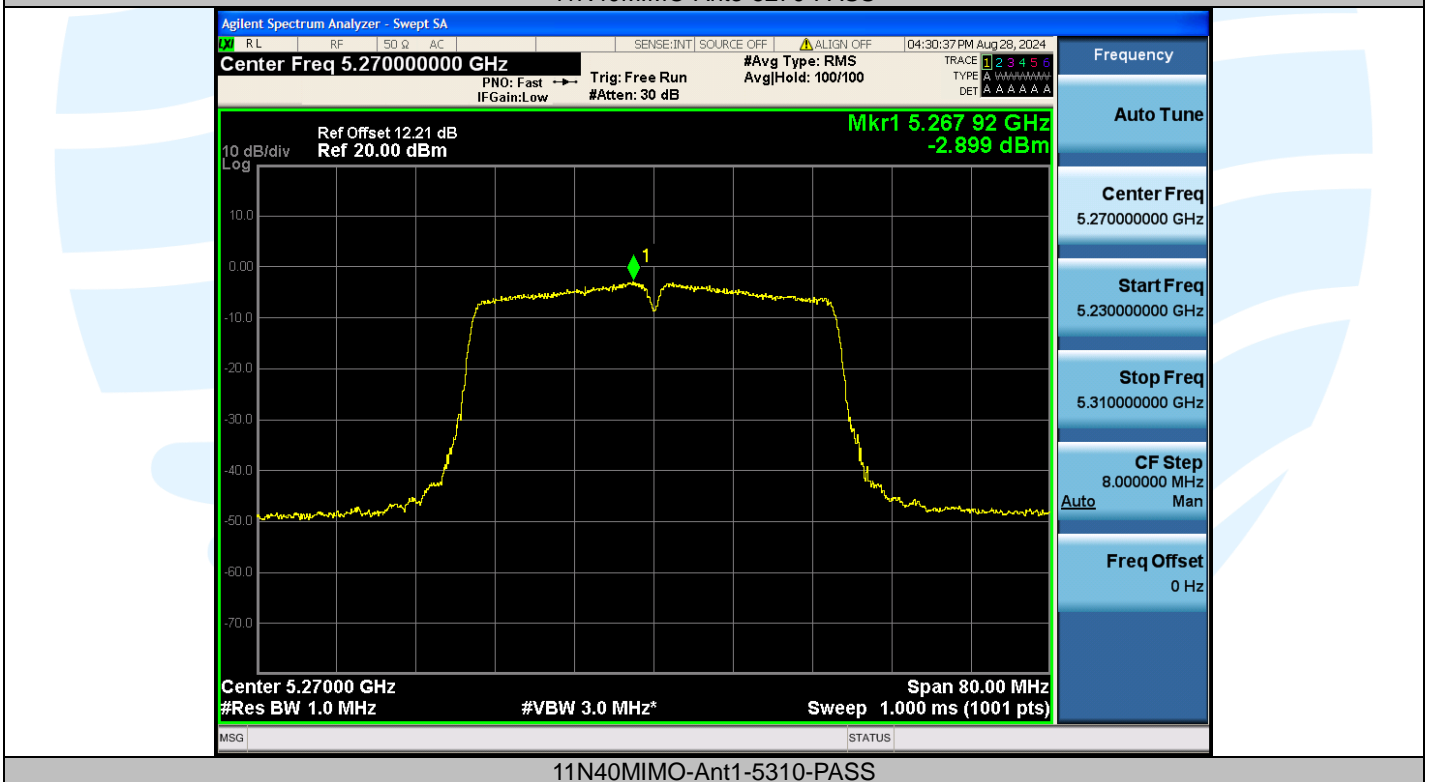

Shenzhen UnionTrust Quality and Technology Co., Ltd.

Address: Unit D/E of 9/F and 16/F, Block A, Building 6, Baoneng science and technology park, Longhua district, Shenzhen, China

Tel: +86-755-28230888

Fax: +86-755-28230886

E-mail: info@uttlab.com

<http://www.uttlab.com>

UTTR-RF-EN300328-V1.2