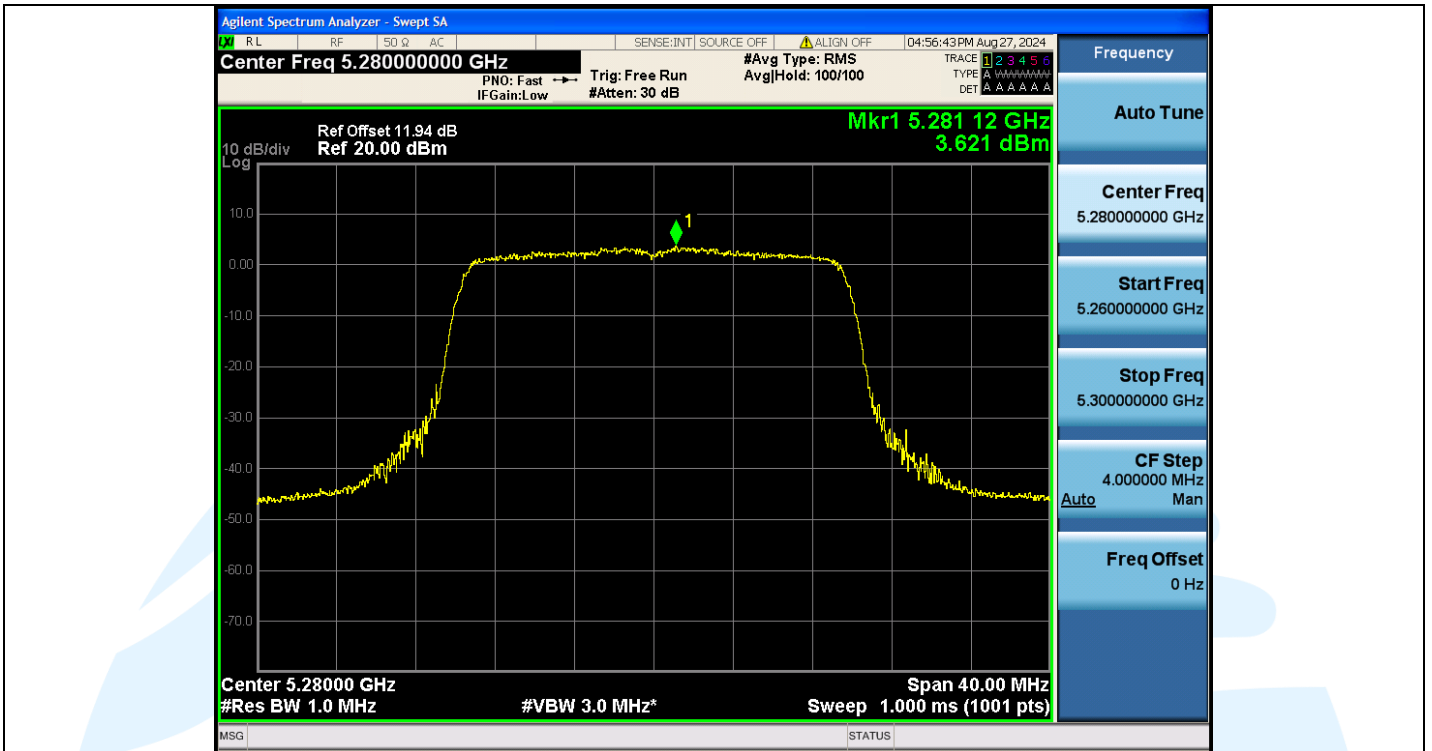

11AX20MIMO-Ant3-5280-PASS