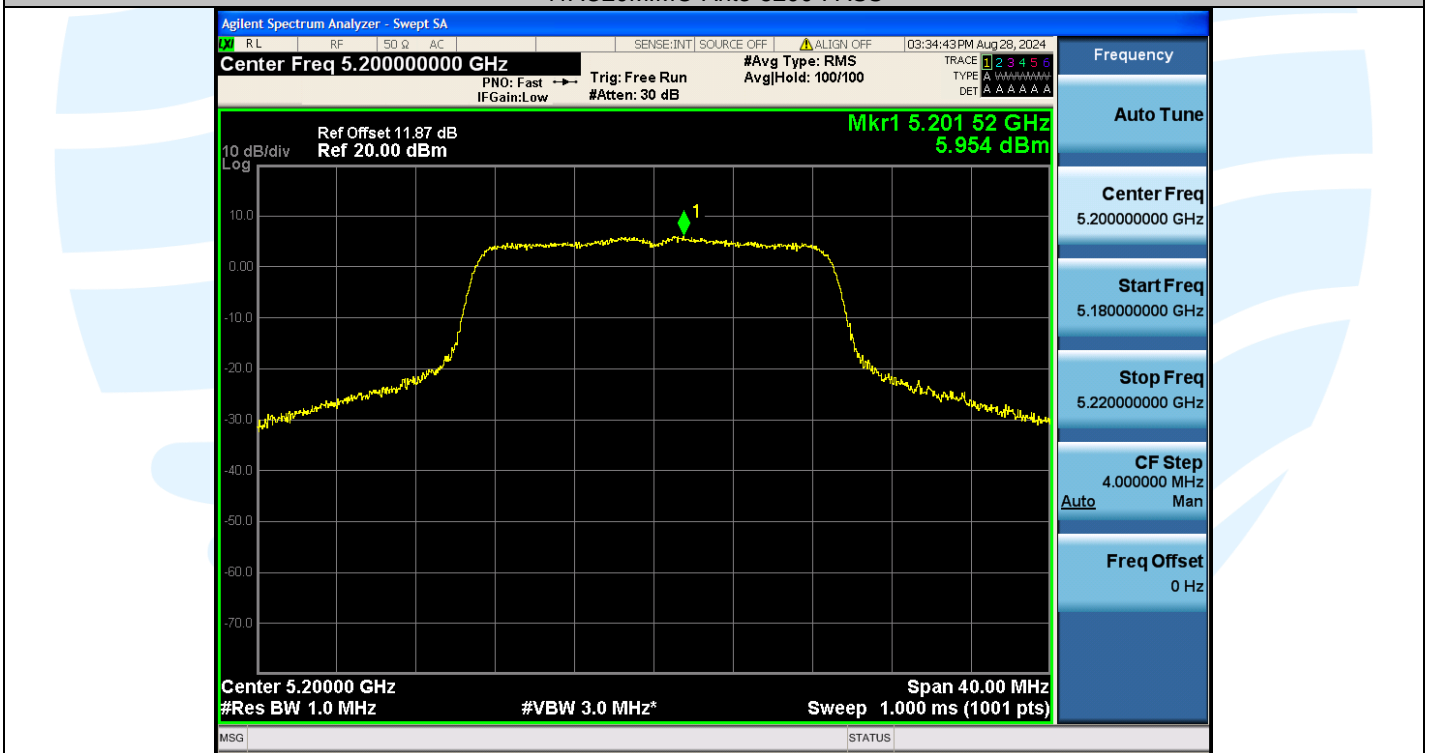

Shenzhen UnionTrust Quality and Technology Co., Ltd.

Address: Unit D/E of 9/F and 16/F, Block A, Building 6, Baoneng science and technology park, Longhua district, Shenzhen, China

Tel: +86-755-28230888

Fax: +86-755-28230886

E-mail: info@uttlab.com

<http://www.uttlab.com>

UTTR-RF-EN300328-V1.2