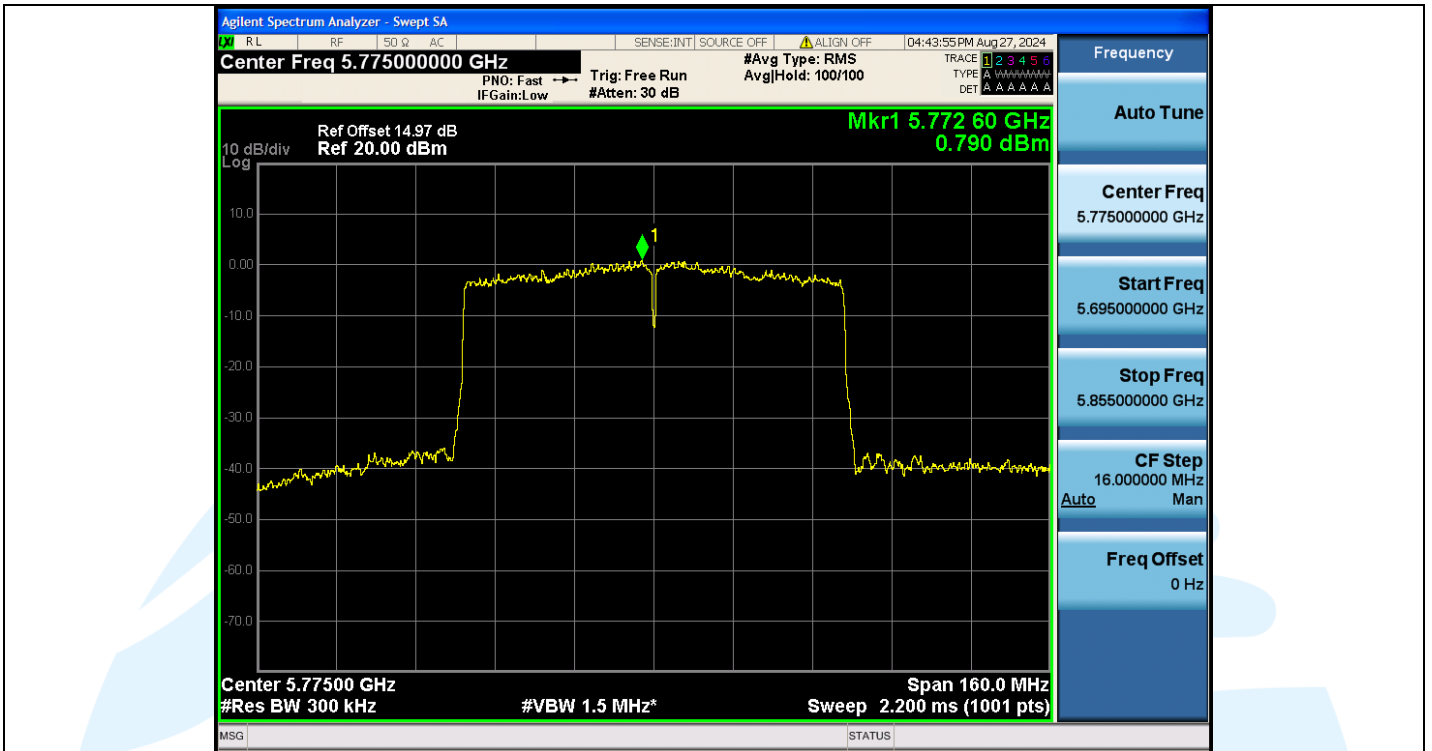

11AC80MIMO-Ant1-5775-PASS

Shenzhen UnionTrust Quality and Technology Co., Ltd.

Address: Unit D/E of 9/F and 16/F, Block A, Building 6, Baoneng science and technology park, Longhua district, Shenzhen, China

Tel: +86-755-28230888

Fax: +86-755-28230886

E-mail: info@uttlab.com

<http://www.uttlab.com>

UTTR-RF-EN300328-V1.2