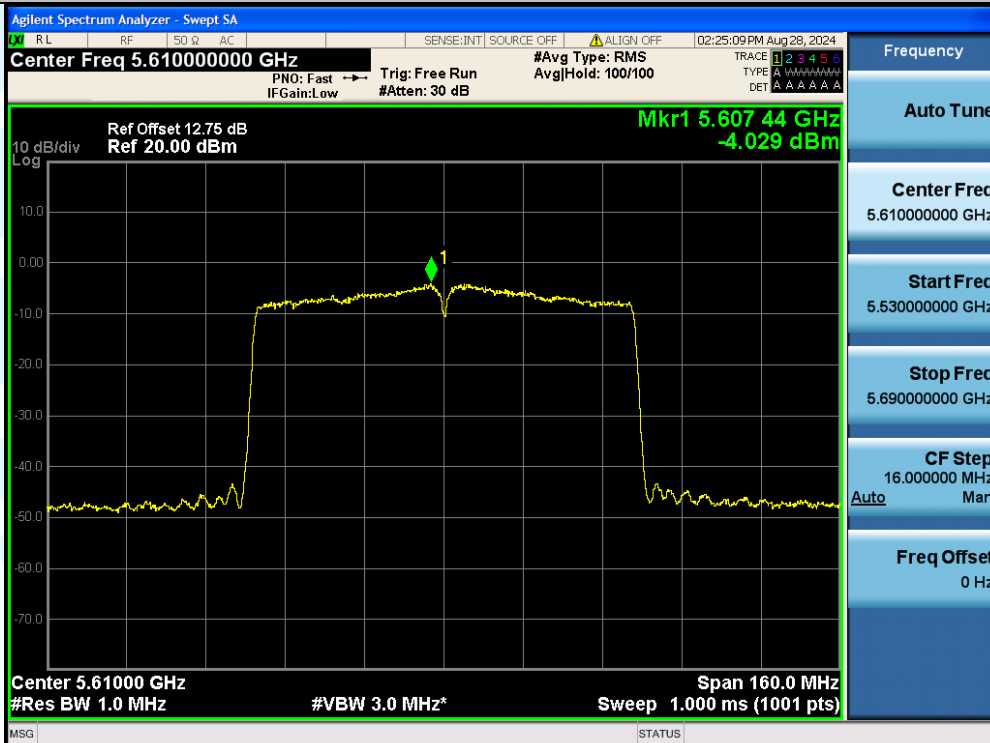

UTTR-RF-EN300328-V1.2

11AC80MIMO-Ant3-5610-PASS

11AC80MIMO-Ant1-5775-PASS