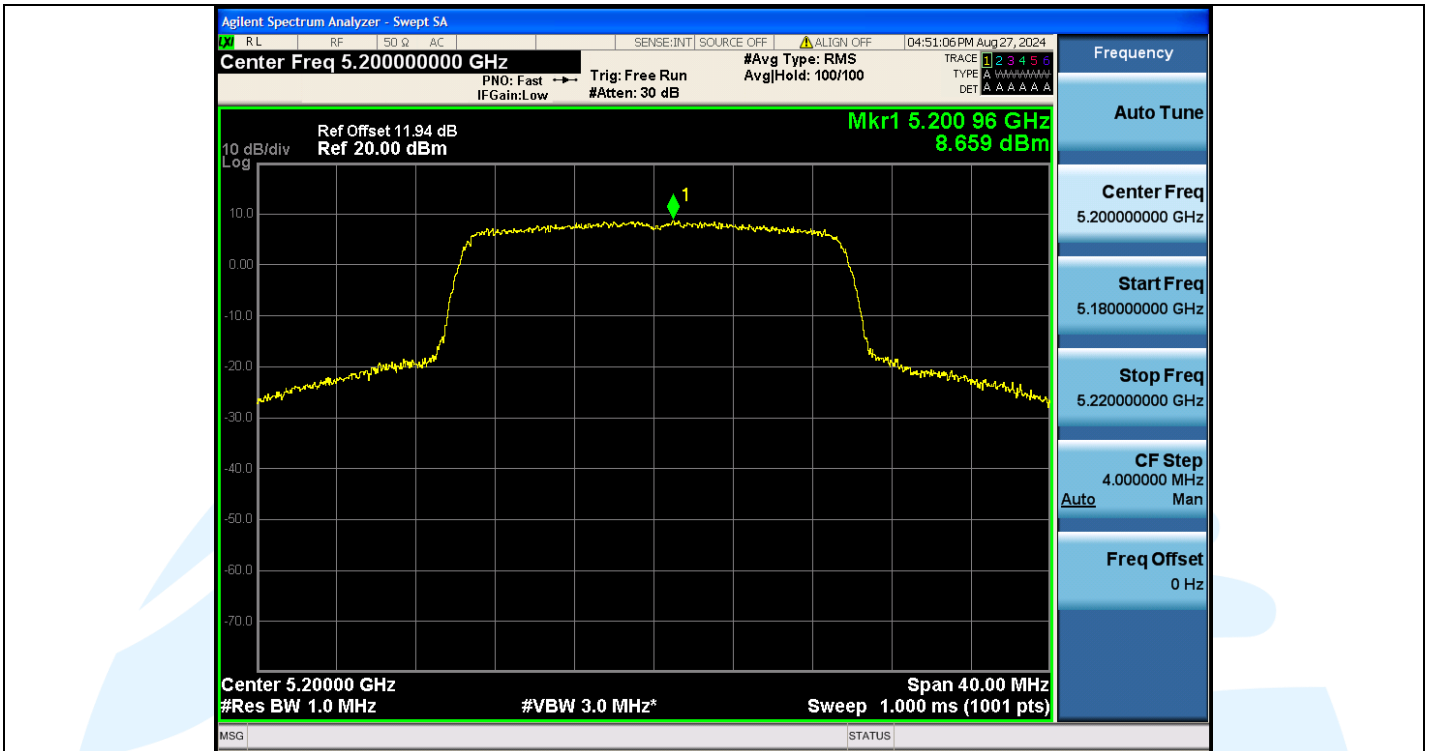

Shenzhen UnionTrust Quality and Technology Co., Ltd.

Address: Unit D/E of 9/F and 16/F, Block A, Building 6, Baoneng science and technology park, Longhua district, Shenzhen, China

Tel: +86-755-28230888

Fax: +86-755-28230886

E-mail: info@uttlab.com

<http://www.uttlab.com>

UTTR-RF-EN300328-V1.2