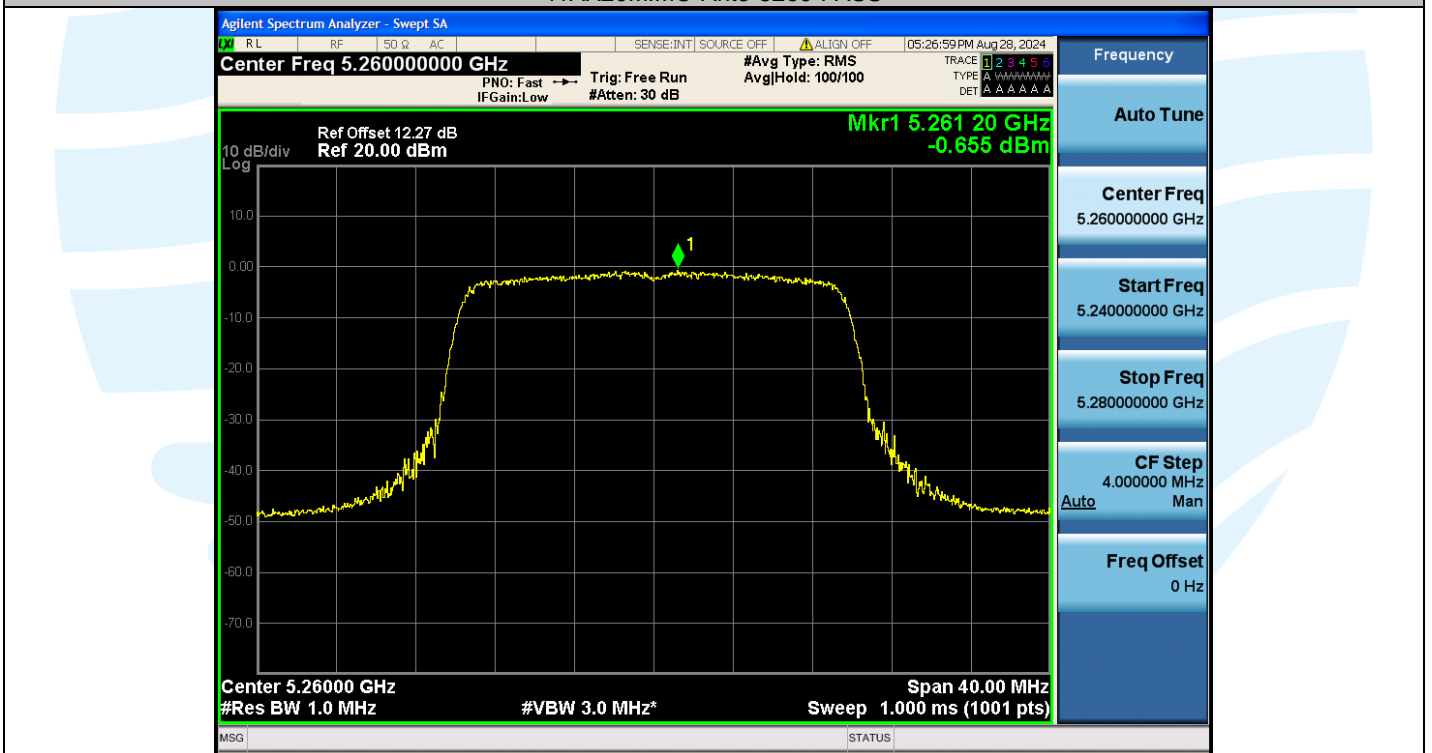

Shenzhen UnionTrust Quality and Technology Co., Ltd.

Address: Unit D/E of 9/F and 16/F, Block A, Building 6, Baoneng science and technology park, Longhua district, Shenzhen, China

Tel: +86-755-28230888

Fax: +86-755-28230886

E-mail: info@uttlab.com

<http://www.uttlab.com>

UTTR-RF-EN300328-V1.2