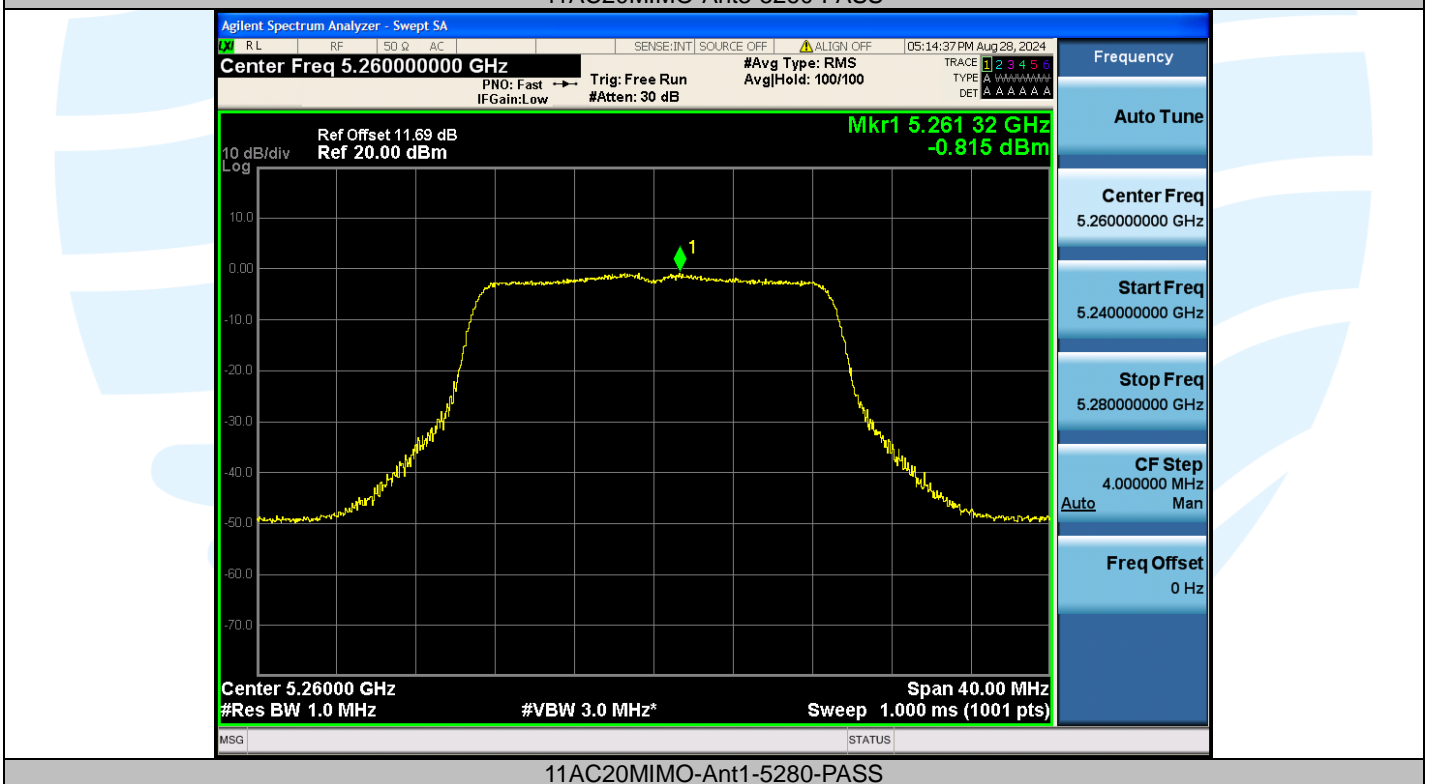

Shenzhen UnionTrust Quality and Technology Co., Ltd.

Address: Unit D/E of 9/F and 16/F, Block A, Building 6, Baoneng science and technology park, Longhua district, Shenzhen, China

Tel: +86-755-28230888

Fax: +86-755-28230886

E-mail: info@uttlab.com

<http://www.uttlab.com>

UTTR-RF-EN300328-V1.2