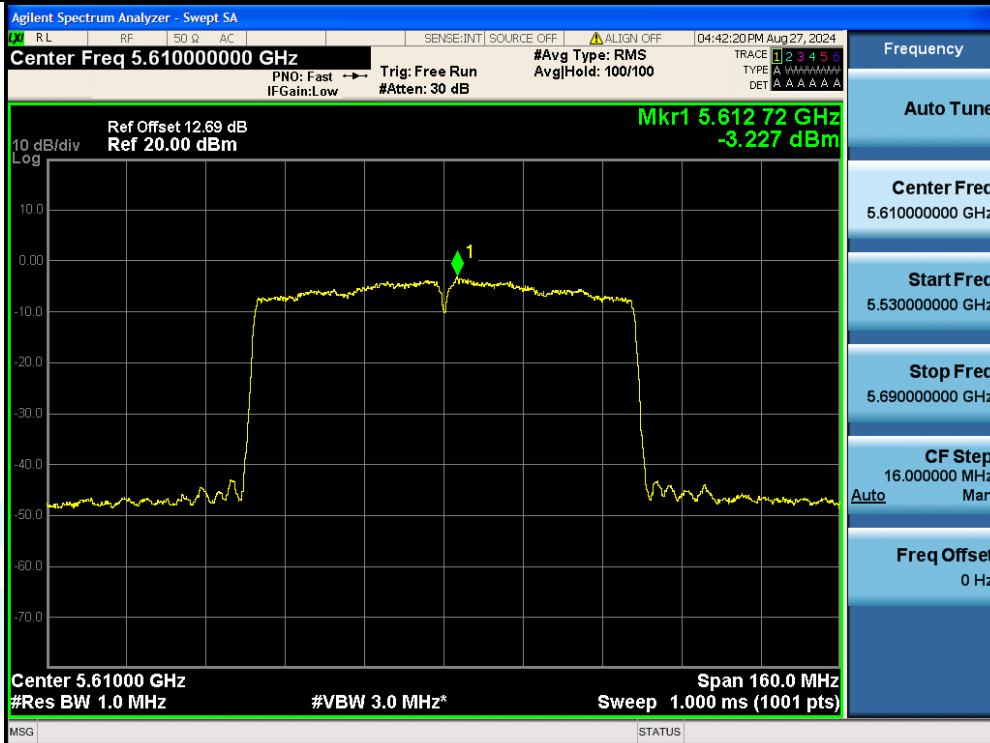

UTTR-RF-EN300328-V1.2

11AC80MIMO-Ant3-5610-PASS

11AC80MIMO-Ant1-5775-PASS