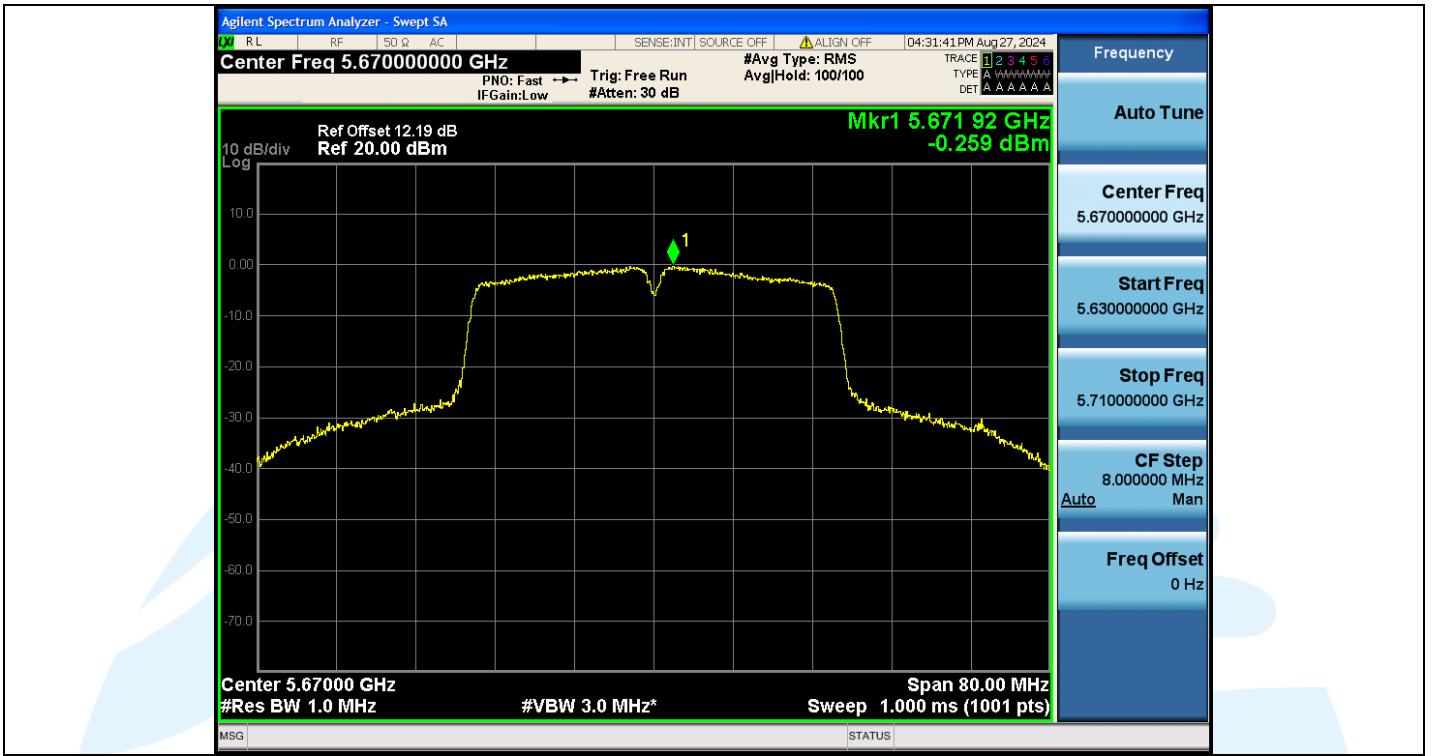

UTTR-RF-EN300328-V1.2

**Shenzhen UnionTrust Quality and Technology Co., Ltd.**

Address: Unit D/E of 9/F and 16/F, Block A, Building 6, Baoneng science and technology park, Longhua district, Shenzhen, China