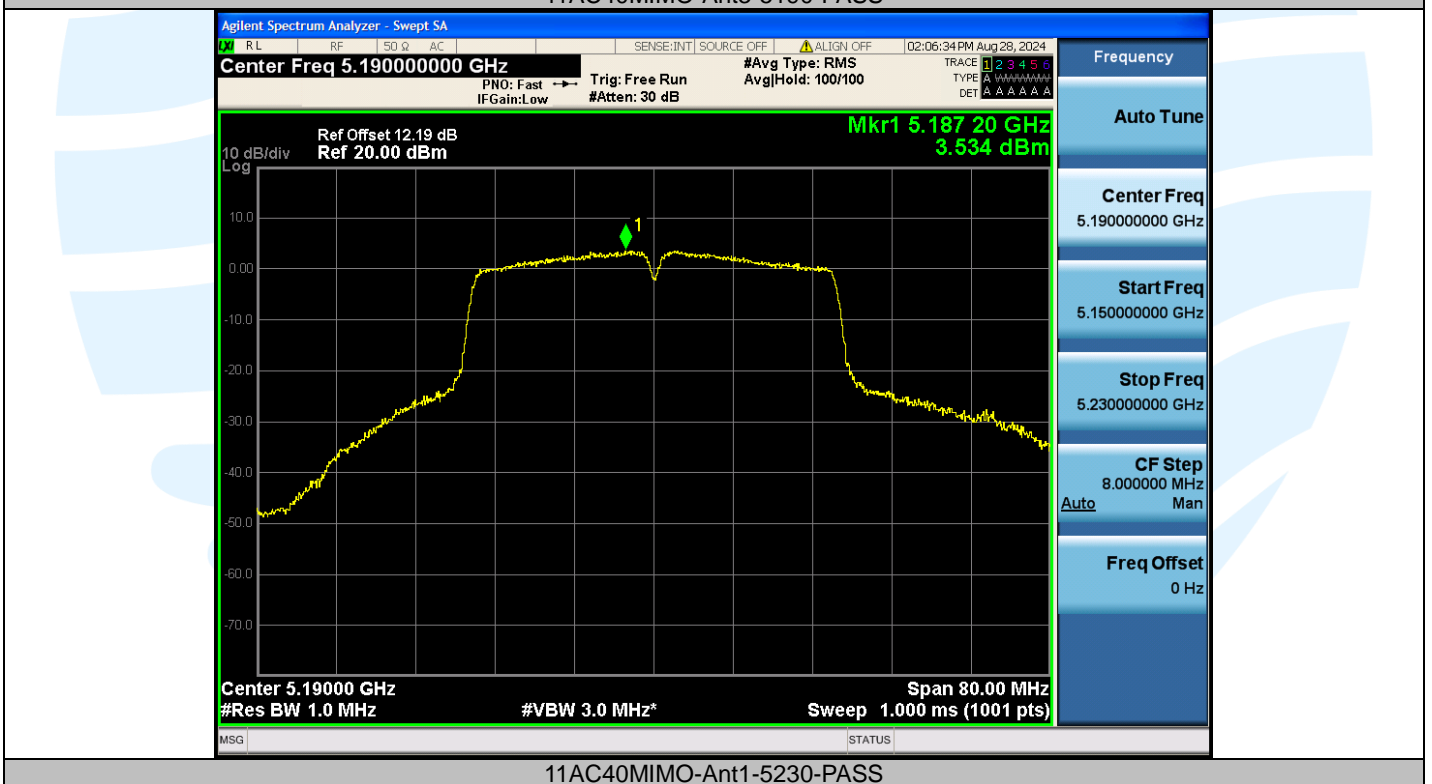

Shenzhen UnionTrust Quality and Technology Co., Ltd.

Address: Unit D/E of 9/F and 16/F, Block A, Building 6, Baoneng science and technology park, Longhua district, Shenzhen, China

Tel: +86-755-28230888

Fax: +86-755-28230886

E-mail: info@uttlab.com

<http://www.uttlab.com>

UTTR-RF-EN300328-V1.2