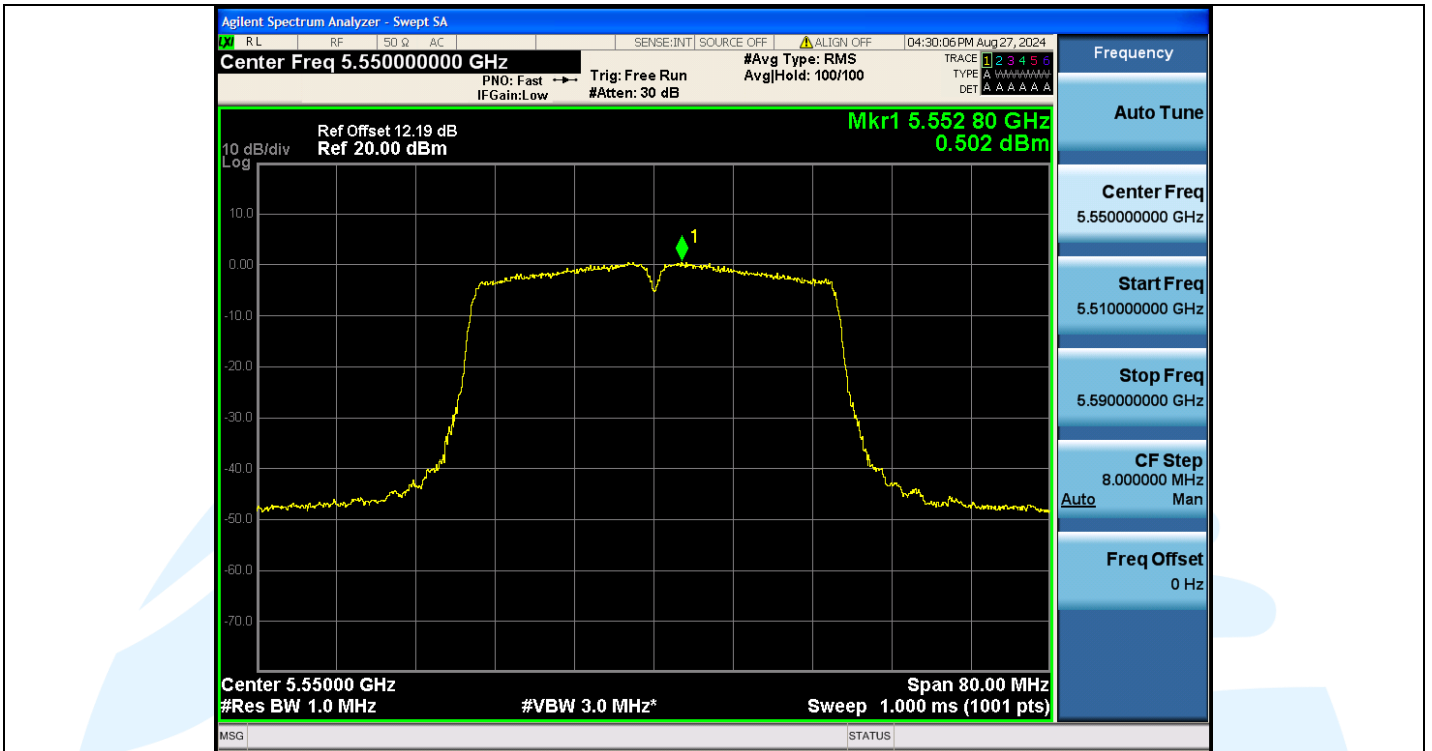

11AC40MIMO-Ant3-5550-PASS