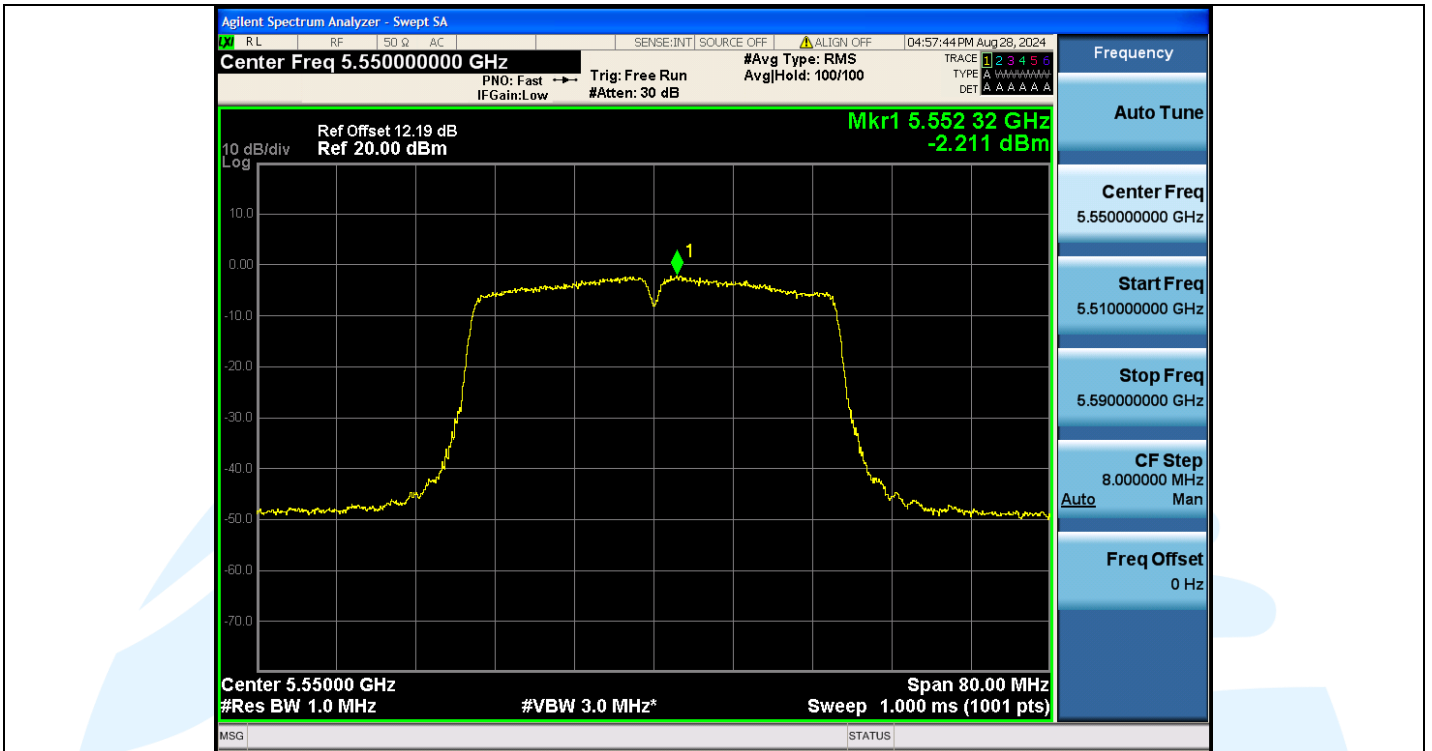

Shenzhen UnionTrust Quality and Technology Co., Ltd.

Address: Unit D/E of 9/F and 16/F, Block A, Building 6, Baoneng science and technology park, Longhua district, Shenzhen, China

Tel: +86-755-28230888

Fax: +86-755-28230886

E-mail: info@uttlab.com

<http://www.uttlab.com>

UTTR-RF-EN300328-V1.2