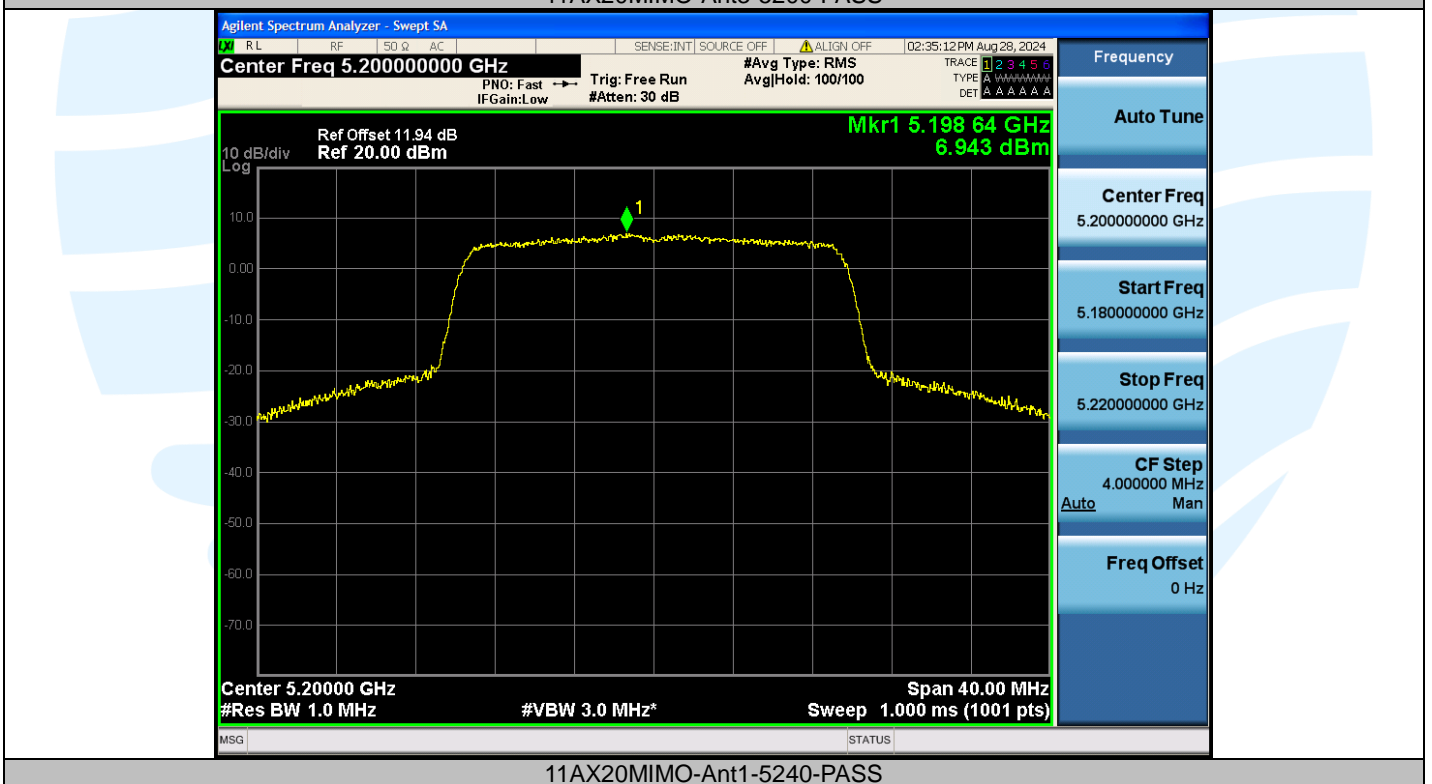

Shenzhen UnionTrust Quality and Technology Co., Ltd.

Address: Unit D/E of 9/F and 16/F, Block A, Building 6, Baoneng science and technology park, Longhua district, Shenzhen, China

Tel: +86-755-28230888

Fax: +86-755-28230886

E-mail: info@uttlab.com

<http://www.uttlab.com>

UTTR-RF-EN300328-V1.2