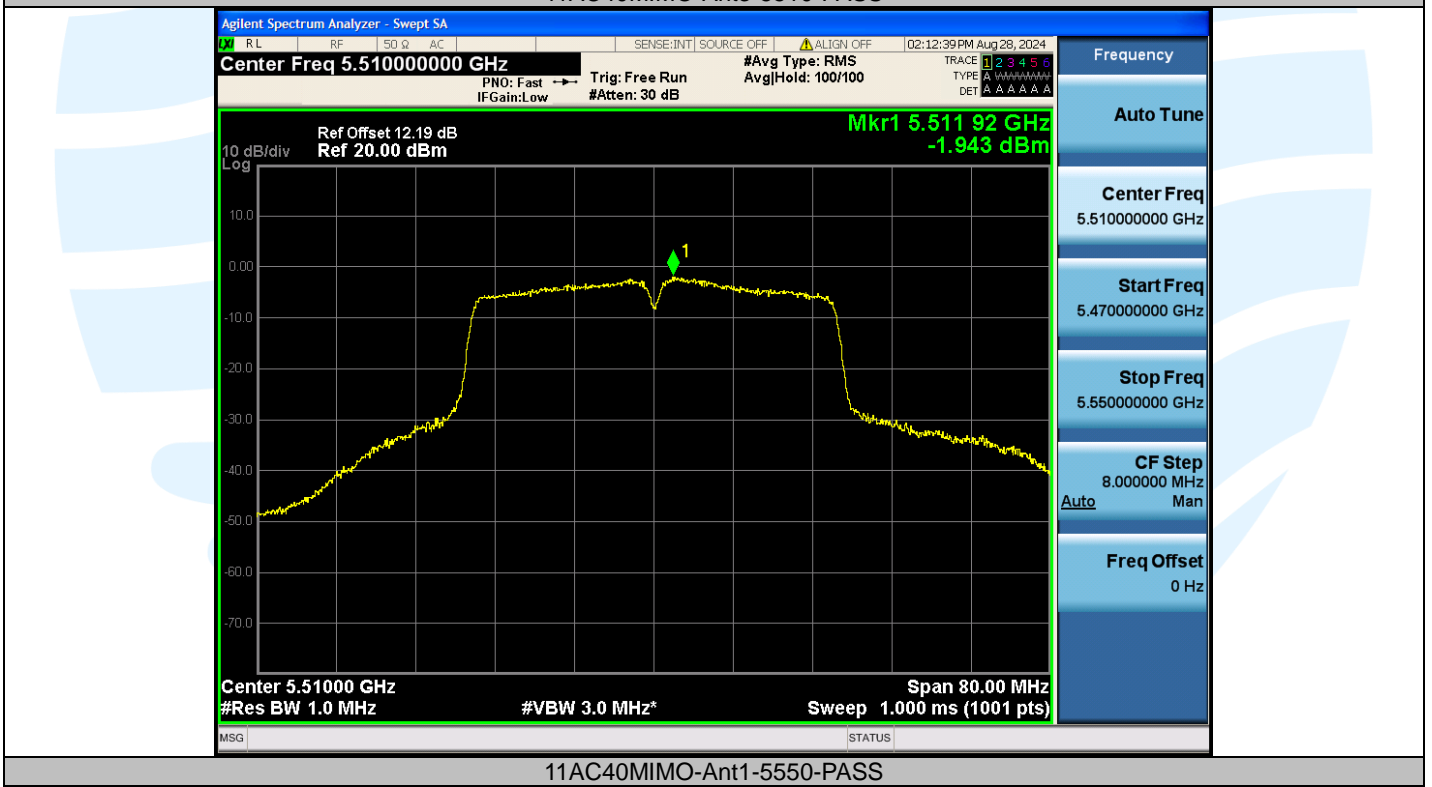

Shenzhen UnionTrust Quality and Technology Co., Ltd.

Address: Unit D/E of 9/F and 16/F, Block A, Building 6, Baoneng science and technology park, Longhua district, Shenzhen, China

Tel: +86-755-28230888

Fax: +86-755-28230886

E-mail: info@uttlab.com

<http://www.uttlab.com>

UTTR-RF-EN300328-V1.2