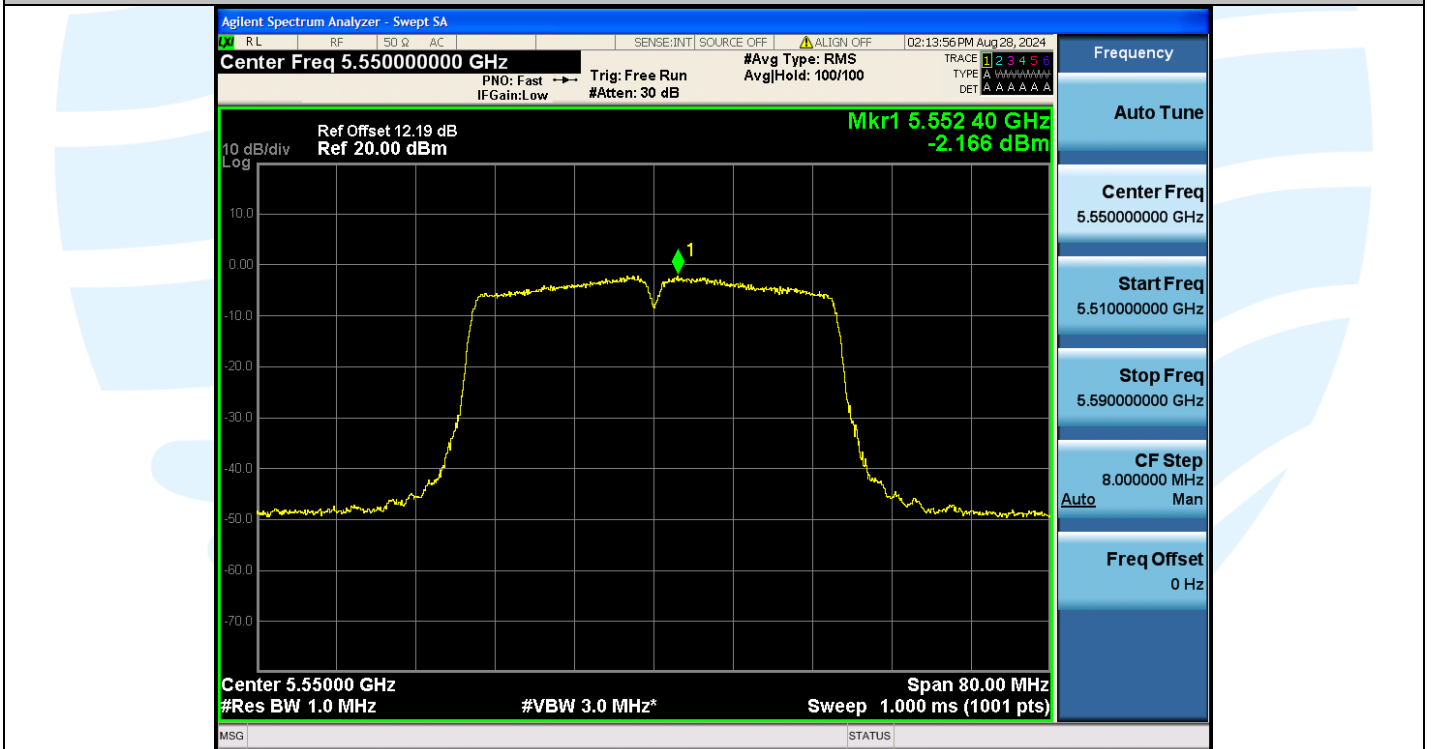

Tel: +86-755-28230888

Fax: +86-755-28230886

E-mail: info@uttlab.com

<http://www.uttlab.com>

UTTR-RF-EN300328-V1.2

11AC40MIMO-Ant3-5550-PASS

11AC40MIMO-Ant1-5670-PASS

**Shenzhen UnionTrust Quality and Technology Co., Ltd.**