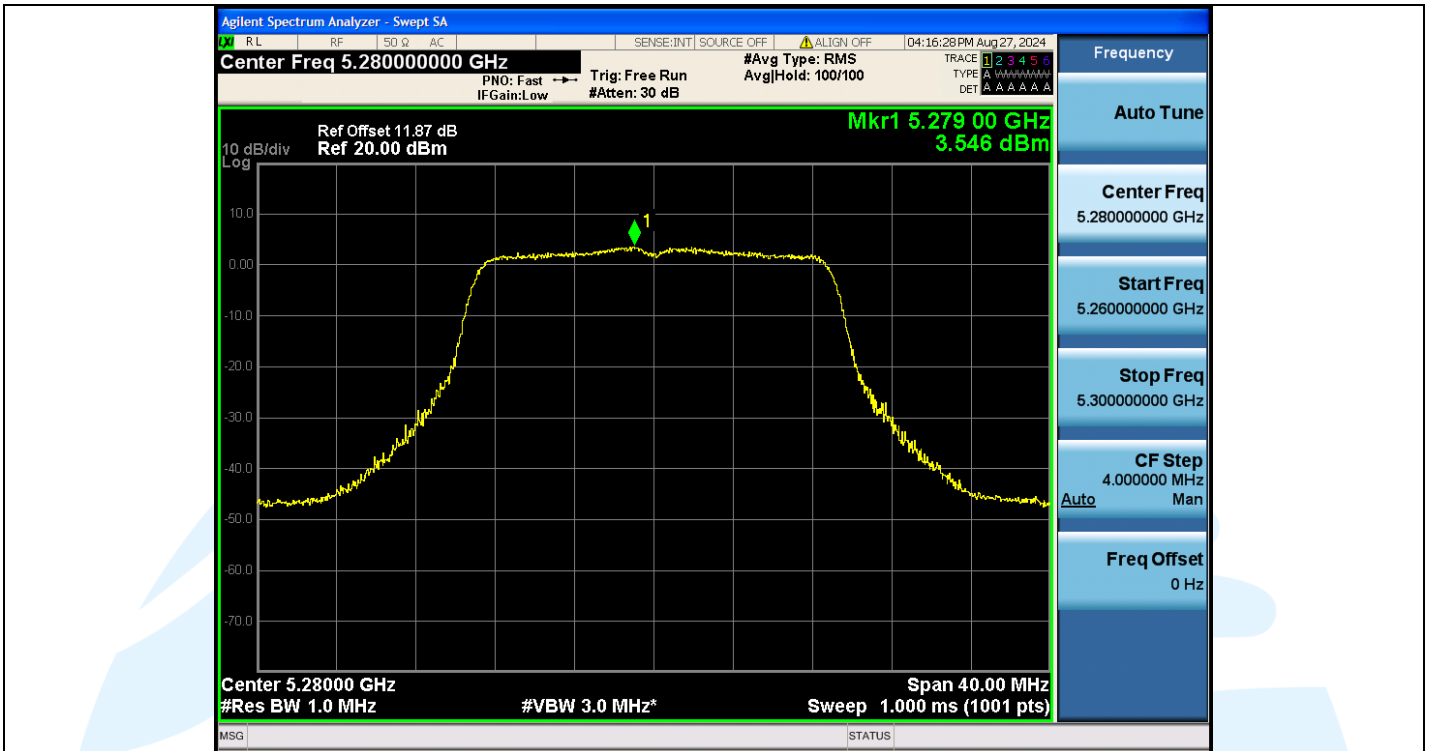

11AC20MIMO-Ant3-5280-PASS