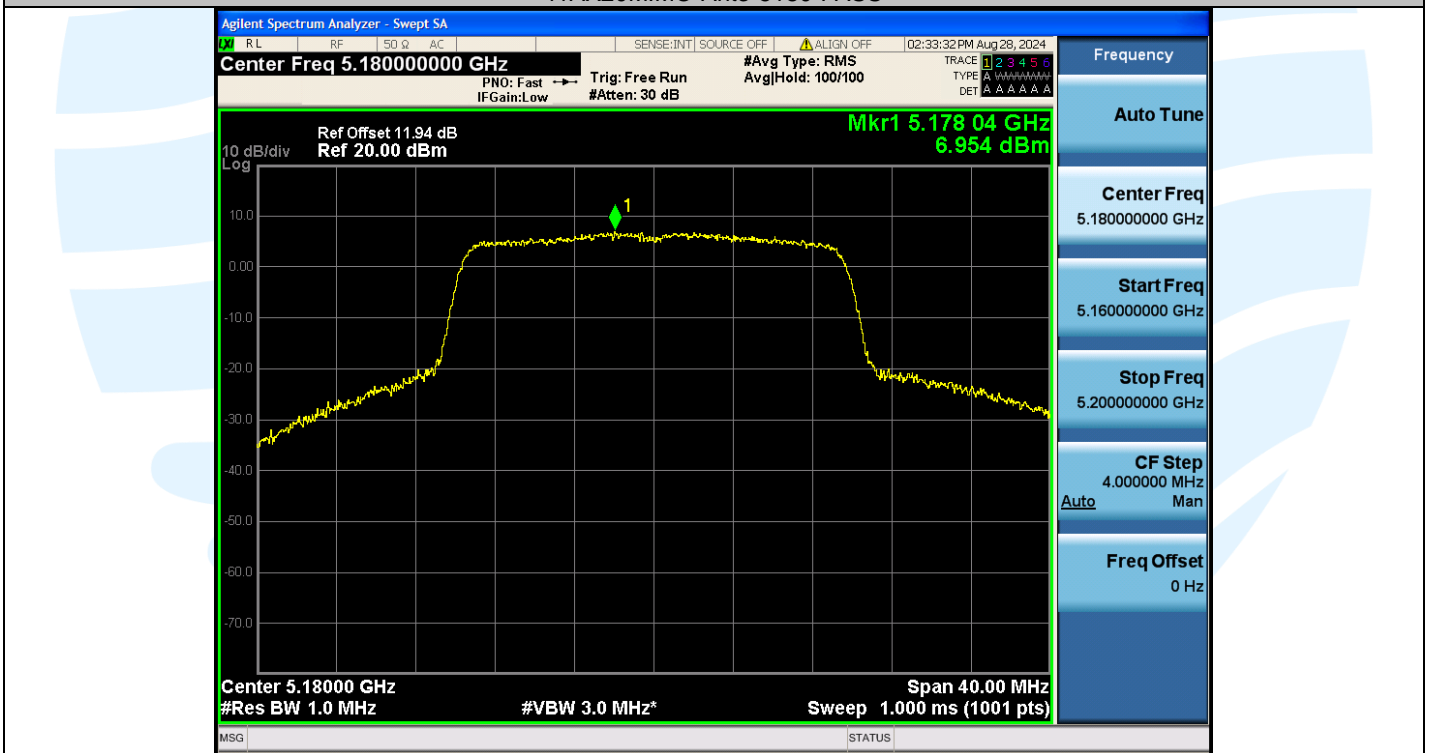

Shenzhen UnionTrust Quality and Technology Co., Ltd.

Address: Unit D/E of 9/F and 16/F, Block A, Building 6, Baoneng science and technology park, Longhua district, Shenzhen, China

Tel: +86-755-28230888

Fax: +86-755-28230886

E-mail: info@uttlab.com

<http://www.uttlab.com>

UTTR-RF-EN300328-V1.2