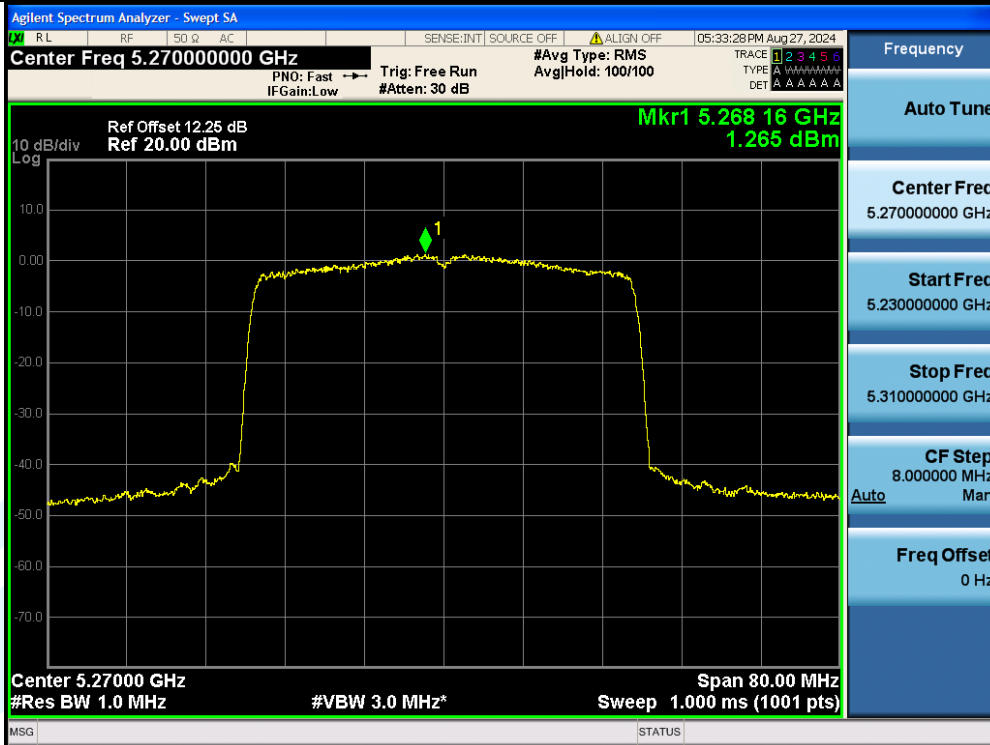

Shenzhen UnionTrust Quality and Technology Co., Ltd.

Address: Unit D/E of 9/F and 16/F, Block A, Building 6, Baoneng science and technology park, Longhua district, Shenzhen, China

Tel: +86-755-28230888

Fax: +86-755-28230886

E-mail: info@uttlab.com

<http://www.uttlab.com>

UTTR-RF-EN300328-V1.2