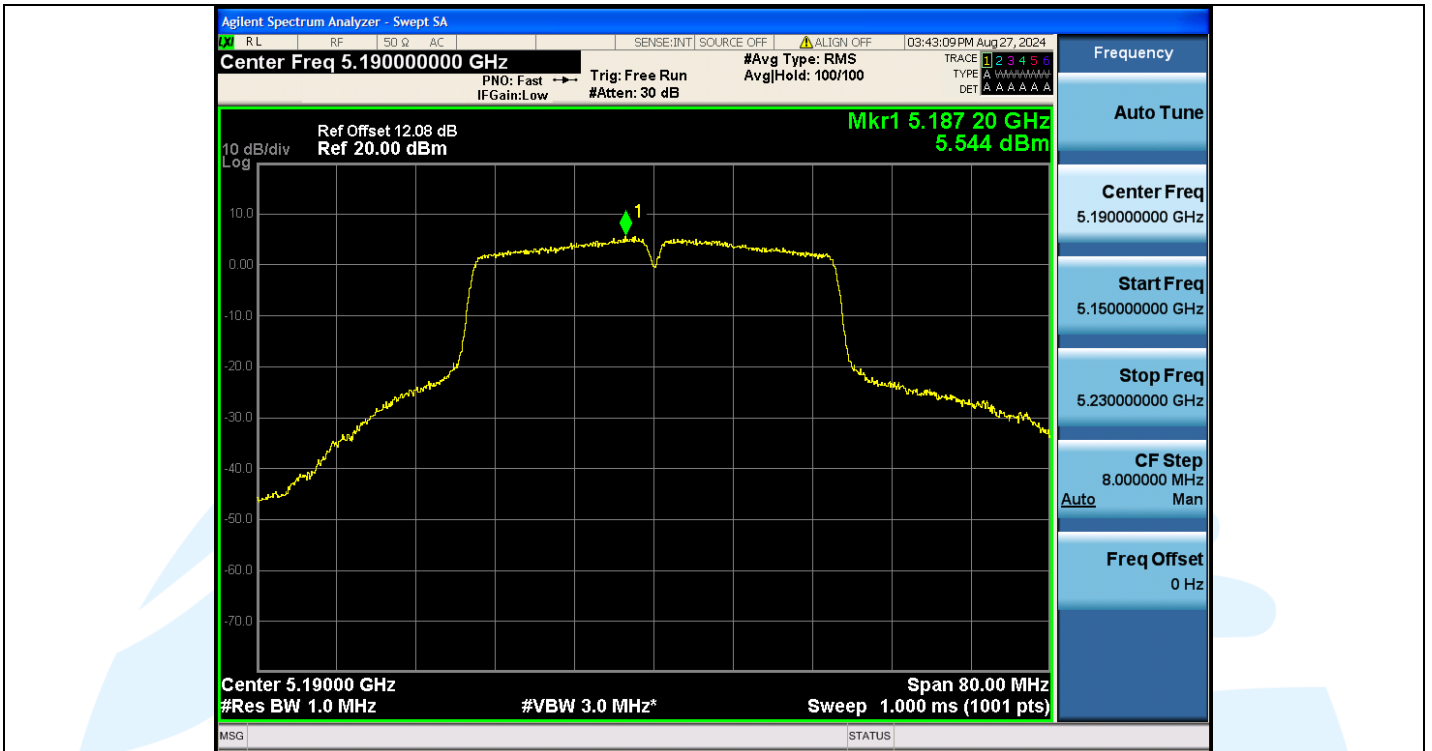

Shenzhen UnionTrust Quality and Technology Co., Ltd.

Address: Unit D/E of 9/F and 16/F, Block A, Building 6, Baoneng science and technology park, Longhua district, Shenzhen, China

Tel: +86-755-28230888

Fax: +86-755-28230886

E-mail: info@uttlab.com

<http://www.uttlab.com>

UTTR-RF-EN300328-V1.2