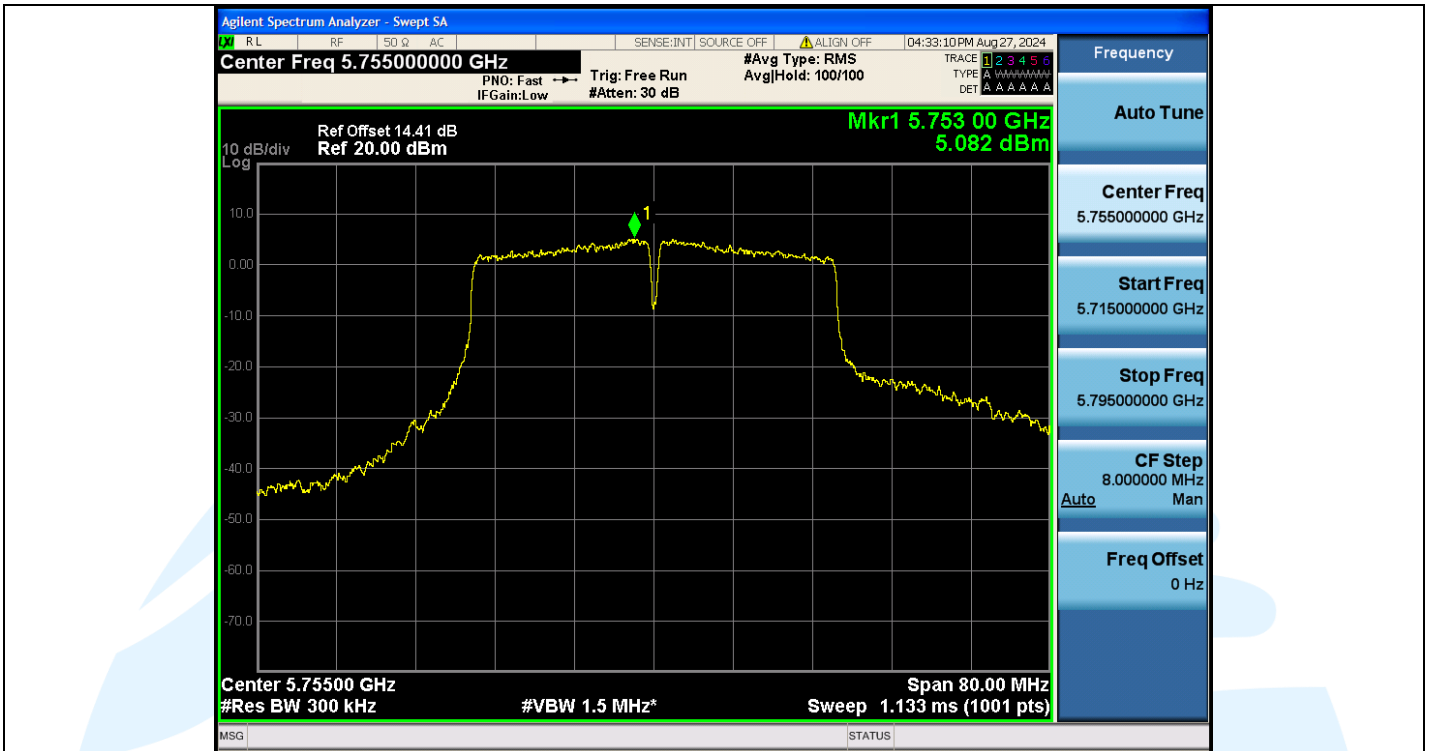

11AC40MIMO-Ant3-5755-PASS