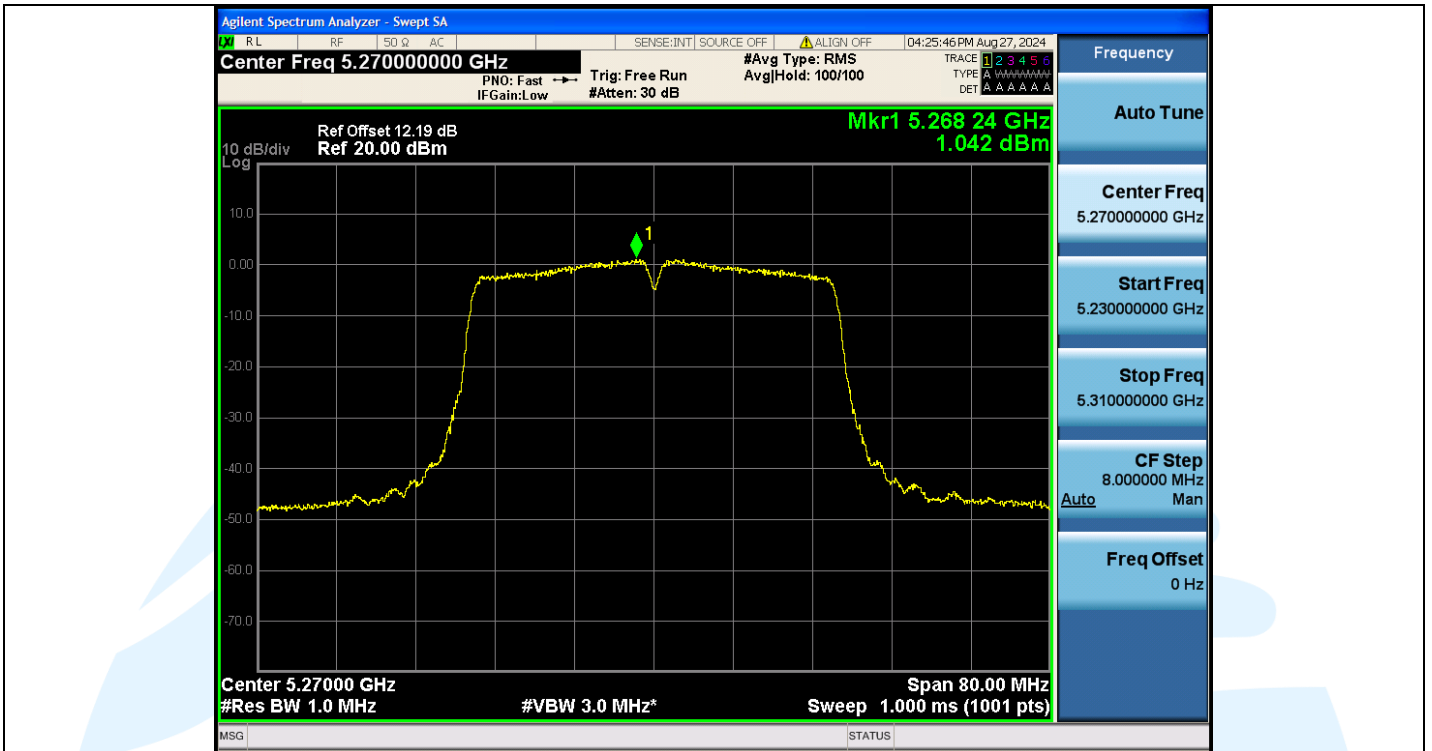

Shenzhen UnionTrust Quality and Technology Co., Ltd.

Address: Unit D/E of 9/F and 16/F, Block A, Building 6, Baoneng science and technology park, Longhua district, Shenzhen, China

Tel: +86-755-28230888

Fax: +86-755-28230886

E-mail: info@uttlab.com

<http://www.uttlab.com>

UTTR-RF-EN300328-V1.2