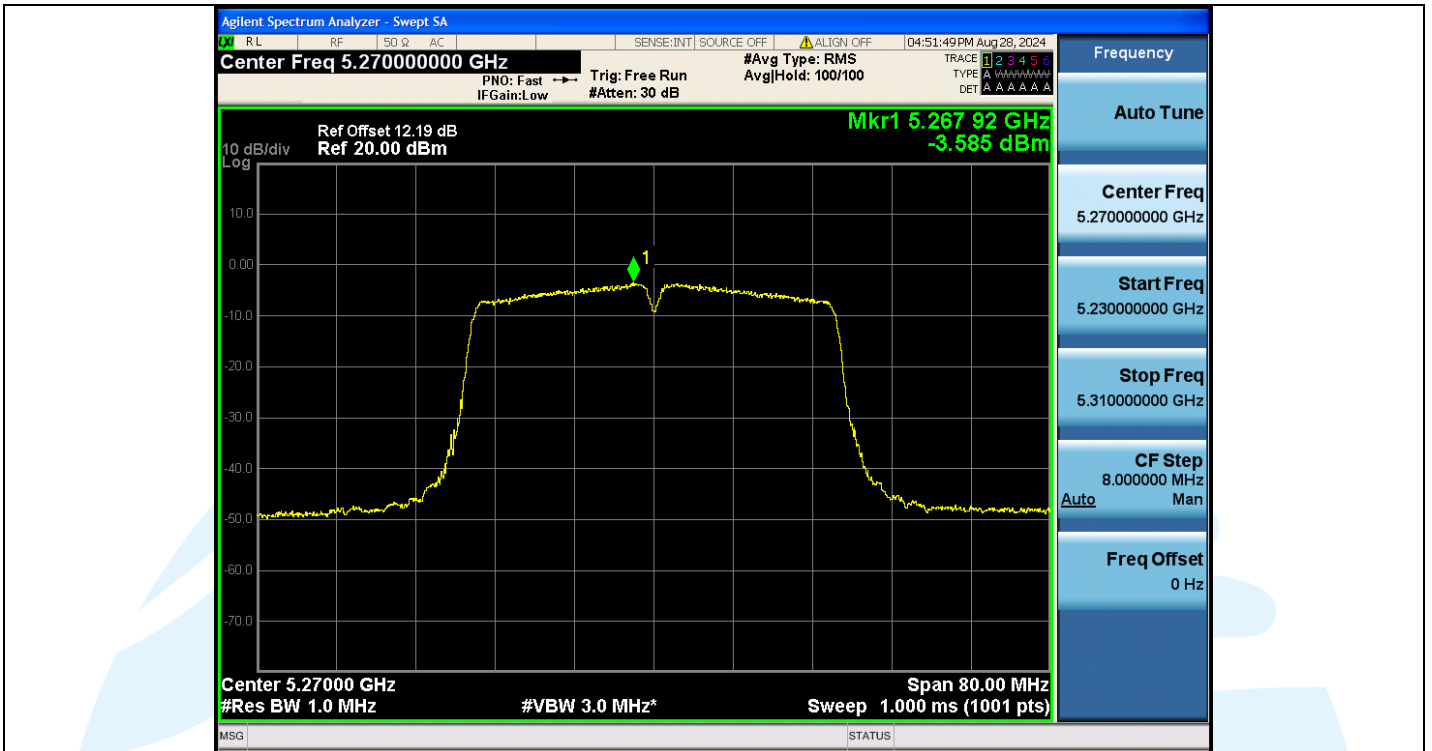

Shenzhen UnionTrust Quality and Technology Co., Ltd.

Address: Unit D/E of 9/F and 16/F, Block A, Building 6, Baoneng science and technology park, Longhua district, Shenzhen, China

Tel: +86-755-28230888

Fax: +86-755-28230886

E-mail: info@uttlab.com

<http://www.uttlab.com>

UTTR-RF-EN300328-V1.2