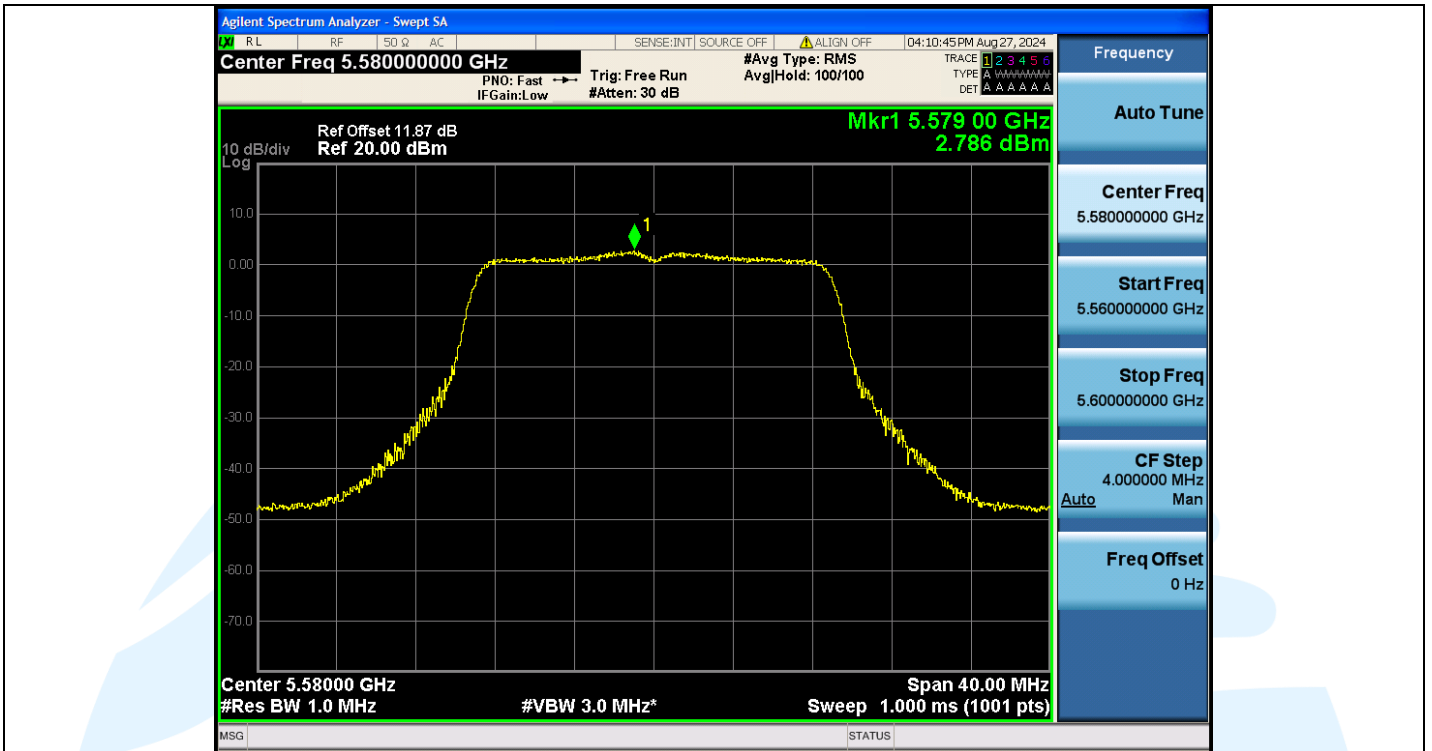

11AC20MIMO-Ant3-5580-PASS