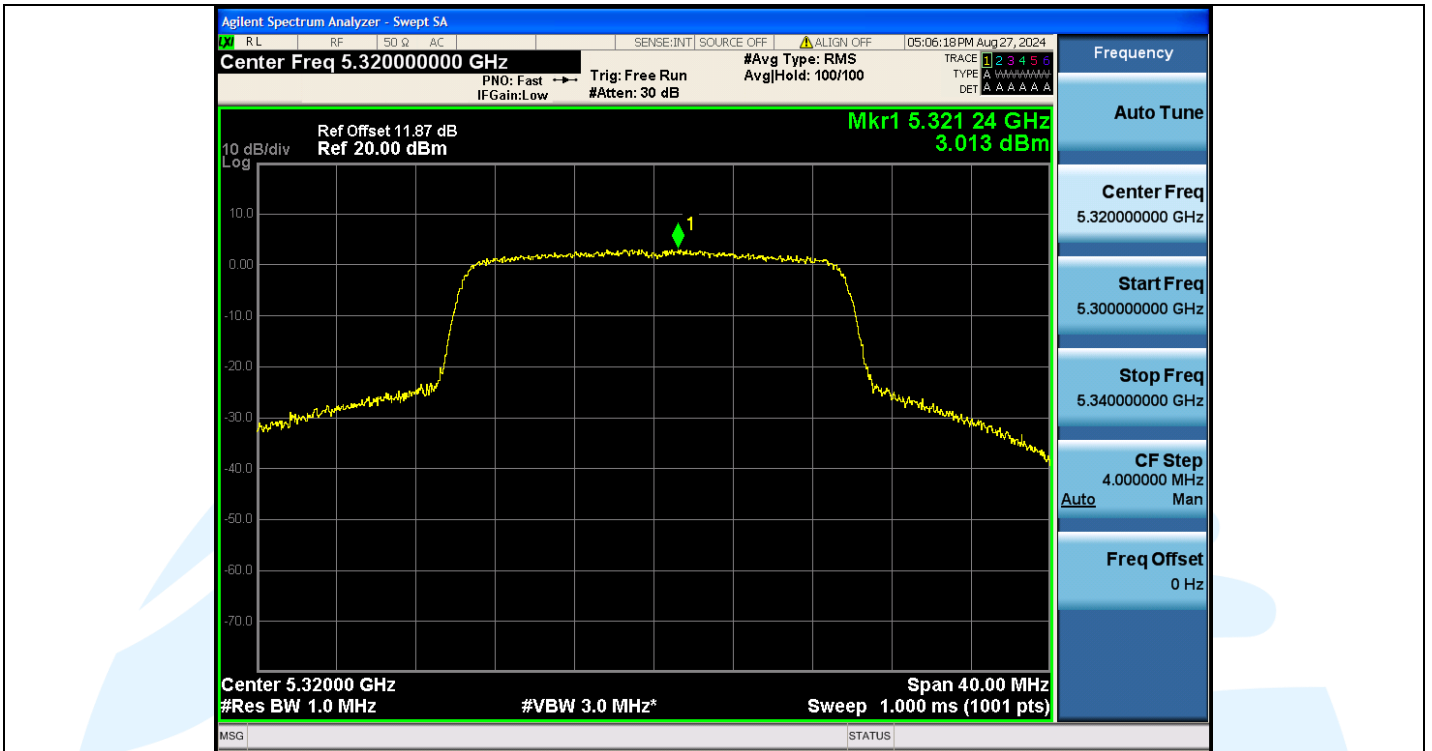

11AX20MIMO-Ant1-5320-PASS

Shenzhen UnionTrust Quality and Technology Co., Ltd.

Address: Unit D/E of 9/F and 16/F, Block A, Building 6, Baoneng science and technology park, Longhua district, Shenzhen, China

Tel: +86-755-28230888

Fax: +86-755-28230886

E-mail: info@uttlab.com

<http://www.uttlab.com>

UTTR-RF-EN300328-V1.2