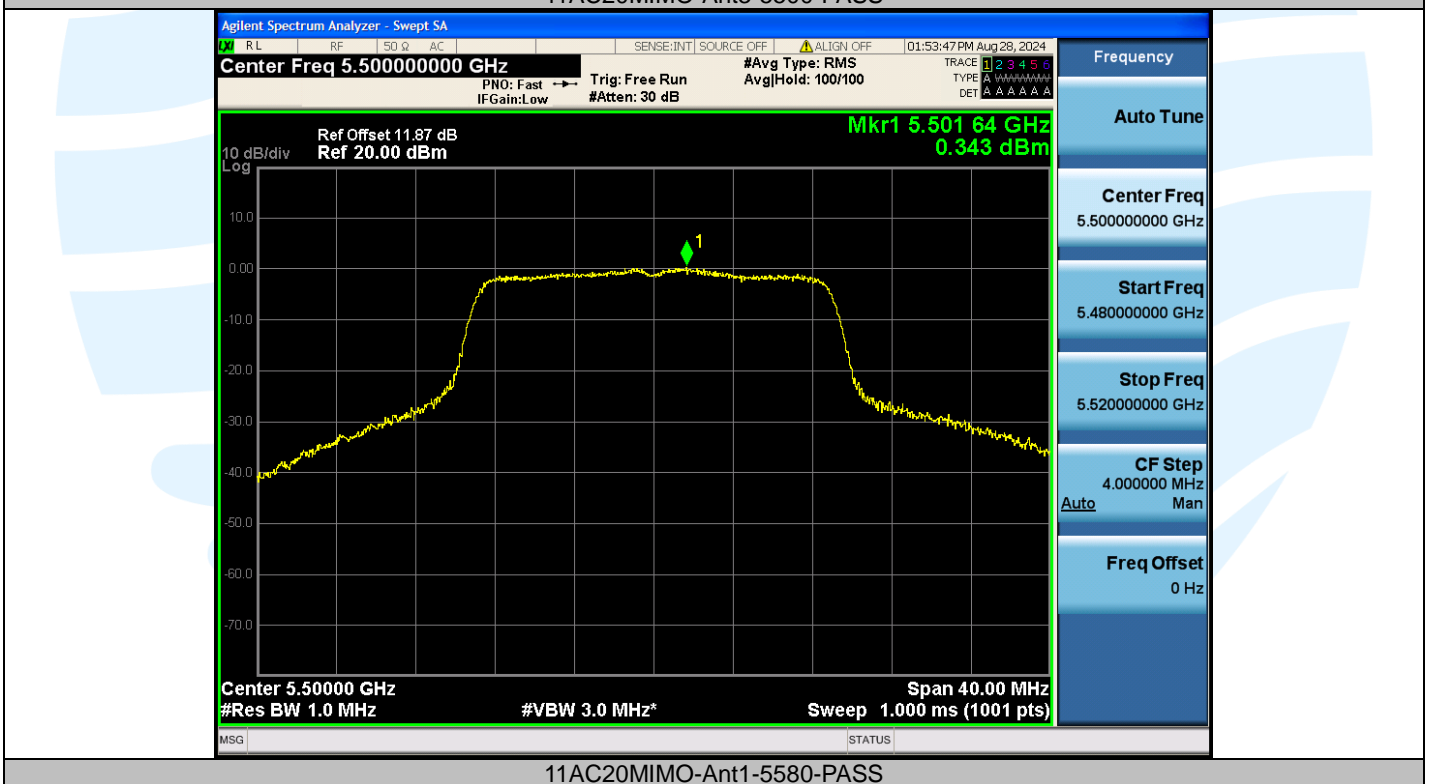

Shenzhen UnionTrust Quality and Technology Co., Ltd.

Address: Unit D/E of 9/F and 16/F, Block A, Building 6, Baoneng science and technology park, Longhua district, Shenzhen, China

Tel: +86-755-28230888

Fax: +86-755-28230886

E-mail: info@uttlab.com

<http://www.uttlab.com>

UTTR-RF-EN300328-V1.2