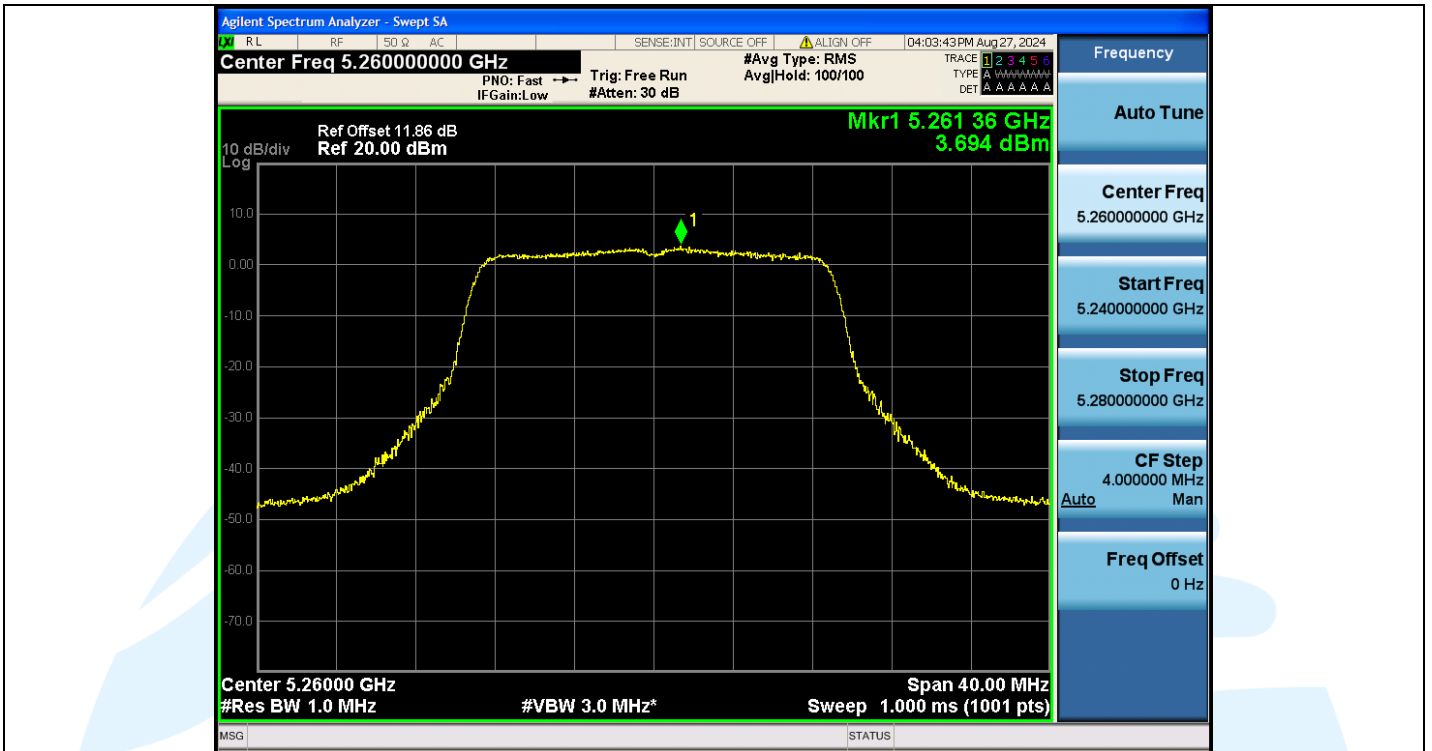

Shenzhen UnionTrust Quality and Technology Co., Ltd.

Address: Unit D/E of 9/F and 16/F, Block A, Building 6, Baoneng science and technology park, Longhua district, Shenzhen, China

Tel: +86-755-28230888

Fax: +86-755-28230886

E-mail: info@uttlab.com

<http://www.uttlab.com>

UTTR-RF-EN300328-V1.2