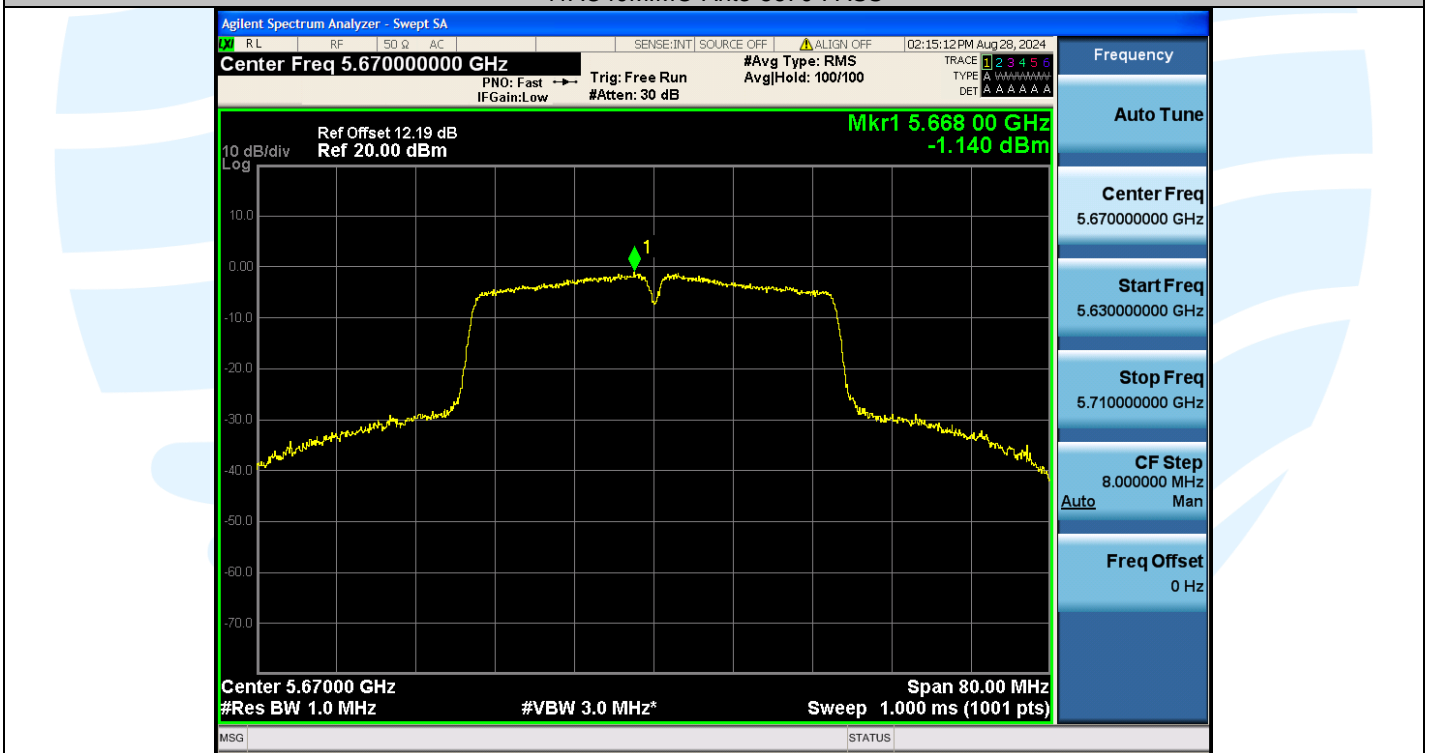

UTTR-RF-EN300328-V1.2

**Shenzhen UnionTrust Quality and Technology Co., Ltd.**

Address: Unit D/E of 9/F and 16/F, Block A, Building 6, Baoneng science and technology park, Longhua district, Shenzhen, China