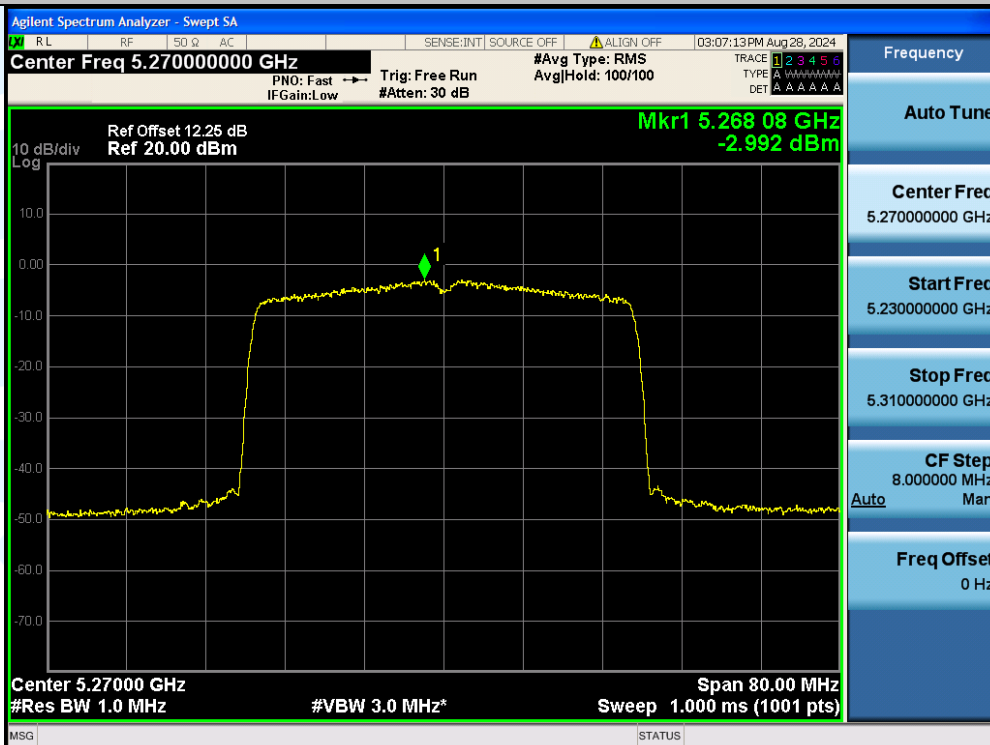

Shenzhen UnionTrust Quality and Technology Co., Ltd.

Address: Unit D/E of 9/F and 16/F, Block A, Building 6, Baoneng science and technology park, Longhua district, Shenzhen, China

Tel: +86-755-28230888

Fax: +86-755-28230886

E-mail: info@uttlab.com

<http://www.uttlab.com>

UTTR-RF-EN300328-V1.2