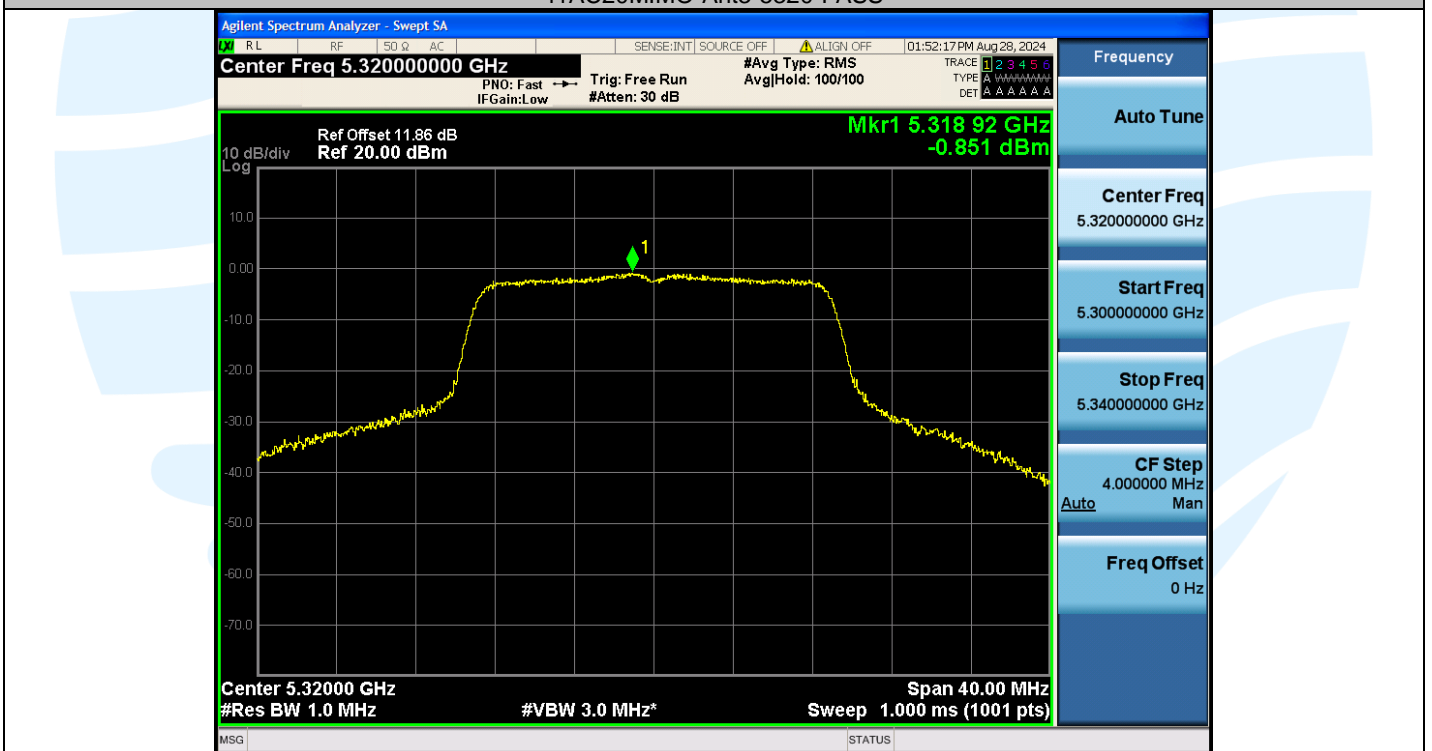

## Shenzhen UnionTrust Quality and Technology Co., Ltd.

Address: Unit D/E of 9/F and 16/F, Block A, Building 6, Baoneng science and technology park, Longhua district, Shenzhen, China

Tel: +86-755-28230888