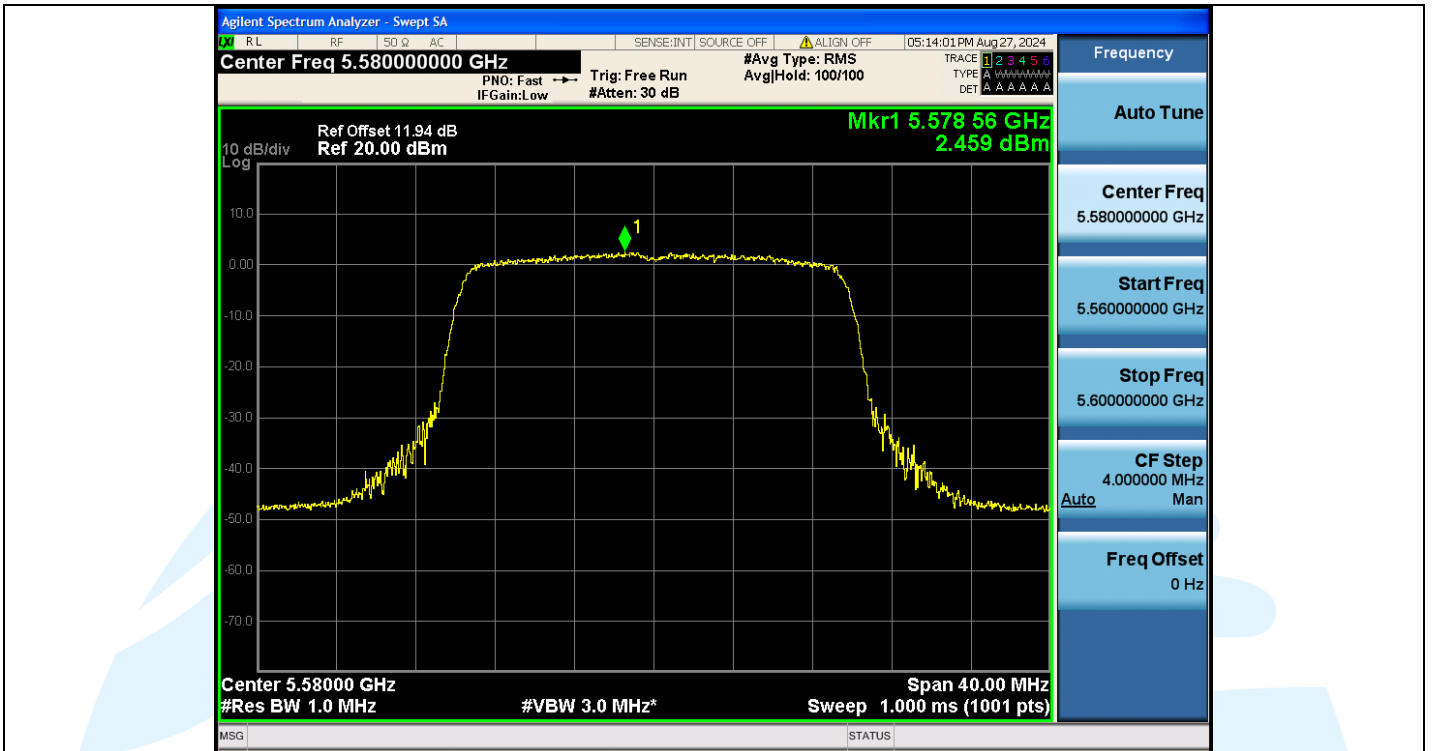

Shenzhen UnionTrust Quality and Technology Co., Ltd.

Address: Unit D/E of 9/F and 16/F, Block A, Building 6, Baoneng science and technology park, Longhua district, Shenzhen, China

Tel: +86-755-28230888

Fax: +86-755-28230886

E-mail: info@uttlab.com

<http://www.uttlab.com>

UTTR-RF-EN300328-V1.2