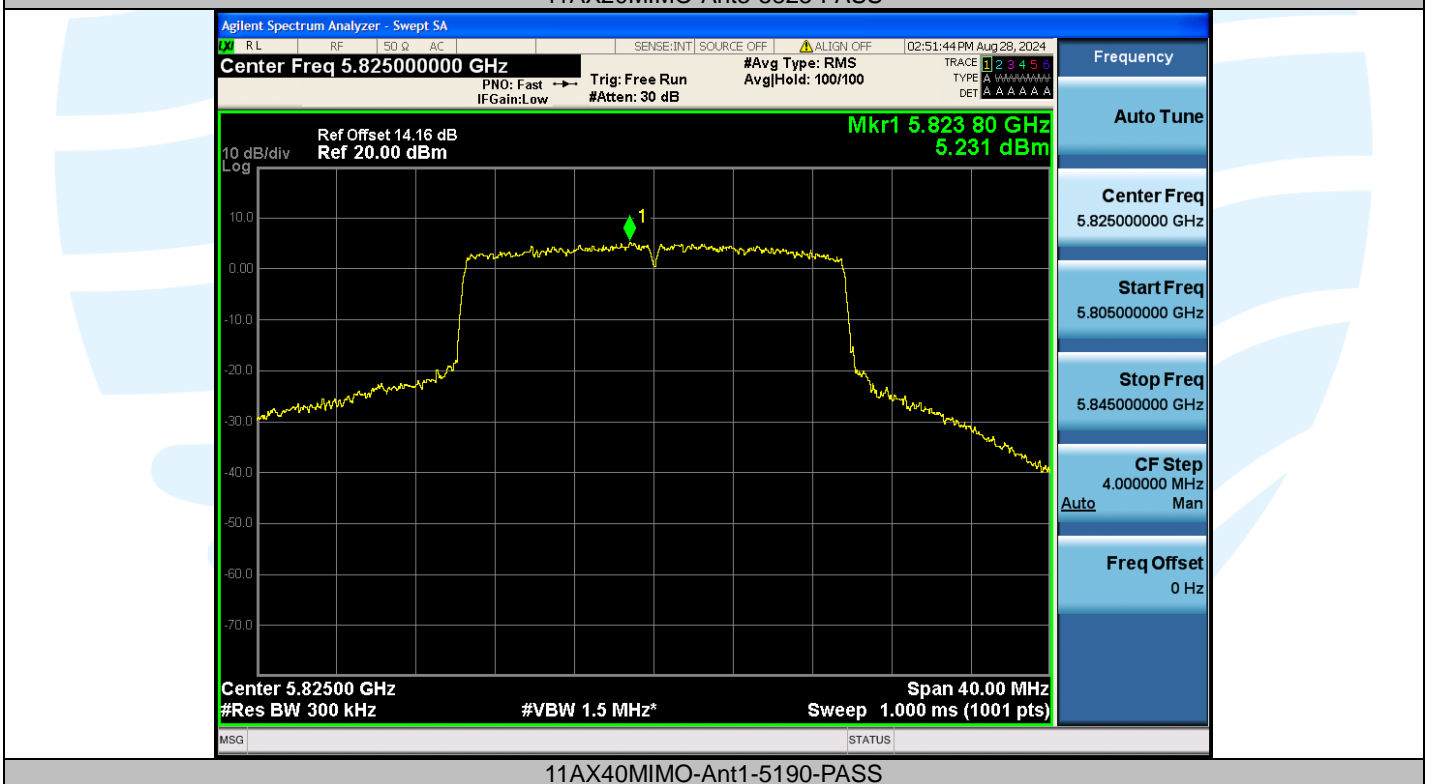

Shenzhen UnionTrust Quality and Technology Co., Ltd.

Address: Unit D/E of 9/F and 16/F, Block A, Building 6, Baoneng science and technology park, Longhua district, Shenzhen, China

Tel: +86-755-28230888

Fax: +86-755-28230886

E-mail: info@uttlab.com

<http://www.uttlab.com>

UTTR-RF-EN300328-V1.2