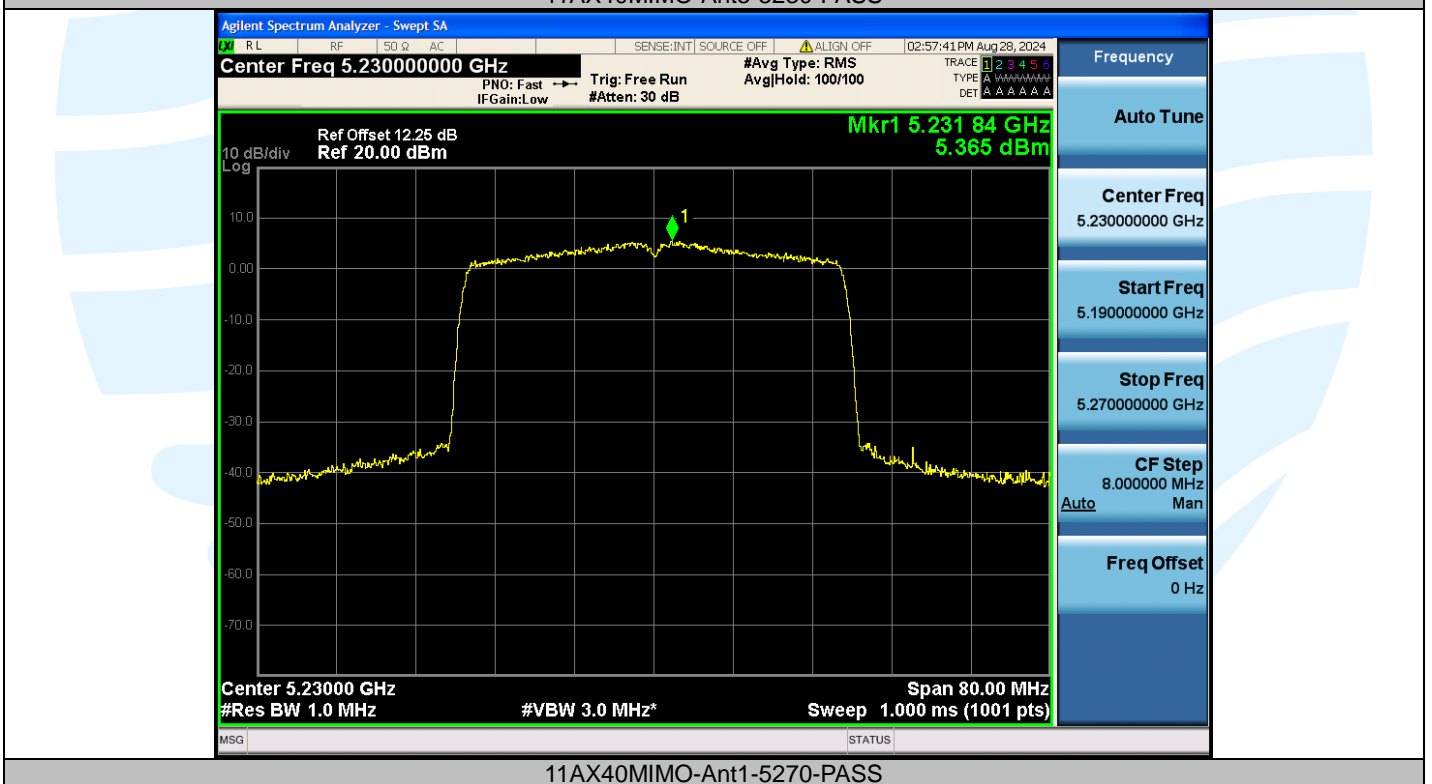

Shenzhen UnionTrust Quality and Technology Co., Ltd.

Address: Unit D/E of 9/F and 16/F, Block A, Building 6, Baoneng science and technology park, Longhua district, Shenzhen, China

Tel: +86-755-28230888

Fax: +86-755-28230886

E-mail: info@uttlab.com

<http://www.uttlab.com>

UTTR-RF-EN300328-V1.2