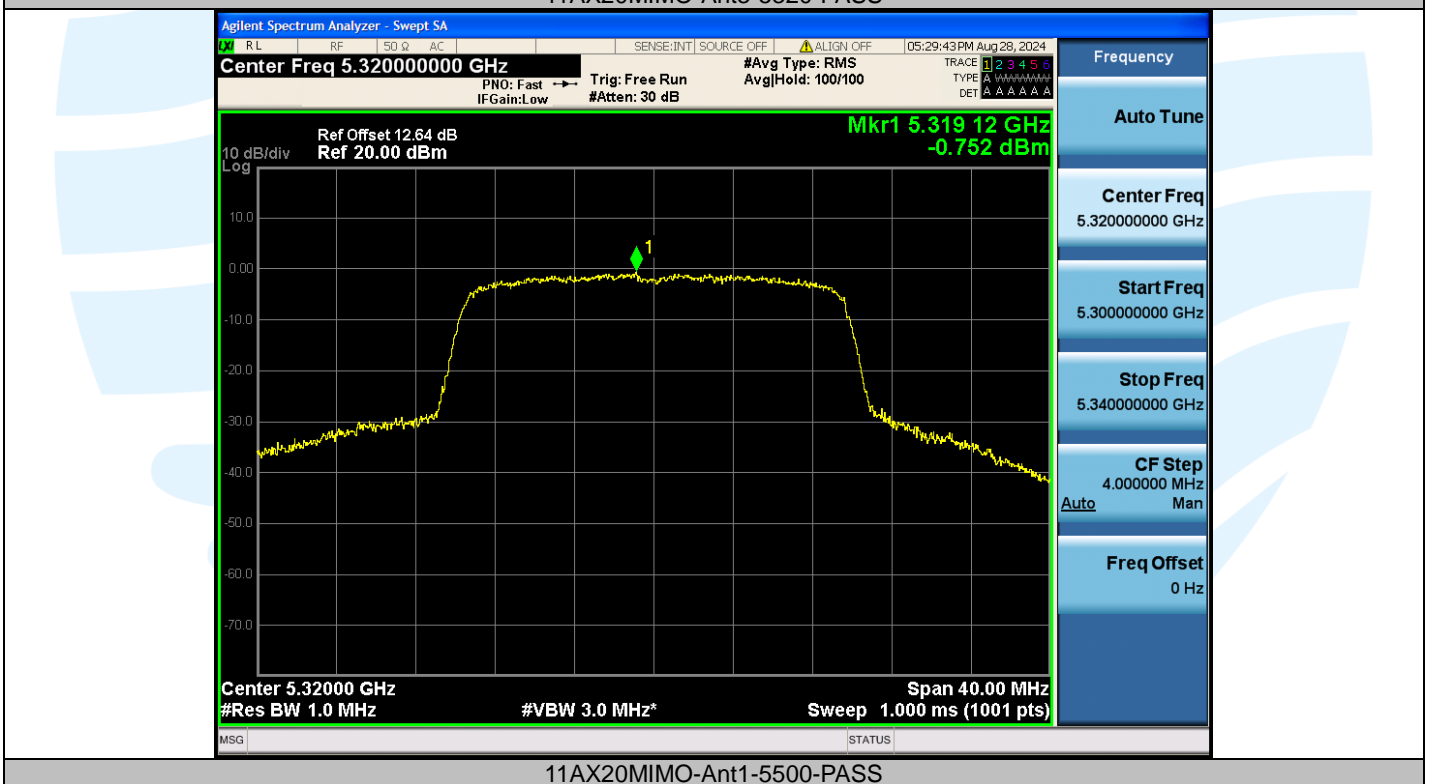

Shenzhen UnionTrust Quality and Technology Co., Ltd.

Address: Unit D/E of 9/F and 16/F, Block A, Building 6, Baoneng science and technology park, Longhua district, Shenzhen, China

Tel: +86-755-28230888

Fax: +86-755-28230886

E-mail: info@uttlab.com

<http://www.uttlab.com>

UTTR-RF-EN300328-V1.2