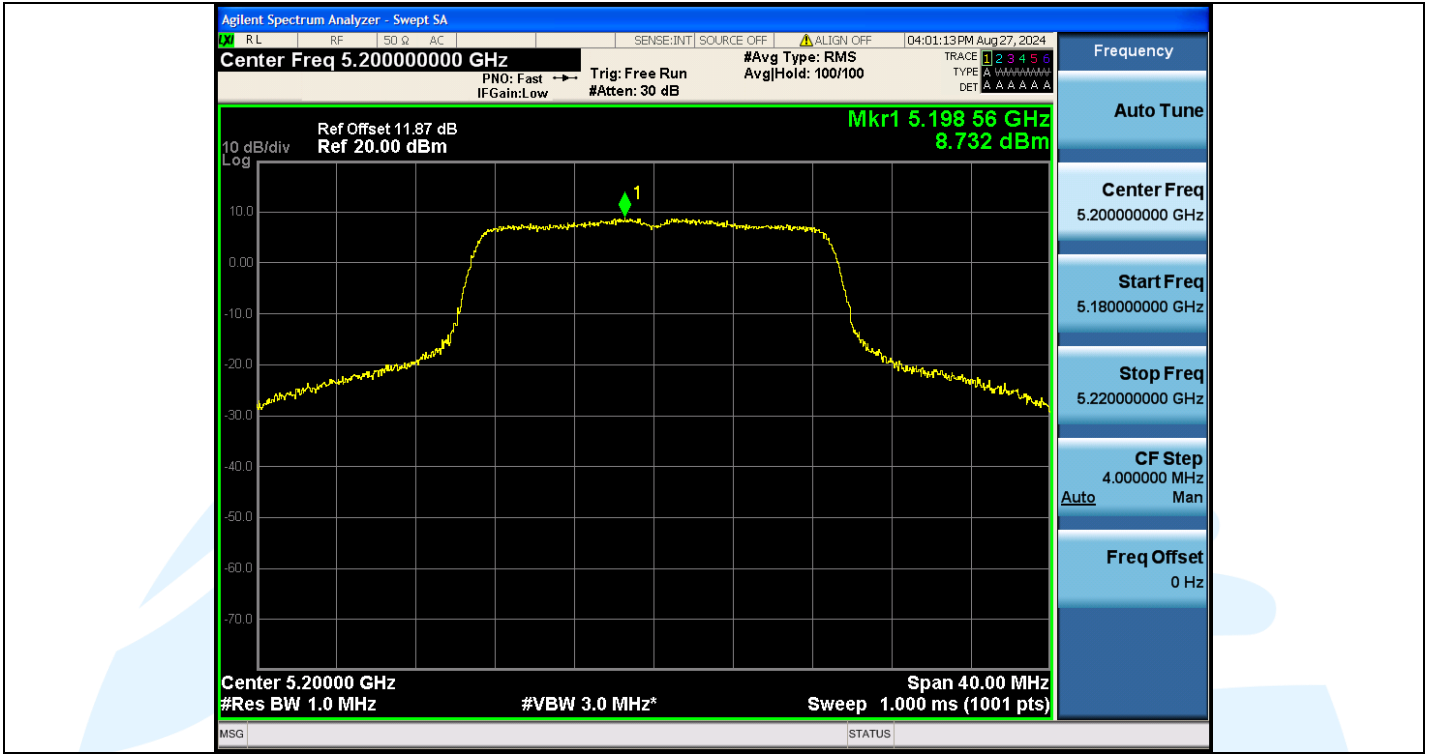

Shenzhen UnionTrust Quality and Technology Co., Ltd.

Address: Unit D/E of 9/F and 16/F, Block A, Building 6, Baoneng science and technology park, Longhua district, Shenzhen, China

Tel: +86-755-28230888

Fax: +86-755-28230886

E-mail: info@uttlab.com

<http://www.uttlab.com>

UTTR-RF-EN300328-V1.2