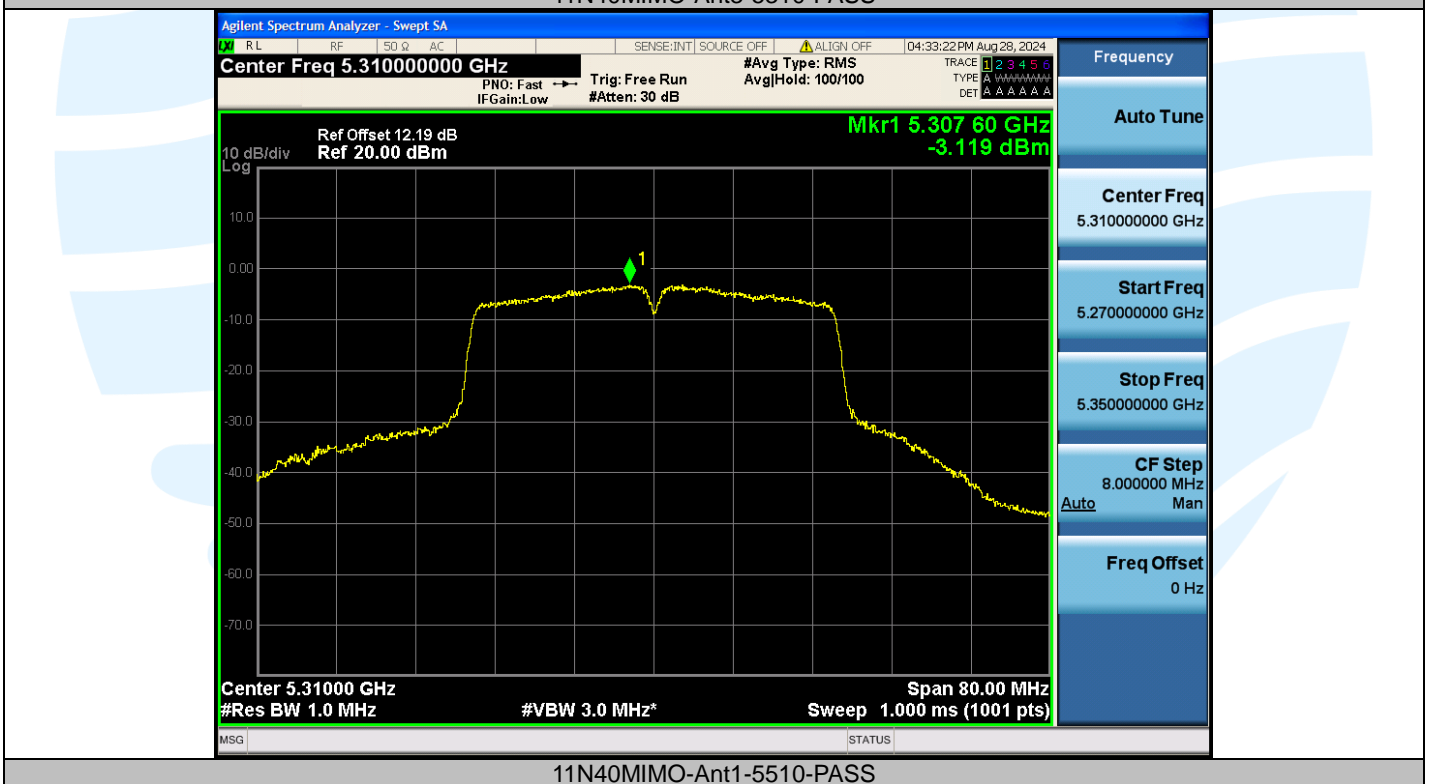

Shenzhen UnionTrust Quality and Technology Co., Ltd.

Address: Unit D/E of 9/F and 16/F, Block A, Building 6, Baoneng science and technology park, Longhua district, Shenzhen, China

Tel: +86-755-28230888

Fax: +86-755-28230886

E-mail: info@uttlab.com

<http://www.uttlab.com>

UTTR-RF-EN300328-V1.2