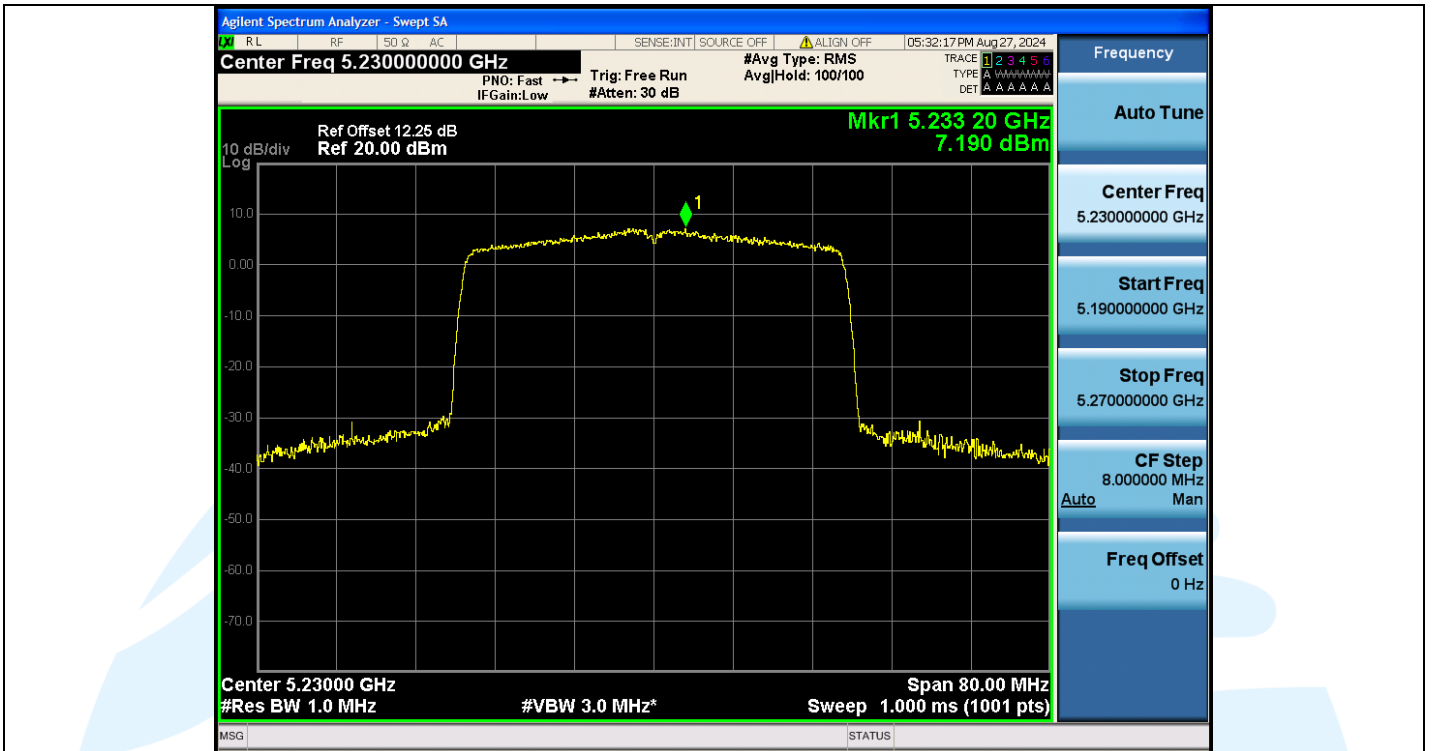

11AX40MIMO-Ant1-5230-PASS

Shenzhen UnionTrust Quality and Technology Co., Ltd.

Address: Unit D/E of 9/F and 16/F, Block A, Building 6, Baoneng science and technology park, Longhua district, Shenzhen, China

Tel: +86-755-28230888

Fax: +86-755-28230886

E-mail: info@uttlab.com

<http://www.uttlab.com>

UTTR-RF-EN300328-V1.2