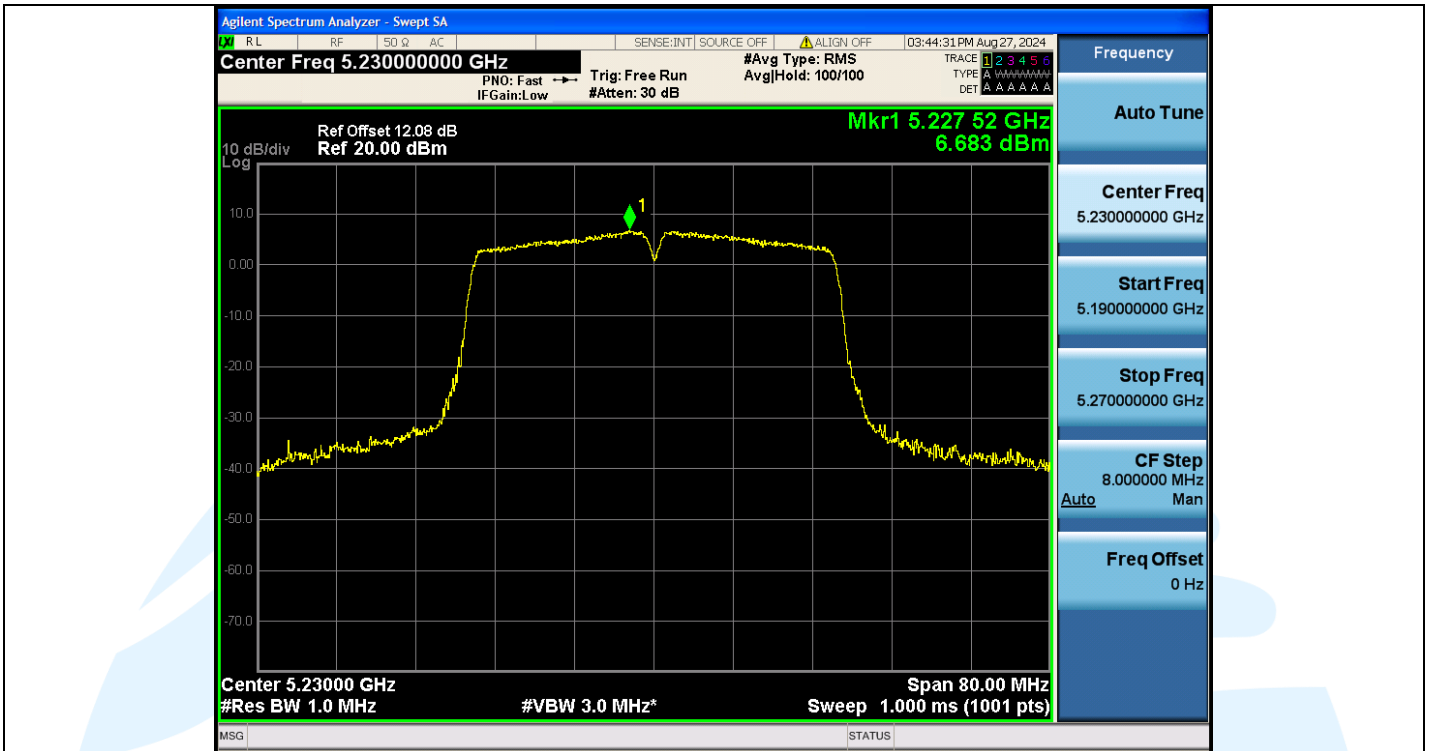

Shenzhen UnionTrust Quality and Technology Co., Ltd.

Address: Unit D/E of 9/F and 16/F, Block A, Building 6, Baoneng science and technology park, Longhua district, Shenzhen, China

Tel: +86-755-28230888

Fax: +86-755-28230886

E-mail: info@uttlab.com

<http://www.uttlab.com>

UTTR-RF-EN300328-V1.2