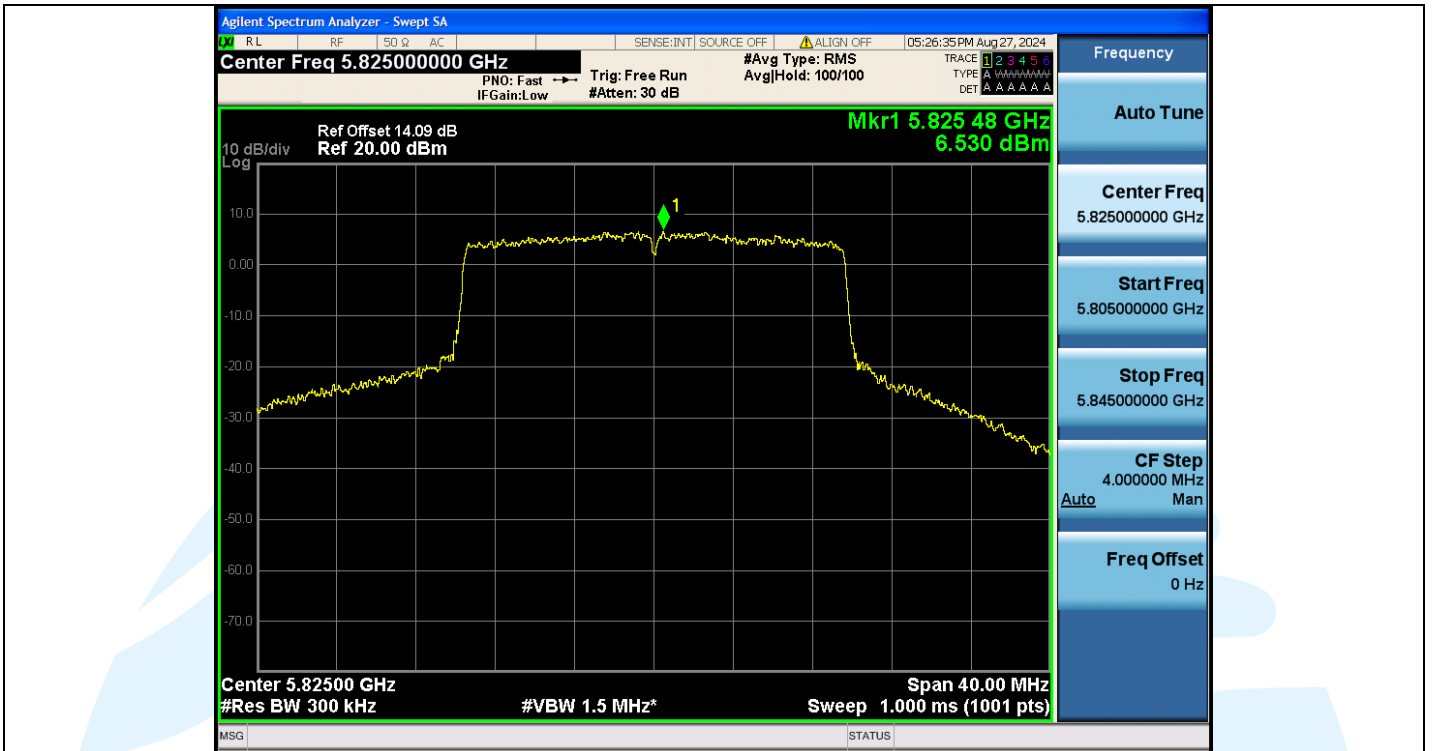

11AX20MIMO-Ant1-5825-PASS

Shenzhen UnionTrust Quality and Technology Co., Ltd.

Address: Unit D/E of 9/F and 16/F, Block A, Building 6, Baoneng science and technology park, Longhua district, Shenzhen, China

Tel: +86-755-28230888

Fax: +86-755-28230886

E-mail: info@uttlab.com

<http://www.uttlab.com>

UTTR-RF-EN300328-V1.2