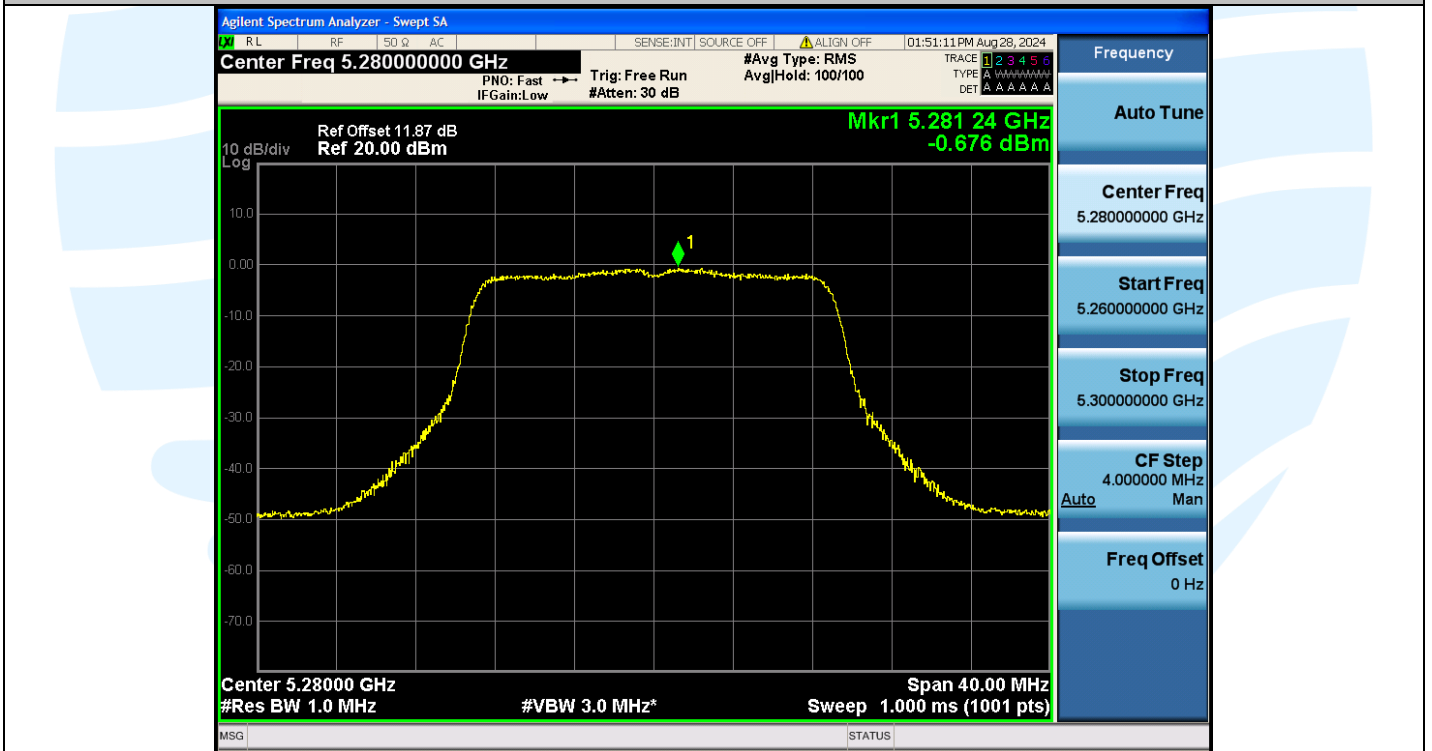

Fax: +86-755-28230886

E-mail: info@uttlab.com

<http://www.uttlab.com>

UTTR-RF-EN300328-V1.2

11AC20MIMO-Ant3-5280-PASS

11AC20MIMO-Ant1-5320-PASS

**Shenzhen UnionTrust Quality and Technology Co., Ltd.**

Address: Unit D/E of 9/F and 16/F, Block A, Building 6, Baoneng science and technology park, Longhua district, Shenzhen, China