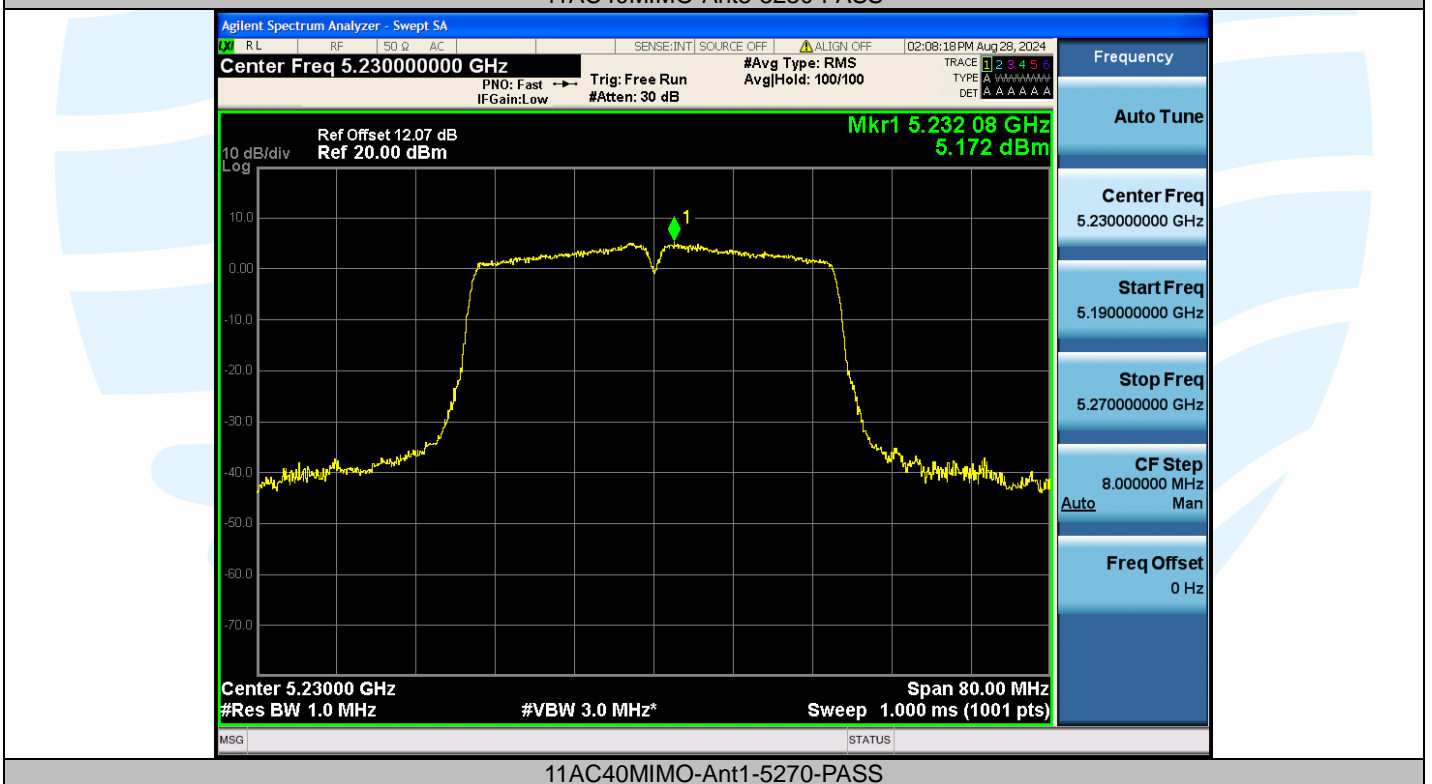

Shenzhen UnionTrust Quality and Technology Co., Ltd.

Address: Unit D/E of 9/F and 16/F, Block A, Building 6, Baoneng science and technology park, Longhua district, Shenzhen, China

Tel: +86-755-28230888

Fax: +86-755-28230886

E-mail: info@uttlab.com

<http://www.uttlab.com>

UTTR-RF-EN300328-V1.2