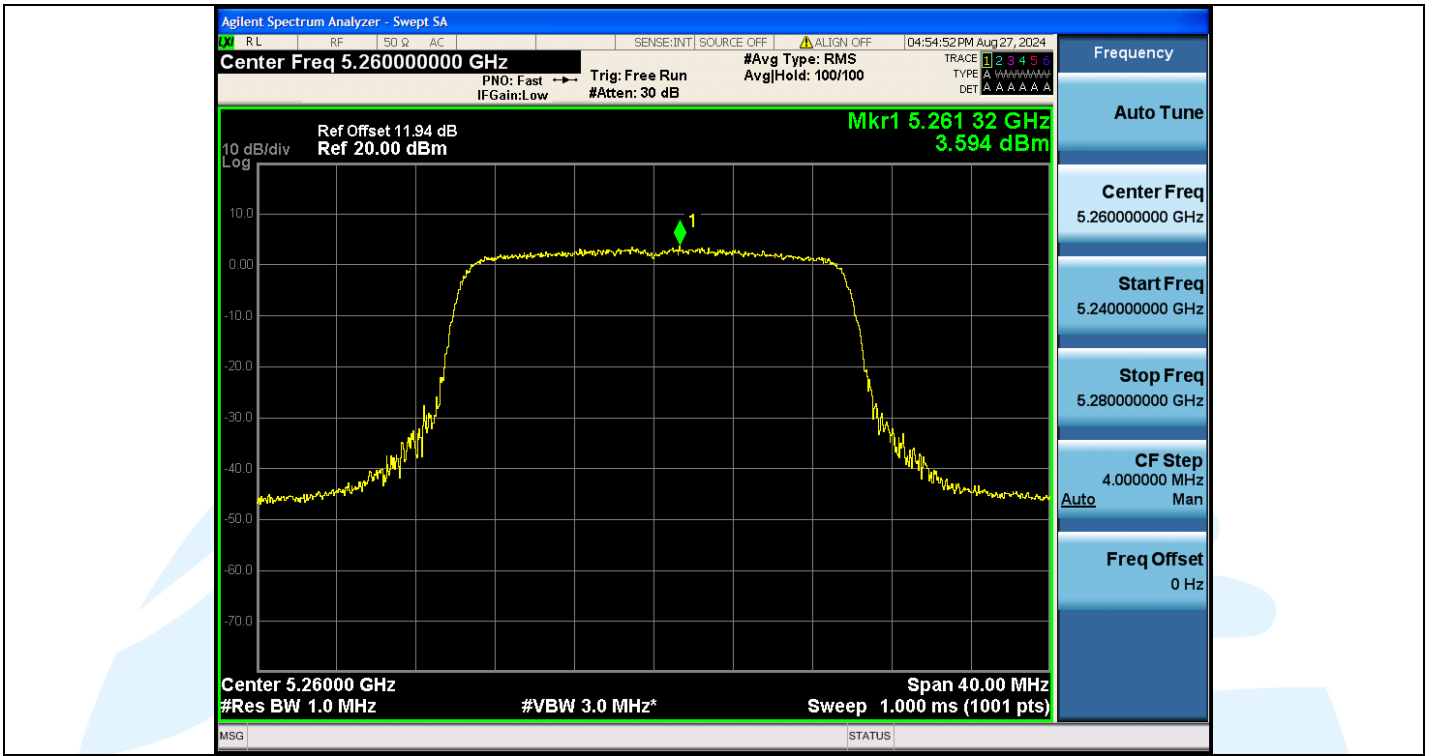

Shenzhen UnionTrust Quality and Technology Co., Ltd.

Address: Unit D/E of 9/F and 16/F, Block A, Building 6, Baoneng science and technology park, Longhua district, Shenzhen, China

Tel: +86-755-28230888

Fax: +86-755-28230886

E-mail: info@uttlab.com

<http://www.uttlab.com>

UTTR-RF-EN300328-V1.2