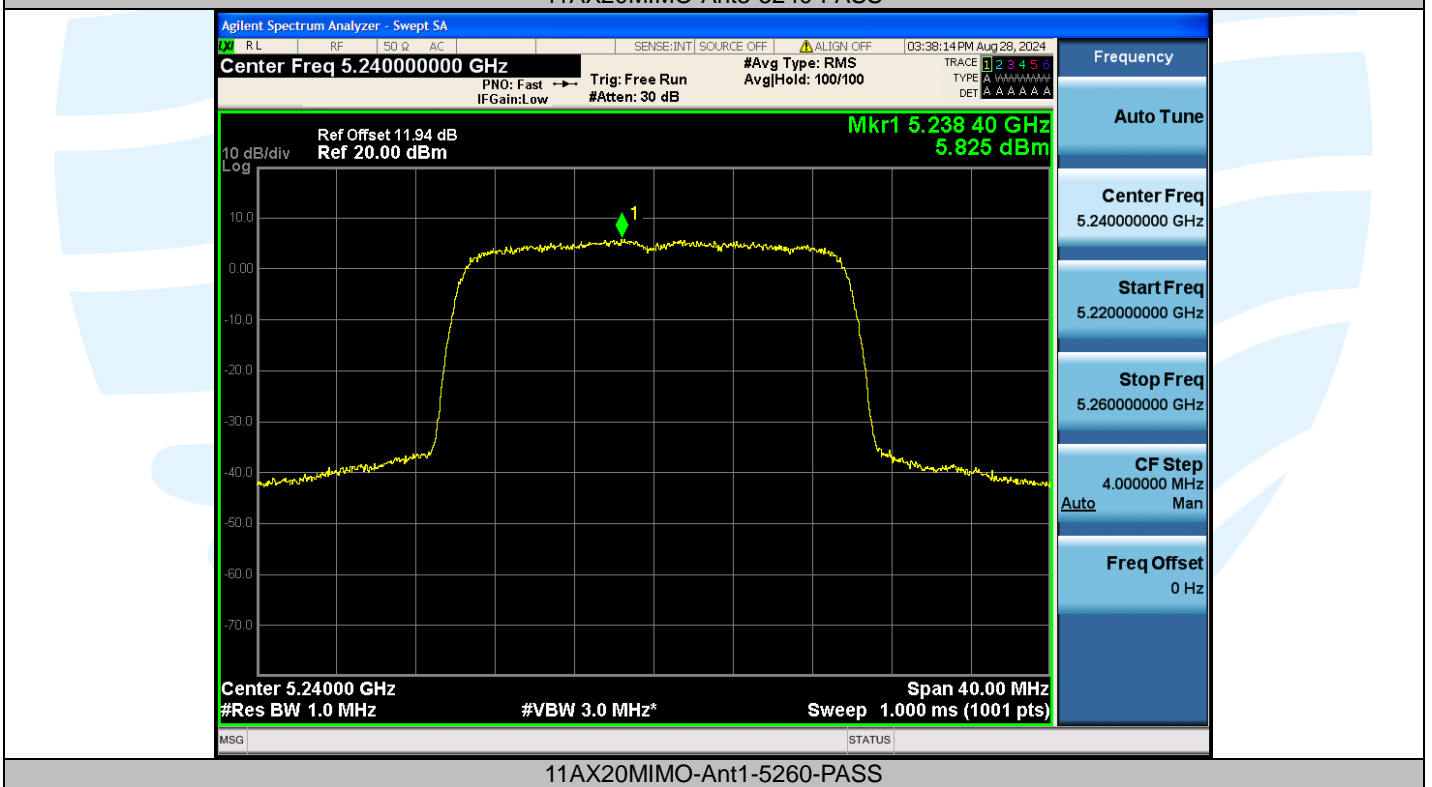

Shenzhen UnionTrust Quality and Technology Co., Ltd.

Address: Unit D/E of 9/F and 16/F, Block A, Building 6, Baoneng science and technology park, Longhua district, Shenzhen, China

Tel: +86-755-28230888

Fax: +86-755-28230886

E-mail: info@uttlab.com

<http://www.uttlab.com>

UTTR-RF-EN300328-V1.2