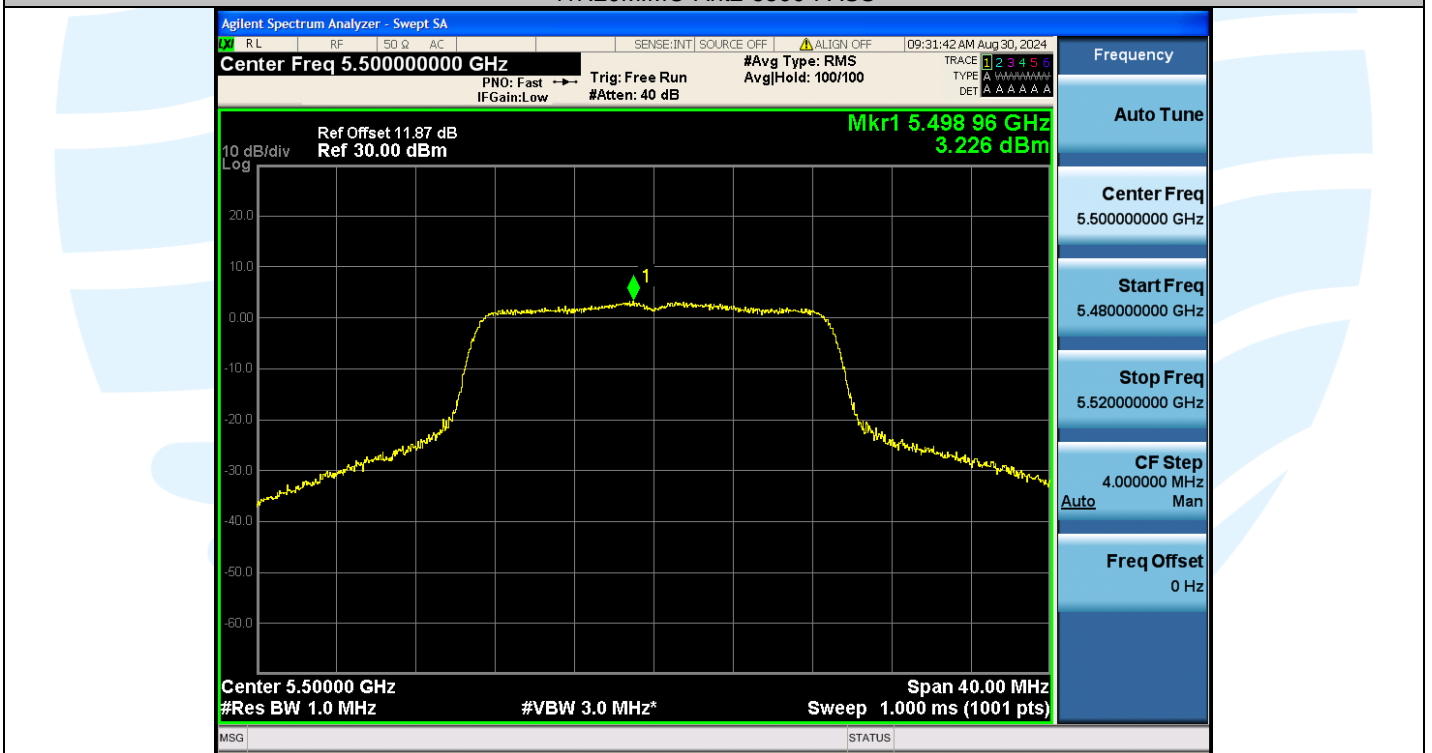

Shenzhen UnionTrust Quality and Technology Co., Ltd.

Address: Unit D/E of 9/F and 16/F, Block A, Building 6, Baoneng science and technology park, Longhua district, Shenzhen, China

Tel: +86-755-28230888

Fax: +86-755-28230886

E-mail: info@uttlab.com

<http://www.uttlab.com>

UTTR-RF-EN300328-V1.2