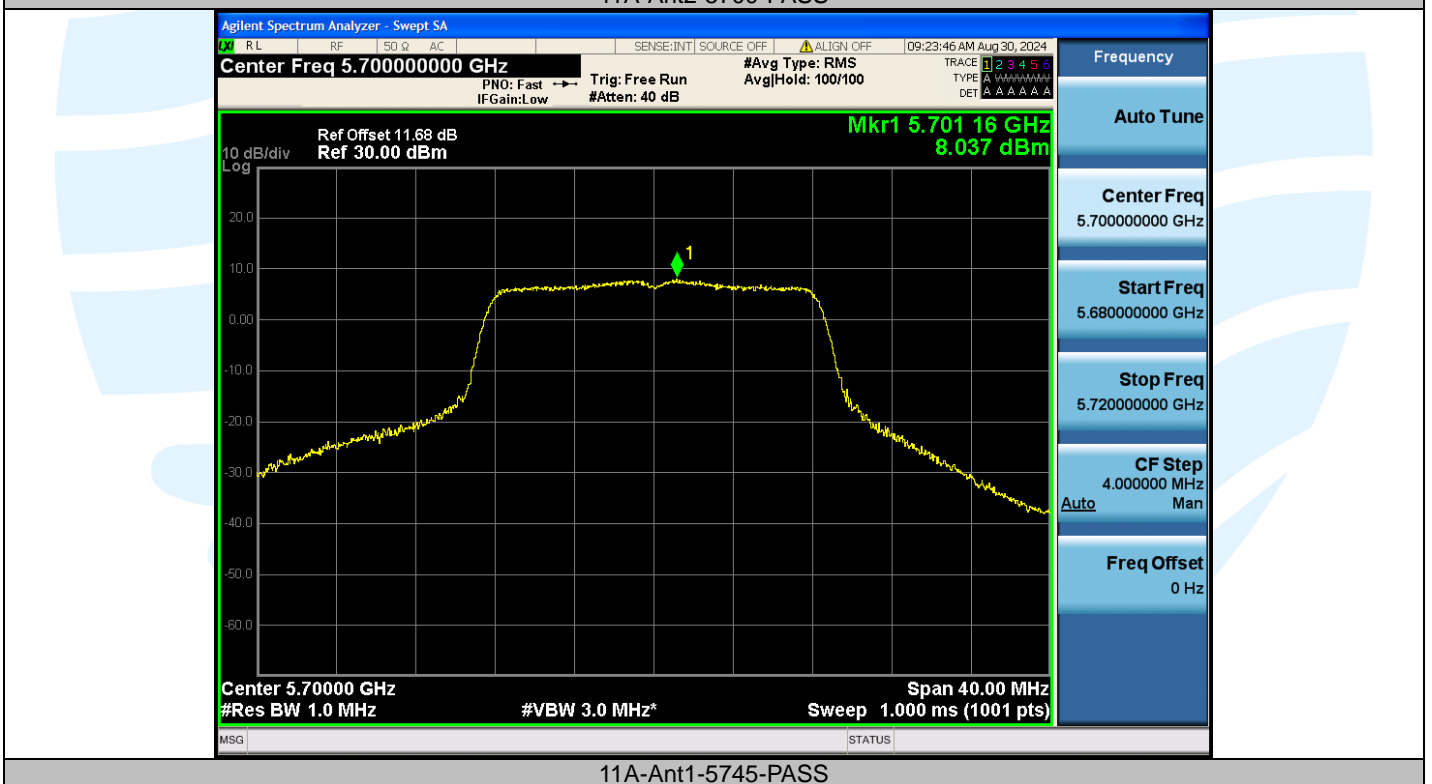

Shenzhen UnionTrust Quality and Technology Co., Ltd.

Address: Unit D/E of 9/F and 16/F, Block A, Building 6, Baoneng science and technology park, Longhua district, Shenzhen, China

Tel: +86-755-28230888

Fax: +86-755-28230886

E-mail: info@uttlab.com

<http://www.uttlab.com>

UTTR-RF-EN300328-V1.2