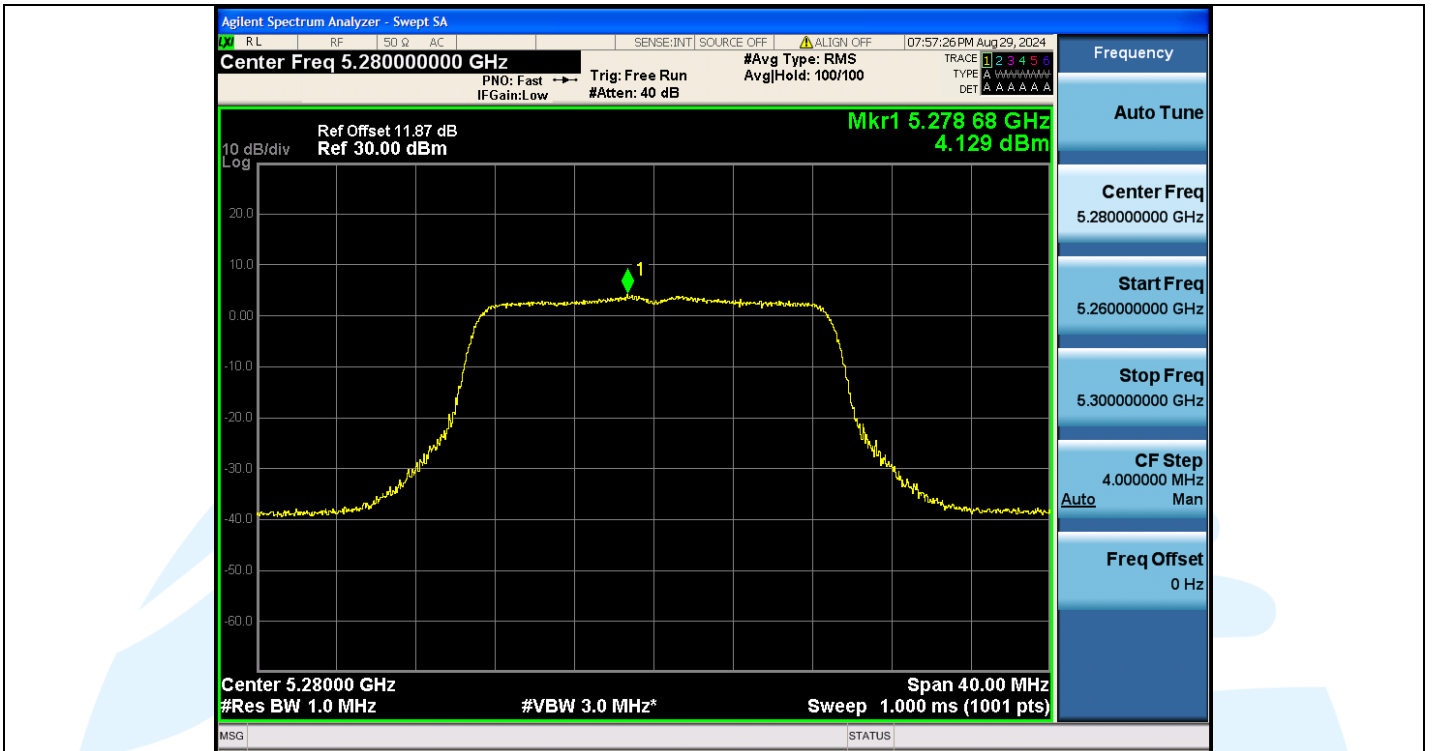

Shenzhen UnionTrust Quality and Technology Co., Ltd.

Address: Unit D/E of 9/F and 16/F, Block A, Building 6, Baoneng science and technology park, Longhua district, Shenzhen, China

Tel: +86-755-28230888

Fax: +86-755-28230886

E-mail: info@uttlab.com

<http://www.uttlab.com>

UTTR-RF-EN300328-V1.2