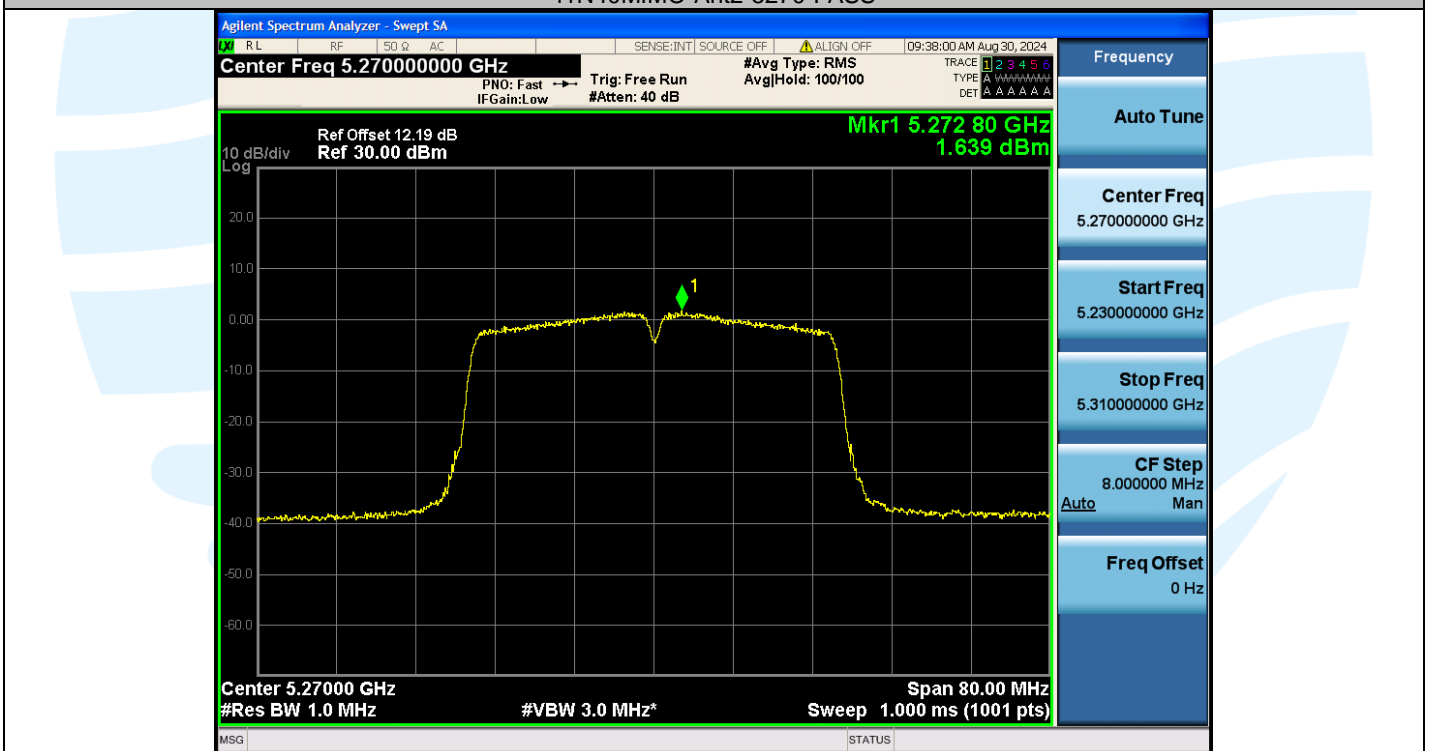

Shenzhen UnionTrust Quality and Technology Co., Ltd.

Address: Unit D/E of 9/F and 16/F, Block A, Building 6, Baoneng science and technology park, Longhua district, Shenzhen, China

Tel: +86-755-28230888

Fax: +86-755-28230886

E-mail: info@uttlab.com

<http://www.uttlab.com>

UTTR-RF-EN300328-V1.2