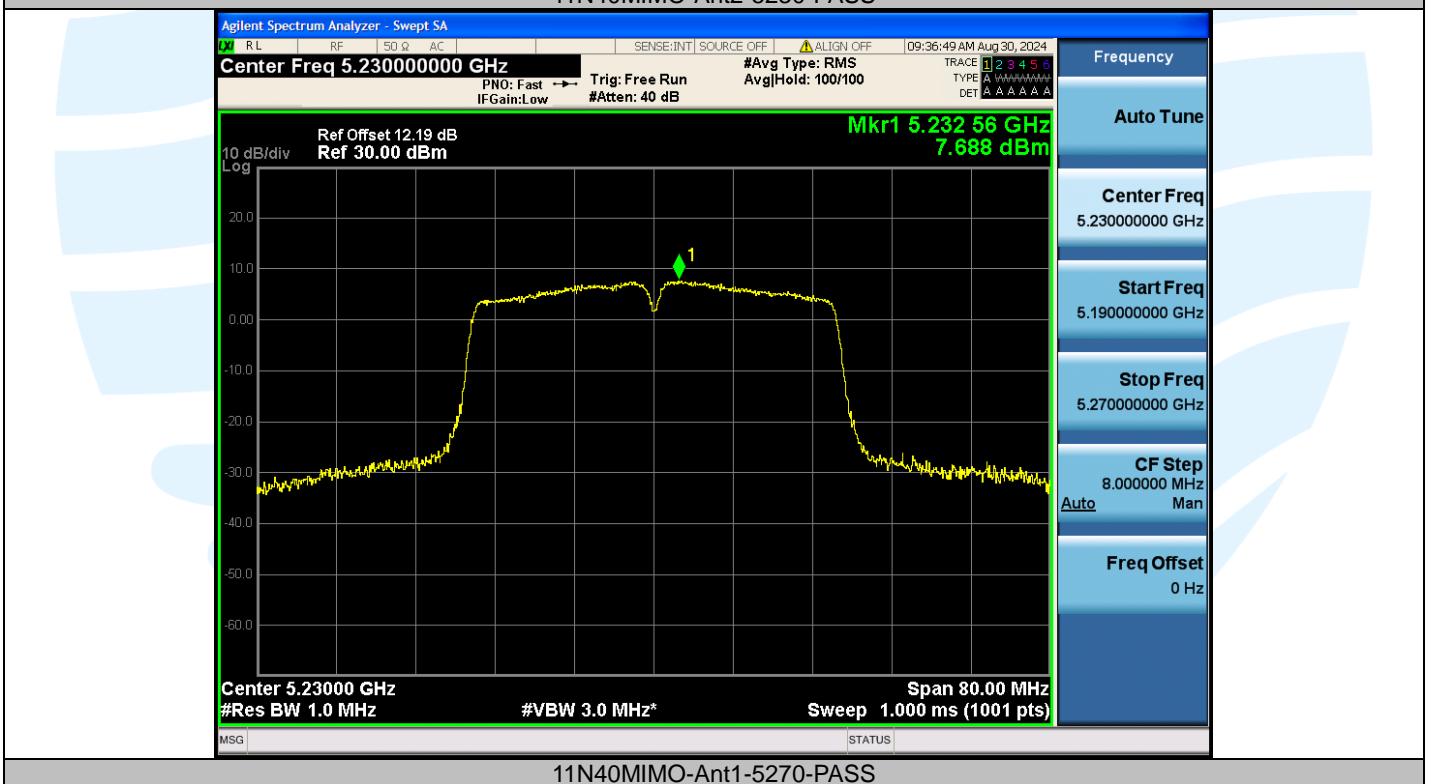

Shenzhen UnionTrust Quality and Technology Co., Ltd.

Address: Unit D/E of 9/F and 16/F, Block A, Building 6, Baoneng science and technology park, Longhua district, Shenzhen, China

Tel: +86-755-28230888

Fax: +86-755-28230886

E-mail: info@uttlab.com

<http://www.uttlab.com>

UTTR-RF-EN300328-V1.2