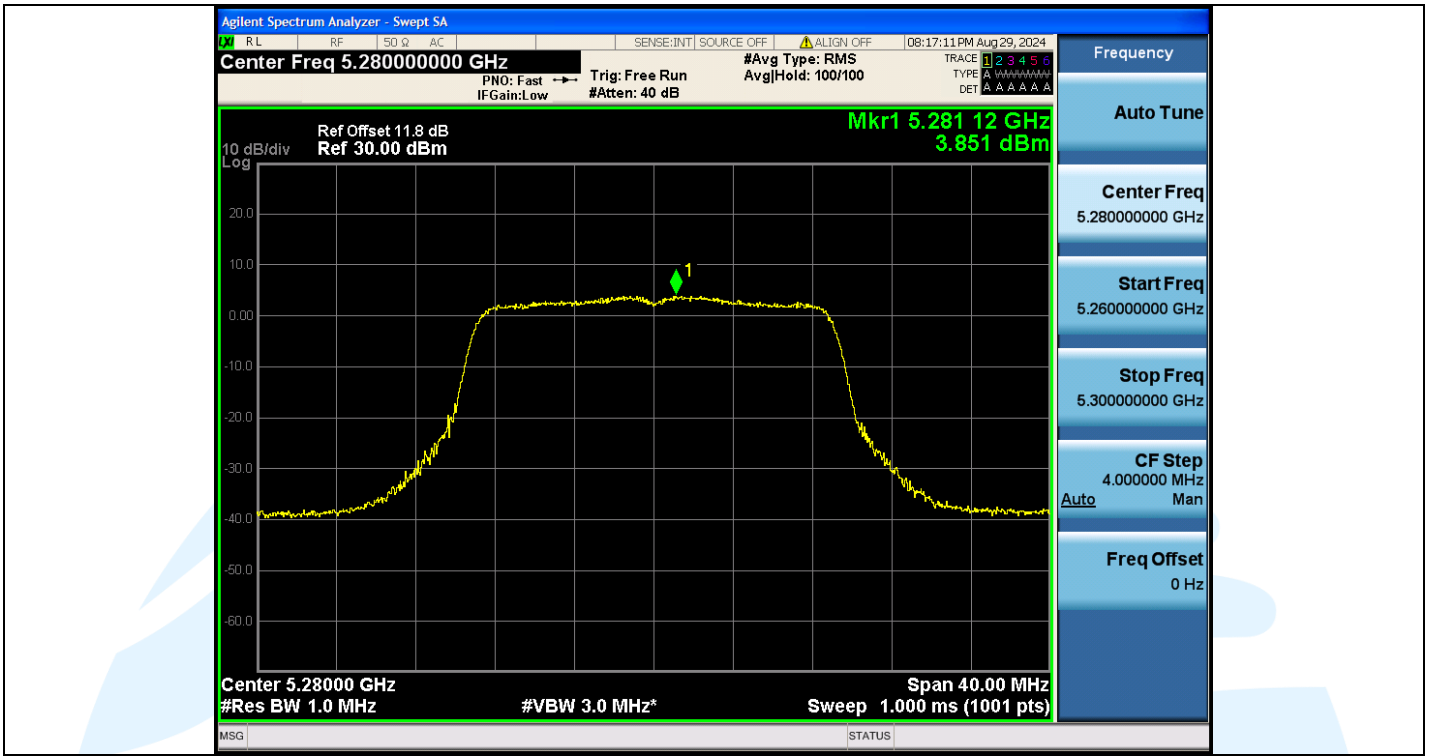

Shenzhen UnionTrust Quality and Technology Co., Ltd.

Address: Unit D/E of 9/F and 16/F, Block A, Building 6, Baoneng science and technology park, Longhua district, Shenzhen, China

Tel: +86-755-28230888

Fax: +86-755-28230886

E-mail: info@uttlab.com

<http://www.uttlab.com>

UTTR-RF-EN300328-V1.2