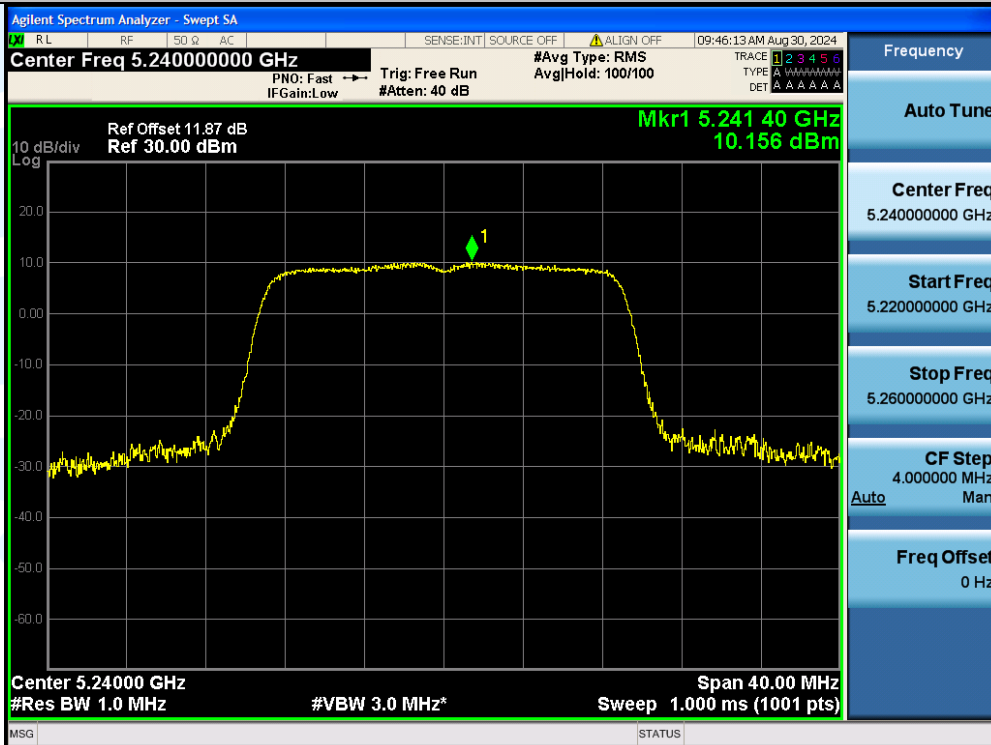

Fax: +86-755-28230886

E-mail: info@uttlab.com

<http://www.uttlab.com>

UTTR-RF-EN300328-V1.2

11AC20MIMO-Ant2-5240-PASS

11AC20MIMO-Ant1-5260-PASS

**Shenzhen UnionTrust Quality and Technology Co., Ltd.**

Address: Unit D/E of 9/F and 16/F, Block A, Building 6, Baoneng science and technology park, Longhua district, Shenzhen, China