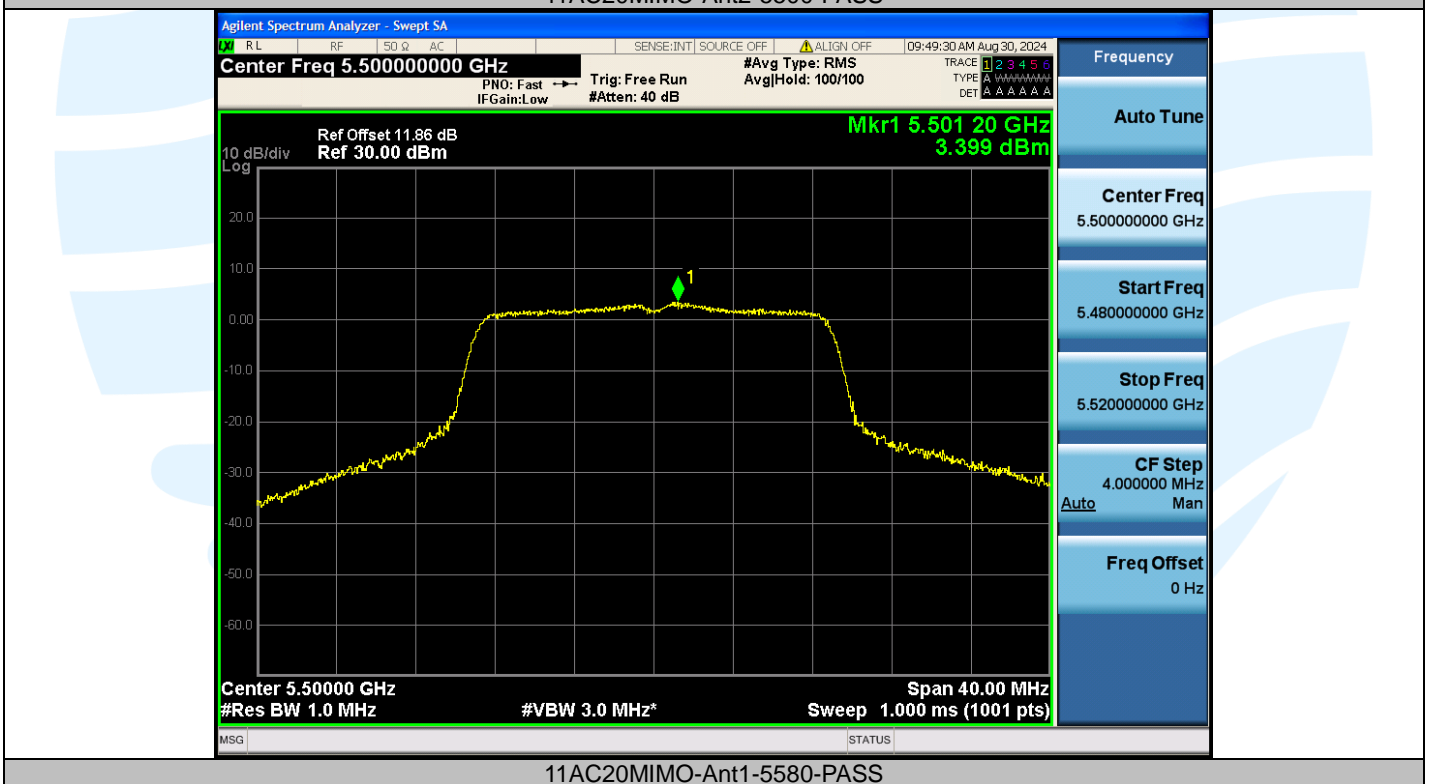

Shenzhen UnionTrust Quality and Technology Co., Ltd.

Address: Unit D/E of 9/F and 16/F, Block A, Building 6, Baoneng science and technology park, Longhua district, Shenzhen, China

Tel: +86-755-28230888

Fax: +86-755-28230886

E-mail: info@uttlab.com

<http://www.uttlab.com>

UTTR-RF-EN300328-V1.2