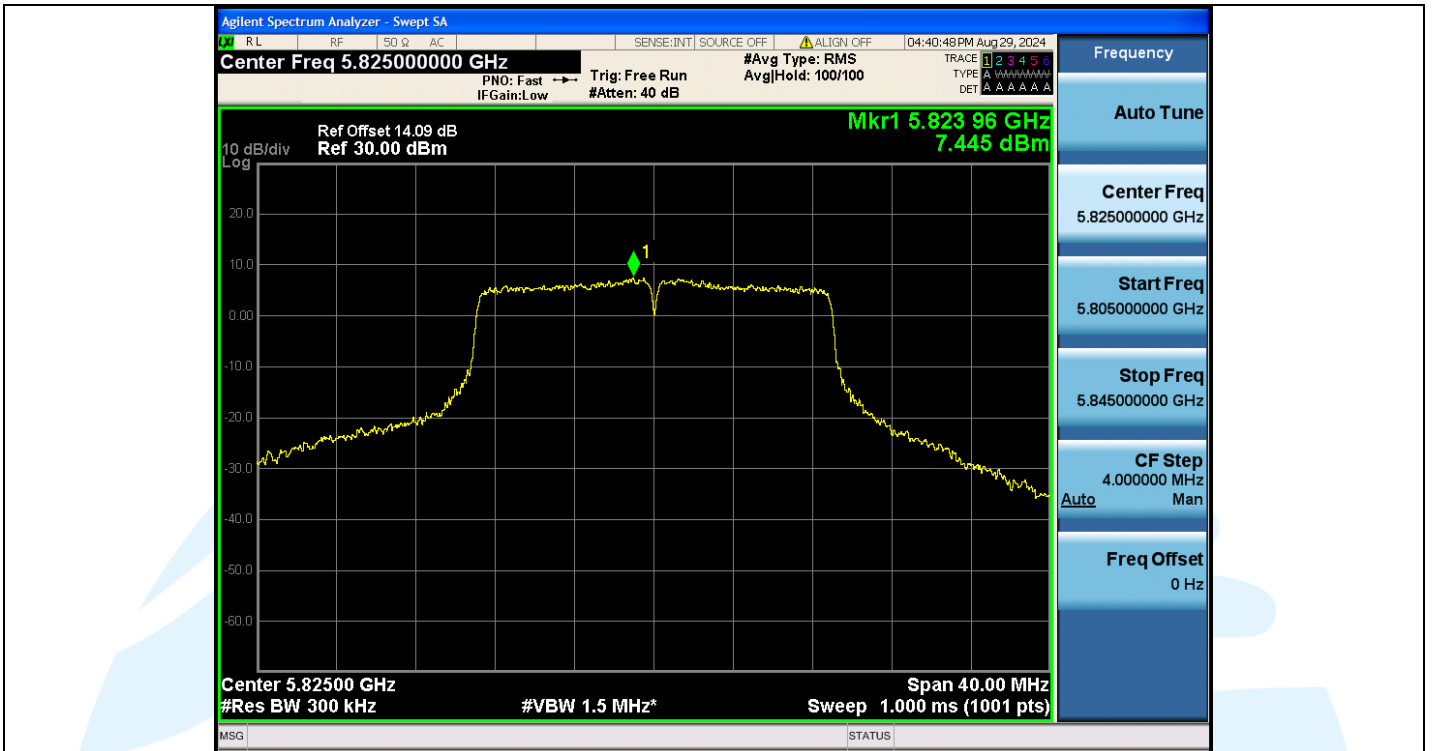

UTTR-RF-EN300328-V1.2

**Shenzhen UnionTrust Quality and Technology Co., Ltd.**

Address: Unit D/E of 9/F and 16/F, Block A, Building 6, Baoneng science and technology park, Longhua district, Shenzhen, China