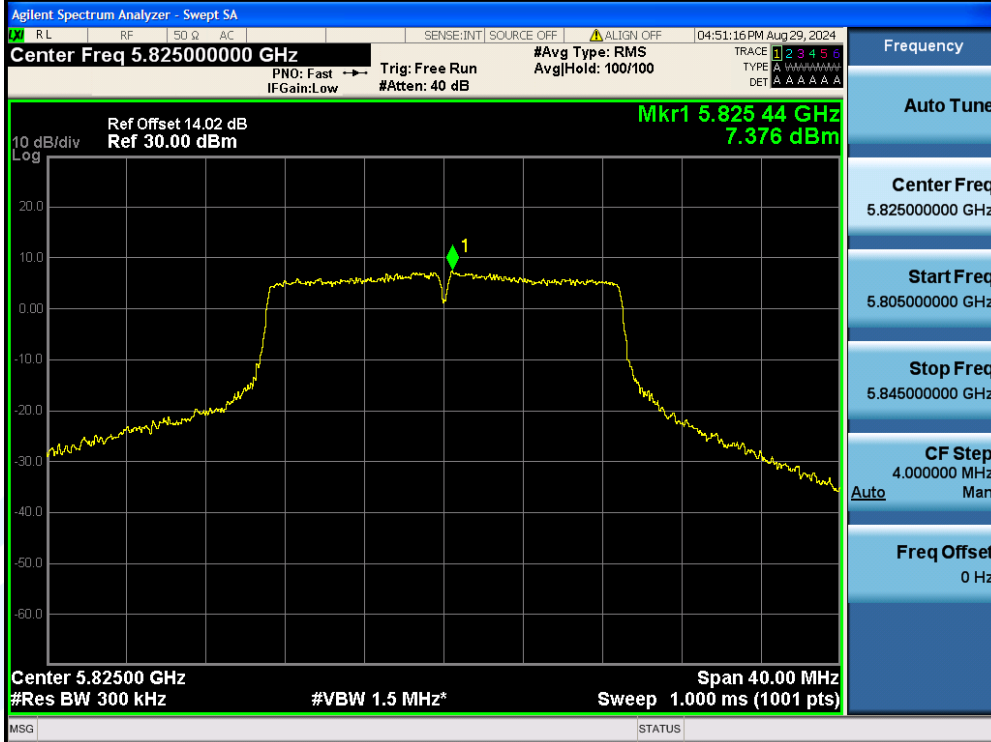

11AC20MIMO-Ant1-5825-PASS

11AC20MIMO-Ant2-5825-PASS