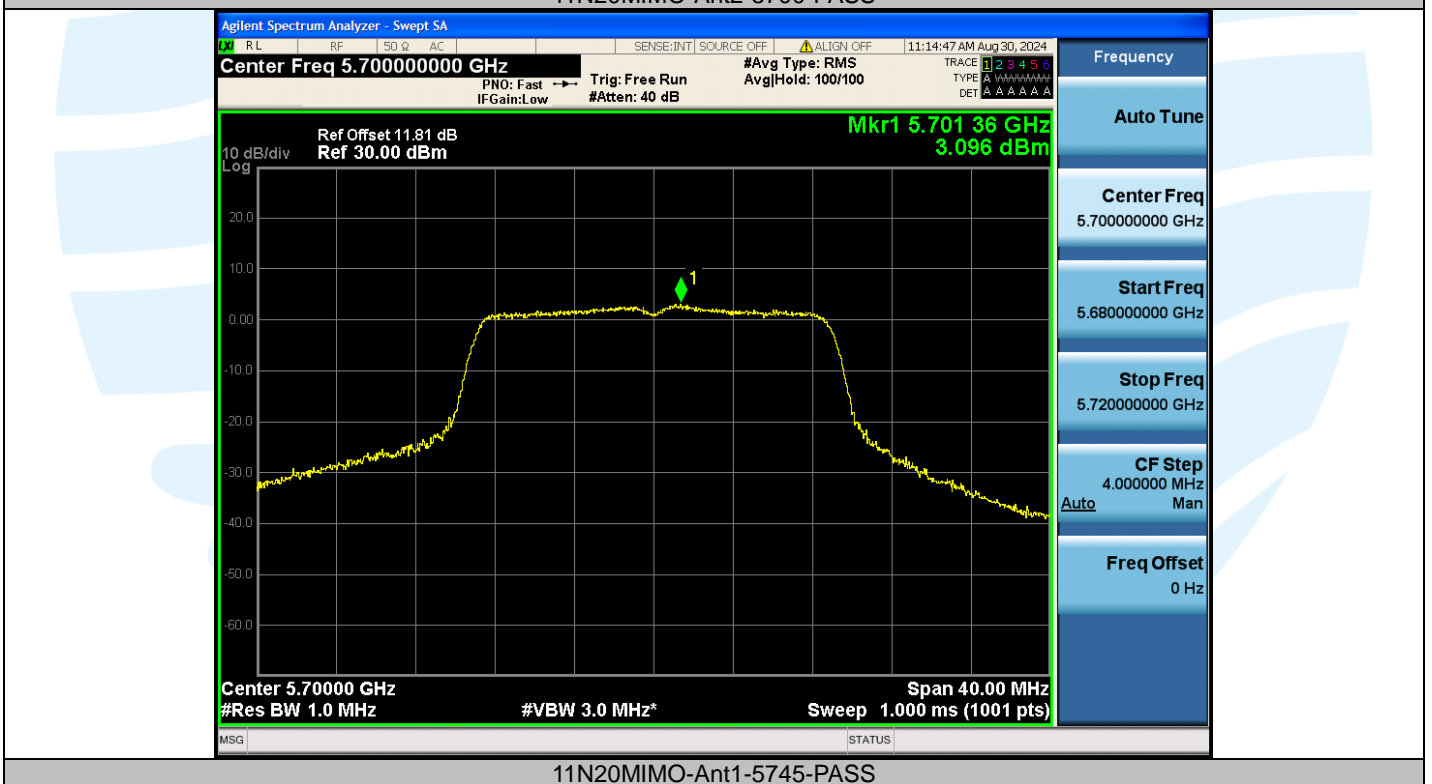

UTTR-RF-EN300328-V1.2

**Shenzhen UnionTrust Quality and Technology Co., Ltd.**

Address: Unit D/E of 9/F and 16/F, Block A, Building 6, Baoneng science and technology park, Longhua district, Shenzhen, China