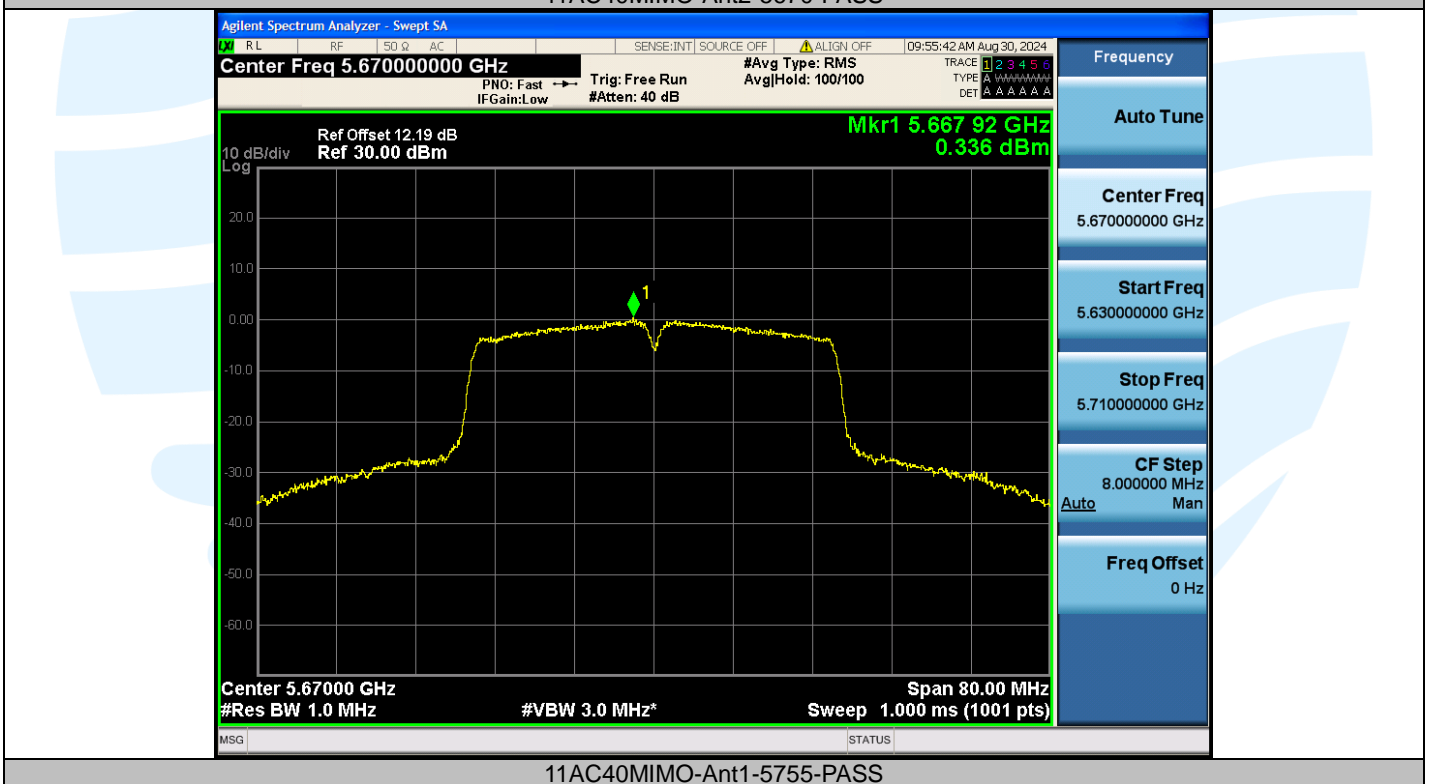

Shenzhen UnionTrust Quality and Technology Co., Ltd.

Address: Unit D/E of 9/F and 16/F, Block A, Building 6, Baoneng science and technology park, Longhua district, Shenzhen, China

Tel: +86-755-28230888

Fax: +86-755-28230886

E-mail: info@uttlab.com

<http://www.uttlab.com>

UTTR-RF-EN300328-V1.2