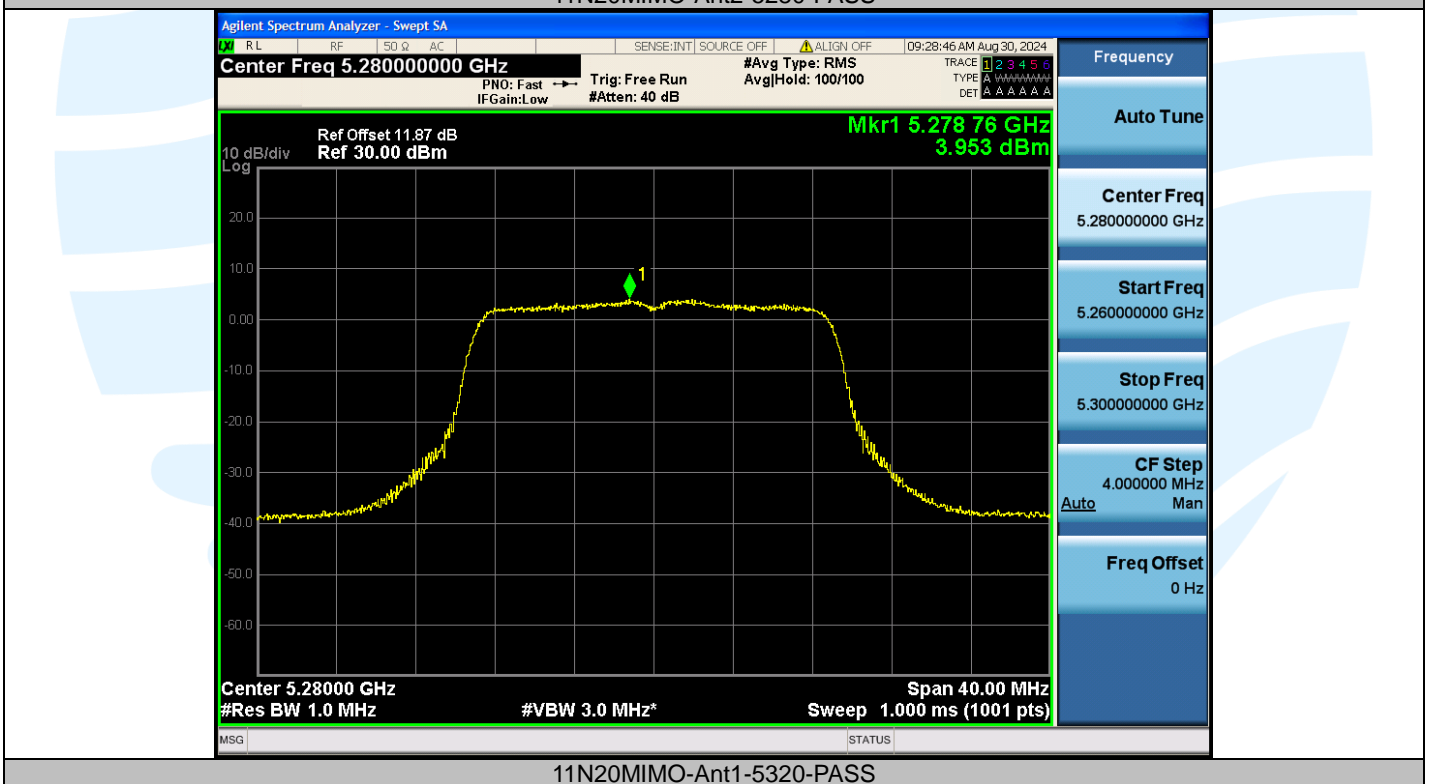

Shenzhen UnionTrust Quality and Technology Co., Ltd.

Address: Unit D/E of 9/F and 16/F, Block A, Building 6, Baoneng science and technology park, Longhua district, Shenzhen, China

Tel: +86-755-28230888

Fax: +86-755-28230886

E-mail: info@uttlab.com

<http://www.uttlab.com>

UTTR-RF-EN300328-V1.2