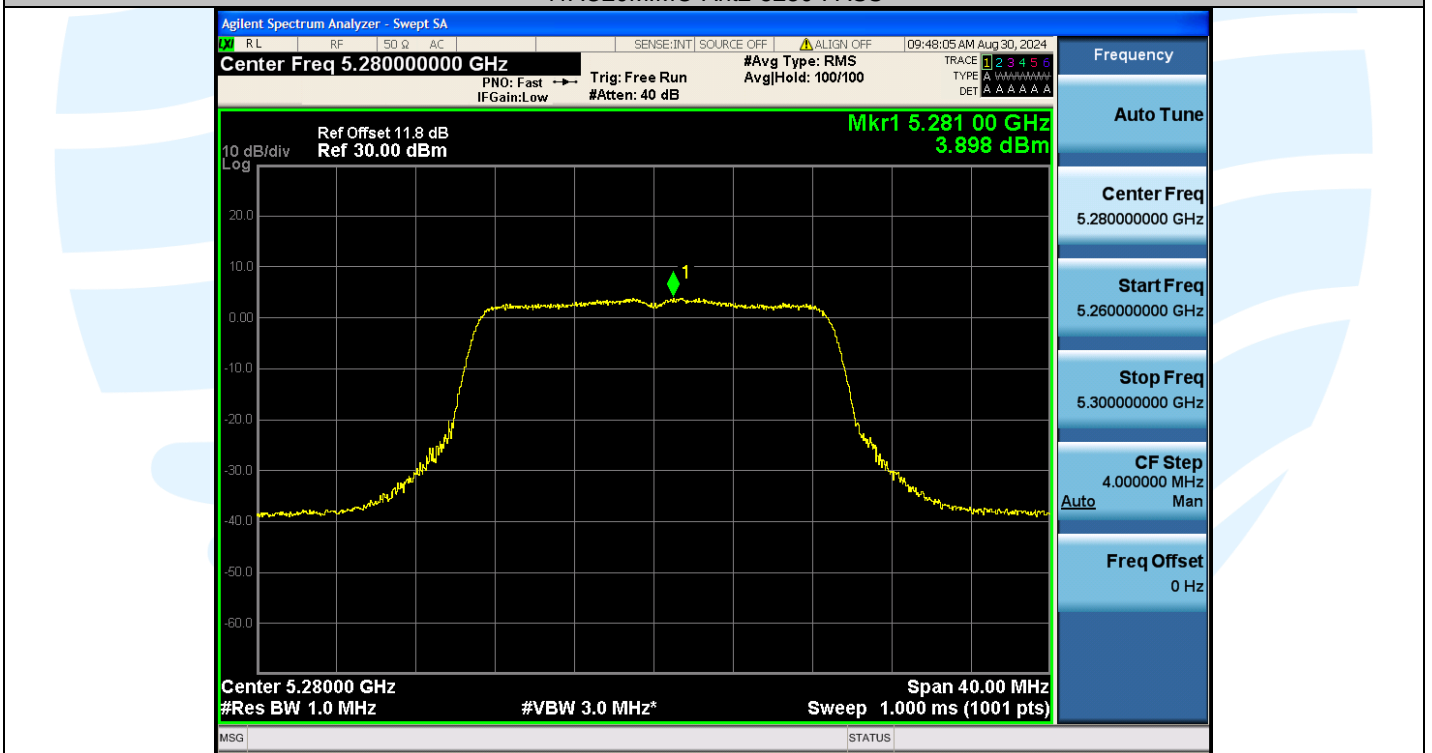

Shenzhen UnionTrust Quality and Technology Co., Ltd.

Address: Unit D/E of 9/F and 16/F, Block A, Building 6, Baoneng science and technology park, Longhua district, Shenzhen, China

Tel: +86-755-28230888

Fax: +86-755-28230886

E-mail: info@uttlab.com

<http://www.uttlab.com>

UTTR-RF-EN300328-V1.2