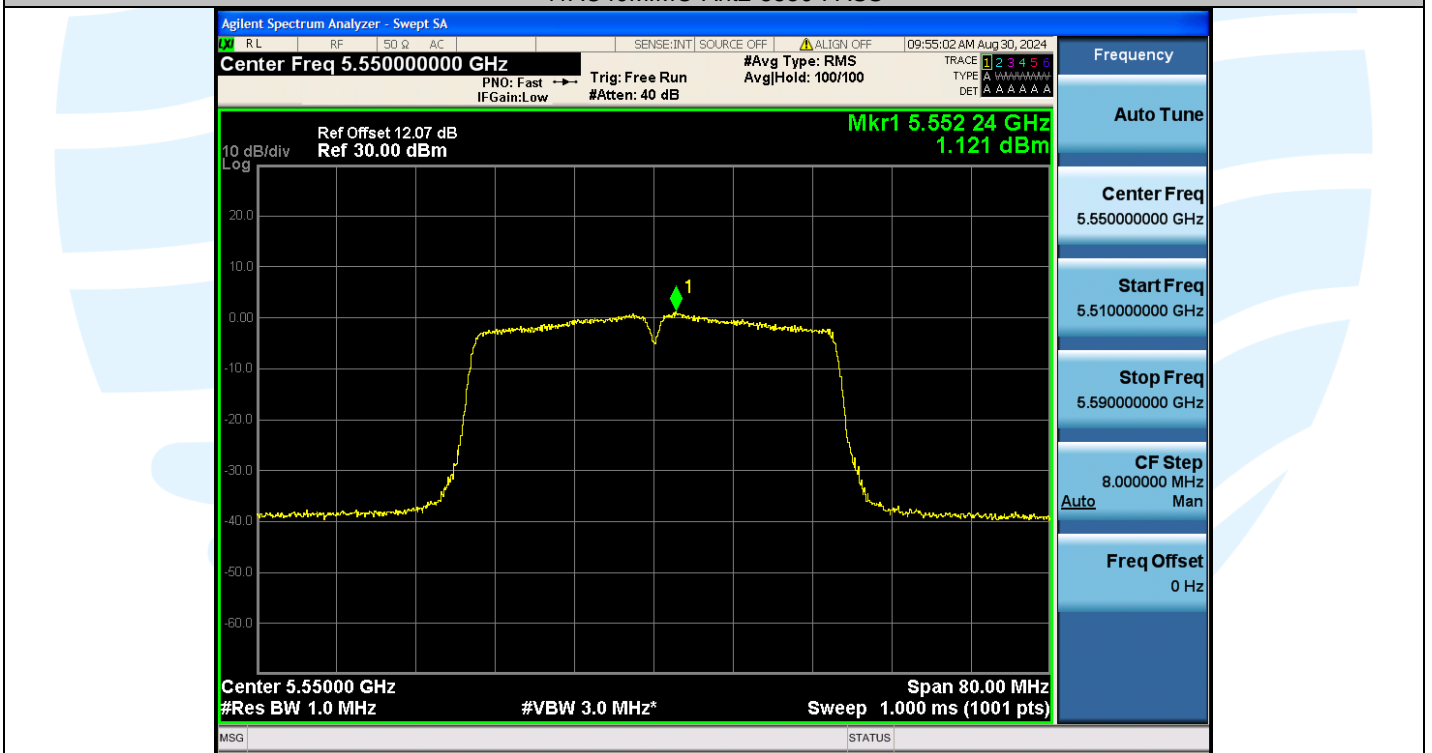

Shenzhen UnionTrust Quality and Technology Co., Ltd.

Address: Unit D/E of 9/F and 16/F, Block A, Building 6, Baoneng science and technology park, Longhua district, Shenzhen, China

Tel: +86-755-28230888

Fax: +86-755-28230886

E-mail: info@uttlab.com

<http://www.uttlab.com>

UTTR-RF-EN300328-V1.2