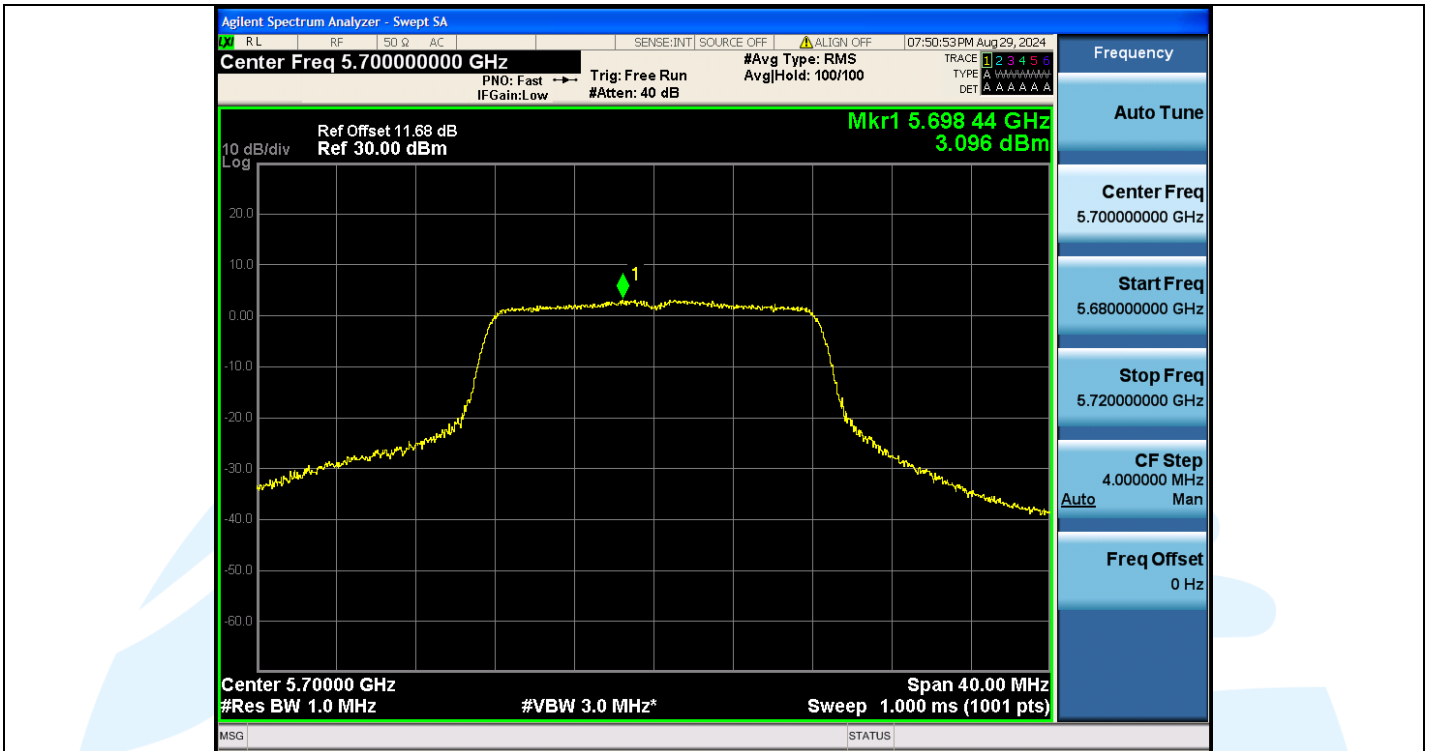

Shenzhen UnionTrust Quality and Technology Co., Ltd.

Address: Unit D/E of 9/F and 16/F, Block A, Building 6, Baoneng science and technology park, Longhua district, Shenzhen, China

Tel: +86-755-28230888

Fax: +86-755-28230886

E-mail: info@uttlab.com

<http://www.uttlab.com>

UTTR-RF-EN300328-V1.2