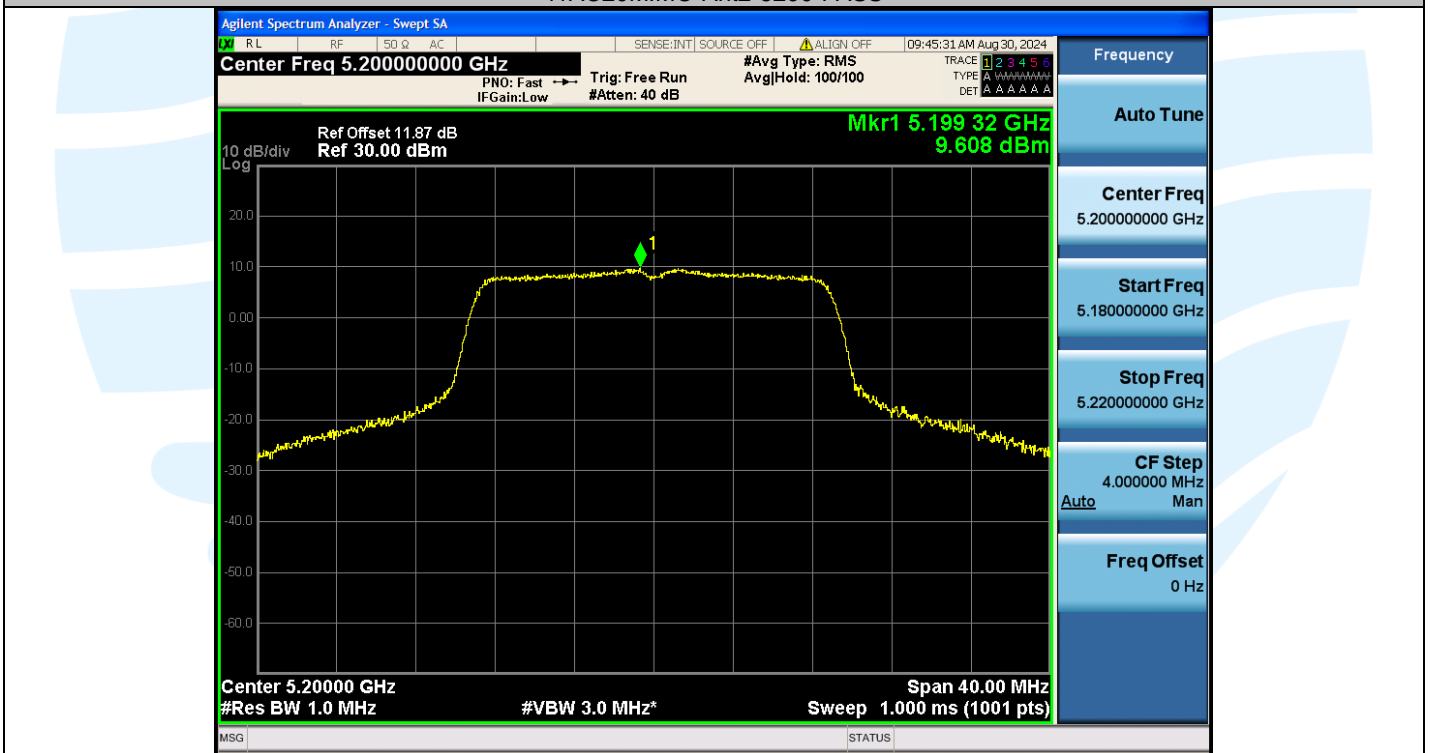

Shenzhen UnionTrust Quality and Technology Co., Ltd.

Address: Unit D/E of 9/F and 16/F, Block A, Building 6, Baoneng science and technology park, Longhua district, Shenzhen, China

Tel: +86-755-28230888

Fax: +86-755-28230886

E-mail: info@uttlab.com

<http://www.uttlab.com>

UTTR-RF-EN300328-V1.2