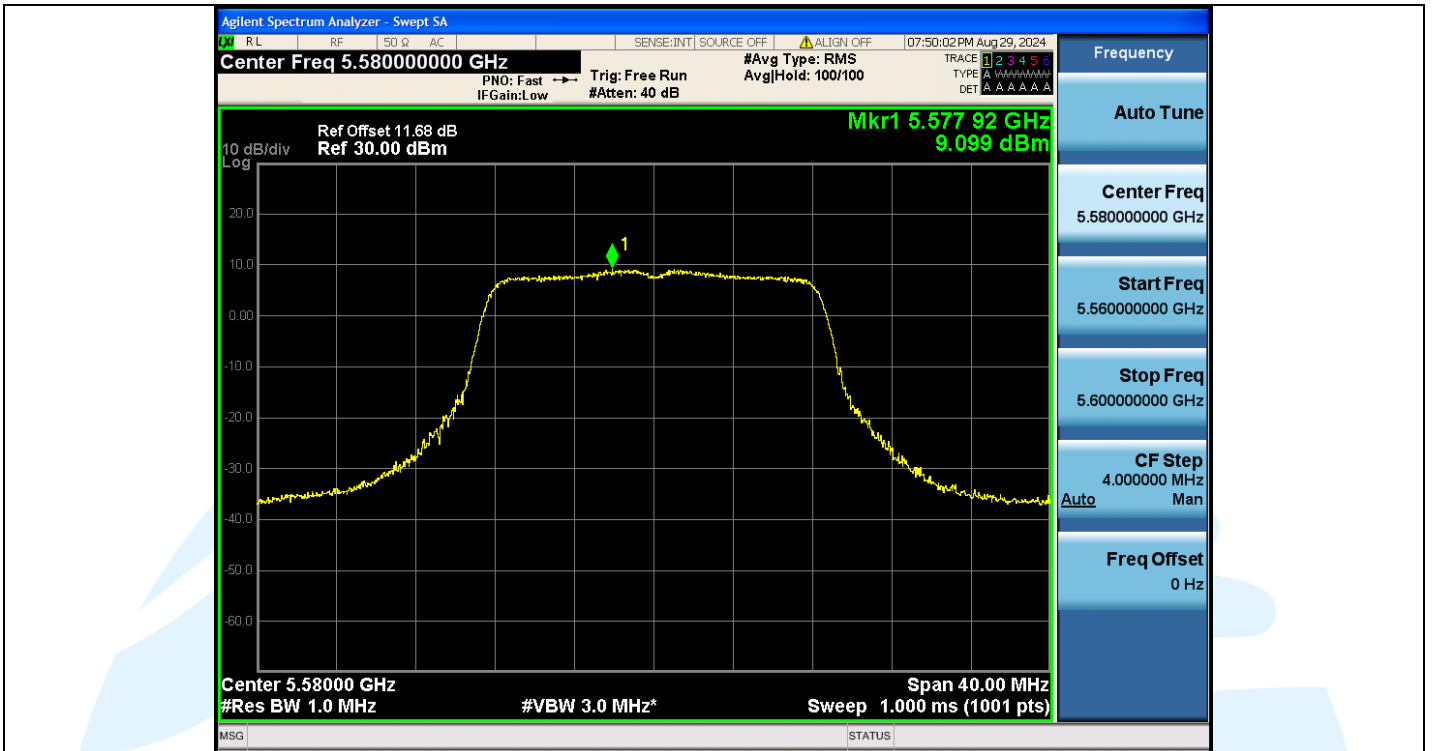

Shenzhen UnionTrust Quality and Technology Co., Ltd.

Address: Unit D/E of 9/F and 16/F, Block A, Building 6, Baoneng science and technology park, Longhua district, Shenzhen, China

Tel: +86-755-28230888

Fax: +86-755-28230886

E-mail: info@uttlab.com

<http://www.uttlab.com>

UTTR-RF-EN300328-V1.2