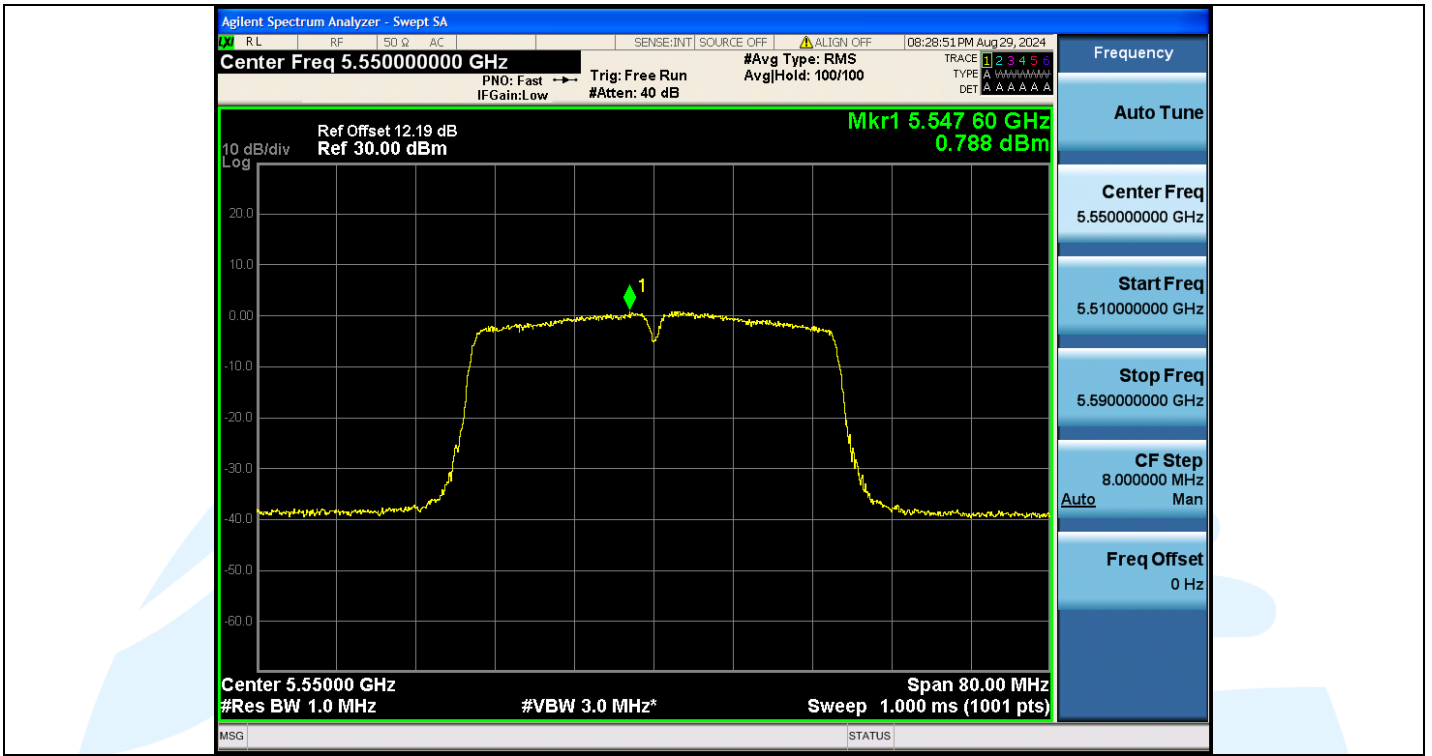

Shenzhen UnionTrust Quality and Technology Co., Ltd.

Address: Unit D/E of 9/F and 16/F, Block A, Building 6, Baoneng science and technology park, Longhua district, Shenzhen, China

Tel: +86-755-28230888

Fax: +86-755-28230886

E-mail: info@uttlab.com

<http://www.uttlab.com>

UTTR-RF-EN300328-V1.2