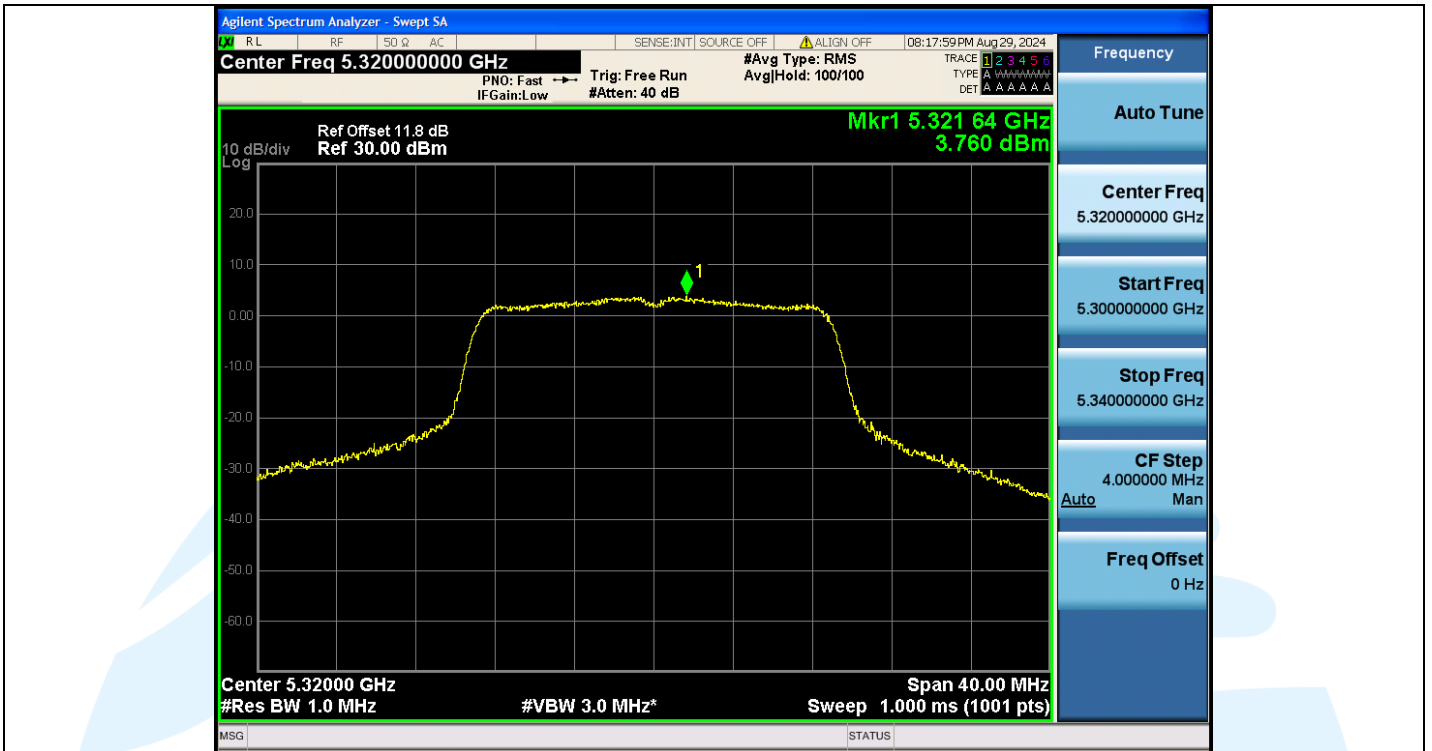

Shenzhen UnionTrust Quality and Technology Co., Ltd.

Address: Unit D/E of 9/F and 16/F, Block A, Building 6, Baoneng science and technology park, Longhua district, Shenzhen, China

Tel: +86-755-28230888

Fax: +86-755-28230886

E-mail: info@uttlab.com

<http://www.uttlab.com>

UTTR-RF-EN300328-V1.2