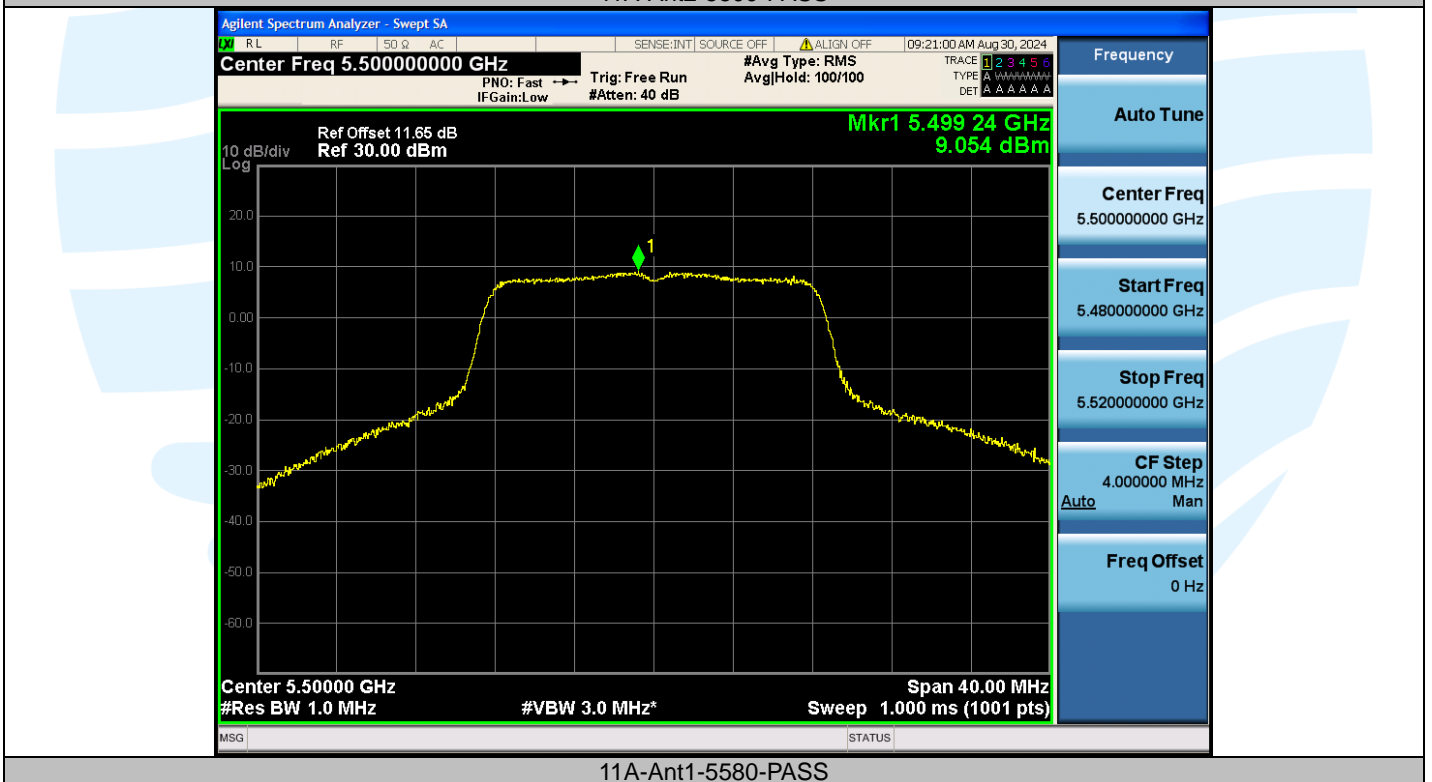

Shenzhen UnionTrust Quality and Technology Co., Ltd.

Address: Unit D/E of 9/F and 16/F, Block A, Building 6, Baoneng science and technology park, Longhua district, Shenzhen, China

Tel: +86-755-28230888

Fax: +86-755-28230886

E-mail: info@uttlab.com

<http://www.uttlab.com>

UTTR-RF-EN300328-V1.2