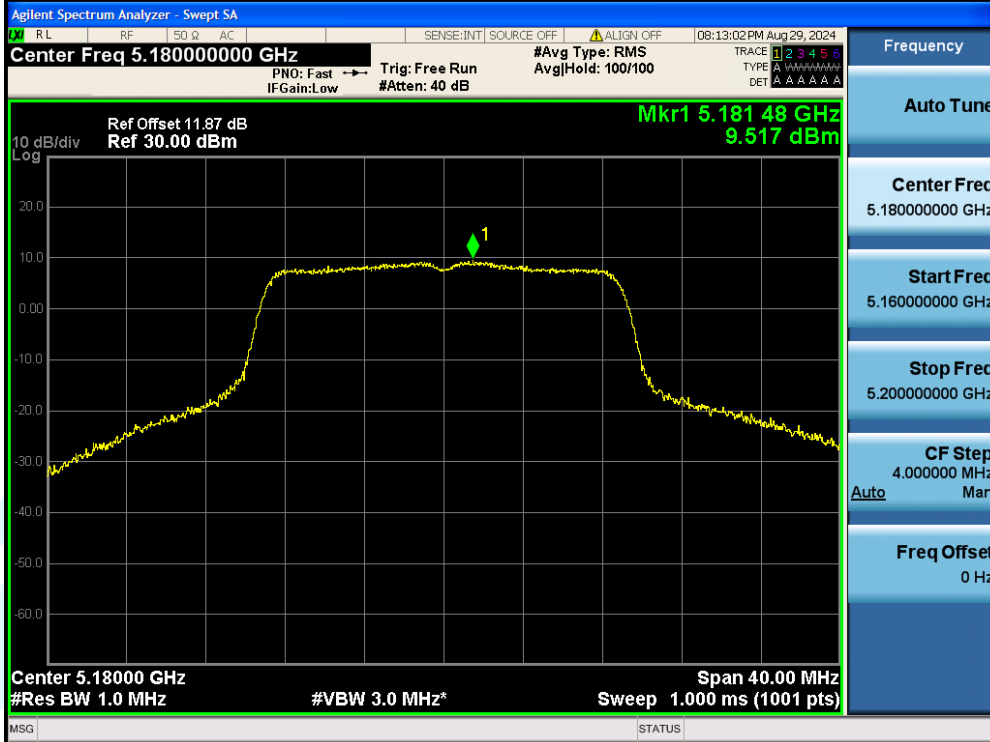

11AC20MIMO-Ant1-5180-PASS

Shenzhen UnionTrust Quality and Technology Co., Ltd.

Address: Unit D/E of 9/F and 16/F, Block A, Building 6, Baoneng science and technology park, Longhua district, Shenzhen, China

Tel: +86-755-28230888

Fax: +86-755-28230886

E-mail: info@uttlab.com

<http://www.uttlab.com>

UTTR-RF-EN300328-V1.2