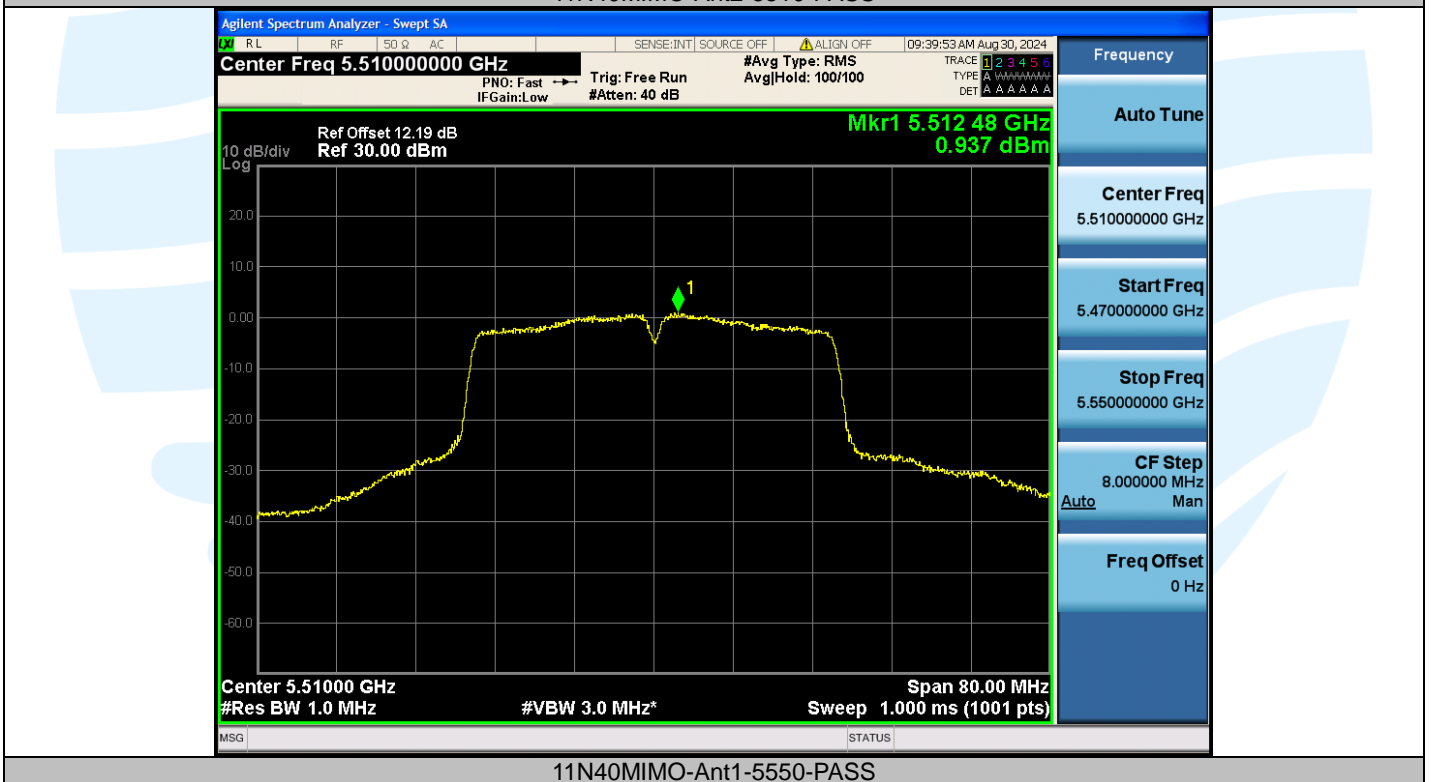

Shenzhen UnionTrust Quality and Technology Co., Ltd.

Address: Unit D/E of 9/F and 16/F, Block A, Building 6, Baoneng science and technology park, Longhua district, Shenzhen, China

Tel: +86-755-28230888

Fax: +86-755-28230886

E-mail: info@uttlab.com

<http://www.uttlab.com>

UTTR-RF-EN300328-V1.2