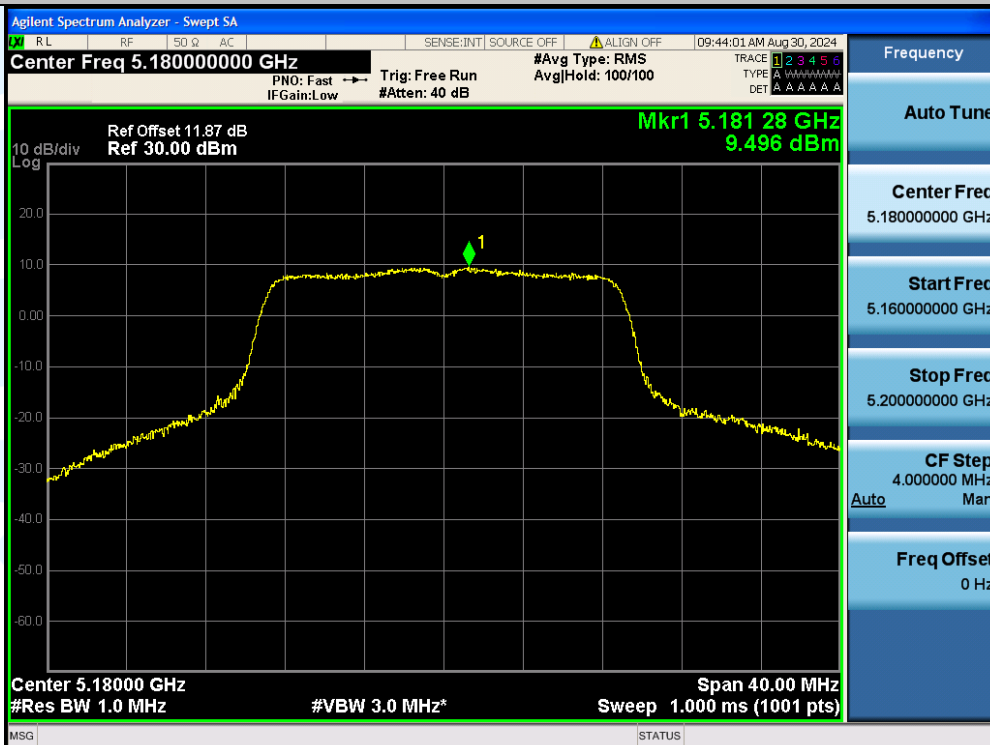

Shenzhen UnionTrust Quality and Technology Co., Ltd.

Address: Unit D/E of 9/F and 16/F, Block A, Building 6, Baoneng science and technology park, Longhua district, Shenzhen, China

Tel: +86-755-28230888

Fax: +86-755-28230886

E-mail: info@uttlab.com

<http://www.uttlab.com>

UTTR-RF-EN300328-V1.2