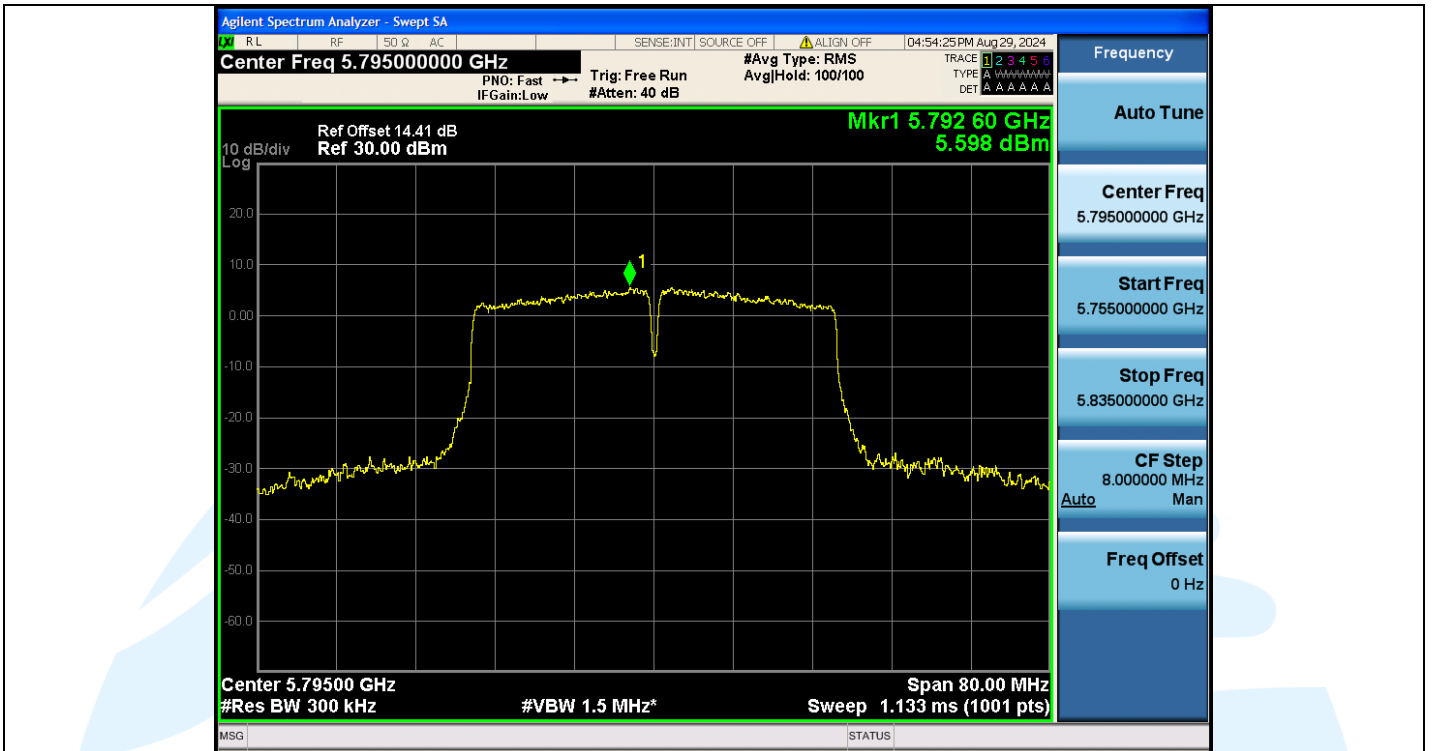

Shenzhen UnionTrust Quality and Technology Co., Ltd.

Address: Unit D/E of 9/F and 16/F, Block A, Building 6, Baoneng science and technology park, Longhua district, Shenzhen, China

Tel: +86-755-28230888

Fax: +86-755-28230886

E-mail: info@uttlab.com

<http://www.uttlab.com>

UTTR-RF-EN300328-V1.2