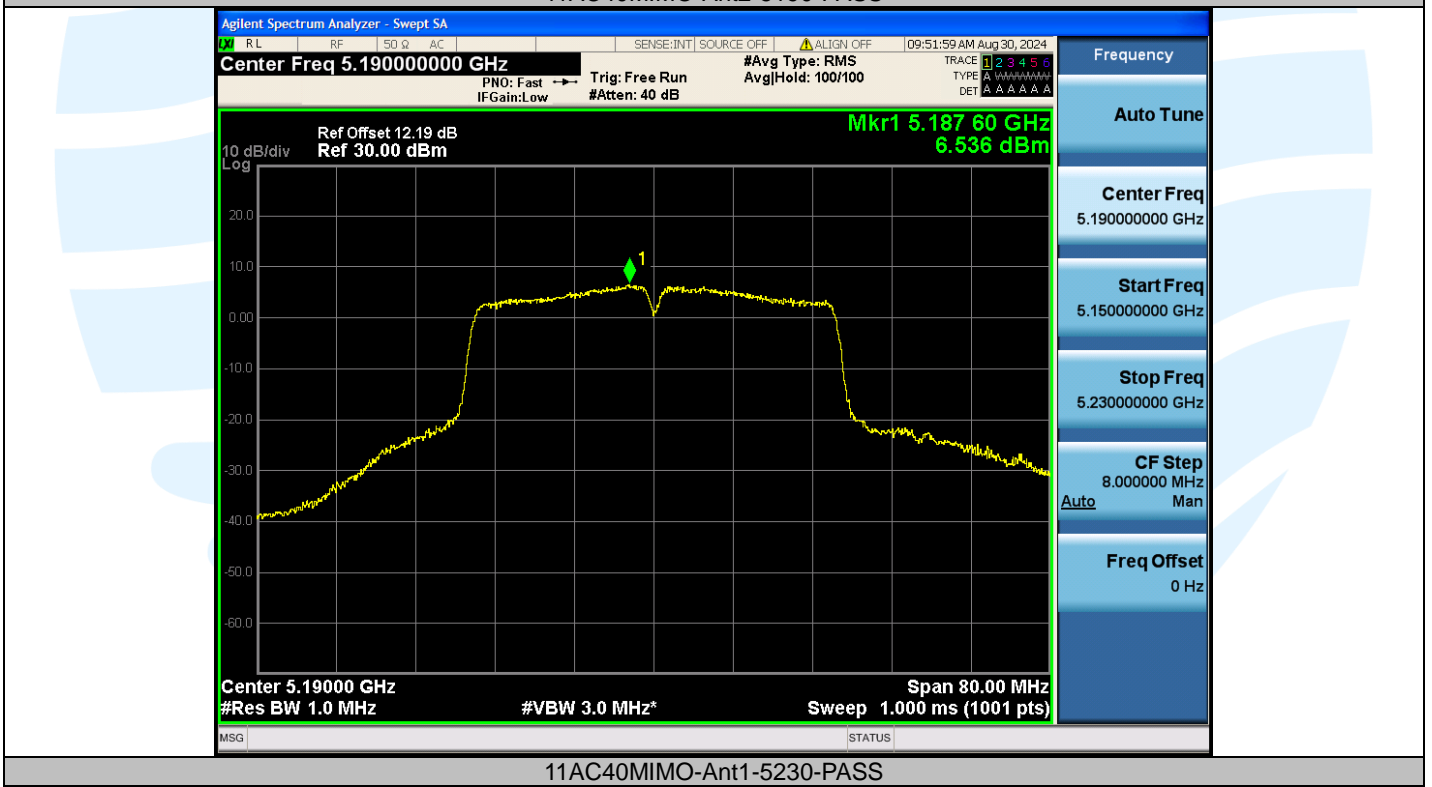

Shenzhen UnionTrust Quality and Technology Co., Ltd.

Address: Unit D/E of 9/F and 16/F, Block A, Building 6, Baoneng science and technology park, Longhua district, Shenzhen, China

Tel: +86-755-28230888

Fax: +86-755-28230886

E-mail: info@uttlab.com

<http://www.uttlab.com>

UTTR-RF-EN300328-V1.2