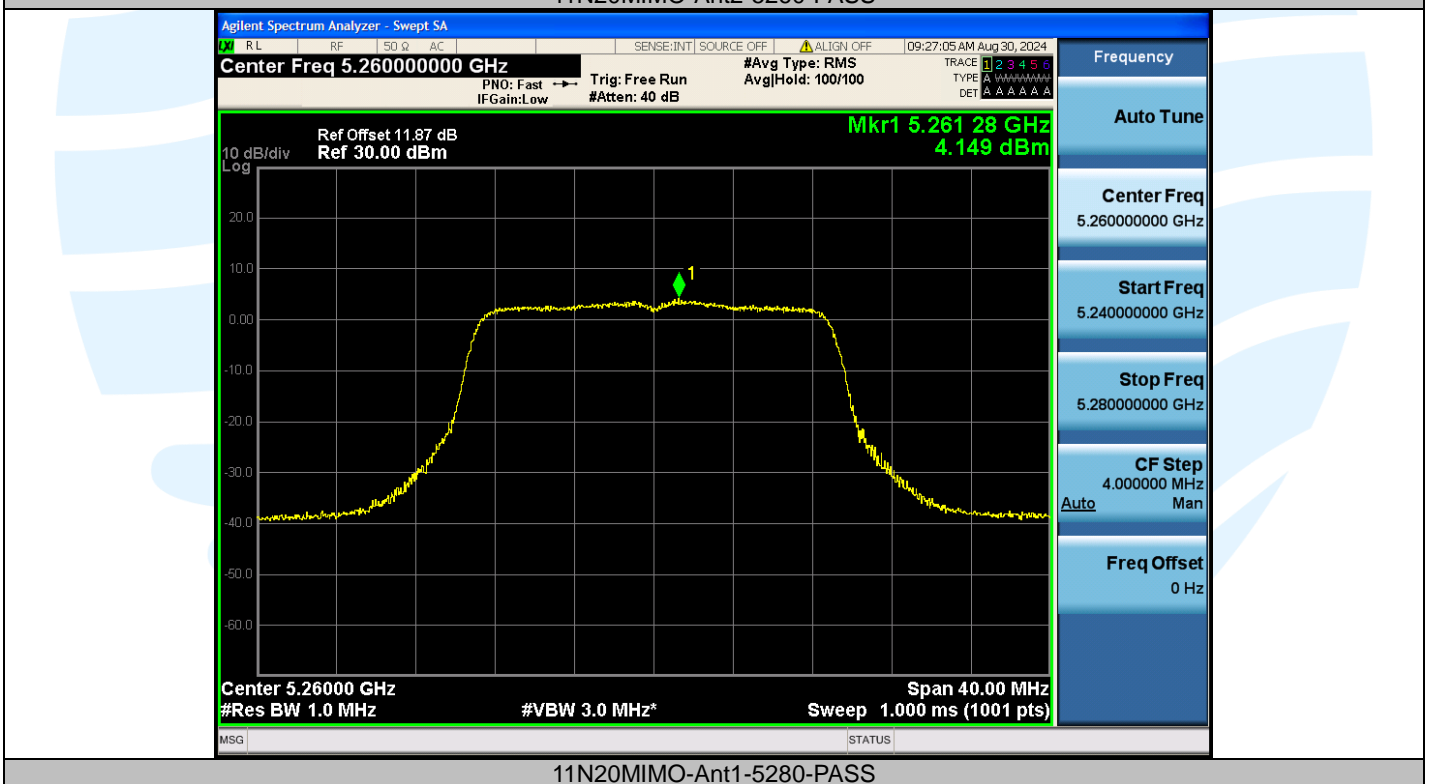

Shenzhen UnionTrust Quality and Technology Co., Ltd.

Address: Unit D/E of 9/F and 16/F, Block A, Building 6, Baoneng science and technology park, Longhua district, Shenzhen, China

Tel: +86-755-28230888

Fax: +86-755-28230886

E-mail: info@uttlab.com

<http://www.uttlab.com>

UTTR-RF-EN300328-V1.2