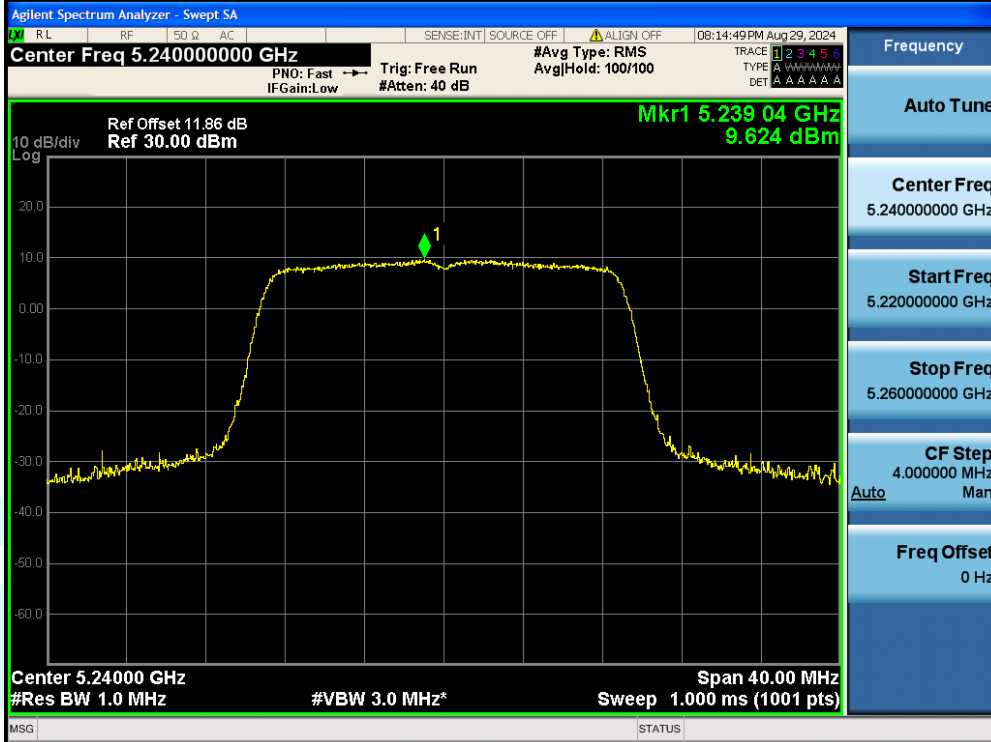

11AC20MIMO-Ant2-5240-PASS