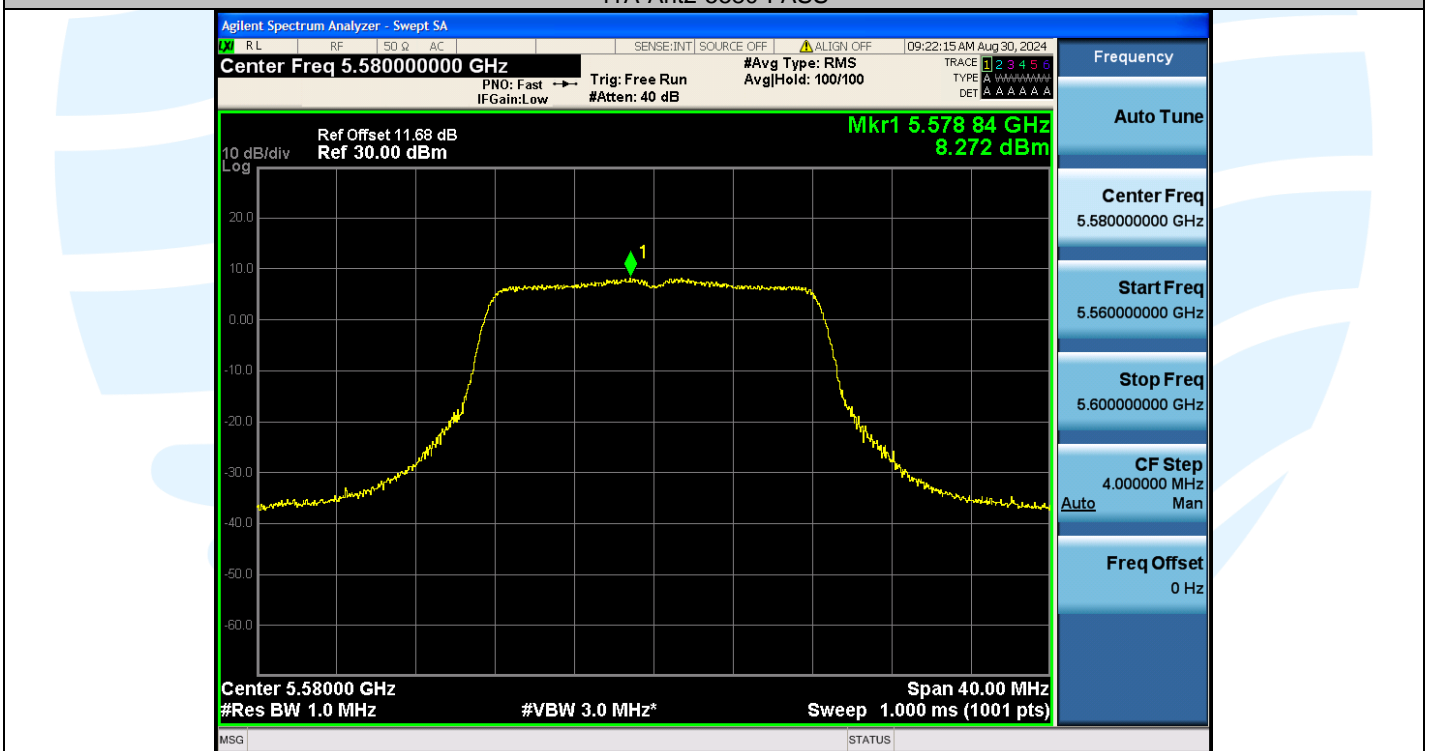

Shenzhen UnionTrust Quality and Technology Co., Ltd.

Address: Unit D/E of 9/F and 16/F, Block A, Building 6, Baoneng science and technology park, Longhua district, Shenzhen, China

Tel: +86-755-28230888

Fax: +86-755-28230886

E-mail: info@uttlab.com

<http://www.uttlab.com>

UTTR-RF-EN300328-V1.2