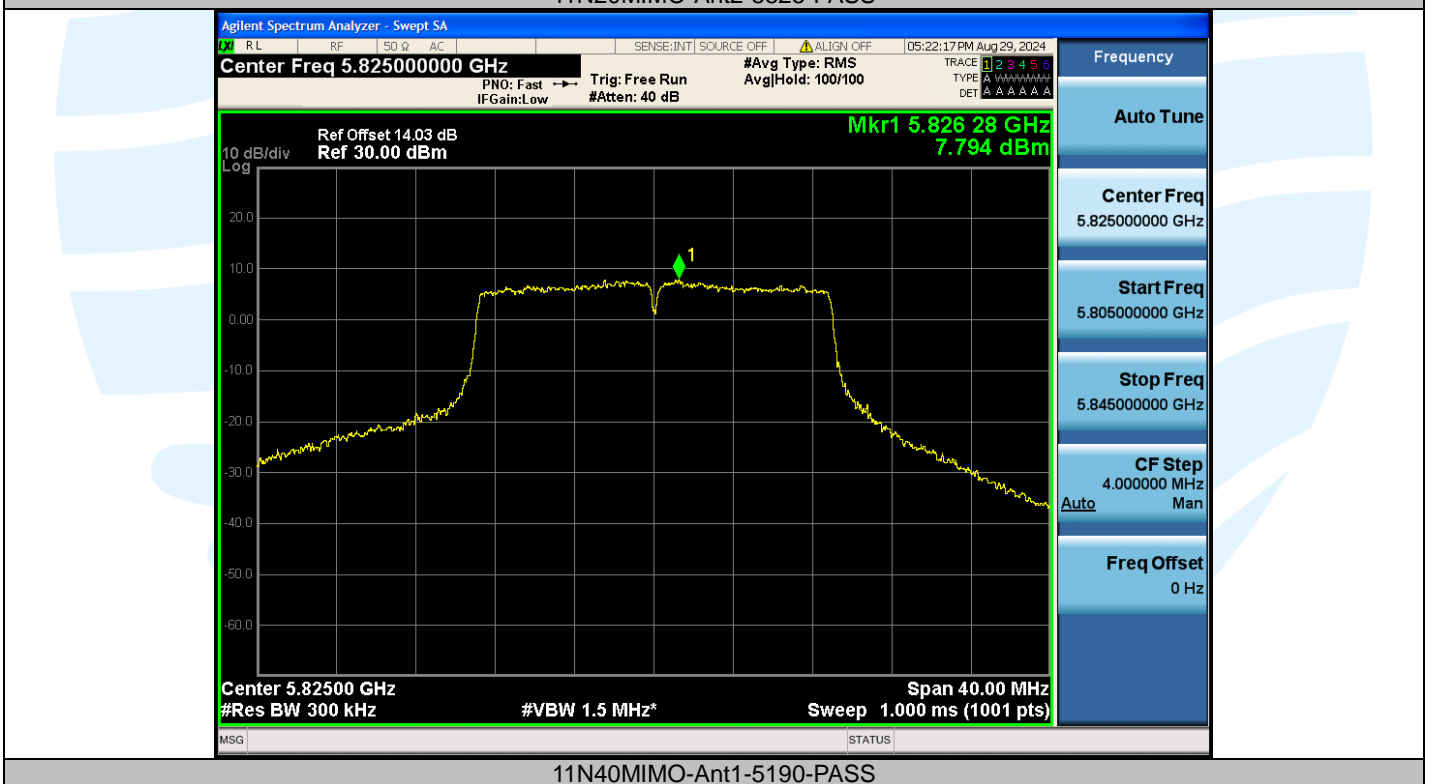

UTTR-RF-EN300328-V1.2

**Shenzhen UnionTrust Quality and Technology Co., Ltd.**

Address: Unit D/E of 9/F and 16/F, Block A, Building 6, Baoneng science and technology park, Longhua district, Shenzhen, China