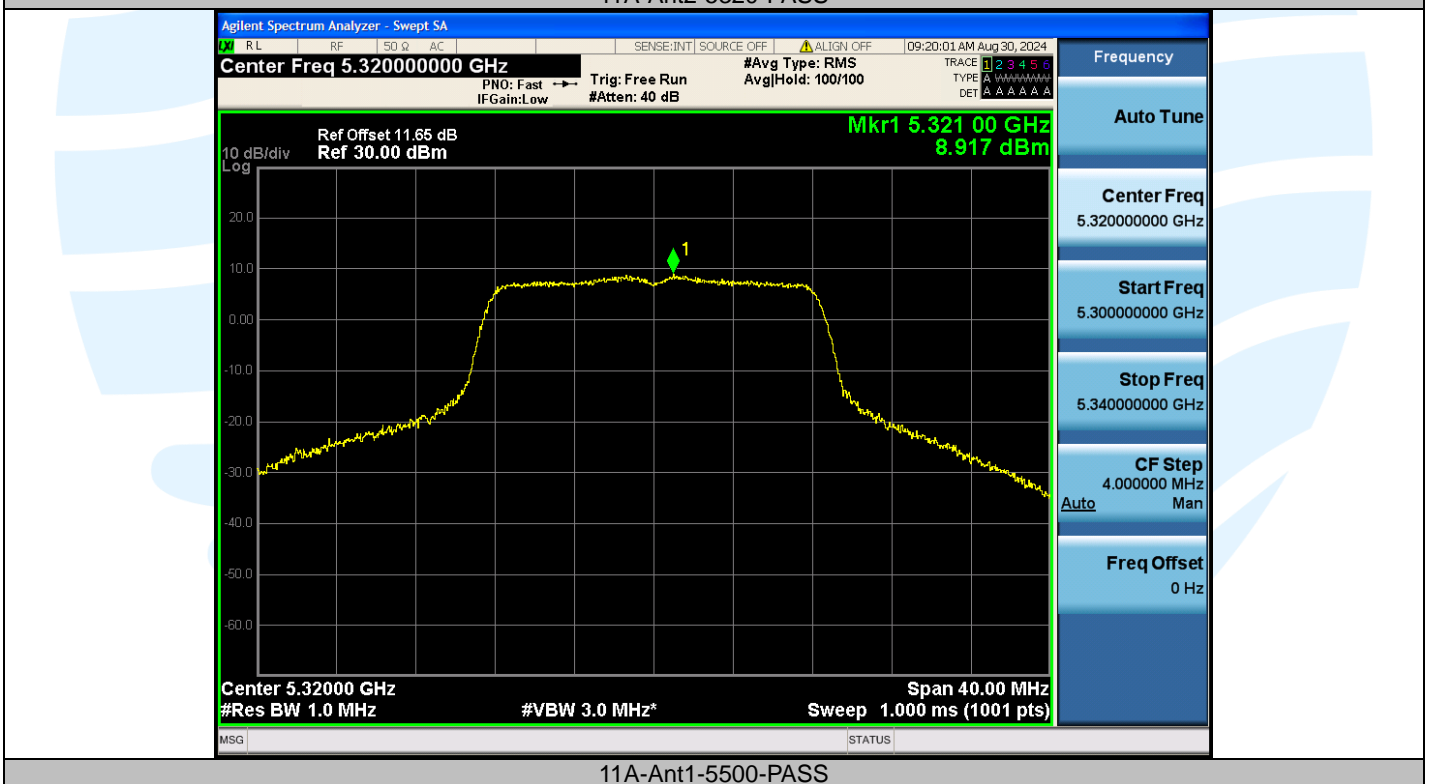

Shenzhen UnionTrust Quality and Technology Co., Ltd.

Address: Unit D/E of 9/F and 16/F, Block A, Building 6, Baoneng science and technology park, Longhua district, Shenzhen, China

Tel: +86-755-28230888

Fax: +86-755-28230886

E-mail: info@uttlab.com

<http://www.uttlab.com>

UTTR-RF-EN300328-V1.2