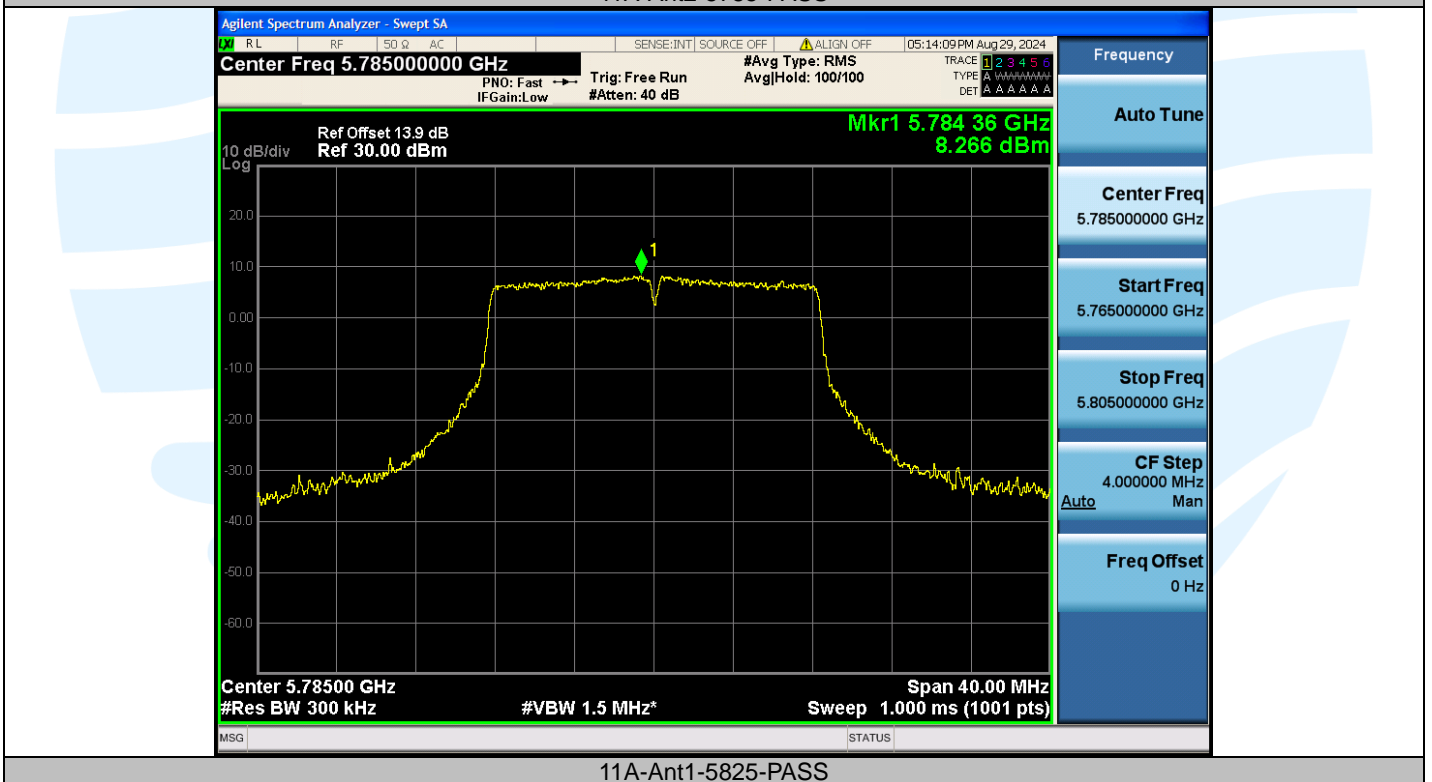

Shenzhen UnionTrust Quality and Technology Co., Ltd.

Address: Unit D/E of 9/F and 16/F, Block A, Building 6, Baoneng science and technology park, Longhua district, Shenzhen, China

Tel: +86-755-28230888

Fax: +86-755-28230886

E-mail: info@uttlab.com

<http://www.uttlab.com>

UTTR-RF-EN300328-V1.2