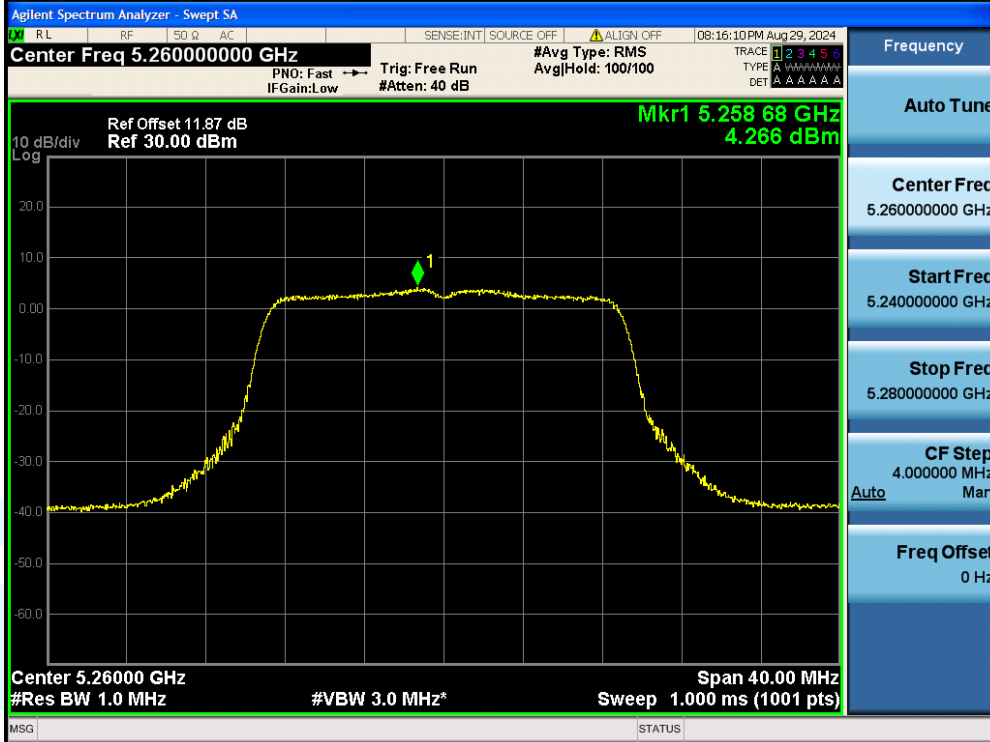

11AC20MIMO-Ant1-5260-PASS

Shenzhen UnionTrust Quality and Technology Co., Ltd.

Address: Unit D/E of 9/F and 16/F, Block A, Building 6, Baoneng science and technology park, Longhua district, Shenzhen, China

Tel: +86-755-28230888

Fax: +86-755-28230886

E-mail: info@uttlab.com

<http://www.uttlab.com>

UTTR-RF-EN300328-V1.2