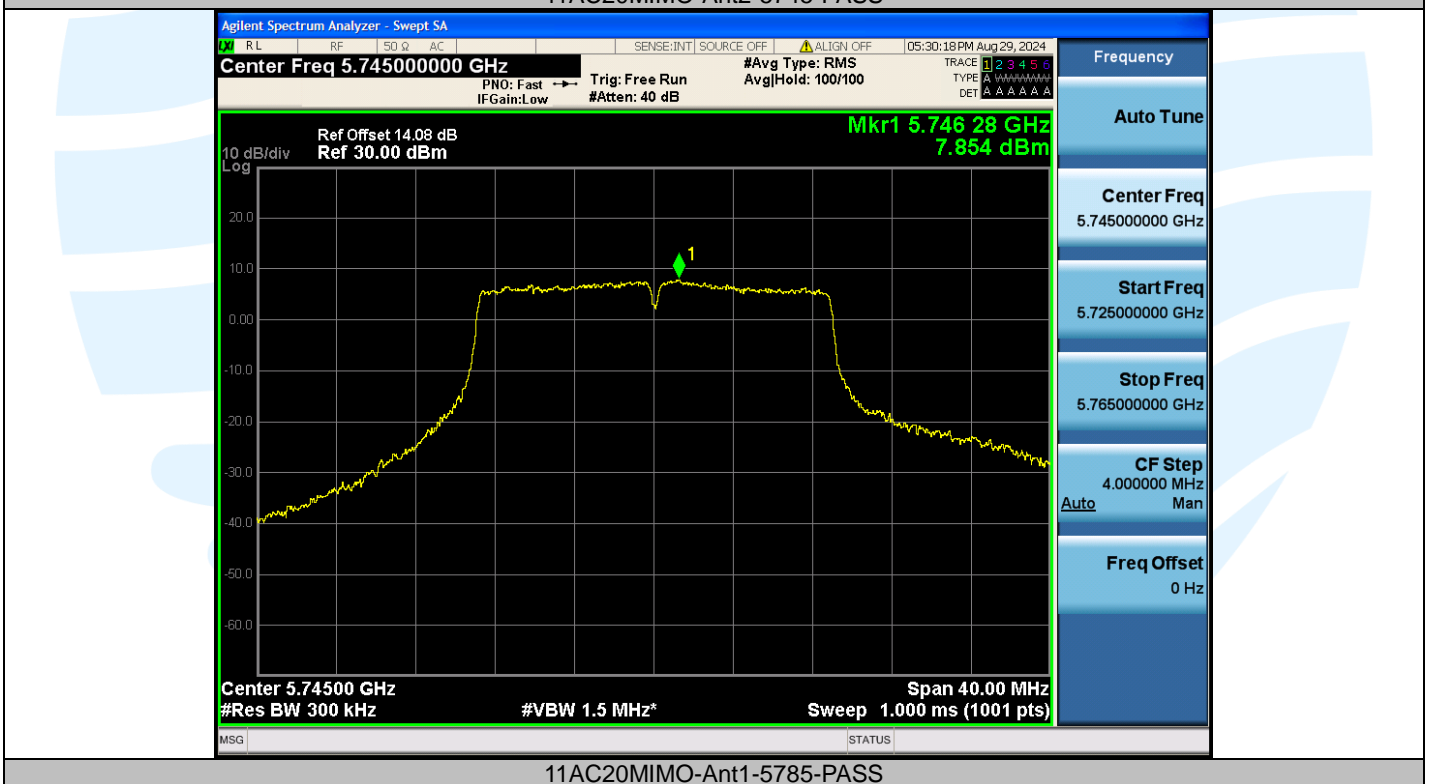

Shenzhen UnionTrust Quality and Technology Co., Ltd.

Address: Unit D/E of 9/F and 16/F, Block A, Building 6, Baoneng science and technology park, Longhua district, Shenzhen, China

Tel: +86-755-28230888

Fax: +86-755-28230886

E-mail: info@uttlab.com

<http://www.uttlab.com>

UTTR-RF-EN300328-V1.2