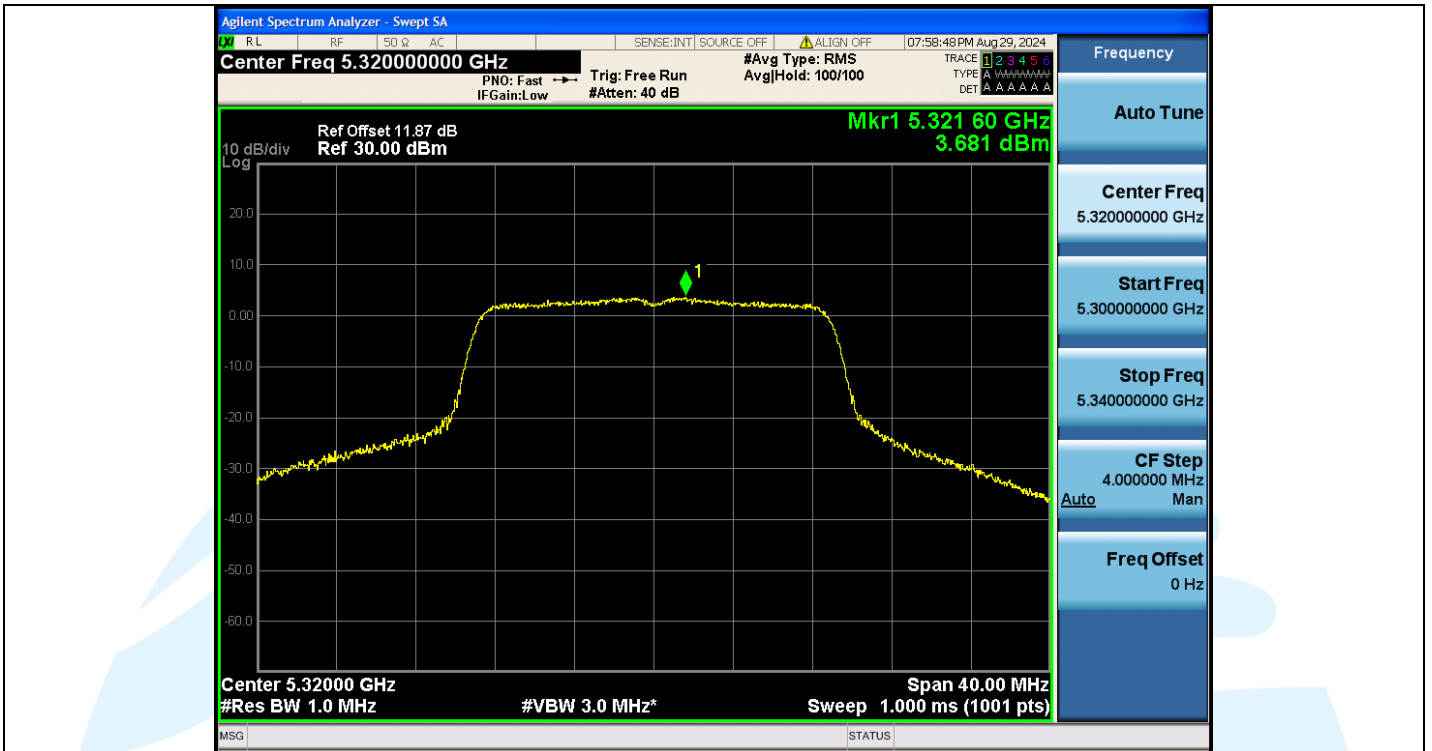

11N20MIMO-Ant2-5320-PASS