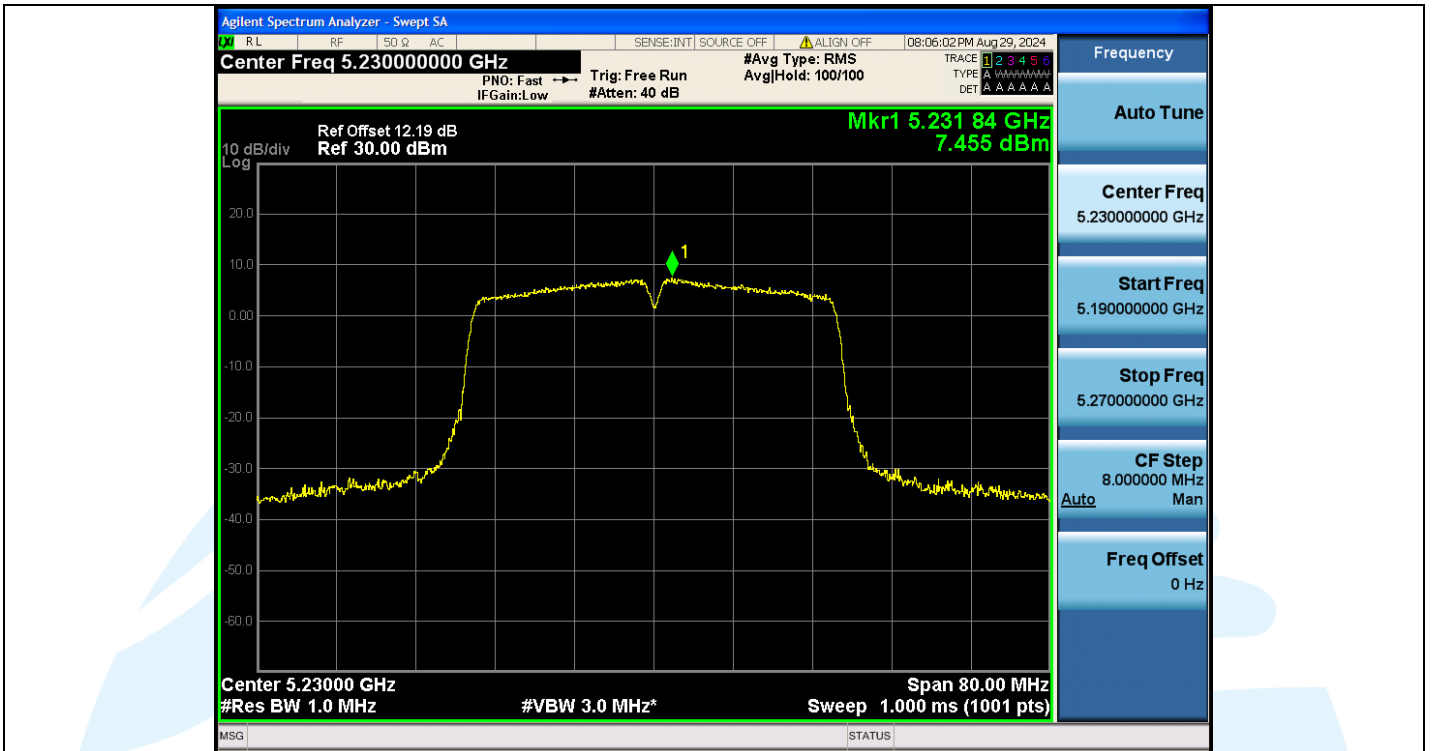

Shenzhen UnionTrust Quality and Technology Co., Ltd.

Address: Unit D/E of 9/F and 16/F, Block A, Building 6, Baoneng science and technology park, Longhua district, Shenzhen, China

Tel: +86-755-28230888

Fax: +86-755-28230886

E-mail: info@uttlab.com

<http://www.uttlab.com>

UTTR-RF-EN300328-V1.2