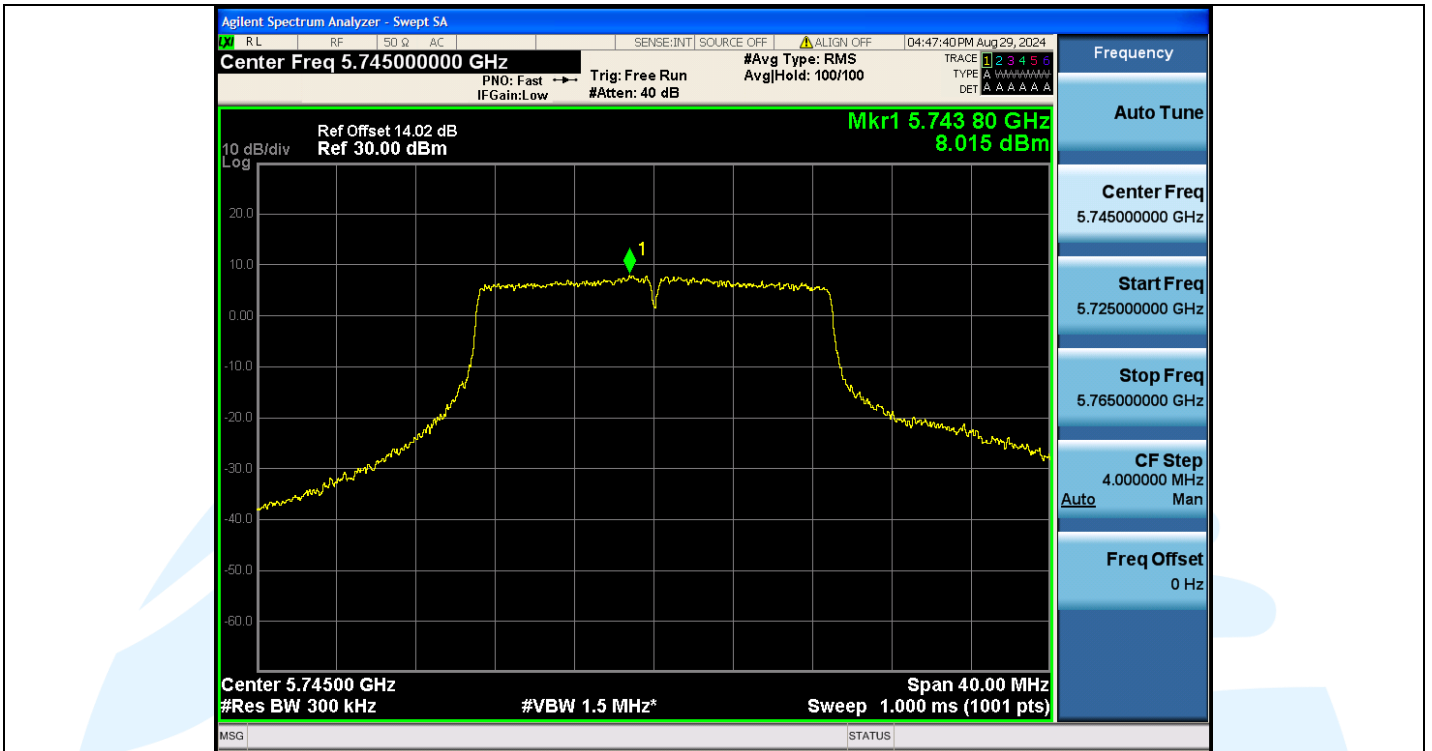

11AC20MIMO-Ant1-5745-PASS

Shenzhen UnionTrust Quality and Technology Co., Ltd.

Address: Unit D/E of 9/F and 16/F, Block A, Building 6, Baoneng science and technology park, Longhua district, Shenzhen, China

Tel: +86-755-28230888

Fax: +86-755-28230886

E-mail: info@uttlab.com

<http://www.uttlab.com>

UTTR-RF-EN300328-V1.2