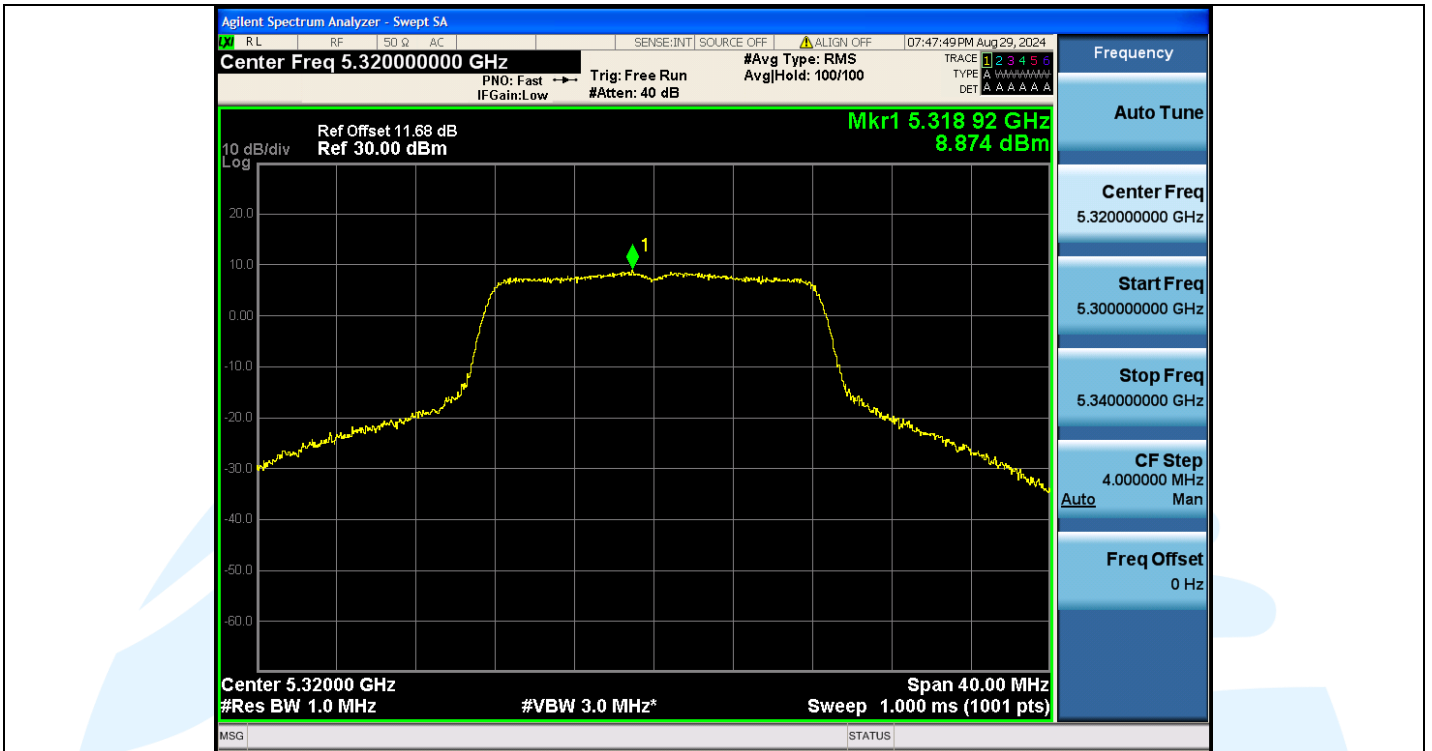

Shenzhen UnionTrust Quality and Technology Co., Ltd.

Address: Unit D/E of 9/F and 16/F, Block A, Building 6, Baoneng science and technology park, Longhua district, Shenzhen, China

Tel: +86-755-28230888

Fax: +86-755-28230886

E-mail: info@uttlab.com

<http://www.uttlab.com>

UTTR-RF-EN300328-V1.2