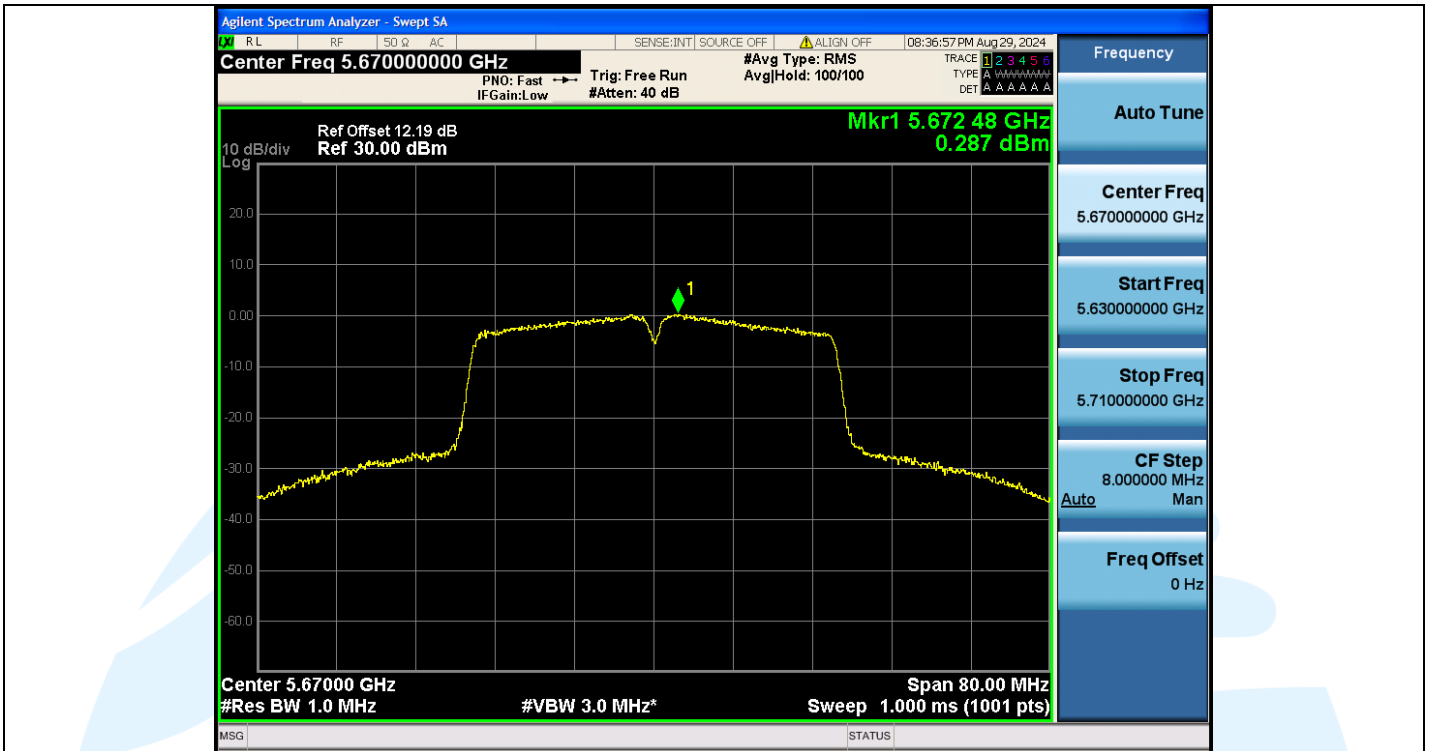

Shenzhen UnionTrust Quality and Technology Co., Ltd.

Address: Unit D/E of 9/F and 16/F, Block A, Building 6, Baoneng science and technology park, Longhua district, Shenzhen, China

Tel: +86-755-28230888

Fax: +86-755-28230886

E-mail: info@uttlab.com

<http://www.uttlab.com>

UTTR-RF-EN300328-V1.2