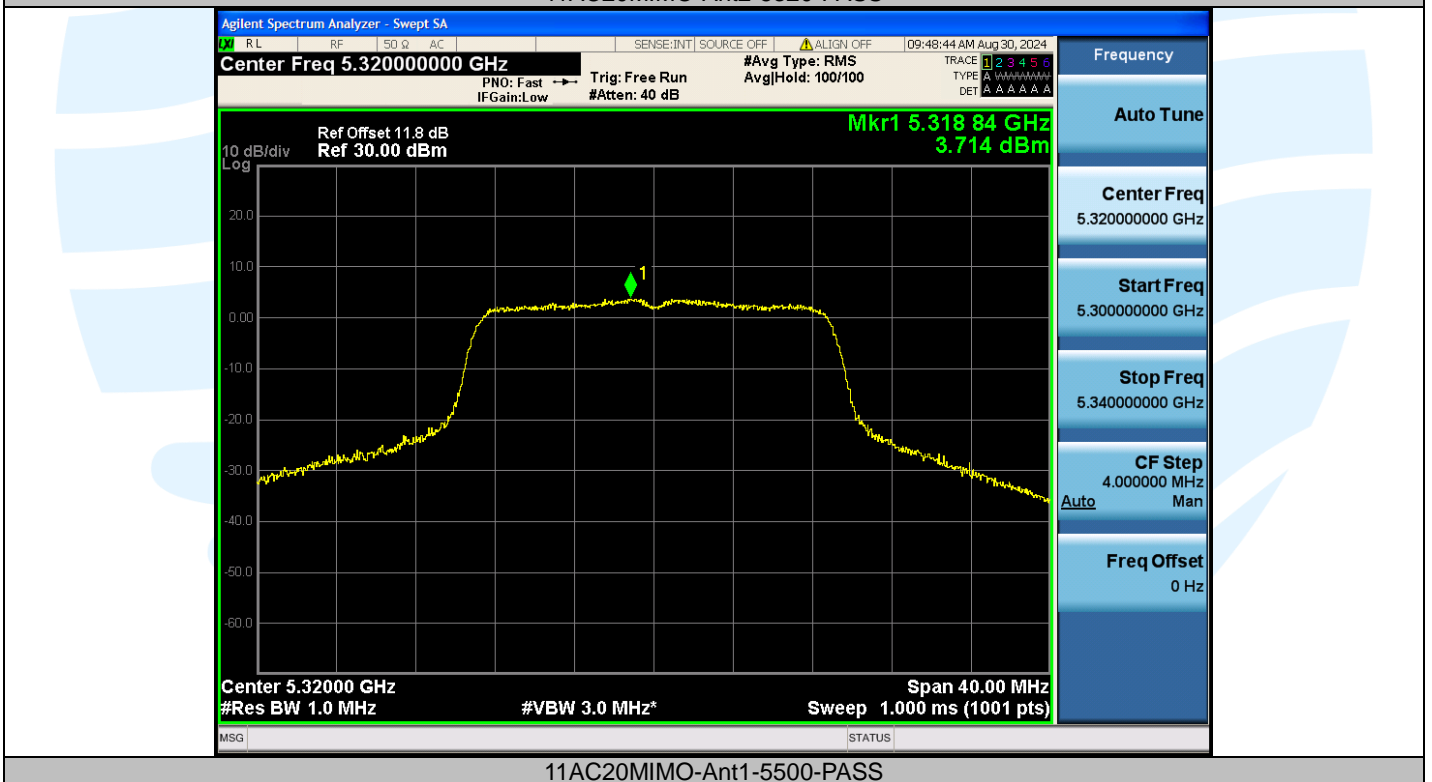

Shenzhen UnionTrust Quality and Technology Co., Ltd.

Address: Unit D/E of 9/F and 16/F, Block A, Building 6, Baoneng science and technology park, Longhua district, Shenzhen, China

Tel: +86-755-28230888

Fax: +86-755-28230886

E-mail: info@uttlab.com

<http://www.uttlab.com>

UTTR-RF-EN300328-V1.2