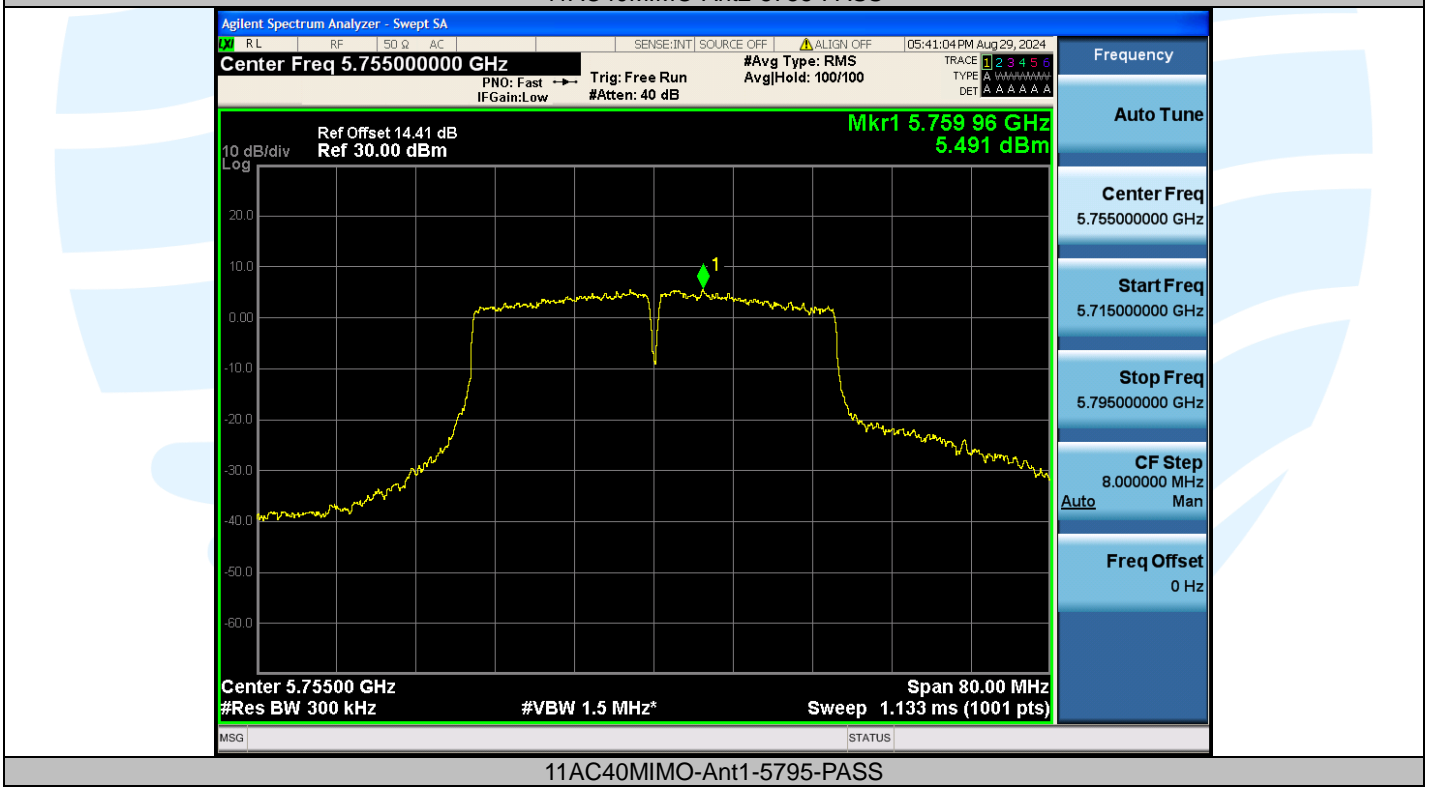

Shenzhen UnionTrust Quality and Technology Co., Ltd.

Address: Unit D/E of 9/F and 16/F, Block A, Building 6, Baoneng science and technology park, Longhua district, Shenzhen, China

Tel: +86-755-28230888

Fax: +86-755-28230886

E-mail: info@uttlab.com

<http://www.uttlab.com>

UTTR-RF-EN300328-V1.2