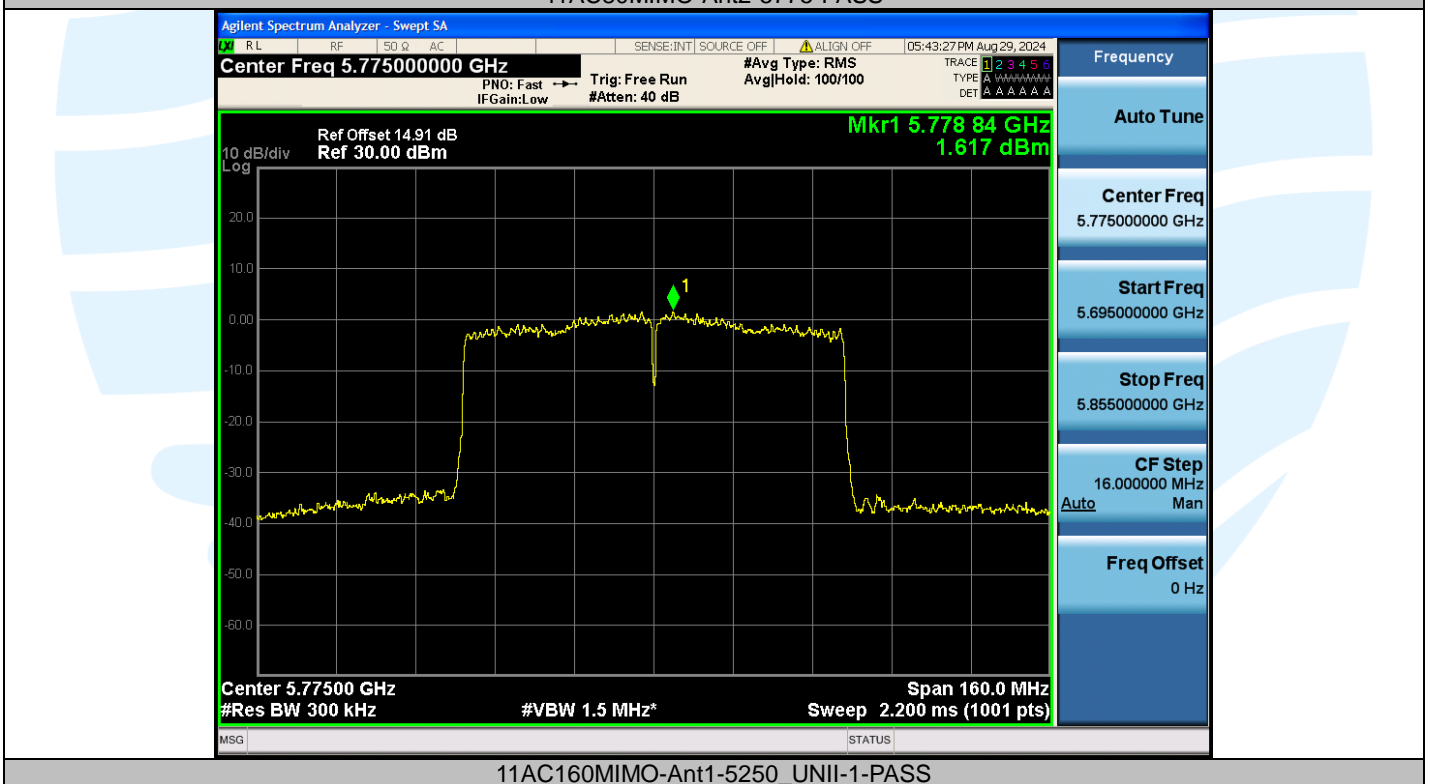

Shenzhen UnionTrust Quality and Technology Co., Ltd.

Address: Unit D/E of 9/F and 16/F, Block A, Building 6, Baoneng science and technology park, Longhua district, Shenzhen, China

Tel: +86-755-28230888

Fax: +86-755-28230886

E-mail: info@uttlab.com

<http://www.uttlab.com>

UTTR-RF-EN300328-V1.2