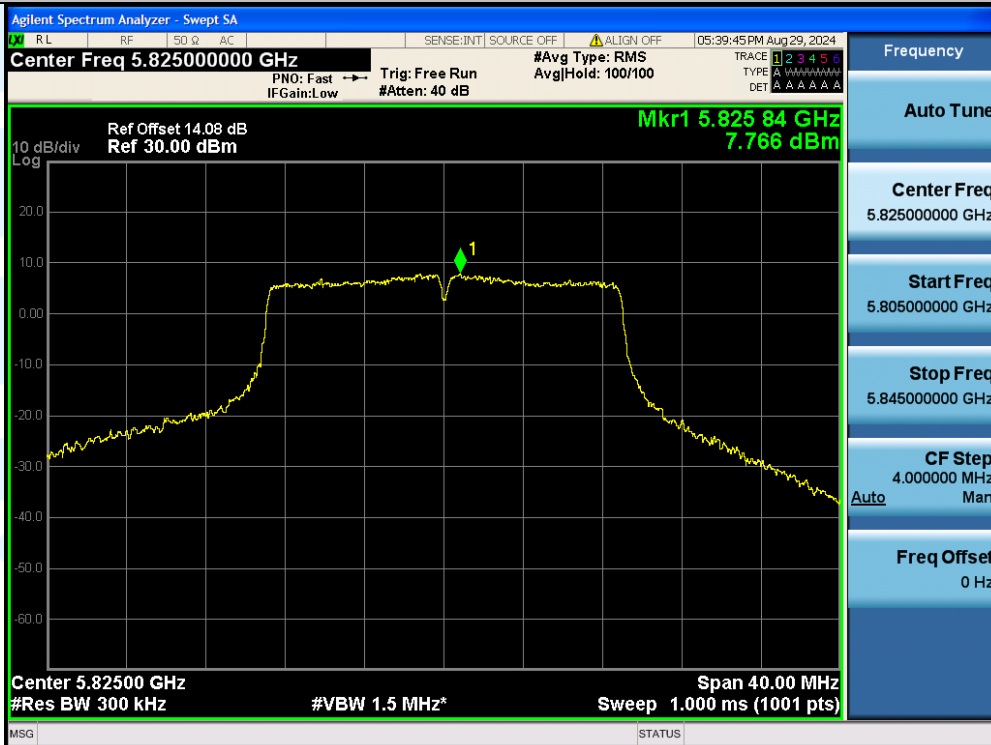

Fax: +86-755-28230886

E-mail: info@uttlab.com

<http://www.uttlab.com>

UTTR-RF-EN300328-V1.2

11AC20MIMO-Ant2-5825-PASS

11AC40MIMO-Ant1-5190-PASS

**Shenzhen UnionTrust Quality and Technology Co., Ltd.**

Address: Unit D/E of 9/F and 16/F, Block A, Building 6, Baoneng science and technology park, Longhua district, Shenzhen, China