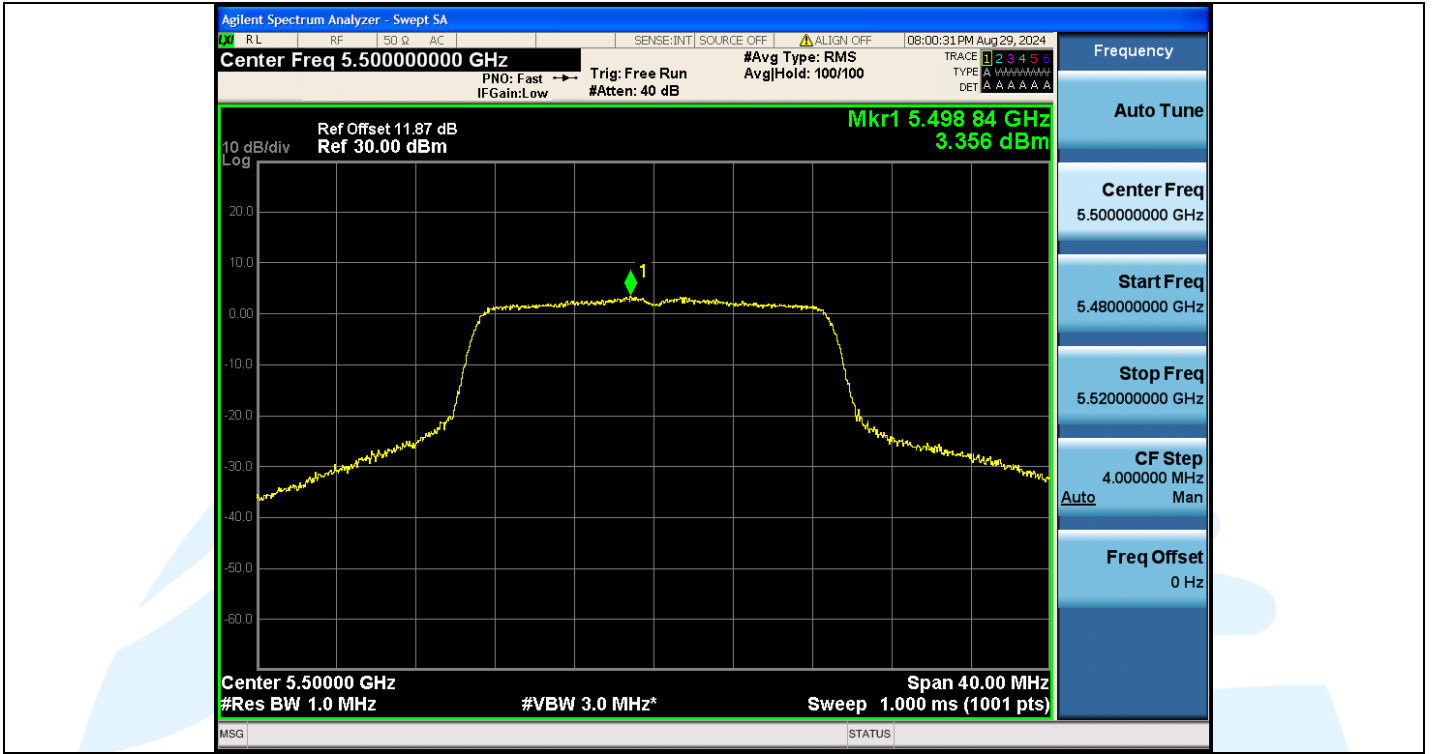

11N20MIMO-Ant1-5500-PASS

Shenzhen UnionTrust Quality and Technology Co., Ltd.

Address: Unit D/E of 9/F and 16/F, Block A, Building 6, Baoneng science and technology park, Longhua district, Shenzhen, China

Tel: +86-755-28230888

Fax: +86-755-28230886

E-mail: info@uttlab.com

<http://www.uttlab.com>

UTTR-RF-EN300328-V1.2