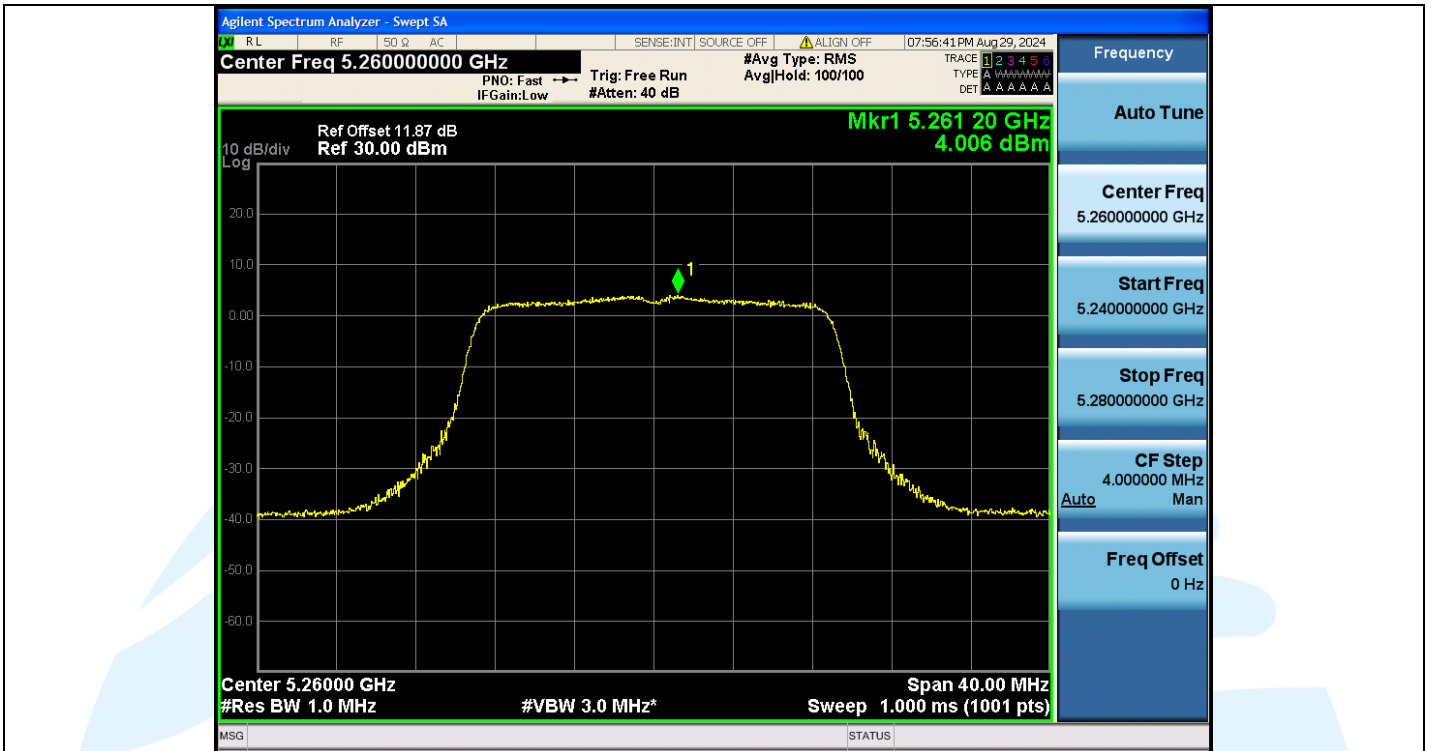

11N20MIMO-Ant1-5260-PASS

Shenzhen UnionTrust Quality and Technology Co., Ltd.

Address: Unit D/E of 9/F and 16/F, Block A, Building 6, Baoneng science and technology park, Longhua district, Shenzhen, China

Tel: +86-755-28230888

Fax: +86-755-28230886

E-mail: info@uttlab.com

<http://www.uttlab.com>

UTTR-RF-EN300328-V1.2