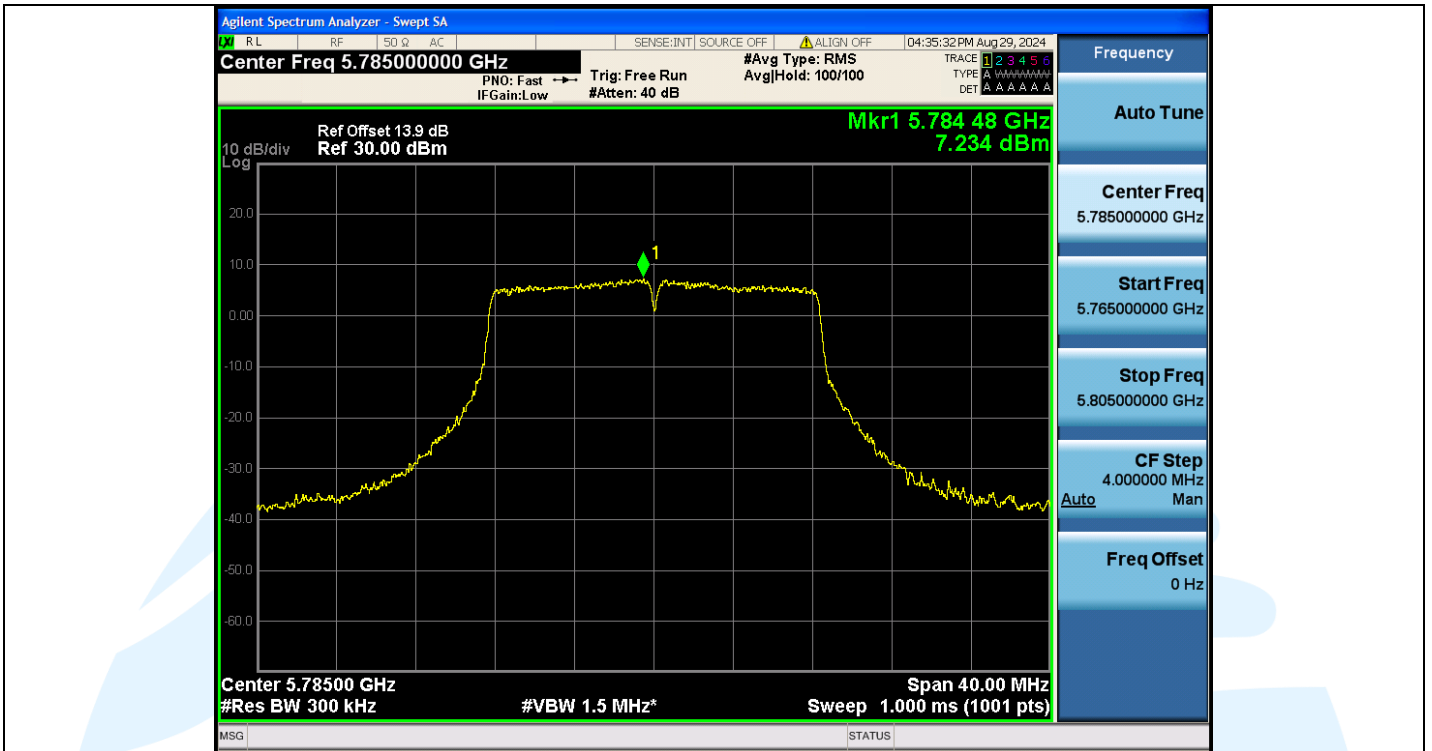

Shenzhen UnionTrust Quality and Technology Co., Ltd.

Address: Unit D/E of 9/F and 16/F, Block A, Building 6, Baoneng science and technology park, Longhua district, Shenzhen, China

Tel: +86-755-28230888

Fax: +86-755-28230886

E-mail: info@uttlab.com

<http://www.uttlab.com>

UTTR-RF-EN300328-V1.2