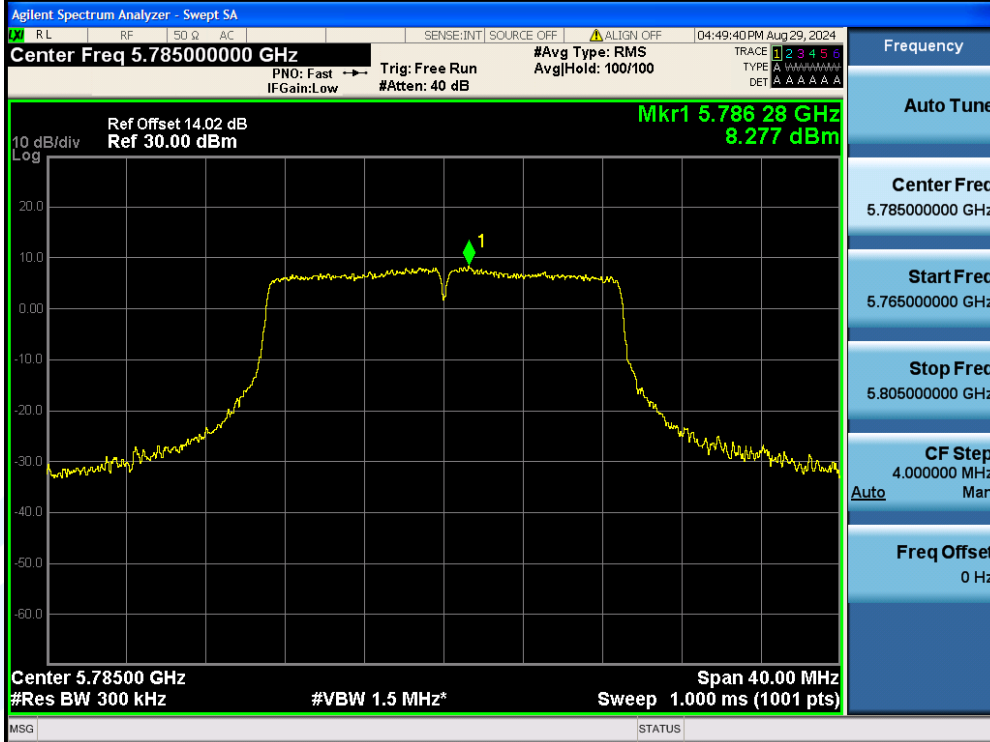

11AC20MIMO-Ant2-5785-PASS