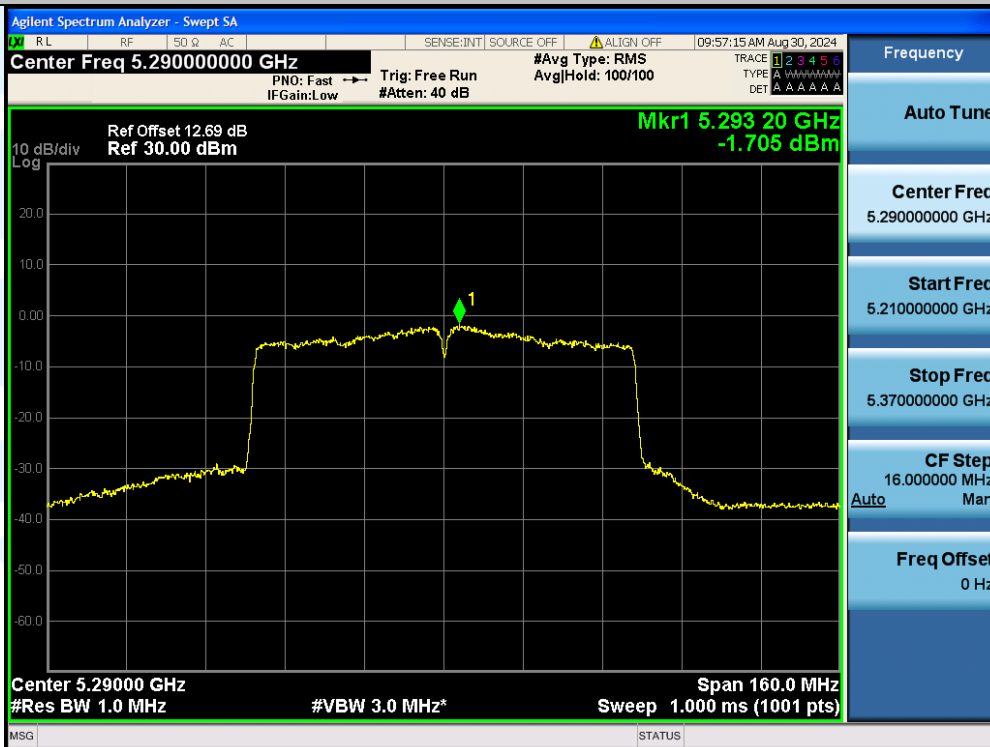

Shenzhen UnionTrust Quality and Technology Co., Ltd.

Address: Unit D/E of 9/F and 16/F, Block A, Building 6, Baoneng science and technology park, Longhua district, Shenzhen, China

Tel: +86-755-28230888

Fax: +86-755-28230886

E-mail: info@uttlab.com

<http://www.uttlab.com>

UTTR-RF-EN300328-V1.2