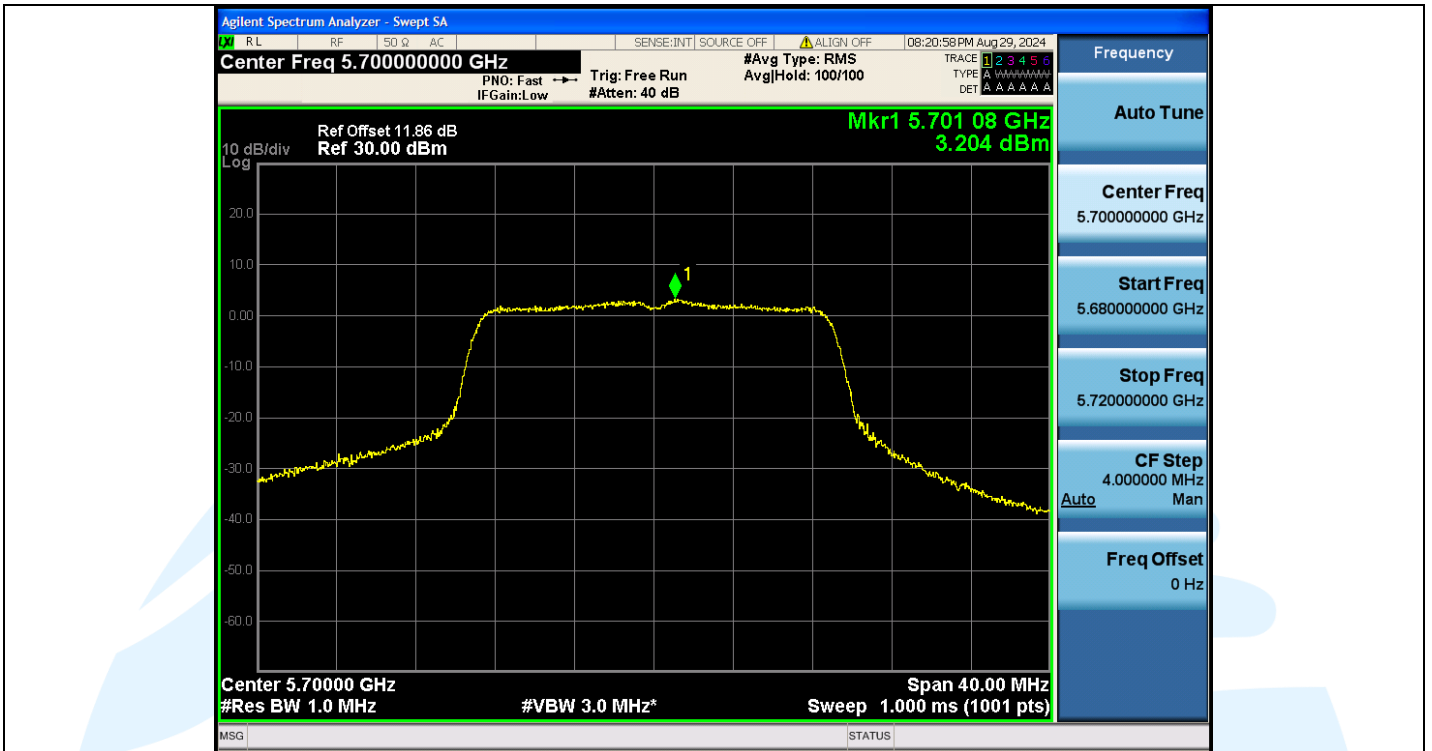

11AC20MIMO-Ant1-5700-PASS

11AC20MIMO-Ant2-5700-PASS