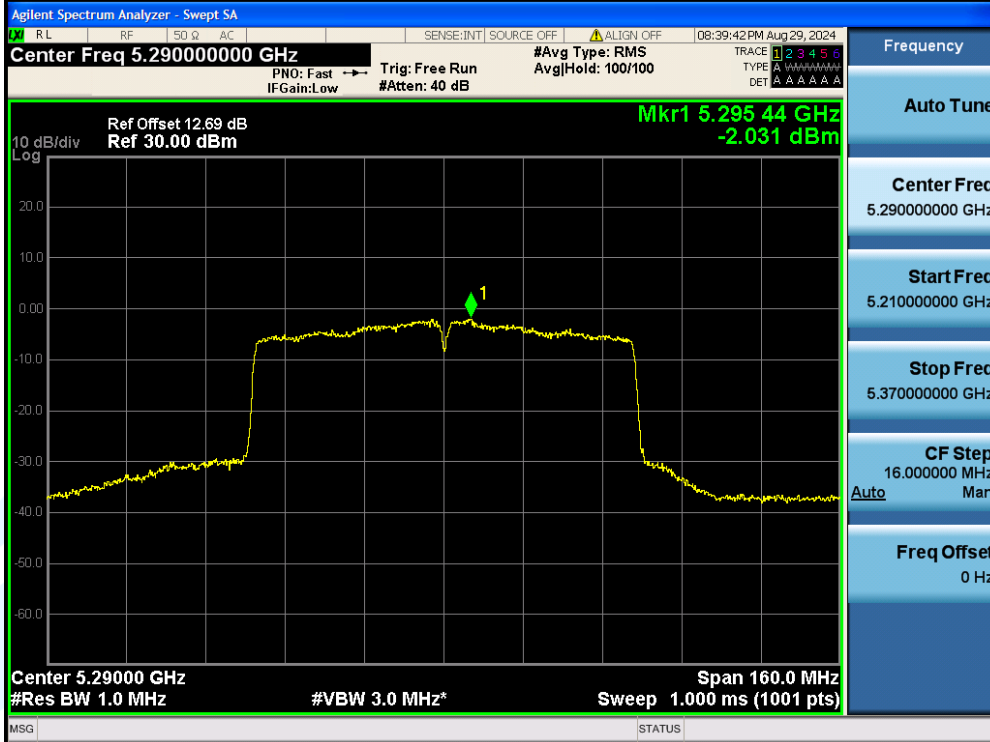

Shenzhen UnionTrust Quality and Technology Co., Ltd.

Address: Unit D/E of 9/F and 16/F, Block A, Building 6, Baoneng science and technology park, Longhua district, Shenzhen, China

Tel: +86-755-28230888

Fax: +86-755-28230886

E-mail: info@uttlab.com

<http://www.uttlab.com>

UTTR-RF-EN300328-V1.2