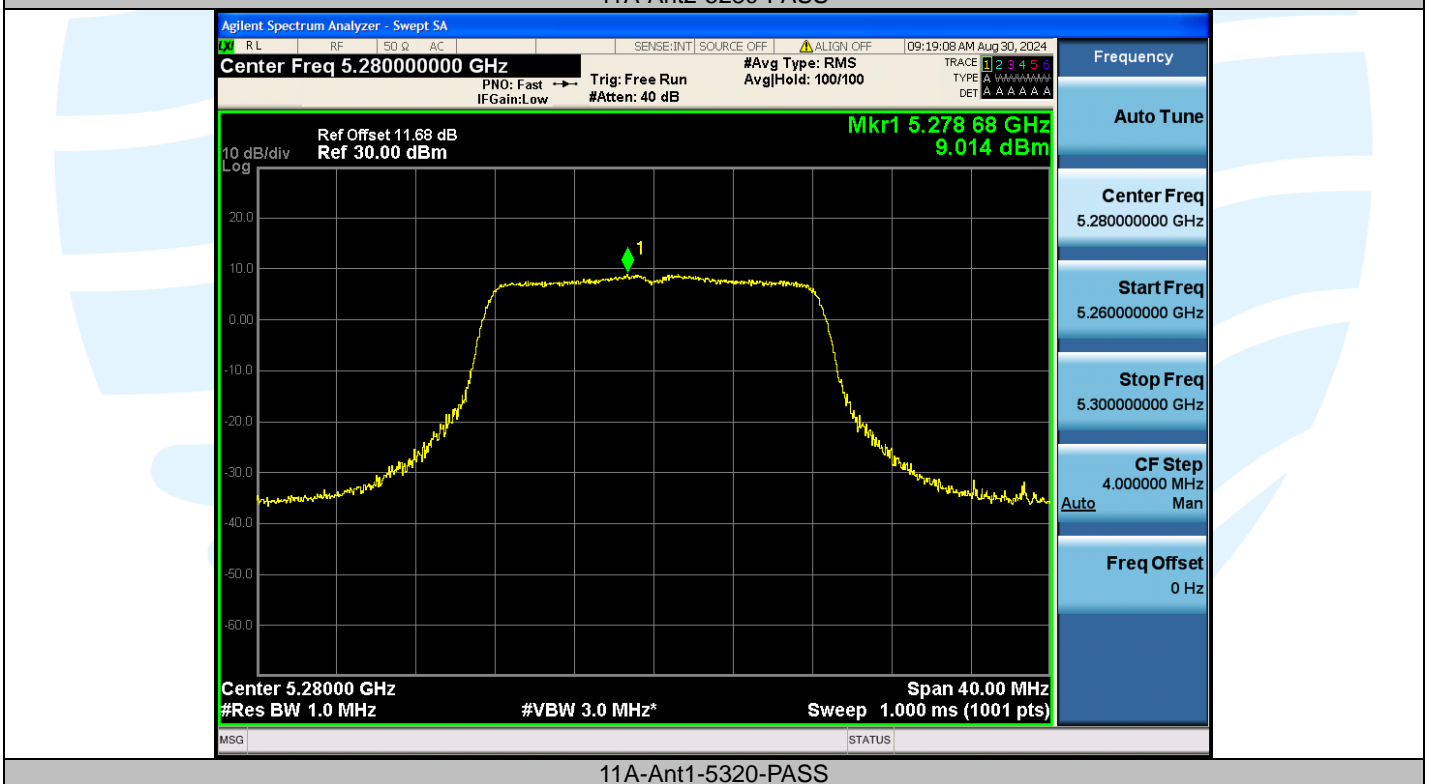

Shenzhen UnionTrust Quality and Technology Co., Ltd.

Address: Unit D/E of 9/F and 16/F, Block A, Building 6, Baoneng science and technology park, Longhua district, Shenzhen, China

Tel: +86-755-28230888

Fax: +86-755-28230886

E-mail: info@uttlab.com

<http://www.uttlab.com>

UTTR-RF-EN300328-V1.2