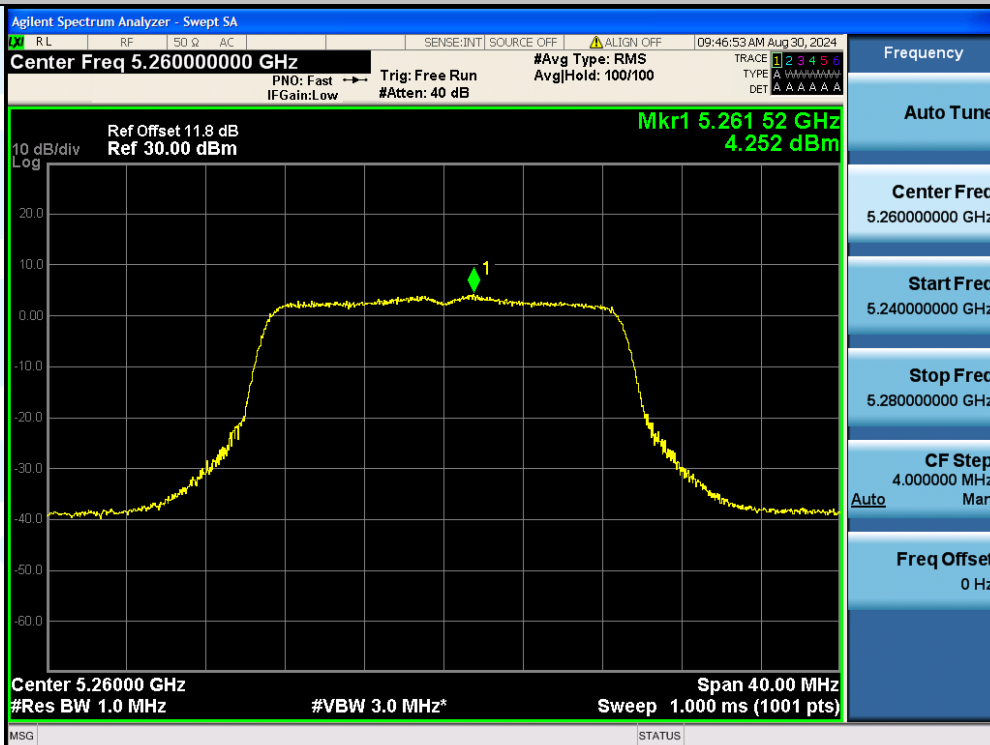

Shenzhen UnionTrust Quality and Technology Co., Ltd.

Address: Unit D/E of 9/F and 16/F, Block A, Building 6, Baoneng science and technology park, Longhua district, Shenzhen, China

Tel: +86-755-28230888

Fax: +86-755-28230886

E-mail: info@uttlab.com

<http://www.uttlab.com>

UTTR-RF-EN300328-V1.2