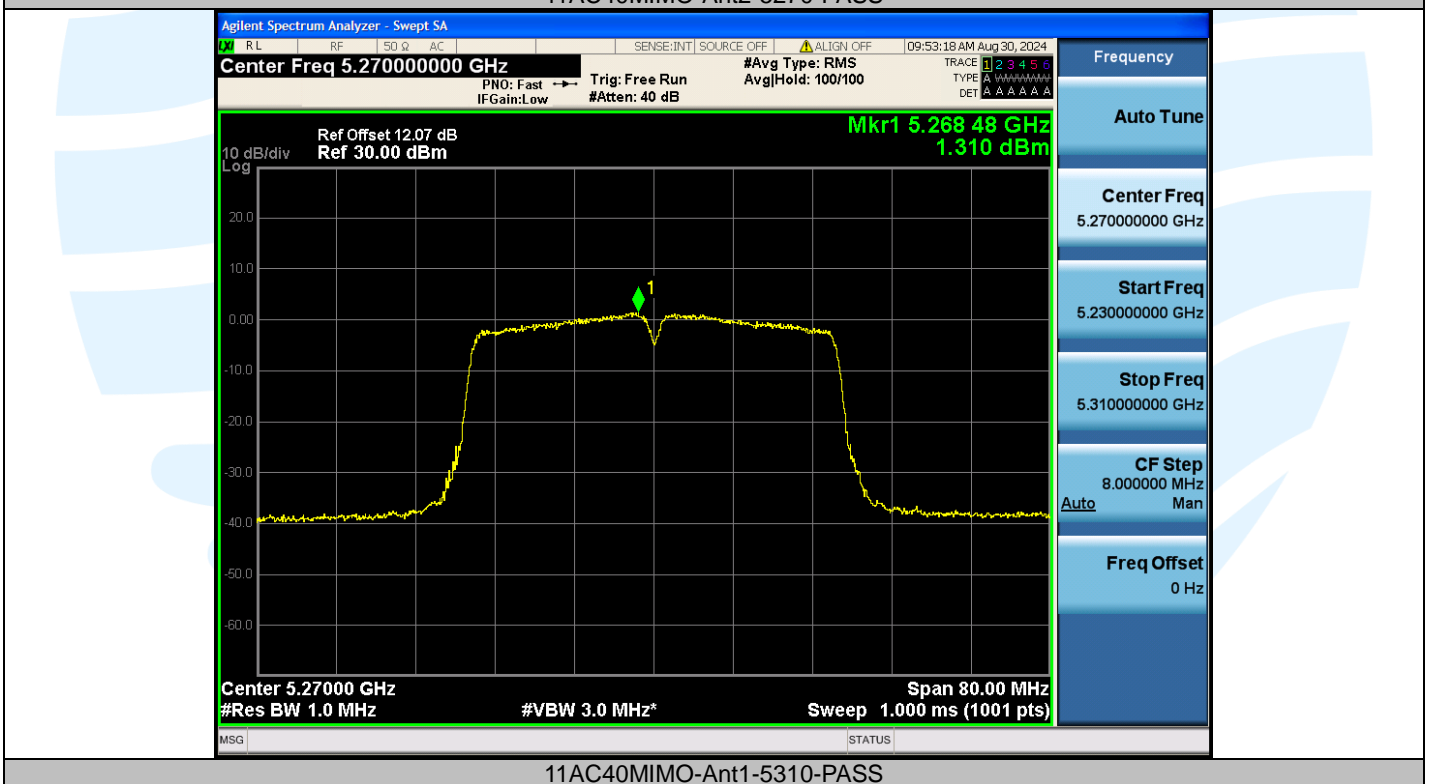

Shenzhen UnionTrust Quality and Technology Co., Ltd.

Address: Unit D/E of 9/F and 16/F, Block A, Building 6, Baoneng science and technology park, Longhua district, Shenzhen, China

Tel: +86-755-28230888

Fax: +86-755-28230886

E-mail: info@uttlab.com

<http://www.uttlab.com>

UTTR-RF-EN300328-V1.2