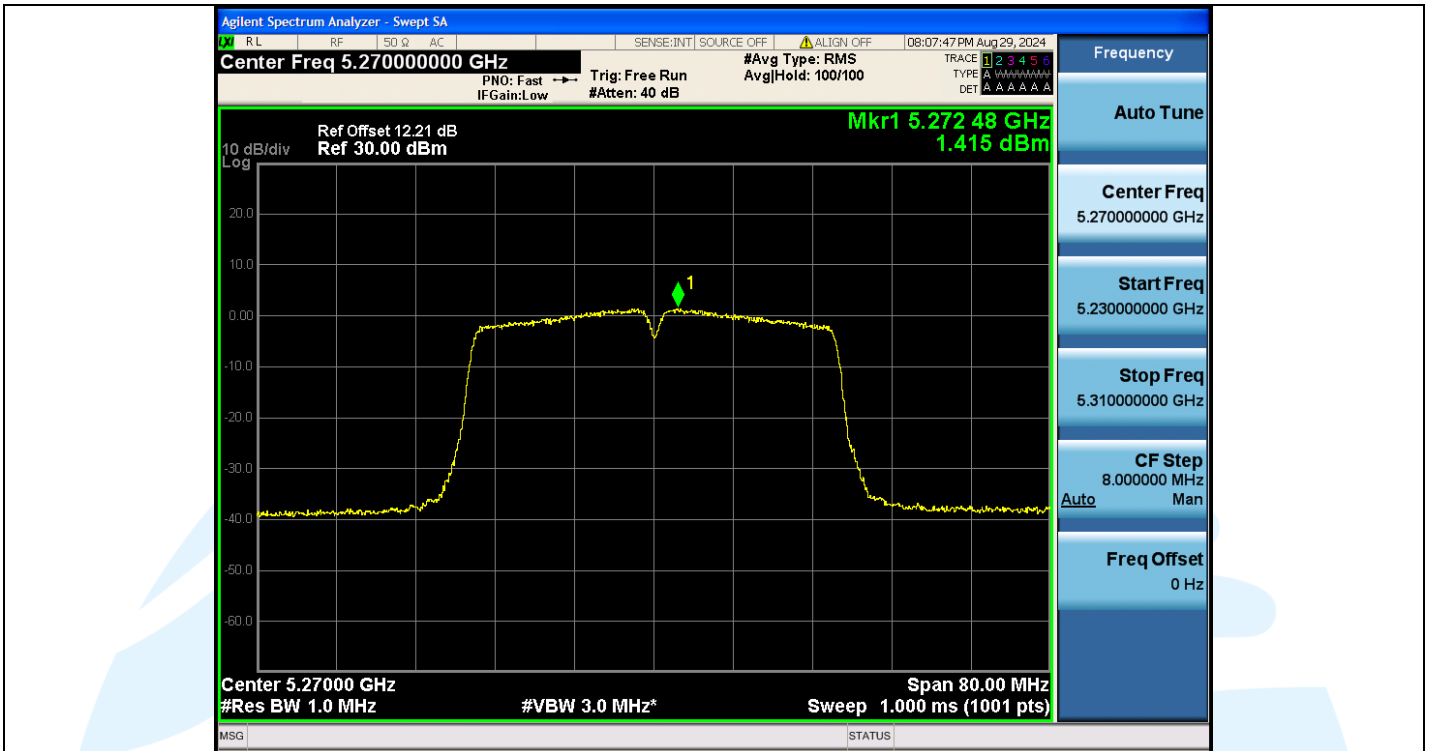

Shenzhen UnionTrust Quality and Technology Co., Ltd.

Address: Unit D/E of 9/F and 16/F, Block A, Building 6, Baoneng science and technology park, Longhua district, Shenzhen, China

Tel: +86-755-28230888

Fax: +86-755-28230886

E-mail: info@uttlab.com

<http://www.uttlab.com>

UTTR-RF-EN300328-V1.2