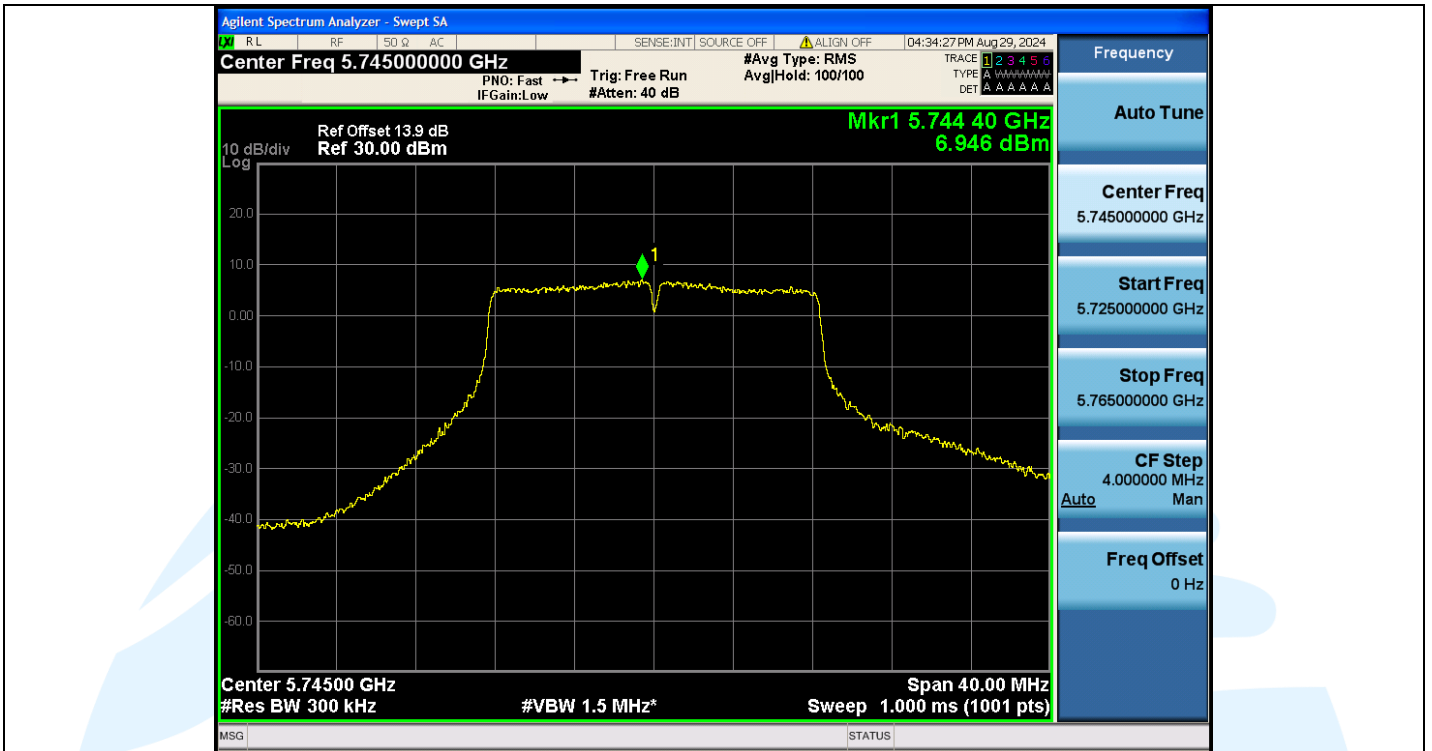

Shenzhen UnionTrust Quality and Technology Co., Ltd.

Address: Unit D/E of 9/F and 16/F, Block A, Building 6, Baoneng science and technology park, Longhua district, Shenzhen, China

Tel: +86-755-28230888

Fax: +86-755-28230886

E-mail: info@uttlab.com

<http://www.uttlab.com>

UTTR-RF-EN300328-V1.2