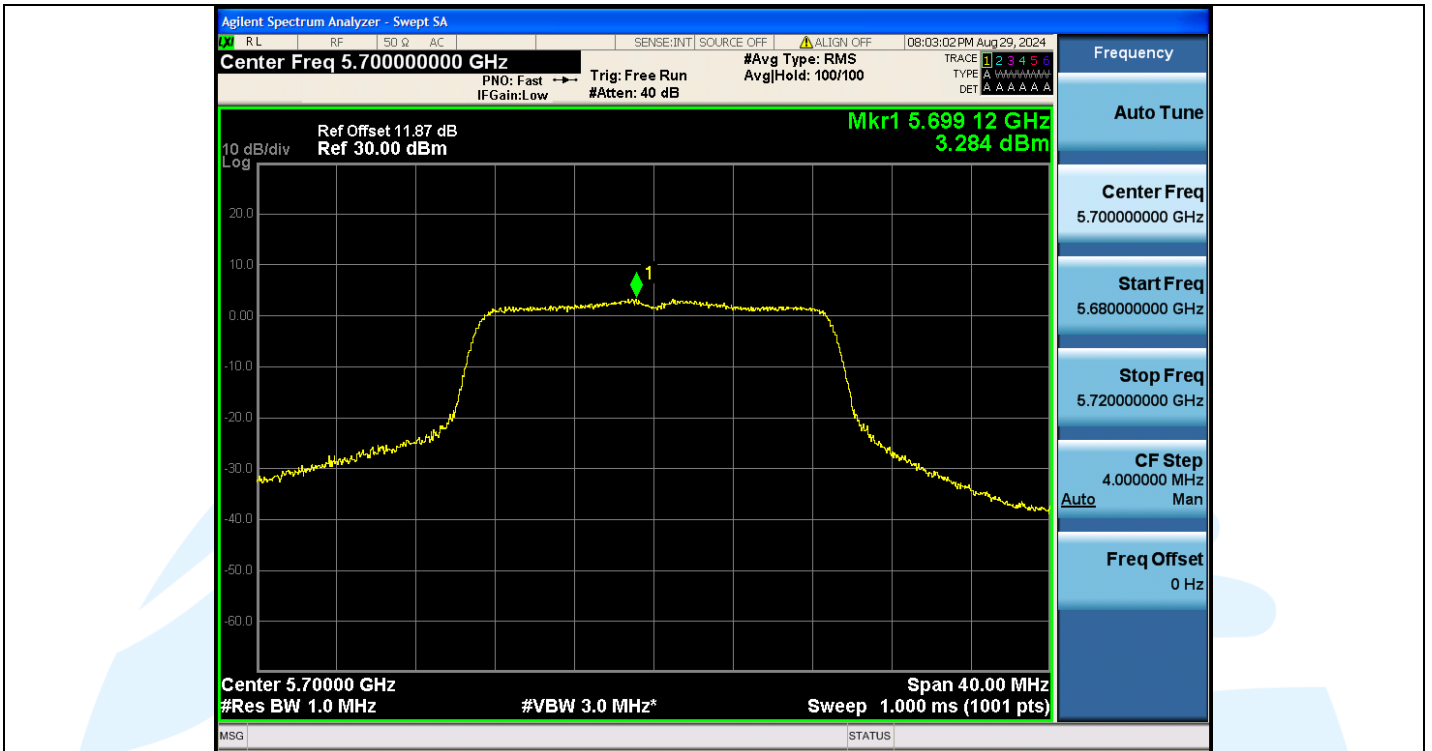

UTTR-RF-EN300328-V1.2

**Shenzhen UnionTrust Quality and Technology Co., Ltd.**

Address: Unit D/E of 9/F and 16/F, Block A, Building 6, Baoneng science and technology park, Longhua district, Shenzhen, China