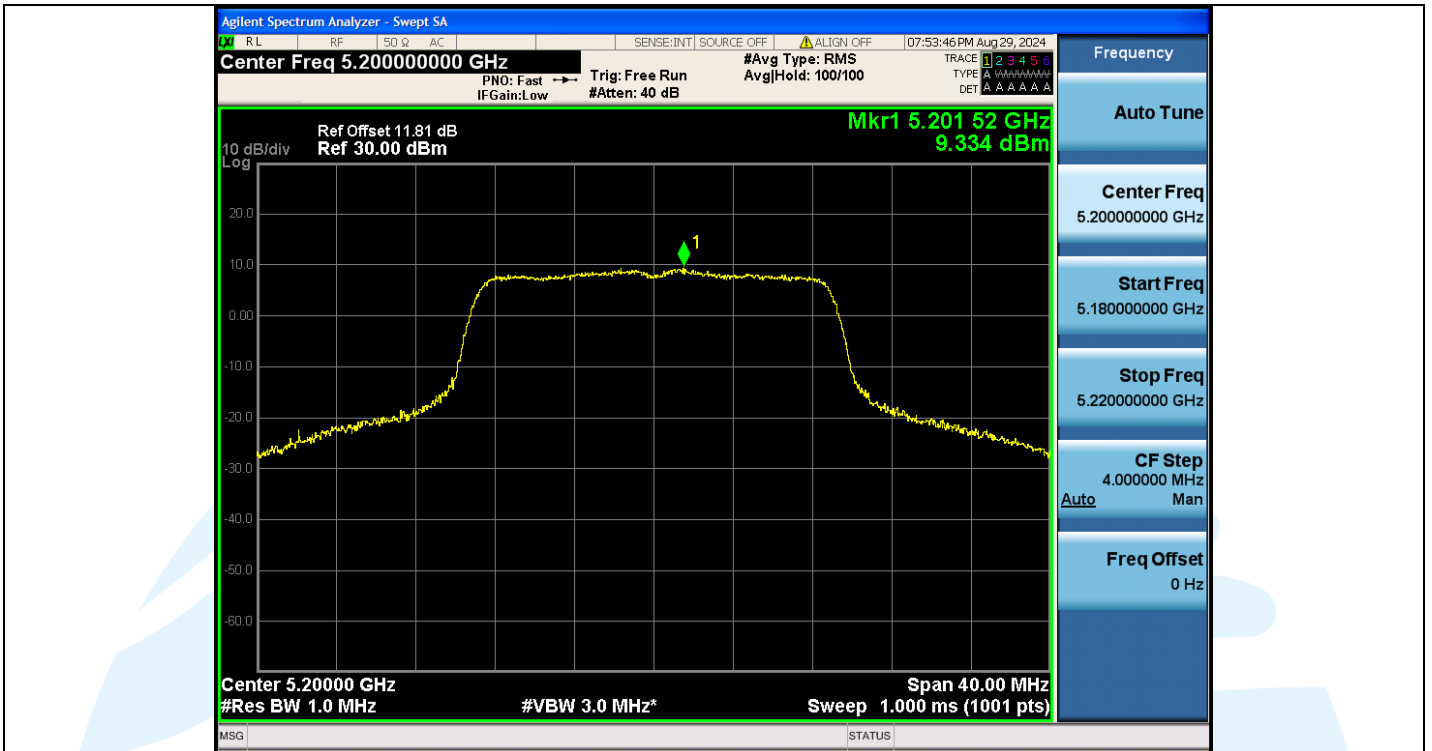

11N20MIMO-Ant1-5200-PASS

11N20MIMO-Ant2-5200-PASS