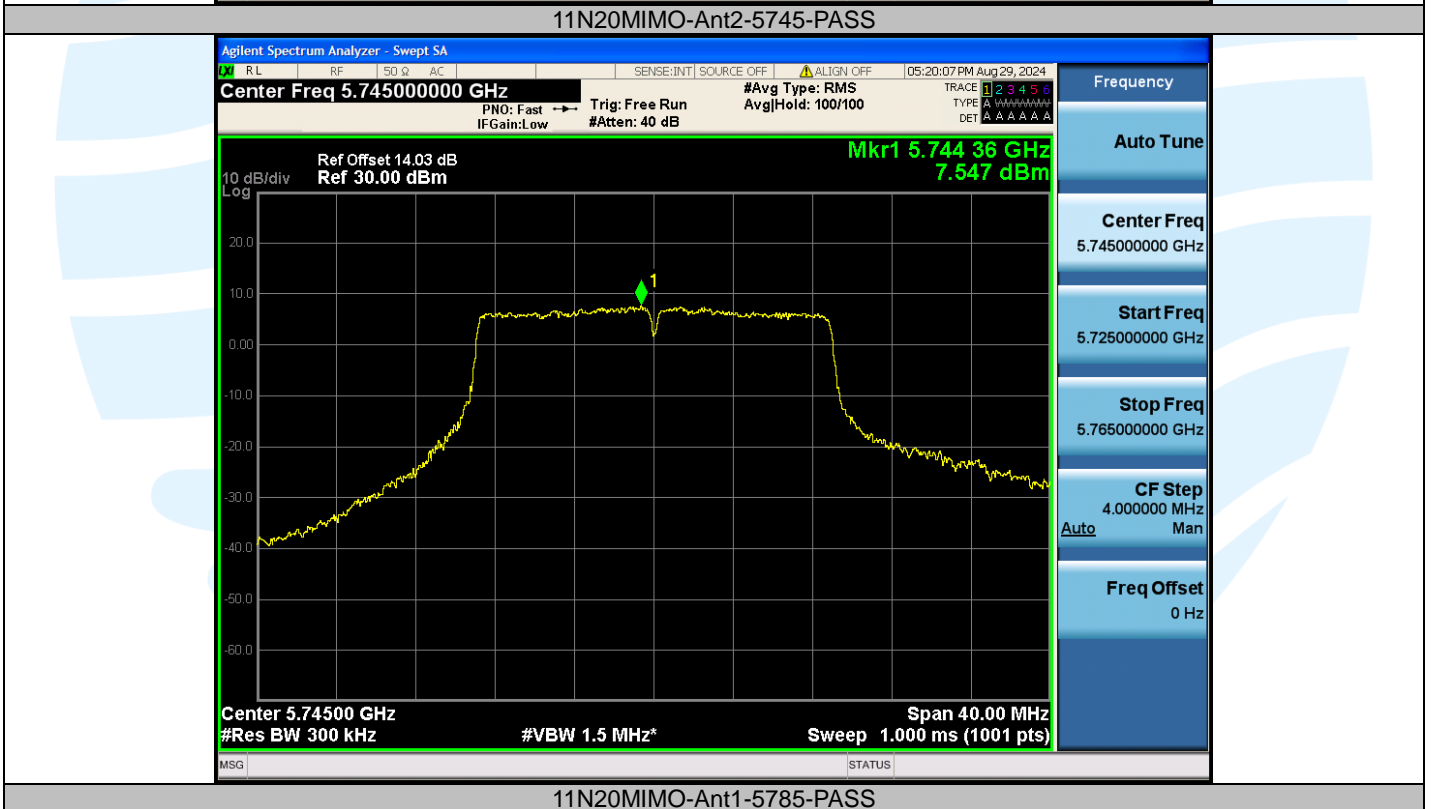

Shenzhen UnionTrust Quality and Technology Co., Ltd.

Address: Unit D/E of 9/F and 16/F, Block A, Building 6, Baoneng science and technology park, Longhua district, Shenzhen, China

Tel: +86-755-28230888

Fax: +86-755-28230886

E-mail: info@uttlab.com

<http://www.uttlab.com>

UTTR-RF-EN300328-V1.2