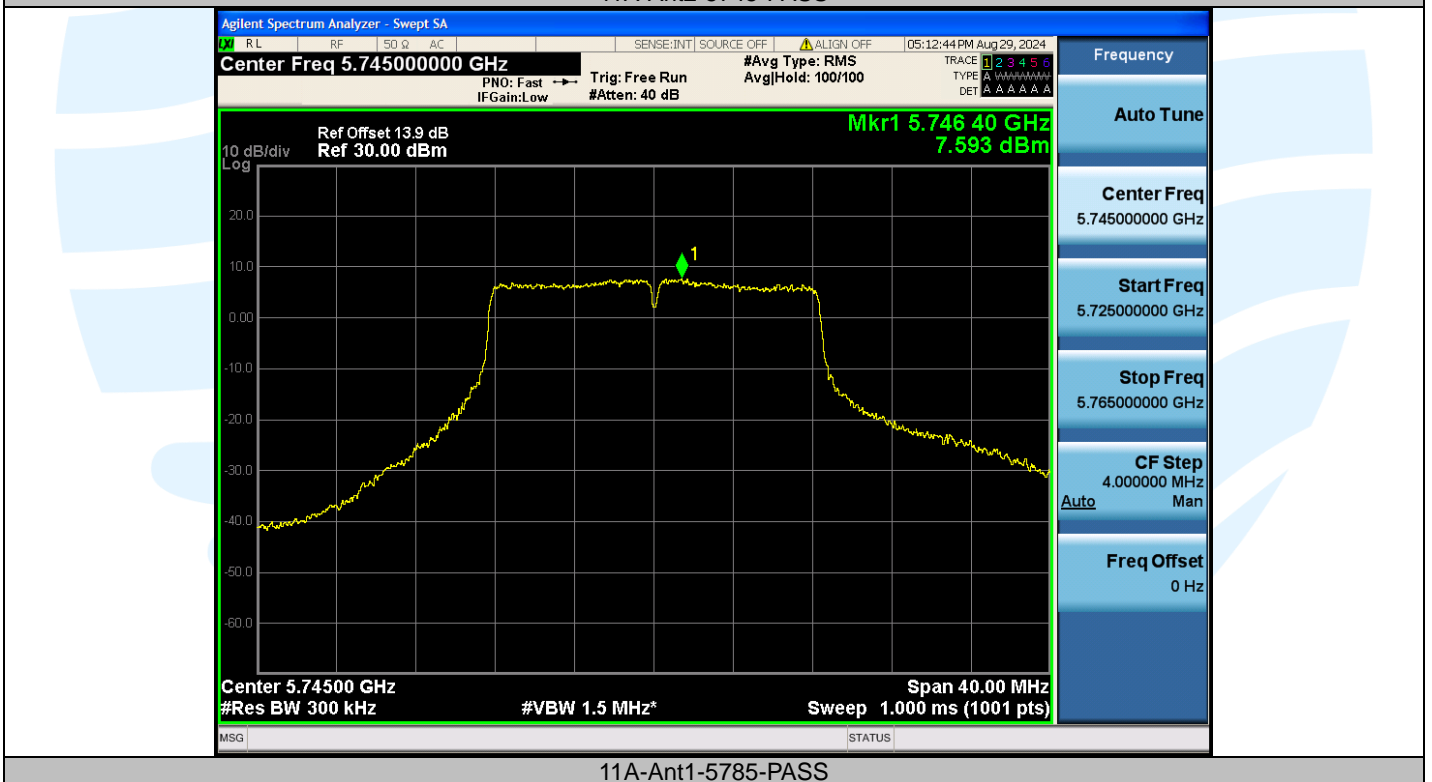

Shenzhen UnionTrust Quality and Technology Co., Ltd.

Address: Unit D/E of 9/F and 16/F, Block A, Building 6, Baoneng science and technology park, Longhua district, Shenzhen, China

Tel: +86-755-28230888

Fax: +86-755-28230886

E-mail: info@uttlab.com

<http://www.uttlab.com>

UTTR-RF-EN300328-V1.2