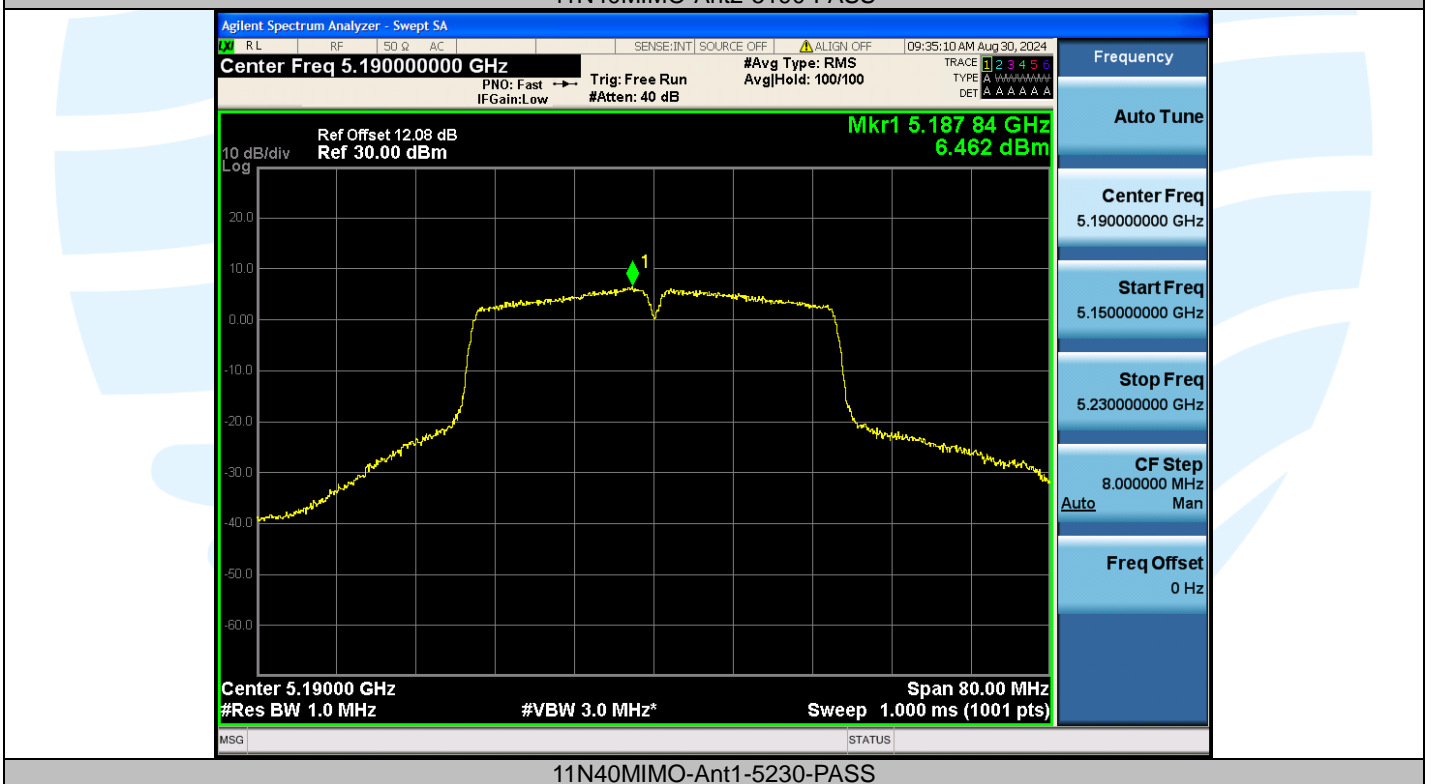

Shenzhen UnionTrust Quality and Technology Co., Ltd.

Address: Unit D/E of 9/F and 16/F, Block A, Building 6, Baoneng science and technology park, Longhua district, Shenzhen, China

Tel: +86-755-28230888

Fax: +86-755-28230886

E-mail: info@uttlab.com

<http://www.uttlab.com>

UTTR-RF-EN300328-V1.2