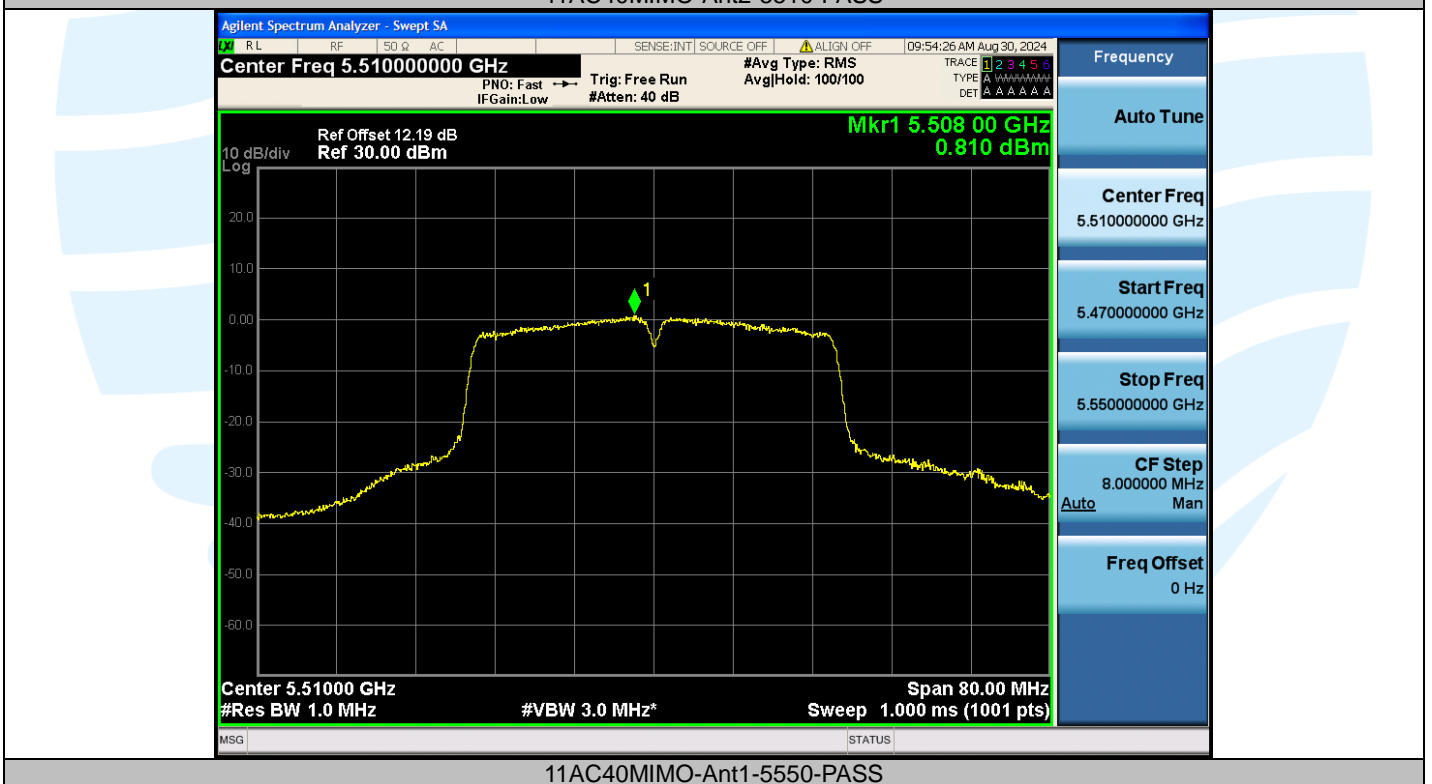

Shenzhen UnionTrust Quality and Technology Co., Ltd.

Address: Unit D/E of 9/F and 16/F, Block A, Building 6, Baoneng science and technology park, Longhua district, Shenzhen, China

Tel: +86-755-28230888

Fax: +86-755-28230886

E-mail: info@uttlab.com

<http://www.uttlab.com>

UTTR-RF-EN300328-V1.2