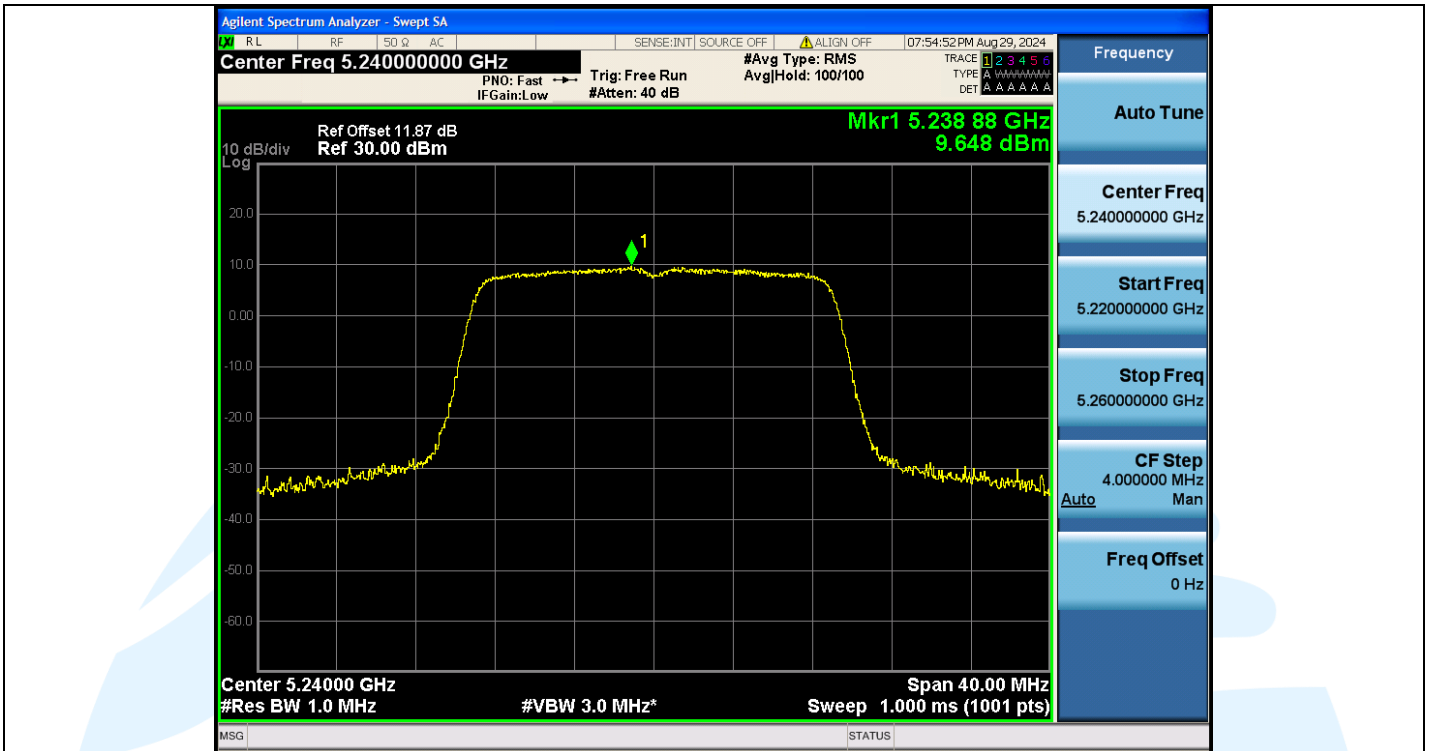

11N20MIMO-Ant1-5240-PASS

11N20MIMO-Ant2-5240-PASS