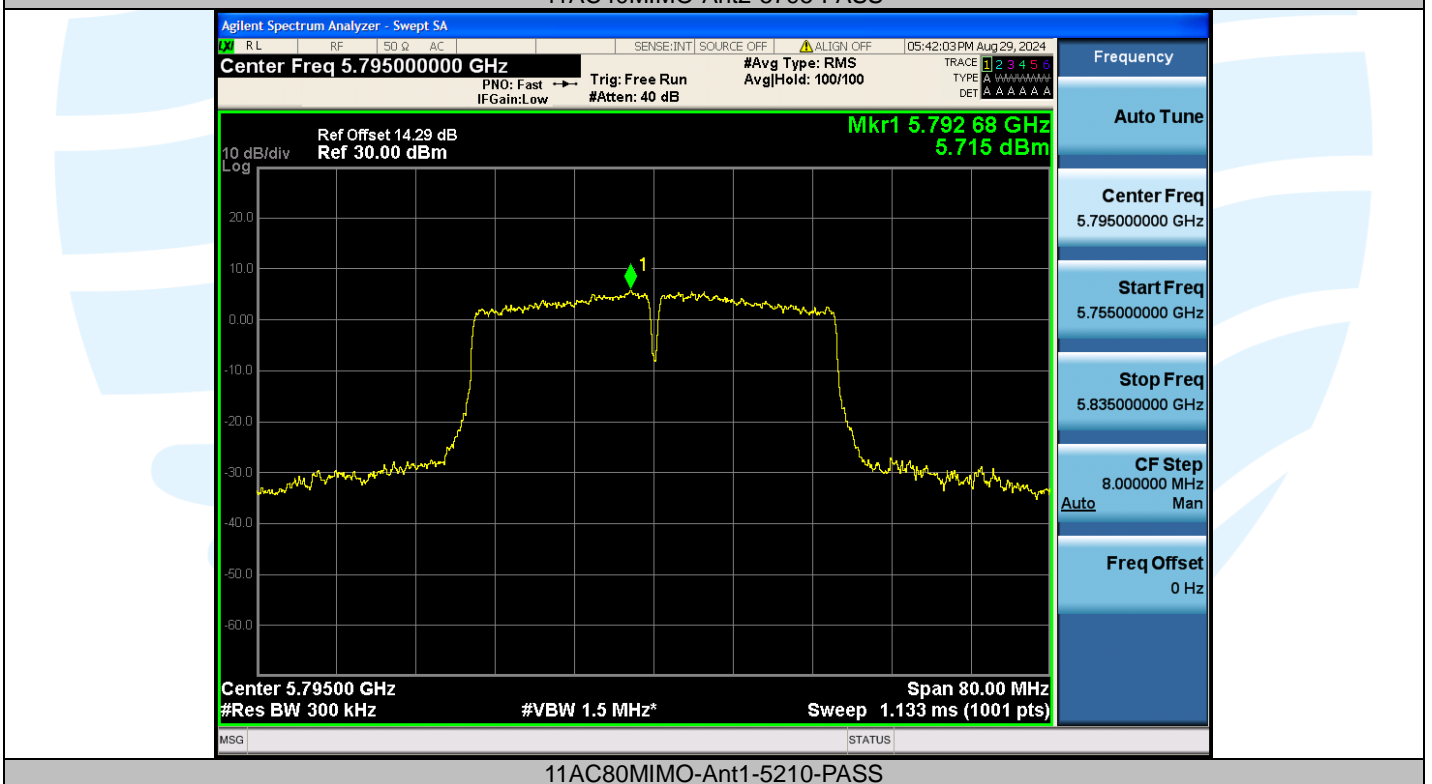

Shenzhen UnionTrust Quality and Technology Co., Ltd.

Address: Unit D/E of 9/F and 16/F, Block A, Building 6, Baoneng science and technology park, Longhua district, Shenzhen, China

Tel: +86-755-28230888

Fax: +86-755-28230886

E-mail: info@uttlab.com

<http://www.uttlab.com>

UTTR-RF-EN300328-V1.2