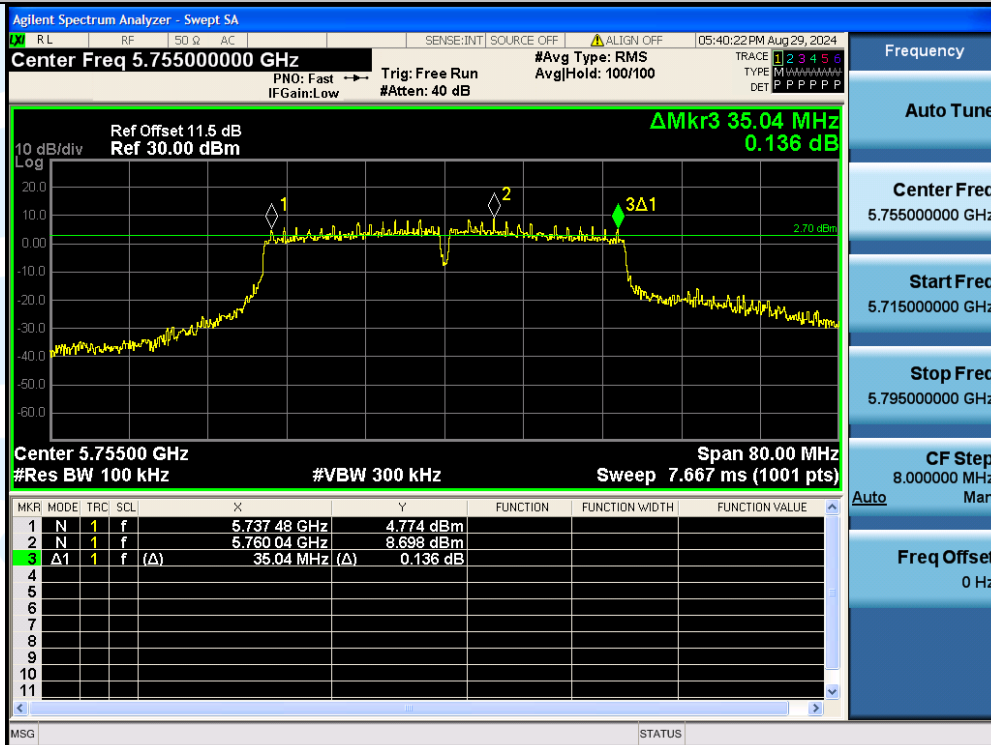

UTTR-RF-EN300328-V1.2

11AC40MIMO-Ant2-5755-PASS

11AC40MIMO-Ant1-5795-PASS

Shenzhen UnionTrust Quality and Technology Co., Ltd.

Address: Unit D/E of 9/F and 16/F, Block A, Building 6, Baoneng science and technology park, Longhua district, Shenzhen, China