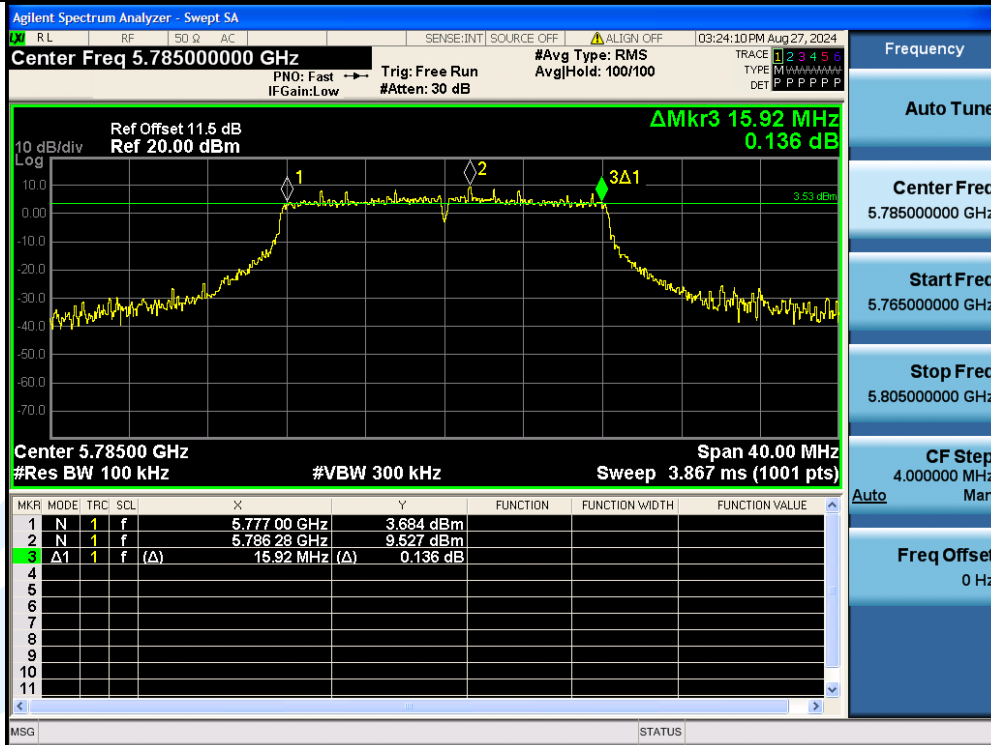

UTTR-RF-EN300328-V1.2

11A-Ant3-5785-PASS

11A-Ant1-5825-PASS

Shenzhen UnionTrust Quality and Technology Co., Ltd.

Address: Unit D/E of 9/F and 16/F, Block A, Building 6, Baoneng science and technology park, Longhua district, Shenzhen, China