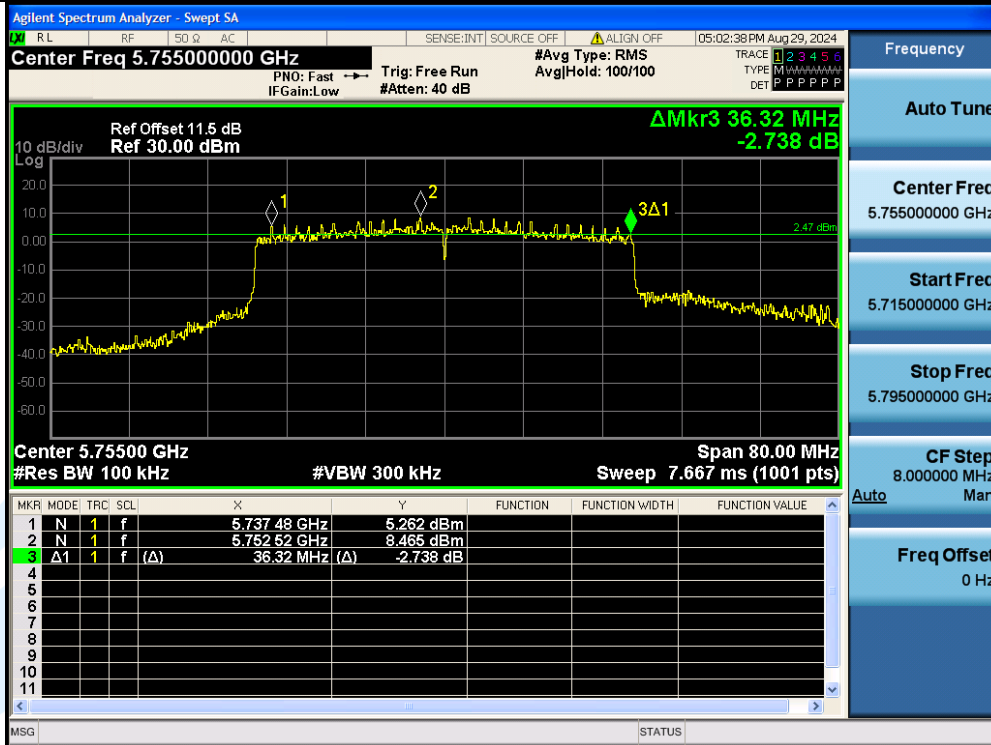

UTTR-RF-EN300328-V1.2

11AX40MIMO-Ant2-5755-PASS

11AX40MIMO-Ant1-5795-PASS

Shenzhen UnionTrust Quality and Technology Co., Ltd.

Address: Unit D/E of 9/F and 16/F, Block A, Building 6, Baoneng science and technology park, Longhua district, Shenzhen, China