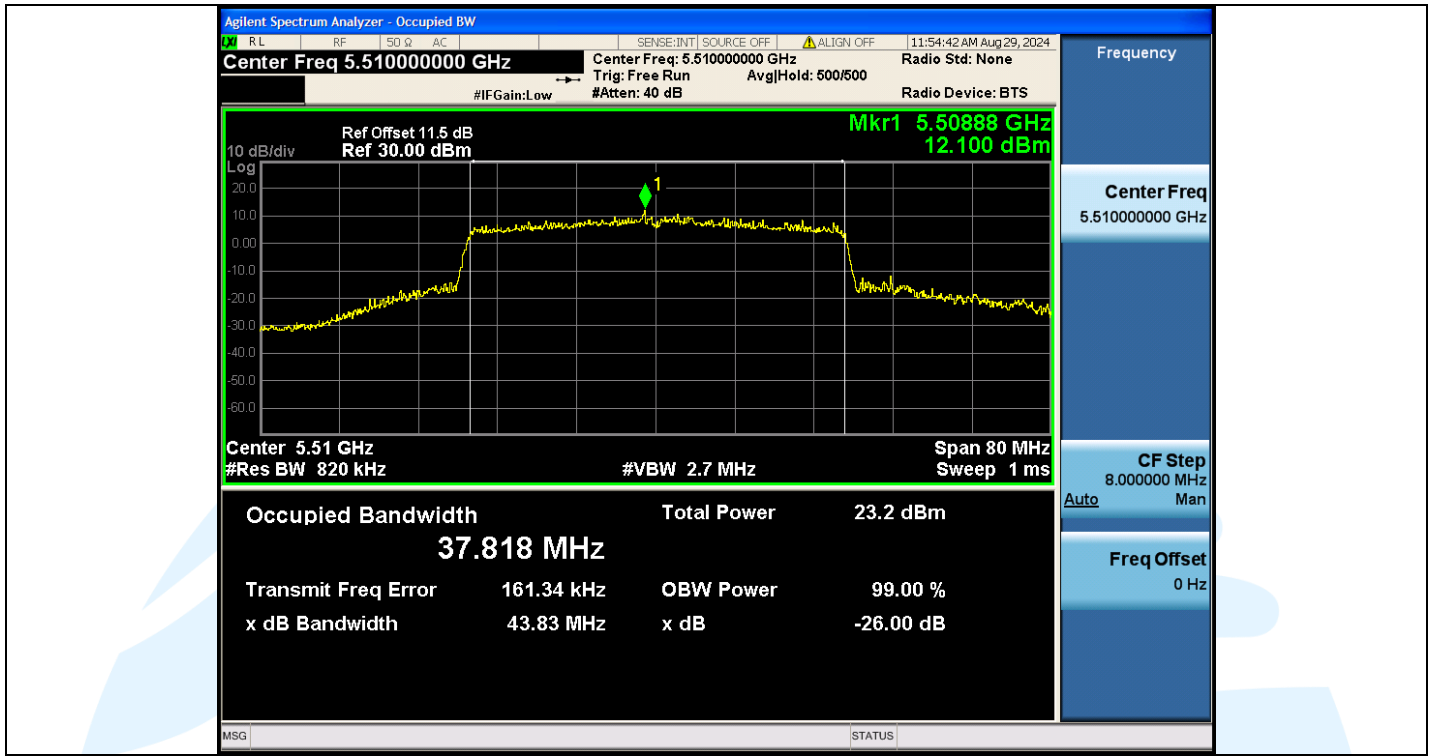

Shenzhen UnionTrust Quality and Technology Co., Ltd.

Address: Unit D/E of 9/F and 16/F, Block A, Building 6, Baoneng science and technology park, Longhua district, Shenzhen, China

Tel: +86-755-28230888

Fax: +86-755-28230886

E-mail: info@uttlab.com

<http://www.uttlab.com>

UTTR-RF-EN300328-V1.2