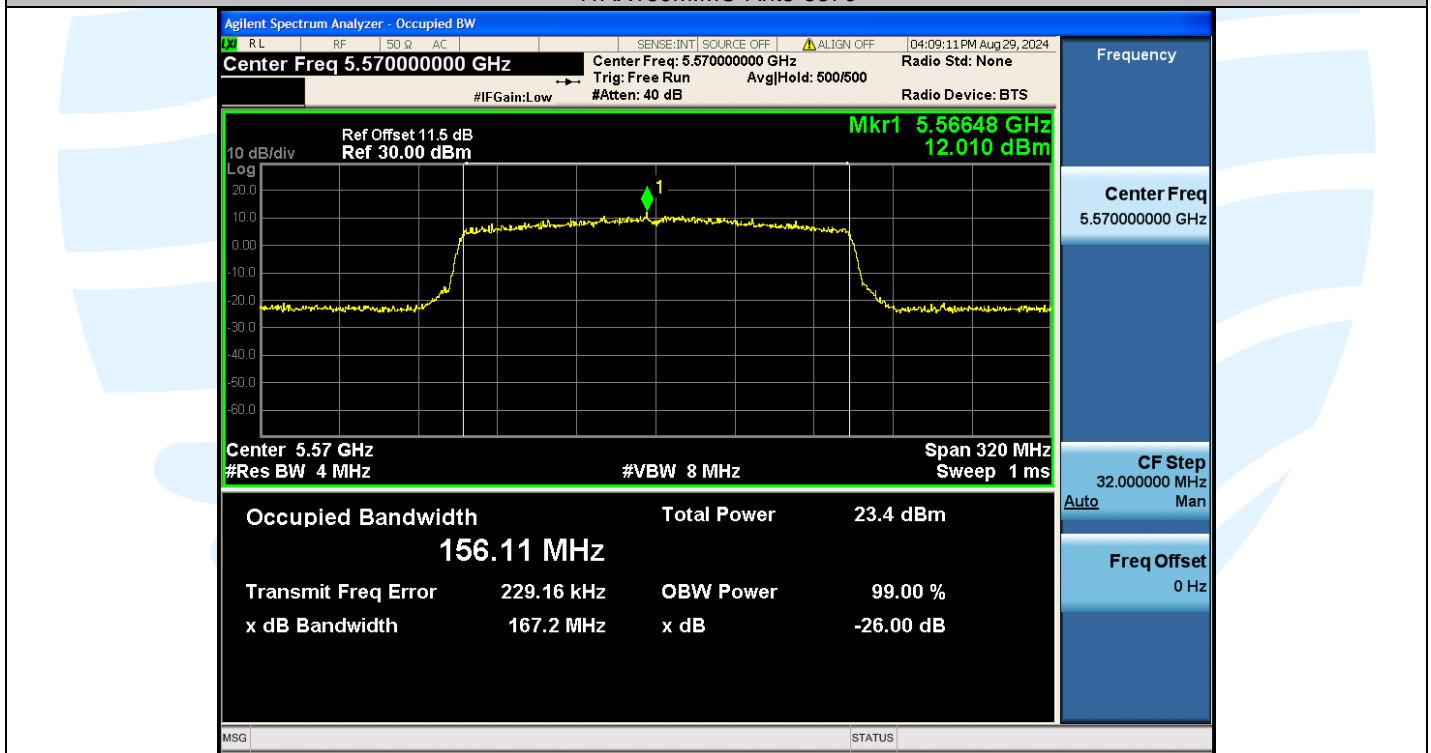

Shenzhen UnionTrust Quality and Technology Co., Ltd.

Address: Unit D/E of 9/F and 16/F, Block A, Building 6, Baoneng science and technology park, Longhua district, Shenzhen, China

Tel: +86-755-28230888

Fax: +86-755-28230886

E-mail: info@uttlab.com

<http://www.uttlab.com>

UTTR-RF-EN300328-V1.2