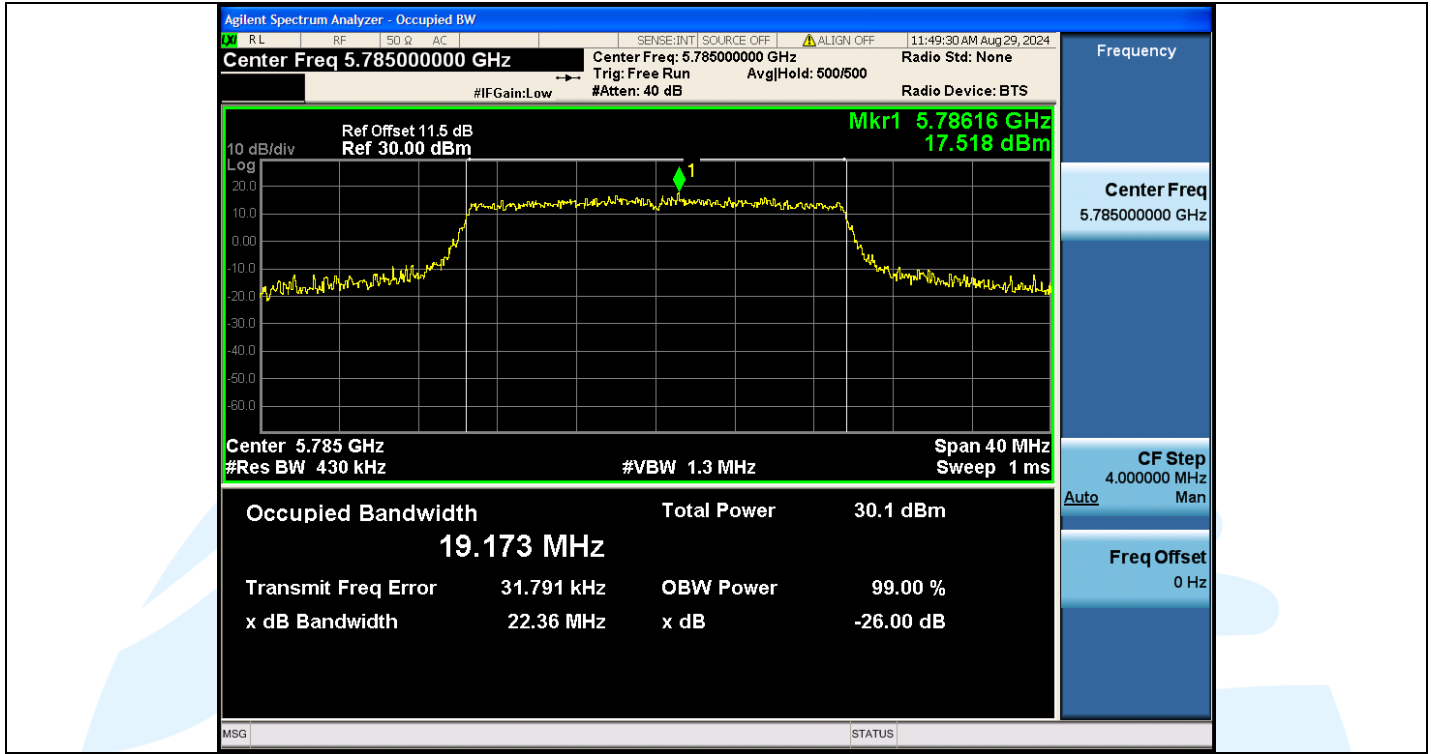

11AX20MIMO-Ant3-5785