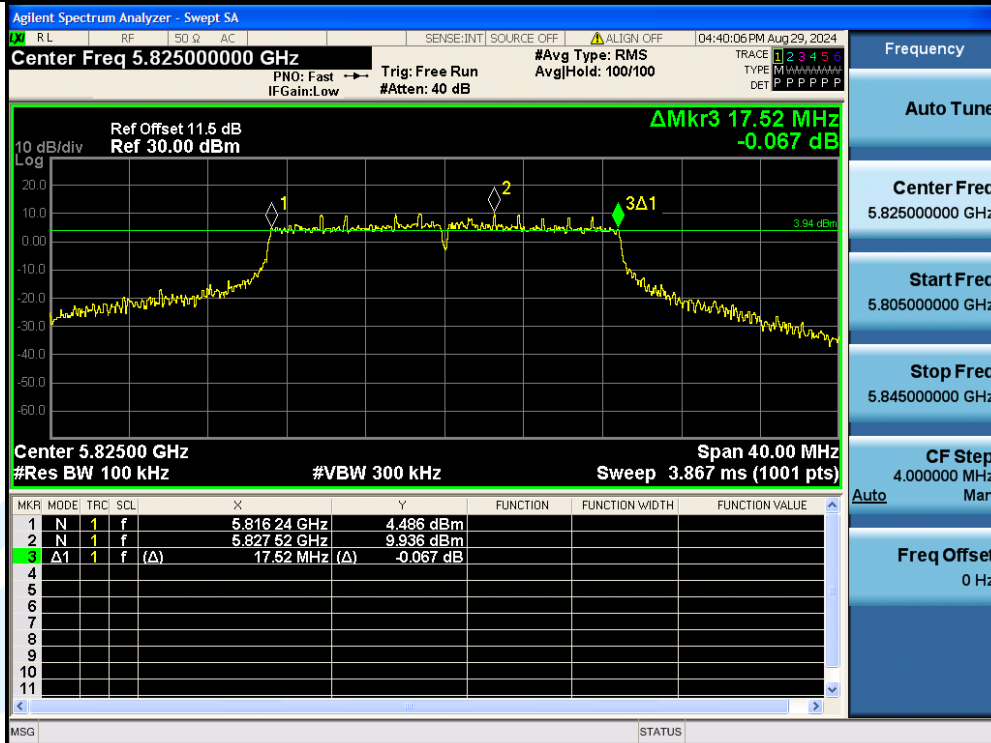

UTTR-RF-EN300328-V1.2

11N20MIMO-Ant2-5825-PASS

11N40MIMO-Ant1-5755-PASS

Shenzhen UnionTrust Quality and Technology Co., Ltd.

Address: Unit D/E of 9/F and 16/F, Block A, Building 6, Baoneng science and technology park, Longhua district, Shenzhen, China