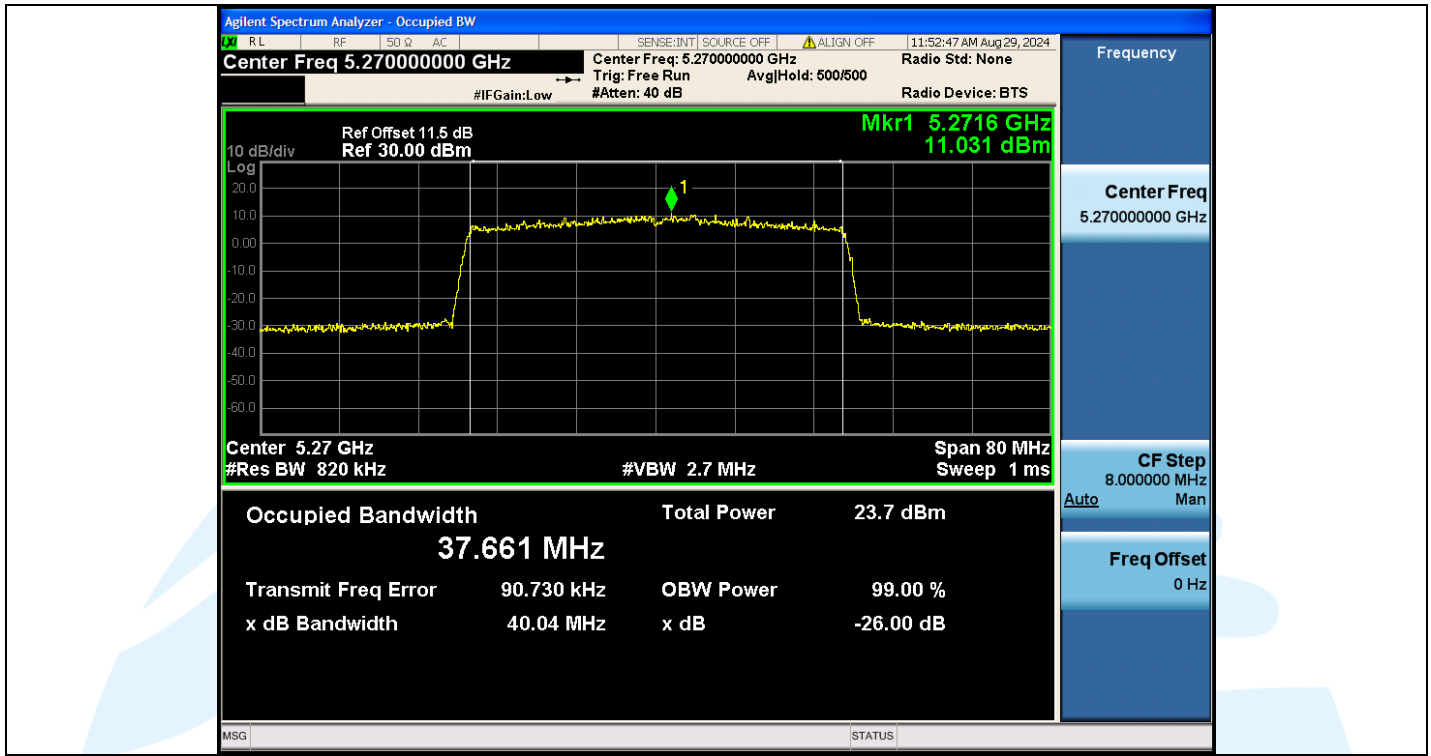

Shenzhen UnionTrust Quality and Technology Co., Ltd.

Address: Unit D/E of 9/F and 16/F, Block A, Building 6, Baoneng science and technology park, Longhua district, Shenzhen, China

Tel: +86-755-28230888

Fax: +86-755-28230886

E-mail: info@uttlab.com

<http://www.uttlab.com>

UTTR-RF-EN300328-V1.2