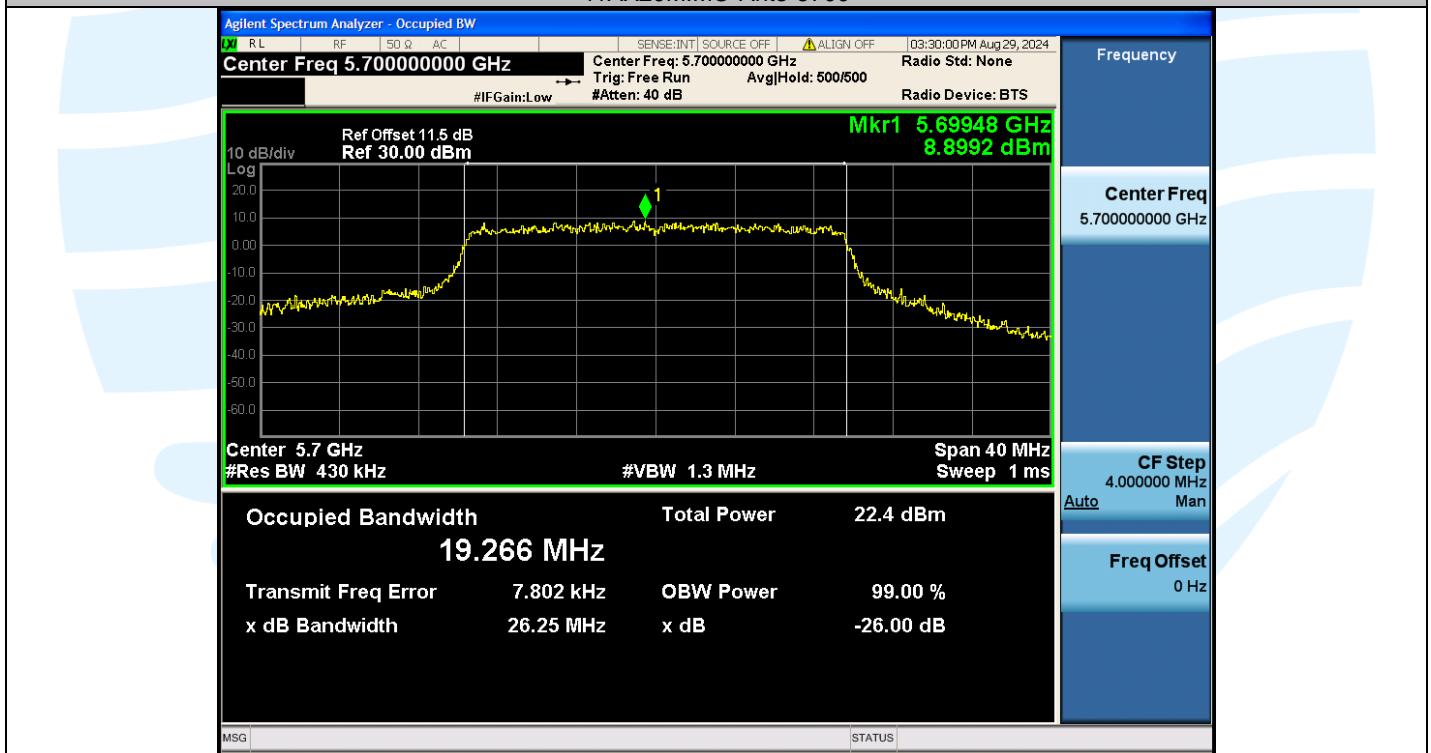

Shenzhen UnionTrust Quality and Technology Co., Ltd.

Address: Unit D/E of 9/F and 16/F, Block A, Building 6, Baoneng science and technology park, Longhua district, Shenzhen, China

Tel: +86-755-28230888

Fax: +86-755-28230886

E-mail: info@uttlab.com

<http://www.uttlab.com>

UTTR-RF-EN300328-V1.2