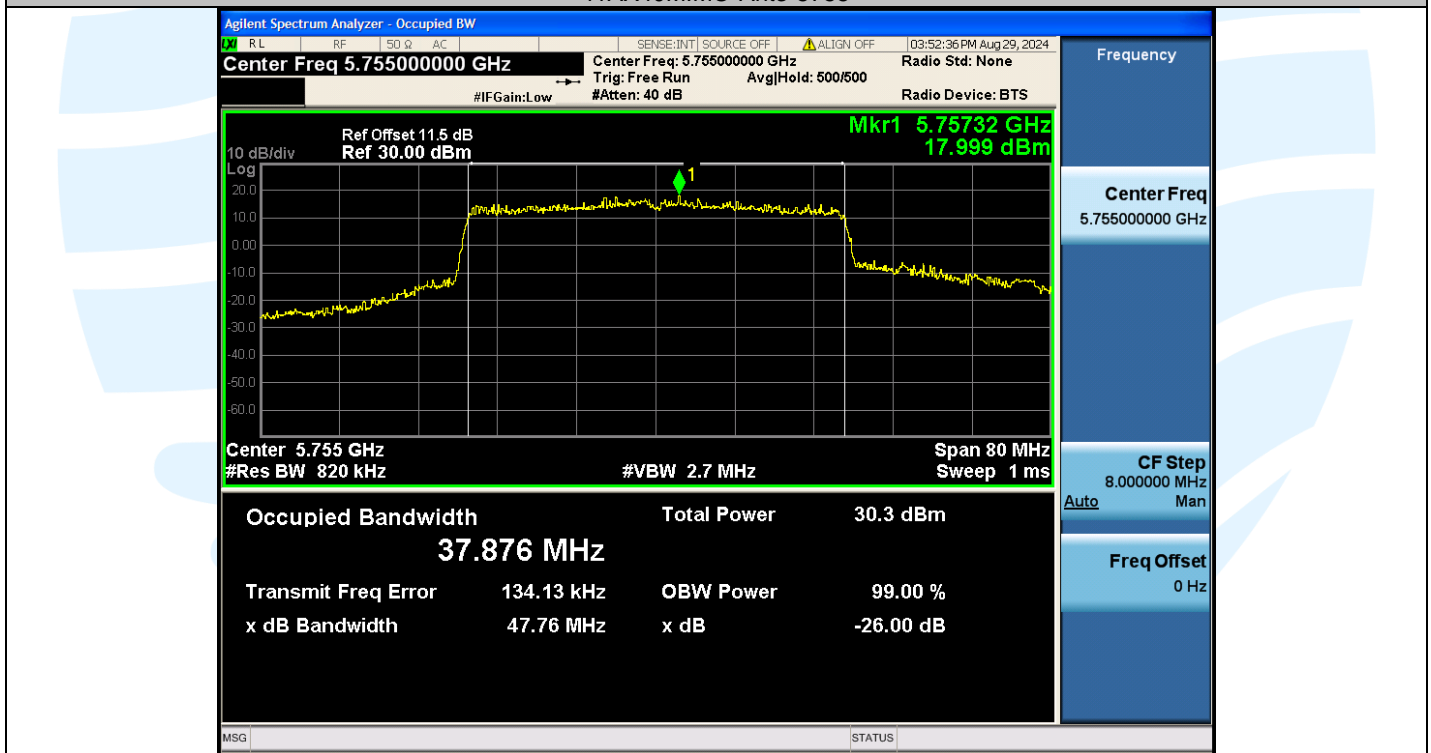

Tel: +86-755-28230888

Fax: +86-755-28230886

E-mail: info@uttlab.com

<http://www.uttlab.com>

UTTR-RF-EN300328-V1.2

11AX40MIMO-Ant3-5755

11AX40MIMO-Ant2-5795

Shenzhen UnionTrust Quality and Technology Co., Ltd.