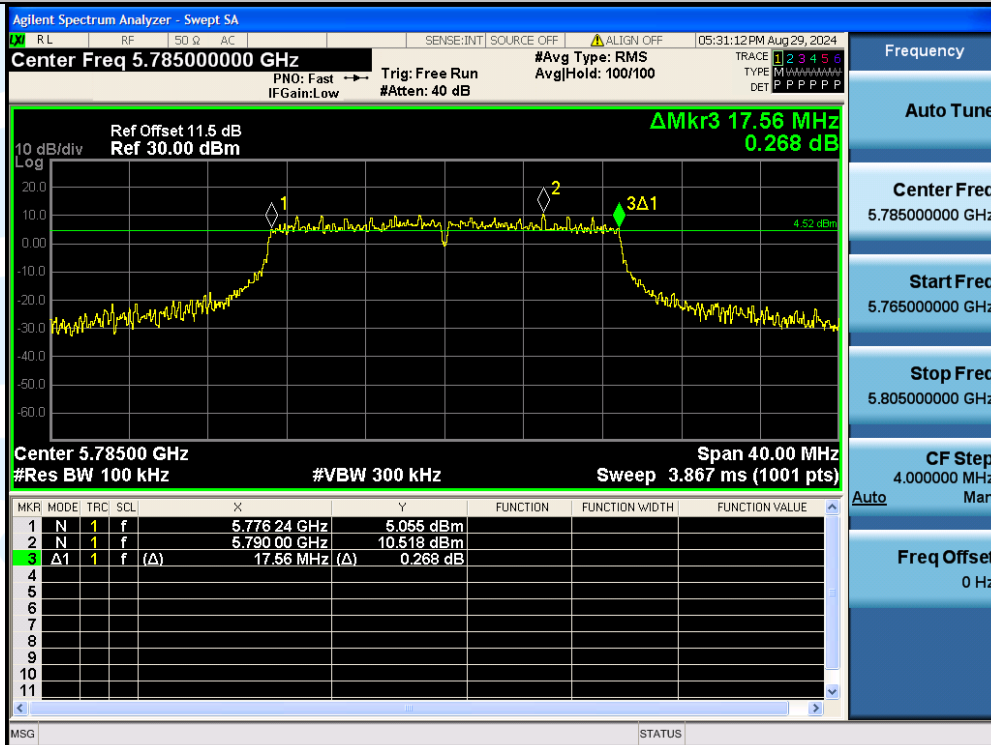

UTTR-RF-EN300328-V1.2

11AC20MIMO-Ant2-5785-PASS

11AC20MIMO-Ant1-5825-PASS

Shenzhen UnionTrust Quality and Technology Co., Ltd.

Address: Unit D/E of 9/F and 16/F, Block A, Building 6, Baoneng science and technology park, Longhua district, Shenzhen, China