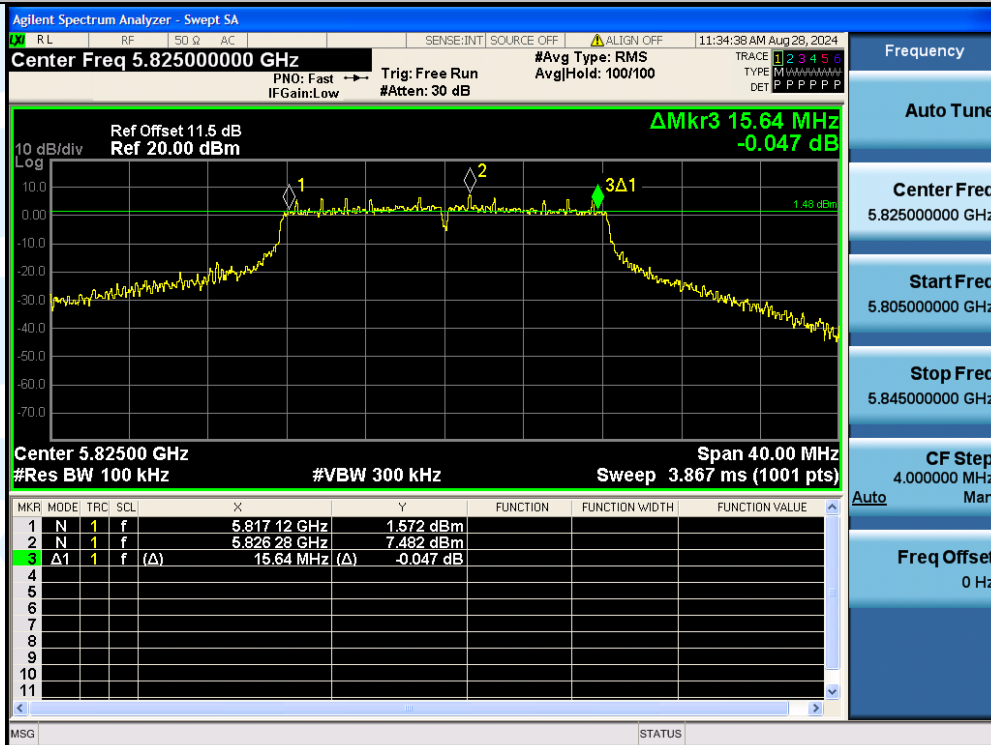

11A-Ant3-5825-PASS

Shenzhen UnionTrust Quality and Technology Co., Ltd.

Address: Unit D/E of 9/F and 16/F, Block A, Building 6, Baoneng science and technology park, Longhua district, Shenzhen, China

Tel: +86-755-28230888

Fax: +86-755-28230886

E-mail: info@uttlab.com

<http://www.uttlab.com>

UTTR-RF-EN300328-V1.2