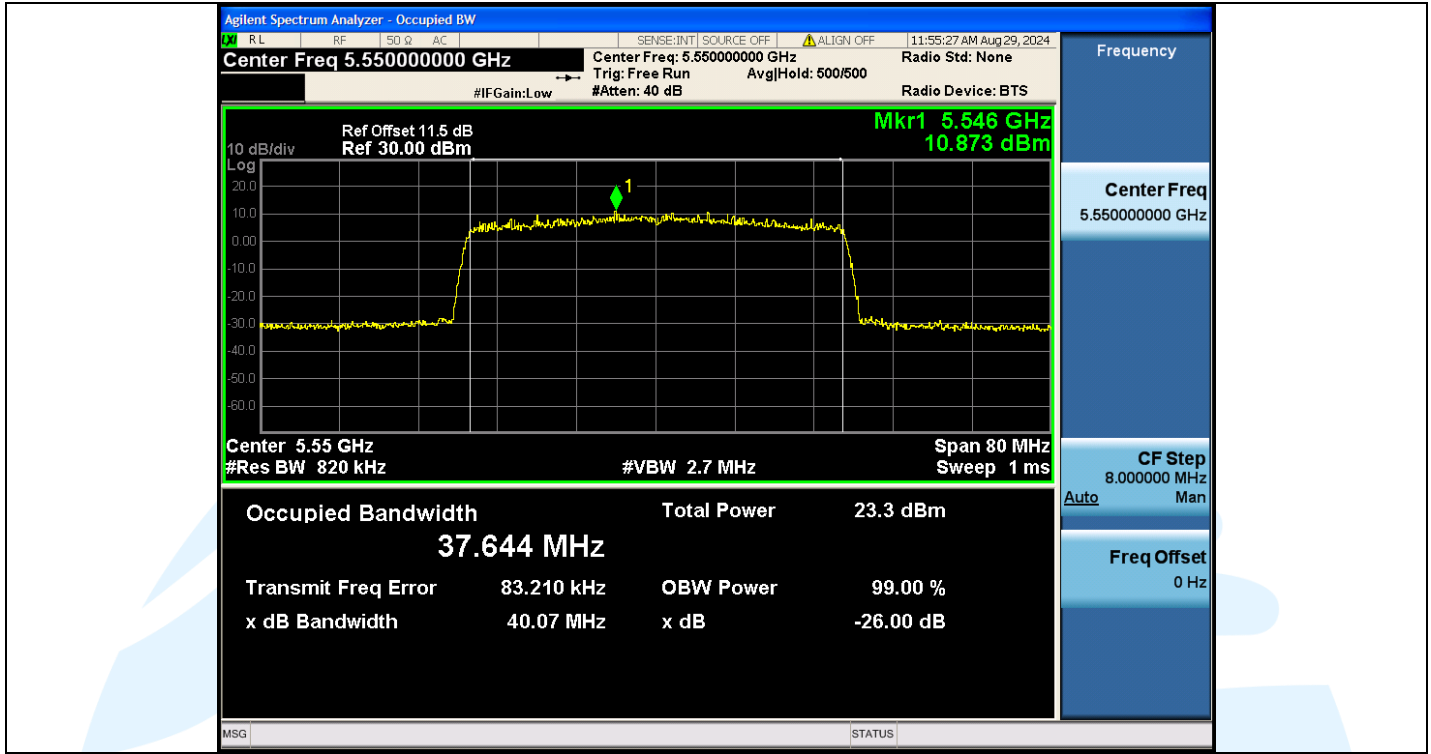

UTTR-RF-EN300328-V1.2

Shenzhen UnionTrust Quality and Technology Co., Ltd.

Address: Unit D/E of 9/F and 16/F, Block A, Building 6, Baoneng science and technology park, Longhua district, Shenzhen, China

Tel: +86-755-28230888