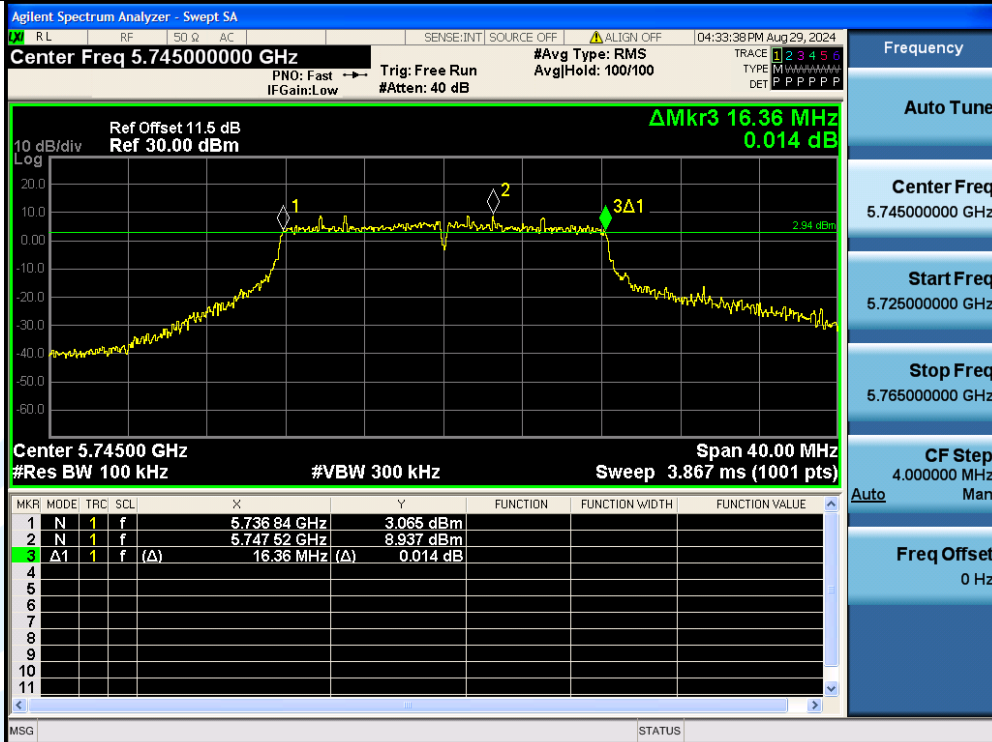

Test Graphs

11A-Ant1-5745-PASS