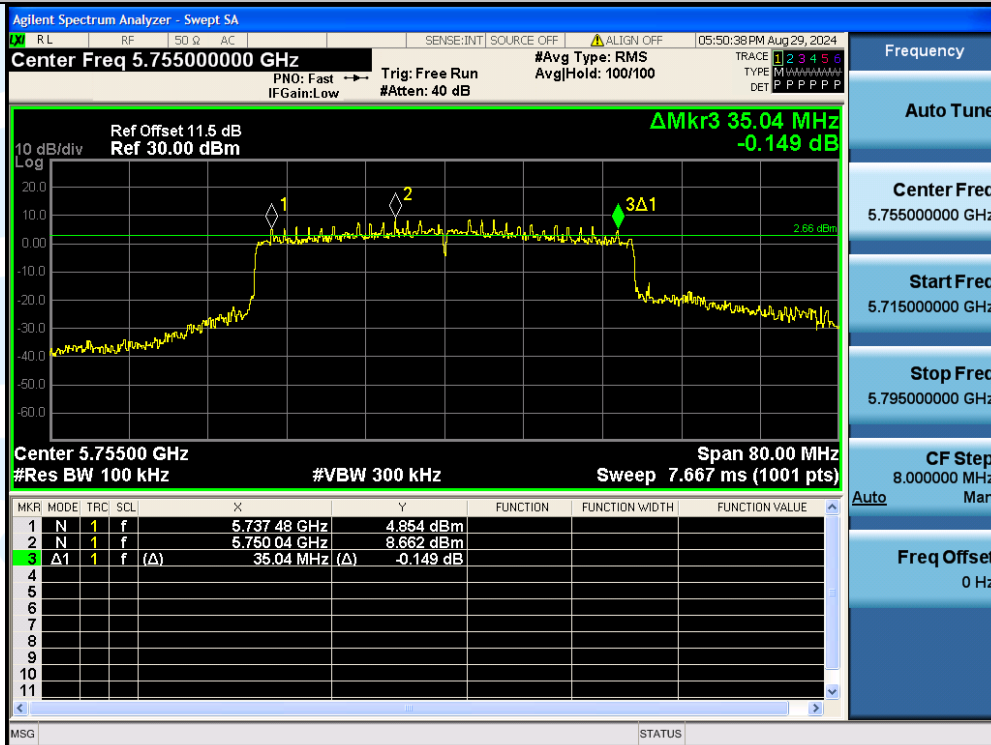

UTTR-RF-EN300328-V1.2

11AX40MIMO-Ant2-5755-PASS

11AX40MIMO-Ant1-5795-PASS

Shenzhen UnionTrust Quality and Technology Co., Ltd.

Address: Unit D/E of 9/F and 16/F, Block A, Building 6, Baoneng science and technology park, Longhua district, Shenzhen, China