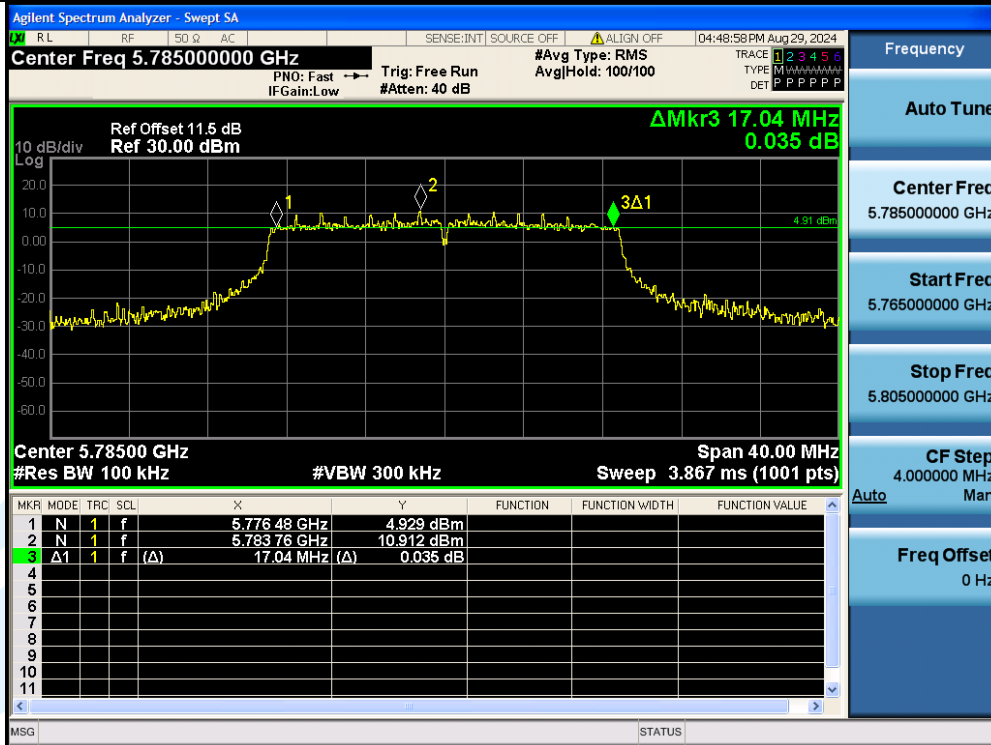

UTTR-RF-EN300328-V1.2

11AC20MIMO-Ant2-5785-PASS

11AC20MIMO-Ant1-5825-PASS

Shenzhen UnionTrust Quality and Technology Co., Ltd.

Address: Unit D/E of 9/F and 16/F, Block A, Building 6, Baoneng science and technology park, Longhua district, Shenzhen, China