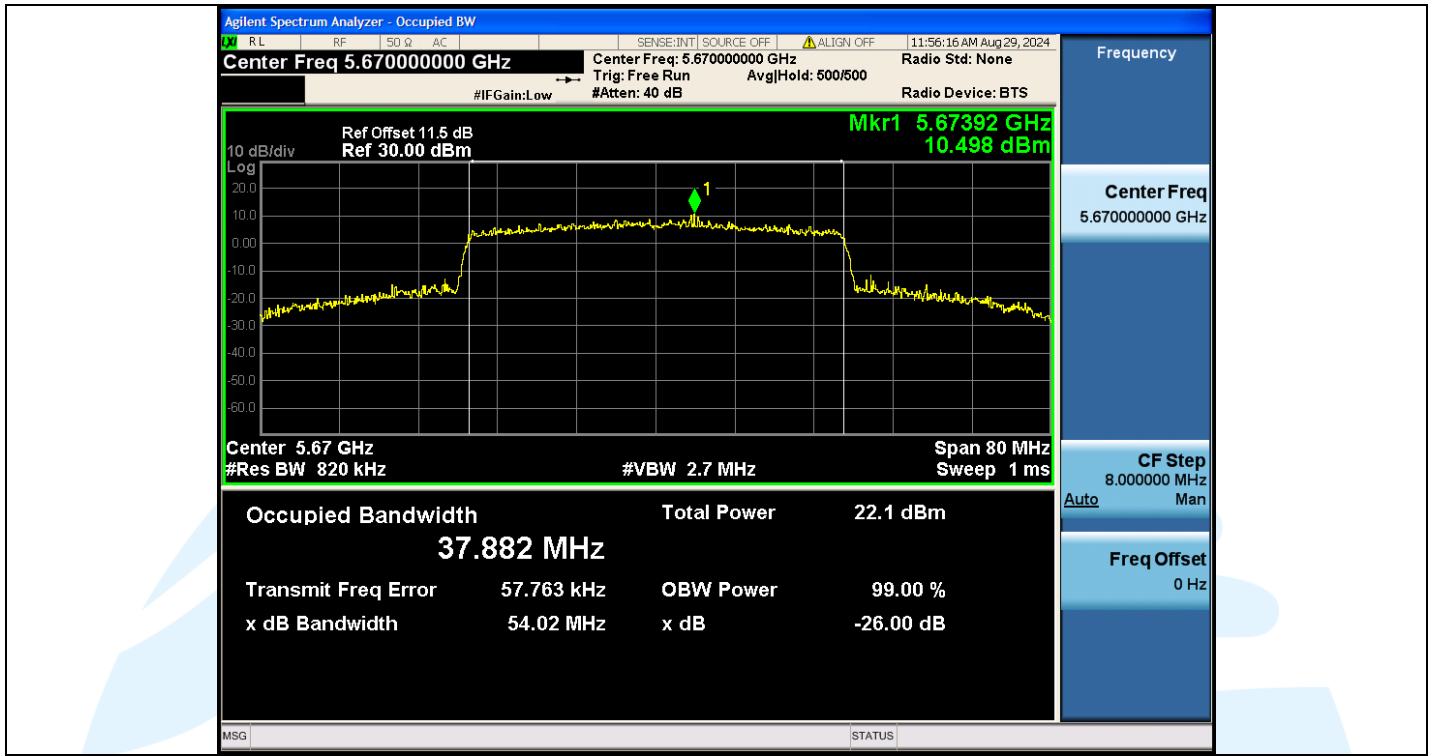

Shenzhen UnionTrust Quality and Technology Co., Ltd.

Address: Unit D/E of 9/F and 16/F, Block A, Building 6, Baoneng science and technology park, Longhua district, Shenzhen, China

Tel: +86-755-28230888

Fax: +86-755-28230886

E-mail: info@uttlab.com

<http://www.uttlab.com>

UTTR-RF-EN300328-V1.2