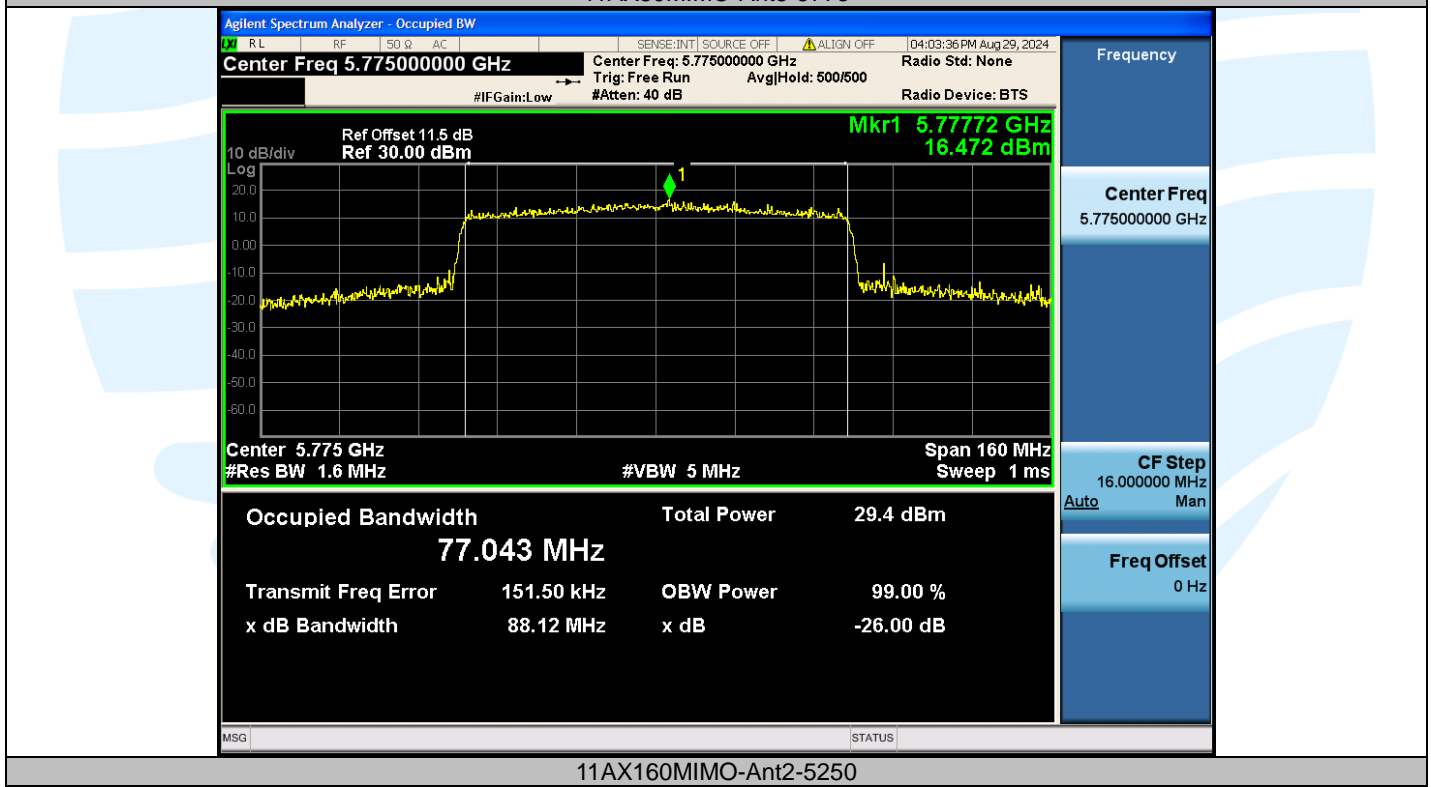

UTTR-RF-EN300328-V1.2

Shenzhen UnionTrust Quality and Technology Co., Ltd.

Address: Unit D/E of 9/F and 16/F, Block A, Building 6, Baoneng science and technology park, Longhua district, Shenzhen, China

Tel: +86-755-28230888