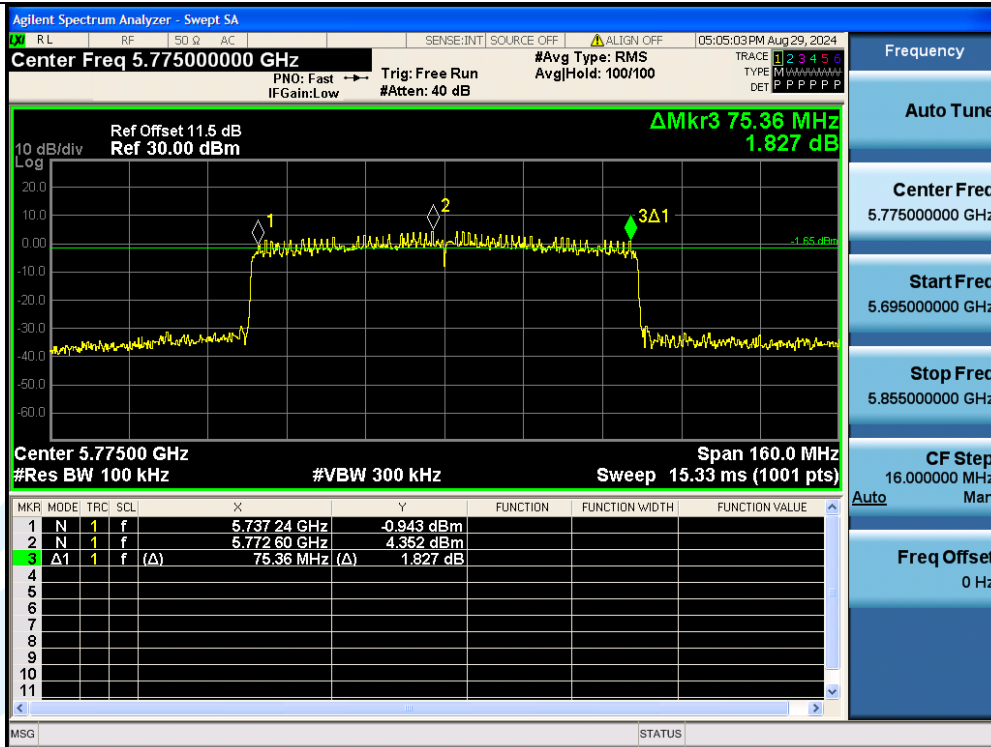

UTTR-RF-EN300328-V1.2

11AX80MIMO-Ant2-5775-PASS

Shenzhen UnionTrust Quality and Technology Co., Ltd.

Address: Unit D/E of 9/F and 16/F, Block A, Building 6, Baoneng science and technology park, Longhua district, Shenzhen, China