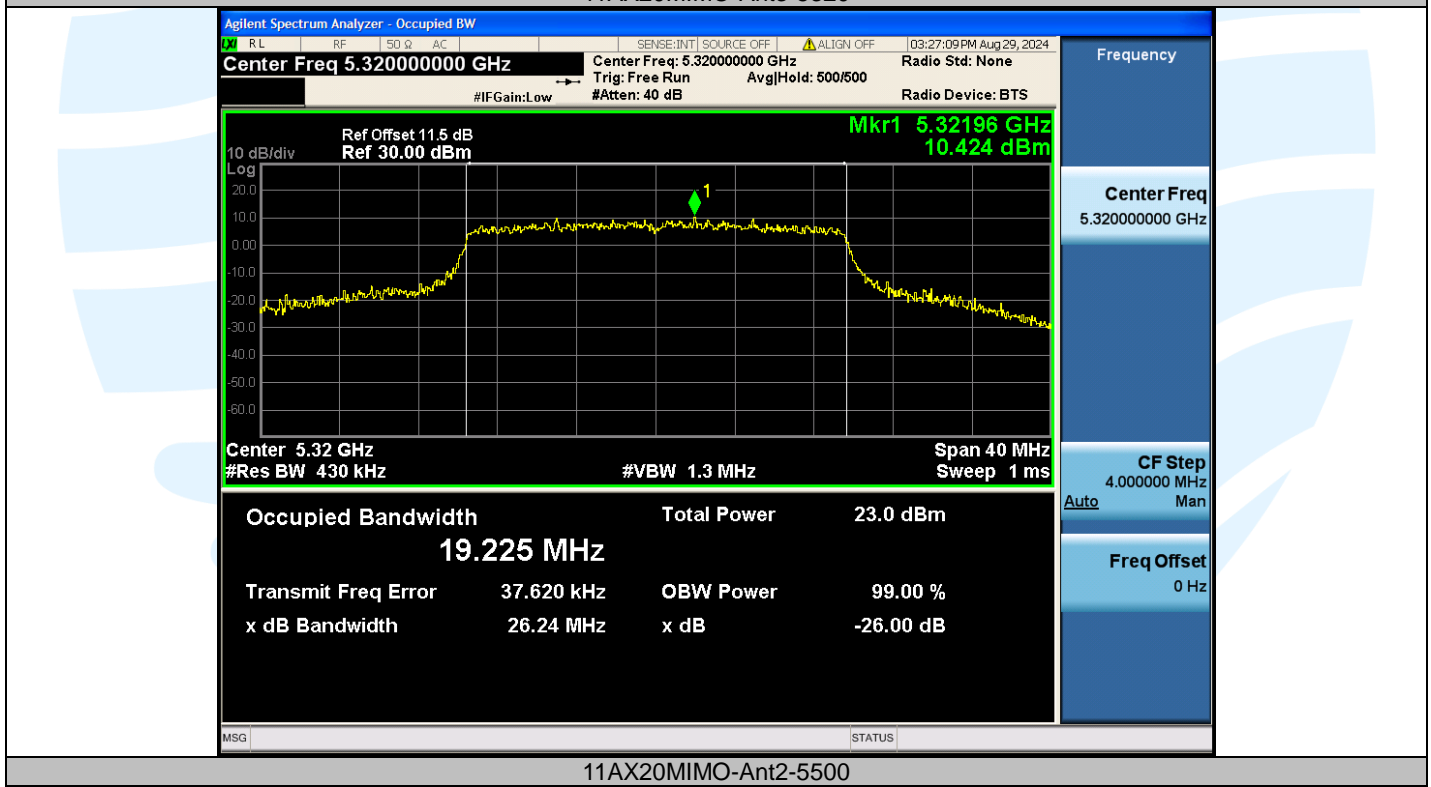

Shenzhen UnionTrust Quality and Technology Co., Ltd.

Address: Unit D/E of 9/F and 16/F, Block A, Building 6, Baoneng science and technology park, Longhua district, Shenzhen, China

Tel: +86-755-28230888

Fax: +86-755-28230886

E-mail: info@uttlab.com

<http://www.uttlab.com>

UTTR-RF-EN300328-V1.2