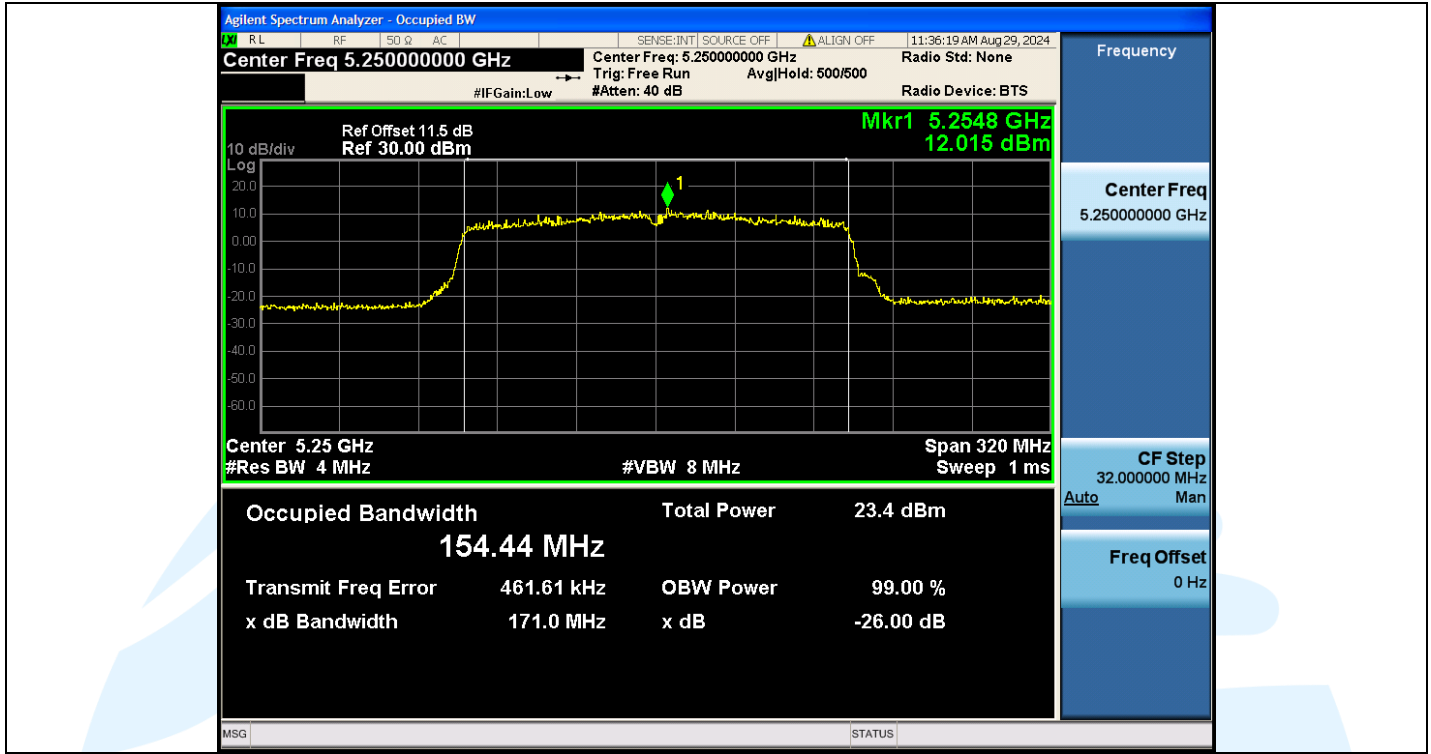

Shenzhen UnionTrust Quality and Technology Co., Ltd.

Address: Unit D/E of 9/F and 16/F, Block A, Building 6, Baoneng science and technology park, Longhua district, Shenzhen, China

Tel: +86-755-28230888

Fax: +86-755-28230886

E-mail: info@uttlab.com

<http://www.uttlab.com>

UTTR-RF-EN300328-V1.2