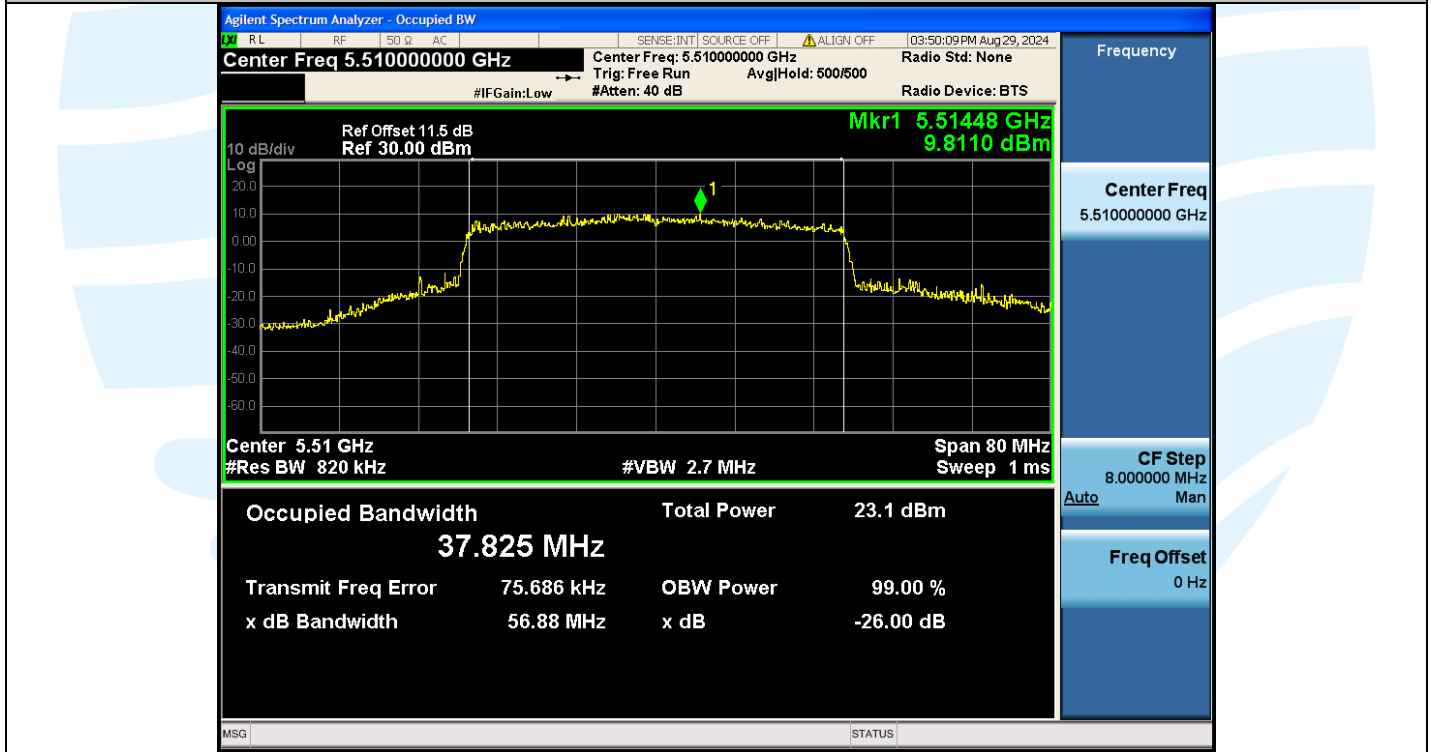

Tel: +86-755-28230888

Fax: +86-755-28230886

E-mail: info@uttlab.com

<http://www.uttlab.com>

UTTR-RF-EN300328-V1.2

11AX40MIMO-Ant3-5510

11AX40MIMO-Ant2-5550

Shenzhen UnionTrust Quality and Technology Co., Ltd.