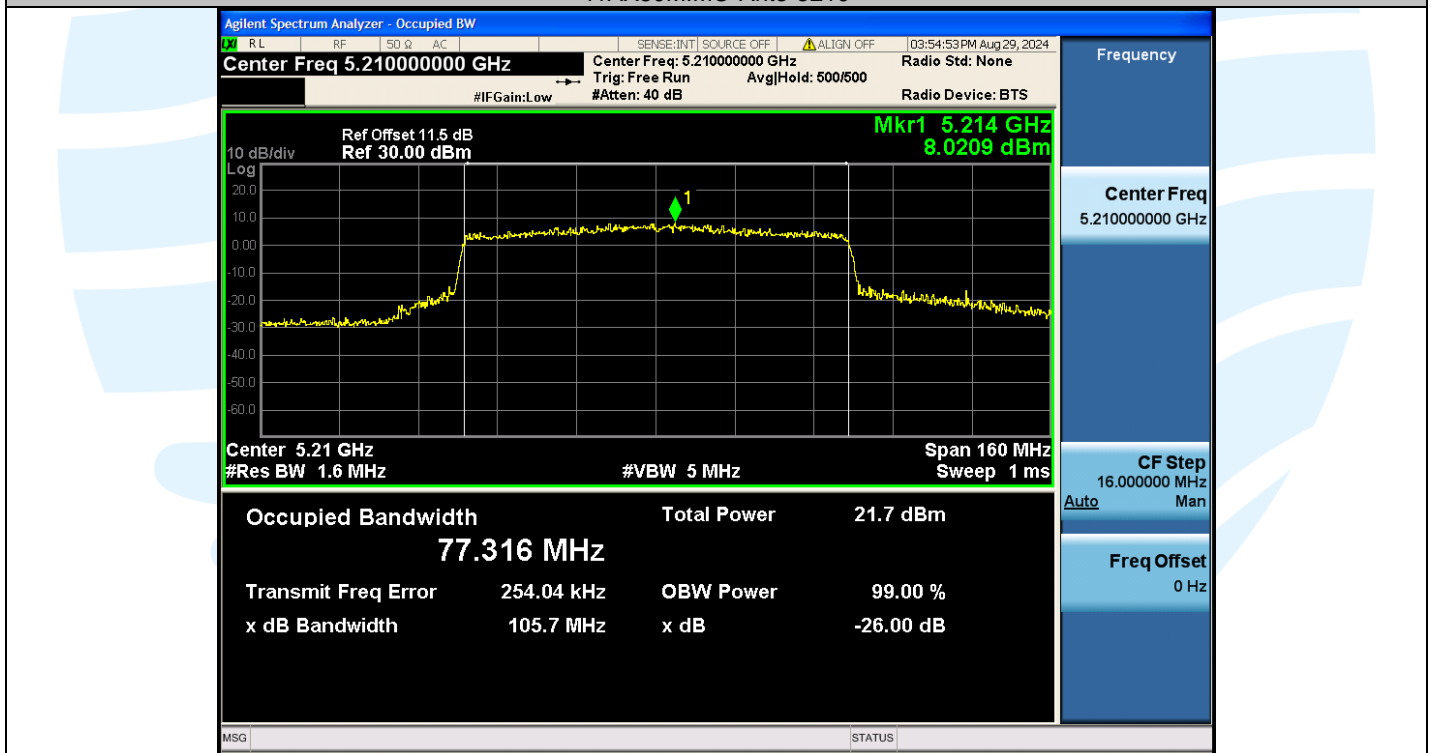

Fax: +86-755-28230886

E-mail: info@uttlab.com

<http://www.uttlab.com>

UTTR-RF-EN300328-V1.2

11AX80MIMO-Ant3-5210

11AX80MIMO-Ant2-5290

Shenzhen UnionTrust Quality and Technology Co., Ltd.

Address: Unit D/E of 9/F and 16/F, Block A, Building 6, Baoneng science and technology park, Longhua district, Shenzhen, China