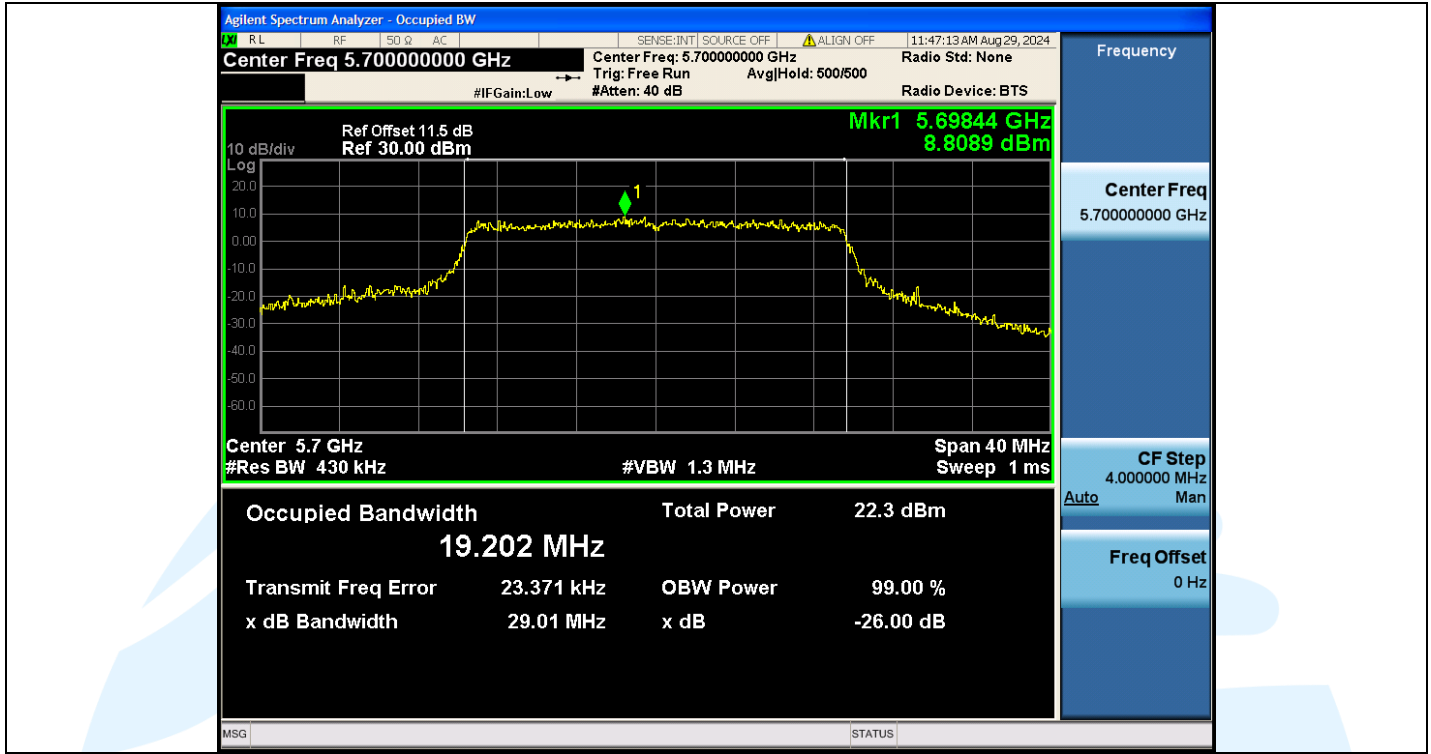

Shenzhen UnionTrust Quality and Technology Co., Ltd.

Address: Unit D/E of 9/F and 16/F, Block A, Building 6, Baoneng science and technology park, Longhua district, Shenzhen, China

Tel: +86-755-28230888

Fax: +86-755-28230886

E-mail: info@uttlab.com

<http://www.uttlab.com>

UTTR-RF-EN300328-V1.2