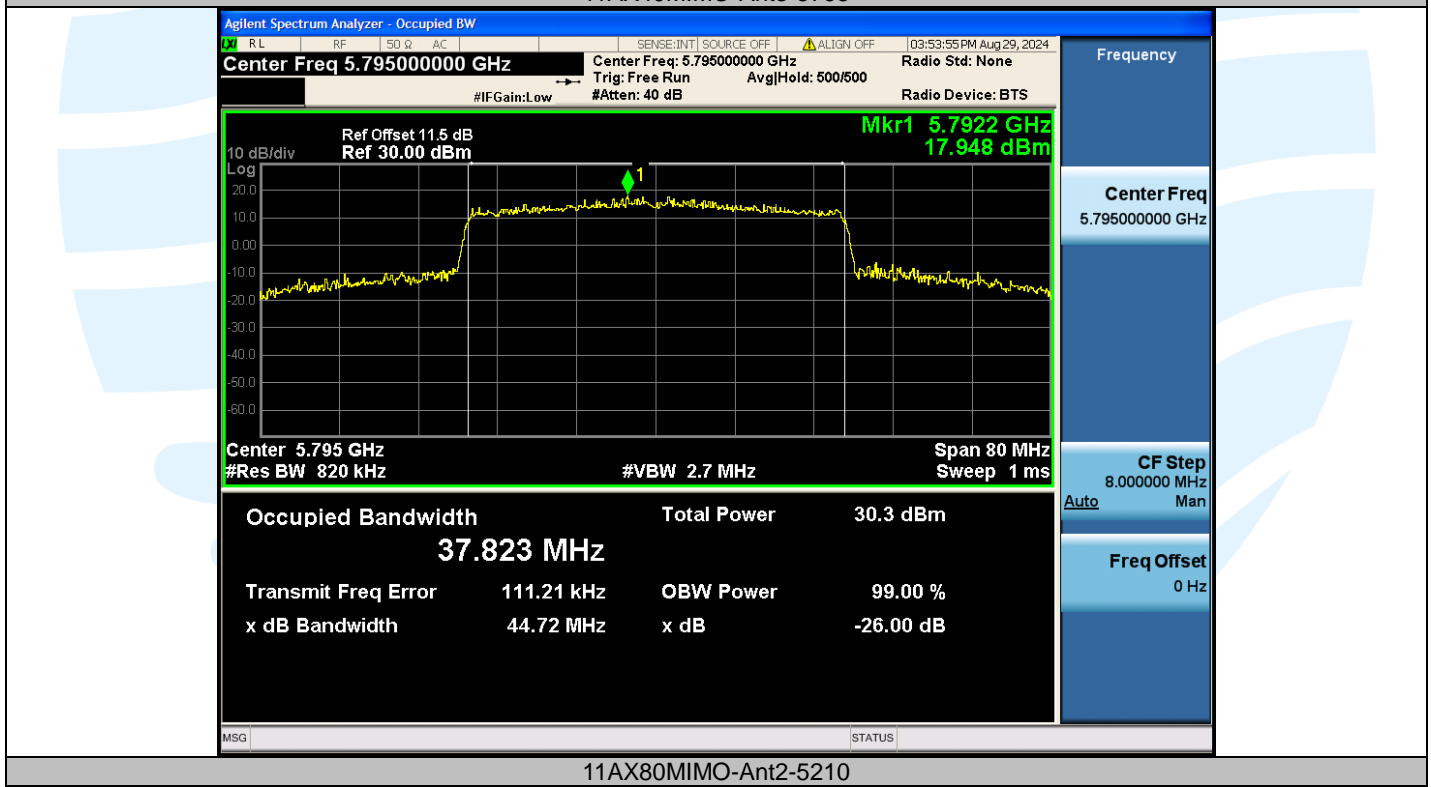

UTTR-RF-EN300328-V1.2

Shenzhen UnionTrust Quality and Technology Co., Ltd.

Address: Unit D/E of 9/F and 16/F, Block A, Building 6, Baoneng science and technology park, Longhua district, Shenzhen, China

Tel: +86-755-28230888