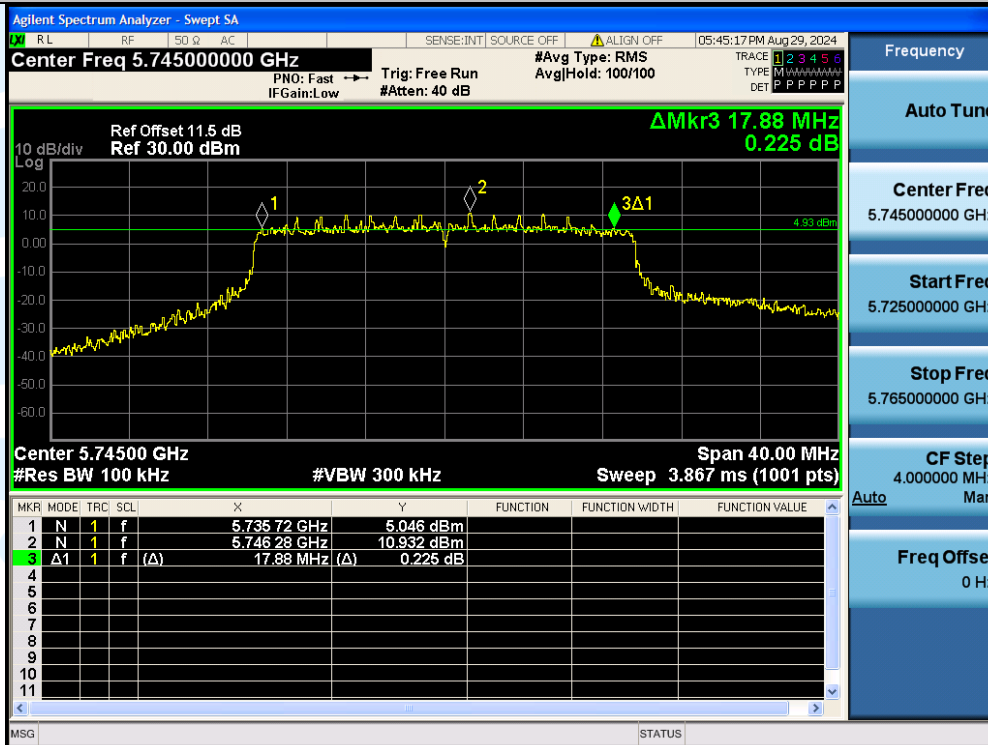

11AX20MIMO-Ant2-5745-PASS

Shenzhen UnionTrust Quality and Technology Co., Ltd.

Address: Unit D/E of 9/F and 16/F, Block A, Building 6, Baoneng science and technology park, Longhua district, Shenzhen, China

Tel: +86-755-28230888

Fax: +86-755-28230886

E-mail: info@uttlab.com

<http://www.uttlab.com>

UTTR-RF-EN300328-V1.2