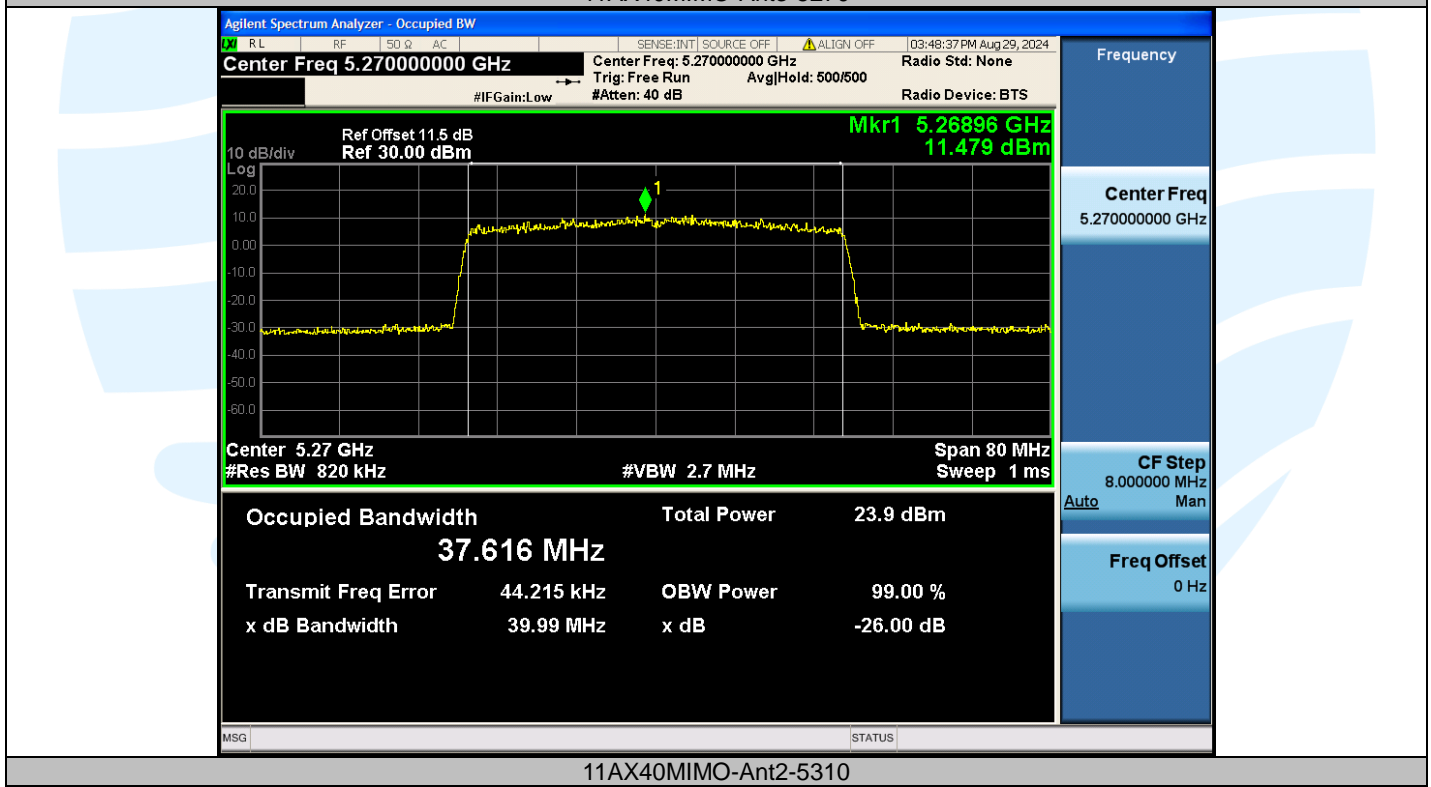

Shenzhen UnionTrust Quality and Technology Co., Ltd.

Address: Unit D/E of 9/F and 16/F, Block A, Building 6, Baoneng science and technology park, Longhua district, Shenzhen, China

Tel: +86-755-28230888

Fax: +86-755-28230886

E-mail: info@uttlab.com

<http://www.uttlab.com>

UTTR-RF-EN300328-V1.2