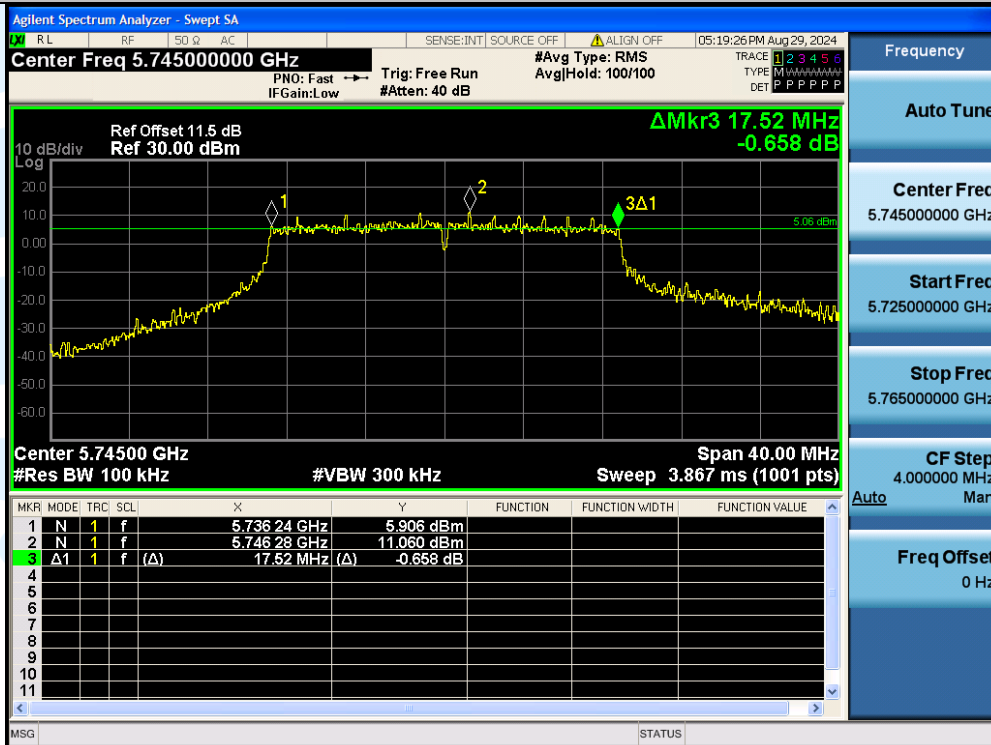

UTTR-RF-EN300328-V1.2

11N20MIMO-Ant2-5745-PASS

11N20MIMO-Ant1-5785-PASS

Shenzhen UnionTrust Quality and Technology Co., Ltd.

Address: Unit D/E of 9/F and 16/F, Block A, Building 6, Baoneng science and technology park, Longhua district, Shenzhen, China