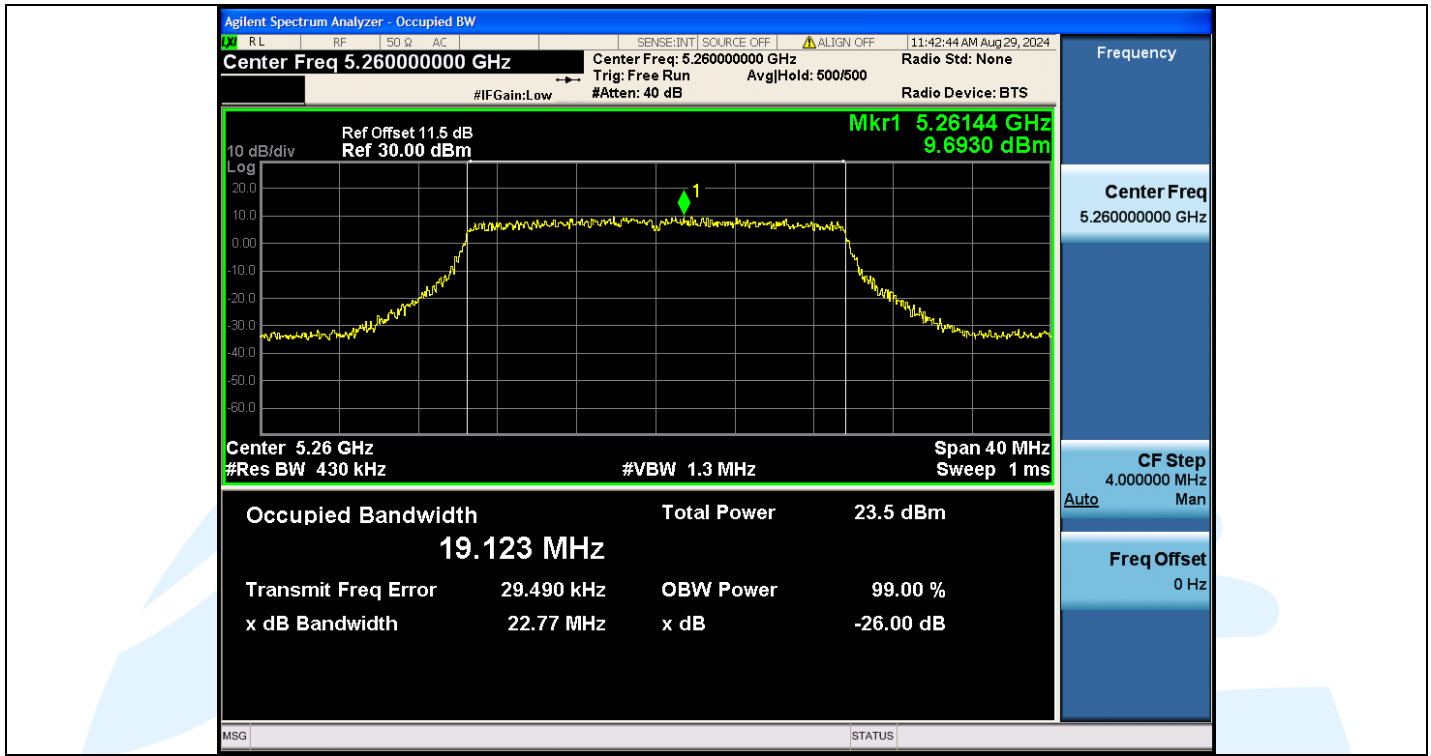

Shenzhen UnionTrust Quality and Technology Co., Ltd.

Address: Unit D/E of 9/F and 16/F, Block A, Building 6, Baoneng science and technology park, Longhua district, Shenzhen, China

Tel: +86-755-28230888

Fax: +86-755-28230886

E-mail: info@uttlab.com

<http://www.uttlab.com>

UTTR-RF-EN300328-V1.2