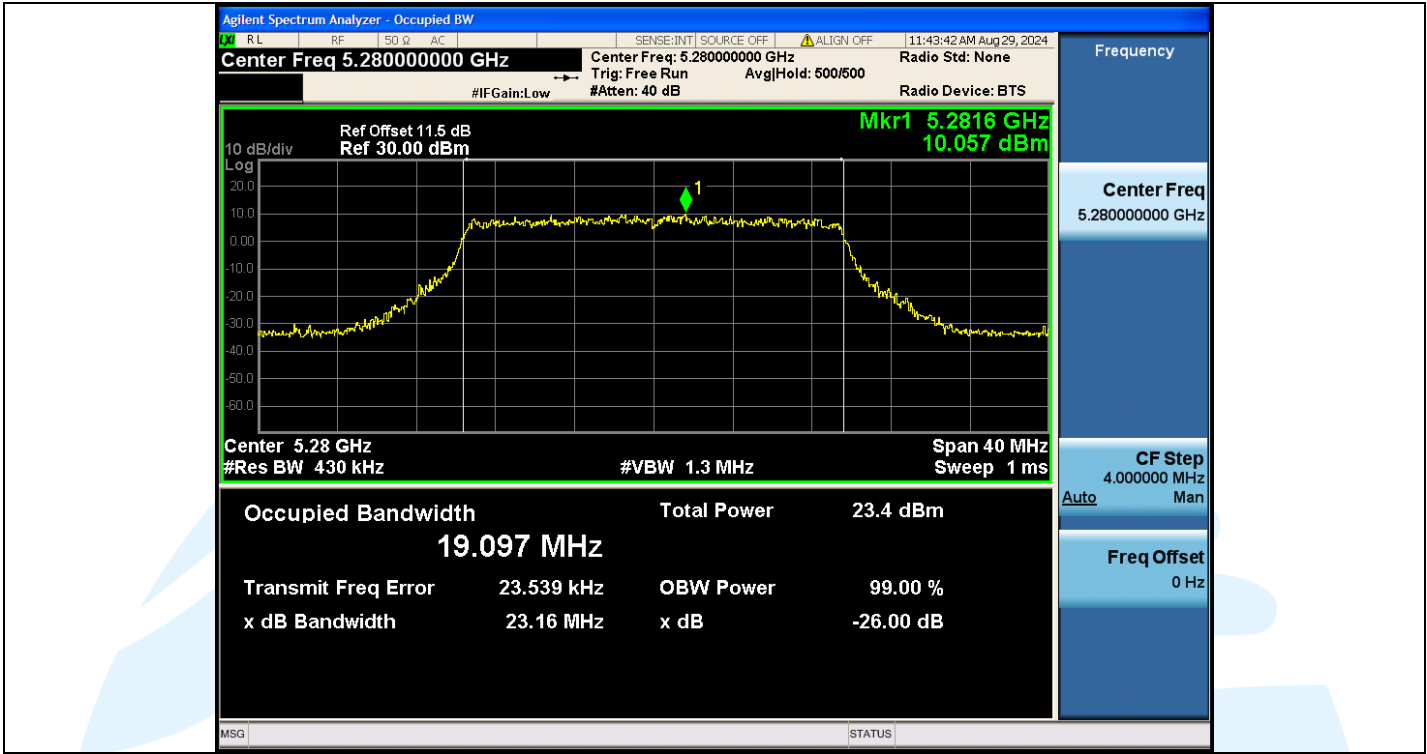

Shenzhen UnionTrust Quality and Technology Co., Ltd.

Address: Unit D/E of 9/F and 16/F, Block A, Building 6, Baoneng science and technology park, Longhua district, Shenzhen, China

Tel: +86-755-28230888

Fax: +86-755-28230886

E-mail: info@uttlab.com

<http://www.uttlab.com>

UTTR-RF-EN300328-V1.2