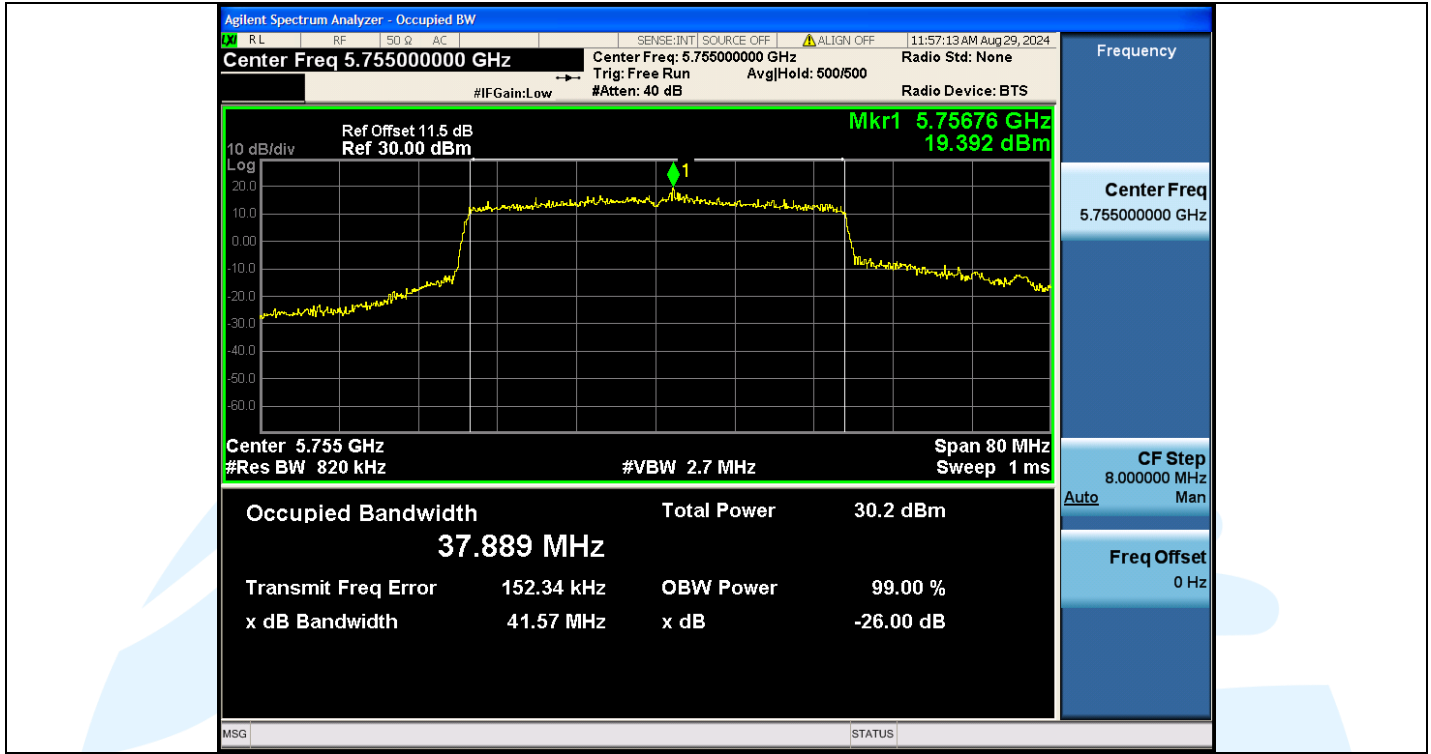

Shenzhen UnionTrust Quality and Technology Co., Ltd.

Address: Unit D/E of 9/F and 16/F, Block A, Building 6, Baoneng science and technology park, Longhua district, Shenzhen, China

Tel: +86-755-28230888

Fax: +86-755-28230886

E-mail: info@uttlab.com

<http://www.uttlab.com>

UTTR-RF-EN300328-V1.2