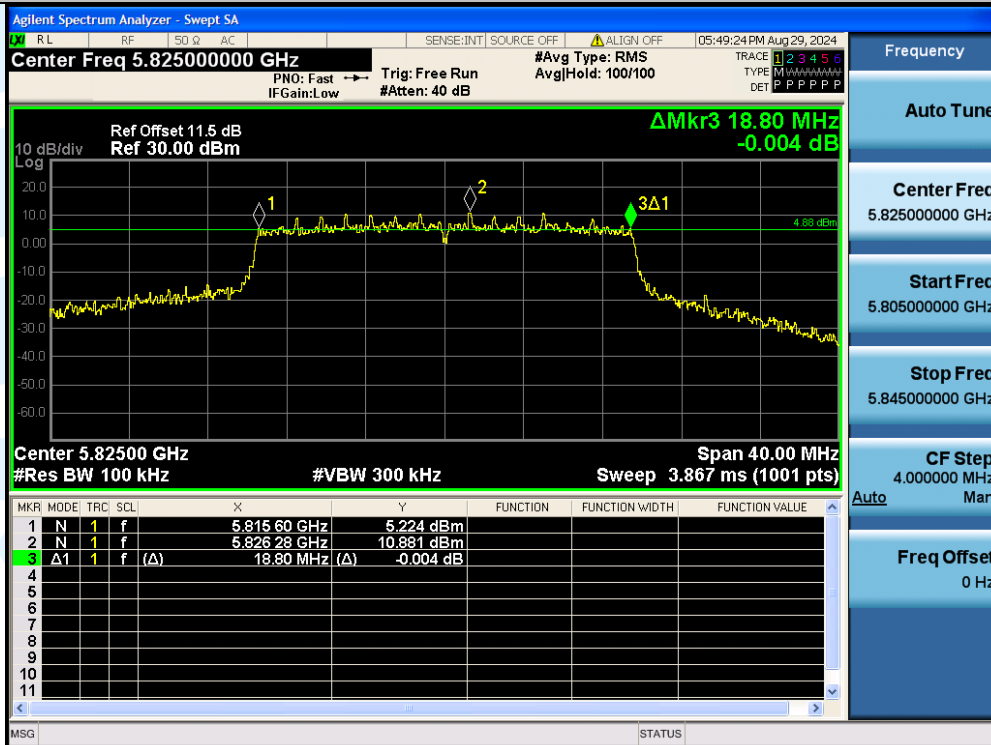

11AX20MIMO-Ant2-5825-PASS

Shenzhen UnionTrust Quality and Technology Co., Ltd.

Address: Unit D/E of 9/F and 16/F, Block A, Building 6, Baoneng science and technology park, Longhua district, Shenzhen, China

Tel: +86-755-28230888

Fax: +86-755-28230886

E-mail: info@uttlab.com

<http://www.uttlab.com>

UTTR-RF-EN300328-V1.2