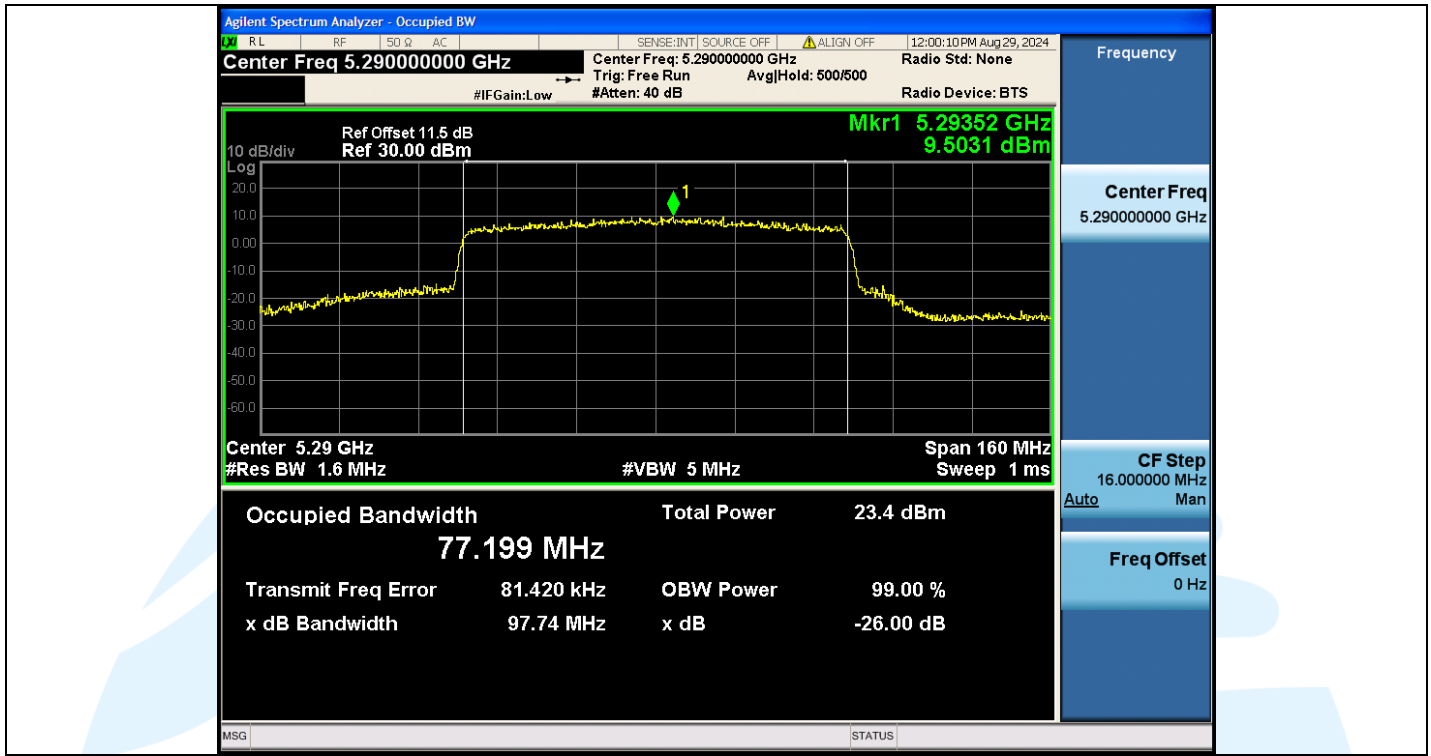

11AX80MIMO-Ant2-5290

Shenzhen UnionTrust Quality and Technology Co., Ltd.

Address: Unit D/E of 9/F and 16/F, Block A, Building 6, Baoneng science and technology park, Longhua district, Shenzhen, China

Tel: +86-755-28230888

Fax: +86-755-28230886

E-mail: info@uttlab.com

<http://www.uttlab.com>

UTTR-RF-EN300328-V1.2