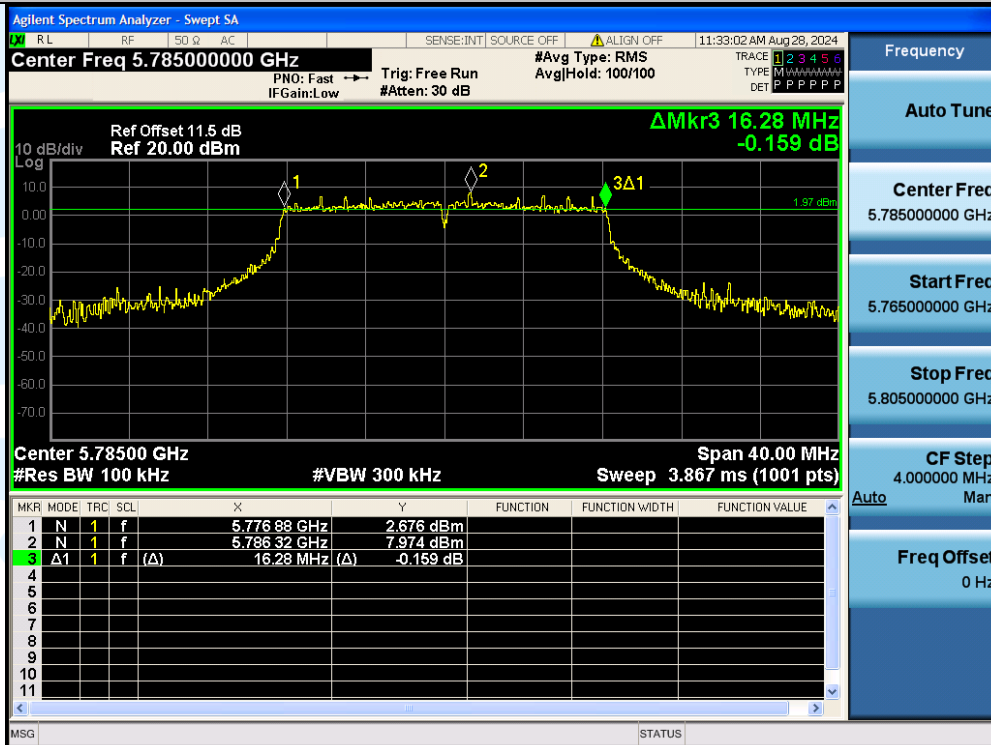

UTTR-RF-EN300328-V1.2

11A-Ant3-5785-PASS

11A-Ant1-5825-PASS

Shenzhen UnionTrust Quality and Technology Co., Ltd.

Address: Unit D/E of 9/F and 16/F, Block A, Building 6, Baoneng science and technology park, Longhua district, Shenzhen, China