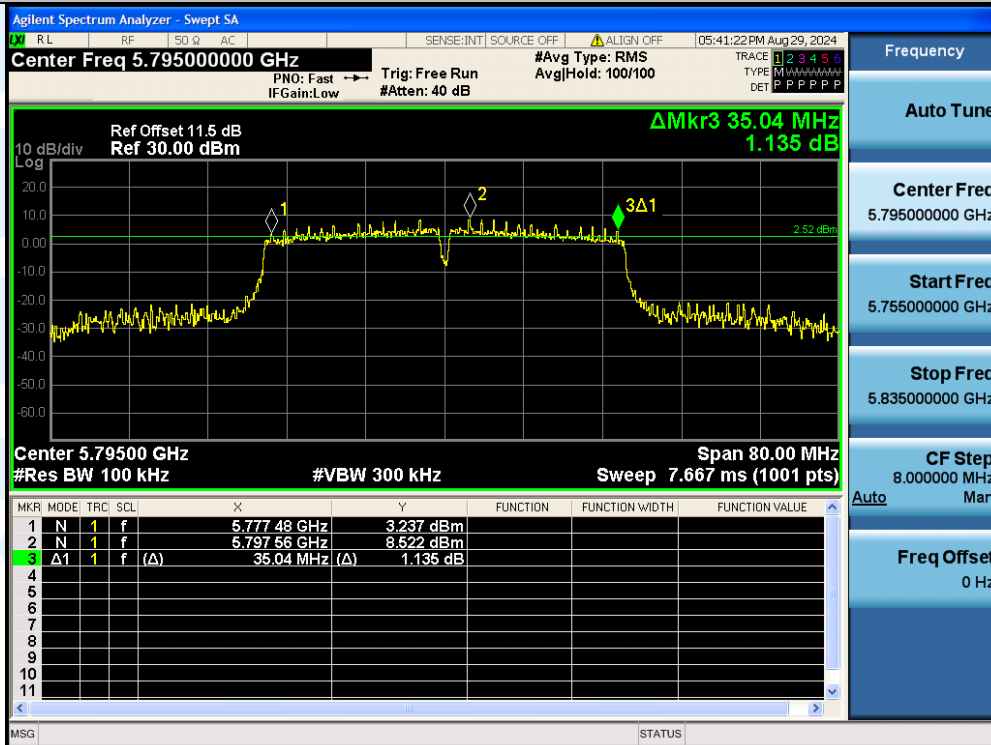

11AC40MIMO-Ant2-5795-PASS

Shenzhen UnionTrust Quality and Technology Co., Ltd.

Address: Unit D/E of 9/F and 16/F, Block A, Building 6, Baoneng science and technology park, Longhua district, Shenzhen, China

Tel: +86-755-28230888

Fax: +86-755-28230886

E-mail: info@uttlab.com

<http://www.uttlab.com>

UTTR-RF-EN300328-V1.2