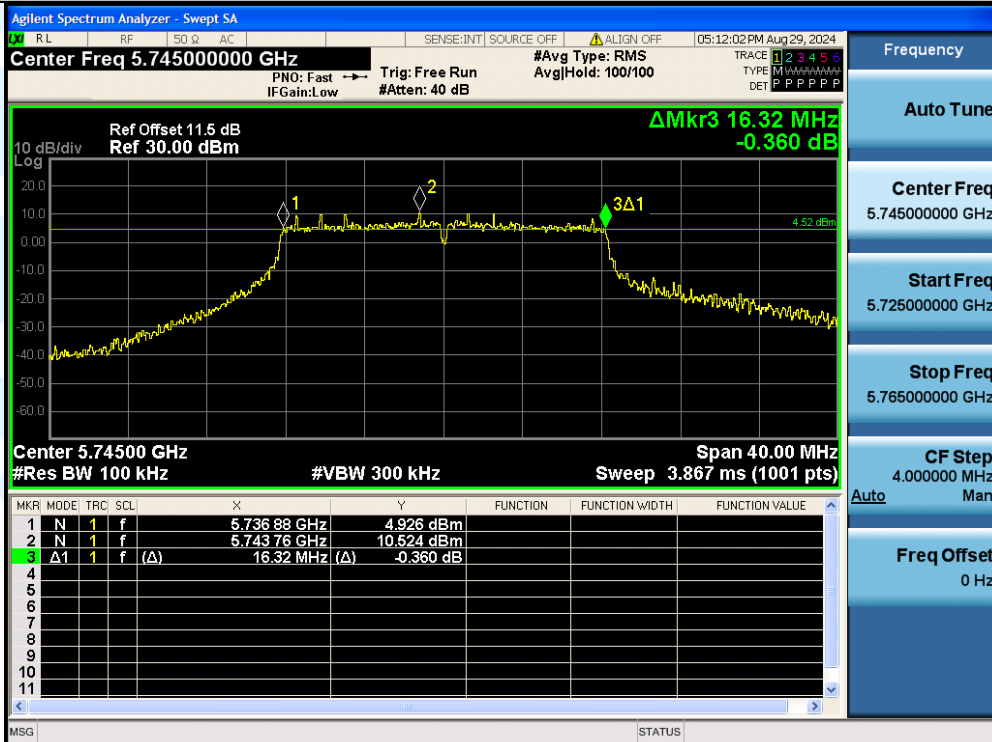

E-mail: info@uttlab.com

<http://www.uttlab.com>

UTTR-RF-EN300328-V1.2

Test Graphs

11A-Ant1-5745-PASS

11A-Ant2-5745-PASS

11A-Ant1-5785-PASS

Shenzhen UnionTrust Quality and Technology Co., Ltd.