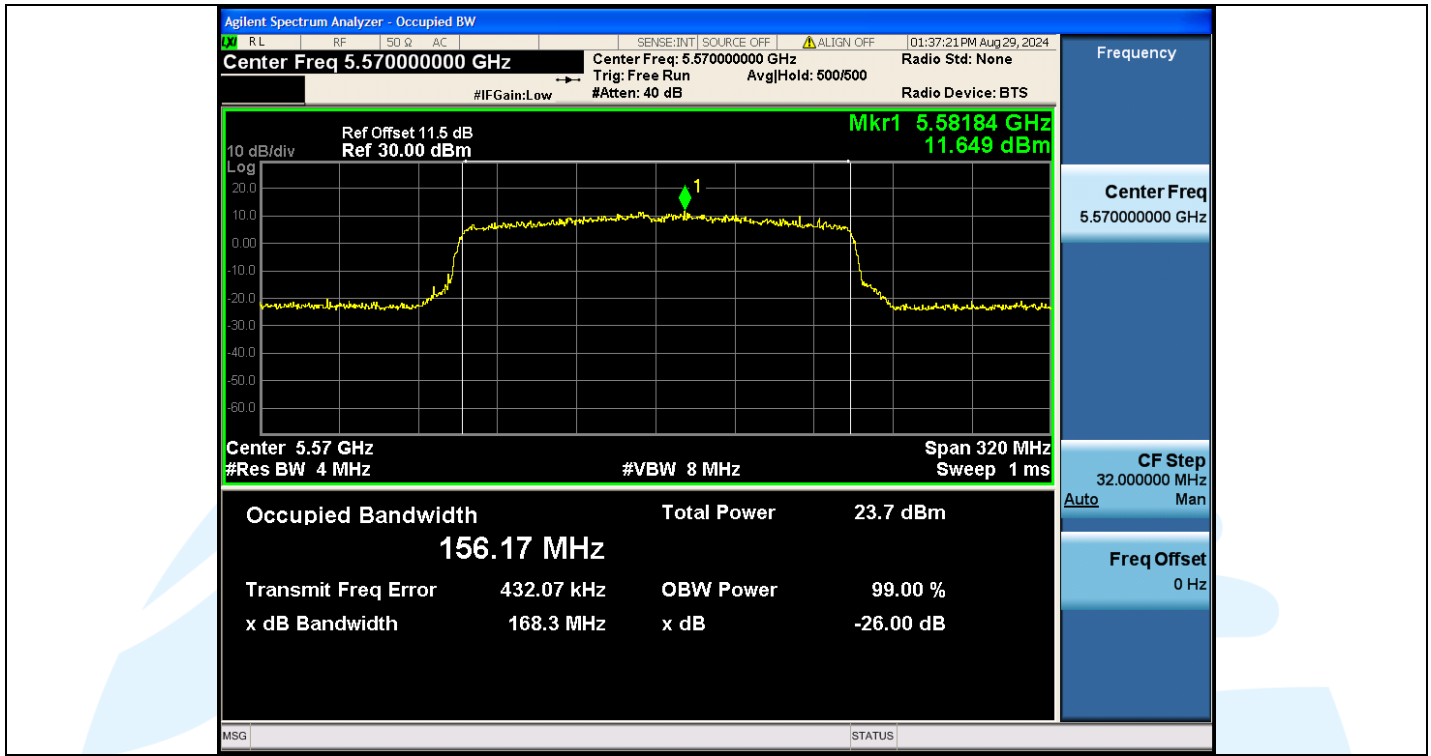

Shenzhen UnionTrust Quality and Technology Co., Ltd.

Address: Unit D/E of 9/F and 16/F, Block A, Building 6, Baoneng science and technology park, Longhua district, Shenzhen, China

Tel: +86-755-28230888

Fax: +86-755-28230886

E-mail: info@uttlab.com

<http://www.uttlab.com>

UTTR-RF-EN300328-V1.2