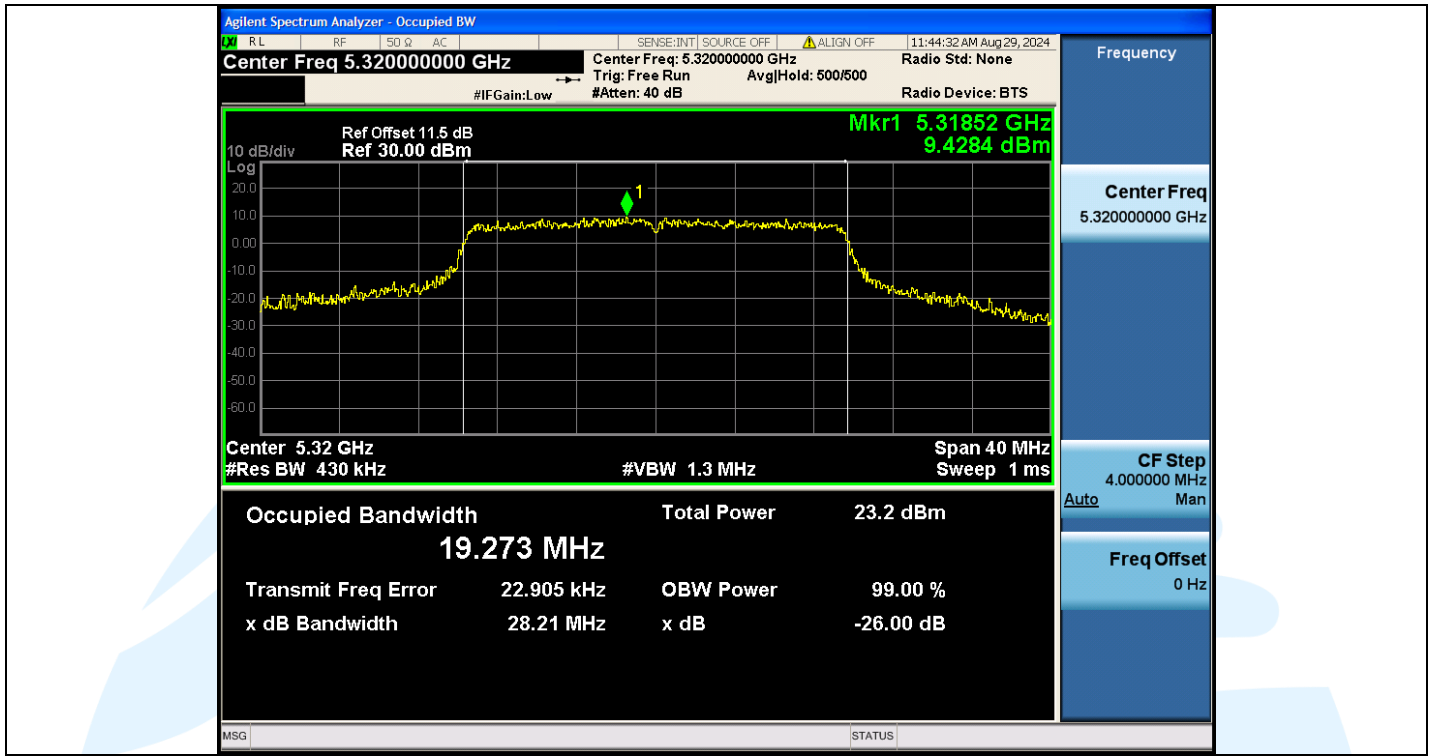

Shenzhen UnionTrust Quality and Technology Co., Ltd.

Address: Unit D/E of 9/F and 16/F, Block A, Building 6, Baoneng science and technology park, Longhua district, Shenzhen, China

Tel: +86-755-28230888

Fax: +86-755-28230886

E-mail: info@uttlab.com

<http://www.uttlab.com>

UTTR-RF-EN300328-V1.2