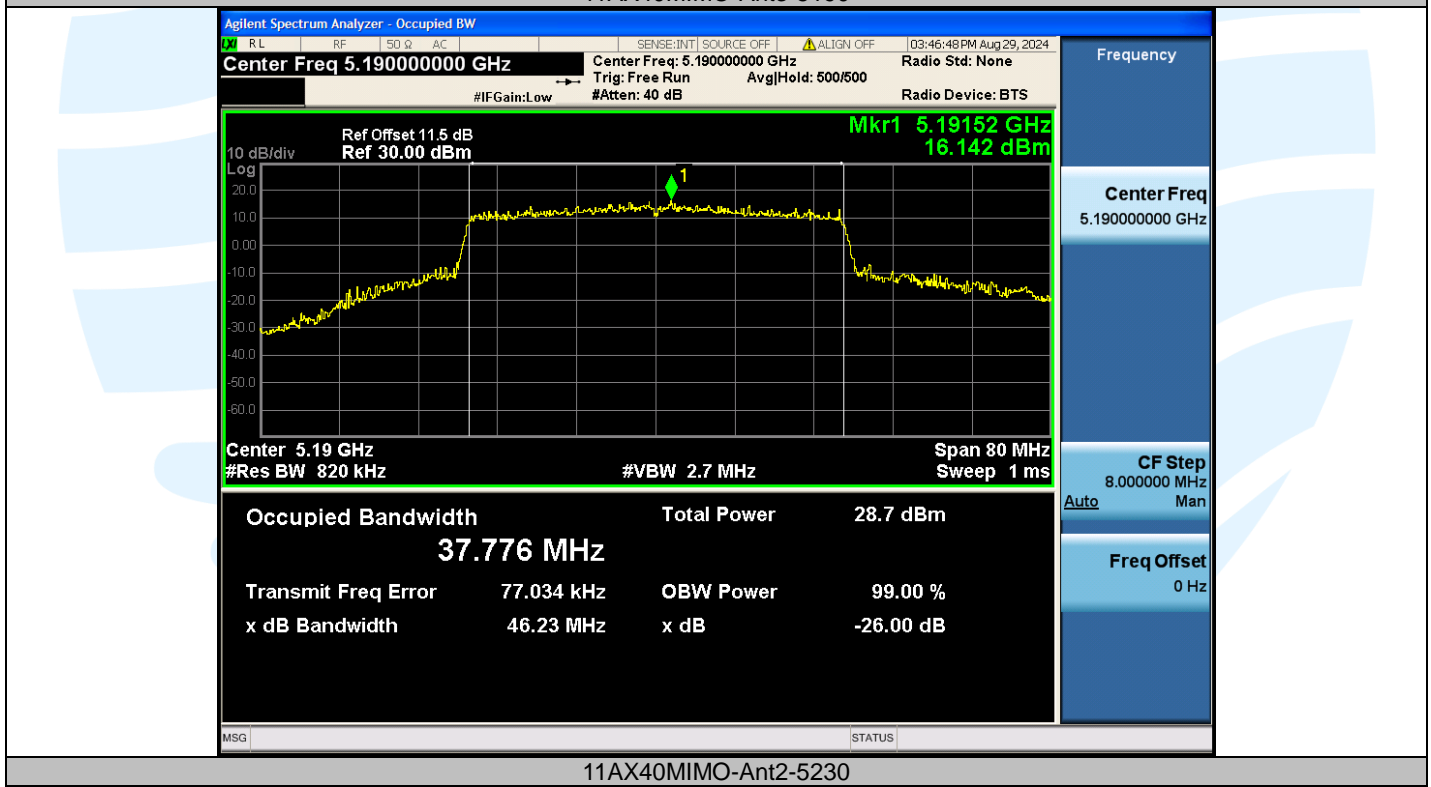

Shenzhen UnionTrust Quality and Technology Co., Ltd.

Address: Unit D/E of 9/F and 16/F, Block A, Building 6, Baoneng science and technology park, Longhua district, Shenzhen, China

Tel: +86-755-28230888

Fax: +86-755-28230886

E-mail: info@uttlab.com

<http://www.uttlab.com>

UTTR-RF-EN300328-V1.2