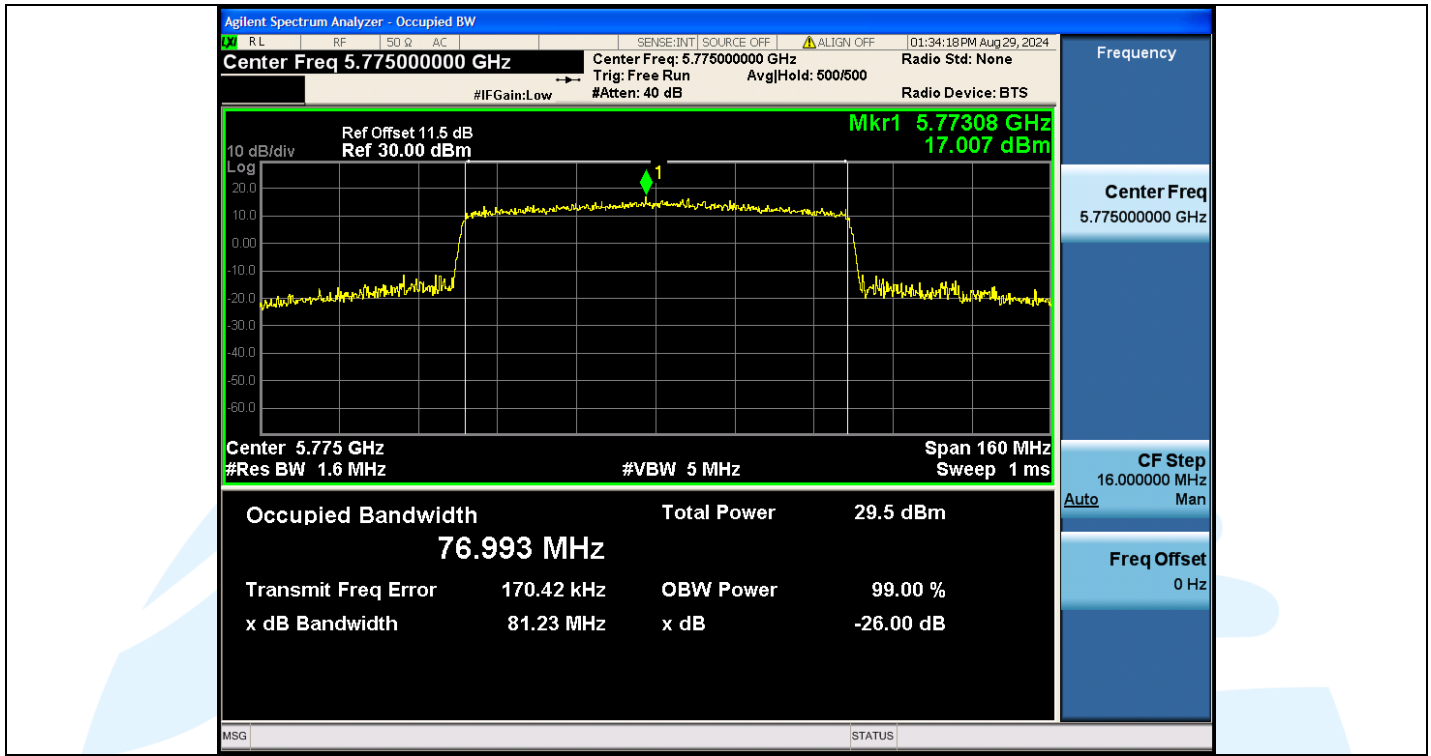

UTTR-RF-EN300328-V1.2

Shenzhen UnionTrust Quality and Technology Co., Ltd.

Address: Unit D/E of 9/F and 16/F, Block A, Building 6, Baoneng science and technology park, Longhua district, Shenzhen, China

Tel: +86-755-28230888