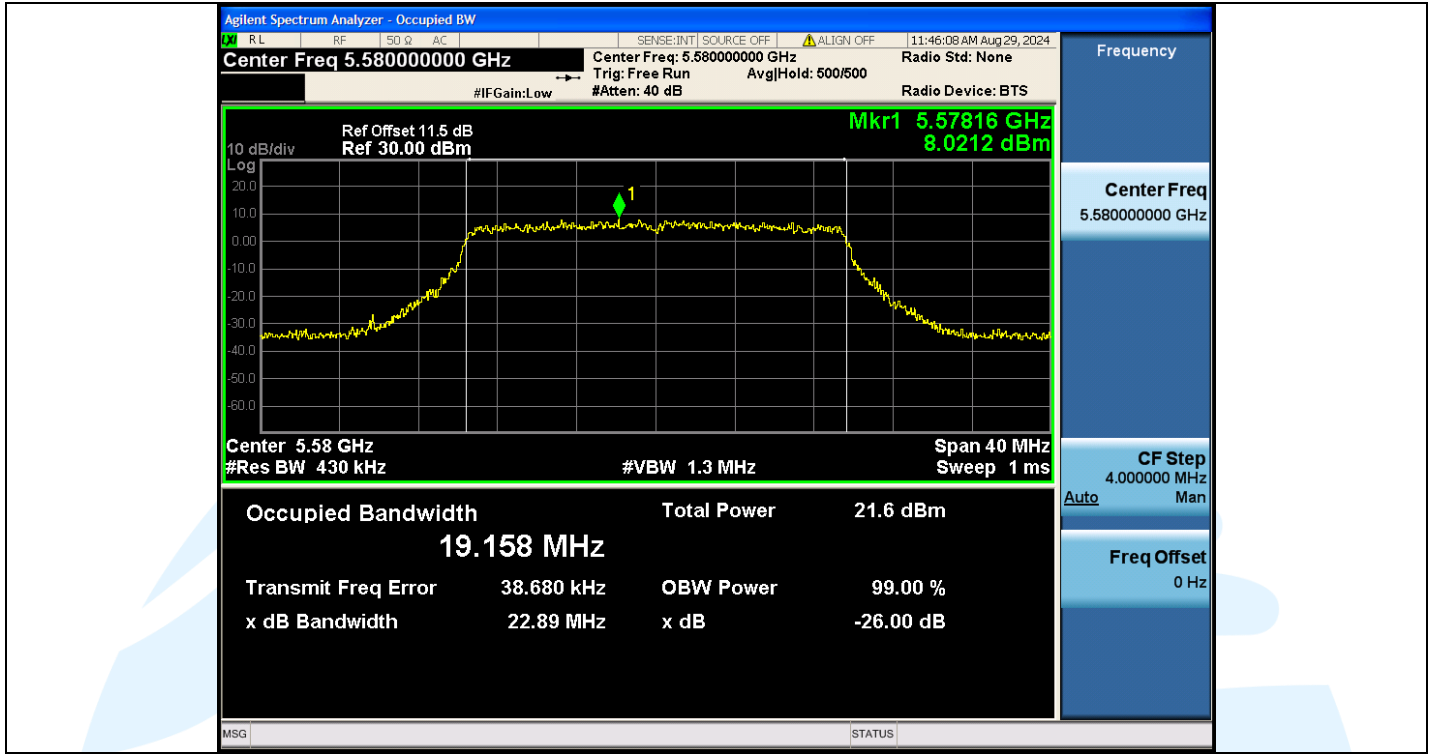

UTTR-RF-EN300328-V1.2

Shenzhen UnionTrust Quality and Technology Co., Ltd.

Address: Unit D/E of 9/F and 16/F, Block A, Building 6, Baoneng science and technology park, Longhua district, Shenzhen, China

Tel: +86-755-28230888