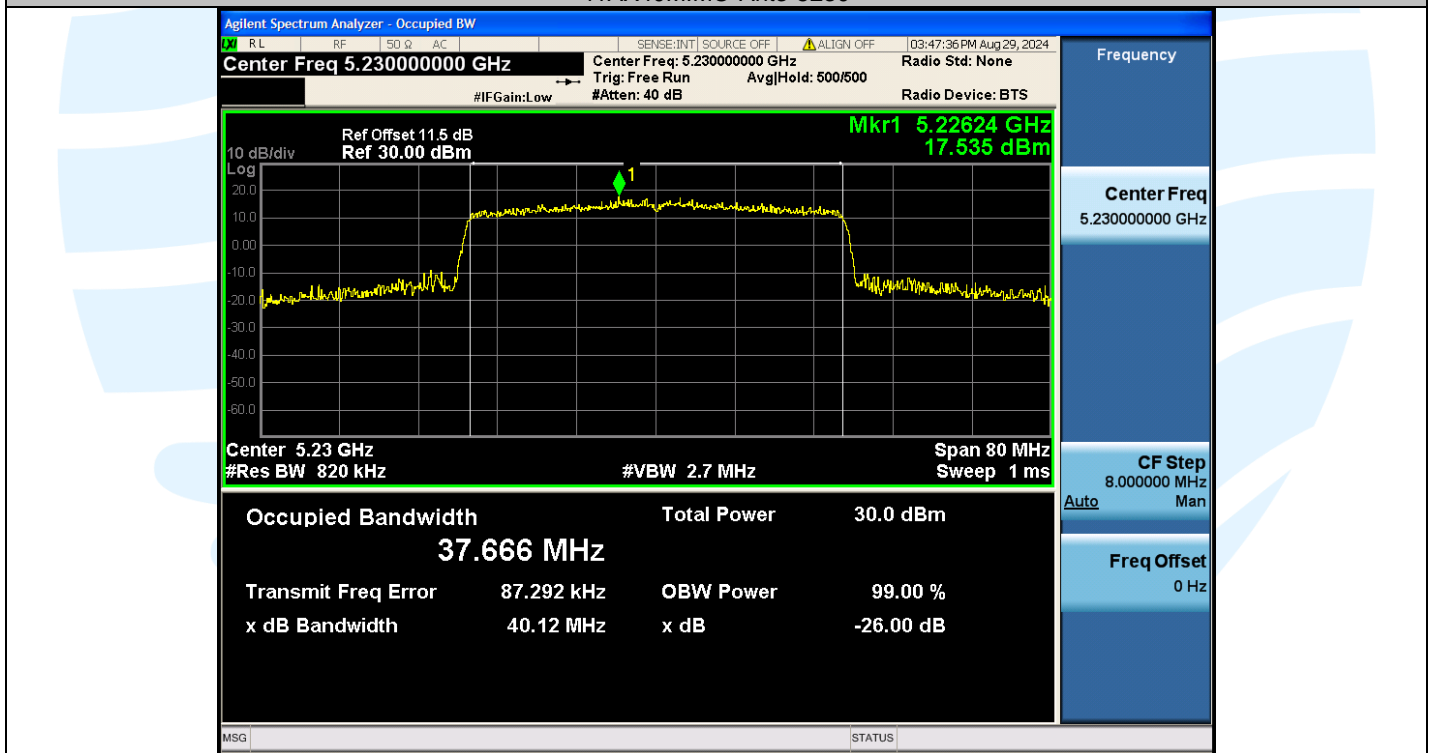

Shenzhen UnionTrust Quality and Technology Co., Ltd.

Address: Unit D/E of 9/F and 16/F, Block A, Building 6, Baoneng science and technology park, Longhua district, Shenzhen, China

Tel: +86-755-28230888

Fax: +86-755-28230886

E-mail: info@uttlab.com

<http://www.uttlab.com>

UTTR-RF-EN300328-V1.2