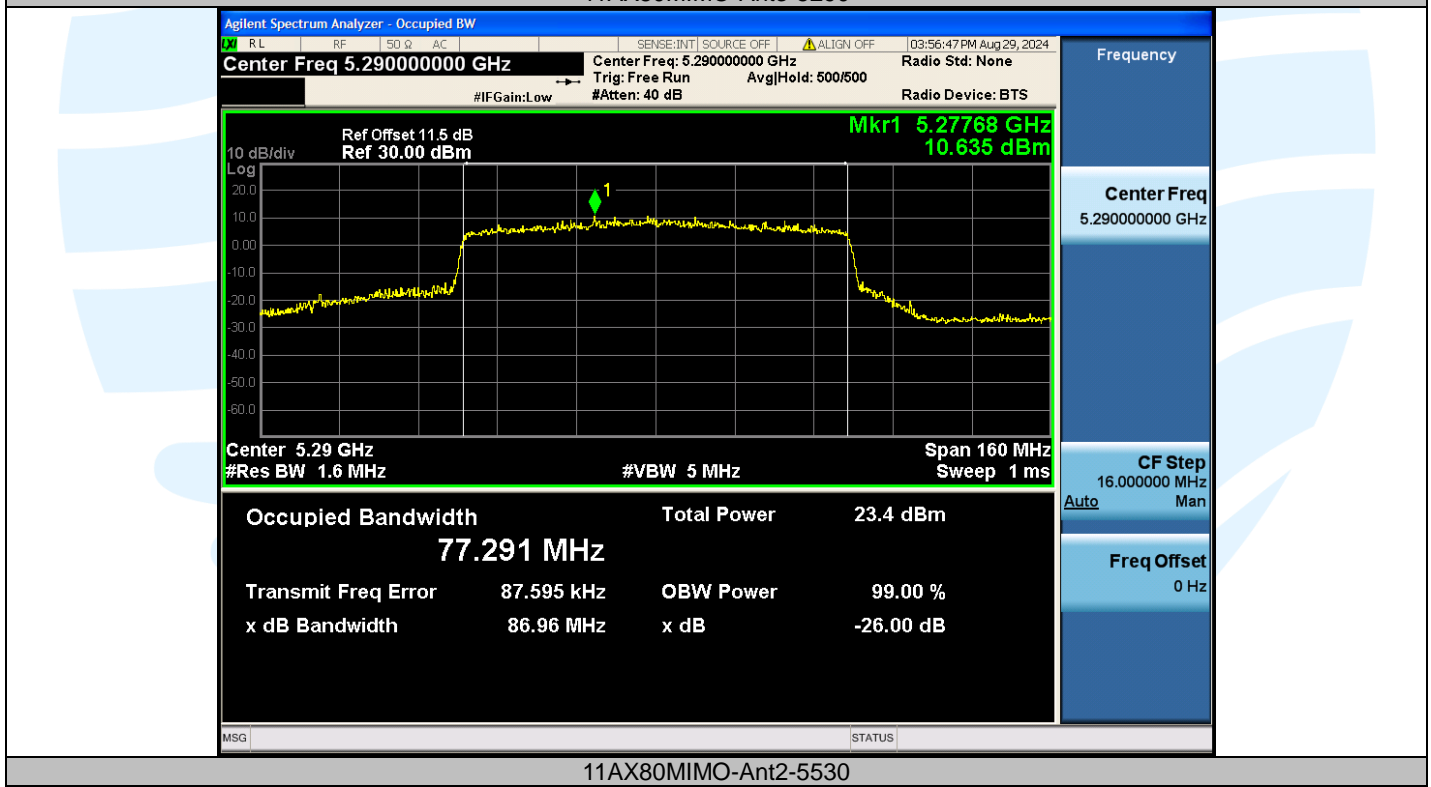

Shenzhen UnionTrust Quality and Technology Co., Ltd.

Address: Unit D/E of 9/F and 16/F, Block A, Building 6, Baoneng science and technology park, Longhua district, Shenzhen, China

Tel: +86-755-28230888

Fax: +86-755-28230886

E-mail: info@uttlab.com

<http://www.uttlab.com>

UTTR-RF-EN300328-V1.2