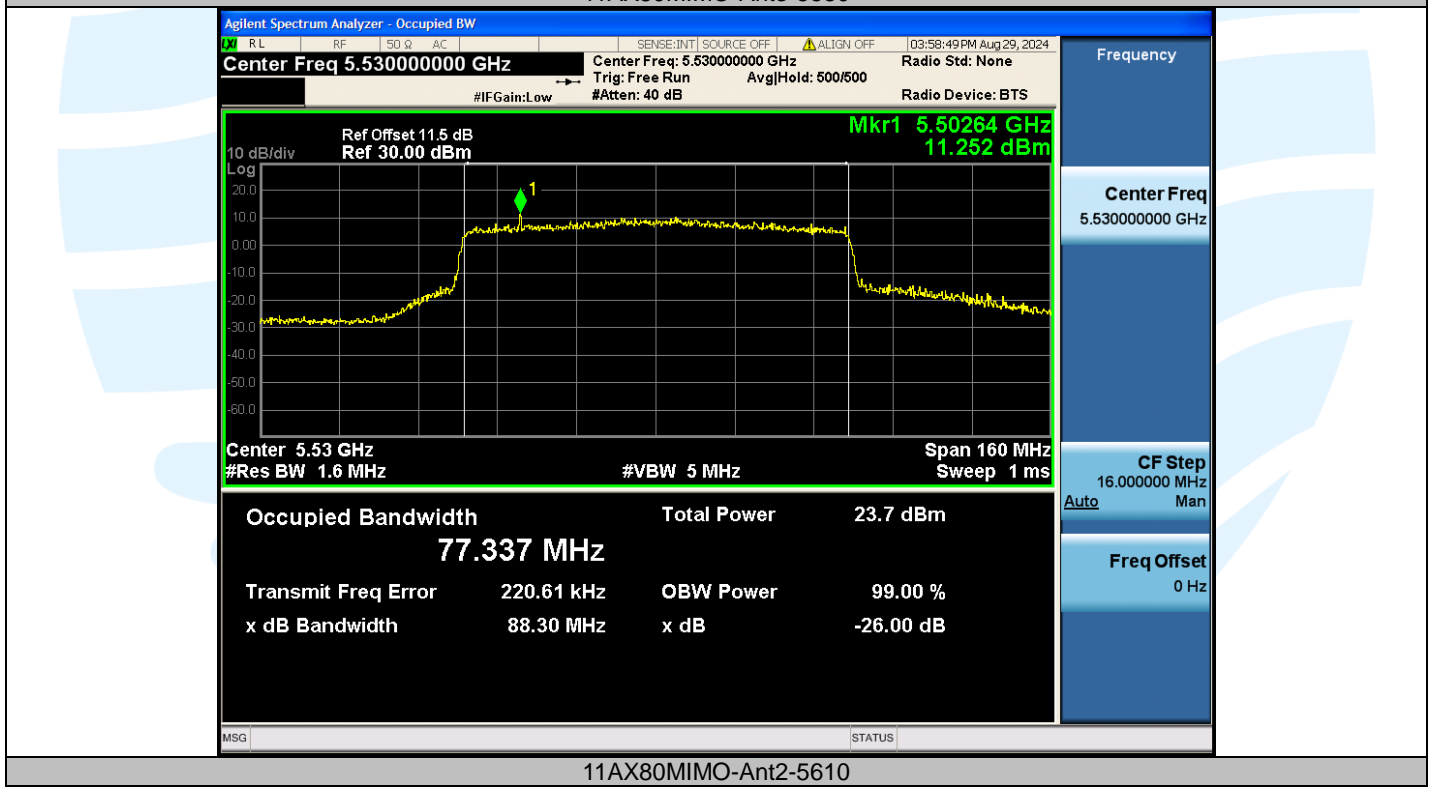

Shenzhen UnionTrust Quality and Technology Co., Ltd.

Address: Unit D/E of 9/F and 16/F, Block A, Building 6, Baoneng science and technology park, Longhua district, Shenzhen, China

Tel: +86-755-28230888

Fax: +86-755-28230886

E-mail: info@uttlab.com

<http://www.uttlab.com>

UTTR-RF-EN300328-V1.2