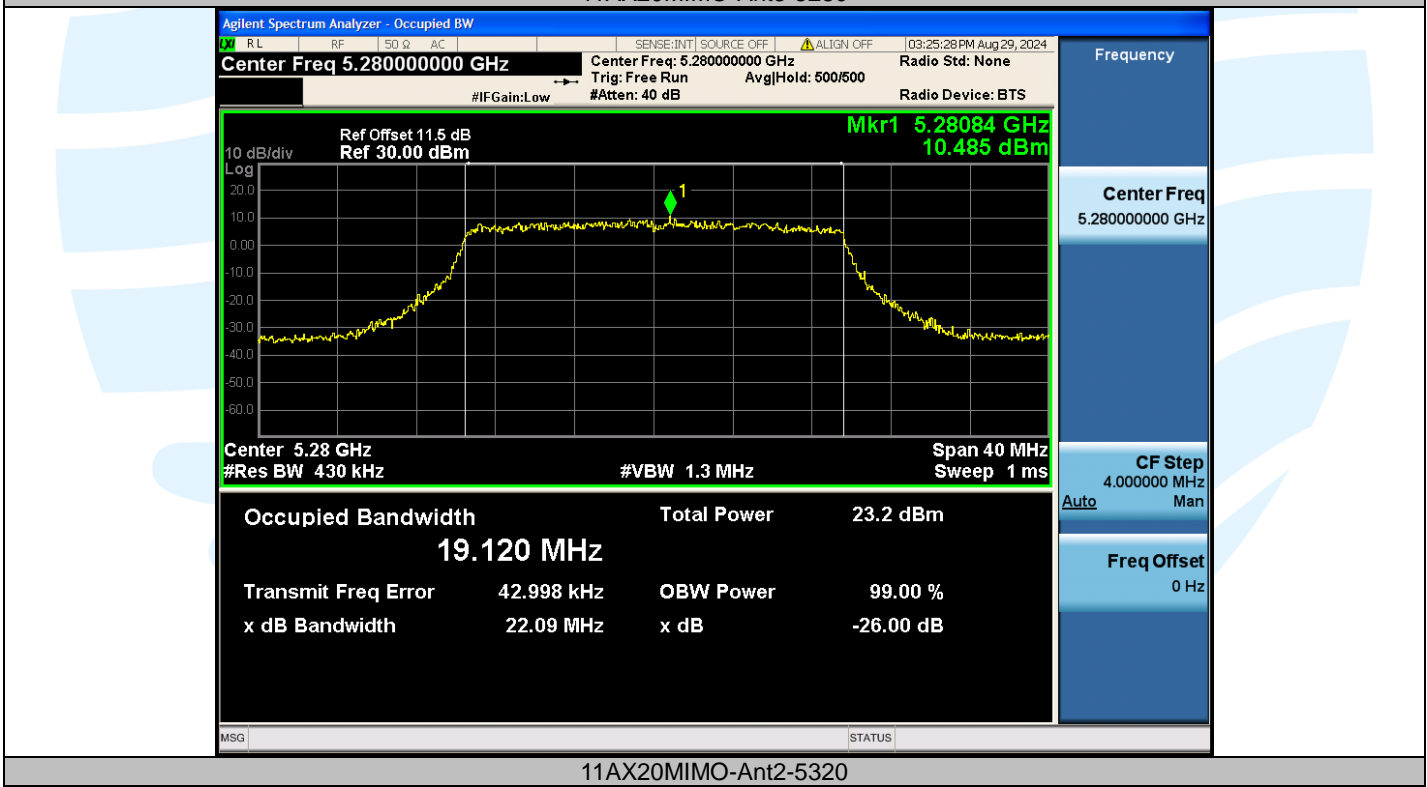

Shenzhen UnionTrust Quality and Technology Co., Ltd.

Address: Unit D/E of 9/F and 16/F, Block A, Building 6, Baoneng science and technology park, Longhua district, Shenzhen, China

Tel: +86-755-28230888

Fax: +86-755-28230886

E-mail: info@uttlab.com

<http://www.uttlab.com>

UTTR-RF-EN300328-V1.2