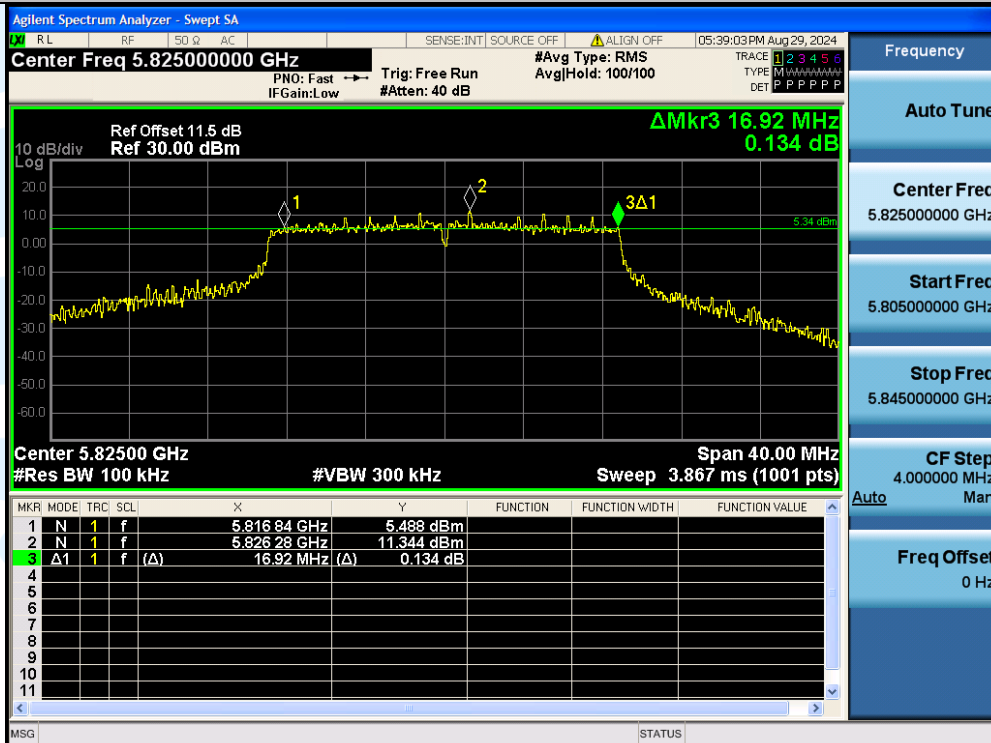

11AC20MIMO-Ant2-5825-PASS

Shenzhen UnionTrust Quality and Technology Co., Ltd.

Address: Unit D/E of 9/F and 16/F, Block A, Building 6, Baoneng science and technology park, Longhua district, Shenzhen, China

Tel: +86-755-28230888

Fax: +86-755-28230886

E-mail: info@uttlab.com

<http://www.uttlab.com>

UTTR-RF-EN300328-V1.2