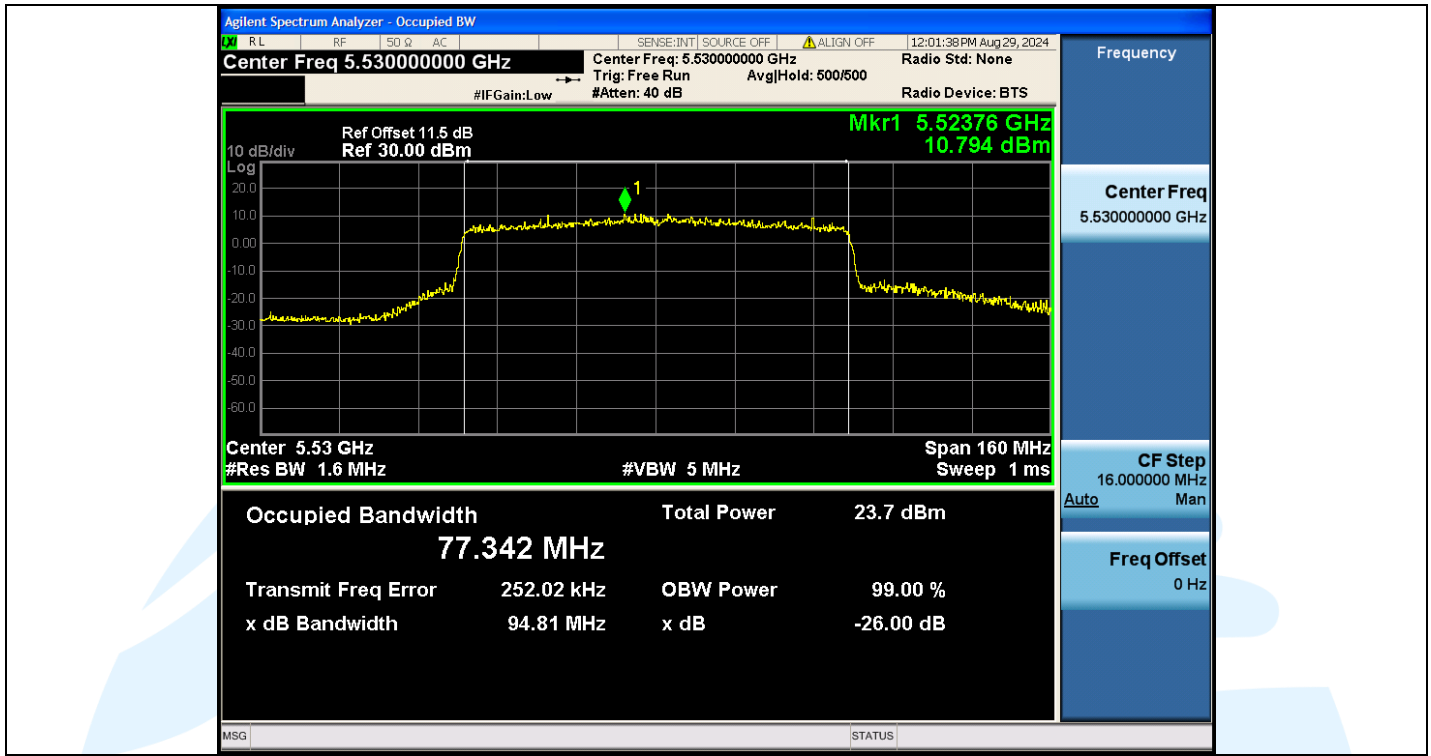

Shenzhen UnionTrust Quality and Technology Co., Ltd.

Address: Unit D/E of 9/F and 16/F, Block A, Building 6, Baoneng science and technology park, Longhua district, Shenzhen, China

Tel: +86-755-28230888

Fax: +86-755-28230886

E-mail: info@uttlab.com

<http://www.uttlab.com>

UTTR-RF-EN300328-V1.2