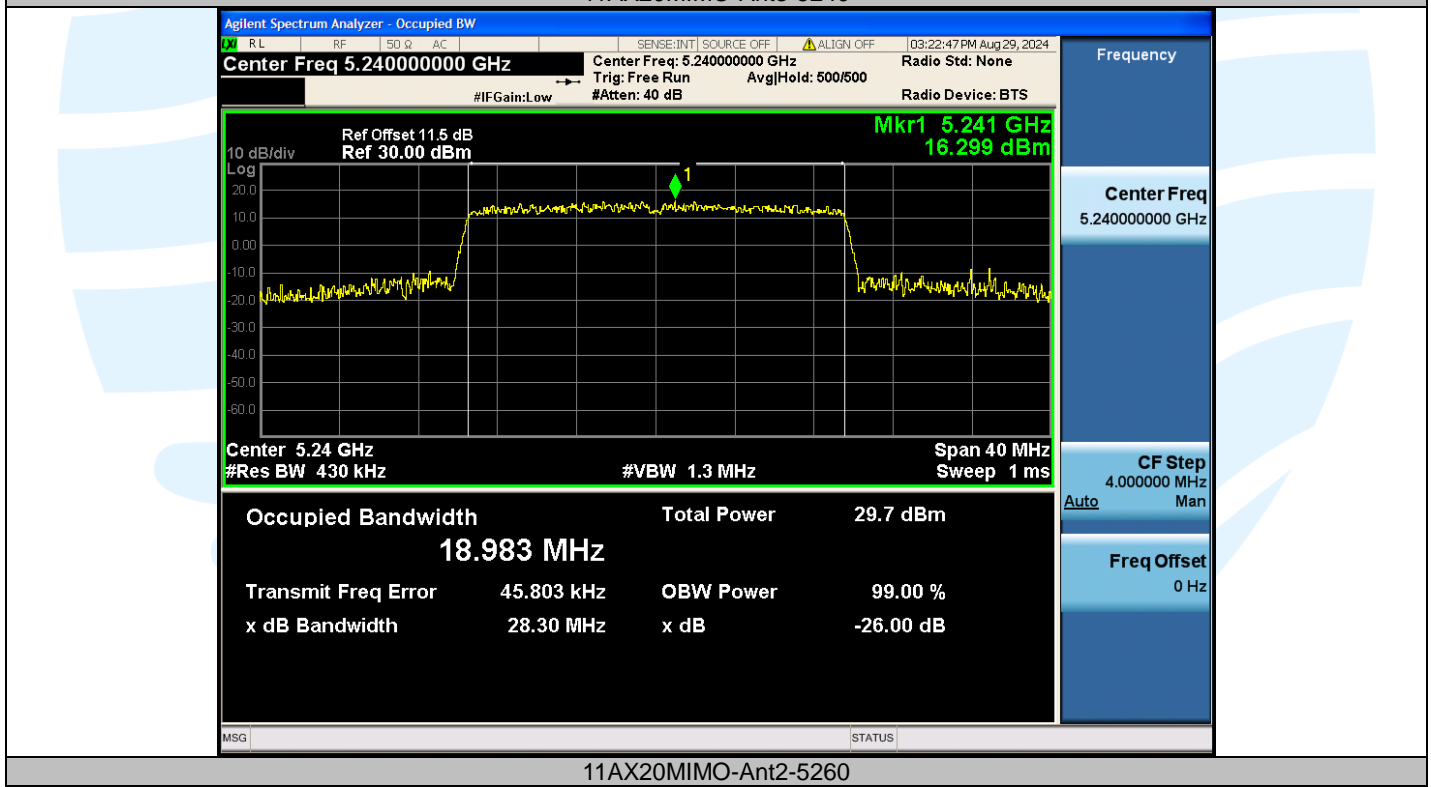

Shenzhen UnionTrust Quality and Technology Co., Ltd.

Address: Unit D/E of 9/F and 16/F, Block A, Building 6, Baoneng science and technology park, Longhua district, Shenzhen, China

Tel: +86-755-28230888

Fax: +86-755-28230886

E-mail: info@uttlab.com

<http://www.uttlab.com>

UTTR-RF-EN300328-V1.2