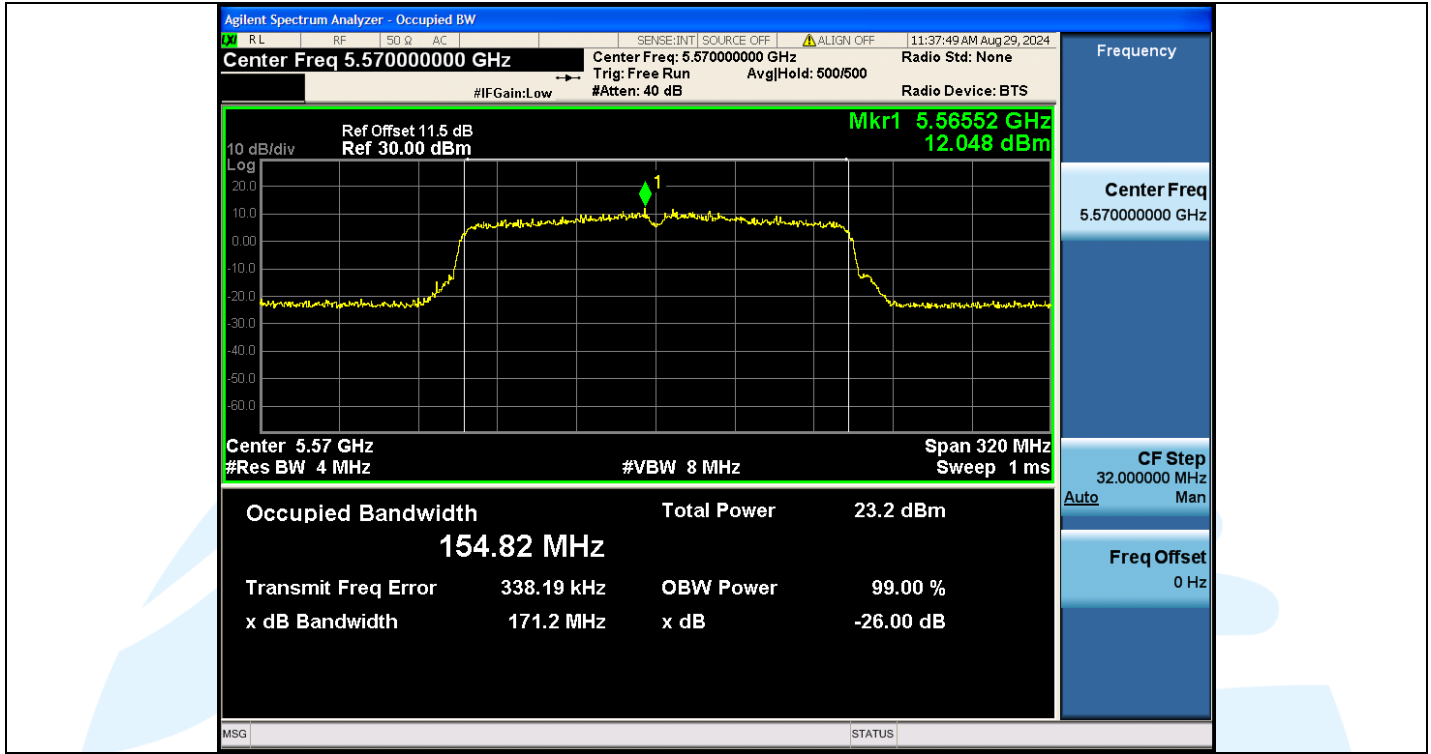

Shenzhen UnionTrust Quality and Technology Co., Ltd.

Address: Unit D/E of 9/F and 16/F, Block A, Building 6, Baoneng science and technology park, Longhua district, Shenzhen, China

Tel: +86-755-28230888

Fax: +86-755-28230886

E-mail: info@uttlab.com

<http://www.uttlab.com>

UTTR-RF-EN300328-V1.2