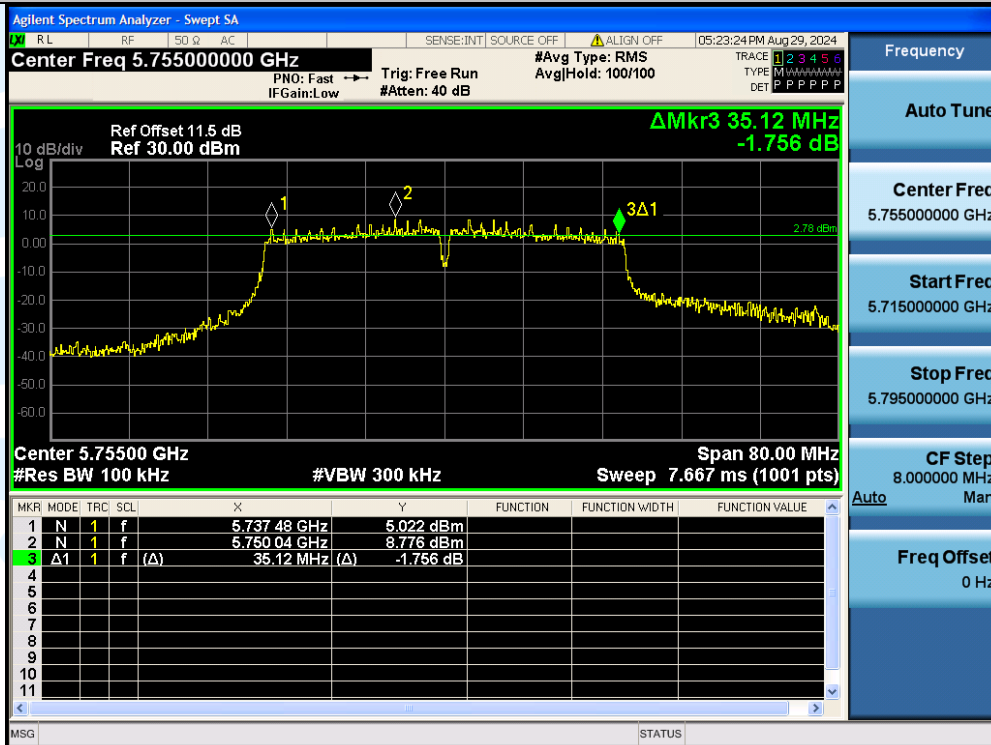

11N40MIMO-Ant2-5755-PASS

Shenzhen UnionTrust Quality and Technology Co., Ltd.

Address: Unit D/E of 9/F and 16/F, Block A, Building 6, Baoneng science and technology park, Longhua district, Shenzhen, China

Tel: +86-755-28230888

Fax: +86-755-28230886

E-mail: info@uttlab.com

<http://www.uttlab.com>

UTTR-RF-EN300328-V1.2