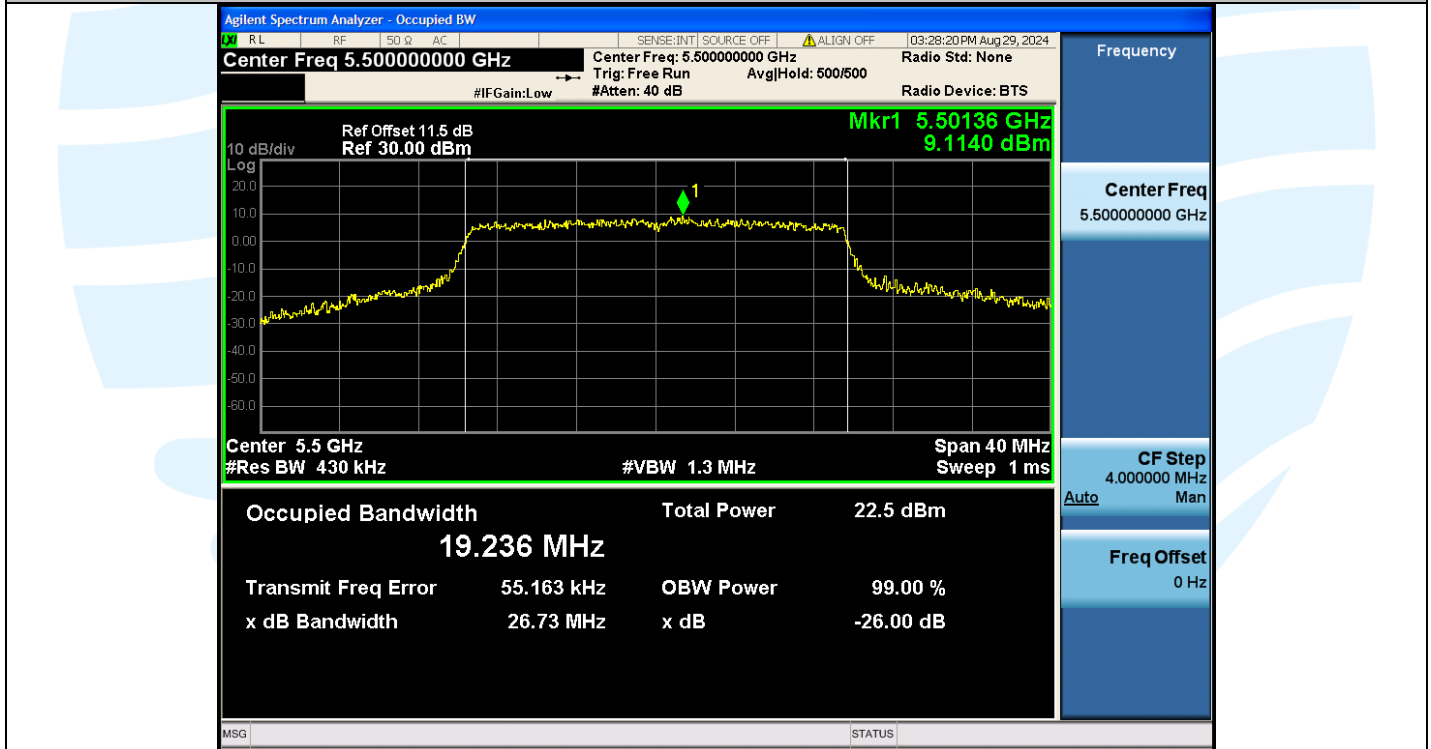

Tel: +86-755-28230888

Fax: +86-755-28230886

E-mail: info@uttlab.com

<http://www.uttlab.com>

UTTR-RF-EN300328-V1.2

11AX20MIMO-Ant3-5500

11AX20MIMO-Ant2-5580

Shenzhen UnionTrust Quality and Technology Co., Ltd.