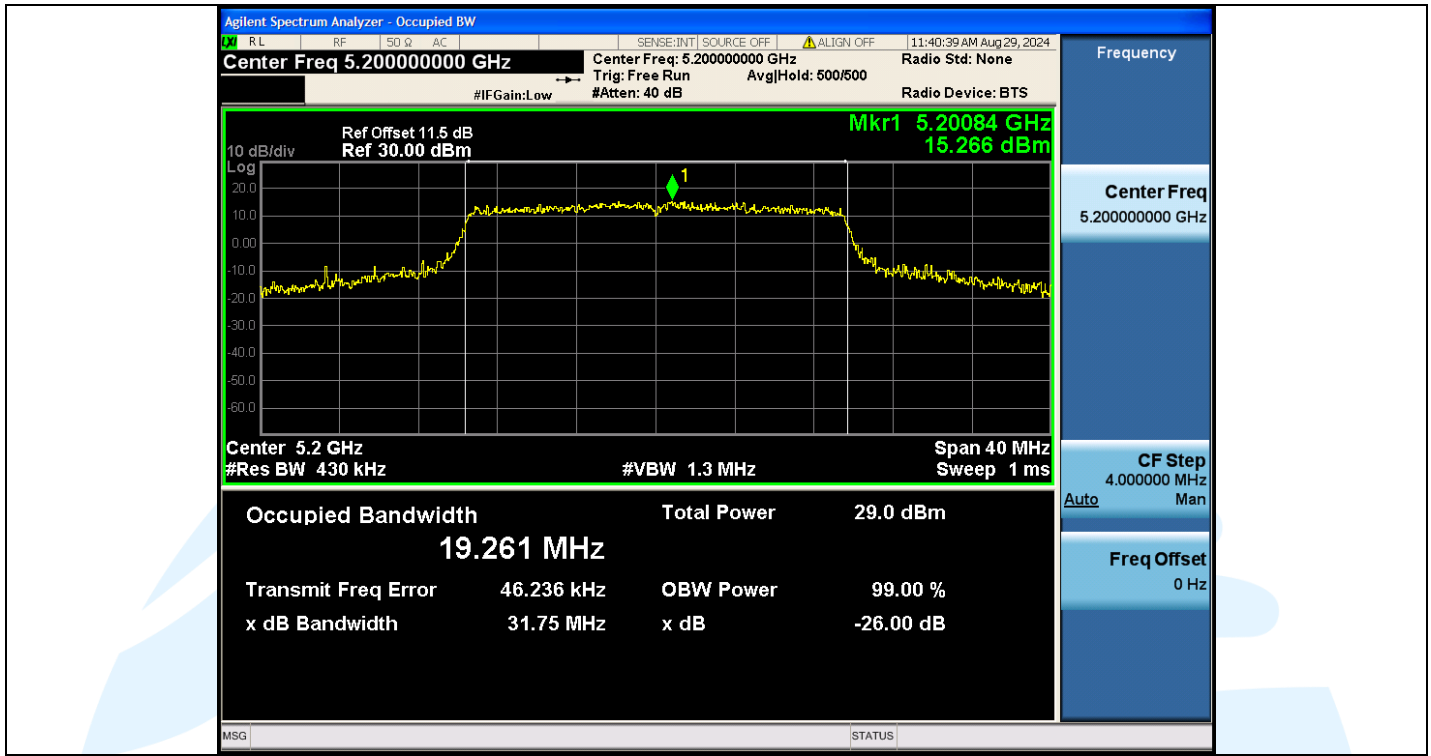

UTTR-RF-EN300328-V1.2

Shenzhen UnionTrust Quality and Technology Co., Ltd.

Address: Unit D/E of 9/F and 16/F, Block A, Building 6, Baoneng science and technology park, Longhua district, Shenzhen, China

Tel: +86-755-28230888