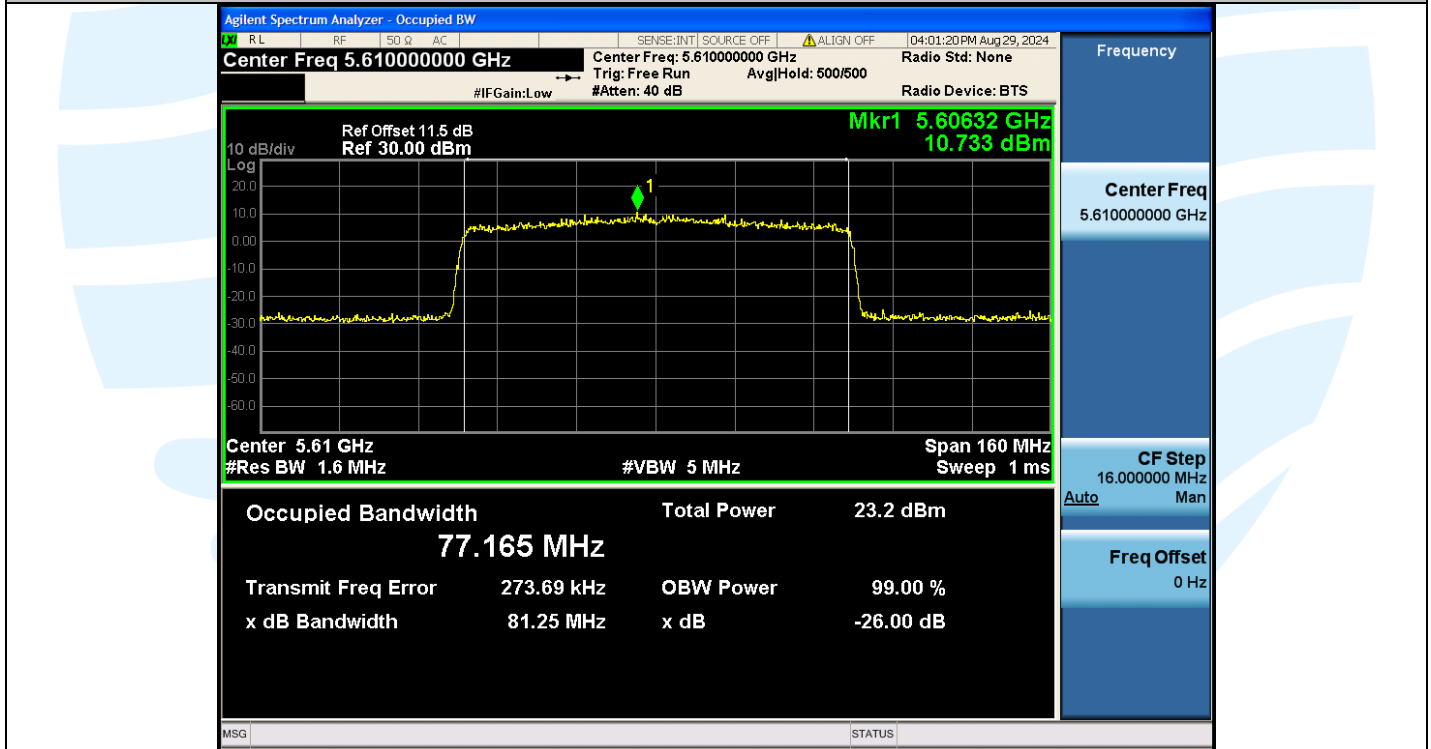

Tel: +86-755-28230888

Fax: +86-755-28230886

E-mail: info@uttlab.com

<http://www.uttlab.com>

UTTR-RF-EN300328-V1.2

11AX80MIMO-Ant3-5610

11AX80MIMO-Ant2-5775

Shenzhen UnionTrust Quality and Technology Co., Ltd.