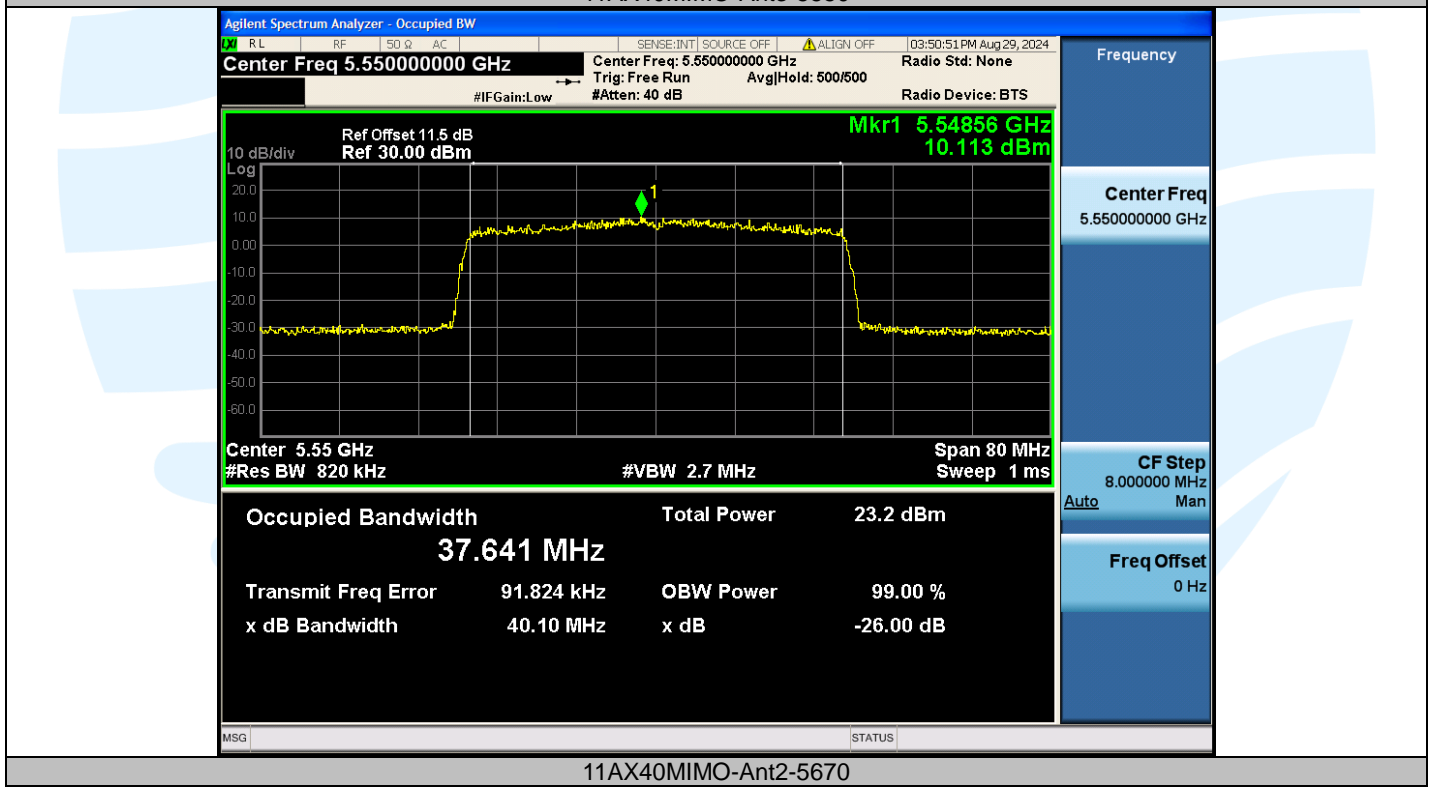

UTTR-RF-EN300328-V1.2

Shenzhen UnionTrust Quality and Technology Co., Ltd.

Address: Unit D/E of 9/F and 16/F, Block A, Building 6, Baoneng science and technology park, Longhua district, Shenzhen, China

Tel: +86-755-28230888