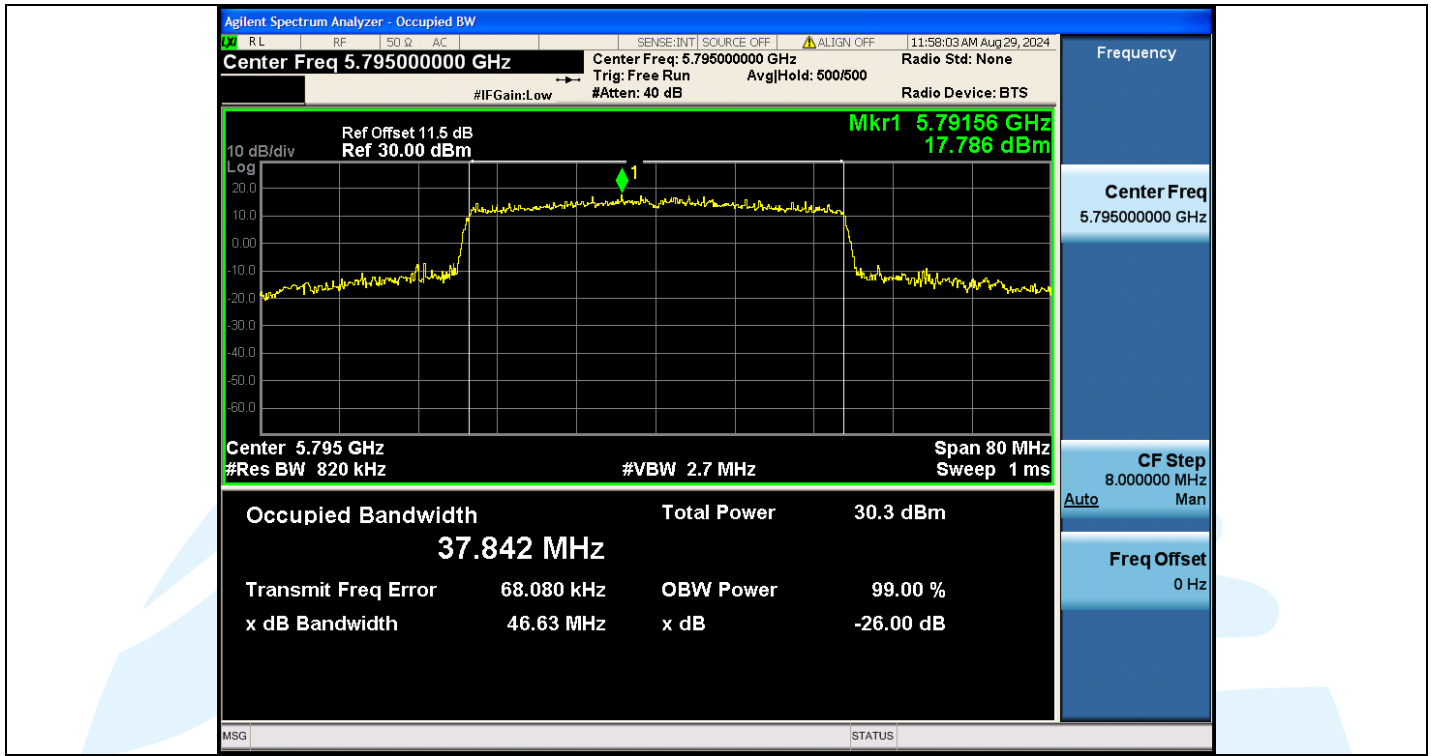

UTTR-RF-EN300328-V1.2

Shenzhen UnionTrust Quality and Technology Co., Ltd.

Address: Unit D/E of 9/F and 16/F, Block A, Building 6, Baoneng science and technology park, Longhua district, Shenzhen, China

Tel: +86-755-28230888