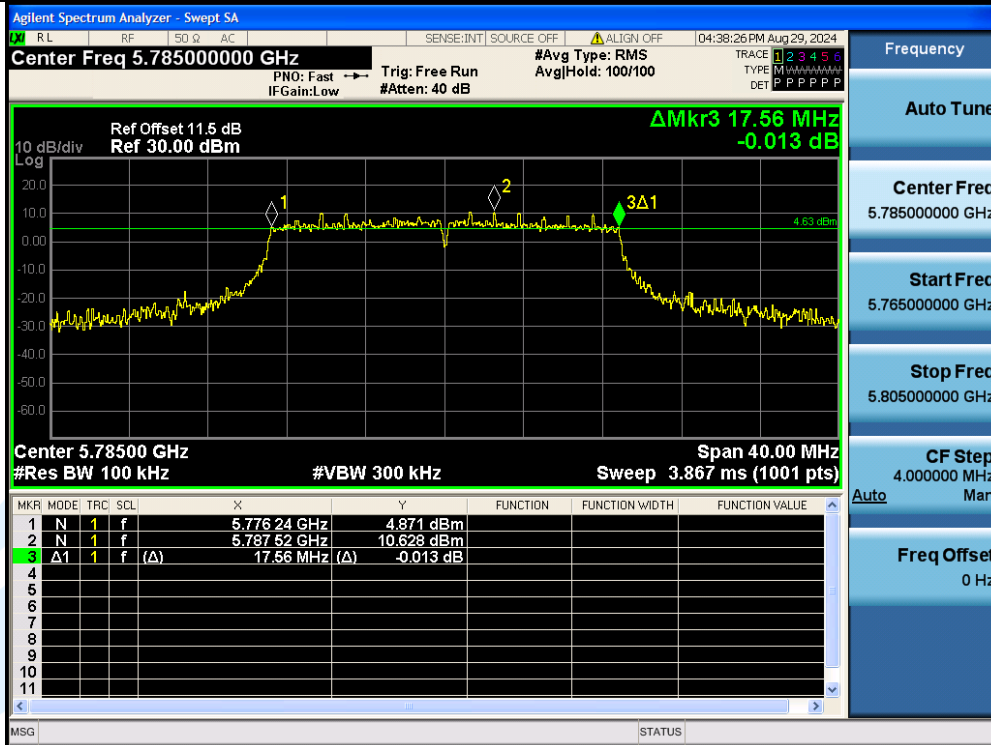

11N20MIMO-Ant1-5785-PASS