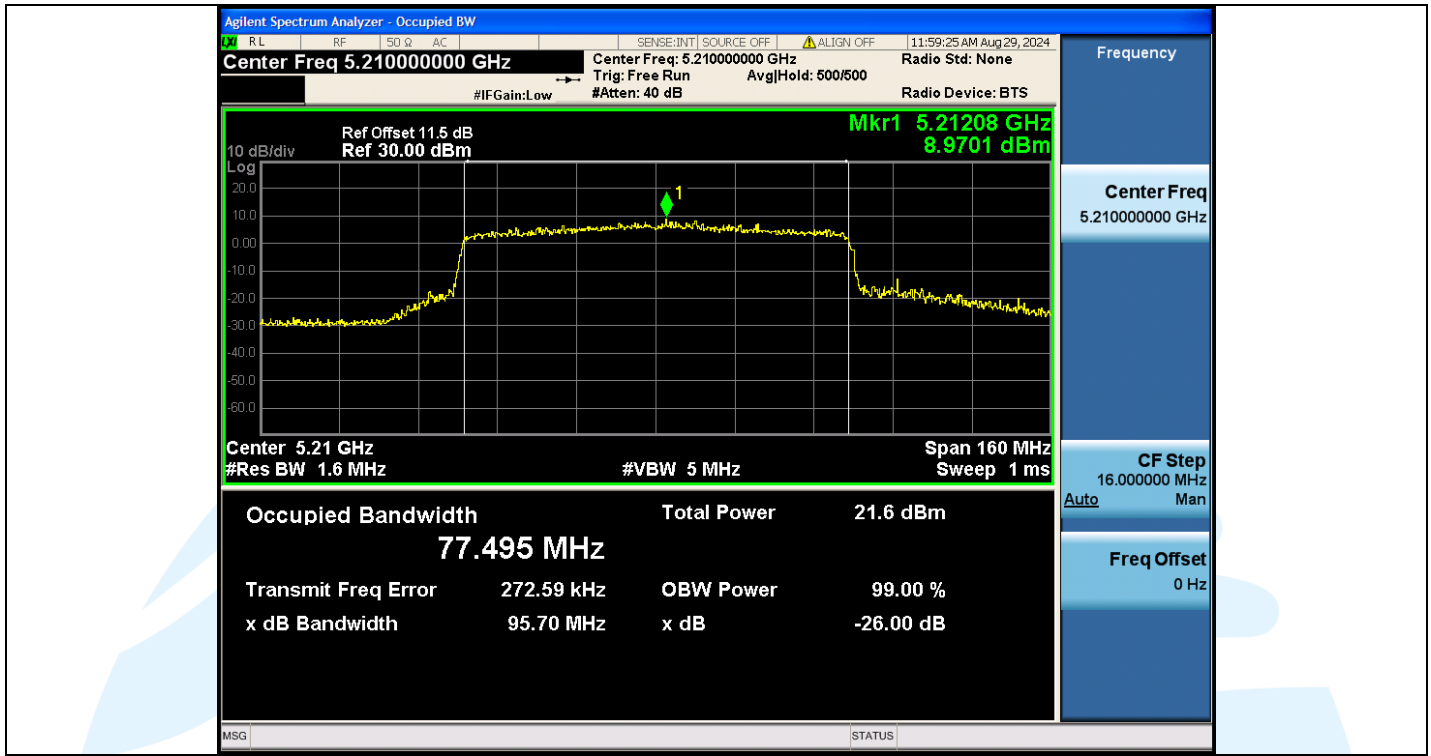

Shenzhen UnionTrust Quality and Technology Co., Ltd.

Address: Unit D/E of 9/F and 16/F, Block A, Building 6, Baoneng science and technology park, Longhua district, Shenzhen, China

Tel: +86-755-28230888

Fax: +86-755-28230886

E-mail: info@uttlab.com

<http://www.uttlab.com>

UTTR-RF-EN300328-V1.2