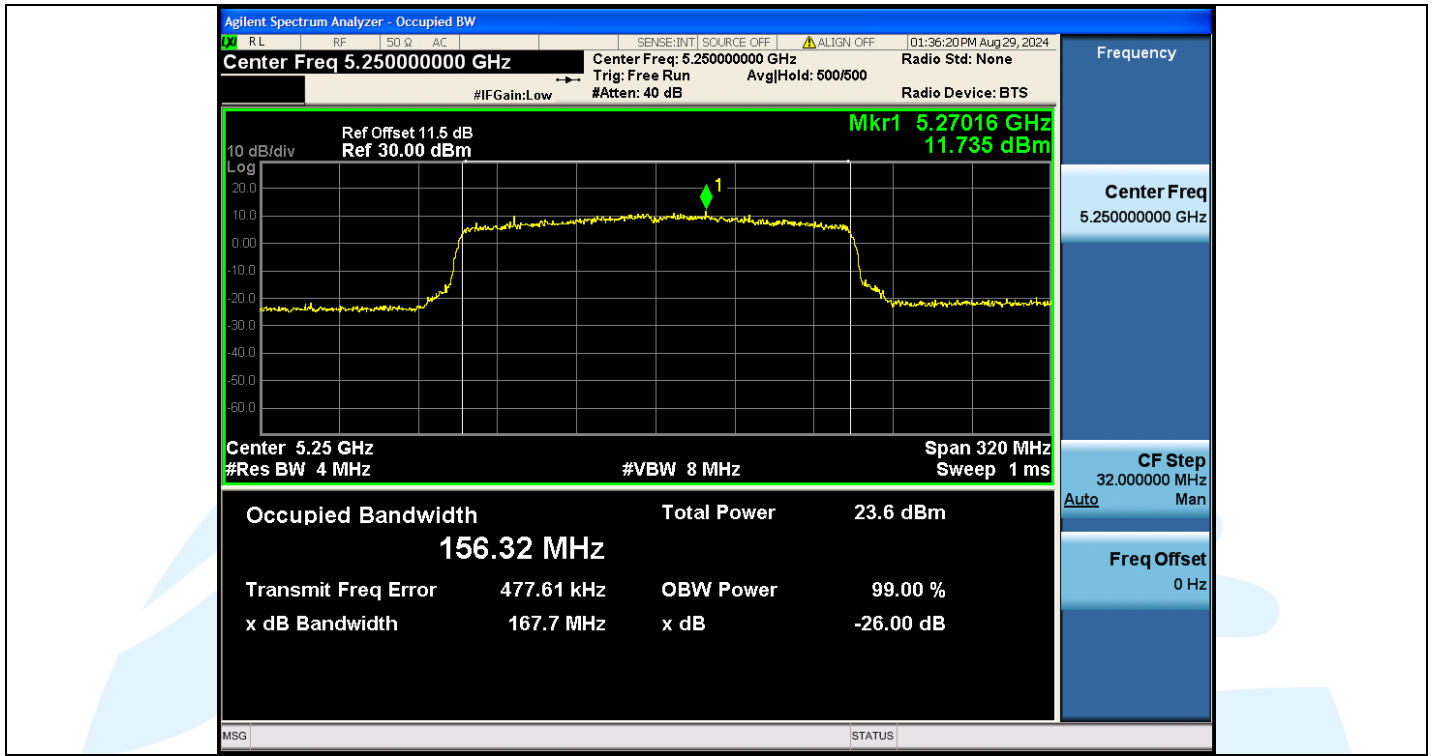

Shenzhen UnionTrust Quality and Technology Co., Ltd.

Address: Unit D/E of 9/F and 16/F, Block A, Building 6, Baoneng science and technology park, Longhua district, Shenzhen, China

Tel: +86-755-28230888

Fax: +86-755-28230886

E-mail: info@uttlab.com

<http://www.uttlab.com>

UTTR-RF-EN300328-V1.2