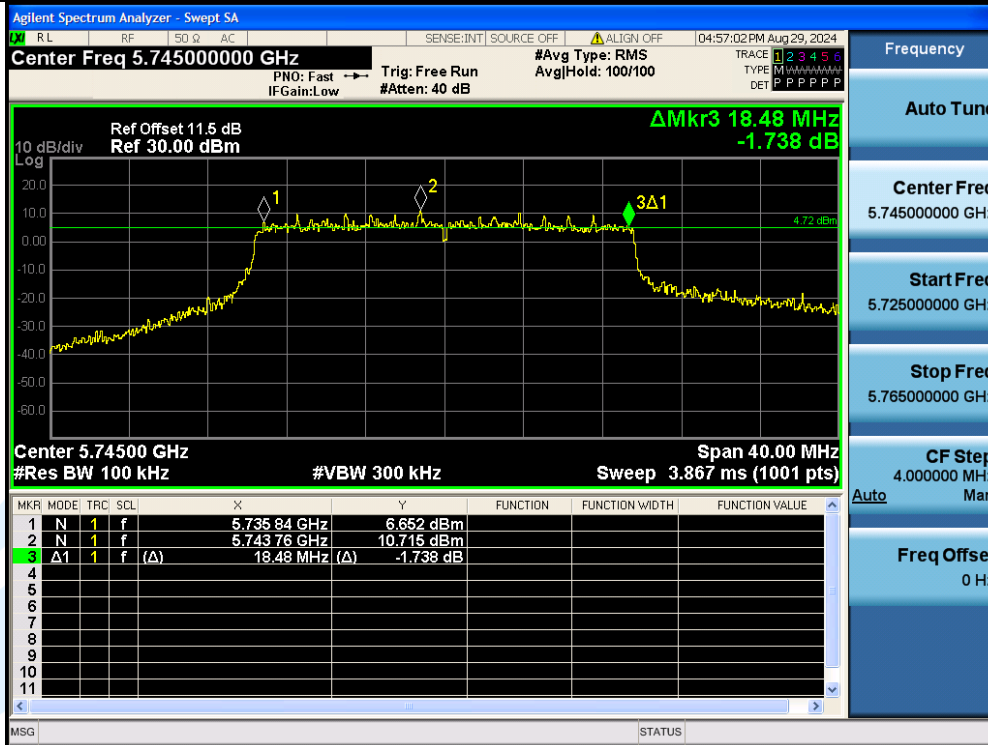

11AX20MIMO-Ant1-5745-PASS