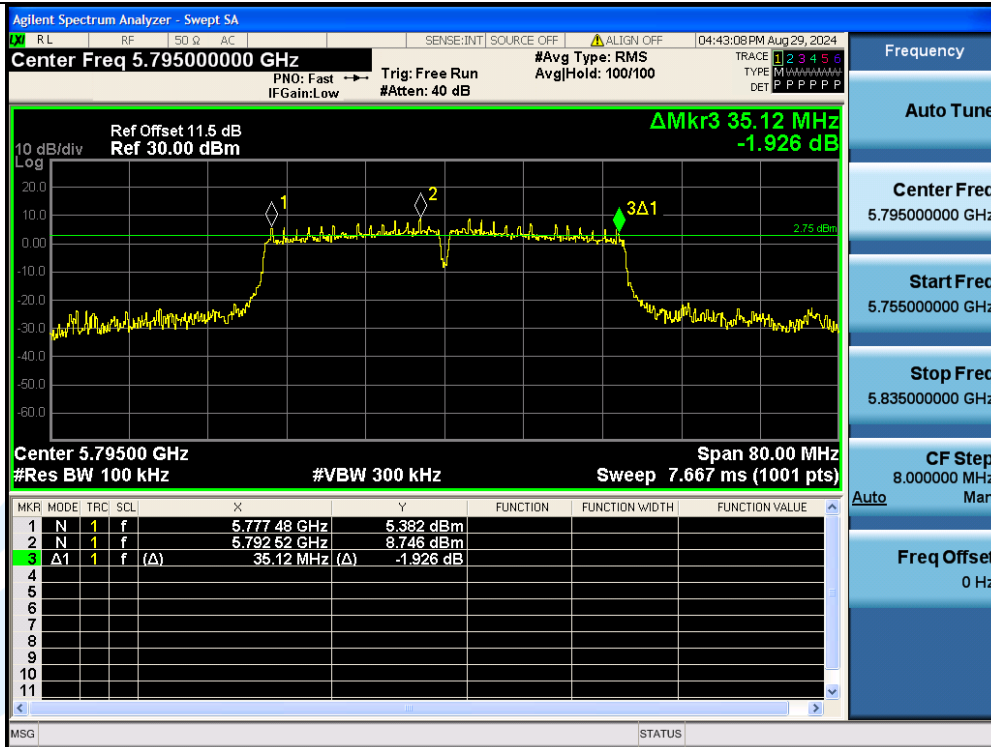

UTTR-RF-EN300328-V1.2

11N40MIMO-Ant2-5795-PASS

11AC20MIMO-Ant1-5745-PASS

Shenzhen UnionTrust Quality and Technology Co., Ltd.

Address: Unit D/E of 9/F and 16/F, Block A, Building 6, Baoneng science and technology park, Longhua district, Shenzhen, China