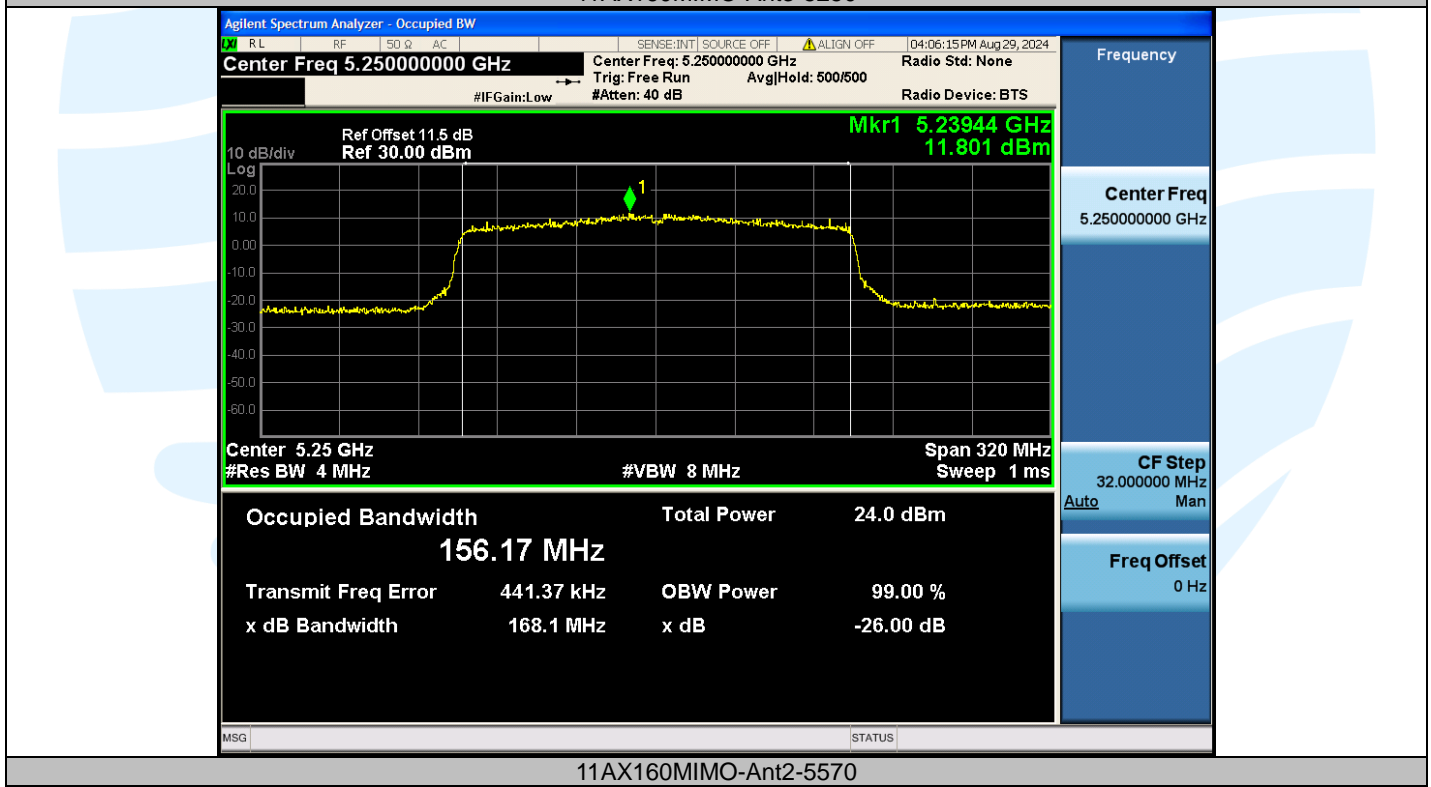

Shenzhen UnionTrust Quality and Technology Co., Ltd.

Address: Unit D/E of 9/F and 16/F, Block A, Building 6, Baoneng science and technology park, Longhua district, Shenzhen, China

Tel: +86-755-28230888

Fax: +86-755-28230886

E-mail: info@uttlab.com

<http://www.uttlab.com>

UTTR-RF-EN300328-V1.2