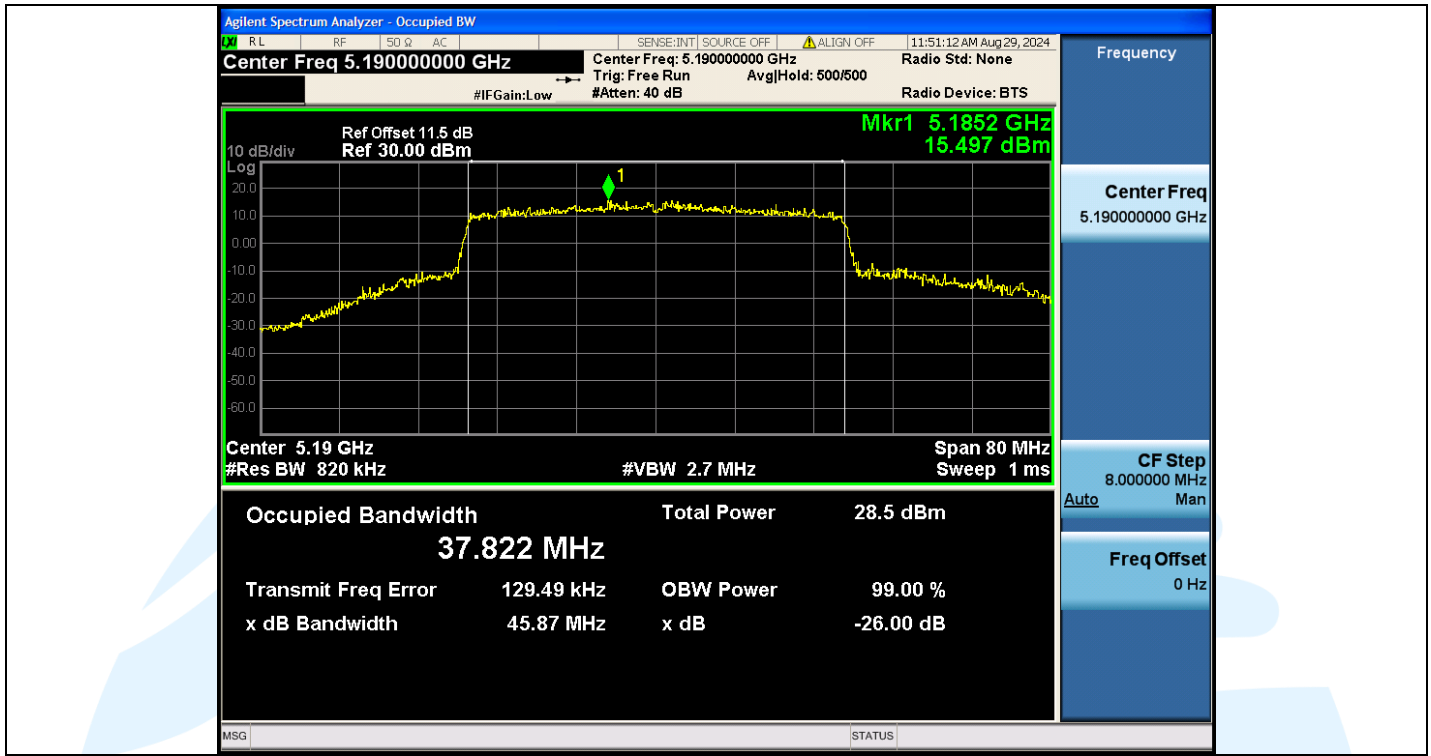

Shenzhen UnionTrust Quality and Technology Co., Ltd.

Address: Unit D/E of 9/F and 16/F, Block A, Building 6, Baoneng science and technology park, Longhua district, Shenzhen, China

Tel: +86-755-28230888

Fax: +86-755-28230886

E-mail: info@uttlab.com

<http://www.uttlab.com>

UTTR-RF-EN300328-V1.2