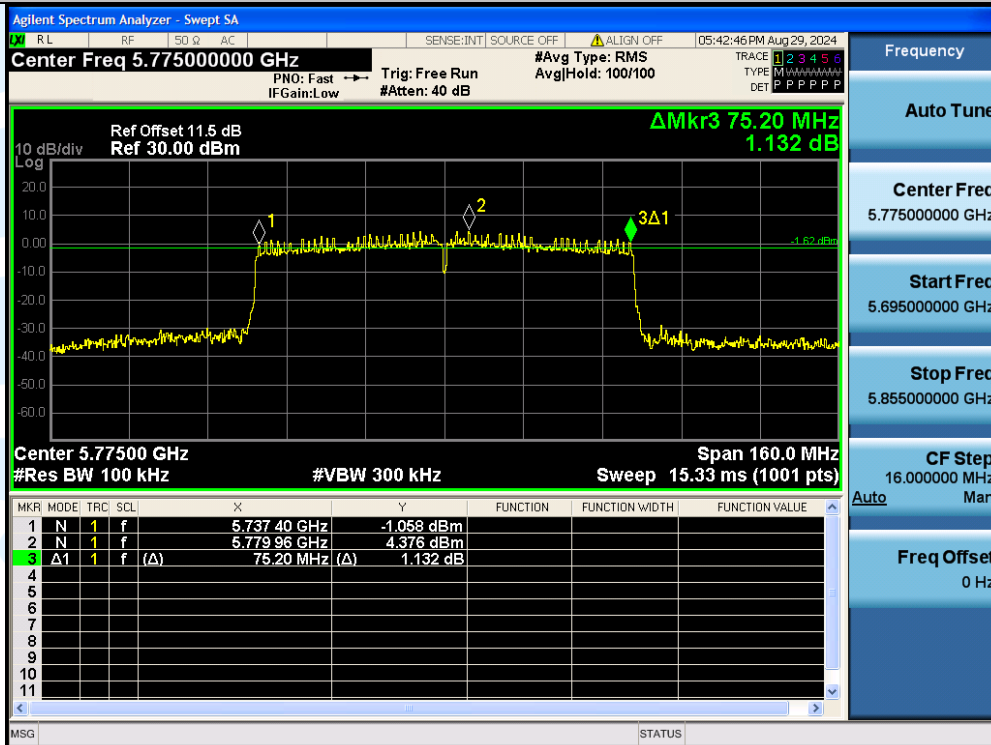

UTTR-RF-EN300328-V1.2

11AC80MIMO-Ant2-5775-PASS

11AX20MIMO-Ant1-5745-PASS

Shenzhen UnionTrust Quality and Technology Co., Ltd.

Address: Unit D/E of 9/F and 16/F, Block A, Building 6, Baoneng science and technology park, Longhua district, Shenzhen, China