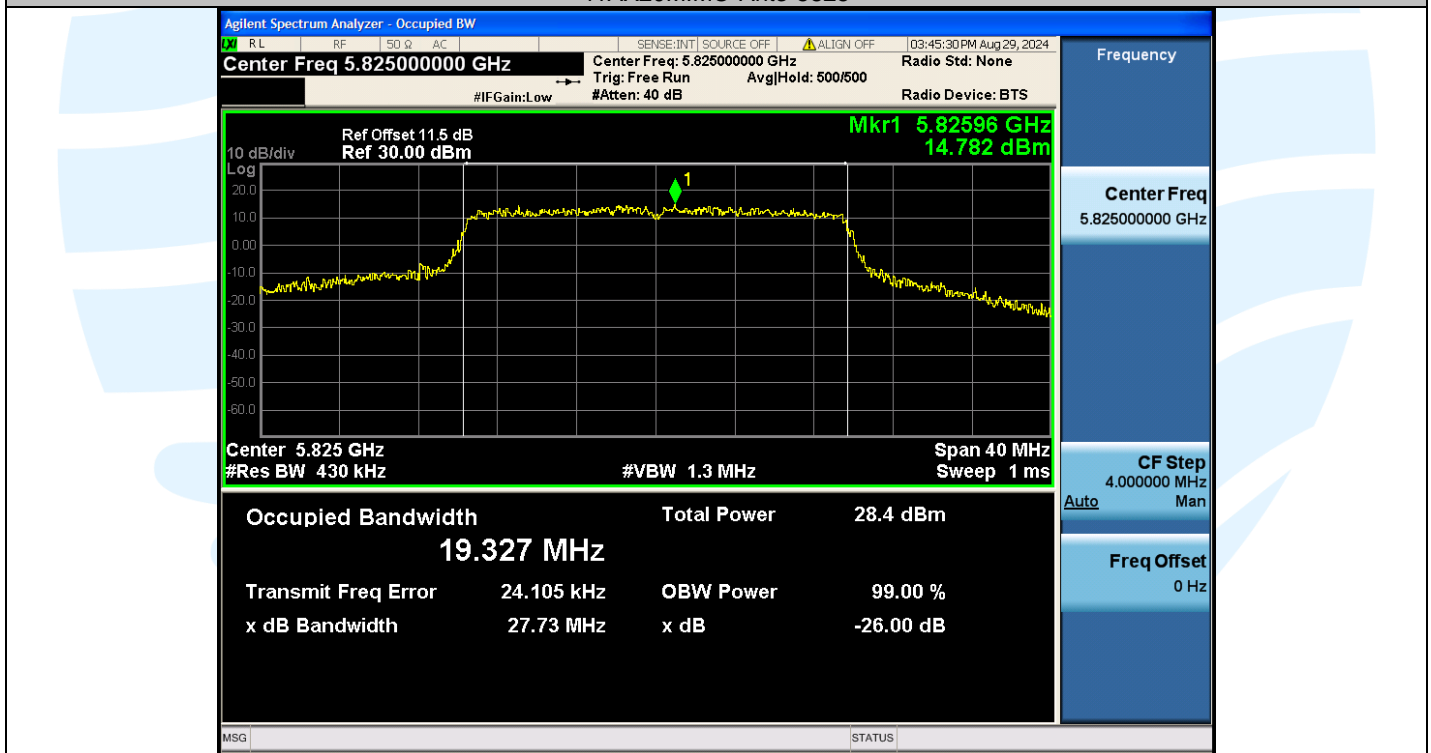

UTTR-RF-EN300328-V1.2

11AX20MIMO-Ant3-5825

11AX40MIMO-Ant2-5190

Shenzhen UnionTrust Quality and Technology Co., Ltd.

Address: Unit D/E of 9/F and 16/F, Block A, Building 6, Baoneng science and technology park, Longhua district, Shenzhen, China