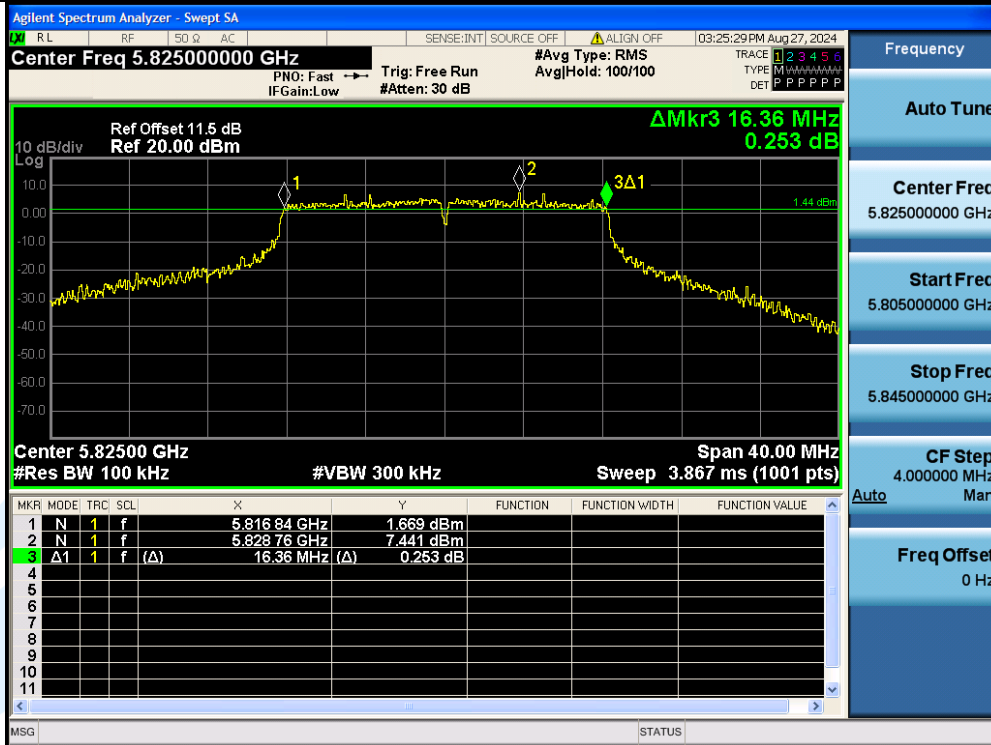

11A-Ant1-5825-PASS