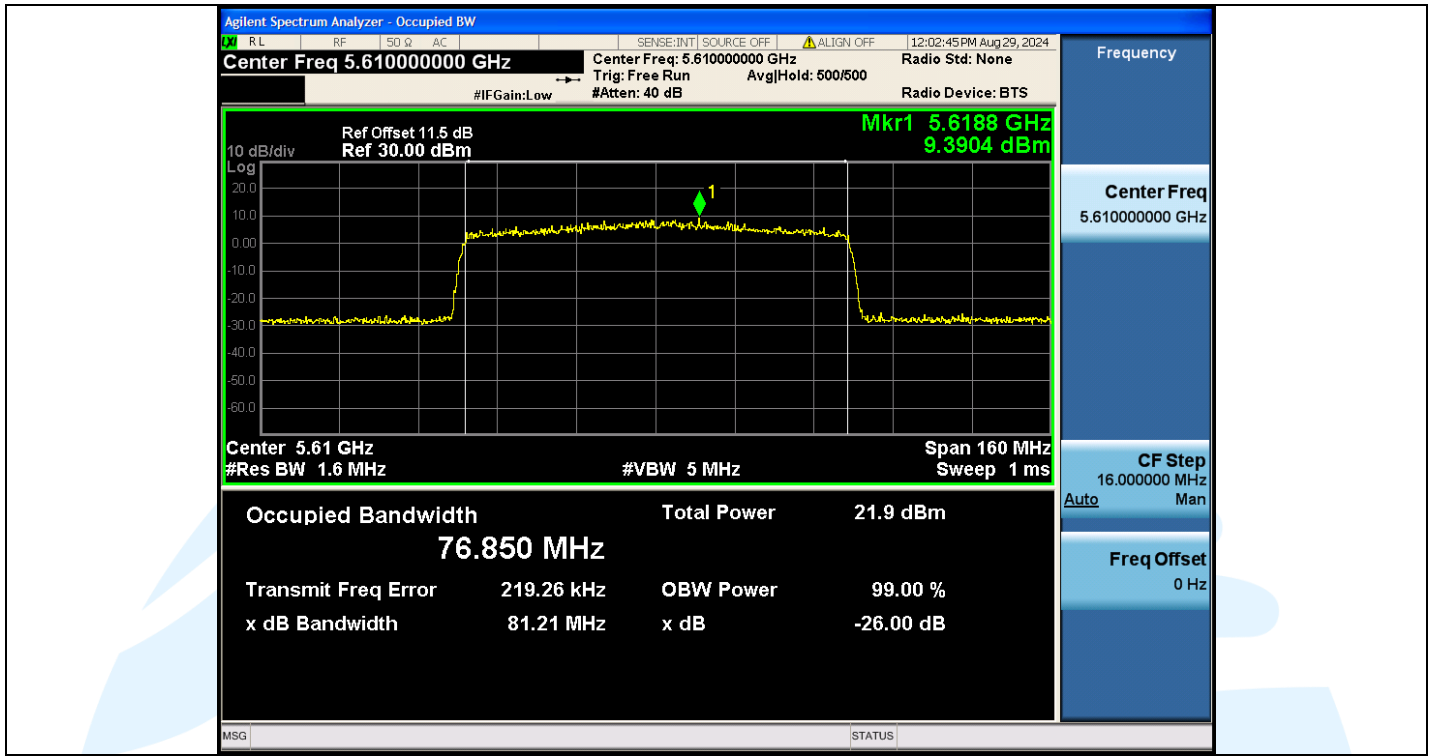

Shenzhen UnionTrust Quality and Technology Co., Ltd.

Address: Unit D/E of 9/F and 16/F, Block A, Building 6, Baoneng science and technology park, Longhua district, Shenzhen, China

Tel: +86-755-28230888

Fax: +86-755-28230886

E-mail: info@uttlab.com

<http://www.uttlab.com>

UTTR-RF-EN300328-V1.2