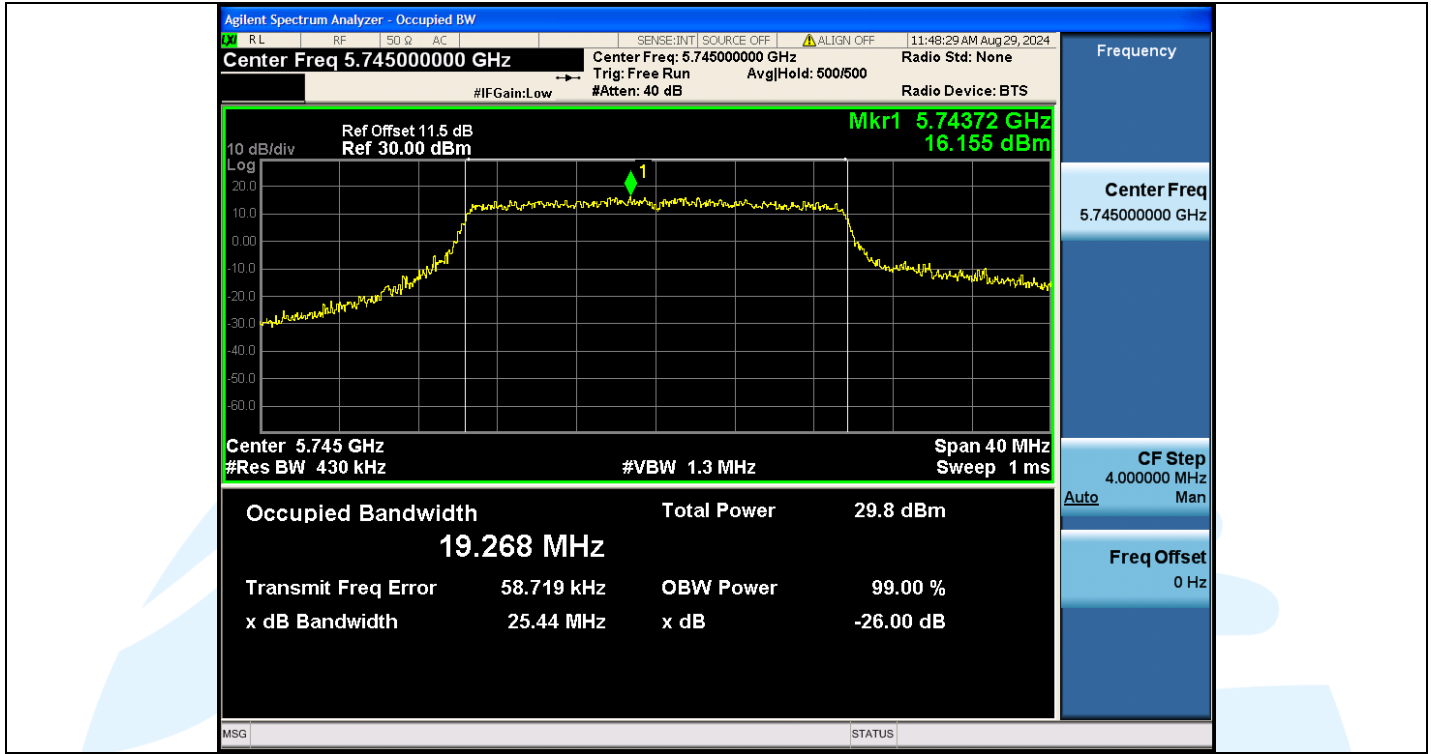

Shenzhen UnionTrust Quality and Technology Co., Ltd.

Address: Unit D/E of 9/F and 16/F, Block A, Building 6, Baoneng science and technology park, Longhua district, Shenzhen, China

Tel: +86-755-28230888

Fax: +86-755-28230886

E-mail: info@uttlab.com

<http://www.uttlab.com>

UTTR-RF-EN300328-V1.2