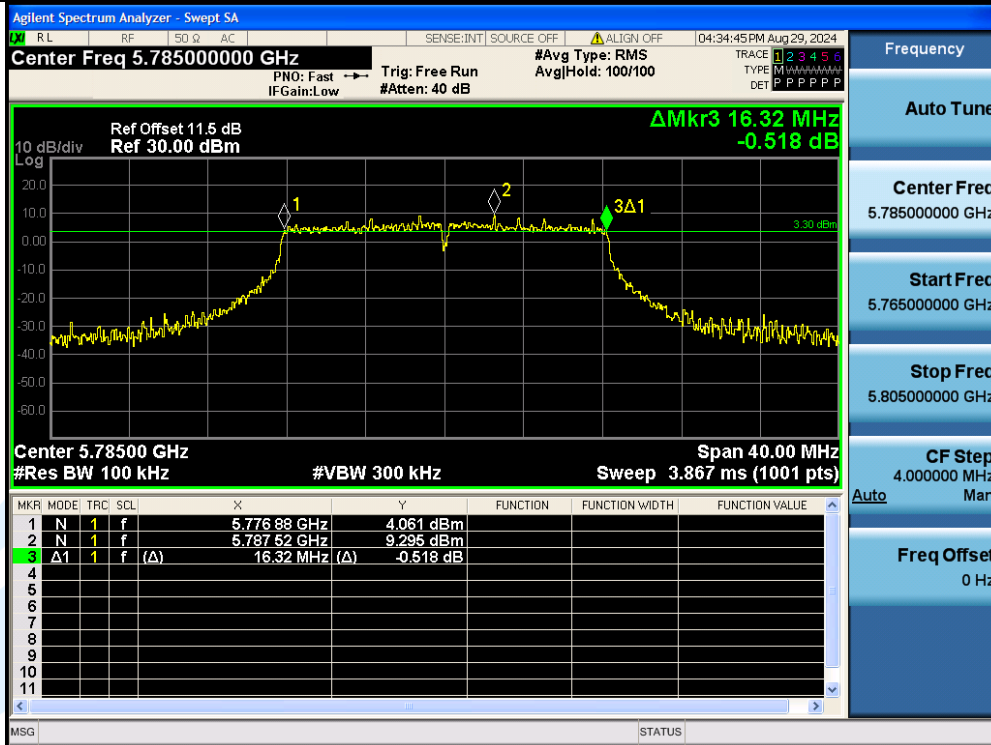

UTTR-RF-EN300328-V1.2

11A-Ant2-5785-PASS

11A-Ant1-5825-PASS

Shenzhen UnionTrust Quality and Technology Co., Ltd.

Address: Unit D/E of 9/F and 16/F, Block A, Building 6, Baoneng science and technology park, Longhua district, Shenzhen, China