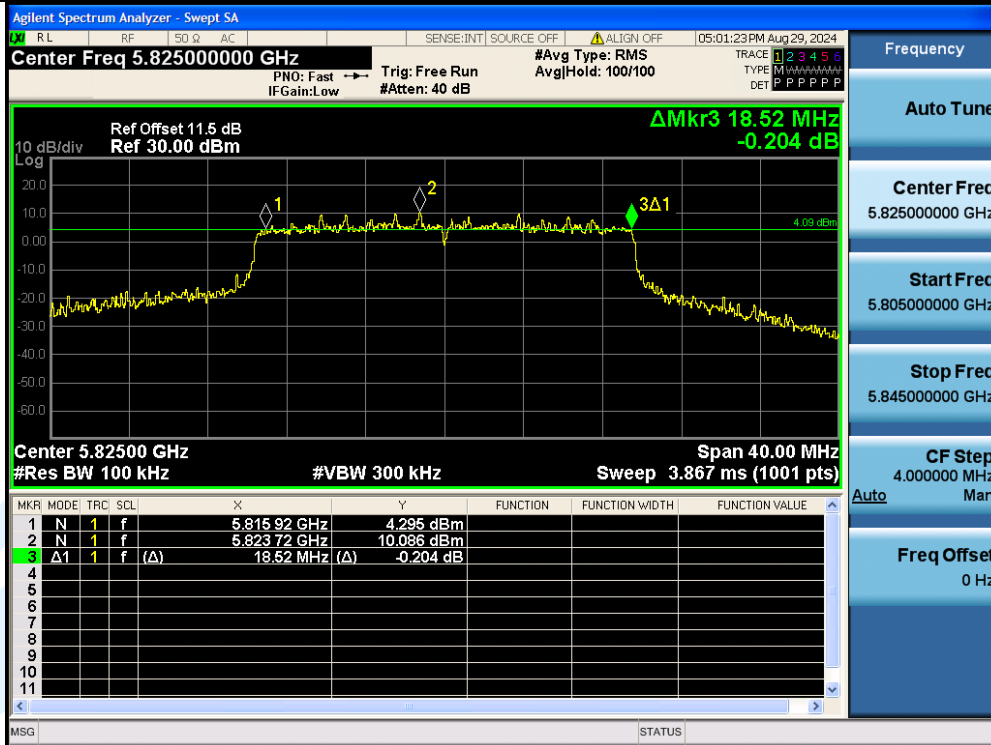

11AX20MIMO-Ant1-5825-PASS