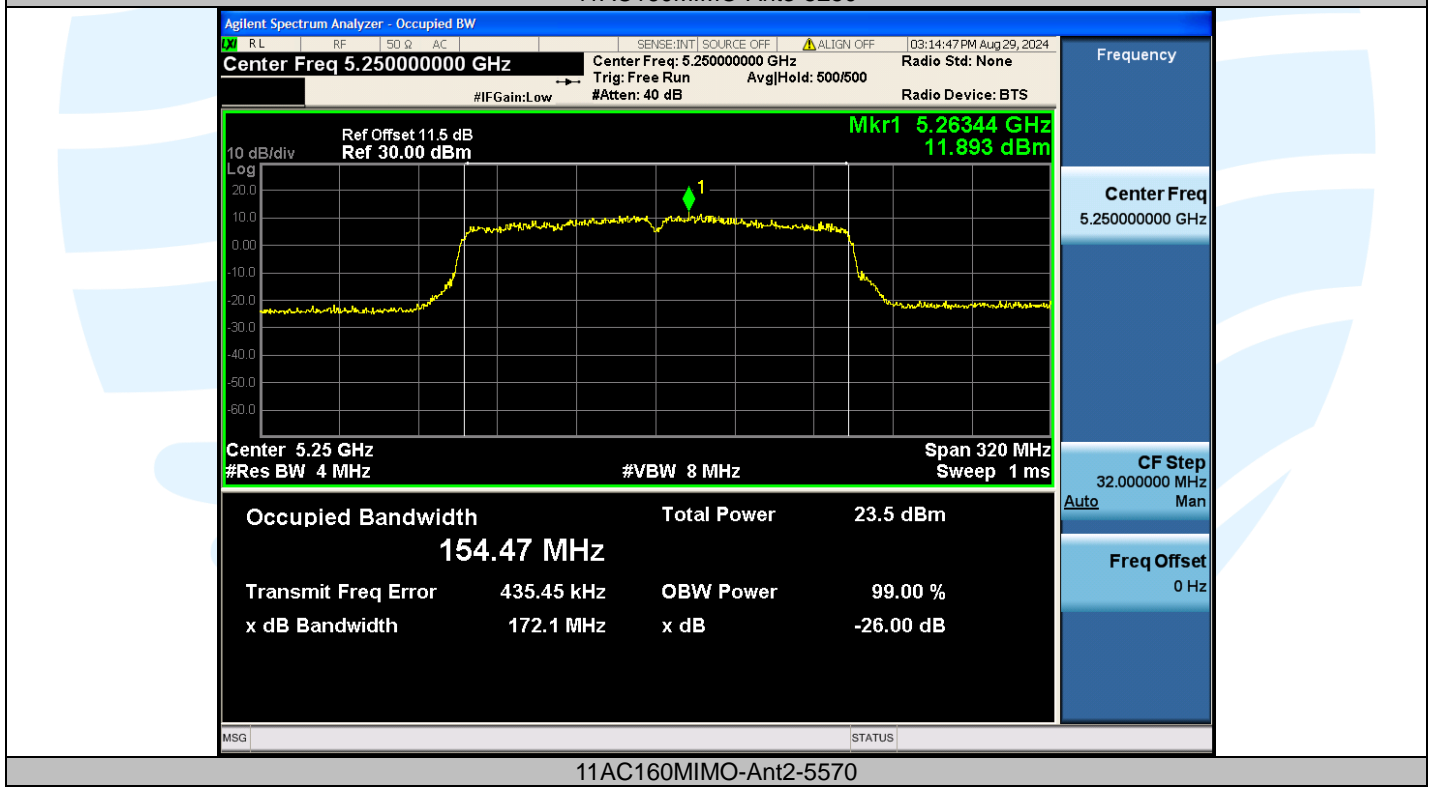

Shenzhen UnionTrust Quality and Technology Co., Ltd.

Address: Unit D/E of 9/F and 16/F, Block A, Building 6, Baoneng science and technology park, Longhua district, Shenzhen, China

Tel: +86-755-28230888

Fax: +86-755-28230886

E-mail: info@uttlab.com

<http://www.uttlab.com>

UTTR-RF-EN300328-V1.2