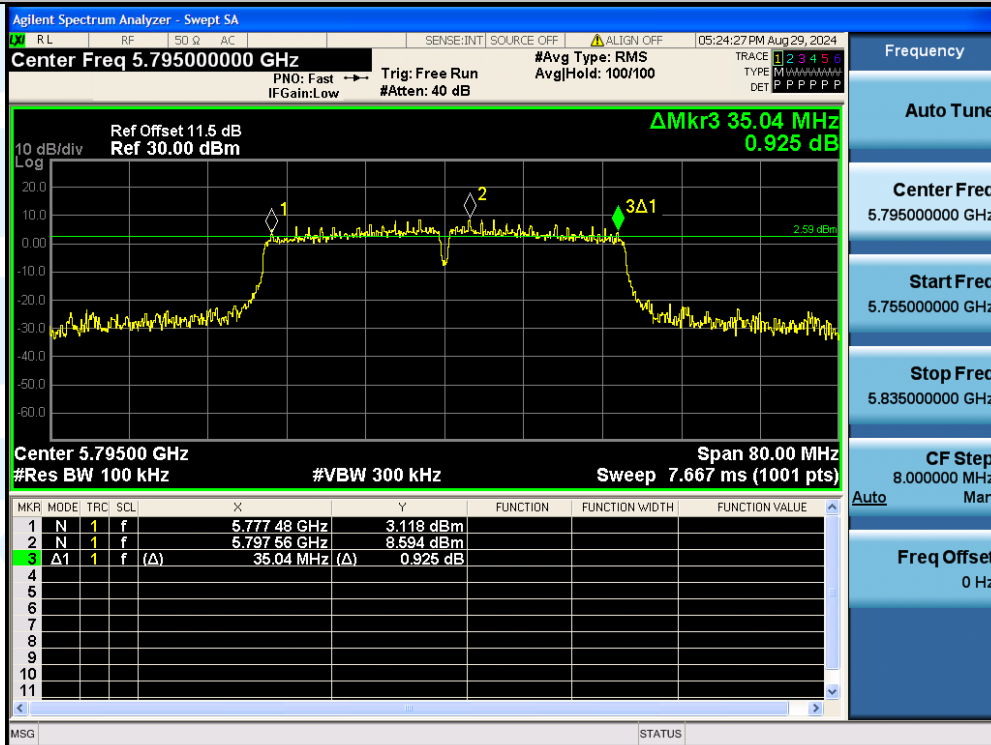

UTTR-RF-EN300328-V1.2

11N40MIMO-Ant2-5795-PASS

11AC20MIMO-Ant1-5745-PASS

Shenzhen UnionTrust Quality and Technology Co., Ltd.

Address: Unit D/E of 9/F and 16/F, Block A, Building 6, Baoneng science and technology park, Longhua district, Shenzhen, China