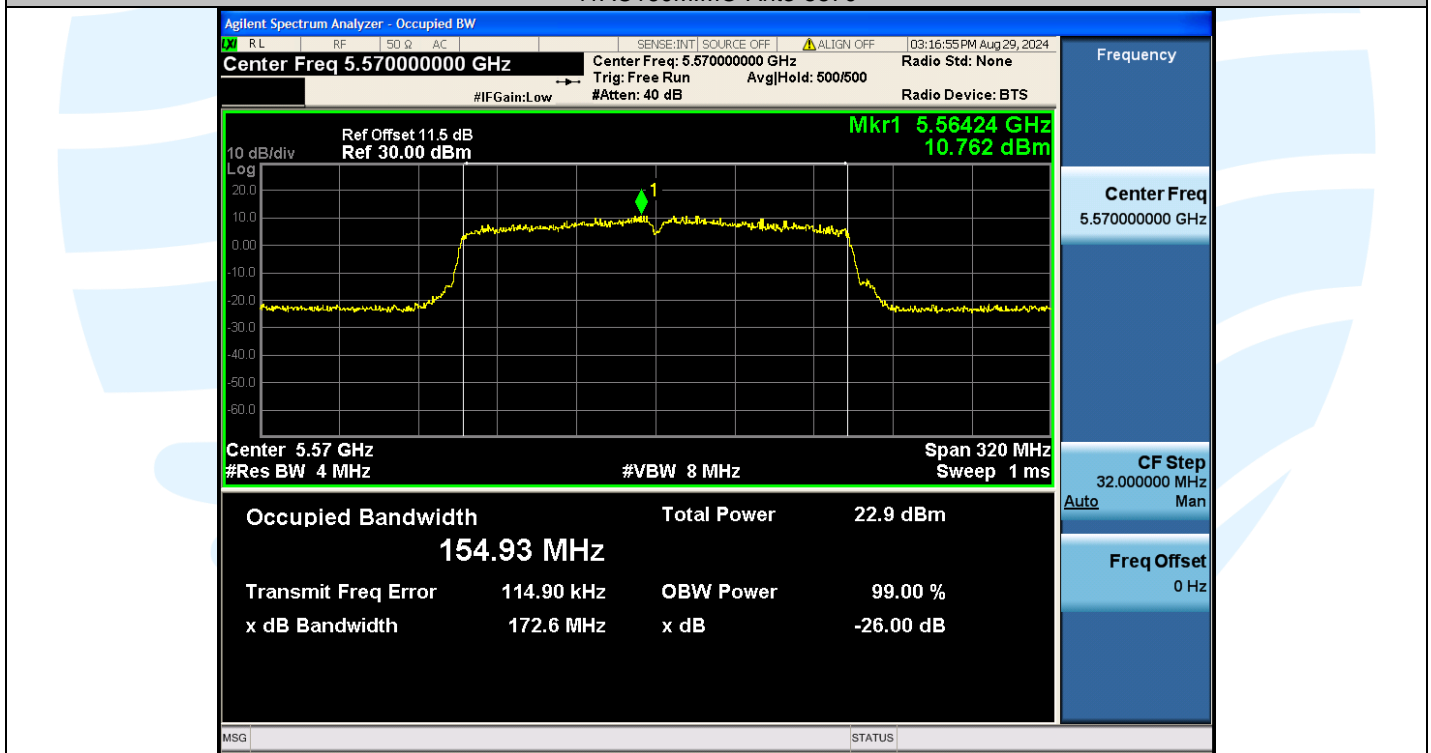

Shenzhen UnionTrust Quality and Technology Co., Ltd.

Address: Unit D/E of 9/F and 16/F, Block A, Building 6, Baoneng science and technology park, Longhua district, Shenzhen, China

Tel: +86-755-28230888

Fax: +86-755-28230886

E-mail: info@uttlab.com

<http://www.uttlab.com>

UTTR-RF-EN300328-V1.2