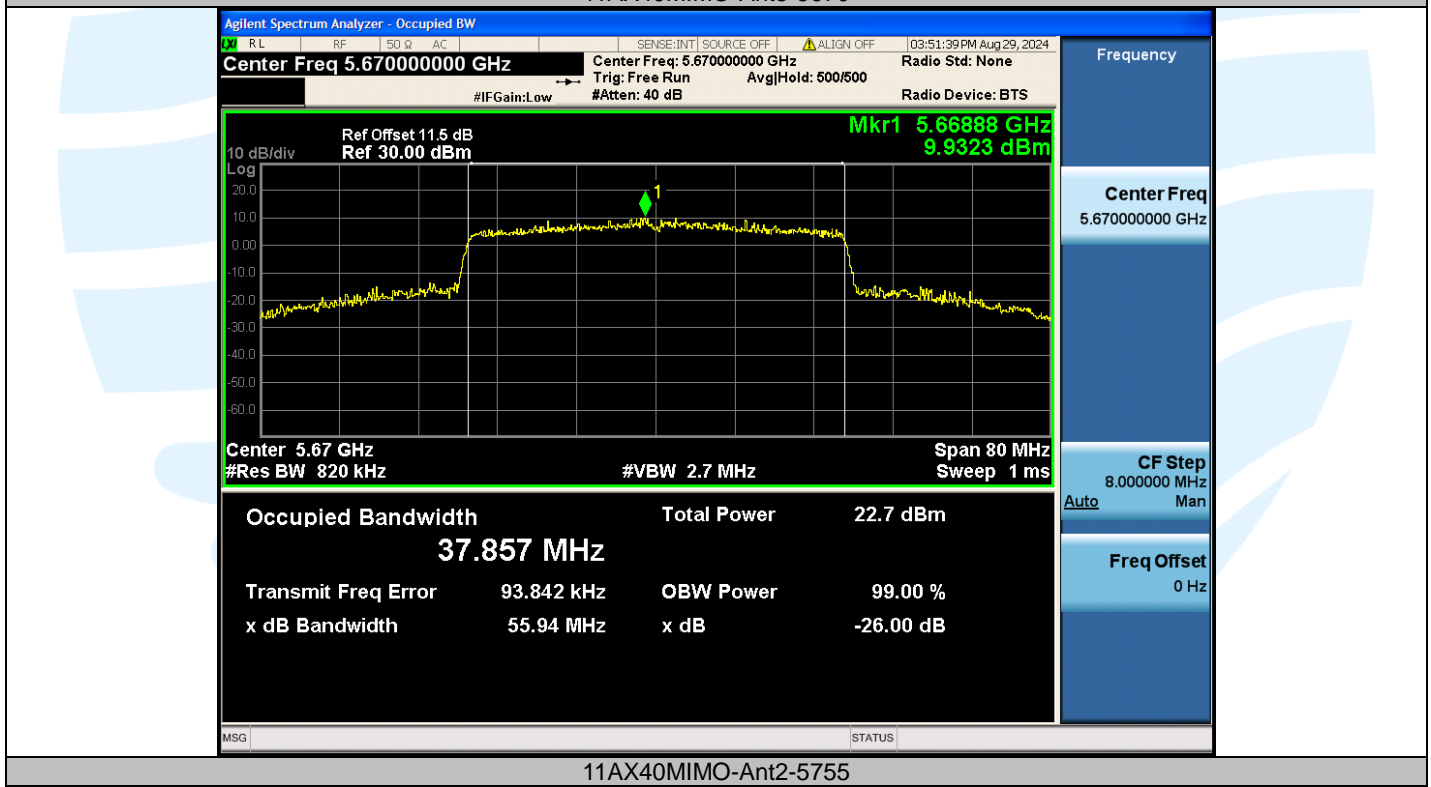

Shenzhen UnionTrust Quality and Technology Co., Ltd.

Address: Unit D/E of 9/F and 16/F, Block A, Building 6, Baoneng science and technology park, Longhua district, Shenzhen, China

Tel: +86-755-28230888

Fax: +86-755-28230886

E-mail: info@uttlab.com

<http://www.uttlab.com>

UTTR-RF-EN300328-V1.2