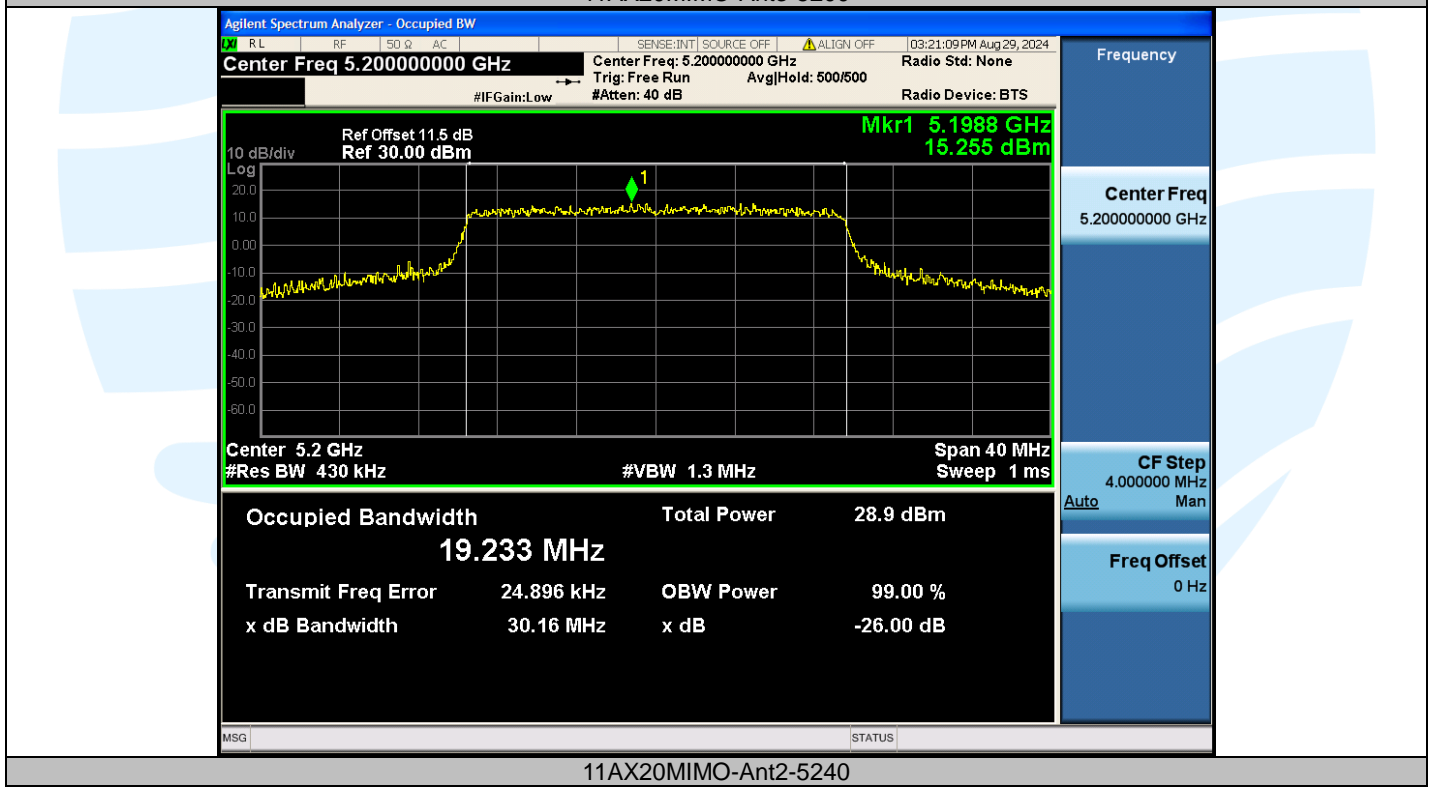

UTTR-RF-EN300328-V1.2

Shenzhen UnionTrust Quality and Technology Co., Ltd.

Address: Unit D/E of 9/F and 16/F, Block A, Building 6, Baoneng science and technology park, Longhua district, Shenzhen, China

Tel: +86-755-28230888