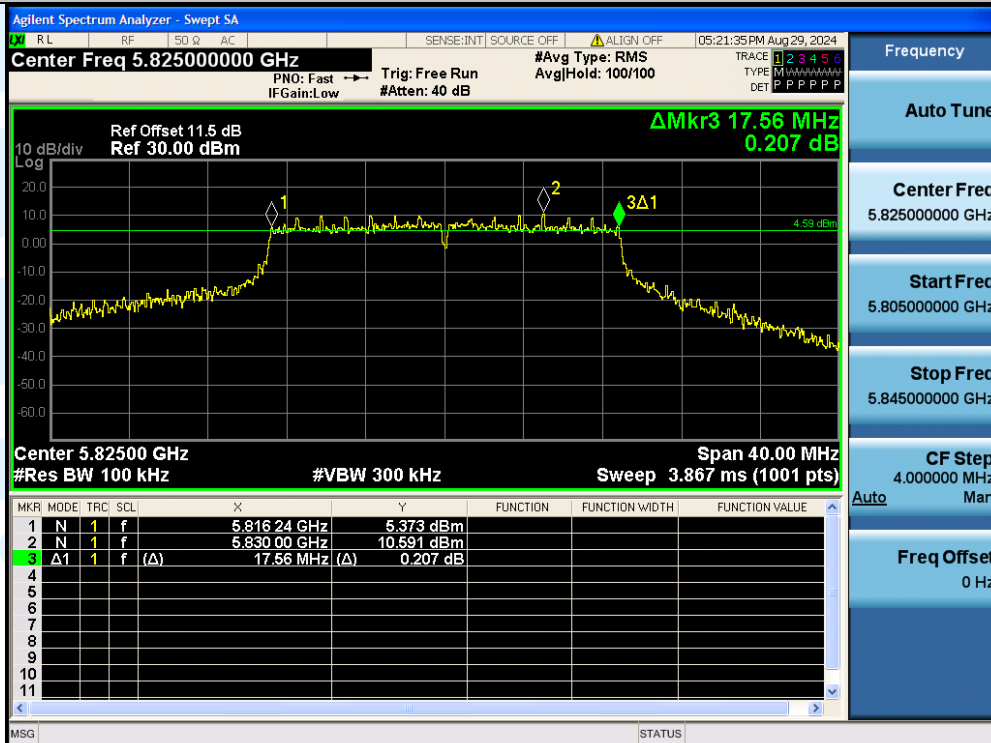

UTTR-RF-EN300328-V1.2

11N20MIMO-Ant2-5825-PASS

11N40MIMO-Ant1-5755-PASS

Shenzhen UnionTrust Quality and Technology Co., Ltd.

Address: Unit D/E of 9/F and 16/F, Block A, Building 6, Baoneng science and technology park, Longhua district, Shenzhen, China