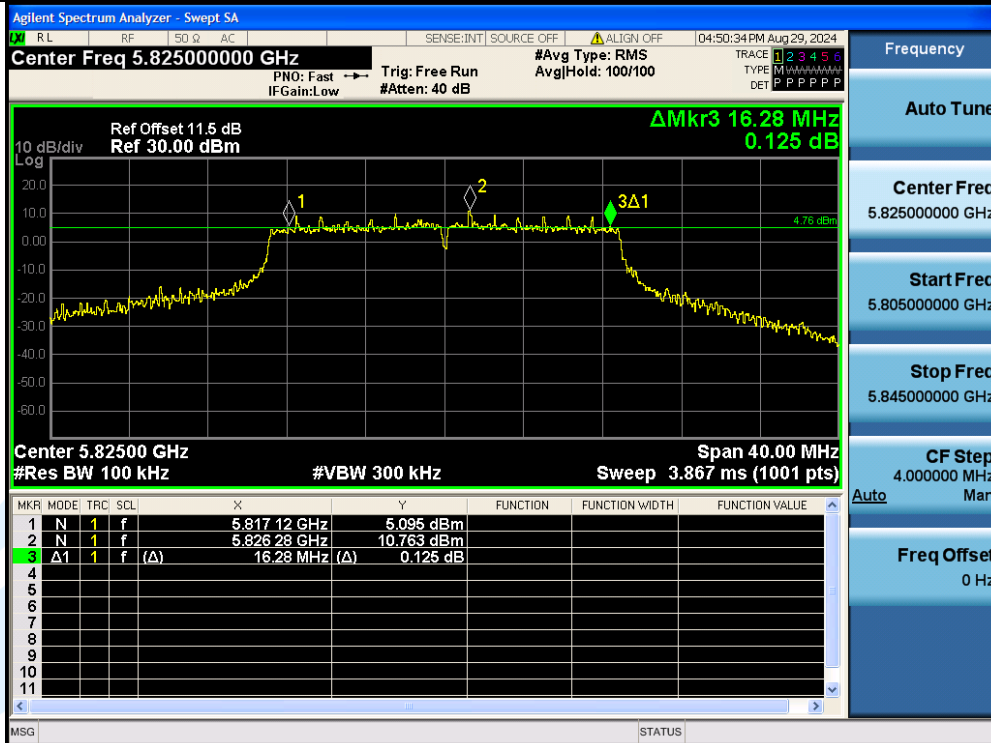

11AC20MIMO-Ant1-5825-PASS