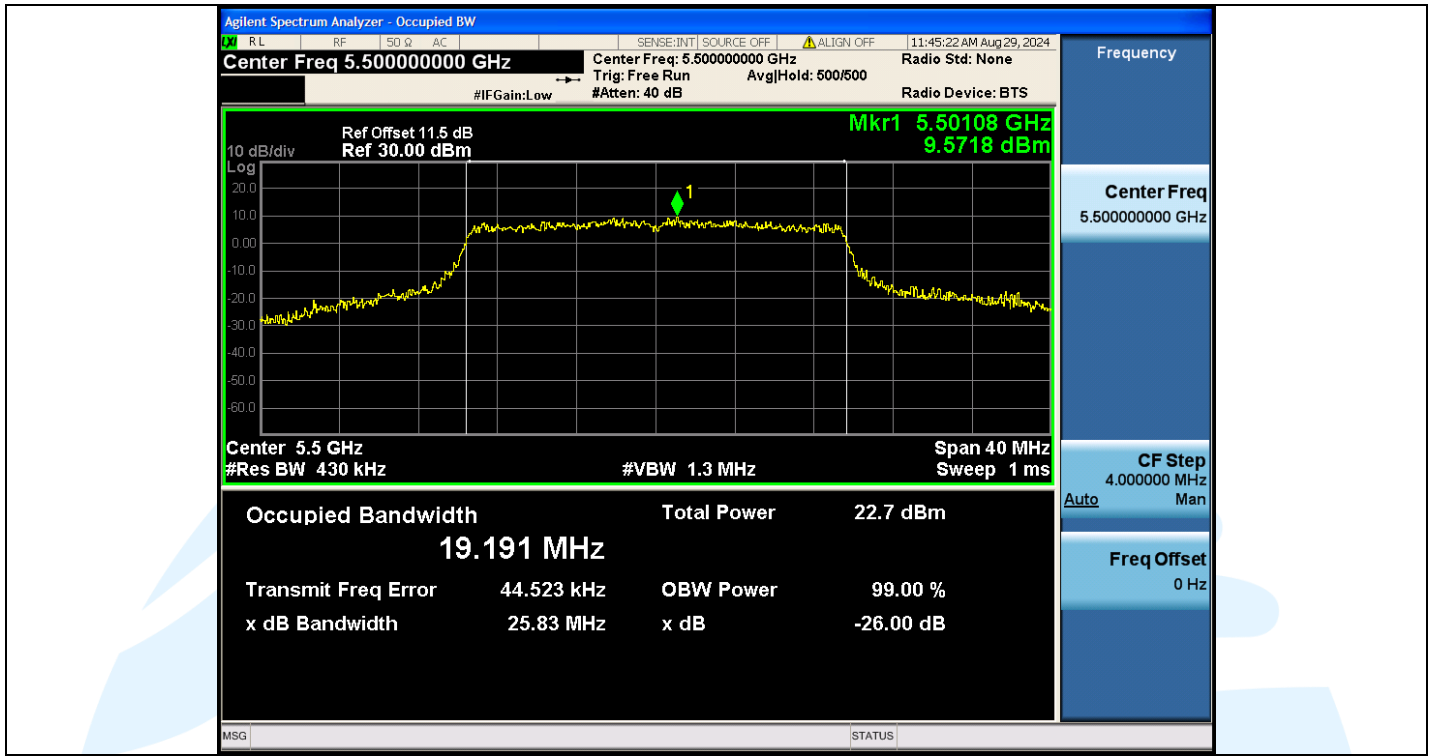

Tel: +86-755-28230888

Fax: +86-755-28230886

E-mail: info@uttlab.com

<http://www.uttlab.com>

UTTR-RF-EN300328-V1.2

11AX20MIMO-Ant3-5500

11AX20MIMO-Ant2-5580

Shenzhen UnionTrust Quality and Technology Co., Ltd.