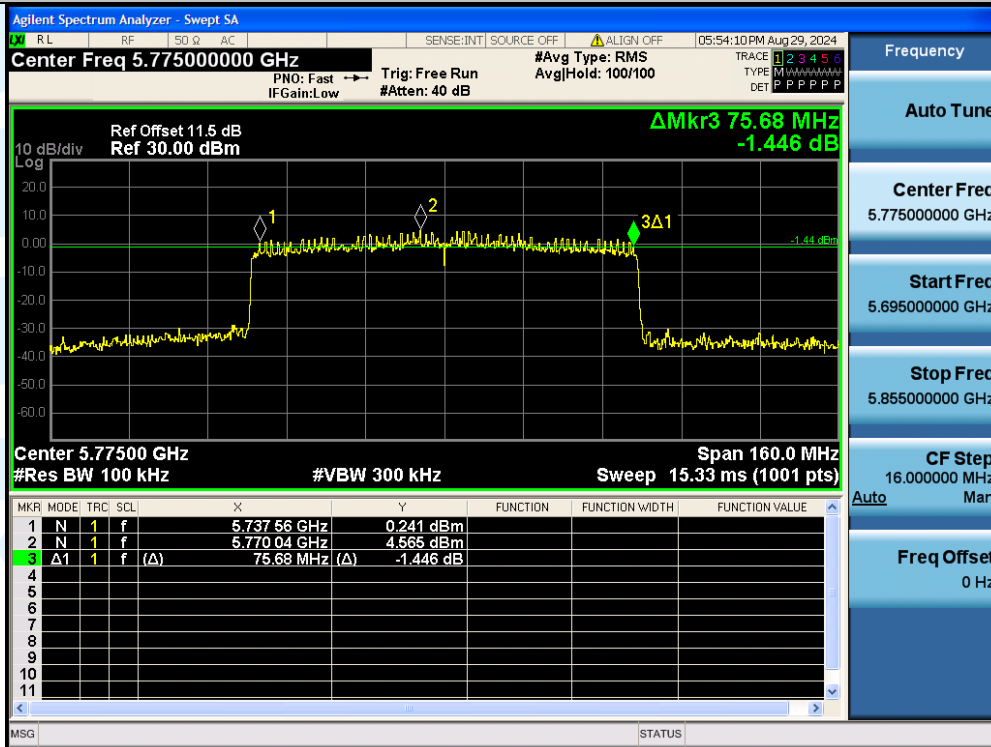

UTTR-RF-EN300328-V1.2

11AX80MIMO-Ant2-5775-PASS

Shenzhen UnionTrust Quality and Technology Co., Ltd.

Address: Unit D/E of 9/F and 16/F, Block A, Building 6, Baoneng science and technology park, Longhua district, Shenzhen, China