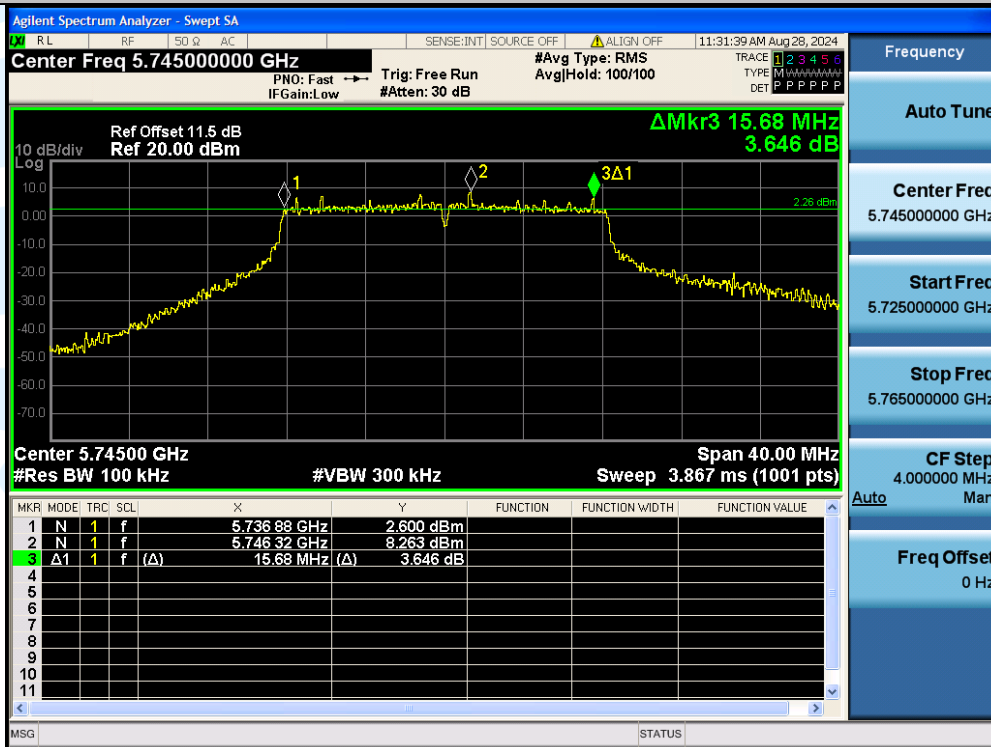

E-mail: info@uttlab.com

<http://www.uttlab.com>

UTTR-RF-EN300328-V1.2

Test Graphs

11A-Ant1-5745-PASS

11A-Ant3-5745-PASS

11A-Ant1-5785-PASS

Shenzhen UnionTrust Quality and Technology Co., Ltd.