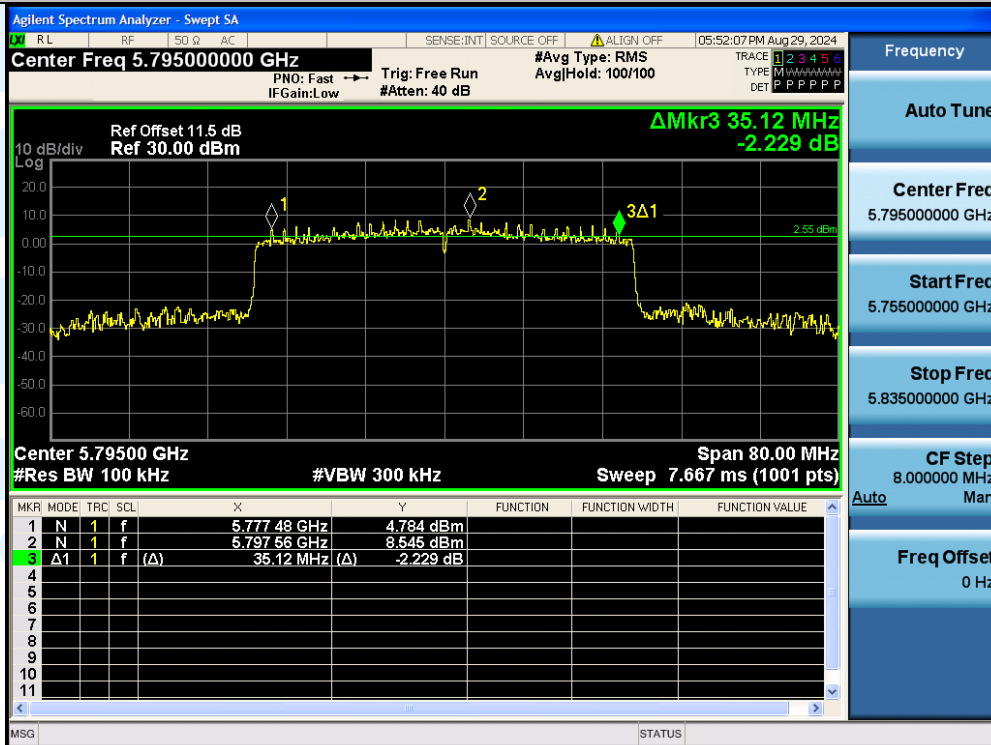

11AX40MIMO-Ant2-5795-PASS

Shenzhen UnionTrust Quality and Technology Co., Ltd.

Address: Unit D/E of 9/F and 16/F, Block A, Building 6, Baoneng science and technology park, Longhua district, Shenzhen, China

Tel: +86-755-28230888

Fax: +86-755-28230886

E-mail: info@uttlab.com

<http://www.uttlab.com>

UTTR-RF-EN300328-V1.2