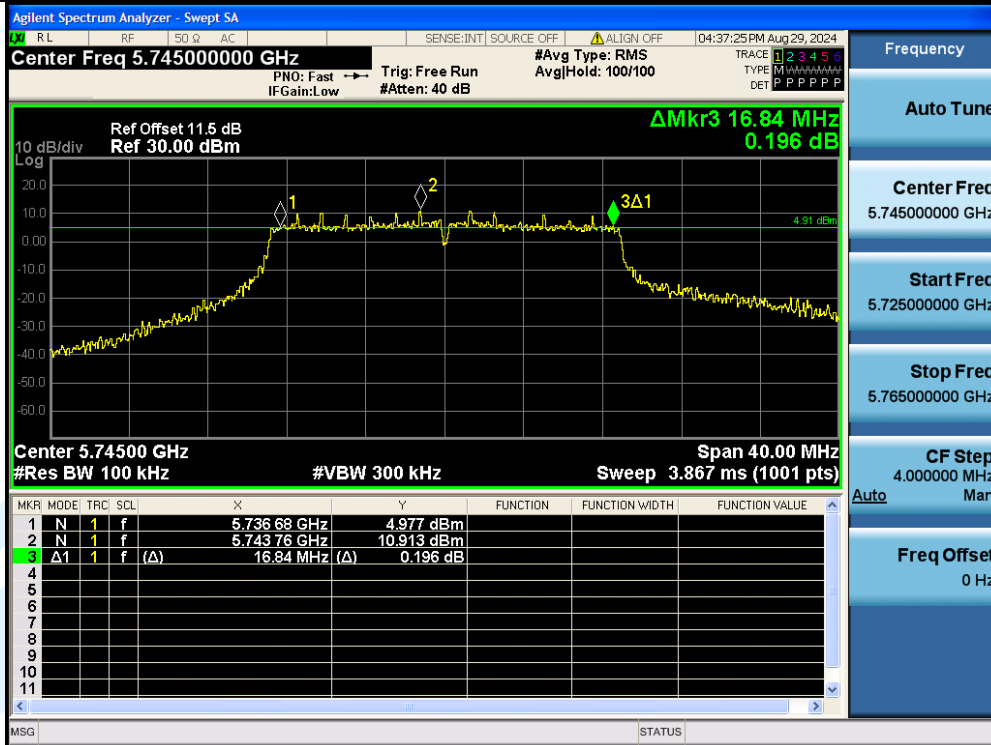

UTTR-RF-EN300328-V1.2

11N20MIMO-Ant2-5745-PASS

11N20MIMO-Ant1-5785-PASS

Shenzhen UnionTrust Quality and Technology Co., Ltd.

Address: Unit D/E of 9/F and 16/F, Block A, Building 6, Baoneng science and technology park, Longhua district, Shenzhen, China