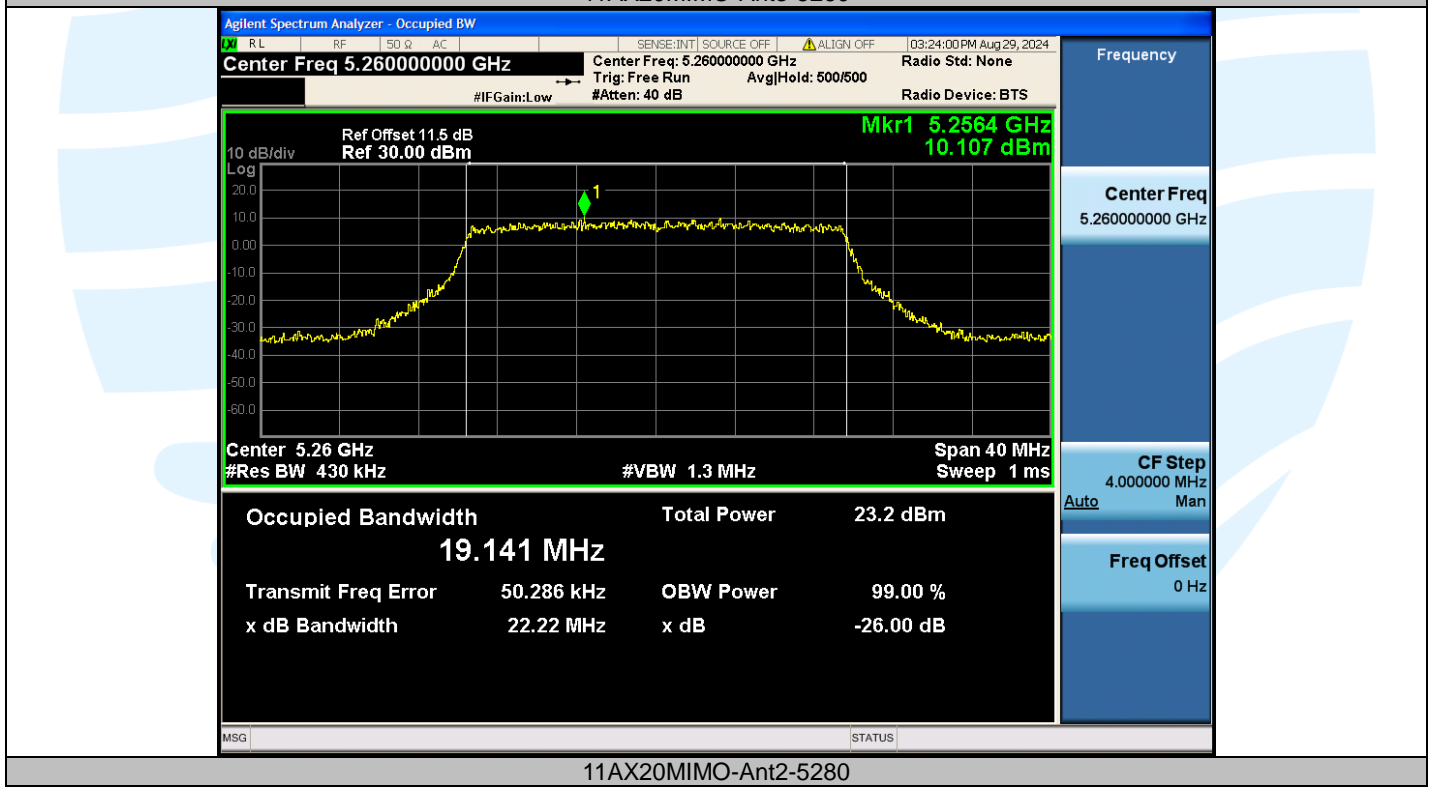

Shenzhen UnionTrust Quality and Technology Co., Ltd.

Address: Unit D/E of 9/F and 16/F, Block A, Building 6, Baoneng science and technology park, Longhua district, Shenzhen, China

Tel: +86-755-28230888

Fax: +86-755-28230886

E-mail: info@uttlab.com

<http://www.uttlab.com>

UTTR-RF-EN300328-V1.2