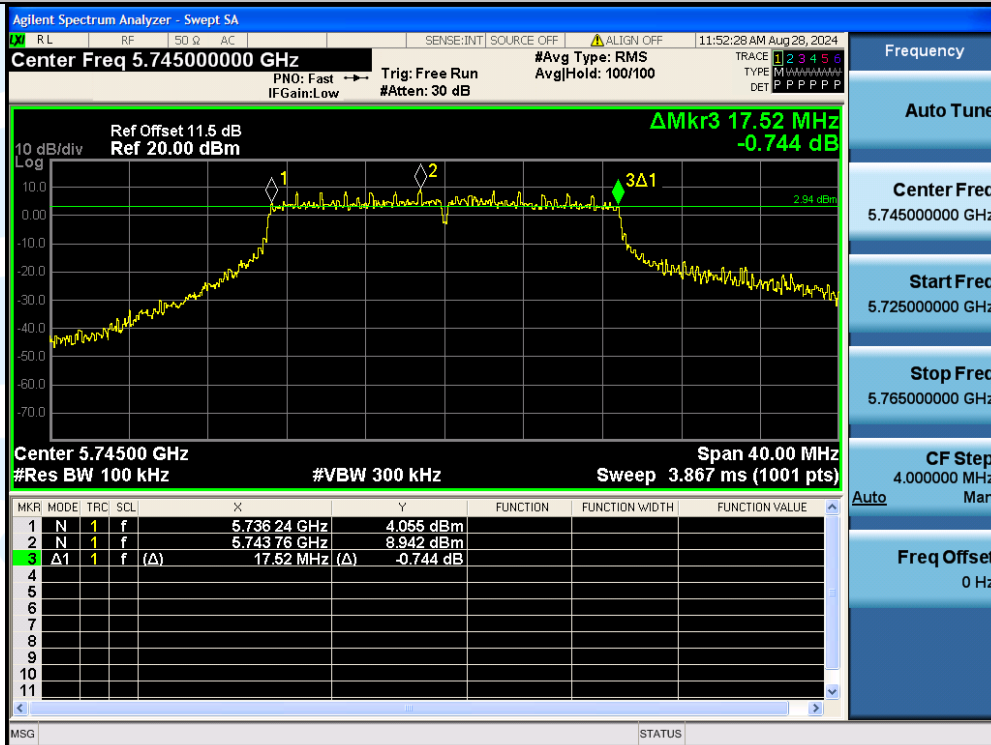

UTTR-RF-EN300328-V1.2

11N20MIMO-Ant3-5745-PASS

11N20MIMO-Ant1-5785-PASS

Shenzhen UnionTrust Quality and Technology Co., Ltd.

Address: Unit D/E of 9/F and 16/F, Block A, Building 6, Baoneng science and technology park, Longhua district, Shenzhen, China