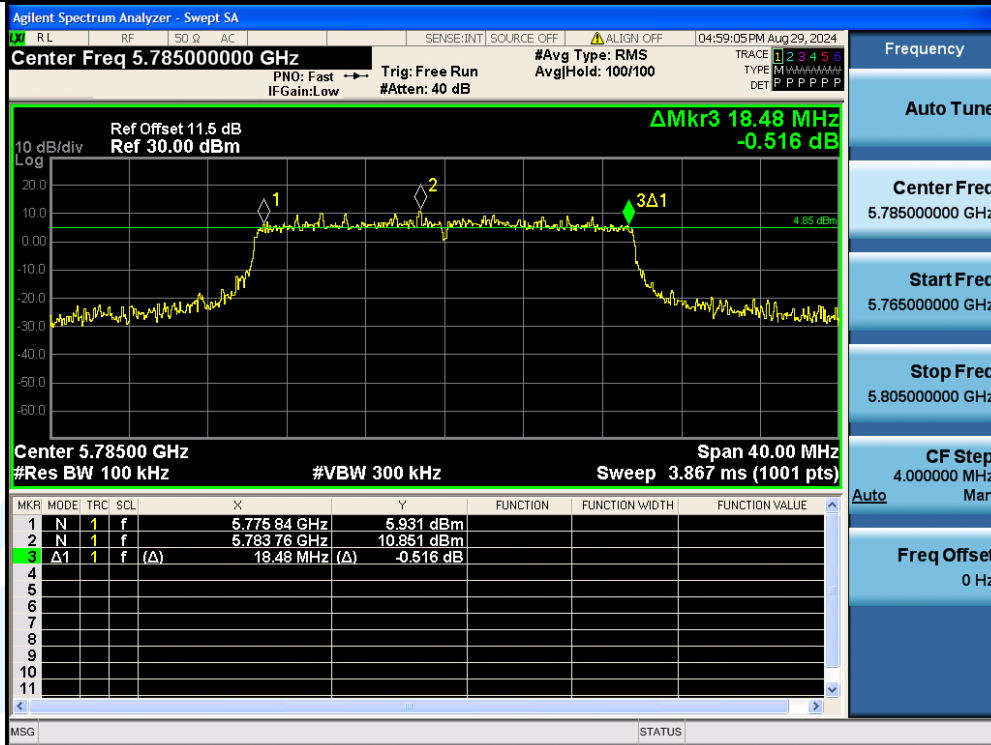

UTTR-RF-EN300328-V1.2

11AX20MIMO-Ant2-5785-PASS

11AX20MIMO-Ant1-5825-PASS

Shenzhen UnionTrust Quality and Technology Co., Ltd.

Address: Unit D/E of 9/F and 16/F, Block A, Building 6, Baoneng science and technology park, Longhua district, Shenzhen, China