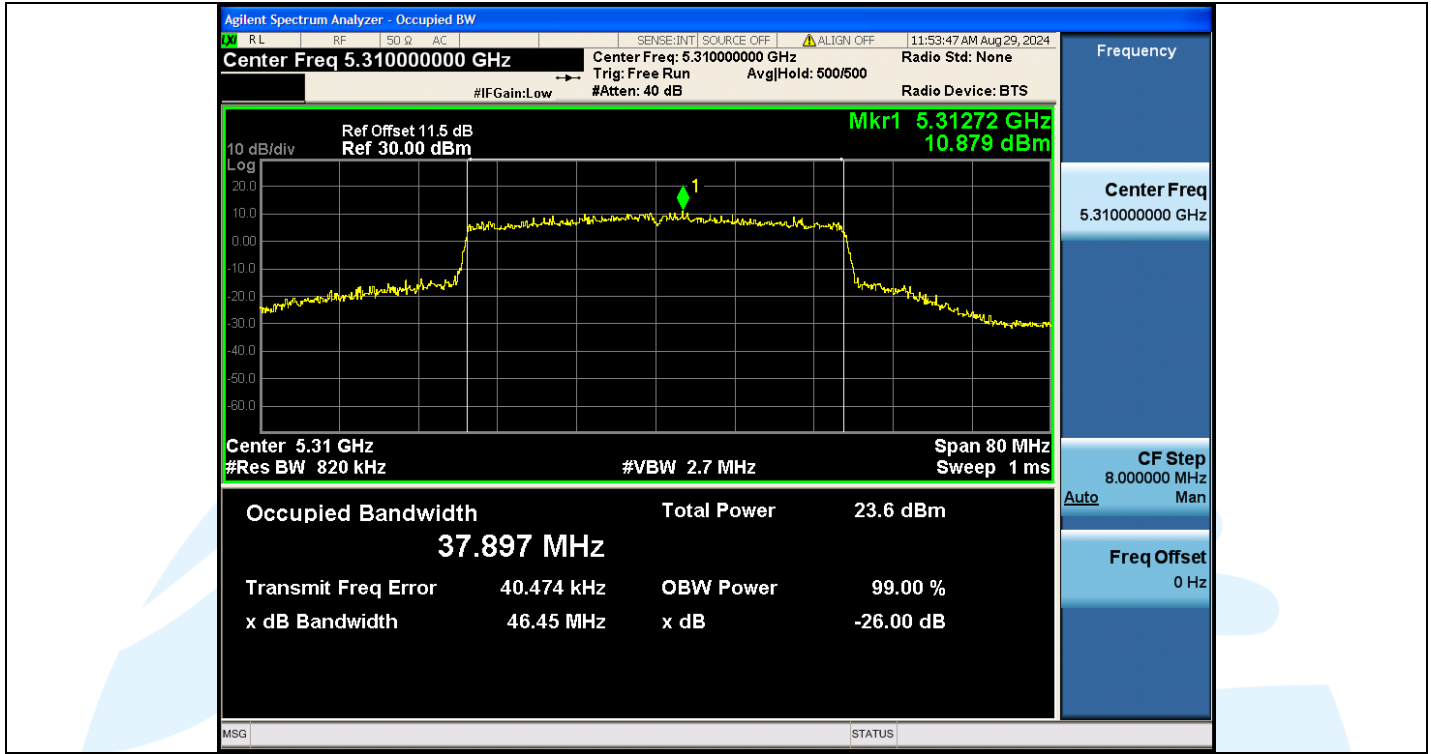

Shenzhen UnionTrust Quality and Technology Co., Ltd.

Address: Unit D/E of 9/F and 16/F, Block A, Building 6, Baoneng science and technology park, Longhua district, Shenzhen, China

Tel: +86-755-28230888

Fax: +86-755-28230886

E-mail: info@uttlab.com

<http://www.uttlab.com>

UTTR-RF-EN300328-V1.2