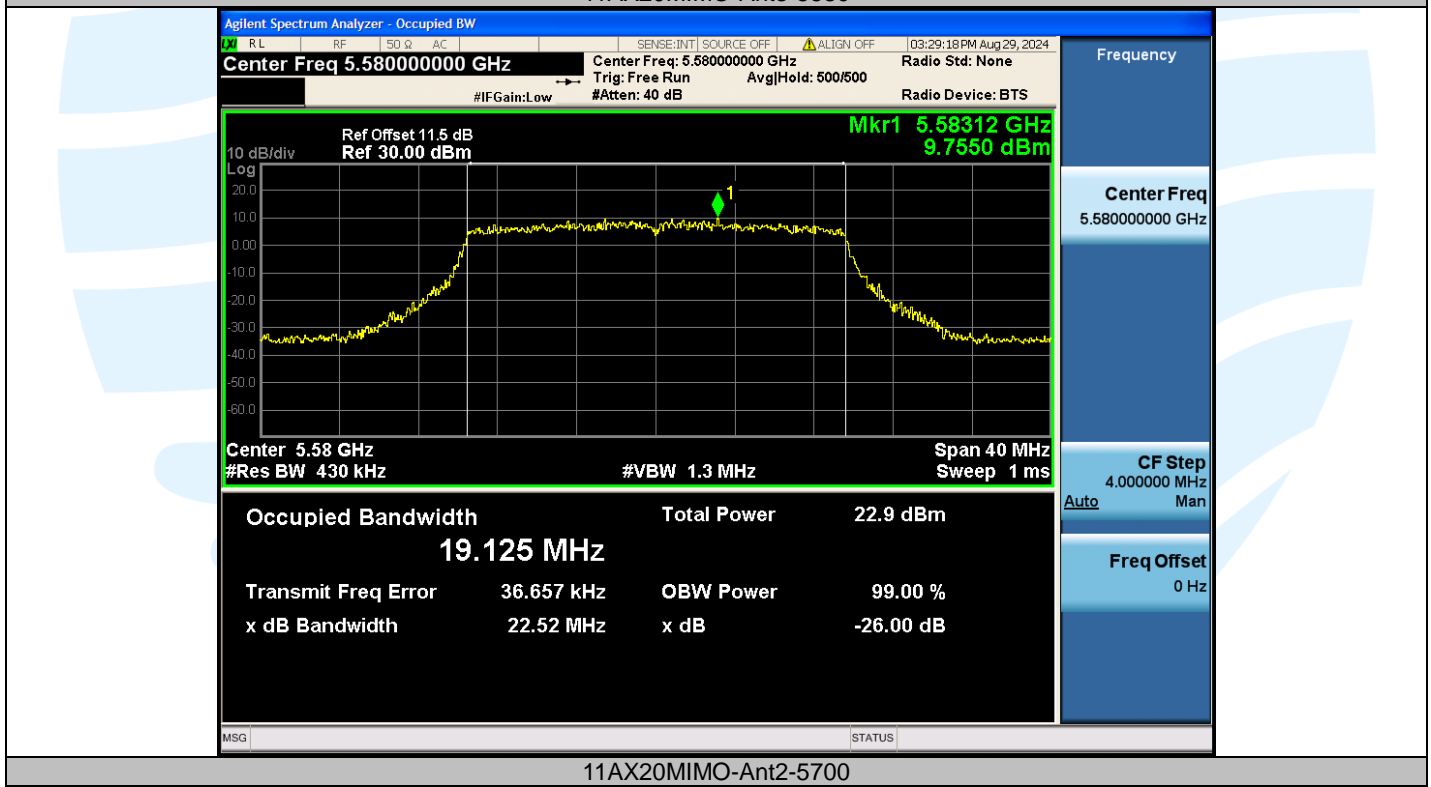

UTTR-RF-EN300328-V1.2

Shenzhen UnionTrust Quality and Technology Co., Ltd.

Address: Unit D/E of 9/F and 16/F, Block A, Building 6, Baoneng science and technology park, Longhua district, Shenzhen, China

Tel: +86-755-28230888