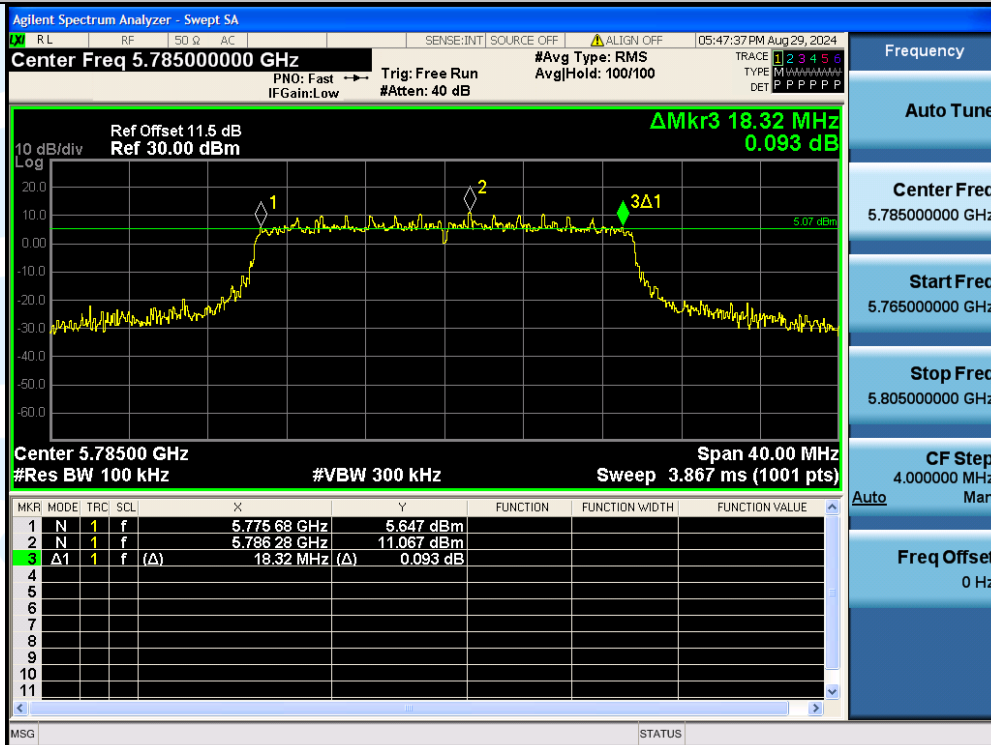

UTTR-RF-EN300328-V1.2

11AX20MIMO-Ant2-5785-PASS

11AX20MIMO-Ant1-5825-PASS

Shenzhen UnionTrust Quality and Technology Co., Ltd.

Address: Unit D/E of 9/F and 16/F, Block A, Building 6, Baoneng science and technology park, Longhua district, Shenzhen, China