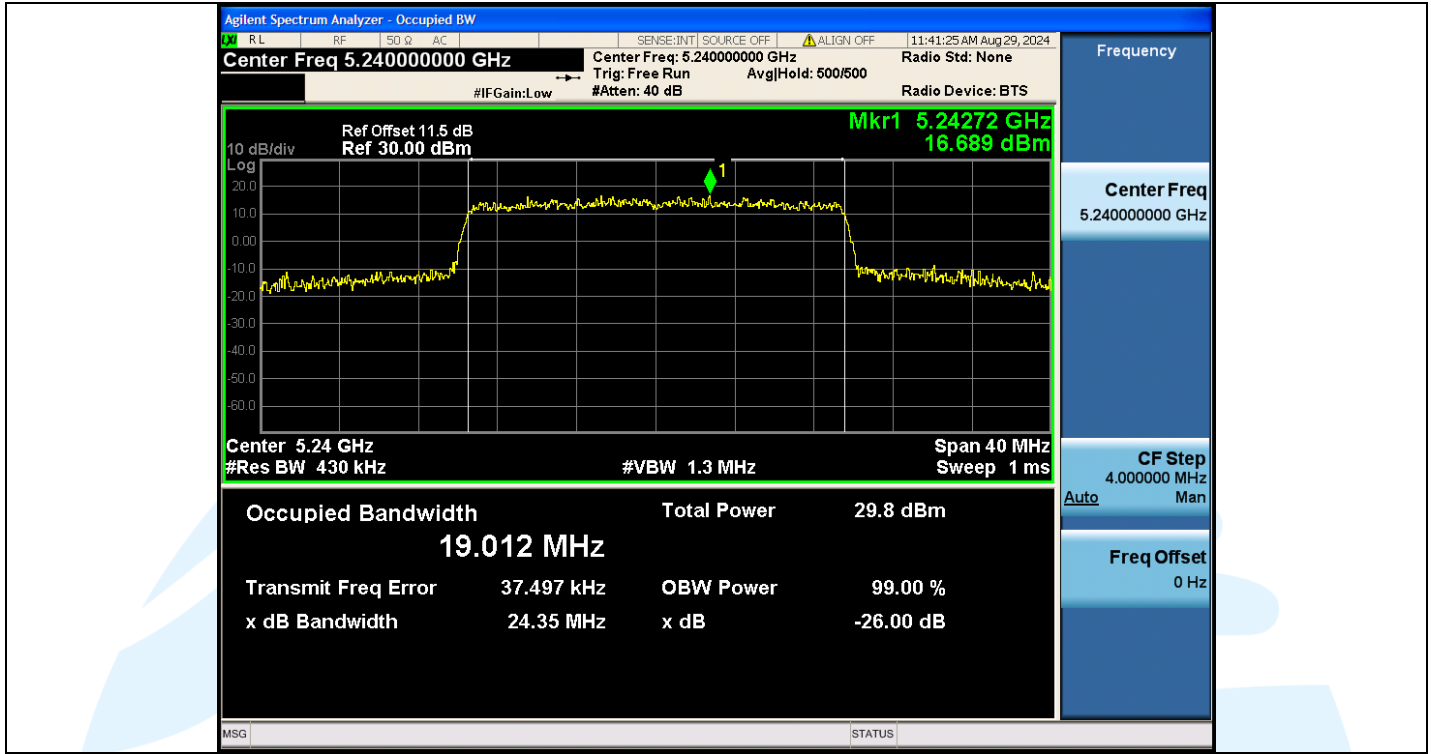

Shenzhen UnionTrust Quality and Technology Co., Ltd.

Address: Unit D/E of 9/F and 16/F, Block A, Building 6, Baoneng science and technology park, Longhua district, Shenzhen, China

Tel: +86-755-28230888

Fax: +86-755-28230886

E-mail: info@uttlab.com

<http://www.uttlab.com>

UTTR-RF-EN300328-V1.2