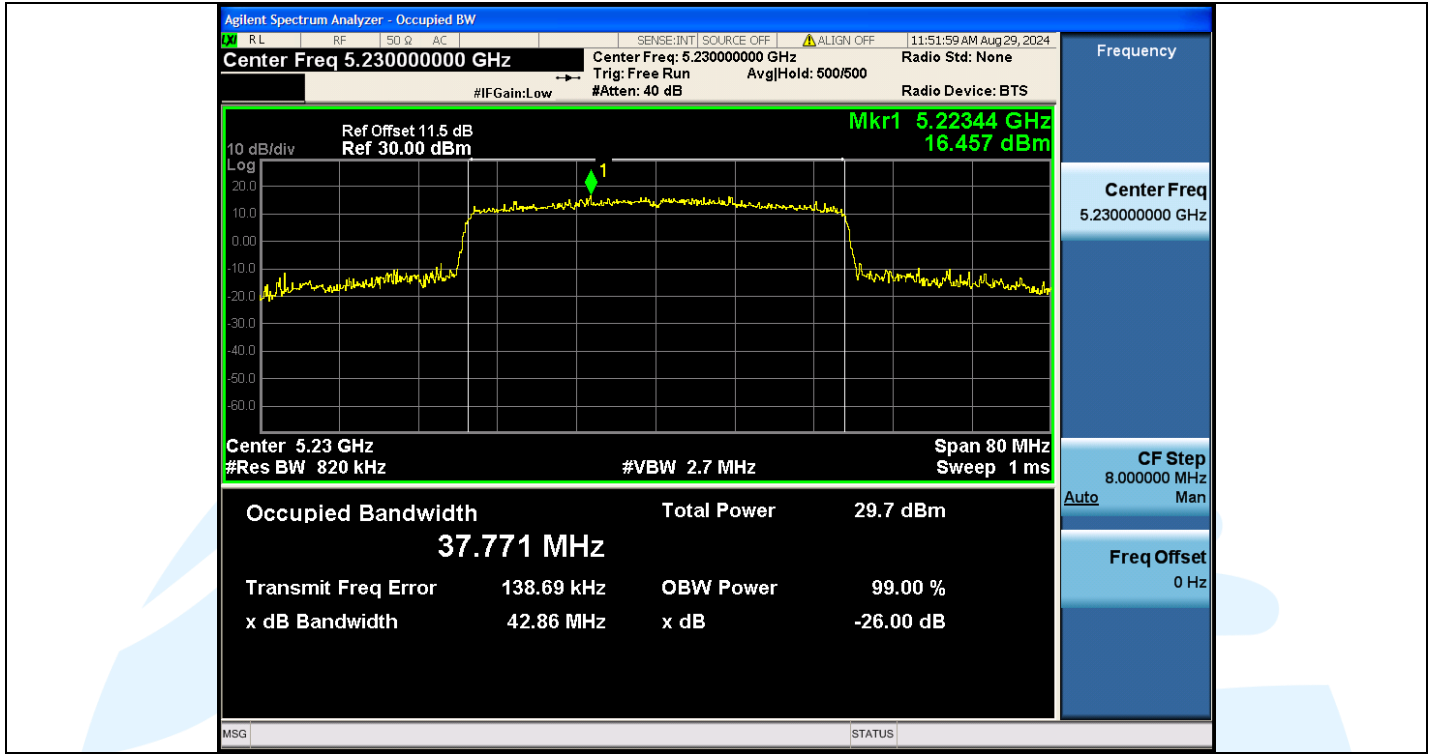

Shenzhen UnionTrust Quality and Technology Co., Ltd.

Address: Unit D/E of 9/F and 16/F, Block A, Building 6, Baoneng science and technology park, Longhua district, Shenzhen, China

Tel: +86-755-28230888

Fax: +86-755-28230886

E-mail: info@uttlab.com

<http://www.uttlab.com>

UTTR-RF-EN300328-V1.2