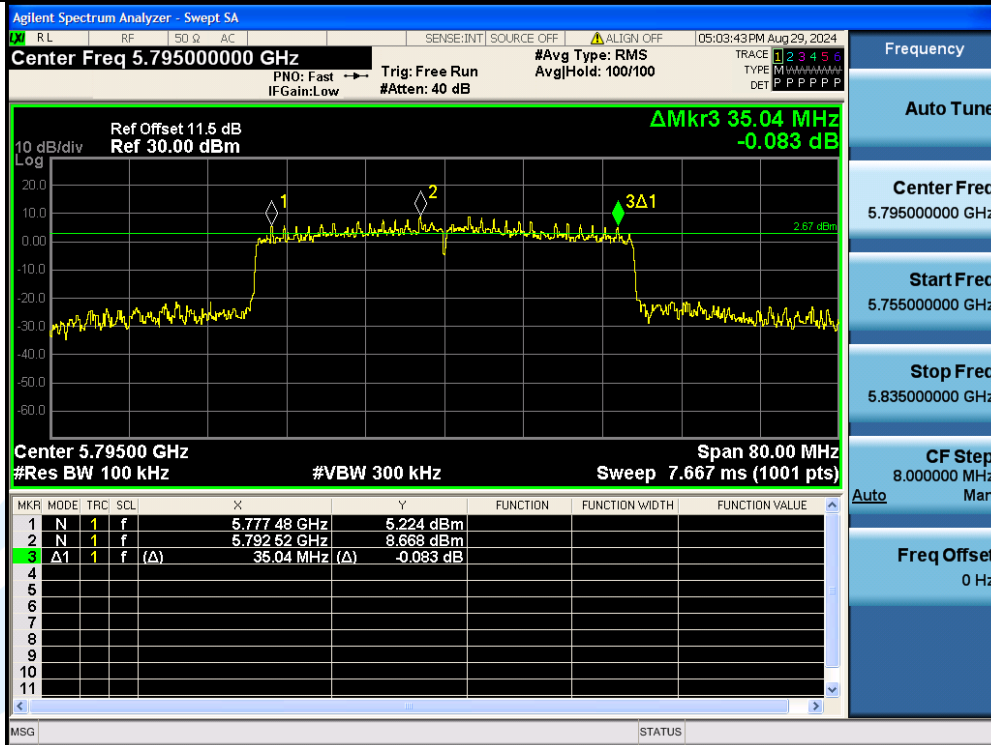

11AX40MIMO-Ant1-5795-PASS