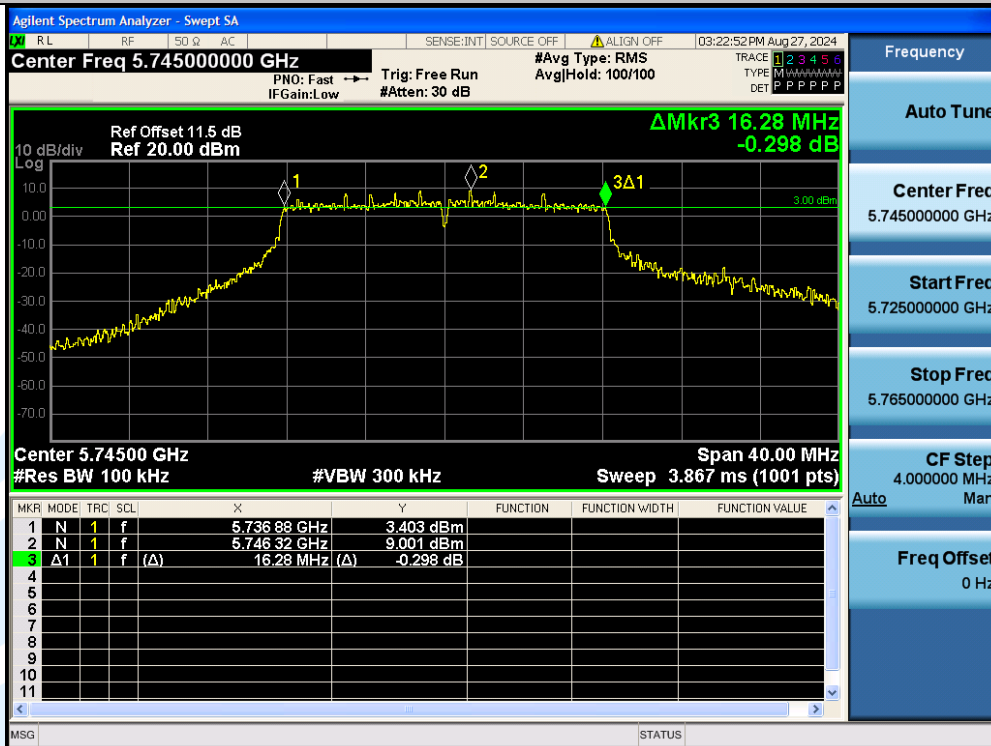

E-mail: info@uttlab.com

<http://www.uttlab.com>

UTTR-RF-EN300328-V1.2

Test Graphs

11A-Ant1-5745-PASS

11A-Ant3-5745-PASS

11A-Ant1-5785-PASS

Shenzhen UnionTrust Quality and Technology Co., Ltd.