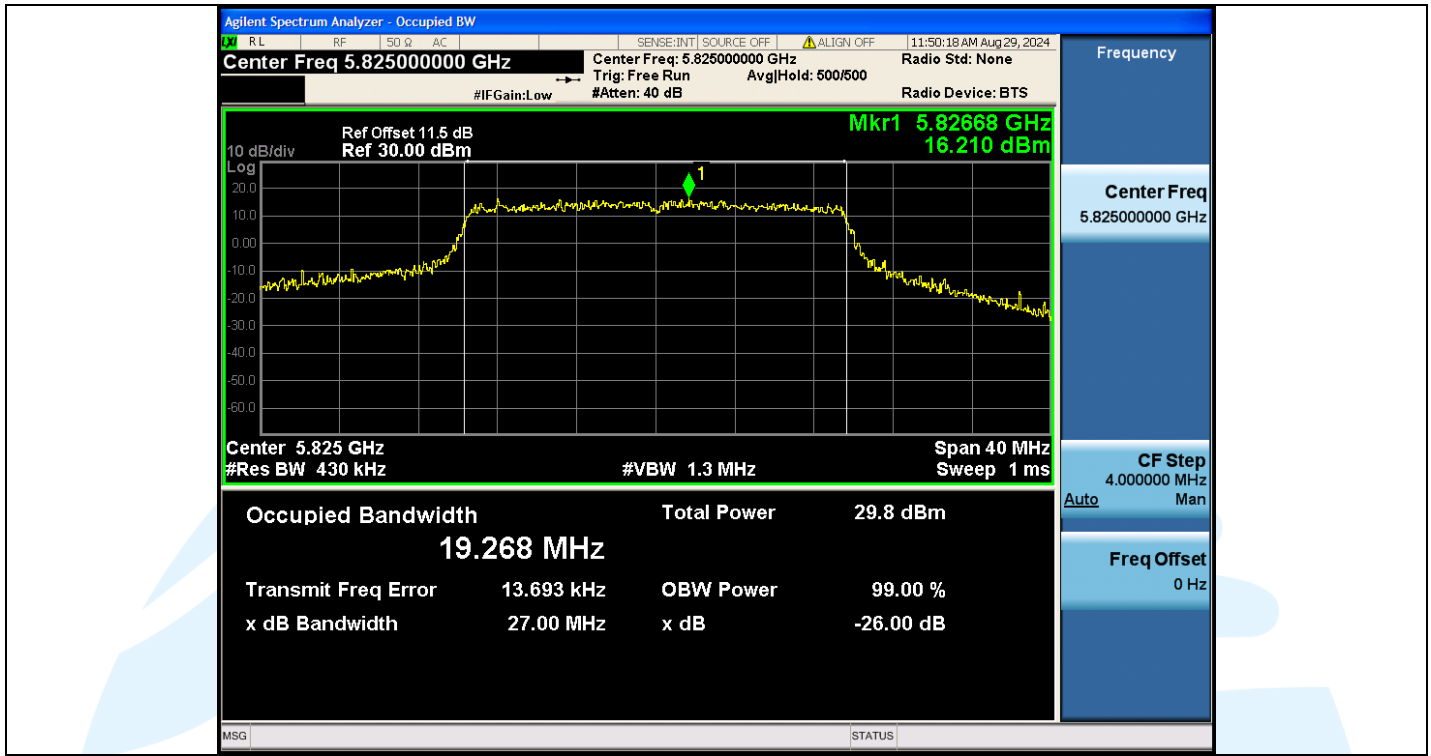

UTTR-RF-EN300328-V1.2

11AX20MIMO-Ant3-5825

11AX40MIMO-Ant2-5190

Shenzhen UnionTrust Quality and Technology Co., Ltd.

Address: Unit D/E of 9/F and 16/F, Block A, Building 6, Baoneng science and technology park, Longhua district, Shenzhen, China