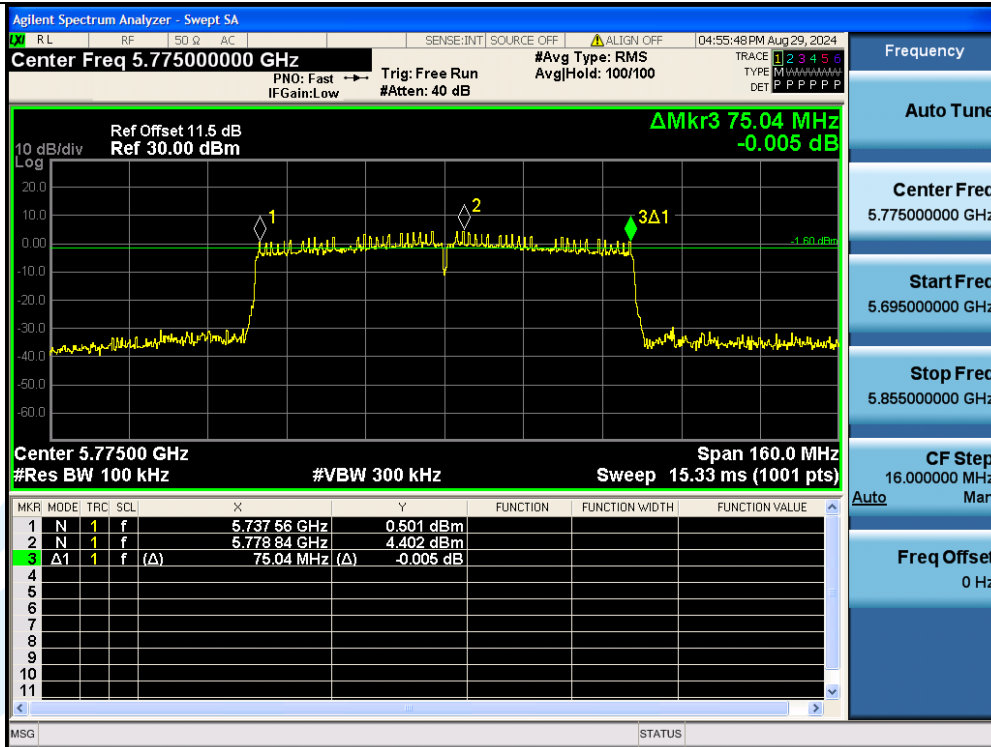

UTTR-RF-EN300328-V1.2

11AC80MIMO-Ant2-5775-PASS

11AX20MIMO-Ant1-5745-PASS

Shenzhen UnionTrust Quality and Technology Co., Ltd.

Address: Unit D/E of 9/F and 16/F, Block A, Building 6, Baoneng science and technology park, Longhua district, Shenzhen, China