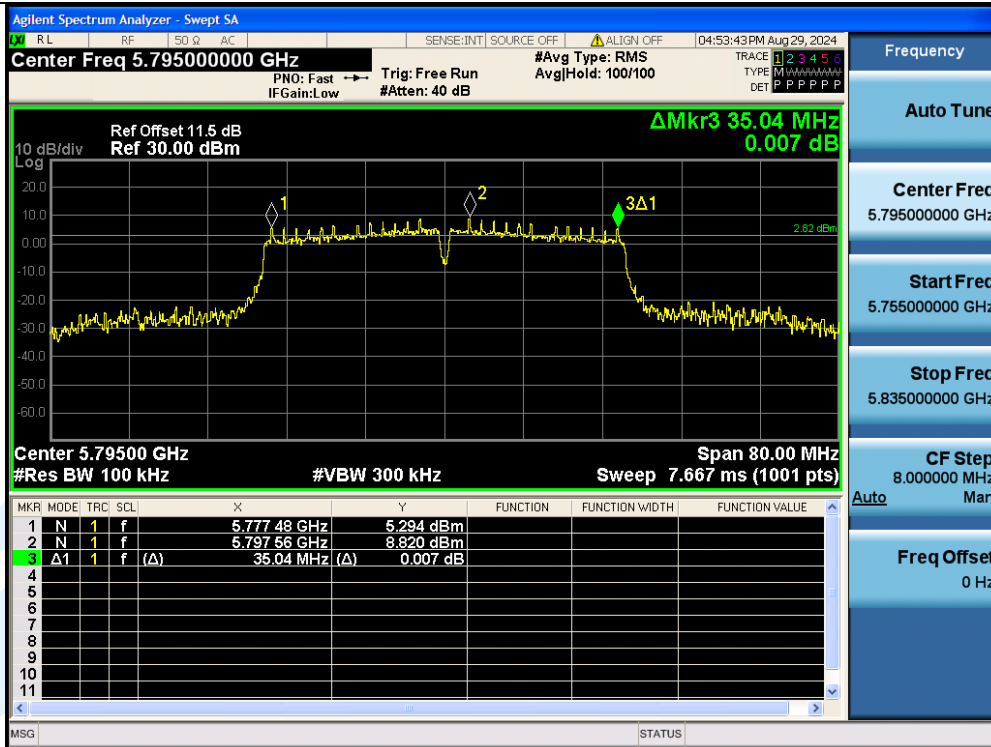

11AC40MIMO-Ant1-5795-PASS