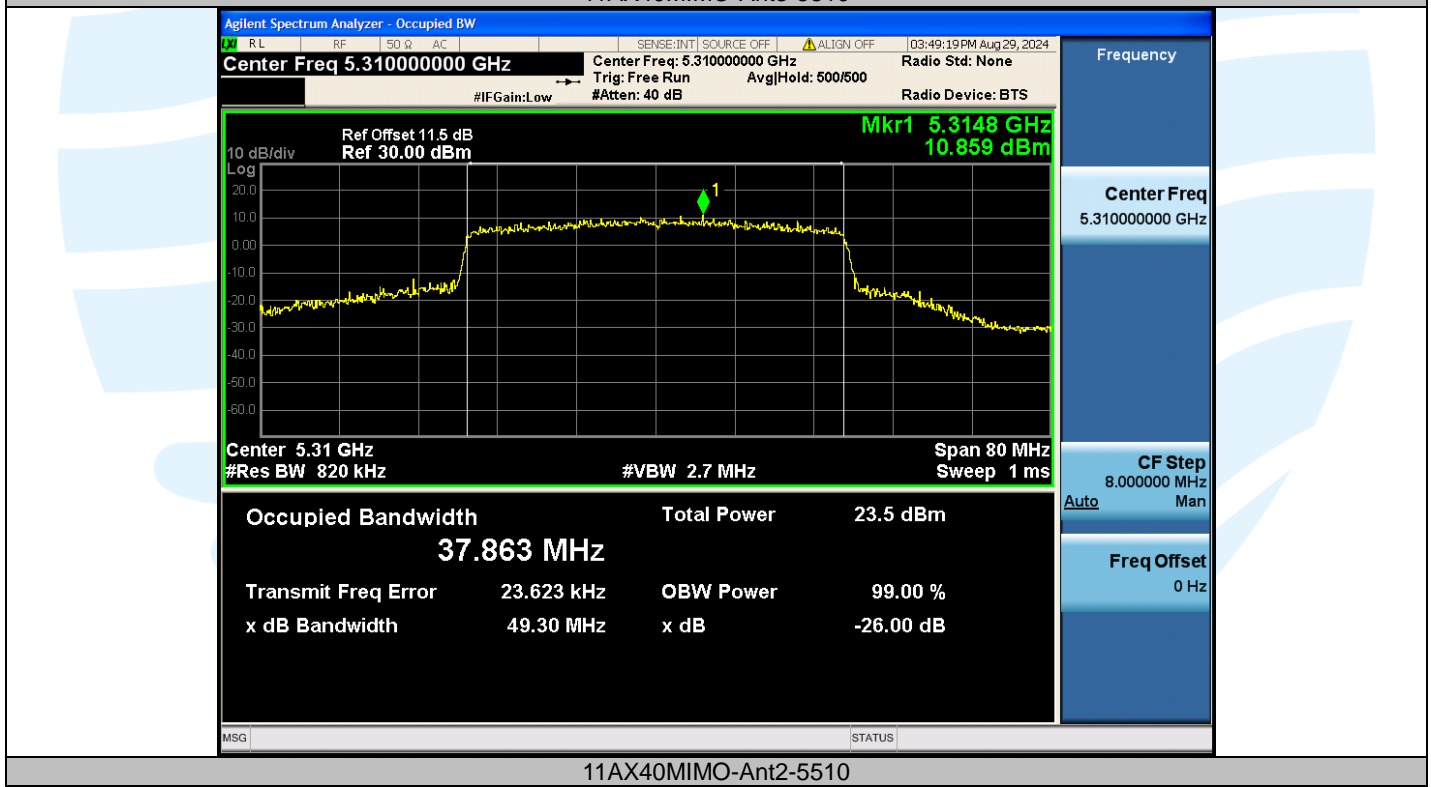

Shenzhen UnionTrust Quality and Technology Co., Ltd.

Address: Unit D/E of 9/F and 16/F, Block A, Building 6, Baoneng science and technology park, Longhua district, Shenzhen, China

Tel: +86-755-28230888

Fax: +86-755-28230886

E-mail: info@uttlab.com

<http://www.uttlab.com>

UTTR-RF-EN300328-V1.2