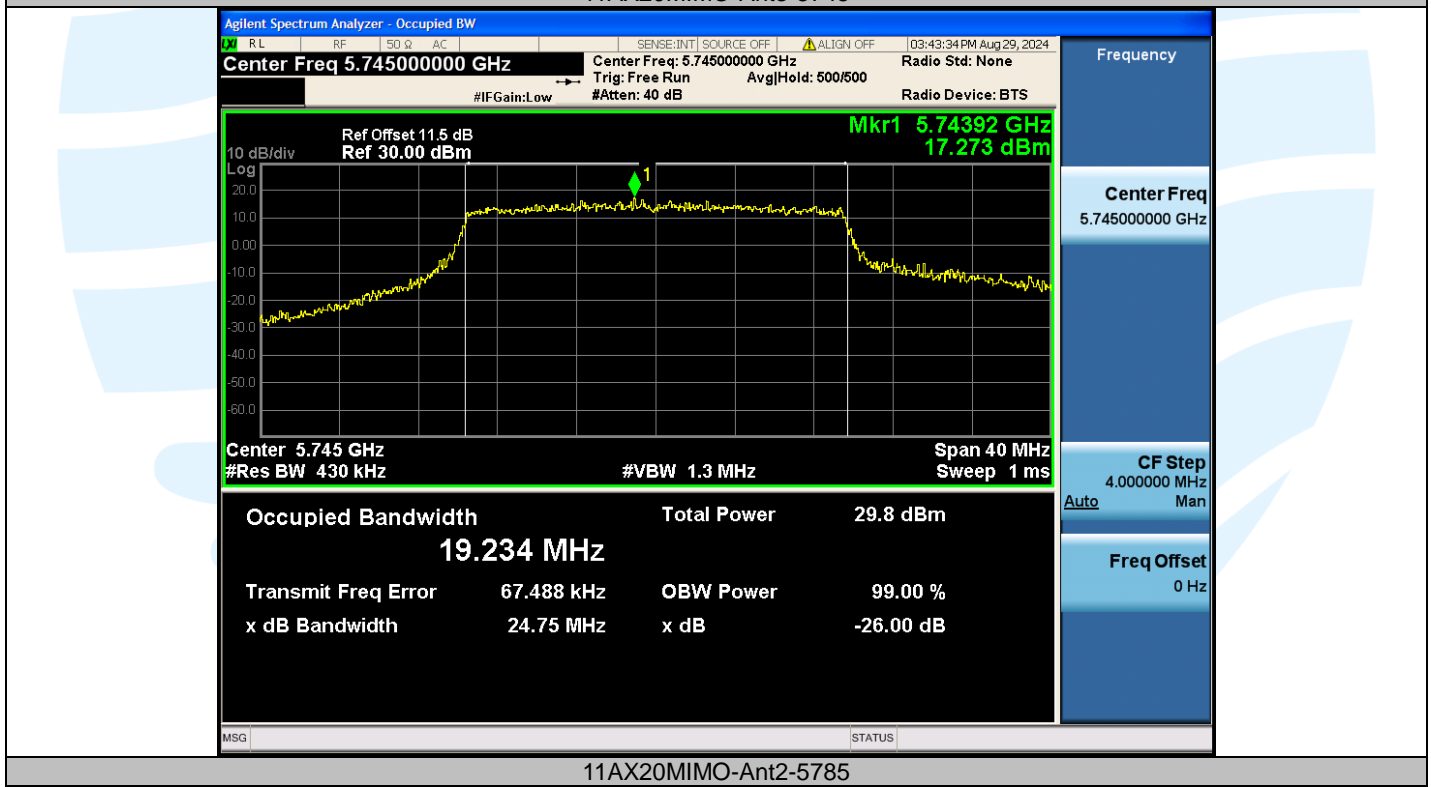

Shenzhen UnionTrust Quality and Technology Co., Ltd.

Address: Unit D/E of 9/F and 16/F, Block A, Building 6, Baoneng science and technology park, Longhua district, Shenzhen, China

Tel: +86-755-28230888

Fax: +86-755-28230886

E-mail: info@uttlab.com

<http://www.uttlab.com>

UTTR-RF-EN300328-V1.2