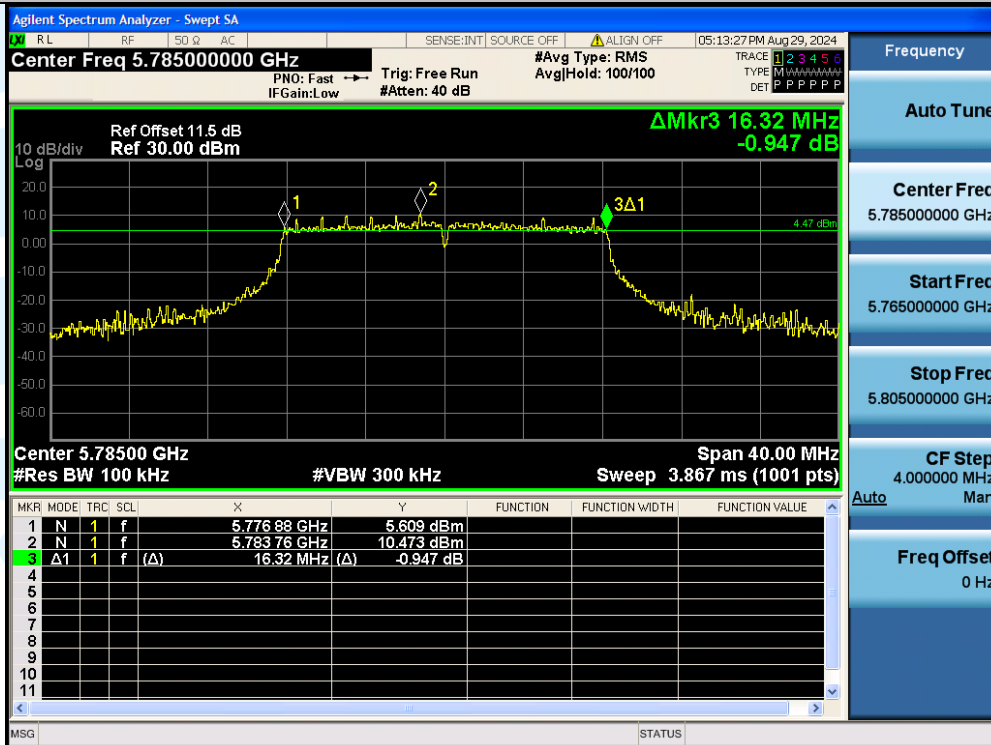

UTTR-RF-EN300328-V1.2

11A-Ant2-5785-PASS

11A-Ant1-5825-PASS

Shenzhen UnionTrust Quality and Technology Co., Ltd.

Address: Unit D/E of 9/F and 16/F, Block A, Building 6, Baoneng science and technology park, Longhua district, Shenzhen, China