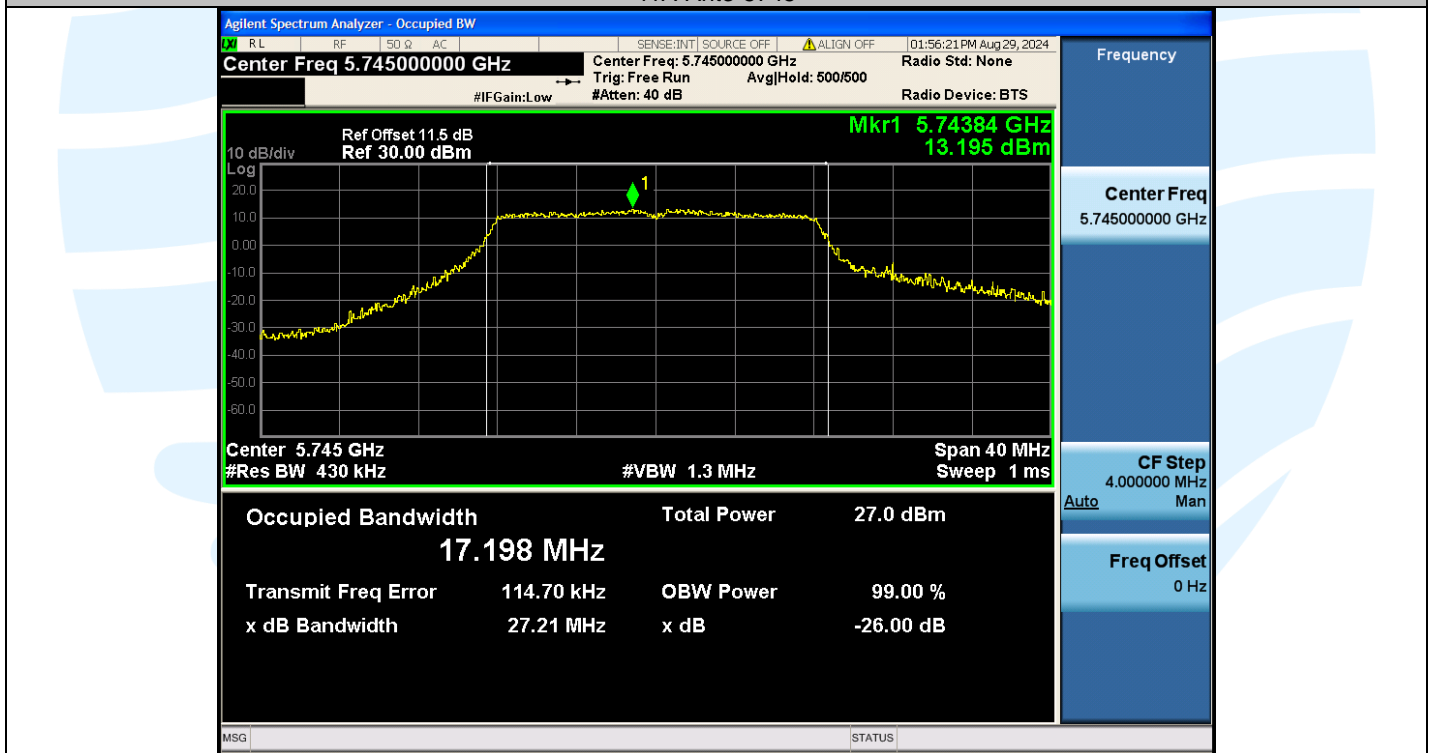

Shenzhen UnionTrust Quality and Technology Co., Ltd.

Address: Unit D/E of 9/F and 16/F, Block A, Building 6, Baoneng science and technology park, Longhua district, Shenzhen, China

Tel: +86-755-28230888

Fax: +86-755-28230886

E-mail: info@uttlab.com

<http://www.uttlab.com>

UTTR-RF-EN300328-V1.2