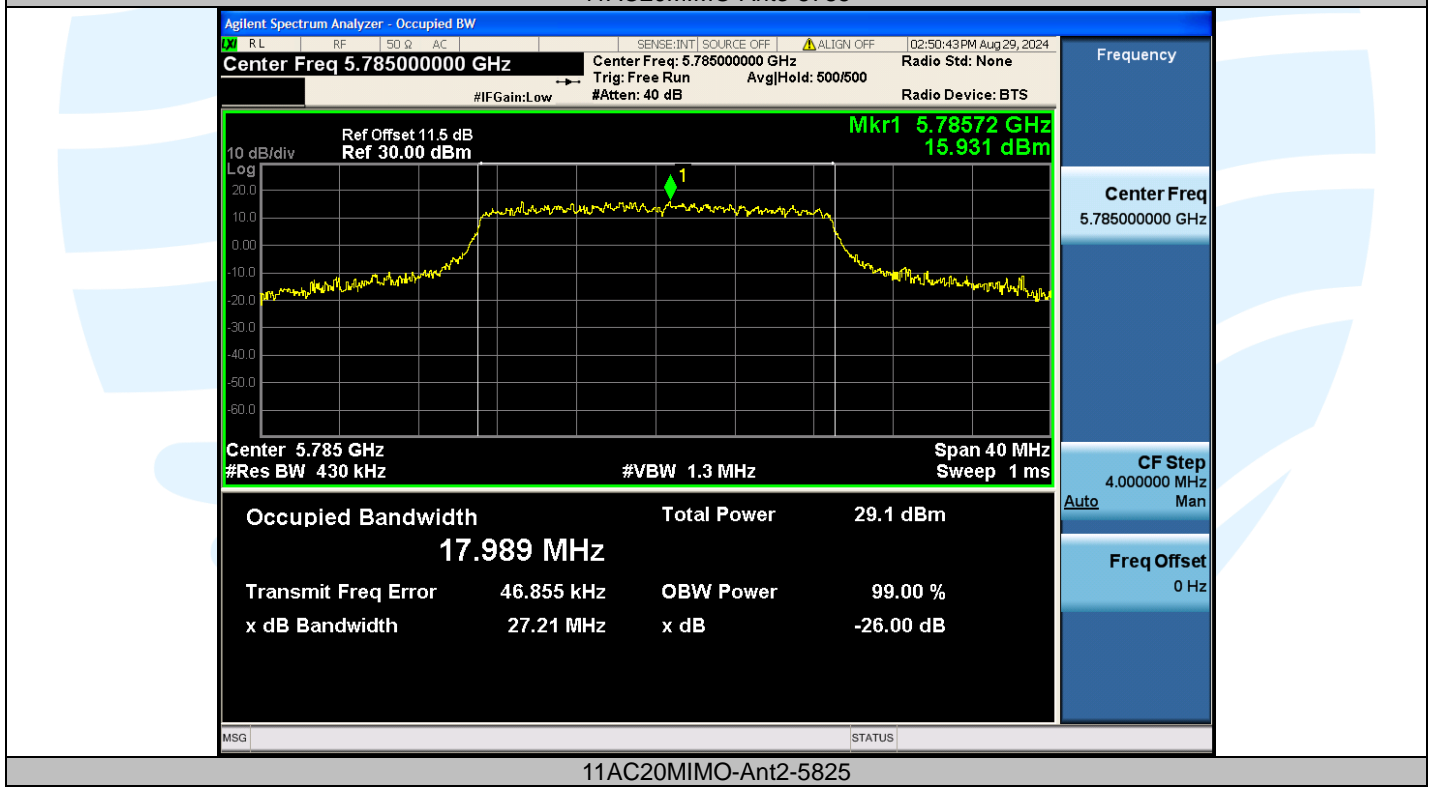

Shenzhen UnionTrust Quality and Technology Co., Ltd.

Address: Unit D/E of 9/F and 16/F, Block A, Building 6, Baoneng science and technology park, Longhua district, Shenzhen, China

Tel: +86-755-28230888

Fax: +86-755-28230886

E-mail: info@uttlab.com

<http://www.uttlab.com>

UTTR-RF-EN300328-V1.2