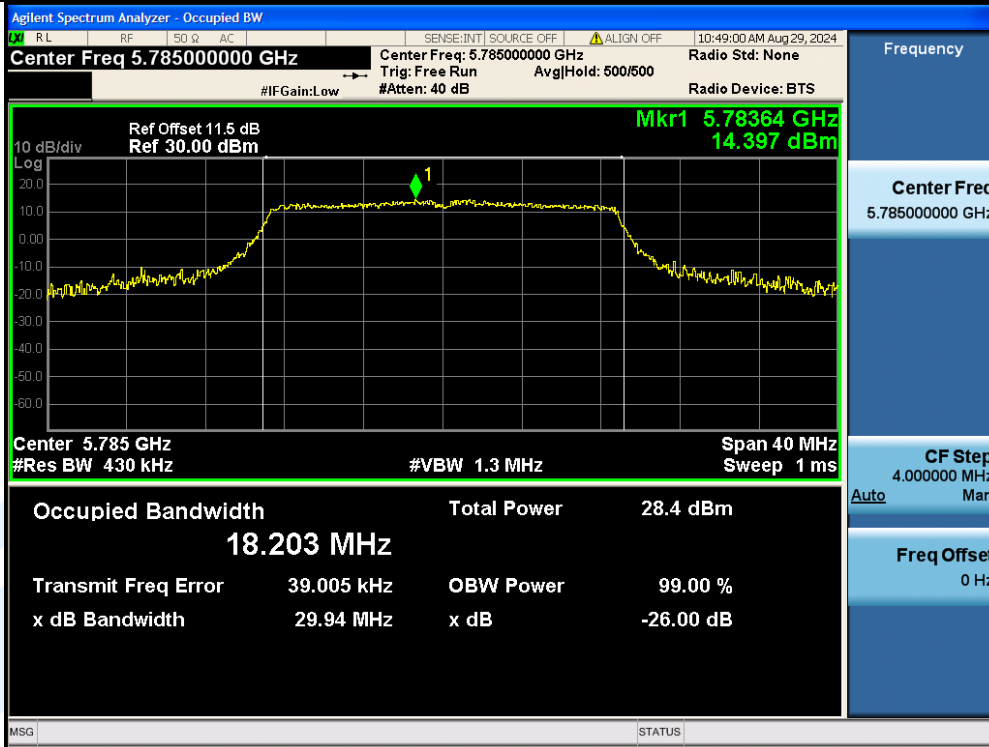

11N20MIMO-Ant3-5785