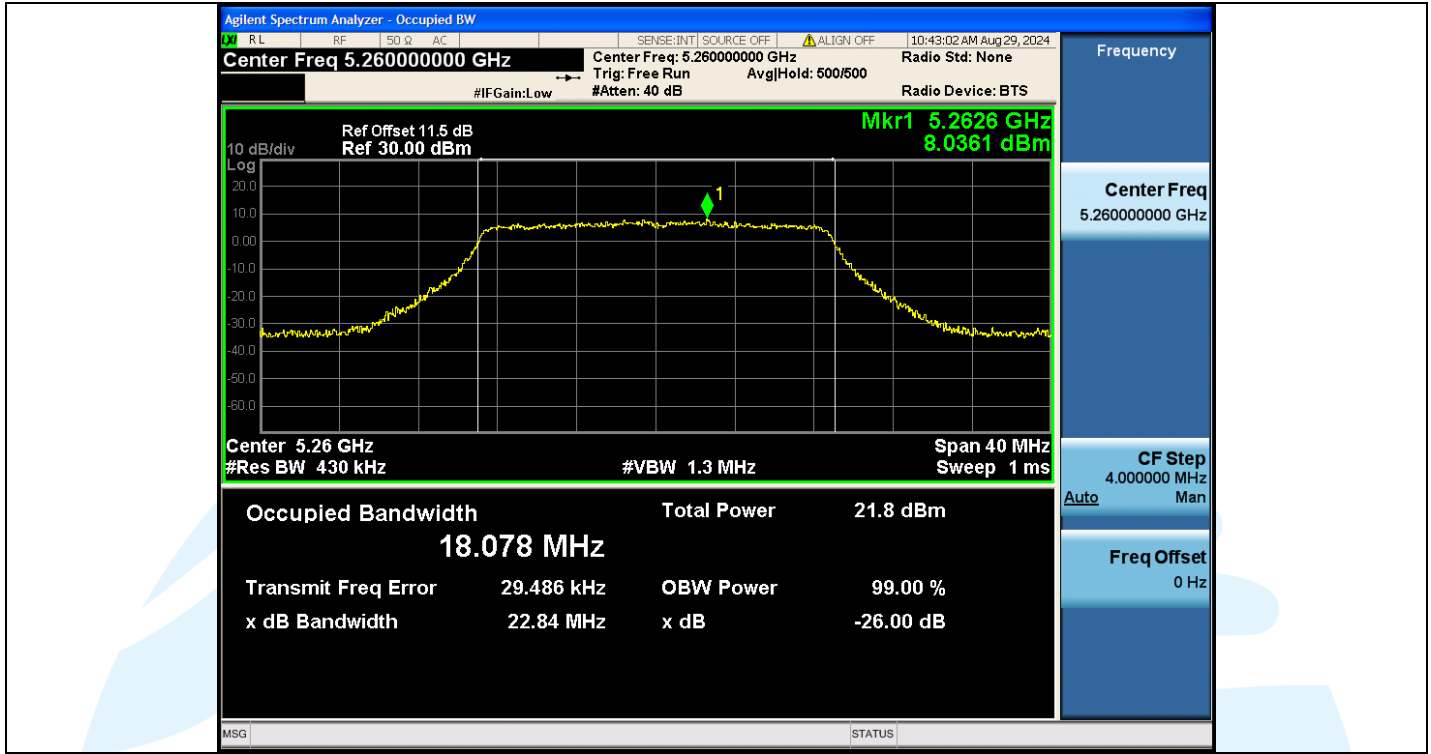

11N20MIMO-Ant3-5260