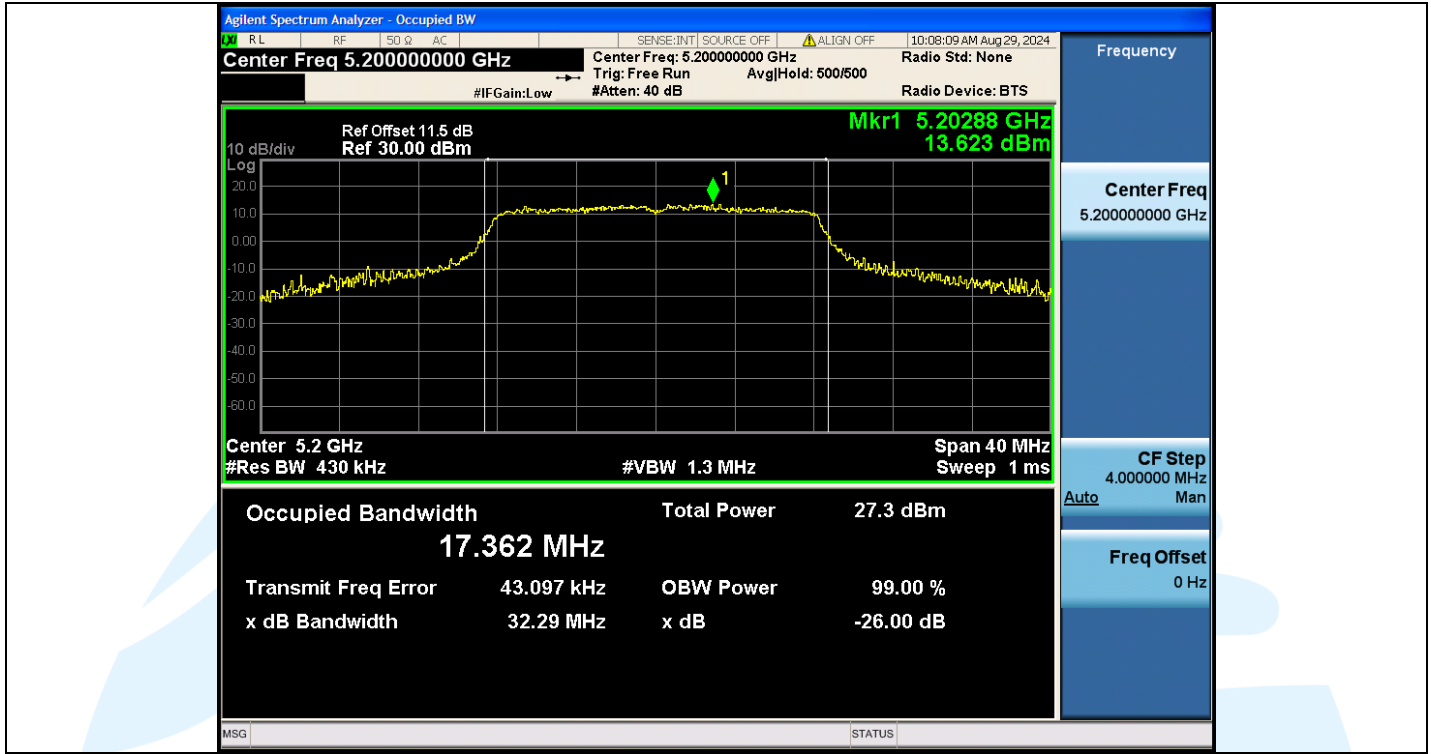

Shenzhen UnionTrust Quality and Technology Co., Ltd.

Address: Unit D/E of 9/F and 16/F, Block A, Building 6, Baoneng science and technology park, Longhua district, Shenzhen, China

Tel: +86-755-28230888

Fax: +86-755-28230886

E-mail: info@uttlab.com

<http://www.uttlab.com>

UTTR-RF-EN300328-V1.2