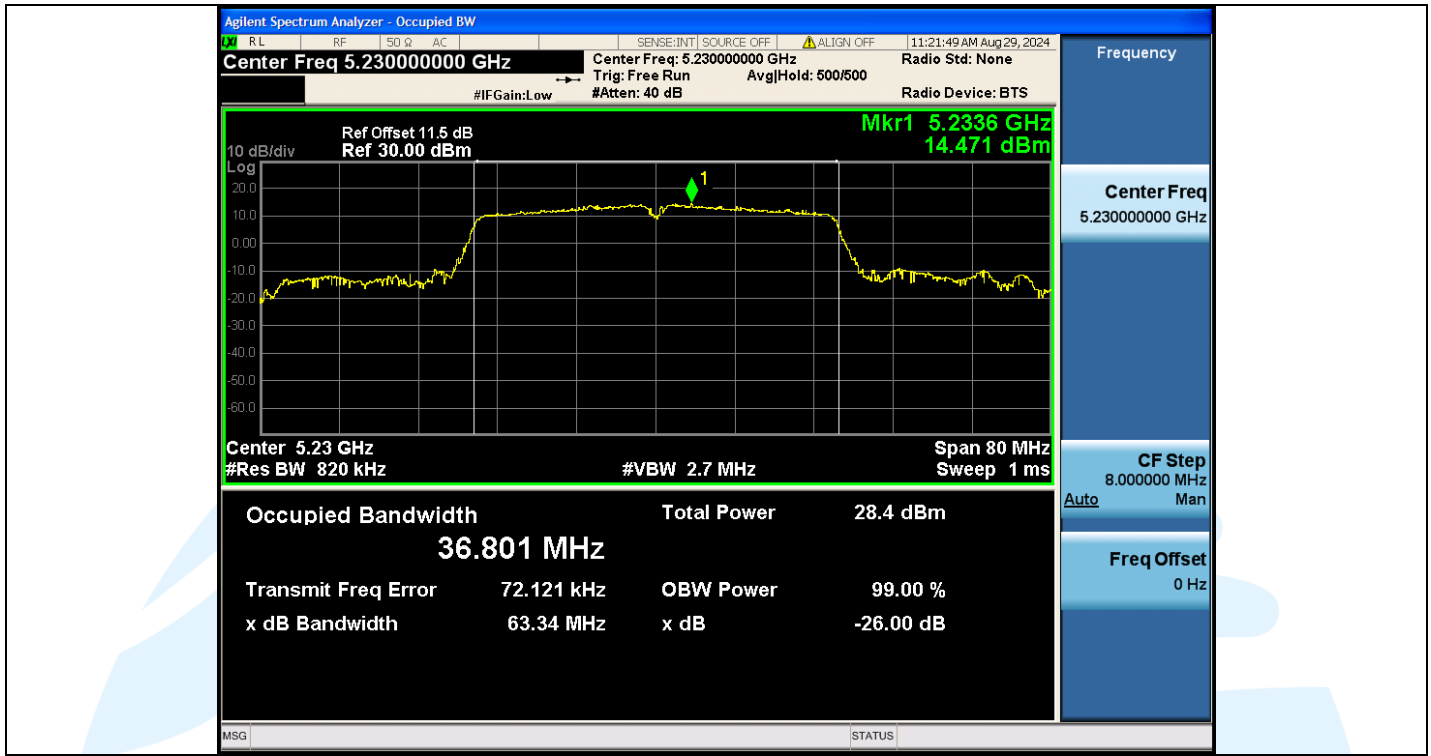

11AC40MIMO-Ant3-5230