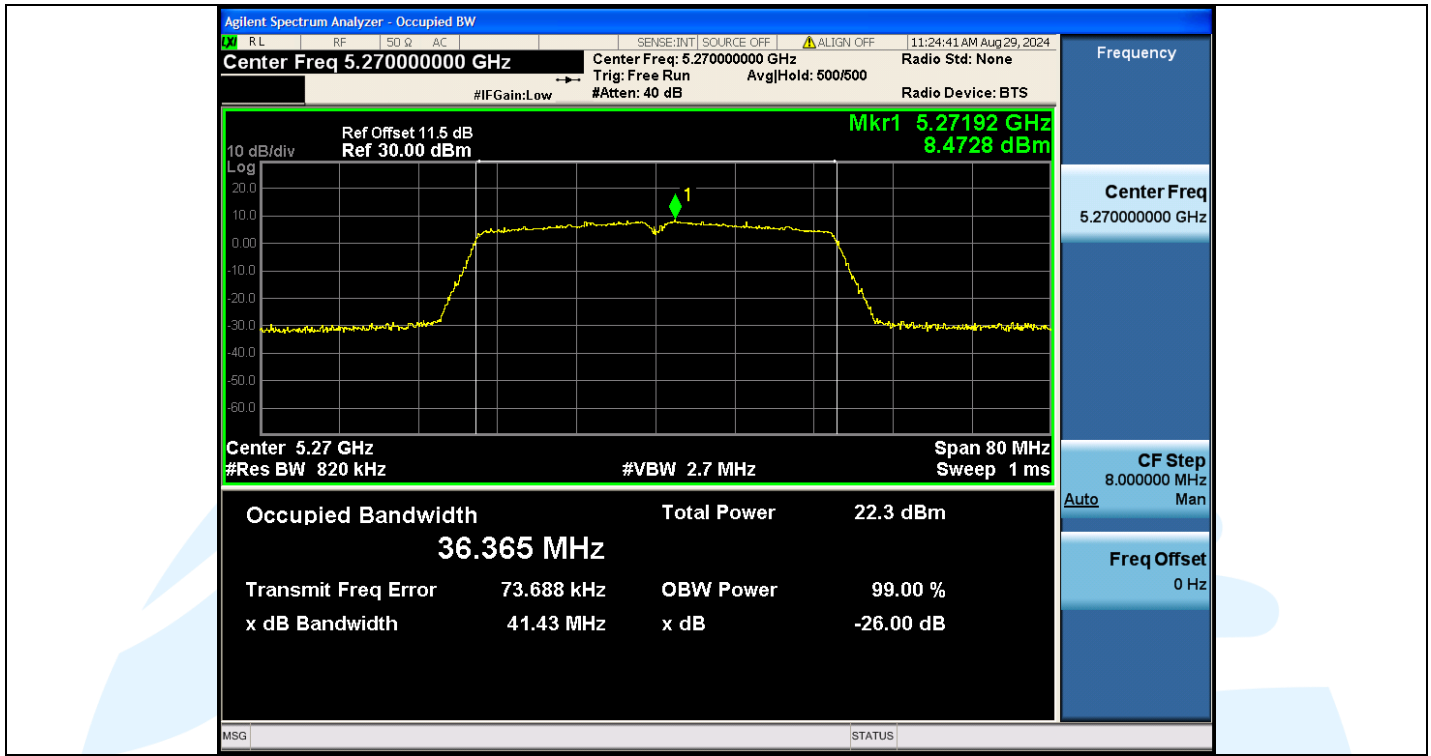

UTTR-RF-EN300328-V1.2

Shenzhen UnionTrust Quality and Technology Co., Ltd.

Address: Unit D/E of 9/F and 16/F, Block A, Building 6, Baoneng science and technology park, Longhua district, Shenzhen, China

Tel: +86-755-28230888