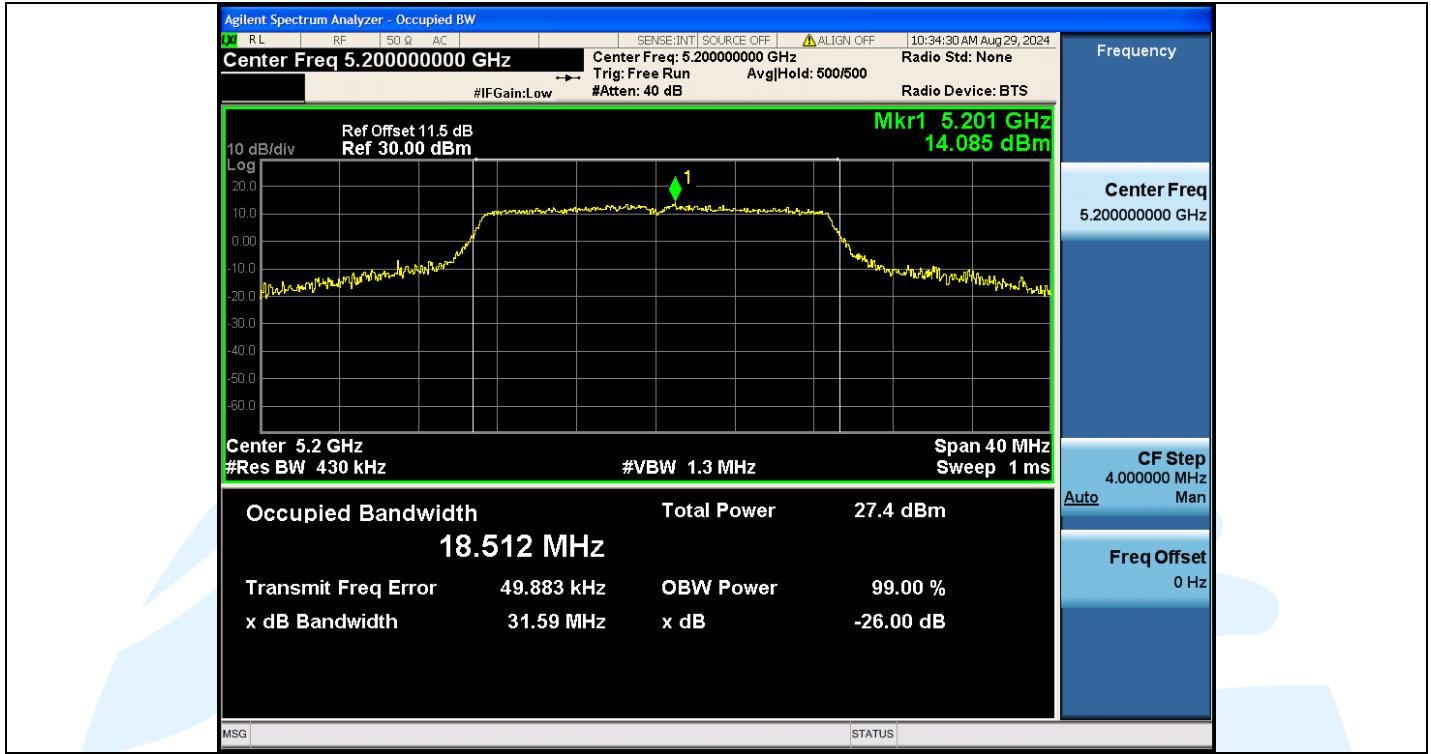

Shenzhen UnionTrust Quality and Technology Co., Ltd.

Address: Unit D/E of 9/F and 16/F, Block A, Building 6, Baoneng science and technology park, Longhua district, Shenzhen, China

Tel: +86-755-28230888

Fax: +86-755-28230886

E-mail: info@uttlab.com

<http://www.uttlab.com>

UTTR-RF-EN300328-V1.2