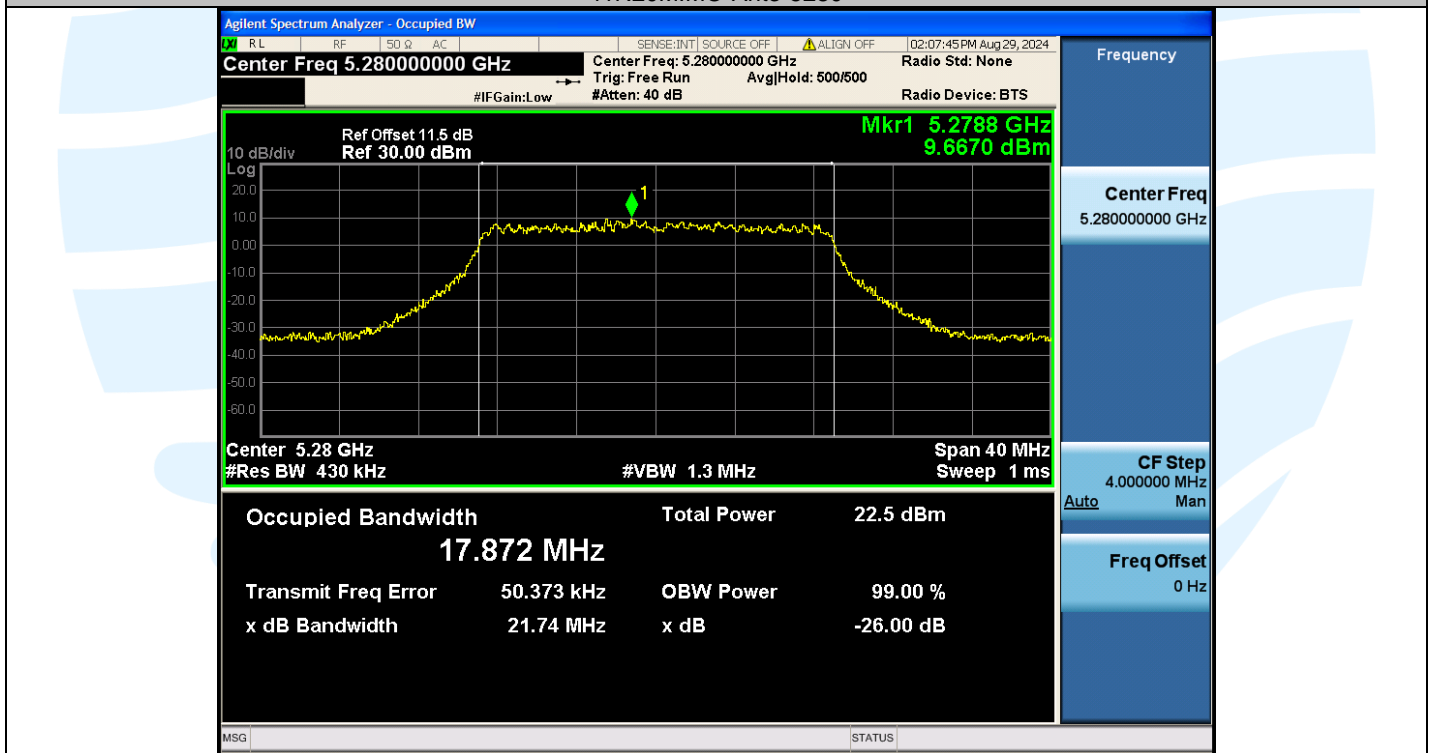

UTTR-RF-EN300328-V1.2

11N20MIMO-Ant3-5280

11N20MIMO-Ant2-5320

Shenzhen UnionTrust Quality and Technology Co., Ltd.

Address: Unit D/E of 9/F and 16/F, Block A, Building 6, Baoneng science and technology park, Longhua district, Shenzhen, China