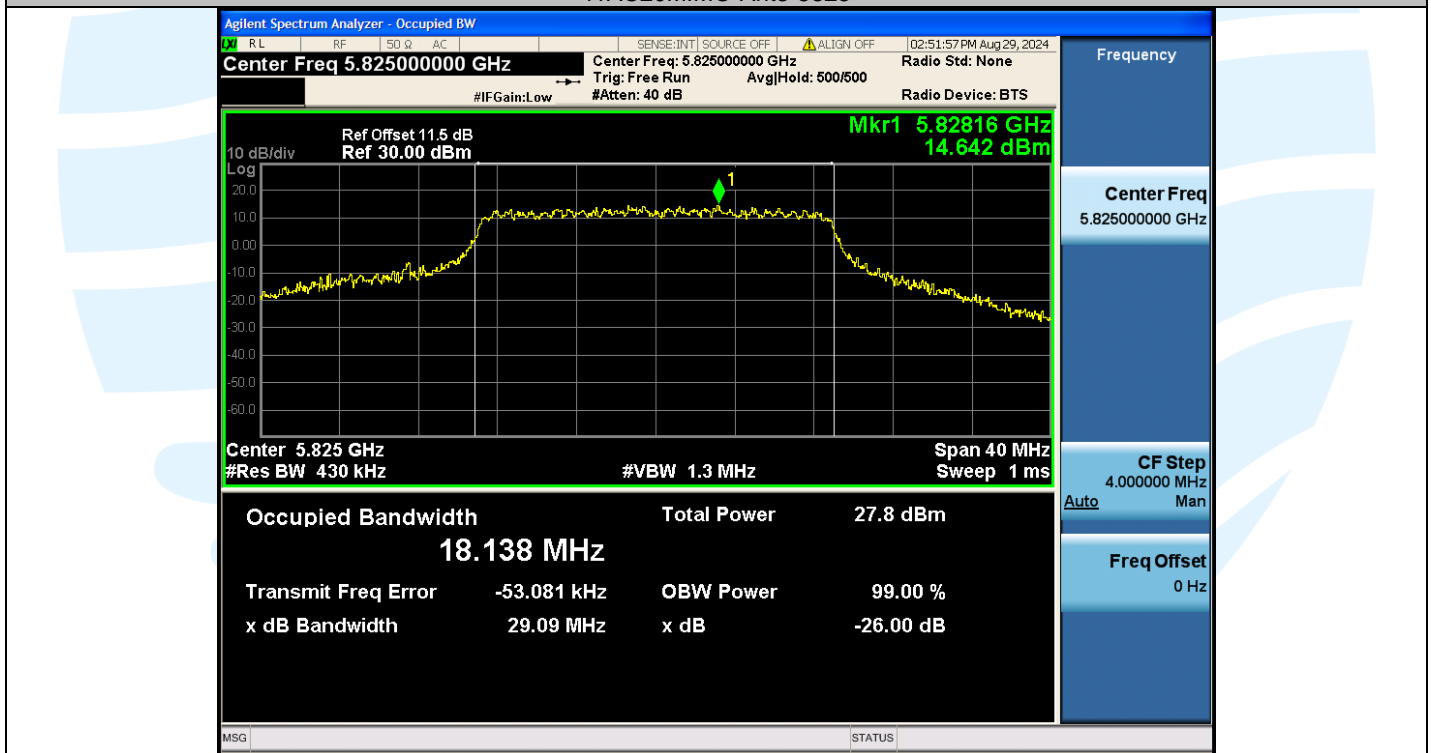

11AC40MIMO-Ant2-5190

Shenzhen UnionTrust Quality and Technology Co., Ltd.

Address: Unit D/E of 9/F and 16/F, Block A, Building 6, Baoneng science and technology park, Longhua district, Shenzhen, China

Tel: +86-755-28230888

Fax: +86-755-28230886

E-mail: info@uttlab.com

<http://www.uttlab.com>

UTTR-RF-EN300328-V1.2