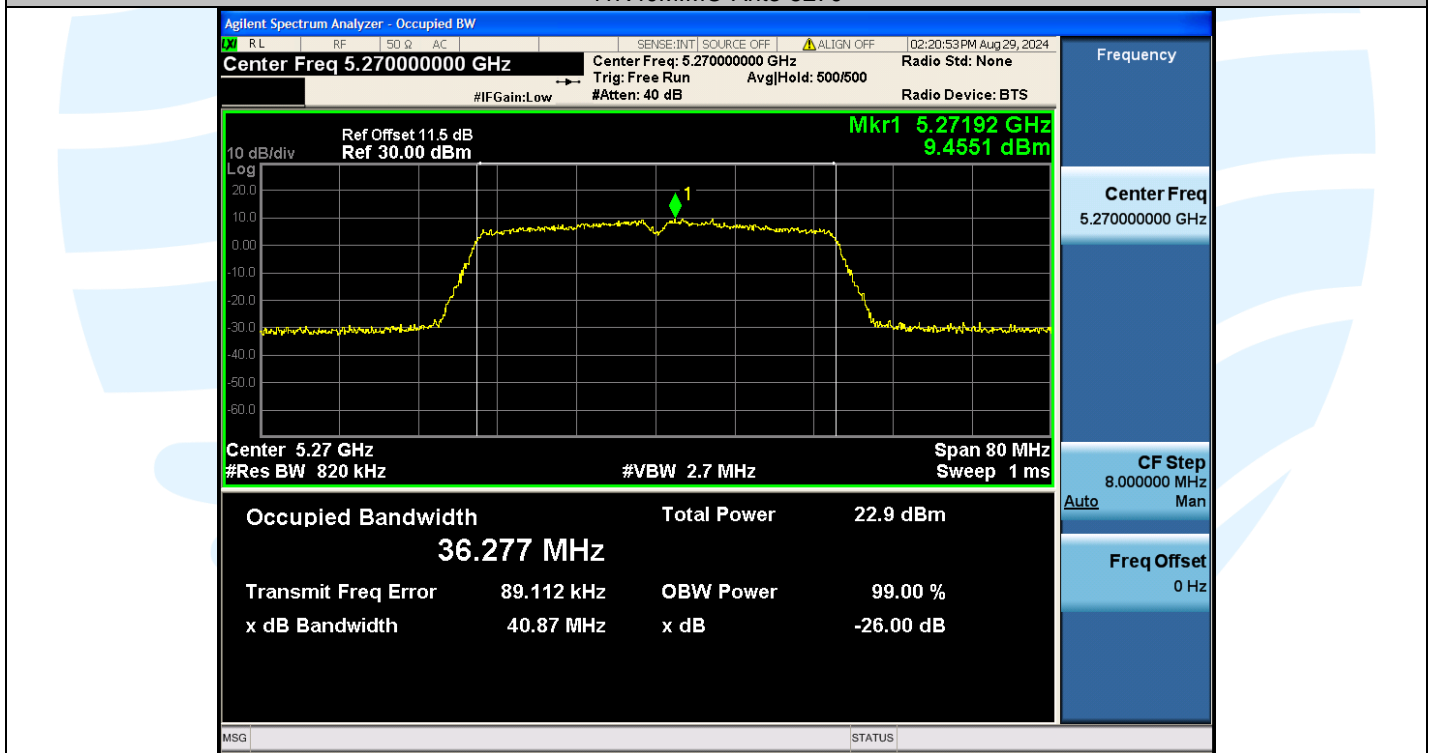

Shenzhen UnionTrust Quality and Technology Co., Ltd.

Address: Unit D/E of 9/F and 16/F, Block A, Building 6, Baoneng science and technology park, Longhua district, Shenzhen, China

Tel: +86-755-28230888

Fax: +86-755-28230886

E-mail: info@uttlab.com

<http://www.uttlab.com>

UTTR-RF-EN300328-V1.2