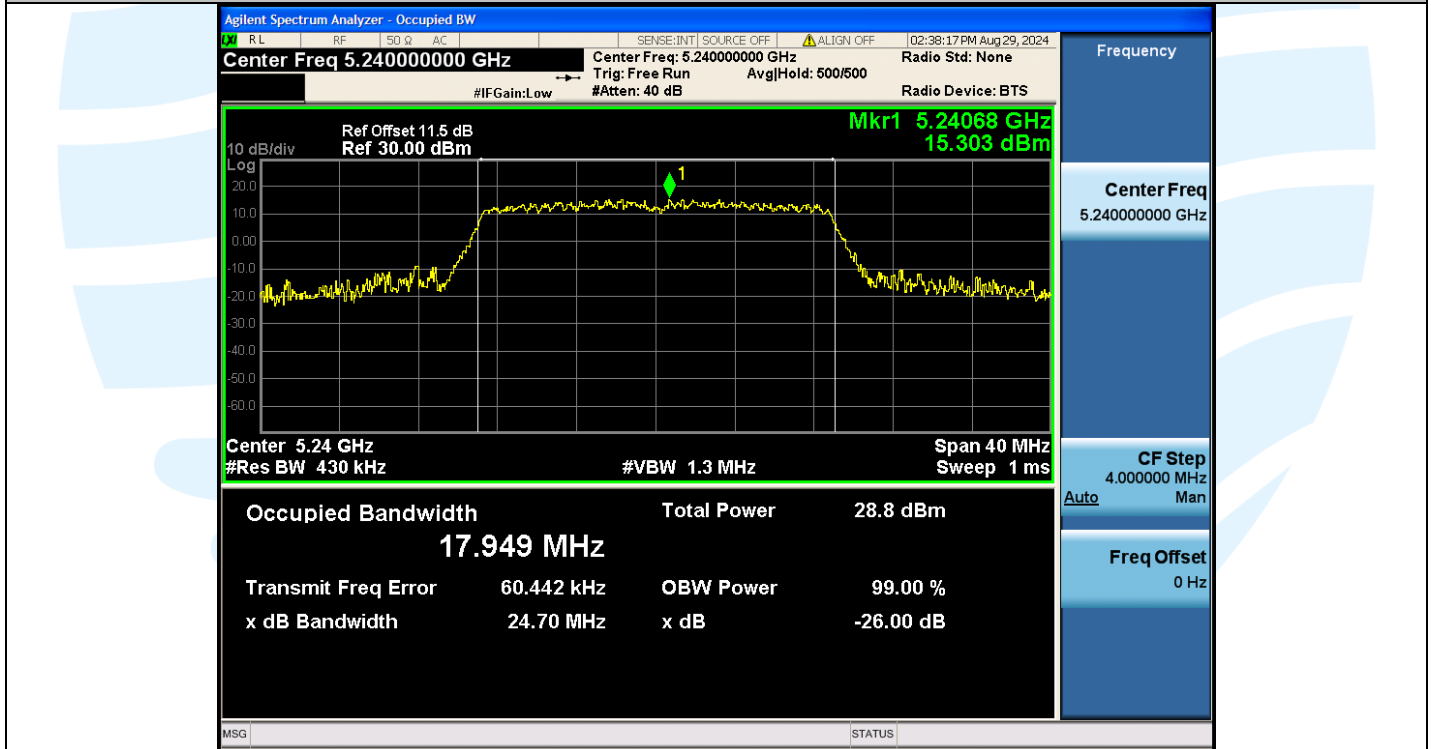

11AC20MIMO-Ant2-5260

Shenzhen UnionTrust Quality and Technology Co., Ltd.

Address: Unit D/E of 9/F and 16/F, Block A, Building 6, Baoneng science and technology park, Longhua district, Shenzhen, China

Tel: +86-755-28230888

Fax: +86-755-28230886

E-mail: info@uttlab.com

<http://www.uttlab.com>

UTTR-RF-EN300328-V1.2