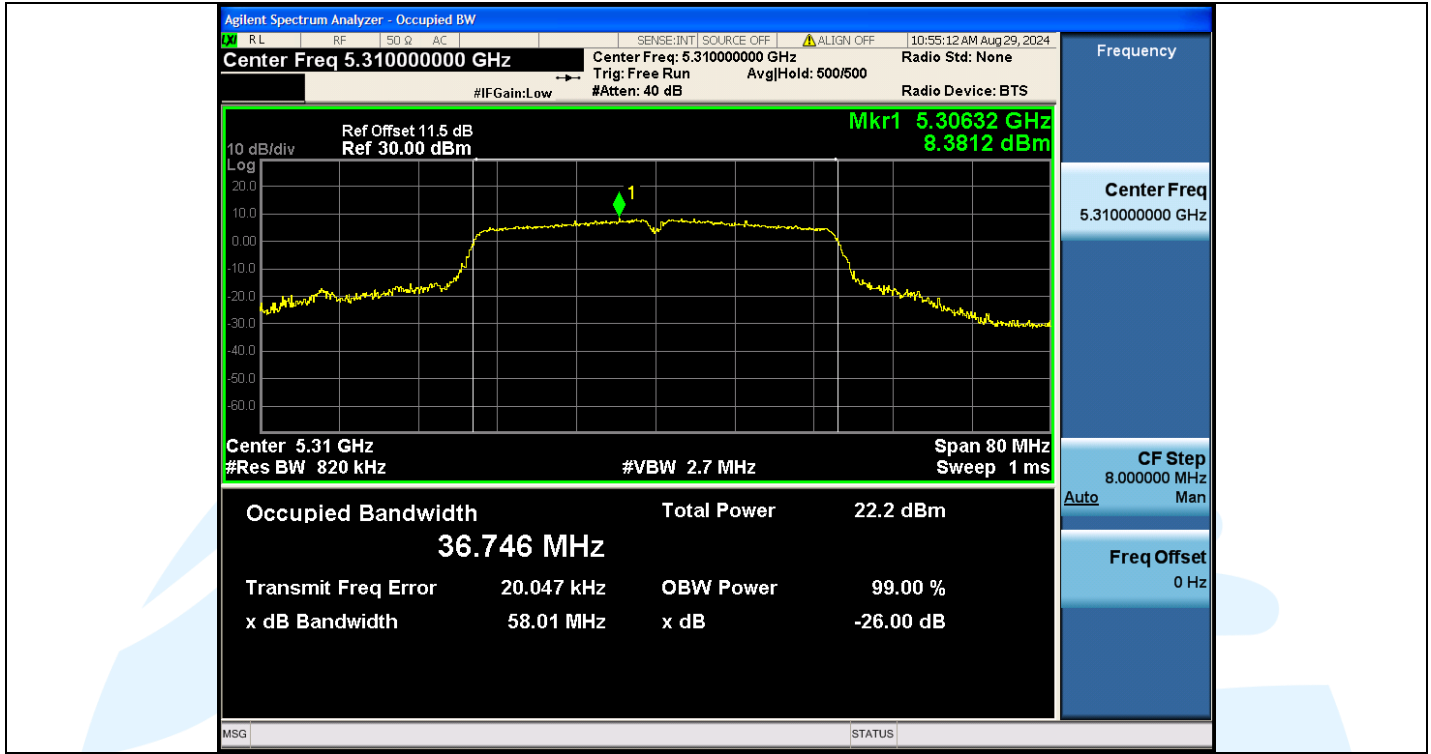

11N40MIMO-Ant3-5310