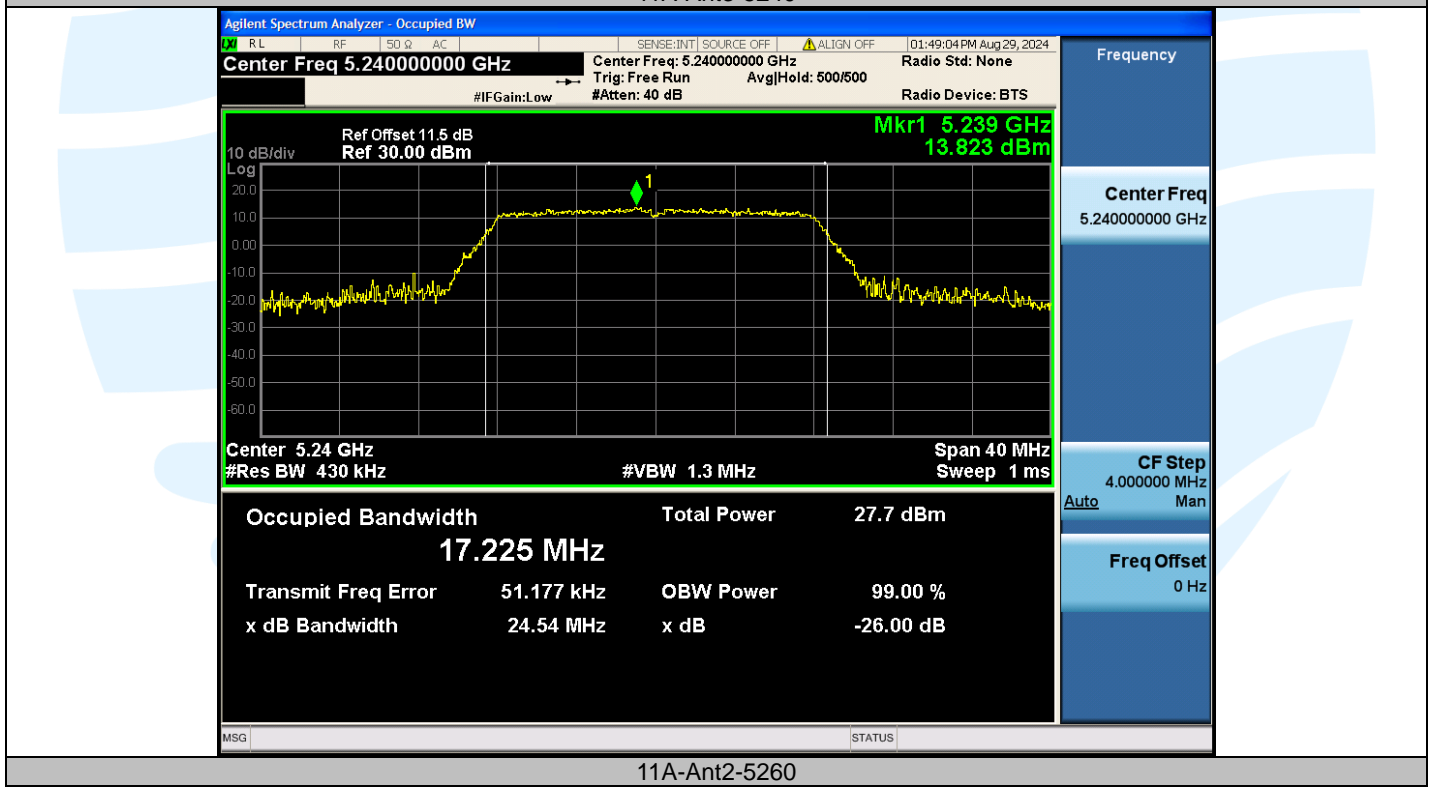

Shenzhen UnionTrust Quality and Technology Co., Ltd.

Address: Unit D/E of 9/F and 16/F, Block A, Building 6, Baoneng science and technology park, Longhua district, Shenzhen, China

Tel: +86-755-28230888

Fax: +86-755-28230886

E-mail: info@uttlab.com

<http://www.uttlab.com>

UTTR-RF-EN300328-V1.2