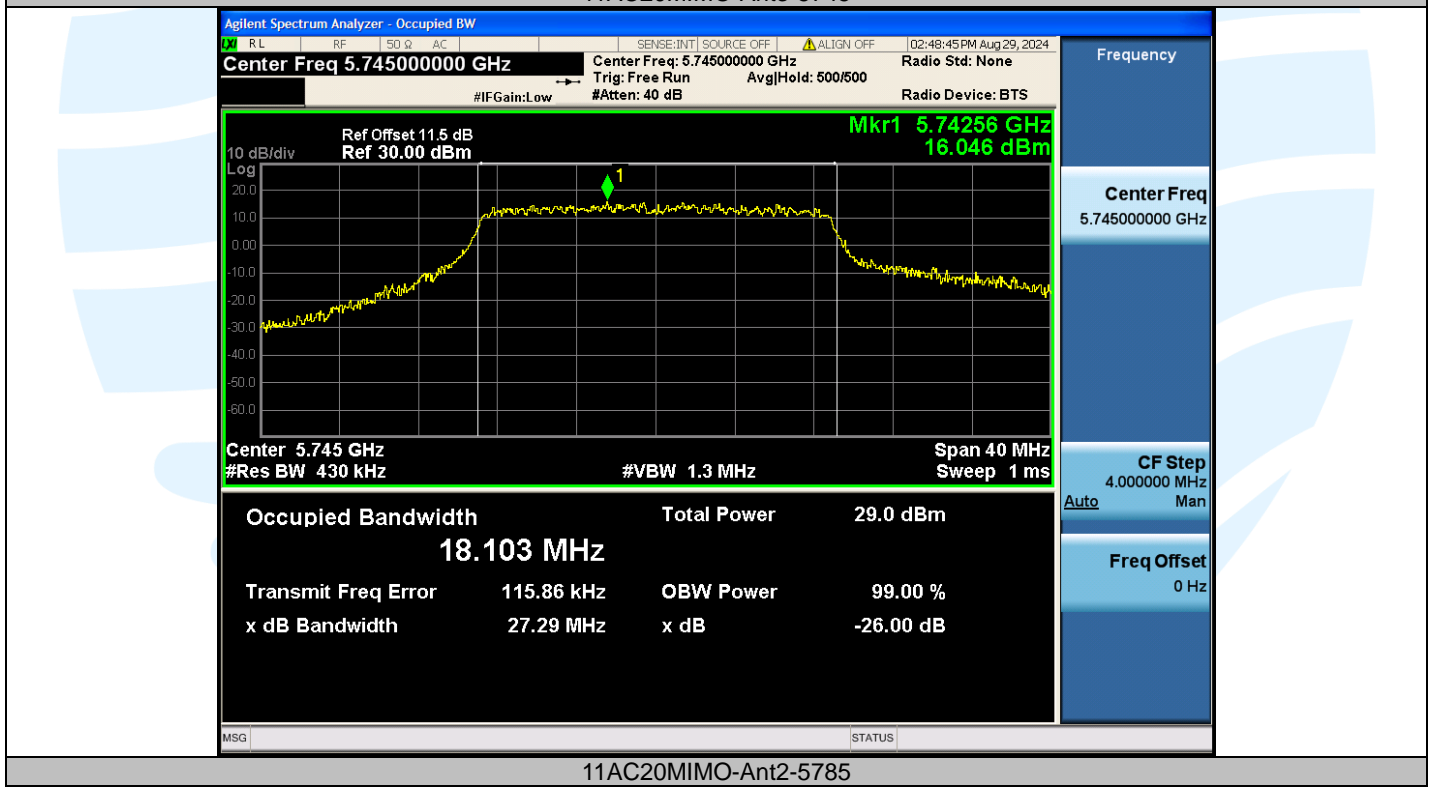

UTTR-RF-EN300328-V1.2

Shenzhen UnionTrust Quality and Technology Co., Ltd.

Address: Unit D/E of 9/F and 16/F, Block A, Building 6, Baoneng science and technology park, Longhua district, Shenzhen, China

Tel: +86-755-28230888