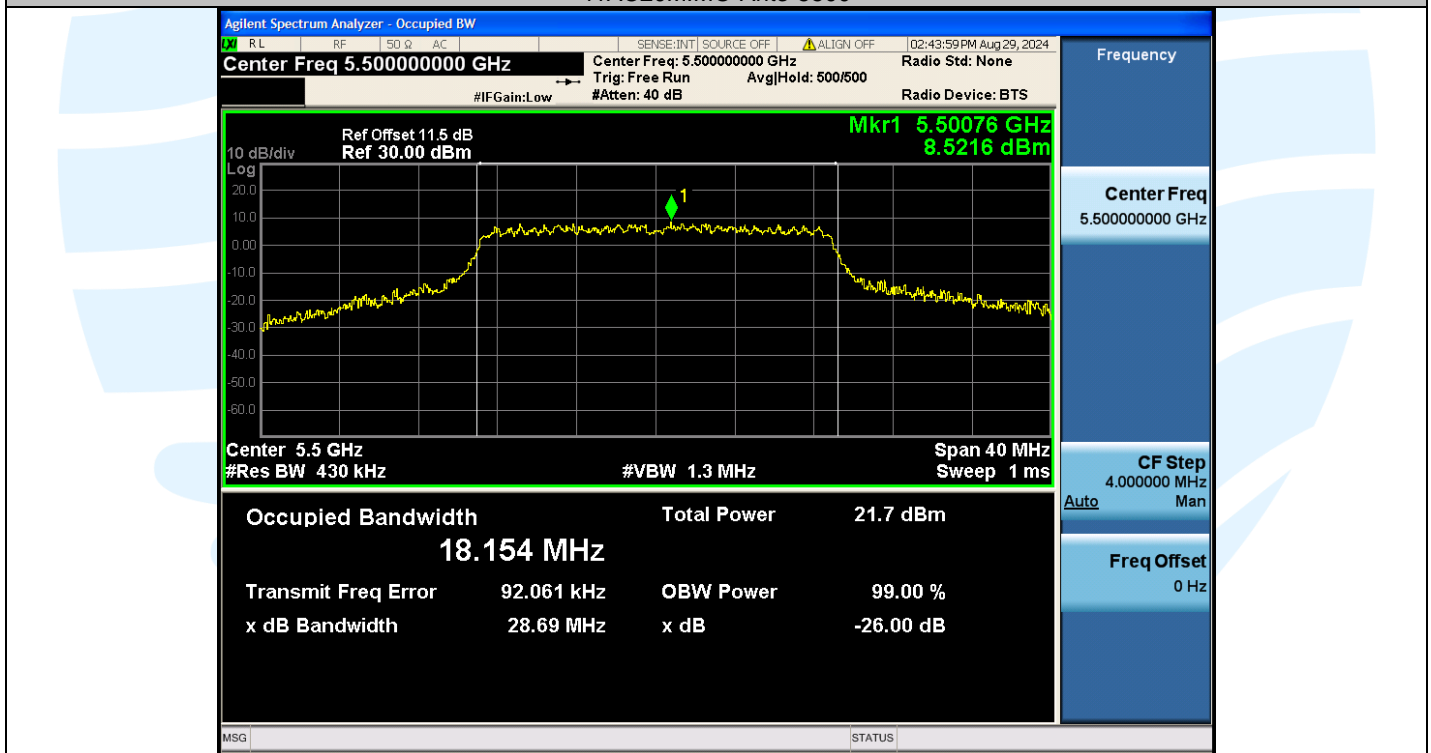

Tel: +86-755-28230888

Fax: +86-755-28230886

E-mail: info@uttlab.com

<http://www.uttlab.com>

UTTR-RF-EN300328-V1.2

11AC20MIMO-Ant3-5500

11AC20MIMO-Ant2-5580

Shenzhen UnionTrust Quality and Technology Co., Ltd.