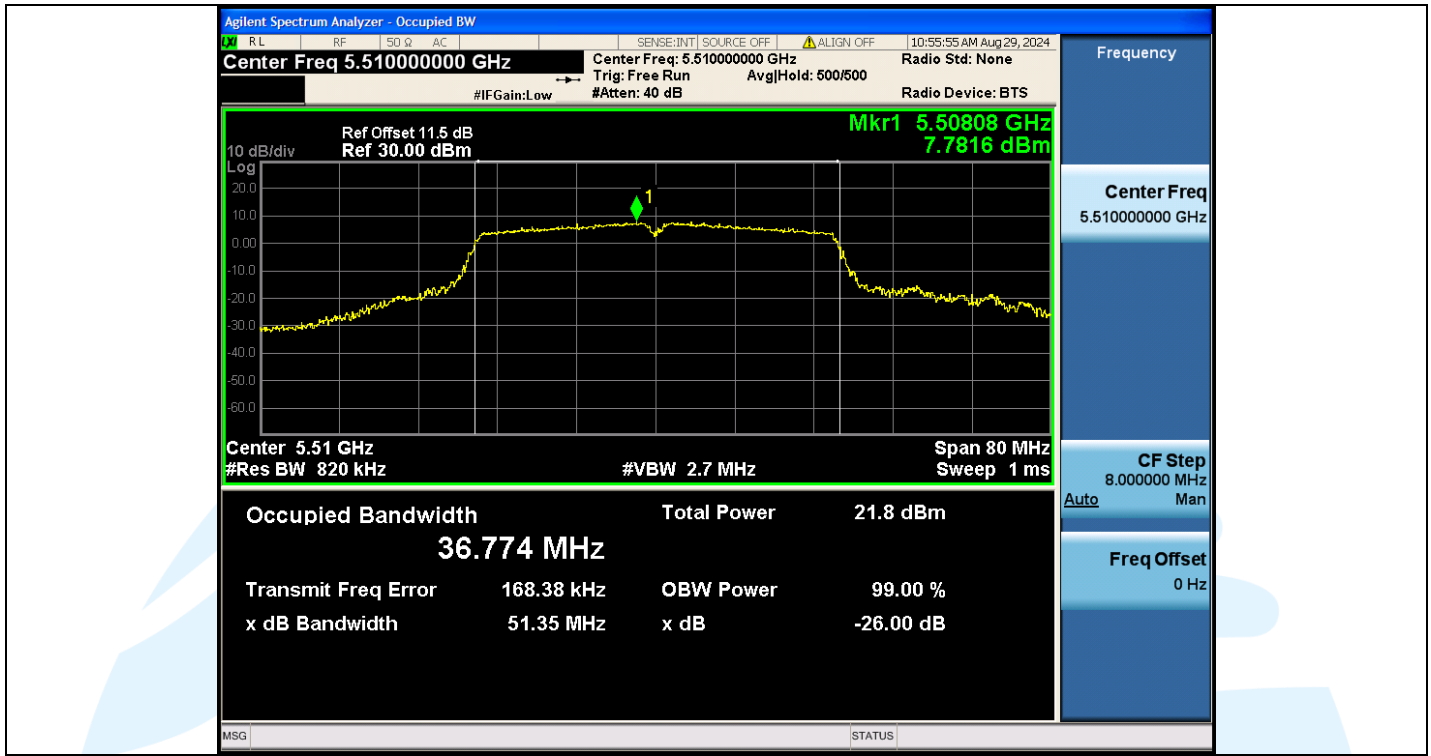

UTTR-RF-EN300328-V1.2

11N40MIMO-Ant3-5510

11N40MIMO-Ant2-5550

Shenzhen UnionTrust Quality and Technology Co., Ltd.

Address: Unit D/E of 9/F and 16/F, Block A, Building 6, Baoneng science and technology park, Longhua district, Shenzhen, China