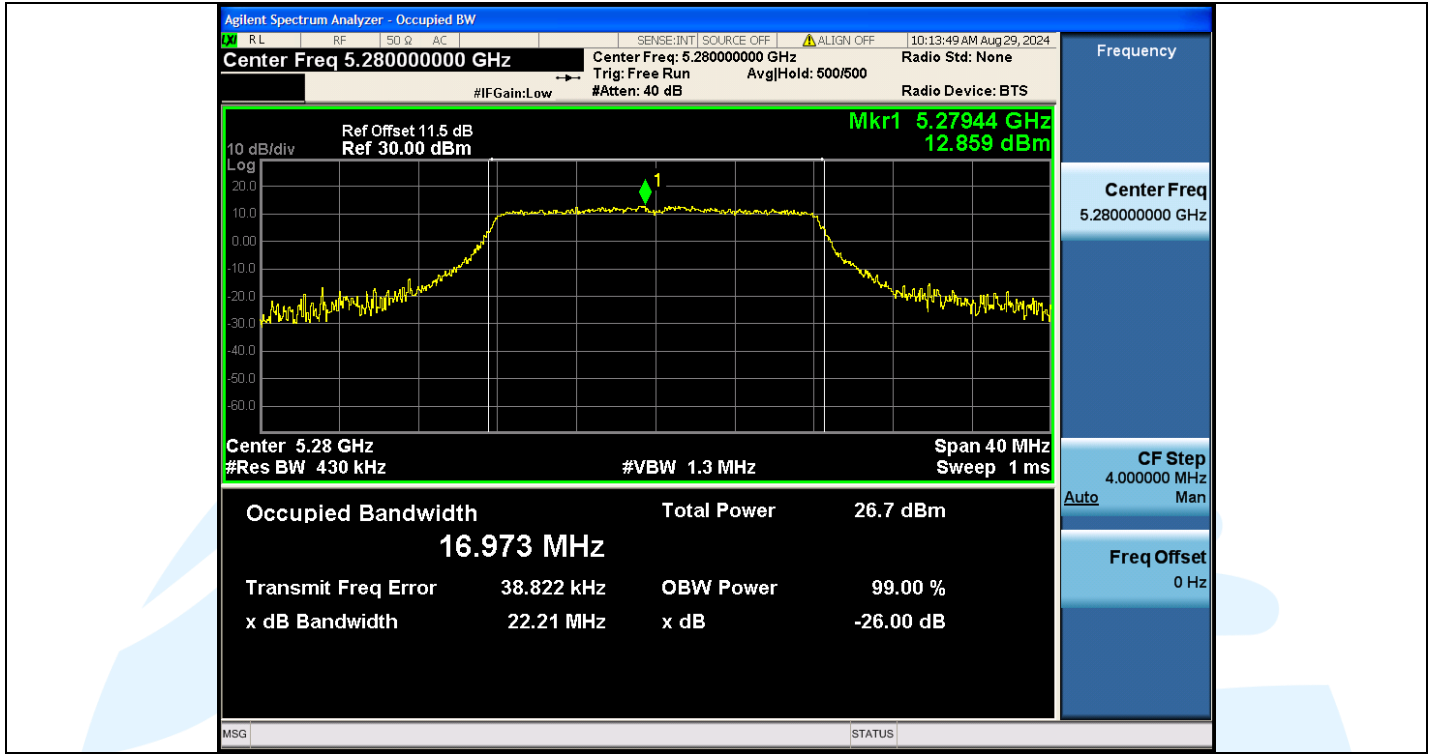

11A-Ant3-5280