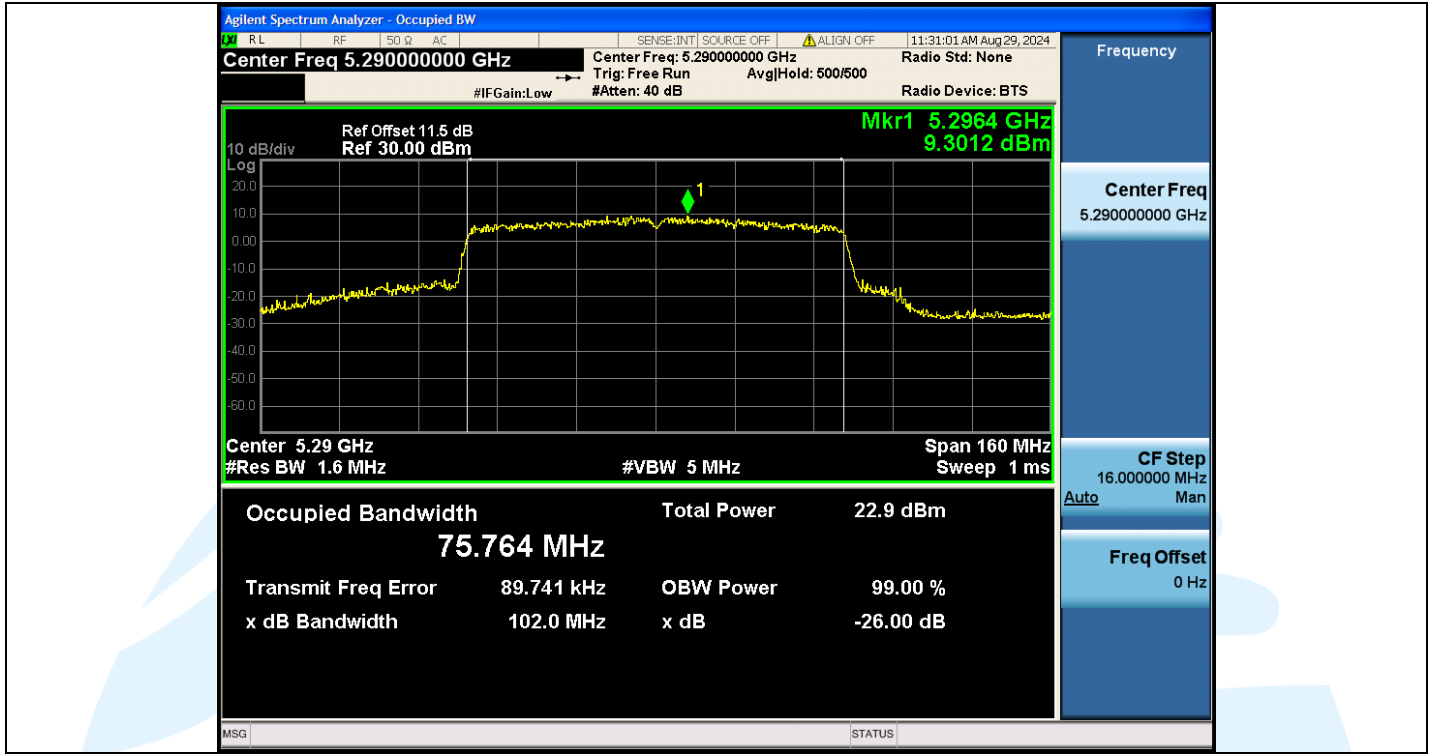

Shenzhen UnionTrust Quality and Technology Co., Ltd.

Address: Unit D/E of 9/F and 16/F, Block A, Building 6, Baoneng science and technology park, Longhua district, Shenzhen, China

Tel: +86-755-28230888

Fax: +86-755-28230886

E-mail: info@uttlab.com

<http://www.uttlab.com>

UTTR-RF-EN300328-V1.2