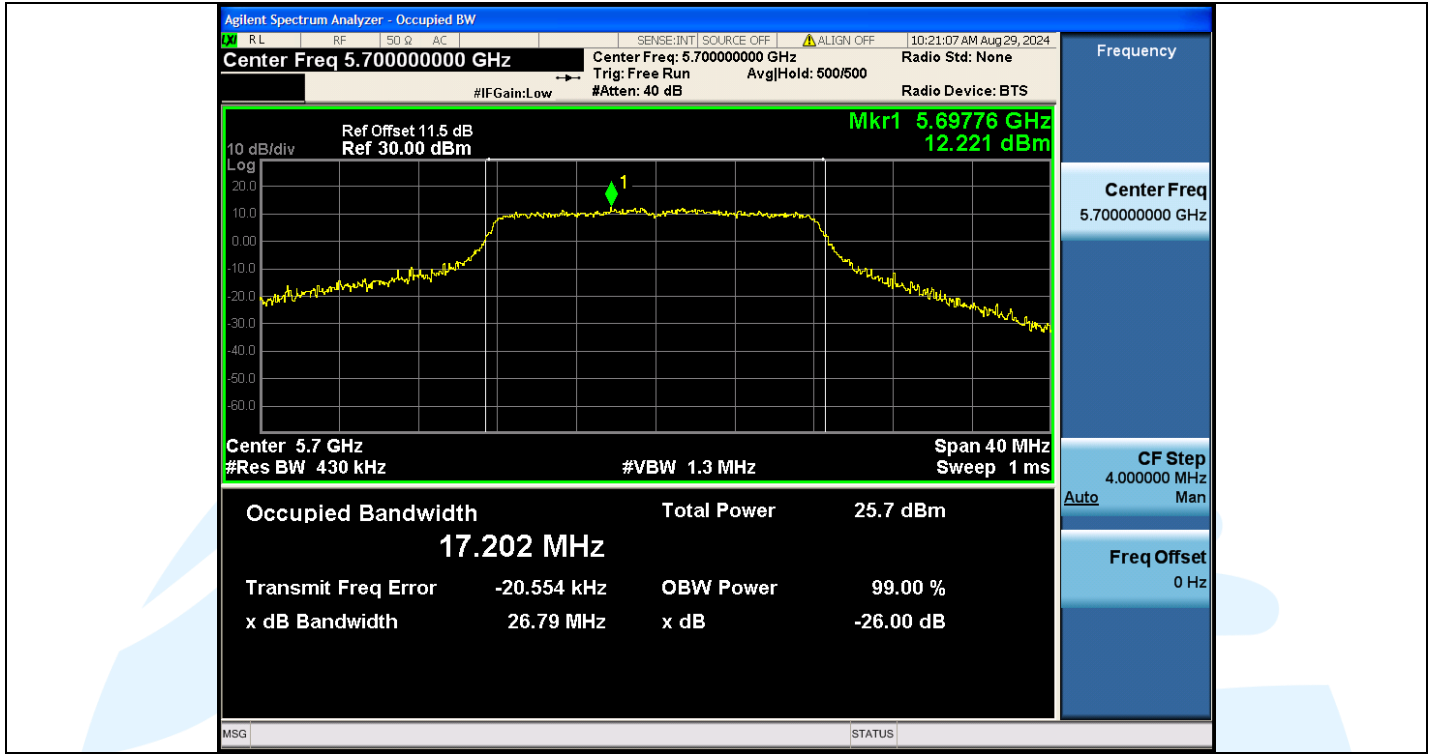

UTTR-RF-EN300328-V1.2

Shenzhen UnionTrust Quality and Technology Co., Ltd.

Address: Unit D/E of 9/F and 16/F, Block A, Building 6, Baoneng science and technology park, Longhua district, Shenzhen, China

Tel: +86-755-28230888