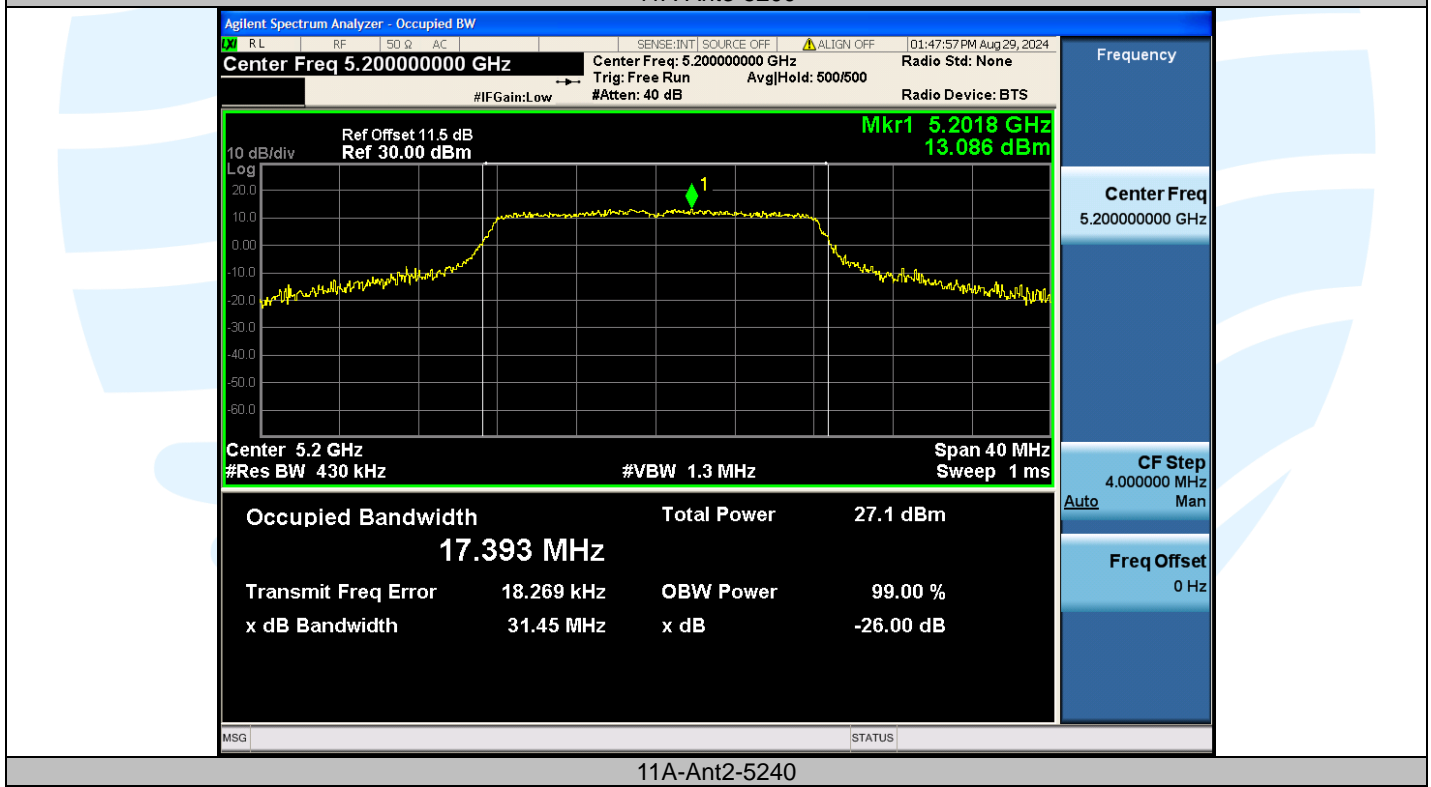

Shenzhen UnionTrust Quality and Technology Co., Ltd.

Address: Unit D/E of 9/F and 16/F, Block A, Building 6, Baoneng science and technology park, Longhua district, Shenzhen, China

Tel: +86-755-28230888

Fax: +86-755-28230886

E-mail: info@uttlab.com

<http://www.uttlab.com>

UTTR-RF-EN300328-V1.2