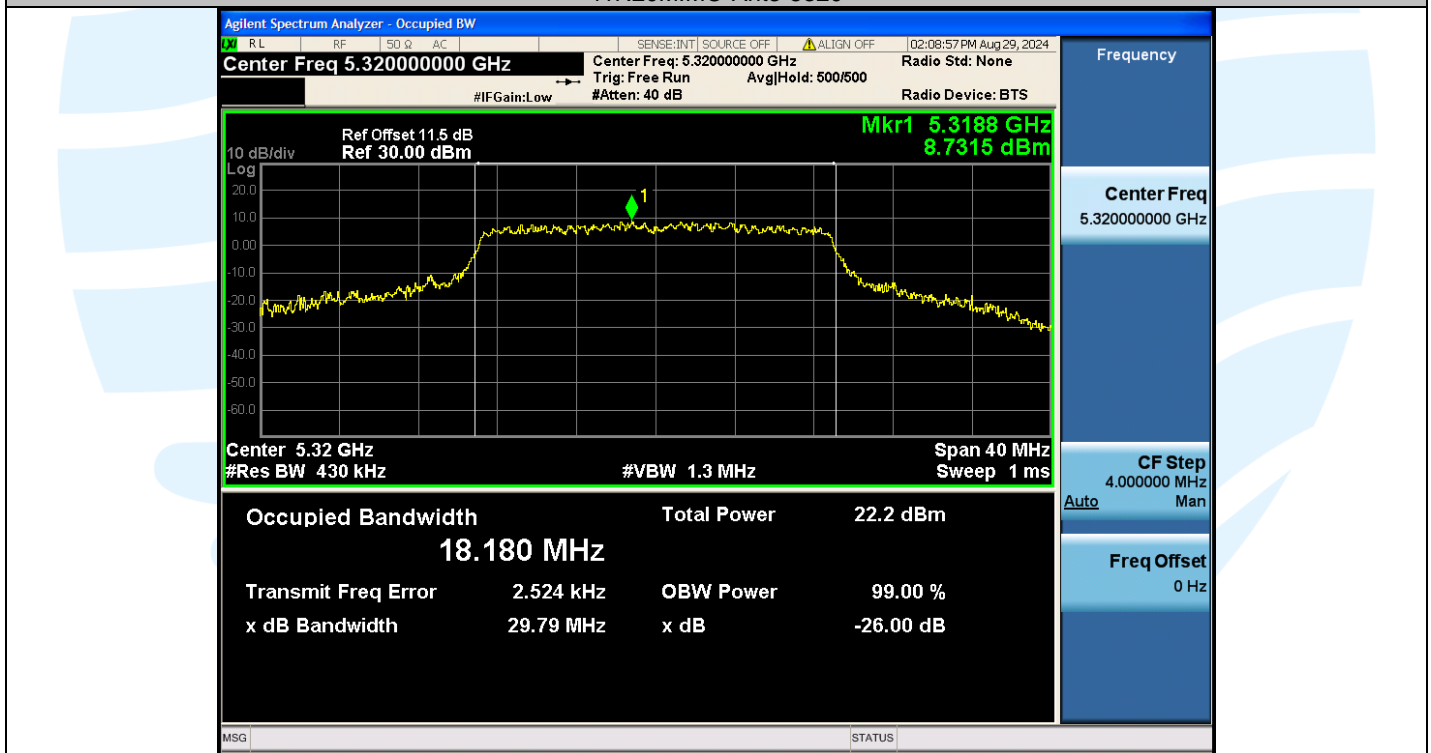

11N20MIMO-Ant2-5500

Shenzhen UnionTrust Quality and Technology Co., Ltd.

Address: Unit D/E of 9/F and 16/F, Block A, Building 6, Baoneng science and technology park, Longhua district, Shenzhen, China

Tel: +86-755-28230888

Fax: +86-755-28230886

E-mail: info@uttlab.com

<http://www.uttlab.com>

UTTR-RF-EN300328-V1.2