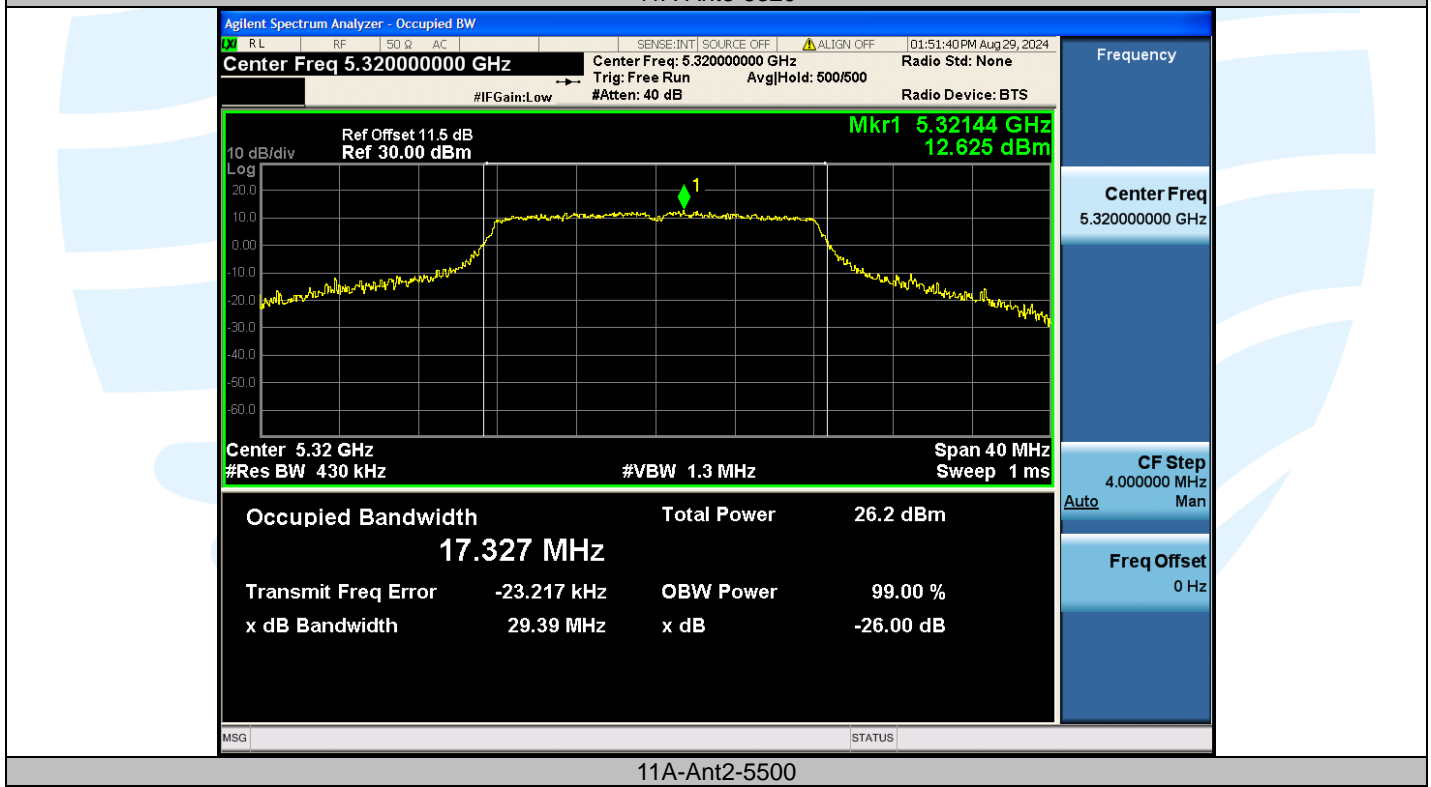

UTTR-RF-EN300328-V1.2

Shenzhen UnionTrust Quality and Technology Co., Ltd.

Address: Unit D/E of 9/F and 16/F, Block A, Building 6, Baoneng science and technology park, Longhua district, Shenzhen, China

Tel: +86-755-28230888