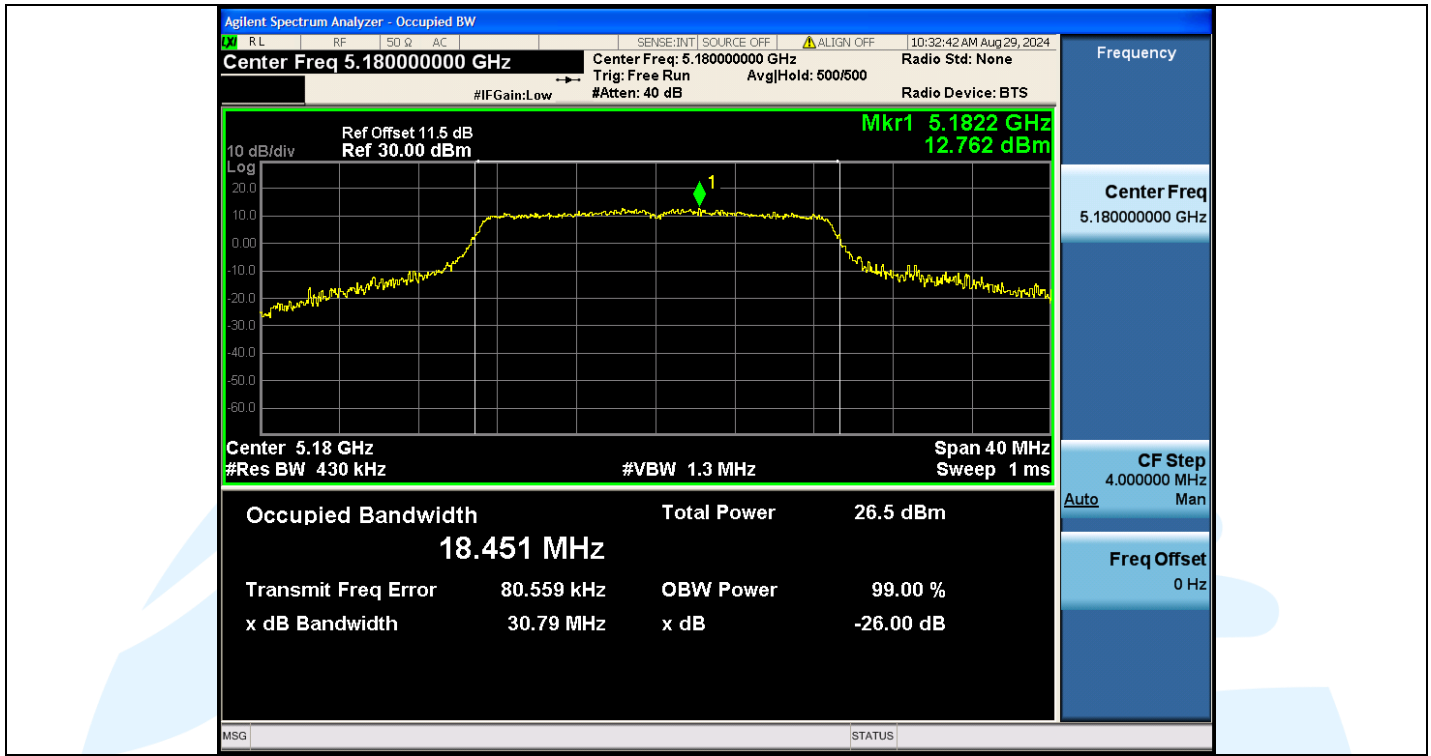

Shenzhen UnionTrust Quality and Technology Co., Ltd.

Address: Unit D/E of 9/F and 16/F, Block A, Building 6, Baoneng science and technology park, Longhua district, Shenzhen, China

Tel: +86-755-28230888

Fax: +86-755-28230886

E-mail: info@uttlab.com

<http://www.uttlab.com>

UTTR-RF-EN300328-V1.2