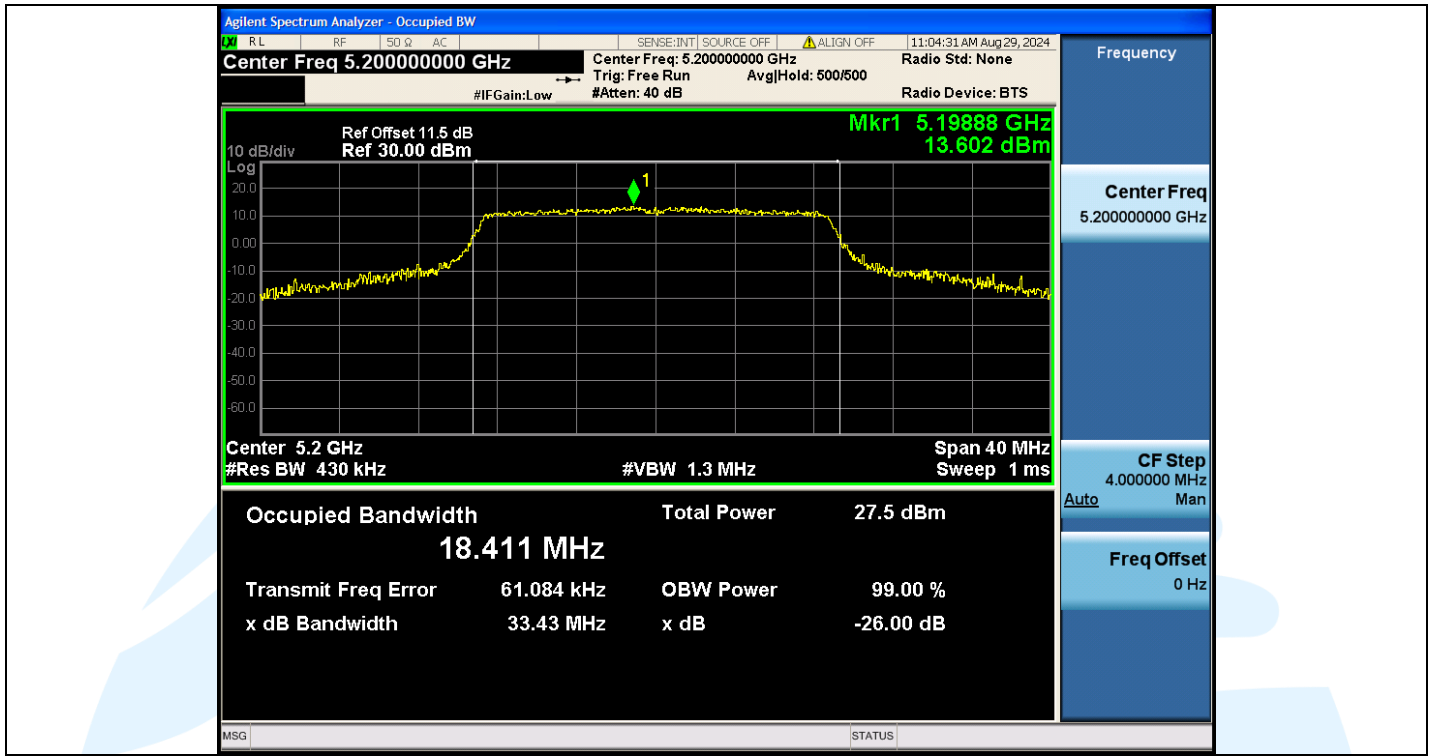

Shenzhen UnionTrust Quality and Technology Co., Ltd.

Address: Unit D/E of 9/F and 16/F, Block A, Building 6, Baoneng science and technology park, Longhua district, Shenzhen, China

Tel: +86-755-28230888

Fax: +86-755-28230886

E-mail: info@uttlab.com

<http://www.uttlab.com>

UTTR-RF-EN300328-V1.2