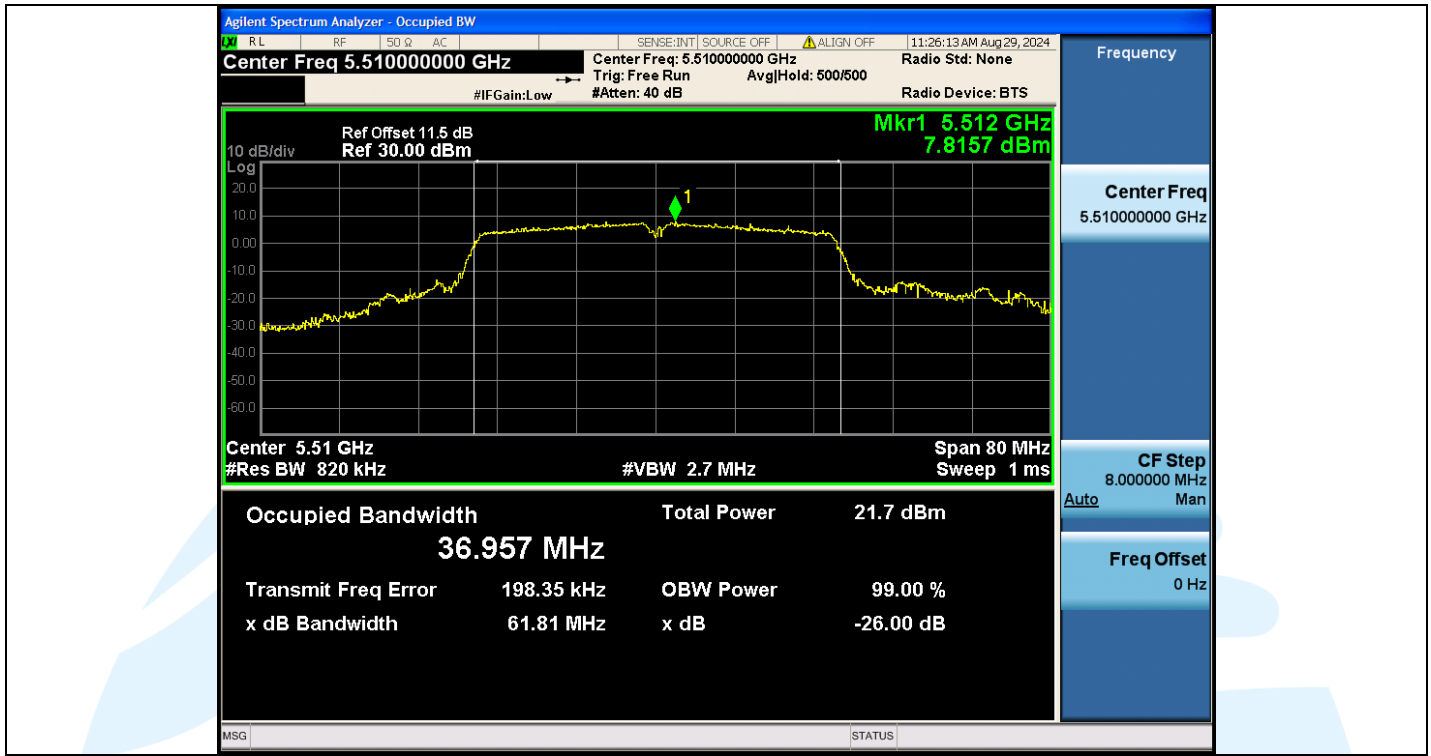

Shenzhen UnionTrust Quality and Technology Co., Ltd.

Address: Unit D/E of 9/F and 16/F, Block A, Building 6, Baoneng science and technology park, Longhua district, Shenzhen, China

Tel: +86-755-28230888

Fax: +86-755-28230886

E-mail: info@uttlab.com

<http://www.uttlab.com>

UTTR-RF-EN300328-V1.2