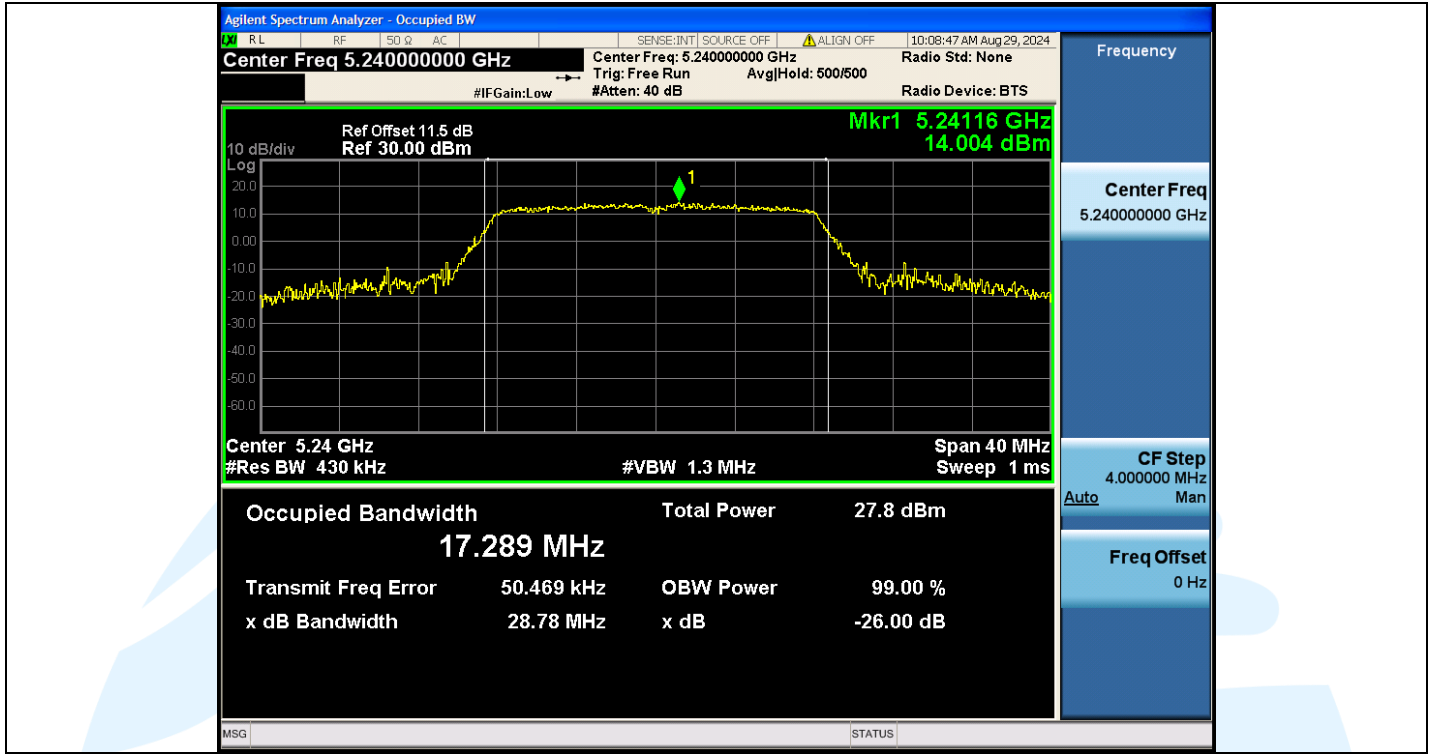

Shenzhen UnionTrust Quality and Technology Co., Ltd.

Address: Unit D/E of 9/F and 16/F, Block A, Building 6, Baoneng science and technology park, Longhua district, Shenzhen, China

Tel: +86-755-28230888

Fax: +86-755-28230886

E-mail: info@uttlab.com

<http://www.uttlab.com>

UTTR-RF-EN300328-V1.2