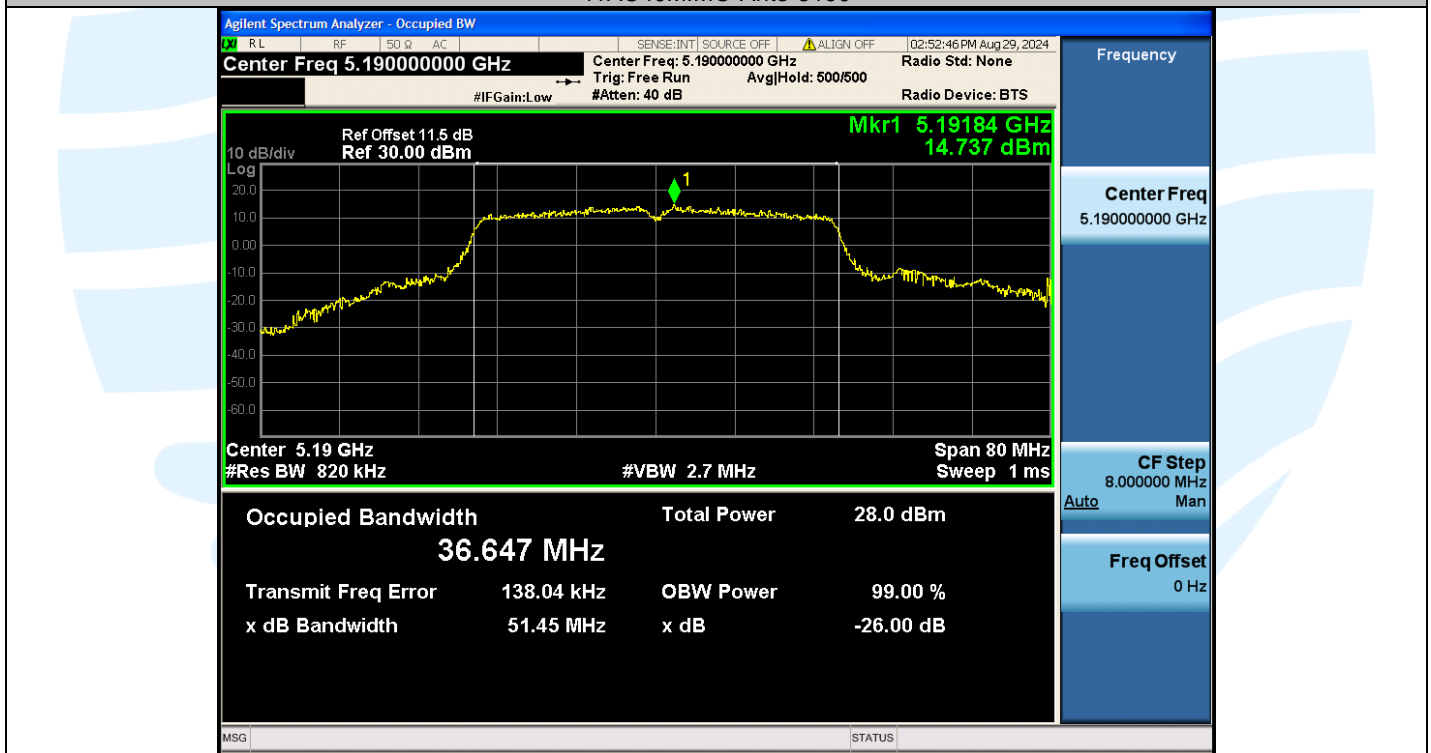

UTTR-RF-EN300328-V1.2

11AC40MIMO-Ant3-5190

11AC40MIMO-Ant2-5230

Shenzhen UnionTrust Quality and Technology Co., Ltd.

Address: Unit D/E of 9/F and 16/F, Block A, Building 6, Baoneng science and technology park, Longhua district, Shenzhen, China