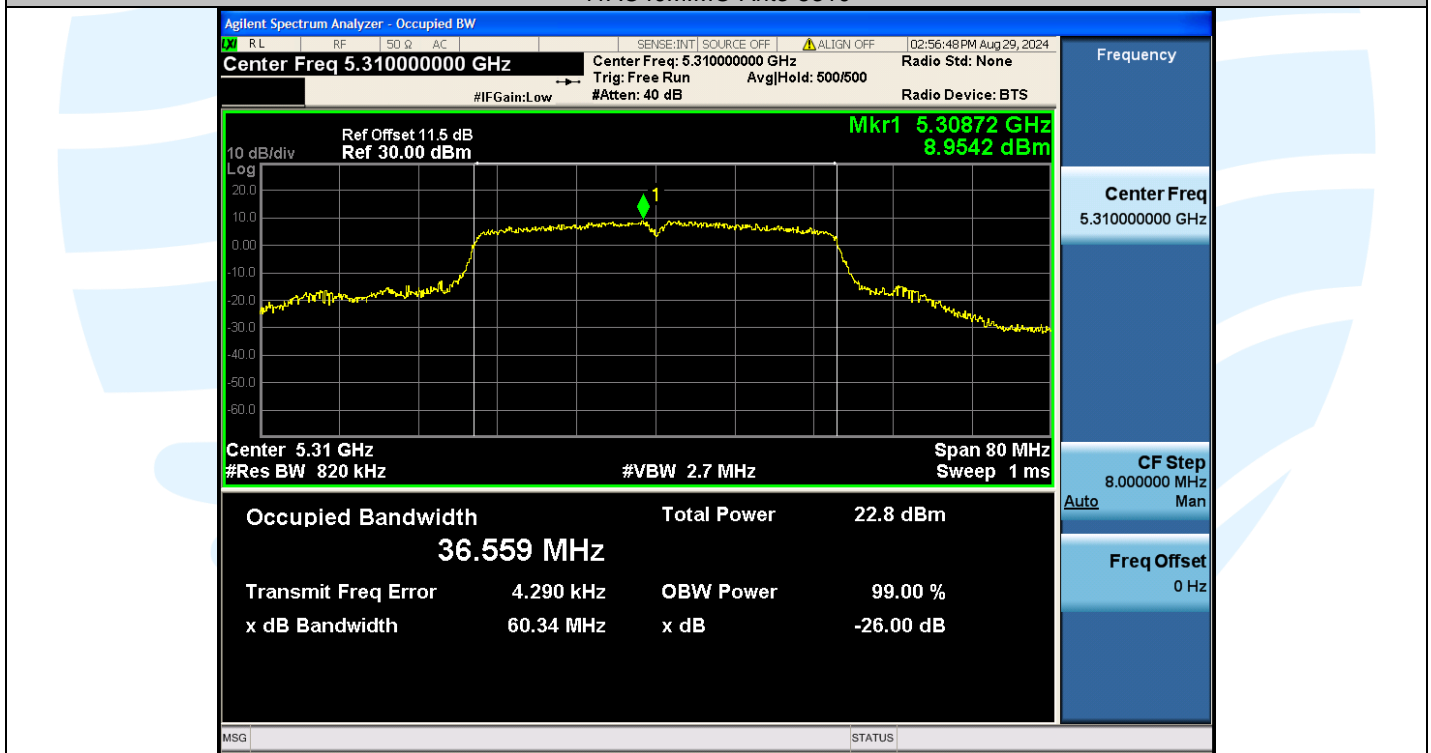

Fax: +86-755-28230886

E-mail: info@uttlab.com

<http://www.uttlab.com>

UTTR-RF-EN300328-V1.2

11AC40MIMO-Ant3-5310

11AC40MIMO-Ant2-5510

Shenzhen UnionTrust Quality and Technology Co., Ltd.

Address: Unit D/E of 9/F and 16/F, Block A, Building 6, Baoneng science and technology park, Longhua district, Shenzhen, China