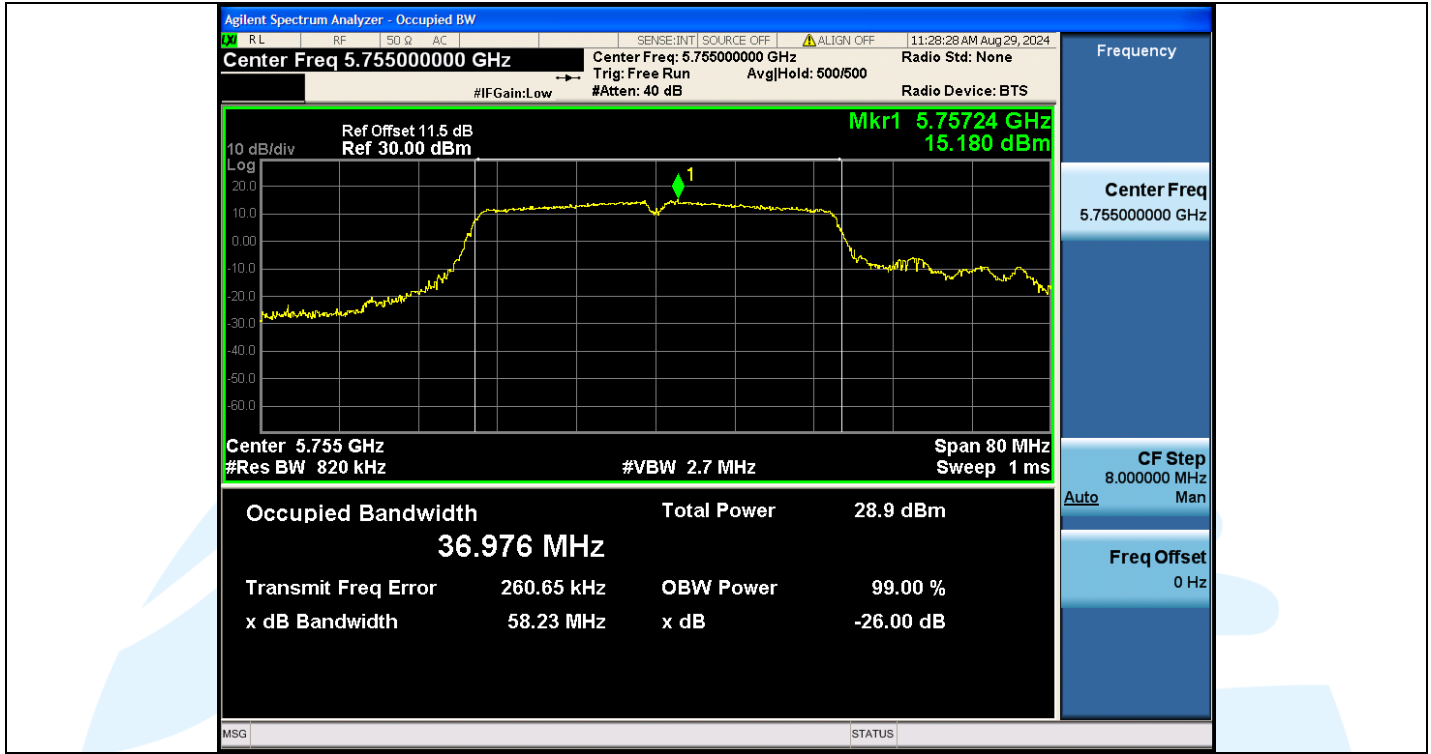

Shenzhen UnionTrust Quality and Technology Co., Ltd.

Address: Unit D/E of 9/F and 16/F, Block A, Building 6, Baoneng science and technology park, Longhua district, Shenzhen, China

Tel: +86-755-28230888

Fax: +86-755-28230886

E-mail: info@uttlab.com

<http://www.uttlab.com>

UTTR-RF-EN300328-V1.2