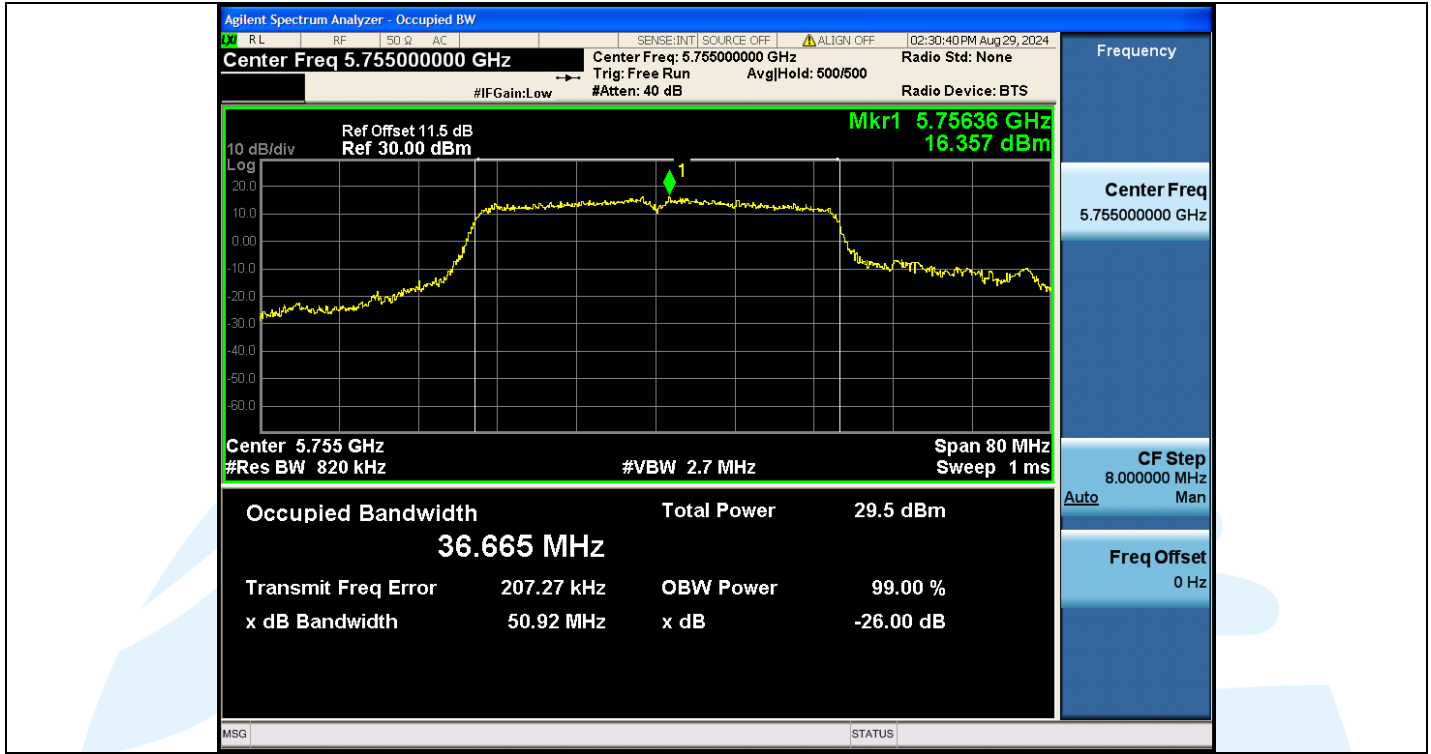

UTTR-RF-EN300328-V1.2

11N40MIMO-Ant3-5755

11N40MIMO-Ant2-5795

Shenzhen UnionTrust Quality and Technology Co., Ltd.

Address: Unit D/E of 9/F and 16/F, Block A, Building 6, Baoneng science and technology park, Longhua district, Shenzhen, China