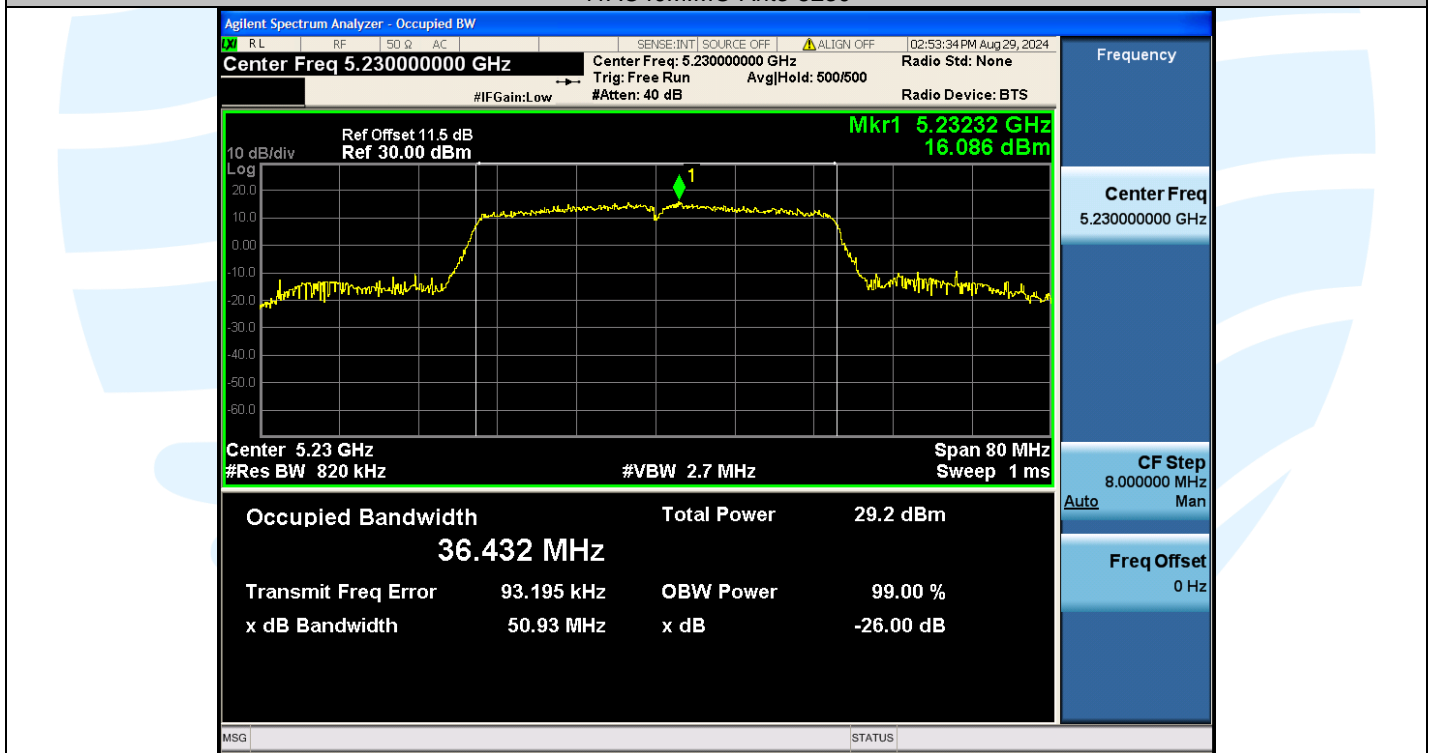

11AC40MIMO-Ant2-5270

Shenzhen UnionTrust Quality and Technology Co., Ltd.

Address: Unit D/E of 9/F and 16/F, Block A, Building 6, Baoneng science and technology park, Longhua district, Shenzhen, China

Tel: +86-755-28230888

Fax: +86-755-28230886

E-mail: info@uttlab.com

<http://www.uttlab.com>

UTTR-RF-EN300328-V1.2