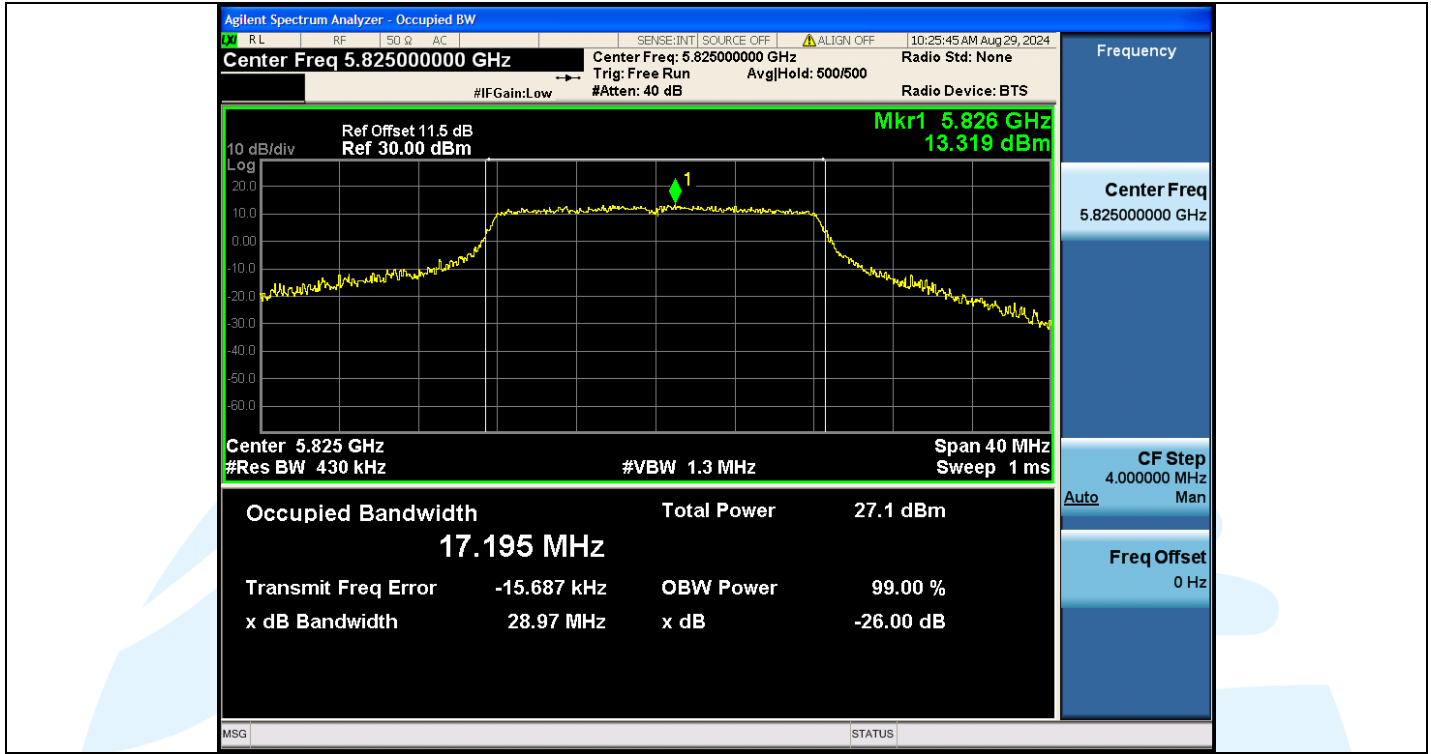

Shenzhen UnionTrust Quality and Technology Co., Ltd.

Address: Unit D/E of 9/F and 16/F, Block A, Building 6, Baoneng science and technology park, Longhua district, Shenzhen, China

Tel: +86-755-28230888

Fax: +86-755-28230886

E-mail: info@uttlab.com

<http://www.uttlab.com>

UTTR-RF-EN300328-V1.2