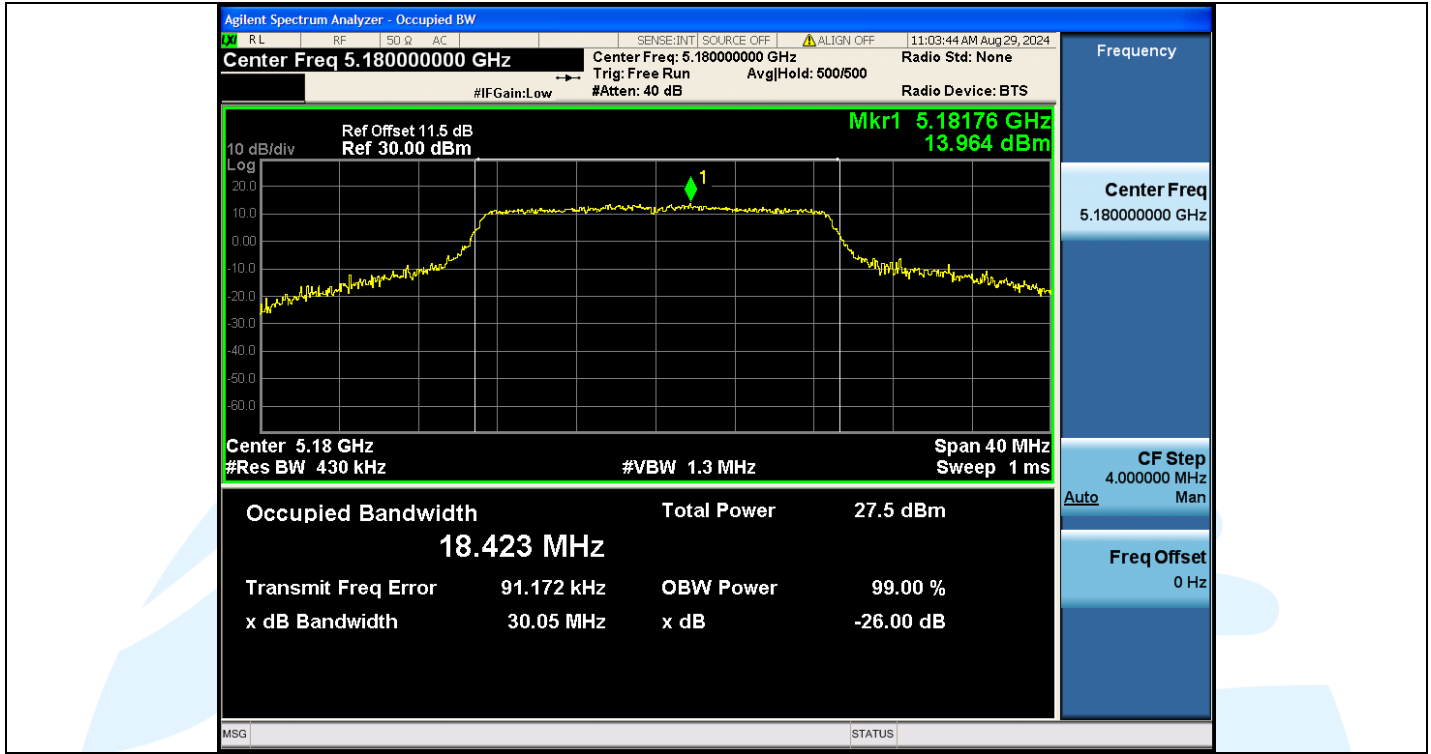

UTTR-RF-EN300328-V1.2

11AC20MIMO-Ant3-5180

11AC20MIMO-Ant2-5200

Shenzhen UnionTrust Quality and Technology Co., Ltd.

Address: Unit D/E of 9/F and 16/F, Block A, Building 6, Baoneng science and technology park, Longhua district, Shenzhen, China