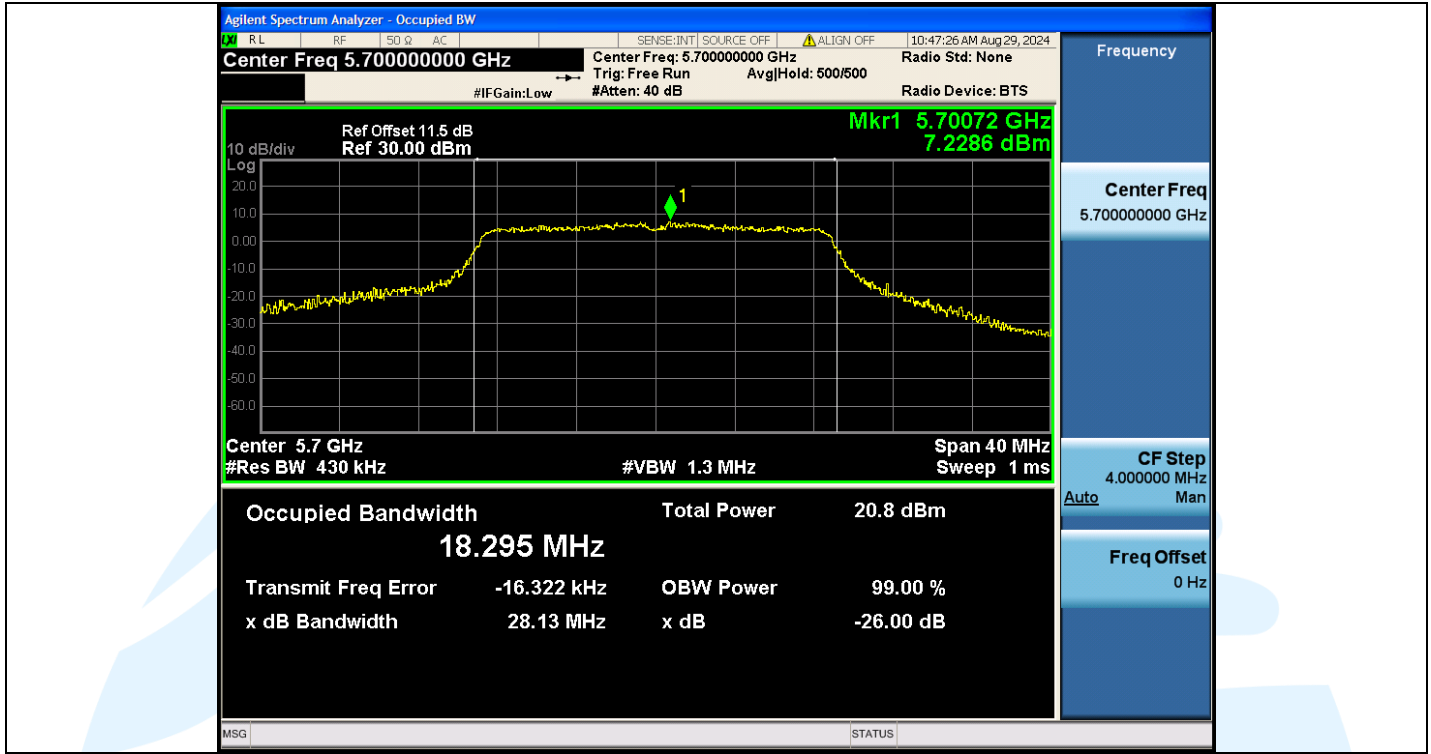

11N20MIMO-Ant3-5700