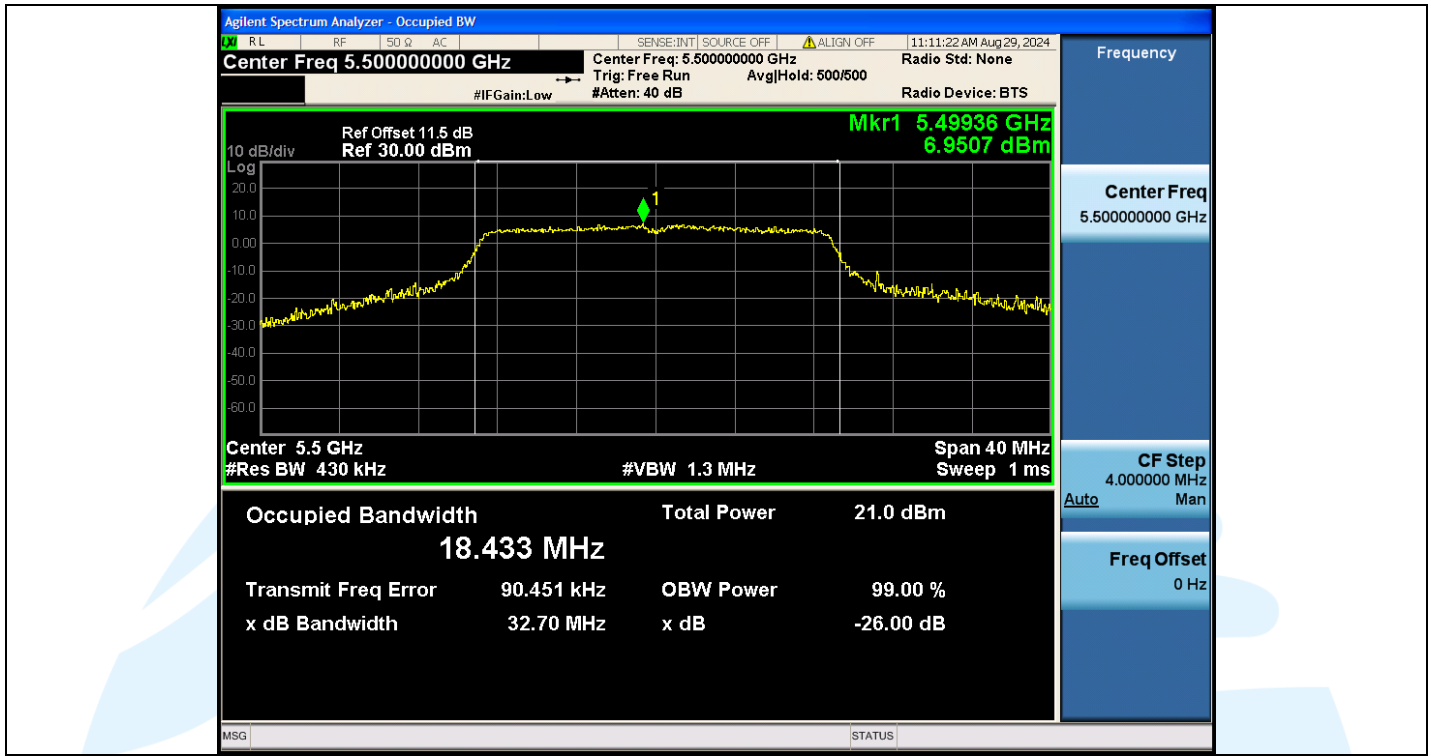

11AC20MIMO-Ant3-5500