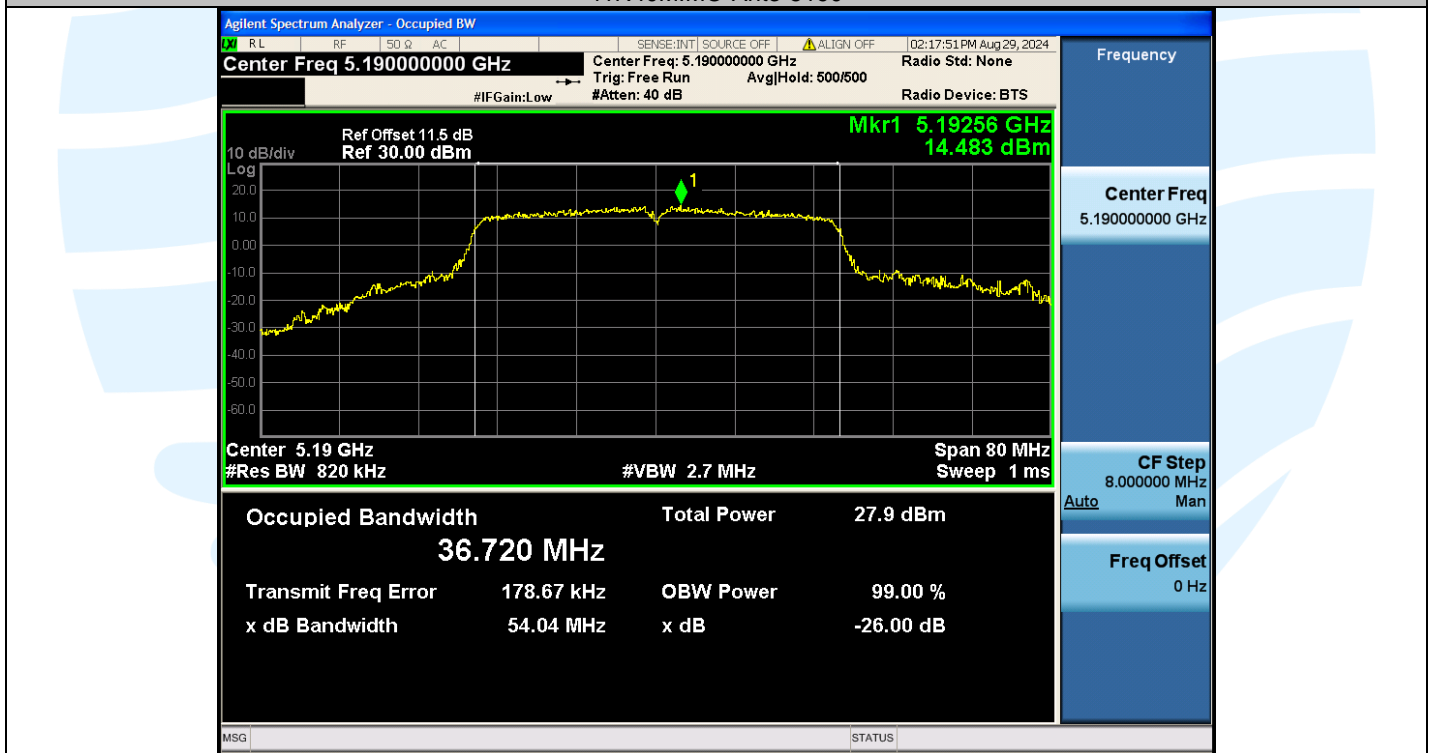

Shenzhen UnionTrust Quality and Technology Co., Ltd.

Address: Unit D/E of 9/F and 16/F, Block A, Building 6, Baoneng science and technology park, Longhua district, Shenzhen, China

Tel: +86-755-28230888

Fax: +86-755-28230886

E-mail: info@uttlab.com

<http://www.uttlab.com>

UTTR-RF-EN300328-V1.2