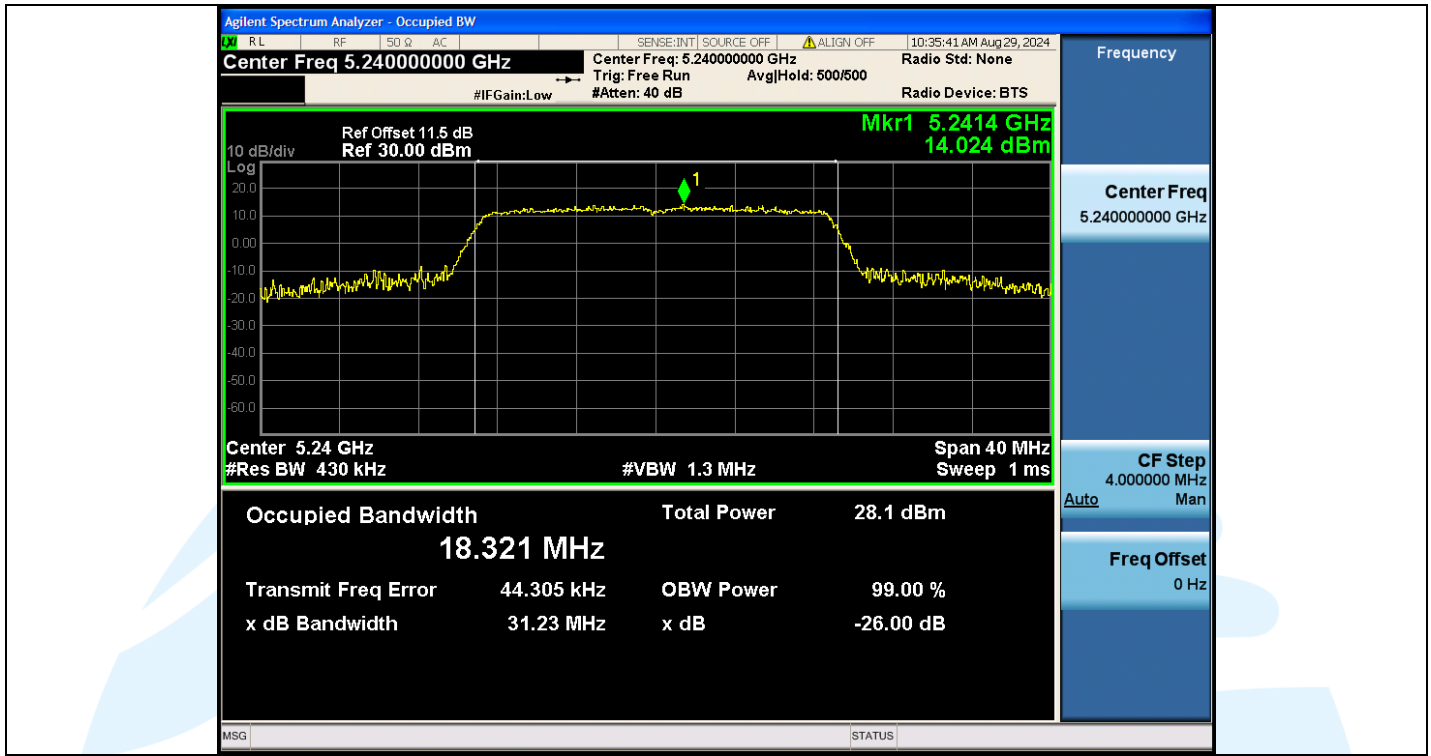

Shenzhen UnionTrust Quality and Technology Co., Ltd.

Address: Unit D/E of 9/F and 16/F, Block A, Building 6, Baoneng science and technology park, Longhua district, Shenzhen, China

Tel: +86-755-28230888

Fax: +86-755-28230886

E-mail: info@uttlab.com

<http://www.uttlab.com>

UTTR-RF-EN300328-V1.2