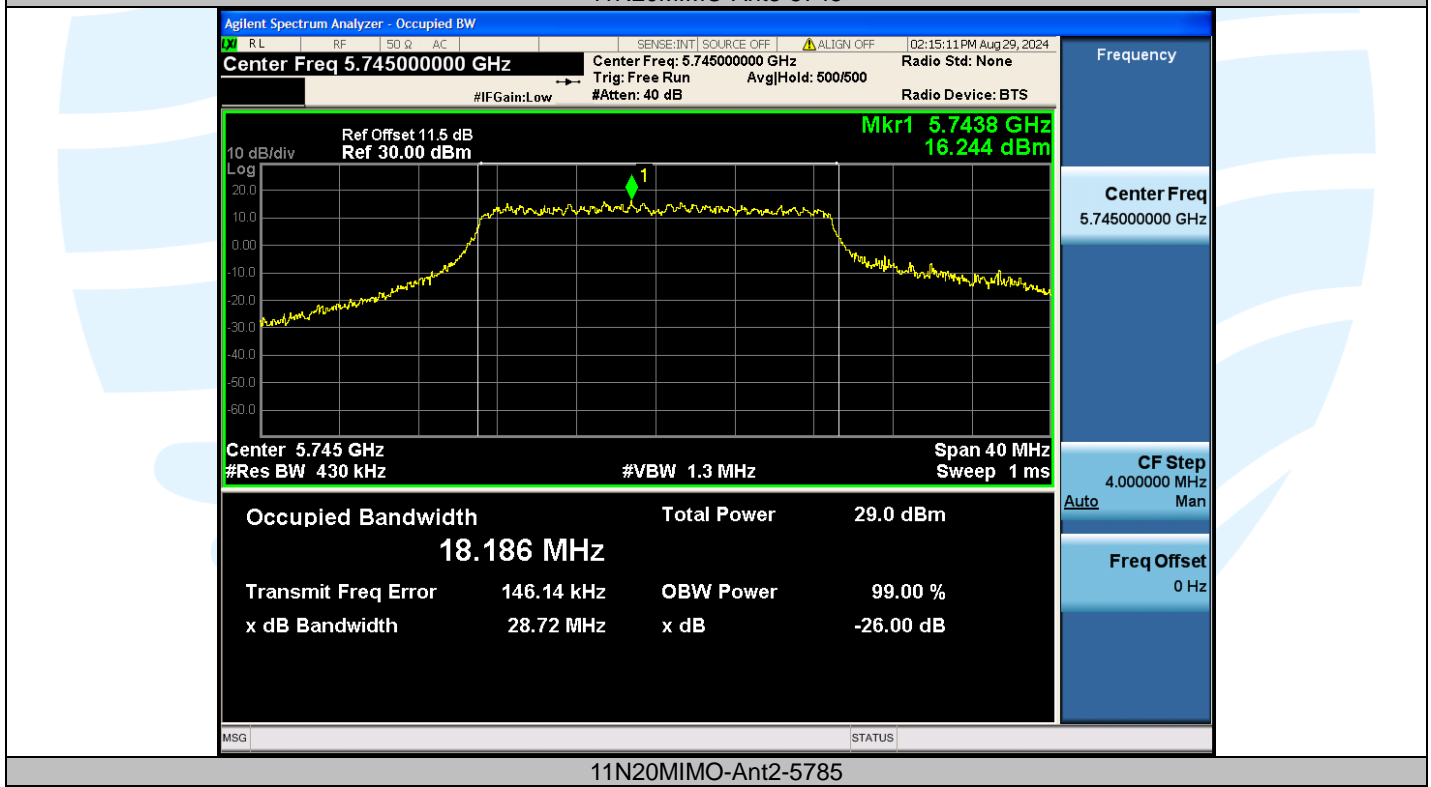

UTTR-RF-EN300328-V1.2

Shenzhen UnionTrust Quality and Technology Co., Ltd.

Address: Unit D/E of 9/F and 16/F, Block A, Building 6, Baoneng science and technology park, Longhua district, Shenzhen, China

Tel: +86-755-28230888