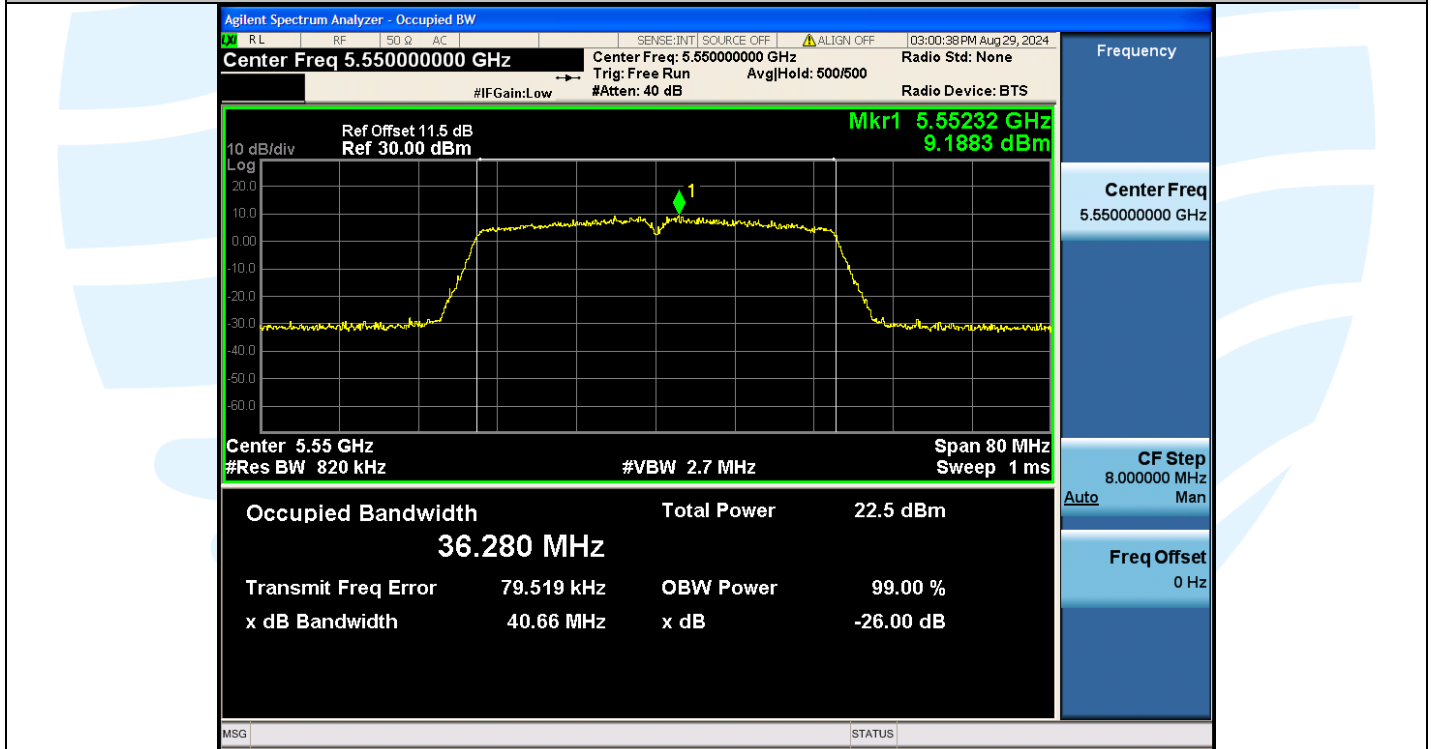

11AC40MIMO-Ant2-5670

Shenzhen UnionTrust Quality and Technology Co., Ltd.

Address: Unit D/E of 9/F and 16/F, Block A, Building 6, Baoneng science and technology park, Longhua district, Shenzhen, China

Tel: +86-755-28230888

Fax: +86-755-28230886

E-mail: info@uttlab.com

<http://www.uttlab.com>

UTTR-RF-EN300328-V1.2