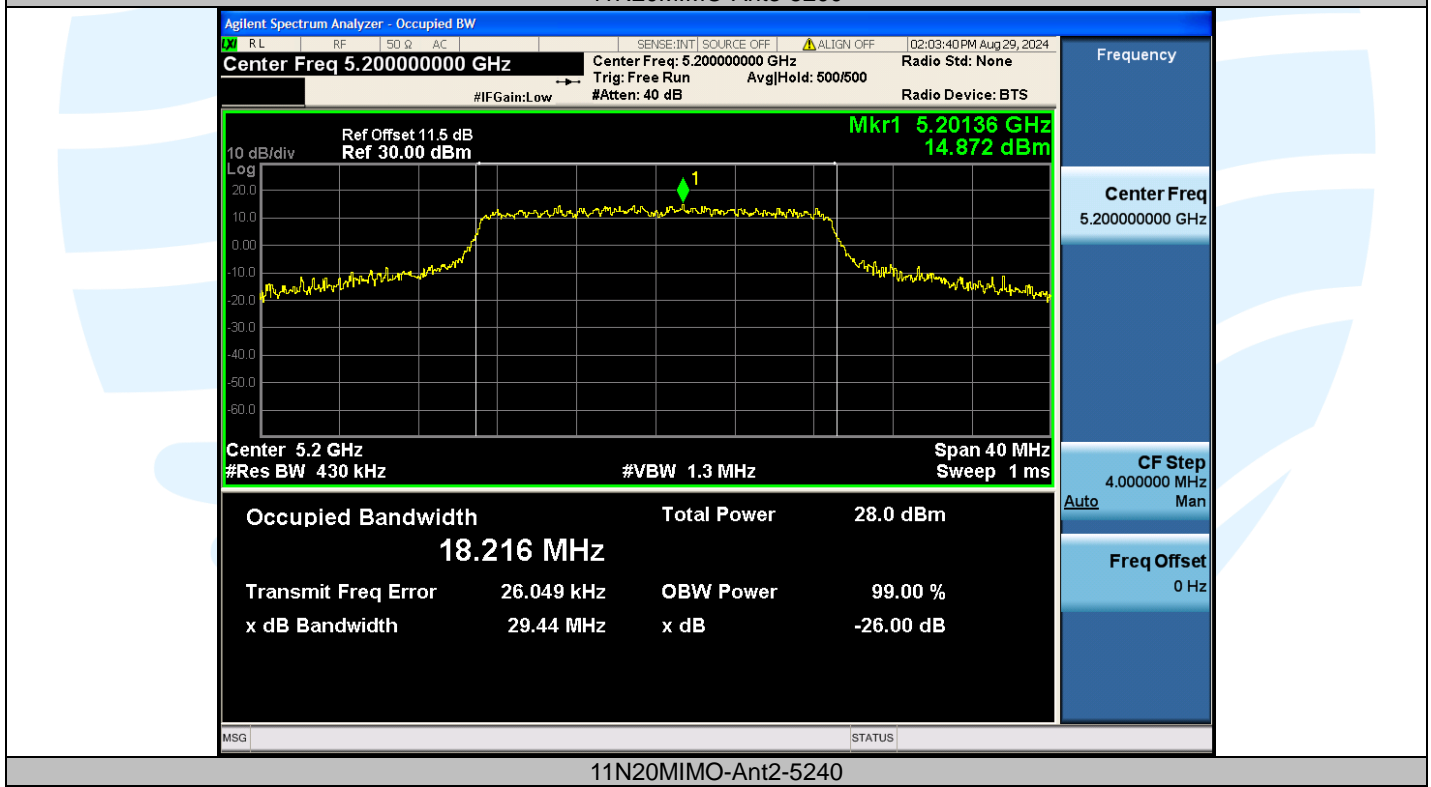

Shenzhen UnionTrust Quality and Technology Co., Ltd.

Address: Unit D/E of 9/F and 16/F, Block A, Building 6, Baoneng science and technology park, Longhua district, Shenzhen, China

Tel: +86-755-28230888

Fax: +86-755-28230886

E-mail: info@uttlab.com

<http://www.uttlab.com>

UTTR-RF-EN300328-V1.2