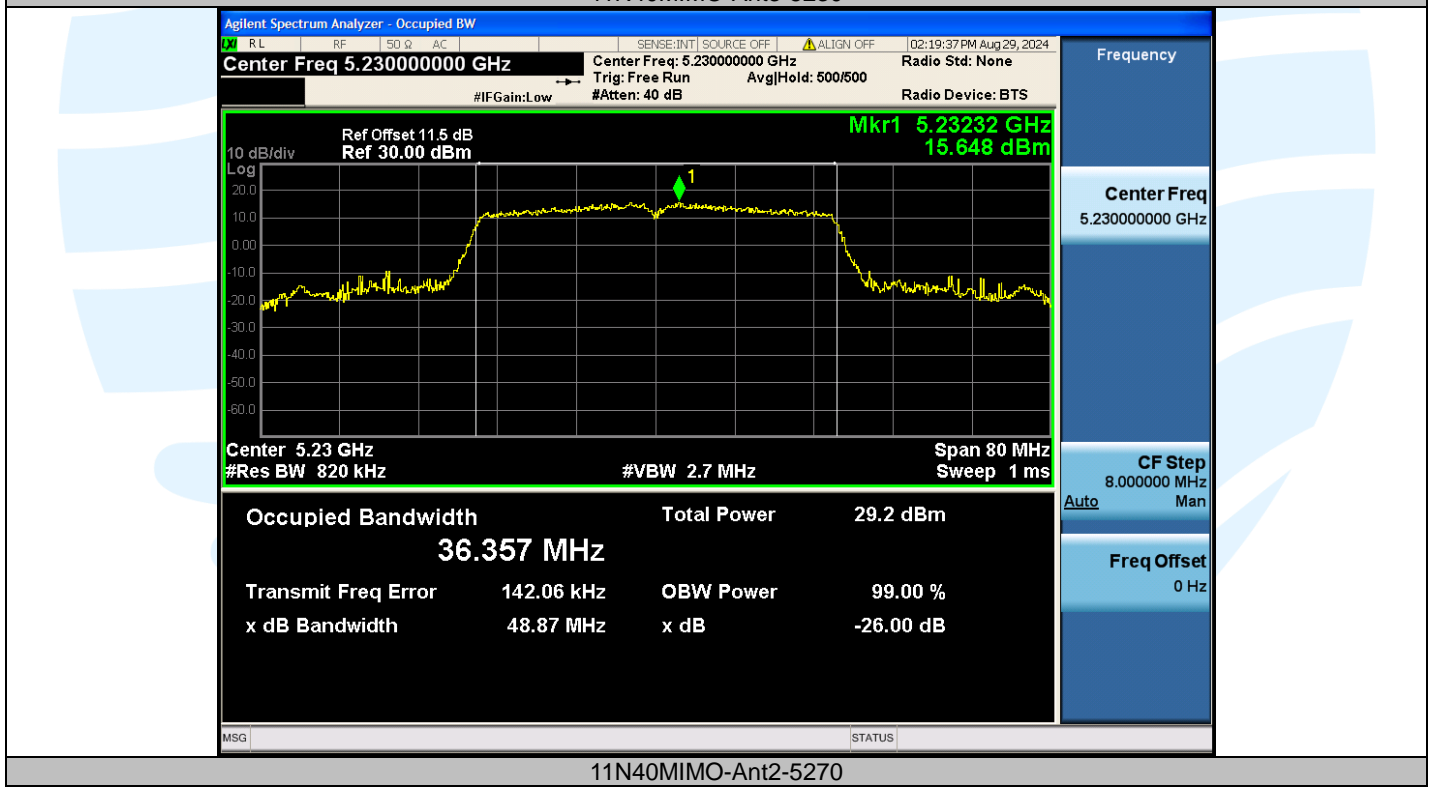

Shenzhen UnionTrust Quality and Technology Co., Ltd.

Address: Unit D/E of 9/F and 16/F, Block A, Building 6, Baoneng science and technology park, Longhua district, Shenzhen, China

Tel: +86-755-28230888

Fax: +86-755-28230886

E-mail: info@uttlab.com

<http://www.uttlab.com>

UTTR-RF-EN300328-V1.2