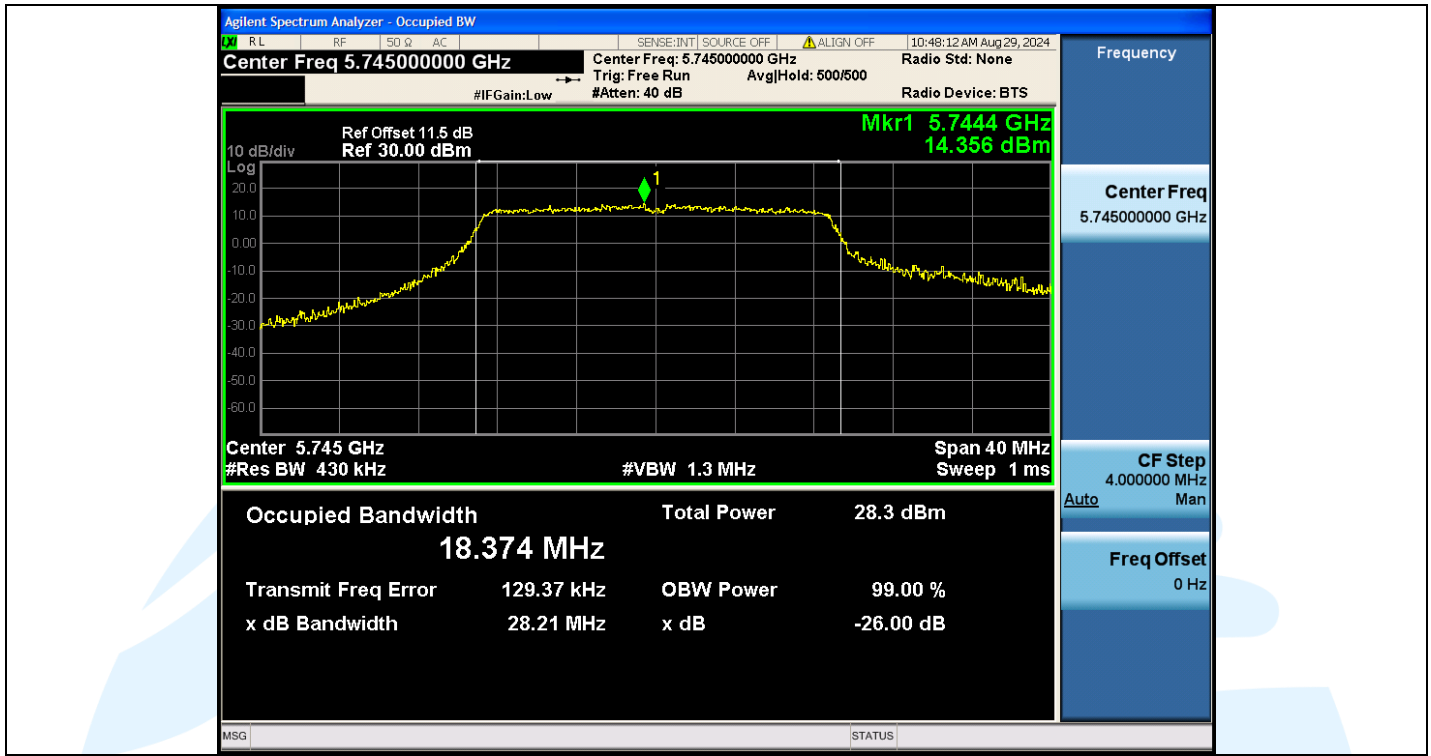

UTTR-RF-EN300328-V1.2

Shenzhen UnionTrust Quality and Technology Co., Ltd.

Address: Unit D/E of 9/F and 16/F, Block A, Building 6, Baoneng science and technology park, Longhua district, Shenzhen, China

Tel: +86-755-28230888