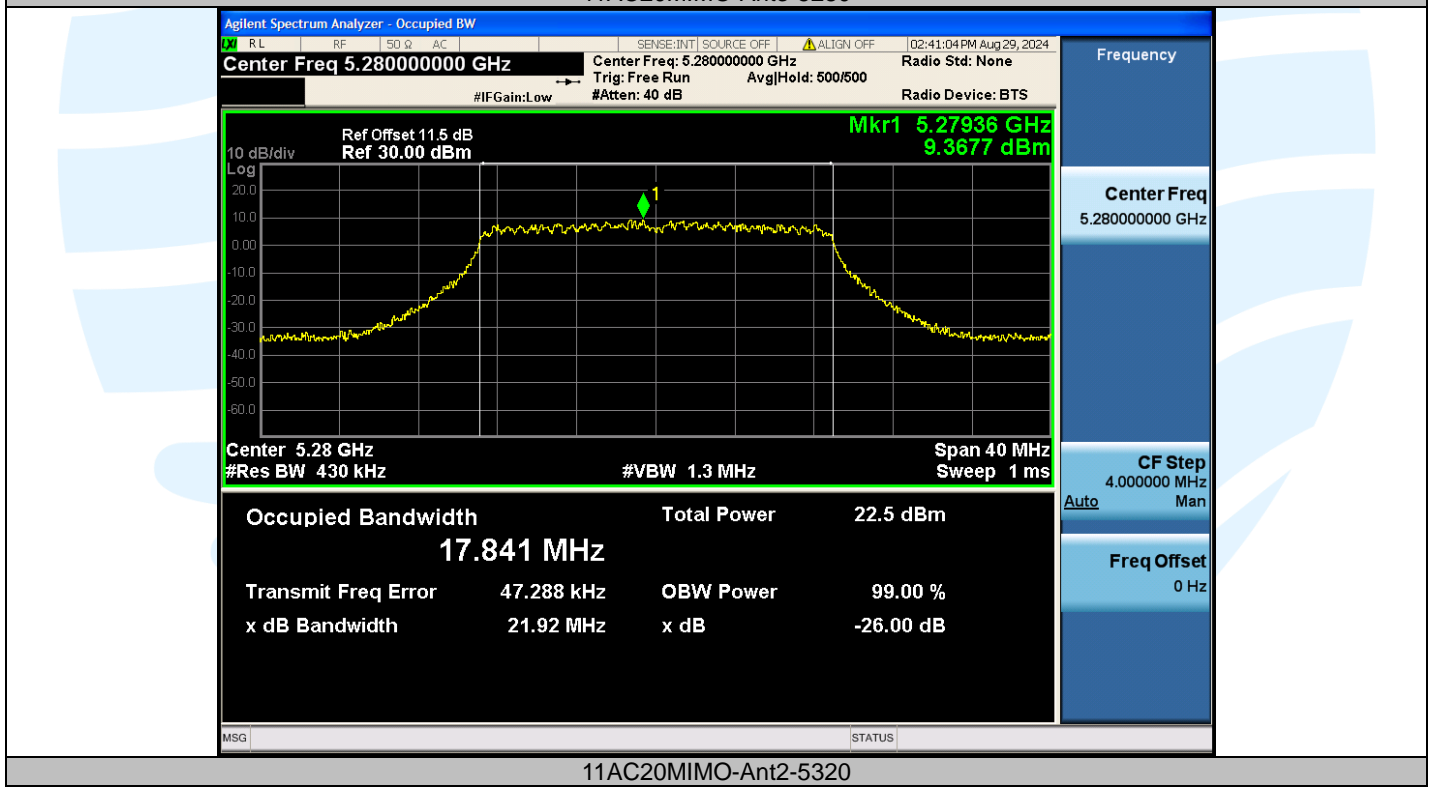

Shenzhen UnionTrust Quality and Technology Co., Ltd.

Address: Unit D/E of 9/F and 16/F, Block A, Building 6, Baoneng science and technology park, Longhua district, Shenzhen, China

Tel: +86-755-28230888

Fax: +86-755-28230886

E-mail: info@uttlab.com

<http://www.uttlab.com>

UTTR-RF-EN300328-V1.2