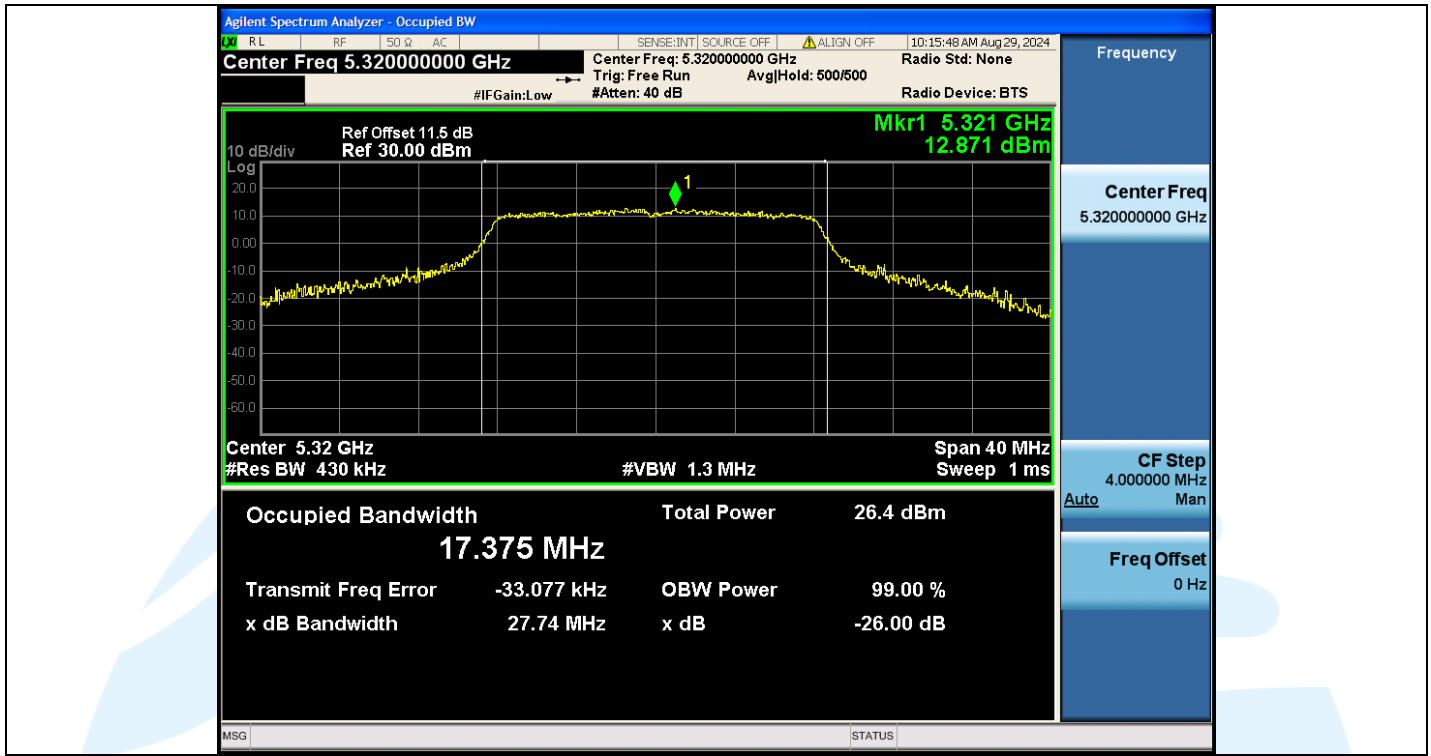

UTTR-RF-EN300328-V1.2

Shenzhen UnionTrust Quality and Technology Co., Ltd.

Address: Unit D/E of 9/F and 16/F, Block A, Building 6, Baoneng science and technology park, Longhua district, Shenzhen, China

Tel: +86-755-28230888