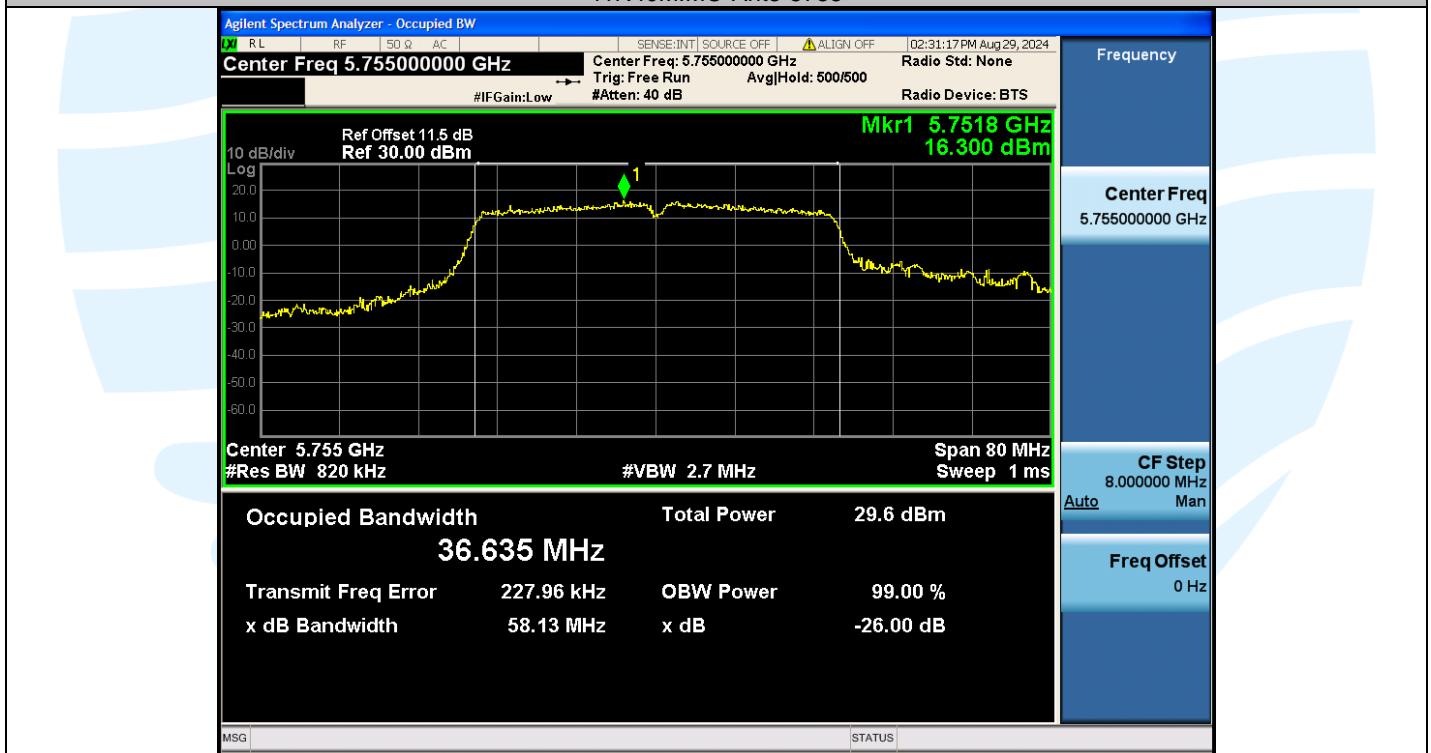

UTTR-RF-EN300328-V1.2

11N40MIMO-Ant3-5755

11N40MIMO-Ant2-5795

Shenzhen UnionTrust Quality and Technology Co., Ltd.

Address: Unit D/E of 9/F and 16/F, Block A, Building 6, Baoneng science and technology park, Longhua district, Shenzhen, China