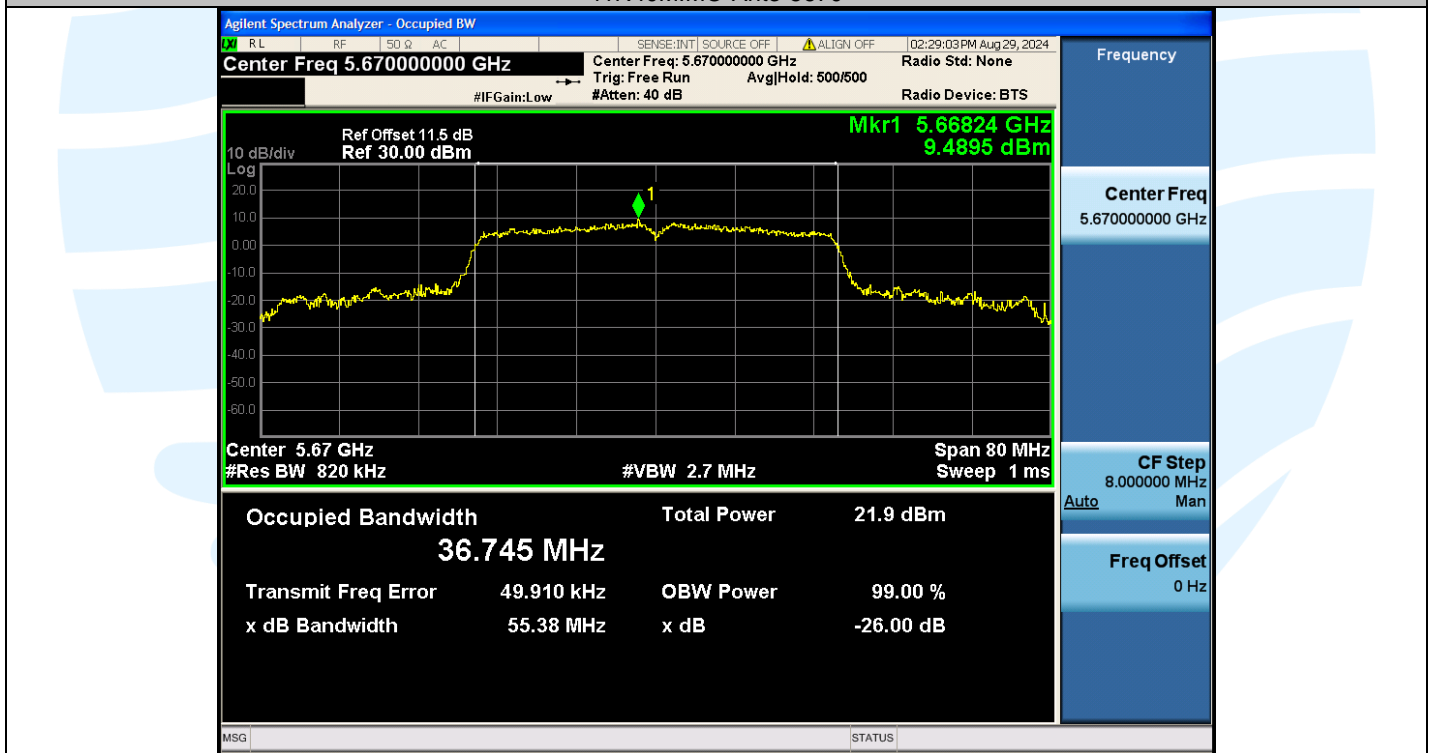

11N40MIMO-Ant2-5755

Shenzhen UnionTrust Quality and Technology Co., Ltd.

Address: Unit D/E of 9/F and 16/F, Block A, Building 6, Baoneng science and technology park, Longhua district, Shenzhen, China

Tel: +86-755-28230888

Fax: +86-755-28230886

E-mail: info@uttlab.com

<http://www.uttlab.com>

UTTR-RF-EN300328-V1.2