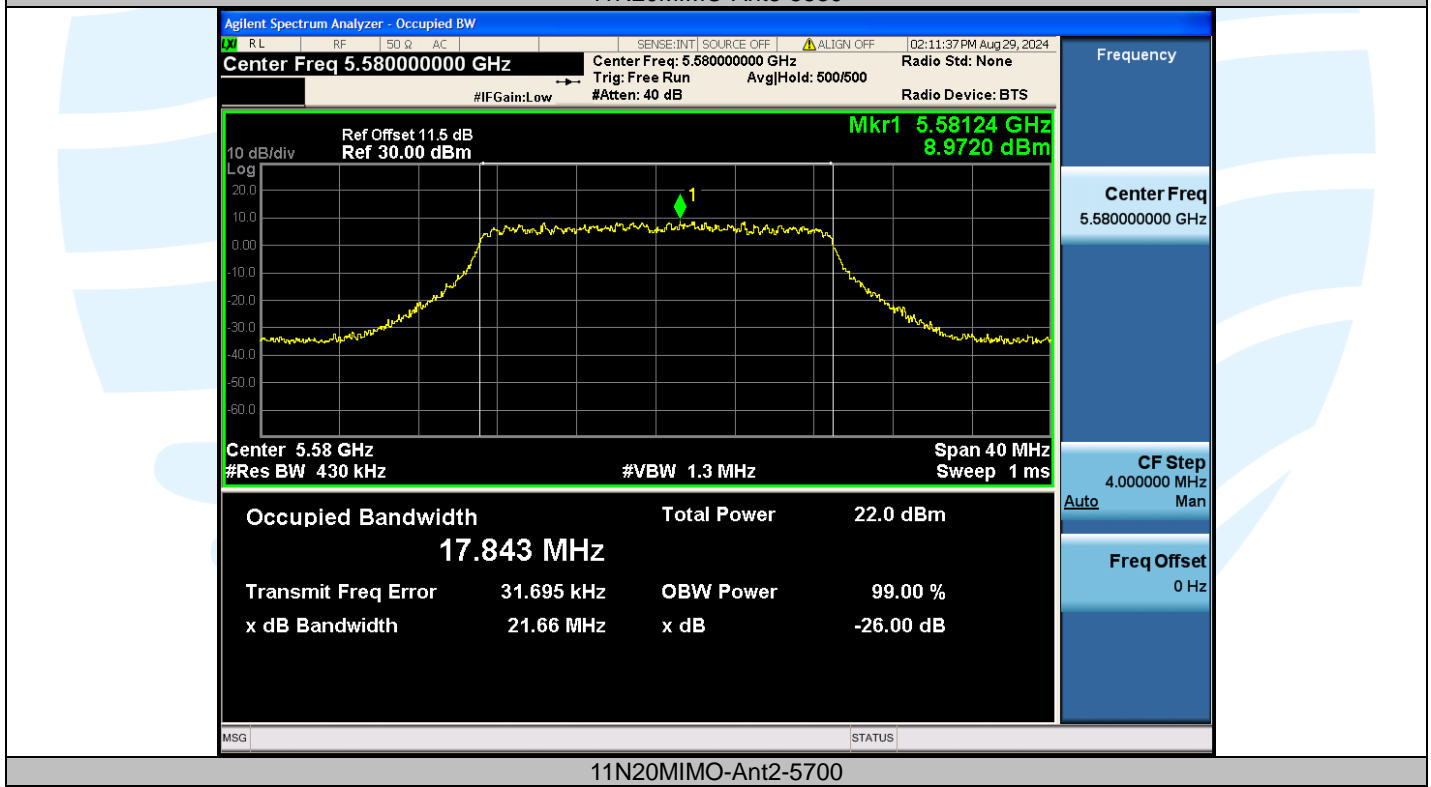

Shenzhen UnionTrust Quality and Technology Co., Ltd.

Address: Unit D/E of 9/F and 16/F, Block A, Building 6, Baoneng science and technology park, Longhua district, Shenzhen, China

Tel: +86-755-28230888

Fax: +86-755-28230886

E-mail: info@uttlab.com

<http://www.uttlab.com>

UTTR-RF-EN300328-V1.2