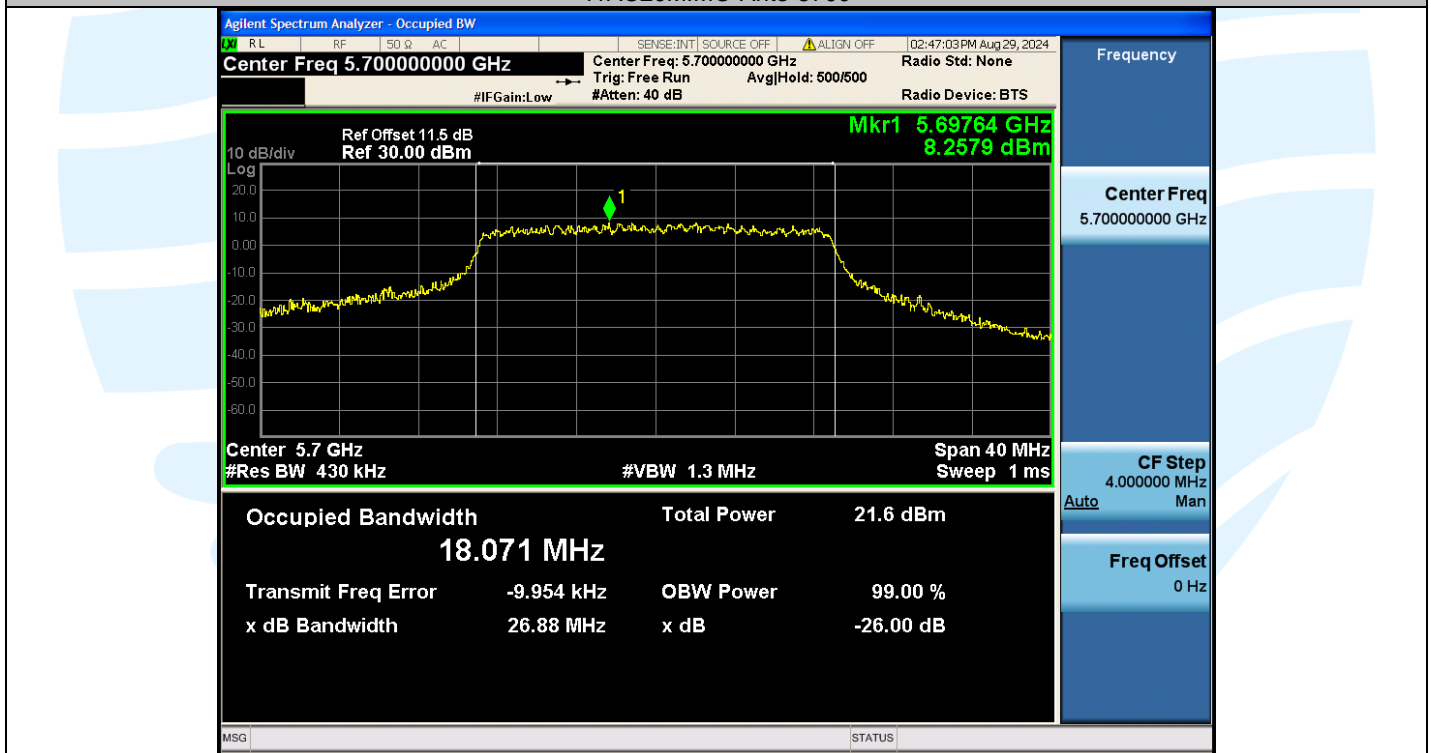

11AC20MIMO-Ant2-5745

Shenzhen UnionTrust Quality and Technology Co., Ltd.

Address: Unit D/E of 9/F and 16/F, Block A, Building 6, Baoneng science and technology park, Longhua district, Shenzhen, China

Tel: +86-755-28230888

Fax: +86-755-28230886

E-mail: info@uttlab.com

<http://www.uttlab.com>

UTTR-RF-EN300328-V1.2