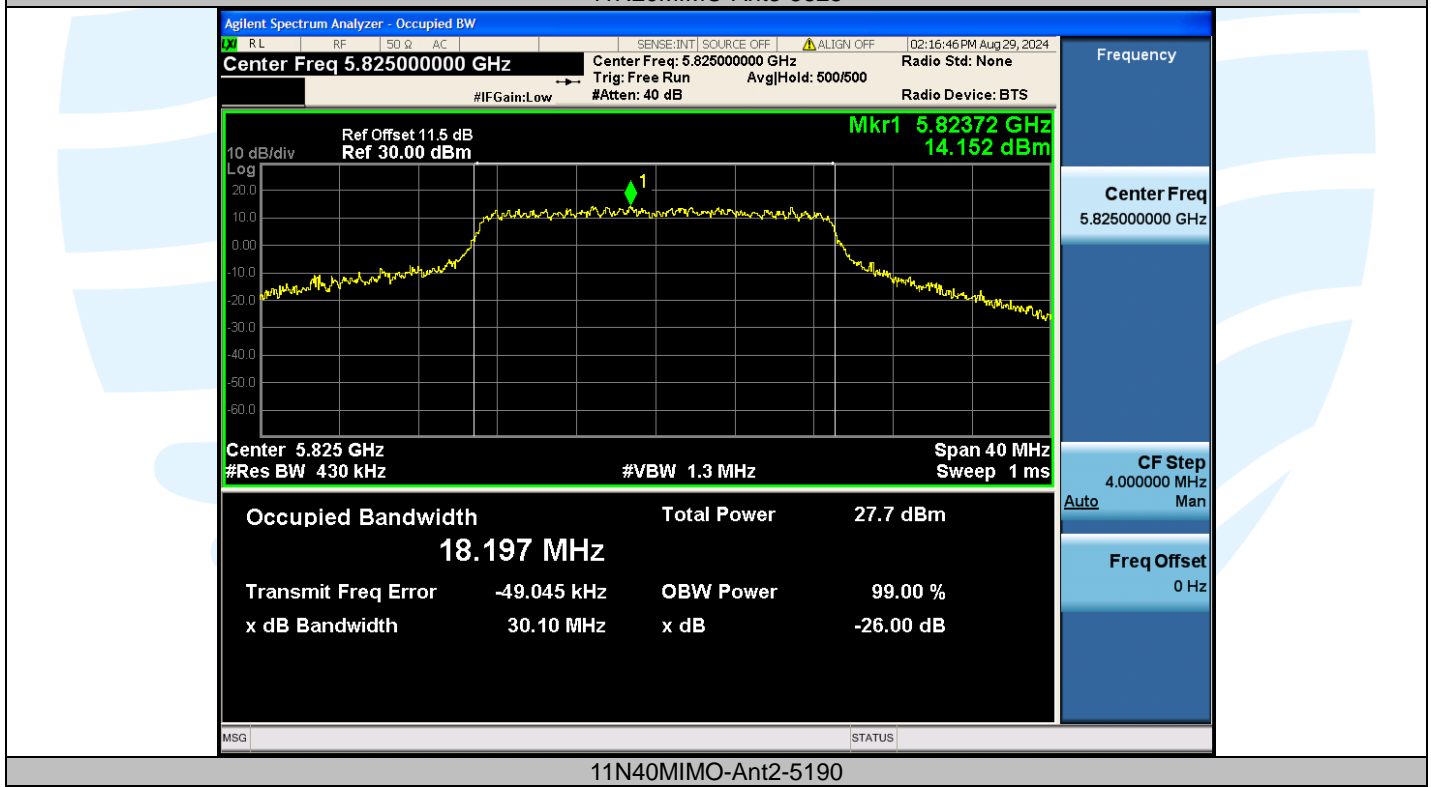

Shenzhen UnionTrust Quality and Technology Co., Ltd.

Address: Unit D/E of 9/F and 16/F, Block A, Building 6, Baoneng science and technology park, Longhua district, Shenzhen, China

Tel: +86-755-28230888

Fax: +86-755-28230886

E-mail: info@uttlab.com

<http://www.uttlab.com>

UTTR-RF-EN300328-V1.2