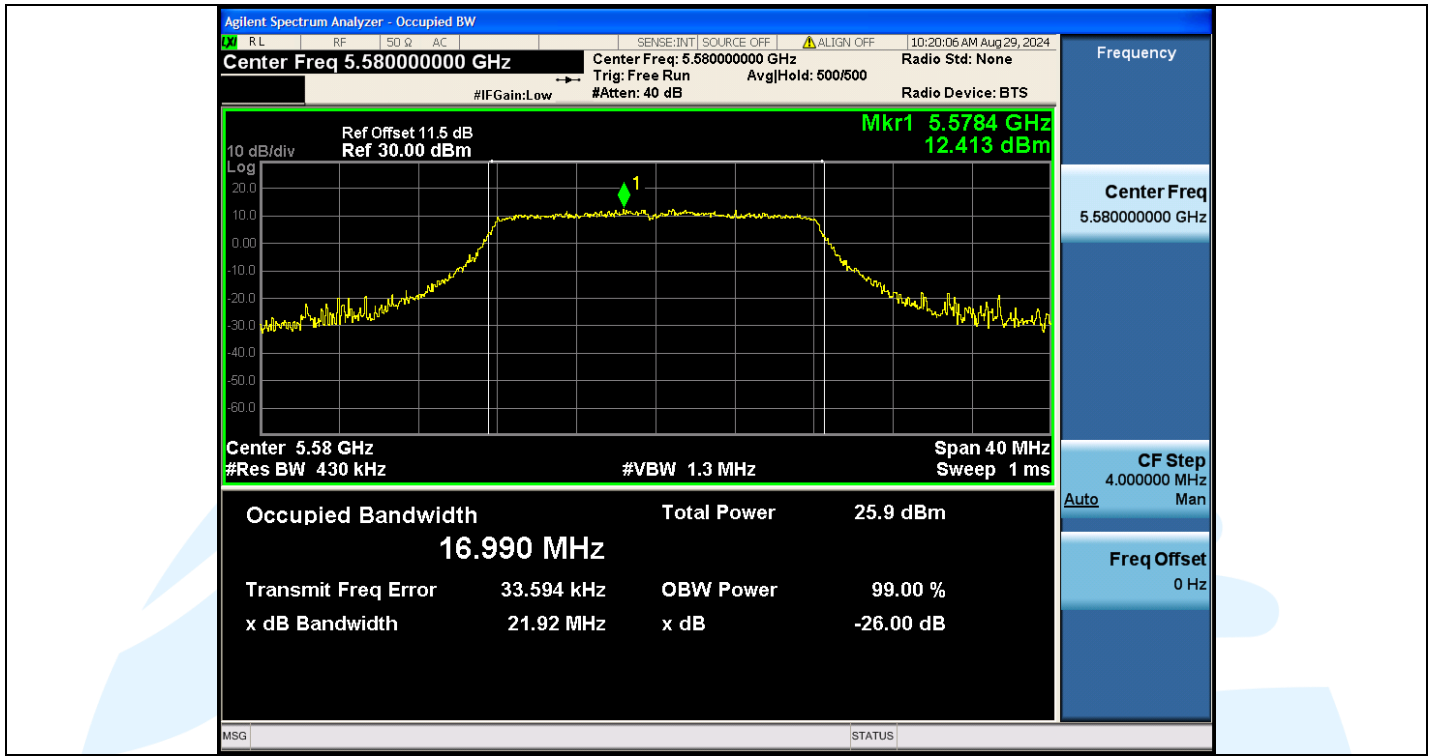

11A-Ant3-5580