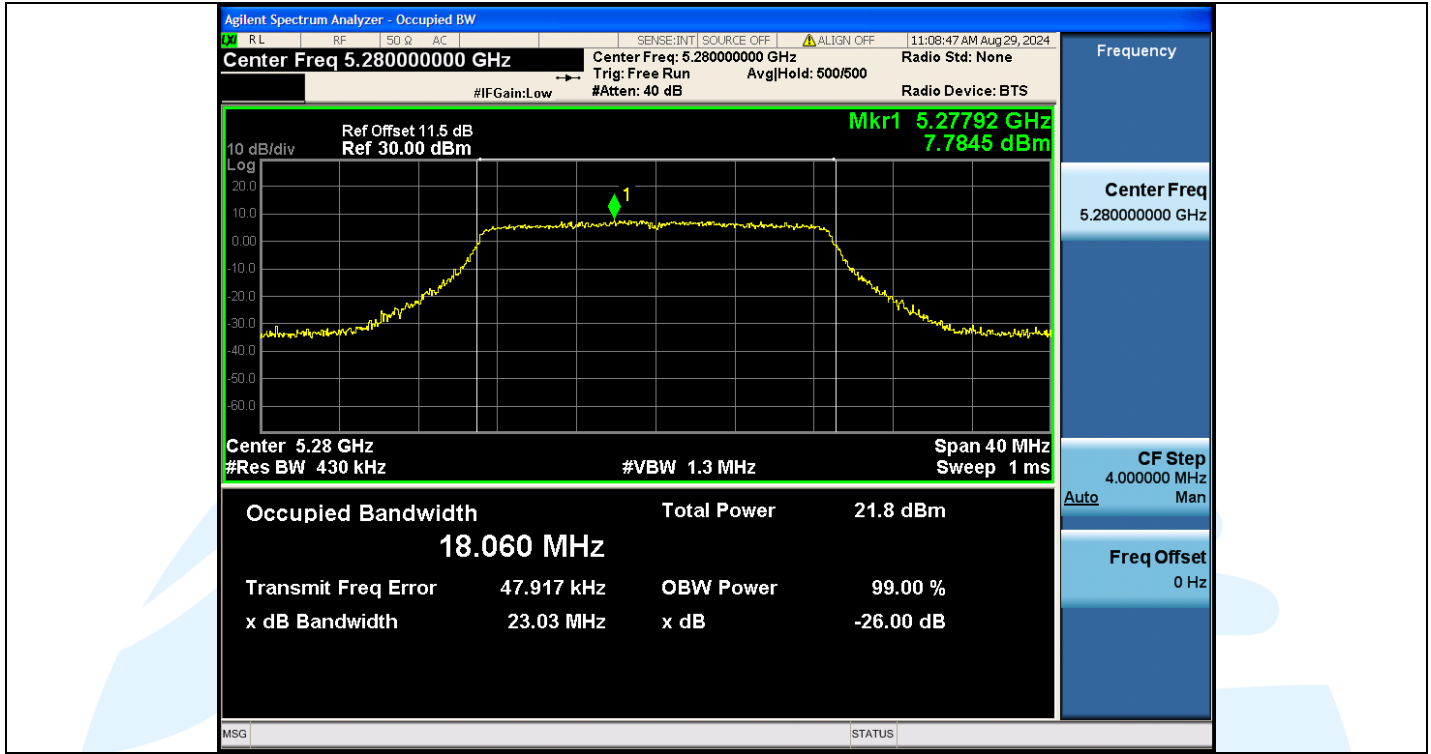

Shenzhen UnionTrust Quality and Technology Co., Ltd.

Address: Unit D/E of 9/F and 16/F, Block A, Building 6, Baoneng science and technology park, Longhua district, Shenzhen, China

Tel: +86-755-28230888

Fax: +86-755-28230886

E-mail: info@uttlab.com

<http://www.uttlab.com>

UTTR-RF-EN300328-V1.2