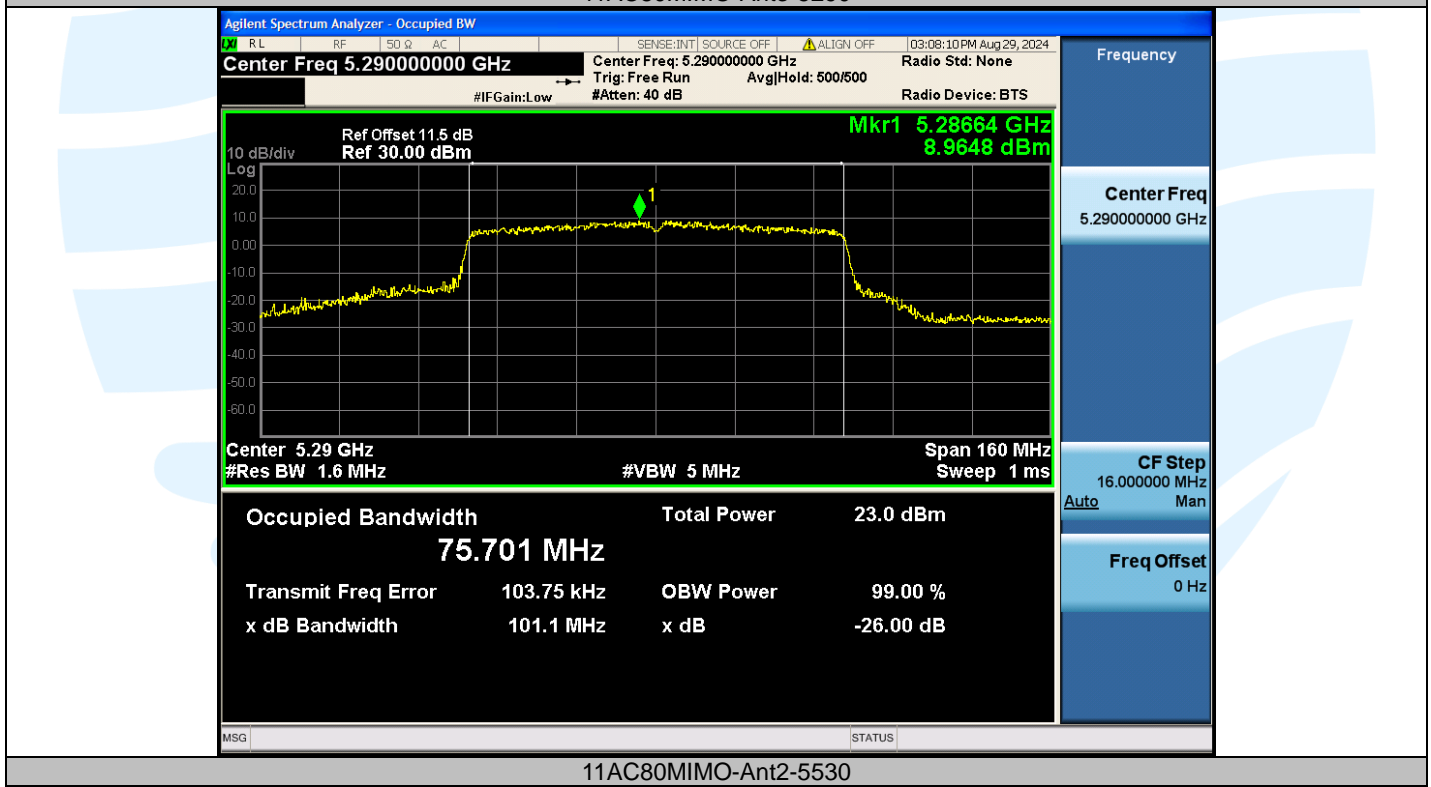

Shenzhen UnionTrust Quality and Technology Co., Ltd.

Address: Unit D/E of 9/F and 16/F, Block A, Building 6, Baoneng science and technology park, Longhua district, Shenzhen, China

Tel: +86-755-28230888

Fax: +86-755-28230886

E-mail: info@uttlab.com

<http://www.uttlab.com>

UTTR-RF-EN300328-V1.2