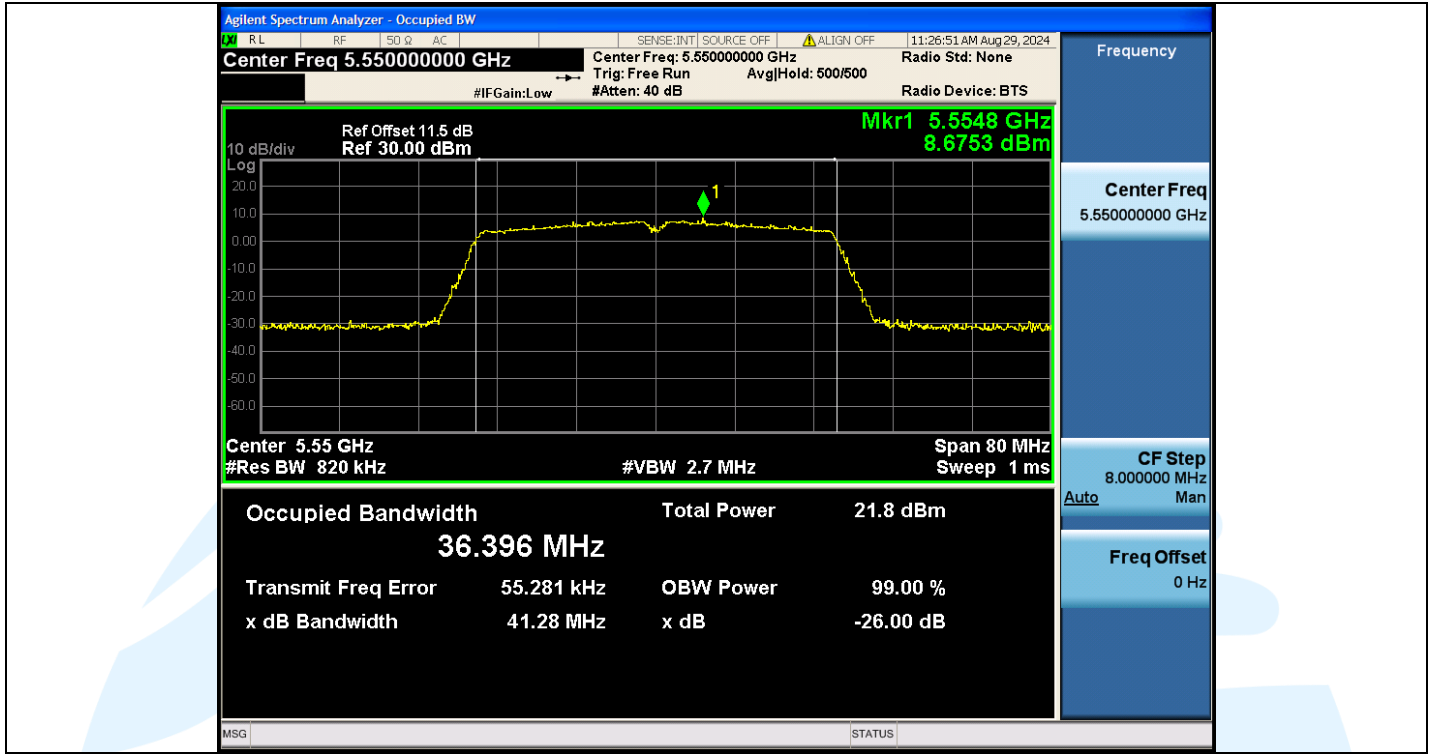

11AC40MIMO-Ant3-5550