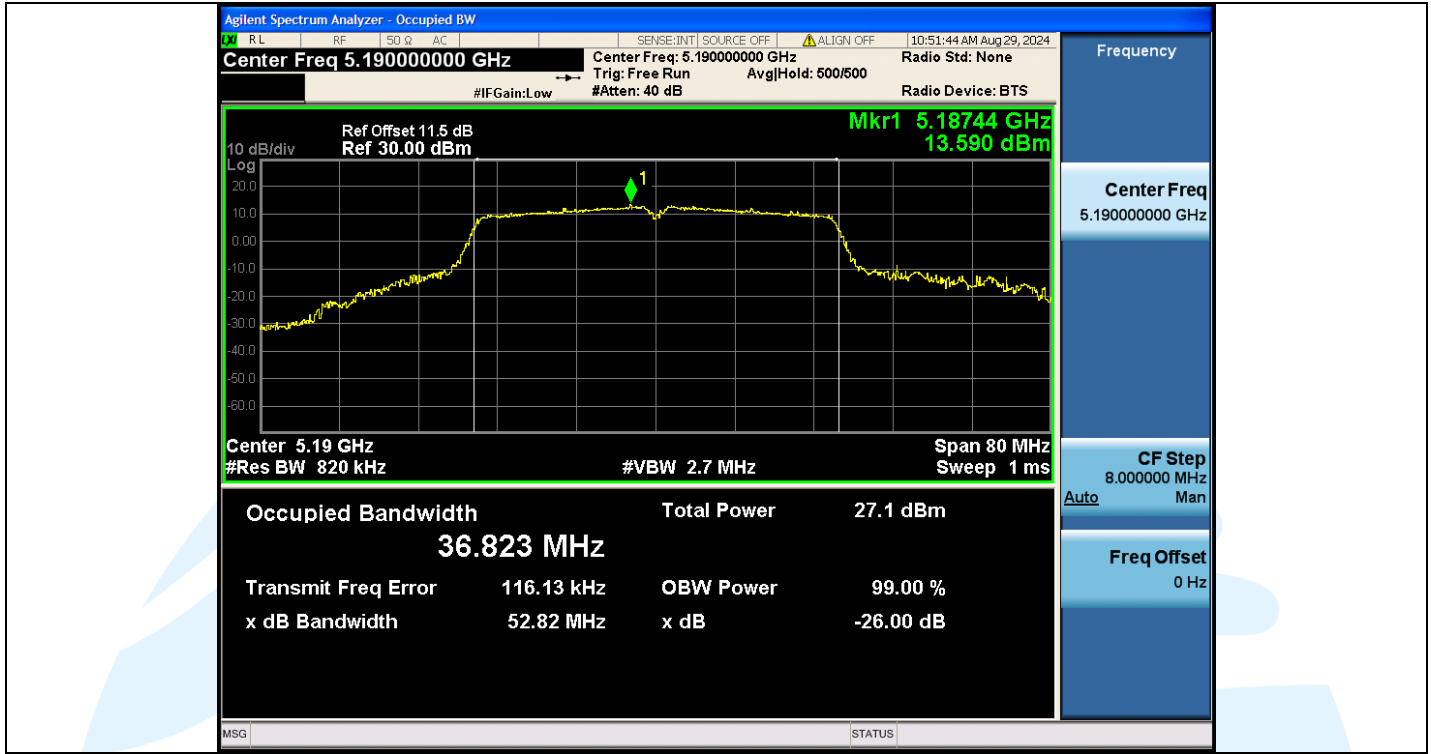

Shenzhen UnionTrust Quality and Technology Co., Ltd.

Address: Unit D/E of 9/F and 16/F, Block A, Building 6, Baoneng science and technology park, Longhua district, Shenzhen, China

Tel: +86-755-28230888

Fax: +86-755-28230886

E-mail: info@uttlab.com

<http://www.uttlab.com>

UTTR-RF-EN300328-V1.2