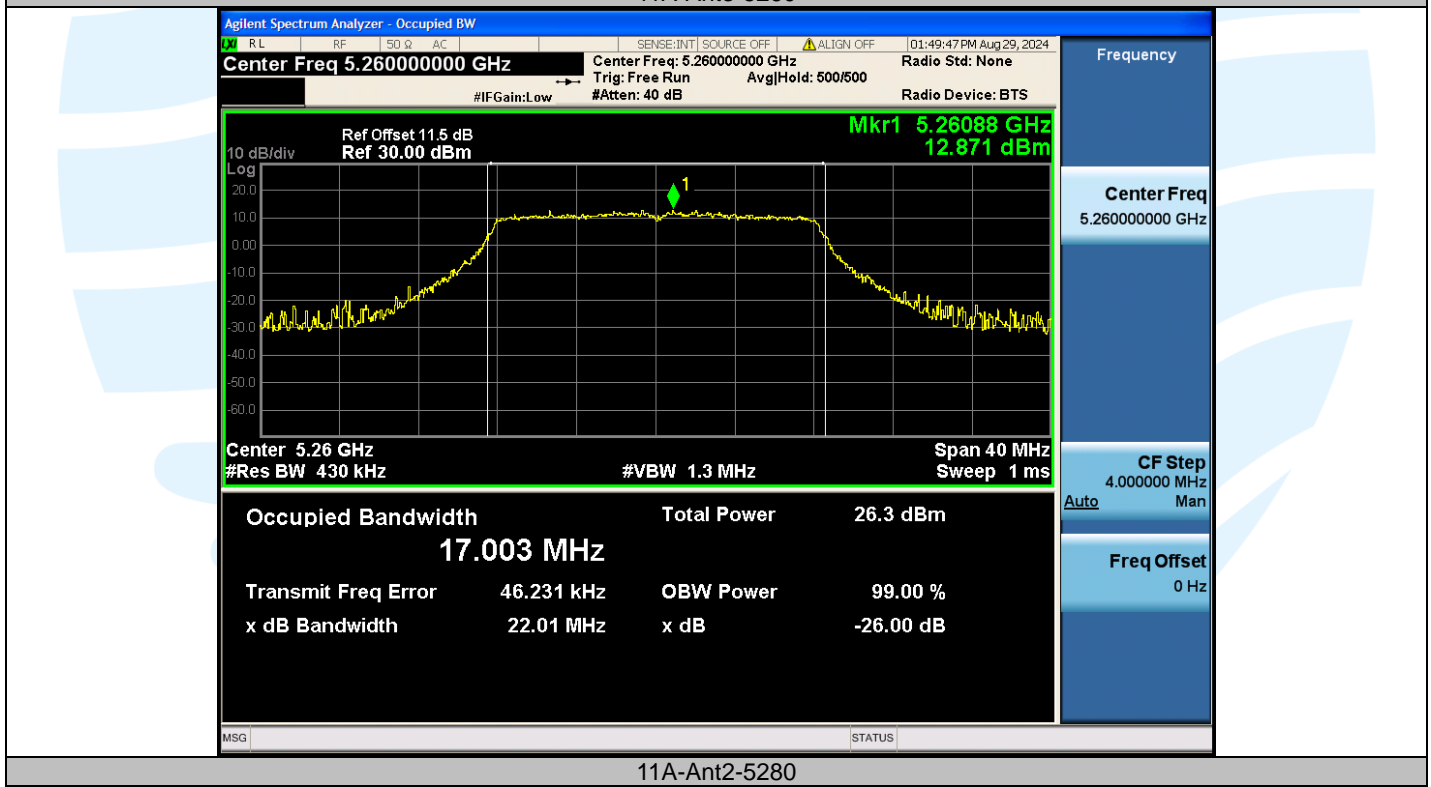

Shenzhen UnionTrust Quality and Technology Co., Ltd.

Address: Unit D/E of 9/F and 16/F, Block A, Building 6, Baoneng science and technology park, Longhua district, Shenzhen, China

Tel: +86-755-28230888

Fax: +86-755-28230886

E-mail: info@uttlab.com

<http://www.uttlab.com>

UTTR-RF-EN300328-V1.2