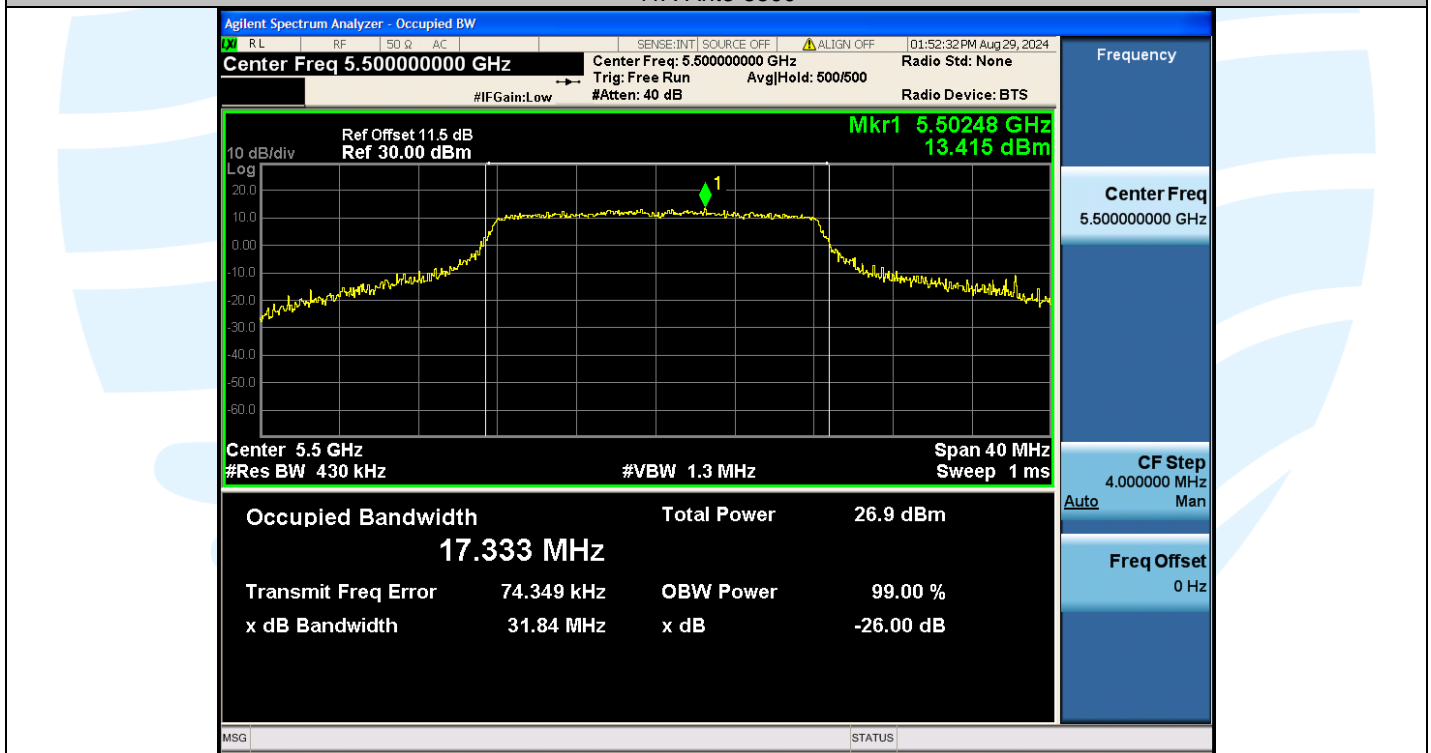

Fax: +86-755-28230886

E-mail: info@uttlab.com

<http://www.uttlab.com>

UTTR-RF-EN300328-V1.2

11A-Ant3-5500

11A-Ant2-5580

Shenzhen UnionTrust Quality and Technology Co., Ltd.

Address: Unit D/E of 9/F and 16/F, Block A, Building 6, Baoneng science and technology park, Longhua district, Shenzhen, China