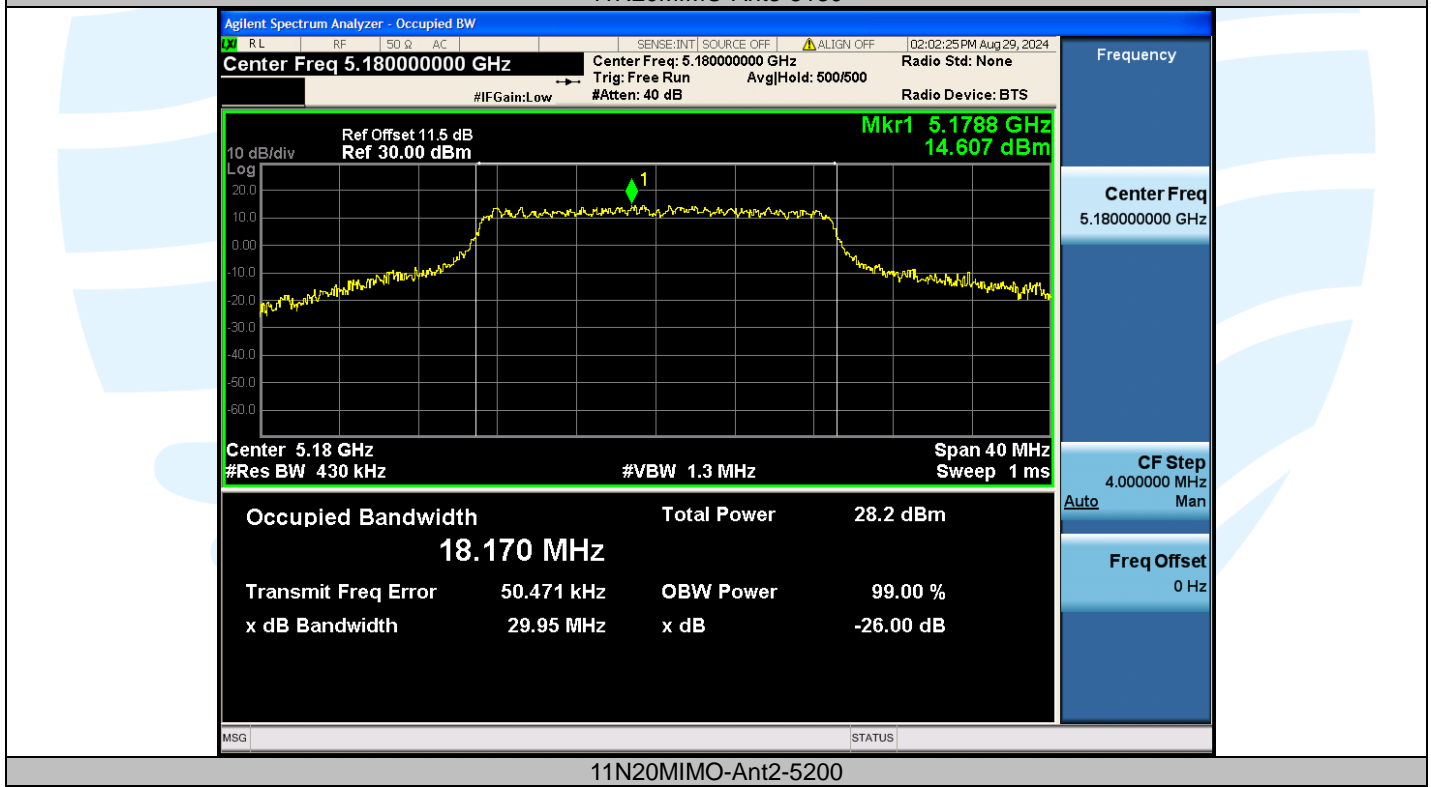

Shenzhen UnionTrust Quality and Technology Co., Ltd.

Address: Unit D/E of 9/F and 16/F, Block A, Building 6, Baoneng science and technology park, Longhua district, Shenzhen, China

Tel: +86-755-28230888

Fax: +86-755-28230886

E-mail: info@uttlab.com

<http://www.uttlab.com>

UTTR-RF-EN300328-V1.2