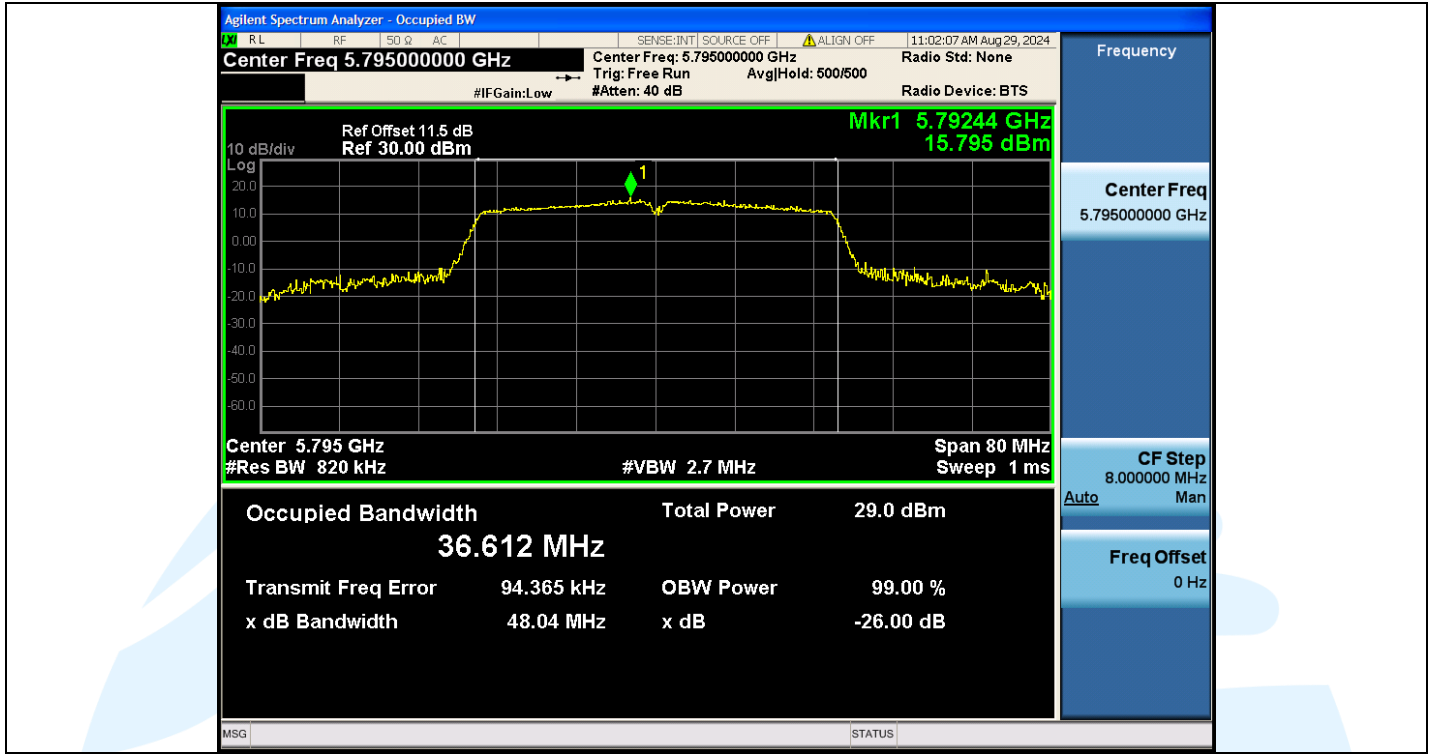

11N40MIMO-Ant3-5795