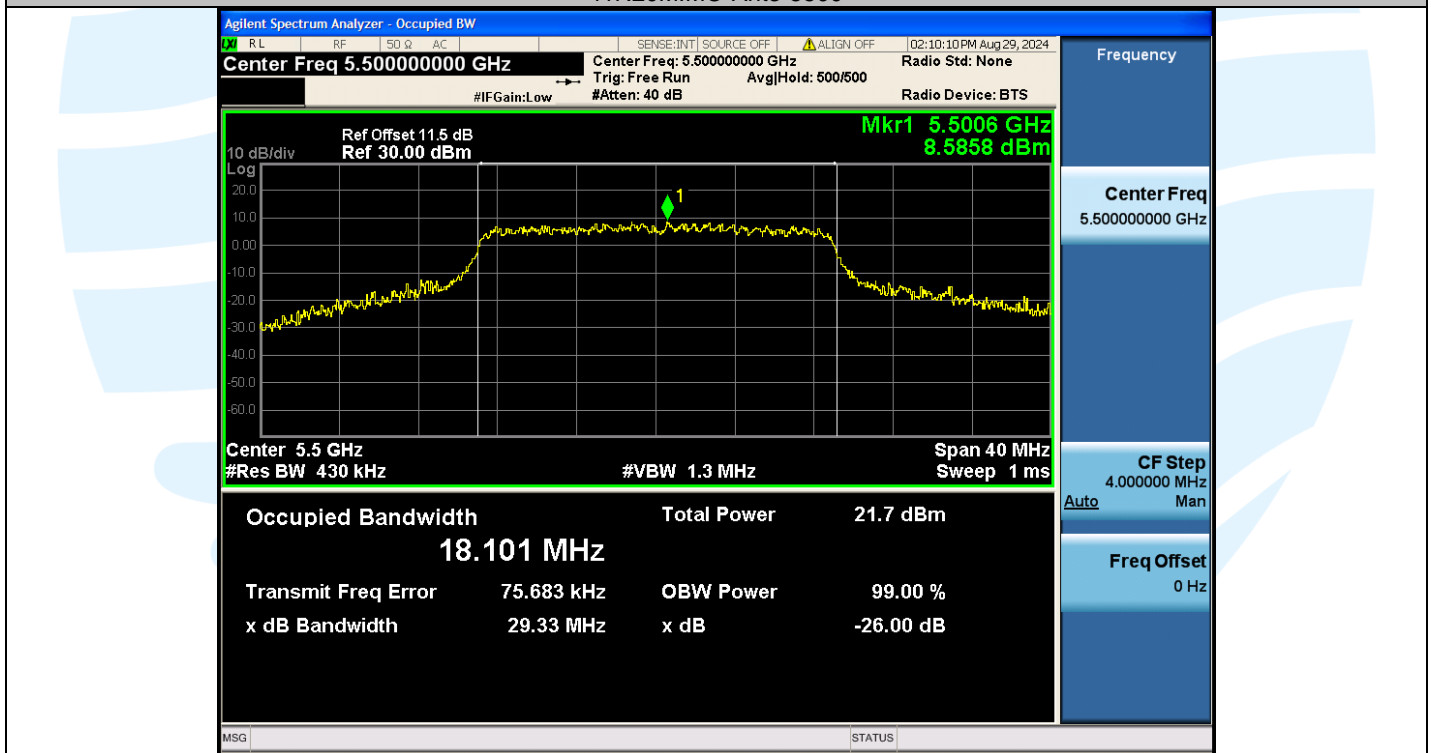

UTTR-RF-EN300328-V1.2

11N20MIMO-Ant3-5500

11N20MIMO-Ant2-5580

Shenzhen UnionTrust Quality and Technology Co., Ltd.

Address: Unit D/E of 9/F and 16/F, Block A, Building 6, Baoneng science and technology park, Longhua district, Shenzhen, China