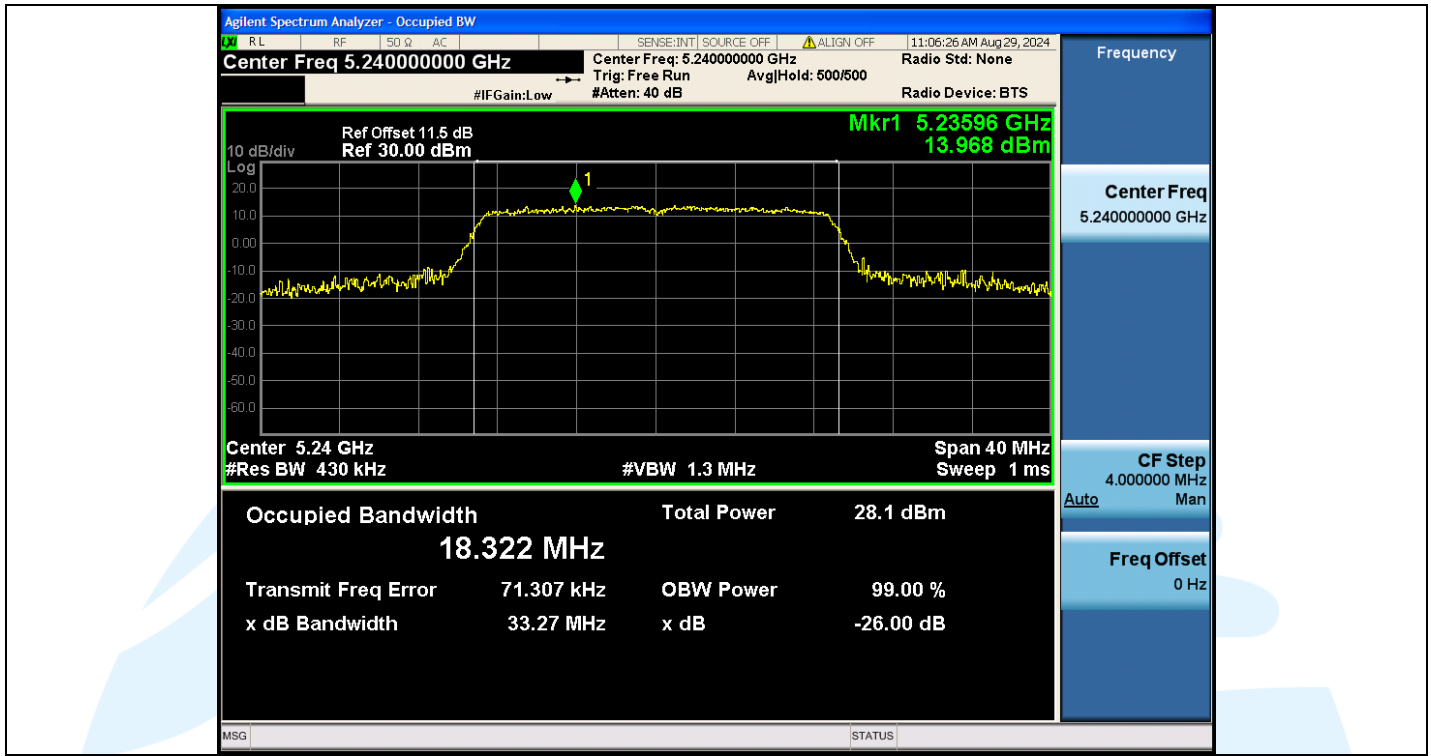

11AC20MIMO-Ant3-5240