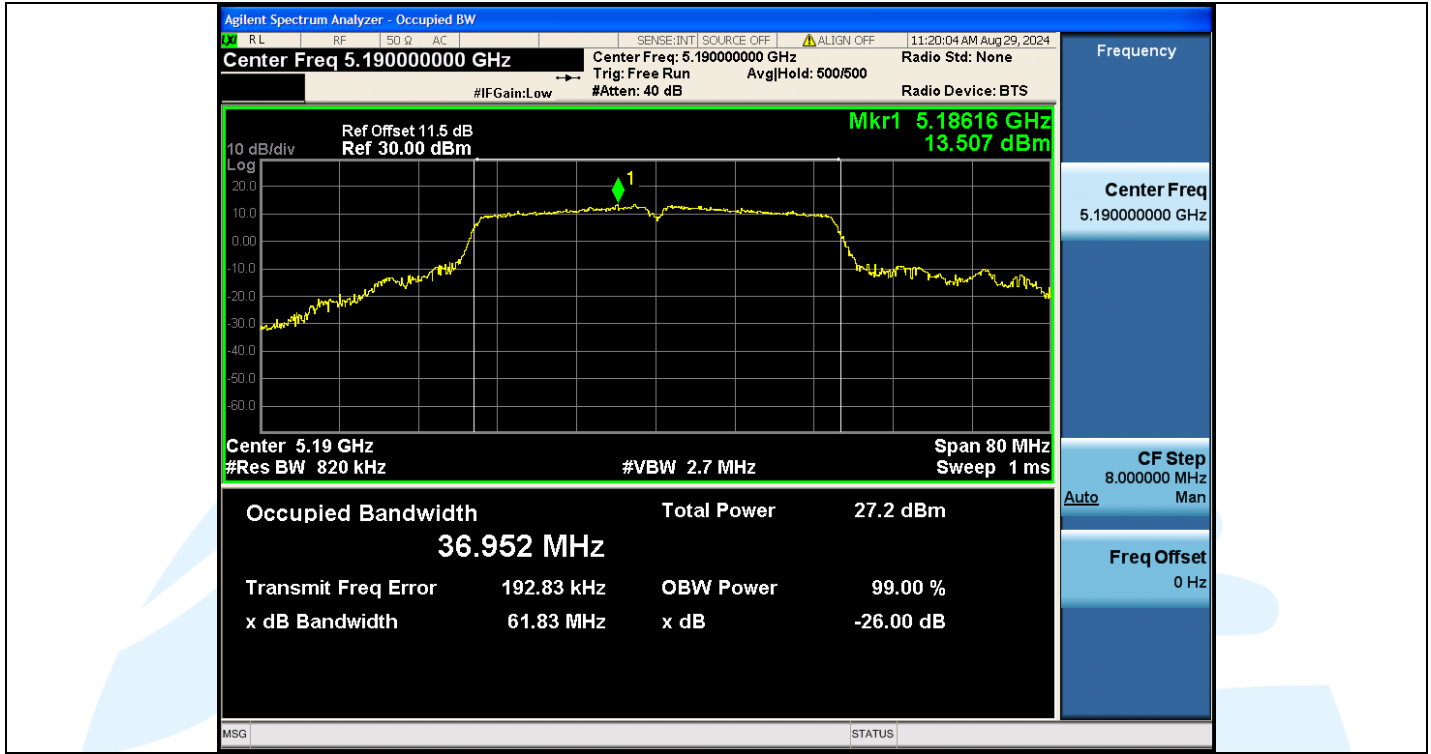

UTTR-RF-EN300328-V1.2

11AC40MIMO-Ant3-5190

11AC40MIMO-Ant2-5230

Shenzhen UnionTrust Quality and Technology Co., Ltd.

Address: Unit D/E of 9/F and 16/F, Block A, Building 6, Baoneng science and technology park, Longhua district, Shenzhen, China