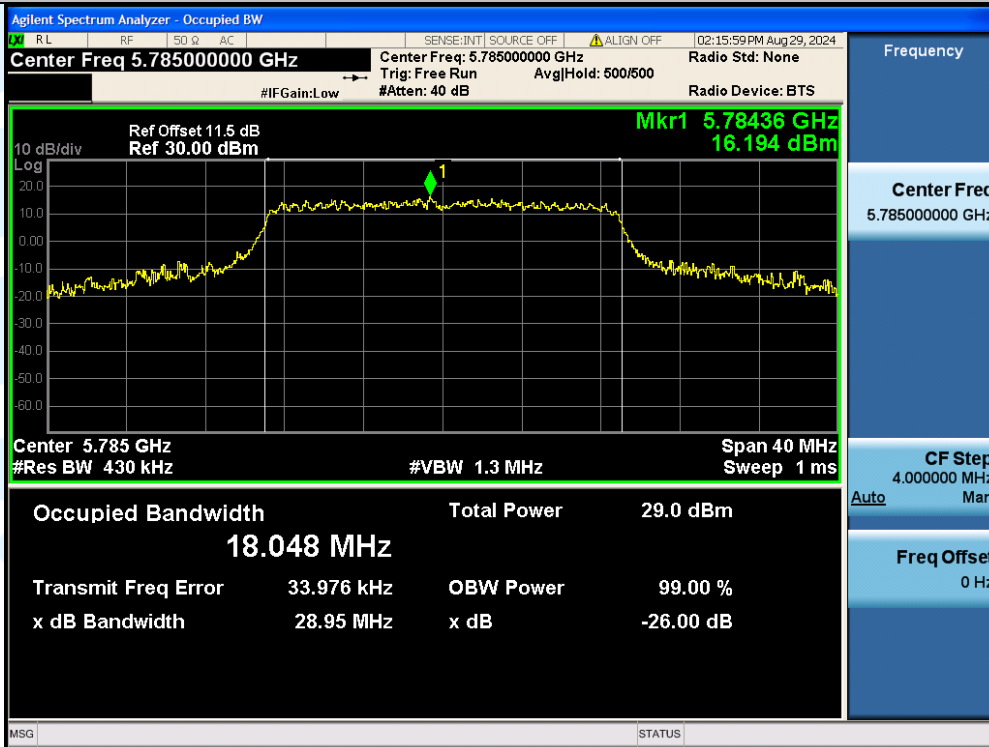

11N20MIMO-Ant2-5825

Shenzhen UnionTrust Quality and Technology Co., Ltd.

Address: Unit D/E of 9/F and 16/F, Block A, Building 6, Baoneng science and technology park, Longhua district, Shenzhen, China

Tel: +86-755-28230888

Fax: +86-755-28230886

E-mail: info@uttlab.com

<http://www.uttlab.com>

UTTR-RF-EN300328-V1.2