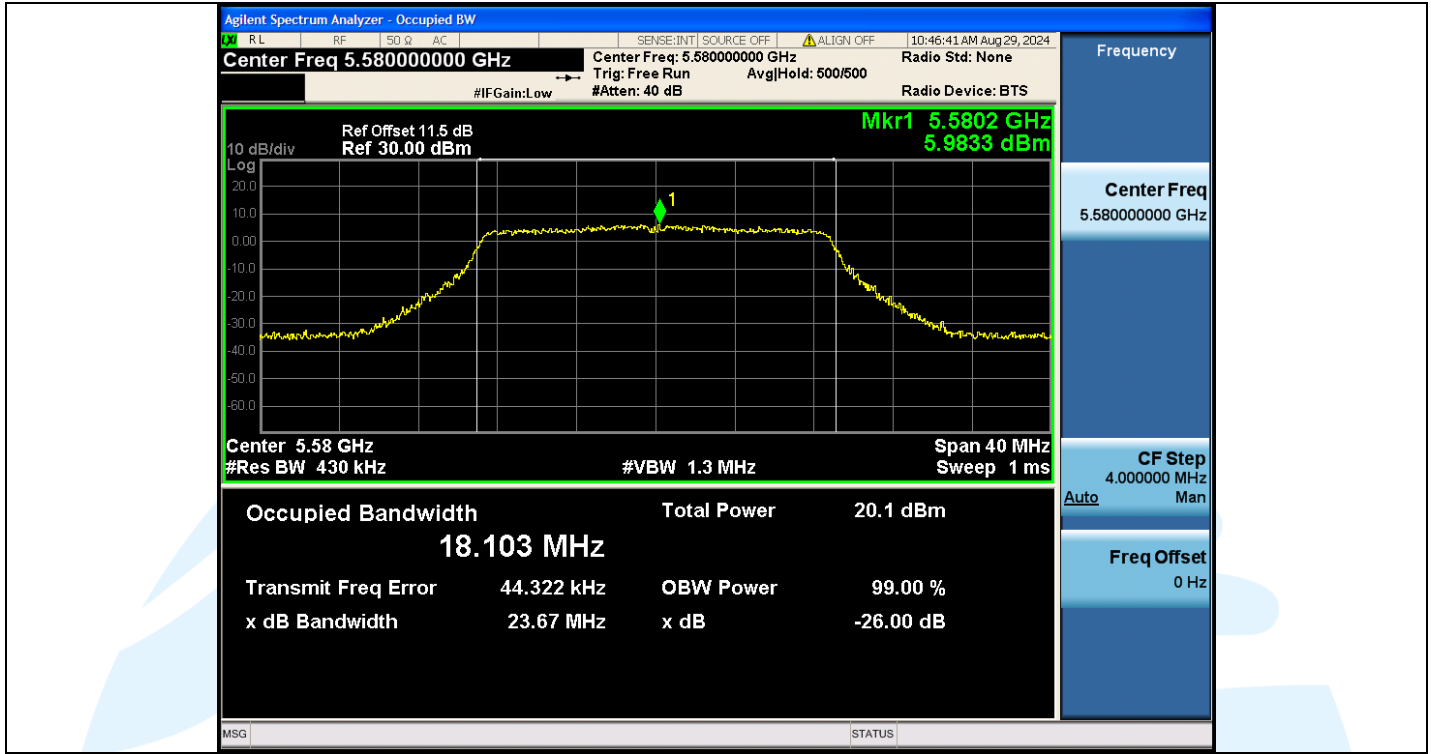

Shenzhen UnionTrust Quality and Technology Co., Ltd.

Address: Unit D/E of 9/F and 16/F, Block A, Building 6, Baoneng science and technology park, Longhua district, Shenzhen, China

Tel: +86-755-28230888

Fax: +86-755-28230886

E-mail: info@uttlab.com

<http://www.uttlab.com>

UTTR-RF-EN300328-V1.2