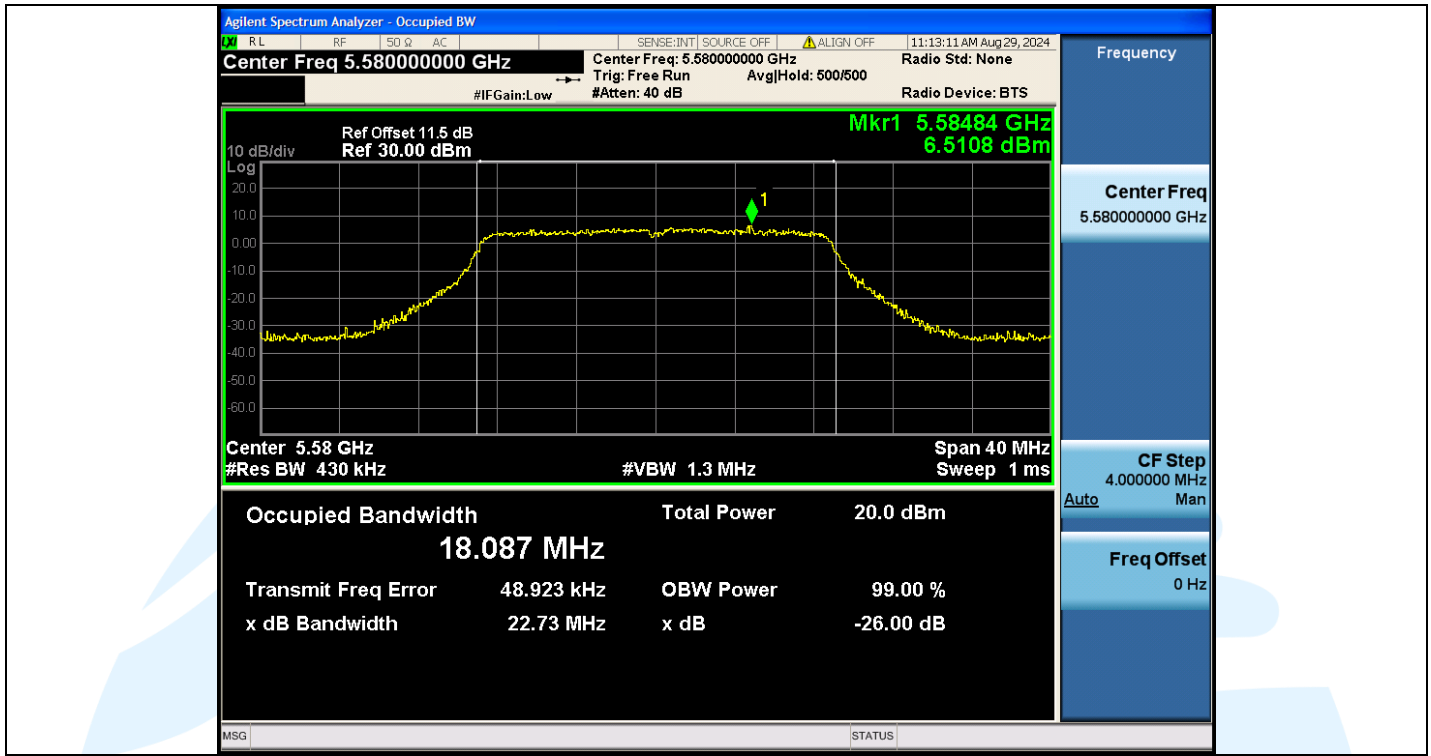

UTTR-RF-EN300328-V1.2

11AC20MIMO-Ant3-5580

11AC20MIMO-Ant2-5700

Shenzhen UnionTrust Quality and Technology Co., Ltd.

Address: Unit D/E of 9/F and 16/F, Block A, Building 6, Baoneng science and technology park, Longhua district, Shenzhen, China