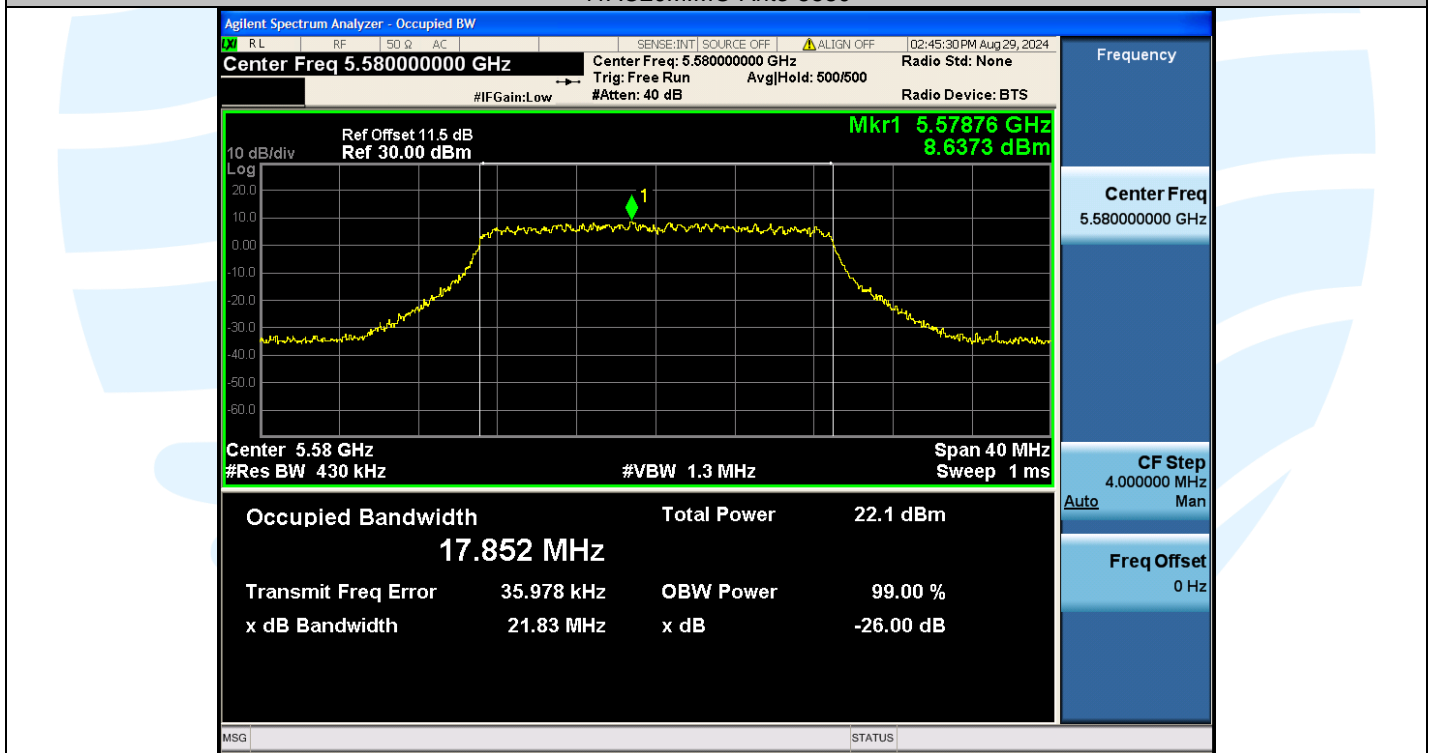

UTTR-RF-EN300328-V1.2

11AC20MIMO-Ant3-5580

11AC20MIMO-Ant2-5700

Shenzhen UnionTrust Quality and Technology Co., Ltd.

Address: Unit D/E of 9/F and 16/F, Block A, Building 6, Baoneng science and technology park, Longhua district, Shenzhen, China