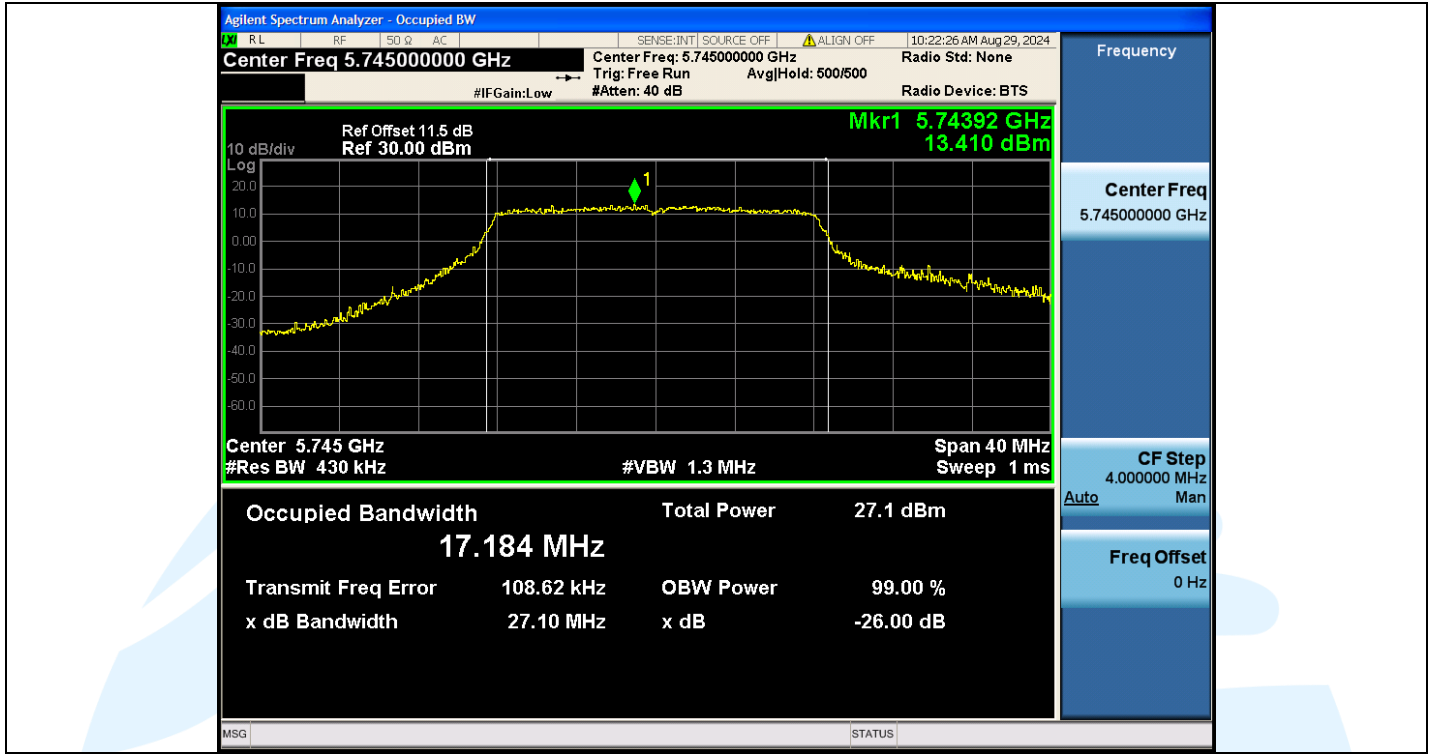

Shenzhen UnionTrust Quality and Technology Co., Ltd.

Address: Unit D/E of 9/F and 16/F, Block A, Building 6, Baoneng science and technology park, Longhua district, Shenzhen, China

Tel: +86-755-28230888

Fax: +86-755-28230886

E-mail: info@uttlab.com

<http://www.uttlab.com>

UTTR-RF-EN300328-V1.2