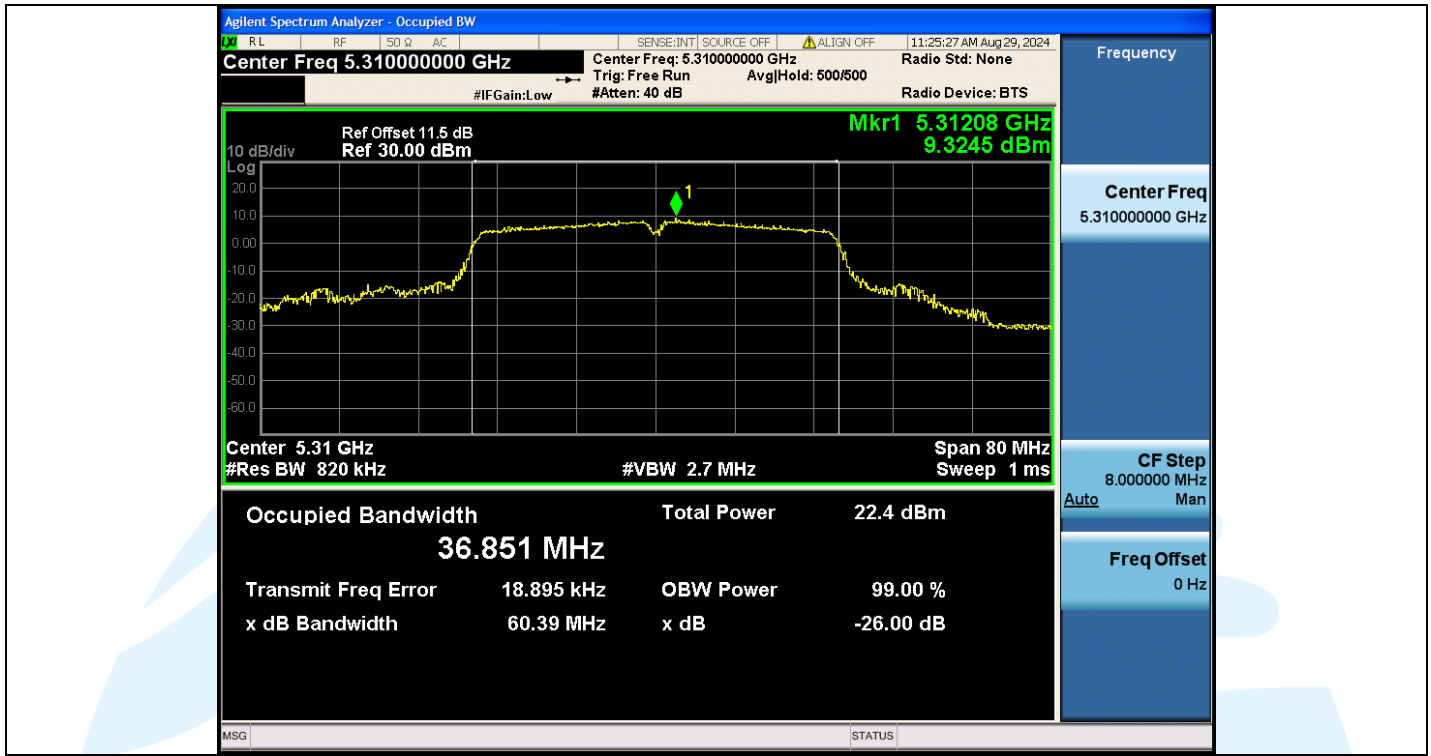

11AC40MIMO-Ant3-5310