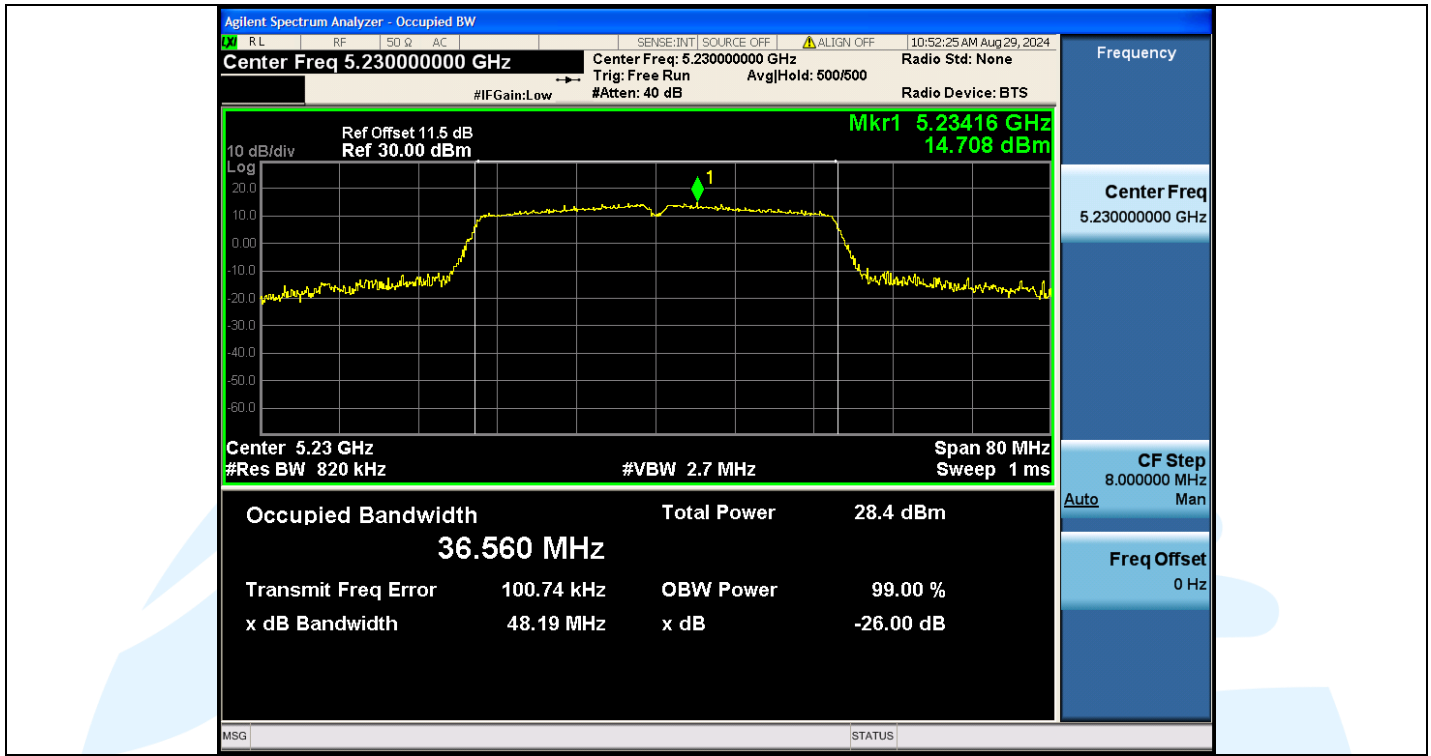

Shenzhen UnionTrust Quality and Technology Co., Ltd.

Address: Unit D/E of 9/F and 16/F, Block A, Building 6, Baoneng science and technology park, Longhua district, Shenzhen, China

Tel: +86-755-28230888

Fax: +86-755-28230886

E-mail: info@uttlab.com

<http://www.uttlab.com>

UTTR-RF-EN300328-V1.2