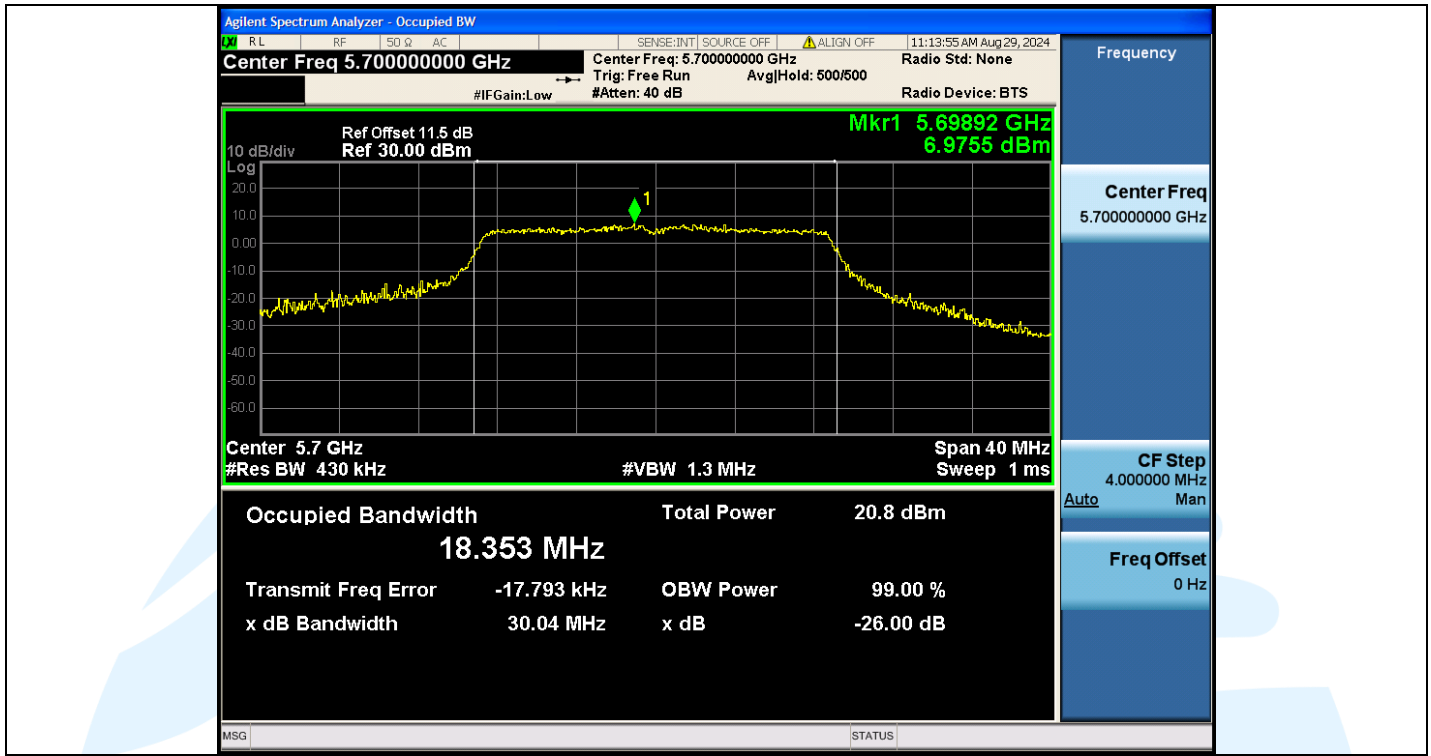

11AC20MIMO-Ant3-5700