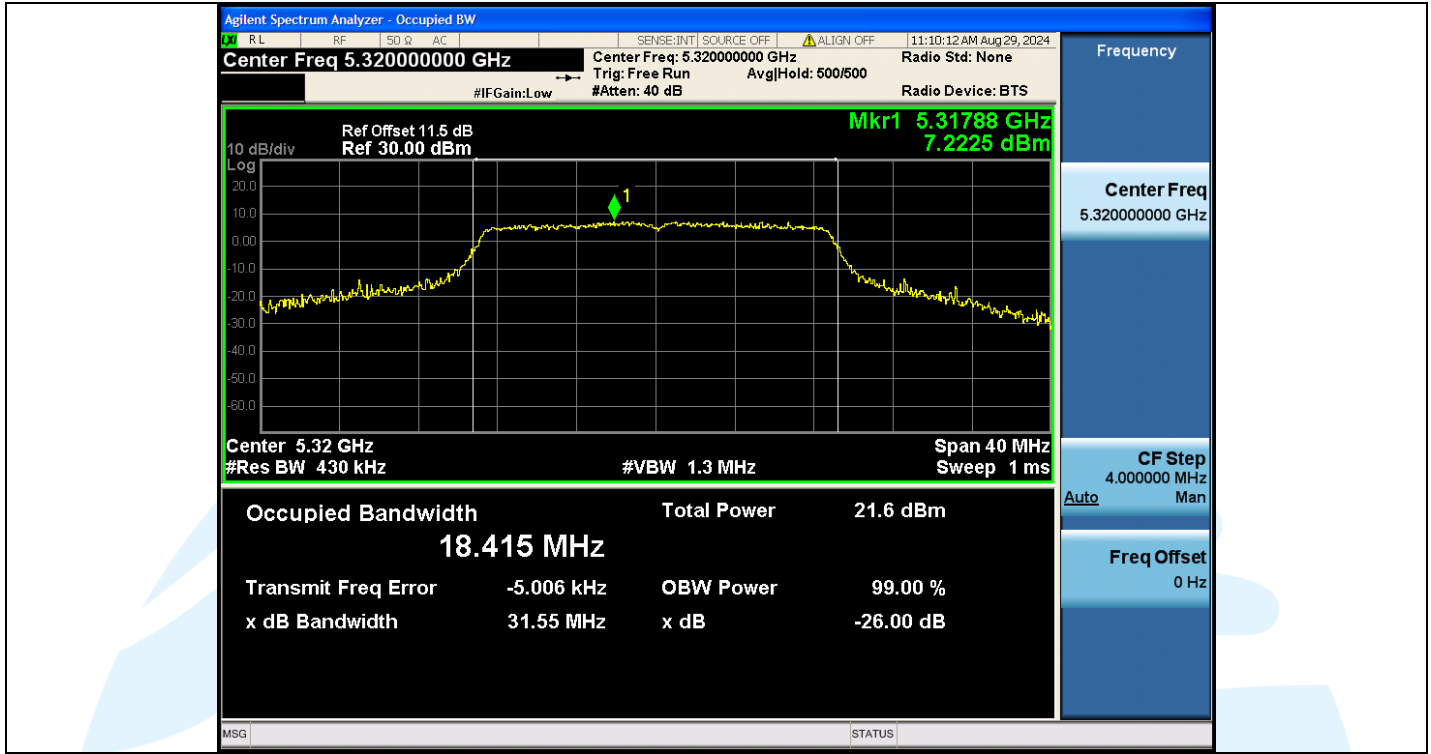

Shenzhen UnionTrust Quality and Technology Co., Ltd.

Address: Unit D/E of 9/F and 16/F, Block A, Building 6, Baoneng science and technology park, Longhua district, Shenzhen, China

Tel: +86-755-28230888

Fax: +86-755-28230886

E-mail: info@uttlab.com

<http://www.uttlab.com>

UTTR-RF-EN300328-V1.2