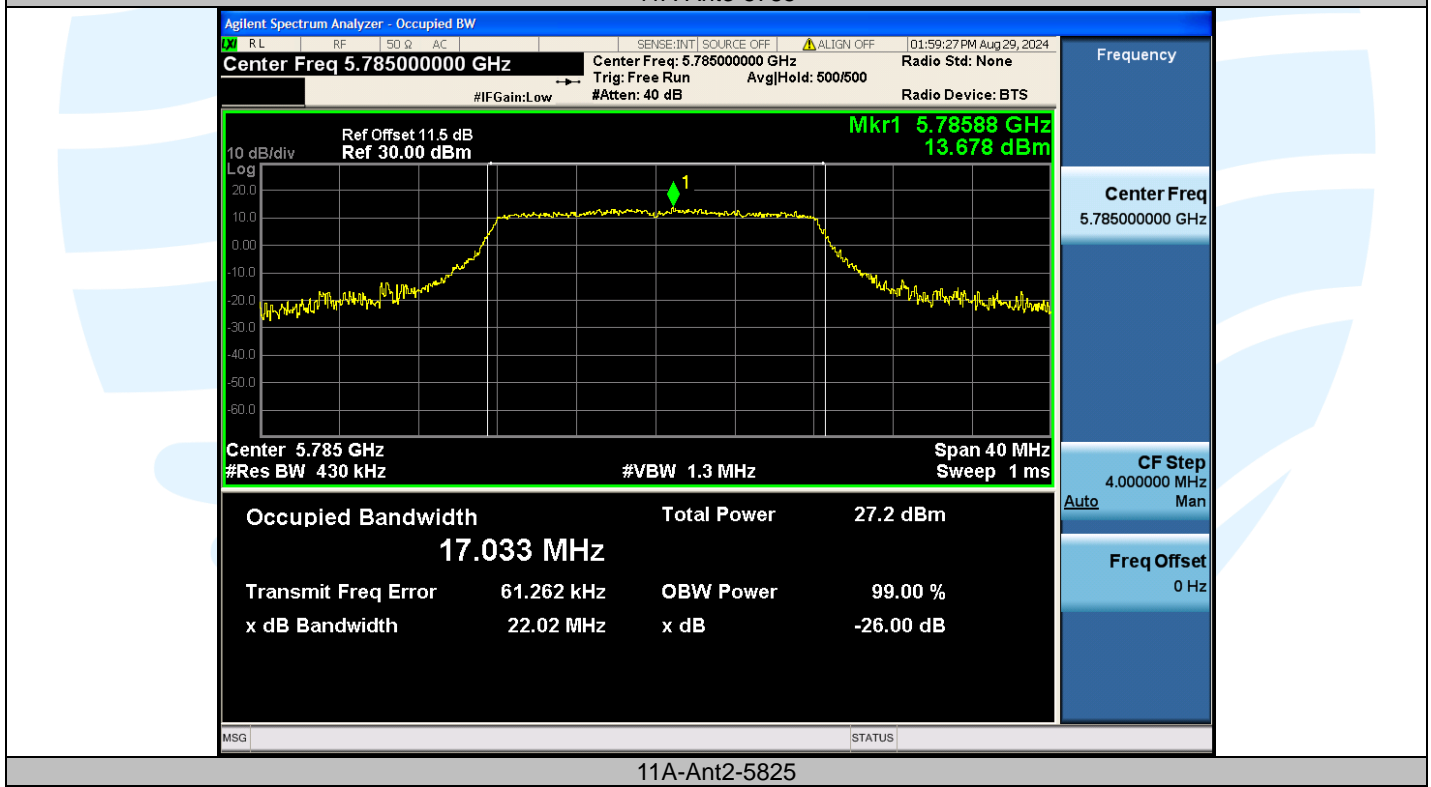

Shenzhen UnionTrust Quality and Technology Co., Ltd.

Address: Unit D/E of 9/F and 16/F, Block A, Building 6, Baoneng science and technology park, Longhua district, Shenzhen, China

Tel: +86-755-28230888

Fax: +86-755-28230886

E-mail: info@uttlab.com

<http://www.uttlab.com>

UTTR-RF-EN300328-V1.2