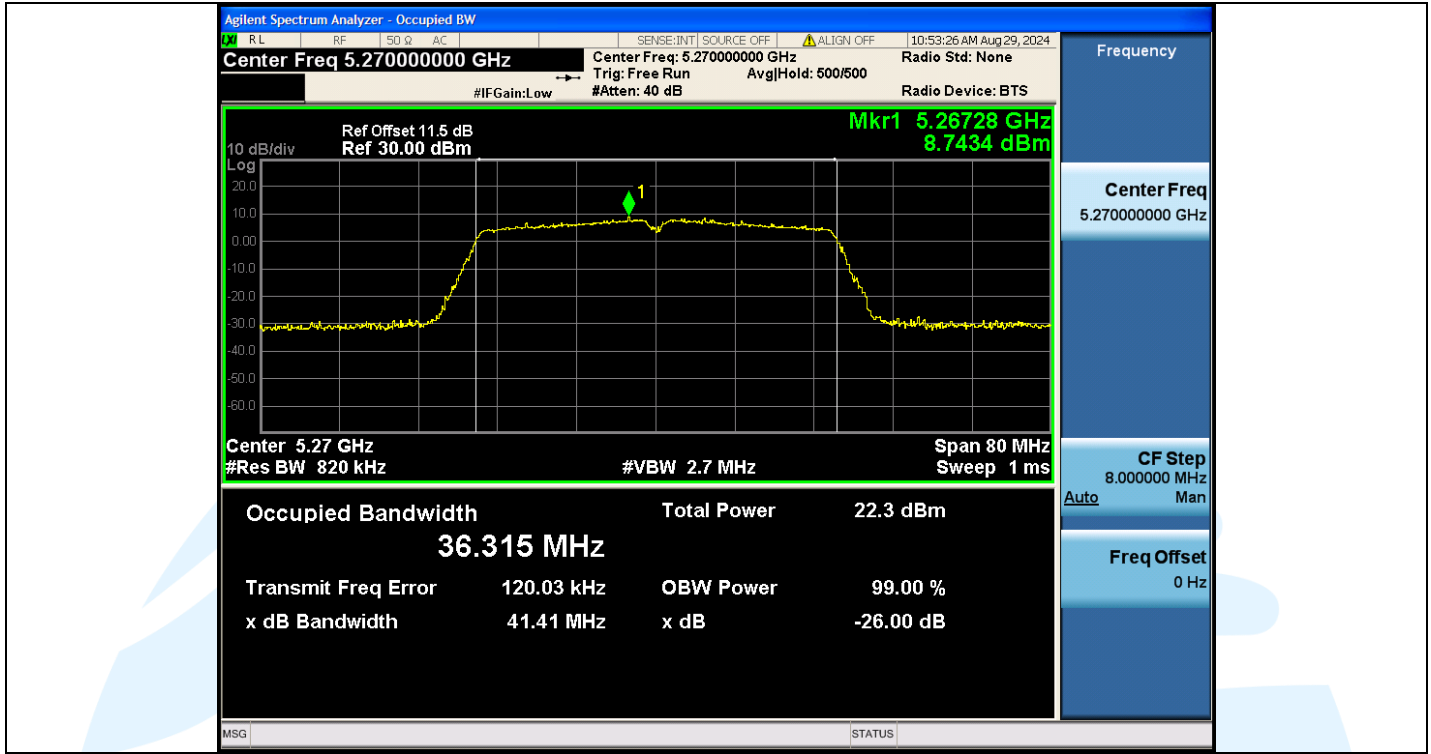

Shenzhen UnionTrust Quality and Technology Co., Ltd.

Address: Unit D/E of 9/F and 16/F, Block A, Building 6, Baoneng science and technology park, Longhua district, Shenzhen, China

Tel: +86-755-28230888

Fax: +86-755-28230886

E-mail: info@uttlab.com

<http://www.uttlab.com>

UTTR-RF-EN300328-V1.2