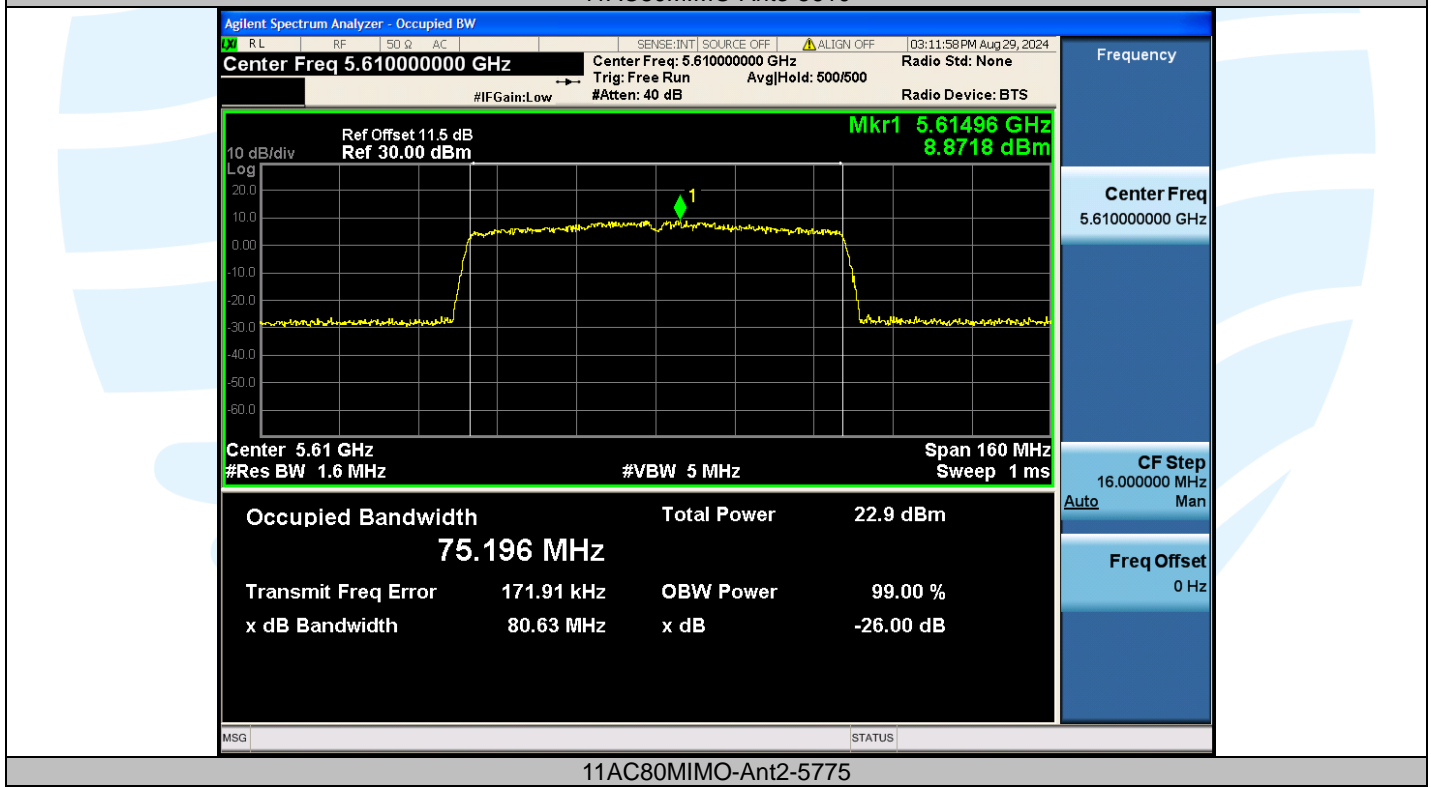

Shenzhen UnionTrust Quality and Technology Co., Ltd.

Address: Unit D/E of 9/F and 16/F, Block A, Building 6, Baoneng science and technology park, Longhua district, Shenzhen, China

Tel: +86-755-28230888

Fax: +86-755-28230886

E-mail: info@uttlab.com

<http://www.uttlab.com>

UTTR-RF-EN300328-V1.2