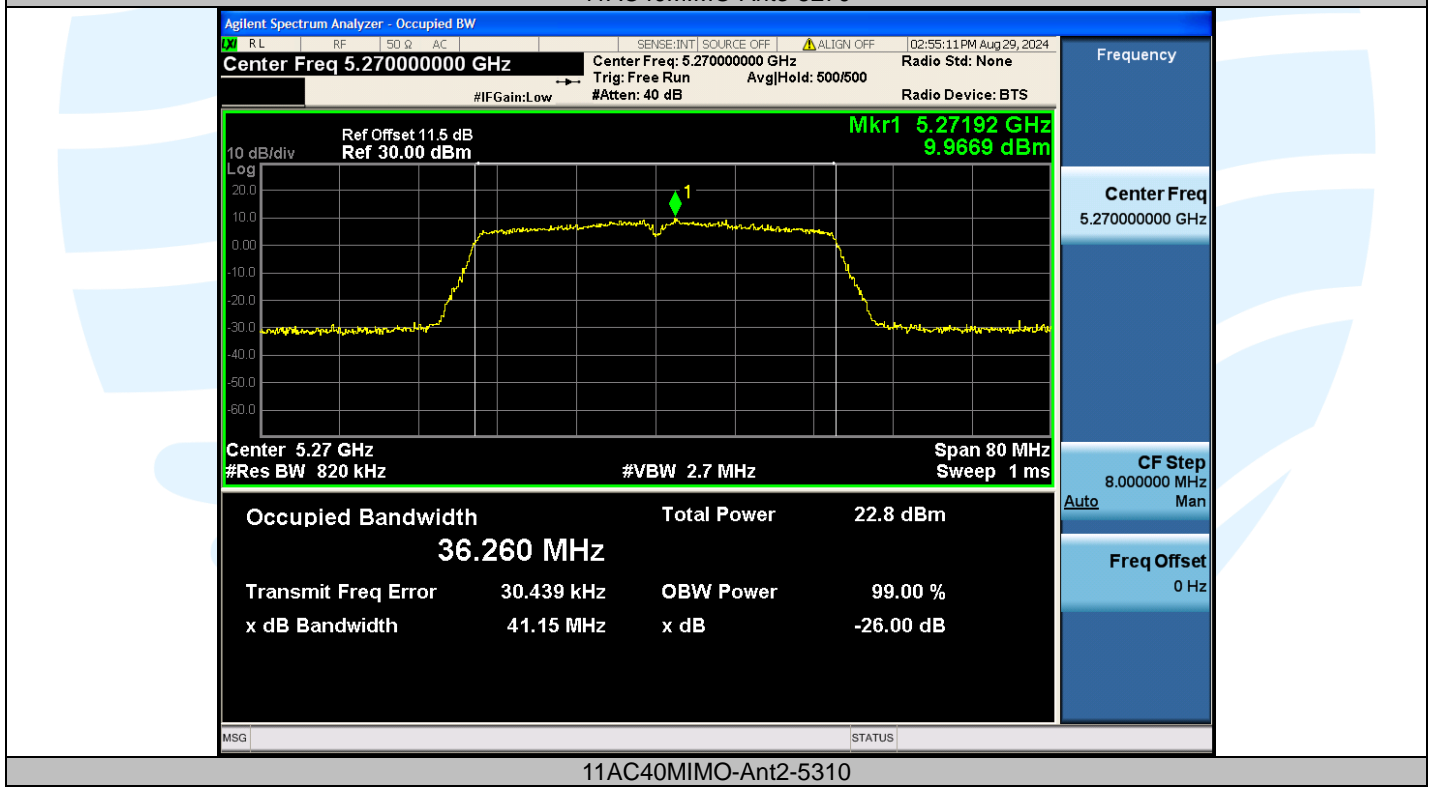

UTTR-RF-EN300328-V1.2

Shenzhen UnionTrust Quality and Technology Co., Ltd.

Address: Unit D/E of 9/F and 16/F, Block A, Building 6, Baoneng science and technology park, Longhua district, Shenzhen, China

Tel: +86-755-28230888