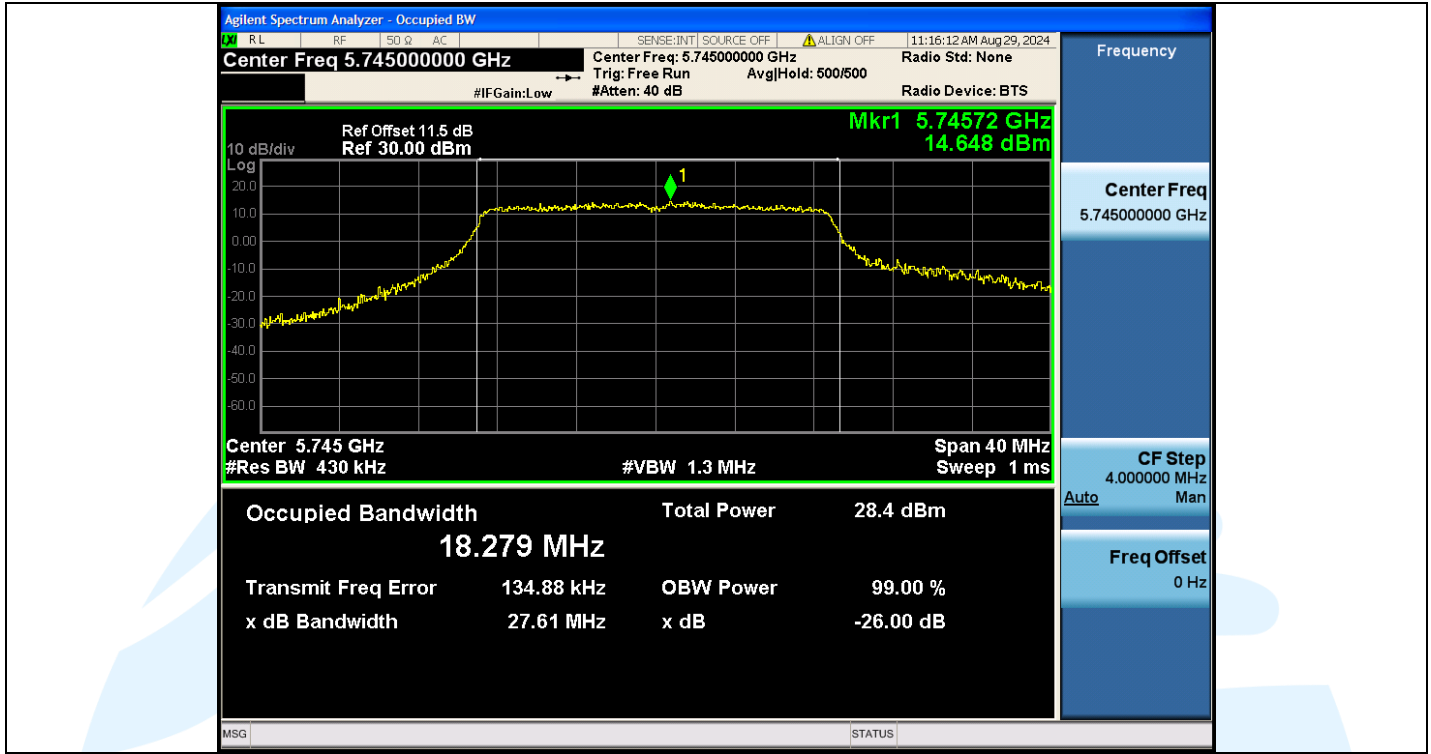

UTTR-RF-EN300328-V1.2

Shenzhen UnionTrust Quality and Technology Co., Ltd.

Address: Unit D/E of 9/F and 16/F, Block A, Building 6, Baoneng science and technology park, Longhua district, Shenzhen, China

Tel: +86-755-28230888