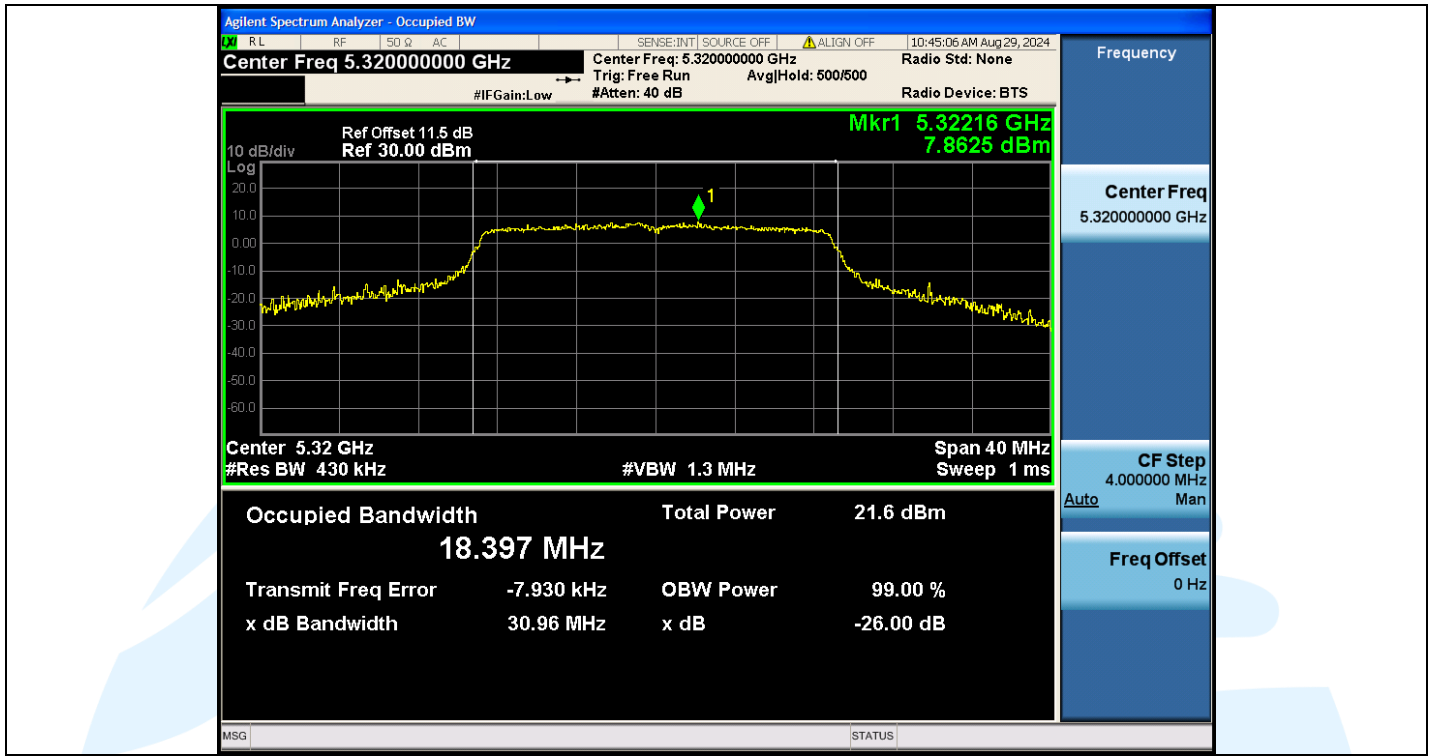

11N20MIMO-Ant3-5320