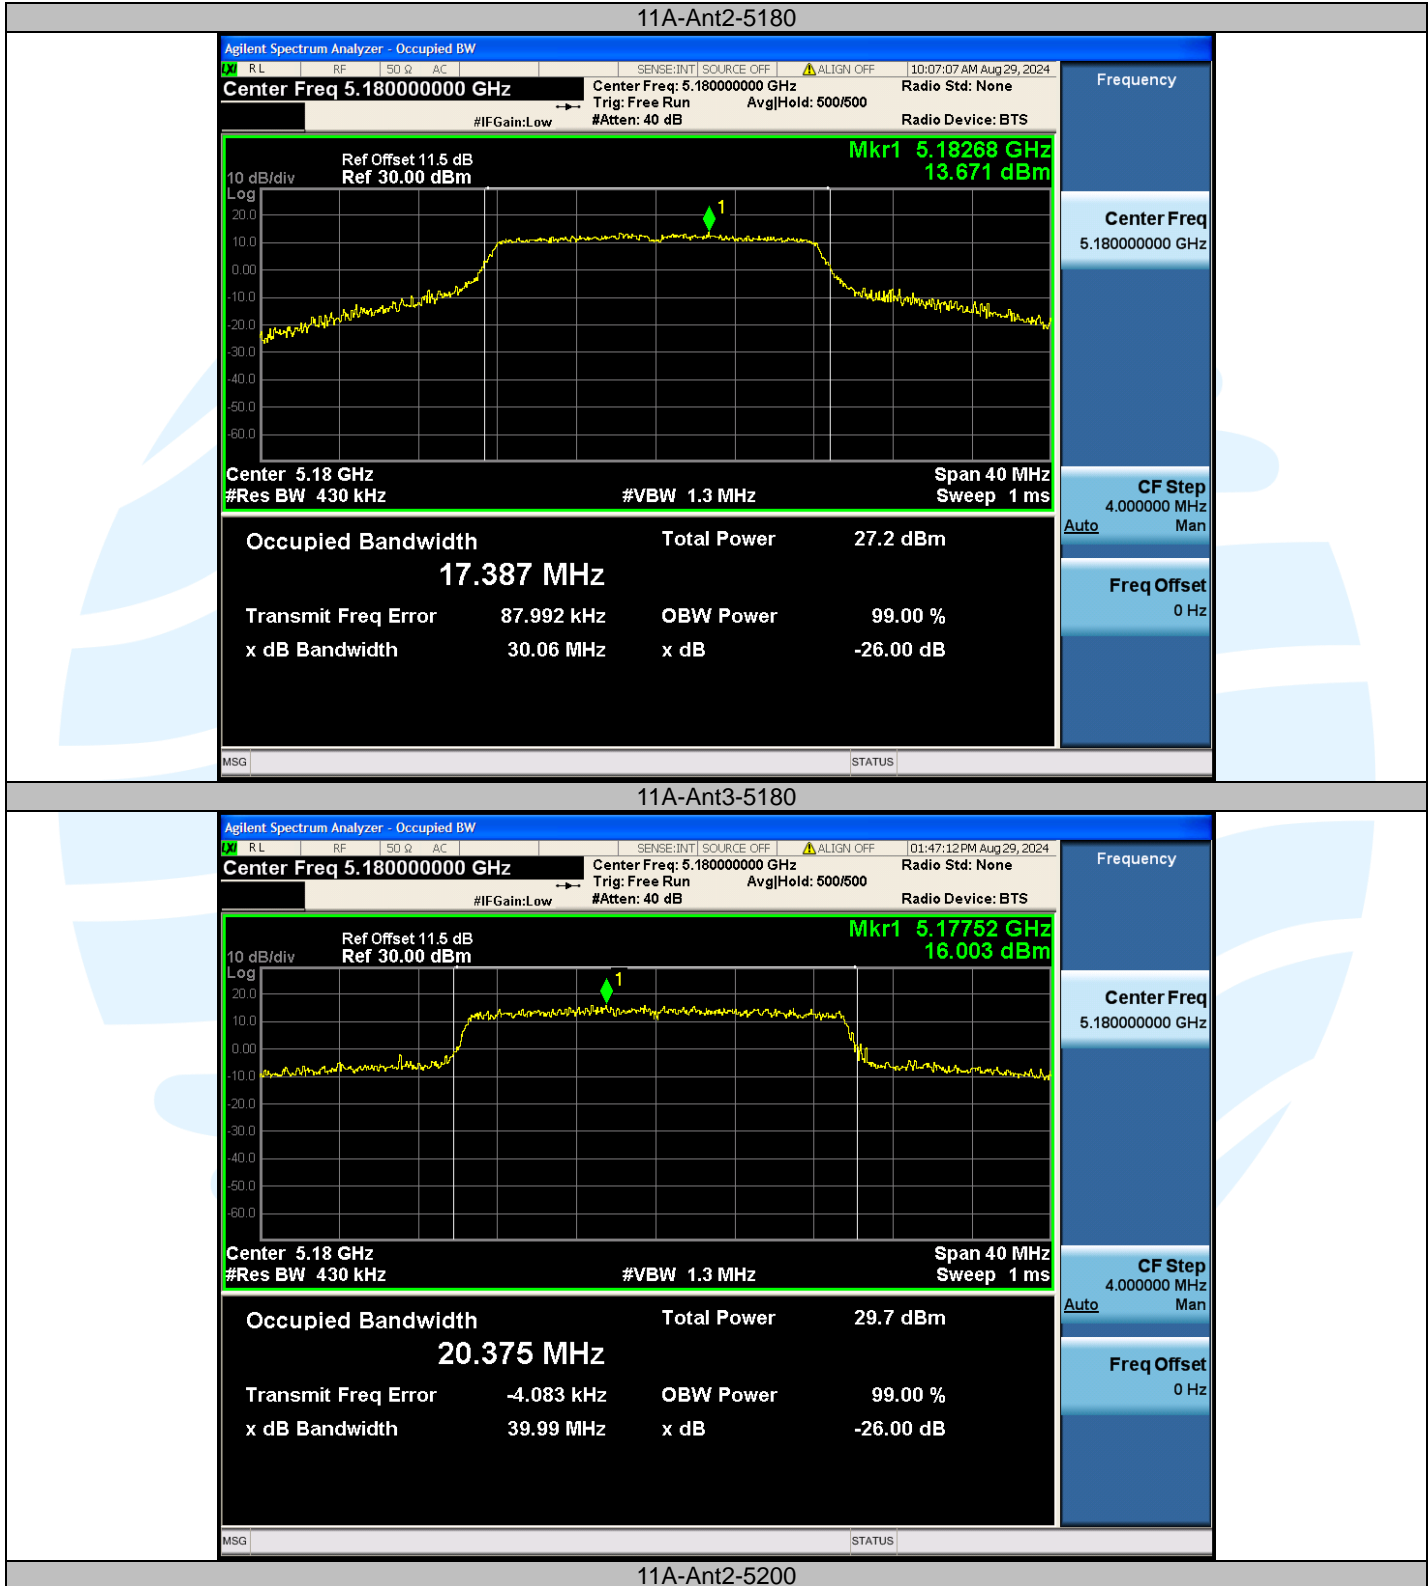

11AX160MIMO	Ant2	5570	156.17	5492.3471	5648.5171	---	---
11AX160MIMO	Ant3	5570	156.11	5492.1742	5648.2842	---	---

Test Graphs

Shenzhen UnionTrust Quality and Technology Co., Ltd.

Address: Unit D/E of 9/F and 16/F, Block A, Building 6, Baoneng science and technology park, Longhua district, Shenzhen, China