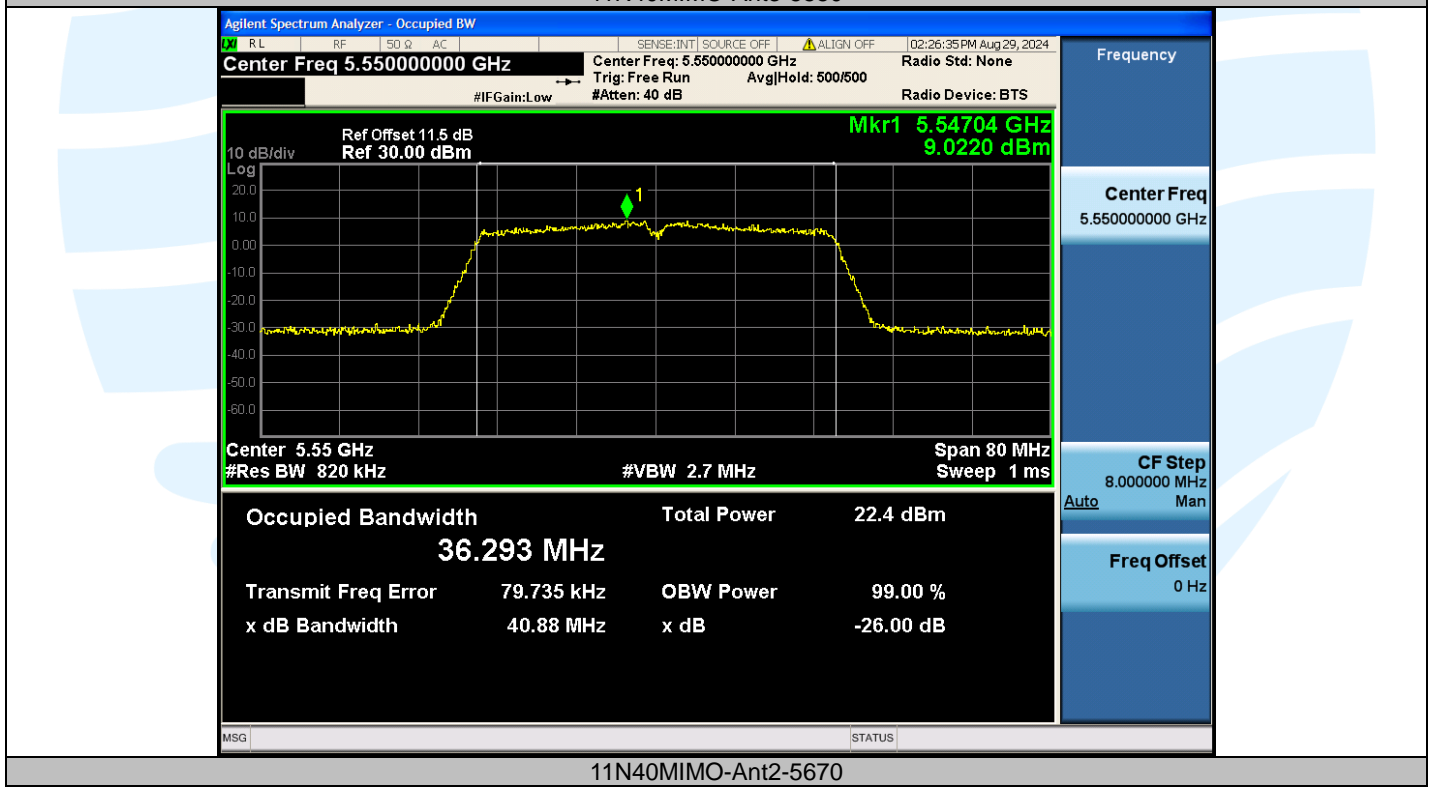

Shenzhen UnionTrust Quality and Technology Co., Ltd.

Address: Unit D/E of 9/F and 16/F, Block A, Building 6, Baoneng science and technology park, Longhua district, Shenzhen, China

Tel: +86-755-28230888

Fax: +86-755-28230886

E-mail: info@uttlab.com

<http://www.uttlab.com>

UTTR-RF-EN300328-V1.2