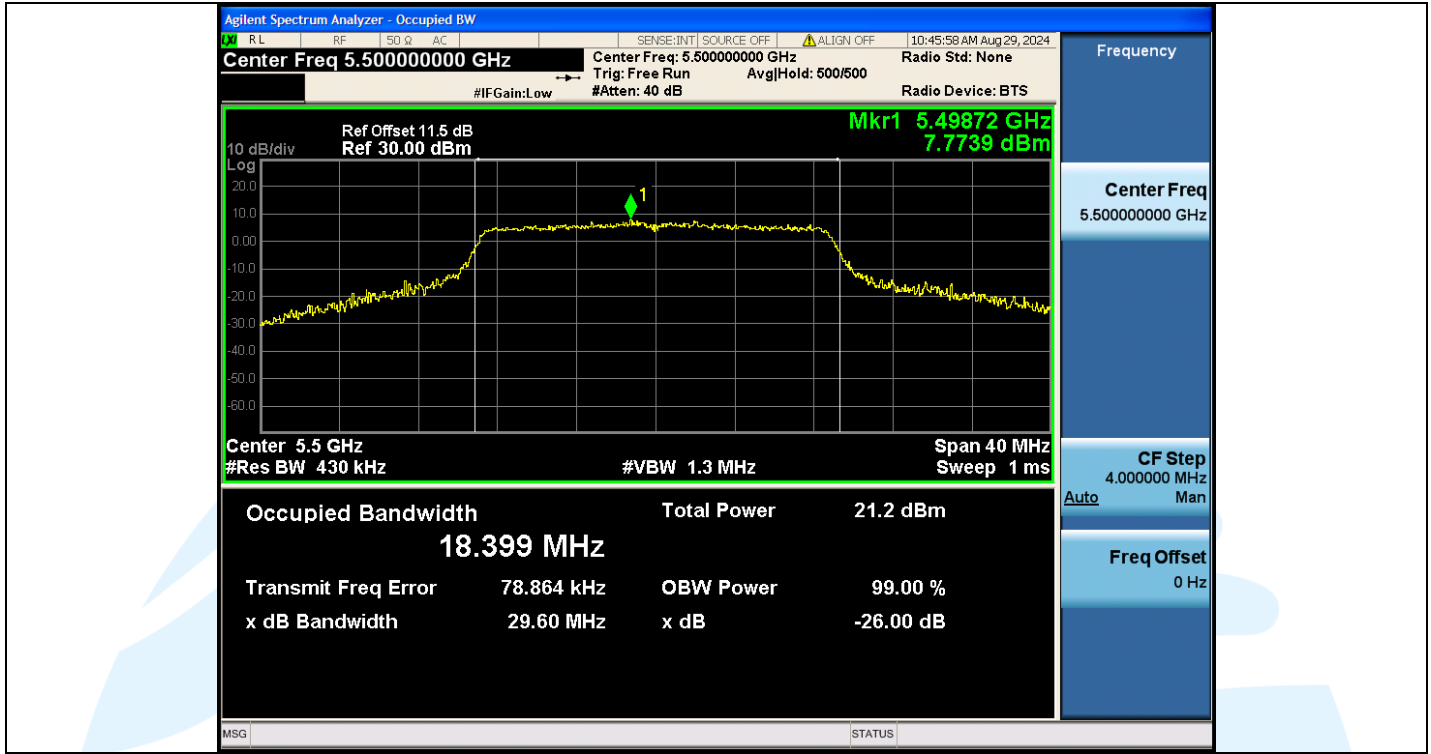

UTTR-RF-EN300328-V1.2

11N20MIMO-Ant3-5500

11N20MIMO-Ant2-5580

Shenzhen UnionTrust Quality and Technology Co., Ltd.

Address: Unit D/E of 9/F and 16/F, Block A, Building 6, Baoneng science and technology park, Longhua district, Shenzhen, China