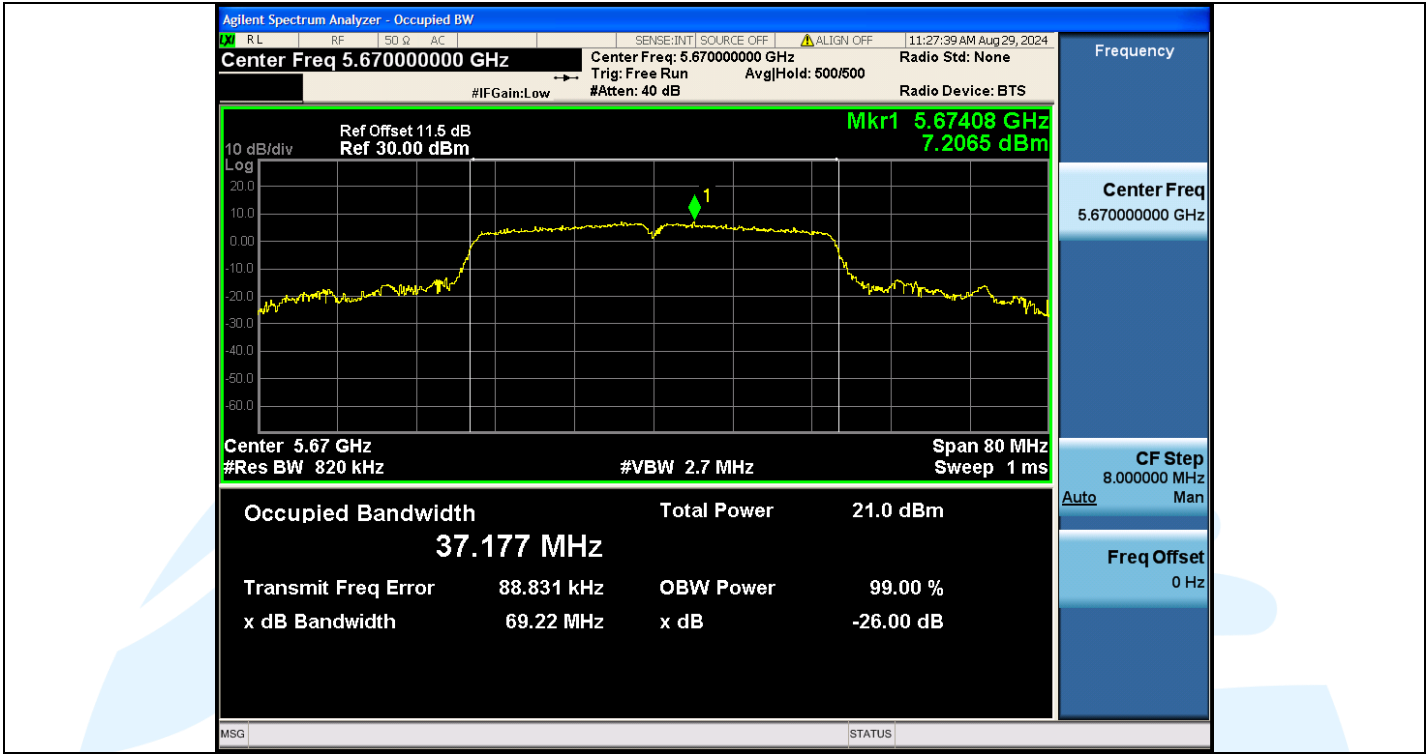

UTTR-RF-EN300328-V1.2

11AC40MIMO-Ant3-5670

11AC40MIMO-Ant2-5755

Shenzhen UnionTrust Quality and Technology Co., Ltd.

Address: Unit D/E of 9/F and 16/F, Block A, Building 6, Baoneng science and technology park, Longhua district, Shenzhen, China