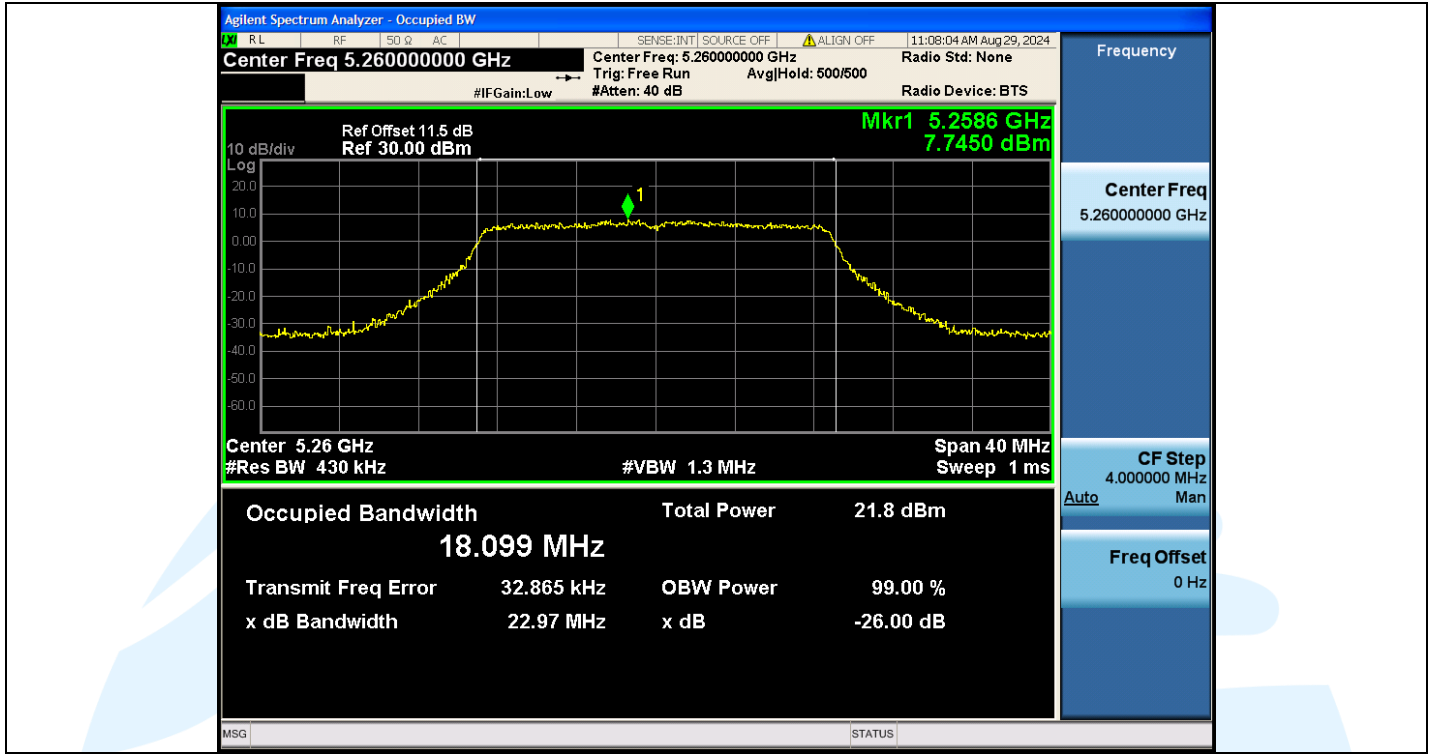

UTTR-RF-EN300328-V1.2

11AC20MIMO-Ant3-5260

11AC20MIMO-Ant2-5280

Shenzhen UnionTrust Quality and Technology Co., Ltd.

Address: Unit D/E of 9/F and 16/F, Block A, Building 6, Baoneng science and technology park, Longhua district, Shenzhen, China