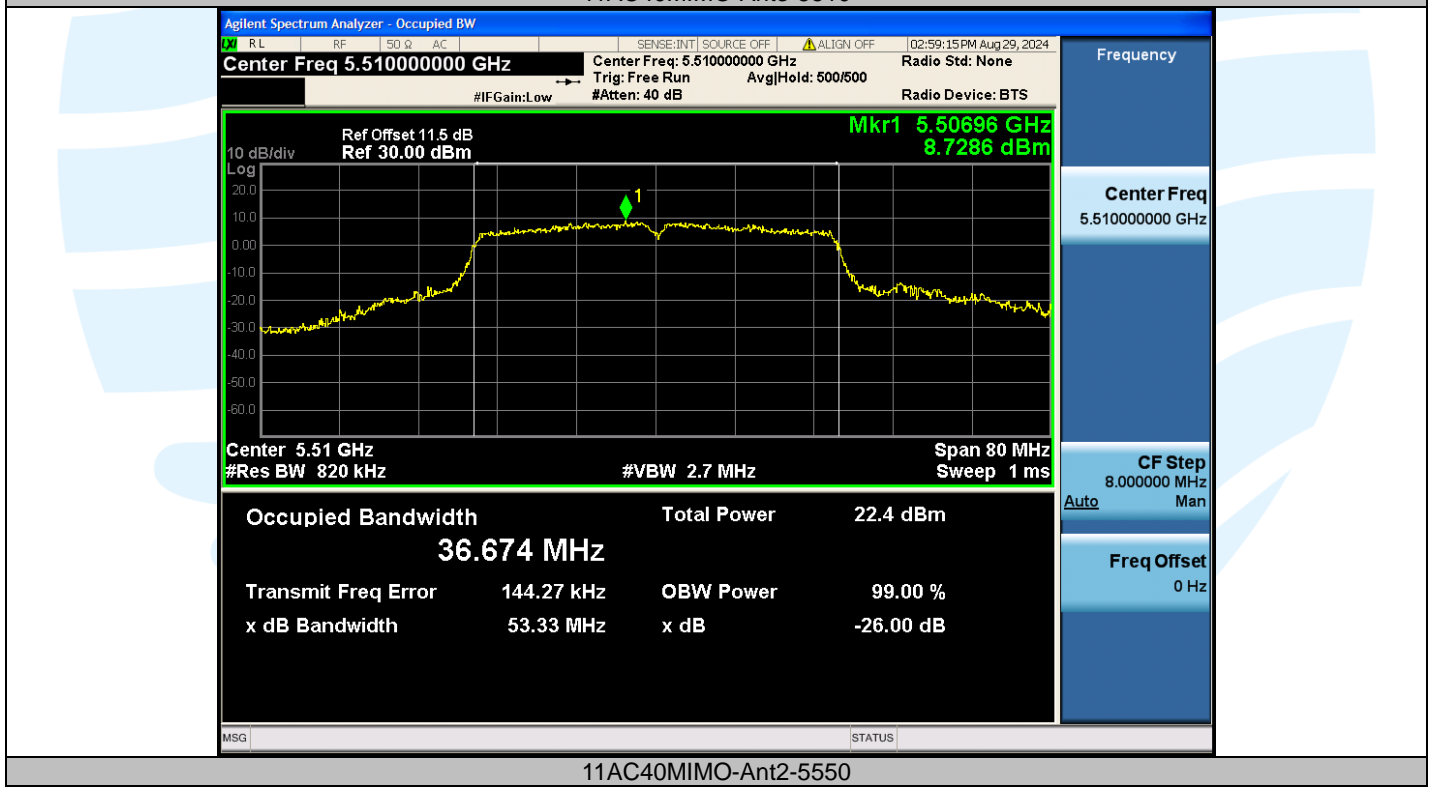

Shenzhen UnionTrust Quality and Technology Co., Ltd.

Address: Unit D/E of 9/F and 16/F, Block A, Building 6, Baoneng science and technology park, Longhua district, Shenzhen, China

Tel: +86-755-28230888

Fax: +86-755-28230886

E-mail: info@uttlab.com

<http://www.uttlab.com>

UTTR-RF-EN300328-V1.2