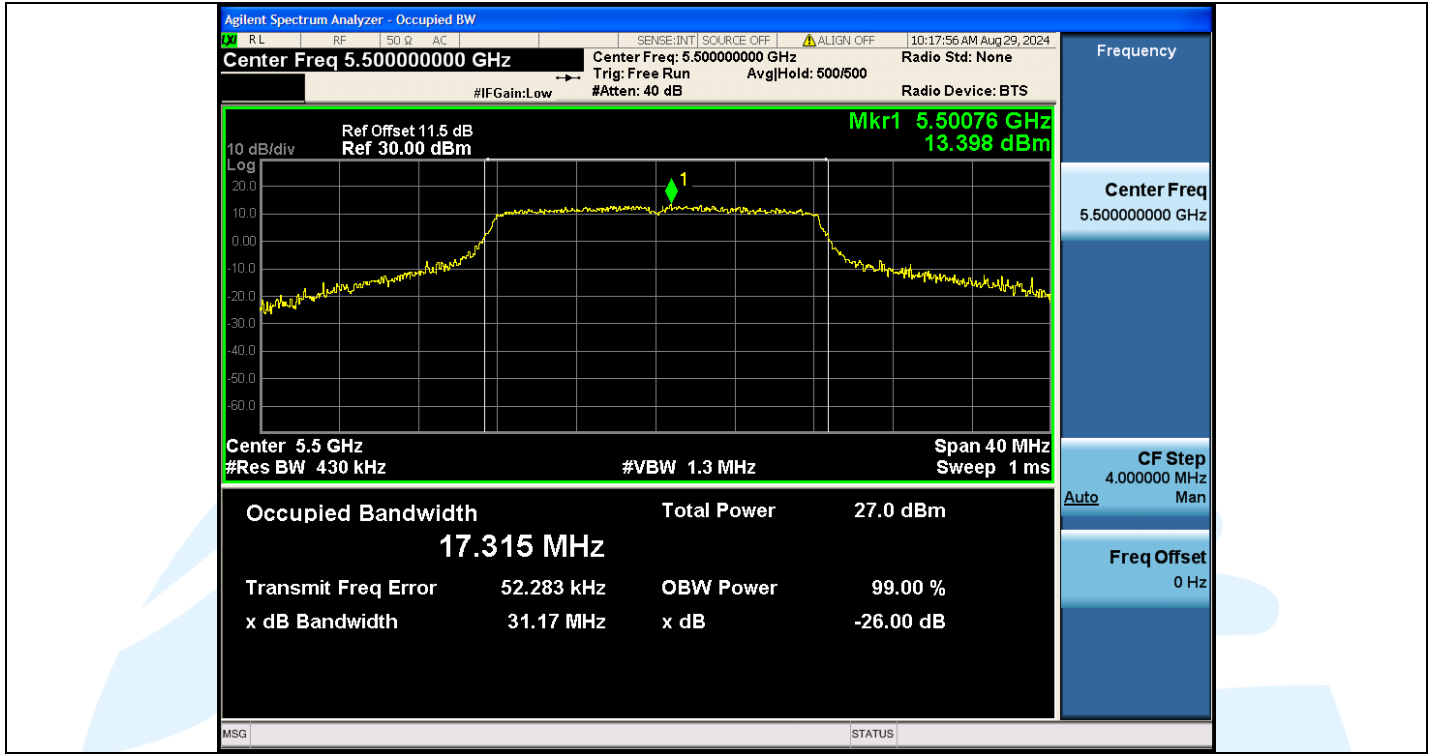

11A-Ant3-5500