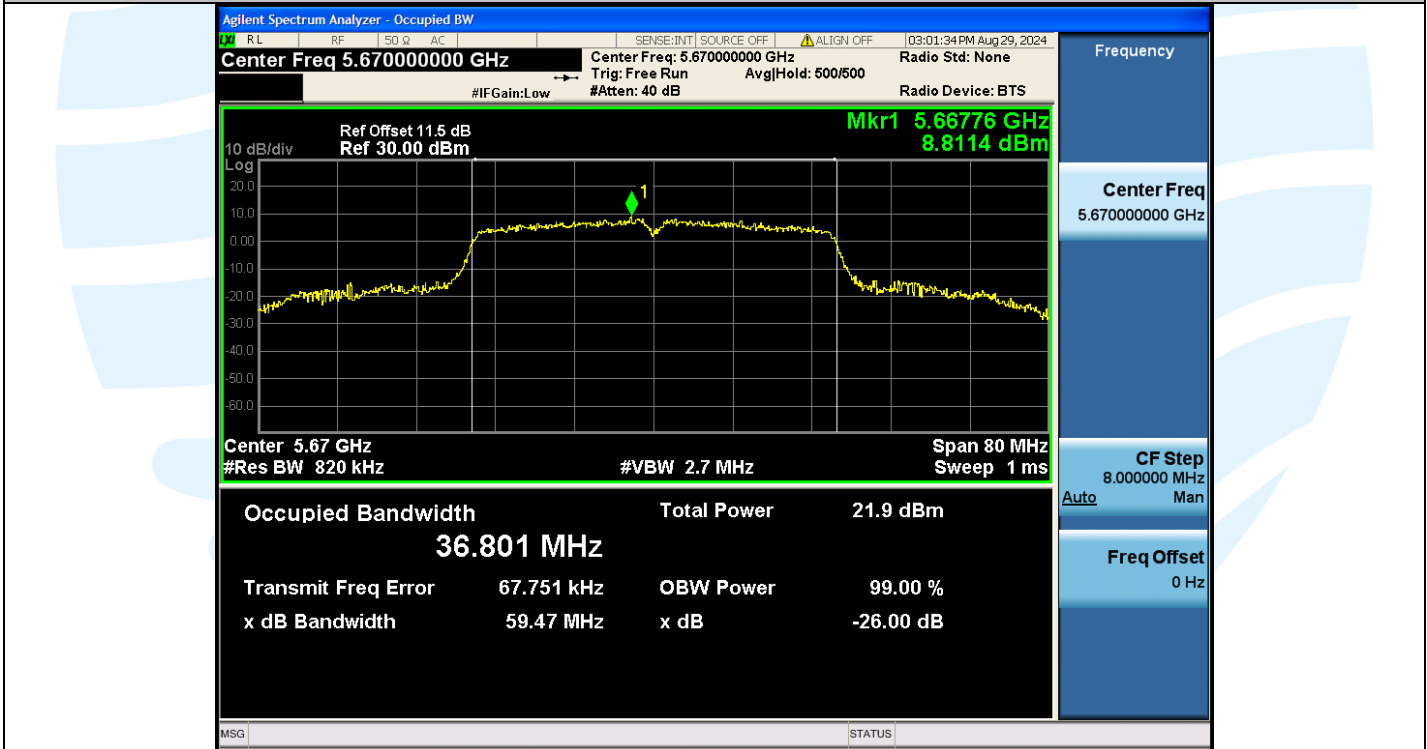

UTTR-RF-EN300328-V1.2

11AC40MIMO-Ant3-5670

11AC40MIMO-Ant2-5755

Shenzhen UnionTrust Quality and Technology Co., Ltd.

Address: Unit D/E of 9/F and 16/F, Block A, Building 6, Baoneng science and technology park, Longhua district, Shenzhen, China