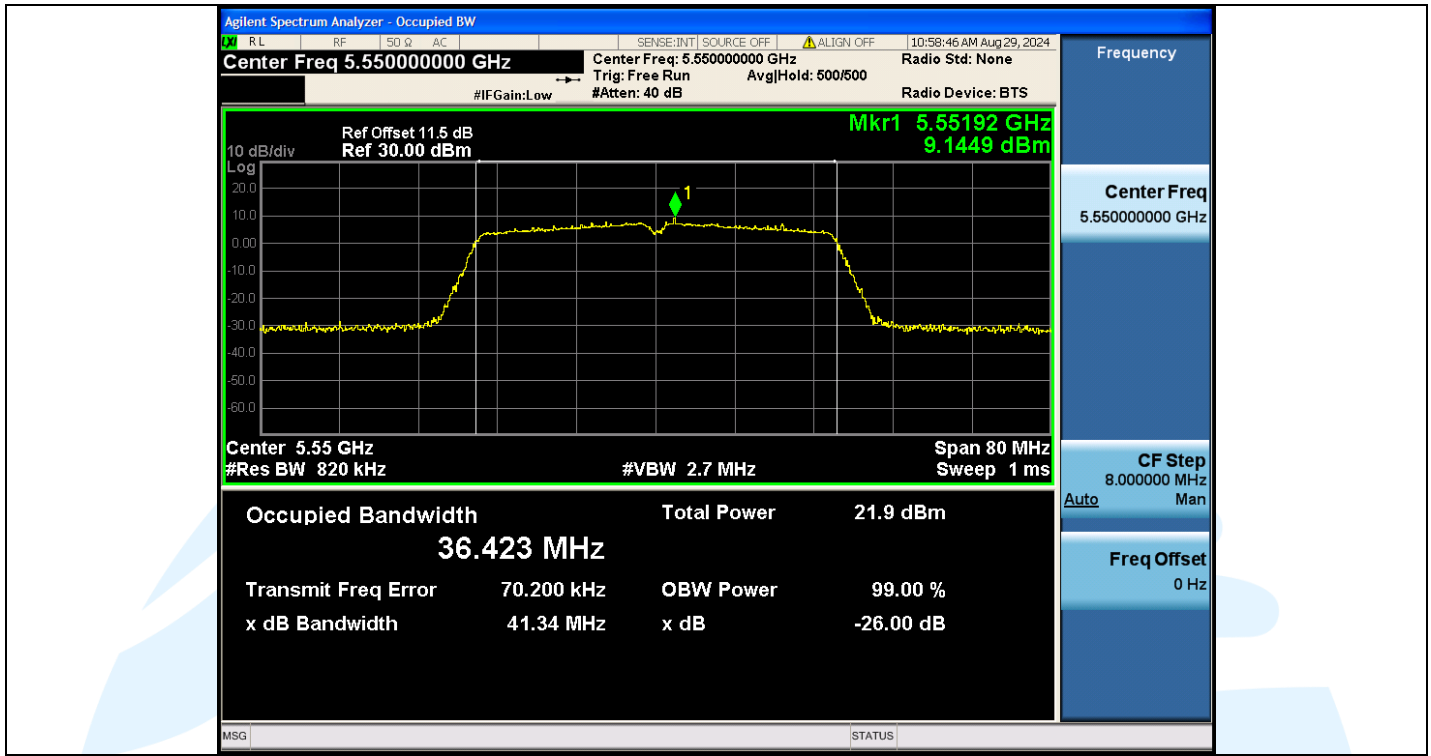

Shenzhen UnionTrust Quality and Technology Co., Ltd.

Address: Unit D/E of 9/F and 16/F, Block A, Building 6, Baoneng science and technology park, Longhua district, Shenzhen, China

Tel: +86-755-28230888

Fax: +86-755-28230886

E-mail: info@uttlab.com

<http://www.uttlab.com>

UTTR-RF-EN300328-V1.2