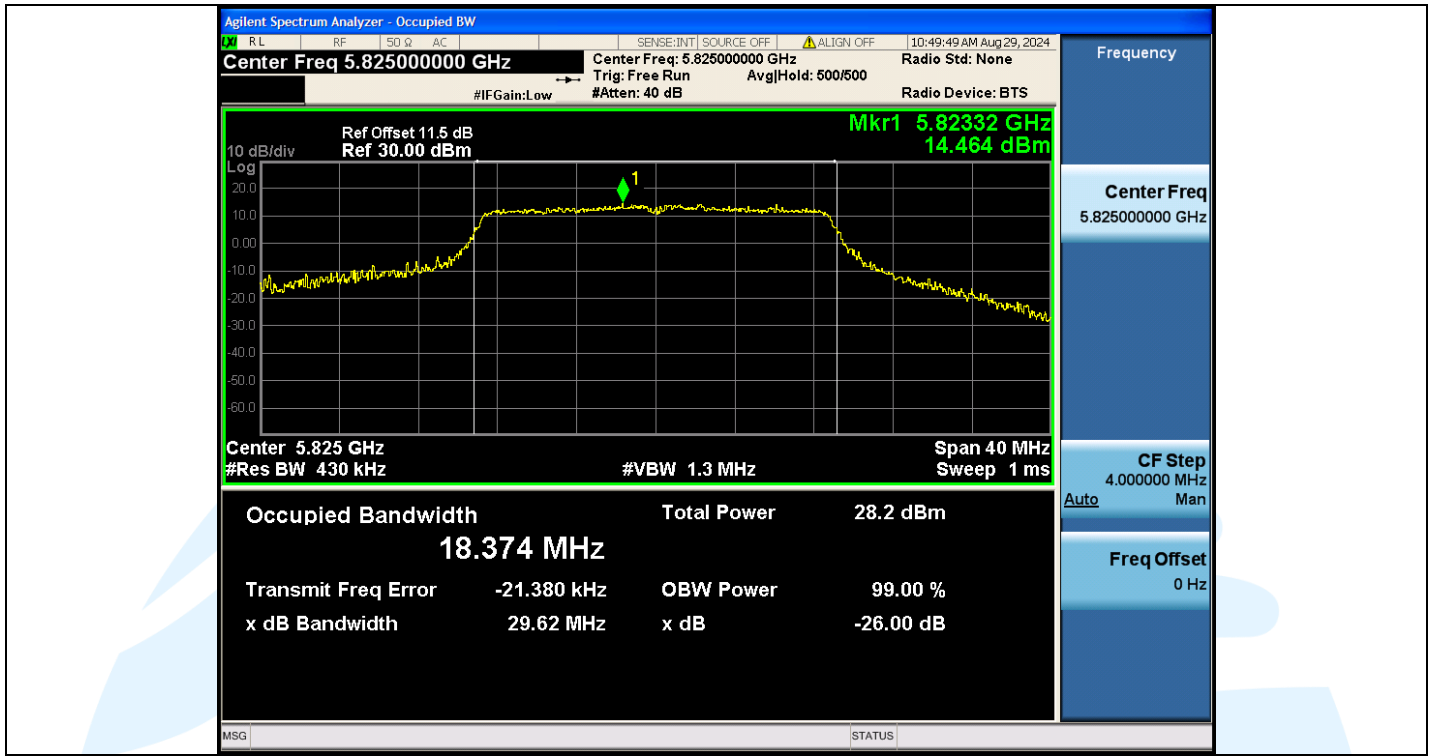

Shenzhen UnionTrust Quality and Technology Co., Ltd.

Address: Unit D/E of 9/F and 16/F, Block A, Building 6, Baoneng science and technology park, Longhua district, Shenzhen, China

Tel: +86-755-28230888

Fax: +86-755-28230886

E-mail: info@uttlab.com

<http://www.uttlab.com>

UTTR-RF-EN300328-V1.2