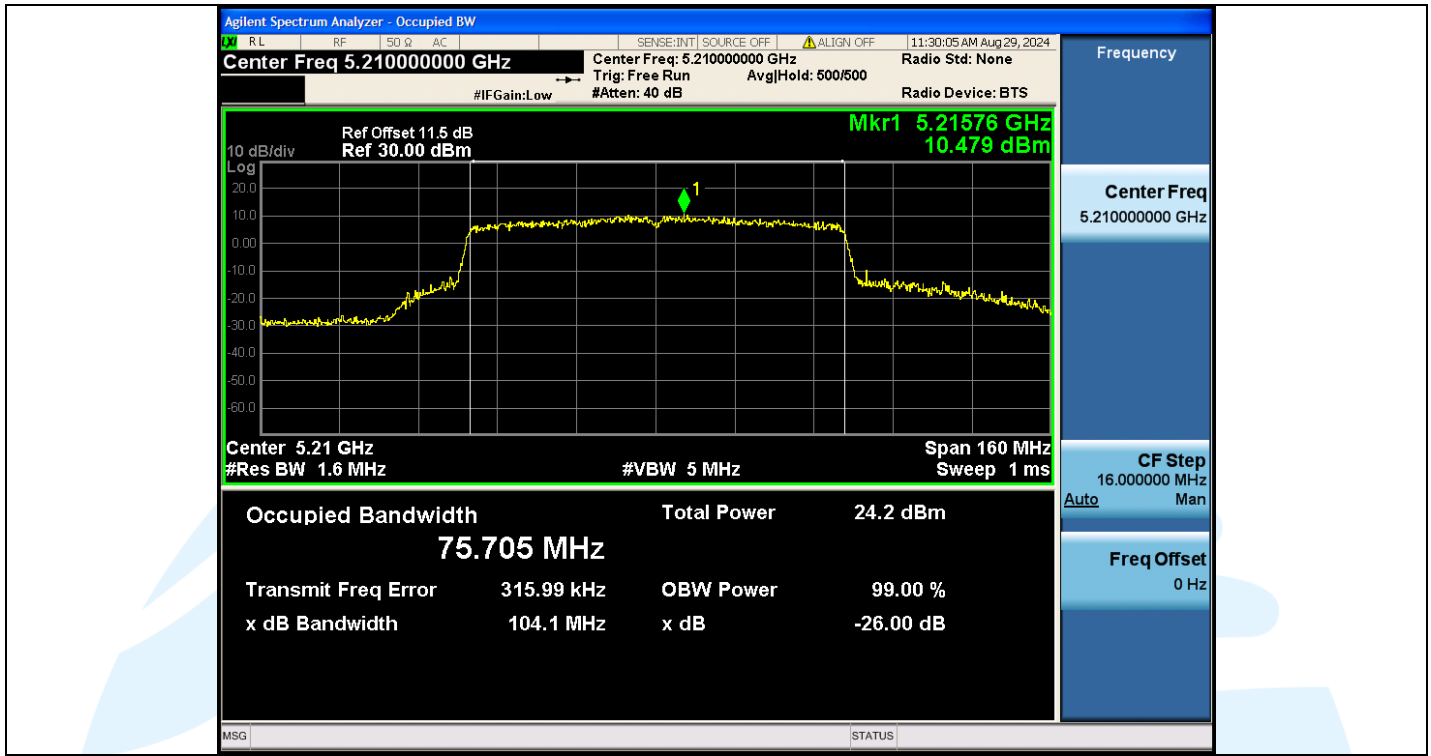

Shenzhen UnionTrust Quality and Technology Co., Ltd.

Address: Unit D/E of 9/F and 16/F, Block A, Building 6, Baoneng science and technology park, Longhua district, Shenzhen, China

Tel: +86-755-28230888

Fax: +86-755-28230886

E-mail: info@uttlab.com

<http://www.uttlab.com>

UTTR-RF-EN300328-V1.2