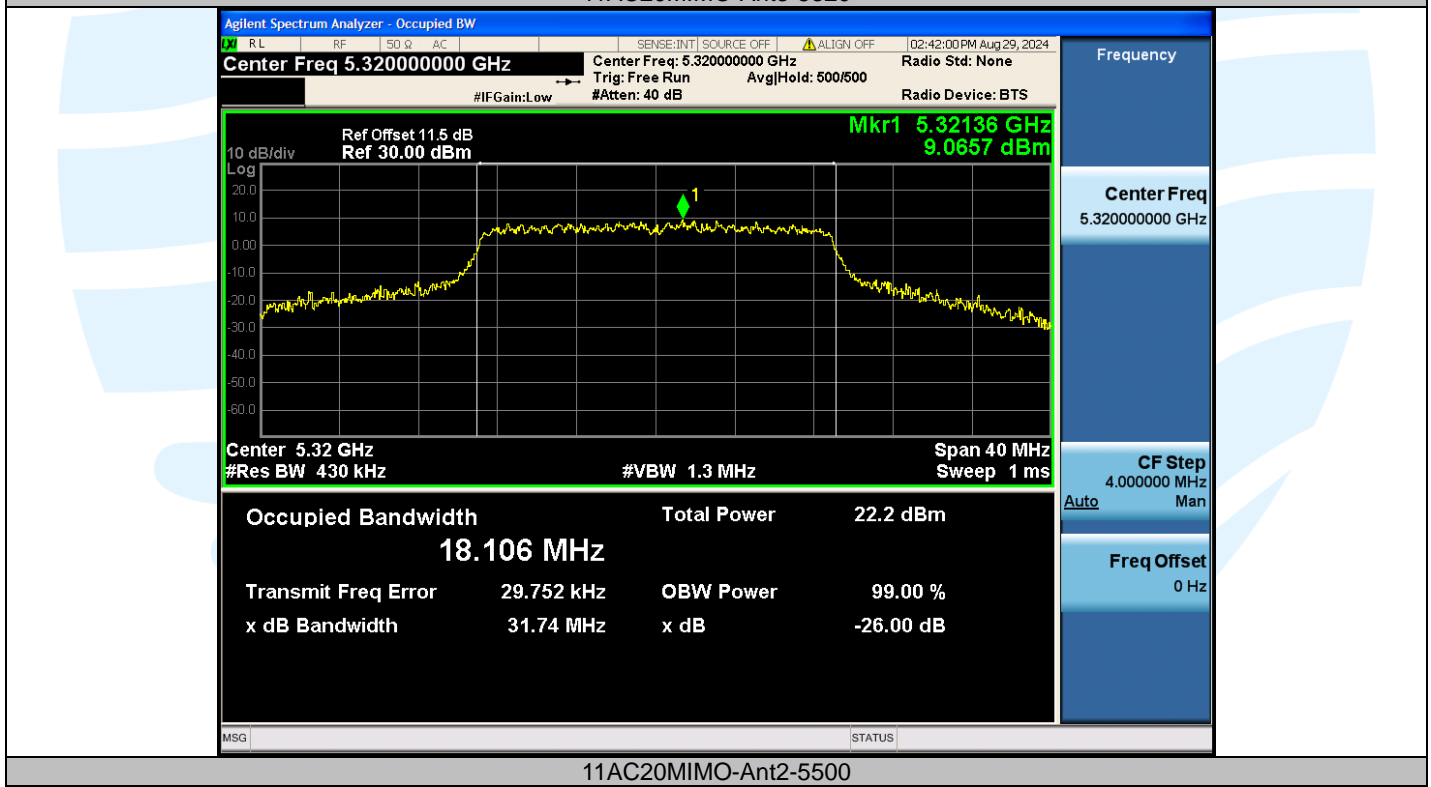

Shenzhen UnionTrust Quality and Technology Co., Ltd.

Address: Unit D/E of 9/F and 16/F, Block A, Building 6, Baoneng science and technology park, Longhua district, Shenzhen, China

Tel: +86-755-28230888

Fax: +86-755-28230886

E-mail: info@uttlab.com

<http://www.uttlab.com>

UTTR-RF-EN300328-V1.2