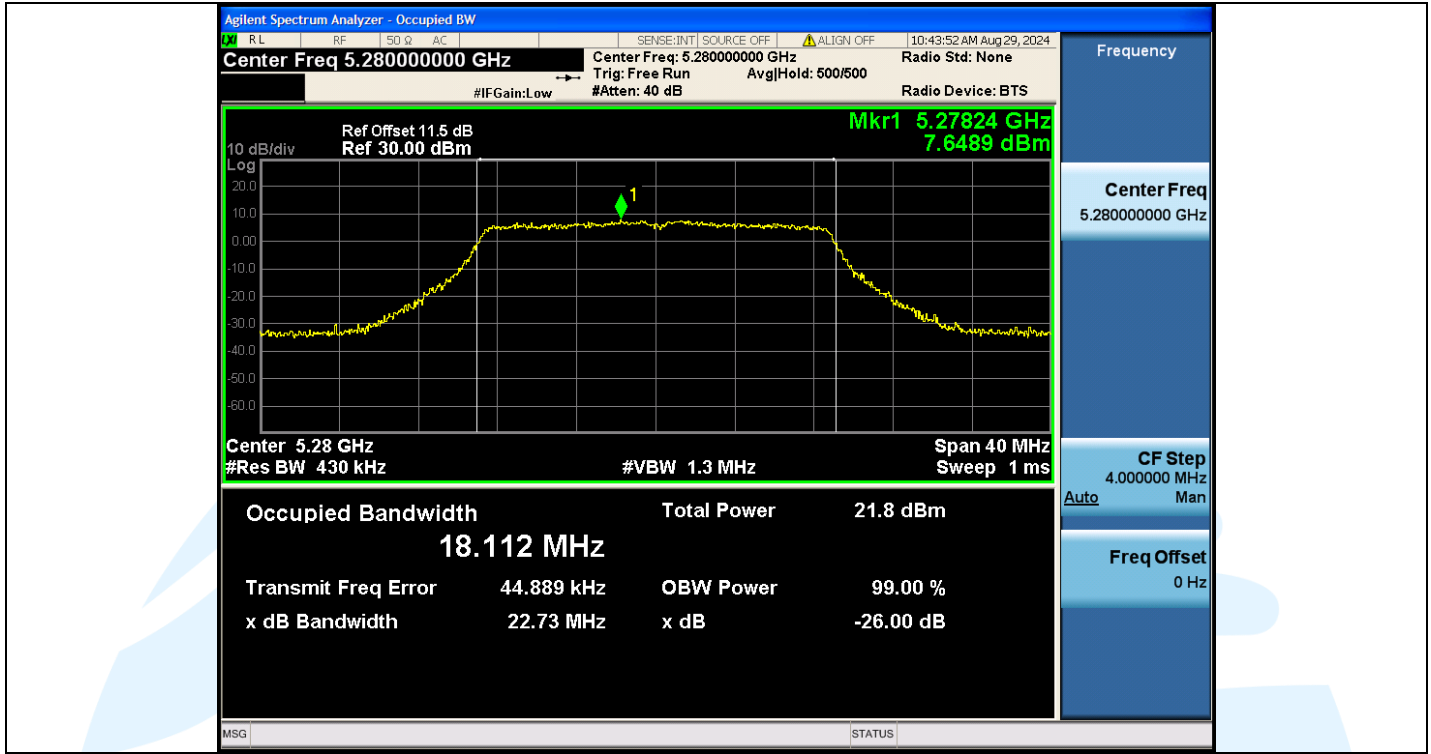

UTTR-RF-EN300328-V1.2

11N20MIMO-Ant3-5280

11N20MIMO-Ant2-5320

Shenzhen UnionTrust Quality and Technology Co., Ltd.

Address: Unit D/E of 9/F and 16/F, Block A, Building 6, Baoneng science and technology park, Longhua district, Shenzhen, China