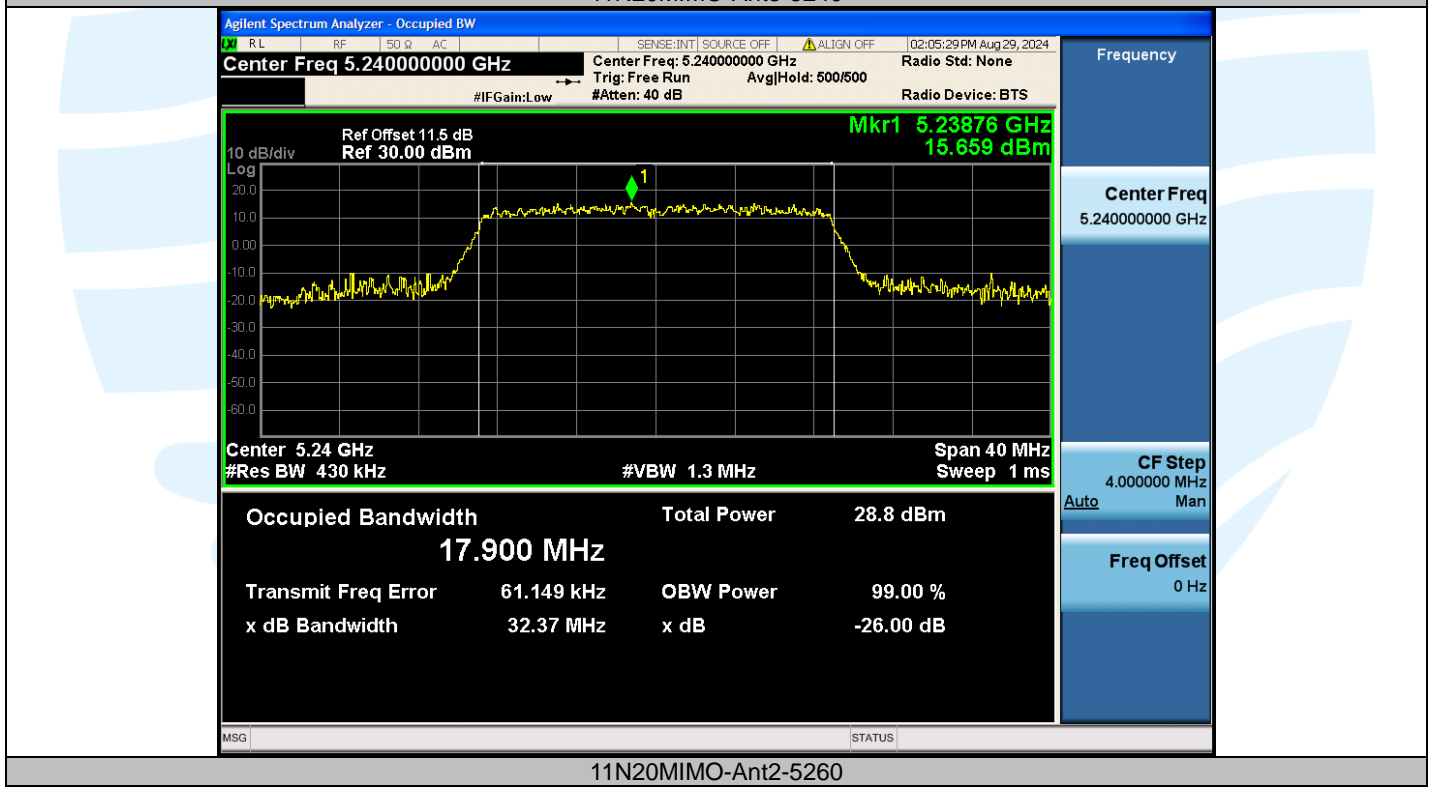

Shenzhen UnionTrust Quality and Technology Co., Ltd.

Address: Unit D/E of 9/F and 16/F, Block A, Building 6, Baoneng science and technology park, Longhua district, Shenzhen, China

Tel: +86-755-28230888

Fax: +86-755-28230886

E-mail: info@uttlab.com

<http://www.uttlab.com>

UTTR-RF-EN300328-V1.2