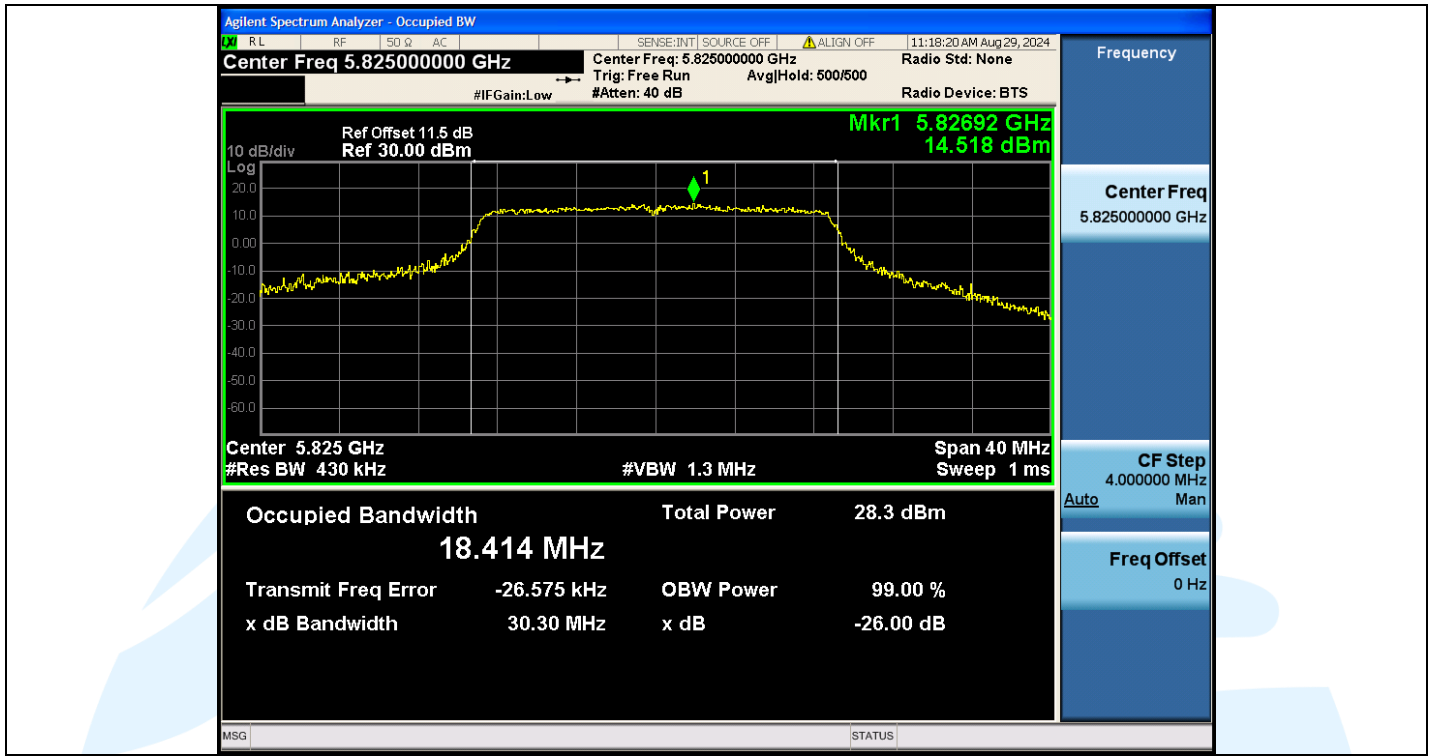

11AC20MIMO-Ant3-5825