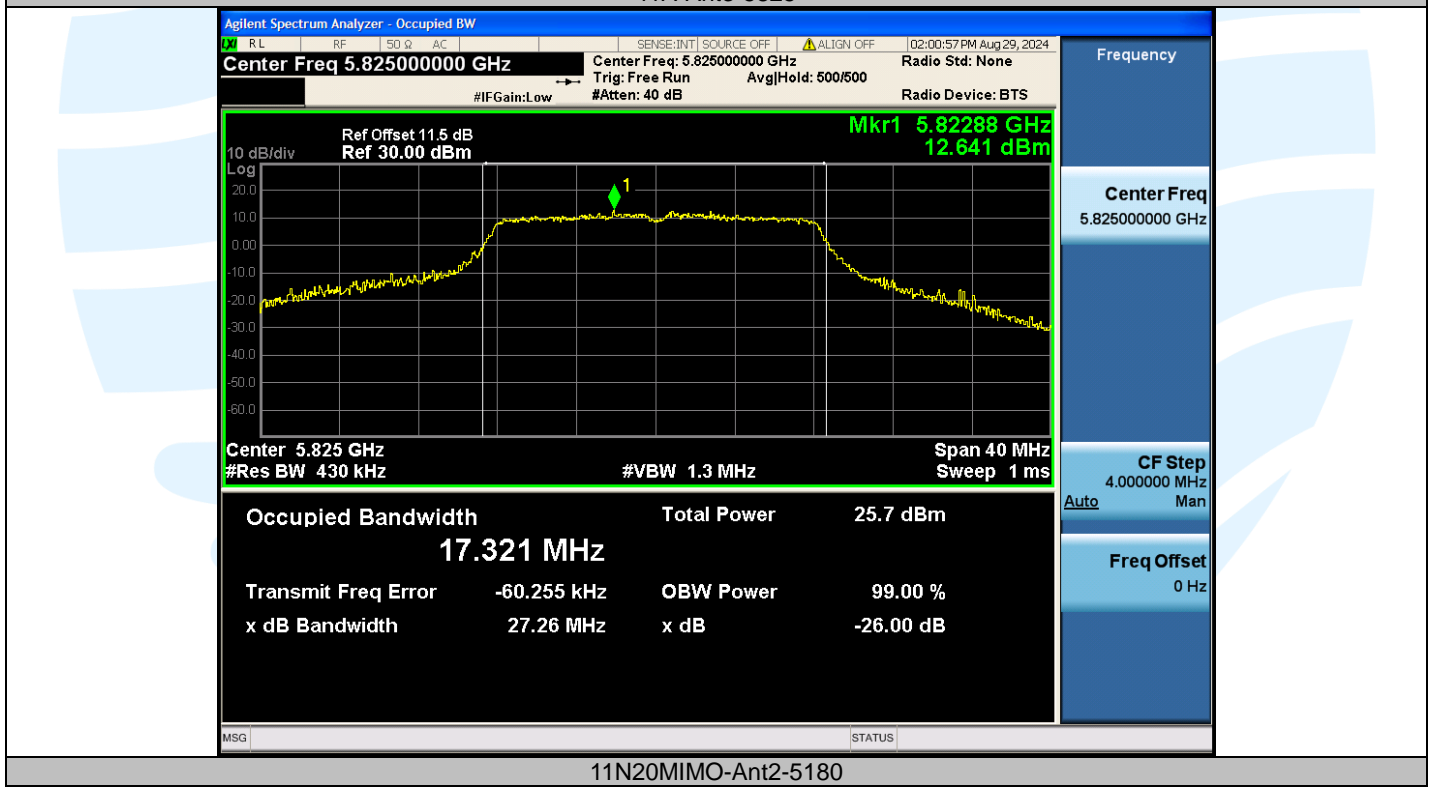

Shenzhen UnionTrust Quality and Technology Co., Ltd.

Address: Unit D/E of 9/F and 16/F, Block A, Building 6, Baoneng science and technology park, Longhua district, Shenzhen, China

Tel: +86-755-28230888

Fax: +86-755-28230886

E-mail: info@uttlab.com

<http://www.uttlab.com>

UTTR-RF-EN300328-V1.2