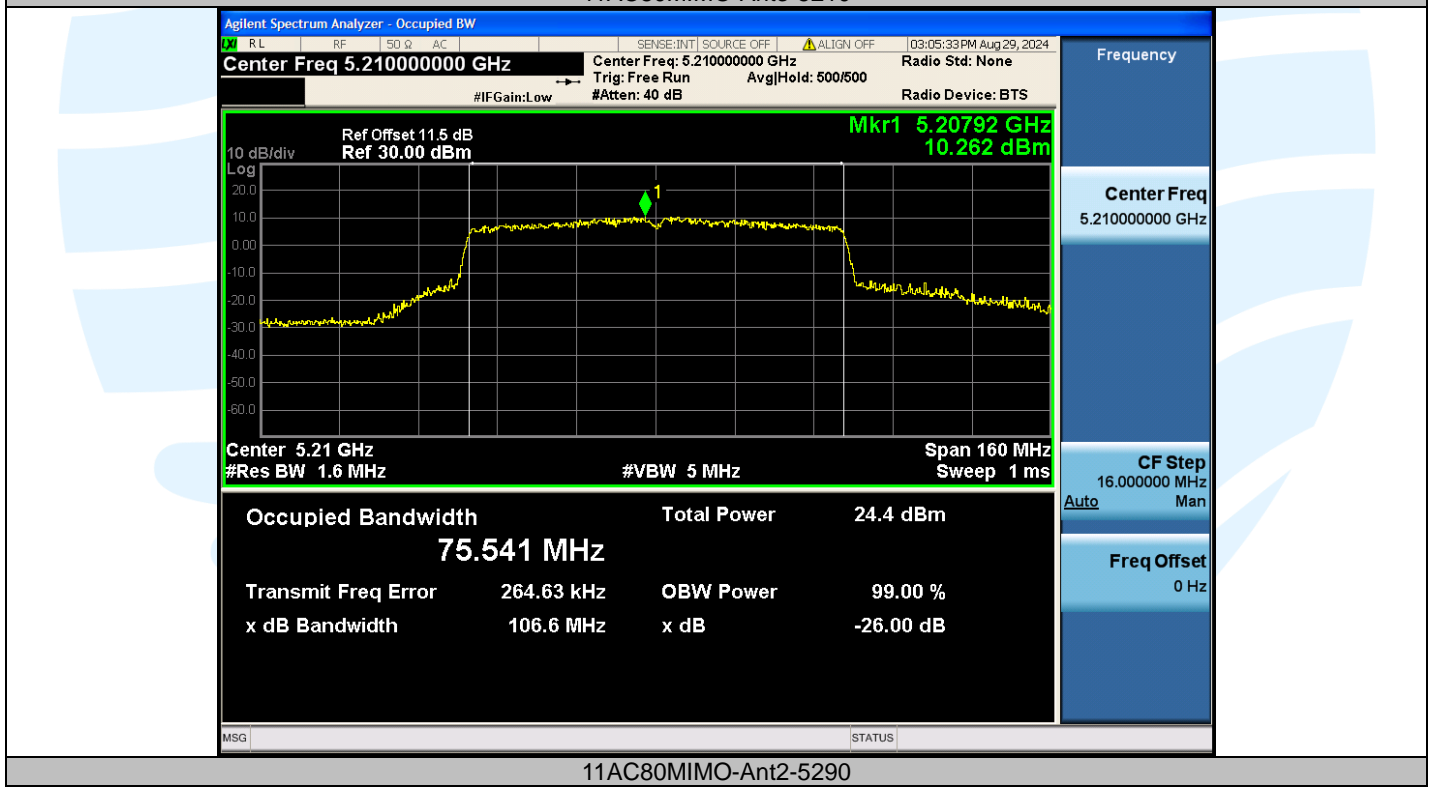

Shenzhen UnionTrust Quality and Technology Co., Ltd.

Address: Unit D/E of 9/F and 16/F, Block A, Building 6, Baoneng science and technology park, Longhua district, Shenzhen, China

Tel: +86-755-28230888

Fax: +86-755-28230886

E-mail: info@uttlab.com

<http://www.uttlab.com>

UTTR-RF-EN300328-V1.2