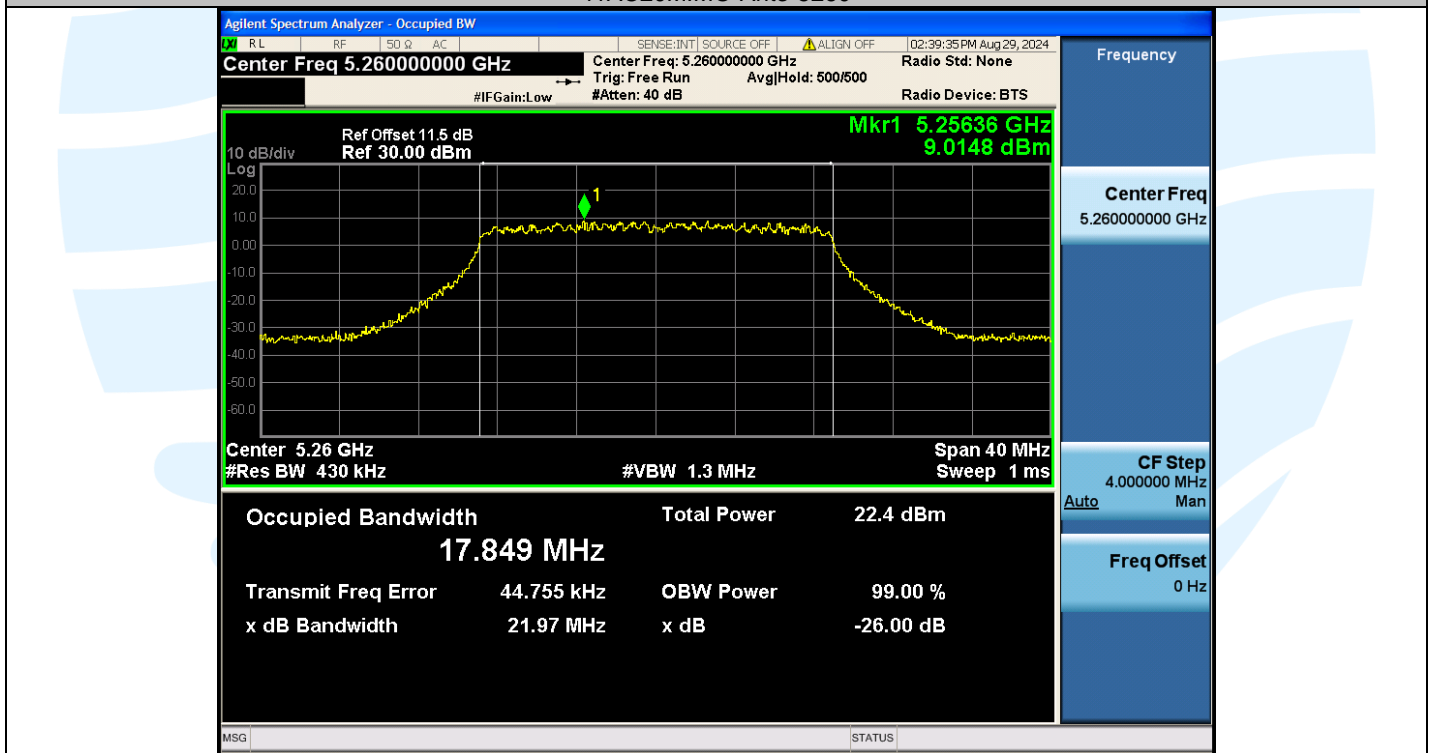

UTTR-RF-EN300328-V1.2

11AC20MIMO-Ant3-5260

11AC20MIMO-Ant2-5280

Shenzhen UnionTrust Quality and Technology Co., Ltd.

Address: Unit D/E of 9/F and 16/F, Block A, Building 6, Baoneng science and technology park, Longhua district, Shenzhen, China