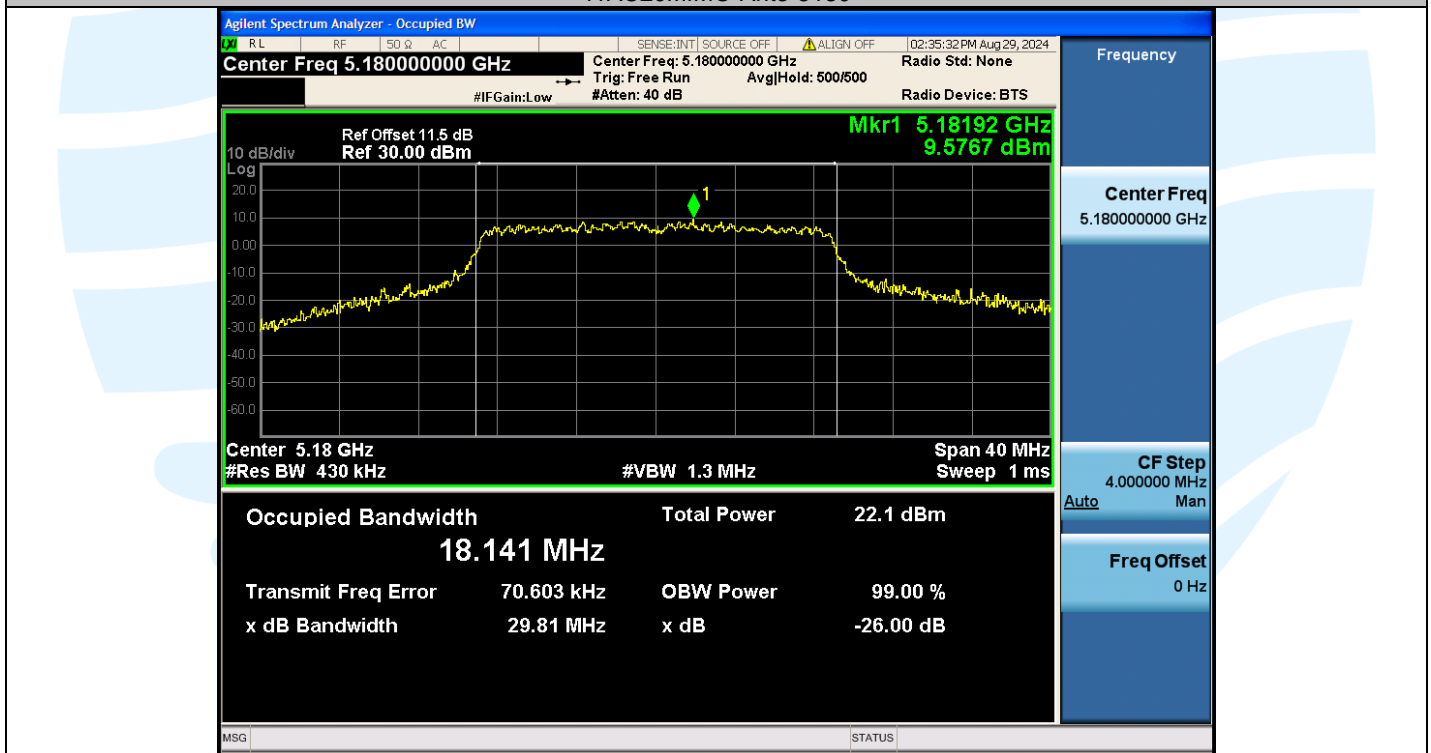

UTTR-RF-EN300328-V1.2

11AC20MIMO-Ant3-5180

11AC20MIMO-Ant2-5200

Shenzhen UnionTrust Quality and Technology Co., Ltd.

Address: Unit D/E of 9/F and 16/F, Block A, Building 6, Baoneng science and technology park, Longhua district, Shenzhen, China