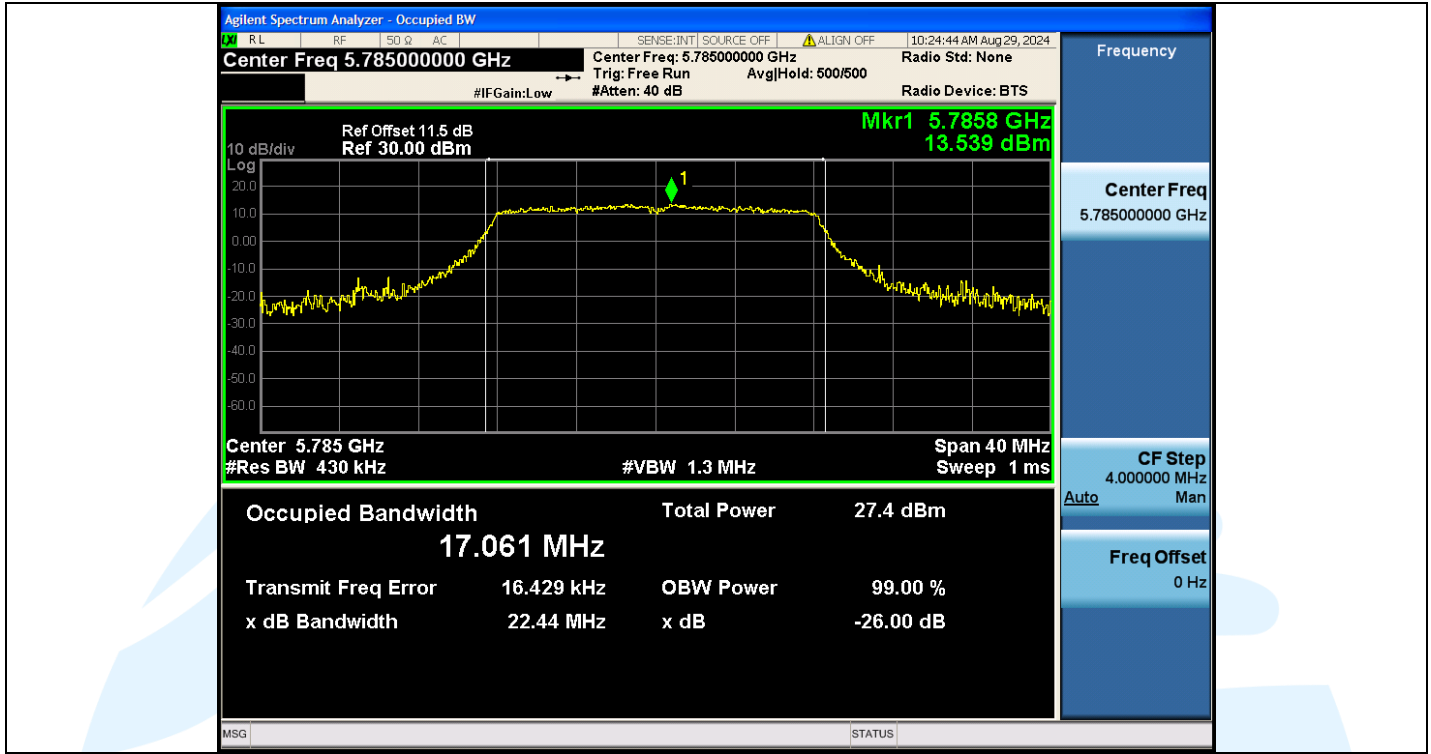

Shenzhen UnionTrust Quality and Technology Co., Ltd.

Address: Unit D/E of 9/F and 16/F, Block A, Building 6, Baoneng science and technology park, Longhua district, Shenzhen, China

Tel: +86-755-28230888

Fax: +86-755-28230886

E-mail: info@uttlab.com

<http://www.uttlab.com>

UTTR-RF-EN300328-V1.2