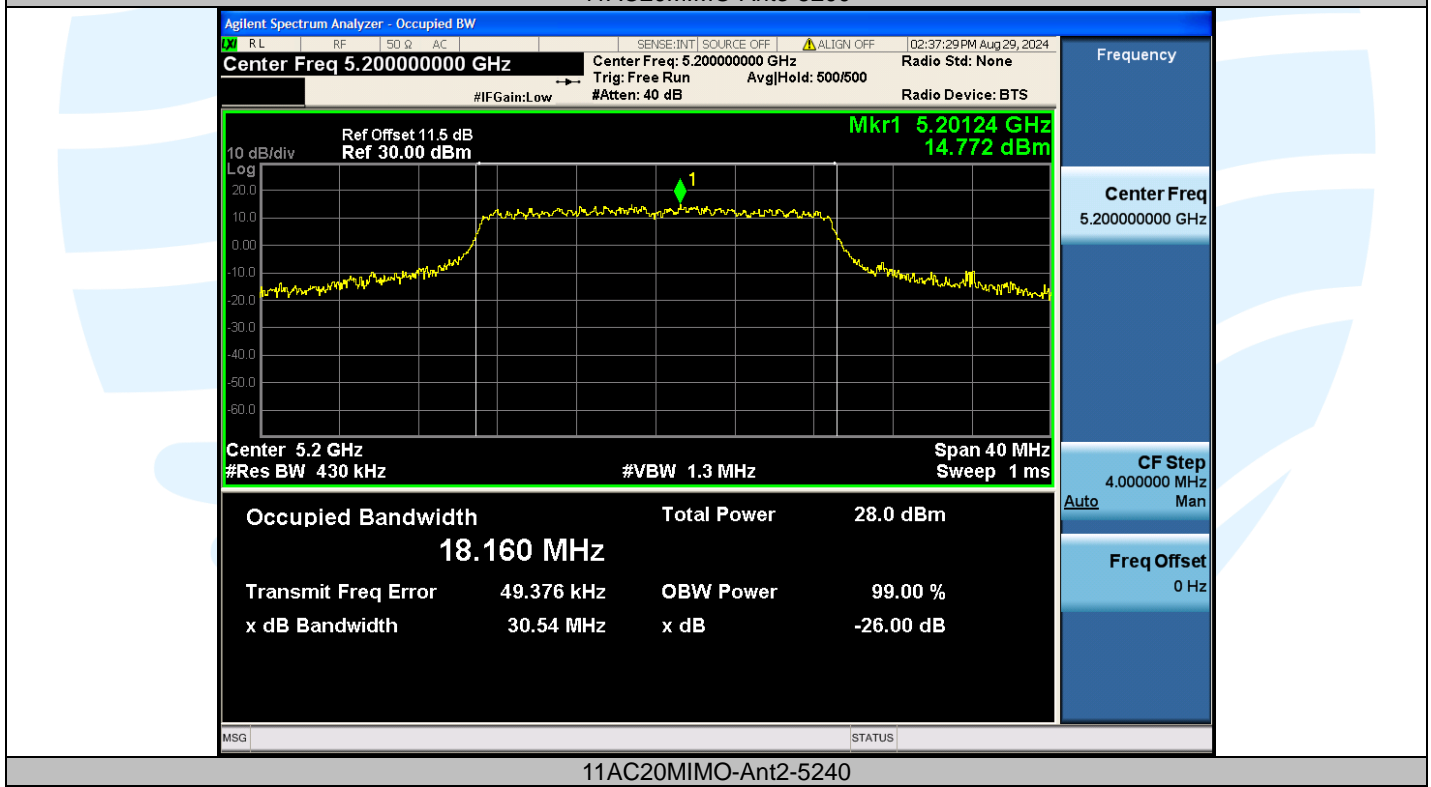

Shenzhen UnionTrust Quality and Technology Co., Ltd.

Address: Unit D/E of 9/F and 16/F, Block A, Building 6, Baoneng science and technology park, Longhua district, Shenzhen, China

Tel: +86-755-28230888

Fax: +86-755-28230886

E-mail: info@uttlab.com

<http://www.uttlab.com>

UTTR-RF-EN300328-V1.2