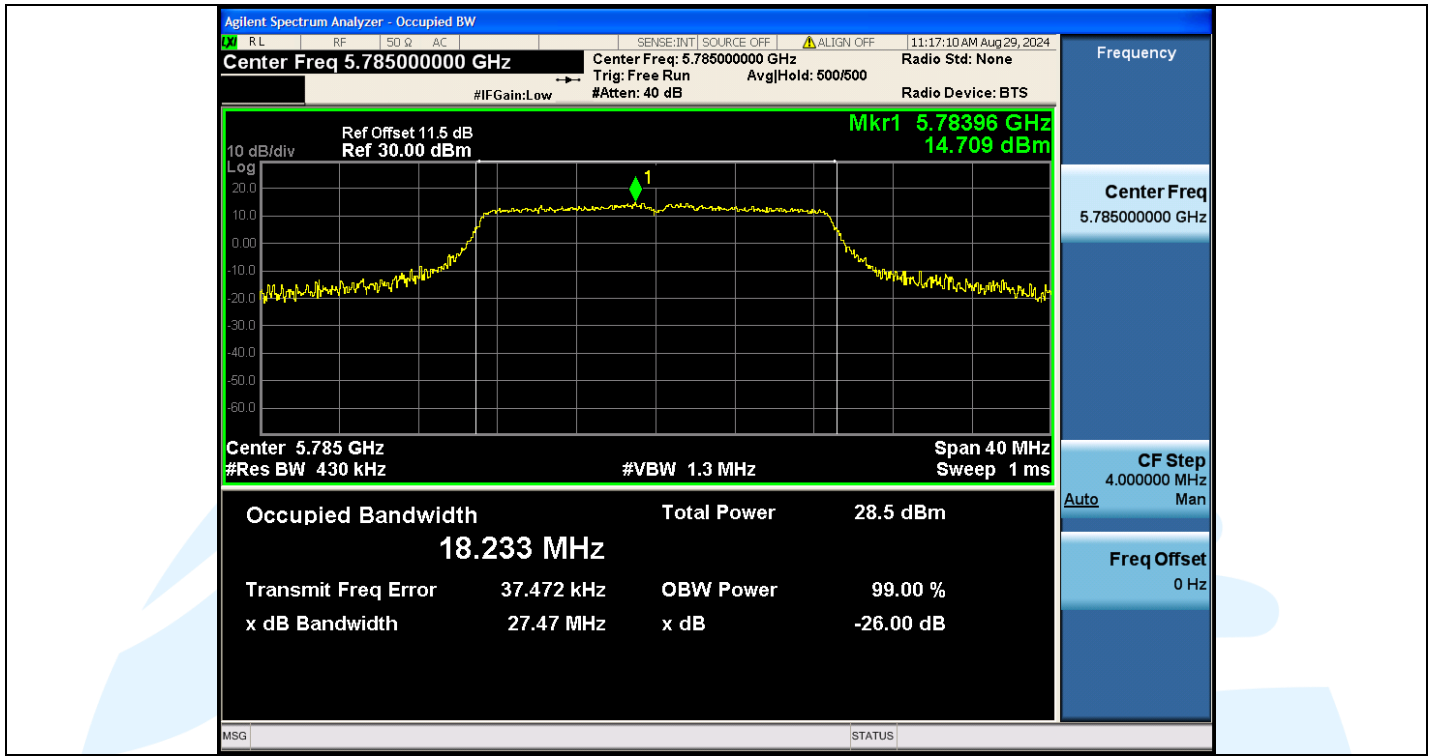

Shenzhen UnionTrust Quality and Technology Co., Ltd.

Address: Unit D/E of 9/F and 16/F, Block A, Building 6, Baoneng science and technology park, Longhua district, Shenzhen, China

Tel: +86-755-28230888

Fax: +86-755-28230886

E-mail: info@uttlab.com

<http://www.uttlab.com>

UTTR-RF-EN300328-V1.2