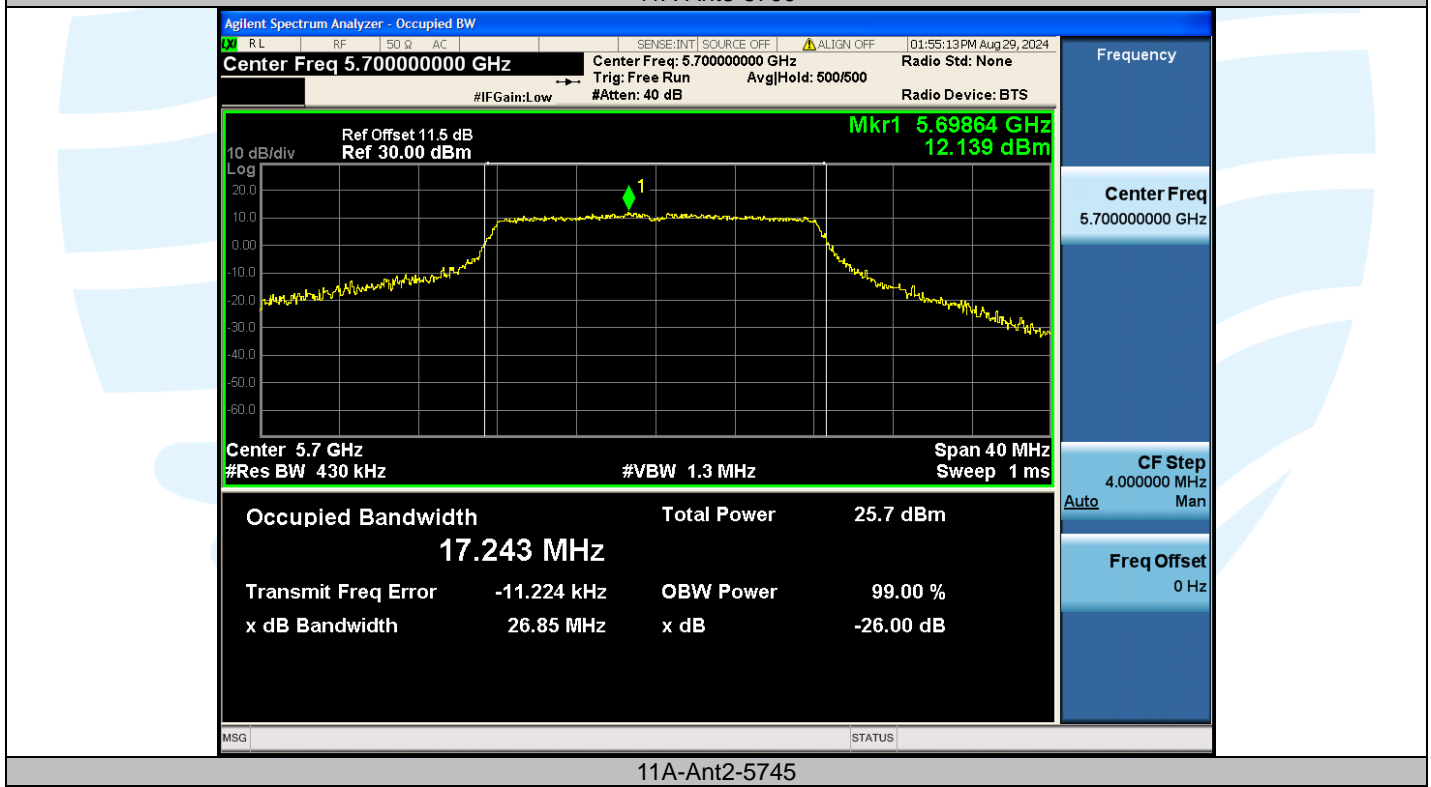

UTTR-RF-EN300328-V1.2

Shenzhen UnionTrust Quality and Technology Co., Ltd.

Address: Unit D/E of 9/F and 16/F, Block A, Building 6, Baoneng science and technology park, Longhua district, Shenzhen, China

Tel: +86-755-28230888