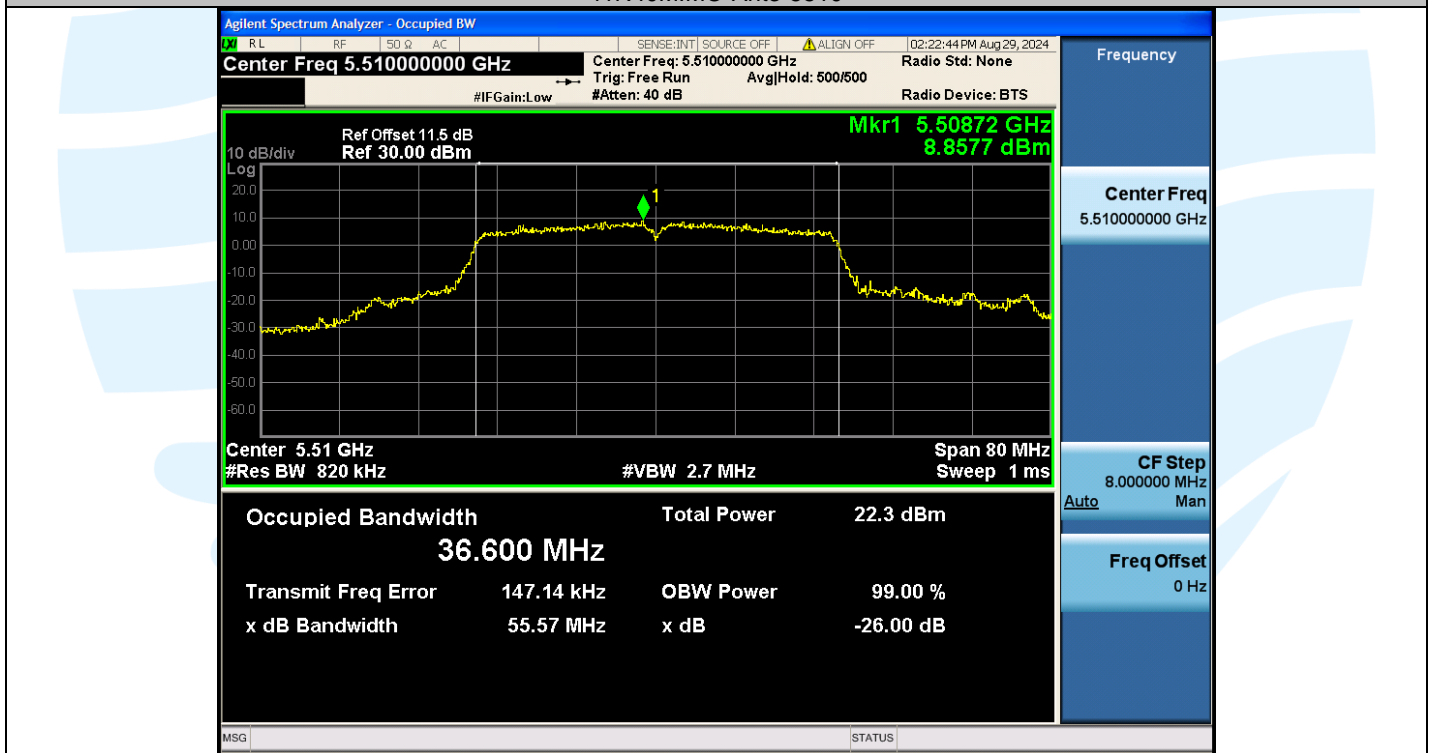

UTTR-RF-EN300328-V1.2

11N40MIMO-Ant3-5510

11N40MIMO-Ant2-5550

Shenzhen UnionTrust Quality and Technology Co., Ltd.

Address: Unit D/E of 9/F and 16/F, Block A, Building 6, Baoneng science and technology park, Longhua district, Shenzhen, China