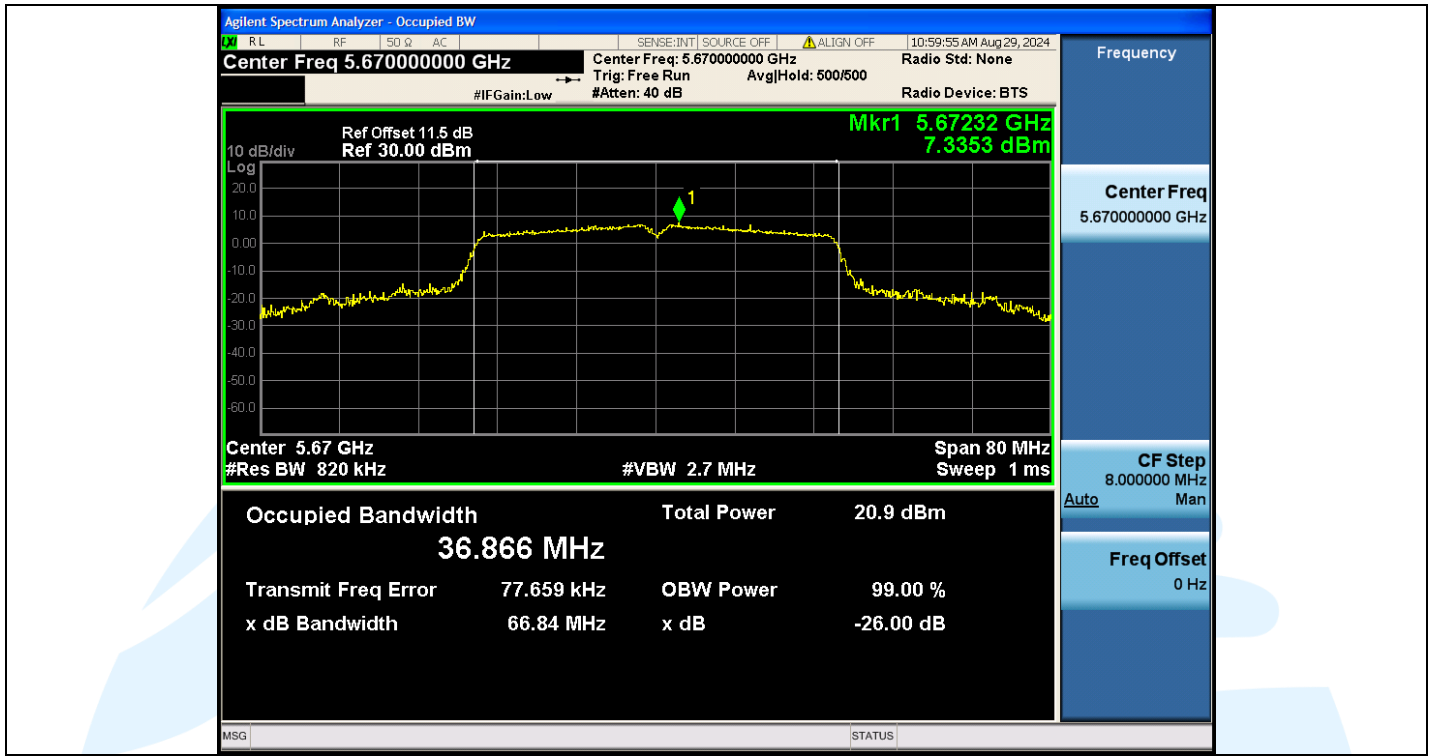

11N40MIMO-Ant3-5670