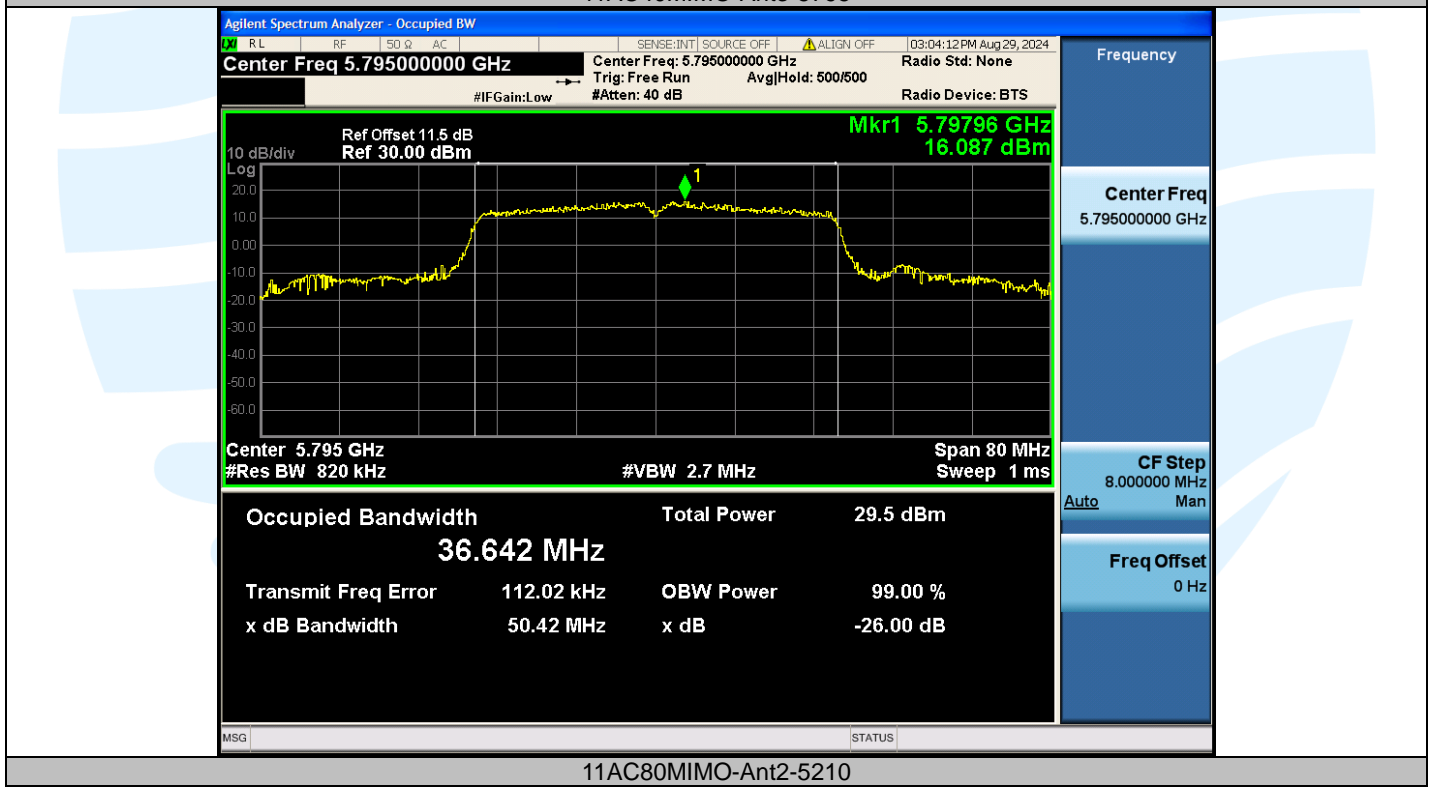

Shenzhen UnionTrust Quality and Technology Co., Ltd.

Address: Unit D/E of 9/F and 16/F, Block A, Building 6, Baoneng science and technology park, Longhua district, Shenzhen, China

Tel: +86-755-28230888

Fax: +86-755-28230886

E-mail: info@uttlab.com

<http://www.uttlab.com>

UTTR-RF-EN300328-V1.2