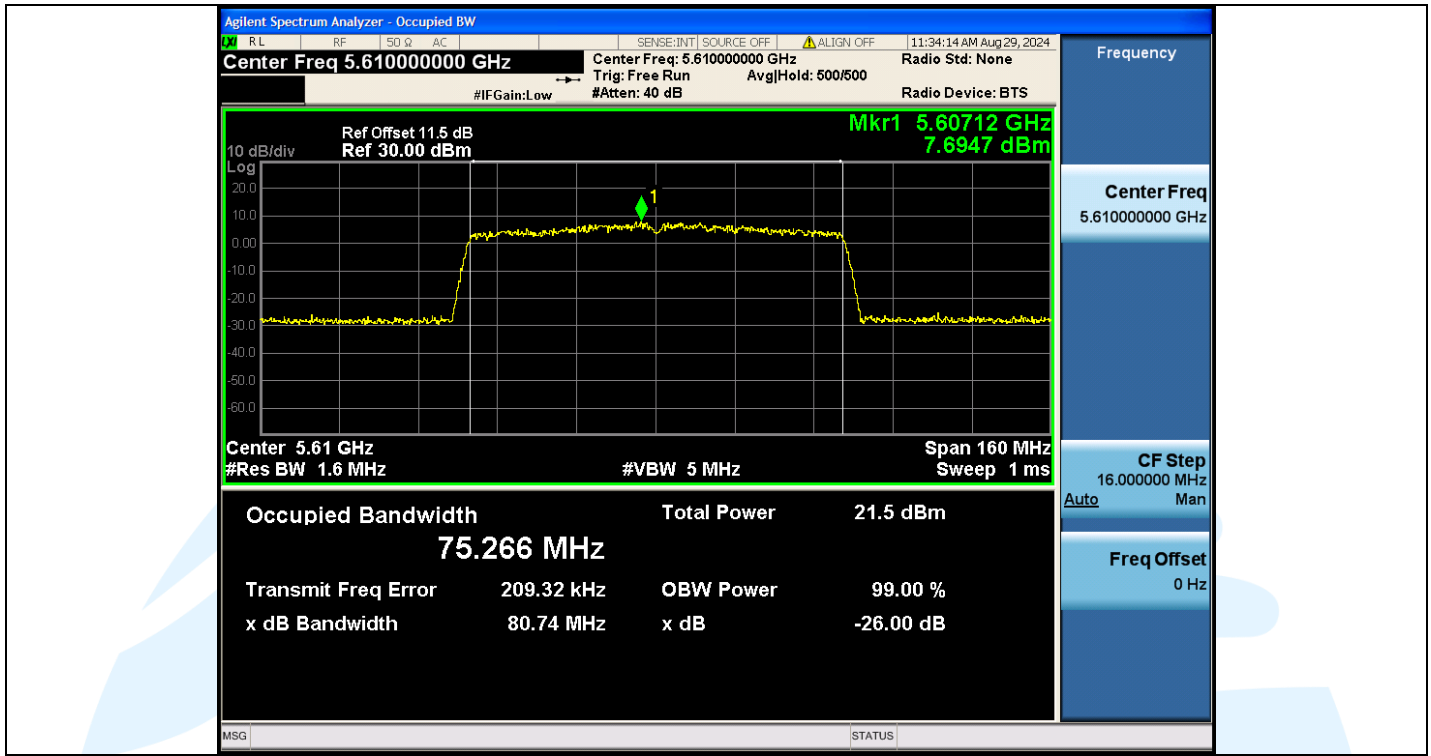

Shenzhen UnionTrust Quality and Technology Co., Ltd.

Address: Unit D/E of 9/F and 16/F, Block A, Building 6, Baoneng science and technology park, Longhua district, Shenzhen, China

Tel: +86-755-28230888

Fax: +86-755-28230886

E-mail: info@uttlab.com

<http://www.uttlab.com>

UTTR-RF-EN300328-V1.2