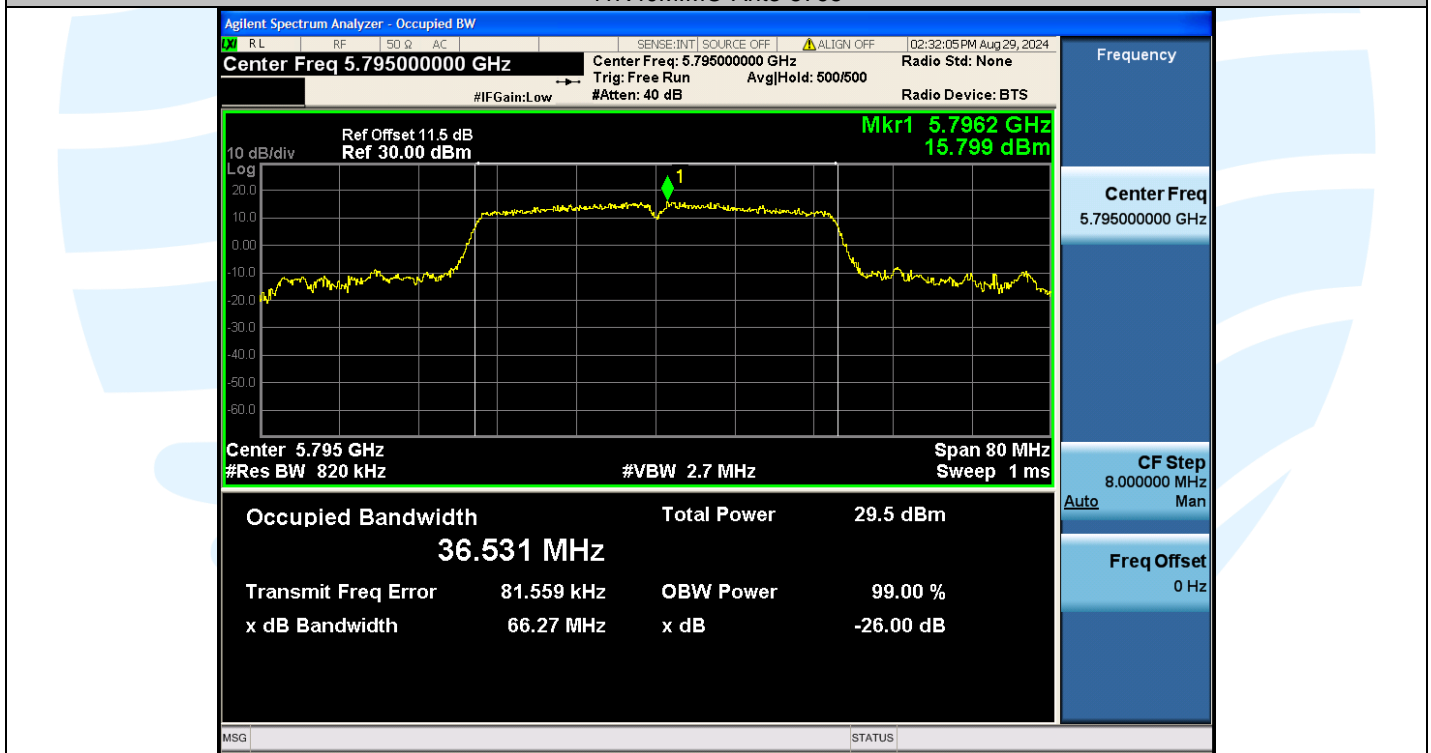

11AC20MIMO-Ant2-5180

Shenzhen UnionTrust Quality and Technology Co., Ltd.

Address: Unit D/E of 9/F and 16/F, Block A, Building 6, Baoneng science and technology park, Longhua district, Shenzhen, China

Tel: +86-755-28230888

Fax: +86-755-28230886

E-mail: info@uttlab.com

<http://www.uttlab.com>

UTTR-RF-EN300328-V1.2