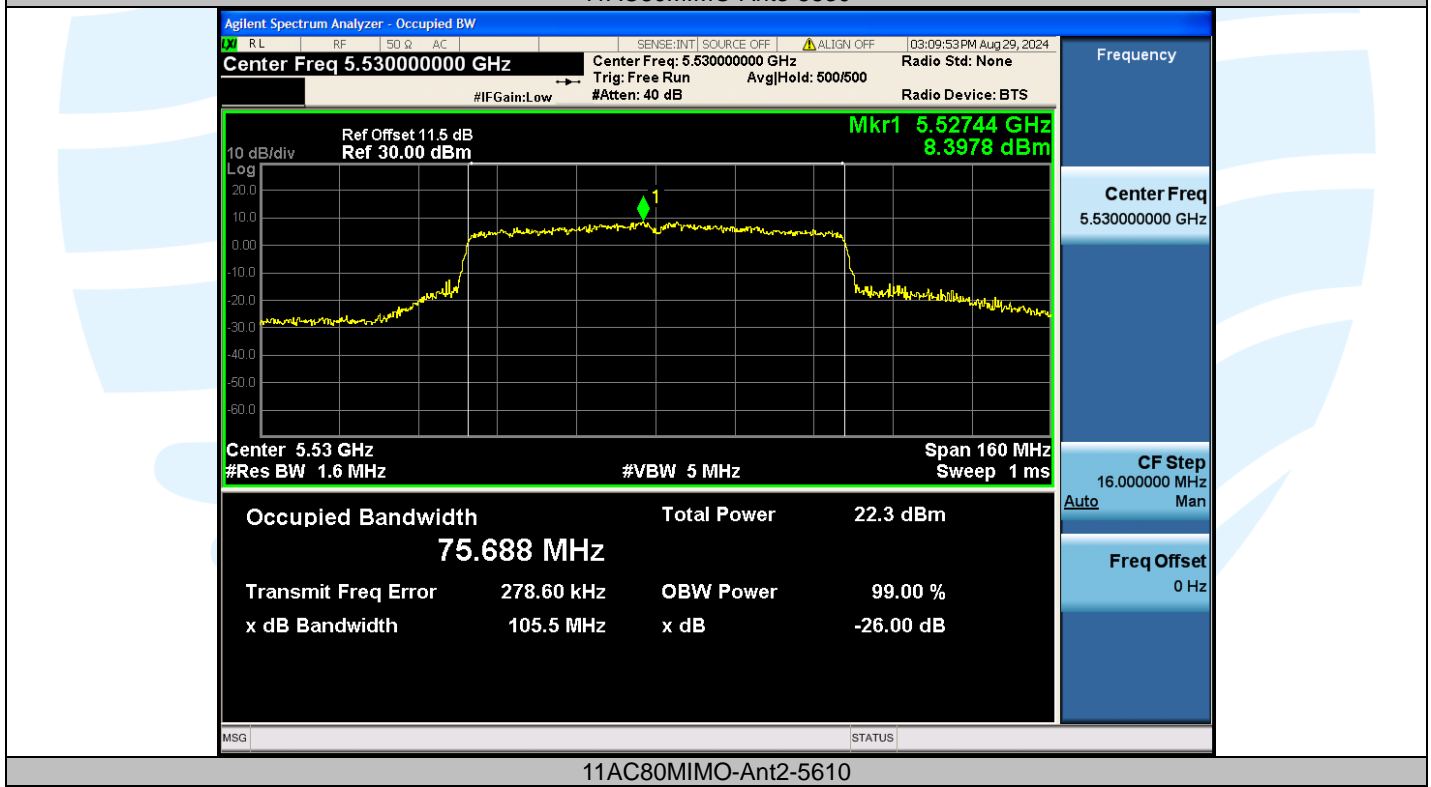

Shenzhen UnionTrust Quality and Technology Co., Ltd.

Address: Unit D/E of 9/F and 16/F, Block A, Building 6, Baoneng science and technology park, Longhua district, Shenzhen, China

Tel: +86-755-28230888

Fax: +86-755-28230886

E-mail: info@uttlab.com

<http://www.uttlab.com>

UTTR-RF-EN300328-V1.2