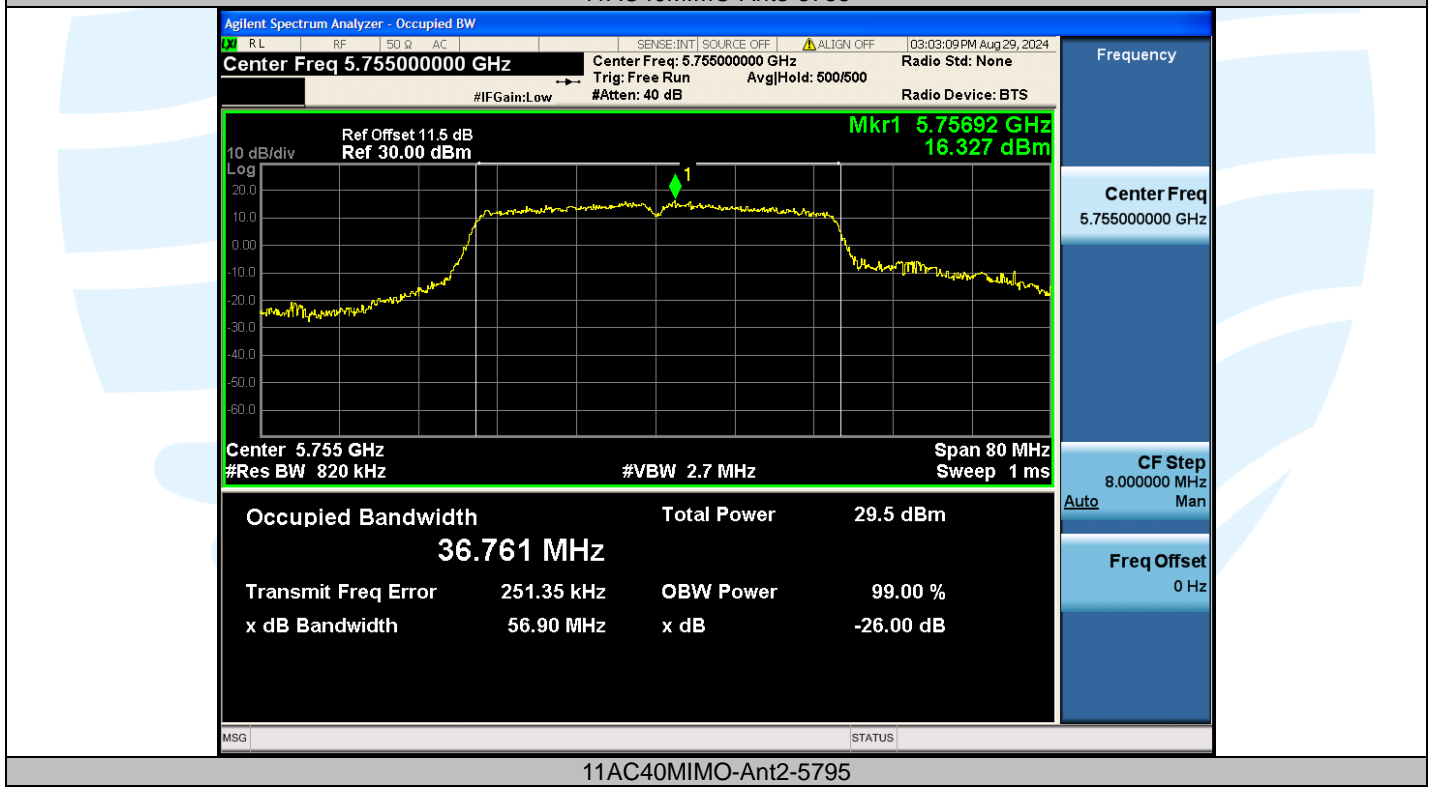

Shenzhen UnionTrust Quality and Technology Co., Ltd.

Address: Unit D/E of 9/F and 16/F, Block A, Building 6, Baoneng science and technology park, Longhua district, Shenzhen, China

Tel: +86-755-28230888

Fax: +86-755-28230886

E-mail: info@uttlab.com

<http://www.uttlab.com>

UTTR-RF-EN300328-V1.2