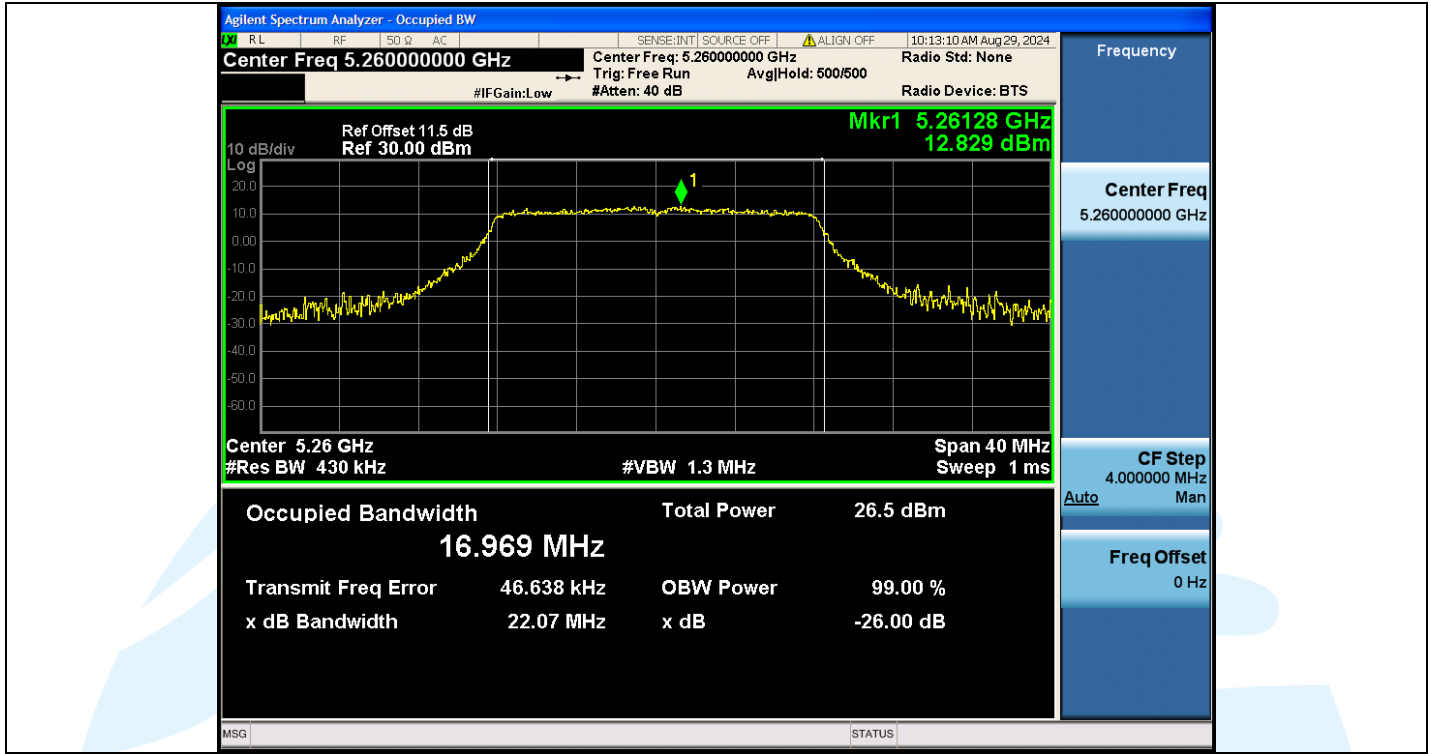

Shenzhen UnionTrust Quality and Technology Co., Ltd.

Address: Unit D/E of 9/F and 16/F, Block A, Building 6, Baoneng science and technology park, Longhua district, Shenzhen, China

Tel: +86-755-28230888

Fax: +86-755-28230886

E-mail: info@uttlab.com

<http://www.uttlab.com>

UTTR-RF-EN300328-V1.2