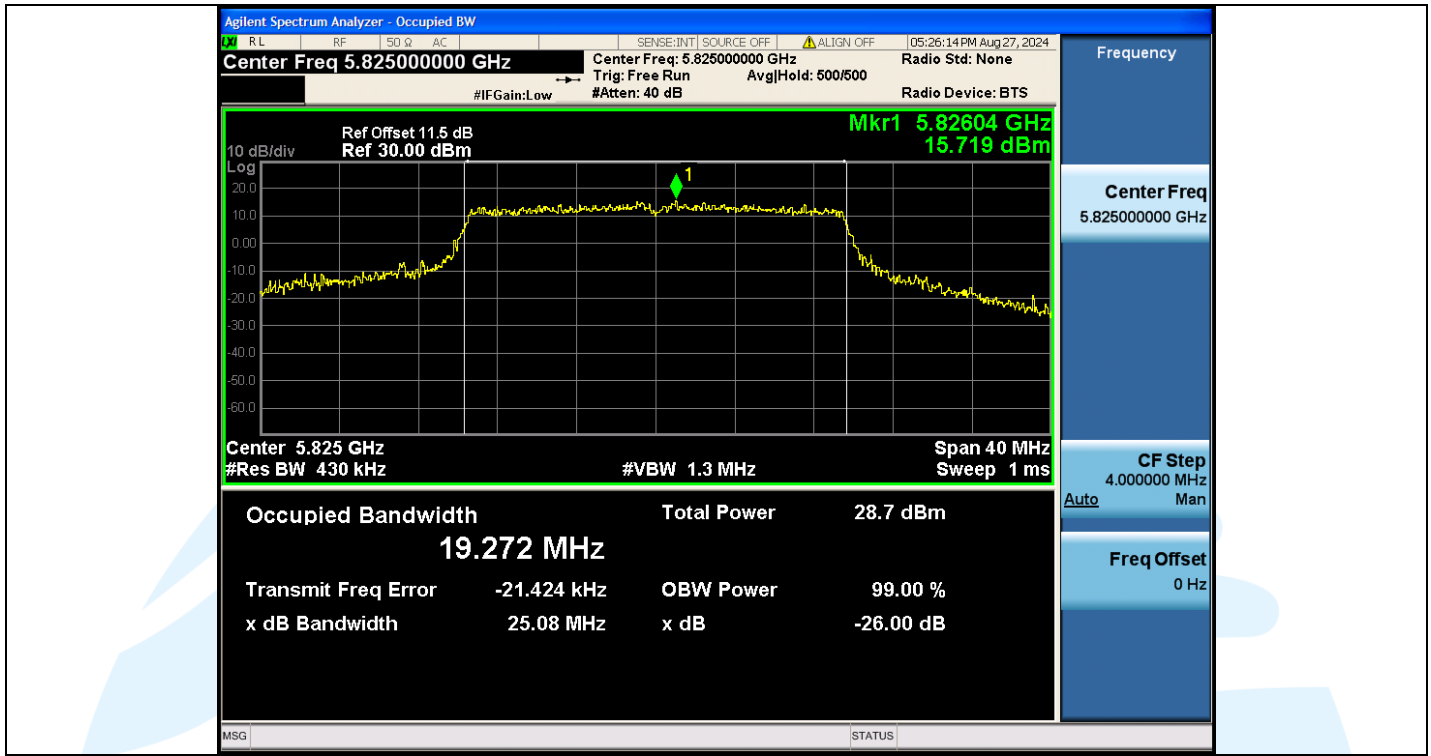

Shenzhen UnionTrust Quality and Technology Co., Ltd.

Address: Unit D/E of 9/F and 16/F, Block A, Building 6, Baoneng science and technology park, Longhua district, Shenzhen, China

Tel: +86-755-28230888

Fax: +86-755-28230886

E-mail: info@uttlab.com

<http://www.uttlab.com>

UTTR-RF-EN300328-V1.2