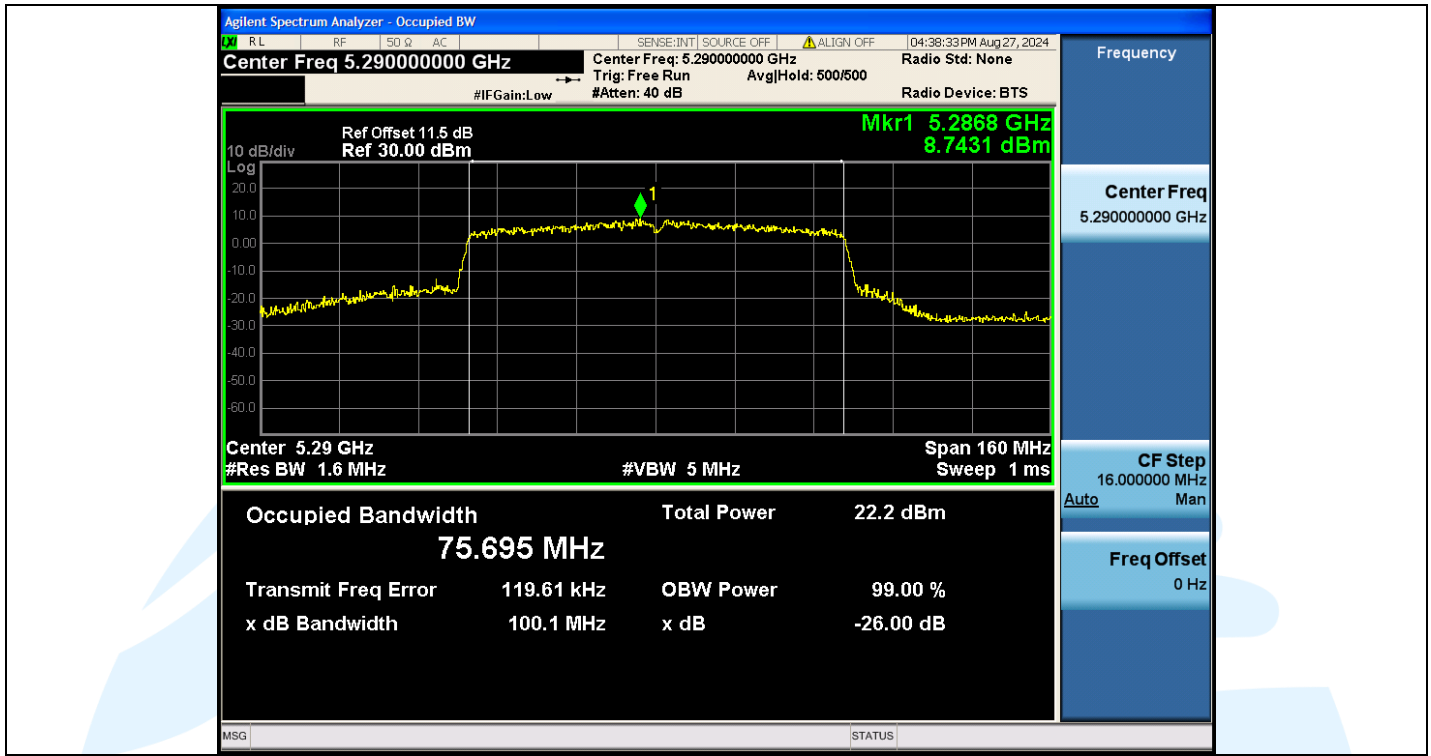

Shenzhen UnionTrust Quality and Technology Co., Ltd.

Address: Unit D/E of 9/F and 16/F, Block A, Building 6, Baoneng science and technology park, Longhua district, Shenzhen, China

Tel: +86-755-28230888

Fax: +86-755-28230886

E-mail: info@uttlab.com

<http://www.uttlab.com>

UTTR-RF-EN300328-V1.2