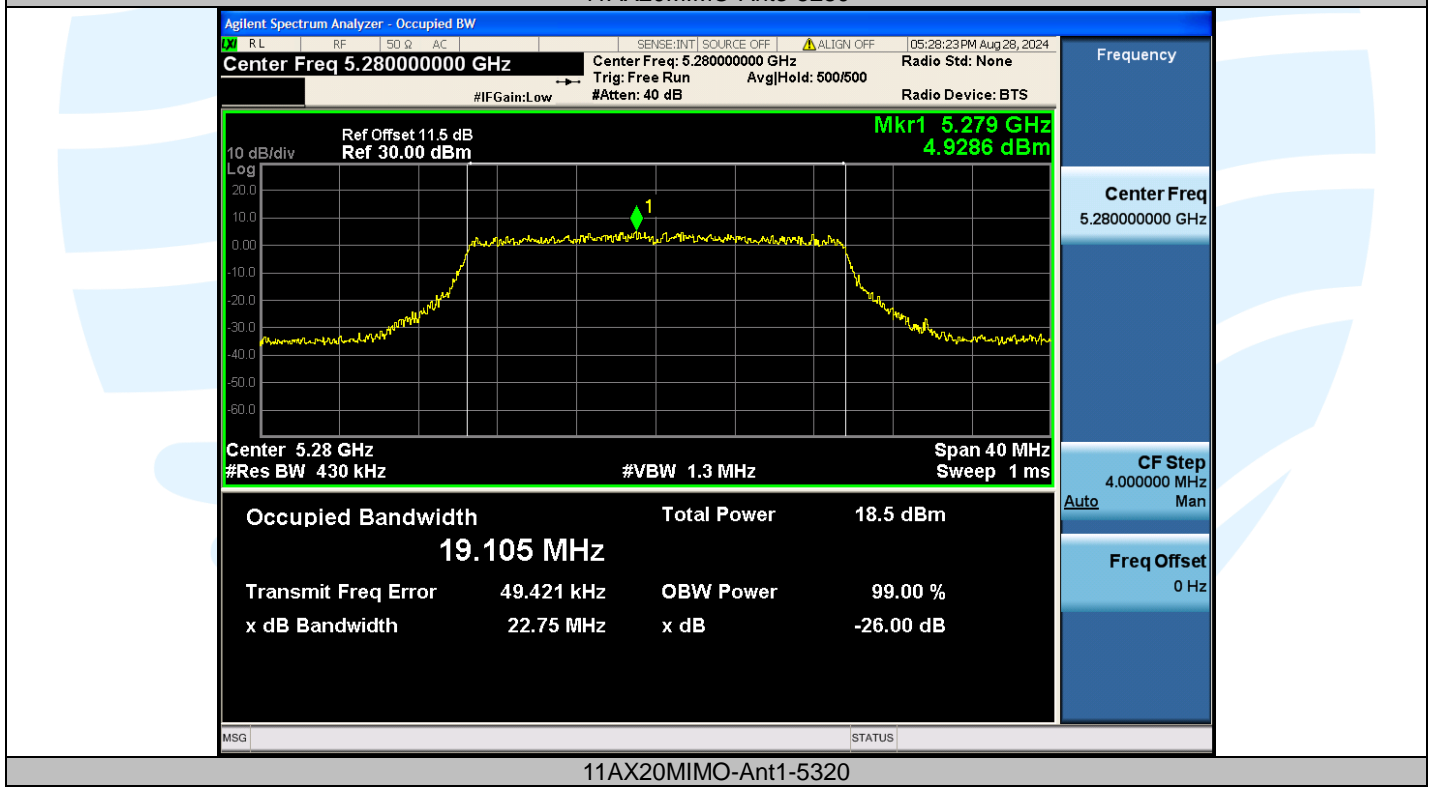

Shenzhen UnionTrust Quality and Technology Co., Ltd.

Address: Unit D/E of 9/F and 16/F, Block A, Building 6, Baoneng science and technology park, Longhua district, Shenzhen, China

Tel: +86-755-28230888

Fax: +86-755-28230886

E-mail: info@uttlab.com

<http://www.uttlab.com>

UTTR-RF-EN300328-V1.2