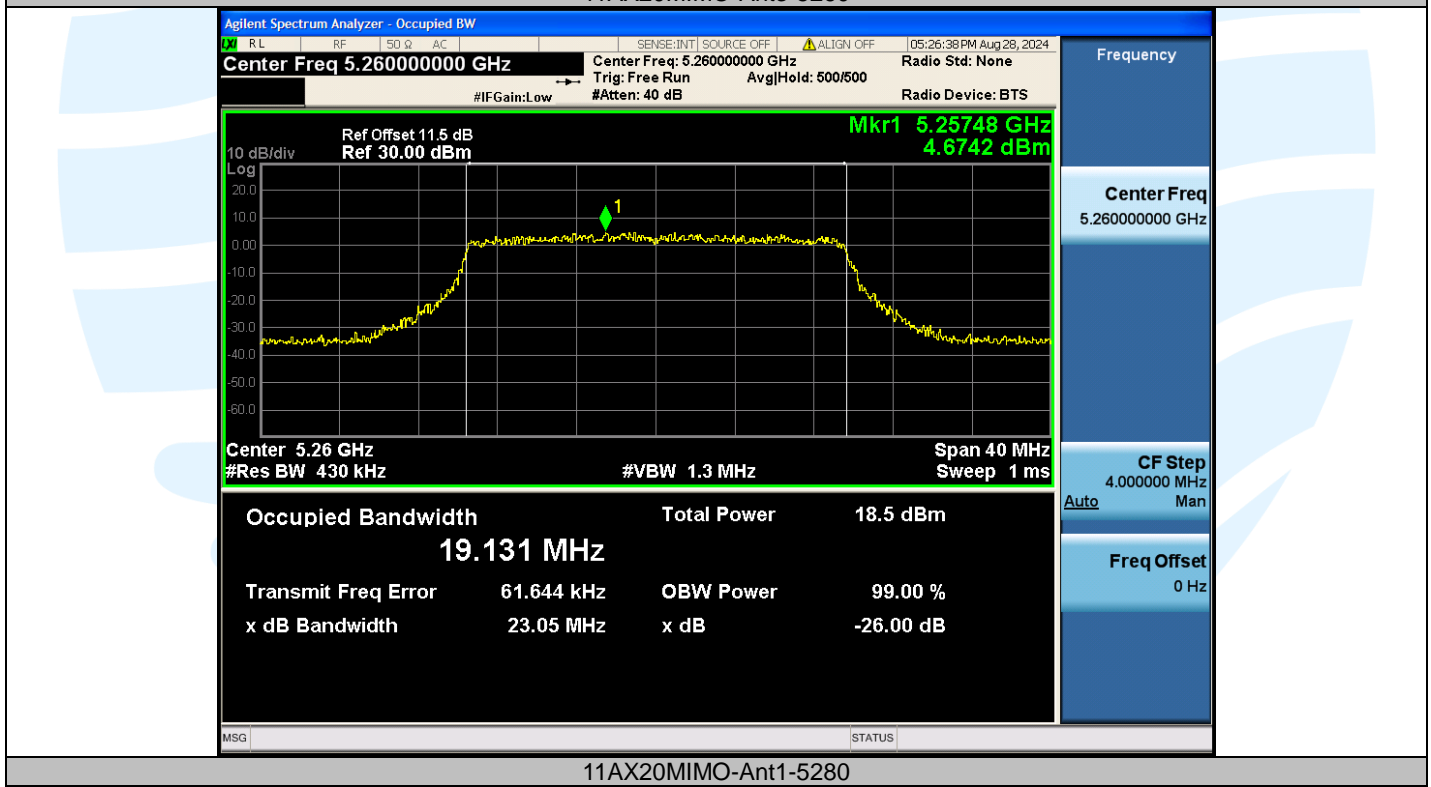

Shenzhen UnionTrust Quality and Technology Co., Ltd.

Address: Unit D/E of 9/F and 16/F, Block A, Building 6, Baoneng science and technology park, Longhua district, Shenzhen, China

Tel: +86-755-28230888

Fax: +86-755-28230886

E-mail: info@uttlab.com

<http://www.uttlab.com>

UTTR-RF-EN300328-V1.2