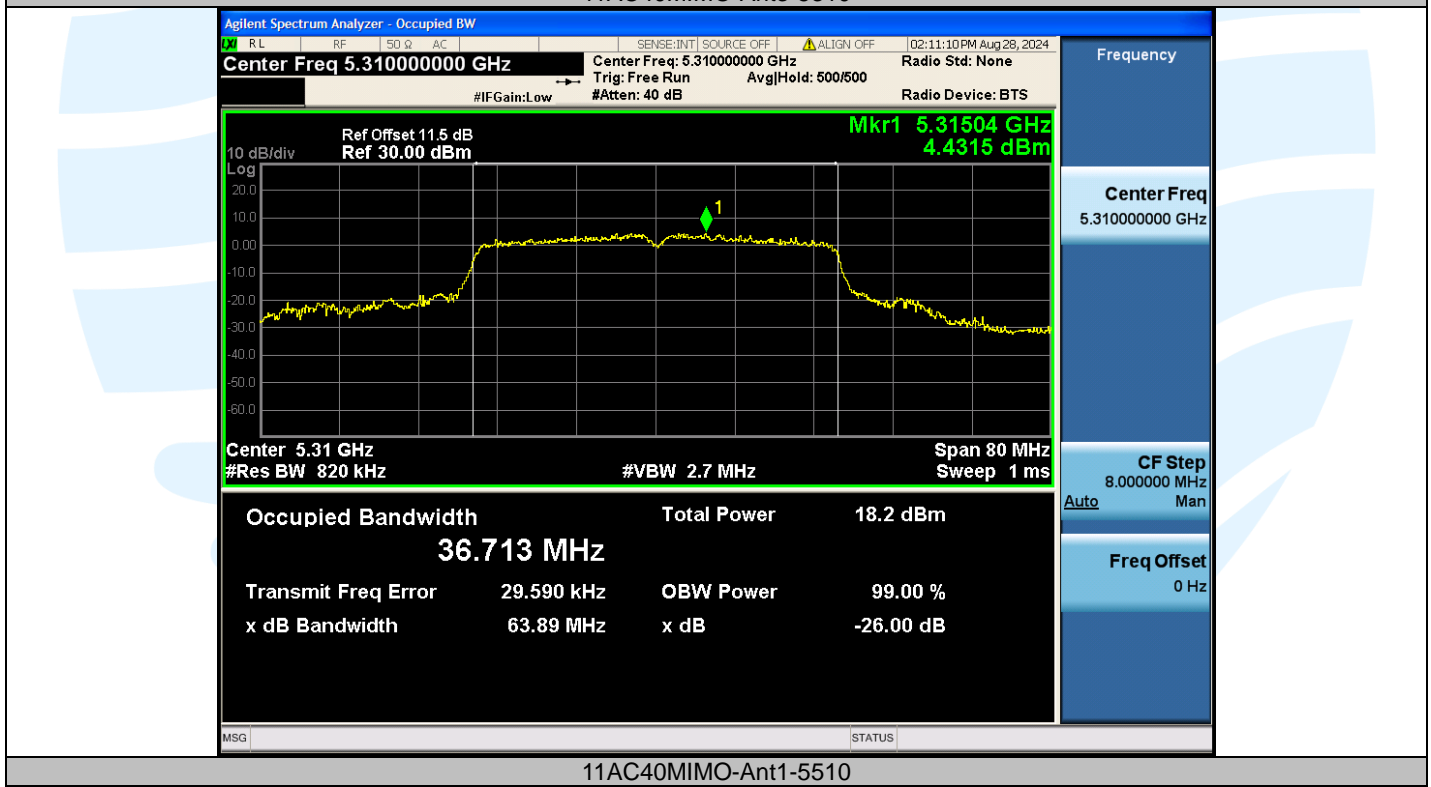

Shenzhen UnionTrust Quality and Technology Co., Ltd.

Address: Unit D/E of 9/F and 16/F, Block A, Building 6, Baoneng science and technology park, Longhua district, Shenzhen, China

Tel: +86-755-28230888

Fax: +86-755-28230886

E-mail: info@uttlab.com

<http://www.uttlab.com>

UTTR-RF-EN300328-V1.2