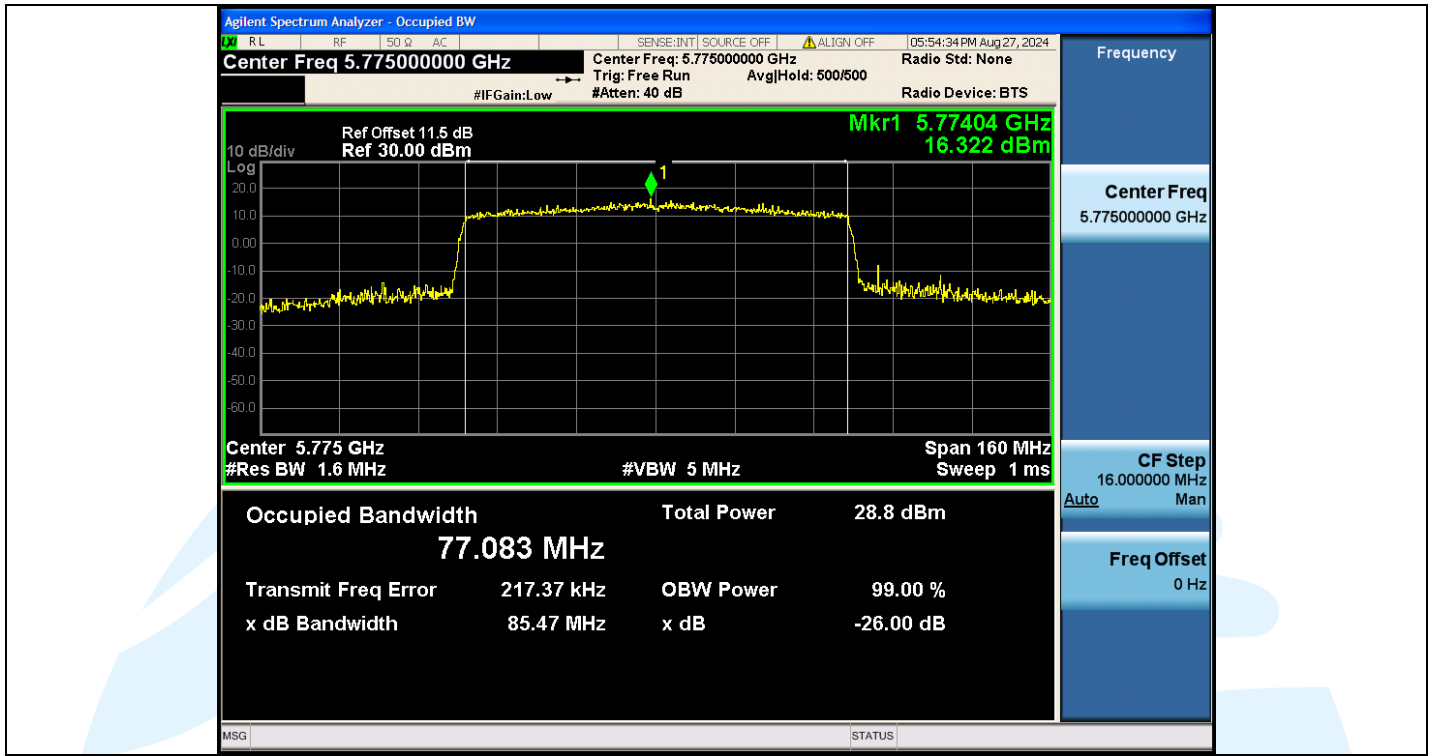

Shenzhen UnionTrust Quality and Technology Co., Ltd.

Address: Unit D/E of 9/F and 16/F, Block A, Building 6, Baoneng science and technology park, Longhua district, Shenzhen, China

Tel: +86-755-28230888

Fax: +86-755-28230886

E-mail: info@uttlab.com

<http://www.uttlab.com>

UTTR-RF-EN300328-V1.2