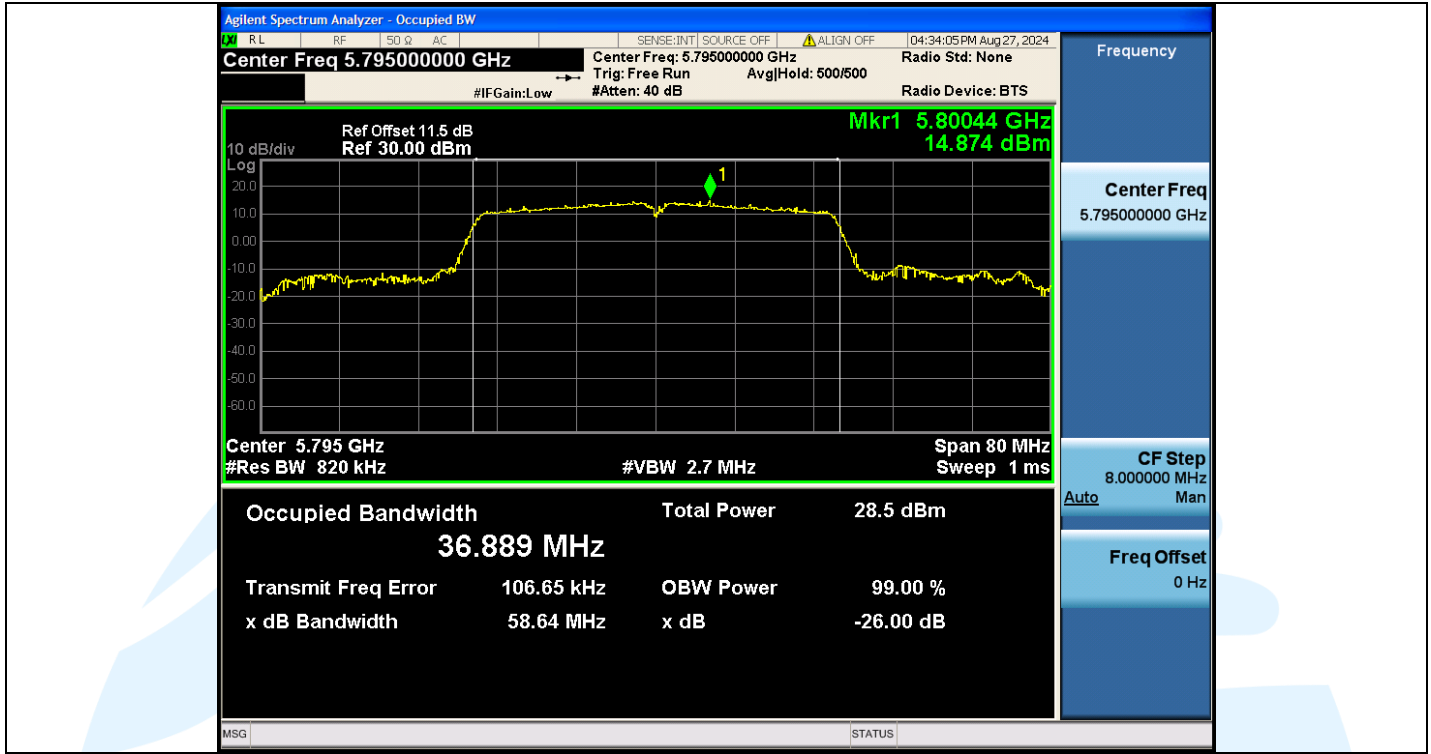

Shenzhen UnionTrust Quality and Technology Co., Ltd.

Address: Unit D/E of 9/F and 16/F, Block A, Building 6, Baoneng science and technology park, Longhua district, Shenzhen, China

Tel: +86-755-28230888

Fax: +86-755-28230886

E-mail: info@uttlab.com

<http://www.uttlab.com>

UTTR-RF-EN300328-V1.2