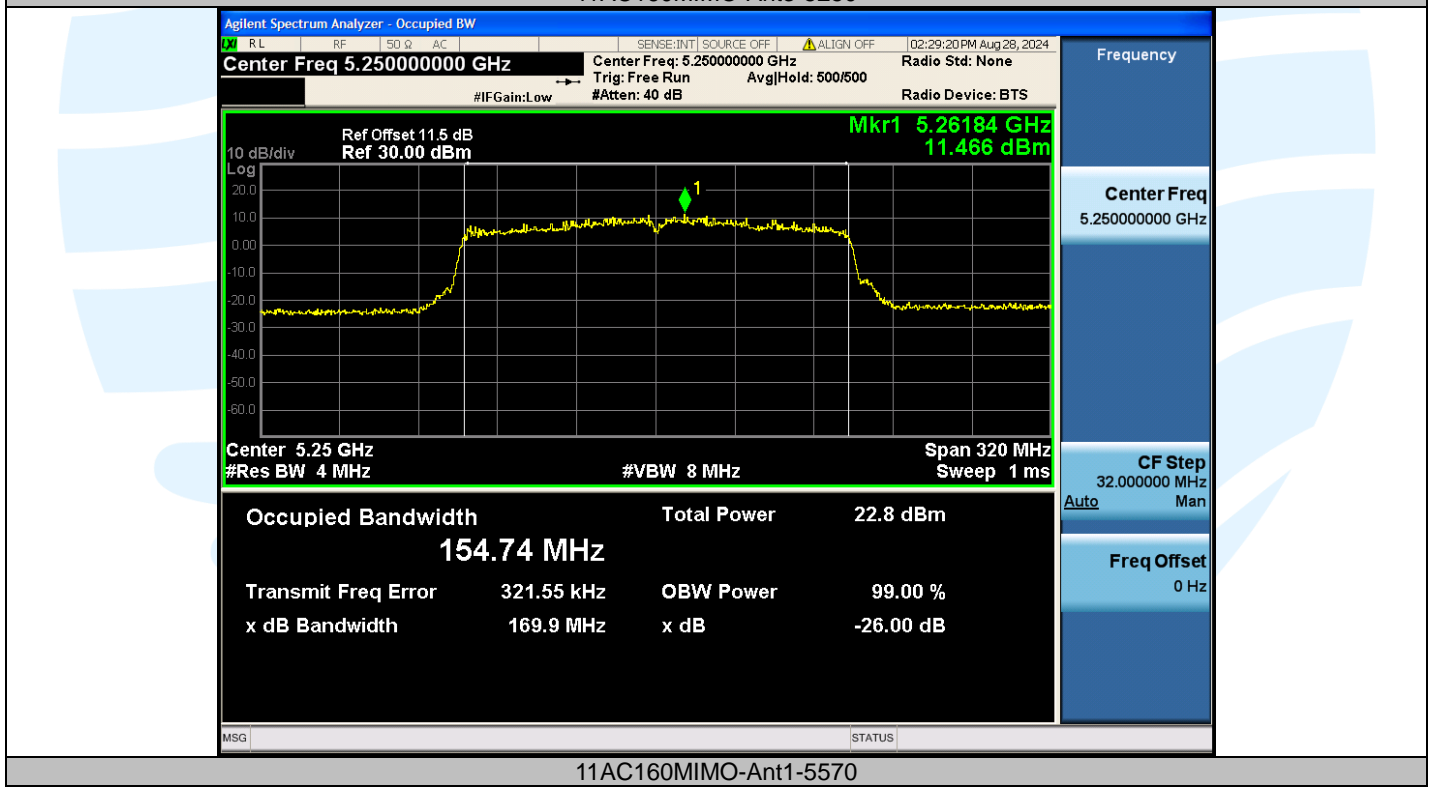

Shenzhen UnionTrust Quality and Technology Co., Ltd.

Address: Unit D/E of 9/F and 16/F, Block A, Building 6, Baoneng science and technology park, Longhua district, Shenzhen, China

Tel: +86-755-28230888

Fax: +86-755-28230886

E-mail: info@uttlab.com

<http://www.uttlab.com>

UTTR-RF-EN300328-V1.2