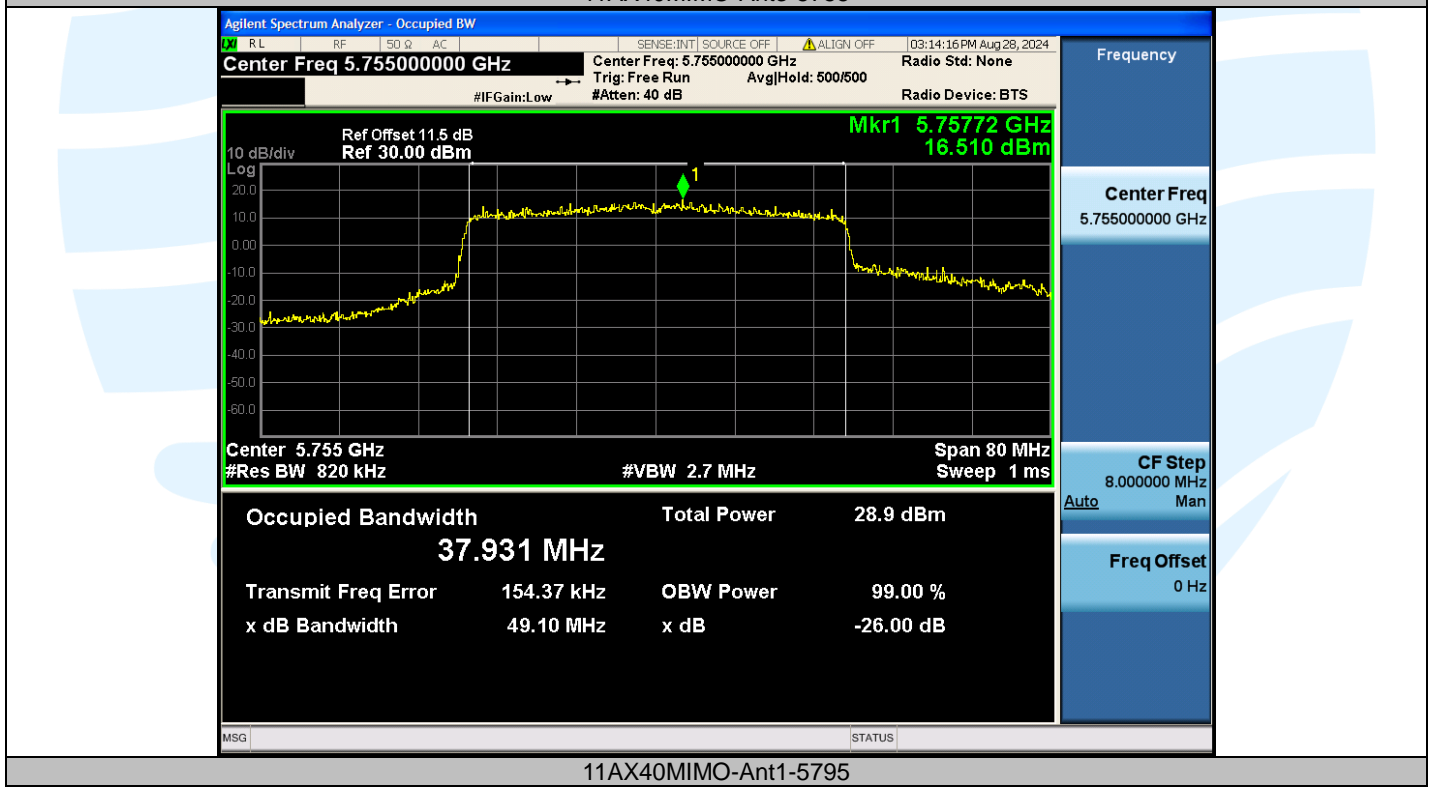

Shenzhen UnionTrust Quality and Technology Co., Ltd.

Address: Unit D/E of 9/F and 16/F, Block A, Building 6, Baoneng science and technology park, Longhua district, Shenzhen, China

Tel: +86-755-28230888

Fax: +86-755-28230886

E-mail: info@uttlab.com

<http://www.uttlab.com>

UTTR-RF-EN300328-V1.2