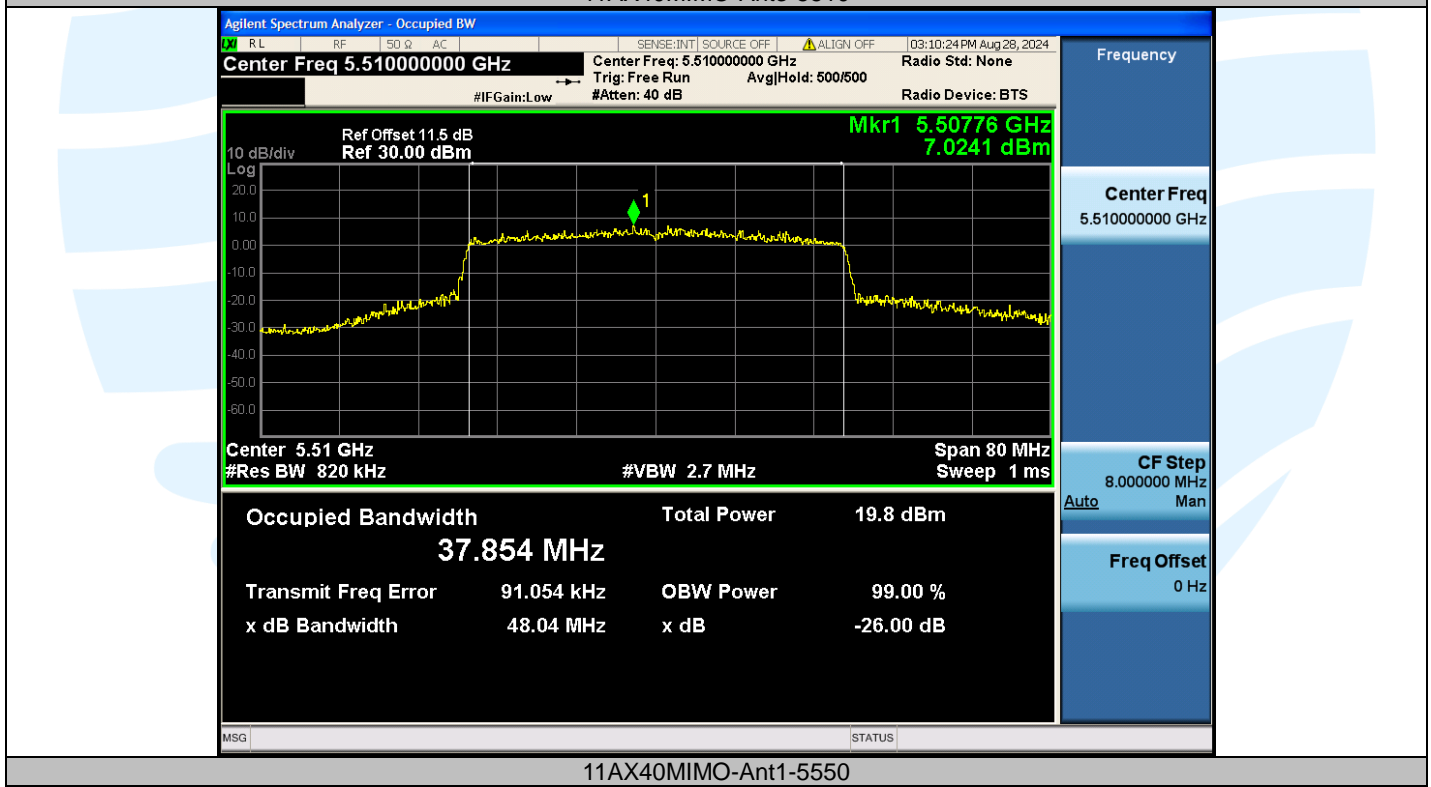

Shenzhen UnionTrust Quality and Technology Co., Ltd.

Address: Unit D/E of 9/F and 16/F, Block A, Building 6, Baoneng science and technology park, Longhua district, Shenzhen, China

Tel: +86-755-28230888

Fax: +86-755-28230886

E-mail: info@uttlab.com

<http://www.uttlab.com>

UTTR-RF-EN300328-V1.2