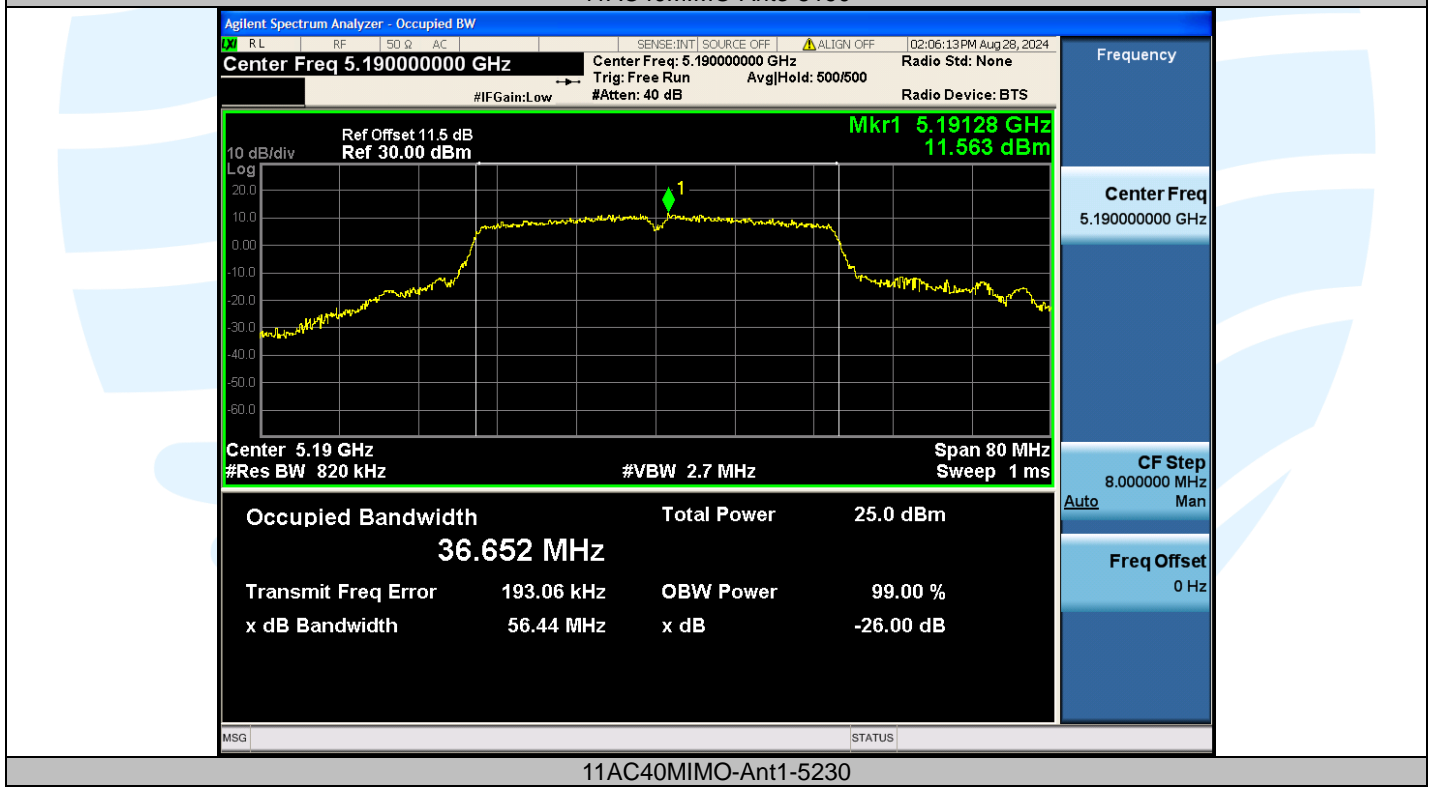

Shenzhen UnionTrust Quality and Technology Co., Ltd.

Address: Unit D/E of 9/F and 16/F, Block A, Building 6, Baoneng science and technology park, Longhua district, Shenzhen, China

Tel: +86-755-28230888

Fax: +86-755-28230886

E-mail: info@uttlab.com

<http://www.uttlab.com>

UTTR-RF-EN300328-V1.2