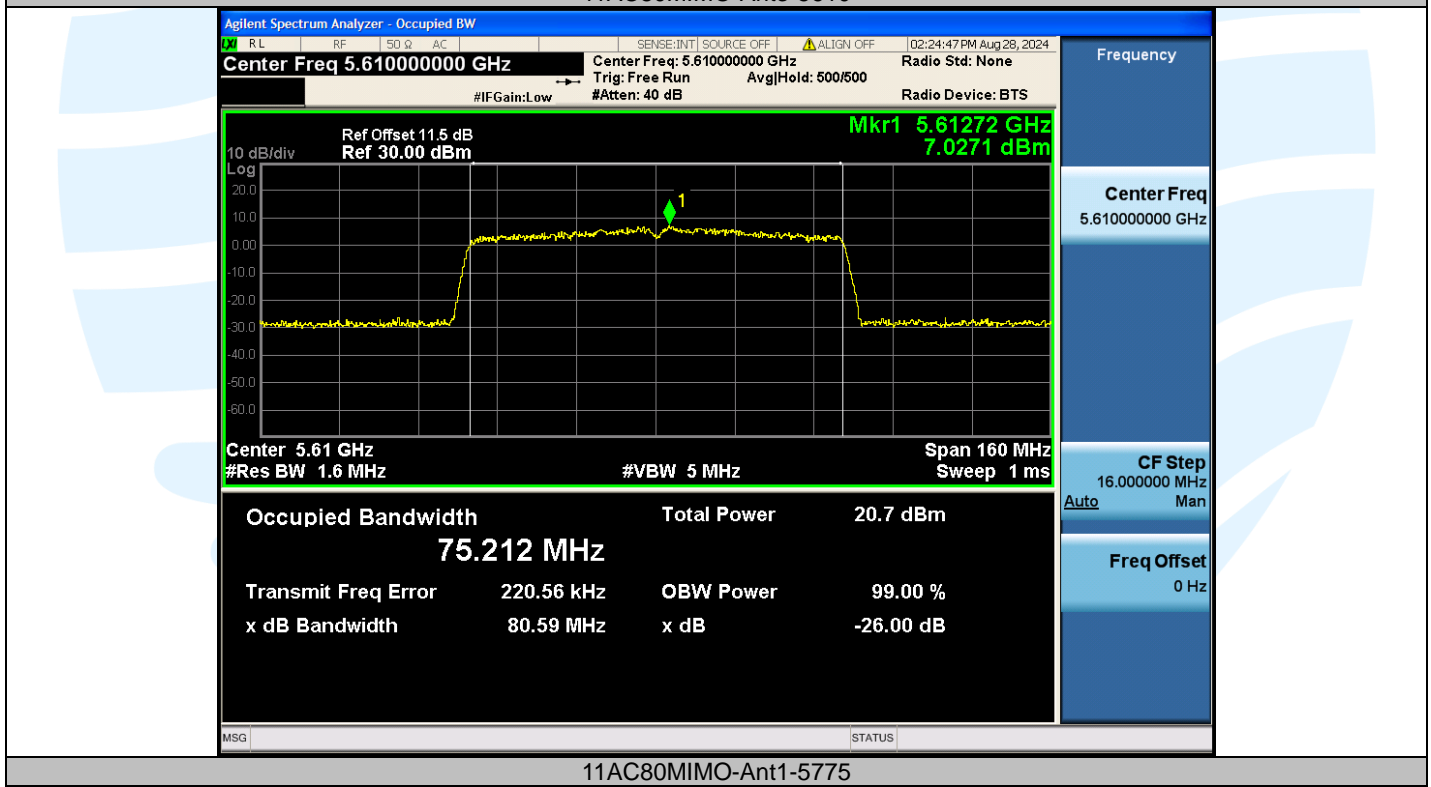

Shenzhen UnionTrust Quality and Technology Co., Ltd.

Address: Unit D/E of 9/F and 16/F, Block A, Building 6, Baoneng science and technology park, Longhua district, Shenzhen, China

Tel: +86-755-28230888

Fax: +86-755-28230886

E-mail: info@uttlab.com

<http://www.uttlab.com>

UTTR-RF-EN300328-V1.2