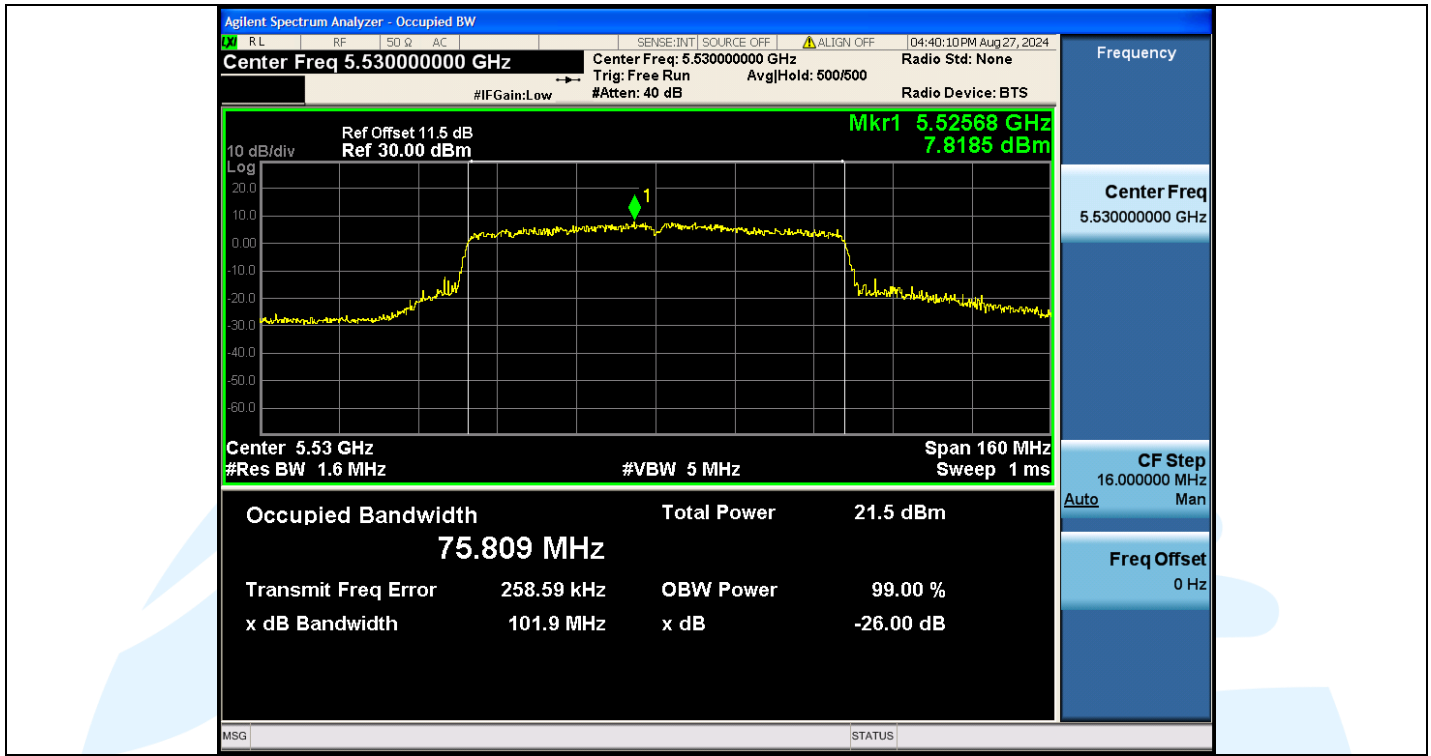

Shenzhen UnionTrust Quality and Technology Co., Ltd.

Address: Unit D/E of 9/F and 16/F, Block A, Building 6, Baoneng science and technology park, Longhua district, Shenzhen, China

Tel: +86-755-28230888

Fax: +86-755-28230886

E-mail: info@uttlab.com

<http://www.uttlab.com>

UTTR-RF-EN300328-V1.2