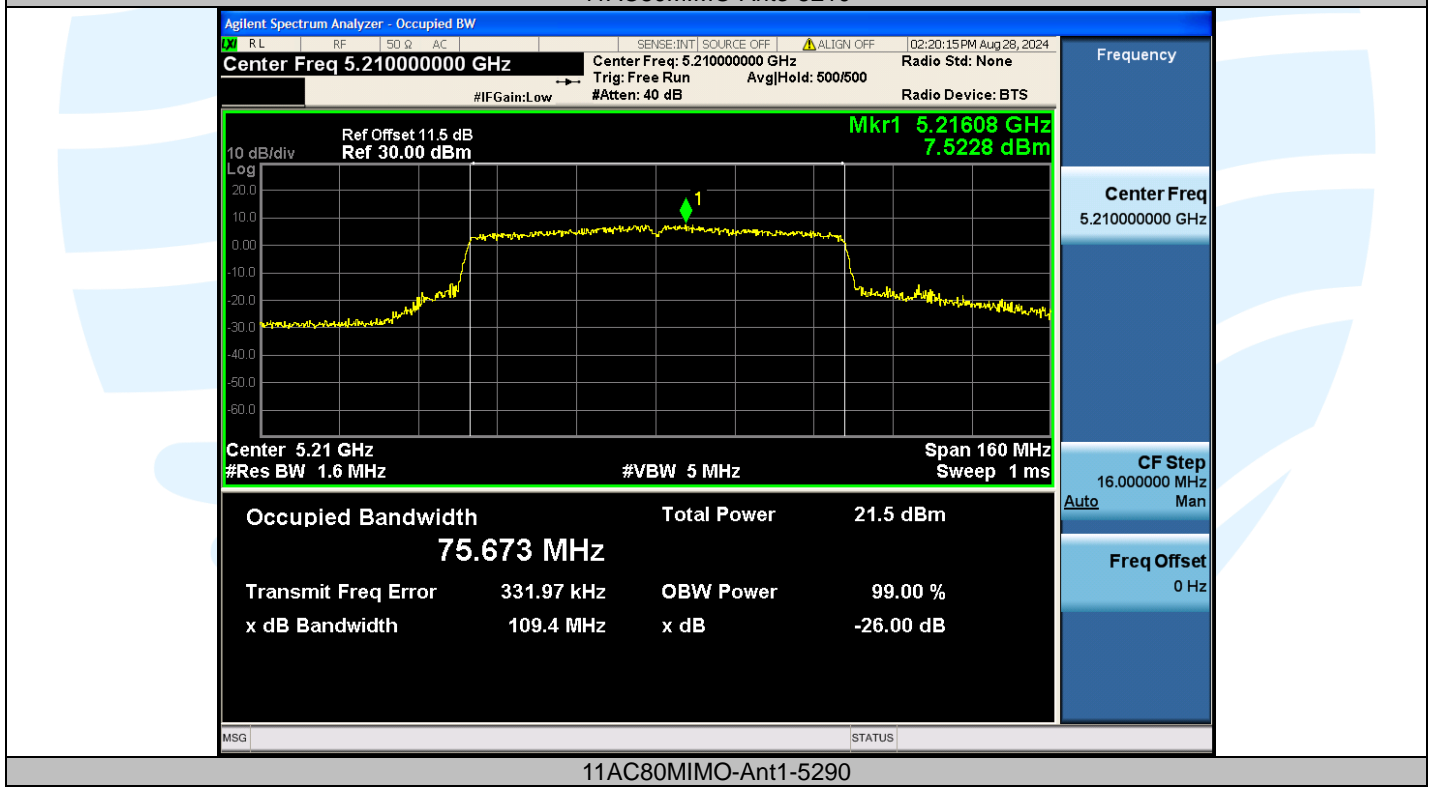

Shenzhen UnionTrust Quality and Technology Co., Ltd.

Address: Unit D/E of 9/F and 16/F, Block A, Building 6, Baoneng science and technology park, Longhua district, Shenzhen, China

Tel: +86-755-28230888

Fax: +86-755-28230886

E-mail: info@uttlab.com

<http://www.uttlab.com>

UTTR-RF-EN300328-V1.2