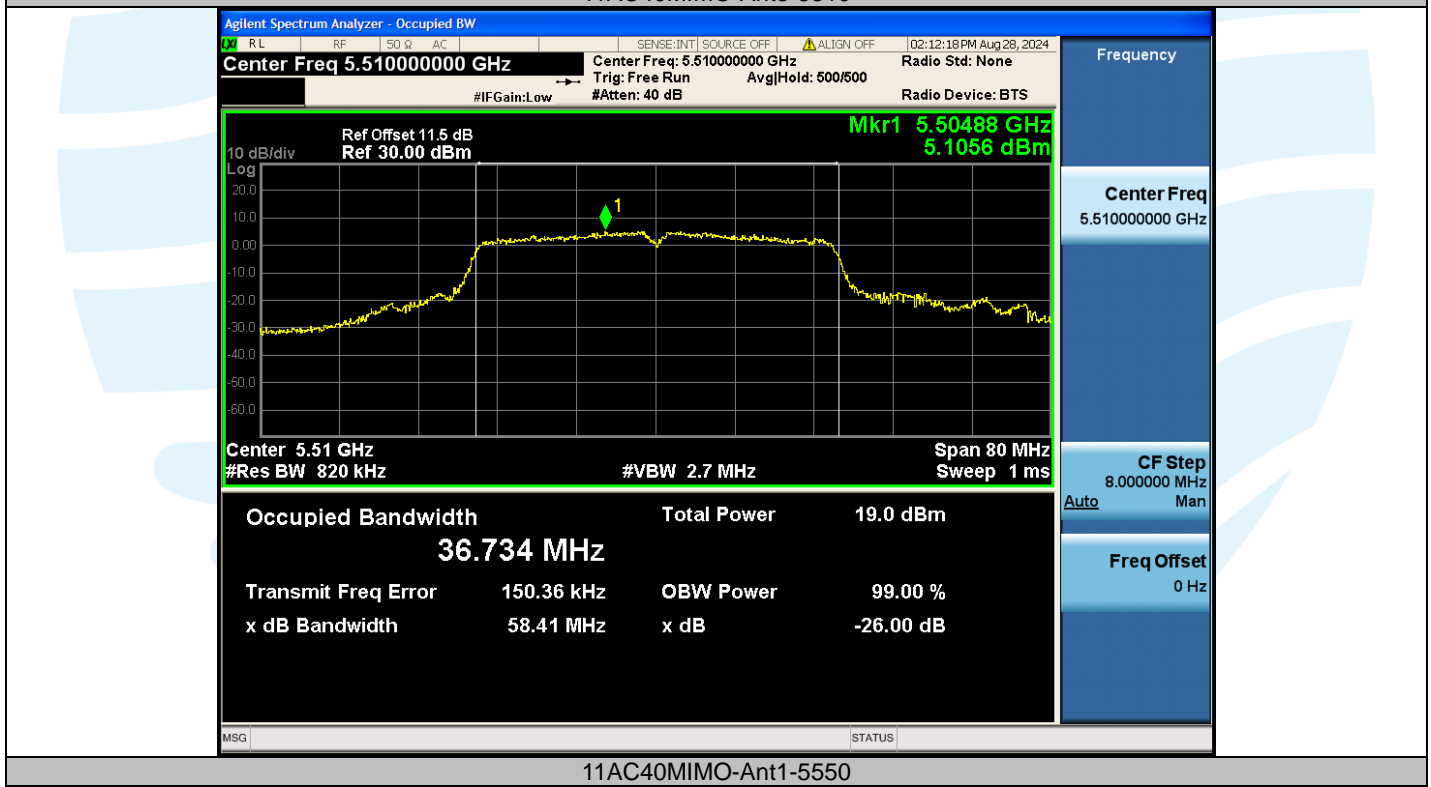

Shenzhen UnionTrust Quality and Technology Co., Ltd.

Address: Unit D/E of 9/F and 16/F, Block A, Building 6, Baoneng science and technology park, Longhua district, Shenzhen, China

Tel: +86-755-28230888

Fax: +86-755-28230886

E-mail: info@uttlab.com

<http://www.uttlab.com>

UTTR-RF-EN300328-V1.2