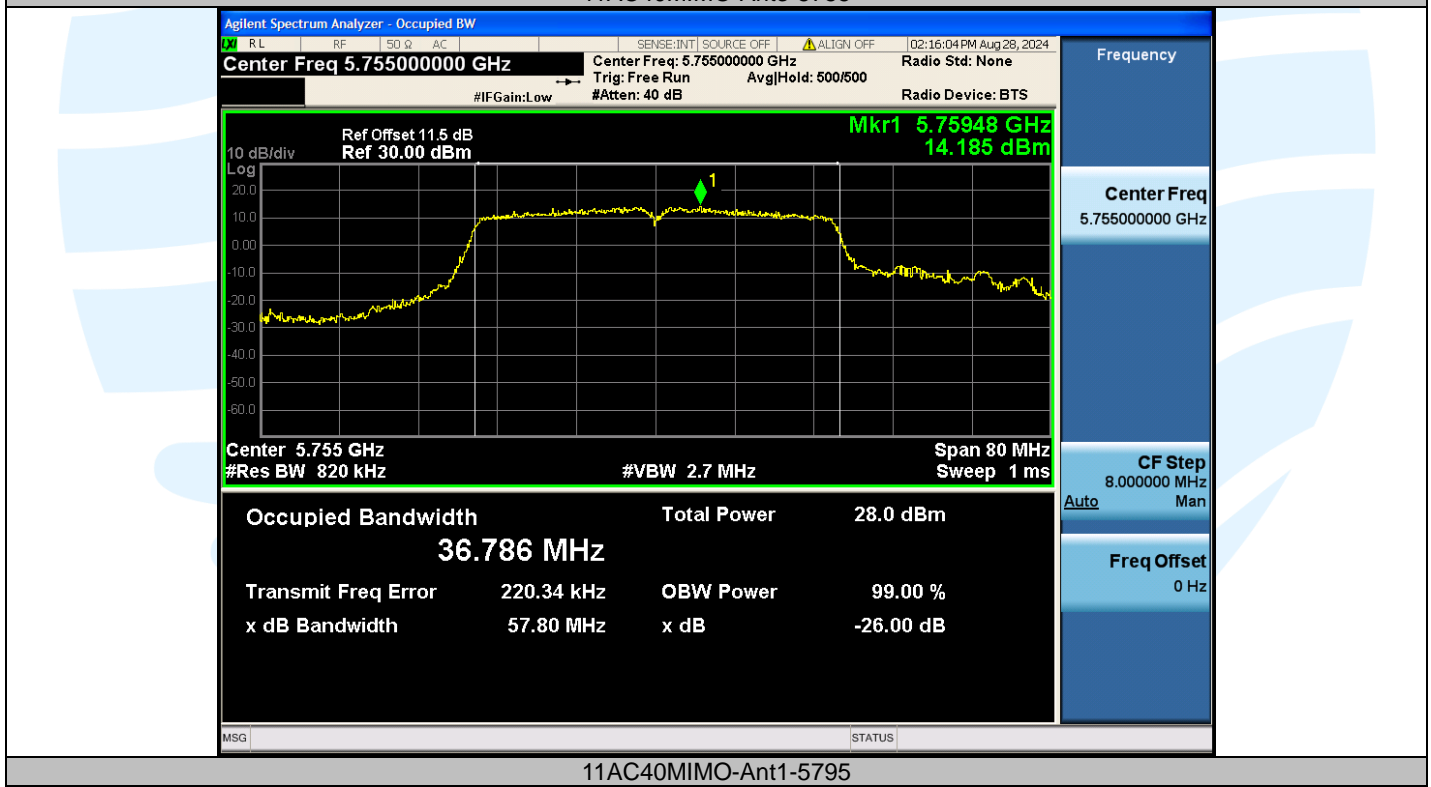

UTTR-RF-EN300328-V1.2

Shenzhen UnionTrust Quality and Technology Co., Ltd.

Address: Unit D/E of 9/F and 16/F, Block A, Building 6, Baoneng science and technology park, Longhua district, Shenzhen, China

Tel: +86-755-28230888