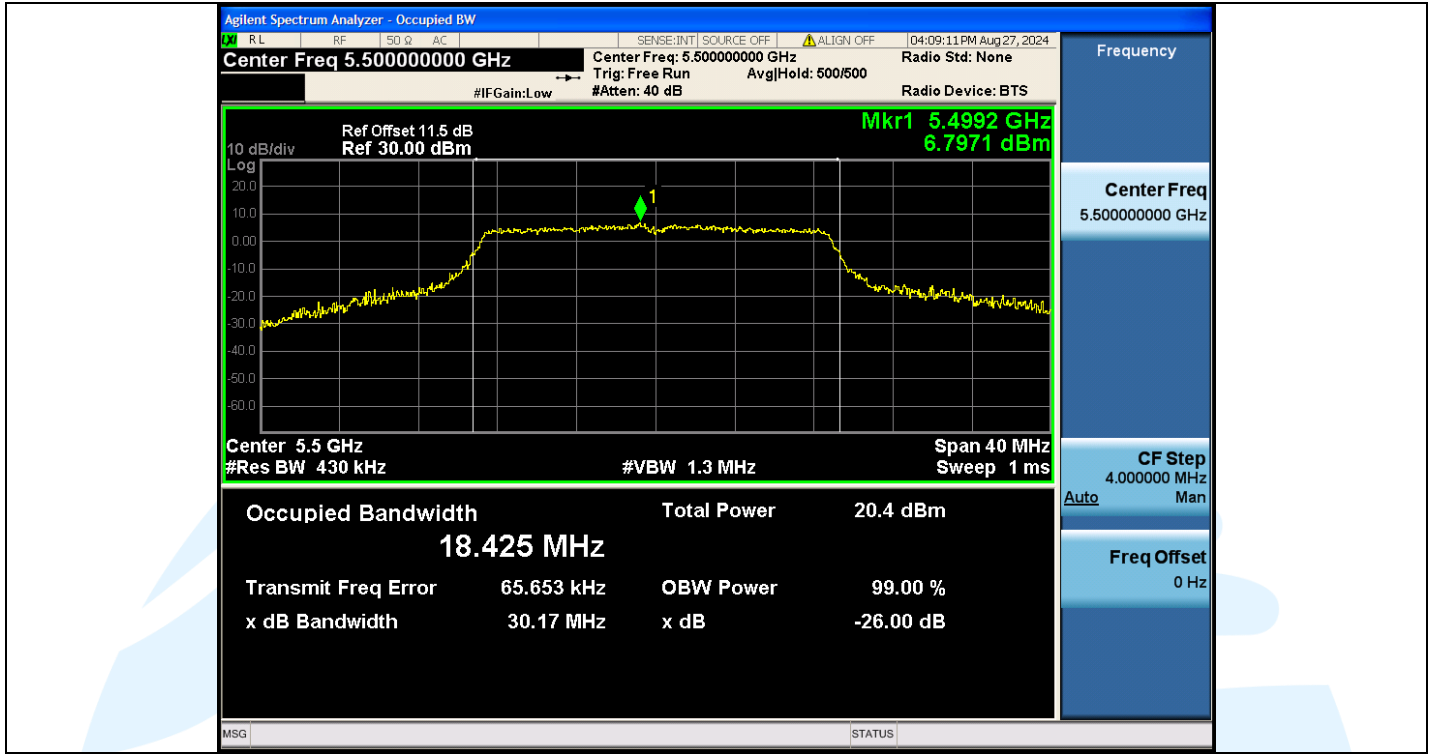

Shenzhen UnionTrust Quality and Technology Co., Ltd.

Address: Unit D/E of 9/F and 16/F, Block A, Building 6, Baoneng science and technology park, Longhua district, Shenzhen, China

Tel: +86-755-28230888

Fax: +86-755-28230886

E-mail: info@uttlab.com

<http://www.uttlab.com>

UTTR-RF-EN300328-V1.2