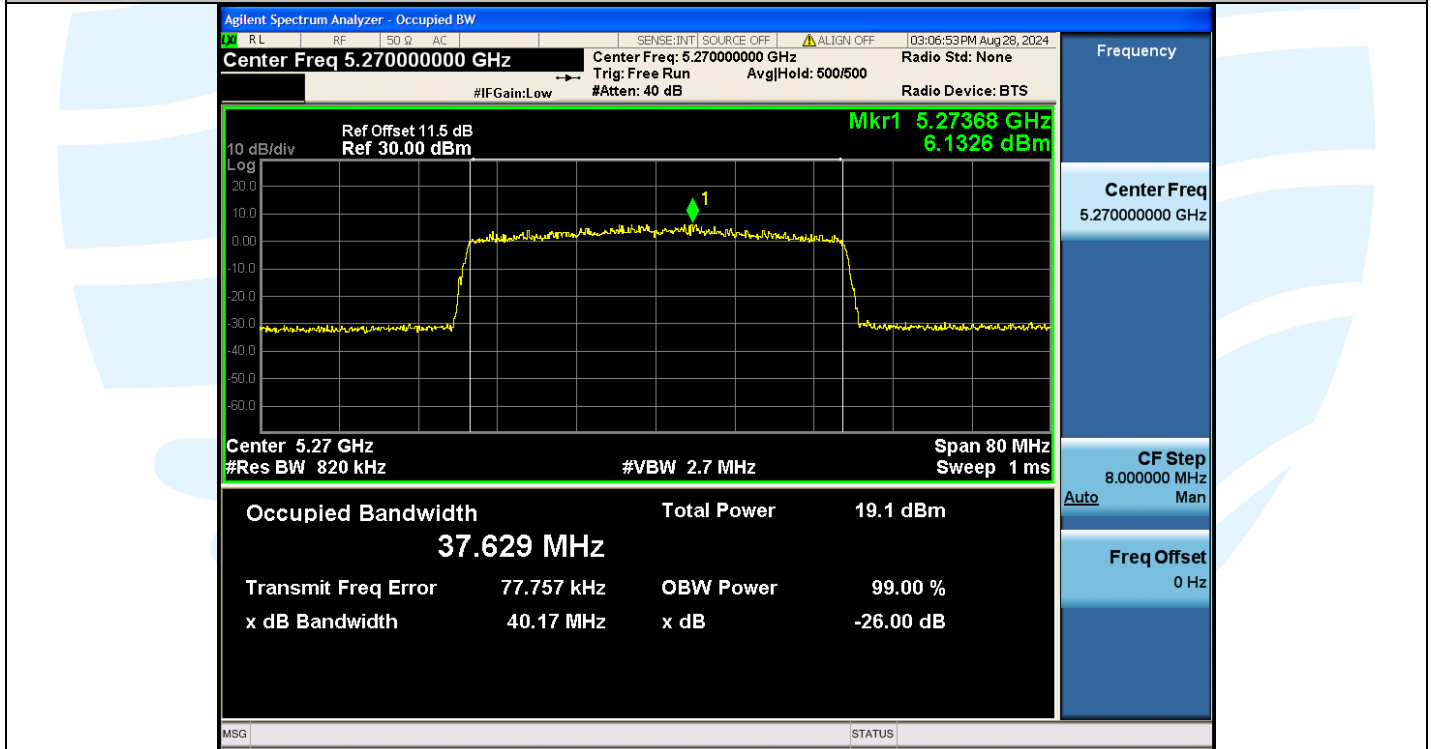

Tel: +86-755-28230888

Fax: +86-755-28230886

E-mail: info@uttlab.com

<http://www.uttlab.com>

UTTR-RF-EN300328-V1.2

11AX40MIMO-Ant3-5270

11AX40MIMO-Ant1-5310

Shenzhen UnionTrust Quality and Technology Co., Ltd.