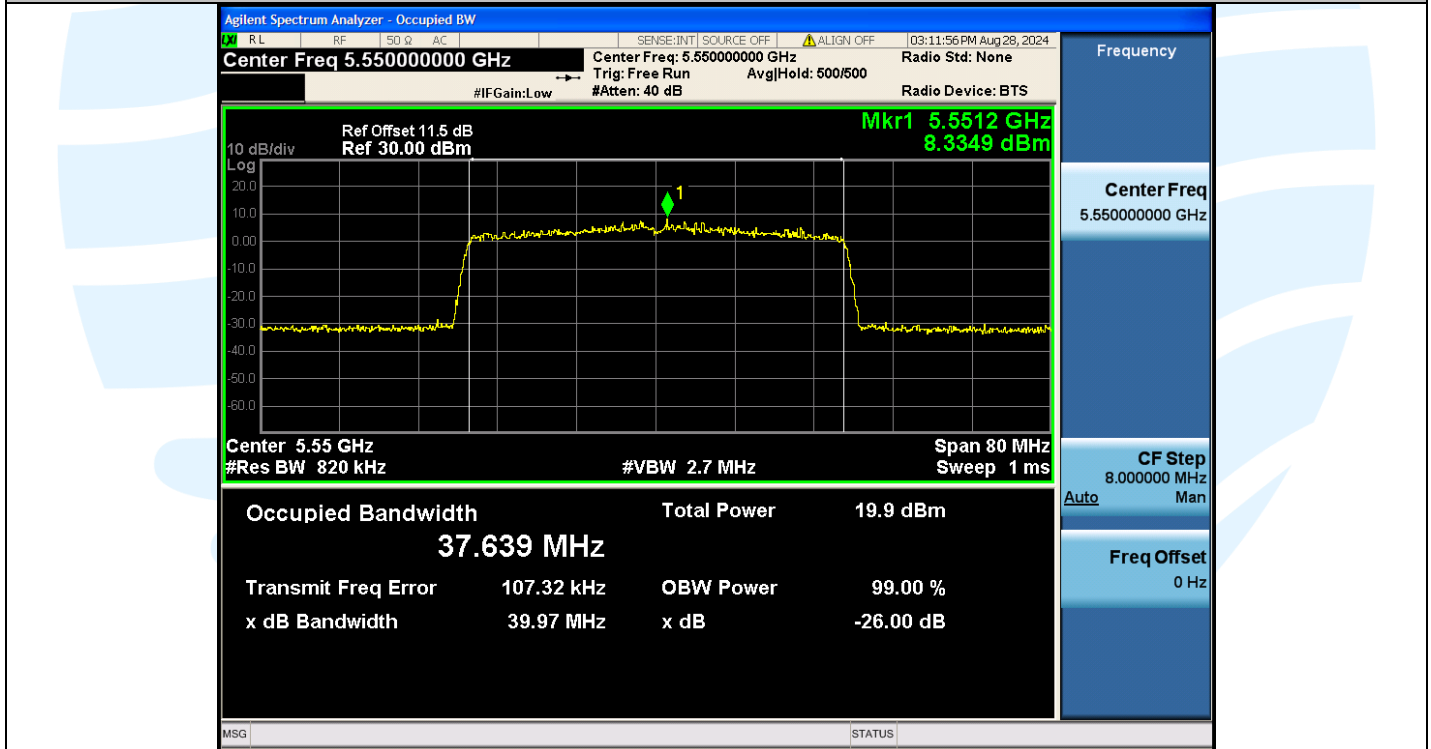

Tel: +86-755-28230888

Fax: +86-755-28230886

E-mail: info@uttlab.com

<http://www.uttlab.com>

UTTR-RF-EN300328-V1.2

11AX40MIMO-Ant3-5550

11AX40MIMO-Ant1-5670

Shenzhen UnionTrust Quality and Technology Co., Ltd.