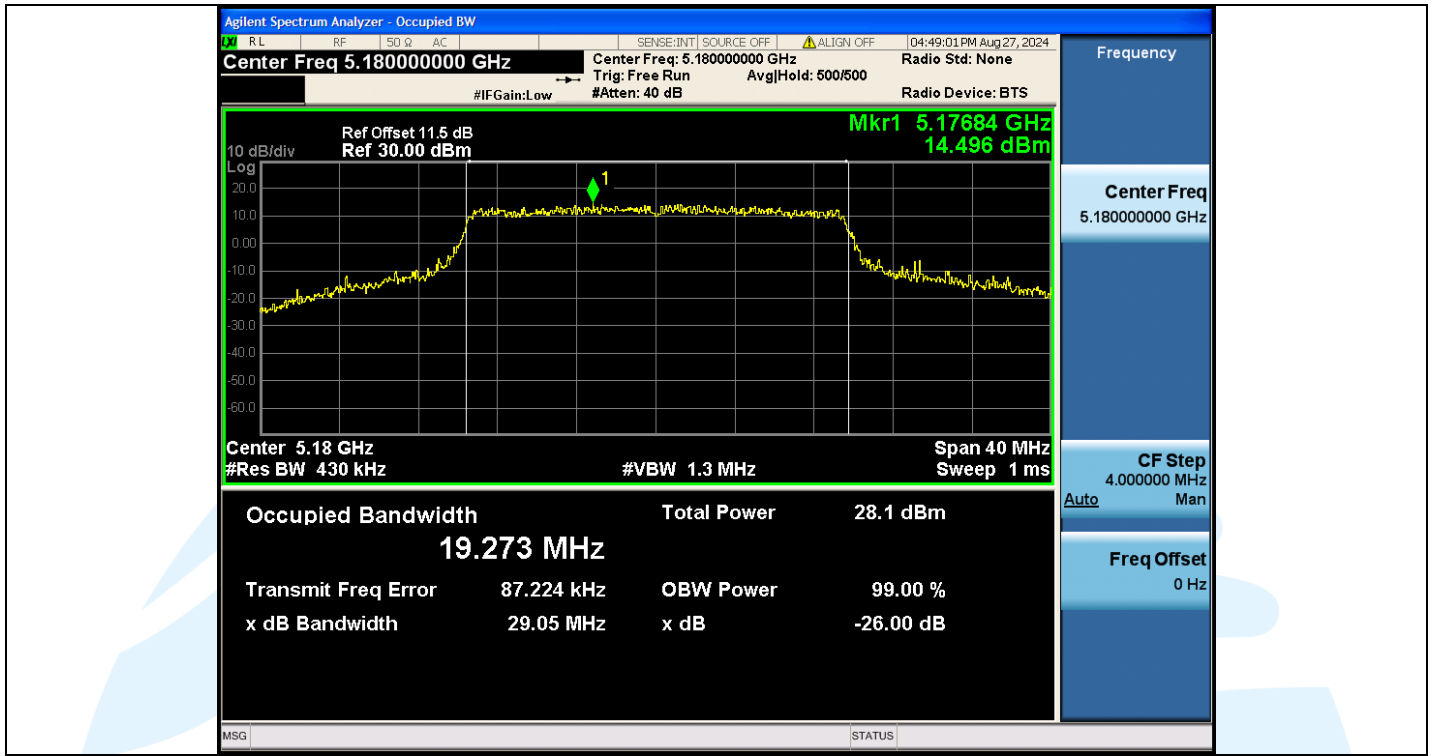

Shenzhen UnionTrust Quality and Technology Co., Ltd.

Address: Unit D/E of 9/F and 16/F, Block A, Building 6, Baoneng science and technology park, Longhua district, Shenzhen, China

Tel: +86-755-28230888

Fax: +86-755-28230886

E-mail: info@uttlab.com

<http://www.uttlab.com>

UTTR-RF-EN300328-V1.2