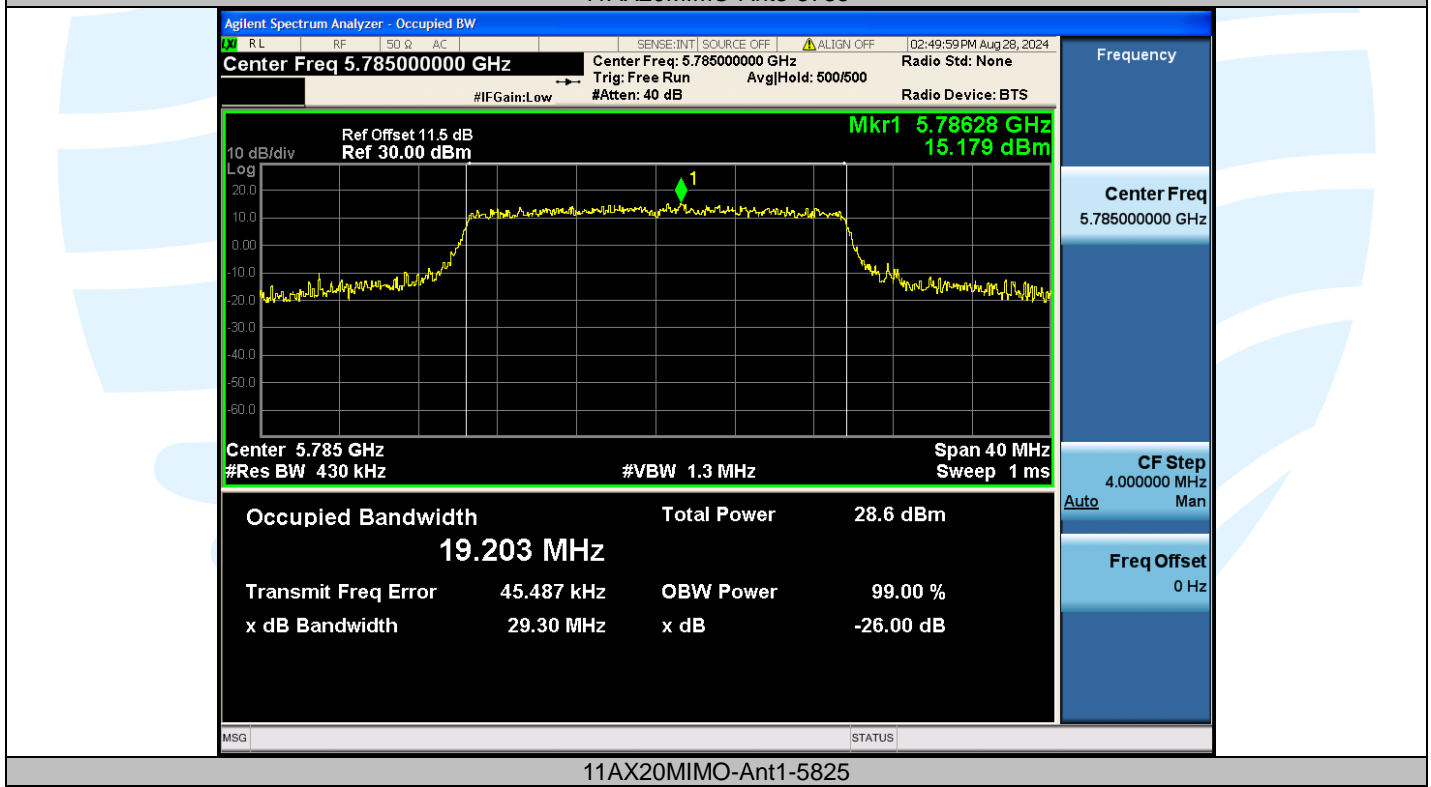

Shenzhen UnionTrust Quality and Technology Co., Ltd.

Address: Unit D/E of 9/F and 16/F, Block A, Building 6, Baoneng science and technology park, Longhua district, Shenzhen, China

Tel: +86-755-28230888

Fax: +86-755-28230886

E-mail: info@uttlab.com

<http://www.uttlab.com>

UTTR-RF-EN300328-V1.2