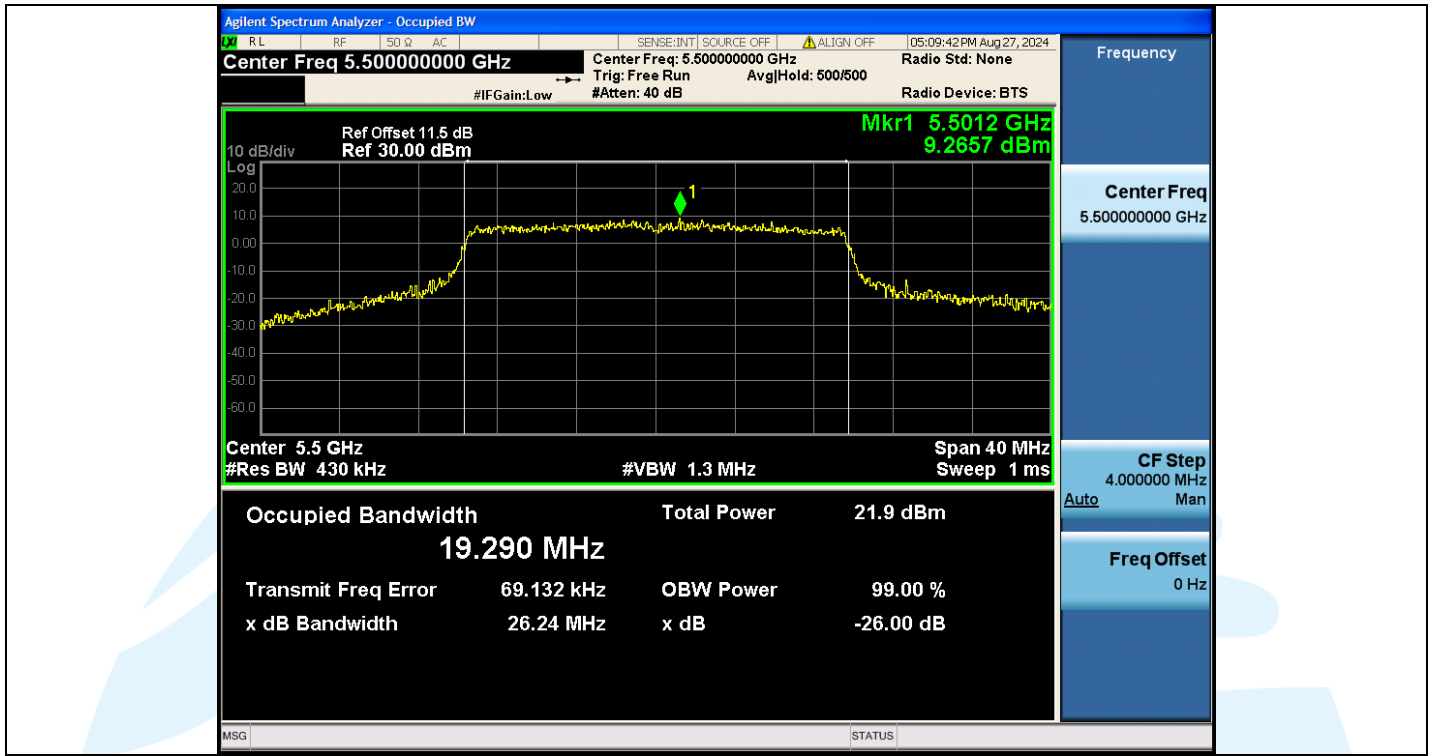

11AX20MIMO-Ant3-5500