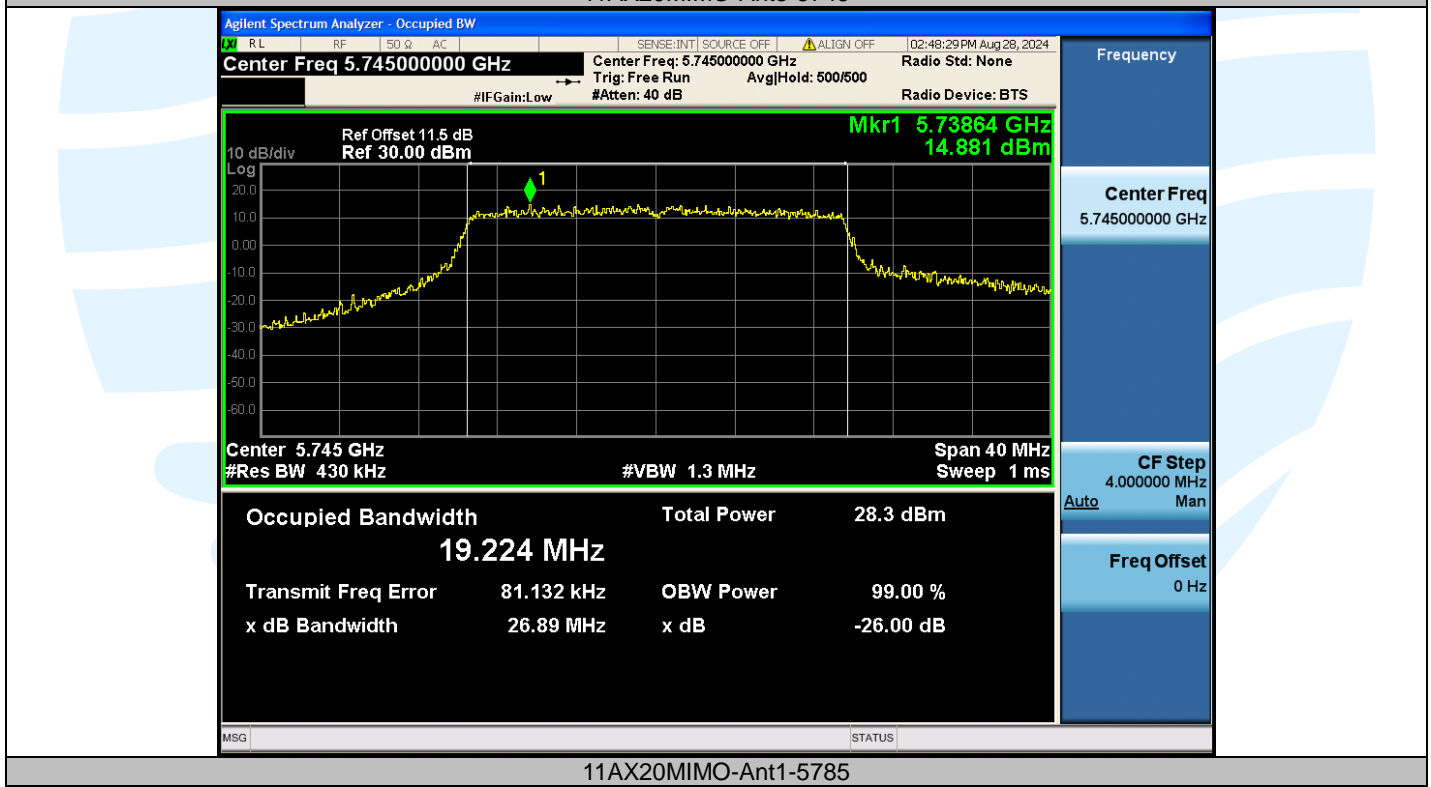

Shenzhen UnionTrust Quality and Technology Co., Ltd.

Address: Unit D/E of 9/F and 16/F, Block A, Building 6, Baoneng science and technology park, Longhua district, Shenzhen, China

Tel: +86-755-28230888

Fax: +86-755-28230886

E-mail: info@uttlab.com

<http://www.uttlab.com>

UTTR-RF-EN300328-V1.2