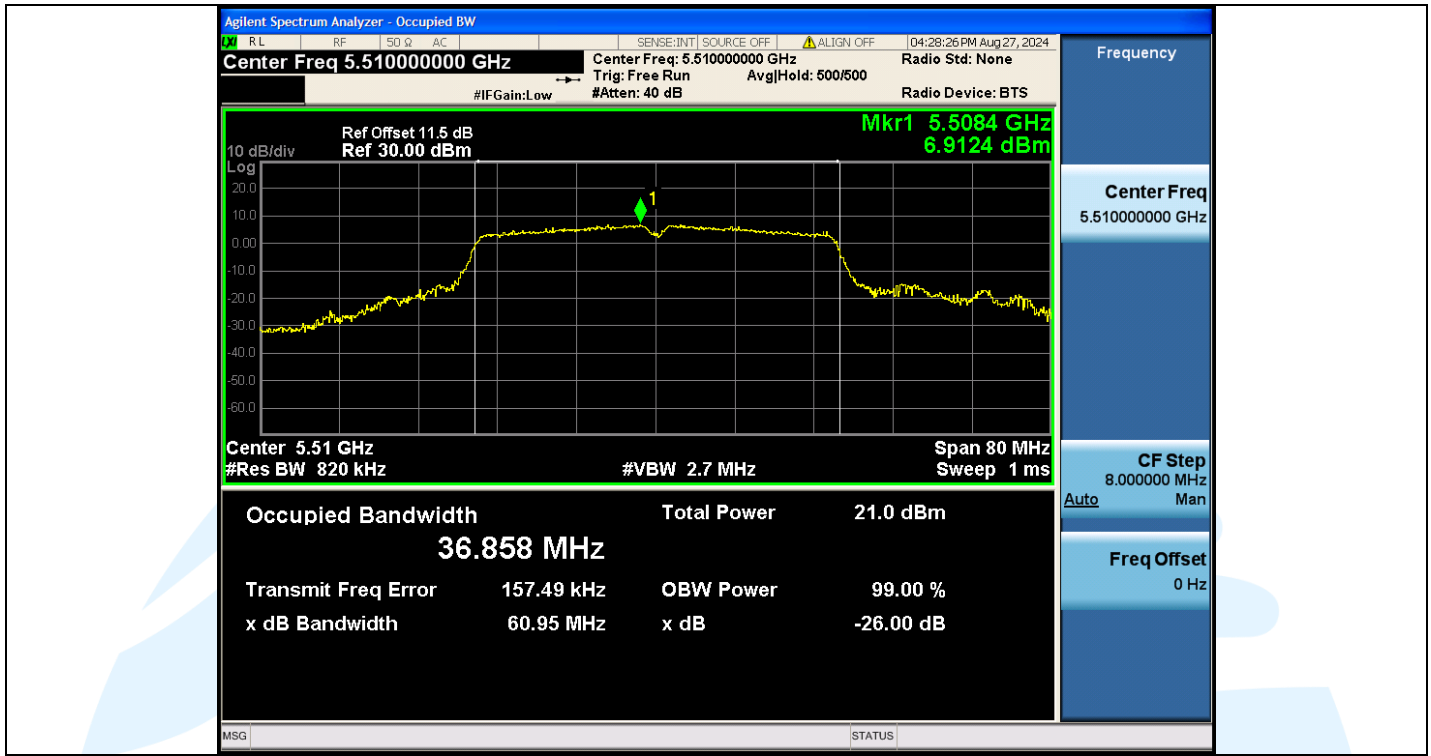

Shenzhen UnionTrust Quality and Technology Co., Ltd.

Address: Unit D/E of 9/F and 16/F, Block A, Building 6, Baoneng science and technology park, Longhua district, Shenzhen, China

Tel: +86-755-28230888

Fax: +86-755-28230886

E-mail: info@uttlab.com

<http://www.uttlab.com>

UTTR-RF-EN300328-V1.2