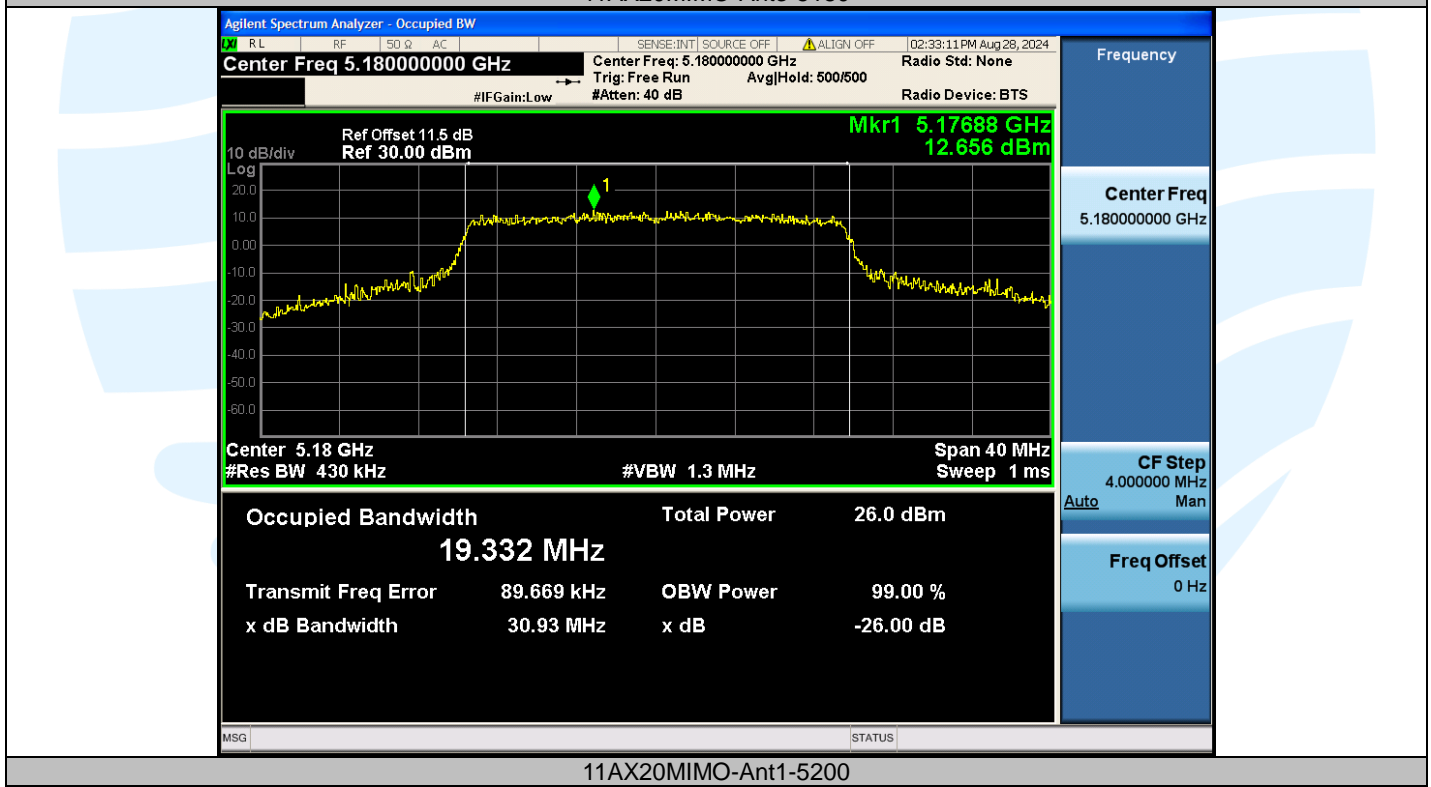

Shenzhen UnionTrust Quality and Technology Co., Ltd.

Address: Unit D/E of 9/F and 16/F, Block A, Building 6, Baoneng science and technology park, Longhua district, Shenzhen, China

Tel: +86-755-28230888

Fax: +86-755-28230886

E-mail: info@uttlab.com

<http://www.uttlab.com>

UTTR-RF-EN300328-V1.2