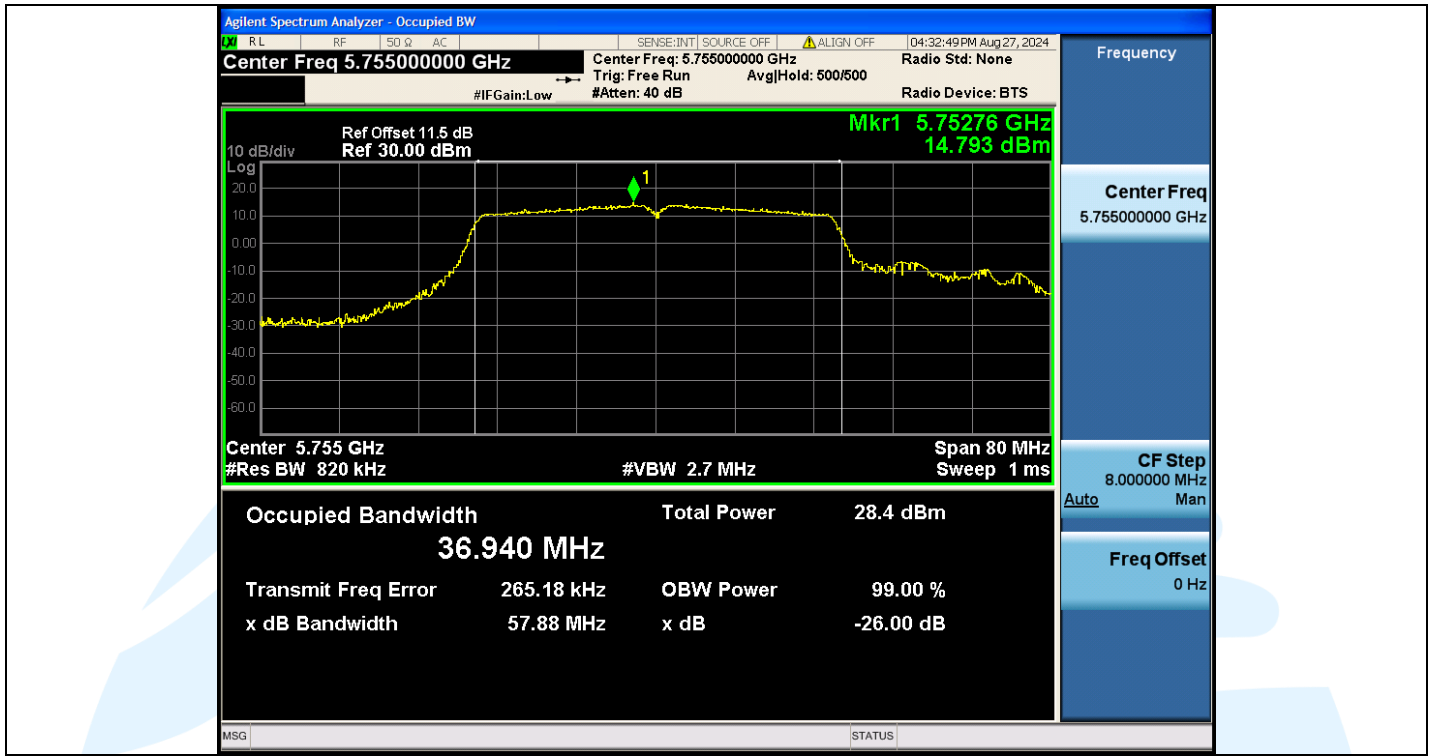

UTTR-RF-EN300328-V1.2

Shenzhen UnionTrust Quality and Technology Co., Ltd.

Address: Unit D/E of 9/F and 16/F, Block A, Building 6, Baoneng science and technology park, Longhua district, Shenzhen, China

Tel: +86-755-28230888