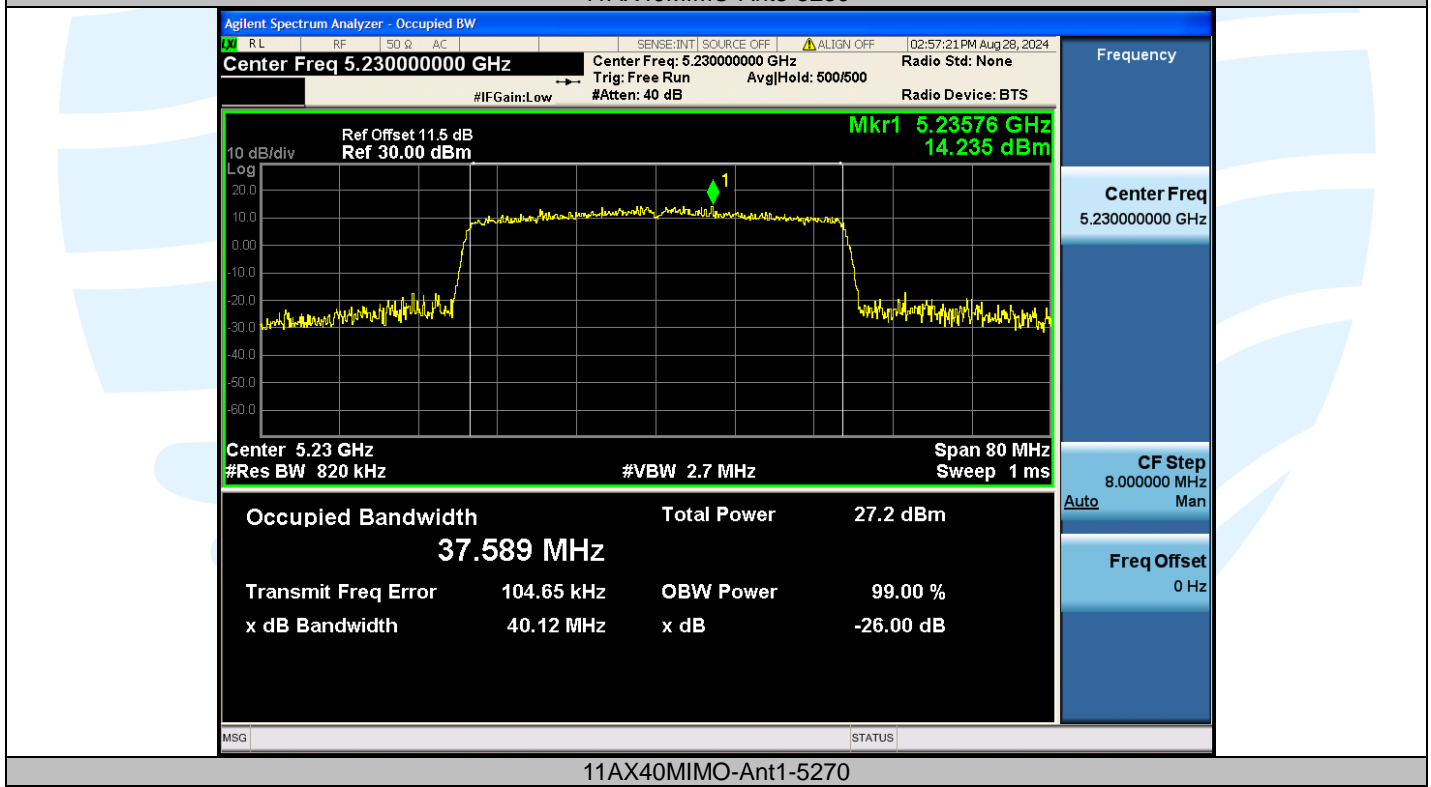

Shenzhen UnionTrust Quality and Technology Co., Ltd.

Address: Unit D/E of 9/F and 16/F, Block A, Building 6, Baoneng science and technology park, Longhua district, Shenzhen, China

Tel: +86-755-28230888

Fax: +86-755-28230886

E-mail: info@uttlab.com

<http://www.uttlab.com>

UTTR-RF-EN300328-V1.2