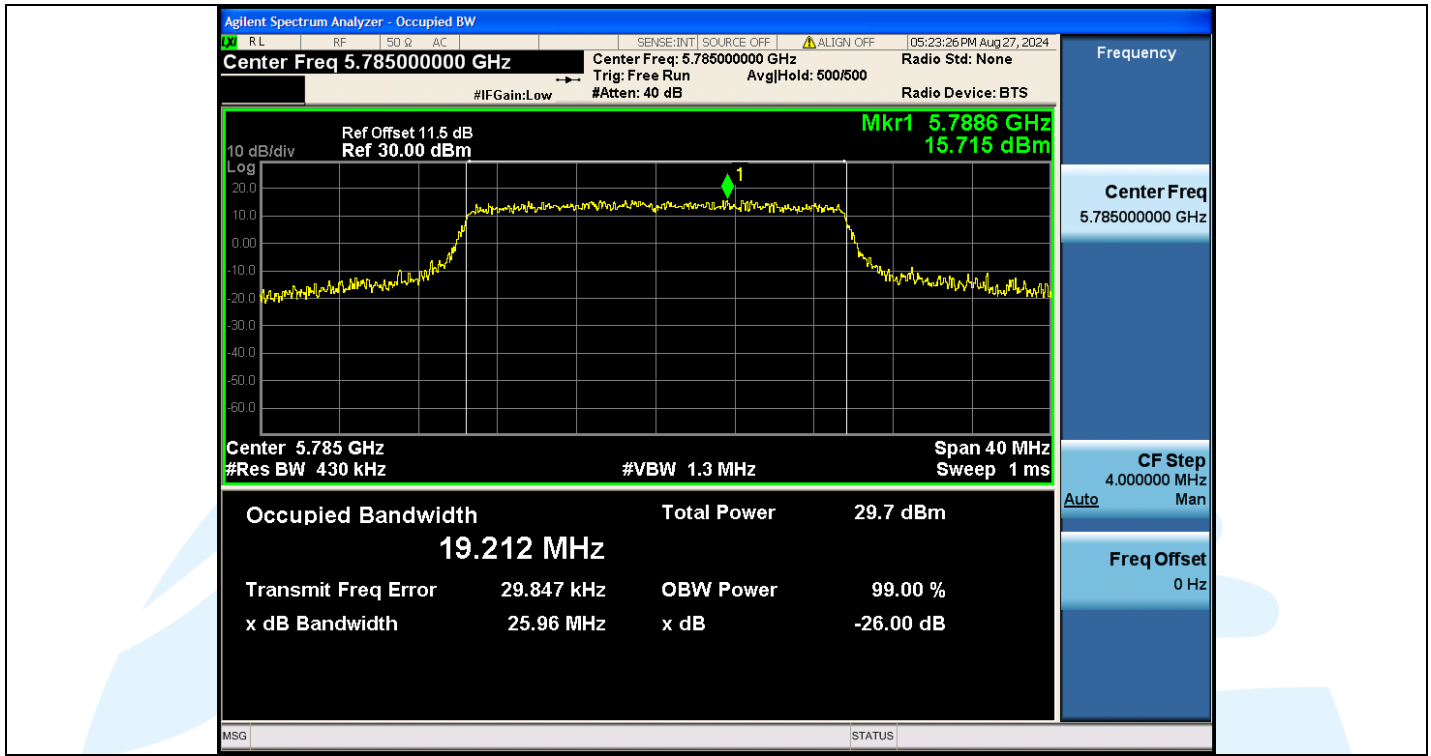

Shenzhen UnionTrust Quality and Technology Co., Ltd.

Address: Unit D/E of 9/F and 16/F, Block A, Building 6, Baoneng science and technology park, Longhua district, Shenzhen, China

Tel: +86-755-28230888

Fax: +86-755-28230886

E-mail: info@uttlab.com

<http://www.uttlab.com>

UTTR-RF-EN300328-V1.2