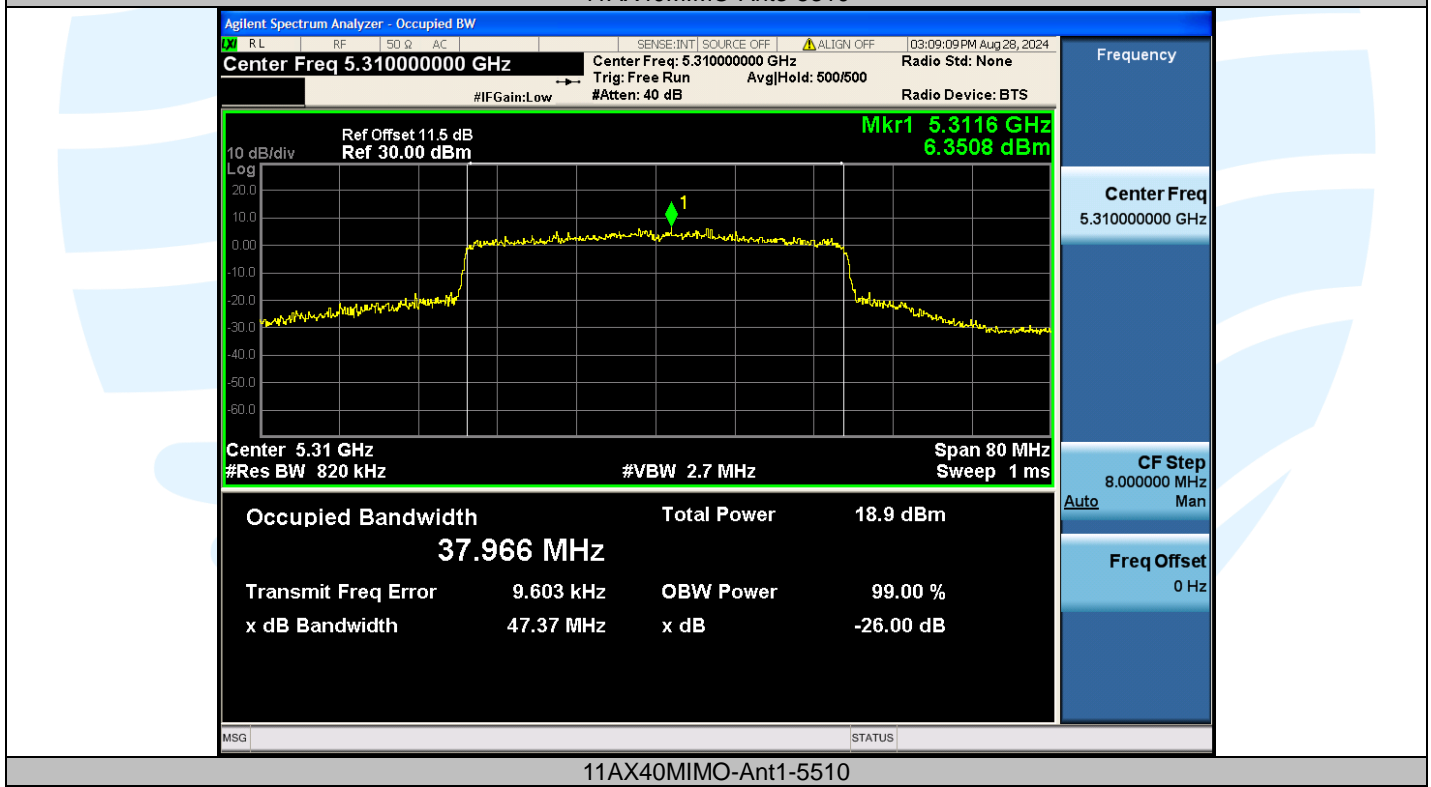

UTTR-RF-EN300328-V1.2

Shenzhen UnionTrust Quality and Technology Co., Ltd.

Address: Unit D/E of 9/F and 16/F, Block A, Building 6, Baoneng science and technology park, Longhua district, Shenzhen, China

Tel: +86-755-28230888