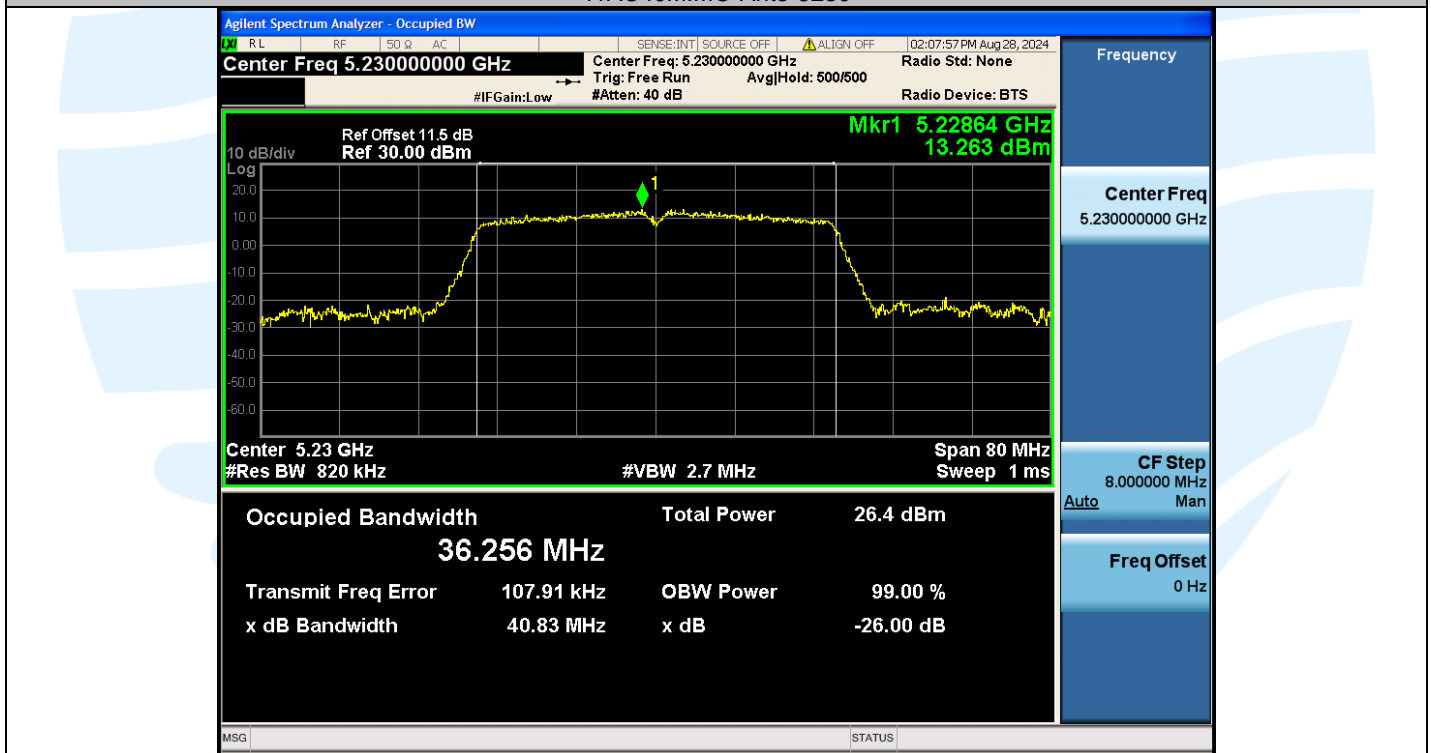

Tel: +86-755-28230888

Fax: +86-755-28230886

E-mail: info@uttlab.com

<http://www.uttlab.com>

UTTR-RF-EN300328-V1.2

11AC40MIMO-Ant3-5230

11AC40MIMO-Ant1-5270

Shenzhen UnionTrust Quality and Technology Co., Ltd.