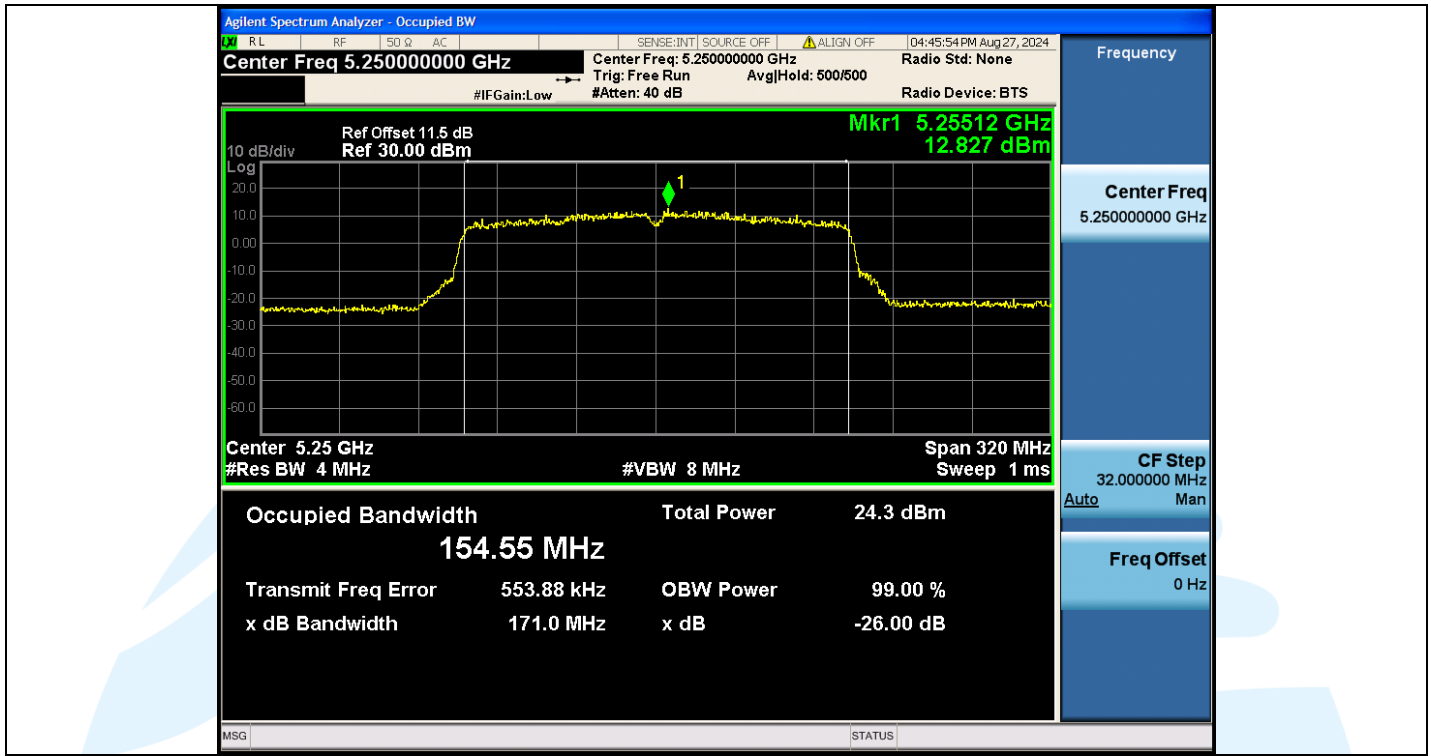

Shenzhen UnionTrust Quality and Technology Co., Ltd.

Address: Unit D/E of 9/F and 16/F, Block A, Building 6, Baoneng science and technology park, Longhua district, Shenzhen, China

Tel: +86-755-28230888

Fax: +86-755-28230886

E-mail: info@uttlab.com

<http://www.uttlab.com>

UTTR-RF-EN300328-V1.2