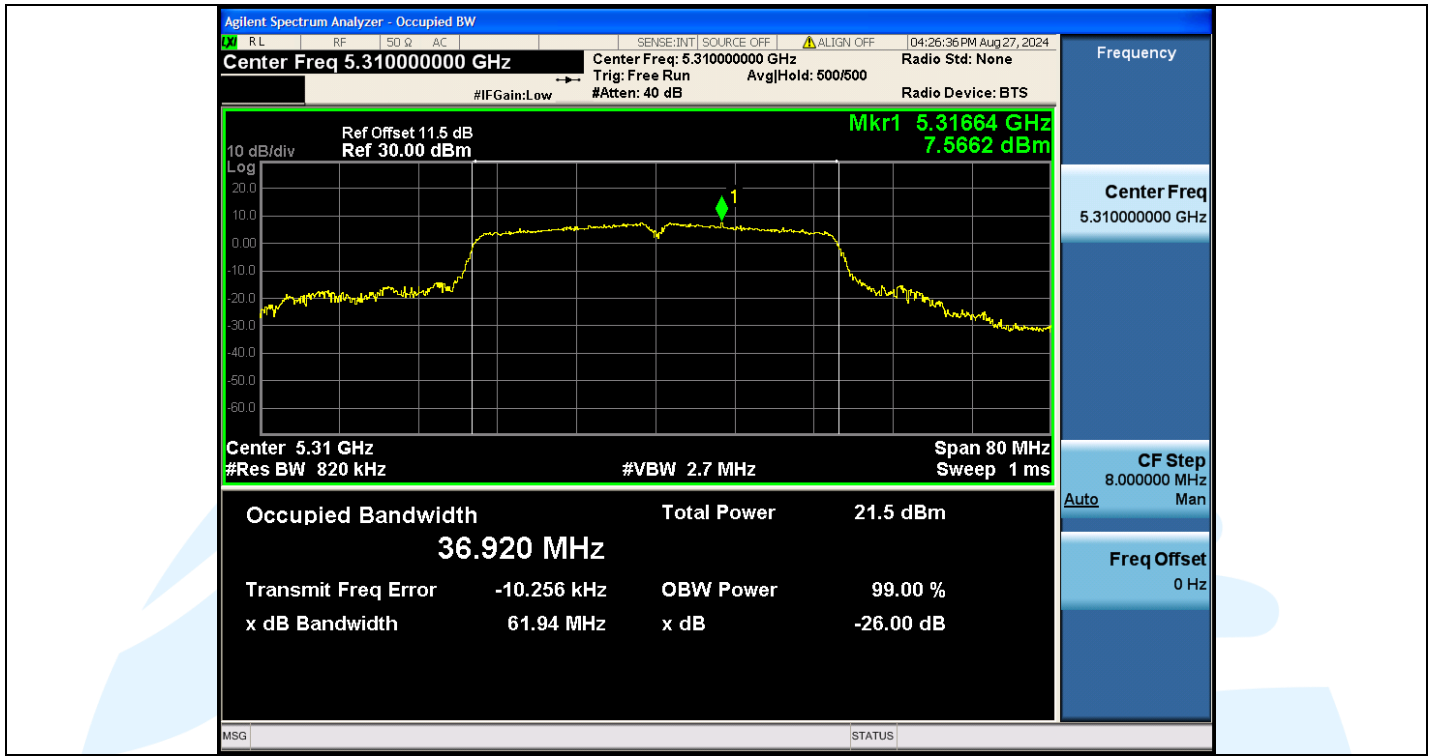

Shenzhen UnionTrust Quality and Technology Co., Ltd.

Address: Unit D/E of 9/F and 16/F, Block A, Building 6, Baoneng science and technology park, Longhua district, Shenzhen, China

Tel: +86-755-28230888

Fax: +86-755-28230886

E-mail: info@uttlab.com

<http://www.uttlab.com>

UTTR-RF-EN300328-V1.2