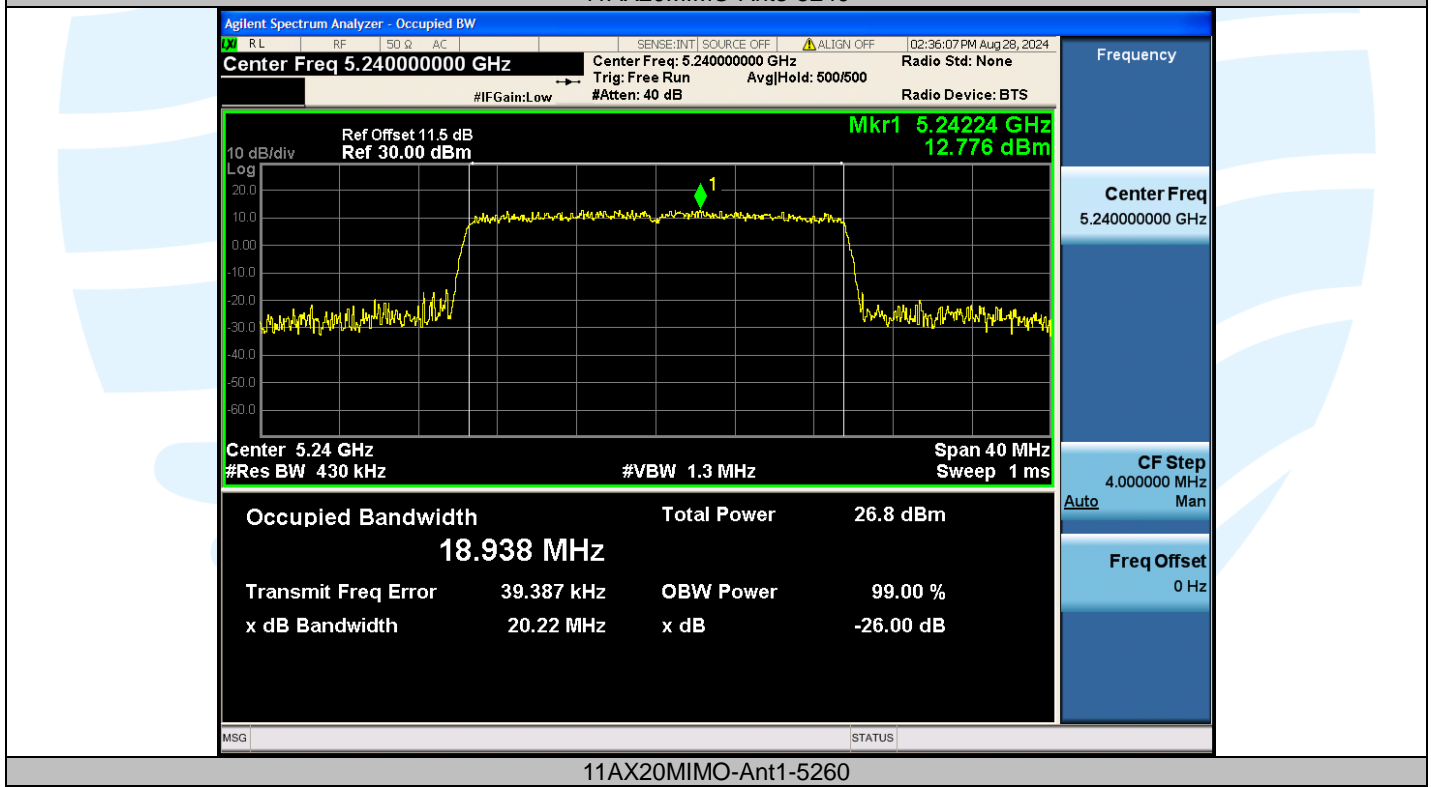

Shenzhen UnionTrust Quality and Technology Co., Ltd.

Address: Unit D/E of 9/F and 16/F, Block A, Building 6, Baoneng science and technology park, Longhua district, Shenzhen, China

Tel: +86-755-28230888

Fax: +86-755-28230886

E-mail: info@uttlab.com

<http://www.uttlab.com>

UTTR-RF-EN300328-V1.2