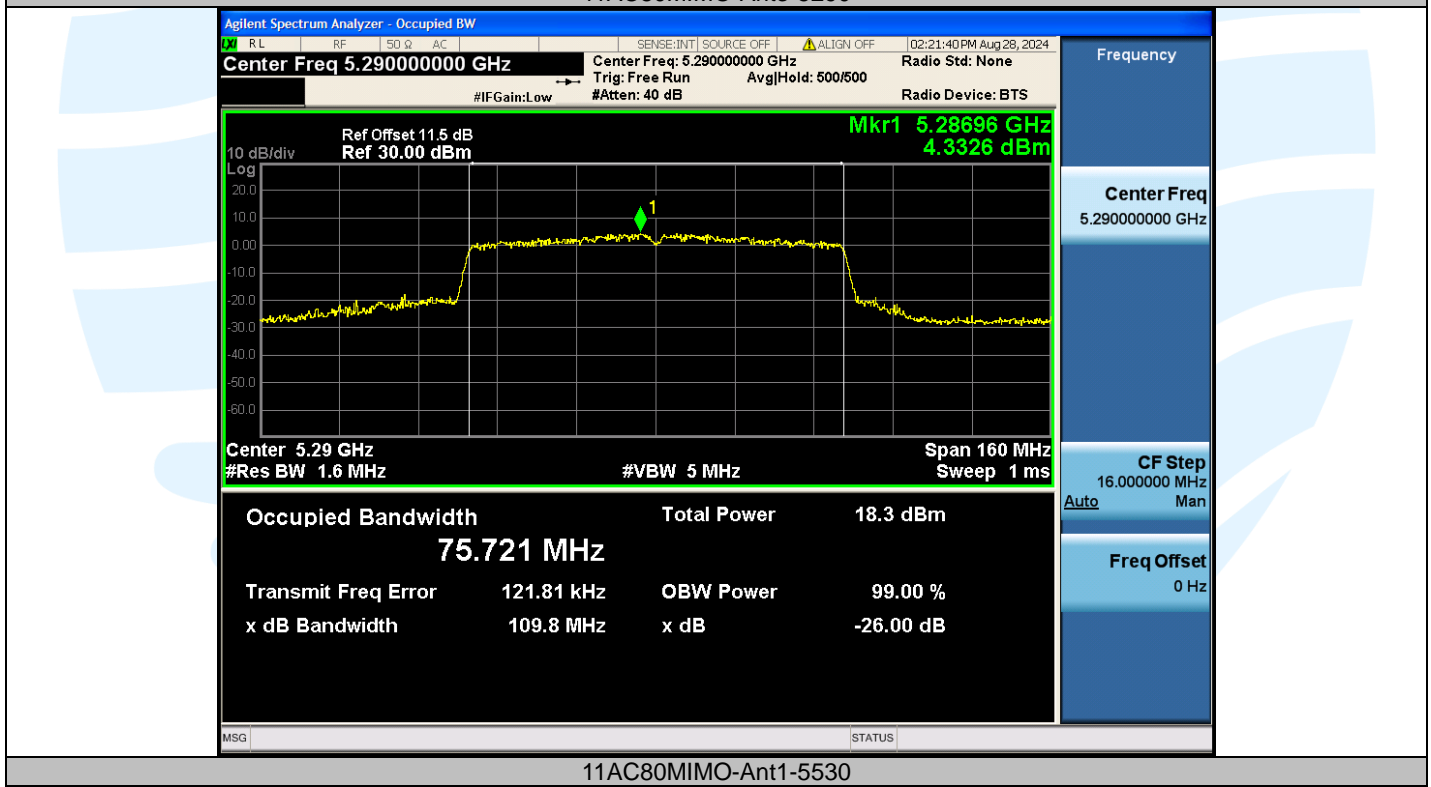

Shenzhen UnionTrust Quality and Technology Co., Ltd.

Address: Unit D/E of 9/F and 16/F, Block A, Building 6, Baoneng science and technology park, Longhua district, Shenzhen, China

Tel: +86-755-28230888

Fax: +86-755-28230886

E-mail: info@uttlab.com

<http://www.uttlab.com>

UTTR-RF-EN300328-V1.2