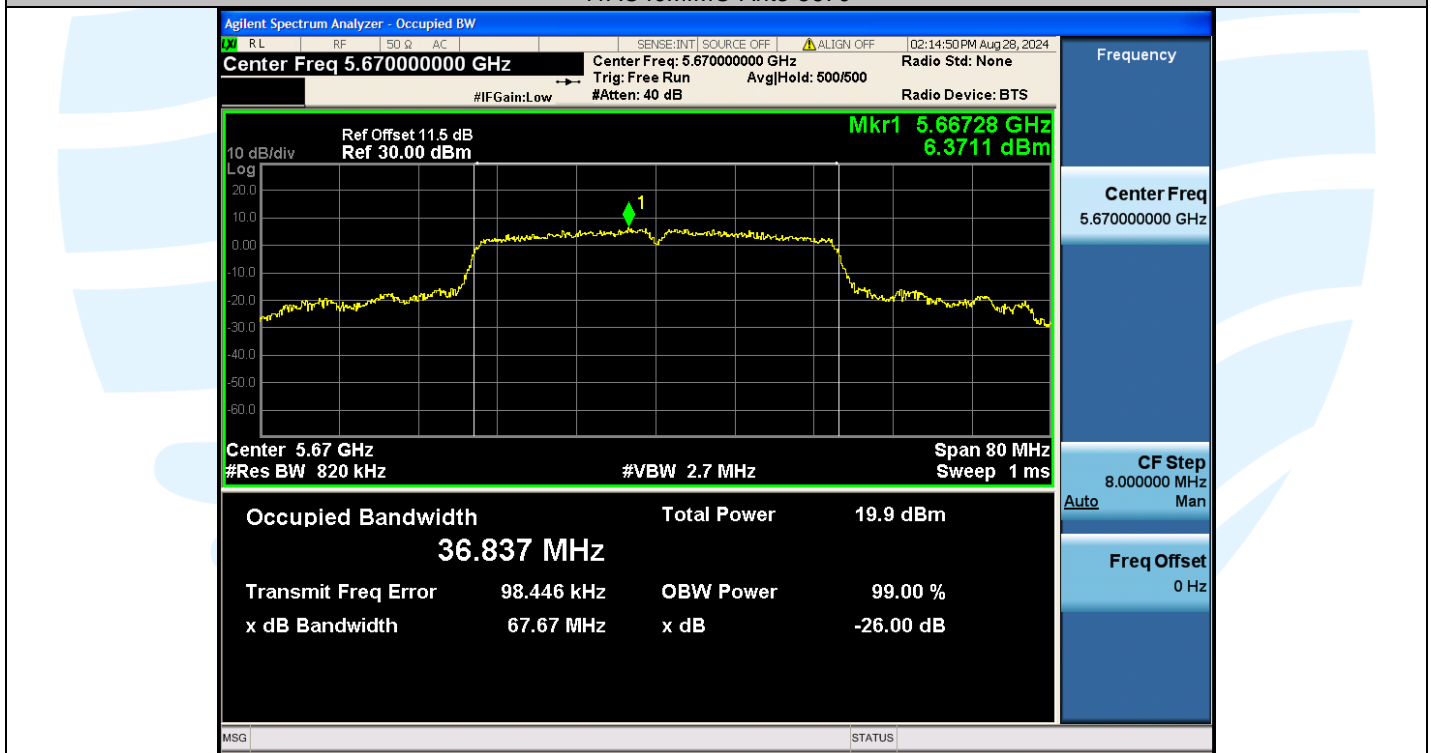

Tel: +86-755-28230888

Fax: +86-755-28230886

E-mail: info@uttlab.com

<http://www.uttlab.com>

UTTR-RF-EN300328-V1.2

11AC40MIMO-Ant3-5670

11AC40MIMO-Ant1-5755

Shenzhen UnionTrust Quality and Technology Co., Ltd.