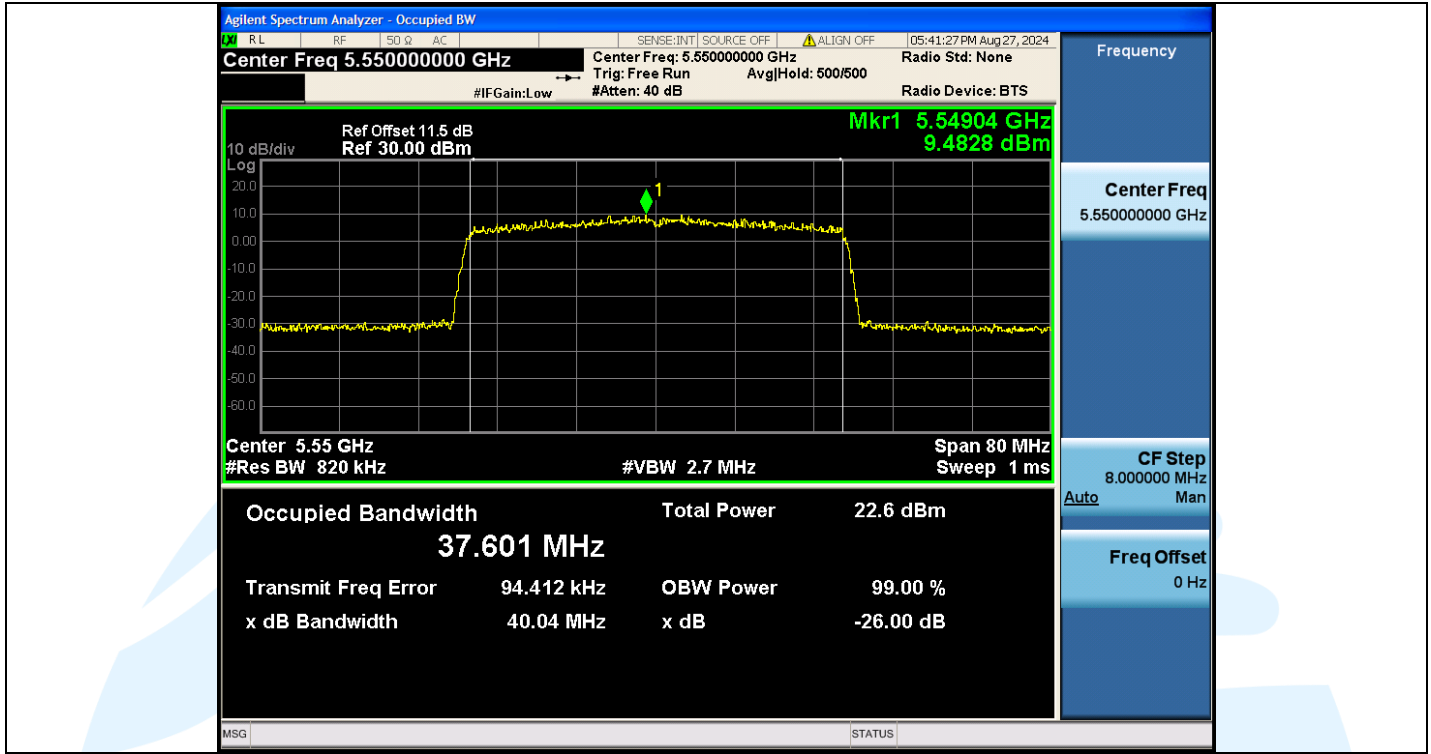

11AX40MIMO-Ant3-5550