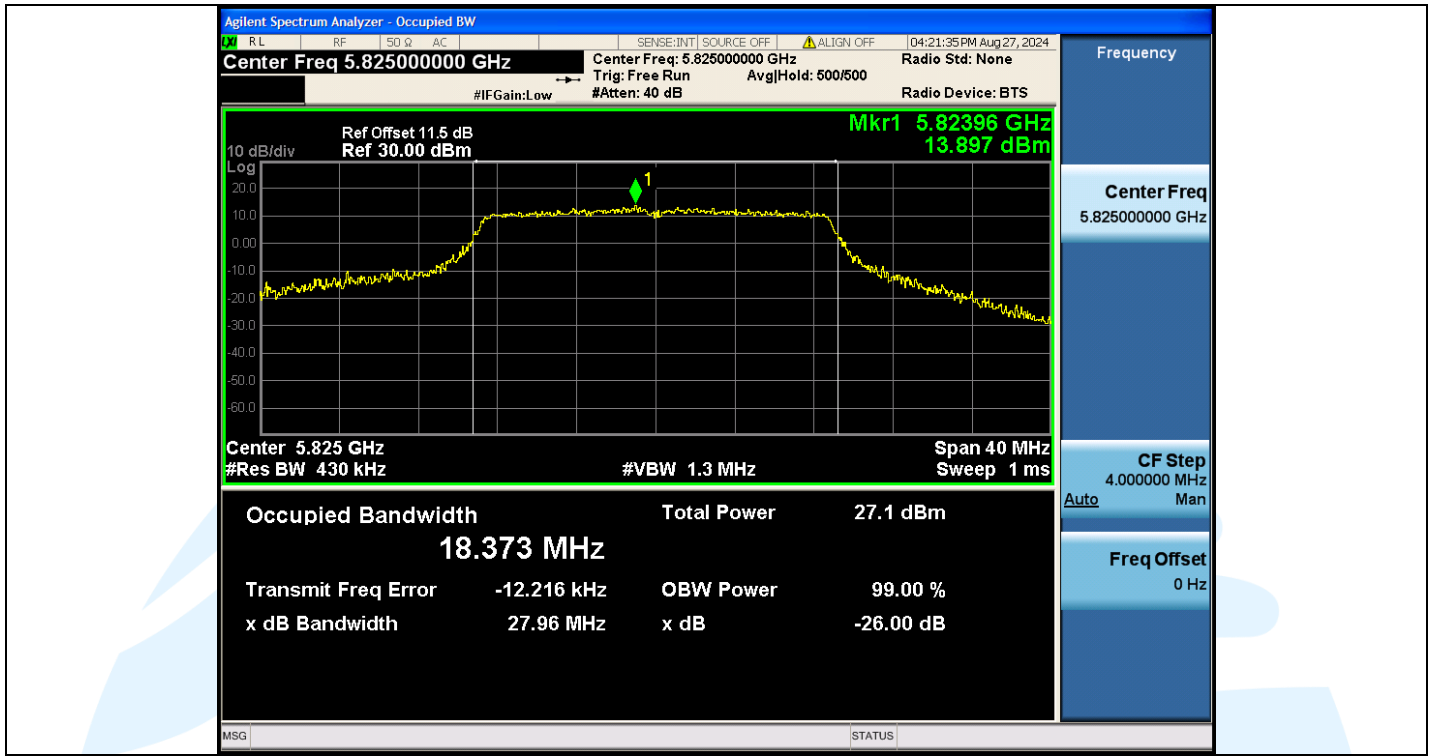

UTTR-RF-EN300328-V1.2

11AC20MIMO-Ant3-5825

11AC40MIMO-Ant1-5190

Shenzhen UnionTrust Quality and Technology Co., Ltd.

Address: Unit D/E of 9/F and 16/F, Block A, Building 6, Baoneng science and technology park, Longhua district, Shenzhen, China