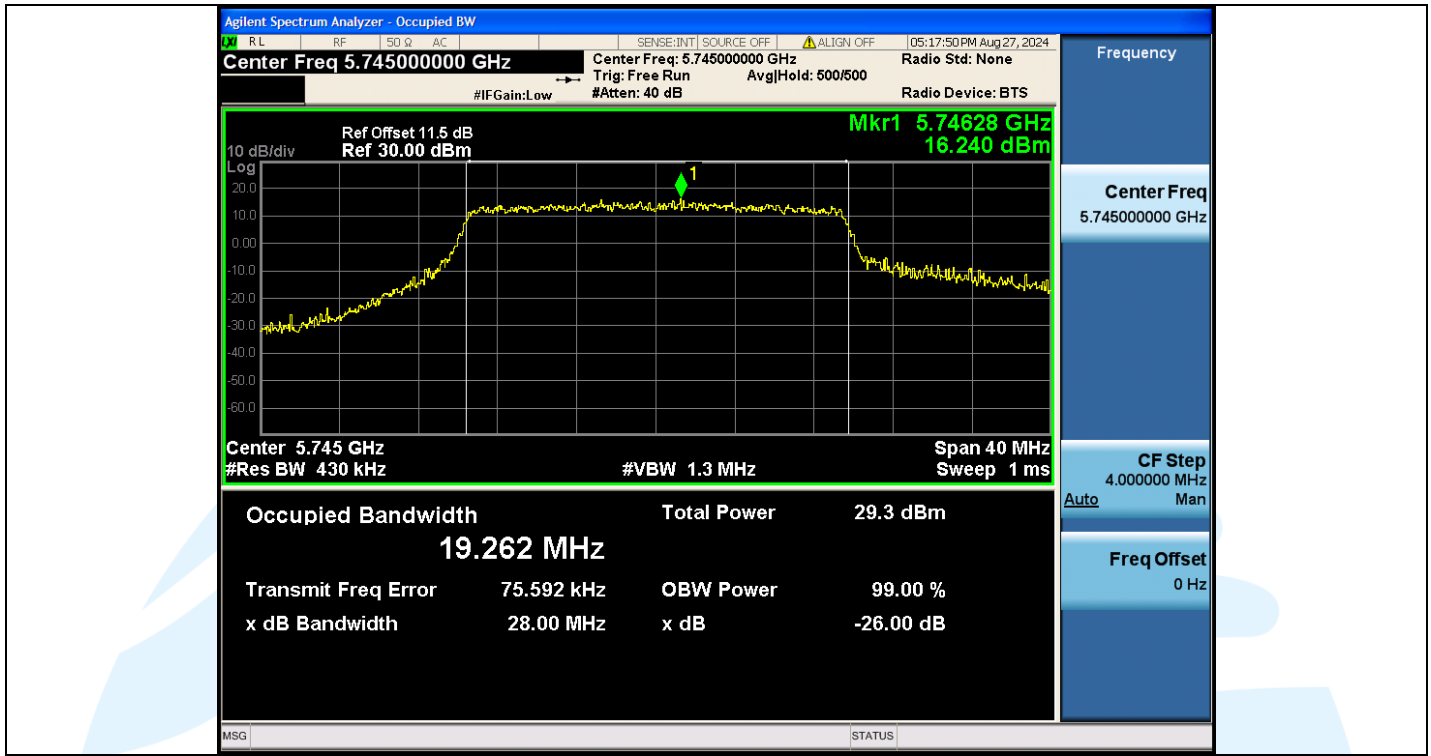

Shenzhen UnionTrust Quality and Technology Co., Ltd.

Address: Unit D/E of 9/F and 16/F, Block A, Building 6, Baoneng science and technology park, Longhua district, Shenzhen, China

Tel: +86-755-28230888

Fax: +86-755-28230886

E-mail: info@uttlab.com

<http://www.uttlab.com>

UTTR-RF-EN300328-V1.2