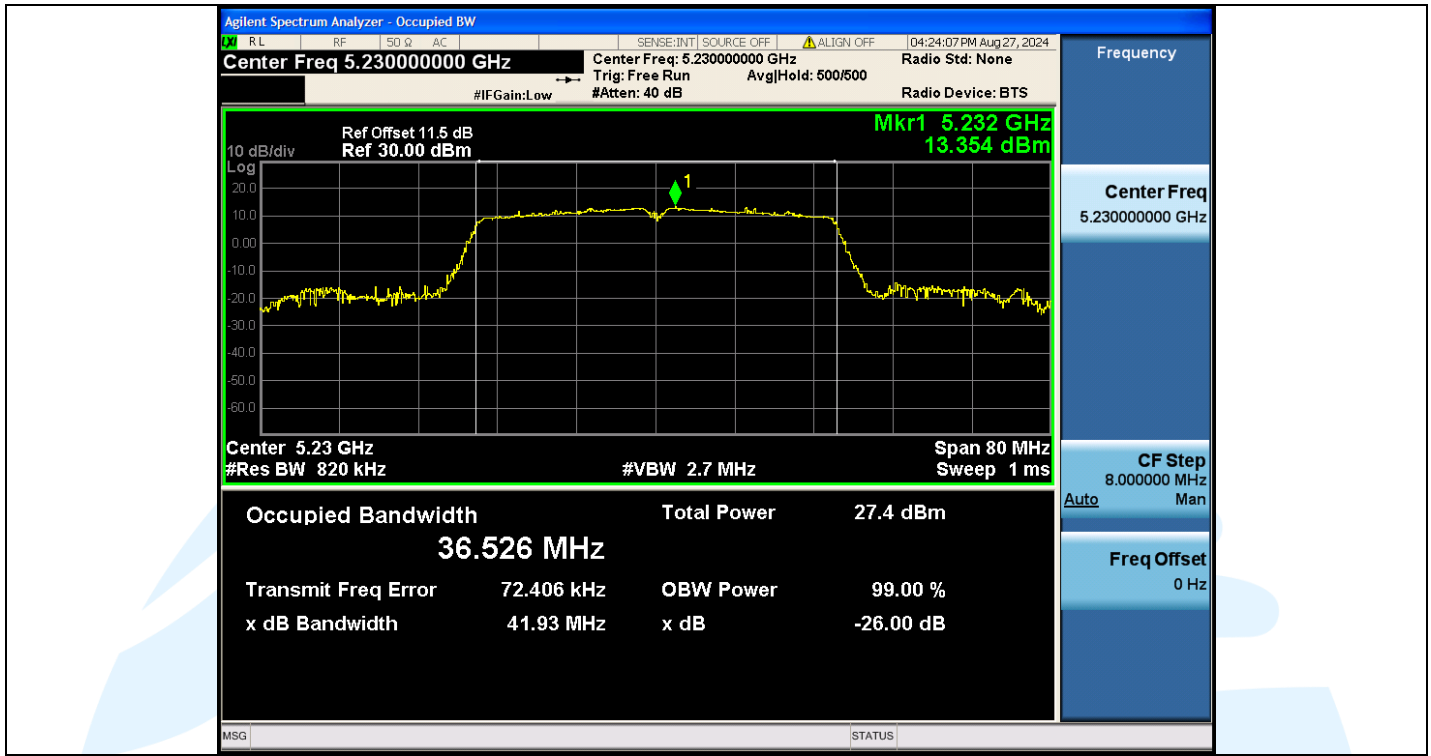

11AC40MIMO-Ant3-5230