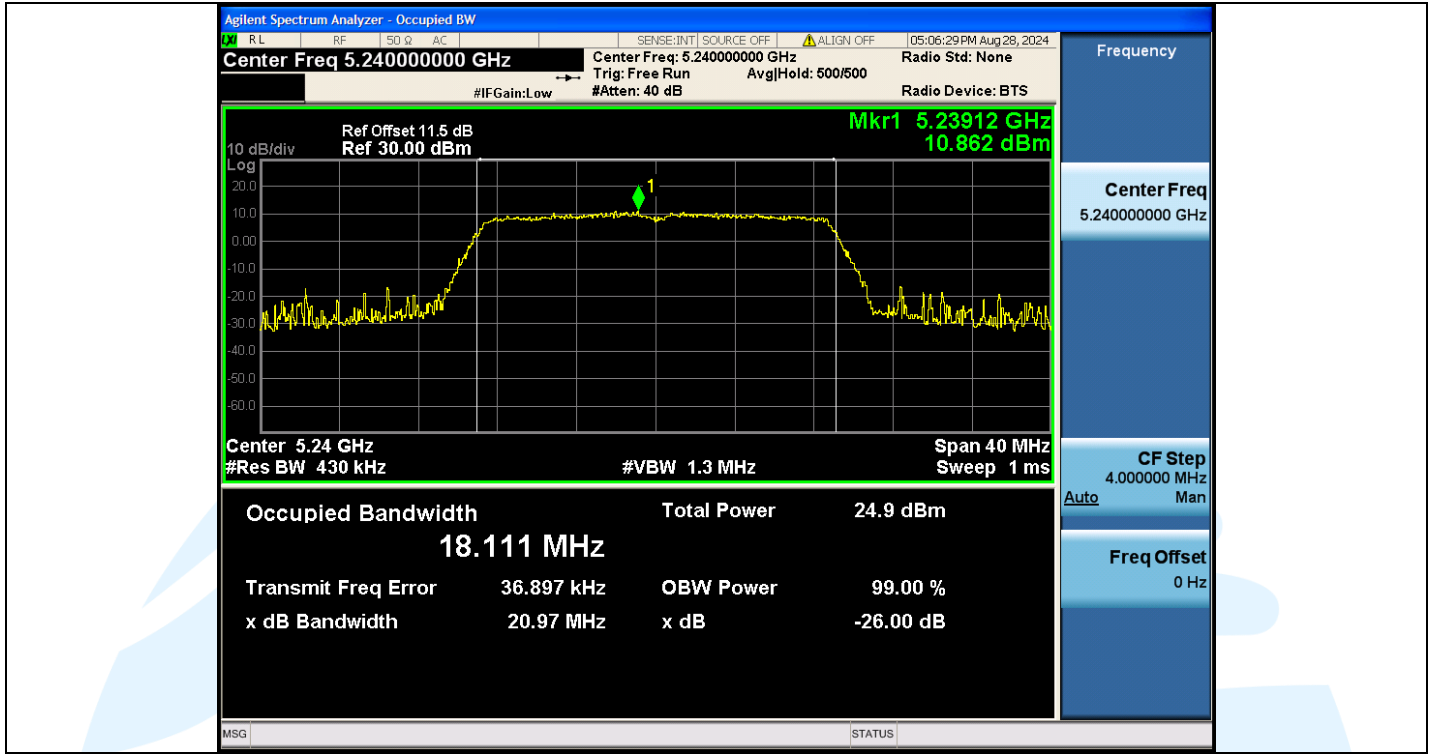

Shenzhen UnionTrust Quality and Technology Co., Ltd.

Address: Unit D/E of 9/F and 16/F, Block A, Building 6, Baoneng science and technology park, Longhua district, Shenzhen, China

Tel: +86-755-28230888

Fax: +86-755-28230886

E-mail: info@uttlab.com

<http://www.uttlab.com>

UTTR-RF-EN300328-V1.2