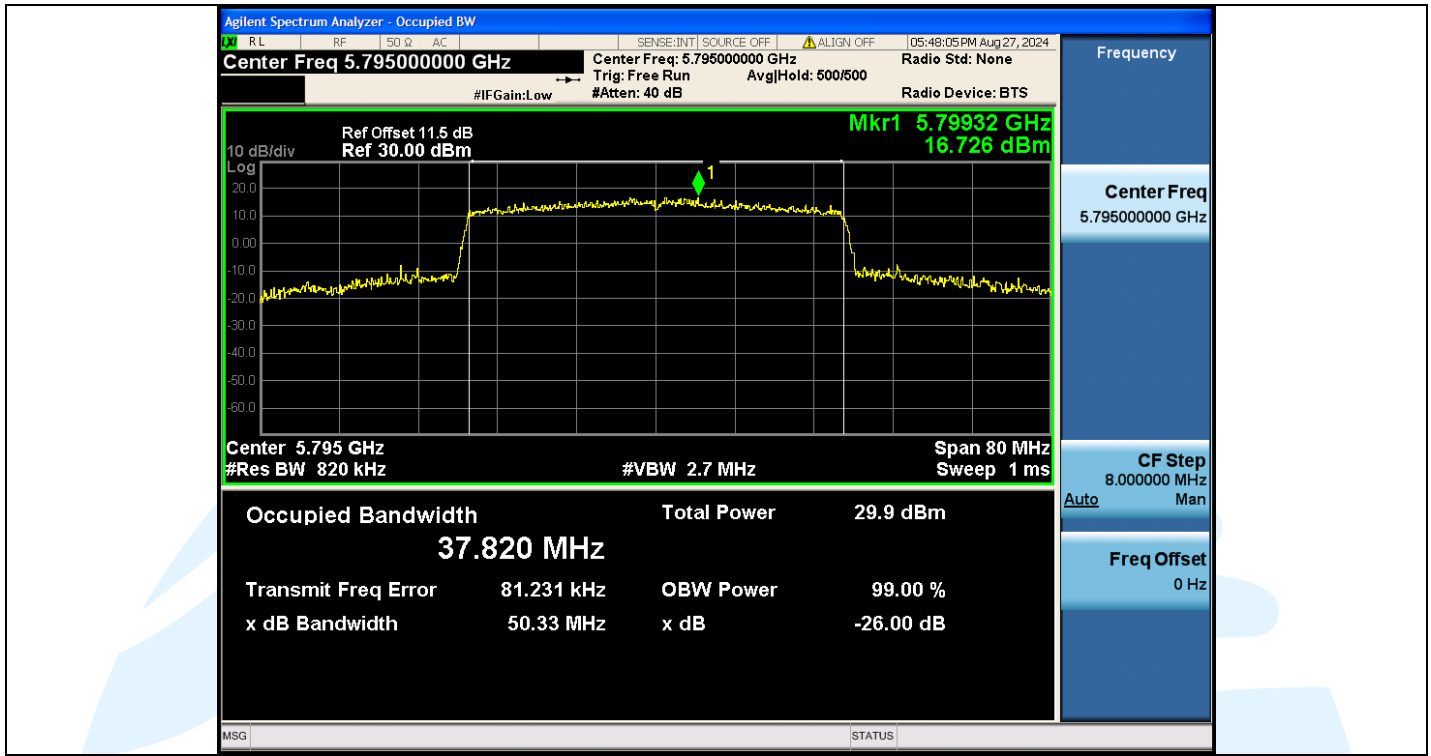

Shenzhen UnionTrust Quality and Technology Co., Ltd.

Address: Unit D/E of 9/F and 16/F, Block A, Building 6, Baoneng science and technology park, Longhua district, Shenzhen, China

Tel: +86-755-28230888

Fax: +86-755-28230886

E-mail: info@uttlab.com

<http://www.uttlab.com>

UTTR-RF-EN300328-V1.2