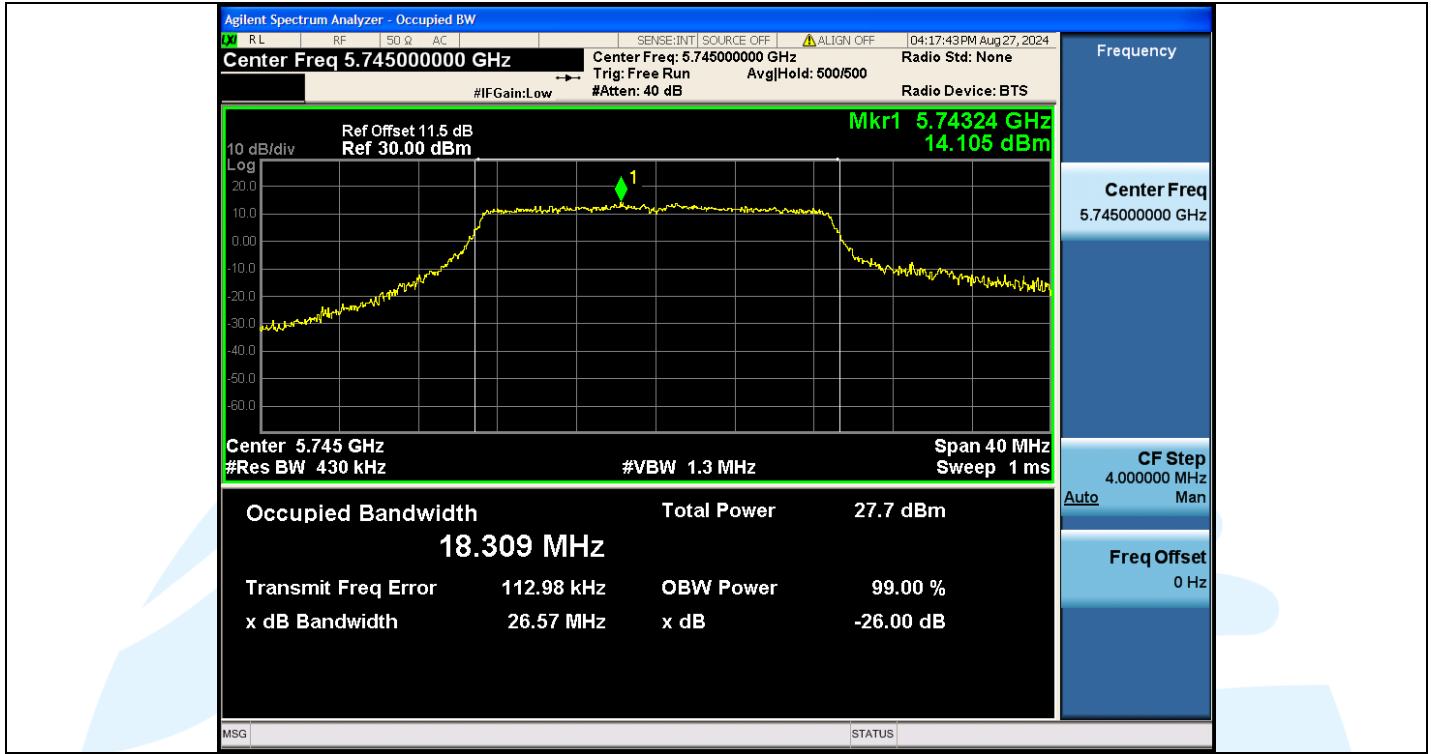

Shenzhen UnionTrust Quality and Technology Co., Ltd.

Address: Unit D/E of 9/F and 16/F, Block A, Building 6, Baoneng science and technology park, Longhua district, Shenzhen, China

Tel: +86-755-28230888

Fax: +86-755-28230886

E-mail: info@uttlab.com

<http://www.uttlab.com>

UTTR-RF-EN300328-V1.2