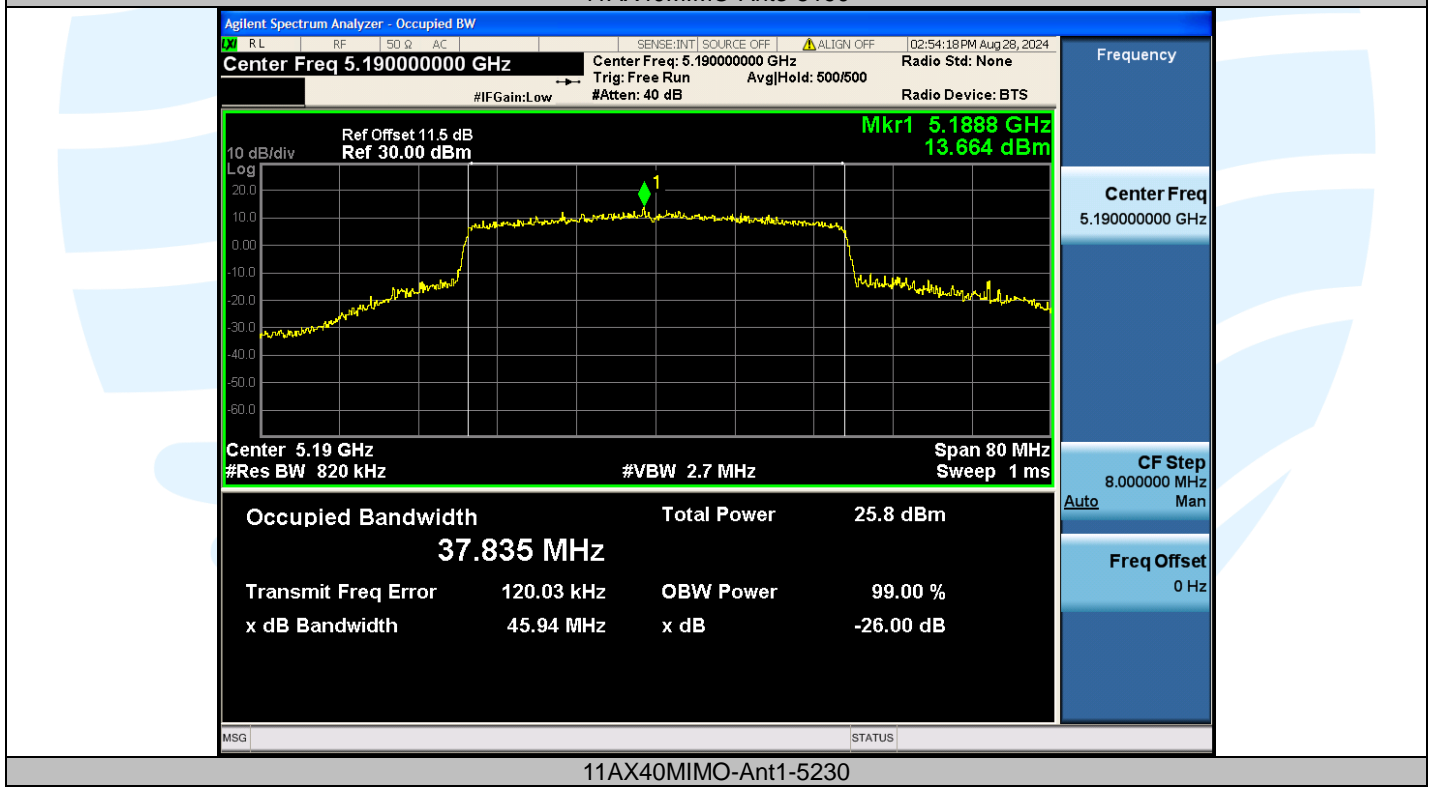

Shenzhen UnionTrust Quality and Technology Co., Ltd.

Address: Unit D/E of 9/F and 16/F, Block A, Building 6, Baoneng science and technology park, Longhua district, Shenzhen, China

Tel: +86-755-28230888

Fax: +86-755-28230886

E-mail: info@uttlab.com

<http://www.uttlab.com>

UTTR-RF-EN300328-V1.2