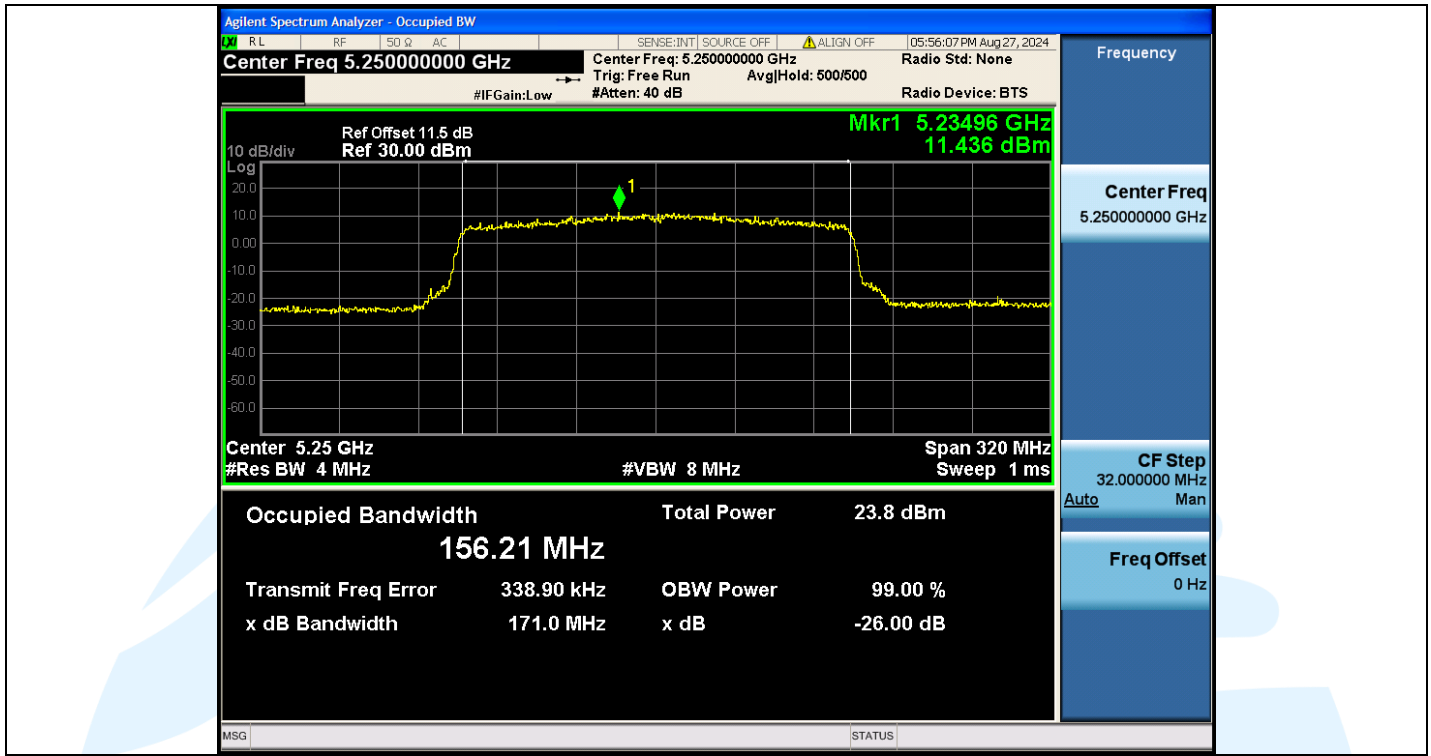

11AX160MIMO-Ant3-5250