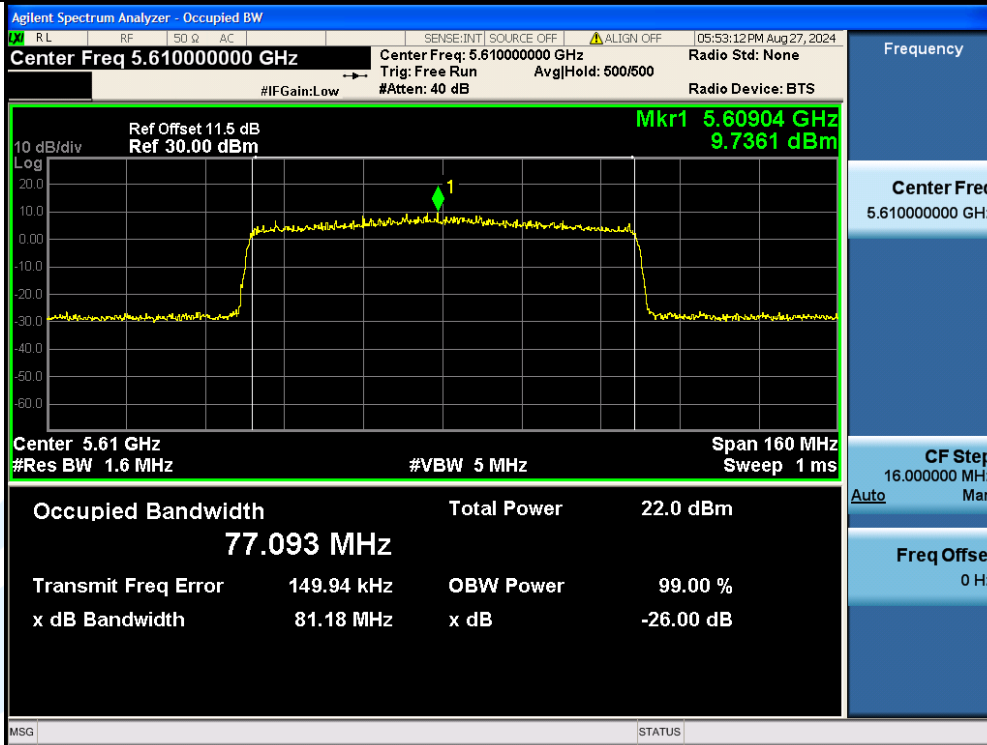

Shenzhen UnionTrust Quality and Technology Co., Ltd.

Address: Unit D/E of 9/F and 16/F, Block A, Building 6, Baoneng science and technology park, Longhua district, Shenzhen, China

Tel: +86-755-28230888

Fax: +86-755-28230886

E-mail: info@uttlab.com

<http://www.uttlab.com>

UTTR-RF-EN300328-V1.2