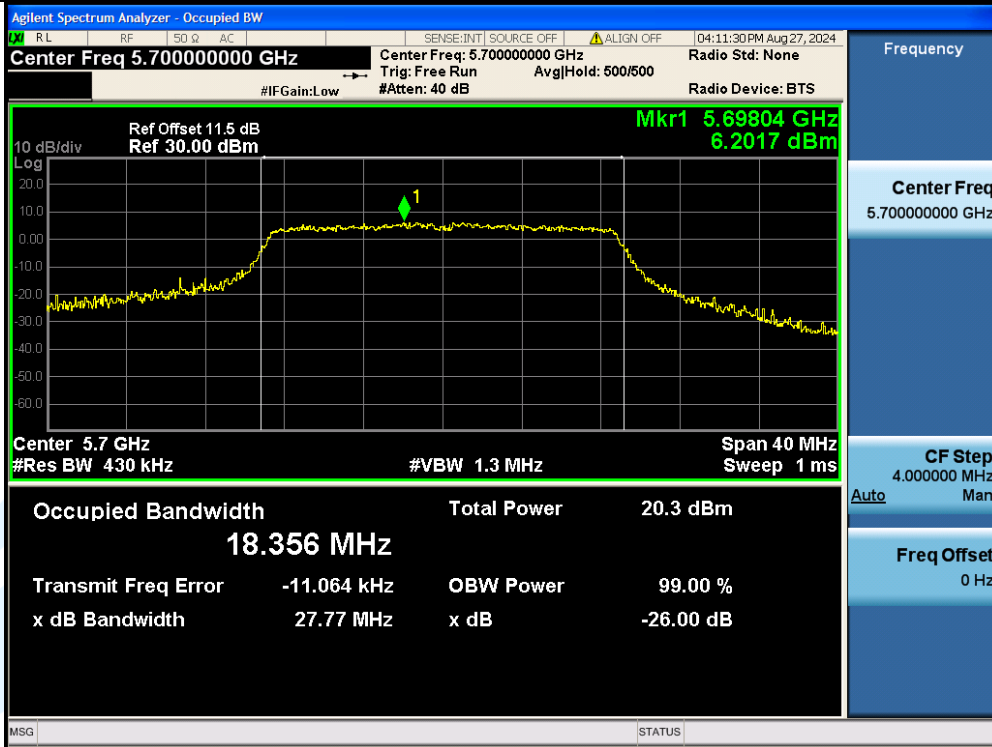

Shenzhen UnionTrust Quality and Technology Co., Ltd.

Address: Unit D/E of 9/F and 16/F, Block A, Building 6, Baoneng science and technology park, Longhua district, Shenzhen, China

Tel: +86-755-28230888

Fax: +86-755-28230886

E-mail: info@uttlab.com

<http://www.uttlab.com>

UTTR-RF-EN300328-V1.2