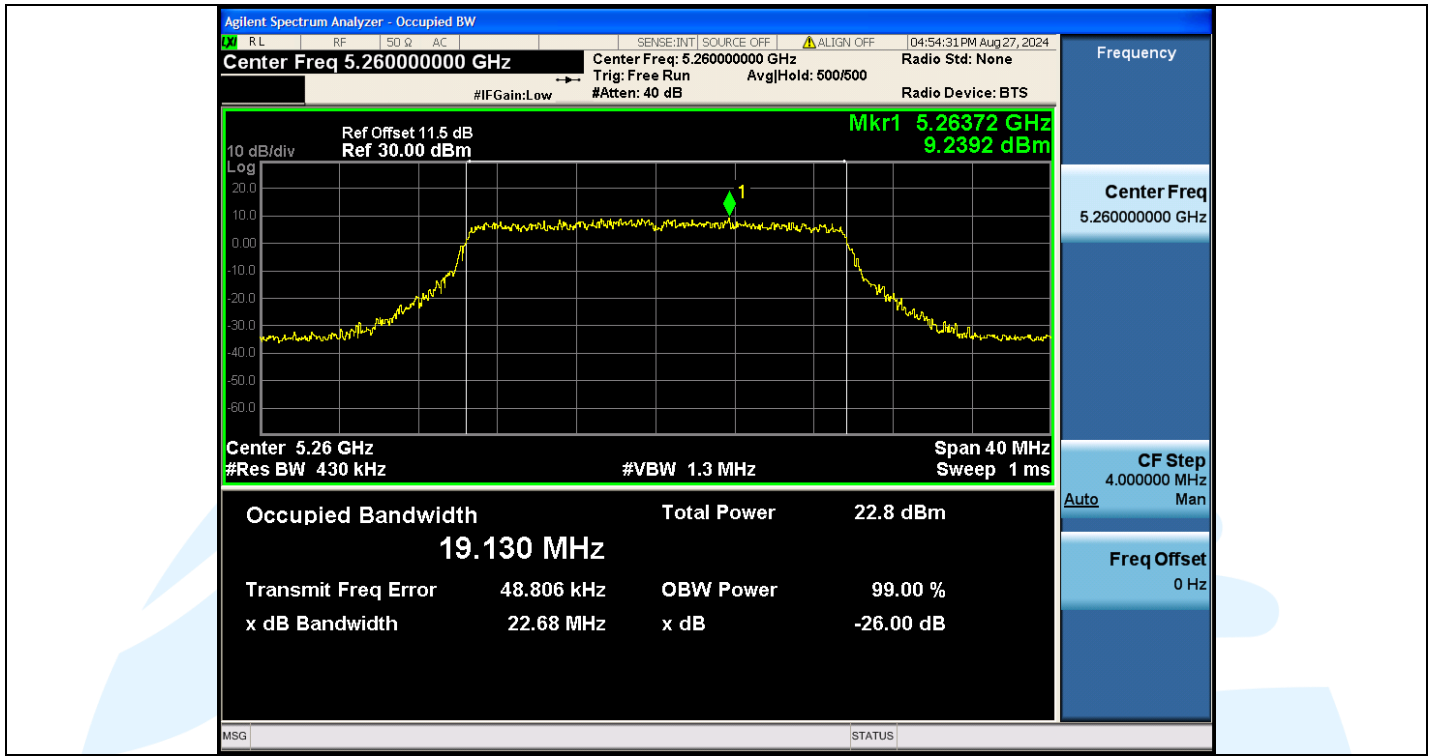

Shenzhen UnionTrust Quality and Technology Co., Ltd.

Address: Unit D/E of 9/F and 16/F, Block A, Building 6, Baoneng science and technology park, Longhua district, Shenzhen, China

Tel: +86-755-28230888

Fax: +86-755-28230886

E-mail: info@uttlab.com

<http://www.uttlab.com>

UTTR-RF-EN300328-V1.2