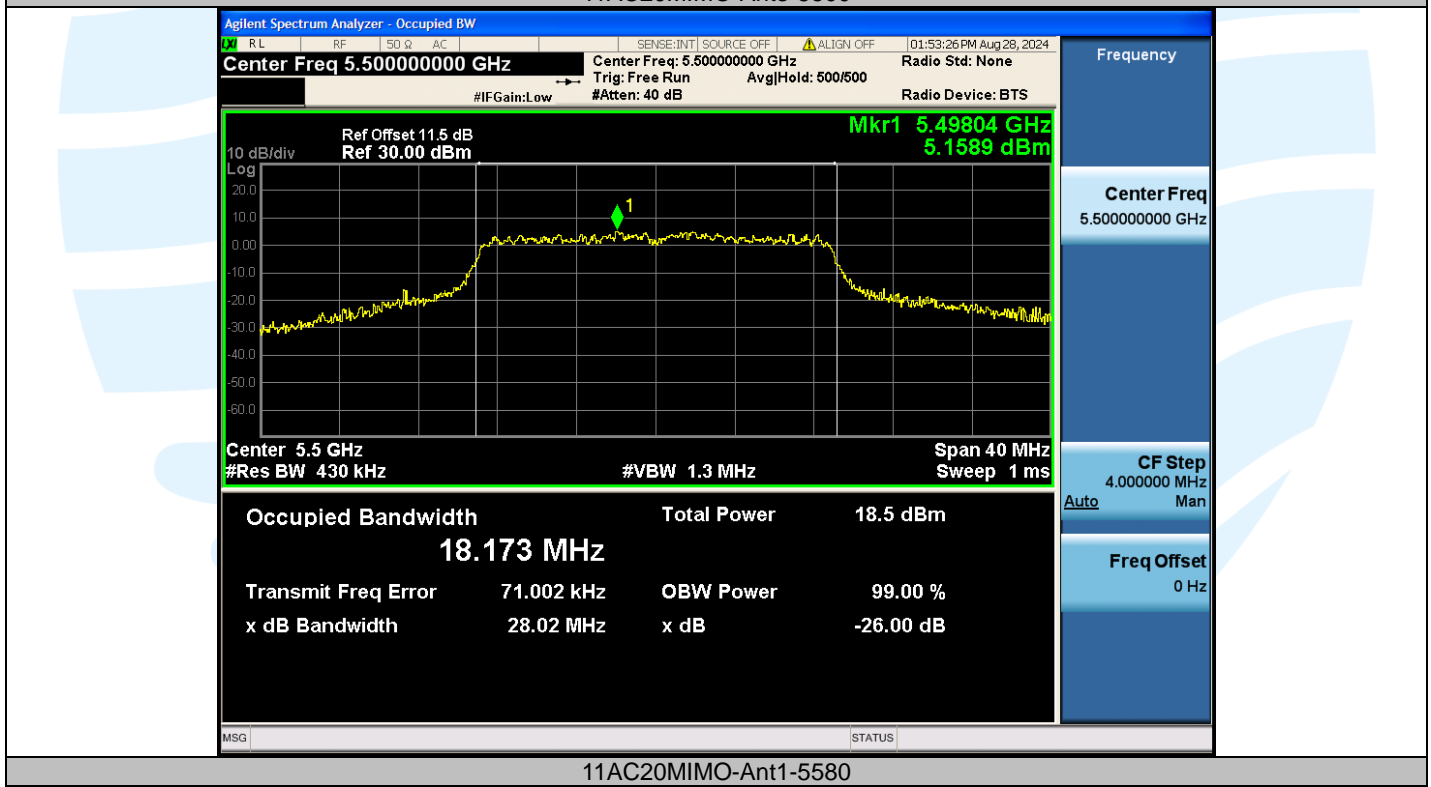

Shenzhen UnionTrust Quality and Technology Co., Ltd.

Address: Unit D/E of 9/F and 16/F, Block A, Building 6, Baoneng science and technology park, Longhua district, Shenzhen, China

Tel: +86-755-28230888

Fax: +86-755-28230886

E-mail: info@uttlab.com

<http://www.uttlab.com>

UTTR-RF-EN300328-V1.2