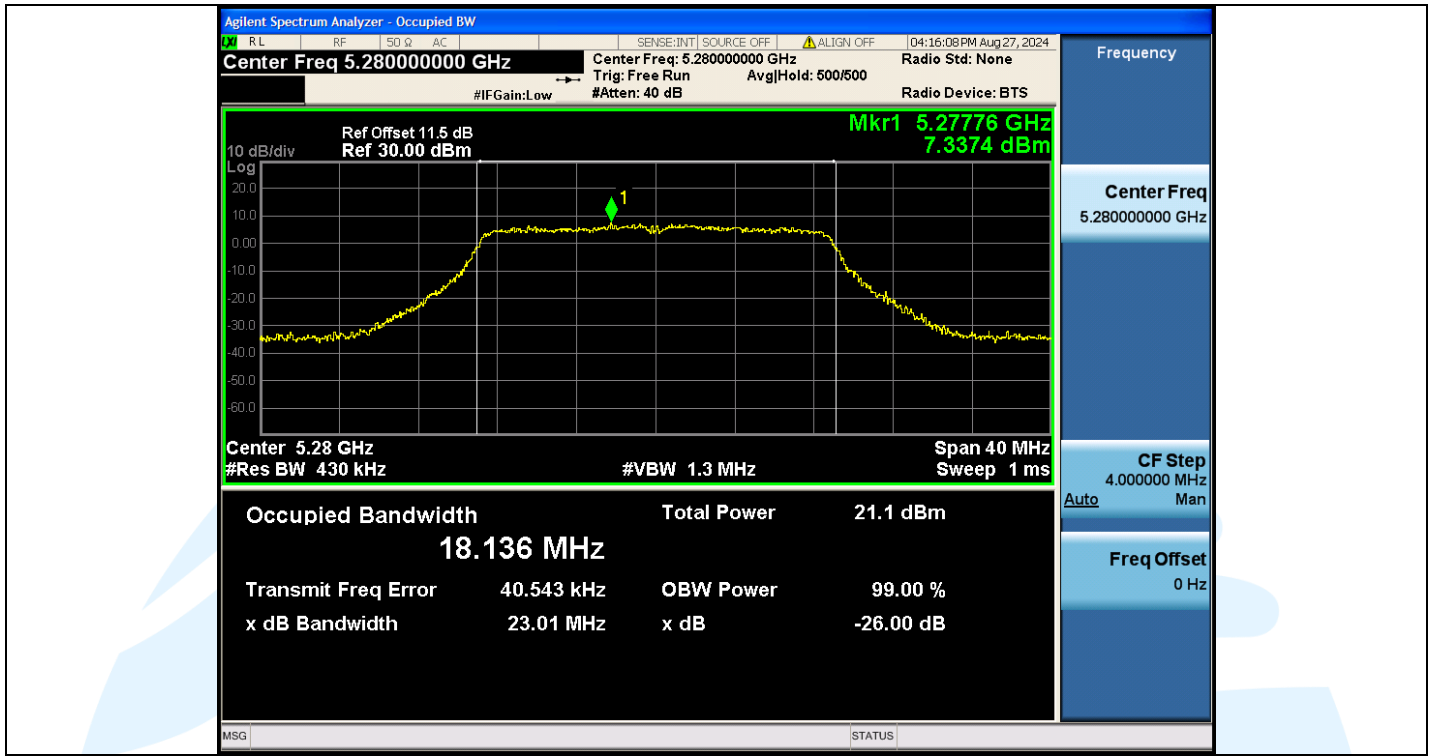

Shenzhen UnionTrust Quality and Technology Co., Ltd.

Address: Unit D/E of 9/F and 16/F, Block A, Building 6, Baoneng science and technology park, Longhua district, Shenzhen, China

Tel: +86-755-28230888

Fax: +86-755-28230886

E-mail: info@uttlab.com

<http://www.uttlab.com>

UTTR-RF-EN300328-V1.2