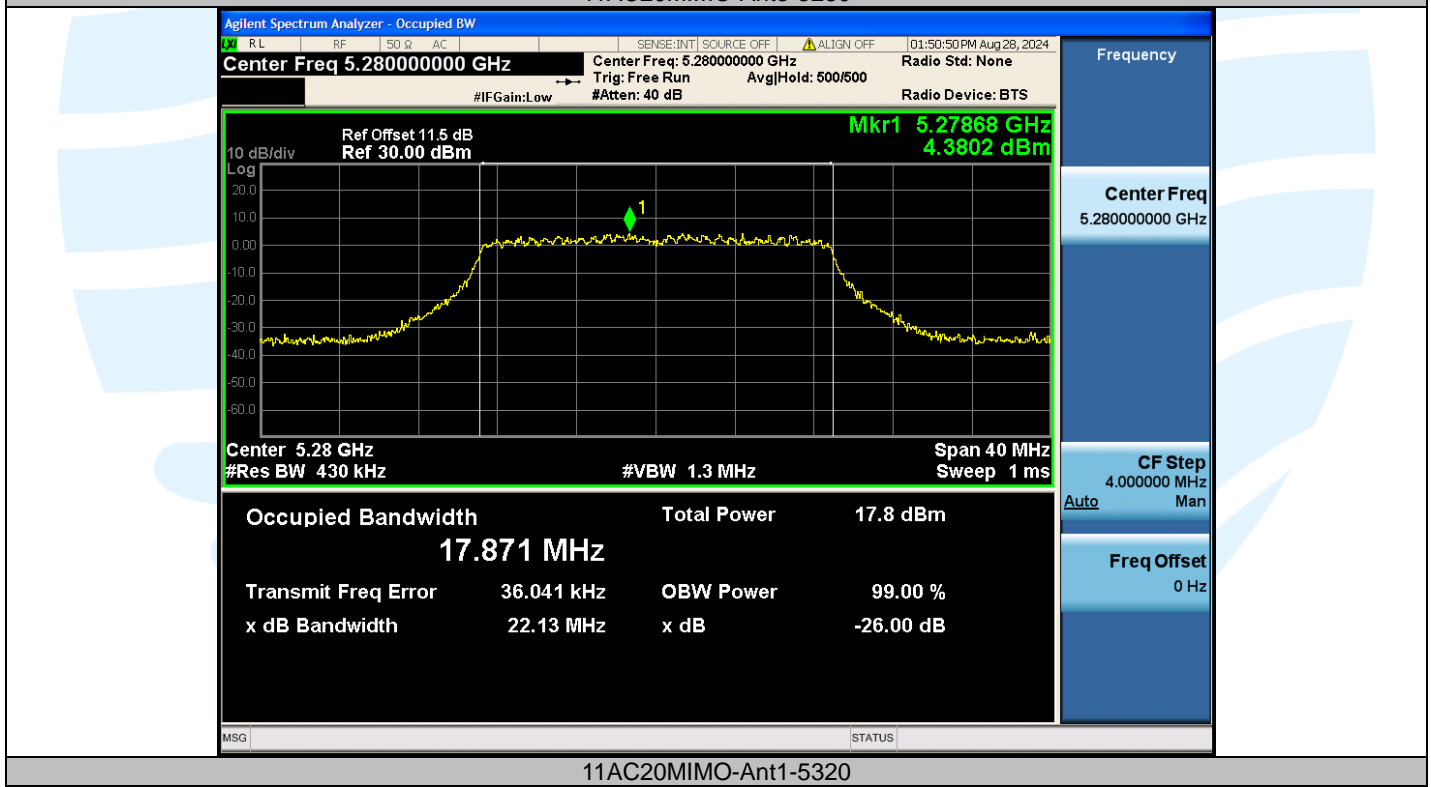

Shenzhen UnionTrust Quality and Technology Co., Ltd.

Address: Unit D/E of 9/F and 16/F, Block A, Building 6, Baoneng science and technology park, Longhua district, Shenzhen, China

Tel: +86-755-28230888

Fax: +86-755-28230886

E-mail: info@uttlab.com

<http://www.uttlab.com>

UTTR-RF-EN300328-V1.2