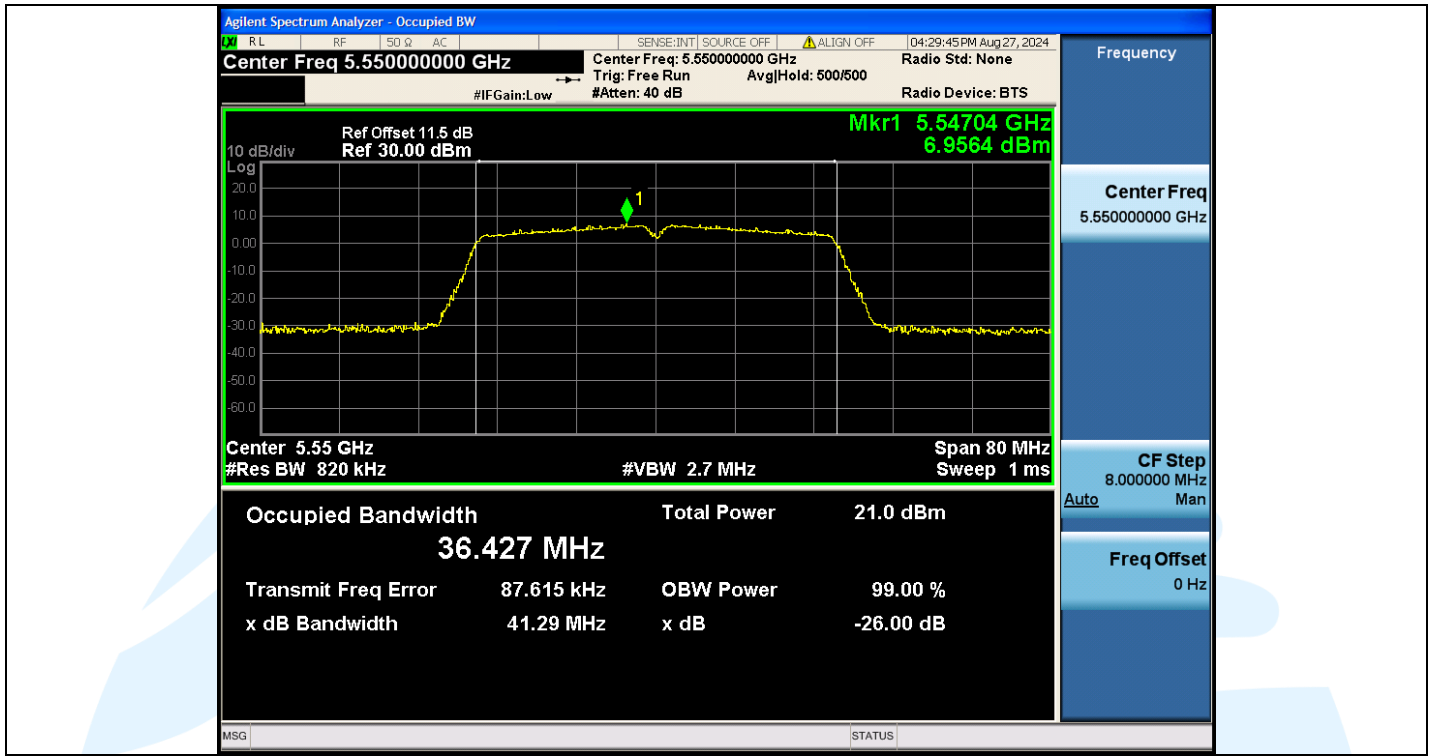

Shenzhen UnionTrust Quality and Technology Co., Ltd.

Address: Unit D/E of 9/F and 16/F, Block A, Building 6, Baoneng science and technology park, Longhua district, Shenzhen, China

Tel: +86-755-28230888

Fax: +86-755-28230886

E-mail: info@uttlab.com

<http://www.uttlab.com>

UTTR-RF-EN300328-V1.2