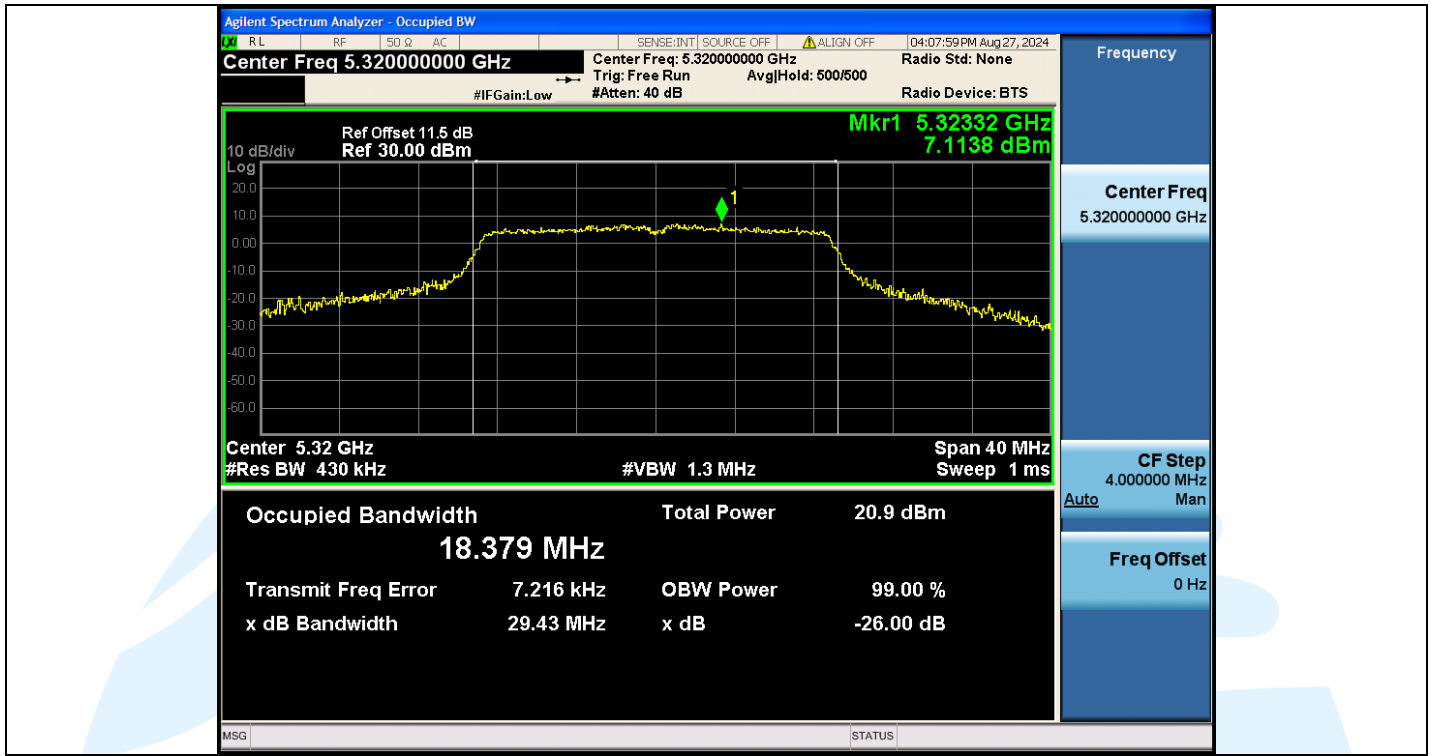

Shenzhen UnionTrust Quality and Technology Co., Ltd.

Address: Unit D/E of 9/F and 16/F, Block A, Building 6, Baoneng science and technology park, Longhua district, Shenzhen, China

Tel: +86-755-28230888

Fax: +86-755-28230886

E-mail: info@uttlab.com

<http://www.uttlab.com>

UTTR-RF-EN300328-V1.2