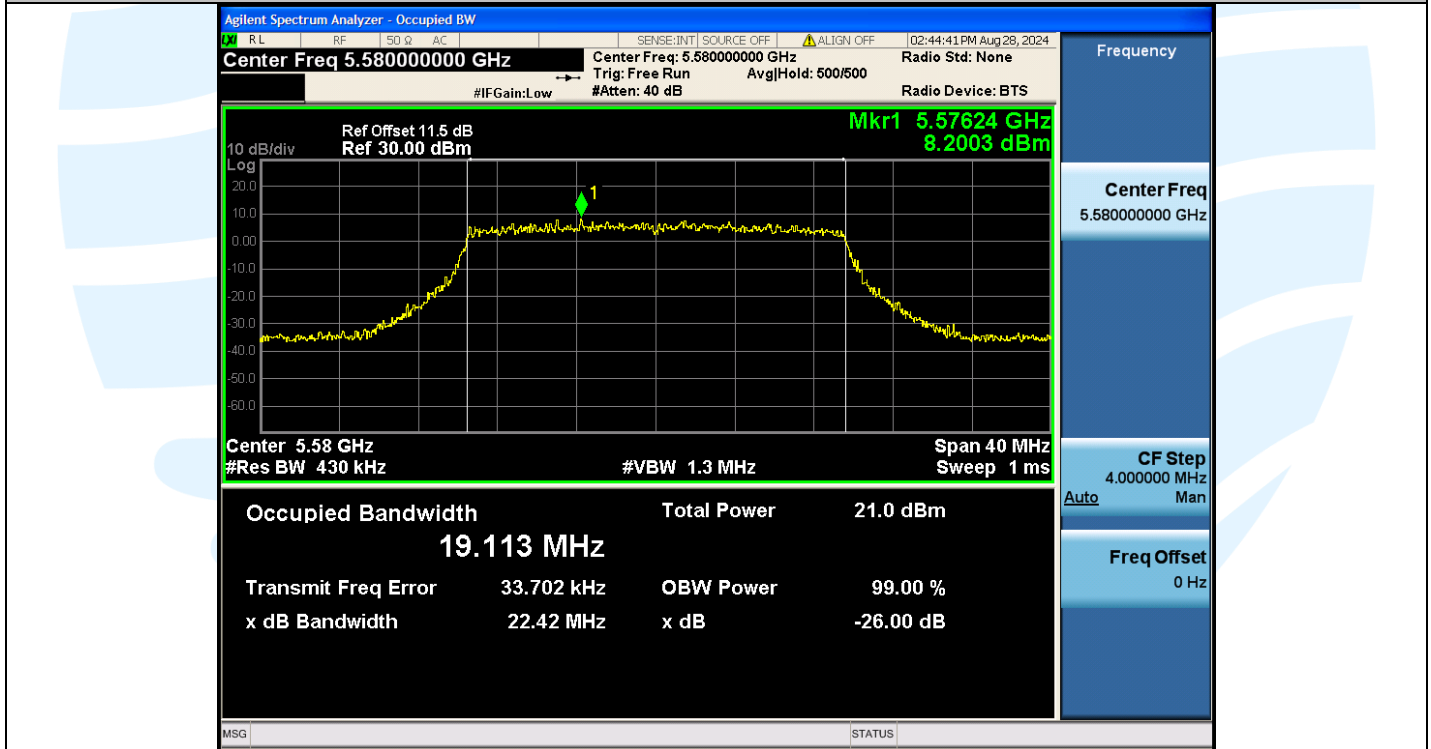

UTTR-RF-EN300328-V1.2

11AX20MIMO-Ant3-5580

11AX20MIMO-Ant1-5700

Shenzhen UnionTrust Quality and Technology Co., Ltd.

Address: Unit D/E of 9/F and 16/F, Block A, Building 6, Baoneng science and technology park, Longhua district, Shenzhen, China