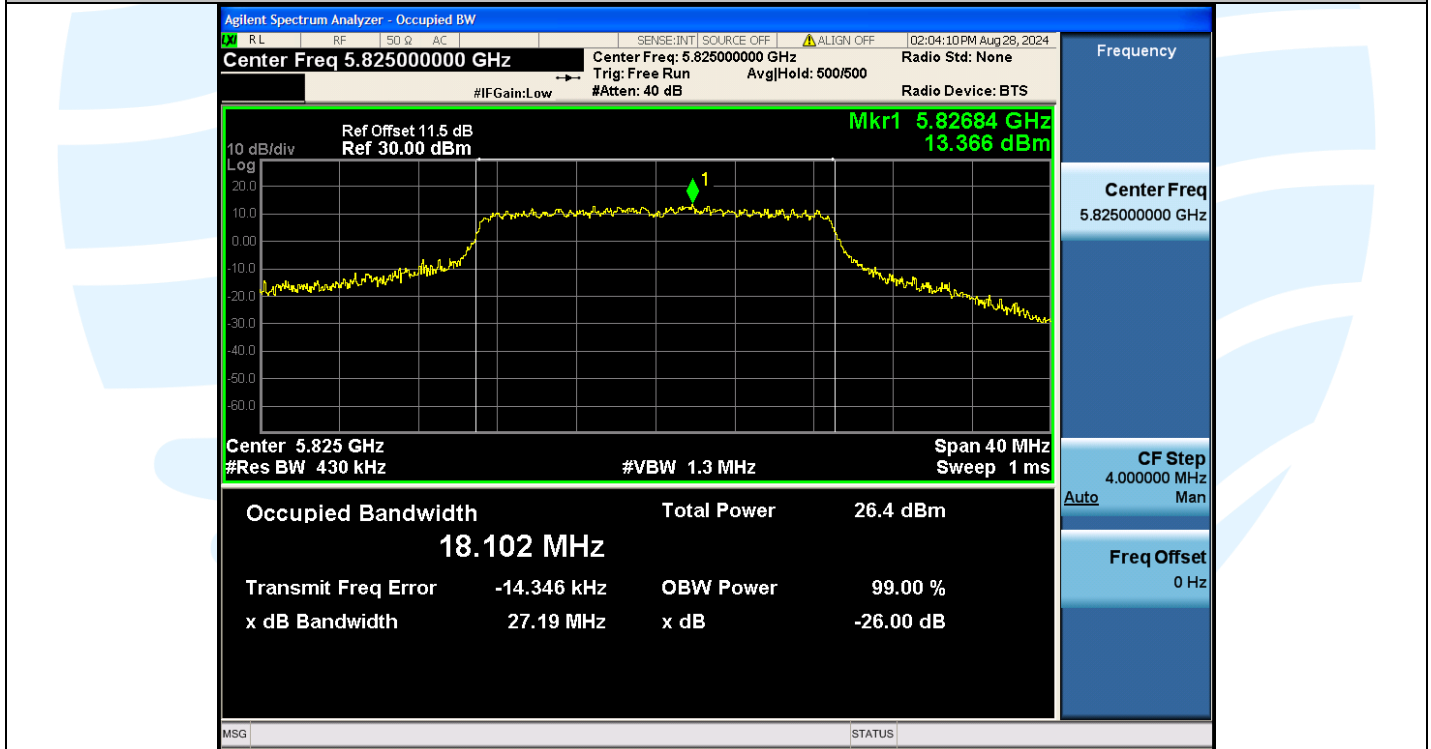

UTTR-RF-EN300328-V1.2

11AC20MIMO-Ant3-5825

11AC40MIMO-Ant1-5190

Shenzhen UnionTrust Quality and Technology Co., Ltd.

Address: Unit D/E of 9/F and 16/F, Block A, Building 6, Baoneng science and technology park, Longhua district, Shenzhen, China