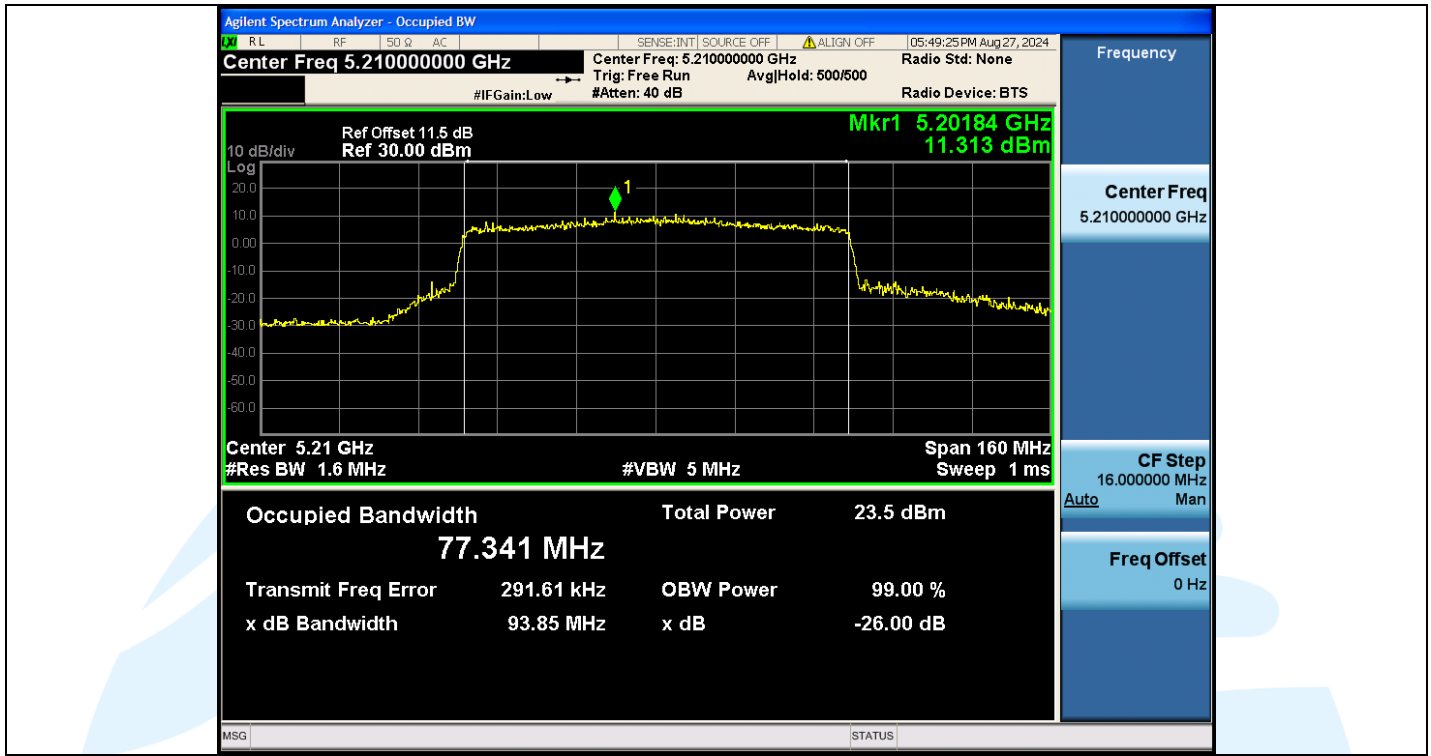

11AX80MIMO-Ant3-5210