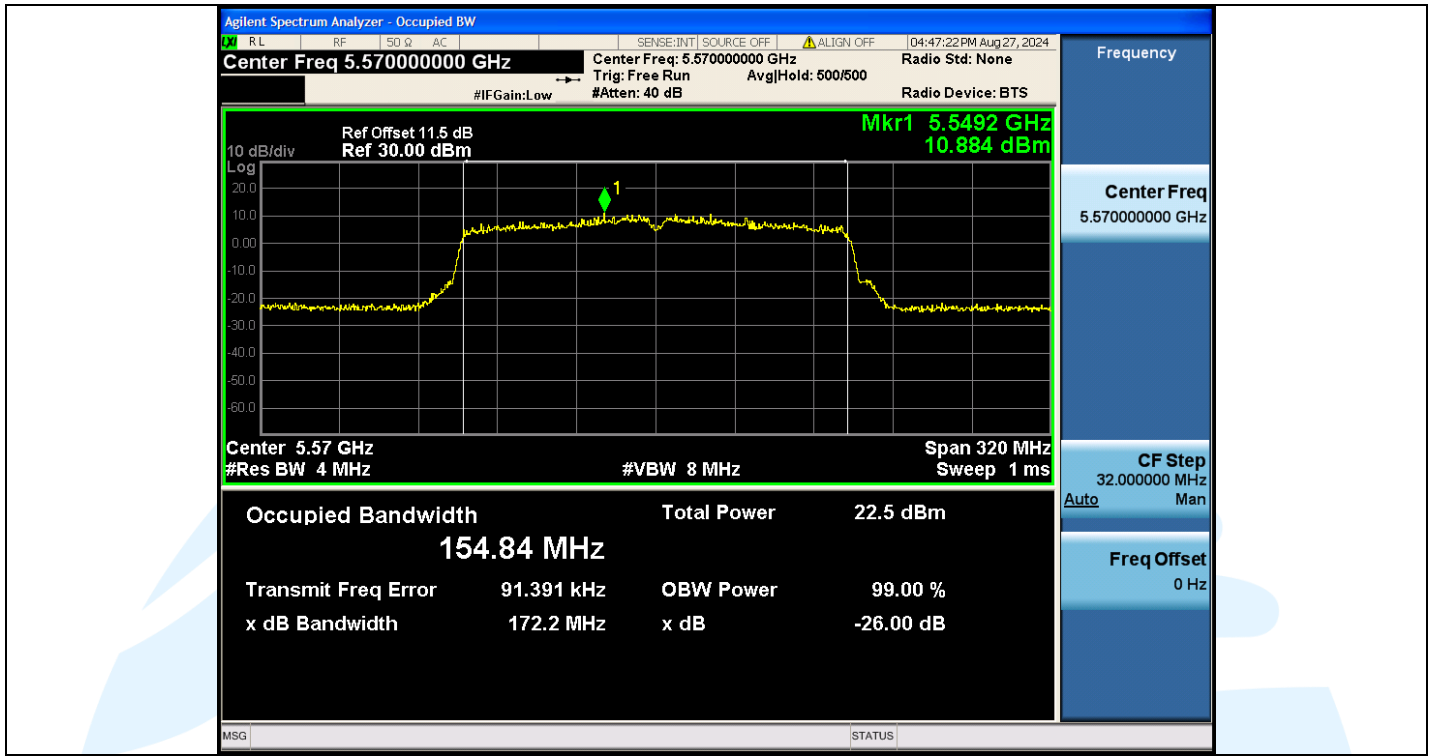

Shenzhen UnionTrust Quality and Technology Co., Ltd.

Address: Unit D/E of 9/F and 16/F, Block A, Building 6, Baoneng science and technology park, Longhua district, Shenzhen, China

Tel: +86-755-28230888

Fax: +86-755-28230886

E-mail: info@uttlab.com

<http://www.uttlab.com>

UTTR-RF-EN300328-V1.2