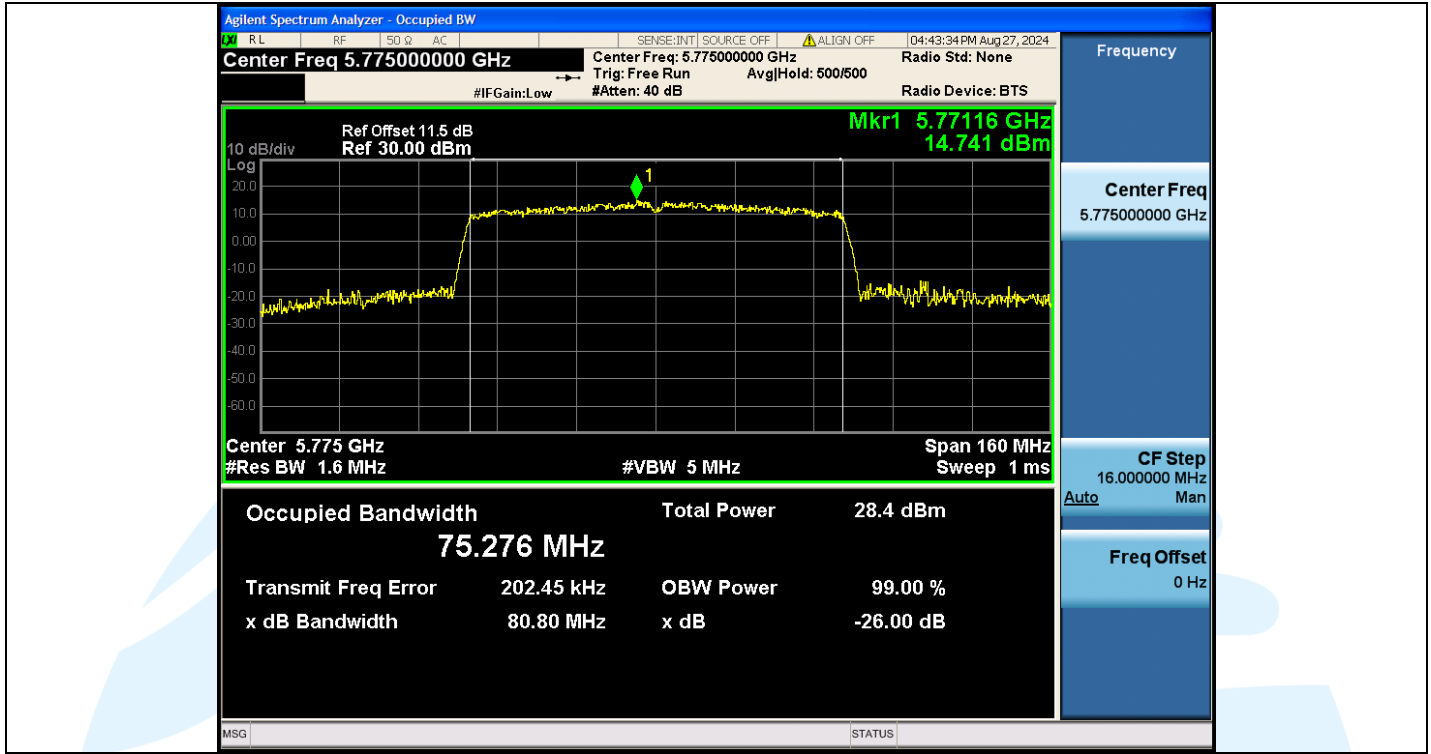

Shenzhen UnionTrust Quality and Technology Co., Ltd.

Address: Unit D/E of 9/F and 16/F, Block A, Building 6, Baoneng science and technology park, Longhua district, Shenzhen, China

Tel: +86-755-28230888

Fax: +86-755-28230886

E-mail: info@uttlab.com

<http://www.uttlab.com>

UTTR-RF-EN300328-V1.2