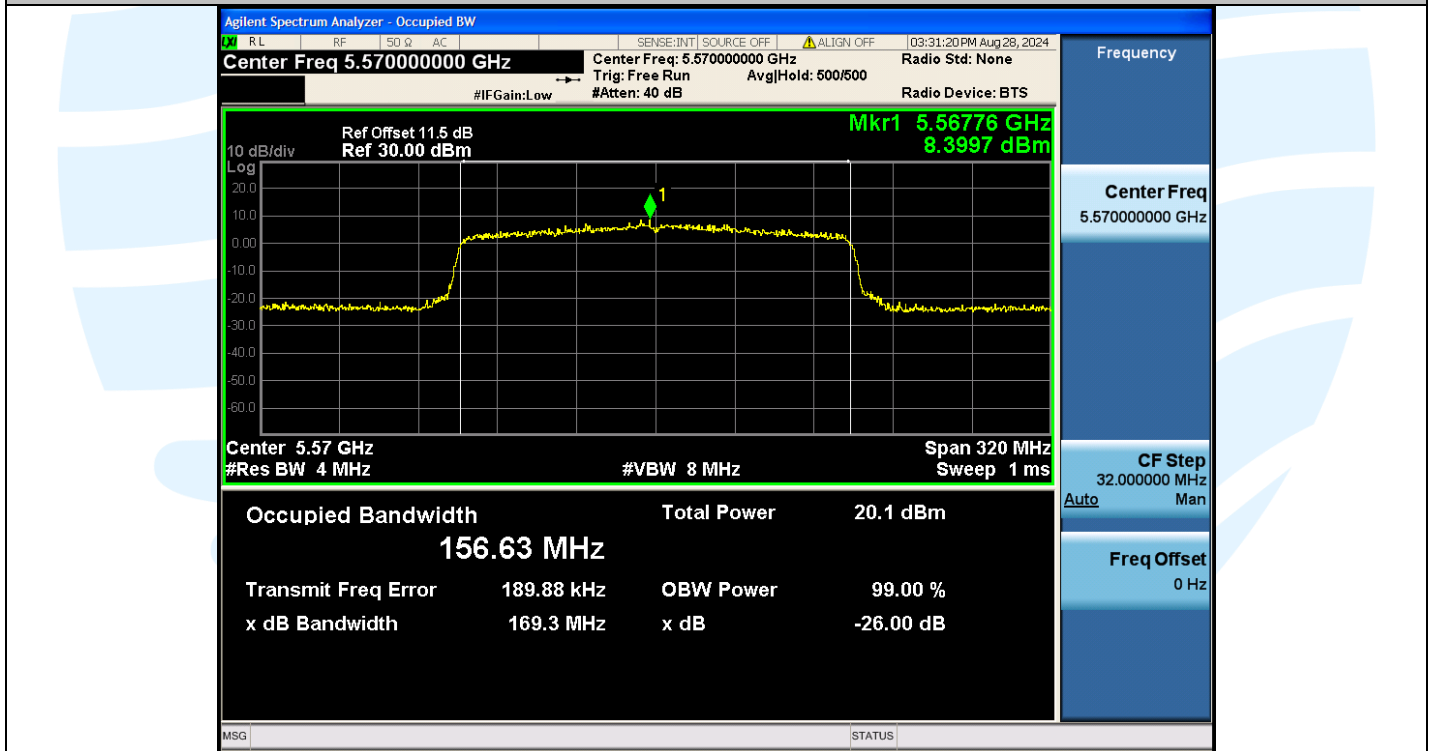

UTTR-RF-EN300328-V1.2

11AX160MIMO-Ant3-5570

Shenzhen UnionTrust Quality and Technology Co., Ltd.

Address: Unit D/E of 9/F and 16/F, Block A, Building 6, Baoneng science and technology park, Longhua district, Shenzhen, China