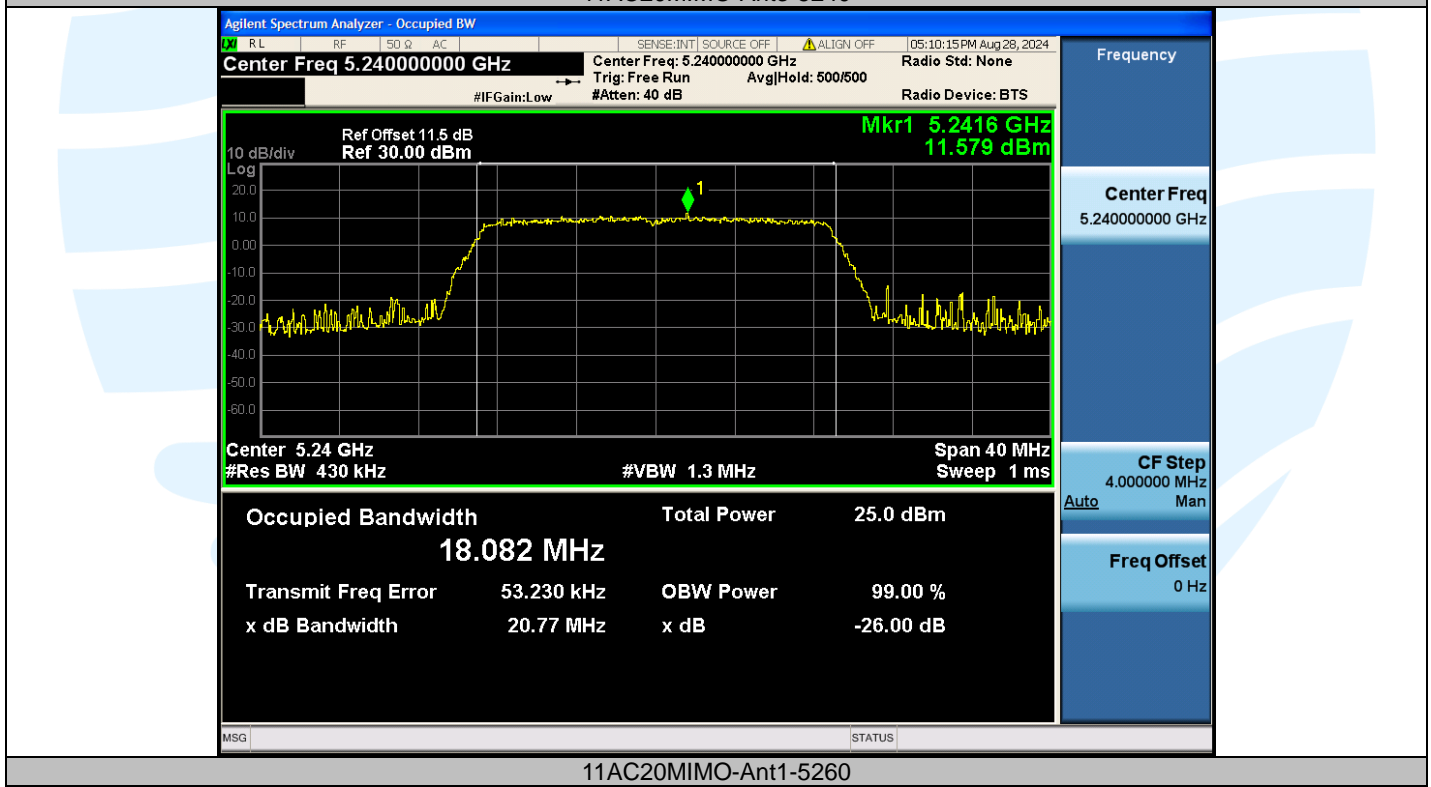

Shenzhen UnionTrust Quality and Technology Co., Ltd.

Address: Unit D/E of 9/F and 16/F, Block A, Building 6, Baoneng science and technology park, Longhua district, Shenzhen, China

Tel: +86-755-28230888

Fax: +86-755-28230886

E-mail: info@uttlab.com

<http://www.uttlab.com>

UTTR-RF-EN300328-V1.2