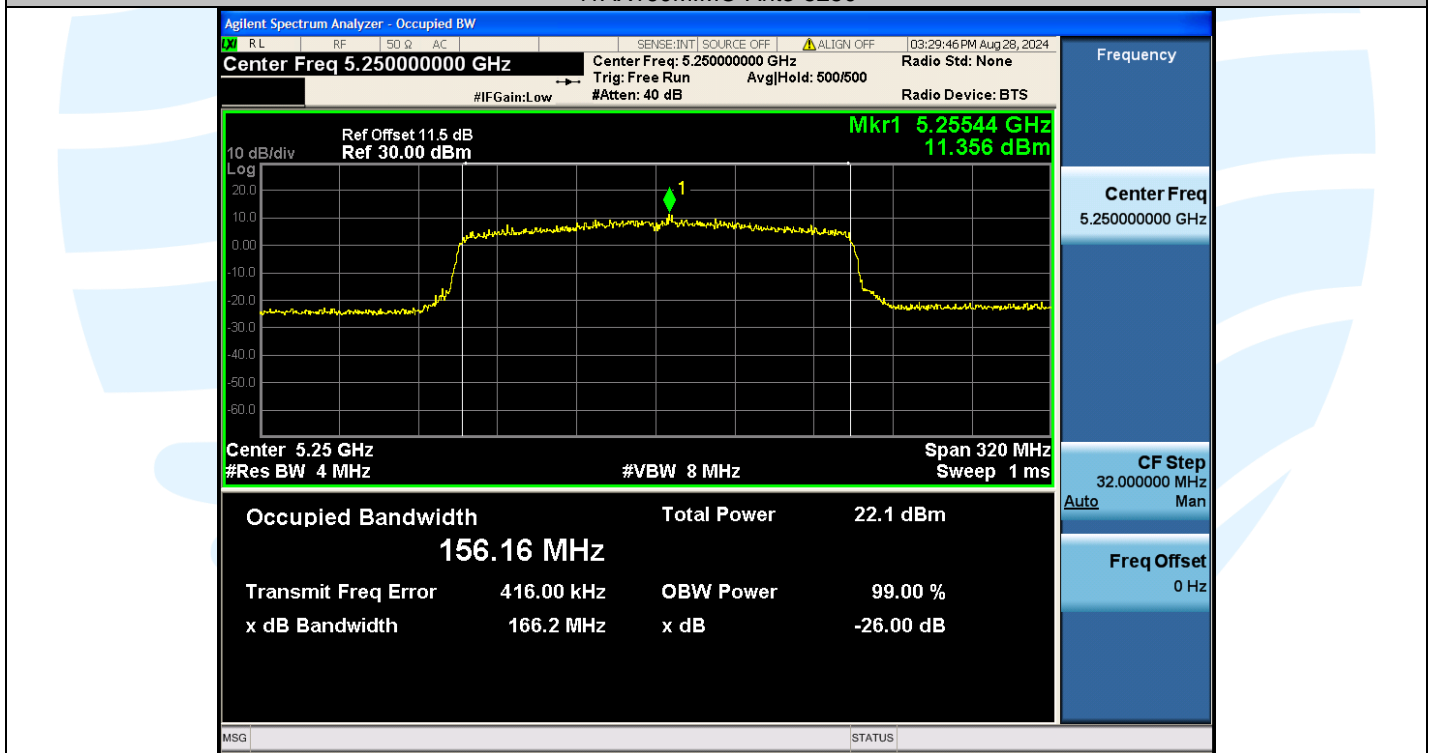

11AX160MIMO-Ant1-5570

Shenzhen UnionTrust Quality and Technology Co., Ltd.

Address: Unit D/E of 9/F and 16/F, Block A, Building 6, Baoneng science and technology park, Longhua district, Shenzhen, China

Tel: +86-755-28230888

Fax: +86-755-28230886

E-mail: info@uttlab.com

<http://www.uttlab.com>

UTTR-RF-EN300328-V1.2