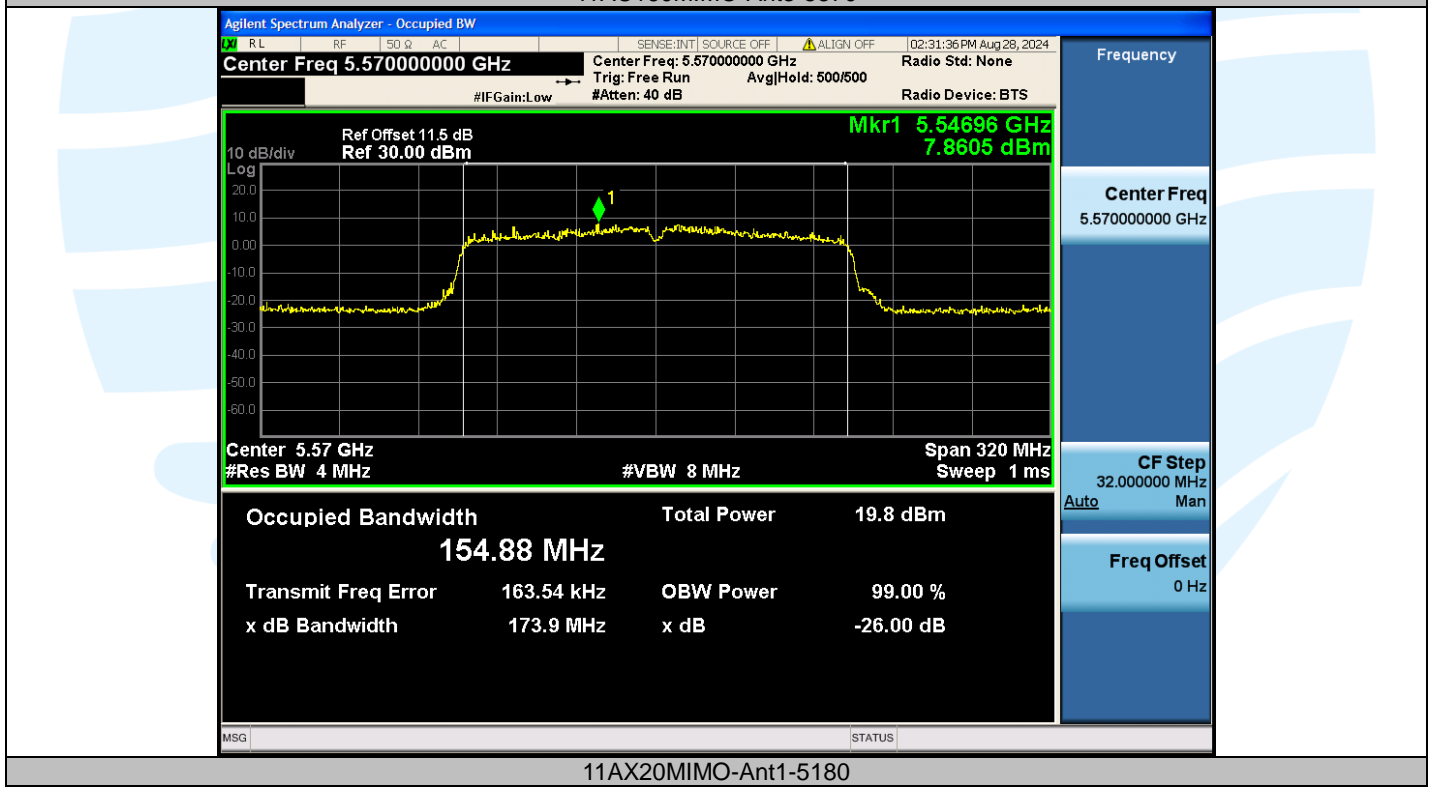

Shenzhen UnionTrust Quality and Technology Co., Ltd.

Address: Unit D/E of 9/F and 16/F, Block A, Building 6, Baoneng science and technology park, Longhua district, Shenzhen, China

Tel: +86-755-28230888

Fax: +86-755-28230886

E-mail: info@uttlab.com

<http://www.uttlab.com>

UTTR-RF-EN300328-V1.2