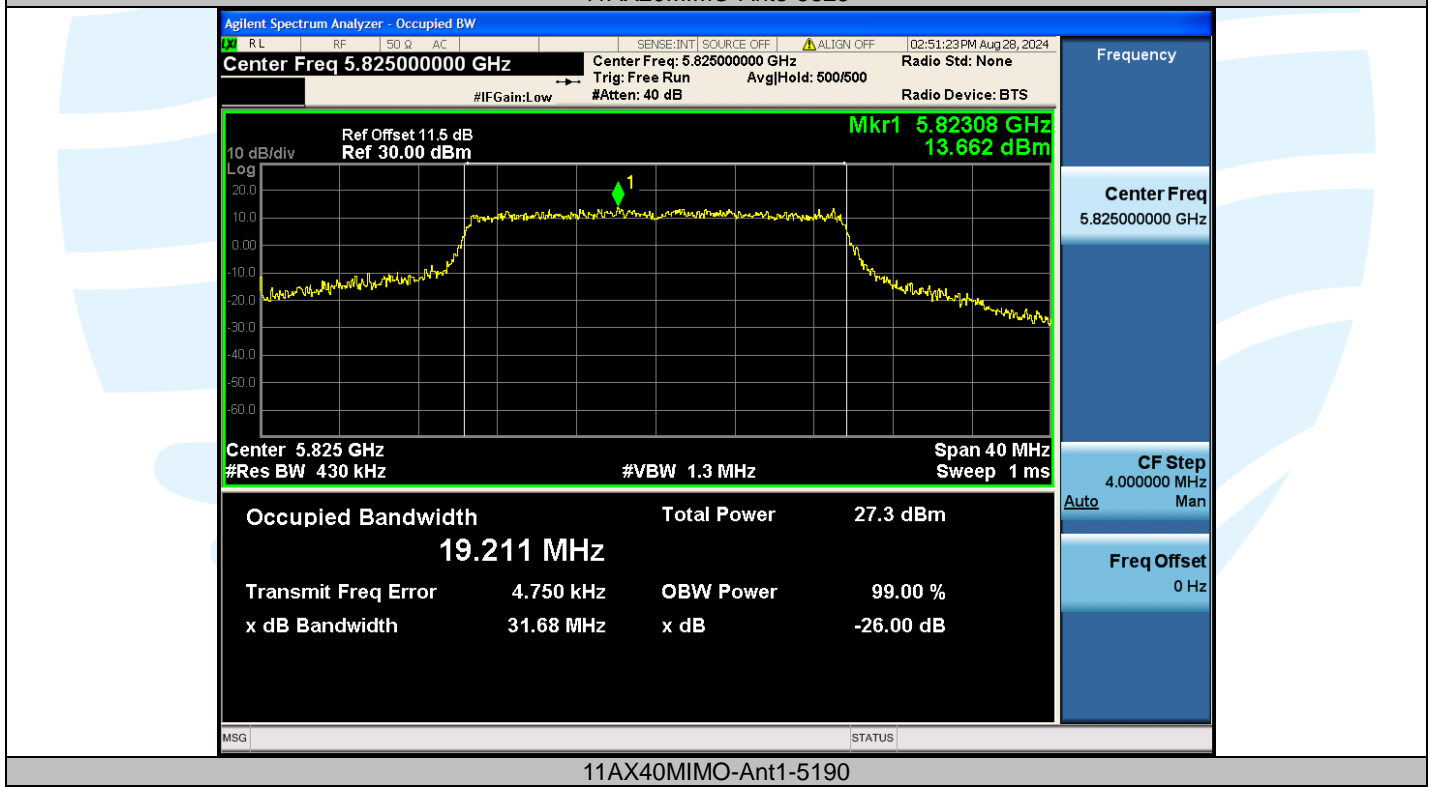

Shenzhen UnionTrust Quality and Technology Co., Ltd.

Address: Unit D/E of 9/F and 16/F, Block A, Building 6, Baoneng science and technology park, Longhua district, Shenzhen, China

Tel: +86-755-28230888

Fax: +86-755-28230886

E-mail: info@uttlab.com

<http://www.uttlab.com>

UTTR-RF-EN300328-V1.2