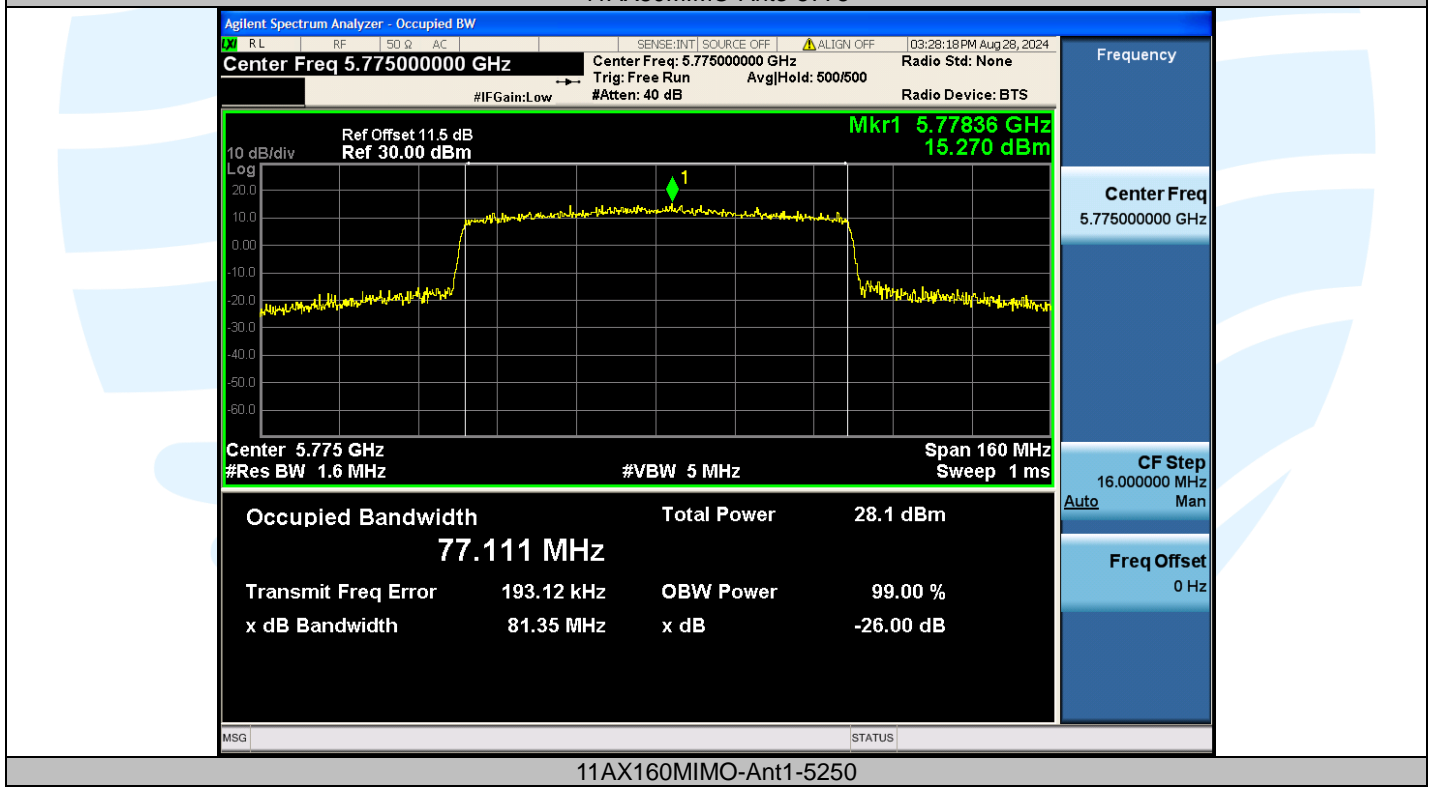

Shenzhen UnionTrust Quality and Technology Co., Ltd.

Address: Unit D/E of 9/F and 16/F, Block A, Building 6, Baoneng science and technology park, Longhua district, Shenzhen, China

Tel: +86-755-28230888

Fax: +86-755-28230886

E-mail: info@uttlab.com

<http://www.uttlab.com>

UTTR-RF-EN300328-V1.2