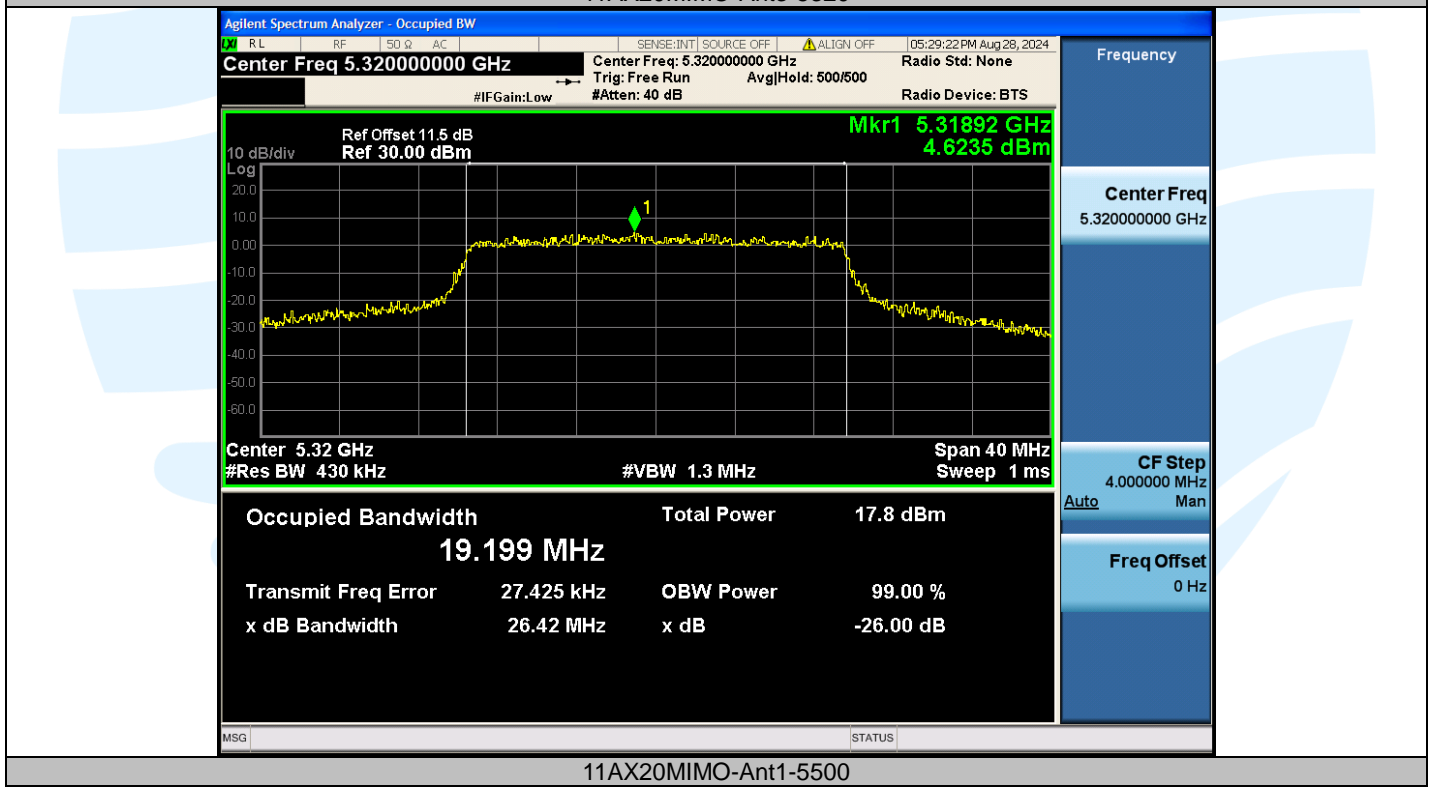

Shenzhen UnionTrust Quality and Technology Co., Ltd.

Address: Unit D/E of 9/F and 16/F, Block A, Building 6, Baoneng science and technology park, Longhua district, Shenzhen, China

Tel: +86-755-28230888

Fax: +86-755-28230886

E-mail: info@uttlab.com

<http://www.uttlab.com>

UTTR-RF-EN300328-V1.2