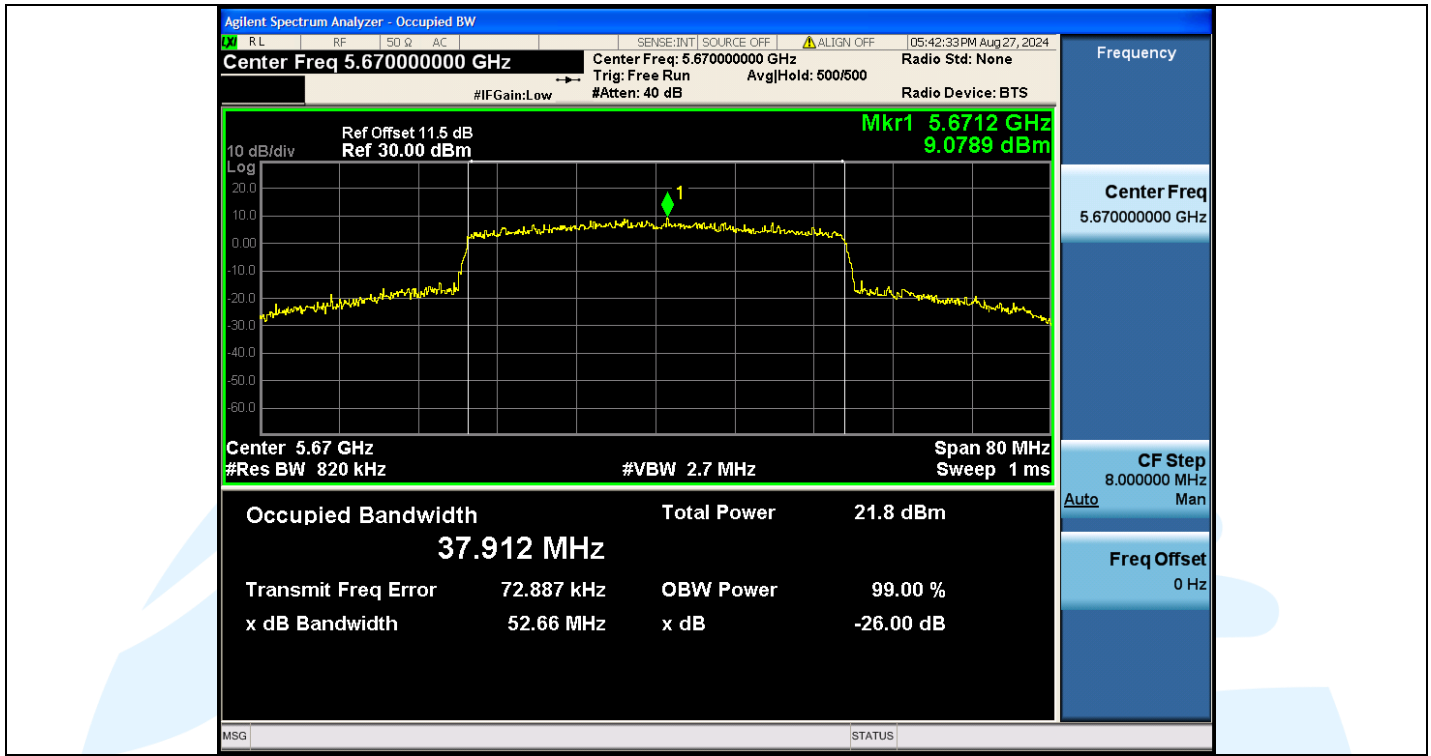

UTTR-RF-EN300328-V1.2

Shenzhen UnionTrust Quality and Technology Co., Ltd.

Address: Unit D/E of 9/F and 16/F, Block A, Building 6, Baoneng science and technology park, Longhua district, Shenzhen, China

Tel: +86-755-28230888