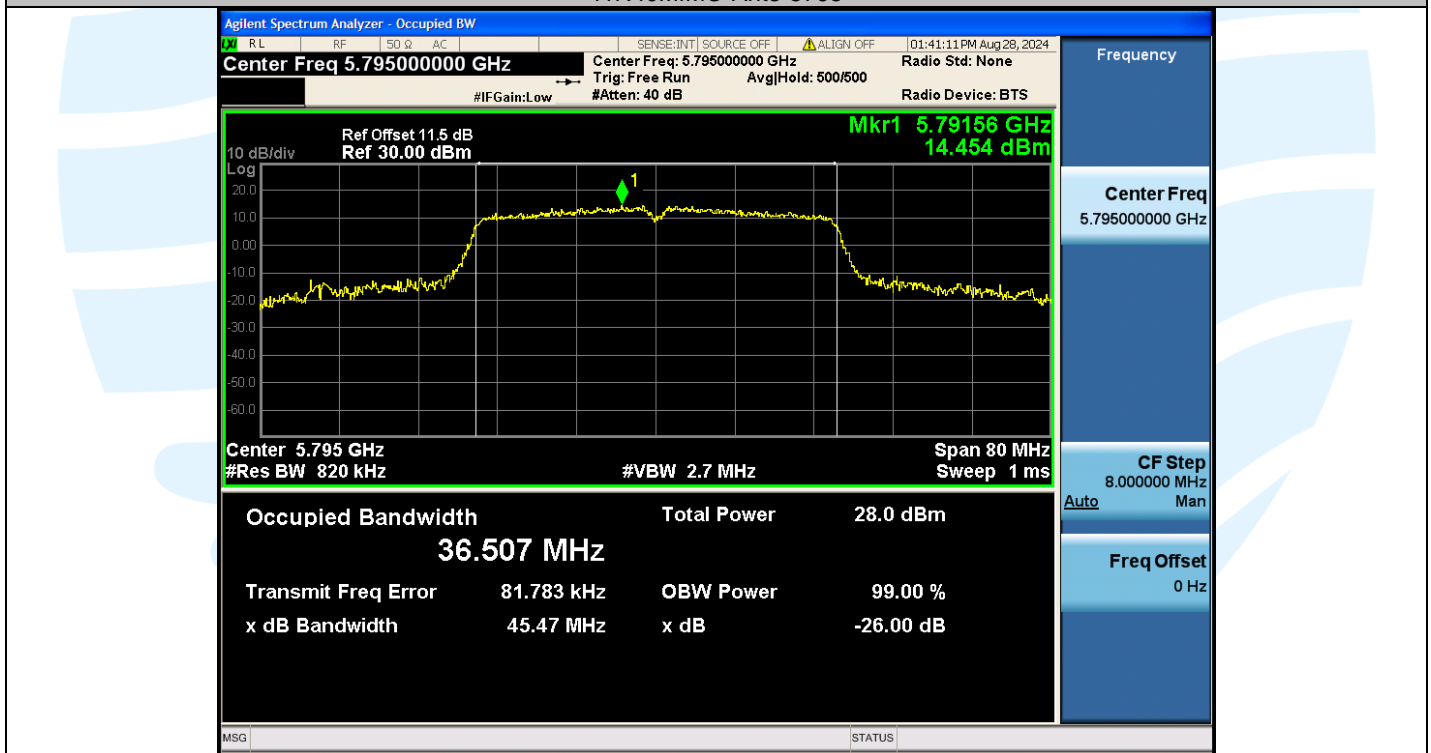

11N40MIMO-Ant3-5795

11AC20MIMO-Ant1-5180

Shenzhen UnionTrust Quality and Technology Co., Ltd.

Address: Unit D/E of 9/F and 16/F, Block A, Building 6, Baoneng science and technology park, Longhua district, Shenzhen, China