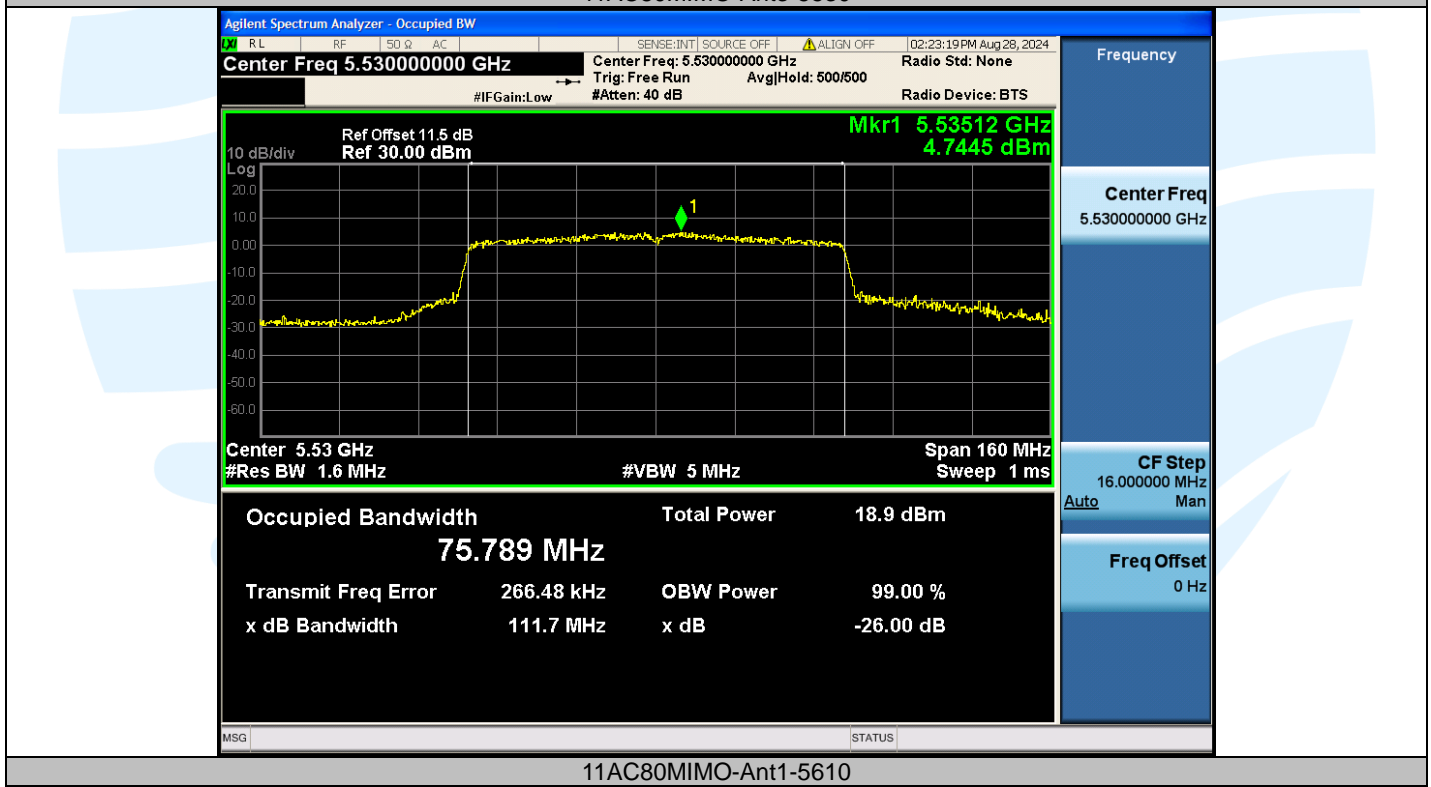

Shenzhen UnionTrust Quality and Technology Co., Ltd.

Address: Unit D/E of 9/F and 16/F, Block A, Building 6, Baoneng science and technology park, Longhua district, Shenzhen, China

Tel: +86-755-28230888

Fax: +86-755-28230886

E-mail: info@uttlab.com

<http://www.uttlab.com>

UTTR-RF-EN300328-V1.2