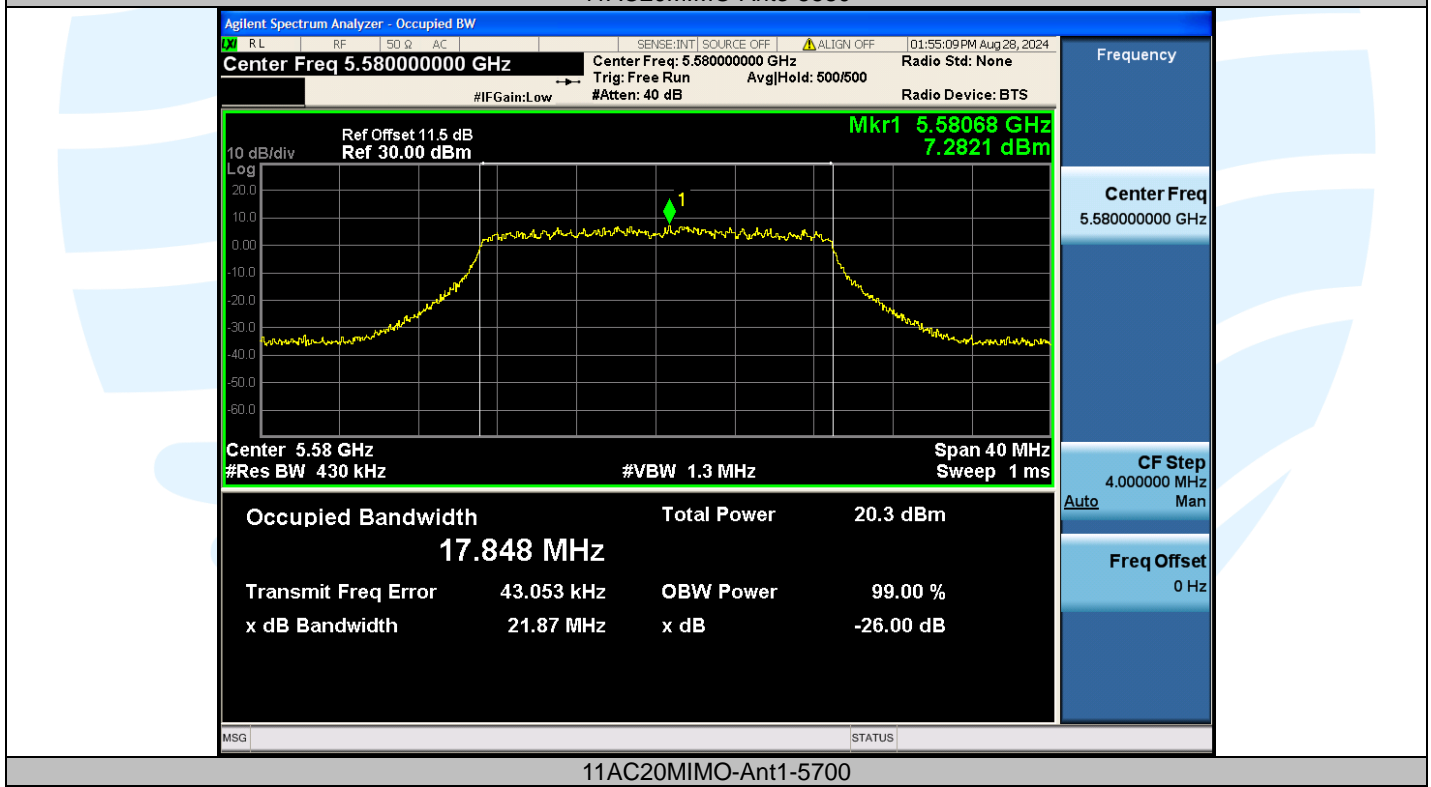

Shenzhen UnionTrust Quality and Technology Co., Ltd.

Address: Unit D/E of 9/F and 16/F, Block A, Building 6, Baoneng science and technology park, Longhua district, Shenzhen, China

Tel: +86-755-28230888

Fax: +86-755-28230886

E-mail: info@uttlab.com

<http://www.uttlab.com>

UTTR-RF-EN300328-V1.2