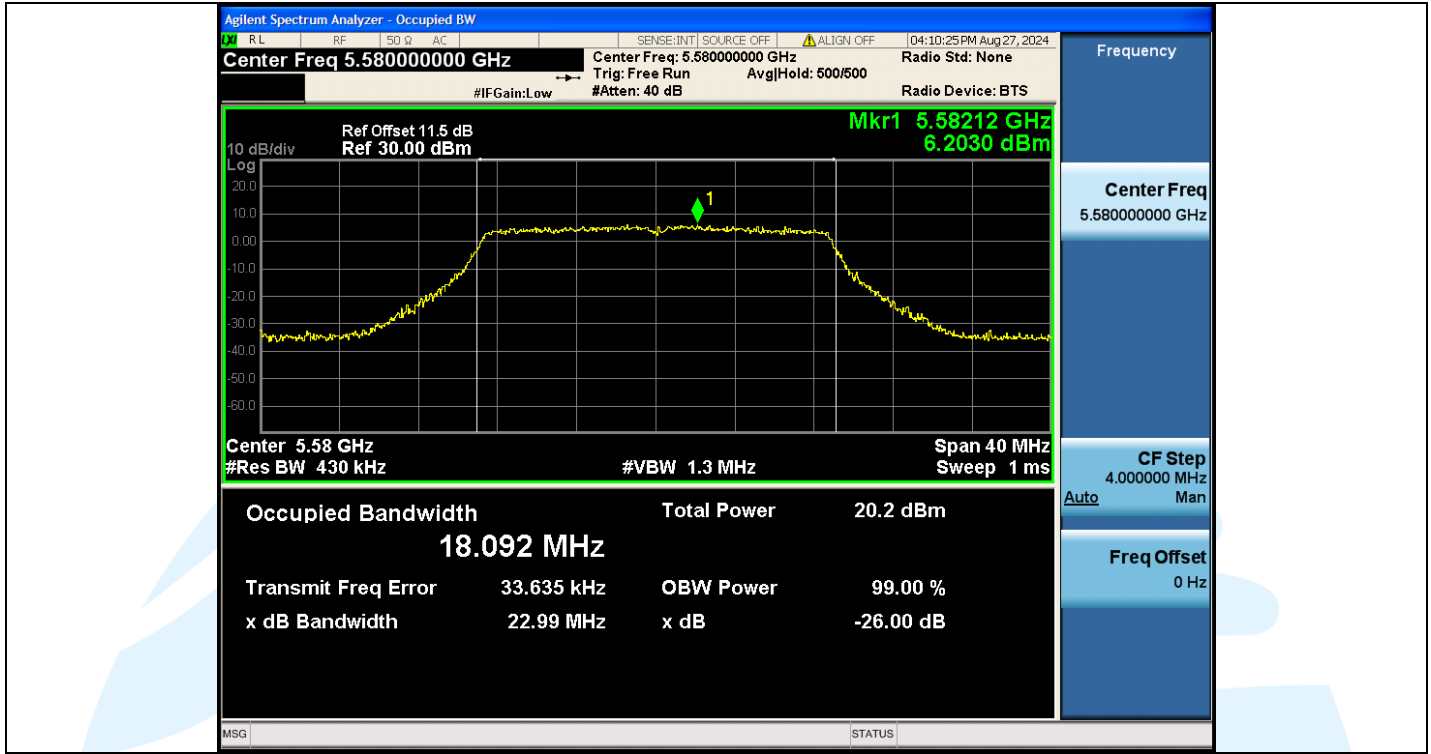

Shenzhen UnionTrust Quality and Technology Co., Ltd.

Address: Unit D/E of 9/F and 16/F, Block A, Building 6, Baoneng science and technology park, Longhua district, Shenzhen, China

Tel: +86-755-28230888

Fax: +86-755-28230886

E-mail: info@uttlab.com

<http://www.uttlab.com>

UTTR-RF-EN300328-V1.2