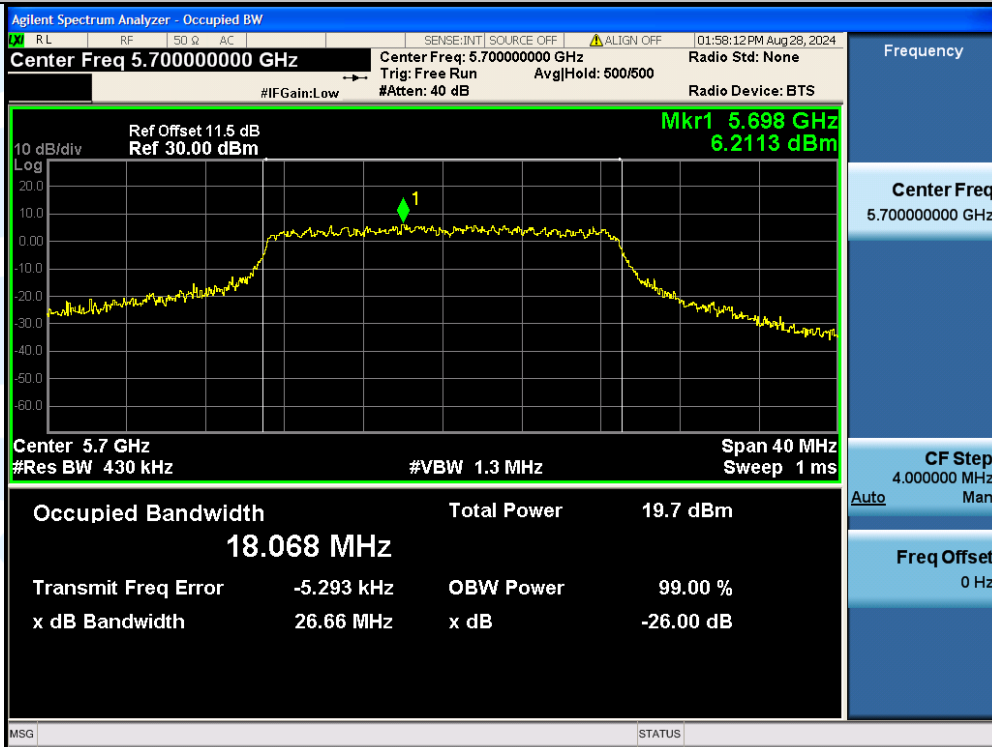

Shenzhen UnionTrust Quality and Technology Co., Ltd.

Address: Unit D/E of 9/F and 16/F, Block A, Building 6, Baoneng science and technology park, Longhua district, Shenzhen, China

Tel: +86-755-28230888

Fax: +86-755-28230886

E-mail: info@uttlab.com

<http://www.uttlab.com>

UTTR-RF-EN300328-V1.2