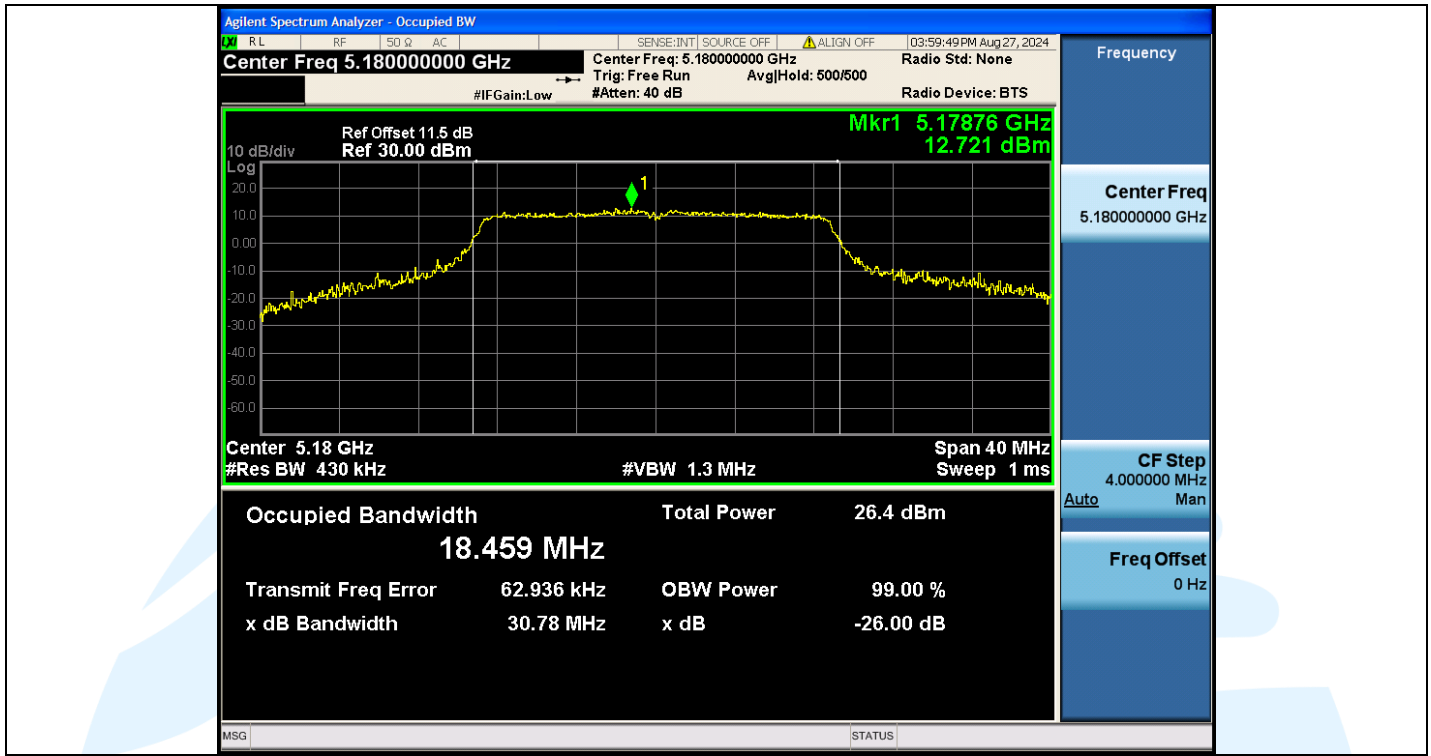

Shenzhen UnionTrust Quality and Technology Co., Ltd.

Address: Unit D/E of 9/F and 16/F, Block A, Building 6, Baoneng science and technology park, Longhua district, Shenzhen, China

Tel: +86-755-28230888

Fax: +86-755-28230886

E-mail: info@uttlab.com

<http://www.uttlab.com>

UTTR-RF-EN300328-V1.2