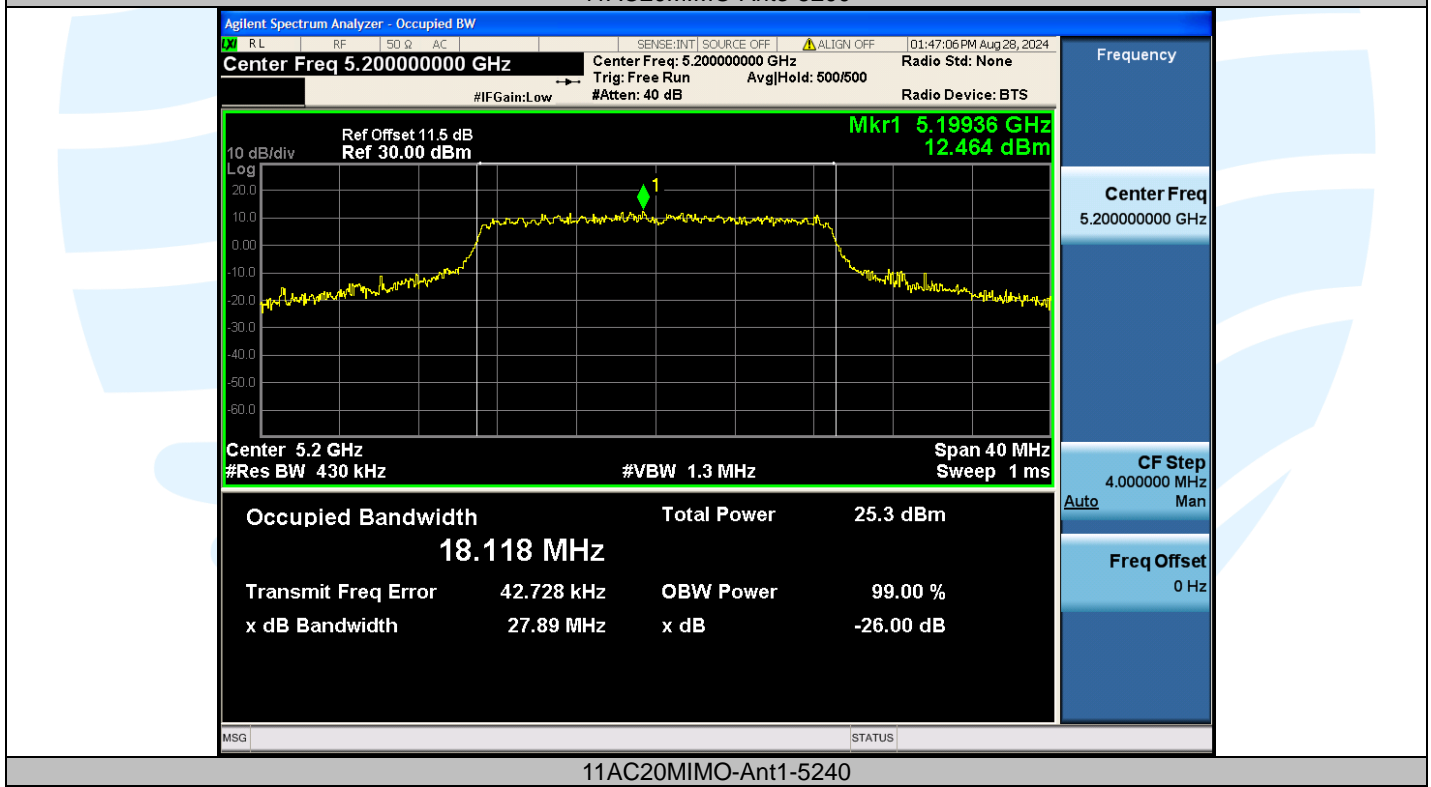

Shenzhen UnionTrust Quality and Technology Co., Ltd.

Address: Unit D/E of 9/F and 16/F, Block A, Building 6, Baoneng science and technology park, Longhua district, Shenzhen, China

Tel: +86-755-28230888

Fax: +86-755-28230886

E-mail: info@uttlab.com

<http://www.uttlab.com>

UTTR-RF-EN300328-V1.2