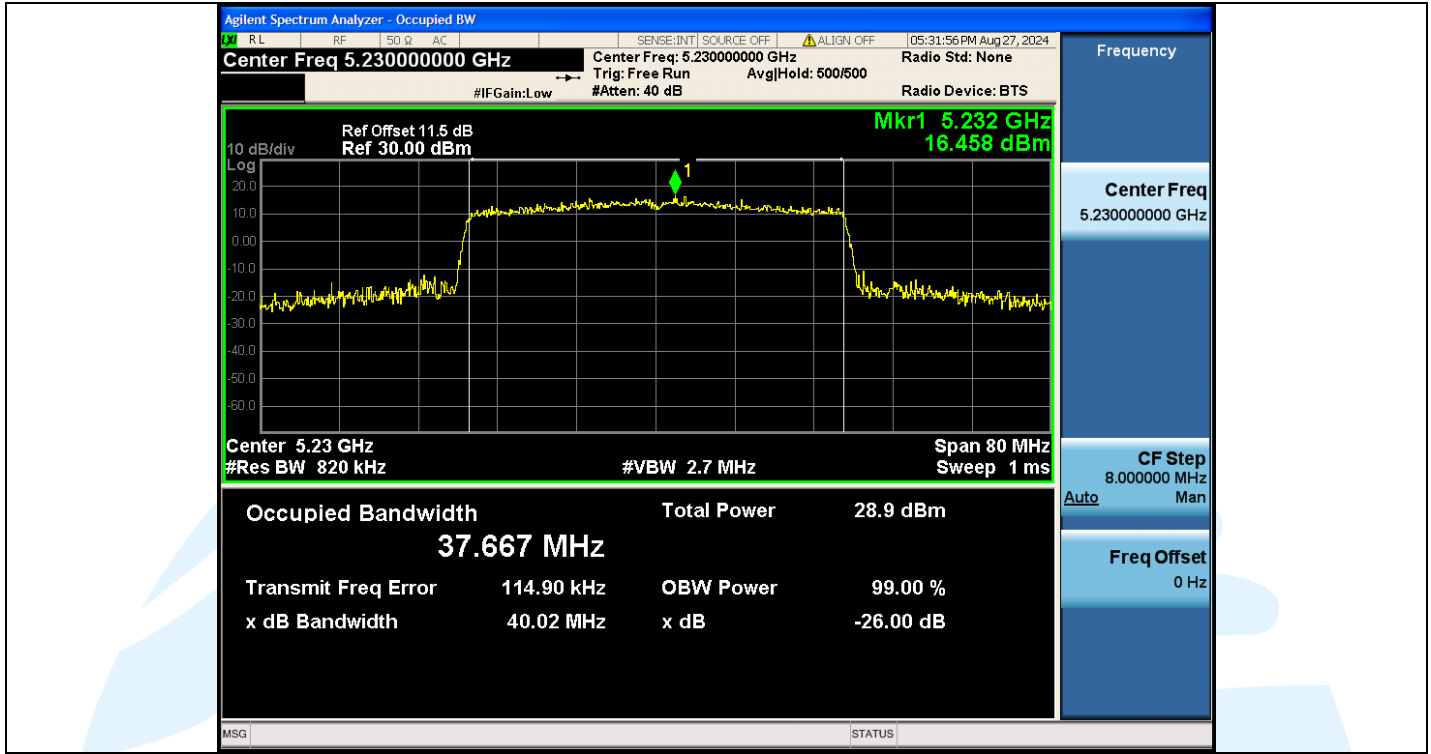

Shenzhen UnionTrust Quality and Technology Co., Ltd.

Address: Unit D/E of 9/F and 16/F, Block A, Building 6, Baoneng science and technology park, Longhua district, Shenzhen, China

Tel: +86-755-28230888

Fax: +86-755-28230886

E-mail: info@uttlab.com

<http://www.uttlab.com>

UTTR-RF-EN300328-V1.2