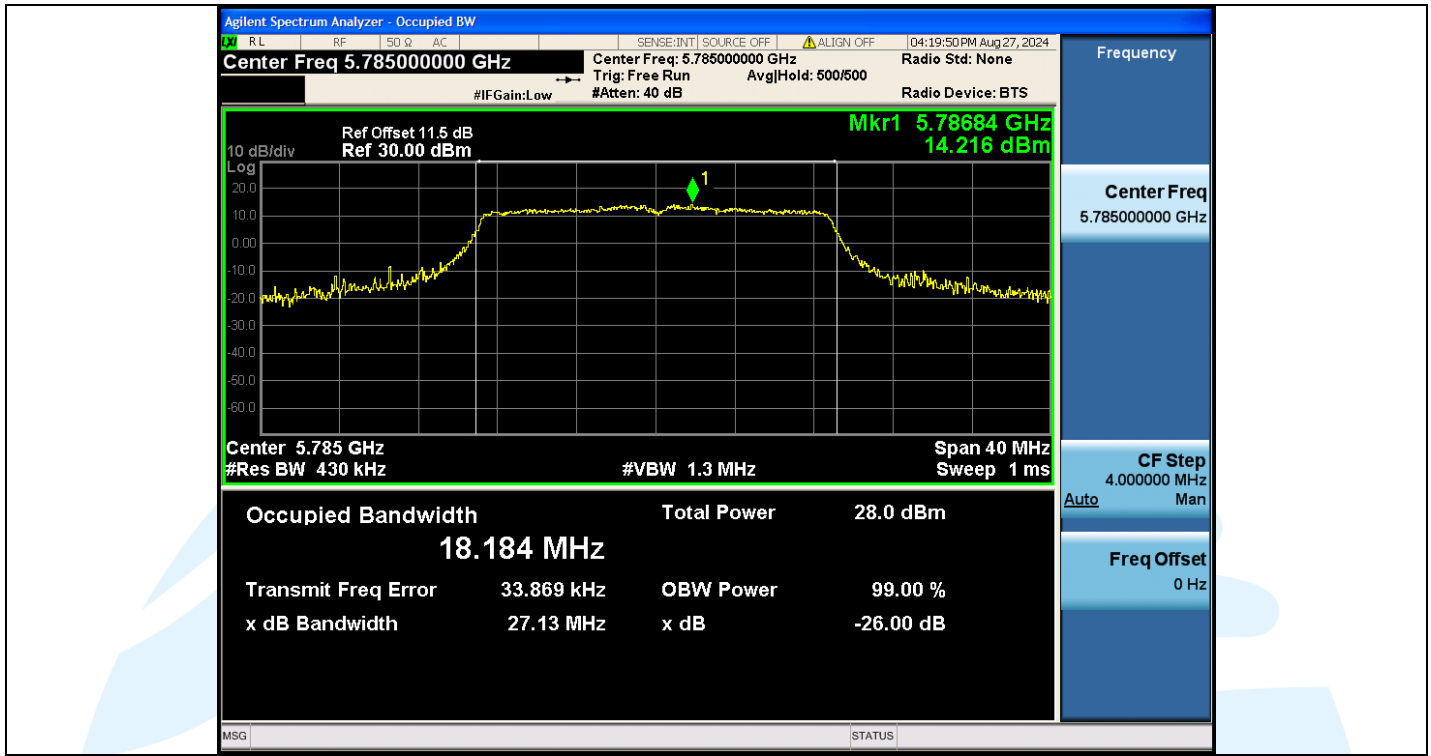

11AC20MIMO-Ant3-5785