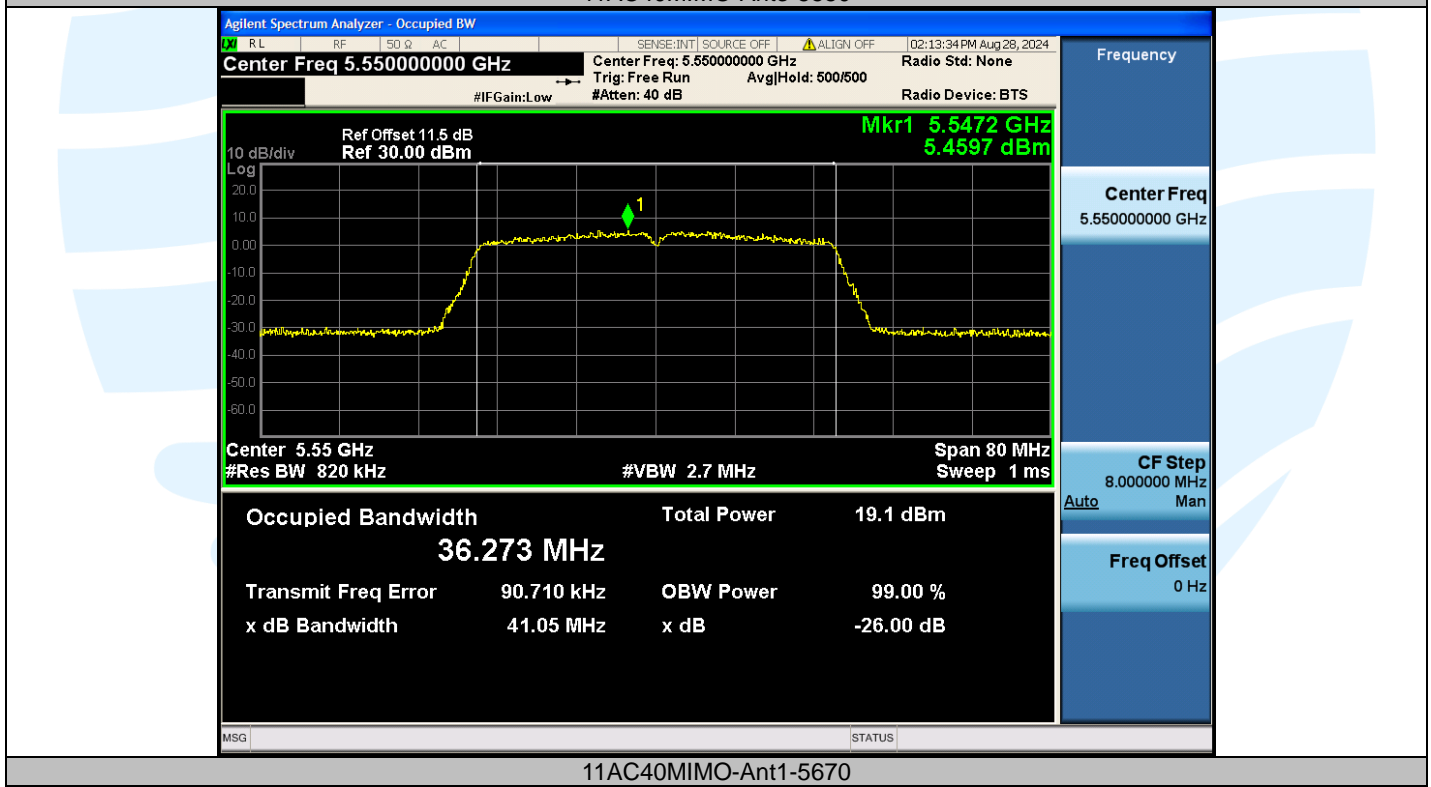

Shenzhen UnionTrust Quality and Technology Co., Ltd.

Address: Unit D/E of 9/F and 16/F, Block A, Building 6, Baoneng science and technology park, Longhua district, Shenzhen, China

Tel: +86-755-28230888

Fax: +86-755-28230886

E-mail: info@uttlab.com

<http://www.uttlab.com>

UTTR-RF-EN300328-V1.2