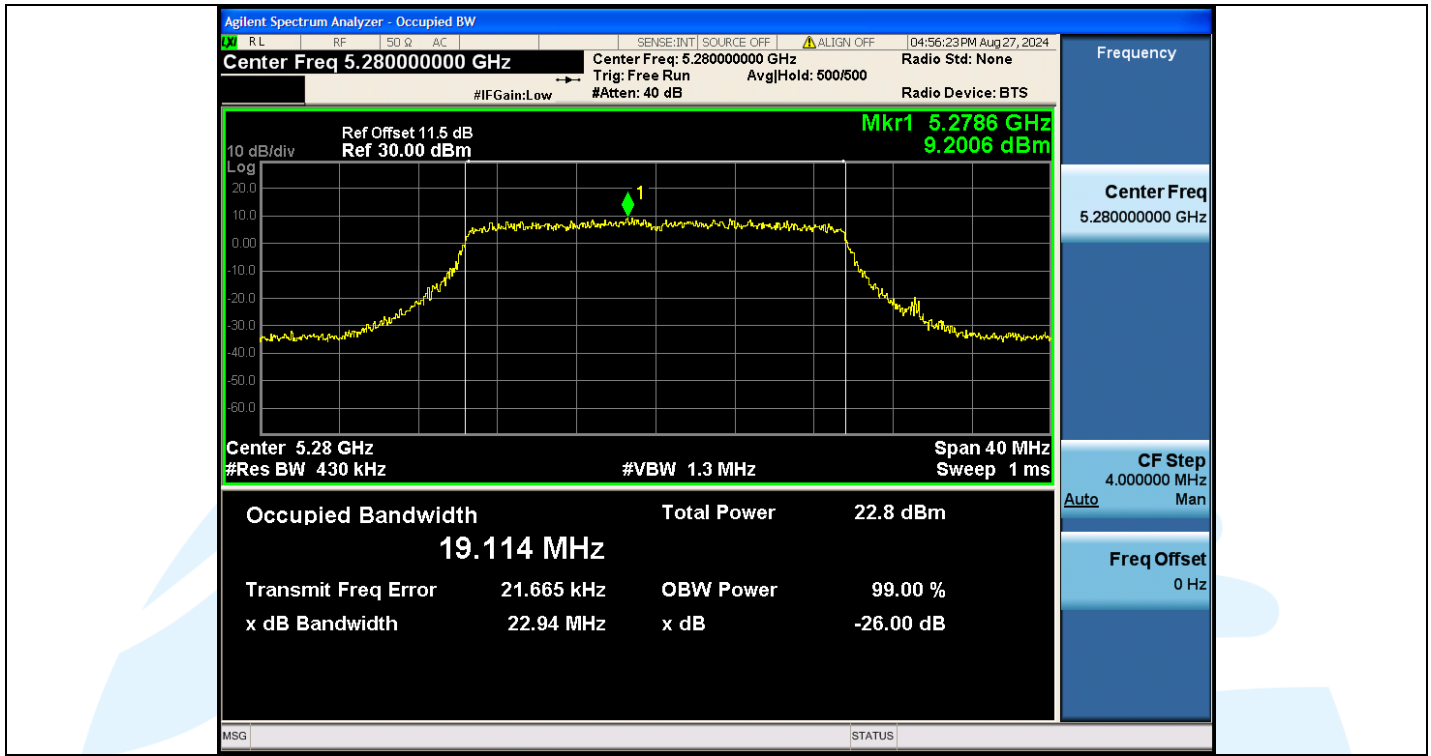

Shenzhen UnionTrust Quality and Technology Co., Ltd.

Address: Unit D/E of 9/F and 16/F, Block A, Building 6, Baoneng science and technology park, Longhua district, Shenzhen, China

Tel: +86-755-28230888

Fax: +86-755-28230886

E-mail: info@uttlab.com

<http://www.uttlab.com>

UTTR-RF-EN300328-V1.2