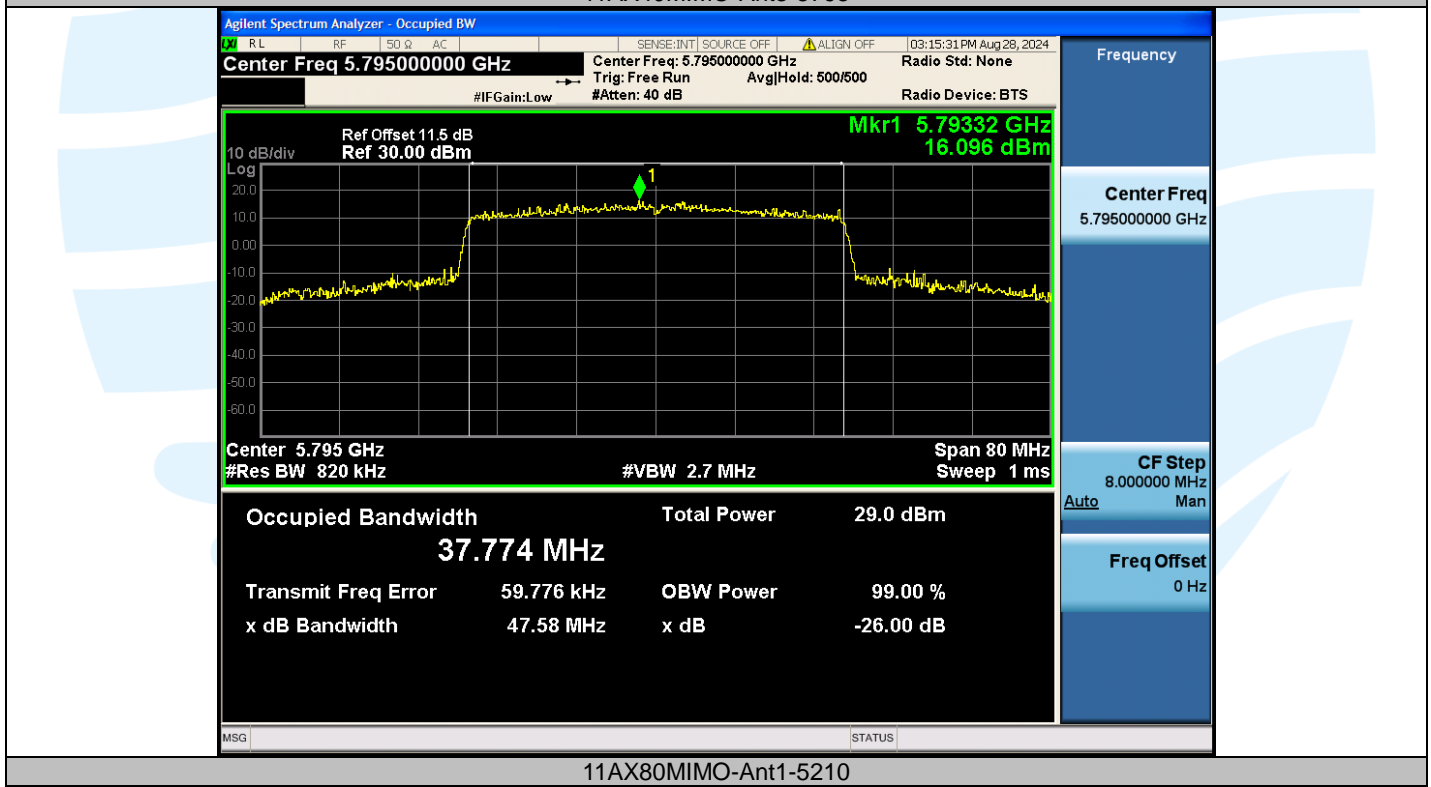

Shenzhen UnionTrust Quality and Technology Co., Ltd.

Address: Unit D/E of 9/F and 16/F, Block A, Building 6, Baoneng science and technology park, Longhua district, Shenzhen, China

Tel: +86-755-28230888

Fax: +86-755-28230886

E-mail: info@uttlab.com

<http://www.uttlab.com>

UTTR-RF-EN300328-V1.2