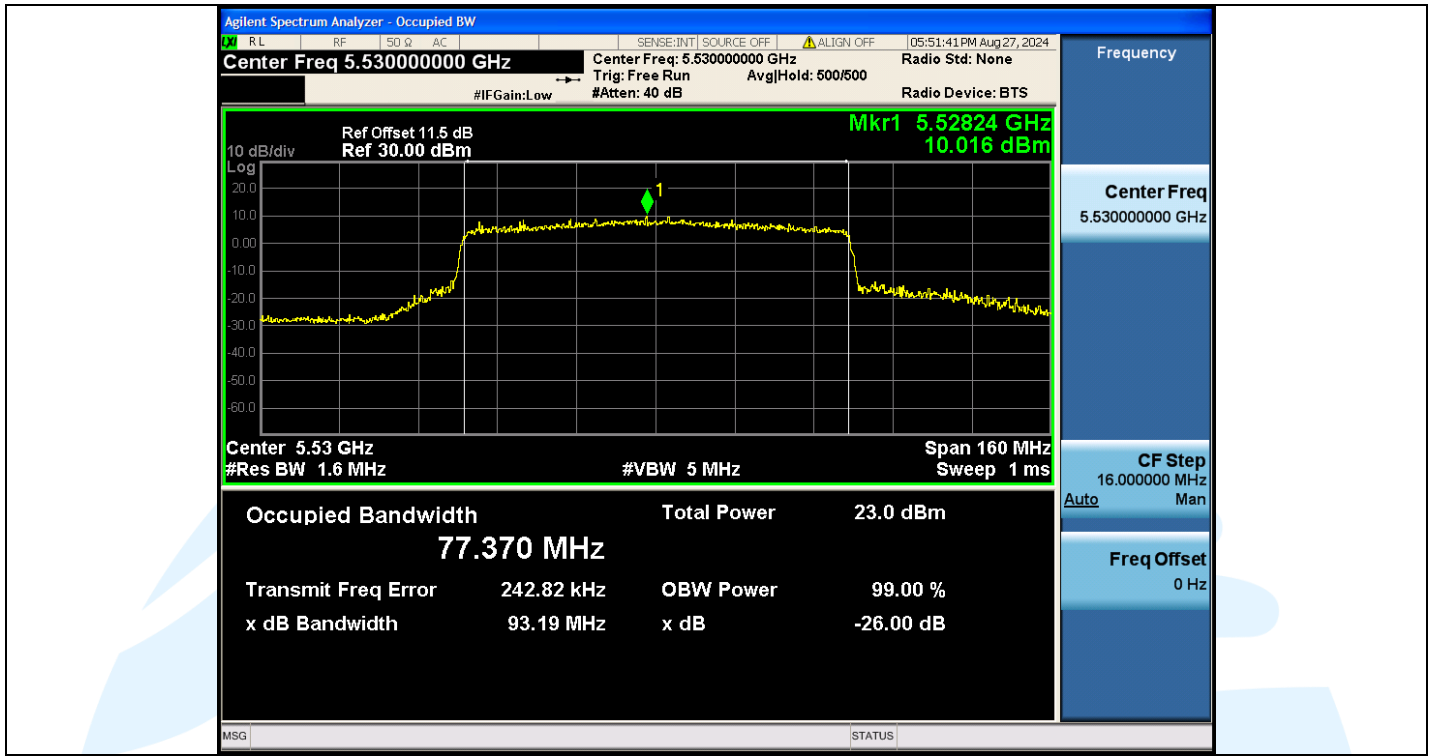

Shenzhen UnionTrust Quality and Technology Co., Ltd.

Address: Unit D/E of 9/F and 16/F, Block A, Building 6, Baoneng science and technology park, Longhua district, Shenzhen, China

Tel: +86-755-28230888

Fax: +86-755-28230886

E-mail: info@uttlab.com

<http://www.uttlab.com>

UTTR-RF-EN300328-V1.2