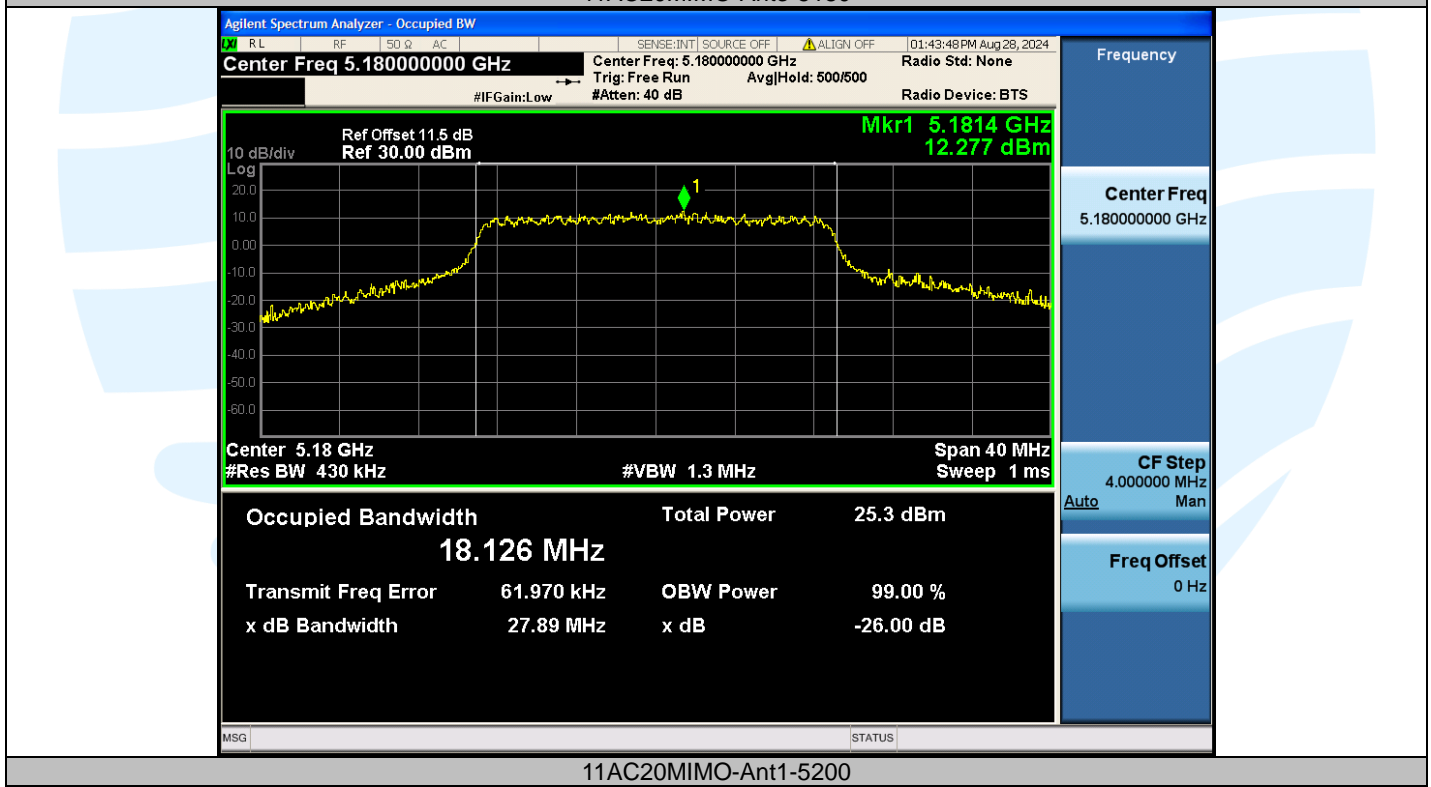

Shenzhen UnionTrust Quality and Technology Co., Ltd.

Address: Unit D/E of 9/F and 16/F, Block A, Building 6, Baoneng science and technology park, Longhua district, Shenzhen, China

Tel: +86-755-28230888

Fax: +86-755-28230886

E-mail: info@uttlab.com

<http://www.uttlab.com>

UTTR-RF-EN300328-V1.2