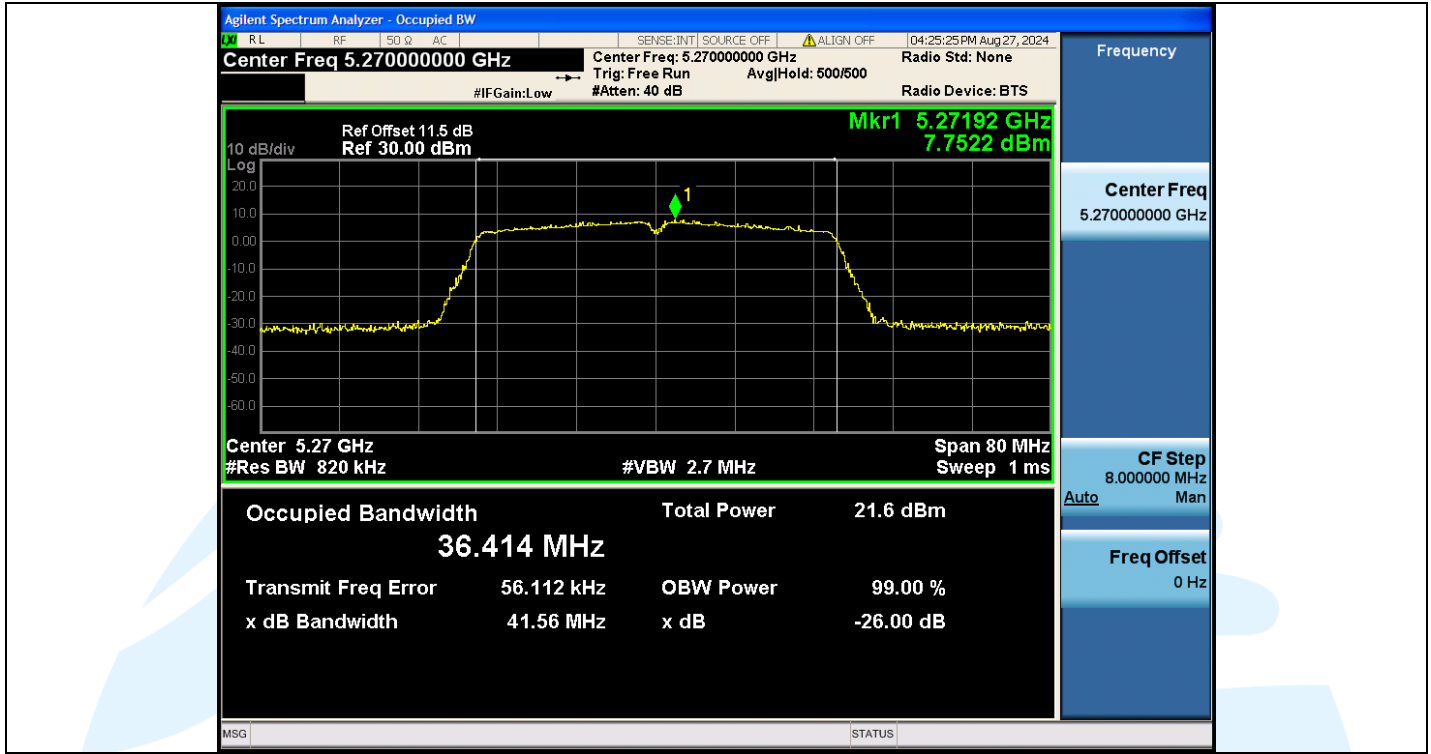

UTTR-RF-EN300328-V1.2

Shenzhen UnionTrust Quality and Technology Co., Ltd.

Address: Unit D/E of 9/F and 16/F, Block A, Building 6, Baoneng science and technology park, Longhua district, Shenzhen, China

Tel: +86-755-28230888