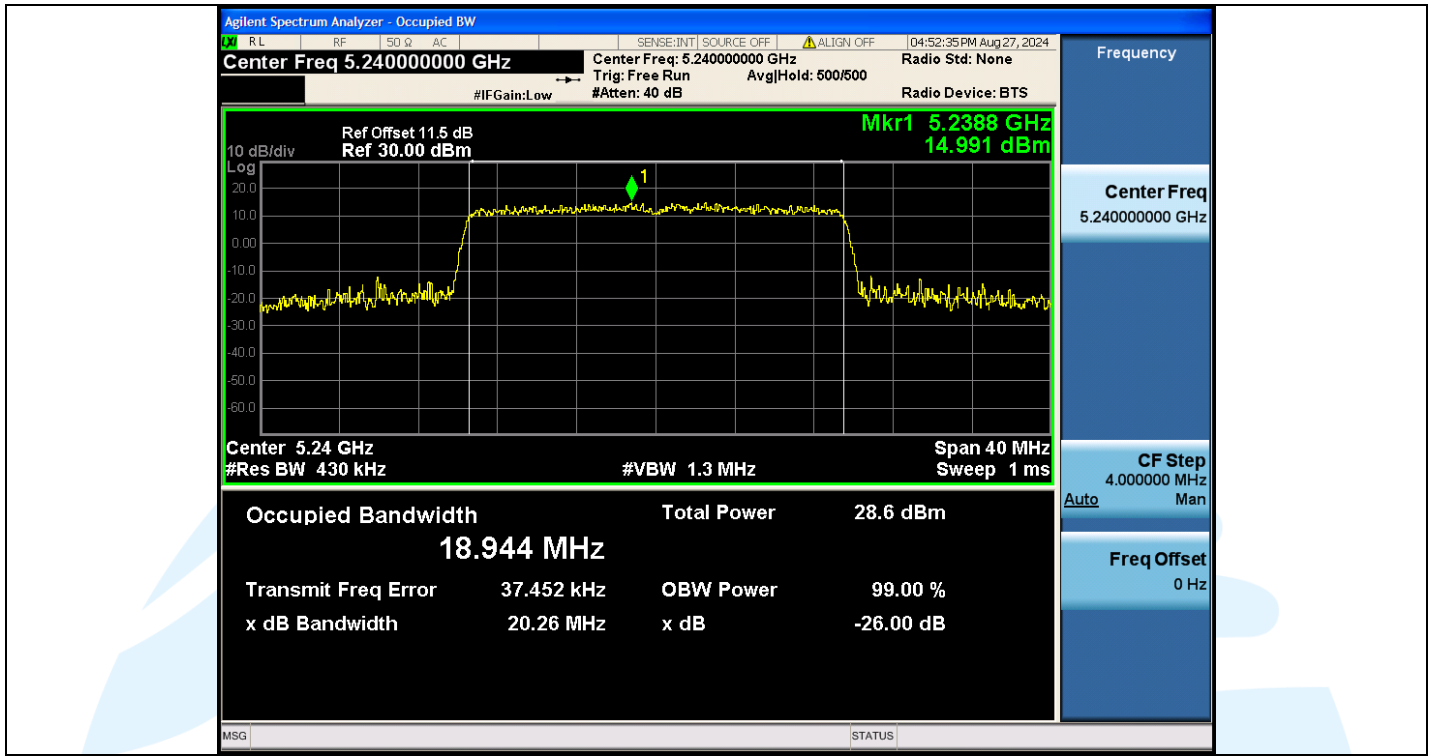

Shenzhen UnionTrust Quality and Technology Co., Ltd.

Address: Unit D/E of 9/F and 16/F, Block A, Building 6, Baoneng science and technology park, Longhua district, Shenzhen, China

Tel: +86-755-28230888

Fax: +86-755-28230886

E-mail: info@uttlab.com

<http://www.uttlab.com>

UTTR-RF-EN300328-V1.2