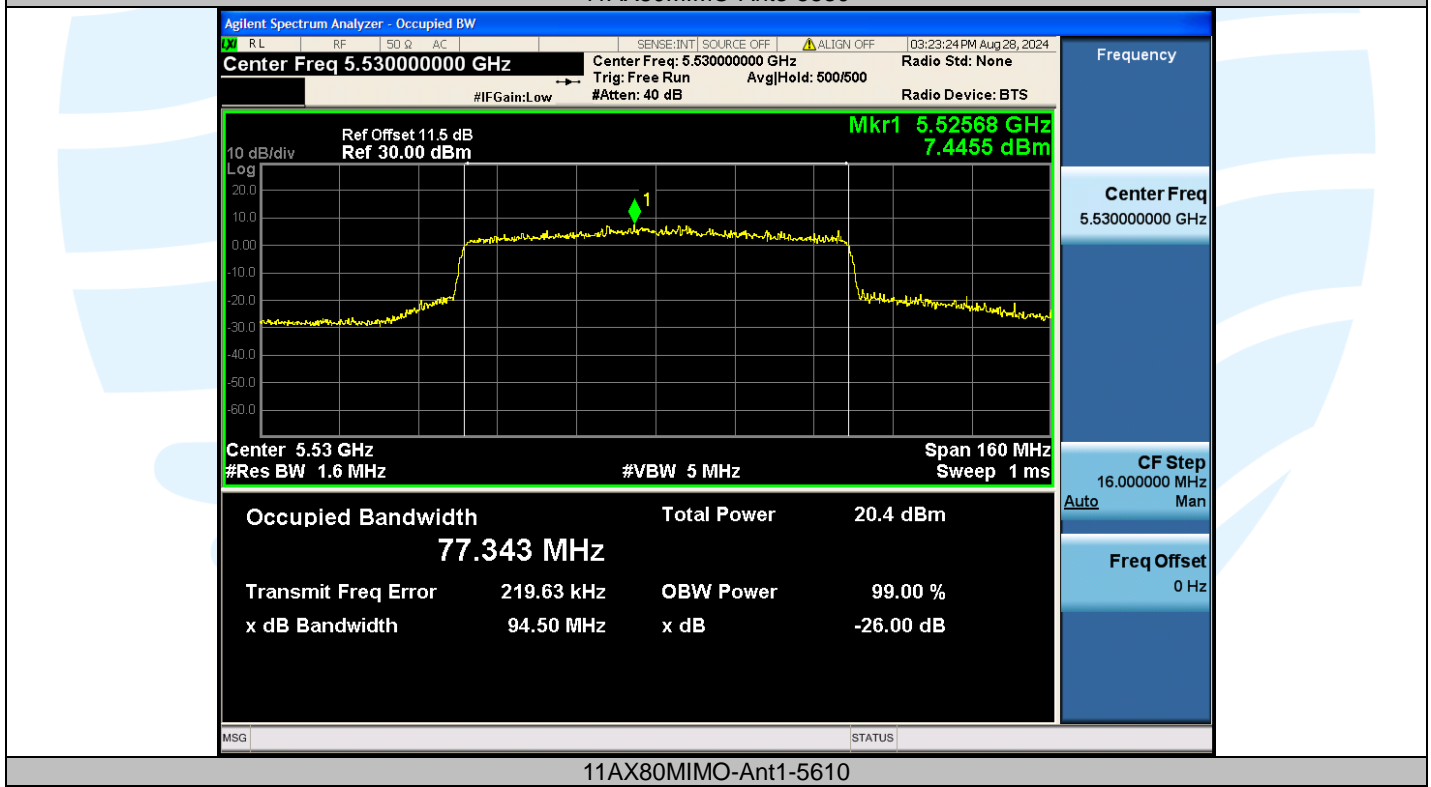

Shenzhen UnionTrust Quality and Technology Co., Ltd.

Address: Unit D/E of 9/F and 16/F, Block A, Building 6, Baoneng science and technology park, Longhua district, Shenzhen, China

Tel: +86-755-28230888

Fax: +86-755-28230886

E-mail: info@uttlab.com

<http://www.uttlab.com>

UTTR-RF-EN300328-V1.2