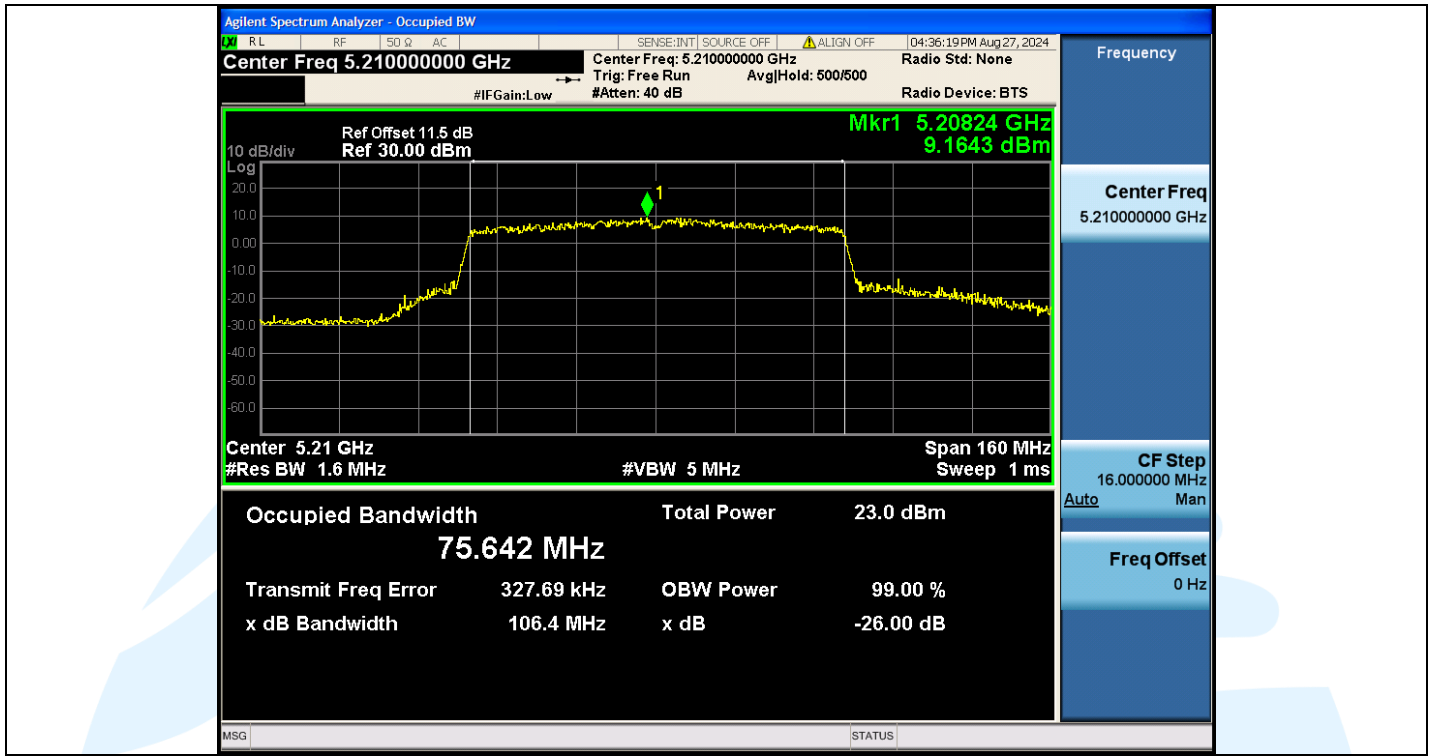

Shenzhen UnionTrust Quality and Technology Co., Ltd.

Address: Unit D/E of 9/F and 16/F, Block A, Building 6, Baoneng science and technology park, Longhua district, Shenzhen, China

Tel: +86-755-28230888

Fax: +86-755-28230886

E-mail: info@uttlab.com

<http://www.uttlab.com>

UTTR-RF-EN300328-V1.2