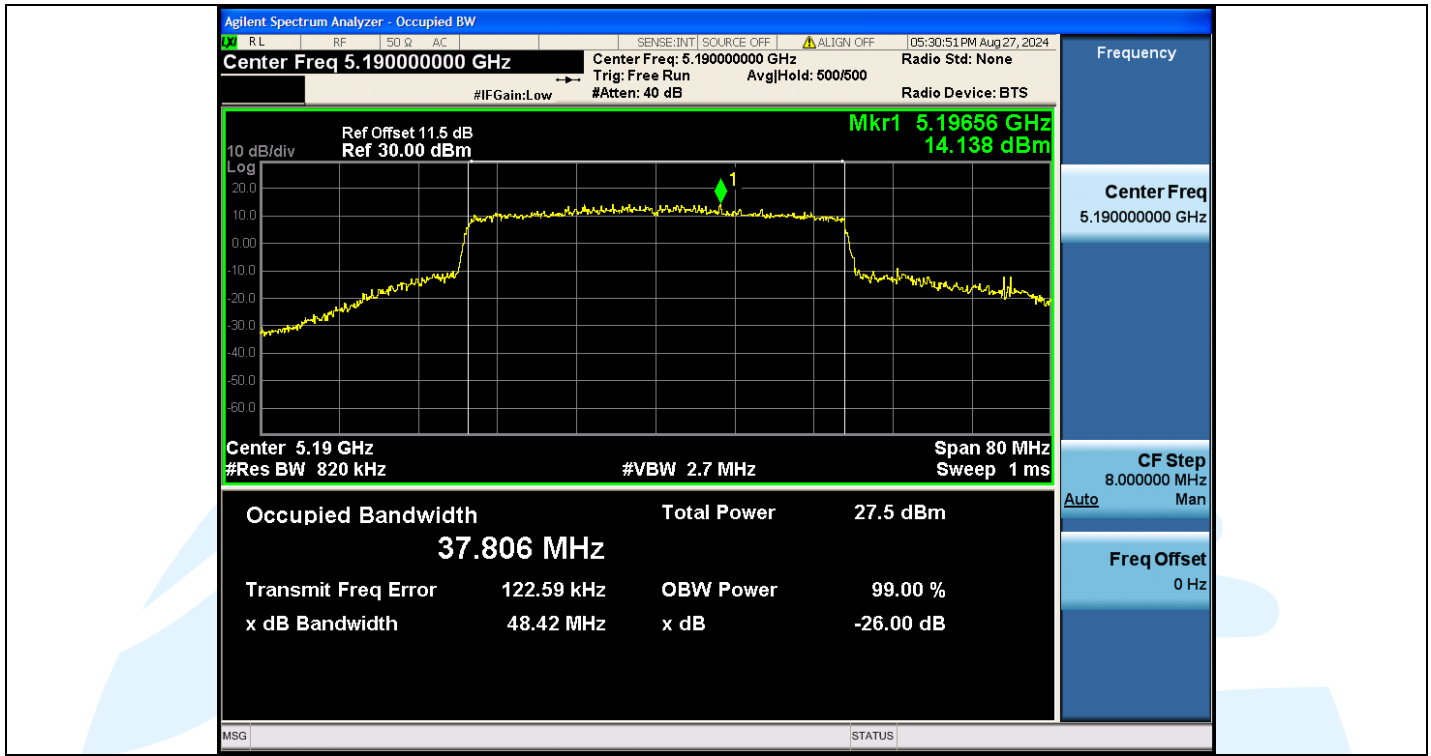

Shenzhen UnionTrust Quality and Technology Co., Ltd.

Address: Unit D/E of 9/F and 16/F, Block A, Building 6, Baoneng science and technology park, Longhua district, Shenzhen, China

Tel: +86-755-28230888

Fax: +86-755-28230886

E-mail: info@uttlab.com

<http://www.uttlab.com>

UTTR-RF-EN300328-V1.2