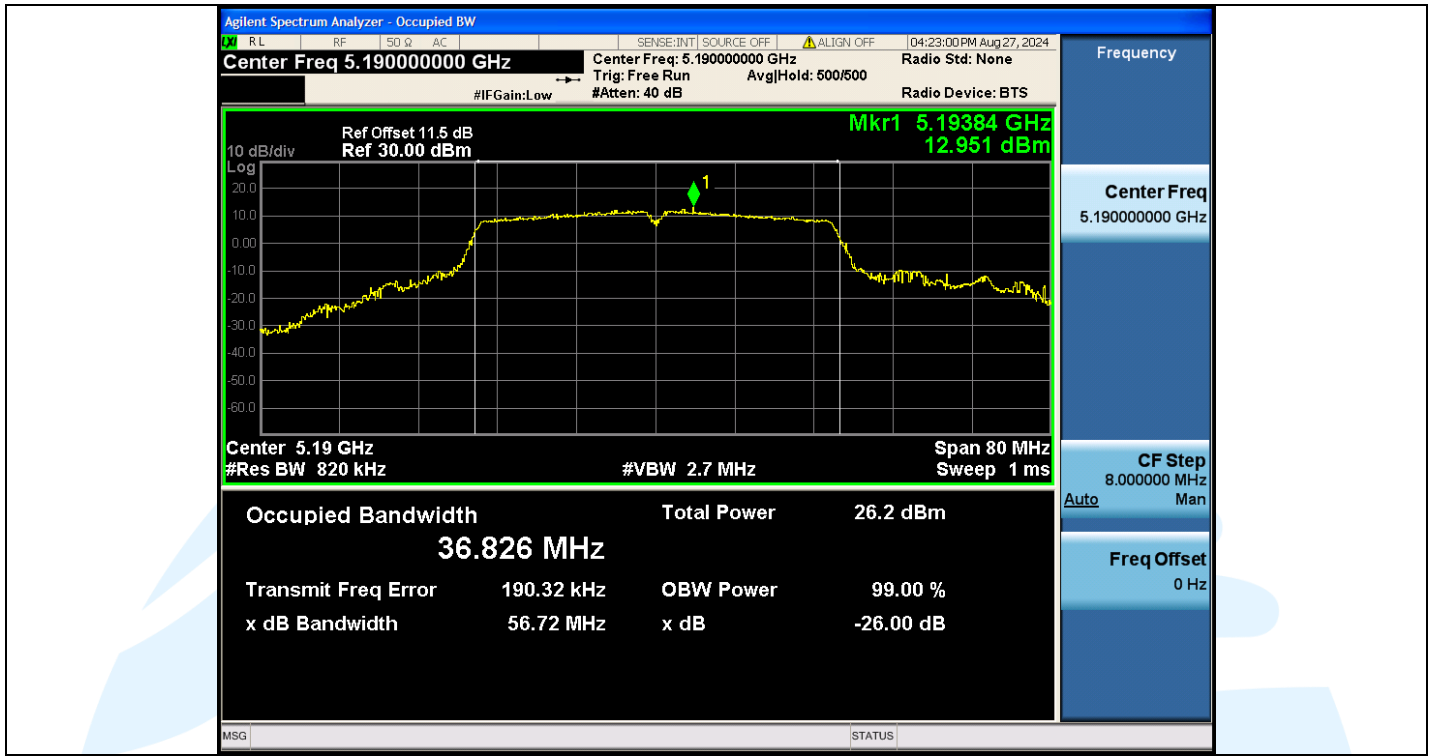

Shenzhen UnionTrust Quality and Technology Co., Ltd.

Address: Unit D/E of 9/F and 16/F, Block A, Building 6, Baoneng science and technology park, Longhua district, Shenzhen, China

Tel: +86-755-28230888

Fax: +86-755-28230886

E-mail: info@uttlab.com

<http://www.uttlab.com>

UTTR-RF-EN300328-V1.2