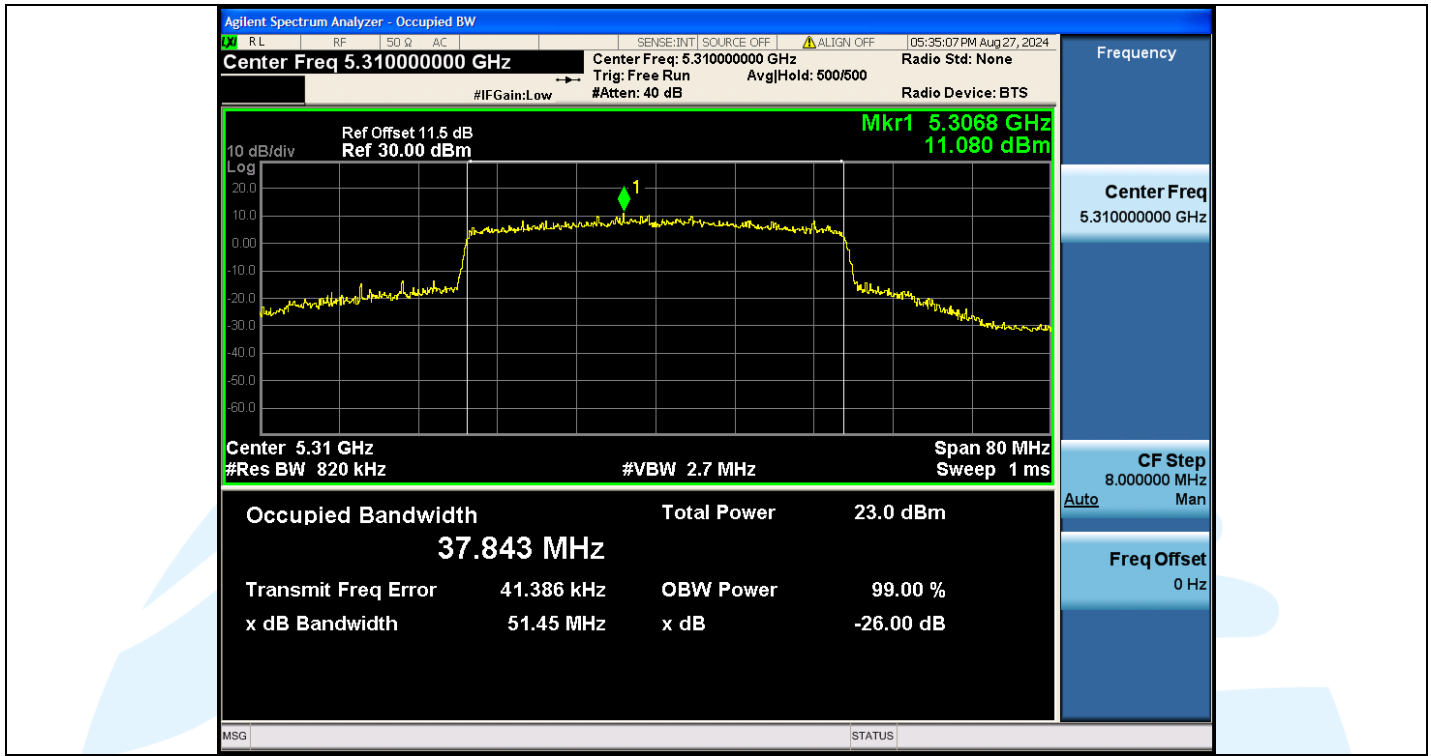

UTTR-RF-EN300328-V1.2

Shenzhen UnionTrust Quality and Technology Co., Ltd.

Address: Unit D/E of 9/F and 16/F, Block A, Building 6, Baoneng science and technology park, Longhua district, Shenzhen, China

Tel: +86-755-28230888