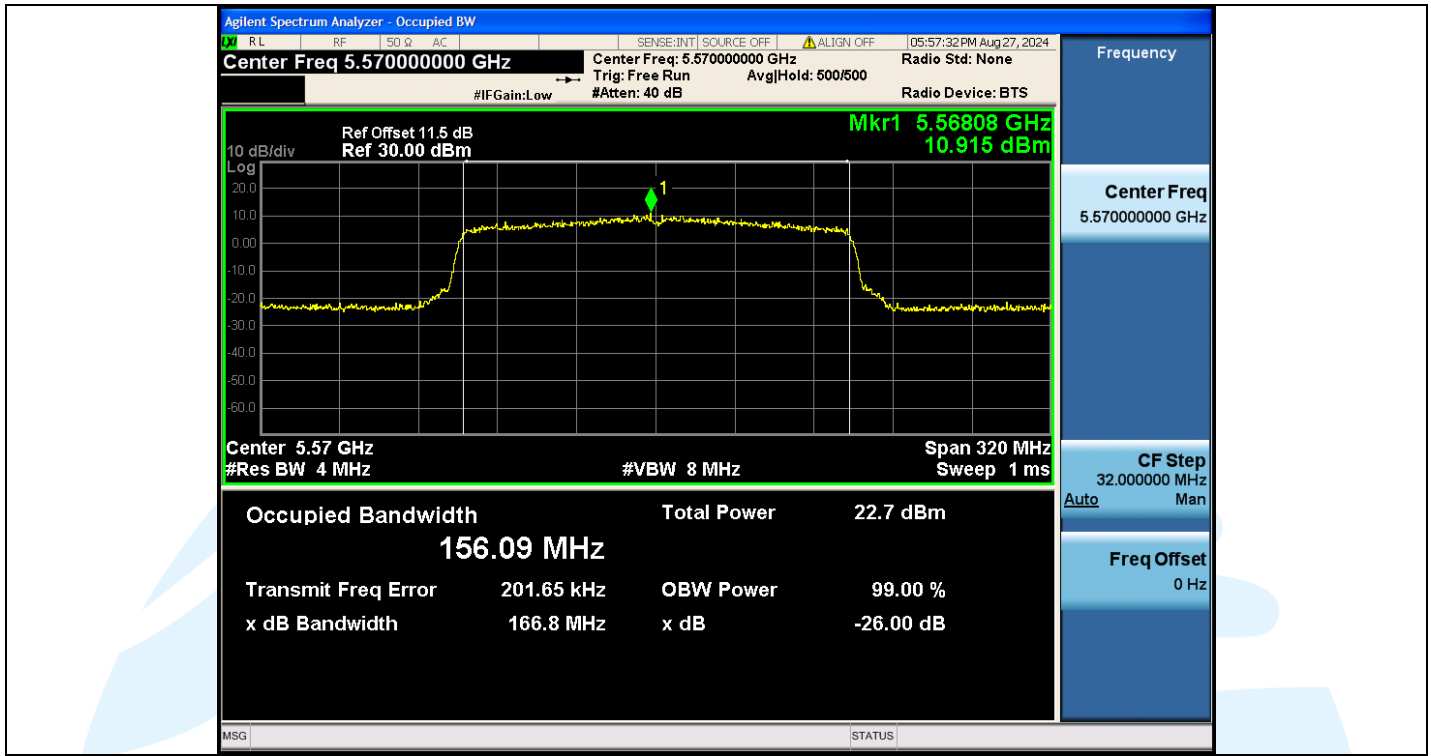

UTTR-RF-EN300328-V1.2

11AX160MIMO-Ant3-5570

Shenzhen UnionTrust Quality and Technology Co., Ltd.

Address: Unit D/E of 9/F and 16/F, Block A, Building 6, Baoneng science and technology park, Longhua district, Shenzhen, China