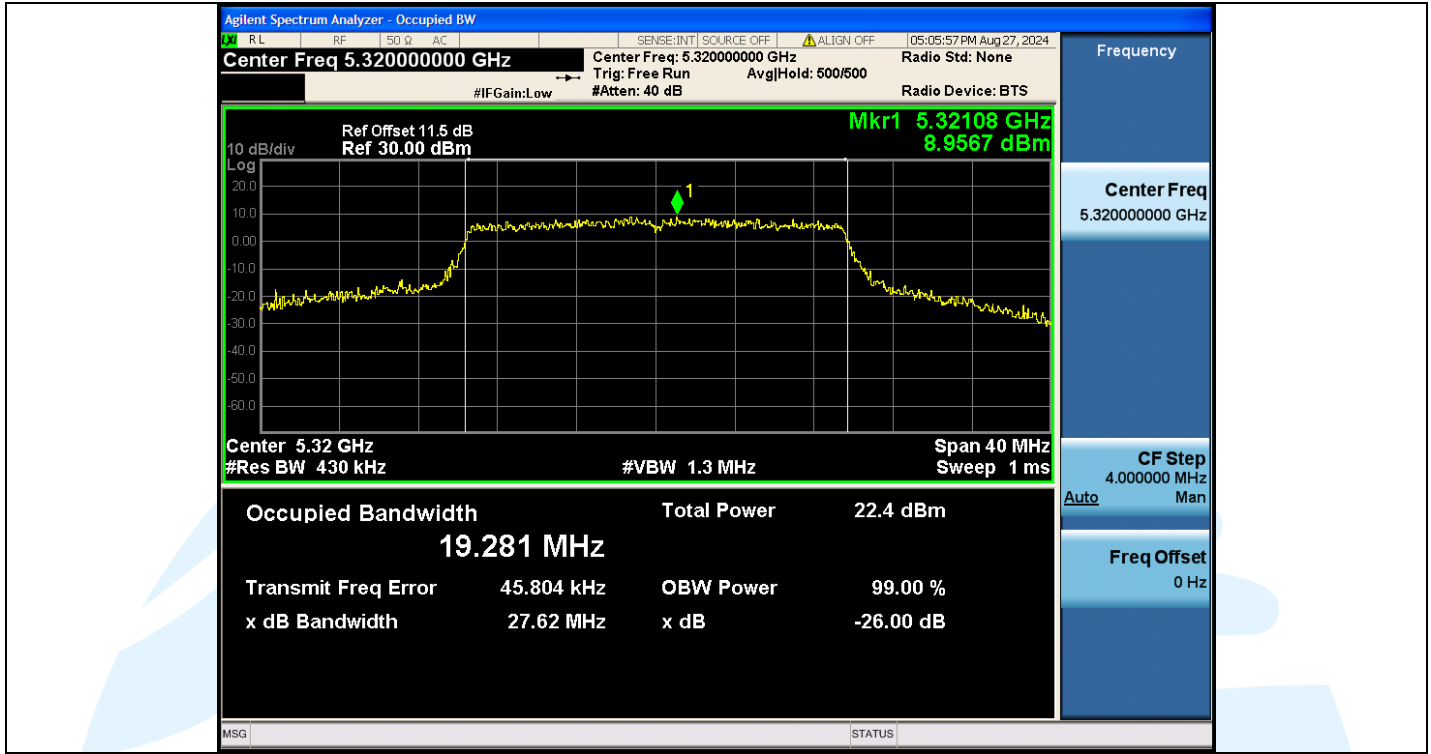

Shenzhen UnionTrust Quality and Technology Co., Ltd.

Address: Unit D/E of 9/F and 16/F, Block A, Building 6, Baoneng science and technology park, Longhua district, Shenzhen, China

Tel: +86-755-28230888

Fax: +86-755-28230886

E-mail: info@uttlab.com

<http://www.uttlab.com>

UTTR-RF-EN300328-V1.2