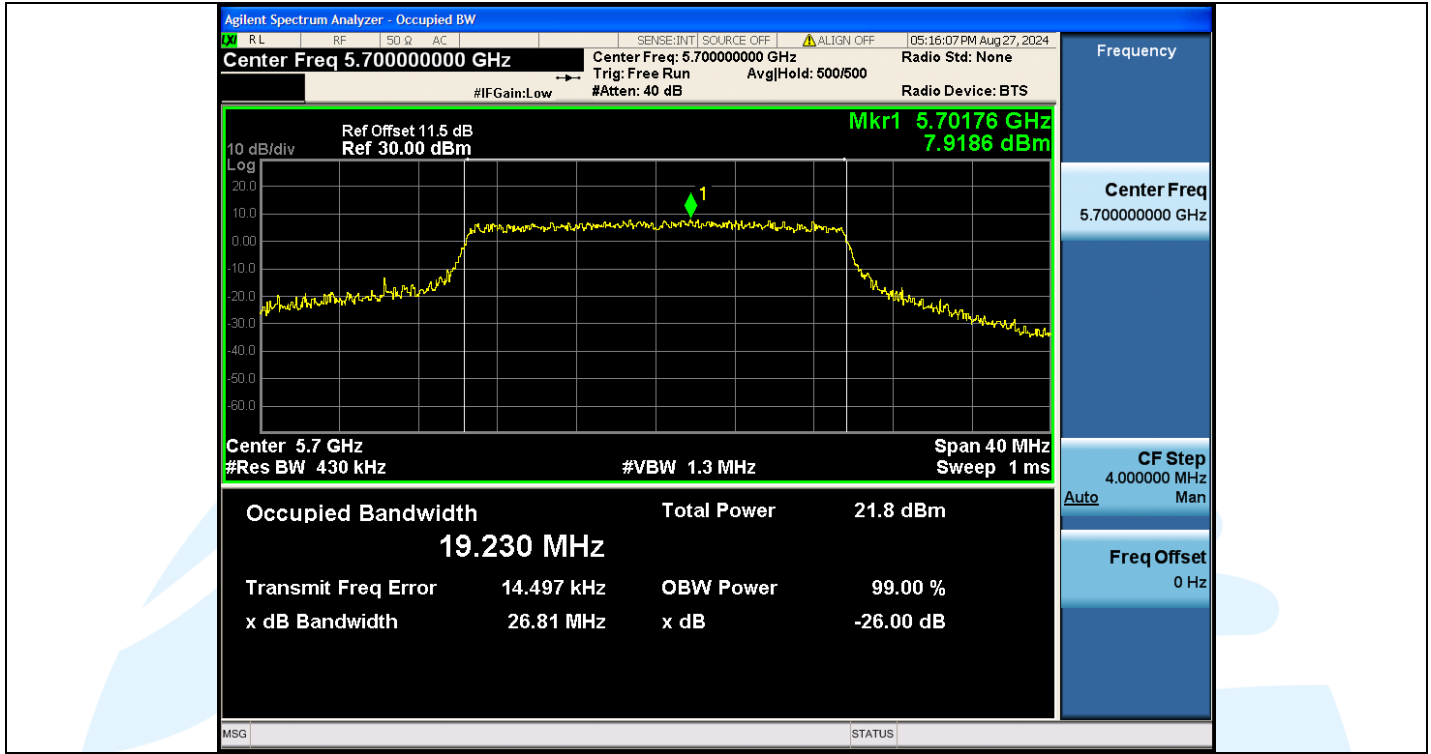

Shenzhen UnionTrust Quality and Technology Co., Ltd.

Address: Unit D/E of 9/F and 16/F, Block A, Building 6, Baoneng science and technology park, Longhua district, Shenzhen, China

Tel: +86-755-28230888

Fax: +86-755-28230886

E-mail: info@uttlab.com

<http://www.uttlab.com>

UTTR-RF-EN300328-V1.2