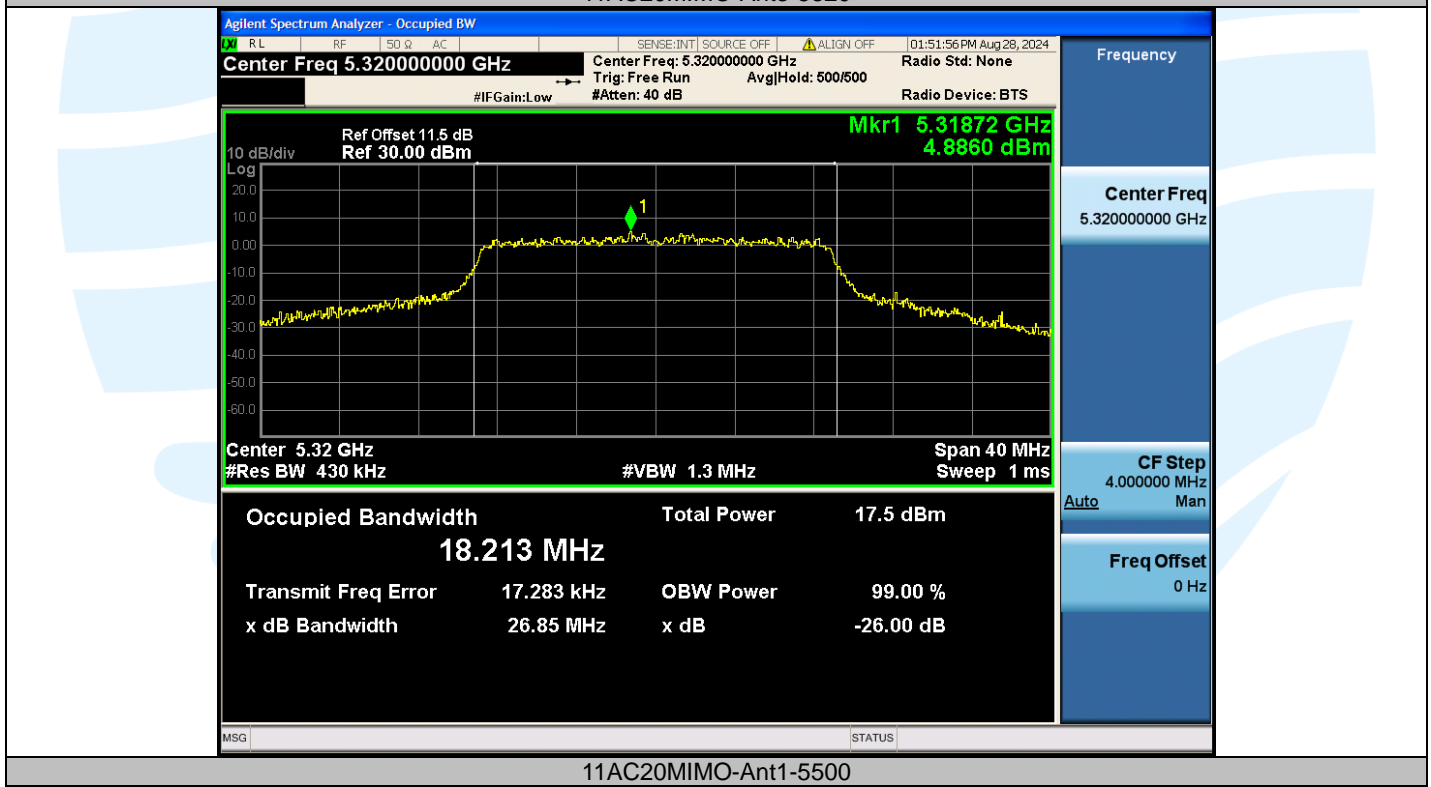

Shenzhen UnionTrust Quality and Technology Co., Ltd.

Address: Unit D/E of 9/F and 16/F, Block A, Building 6, Baoneng science and technology park, Longhua district, Shenzhen, China

Tel: +86-755-28230888

Fax: +86-755-28230886

E-mail: info@uttlab.com

<http://www.uttlab.com>

UTTR-RF-EN300328-V1.2