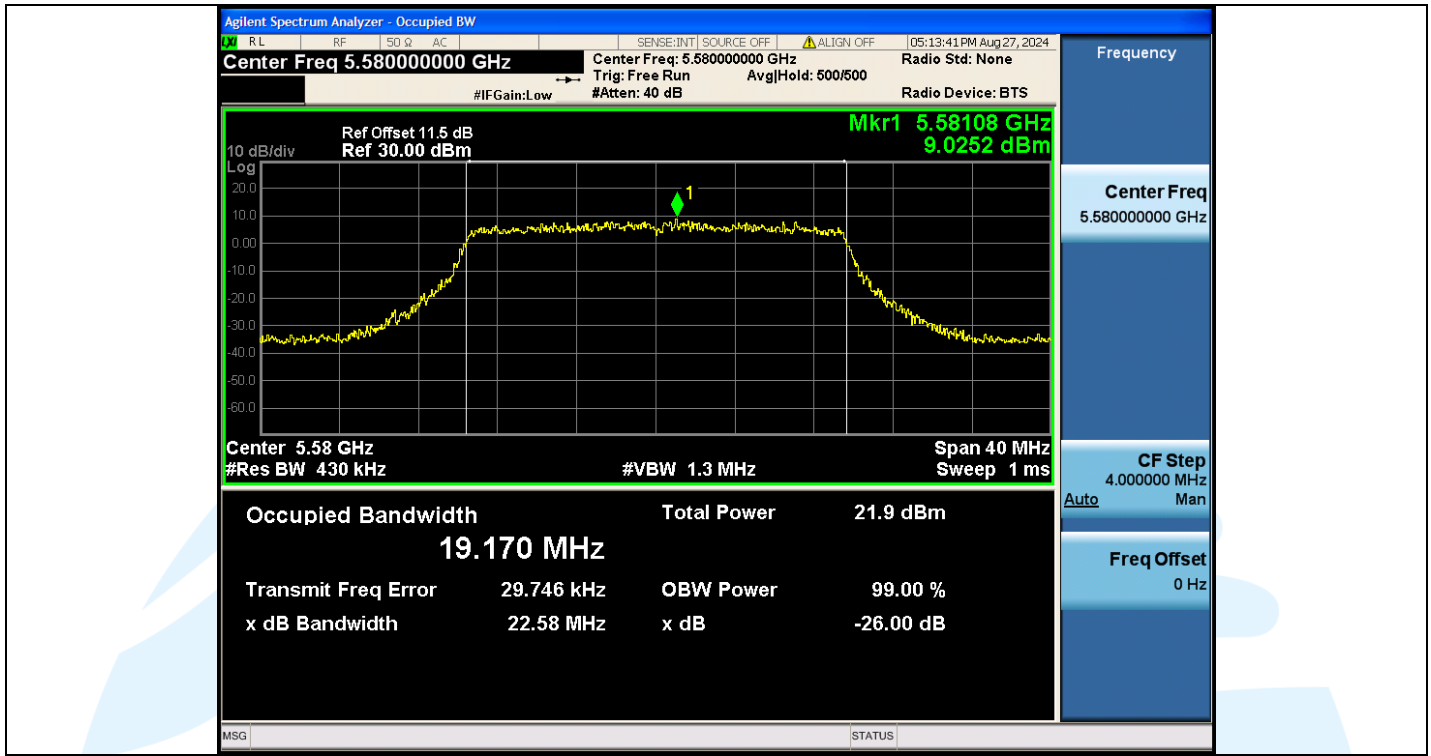

UTTR-RF-EN300328-V1.2

11AX20MIMO-Ant3-5580

11AX20MIMO-Ant1-5700

Shenzhen UnionTrust Quality and Technology Co., Ltd.

Address: Unit D/E of 9/F and 16/F, Block A, Building 6, Baoneng science and technology park, Longhua district, Shenzhen, China