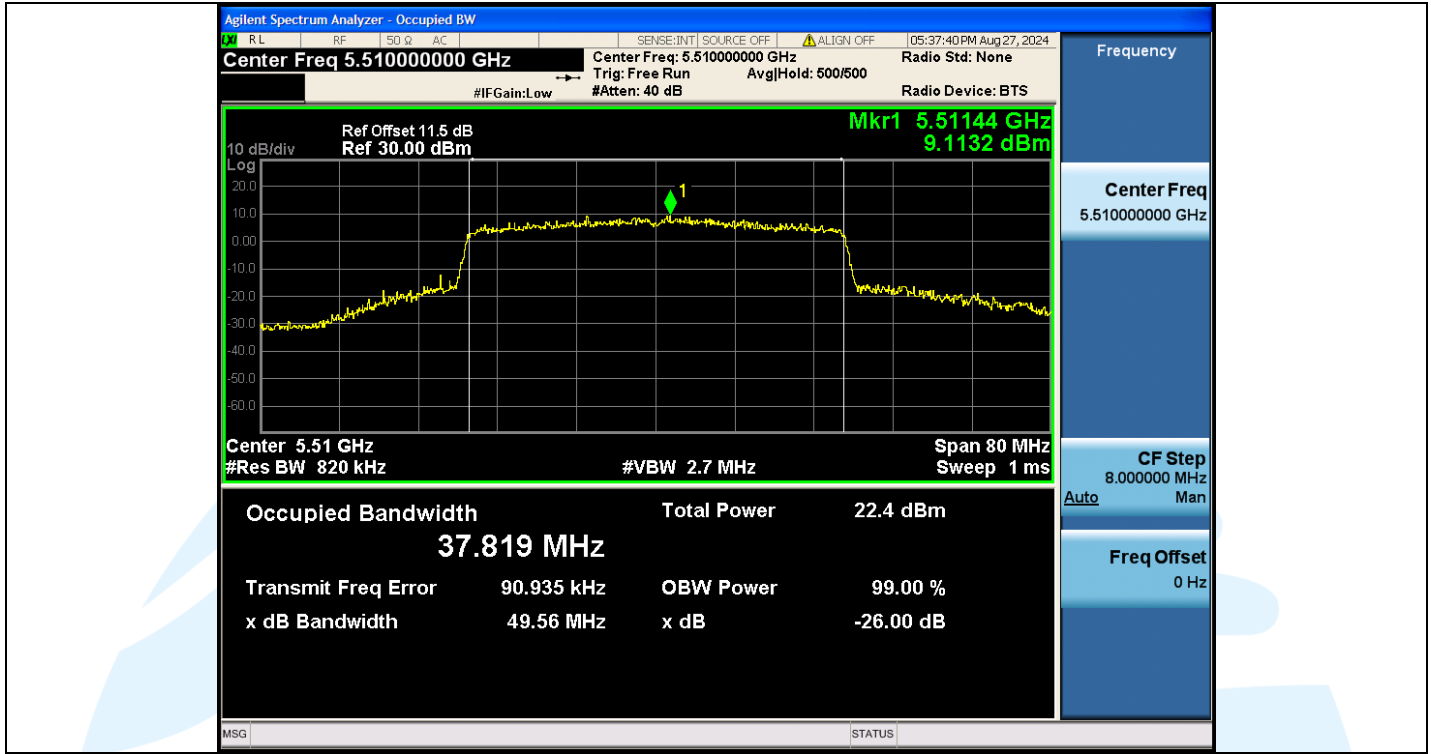

Shenzhen UnionTrust Quality and Technology Co., Ltd.

Address: Unit D/E of 9/F and 16/F, Block A, Building 6, Baoneng science and technology park, Longhua district, Shenzhen, China

Tel: +86-755-28230888

Fax: +86-755-28230886

E-mail: info@uttlab.com

<http://www.uttlab.com>

UTTR-RF-EN300328-V1.2