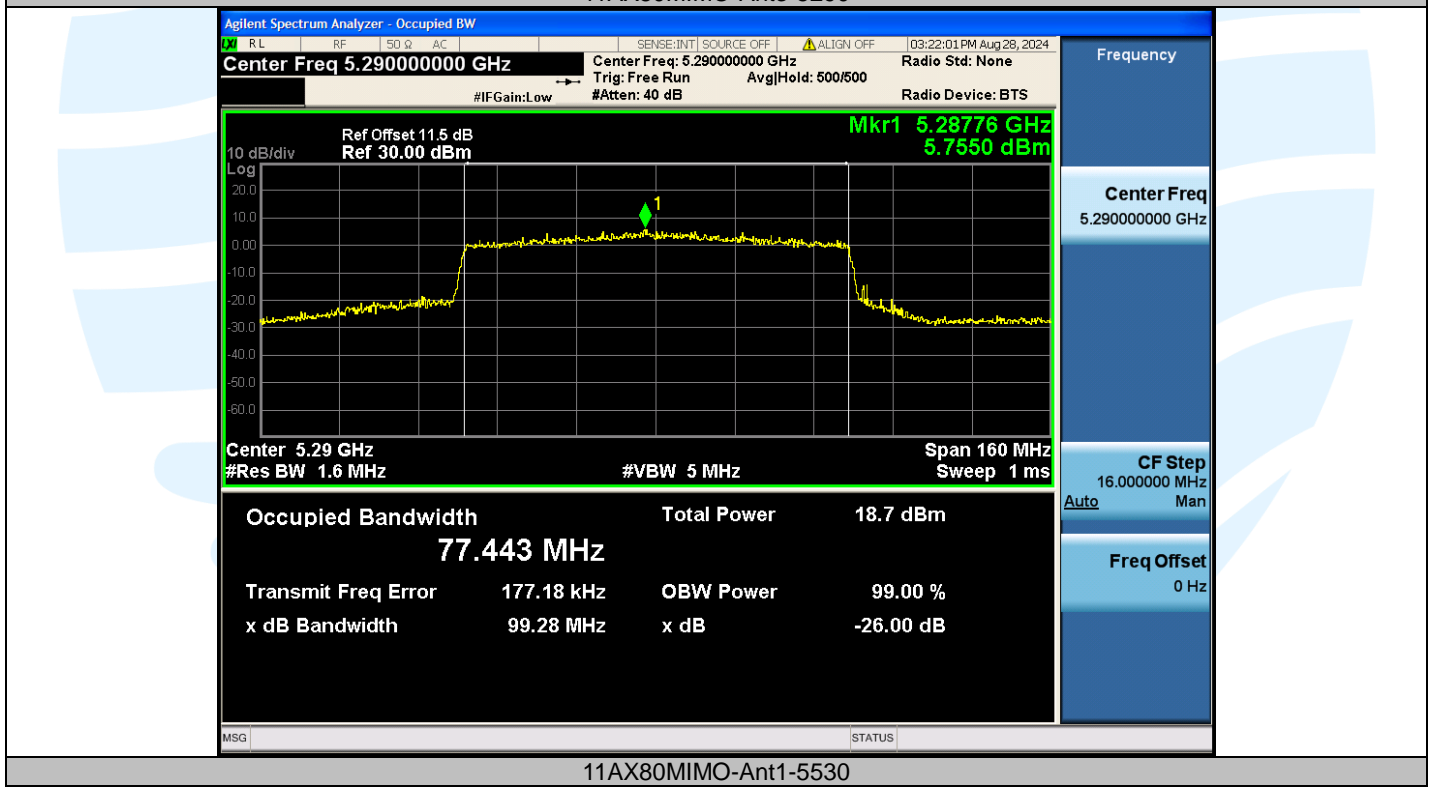

UTTR-RF-EN300328-V1.2

Shenzhen UnionTrust Quality and Technology Co., Ltd.

Address: Unit D/E of 9/F and 16/F, Block A, Building 6, Baoneng science and technology park, Longhua district, Shenzhen, China

Tel: +86-755-28230888