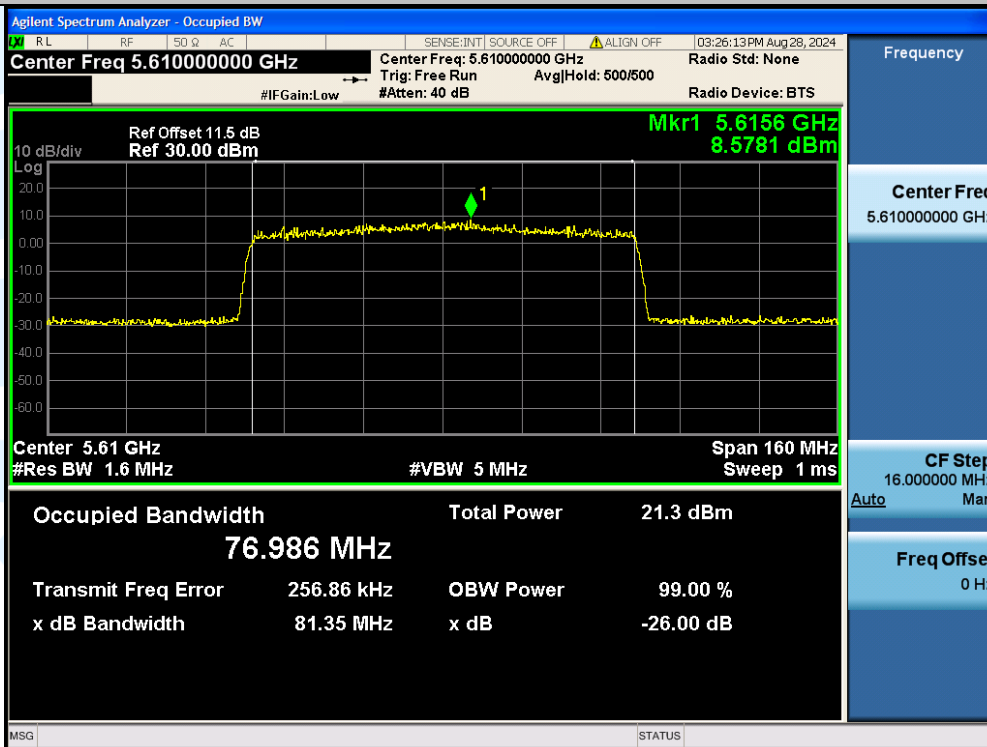

Shenzhen UnionTrust Quality and Technology Co., Ltd.

Address: Unit D/E of 9/F and 16/F, Block A, Building 6, Baoneng science and technology park, Longhua district, Shenzhen, China

Tel: +86-755-28230888

Fax: +86-755-28230886

E-mail: info@uttlab.com

<http://www.uttlab.com>

UTTR-RF-EN300328-V1.2