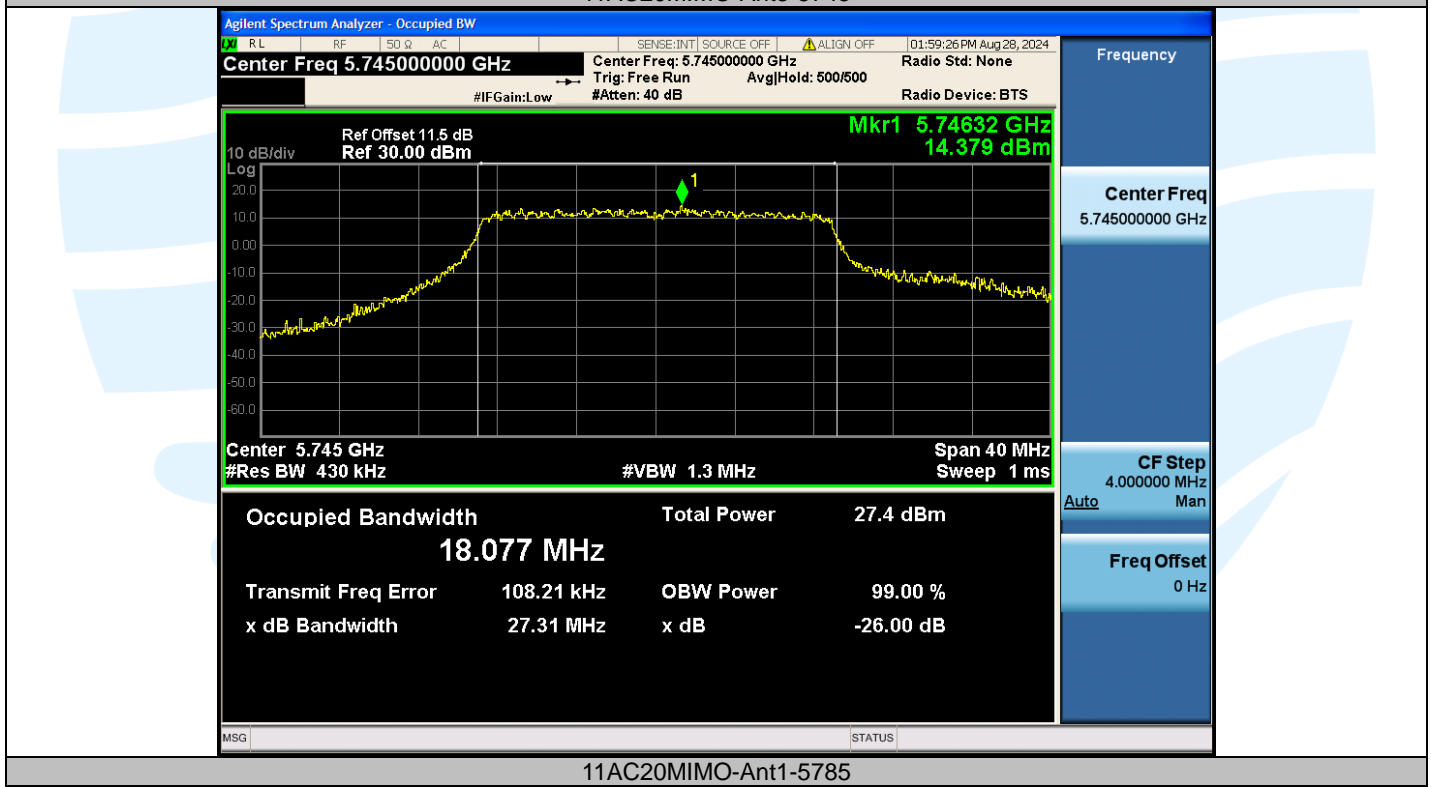

Shenzhen UnionTrust Quality and Technology Co., Ltd.

Address: Unit D/E of 9/F and 16/F, Block A, Building 6, Baoneng science and technology park, Longhua district, Shenzhen, China

Tel: +86-755-28230888

Fax: +86-755-28230886

E-mail: info@uttlab.com

<http://www.uttlab.com>

UTTR-RF-EN300328-V1.2