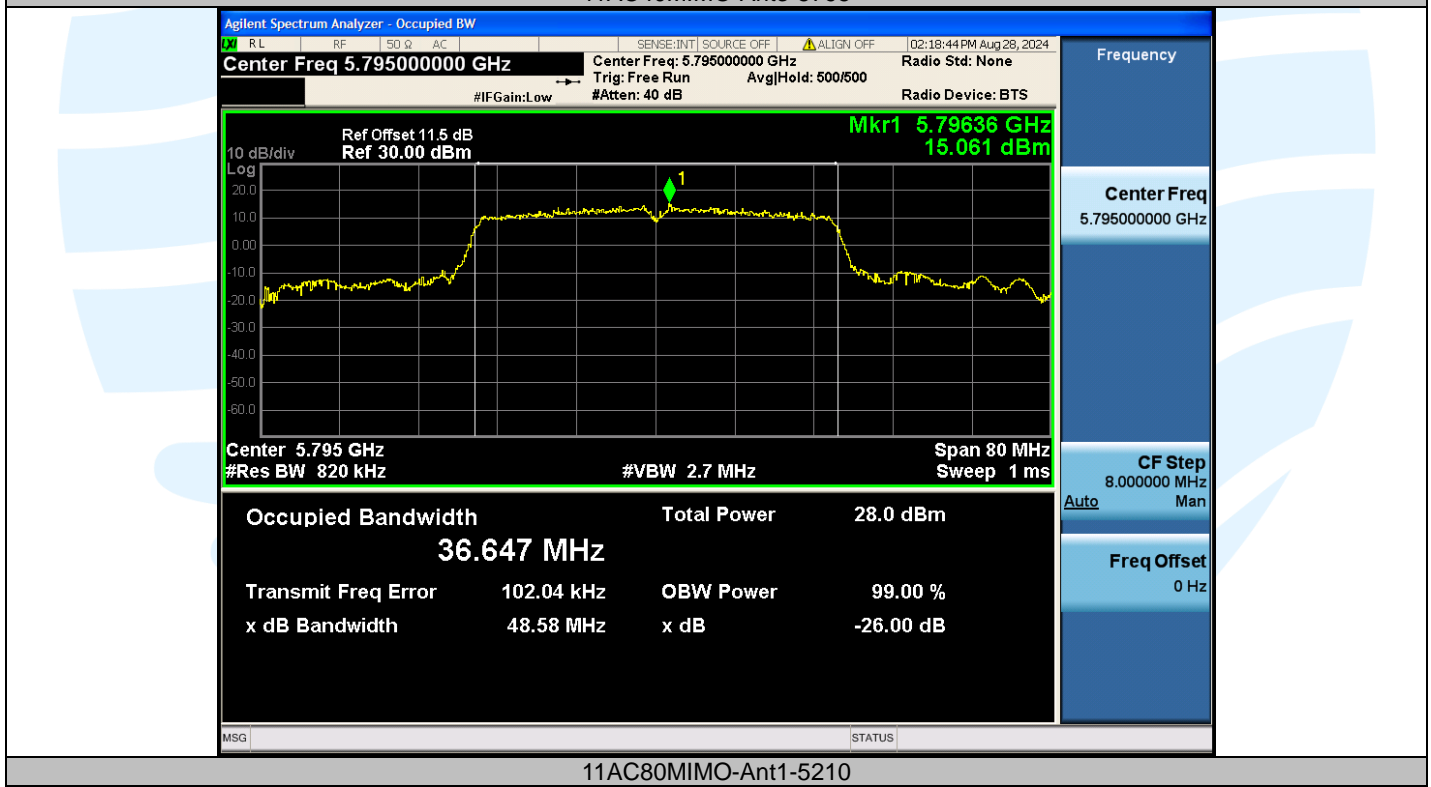

Shenzhen UnionTrust Quality and Technology Co., Ltd.

Address: Unit D/E of 9/F and 16/F, Block A, Building 6, Baoneng science and technology park, Longhua district, Shenzhen, China

Tel: +86-755-28230888

Fax: +86-755-28230886

E-mail: info@uttlab.com

<http://www.uttlab.com>

UTTR-RF-EN300328-V1.2