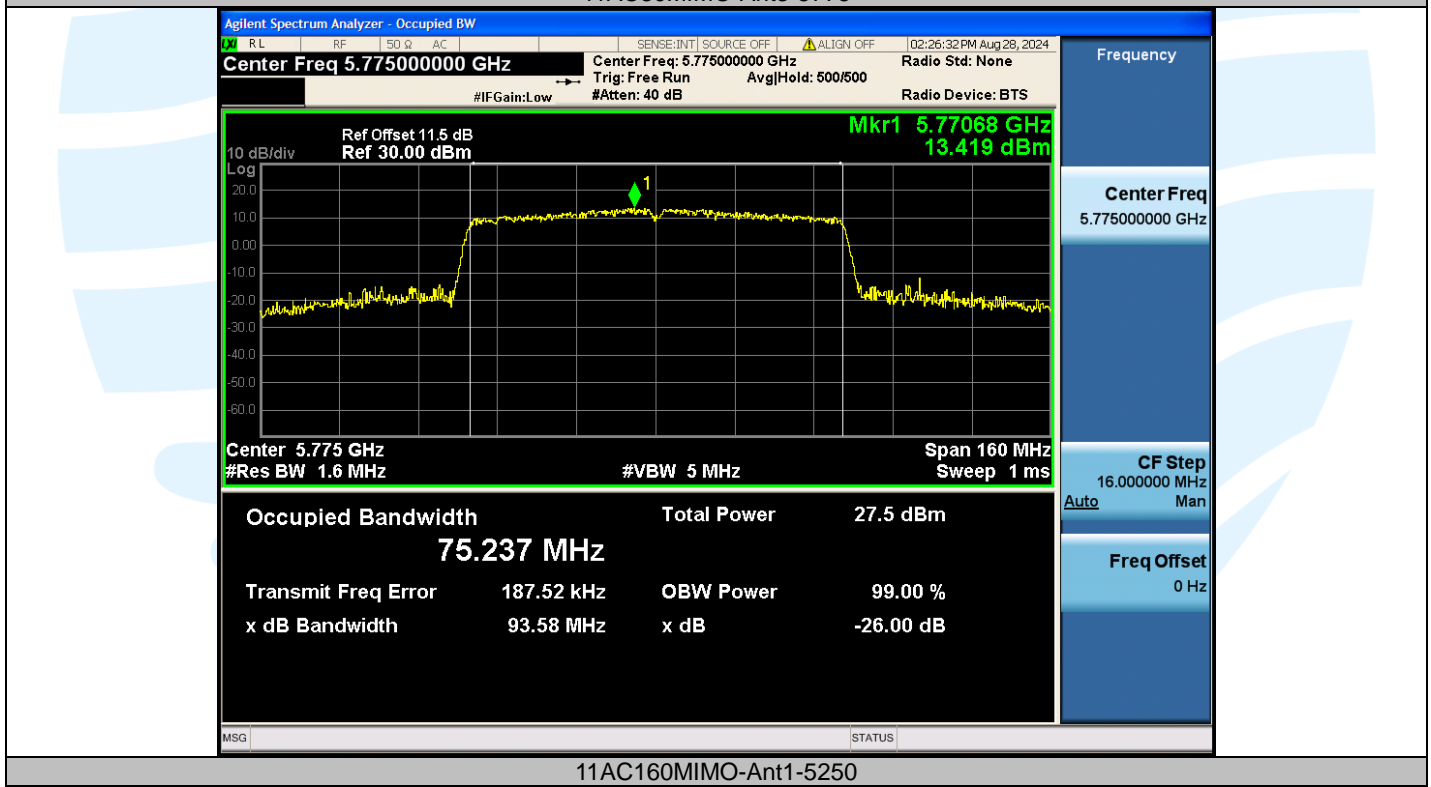

Shenzhen UnionTrust Quality and Technology Co., Ltd.

Address: Unit D/E of 9/F and 16/F, Block A, Building 6, Baoneng science and technology park, Longhua district, Shenzhen, China

Tel: +86-755-28230888

Fax: +86-755-28230886

E-mail: info@uttlab.com

<http://www.uttlab.com>

UTTR-RF-EN300328-V1.2