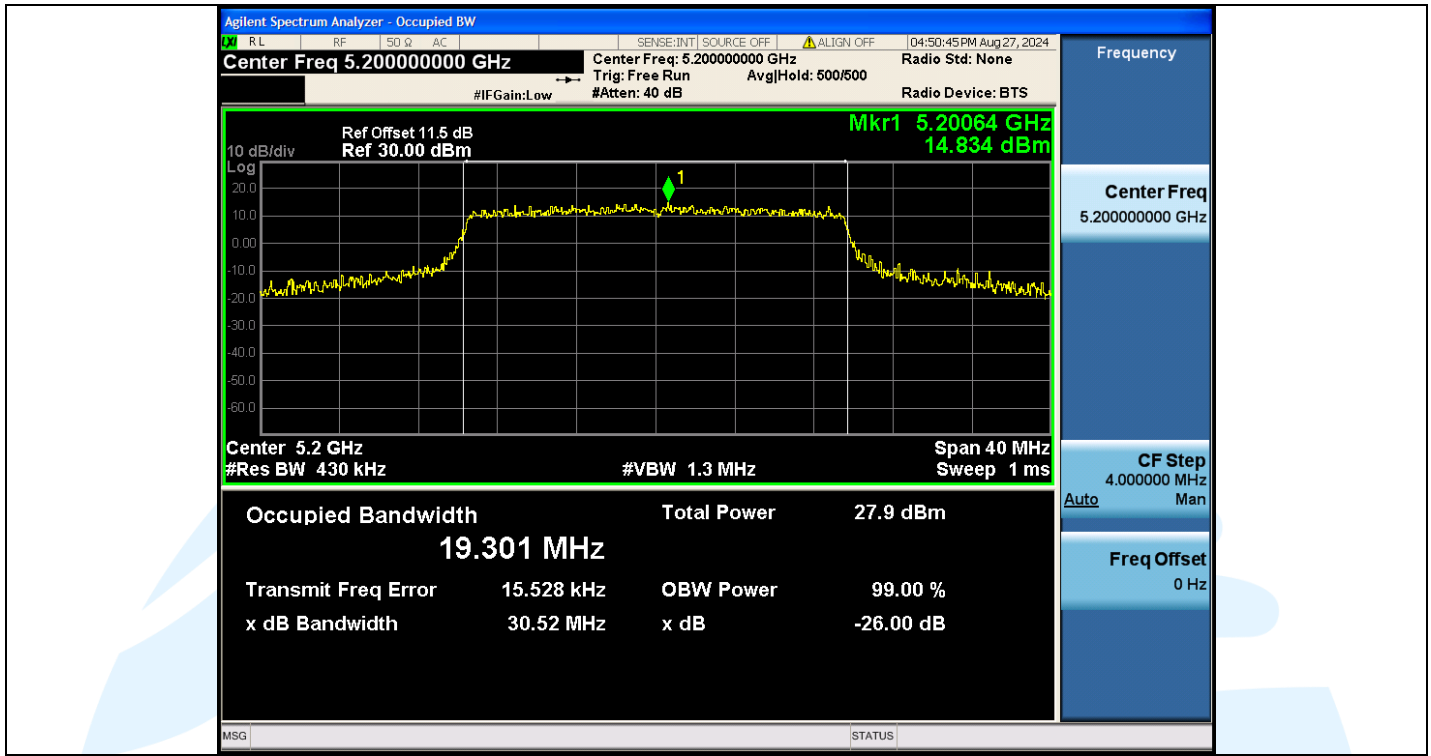

Shenzhen UnionTrust Quality and Technology Co., Ltd.

Address: Unit D/E of 9/F and 16/F, Block A, Building 6, Baoneng science and technology park, Longhua district, Shenzhen, China

Tel: +86-755-28230888

Fax: +86-755-28230886

E-mail: info@uttlab.com

<http://www.uttlab.com>

UTTR-RF-EN300328-V1.2