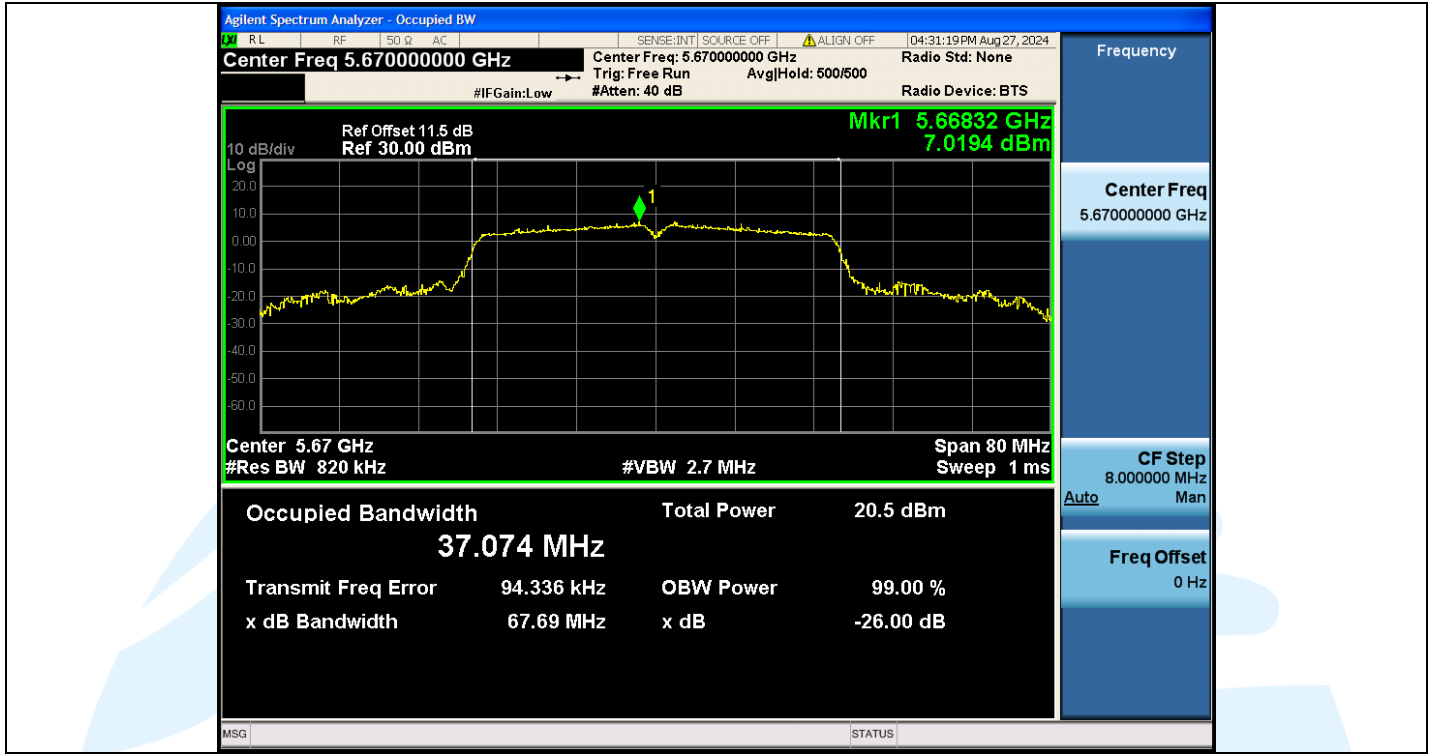

11AC40MIMO-Ant3-5670