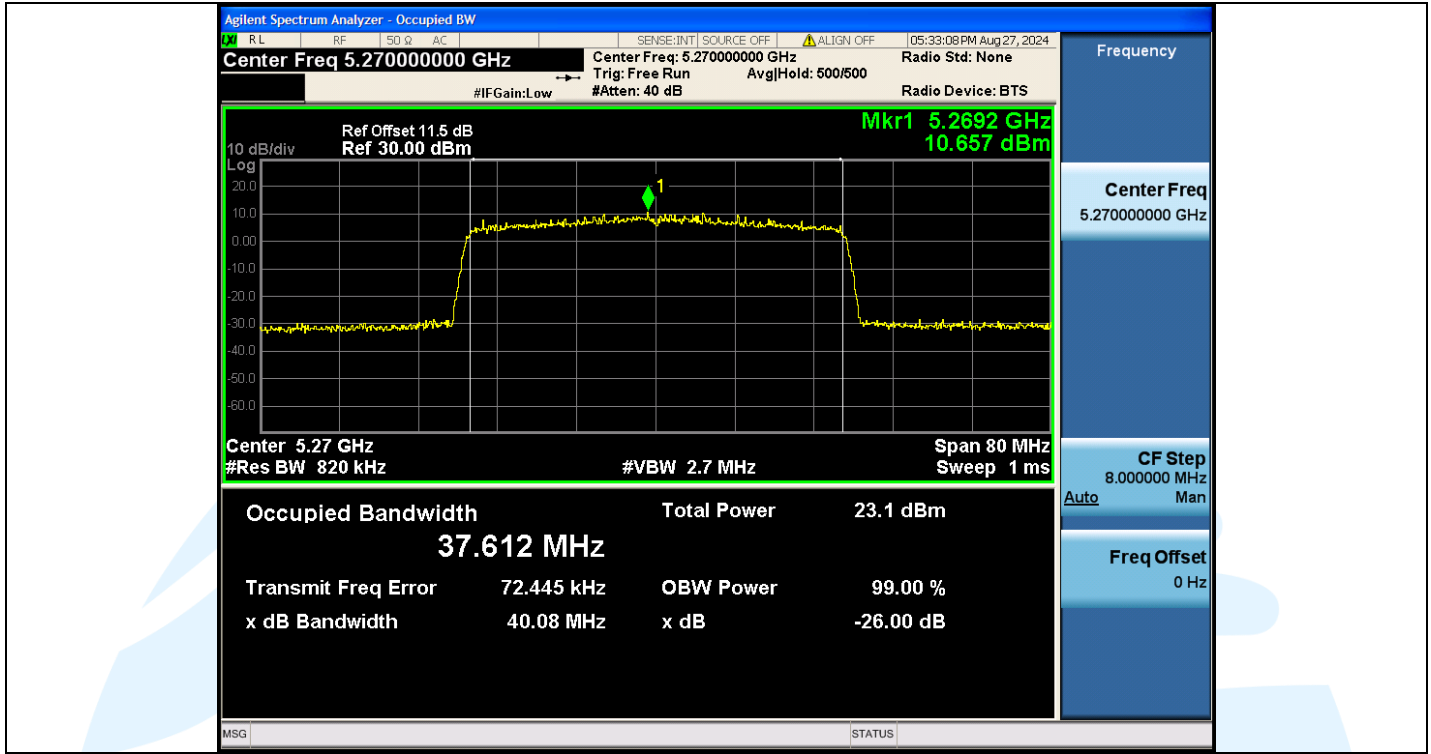

11AX40MIMO-Ant3-5270