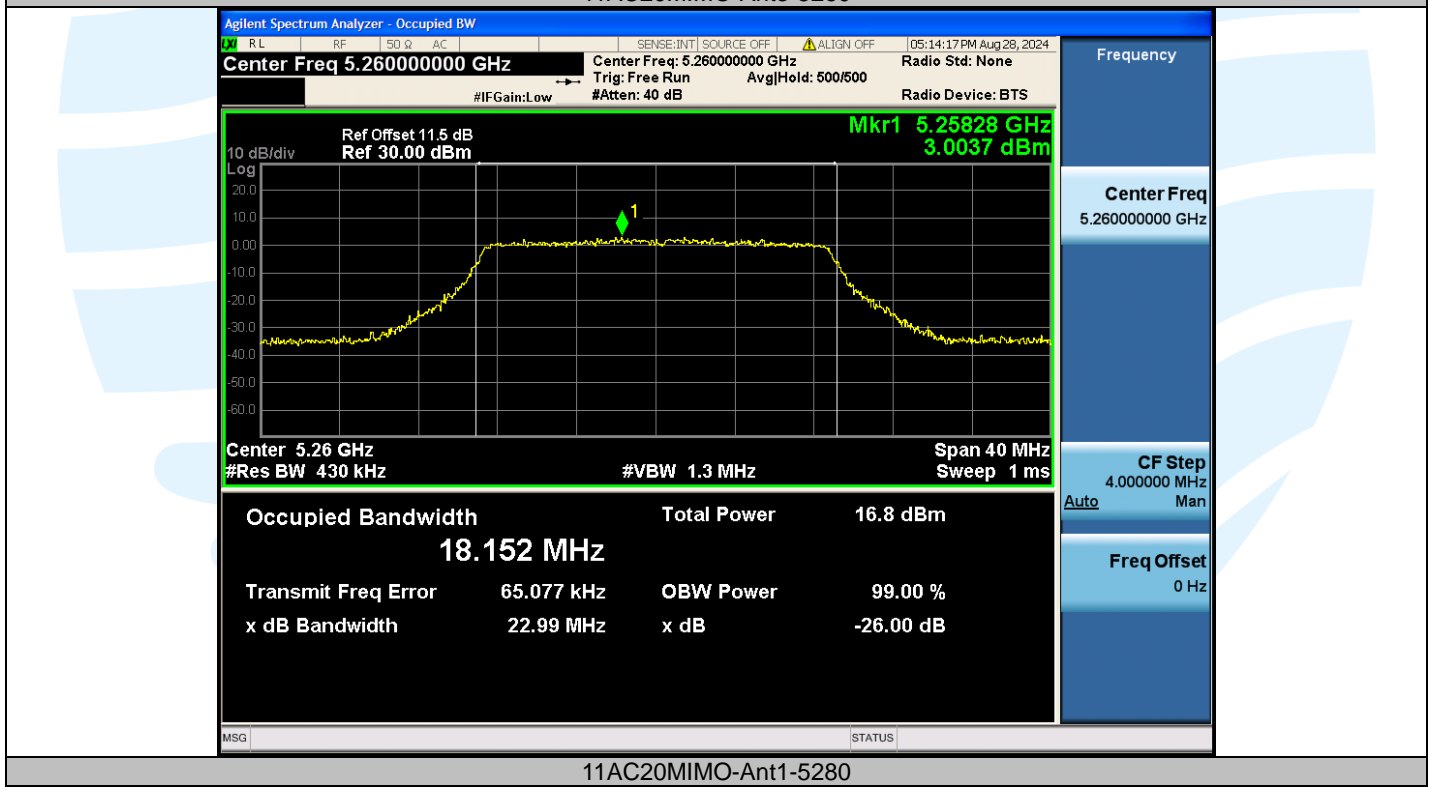

Shenzhen UnionTrust Quality and Technology Co., Ltd.

Address: Unit D/E of 9/F and 16/F, Block A, Building 6, Baoneng science and technology park, Longhua district, Shenzhen, China

Tel: +86-755-28230888

Fax: +86-755-28230886

E-mail: info@uttlab.com

<http://www.uttlab.com>

UTTR-RF-EN300328-V1.2