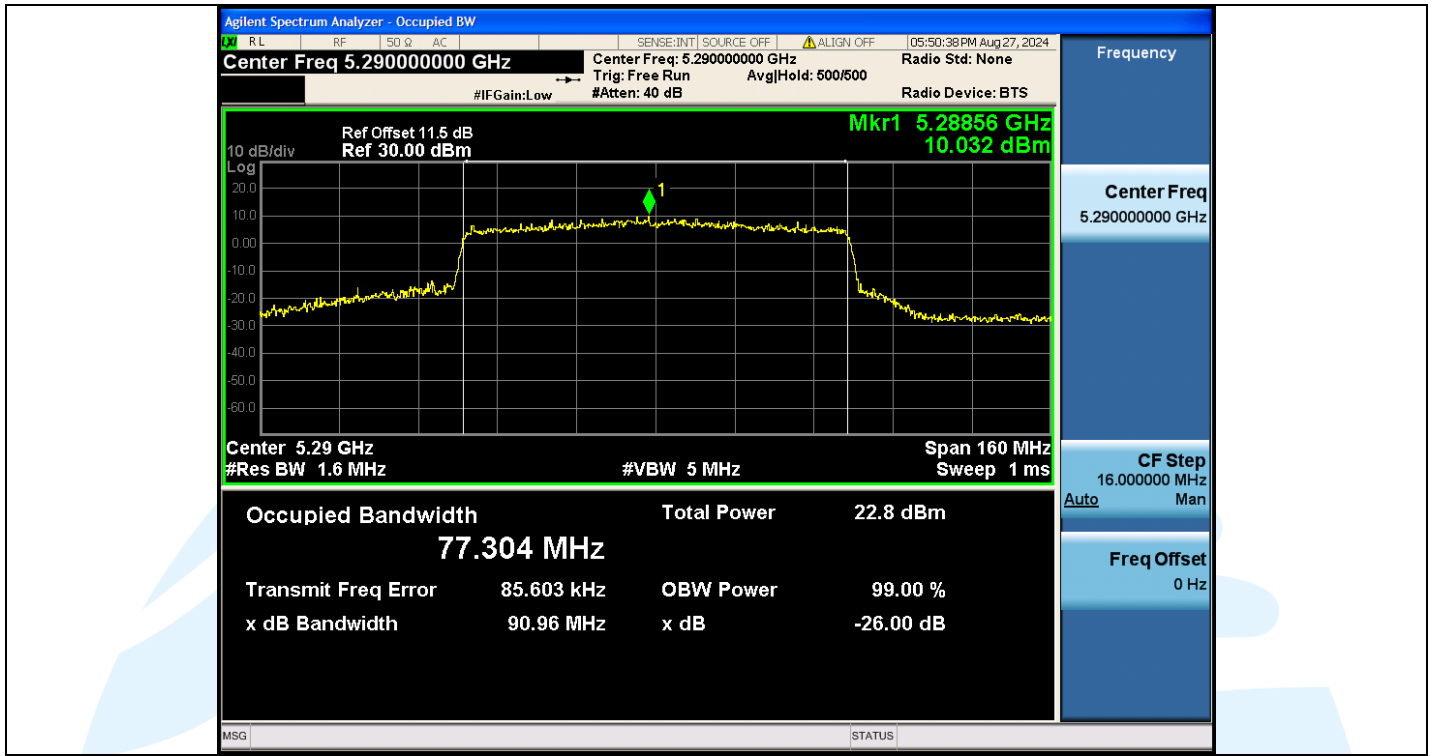

UTTR-RF-EN300328-V1.2

Shenzhen UnionTrust Quality and Technology Co., Ltd.

Address: Unit D/E of 9/F and 16/F, Block A, Building 6, Baoneng science and technology park, Longhua district, Shenzhen, China

Tel: +86-755-28230888