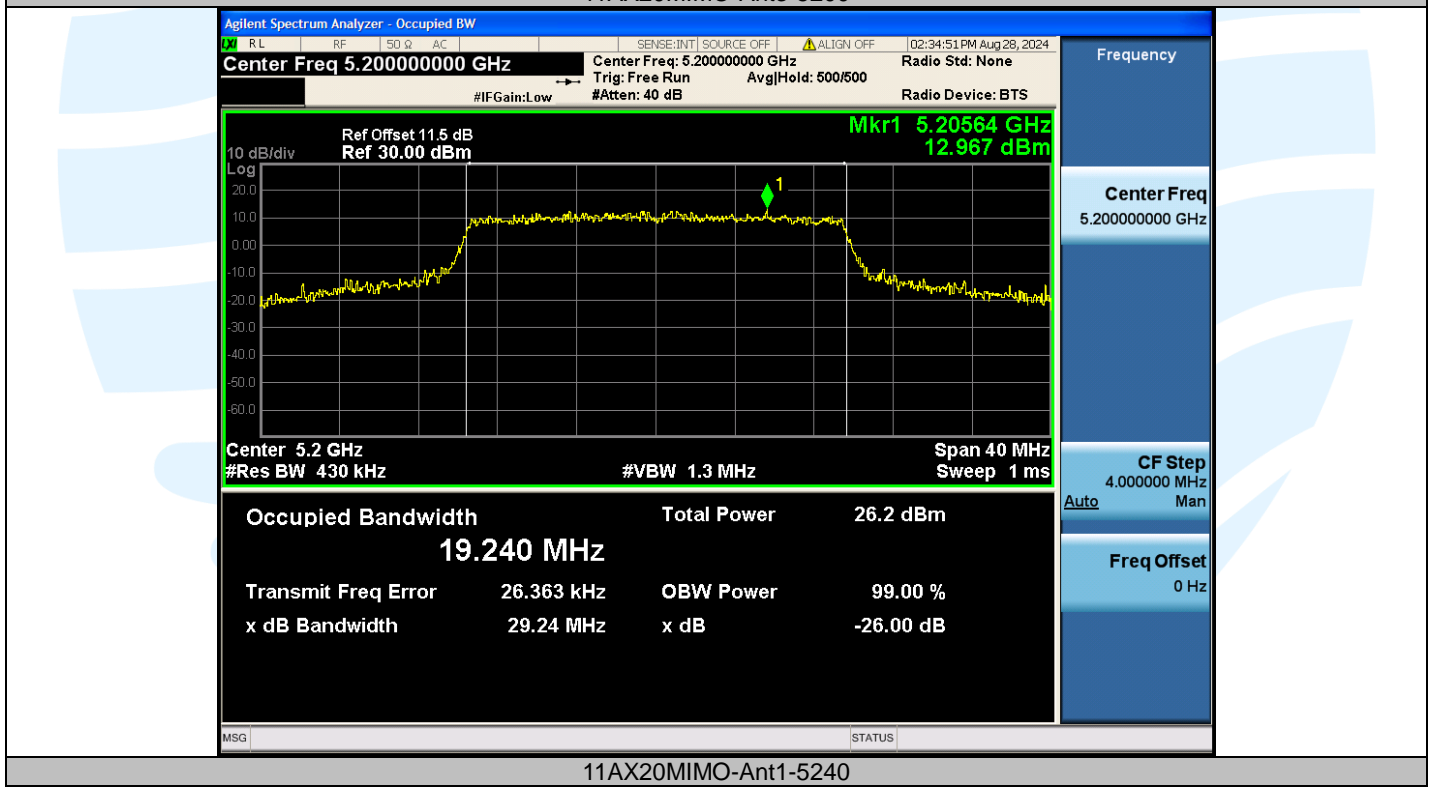

Shenzhen UnionTrust Quality and Technology Co., Ltd.

Address: Unit D/E of 9/F and 16/F, Block A, Building 6, Baoneng science and technology park, Longhua district, Shenzhen, China

Tel: +86-755-28230888

Fax: +86-755-28230886

E-mail: info@uttlab.com

<http://www.uttlab.com>

UTTR-RF-EN300328-V1.2