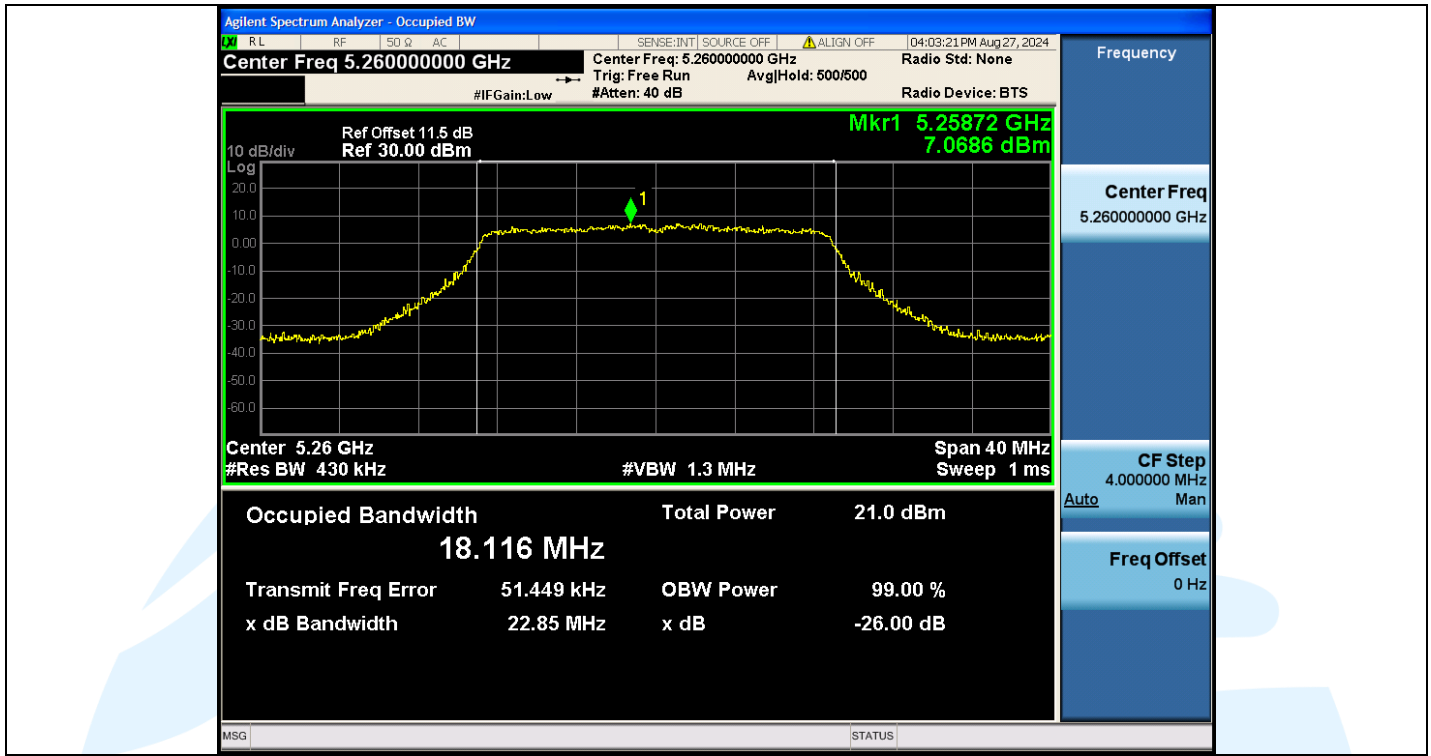

Shenzhen UnionTrust Quality and Technology Co., Ltd.

Address: Unit D/E of 9/F and 16/F, Block A, Building 6, Baoneng science and technology park, Longhua district, Shenzhen, China

Tel: +86-755-28230888

Fax: +86-755-28230886

E-mail: info@uttlab.com

<http://www.uttlab.com>

UTTR-RF-EN300328-V1.2