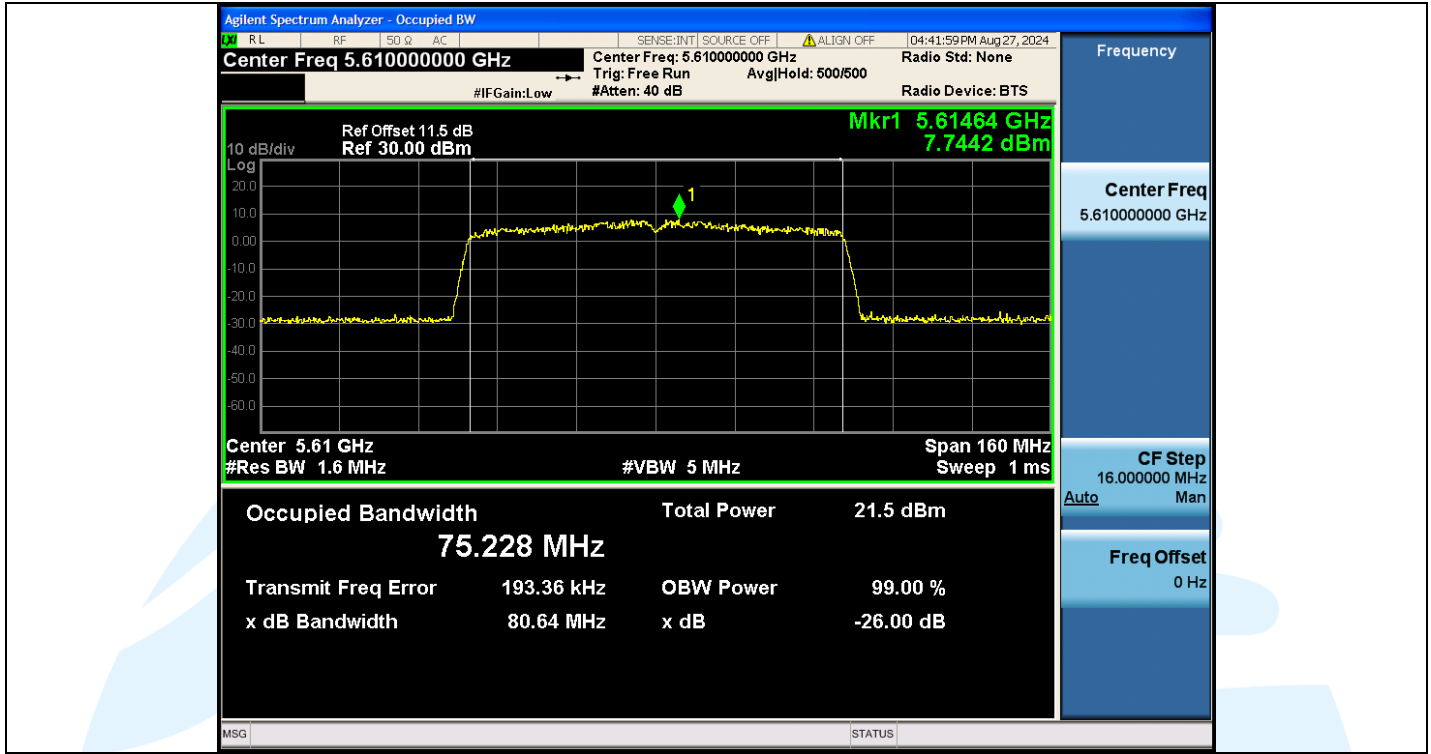

Shenzhen UnionTrust Quality and Technology Co., Ltd.

Address: Unit D/E of 9/F and 16/F, Block A, Building 6, Baoneng science and technology park, Longhua district, Shenzhen, China

Tel: +86-755-28230888

Fax: +86-755-28230886

E-mail: info@uttlab.com

<http://www.uttlab.com>

UTTR-RF-EN300328-V1.2