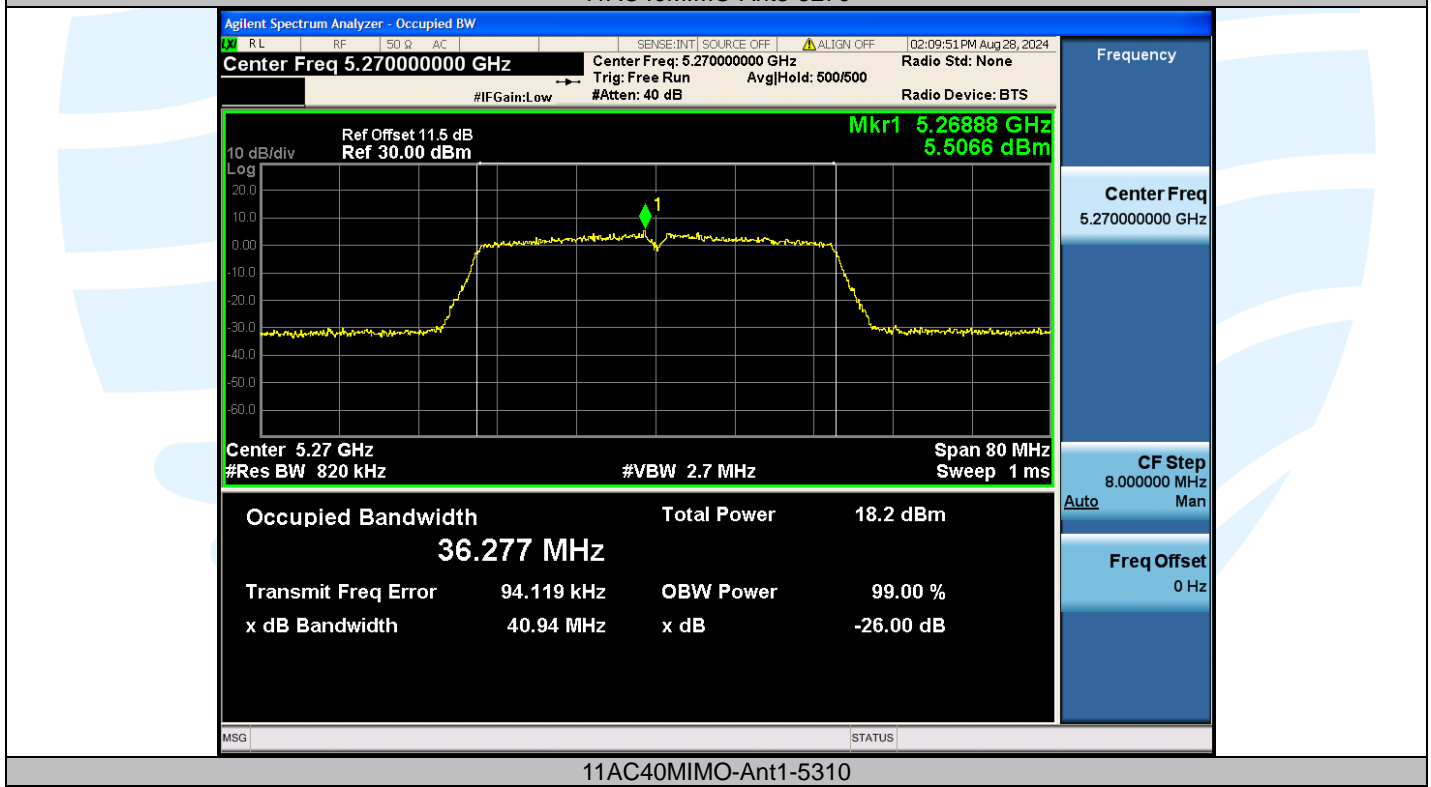

UTTR-RF-EN300328-V1.2

Shenzhen UnionTrust Quality and Technology Co., Ltd.

Address: Unit D/E of 9/F and 16/F, Block A, Building 6, Baoneng science and technology park, Longhua district, Shenzhen, China

Tel: +86-755-28230888