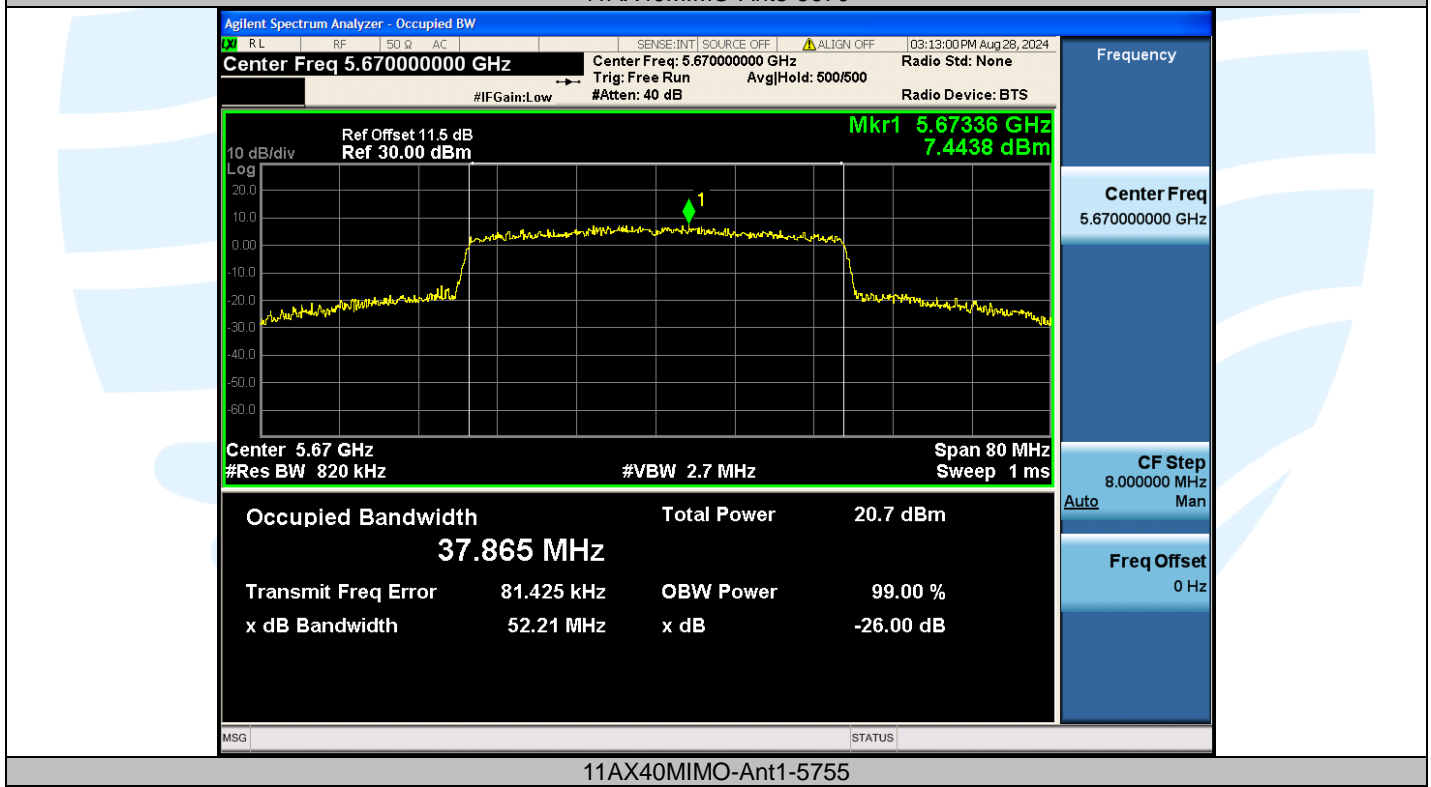

UTTR-RF-EN300328-V1.2

Shenzhen UnionTrust Quality and Technology Co., Ltd.

Address: Unit D/E of 9/F and 16/F, Block A, Building 6, Baoneng science and technology park, Longhua district, Shenzhen, China

Tel: +86-755-28230888