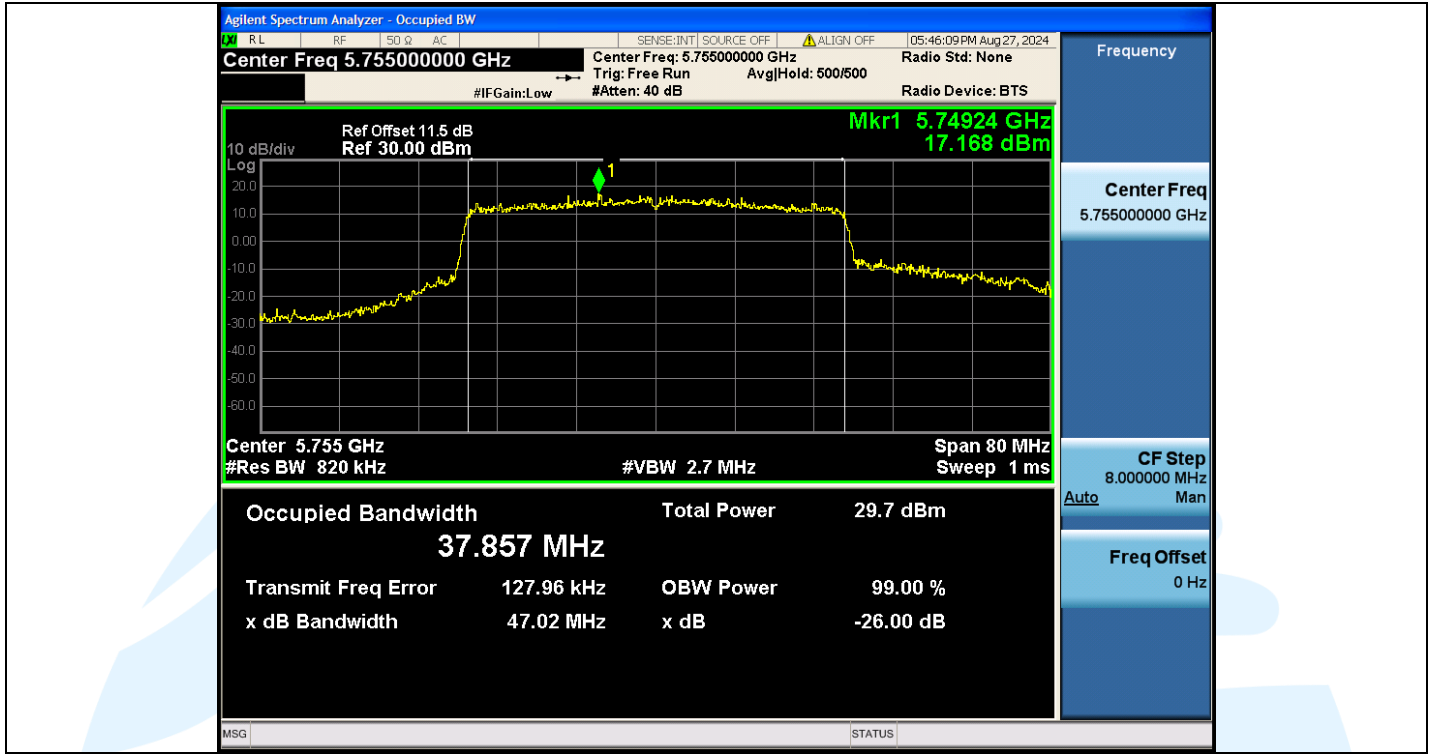

Shenzhen UnionTrust Quality and Technology Co., Ltd.

Address: Unit D/E of 9/F and 16/F, Block A, Building 6, Baoneng science and technology park, Longhua district, Shenzhen, China

Tel: +86-755-28230888

Fax: +86-755-28230886

E-mail: info@uttlab.com

<http://www.uttlab.com>

UTTR-RF-EN300328-V1.2