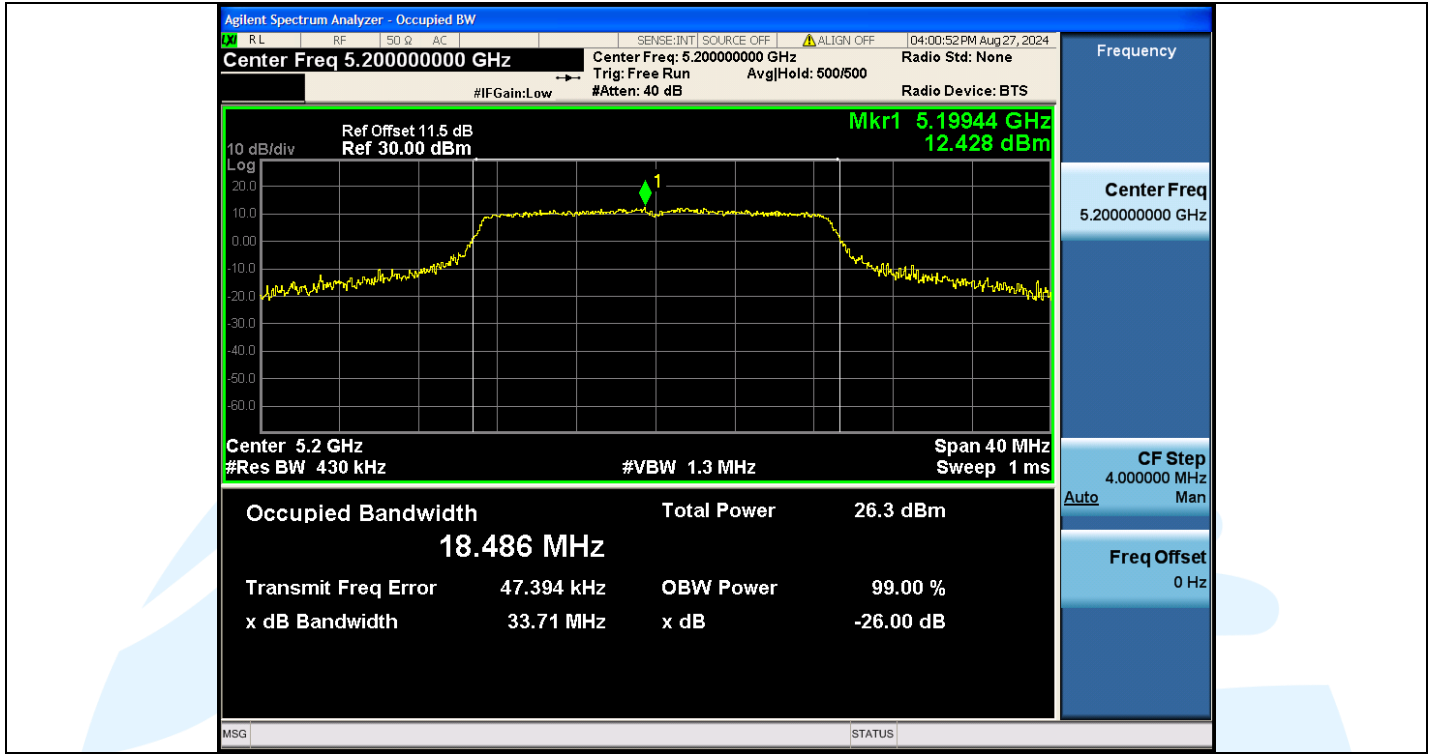

Shenzhen UnionTrust Quality and Technology Co., Ltd.

Address: Unit D/E of 9/F and 16/F, Block A, Building 6, Baoneng science and technology park, Longhua district, Shenzhen, China

Tel: +86-755-28230888

Fax: +86-755-28230886

E-mail: info@uttlab.com

<http://www.uttlab.com>

UTTR-RF-EN300328-V1.2