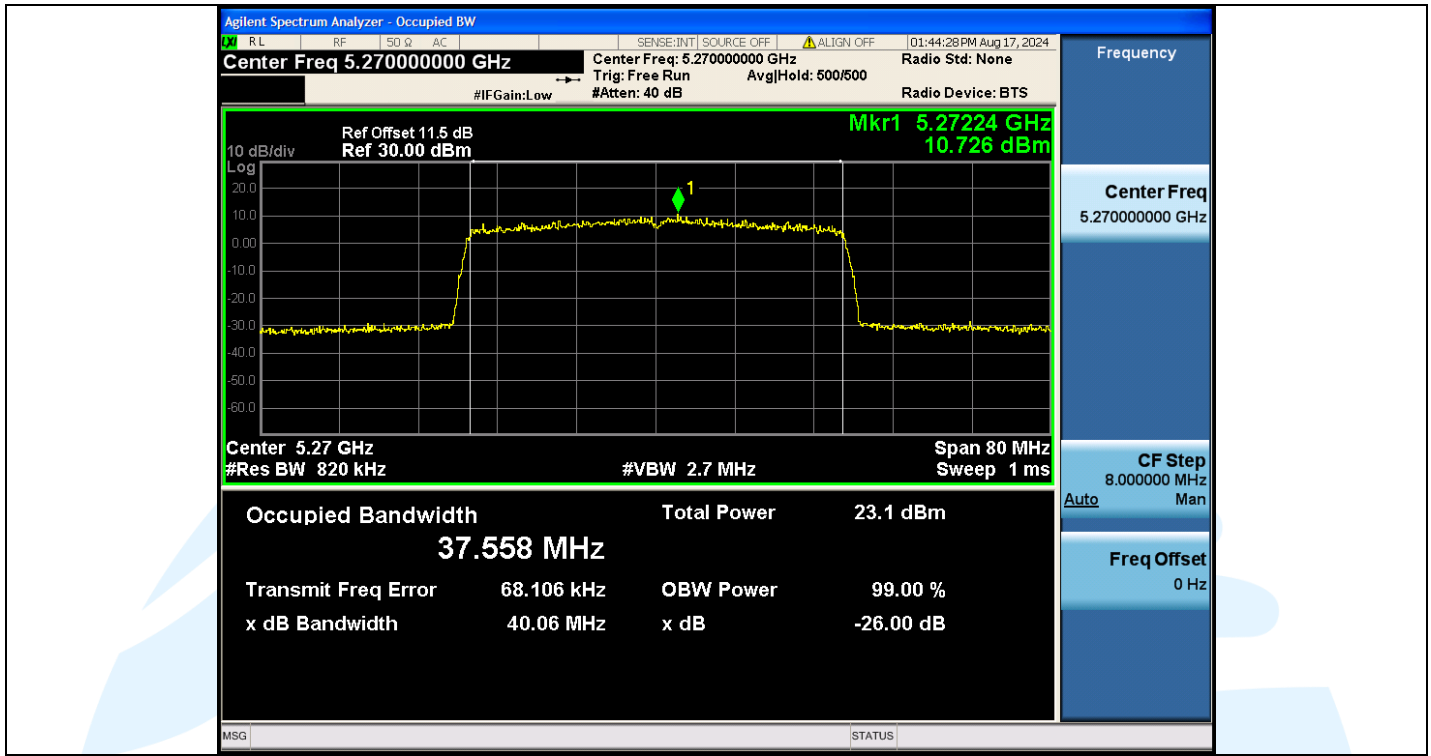

Shenzhen UnionTrust Quality and Technology Co., Ltd.

Address: Unit D/E of 9/F and 16/F, Block A, Building 6, Baoneng science and technology park, Longhua district, Shenzhen, China

Tel: +86-755-28230888

Fax: +86-755-28230886

E-mail: info@uttlab.com

<http://www.uttlab.com>

UTTR-RF-EN300328-V1.2