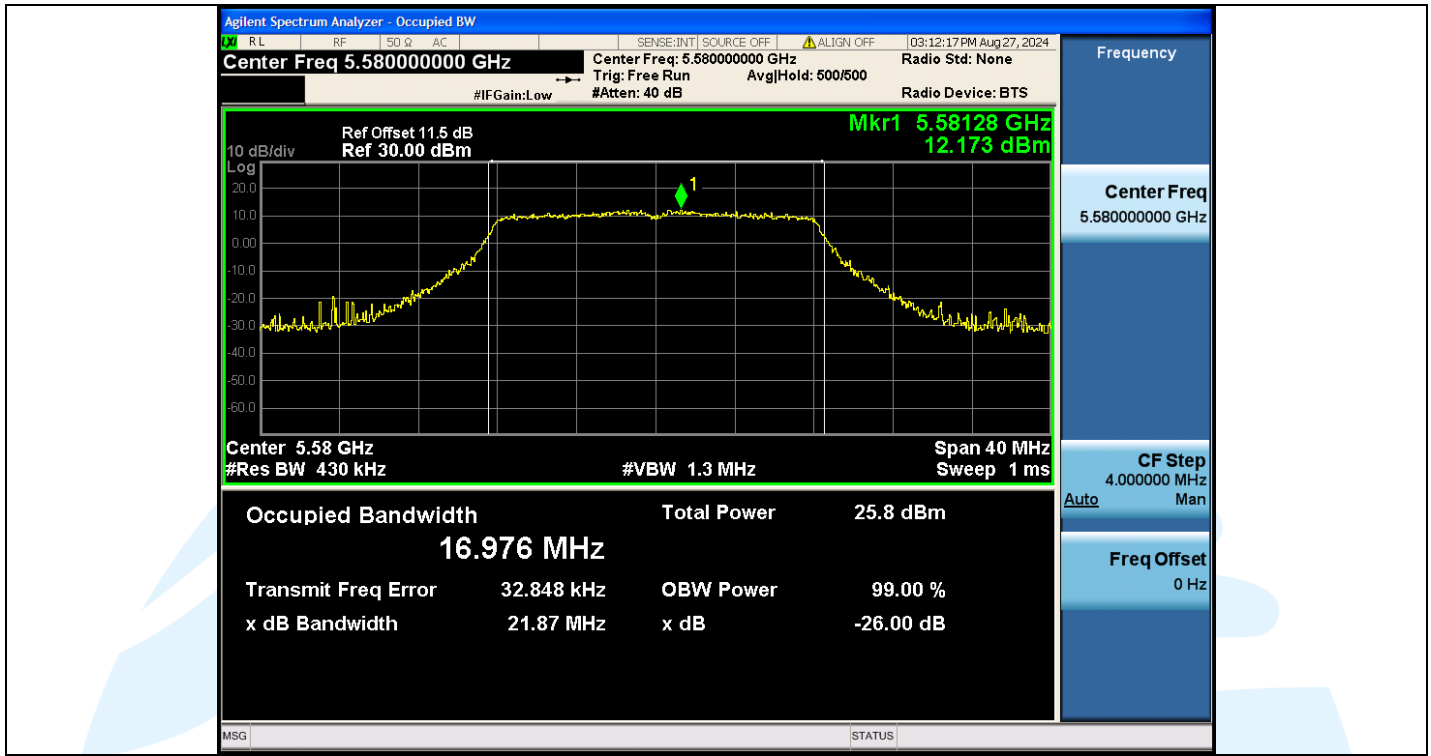

11A-Ant3-5580