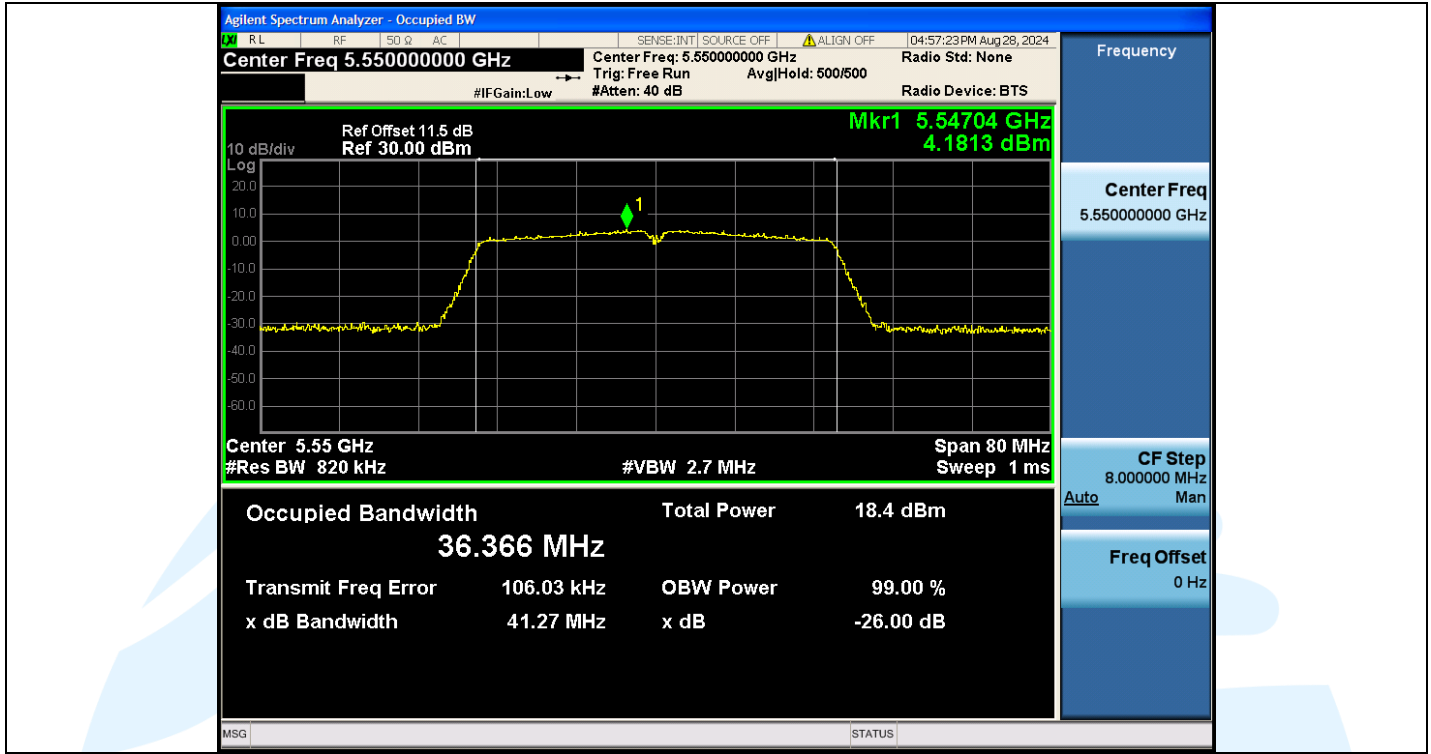

Shenzhen UnionTrust Quality and Technology Co., Ltd.

Address: Unit D/E of 9/F and 16/F, Block A, Building 6, Baoneng science and technology park, Longhua district, Shenzhen, China

Tel: +86-755-28230888

Fax: +86-755-28230886

E-mail: info@uttlab.com

<http://www.uttlab.com>

UTTR-RF-EN300328-V1.2