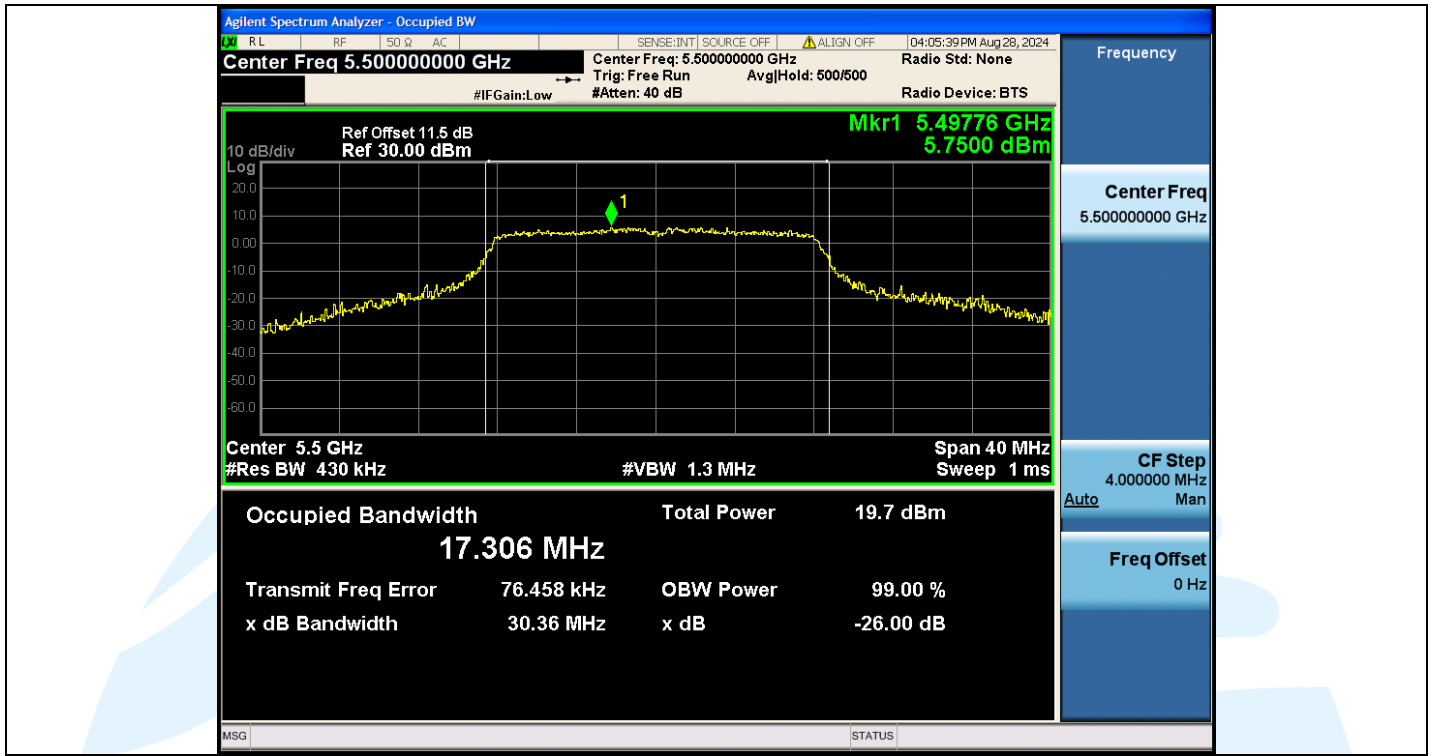

Shenzhen UnionTrust Quality and Technology Co., Ltd.

Address: Unit D/E of 9/F and 16/F, Block A, Building 6, Baoneng science and technology park, Longhua district, Shenzhen, China

Tel: +86-755-28230888

Fax: +86-755-28230886

E-mail: info@uttlab.com

<http://www.uttlab.com>

UTTR-RF-EN300328-V1.2