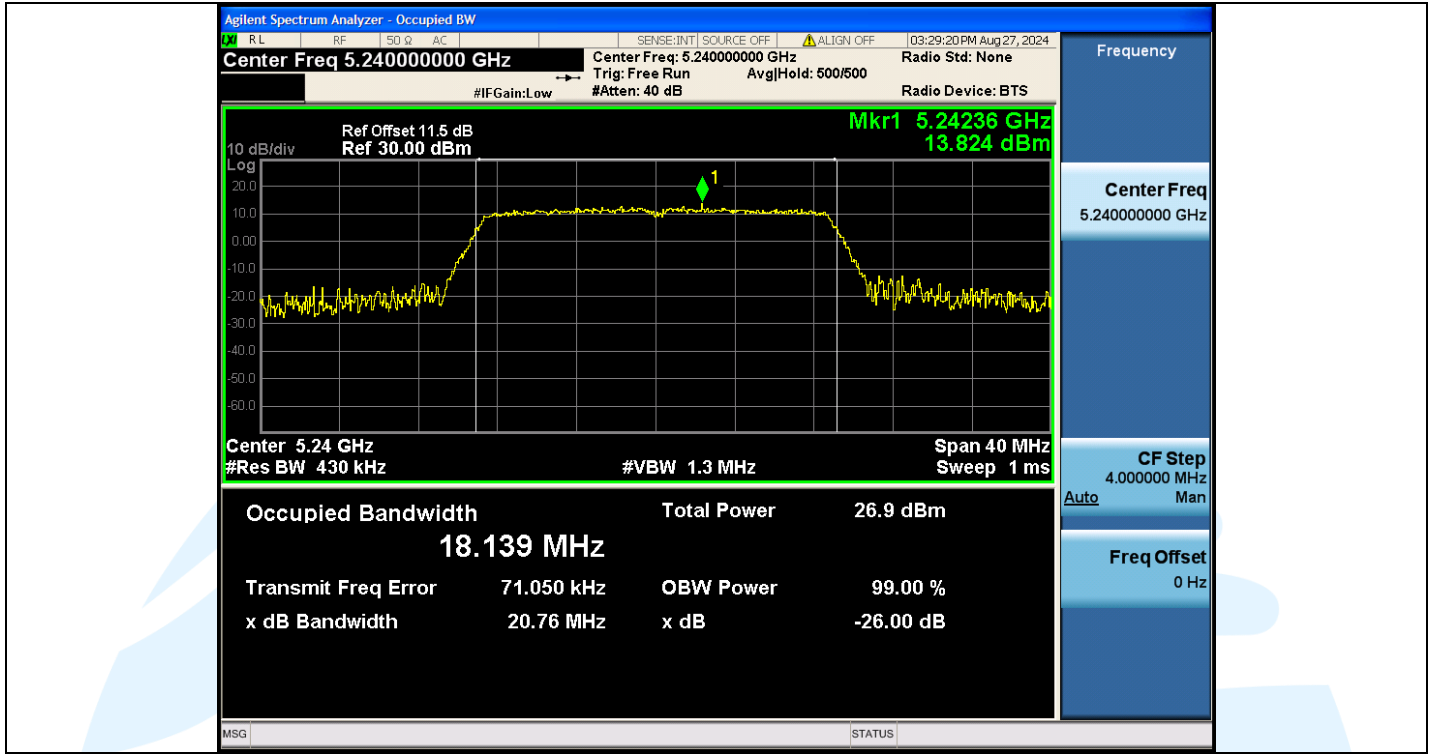

Shenzhen UnionTrust Quality and Technology Co., Ltd.

Address: Unit D/E of 9/F and 16/F, Block A, Building 6, Baoneng science and technology park, Longhua district, Shenzhen, China

Tel: +86-755-28230888

Fax: +86-755-28230886

E-mail: info@uttlab.com

<http://www.uttlab.com>

UTTR-RF-EN300328-V1.2