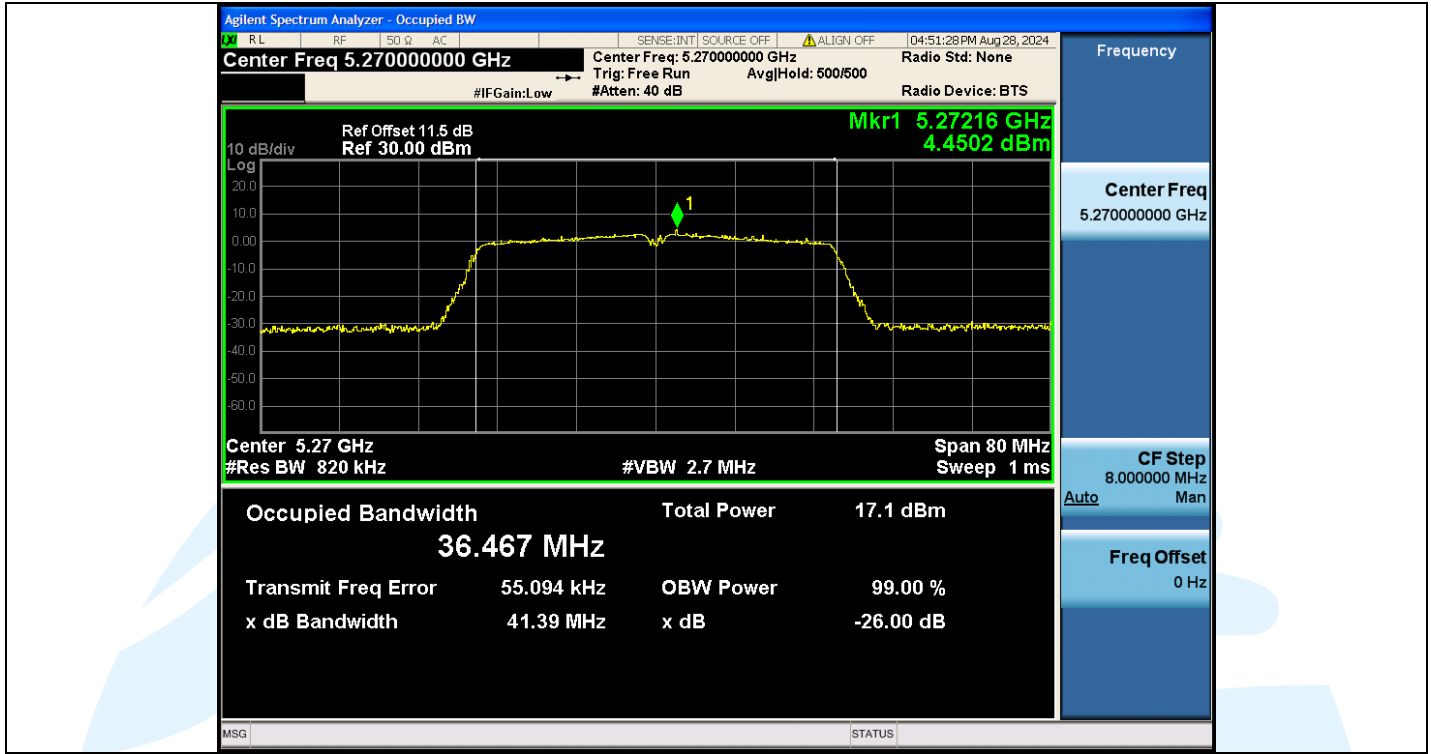

11N40MIMO-Ant3-5270