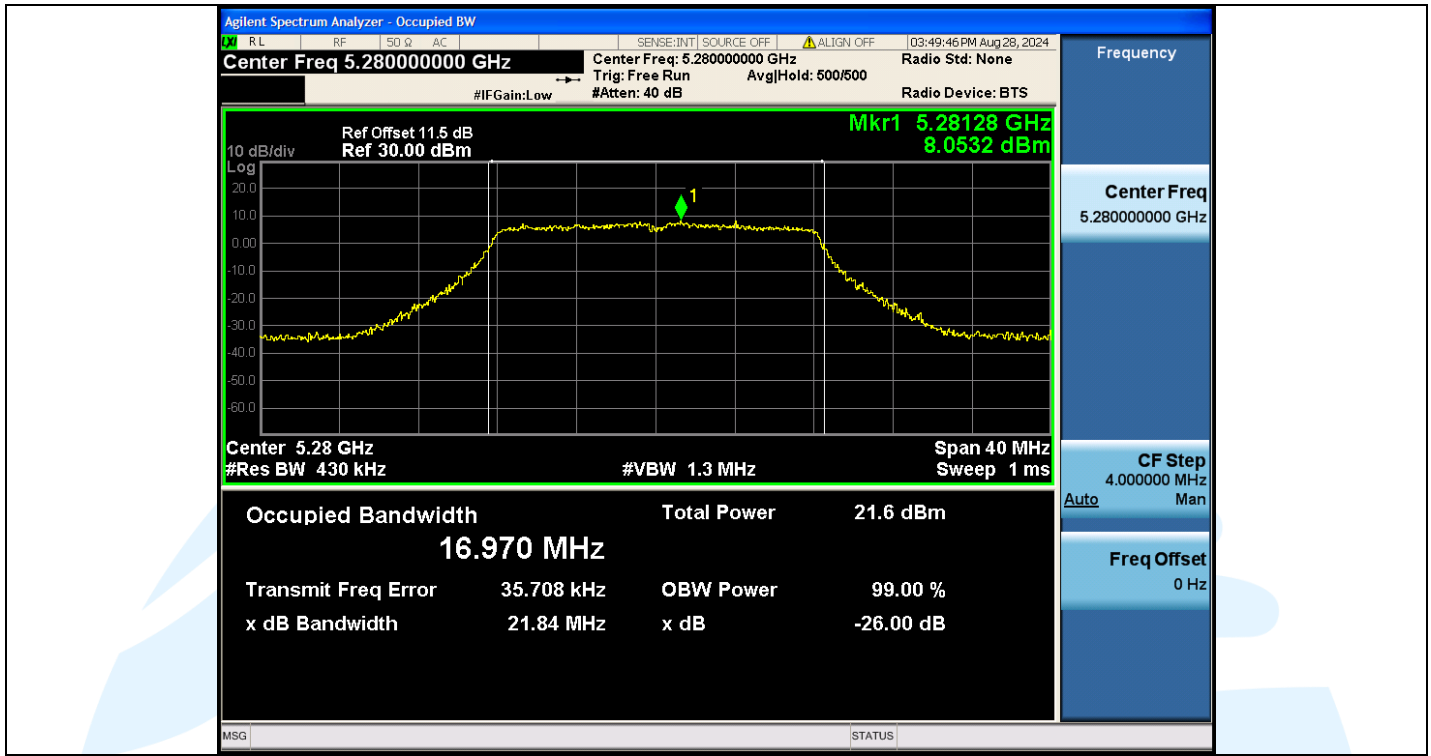

Shenzhen UnionTrust Quality and Technology Co., Ltd.

Address: Unit D/E of 9/F and 16/F, Block A, Building 6, Baoneng science and technology park, Longhua district, Shenzhen, China

Tel: +86-755-28230888

Fax: +86-755-28230886

E-mail: info@uttlab.com

<http://www.uttlab.com>

UTTR-RF-EN300328-V1.2