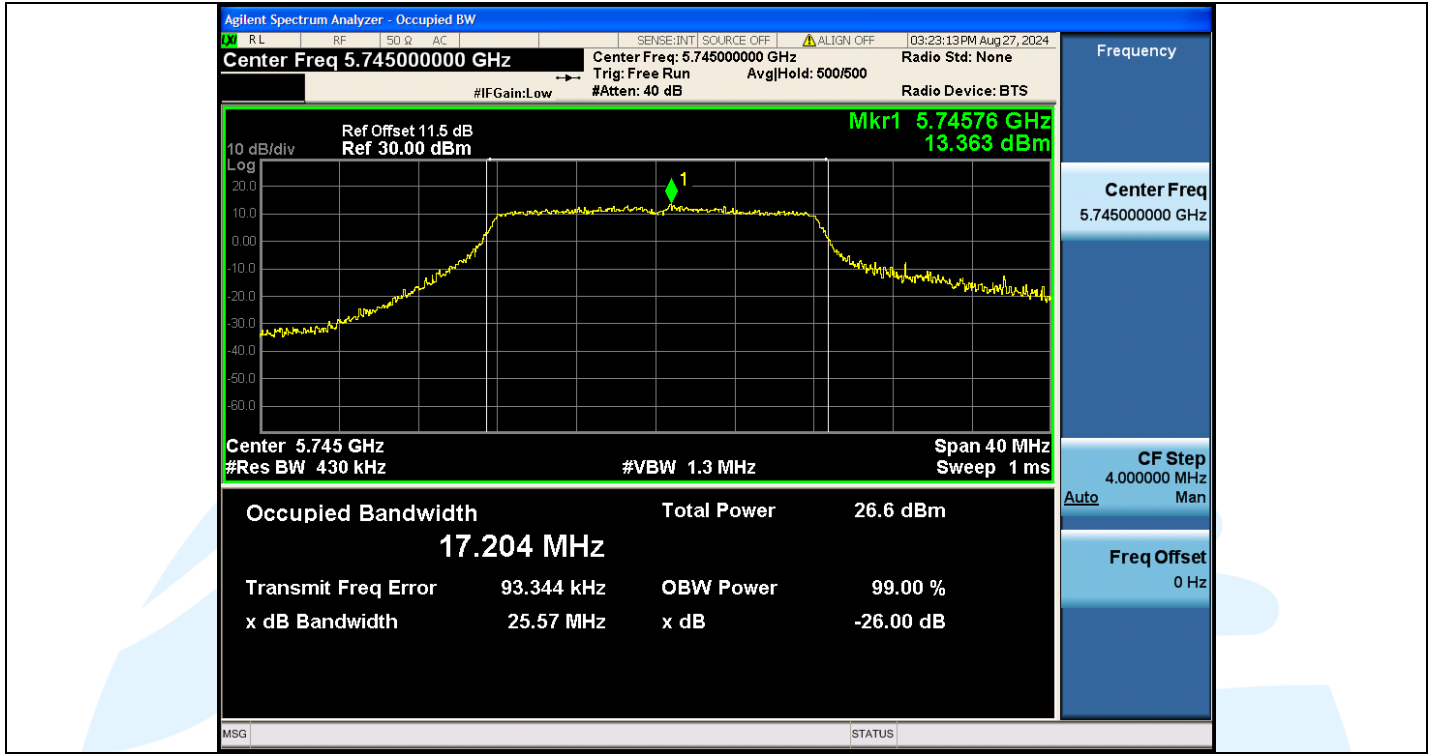

11A-Ant3-5745