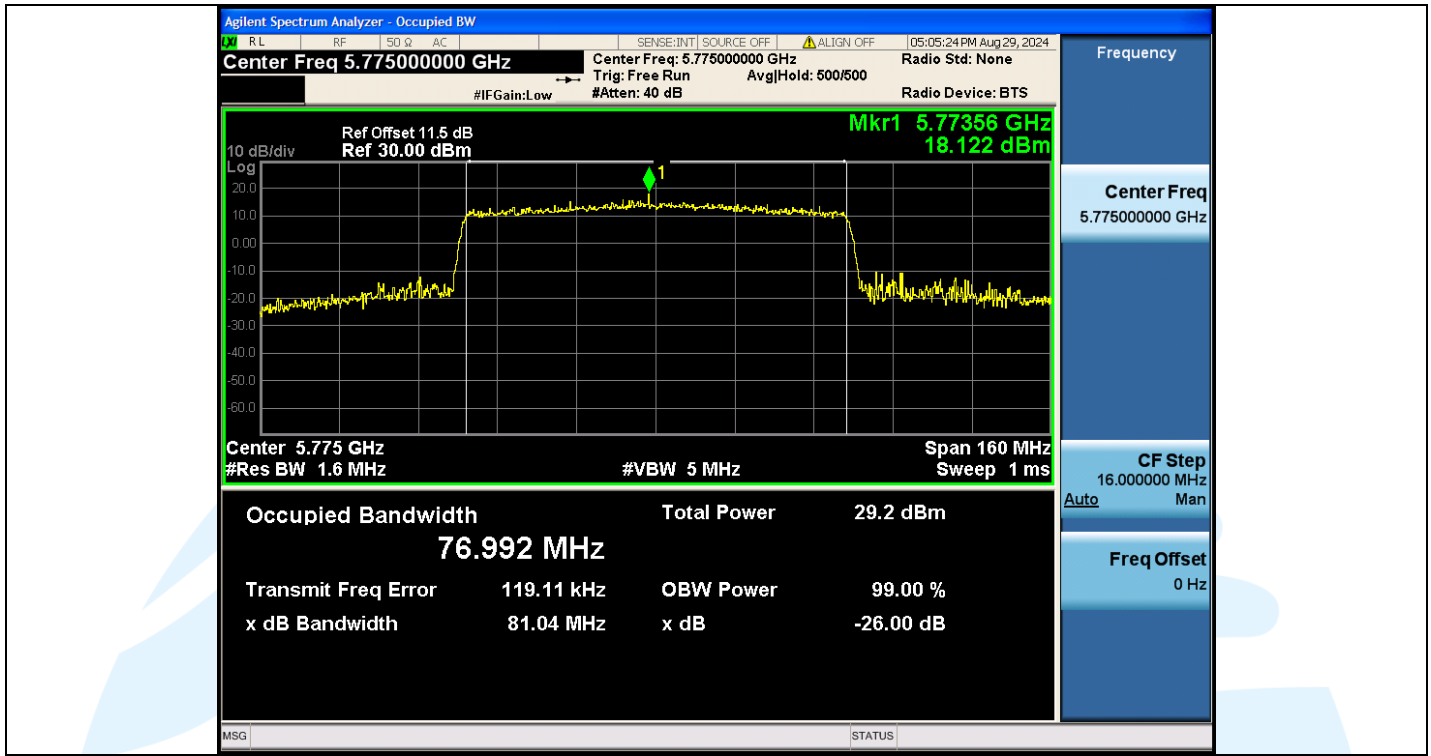

UTTR-RF-EN300328-V1.2

Shenzhen UnionTrust Quality and Technology Co., Ltd.

Address: Unit D/E of 9/F and 16/F, Block A, Building 6, Baoneng science and technology park, Longhua district, Shenzhen, China

Tel: +86-755-28230888