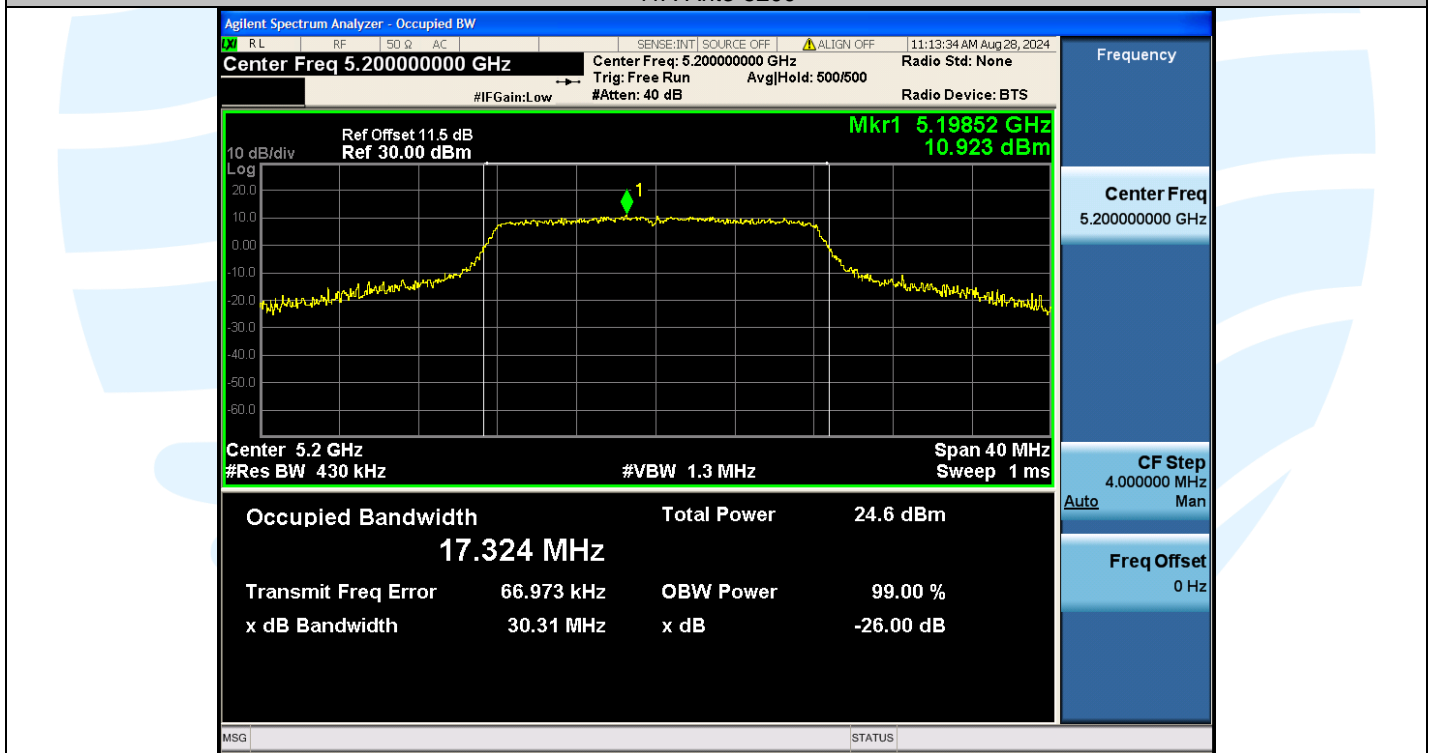

11A-Ant1-5240

Shenzhen UnionTrust Quality and Technology Co., Ltd.

Address: Unit D/E of 9/F and 16/F, Block A, Building 6, Baoneng science and technology park, Longhua district, Shenzhen, China

Tel: +86-755-28230888

Fax: +86-755-28230886

E-mail: info@uttlab.com

<http://www.uttlab.com>

UTTR-RF-EN300328-V1.2