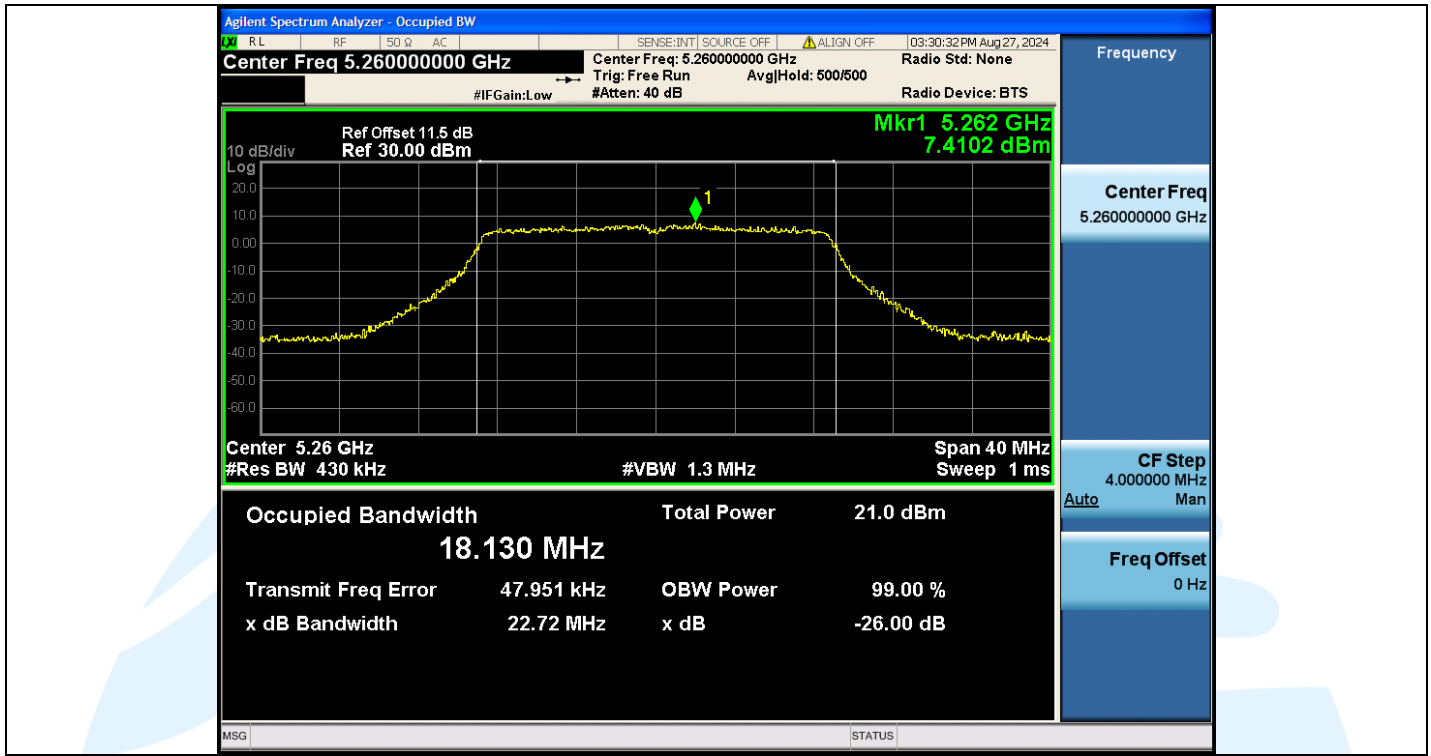

Shenzhen UnionTrust Quality and Technology Co., Ltd.

Address: Unit D/E of 9/F and 16/F, Block A, Building 6, Baoneng science and technology park, Longhua district, Shenzhen, China

Tel: +86-755-28230888

Fax: +86-755-28230886

E-mail: info@uttlab.com

<http://www.uttlab.com>

UTTR-RF-EN300328-V1.2