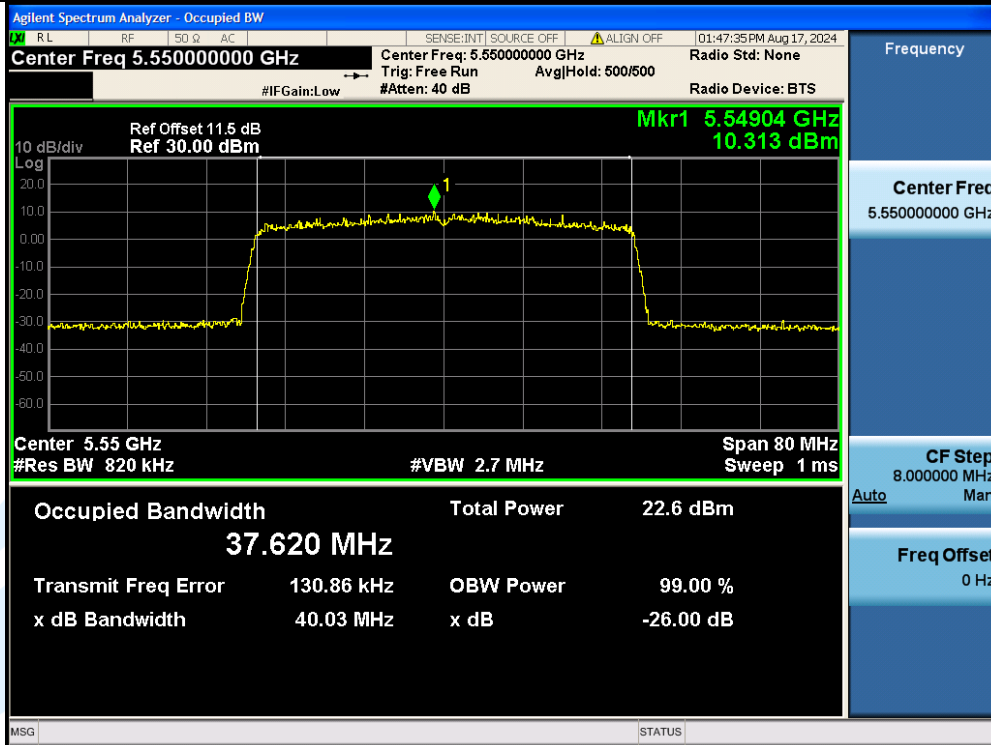

11AX40MIMO-Ant2-5550