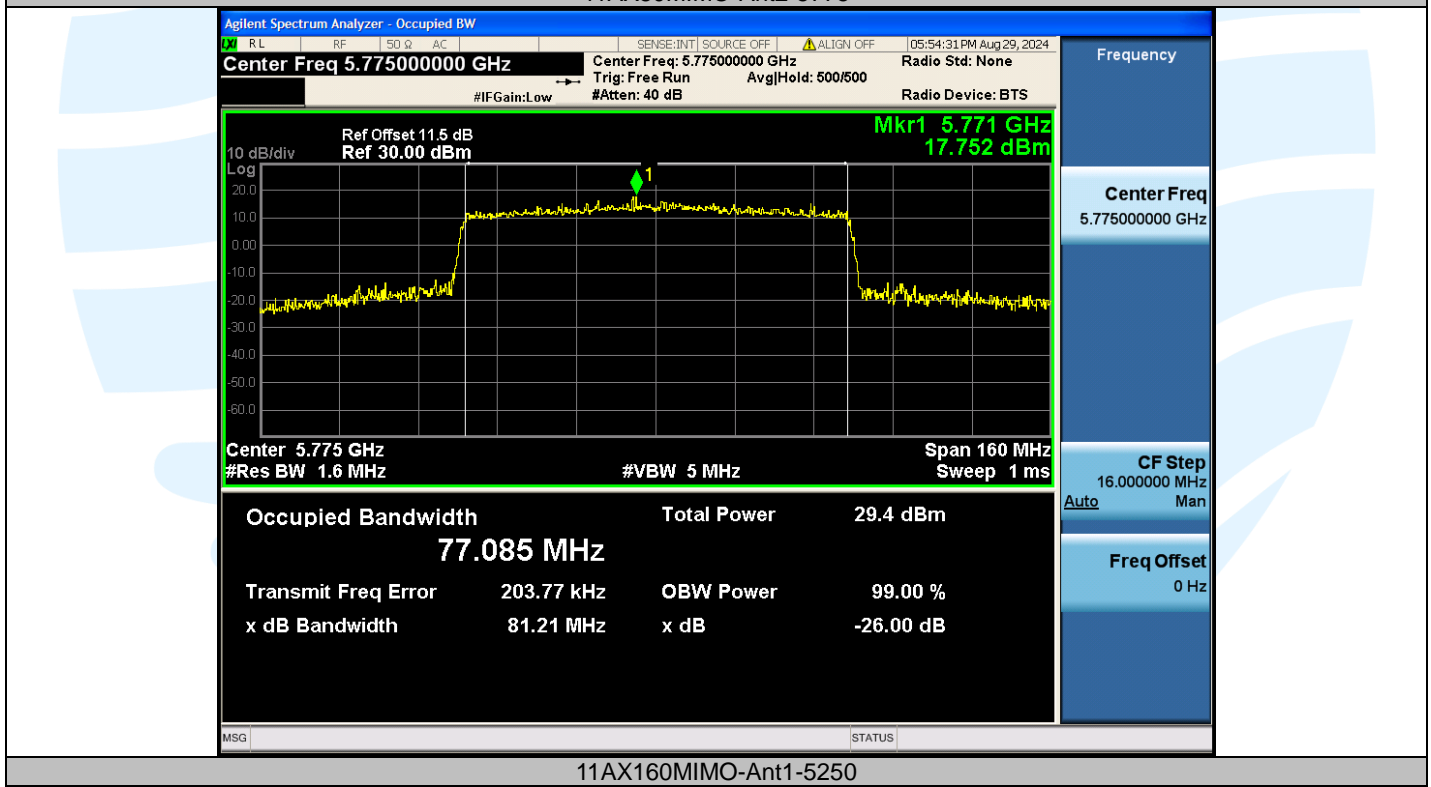

UTTR-RF-EN300328-V1.2

Shenzhen UnionTrust Quality and Technology Co., Ltd.

Address: Unit D/E of 9/F and 16/F, Block A, Building 6, Baoneng science and technology park, Longhua district, Shenzhen, China

Tel: +86-755-28230888