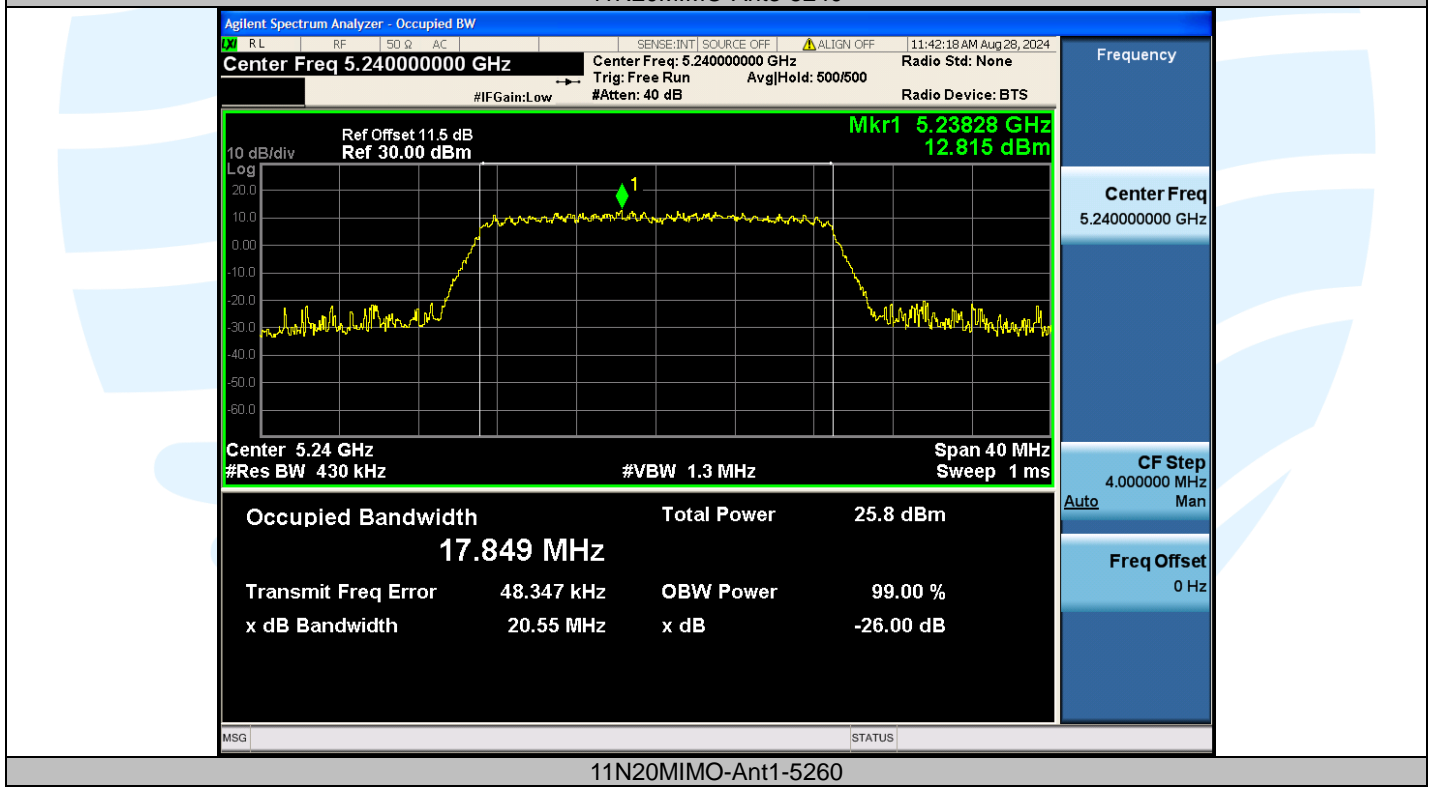

Shenzhen UnionTrust Quality and Technology Co., Ltd.

Address: Unit D/E of 9/F and 16/F, Block A, Building 6, Baoneng science and technology park, Longhua district, Shenzhen, China

Tel: +86-755-28230888

Fax: +86-755-28230886

E-mail: info@uttlab.com

<http://www.uttlab.com>

UTTR-RF-EN300328-V1.2