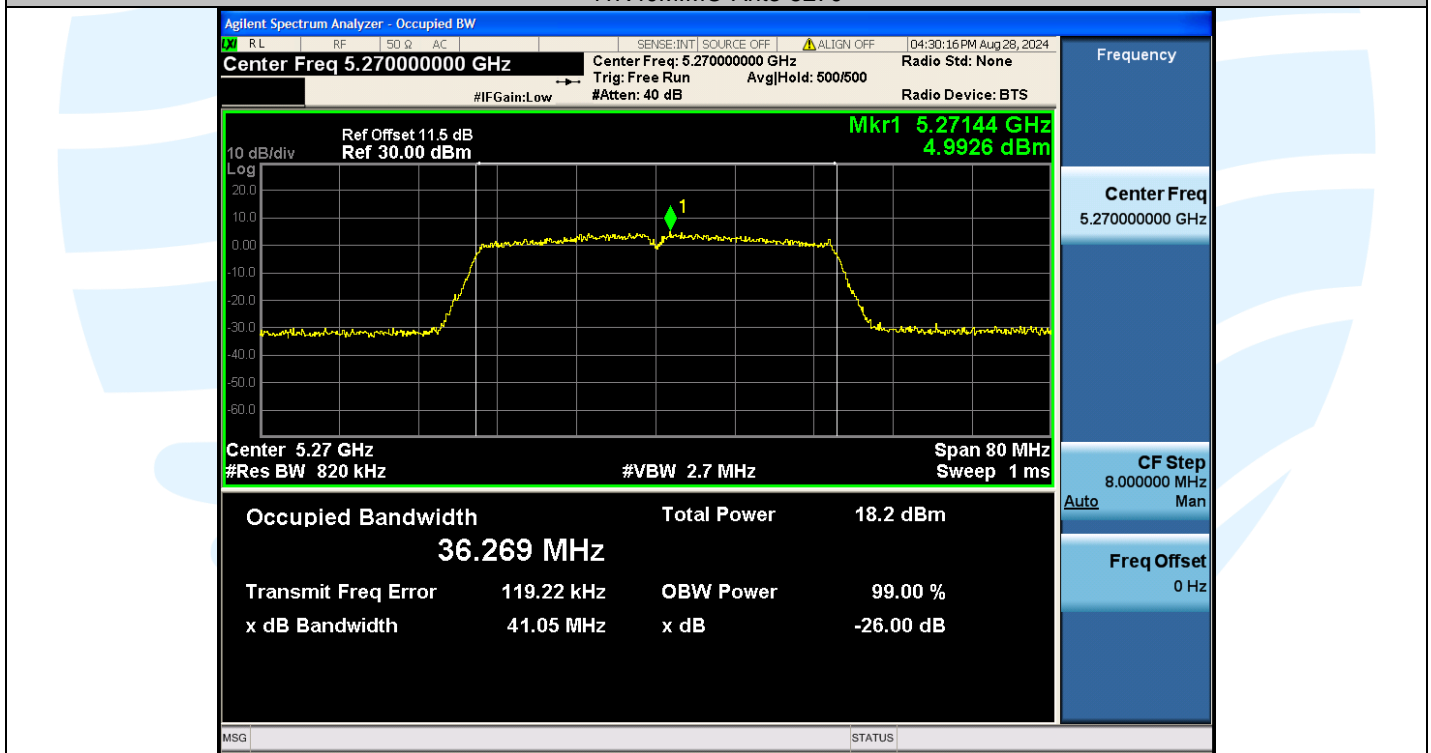

Fax: +86-755-28230886

E-mail: info@uttlab.com

<http://www.uttlab.com>

UTTR-RF-EN300328-V1.2

11N40MIMO-Ant3-5270

11N40MIMO-Ant1-5310

Shenzhen UnionTrust Quality and Technology Co., Ltd.

Address: Unit D/E of 9/F and 16/F, Block A, Building 6, Baoneng science and technology park, Longhua district, Shenzhen, China