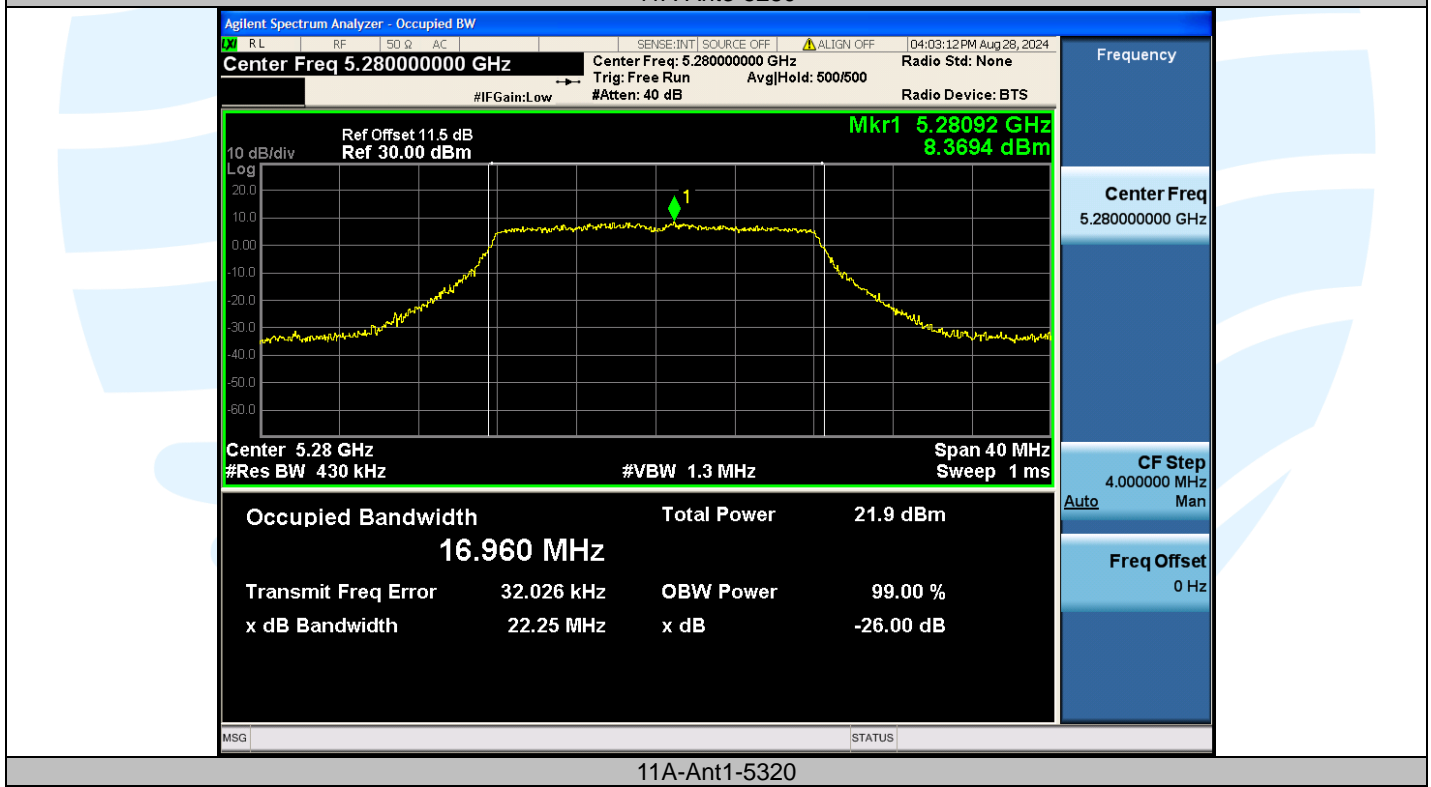

Shenzhen UnionTrust Quality and Technology Co., Ltd.

Address: Unit D/E of 9/F and 16/F, Block A, Building 6, Baoneng science and technology park, Longhua district, Shenzhen, China

Tel: +86-755-28230888

Fax: +86-755-28230886

E-mail: info@uttlab.com

<http://www.uttlab.com>

UTTR-RF-EN300328-V1.2