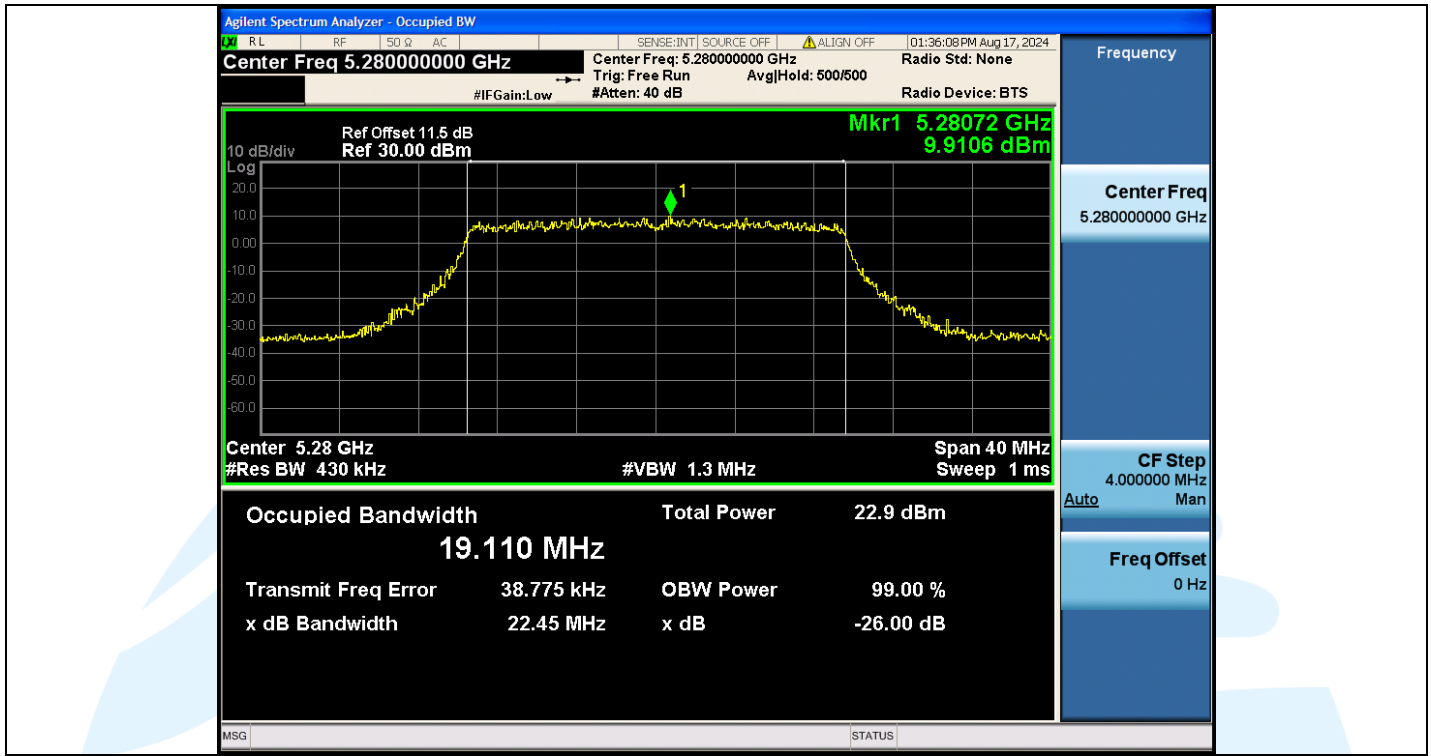

11AX20MIMO-Ant2-5280