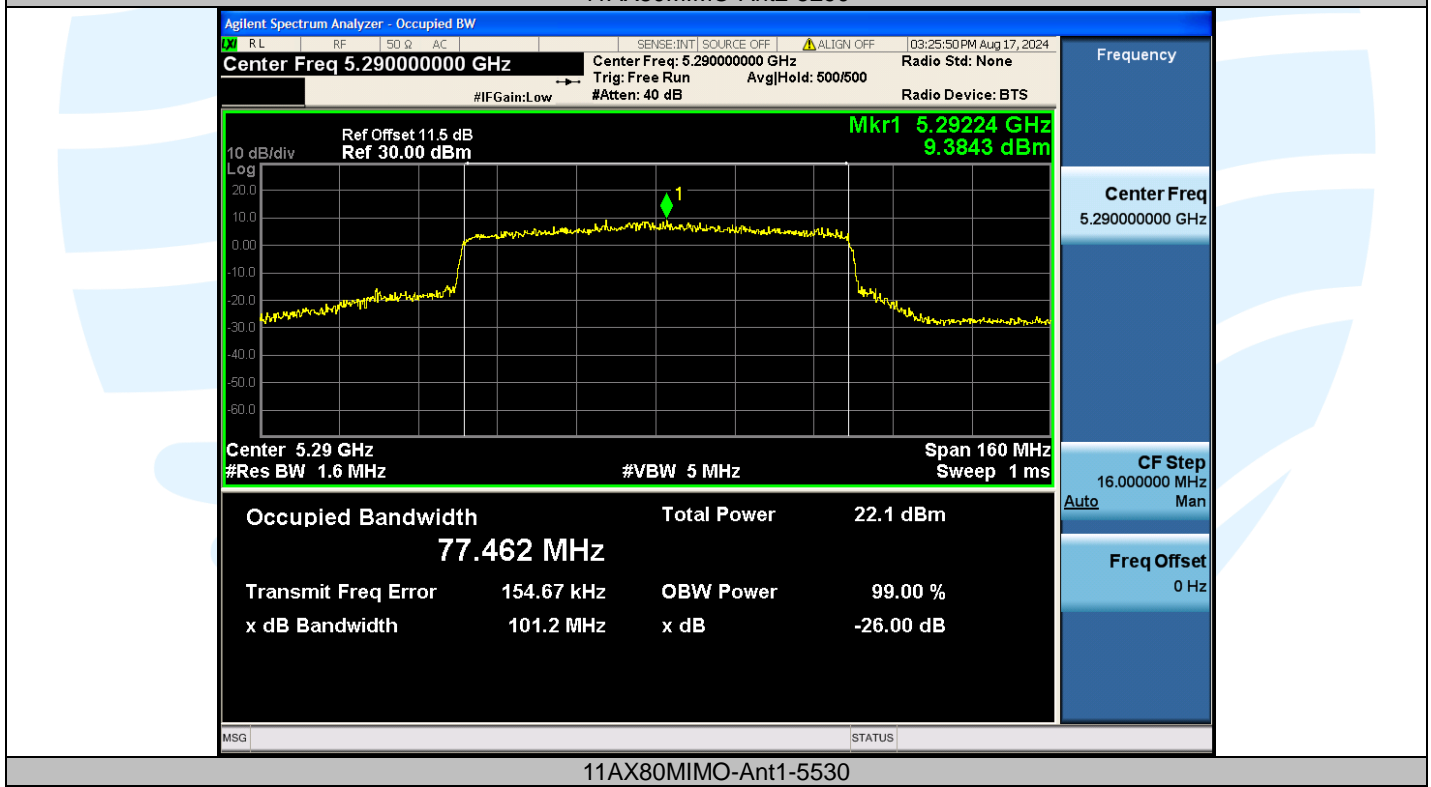

Shenzhen UnionTrust Quality and Technology Co., Ltd.

Address: Unit D/E of 9/F and 16/F, Block A, Building 6, Baoneng science and technology park, Longhua district, Shenzhen, China

Tel: +86-755-28230888

Fax: +86-755-28230886

E-mail: info@uttlab.com

<http://www.uttlab.com>

UTTR-RF-EN300328-V1.2