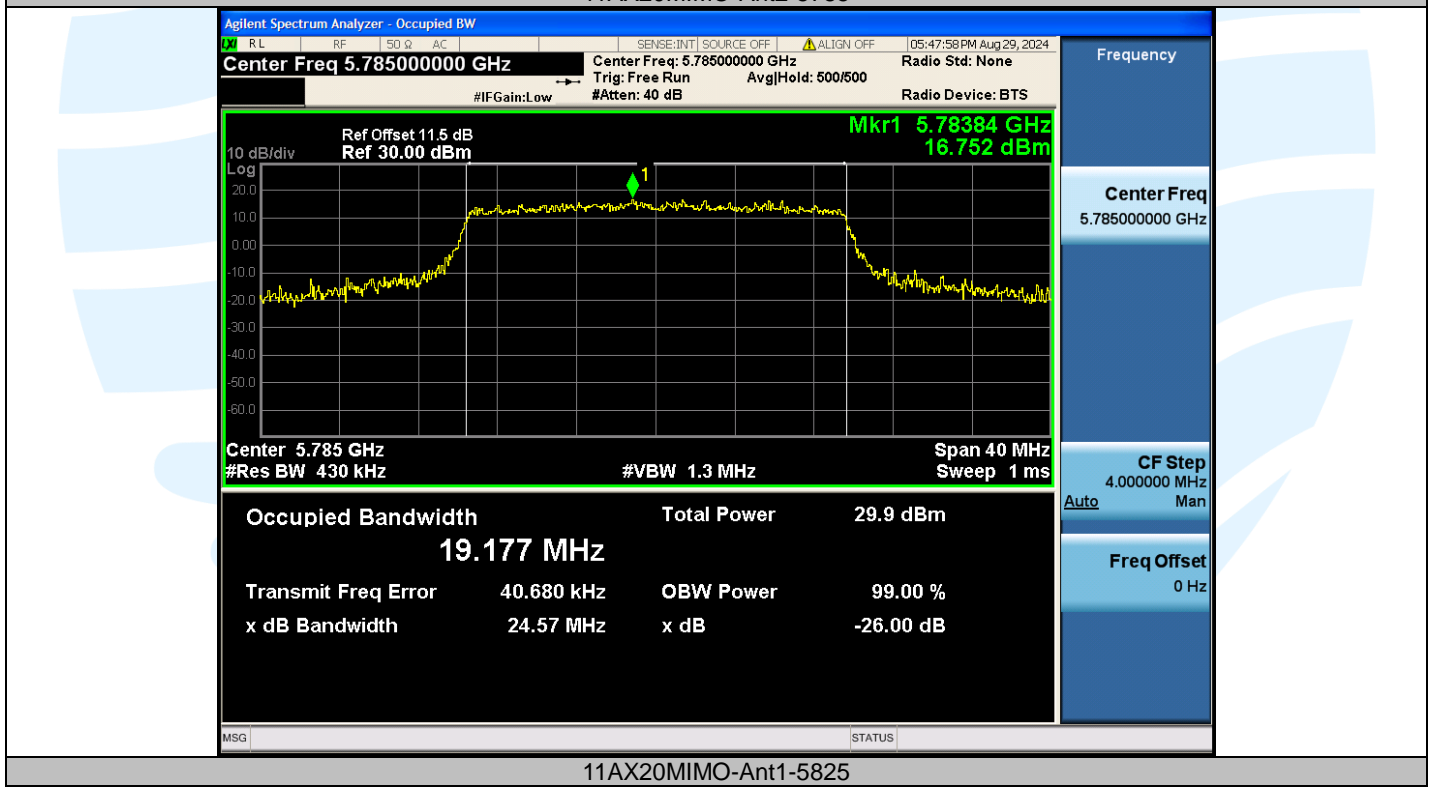

Shenzhen UnionTrust Quality and Technology Co., Ltd.

Address: Unit D/E of 9/F and 16/F, Block A, Building 6, Baoneng science and technology park, Longhua district, Shenzhen, China

Tel: +86-755-28230888

Fax: +86-755-28230886

E-mail: info@uttlab.com

<http://www.uttlab.com>

UTTR-RF-EN300328-V1.2