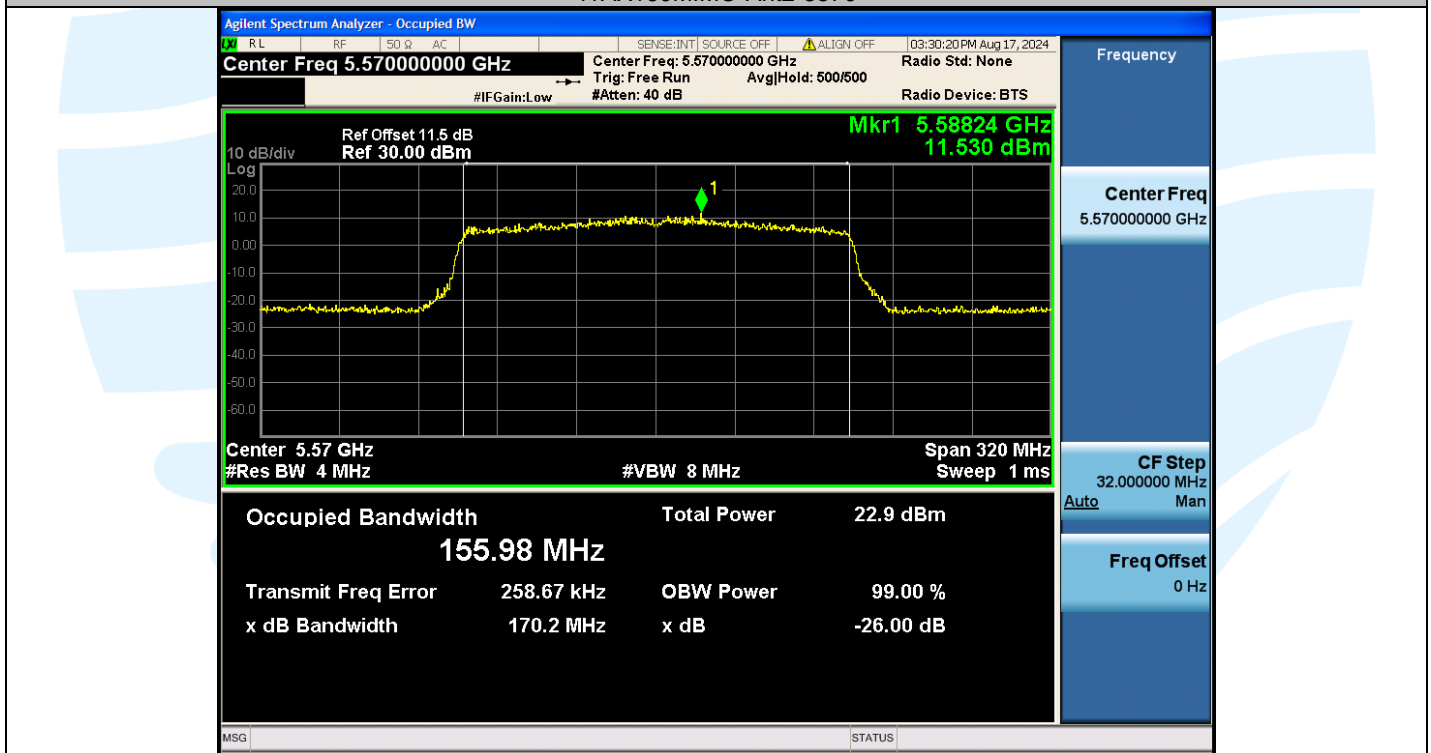

11AX160MIMO-Ant2-5570

Shenzhen UnionTrust Quality and Technology Co., Ltd.

Address: Unit D/E of 9/F and 16/F, Block A, Building 6, Baoneng science and technology park, Longhua district, Shenzhen, China

Tel: +86-755-28230888

Fax: +86-755-28230886

E-mail: info@uttlab.com

<http://www.uttlab.com>

UTTR-RF-EN300328-V1.2