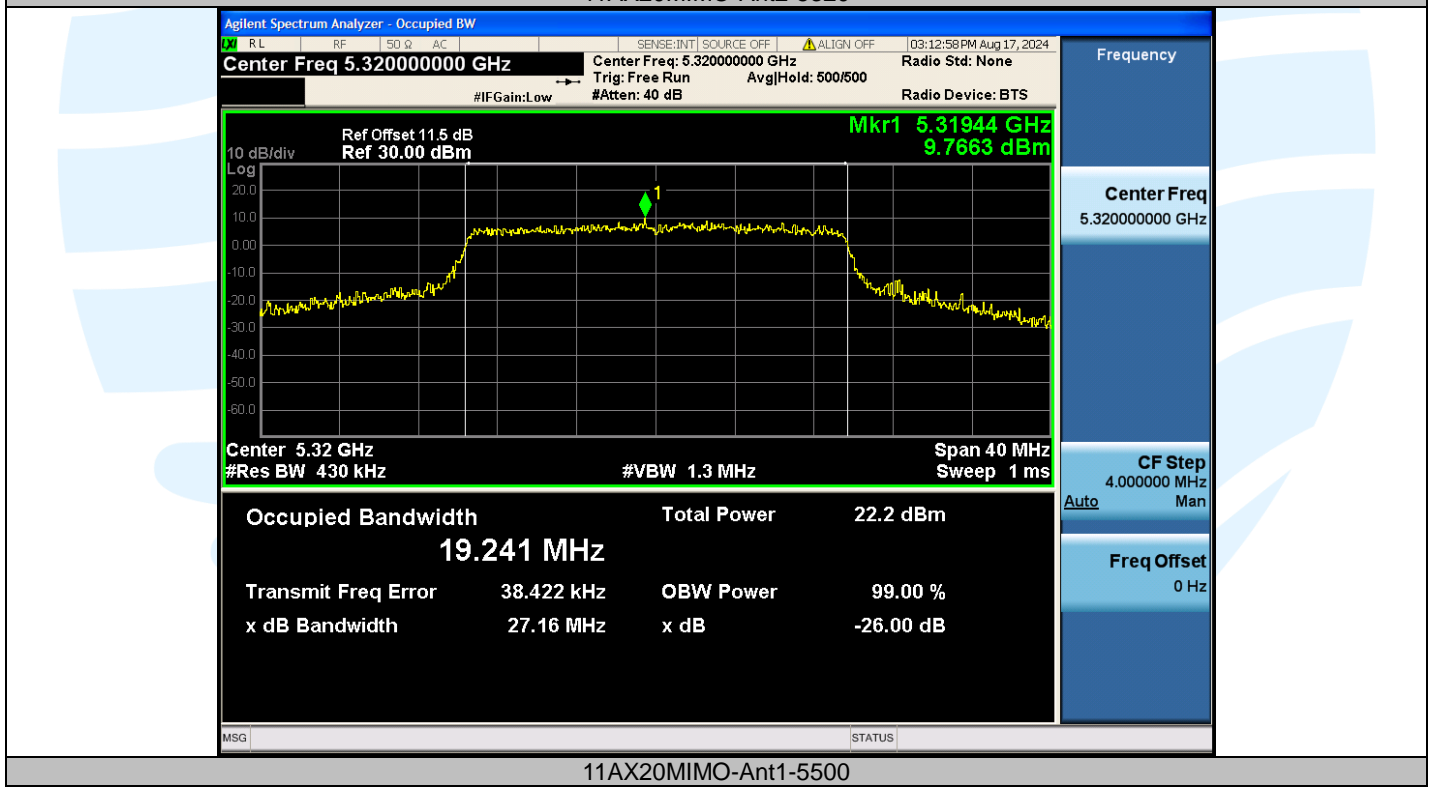

UTTR-RF-EN300328-V1.2

Shenzhen UnionTrust Quality and Technology Co., Ltd.

Address: Unit D/E of 9/F and 16/F, Block A, Building 6, Baoneng science and technology park, Longhua district, Shenzhen, China

Tel: +86-755-28230888