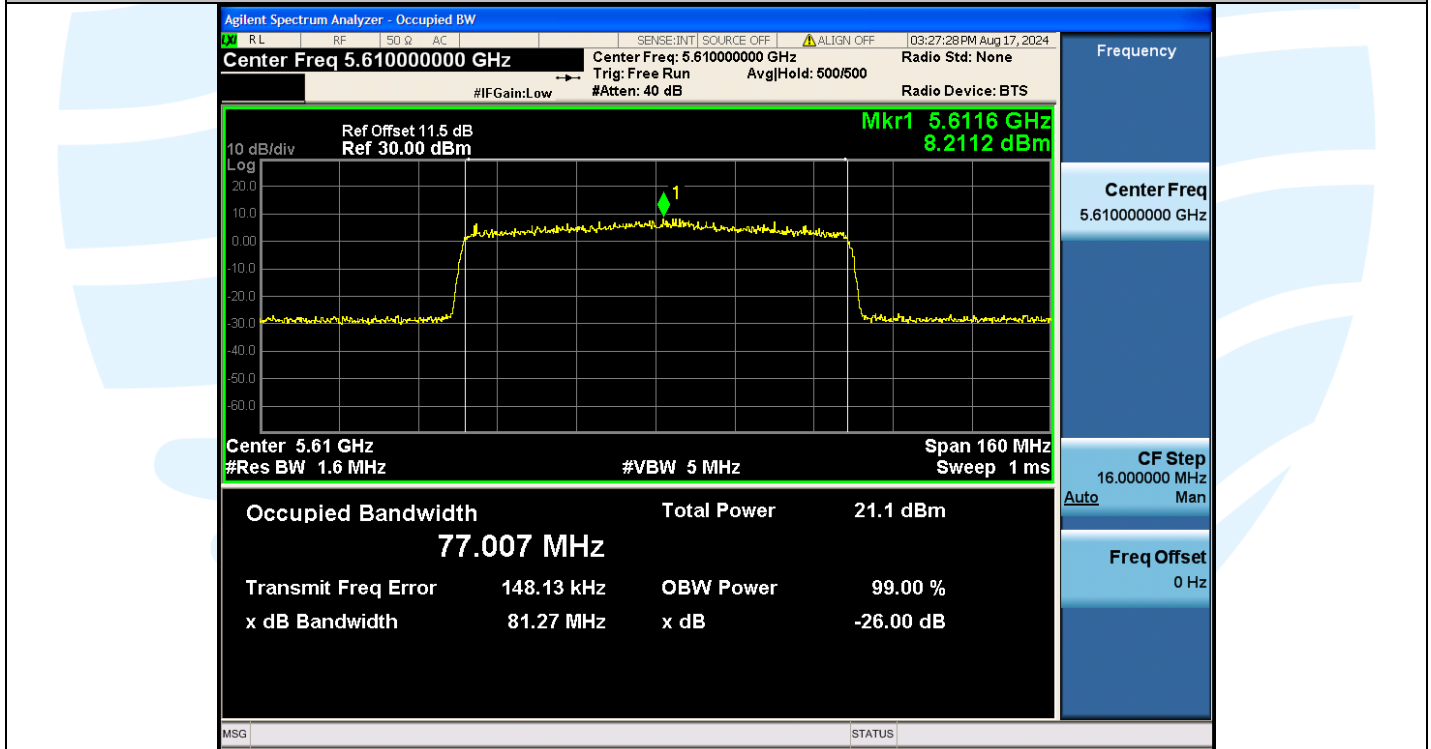

Tel: +86-755-28230888

Fax: +86-755-28230886

E-mail: info@uttlab.com

<http://www.uttlab.com>

UTTR-RF-EN300328-V1.2

11AX80MIMO-Ant2-5610

11AX80MIMO-Ant1-5775

Shenzhen UnionTrust Quality and Technology Co., Ltd.