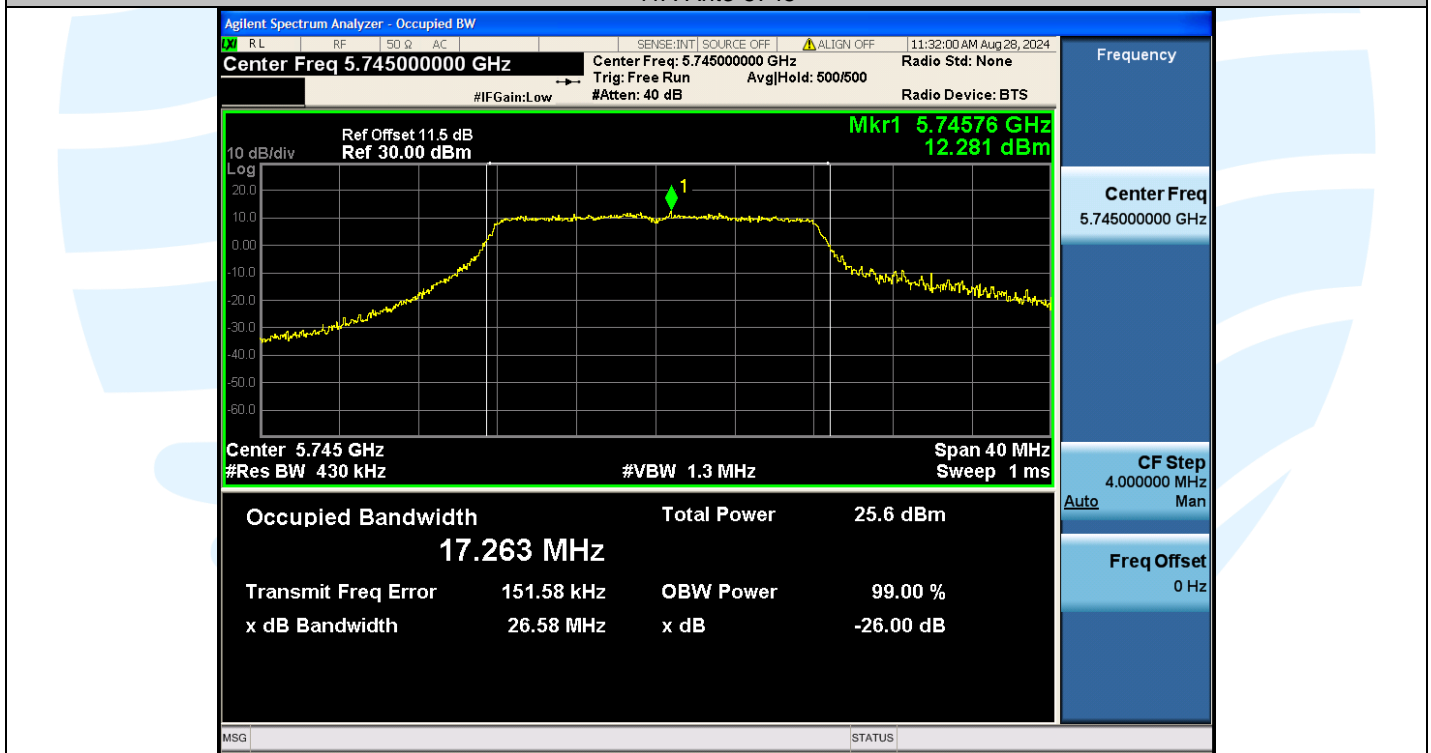

11A-Ant1-5785

Shenzhen UnionTrust Quality and Technology Co., Ltd.

Address: Unit D/E of 9/F and 16/F, Block A, Building 6, Baoneng science and technology park, Longhua district, Shenzhen, China

Tel: +86-755-28230888

Fax: +86-755-28230886

E-mail: info@uttlab.com

<http://www.uttlab.com>

UTTR-RF-EN300328-V1.2