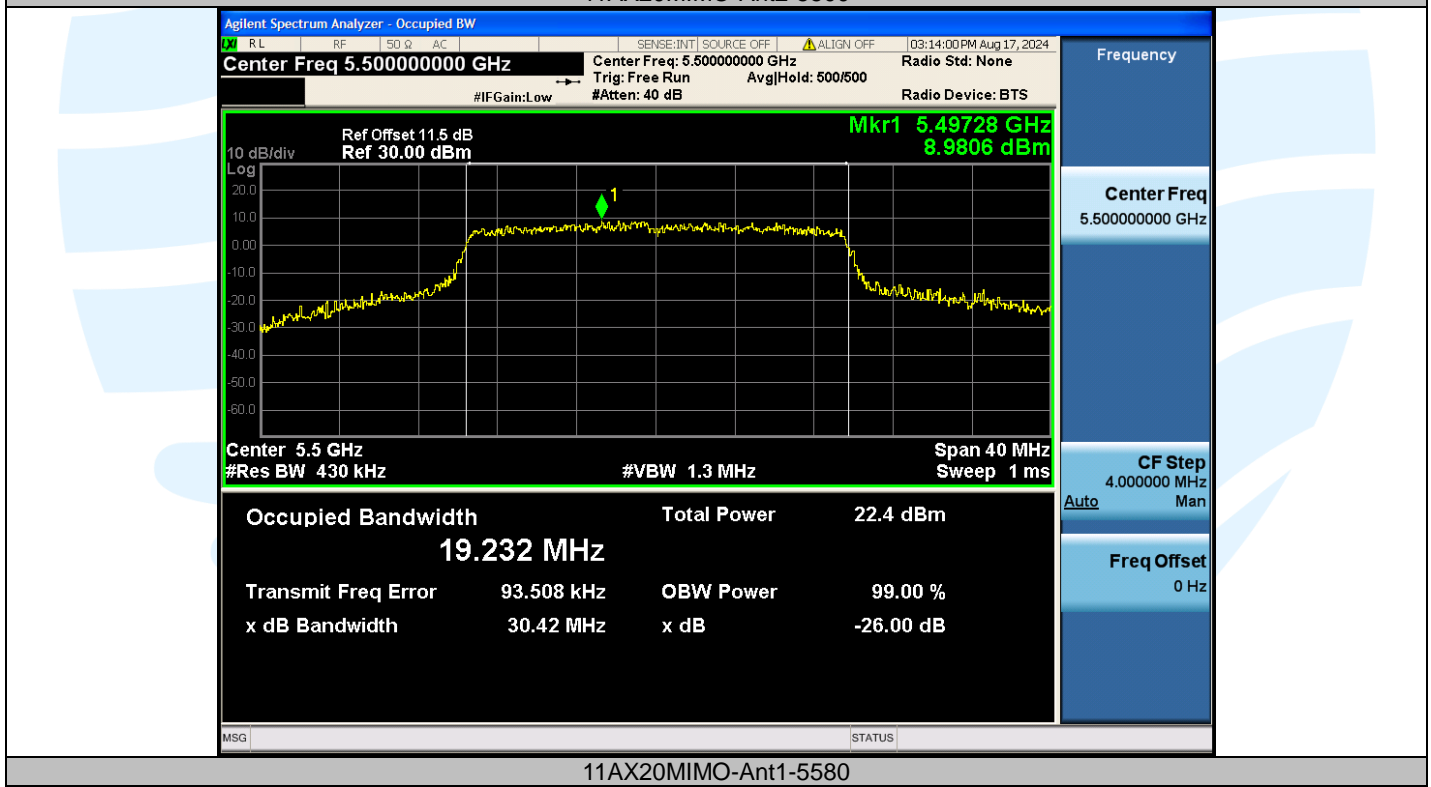

Shenzhen UnionTrust Quality and Technology Co., Ltd.

Address: Unit D/E of 9/F and 16/F, Block A, Building 6, Baoneng science and technology park, Longhua district, Shenzhen, China

Tel: +86-755-28230888

Fax: +86-755-28230886

E-mail: info@uttlab.com

<http://www.uttlab.com>

UTTR-RF-EN300328-V1.2