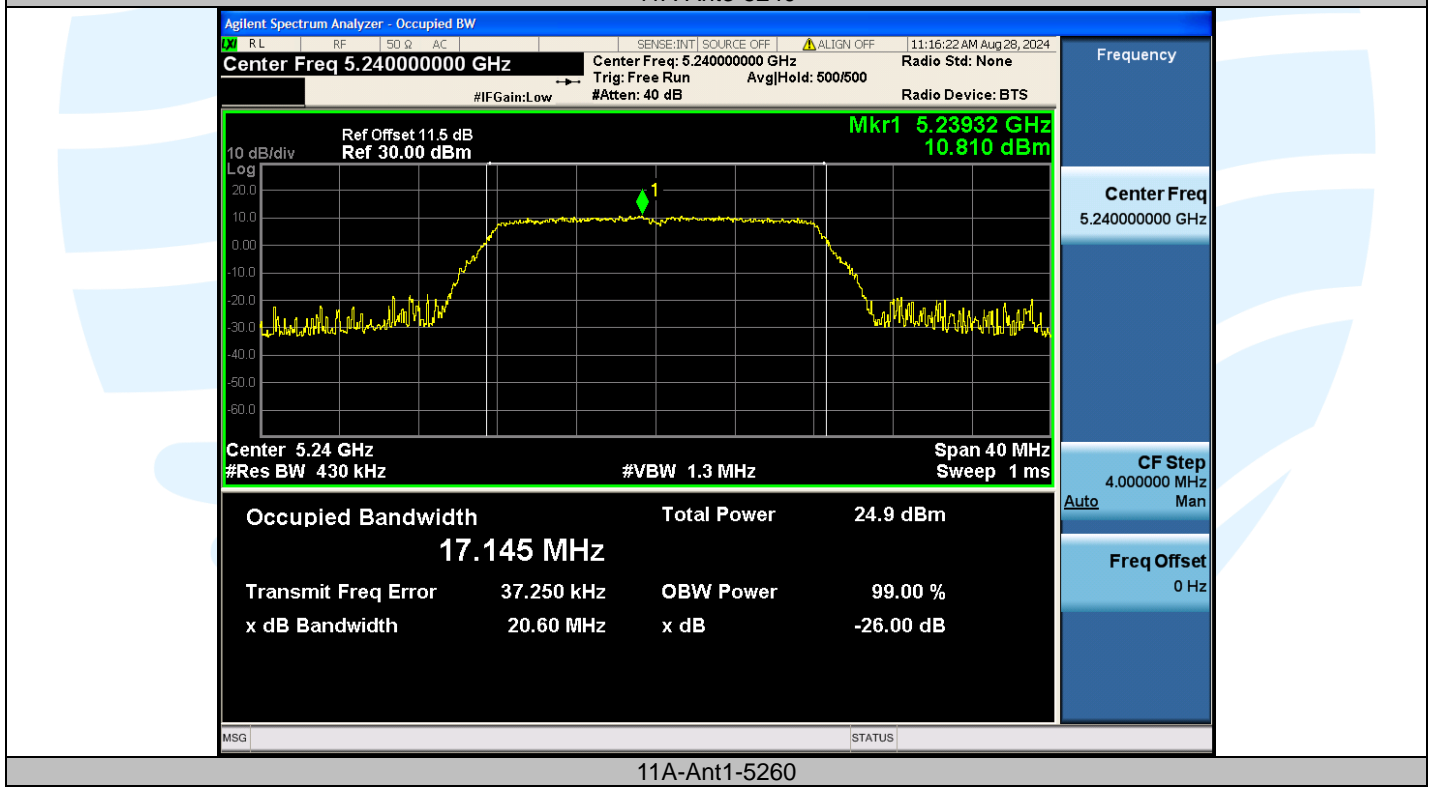

UTTR-RF-EN300328-V1.2

Shenzhen UnionTrust Quality and Technology Co., Ltd.

Address: Unit D/E of 9/F and 16/F, Block A, Building 6, Baoneng science and technology park, Longhua district, Shenzhen, China

Tel: +86-755-28230888