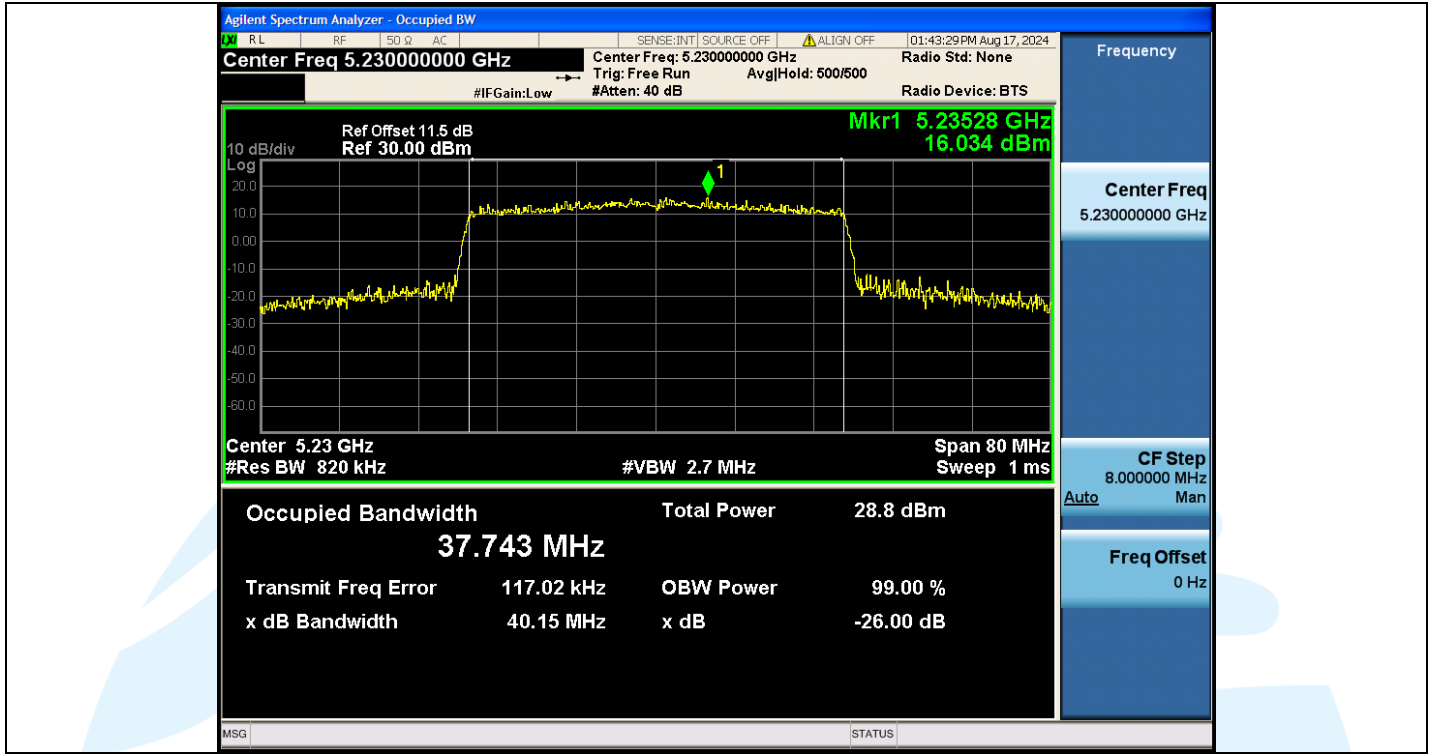

Shenzhen UnionTrust Quality and Technology Co., Ltd.

Address: Unit D/E of 9/F and 16/F, Block A, Building 6, Baoneng science and technology park, Longhua district, Shenzhen, China

Tel: +86-755-28230888

Fax: +86-755-28230886

E-mail: info@uttlab.com

<http://www.uttlab.com>

UTTR-RF-EN300328-V1.2