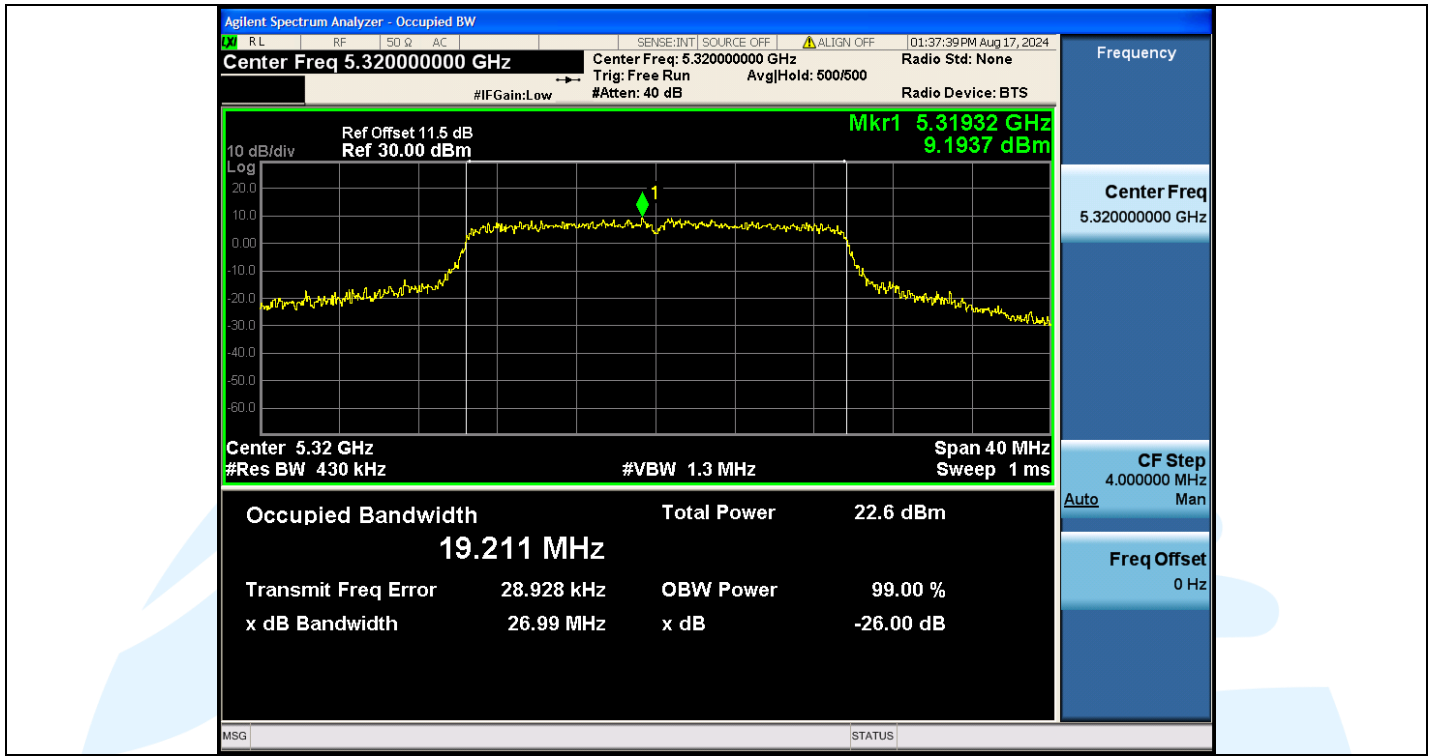

UTTR-RF-EN300328-V1.2

Shenzhen UnionTrust Quality and Technology Co., Ltd.

Address: Unit D/E of 9/F and 16/F, Block A, Building 6, Baoneng science and technology park, Longhua district, Shenzhen, China

Tel: +86-755-28230888