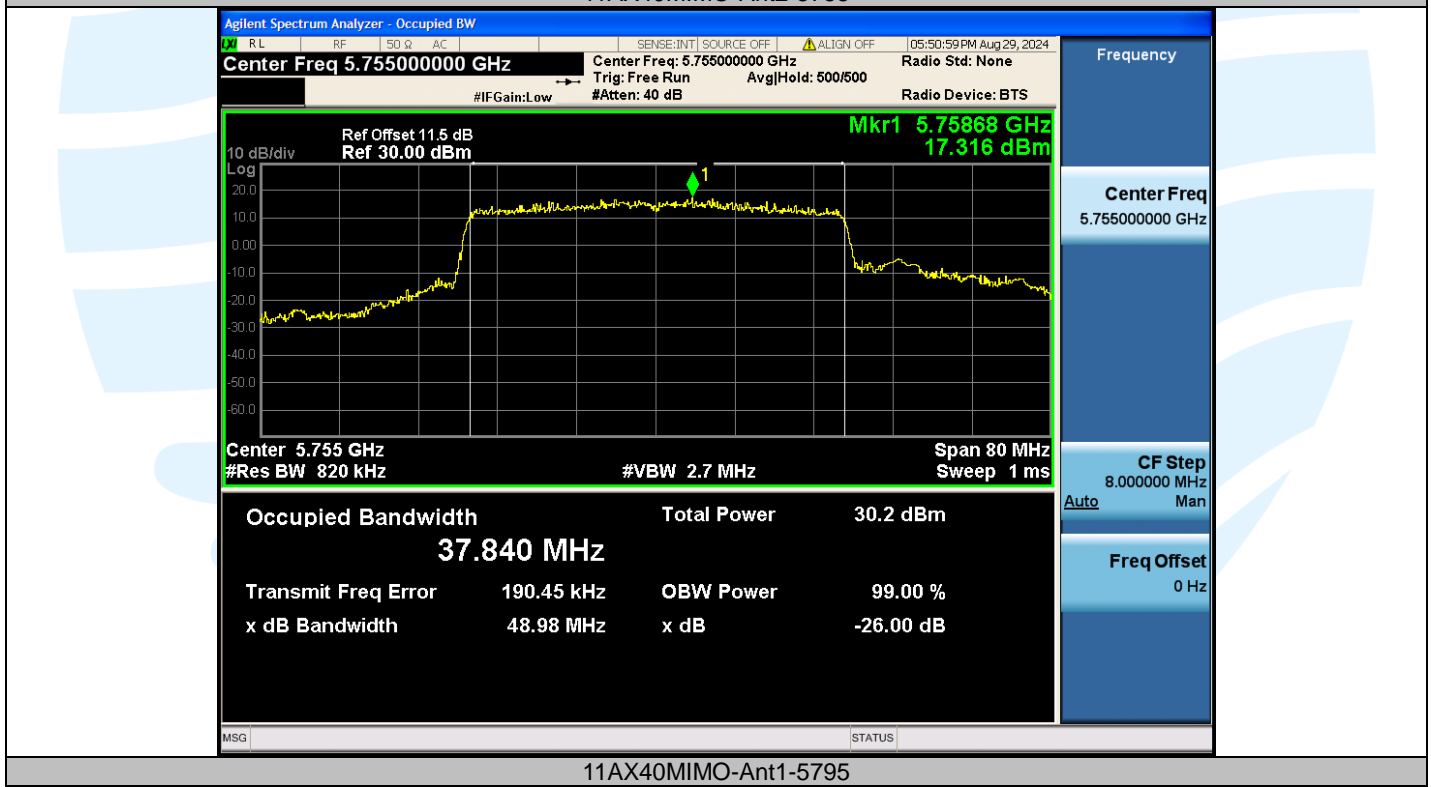

Shenzhen UnionTrust Quality and Technology Co., Ltd.

Address: Unit D/E of 9/F and 16/F, Block A, Building 6, Baoneng science and technology park, Longhua district, Shenzhen, China

Tel: +86-755-28230888

Fax: +86-755-28230886

E-mail: info@uttlab.com

<http://www.uttlab.com>

UTTR-RF-EN300328-V1.2