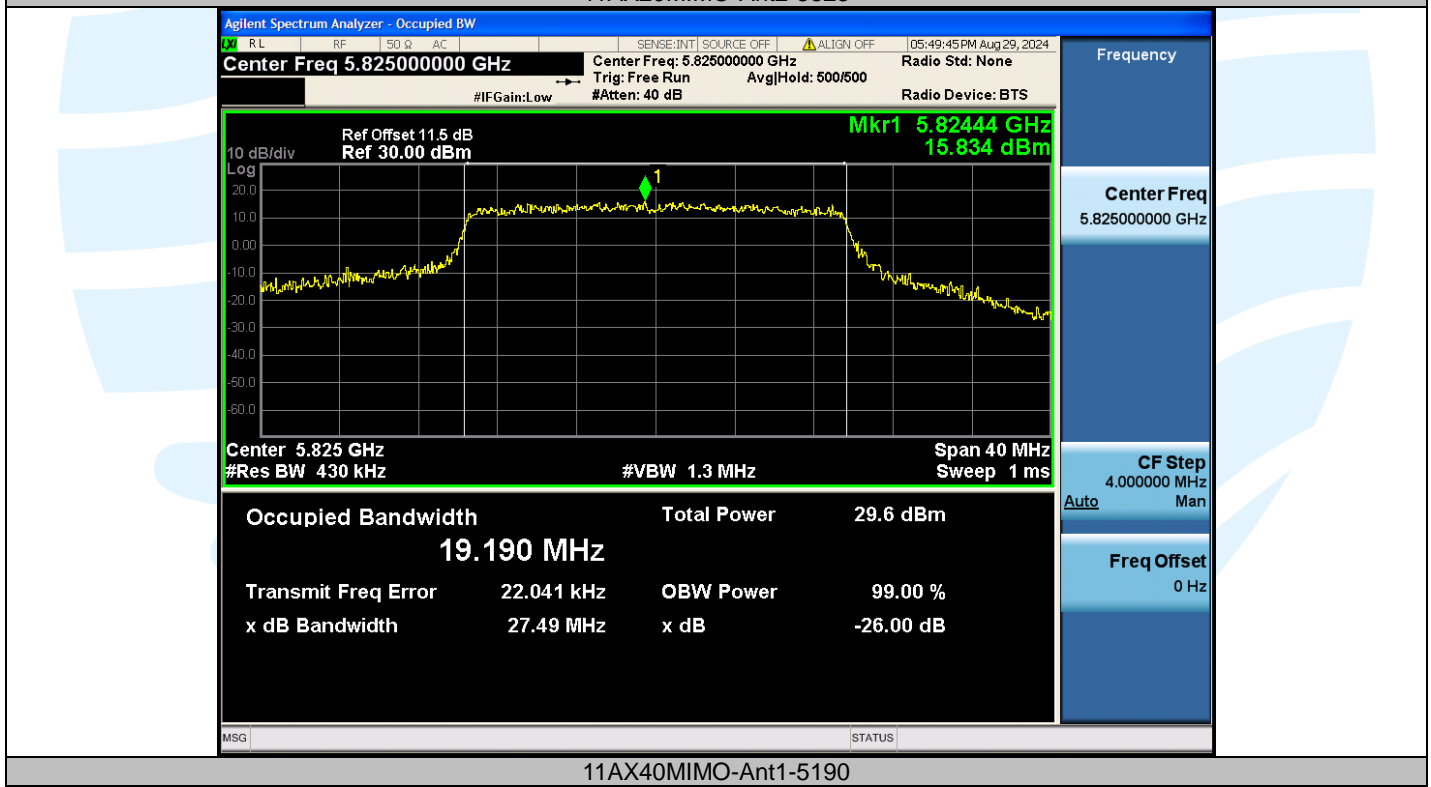

Shenzhen UnionTrust Quality and Technology Co., Ltd.

Address: Unit D/E of 9/F and 16/F, Block A, Building 6, Baoneng science and technology park, Longhua district, Shenzhen, China

Tel: +86-755-28230888

Fax: +86-755-28230886

E-mail: info@uttlab.com

<http://www.uttlab.com>

UTTR-RF-EN300328-V1.2