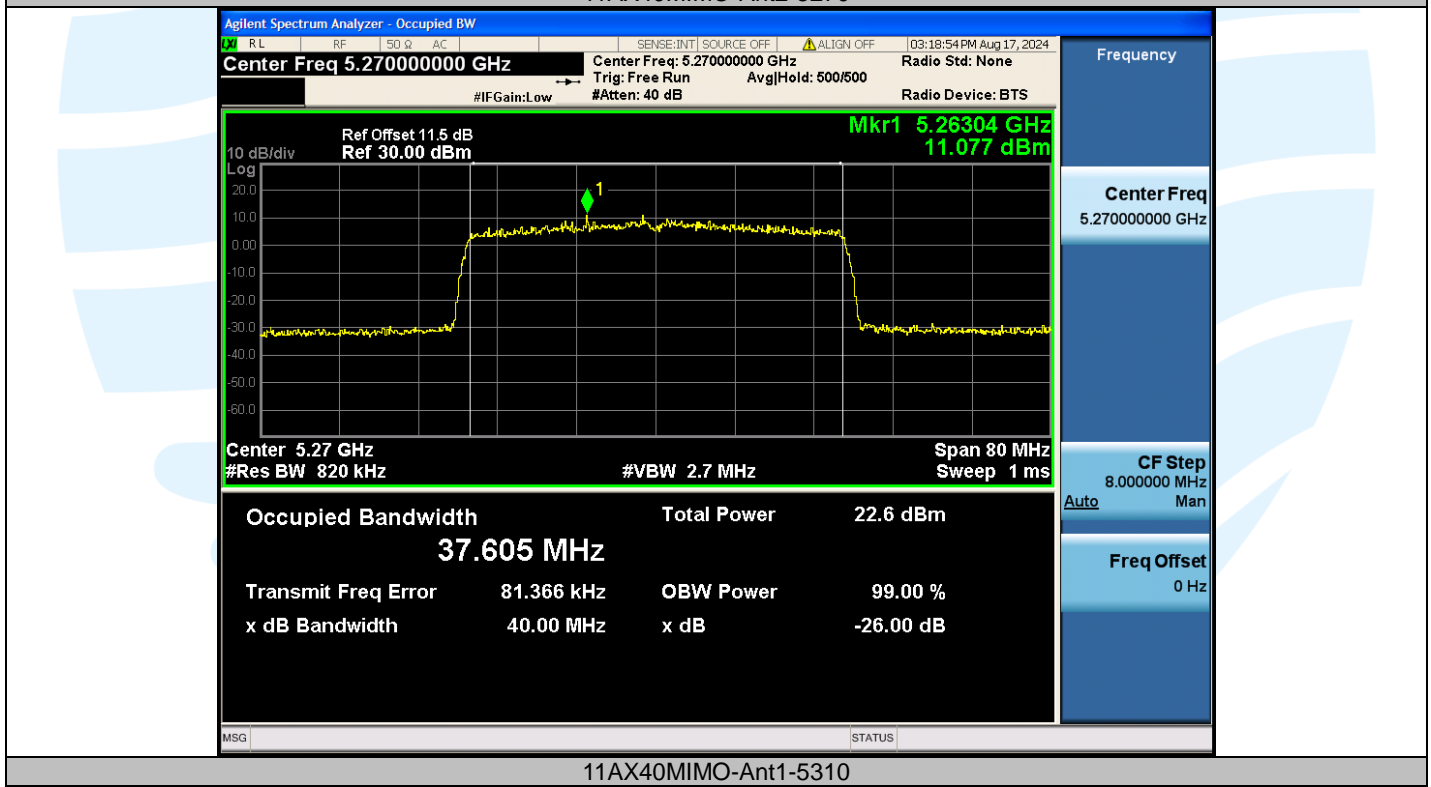

Shenzhen UnionTrust Quality and Technology Co., Ltd.

Address: Unit D/E of 9/F and 16/F, Block A, Building 6, Baoneng science and technology park, Longhua district, Shenzhen, China

Tel: +86-755-28230888

Fax: +86-755-28230886

E-mail: info@uttlab.com

<http://www.uttlab.com>

UTTR-RF-EN300328-V1.2