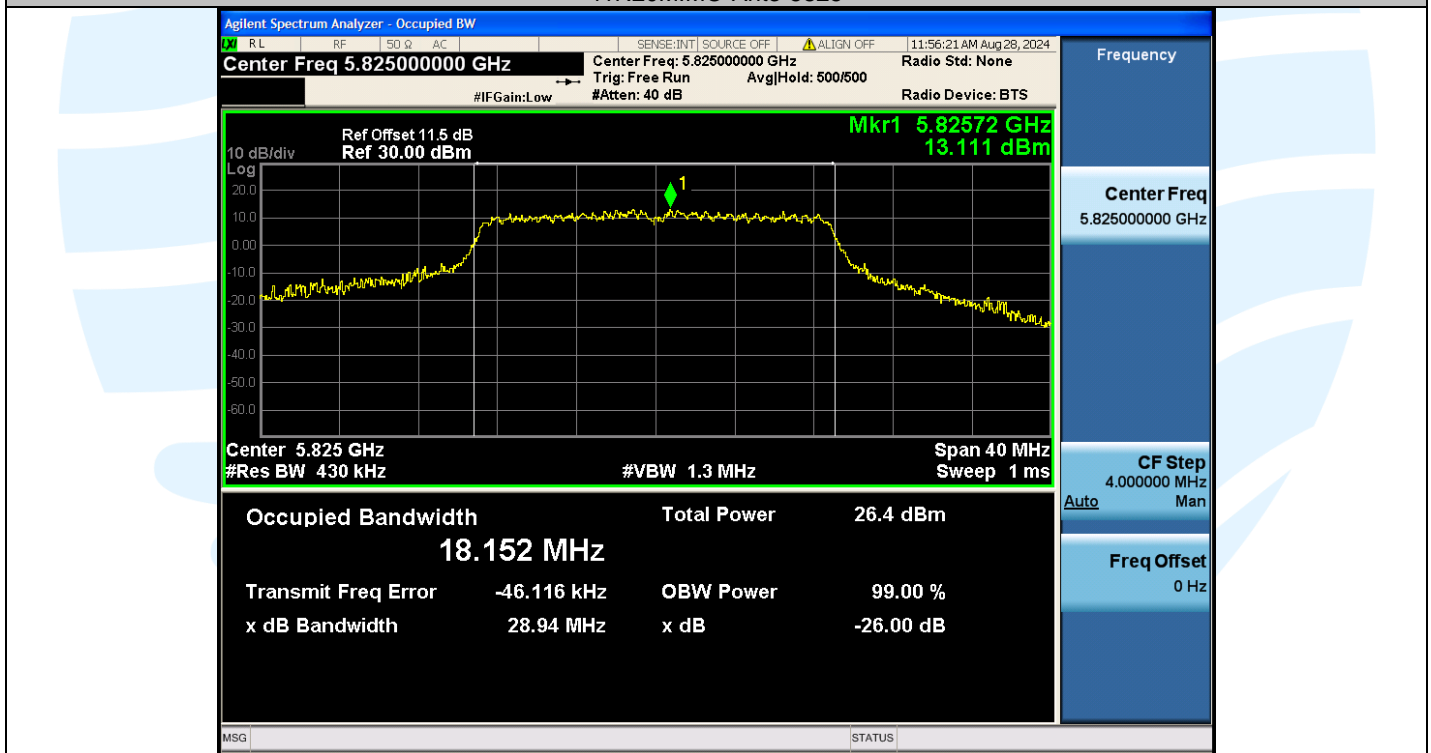

UTTR-RF-EN300328-V1.2

11N20MIMO-Ant3-5825

11N40MIMO-Ant1-5190

Shenzhen UnionTrust Quality and Technology Co., Ltd.

Address: Unit D/E of 9/F and 16/F, Block A, Building 6, Baoneng science and technology park, Longhua district, Shenzhen, China