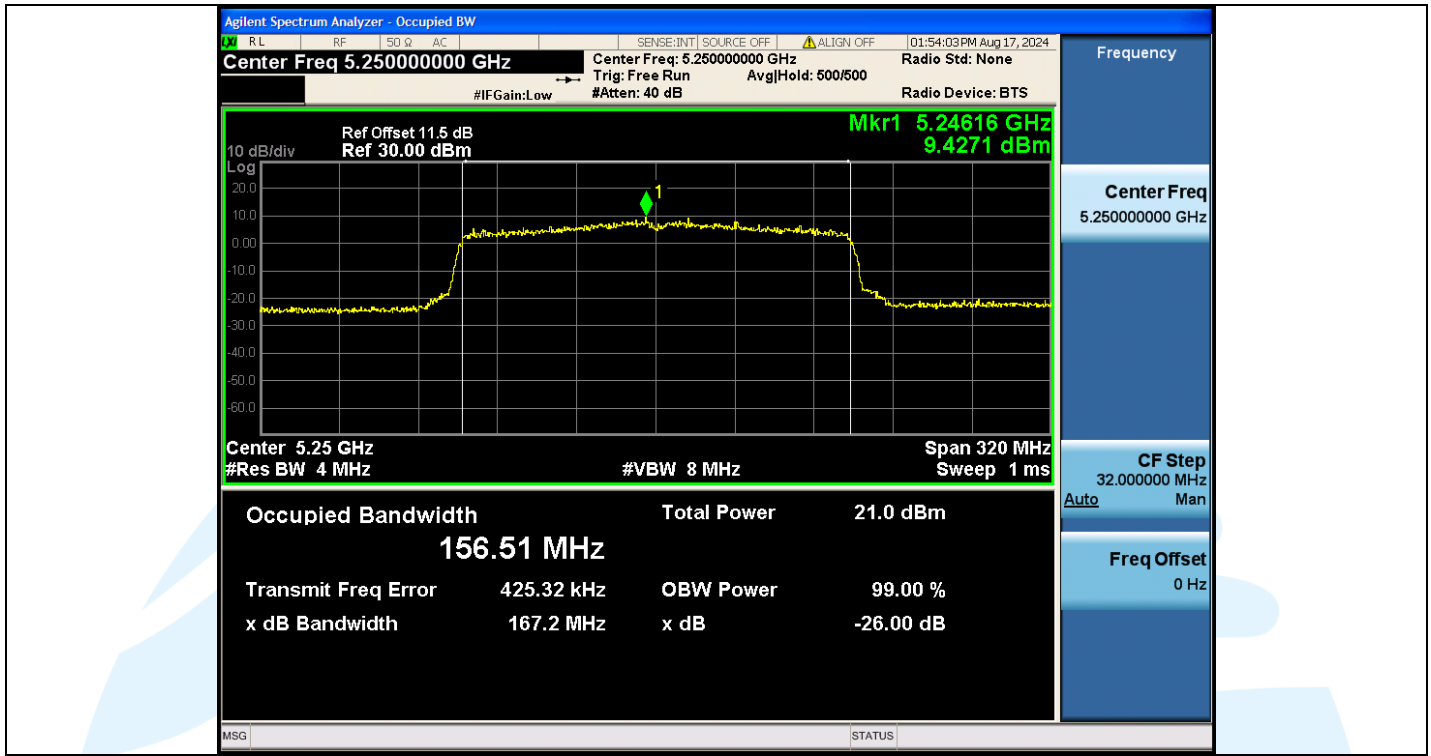

Shenzhen UnionTrust Quality and Technology Co., Ltd.

Address: Unit D/E of 9/F and 16/F, Block A, Building 6, Baoneng science and technology park, Longhua district, Shenzhen, China

Tel: +86-755-28230888

Fax: +86-755-28230886

E-mail: info@uttlab.com

<http://www.uttlab.com>

UTTR-RF-EN300328-V1.2