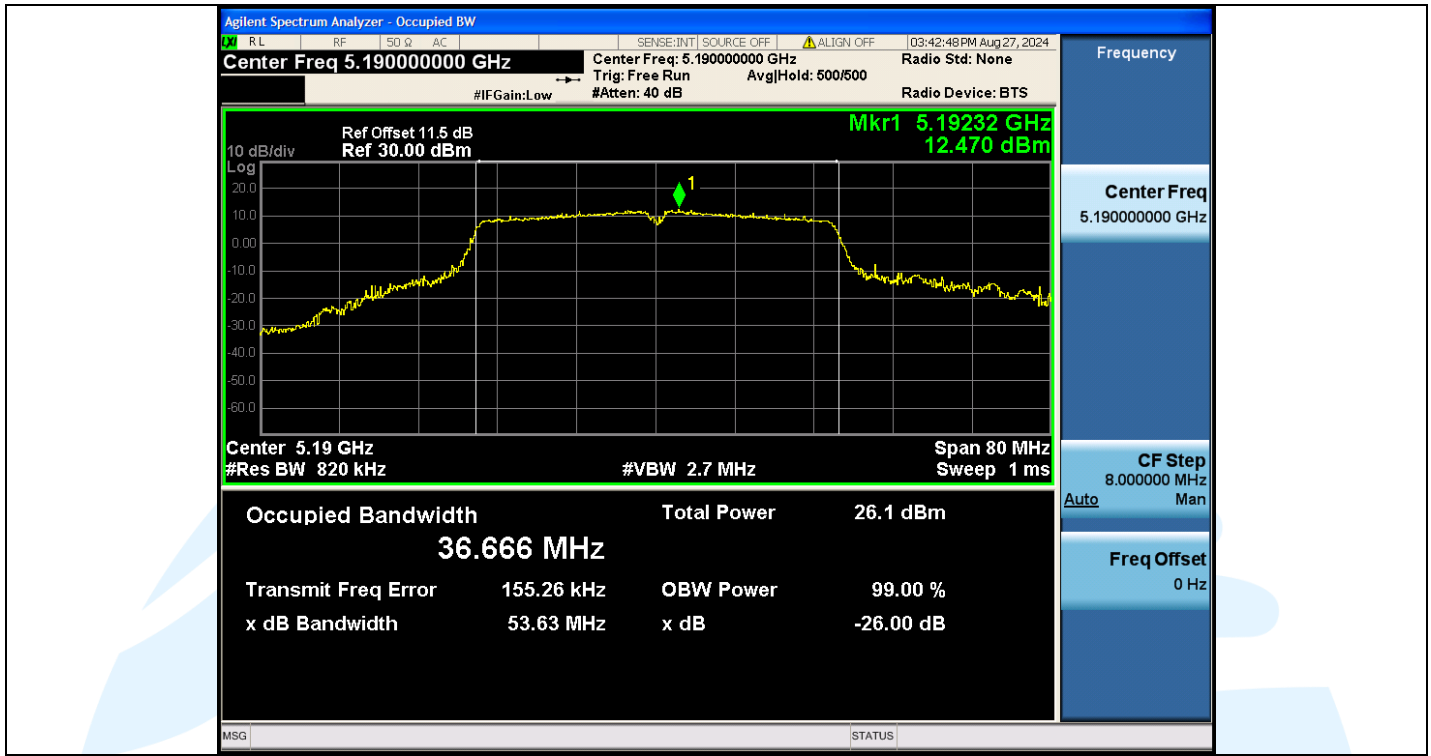

11N40MIMO-Ant3-5190