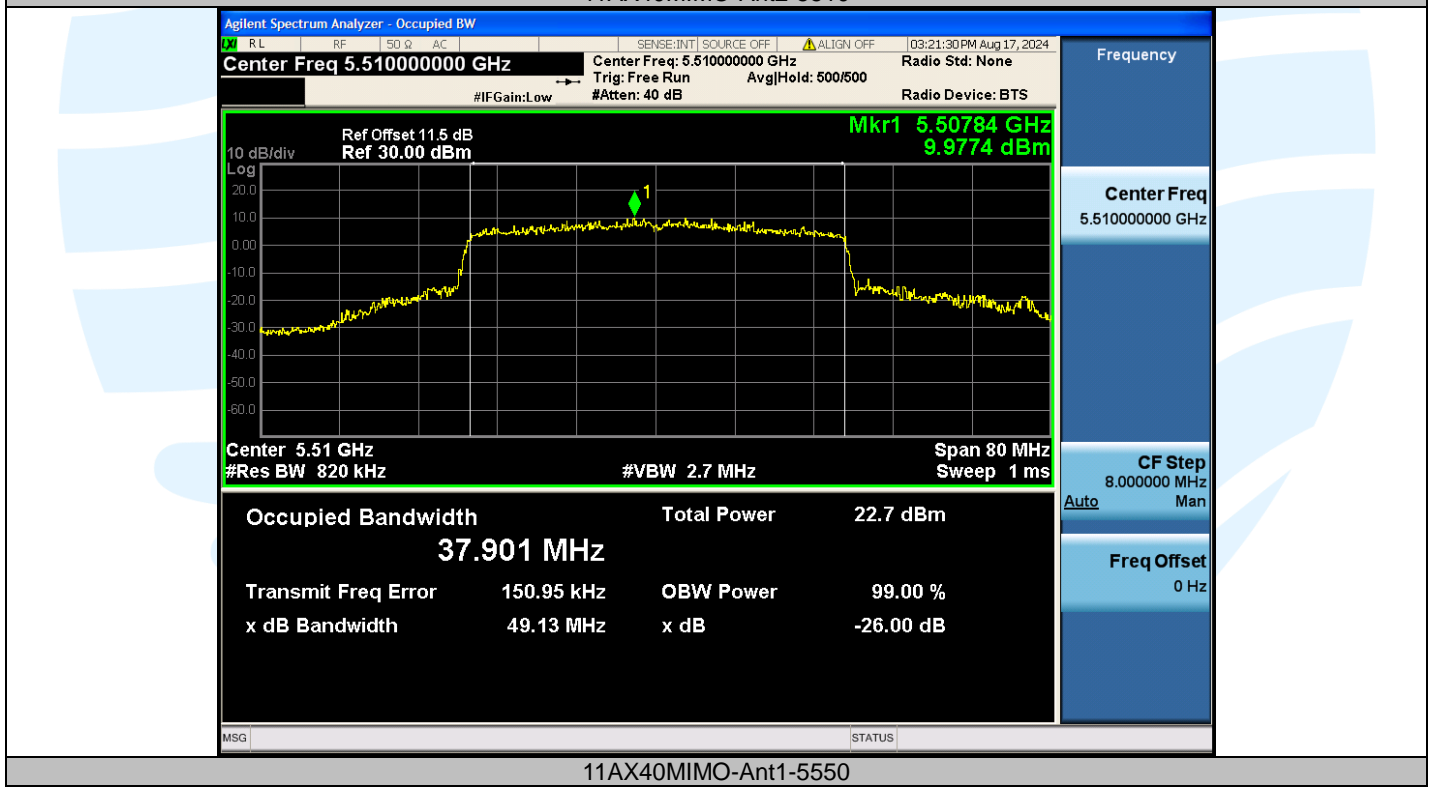

Shenzhen UnionTrust Quality and Technology Co., Ltd.

Address: Unit D/E of 9/F and 16/F, Block A, Building 6, Baoneng science and technology park, Longhua district, Shenzhen, China

Tel: +86-755-28230888

Fax: +86-755-28230886

E-mail: info@uttlab.com

<http://www.uttlab.com>

UTTR-RF-EN300328-V1.2