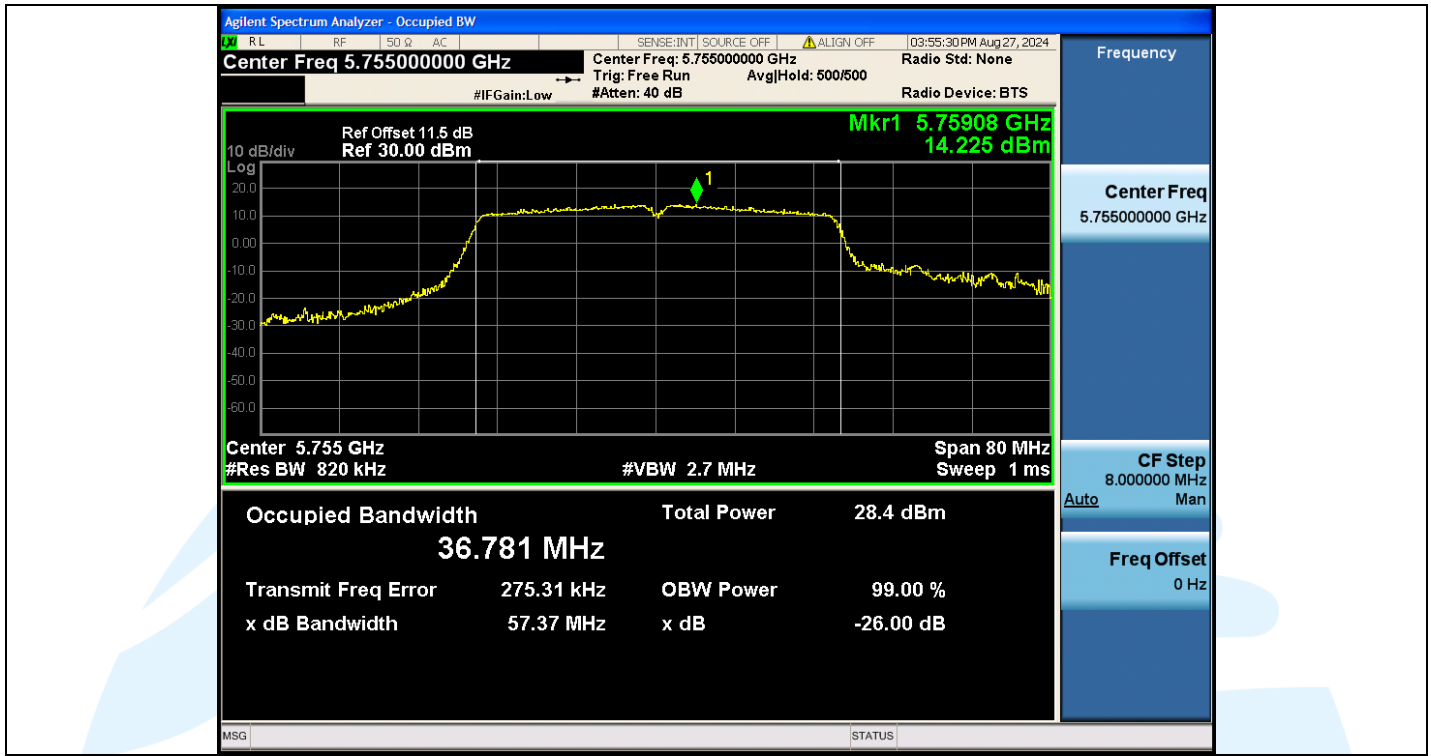

UTTR-RF-EN300328-V1.2

11N40MIMO-Ant3-5755

11N40MIMO-Ant1-5795

Shenzhen UnionTrust Quality and Technology Co., Ltd.

Address: Unit D/E of 9/F and 16/F, Block A, Building 6, Baoneng science and technology park, Longhua district, Shenzhen, China