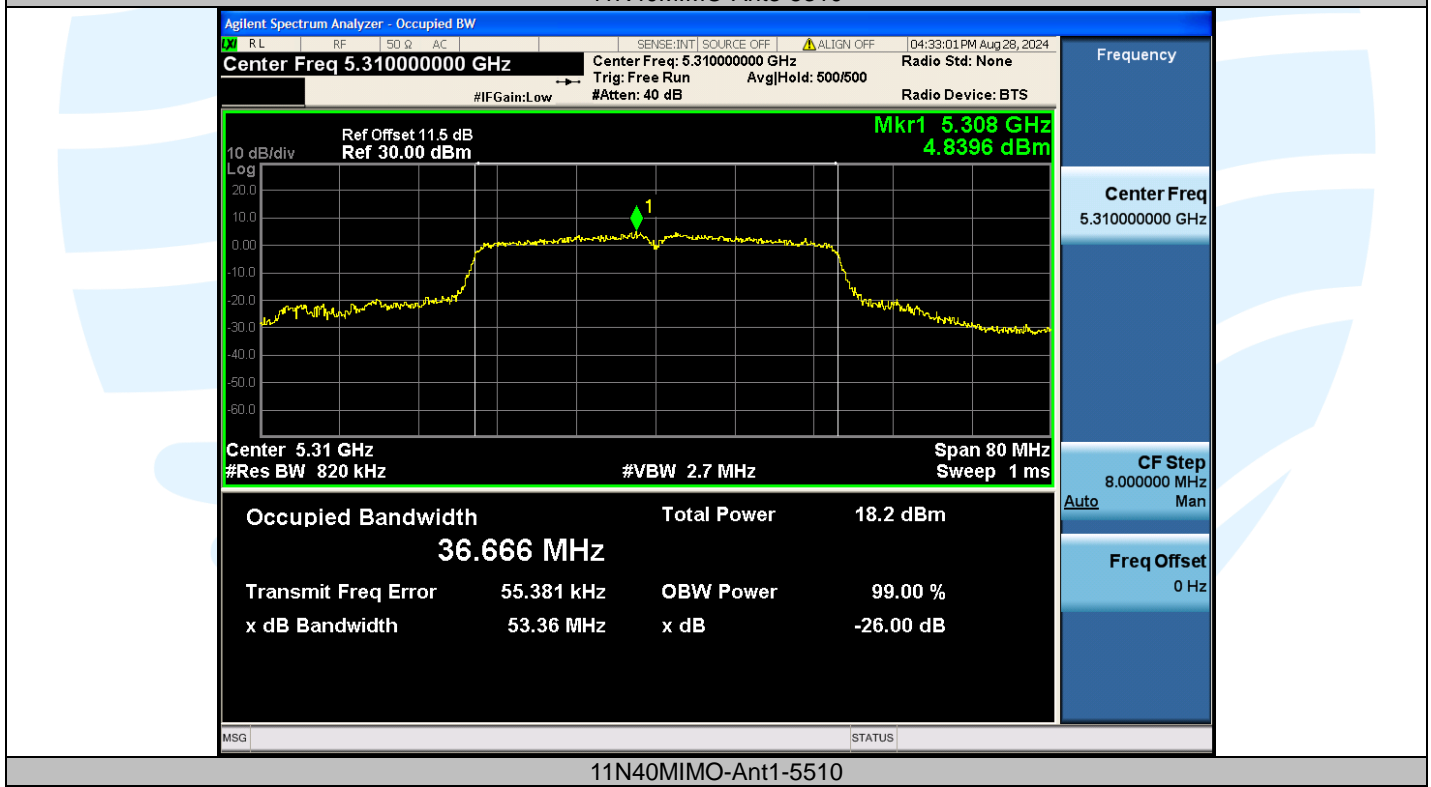

Shenzhen UnionTrust Quality and Technology Co., Ltd.

Address: Unit D/E of 9/F and 16/F, Block A, Building 6, Baoneng science and technology park, Longhua district, Shenzhen, China

Tel: +86-755-28230888

Fax: +86-755-28230886

E-mail: info@uttlab.com

<http://www.uttlab.com>

UTTR-RF-EN300328-V1.2