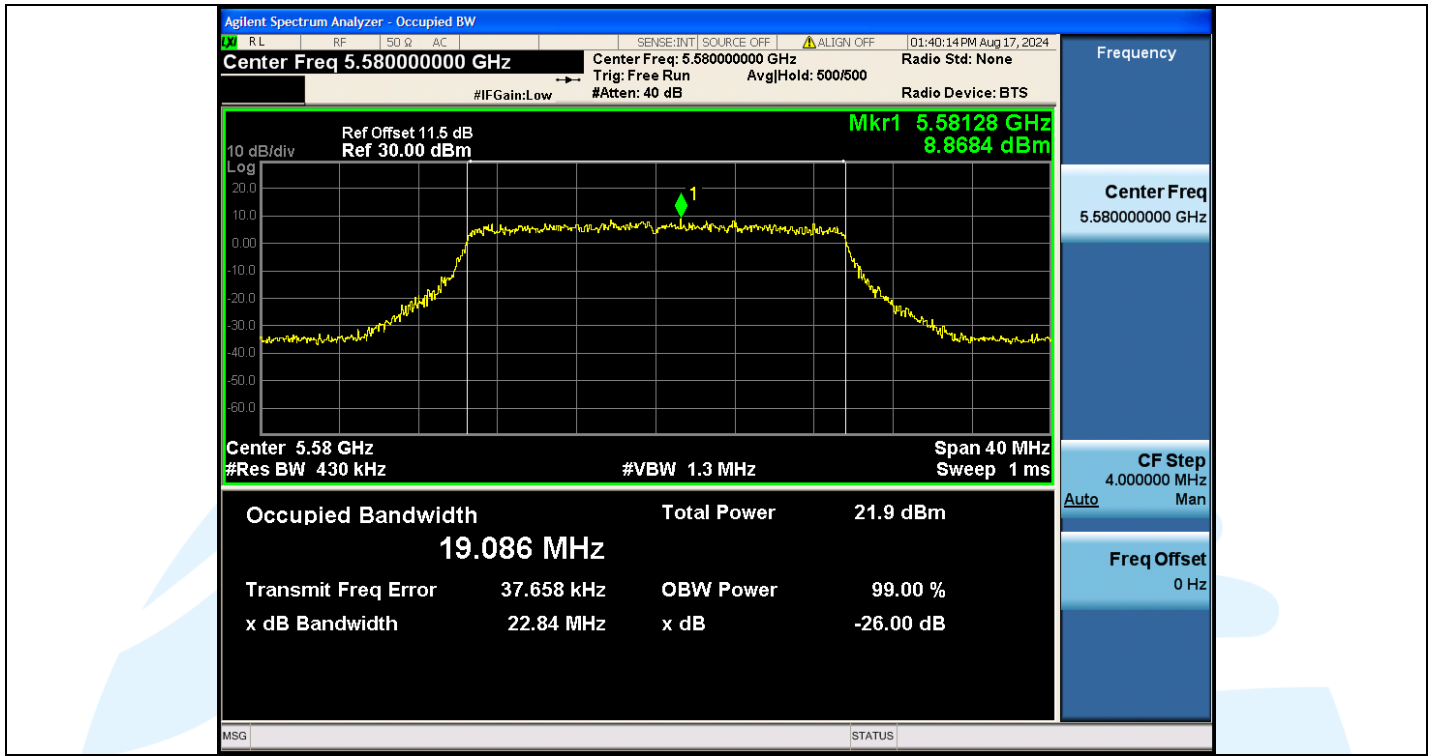

Shenzhen UnionTrust Quality and Technology Co., Ltd.

Address: Unit D/E of 9/F and 16/F, Block A, Building 6, Baoneng science and technology park, Longhua district, Shenzhen, China

Tel: +86-755-28230888

Fax: +86-755-28230886

E-mail: info@uttlab.com

<http://www.uttlab.com>

UTTR-RF-EN300328-V1.2