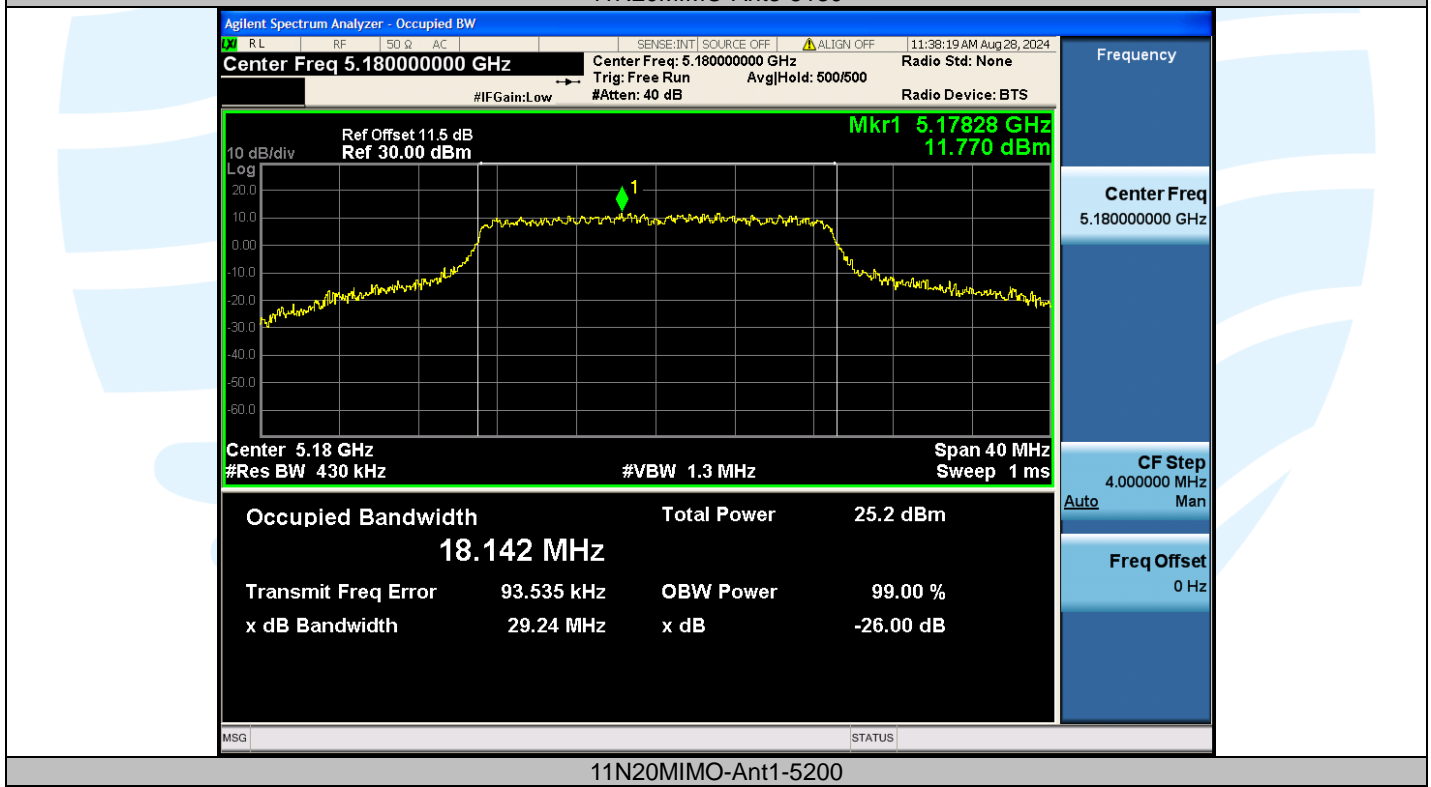

UTTR-RF-EN300328-V1.2

Shenzhen UnionTrust Quality and Technology Co., Ltd.

Address: Unit D/E of 9/F and 16/F, Block A, Building 6, Baoneng science and technology park, Longhua district, Shenzhen, China

Tel: +86-755-28230888