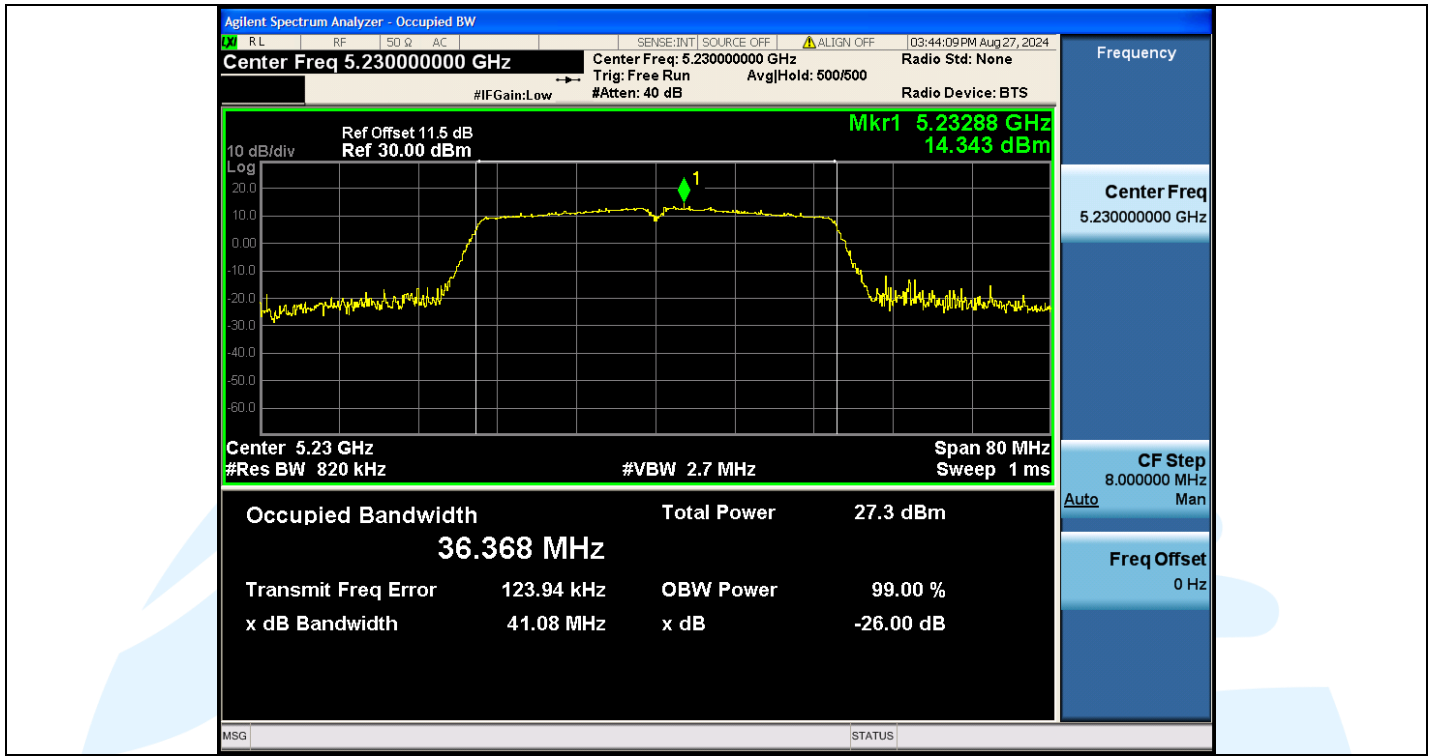

UTTR-RF-EN300328-V1.2

Shenzhen UnionTrust Quality and Technology Co., Ltd.

Address: Unit D/E of 9/F and 16/F, Block A, Building 6, Baoneng science and technology park, Longhua district, Shenzhen, China

Tel: +86-755-28230888