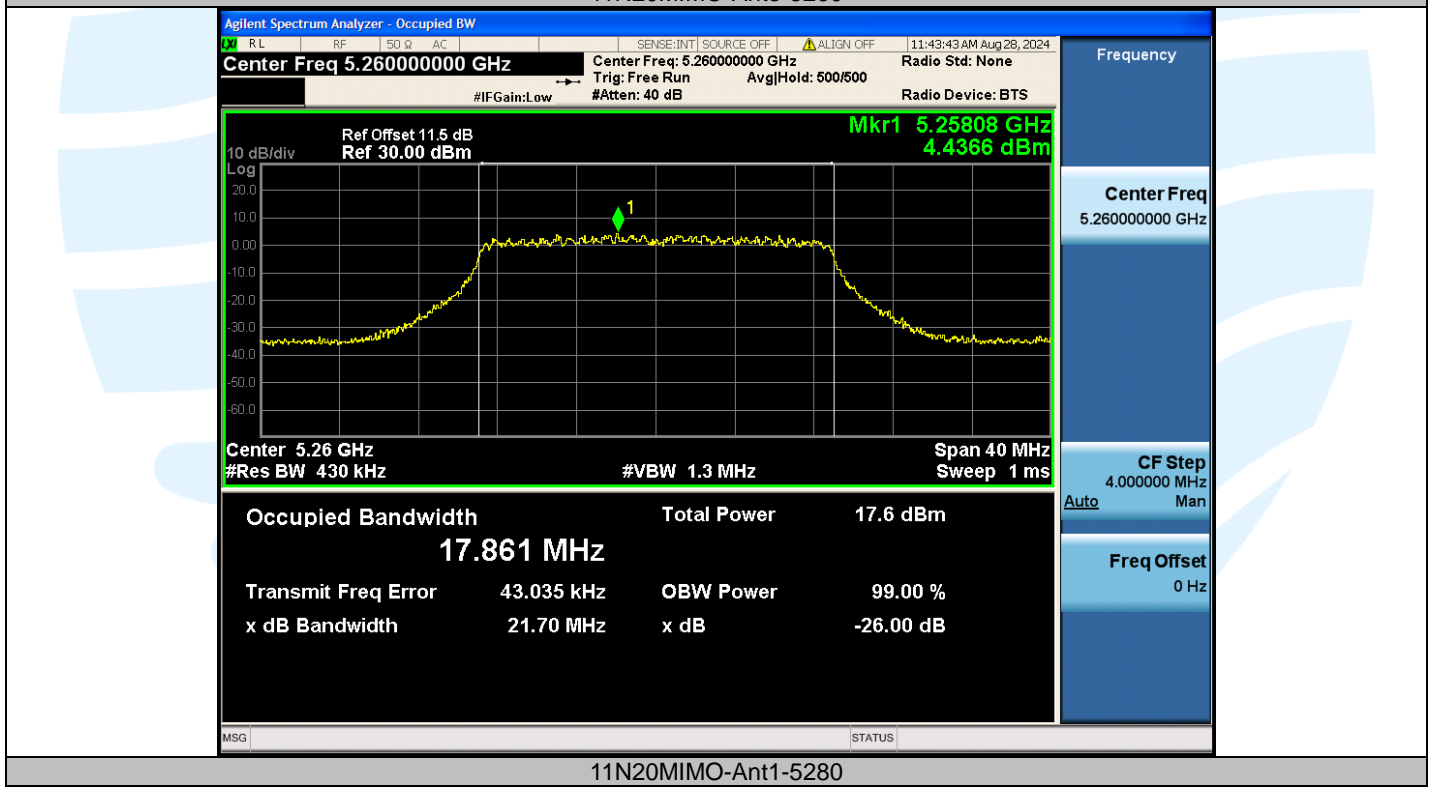

Shenzhen UnionTrust Quality and Technology Co., Ltd.

Address: Unit D/E of 9/F and 16/F, Block A, Building 6, Baoneng science and technology park, Longhua district, Shenzhen, China

Tel: +86-755-28230888

Fax: +86-755-28230886

E-mail: info@uttlab.com

<http://www.uttlab.com>

UTTR-RF-EN300328-V1.2