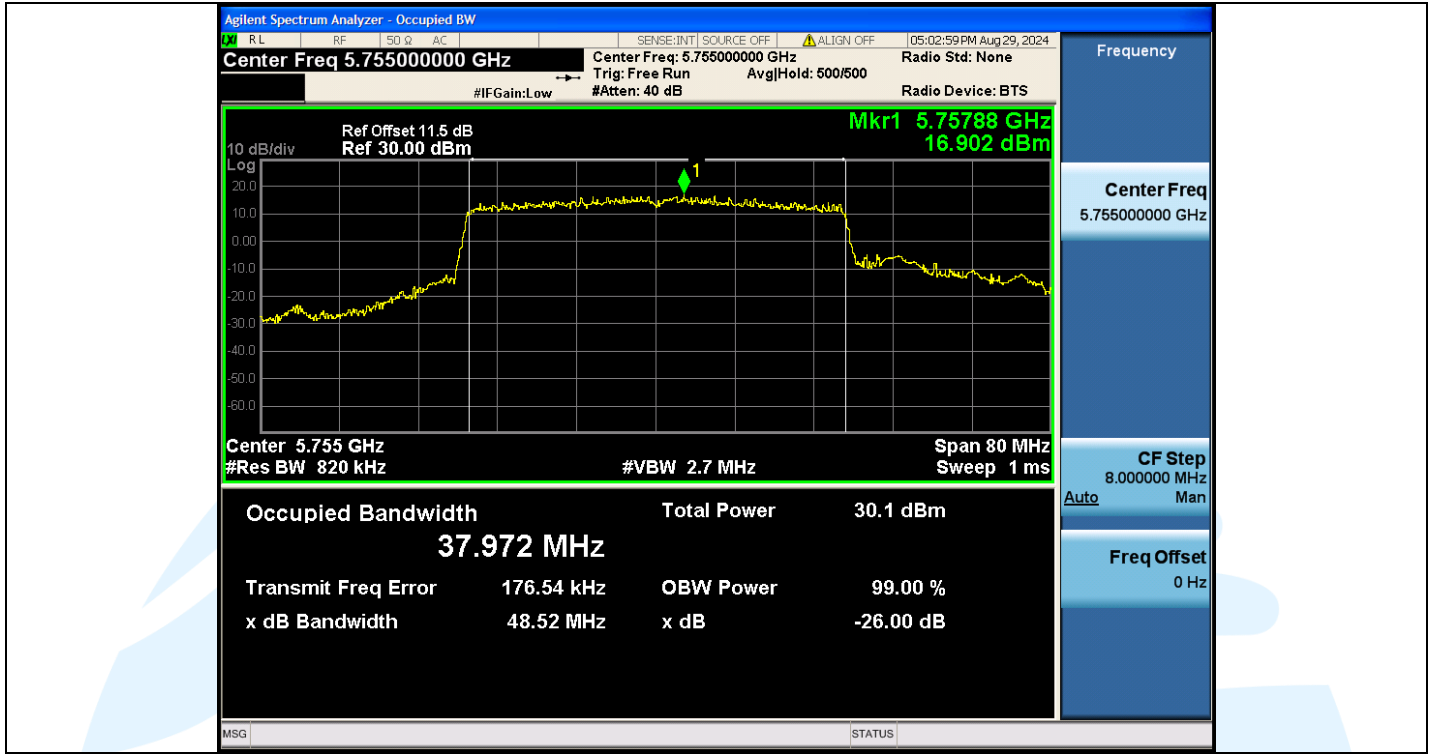

Shenzhen UnionTrust Quality and Technology Co., Ltd.

Address: Unit D/E of 9/F and 16/F, Block A, Building 6, Baoneng science and technology park, Longhua district, Shenzhen, China

Tel: +86-755-28230888

Fax: +86-755-28230886

E-mail: info@uttlab.com

<http://www.uttlab.com>

UTTR-RF-EN300328-V1.2