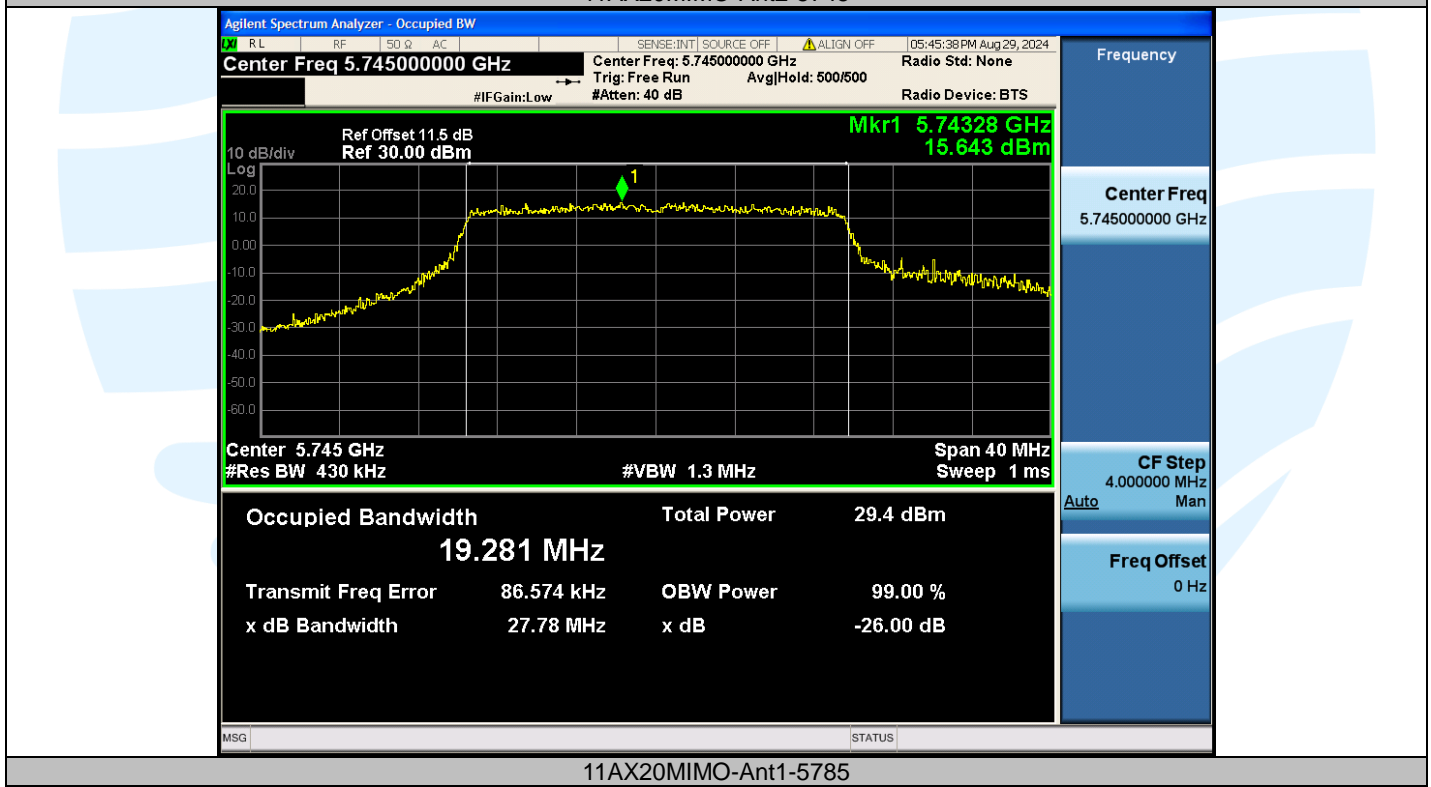

Shenzhen UnionTrust Quality and Technology Co., Ltd.

Address: Unit D/E of 9/F and 16/F, Block A, Building 6, Baoneng science and technology park, Longhua district, Shenzhen, China

Tel: +86-755-28230888

Fax: +86-755-28230886

E-mail: info@uttlab.com

<http://www.uttlab.com>

UTTR-RF-EN300328-V1.2