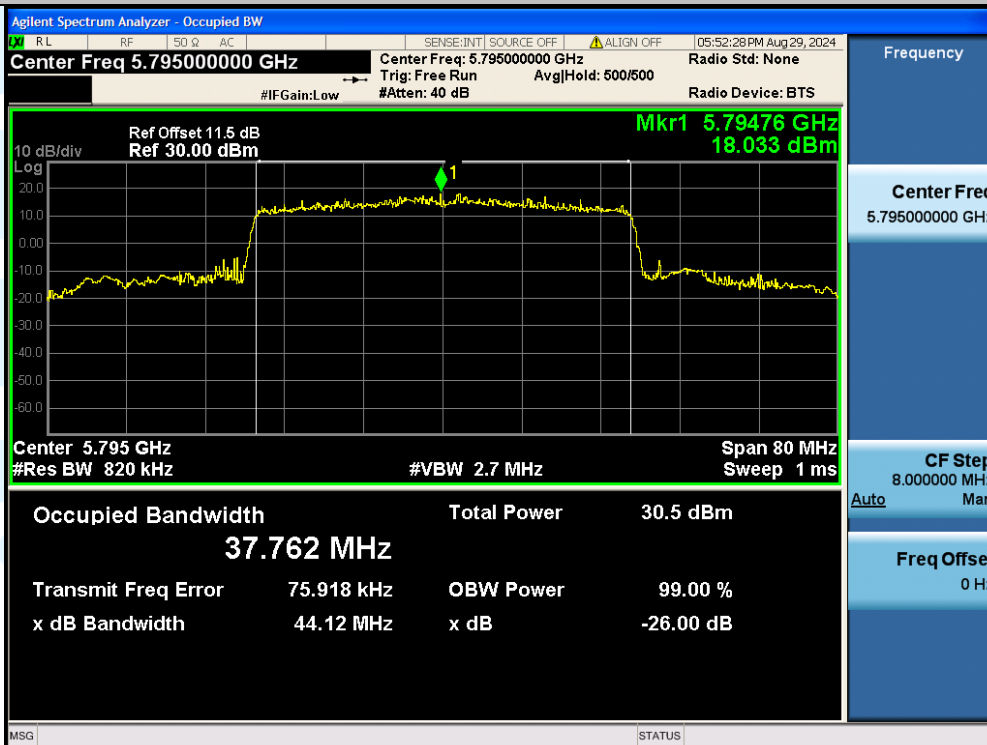

Shenzhen UnionTrust Quality and Technology Co., Ltd.

Address: Unit D/E of 9/F and 16/F, Block A, Building 6, Baoneng science and technology park, Longhua district, Shenzhen, China

Tel: +86-755-28230888

Fax: +86-755-28230886

E-mail: info@uttlab.com

<http://www.uttlab.com>

UTTR-RF-EN300328-V1.2