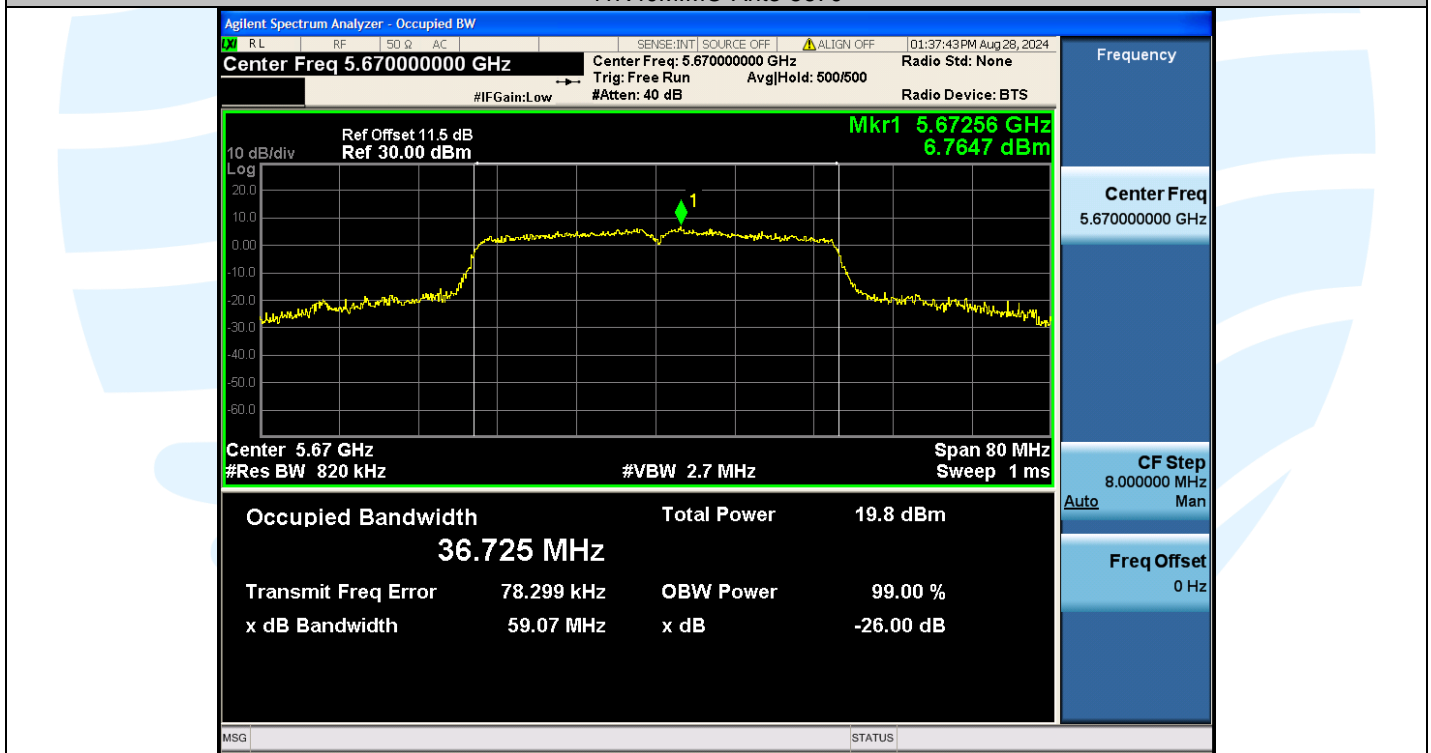

11N40MIMO-Ant1-5755

Shenzhen UnionTrust Quality and Technology Co., Ltd.

Address: Unit D/E of 9/F and 16/F, Block A, Building 6, Baoneng science and technology park, Longhua district, Shenzhen, China

Tel: +86-755-28230888

Fax: +86-755-28230886

E-mail: info@uttlab.com

<http://www.uttlab.com>

UTTR-RF-EN300328-V1.2