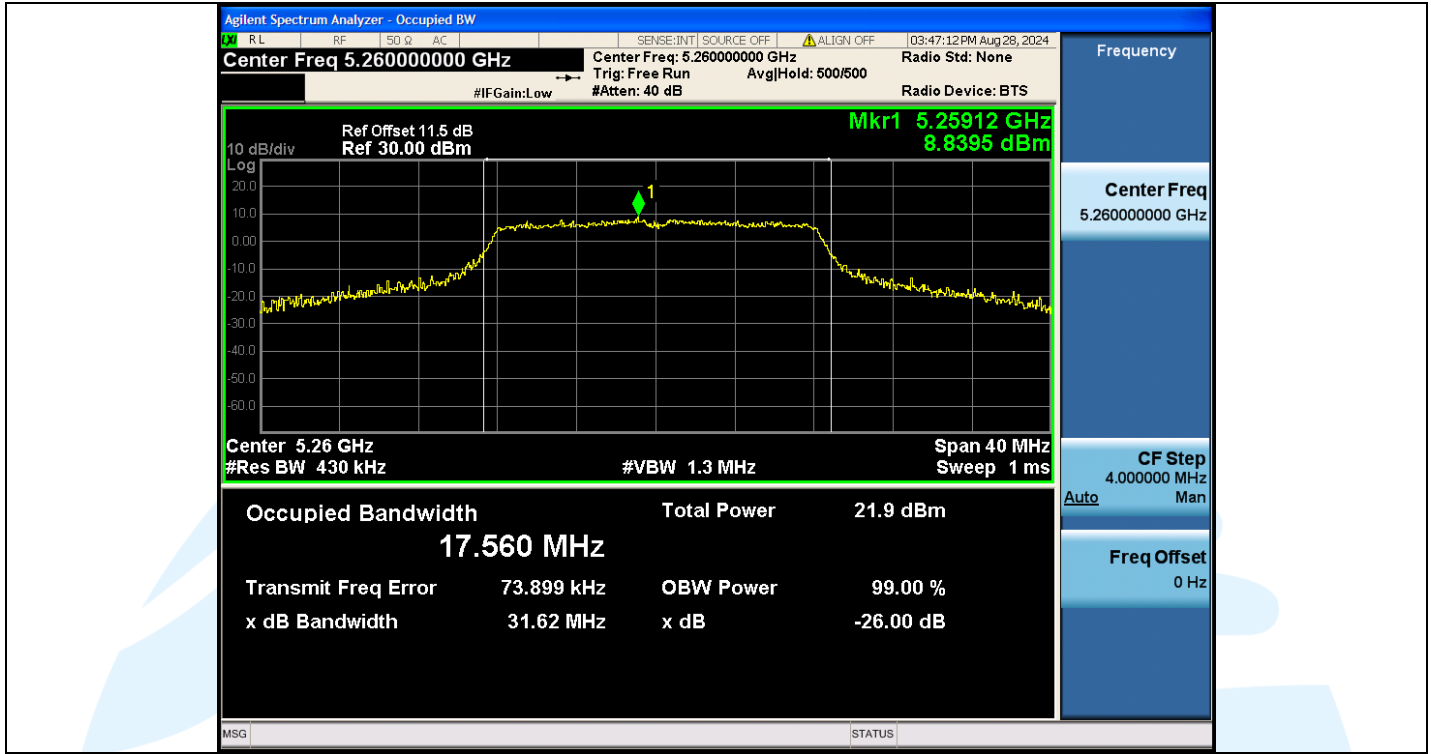

Shenzhen UnionTrust Quality and Technology Co., Ltd.

Address: Unit D/E of 9/F and 16/F, Block A, Building 6, Baoneng science and technology park, Longhua district, Shenzhen, China

Tel: +86-755-28230888

Fax: +86-755-28230886

E-mail: info@uttlab.com

<http://www.uttlab.com>

UTTR-RF-EN300328-V1.2