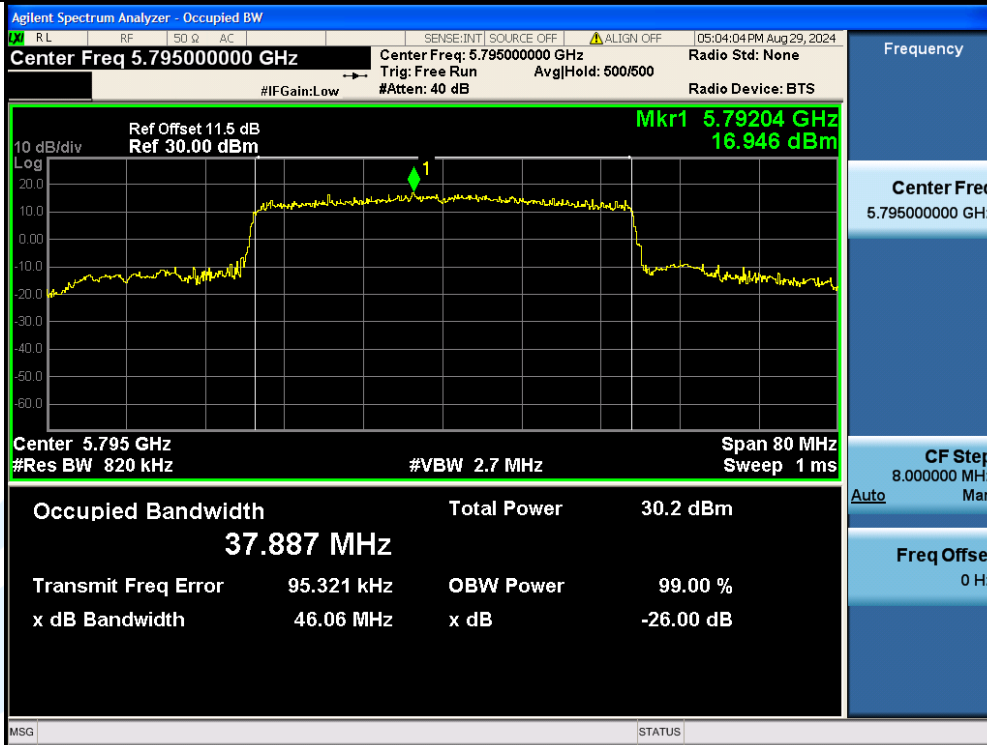

Shenzhen UnionTrust Quality and Technology Co., Ltd.

Address: Unit D/E of 9/F and 16/F, Block A, Building 6, Baoneng science and technology park, Longhua district, Shenzhen, China

Tel: +86-755-28230888

Fax: +86-755-28230886

E-mail: info@uttlab.com

<http://www.uttlab.com>

UTTR-RF-EN300328-V1.2