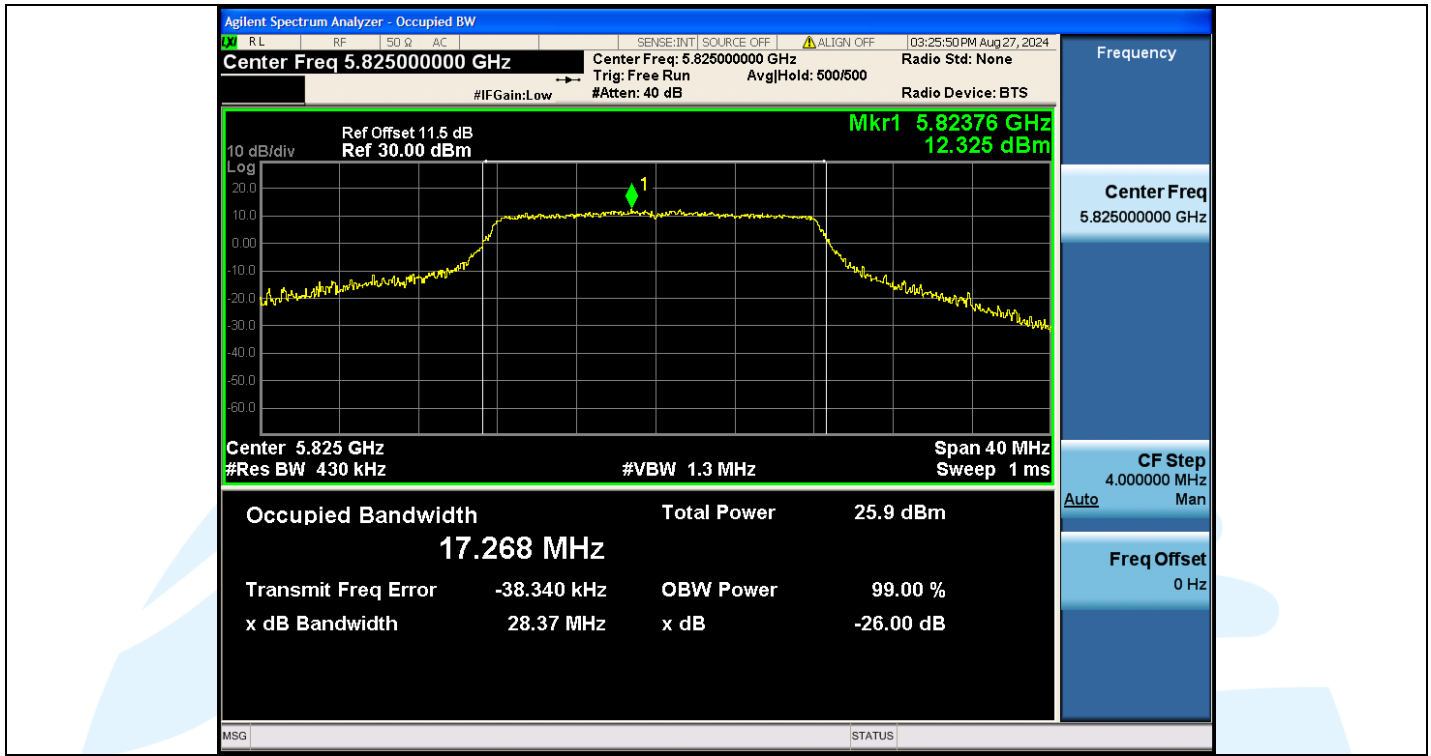

11A-Ant3-5825