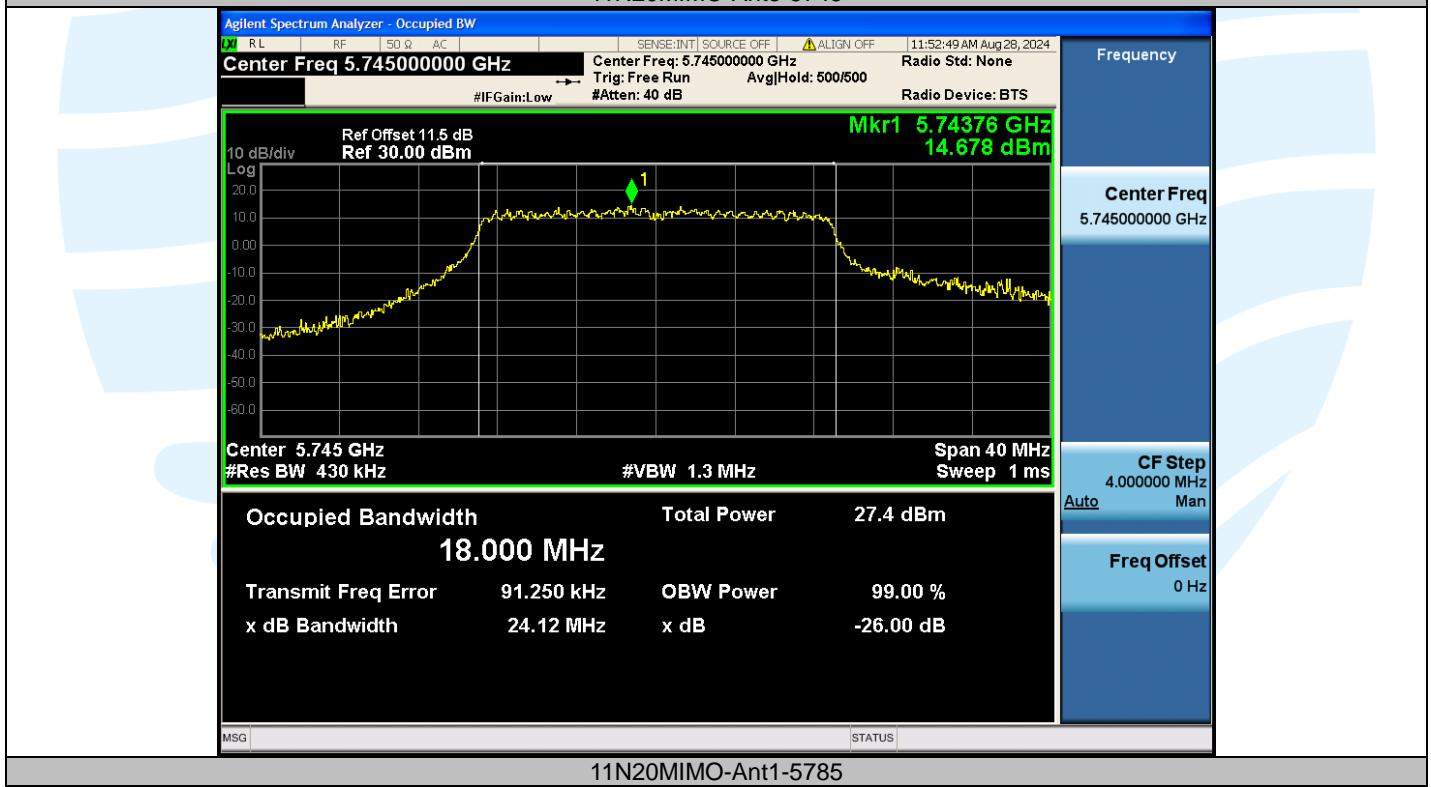

Shenzhen UnionTrust Quality and Technology Co., Ltd.

Address: Unit D/E of 9/F and 16/F, Block A, Building 6, Baoneng science and technology park, Longhua district, Shenzhen, China

Tel: +86-755-28230888

Fax: +86-755-28230886

E-mail: info@uttlab.com

<http://www.uttlab.com>

UTTR-RF-EN300328-V1.2