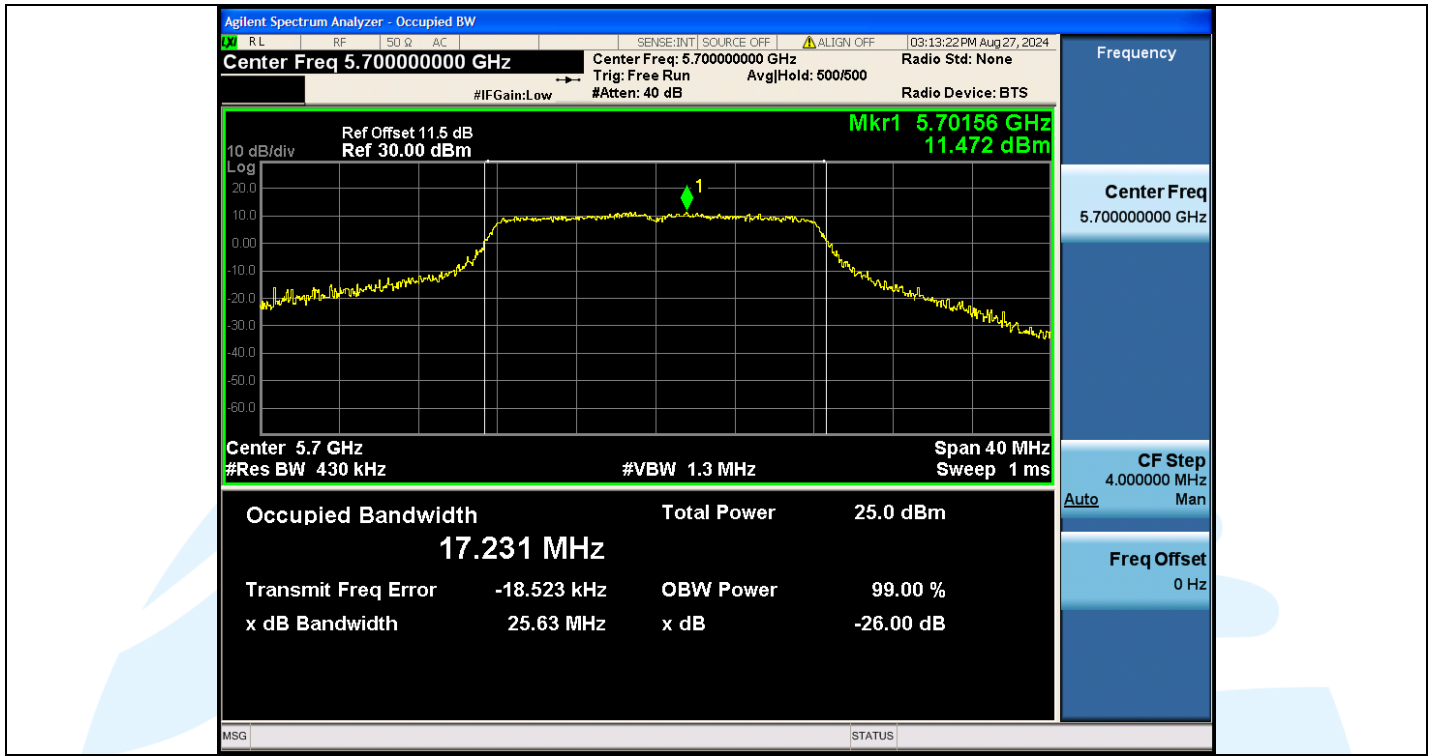

UTTR-RF-EN300328-V1.2

Shenzhen UnionTrust Quality and Technology Co., Ltd.

Address: Unit D/E of 9/F and 16/F, Block A, Building 6, Baoneng science and technology park, Longhua district, Shenzhen, China

Tel: +86-755-28230888