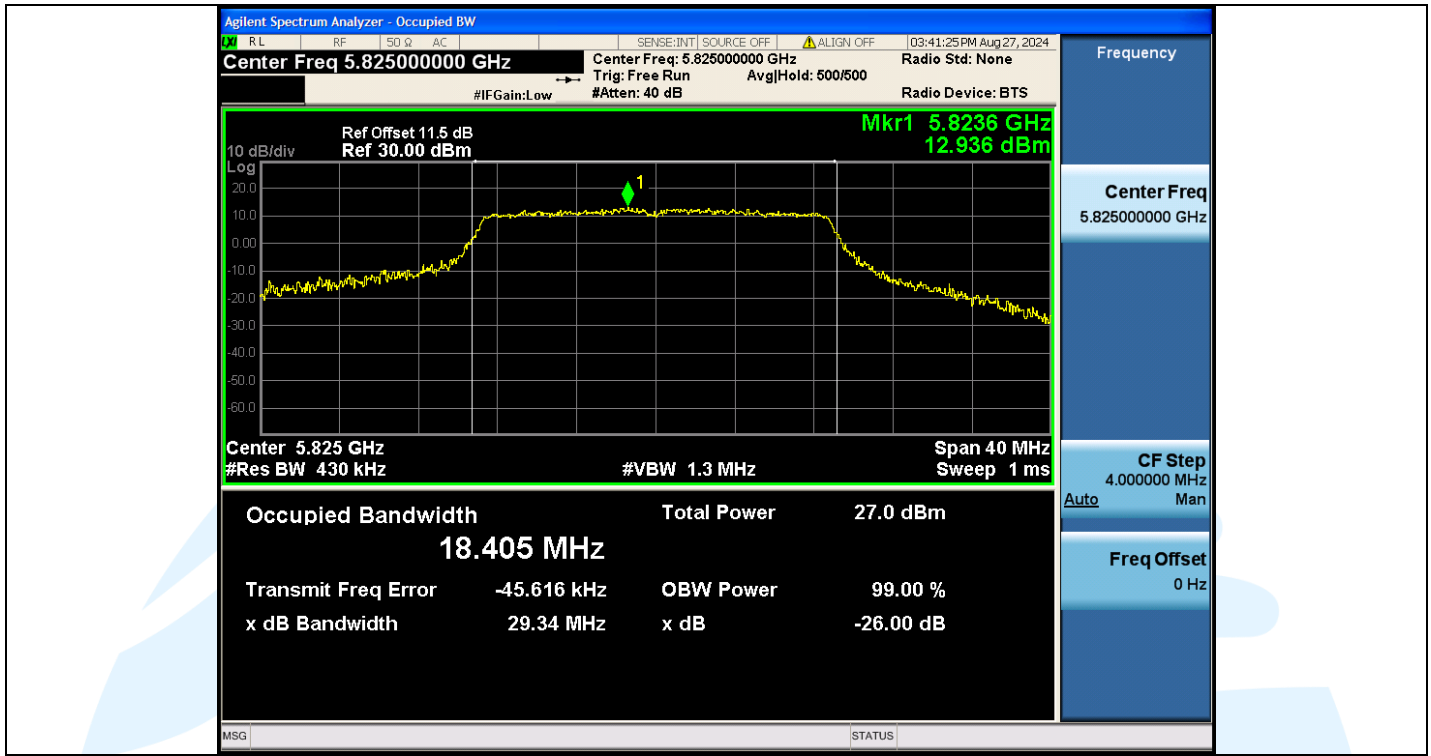

UTTR-RF-EN300328-V1.2

11N20MIMO-Ant3-5825

11N40MIMO-Ant1-5190

Shenzhen UnionTrust Quality and Technology Co., Ltd.

Address: Unit D/E of 9/F and 16/F, Block A, Building 6, Baoneng science and technology park, Longhua district, Shenzhen, China