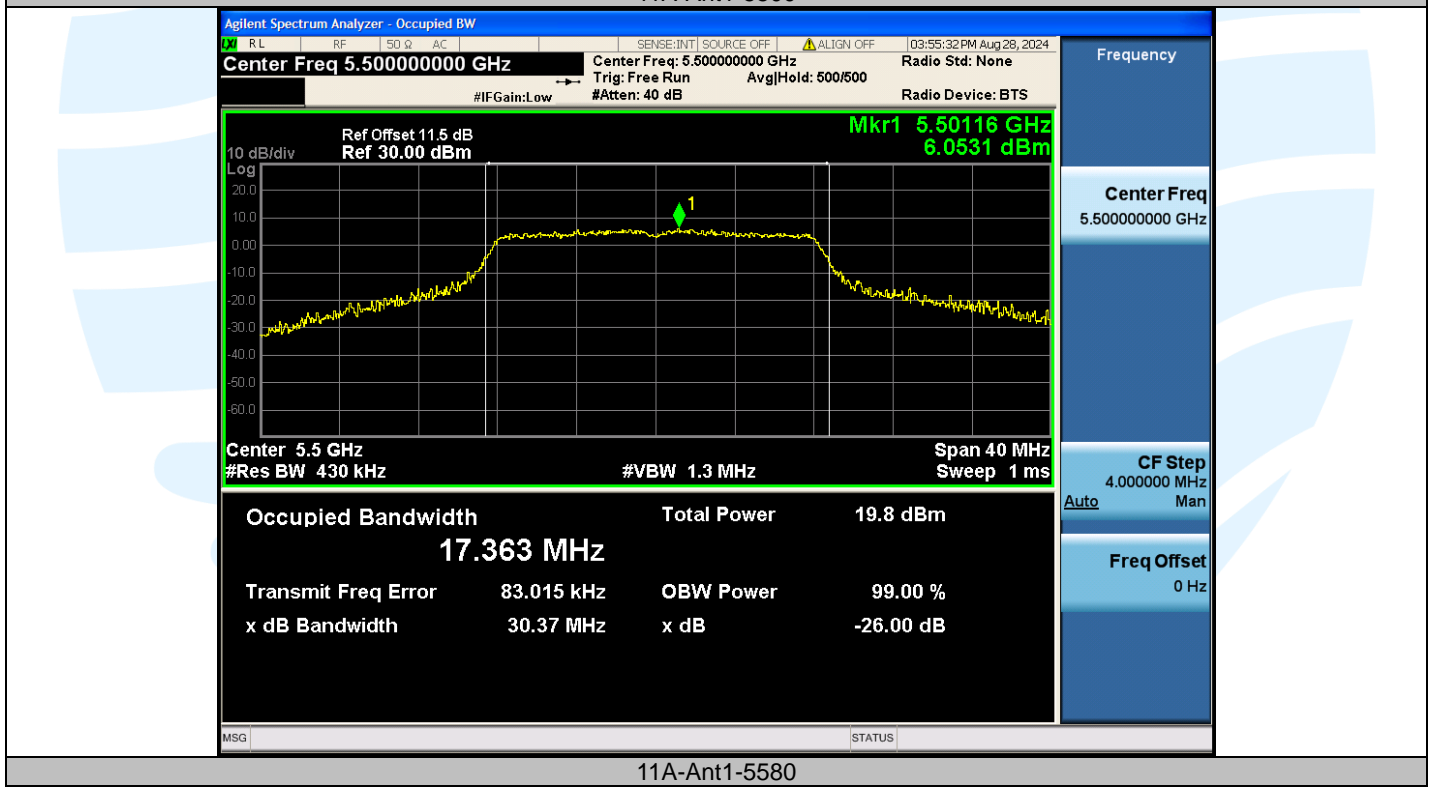

Shenzhen UnionTrust Quality and Technology Co., Ltd.

Address: Unit D/E of 9/F and 16/F, Block A, Building 6, Baoneng science and technology park, Longhua district, Shenzhen, China

Tel: +86-755-28230888

Fax: +86-755-28230886

E-mail: info@uttlab.com

<http://www.uttlab.com>

UTTR-RF-EN300328-V1.2