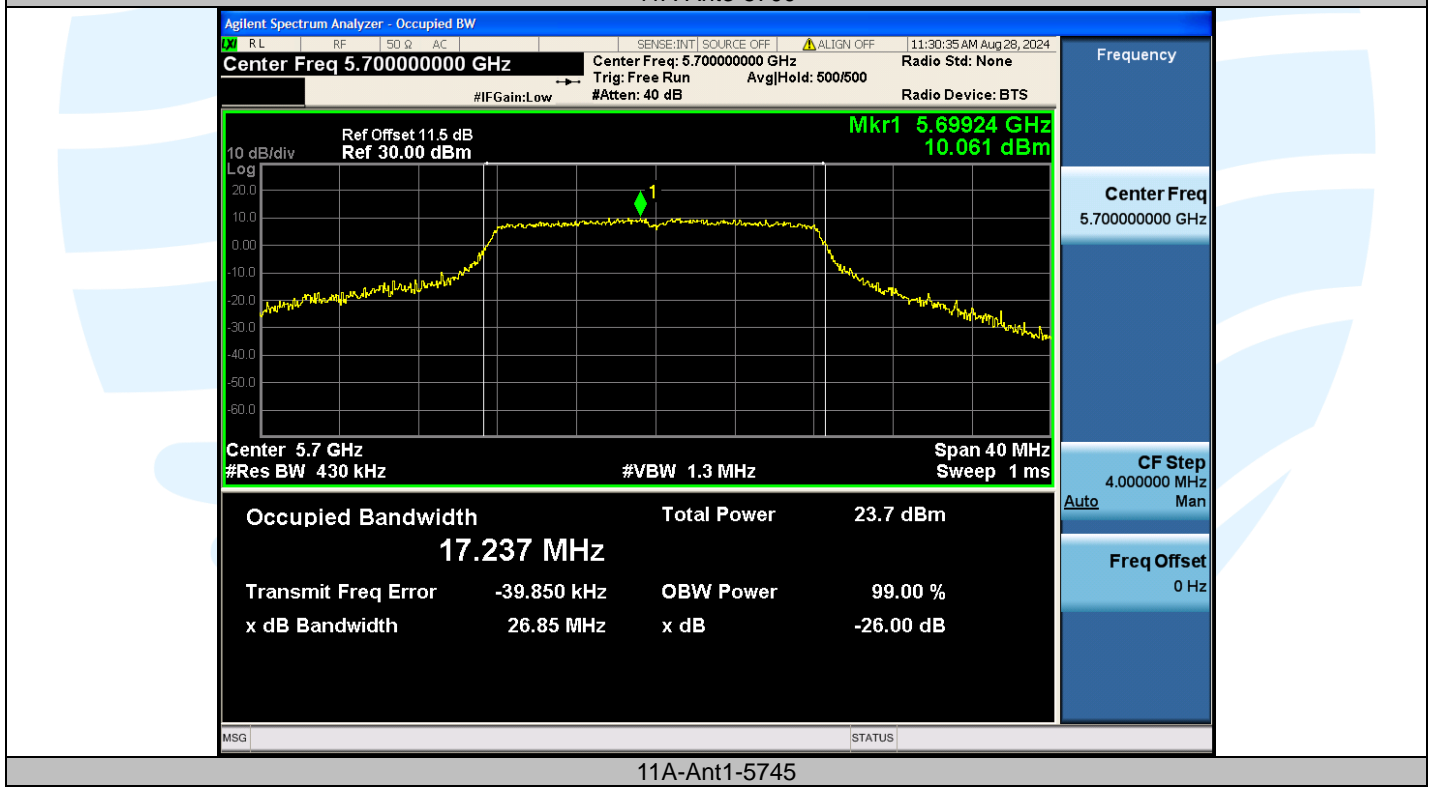

UTTR-RF-EN300328-V1.2

Shenzhen UnionTrust Quality and Technology Co., Ltd.

Address: Unit D/E of 9/F and 16/F, Block A, Building 6, Baoneng science and technology park, Longhua district, Shenzhen, China

Tel: +86-755-28230888