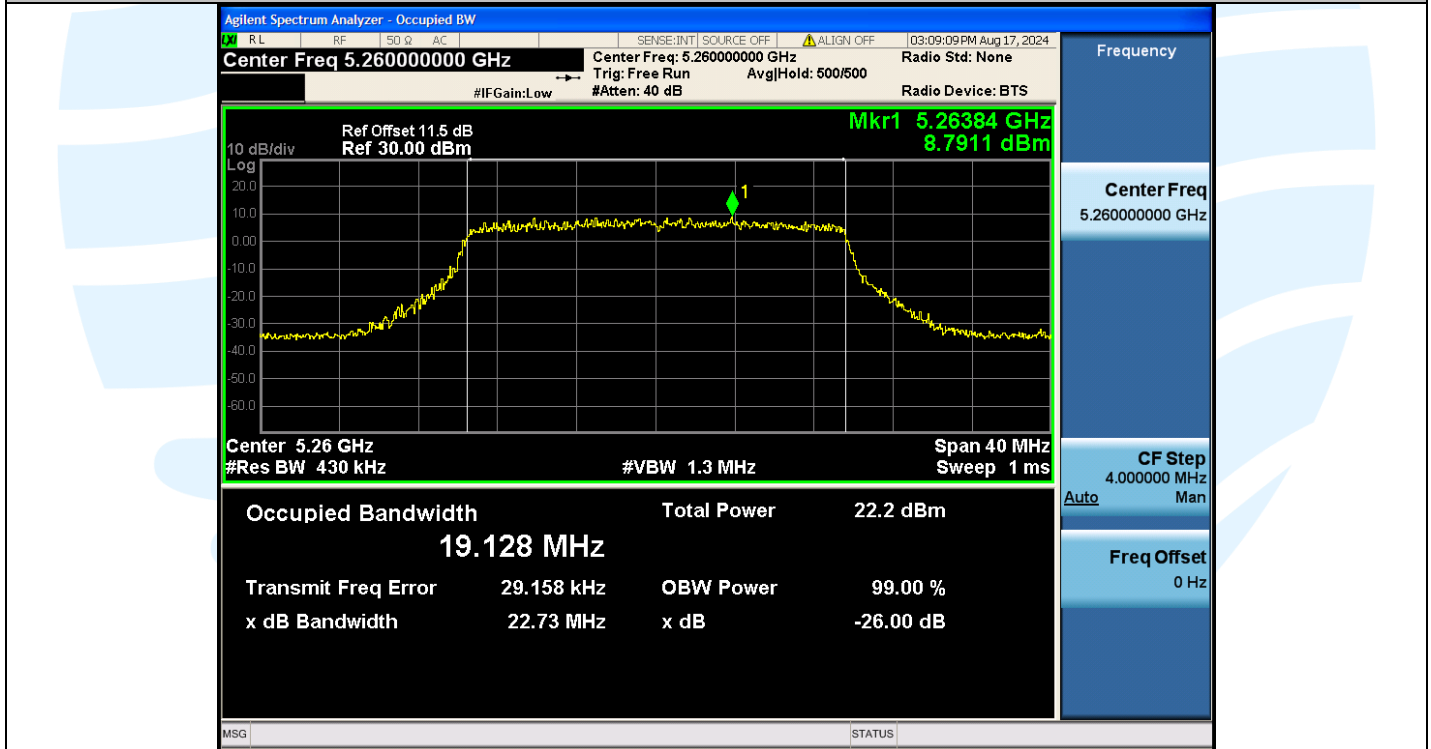

11AX20MIMO-Ant2-5260

11AX20MIMO-Ant1-5280

Shenzhen UnionTrust Quality and Technology Co., Ltd.

Address: Unit D/E of 9/F and 16/F, Block A, Building 6, Baoneng science and technology park, Longhua district, Shenzhen, China