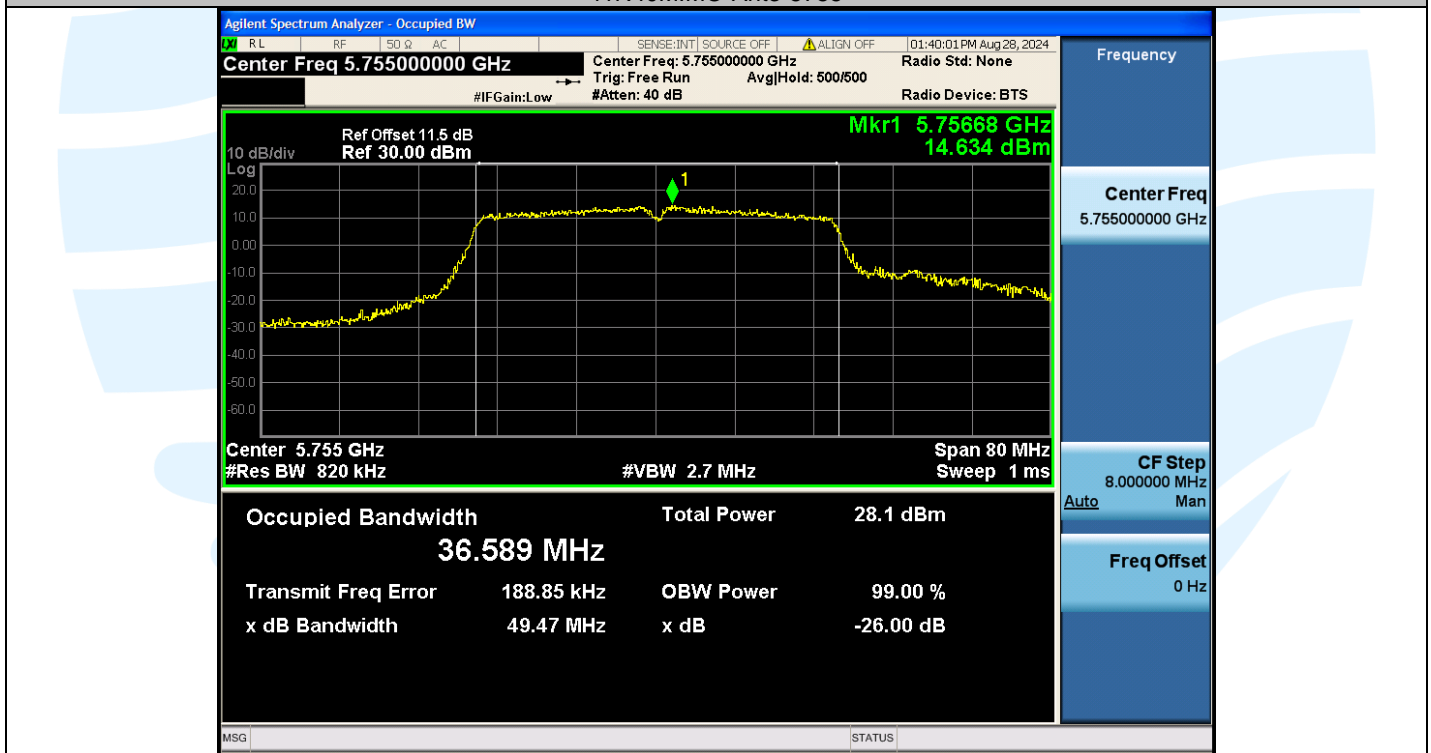

UTTR-RF-EN300328-V1.2

11N40MIMO-Ant3-5755

11N40MIMO-Ant1-5795

Shenzhen UnionTrust Quality and Technology Co., Ltd.

Address: Unit D/E of 9/F and 16/F, Block A, Building 6, Baoneng science and technology park, Longhua district, Shenzhen, China