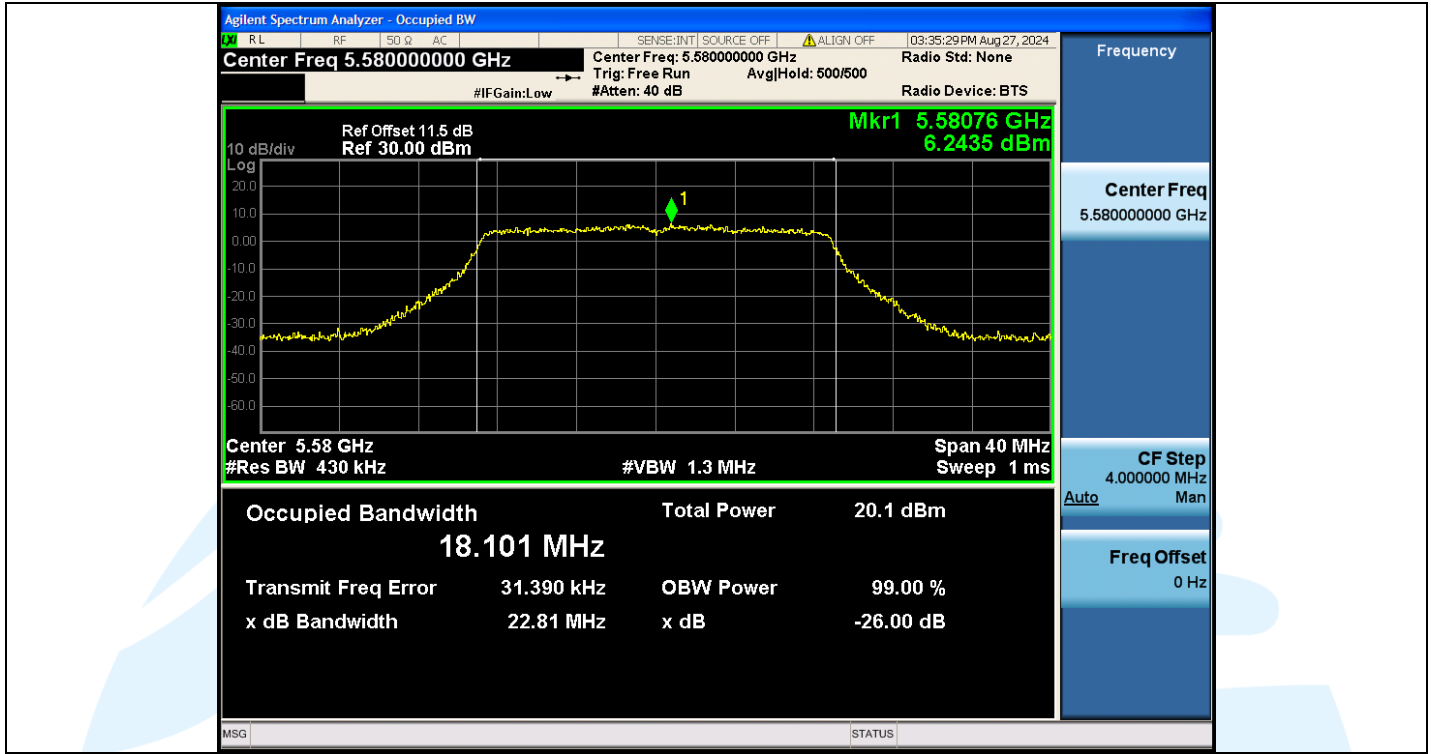

11N20MIMO-Ant3-5580