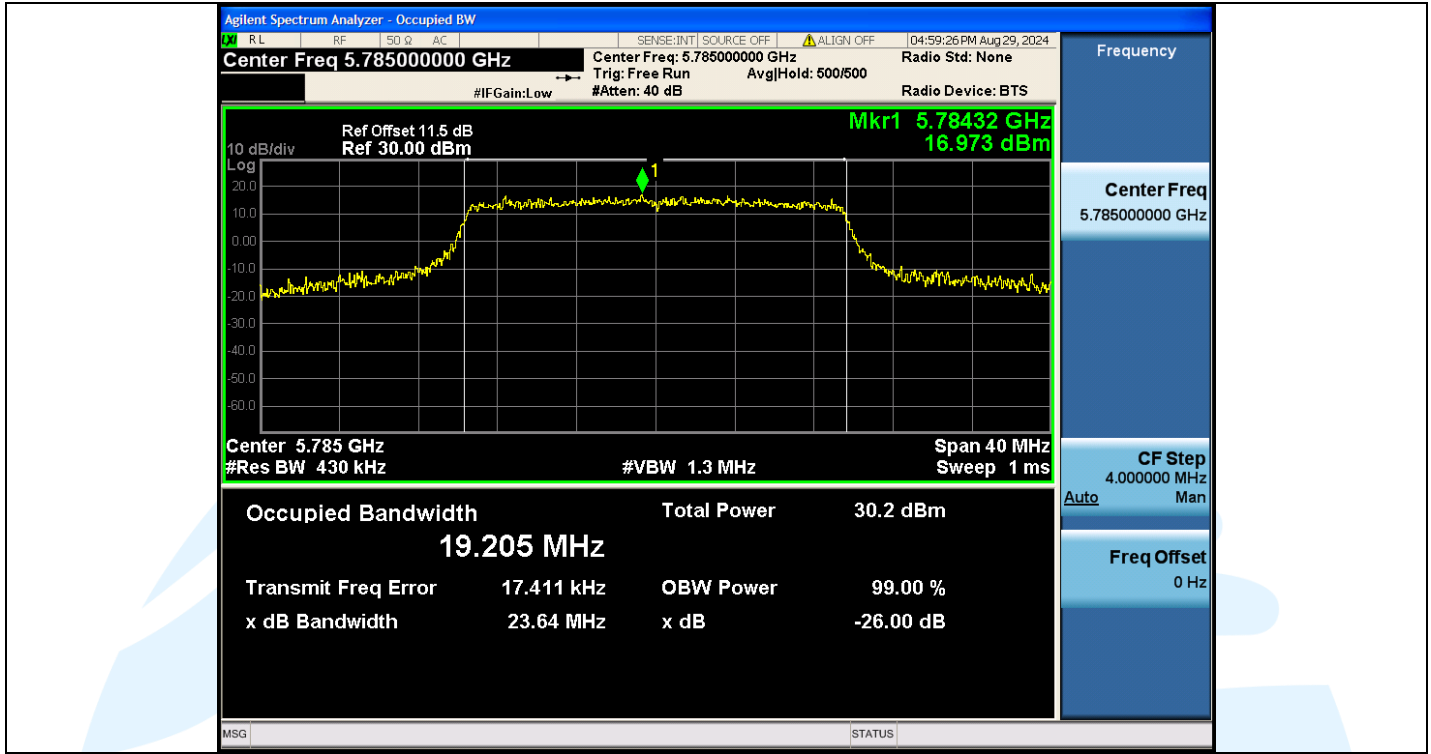

Shenzhen UnionTrust Quality and Technology Co., Ltd.

Address: Unit D/E of 9/F and 16/F, Block A, Building 6, Baoneng science and technology park, Longhua district, Shenzhen, China

Tel: +86-755-28230888

Fax: +86-755-28230886

E-mail: info@uttlab.com

<http://www.uttlab.com>

UTTR-RF-EN300328-V1.2