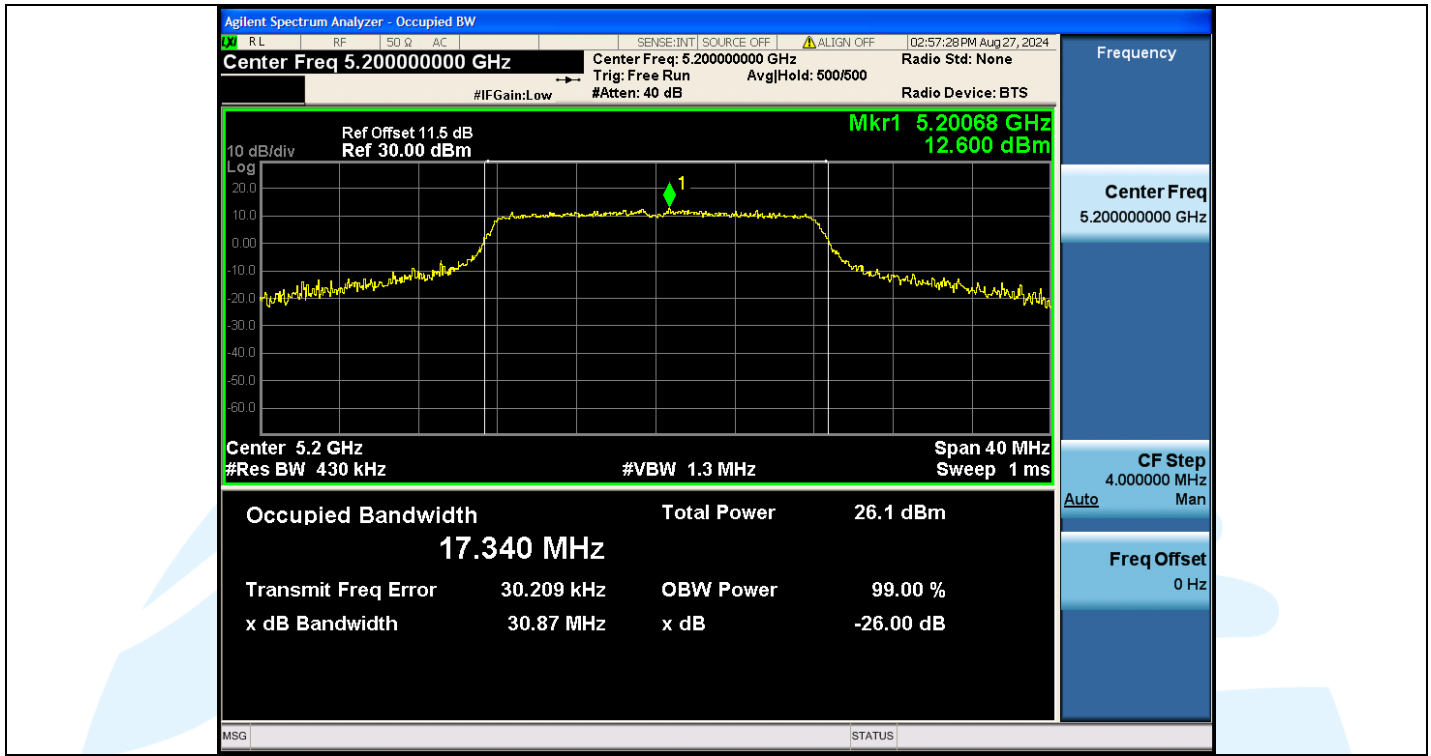

11A-Ant3-5200