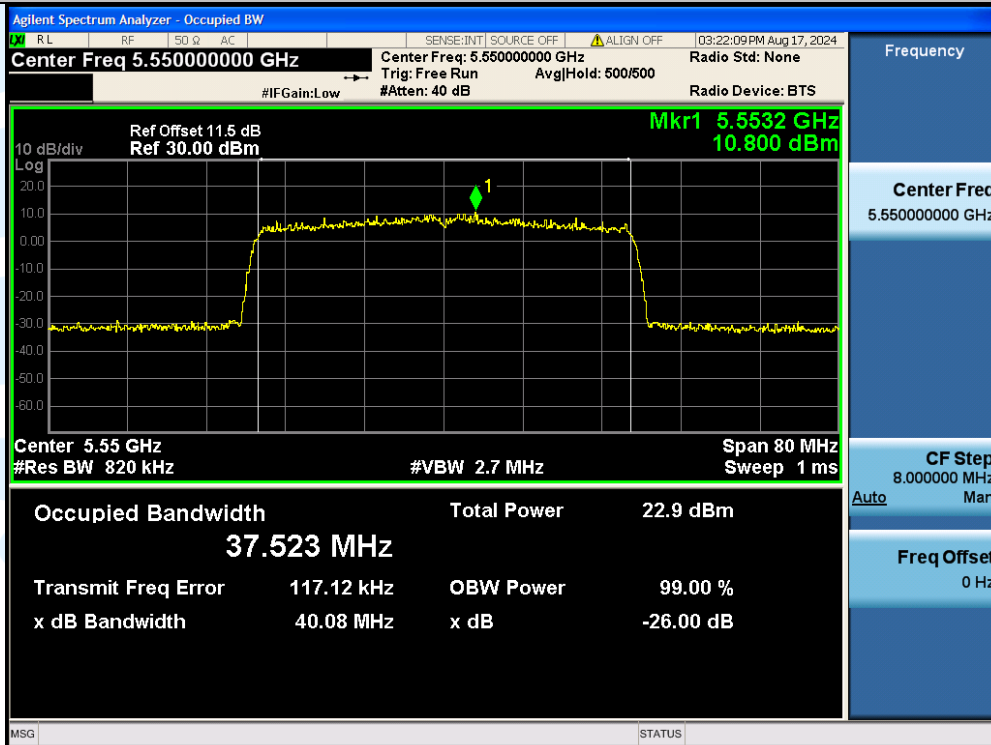

Tel: +86-755-28230888

Fax: +86-755-28230886

E-mail: info@uttlab.com

<http://www.uttlab.com>

UTTR-RF-EN300328-V1.2

11AX40MIMO-Ant2-5550

11AX40MIMO-Ant1-5670

Shenzhen UnionTrust Quality and Technology Co., Ltd.