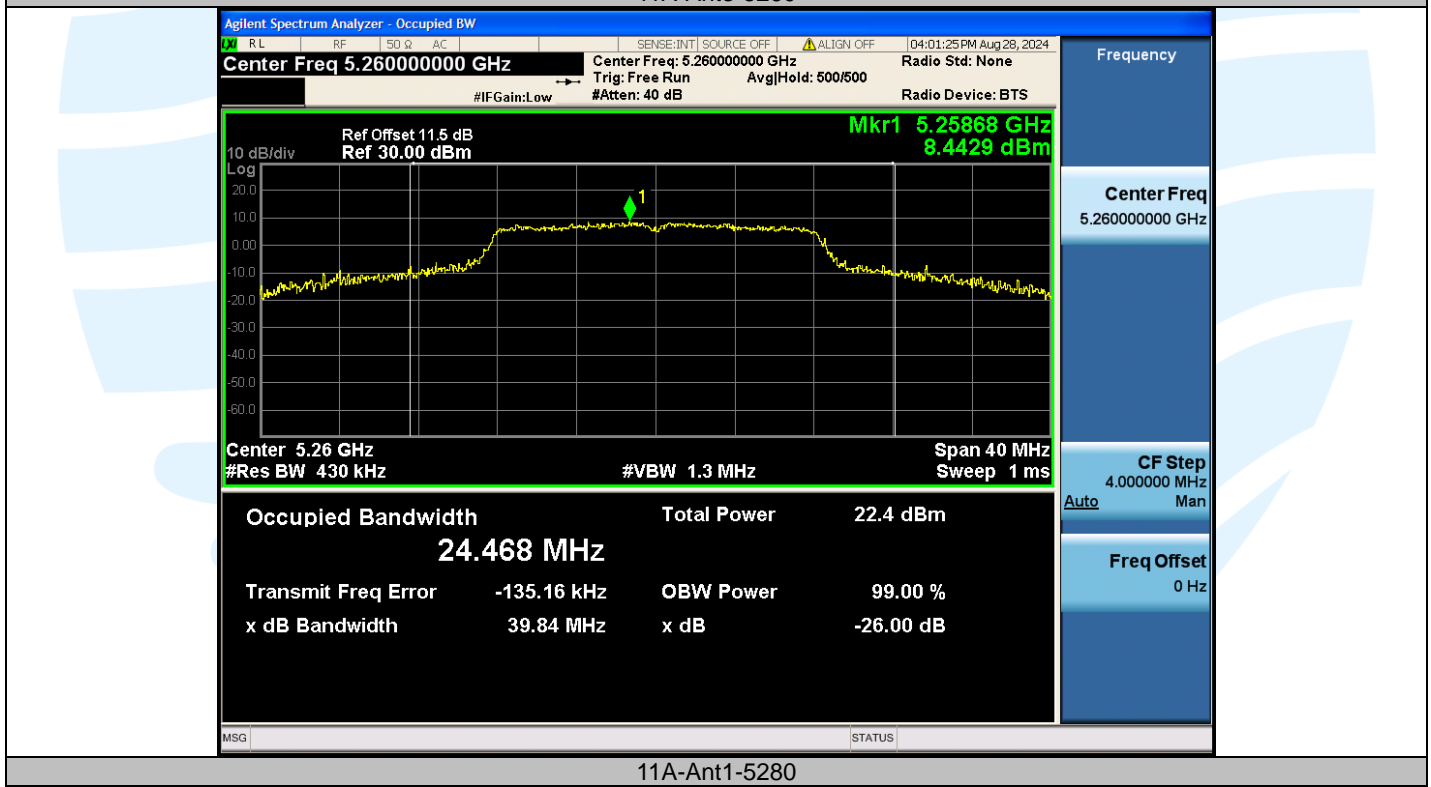

Shenzhen UnionTrust Quality and Technology Co., Ltd.

Address: Unit D/E of 9/F and 16/F, Block A, Building 6, Baoneng science and technology park, Longhua district, Shenzhen, China

Tel: +86-755-28230888

Fax: +86-755-28230886

E-mail: info@uttlab.com

<http://www.uttlab.com>

UTTR-RF-EN300328-V1.2