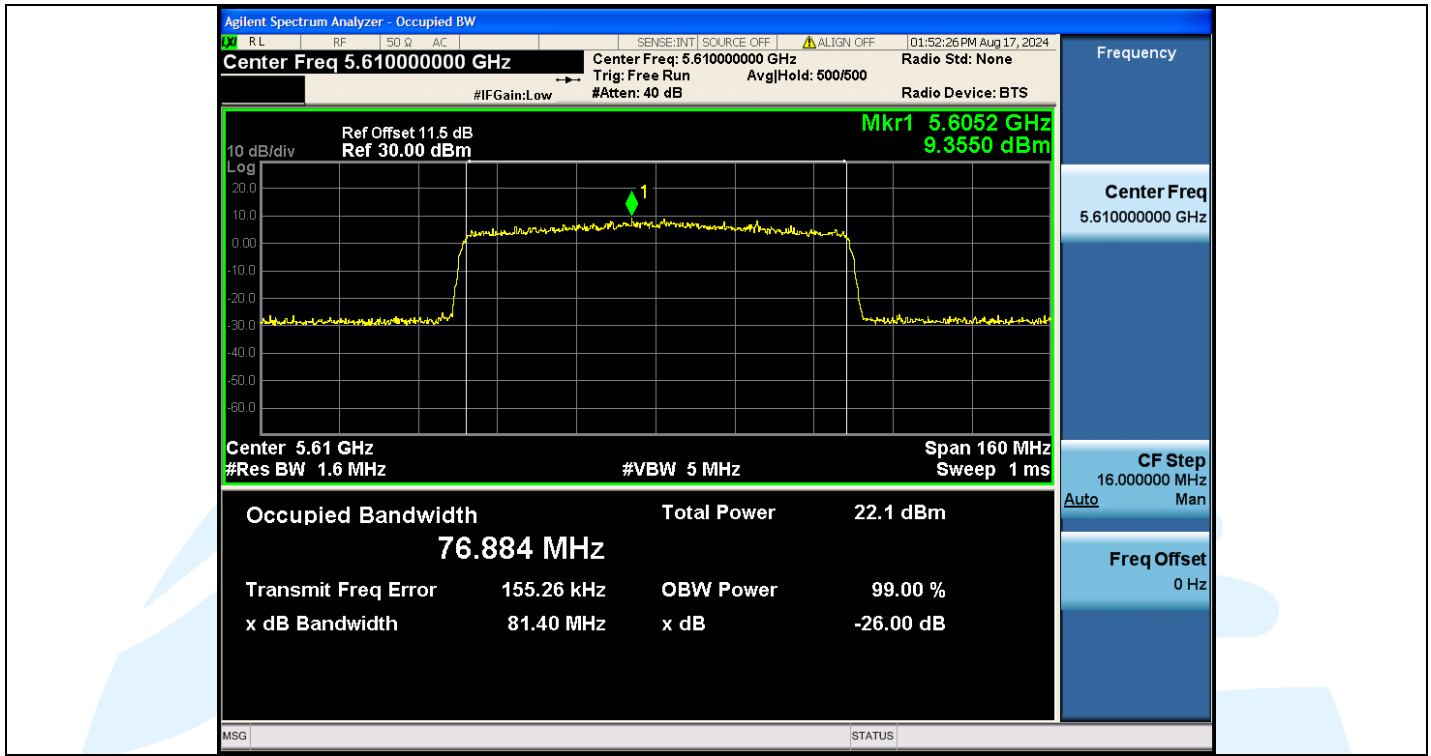

11AX80MIMO-Ant2-5610