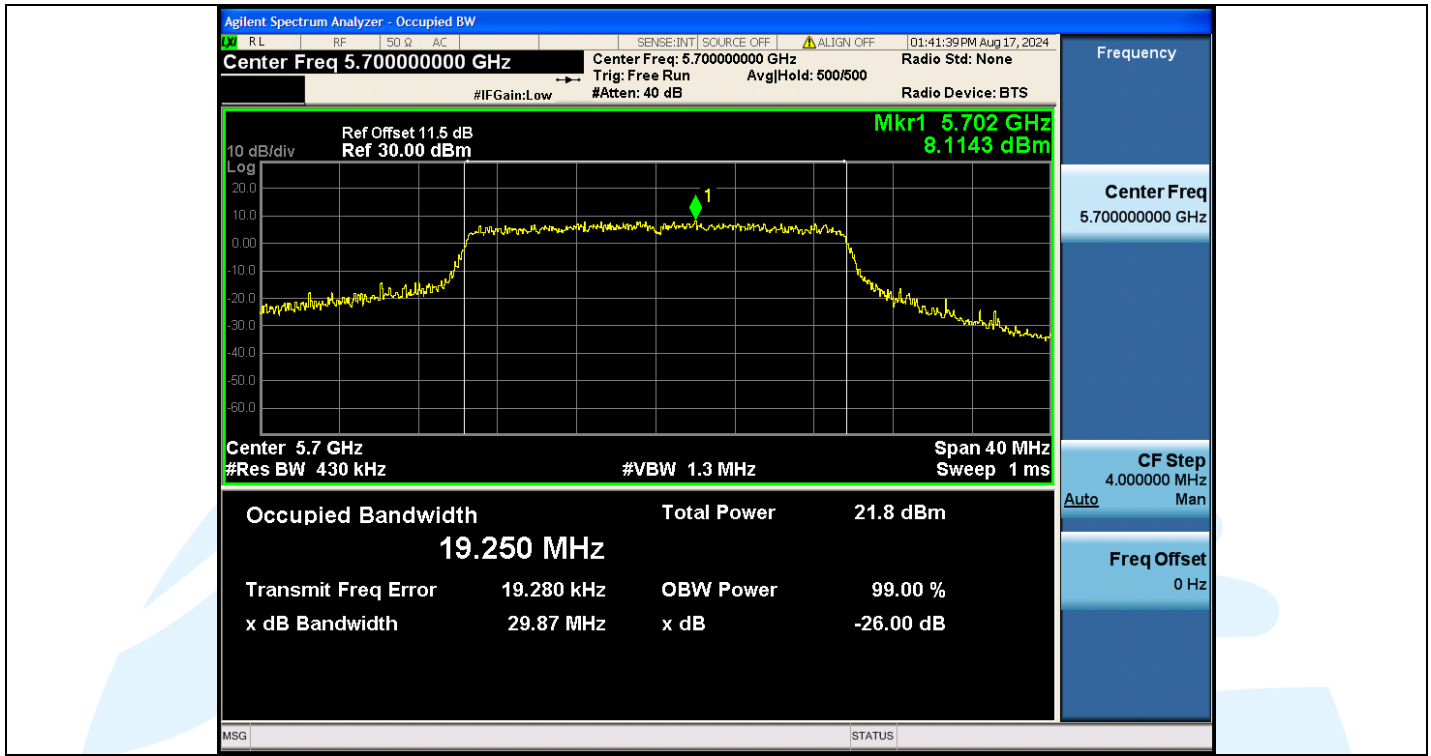

Shenzhen UnionTrust Quality and Technology Co., Ltd.

Address: Unit D/E of 9/F and 16/F, Block A, Building 6, Baoneng science and technology park, Longhua district, Shenzhen, China

Tel: +86-755-28230888

Fax: +86-755-28230886

E-mail: info@uttlab.com

<http://www.uttlab.com>

UTTR-RF-EN300328-V1.2