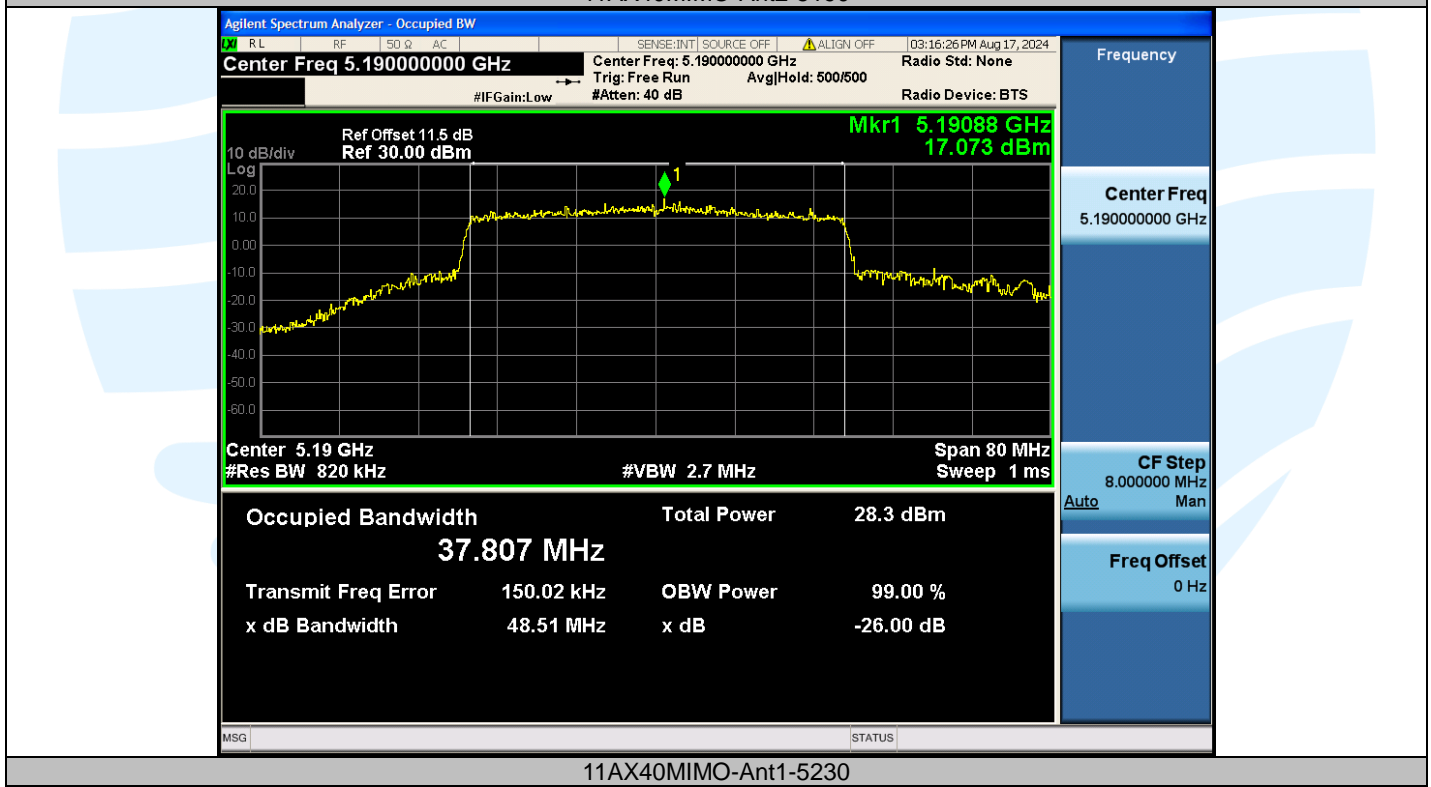

Shenzhen UnionTrust Quality and Technology Co., Ltd.

Address: Unit D/E of 9/F and 16/F, Block A, Building 6, Baoneng science and technology park, Longhua district, Shenzhen, China

Tel: +86-755-28230888

Fax: +86-755-28230886

E-mail: info@uttlab.com

<http://www.uttlab.com>

UTTR-RF-EN300328-V1.2