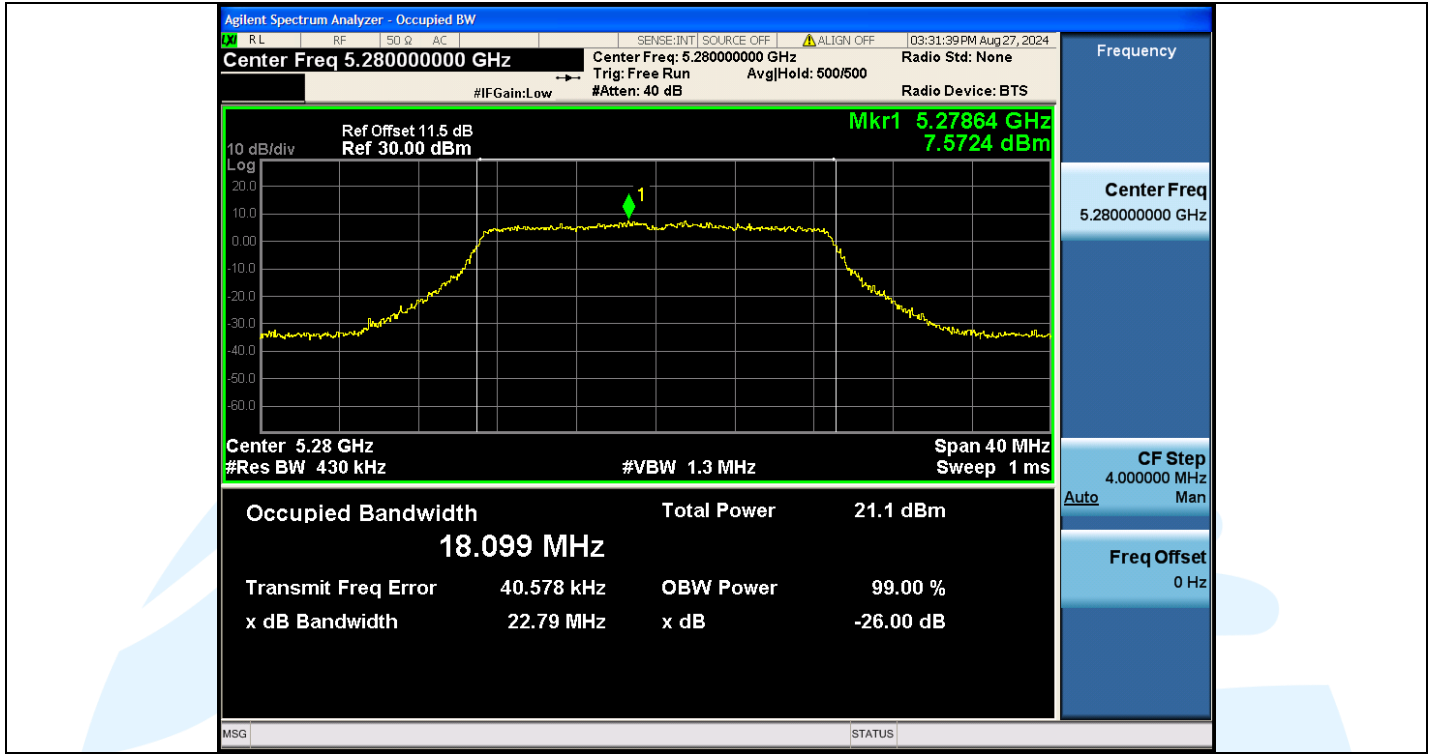

11N20MIMO-Ant3-5280