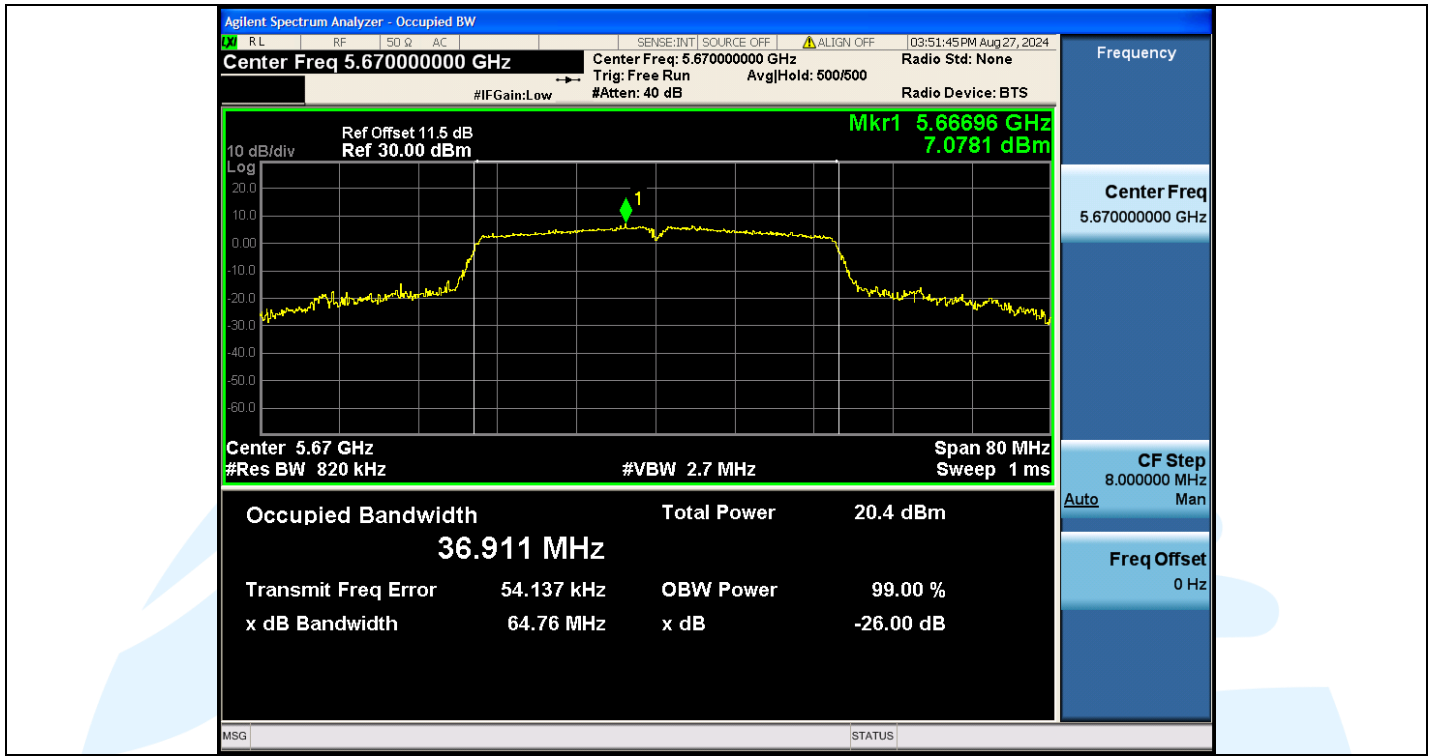

11N40MIMO-Ant3-5670