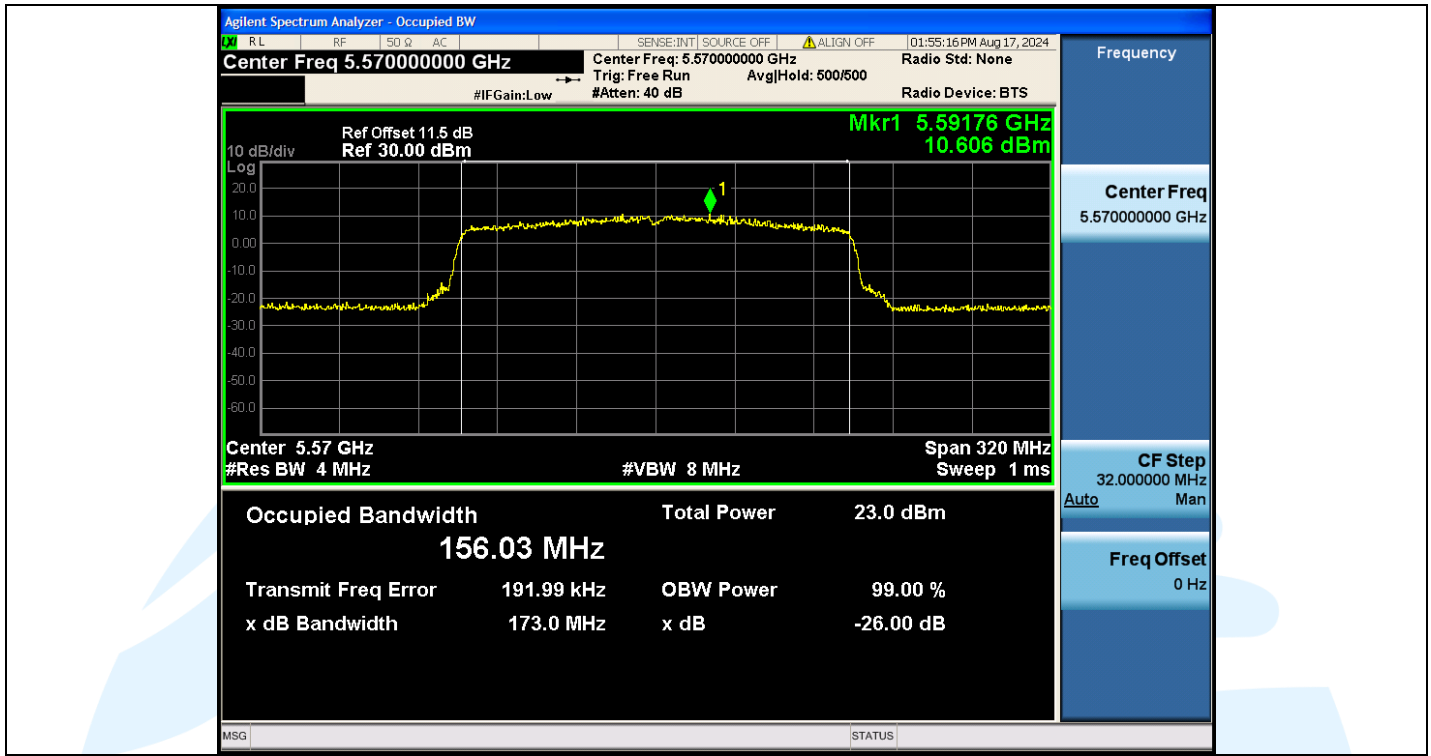

Shenzhen UnionTrust Quality and Technology Co., Ltd.

Address: Unit D/E of 9/F and 16/F, Block A, Building 6, Baoneng science and technology park, Longhua district, Shenzhen, China

Tel: +86-755-28230888

Fax: +86-755-28230886

E-mail: info@uttlab.com

<http://www.uttlab.com>

UTTR-RF-EN300328-V1.2