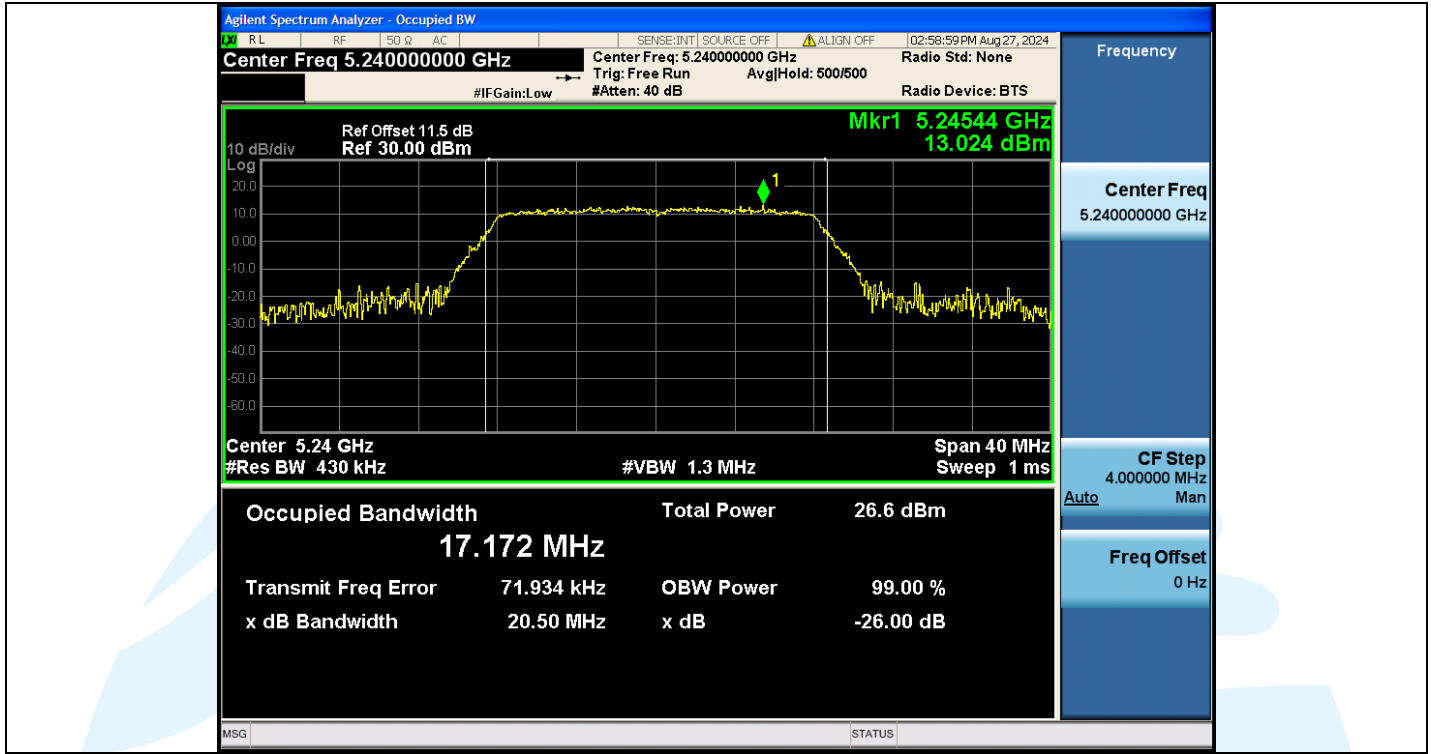

UTTR-RF-EN300328-V1.2

Shenzhen UnionTrust Quality and Technology Co., Ltd.

Address: Unit D/E of 9/F and 16/F, Block A, Building 6, Baoneng science and technology park, Longhua district, Shenzhen, China

Tel: +86-755-28230888