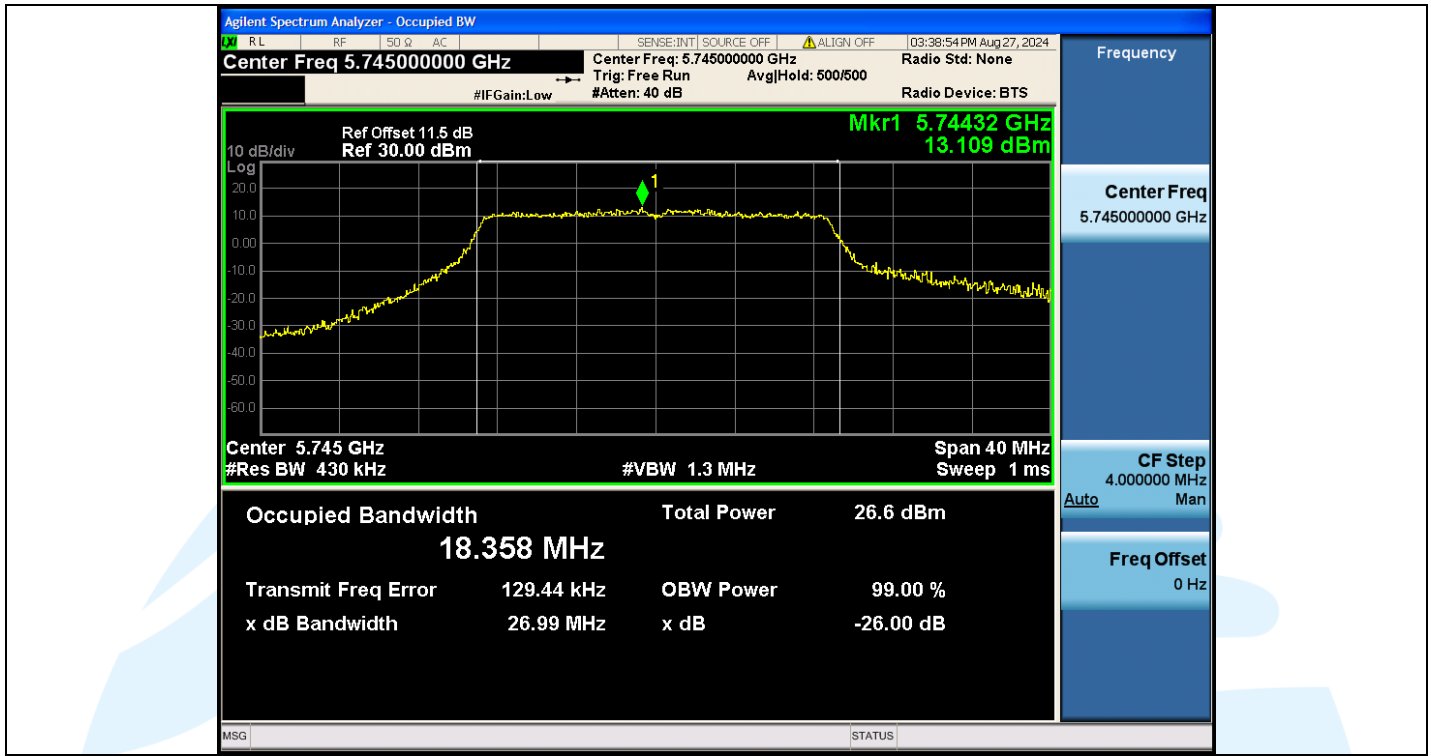

Shenzhen UnionTrust Quality and Technology Co., Ltd.

Address: Unit D/E of 9/F and 16/F, Block A, Building 6, Baoneng science and technology park, Longhua district, Shenzhen, China

Tel: +86-755-28230888

Fax: +86-755-28230886

E-mail: info@uttlab.com

<http://www.uttlab.com>

UTTR-RF-EN300328-V1.2