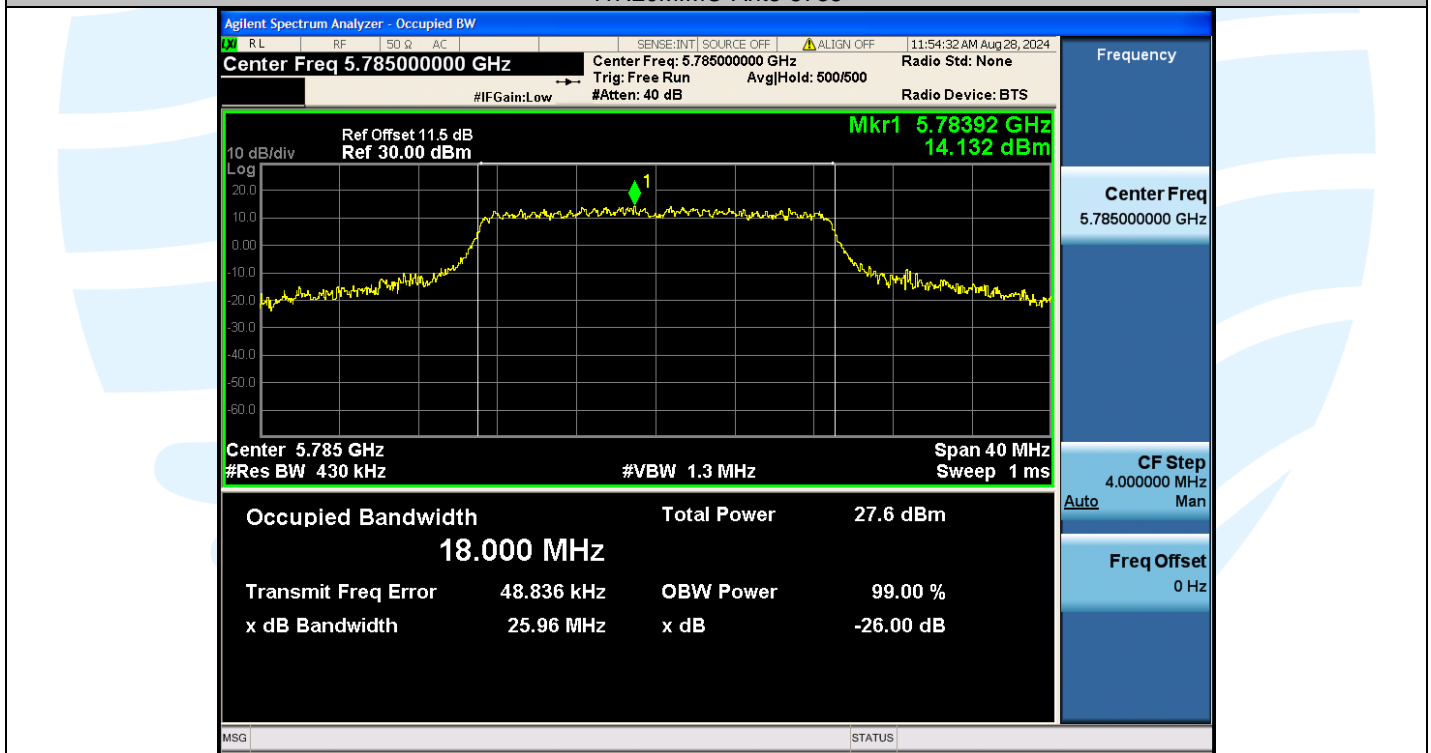

11N20MIMO-Ant1-5825

Shenzhen UnionTrust Quality and Technology Co., Ltd.

Address: Unit D/E of 9/F and 16/F, Block A, Building 6, Baoneng science and technology park, Longhua district, Shenzhen, China

Tel: +86-755-28230888

Fax: +86-755-28230886

E-mail: info@uttlab.com

<http://www.uttlab.com>

UTTR-RF-EN300328-V1.2