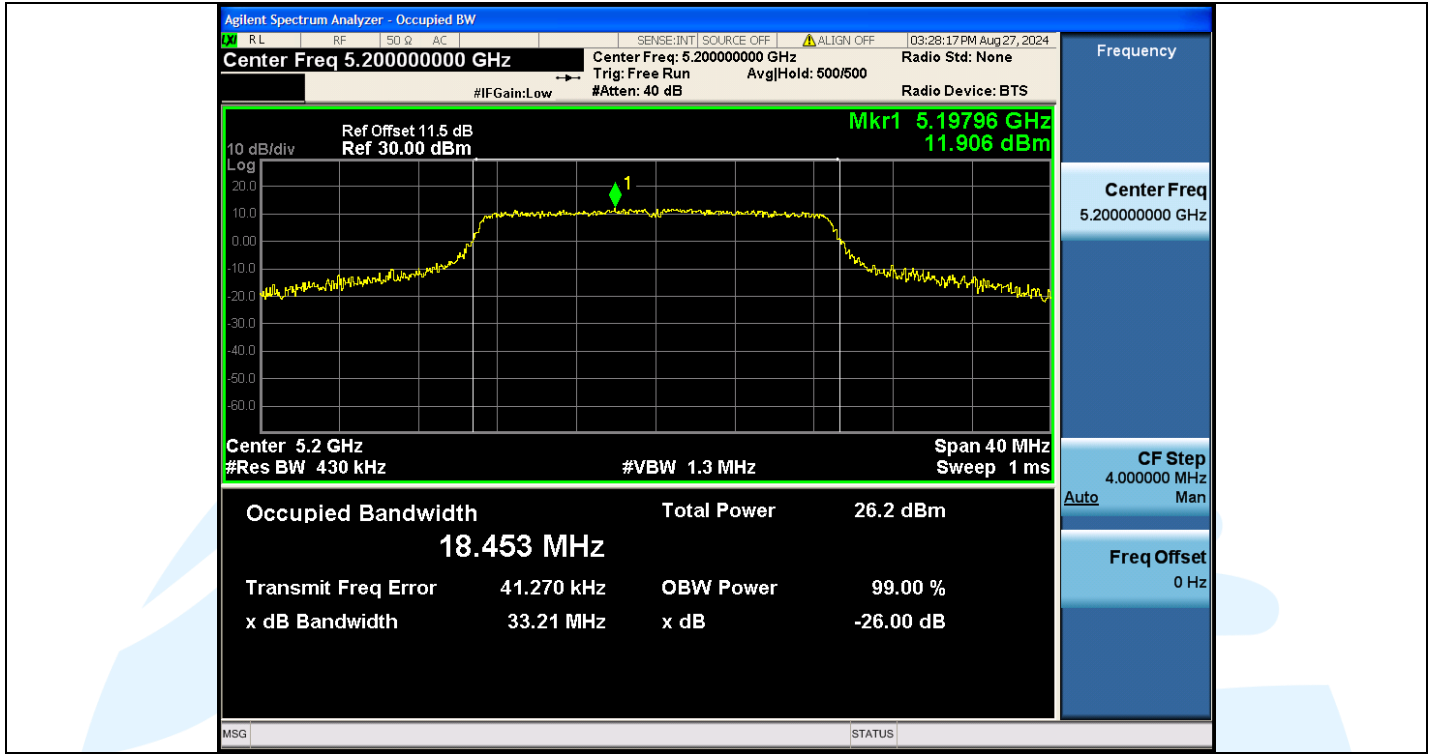

Shenzhen UnionTrust Quality and Technology Co., Ltd.

Address: Unit D/E of 9/F and 16/F, Block A, Building 6, Baoneng science and technology park, Longhua district, Shenzhen, China

Tel: +86-755-28230888

Fax: +86-755-28230886

E-mail: info@uttlab.com

<http://www.uttlab.com>

UTTR-RF-EN300328-V1.2