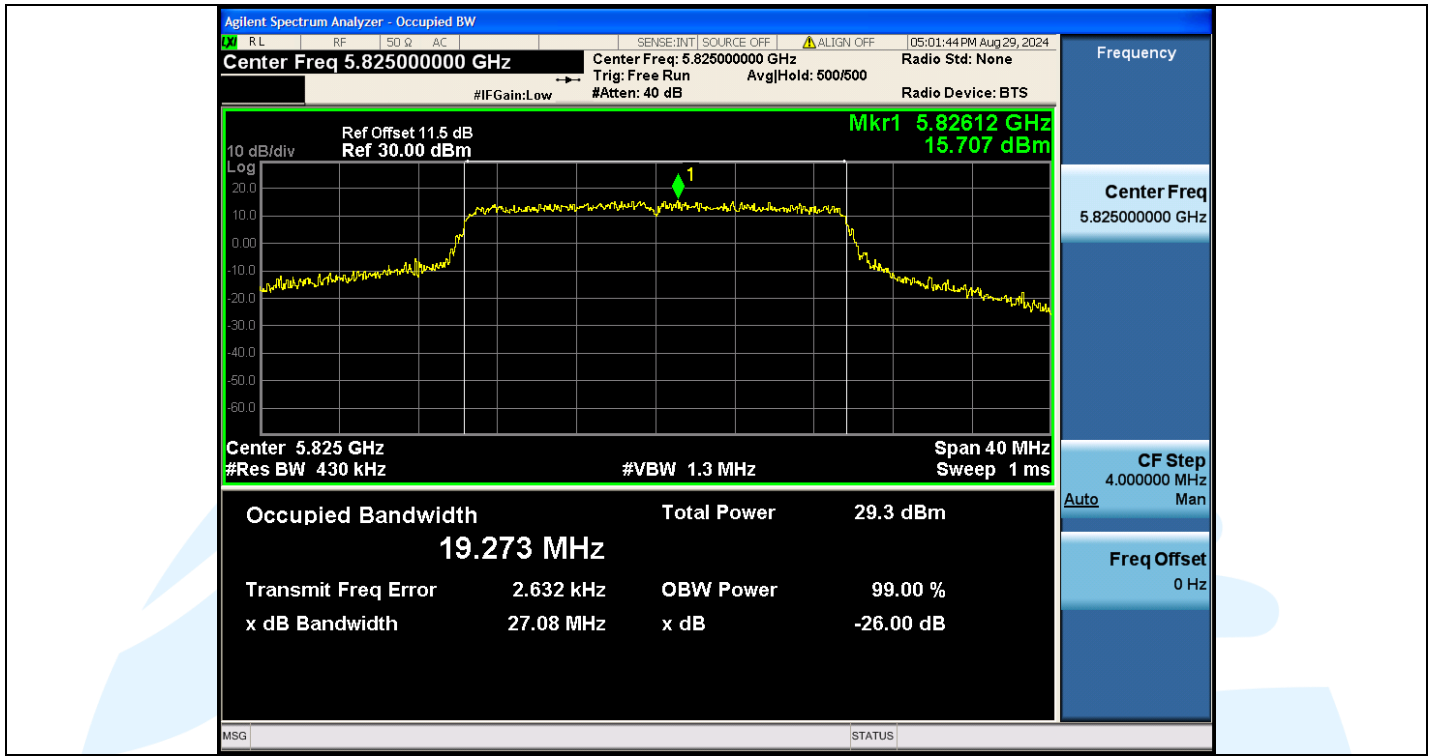

Shenzhen UnionTrust Quality and Technology Co., Ltd.

Address: Unit D/E of 9/F and 16/F, Block A, Building 6, Baoneng science and technology park, Longhua district, Shenzhen, China

Tel: +86-755-28230888

Fax: +86-755-28230886

E-mail: info@uttlab.com

<http://www.uttlab.com>

UTTR-RF-EN300328-V1.2