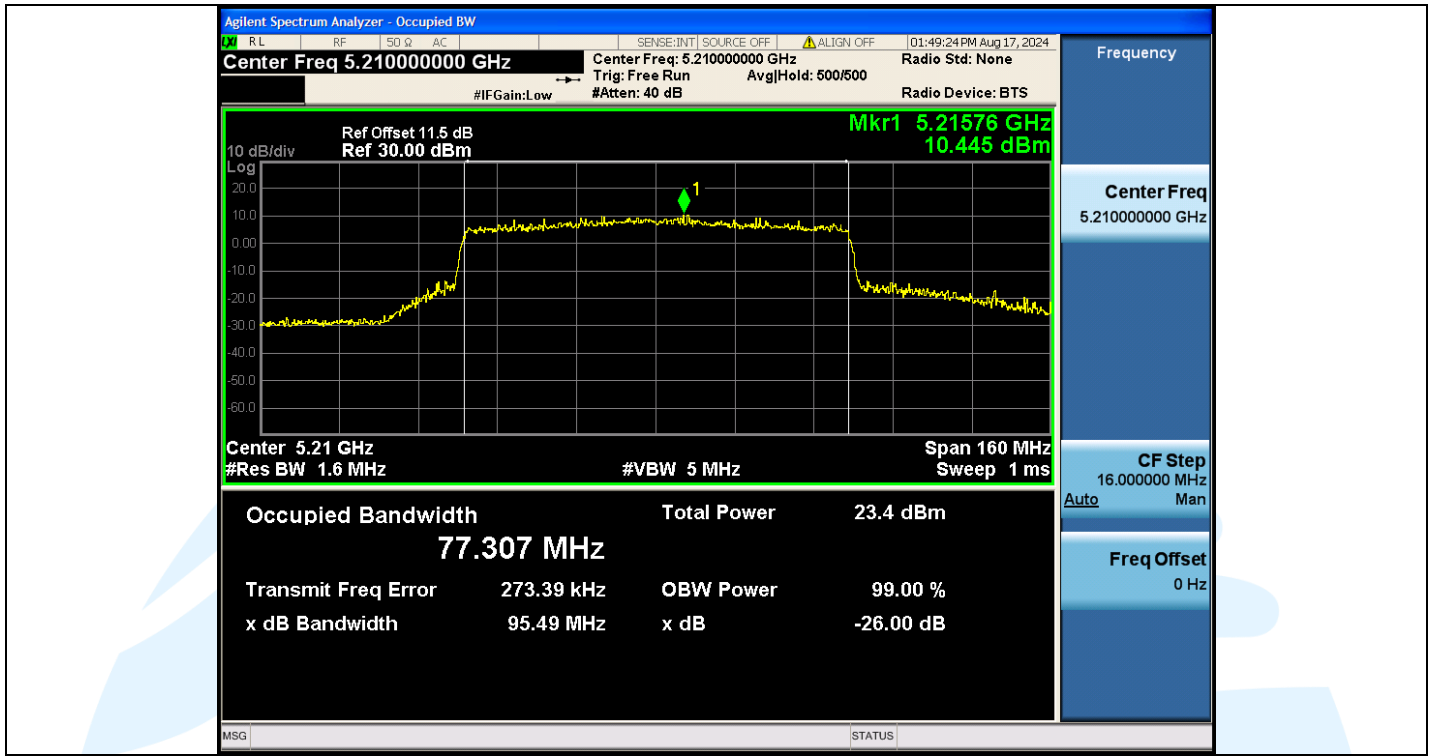

Shenzhen UnionTrust Quality and Technology Co., Ltd.

Address: Unit D/E of 9/F and 16/F, Block A, Building 6, Baoneng science and technology park, Longhua district, Shenzhen, China

Tel: +86-755-28230888

Fax: +86-755-28230886

E-mail: info@uttlab.com

<http://www.uttlab.com>

UTTR-RF-EN300328-V1.2