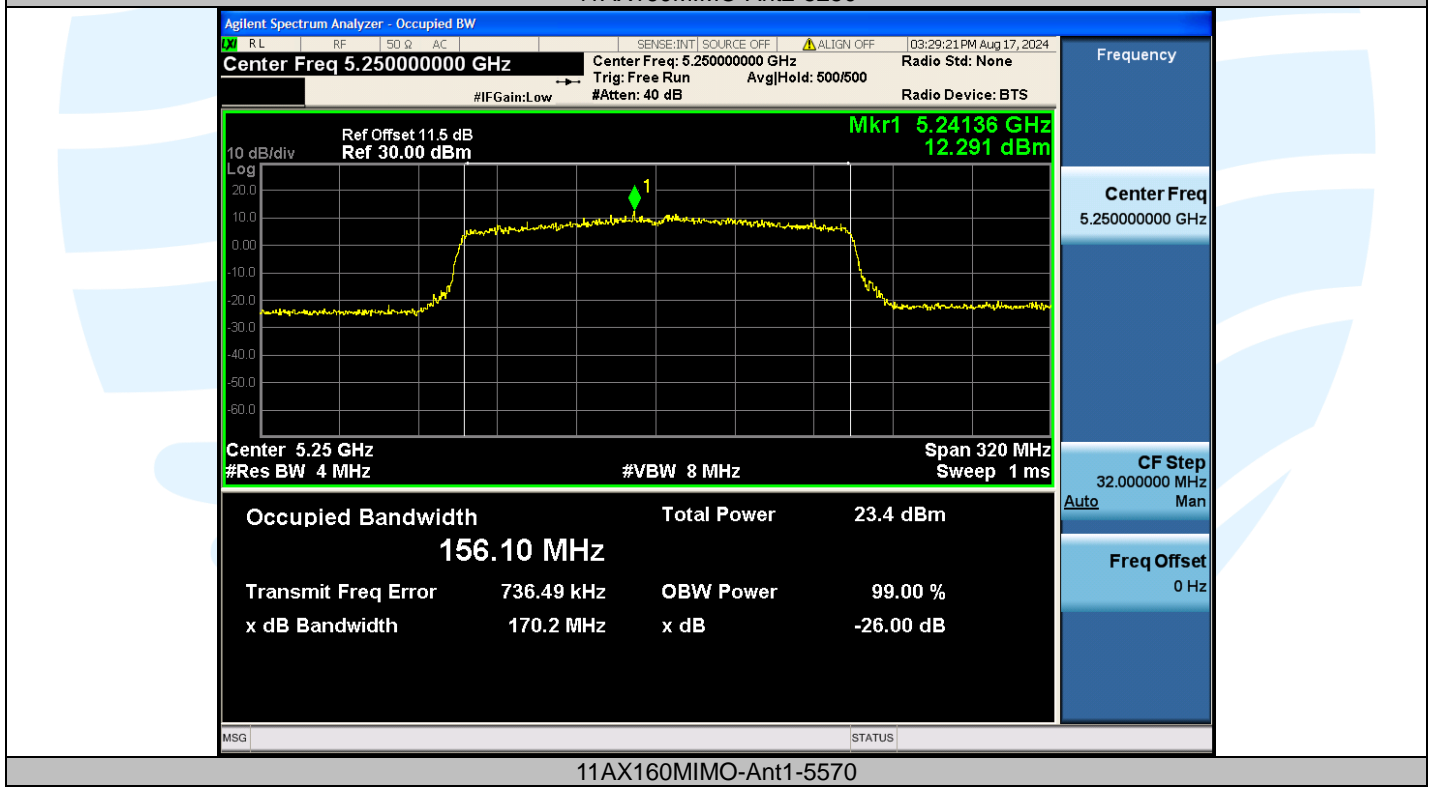

Shenzhen UnionTrust Quality and Technology Co., Ltd.

Address: Unit D/E of 9/F and 16/F, Block A, Building 6, Baoneng science and technology park, Longhua district, Shenzhen, China

Tel: +86-755-28230888

Fax: +86-755-28230886

E-mail: info@uttlab.com

<http://www.uttlab.com>

UTTR-RF-EN300328-V1.2