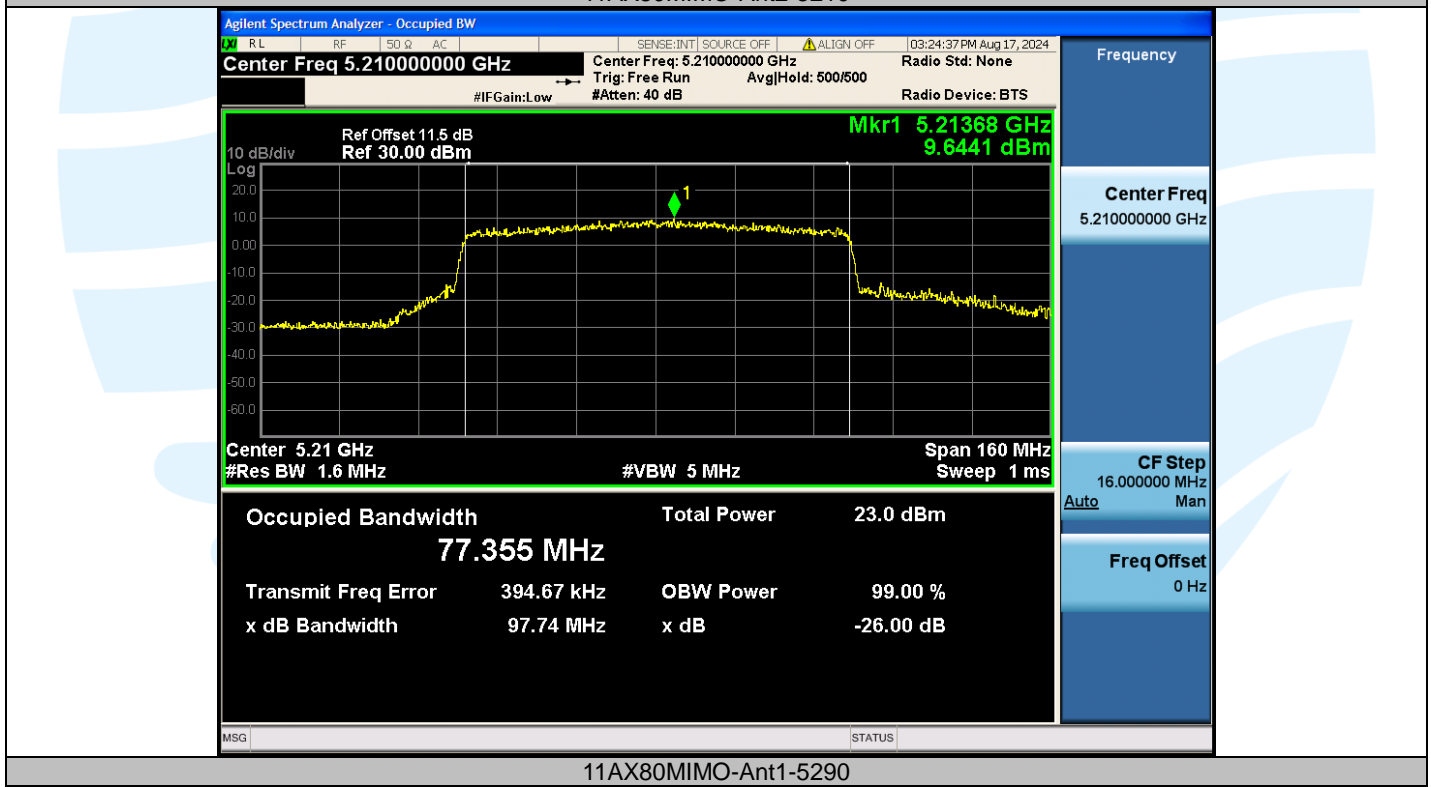

Shenzhen UnionTrust Quality and Technology Co., Ltd.

Address: Unit D/E of 9/F and 16/F, Block A, Building 6, Baoneng science and technology park, Longhua district, Shenzhen, China

Tel: +86-755-28230888

Fax: +86-755-28230886

E-mail: info@uttlab.com

<http://www.uttlab.com>

UTTR-RF-EN300328-V1.2