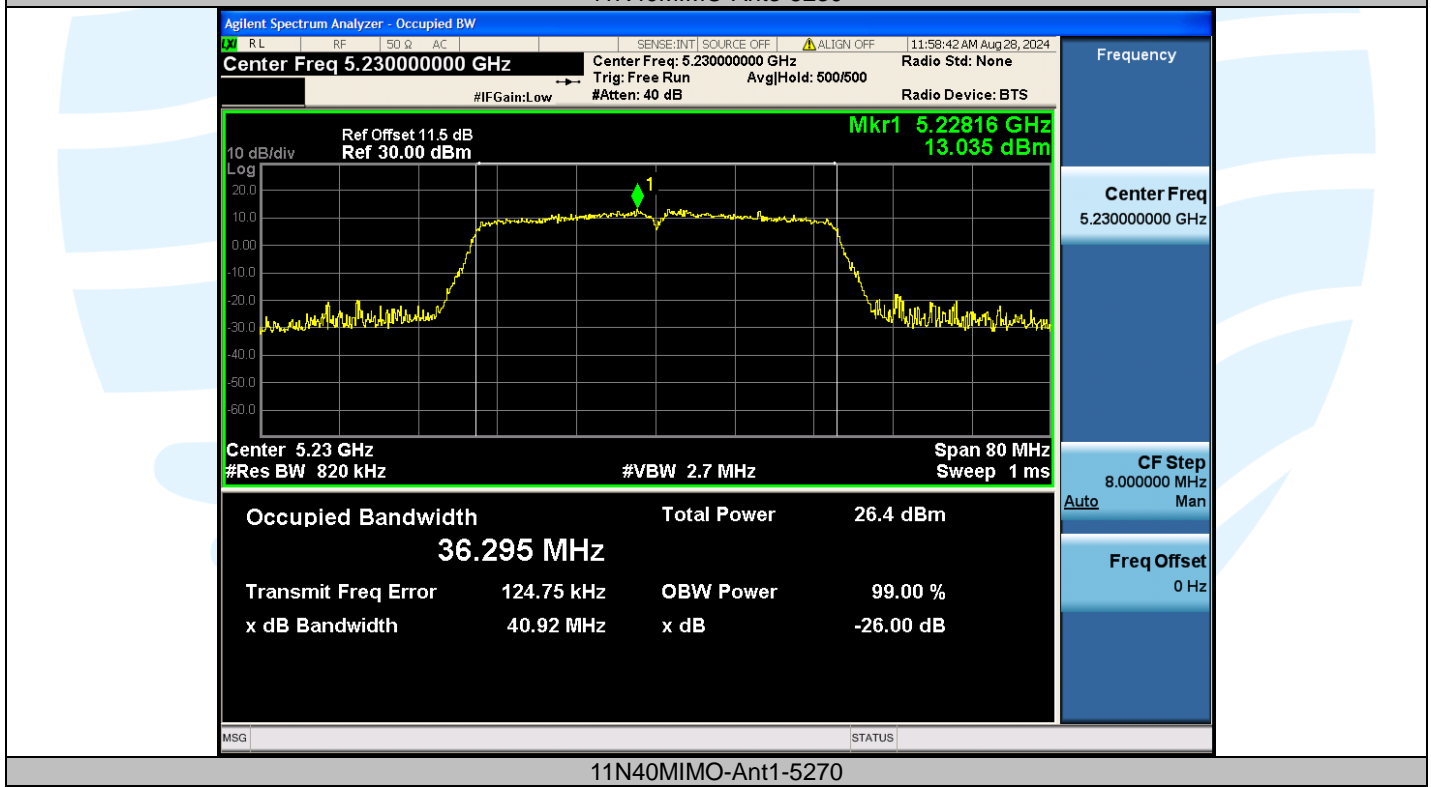

UTTR-RF-EN300328-V1.2

Shenzhen UnionTrust Quality and Technology Co., Ltd.

Address: Unit D/E of 9/F and 16/F, Block A, Building 6, Baoneng science and technology park, Longhua district, Shenzhen, China

Tel: +86-755-28230888