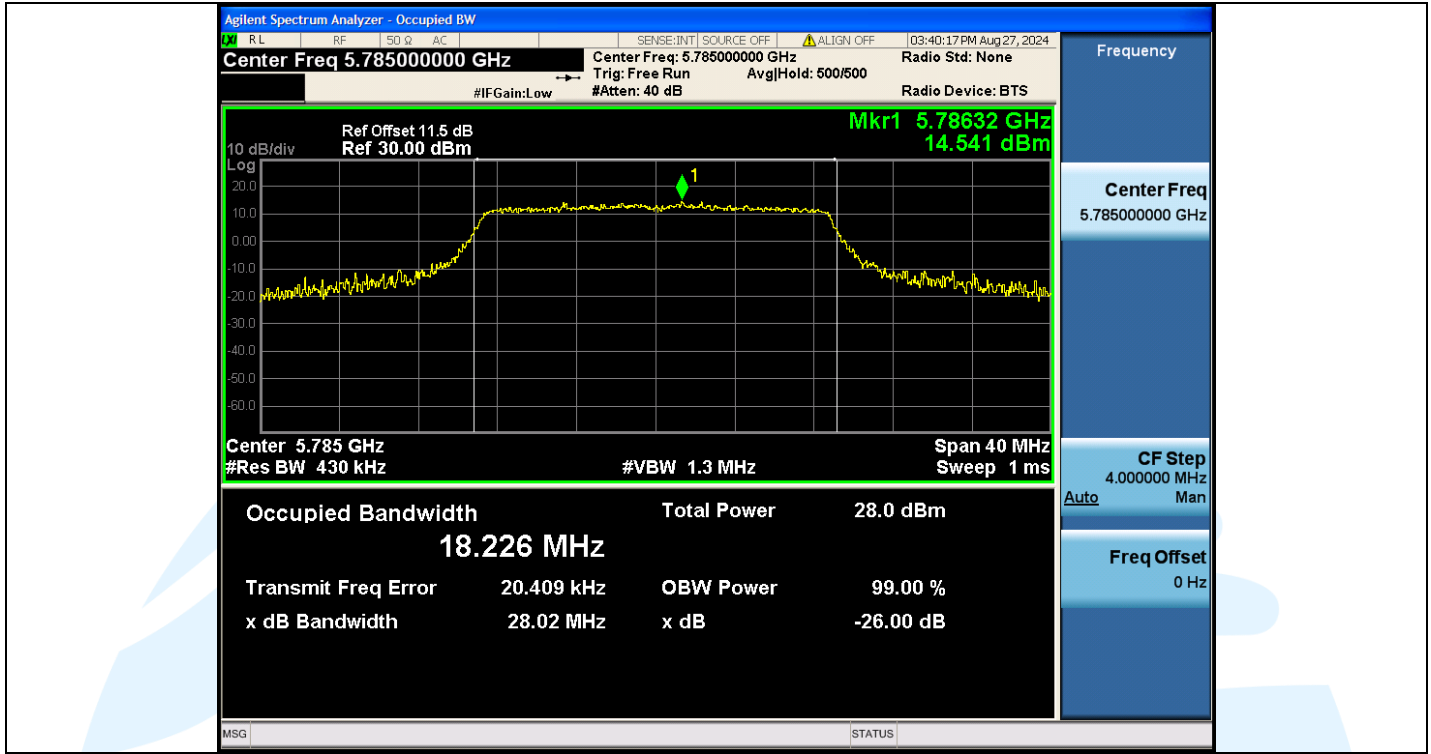

11N20MIMO-Ant3-5785