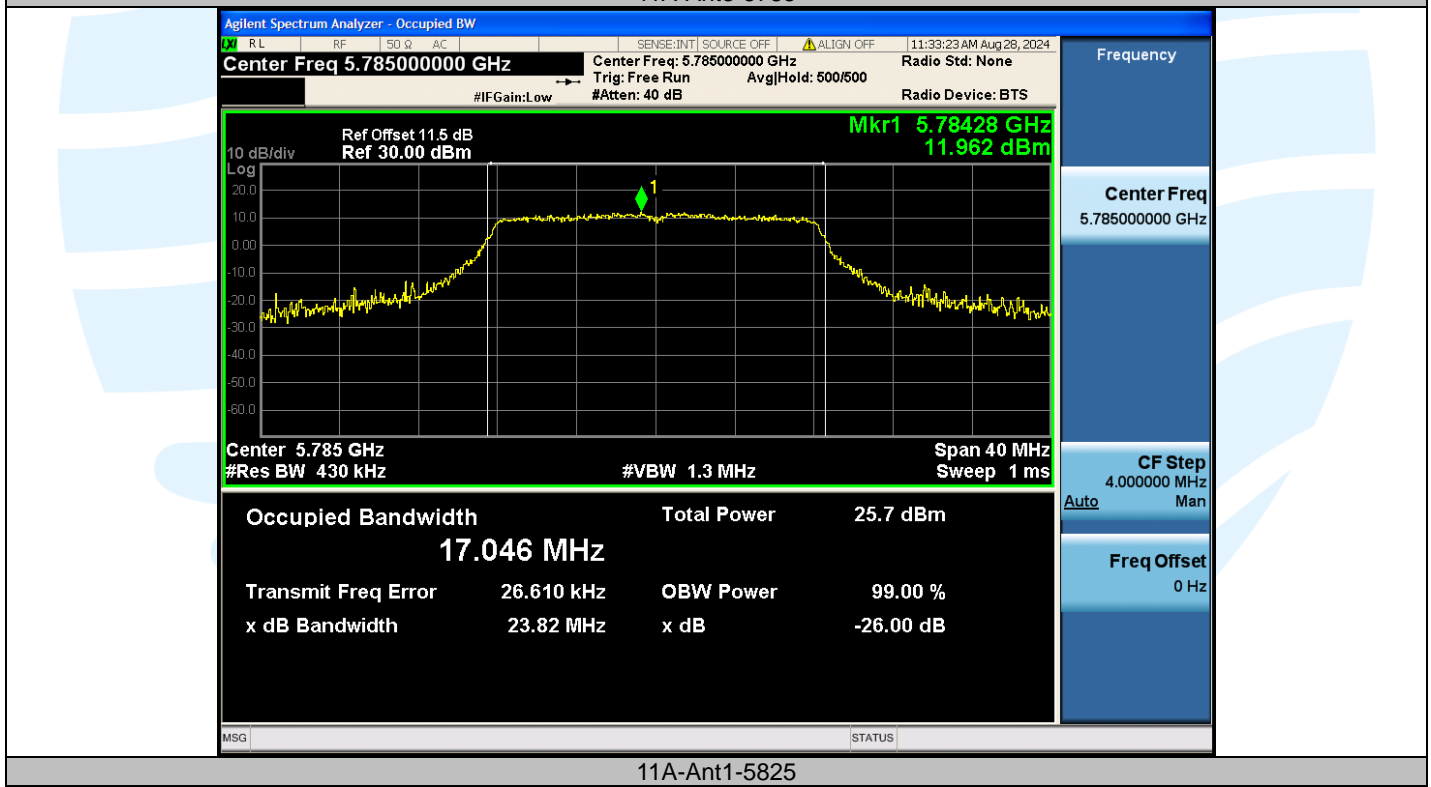

Shenzhen UnionTrust Quality and Technology Co., Ltd.

Address: Unit D/E of 9/F and 16/F, Block A, Building 6, Baoneng science and technology park, Longhua district, Shenzhen, China

Tel: +86-755-28230888

Fax: +86-755-28230886

E-mail: info@uttlab.com

<http://www.uttlab.com>

UTTR-RF-EN300328-V1.2