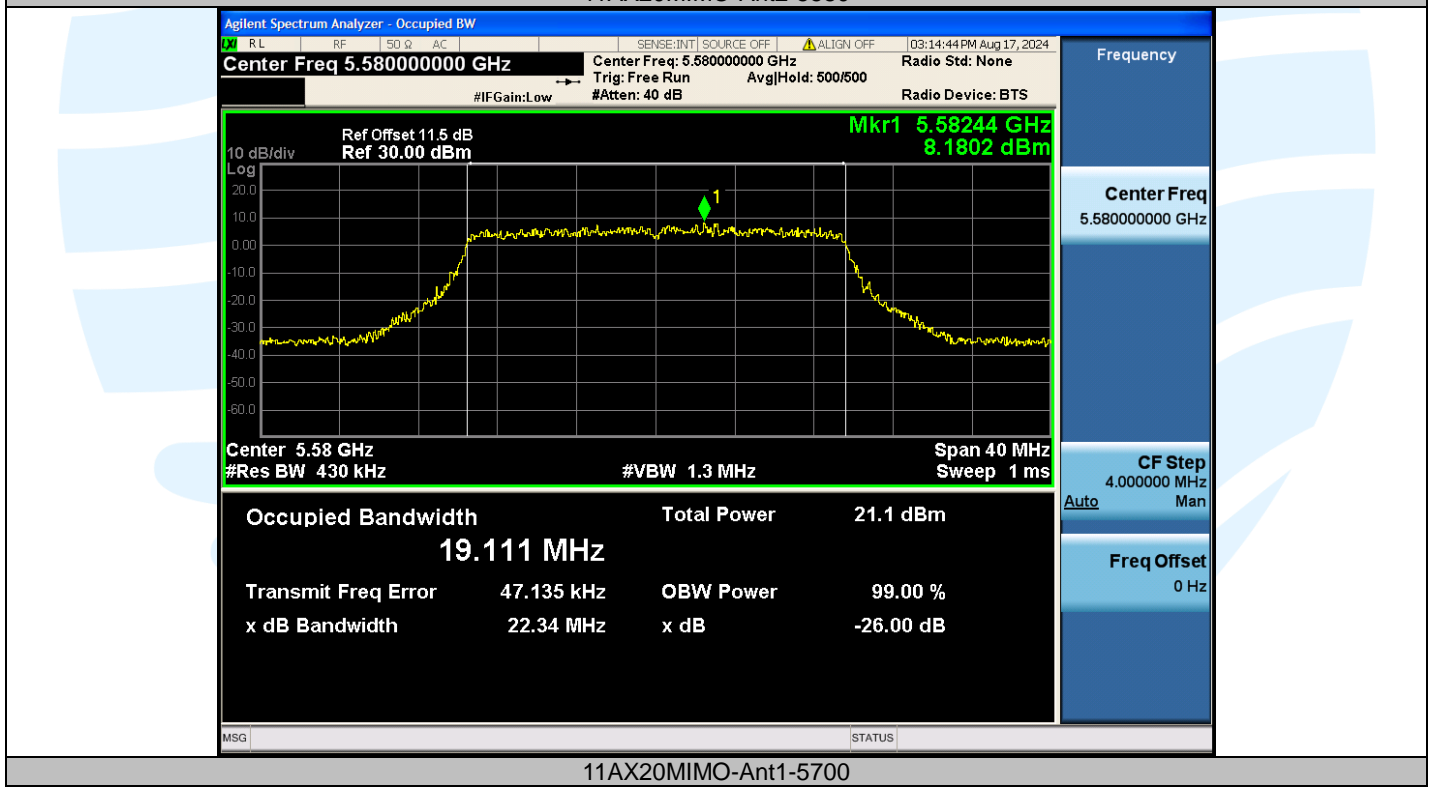

Shenzhen UnionTrust Quality and Technology Co., Ltd.

Address: Unit D/E of 9/F and 16/F, Block A, Building 6, Baoneng science and technology park, Longhua district, Shenzhen, China

Tel: +86-755-28230888

Fax: +86-755-28230886

E-mail: info@uttlab.com

<http://www.uttlab.com>

UTTR-RF-EN300328-V1.2