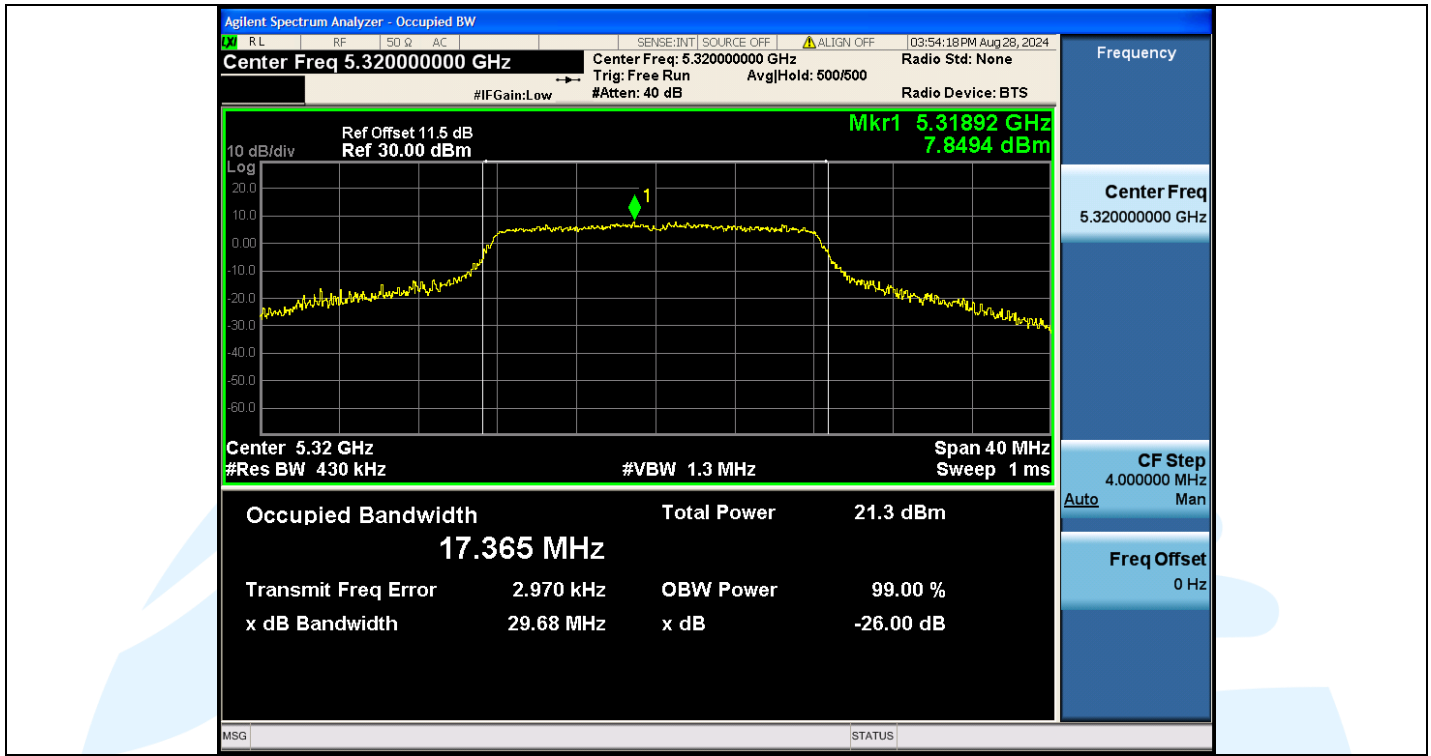

Shenzhen UnionTrust Quality and Technology Co., Ltd.

Address: Unit D/E of 9/F and 16/F, Block A, Building 6, Baoneng science and technology park, Longhua district, Shenzhen, China

Tel: +86-755-28230888

Fax: +86-755-28230886

E-mail: info@uttlab.com

<http://www.uttlab.com>

UTTR-RF-EN300328-V1.2