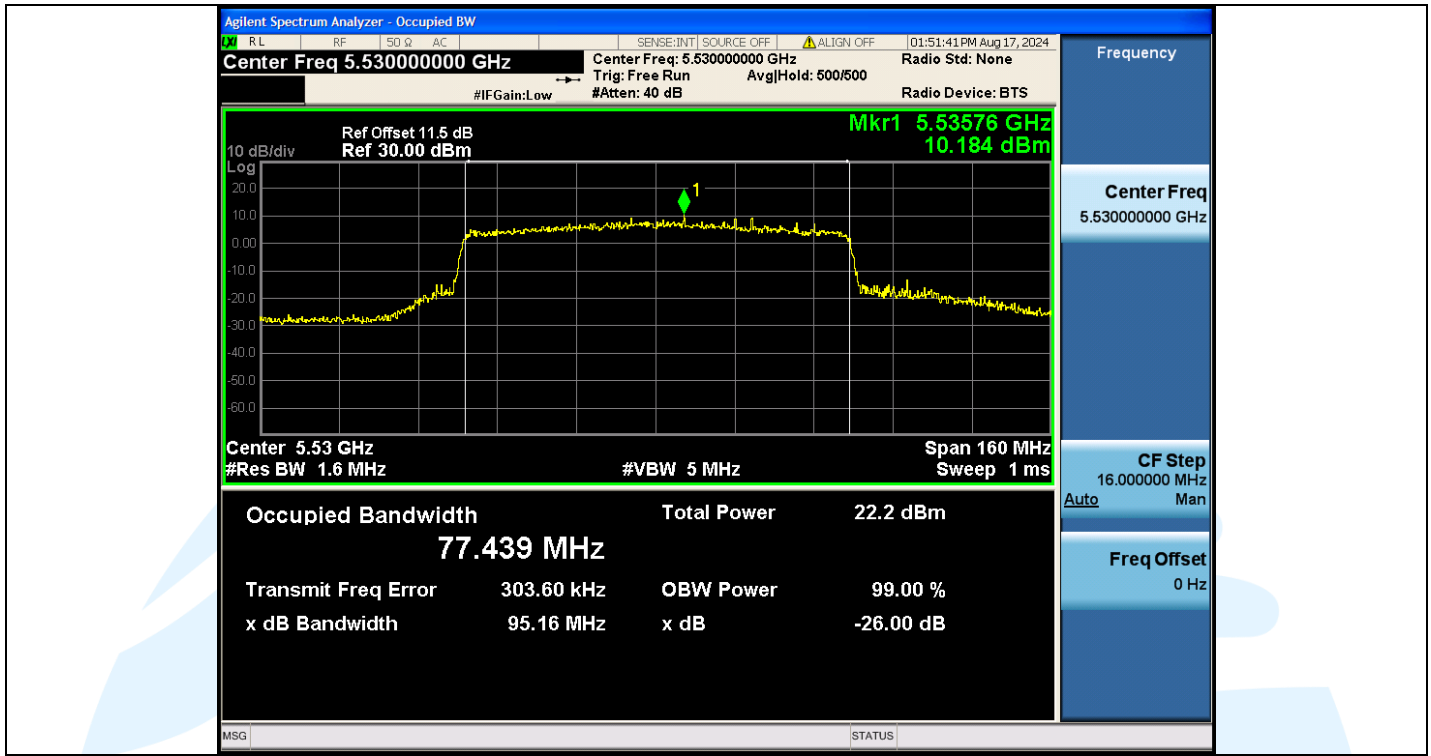

Shenzhen UnionTrust Quality and Technology Co., Ltd.

Address: Unit D/E of 9/F and 16/F, Block A, Building 6, Baoneng science and technology park, Longhua district, Shenzhen, China

Tel: +86-755-28230888

Fax: +86-755-28230886

E-mail: info@uttlab.com

<http://www.uttlab.com>

UTTR-RF-EN300328-V1.2