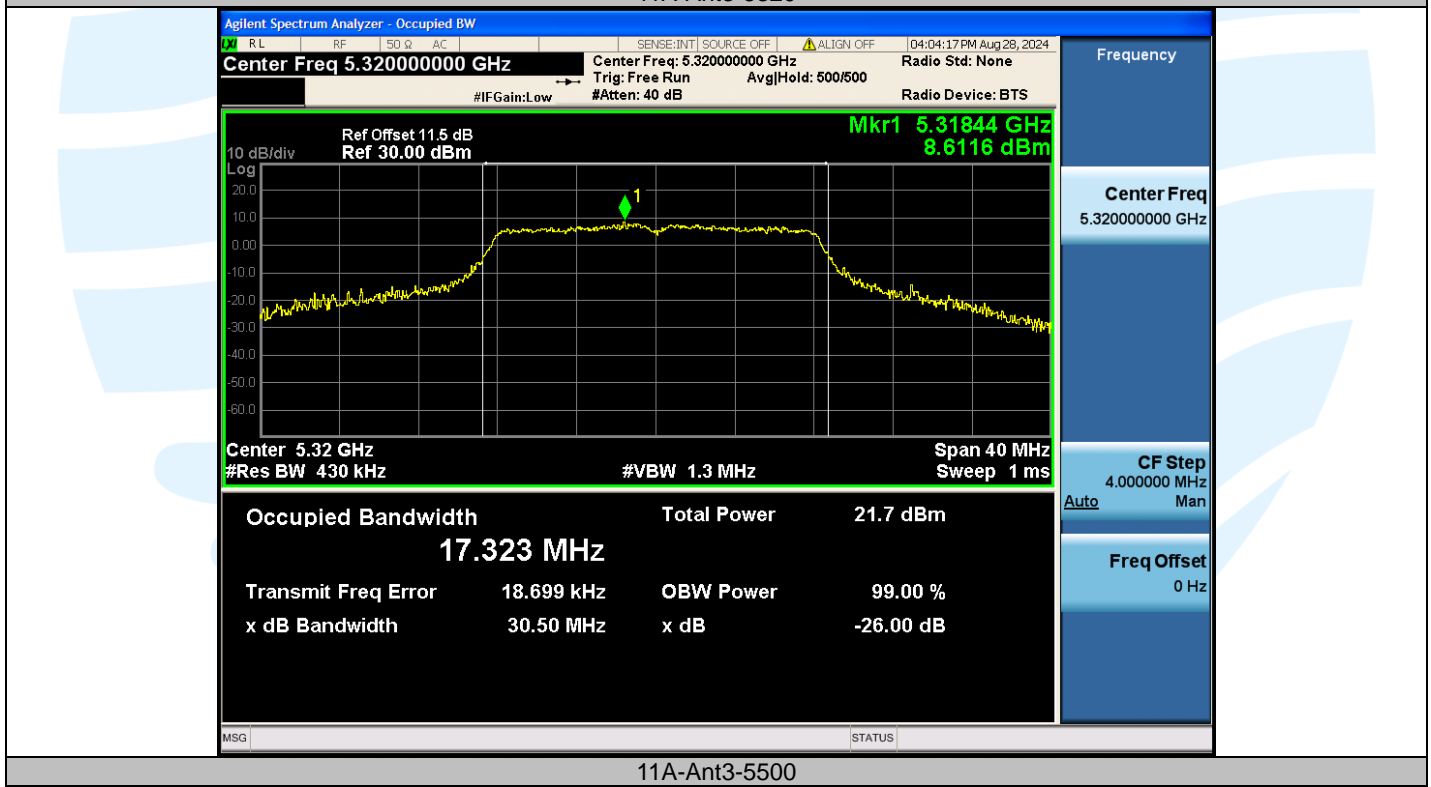

Shenzhen UnionTrust Quality and Technology Co., Ltd.

Address: Unit D/E of 9/F and 16/F, Block A, Building 6, Baoneng science and technology park, Longhua district, Shenzhen, China

Tel: +86-755-28230888

Fax: +86-755-28230886

E-mail: info@uttlab.com

<http://www.uttlab.com>

UTTR-RF-EN300328-V1.2