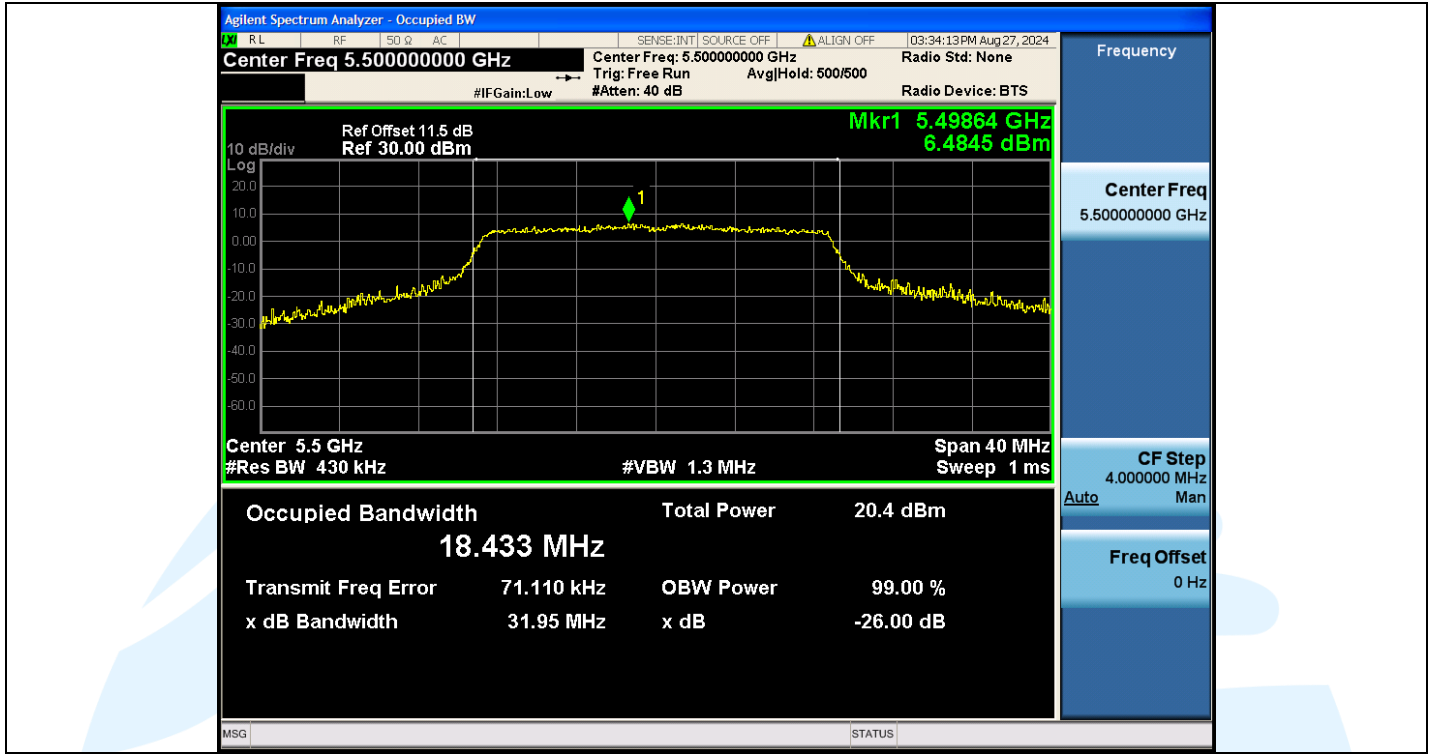

Shenzhen UnionTrust Quality and Technology Co., Ltd.

Address: Unit D/E of 9/F and 16/F, Block A, Building 6, Baoneng science and technology park, Longhua district, Shenzhen, China

Tel: +86-755-28230888

Fax: +86-755-28230886

E-mail: info@uttlab.com

<http://www.uttlab.com>

UTTR-RF-EN300328-V1.2