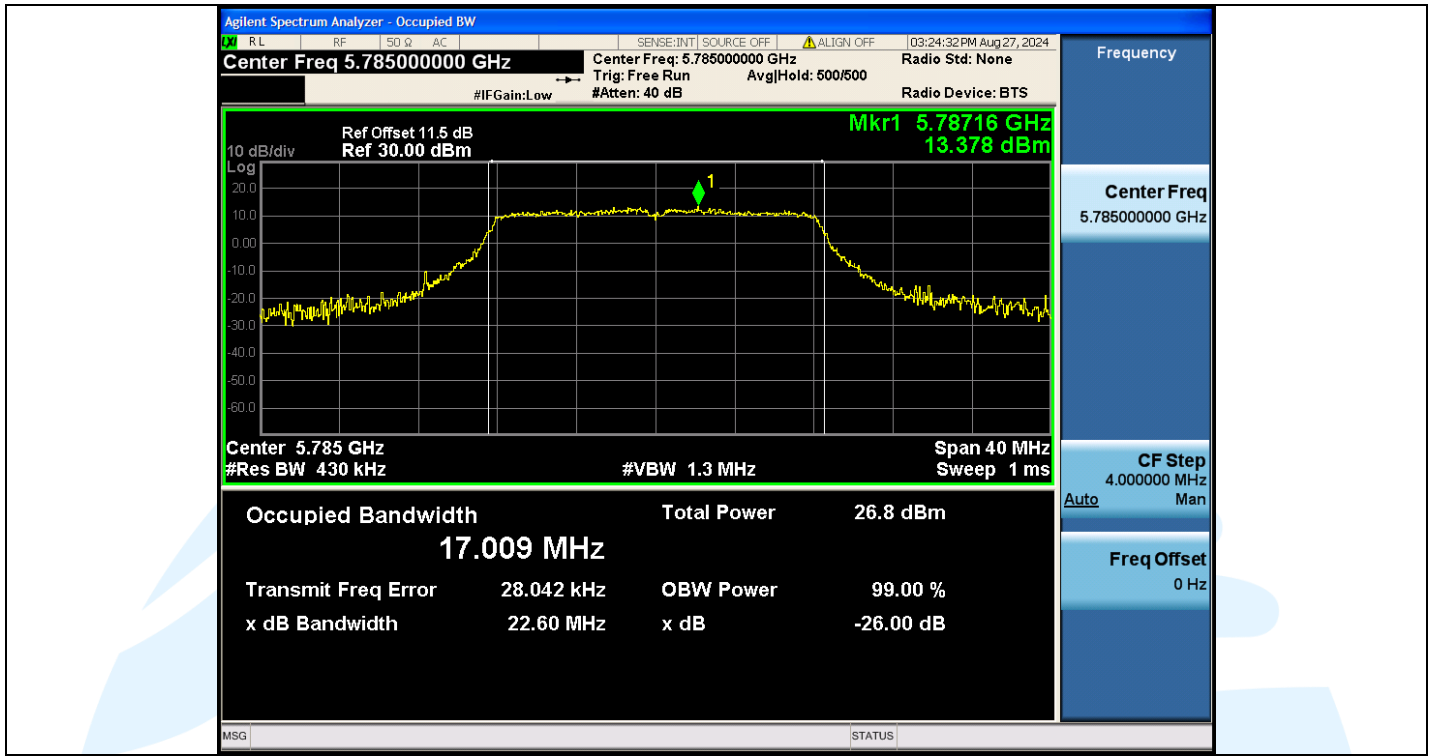

Shenzhen UnionTrust Quality and Technology Co., Ltd.

Address: Unit D/E of 9/F and 16/F, Block A, Building 6, Baoneng science and technology park, Longhua district, Shenzhen, China

Tel: +86-755-28230888

Fax: +86-755-28230886

E-mail: info@uttlab.com

<http://www.uttlab.com>

UTTR-RF-EN300328-V1.2