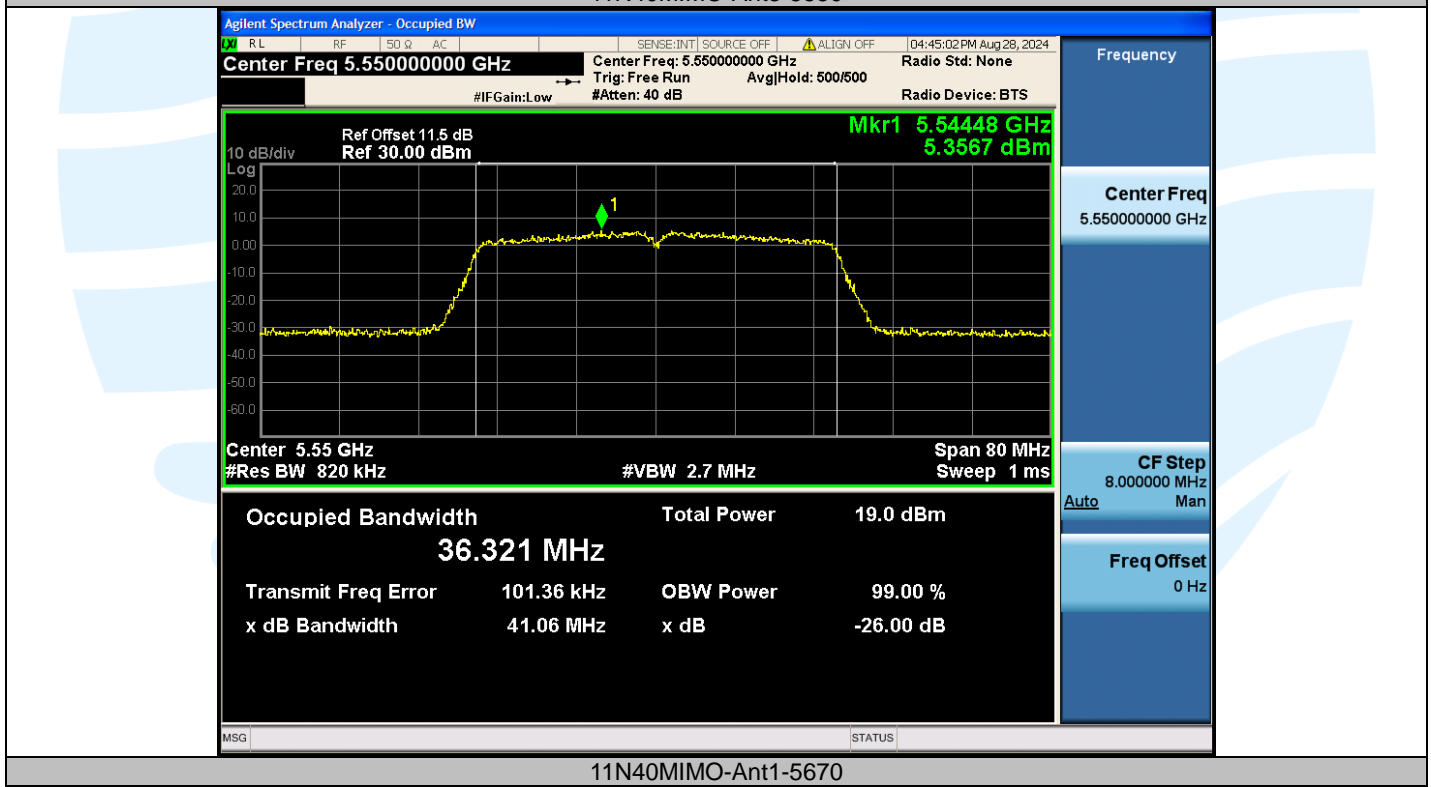

Shenzhen UnionTrust Quality and Technology Co., Ltd.

Address: Unit D/E of 9/F and 16/F, Block A, Building 6, Baoneng science and technology park, Longhua district, Shenzhen, China

Tel: +86-755-28230888

Fax: +86-755-28230886

E-mail: info@uttlab.com

<http://www.uttlab.com>

UTTR-RF-EN300328-V1.2