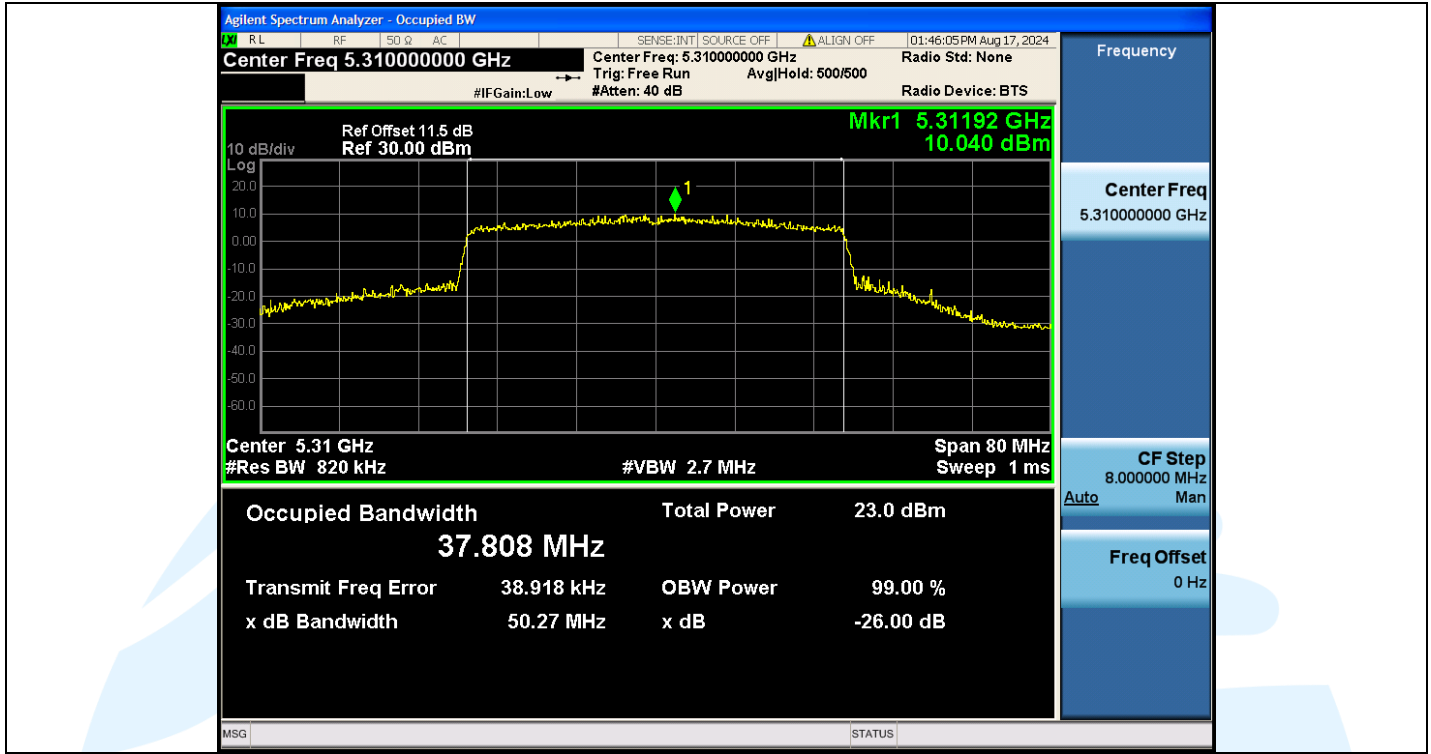

Shenzhen UnionTrust Quality and Technology Co., Ltd.

Address: Unit D/E of 9/F and 16/F, Block A, Building 6, Baoneng science and technology park, Longhua district, Shenzhen, China

Tel: +86-755-28230888

Fax: +86-755-28230886

E-mail: info@uttlab.com

<http://www.uttlab.com>

UTTR-RF-EN300328-V1.2