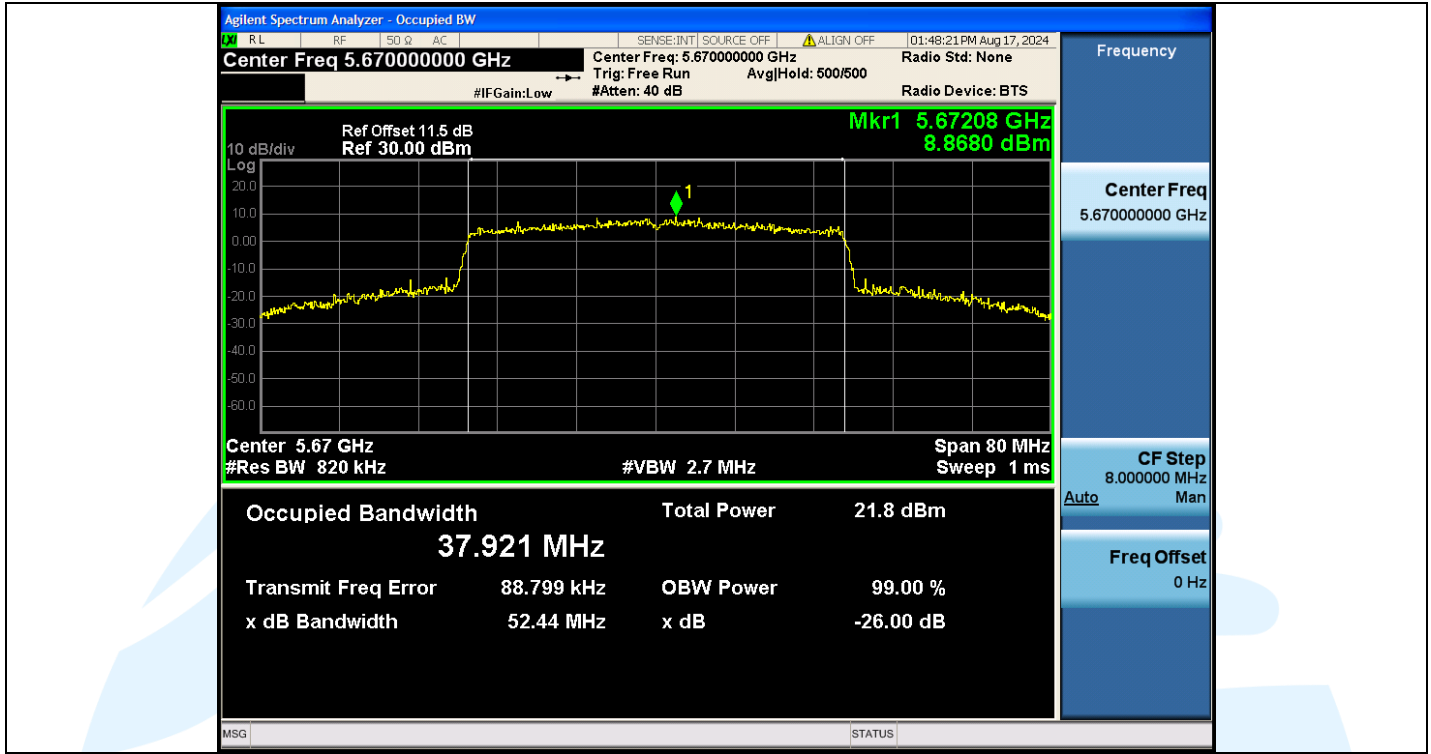

UTTR-RF-EN300328-V1.2

Shenzhen UnionTrust Quality and Technology Co., Ltd.

Address: Unit D/E of 9/F and 16/F, Block A, Building 6, Baoneng science and technology park, Longhua district, Shenzhen, China

Tel: +86-755-28230888