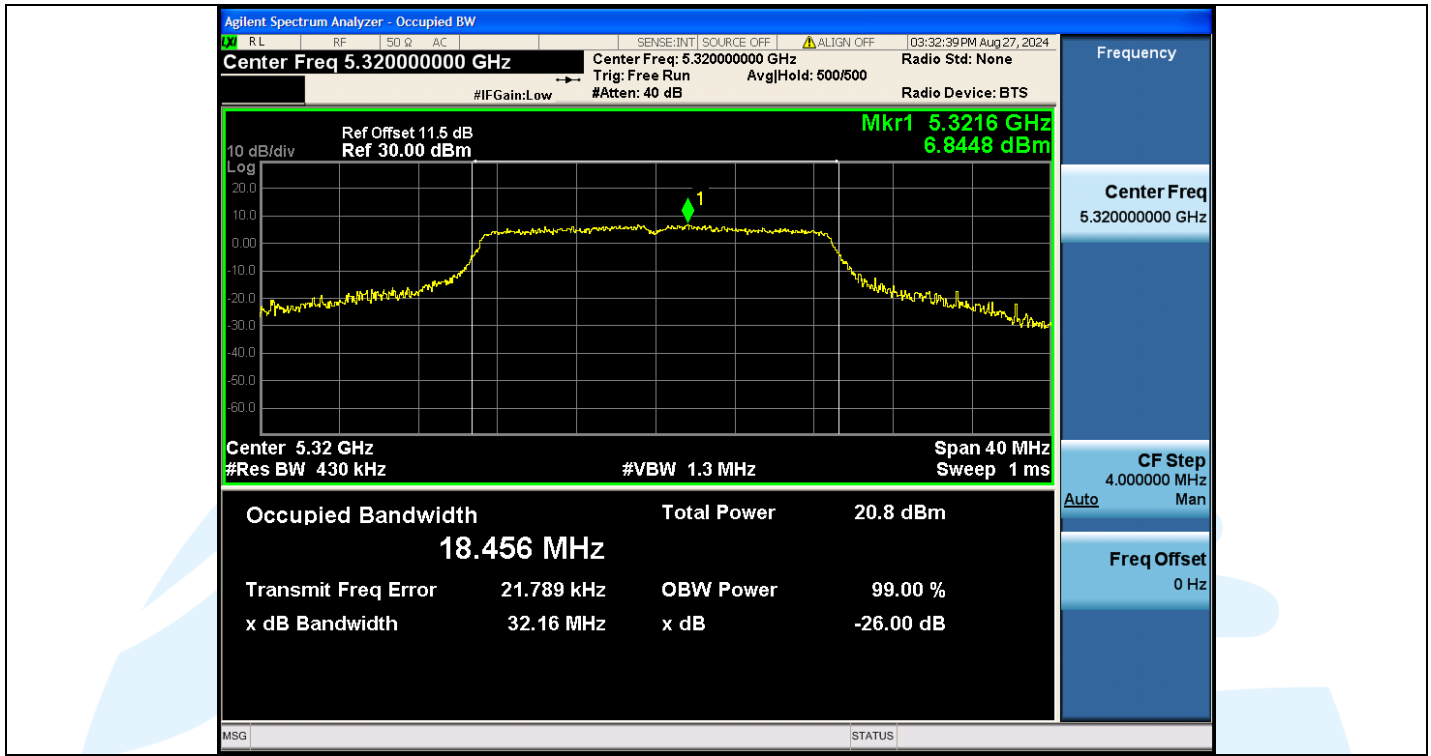

UTTR-RF-EN300328-V1.2

11N20MIMO-Ant3-5320

11N20MIMO-Ant1-5500

Shenzhen UnionTrust Quality and Technology Co., Ltd.

Address: Unit D/E of 9/F and 16/F, Block A, Building 6, Baoneng science and technology park, Longhua district, Shenzhen, China