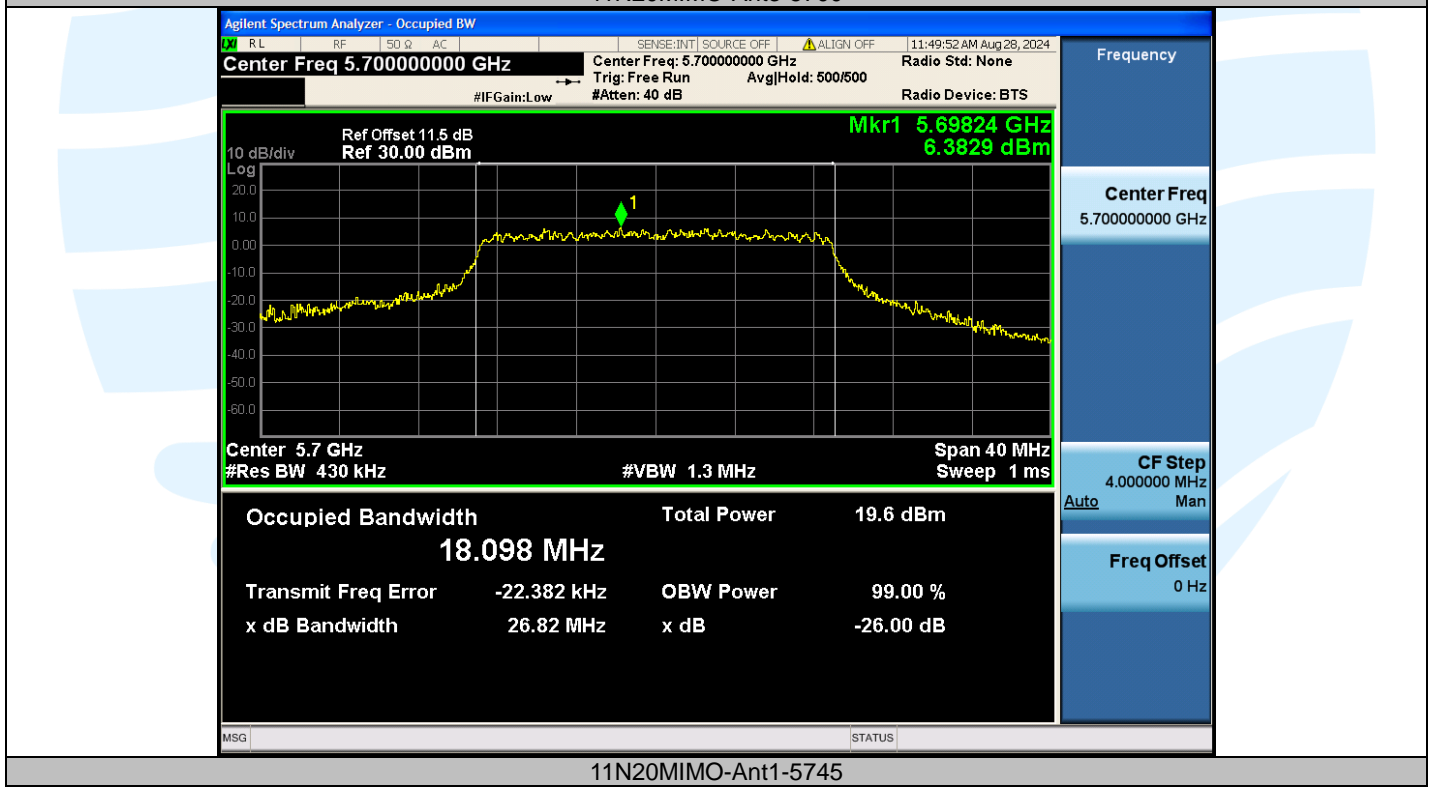

UTTR-RF-EN300328-V1.2

Shenzhen UnionTrust Quality and Technology Co., Ltd.

Address: Unit D/E of 9/F and 16/F, Block A, Building 6, Baoneng science and technology park, Longhua district, Shenzhen, China

Tel: +86-755-28230888