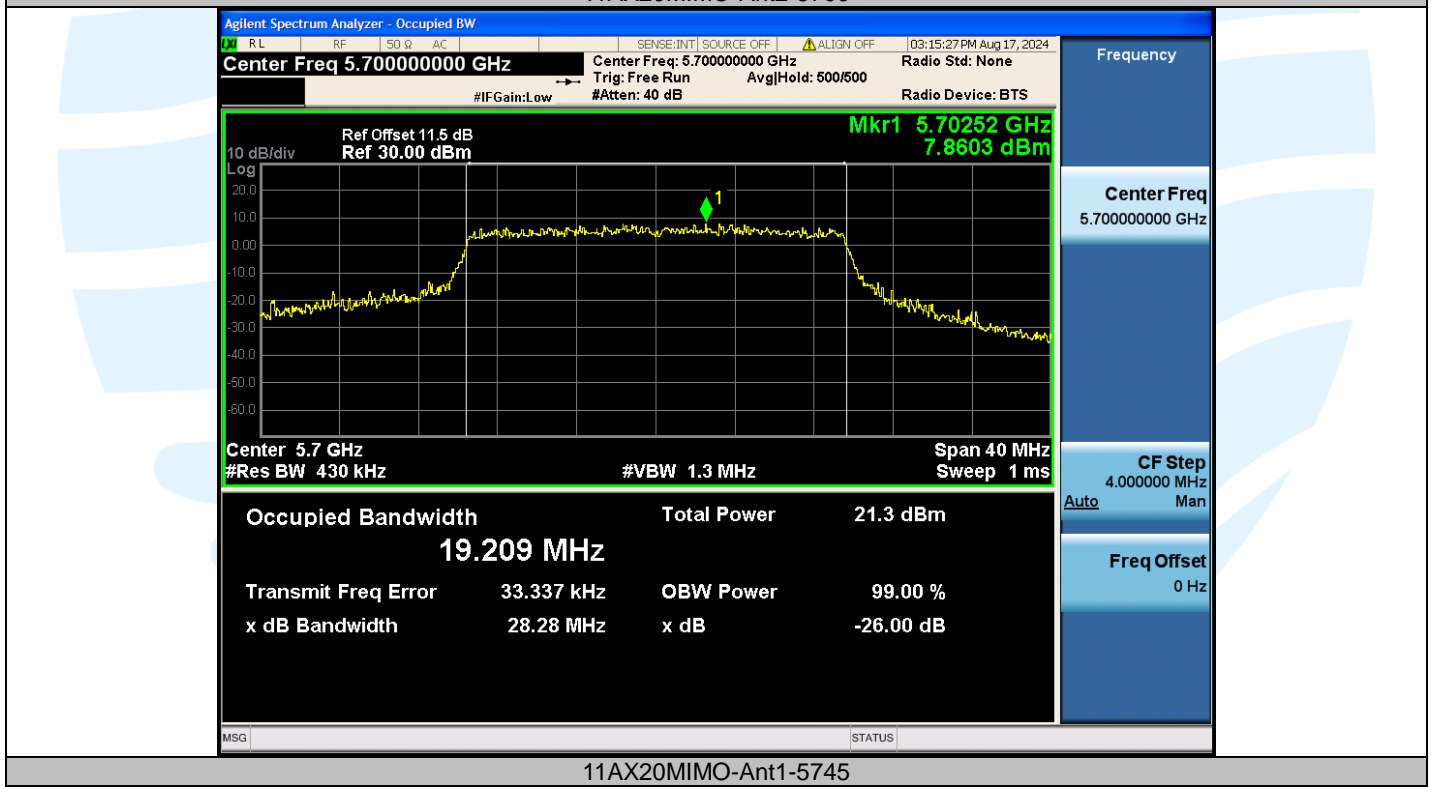

Shenzhen UnionTrust Quality and Technology Co., Ltd.

Address: Unit D/E of 9/F and 16/F, Block A, Building 6, Baoneng science and technology park, Longhua district, Shenzhen, China

Tel: +86-755-28230888

Fax: +86-755-28230886

E-mail: info@uttlab.com

<http://www.uttlab.com>

UTTR-RF-EN300328-V1.2