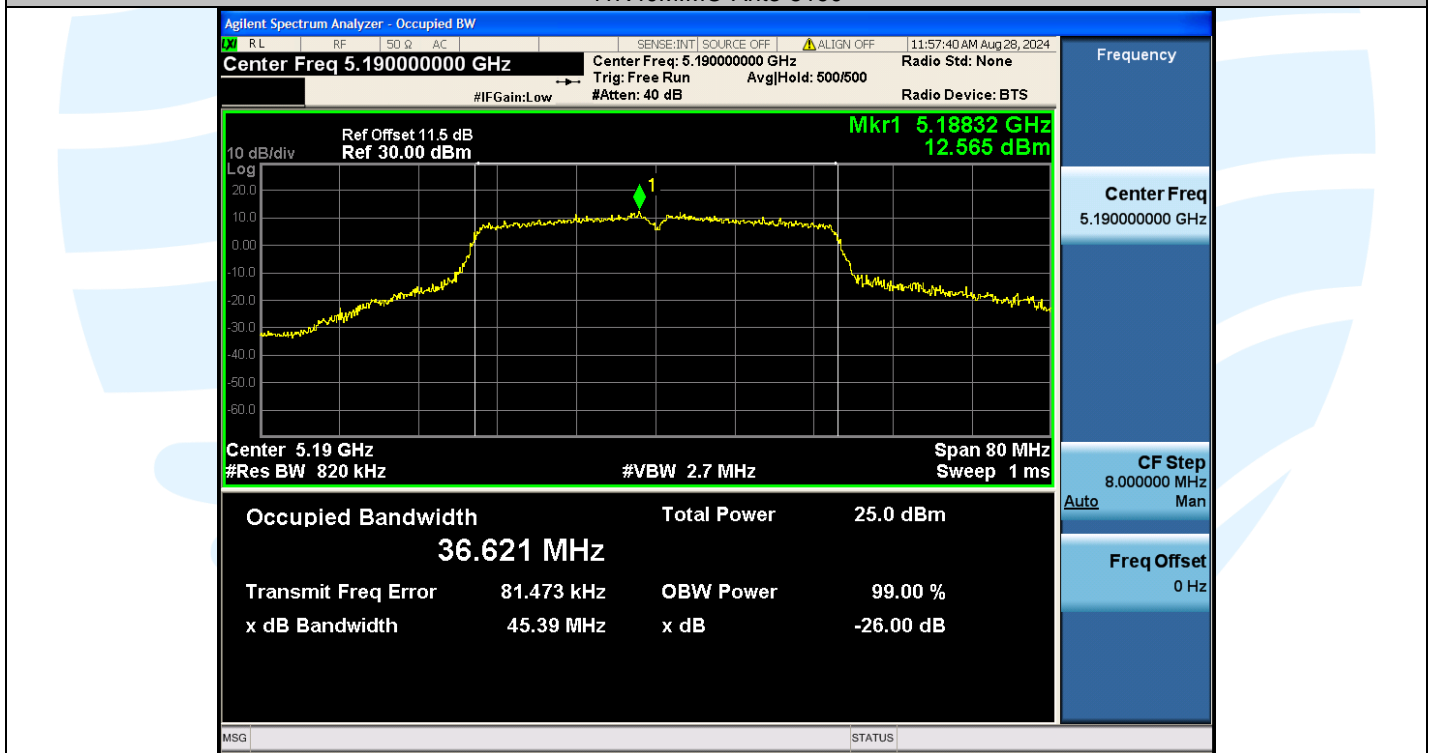

11N40MIMO-Ant1-5230

Shenzhen UnionTrust Quality and Technology Co., Ltd.

Address: Unit D/E of 9/F and 16/F, Block A, Building 6, Baoneng science and technology park, Longhua district, Shenzhen, China

Tel: +86-755-28230888

Fax: +86-755-28230886

E-mail: info@uttlab.com

<http://www.uttlab.com>

UTTR-RF-EN300328-V1.2