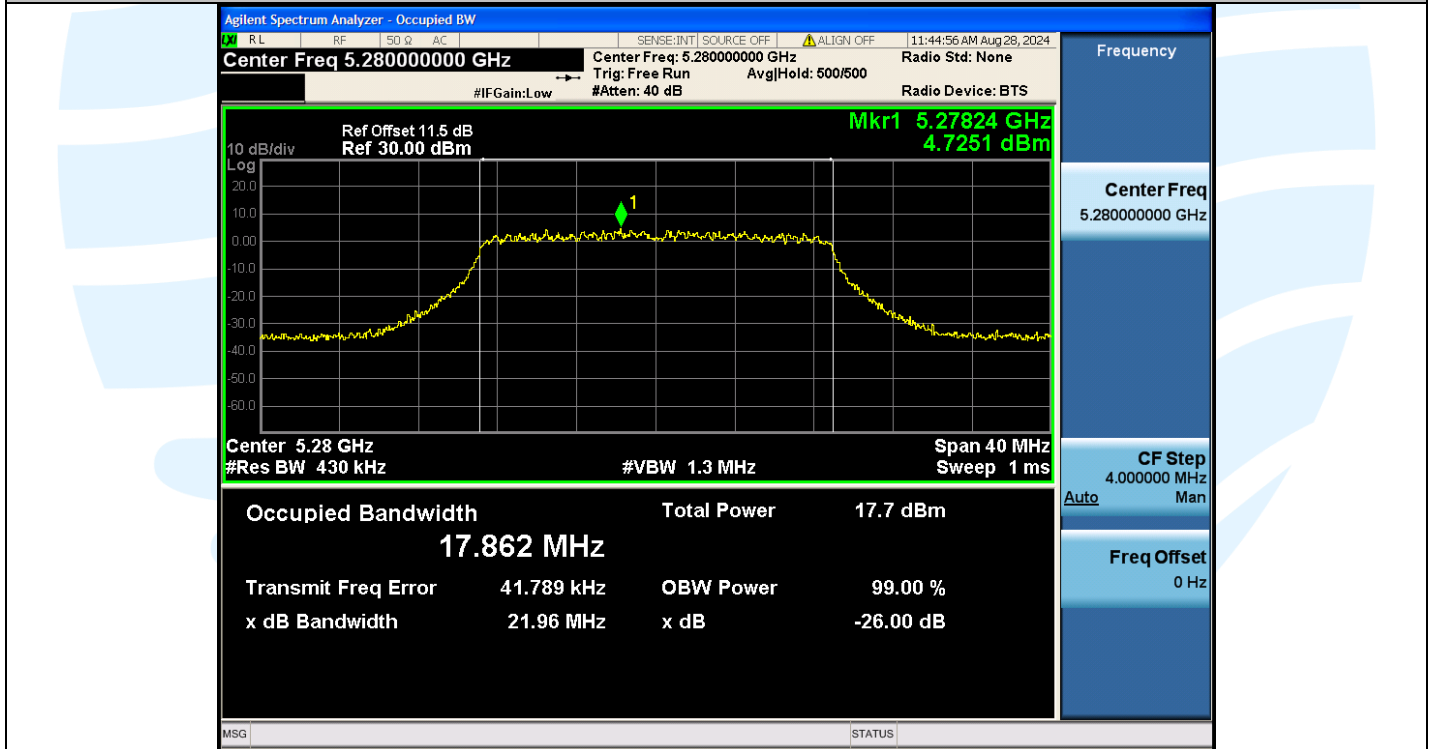

11N20MIMO-Ant1-5320

Shenzhen UnionTrust Quality and Technology Co., Ltd.

Address: Unit D/E of 9/F and 16/F, Block A, Building 6, Baoneng science and technology park, Longhua district, Shenzhen, China

Tel: +86-755-28230888

Fax: +86-755-28230886

E-mail: info@uttlab.com

<http://www.uttlab.com>

UTTR-RF-EN300328-V1.2