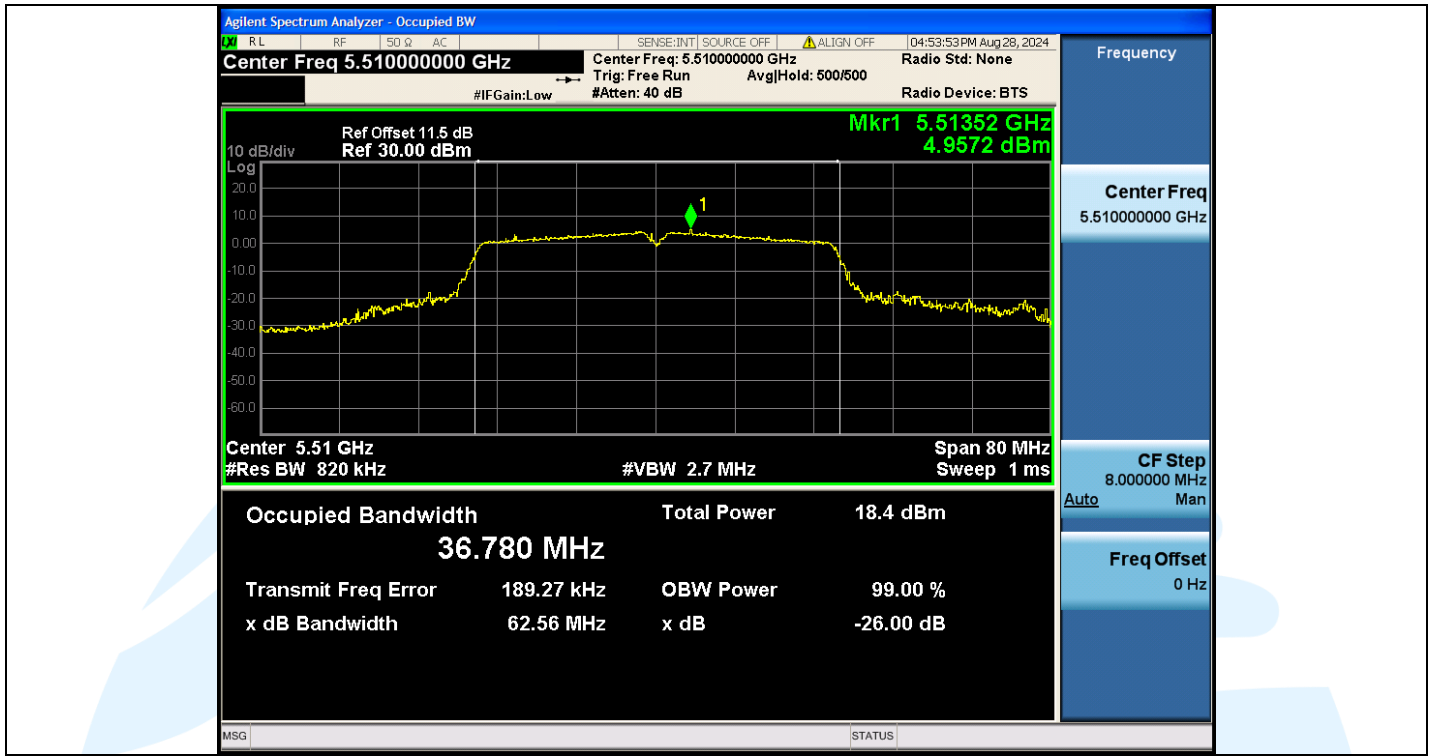

Shenzhen UnionTrust Quality and Technology Co., Ltd.

Address: Unit D/E of 9/F and 16/F, Block A, Building 6, Baoneng science and technology park, Longhua district, Shenzhen, China

Tel: +86-755-28230888

Fax: +86-755-28230886

E-mail: info@uttlab.com

<http://www.uttlab.com>

UTTR-RF-EN300328-V1.2