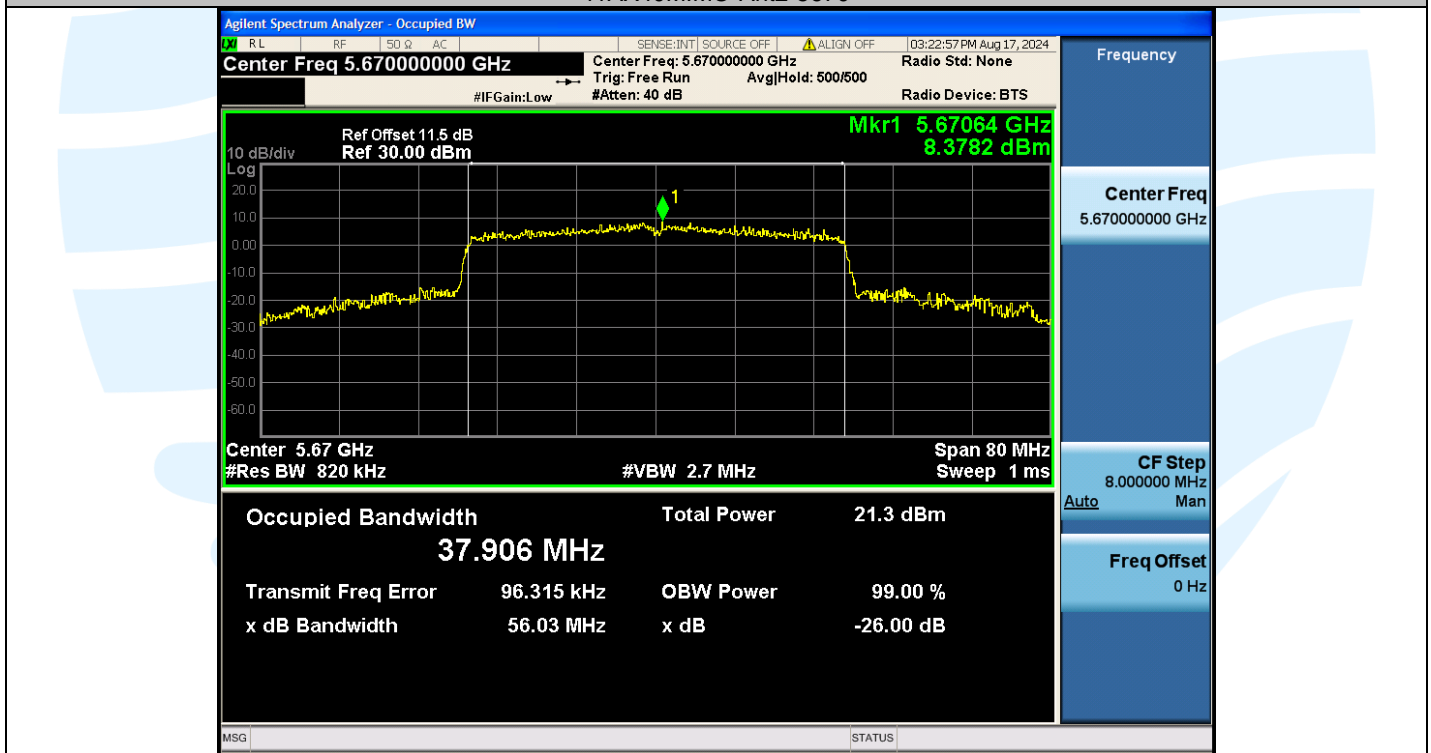

UTTR-RF-EN300328-V1.2

Shenzhen UnionTrust Quality and Technology Co., Ltd.

Address: Unit D/E of 9/F and 16/F, Block A, Building 6, Baoneng science and technology park, Longhua district, Shenzhen, China

Tel: +86-755-28230888