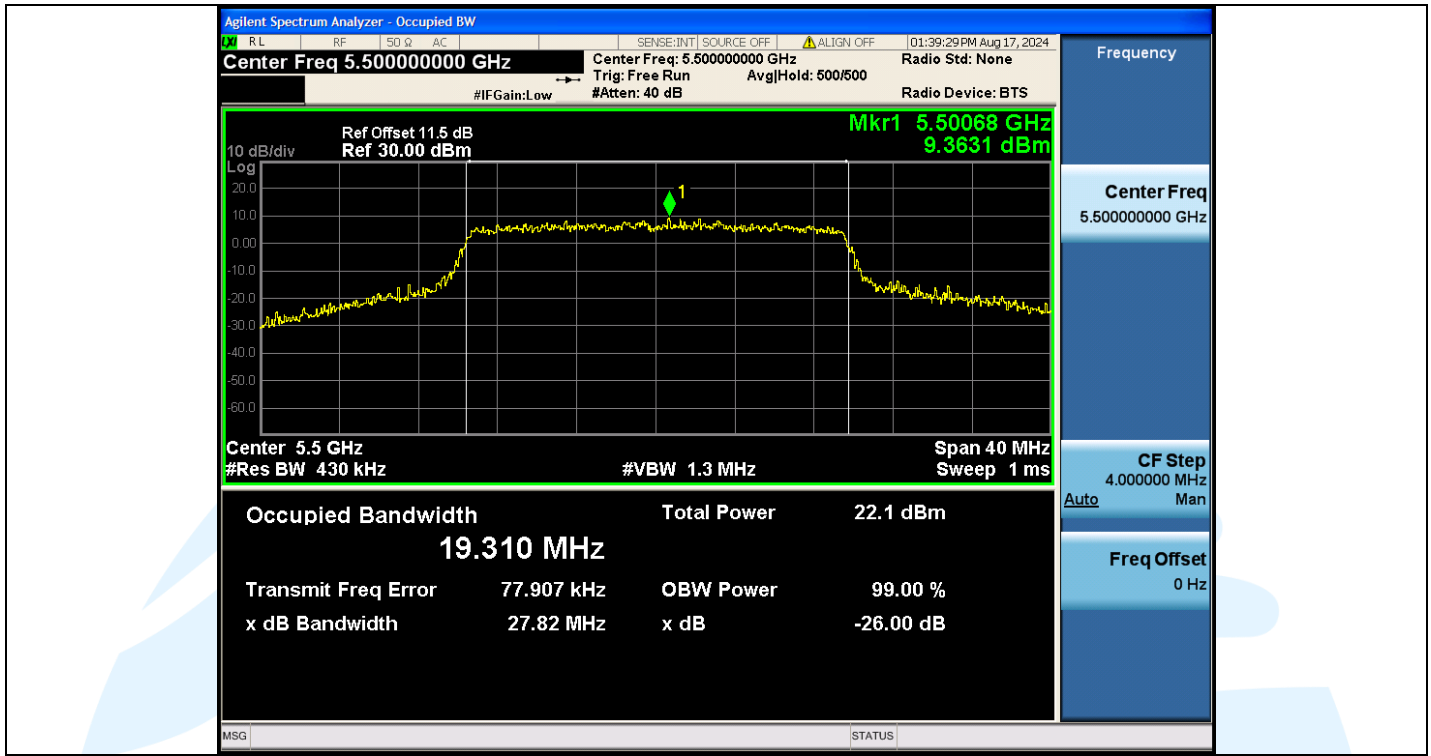

Shenzhen UnionTrust Quality and Technology Co., Ltd.

Address: Unit D/E of 9/F and 16/F, Block A, Building 6, Baoneng science and technology park, Longhua district, Shenzhen, China

Tel: +86-755-28230888

Fax: +86-755-28230886

E-mail: info@uttlab.com

<http://www.uttlab.com>

UTTR-RF-EN300328-V1.2