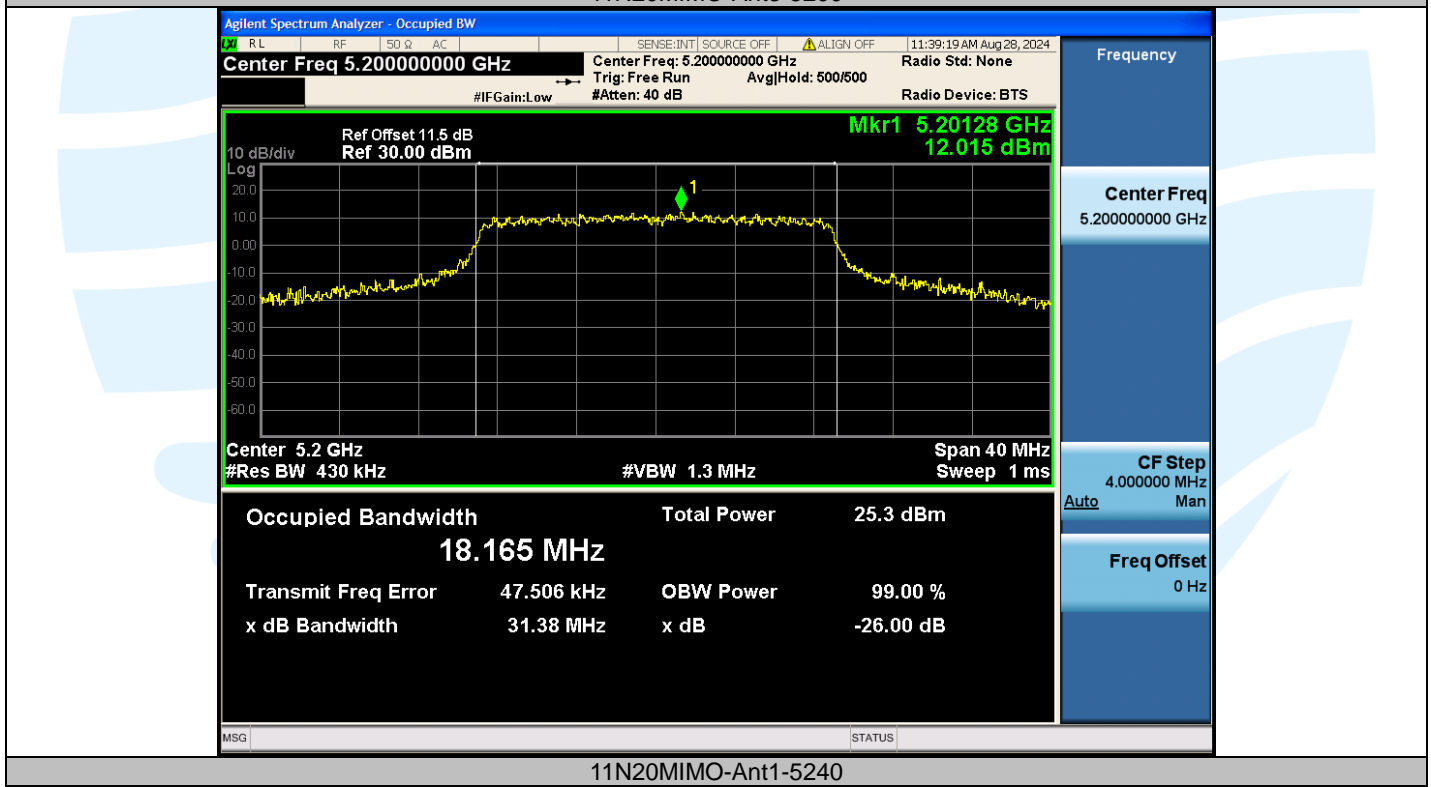

Shenzhen UnionTrust Quality and Technology Co., Ltd.

Address: Unit D/E of 9/F and 16/F, Block A, Building 6, Baoneng science and technology park, Longhua district, Shenzhen, China

Tel: +86-755-28230888

Fax: +86-755-28230886

E-mail: info@uttlab.com

<http://www.uttlab.com>

UTTR-RF-EN300328-V1.2