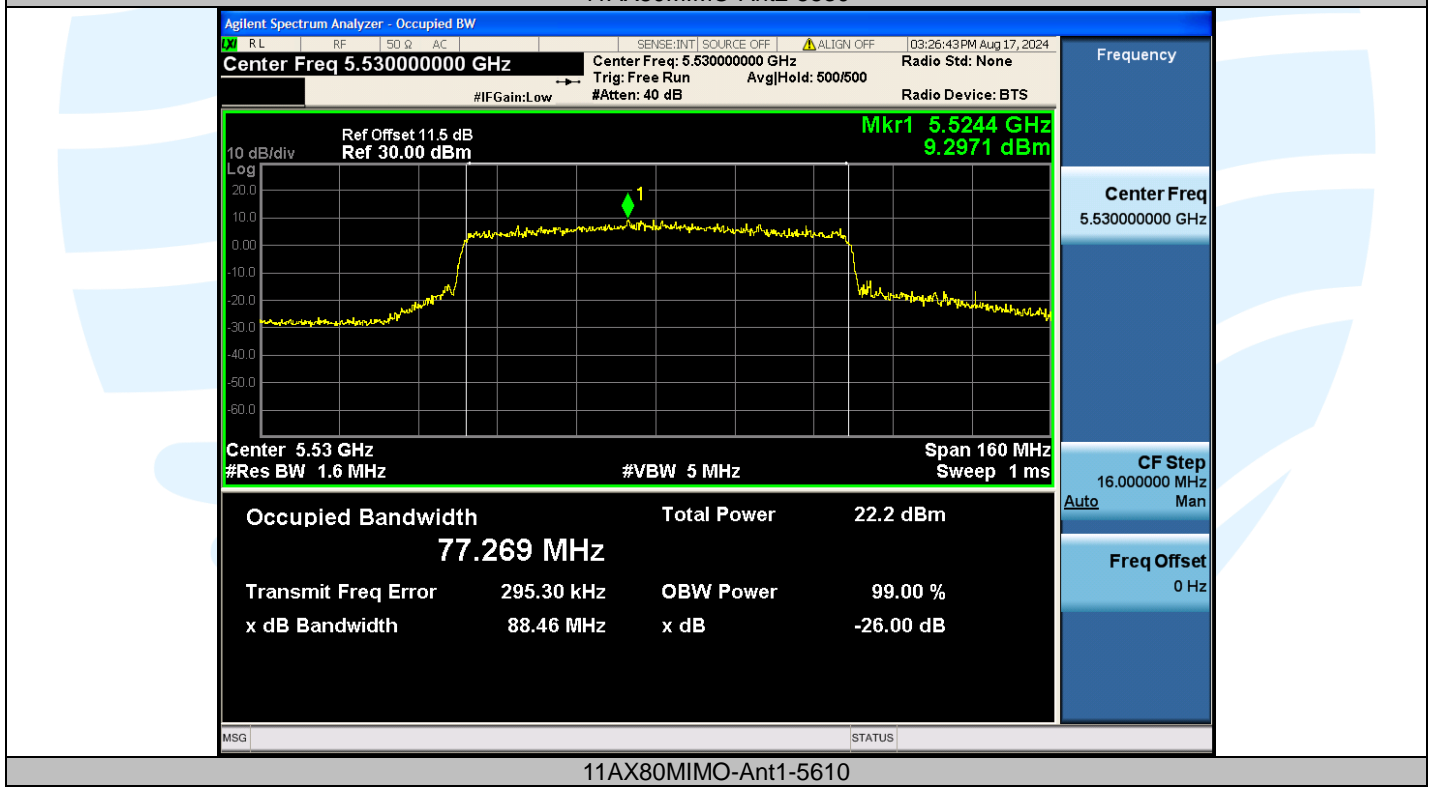

Shenzhen UnionTrust Quality and Technology Co., Ltd.

Address: Unit D/E of 9/F and 16/F, Block A, Building 6, Baoneng science and technology park, Longhua district, Shenzhen, China

Tel: +86-755-28230888

Fax: +86-755-28230886

E-mail: info@uttlab.com

<http://www.uttlab.com>

UTTR-RF-EN300328-V1.2