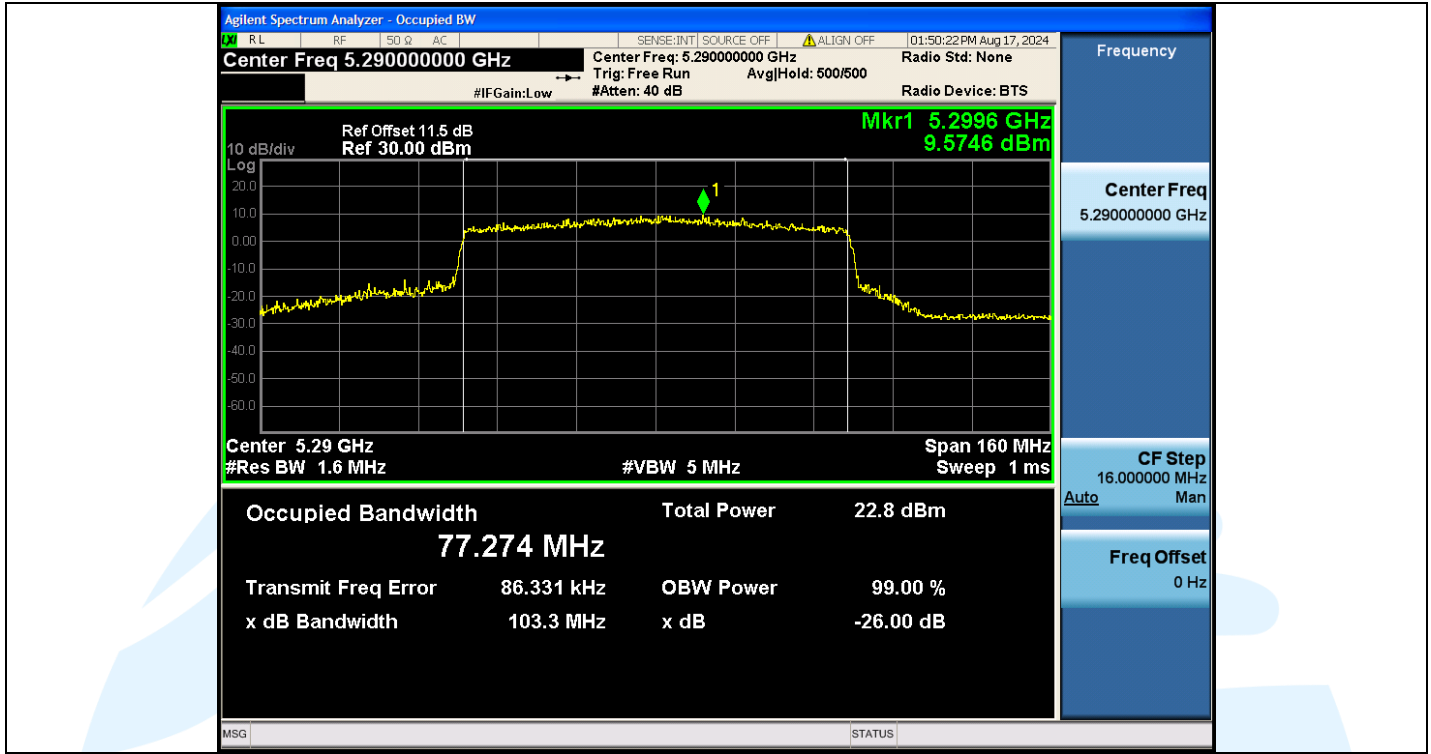

Shenzhen UnionTrust Quality and Technology Co., Ltd.

Address: Unit D/E of 9/F and 16/F, Block A, Building 6, Baoneng science and technology park, Longhua district, Shenzhen, China

Tel: +86-755-28230888

Fax: +86-755-28230886

E-mail: info@uttlab.com

<http://www.uttlab.com>

UTTR-RF-EN300328-V1.2