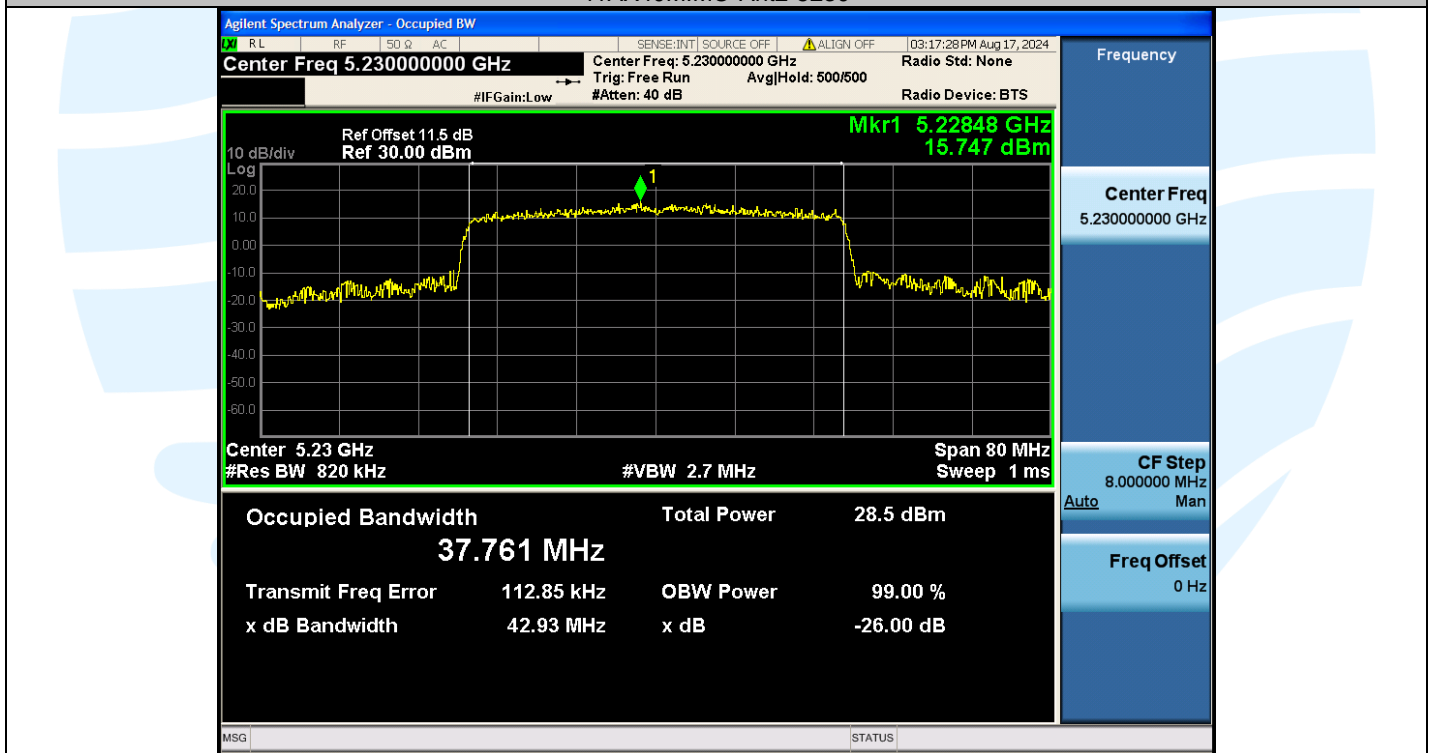

Shenzhen UnionTrust Quality and Technology Co., Ltd.

Address: Unit D/E of 9/F and 16/F, Block A, Building 6, Baoneng science and technology park, Longhua district, Shenzhen, China

Tel: +86-755-28230888

Fax: +86-755-28230886

E-mail: info@uttlab.com

<http://www.uttlab.com>

UTTR-RF-EN300328-V1.2