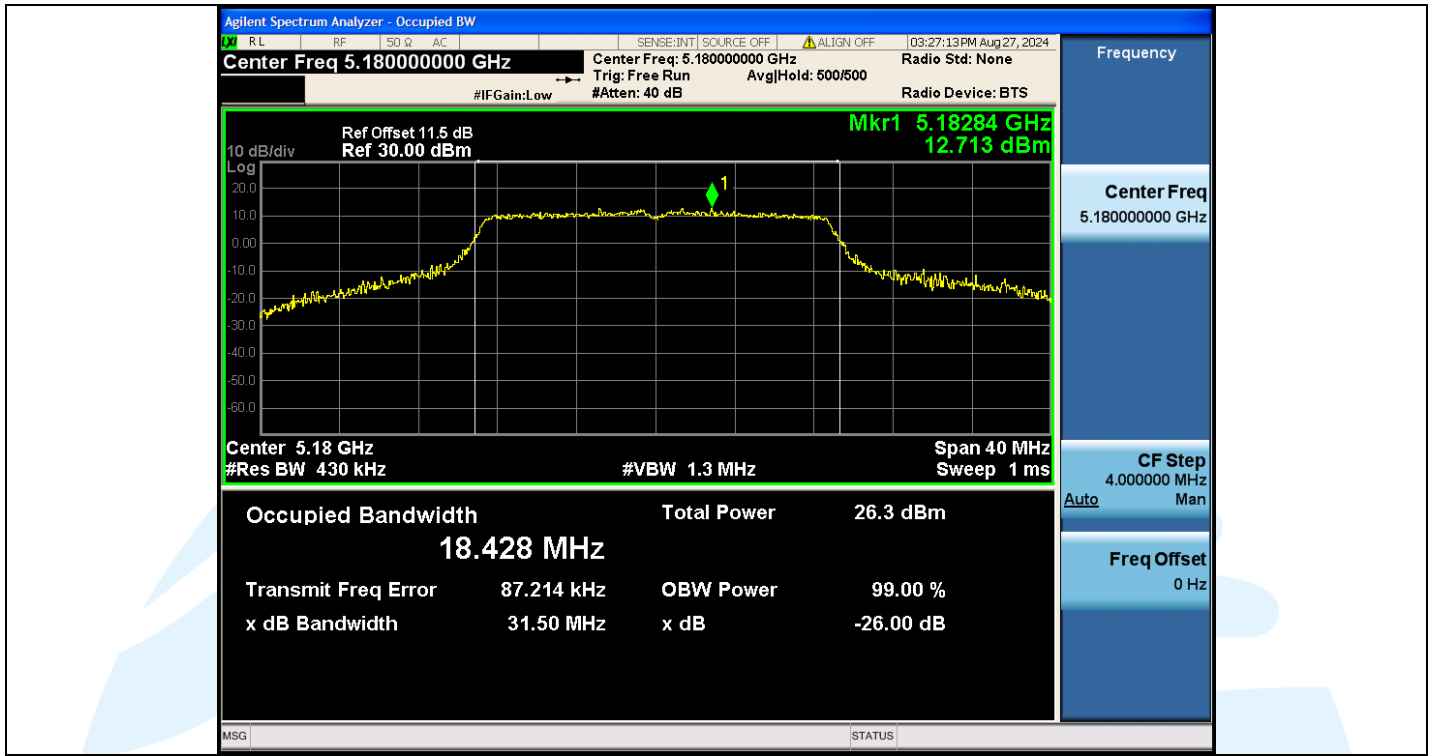

UTTR-RF-EN300328-V1.2

Shenzhen UnionTrust Quality and Technology Co., Ltd.

Address: Unit D/E of 9/F and 16/F, Block A, Building 6, Baoneng science and technology park, Longhua district, Shenzhen, China

Tel: +86-755-28230888