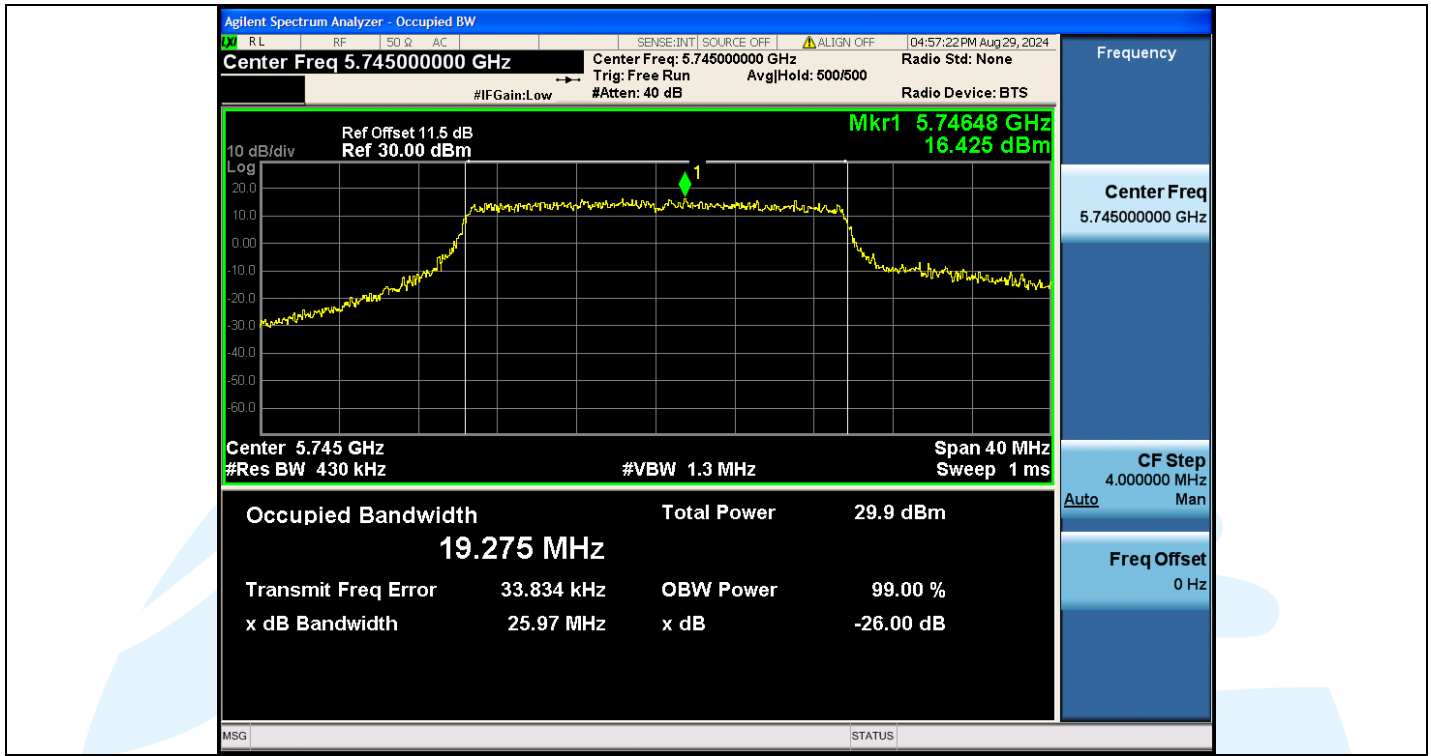

Shenzhen UnionTrust Quality and Technology Co., Ltd.

Address: Unit D/E of 9/F and 16/F, Block A, Building 6, Baoneng science and technology park, Longhua district, Shenzhen, China

Tel: +86-755-28230888

Fax: +86-755-28230886

E-mail: info@uttlab.com

<http://www.uttlab.com>

UTTR-RF-EN300328-V1.2