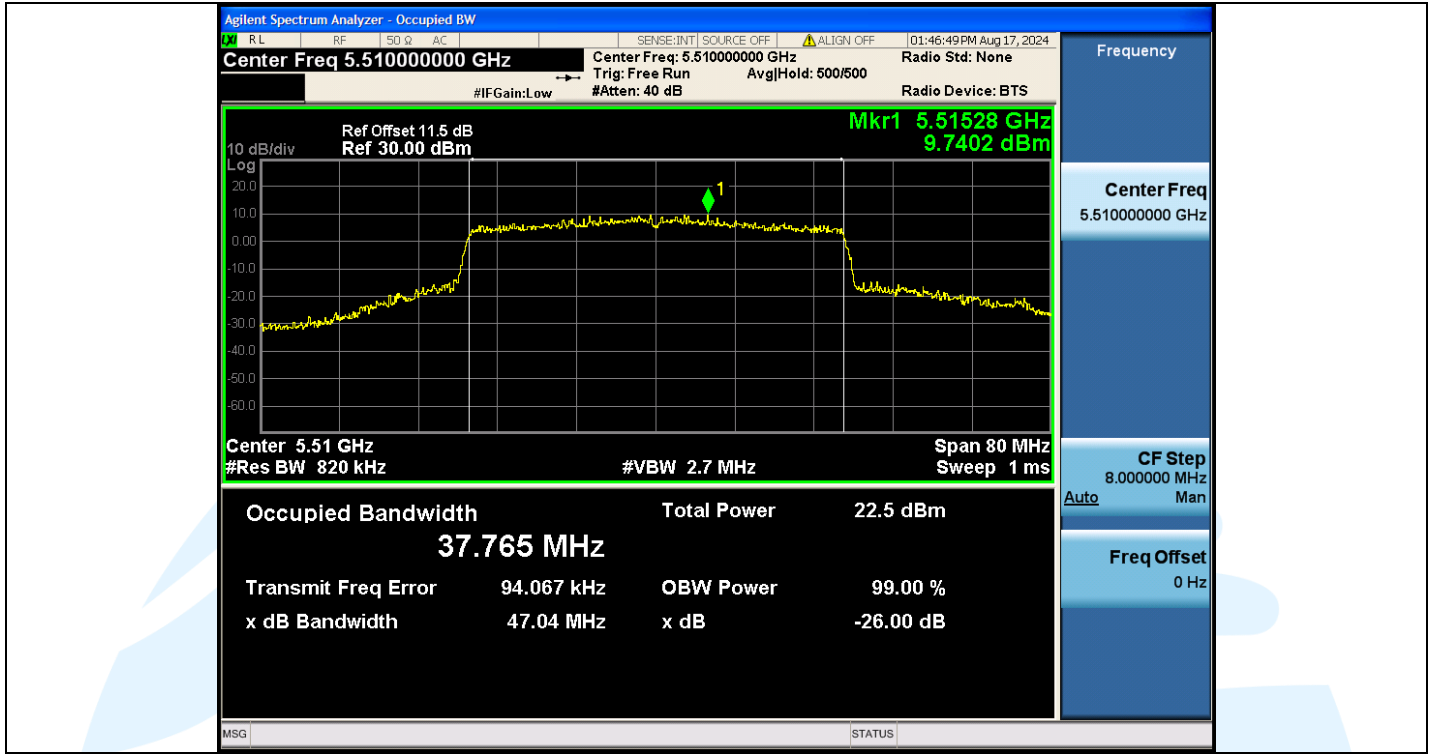

Shenzhen UnionTrust Quality and Technology Co., Ltd.

Address: Unit D/E of 9/F and 16/F, Block A, Building 6, Baoneng science and technology park, Longhua district, Shenzhen, China

Tel: +86-755-28230888

Fax: +86-755-28230886

E-mail: info@uttlab.com

<http://www.uttlab.com>

UTTR-RF-EN300328-V1.2