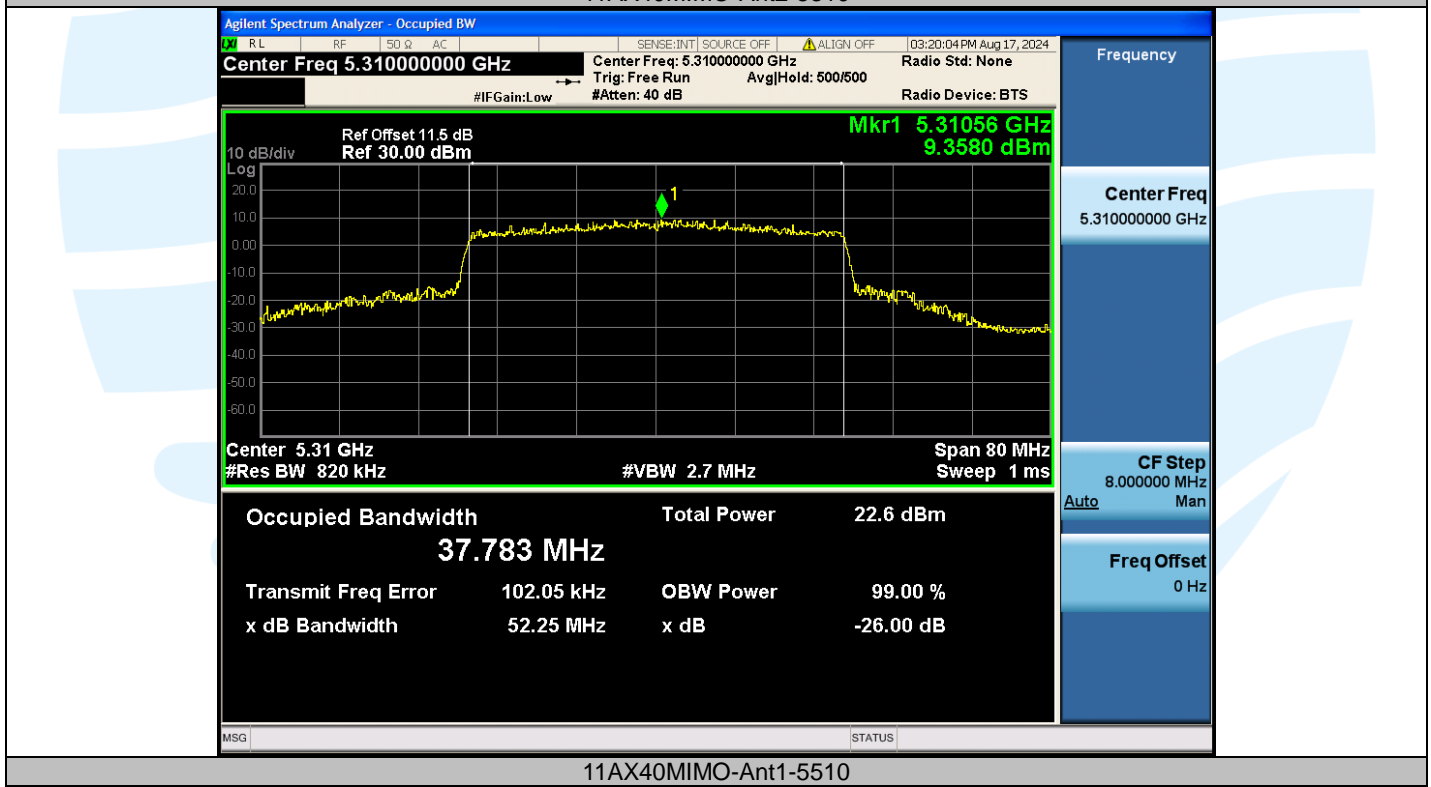

Shenzhen UnionTrust Quality and Technology Co., Ltd.

Address: Unit D/E of 9/F and 16/F, Block A, Building 6, Baoneng science and technology park, Longhua district, Shenzhen, China

Tel: +86-755-28230888

Fax: +86-755-28230886

E-mail: info@uttlab.com

<http://www.uttlab.com>

UTTR-RF-EN300328-V1.2