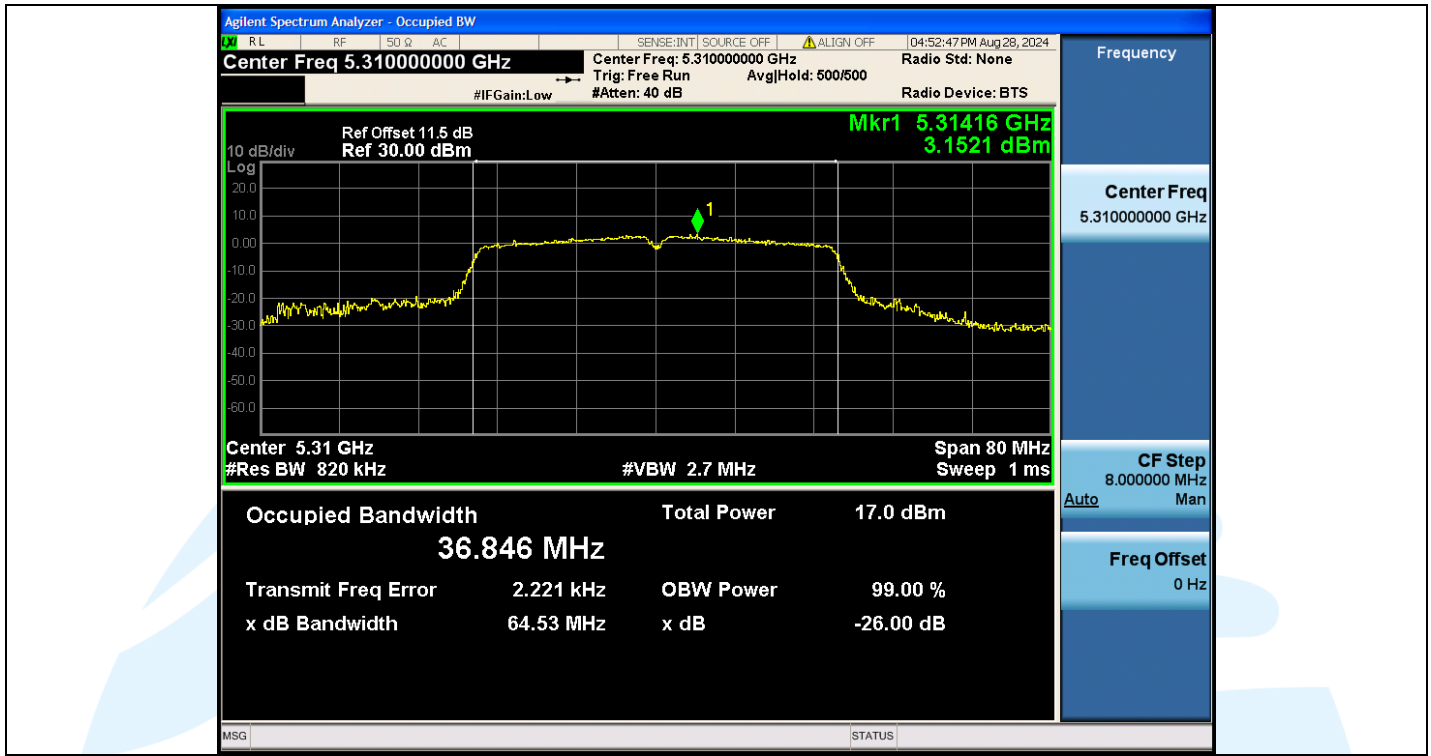

Shenzhen UnionTrust Quality and Technology Co., Ltd.

Address: Unit D/E of 9/F and 16/F, Block A, Building 6, Baoneng science and technology park, Longhua district, Shenzhen, China

Tel: +86-755-28230888

Fax: +86-755-28230886

E-mail: info@uttlab.com

<http://www.uttlab.com>

UTTR-RF-EN300328-V1.2