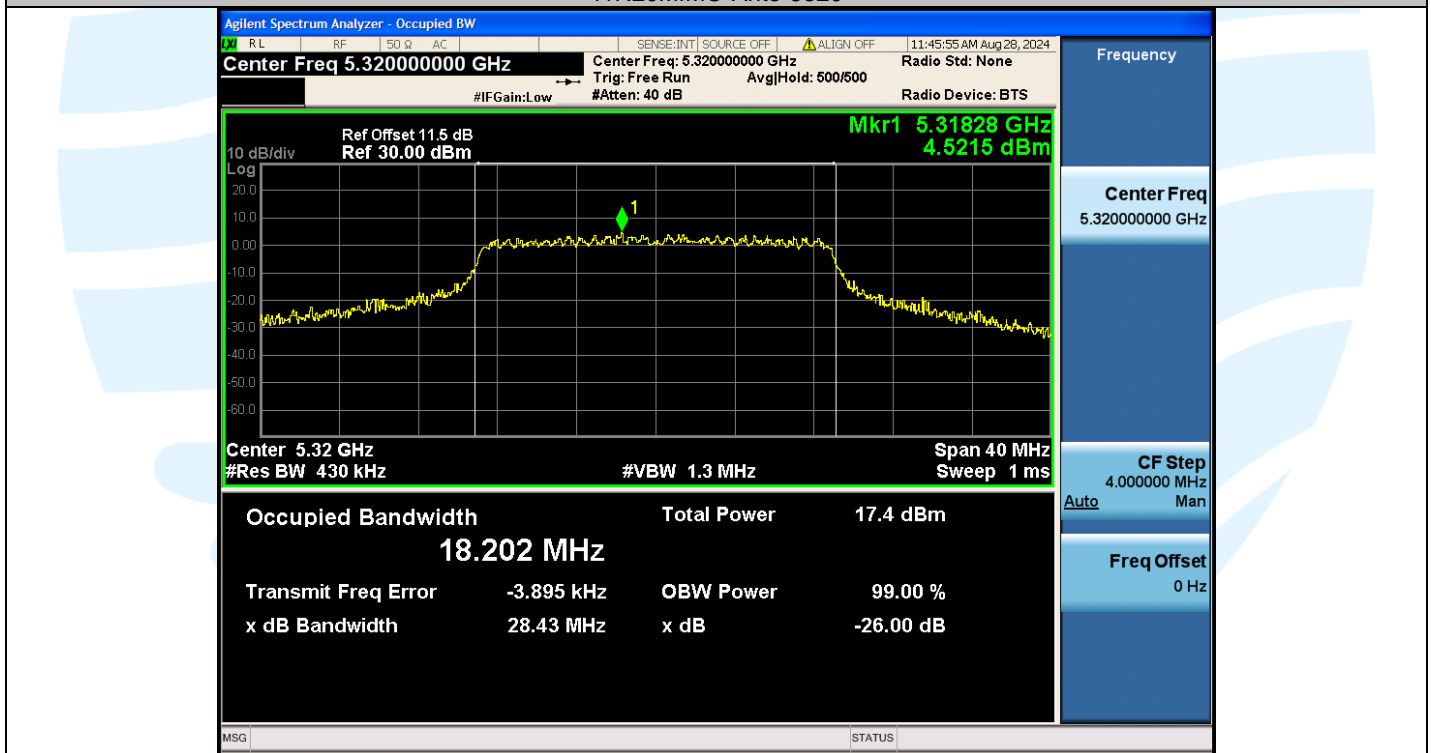

UTTR-RF-EN300328-V1.2

11N20MIMO-Ant3-5320

11N20MIMO-Ant1-5500

Shenzhen UnionTrust Quality and Technology Co., Ltd.

Address: Unit D/E of 9/F and 16/F, Block A, Building 6, Baoneng science and technology park, Longhua district, Shenzhen, China