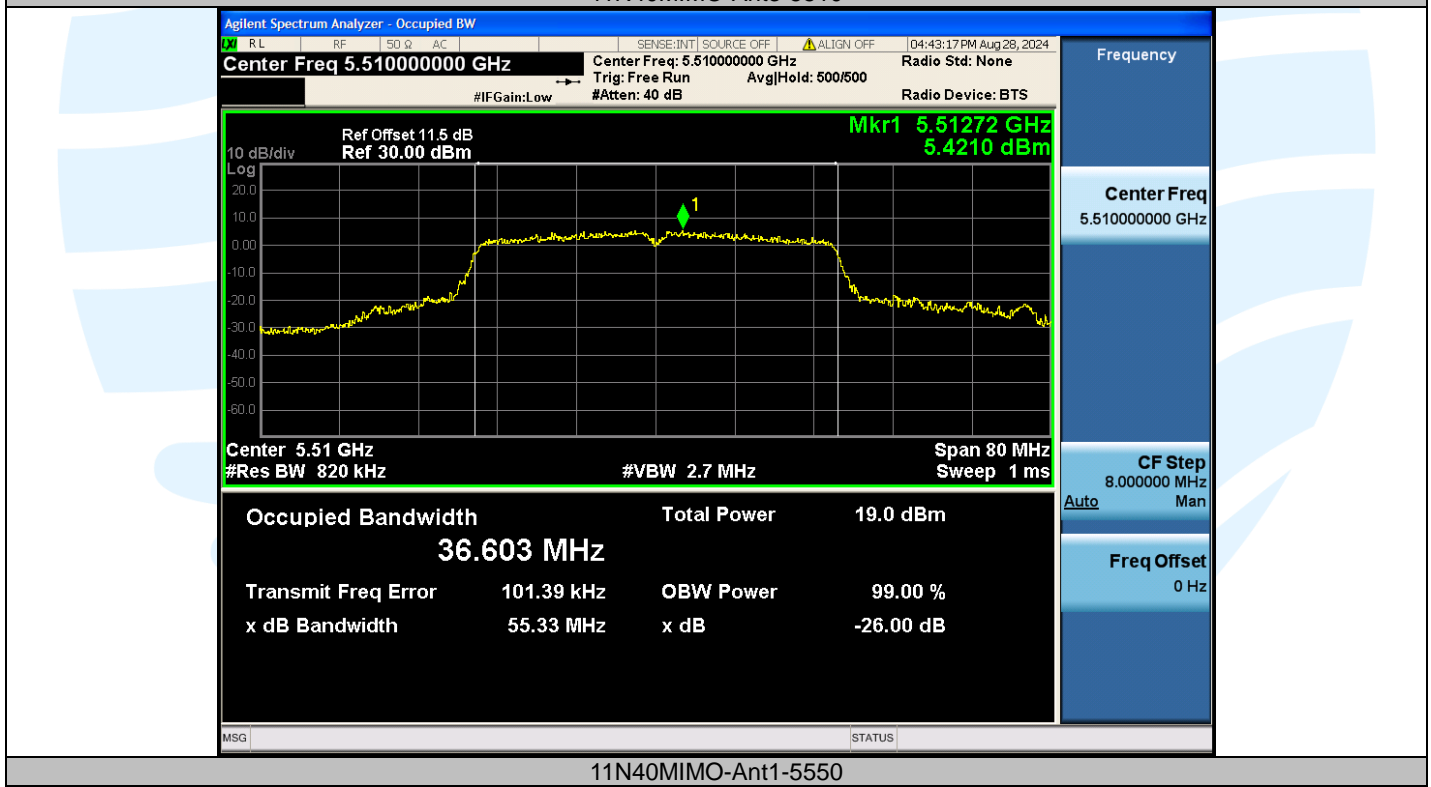

Shenzhen UnionTrust Quality and Technology Co., Ltd.

Address: Unit D/E of 9/F and 16/F, Block A, Building 6, Baoneng science and technology park, Longhua district, Shenzhen, China

Tel: +86-755-28230888

Fax: +86-755-28230886

E-mail: info@uttlab.com

<http://www.uttlab.com>

UTTR-RF-EN300328-V1.2