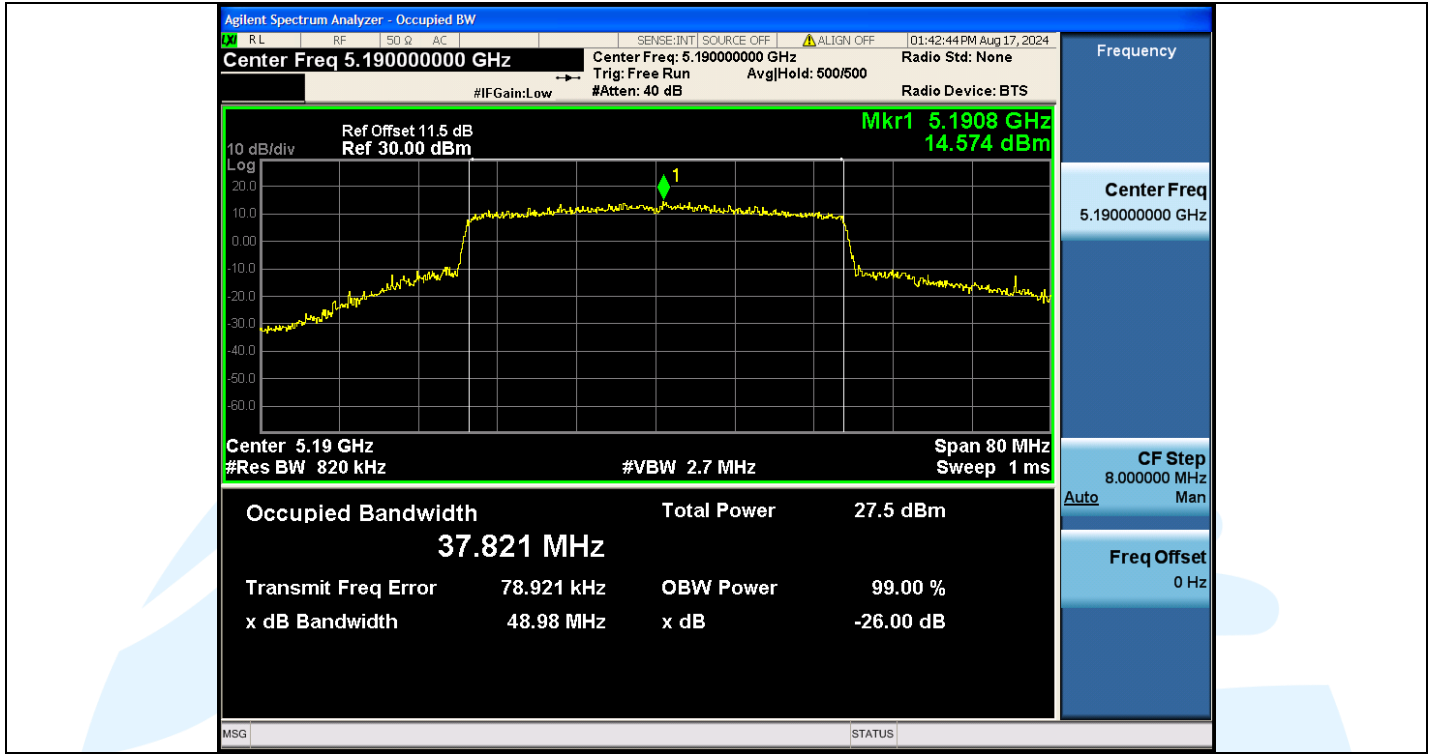

Shenzhen UnionTrust Quality and Technology Co., Ltd.

Address: Unit D/E of 9/F and 16/F, Block A, Building 6, Baoneng science and technology park, Longhua district, Shenzhen, China

Tel: +86-755-28230888

Fax: +86-755-28230886

E-mail: info@uttlab.com

<http://www.uttlab.com>

UTTR-RF-EN300328-V1.2