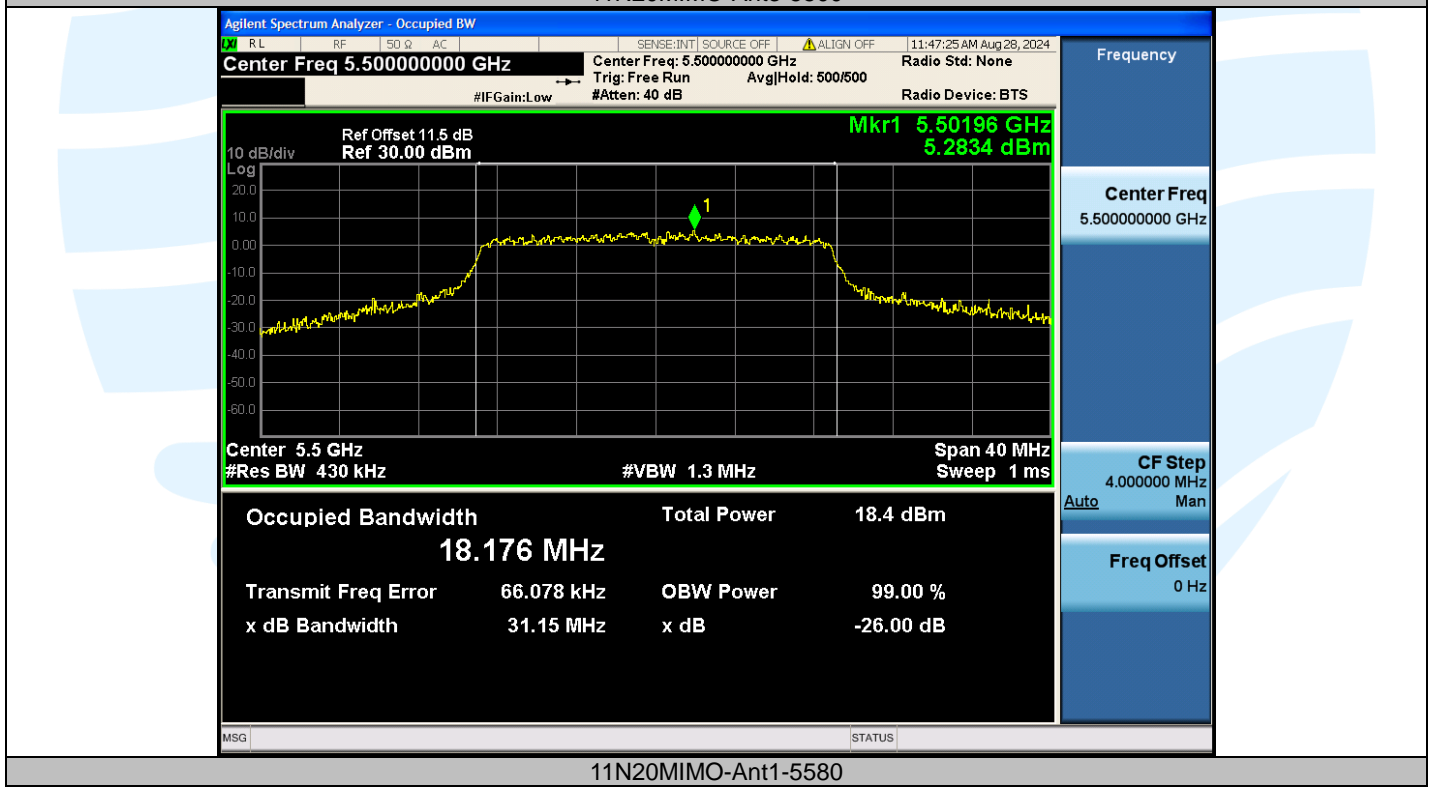

Shenzhen UnionTrust Quality and Technology Co., Ltd.

Address: Unit D/E of 9/F and 16/F, Block A, Building 6, Baoneng science and technology park, Longhua district, Shenzhen, China

Tel: +86-755-28230888

Fax: +86-755-28230886

E-mail: info@uttlab.com

<http://www.uttlab.com>

UTTR-RF-EN300328-V1.2