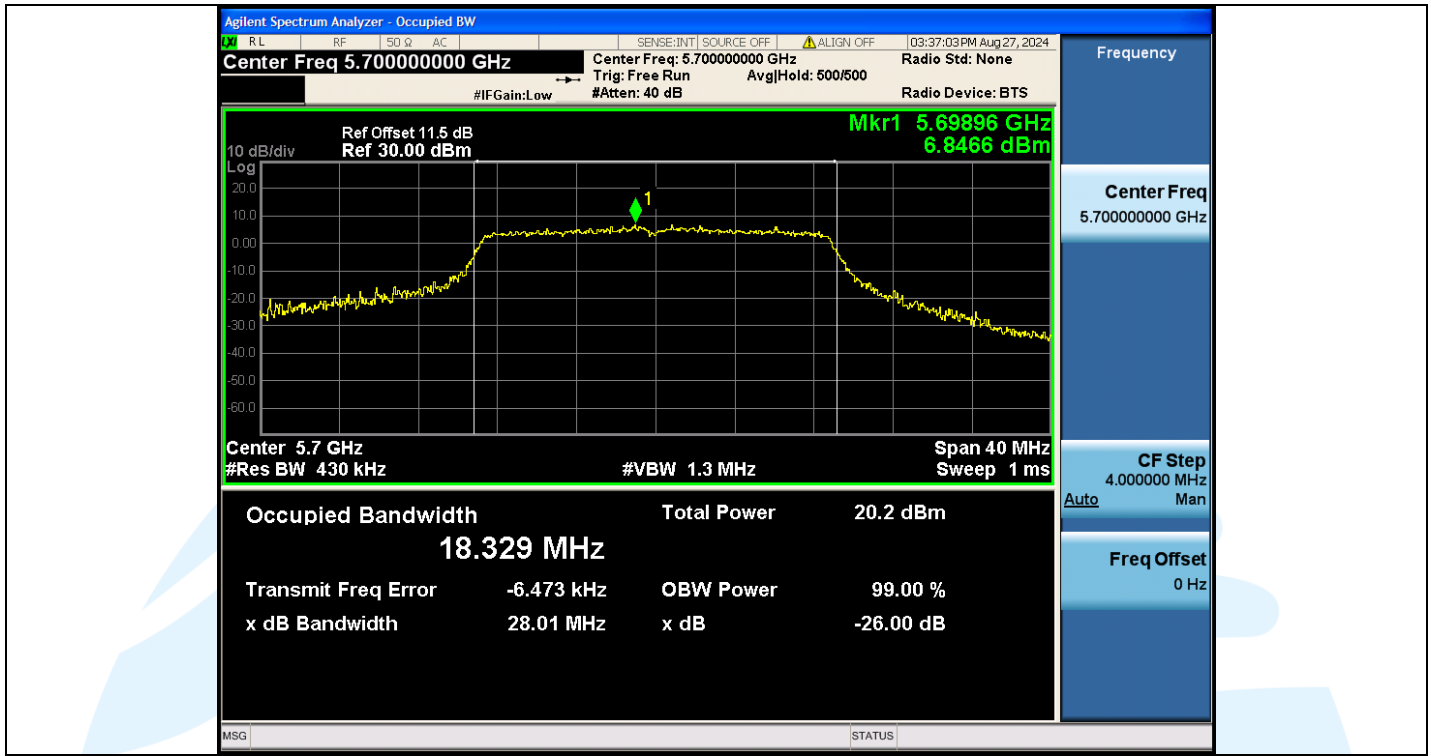

UTTR-RF-EN300328-V1.2

Shenzhen UnionTrust Quality and Technology Co., Ltd.

Address: Unit D/E of 9/F and 16/F, Block A, Building 6, Baoneng science and technology park, Longhua district, Shenzhen, China

Tel: +86-755-28230888