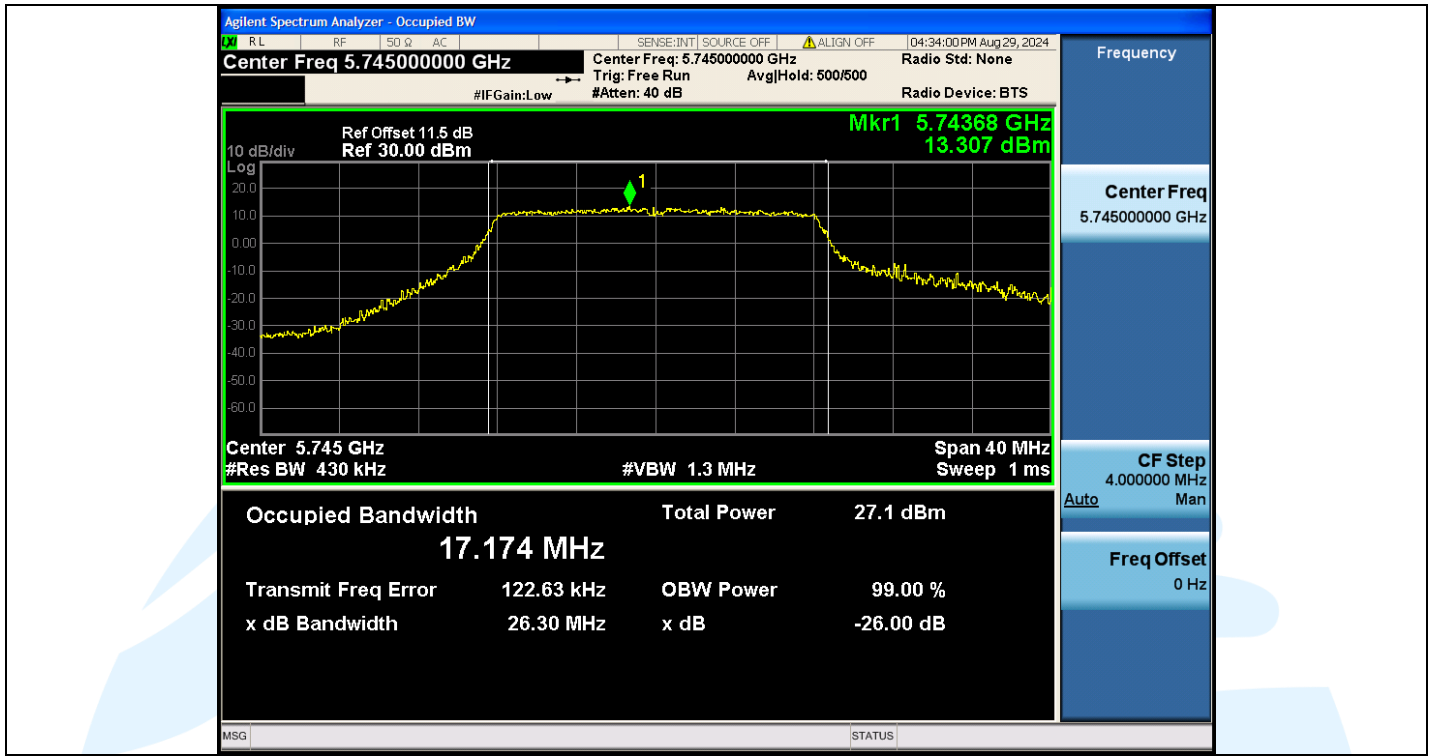

Shenzhen UnionTrust Quality and Technology Co., Ltd.

Address: Unit D/E of 9/F and 16/F, Block A, Building 6, Baoneng science and technology park, Longhua district, Shenzhen, China

Tel: +86-755-28230888

Fax: +86-755-28230886

E-mail: info@uttlab.com

<http://www.uttlab.com>

UTTR-RF-EN300328-V1.2