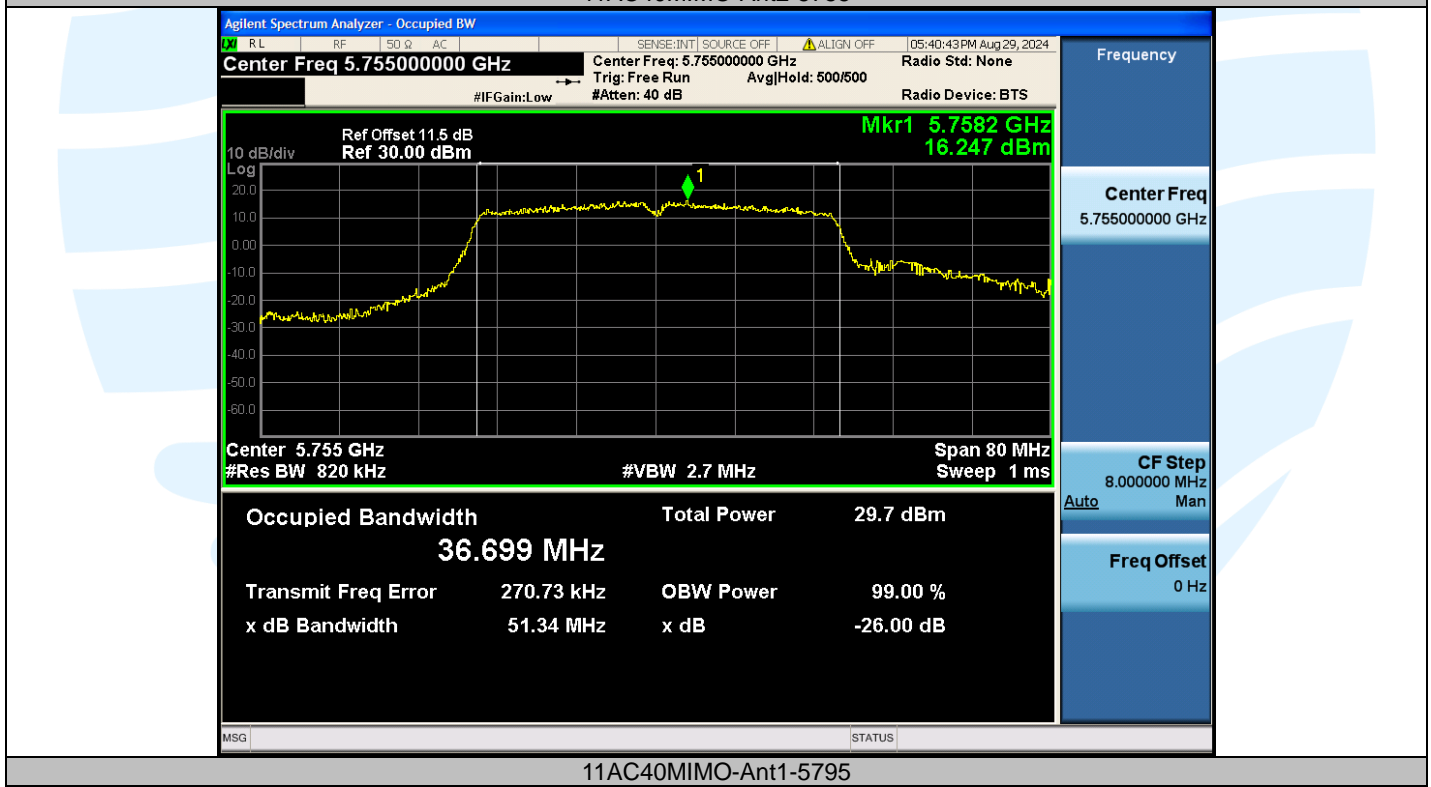

UTTR-RF-EN300328-V1.2

Shenzhen UnionTrust Quality and Technology Co., Ltd.

Address: Unit D/E of 9/F and 16/F, Block A, Building 6, Baoneng science and technology park, Longhua district, Shenzhen, China

Tel: +86-755-28230888