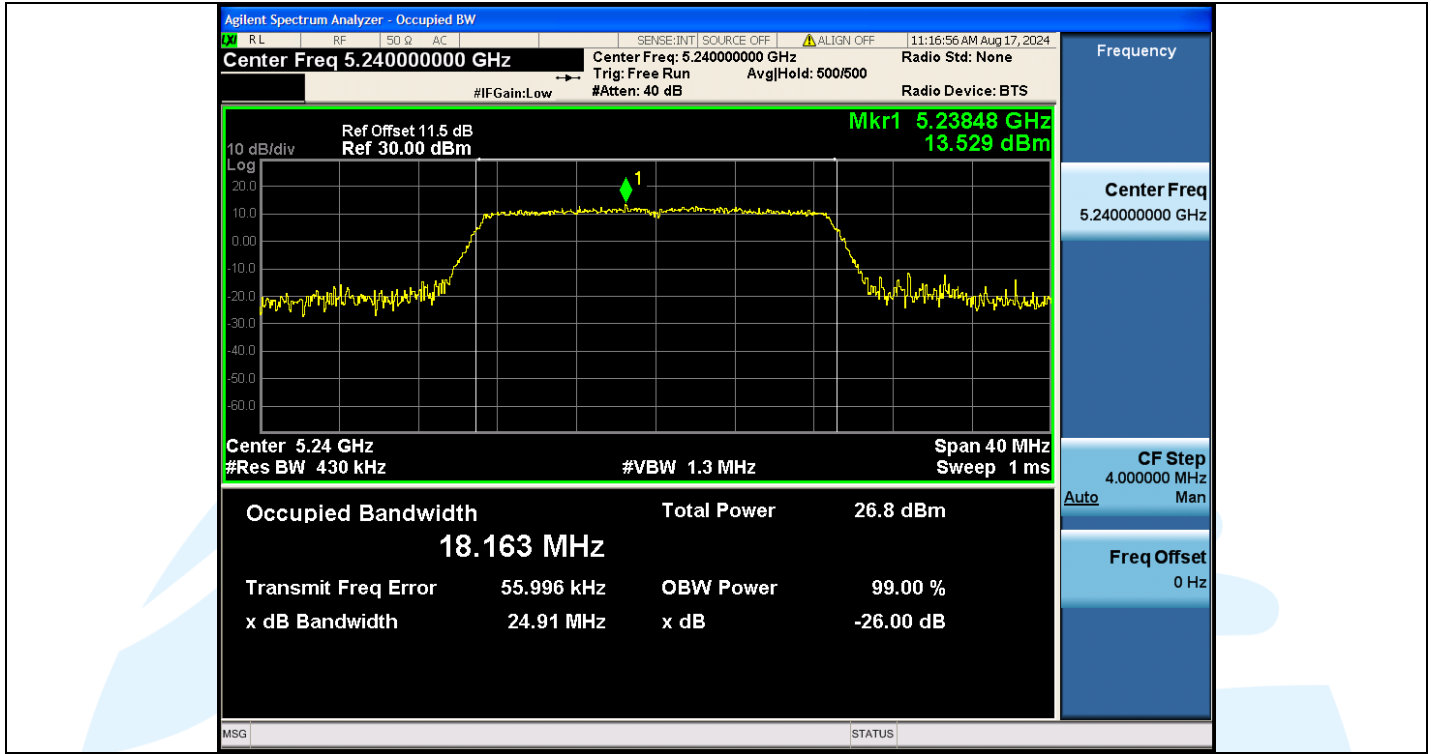

Shenzhen UnionTrust Quality and Technology Co., Ltd.

Address: Unit D/E of 9/F and 16/F, Block A, Building 6, Baoneng science and technology park, Longhua district, Shenzhen, China

Tel: +86-755-28230888

Fax: +86-755-28230886

E-mail: info@uttlab.com

<http://www.uttlab.com>

UTTR-RF-EN300328-V1.2