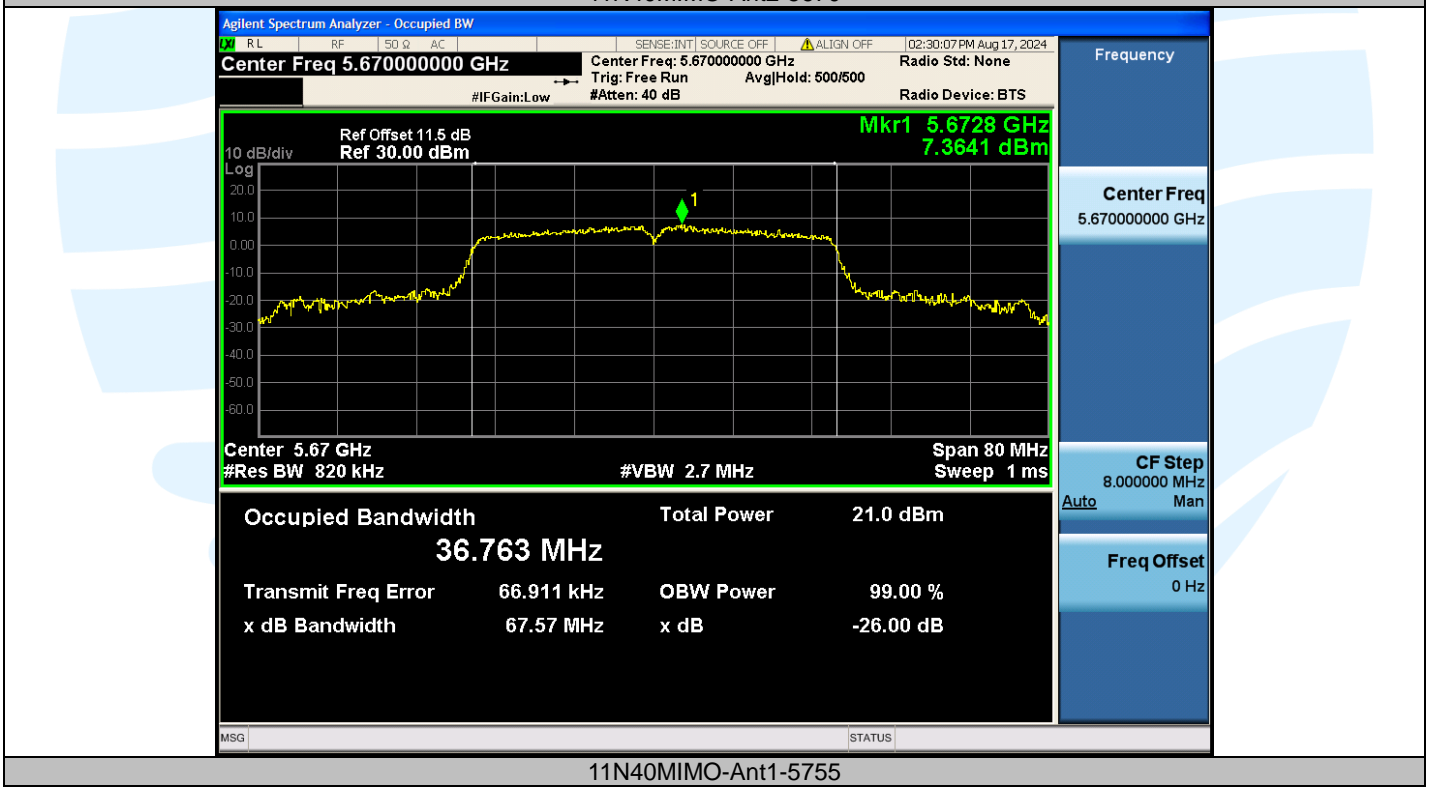

Shenzhen UnionTrust Quality and Technology Co., Ltd.

Address: Unit D/E of 9/F and 16/F, Block A, Building 6, Baoneng science and technology park, Longhua district, Shenzhen, China

Tel: +86-755-28230888

Fax: +86-755-28230886

E-mail: info@uttlab.com

<http://www.uttlab.com>

UTTR-RF-EN300328-V1.2