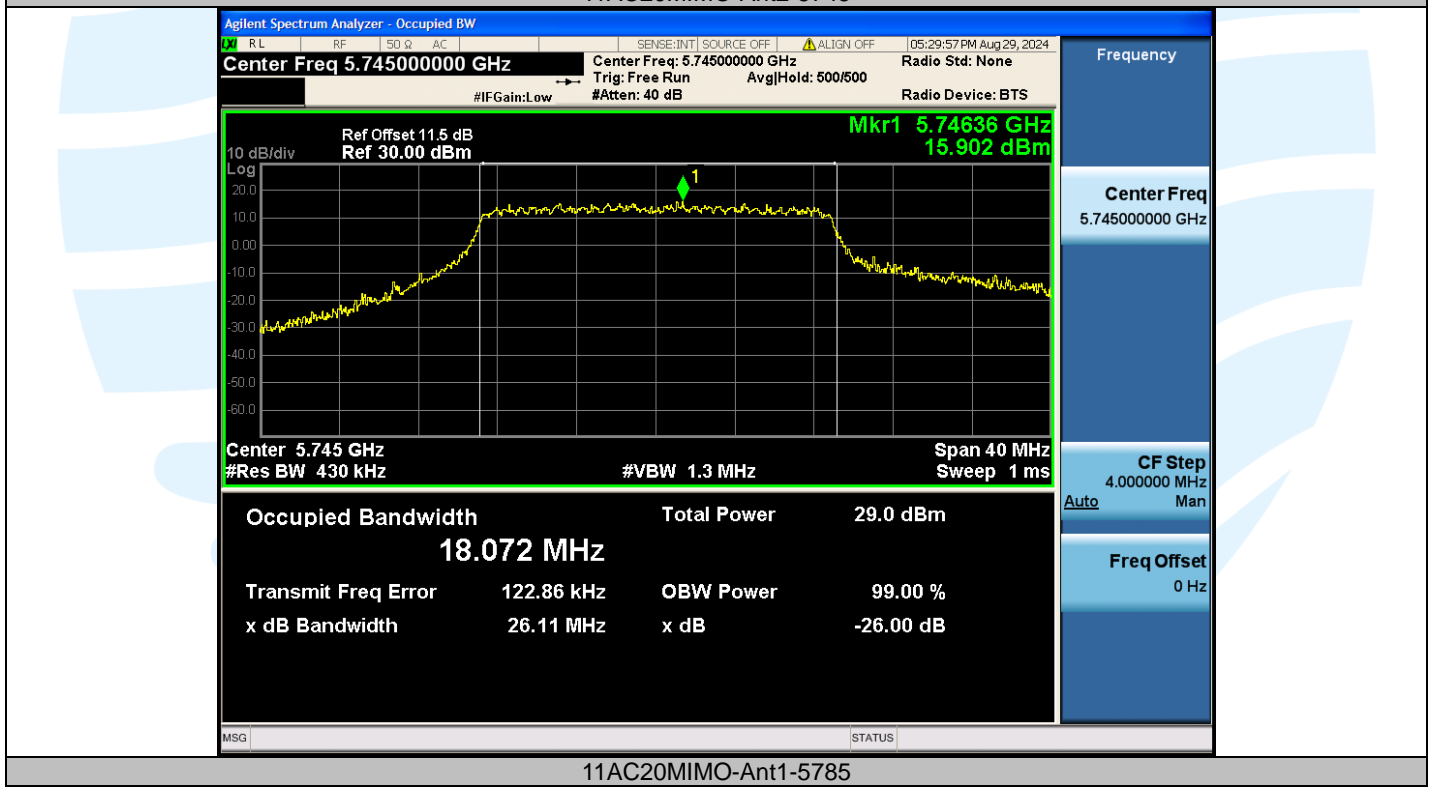

Shenzhen UnionTrust Quality and Technology Co., Ltd.

Address: Unit D/E of 9/F and 16/F, Block A, Building 6, Baoneng science and technology park, Longhua district, Shenzhen, China

Tel: +86-755-28230888

Fax: +86-755-28230886

E-mail: info@uttlab.com

<http://www.uttlab.com>

UTTR-RF-EN300328-V1.2