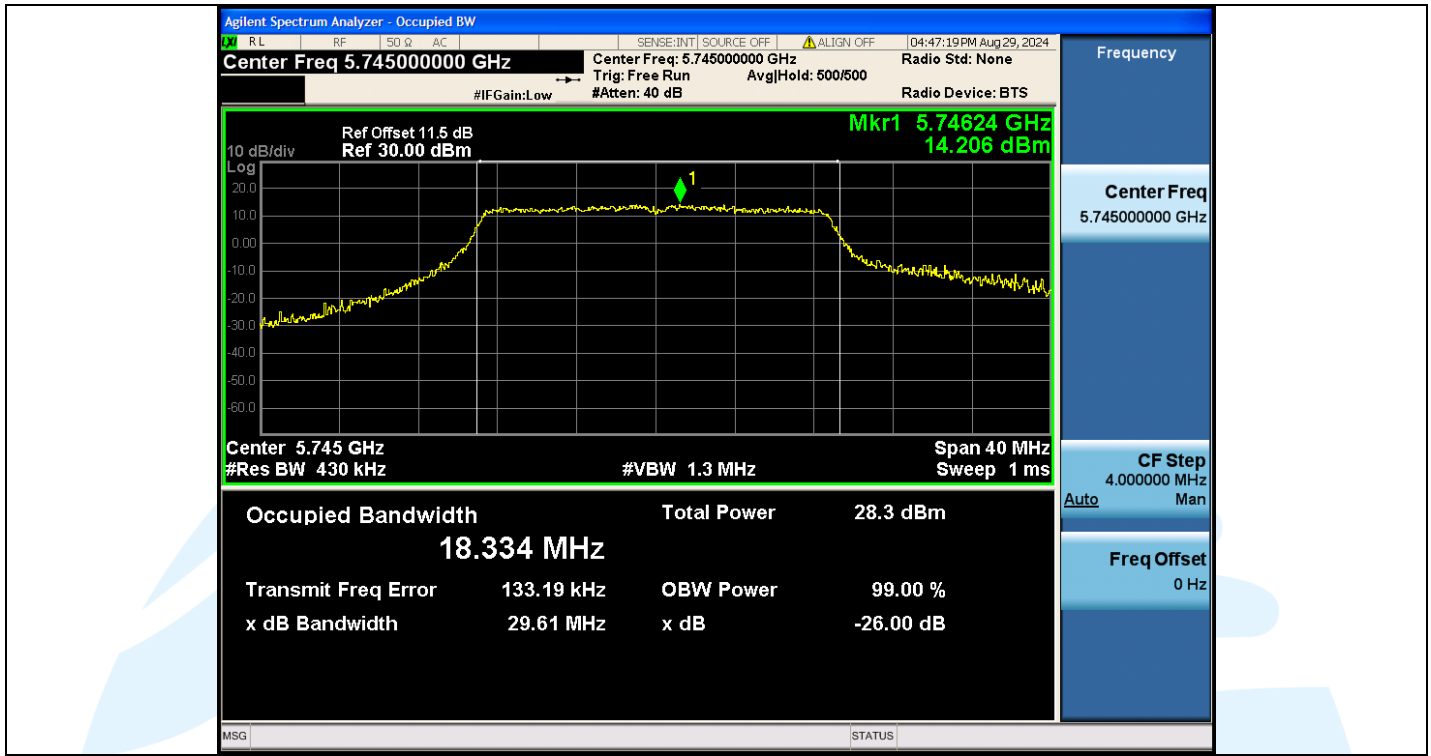

Shenzhen UnionTrust Quality and Technology Co., Ltd.

Address: Unit D/E of 9/F and 16/F, Block A, Building 6, Baoneng science and technology park, Longhua district, Shenzhen, China

Tel: +86-755-28230888

Fax: +86-755-28230886

E-mail: info@uttlab.com

<http://www.uttlab.com>

UTTR-RF-EN300328-V1.2