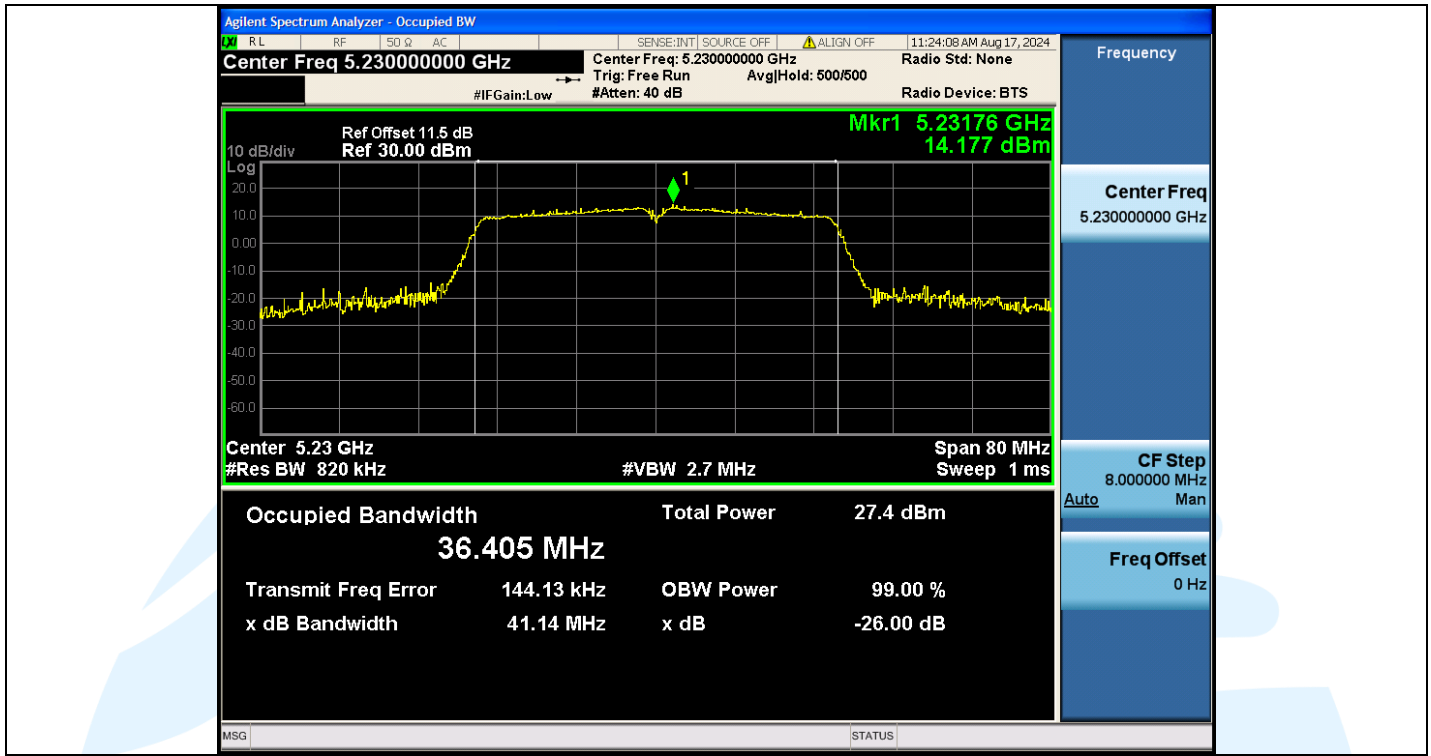

11N40MIMO-Ant2-5230