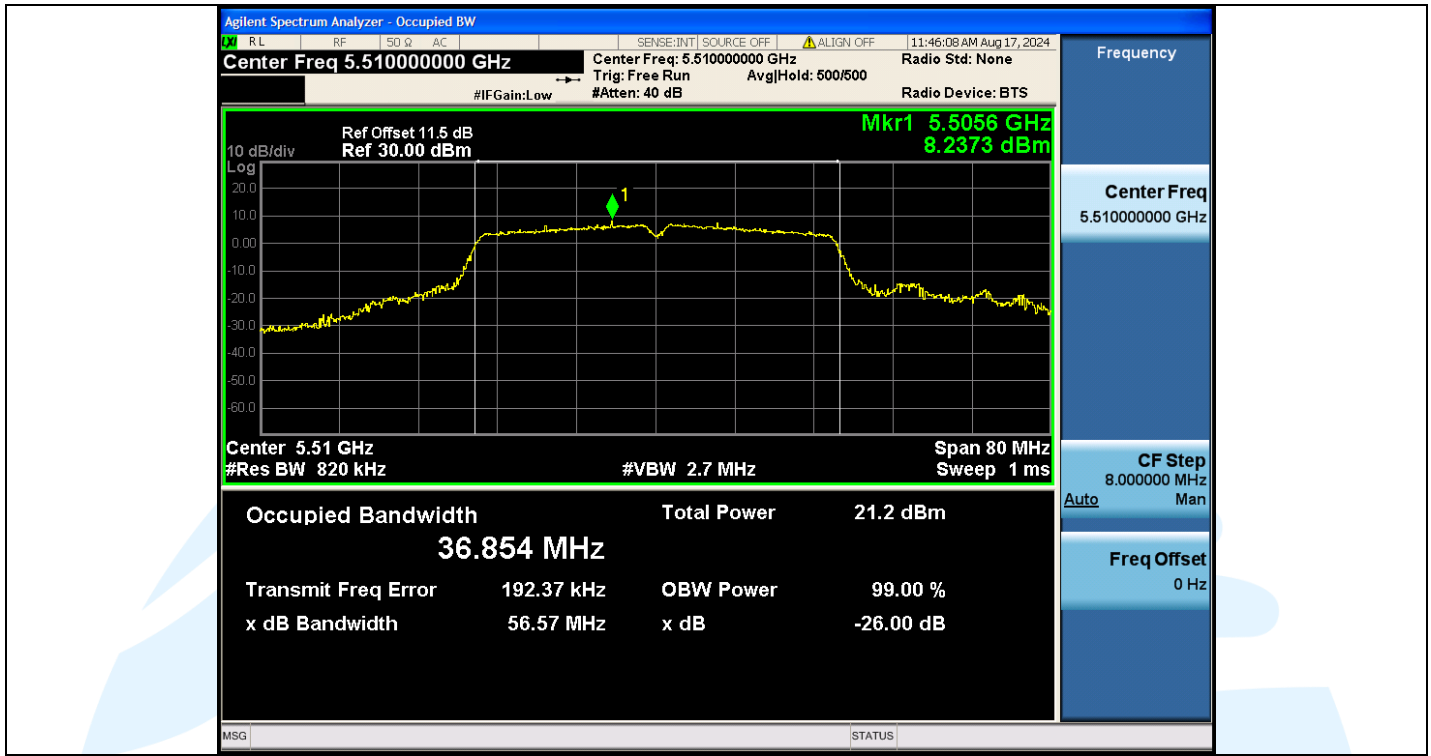

UTTR-RF-EN300328-V1.2

Shenzhen UnionTrust Quality and Technology Co., Ltd.

Address: Unit D/E of 9/F and 16/F, Block A, Building 6, Baoneng science and technology park, Longhua district, Shenzhen, China

Tel: +86-755-28230888