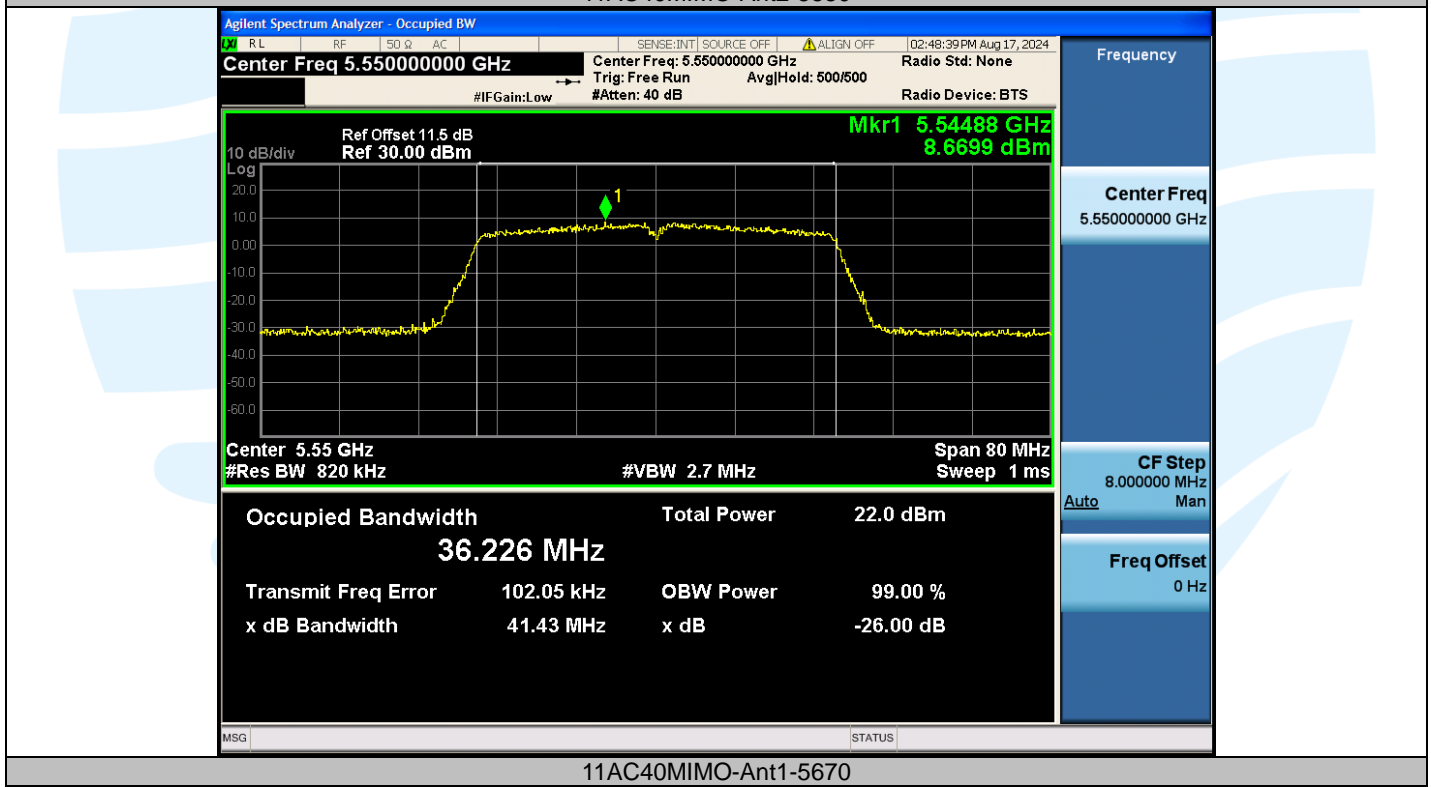

Shenzhen UnionTrust Quality and Technology Co., Ltd.

Address: Unit D/E of 9/F and 16/F, Block A, Building 6, Baoneng science and technology park, Longhua district, Shenzhen, China

Tel: +86-755-28230888

Fax: +86-755-28230886

E-mail: info@uttlab.com

<http://www.uttlab.com>

UTTR-RF-EN300328-V1.2