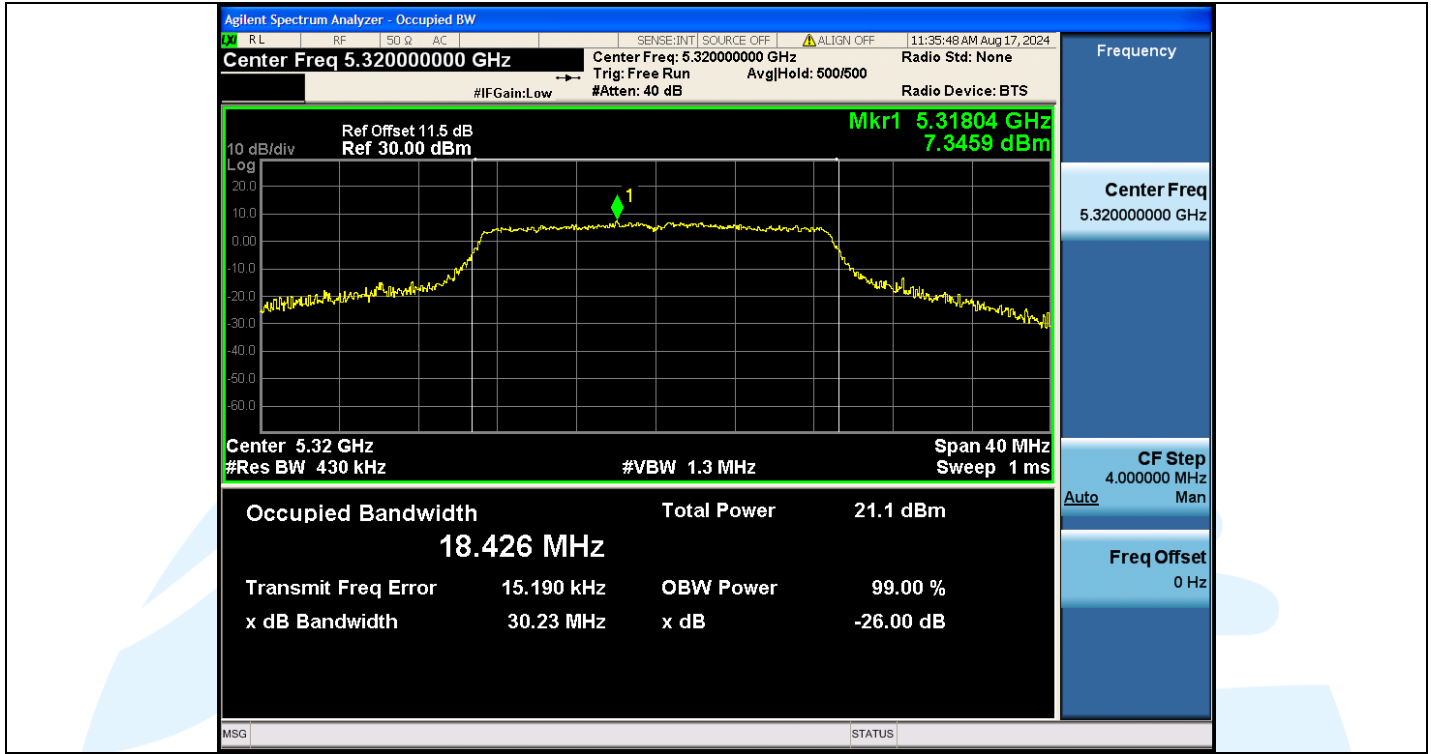

Shenzhen UnionTrust Quality and Technology Co., Ltd.

Address: Unit D/E of 9/F and 16/F, Block A, Building 6, Baoneng science and technology park, Longhua district, Shenzhen, China

Tel: +86-755-28230888

Fax: +86-755-28230886

E-mail: info@uttlab.com

<http://www.uttlab.com>

UTTR-RF-EN300328-V1.2