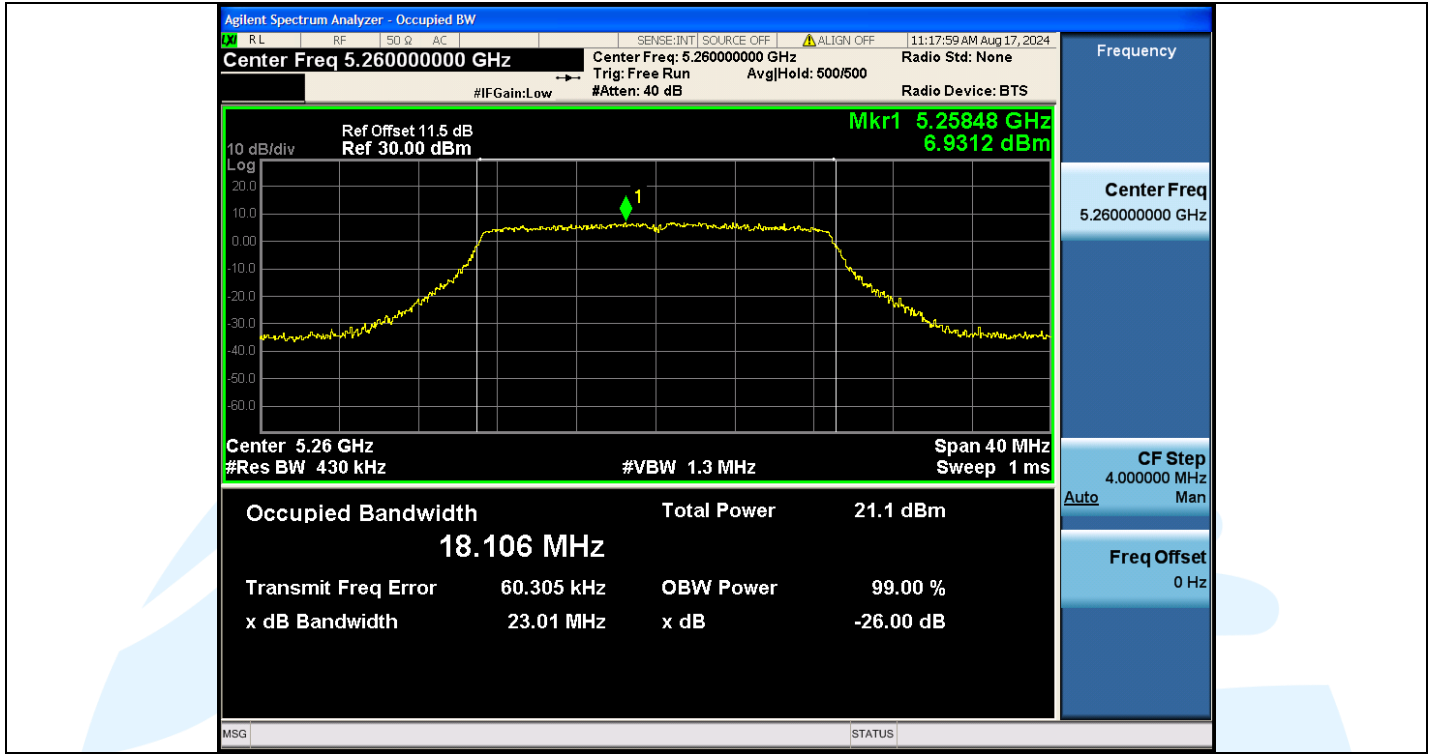

Shenzhen UnionTrust Quality and Technology Co., Ltd.

Address: Unit D/E of 9/F and 16/F, Block A, Building 6, Baoneng science and technology park, Longhua district, Shenzhen, China

Tel: +86-755-28230888

Fax: +86-755-28230886

E-mail: info@uttlab.com

<http://www.uttlab.com>

UTTR-RF-EN300328-V1.2