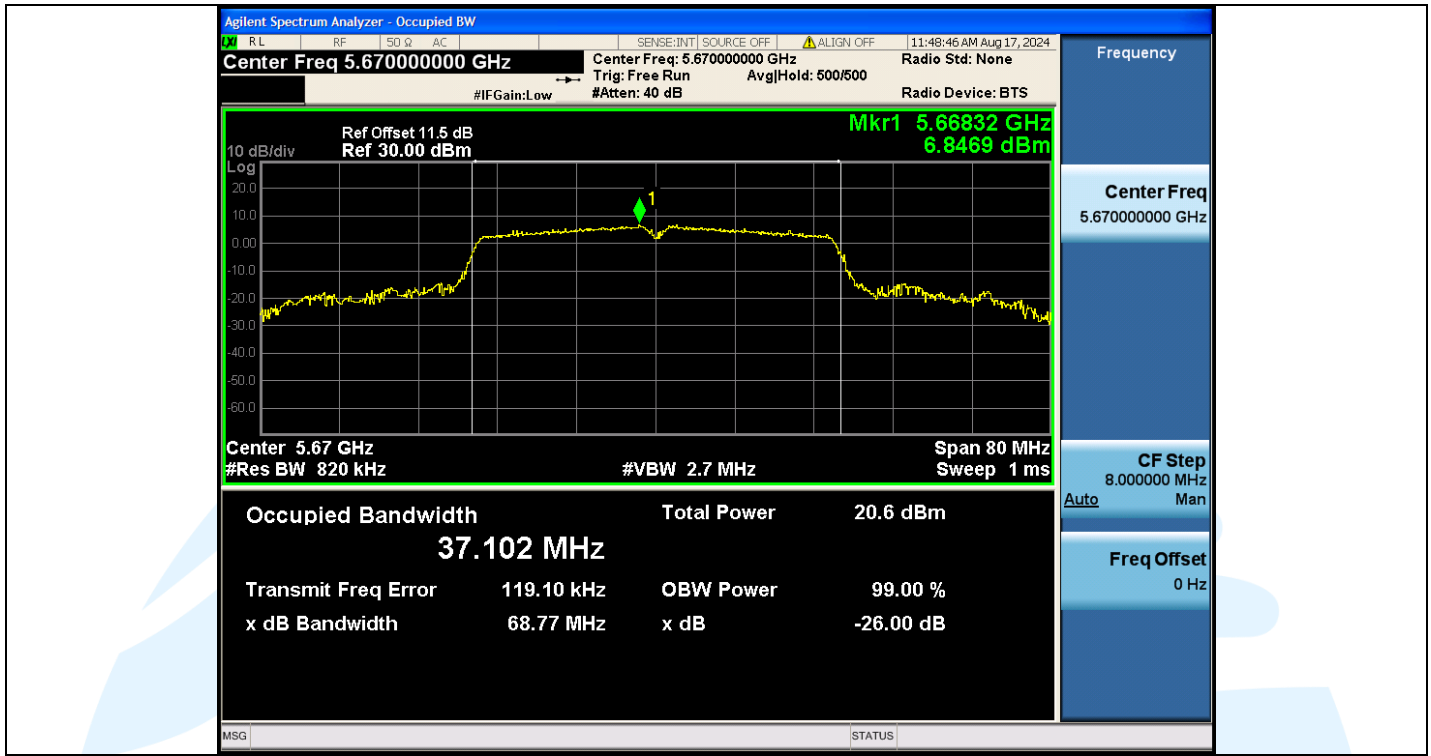

11AC40MIMO-Ant2-5670