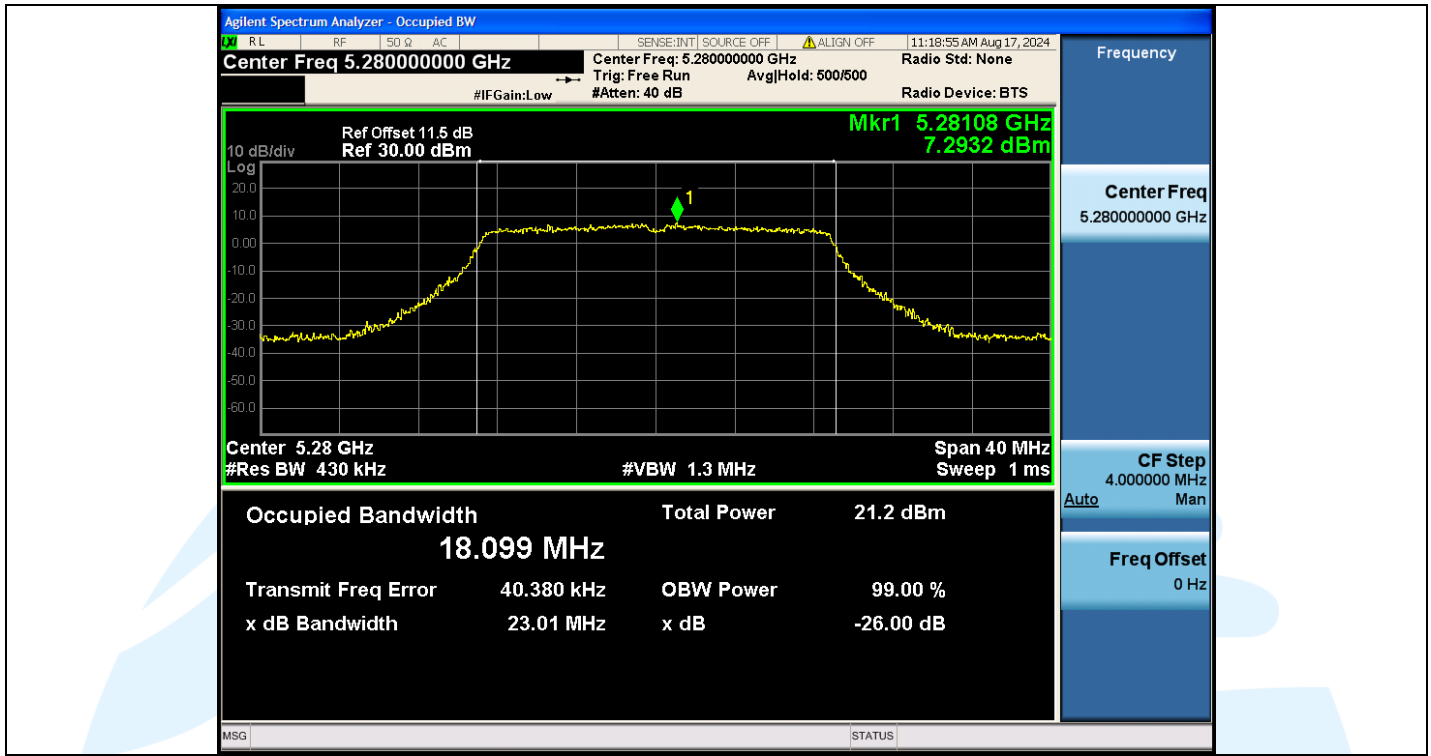

Shenzhen UnionTrust Quality and Technology Co., Ltd.

Address: Unit D/E of 9/F and 16/F, Block A, Building 6, Baoneng science and technology park, Longhua district, Shenzhen, China

Tel: +86-755-28230888

Fax: +86-755-28230886

E-mail: info@uttlab.com

<http://www.uttlab.com>

UTTR-RF-EN300328-V1.2