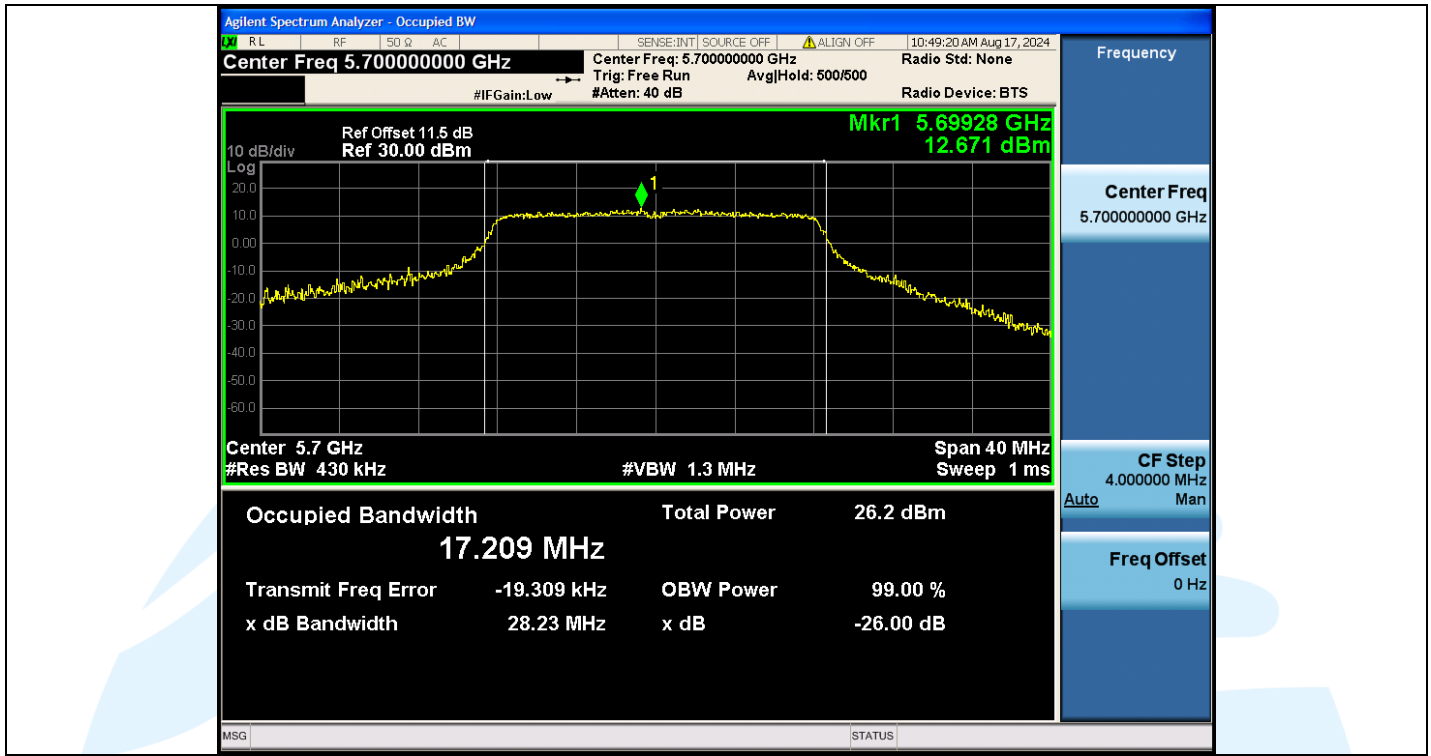

Shenzhen UnionTrust Quality and Technology Co., Ltd.

Address: Unit D/E of 9/F and 16/F, Block A, Building 6, Baoneng science and technology park, Longhua district, Shenzhen, China

Tel: +86-755-28230888

Fax: +86-755-28230886

E-mail: info@uttlab.com

<http://www.uttlab.com>

UTTR-RF-EN300328-V1.2