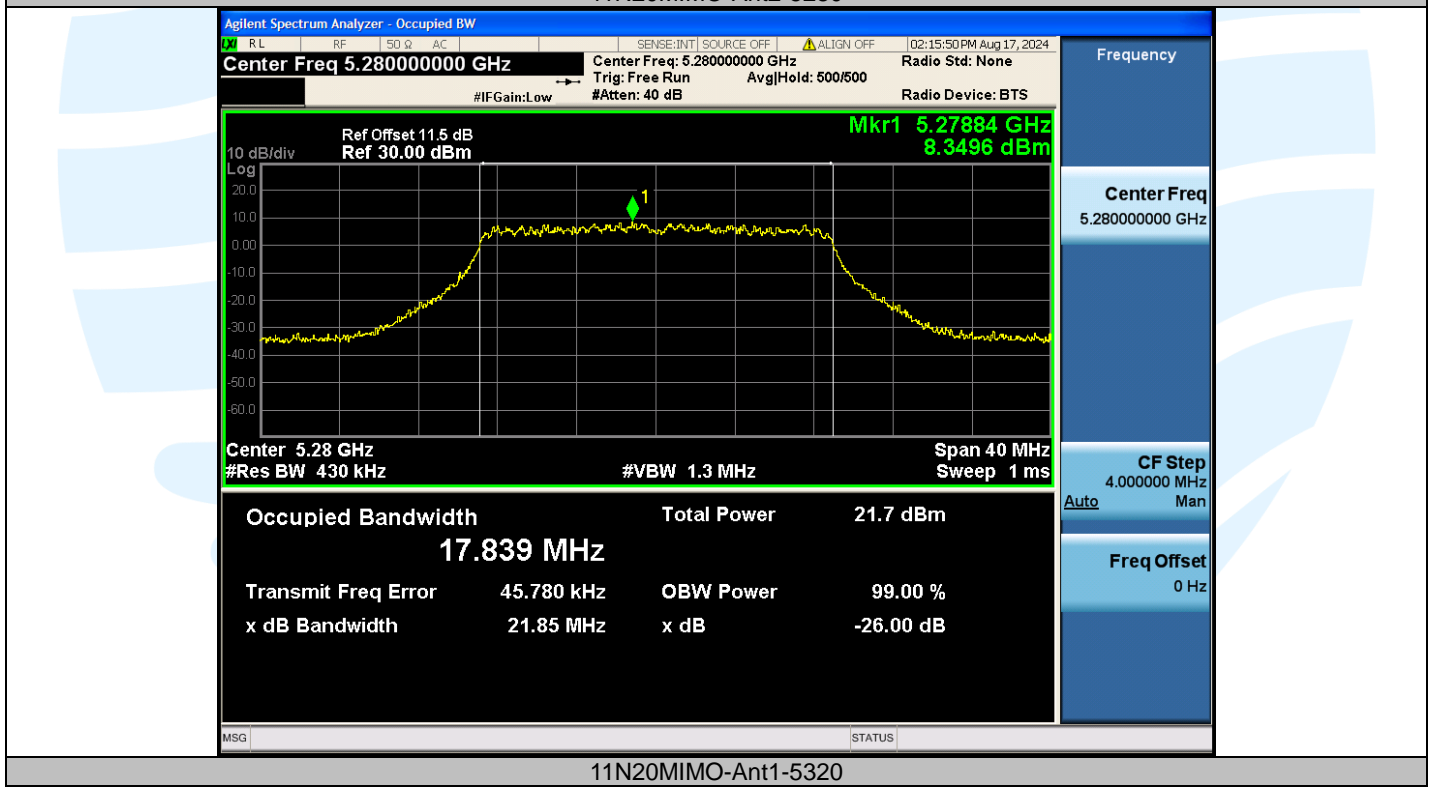

Shenzhen UnionTrust Quality and Technology Co., Ltd.

Address: Unit D/E of 9/F and 16/F, Block A, Building 6, Baoneng science and technology park, Longhua district, Shenzhen, China

Tel: +86-755-28230888

Fax: +86-755-28230886

E-mail: info@uttlab.com

<http://www.uttlab.com>

UTTR-RF-EN300328-V1.2