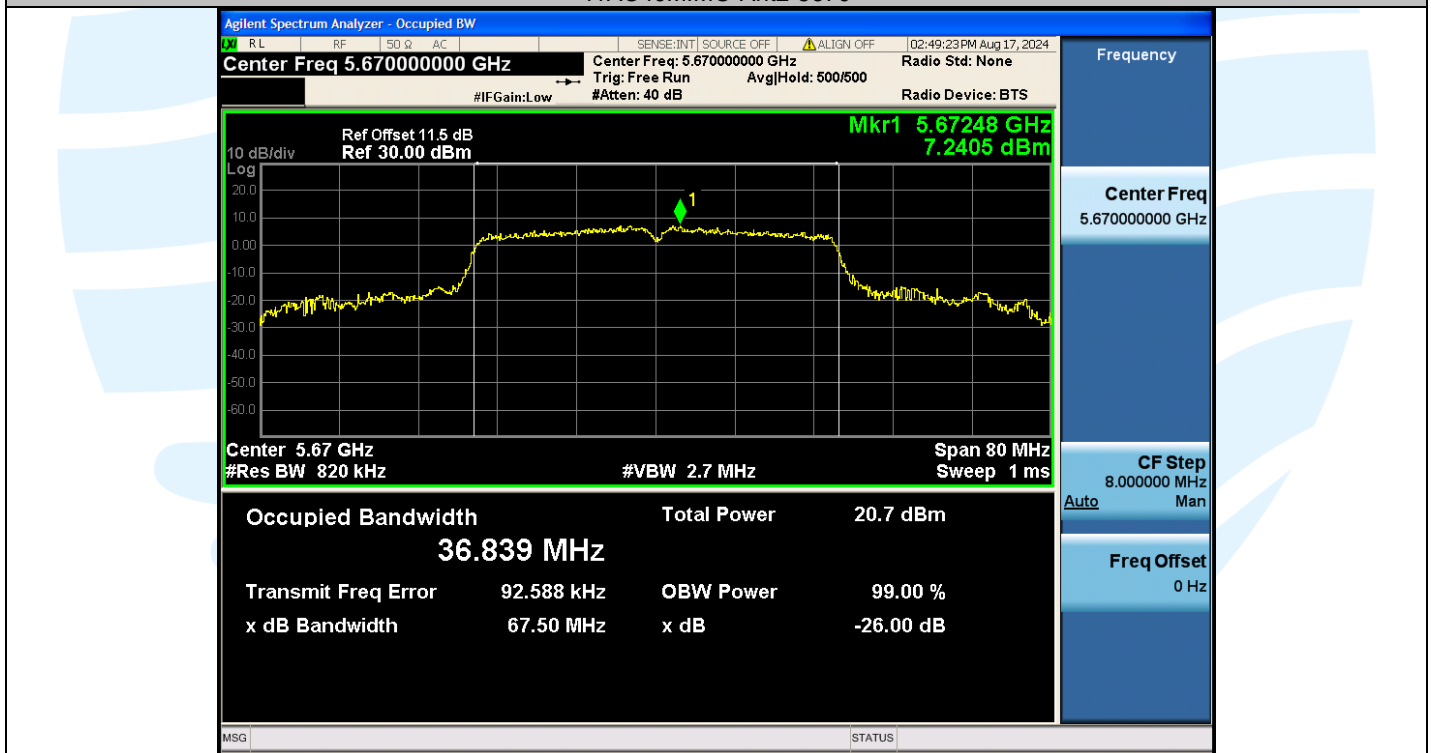

Tel: +86-755-28230888

Fax: +86-755-28230886

E-mail: info@uttlab.com

<http://www.uttlab.com>

UTTR-RF-EN300328-V1.2

11AC40MIMO-Ant2-5670

11AC40MIMO-Ant1-5755

Shenzhen UnionTrust Quality and Technology Co., Ltd.