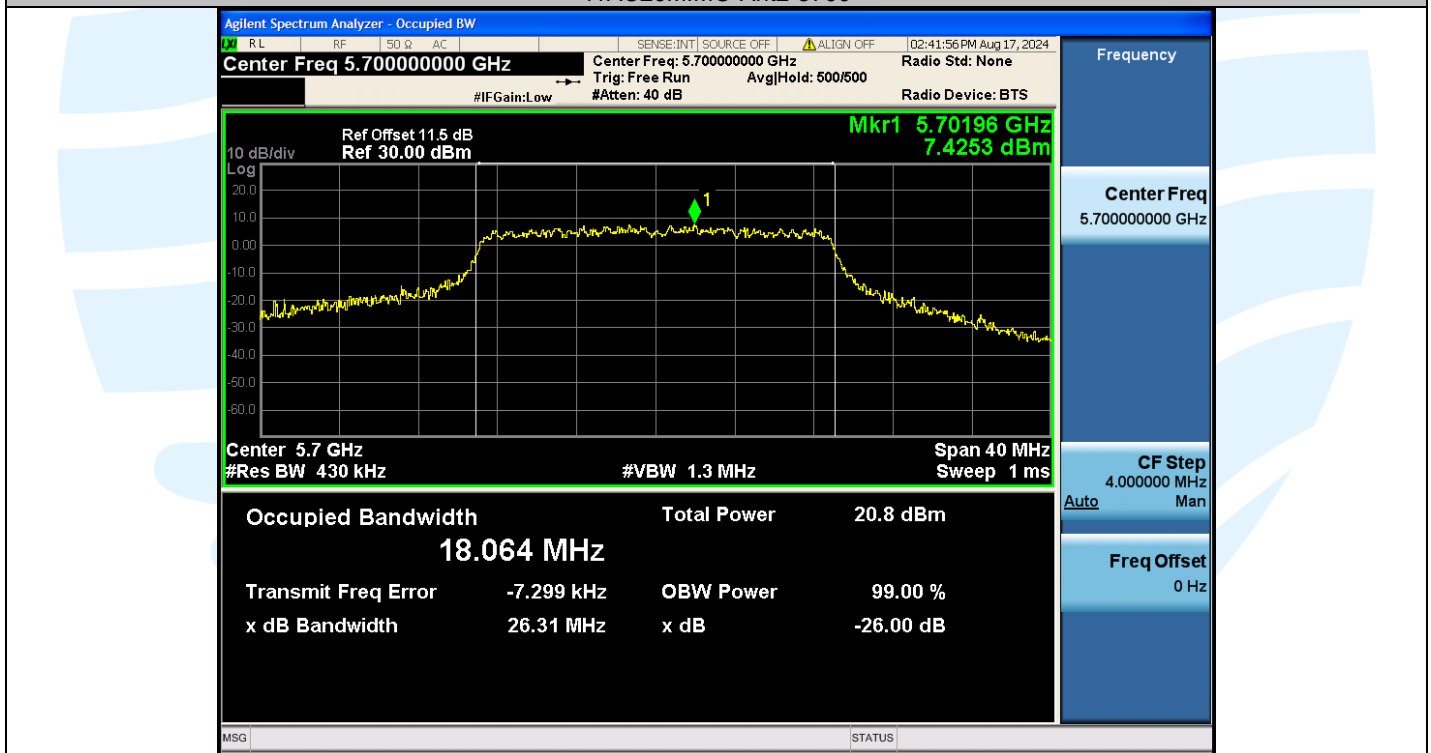

UTTR-RF-EN300328-V1.2

11AC20MIMO-Ant2-5700

11AC20MIMO-Ant1-5745

Shenzhen UnionTrust Quality and Technology Co., Ltd.

Address: Unit D/E of 9/F and 16/F, Block A, Building 6, Baoneng science and technology park, Longhua district, Shenzhen, China