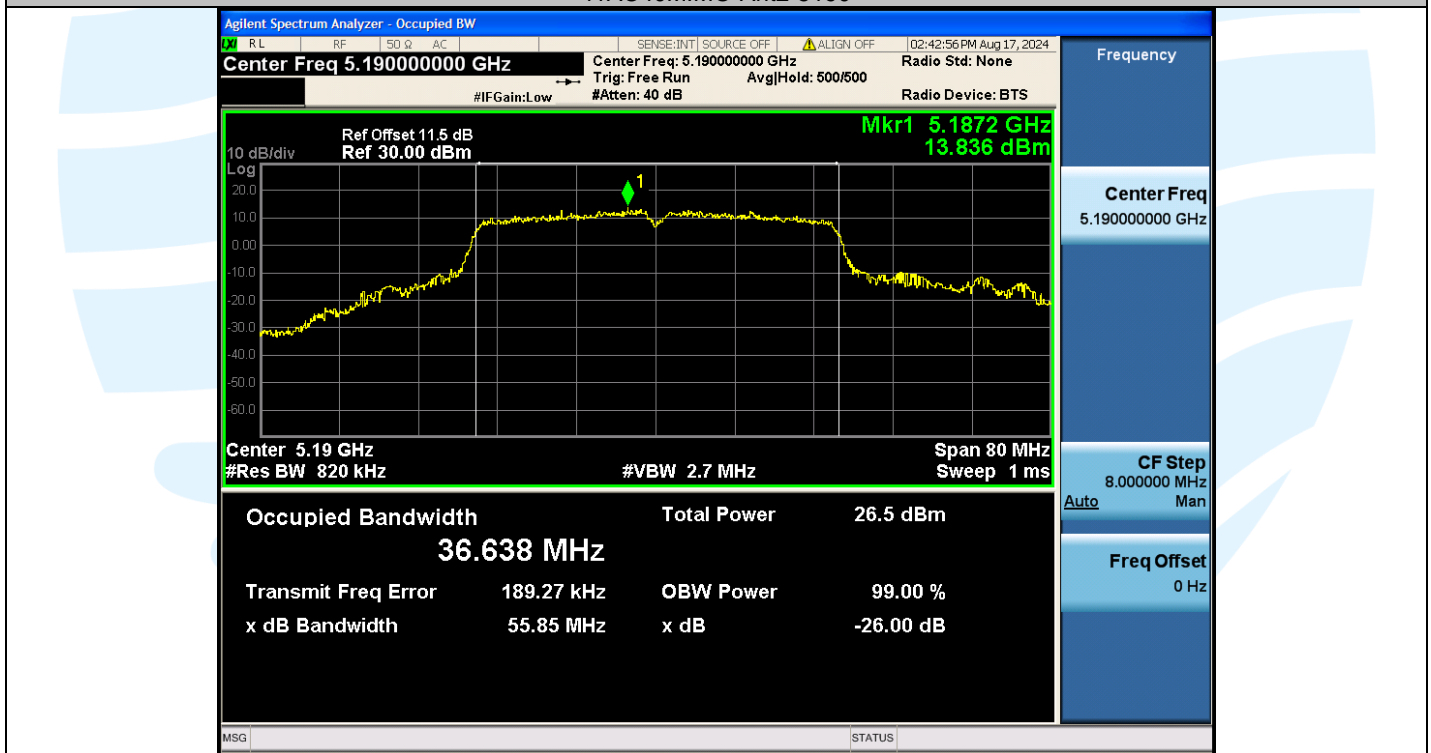

Shenzhen UnionTrust Quality and Technology Co., Ltd.

Address: Unit D/E of 9/F and 16/F, Block A, Building 6, Baoneng science and technology park, Longhua district, Shenzhen, China

Tel: +86-755-28230888

Fax: +86-755-28230886

E-mail: info@uttlab.com

<http://www.uttlab.com>

UTTR-RF-EN300328-V1.2