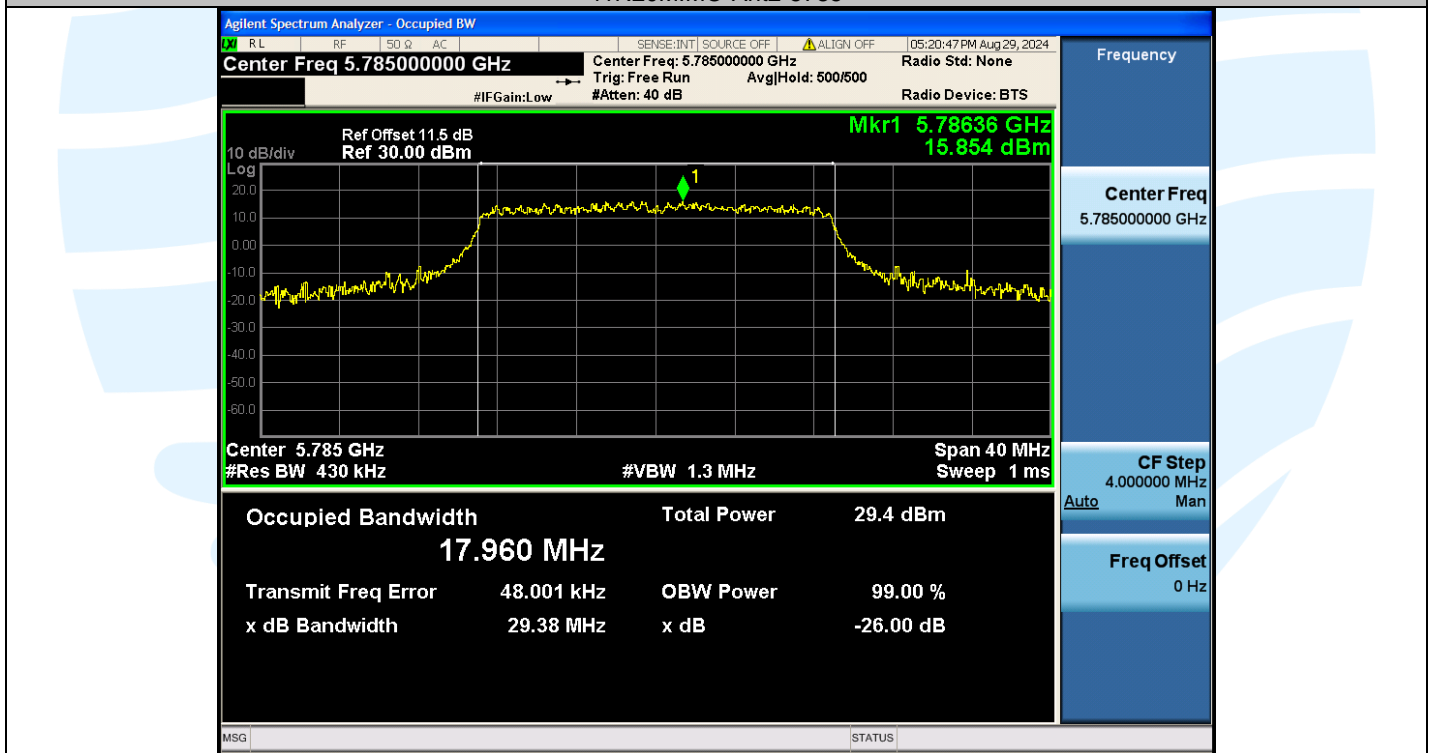

Shenzhen UnionTrust Quality and Technology Co., Ltd.

Address: Unit D/E of 9/F and 16/F, Block A, Building 6, Baoneng science and technology park, Longhua district, Shenzhen, China

Tel: +86-755-28230888

Fax: +86-755-28230886

E-mail: info@uttlab.com

<http://www.uttlab.com>

UTTR-RF-EN300328-V1.2