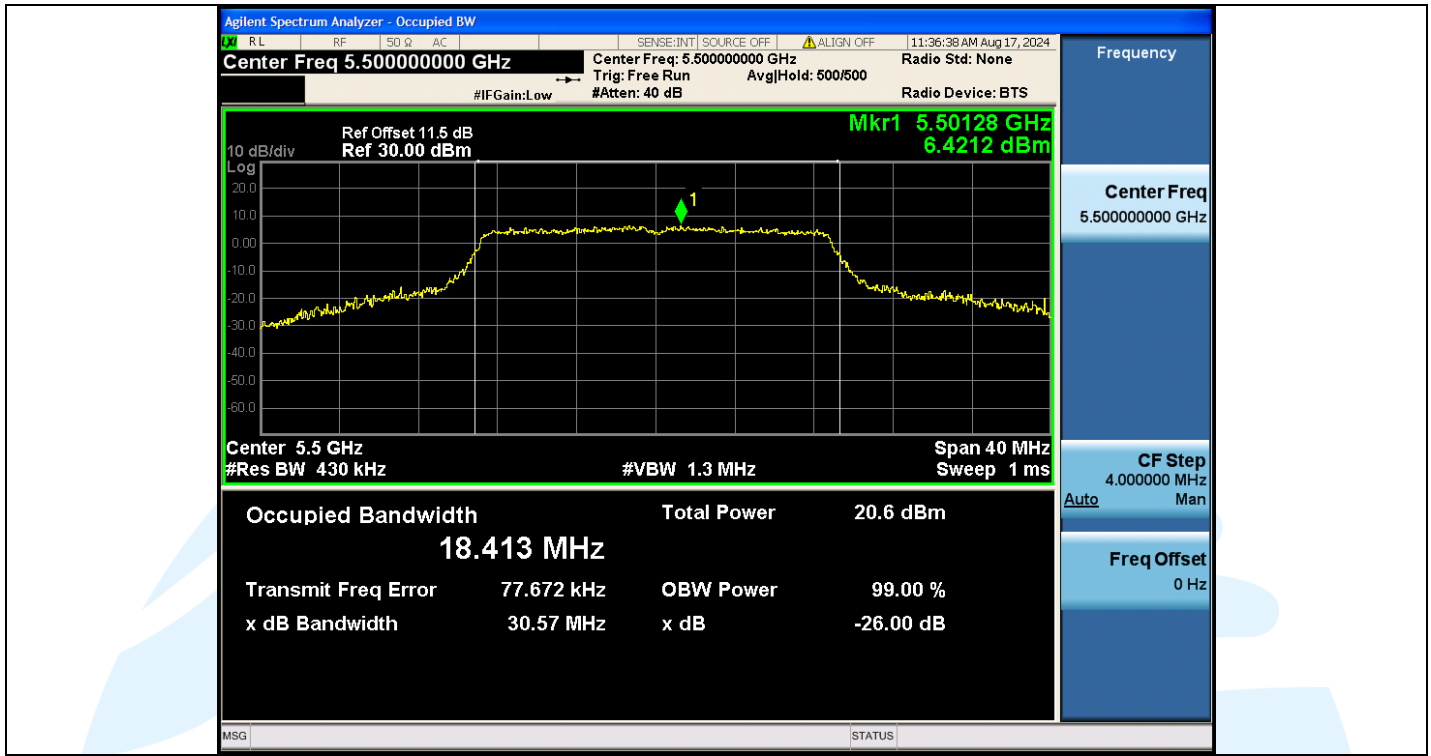

Shenzhen UnionTrust Quality and Technology Co., Ltd.

Address: Unit D/E of 9/F and 16/F, Block A, Building 6, Baoneng science and technology park, Longhua district, Shenzhen, China

Tel: +86-755-28230888

Fax: +86-755-28230886

E-mail: info@uttlab.com

<http://www.uttlab.com>

UTTR-RF-EN300328-V1.2