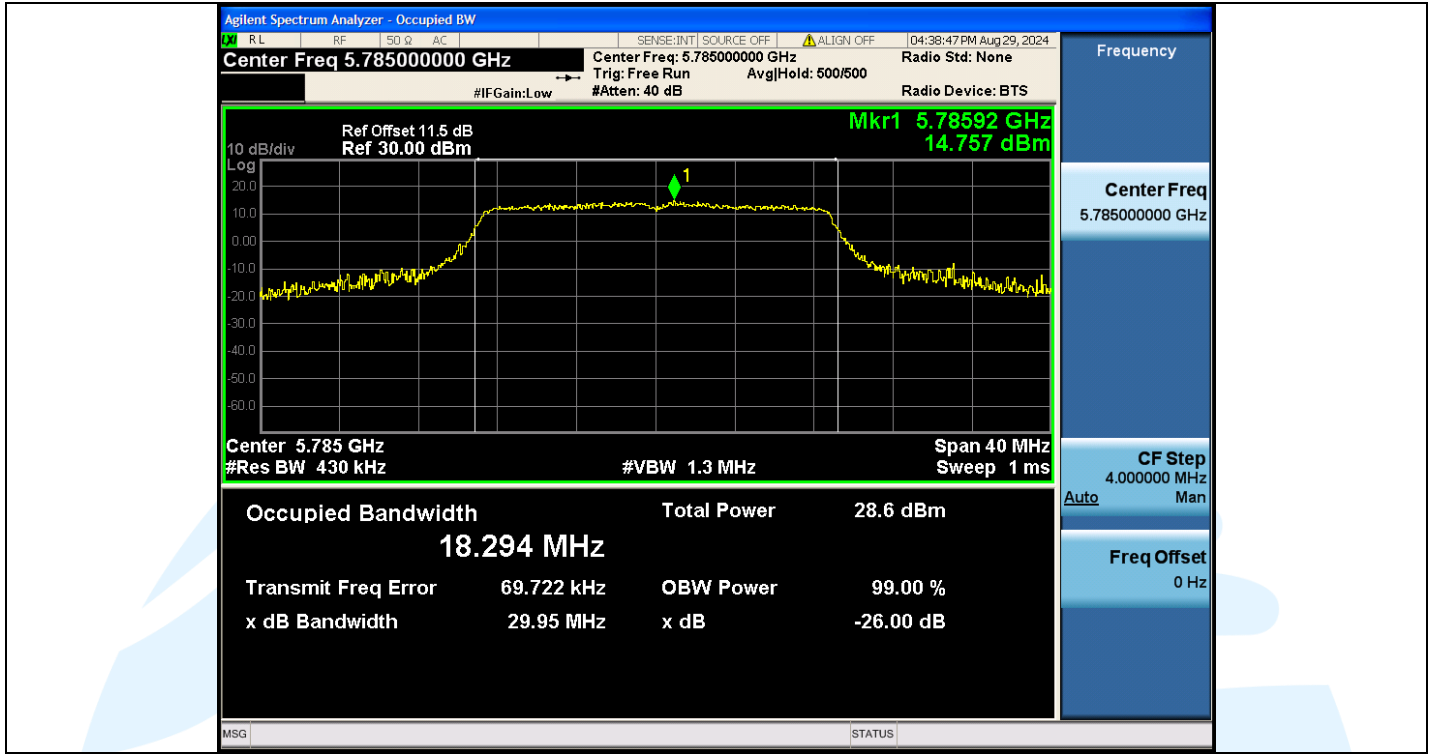

Shenzhen UnionTrust Quality and Technology Co., Ltd.

Address: Unit D/E of 9/F and 16/F, Block A, Building 6, Baoneng science and technology park, Longhua district, Shenzhen, China

Tel: +86-755-28230888

Fax: +86-755-28230886

E-mail: info@uttlab.com

<http://www.uttlab.com>

UTTR-RF-EN300328-V1.2