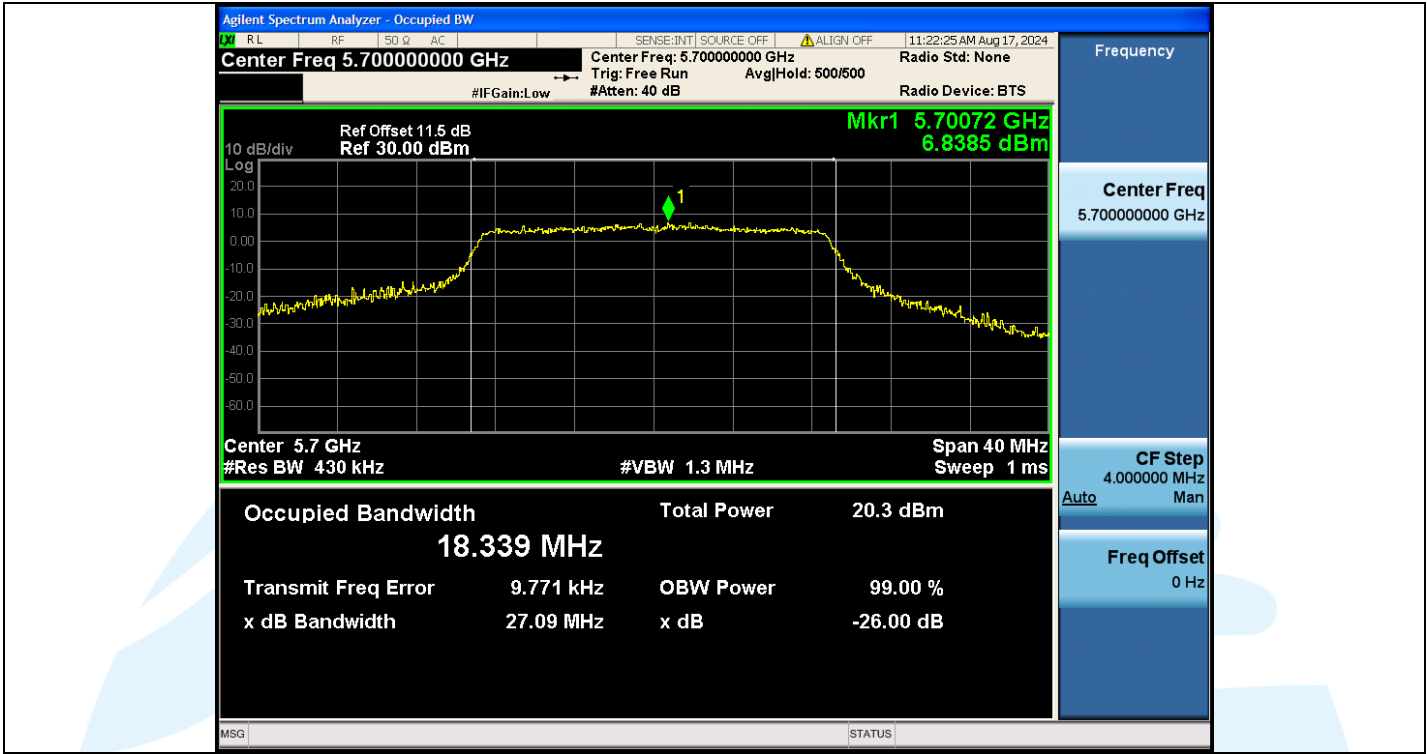

11N20MIMO-Ant2-5700