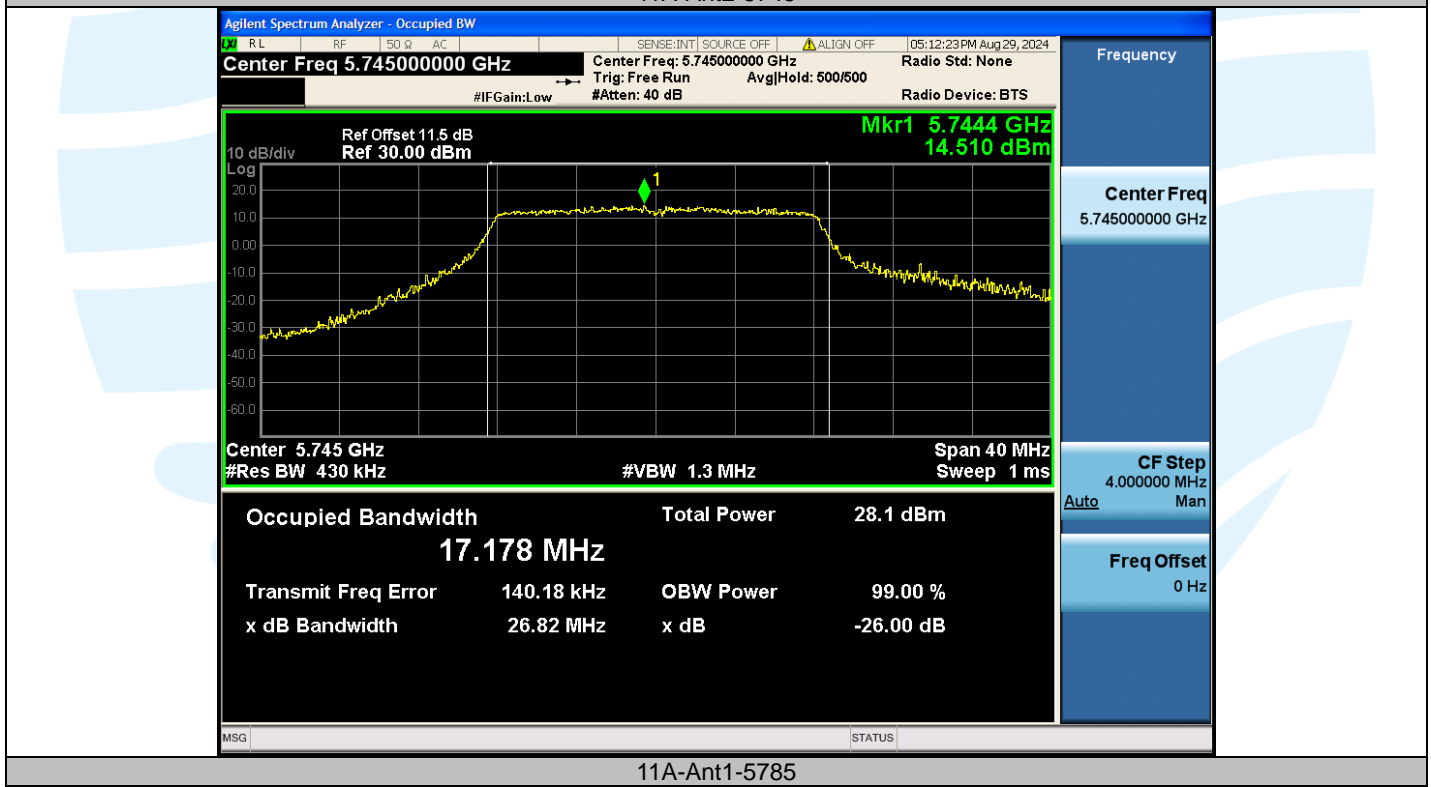

Shenzhen UnionTrust Quality and Technology Co., Ltd.

Address: Unit D/E of 9/F and 16/F, Block A, Building 6, Baoneng science and technology park, Longhua district, Shenzhen, China

Tel: +86-755-28230888

Fax: +86-755-28230886

E-mail: info@uttlab.com

<http://www.uttlab.com>

UTTR-RF-EN300328-V1.2