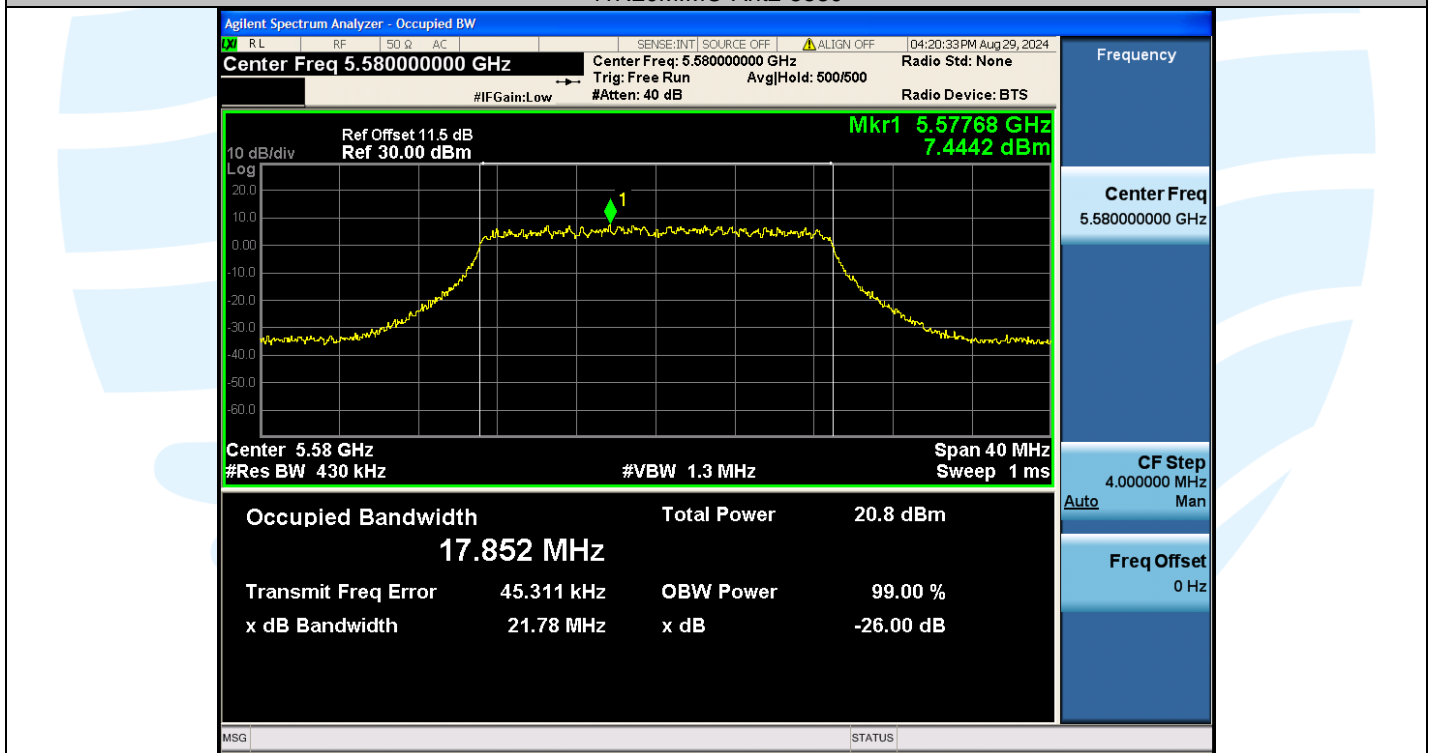

Fax: +86-755-28230886

E-mail: info@uttlab.com

<http://www.uttlab.com>

UTTR-RF-EN300328-V1.2

11N20MIMO-Ant2-5580

11N20MIMO-Ant1-5700

Shenzhen UnionTrust Quality and Technology Co., Ltd.

Address: Unit D/E of 9/F and 16/F, Block A, Building 6, Baoneng science and technology park, Longhua district, Shenzhen, China