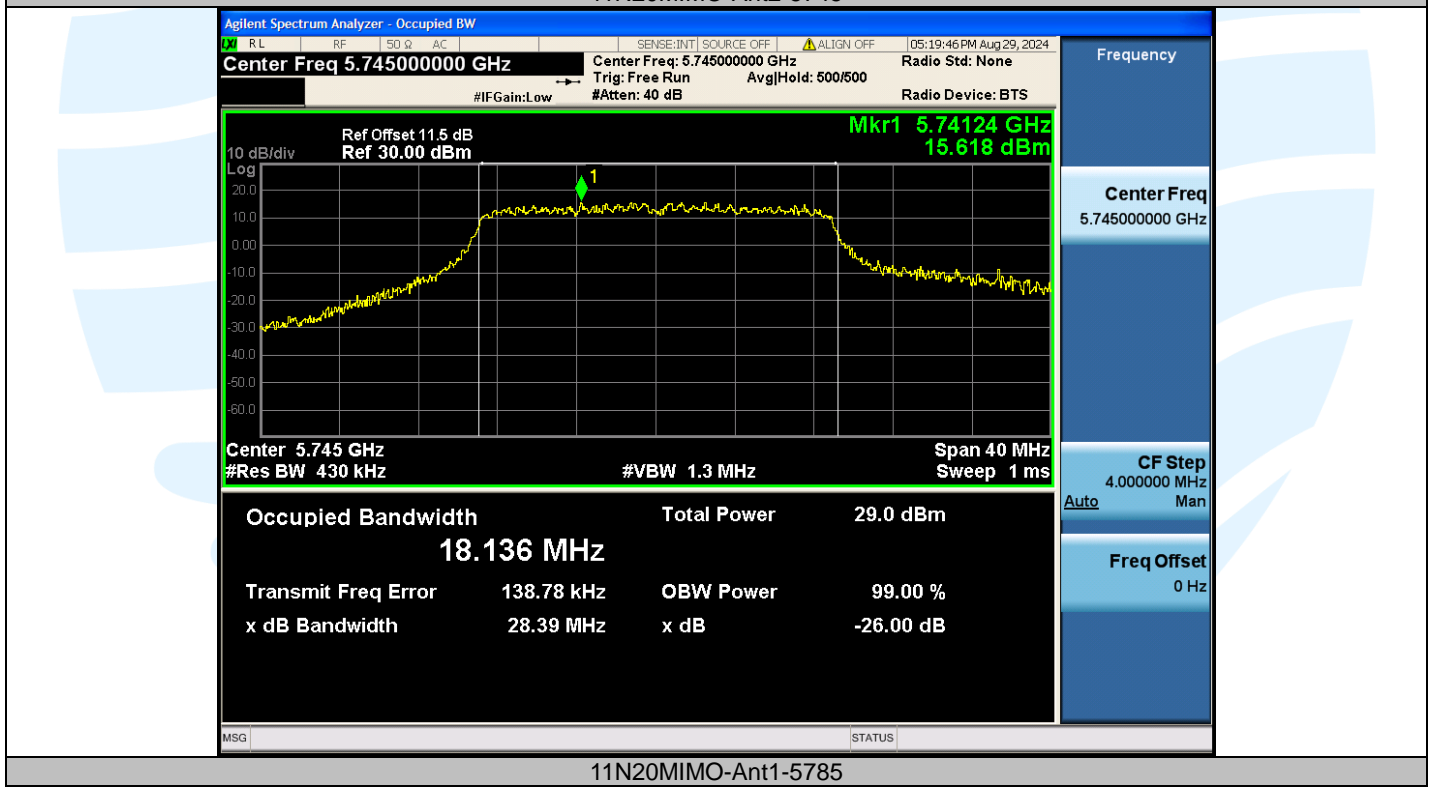

UTTR-RF-EN300328-V1.2

Shenzhen UnionTrust Quality and Technology Co., Ltd.

Address: Unit D/E of 9/F and 16/F, Block A, Building 6, Baoneng science and technology park, Longhua district, Shenzhen, China

Tel: +86-755-28230888