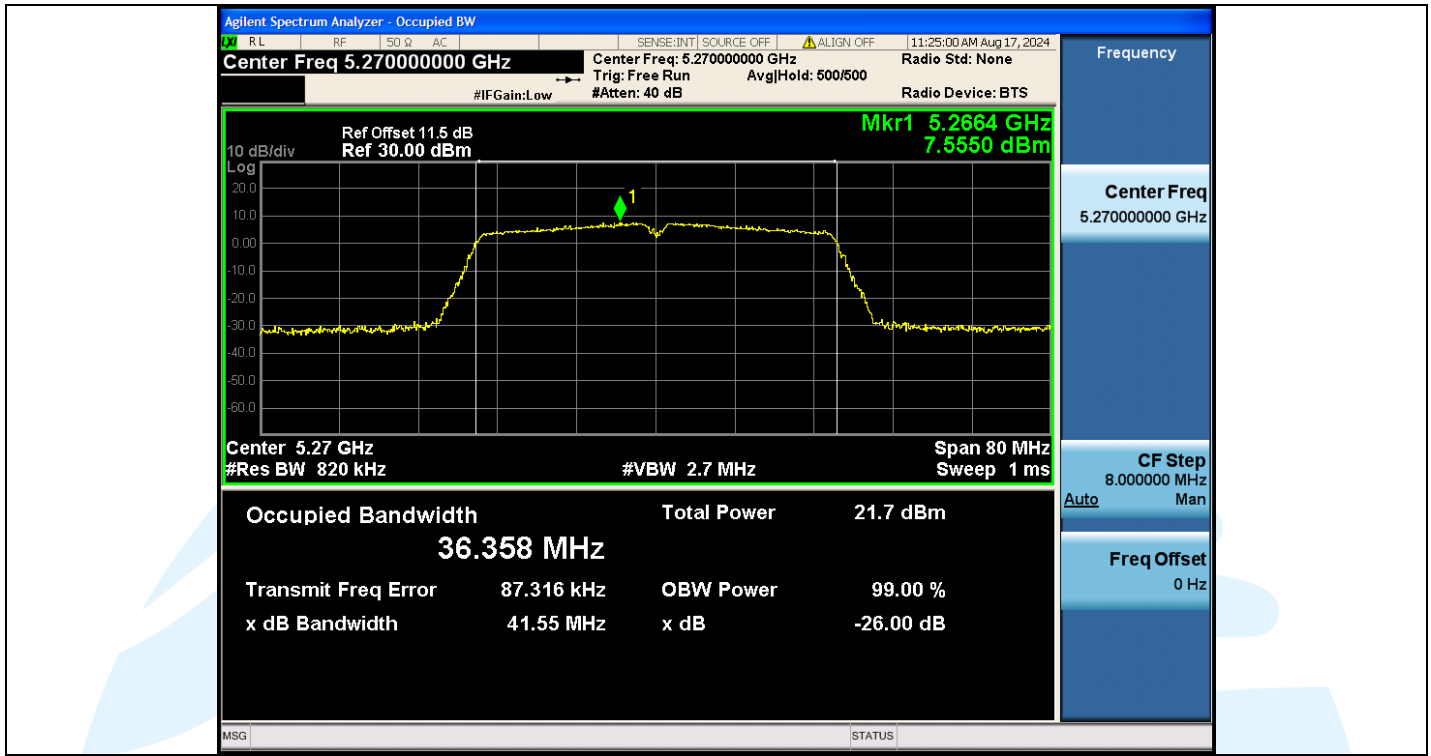

11N40MIMO-Ant2-5270