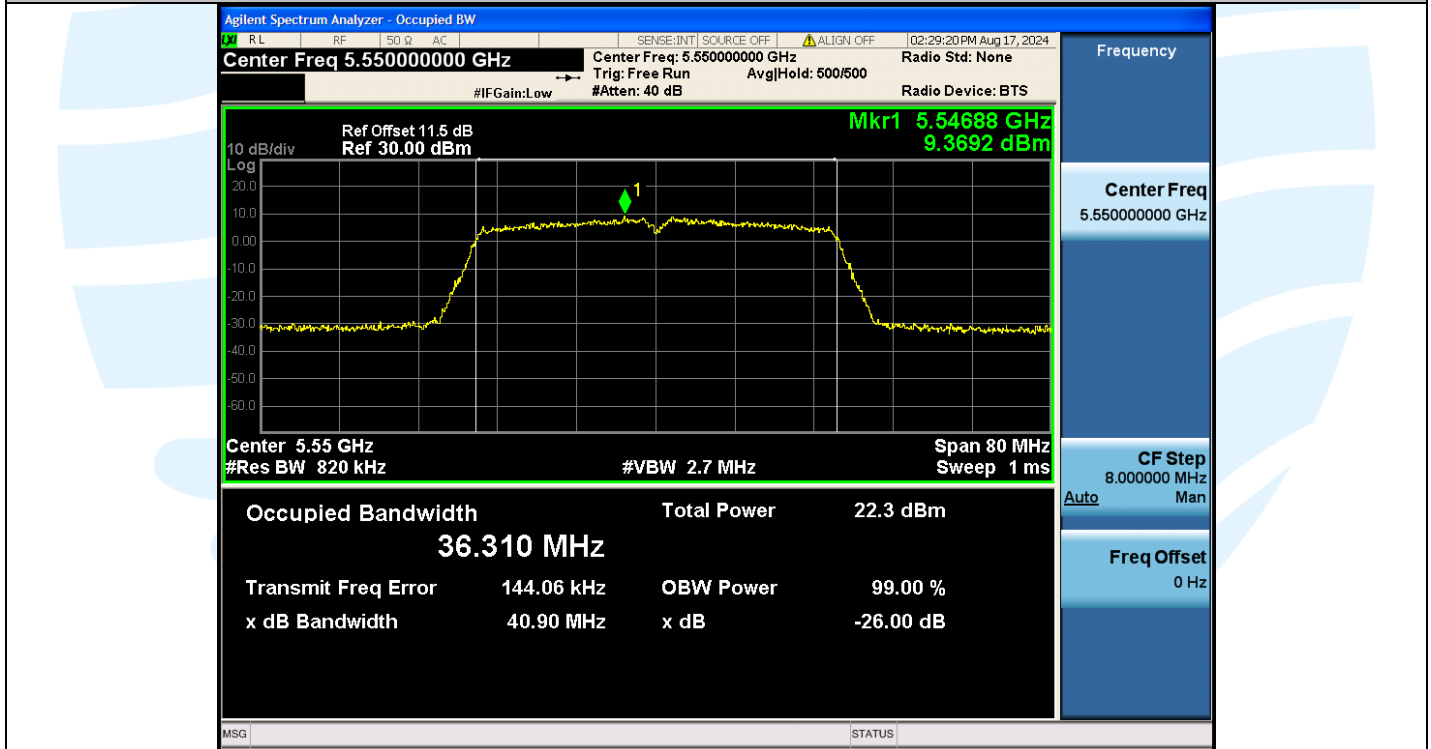

UTTR-RF-EN300328-V1.2

11N40MIMO-Ant2-5550

11N40MIMO-Ant1-5670

Shenzhen UnionTrust Quality and Technology Co., Ltd.

Address: Unit D/E of 9/F and 16/F, Block A, Building 6, Baoneng science and technology park, Longhua district, Shenzhen, China