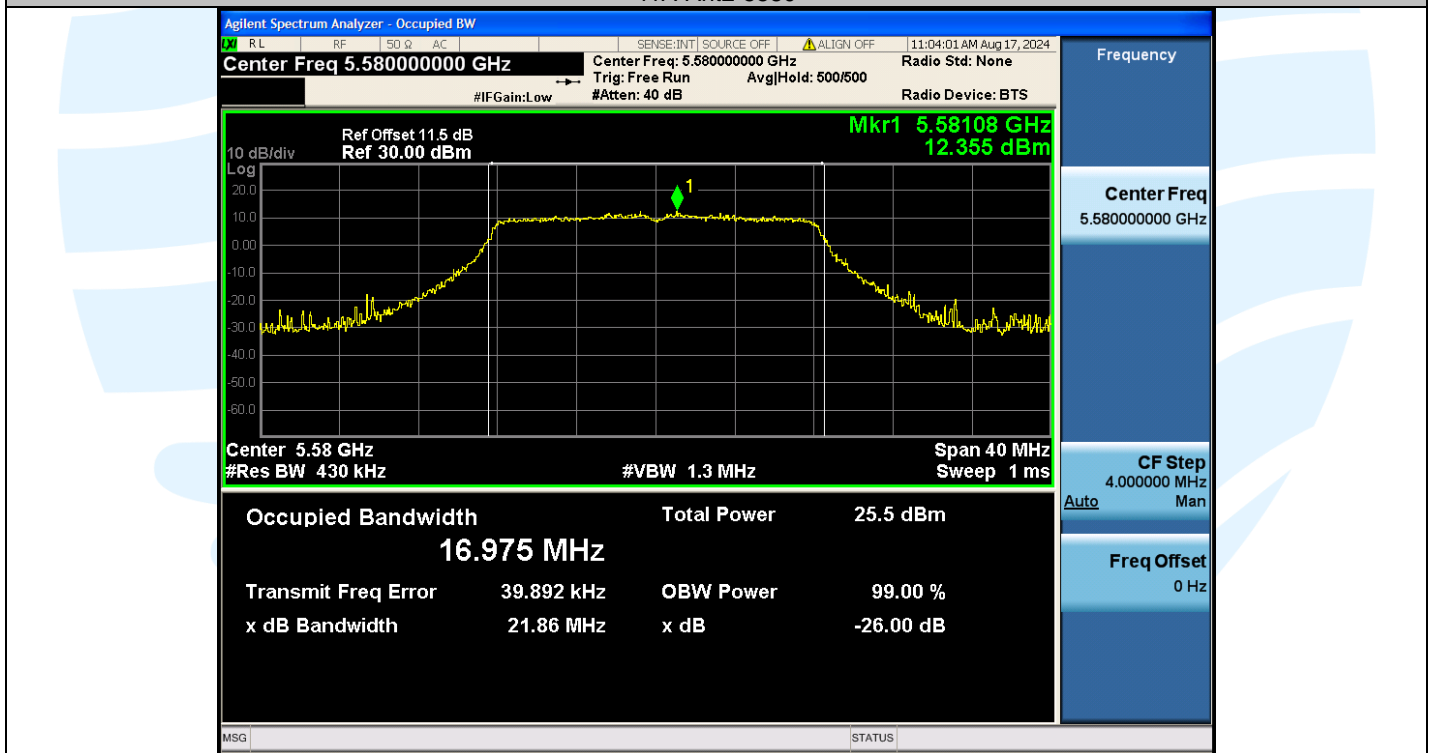

11A-Ant1-5700

Shenzhen UnionTrust Quality and Technology Co., Ltd.

Address: Unit D/E of 9/F and 16/F, Block A, Building 6, Baoneng science and technology park, Longhua district, Shenzhen, China

Tel: +86-755-28230888

Fax: +86-755-28230886

E-mail: info@uttlab.com

<http://www.uttlab.com>

UTTR-RF-EN300328-V1.2