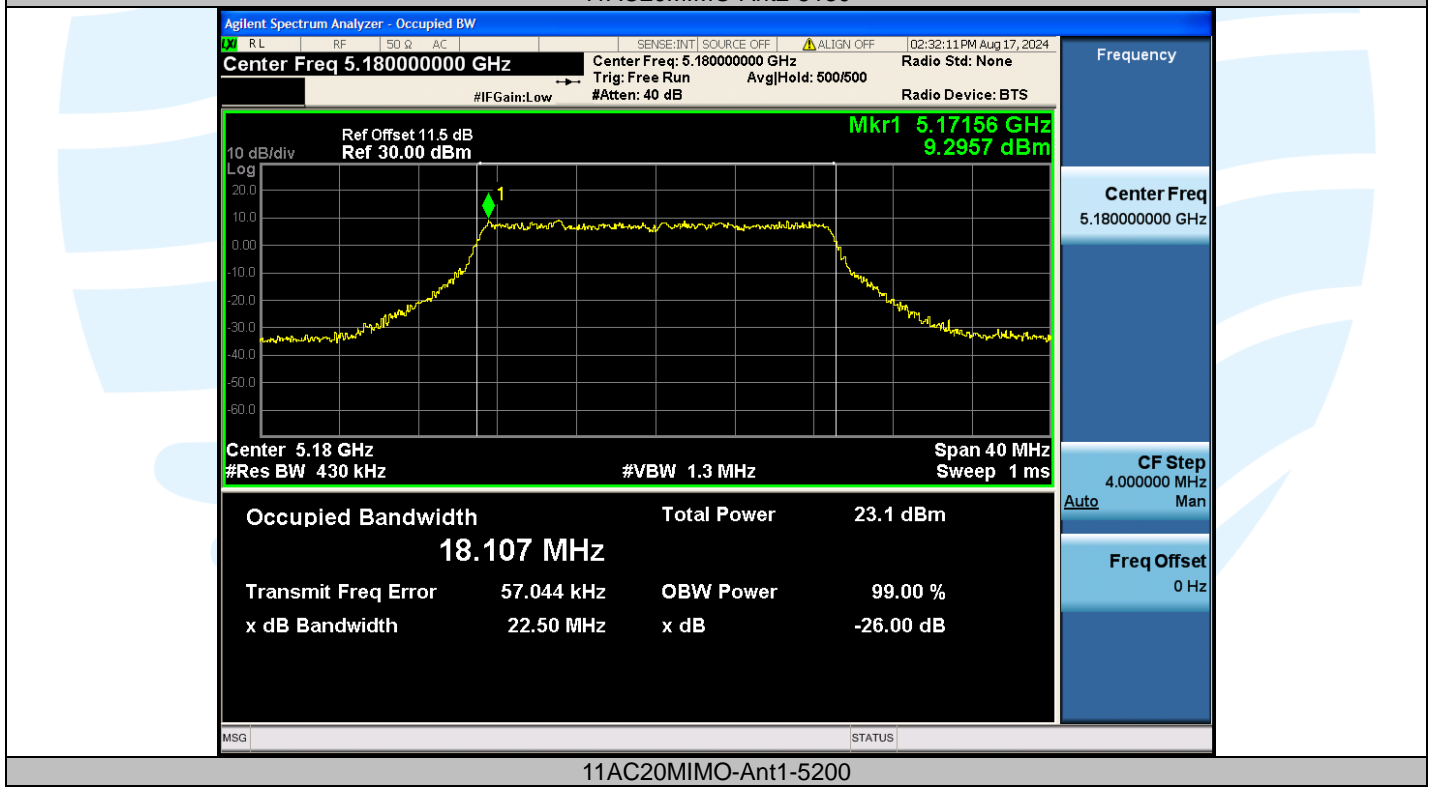

Shenzhen UnionTrust Quality and Technology Co., Ltd.

Address: Unit D/E of 9/F and 16/F, Block A, Building 6, Baoneng science and technology park, Longhua district, Shenzhen, China

Tel: +86-755-28230888

Fax: +86-755-28230886

E-mail: info@uttlab.com

<http://www.uttlab.com>

UTTR-RF-EN300328-V1.2