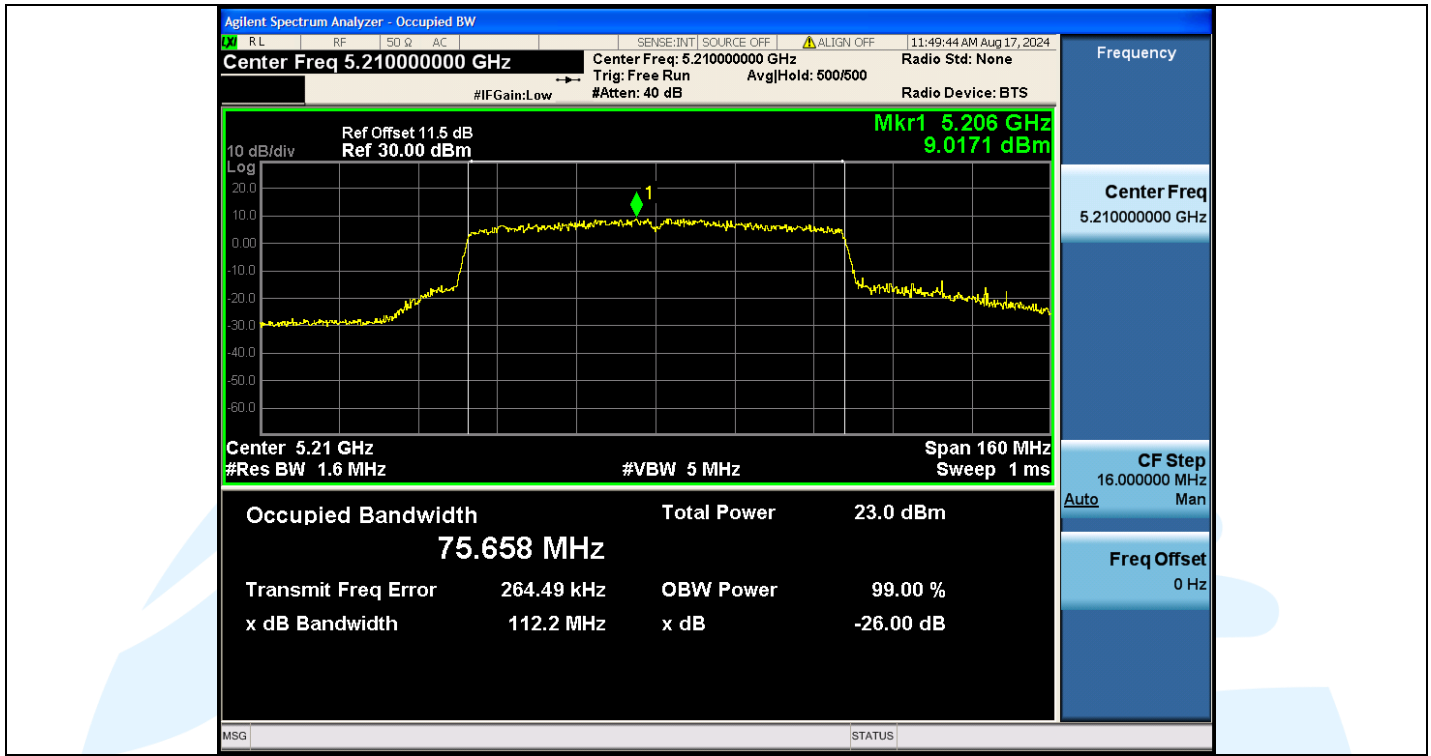

Shenzhen UnionTrust Quality and Technology Co., Ltd.

Address: Unit D/E of 9/F and 16/F, Block A, Building 6, Baoneng science and technology park, Longhua district, Shenzhen, China

Tel: +86-755-28230888

Fax: +86-755-28230886

E-mail: info@uttlab.com

<http://www.uttlab.com>

UTTR-RF-EN300328-V1.2