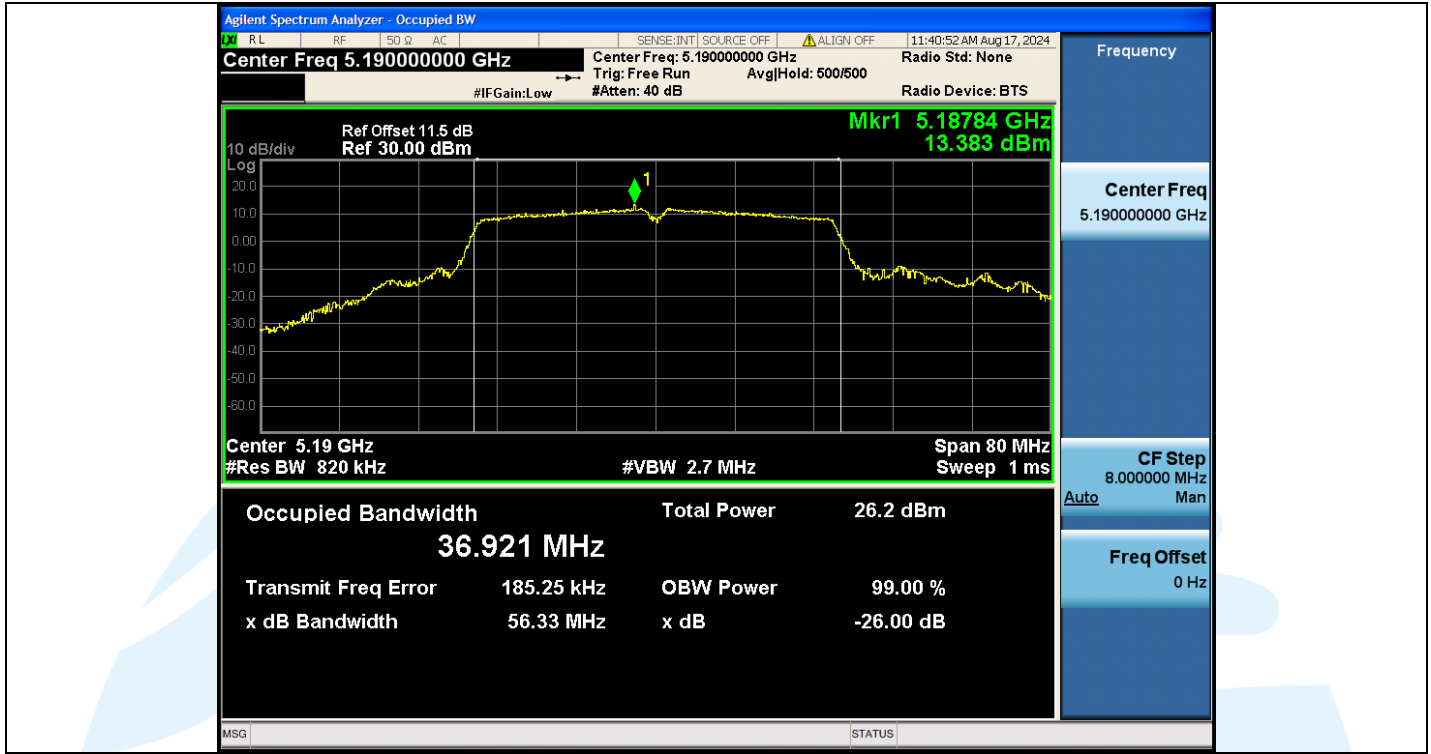

Shenzhen UnionTrust Quality and Technology Co., Ltd.

Address: Unit D/E of 9/F and 16/F, Block A, Building 6, Baoneng science and technology park, Longhua district, Shenzhen, China

Tel: +86-755-28230888

Fax: +86-755-28230886

E-mail: info@uttlab.com

<http://www.uttlab.com>

UTTR-RF-EN300328-V1.2