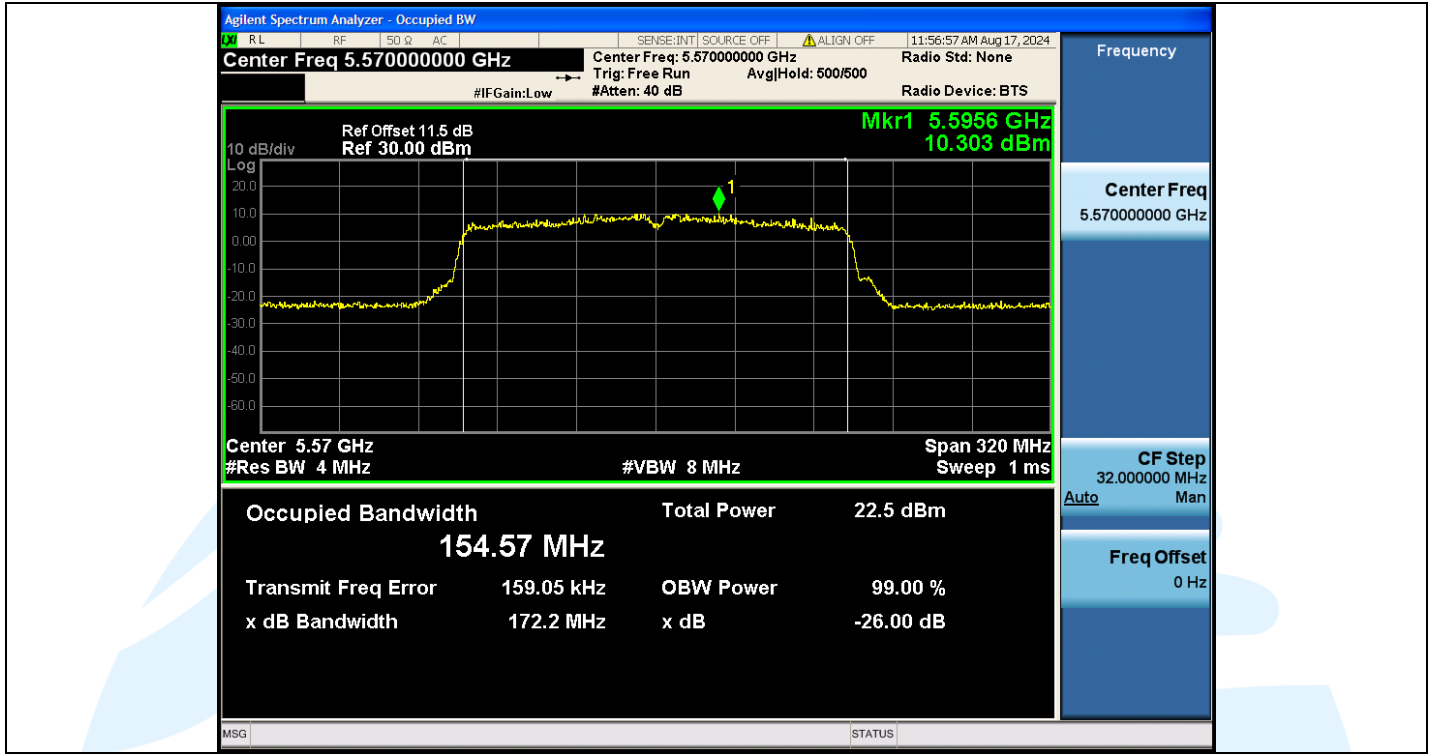

UTTR-RF-EN300328-V1.2

Shenzhen UnionTrust Quality and Technology Co., Ltd.

Address: Unit D/E of 9/F and 16/F, Block A, Building 6, Baoneng science and technology park, Longhua district, Shenzhen, China

Tel: +86-755-28230888