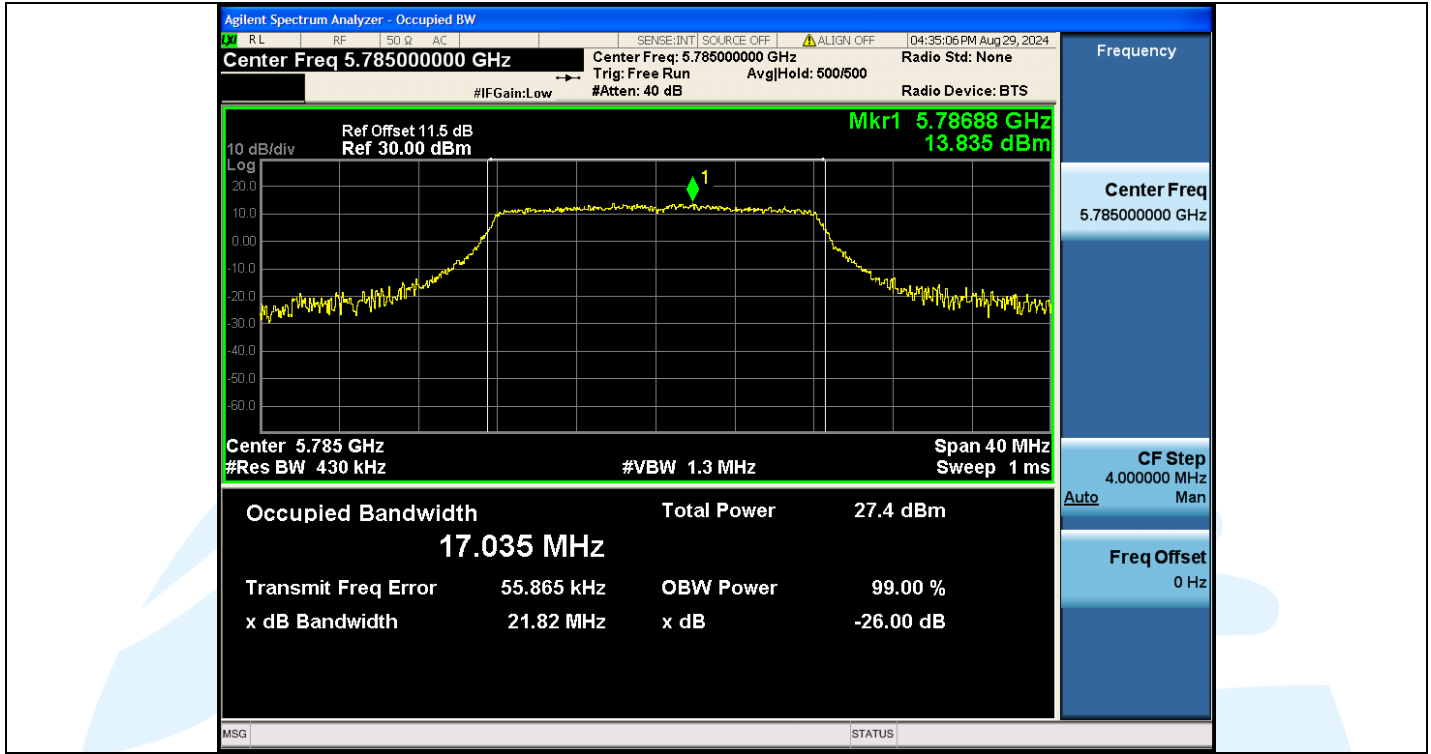

11A-Ant2-5785