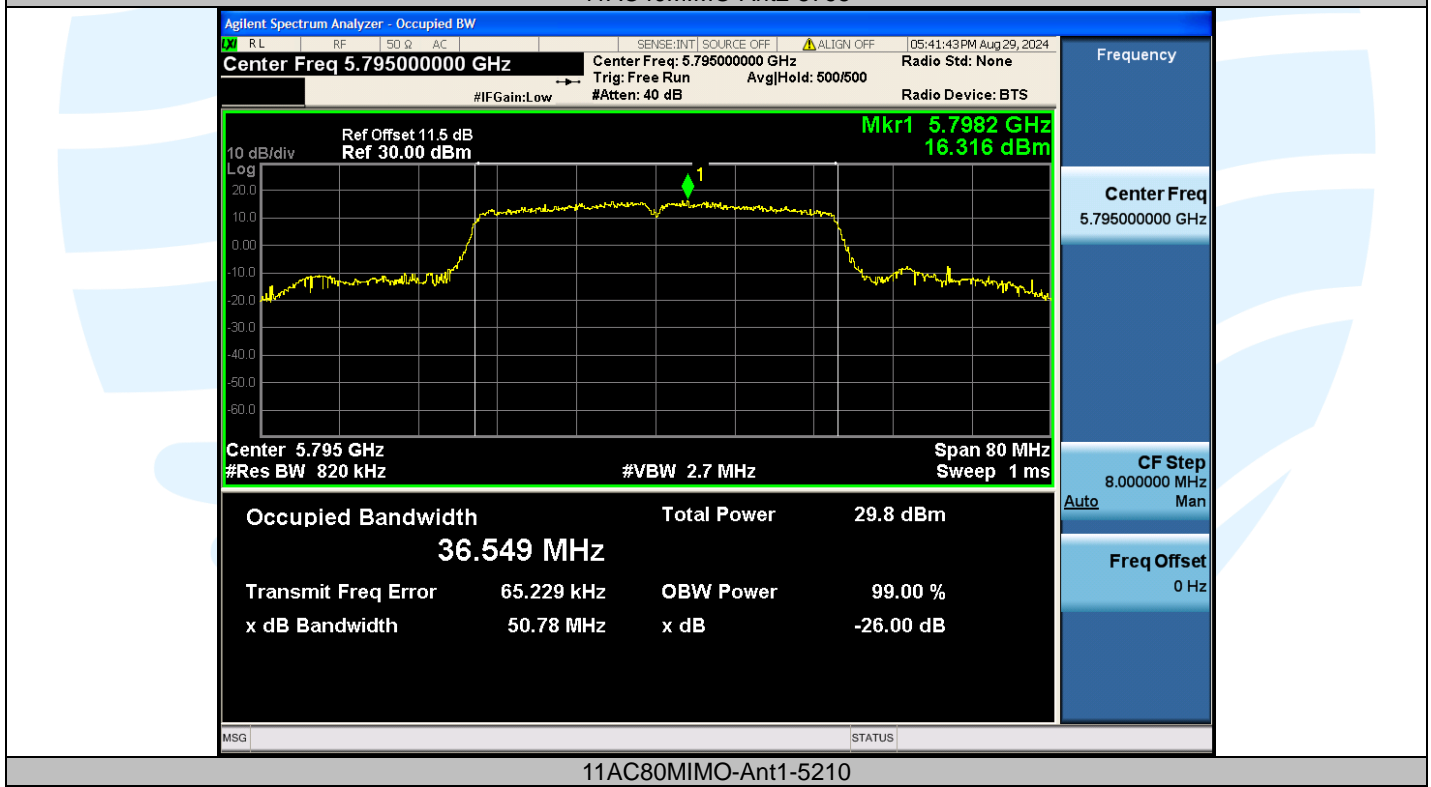

Shenzhen UnionTrust Quality and Technology Co., Ltd.

Address: Unit D/E of 9/F and 16/F, Block A, Building 6, Baoneng science and technology park, Longhua district, Shenzhen, China

Tel: +86-755-28230888

Fax: +86-755-28230886

E-mail: info@uttlab.com

<http://www.uttlab.com>

UTTR-RF-EN300328-V1.2