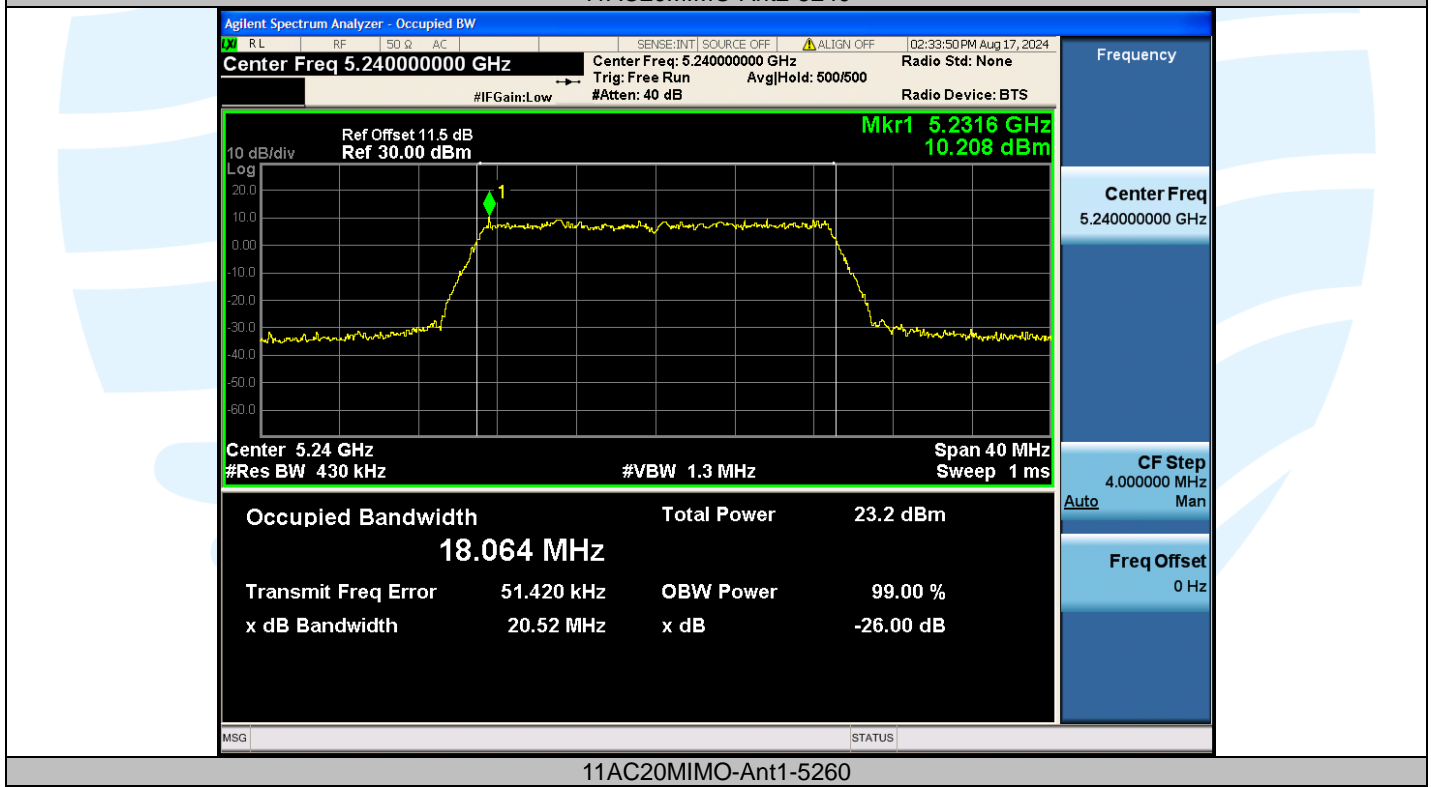

Shenzhen UnionTrust Quality and Technology Co., Ltd.

Address: Unit D/E of 9/F and 16/F, Block A, Building 6, Baoneng science and technology park, Longhua district, Shenzhen, China

Tel: +86-755-28230888

Fax: +86-755-28230886

E-mail: info@uttlab.com

<http://www.uttlab.com>

UTTR-RF-EN300328-V1.2