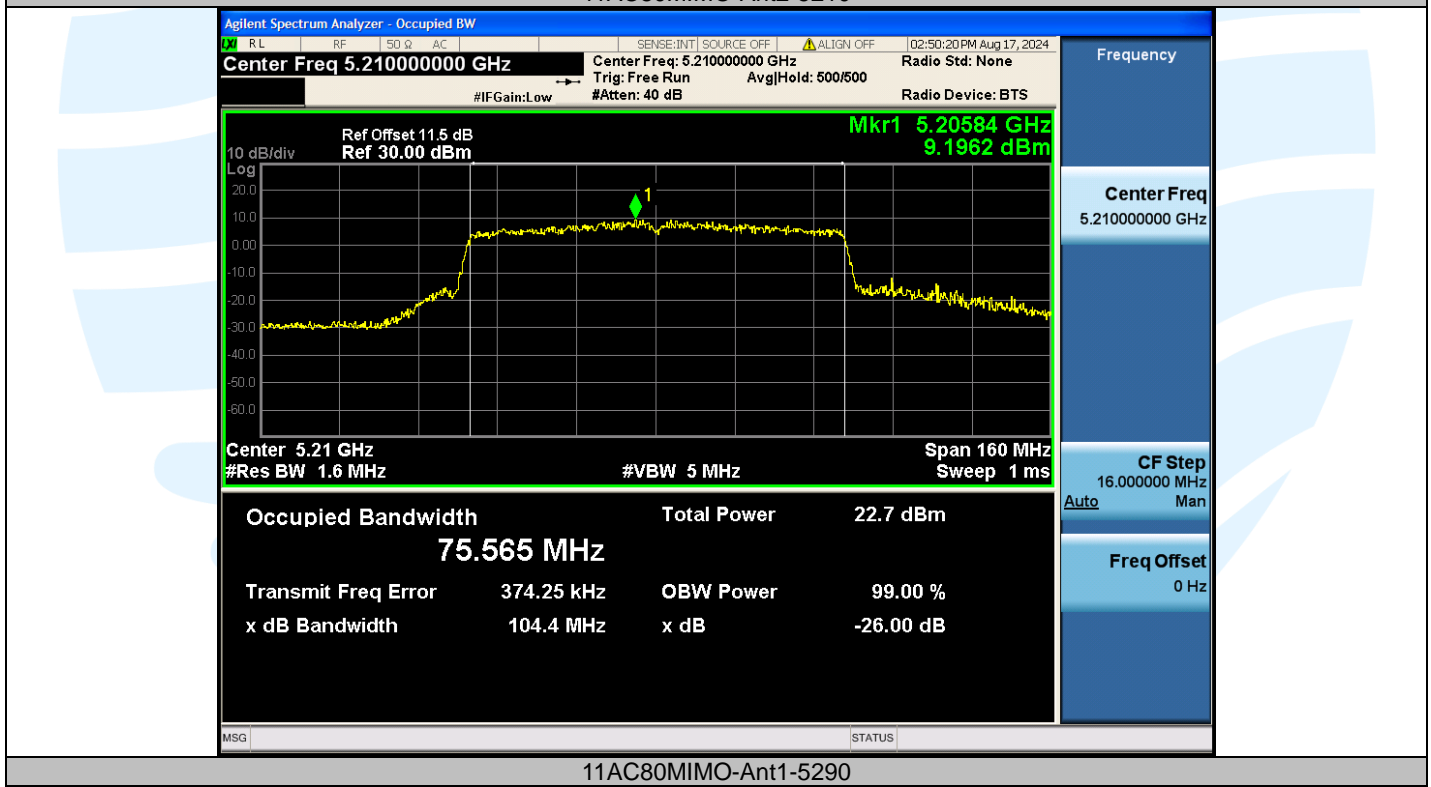

Shenzhen UnionTrust Quality and Technology Co., Ltd.

Address: Unit D/E of 9/F and 16/F, Block A, Building 6, Baoneng science and technology park, Longhua district, Shenzhen, China

Tel: +86-755-28230888

Fax: +86-755-28230886

E-mail: info@uttlab.com

<http://www.uttlab.com>

UTTR-RF-EN300328-V1.2