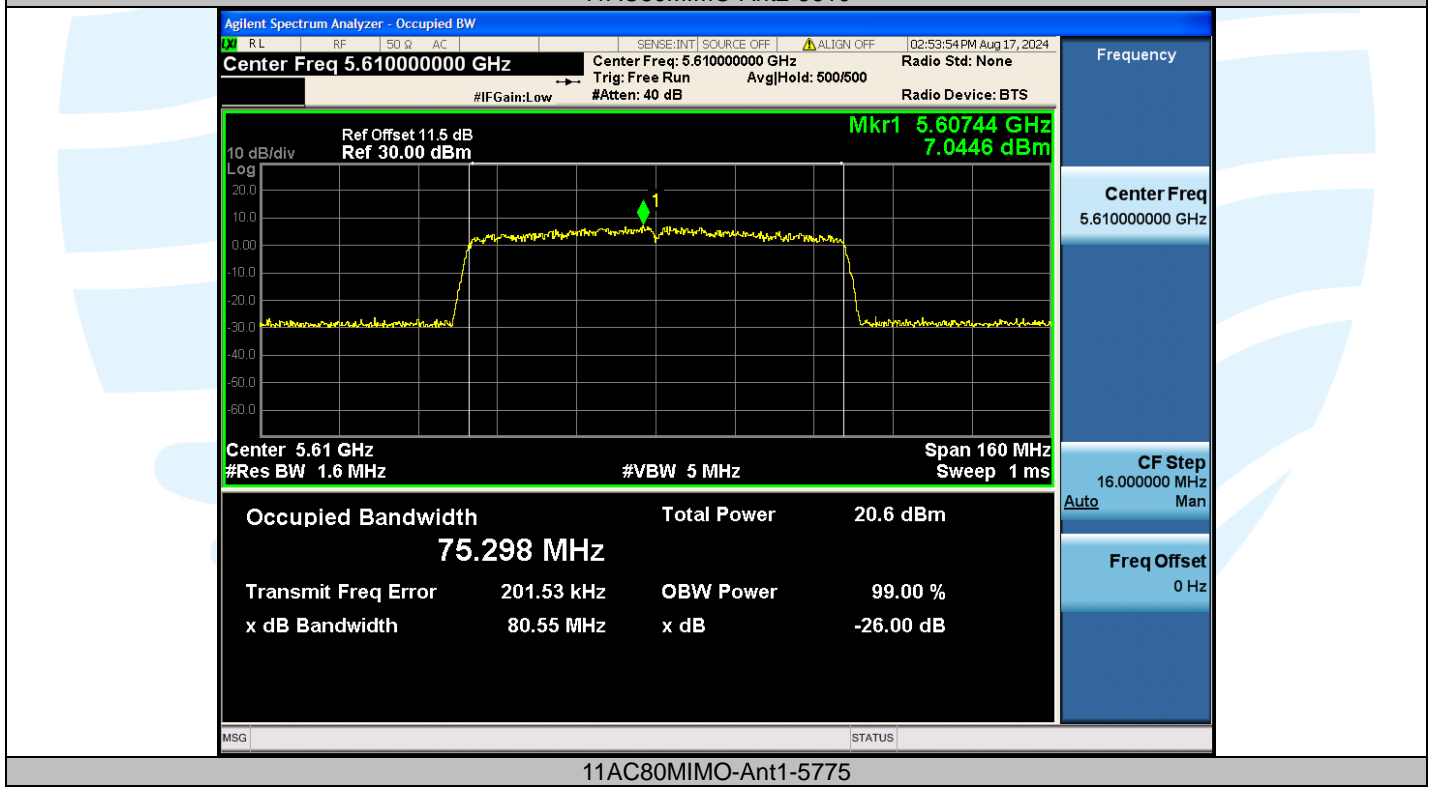

Shenzhen UnionTrust Quality and Technology Co., Ltd.

Address: Unit D/E of 9/F and 16/F, Block A, Building 6, Baoneng science and technology park, Longhua district, Shenzhen, China

Tel: +86-755-28230888

Fax: +86-755-28230886

E-mail: info@uttlab.com

<http://www.uttlab.com>

UTTR-RF-EN300328-V1.2