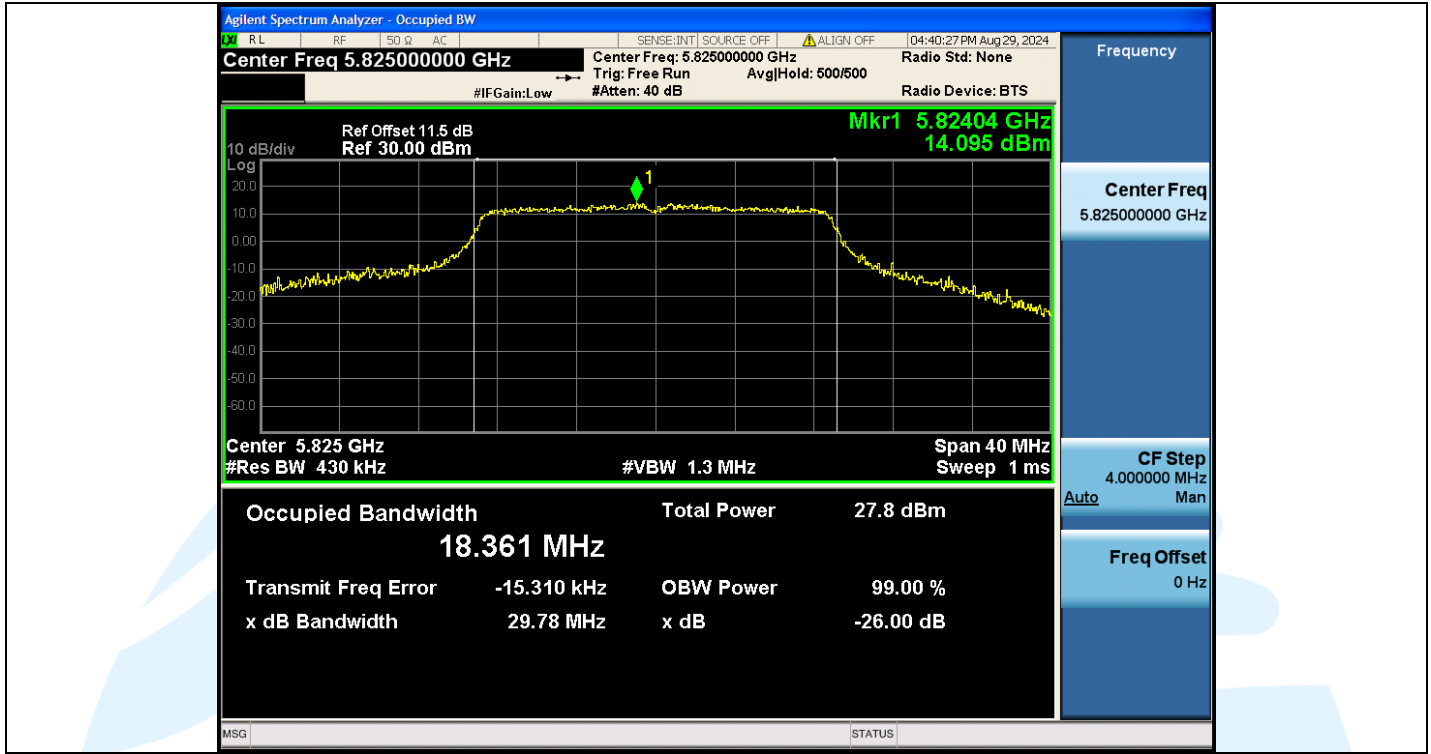

11N20MIMO-Ant2-5825