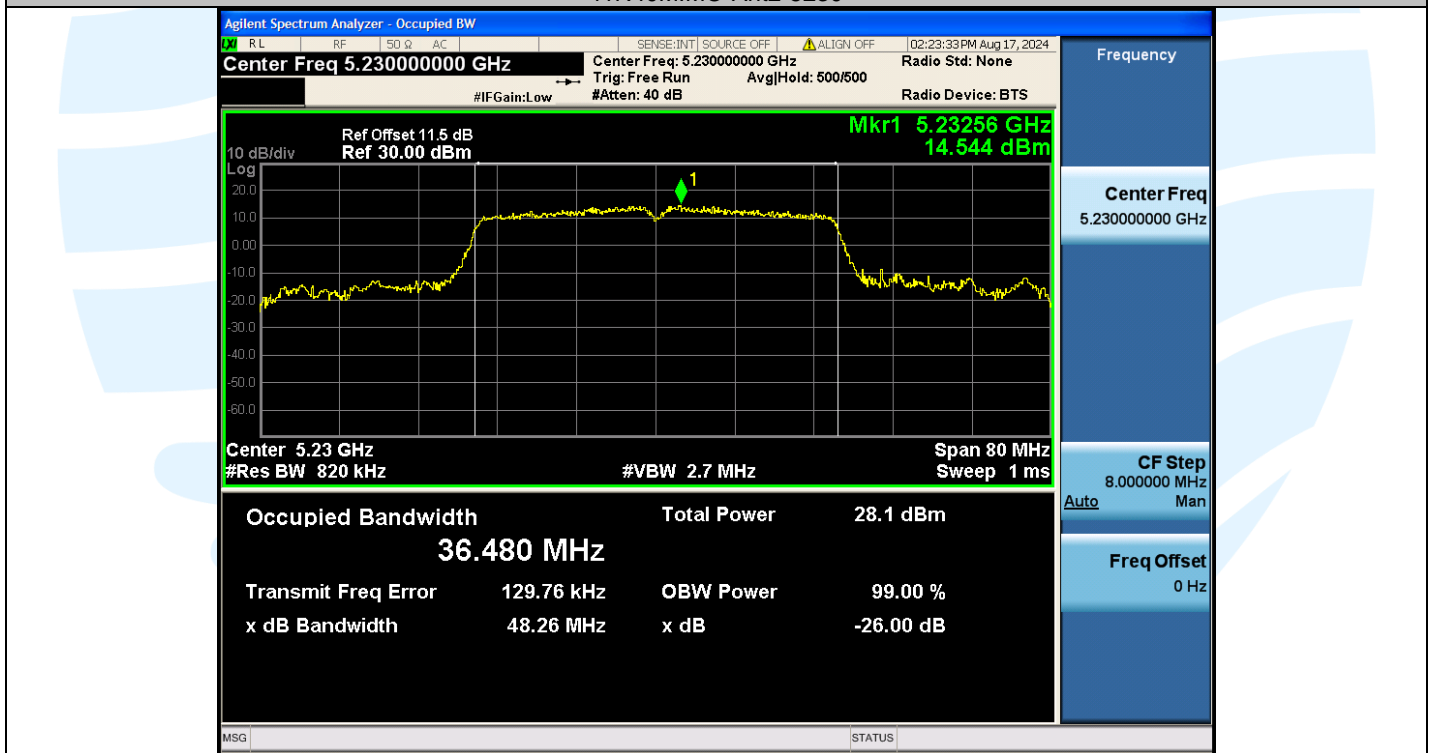

Fax: +86-755-28230886

E-mail: info@uttlab.com

<http://www.uttlab.com>

UTTR-RF-EN300328-V1.2

11N40MIMO-Ant2-5230

11N40MIMO-Ant1-5270

Shenzhen UnionTrust Quality and Technology Co., Ltd.

Address: Unit D/E of 9/F and 16/F, Block A, Building 6, Baoneng science and technology park, Longhua district, Shenzhen, China