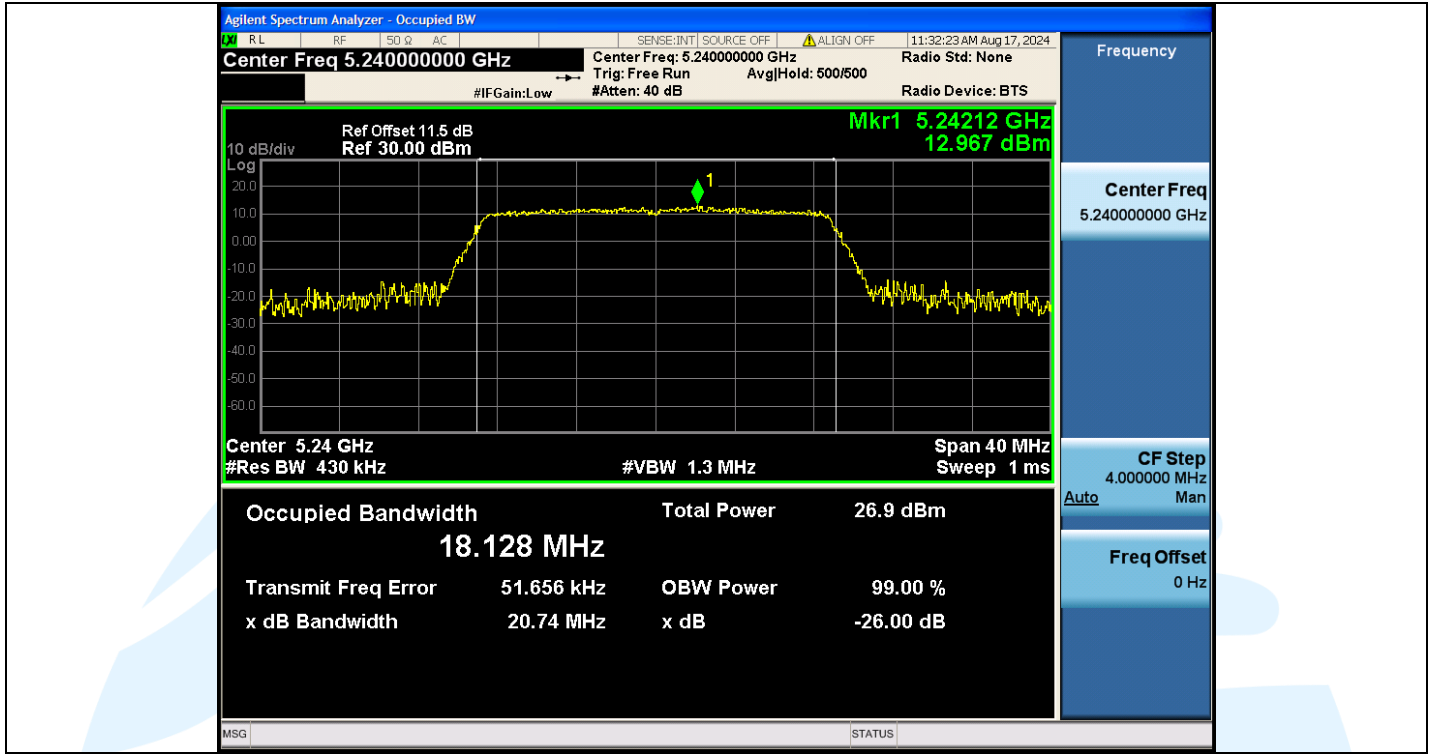

Shenzhen UnionTrust Quality and Technology Co., Ltd.

Address: Unit D/E of 9/F and 16/F, Block A, Building 6, Baoneng science and technology park, Longhua district, Shenzhen, China

Tel: +86-755-28230888

Fax: +86-755-28230886

E-mail: info@uttlab.com

<http://www.uttlab.com>

UTTR-RF-EN300328-V1.2