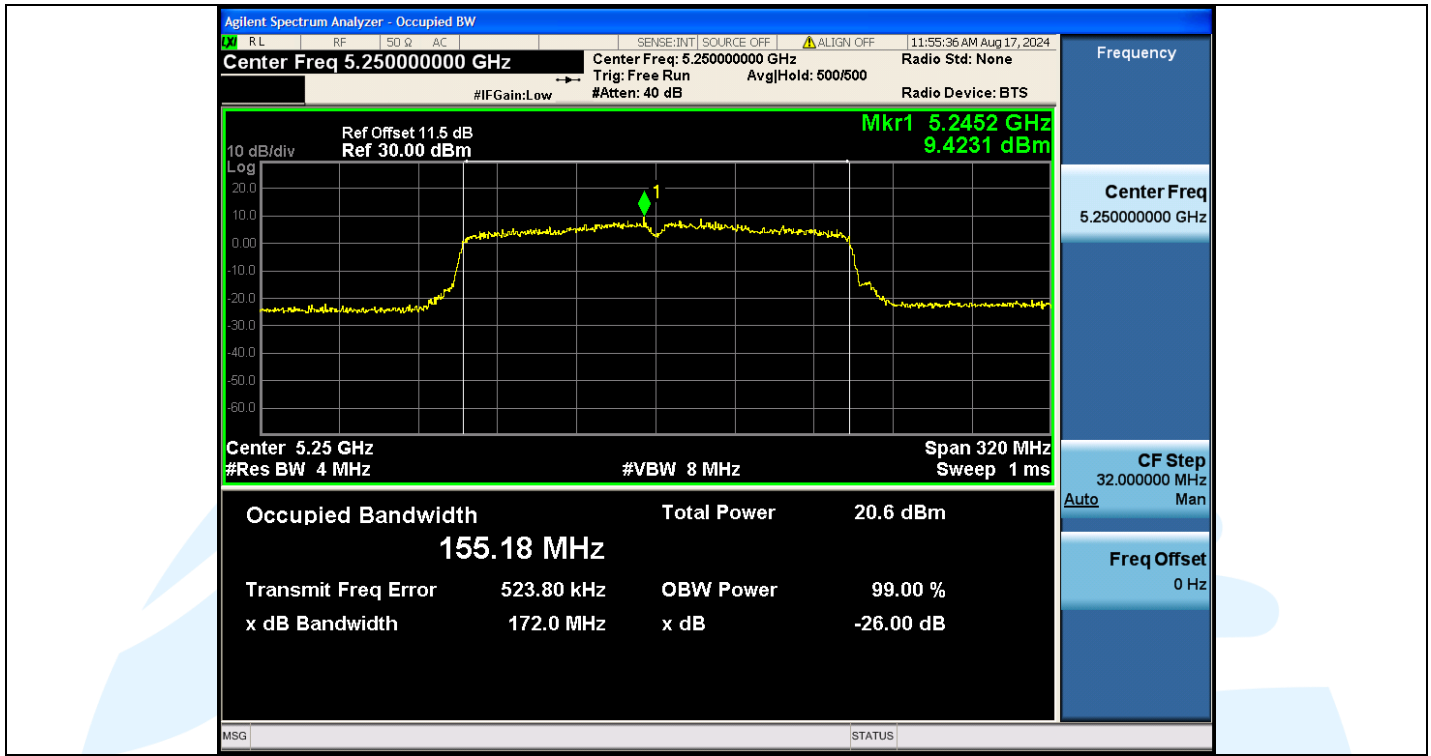

11AC160MIMO-Ant2-5250