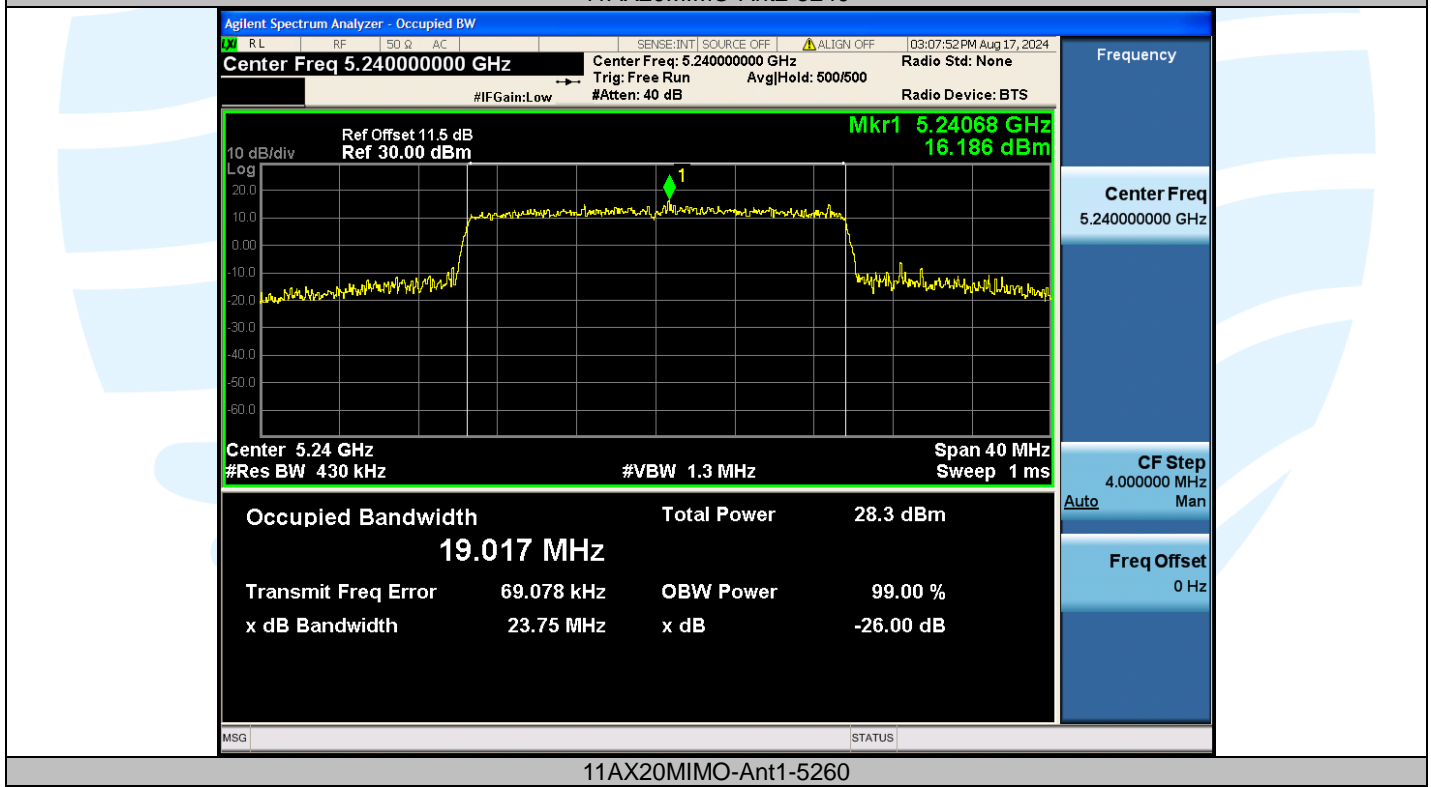

Shenzhen UnionTrust Quality and Technology Co., Ltd.

Address: Unit D/E of 9/F and 16/F, Block A, Building 6, Baoneng science and technology park, Longhua district, Shenzhen, China

Tel: +86-755-28230888

Fax: +86-755-28230886

E-mail: info@uttlab.com

<http://www.uttlab.com>

UTTR-RF-EN300328-V1.2