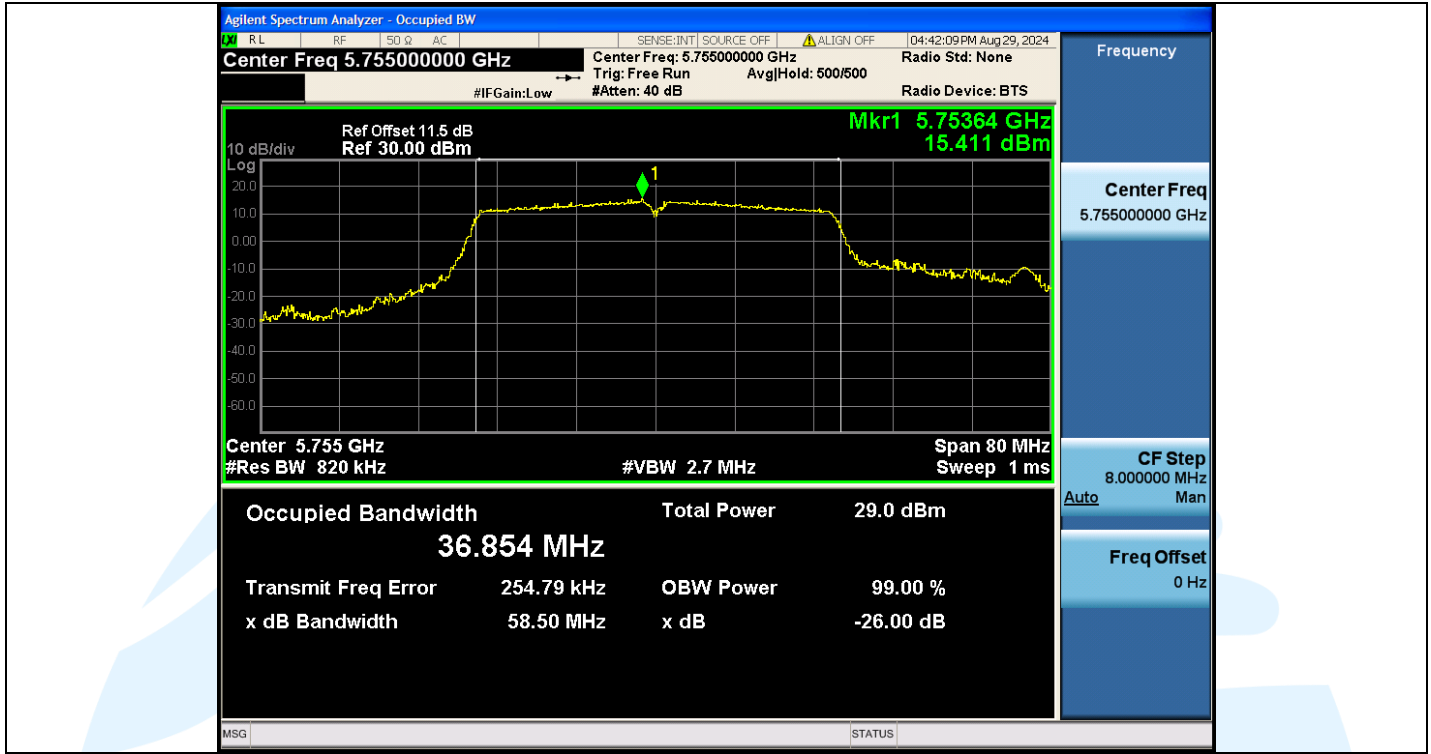

Shenzhen UnionTrust Quality and Technology Co., Ltd.

Address: Unit D/E of 9/F and 16/F, Block A, Building 6, Baoneng science and technology park, Longhua district, Shenzhen, China

Tel: +86-755-28230888

Fax: +86-755-28230886

E-mail: info@uttlab.com

<http://www.uttlab.com>

UTTR-RF-EN300328-V1.2