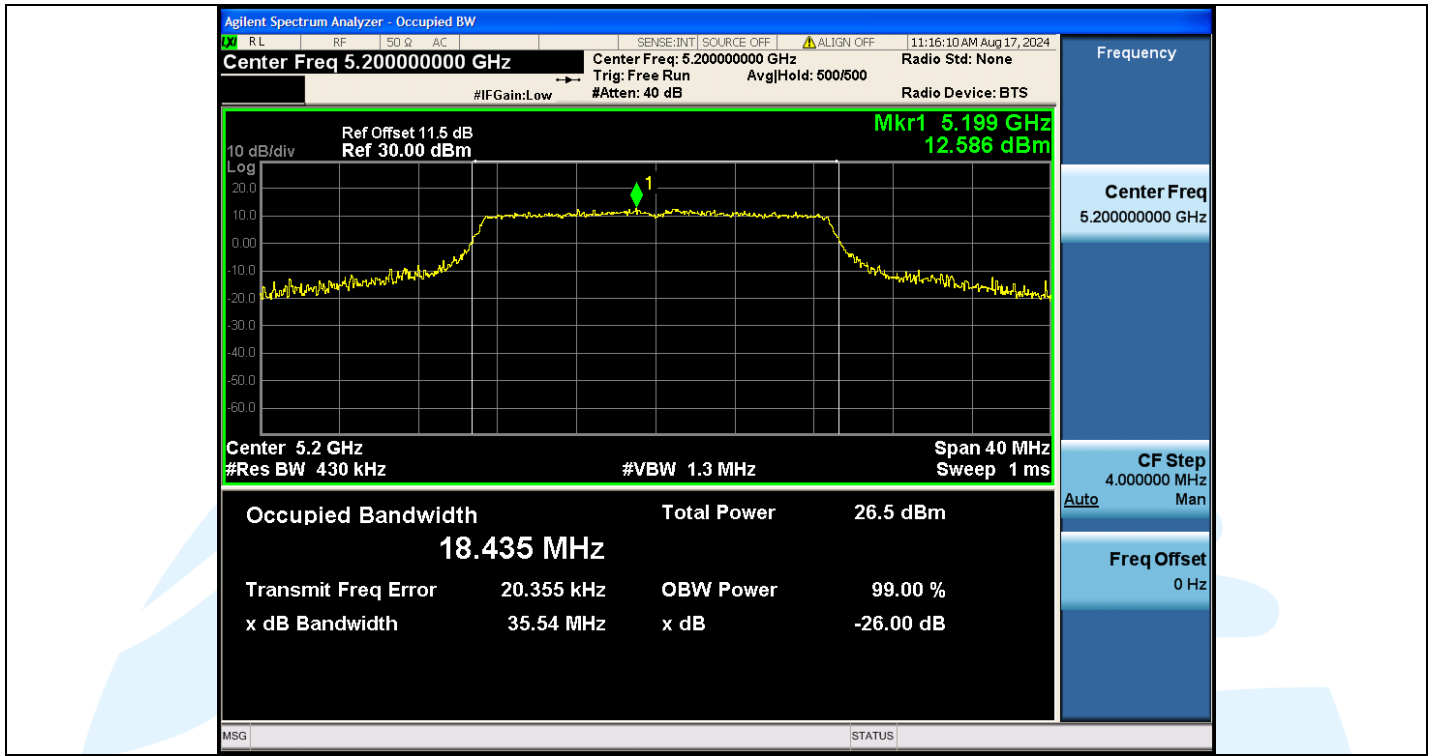

UTTR-RF-EN300328-V1.2

Shenzhen UnionTrust Quality and Technology Co., Ltd.

Address: Unit D/E of 9/F and 16/F, Block A, Building 6, Baoneng science and technology park, Longhua district, Shenzhen, China

Tel: +86-755-28230888