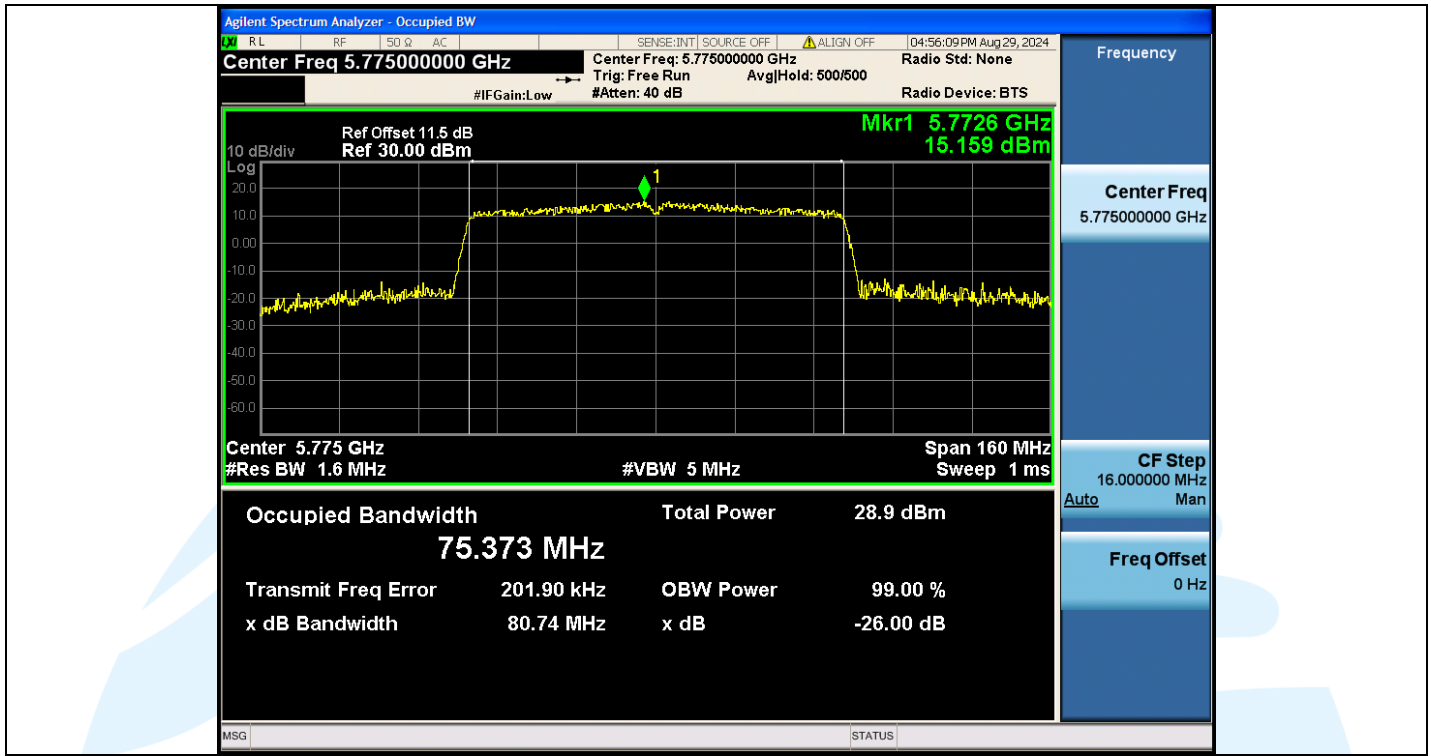

Shenzhen UnionTrust Quality and Technology Co., Ltd.

Address: Unit D/E of 9/F and 16/F, Block A, Building 6, Baoneng science and technology park, Longhua district, Shenzhen, China

Tel: +86-755-28230888

Fax: +86-755-28230886

E-mail: info@uttlab.com

<http://www.uttlab.com>

UTTR-RF-EN300328-V1.2