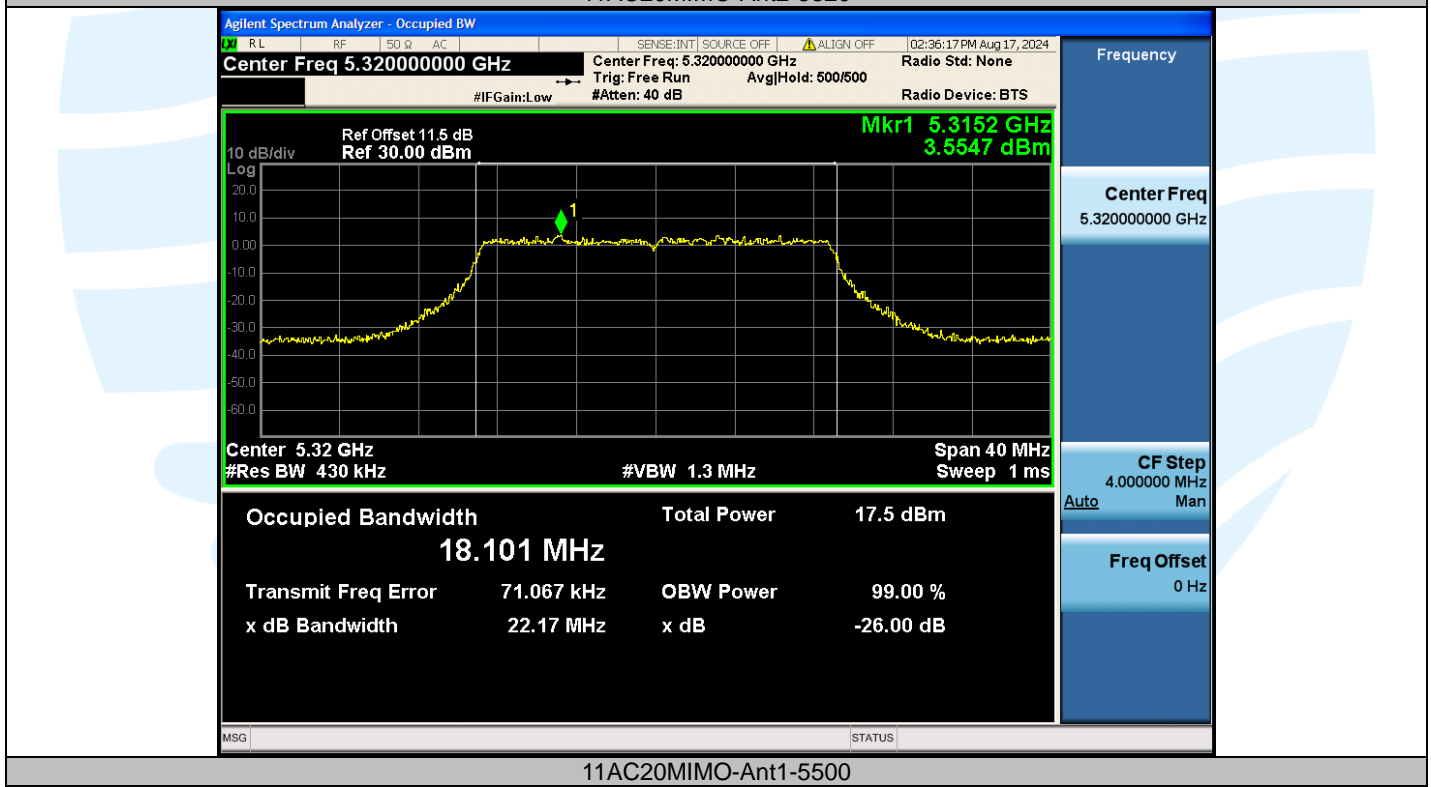

Shenzhen UnionTrust Quality and Technology Co., Ltd.

Address: Unit D/E of 9/F and 16/F, Block A, Building 6, Baoneng science and technology park, Longhua district, Shenzhen, China

Tel: +86-755-28230888

Fax: +86-755-28230886

E-mail: info@uttlab.com

<http://www.uttlab.com>

UTTR-RF-EN300328-V1.2