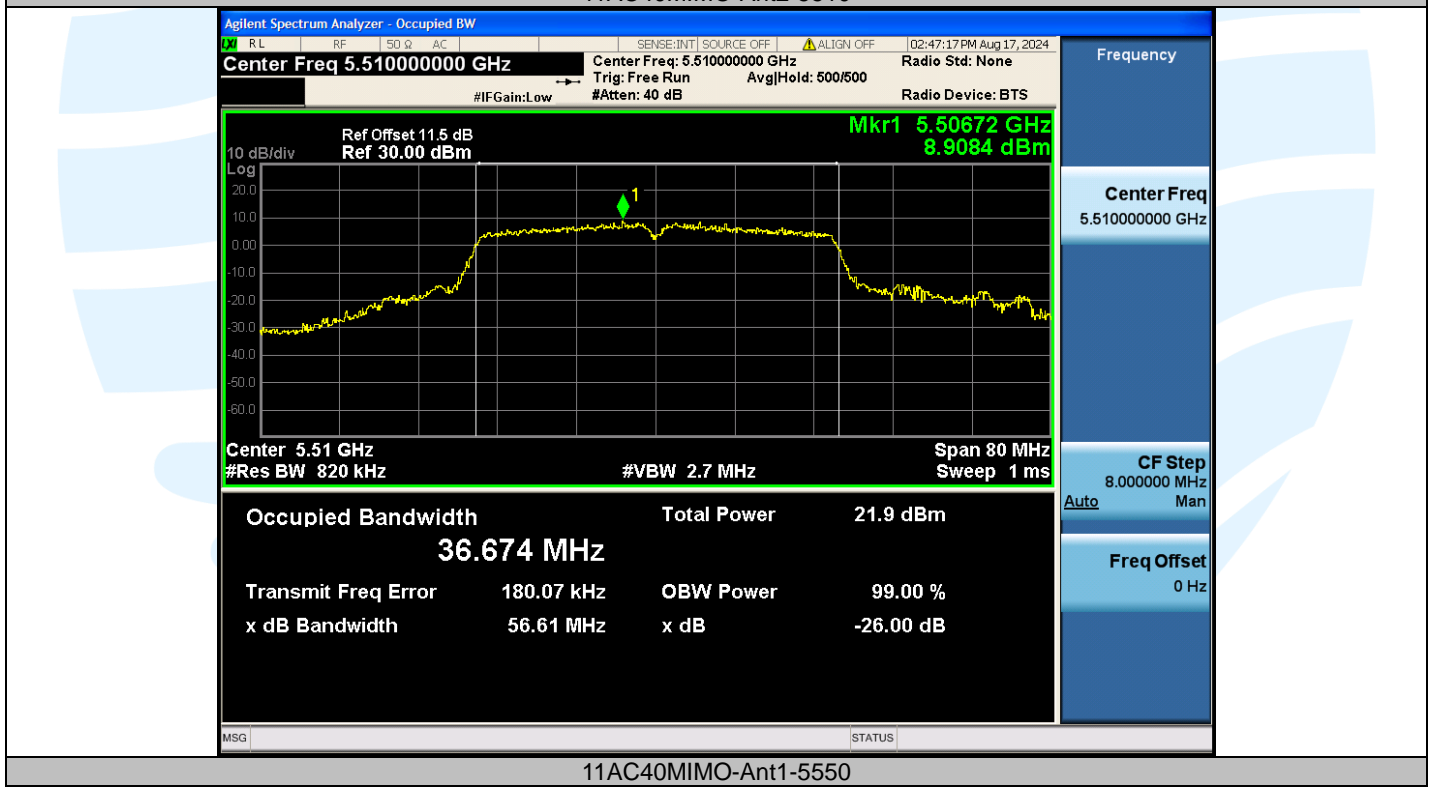

UTTR-RF-EN300328-V1.2

Shenzhen UnionTrust Quality and Technology Co., Ltd.

Address: Unit D/E of 9/F and 16/F, Block A, Building 6, Baoneng science and technology park, Longhua district, Shenzhen, China

Tel: +86-755-28230888