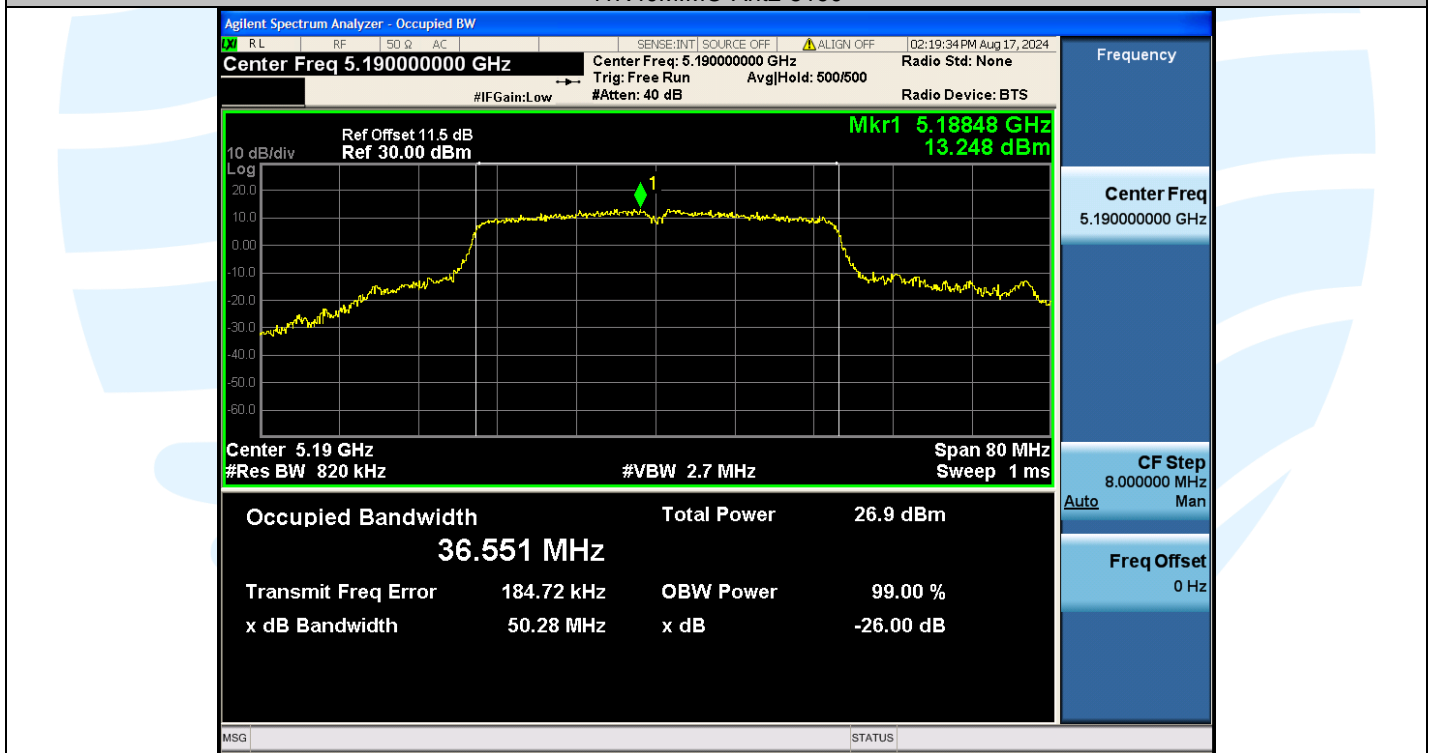

UTTR-RF-EN300328-V1.2

Shenzhen UnionTrust Quality and Technology Co., Ltd.

Address: Unit D/E of 9/F and 16/F, Block A, Building 6, Baoneng science and technology park, Longhua district, Shenzhen, China

Tel: +86-755-28230888