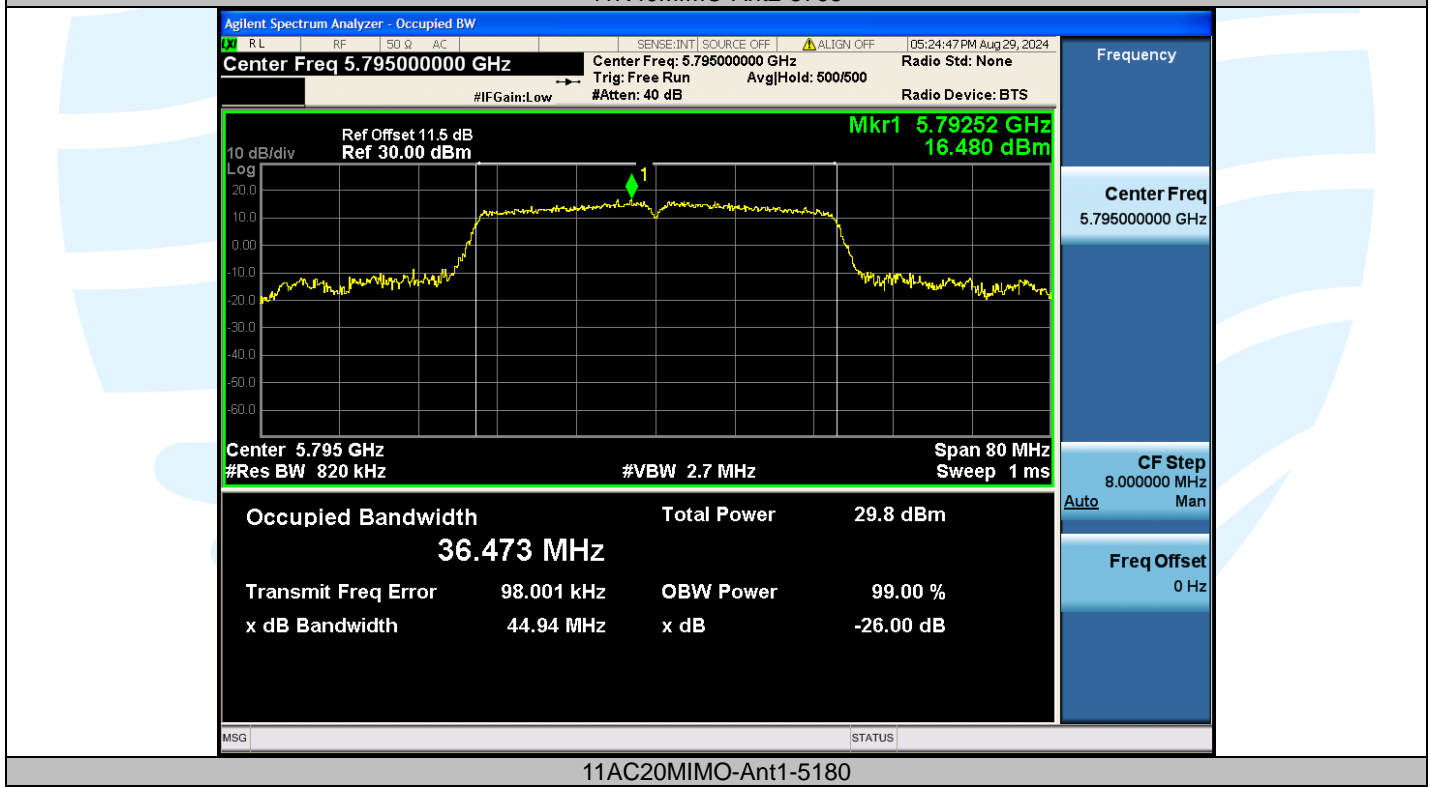

Shenzhen UnionTrust Quality and Technology Co., Ltd.

Address: Unit D/E of 9/F and 16/F, Block A, Building 6, Baoneng science and technology park, Longhua district, Shenzhen, China

Tel: +86-755-28230888

Fax: +86-755-28230886

E-mail: info@uttlab.com

<http://www.uttlab.com>

UTTR-RF-EN300328-V1.2