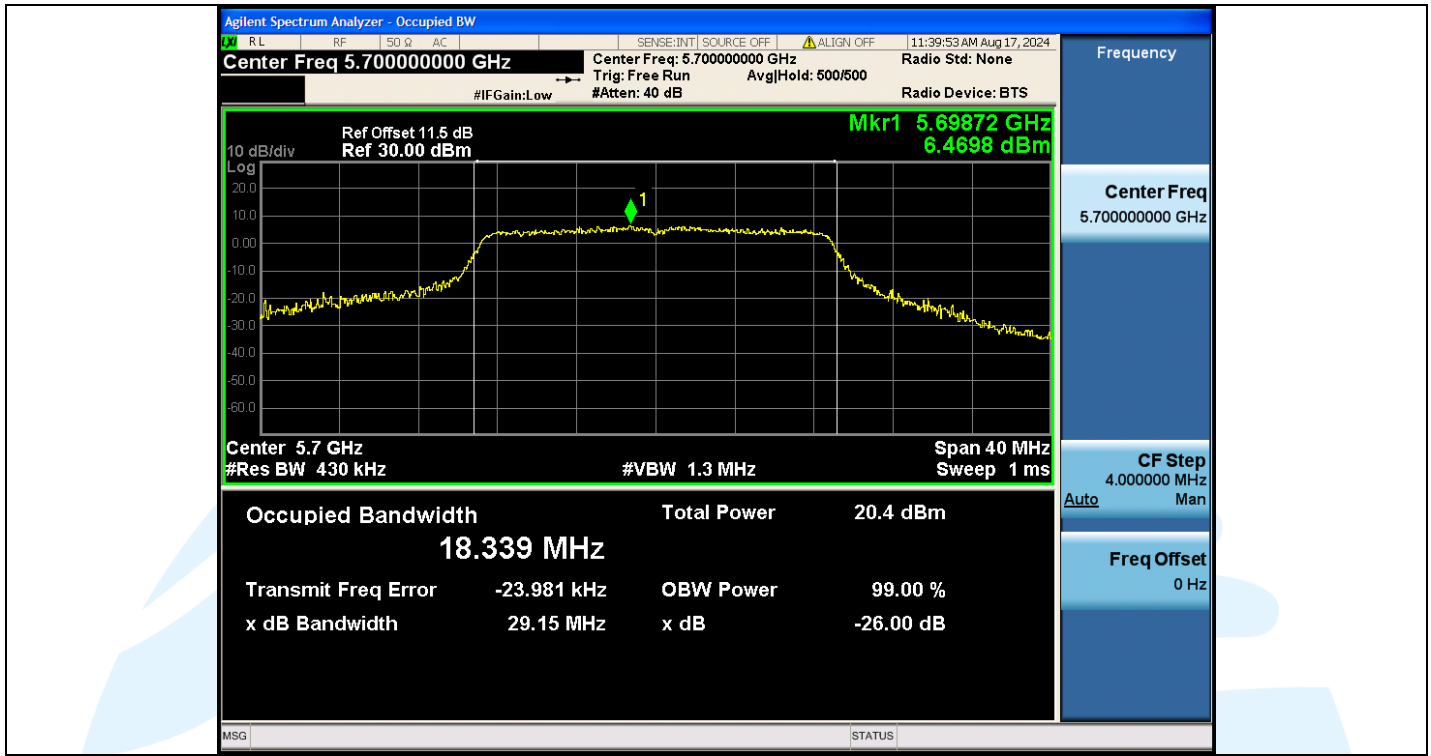

UTTR-RF-EN300328-V1.2

11AC20MIMO-Ant2-5700

11AC20MIMO-Ant1-5745

Shenzhen UnionTrust Quality and Technology Co., Ltd.

Address: Unit D/E of 9/F and 16/F, Block A, Building 6, Baoneng science and technology park, Longhua district, Shenzhen, China