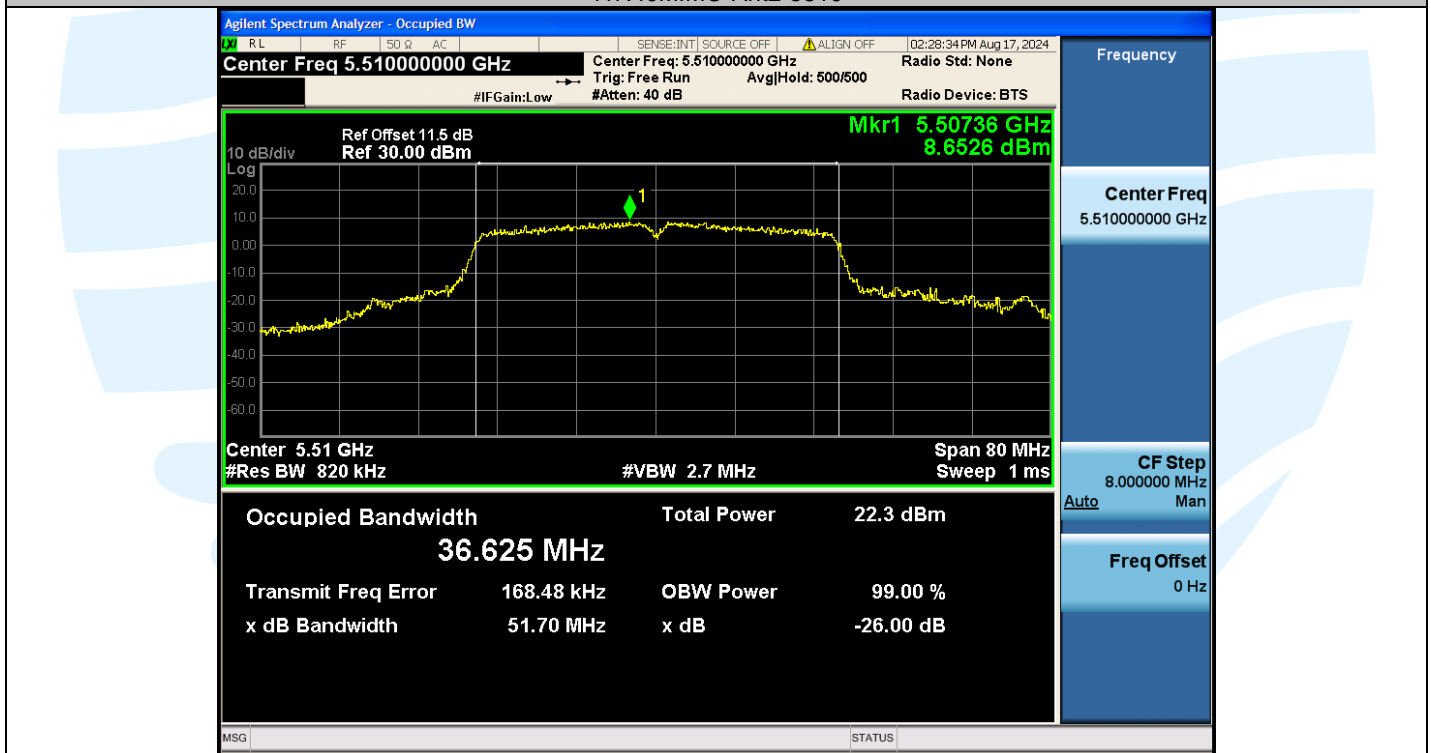

11N40MIMO-Ant1-5550

Shenzhen UnionTrust Quality and Technology Co., Ltd.

Address: Unit D/E of 9/F and 16/F, Block A, Building 6, Baoneng science and technology park, Longhua district, Shenzhen, China

Tel: +86-755-28230888

Fax: +86-755-28230886

E-mail: info@uttlab.com

<http://www.uttlab.com>

UTTR-RF-EN300328-V1.2