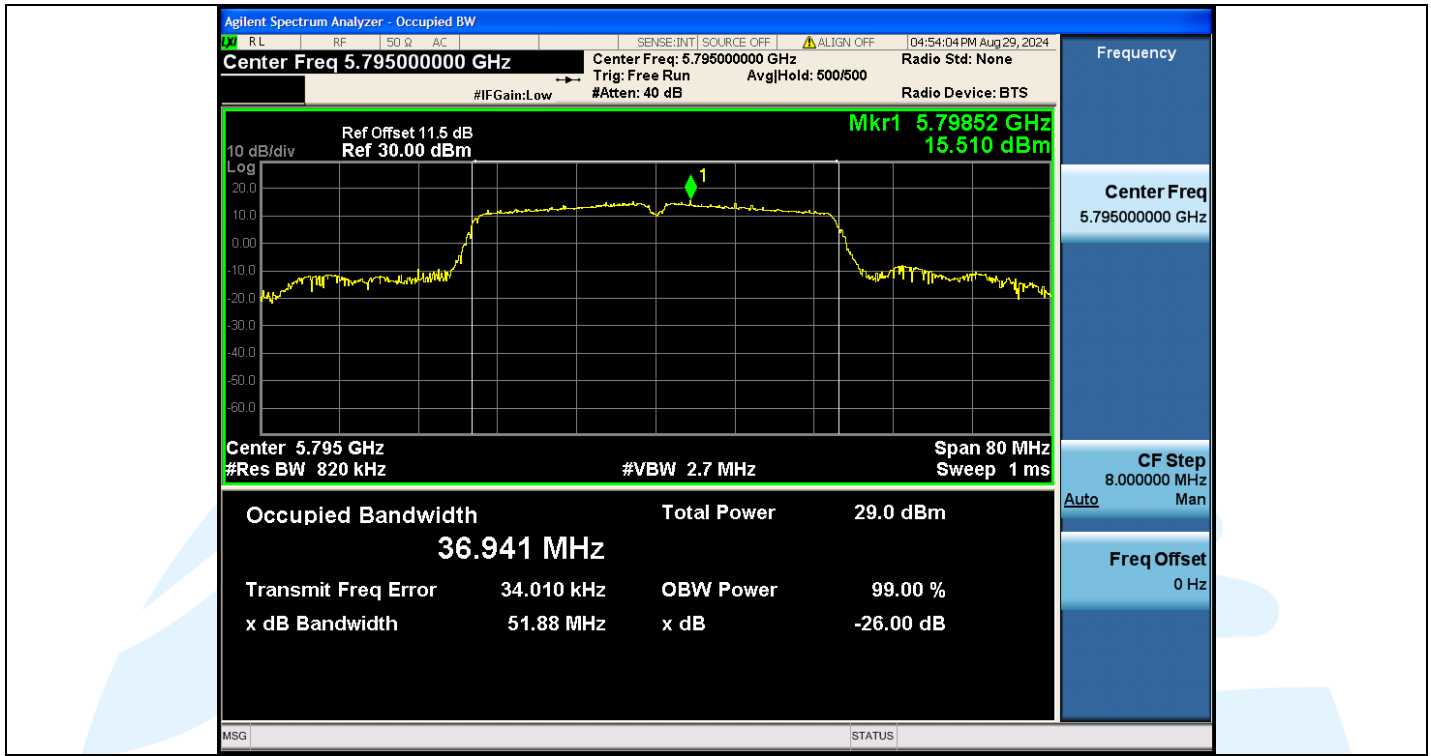

Shenzhen UnionTrust Quality and Technology Co., Ltd.

Address: Unit D/E of 9/F and 16/F, Block A, Building 6, Baoneng science and technology park, Longhua district, Shenzhen, China

Tel: +86-755-28230888

Fax: +86-755-28230886

E-mail: info@uttlab.com

<http://www.uttlab.com>

UTTR-RF-EN300328-V1.2