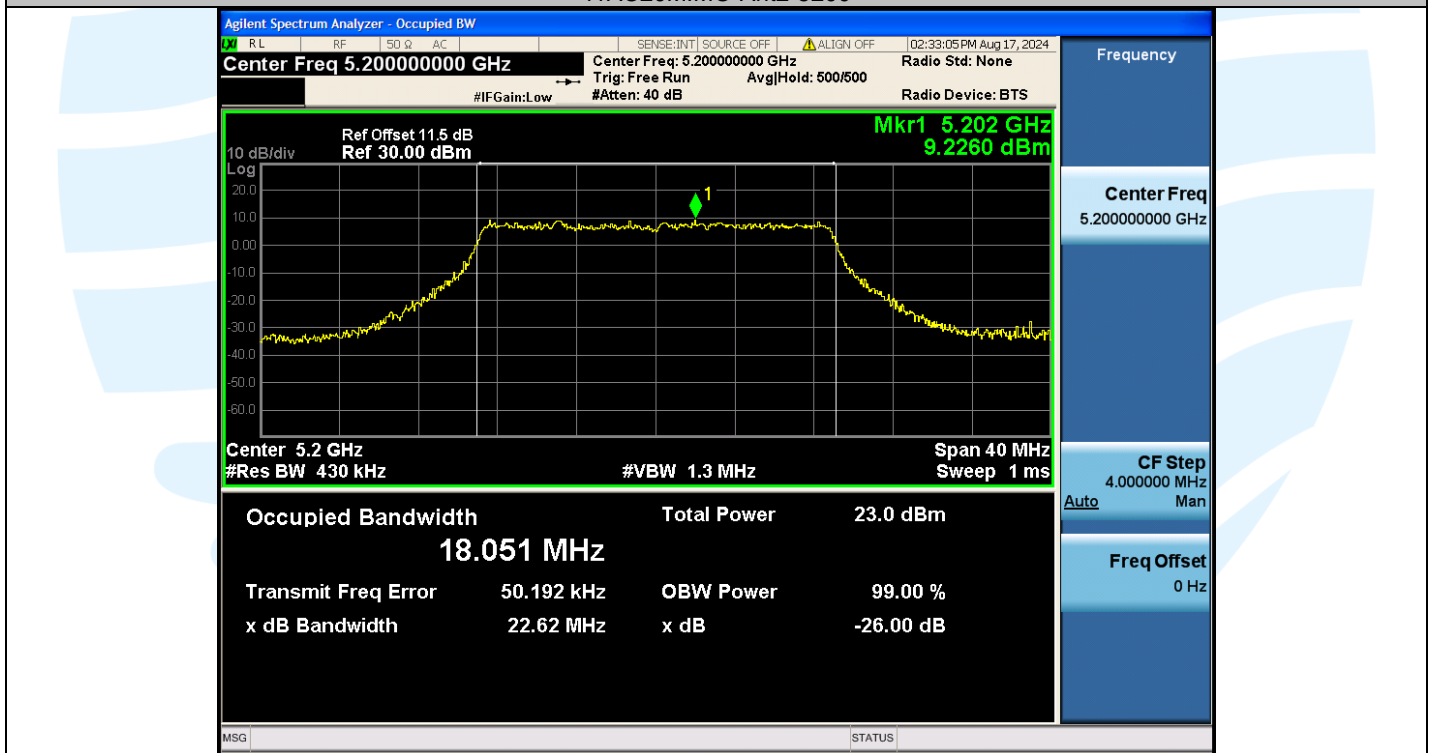

Shenzhen UnionTrust Quality and Technology Co., Ltd.

Address: Unit D/E of 9/F and 16/F, Block A, Building 6, Baoneng science and technology park, Longhua district, Shenzhen, China

Tel: +86-755-28230888

Fax: +86-755-28230886

E-mail: info@uttlab.com

<http://www.uttlab.com>

UTTR-RF-EN300328-V1.2