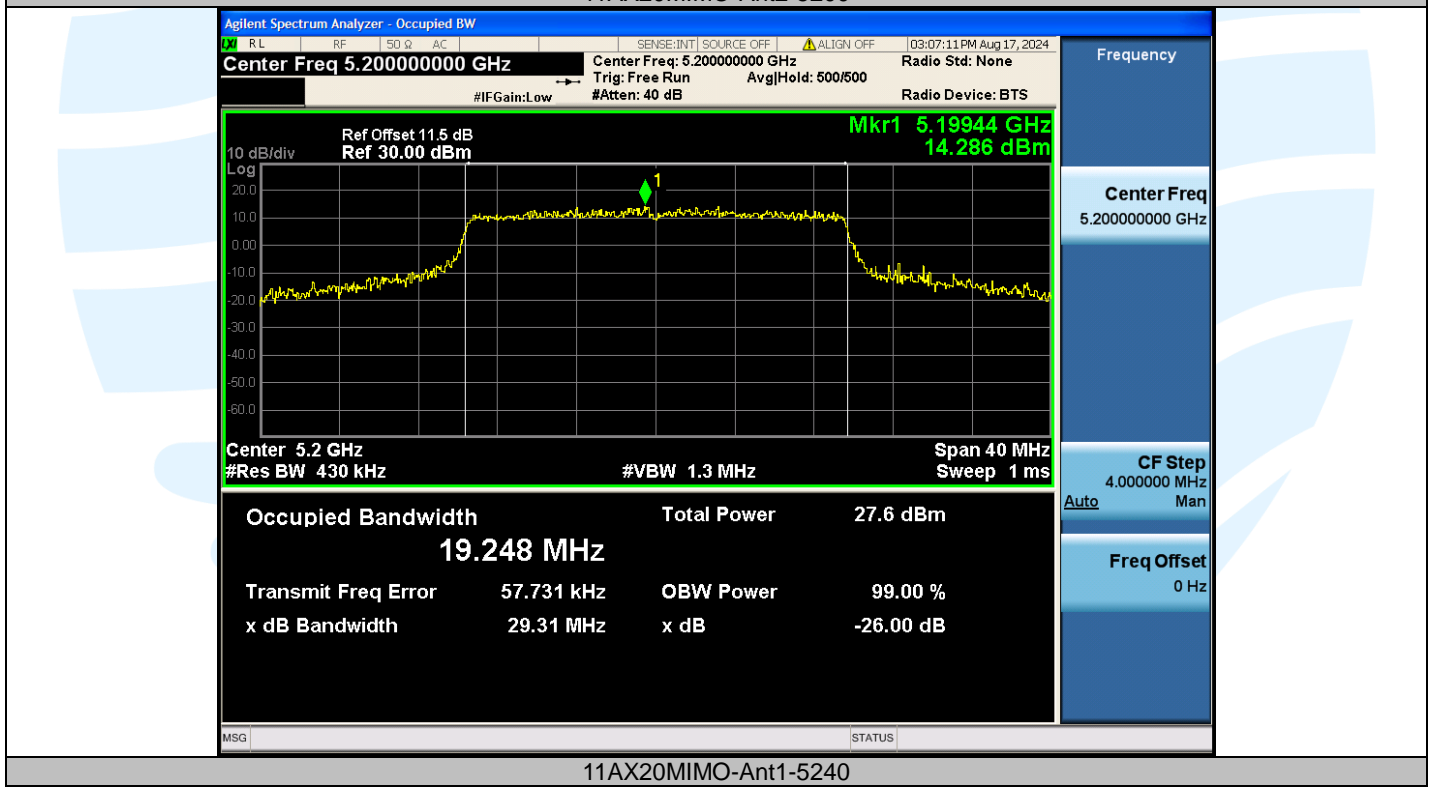

Shenzhen UnionTrust Quality and Technology Co., Ltd.

Address: Unit D/E of 9/F and 16/F, Block A, Building 6, Baoneng science and technology park, Longhua district, Shenzhen, China

Tel: +86-755-28230888

Fax: +86-755-28230886

E-mail: info@uttlab.com

<http://www.uttlab.com>

UTTR-RF-EN300328-V1.2