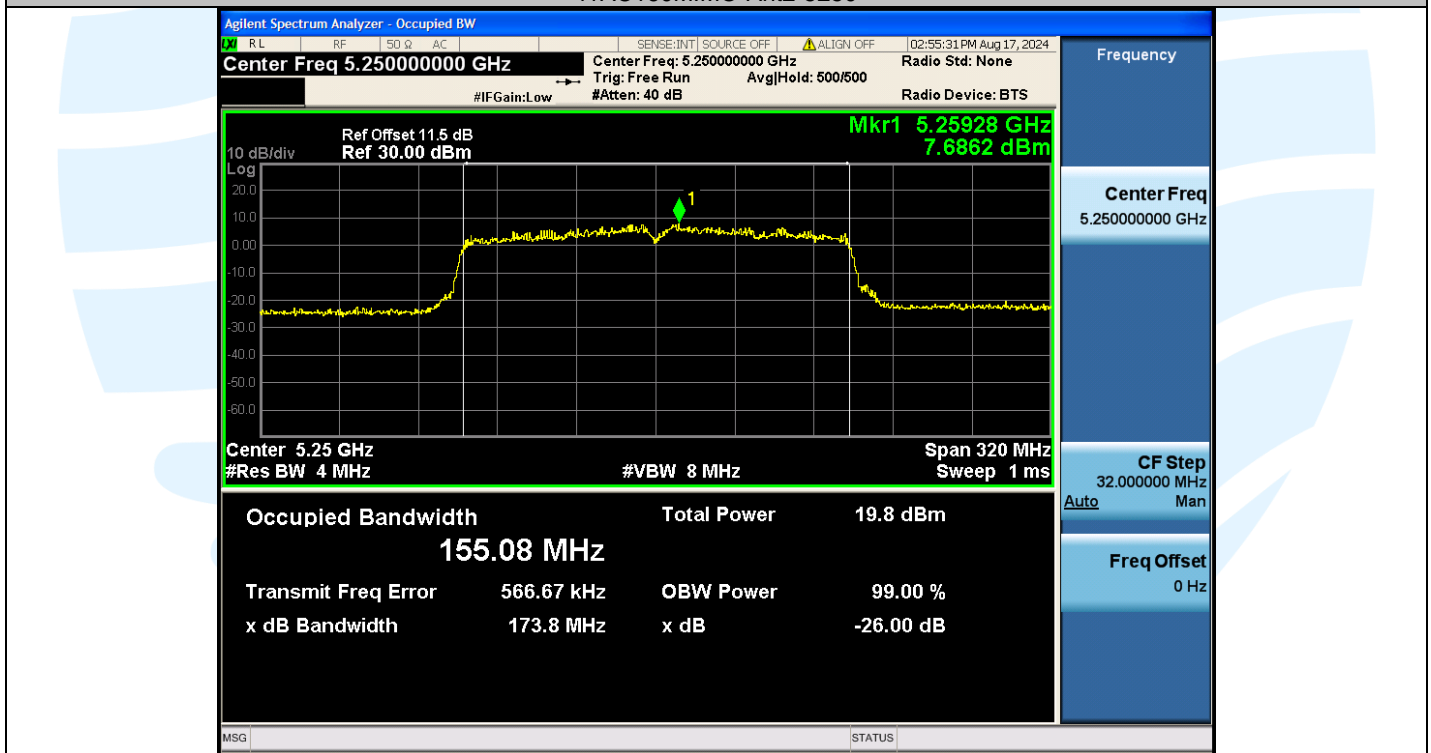

Tel: +86-755-28230888

Fax: +86-755-28230886

E-mail: info@uttlab.com

<http://www.uttlab.com>

UTTR-RF-EN300328-V1.2

11AC160MIMO-Ant2-5250

11AC160MIMO-Ant1-5570

Shenzhen UnionTrust Quality and Technology Co., Ltd.