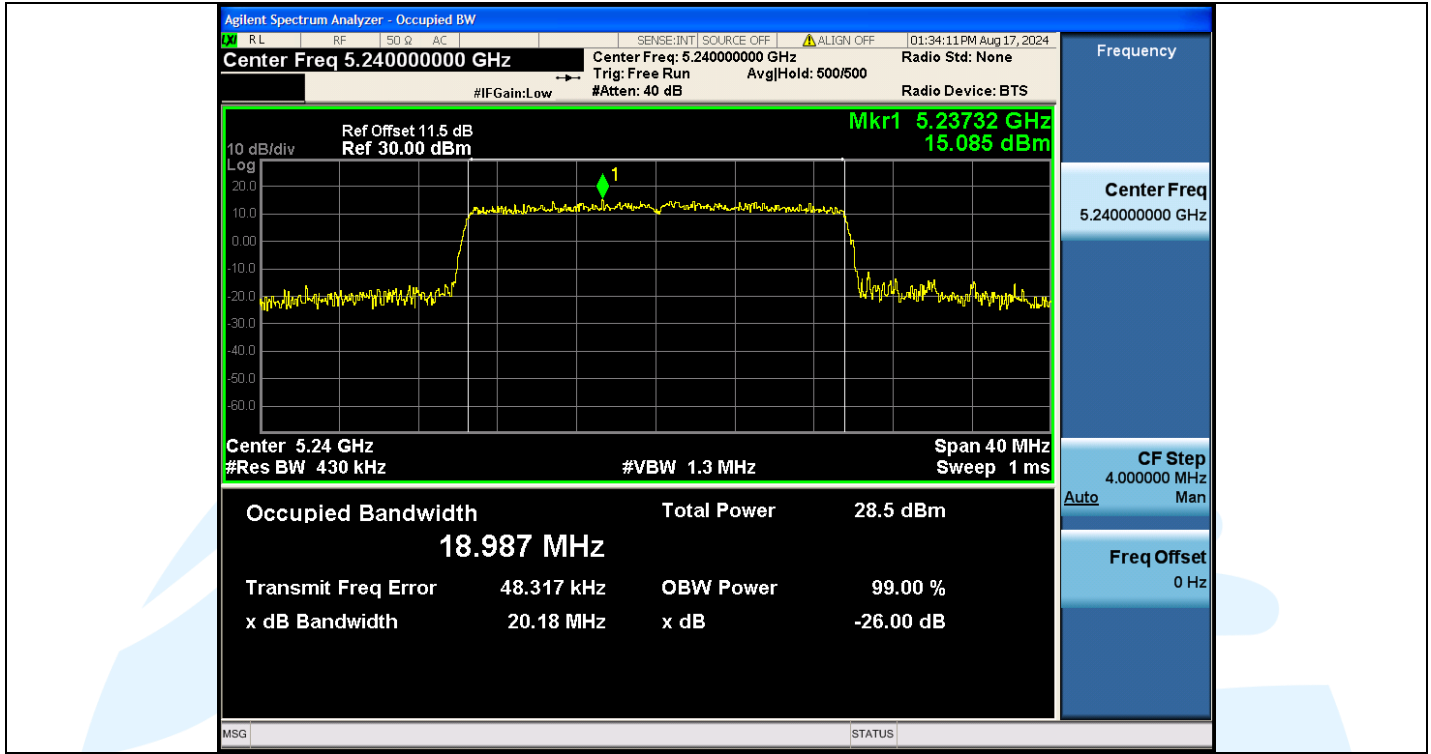

Shenzhen UnionTrust Quality and Technology Co., Ltd.

Address: Unit D/E of 9/F and 16/F, Block A, Building 6, Baoneng science and technology park, Longhua district, Shenzhen, China

Tel: +86-755-28230888

Fax: +86-755-28230886

E-mail: info@uttlab.com

<http://www.uttlab.com>

UTTR-RF-EN300328-V1.2