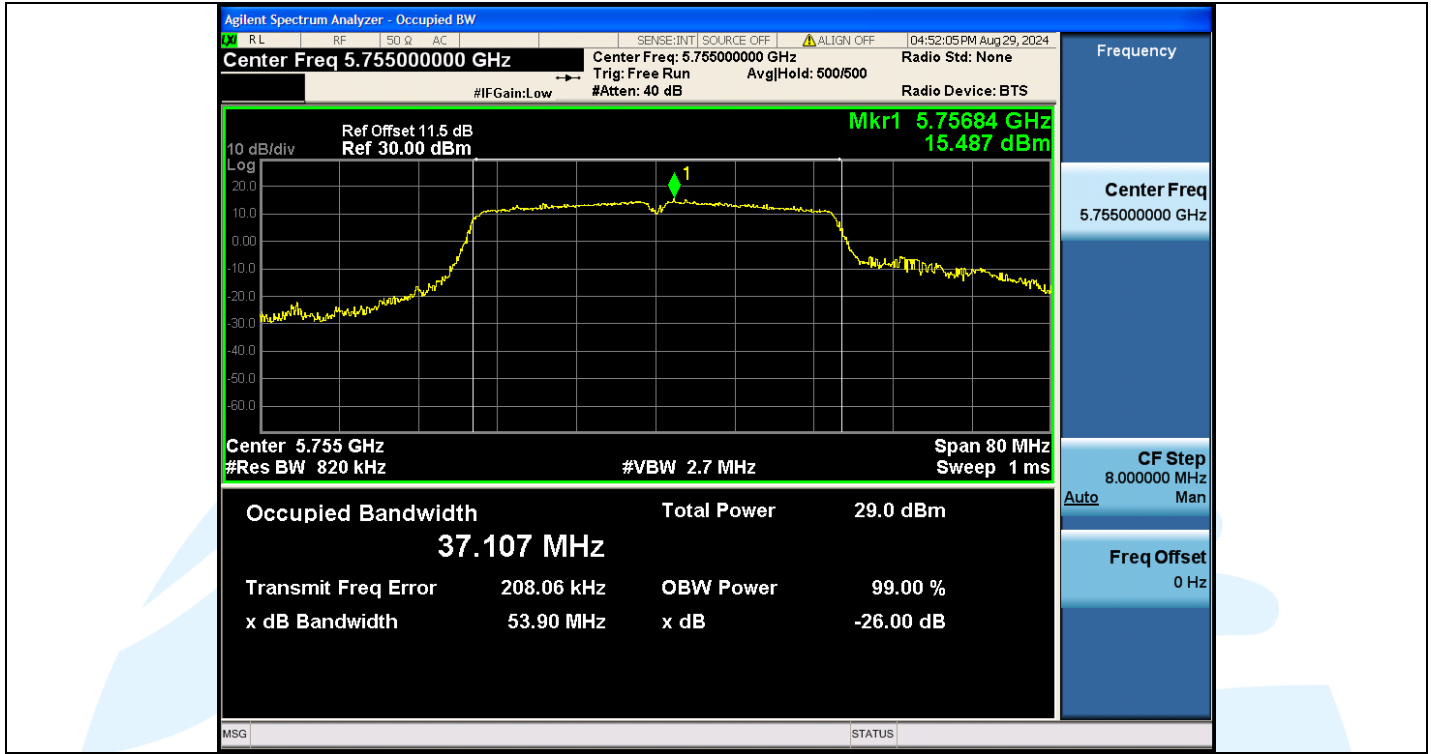

UTTR-RF-EN300328-V1.2

Shenzhen UnionTrust Quality and Technology Co., Ltd.

Address: Unit D/E of 9/F and 16/F, Block A, Building 6, Baoneng science and technology park, Longhua district, Shenzhen, China

Tel: +86-755-28230888