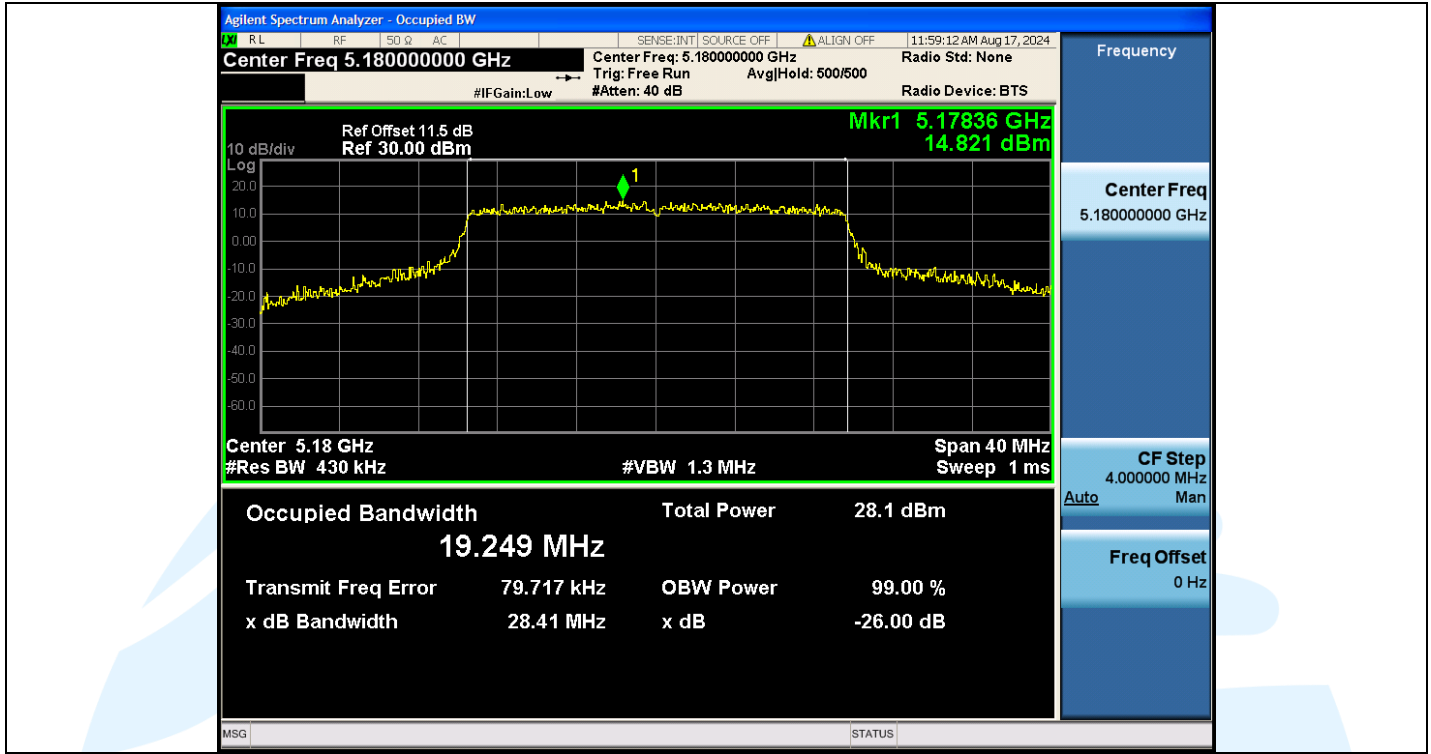

Shenzhen UnionTrust Quality and Technology Co., Ltd.

Address: Unit D/E of 9/F and 16/F, Block A, Building 6, Baoneng science and technology park, Longhua district, Shenzhen, China

Tel: +86-755-28230888

Fax: +86-755-28230886

E-mail: info@uttlab.com

<http://www.uttlab.com>

UTTR-RF-EN300328-V1.2