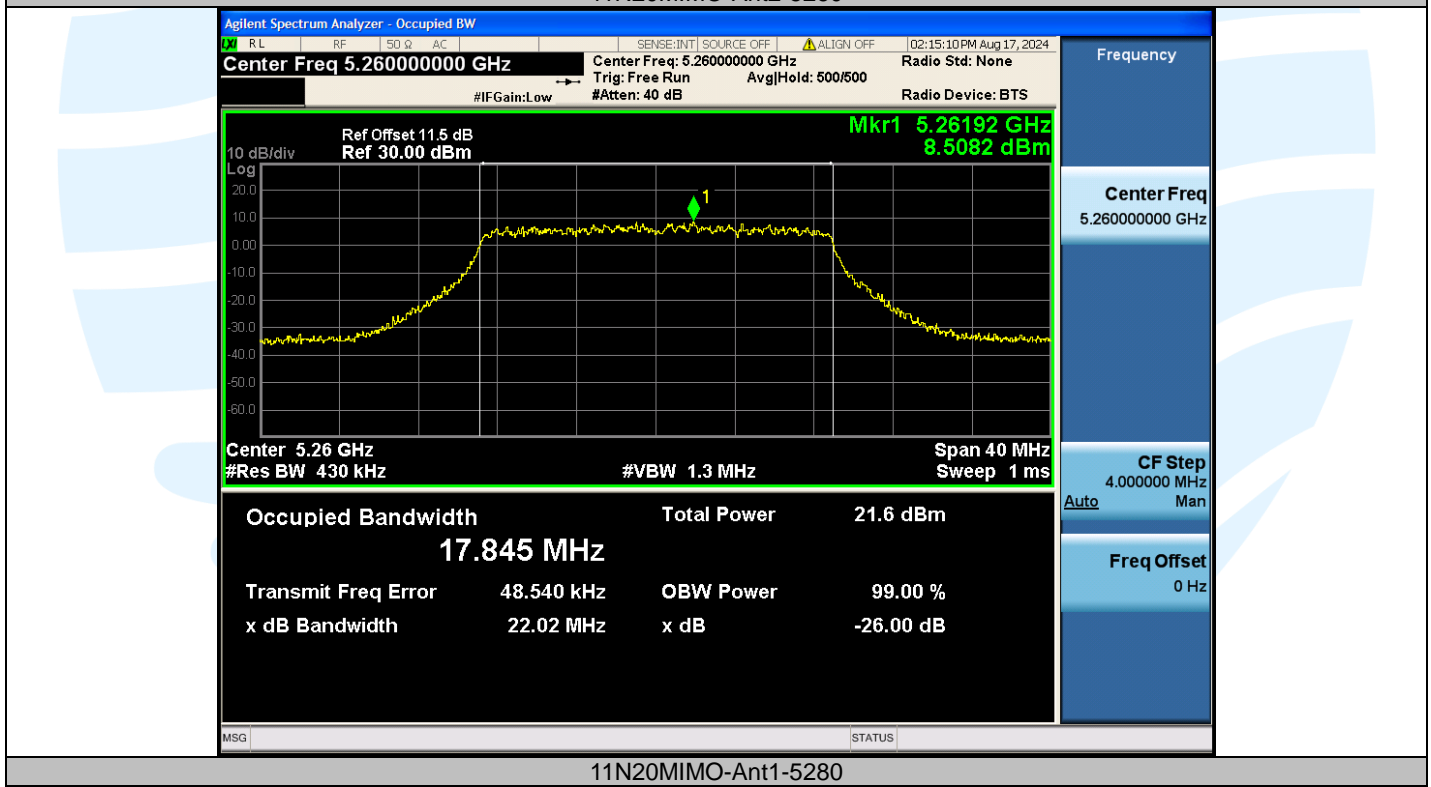

Shenzhen UnionTrust Quality and Technology Co., Ltd.

Address: Unit D/E of 9/F and 16/F, Block A, Building 6, Baoneng science and technology park, Longhua district, Shenzhen, China

Tel: +86-755-28230888

Fax: +86-755-28230886

E-mail: info@uttlab.com

<http://www.uttlab.com>

UTTR-RF-EN300328-V1.2