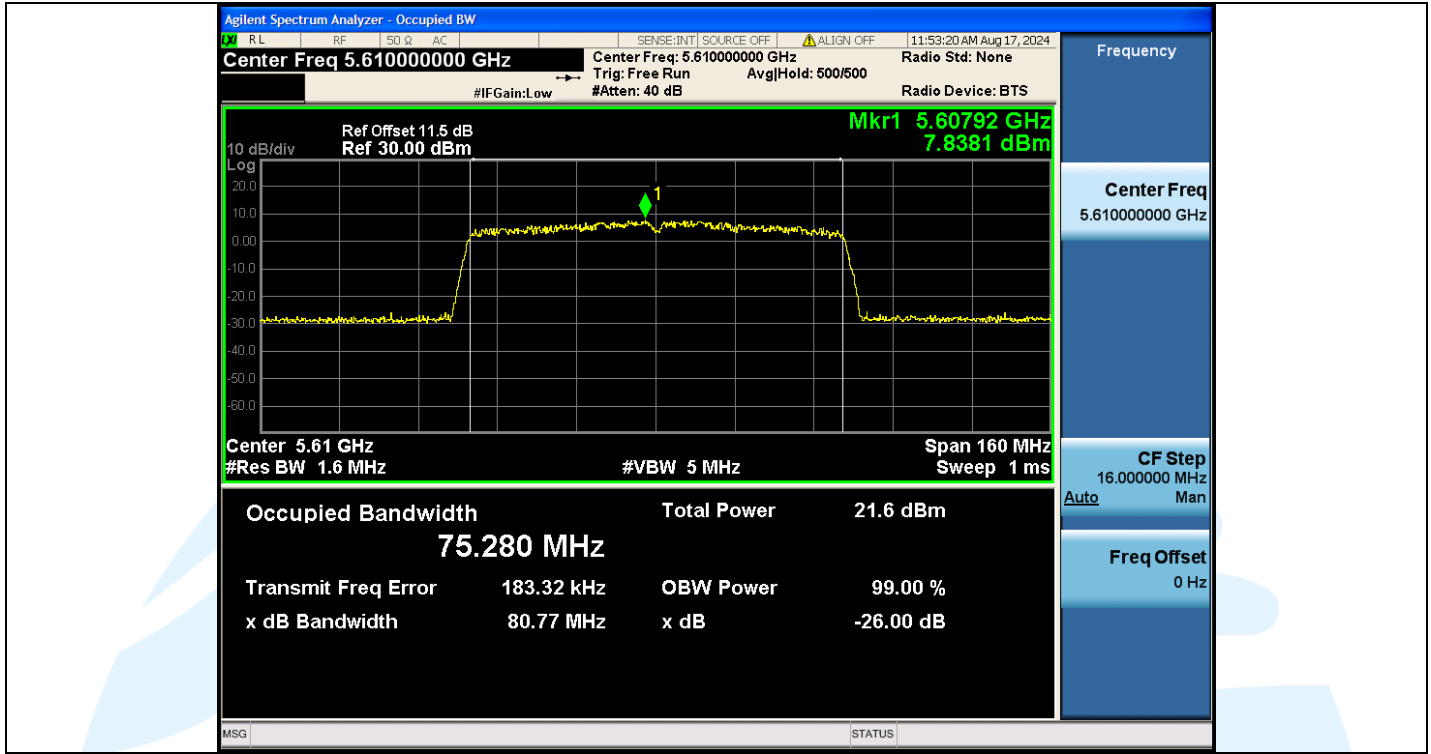

Shenzhen UnionTrust Quality and Technology Co., Ltd.

Address: Unit D/E of 9/F and 16/F, Block A, Building 6, Baoneng science and technology park, Longhua district, Shenzhen, China

Tel: +86-755-28230888

Fax: +86-755-28230886

E-mail: info@uttlab.com

<http://www.uttlab.com>

UTTR-RF-EN300328-V1.2