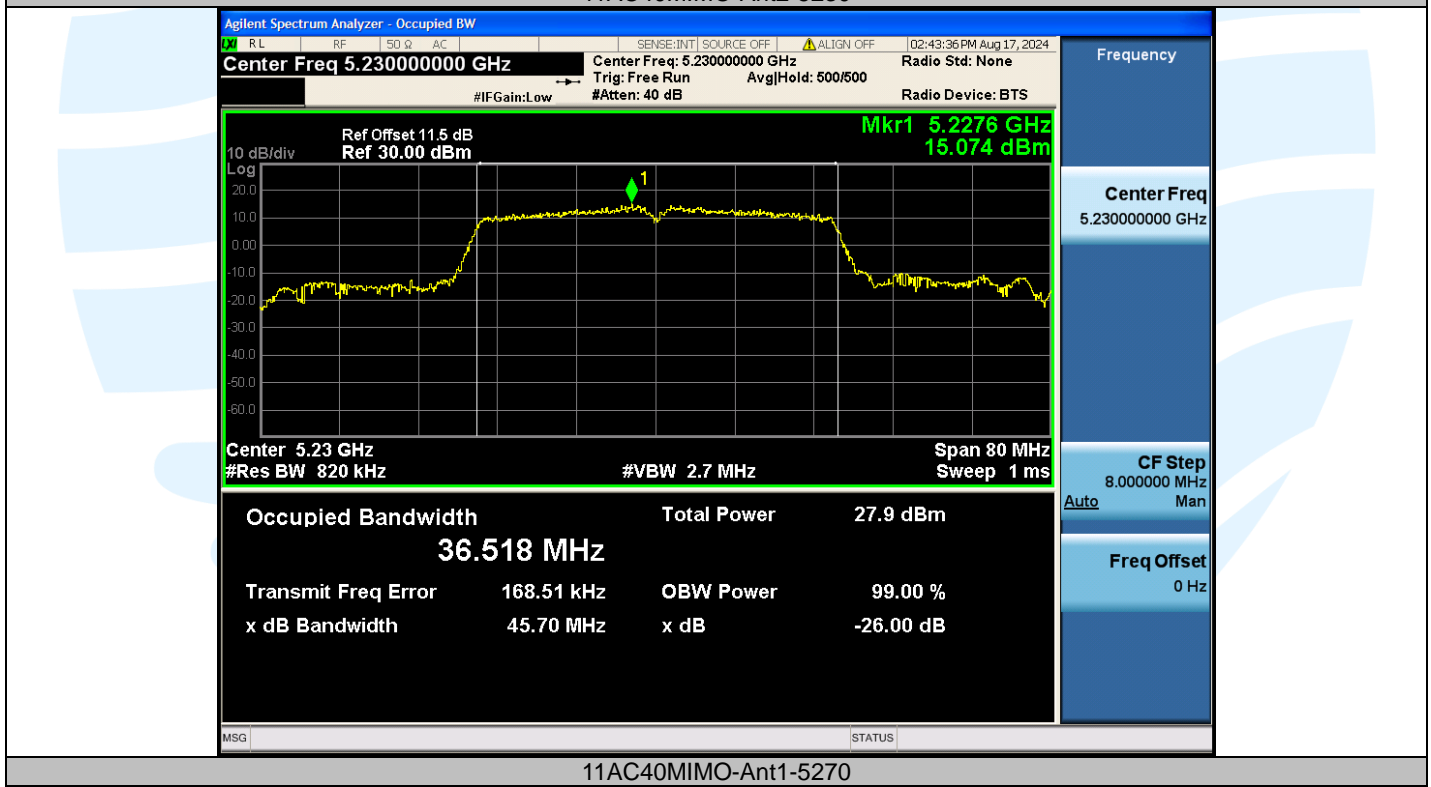

Shenzhen UnionTrust Quality and Technology Co., Ltd.

Address: Unit D/E of 9/F and 16/F, Block A, Building 6, Baoneng science and technology park, Longhua district, Shenzhen, China

Tel: +86-755-28230888

Fax: +86-755-28230886

E-mail: info@uttlab.com

<http://www.uttlab.com>

UTTR-RF-EN300328-V1.2