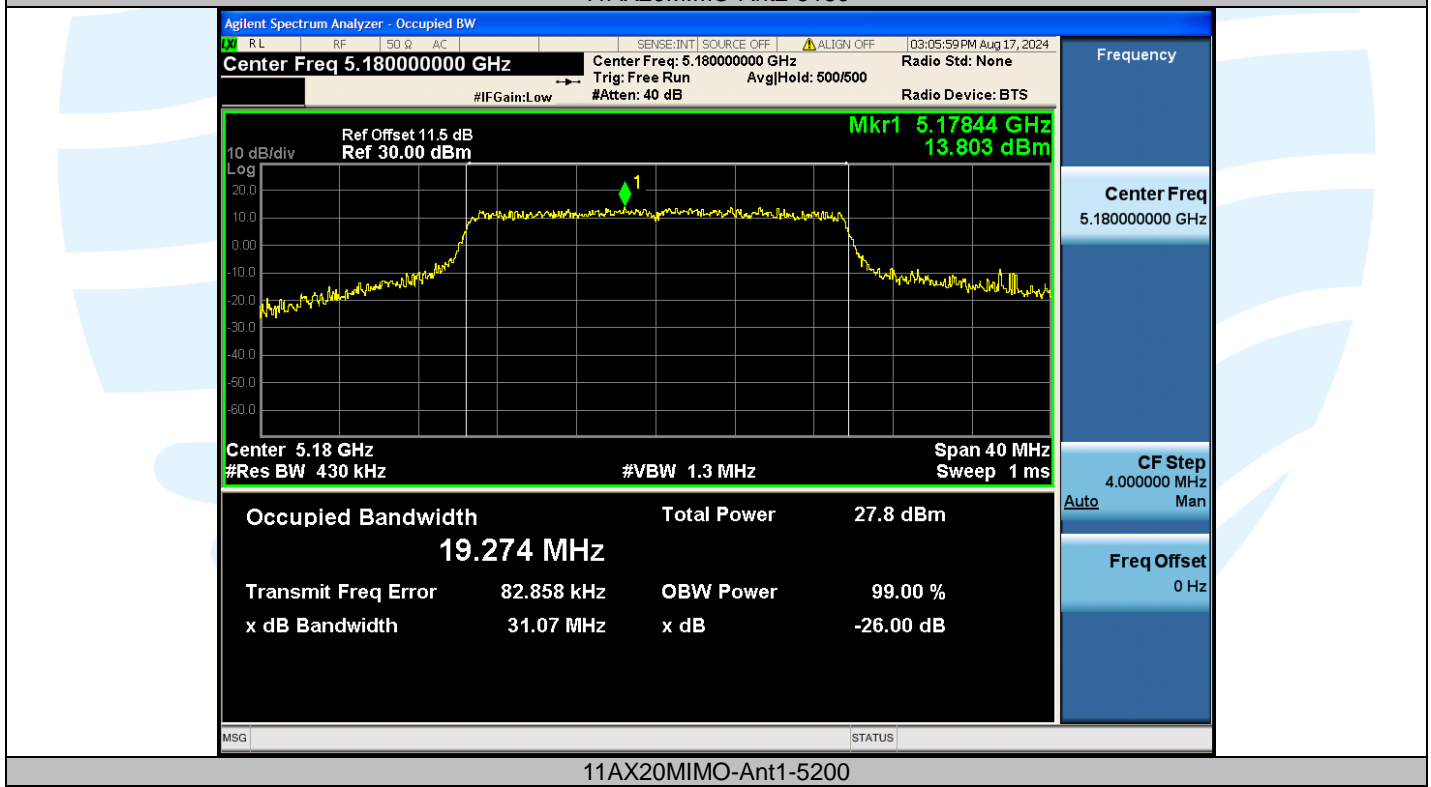

Shenzhen UnionTrust Quality and Technology Co., Ltd.

Address: Unit D/E of 9/F and 16/F, Block A, Building 6, Baoneng science and technology park, Longhua district, Shenzhen, China

Tel: +86-755-28230888

Fax: +86-755-28230886

E-mail: info@uttlab.com

<http://www.uttlab.com>

UTTR-RF-EN300328-V1.2