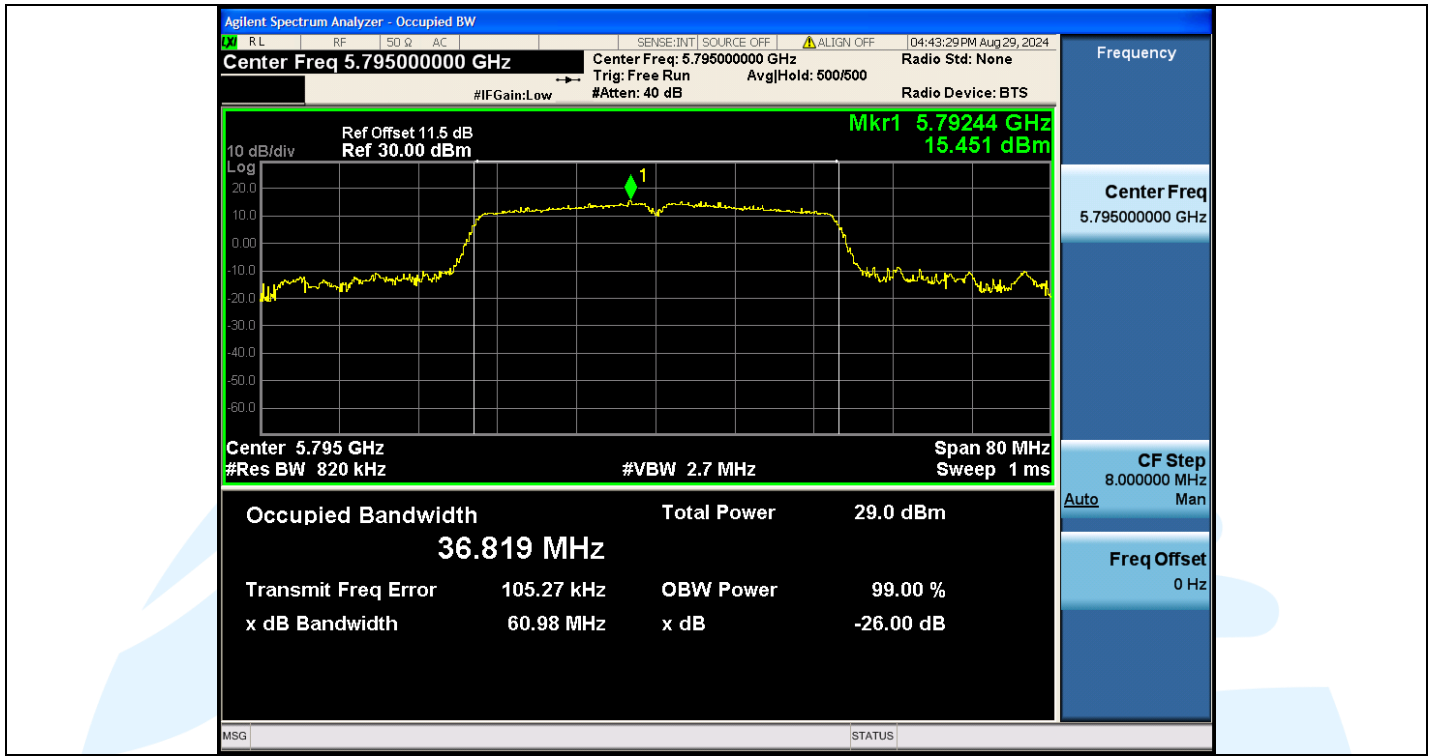

Shenzhen UnionTrust Quality and Technology Co., Ltd.

Address: Unit D/E of 9/F and 16/F, Block A, Building 6, Baoneng science and technology park, Longhua district, Shenzhen, China

Tel: +86-755-28230888

Fax: +86-755-28230886

E-mail: info@uttlab.com

<http://www.uttlab.com>

UTTR-RF-EN300328-V1.2