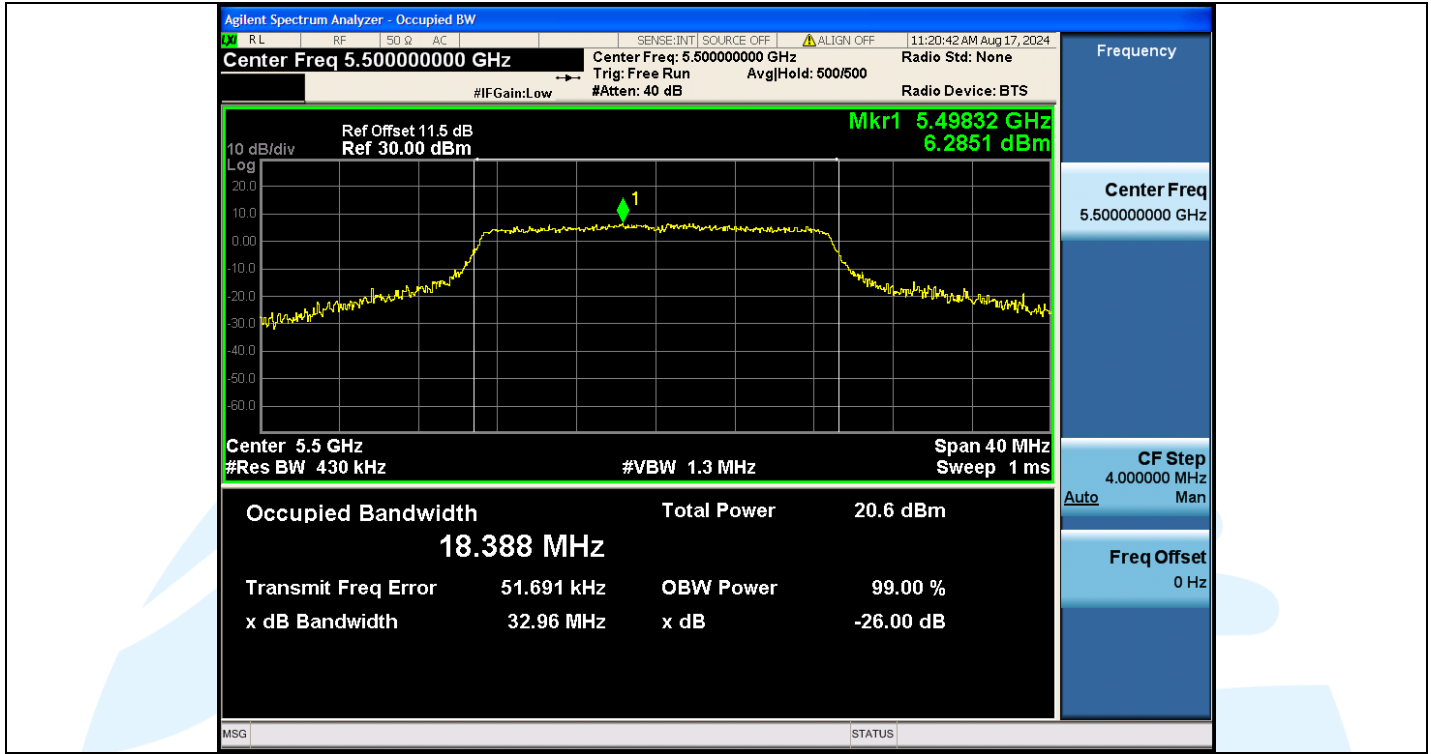

UTTR-RF-EN300328-V1.2

Shenzhen UnionTrust Quality and Technology Co., Ltd.

Address: Unit D/E of 9/F and 16/F, Block A, Building 6, Baoneng science and technology park, Longhua district, Shenzhen, China

Tel: +86-755-28230888