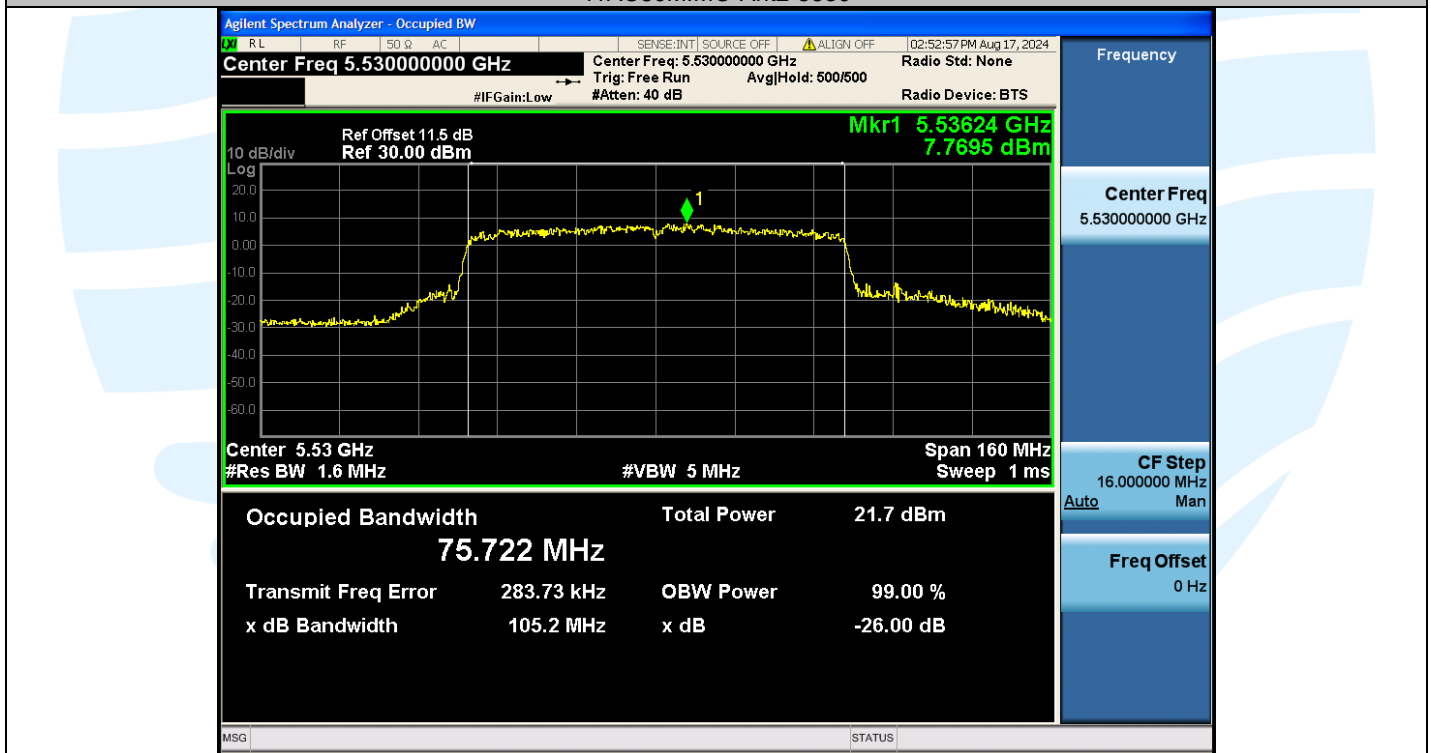

UTTR-RF-EN300328-V1.2

11AC80MIMO-Ant2-5530

11AC80MIMO-Ant1-5610

Shenzhen UnionTrust Quality and Technology Co., Ltd.

Address: Unit D/E of 9/F and 16/F, Block A, Building 6, Baoneng science and technology park, Longhua district, Shenzhen, China