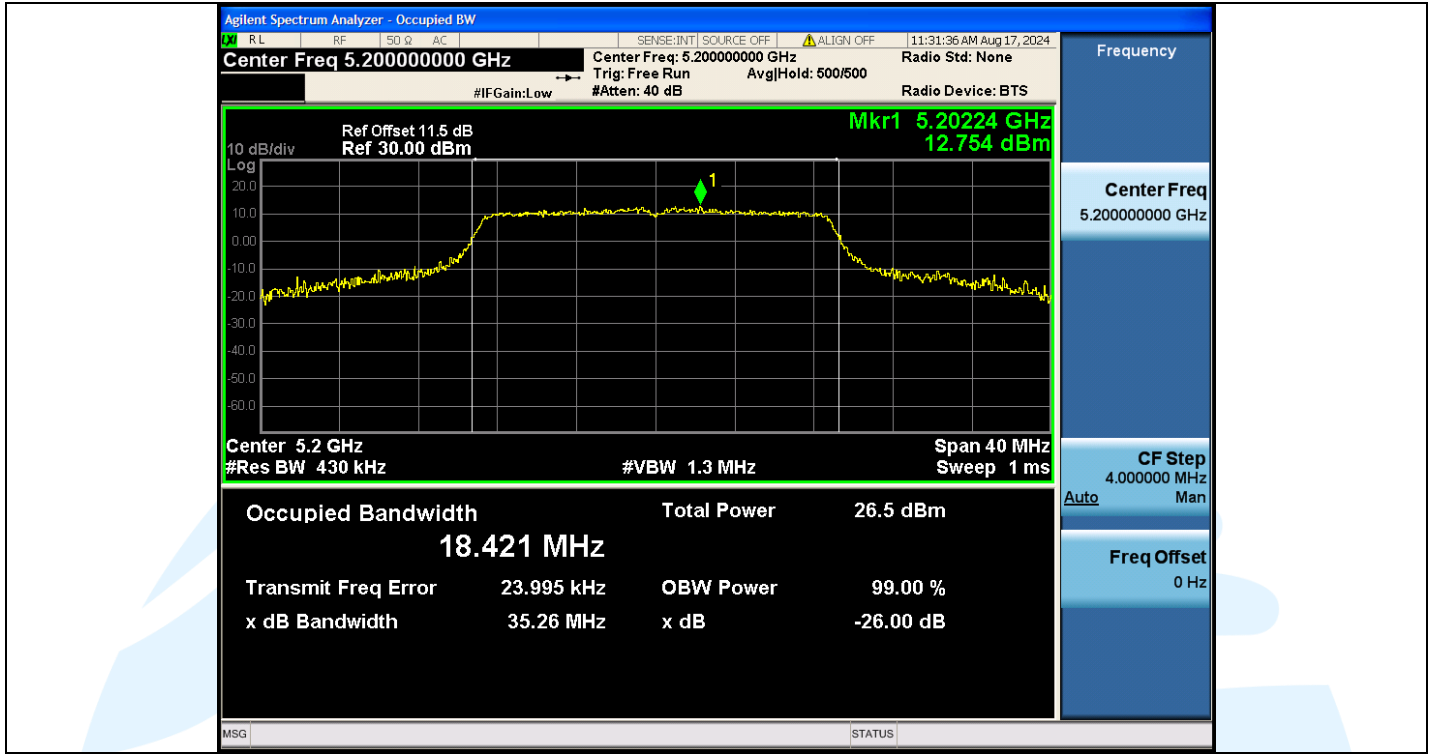

Shenzhen UnionTrust Quality and Technology Co., Ltd.

Address: Unit D/E of 9/F and 16/F, Block A, Building 6, Baoneng science and technology park, Longhua district, Shenzhen, China

Tel: +86-755-28230888

Fax: +86-755-28230886

E-mail: info@uttlab.com

<http://www.uttlab.com>

UTTR-RF-EN300328-V1.2