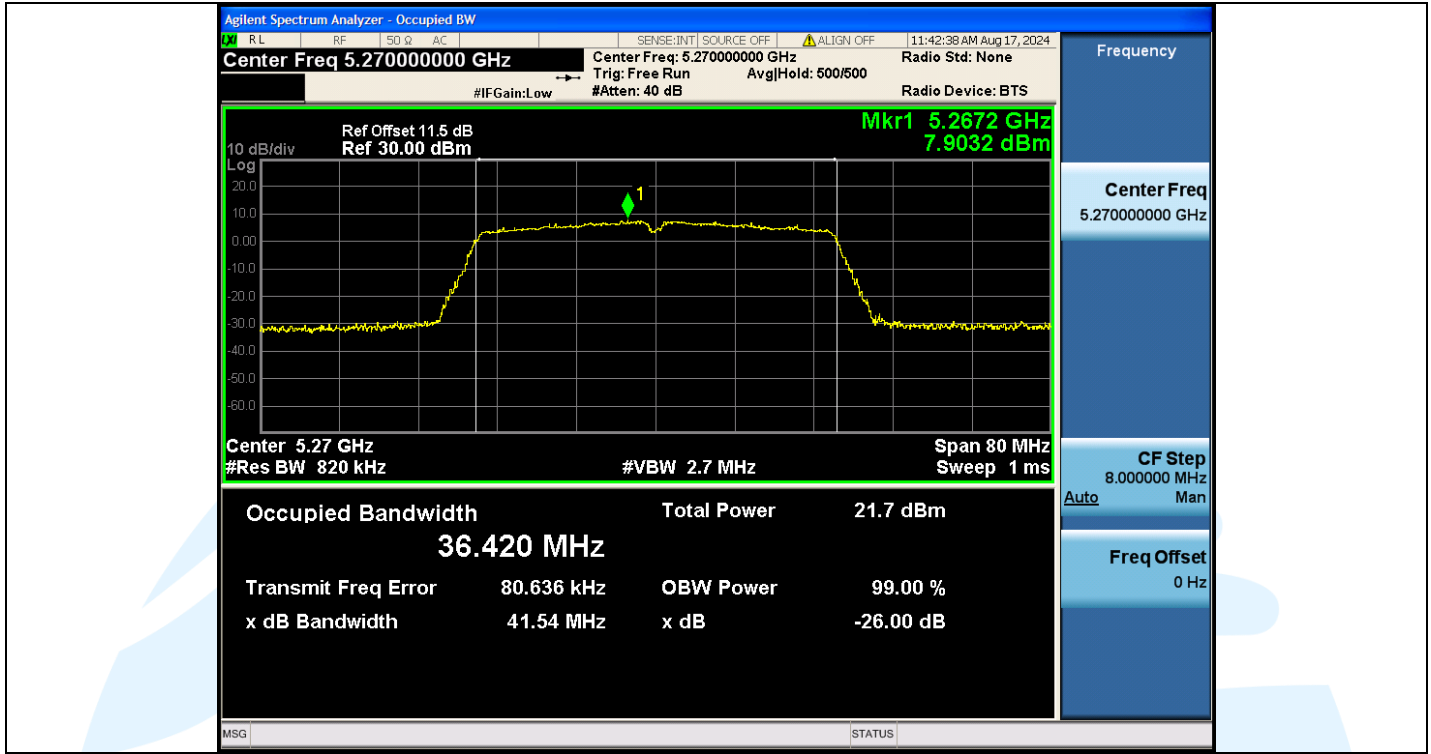

Shenzhen UnionTrust Quality and Technology Co., Ltd.

Address: Unit D/E of 9/F and 16/F, Block A, Building 6, Baoneng science and technology park, Longhua district, Shenzhen, China

Tel: +86-755-28230888

Fax: +86-755-28230886

E-mail: info@uttlab.com

<http://www.uttlab.com>

UTTR-RF-EN300328-V1.2