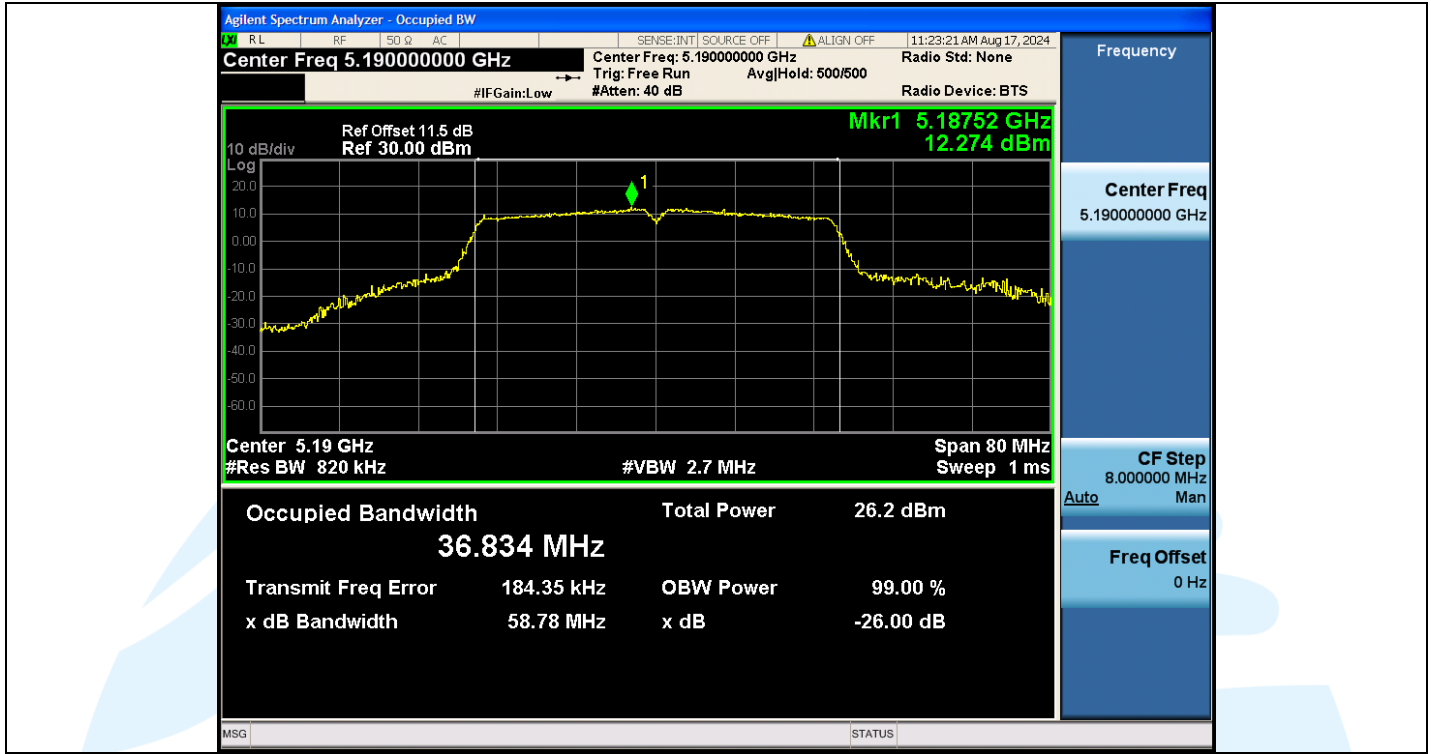

UTTR-RF-EN300328-V1.2

Shenzhen UnionTrust Quality and Technology Co., Ltd.

Address: Unit D/E of 9/F and 16/F, Block A, Building 6, Baoneng science and technology park, Longhua district, Shenzhen, China

Tel: +86-755-28230888