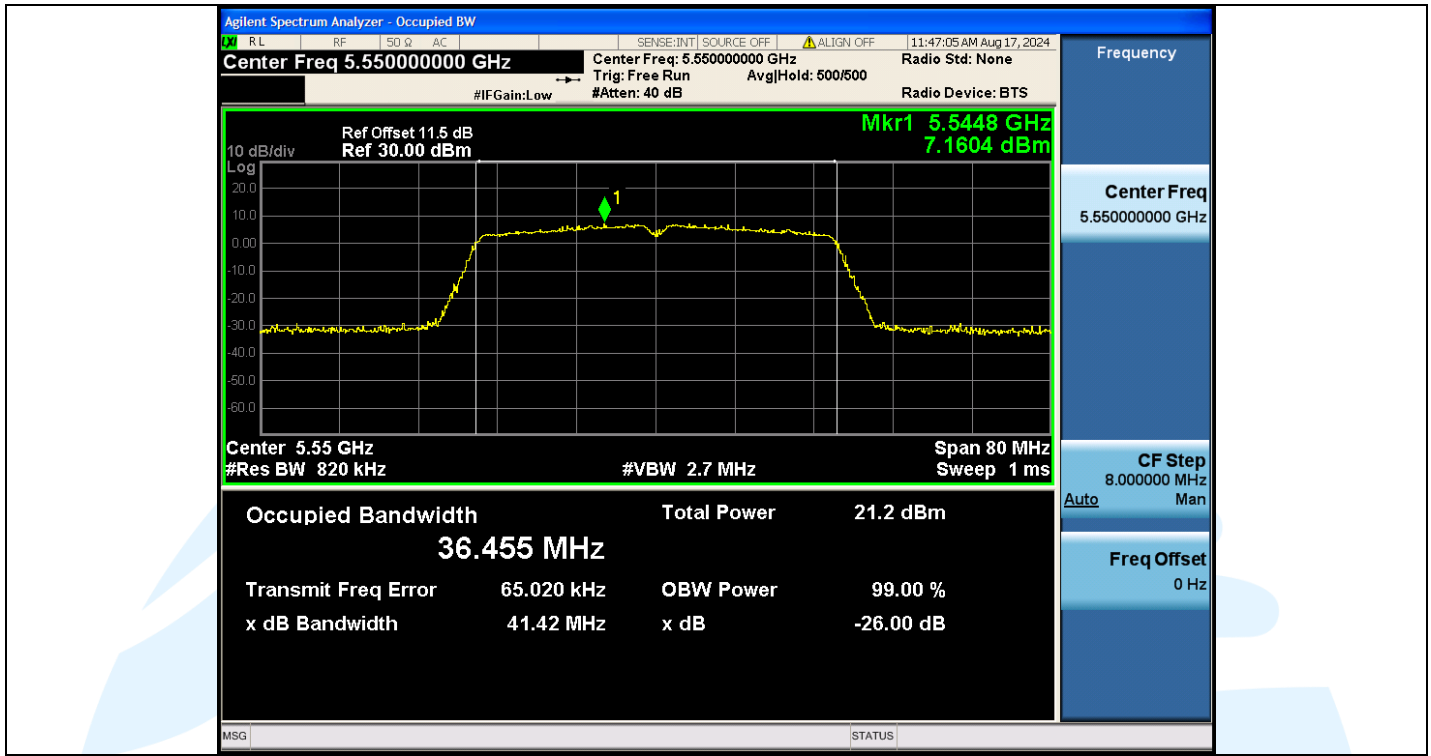

Shenzhen UnionTrust Quality and Technology Co., Ltd.

Address: Unit D/E of 9/F and 16/F, Block A, Building 6, Baoneng science and technology park, Longhua district, Shenzhen, China

Tel: +86-755-28230888

Fax: +86-755-28230886

E-mail: info@uttlab.com

<http://www.uttlab.com>

UTTR-RF-EN300328-V1.2