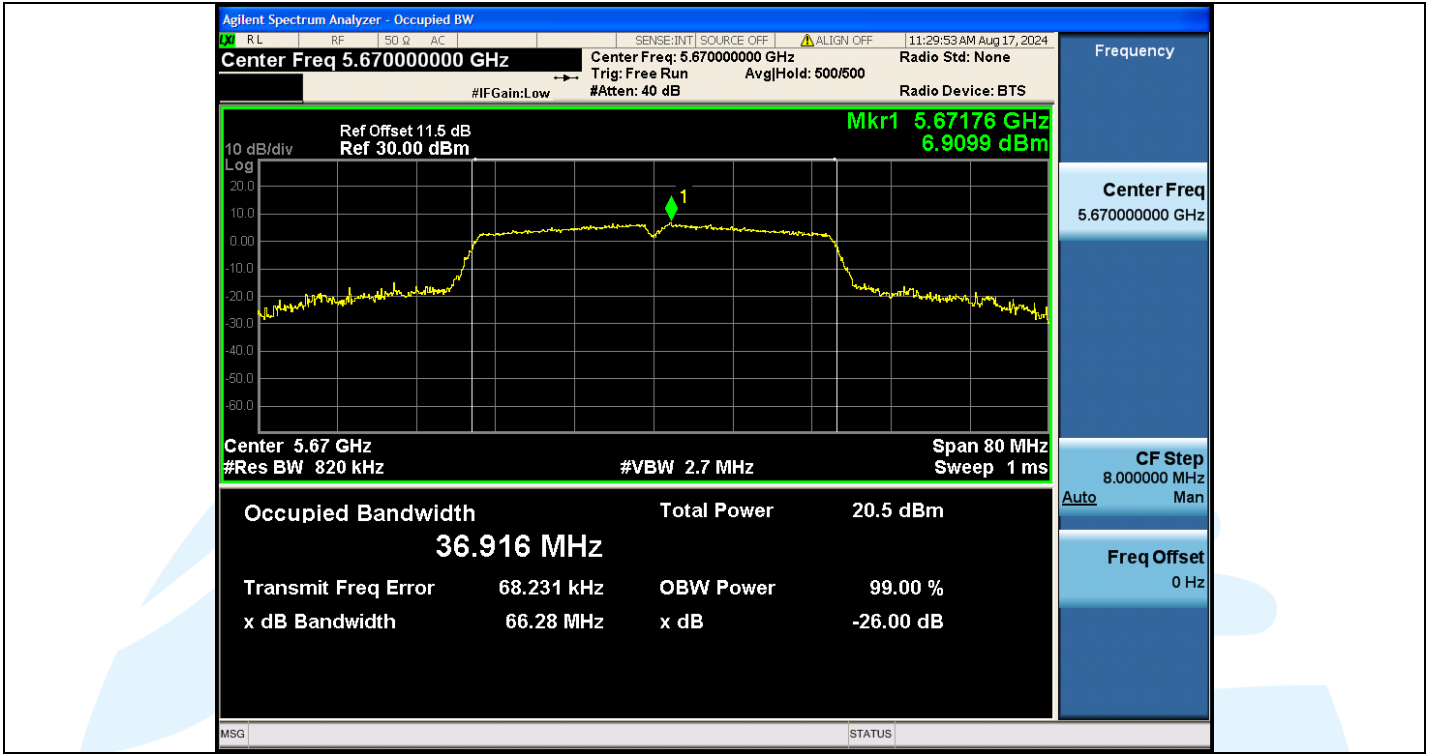

Shenzhen UnionTrust Quality and Technology Co., Ltd.

Address: Unit D/E of 9/F and 16/F, Block A, Building 6, Baoneng science and technology park, Longhua district, Shenzhen, China

Tel: +86-755-28230888

Fax: +86-755-28230886

E-mail: info@uttlab.com

<http://www.uttlab.com>

UTTR-RF-EN300328-V1.2