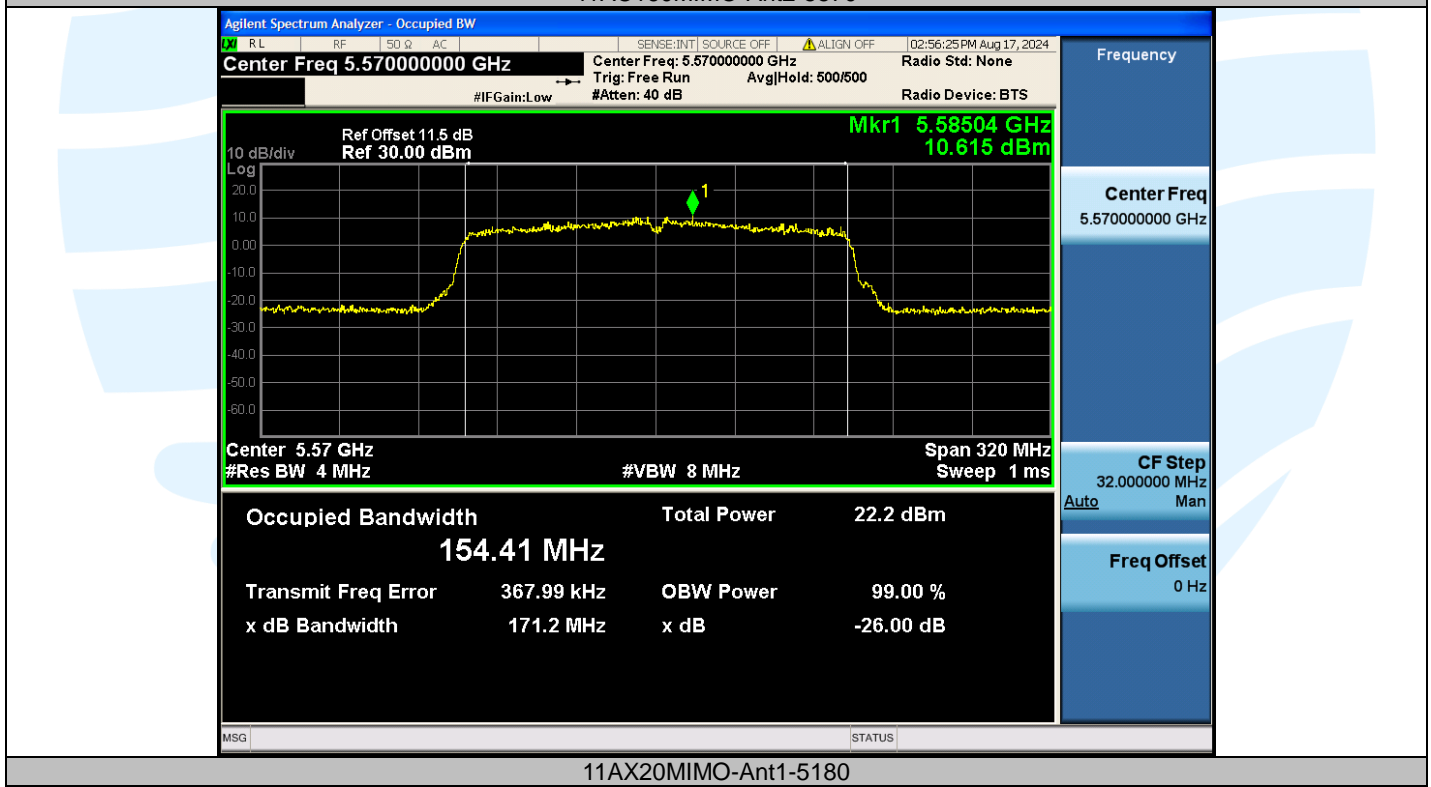

UTTR-RF-EN300328-V1.2

Shenzhen UnionTrust Quality and Technology Co., Ltd.

Address: Unit D/E of 9/F and 16/F, Block A, Building 6, Baoneng science and technology park, Longhua district, Shenzhen, China

Tel: +86-755-28230888