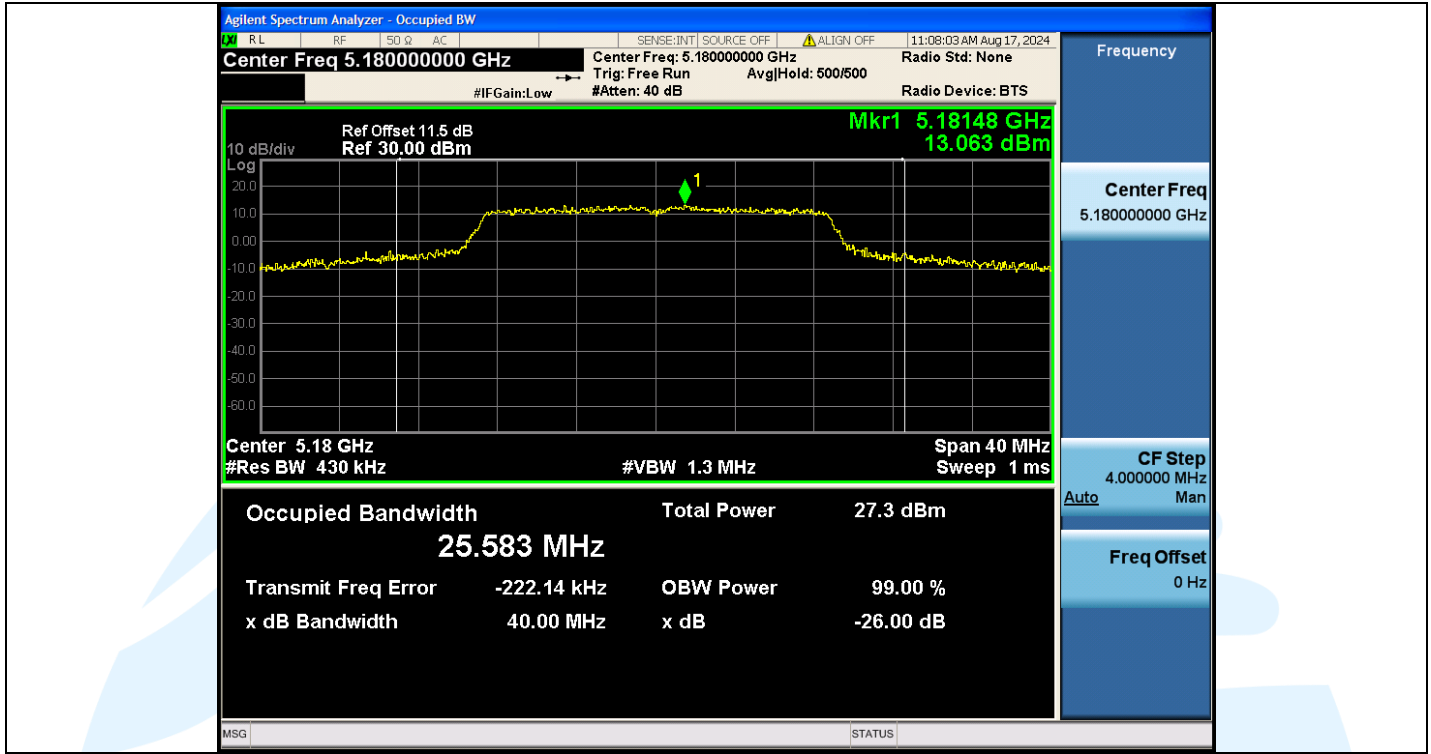

11N20MIMO-Ant2-5180