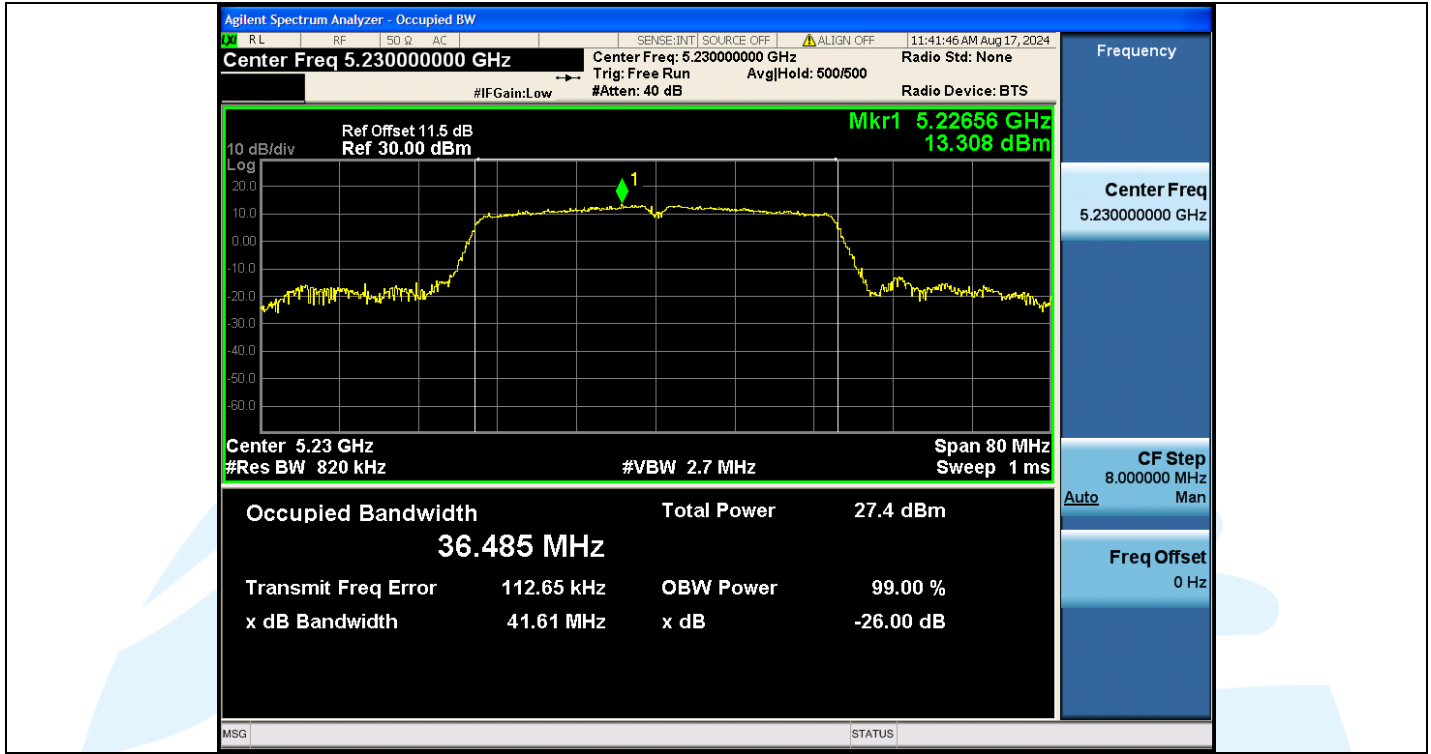

Shenzhen UnionTrust Quality and Technology Co., Ltd.

Address: Unit D/E of 9/F and 16/F, Block A, Building 6, Baoneng science and technology park, Longhua district, Shenzhen, China

Tel: +86-755-28230888

Fax: +86-755-28230886

E-mail: info@uttlab.com

<http://www.uttlab.com>

UTTR-RF-EN300328-V1.2