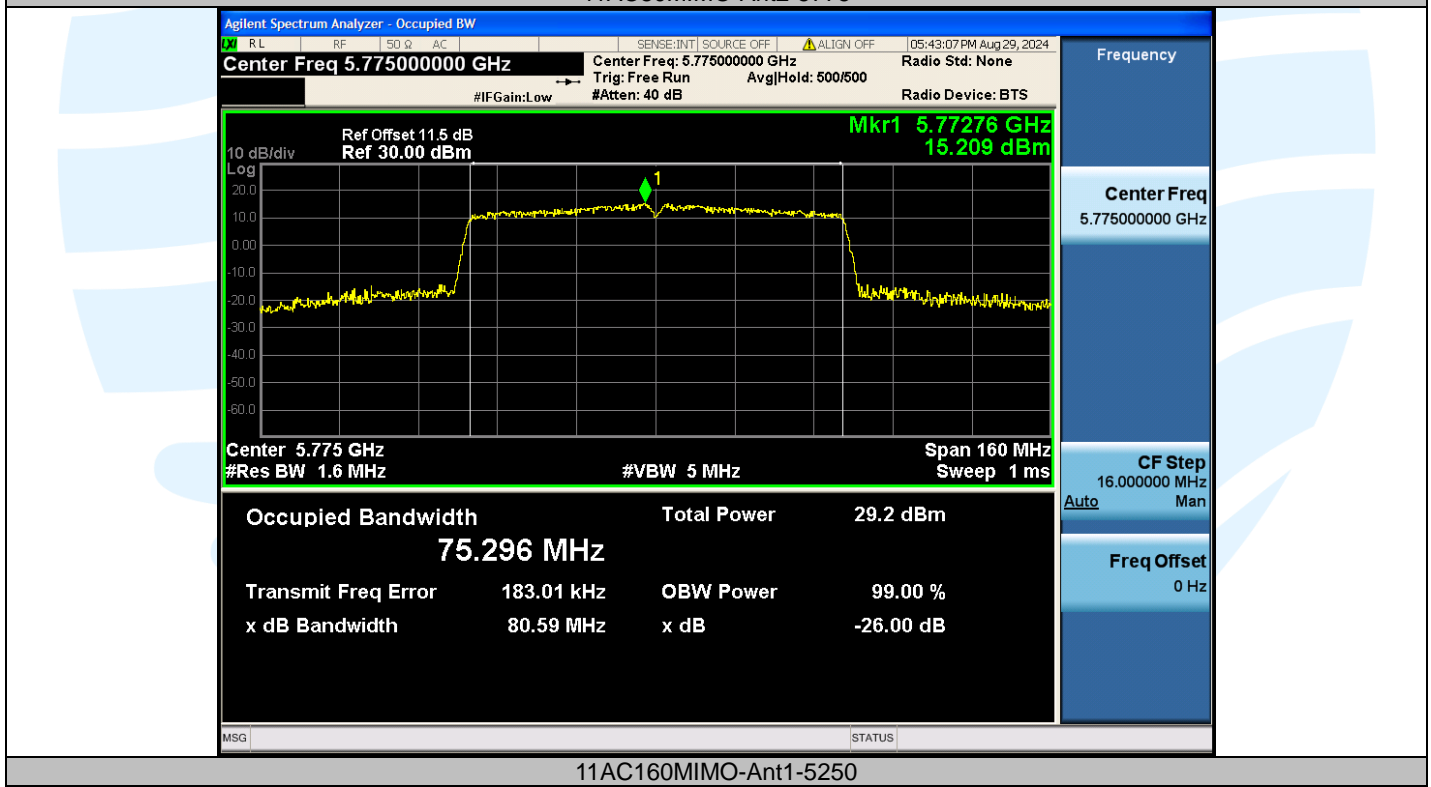

Shenzhen UnionTrust Quality and Technology Co., Ltd.

Address: Unit D/E of 9/F and 16/F, Block A, Building 6, Baoneng science and technology park, Longhua district, Shenzhen, China

Tel: +86-755-28230888

Fax: +86-755-28230886

E-mail: info@uttlab.com

<http://www.uttlab.com>

UTTR-RF-EN300328-V1.2