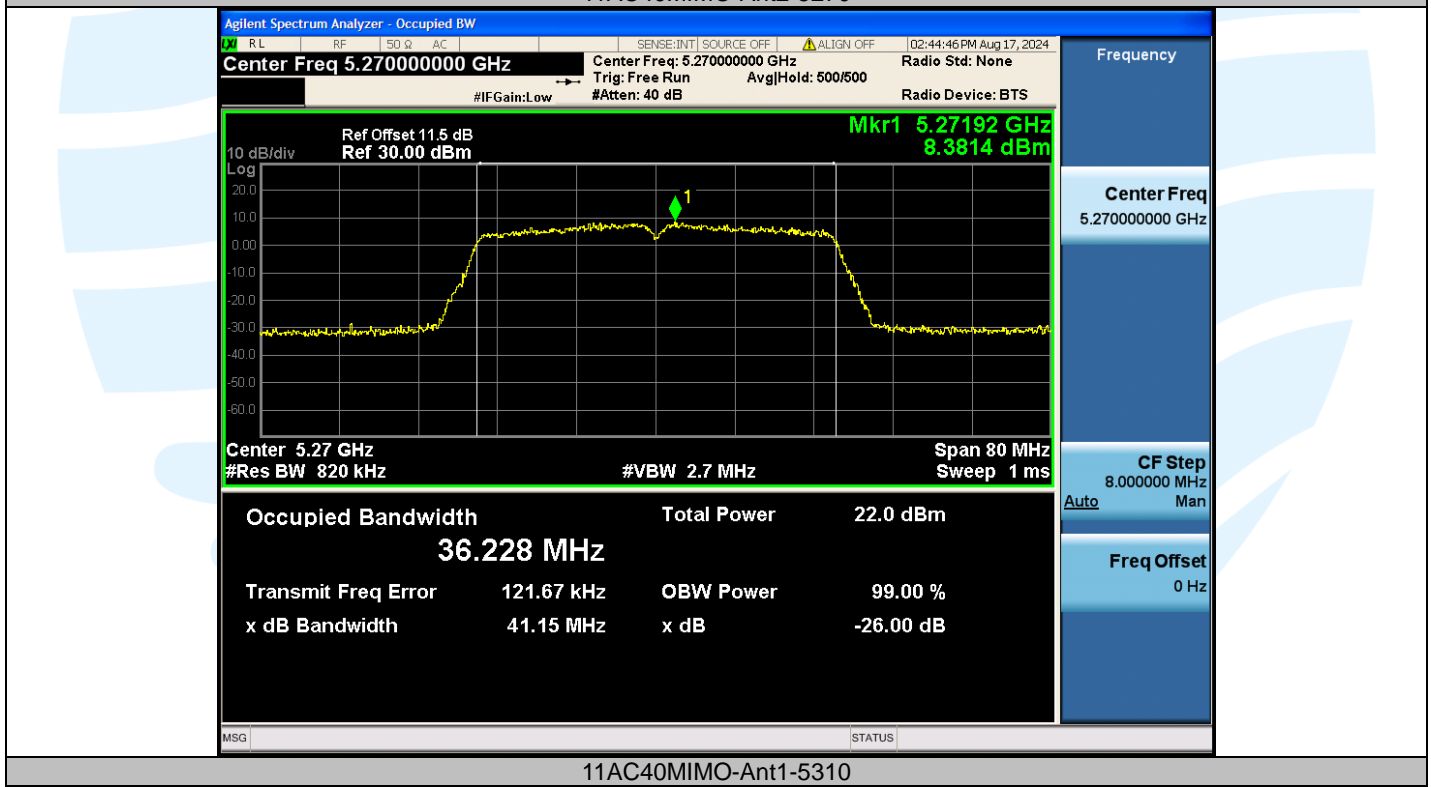

Shenzhen UnionTrust Quality and Technology Co., Ltd.

Address: Unit D/E of 9/F and 16/F, Block A, Building 6, Baoneng science and technology park, Longhua district, Shenzhen, China

Tel: +86-755-28230888

Fax: +86-755-28230886

E-mail: info@uttlab.com

<http://www.uttlab.com>

UTTR-RF-EN300328-V1.2