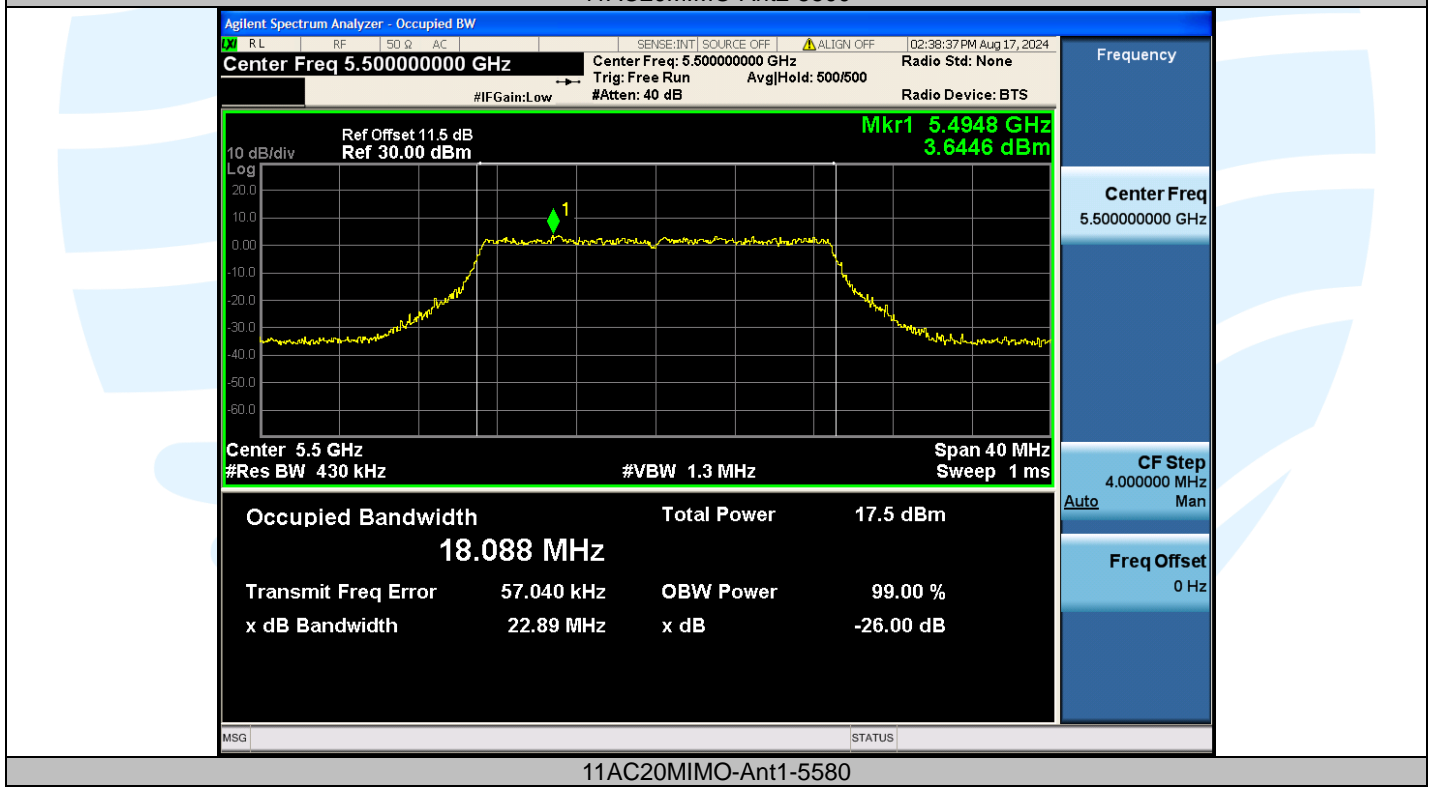

Shenzhen UnionTrust Quality and Technology Co., Ltd.

Address: Unit D/E of 9/F and 16/F, Block A, Building 6, Baoneng science and technology park, Longhua district, Shenzhen, China

Tel: +86-755-28230888

Fax: +86-755-28230886

E-mail: info@uttlab.com

<http://www.uttlab.com>

UTTR-RF-EN300328-V1.2