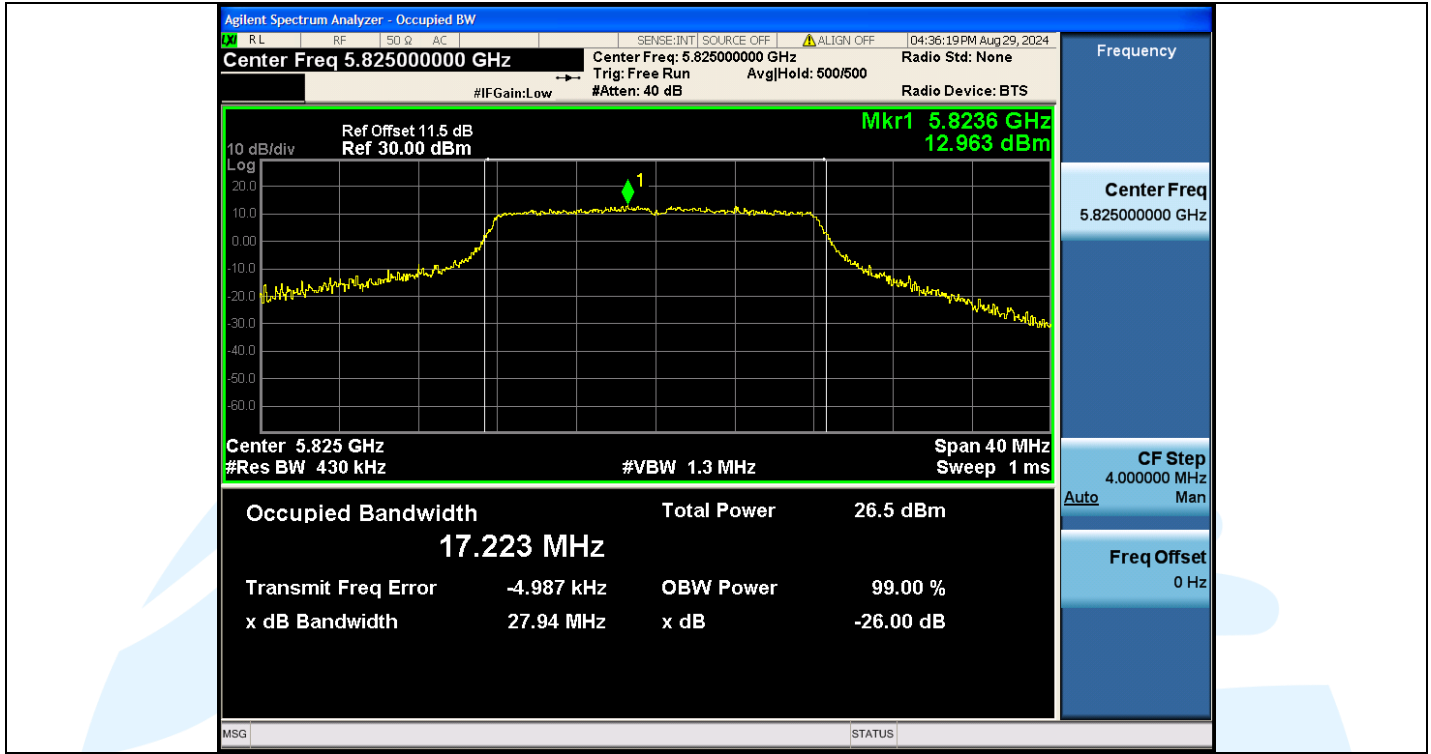

UTTR-RF-EN300328-V1.2

11A-Ant2-5825

11N20MIMO-Ant1-5180

Shenzhen UnionTrust Quality and Technology Co., Ltd.

Address: Unit D/E of 9/F and 16/F, Block A, Building 6, Baoneng science and technology park, Longhua district, Shenzhen, China