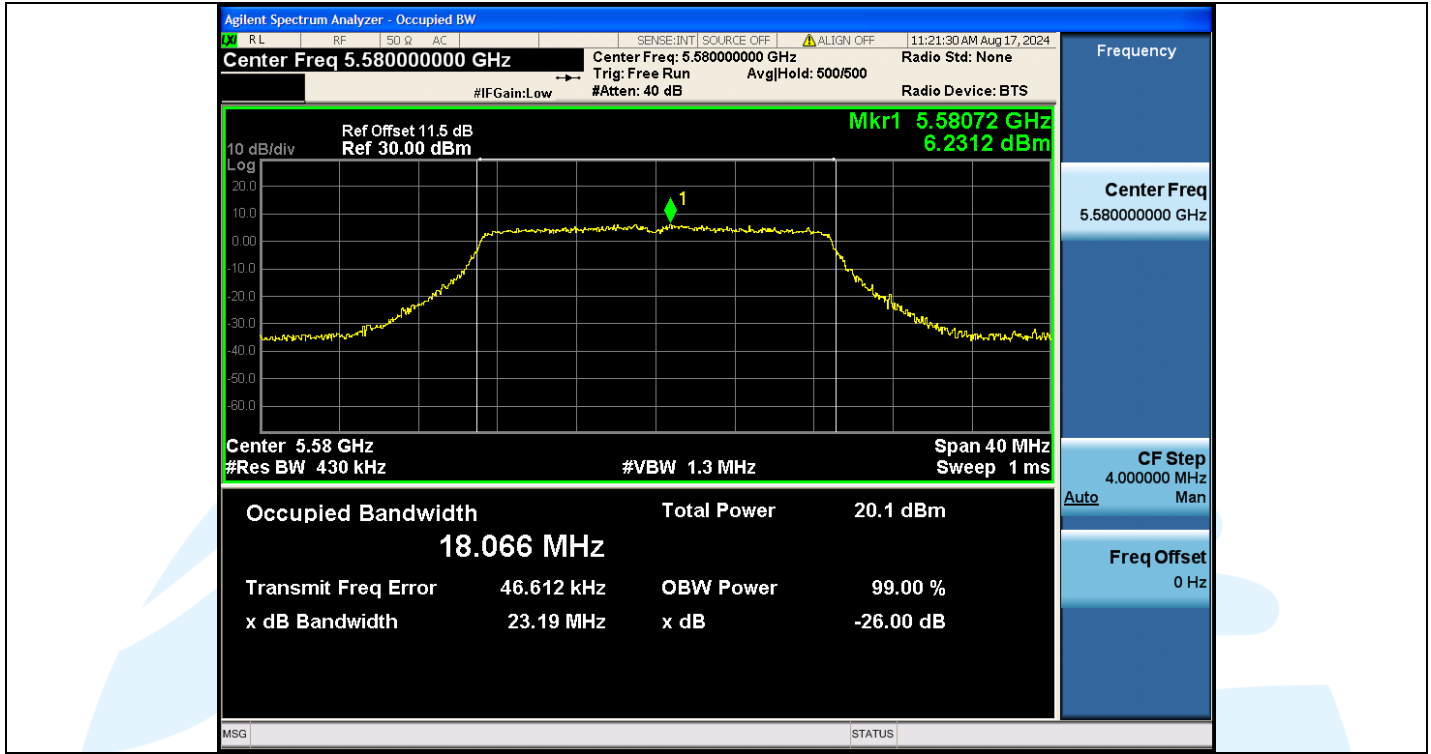

11N20MIMO-Ant2-5580