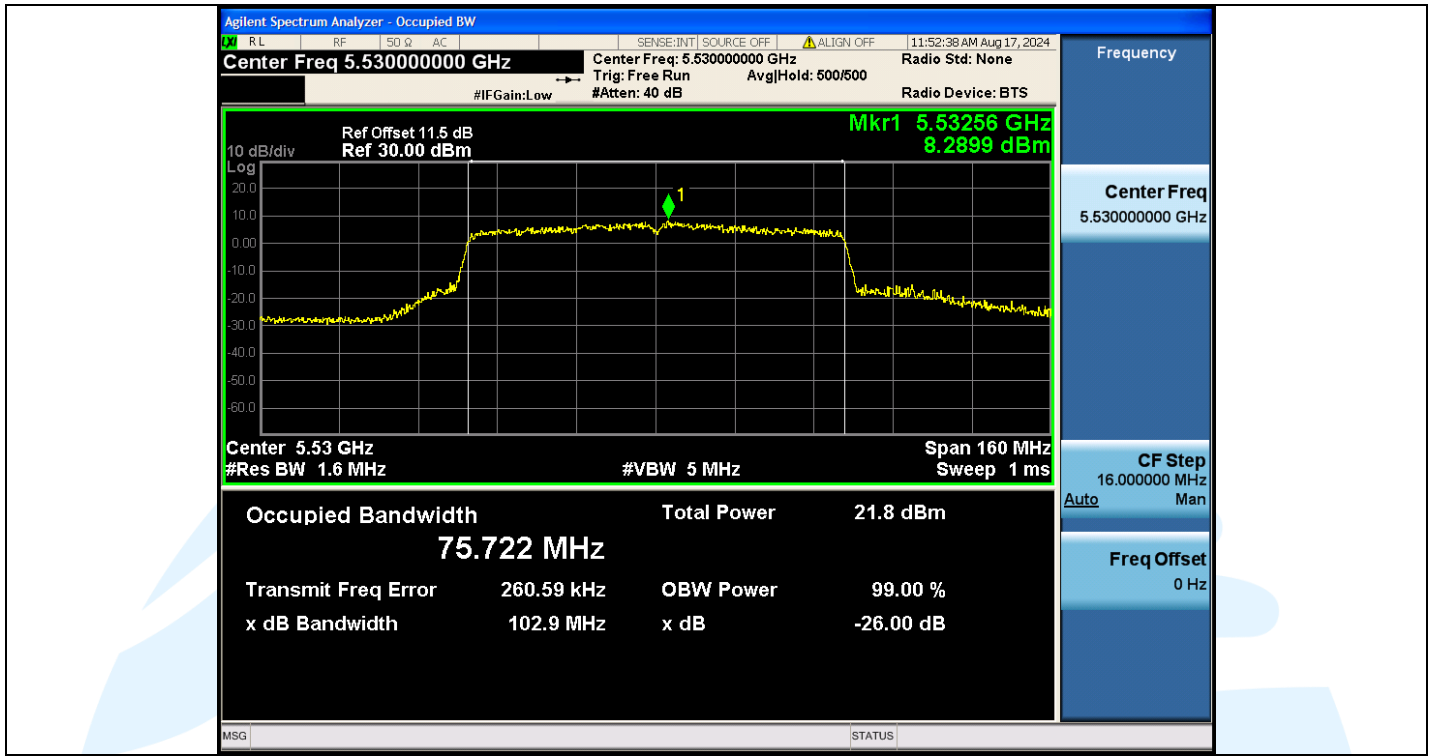

UTTR-RF-EN300328-V1.2

11AC80MIMO-Ant2-5530

11AC80MIMO-Ant1-5610

Shenzhen UnionTrust Quality and Technology Co., Ltd.

Address: Unit D/E of 9/F and 16/F, Block A, Building 6, Baoneng science and technology park, Longhua district, Shenzhen, China