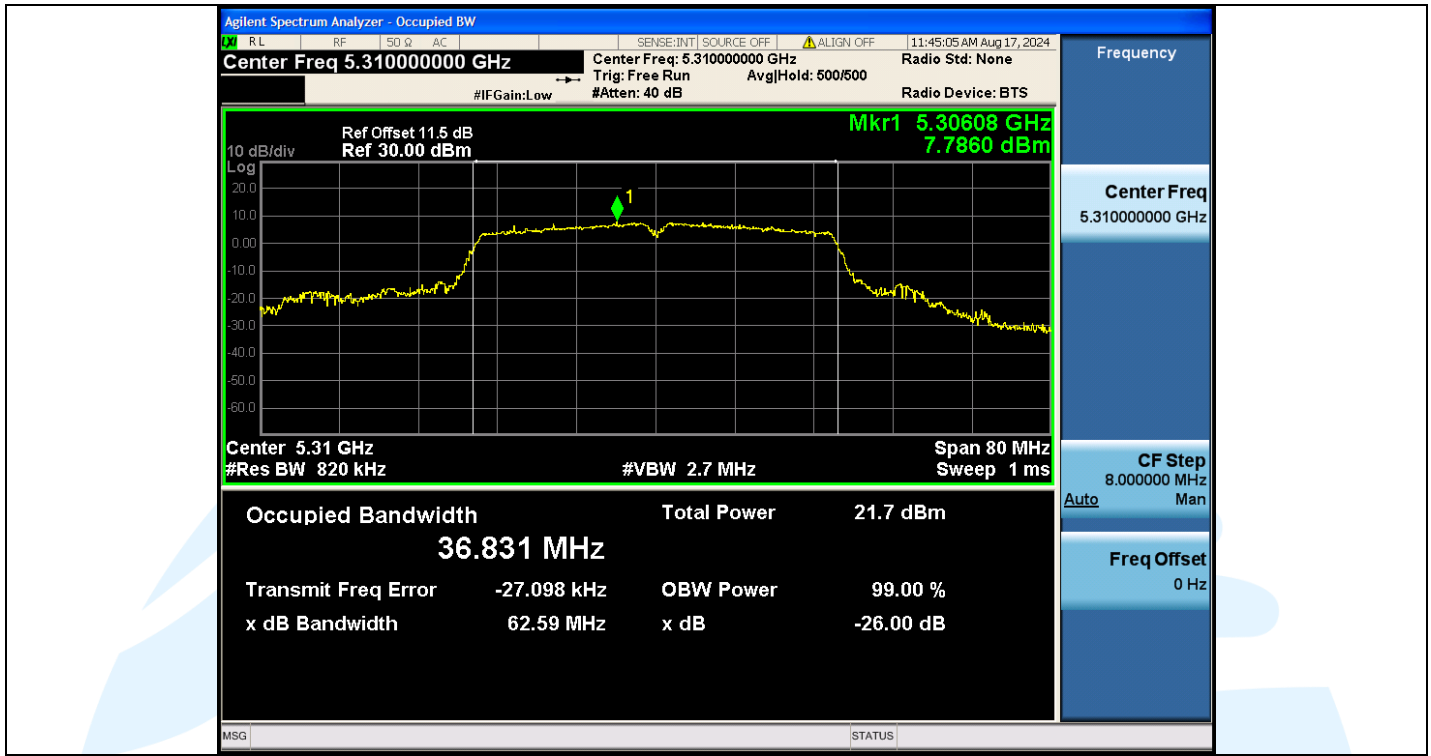

11AC40MIMO-Ant2-5310