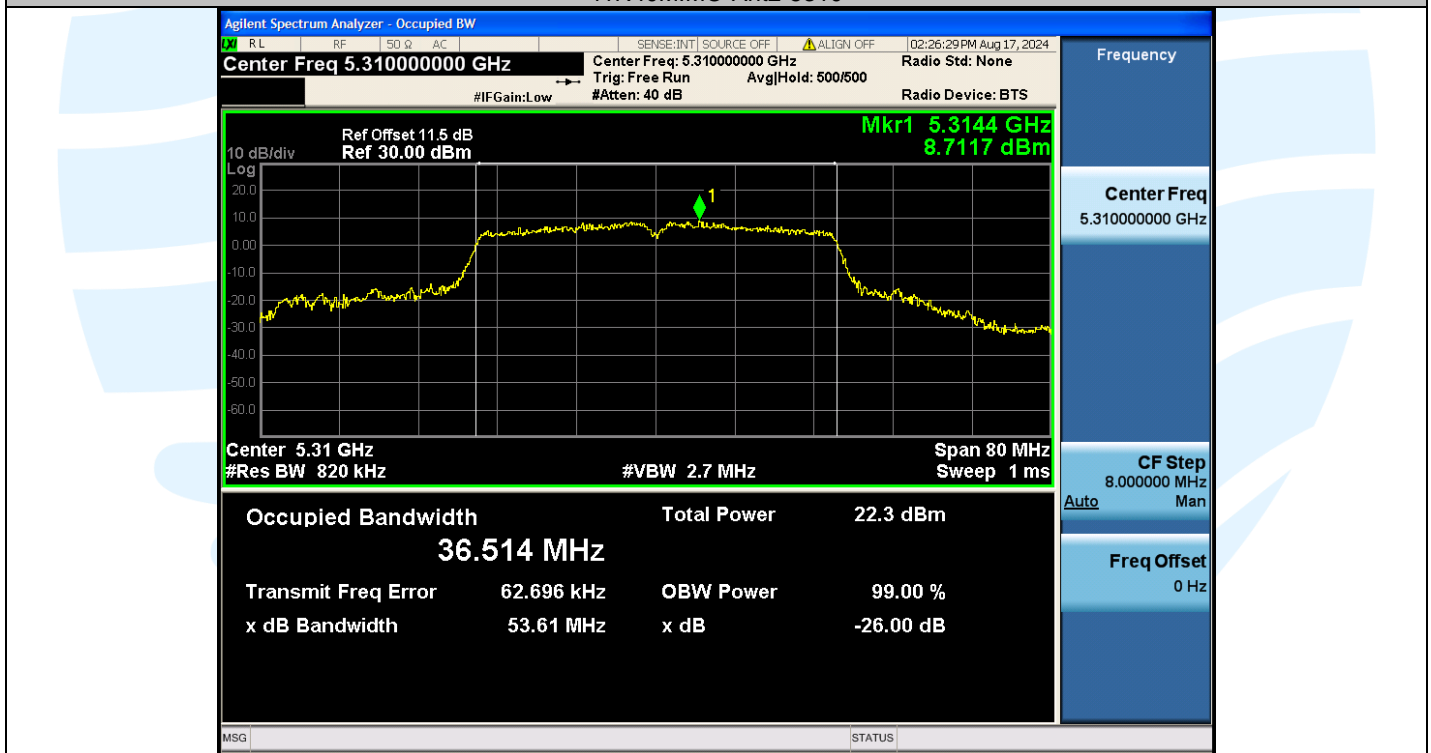

UTTR-RF-EN300328-V1.2

11N40MIMO-Ant2-5310

11N40MIMO-Ant1-5510

Shenzhen UnionTrust Quality and Technology Co., Ltd.

Address: Unit D/E of 9/F and 16/F, Block A, Building 6, Baoneng science and technology park, Longhua district, Shenzhen, China