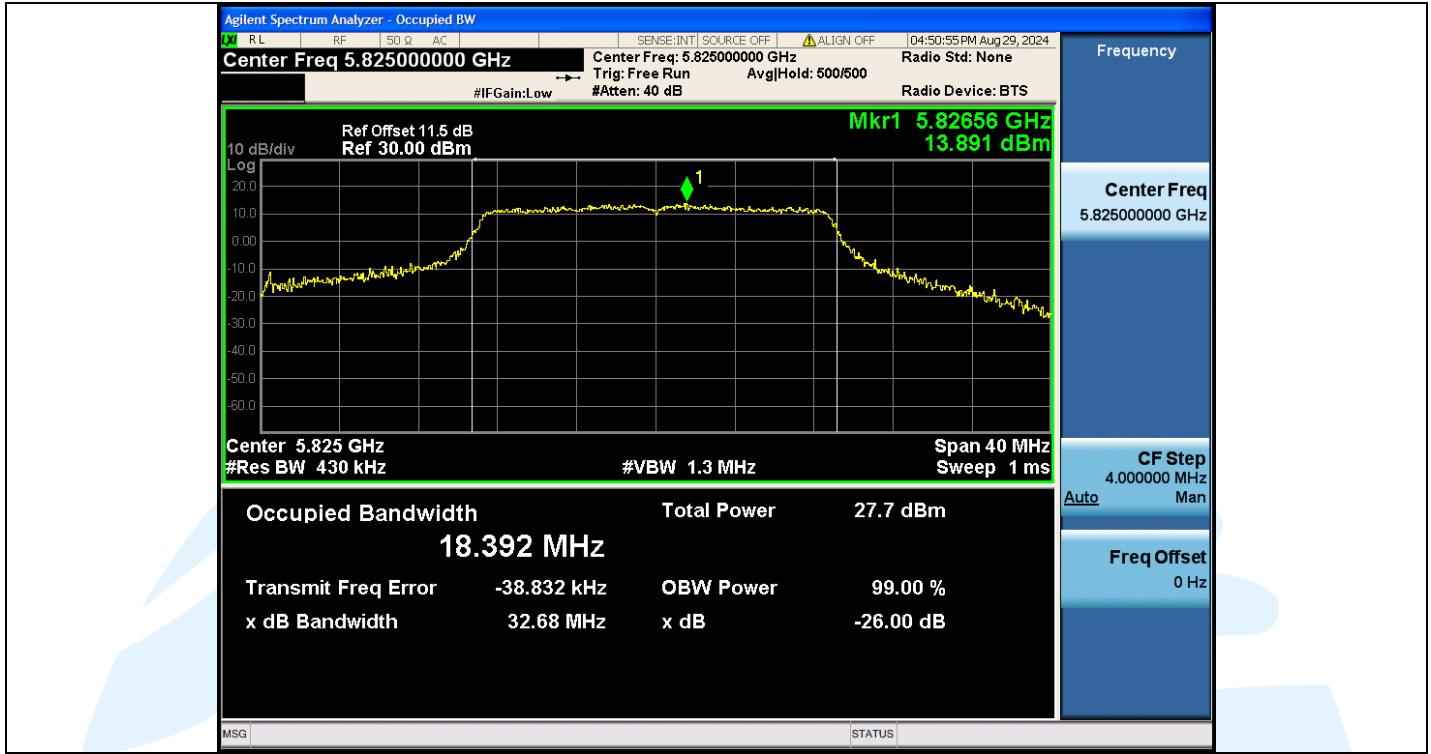

Shenzhen UnionTrust Quality and Technology Co., Ltd.

Address: Unit D/E of 9/F and 16/F, Block A, Building 6, Baoneng science and technology park, Longhua district, Shenzhen, China

Tel: +86-755-28230888

Fax: +86-755-28230886

E-mail: info@uttlab.com

<http://www.uttlab.com>

UTTR-RF-EN300328-V1.2