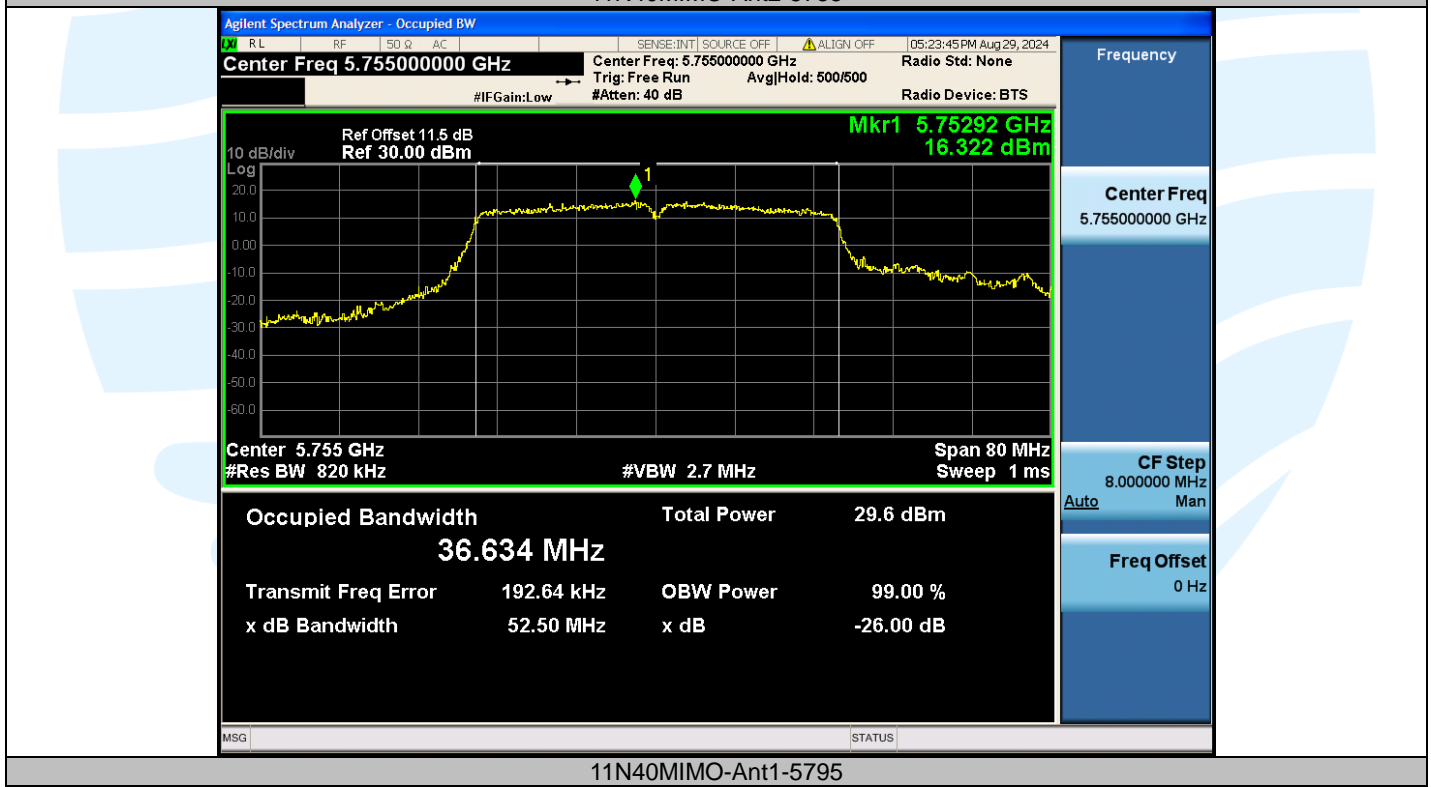

Shenzhen UnionTrust Quality and Technology Co., Ltd.

Address: Unit D/E of 9/F and 16/F, Block A, Building 6, Baoneng science and technology park, Longhua district, Shenzhen, China

Tel: +86-755-28230888

Fax: +86-755-28230886

E-mail: info@uttlab.com

<http://www.uttlab.com>

UTTR-RF-EN300328-V1.2