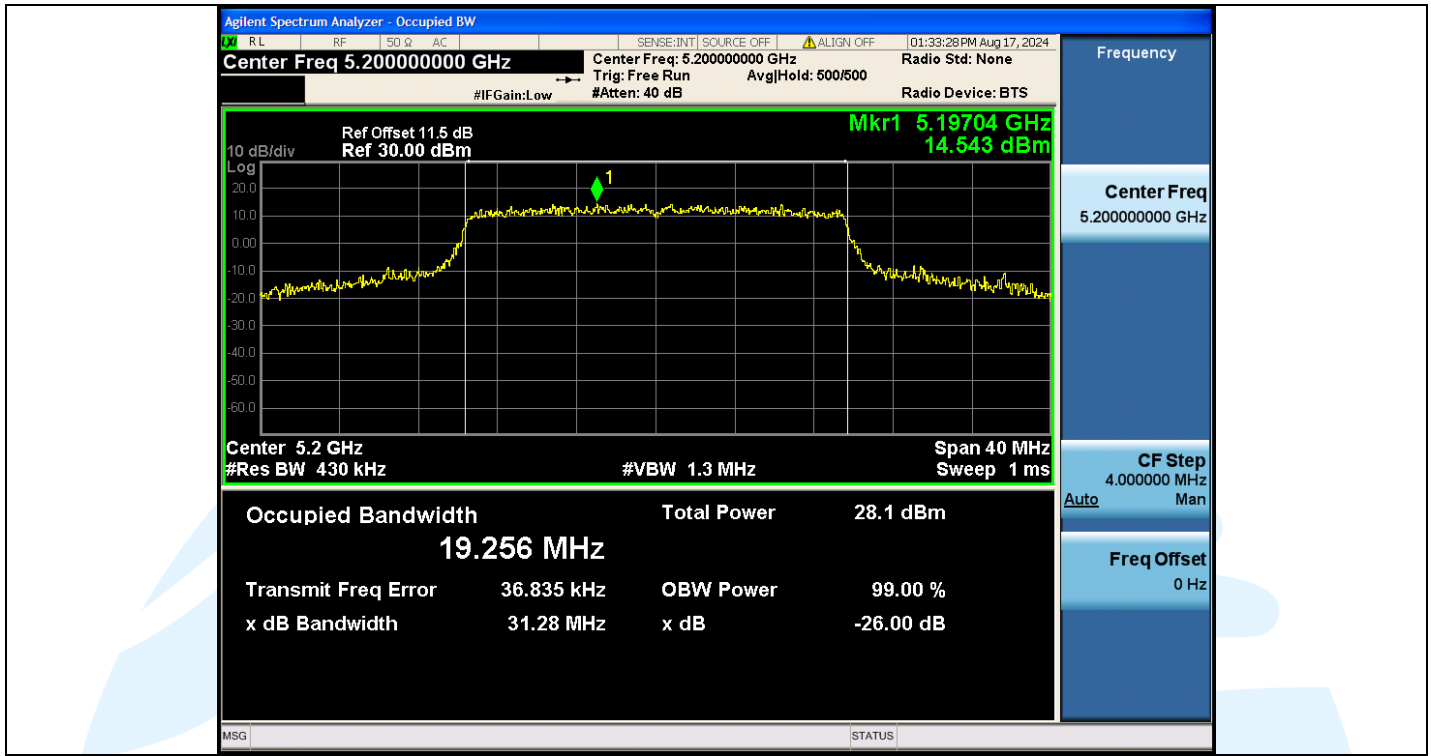

Shenzhen UnionTrust Quality and Technology Co., Ltd.

Address: Unit D/E of 9/F and 16/F, Block A, Building 6, Baoneng science and technology park, Longhua district, Shenzhen, China

Tel: +86-755-28230888

Fax: +86-755-28230886

E-mail: info@uttlab.com

<http://www.uttlab.com>

UTTR-RF-EN300328-V1.2