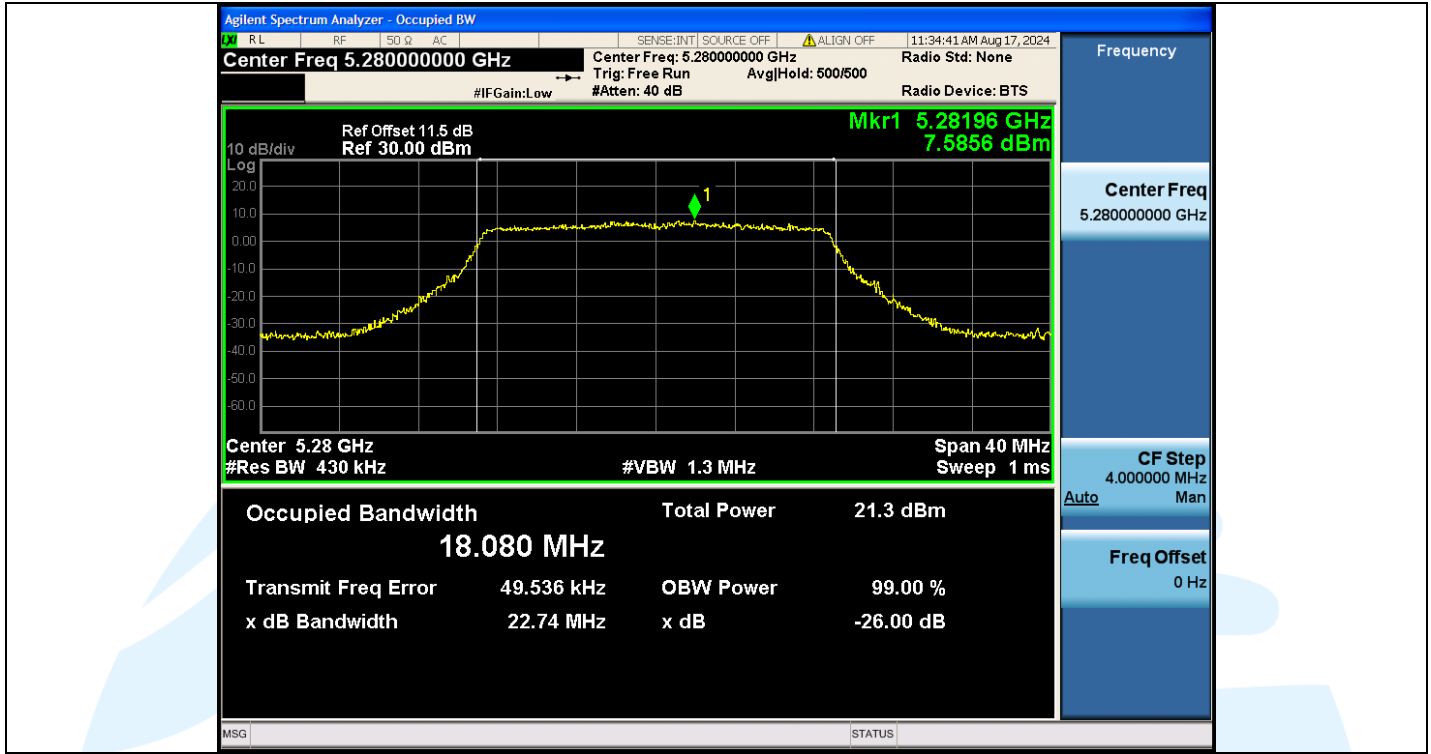

Shenzhen UnionTrust Quality and Technology Co., Ltd.

Address: Unit D/E of 9/F and 16/F, Block A, Building 6, Baoneng science and technology park, Longhua district, Shenzhen, China

Tel: +86-755-28230888

Fax: +86-755-28230886

E-mail: info@uttlab.com

<http://www.uttlab.com>

UTTR-RF-EN300328-V1.2