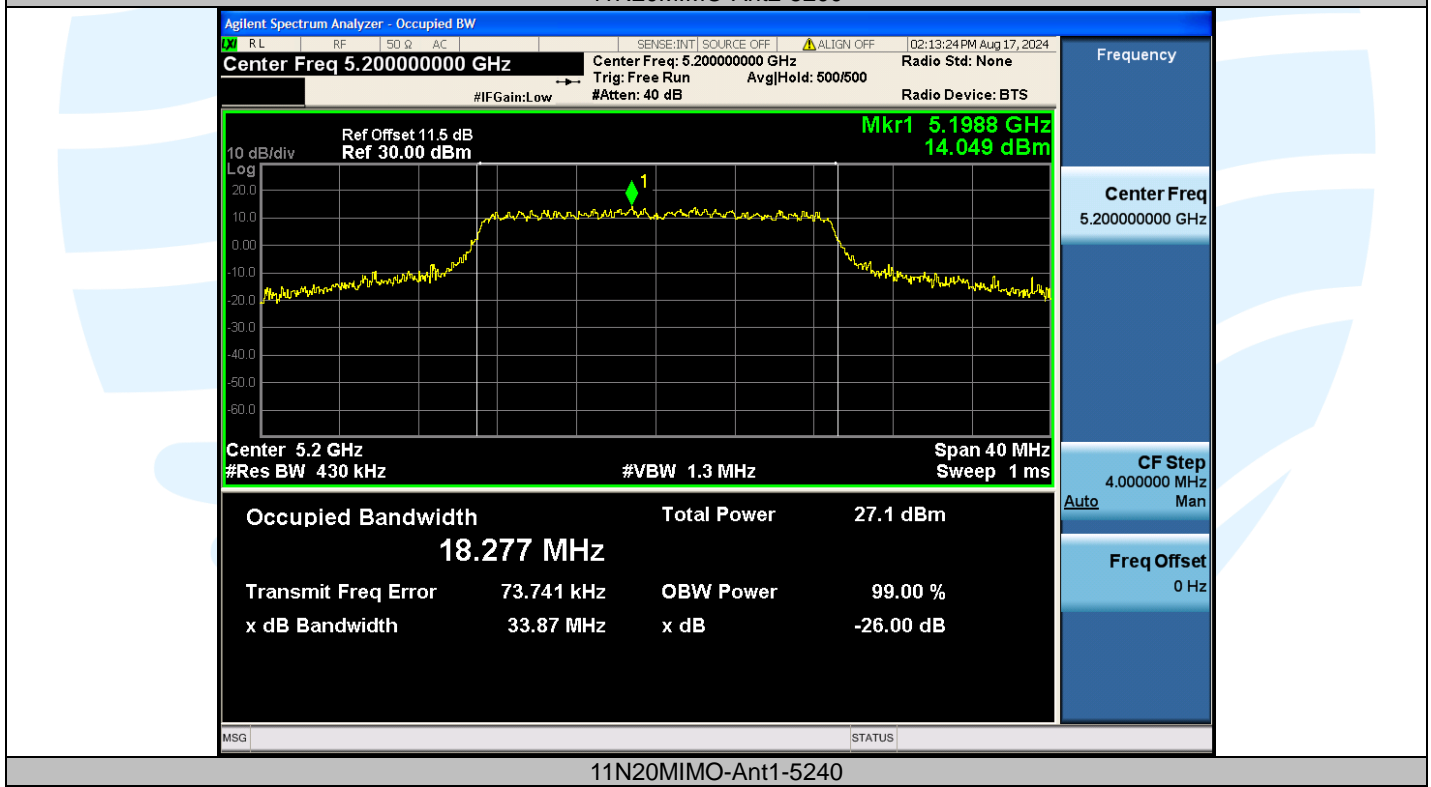

UTTR-RF-EN300328-V1.2

Shenzhen UnionTrust Quality and Technology Co., Ltd.

Address: Unit D/E of 9/F and 16/F, Block A, Building 6, Baoneng science and technology park, Longhua district, Shenzhen, China

Tel: +86-755-28230888