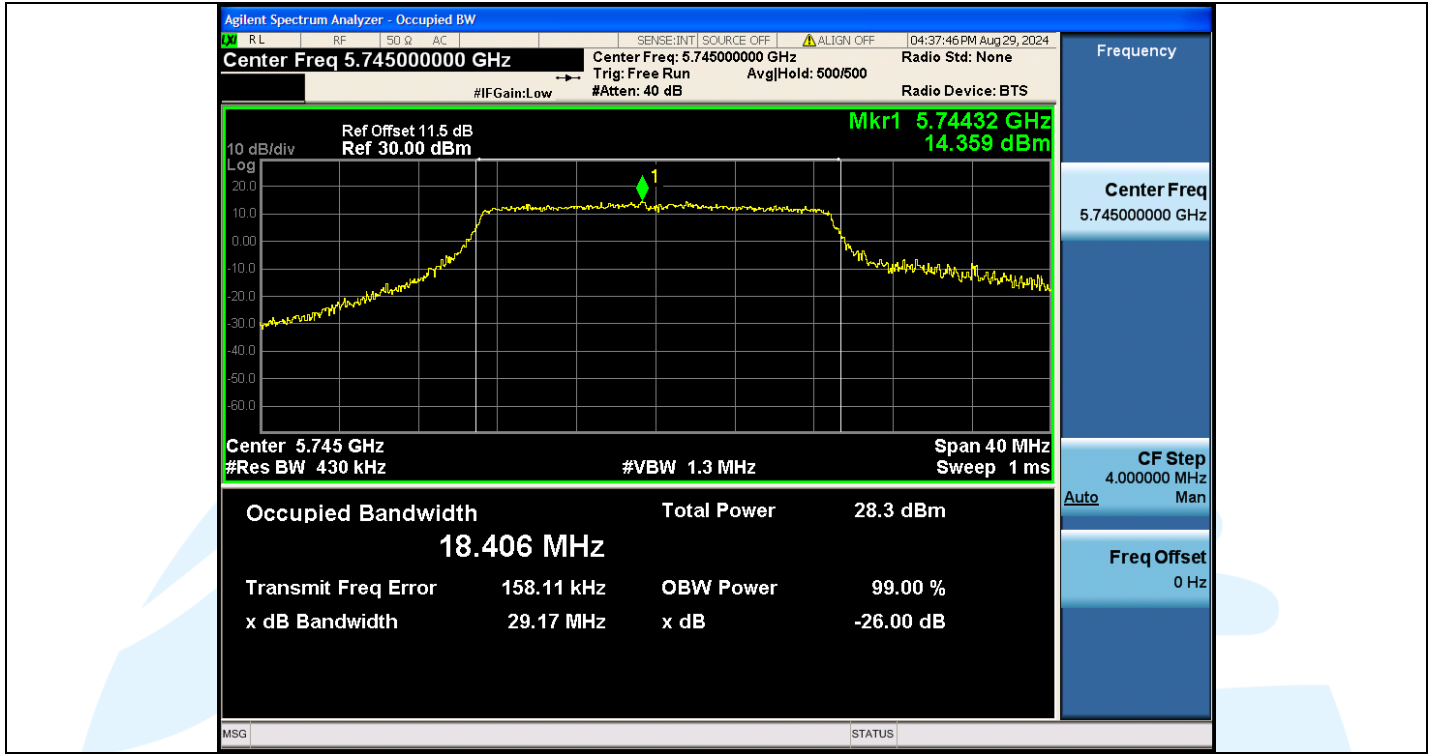

UTTR-RF-EN300328-V1.2

Shenzhen UnionTrust Quality and Technology Co., Ltd.

Address: Unit D/E of 9/F and 16/F, Block A, Building 6, Baoneng science and technology park, Longhua district, Shenzhen, China

Tel: +86-755-28230888