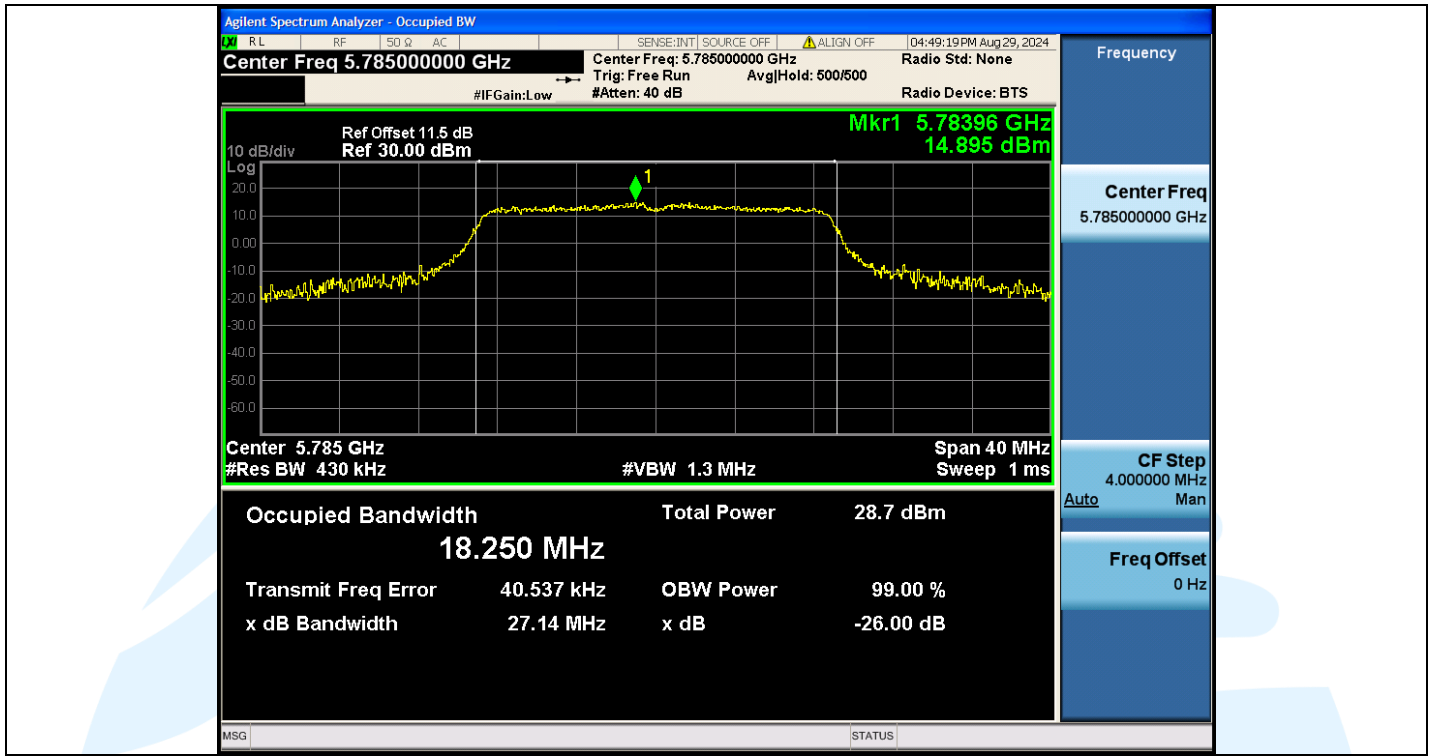

Shenzhen UnionTrust Quality and Technology Co., Ltd.

Address: Unit D/E of 9/F and 16/F, Block A, Building 6, Baoneng science and technology park, Longhua district, Shenzhen, China

Tel: +86-755-28230888

Fax: +86-755-28230886

E-mail: info@uttlab.com

<http://www.uttlab.com>

UTTR-RF-EN300328-V1.2