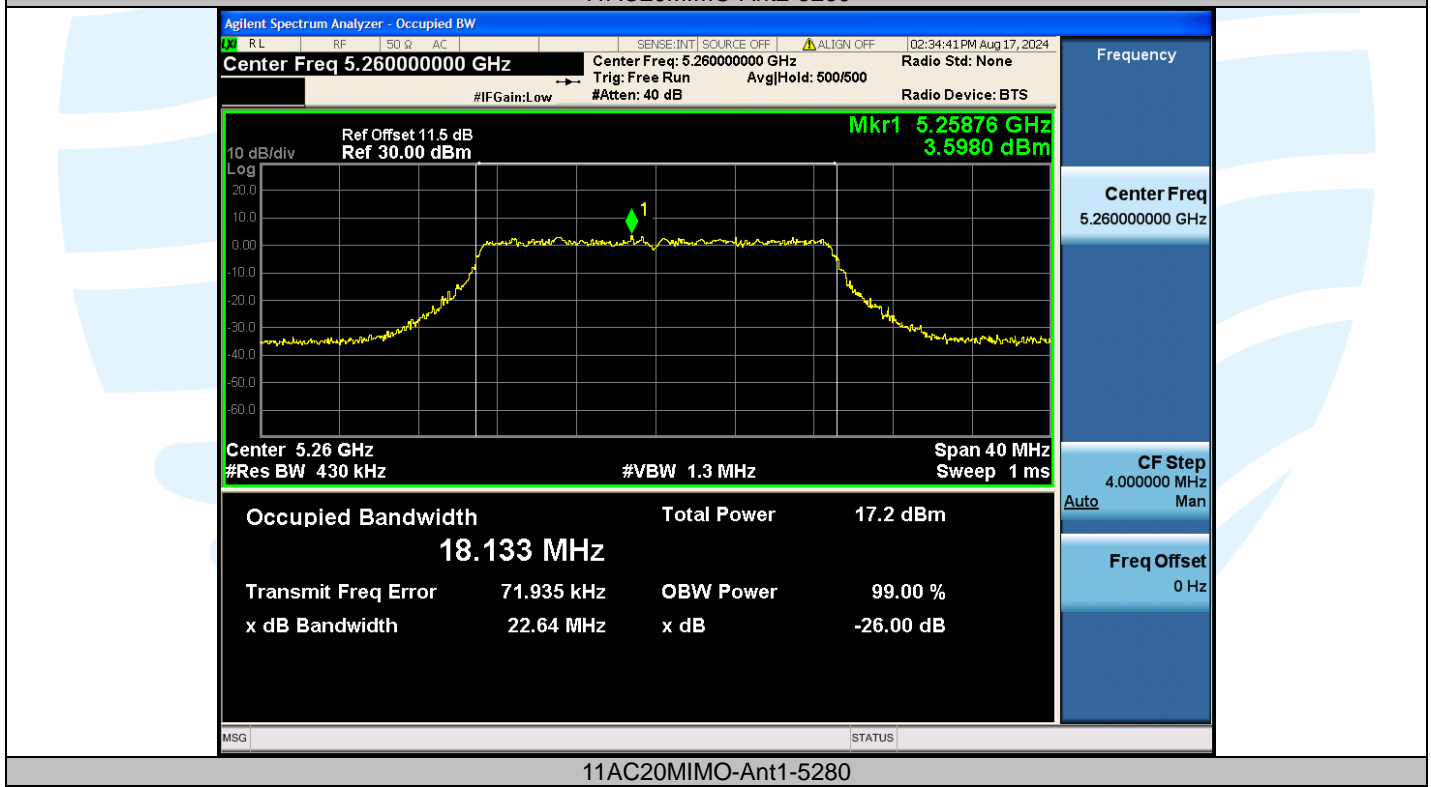

Shenzhen UnionTrust Quality and Technology Co., Ltd.

Address: Unit D/E of 9/F and 16/F, Block A, Building 6, Baoneng science and technology park, Longhua district, Shenzhen, China

Tel: +86-755-28230888

Fax: +86-755-28230886

E-mail: info@uttlab.com

<http://www.uttlab.com>

UTTR-RF-EN300328-V1.2