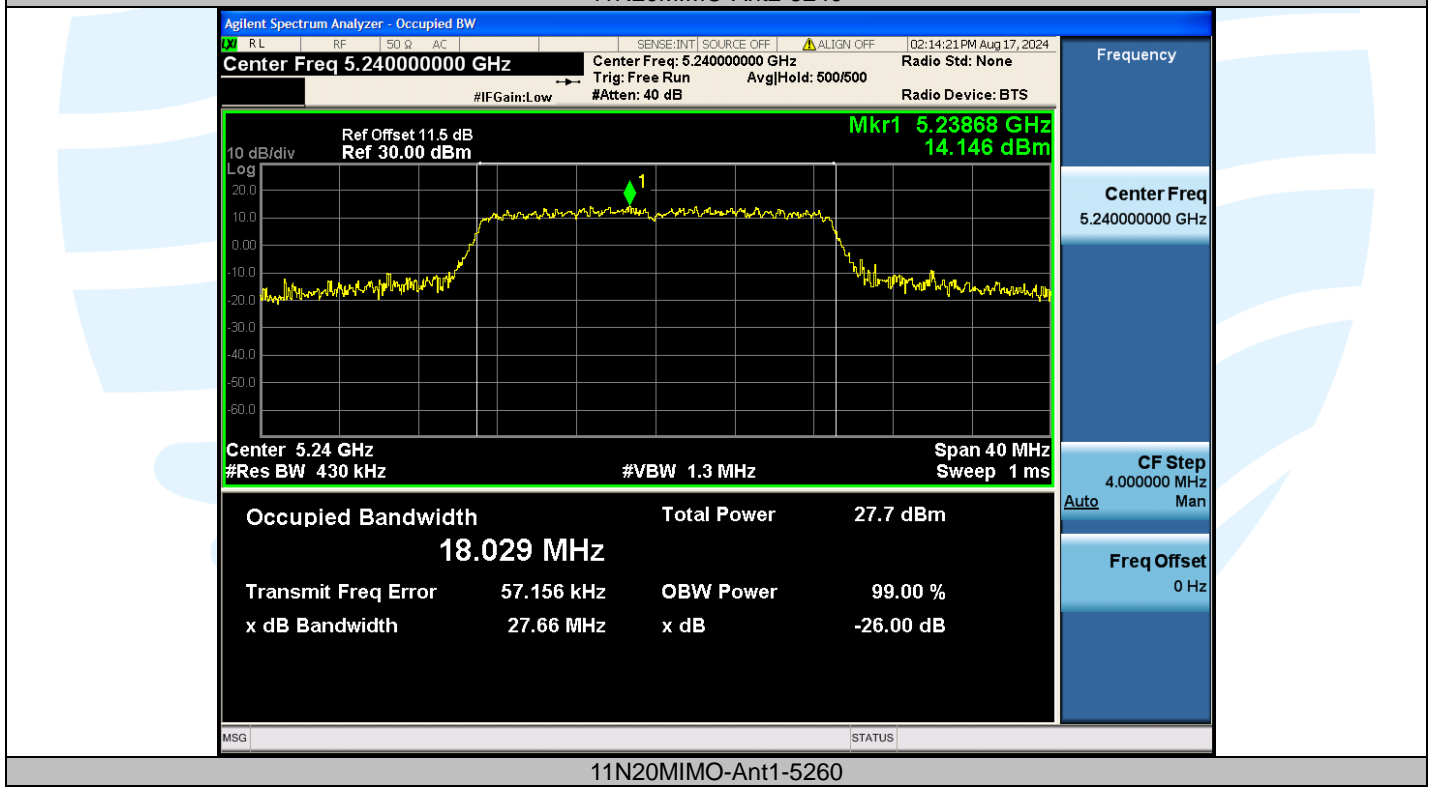

Shenzhen UnionTrust Quality and Technology Co., Ltd.

Address: Unit D/E of 9/F and 16/F, Block A, Building 6, Baoneng science and technology park, Longhua district, Shenzhen, China

Tel: +86-755-28230888

Fax: +86-755-28230886

E-mail: info@uttlab.com

<http://www.uttlab.com>

UTTR-RF-EN300328-V1.2