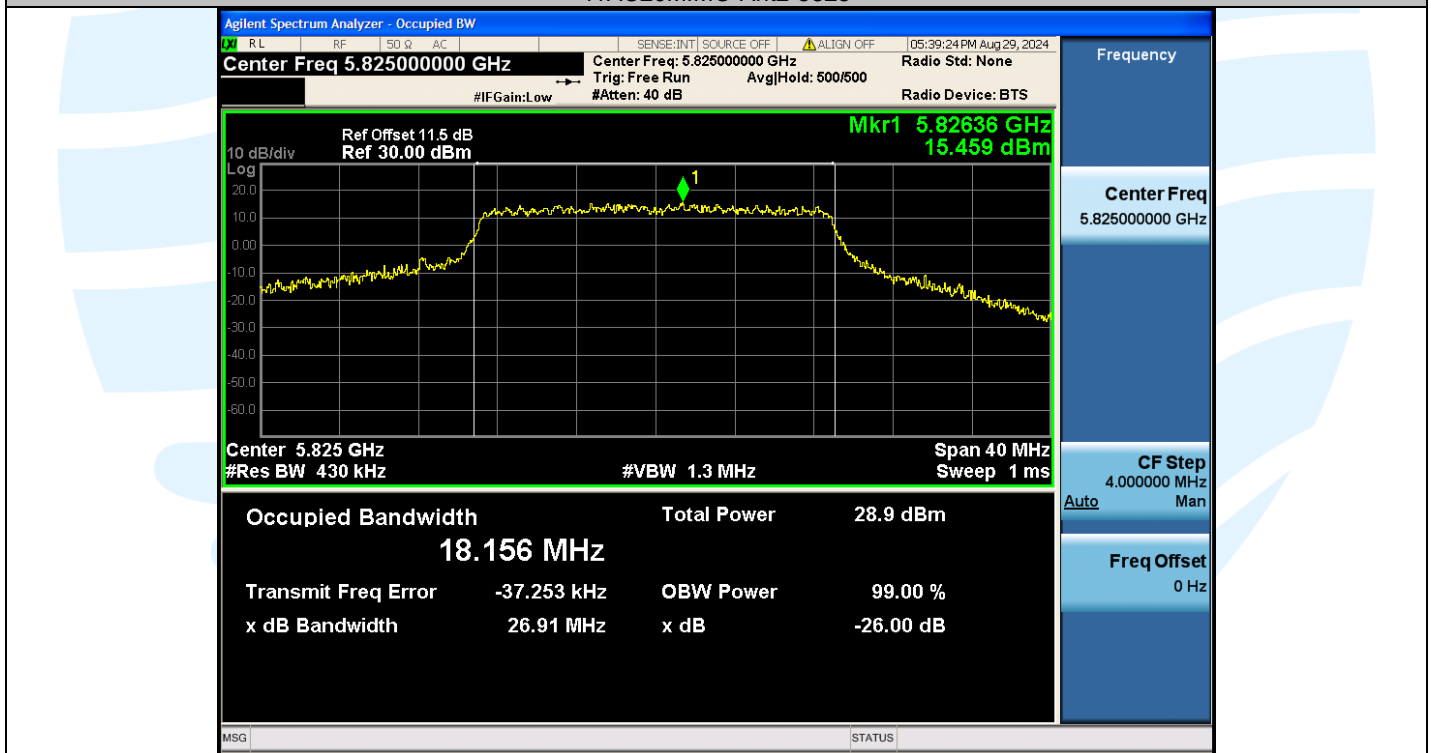

Shenzhen UnionTrust Quality and Technology Co., Ltd.

Address: Unit D/E of 9/F and 16/F, Block A, Building 6, Baoneng science and technology park, Longhua district, Shenzhen, China

Tel: +86-755-28230888

Fax: +86-755-28230886

E-mail: info@uttlab.com

<http://www.uttlab.com>

UTTR-RF-EN300328-V1.2