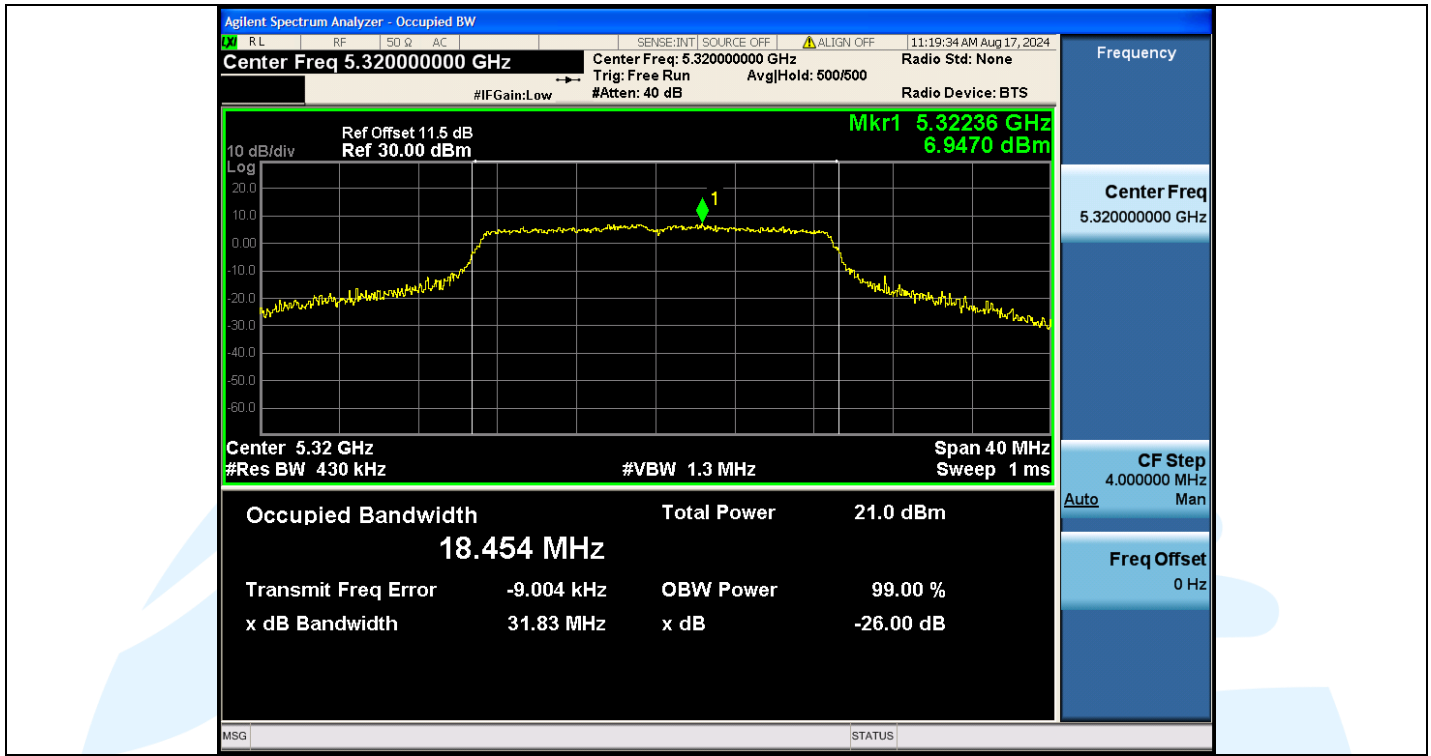

11N20MIMO-Ant2-5320