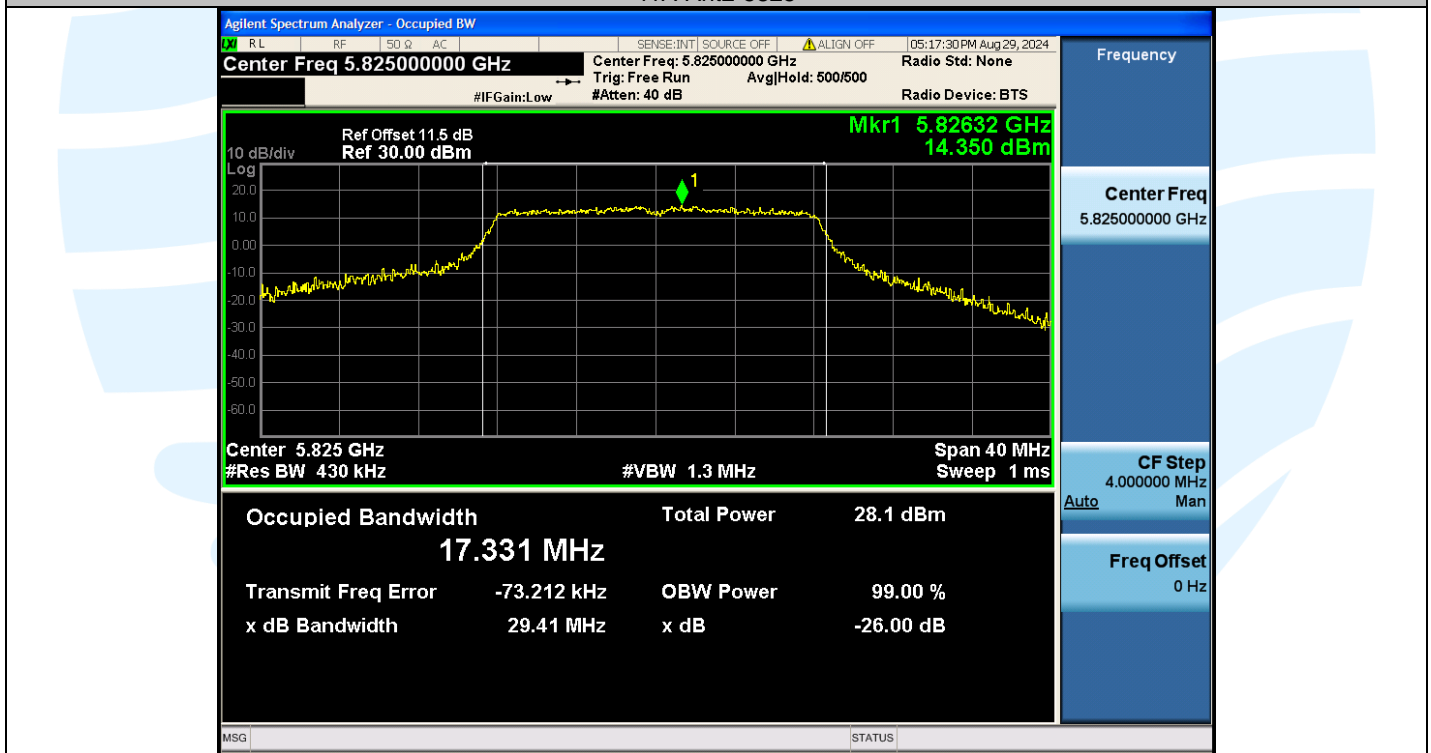

UTTR-RF-EN300328-V1.2

11A-Ant2-5825

11N20MIMO-Ant1-5180

Shenzhen UnionTrust Quality and Technology Co., Ltd.

Address: Unit D/E of 9/F and 16/F, Block A, Building 6, Baoneng science and technology park, Longhua district, Shenzhen, China