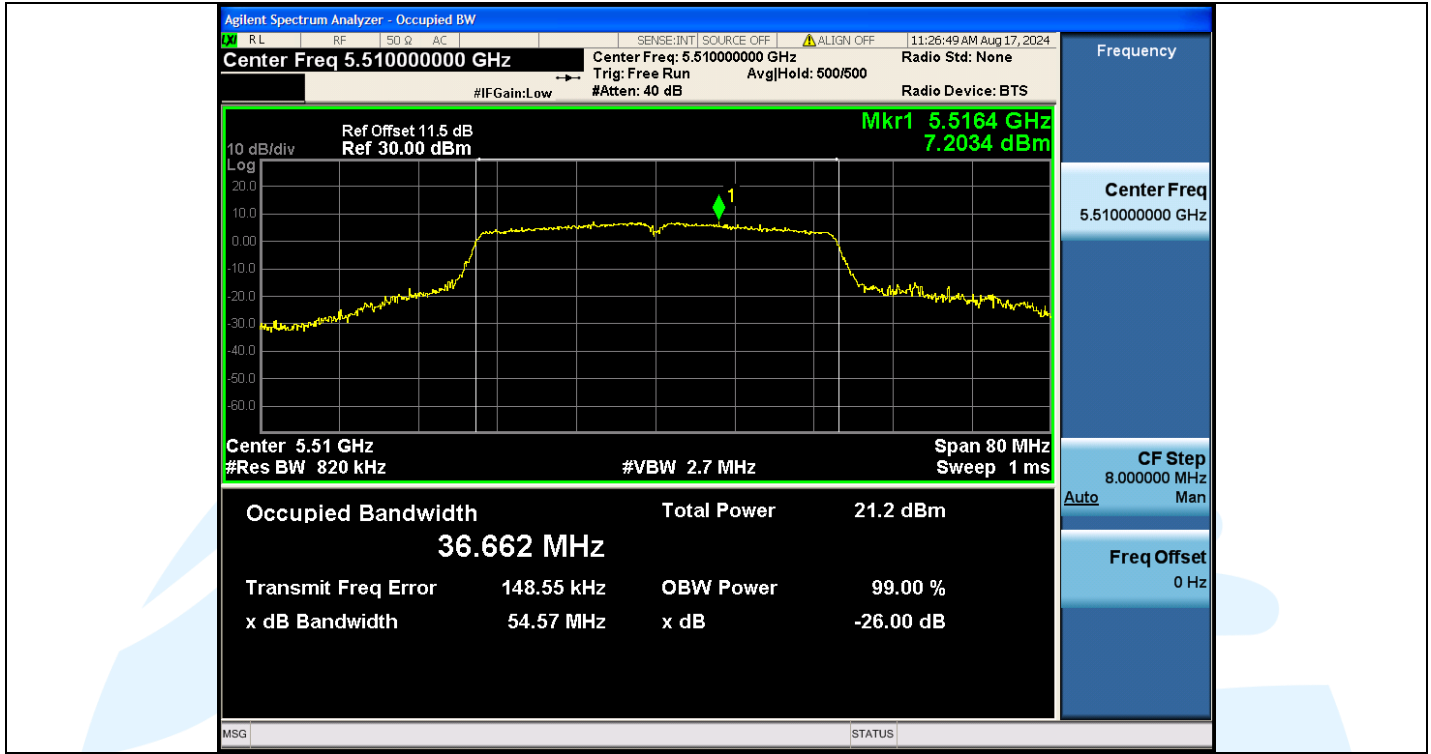

11N40MIMO-Ant2-5510