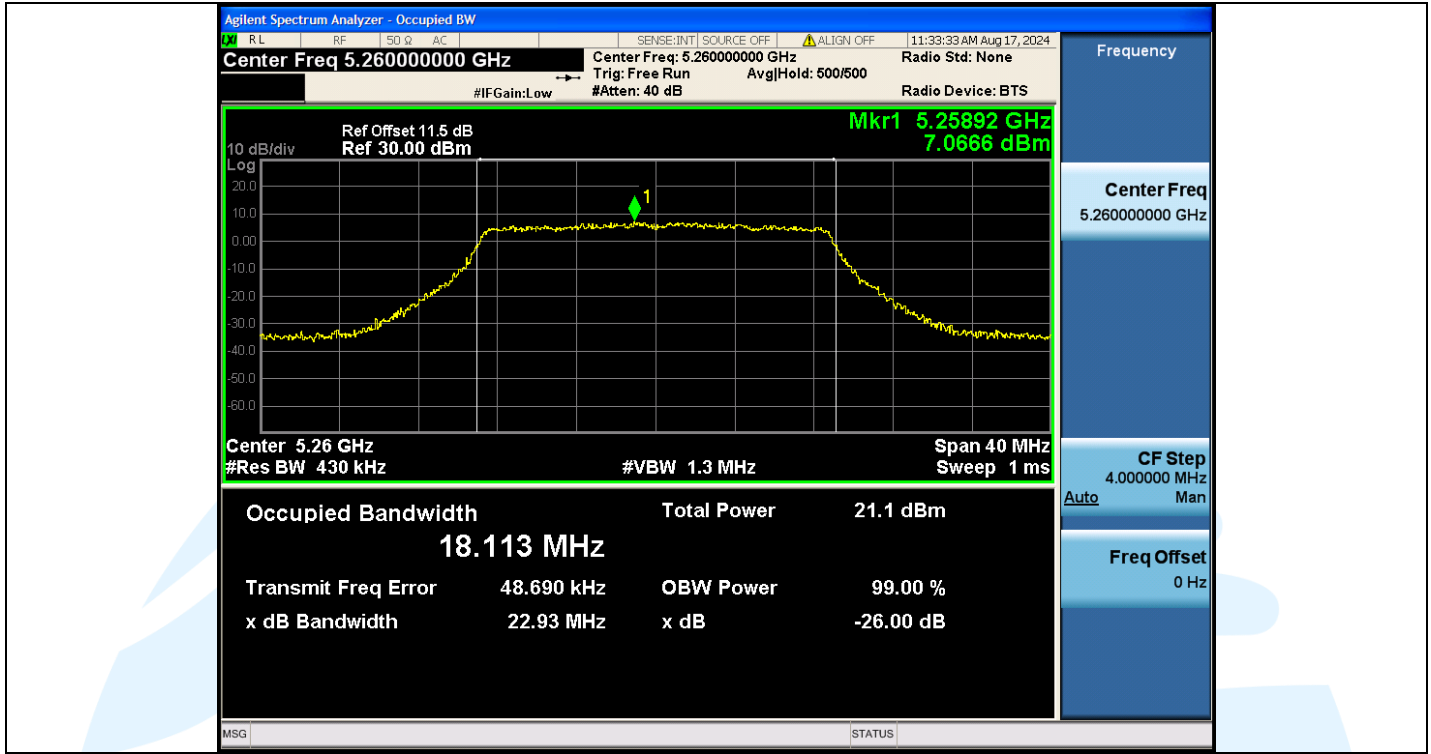

Shenzhen UnionTrust Quality and Technology Co., Ltd.

Address: Unit D/E of 9/F and 16/F, Block A, Building 6, Baoneng science and technology park, Longhua district, Shenzhen, China

Tel: +86-755-28230888

Fax: +86-755-28230886

E-mail: info@uttlab.com

<http://www.uttlab.com>

UTTR-RF-EN300328-V1.2