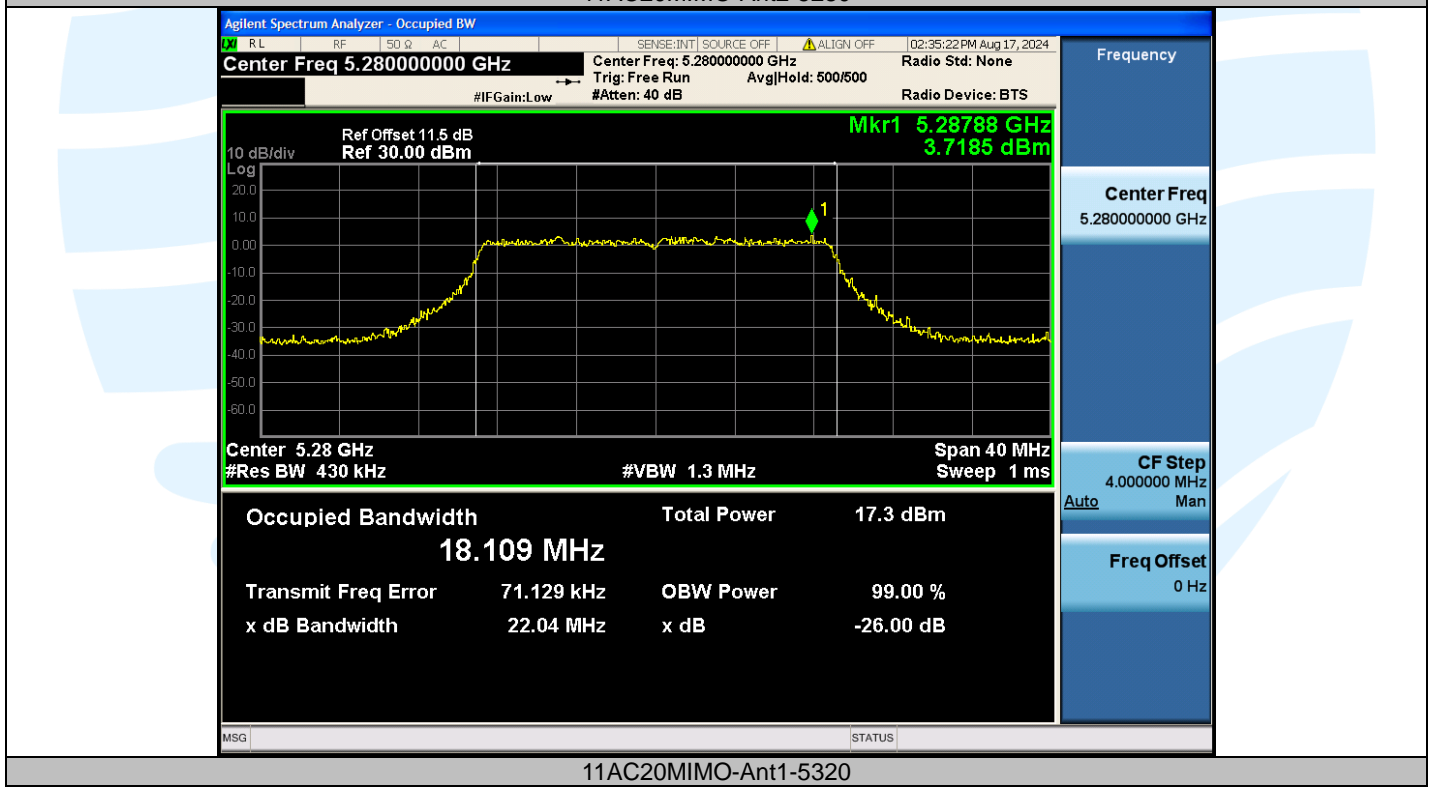

Shenzhen UnionTrust Quality and Technology Co., Ltd.

Address: Unit D/E of 9/F and 16/F, Block A, Building 6, Baoneng science and technology park, Longhua district, Shenzhen, China

Tel: +86-755-28230888

Fax: +86-755-28230886

E-mail: info@uttlab.com

<http://www.uttlab.com>

UTTR-RF-EN300328-V1.2