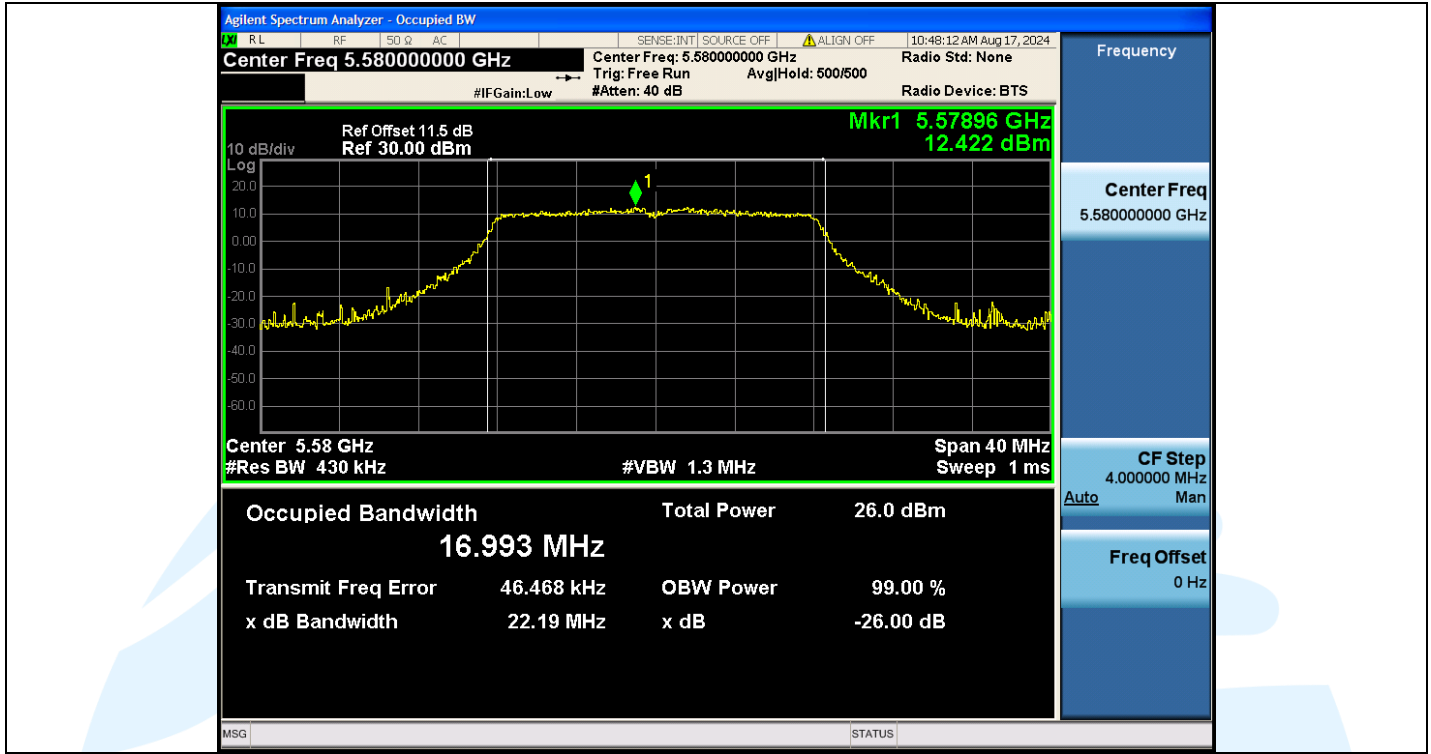

11A-Ant2-5580