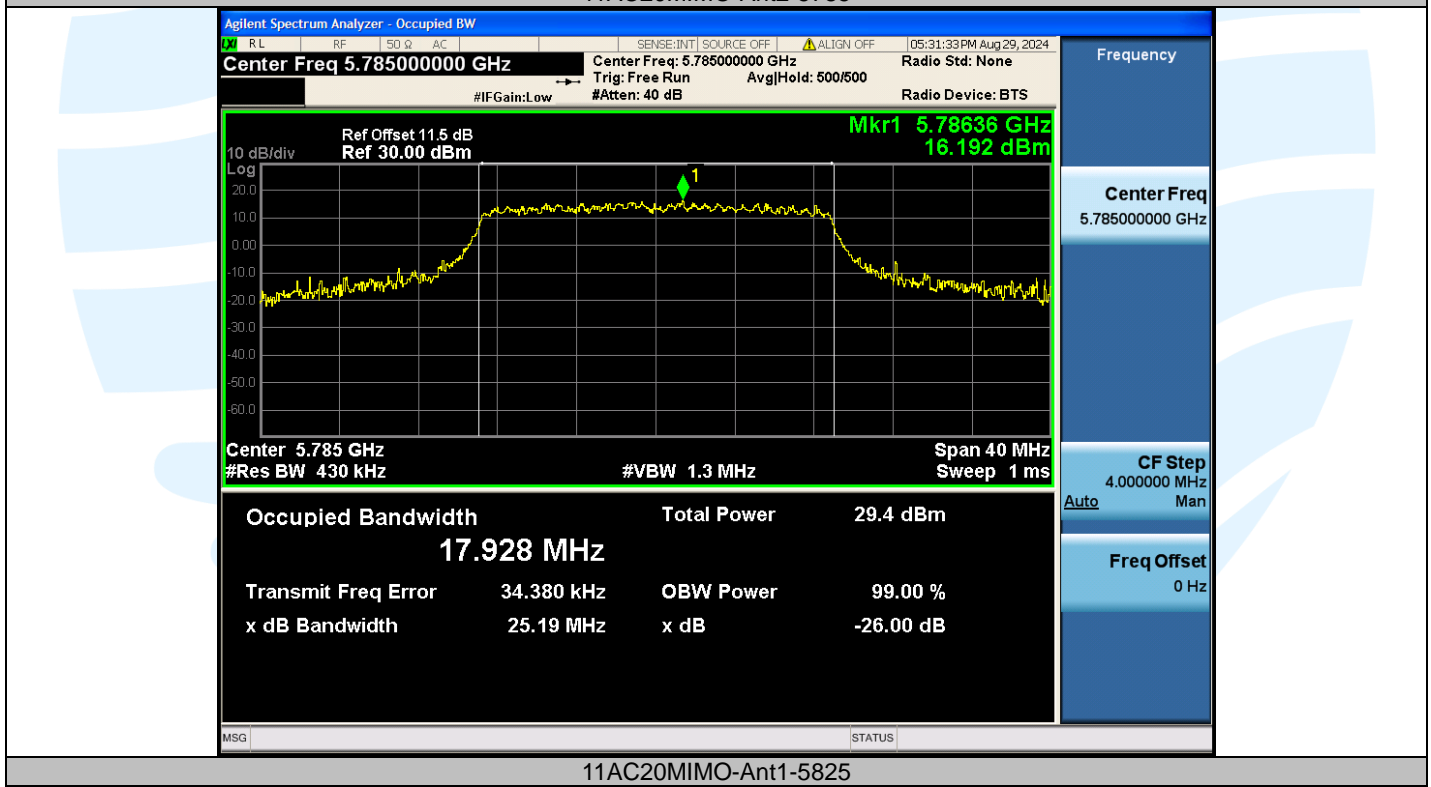

Shenzhen UnionTrust Quality and Technology Co., Ltd.

Address: Unit D/E of 9/F and 16/F, Block A, Building 6, Baoneng science and technology park, Longhua district, Shenzhen, China

Tel: +86-755-28230888

Fax: +86-755-28230886

E-mail: info@uttlab.com

<http://www.uttlab.com>

UTTR-RF-EN300328-V1.2