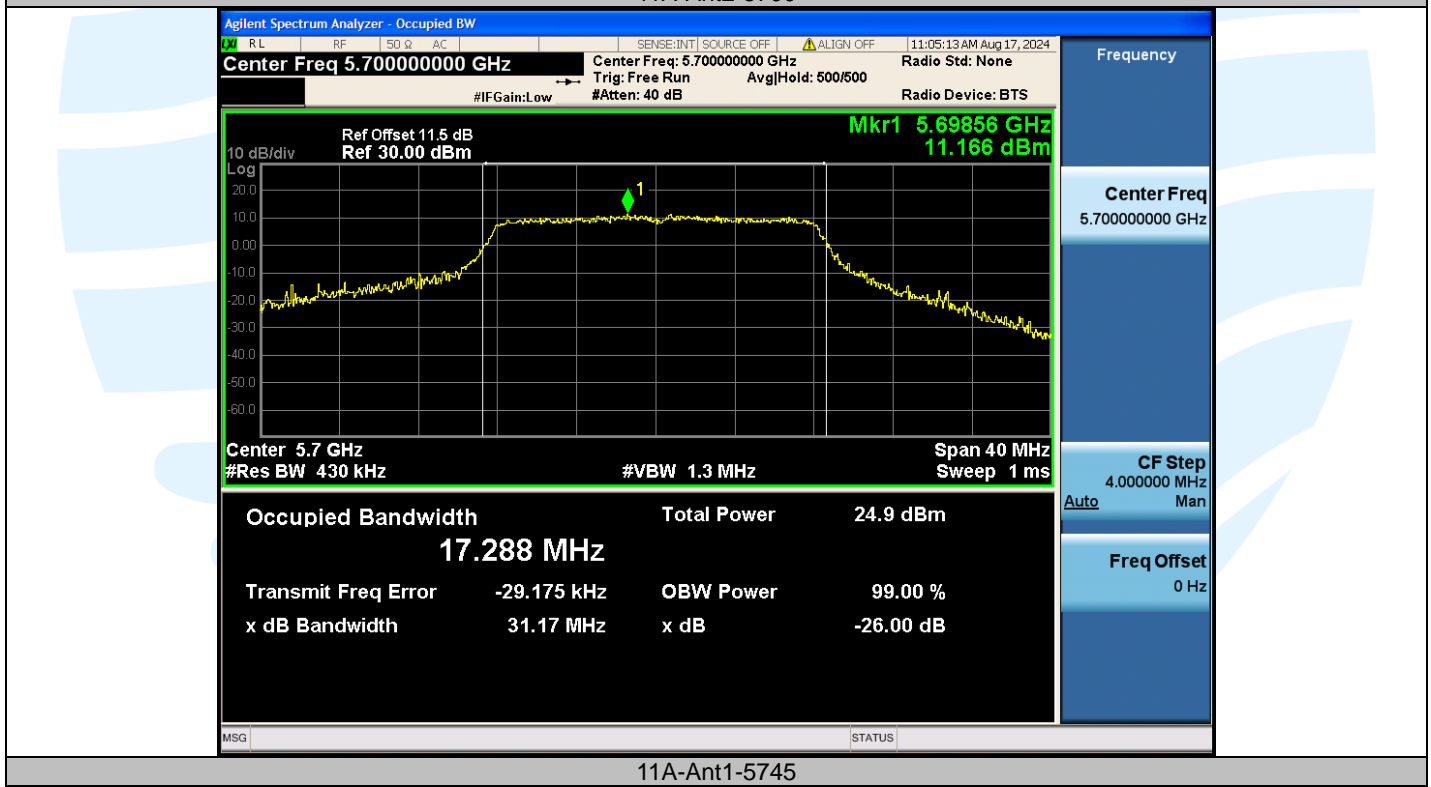

Shenzhen UnionTrust Quality and Technology Co., Ltd.

Address: Unit D/E of 9/F and 16/F, Block A, Building 6, Baoneng science and technology park, Longhua district, Shenzhen, China

Tel: +86-755-28230888

Fax: +86-755-28230886

E-mail: info@uttlab.com

<http://www.uttlab.com>

UTTR-RF-EN300328-V1.2