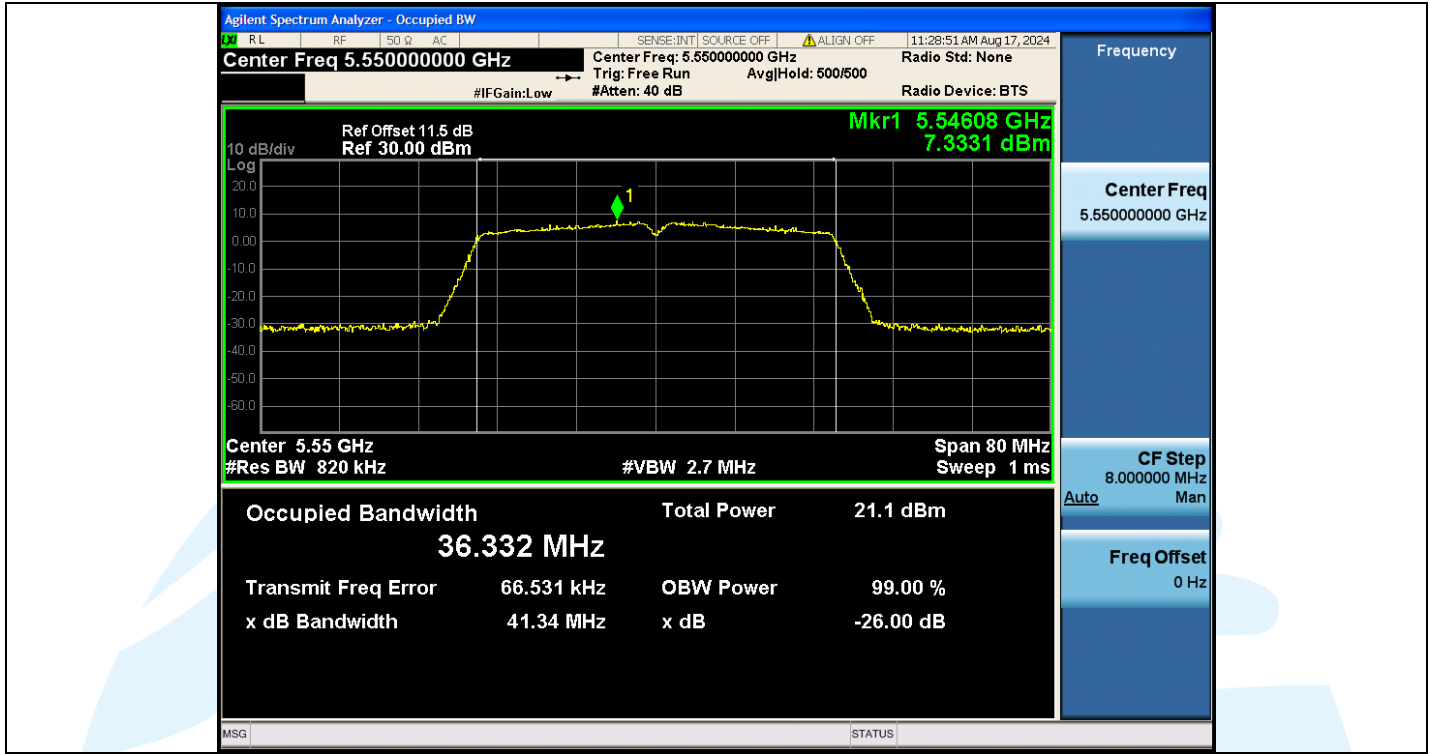

UTTR-RF-EN300328-V1.2

11N40MIMO-Ant2-5550

11N40MIMO-Ant1-5670

Shenzhen UnionTrust Quality and Technology Co., Ltd.

Address: Unit D/E of 9/F and 16/F, Block A, Building 6, Baoneng science and technology park, Longhua district, Shenzhen, China