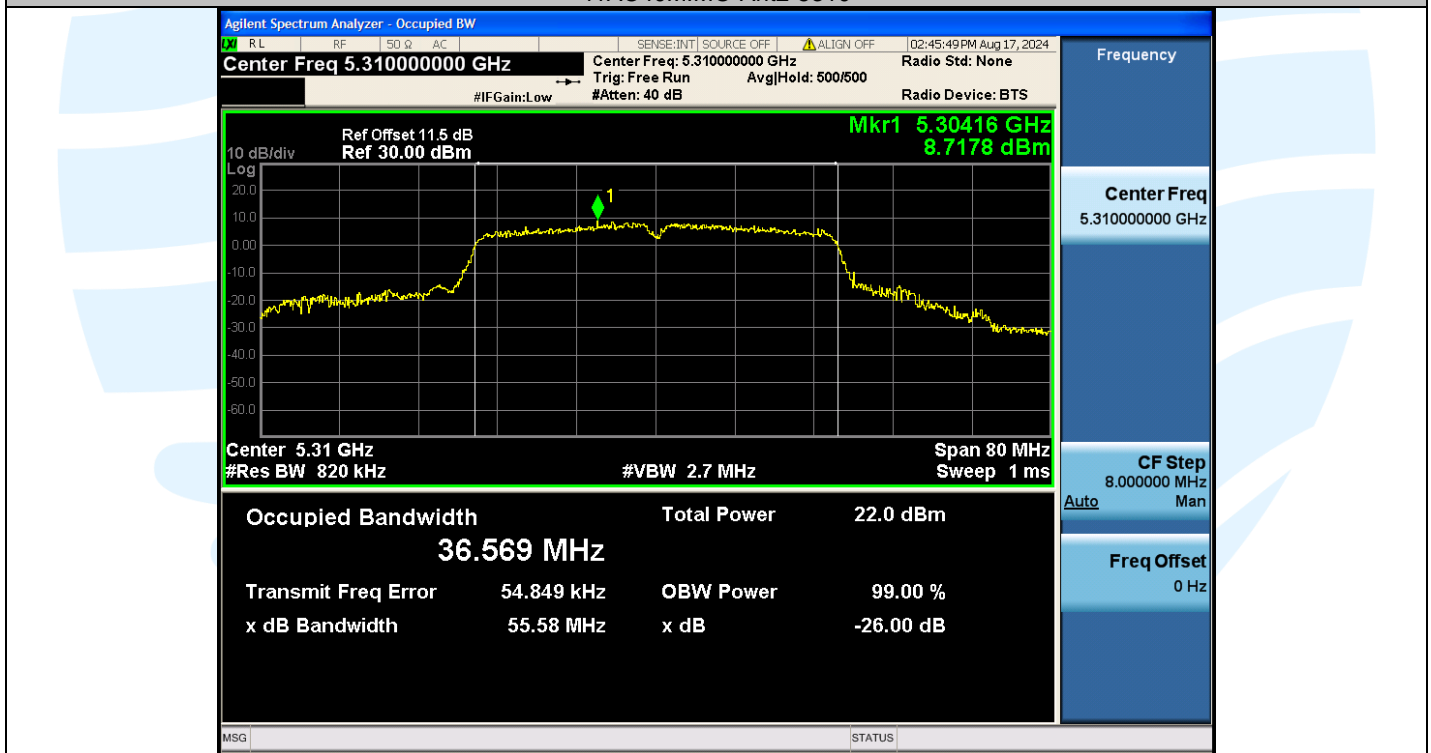

Tel: +86-755-28230888

Fax: +86-755-28230886

E-mail: info@uttlab.com

<http://www.uttlab.com>

UTTR-RF-EN300328-V1.2

11AC40MIMO-Ant2-5310

11AC40MIMO-Ant1-5510

Shenzhen UnionTrust Quality and Technology Co., Ltd.