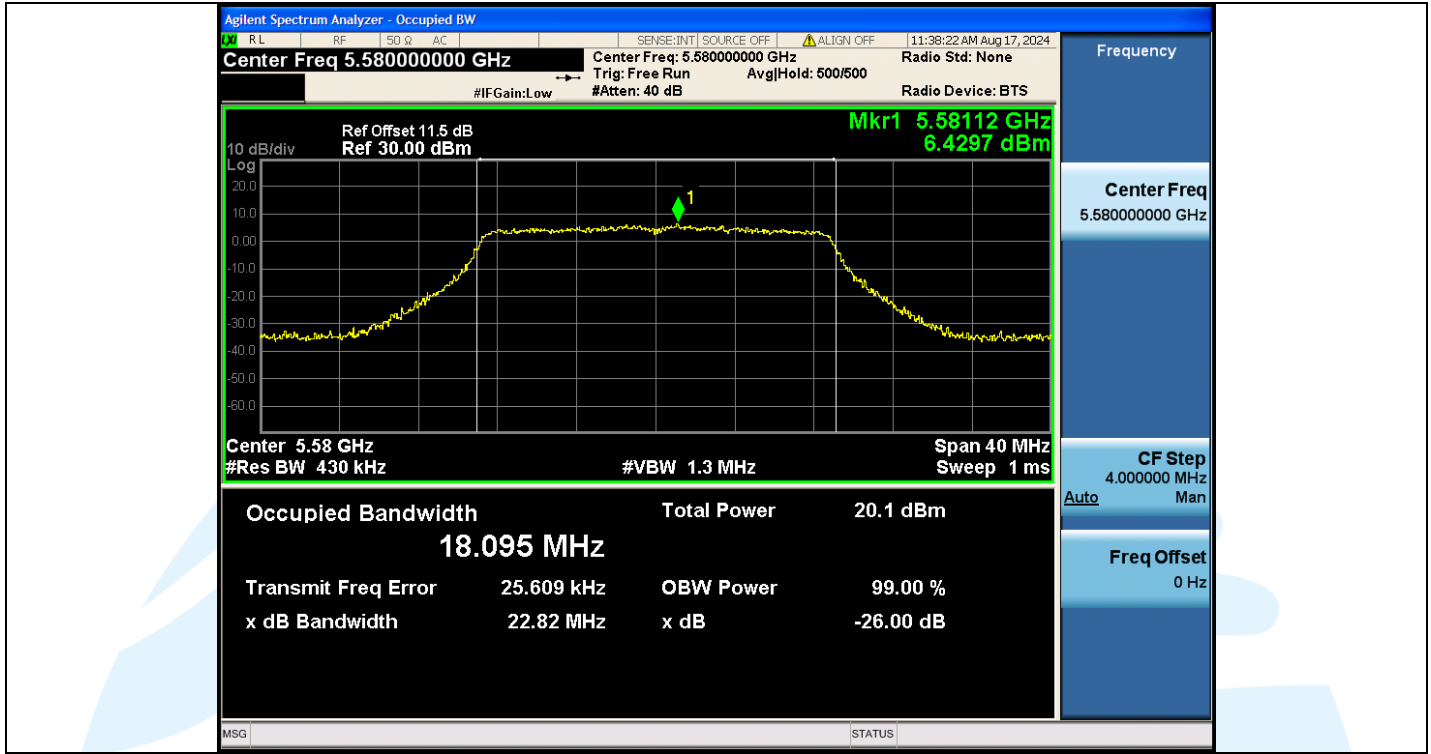

11AC20MIMO-Ant2-5580