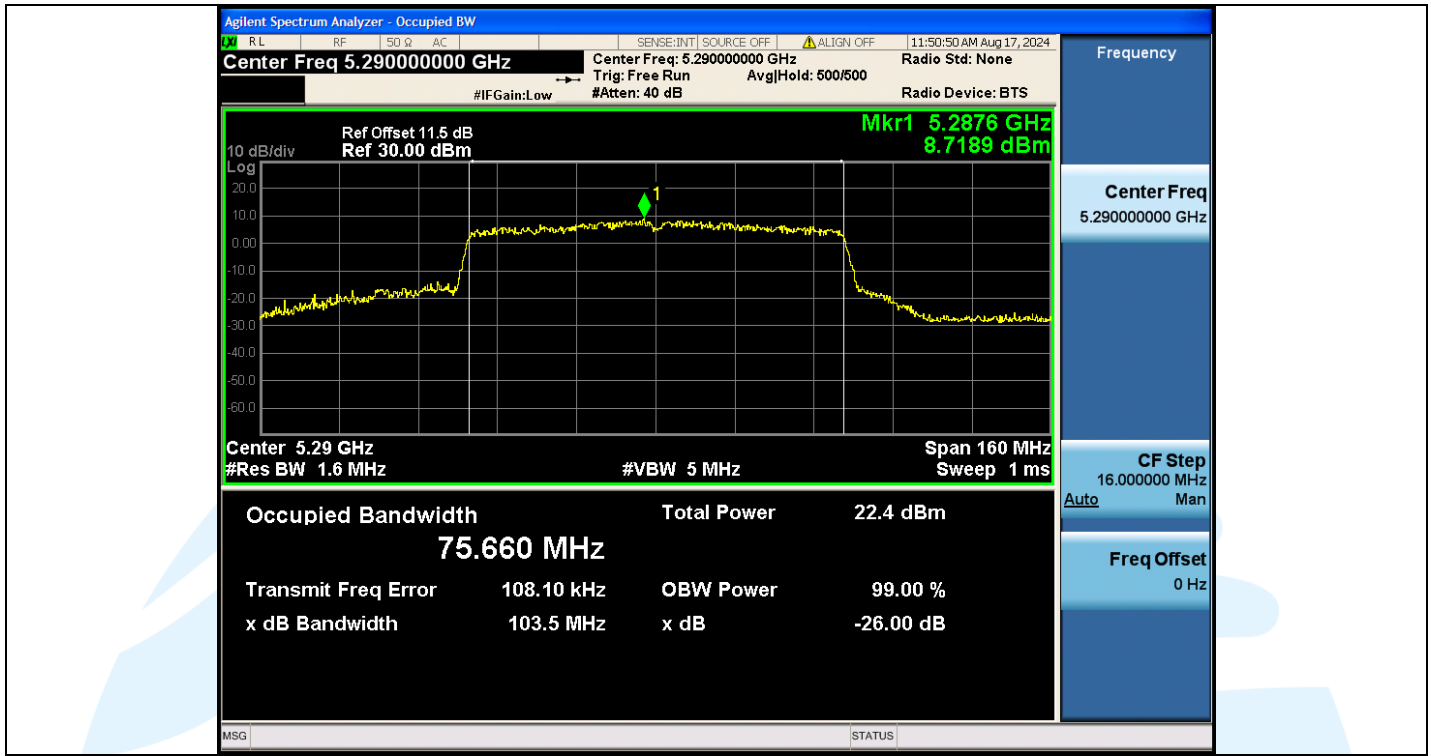

11AC80MIMO-Ant2-5290