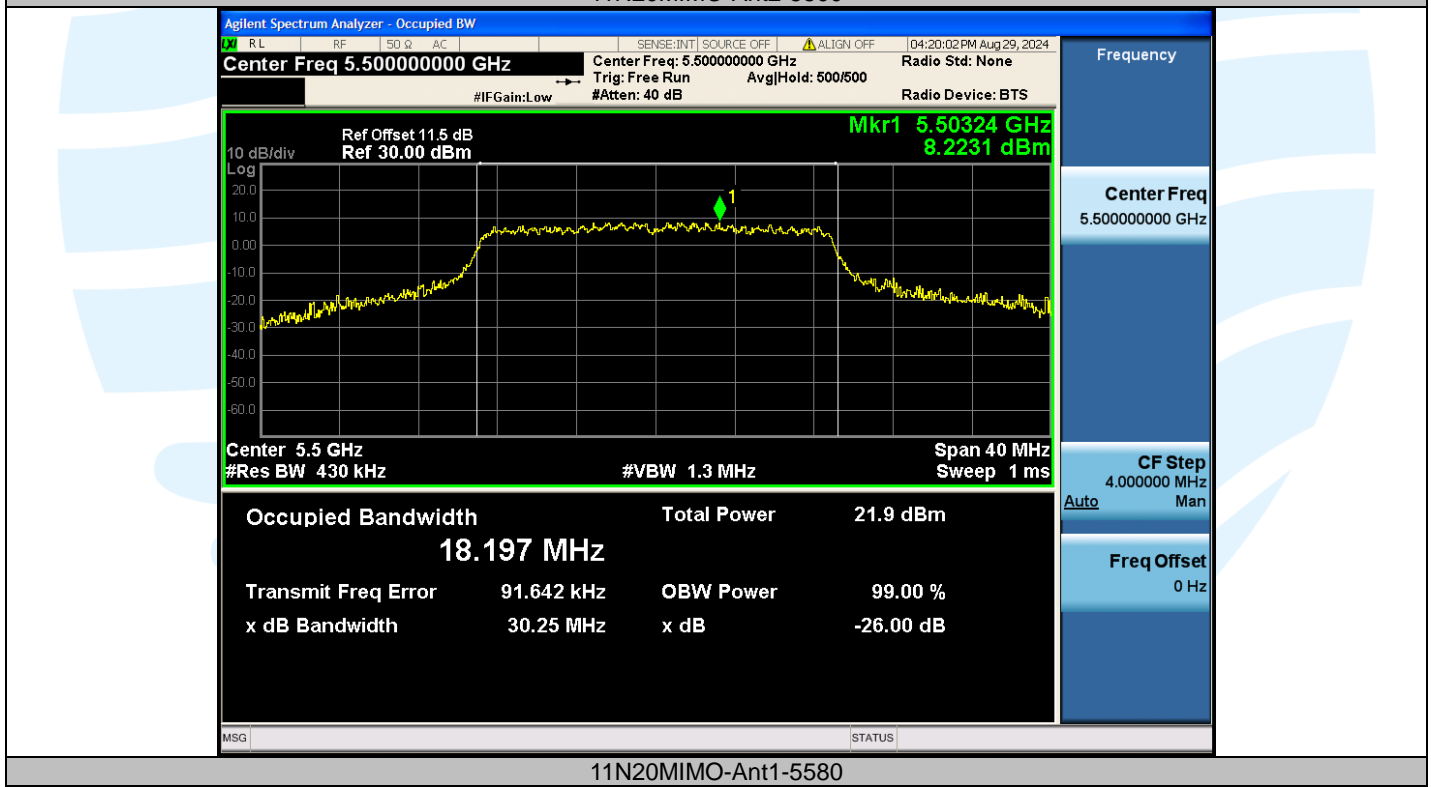

UTTR-RF-EN300328-V1.2

Shenzhen UnionTrust Quality and Technology Co., Ltd.

Address: Unit D/E of 9/F and 16/F, Block A, Building 6, Baoneng science and technology park, Longhua district, Shenzhen, China

Tel: +86-755-28230888