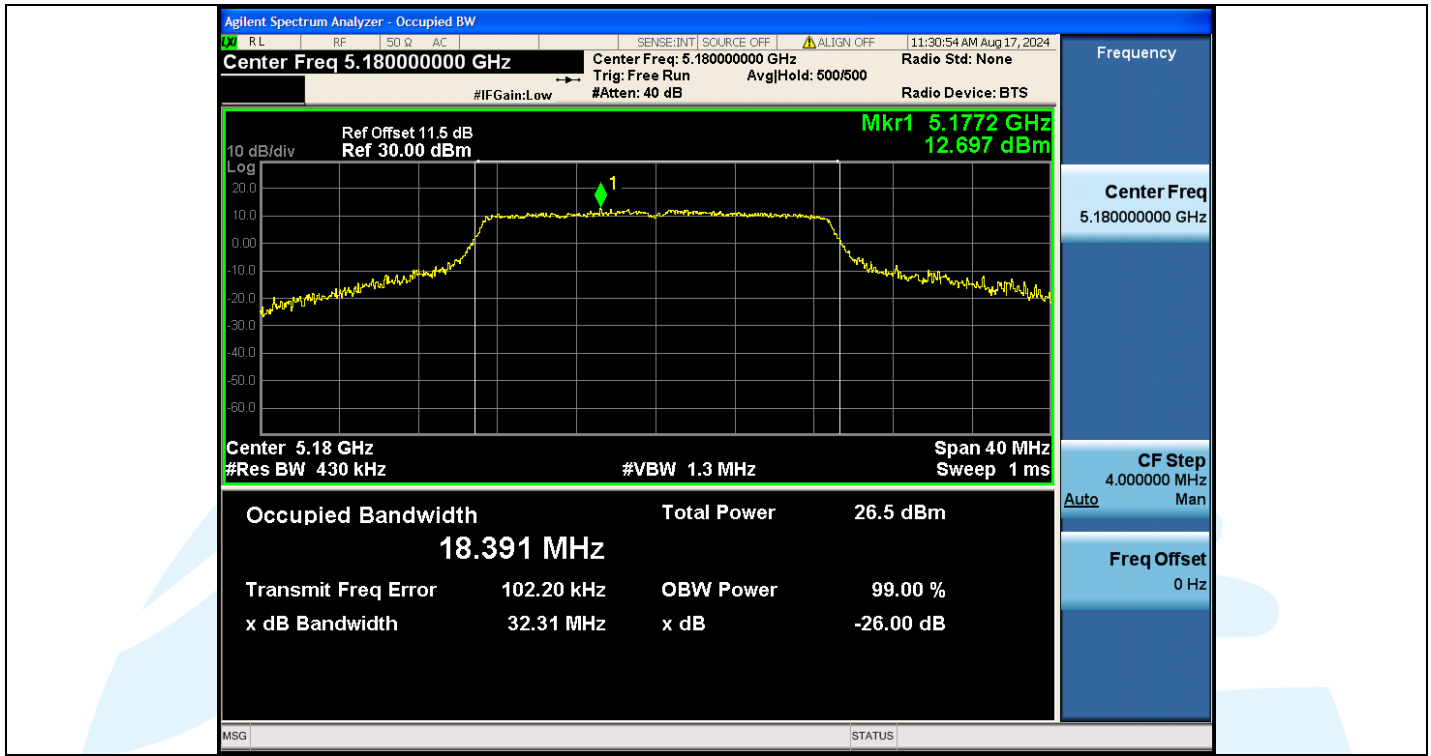

Shenzhen UnionTrust Quality and Technology Co., Ltd.

Address: Unit D/E of 9/F and 16/F, Block A, Building 6, Baoneng science and technology park, Longhua district, Shenzhen, China

Tel: +86-755-28230888

Fax: +86-755-28230886

E-mail: info@uttlab.com

<http://www.uttlab.com>

UTTR-RF-EN300328-V1.2