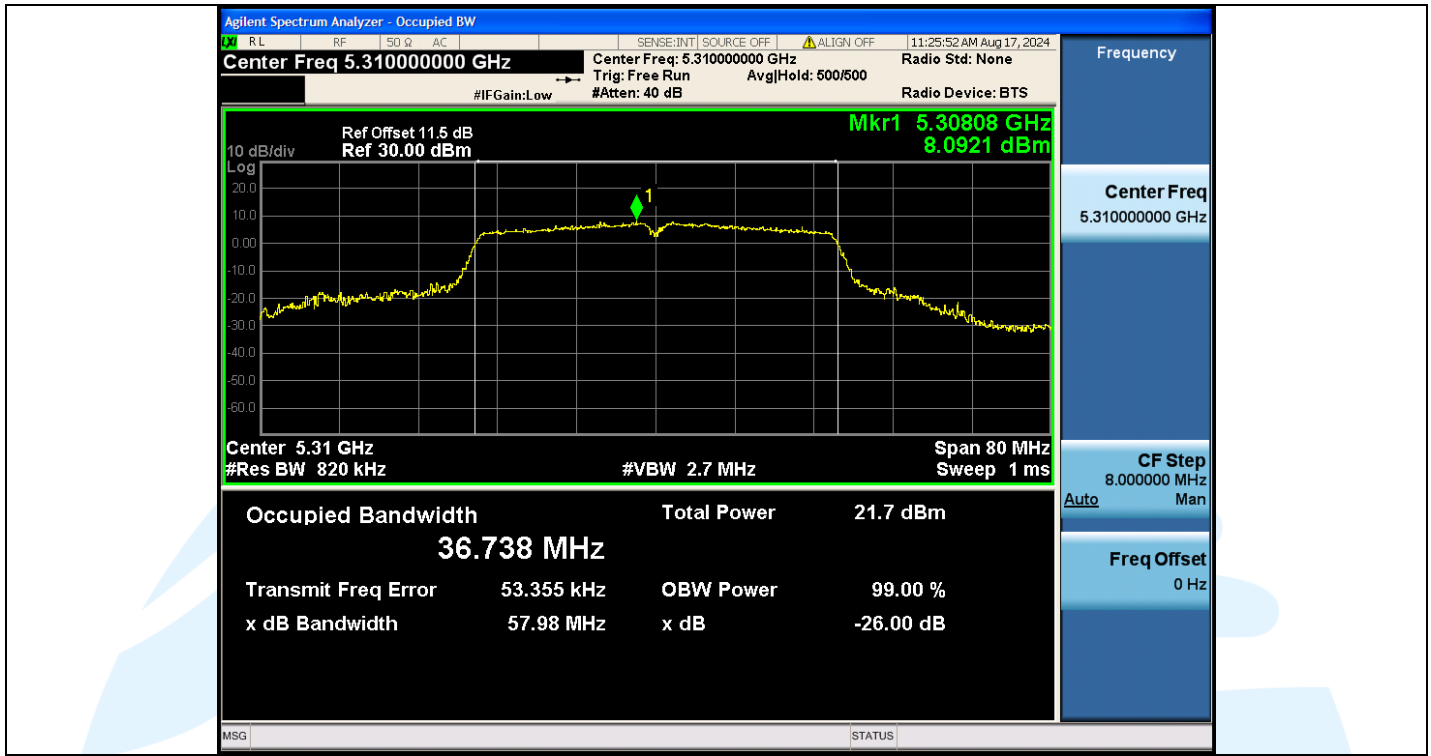

UTTR-RF-EN300328-V1.2

11N40MIMO-Ant2-5310

11N40MIMO-Ant1-5510

Shenzhen UnionTrust Quality and Technology Co., Ltd.

Address: Unit D/E of 9/F and 16/F, Block A, Building 6, Baoneng science and technology park, Longhua district, Shenzhen, China