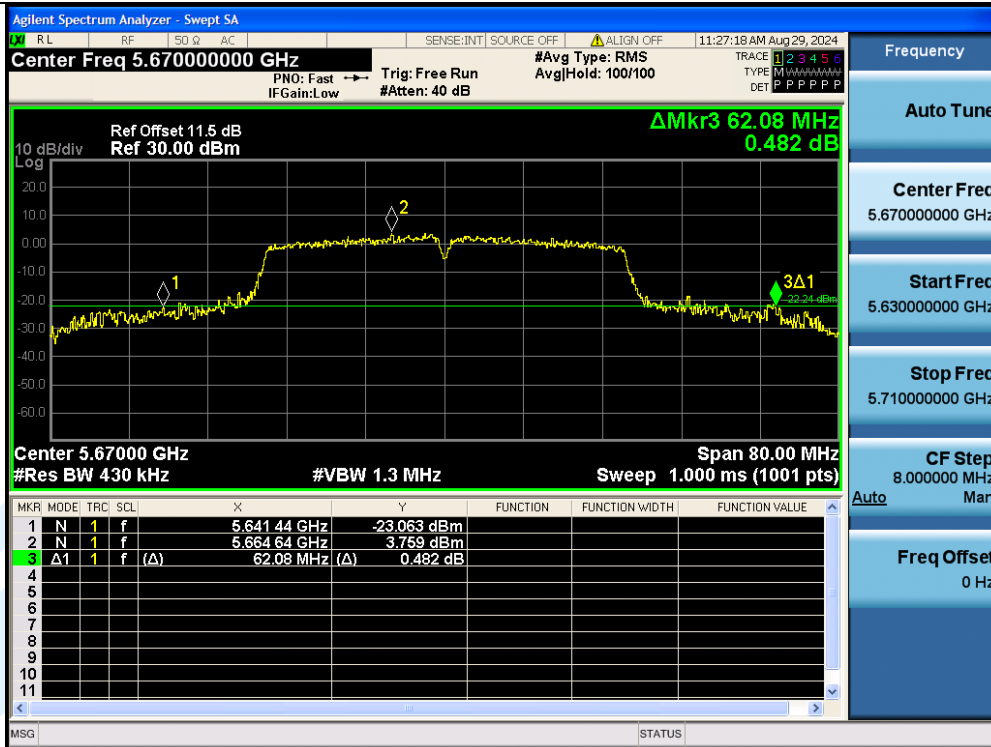

11AC40MIMO-Ant3-5670