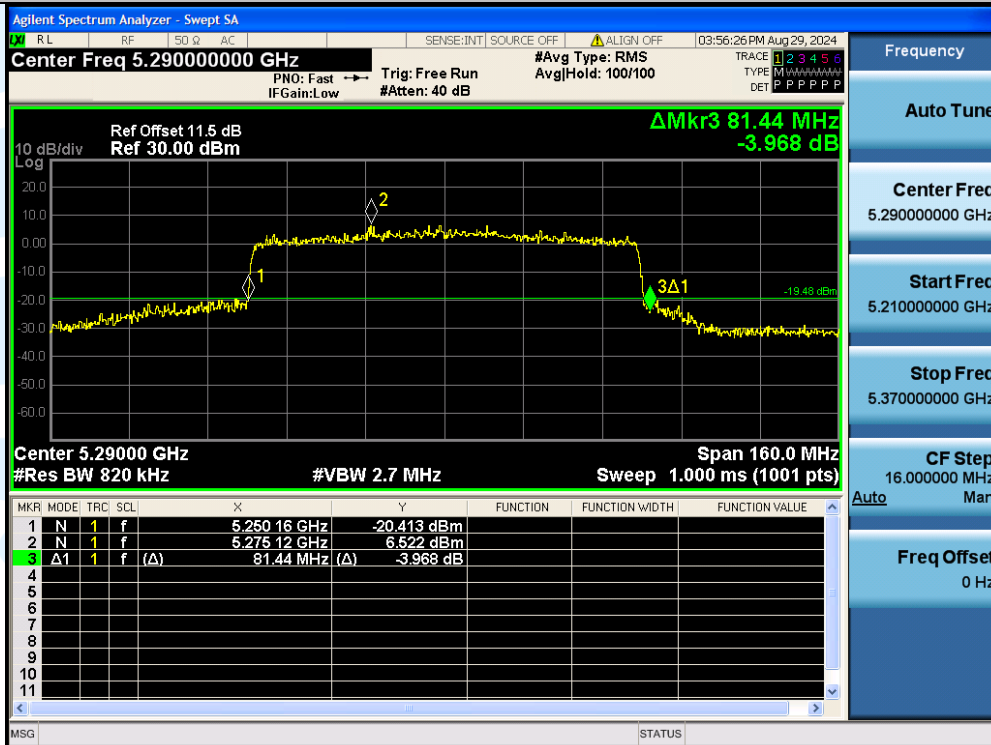

11AX80MIMO-Ant2-5530

Shenzhen UnionTrust Quality and Technology Co., Ltd.

Address: Unit D/E of 9/F and 16/F, Block A, Building 6, Baoneng science and technology park, Longhua district, Shenzhen, China

Tel: +86-755-28230888

Fax: +86-755-28230886

E-mail: info@uttlab.com

<http://www.uttlab.com>

UTTR-RF-EN300328-V1.2