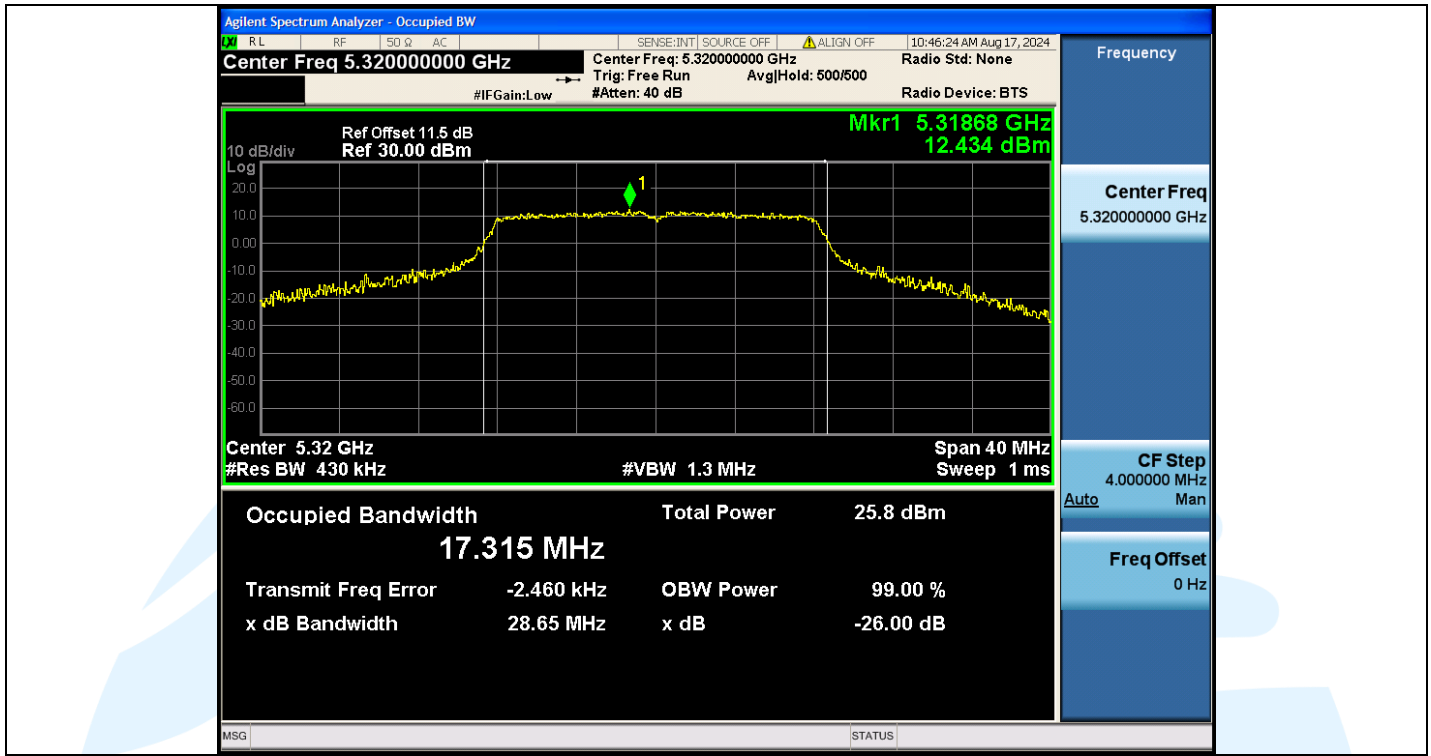

11A-Ant2-5320