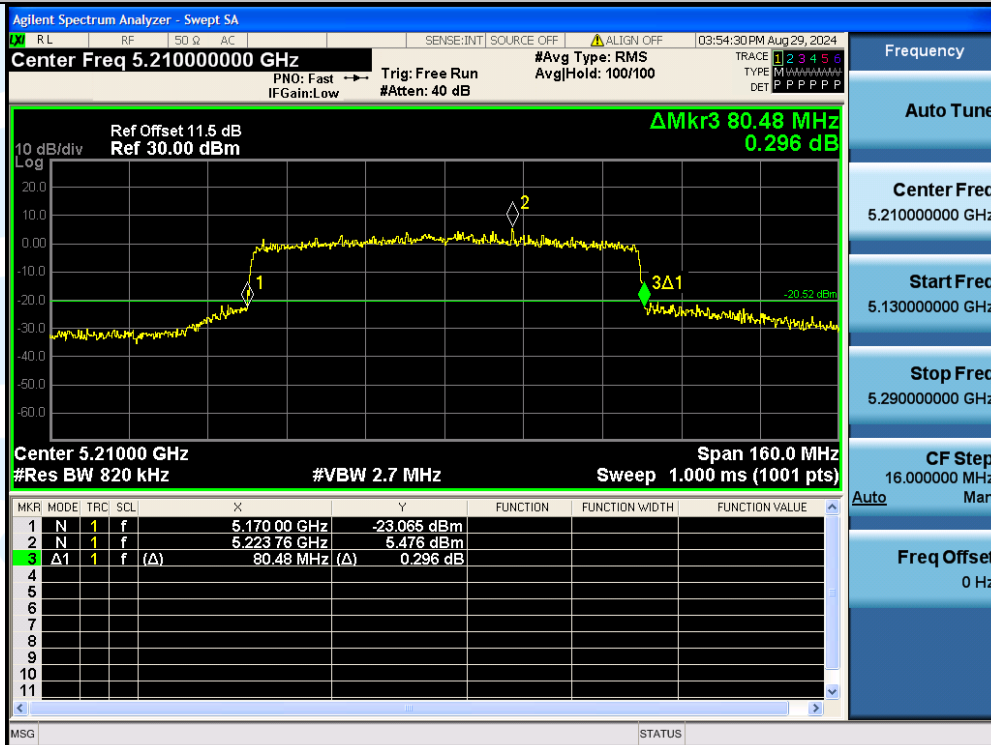

UTTR-RF-EN300328-V1.2

11AX80MIMO-Ant3-5210

11AX80MIMO-Ant2-5290

Shenzhen UnionTrust Quality and Technology Co., Ltd.

Address: Unit D/E of 9/F and 16/F, Block A, Building 6, Baoneng science and technology park, Longhua district, Shenzhen, China