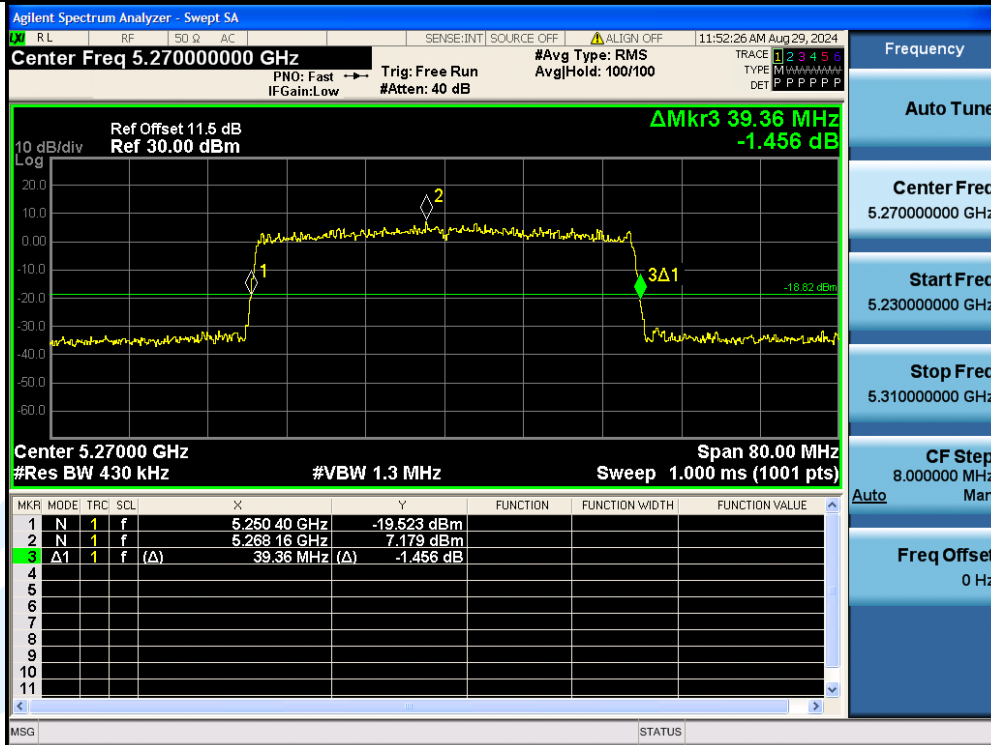

11AX40MIMO-Ant3-5270