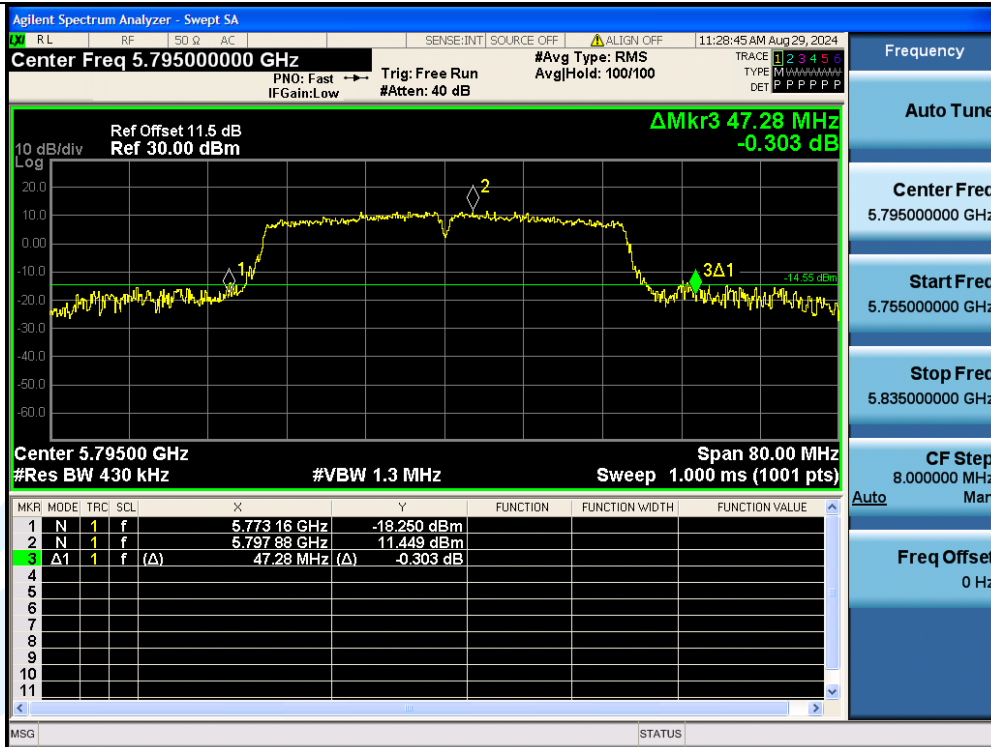

11AC40MIMO-Ant3-5795