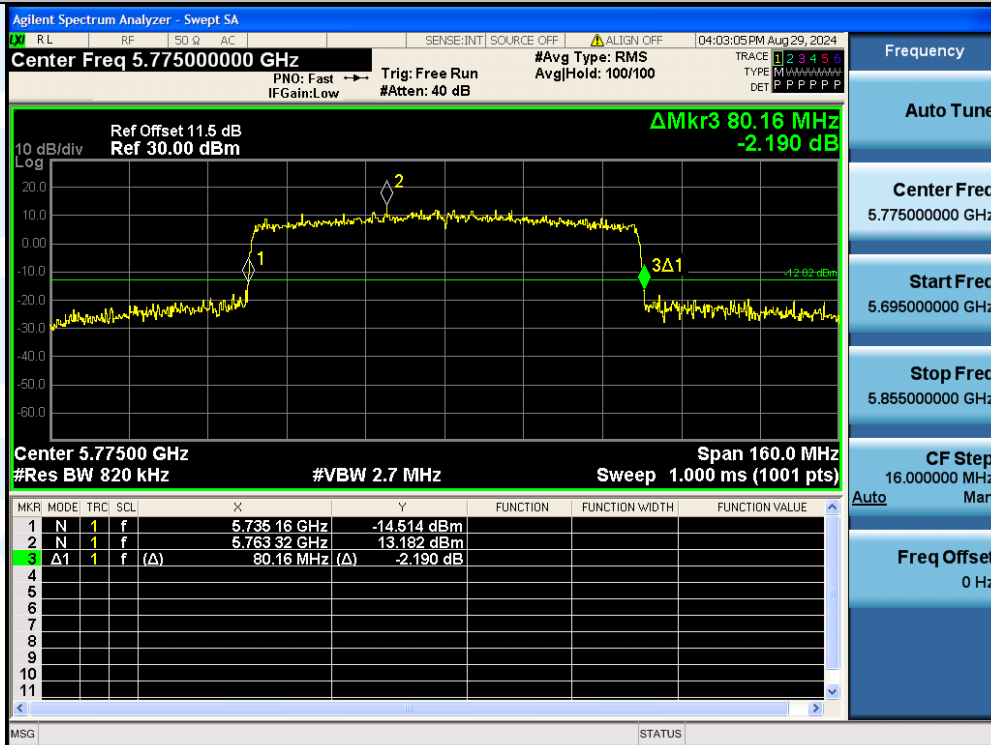

UTTR-RF-EN300328-V1.2

11AX80MIMO-Ant3-5775

11AX160MIMO-Ant2-5250

Shenzhen UnionTrust Quality and Technology Co., Ltd.

Address: Unit D/E of 9/F and 16/F, Block A, Building 6, Baoneng science and technology park, Longhua district, Shenzhen, China