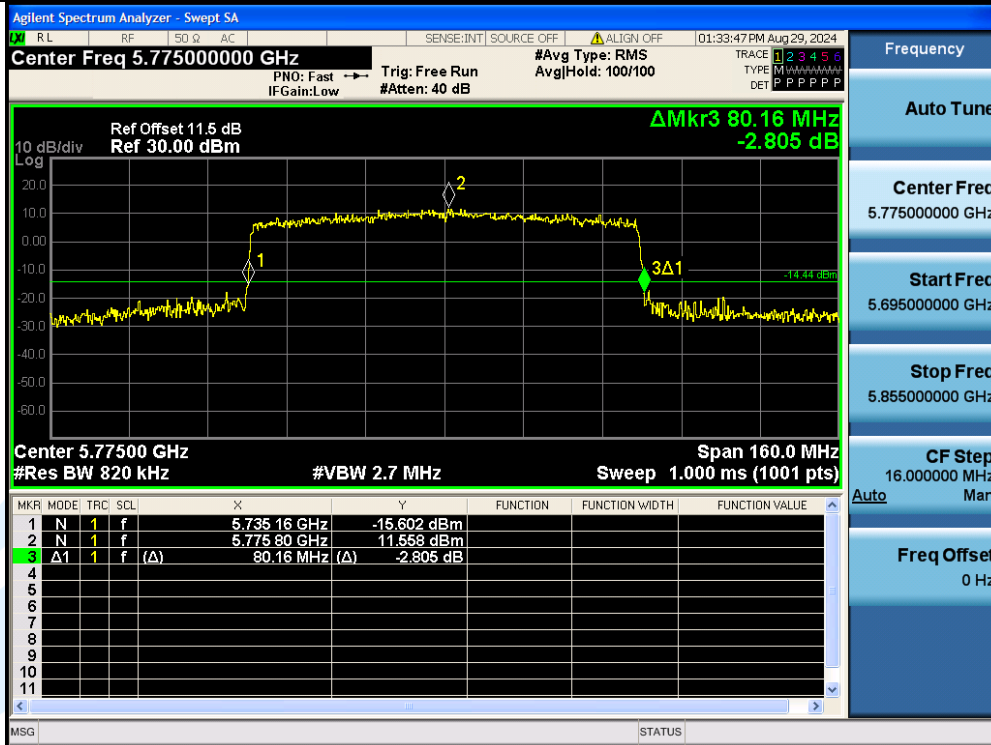

UTTR-RF-EN300328-V1.2

11AX80MIMO-Ant3-5775

11AX160MIMO-Ant2-5250

Shenzhen UnionTrust Quality and Technology Co., Ltd.

Address: Unit D/E of 9/F and 16/F, Block A, Building 6, Baoneng science and technology park, Longhua district, Shenzhen, China