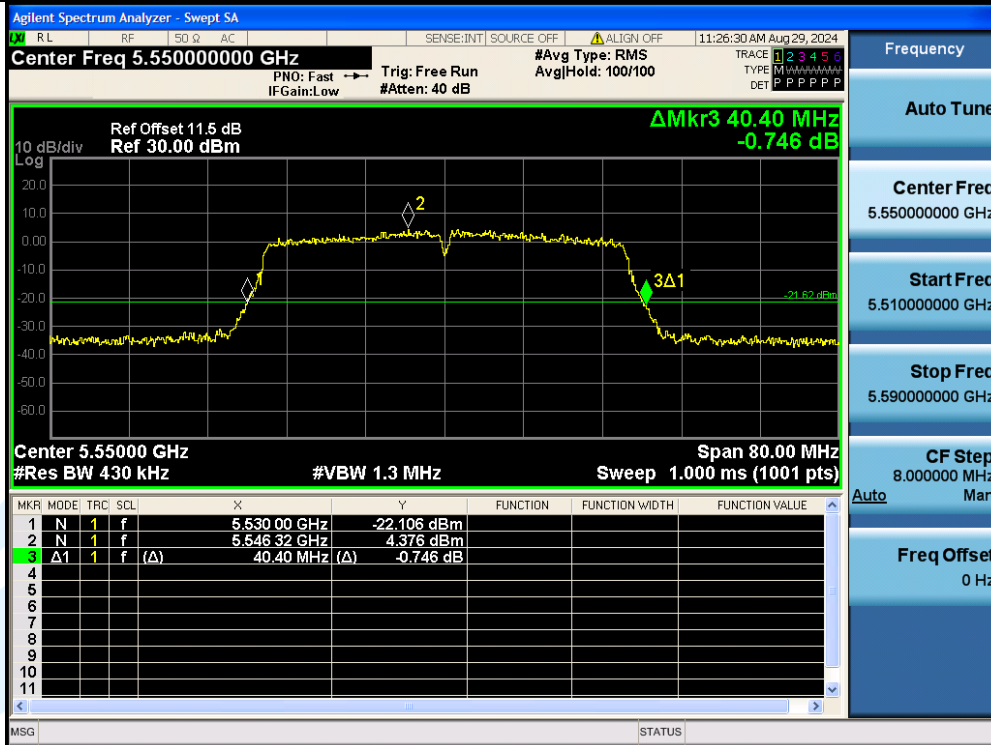

11AC40MIMO-Ant3-5550