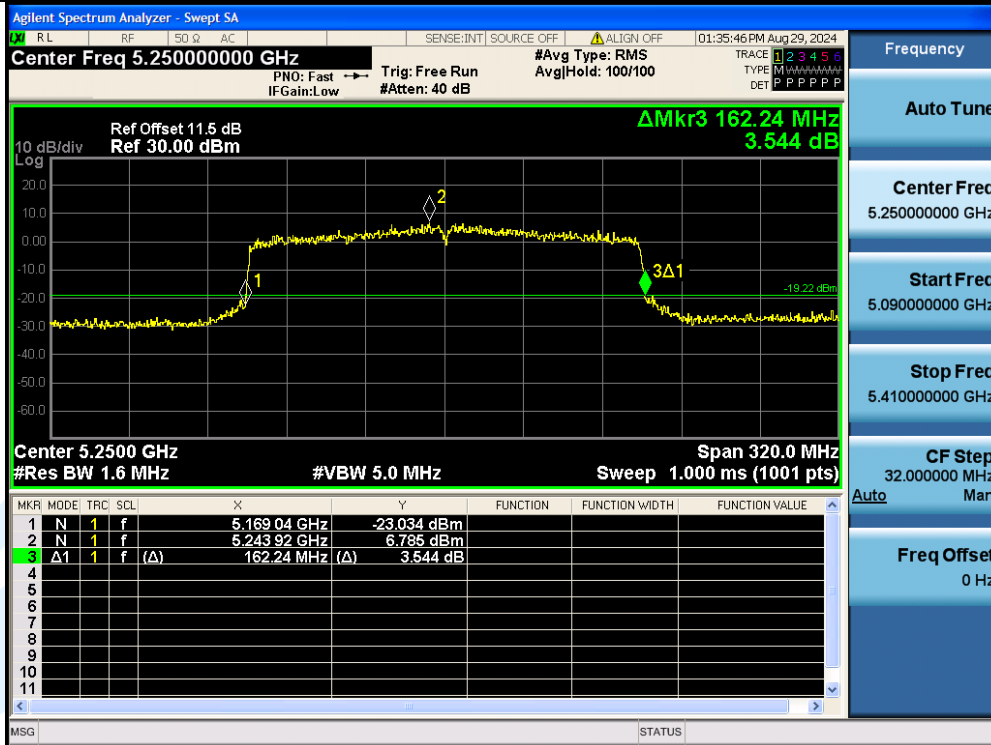

11AX160MIMO-Ant3-5250