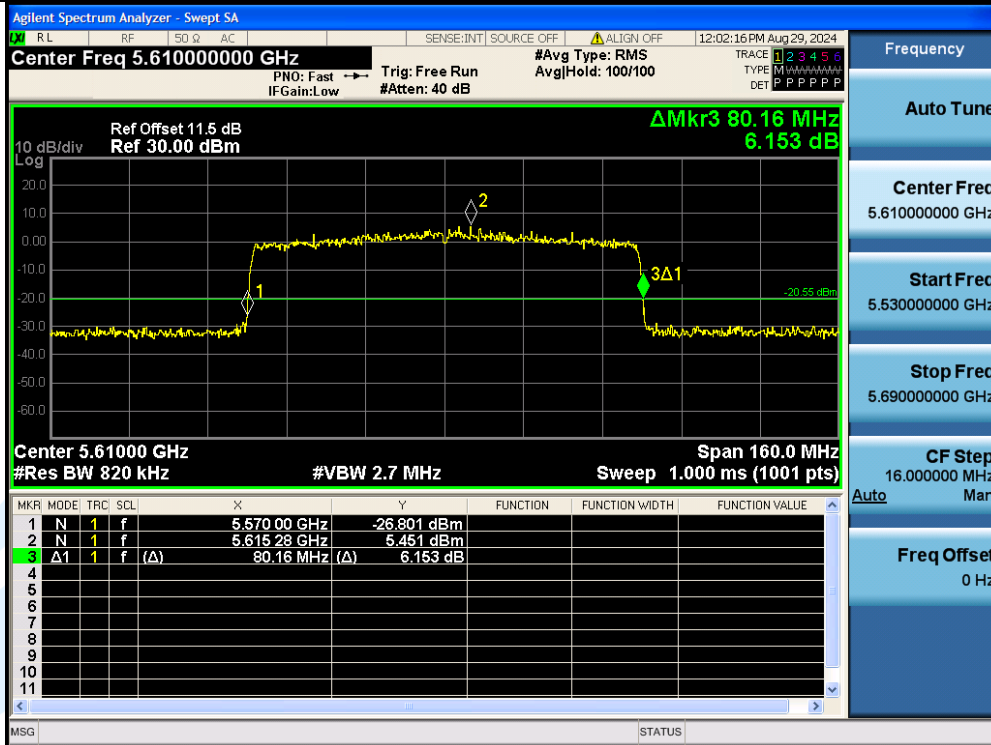

11AX80MIMO-Ant3-5610