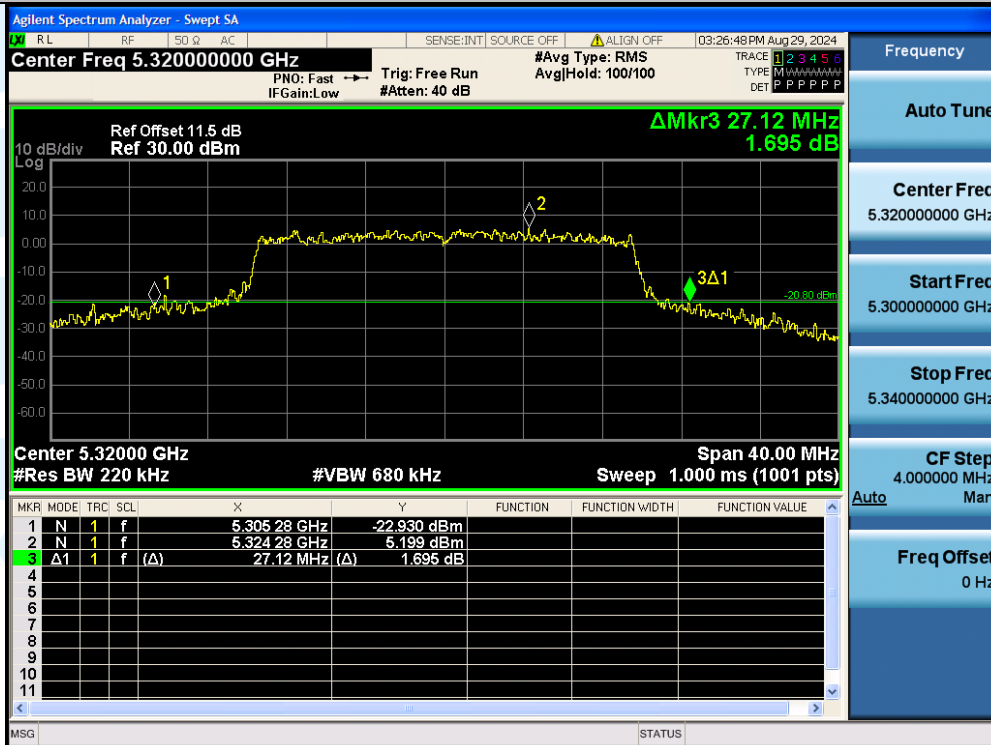

11AX20MIMO-Ant2-5500

Shenzhen UnionTrust Quality and Technology Co., Ltd.

Address: Unit D/E of 9/F and 16/F, Block A, Building 6, Baoneng science and technology park, Longhua district, Shenzhen, China

Tel: +86-755-28230888

Fax: +86-755-28230886

E-mail: info@uttlab.com

<http://www.uttlab.com>

UTTR-RF-EN300328-V1.2