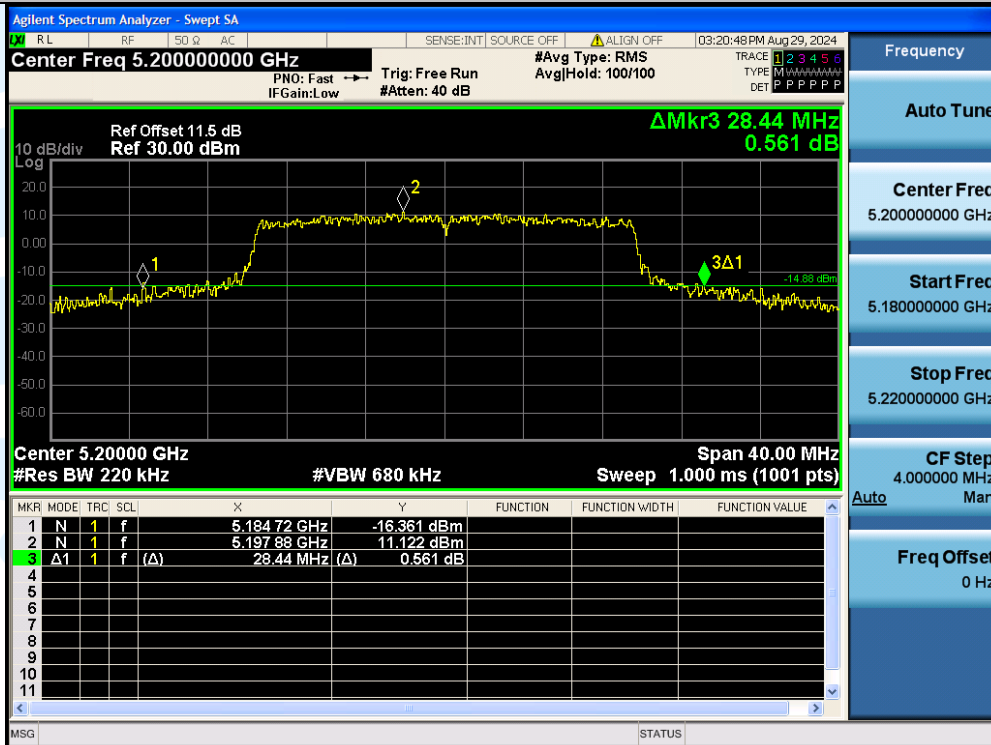

11AX20MIMO-Ant2-5240

Shenzhen UnionTrust Quality and Technology Co., Ltd.

Address: Unit D/E of 9/F and 16/F, Block A, Building 6, Baoneng science and technology park, Longhua district, Shenzhen, China

Tel: +86-755-28230888

Fax: +86-755-28230886

E-mail: info@uttlab.com

<http://www.uttlab.com>

UTTR-RF-EN300328-V1.2