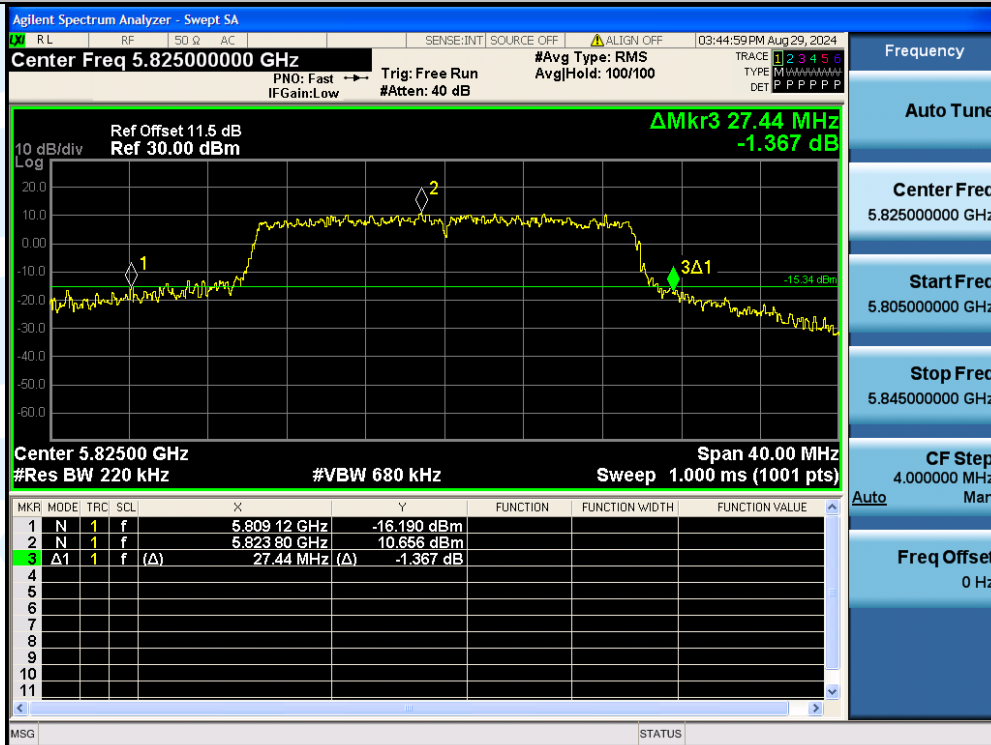

UTTR-RF-EN300328-V1.2

11AX20MIMO-Ant3-5825

11AX40MIMO-Ant2-5190

**Shenzhen UnionTrust Quality and Technology Co., Ltd.**

Address: Unit D/E of 9/F and 16/F, Block A, Building 6, Baoneng science and technology park, Longhua district, Shenzhen, China