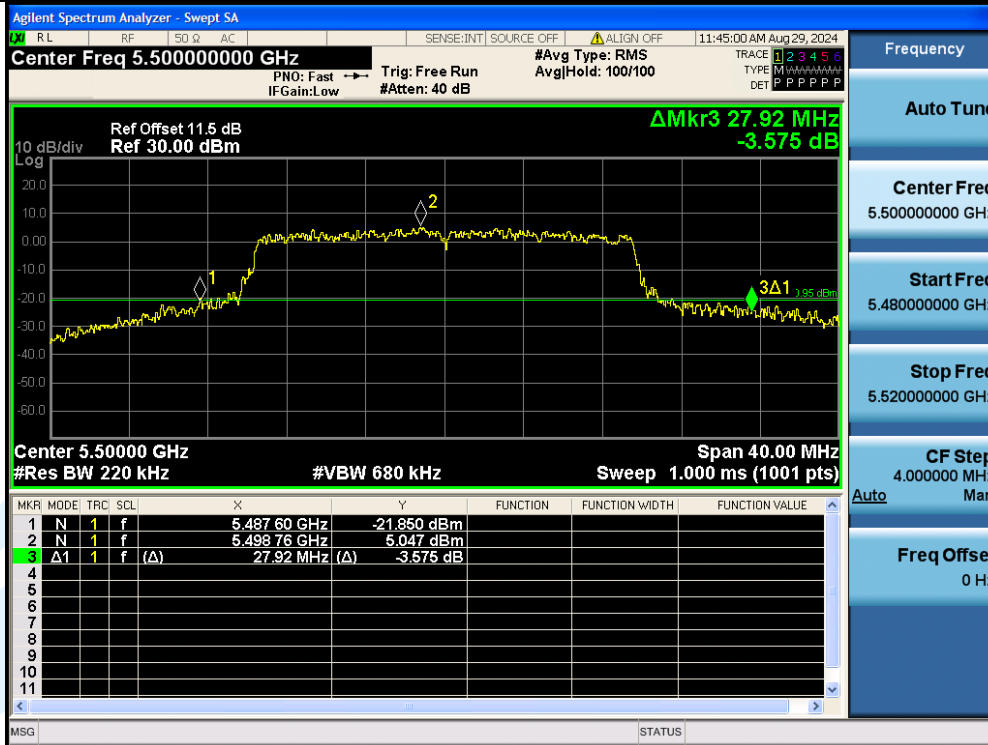

UTTR-RF-EN300328-V1.2

11AX20MIMO-Ant3-5500

11AX20MIMO-Ant2-5580

Shenzhen UnionTrust Quality and Technology Co., Ltd.

Address: Unit D/E of 9/F and 16/F, Block A, Building 6, Baoneng science and technology park, Longhua district, Shenzhen, China