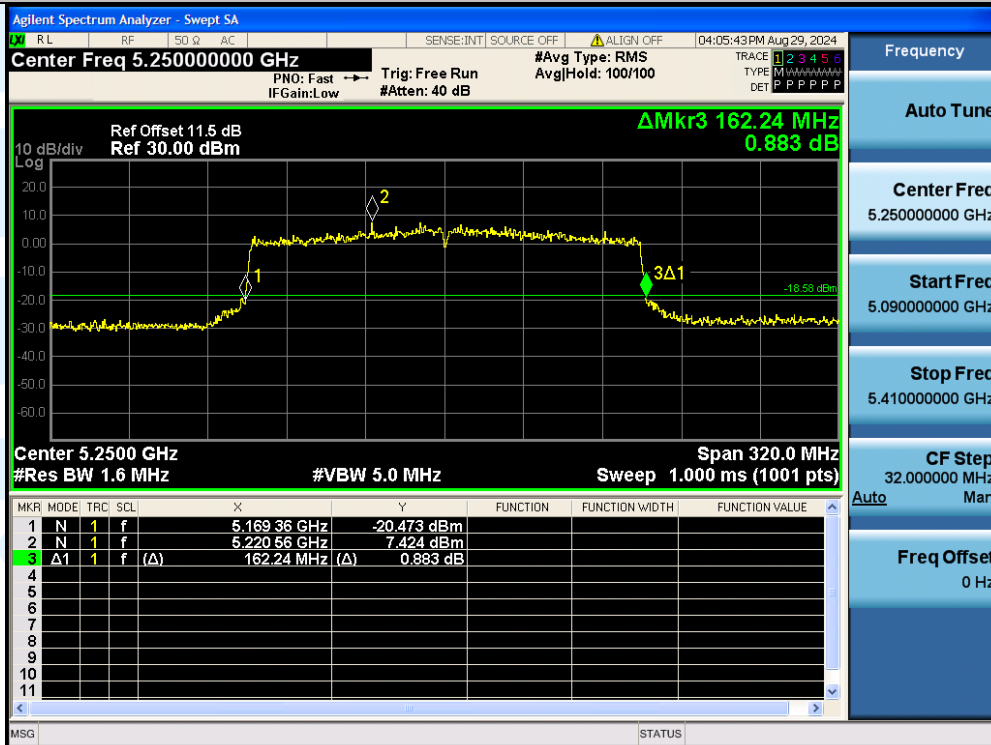

11AX160MIMO-Ant2-5570

Shenzhen UnionTrust Quality and Technology Co., Ltd.

Address: Unit D/E of 9/F and 16/F, Block A, Building 6, Baoneng science and technology park, Longhua district, Shenzhen, China

Tel: +86-755-28230888

Fax: +86-755-28230886

E-mail: info@uttlab.com

<http://www.uttlab.com>

UTTR-RF-EN300328-V1.2