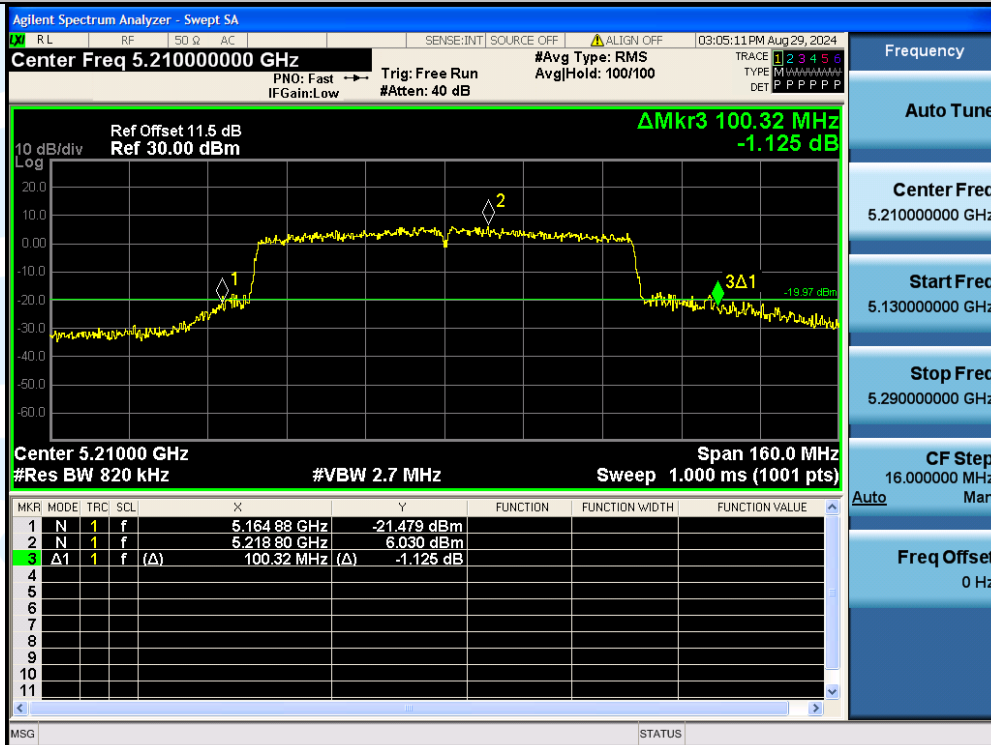

UTTR-RF-EN300328-V1.2

11AC80MIMO-Ant3-5210

11AC80MIMO-Ant2-5290