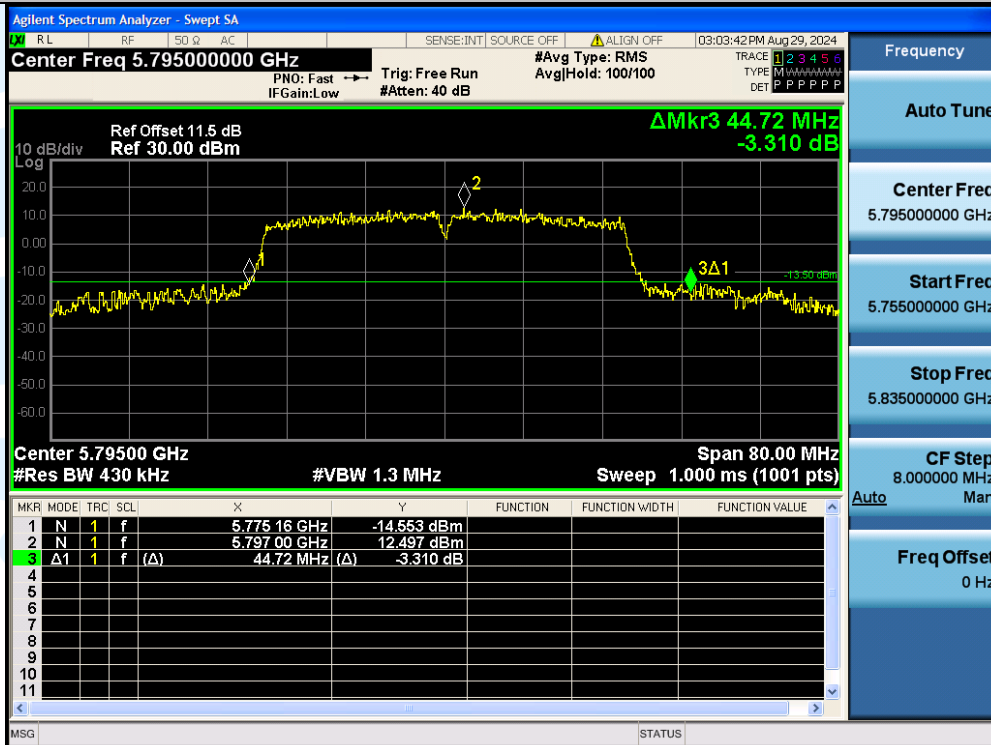

11AC80MIMO-Ant2-5210

Shenzhen UnionTrust Quality and Technology Co., Ltd.

Address: Unit D/E of 9/F and 16/F, Block A, Building 6, Baoneng science and technology park, Longhua district, Shenzhen, China

Tel: +86-755-28230888

Fax: +86-755-28230886

E-mail: info@uttlab.com

<http://www.uttlab.com>

UTTR-RF-EN300328-V1.2