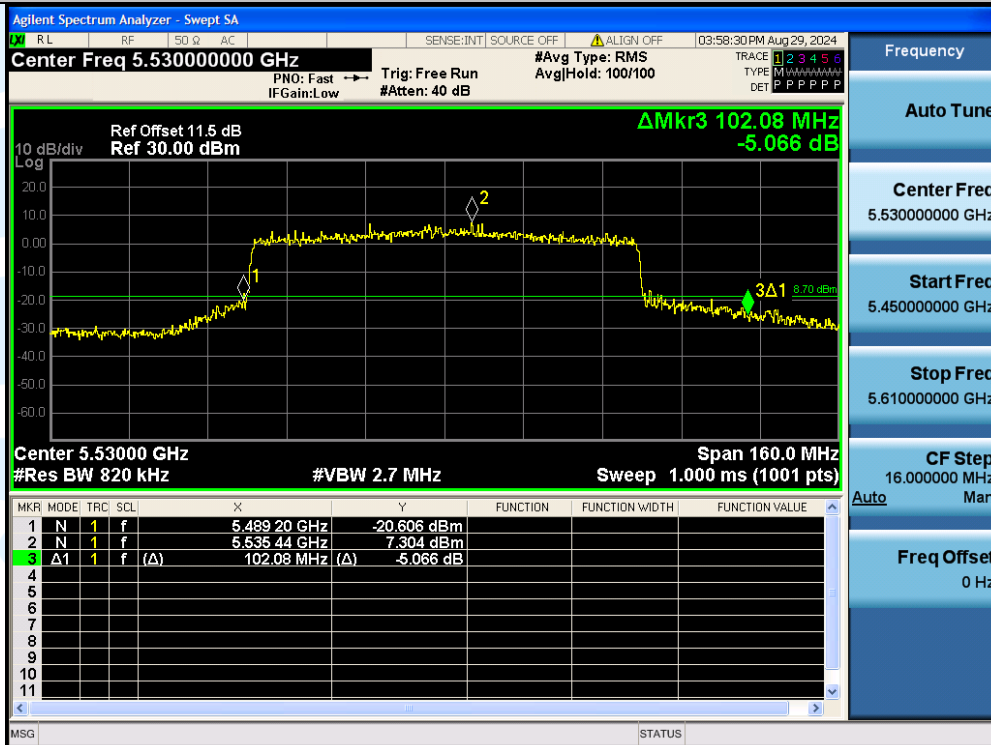

UTTR-RF-EN300328-V1.2

11AX80MIMO-Ant3-5530

11AX80MIMO-Ant2-5610

**Shenzhen UnionTrust Quality and Technology Co., Ltd.**

Address: Unit D/E of 9/F and 16/F, Block A, Building 6, Baoneng science and technology park, Longhua district, Shenzhen, China