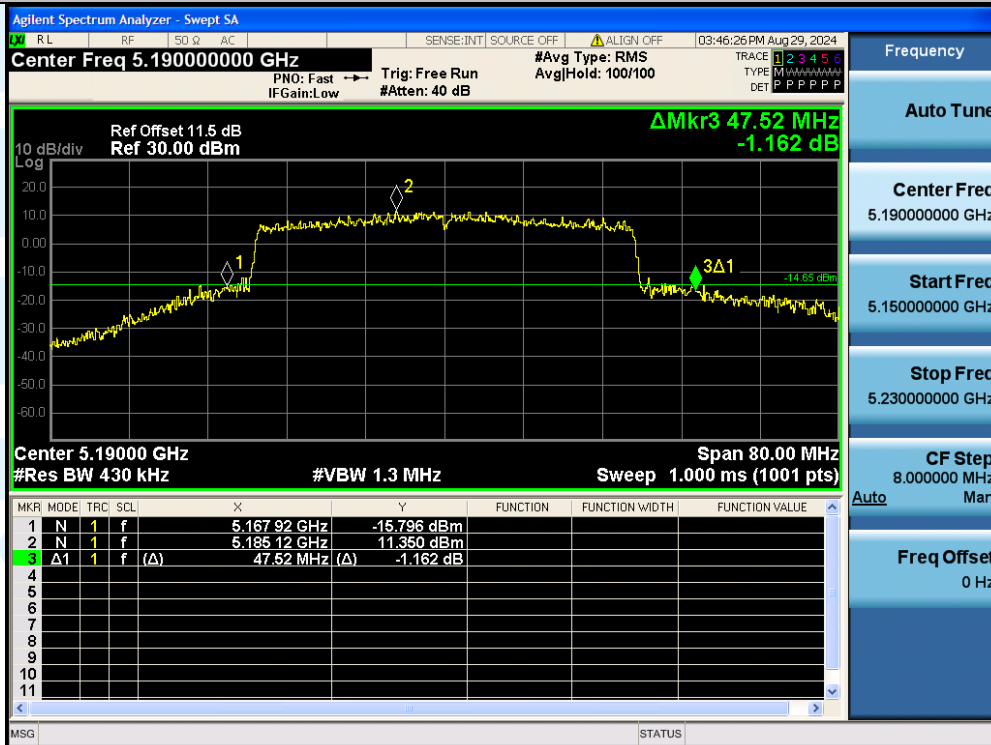

11AX40MIMO-Ant2-5230

Shenzhen UnionTrust Quality and Technology Co., Ltd.

Address: Unit D/E of 9/F and 16/F, Block A, Building 6, Baoneng science and technology park, Longhua district, Shenzhen, China

Tel: +86-755-28230888

Fax: +86-755-28230886

E-mail: info@uttlab.com

<http://www.uttlab.com>

UTTR-RF-EN300328-V1.2