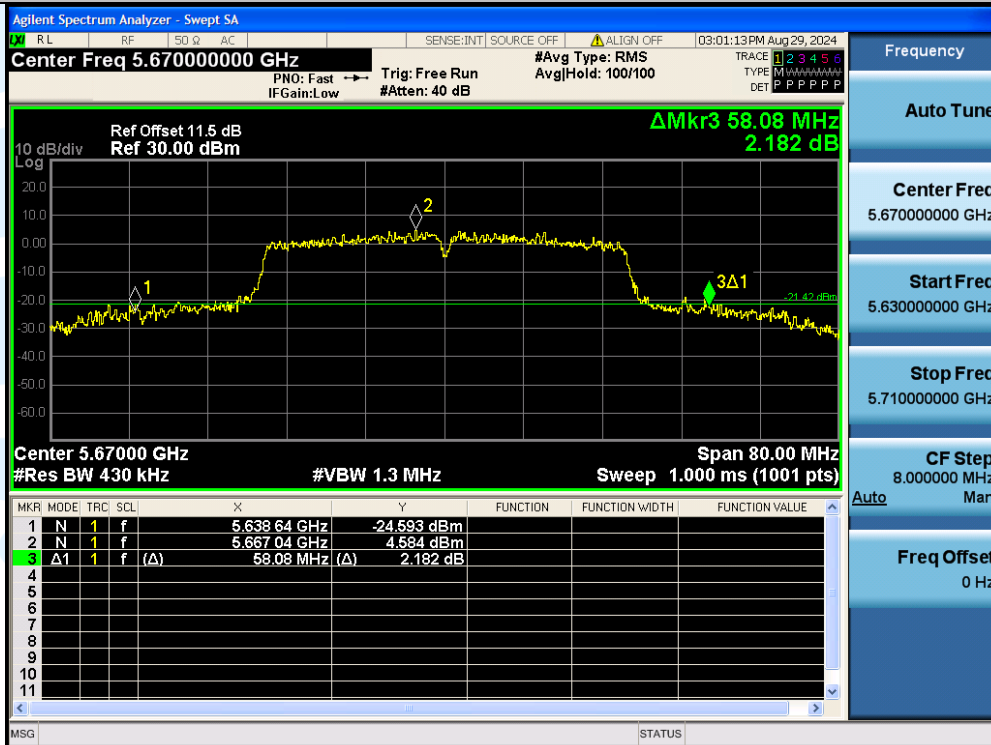

Fax: +86-755-28230886

E-mail: info@uttlab.com

<http://www.uttlab.com>

UTTR-RF-EN300328-V1.2

11AC40MIMO-Ant3-5670

11AC40MIMO-Ant2-5755