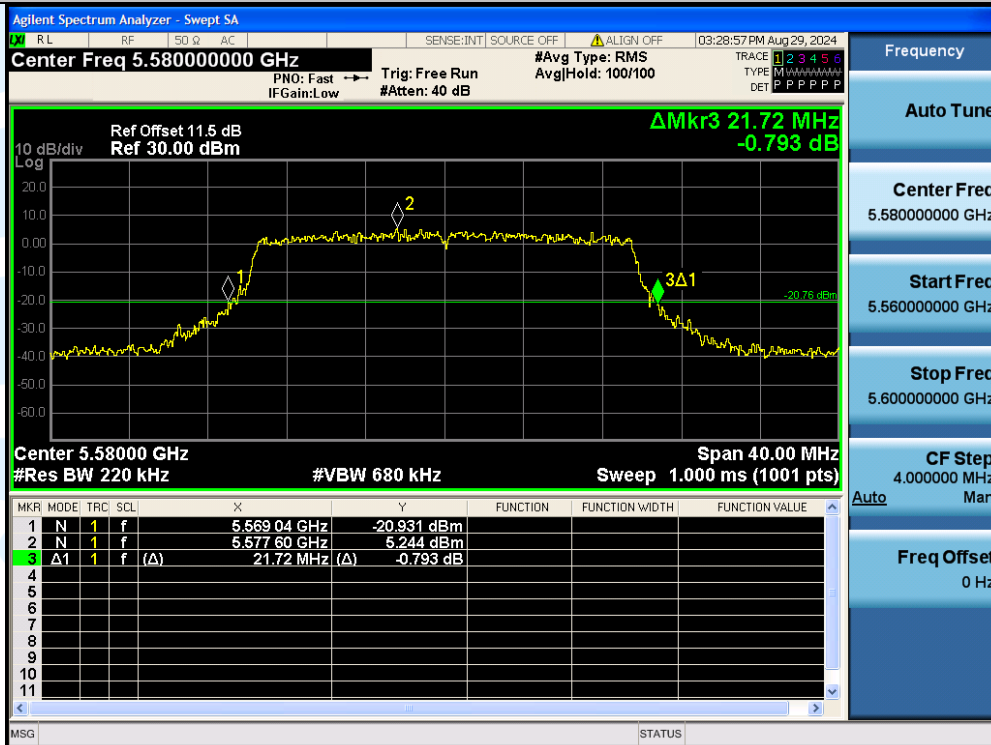

11AX20MIMO-Ant2-5700

Shenzhen UnionTrust Quality and Technology Co., Ltd.

Address: Unit D/E of 9/F and 16/F, Block A, Building 6, Baoneng science and technology park, Longhua district, Shenzhen, China

Tel: +86-755-28230888

Fax: +86-755-28230886

E-mail: info@uttlab.com

<http://www.uttlab.com>

UTTR-RF-EN300328-V1.2