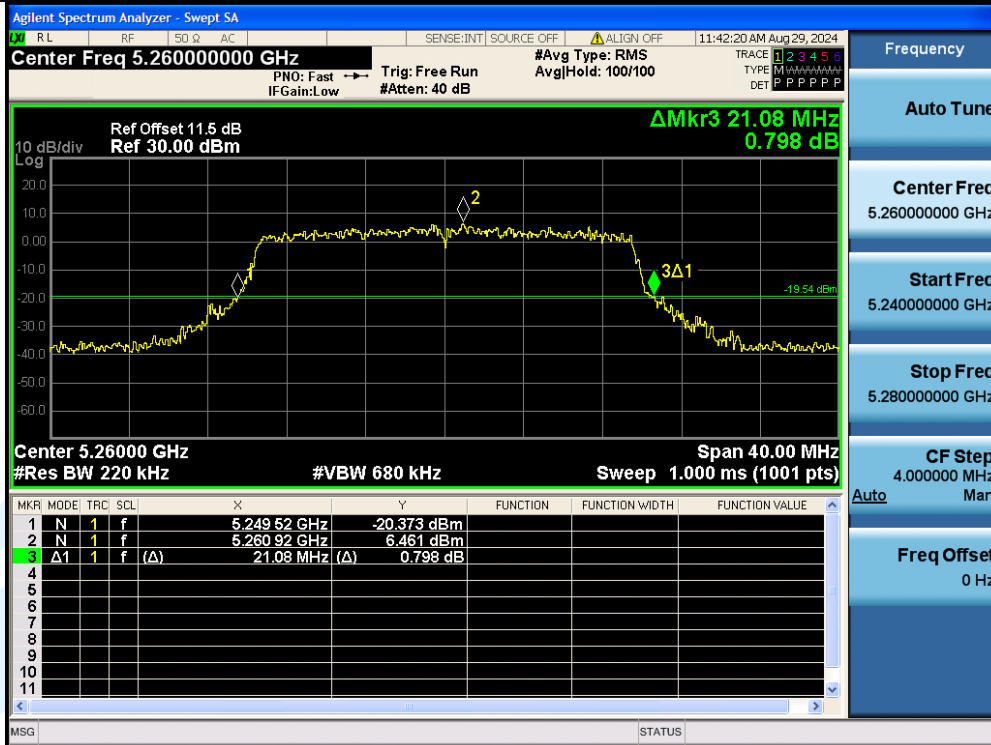

11AX20MIMO-Ant3-5260