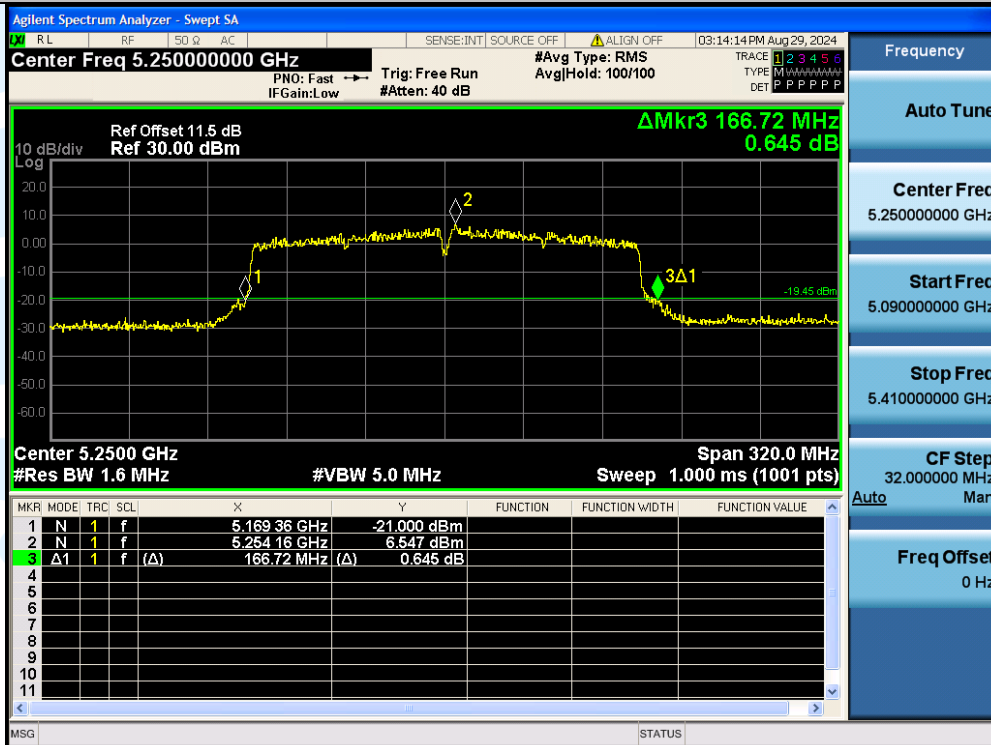

Fax: +86-755-28230886

E-mail: info@uttlab.com

<http://www.uttlab.com>

UTTR-RF-EN300328-V1.2

11AC160MIMO-Ant3-5250

11AC160MIMO-Ant2-5570

Shenzhen UnionTrust Quality and Technology Co., Ltd.

Address: Unit D/E of 9/F and 16/F, Block A, Building 6, Baoneng science and technology park, Longhua district, Shenzhen, China