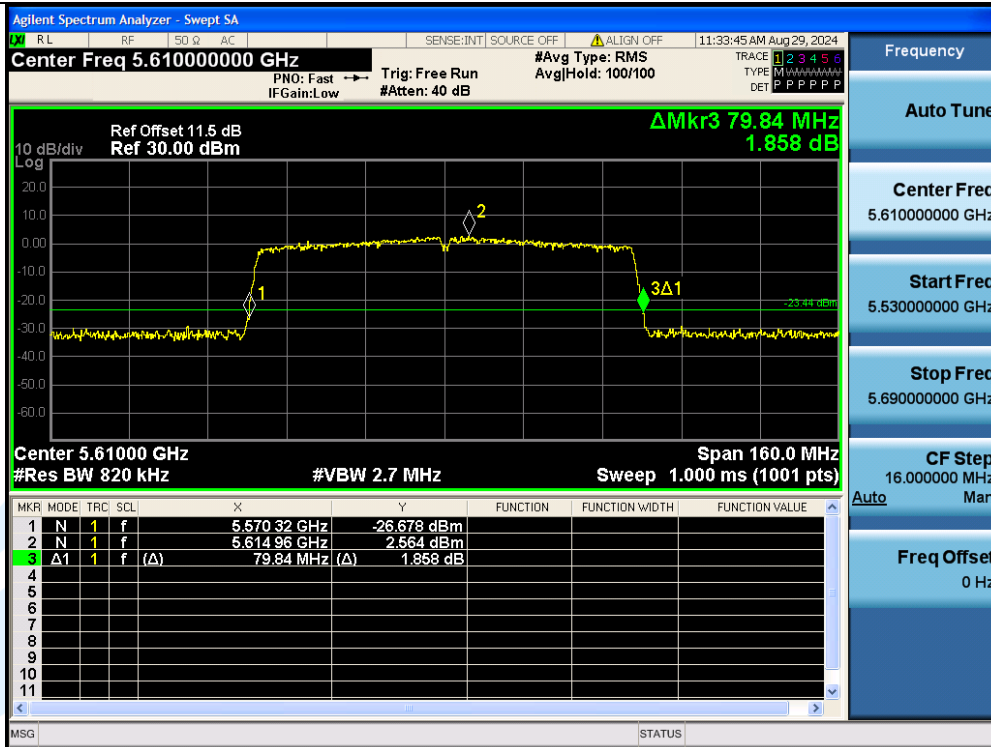

11AC80MIMO-Ant3-5610