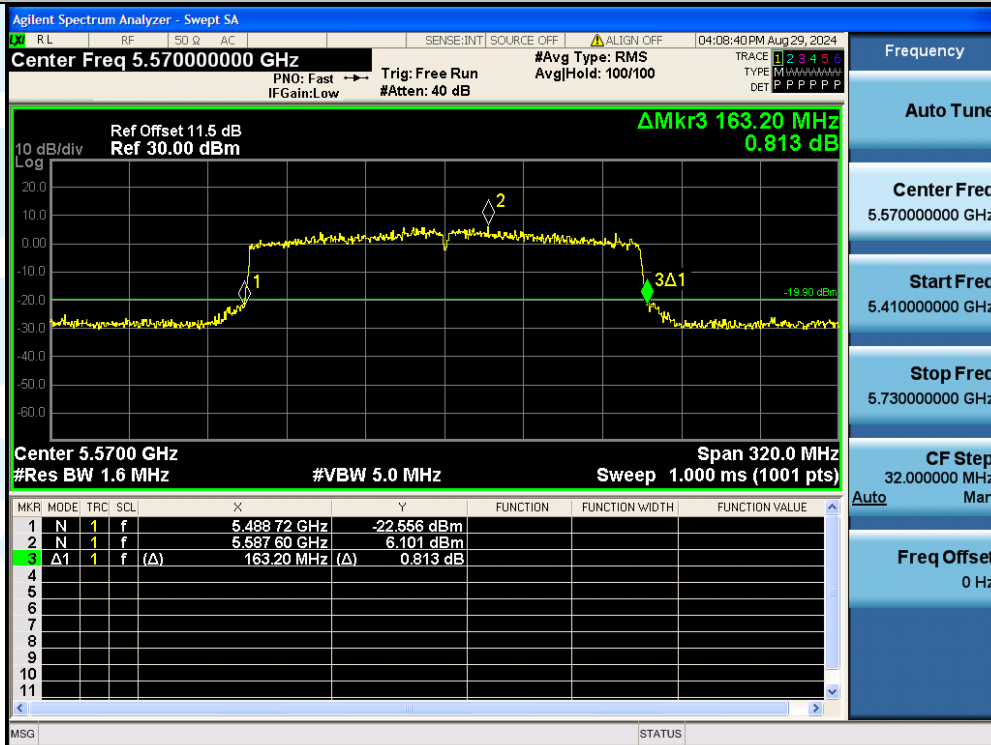

UTTR-RF-EN300328-V1.2

Frequency
Auto Tune
Center Freq 5.57000000 GHz
Start Freq 5.41000000 GHz
Stop Freq 5.73000000 GHz
CF Step 32.000000 MHz Auto Man
Freq Offset 0 Hz

11AX160MIMO-Ant3-5570

Frequency
Auto Tune
Center Freq 5.57000000 GHz
Start Freq 5.41000000 GHz
Stop Freq 5.73000000 GHz
CF Step 32.000000 MHz Auto Man
Freq Offset 0 Hz