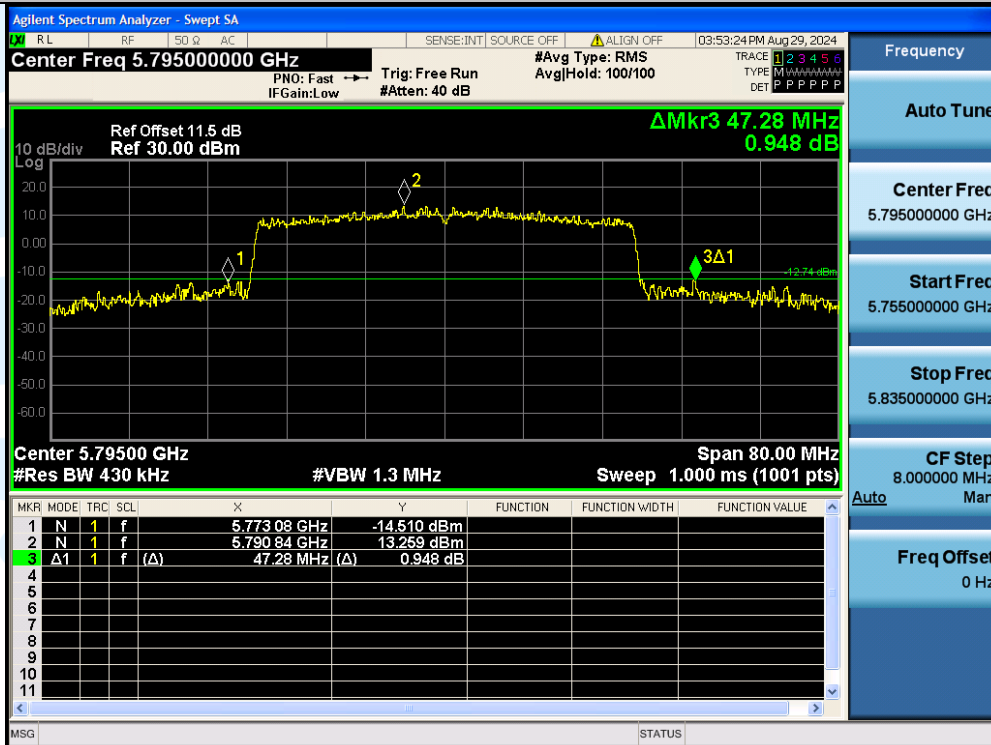

Tel: +86-755-28230888

Fax: +86-755-28230886

E-mail: info@uttlab.com

<http://www.uttlab.com>

UTTR-RF-EN300328-V1.2

11AX40MIMO-Ant3-5795

11AX80MIMO-Ant2-5210

Shenzhen UnionTrust Quality and Technology Co., Ltd.