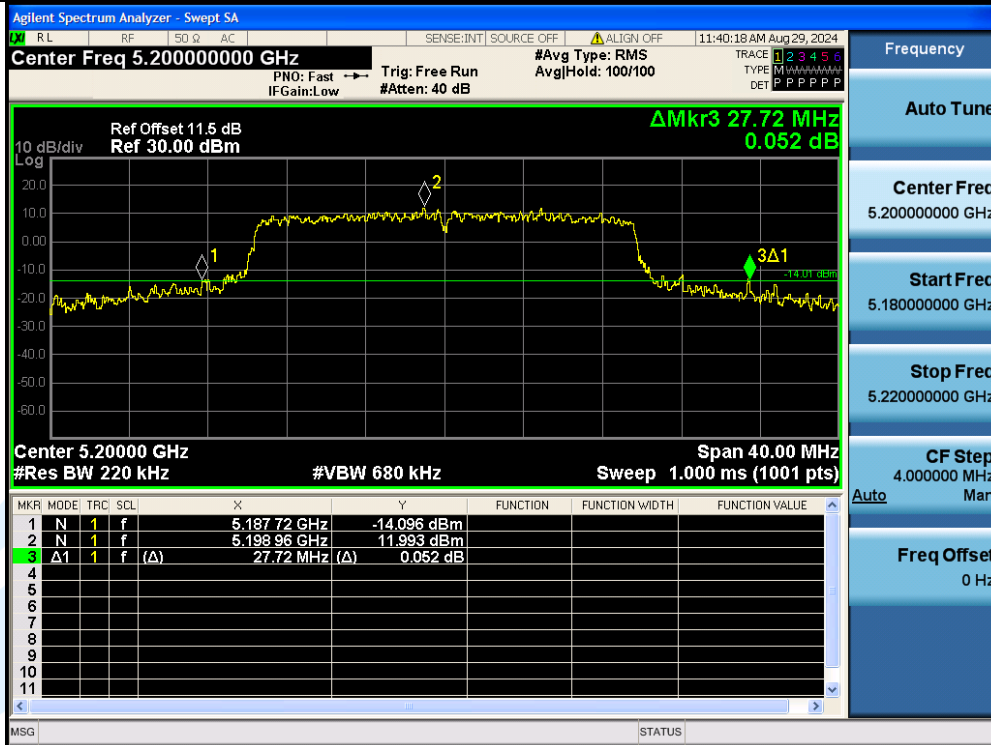

11AX20MIMO-Ant3-5200