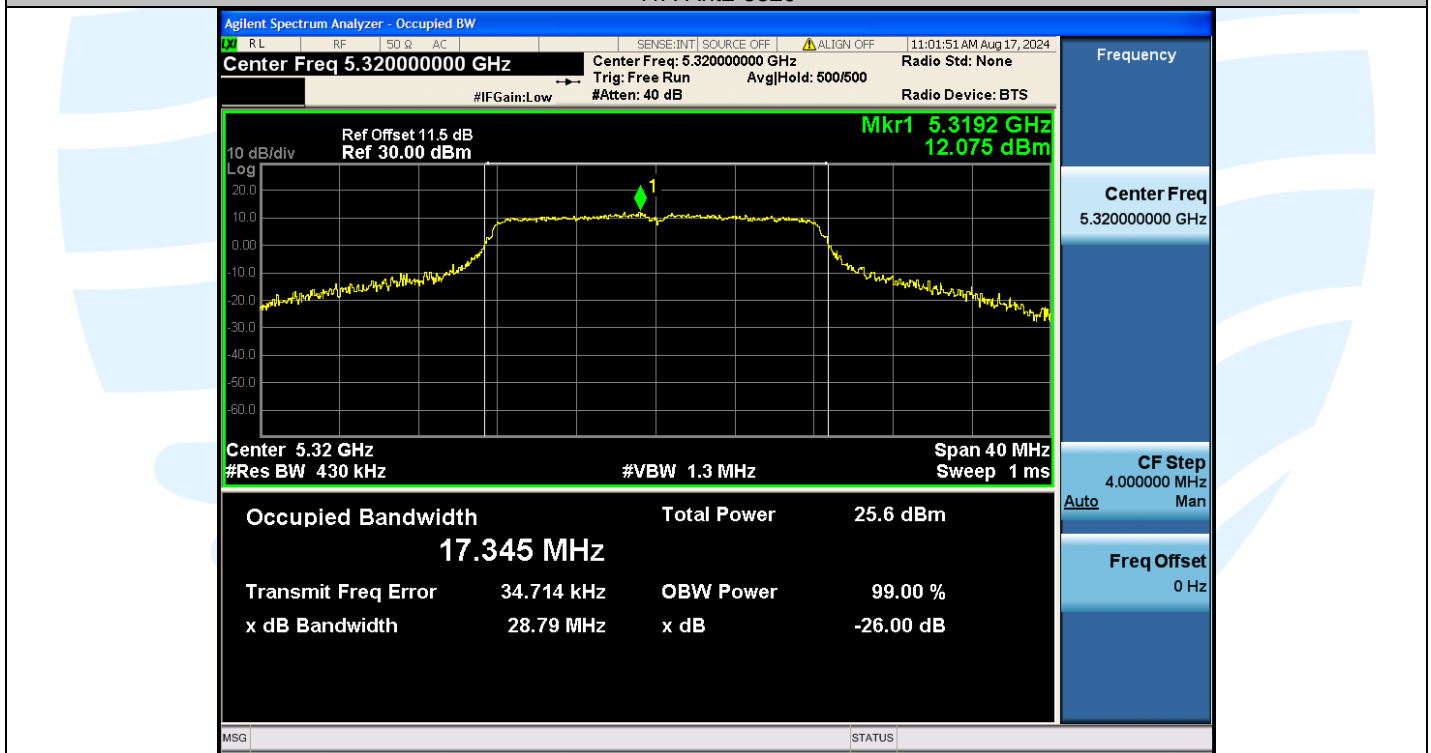

11A-Ant1-5500

Shenzhen UnionTrust Quality and Technology Co., Ltd.

Address: Unit D/E of 9/F and 16/F, Block A, Building 6, Baoneng science and technology park, Longhua district, Shenzhen, China

Tel: +86-755-28230888

Fax: +86-755-28230886

E-mail: info@uttlab.com

<http://www.uttlab.com>

UTTR-RF-EN300328-V1.2