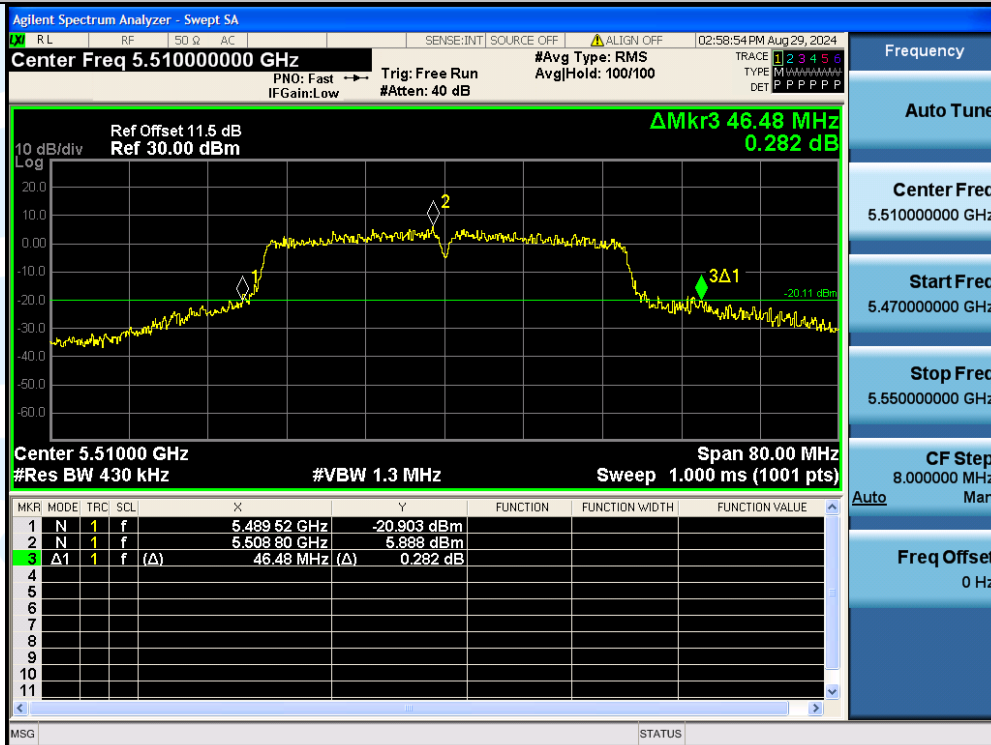

11AC40MIMO-Ant3-5510

11AC40MIMO-Ant2-5550

Shenzhen UnionTrust Quality and Technology Co., Ltd.

Address: Unit D/E of 9/F and 16/F, Block A, Building 6, Baoneng science and technology park, Longhua district, Shenzhen, China