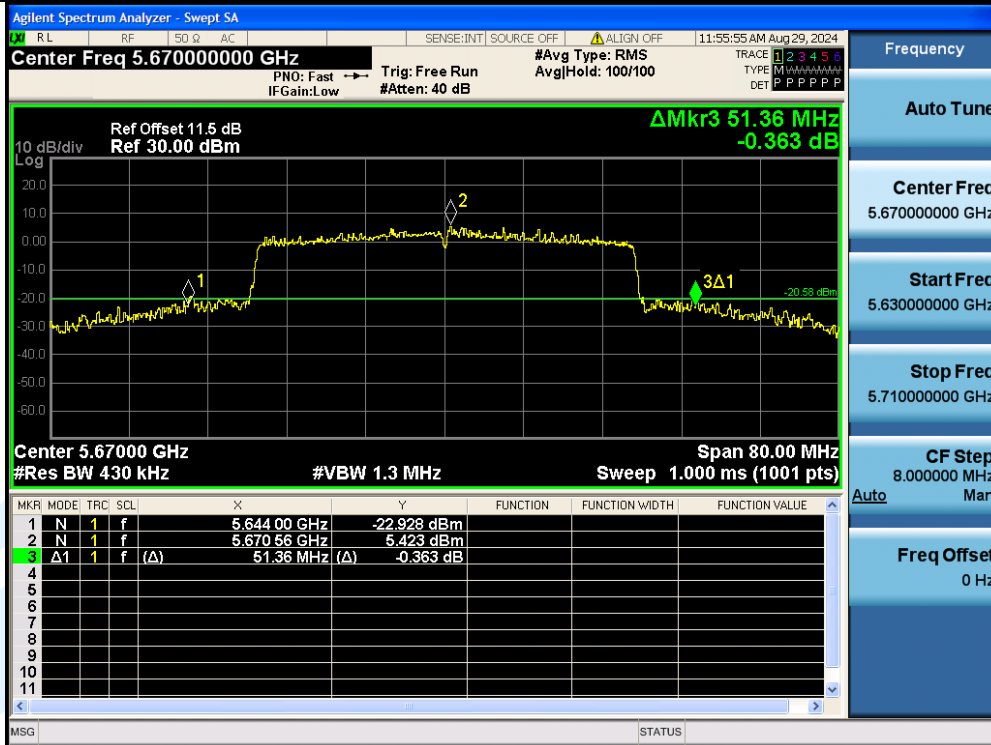

11AX40MIMO-Ant3-5670