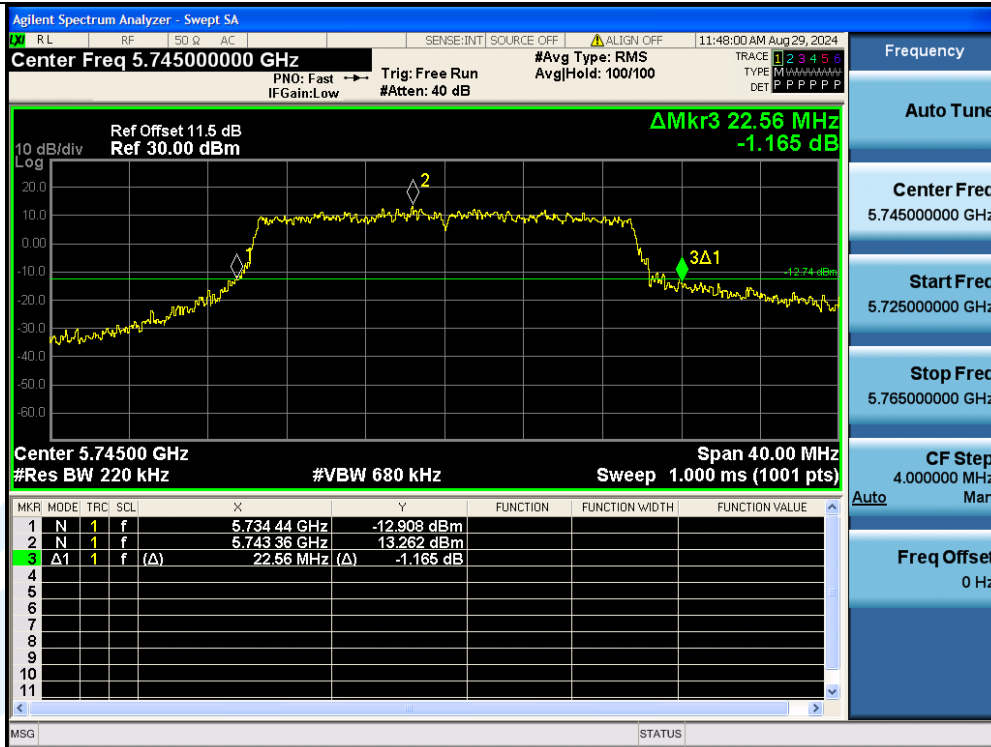

11AX20MIMO-Ant3-5745