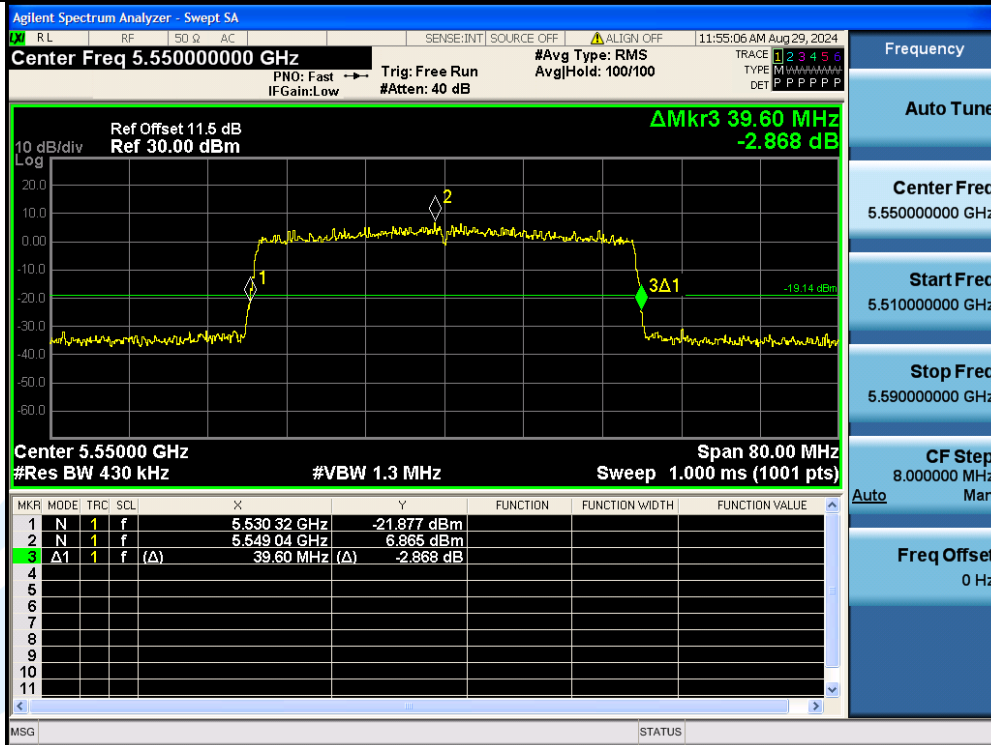

11AX40MIMO-Ant3-5550