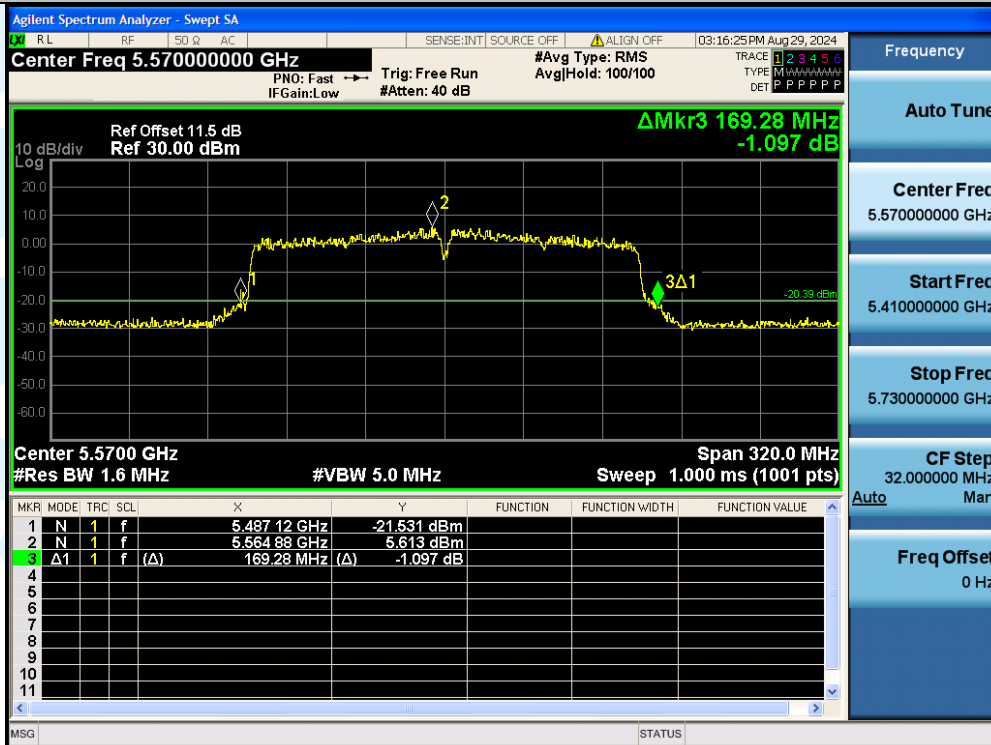

Tel: +86-755-28230888

Fax: +86-755-28230886

E-mail: info@uttlab.com

<http://www.uttlab.com>

UTTR-RF-EN300328-V1.2

11AC160MIMO-Ant3-5570

11AX20MIMO-Ant2-5180

Shenzhen UnionTrust Quality and Technology Co., Ltd.