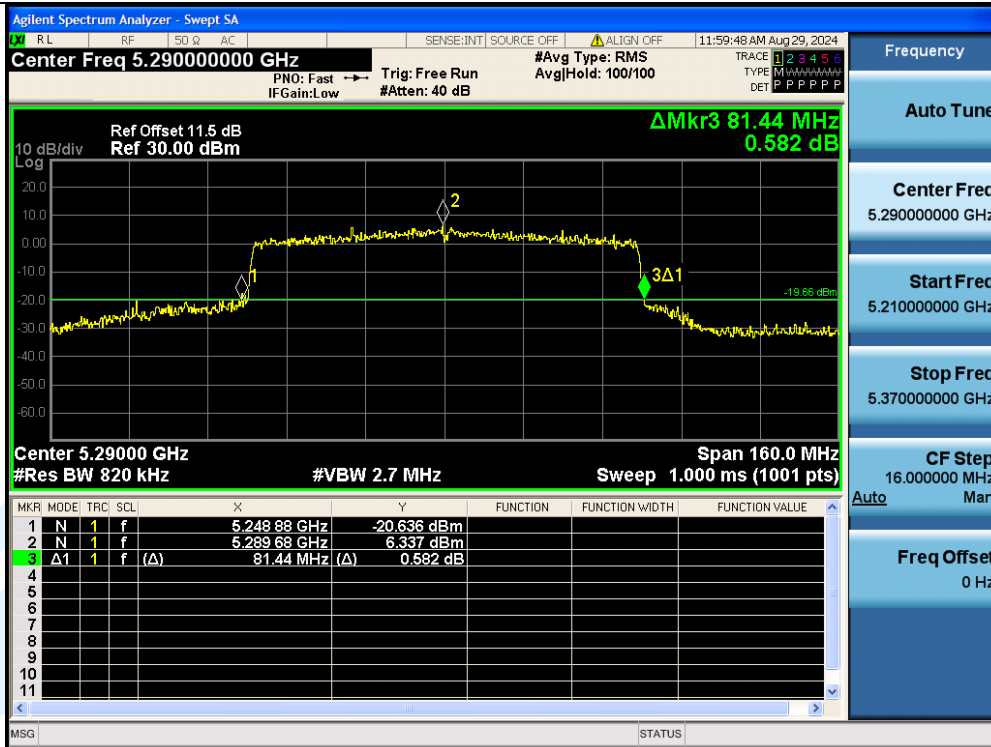

11AX80MIMO-Ant3-5290