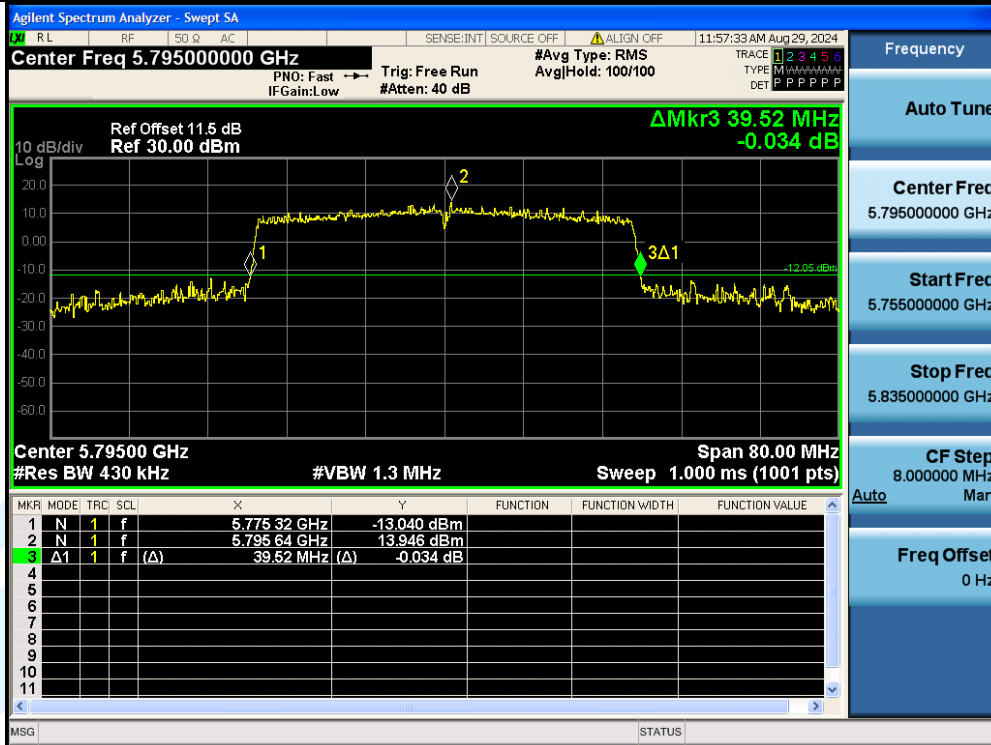

Tel: +86-755-28230888

Fax: +86-755-28230886

E-mail: info@uttlab.com

<http://www.uttlab.com>

UTTR-RF-EN300328-V1.2

11AX40MIMO-Ant3-5795

11AX80MIMO-Ant2-5210

Shenzhen UnionTrust Quality and Technology Co., Ltd.