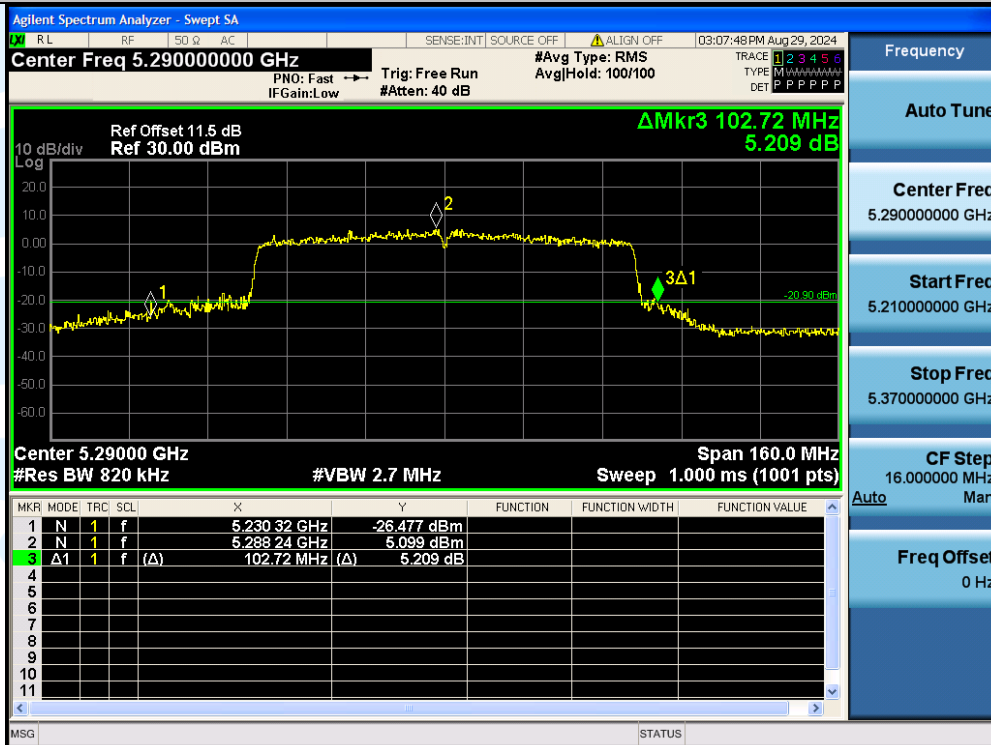

11AC80MIMO-Ant2-5530

Shenzhen UnionTrust Quality and Technology Co., Ltd.

Address: Unit D/E of 9/F and 16/F, Block A, Building 6, Baoneng science and technology park, Longhua district, Shenzhen, China

Tel: +86-755-28230888

Fax: +86-755-28230886

E-mail: info@uttlab.com

<http://www.uttlab.com>

UTTR-RF-EN300328-V1.2