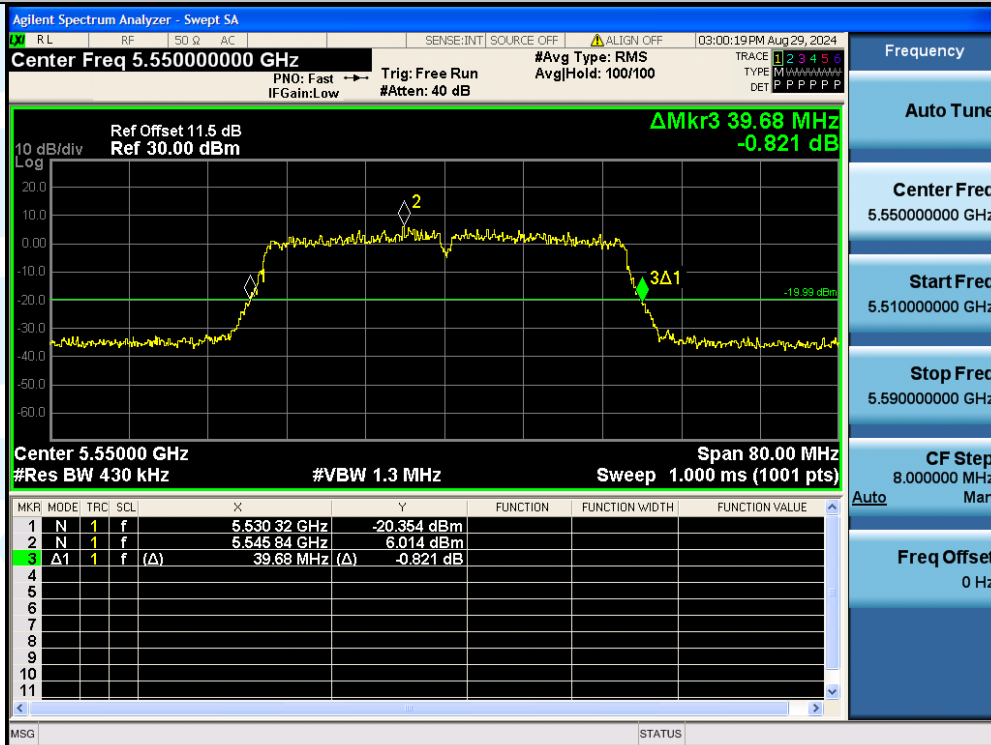

Tel: +86-755-28230888

Fax: +86-755-28230886

E-mail: info@uttlab.com

<http://www.uttlab.com>

UTTR-RF-EN300328-V1.2

11AC40MIMO-Ant3-5550

11AC40MIMO-Ant2-5670