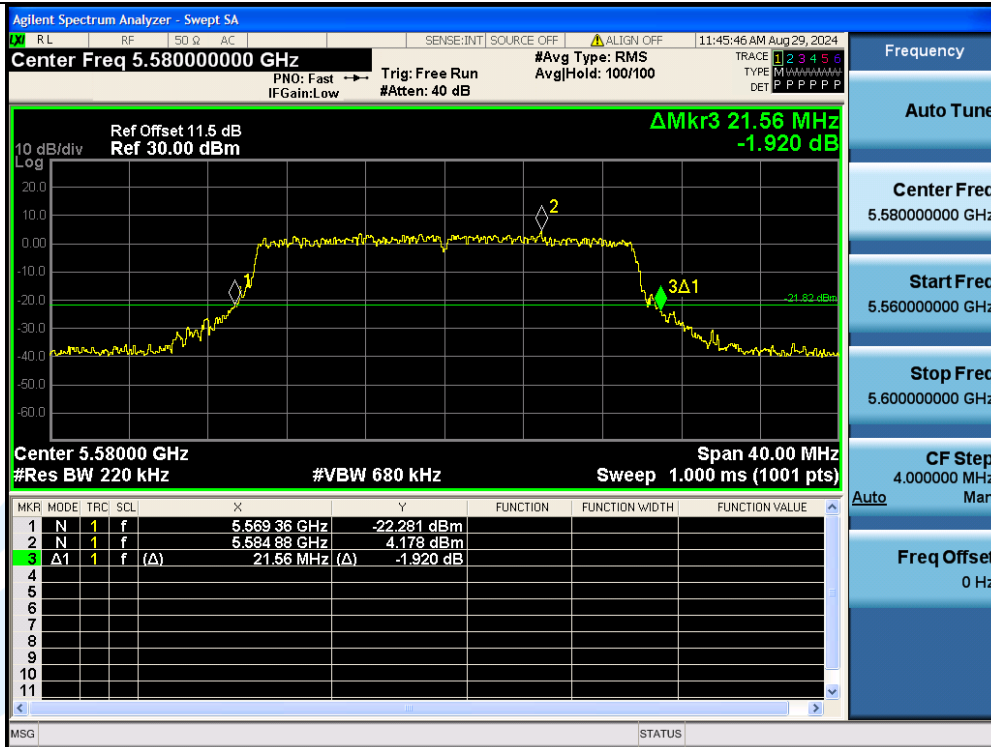

11AX20MIMO-Ant3-5580