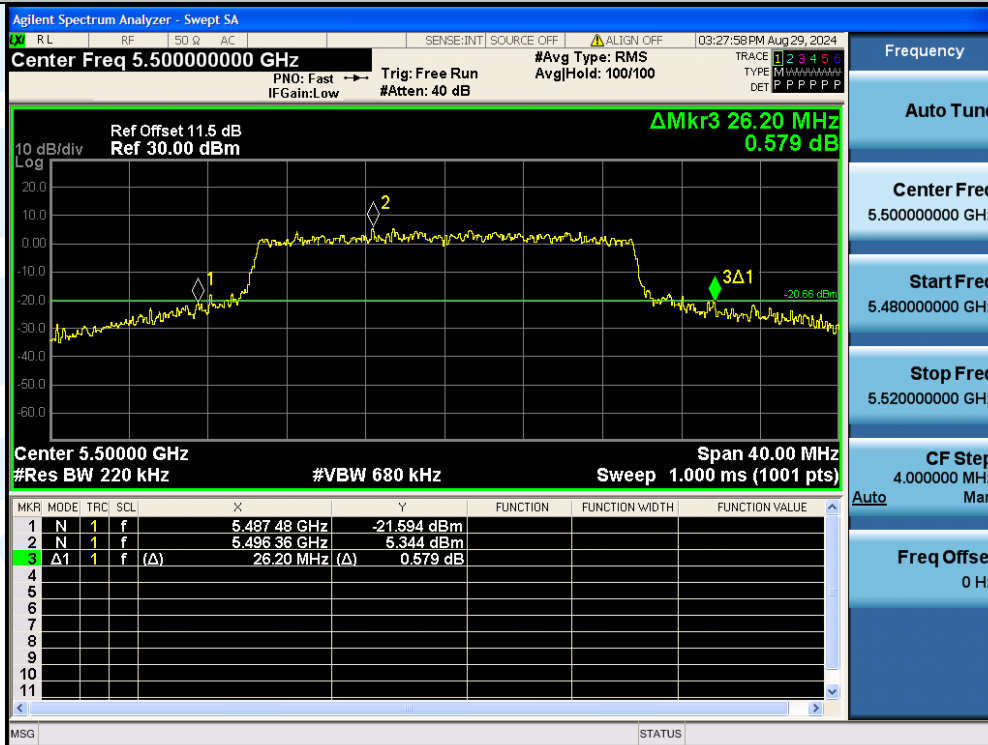

UTTR-RF-EN300328-V1.2

11AX20MIMO-Ant3-5500

11AX20MIMO-Ant2-5580

Shenzhen UnionTrust Quality and Technology Co., Ltd.

Address: Unit D/E of 9/F and 16/F, Block A, Building 6, Baoneng science and technology park, Longhua district, Shenzhen, China