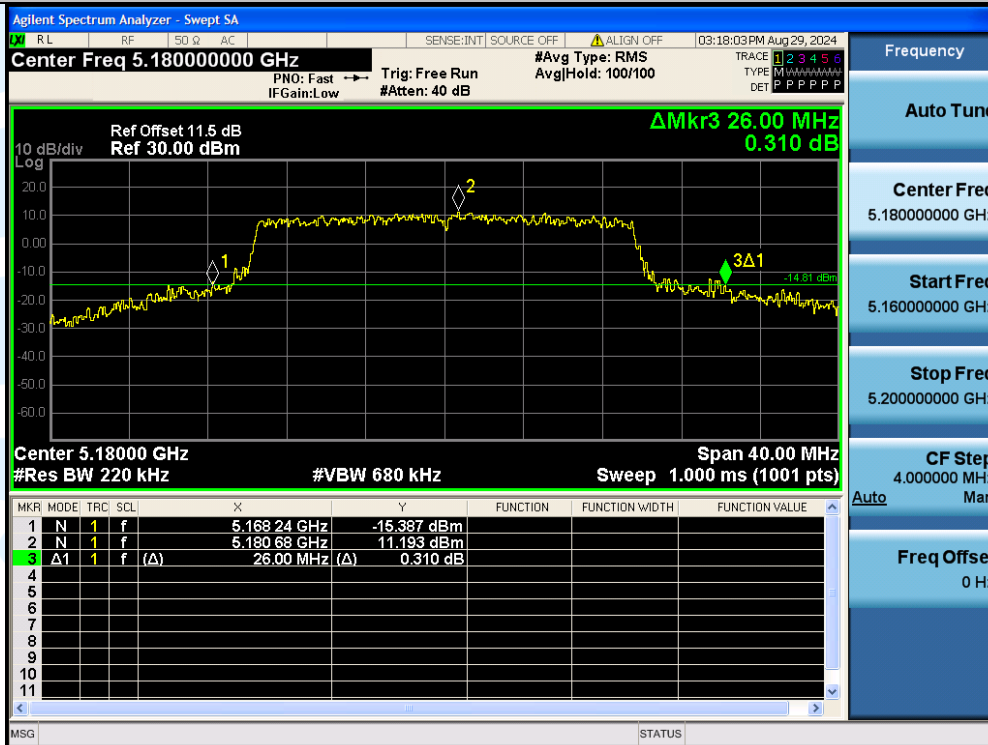

UTTR-RF-EN300328-V1.2

11AX20MIMO-Ant3-5180

11AX20MIMO-Ant2-5200

**Shenzhen UnionTrust Quality and Technology Co., Ltd.**

Address: Unit D/E of 9/F and 16/F, Block A, Building 6, Baoneng science and technology park, Longhua district, Shenzhen, China