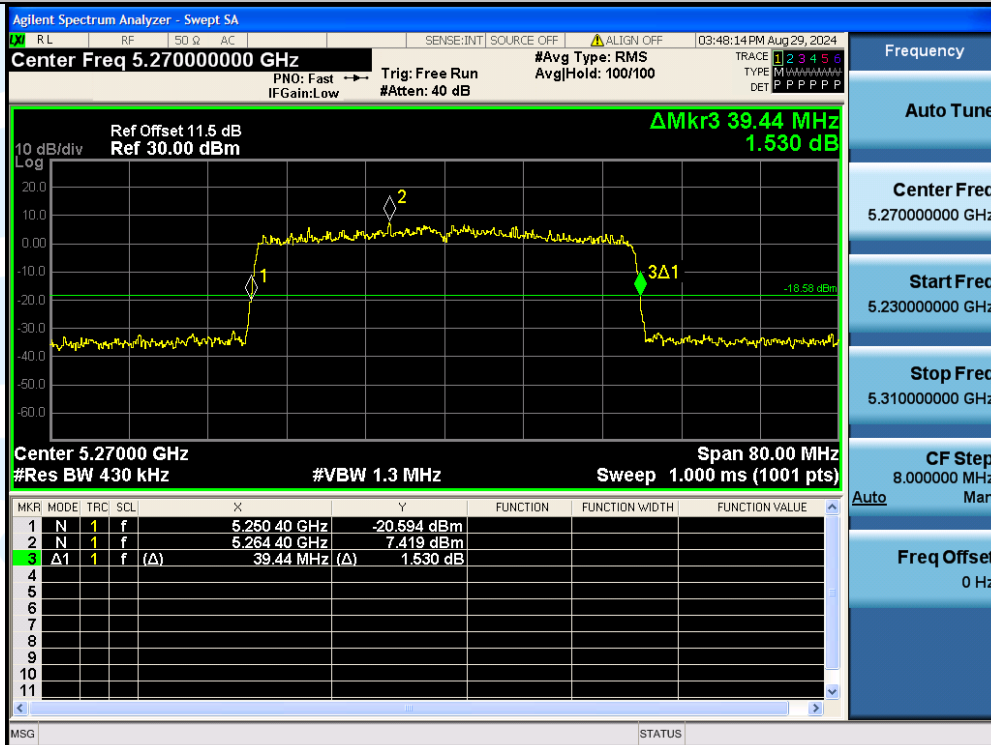

11AX40MIMO-Ant2-5310

Shenzhen UnionTrust Quality and Technology Co., Ltd.

Address: Unit D/E of 9/F and 16/F, Block A, Building 6, Baoneng science and technology park, Longhua district, Shenzhen, China

Tel: +86-755-28230888

Fax: +86-755-28230886

E-mail: info@uttlab.com

<http://www.uttlab.com>

UTTR-RF-EN300328-V1.2