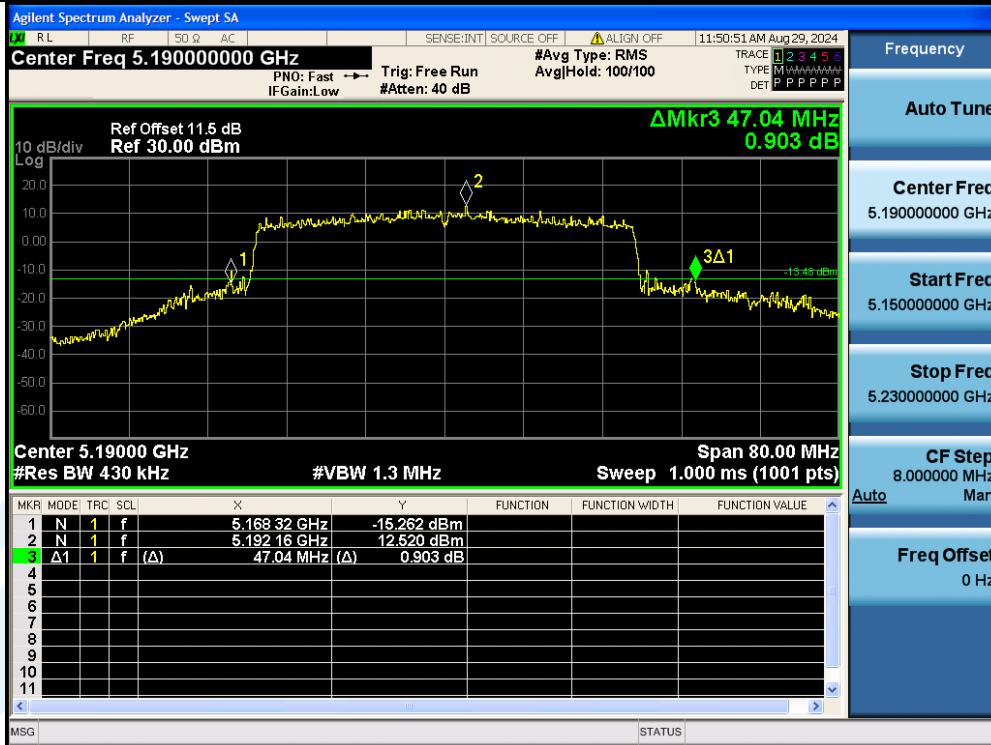

11AX40MIMO-Ant3-5190