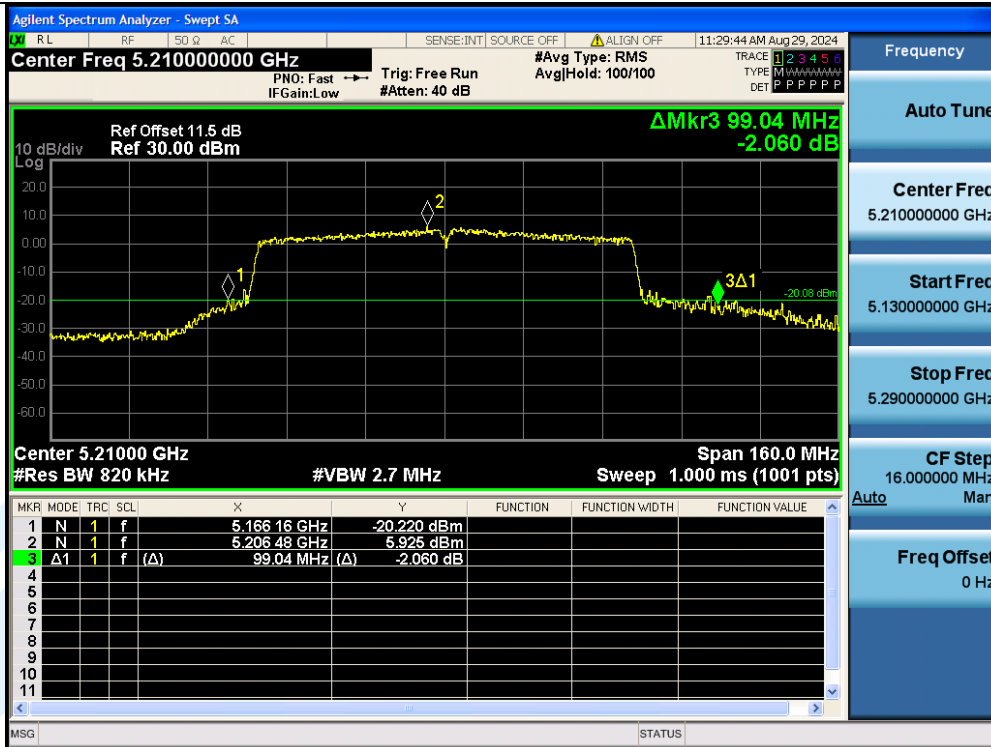

UTTR-RF-EN300328-V1.2

11AC80MIMO-Ant3-5210

11AC80MIMO-Ant2-5290