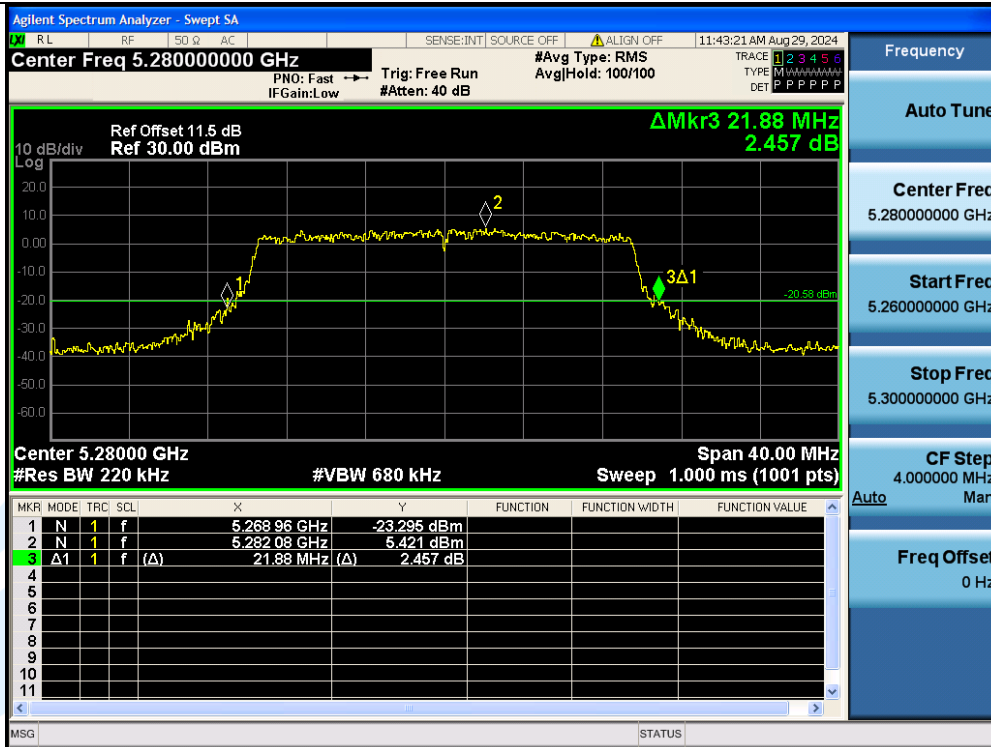

UTTR-RF-EN300328-V1.2

11AX20MIMO-Ant3-5280

11AX20MIMO-Ant2-5320

Shenzhen UnionTrust Quality and Technology Co., Ltd.

Address: Unit D/E of 9/F and 16/F, Block A, Building 6, Baoneng science and technology park, Longhua district, Shenzhen, China