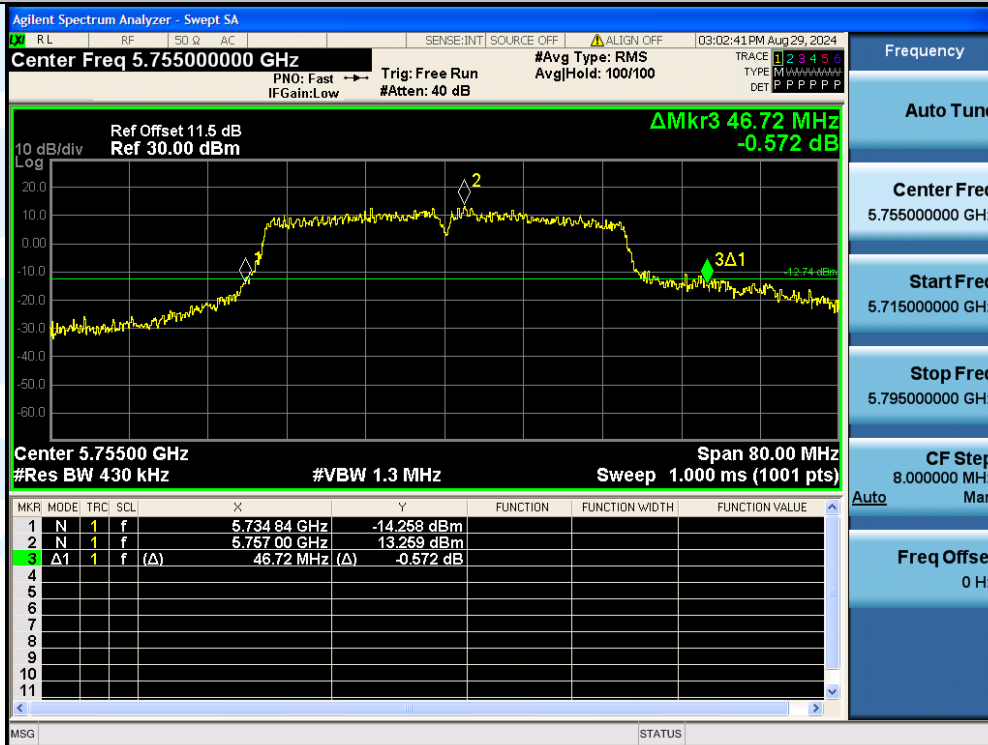

11AC40MIMO-Ant2-5795

Shenzhen UnionTrust Quality and Technology Co., Ltd.

Address: Unit D/E of 9/F and 16/F, Block A, Building 6, Baoneng science and technology park, Longhua district, Shenzhen, China

Tel: +86-755-28230888

Fax: +86-755-28230886

E-mail: info@uttlab.com

<http://www.uttlab.com>

UTTR-RF-EN300328-V1.2