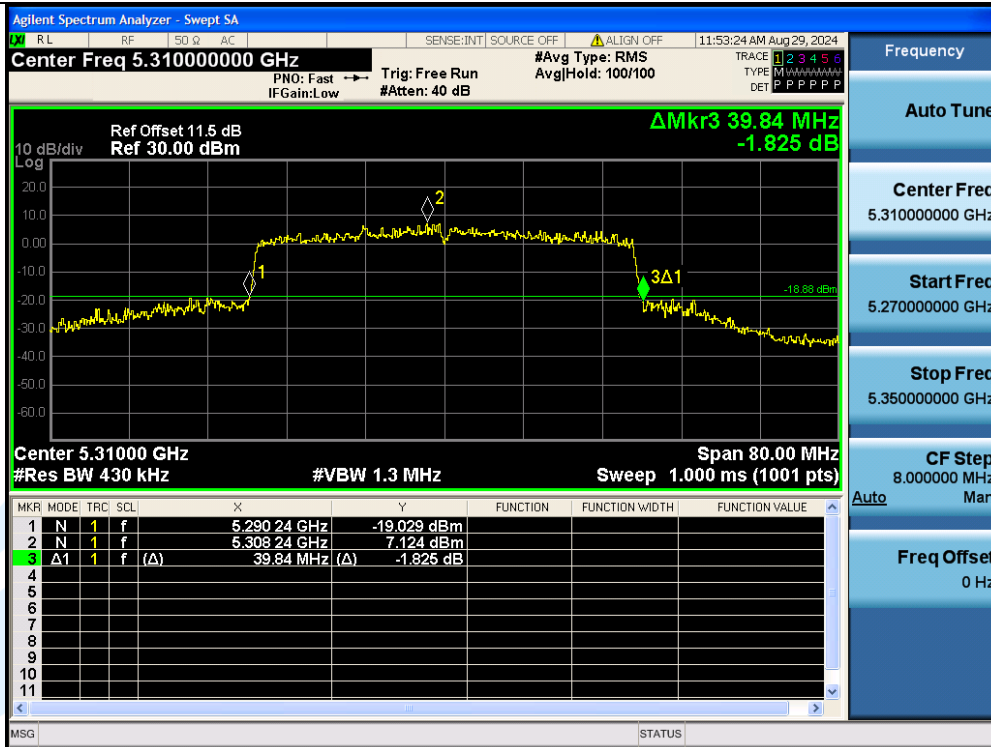

UTTR-RF-EN300328-V1.2

11AX40MIMO-Ant3-5310

11AX40MIMO-Ant2-5510