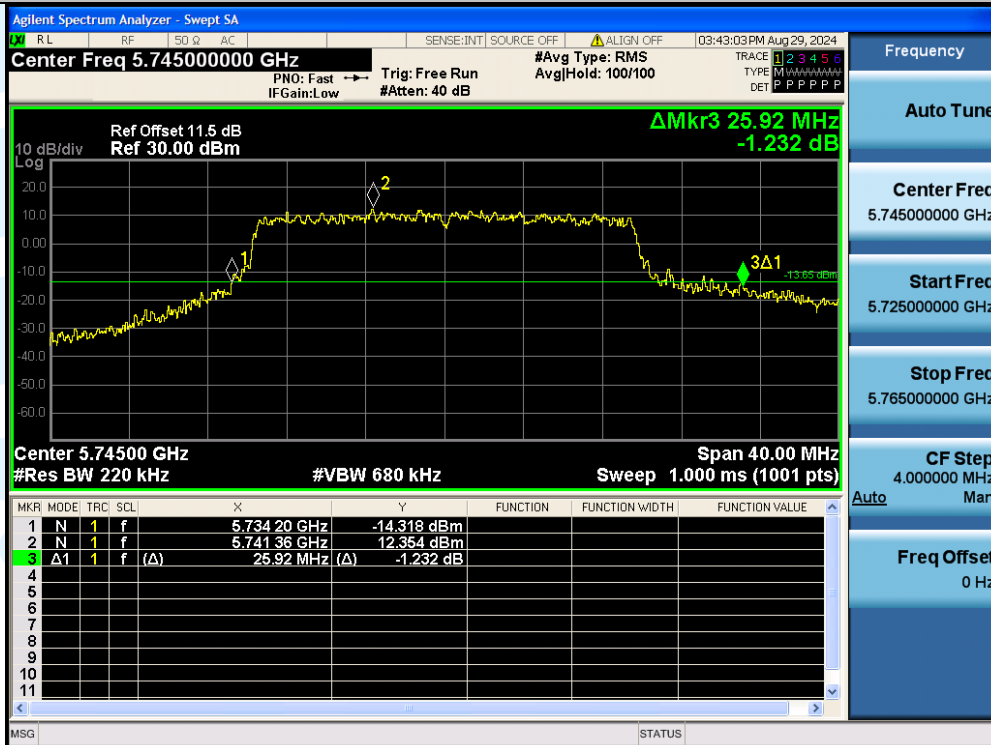

Fax: +86-755-28230886

E-mail: info@uttlab.com

<http://www.uttlab.com>

UTTR-RF-EN300328-V1.2

11AX20MIMO-Ant3-5745

11AX20MIMO-Ant2-5785

Shenzhen UnionTrust Quality and Technology Co., Ltd.

Address: Unit D/E of 9/F and 16/F, Block A, Building 6, Baoneng science and technology park, Longhua district, Shenzhen, China