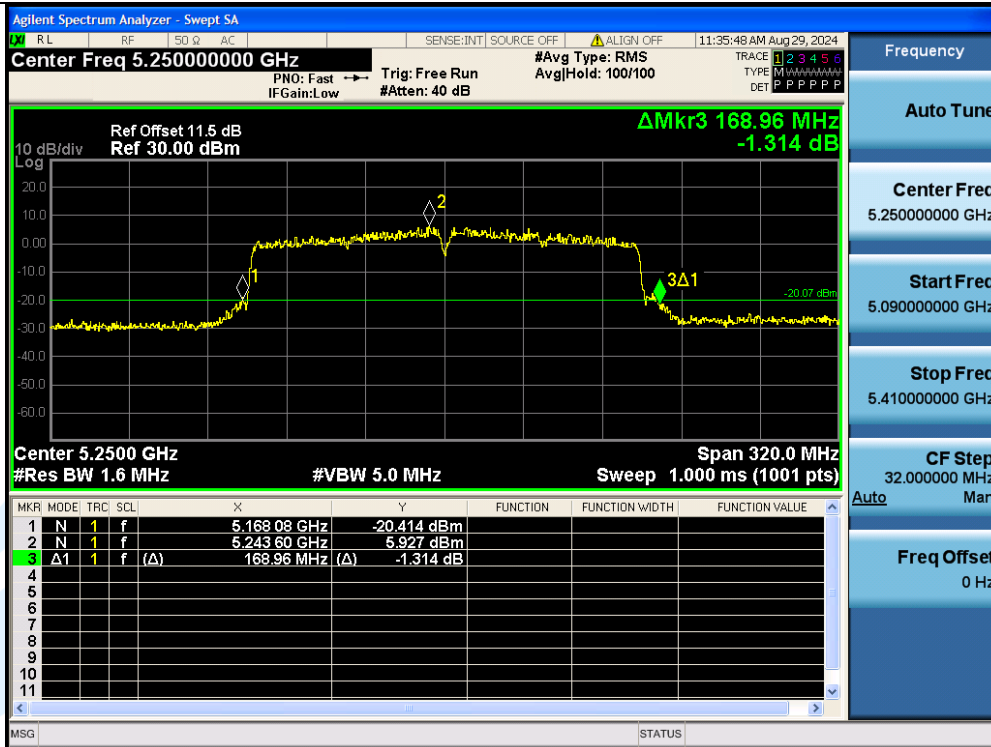

11AC160MIMO-Ant3-5250