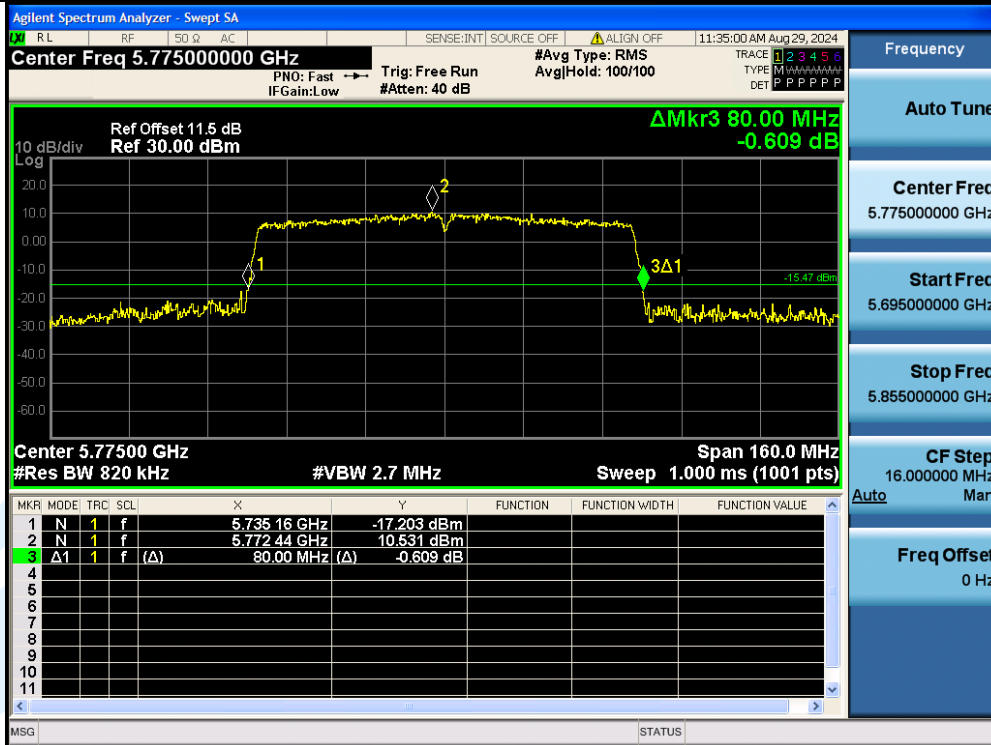

11AC80MIMO-Ant3-5775