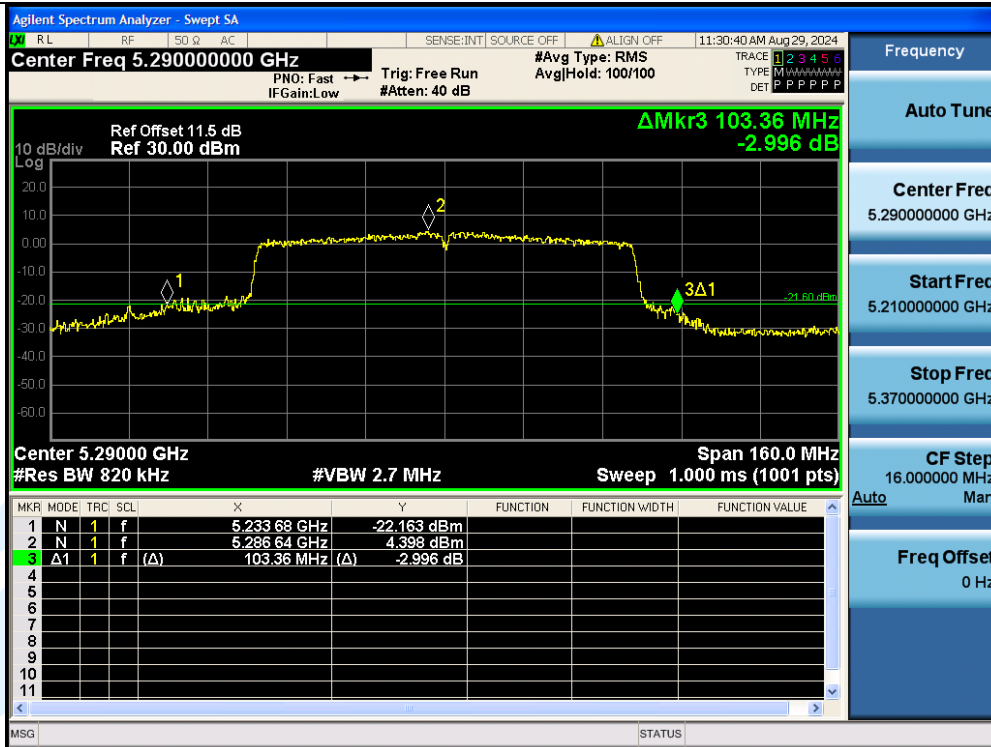

11AC80MIMO-Ant3-5290