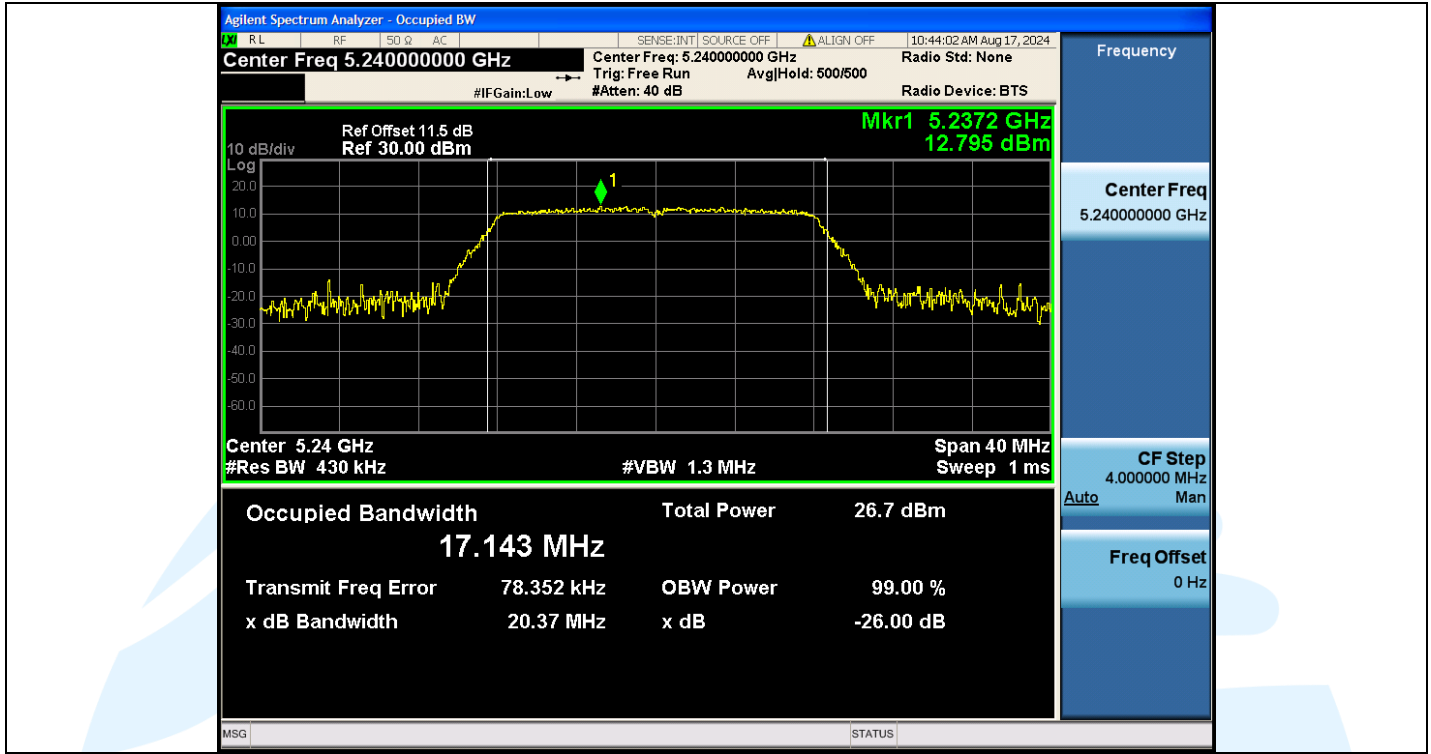

11A-Ant2-5240