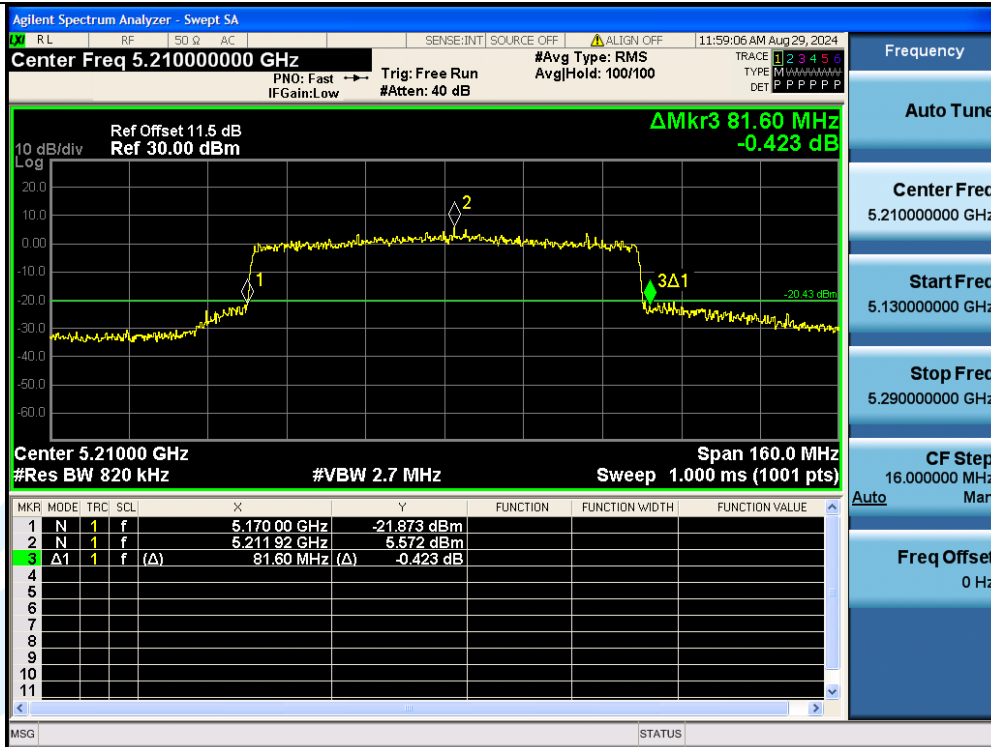

UTTR-RF-EN300328-V1.2

11AX80MIMO-Ant3-5210

11AX80MIMO-Ant2-5290

Shenzhen UnionTrust Quality and Technology Co., Ltd.

Address: Unit D/E of 9/F and 16/F, Block A, Building 6, Baoneng science and technology park, Longhua district, Shenzhen, China