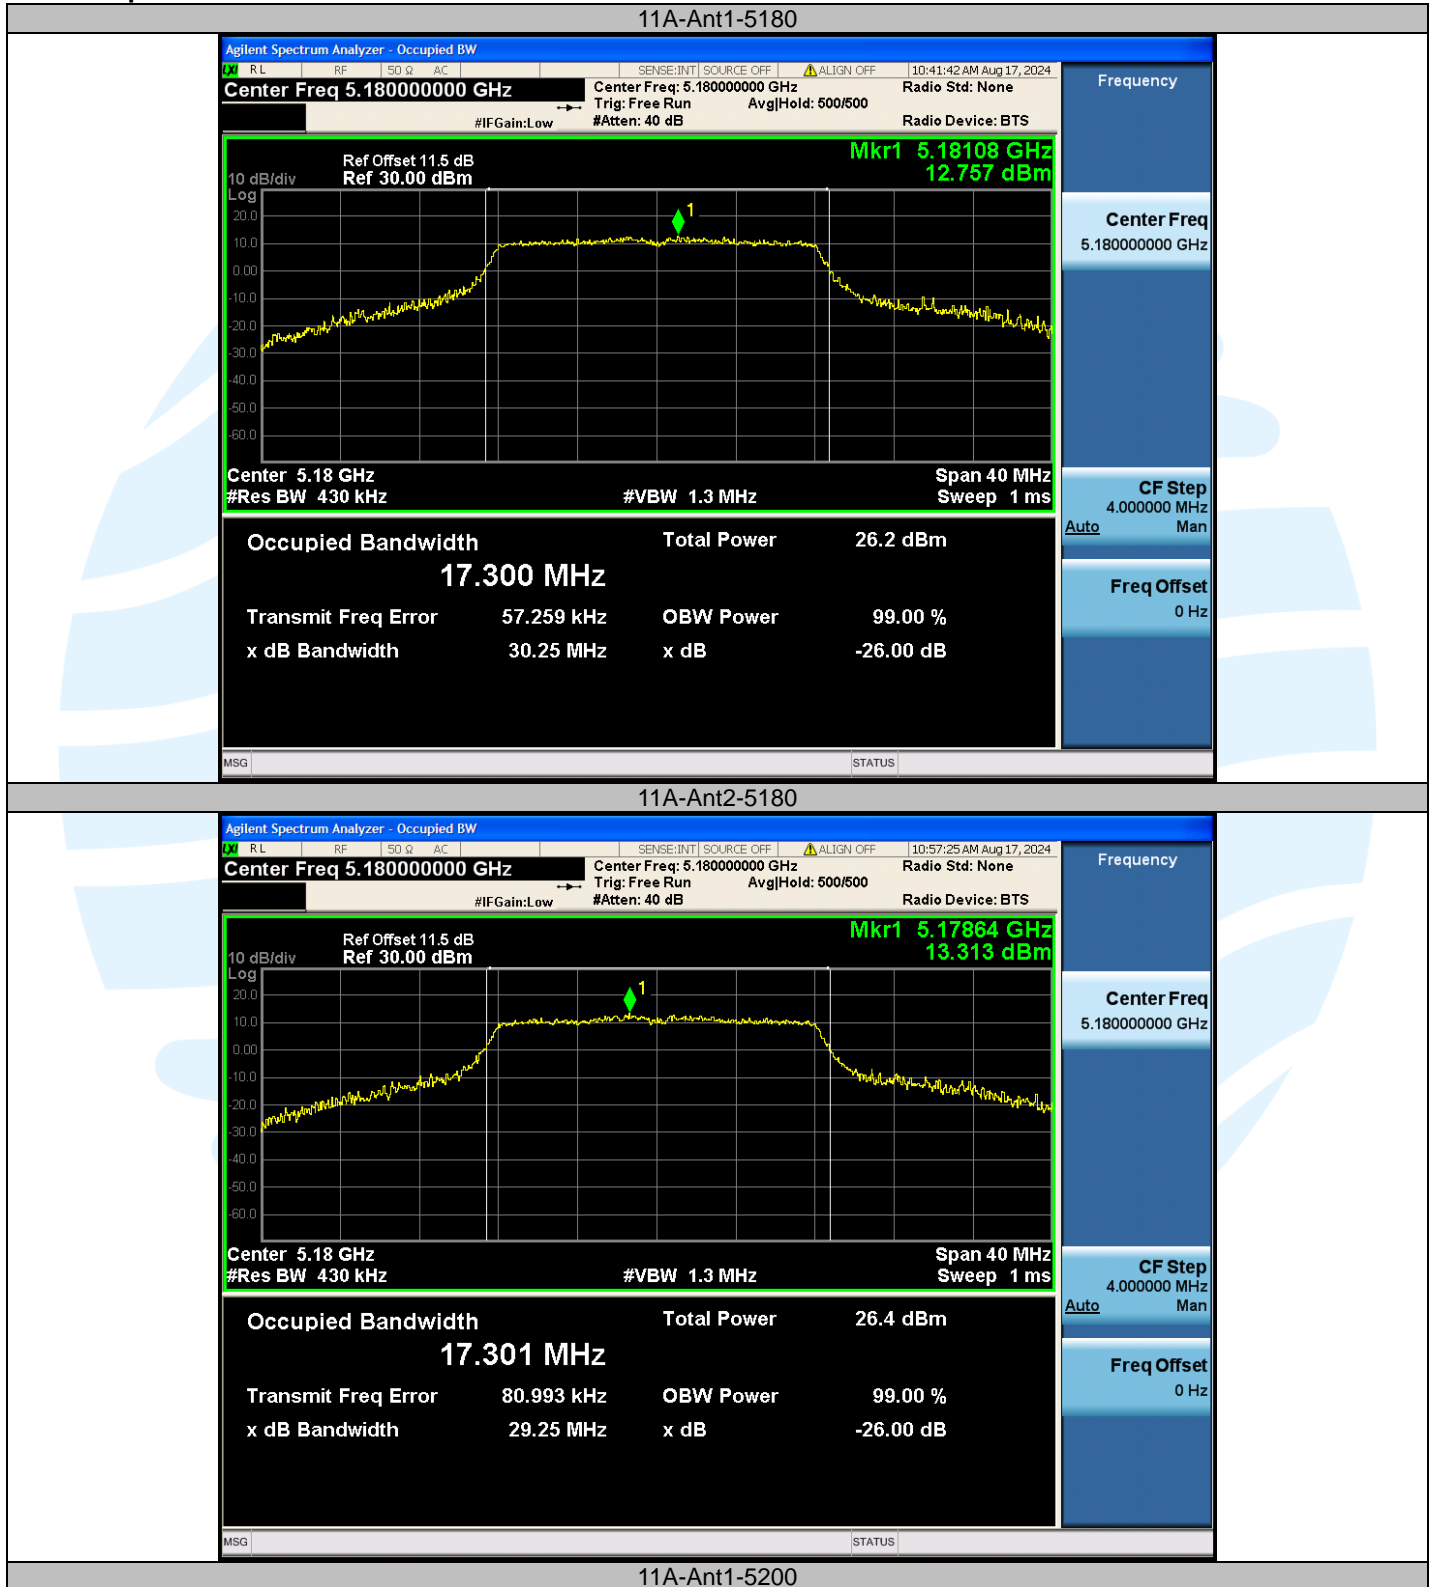

11AX160MIMO	Ant1	5250_UNII-2A	78.68	5250	5328.6803	---	---
11AX160MIMO	Ant2	5250_UNII-2A	78.787	5250	5328.7865	---	---
11AX160MIMO	Ant1	5570	156.03	5492.1770	5648.2070	---	---
11AX160MIMO	Ant2	5570	155.98	5492.2687	5648.2487	---	---

Test Graphs

Shenzhen UnionTrust Quality and Technology Co., Ltd.

Address: Unit D/E of 9/F and 16/F, Block A, Building 6, Baoneng science and technology park, Longhua district, Shenzhen, China

Tel: +86-755-28230888

Fax: +86-755-28230886

E-mail: info@uttlab.com

<http://www.uttlab.com>

UTTR-RF-EN300328-V1.2