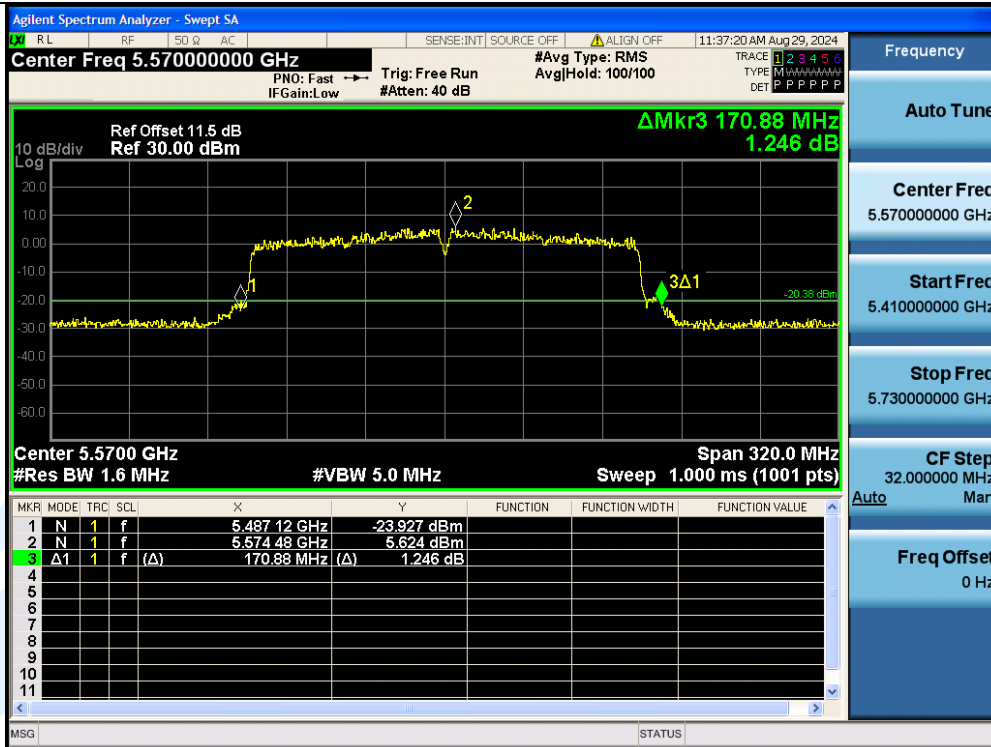

11AC160MIMO-Ant3-5570