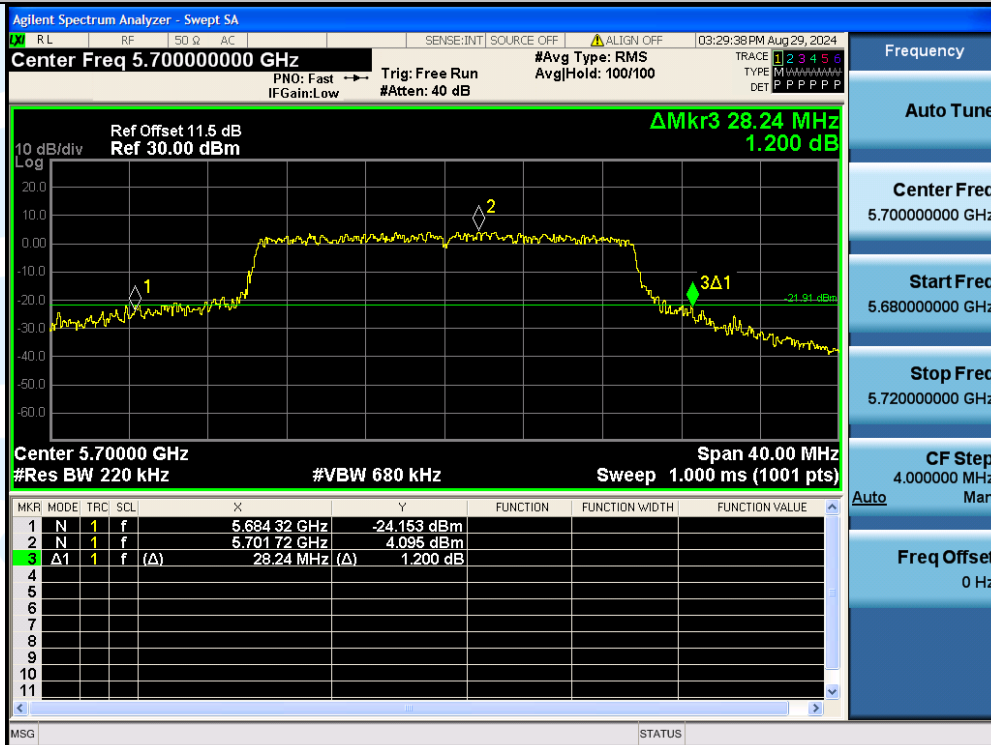

UTTR-RF-EN300328-V1.2

11AX20MIMO-Ant3-5700

11AX20MIMO-Ant2-5745