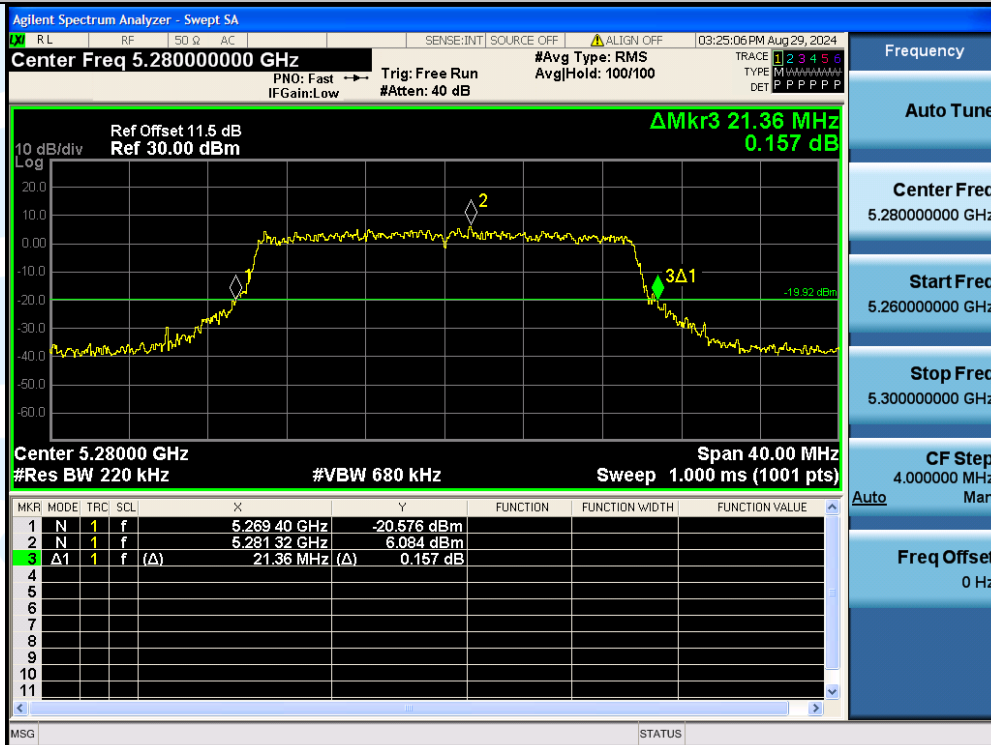

UTTR-RF-EN300328-V1.2

11AX20MIMO-Ant3-5280

11AX20MIMO-Ant2-5320

Shenzhen UnionTrust Quality and Technology Co., Ltd.

Address: Unit D/E of 9/F and 16/F, Block A, Building 6, Baoneng science and technology park, Longhua district, Shenzhen, China