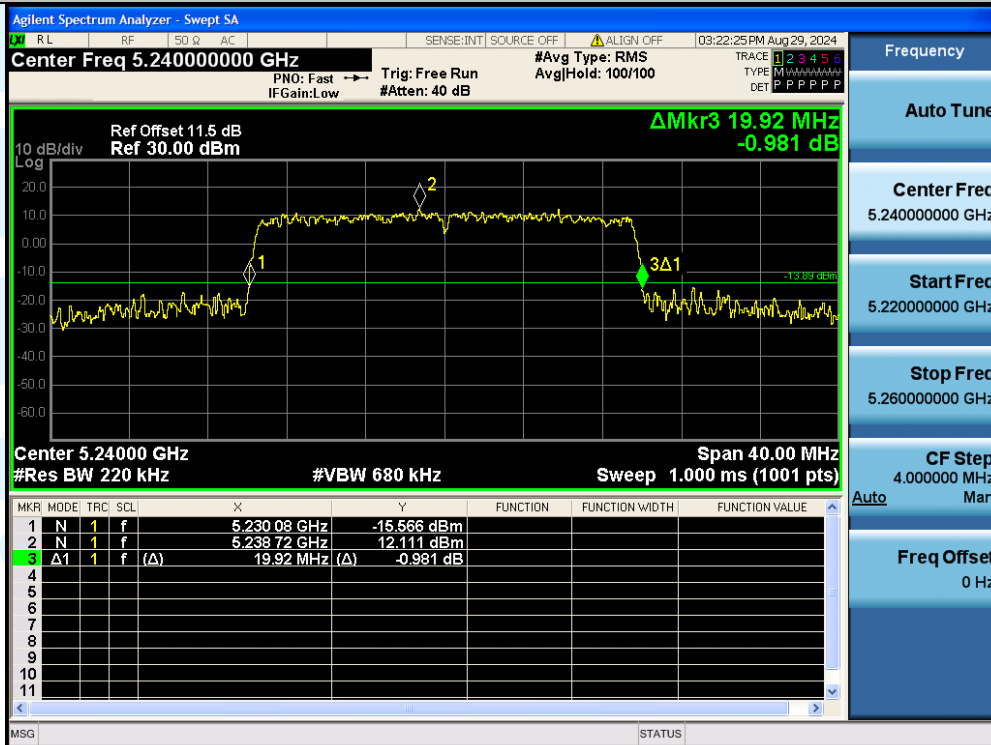

Fax: +86-755-28230886

E-mail: info@uttlab.com

<http://www.uttlab.com>

UTTR-RF-EN300328-V1.2

11AX20MIMO-Ant3-5240

11AX20MIMO-Ant2-5260

Shenzhen UnionTrust Quality and Technology Co., Ltd.

Address: Unit D/E of 9/F and 16/F, Block A, Building 6, Baoneng science and technology park, Longhua district, Shenzhen, China