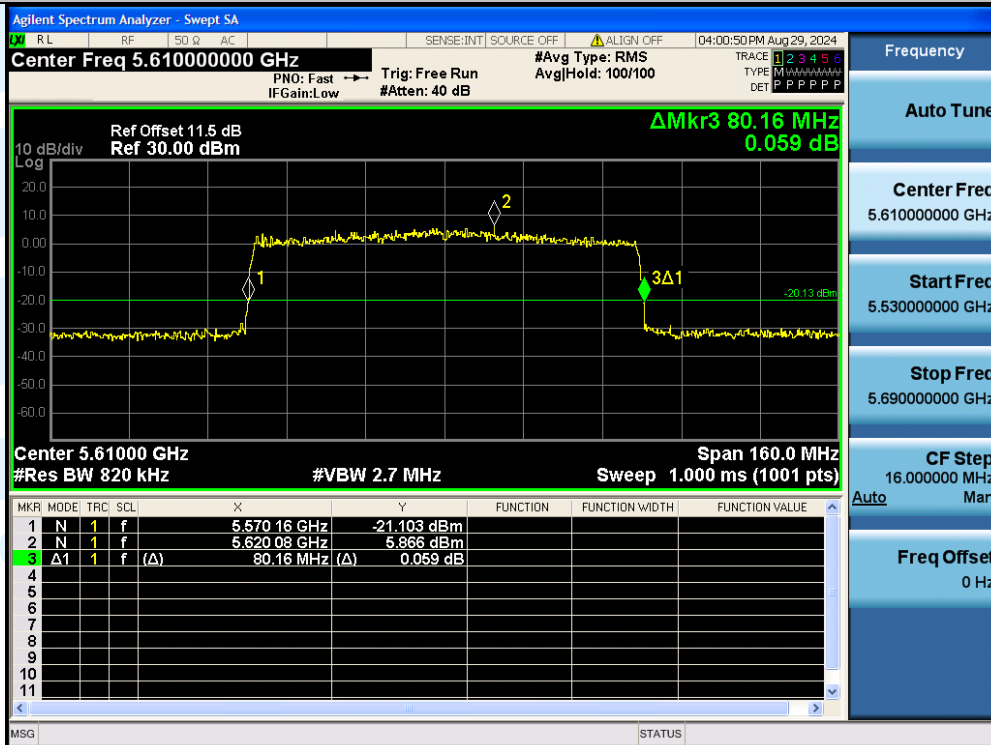

11AX80MIMO-Ant2-5775

Shenzhen UnionTrust Quality and Technology Co., Ltd.

Address: Unit D/E of 9/F and 16/F, Block A, Building 6, Baoneng science and technology park, Longhua district, Shenzhen, China

Tel: +86-755-28230888

Fax: +86-755-28230886

E-mail: info@uttlab.com

<http://www.uttlab.com>

UTTR-RF-EN300328-V1.2