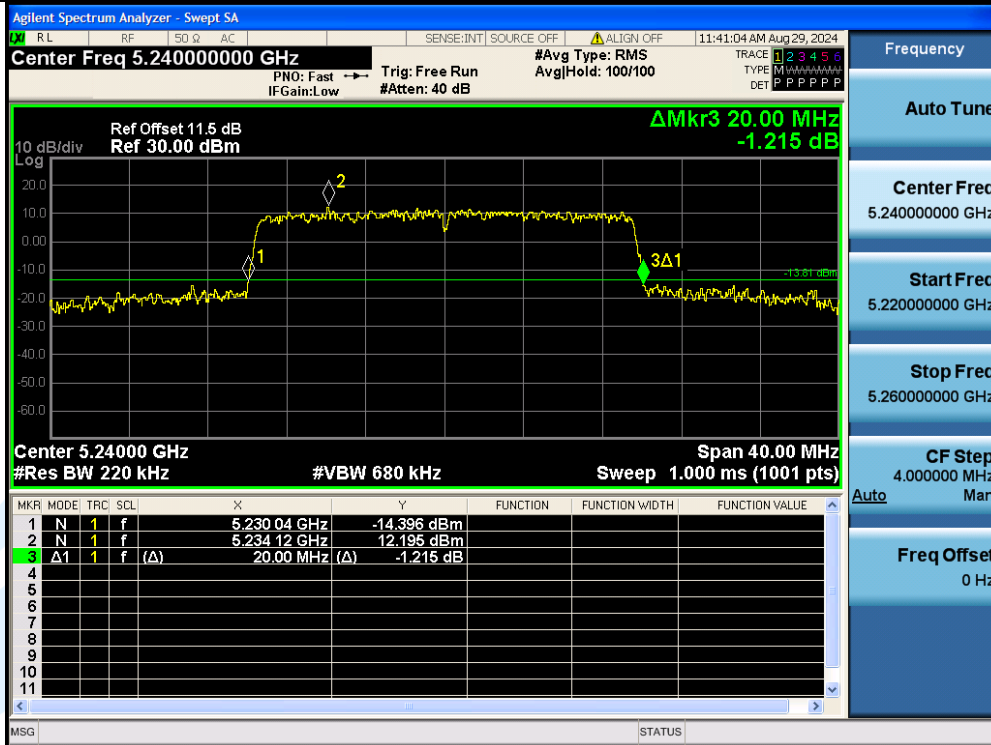

11AX20MIMO-Ant3-5240