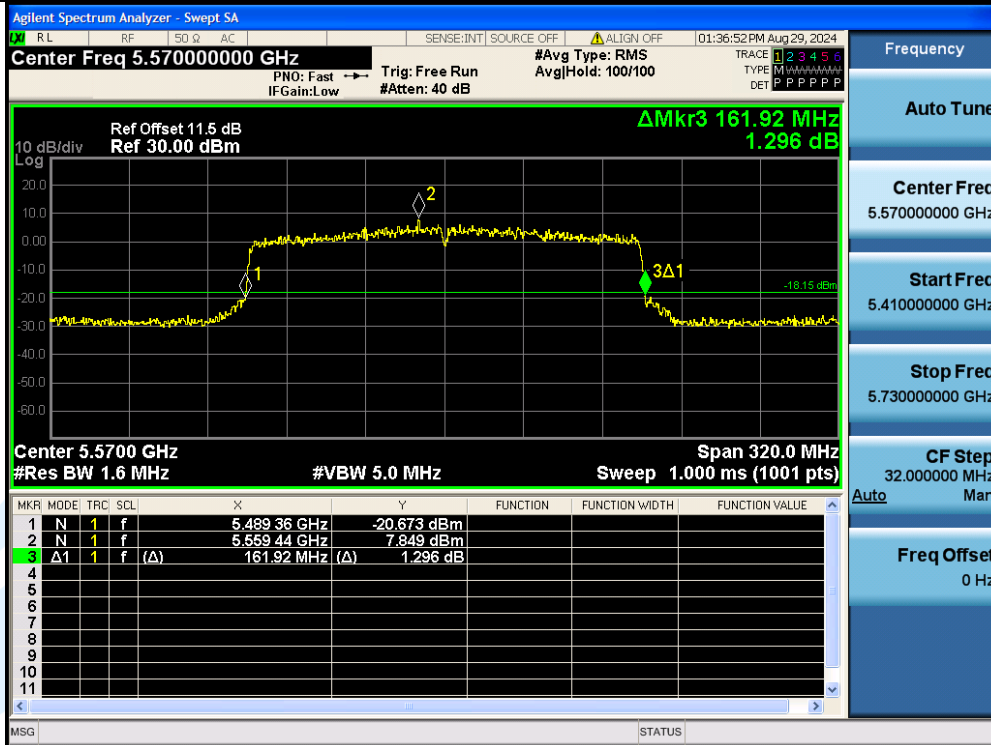

UTTR-RF-EN300328-V1.2

Frequency
Auto Tune
Center Freq 5.57000000 GHz
Start Freq 5.41000000 GHz
Stop Freq 5.73000000 GHz
CF Step 32.000000 MHz Auto Man
Freq Offset 0 Hz

11AX160MIMO-Ant3-5570

Frequency
Auto Tune
Center Freq 5.57000000 GHz
Start Freq 5.41000000 GHz
Stop Freq 5.73000000 GHz
CF Step 32.000000 MHz Auto Man
Freq Offset 0 Hz