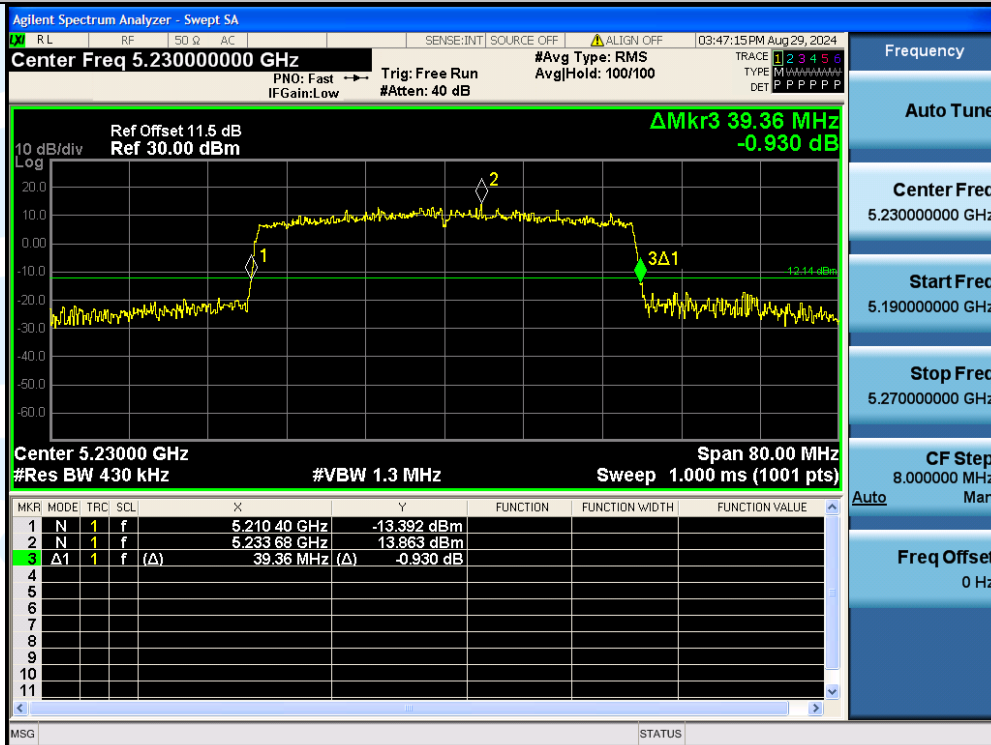

UTTR-RF-EN300328-V1.2

11AX40MIMO-Ant3-5230

11AX40MIMO-Ant2-5270

**Shenzhen UnionTrust Quality and Technology Co., Ltd.**

Address: Unit D/E of 9/F and 16/F, Block A, Building 6, Baoneng science and technology park, Longhua district, Shenzhen, China