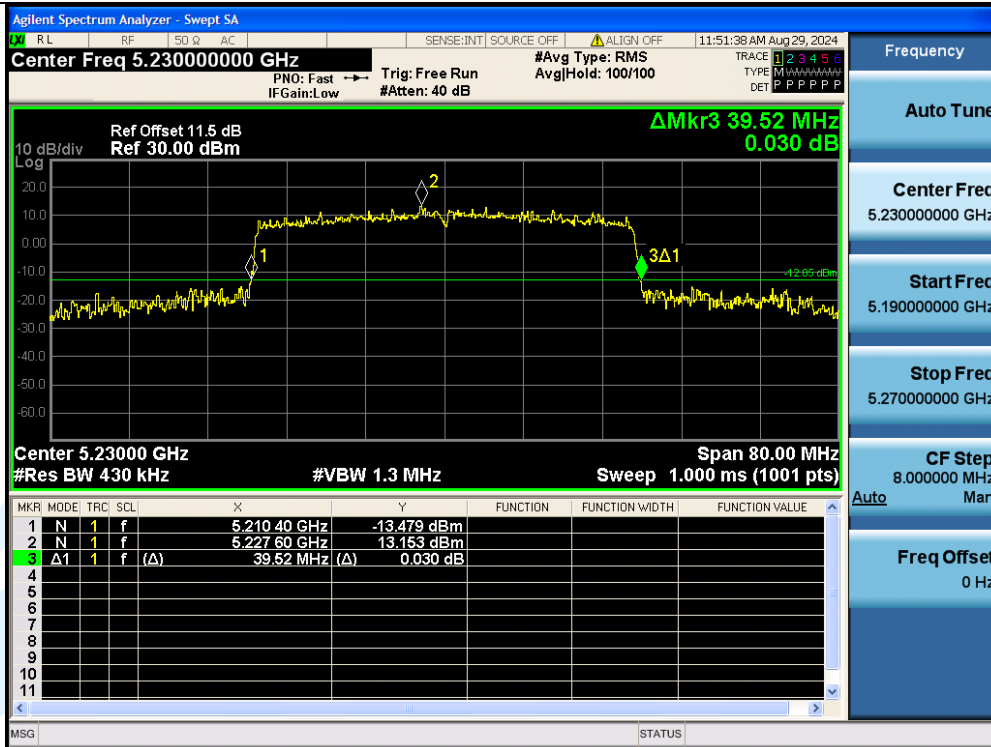

UTTR-RF-EN300328-V1.2

11AX40MIMO-Ant3-5230

11AX40MIMO-Ant2-5270

**Shenzhen UnionTrust Quality and Technology Co., Ltd.**

Address: Unit D/E of 9/F and 16/F, Block A, Building 6, Baoneng science and technology park, Longhua district, Shenzhen, China