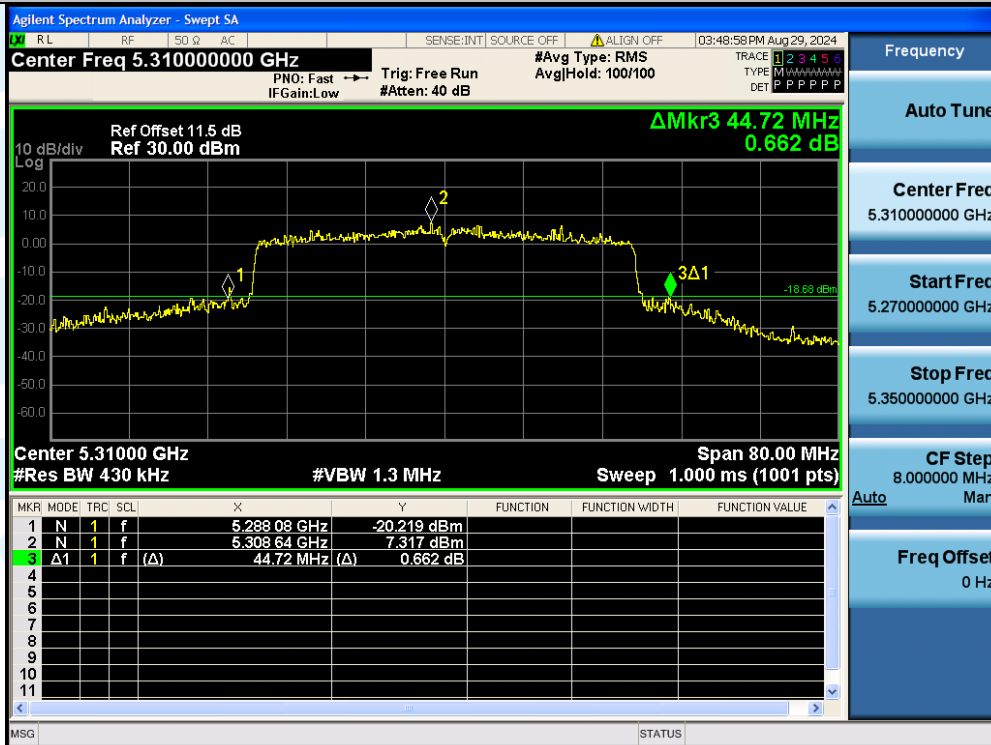

UTTR-RF-EN300328-V1.2

11AX40MIMO-Ant3-5310

11AX40MIMO-Ant2-5510