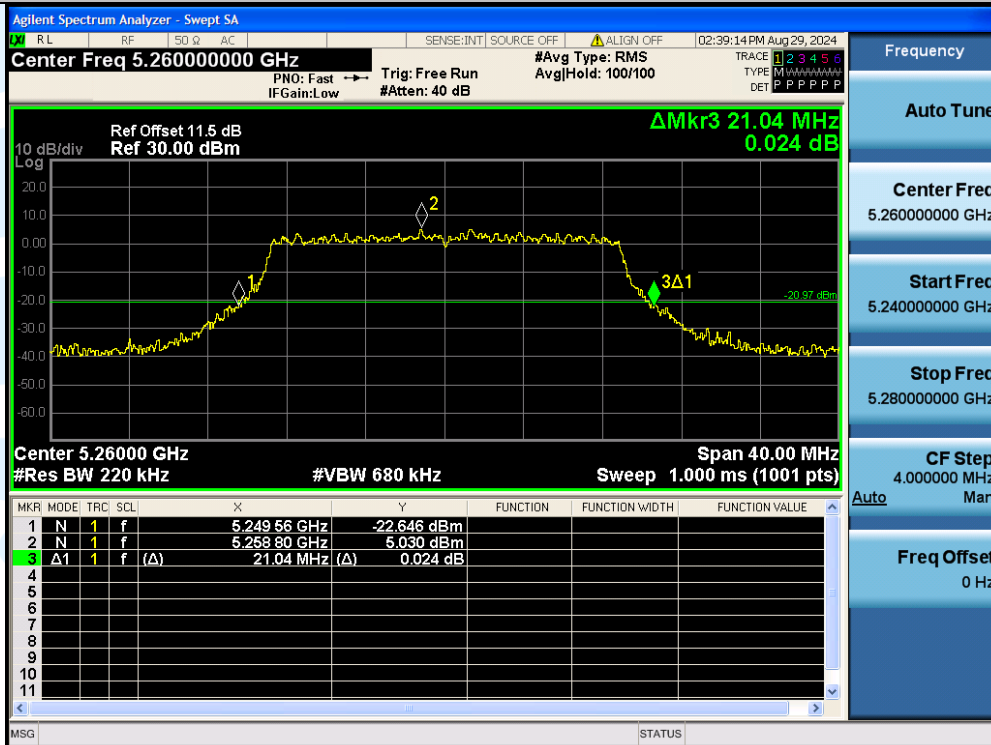

UTTR-RF-EN300328-V1.2

11AC20MIMO-Ant3-5260

11AC20MIMO-Ant2-5280

Shenzhen UnionTrust Quality and Technology Co., Ltd.

Address: Unit D/E of 9/F and 16/F, Block A, Building 6, Baoneng science and technology park, Longhua district, Shenzhen, China