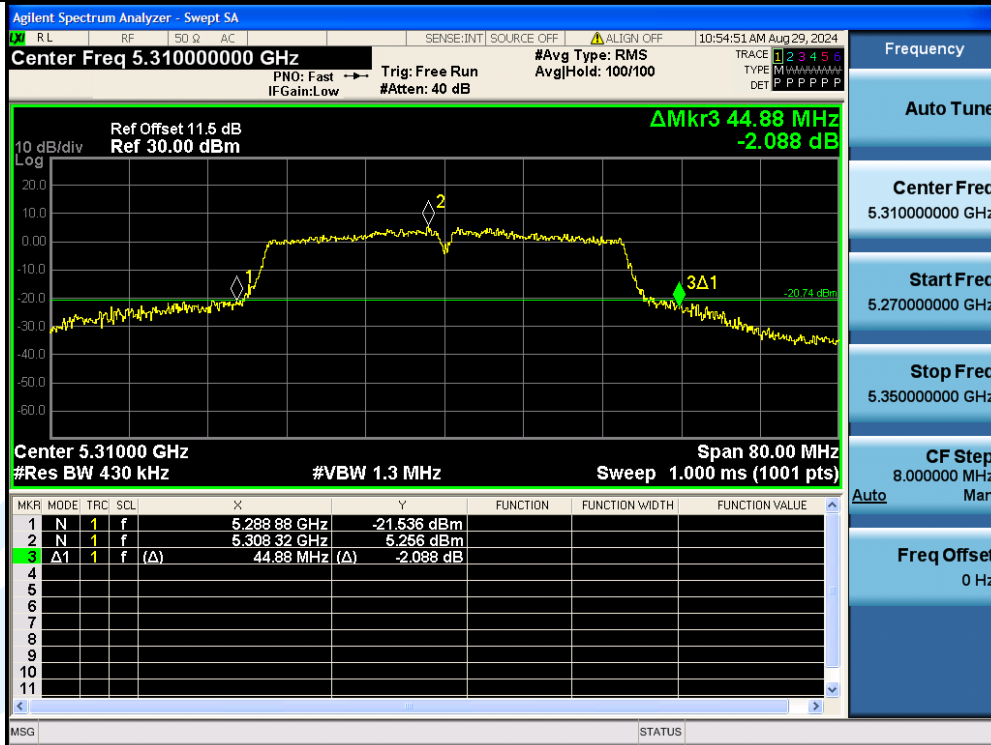

11N40MIMO-Ant3-5310