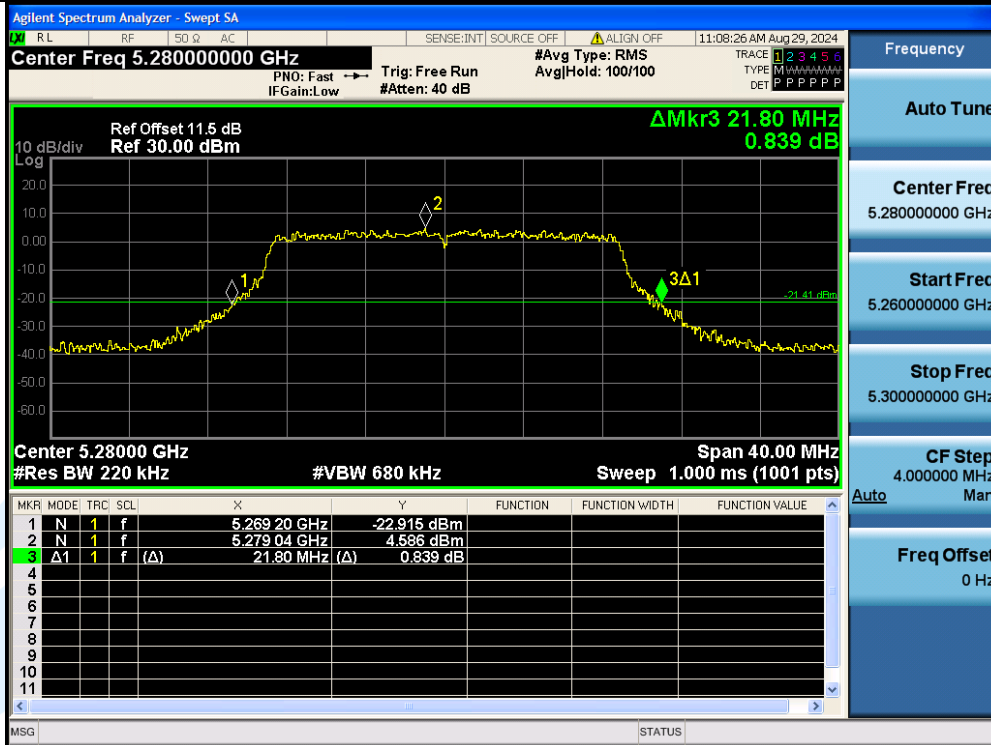

11AC20MIMO-Ant3-5280