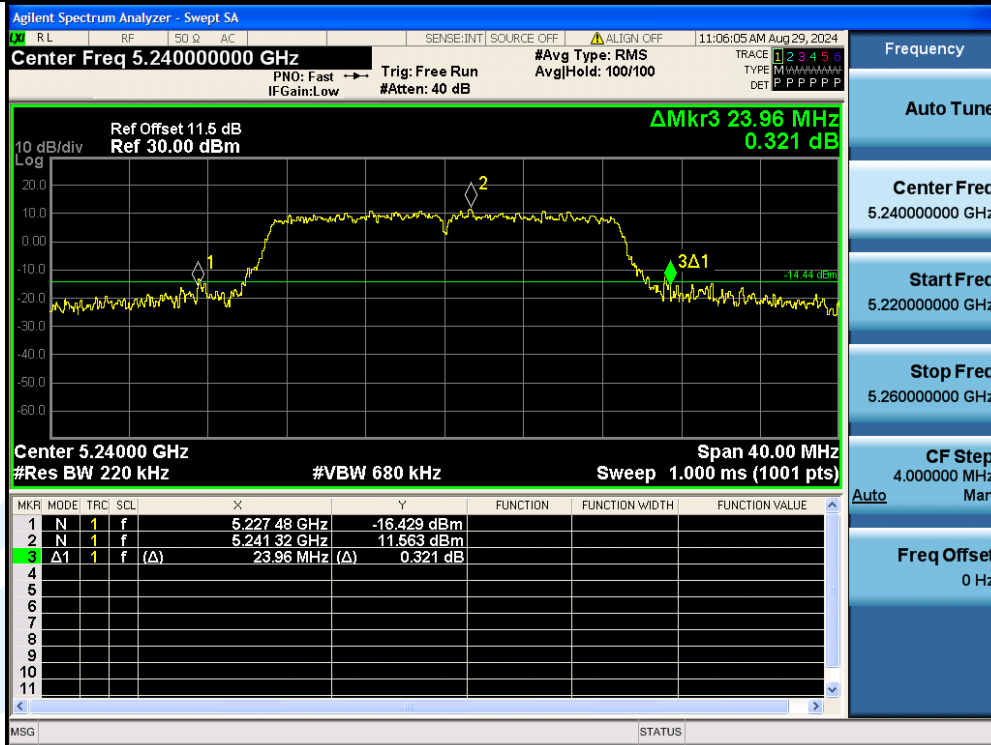

11AC20MIMO-Ant3-5240