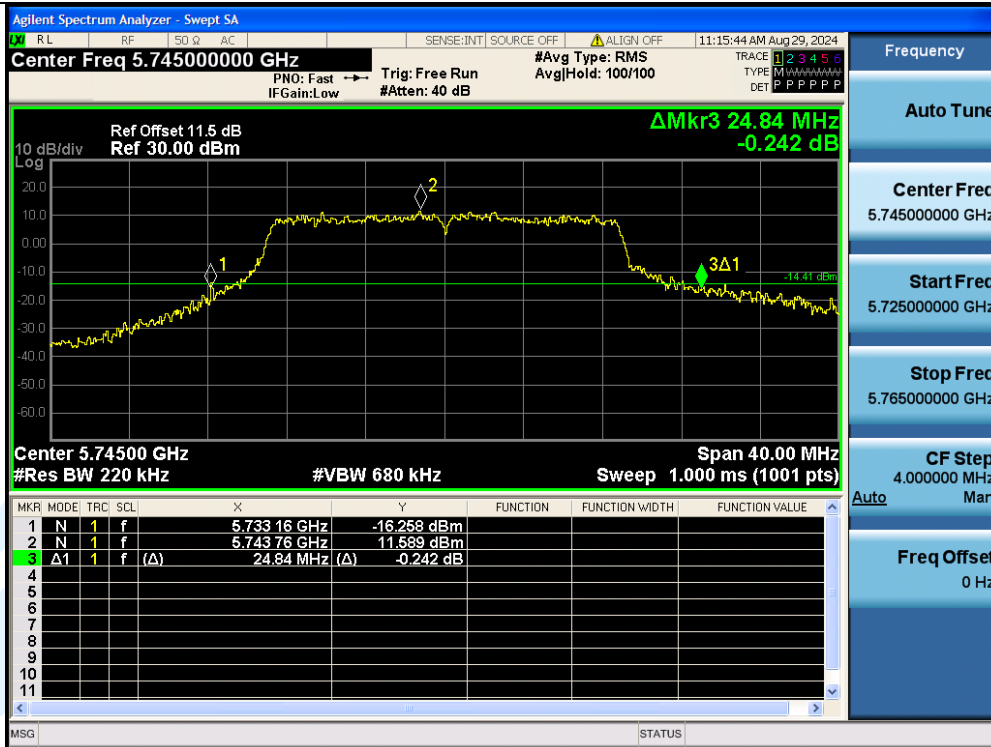

UTTR-RF-EN300328-V1.2

11AC20MIMO-Ant3-5745

11AC20MIMO-Ant2-5785

Shenzhen UnionTrust Quality and Technology Co., Ltd.

Address: Unit D/E of 9/F and 16/F, Block A, Building 6, Baoneng science and technology park, Longhua district, Shenzhen, China