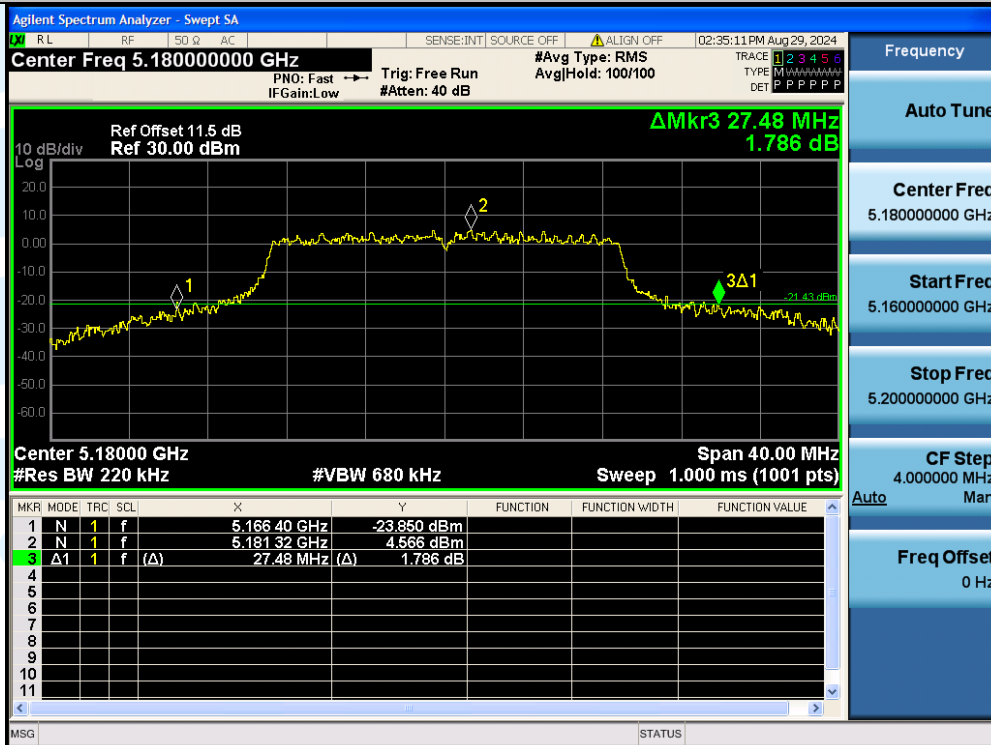

11AC20MIMO-Ant2-5200

Shenzhen UnionTrust Quality and Technology Co., Ltd.

Address: Unit D/E of 9/F and 16/F, Block A, Building 6, Baoneng science and technology park, Longhua district, Shenzhen, China

Tel: +86-755-28230888

Fax: +86-755-28230886

E-mail: info@uttlab.com

<http://www.uttlab.com>

UTTR-RF-EN300328-V1.2