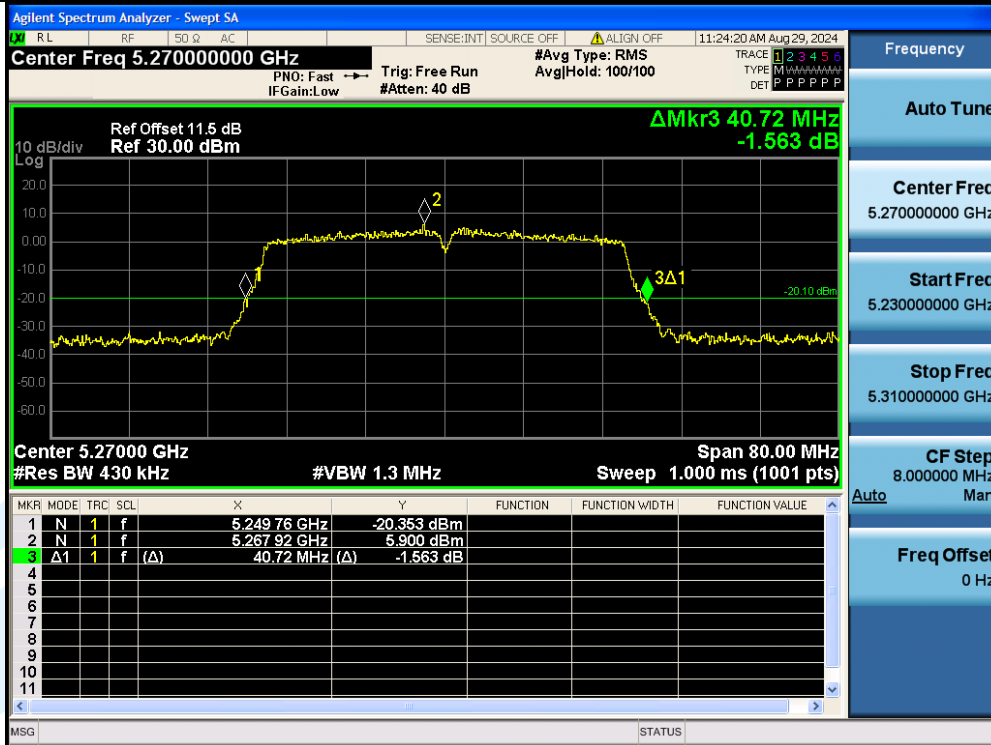

11AC40MIMO-Ant3-5270