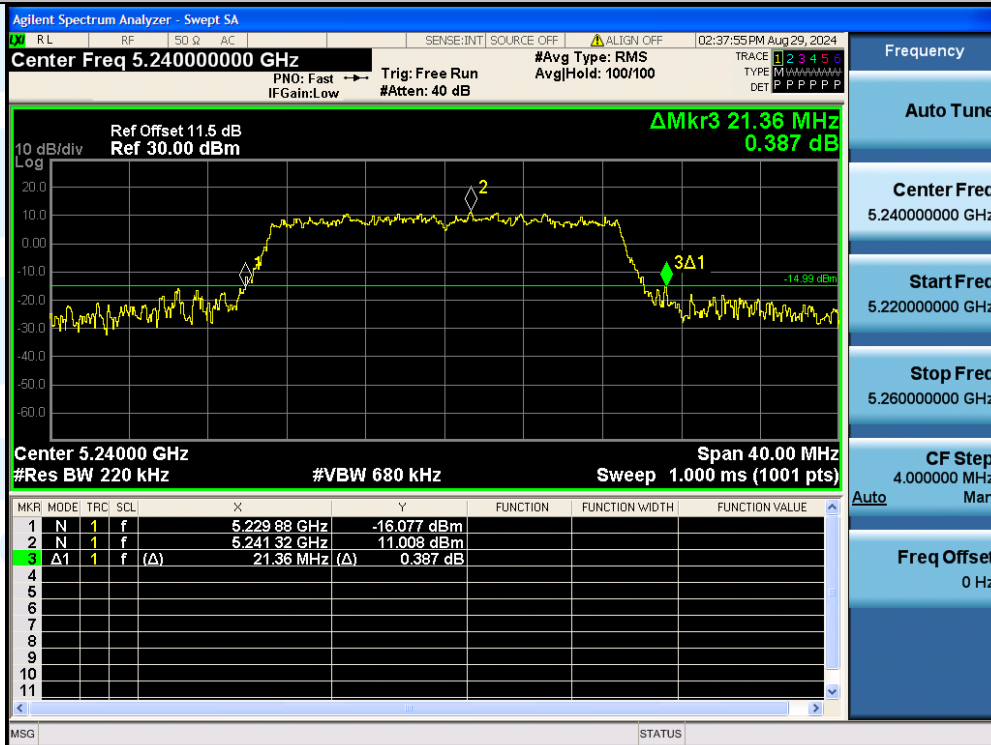

11AC20MIMO-Ant2-5260

Shenzhen UnionTrust Quality and Technology Co., Ltd.

Address: Unit D/E of 9/F and 16/F, Block A, Building 6, Baoneng science and technology park, Longhua district, Shenzhen, China

Tel: +86-755-28230888

Fax: +86-755-28230886

E-mail: info@uttlab.com

<http://www.uttlab.com>

UTTR-RF-EN300328-V1.2