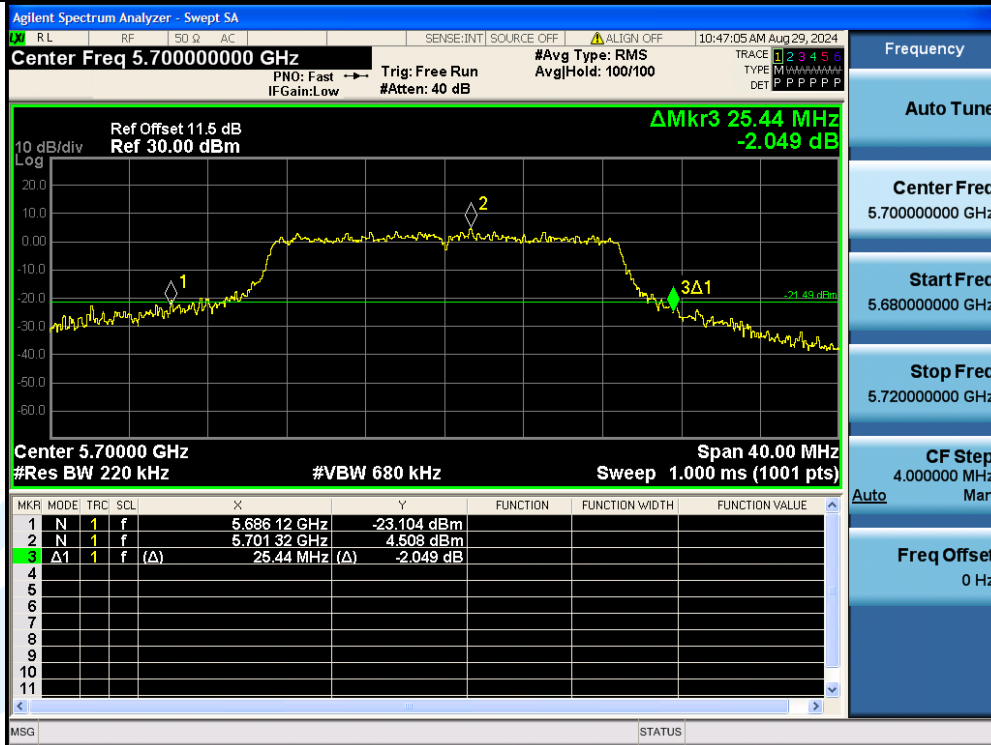

UTTR-RF-EN300328-V1.2

11N20MIMO-Ant3-5700

11N20MIMO-Ant2-5745

Shenzhen UnionTrust Quality and Technology Co., Ltd.

Address: Unit D/E of 9/F and 16/F, Block A, Building 6, Baoneng science and technology park, Longhua district, Shenzhen, China