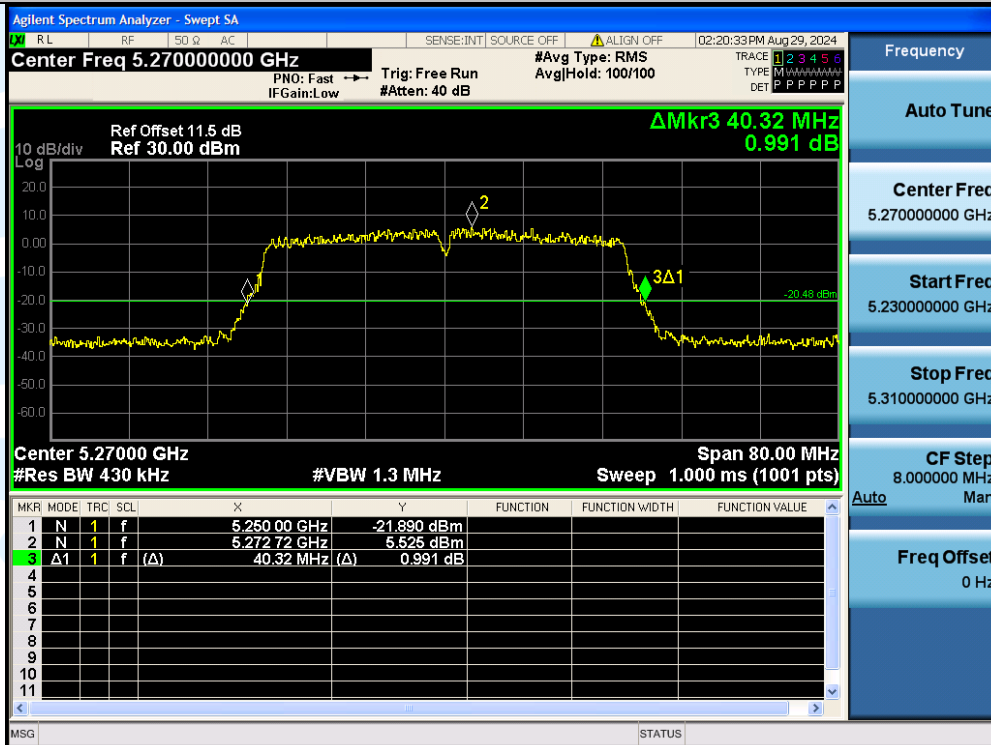

UTTR-RF-EN300328-V1.2

11N40MIMO-Ant3-5270

11N40MIMO-Ant2-5310

Shenzhen UnionTrust Quality and Technology Co., Ltd.

Address: Unit D/E of 9/F and 16/F, Block A, Building 6, Baoneng science and technology park, Longhua district, Shenzhen, China