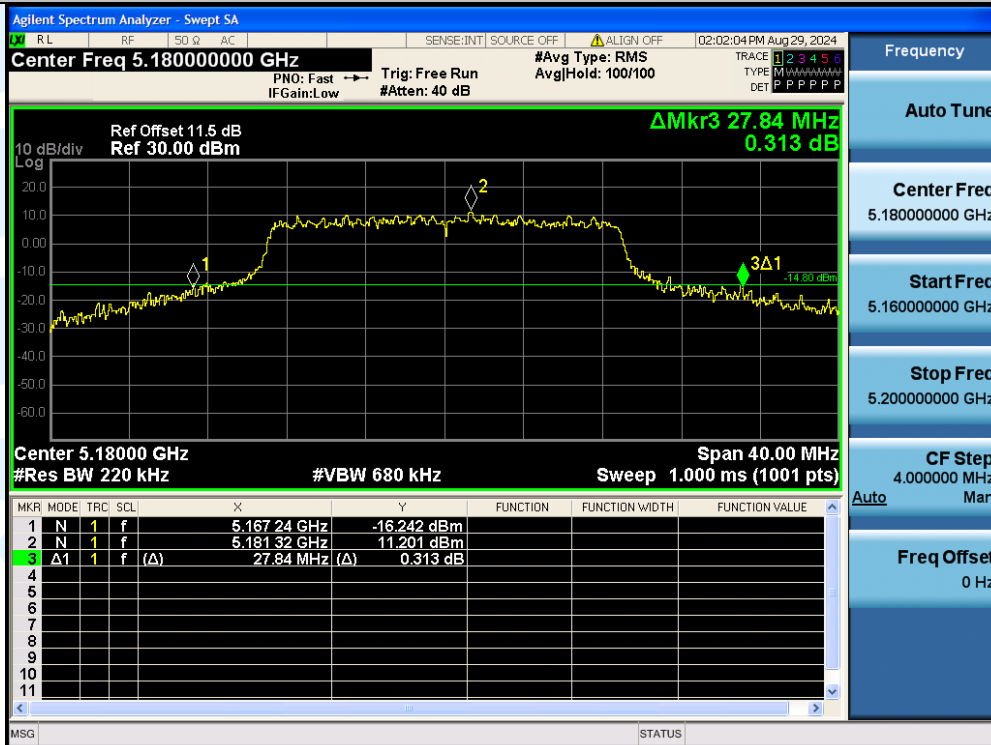

UTTR-RF-EN300328-V1.2

11N20MIMO-Ant3-5180

11N20MIMO-Ant2-5200

Shenzhen UnionTrust Quality and Technology Co., Ltd.

Address: Unit D/E of 9/F and 16/F, Block A, Building 6, Baoneng science and technology park, Longhua district, Shenzhen, China