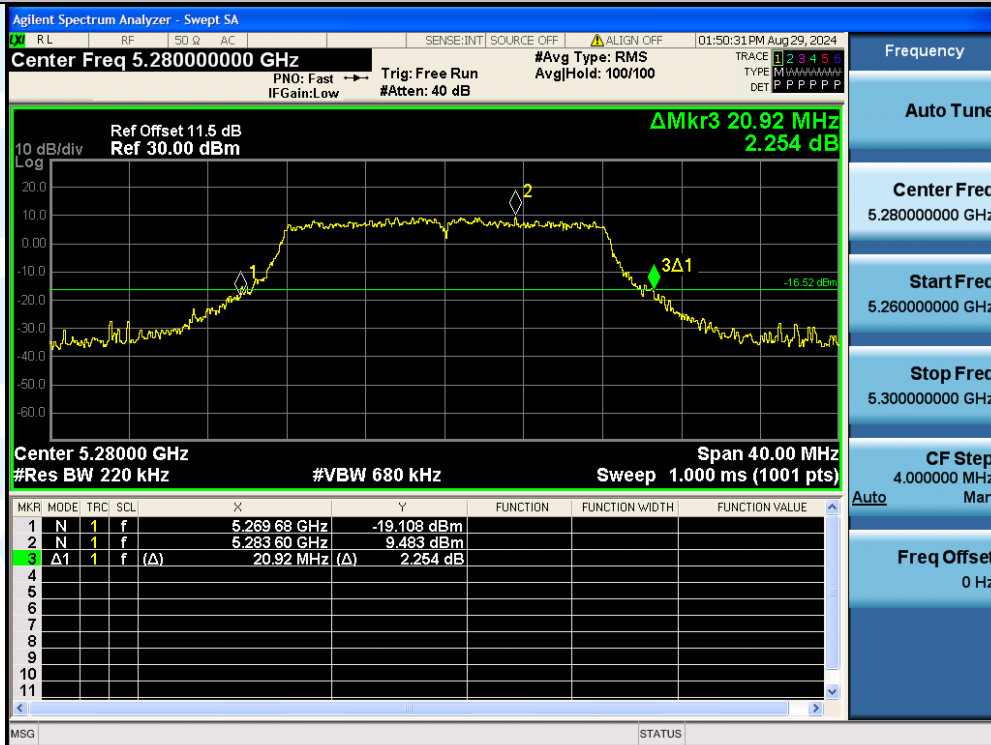

11A-Ant3-5280

11A-Ant2-5320

Shenzhen UnionTrust Quality and Technology Co., Ltd.

Address: Unit D/E of 9/F and 16/F, Block A, Building 6, Baoneng science and technology park, Longhua district, Shenzhen, China