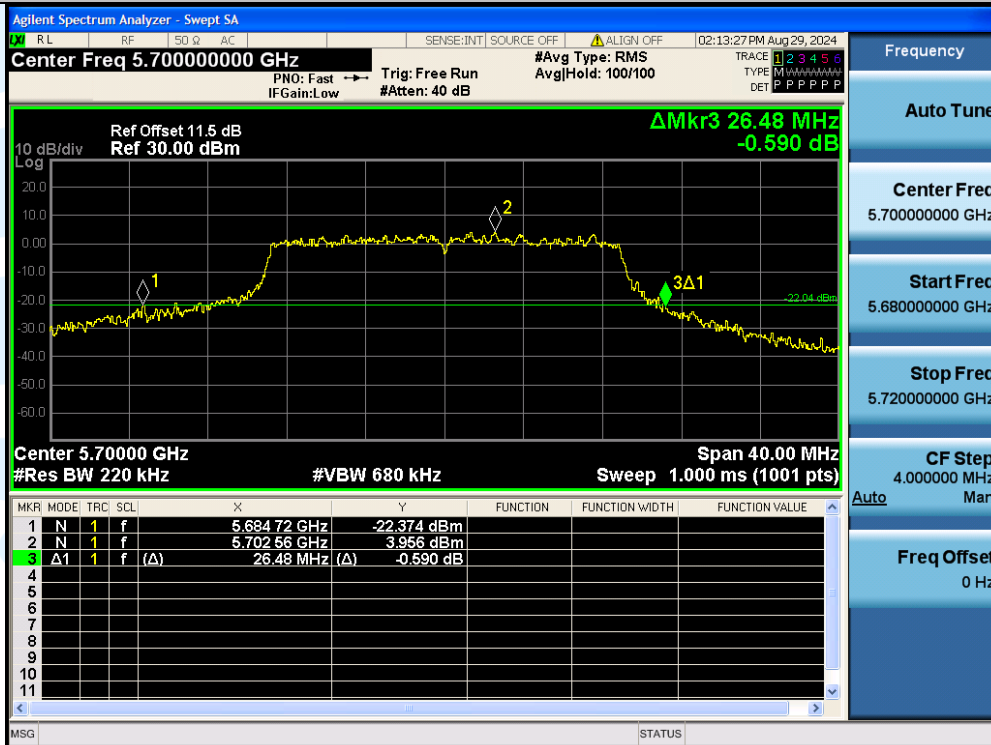

UTTR-RF-EN300328-V1.2

11N20MIMO-Ant3-5700

11N20MIMO-Ant2-5745

Shenzhen UnionTrust Quality and Technology Co., Ltd.

Address: Unit D/E of 9/F and 16/F, Block A, Building 6, Baoneng science and technology park, Longhua district, Shenzhen, China