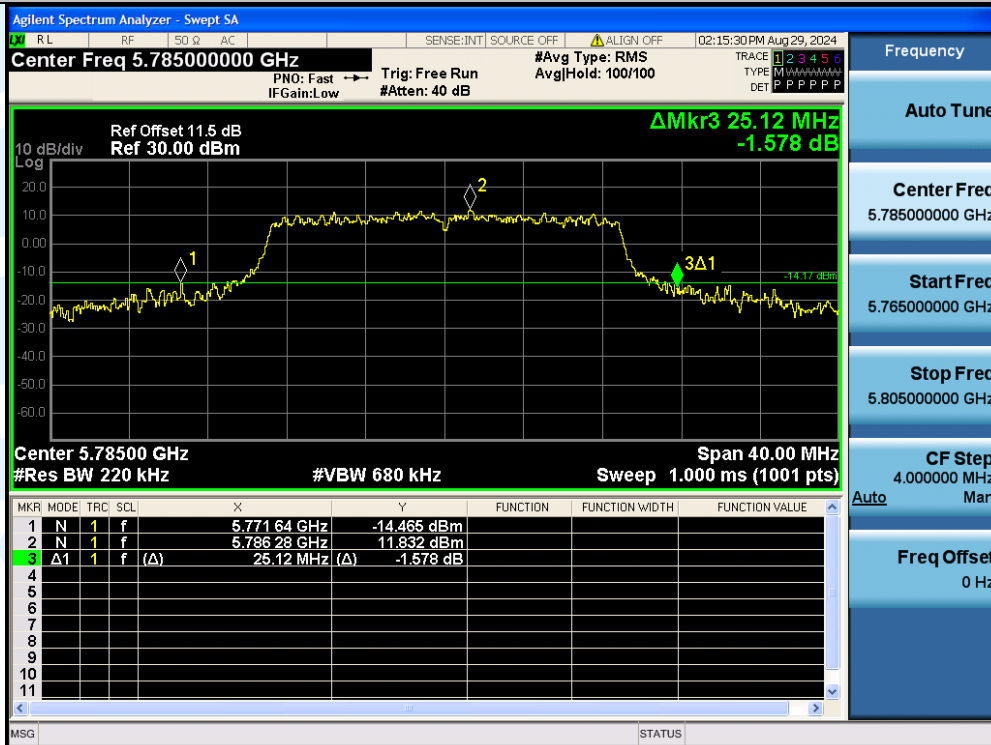

UTTR-RF-EN300328-V1.2

11N20MIMO-Ant3-5785

11N20MIMO-Ant2-5825

Shenzhen UnionTrust Quality and Technology Co., Ltd.

Address: Unit D/E of 9/F and 16/F, Block A, Building 6, Baoneng science and technology park, Longhua district, Shenzhen, China