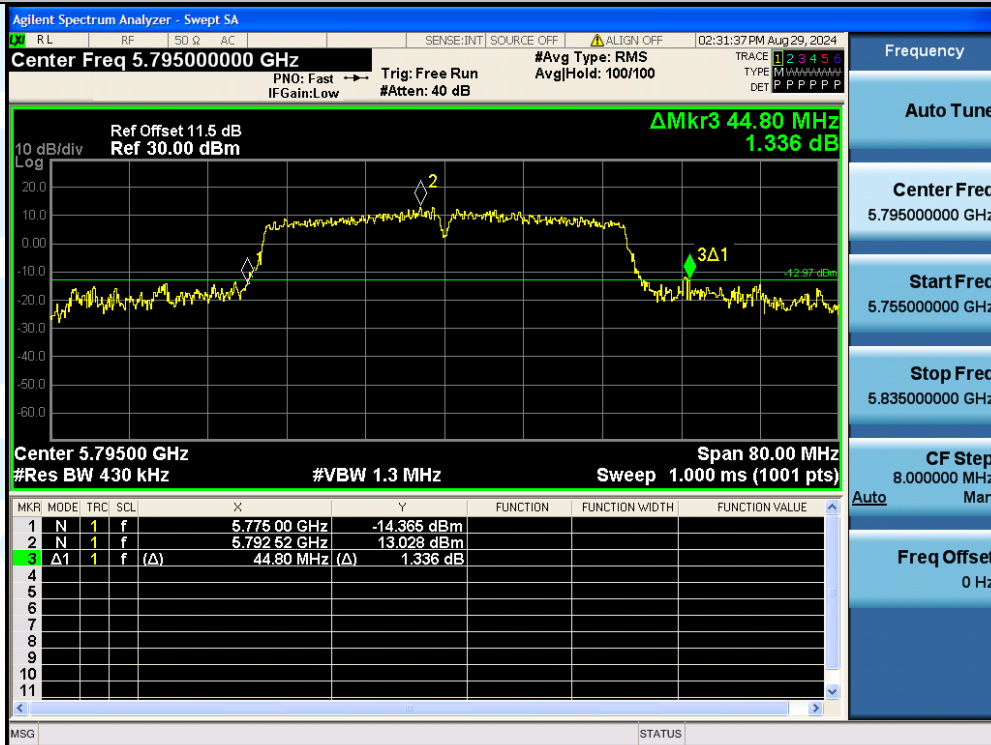

UTTR-RF-EN300328-V1.2

11N40MIMO-Ant3-5795

11AC20MIMO-Ant2-5180

Shenzhen UnionTrust Quality and Technology Co., Ltd.

Address: Unit D/E of 9/F and 16/F, Block A, Building 6, Baoneng science and technology park, Longhua district, Shenzhen, China