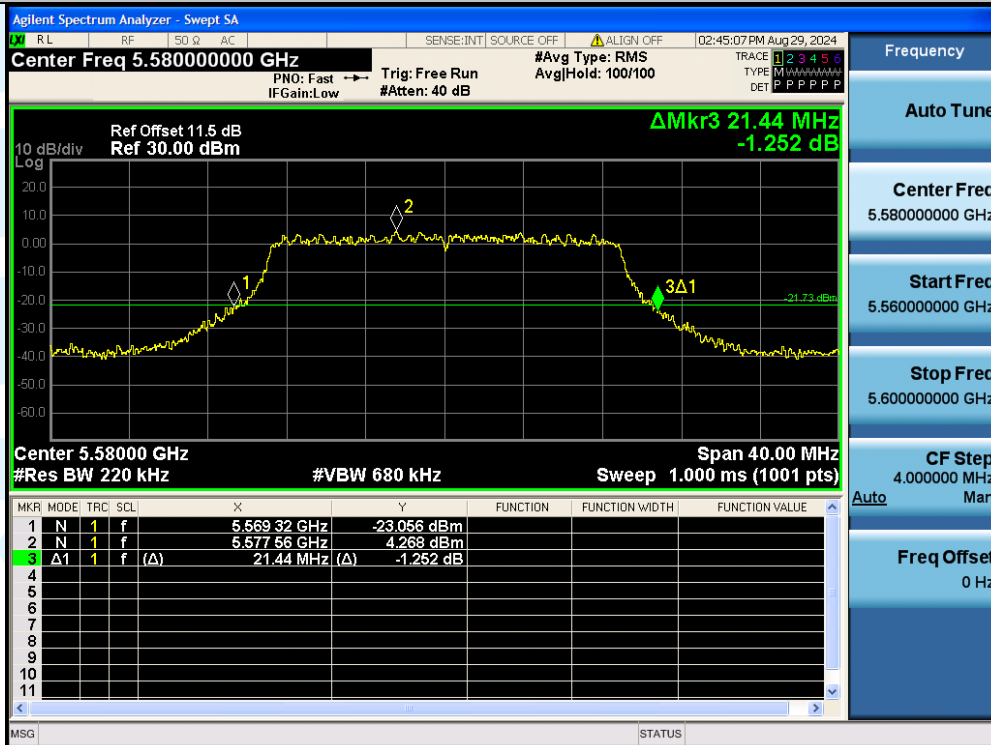

UTTR-RF-EN300328-V1.2

11AC20MIMO-Ant3-5580

11AC20MIMO-Ant2-5700

Shenzhen UnionTrust Quality and Technology Co., Ltd.

Address: Unit D/E of 9/F and 16/F, Block A, Building 6, Baoneng science and technology park, Longhua district, Shenzhen, China