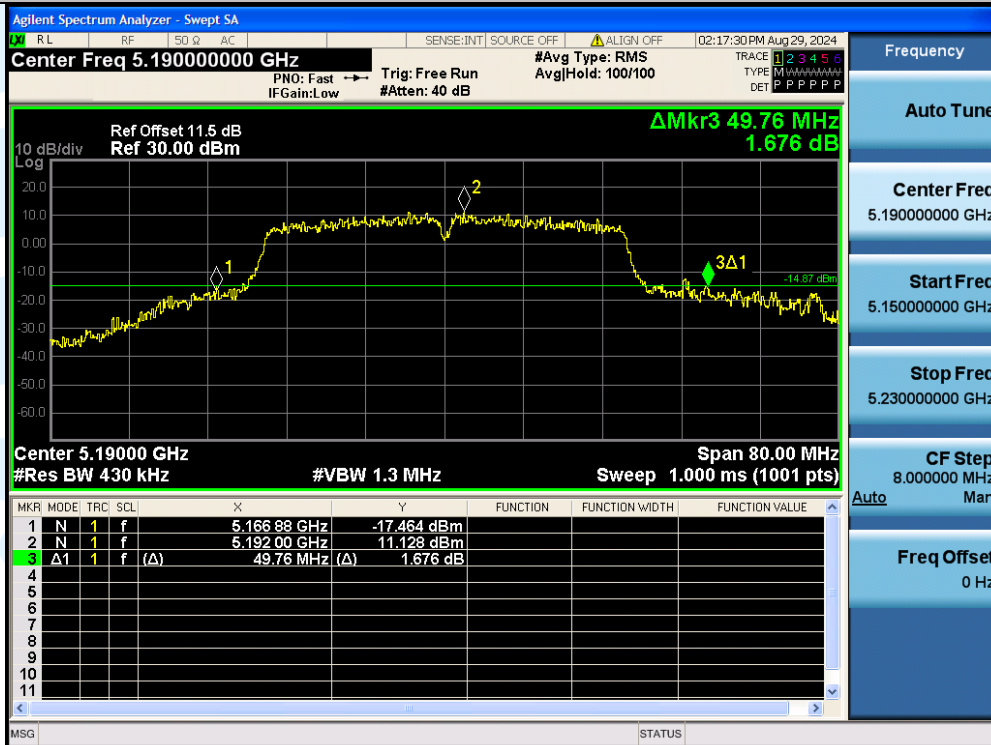

UTTR-RF-EN300328-V1.2

11N40MIMO-Ant3-5190

11N40MIMO-Ant2-5230

Shenzhen UnionTrust Quality and Technology Co., Ltd.

Address: Unit D/E of 9/F and 16/F, Block A, Building 6, Baoneng science and technology park, Longhua district, Shenzhen, China