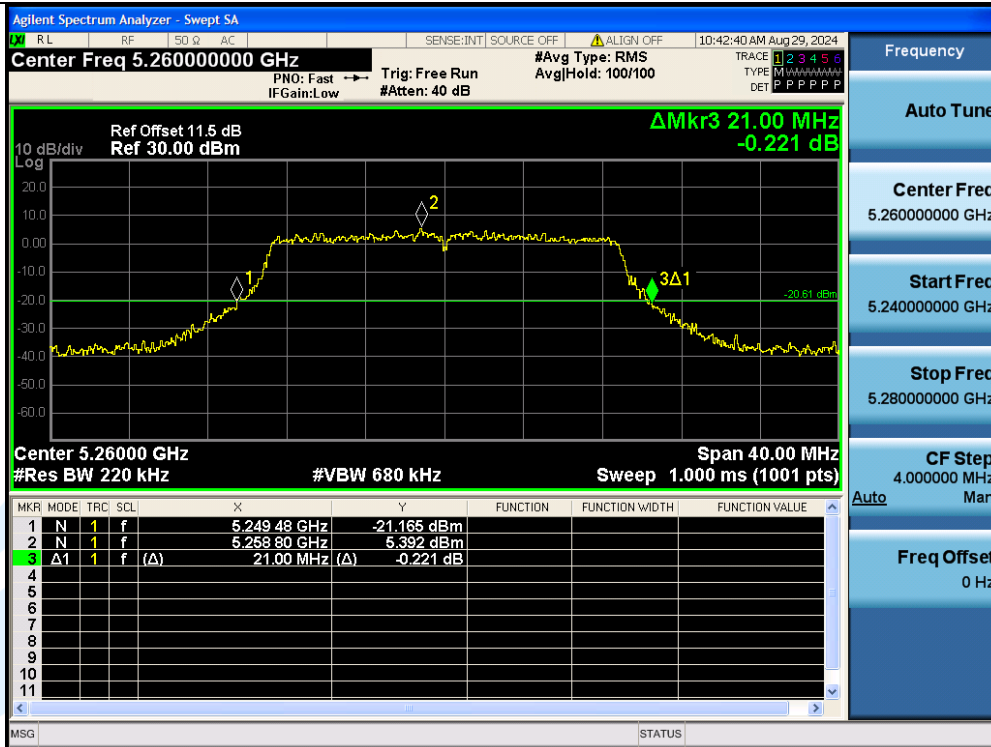

11N20MIMO-Ant3-5260