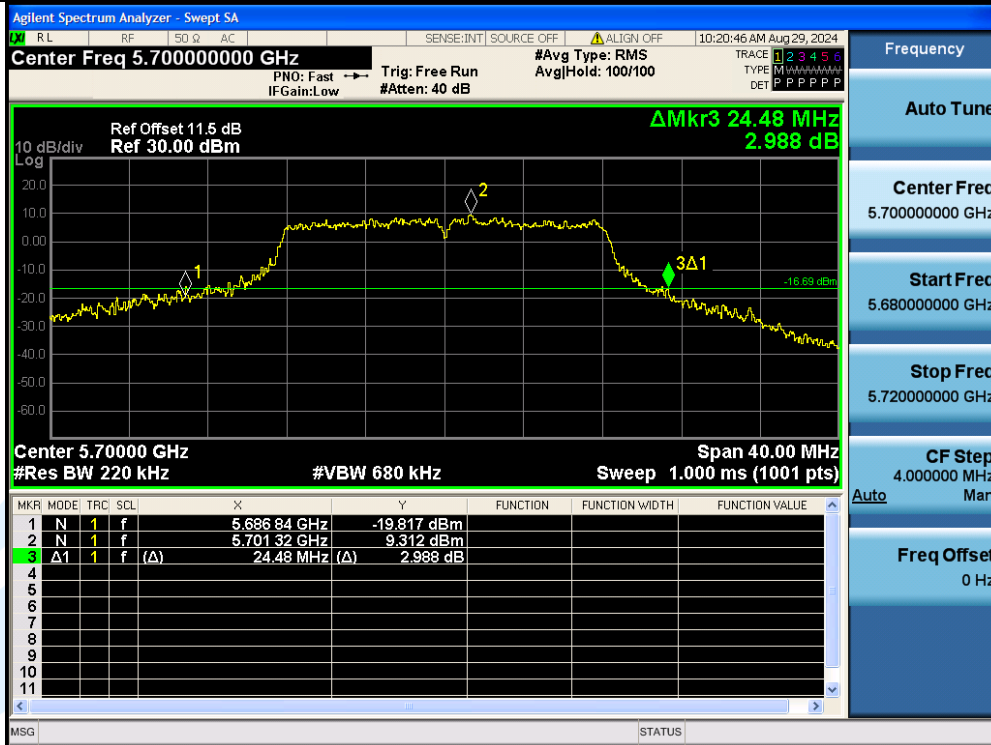

UTTR-RF-EN300328-V1.2

11A-Ant3-5700

11A-Ant2-5745

Shenzhen UnionTrust Quality and Technology Co., Ltd.

Address: Unit D/E of 9/F and 16/F, Block A, Building 6, Baoneng science and technology park, Longhua district, Shenzhen, China