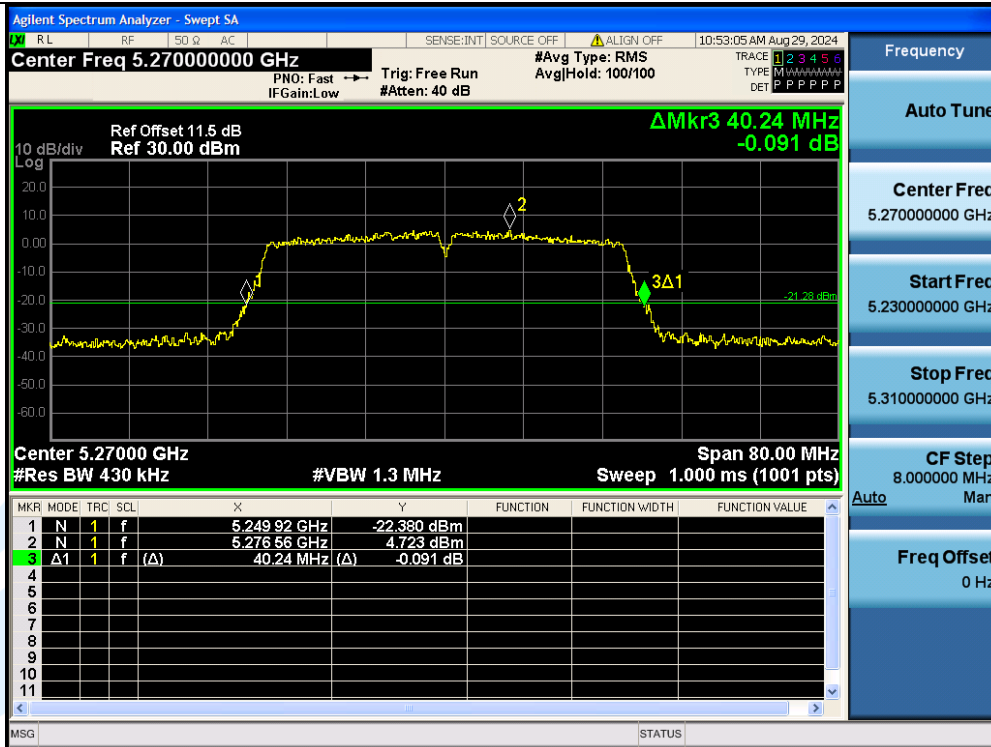

UTTR-RF-EN300328-V1.2

11N40MIMO-Ant3-5270

11N40MIMO-Ant2-5310

Shenzhen UnionTrust Quality and Technology Co., Ltd.

Address: Unit D/E of 9/F and 16/F, Block A, Building 6, Baoneng science and technology park, Longhua district, Shenzhen, China