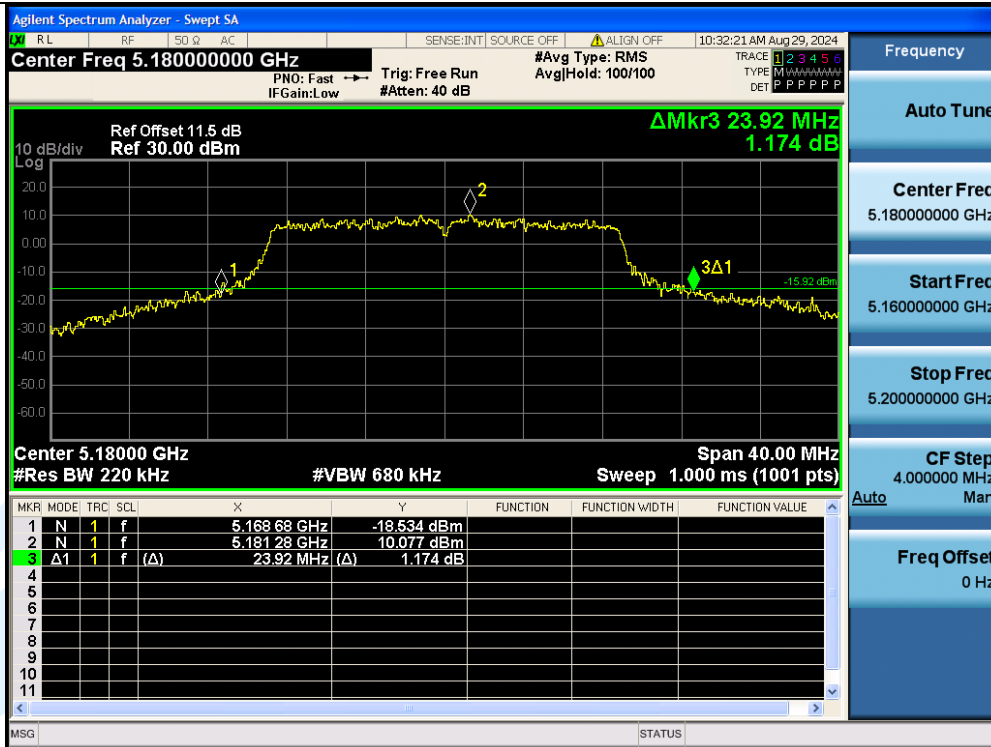

UTTR-RF-EN300328-V1.2

11N20MIMO-Ant3-5180

11N20MIMO-Ant2-5200

Shenzhen UnionTrust Quality and Technology Co., Ltd.

Address: Unit D/E of 9/F and 16/F, Block A, Building 6, Baoneng science and technology park, Longhua district, Shenzhen, China