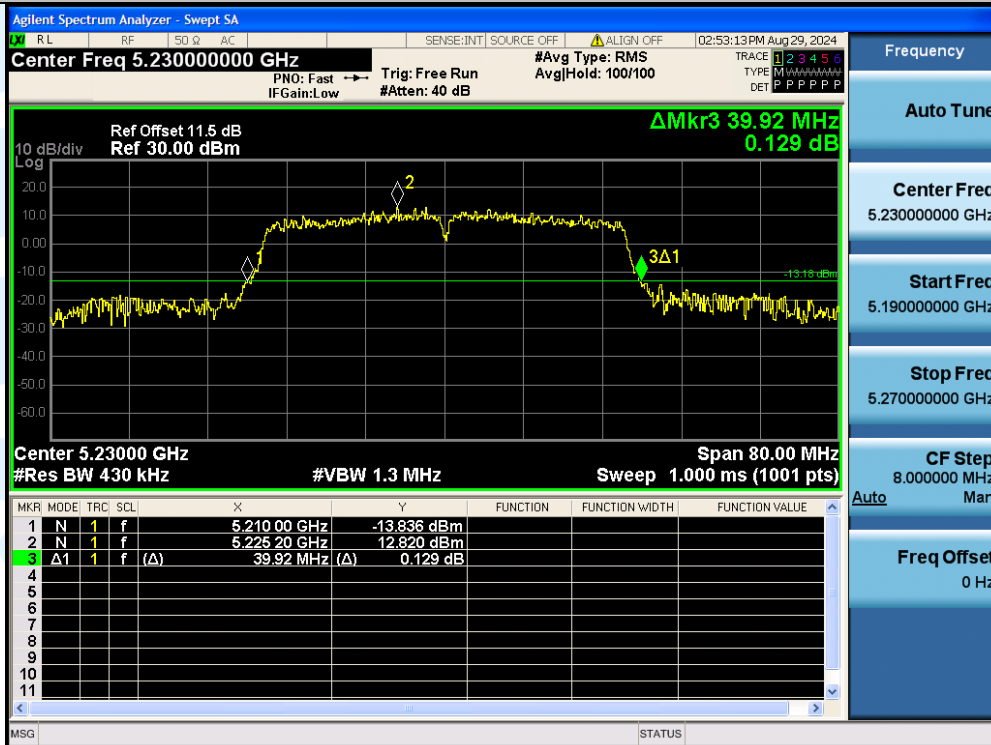

UTTR-RF-EN300328-V1.2

11AC40MIMO-Ant3-5230

11AC40MIMO-Ant2-5270

Shenzhen UnionTrust Quality and Technology Co., Ltd.

Address: Unit D/E of 9/F and 16/F, Block A, Building 6, Baoneng science and technology park, Longhua district, Shenzhen, China