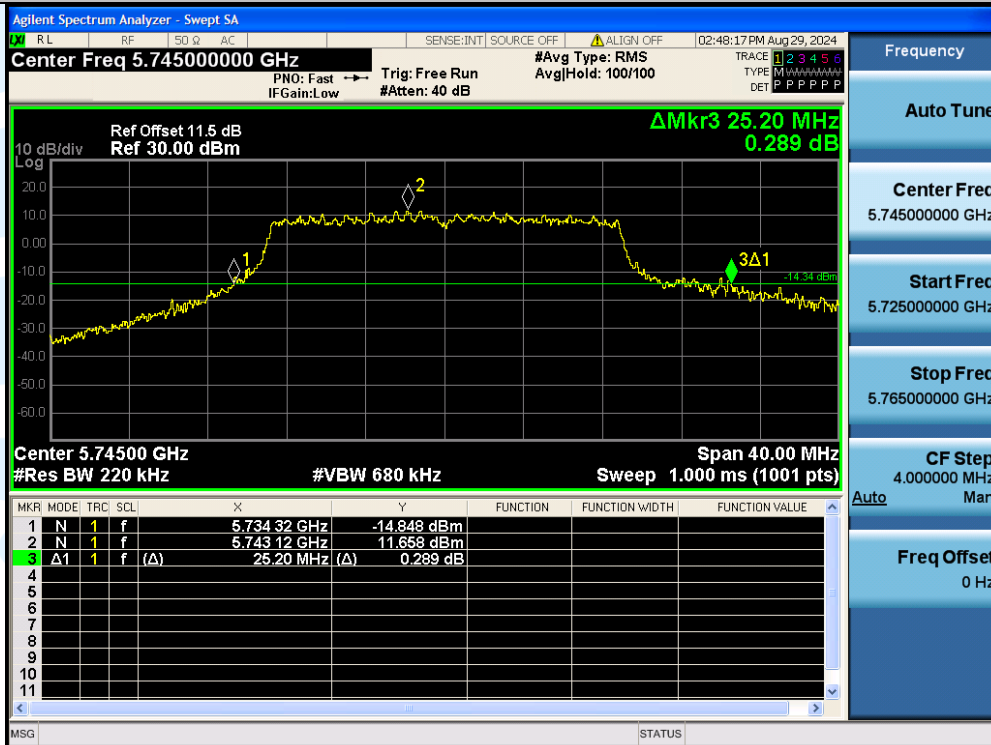

UTTR-RF-EN300328-V1.2

11AC20MIMO-Ant3-5745

11AC20MIMO-Ant2-5785

Shenzhen UnionTrust Quality and Technology Co., Ltd.

Address: Unit D/E of 9/F and 16/F, Block A, Building 6, Baoneng science and technology park, Longhua district, Shenzhen, China