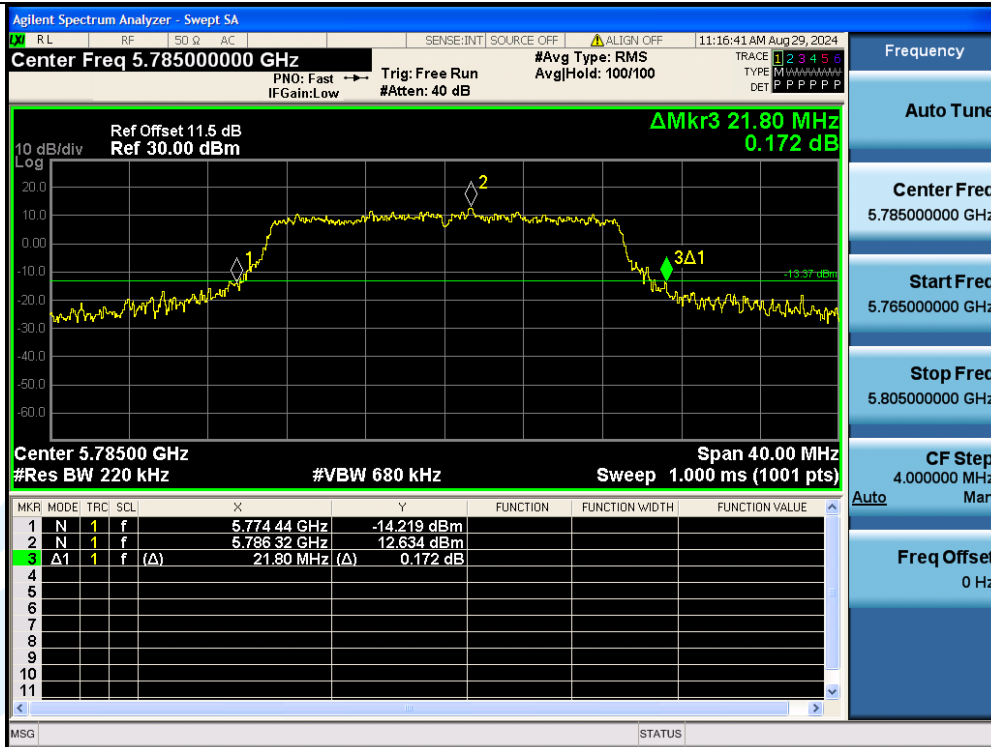

11AC20MIMO-Ant3-5785