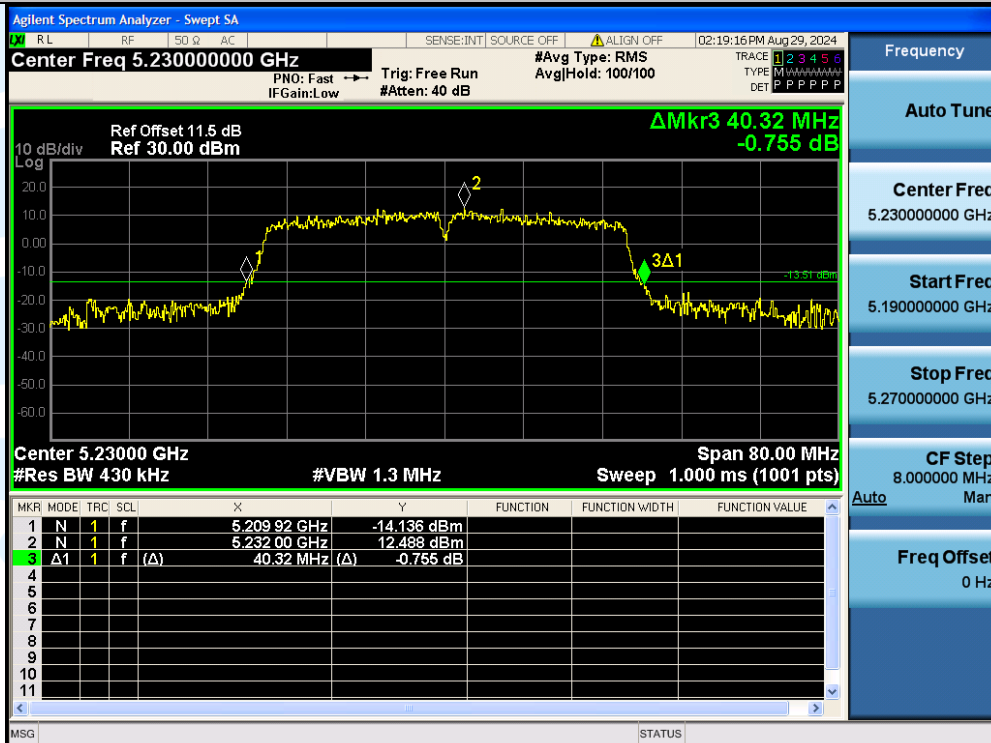

11N40MIMO-Ant2-5270

Shenzhen UnionTrust Quality and Technology Co., Ltd.

Address: Unit D/E of 9/F and 16/F, Block A, Building 6, Baoneng science and technology park, Longhua district, Shenzhen, China

Tel: +86-755-28230888

Fax: +86-755-28230886

E-mail: info@uttlab.com

<http://www.uttlab.com>

UTTR-RF-EN300328-V1.2