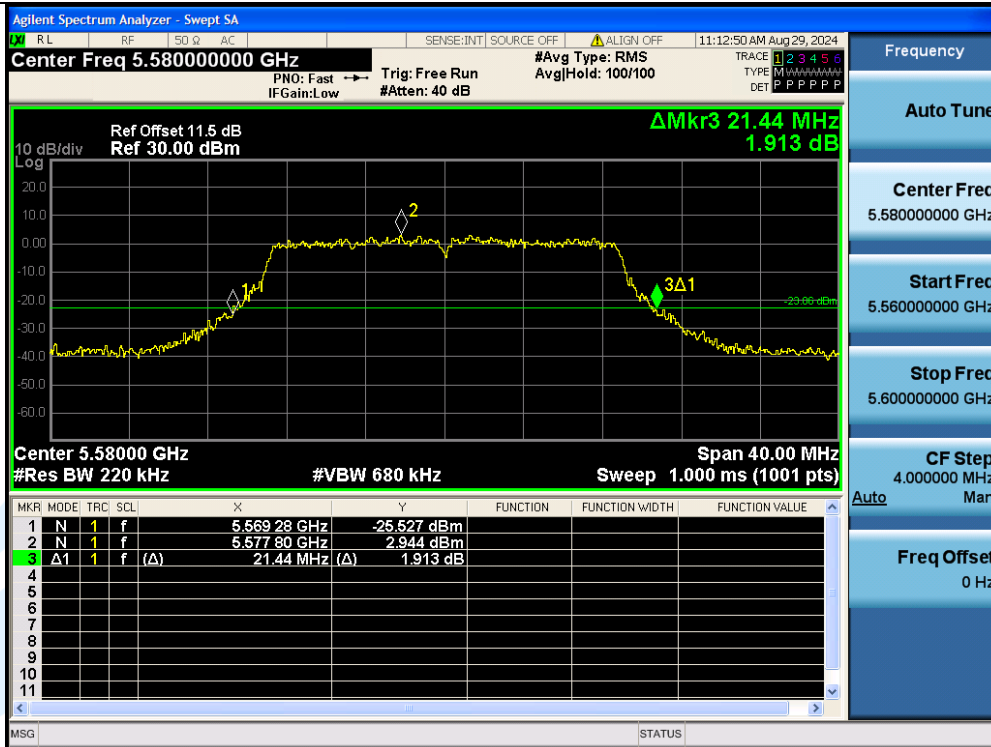

UTTR-RF-EN300328-V1.2

11AC20MIMO-Ant3-5580

11AC20MIMO-Ant2-5700

Shenzhen UnionTrust Quality and Technology Co., Ltd.

Address: Unit D/E of 9/F and 16/F, Block A, Building 6, Baoneng science and technology park, Longhua district, Shenzhen, China