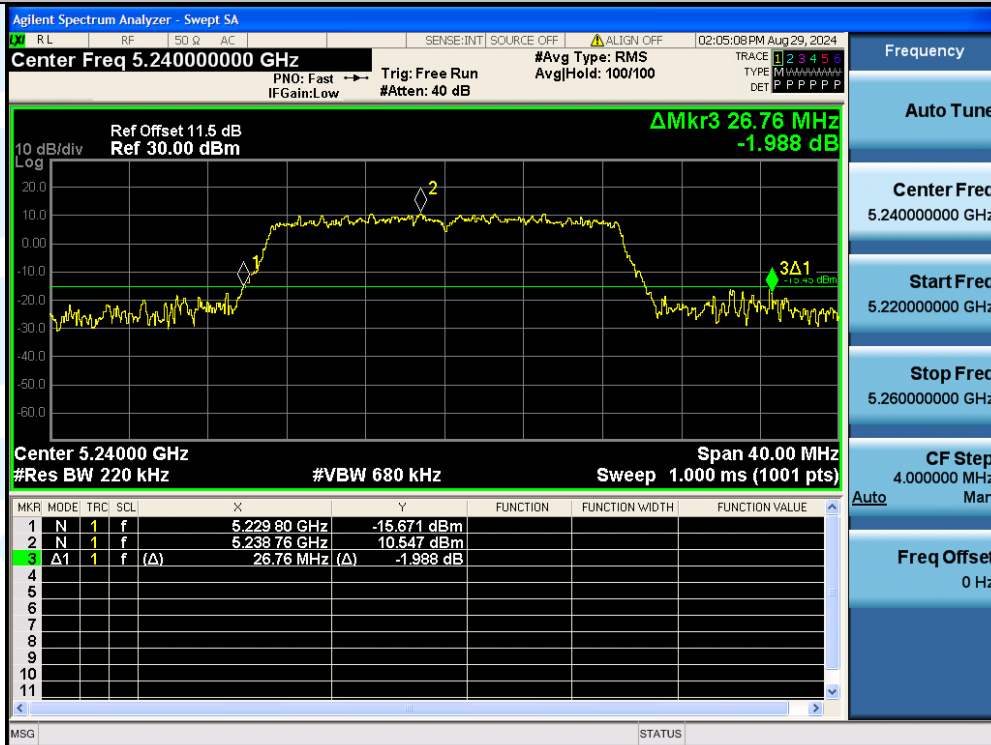

UTTR-RF-EN300328-V1.2

11N20MIMO-Ant3-5240

11N20MIMO-Ant2-5260

Shenzhen UnionTrust Quality and Technology Co., Ltd.

Address: Unit D/E of 9/F and 16/F, Block A, Building 6, Baoneng science and technology park, Longhua district, Shenzhen, China