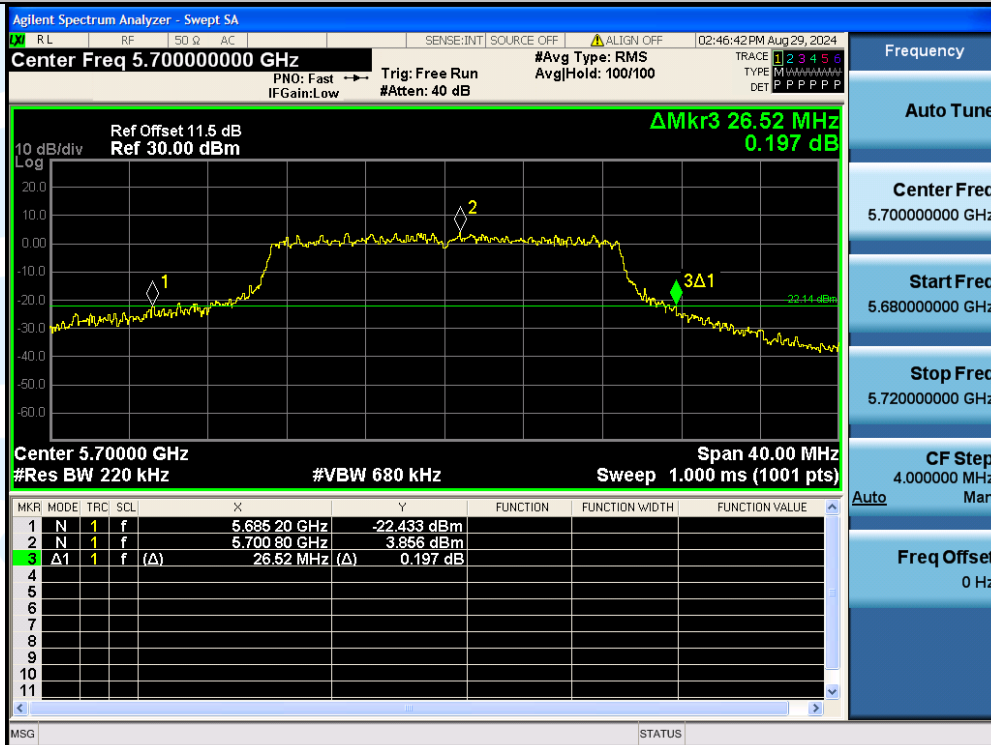

11AC20MIMO-Ant2-5745

Shenzhen UnionTrust Quality and Technology Co., Ltd.

Address: Unit D/E of 9/F and 16/F, Block A, Building 6, Baoneng science and technology park, Longhua district, Shenzhen, China

Tel: +86-755-28230888

Fax: +86-755-28230886

E-mail: info@uttlab.com

<http://www.uttlab.com>

UTTR-RF-EN300328-V1.2