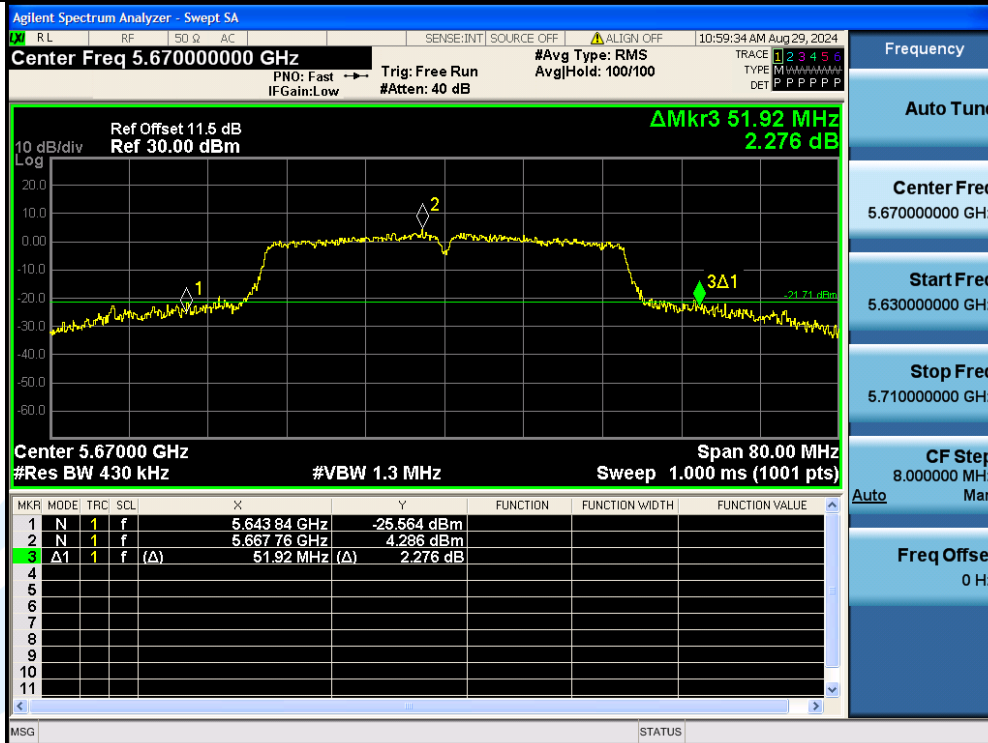

UTTR-RF-EN300328-V1.2

11N40MIMO-Ant3-5670

11N40MIMO-Ant2-5755

Shenzhen UnionTrust Quality and Technology Co., Ltd.

Address: Unit D/E of 9/F and 16/F, Block A, Building 6, Baoneng science and technology park, Longhua district, Shenzhen, China