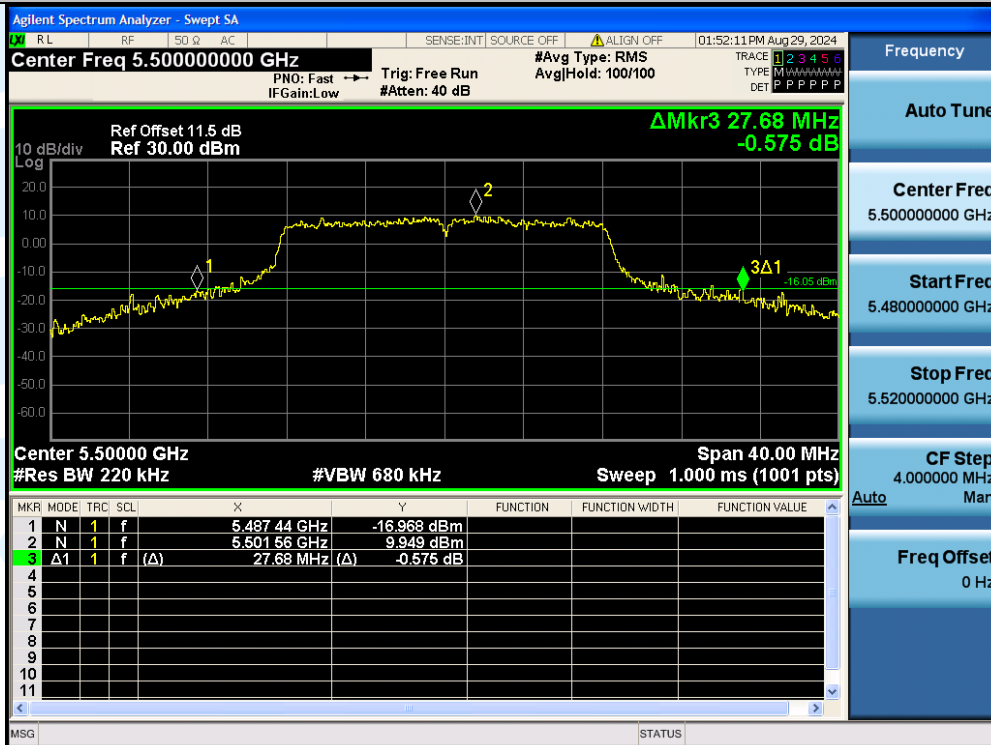

UTTR-RF-EN300328-V1.2

11A-Ant3-5500

11A-Ant2-5580

Shenzhen UnionTrust Quality and Technology Co., Ltd.

Address: Unit D/E of 9/F and 16/F, Block A, Building 6, Baoneng science and technology park, Longhua district, Shenzhen, China