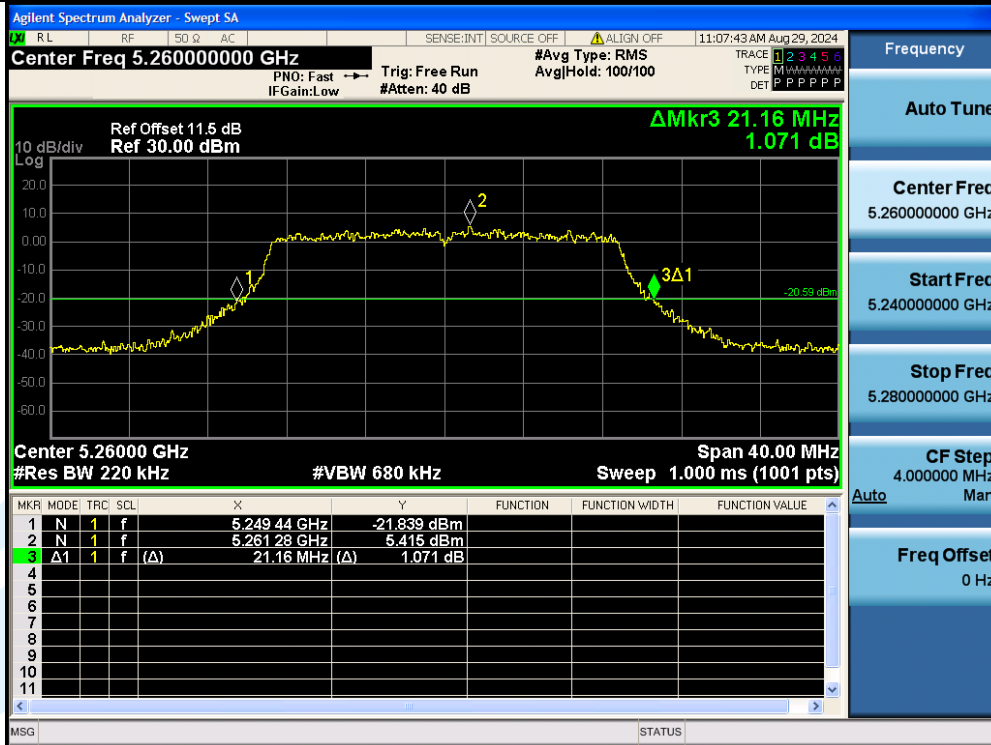

UTTR-RF-EN300328-V1.2

11AC20MIMO-Ant3-5260

11AC20MIMO-Ant2-5280

Shenzhen UnionTrust Quality and Technology Co., Ltd.

Address: Unit D/E of 9/F and 16/F, Block A, Building 6, Baoneng science and technology park, Longhua district, Shenzhen, China