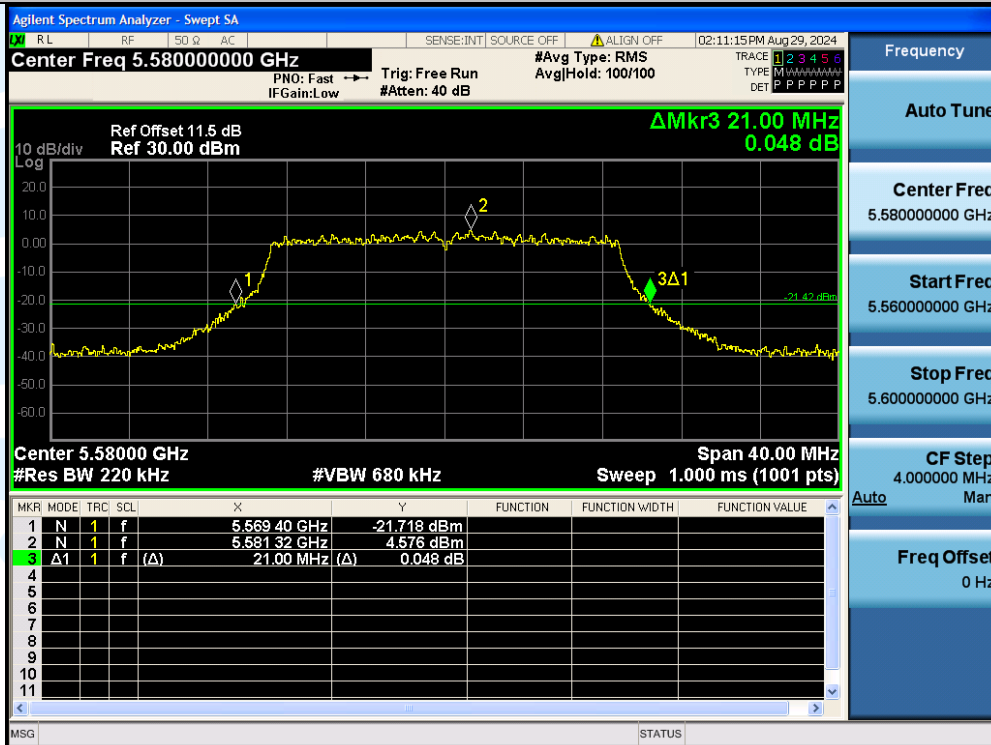

11N20MIMO-Ant2-5700

Shenzhen UnionTrust Quality and Technology Co., Ltd.

Address: Unit D/E of 9/F and 16/F, Block A, Building 6, Baoneng science and technology park, Longhua district, Shenzhen, China

Tel: +86-755-28230888

Fax: +86-755-28230886

E-mail: info@uttlab.com

<http://www.uttlab.com>

UTTR-RF-EN300328-V1.2