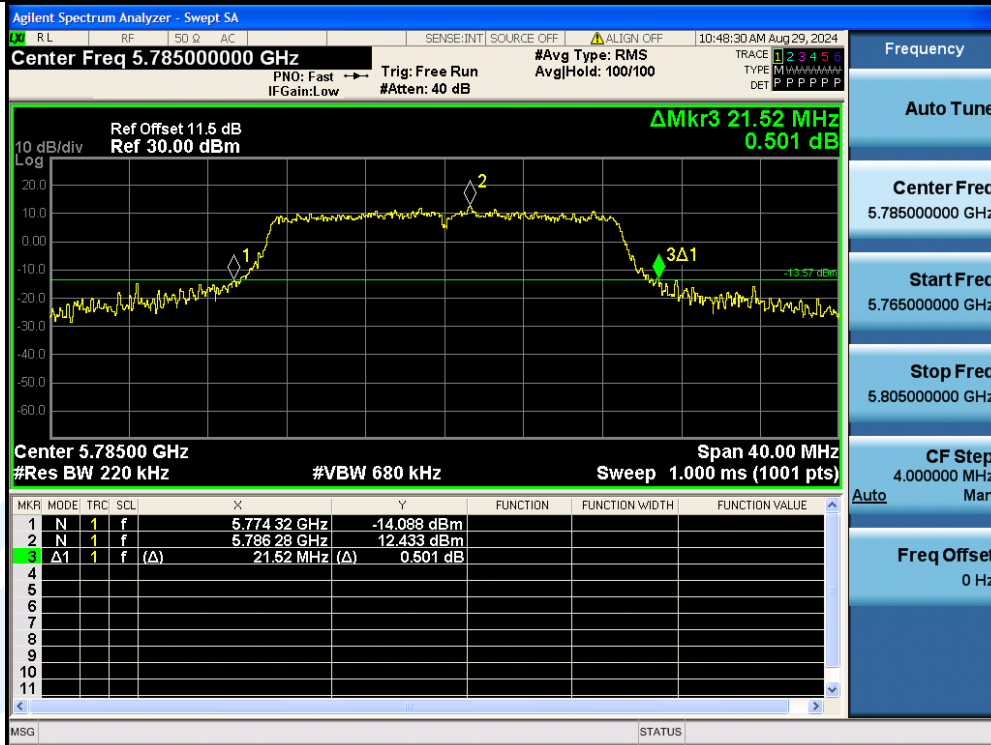

UTTR-RF-EN300328-V1.2

11N20MIMO-Ant3-5785

11N20MIMO-Ant2-5825

Shenzhen UnionTrust Quality and Technology Co., Ltd.

Address: Unit D/E of 9/F and 16/F, Block A, Building 6, Baoneng science and technology park, Longhua district, Shenzhen, China