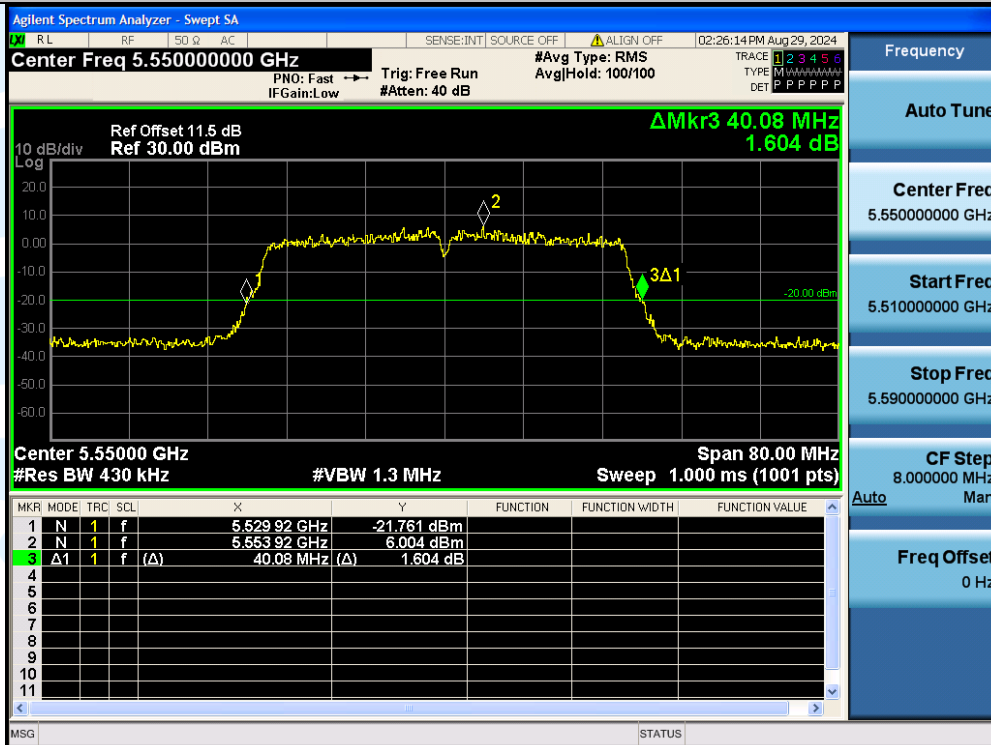

11N40MIMO-Ant2-5670

Shenzhen UnionTrust Quality and Technology Co., Ltd.

Address: Unit D/E of 9/F and 16/F, Block A, Building 6, Baoneng science and technology park, Longhua district, Shenzhen, China

Tel: +86-755-28230888

Fax: +86-755-28230886

E-mail: info@uttlab.com

<http://www.uttlab.com>

UTTR-RF-EN300328-V1.2