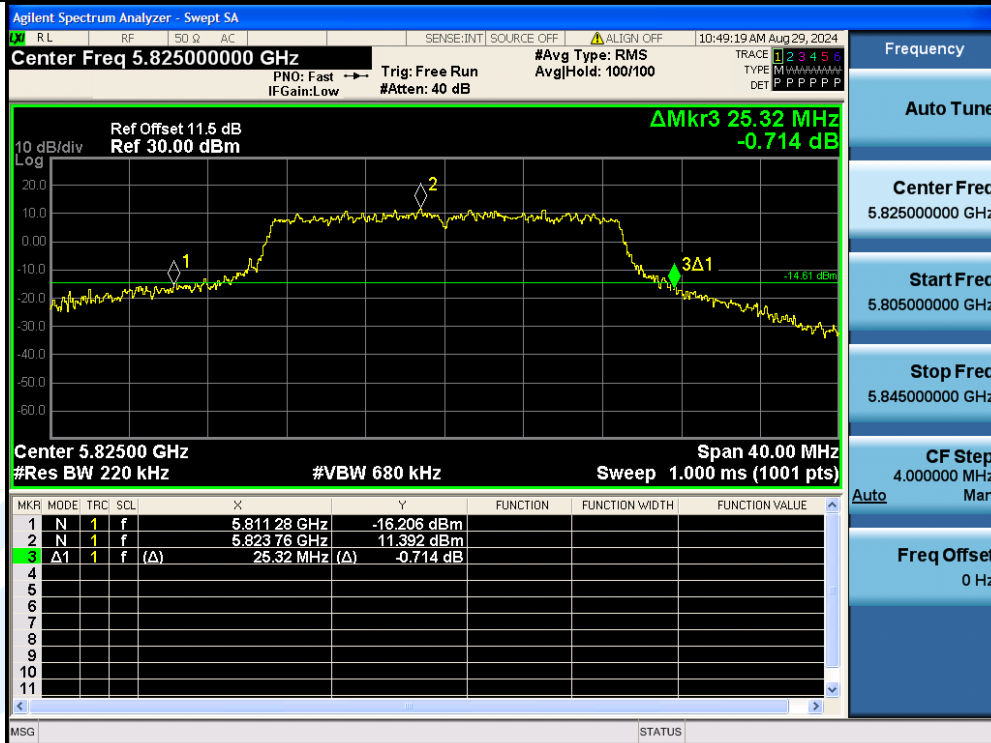

11N20MIMO-Ant3-5825