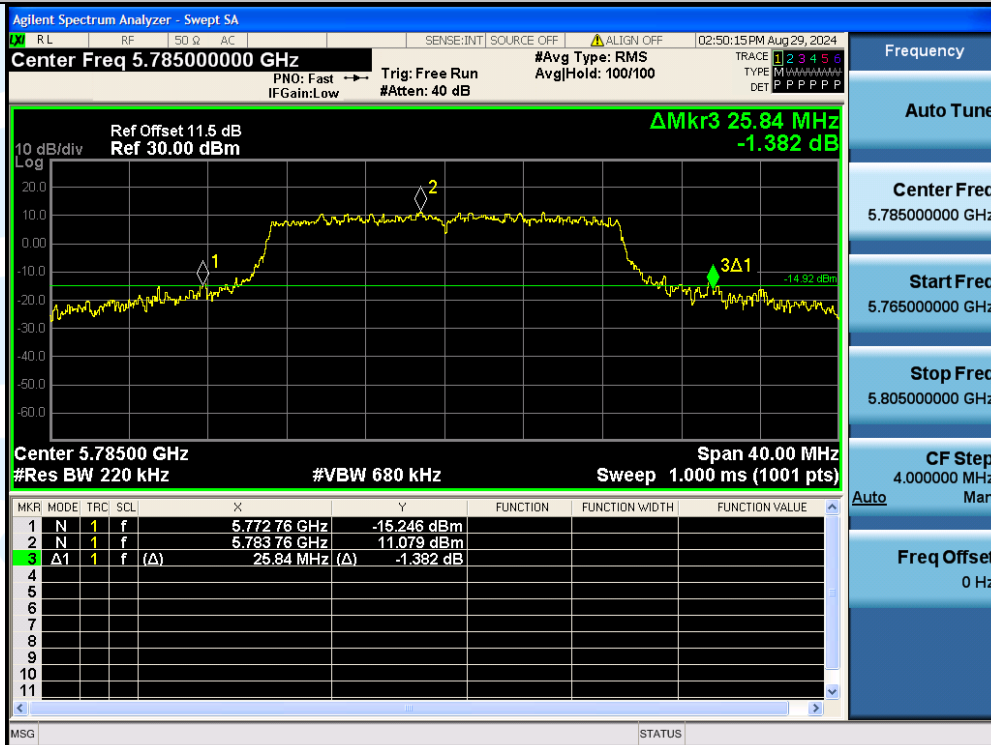

11AC20MIMO-Ant2-5825

Shenzhen UnionTrust Quality and Technology Co., Ltd.

Address: Unit D/E of 9/F and 16/F, Block A, Building 6, Baoneng science and technology park, Longhua district, Shenzhen, China

Tel: +86-755-28230888

Fax: +86-755-28230886

E-mail: info@uttlab.com

<http://www.uttlab.com>

UTTR-RF-EN300328-V1.2