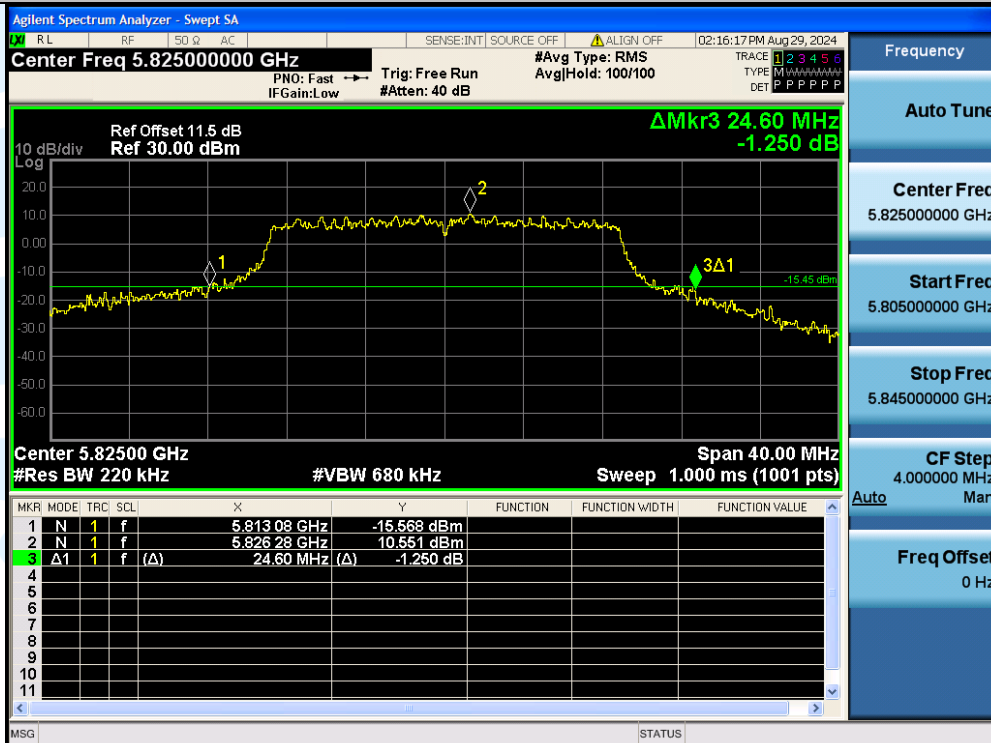

11N40MIMO-Ant2-5190

Shenzhen UnionTrust Quality and Technology Co., Ltd.

Address: Unit D/E of 9/F and 16/F, Block A, Building 6, Baoneng science and technology park, Longhua district, Shenzhen, China

Tel: +86-755-28230888

Fax: +86-755-28230886

E-mail: info@uttlab.com

<http://www.uttlab.com>

UTTR-RF-EN300328-V1.2