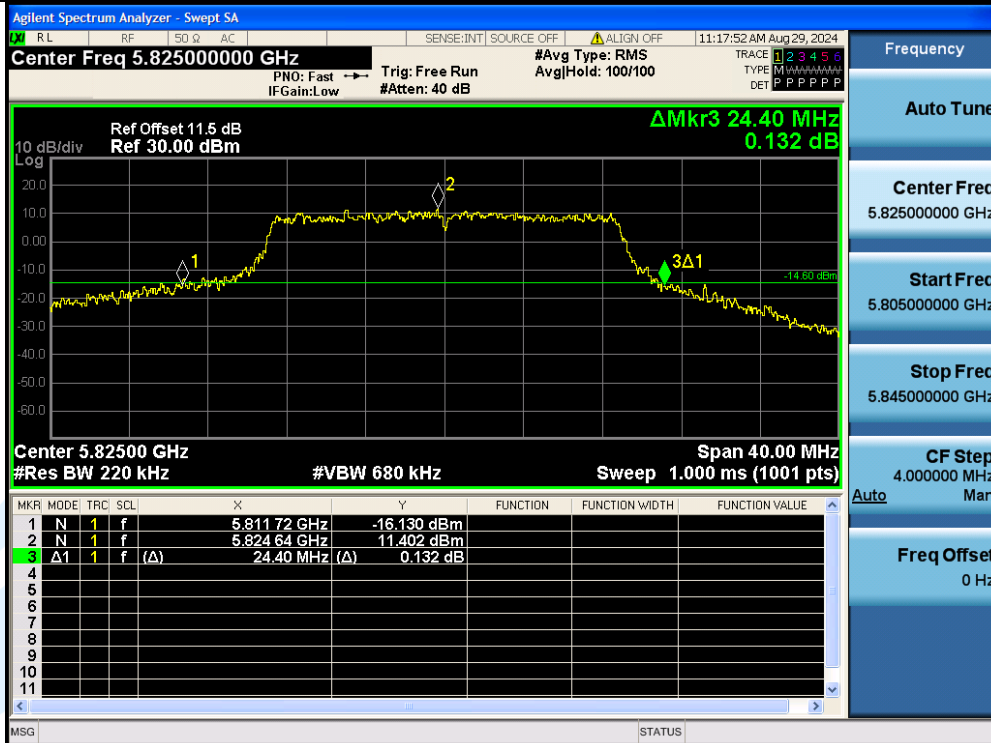

UTTR-RF-EN300328-V1.2

11AC20MIMO-Ant3-5825

11AC40MIMO-Ant2-5190

Shenzhen UnionTrust Quality and Technology Co., Ltd.

Address: Unit D/E of 9/F and 16/F, Block A, Building 6, Baoneng science and technology park, Longhua district, Shenzhen, China