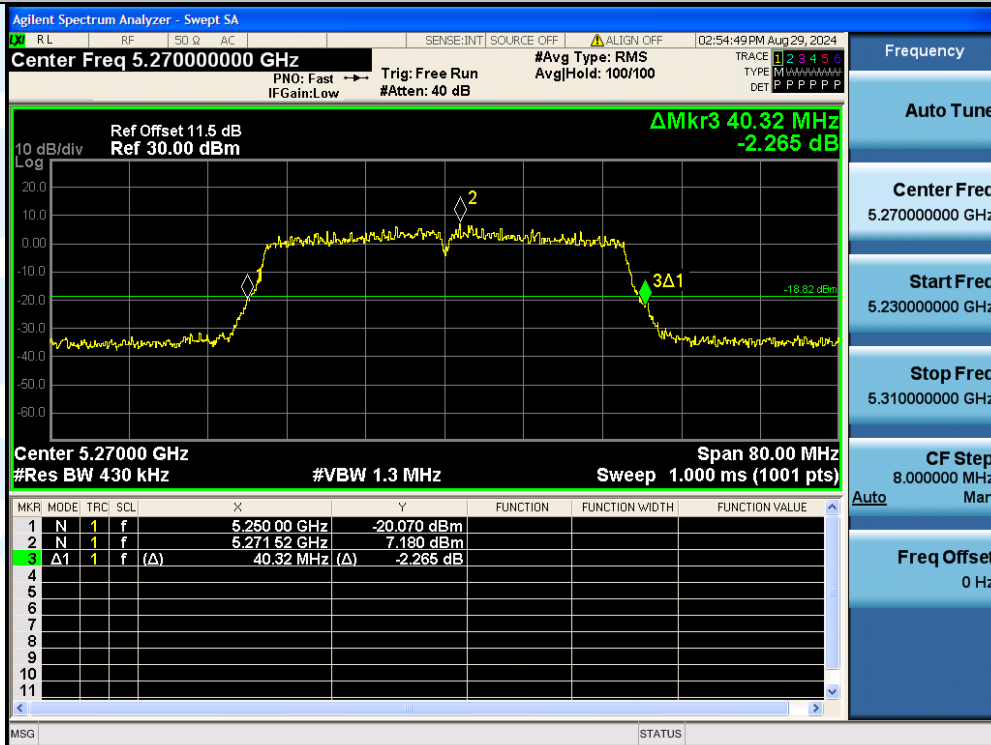

11AC40MIMO-Ant2-5310

Shenzhen UnionTrust Quality and Technology Co., Ltd.

Address: Unit D/E of 9/F and 16/F, Block A, Building 6, Baoneng science and technology park, Longhua district, Shenzhen, China

Tel: +86-755-28230888

Fax: +86-755-28230886

E-mail: info@uttlab.com

<http://www.uttlab.com>

UTTR-RF-EN300328-V1.2