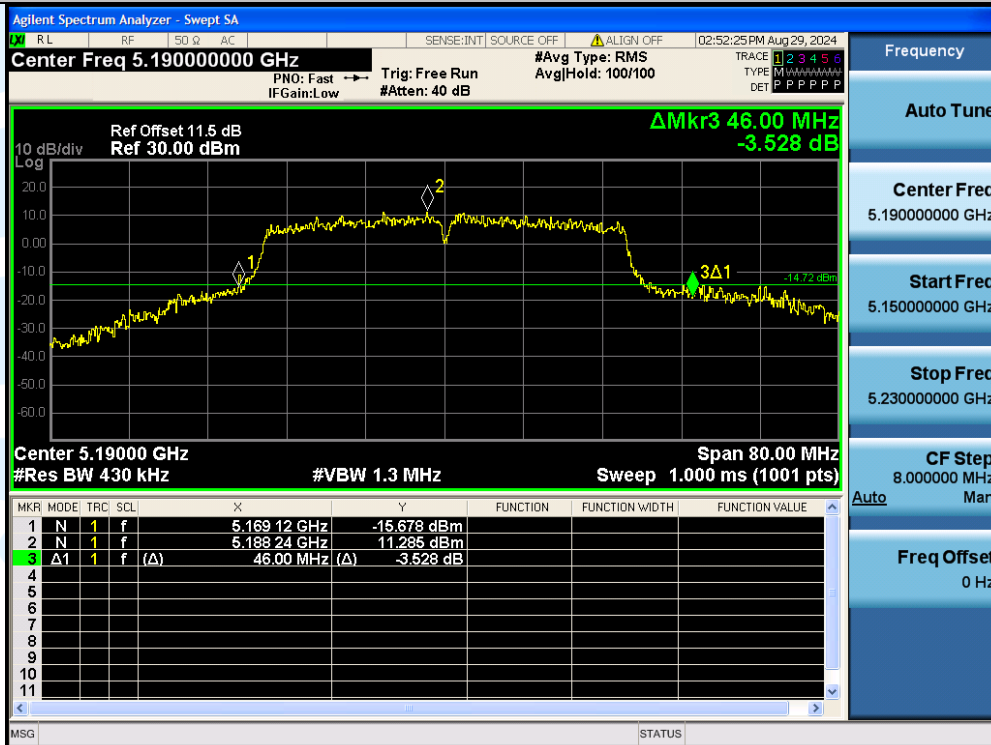

11AC40MIMO-Ant2-5230

Shenzhen UnionTrust Quality and Technology Co., Ltd.

Address: Unit D/E of 9/F and 16/F, Block A, Building 6, Baoneng science and technology park, Longhua district, Shenzhen, China

Tel: +86-755-28230888

Fax: +86-755-28230886

E-mail: info@uttlab.com

<http://www.uttlab.com>

UTTR-RF-EN300328-V1.2