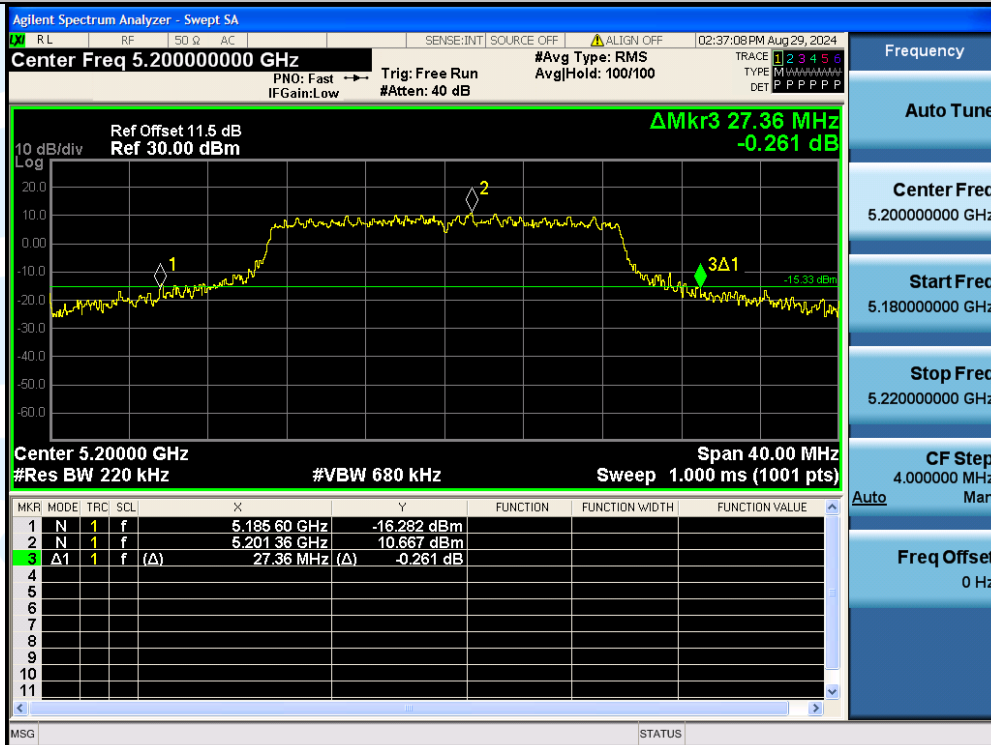

UTTR-RF-EN300328-V1.2

11AC20MIMO-Ant3-5200

11AC20MIMO-Ant2-5240

Shenzhen UnionTrust Quality and Technology Co., Ltd.

Address: Unit D/E of 9/F and 16/F, Block A, Building 6, Baoneng science and technology park, Longhua district, Shenzhen, China