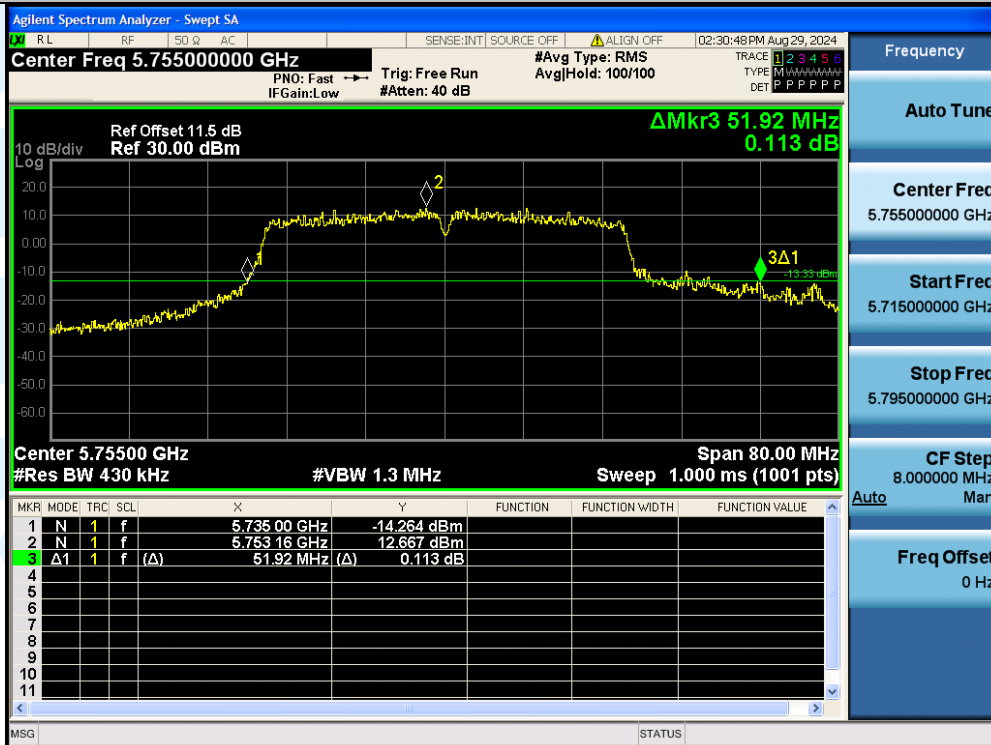

11N40MIMO-Ant2-5795

Shenzhen UnionTrust Quality and Technology Co., Ltd.

Address: Unit D/E of 9/F and 16/F, Block A, Building 6, Baoneng science and technology park, Longhua district, Shenzhen, China

Tel: +86-755-28230888

Fax: +86-755-28230886

E-mail: info@uttlab.com

<http://www.uttlab.com>

UTTR-RF-EN300328-V1.2