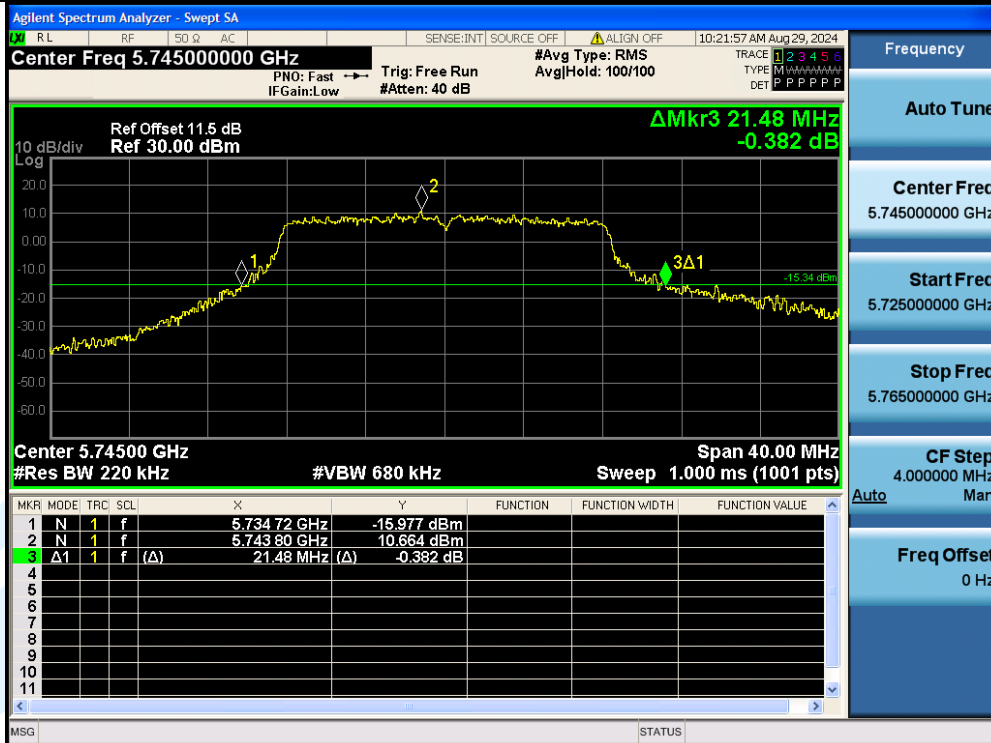

11A-Ant3-5745