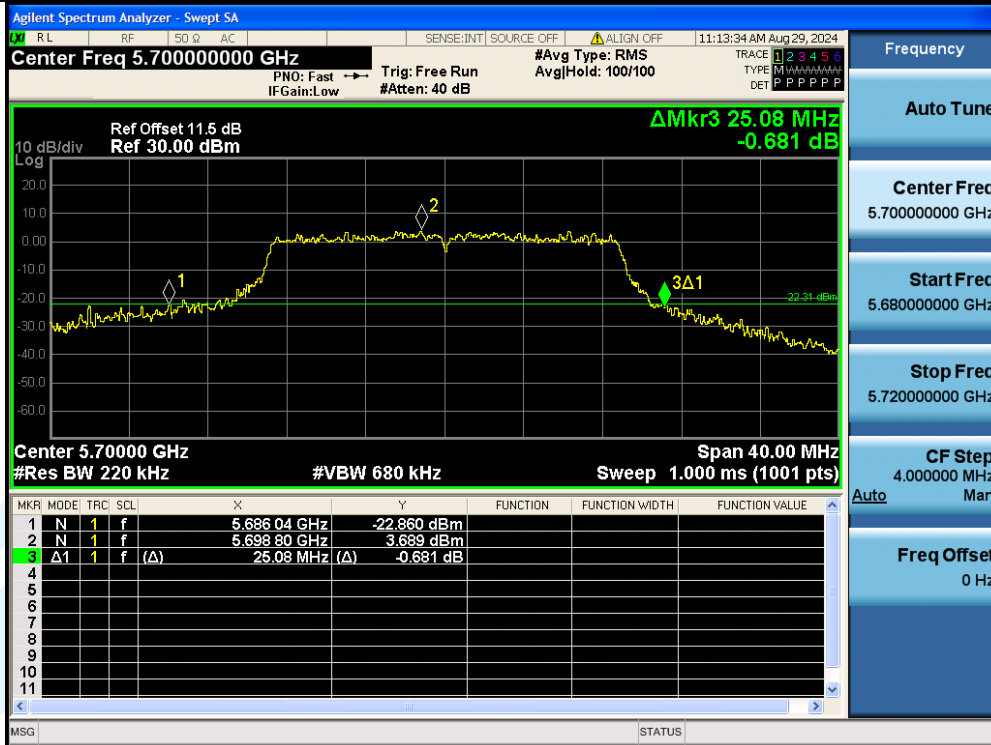

11AC20MIMO-Ant3-5700