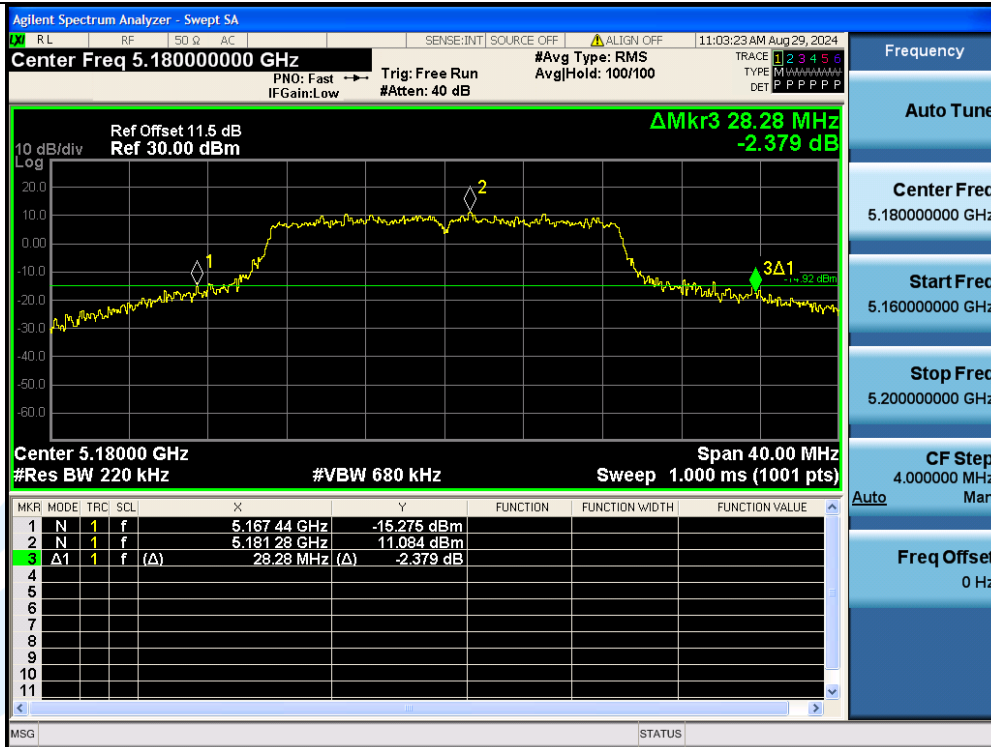

11AC20MIMO-Ant3-5180