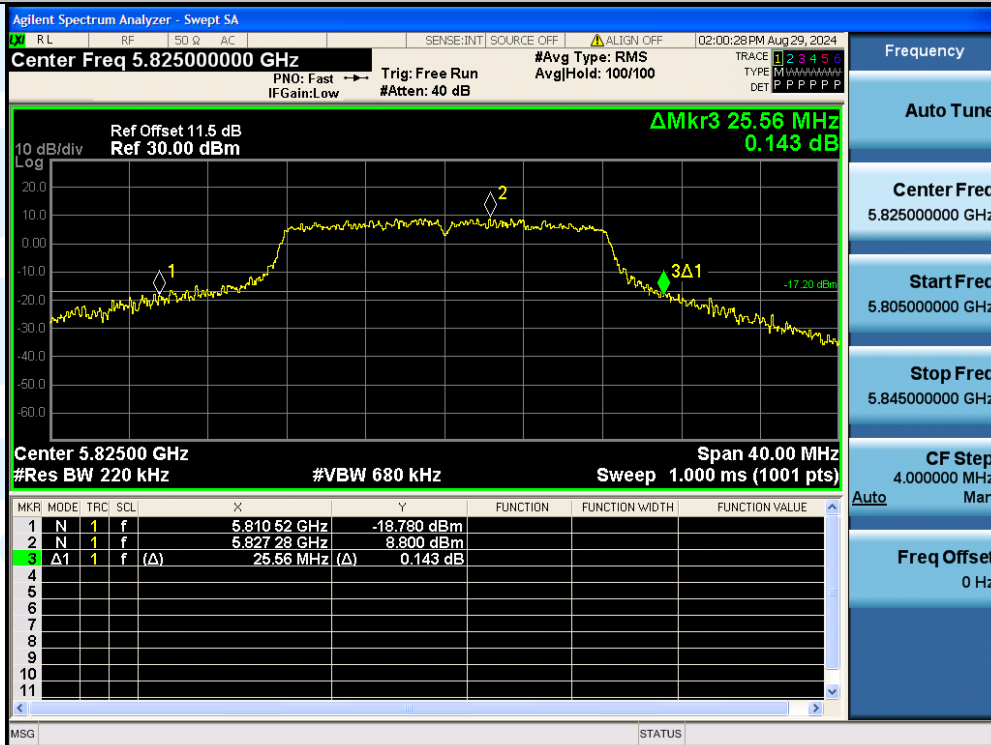

11N20MIMO-Ant2-5180

Shenzhen UnionTrust Quality and Technology Co., Ltd.

Address: Unit D/E of 9/F and 16/F, Block A, Building 6, Baoneng science and technology park, Longhua district, Shenzhen, China

Tel: +86-755-28230888

Fax: +86-755-28230886

E-mail: info@uttlab.com

<http://www.uttlab.com>

UTTR-RF-EN300328-V1.2