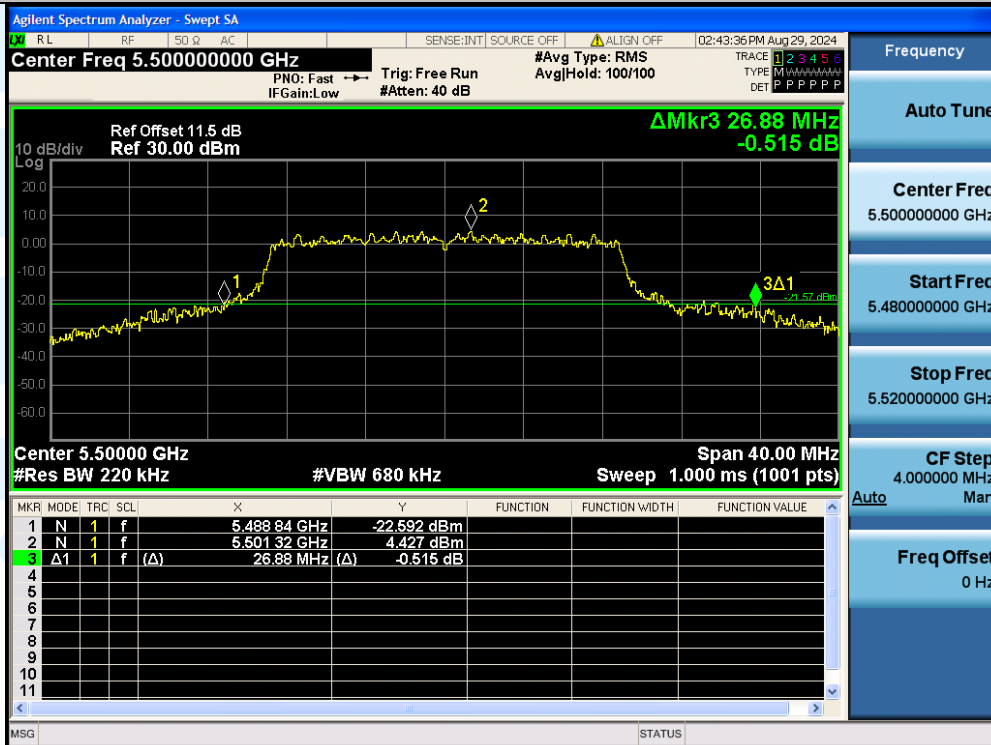

11AC20MIMO-Ant2-5580

Shenzhen UnionTrust Quality and Technology Co., Ltd.

Address: Unit D/E of 9/F and 16/F, Block A, Building 6, Baoneng science and technology park, Longhua district, Shenzhen, China

Tel: +86-755-28230888

Fax: +86-755-28230886

E-mail: info@uttlab.com

<http://www.uttlab.com>

UTTR-RF-EN300328-V1.2