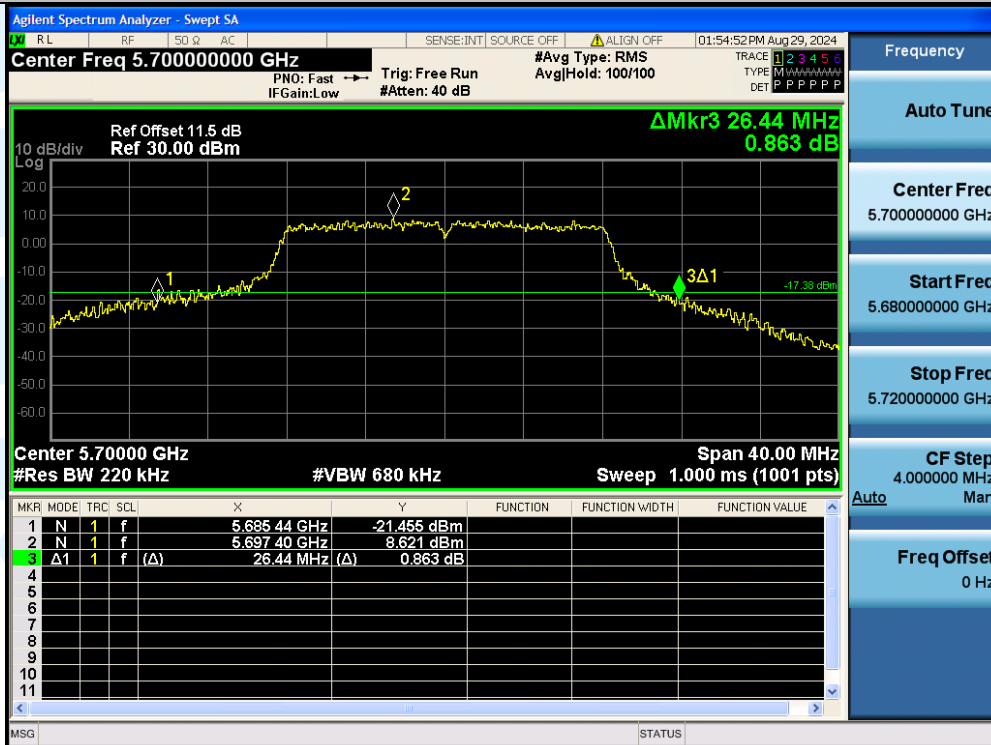

UTTR-RF-EN300328-V1.2

11A-Ant3-5700

11A-Ant2-5745

Shenzhen UnionTrust Quality and Technology Co., Ltd.

Address: Unit D/E of 9/F and 16/F, Block A, Building 6, Baoneng science and technology park, Longhua district, Shenzhen, China