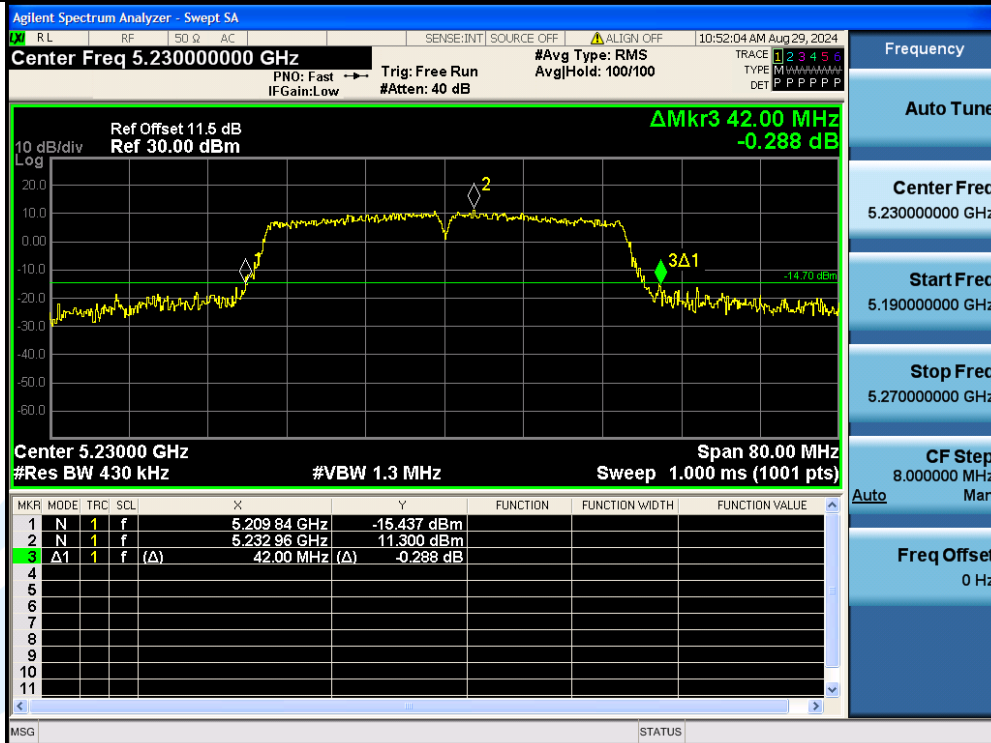

11N40MIMO-Ant3-5230