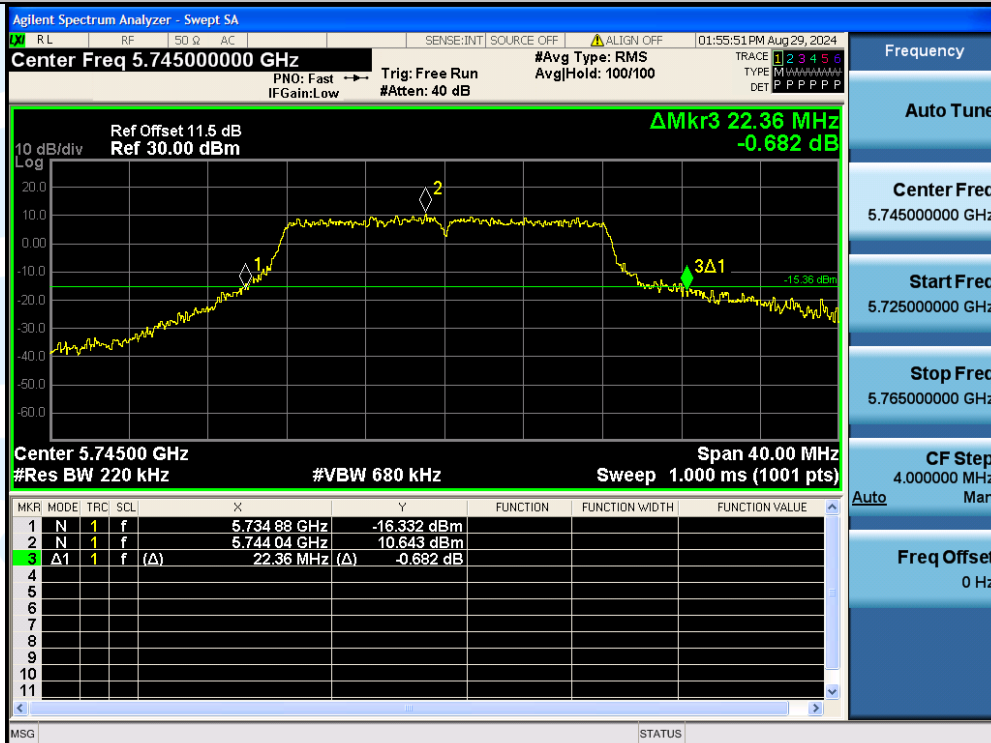

11A-Ant2-5785

Shenzhen UnionTrust Quality and Technology Co., Ltd.

Address: Unit D/E of 9/F and 16/F, Block A, Building 6, Baoneng science and technology park, Longhua district, Shenzhen, China

Tel: +86-755-28230888

Fax: +86-755-28230886

E-mail: info@uttlab.com

<http://www.uttlab.com>

UTTR-RF-EN300328-V1.2