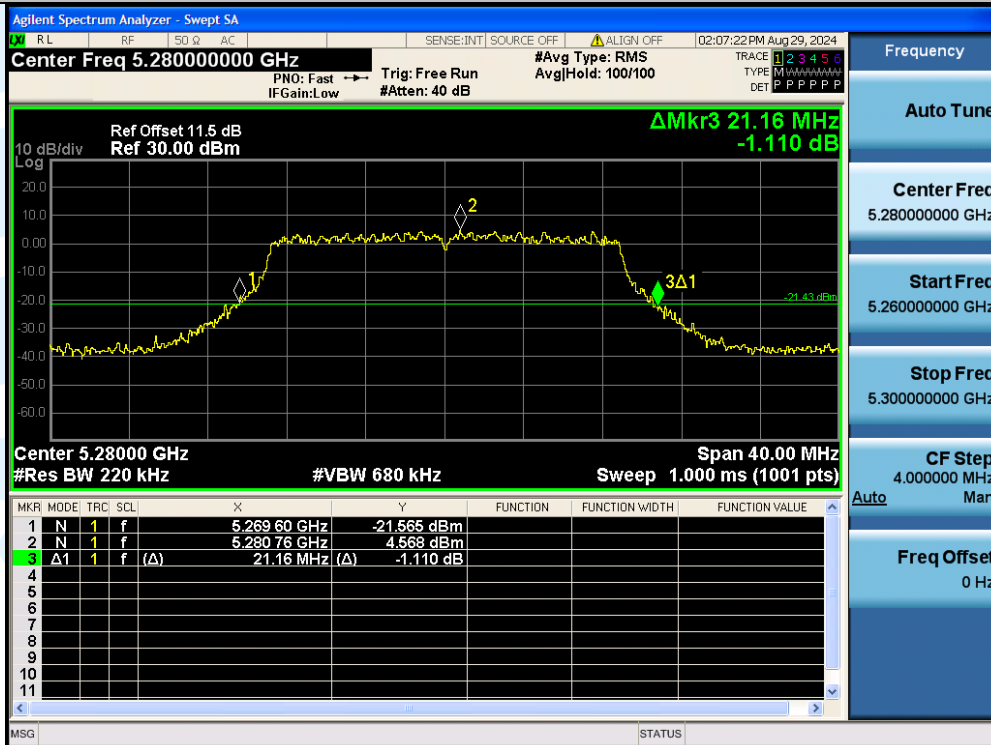

UTTR-RF-EN300328-V1.2

11N20MIMO-Ant3-5280

11N20MIMO-Ant2-5320

Shenzhen UnionTrust Quality and Technology Co., Ltd.

Address: Unit D/E of 9/F and 16/F, Block A, Building 6, Baoneng science and technology park, Longhua district, Shenzhen, China