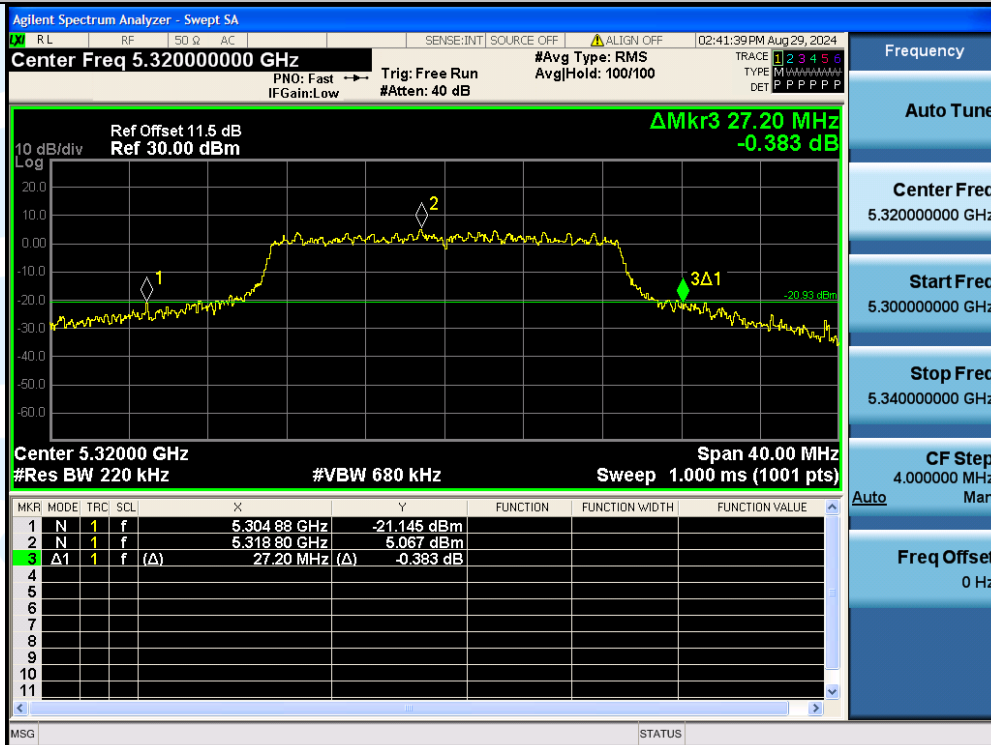

UTTR-RF-EN300328-V1.2

11AC20MIMO-Ant3-5320

11AC20MIMO-Ant2-5500

Shenzhen UnionTrust Quality and Technology Co., Ltd.

Address: Unit D/E of 9/F and 16/F, Block A, Building 6, Baoneng science and technology park, Longhua district, Shenzhen, China