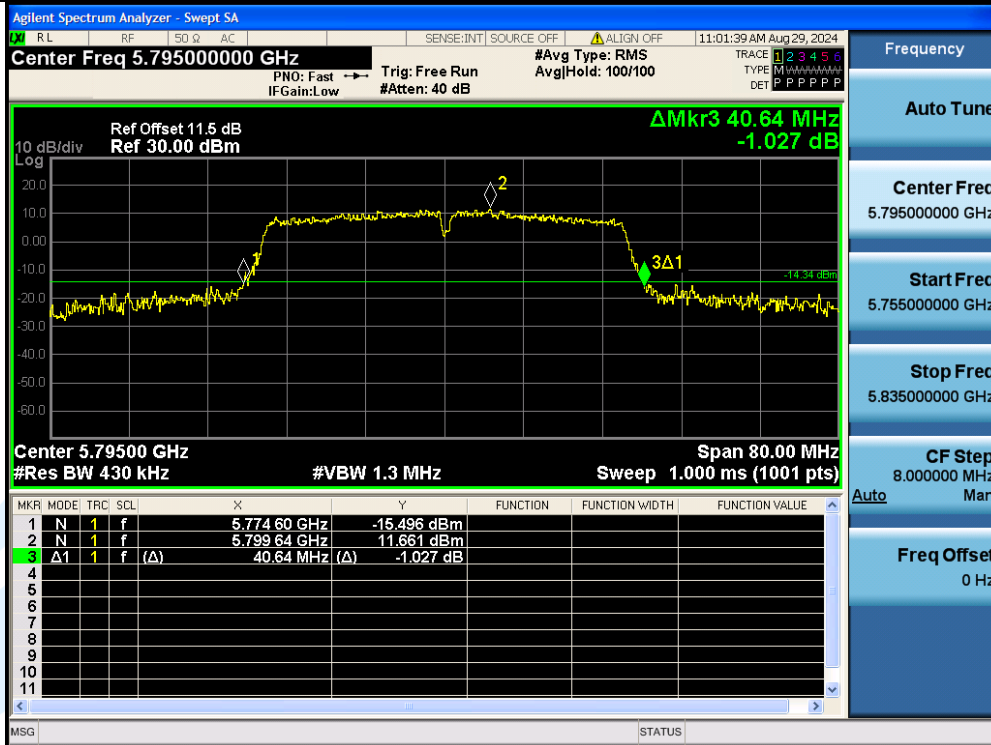

UTTR-RF-EN300328-V1.2

11N40MIMO-Ant3-5795

11AC20MIMO-Ant2-5180

Shenzhen UnionTrust Quality and Technology Co., Ltd.

Address: Unit D/E of 9/F and 16/F, Block A, Building 6, Baoneng science and technology park, Longhua district, Shenzhen, China