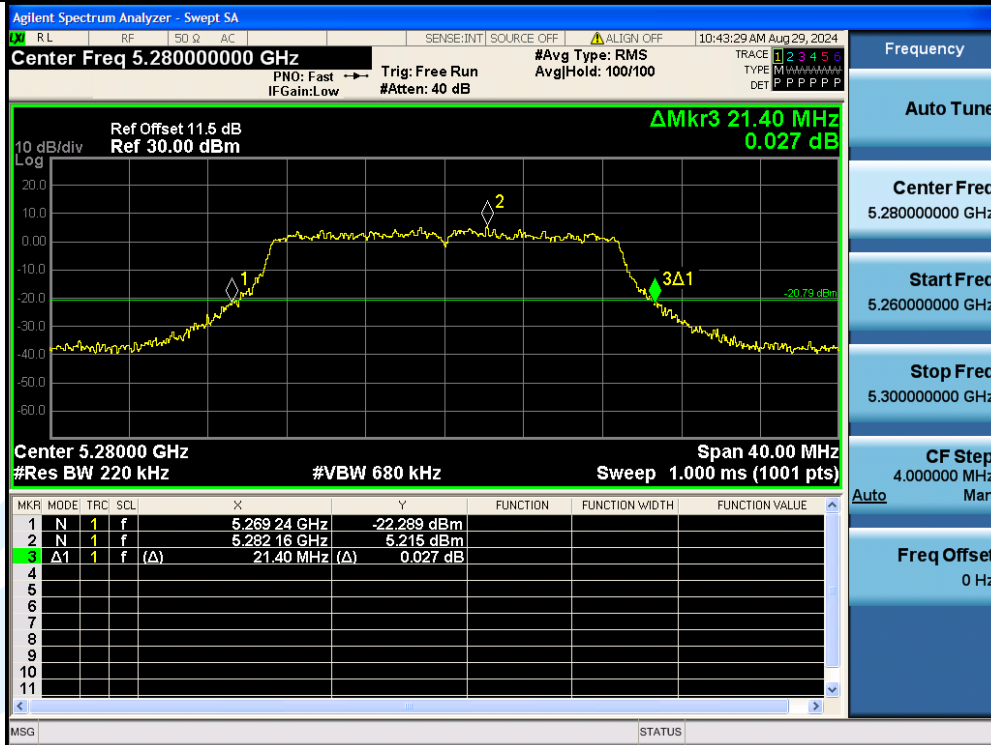

UTTR-RF-EN300328-V1.2

11N20MIMO-Ant3-5280

11N20MIMO-Ant2-5320

Shenzhen UnionTrust Quality and Technology Co., Ltd.

Address: Unit D/E of 9/F and 16/F, Block A, Building 6, Baoneng science and technology park, Longhua district, Shenzhen, China