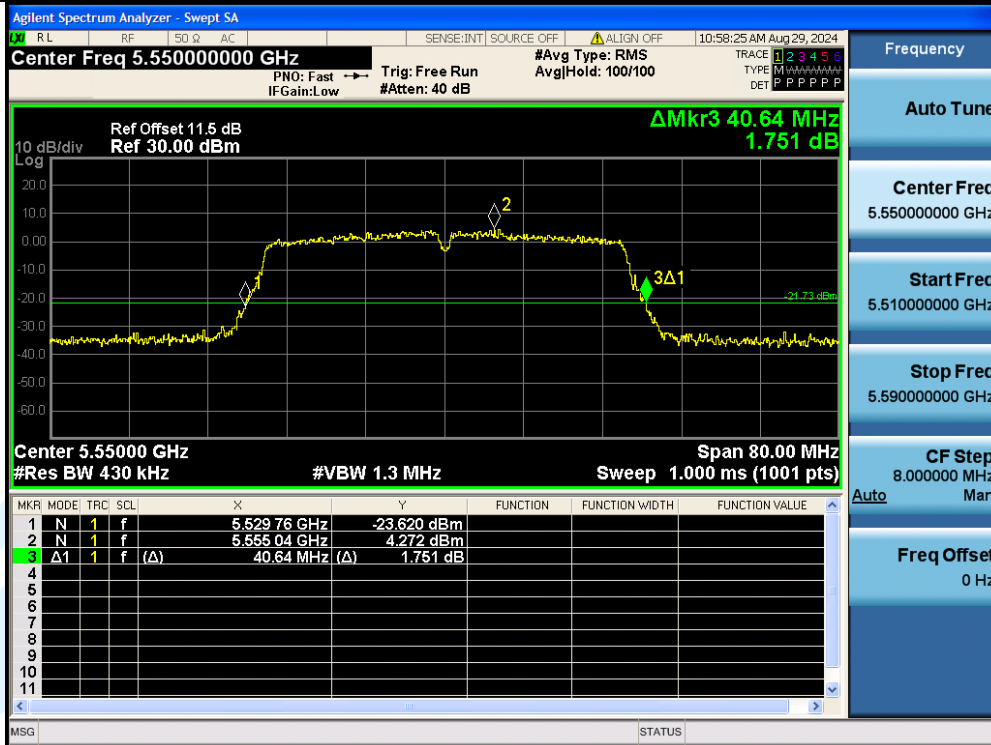

11N40MIMO-Ant3-5550