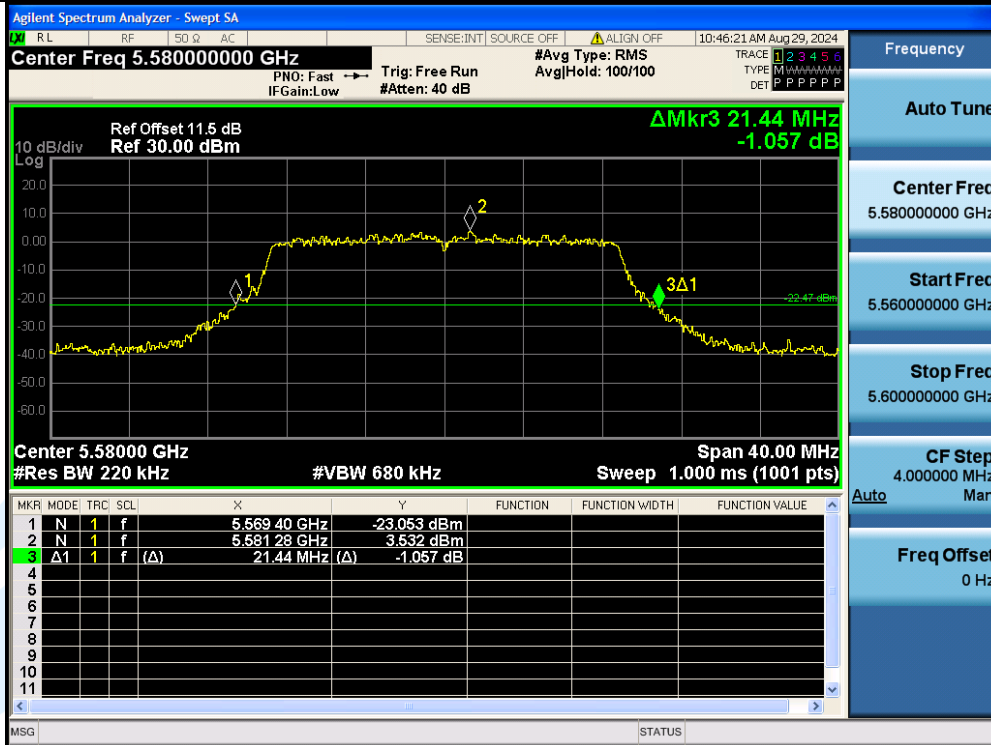

11N20MIMO-Ant3-5580