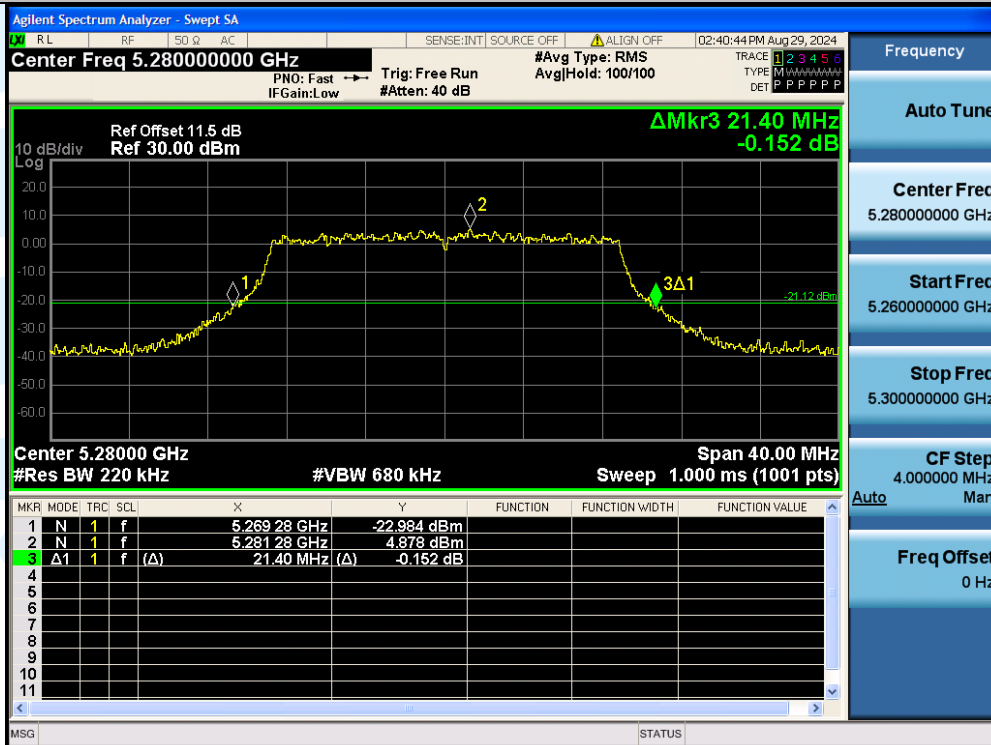

11AC20MIMO-Ant2-5320

Shenzhen UnionTrust Quality and Technology Co., Ltd.

Address: Unit D/E of 9/F and 16/F, Block A, Building 6, Baoneng science and technology park, Longhua district, Shenzhen, China

Tel: +86-755-28230888

Fax: +86-755-28230886

E-mail: info@uttlab.com

<http://www.uttlab.com>

UTTR-RF-EN300328-V1.2