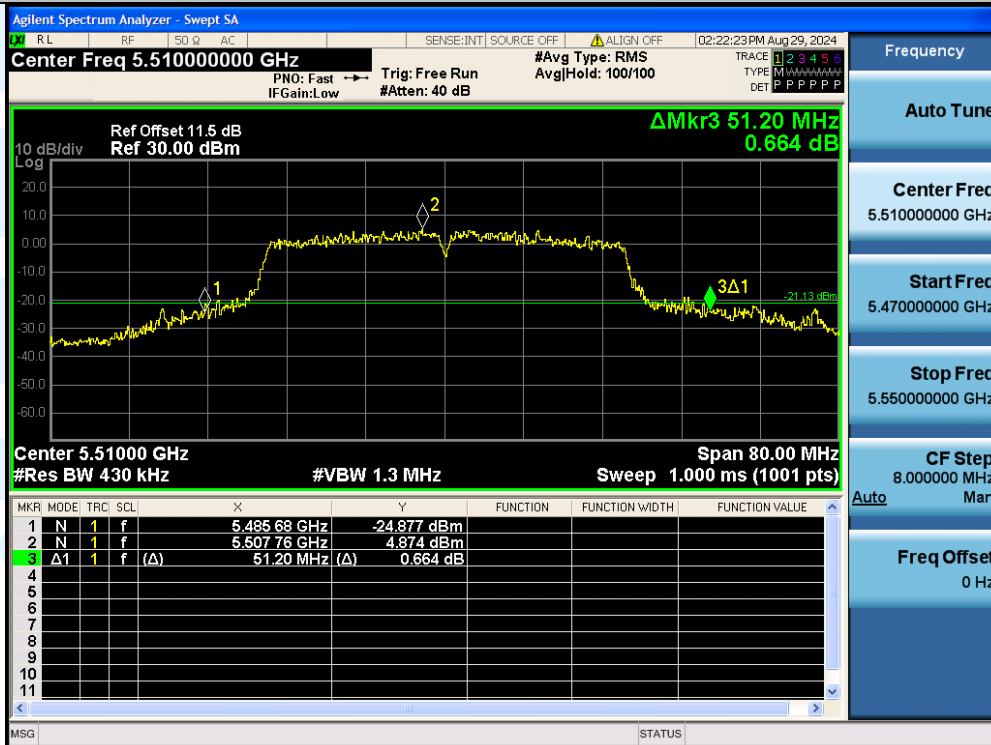

UTTR-RF-EN300328-V1.2

11N40MIMO-Ant3-5510

11N40MIMO-Ant2-5550

Shenzhen UnionTrust Quality and Technology Co., Ltd.

Address: Unit D/E of 9/F and 16/F, Block A, Building 6, Baoneng science and technology park, Longhua district, Shenzhen, China