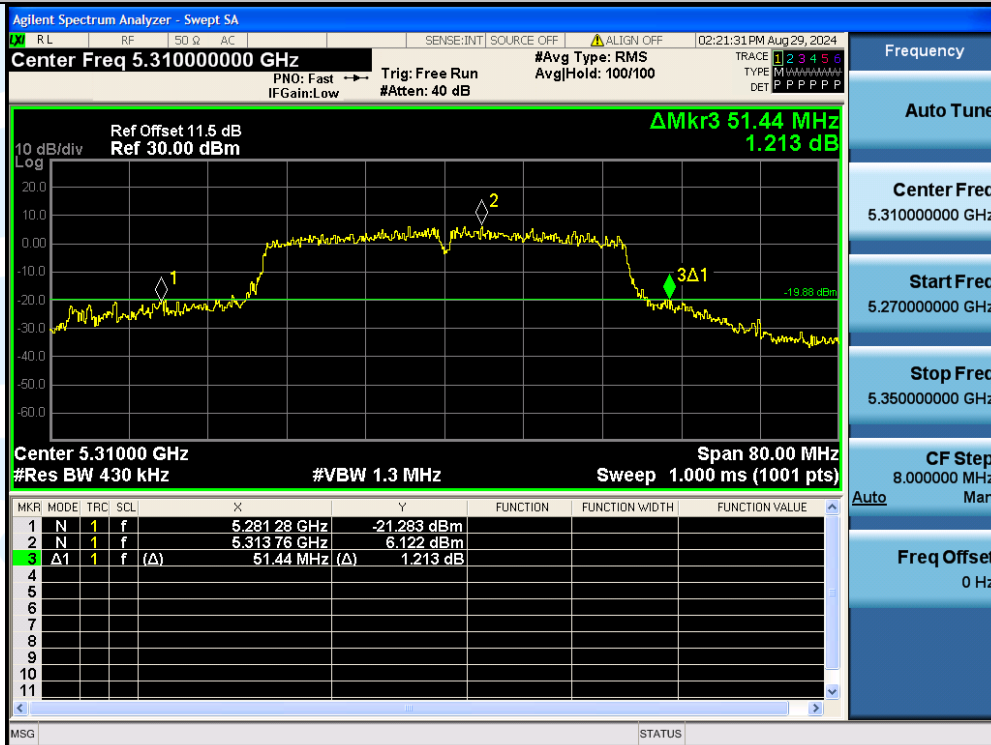

11N40MIMO-Ant2-5510

Shenzhen UnionTrust Quality and Technology Co., Ltd.

Address: Unit D/E of 9/F and 16/F, Block A, Building 6, Baoneng science and technology park, Longhua district, Shenzhen, China

Tel: +86-755-28230888

Fax: +86-755-28230886

E-mail: info@uttlab.com

<http://www.uttlab.com>

UTTR-RF-EN300328-V1.2