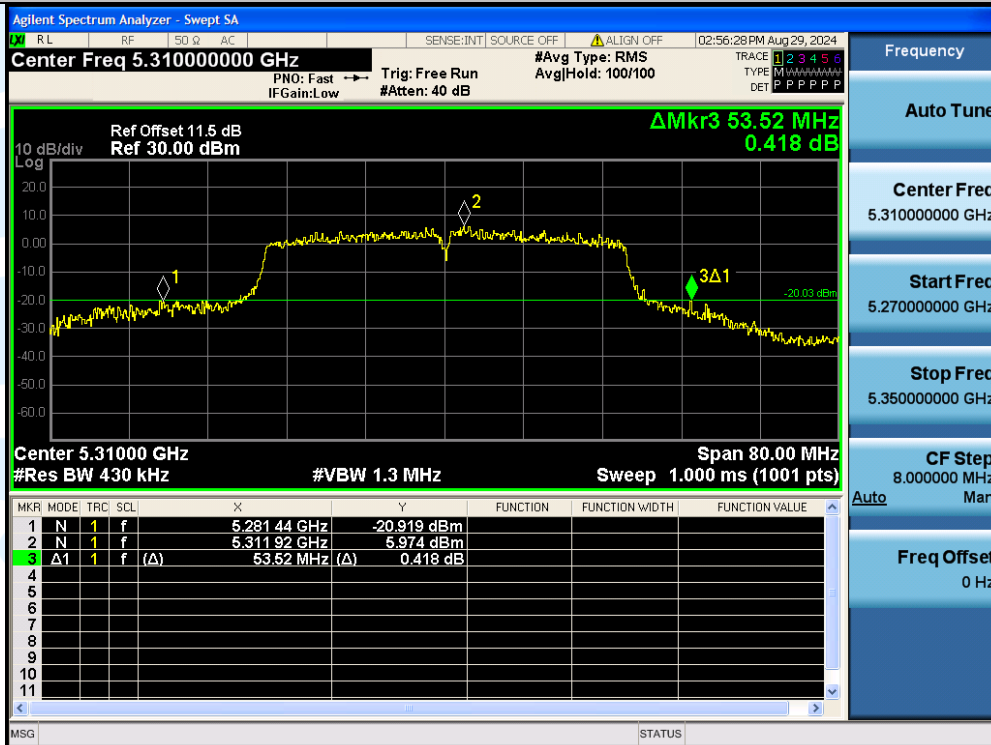

UTTR-RF-EN300328-V1.2

11AC40MIMO-Ant3-5310

11AC40MIMO-Ant2-5510

Shenzhen UnionTrust Quality and Technology Co., Ltd.

Address: Unit D/E of 9/F and 16/F, Block A, Building 6, Baoneng science and technology park, Longhua district, Shenzhen, China