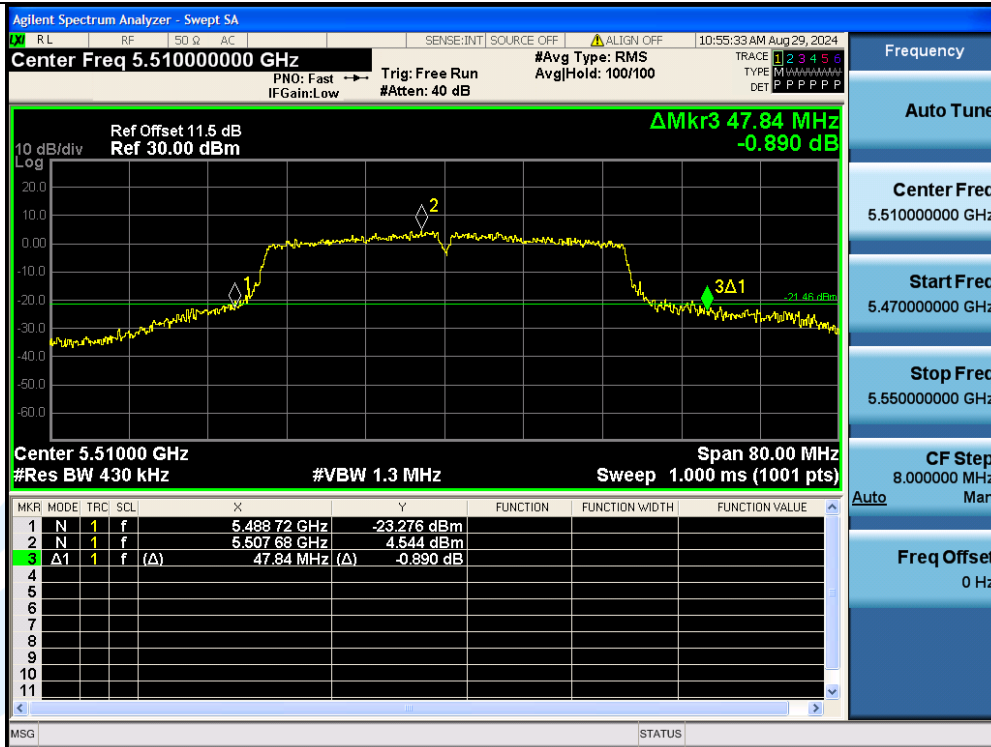

UTTR-RF-EN300328-V1.2

11N40MIMO-Ant3-5510

11N40MIMO-Ant2-5550

Shenzhen UnionTrust Quality and Technology Co., Ltd.

Address: Unit D/E of 9/F and 16/F, Block A, Building 6, Baoneng science and technology park, Longhua district, Shenzhen, China