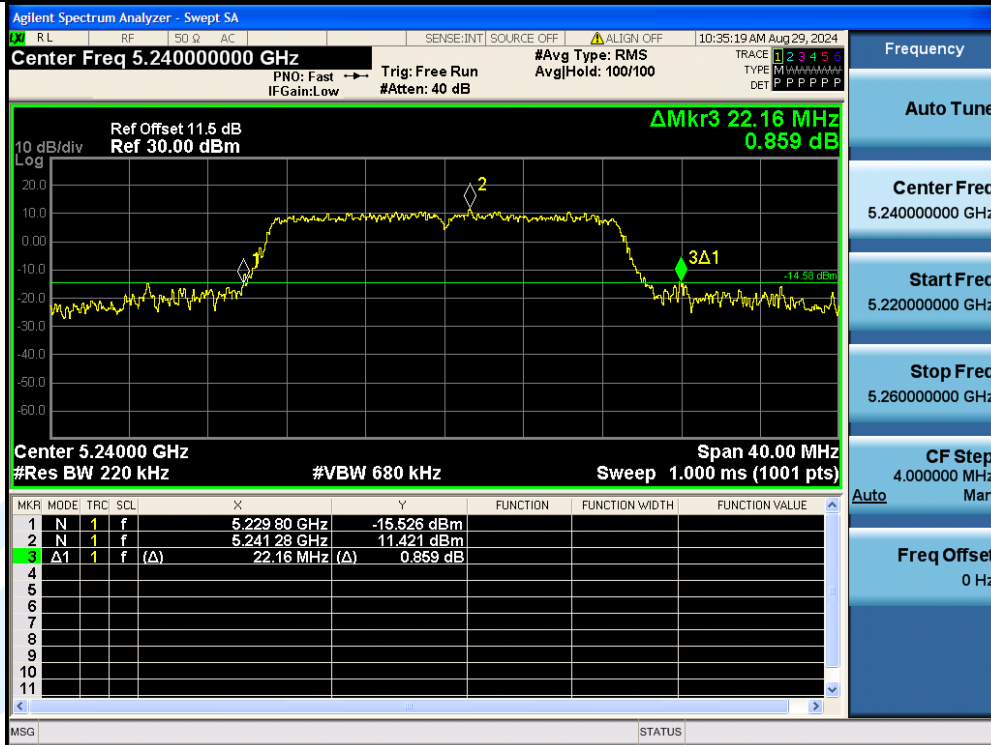

UTTR-RF-EN300328-V1.2

11N20MIMO-Ant3-5240

11N20MIMO-Ant2-5260

Shenzhen UnionTrust Quality and Technology Co., Ltd.

Address: Unit D/E of 9/F and 16/F, Block A, Building 6, Baoneng science and technology park, Longhua district, Shenzhen, China