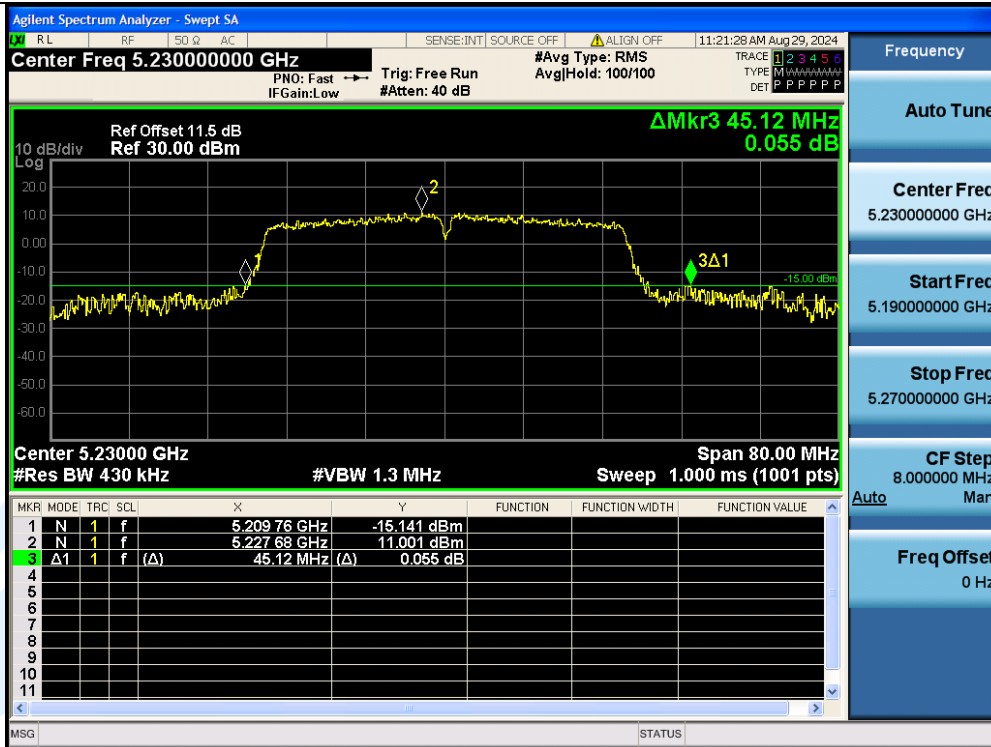

UTTR-RF-EN300328-V1.2

11AC40MIMO-Ant3-5230

11AC40MIMO-Ant2-5270

Shenzhen UnionTrust Quality and Technology Co., Ltd.

Address: Unit D/E of 9/F and 16/F, Block A, Building 6, Baoneng science and technology park, Longhua district, Shenzhen, China