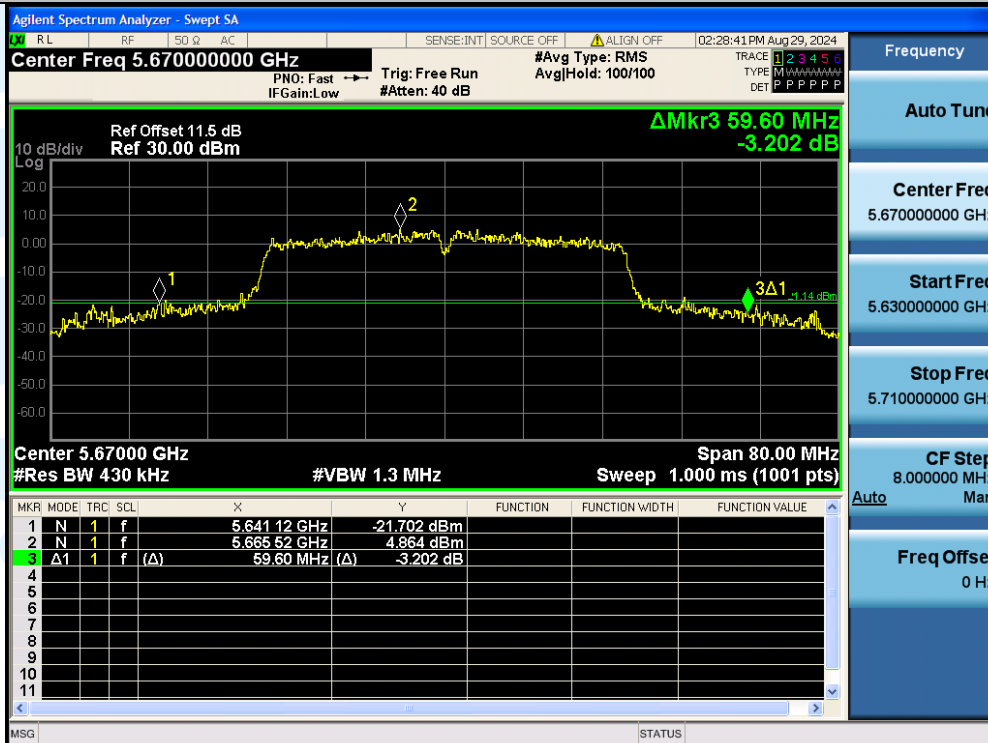

UTTR-RF-EN300328-V1.2

11N40MIMO-Ant3-5670

11N40MIMO-Ant2-5755

Shenzhen UnionTrust Quality and Technology Co., Ltd.

Address: Unit D/E of 9/F and 16/F, Block A, Building 6, Baoneng science and technology park, Longhua district, Shenzhen, China