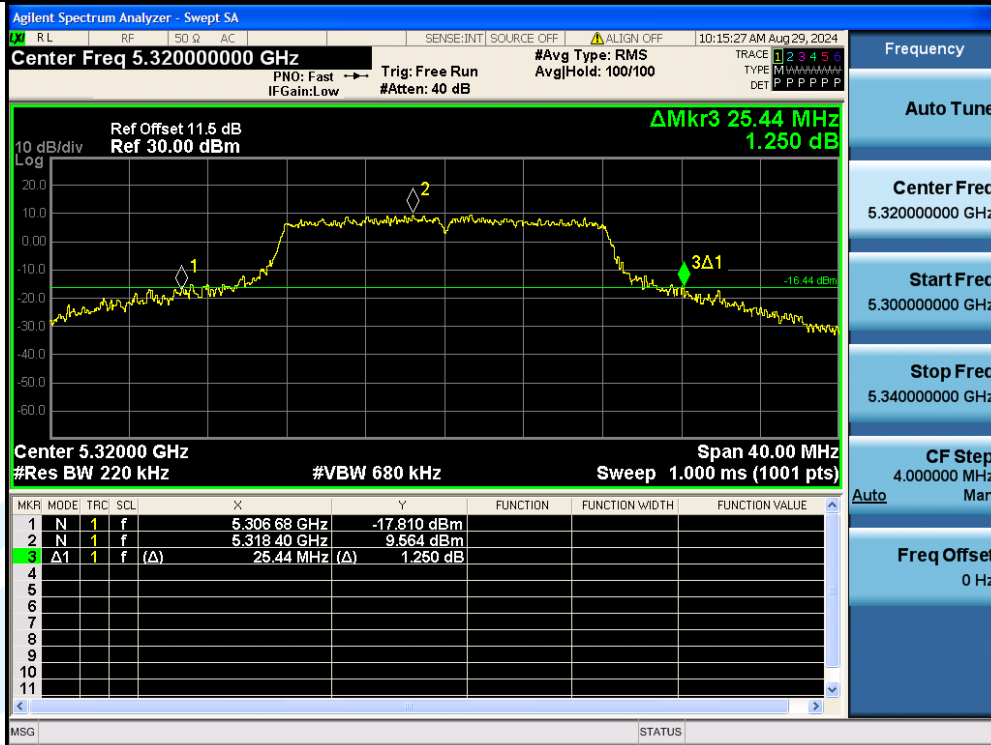

11A-Ant3-5320