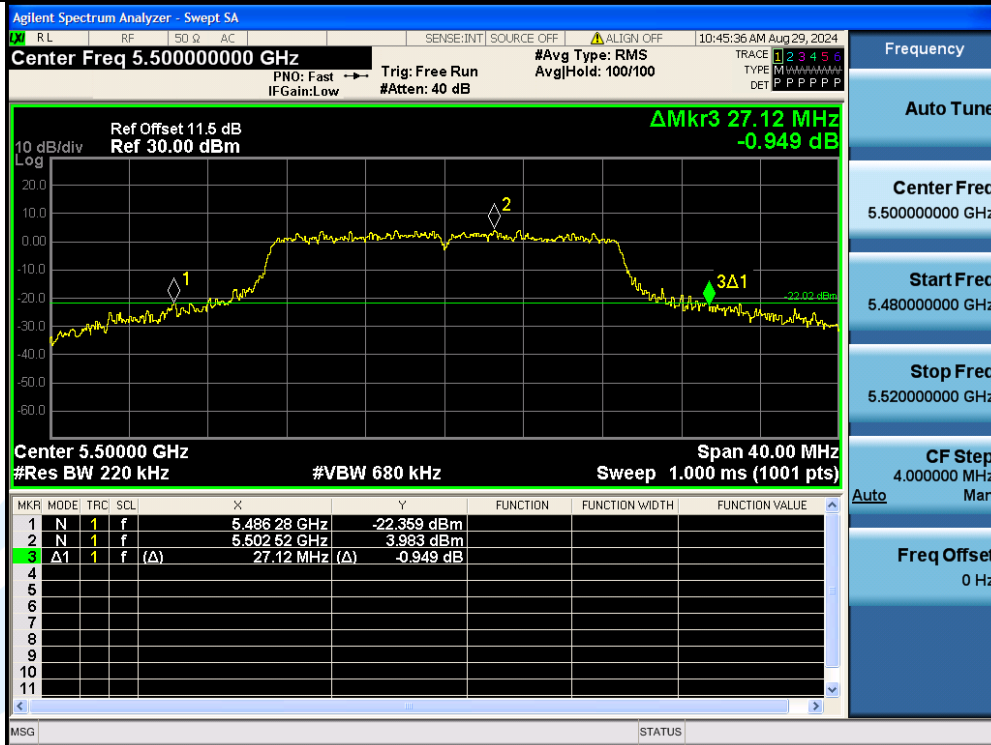

UTTR-RF-EN300328-V1.2

11N20MIMO-Ant3-5500

11N20MIMO-Ant2-5580

Shenzhen UnionTrust Quality and Technology Co., Ltd.

Address: Unit D/E of 9/F and 16/F, Block A, Building 6, Baoneng science and technology park, Longhua district, Shenzhen, China