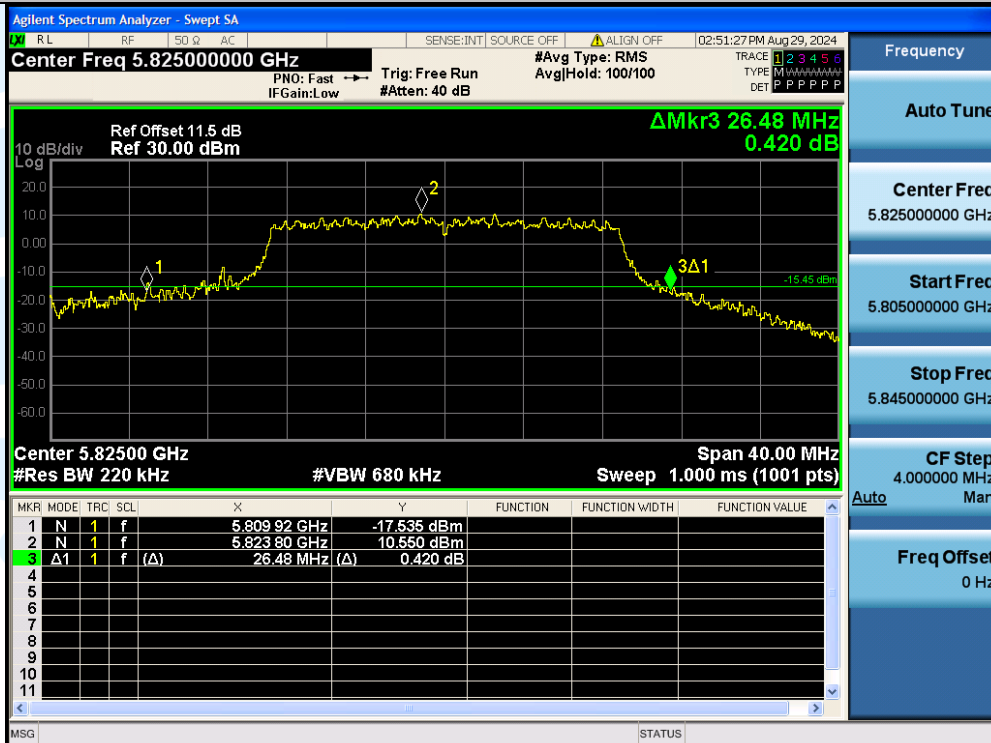

UTTR-RF-EN300328-V1.2

11AC20MIMO-Ant3-5825

11AC40MIMO-Ant2-5190

Shenzhen UnionTrust Quality and Technology Co., Ltd.

Address: Unit D/E of 9/F and 16/F, Block A, Building 6, Baoneng science and technology park, Longhua district, Shenzhen, China