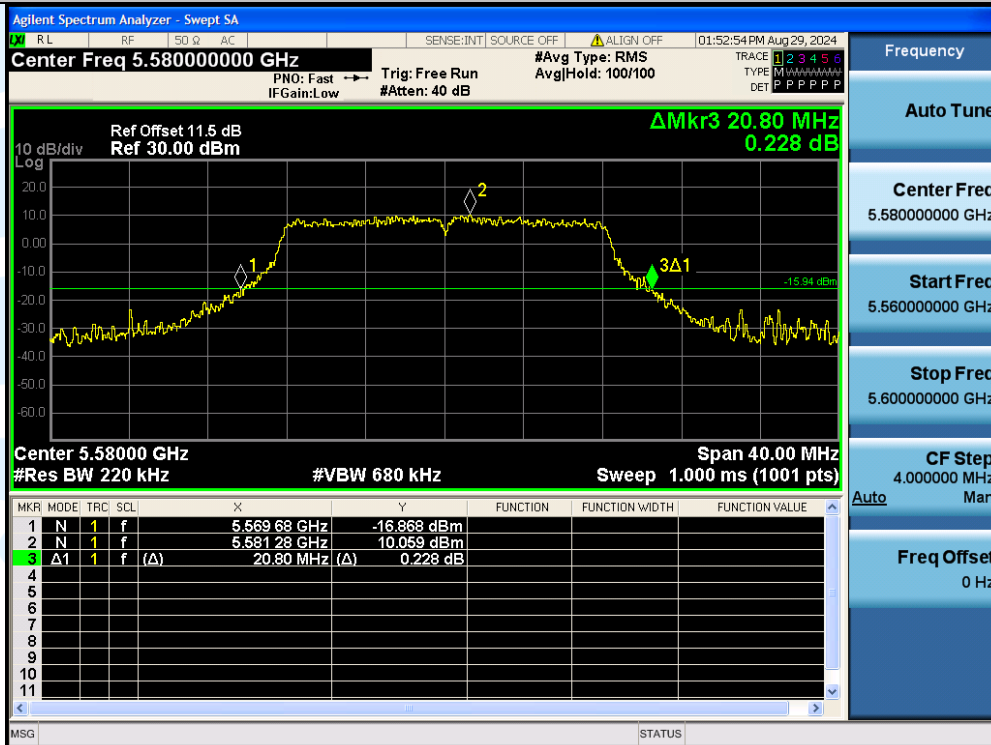

11A-Ant2-5700

Shenzhen UnionTrust Quality and Technology Co., Ltd.

Address: Unit D/E of 9/F and 16/F, Block A, Building 6, Baoneng science and technology park, Longhua district, Shenzhen, China

Tel: +86-755-28230888

Fax: +86-755-28230886

E-mail: info@uttlab.com

<http://www.uttlab.com>

UTTR-RF-EN300328-V1.2