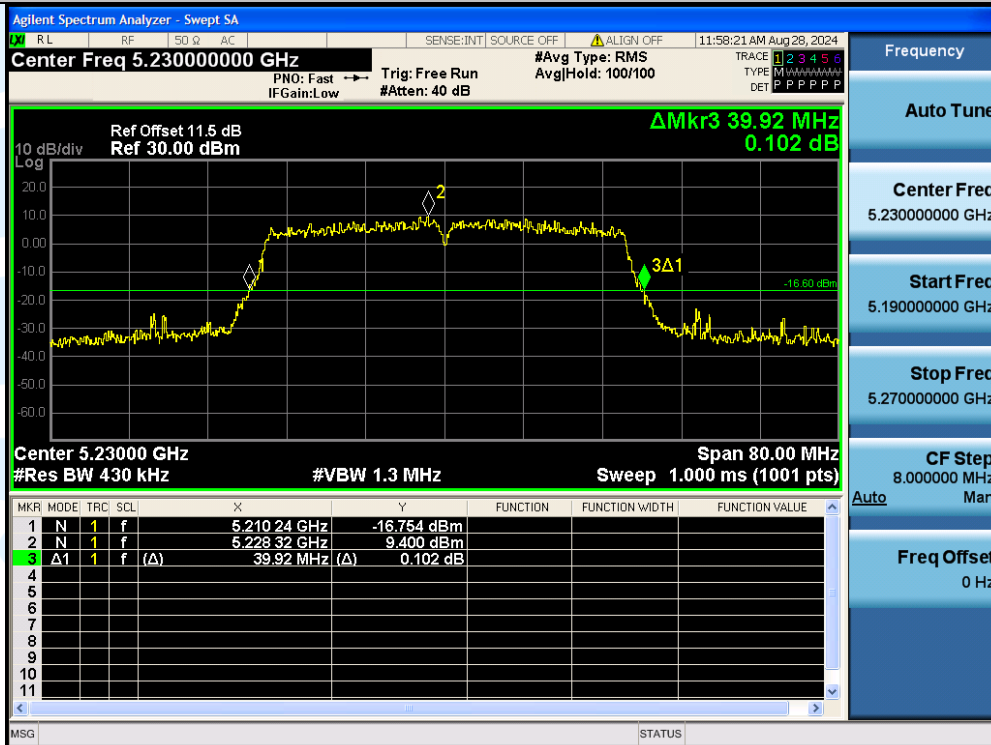

11N40MIMO-Ant1-5270

Shenzhen UnionTrust Quality and Technology Co., Ltd.

Address: Unit D/E of 9/F and 16/F, Block A, Building 6, Baoneng science and technology park, Longhua district, Shenzhen, China

Tel: +86-755-28230888

Fax: +86-755-28230886

E-mail: info@uttlab.com

<http://www.uttlab.com>

UTTR-RF-EN300328-V1.2