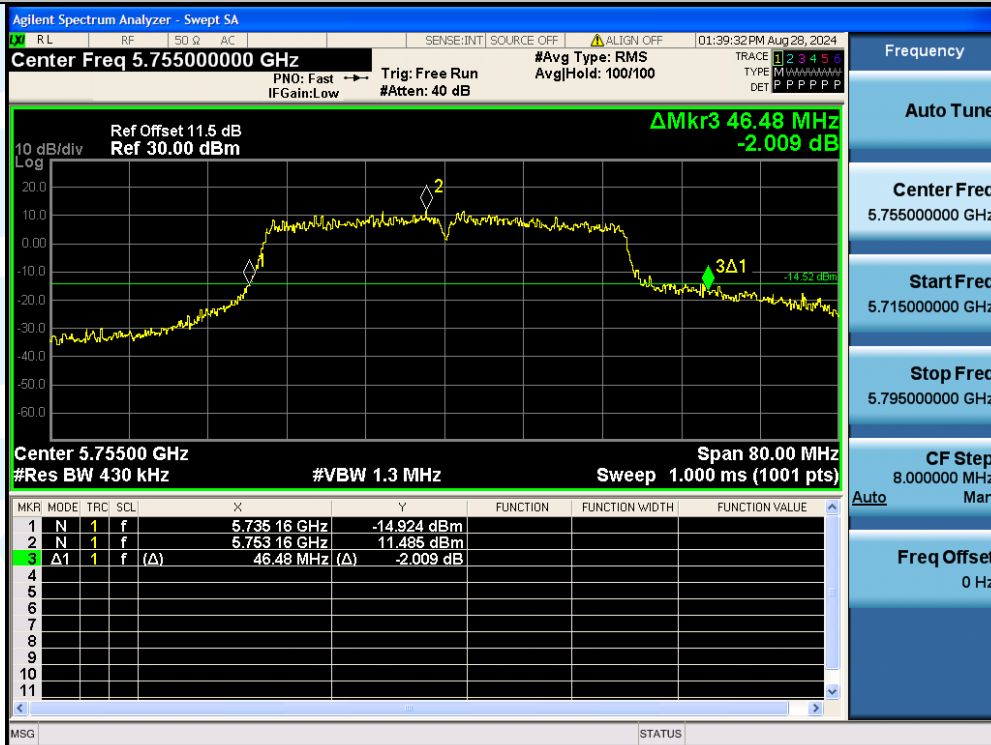

11N40MIMO-Ant1-5795

Shenzhen UnionTrust Quality and Technology Co., Ltd.

Address: Unit D/E of 9/F and 16/F, Block A, Building 6, Baoneng science and technology park, Longhua district, Shenzhen, China

Tel: +86-755-28230888

Fax: +86-755-28230886

E-mail: info@uttlab.com

<http://www.uttlab.com>

UTTR-RF-EN300328-V1.2