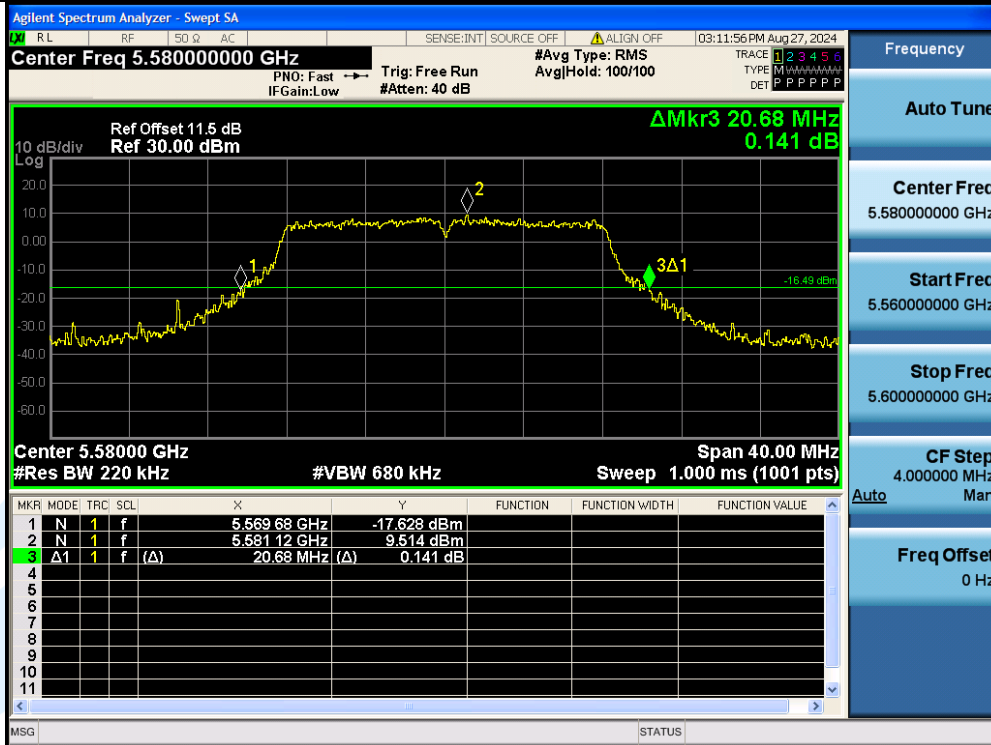

11A-Ant3-5580