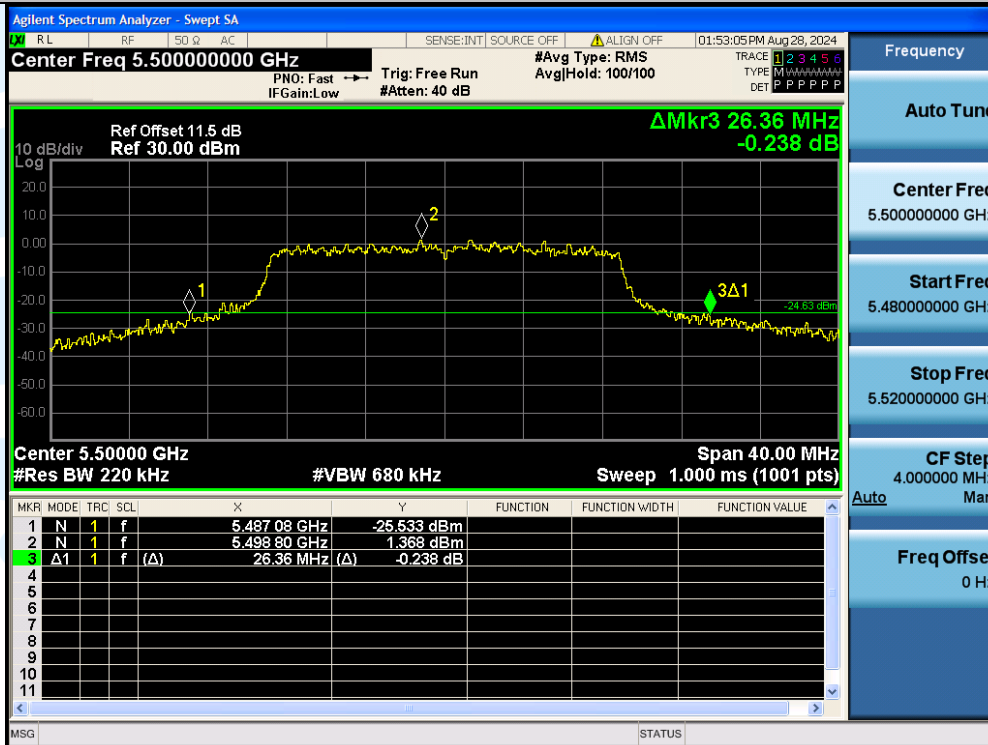

11AC20MIMO-Ant1-5580

Shenzhen UnionTrust Quality and Technology Co., Ltd.

Address: Unit D/E of 9/F and 16/F, Block A, Building 6, Baoneng science and technology park, Longhua district, Shenzhen, China

Tel: +86-755-28230888

Fax: +86-755-28230886

E-mail: info@uttlab.com

<http://www.uttlab.com>

UTTR-RF-EN300328-V1.2