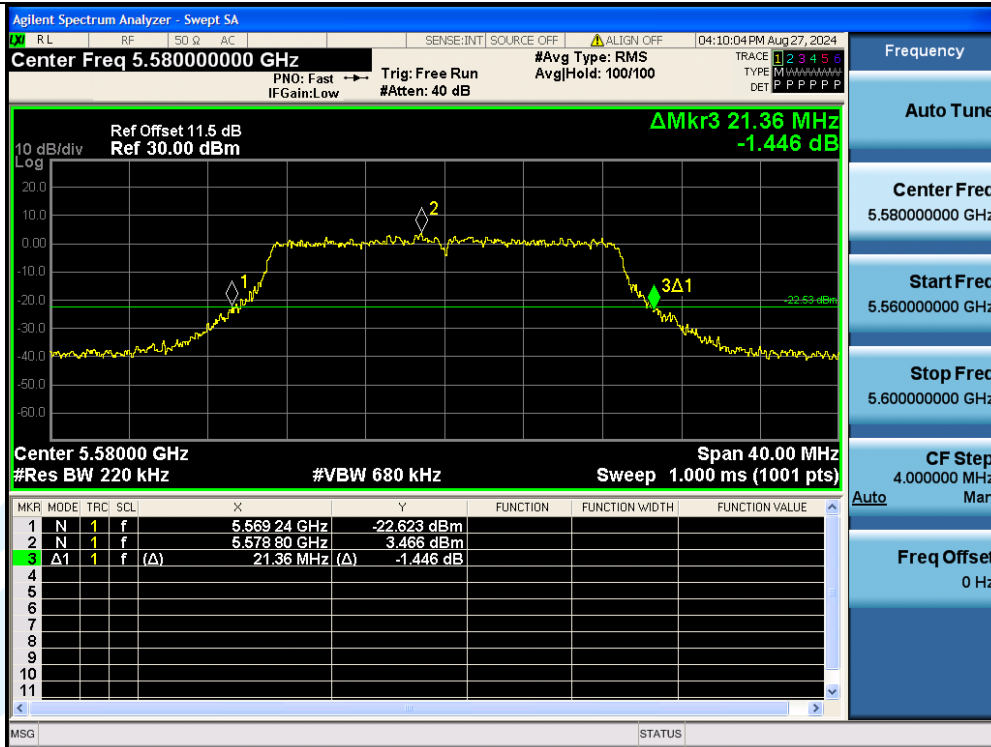

UTTR-RF-EN300328-V1.2

11AC20MIMO-Ant3-5580

11AC20MIMO-Ant1-5700

Shenzhen UnionTrust Quality and Technology Co., Ltd.

Address: Unit D/E of 9/F and 16/F, Block A, Building 6, Baoneng science and technology park, Longhua district, Shenzhen, China