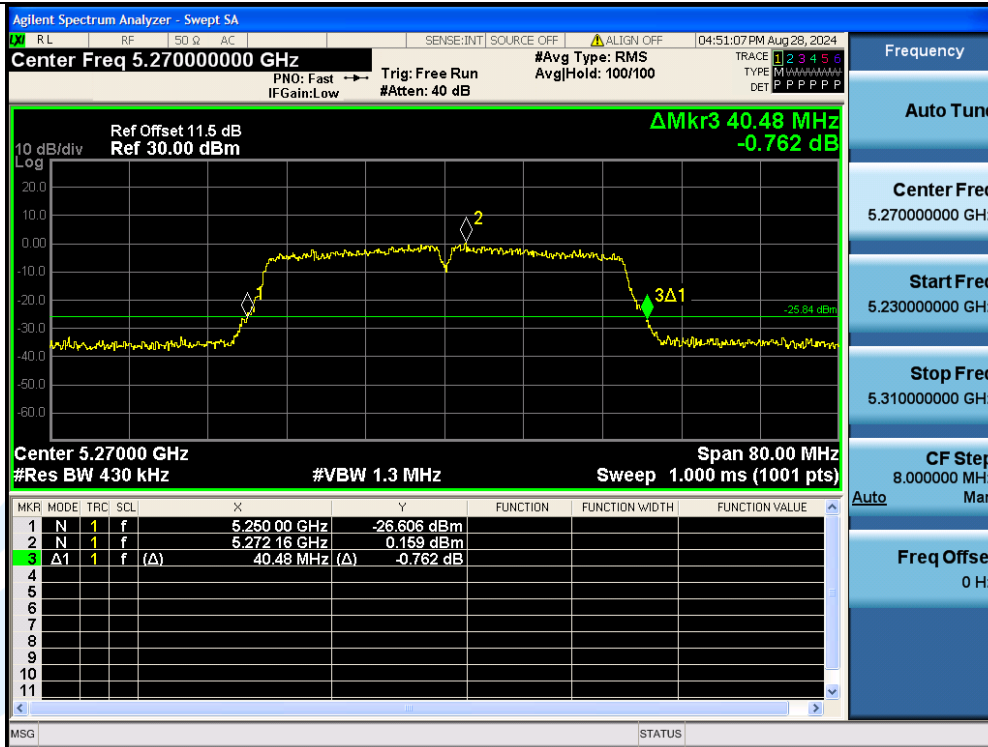

UTTR-RF-EN300328-V1.2

11N40MIMO-Ant3-5270

11N40MIMO-Ant1-5310

Shenzhen UnionTrust Quality and Technology Co., Ltd.

Address: Unit D/E of 9/F and 16/F, Block A, Building 6, Baoneng science and technology park, Longhua district, Shenzhen, China