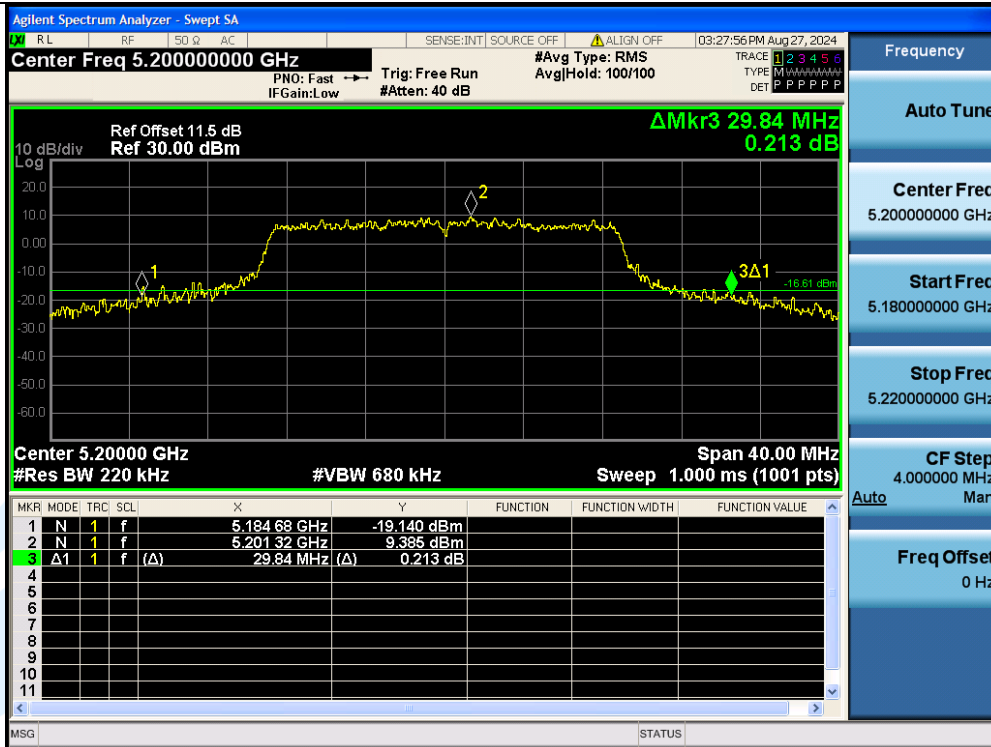

11N20MIMO-Ant3-5200