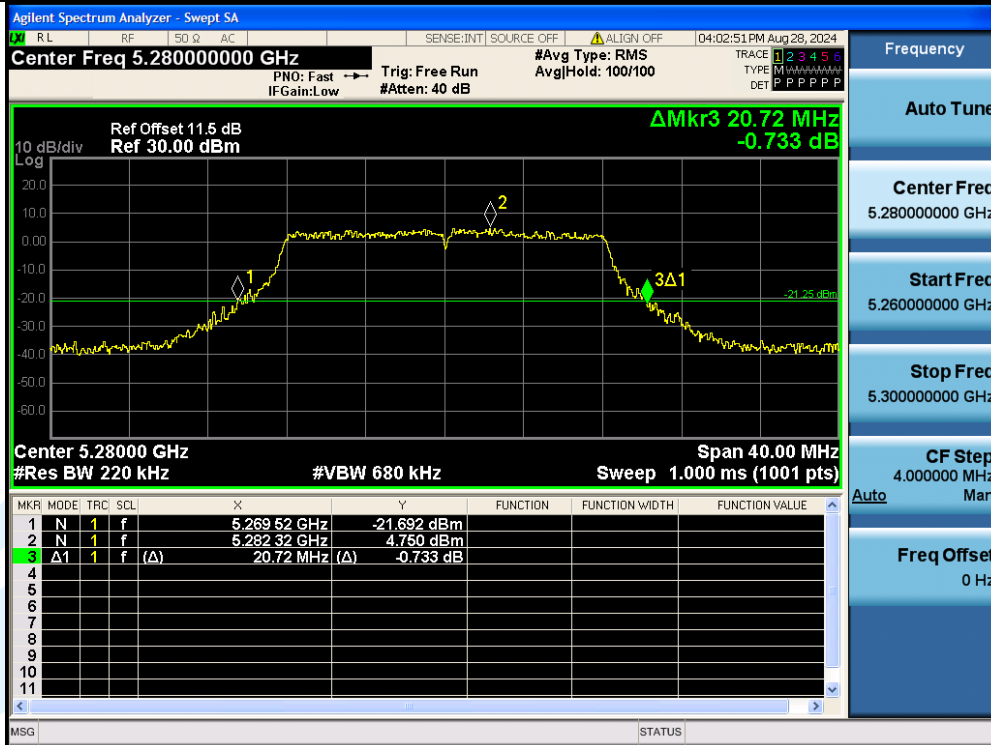

UTTR-RF-EN300328-V1.2

11A-Ant1-5280

11A-Ant3-5320

Shenzhen UnionTrust Quality and Technology Co., Ltd.

Address: Unit D/E of 9/F and 16/F, Block A, Building 6, Baoneng science and technology park, Longhua district, Shenzhen, China