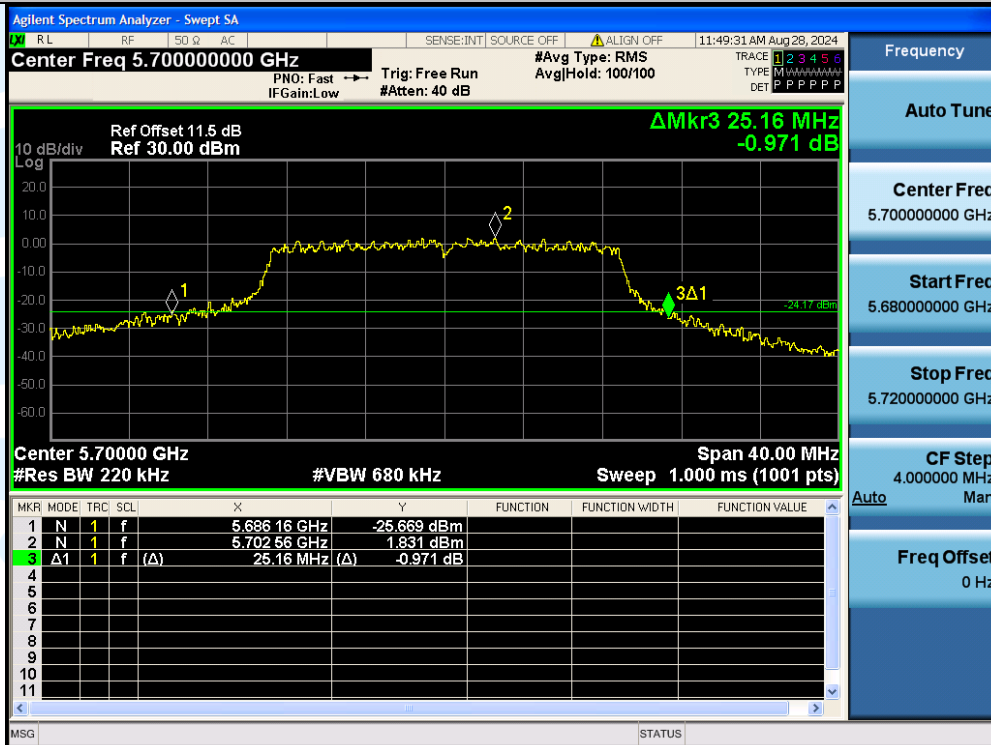

UTTR-RF-EN300328-V1.2

11N20MIMO-Ant3-5700

11N20MIMO-Ant1-5745

Shenzhen UnionTrust Quality and Technology Co., Ltd.

Address: Unit D/E of 9/F and 16/F, Block A, Building 6, Baoneng science and technology park, Longhua district, Shenzhen, China