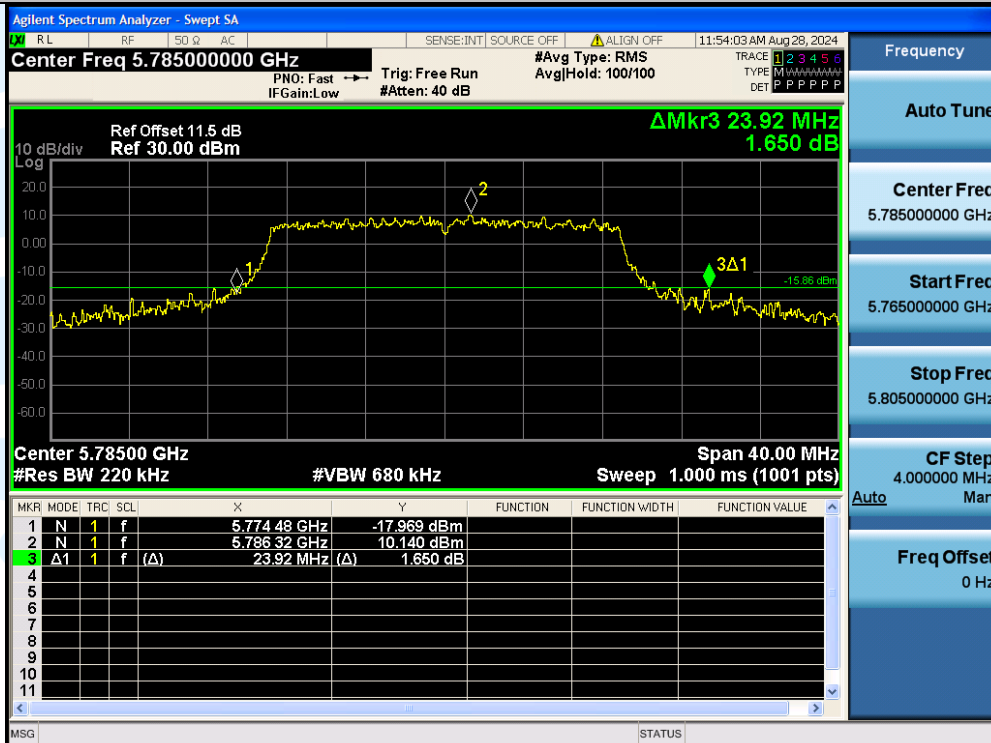

UTTR-RF-EN300328-V1.2

11N20MIMO-Ant3-5785

11N20MIMO-Ant1-5825

Shenzhen UnionTrust Quality and Technology Co., Ltd.

Address: Unit D/E of 9/F and 16/F, Block A, Building 6, Baoneng science and technology park, Longhua district, Shenzhen, China