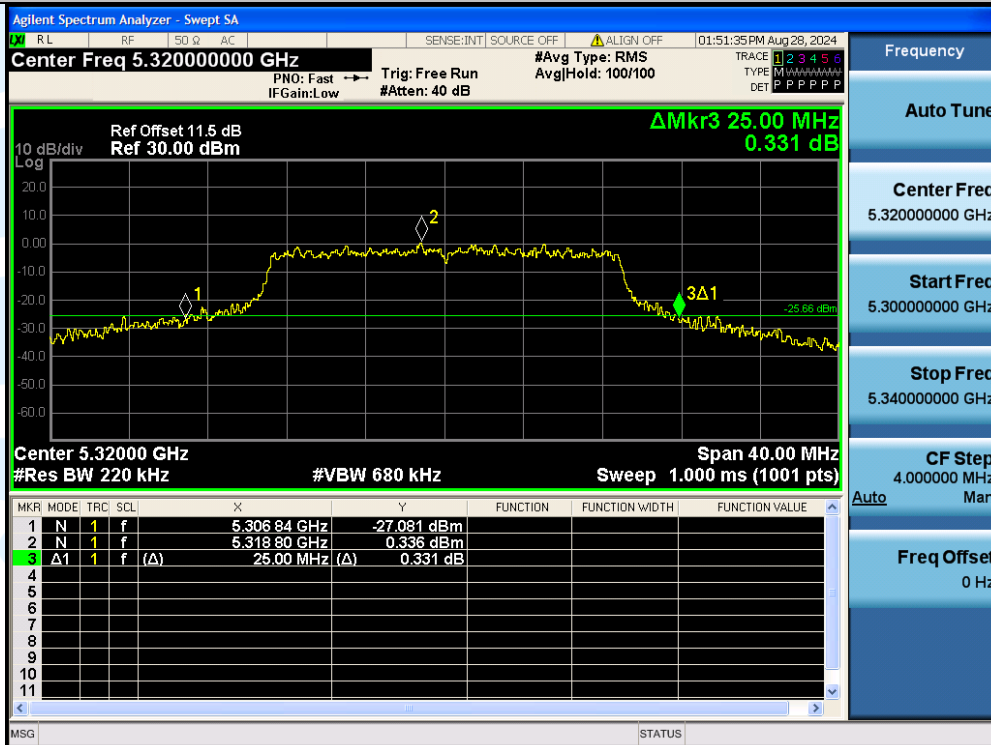

UTTR-RF-EN300328-V1.2

11AC20MIMO-Ant3-5320

11AC20MIMO-Ant1-5500

Shenzhen UnionTrust Quality and Technology Co., Ltd.

Address: Unit D/E of 9/F and 16/F, Block A, Building 6, Baoneng science and technology park, Longhua district, Shenzhen, China