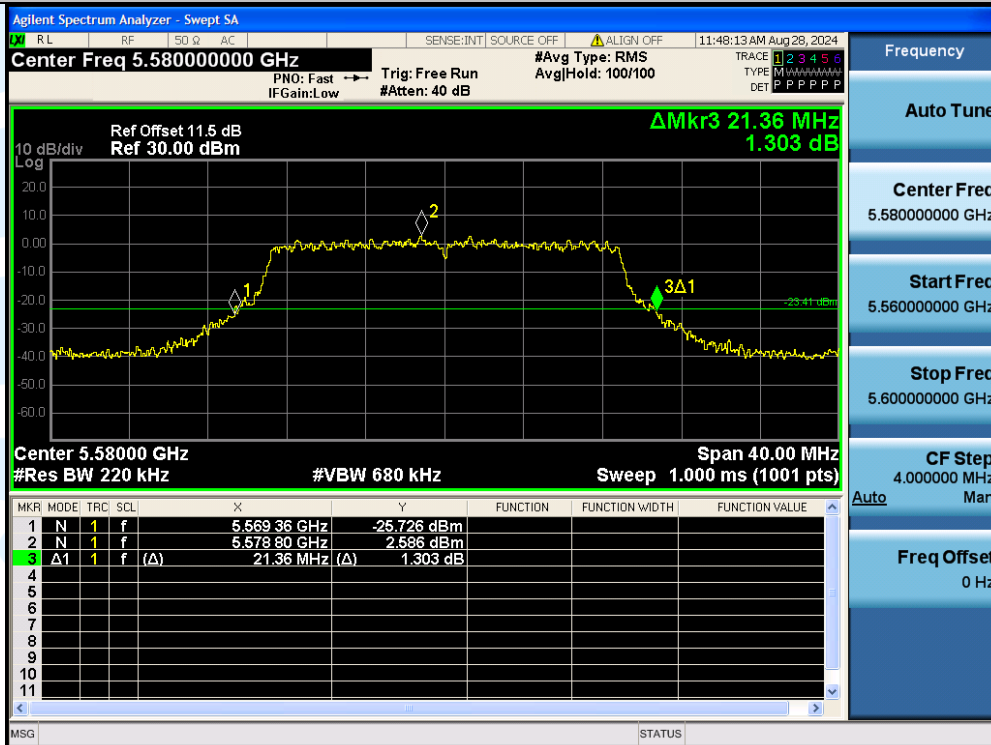

11N20MIMO-Ant1-5700

Shenzhen UnionTrust Quality and Technology Co., Ltd.

Address: Unit D/E of 9/F and 16/F, Block A, Building 6, Baoneng science and technology park, Longhua district, Shenzhen, China

Tel: +86-755-28230888

Fax: +86-755-28230886

E-mail: info@uttlab.com

<http://www.uttlab.com>

UTTR-RF-EN300328-V1.2