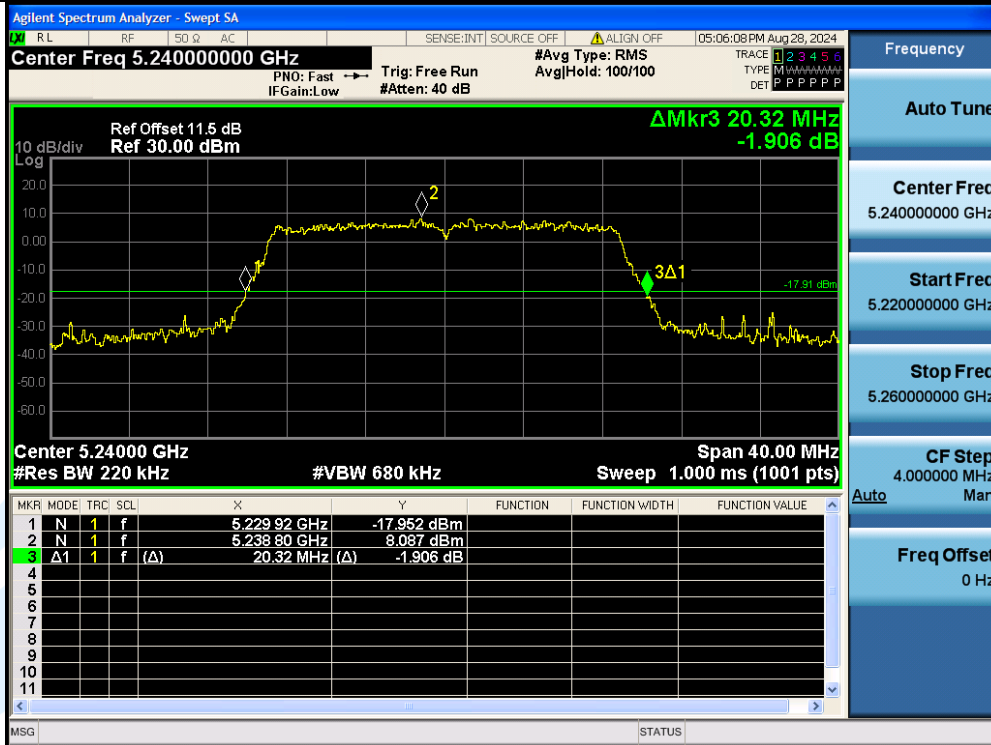

11AC20MIMO-Ant3-5240