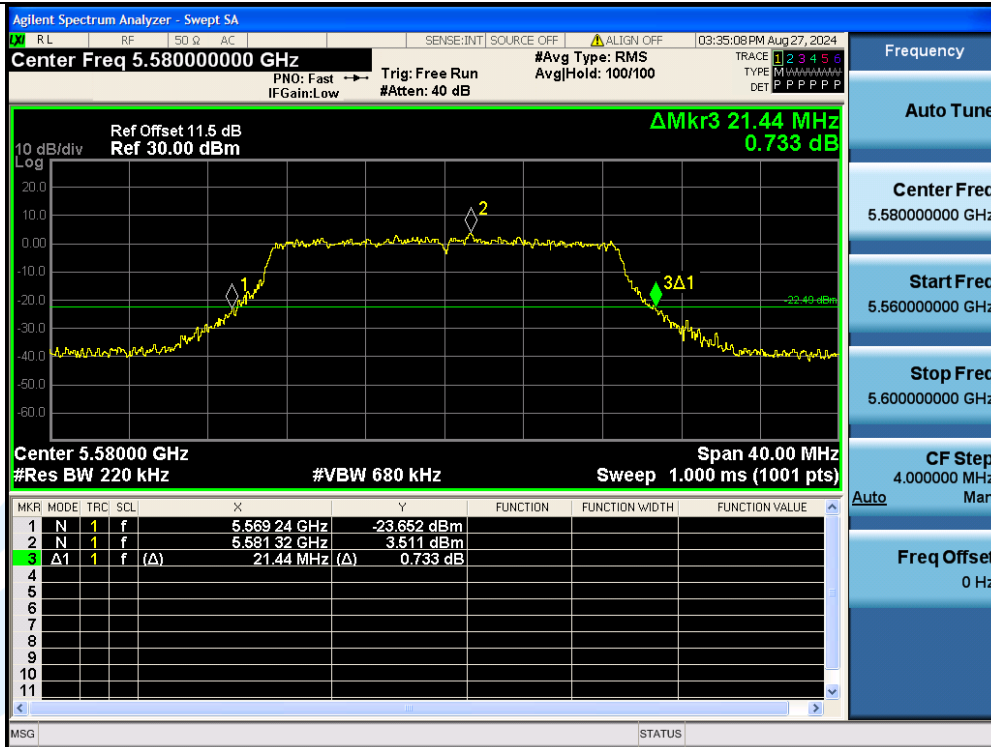

11N20MIMO-Ant3-5580