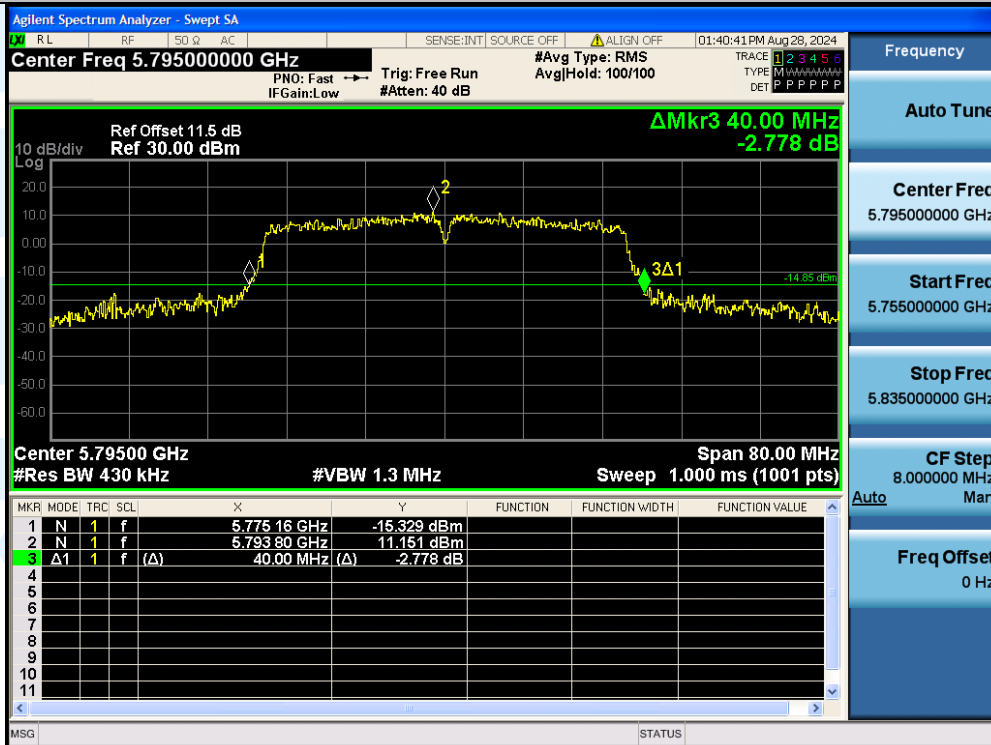

UTTR-RF-EN300328-V1.2

11N40MIMO-Ant3-5795

11AC20MIMO-Ant1-5180

Shenzhen UnionTrust Quality and Technology Co., Ltd.

Address: Unit D/E of 9/F and 16/F, Block A, Building 6, Baoneng science and technology park, Longhua district, Shenzhen, China