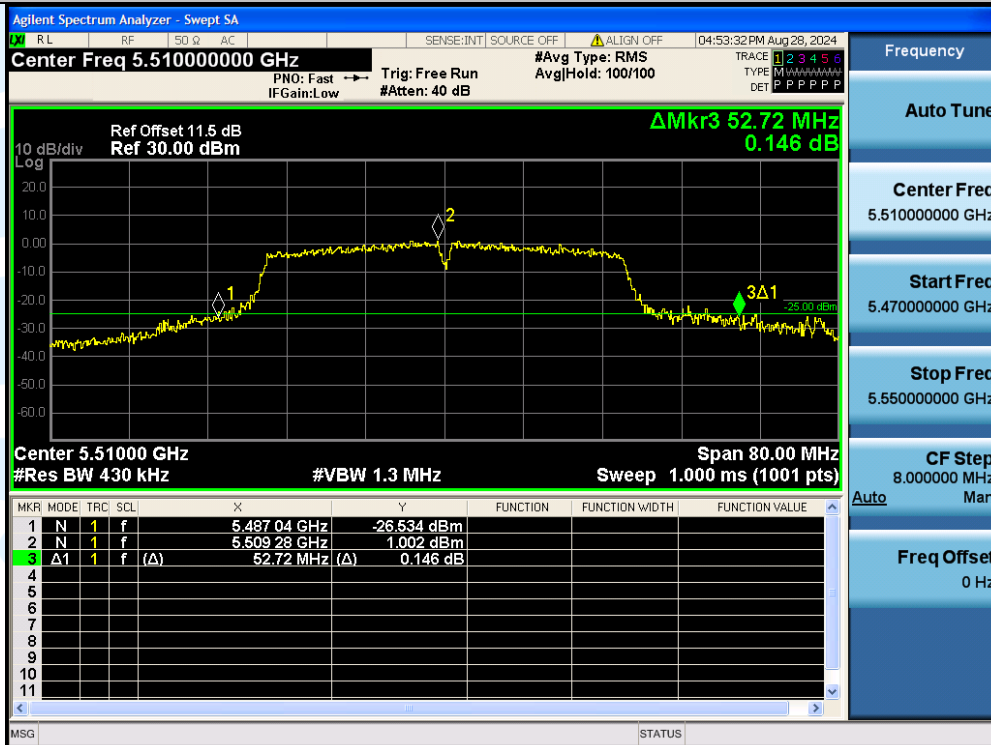

UTTR-RF-EN300328-V1.2

11N40MIMO-Ant1-5510

11N40MIMO-Ant3-5550

Shenzhen UnionTrust Quality and Technology Co., Ltd.

Address: Unit D/E of 9/F and 16/F, Block A, Building 6, Baoneng science and technology park, Longhua district, Shenzhen, China