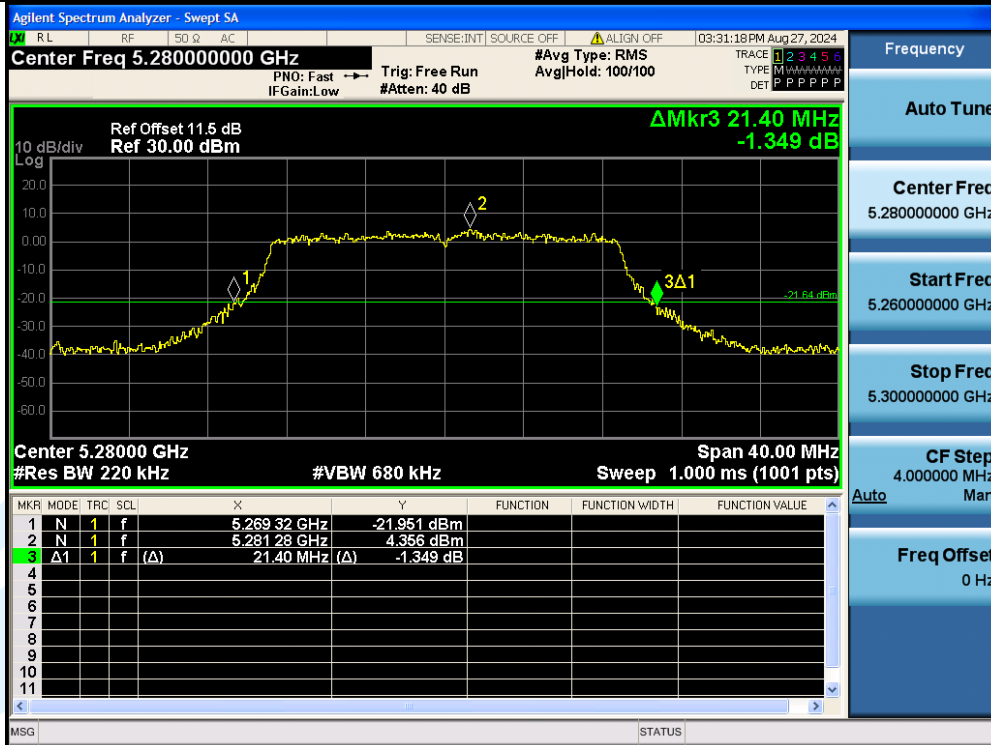

UTTR-RF-EN300328-V1.2

11N20MIMO-Ant3-5280

11N20MIMO-Ant1-5320

Shenzhen UnionTrust Quality and Technology Co., Ltd.

Address: Unit D/E of 9/F and 16/F, Block A, Building 6, Baoneng science and technology park, Longhua district, Shenzhen, China