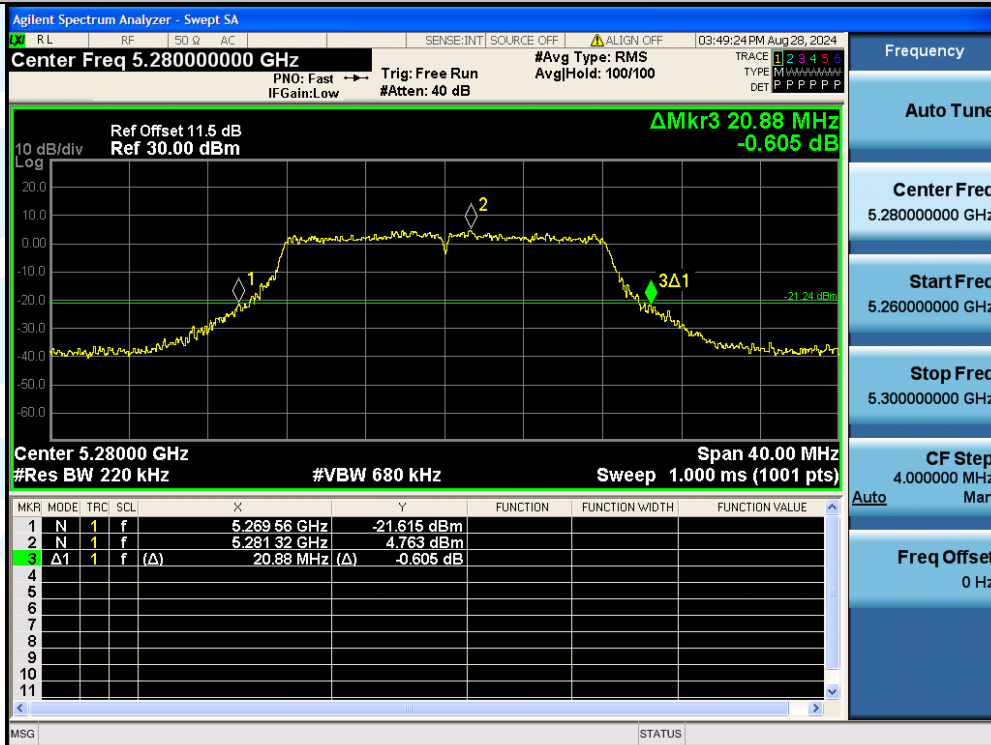

UTTR-RF-EN300328-V1.2

11A-Ant1-5280

11A-Ant3-5320

Shenzhen UnionTrust Quality and Technology Co., Ltd.

Address: Unit D/E of 9/F and 16/F, Block A, Building 6, Baoneng science and technology park, Longhua district, Shenzhen, China