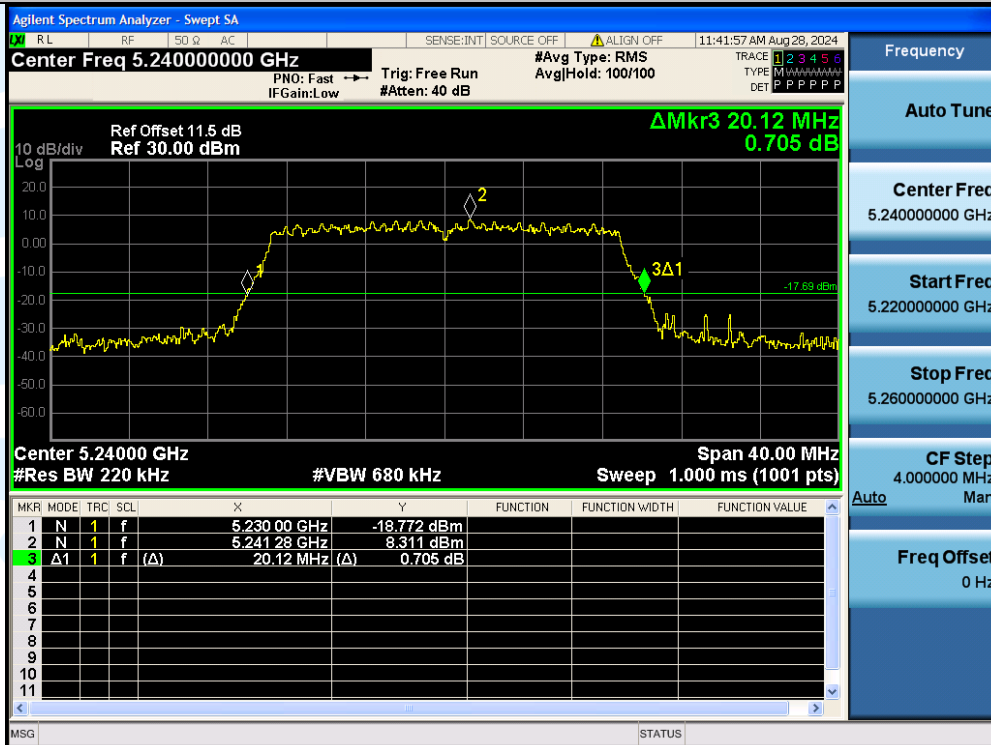

UTTR-RF-EN300328-V1.2

11N20MIMO-Ant3-5240

11N20MIMO-Ant1-5260

Shenzhen UnionTrust Quality and Technology Co., Ltd.

Address: Unit D/E of 9/F and 16/F, Block A, Building 6, Baoneng science and technology park, Longhua district, Shenzhen, China