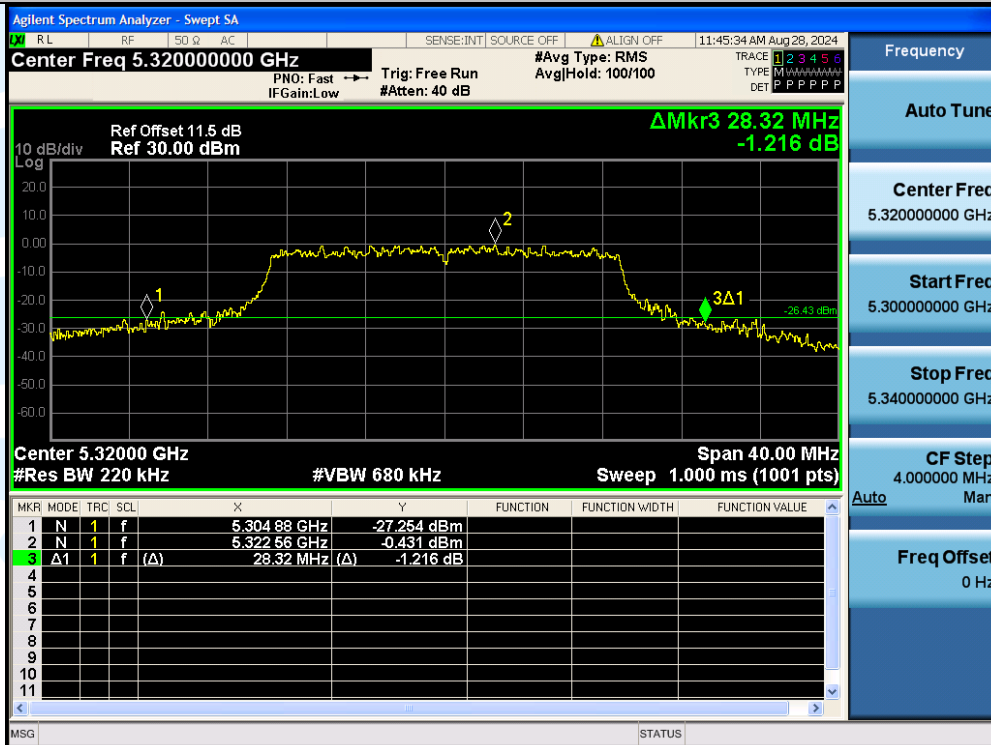

11N20MIMO-Ant1-5500

Shenzhen UnionTrust Quality and Technology Co., Ltd.

Address: Unit D/E of 9/F and 16/F, Block A, Building 6, Baoneng science and technology park, Longhua district, Shenzhen, China

Tel: +86-755-28230888

Fax: +86-755-28230886

E-mail: info@uttlab.com

<http://www.uttlab.com>

UTTR-RF-EN300328-V1.2