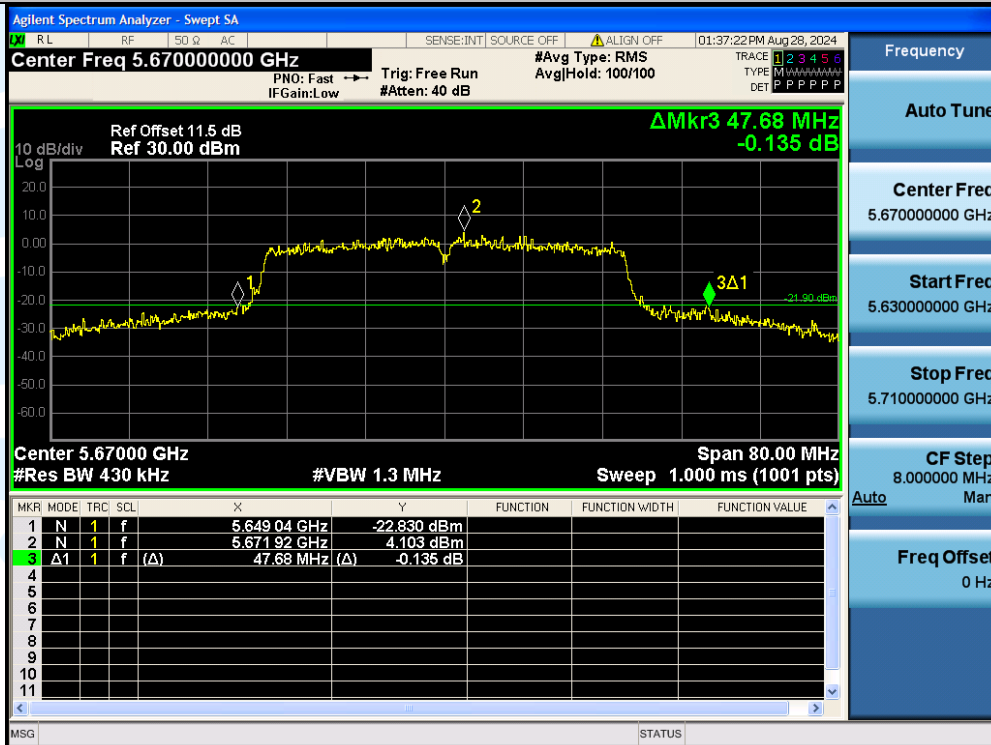

UTTR-RF-EN300328-V1.2

11N40MIMO-Ant3-5670

11N40MIMO-Ant1-5755

Shenzhen UnionTrust Quality and Technology Co., Ltd.

Address: Unit D/E of 9/F and 16/F, Block A, Building 6, Baoneng science and technology park, Longhua district, Shenzhen, China