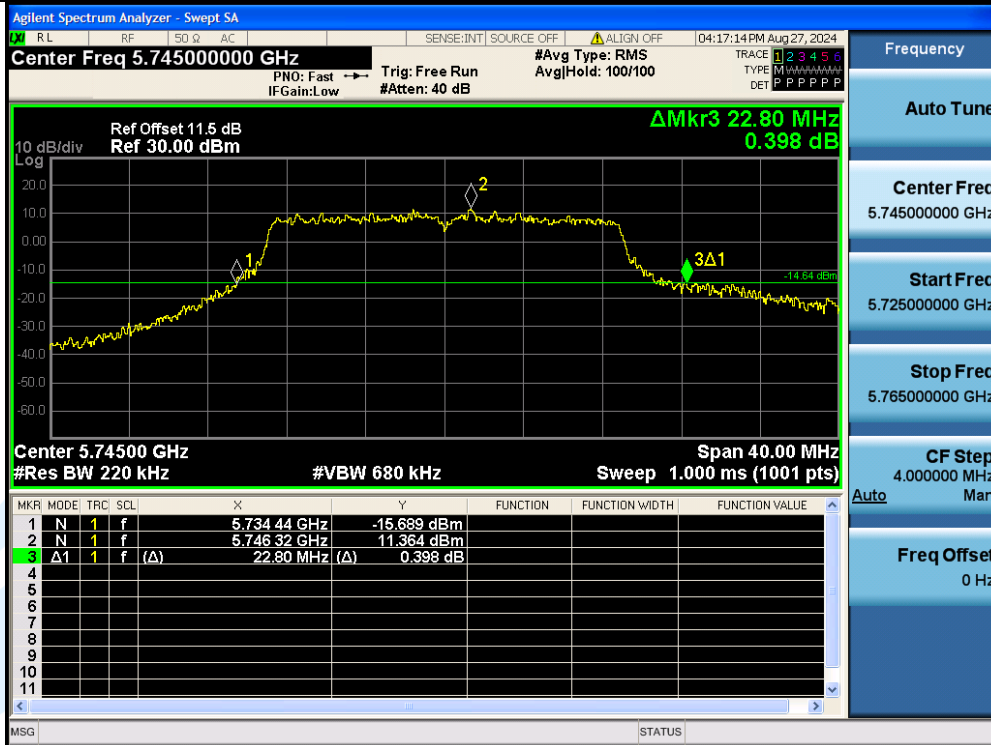

UTTR-RF-EN300328-V1.2

11AC20MIMO-Ant3-5745

11AC20MIMO-Ant1-5785

Shenzhen UnionTrust Quality and Technology Co., Ltd.

Address: Unit D/E of 9/F and 16/F, Block A, Building 6, Baoneng science and technology park, Longhua district, Shenzhen, China