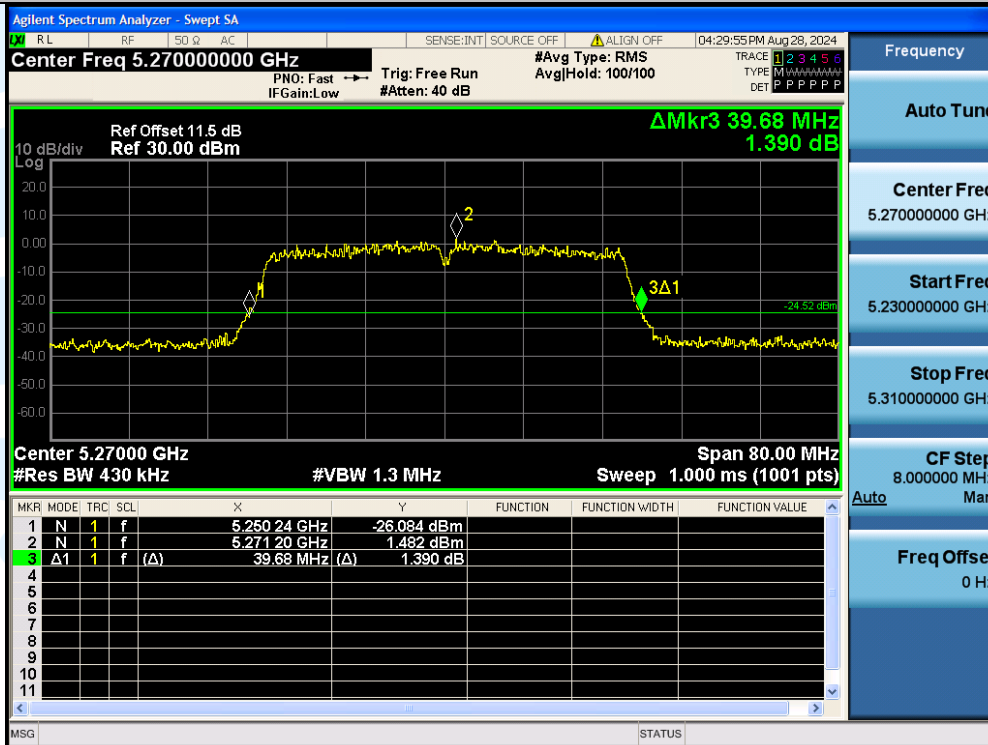

UTTR-RF-EN300328-V1.2

11N40MIMO-Ant3-5270

11N40MIMO-Ant1-5310

Shenzhen UnionTrust Quality and Technology Co., Ltd.

Address: Unit D/E of 9/F and 16/F, Block A, Building 6, Baoneng science and technology park, Longhua district, Shenzhen, China