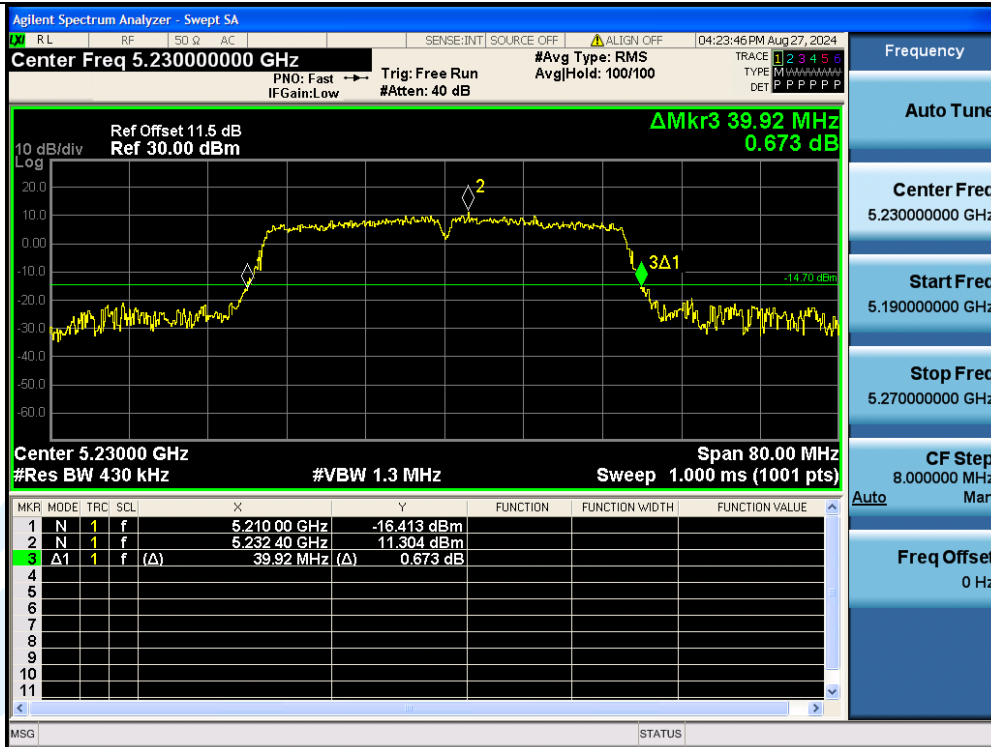

UTTR-RF-EN300328-V1.2

11AC40MIMO-Ant3-5230

11AC40MIMO-Ant1-5270

Shenzhen UnionTrust Quality and Technology Co., Ltd.

Address: Unit D/E of 9/F and 16/F, Block A, Building 6, Baoneng science and technology park, Longhua district, Shenzhen, China