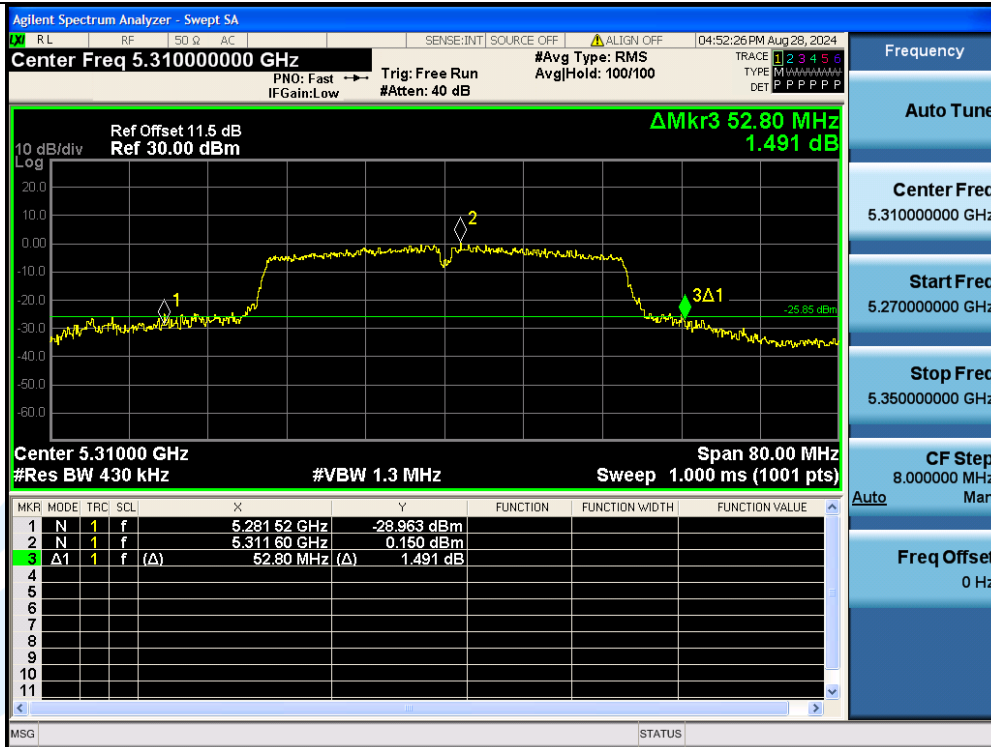

11N40MIMO-Ant3-5310