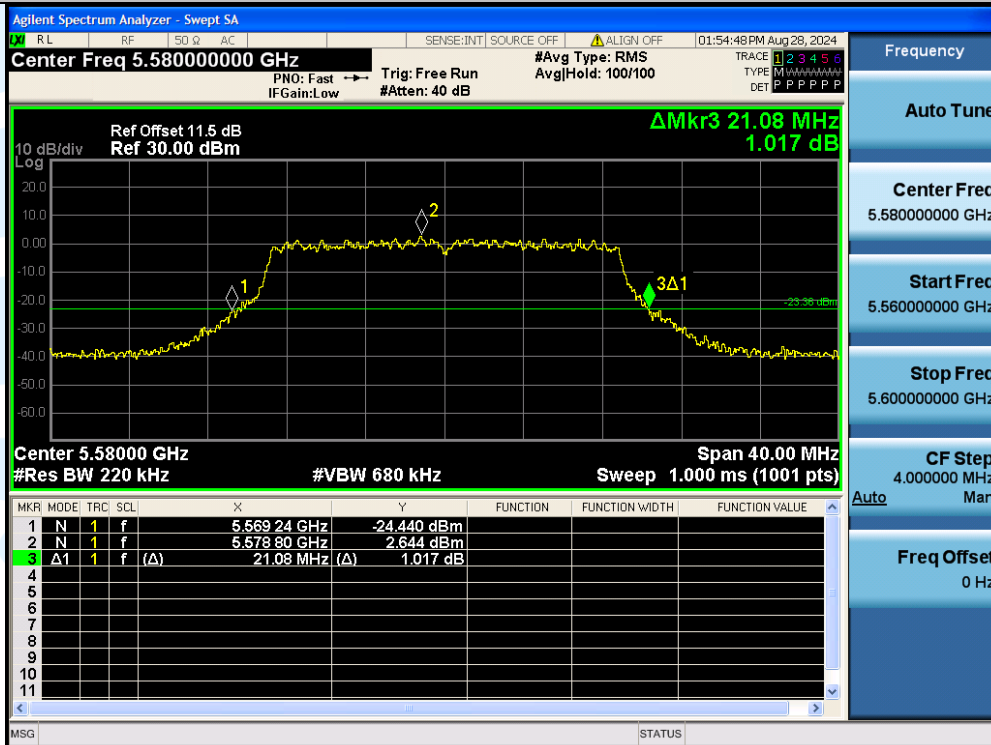

UTTR-RF-EN300328-V1.2

11AC20MIMO-Ant3-5580

11AC20MIMO-Ant1-5700

Shenzhen UnionTrust Quality and Technology Co., Ltd.

Address: Unit D/E of 9/F and 16/F, Block A, Building 6, Baoneng science and technology park, Longhua district, Shenzhen, China