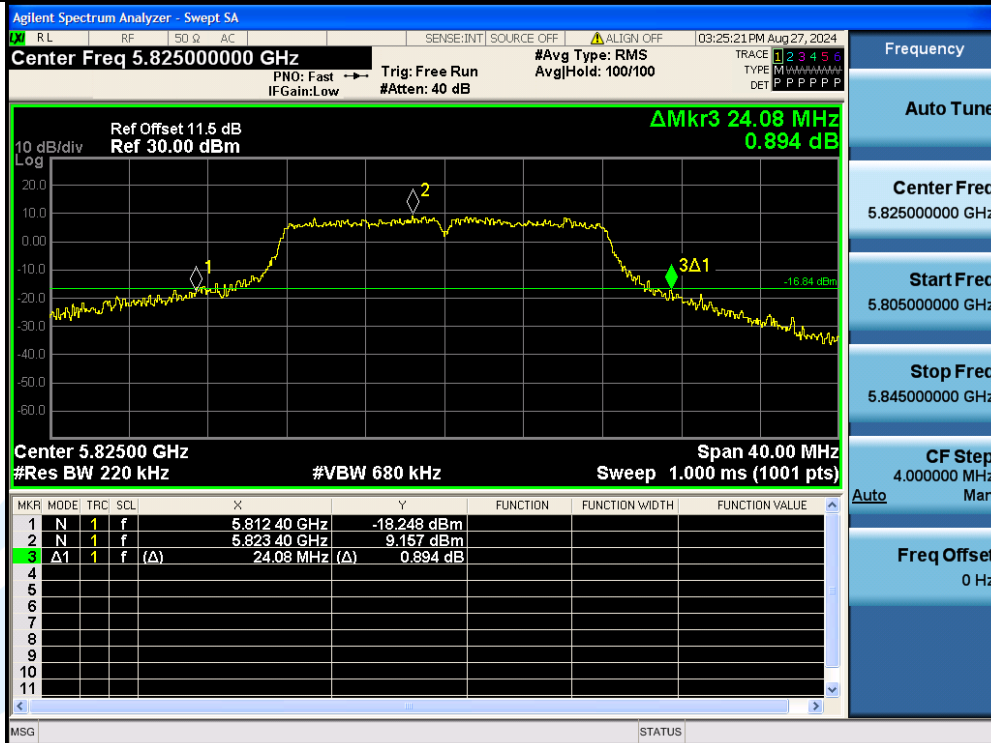

11A-Ant3-5825