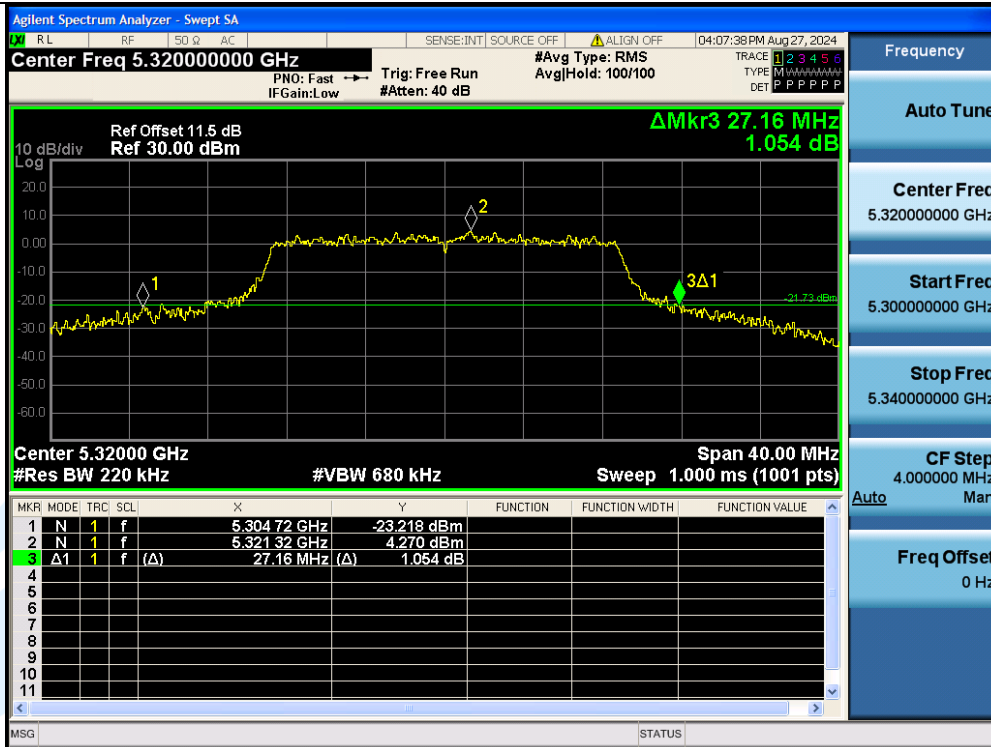

UTTR-RF-EN300328-V1.2

11AC20MIMO-Ant3-5320

11AC20MIMO-Ant1-5500

Shenzhen UnionTrust Quality and Technology Co., Ltd.

Address: Unit D/E of 9/F and 16/F, Block A, Building 6, Baoneng science and technology park, Longhua district, Shenzhen, China