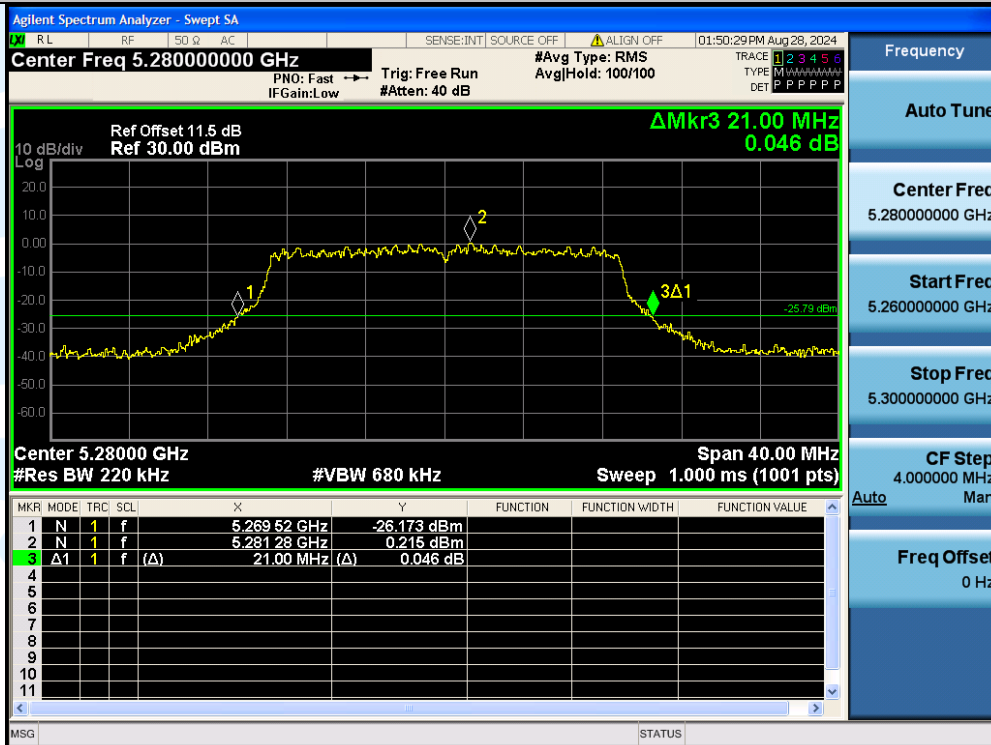

11AC20MIMO-Ant1-5320

Shenzhen UnionTrust Quality and Technology Co., Ltd.

Address: Unit D/E of 9/F and 16/F, Block A, Building 6, Baoneng science and technology park, Longhua district, Shenzhen, China

Tel: +86-755-28230888

Fax: +86-755-28230886

E-mail: info@uttlab.com

<http://www.uttlab.com>

UTTR-RF-EN300328-V1.2