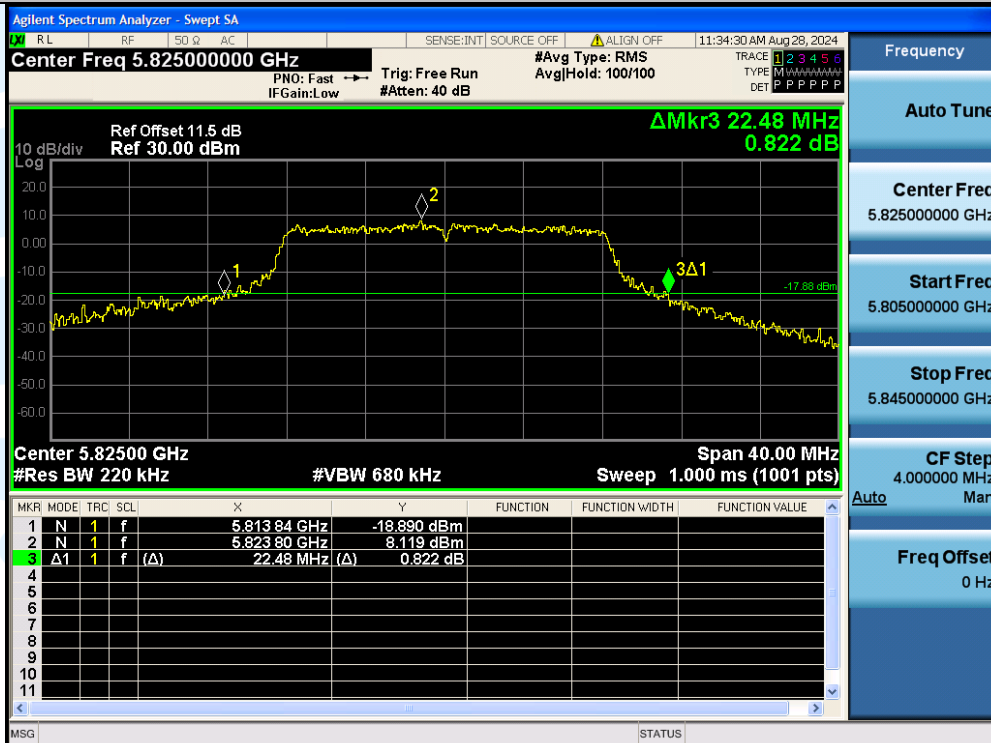

11N20MIMO-Ant1-5180

Shenzhen UnionTrust Quality and Technology Co., Ltd.

Address: Unit D/E of 9/F and 16/F, Block A, Building 6, Baoneng science and technology park, Longhua district, Shenzhen, China

Tel: +86-755-28230888

Fax: +86-755-28230886

E-mail: info@uttlab.com

<http://www.uttlab.com>

UTTR-RF-EN300328-V1.2