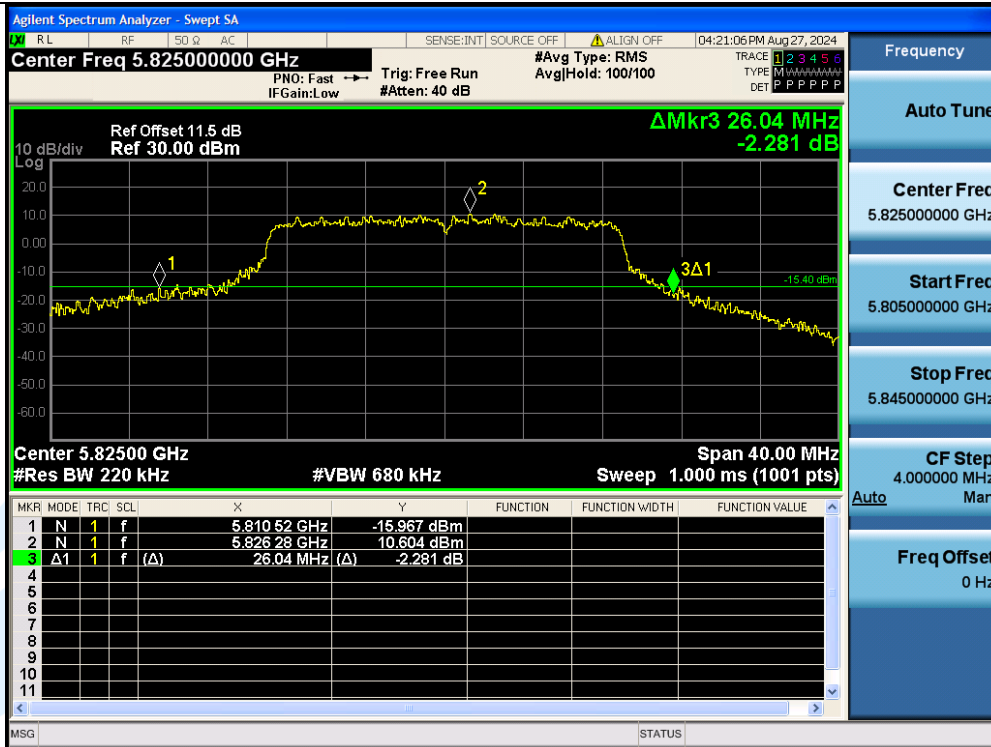

UTTR-RF-EN300328-V1.2

11AC20MIMO-Ant3-5825

11AC40MIMO-Ant1-5190

Shenzhen UnionTrust Quality and Technology Co., Ltd.

Address: Unit D/E of 9/F and 16/F, Block A, Building 6, Baoneng science and technology park, Longhua district, Shenzhen, China