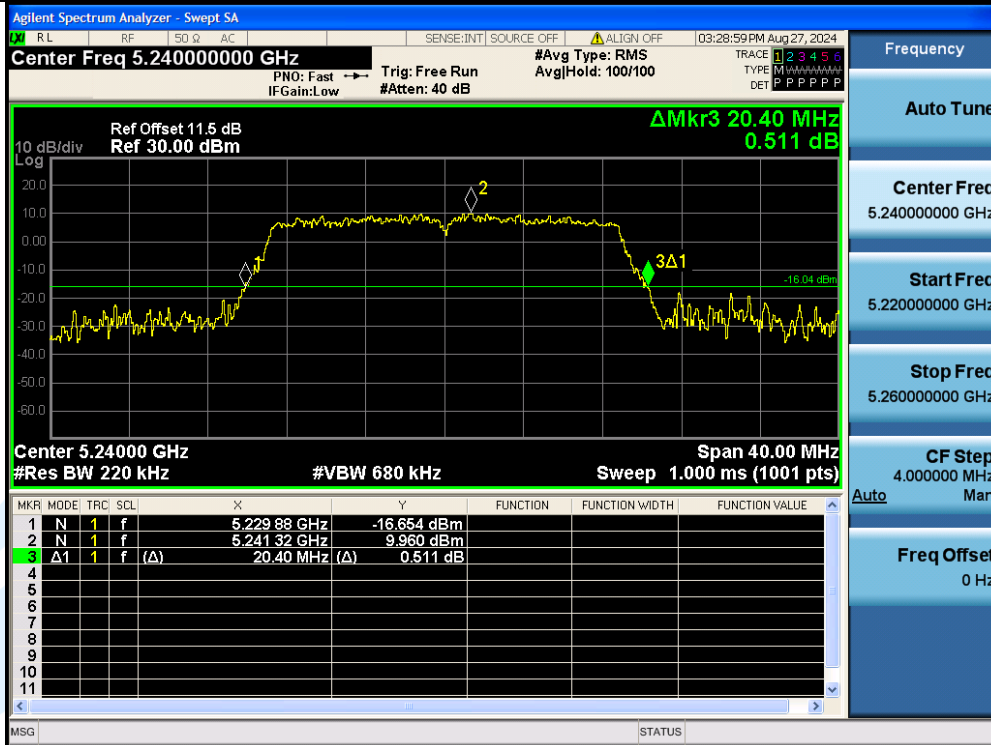

UTTR-RF-EN300328-V1.2

11N20MIMO-Ant3-5240

11N20MIMO-Ant1-5260

Shenzhen UnionTrust Quality and Technology Co., Ltd.

Address: Unit D/E of 9/F and 16/F, Block A, Building 6, Baoneng science and technology park, Longhua district, Shenzhen, China