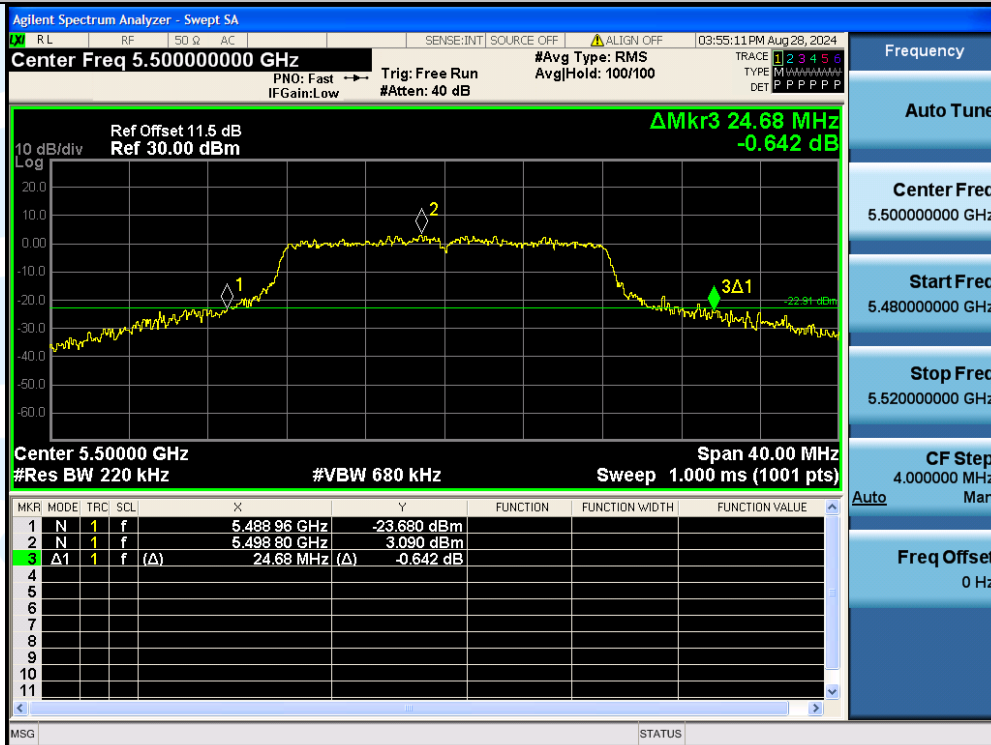

UTTR-RF-EN300328-V1.2

11A-Ant1-5500

11A-Ant1-5580

Shenzhen UnionTrust Quality and Technology Co., Ltd.

Address: Unit D/E of 9/F and 16/F, Block A, Building 6, Baoneng science and technology park, Longhua district, Shenzhen, China