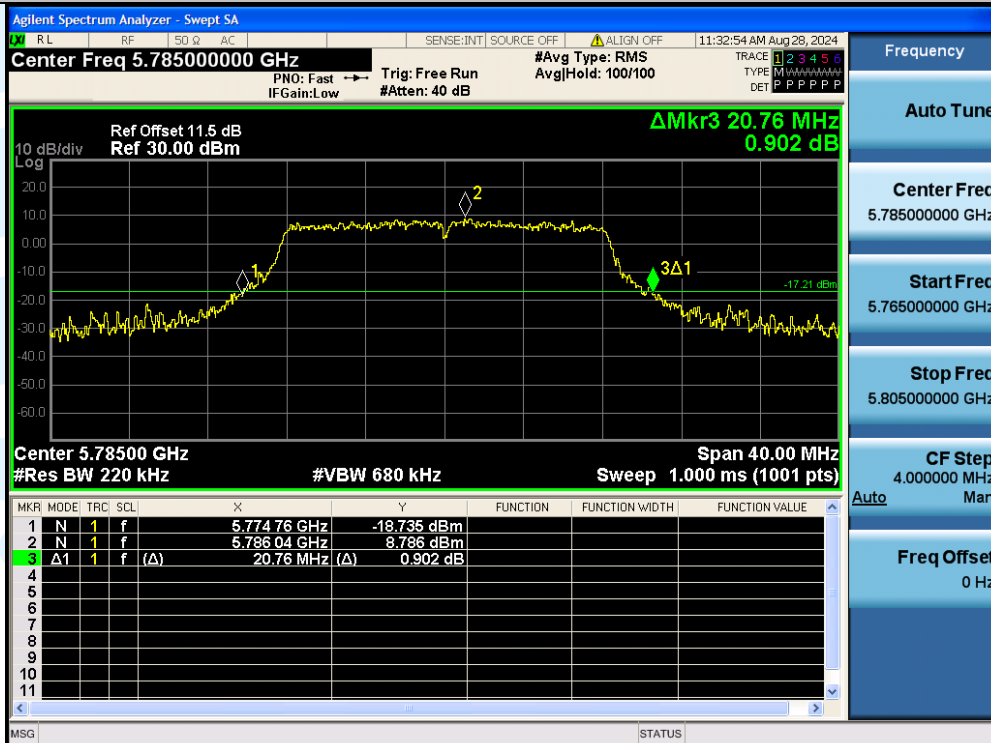

UTTR-RF-EN300328-V1.2

11A-Ant3-5785

11A-Ant1-5825

Shenzhen UnionTrust Quality and Technology Co., Ltd.

Address: Unit D/E of 9/F and 16/F, Block A, Building 6, Baoneng science and technology park, Longhua district, Shenzhen, China