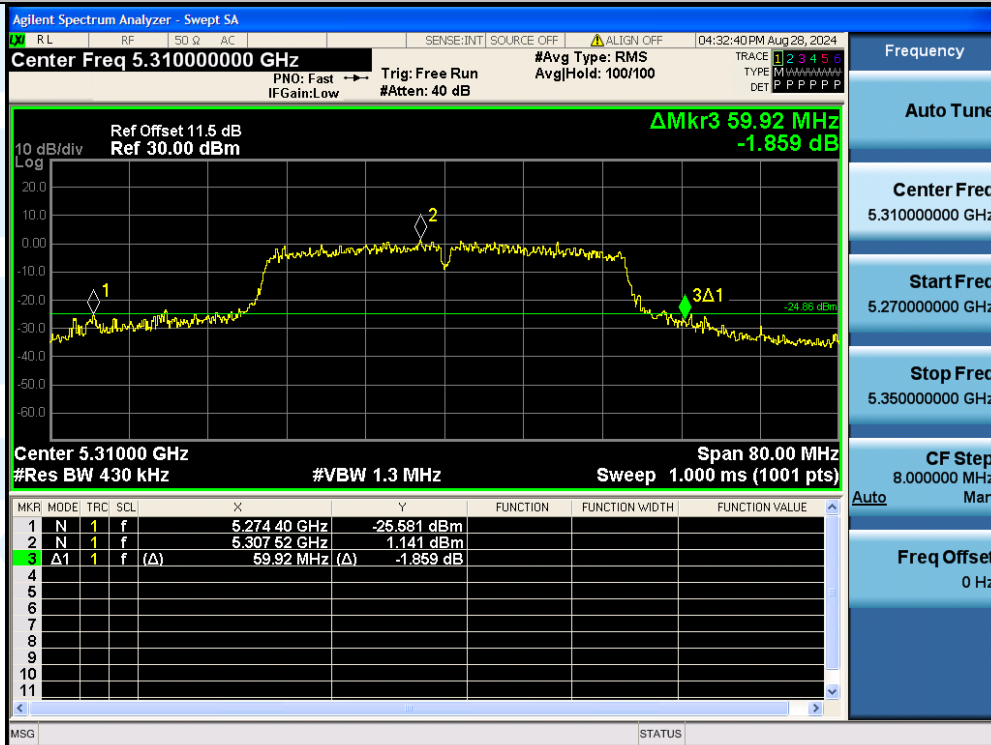

11N40MIMO-Ant3-5510

Shenzhen UnionTrust Quality and Technology Co., Ltd.

Address: Unit D/E of 9/F and 16/F, Block A, Building 6, Baoneng science and technology park, Longhua district, Shenzhen, China

Tel: +86-755-28230888

Fax: +86-755-28230886

E-mail: info@uttlab.com

<http://www.uttlab.com>

UTTR-RF-EN300328-V1.2