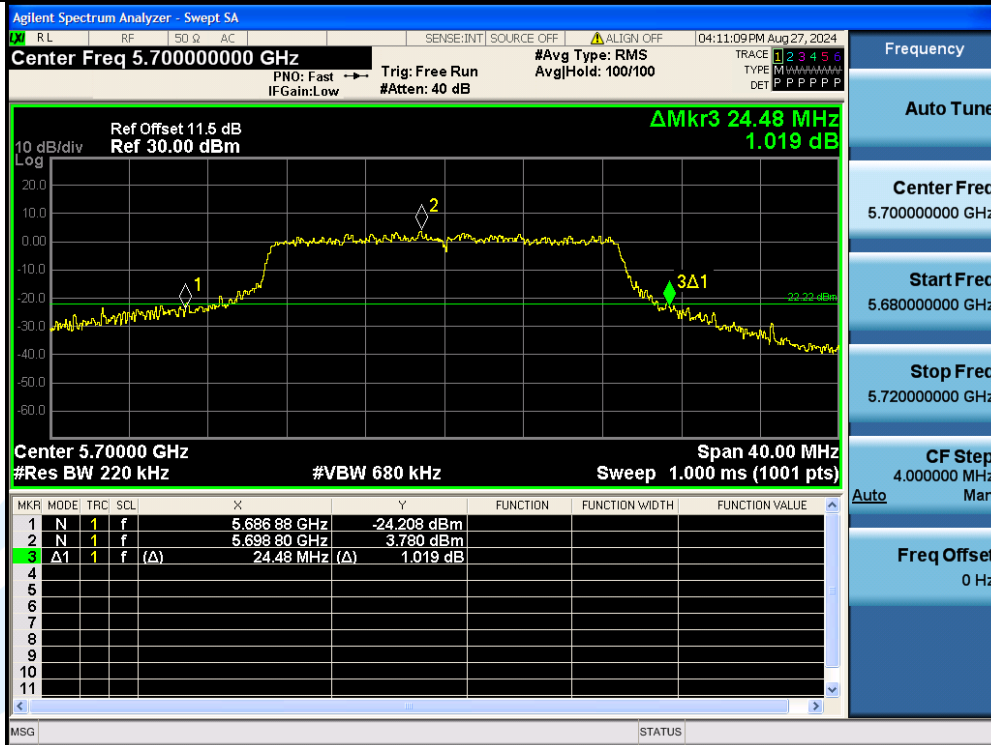

11AC20MIMO-Ant3-5700