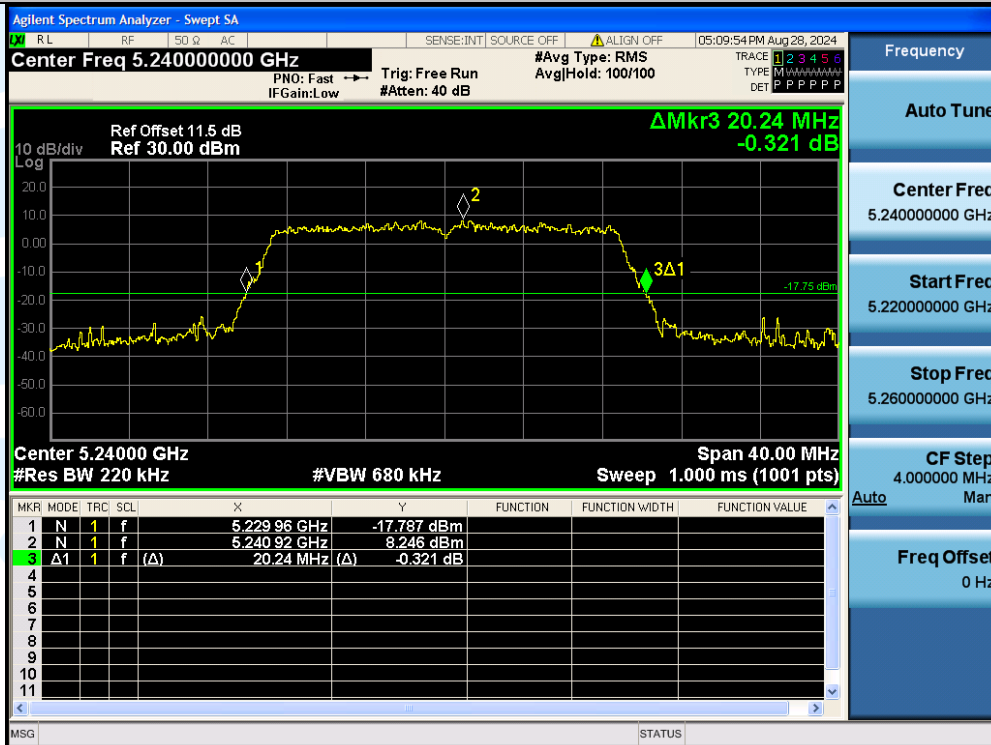

11AC20MIMO-Ant1-5260

Shenzhen UnionTrust Quality and Technology Co., Ltd.

Address: Unit D/E of 9/F and 16/F, Block A, Building 6, Baoneng science and technology park, Longhua district, Shenzhen, China

Tel: +86-755-28230888

Fax: +86-755-28230886

E-mail: info@uttlab.com

<http://www.uttlab.com>

UTTR-RF-EN300328-V1.2