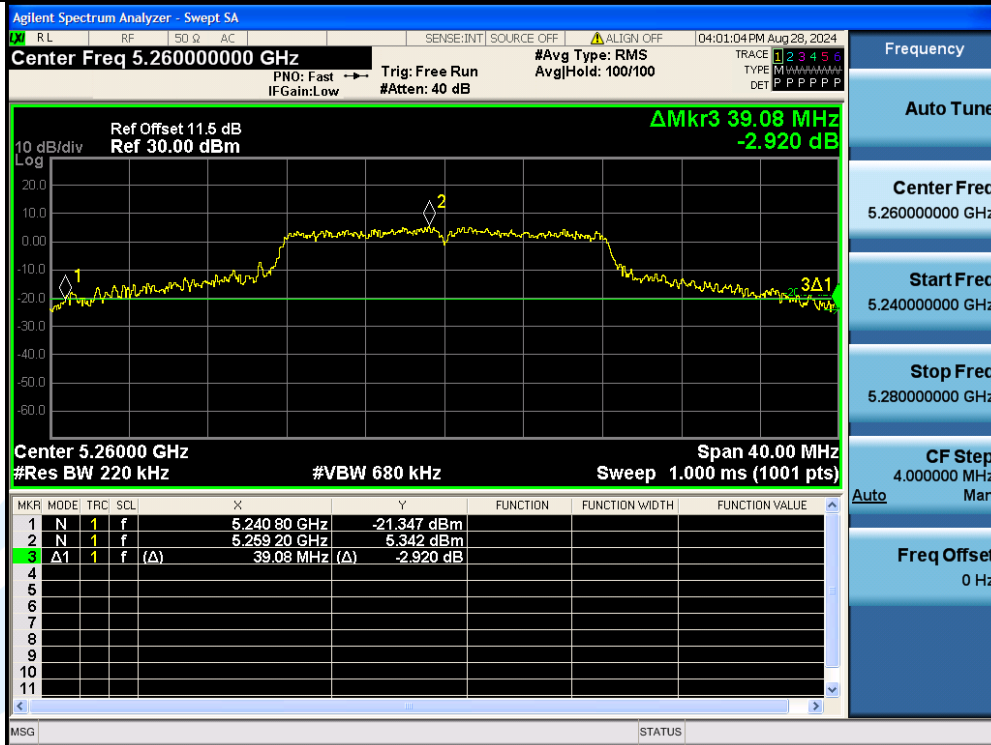

11A-Ant1-5260