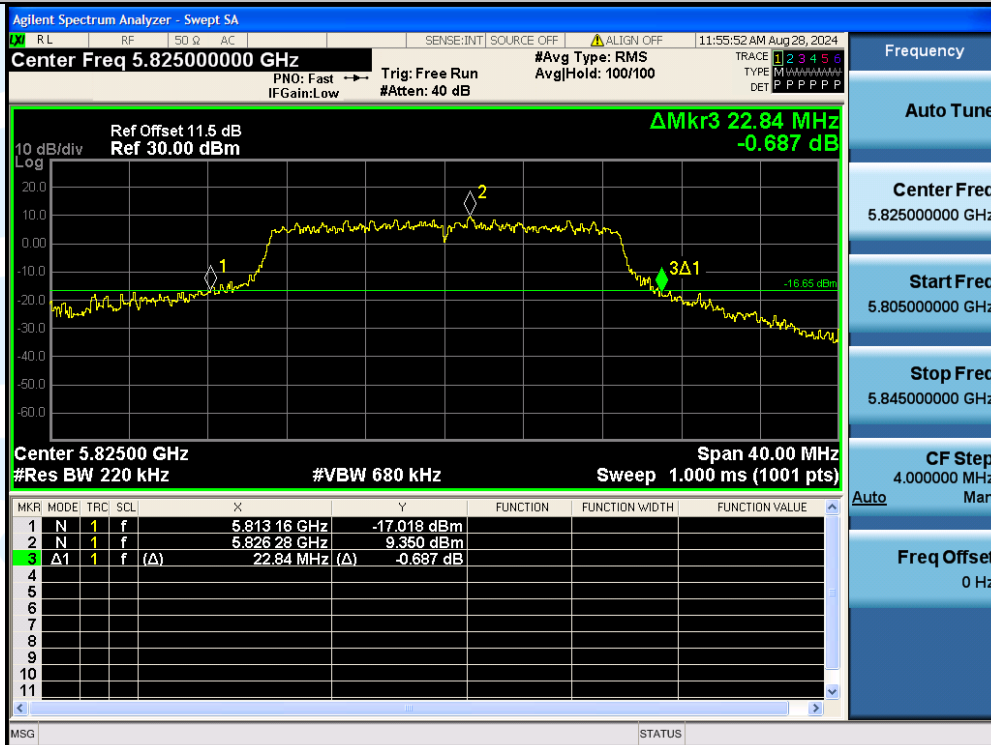

11N40MIMO-Ant1-5190

Shenzhen UnionTrust Quality and Technology Co., Ltd.

Address: Unit D/E of 9/F and 16/F, Block A, Building 6, Baoneng science and technology park, Longhua district, Shenzhen, China

Tel: +86-755-28230888

Fax: +86-755-28230886

E-mail: info@uttlab.com

<http://www.uttlab.com>

UTTR-RF-EN300328-V1.2