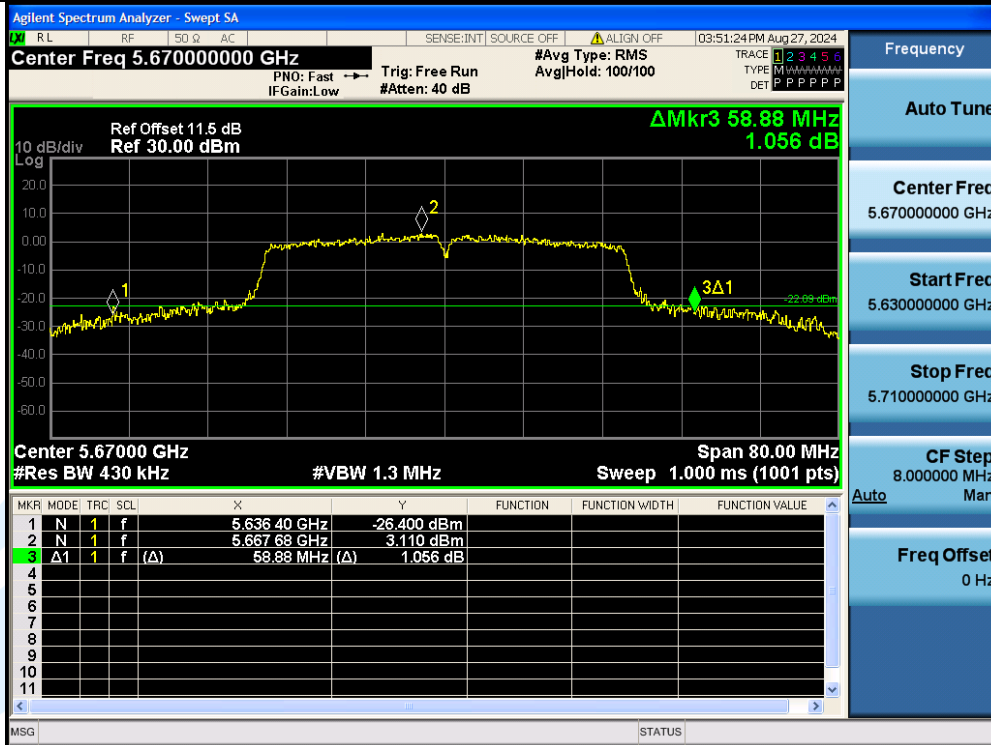

UTTR-RF-EN300328-V1.2

11N40MIMO-Ant3-5670

11N40MIMO-Ant1-5755

Shenzhen UnionTrust Quality and Technology Co., Ltd.

Address: Unit D/E of 9/F and 16/F, Block A, Building 6, Baoneng science and technology park, Longhua district, Shenzhen, China