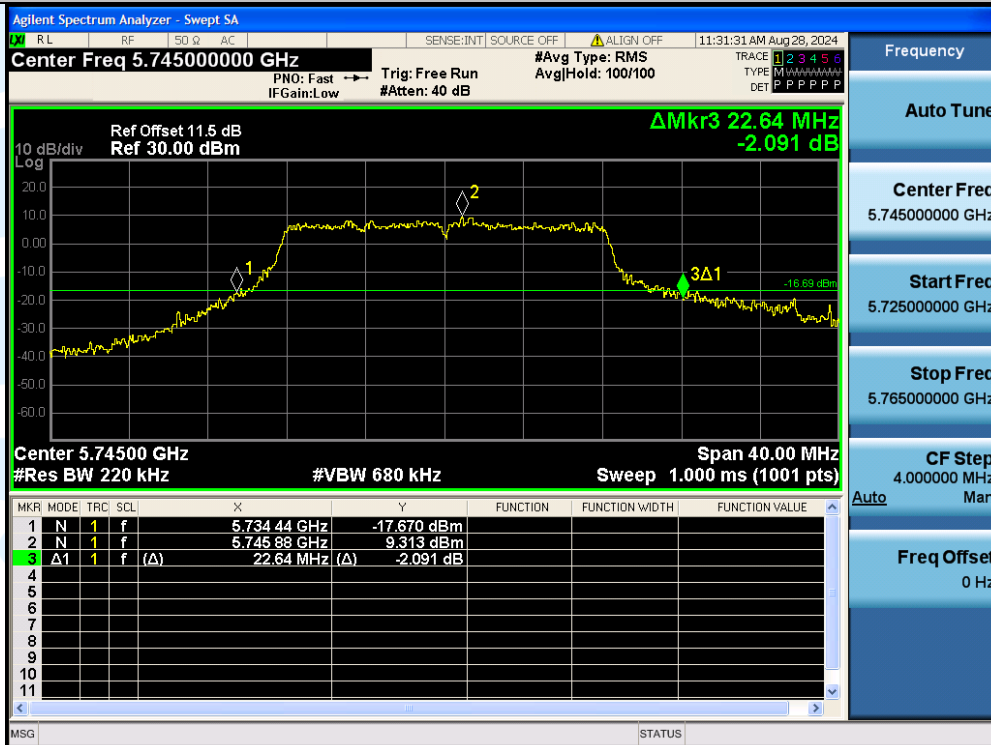

11A-Ant1-5785

Shenzhen UnionTrust Quality and Technology Co., Ltd.

Address: Unit D/E of 9/F and 16/F, Block A, Building 6, Baoneng science and technology park, Longhua district, Shenzhen, China

Tel: +86-755-28230888

Fax: +86-755-28230886

E-mail: info@uttlab.com

<http://www.uttlab.com>

UTTR-RF-EN300328-V1.2