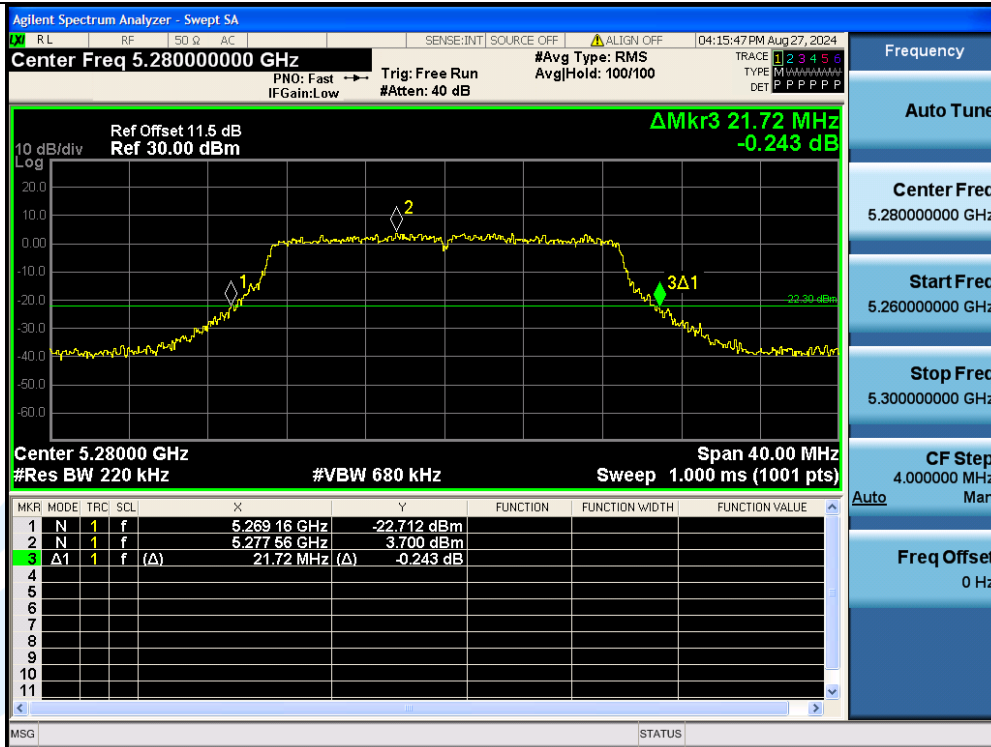

11AC20MIMO-Ant3-5280