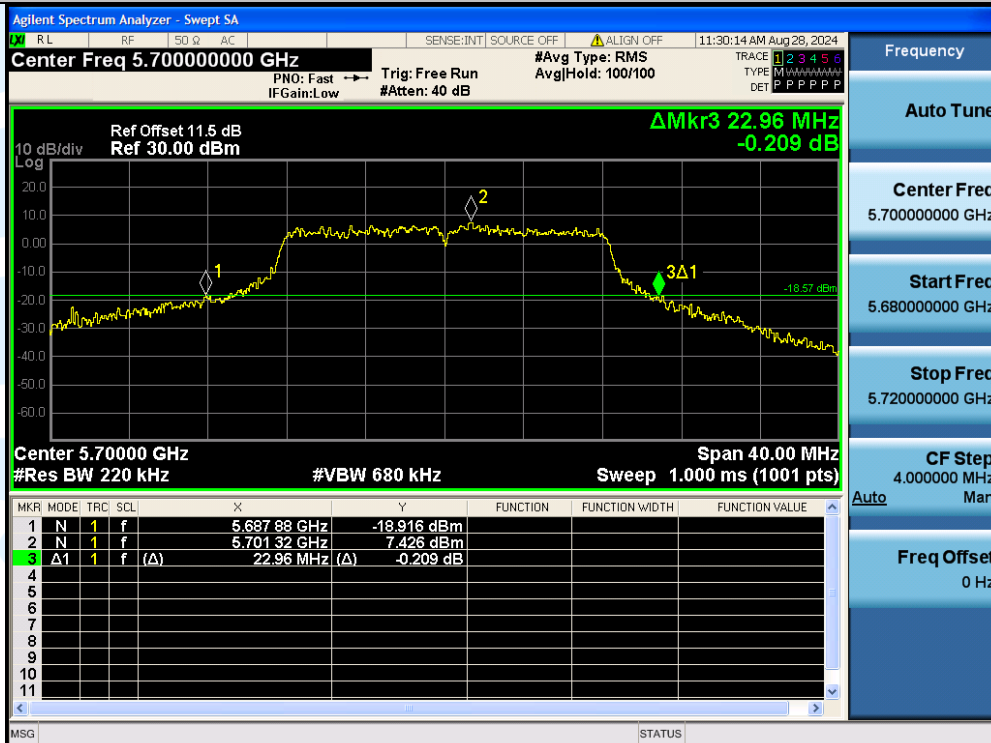

UTTR-RF-EN300328-V1.2

11A-Ant3-5700

11A-Ant1-5745

Shenzhen UnionTrust Quality and Technology Co., Ltd.

Address: Unit D/E of 9/F and 16/F, Block A, Building 6, Baoneng science and technology park, Longhua district, Shenzhen, China