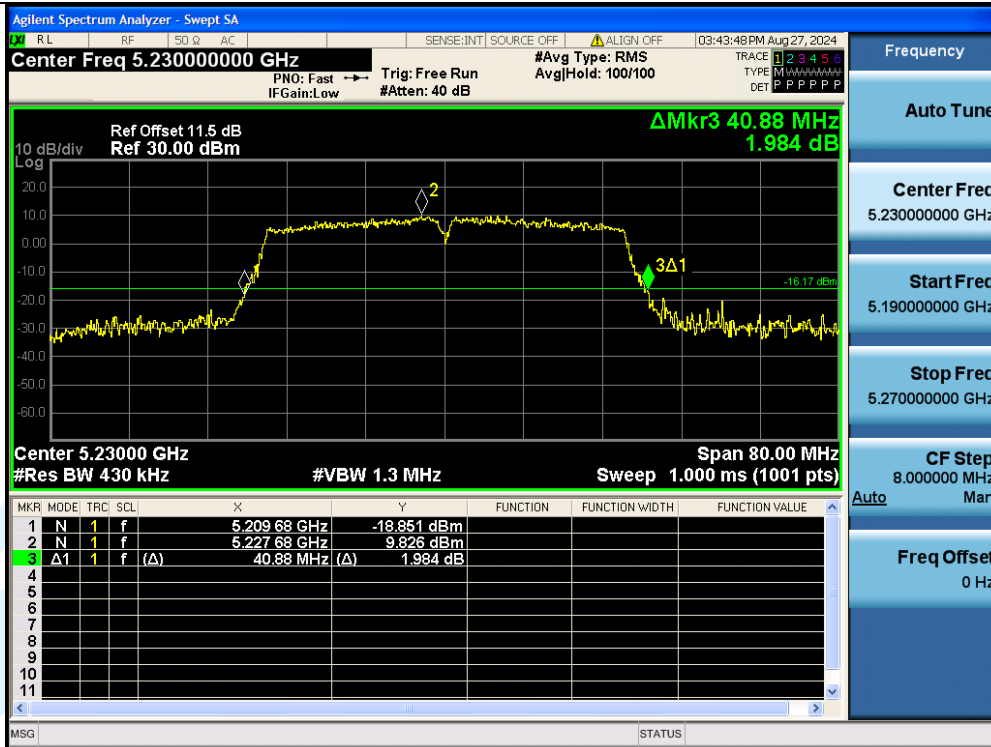

11N40MIMO-Ant3-5230