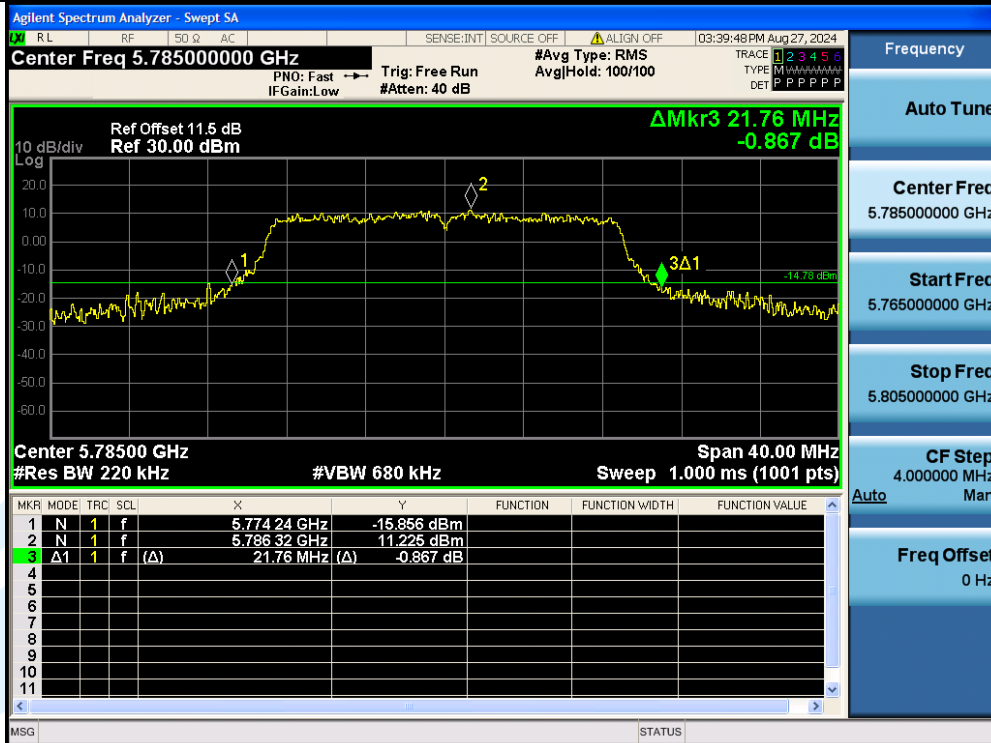

UTTR-RF-EN300328-V1.2

11N20MIMO-Ant3-5785

11N20MIMO-Ant1-5825

Shenzhen UnionTrust Quality and Technology Co., Ltd.

Address: Unit D/E of 9/F and 16/F, Block A, Building 6, Baoneng science and technology park, Longhua district, Shenzhen, China