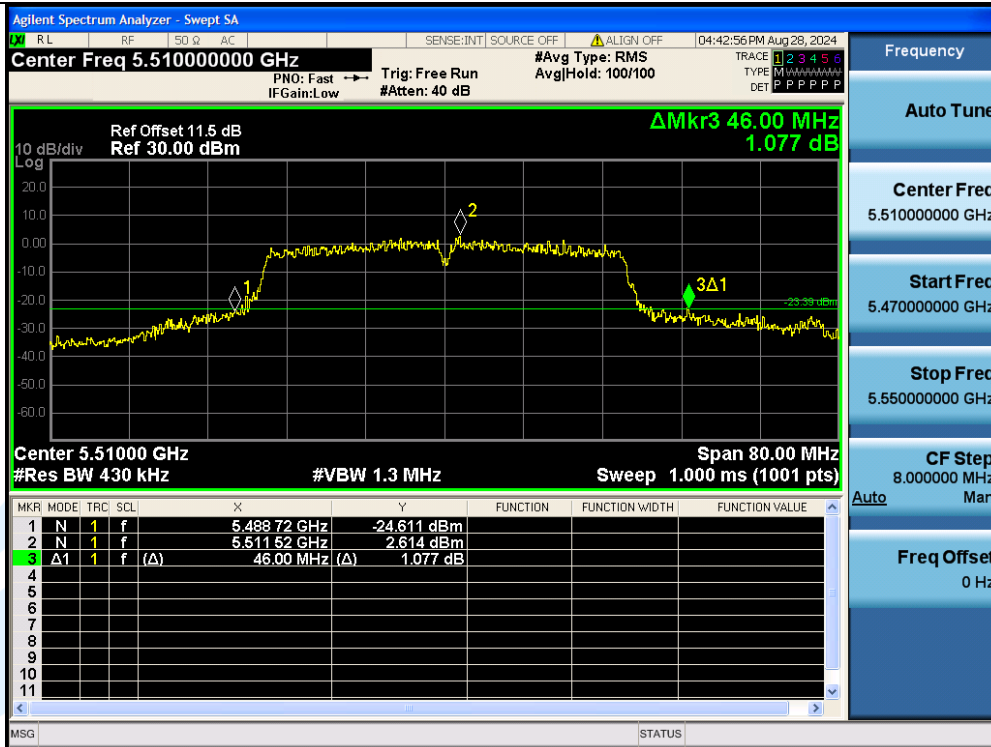

UTTR-RF-EN300328-V1.2

11N40MIMO-Ant1-5510

11N40MIMO-Ant3-5550

Shenzhen UnionTrust Quality and Technology Co., Ltd.

Address: Unit D/E of 9/F and 16/F, Block A, Building 6, Baoneng science and technology park, Longhua district, Shenzhen, China