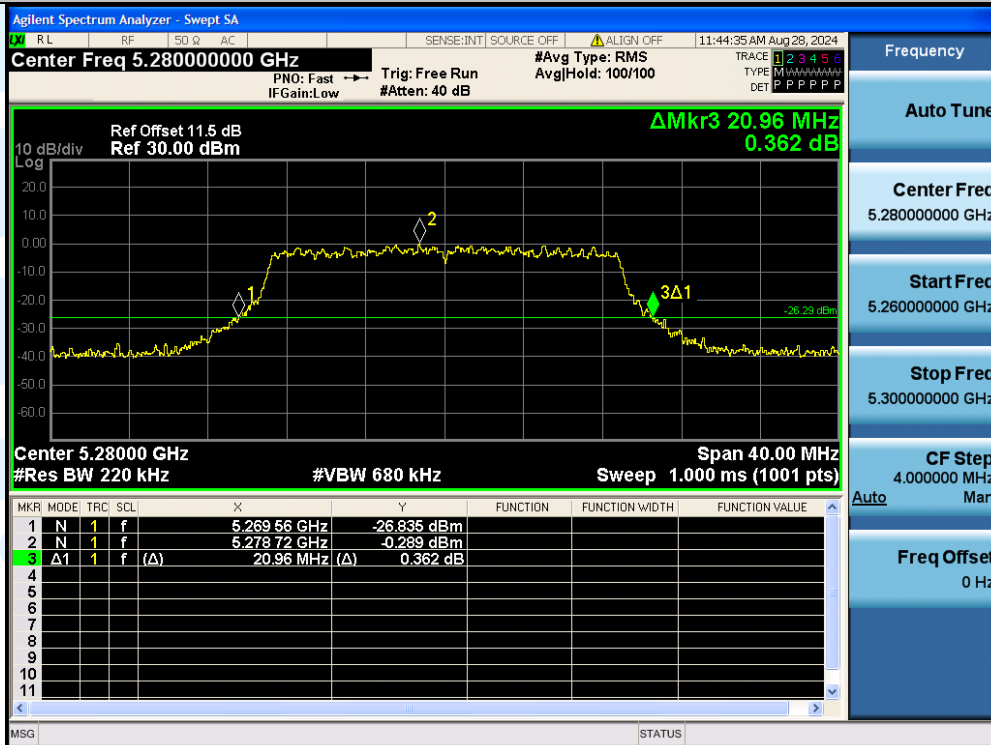

UTTR-RF-EN300328-V1.2

11N20MIMO-Ant3-5280

11N20MIMO-Ant1-5320

Shenzhen UnionTrust Quality and Technology Co., Ltd.

Address: Unit D/E of 9/F and 16/F, Block A, Building 6, Baoneng science and technology park, Longhua district, Shenzhen, China