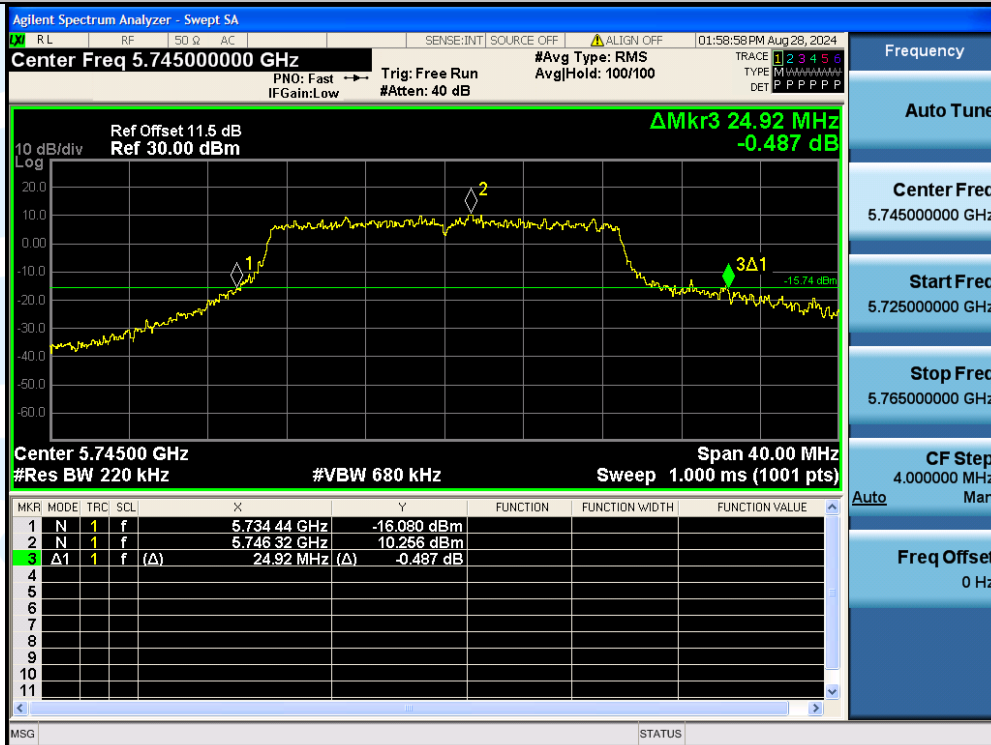

UTTR-RF-EN300328-V1.2

11AC20MIMO-Ant3-5745

11AC20MIMO-Ant1-5785

Shenzhen UnionTrust Quality and Technology Co., Ltd.

Address: Unit D/E of 9/F and 16/F, Block A, Building 6, Baoneng science and technology park, Longhua district, Shenzhen, China