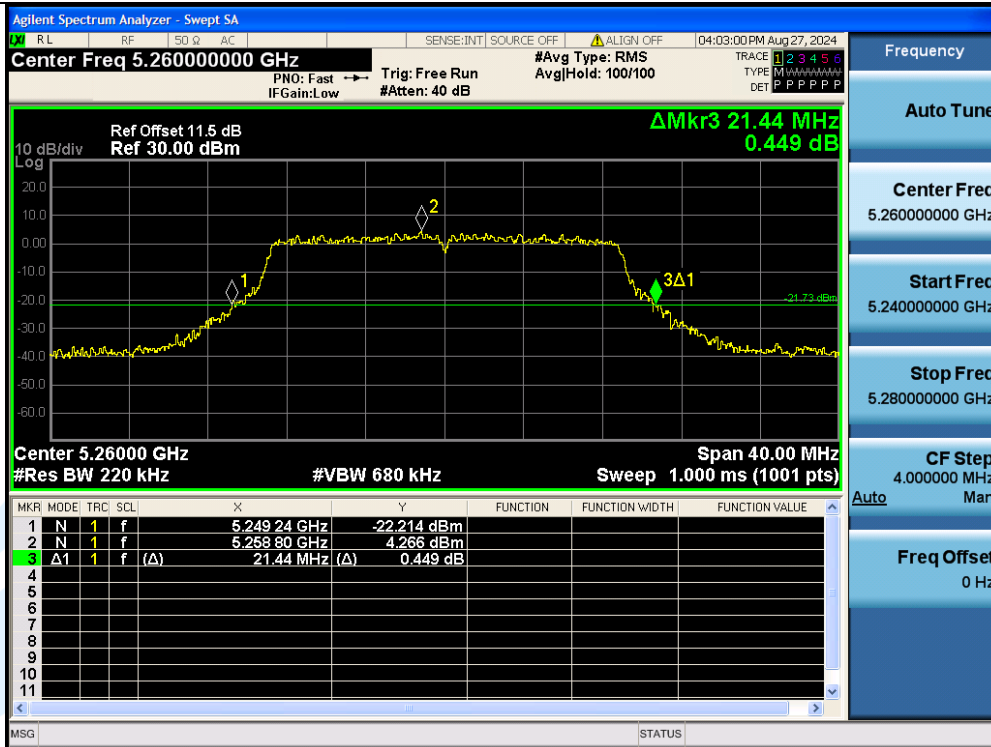

UTTR-RF-EN300328-V1.2

11AC20MIMO-Ant3-5260

11AC20MIMO-Ant1-5280

Shenzhen UnionTrust Quality and Technology Co., Ltd.

Address: Unit D/E of 9/F and 16/F, Block A, Building 6, Baoneng science and technology park, Longhua district, Shenzhen, China