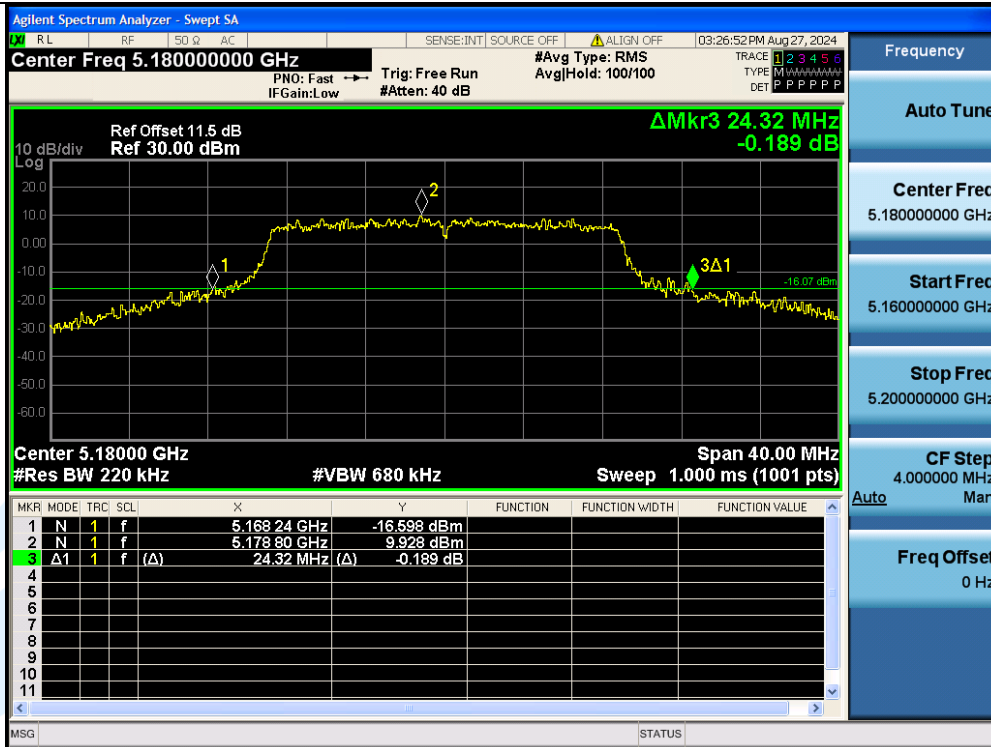

UTTR-RF-EN300328-V1.2

11N20MIMO-Ant3-5180

11N20MIMO-Ant1-5200

Shenzhen UnionTrust Quality and Technology Co., Ltd.

Address: Unit D/E of 9/F and 16/F, Block A, Building 6, Baoneng science and technology park, Longhua district, Shenzhen, China