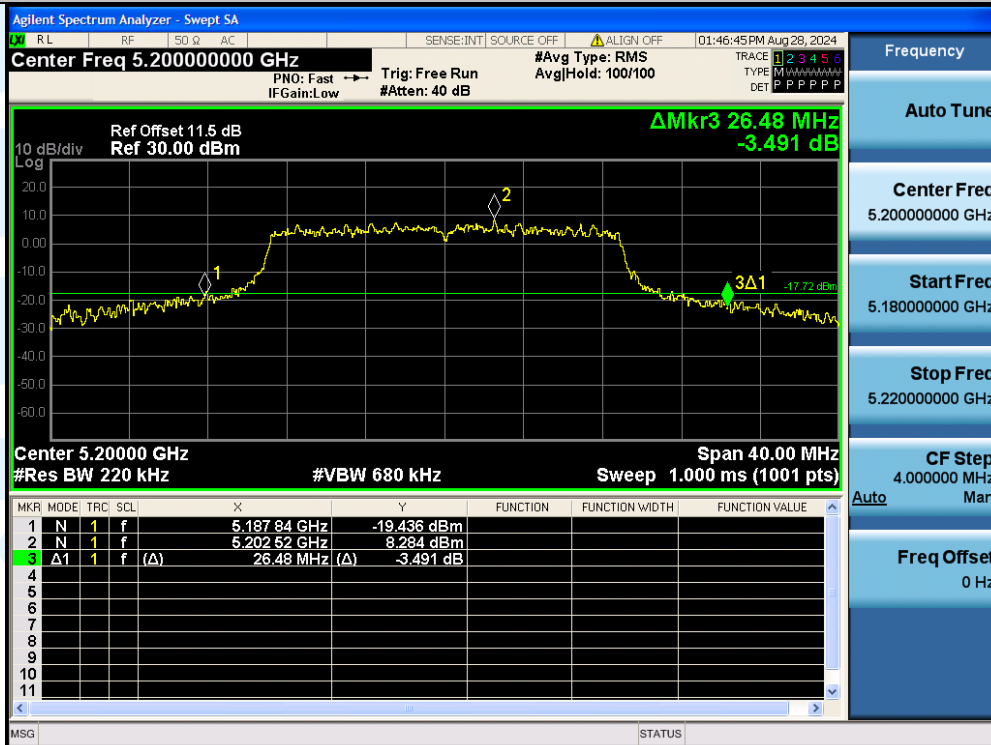

UTTR-RF-EN300328-V1.2

11AC20MIMO-Ant3-5200

11AC20MIMO-Ant1-5240

Shenzhen UnionTrust Quality and Technology Co., Ltd.

Address: Unit D/E of 9/F and 16/F, Block A, Building 6, Baoneng science and technology park, Longhua district, Shenzhen, China