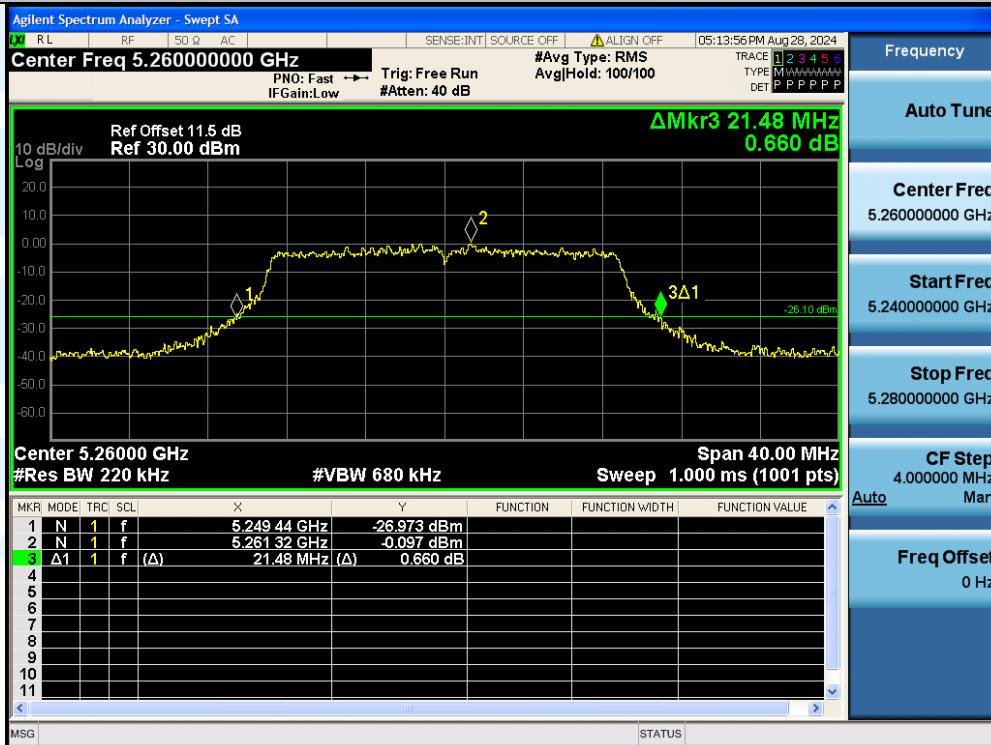

UTTR-RF-EN300328-V1.2

11AC20MIMO-Ant3-5260

11AC20MIMO-Ant1-5280

Shenzhen UnionTrust Quality and Technology Co., Ltd.

Address: Unit D/E of 9/F and 16/F, Block A, Building 6, Baoneng science and technology park, Longhua district, Shenzhen, China