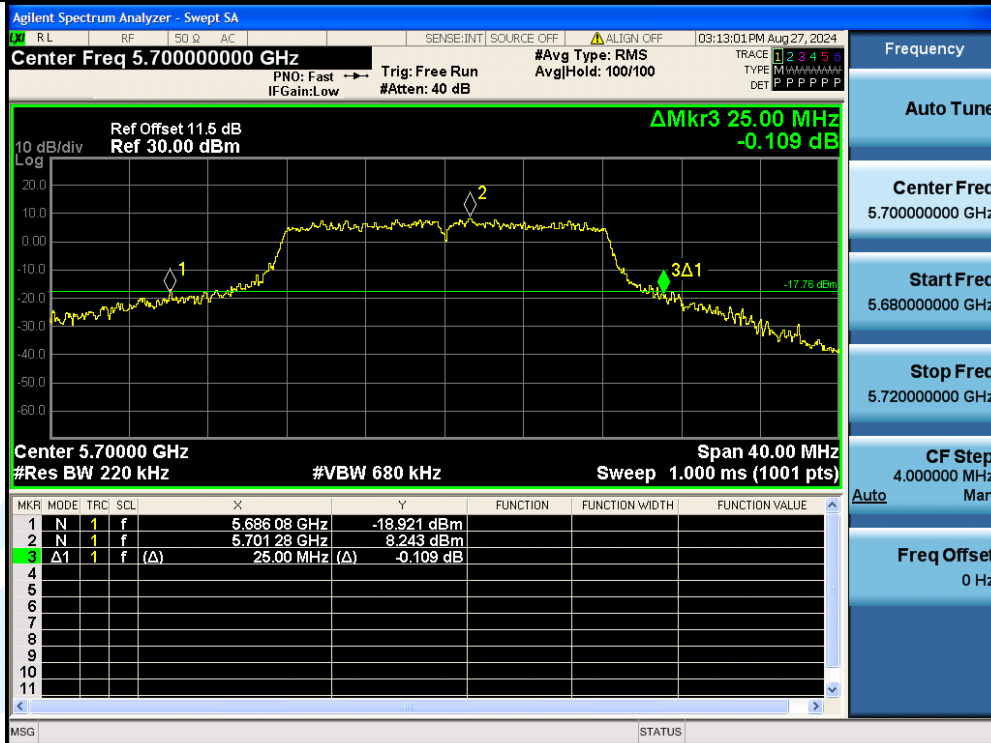

UTTR-RF-EN300328-V1.2

11A-Ant3-5700

11A-Ant1-5745

Shenzhen UnionTrust Quality and Technology Co., Ltd.

Address: Unit D/E of 9/F and 16/F, Block A, Building 6, Baoneng science and technology park, Longhua district, Shenzhen, China