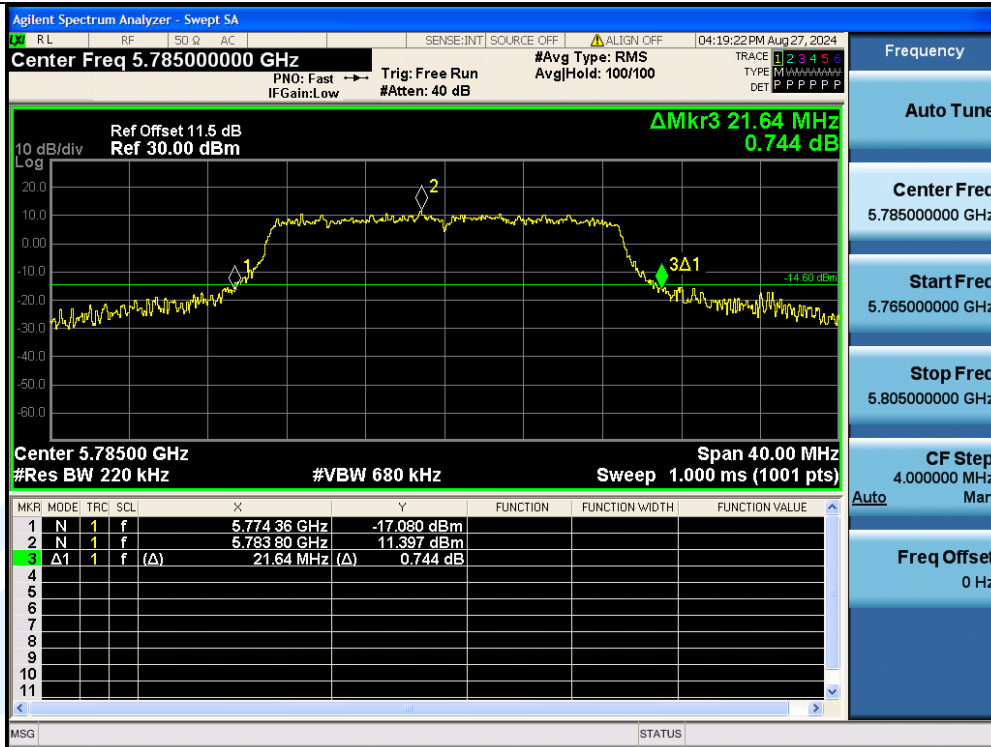

11AC20MIMO-Ant3-5785