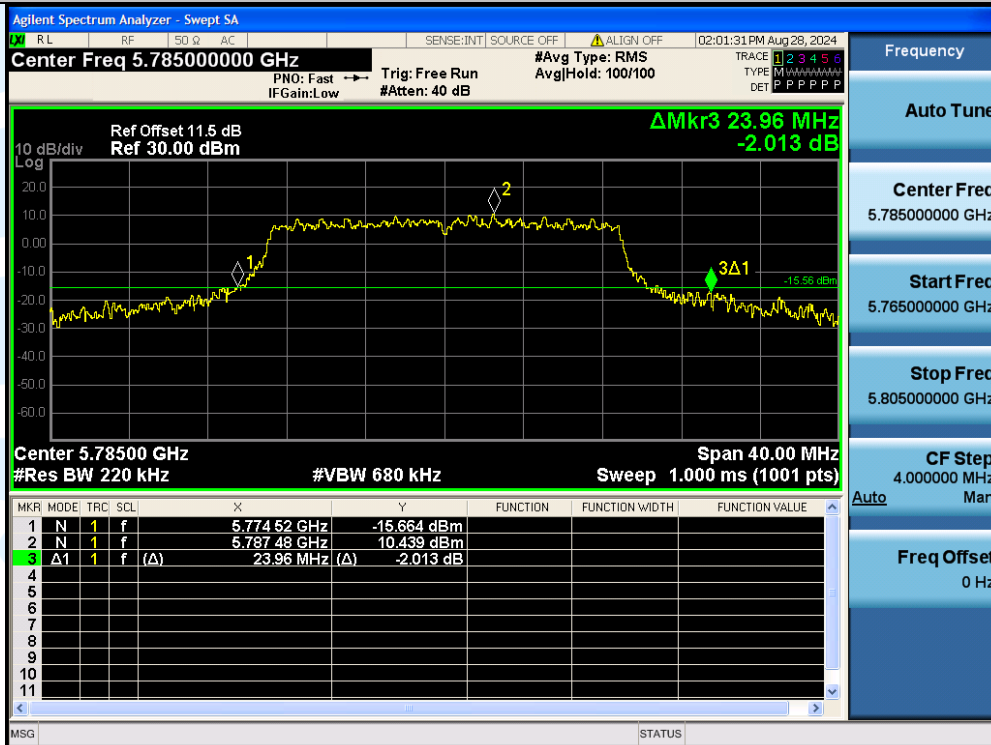

11AC20MIMO-Ant1-5825

Shenzhen UnionTrust Quality and Technology Co., Ltd.

Address: Unit D/E of 9/F and 16/F, Block A, Building 6, Baoneng science and technology park, Longhua district, Shenzhen, China

Tel: +86-755-28230888

Fax: +86-755-28230886

E-mail: info@uttlab.com

<http://www.uttlab.com>

UTTR-RF-EN300328-V1.2