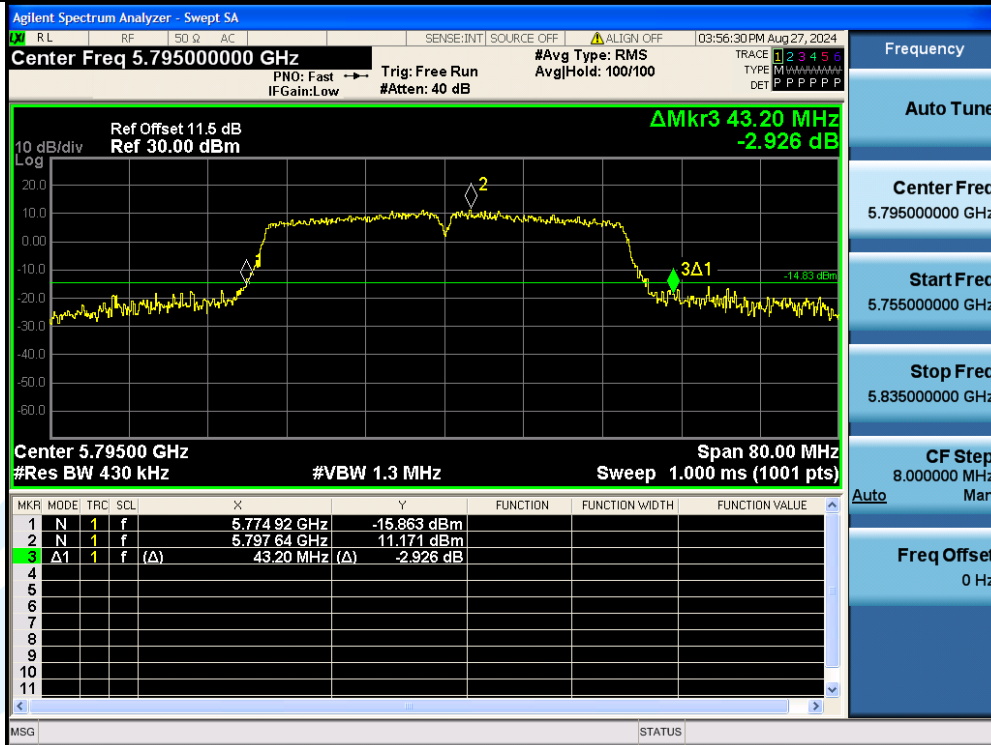

UTTR-RF-EN300328-V1.2

11N40MIMO-Ant3-5795

11AC20MIMO-Ant1-5180

Shenzhen UnionTrust Quality and Technology Co., Ltd.

Address: Unit D/E of 9/F and 16/F, Block A, Building 6, Baoneng science and technology park, Longhua district, Shenzhen, China