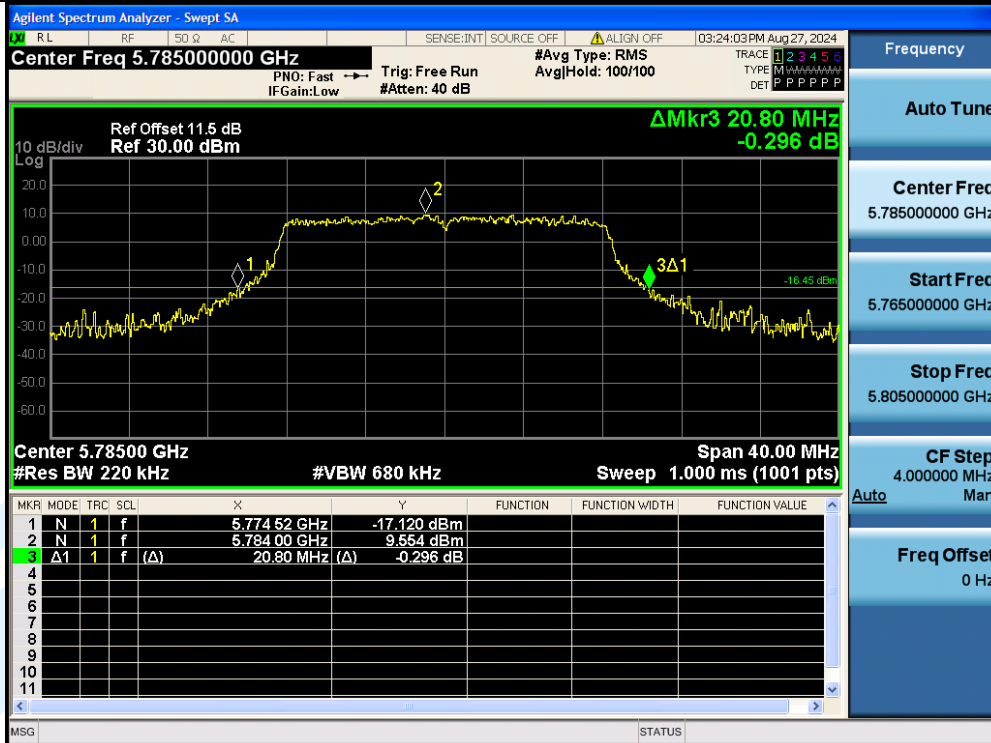

UTTR-RF-EN300328-V1.2

11A-Ant3-5785

11A-Ant1-5825

Shenzhen UnionTrust Quality and Technology Co., Ltd.

Address: Unit D/E of 9/F and 16/F, Block A, Building 6, Baoneng science and technology park, Longhua district, Shenzhen, China