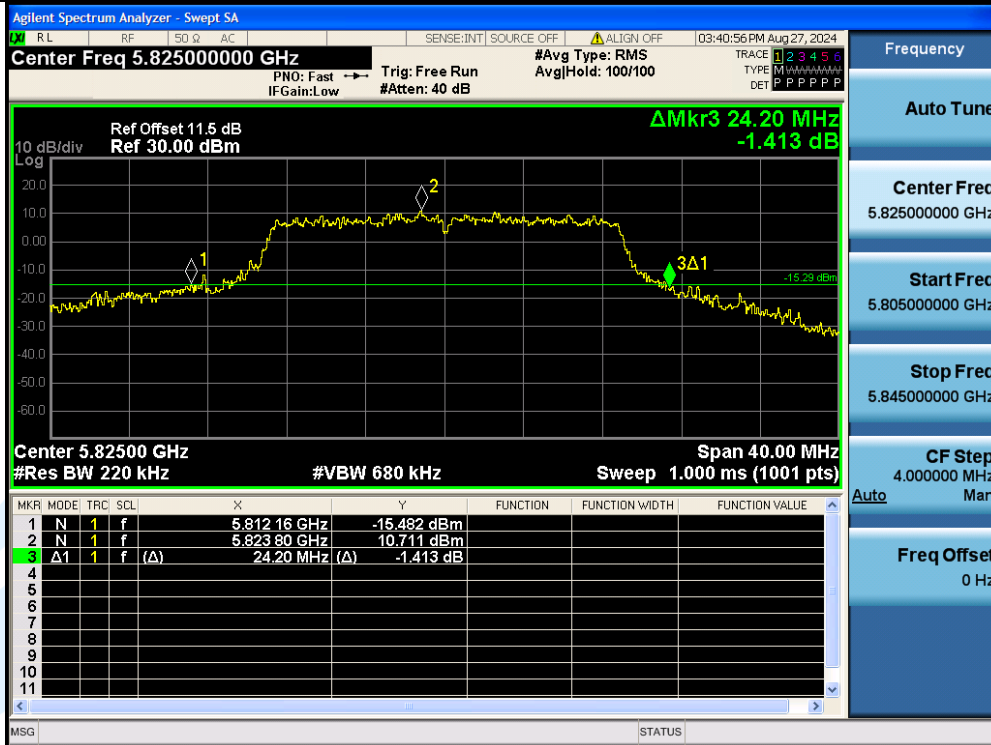

11N20MIMO-Ant3-5825