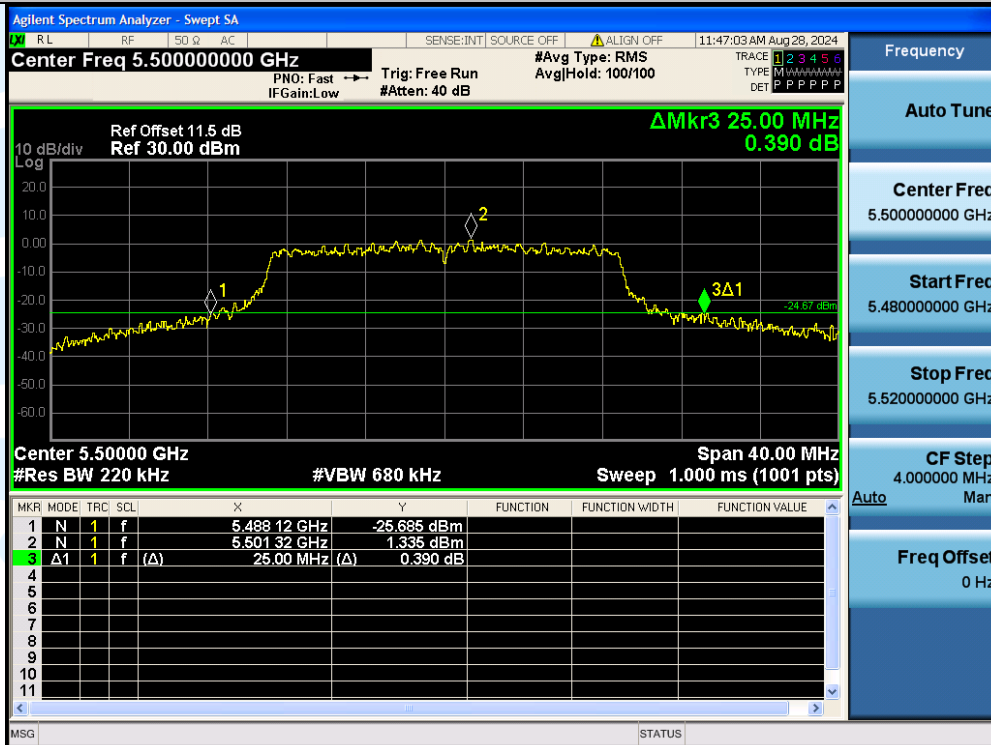

UTTR-RF-EN300328-V1.2

11N20MIMO-Ant3-5500

11N20MIMO-Ant1-5580

Shenzhen UnionTrust Quality and Technology Co., Ltd.

Address: Unit D/E of 9/F and 16/F, Block A, Building 6, Baoneng science and technology park, Longhua district, Shenzhen, China