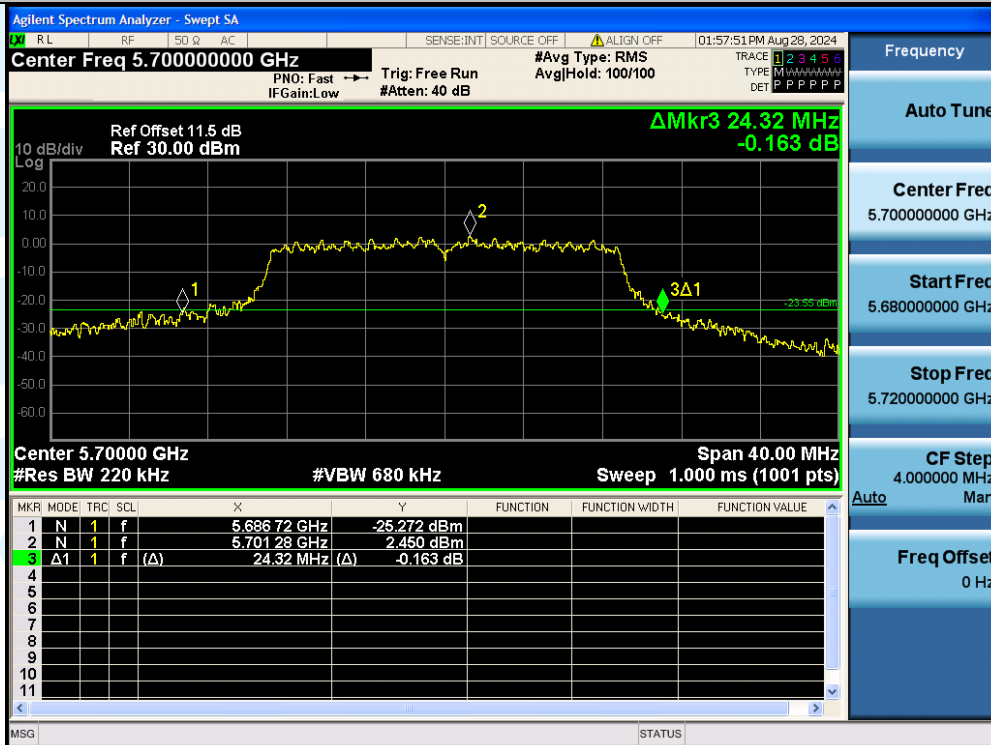

11AC20MIMO-Ant1-5745

Shenzhen UnionTrust Quality and Technology Co., Ltd.

Address: Unit D/E of 9/F and 16/F, Block A, Building 6, Baoneng science and technology park, Longhua district, Shenzhen, China

Tel: +86-755-28230888

Fax: +86-755-28230886

E-mail: info@uttlab.com

<http://www.uttlab.com>

UTTR-RF-EN300328-V1.2