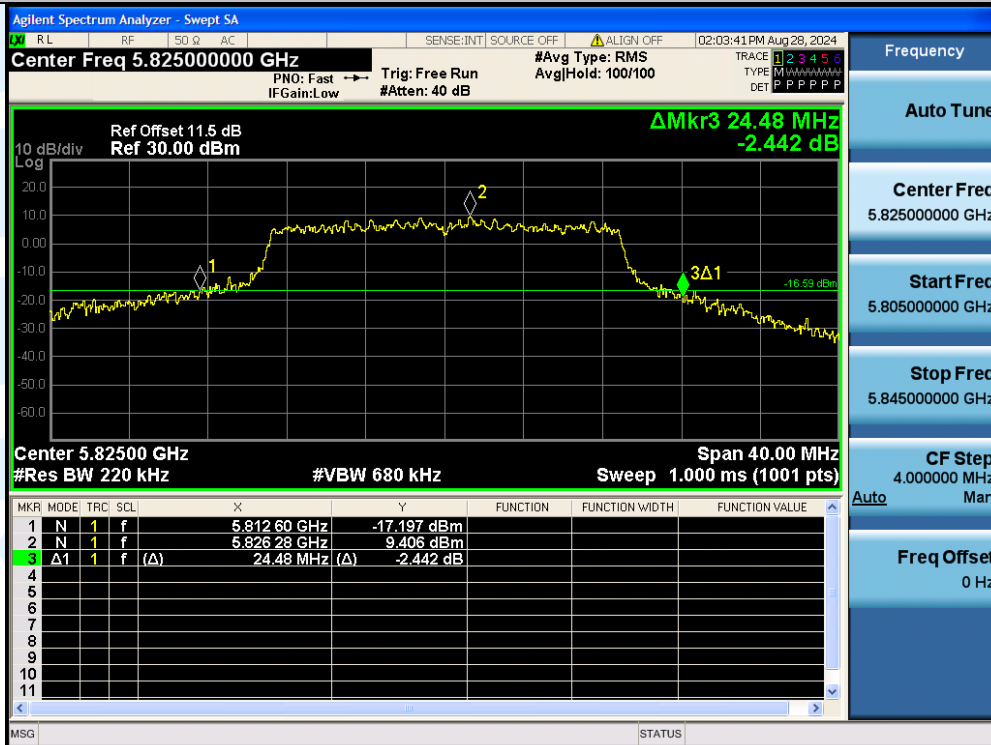

UTTR-RF-EN300328-V1.2

11AC20MIMO-Ant3-5825

11AC40MIMO-Ant1-5190

Shenzhen UnionTrust Quality and Technology Co., Ltd.

Address: Unit D/E of 9/F and 16/F, Block A, Building 6, Baoneng science and technology park, Longhua district, Shenzhen, China