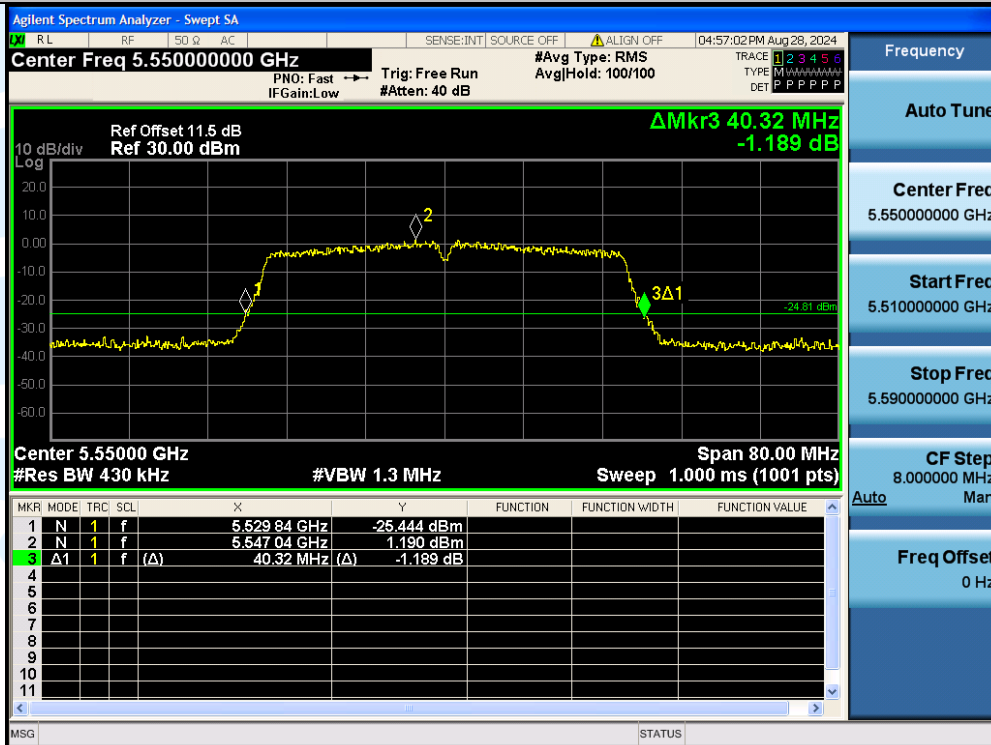

11N40MIMO-Ant1-5670

Shenzhen UnionTrust Quality and Technology Co., Ltd.

Address: Unit D/E of 9/F and 16/F, Block A, Building 6, Baoneng science and technology park, Longhua district, Shenzhen, China

Tel: +86-755-28230888

Fax: +86-755-28230886

E-mail: info@uttlab.com

<http://www.uttlab.com>

UTTR-RF-EN300328-V1.2