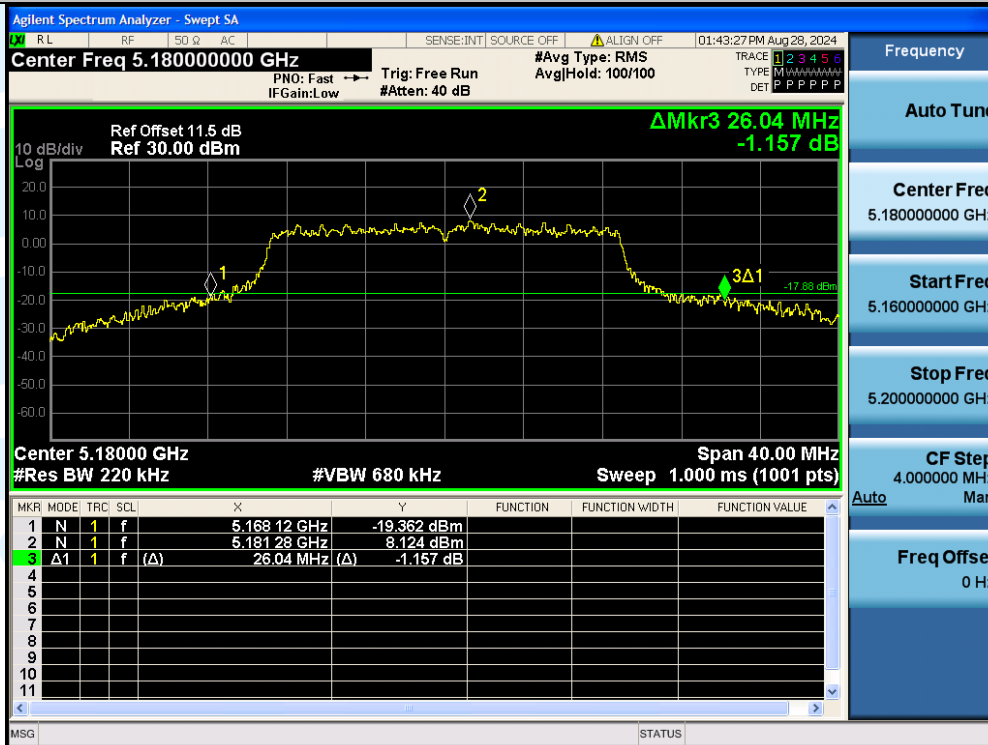

11AC20MIMO-Ant1-5200

Shenzhen UnionTrust Quality and Technology Co., Ltd.

Address: Unit D/E of 9/F and 16/F, Block A, Building 6, Baoneng science and technology park, Longhua district, Shenzhen, China

Tel: +86-755-28230888

Fax: +86-755-28230886

E-mail: info@uttlab.com

<http://www.uttlab.com>

UTTR-RF-EN300328-V1.2