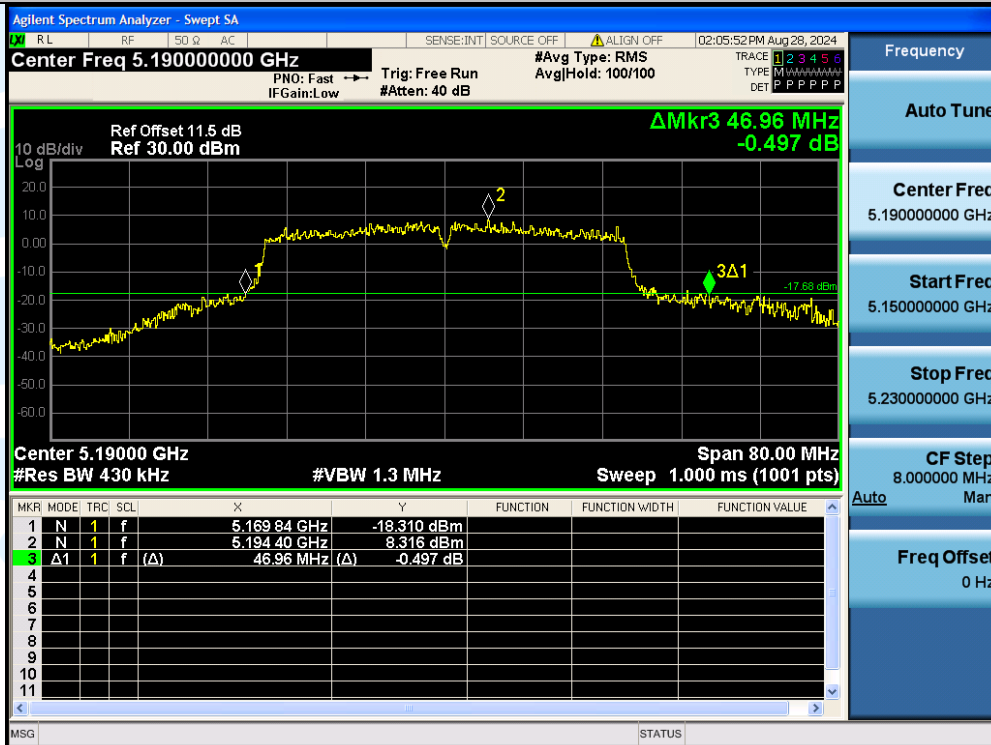

11AC40MIMO-Ant1-5230

Shenzhen UnionTrust Quality and Technology Co., Ltd.

Address: Unit D/E of 9/F and 16/F, Block A, Building 6, Baoneng science and technology park, Longhua district, Shenzhen, China

Tel: +86-755-28230888

Fax: +86-755-28230886

E-mail: info@uttlab.com

<http://www.uttlab.com>

UTTR-RF-EN300328-V1.2