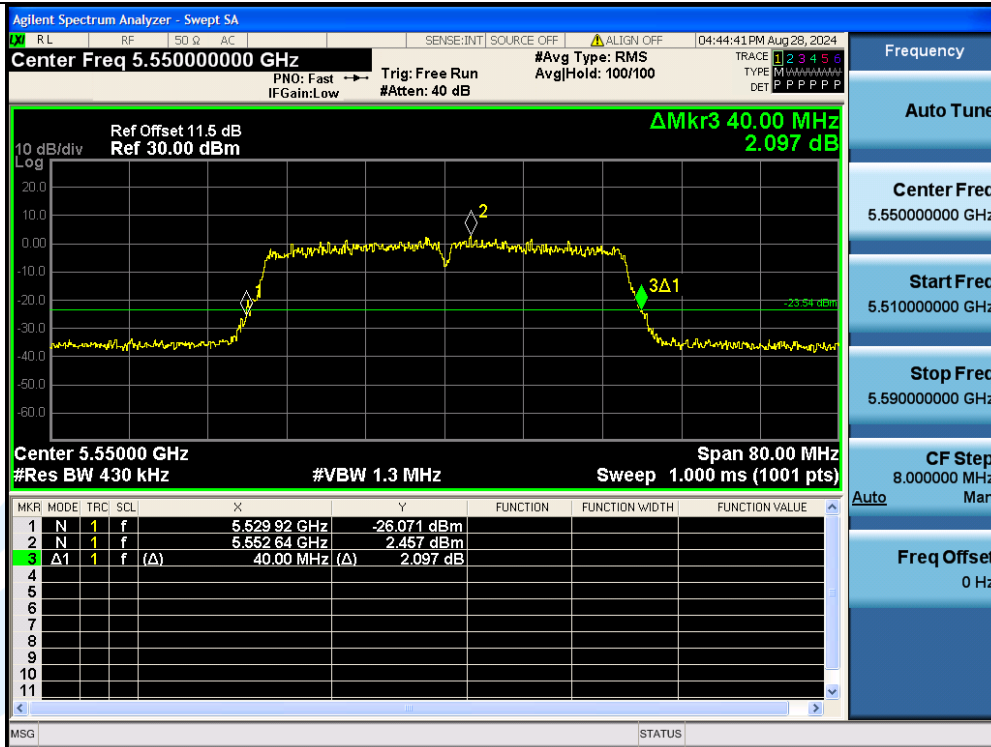

11N40MIMO-Ant1-5550