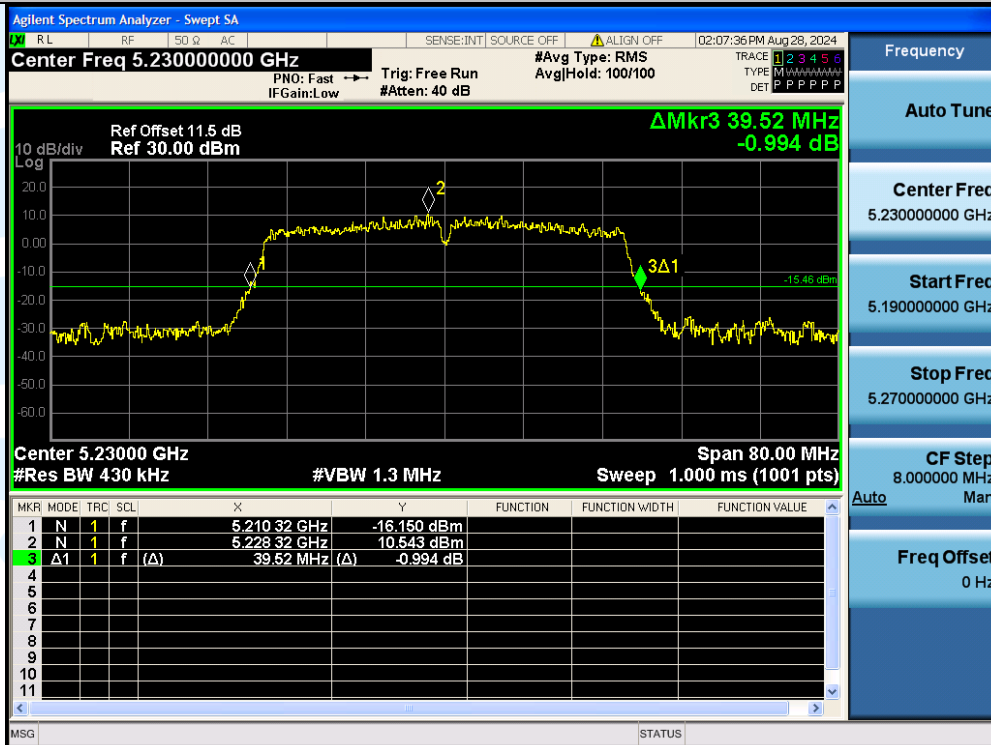

UTTR-RF-EN300328-V1.2

11AC40MIMO-Ant3-5230

11AC40MIMO-Ant1-5270

Shenzhen UnionTrust Quality and Technology Co., Ltd.

Address: Unit D/E of 9/F and 16/F, Block A, Building 6, Baoneng science and technology park, Longhua district, Shenzhen, China