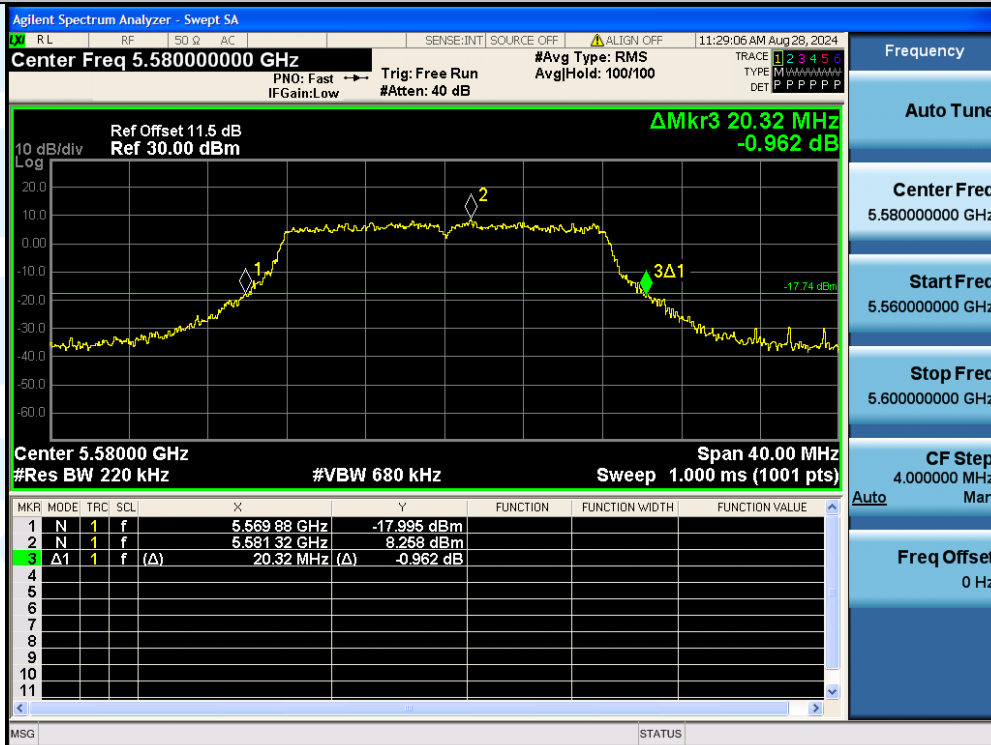

11A-Ant1-5700

Shenzhen UnionTrust Quality and Technology Co., Ltd.

Address: Unit D/E of 9/F and 16/F, Block A, Building 6, Baoneng science and technology park, Longhua district, Shenzhen, China

Tel: +86-755-28230888

Fax: +86-755-28230886

E-mail: info@uttlab.com

<http://www.uttlab.com>

UTTR-RF-EN300328-V1.2