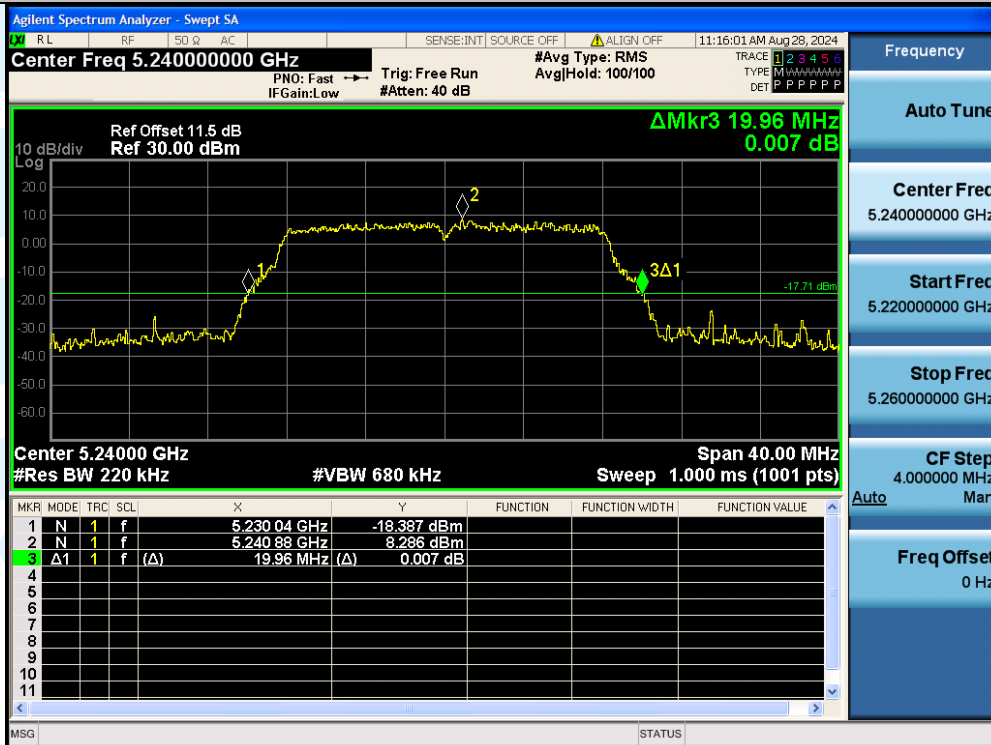

11A-Ant3-5240

11A-Ant3-5260

Shenzhen UnionTrust Quality and Technology Co., Ltd.

Address: Unit D/E of 9/F and 16/F, Block A, Building 6, Baoneng science and technology park, Longhua district, Shenzhen, China