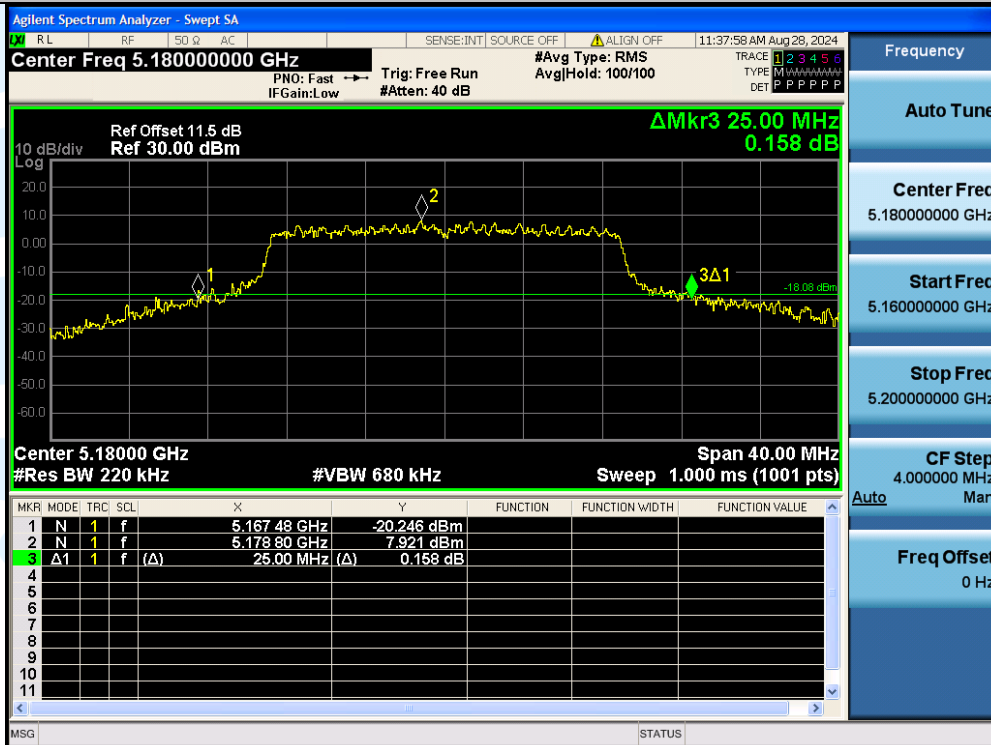

UTTR-RF-EN300328-V1.2

11N20MIMO-Ant3-5180

11N20MIMO-Ant1-5200

Shenzhen UnionTrust Quality and Technology Co., Ltd.

Address: Unit D/E of 9/F and 16/F, Block A, Building 6, Baoneng science and technology park, Longhua district, Shenzhen, China