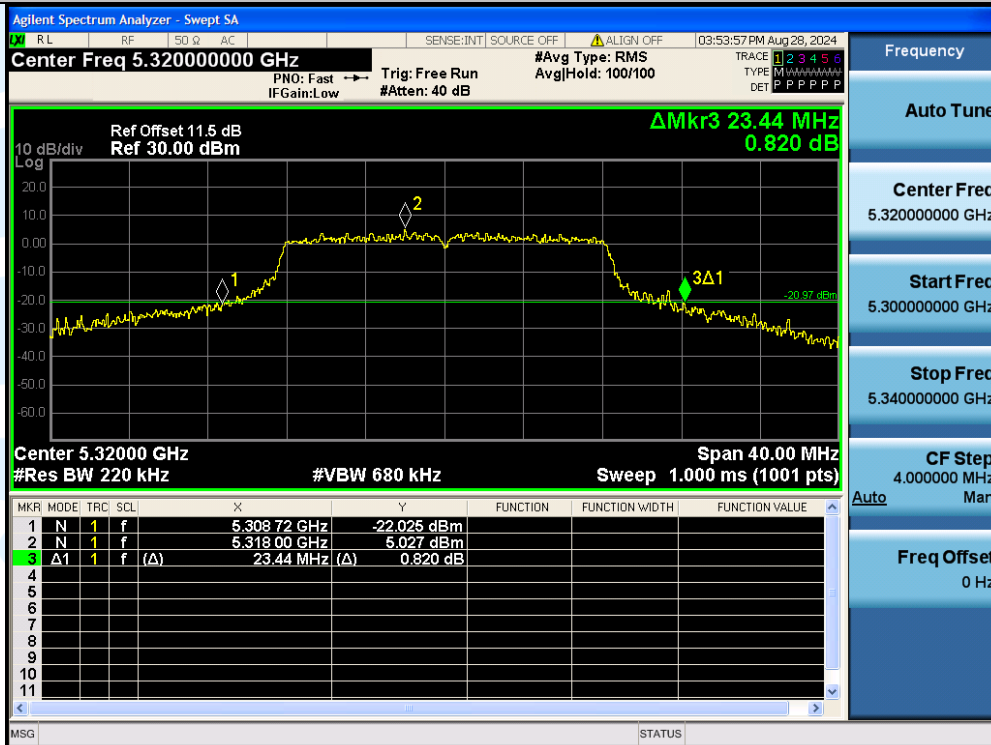

11A-Ant3-5500

Shenzhen UnionTrust Quality and Technology Co., Ltd.

Address: Unit D/E of 9/F and 16/F, Block A, Building 6, Baoneng science and technology park, Longhua district, Shenzhen, China

Tel: +86-755-28230888

Fax: +86-755-28230886

E-mail: info@uttlab.com

<http://www.uttlab.com>

UTTR-RF-EN300328-V1.2