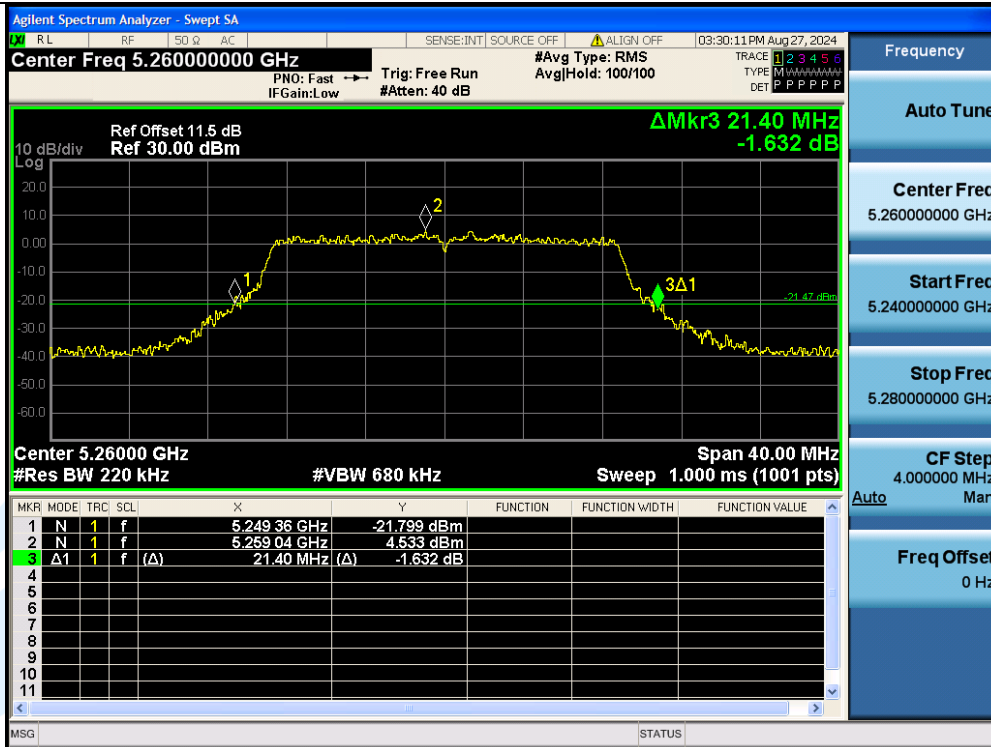

11N20MIMO-Ant3-5260