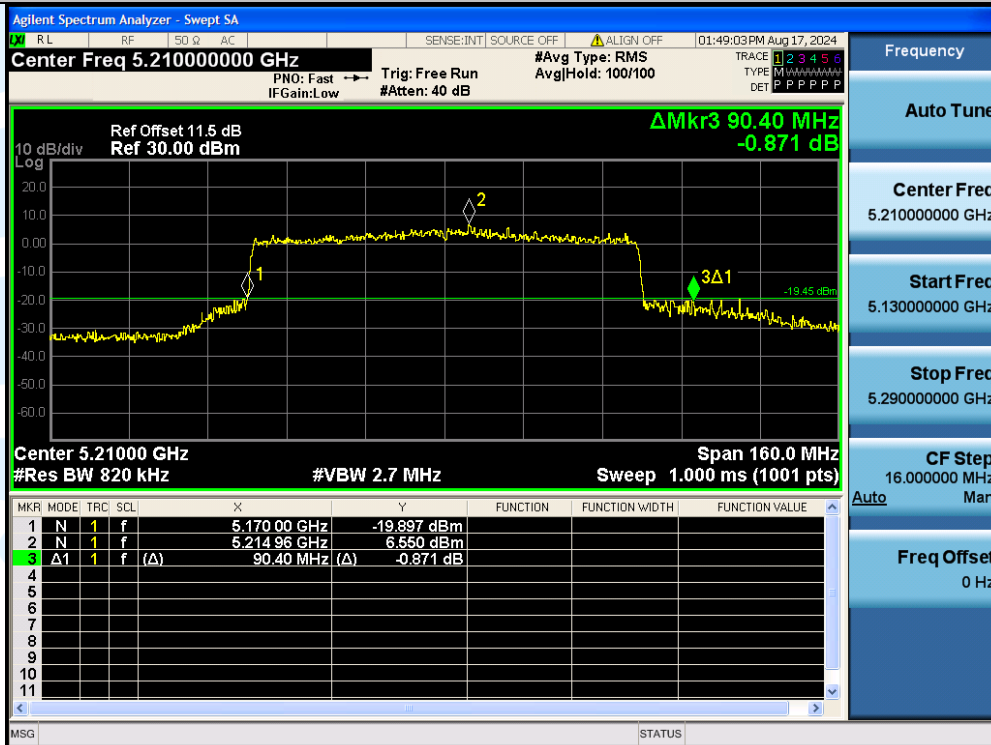

11AX80MIMO-Ant2-5210

Shenzhen UnionTrust Quality and Technology Co., Ltd.

Address: Unit D/E of 9/F and 16/F, Block A, Building 6, Baoneng science and technology park, Longhua district, Shenzhen, China

Tel: +86-755-28230888

Fax: +86-755-28230886

E-mail: info@uttlab.com

<http://www.uttlab.com>

UTTR-RF-EN300328-V1.2