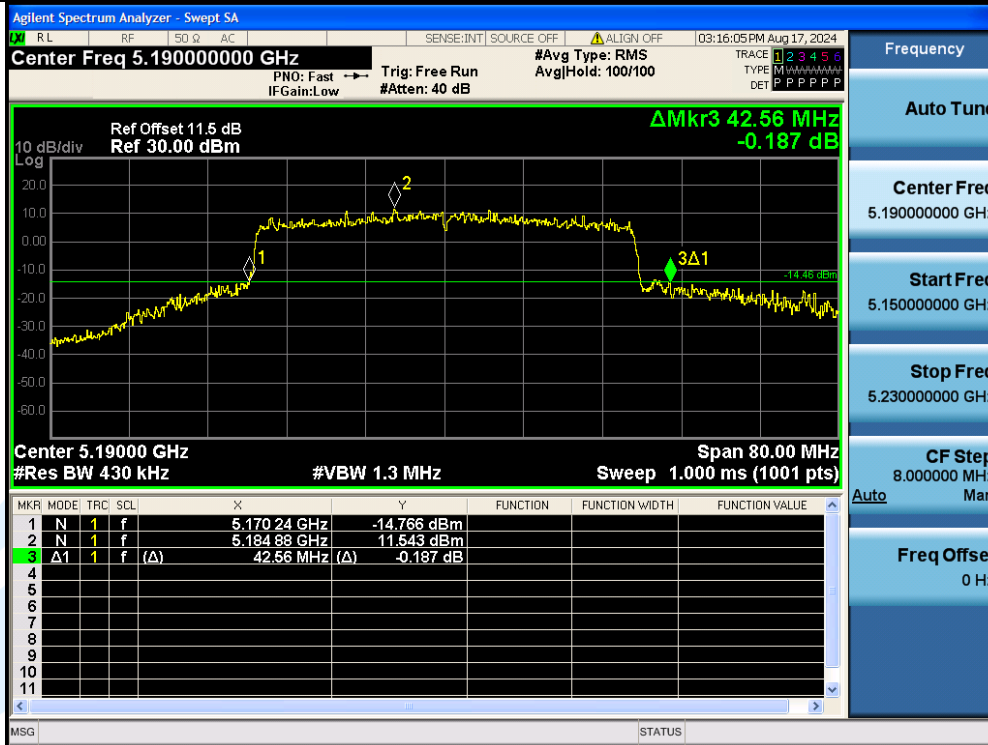

UTTR-RF-EN300328-V1.2

11AX40MIMO-Ant1-5230

11AX40MIMO-Ant2-5230

Shenzhen UnionTrust Quality and Technology Co., Ltd.

Address: Unit D/E of 9/F and 16/F, Block A, Building 6, Baoneng science and technology park, Longhua district, Shenzhen, China