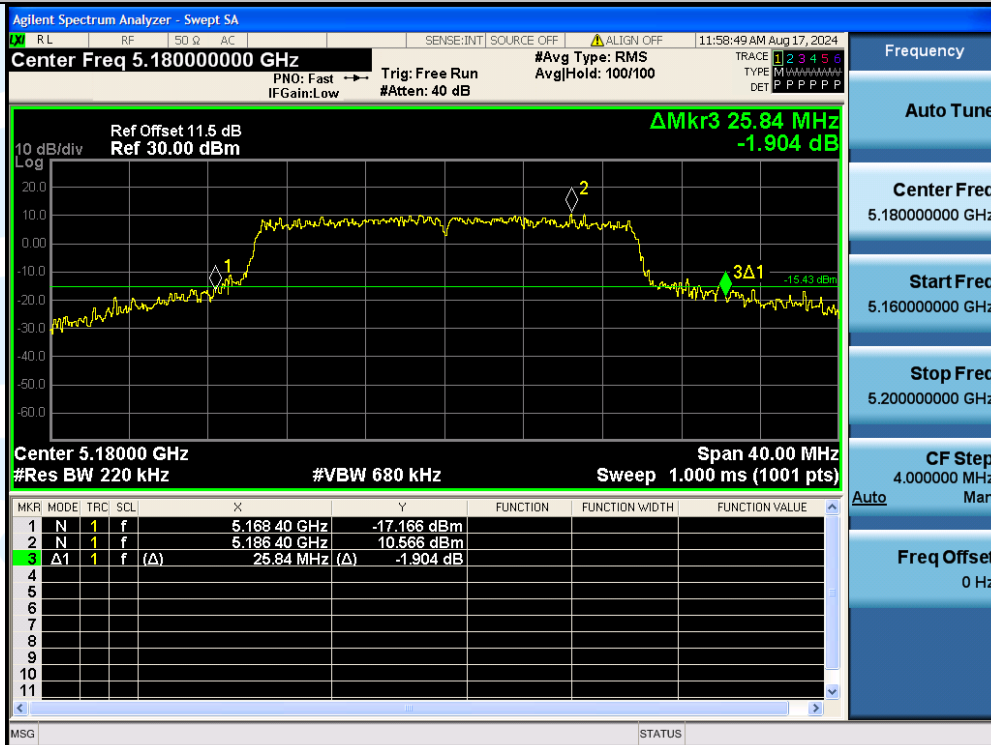

11AX20MIMO-Ant2-5180

Shenzhen UnionTrust Quality and Technology Co., Ltd.

Address: Unit D/E of 9/F and 16/F, Block A, Building 6, Baoneng science and technology park, Longhua district, Shenzhen, China

Tel: +86-755-28230888

Fax: +86-755-28230886

E-mail: info@uttlab.com

<http://www.uttlab.com>

UTTR-RF-EN300328-V1.2