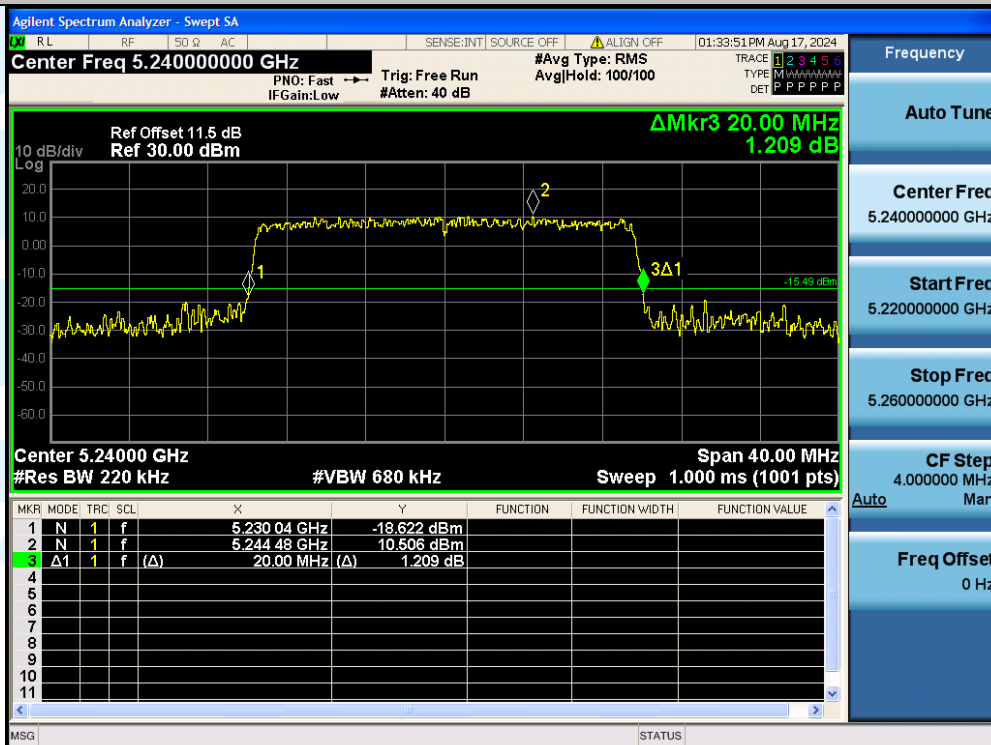

Shenzhen UnionTrust Quality and Technology Co., Ltd.

Address: Unit D/E of 9/F and 16/F, Block A, Building 6, Baoneng science and technology park, Longhua district, Shenzhen, China

Tel: +86-755-28230888

Fax: +86-755-28230886

E-mail: info@uttlab.com

<http://www.uttlab.com>

UTTR-RF-EN300328-V1.2