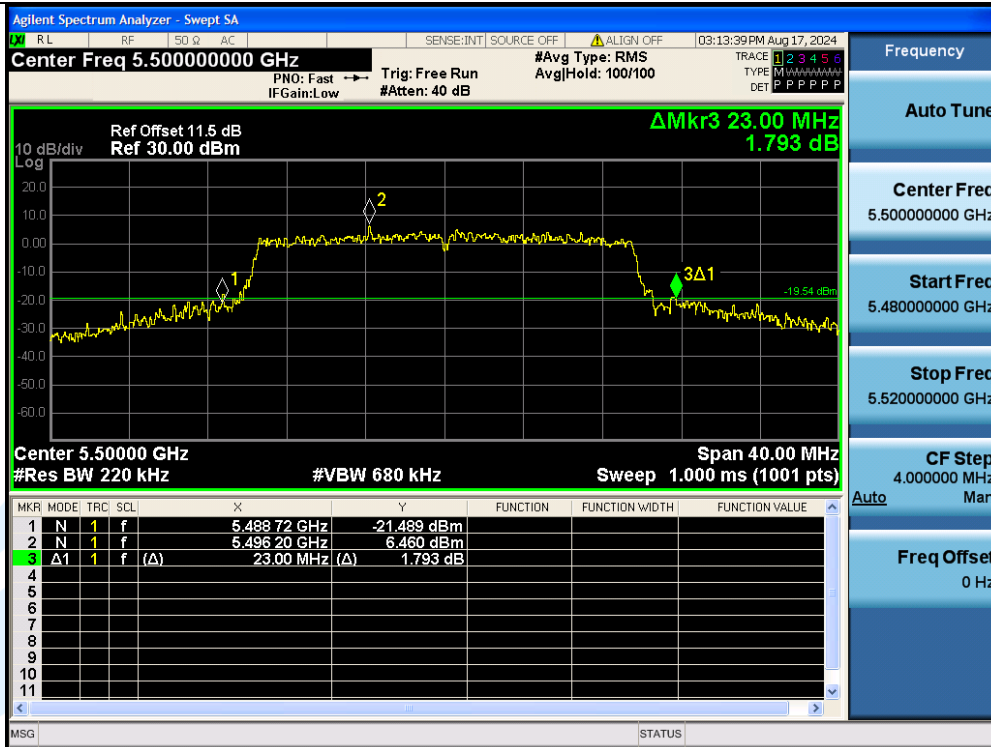

11AX20MIMO-Ant1-5580