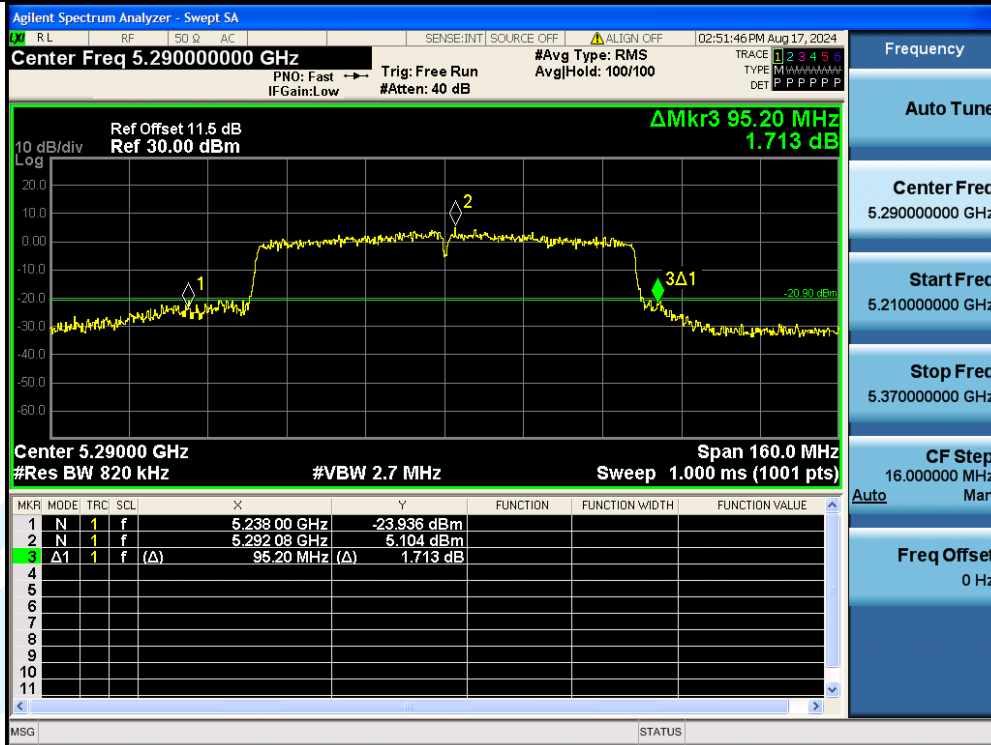

11AC80MIMO-Ant1-5530