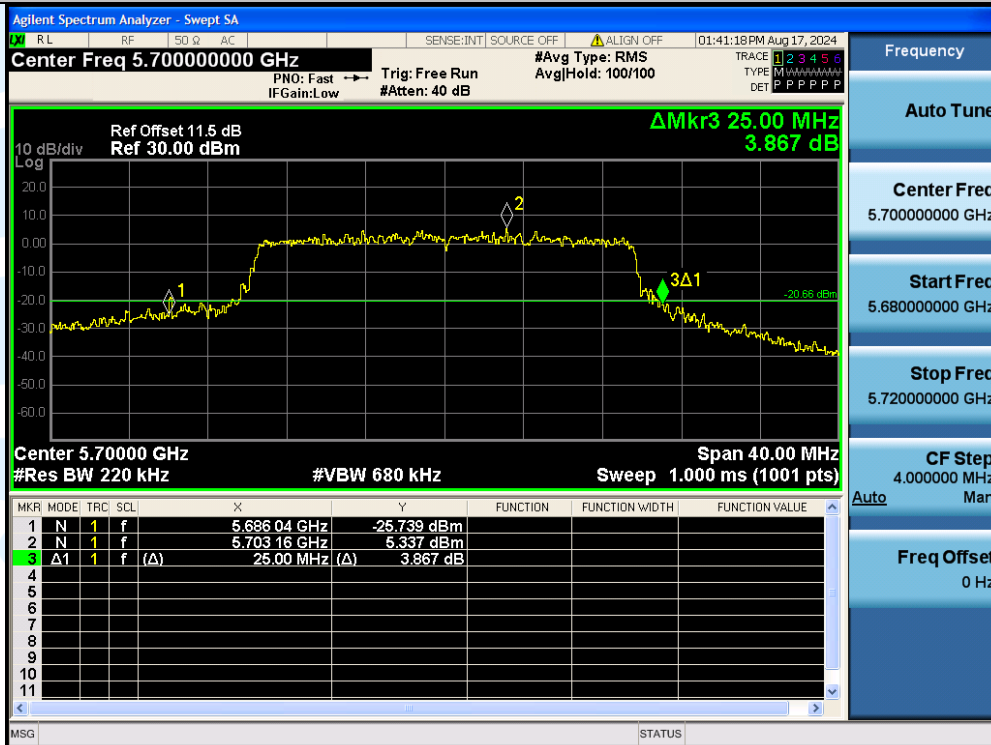

UTTR-RF-EN300328-V1.2

11AX20MIMO-Ant1-5700

11AX20MIMO-Ant2-5700

Shenzhen UnionTrust Quality and Technology Co., Ltd.

Address: Unit D/E of 9/F and 16/F, Block A, Building 6, Baoneng science and technology park, Longhua district, Shenzhen, China