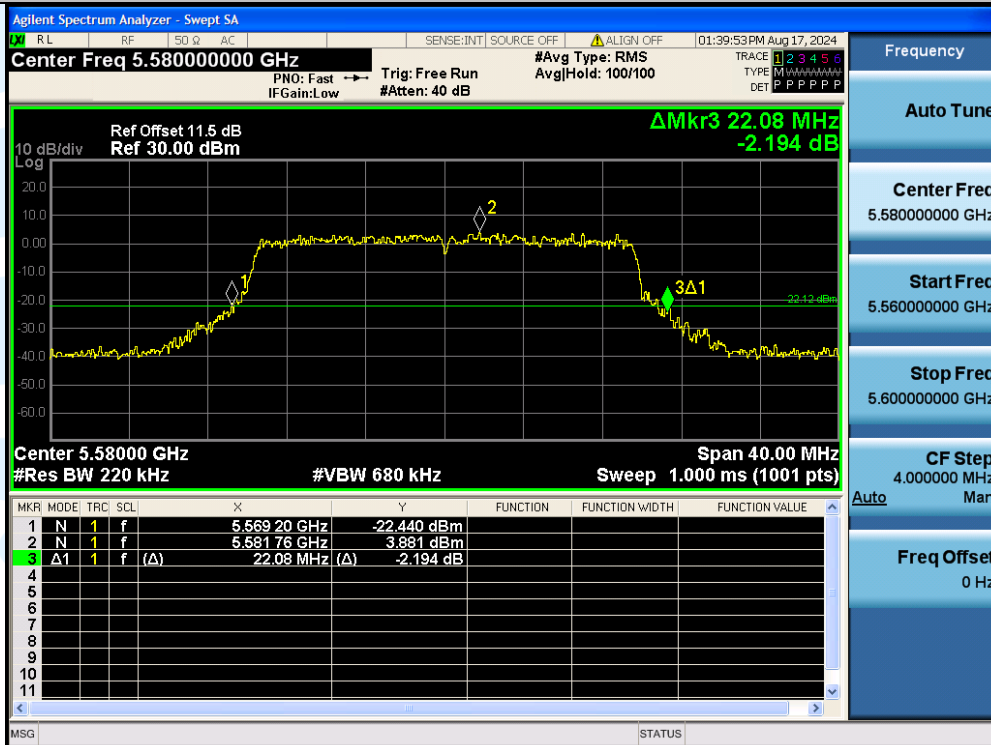

11AX20MIMO-Ant2-5580

Shenzhen UnionTrust Quality and Technology Co., Ltd.

Address: Unit D/E of 9/F and 16/F, Block A, Building 6, Baoneng science and technology park, Longhua district, Shenzhen, China

Tel: +86-755-28230888

Fax: +86-755-28230886

E-mail: info@uttlab.com

<http://www.uttlab.com>

UTTR-RF-EN300328-V1.2