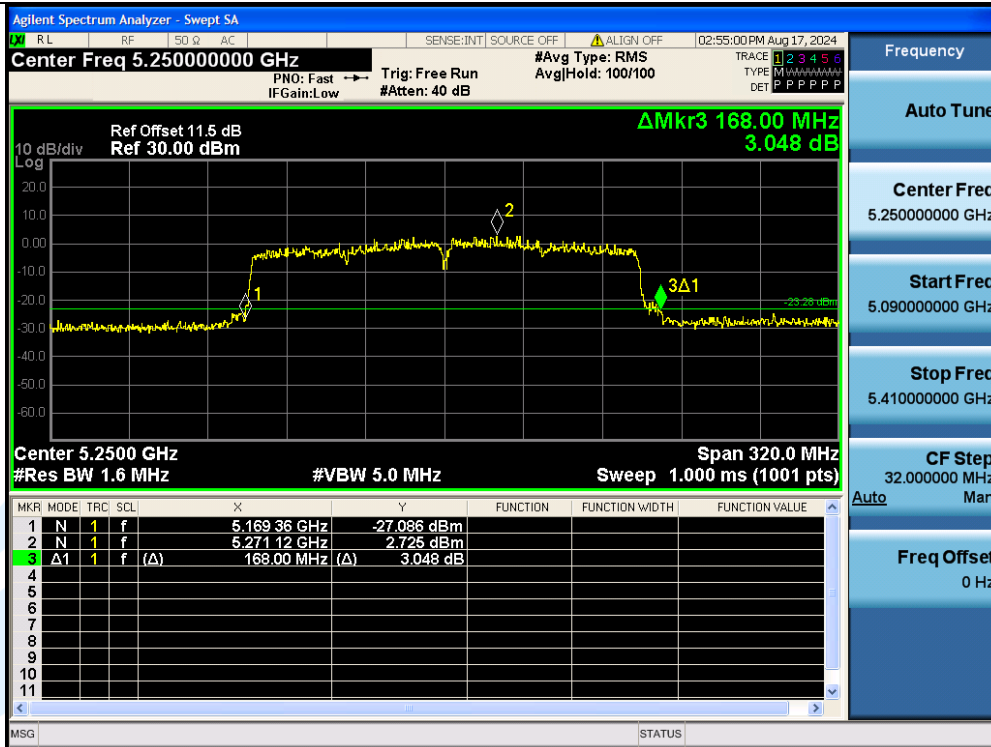

UTTR-RF-EN300328-V1.2

11AC160MIMO-Ant1-5570

11AC160MIMO-Ant2-5570

Shenzhen UnionTrust Quality and Technology Co., Ltd.

Address: Unit D/E of 9/F and 16/F, Block A, Building 6, Baoneng science and technology park, Longhua district, Shenzhen, China