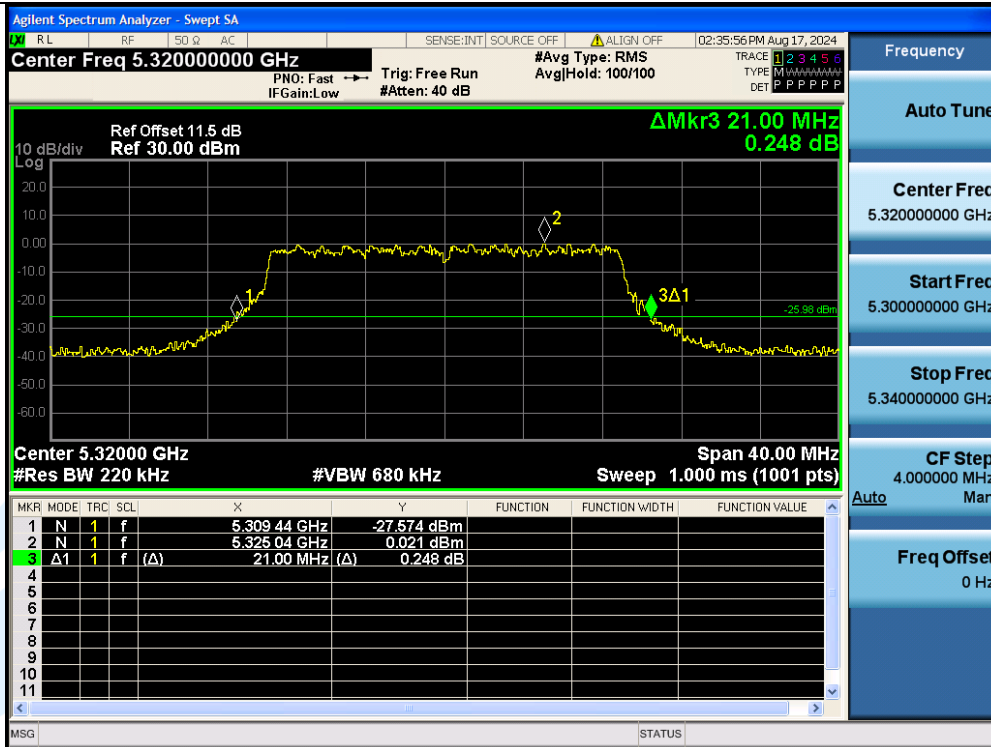

11AC20MIMO-Ant1-5500