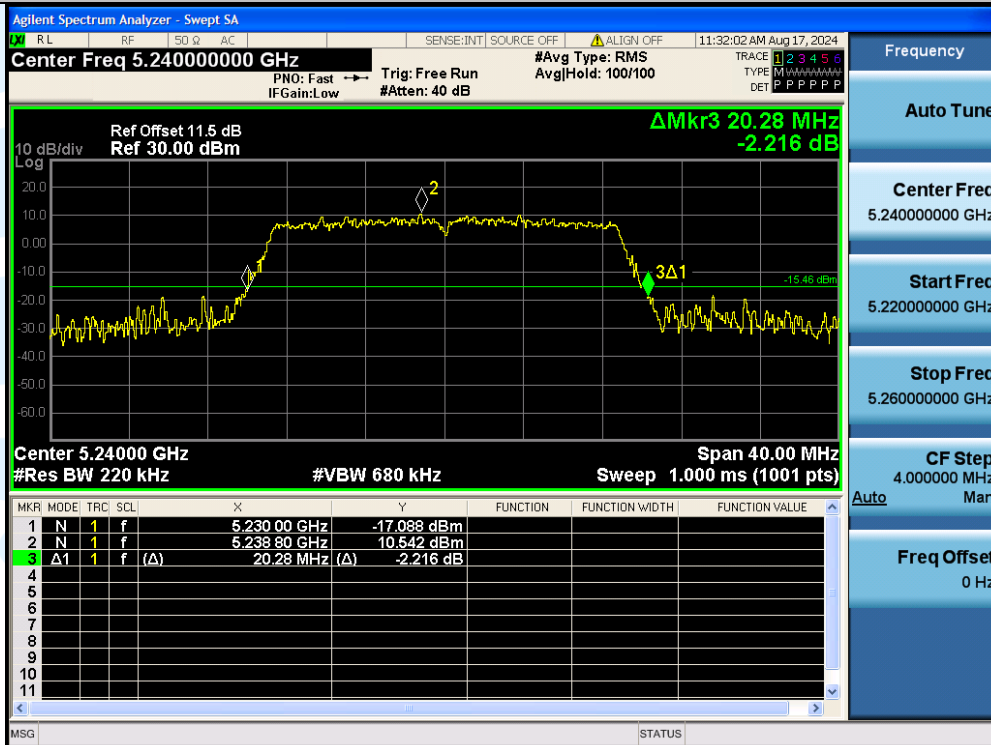

Tel: +86-755-28230888

Fax: +86-755-28230886

E-mail: info@uttlab.com

<http://www.uttlab.com>

UTTR-RF-EN300328-V1.2

11AC20MIMO-Ant1-5240

11AC20MIMO-Ant2-5240

Shenzhen UnionTrust Quality and Technology Co., Ltd.