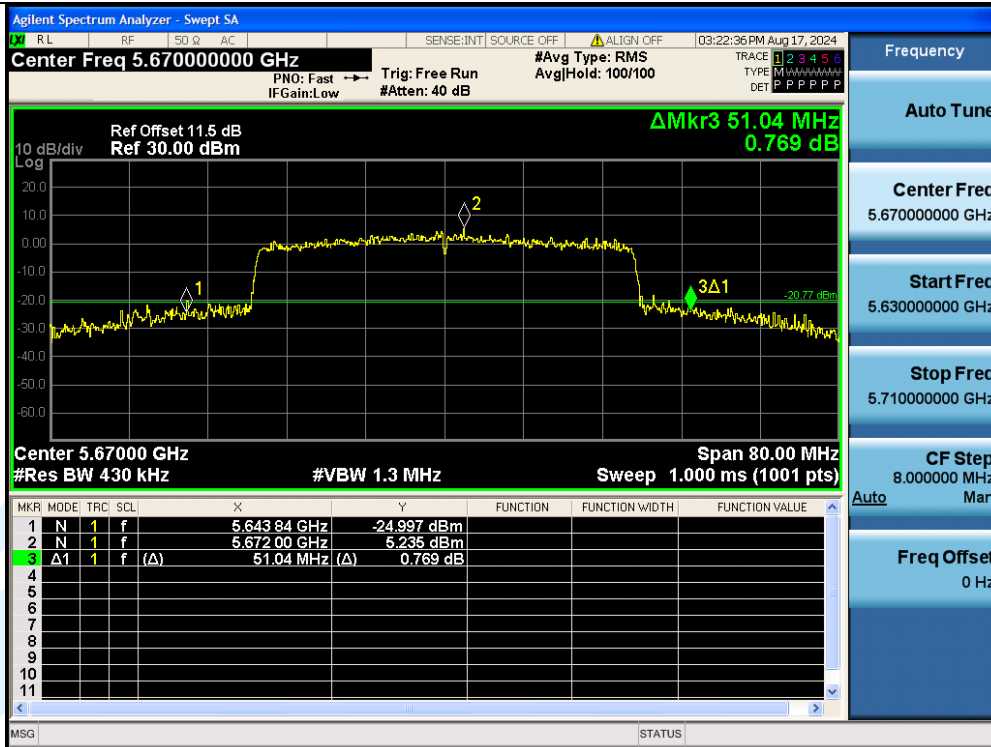

11AX80MIMO-Ant1-5210