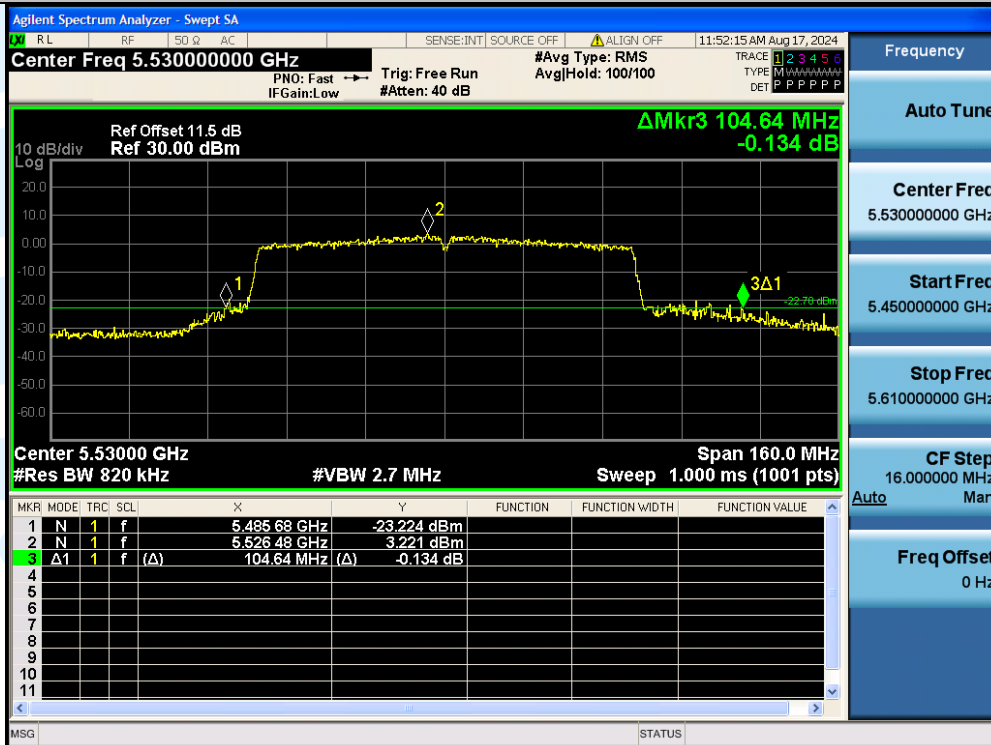

11AC80MIMO-Ant2-5530

Shenzhen UnionTrust Quality and Technology Co., Ltd.

Address: Unit D/E of 9/F and 16/F, Block A, Building 6, Baoneng science and technology park, Longhua district, Shenzhen, China

Tel: +86-755-28230888

Fax: +86-755-28230886

E-mail: info@uttlab.com

<http://www.uttlab.com>

UTTR-RF-EN300328-V1.2