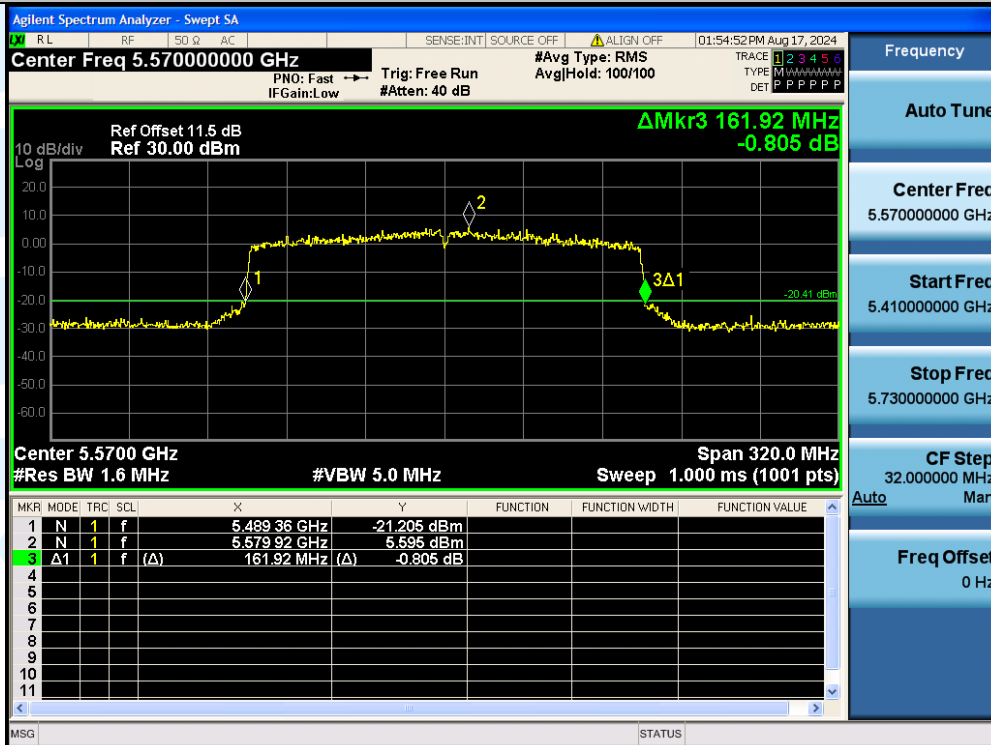

11AX160MIMO-Ant2-5570

Shenzhen UnionTrust Quality and Technology Co., Ltd.

Address: Unit D/E of 9/F and 16/F, Block A, Building 6, Baoneng science and technology park, Longhua district, Shenzhen, China

Tel: +86-755-28230888

Fax: +86-755-28230886

E-mail: info@uttlab.com

<http://www.uttlab.com>

UTTR-RF-EN300328-V1.2