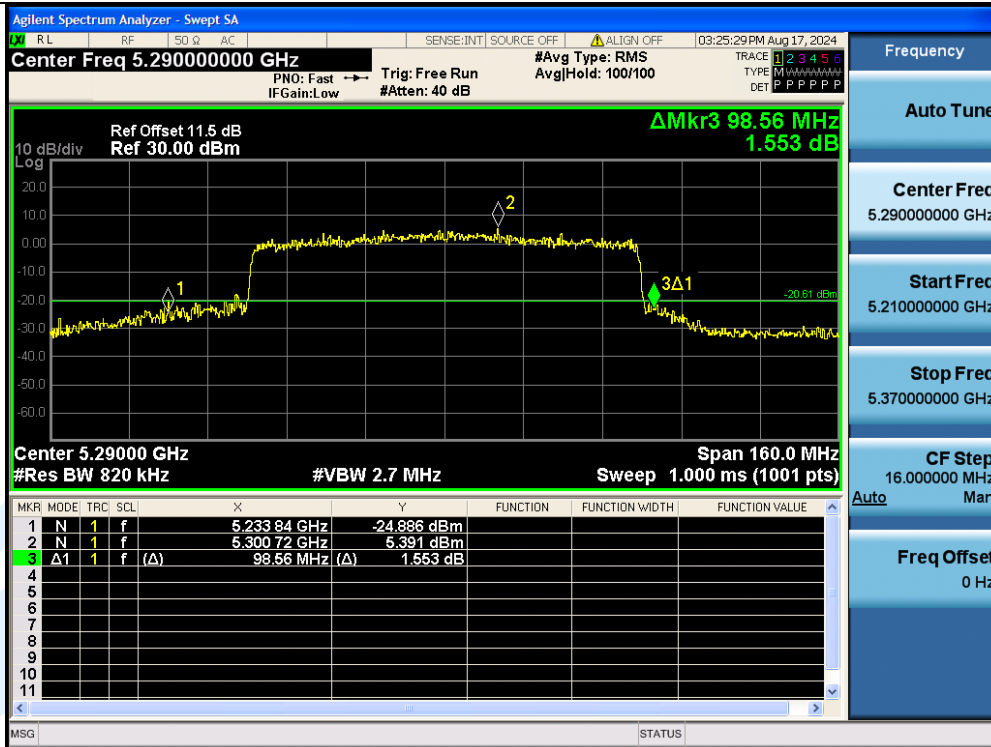

Shenzhen UnionTrust Quality and Technology Co., Ltd.

Address: Unit D/E of 9/F and 16/F, Block A, Building 6, Baoneng science and technology park, Longhua district, Shenzhen, China

Tel: +86-755-28230888

Fax: +86-755-28230886

E-mail: info@uttlab.com

<http://www.uttlab.com>

UTTR-RF-EN300328-V1.2