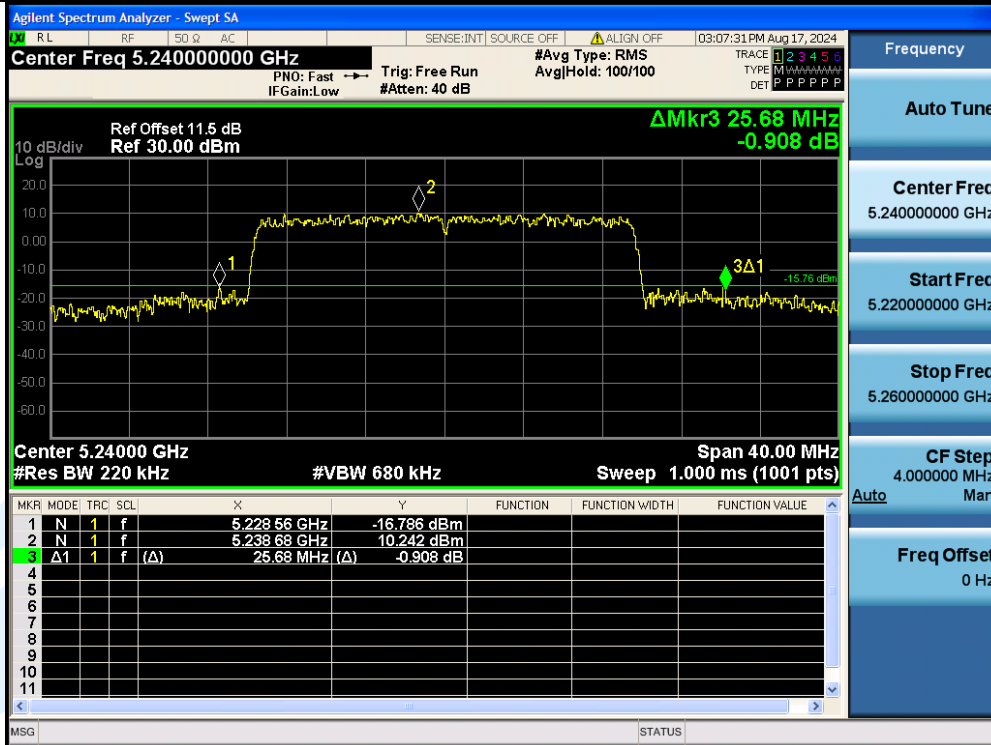

11AX20MIMO-Ant1-5260