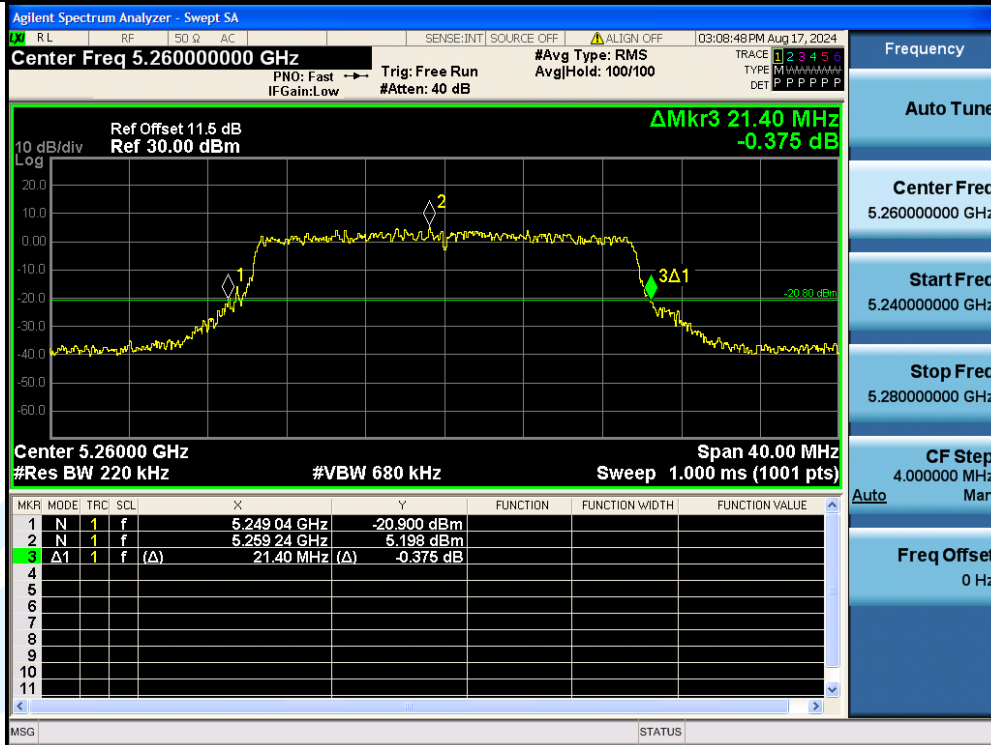

UTTR-RF-EN300328-V1.2

11AX20MIMO-Ant1-5280

11AX20MIMO-Ant2-5280

Shenzhen UnionTrust Quality and Technology Co., Ltd.

Address: Unit D/E of 9/F and 16/F, Block A, Building 6, Baoneng science and technology park, Longhua district, Shenzhen, China