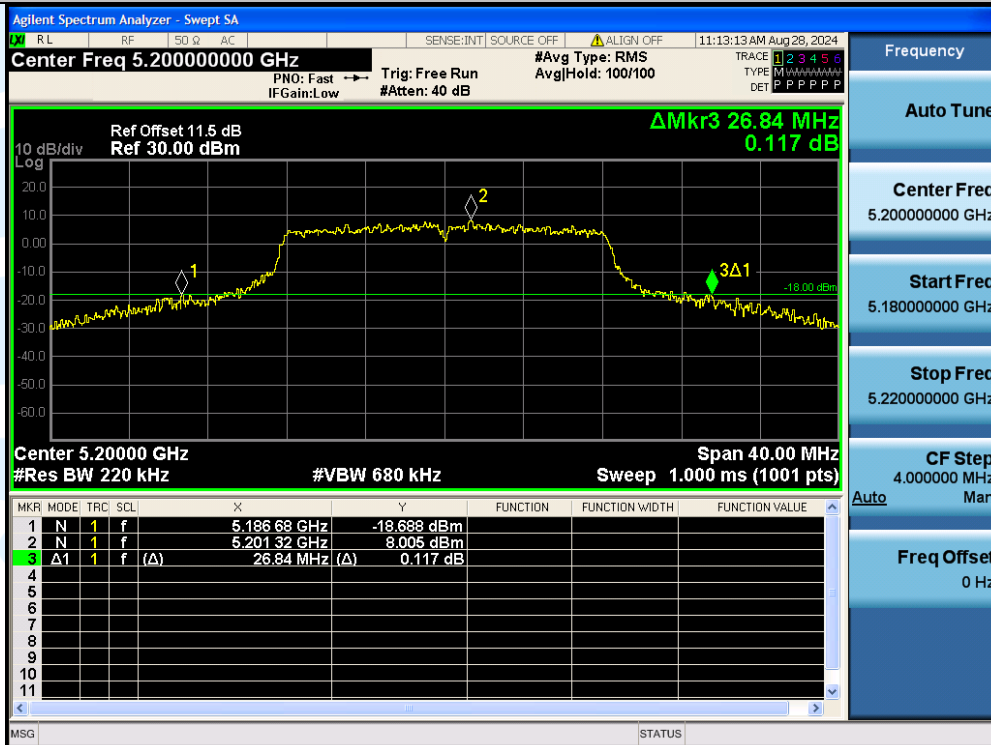

11A-Ant1-5240

Shenzhen UnionTrust Quality and Technology Co., Ltd.

Address: Unit D/E of 9/F and 16/F, Block A, Building 6, Baoneng science and technology park, Longhua district, Shenzhen, China

Tel: +86-755-28230888

Fax: +86-755-28230886

E-mail: info@uttlab.com

<http://www.uttlab.com>

UTTR-RF-EN300328-V1.2