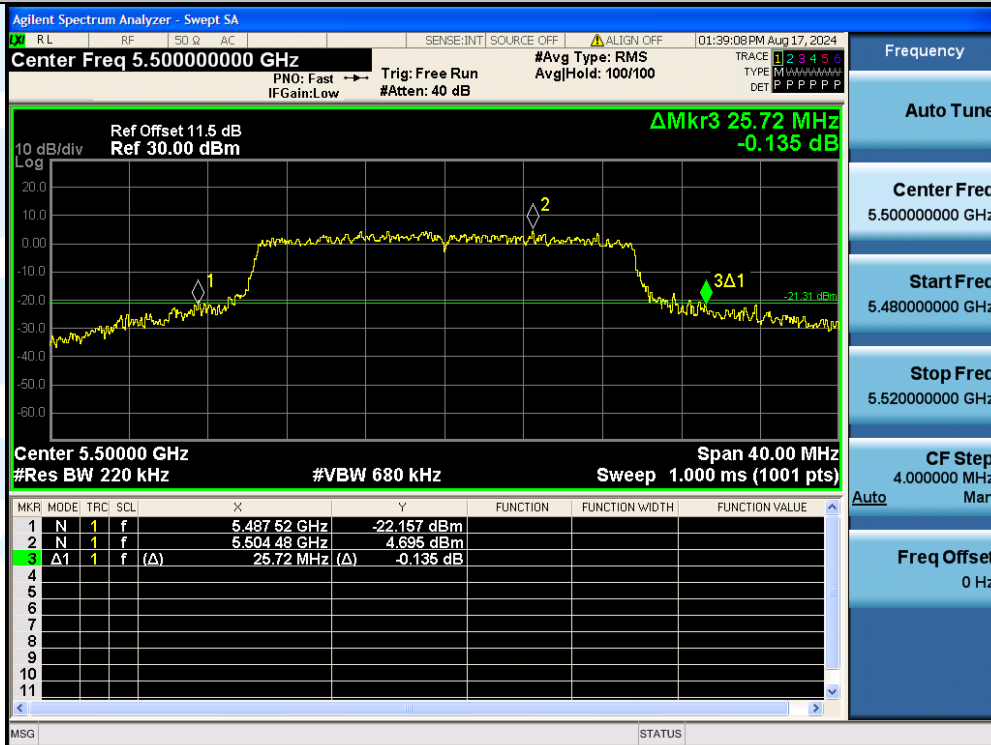

UTTR-RF-EN300328-V1.2

11AX20MIMO-Ant1-5500

11AX20MIMO-Ant2-5500

Shenzhen UnionTrust Quality and Technology Co., Ltd.

Address: Unit D/E of 9/F and 16/F, Block A, Building 6, Baoneng science and technology park, Longhua district, Shenzhen, China