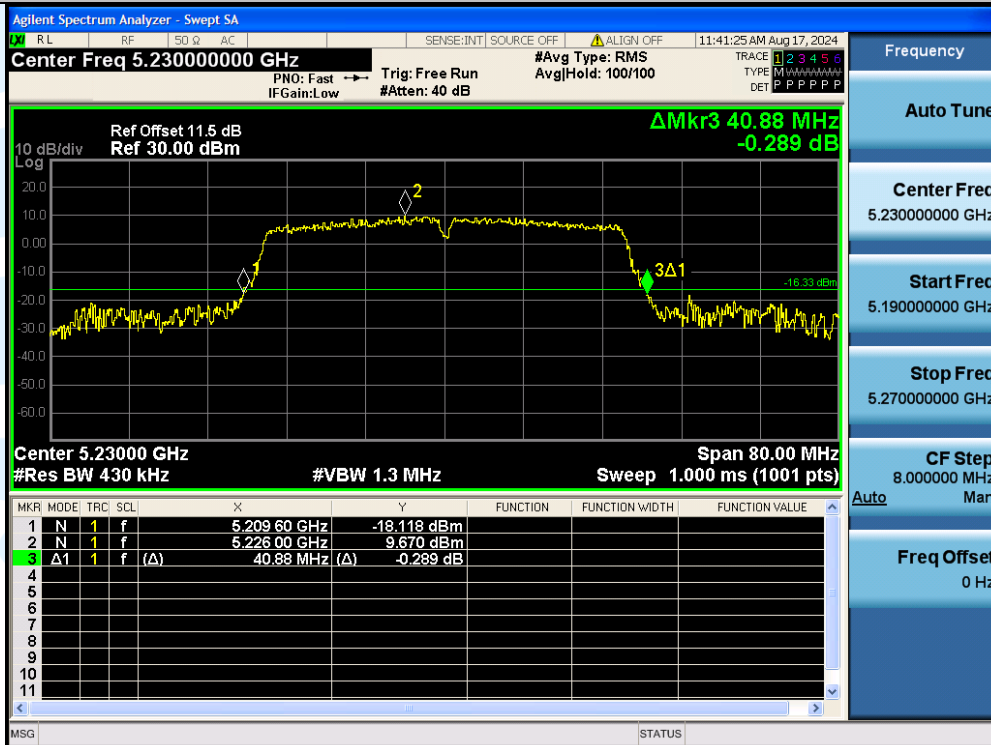

Tel: +86-755-28230888

Fax: +86-755-28230886

E-mail: info@uttlab.com

<http://www.uttlab.com>

UTTR-RF-EN300328-V1.2

11AC40MIMO-Ant1-5230

11AC40MIMO-Ant2-5230

Shenzhen UnionTrust Quality and Technology Co., Ltd.