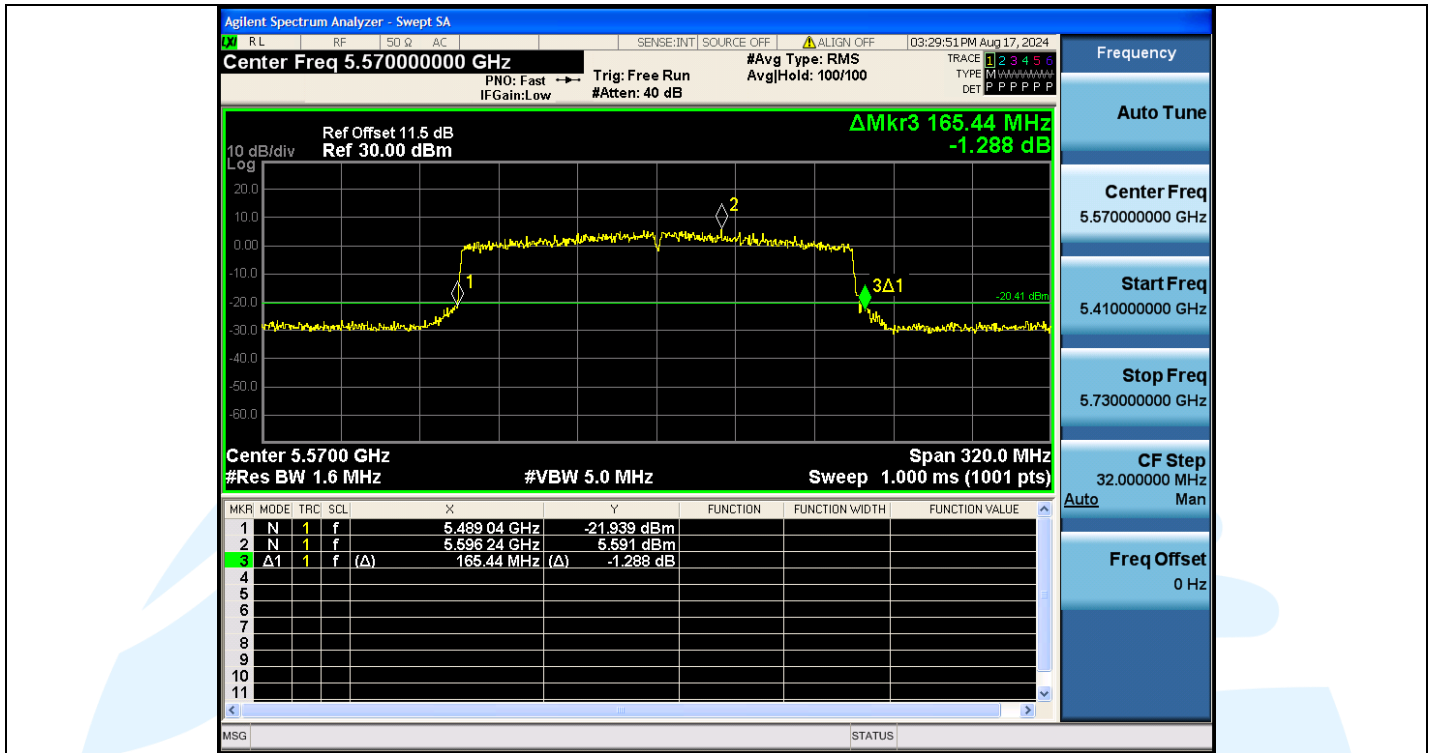

Shenzhen UnionTrust Quality and Technology Co., Ltd.

Address: Unit D/E of 9/F and 16/F, Block A, Building 6, Baoneng science and technology park, Longhua district, Shenzhen, China

Tel: +86-755-28230888

Fax: +86-755-28230886

E-mail: info@uttlab.com

<http://www.uttlab.com>

UTTR-RF-EN300328-V1.2