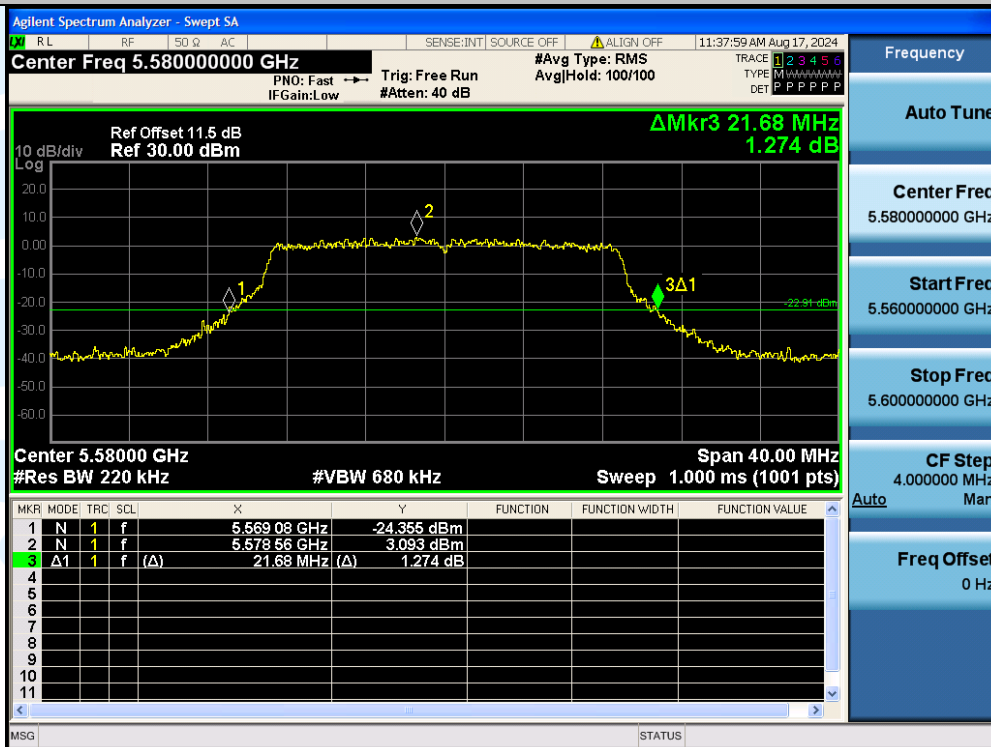

UTTR-RF-EN300328-V1.2

11AC20MIMO-Ant1-5580

11AC20MIMO-Ant2-5580

Shenzhen UnionTrust Quality and Technology Co., Ltd.

Address: Unit D/E of 9/F and 16/F, Block A, Building 6, Baoneng science and technology park, Longhua district, Shenzhen, China