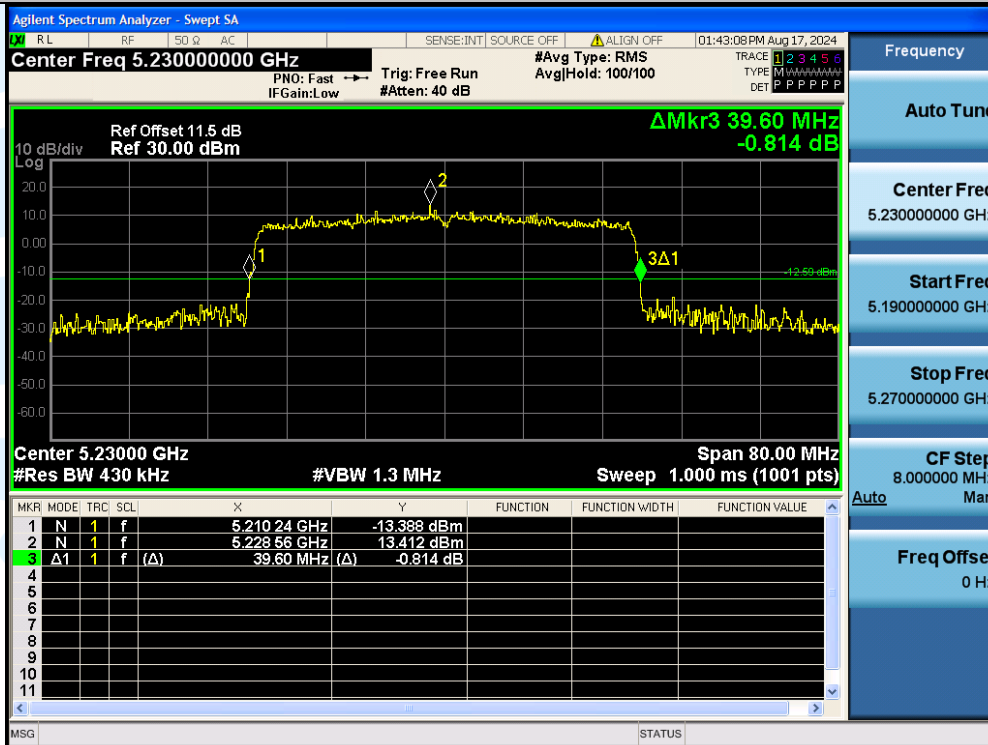

UTTR-RF-EN300328-V1.2

11AX40MIMO-Ant1-5230

11AX40MIMO-Ant2-5230

Shenzhen UnionTrust Quality and Technology Co., Ltd.

Address: Unit D/E of 9/F and 16/F, Block A, Building 6, Baoneng science and technology park, Longhua district, Shenzhen, China