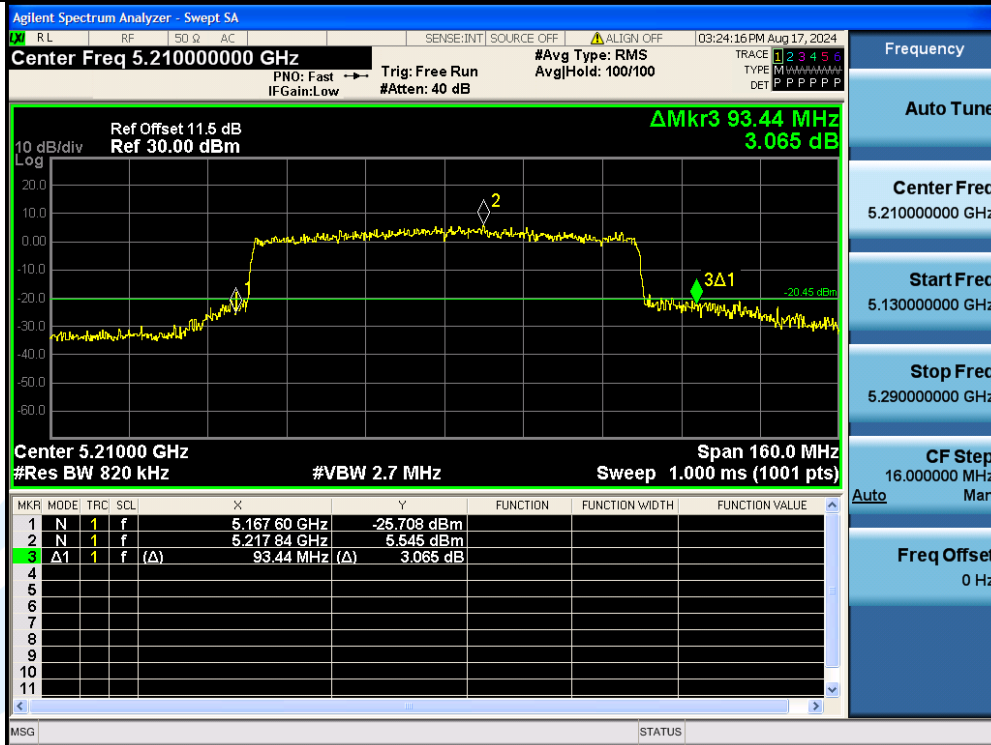

UTTR-RF-EN300328-V1.2

11AX80MIMO-Ant1-5290

11AX80MIMO-Ant2-5290

Shenzhen UnionTrust Quality and Technology Co., Ltd.

Address: Unit D/E of 9/F and 16/F, Block A, Building 6, Baoneng science and technology park, Longhua district, Shenzhen, China