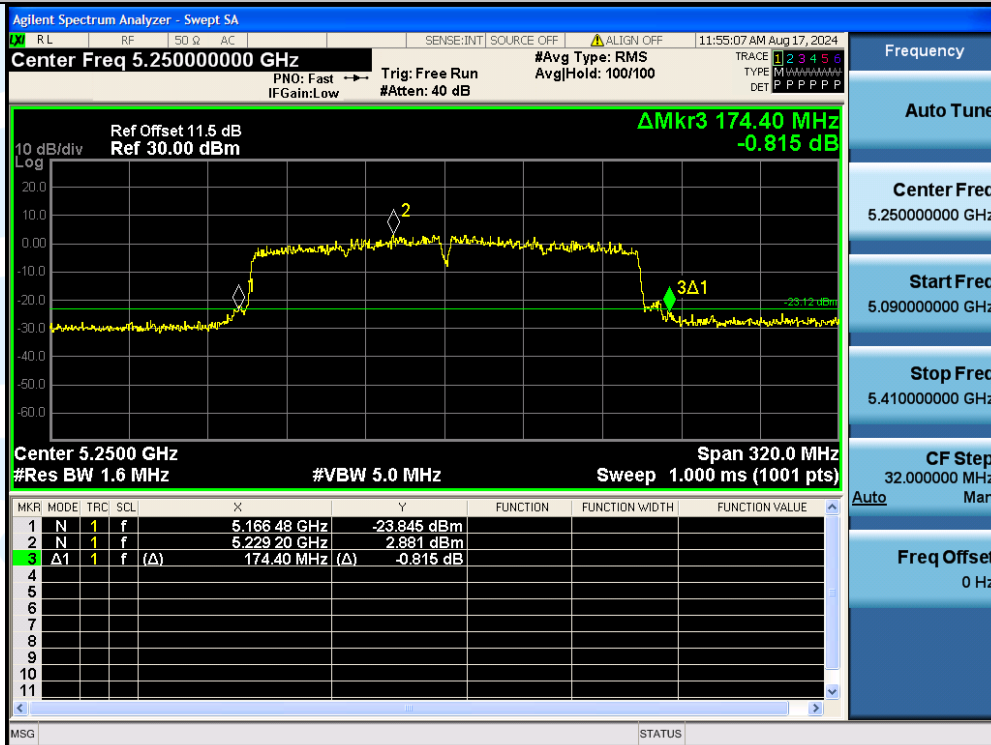

11AC160MIMO-Ant2-5250

Shenzhen UnionTrust Quality and Technology Co., Ltd.

Address: Unit D/E of 9/F and 16/F, Block A, Building 6, Baoneng science and technology park, Longhua district, Shenzhen, China

Tel: +86-755-28230888

Fax: +86-755-28230886

E-mail: info@uttlab.com

<http://www.uttlab.com>

UTTR-RF-EN300328-V1.2