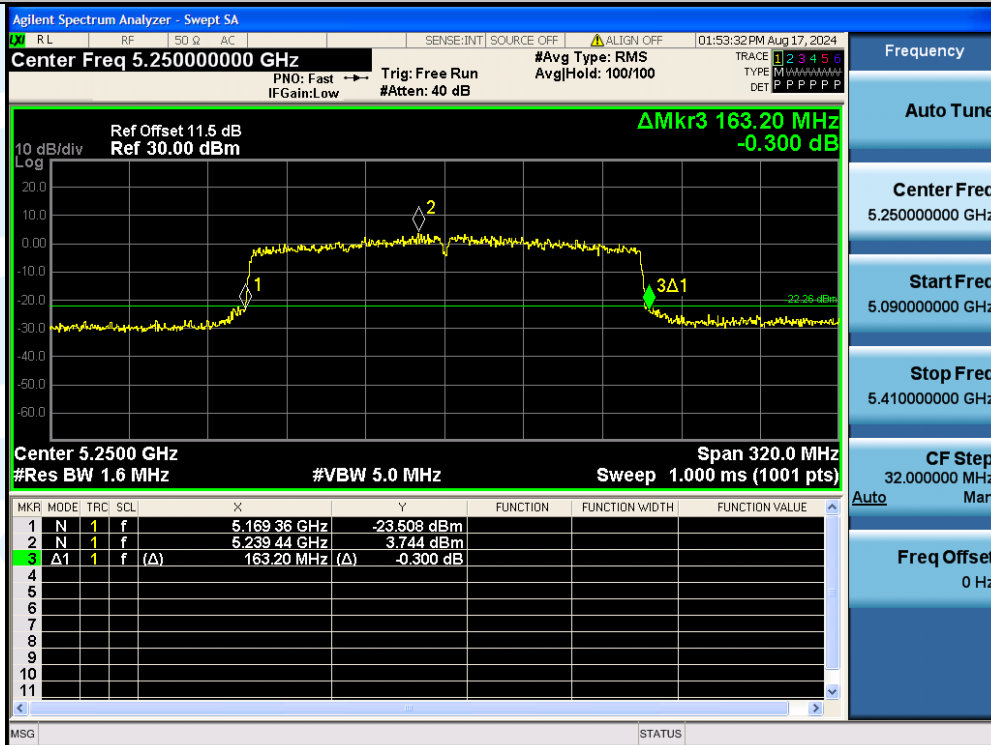

UTTR-RF-EN300328-V1.2

11AX160MIMO-Ant1-5250

11AX160MIMO-Ant2-5250

Shenzhen UnionTrust Quality and Technology Co., Ltd.

Address: Unit D/E of 9/F and 16/F, Block A, Building 6, Baoneng science and technology park, Longhua district, Shenzhen, China