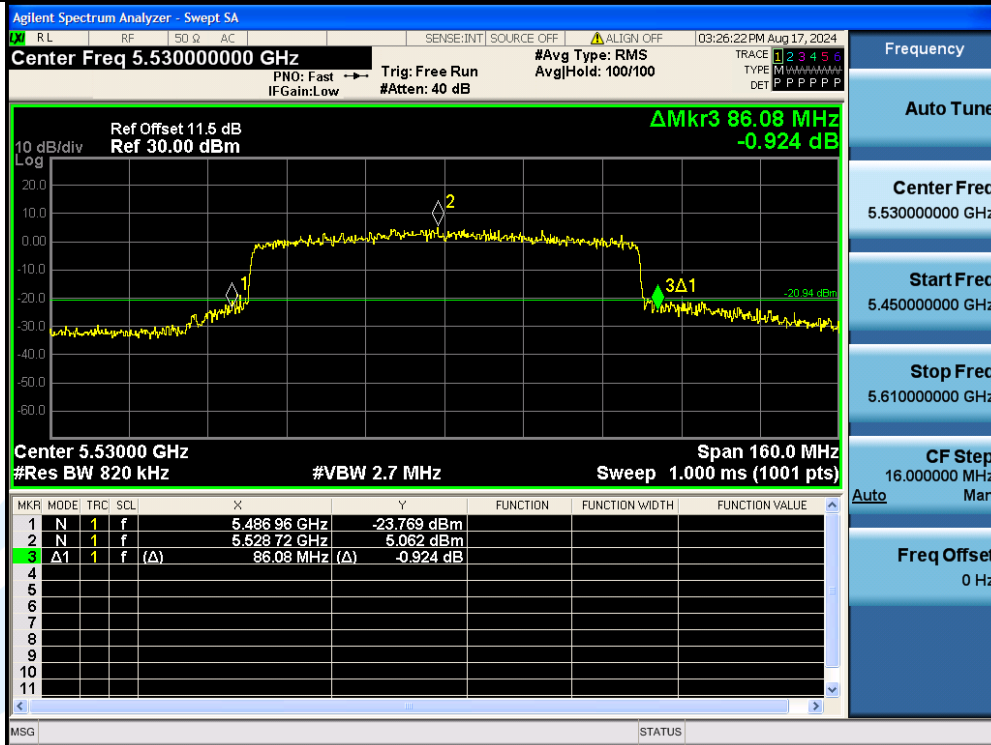

11AX80MIMO-Ant1-5610