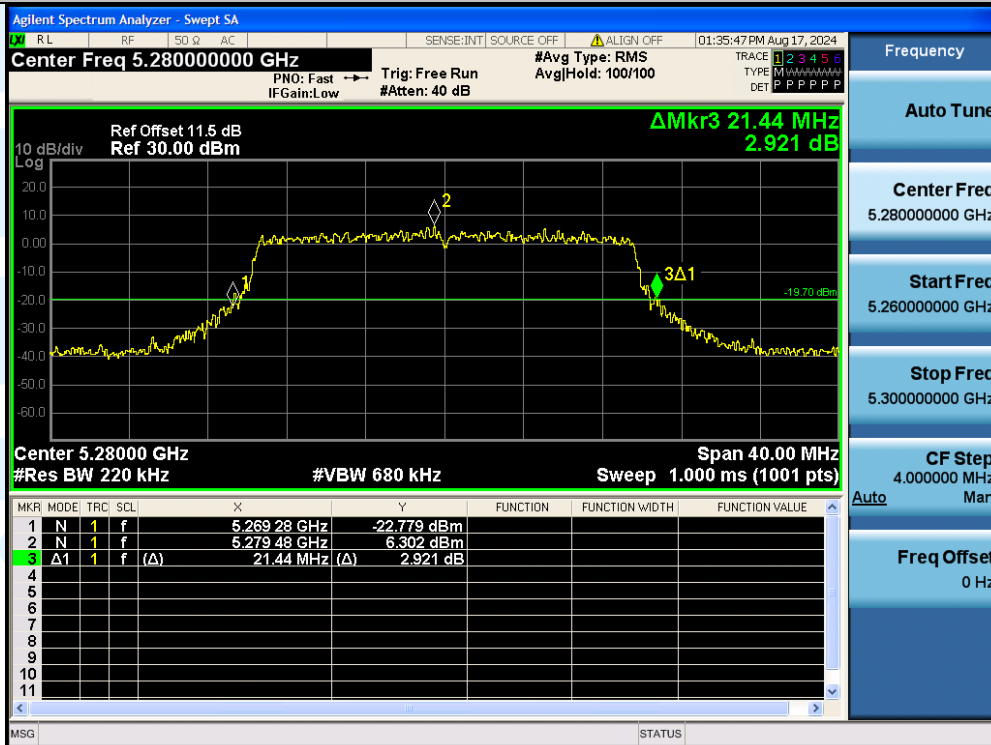

UTTR-RF-EN300328-V1.2

11AX20MIMO-Ant1-5280

11AX20MIMO-Ant2-5280

Shenzhen UnionTrust Quality and Technology Co., Ltd.

Address: Unit D/E of 9/F and 16/F, Block A, Building 6, Baoneng science and technology park, Longhua district, Shenzhen, China