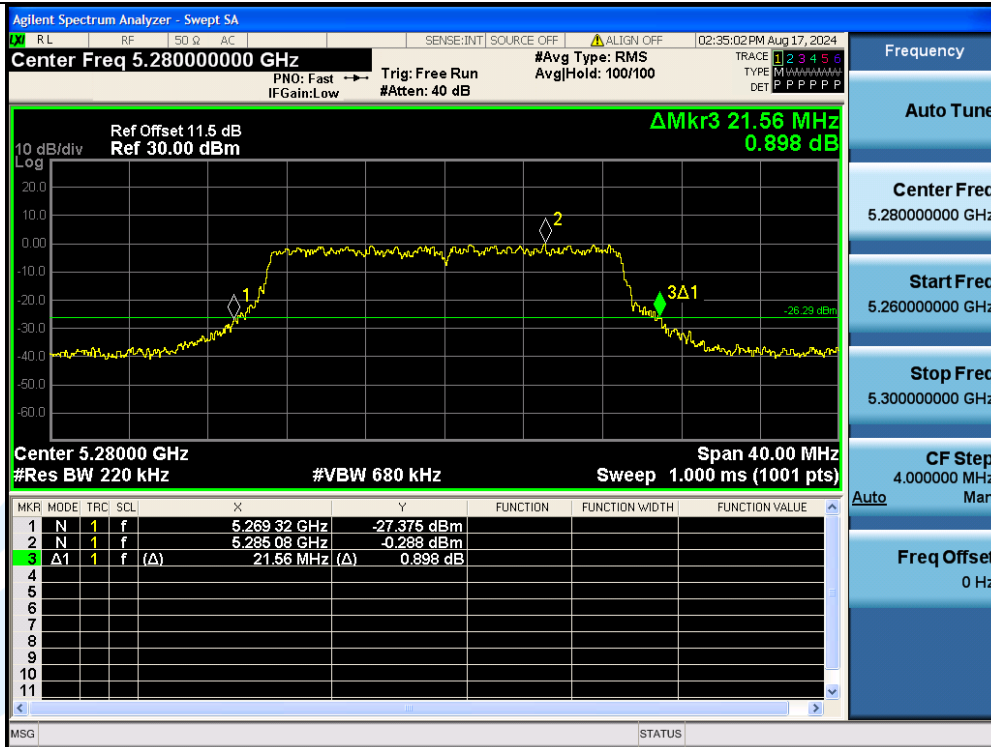

UTTR-RF-EN300328-V1.2

11AC20MIMO-Ant1-5320

11AC20MIMO-Ant2-5320

Shenzhen UnionTrust Quality and Technology Co., Ltd.

Address: Unit D/E of 9/F and 16/F, Block A, Building 6, Baoneng science and technology park, Longhua district, Shenzhen, China