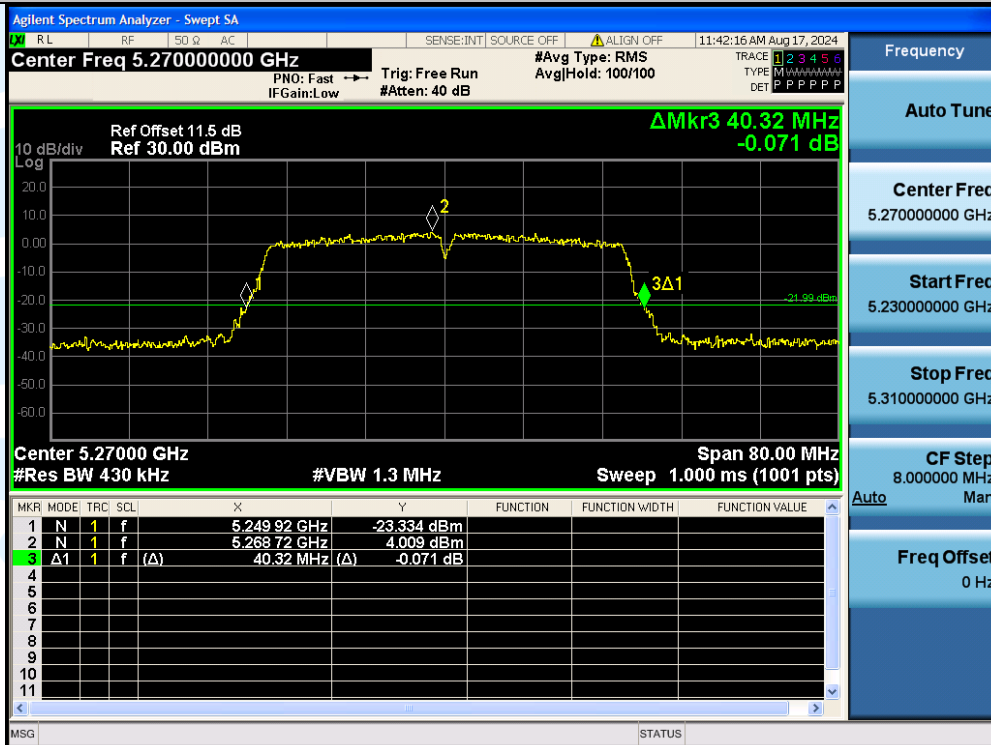

UTTR-RF-EN300328-V1.2

11AC40MIMO-Ant1-5270

11AC40MIMO-Ant2-5270

Shenzhen UnionTrust Quality and Technology Co., Ltd.

Address: Unit D/E of 9/F and 16/F, Block A, Building 6, Baoneng science and technology park, Longhua district, Shenzhen, China