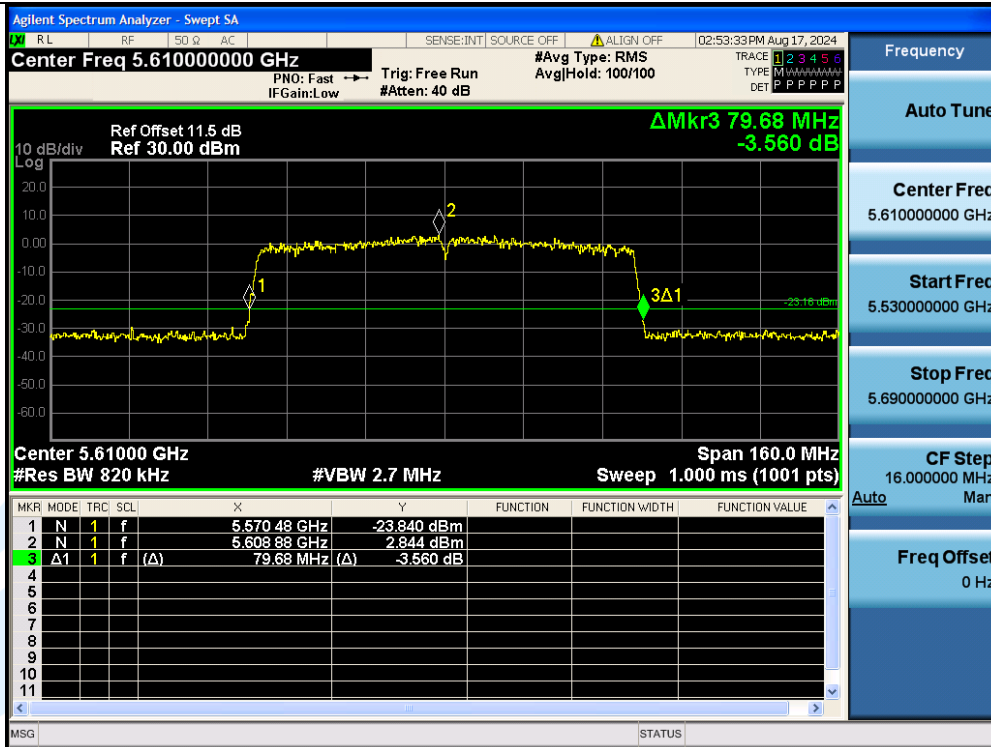

11AC160MIMO-Ant1-5250