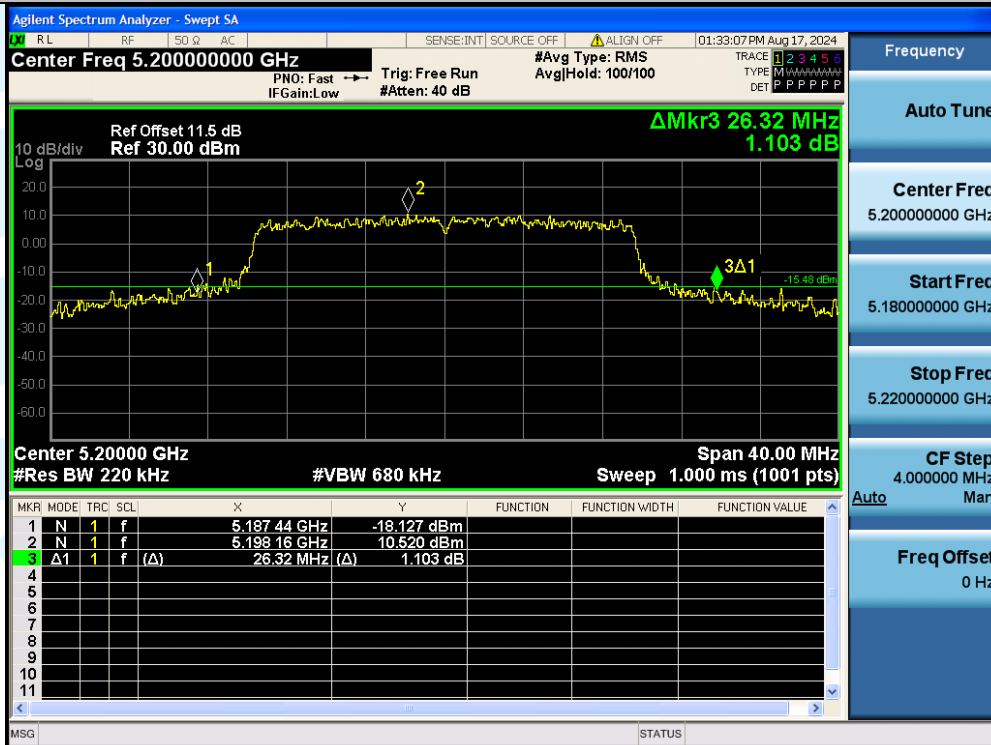

UTTR-RF-EN300328-V1.2

11AX20MIMO-Ant1-5200

11AX20MIMO-Ant2-5200

Shenzhen UnionTrust Quality and Technology Co., Ltd.

Address: Unit D/E of 9/F and 16/F, Block A, Building 6, Baoneng science and technology park, Longhua district, Shenzhen, China