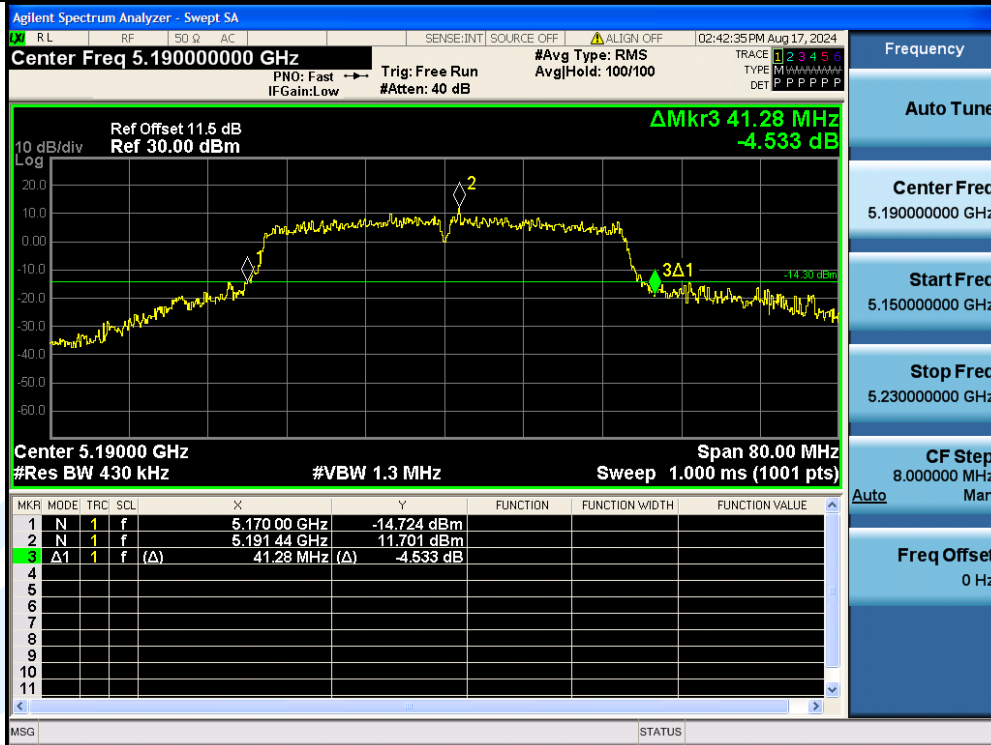

11AC40MIMO-Ant1-5230