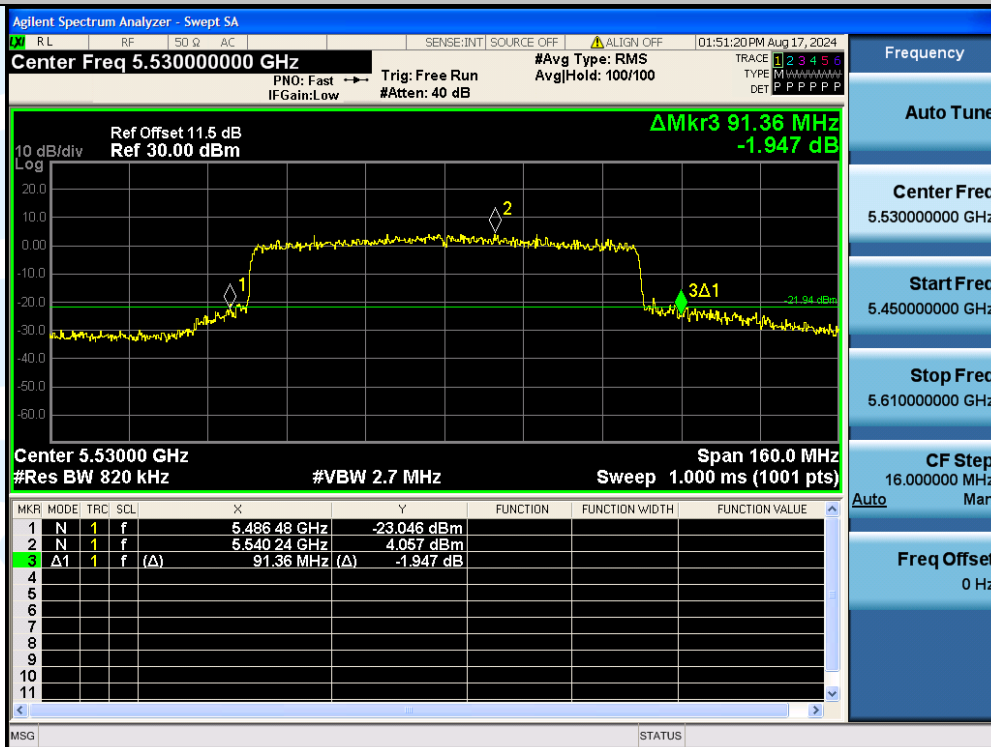

Shenzhen UnionTrust Quality and Technology Co., Ltd.

Address: Unit D/E of 9/F and 16/F, Block A, Building 6, Baoneng science and technology park, Longhua district, Shenzhen, China

Tel: +86-755-28230888

Fax: +86-755-28230886

E-mail: info@uttlab.com

<http://www.uttlab.com>

UTTR-RF-EN300328-V1.2