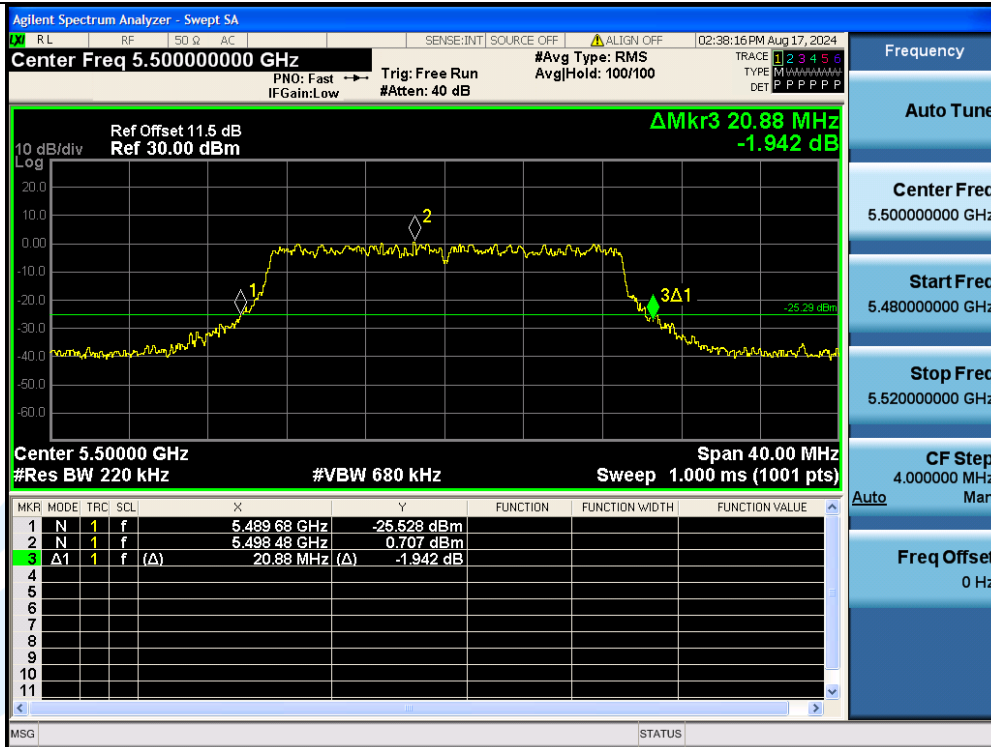

UTTR-RF-EN300328-V1.2

11AC20MIMO-Ant1-5580

11AC20MIMO-Ant2-5580

Shenzhen UnionTrust Quality and Technology Co., Ltd.

Address: Unit D/E of 9/F and 16/F, Block A, Building 6, Baoneng science and technology park, Longhua district, Shenzhen, China