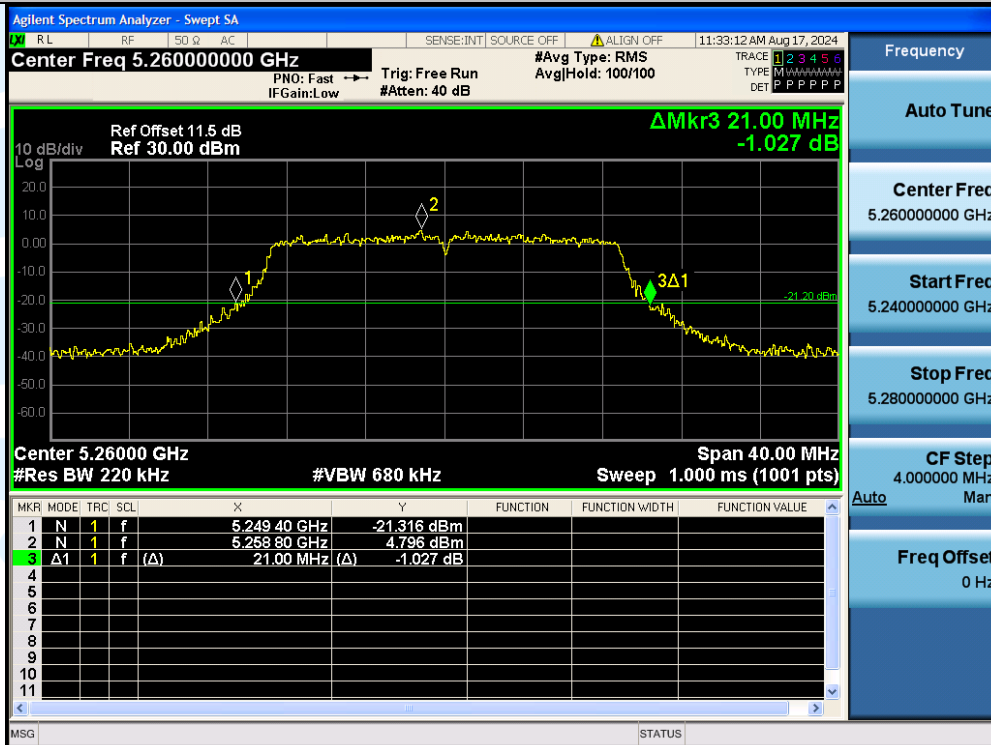

UTTR-RF-EN300328-V1.2

11AC20MIMO-Ant1-5260

11AC20MIMO-Ant2-5260

Shenzhen UnionTrust Quality and Technology Co., Ltd.

Address: Unit D/E of 9/F and 16/F, Block A, Building 6, Baoneng science and technology park, Longhua district, Shenzhen, China