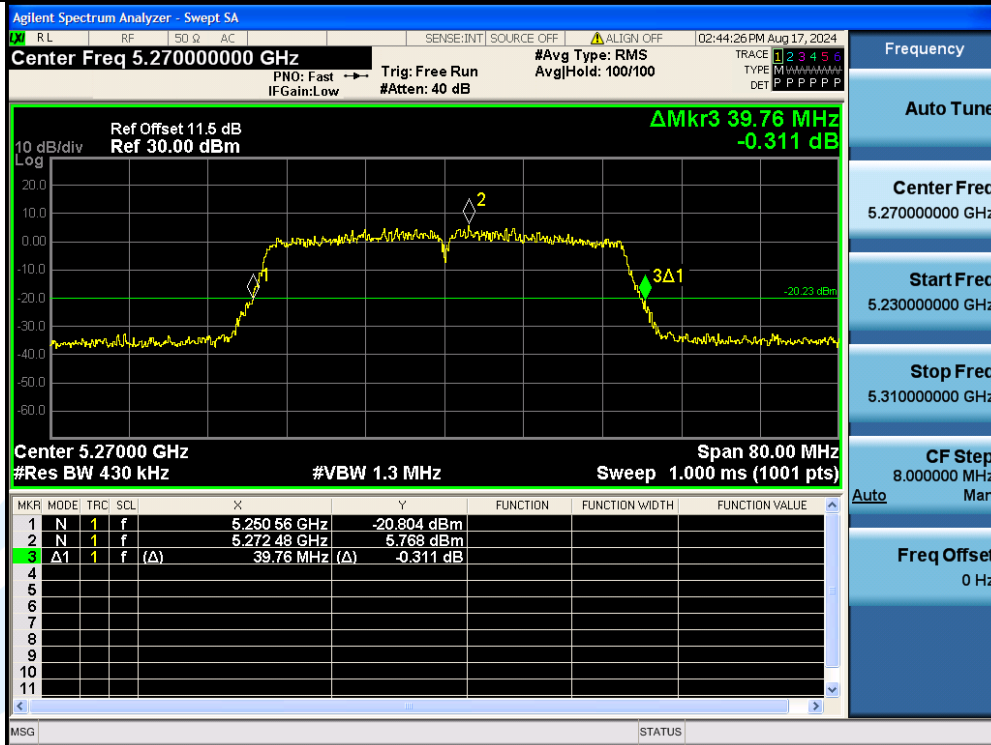

11AC40MIMO-Ant1-5310