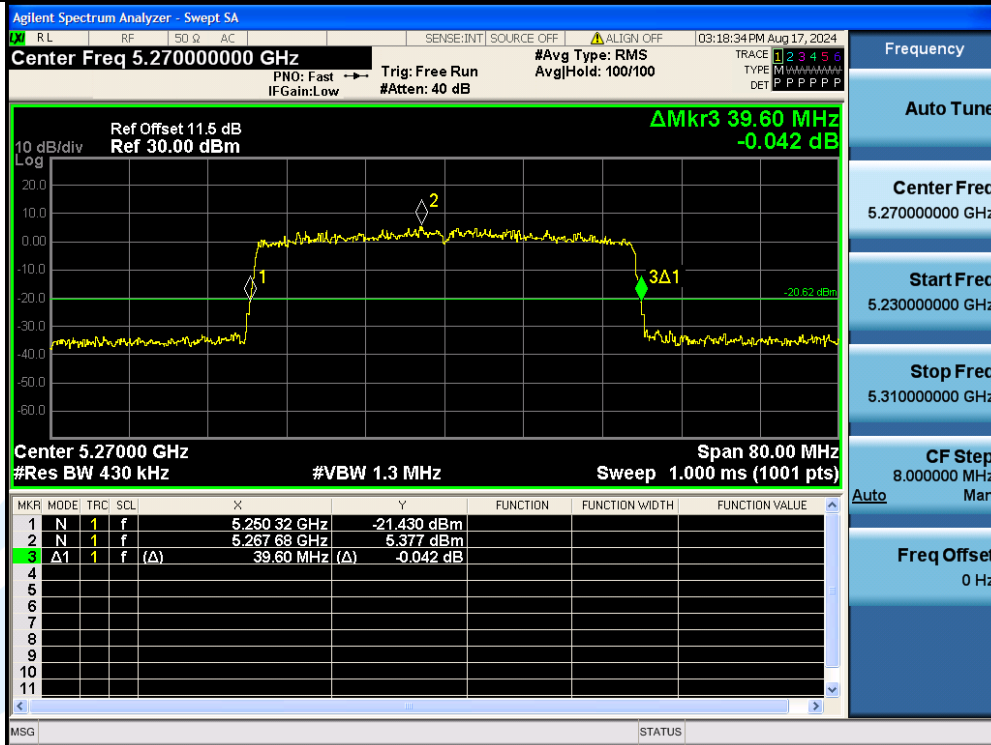

UTTR-RF-EN300328-V1.2

11AX40MIMO-Ant1-5310

11AX40MIMO-Ant2-5310

Shenzhen UnionTrust Quality and Technology Co., Ltd.

Address: Unit D/E of 9/F and 16/F, Block A, Building 6, Baoneng science and technology park, Longhua district, Shenzhen, China