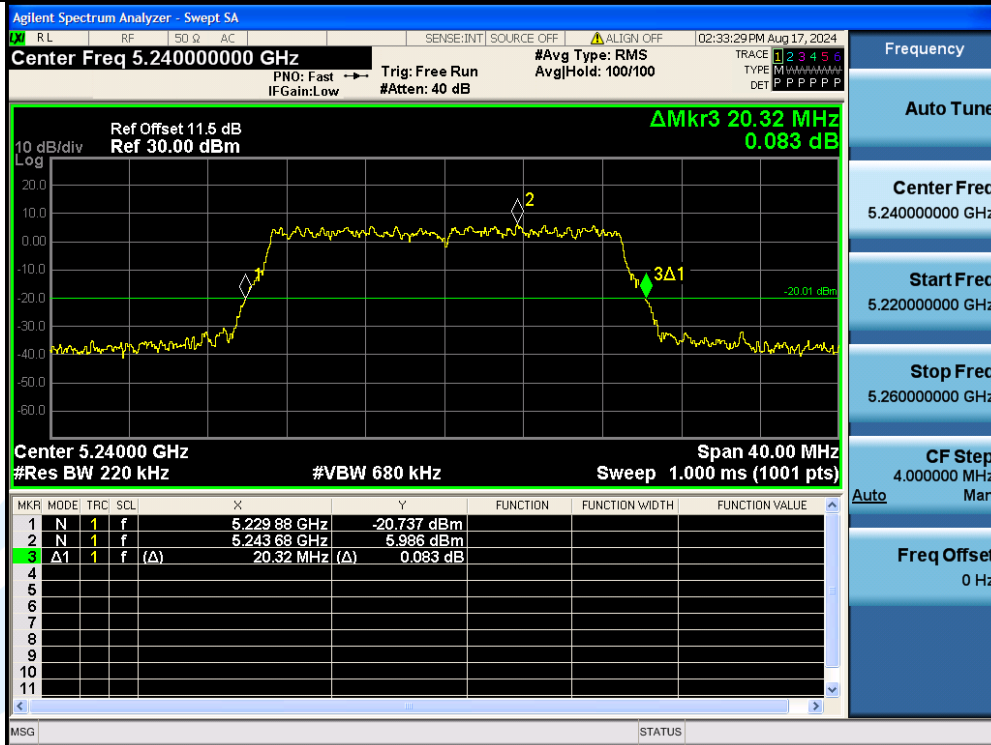

UTTR-RF-EN300328-V1.2

11AC20MIMO-Ant1-5260

11AC20MIMO-Ant2-5260

Shenzhen UnionTrust Quality and Technology Co., Ltd.

Address: Unit D/E of 9/F and 16/F, Block A, Building 6, Baoneng science and technology park, Longhua district, Shenzhen, China