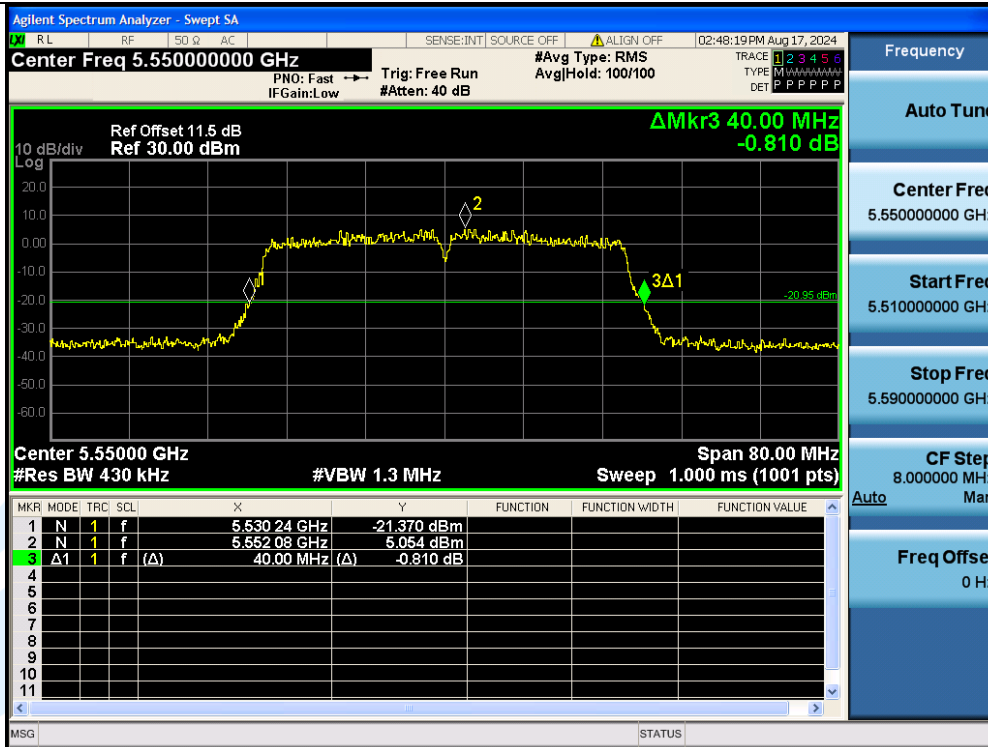

UTTR-RF-EN300328-V1.2

11AC40MIMO-Ant1-5670

11AC40MIMO-Ant2-5670

Shenzhen UnionTrust Quality and Technology Co., Ltd.

Address: Unit D/E of 9/F and 16/F, Block A, Building 6, Baoneng science and technology park, Longhua district, Shenzhen, China