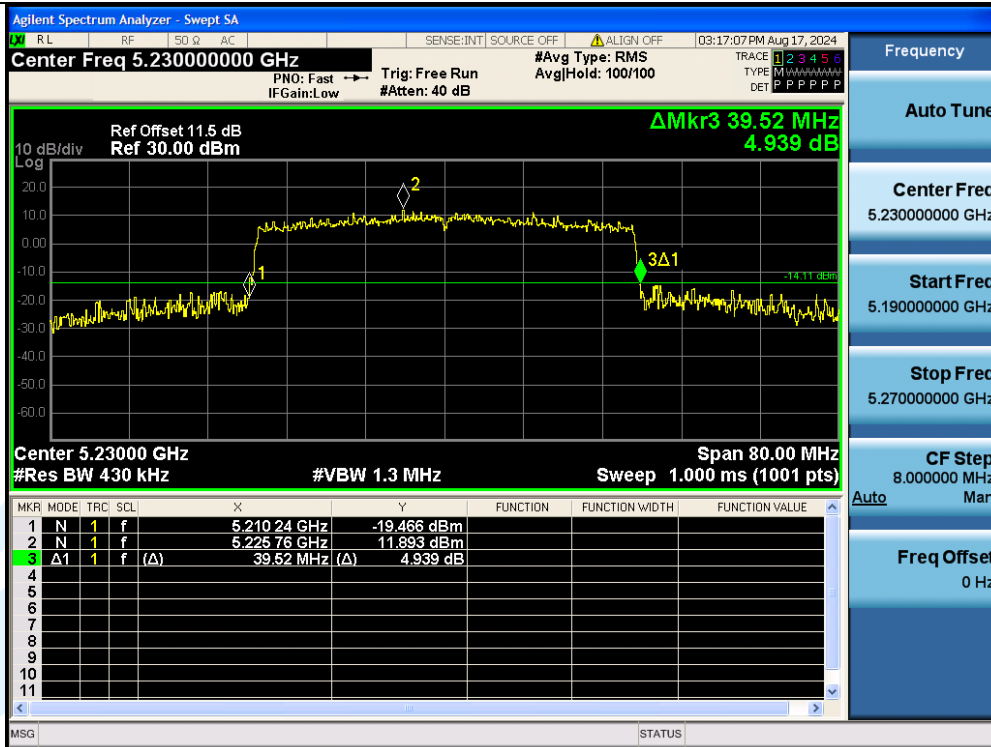

11AX40MIMO-Ant1-5270