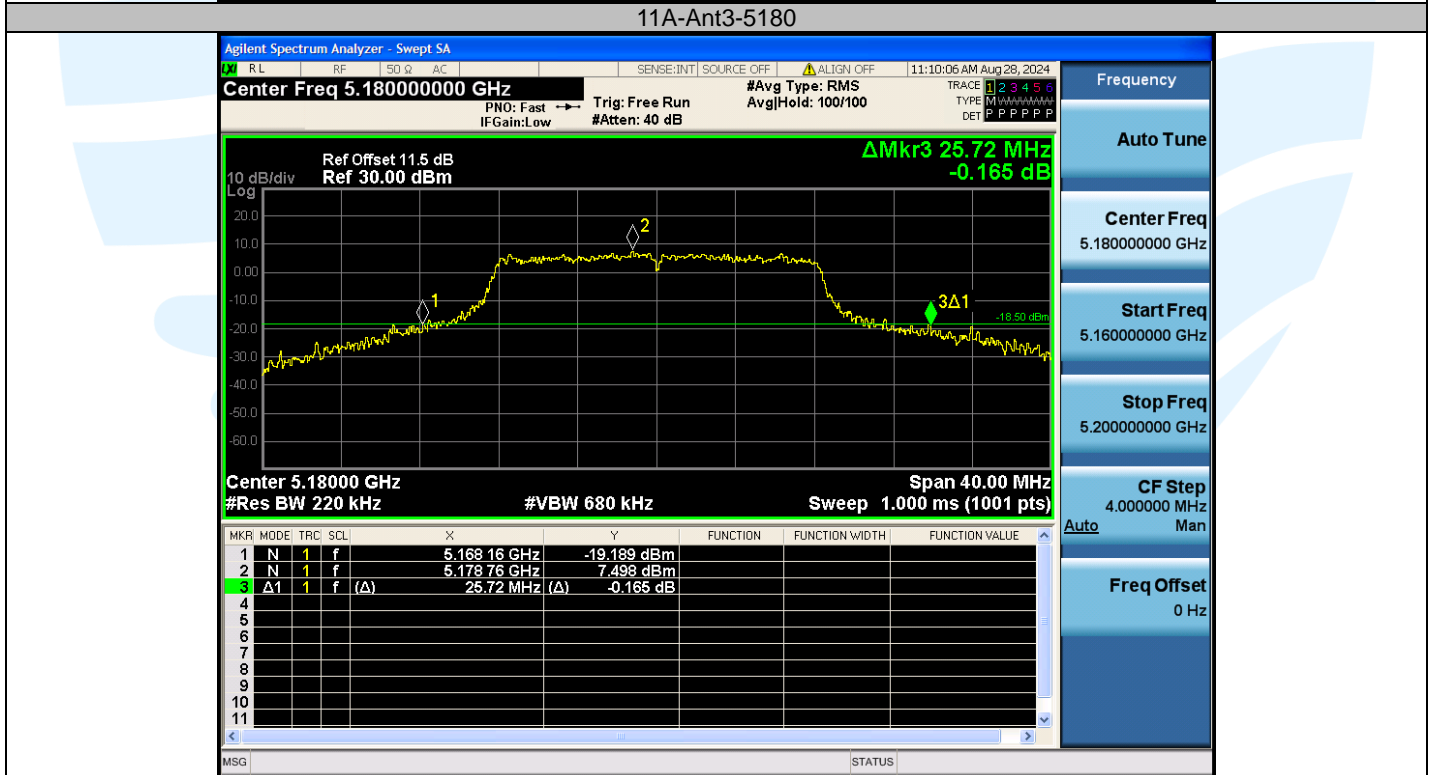

11AX160MIMO	Ant1	5570	161.920	5489.360	5651.280	---	---
11AX160MIMO	Ant3	5570	161.920	5489.360	5651.280	---	---

Test Graphs

11A-Ant1-5200

Shenzhen UnionTrust Quality and Technology Co., Ltd.

Address: Unit D/E of 9/F and 16/F, Block A, Building 6, Baoneng science and technology park, Longhua district, Shenzhen, China

Tel: +86-755-28230888

Fax: +86-755-28230886

E-mail: info@uttlab.com

<http://www.uttlab.com>

UTTR-RF-EN300328-V1.2