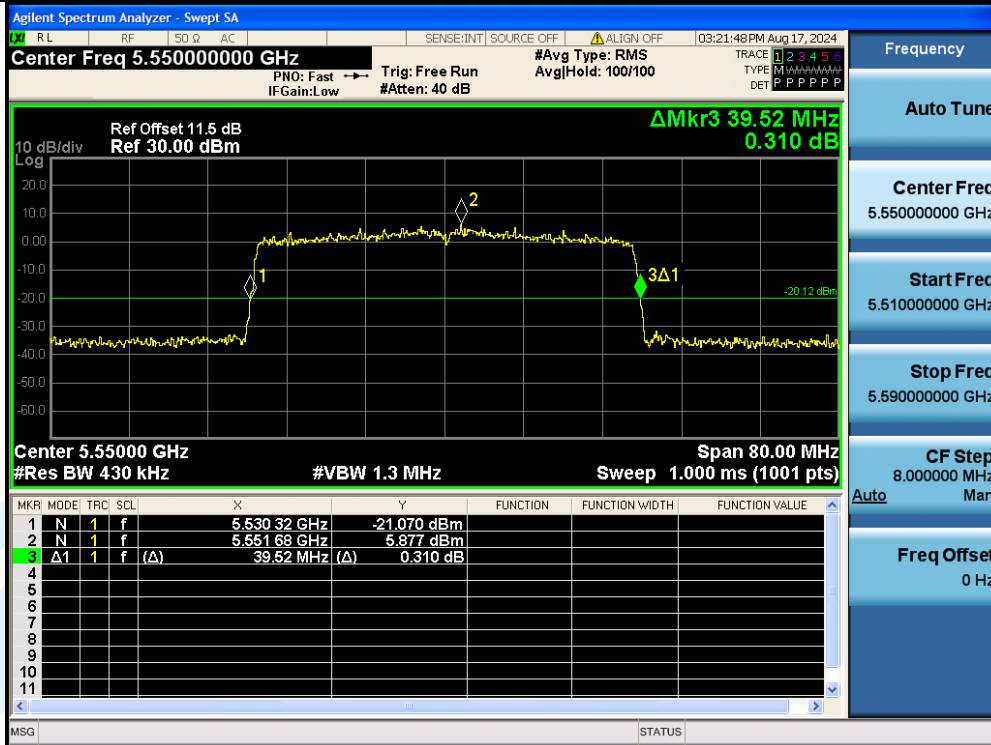

UTTR-RF-EN300328-V1.2

11AX40MIMO-Ant1-5670

11AX40MIMO-Ant2-5670

Shenzhen UnionTrust Quality and Technology Co., Ltd.

Address: Unit D/E of 9/F and 16/F, Block A, Building 6, Baoneng science and technology park, Longhua district, Shenzhen, China