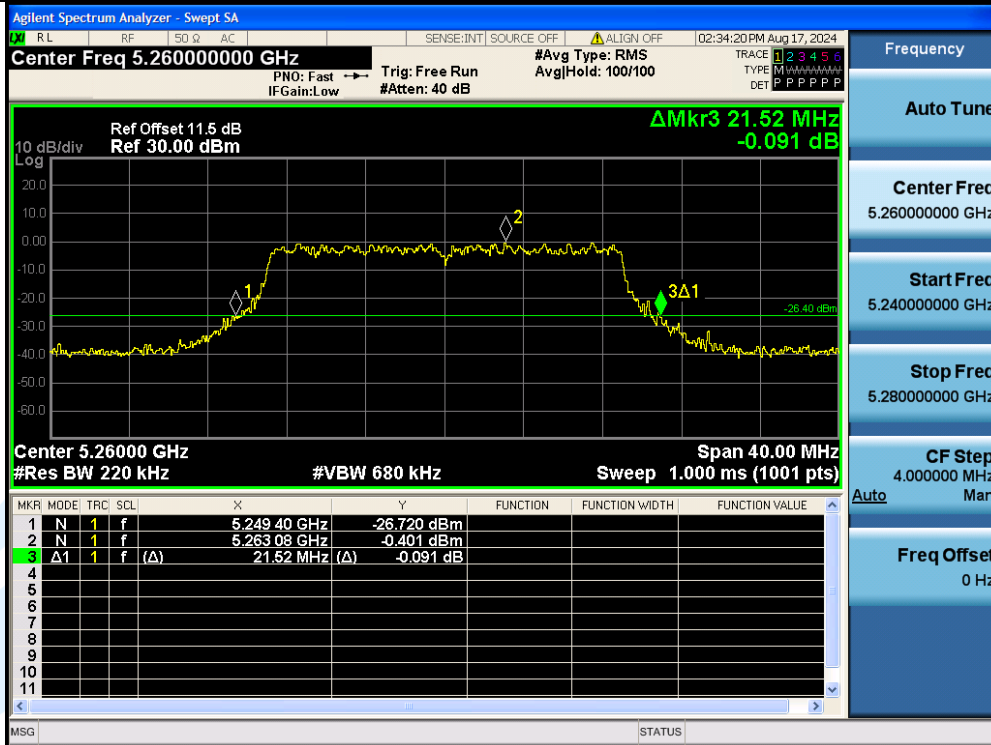

11AC20MIMO-Ant1-5280