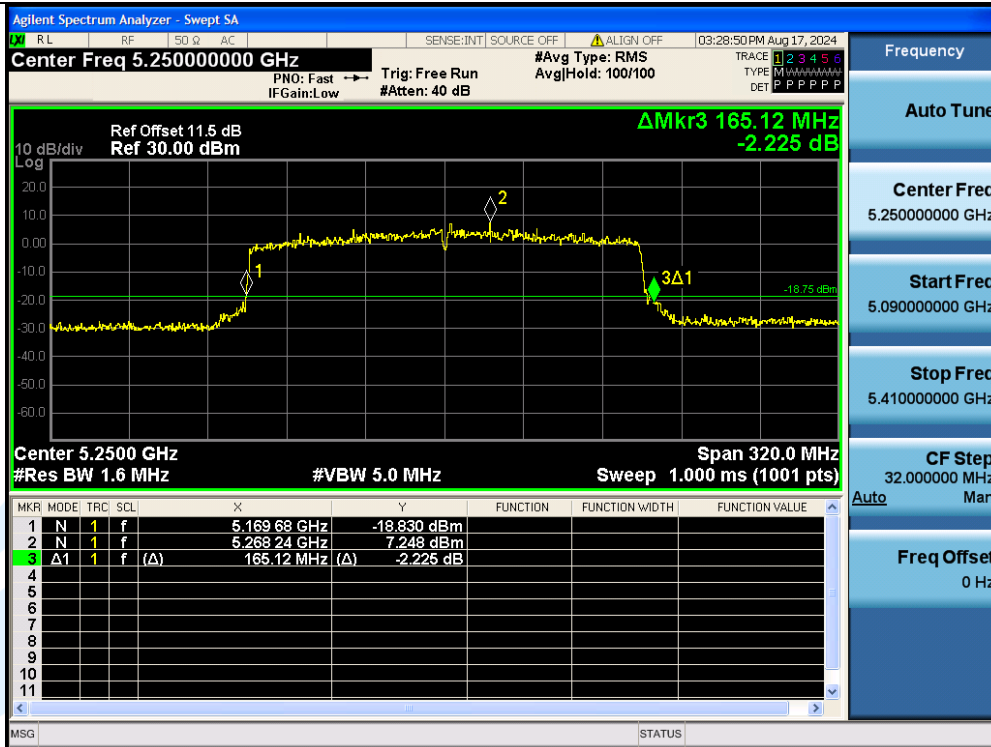

11AX160MIMO-Ant1-5570