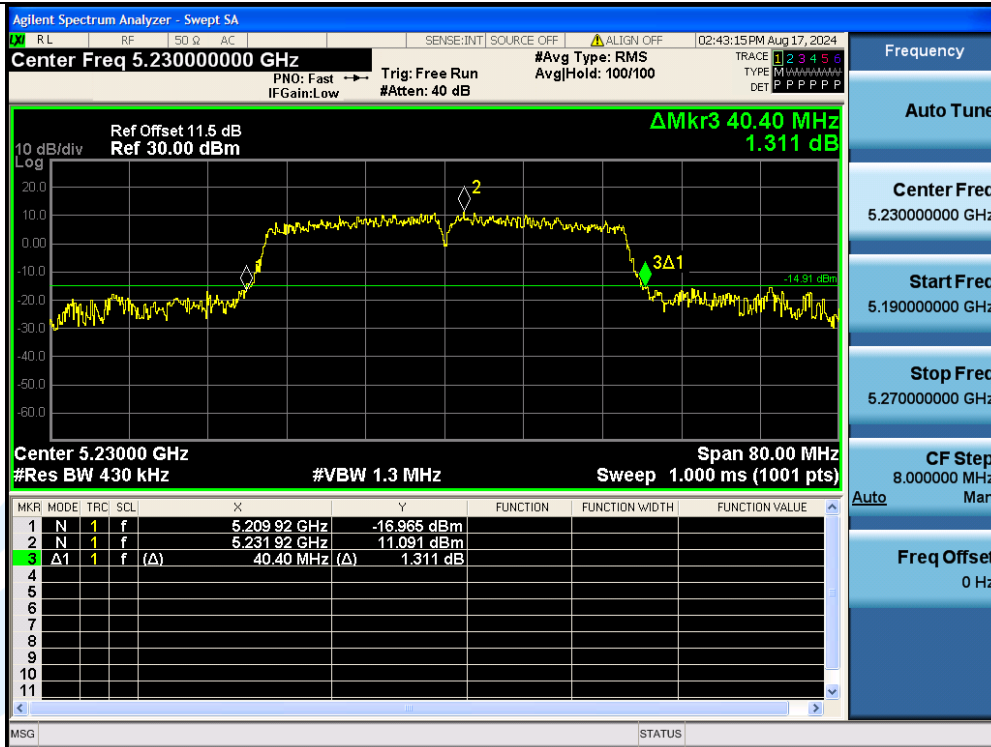

UTTR-RF-EN300328-V1.2

11AC40MIMO-Ant1-5270

11AC40MIMO-Ant2-5270

Shenzhen UnionTrust Quality and Technology Co., Ltd.

Address: Unit D/E of 9/F and 16/F, Block A, Building 6, Baoneng science and technology park, Longhua district, Shenzhen, China