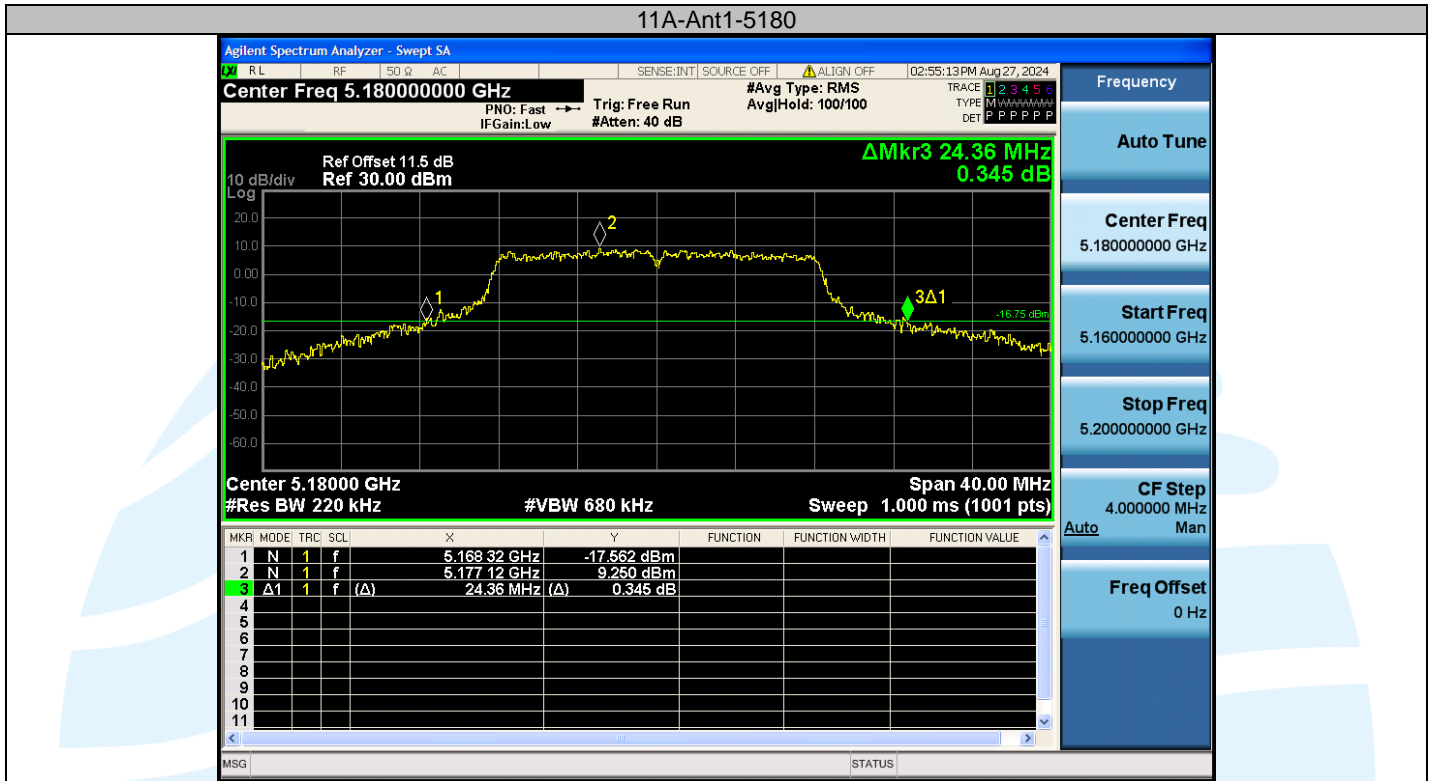

11AX160MIMO	Ant1	5570	161.920	5489.360	5651.280	---	---
11AX160MIMO	Ant3	5570	161.920	5489.360	5651.280	---	---

Test Graphs

11A-Ant1-5200

Shenzhen UnionTrust Quality and Technology Co., Ltd.

Address: Unit D/E of 9/F and 16/F, Block A, Building 6, Baoneng science and technology park, Longhua district, Shenzhen, China

Tel: +86-755-28230888

Fax: +86-755-28230886

E-mail: info@uttlab.com

<http://www.uttlab.com>

UTTR-RF-EN300328-V1.2