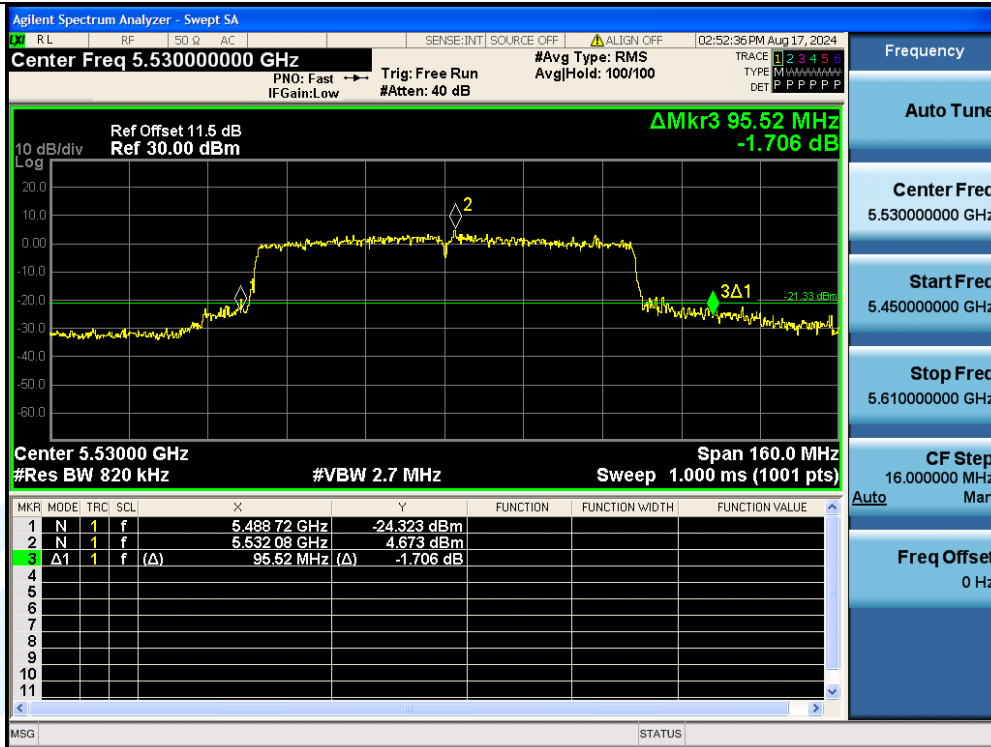

UTTR-RF-EN300328-V1.2

11AC80MIMO-Ant1-5610

11AC80MIMO-Ant2-5610

Shenzhen UnionTrust Quality and Technology Co., Ltd.

Address: Unit D/E of 9/F and 16/F, Block A, Building 6, Baoneng science and technology park, Longhua district, Shenzhen, China