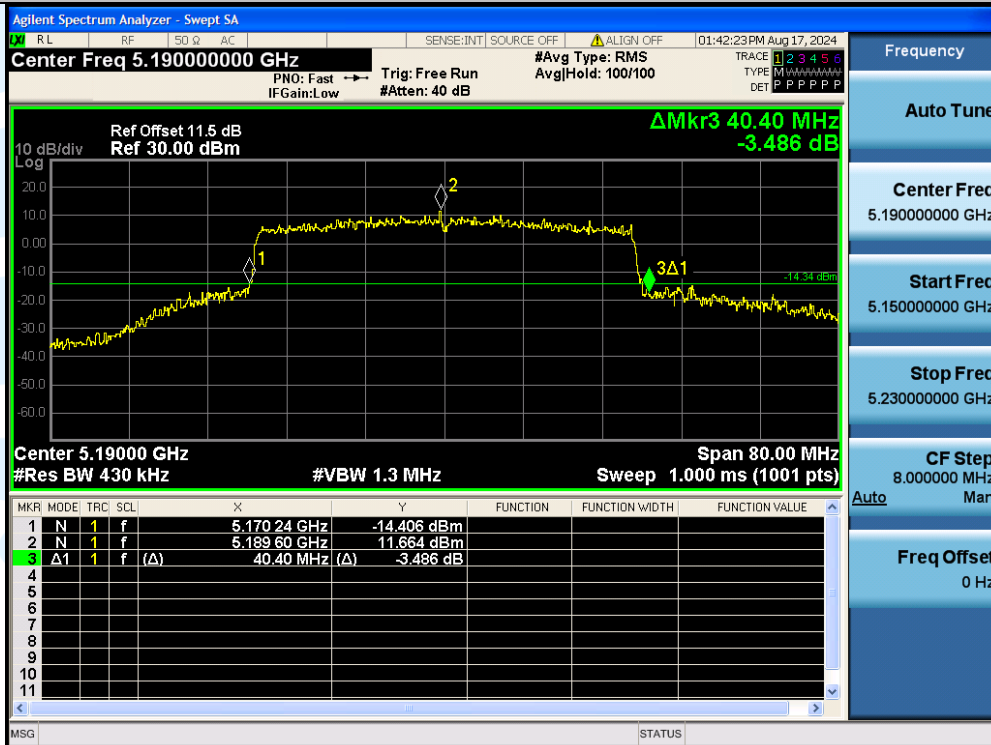

11AX40MIMO-Ant2-5190

Shenzhen UnionTrust Quality and Technology Co., Ltd.

Address: Unit D/E of 9/F and 16/F, Block A, Building 6, Baoneng science and technology park, Longhua district, Shenzhen, China

Tel: +86-755-28230888

Fax: +86-755-28230886

E-mail: info@uttlab.com

<http://www.uttlab.com>

UTTR-RF-EN300328-V1.2