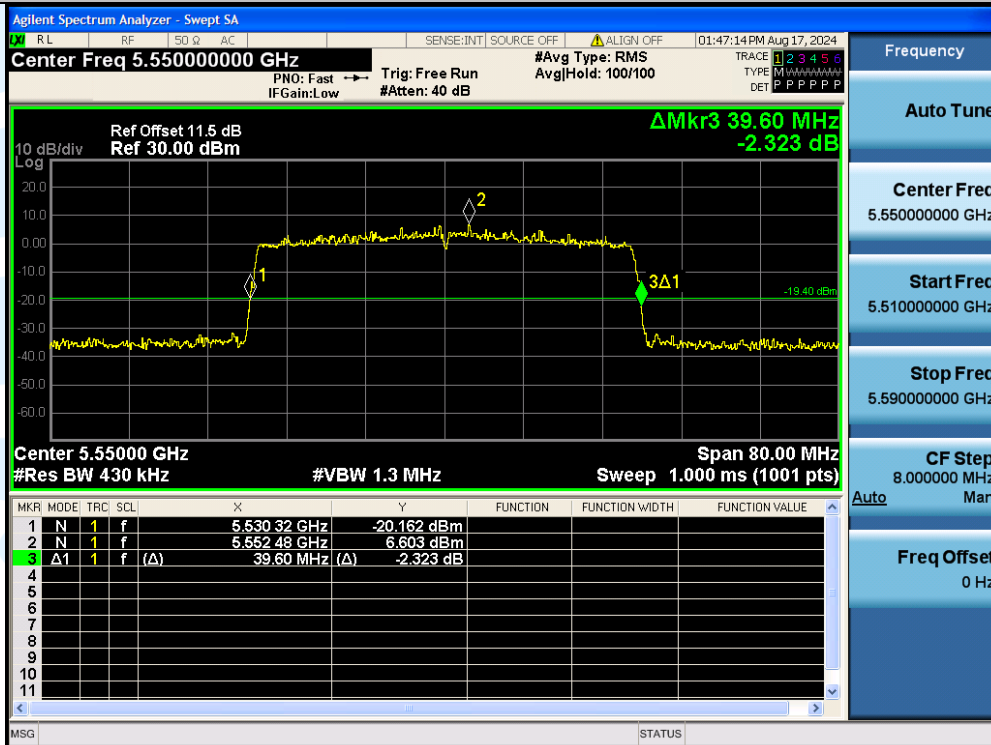

11AX40MIMO-Ant2-5550

Shenzhen UnionTrust Quality and Technology Co., Ltd.

Address: Unit D/E of 9/F and 16/F, Block A, Building 6, Baoneng science and technology park, Longhua district, Shenzhen, China

Tel: +86-755-28230888

Fax: +86-755-28230886

E-mail: info@uttlab.com

<http://www.uttlab.com>

UTTR-RF-EN300328-V1.2