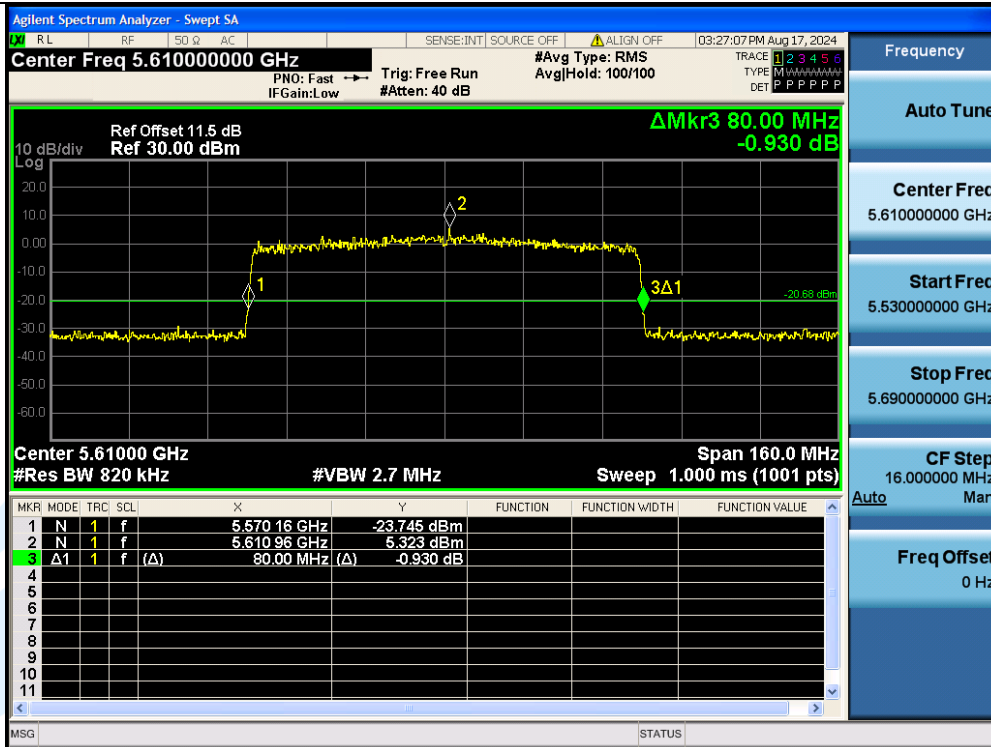

UTTR-RF-EN300328-V1.2

11AX160MIMO-Ant1-5250

11AX160MIMO-Ant2-5250

Shenzhen UnionTrust Quality and Technology Co., Ltd.

Address: Unit D/E of 9/F and 16/F, Block A, Building 6, Baoneng science and technology park, Longhua district, Shenzhen, China