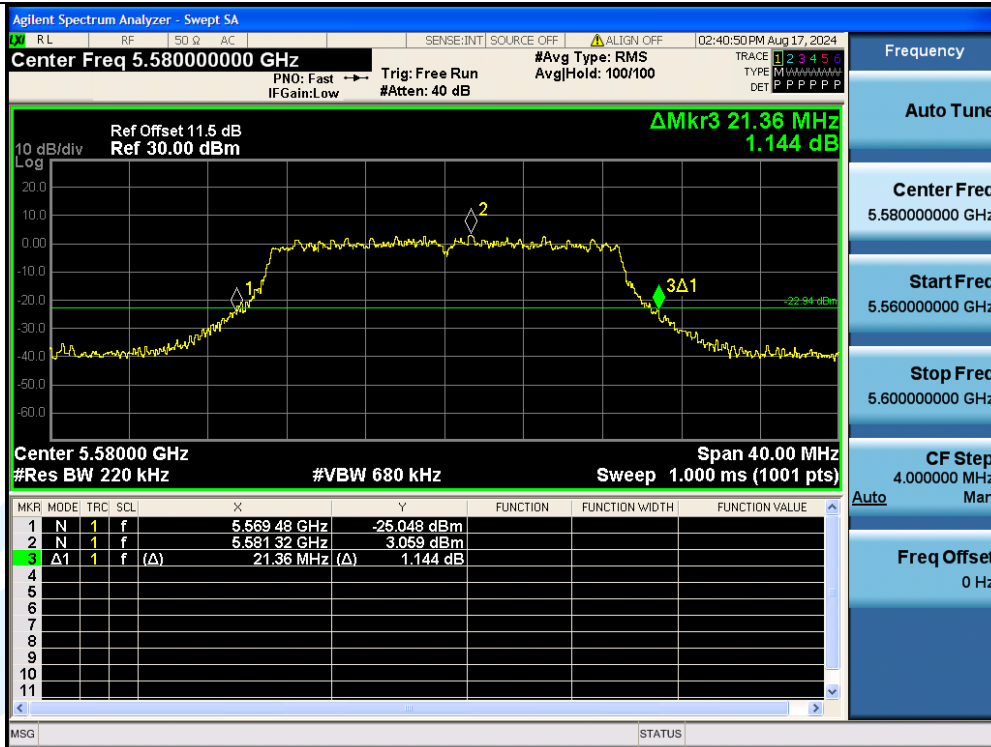

11AC20MIMO-Ant1-5700