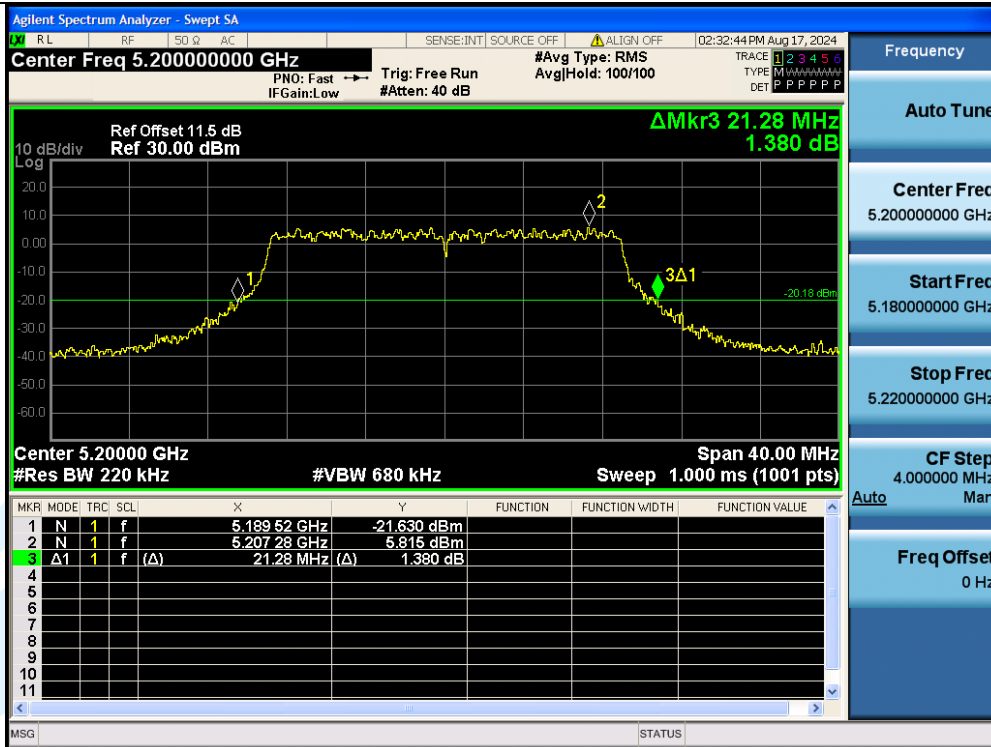

11AC20MIMO-Ant1-5240