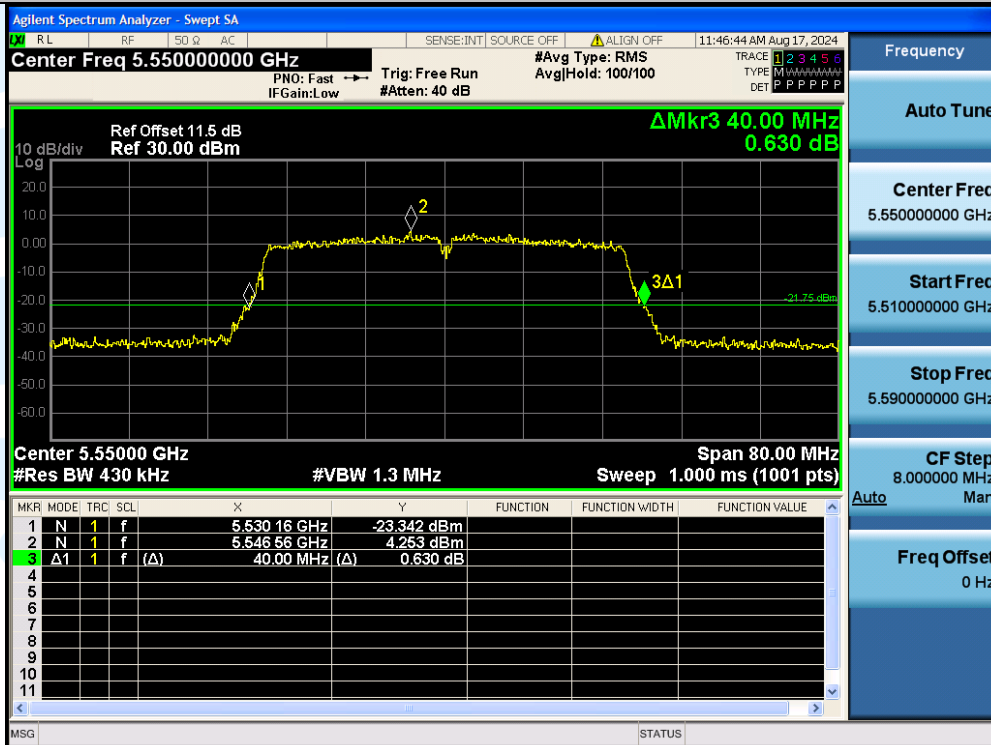

Tel: +86-755-28230888

Fax: +86-755-28230886

E-mail: info@uttlab.com

<http://www.uttlab.com>

UTTR-RF-EN300328-V1.2

11AC40MIMO-Ant1-5550

11AC40MIMO-Ant2-5550

Shenzhen UnionTrust Quality and Technology Co., Ltd.