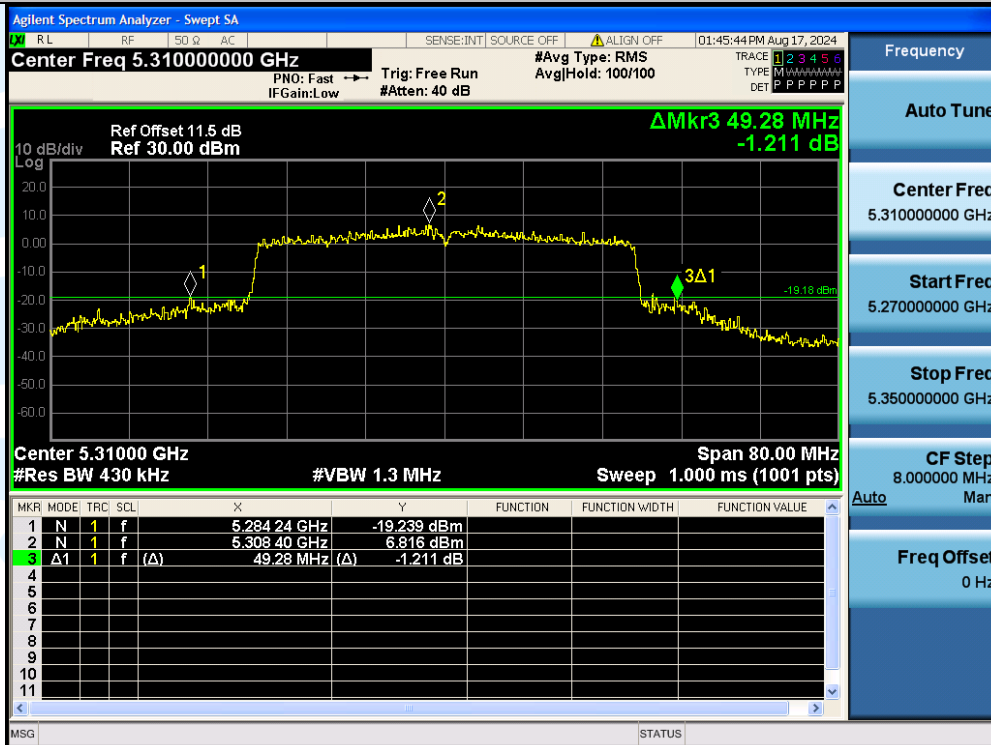

UTTR-RF-EN300328-V1.2

11AX40MIMO-Ant1-5310

11AX40MIMO-Ant2-5310

Shenzhen UnionTrust Quality and Technology Co., Ltd.

Address: Unit D/E of 9/F and 16/F, Block A, Building 6, Baoneng science and technology park, Longhua district, Shenzhen, China