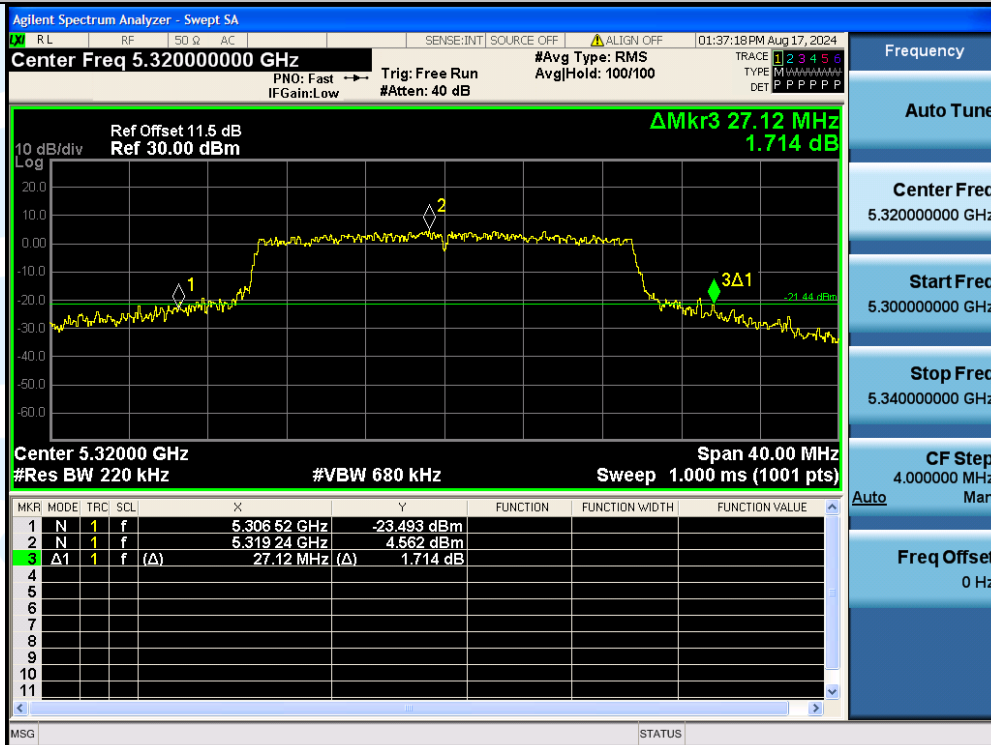

11AX20MIMO-Ant2-5320

Shenzhen UnionTrust Quality and Technology Co., Ltd.

Address: Unit D/E of 9/F and 16/F, Block A, Building 6, Baoneng science and technology park, Longhua district, Shenzhen, China

Tel: +86-755-28230888

Fax: +86-755-28230886

E-mail: info@uttlab.com

<http://www.uttlab.com>

UTTR-RF-EN300328-V1.2