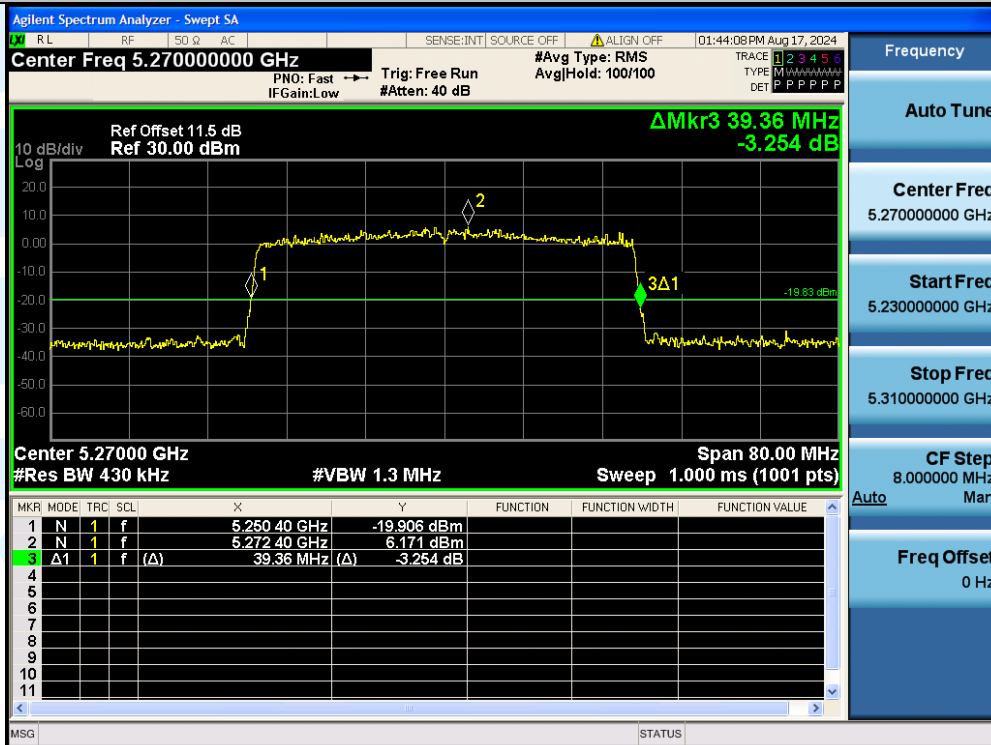

11AX40MIMO-Ant2-5270

Shenzhen UnionTrust Quality and Technology Co., Ltd.

Address: Unit D/E of 9/F and 16/F, Block A, Building 6, Baoneng science and technology park, Longhua district, Shenzhen, China

Tel: +86-755-28230888

Fax: +86-755-28230886

E-mail: info@uttlab.com

<http://www.uttlab.com>

UTTR-RF-EN300328-V1.2