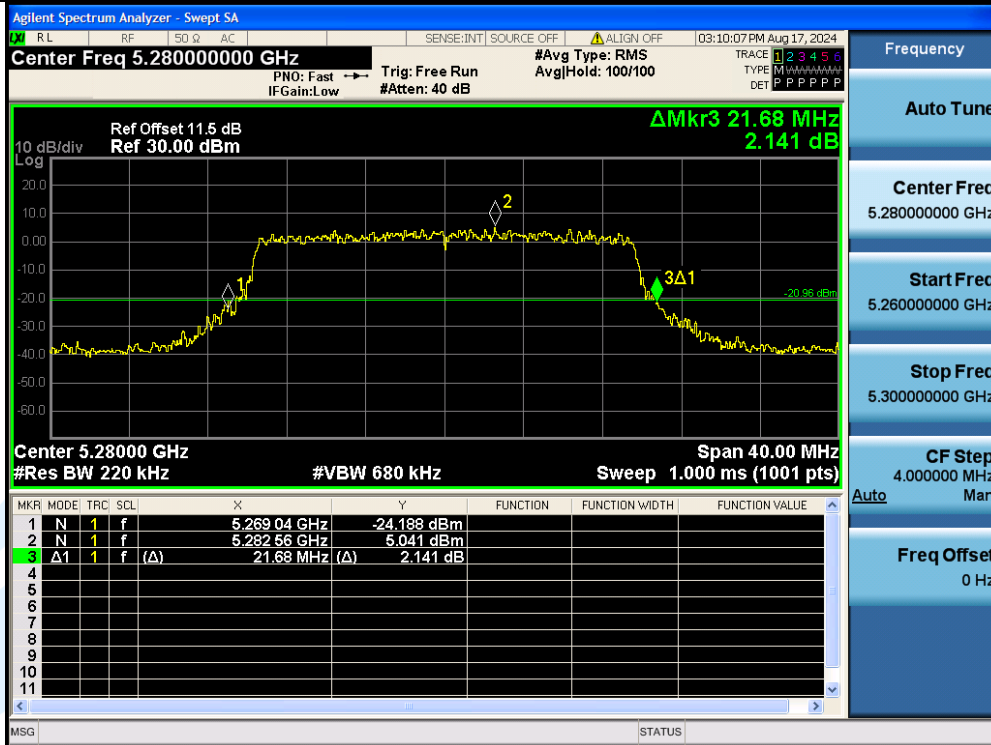

11AX20MIMO-Ant1-5320