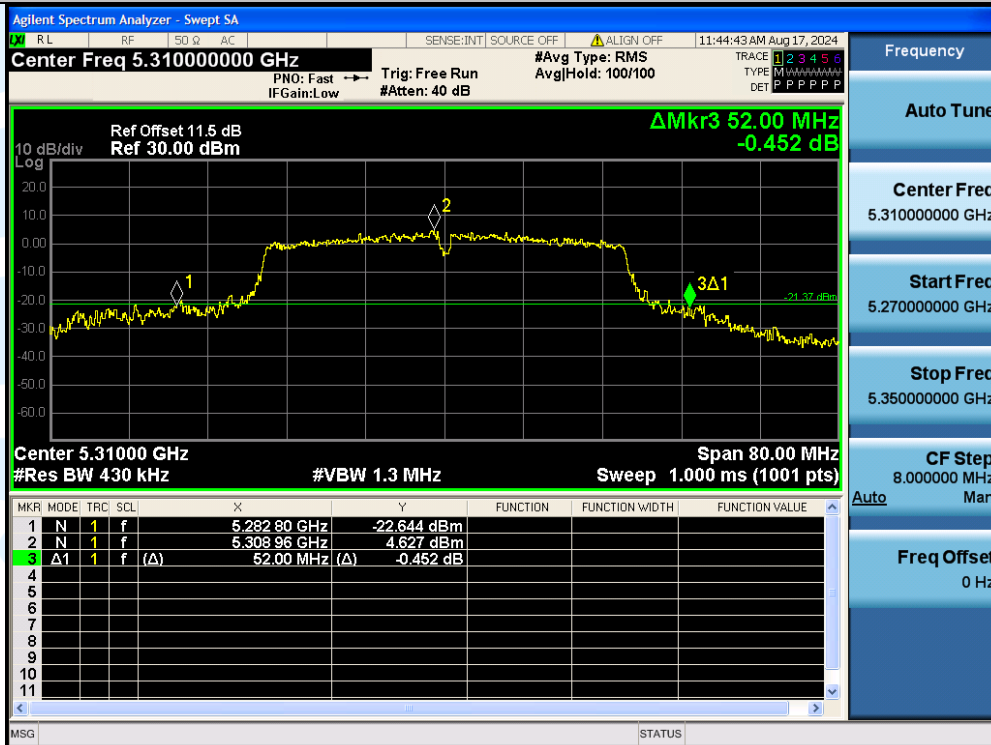

Tel: +86-755-28230888

Fax: +86-755-28230886

E-mail: info@uttlab.com

<http://www.uttlab.com>

UTTR-RF-EN300328-V1.2

11AC40MIMO-Ant1-5310

11AC40MIMO-Ant2-5310

Shenzhen UnionTrust Quality and Technology Co., Ltd.