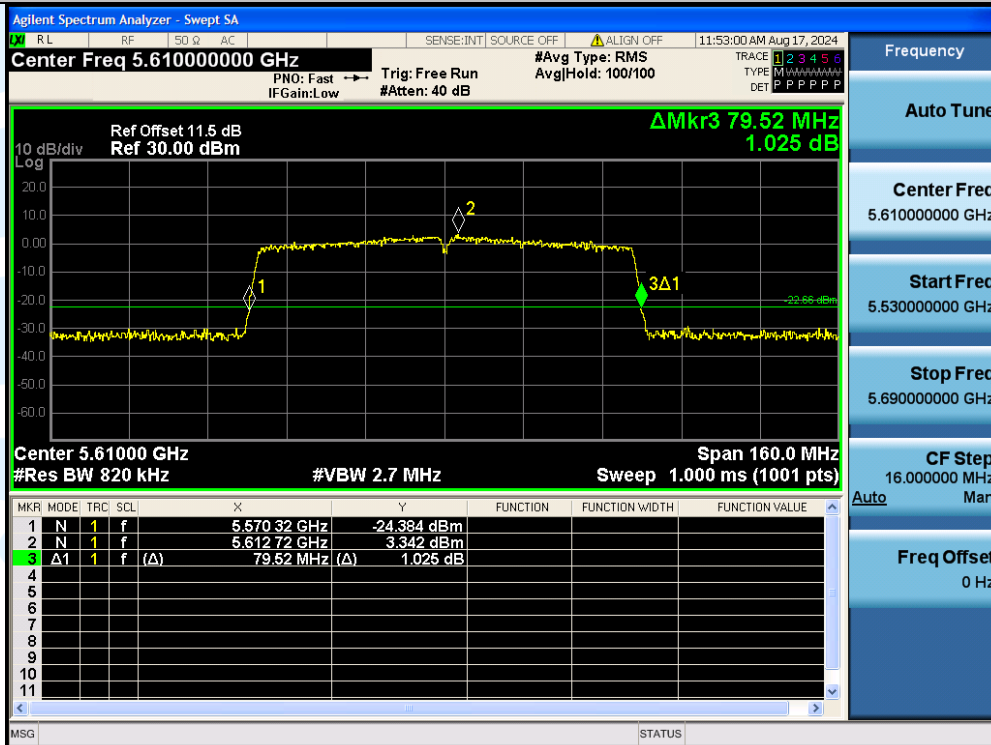

UTTR-RF-EN300328-V1.2

11AC80MIMO-Ant1-5610

11AC80MIMO-Ant2-5610

Shenzhen UnionTrust Quality and Technology Co., Ltd.

Address: Unit D/E of 9/F and 16/F, Block A, Building 6, Baoneng science and technology park, Longhua district, Shenzhen, China