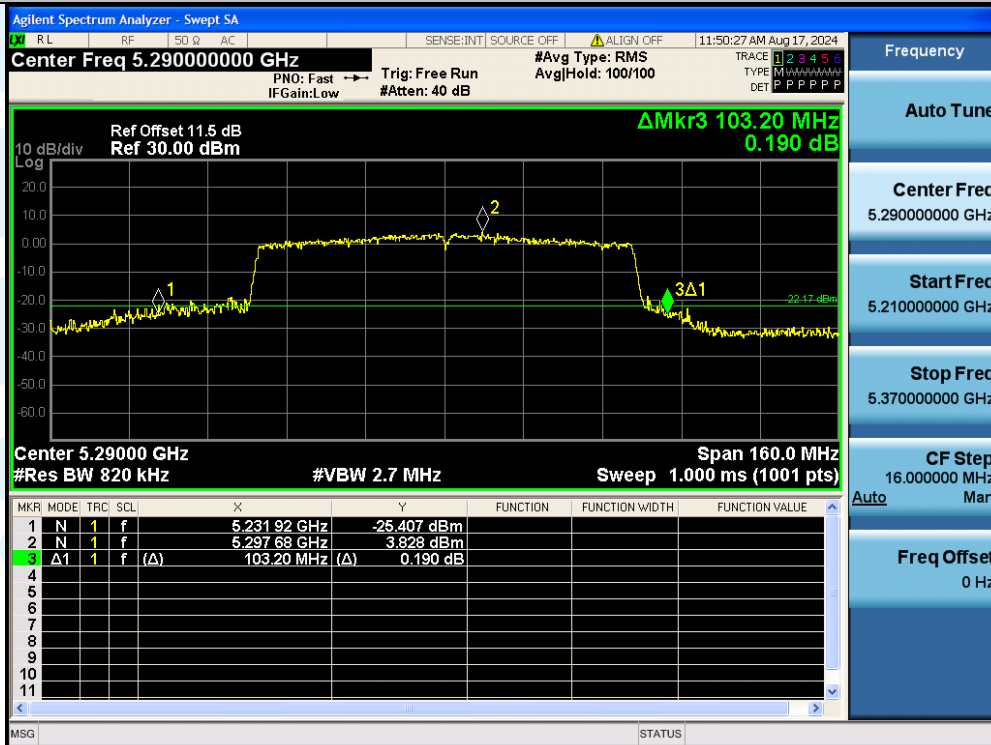

UTTR-RF-EN300328-V1.2

11AC80MIMO-Ant1-5290

11AC80MIMO-Ant2-5290

Shenzhen UnionTrust Quality and Technology Co., Ltd.

Address: Unit D/E of 9/F and 16/F, Block A, Building 6, Baoneng science and technology park, Longhua district, Shenzhen, China