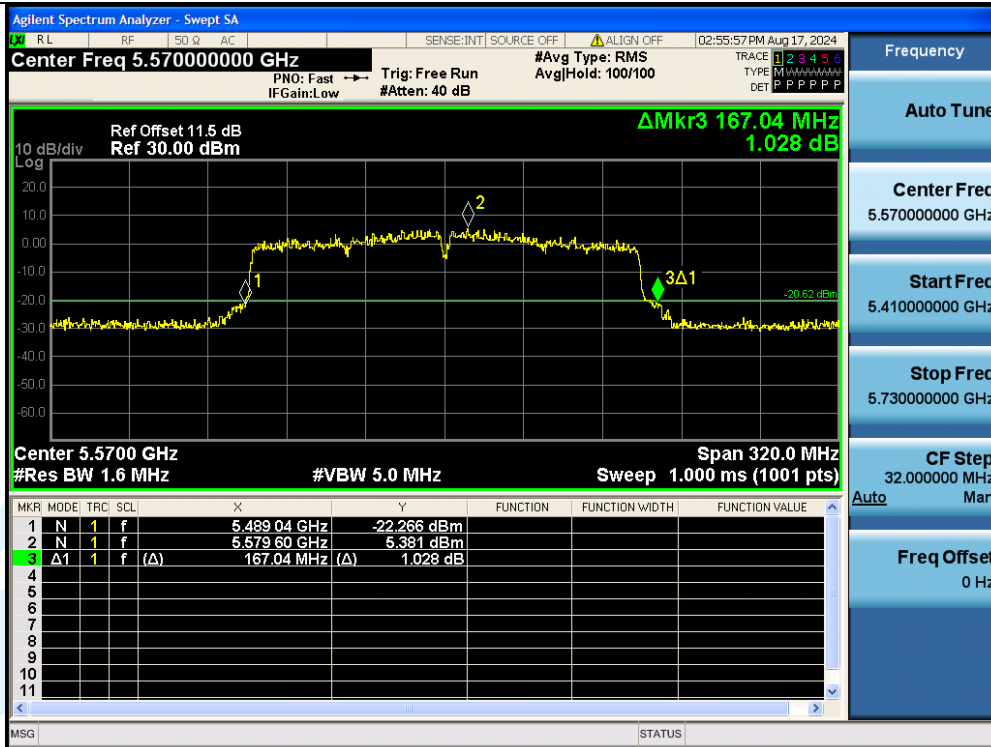

11AX20MIMO-Ant1-5180