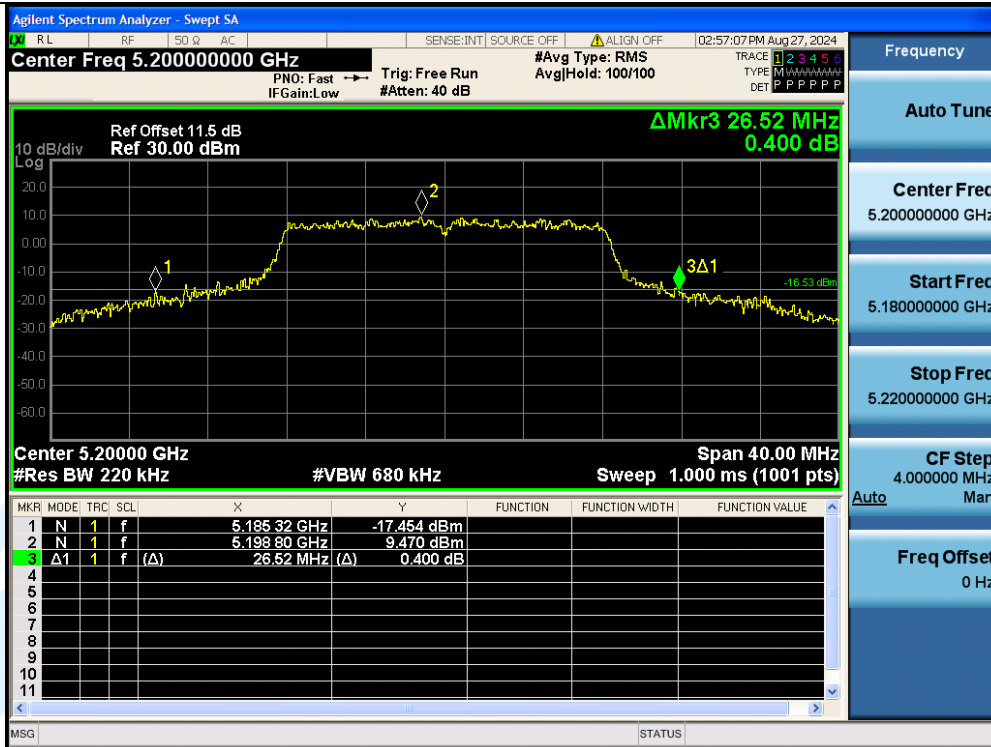

11A-Ant3-5200