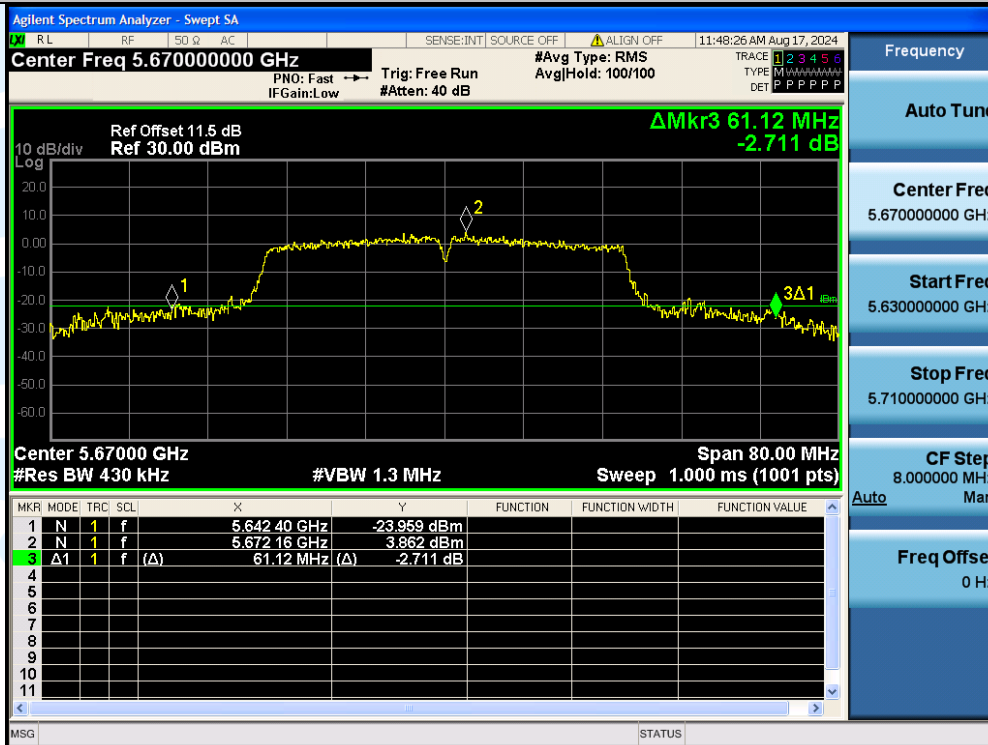

UTTR-RF-EN300328-V1.2

11AC40MIMO-Ant1-5670

11AC40MIMO-Ant2-5670

Shenzhen UnionTrust Quality and Technology Co., Ltd.

Address: Unit D/E of 9/F and 16/F, Block A, Building 6, Baoneng science and technology park, Longhua district, Shenzhen, China