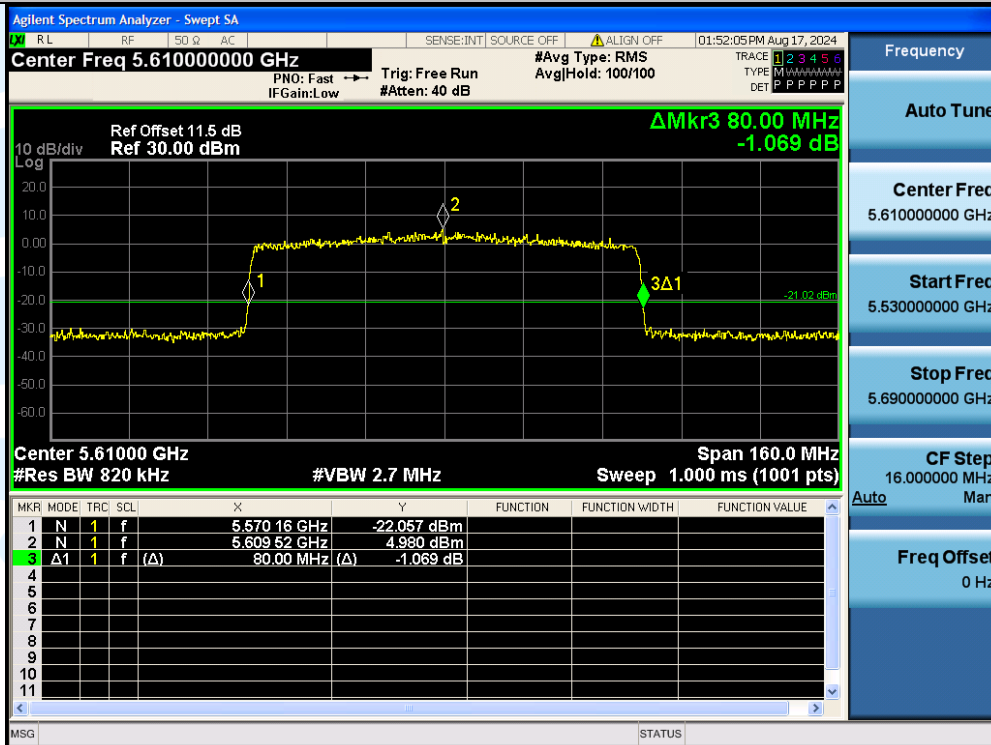

Tel: +86-755-28230888

Fax: +86-755-28230886

E-mail: info@uttlab.com

<http://www.uttlab.com>

UTTR-RF-EN300328-V1.2

11AX80MIMO-Ant1-5610

11AX80MIMO-Ant2-5610

Shenzhen UnionTrust Quality and Technology Co., Ltd.