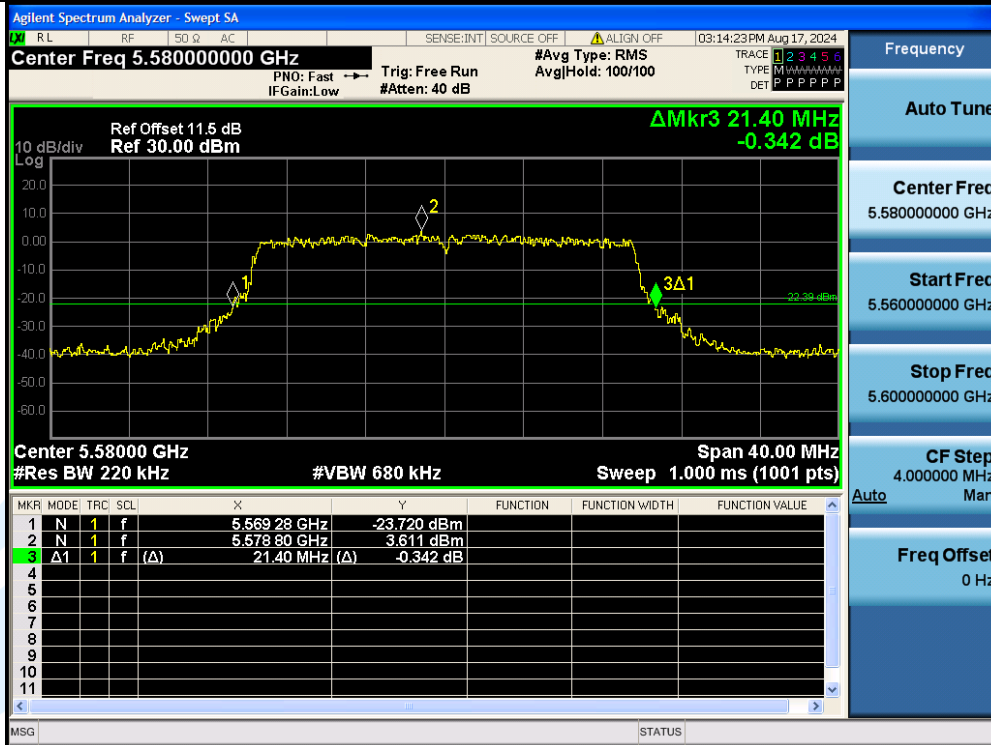

UTTR-RF-EN300328-V1.2

11AX20MIMO-Ant1-5700

11AX20MIMO-Ant2-5700

Shenzhen UnionTrust Quality and Technology Co., Ltd.

Address: Unit D/E of 9/F and 16/F, Block A, Building 6, Baoneng science and technology park, Longhua district, Shenzhen, China