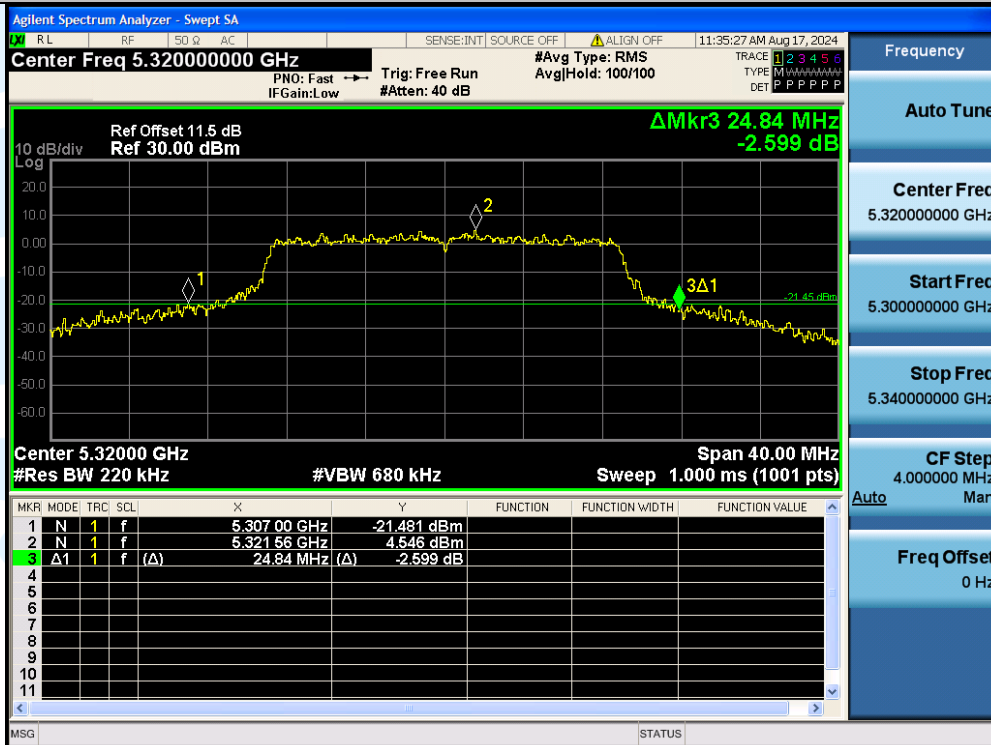

UTTR-RF-EN300328-V1.2

11AC20MIMO-Ant1-5320

11AC20MIMO-Ant2-5320

Shenzhen UnionTrust Quality and Technology Co., Ltd.

Address: Unit D/E of 9/F and 16/F, Block A, Building 6, Baoneng science and technology park, Longhua district, Shenzhen, China