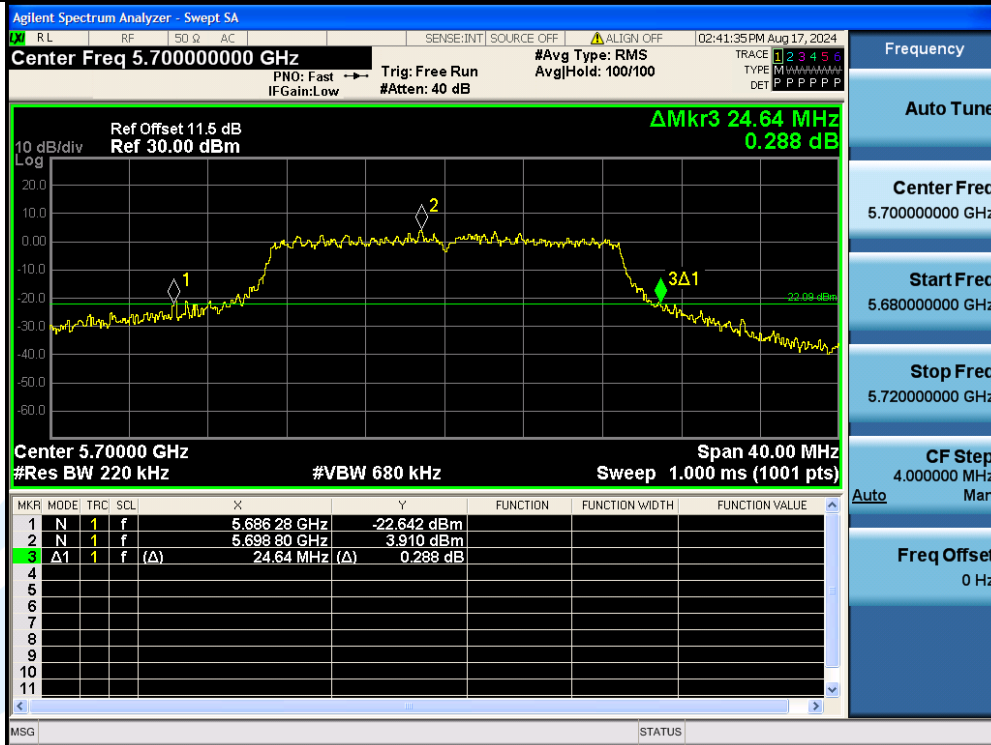

UTTR-RF-EN300328-V1.2

11AC40MIMO-Ant1-5190

11AC40MIMO-Ant2-5190

Shenzhen UnionTrust Quality and Technology Co., Ltd.

Address: Unit D/E of 9/F and 16/F, Block A, Building 6, Baoneng science and technology park, Longhua district, Shenzhen, China