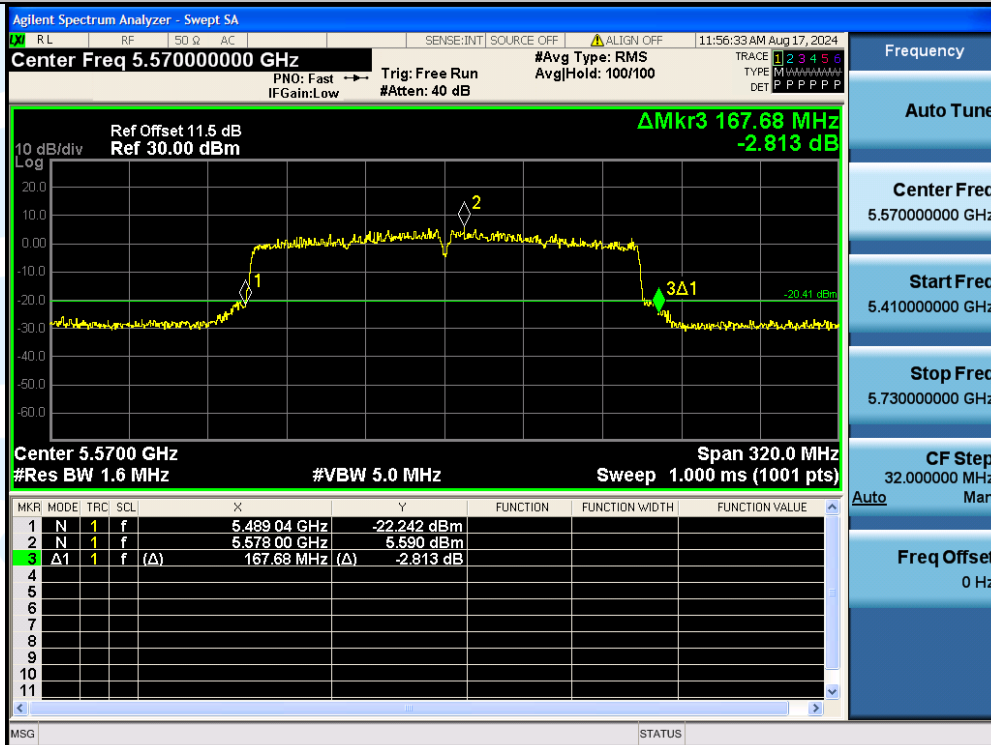

UTTR-RF-EN300328-V1.2

11AC160MIMO-Ant1-5570

11AC160MIMO-Ant2-5570

Shenzhen UnionTrust Quality and Technology Co., Ltd.

Address: Unit D/E of 9/F and 16/F, Block A, Building 6, Baoneng science and technology park, Longhua district, Shenzhen, China