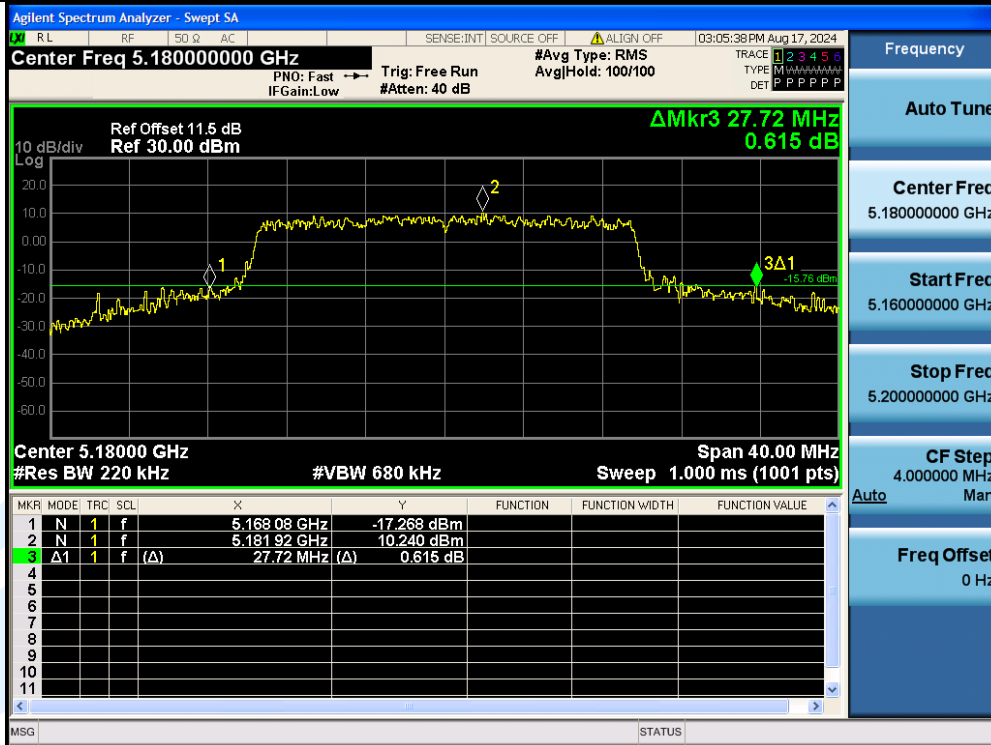

UTTR-RF-EN300328-V1.2

11AX20MIMO-Ant1-5200

11AX20MIMO-Ant2-5200

Shenzhen UnionTrust Quality and Technology Co., Ltd.

Address: Unit D/E of 9/F and 16/F, Block A, Building 6, Baoneng science and technology park, Longhua district, Shenzhen, China