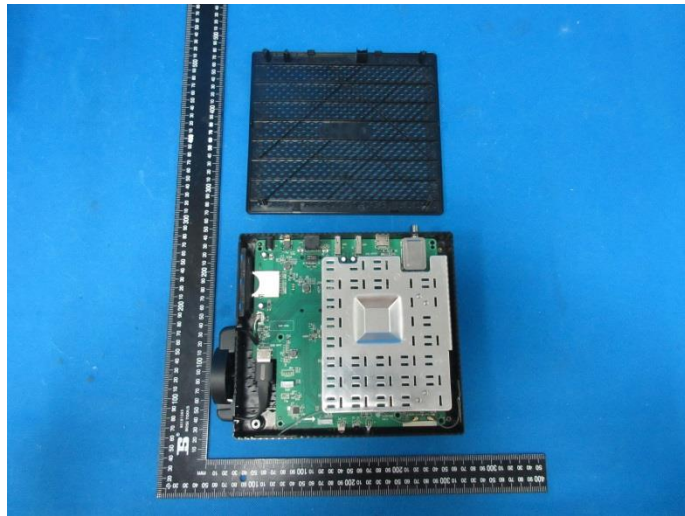

## Internal Photos of the EUT

tuner receiver

2.4GHz/5GHz WiFi Antenna

2425MHz/2450MHz/2475MHz  
PCB Antenna