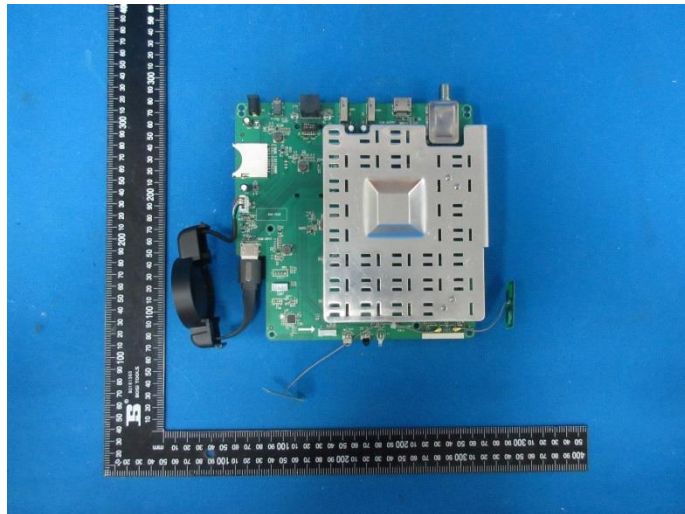

## Internal Photos of the EUT

tuner receiver

2.4GHz/5GHz WiFi Antenna

2425MHz/2450MHz/2475MHz  
PCB Antenna