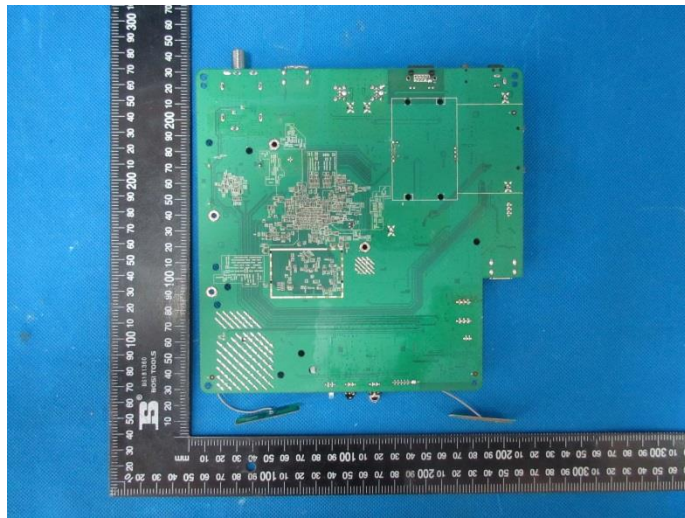

## Internal Photos of the EUT

tuner receiver

2.4GHz/5GHz WiFi Antenna

2425MHz/2450MHz/2475MHz  
PCB Antenna