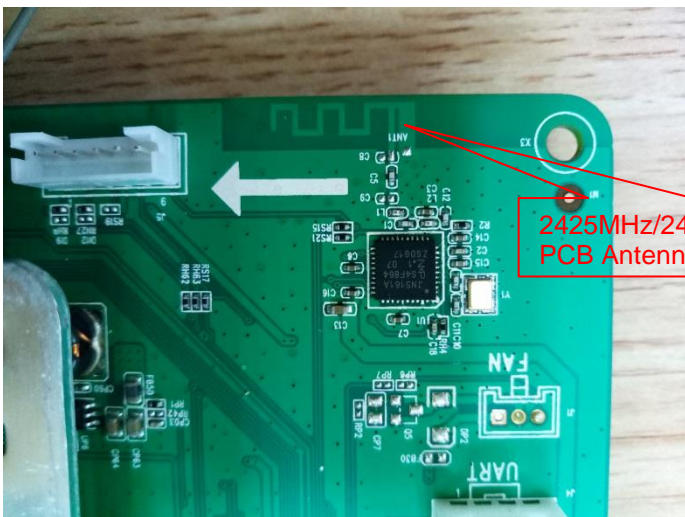

## Internal Photos of the EUT

tuner receiver

2.4GHz/5GHz WiFi Antenna

2425MHz/2450MHz/2475MHz  
PCB Antenna