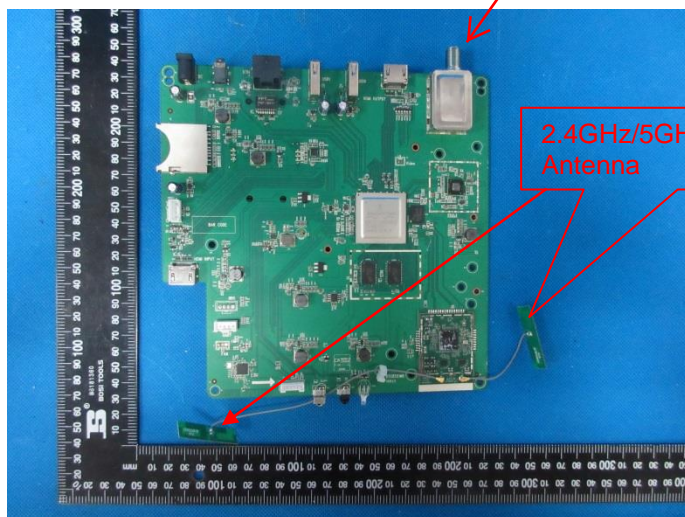

## Internal Photos of the EUT

tuner receiver

2.4GHz/5GHz WiFi Antenna

2425MHz/2450MHz/2475MHz  
PCB Antenna