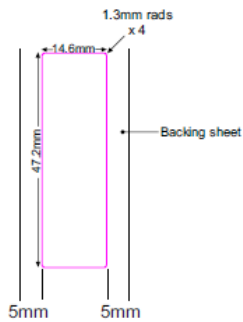

Product Name: T15

Label Contents:

Label Dimensions:

Magenta line is cutter line only

Label Location: (front of device)