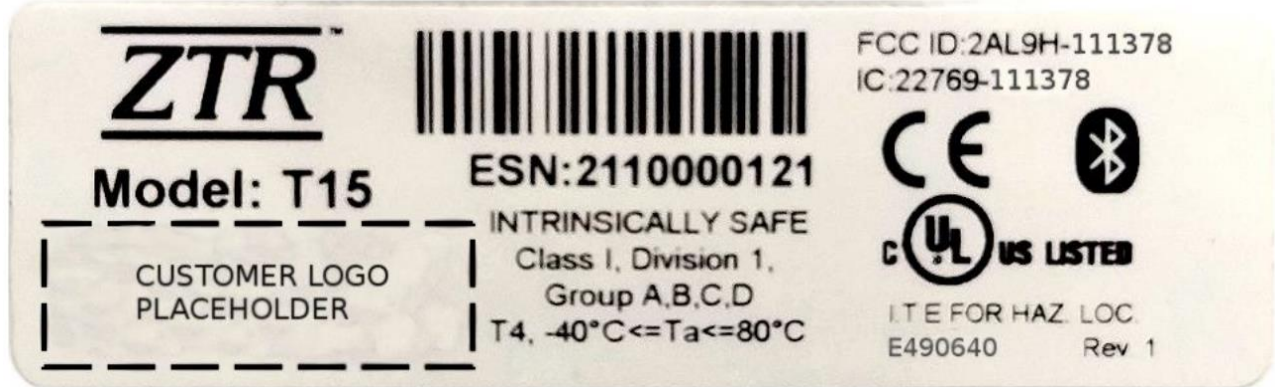

Product Name: T15

Label Contents:

Label Dimensions:

Magenta line is cutter line only

Label Location: (front of device)