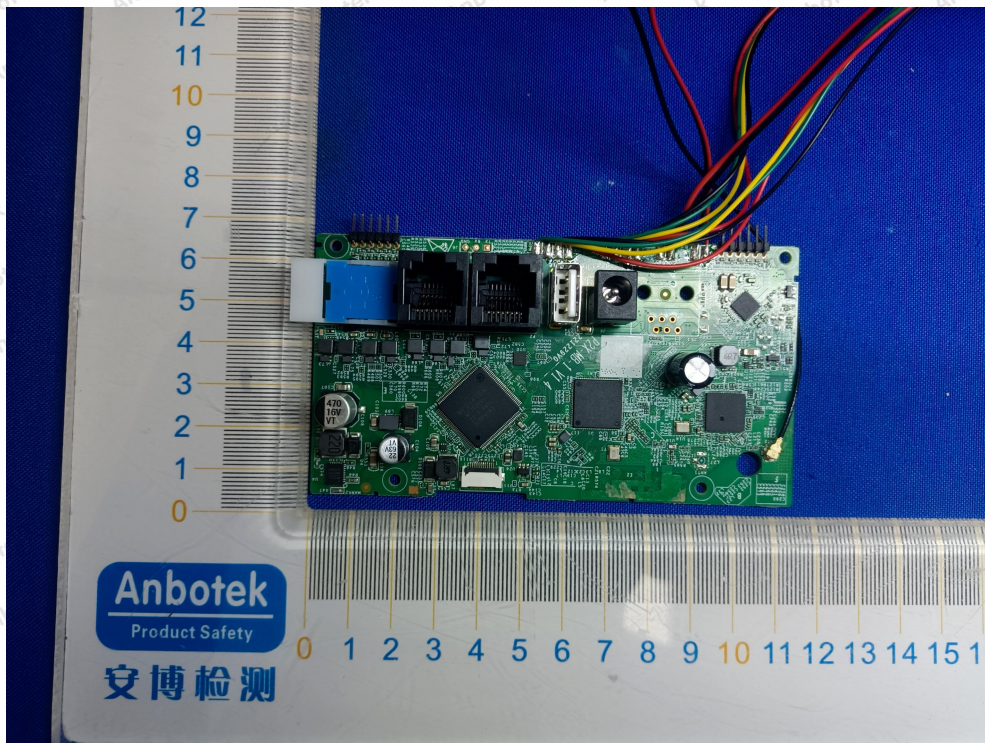

Internal Photograph

WIFI 2.4G/WIFI 5GANT 2 WIFI 5GANT 1

Anbotek

Product Safety

Shenzhen Anbotek Compliance Laboratory Limited

Address: 1/F., Building D, Sogood Science and Technology Park, Sanwei Community, Hangcheng Street, Bao'an District, Shenzhen, Guangdong, China.
Tel: (86) 0755-26066440 Fax: (86) 0755-26014772 Email: service@anbotek.com