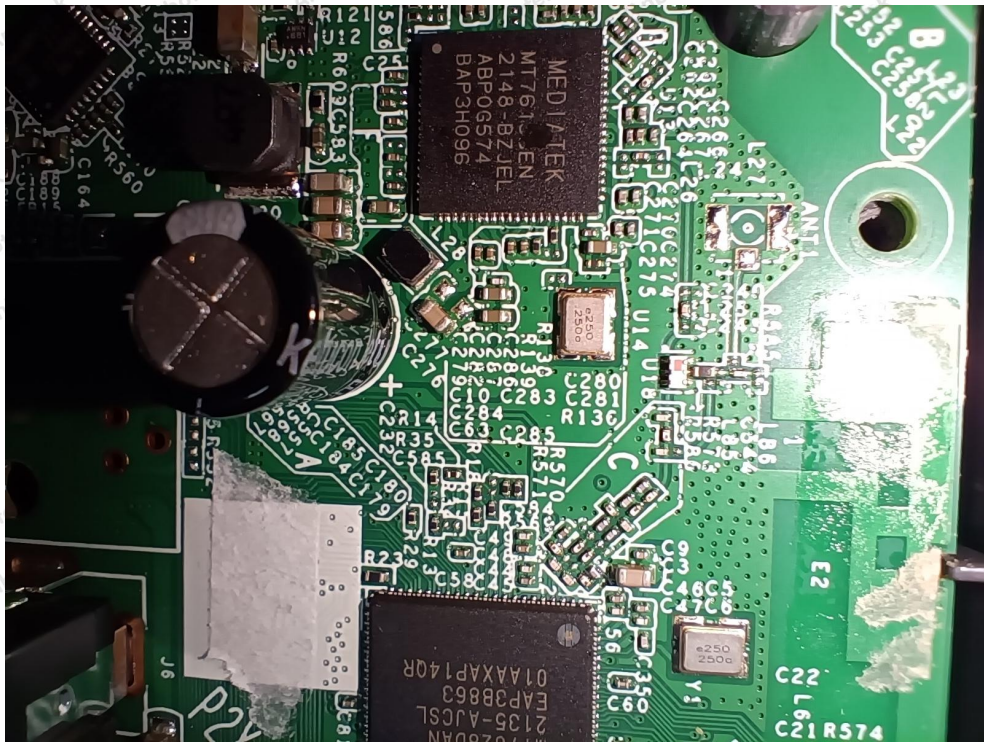

Internal Photograph

WIFI 2.4G/WIFI 5GANT 2 WIFI 5GANT 1

Anbotek

Product Safety

Shenzhen Anbotek Compliance Laboratory Limited

Address: 1/F., Building D, Sogood Science and Technology Park, Sanwei Community, Hangcheng Street, Bao'an District, Shenzhen, Guangdong, China.
Tel: (86) 0755-26066440 Fax: (86) 0755-26014772 Email: service@anbotek.com