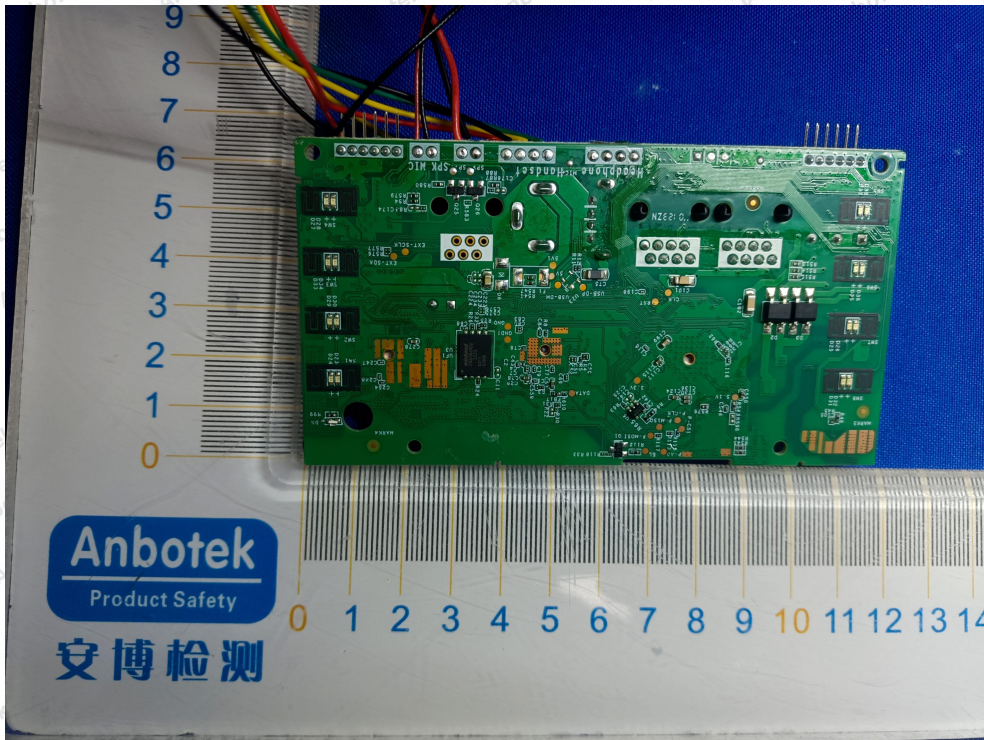

Internal Photograph

WIFI 2.4G/WIFI 5GANT 2 WIFI 5GANT 1

Anbotek

Product Safety

Shenzhen Anbotek Compliance Laboratory Limited

Address: 1/F., Building D, Sogood Science and Technology Park, Sanwei Community, Hangcheng Street, Bao'an District, Shenzhen, Guangdong, China.
Tel: (86) 0755-26066440 Fax: (86) 0755-26014772 Email: service@anbotek.com