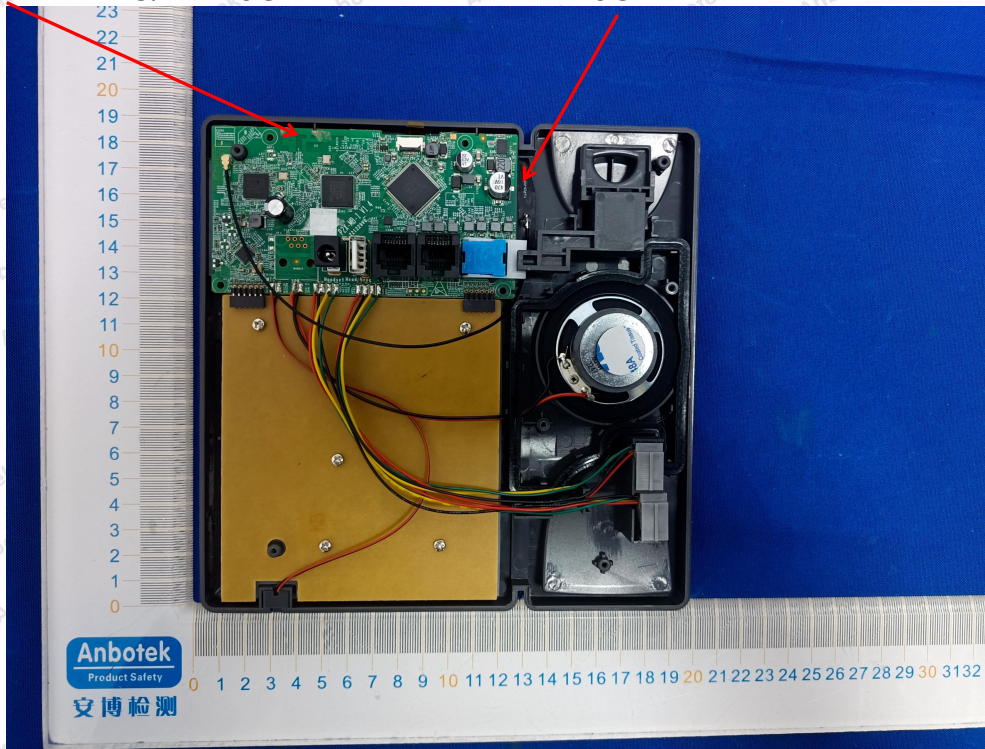

Internal Photograph

WIFI 2.4G/WIFI 5GANT 2 WIFI 5GANT 1

Anbotek

Product Safety

Shenzhen Anbotek Compliance Laboratory Limited

Address: 1/F., Building D, Sogood Science and Technology Park, Sanwei Community, Hangcheng Street, Bao'an District, Shenzhen, Guangdong, China.
Tel: (86) 0755-26066440 Fax: (86) 0755-26014772 Email: service@anbotek.com