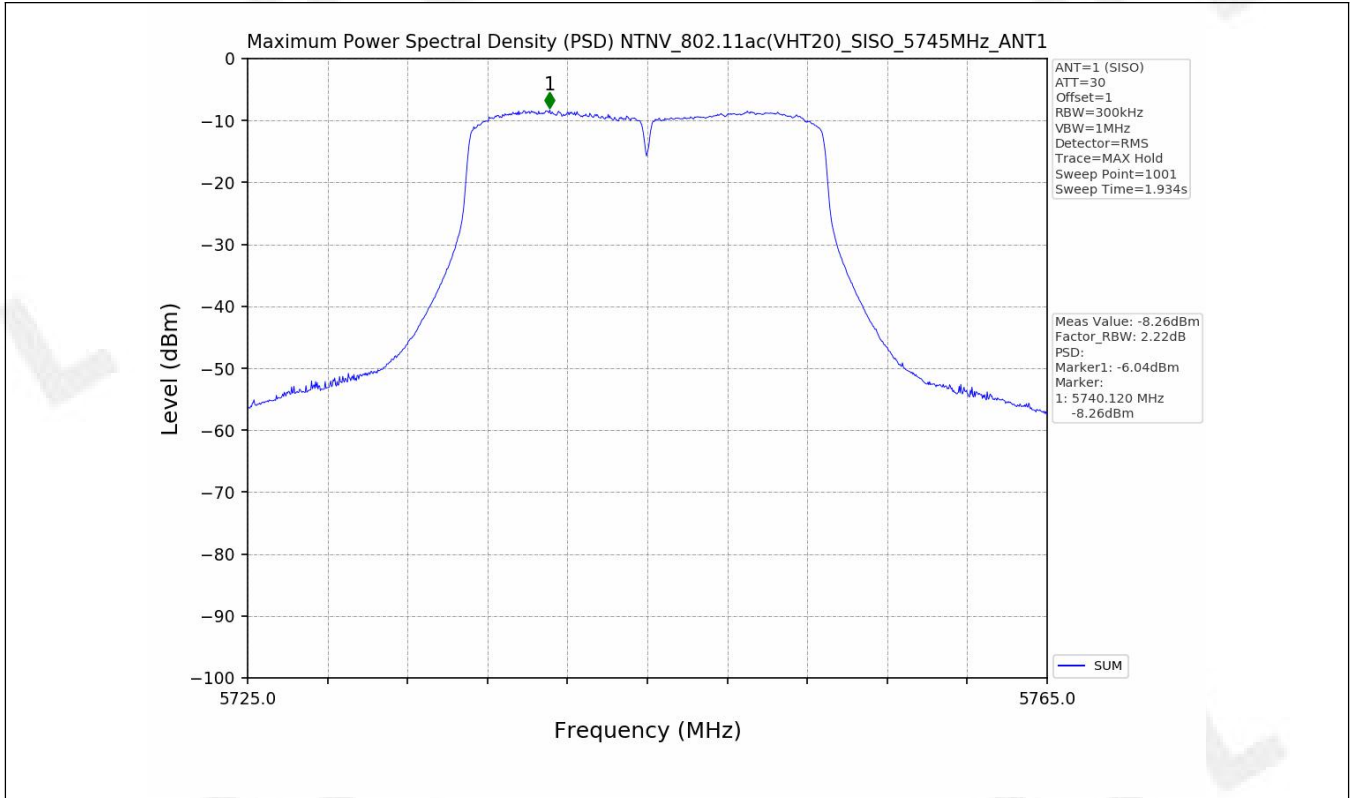

2.2 Test Graph

3. Maximum Power Spectral Density (PSD)

3.1 Test Result

Test Mode	Frequency (MHz)	Maximum Power Spectral Density (dBm/MHz)	Verdict
-----------	-----------------	--	---------

Test Mode	Frequency (MHz)	Tx Type	Maximum Power Spectral Density (dBm/500kHz)	Limits (dBm/500kHz)	Verdict
			Ant 1		
802.11a	5745	SISO	-5.51	≤30	PASS
	5785	SISO	-6.58	≤30	PASS
	5825	SISO	-7.36	≤30	PASS
802.11n(HT20)	5745	SISO	-6.68	≤30	PASS
	5785	SISO	-7.16	≤30	PASS
	5825	SISO	-8.51	≤30	PASS
802.11n(HT40)	5755	SISO	-8.98	≤30	PASS
	5795	SISO	-9.36	≤30	PASS
802.11ac(VHT20)	5745	SISO	-6.04	≤30	PASS
	5785	SISO	-7.03	≤30	PASS
	5825	SISO	-8.42	≤30	PASS
802.11ac(VHT40)	5755	SISO	-8.72	≤30	PASS
	5795	SISO	-9.78	≤30	PASS
802.11ac(VHT80)	5775	SISO	-11.42	≤30	PASS

3.2 Test Graph

4. Frequency Stability

4.1 Test Result

Test Condition	Test Mode	Test Frequency [MHz]	Ant	Result [ppm]	Limit [ppm]	Verdict
NTNV	802.11a	5745	1	0	<=20	PASS
		5785	1	3.46	<=20	PASS
		5825	1	-3.43	<=20	PASS
	802.11n	5755	1	-6.95	<=20	PASS
		5795	1	-6.9	<=20	PASS
	802.11ac	5775	1	0	<=20	PASS