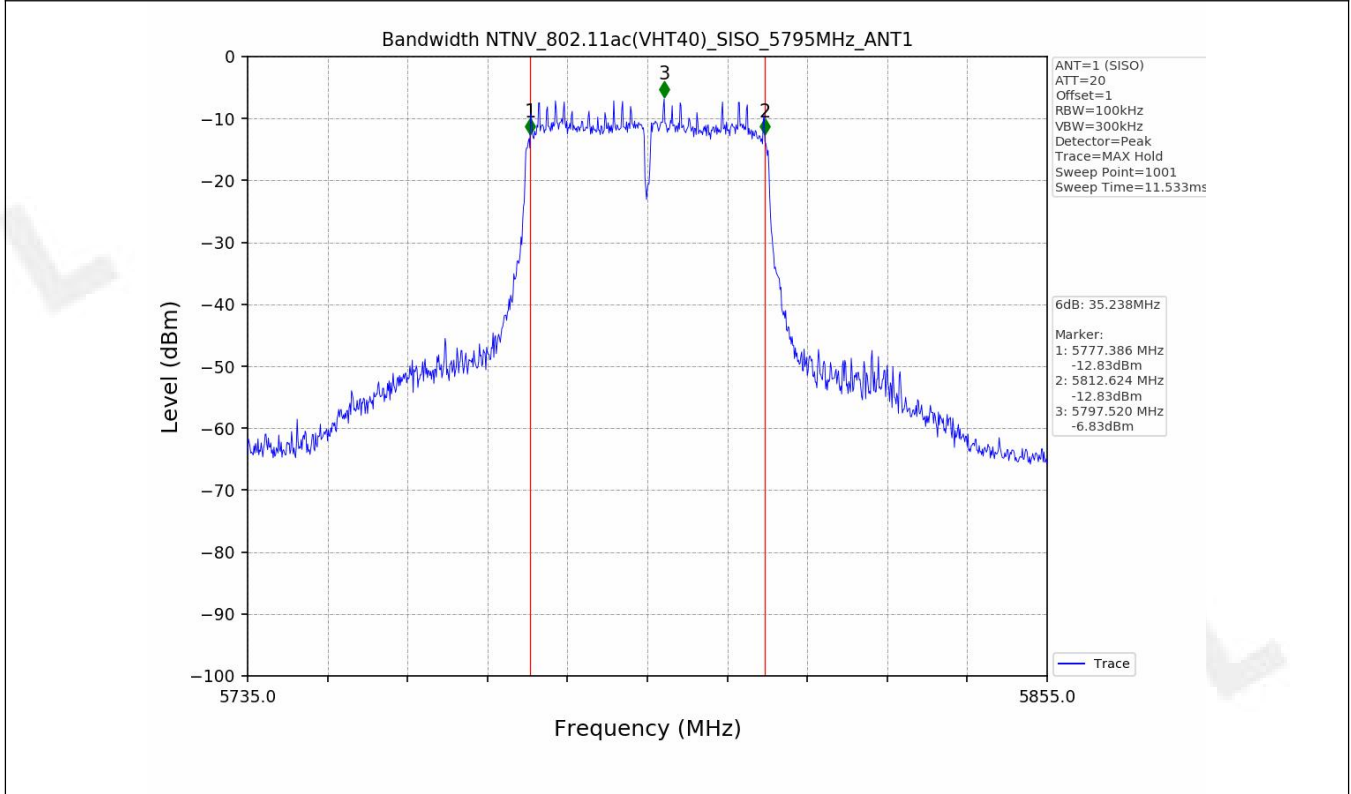

1.2 Test Graph - Emission Bandwidth

1.3 Test Graph - 99% Occupied Bandwidth

2. Maximum Conducted Output Power

2.1 Test Result

Test Mode	Frequency (MHz)	Tx Type	Measured Output Power (dBm)	Limit (dBm)	Verdict
			Ant 1		
802.11a	5745	SISO	9.52	≤30.00	PASS
	5785	SISO	10.31	≤30.00	PASS
	5825	SISO	8.61	≤30.00	PASS
802.11n(HT20)	5745	SISO	7.76	≤30.00	PASS
	5785	SISO	8.20	≤30.00	PASS
	5825	SISO	6.56	≤30.00	PASS
802.11n(HT40)	5755	SISO	8.14	≤30.00	PASS
	5795	SISO	7.87	≤30.00	PASS
802.11ac(VHT20)	5745	SISO	7.71	≤30.00	PASS
	5785	SISO	7.18	≤30.00	PASS
	5825	SISO	5.73	≤30.00	PASS
802.11ac(VHT40)	5755	SISO	8.39	≤30.00	PASS
	5795	SISO	7.80	≤30.00	PASS
802.11ac(VHT80)	5775	SISO	7.66	≤30.00	PASS

2.2 Test Graph

3. Maximum Power Spectral Density (PSD)

3.1 Test Result

Test Mode	Frequency (MHz)	Maximum Power Spectral Density (dBm/MHz)	Verdict
-----------	-----------------	--	---------

Test Mode	Frequency (MHz)	Tx Type	Maximum Power Spectral Density (dBm/500kHz)	Limits (dBm/500kHz)	Verdict
			Ant 1		
802.11a	5745	SISO	-5.51	≤30	PASS
	5785	SISO	-6.58	≤30	PASS
	5825	SISO	-7.36	≤30	PASS
802.11n(HT20)	5745	SISO	-6.68	≤30	PASS
	5785	SISO	-7.16	≤30	PASS
	5825	SISO	-8.51	≤30	PASS
802.11n(HT40)	5755	SISO	-8.98	≤30	PASS
	5795	SISO	-9.36	≤30	PASS
802.11ac(VHT20)	5745	SISO	-6.04	≤30	PASS
	5785	SISO	-7.03	≤30	PASS
	5825	SISO	-8.42	≤30	PASS
802.11ac(VHT40)	5755	SISO	-8.72	≤30	PASS
	5795	SISO	-9.78	≤30	PASS
802.11ac(VHT80)	5775	SISO	-11.42	≤30	PASS