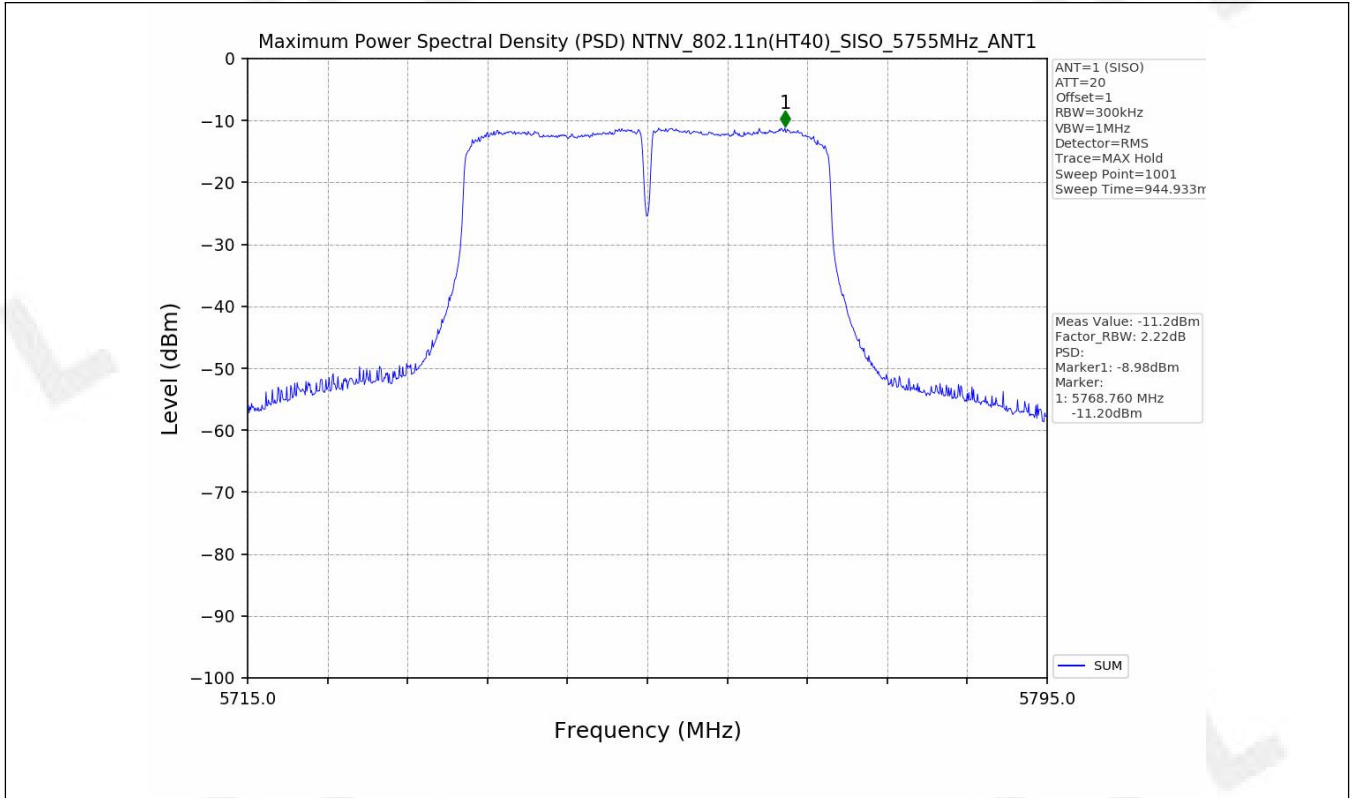

2.2 Test Graph

3. Maximum Power Spectral Density (PSD)

3.1 Test Result

Test Mode	Frequency (MHz)	Maximum Power Spectral Density (dBm/MHz)	Verdict
-----------	-----------------	--	---------

Test Mode	Frequency (MHz)	Tx Type	Maximum Power Spectral Density (dBm/500kHz)	Limits (dBm/500kHz)	Verdict
			Ant 1		
802.11a	5745	SISO	-5.51	≤30	PASS
	5785	SISO	-6.58	≤30	PASS
	5825	SISO	-7.36	≤30	PASS
802.11n(HT20)	5745	SISO	-6.68	≤30	PASS
	5785	SISO	-7.16	≤30	PASS
	5825	SISO	-8.51	≤30	PASS
802.11n(HT40)	5755	SISO	-8.98	≤30	PASS
	5795	SISO	-9.36	≤30	PASS
802.11ac(VHT20)	5745	SISO	-6.04	≤30	PASS
	5785	SISO	-7.03	≤30	PASS
	5825	SISO	-8.42	≤30	PASS
802.11ac(VHT40)	5755	SISO	-8.72	≤30	PASS
	5795	SISO	-9.78	≤30	PASS
802.11ac(VHT80)	5775	SISO	-11.42	≤30	PASS

3.2 Test Graph

4. Frequency Stability

4.1 Test Result

Test Condition	Test Mode	Test Frequency [MHz]	Ant	Result [ppm]	Limit [ppm]	Verdict
NTNV	802.11a	5745	1	0	<=20	PASS
		5785	1	3.46	<=20	PASS
		5825	1	-3.43	<=20	PASS
	802.11n	5755	1	-6.95	<=20	PASS
		5795	1	-6.9	<=20	PASS
	802.11ac	5775	1	0	<=20	PASS