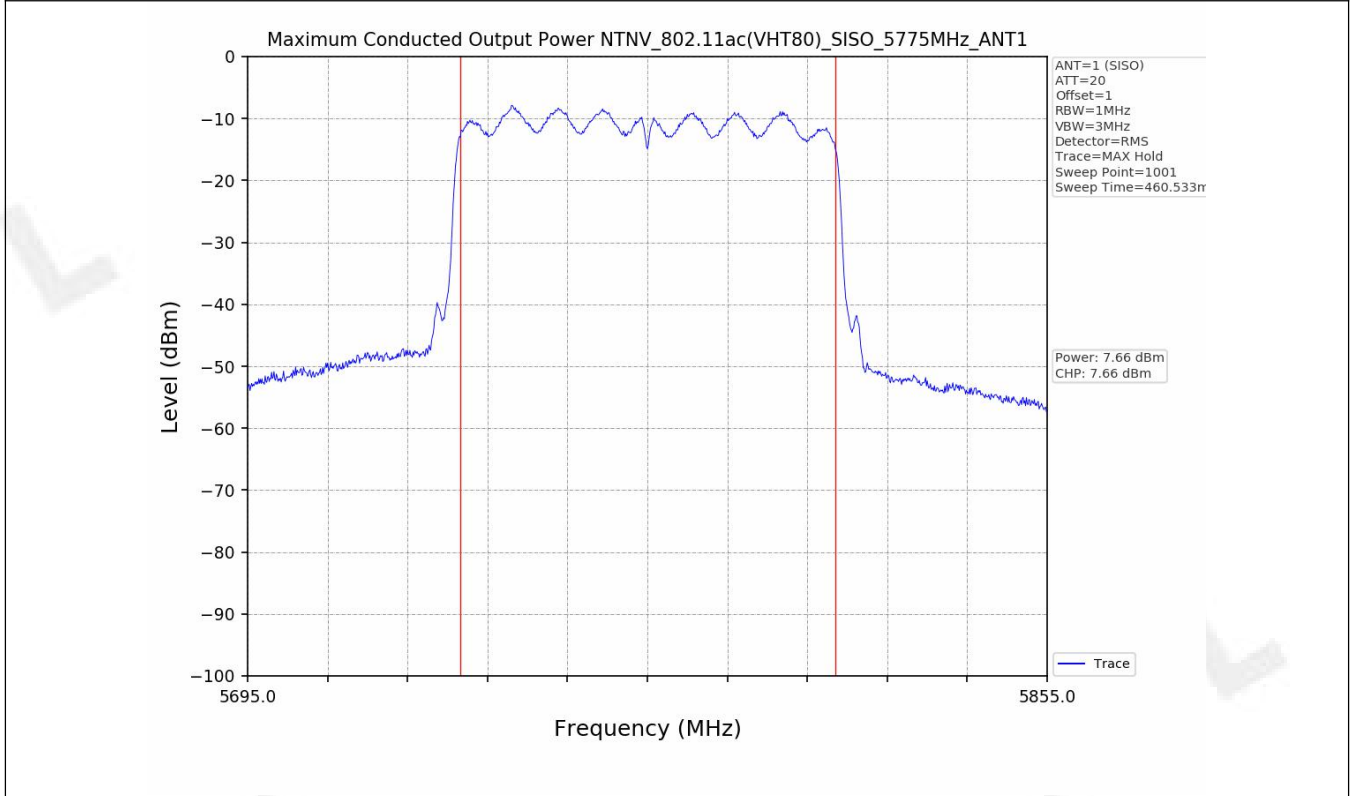

2.2 Test Graph

3. Maximum Power Spectral Density (PSD)

3.1 Test Result

Test Mode	Frequency (MHz)	Maximum Power Spectral Density (dBm/MHz)	Verdict
-----------	-----------------	--	---------

Test Mode	Frequency (MHz)	Tx Type	Maximum Power Spectral Density (dBm/500kHz)	Limits (dBm/500kHz)	Verdict
			Ant 1		
802.11a	5745	SISO	-5.51	≤30	PASS
	5785	SISO	-6.58	≤30	PASS
	5825	SISO	-7.36	≤30	PASS
802.11n(HT20)	5745	SISO	-6.68	≤30	PASS
	5785	SISO	-7.16	≤30	PASS
	5825	SISO	-8.51	≤30	PASS
802.11n(HT40)	5755	SISO	-8.98	≤30	PASS
	5795	SISO	-9.36	≤30	PASS
802.11ac(VHT20)	5745	SISO	-6.04	≤30	PASS
	5785	SISO	-7.03	≤30	PASS
	5825	SISO	-8.42	≤30	PASS
802.11ac(VHT40)	5755	SISO	-8.72	≤30	PASS
	5795	SISO	-9.78	≤30	PASS
802.11ac(VHT80)	5775	SISO	-11.42	≤30	PASS

3.2 Test Graph

4. Frequency Stability

4.1 Test Result

Test Condition	Test Mode	Test Frequency [MHz]	Ant	Result [ppm]	Limit [ppm]	Verdict
NTNV	802.11a	5745	1	0	<=20	PASS
		5785	1	3.46	<=20	PASS
		5825	1	-3.43	<=20	PASS
	802.11n	5755	1	-6.95	<=20	PASS
		5795	1	-6.9	<=20	PASS
	802.11ac	5775	1	0	<=20	PASS