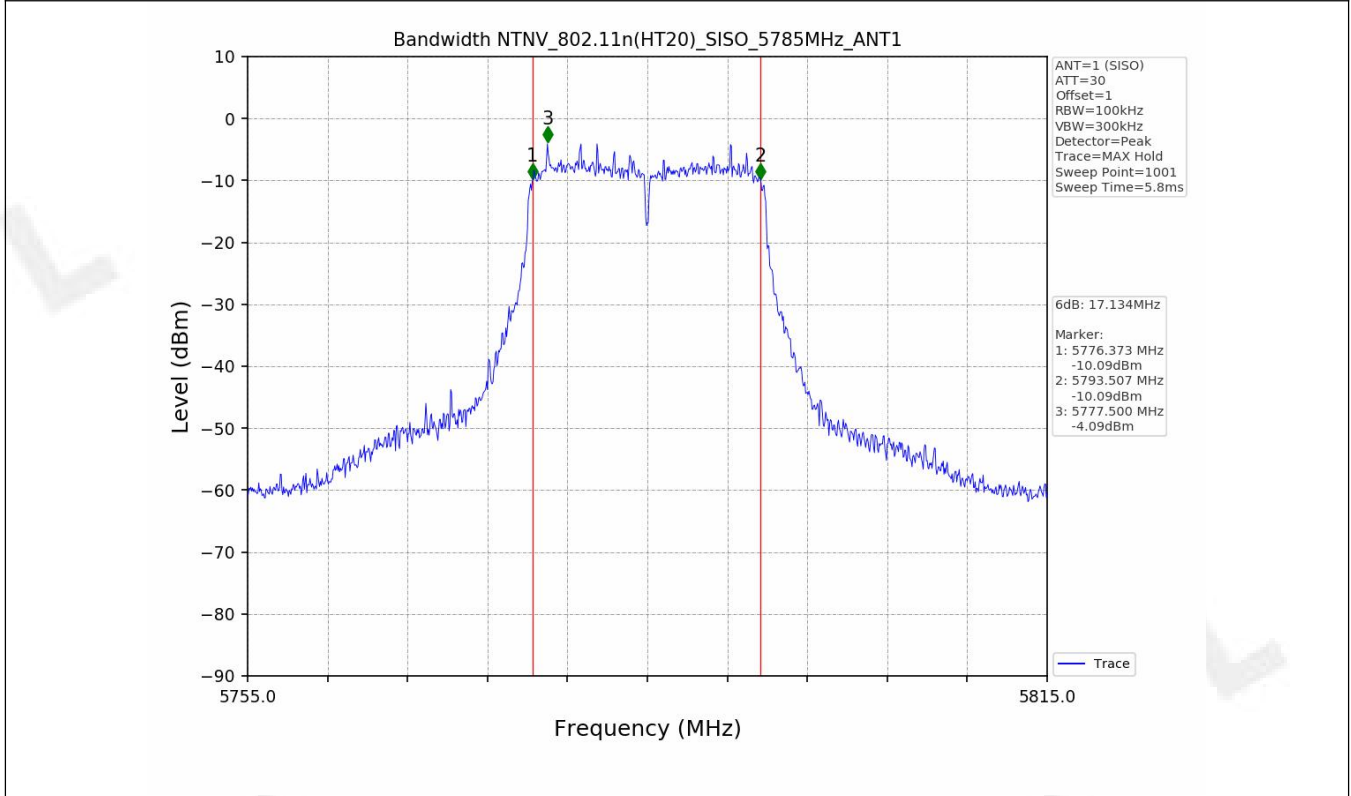

Appendix for 15.407

1. Bandwidth

1.1 Test Result

Test Mode	Frequency (MHz)	TX Type	ANT No.	Emission Bandwidth		Verdict
				Test Result (MHz)	Limits (MHz)	
802.11a	5745	SISO	1	16.291	≥0.5	PASS
	5785	SISO	1	16.402	≥0.5	PASS
	5825	SISO	1	16.382	≥0.5	PASS
802.11n(HT20)	5745	SISO	1	17.086	≥0.5	PASS
	5785	SISO	1	17.134	≥0.5	PASS
	5825	SISO	1	16.195	≥0.5	PASS
802.11n(HT40)	5755	SISO	1	35.107	≥0.5	PASS
	5795	SISO	1	35.089	≥0.5	PASS
802.11ac(VHT20)	5745	SISO	1	16.945	≥0.5	PASS
	5785	SISO	1	17.080	≥0.5	PASS
	5825	SISO	1	16.365	≥0.5	PASS
802.11ac(VHT40)	5755	SISO	1	35.263	≥0.5	PASS
	5795	SISO	1	35.238	≥0.5	PASS
802.11ac(VHT80)	5775	SISO	1	75.041	≥0.5	PASS

1.2 Test Graph - Emission Bandwidth

1.3 Test Graph - 99% Occupied Bandwidth

2. Maximum Conducted Output Power

2.1 Test Result

Test Mode	Frequency (MHz)	Tx Type	Measured Output Power (dBm)	Limit (dBm)	Verdict
			Ant 1		
802.11a	5745	SISO	9.52	≤30.00	PASS
	5785	SISO	10.31	≤30.00	PASS
	5825	SISO	8.61	≤30.00	PASS
802.11n(HT20)	5745	SISO	7.76	≤30.00	PASS
	5785	SISO	8.20	≤30.00	PASS
	5825	SISO	6.56	≤30.00	PASS
802.11n(HT40)	5755	SISO	8.14	≤30.00	PASS
	5795	SISO	7.87	≤30.00	PASS
802.11ac(VHT20)	5745	SISO	7.71	≤30.00	PASS
	5785	SISO	7.18	≤30.00	PASS
	5825	SISO	5.73	≤30.00	PASS
802.11ac(VHT40)	5755	SISO	8.39	≤30.00	PASS
	5795	SISO	7.80	≤30.00	PASS
802.11ac(VHT80)	5775	SISO	7.66	≤30.00	PASS