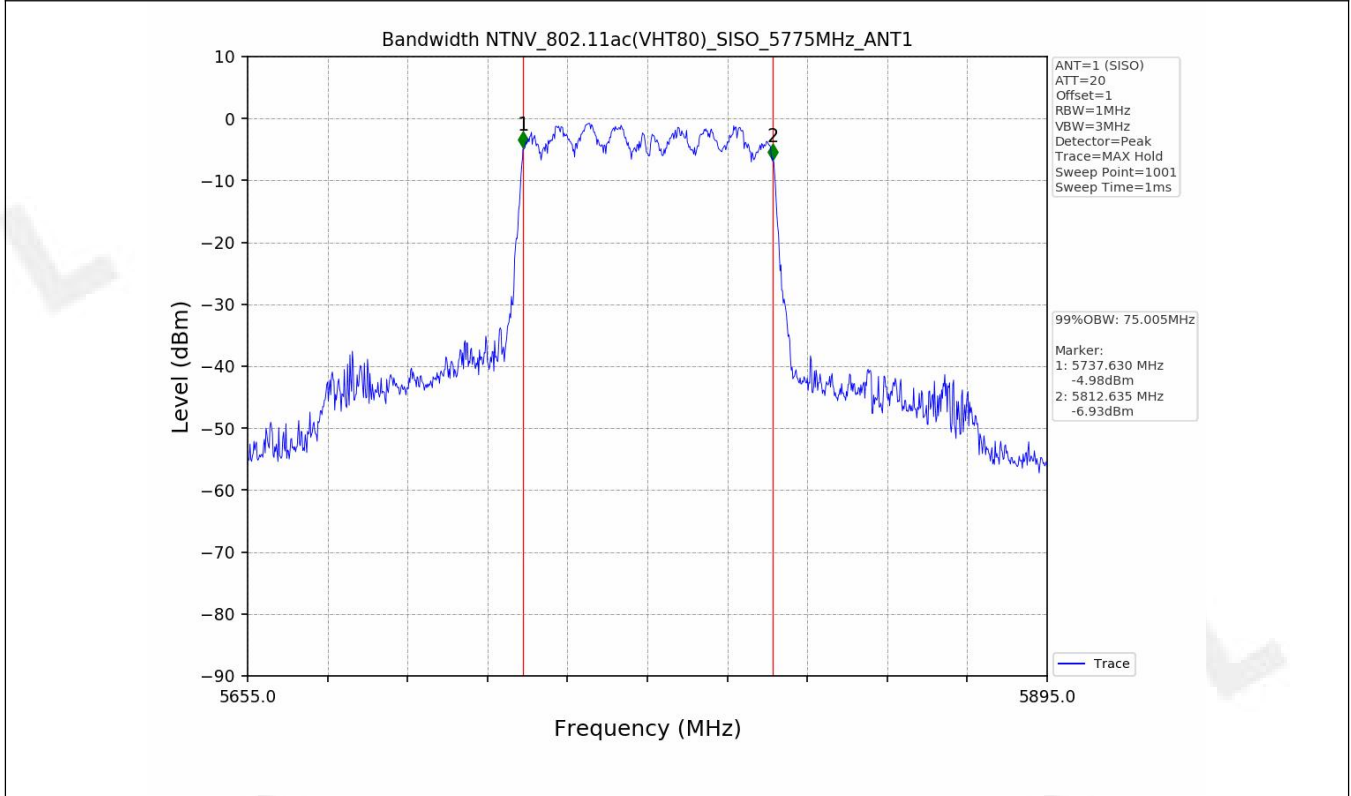

1.2 Test Graph - Emission Bandwidth

1.3 Test Graph - 99% Occupied Bandwidth

2. Maximum Conducted Output Power

2.1 Test Result

Test Mode	Frequency (MHz)	Tx Type	Measured Output Power (dBm)	Limit (dBm)	Verdict
			Ant 1		
802.11a	5745	SISO	9.52	≤30.00	PASS
	5785	SISO	10.31	≤30.00	PASS
	5825	SISO	8.61	≤30.00	PASS
802.11n(HT20)	5745	SISO	7.76	≤30.00	PASS
	5785	SISO	8.20	≤30.00	PASS
	5825	SISO	6.56	≤30.00	PASS
802.11n(HT40)	5755	SISO	8.14	≤30.00	PASS
	5795	SISO	7.87	≤30.00	PASS
802.11ac(VHT20)	5745	SISO	7.71	≤30.00	PASS
	5785	SISO	7.18	≤30.00	PASS
	5825	SISO	5.73	≤30.00	PASS
802.11ac(VHT40)	5755	SISO	8.39	≤30.00	PASS
	5795	SISO	7.80	≤30.00	PASS
802.11ac(VHT80)	5775	SISO	7.66	≤30.00	PASS

2.2 Test Graph

3. Maximum Power Spectral Density (PSD)

3.1 Test Result

Test Mode	Frequency (MHz)	Maximum Power Spectral Density (dBm/MHz)	Verdict
-----------	-----------------	--	---------

Test Mode	Frequency (MHz)	Tx Type	Maximum Power Spectral Density (dBm/500kHz)	Limits (dBm/500kHz)	Verdict
			Ant 1		
802.11a	5745	SISO	-5.51	≤30	PASS
	5785	SISO	-6.58	≤30	PASS
	5825	SISO	-7.36	≤30	PASS
802.11n(HT20)	5745	SISO	-6.68	≤30	PASS
	5785	SISO	-7.16	≤30	PASS
	5825	SISO	-8.51	≤30	PASS
802.11n(HT40)	5755	SISO	-8.98	≤30	PASS
	5795	SISO	-9.36	≤30	PASS
802.11ac(VHT20)	5745	SISO	-6.04	≤30	PASS
	5785	SISO	-7.03	≤30	PASS
	5825	SISO	-8.42	≤30	PASS
802.11ac(VHT40)	5755	SISO	-8.72	≤30	PASS
	5795	SISO	-9.78	≤30	PASS
802.11ac(VHT80)	5775	SISO	-11.42	≤30	PASS