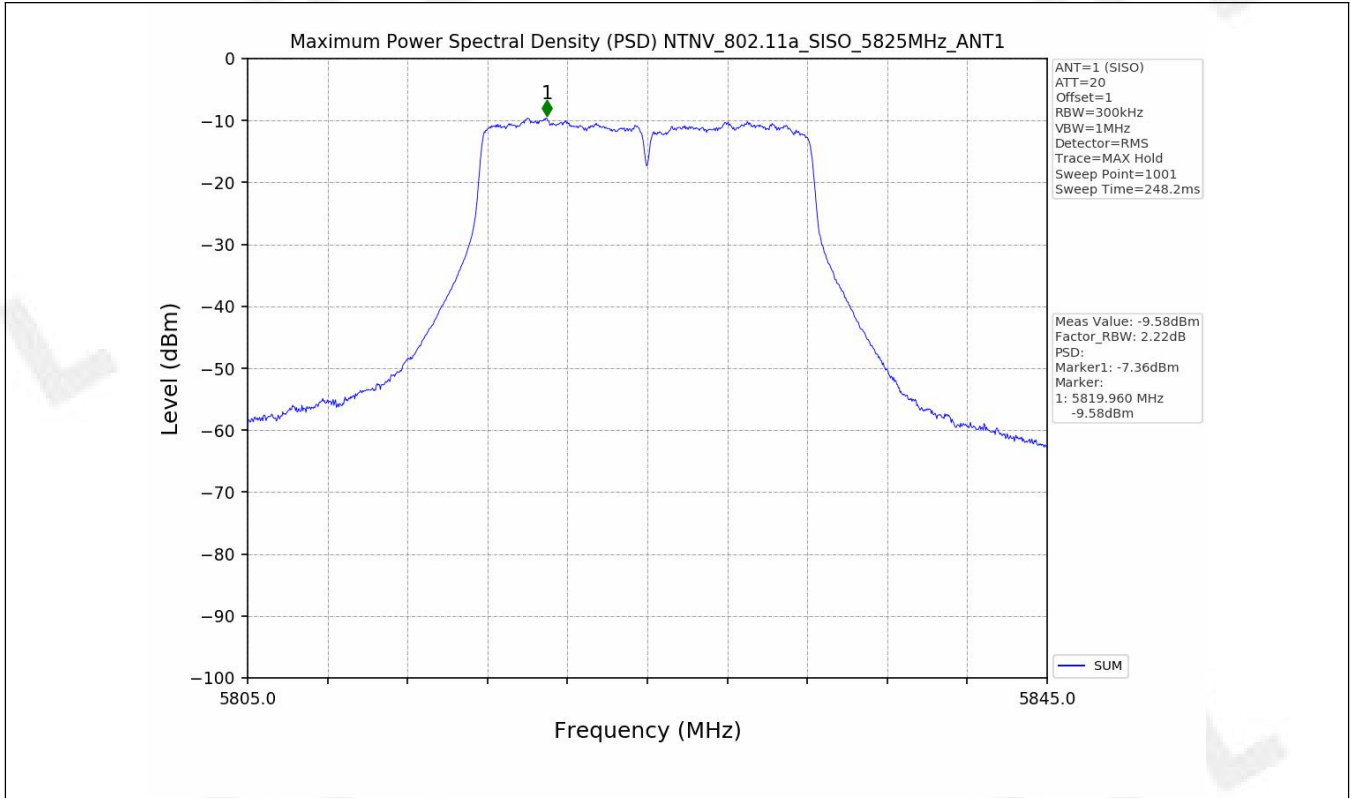

2.2 Test Graph

3. Maximum Power Spectral Density (PSD)

3.1 Test Result

Test Mode	Frequency (MHz)	Maximum Power Spectral Density (dBm/MHz)	Verdict
-----------	-----------------	--	---------

Test Mode	Frequency (MHz)	Tx Type	Maximum Power Spectral Density (dBm/500kHz)	Limits (dBm/500kHz)	Verdict
			Ant 1		
802.11a	5745	SISO	-5.51	≤30	PASS
	5785	SISO	-6.58	≤30	PASS
	5825	SISO	-7.36	≤30	PASS
802.11n(HT20)	5745	SISO	-6.68	≤30	PASS
	5785	SISO	-7.16	≤30	PASS
	5825	SISO	-8.51	≤30	PASS
802.11n(HT40)	5755	SISO	-8.98	≤30	PASS
	5795	SISO	-9.36	≤30	PASS
802.11ac(VHT20)	5745	SISO	-6.04	≤30	PASS
	5785	SISO	-7.03	≤30	PASS
	5825	SISO	-8.42	≤30	PASS
802.11ac(VHT40)	5755	SISO	-8.72	≤30	PASS
	5795	SISO	-9.78	≤30	PASS
802.11ac(VHT80)	5775	SISO	-11.42	≤30	PASS

3.2 Test Graph

4. Frequency Stability

4.1 Test Result

Test Condition	Test Mode	Test Frequency [MHz]	Ant	Result [ppm]	Limit [ppm]	Verdict
NTNV	802.11a	5745	1	0	<=20	PASS
		5785	1	3.46	<=20	PASS
		5825	1	-3.43	<=20	PASS
	802.11n	5755	1	-6.95	<=20	PASS
		5795	1	-6.9	<=20	PASS
	802.11ac	5775	1	0	<=20	PASS