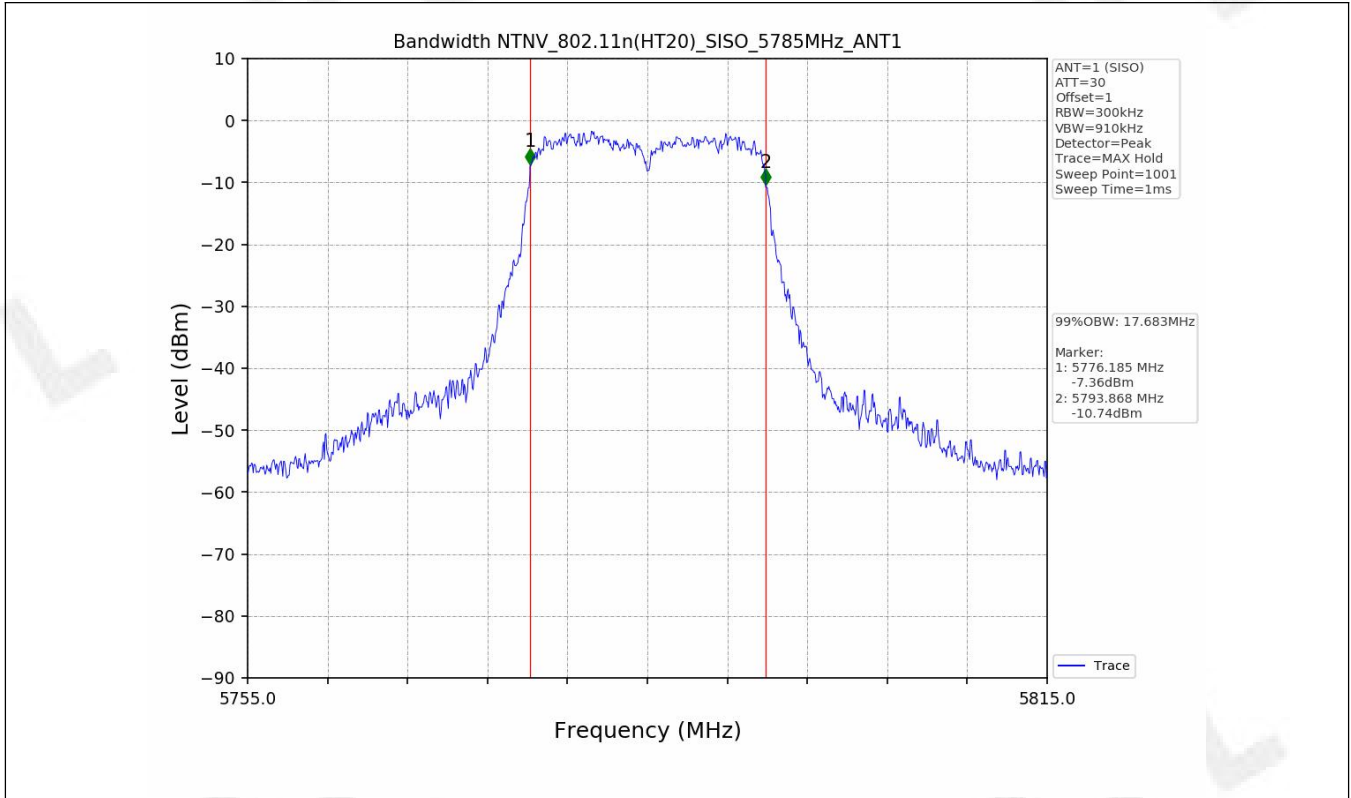

1.2 Test Graph - Emission Bandwidth

1.3 Test Graph - 99% Occupied Bandwidth

2. Maximum Conducted Output Power

2.1 Test Result

Test Mode	Frequency (MHz)	Tx Type	Measured Output Power (dBm)	Limit (dBm)	Verdict
			Ant 1		
802.11a	5745	SISO	9.52	≤30.00	PASS
	5785	SISO	10.31	≤30.00	PASS
	5825	SISO	8.61	≤30.00	PASS
802.11n(HT20)	5745	SISO	7.76	≤30.00	PASS
	5785	SISO	8.20	≤30.00	PASS
	5825	SISO	6.56	≤30.00	PASS
802.11n(HT40)	5755	SISO	8.14	≤30.00	PASS
	5795	SISO	7.87	≤30.00	PASS
802.11ac(VHT20)	5745	SISO	7.71	≤30.00	PASS
	5785	SISO	7.18	≤30.00	PASS
	5825	SISO	5.73	≤30.00	PASS
802.11ac(VHT40)	5755	SISO	8.39	≤30.00	PASS
	5795	SISO	7.80	≤30.00	PASS
802.11ac(VHT80)	5775	SISO	7.66	≤30.00	PASS

2.2 Test Graph

3. Maximum Power Spectral Density (PSD)

3.1 Test Result

Test Mode	Frequency (MHz)	Maximum Power Spectral Density (dBm/MHz)	Verdict
-----------	-----------------	--	---------

Test Mode	Frequency (MHz)	Tx Type	Maximum Power Spectral Density (dBm/500kHz)	Limits (dBm/500kHz)	Verdict
			Ant 1		
802.11a	5745	SISO	-5.51	≤30	PASS
	5785	SISO	-6.58	≤30	PASS
	5825	SISO	-7.36	≤30	PASS
802.11n(HT20)	5745	SISO	-6.68	≤30	PASS
	5785	SISO	-7.16	≤30	PASS
	5825	SISO	-8.51	≤30	PASS
802.11n(HT40)	5755	SISO	-8.98	≤30	PASS
	5795	SISO	-9.36	≤30	PASS
802.11ac(VHT20)	5745	SISO	-6.04	≤30	PASS
	5785	SISO	-7.03	≤30	PASS
	5825	SISO	-8.42	≤30	PASS
802.11ac(VHT40)	5755	SISO	-8.72	≤30	PASS
	5795	SISO	-9.78	≤30	PASS
802.11ac(VHT80)	5775	SISO	-11.42	≤30	PASS