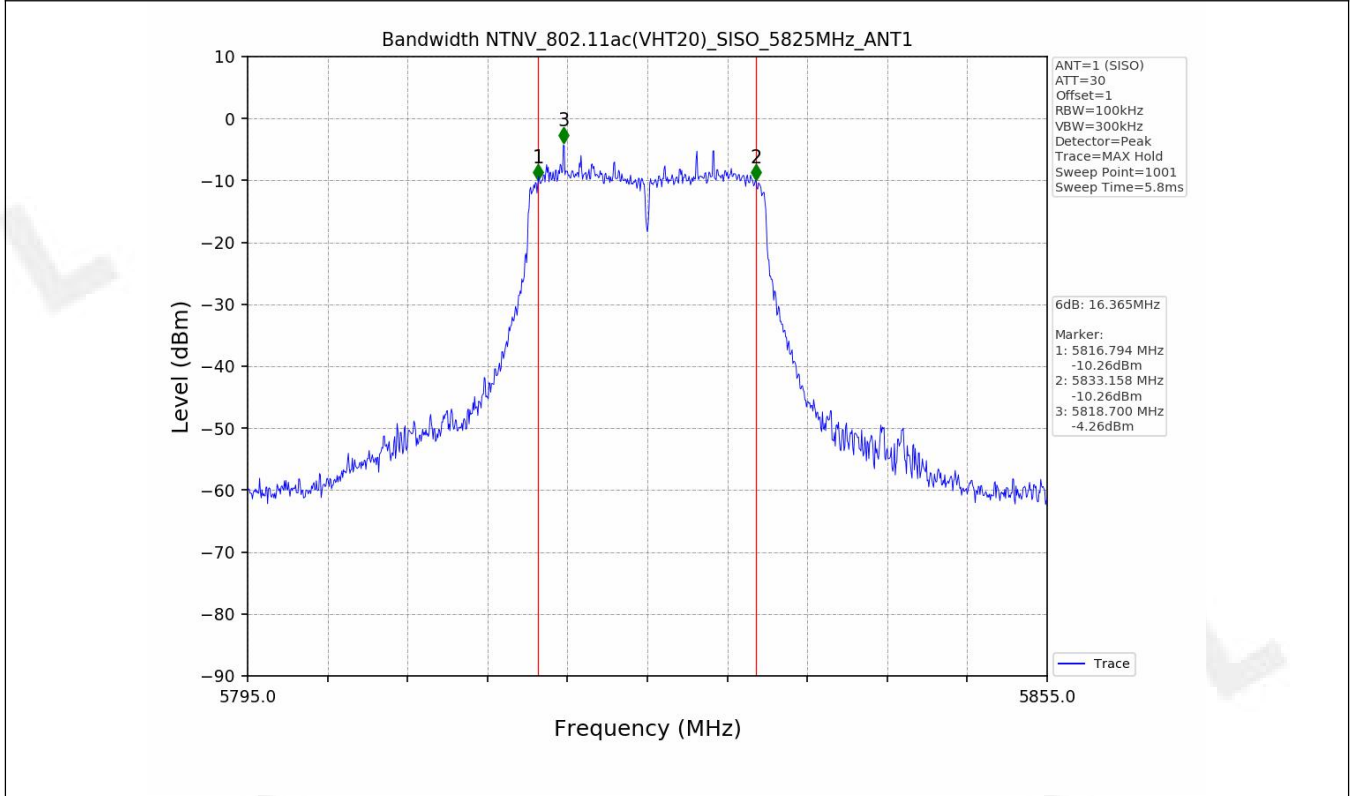

1.2 Test Graph - Emission Bandwidth

1.3 Test Graph - 99% Occupied Bandwidth

2. Maximum Conducted Output Power

2.1 Test Result

Test Mode	Frequency (MHz)	Tx Type	Measured Output Power (dBm)	Limit (dBm)	Verdict
			Ant 1		
802.11a	5745	SISO	9.52	≤30.00	PASS
	5785	SISO	10.31	≤30.00	PASS
	5825	SISO	8.61	≤30.00	PASS
802.11n(HT20)	5745	SISO	7.76	≤30.00	PASS
	5785	SISO	8.20	≤30.00	PASS
	5825	SISO	6.56	≤30.00	PASS
802.11n(HT40)	5755	SISO	8.14	≤30.00	PASS
	5795	SISO	7.87	≤30.00	PASS
802.11ac(VHT20)	5745	SISO	7.71	≤30.00	PASS
	5785	SISO	7.18	≤30.00	PASS
	5825	SISO	5.73	≤30.00	PASS
802.11ac(VHT40)	5755	SISO	8.39	≤30.00	PASS
	5795	SISO	7.80	≤30.00	PASS
802.11ac(VHT80)	5775	SISO	7.66	≤30.00	PASS

2.2 Test Graph

3. Maximum Power Spectral Density (PSD)

3.1 Test Result

Test Mode	Frequency (MHz)	Maximum Power Spectral Density (dBm/MHz)	Verdict
-----------	-----------------	--	---------

Test Mode	Frequency (MHz)	Tx Type	Maximum Power Spectral Density (dBm/500kHz)	Limits (dBm/500kHz)	Verdict
			Ant 1		
802.11a	5745	SISO	-5.51	≤30	PASS
	5785	SISO	-6.58	≤30	PASS
	5825	SISO	-7.36	≤30	PASS
802.11n(HT20)	5745	SISO	-6.68	≤30	PASS
	5785	SISO	-7.16	≤30	PASS
	5825	SISO	-8.51	≤30	PASS
802.11n(HT40)	5755	SISO	-8.98	≤30	PASS
	5795	SISO	-9.36	≤30	PASS
802.11ac(VHT20)	5745	SISO	-6.04	≤30	PASS
	5785	SISO	-7.03	≤30	PASS
	5825	SISO	-8.42	≤30	PASS
802.11ac(VHT40)	5755	SISO	-8.72	≤30	PASS
	5795	SISO	-9.78	≤30	PASS
802.11ac(VHT80)	5775	SISO	-11.42	≤30	PASS