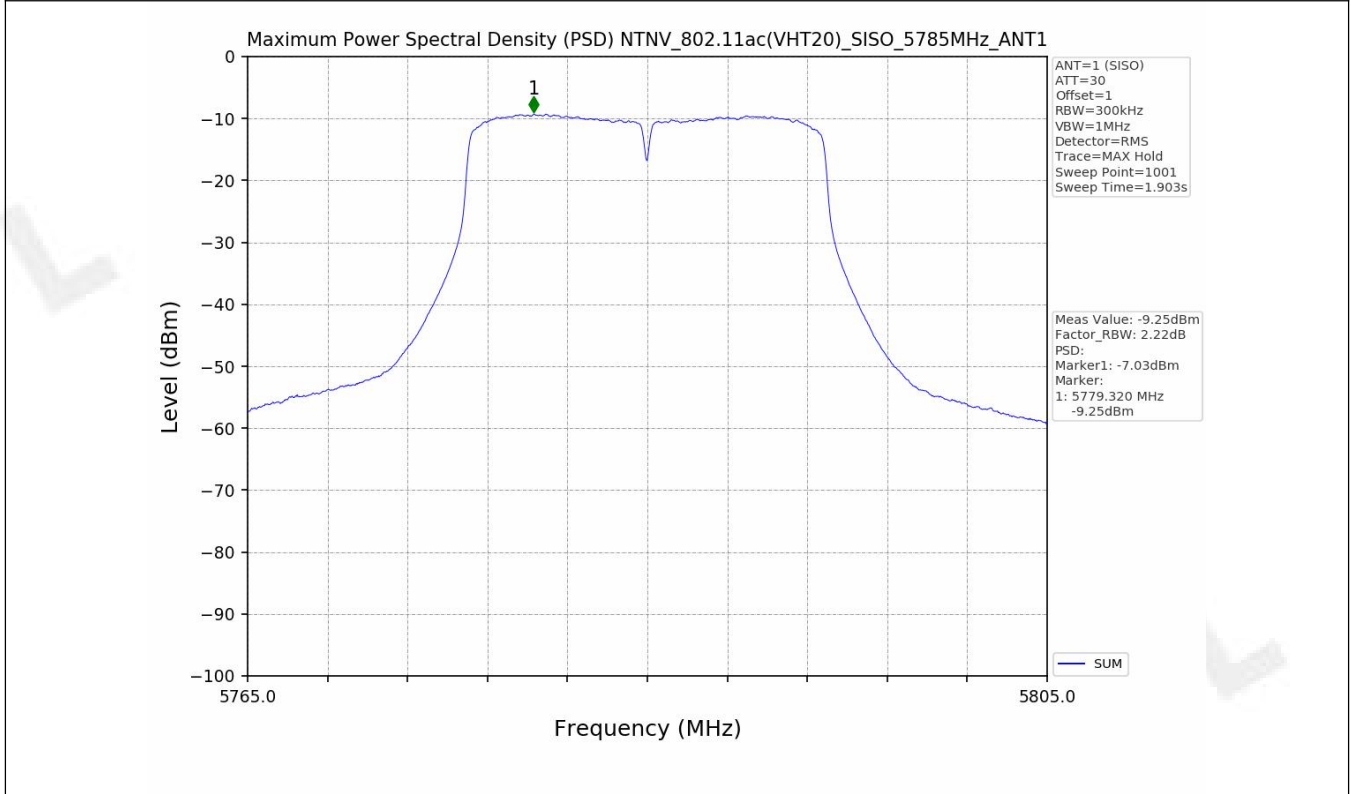

2.2 Test Graph

3. Maximum Power Spectral Density (PSD)

3.1 Test Result

Test Mode	Frequency (MHz)	Maximum Power Spectral Density (dBm/MHz)	Verdict
-----------	-----------------	--	---------

Test Mode	Frequency (MHz)	Tx Type	Maximum Power Spectral Density (dBm/500kHz)	Limits (dBm/500kHz)	Verdict
			Ant 1		
802.11a	5745	SISO	-5.51	≤30	PASS
	5785	SISO	-6.58	≤30	PASS
	5825	SISO	-7.36	≤30	PASS
802.11n(HT20)	5745	SISO	-6.68	≤30	PASS
	5785	SISO	-7.16	≤30	PASS
	5825	SISO	-8.51	≤30	PASS
802.11n(HT40)	5755	SISO	-8.98	≤30	PASS
	5795	SISO	-9.36	≤30	PASS
802.11ac(VHT20)	5745	SISO	-6.04	≤30	PASS
	5785	SISO	-7.03	≤30	PASS
	5825	SISO	-8.42	≤30	PASS
802.11ac(VHT40)	5755	SISO	-8.72	≤30	PASS
	5795	SISO	-9.78	≤30	PASS
802.11ac(VHT80)	5775	SISO	-11.42	≤30	PASS

3.2 Test Graph

4. Frequency Stability

4.1 Test Result

Test Condition	Test Mode	Test Frequency [MHz]	Ant	Result [ppm]	Limit [ppm]	Verdict
NTNV	802.11a	5745	1	0	<=20	PASS
		5785	1	3.46	<=20	PASS
		5825	1	-3.43	<=20	PASS
	802.11n	5755	1	-6.95	<=20	PASS
		5795	1	-6.9	<=20	PASS
	802.11ac	5775	1	0	<=20	PASS