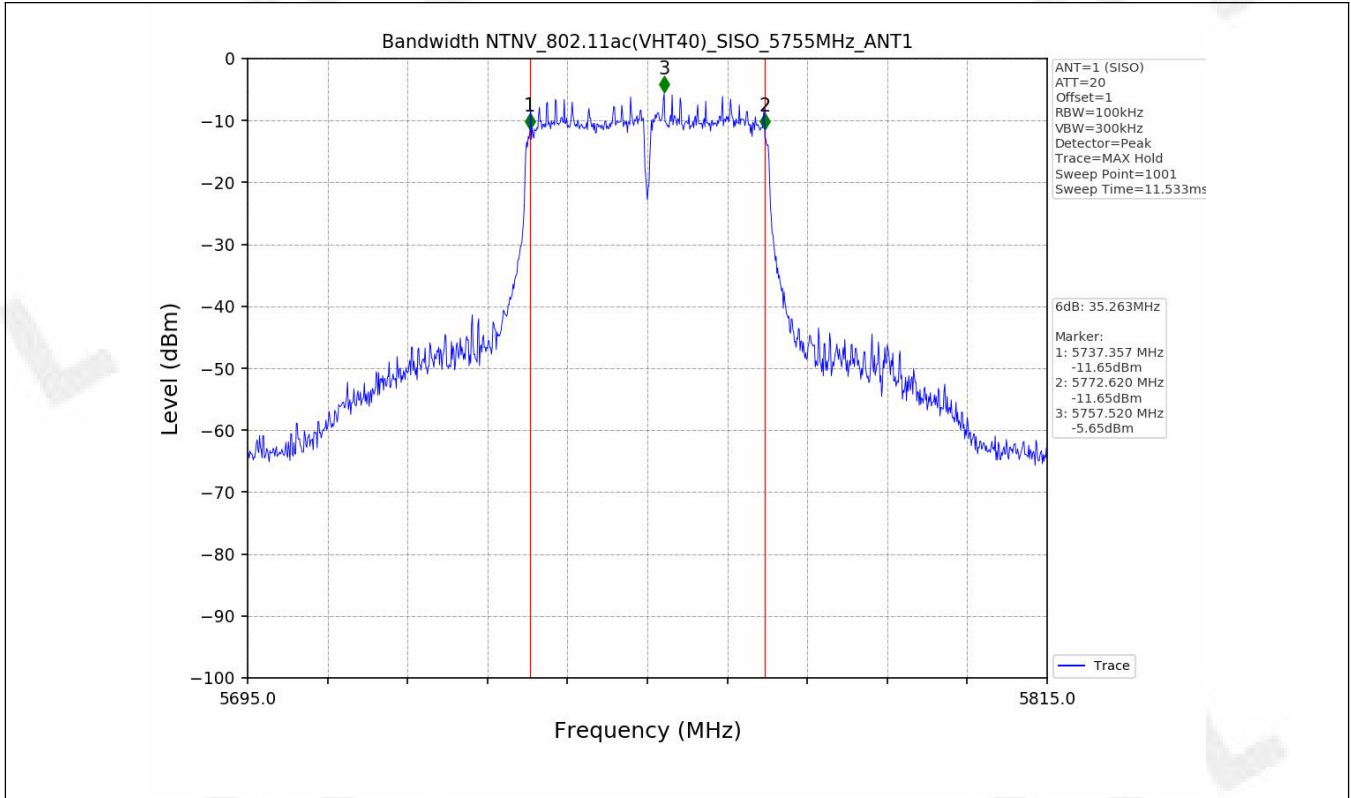

1.2 Test Graph - Emission Bandwidth

1.3 Test Graph - 99% Occupied Bandwidth

2. Maximum Conducted Output Power

2.1 Test Result

Test Mode	Frequency (MHz)	Tx Type	Measured Output Power (dBm)	Limit (dBm)	Verdict
			Ant 1		
802.11a	5745	SISO	9.52	≤30.00	PASS
	5785	SISO	10.31	≤30.00	PASS
	5825	SISO	8.61	≤30.00	PASS
802.11n(HT20)	5745	SISO	7.76	≤30.00	PASS
	5785	SISO	8.20	≤30.00	PASS
	5825	SISO	6.56	≤30.00	PASS
802.11n(HT40)	5755	SISO	8.14	≤30.00	PASS
	5795	SISO	7.87	≤30.00	PASS
802.11ac(VHT20)	5745	SISO	7.71	≤30.00	PASS
	5785	SISO	7.18	≤30.00	PASS
	5825	SISO	5.73	≤30.00	PASS
802.11ac(VHT40)	5755	SISO	8.39	≤30.00	PASS
	5795	SISO	7.80	≤30.00	PASS
802.11ac(VHT80)	5775	SISO	7.66	≤30.00	PASS

2.2 Test Graph

3. Maximum Power Spectral Density (PSD)

3.1 Test Result

Test Mode	Frequency (MHz)	Maximum Power Spectral Density (dBm/MHz)	Verdict
-----------	-----------------	--	---------

Test Mode	Frequency (MHz)	Tx Type	Maximum Power Spectral Density (dBm/500kHz)	Limits (dBm/500kHz)	Verdict
			Ant 1		
802.11a	5745	SISO	-5.51	≤30	PASS
	5785	SISO	-6.58	≤30	PASS
	5825	SISO	-7.36	≤30	PASS
802.11n(HT20)	5745	SISO	-6.68	≤30	PASS
	5785	SISO	-7.16	≤30	PASS
	5825	SISO	-8.51	≤30	PASS
802.11n(HT40)	5755	SISO	-8.98	≤30	PASS
	5795	SISO	-9.36	≤30	PASS
802.11ac(VHT20)	5745	SISO	-6.04	≤30	PASS
	5785	SISO	-7.03	≤30	PASS
	5825	SISO	-8.42	≤30	PASS
802.11ac(VHT40)	5755	SISO	-8.72	≤30	PASS
	5795	SISO	-9.78	≤30	PASS
802.11ac(VHT80)	5775	SISO	-11.42	≤30	PASS