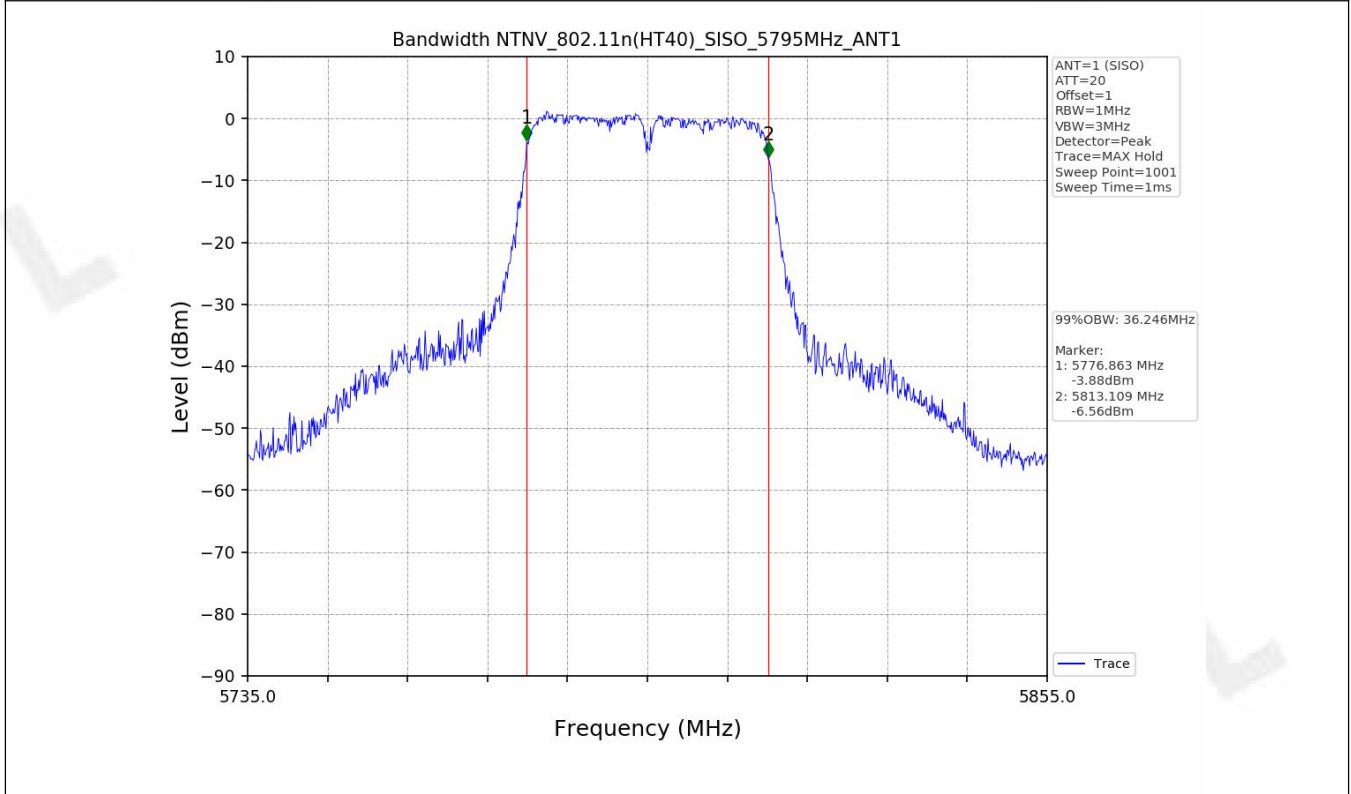

1.2 Test Graph - Emission Bandwidth

1.3 Test Graph - 99% Occupied Bandwidth

2. Maximum Conducted Output Power

2.1 Test Result

Test Mode	Frequency (MHz)	Tx Type	Measured Output Power (dBm)	Limit (dBm)	Verdict
			Ant 1		
802.11a	5745	SISO	9.52	≤30.00	PASS
	5785	SISO	10.31	≤30.00	PASS
	5825	SISO	8.61	≤30.00	PASS
802.11n(HT20)	5745	SISO	7.76	≤30.00	PASS
	5785	SISO	8.20	≤30.00	PASS
	5825	SISO	6.56	≤30.00	PASS
802.11n(HT40)	5755	SISO	8.14	≤30.00	PASS
	5795	SISO	7.87	≤30.00	PASS
802.11ac(VHT20)	5745	SISO	7.71	≤30.00	PASS
	5785	SISO	7.18	≤30.00	PASS
	5825	SISO	5.73	≤30.00	PASS
802.11ac(VHT40)	5755	SISO	8.39	≤30.00	PASS
	5795	SISO	7.80	≤30.00	PASS
802.11ac(VHT80)	5775	SISO	7.66	≤30.00	PASS

2.2 Test Graph

3. Maximum Power Spectral Density (PSD)

3.1 Test Result

Test Mode	Frequency (MHz)	Maximum Power Spectral Density (dBm/MHz)	Verdict
-----------	-----------------	--	---------

Test Mode	Frequency (MHz)	Tx Type	Maximum Power Spectral Density (dBm/500kHz)	Limits (dBm/500kHz)	Verdict
			Ant 1		
802.11a	5745	SISO	-5.51	≤30	PASS
	5785	SISO	-6.58	≤30	PASS
	5825	SISO	-7.36	≤30	PASS
802.11n(HT20)	5745	SISO	-6.68	≤30	PASS
	5785	SISO	-7.16	≤30	PASS
	5825	SISO	-8.51	≤30	PASS
802.11n(HT40)	5755	SISO	-8.98	≤30	PASS
	5795	SISO	-9.36	≤30	PASS
802.11ac(VHT20)	5745	SISO	-6.04	≤30	PASS
	5785	SISO	-7.03	≤30	PASS
	5825	SISO	-8.42	≤30	PASS
802.11ac(VHT40)	5755	SISO	-8.72	≤30	PASS
	5795	SISO	-9.78	≤30	PASS
802.11ac(VHT80)	5775	SISO	-11.42	≤30	PASS