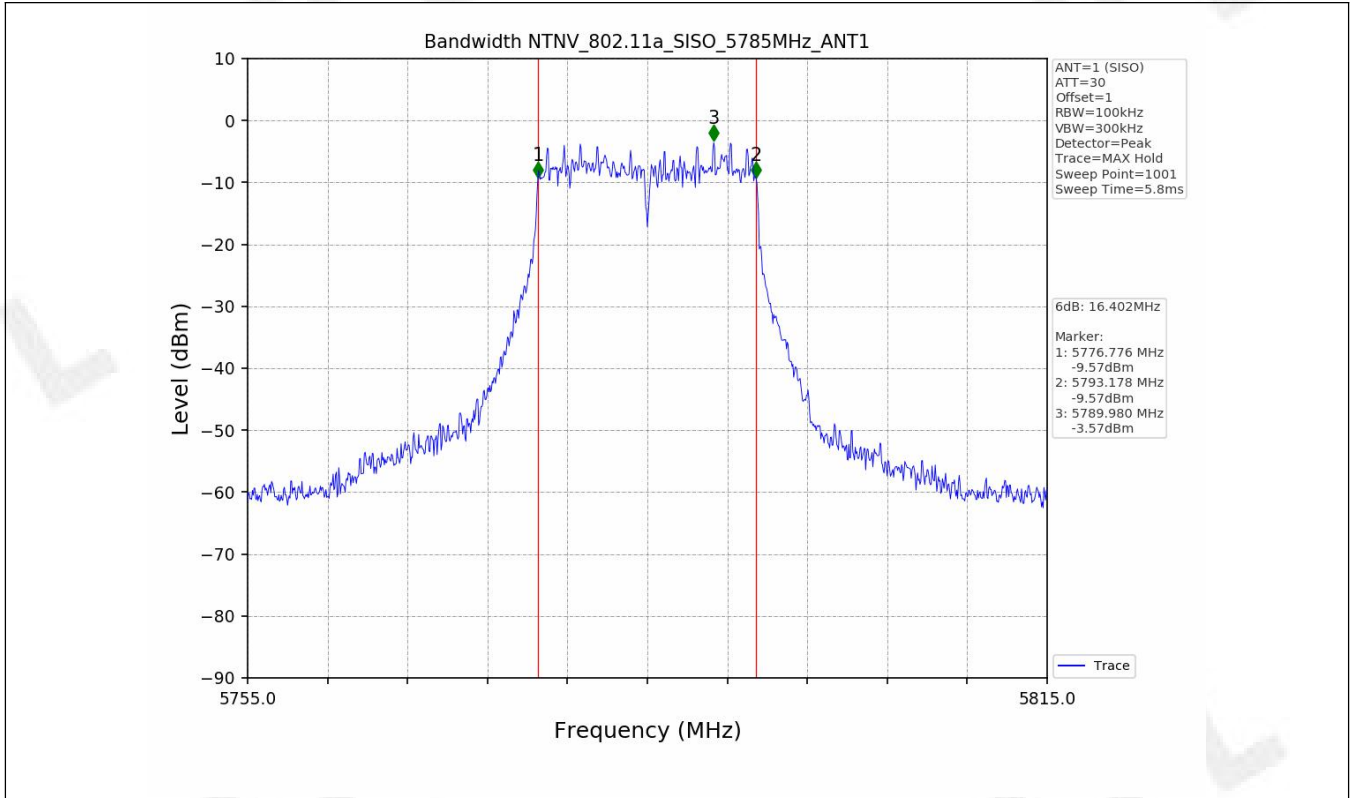

Appendix for 15.407

1. Bandwidth

1.1 Test Result

Test Mode	Frequency (MHz)	TX Type	ANT No.	Emission Bandwidth		Verdict
				Test Result (MHz)	Limits (MHz)	
802.11a	5745	SISO	1	16.291	≥0.5	PASS
	5785	SISO	1	16.402	≥0.5	PASS
	5825	SISO	1	16.382	≥0.5	PASS
802.11n(HT20)	5745	SISO	1	17.086	≥0.5	PASS
	5785	SISO	1	17.134	≥0.5	PASS
	5825	SISO	1	16.195	≥0.5	PASS
802.11n(HT40)	5755	SISO	1	35.107	≥0.5	PASS
	5795	SISO	1	35.089	≥0.5	PASS
802.11ac(VHT20)	5745	SISO	1	16.945	≥0.5	PASS
	5785	SISO	1	17.080	≥0.5	PASS
	5825	SISO	1	16.365	≥0.5	PASS
802.11ac(VHT40)	5755	SISO	1	35.263	≥0.5	PASS
	5795	SISO	1	35.238	≥0.5	PASS
802.11ac(VHT80)	5775	SISO	1	75.041	≥0.5	PASS

1.2 Test Graph - Emission Bandwidth

1.3 Test Graph - 99% Occupied Bandwidth

2. Maximum Conducted Output Power

2.1 Test Result

Test Mode	Frequency (MHz)	Tx Type	Measured Output Power (dBm)	Limit (dBm)	Verdict
			Ant 1		
802.11a	5745	SISO	9.52	≤30.00	PASS
	5785	SISO	10.31	≤30.00	PASS
	5825	SISO	8.61	≤30.00	PASS
802.11n(HT20)	5745	SISO	7.76	≤30.00	PASS
	5785	SISO	8.20	≤30.00	PASS
	5825	SISO	6.56	≤30.00	PASS
802.11n(HT40)	5755	SISO	8.14	≤30.00	PASS
	5795	SISO	7.87	≤30.00	PASS
802.11ac(VHT20)	5745	SISO	7.71	≤30.00	PASS
	5785	SISO	7.18	≤30.00	PASS
	5825	SISO	5.73	≤30.00	PASS
802.11ac(VHT40)	5755	SISO	8.39	≤30.00	PASS
	5795	SISO	7.80	≤30.00	PASS
802.11ac(VHT80)	5775	SISO	7.66	≤30.00	PASS