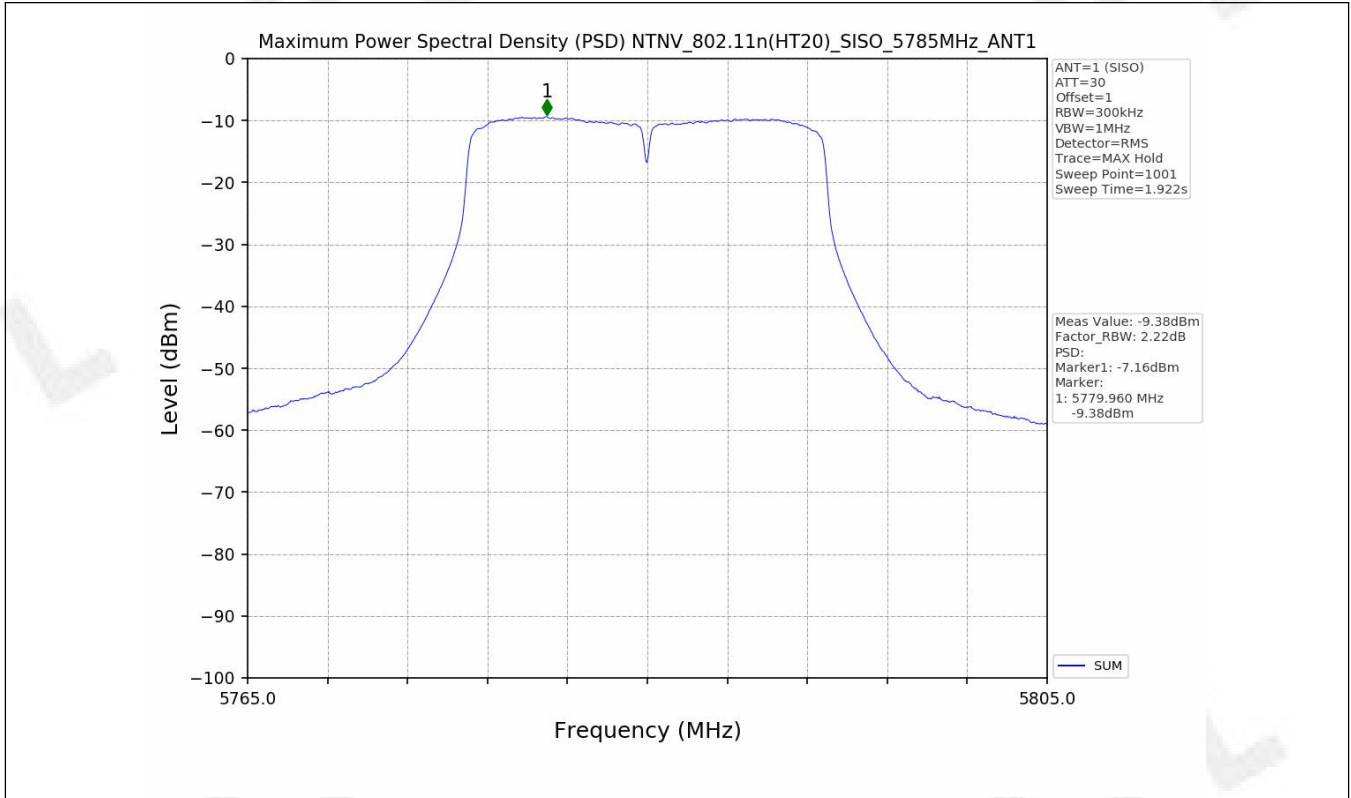

2.2 Test Graph

3. Maximum Power Spectral Density (PSD)

3.1 Test Result

Test Mode	Frequency (MHz)	Maximum Power Spectral Density (dBm/MHz)	Verdict
-----------	-----------------	--	---------

Test Mode	Frequency (MHz)	Tx Type	Maximum Power Spectral Density (dBm/500kHz)	Limits (dBm/500kHz)	Verdict
			Ant 1		
802.11a	5745	SISO	-5.51	≤30	PASS
	5785	SISO	-6.58	≤30	PASS
	5825	SISO	-7.36	≤30	PASS
802.11n(HT20)	5745	SISO	-6.68	≤30	PASS
	5785	SISO	-7.16	≤30	PASS
	5825	SISO	-8.51	≤30	PASS
802.11n(HT40)	5755	SISO	-8.98	≤30	PASS
	5795	SISO	-9.36	≤30	PASS
802.11ac(VHT20)	5745	SISO	-6.04	≤30	PASS
	5785	SISO	-7.03	≤30	PASS
	5825	SISO	-8.42	≤30	PASS
802.11ac(VHT40)	5755	SISO	-8.72	≤30	PASS
	5795	SISO	-9.78	≤30	PASS
802.11ac(VHT80)	5775	SISO	-11.42	≤30	PASS

3.2 Test Graph

4. Frequency Stability

4.1 Test Result

Test Condition	Test Mode	Test Frequency [MHz]	Ant	Result [ppm]	Limit [ppm]	Verdict
NTNV	802.11a	5745	1	0	<=20	PASS
		5785	1	3.46	<=20	PASS
		5825	1	-3.43	<=20	PASS
	802.11n	5755	1	-6.95	<=20	PASS
		5795	1	-6.9	<=20	PASS
	802.11ac	5775	1	0	<=20	PASS