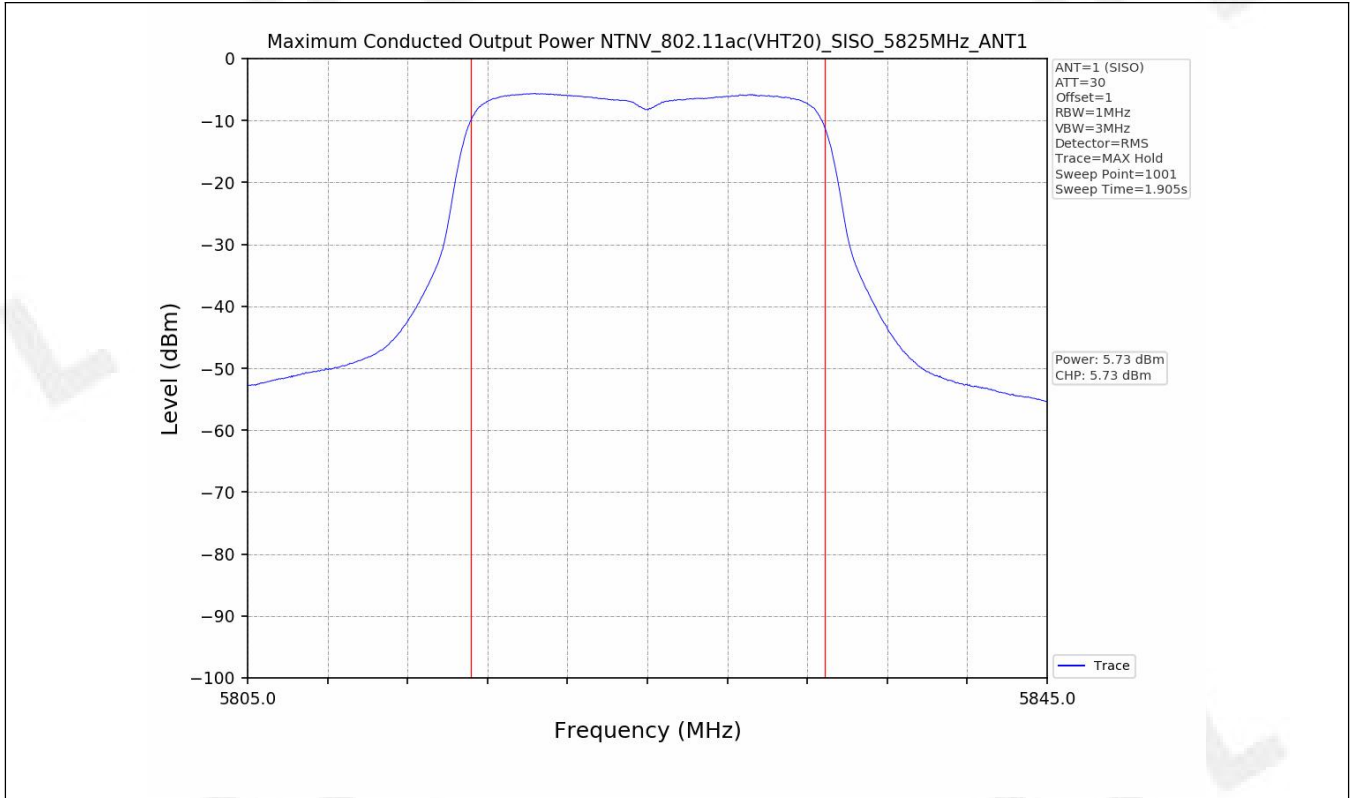

2.2 Test Graph

3. Maximum Power Spectral Density (PSD)

3.1 Test Result

Test Mode	Frequency (MHz)	Maximum Power Spectral Density (dBm/MHz)	Verdict
-----------	-----------------	--	---------

Test Mode	Frequency (MHz)	Tx Type	Maximum Power Spectral Density (dBm/500kHz)	Limits (dBm/500kHz)	Verdict
			Ant 1		
802.11a	5745	SISO	-5.51	≤30	PASS
	5785	SISO	-6.58	≤30	PASS
	5825	SISO	-7.36	≤30	PASS
802.11n(HT20)	5745	SISO	-6.68	≤30	PASS
	5785	SISO	-7.16	≤30	PASS
	5825	SISO	-8.51	≤30	PASS
802.11n(HT40)	5755	SISO	-8.98	≤30	PASS
	5795	SISO	-9.36	≤30	PASS
802.11ac(VHT20)	5745	SISO	-6.04	≤30	PASS
	5785	SISO	-7.03	≤30	PASS
	5825	SISO	-8.42	≤30	PASS
802.11ac(VHT40)	5755	SISO	-8.72	≤30	PASS
	5795	SISO	-9.78	≤30	PASS
802.11ac(VHT80)	5775	SISO	-11.42	≤30	PASS

3.2 Test Graph

4. Frequency Stability

4.1 Test Result

Test Condition	Test Mode	Test Frequency [MHz]	Ant	Result [ppm]	Limit [ppm]	Verdict
NTNV	802.11a	5745	1	0	<=20	PASS
		5785	1	3.46	<=20	PASS
		5825	1	-3.43	<=20	PASS
	802.11n	5755	1	-6.95	<=20	PASS
		5795	1	-6.9	<=20	PASS
	802.11ac	5775	1	0	<=20	PASS