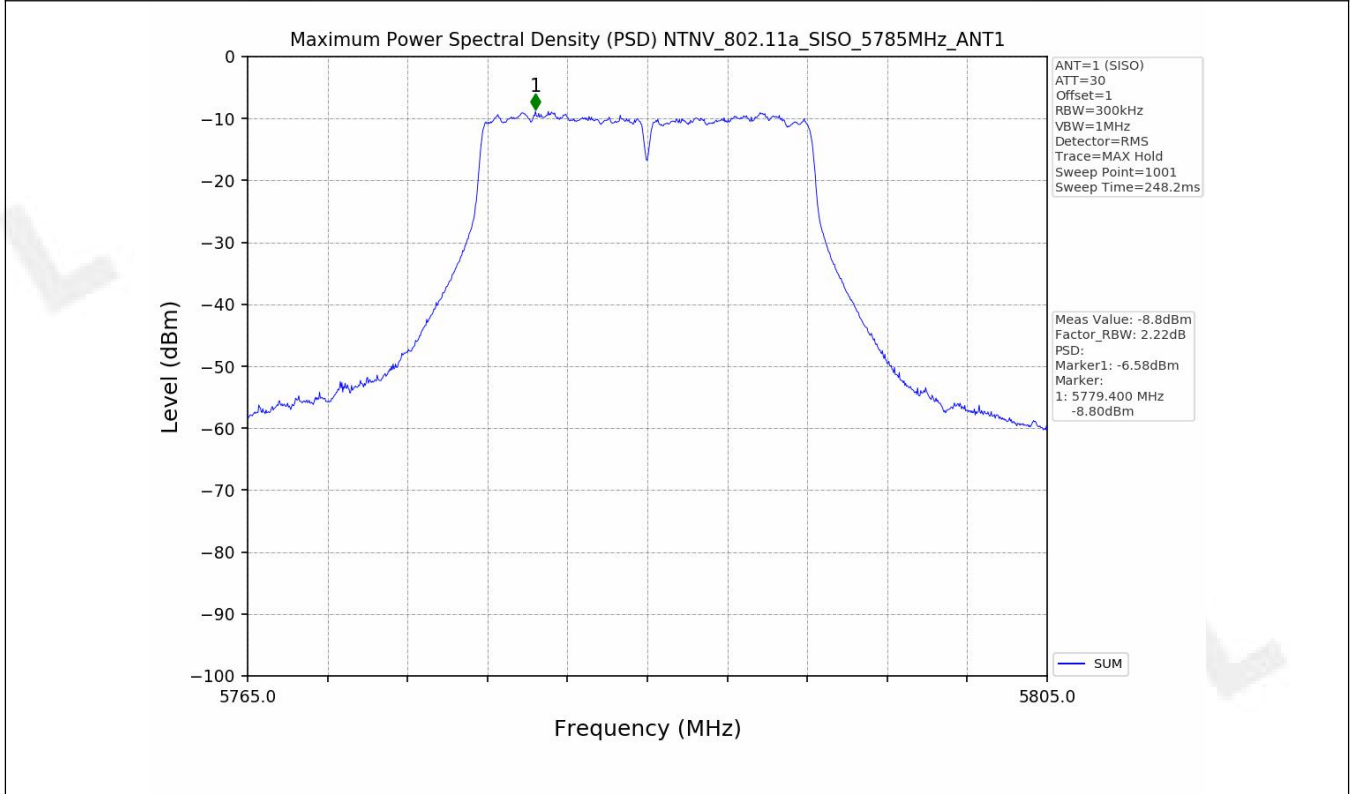

2.2 Test Graph

3. Maximum Power Spectral Density (PSD)

3.1 Test Result

Test Mode	Frequency (MHz)	Maximum Power Spectral Density (dBm/MHz)	Verdict
-----------	-----------------	--	---------

Test Mode	Frequency (MHz)	Tx Type	Maximum Power Spectral Density (dBm/500kHz)	Limits (dBm/500kHz)	Verdict
			Ant 1		
802.11a	5745	SISO	-5.51	≤30	PASS
	5785	SISO	-6.58	≤30	PASS
	5825	SISO	-7.36	≤30	PASS
802.11n(HT20)	5745	SISO	-6.68	≤30	PASS
	5785	SISO	-7.16	≤30	PASS
	5825	SISO	-8.51	≤30	PASS
802.11n(HT40)	5755	SISO	-8.98	≤30	PASS
	5795	SISO	-9.36	≤30	PASS
802.11ac(VHT20)	5745	SISO	-6.04	≤30	PASS
	5785	SISO	-7.03	≤30	PASS
	5825	SISO	-8.42	≤30	PASS
802.11ac(VHT40)	5755	SISO	-8.72	≤30	PASS
	5795	SISO	-9.78	≤30	PASS
802.11ac(VHT80)	5775	SISO	-11.42	≤30	PASS

3.2 Test Graph

4. Frequency Stability

4.1 Test Result

Test Condition	Test Mode	Test Frequency [MHz]	Ant	Result [ppm]	Limit [ppm]	Verdict
NTNV	802.11a	5745	1	0	<=20	PASS
		5785	1	3.46	<=20	PASS
		5825	1	-3.43	<=20	PASS
	802.11n	5755	1	-6.95	<=20	PASS
		5795	1	-6.9	<=20	PASS
	802.11ac	5775	1	0	<=20	PASS