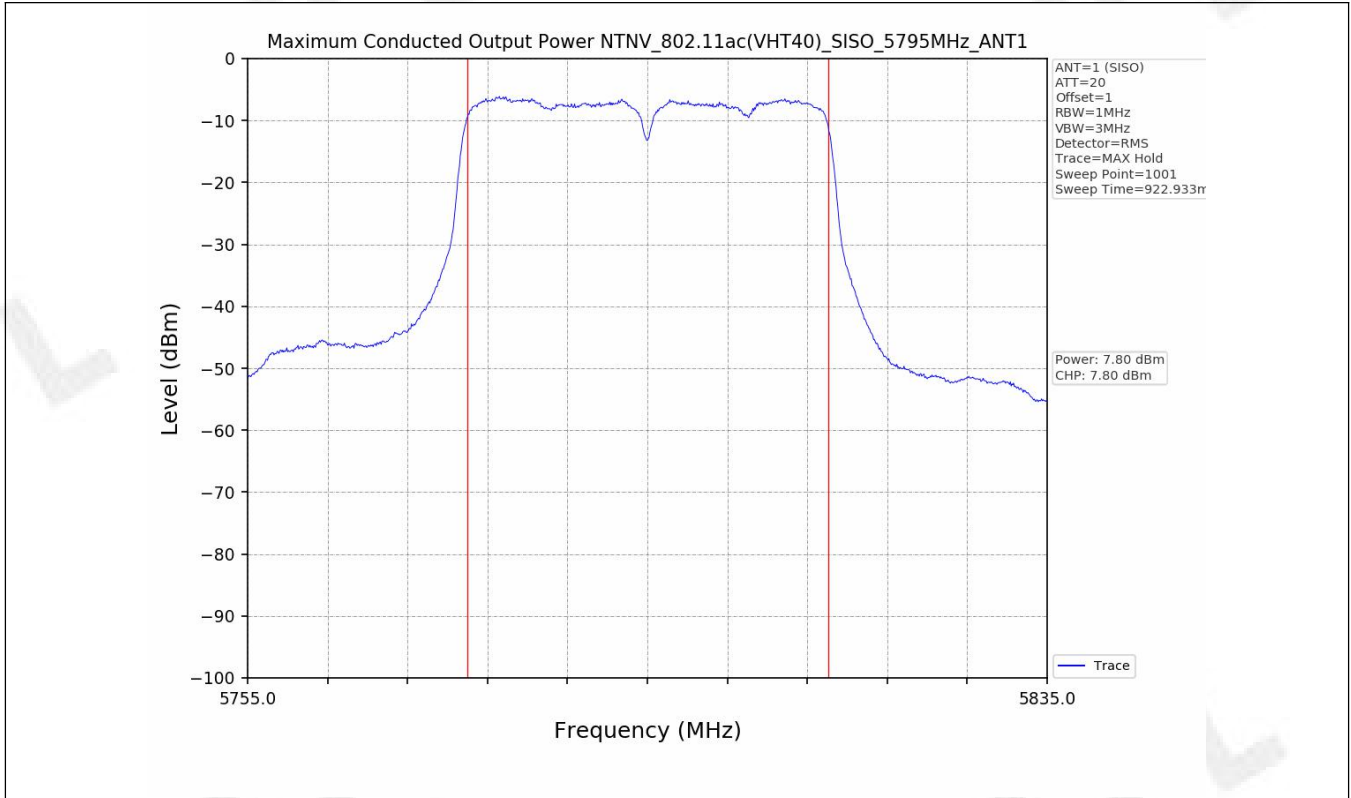

2.2 Test Graph

3. Maximum Power Spectral Density (PSD)

3.1 Test Result

Test Mode	Frequency (MHz)	Maximum Power Spectral Density (dBm/MHz)	Verdict
-----------	-----------------	--	---------

Test Mode	Frequency (MHz)	Tx Type	Maximum Power Spectral Density (dBm/500kHz)	Limits (dBm/500kHz)	Verdict
			Ant 1		
802.11a	5745	SISO	-5.51	≤30	PASS
	5785	SISO	-6.58	≤30	PASS
	5825	SISO	-7.36	≤30	PASS
802.11n(HT20)	5745	SISO	-6.68	≤30	PASS
	5785	SISO	-7.16	≤30	PASS
	5825	SISO	-8.51	≤30	PASS
802.11n(HT40)	5755	SISO	-8.98	≤30	PASS
	5795	SISO	-9.36	≤30	PASS
802.11ac(VHT20)	5745	SISO	-6.04	≤30	PASS
	5785	SISO	-7.03	≤30	PASS
	5825	SISO	-8.42	≤30	PASS
802.11ac(VHT40)	5755	SISO	-8.72	≤30	PASS
	5795	SISO	-9.78	≤30	PASS
802.11ac(VHT80)	5775	SISO	-11.42	≤30	PASS

3.2 Test Graph

4. Frequency Stability

4.1 Test Result

Test Condition	Test Mode	Test Frequency [MHz]	Ant	Result [ppm]	Limit [ppm]	Verdict
NTNV	802.11a	5745	1	0	<=20	PASS
		5785	1	3.46	<=20	PASS
		5825	1	-3.43	<=20	PASS
	802.11n	5755	1	-6.95	<=20	PASS
		5795	1	-6.9	<=20	PASS
	802.11ac	5775	1	0	<=20	PASS