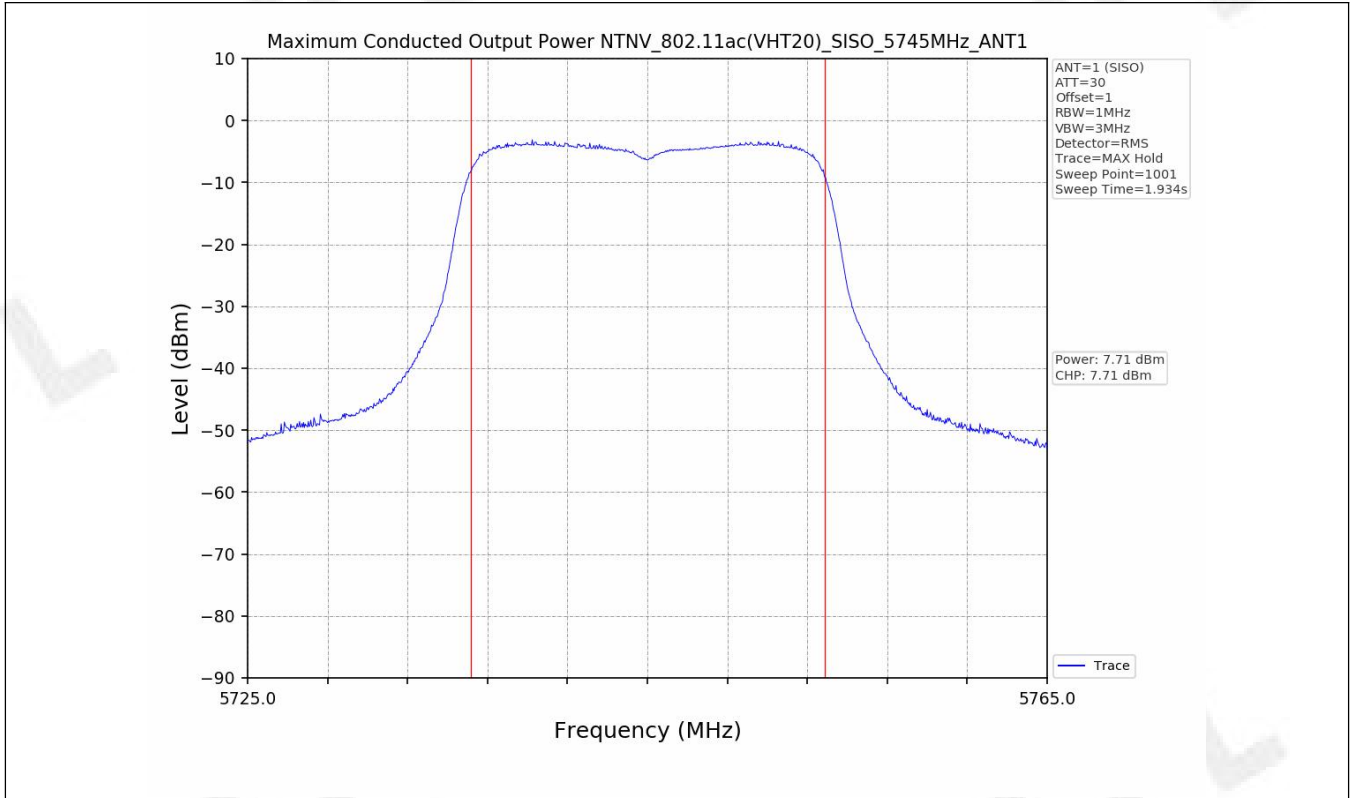

2.2 Test Graph

3. Maximum Power Spectral Density (PSD)

3.1 Test Result

Test Mode	Frequency (MHz)	Maximum Power Spectral Density (dBm/MHz)	Verdict
-----------	-----------------	--	---------

Test Mode	Frequency (MHz)	Tx Type	Maximum Power Spectral Density (dBm/500kHz)	Limits (dBm/500kHz)	Verdict
			Ant 1		
802.11a	5745	SISO	-5.51	≤30	PASS
	5785	SISO	-6.58	≤30	PASS
	5825	SISO	-7.36	≤30	PASS
802.11n(HT20)	5745	SISO	-6.68	≤30	PASS
	5785	SISO	-7.16	≤30	PASS
	5825	SISO	-8.51	≤30	PASS
802.11n(HT40)	5755	SISO	-8.98	≤30	PASS
	5795	SISO	-9.36	≤30	PASS
802.11ac(VHT20)	5745	SISO	-6.04	≤30	PASS
	5785	SISO	-7.03	≤30	PASS
	5825	SISO	-8.42	≤30	PASS
802.11ac(VHT40)	5755	SISO	-8.72	≤30	PASS
	5795	SISO	-9.78	≤30	PASS
802.11ac(VHT80)	5775	SISO	-11.42	≤30	PASS

3.2 Test Graph

4. Frequency Stability

4.1 Test Result

Test Condition	Test Mode	Test Frequency [MHz]	Ant	Result [ppm]	Limit [ppm]	Verdict
NTNV	802.11a	5745	1	0	<=20	PASS
		5785	1	3.46	<=20	PASS
		5825	1	-3.43	<=20	PASS
	802.11n	5755	1	-6.95	<=20	PASS
		5795	1	-6.9	<=20	PASS
	802.11ac	5775	1	0	<=20	PASS