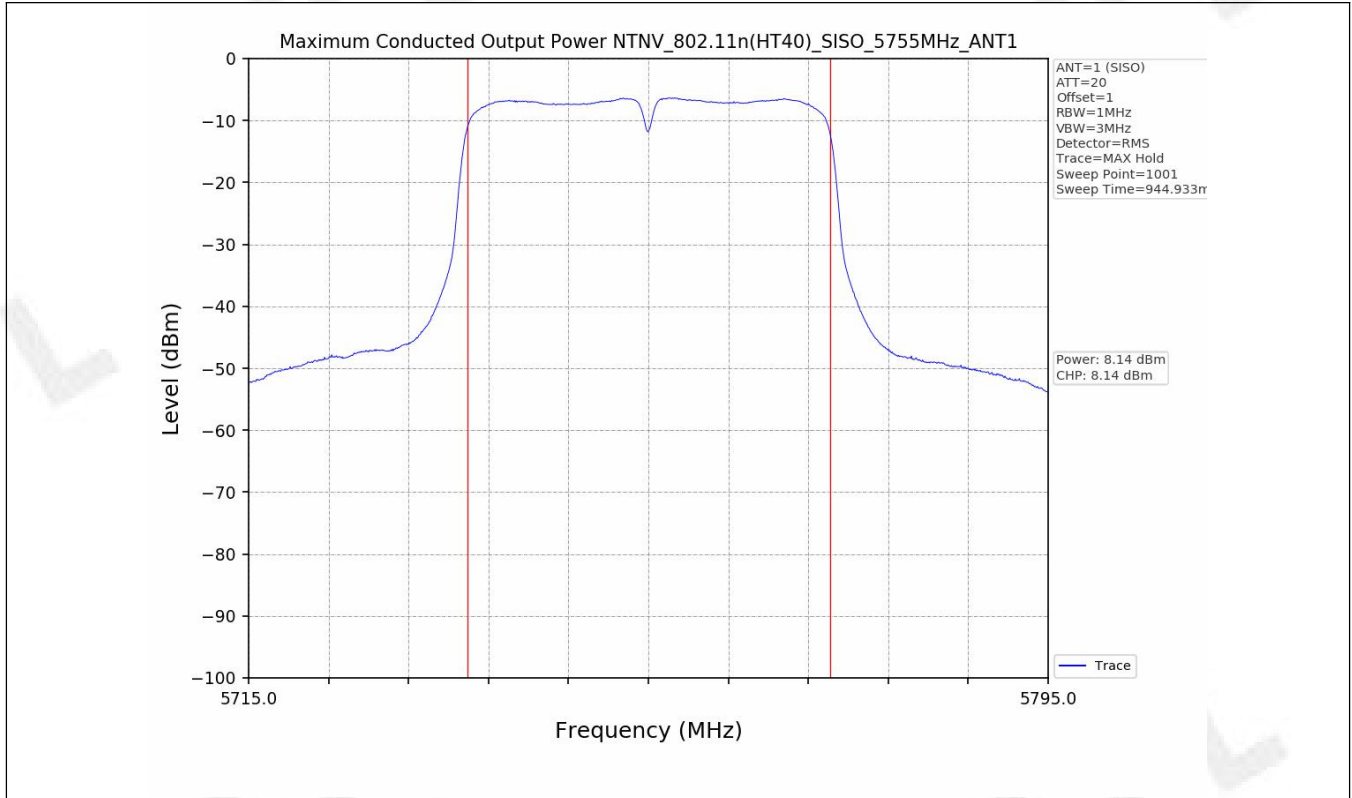

1.2 Test Graph - Emission Bandwidth

1.3 Test Graph - 99% Occupied Bandwidth

2. Maximum Conducted Output Power

2.1 Test Result

Test Mode	Frequency (MHz)	Tx Type	Measured Output Power (dBm)	Limit (dBm)	Verdict
			Ant 1		
802.11a	5745	SISO	9.52	≤30.00	PASS
	5785	SISO	10.31	≤30.00	PASS
	5825	SISO	8.61	≤30.00	PASS
802.11n(HT20)	5745	SISO	7.76	≤30.00	PASS
	5785	SISO	8.20	≤30.00	PASS
	5825	SISO	6.56	≤30.00	PASS
802.11n(HT40)	5755	SISO	8.14	≤30.00	PASS
	5795	SISO	7.87	≤30.00	PASS
802.11ac(VHT20)	5745	SISO	7.71	≤30.00	PASS
	5785	SISO	7.18	≤30.00	PASS
	5825	SISO	5.73	≤30.00	PASS
802.11ac(VHT40)	5755	SISO	8.39	≤30.00	PASS
	5795	SISO	7.80	≤30.00	PASS
802.11ac(VHT80)	5775	SISO	7.66	≤30.00	PASS

2.2 Test Graph

3. Maximum Power Spectral Density (PSD)

3.1 Test Result

Test Mode	Frequency (MHz)	Maximum Power Spectral Density (dBm/MHz)	Verdict
-----------	-----------------	--	---------

Test Mode	Frequency (MHz)	Tx Type	Maximum Power Spectral Density (dBm/500kHz)	Limits (dBm/500kHz)	Verdict
			Ant 1		
802.11a	5745	SISO	-5.51	≤30	PASS
	5785	SISO	-6.58	≤30	PASS
	5825	SISO	-7.36	≤30	PASS
802.11n(HT20)	5745	SISO	-6.68	≤30	PASS
	5785	SISO	-7.16	≤30	PASS
	5825	SISO	-8.51	≤30	PASS
802.11n(HT40)	5755	SISO	-8.98	≤30	PASS
	5795	SISO	-9.36	≤30	PASS
802.11ac(VHT20)	5745	SISO	-6.04	≤30	PASS
	5785	SISO	-7.03	≤30	PASS
	5825	SISO	-8.42	≤30	PASS
802.11ac(VHT40)	5755	SISO	-8.72	≤30	PASS
	5795	SISO	-9.78	≤30	PASS
802.11ac(VHT80)	5775	SISO	-11.42	≤30	PASS