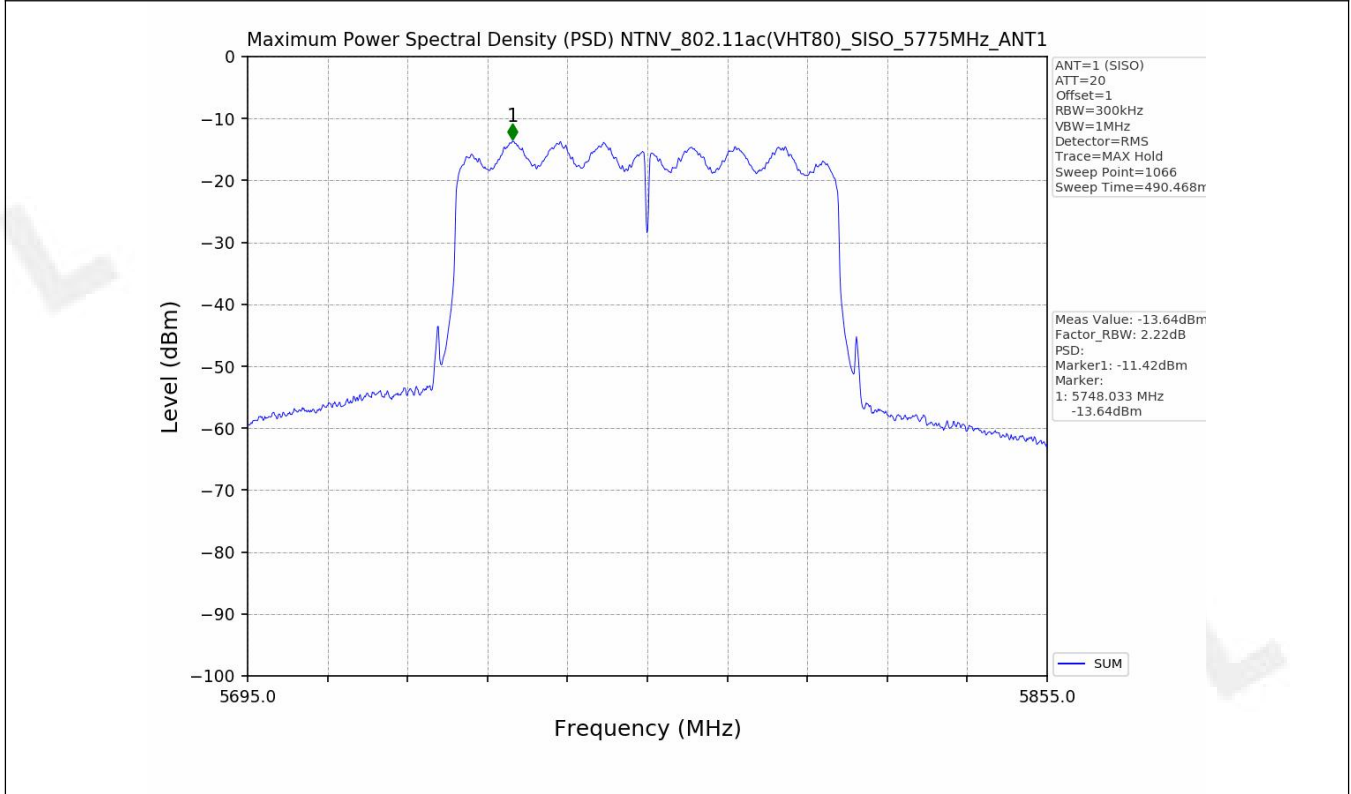

3.2 Test Graph

4. Frequency Stability

4.1 Test Result

Test Condition	Test Mode	Test Frequency [MHz]	Ant	Result [ppm]	Limit [ppm]	Verdict
NTNV	802.11a	5745	1	0	<=20	PASS
		5785	1	3.46	<=20	PASS
		5825	1	-3.43	<=20	PASS
	802.11n	5755	1	-6.95	<=20	PASS
		5795	1	-6.9	<=20	PASS
	802.11ac	5775	1	0	<=20	PASS