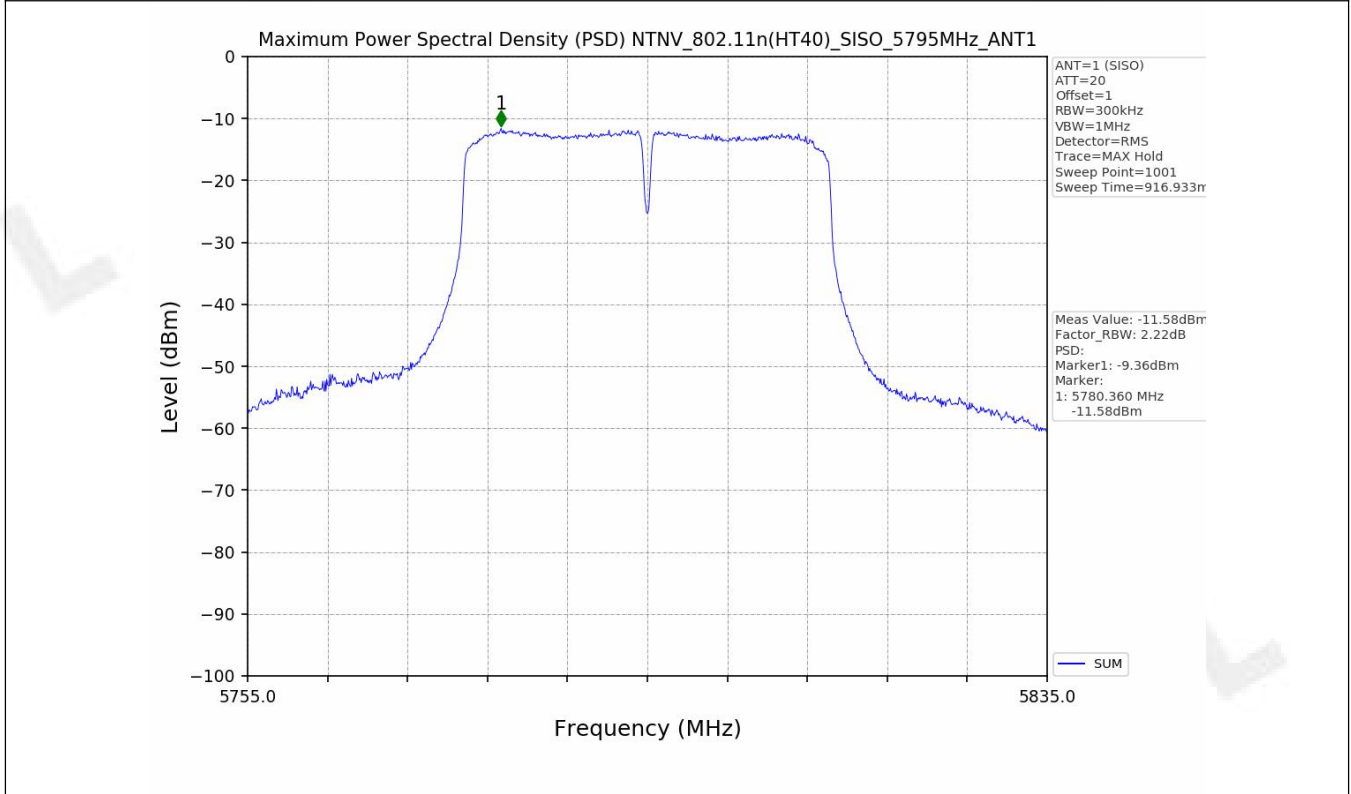

2.2 Test Graph

3. Maximum Power Spectral Density (PSD)

3.1 Test Result

Test Mode	Frequency (MHz)	Maximum Power Spectral Density (dBm/MHz)	Verdict
-----------	-----------------	--	---------

Test Mode	Frequency (MHz)	Tx Type	Maximum Power Spectral Density (dBm/500kHz)	Limits (dBm/500kHz)	Verdict
			Ant 1		
802.11a	5745	SISO	-5.51	≤30	PASS
	5785	SISO	-6.58	≤30	PASS
	5825	SISO	-7.36	≤30	PASS
802.11n(HT20)	5745	SISO	-6.68	≤30	PASS
	5785	SISO	-7.16	≤30	PASS
	5825	SISO	-8.51	≤30	PASS
802.11n(HT40)	5755	SISO	-8.98	≤30	PASS
	5795	SISO	-9.36	≤30	PASS
802.11ac(VHT20)	5745	SISO	-6.04	≤30	PASS
	5785	SISO	-7.03	≤30	PASS
	5825	SISO	-8.42	≤30	PASS
802.11ac(VHT40)	5755	SISO	-8.72	≤30	PASS
	5795	SISO	-9.78	≤30	PASS
802.11ac(VHT80)	5775	SISO	-11.42	≤30	PASS

3.2 Test Graph

4. Frequency Stability

4.1 Test Result

Test Condition	Test Mode	Test Frequency [MHz]	Ant	Result [ppm]	Limit [ppm]	Verdict
NTNV	802.11a	5745	1	0	<=20	PASS
		5785	1	3.46	<=20	PASS
		5825	1	-3.43	<=20	PASS
	802.11n	5755	1	-6.95	<=20	PASS
		5795	1	-6.9	<=20	PASS
	802.11ac	5775	1	0	<=20	PASS