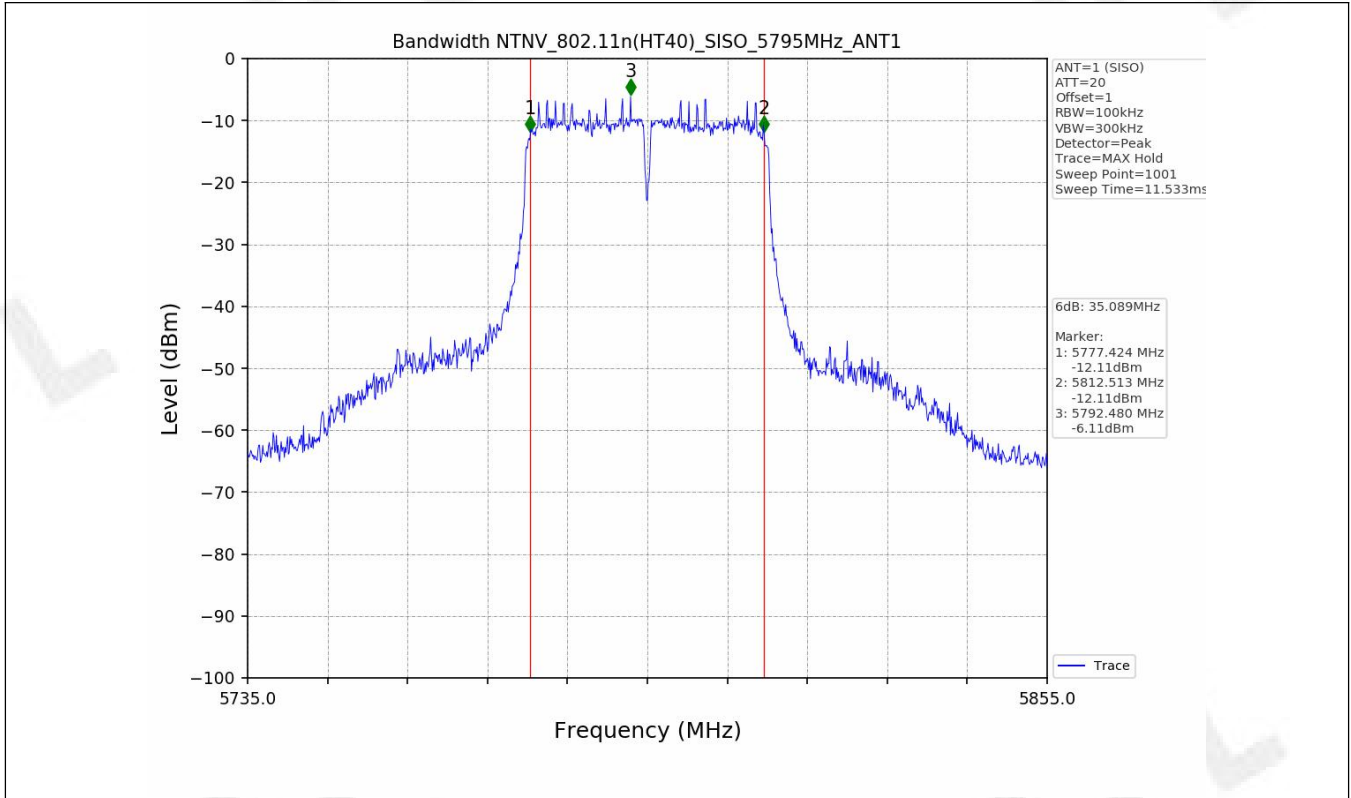

Test Mode	Frequency (MHz)	TX Type	ANT No.	99% Occupied Bandwidth	
				Test Result (MHz)	
802.11a	5745	SISO	1	16.654	Only for Report Use
	5785	SISO	1	16.826	Only for Report Use
	5825	SISO	1	16.611	Only for Report Use
802.11n(HT20)	5745	SISO	1	17.688	Only for Report Use
	5785	SISO	1	17.683	Only for Report Use
	5825	SISO	1	17.680	Only for Report Use
802.11n(HT40)	5755	SISO	1	36.165	Only for Report Use
	5795	SISO	1	36.246	Only for Report Use
802.11ac(VHT20)	5745	SISO	1	17.714	Only for Report Use
	5785	SISO	1	17.626	Only for Report Use
	5825	SISO	1	17.708	Only for Report Use
802.11ac(VHT40)	5755	SISO	1	36.190	Only for Report Use
	5795	SISO	1	36.121	Only for Report Use
802.11ac(VHT80)	5775	SISO	1	75.005	Only for Report Use

1.2 Test Graph - Emission Bandwidth

1.3 Test Graph - 99% Occupied Bandwidth

2. Maximum Conducted Output Power

2.1 Test Result

Test Mode	Frequency (MHz)	Tx Type	Measured Output Power (dBm)	Limit (dBm)	Verdict
			Ant 1		
802.11a	5745	SISO	9.52	≤30.00	PASS
	5785	SISO	10.31	≤30.00	PASS
	5825	SISO	8.61	≤30.00	PASS
802.11n(HT20)	5745	SISO	7.76	≤30.00	PASS
	5785	SISO	8.20	≤30.00	PASS
	5825	SISO	6.56	≤30.00	PASS
802.11n(HT40)	5755	SISO	8.14	≤30.00	PASS
	5795	SISO	7.87	≤30.00	PASS
802.11ac(VHT20)	5745	SISO	7.71	≤30.00	PASS
	5785	SISO	7.18	≤30.00	PASS
	5825	SISO	5.73	≤30.00	PASS
802.11ac(VHT40)	5755	SISO	8.39	≤30.00	PASS
	5795	SISO	7.80	≤30.00	PASS
802.11ac(VHT80)	5775	SISO	7.66	≤30.00	PASS