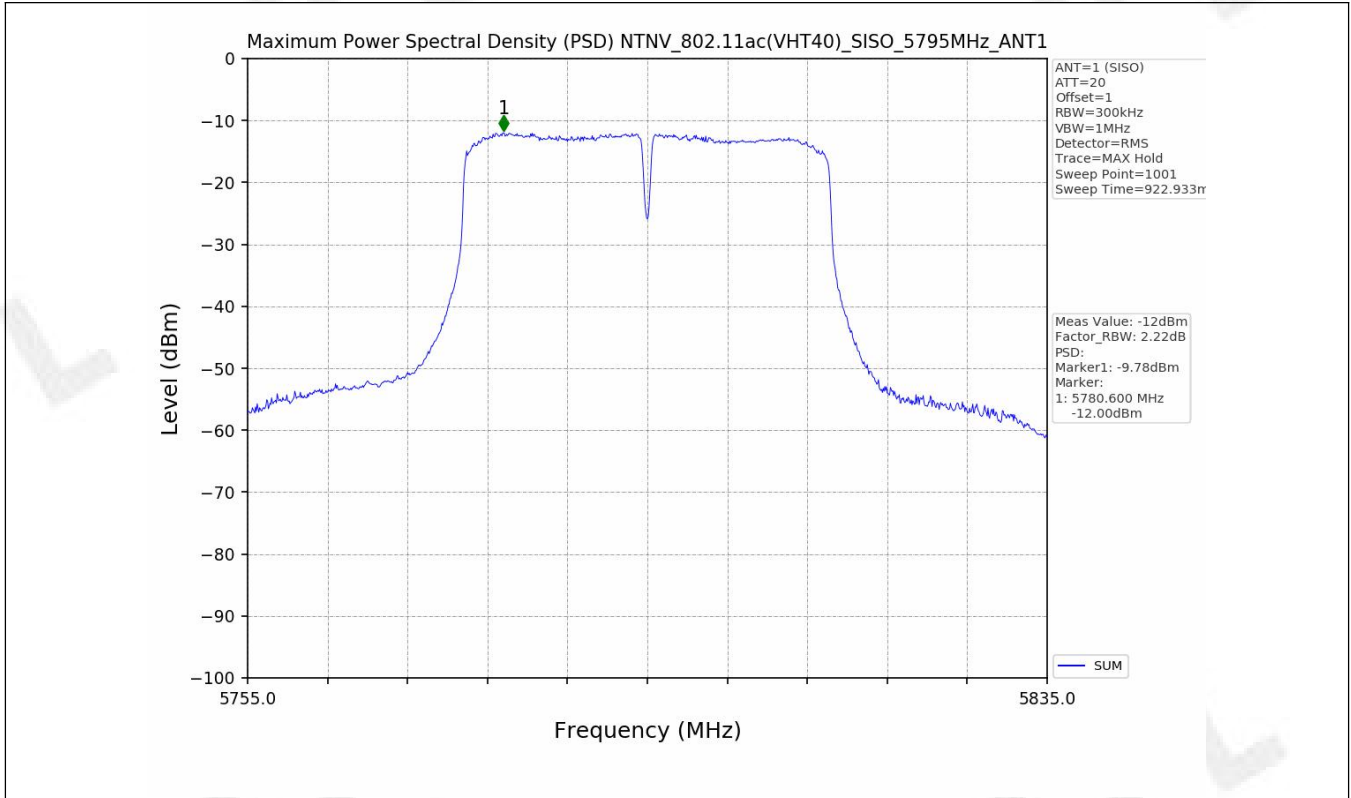

3.2 Test Graph

4. Frequency Stability

4.1 Test Result

Test Condition	Test Mode	Test Frequency [MHz]	Ant	Result [ppm]	Limit [ppm]	Verdict
NTNV	802.11a	5745	1	0	<=20	PASS
		5785	1	3.46	<=20	PASS
		5825	1	-3.43	<=20	PASS
	802.11n	5755	1	-6.95	<=20	PASS
		5795	1	-6.9	<=20	PASS
	802.11ac	5775	1	0	<=20	PASS