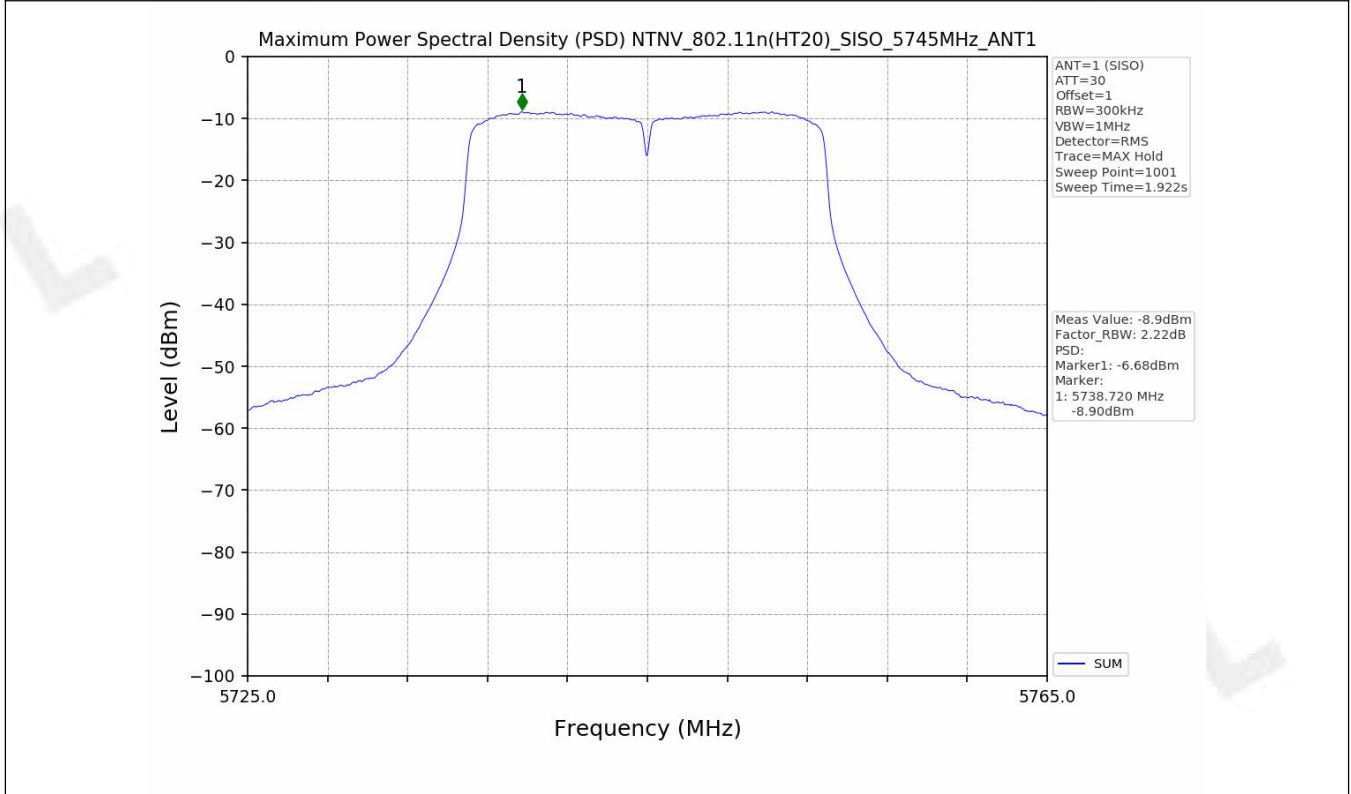

2.2 Test Graph

3. Maximum Power Spectral Density (PSD)

3.1 Test Result

Test Mode	Frequency (MHz)	Maximum Power Spectral Density (dBm/MHz)	Verdict
-----------	-----------------	--	---------

Test Mode	Frequency (MHz)	Tx Type	Maximum Power Spectral Density (dBm/500kHz)	Limits (dBm/500kHz)	Verdict
			Ant 1		
802.11a	5745	SISO	-5.51	≤30	PASS
	5785	SISO	-6.58	≤30	PASS
	5825	SISO	-7.36	≤30	PASS
802.11n(HT20)	5745	SISO	-6.68	≤30	PASS
	5785	SISO	-7.16	≤30	PASS
	5825	SISO	-8.51	≤30	PASS
802.11n(HT40)	5755	SISO	-8.98	≤30	PASS
	5795	SISO	-9.36	≤30	PASS
802.11ac(VHT20)	5745	SISO	-6.04	≤30	PASS
	5785	SISO	-7.03	≤30	PASS
	5825	SISO	-8.42	≤30	PASS
802.11ac(VHT40)	5755	SISO	-8.72	≤30	PASS
	5795	SISO	-9.78	≤30	PASS
802.11ac(VHT80)	5775	SISO	-11.42	≤30	PASS

3.2 Test Graph

4. Frequency Stability

4.1 Test Result

Test Condition	Test Mode	Test Frequency [MHz]	Ant	Result [ppm]	Limit [ppm]	Verdict
NTNV	802.11a	5745	1	0	<=20	PASS
		5785	1	3.46	<=20	PASS
		5825	1	-3.43	<=20	PASS
	802.11n	5755	1	-6.95	<=20	PASS
		5795	1	-6.9	<=20	PASS
	802.11ac	5775	1	0	<=20	PASS