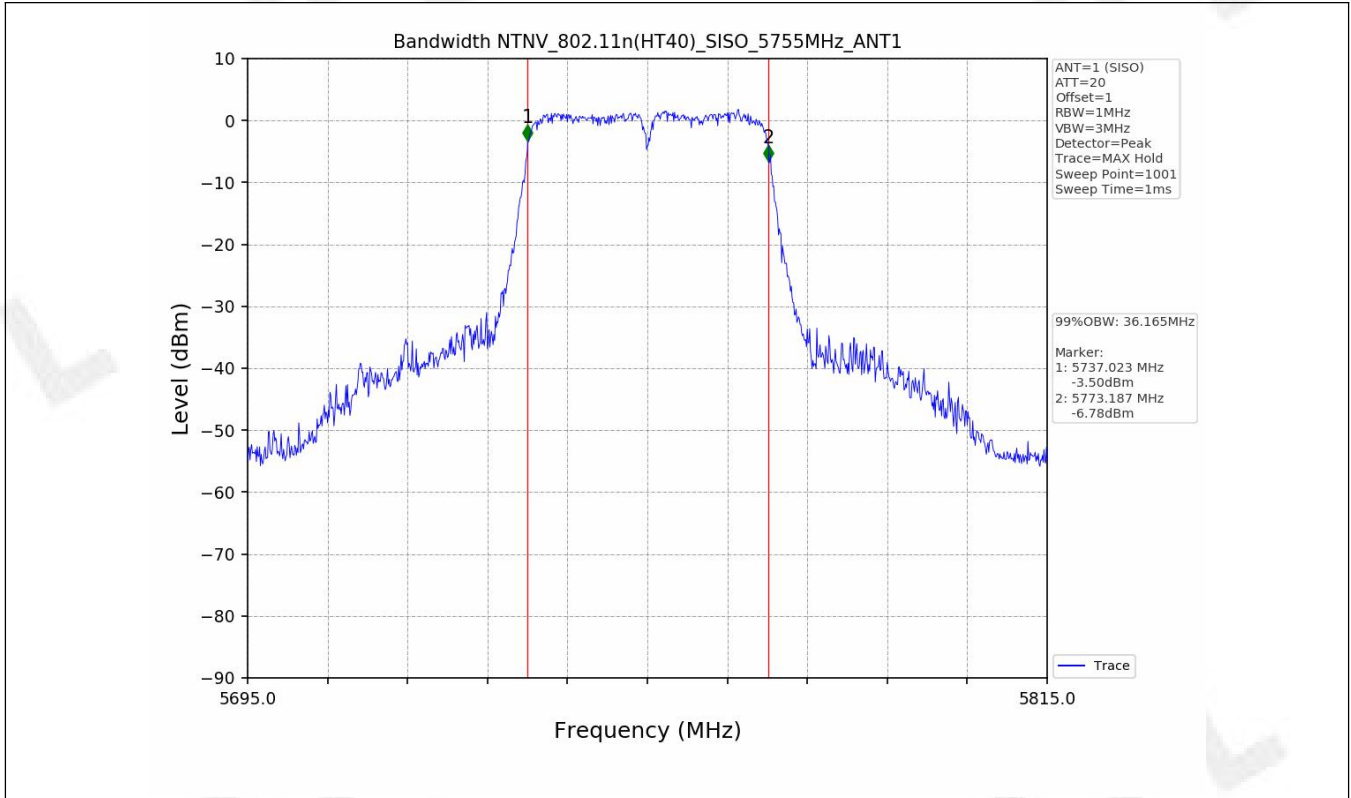

1.2 Test Graph - Emission Bandwidth

1.3 Test Graph - 99% Occupied Bandwidth

2. Maximum Conducted Output Power

2.1 Test Result

Test Mode	Frequency (MHz)	Tx Type	Measured Output Power (dBm)	Limit (dBm)	Verdict
			Ant 1		
802.11a	5745	SISO	9.52	≤30.00	PASS
	5785	SISO	10.31	≤30.00	PASS
	5825	SISO	8.61	≤30.00	PASS
802.11n(HT20)	5745	SISO	7.76	≤30.00	PASS
	5785	SISO	8.20	≤30.00	PASS
	5825	SISO	6.56	≤30.00	PASS
802.11n(HT40)	5755	SISO	8.14	≤30.00	PASS
	5795	SISO	7.87	≤30.00	PASS
802.11ac(VHT20)	5745	SISO	7.71	≤30.00	PASS
	5785	SISO	7.18	≤30.00	PASS
	5825	SISO	5.73	≤30.00	PASS
802.11ac(VHT40)	5755	SISO	8.39	≤30.00	PASS
	5795	SISO	7.80	≤30.00	PASS
802.11ac(VHT80)	5775	SISO	7.66	≤30.00	PASS

2.2 Test Graph

3. Maximum Power Spectral Density (PSD)

3.1 Test Result

Test Mode	Frequency (MHz)	Maximum Power Spectral Density (dBm/MHz)	Verdict
-----------	-----------------	--	---------

Test Mode	Frequency (MHz)	Tx Type	Maximum Power Spectral Density (dBm/500kHz)	Limits (dBm/500kHz)	Verdict
			Ant 1		
802.11a	5745	SISO	-5.51	≤30	PASS
	5785	SISO	-6.58	≤30	PASS
	5825	SISO	-7.36	≤30	PASS
802.11n(HT20)	5745	SISO	-6.68	≤30	PASS
	5785	SISO	-7.16	≤30	PASS
	5825	SISO	-8.51	≤30	PASS
802.11n(HT40)	5755	SISO	-8.98	≤30	PASS
	5795	SISO	-9.36	≤30	PASS
802.11ac(VHT20)	5745	SISO	-6.04	≤30	PASS
	5785	SISO	-7.03	≤30	PASS
	5825	SISO	-8.42	≤30	PASS
802.11ac(VHT40)	5755	SISO	-8.72	≤30	PASS
	5795	SISO	-9.78	≤30	PASS
802.11ac(VHT80)	5775	SISO	-11.42	≤30	PASS