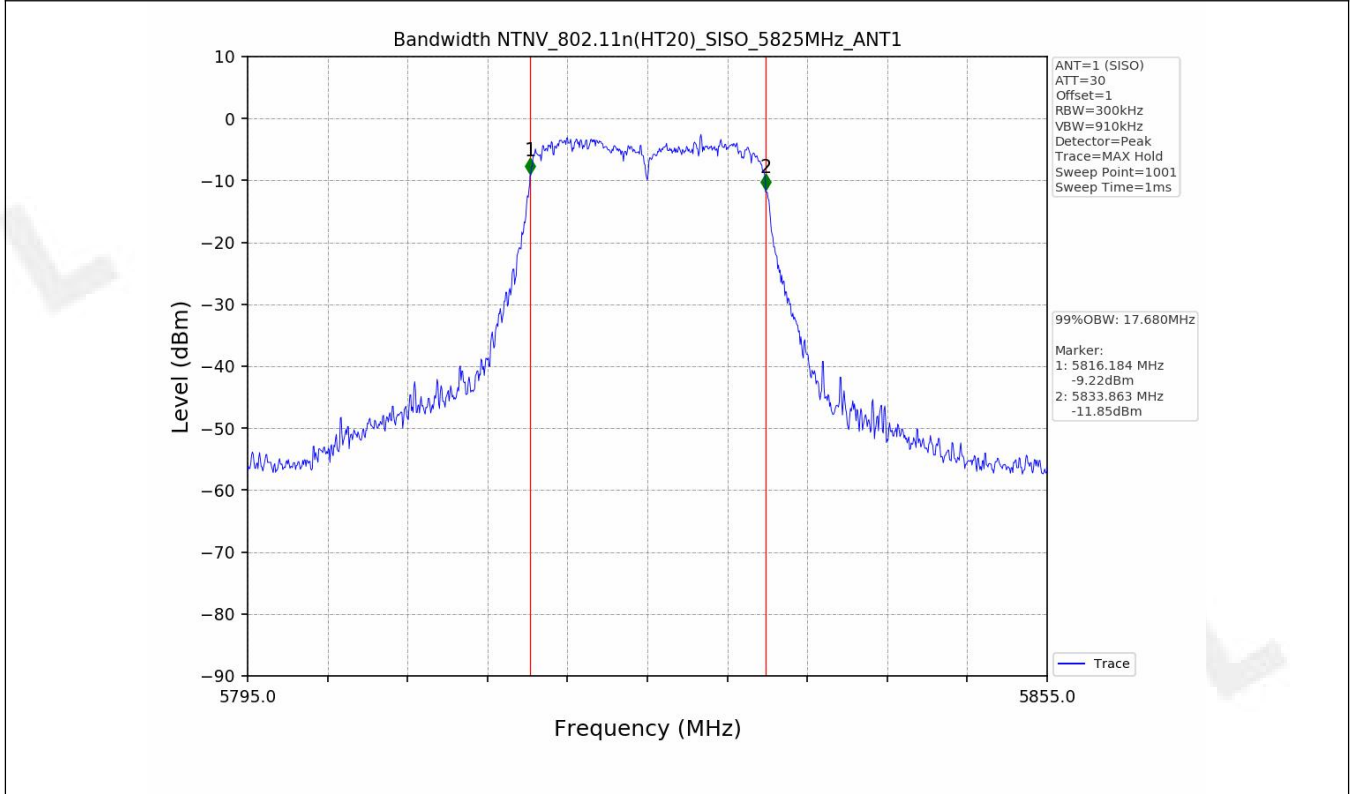

1.2 Test Graph - Emission Bandwidth

1.3 Test Graph - 99% Occupied Bandwidth

2. Maximum Conducted Output Power

2.1 Test Result

Test Mode	Frequency (MHz)	Tx Type	Measured Output Power (dBm)	Limit (dBm)	Verdict
			Ant 1		
802.11a	5745	SISO	9.52	≤30.00	PASS
	5785	SISO	10.31	≤30.00	PASS
	5825	SISO	8.61	≤30.00	PASS
802.11n(HT20)	5745	SISO	7.76	≤30.00	PASS
	5785	SISO	8.20	≤30.00	PASS
	5825	SISO	6.56	≤30.00	PASS
802.11n(HT40)	5755	SISO	8.14	≤30.00	PASS
	5795	SISO	7.87	≤30.00	PASS
802.11ac(VHT20)	5745	SISO	7.71	≤30.00	PASS
	5785	SISO	7.18	≤30.00	PASS
	5825	SISO	5.73	≤30.00	PASS
802.11ac(VHT40)	5755	SISO	8.39	≤30.00	PASS
	5795	SISO	7.80	≤30.00	PASS
802.11ac(VHT80)	5775	SISO	7.66	≤30.00	PASS

2.2 Test Graph

3. Maximum Power Spectral Density (PSD)

3.1 Test Result

Test Mode	Frequency (MHz)	Maximum Power Spectral Density (dBm/MHz)	Verdict
-----------	-----------------	--	---------

Test Mode	Frequency (MHz)	Tx Type	Maximum Power Spectral Density (dBm/500kHz)	Limits (dBm/500kHz)	Verdict
			Ant 1		
802.11a	5745	SISO	-5.51	≤30	PASS
	5785	SISO	-6.58	≤30	PASS
	5825	SISO	-7.36	≤30	PASS
802.11n(HT20)	5745	SISO	-6.68	≤30	PASS
	5785	SISO	-7.16	≤30	PASS
	5825	SISO	-8.51	≤30	PASS
802.11n(HT40)	5755	SISO	-8.98	≤30	PASS
	5795	SISO	-9.36	≤30	PASS
802.11ac(VHT20)	5745	SISO	-6.04	≤30	PASS
	5785	SISO	-7.03	≤30	PASS
	5825	SISO	-8.42	≤30	PASS
802.11ac(VHT40)	5755	SISO	-8.72	≤30	PASS
	5795	SISO	-9.78	≤30	PASS
802.11ac(VHT80)	5775	SISO	-11.42	≤30	PASS