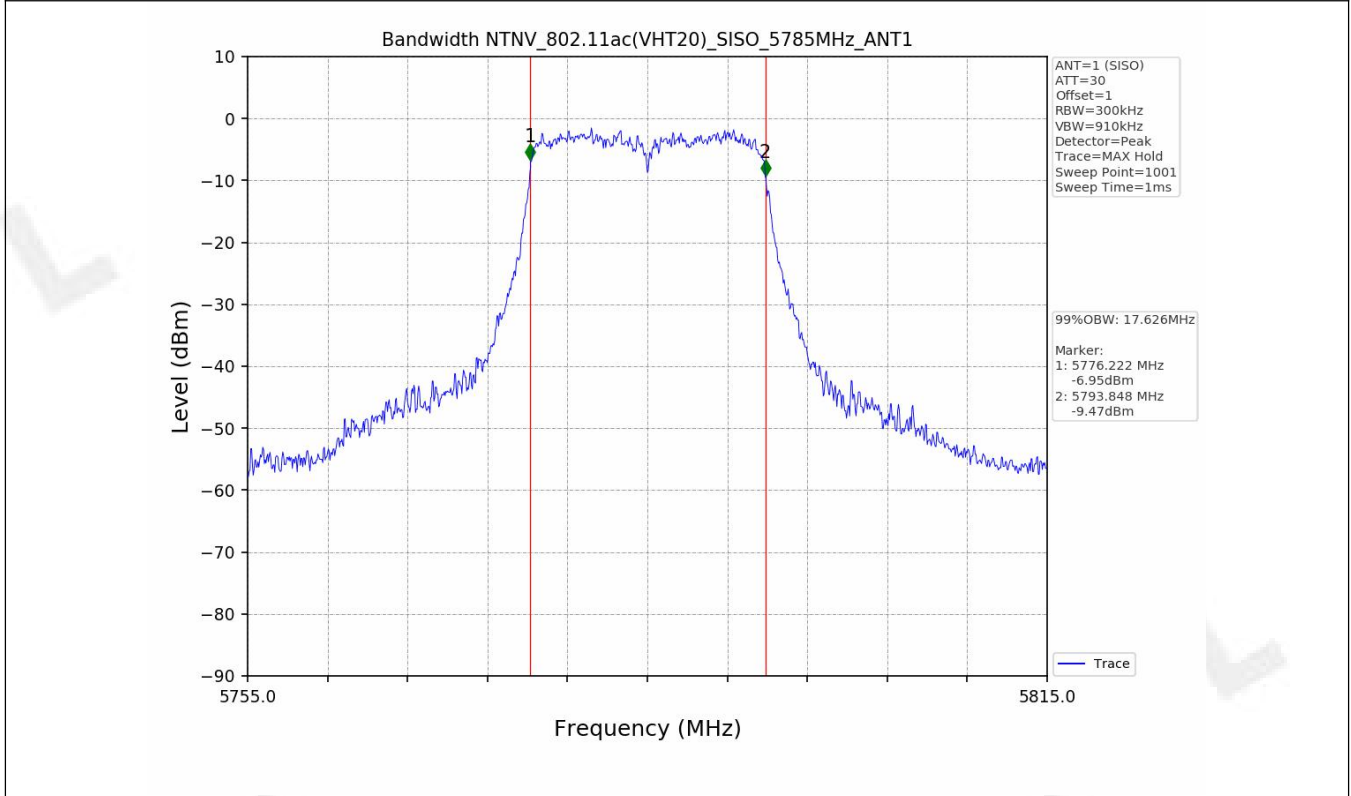

1.2 Test Graph - Emission Bandwidth

1.3 Test Graph - 99% Occupied Bandwidth

2. Maximum Conducted Output Power

2.1 Test Result

Test Mode	Frequency (MHz)	Tx Type	Measured Output Power (dBm)	Limit (dBm)	Verdict
			Ant 1		
802.11a	5745	SISO	9.52	≤30.00	PASS
	5785	SISO	10.31	≤30.00	PASS
	5825	SISO	8.61	≤30.00	PASS
802.11n(HT20)	5745	SISO	7.76	≤30.00	PASS
	5785	SISO	8.20	≤30.00	PASS
	5825	SISO	6.56	≤30.00	PASS
802.11n(HT40)	5755	SISO	8.14	≤30.00	PASS
	5795	SISO	7.87	≤30.00	PASS
802.11ac(VHT20)	5745	SISO	7.71	≤30.00	PASS
	5785	SISO	7.18	≤30.00	PASS
	5825	SISO	5.73	≤30.00	PASS
802.11ac(VHT40)	5755	SISO	8.39	≤30.00	PASS
	5795	SISO	7.80	≤30.00	PASS
802.11ac(VHT80)	5775	SISO	7.66	≤30.00	PASS

2.2 Test Graph

3. Maximum Power Spectral Density (PSD)

3.1 Test Result

Test Mode	Frequency (MHz)	Maximum Power Spectral Density (dBm/MHz)	Verdict
-----------	-----------------	--	---------

Test Mode	Frequency (MHz)	Tx Type	Maximum Power Spectral Density (dBm/500kHz)	Limits (dBm/500kHz)	Verdict
			Ant 1		
802.11a	5745	SISO	-5.51	≤30	PASS
	5785	SISO	-6.58	≤30	PASS
	5825	SISO	-7.36	≤30	PASS
802.11n(HT20)	5745	SISO	-6.68	≤30	PASS
	5785	SISO	-7.16	≤30	PASS
	5825	SISO	-8.51	≤30	PASS
802.11n(HT40)	5755	SISO	-8.98	≤30	PASS
	5795	SISO	-9.36	≤30	PASS
802.11ac(VHT20)	5745	SISO	-6.04	≤30	PASS
	5785	SISO	-7.03	≤30	PASS
	5825	SISO	-8.42	≤30	PASS
802.11ac(VHT40)	5755	SISO	-8.72	≤30	PASS
	5795	SISO	-9.78	≤30	PASS
802.11ac(VHT80)	5775	SISO	-11.42	≤30	PASS