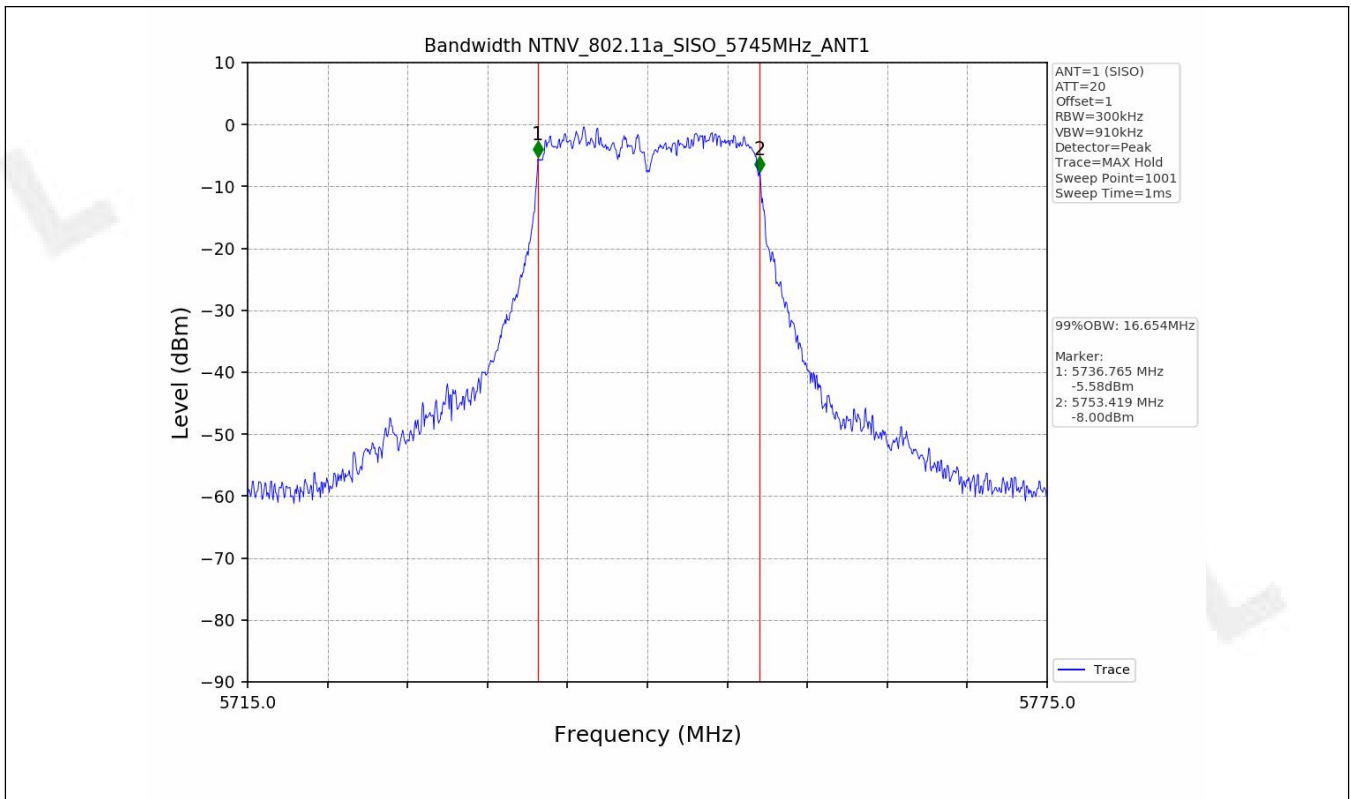

1.2 Test Graph - Emission Bandwidth

1.3 Test Graph - 99% Occupied Bandwidth

2. Maximum Conducted Output Power

2.1 Test Result

Test Mode	Frequency (MHz)	Tx Type	Measured Output Power (dBm)	Limit (dBm)	Verdict
			Ant 1		
802.11a	5745	SISO	9.52	≤30.00	PASS
	5785	SISO	10.31	≤30.00	PASS
	5825	SISO	8.61	≤30.00	PASS
802.11n(HT20)	5745	SISO	7.76	≤30.00	PASS
	5785	SISO	8.20	≤30.00	PASS
	5825	SISO	6.56	≤30.00	PASS
802.11n(HT40)	5755	SISO	8.14	≤30.00	PASS
	5795	SISO	7.87	≤30.00	PASS
802.11ac(VHT20)	5745	SISO	7.71	≤30.00	PASS
	5785	SISO	7.18	≤30.00	PASS
	5825	SISO	5.73	≤30.00	PASS
802.11ac(VHT40)	5755	SISO	8.39	≤30.00	PASS
	5795	SISO	7.80	≤30.00	PASS
802.11ac(VHT80)	5775	SISO	7.66	≤30.00	PASS