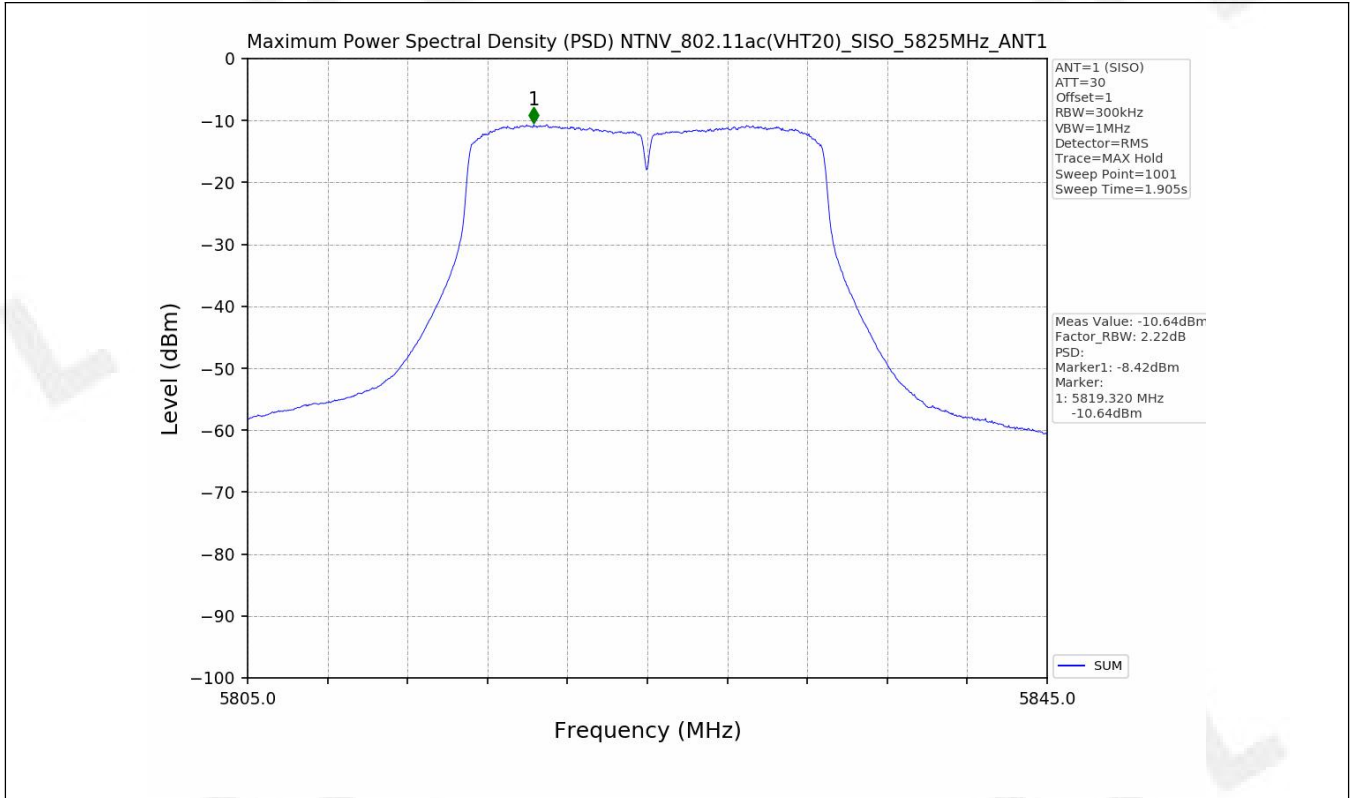

3.2 Test Graph

4. Frequency Stability

4.1 Test Result

Test Condition	Test Mode	Test Frequency [MHz]	Ant	Result [ppm]	Limit [ppm]	Verdict
NTNV	802.11a	5745	1	0	<=20	PASS
		5785	1	3.46	<=20	PASS
		5825	1	-3.43	<=20	PASS
	802.11n	5755	1	-6.95	<=20	PASS
		5795	1	-6.9	<=20	PASS
	802.11ac	5775	1	0	<=20	PASS