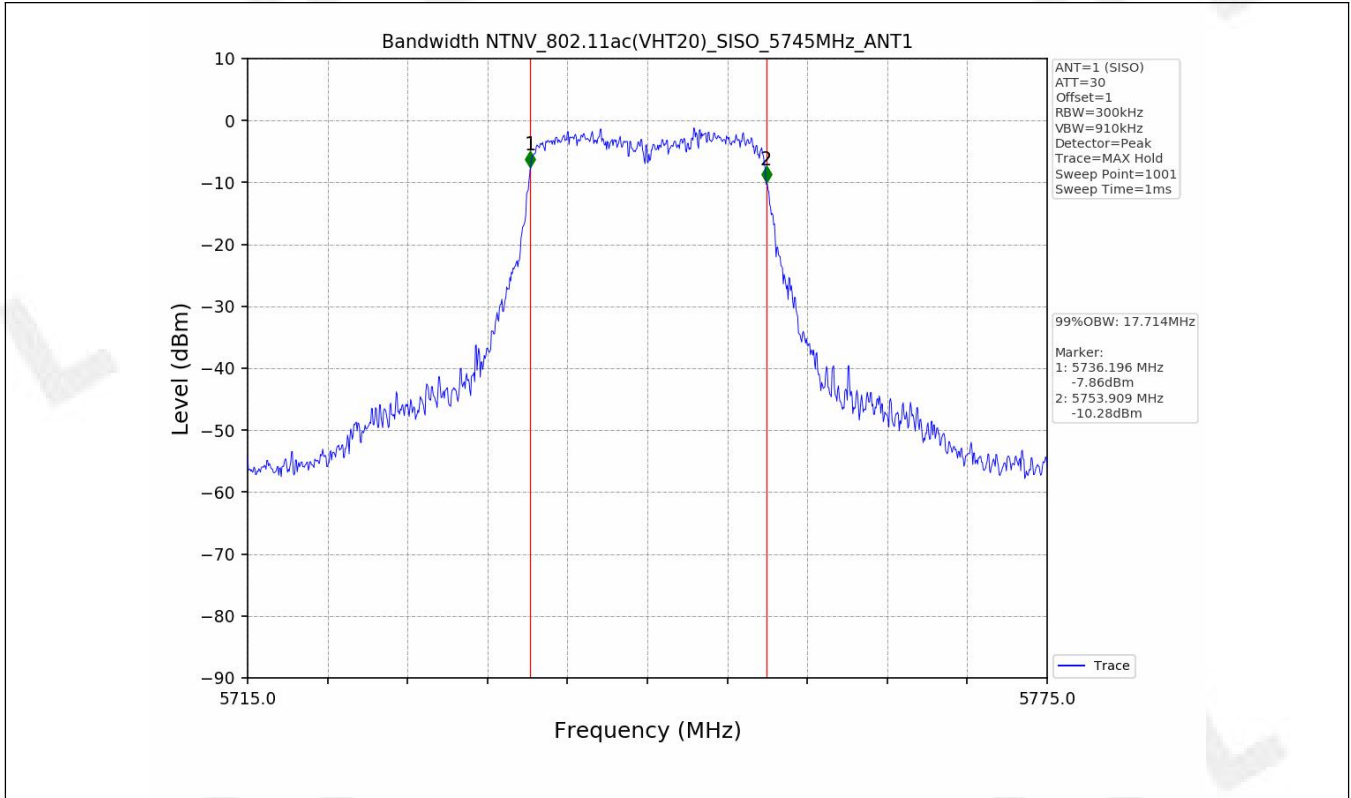

1.2 Test Graph - Emission Bandwidth

1.3 Test Graph - 99% Occupied Bandwidth

2. Maximum Conducted Output Power

2.1 Test Result

Test Mode	Frequency (MHz)	Tx Type	Measured Output Power (dBm)	Limit (dBm)	Verdict
			Ant 1		
802.11a	5745	SISO	9.52	≤30.00	PASS
	5785	SISO	10.31	≤30.00	PASS
	5825	SISO	8.61	≤30.00	PASS
802.11n(HT20)	5745	SISO	7.76	≤30.00	PASS
	5785	SISO	8.20	≤30.00	PASS
	5825	SISO	6.56	≤30.00	PASS
802.11n(HT40)	5755	SISO	8.14	≤30.00	PASS
	5795	SISO	7.87	≤30.00	PASS
802.11ac(VHT20)	5745	SISO	7.71	≤30.00	PASS
	5785	SISO	7.18	≤30.00	PASS
	5825	SISO	5.73	≤30.00	PASS
802.11ac(VHT40)	5755	SISO	8.39	≤30.00	PASS
	5795	SISO	7.80	≤30.00	PASS
802.11ac(VHT80)	5775	SISO	7.66	≤30.00	PASS

2.2 Test Graph

3. Maximum Power Spectral Density (PSD)

3.1 Test Result

Test Mode	Frequency (MHz)	Maximum Power Spectral Density (dBm/MHz)	Verdict
-----------	-----------------	--	---------

Test Mode	Frequency (MHz)	Tx Type	Maximum Power Spectral Density (dBm/500kHz)	Limits (dBm/500kHz)	Verdict
			Ant 1		
802.11a	5745	SISO	-5.51	≤30	PASS
	5785	SISO	-6.58	≤30	PASS
	5825	SISO	-7.36	≤30	PASS
802.11n(HT20)	5745	SISO	-6.68	≤30	PASS
	5785	SISO	-7.16	≤30	PASS
	5825	SISO	-8.51	≤30	PASS
802.11n(HT40)	5755	SISO	-8.98	≤30	PASS
	5795	SISO	-9.36	≤30	PASS
802.11ac(VHT20)	5745	SISO	-6.04	≤30	PASS
	5785	SISO	-7.03	≤30	PASS
	5825	SISO	-8.42	≤30	PASS
802.11ac(VHT40)	5755	SISO	-8.72	≤30	PASS
	5795	SISO	-9.78	≤30	PASS
802.11ac(VHT80)	5775	SISO	-11.42	≤30	PASS