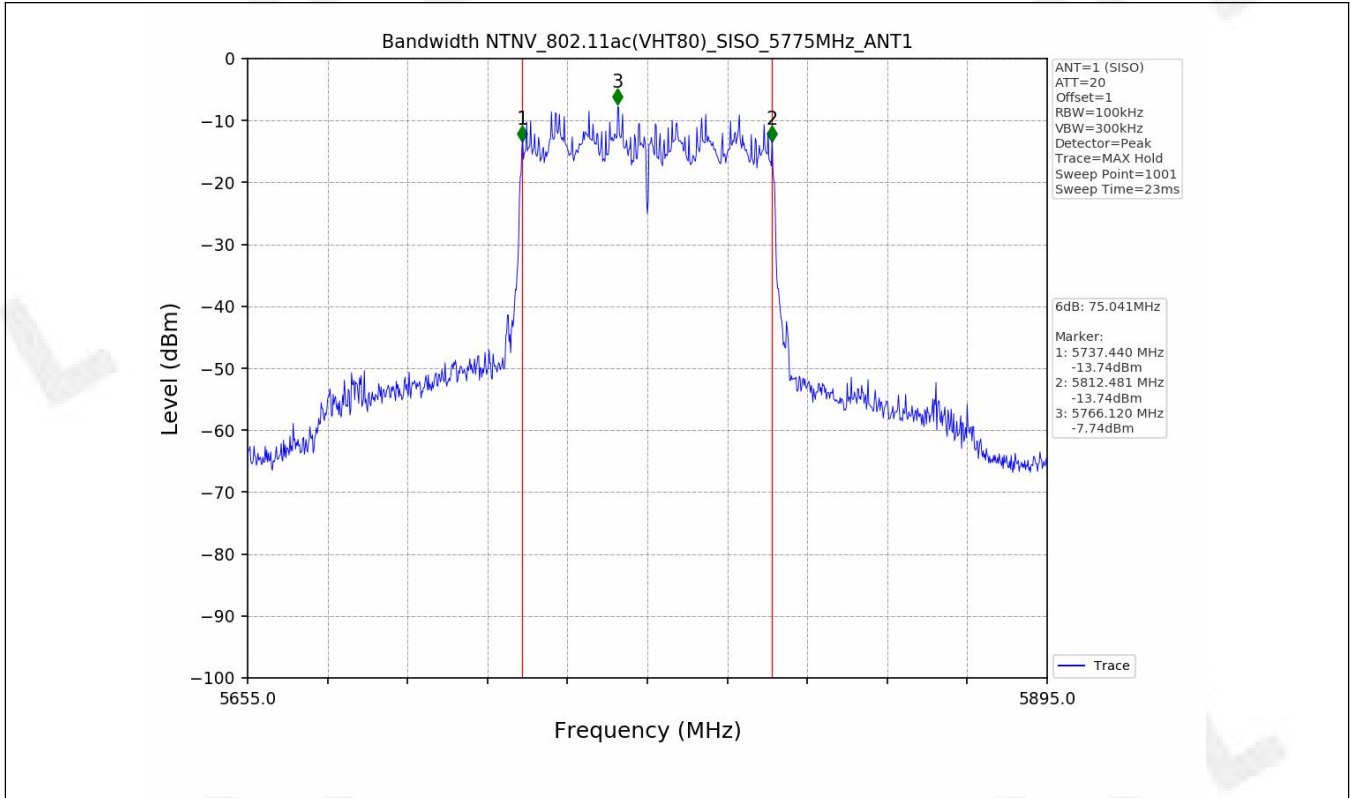

1.2 Test Graph - Emission Bandwidth

1.3 Test Graph - 99% Occupied Bandwidth

2. Maximum Conducted Output Power

2.1 Test Result

Test Mode	Frequency (MHz)	Tx Type	Measured Output Power (dBm)	Limit (dBm)	Verdict
			Ant 1		
802.11a	5745	SISO	9.52	≤30.00	PASS
	5785	SISO	10.31	≤30.00	PASS
	5825	SISO	8.61	≤30.00	PASS
802.11n(HT20)	5745	SISO	7.76	≤30.00	PASS
	5785	SISO	8.20	≤30.00	PASS
	5825	SISO	6.56	≤30.00	PASS
802.11n(HT40)	5755	SISO	8.14	≤30.00	PASS
	5795	SISO	7.87	≤30.00	PASS
802.11ac(VHT20)	5745	SISO	7.71	≤30.00	PASS
	5785	SISO	7.18	≤30.00	PASS
	5825	SISO	5.73	≤30.00	PASS
802.11ac(VHT40)	5755	SISO	8.39	≤30.00	PASS
	5795	SISO	7.80	≤30.00	PASS
802.11ac(VHT80)	5775	SISO	7.66	≤30.00	PASS

2.2 Test Graph

3. Maximum Power Spectral Density (PSD)

3.1 Test Result

Test Mode	Frequency (MHz)	Maximum Power Spectral Density (dBm/MHz)	Verdict
-----------	-----------------	--	---------

Test Mode	Frequency (MHz)	Tx Type	Maximum Power Spectral Density (dBm/500kHz)	Limits (dBm/500kHz)	Verdict
			Ant 1		
802.11a	5745	SISO	-5.51	≤30	PASS
	5785	SISO	-6.58	≤30	PASS
	5825	SISO	-7.36	≤30	PASS
802.11n(HT20)	5745	SISO	-6.68	≤30	PASS
	5785	SISO	-7.16	≤30	PASS
	5825	SISO	-8.51	≤30	PASS
802.11n(HT40)	5755	SISO	-8.98	≤30	PASS
	5795	SISO	-9.36	≤30	PASS
802.11ac(VHT20)	5745	SISO	-6.04	≤30	PASS
	5785	SISO	-7.03	≤30	PASS
	5825	SISO	-8.42	≤30	PASS
802.11ac(VHT40)	5755	SISO	-8.72	≤30	PASS
	5795	SISO	-9.78	≤30	PASS
802.11ac(VHT80)	5775	SISO	-11.42	≤30	PASS