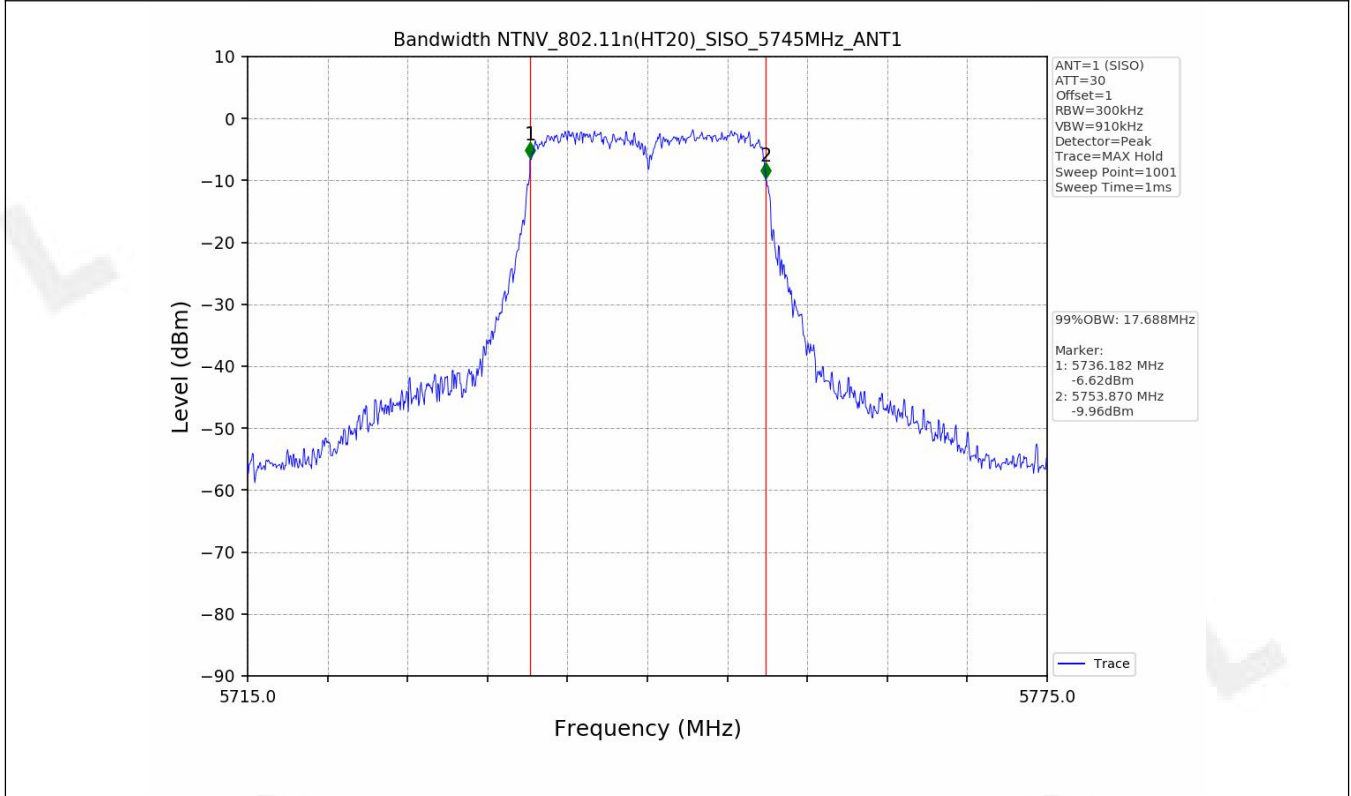

1.2 Test Graph - Emission Bandwidth

1.3 Test Graph - 99% Occupied Bandwidth

2. Maximum Conducted Output Power

2.1 Test Result

Test Mode	Frequency (MHz)	Tx Type	Measured Output Power (dBm)	Limit (dBm)	Verdict
			Ant 1		
802.11a	5745	SISO	9.52	≤30.00	PASS
	5785	SISO	10.31	≤30.00	PASS
	5825	SISO	8.61	≤30.00	PASS
802.11n(HT20)	5745	SISO	7.76	≤30.00	PASS
	5785	SISO	8.20	≤30.00	PASS
	5825	SISO	6.56	≤30.00	PASS
802.11n(HT40)	5755	SISO	8.14	≤30.00	PASS
	5795	SISO	7.87	≤30.00	PASS
802.11ac(VHT20)	5745	SISO	7.71	≤30.00	PASS
	5785	SISO	7.18	≤30.00	PASS
	5825	SISO	5.73	≤30.00	PASS
802.11ac(VHT40)	5755	SISO	8.39	≤30.00	PASS
	5795	SISO	7.80	≤30.00	PASS
802.11ac(VHT80)	5775	SISO	7.66	≤30.00	PASS

2.2 Test Graph

3. Maximum Power Spectral Density (PSD)

3.1 Test Result

Test Mode	Frequency (MHz)	Maximum Power Spectral Density (dBm/MHz)	Verdict
-----------	-----------------	--	---------

Test Mode	Frequency (MHz)	Tx Type	Maximum Power Spectral Density (dBm/500kHz)	Limits (dBm/500kHz)	Verdict
			Ant 1		
802.11a	5745	SISO	-5.51	≤30	PASS
	5785	SISO	-6.58	≤30	PASS
	5825	SISO	-7.36	≤30	PASS
802.11n(HT20)	5745	SISO	-6.68	≤30	PASS
	5785	SISO	-7.16	≤30	PASS
	5825	SISO	-8.51	≤30	PASS
802.11n(HT40)	5755	SISO	-8.98	≤30	PASS
	5795	SISO	-9.36	≤30	PASS
802.11ac(VHT20)	5745	SISO	-6.04	≤30	PASS
	5785	SISO	-7.03	≤30	PASS
	5825	SISO	-8.42	≤30	PASS
802.11ac(VHT40)	5755	SISO	-8.72	≤30	PASS
	5795	SISO	-9.78	≤30	PASS
802.11ac(VHT80)	5775	SISO	-11.42	≤30	PASS