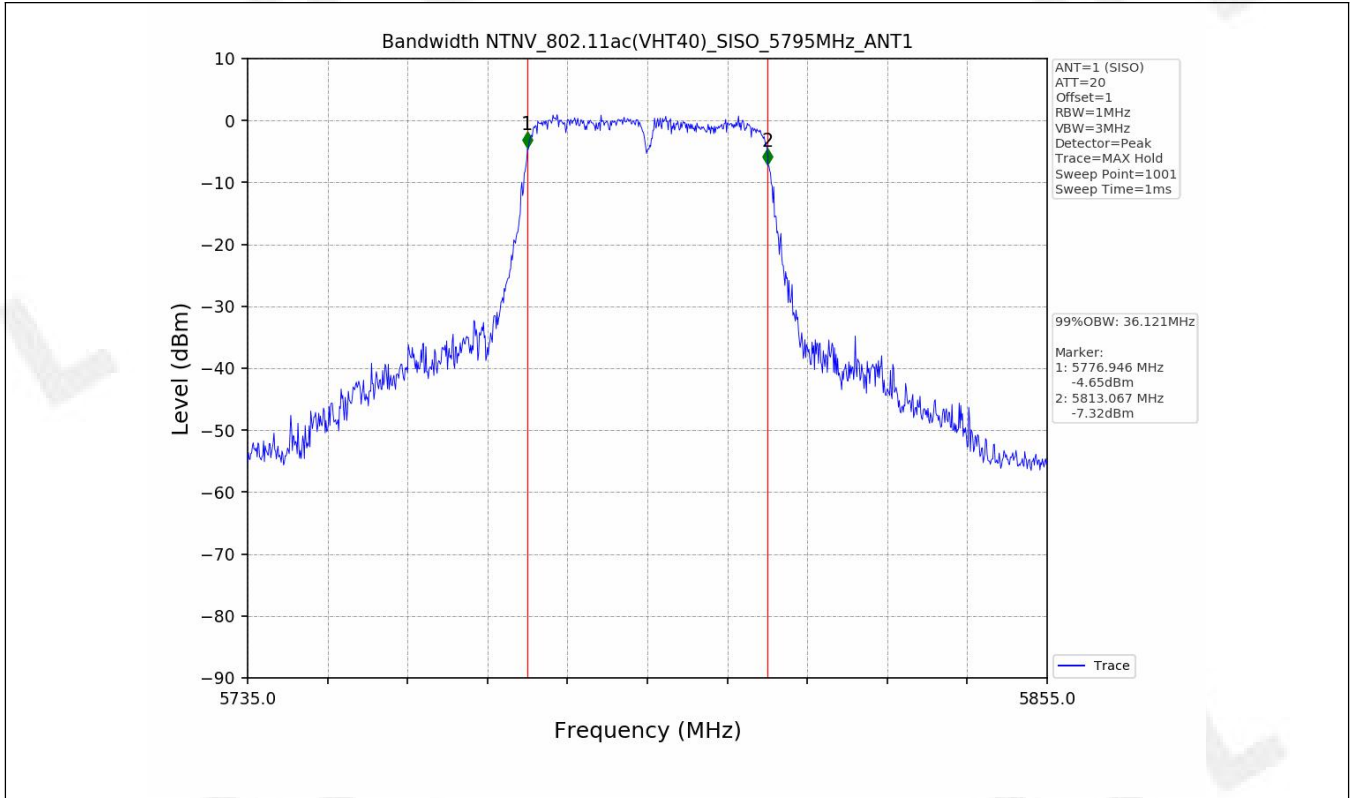

1.2 Test Graph - Emission Bandwidth

1.3 Test Graph - 99% Occupied Bandwidth

2. Maximum Conducted Output Power

2.1 Test Result

Test Mode	Frequency (MHz)	Tx Type	Measured Output Power (dBm)	Limit (dBm)	Verdict
			Ant 1		
802.11a	5745	SISO	9.52	≤30.00	PASS
	5785	SISO	10.31	≤30.00	PASS
	5825	SISO	8.61	≤30.00	PASS
802.11n(HT20)	5745	SISO	7.76	≤30.00	PASS
	5785	SISO	8.20	≤30.00	PASS
	5825	SISO	6.56	≤30.00	PASS
802.11n(HT40)	5755	SISO	8.14	≤30.00	PASS
	5795	SISO	7.87	≤30.00	PASS
802.11ac(VHT20)	5745	SISO	7.71	≤30.00	PASS
	5785	SISO	7.18	≤30.00	PASS
	5825	SISO	5.73	≤30.00	PASS
802.11ac(VHT40)	5755	SISO	8.39	≤30.00	PASS
	5795	SISO	7.80	≤30.00	PASS
802.11ac(VHT80)	5775	SISO	7.66	≤30.00	PASS

2.2 Test Graph

3. Maximum Power Spectral Density (PSD)

3.1 Test Result

Test Mode	Frequency (MHz)	Maximum Power Spectral Density (dBm/MHz)	Verdict
-----------	-----------------	--	---------

Test Mode	Frequency (MHz)	Tx Type	Maximum Power Spectral Density (dBm/500kHz)	Limits (dBm/500kHz)	Verdict
			Ant 1		
802.11a	5745	SISO	-5.51	≤30	PASS
	5785	SISO	-6.58	≤30	PASS
	5825	SISO	-7.36	≤30	PASS
802.11n(HT20)	5745	SISO	-6.68	≤30	PASS
	5785	SISO	-7.16	≤30	PASS
	5825	SISO	-8.51	≤30	PASS
802.11n(HT40)	5755	SISO	-8.98	≤30	PASS
	5795	SISO	-9.36	≤30	PASS
802.11ac(VHT20)	5745	SISO	-6.04	≤30	PASS
	5785	SISO	-7.03	≤30	PASS
	5825	SISO	-8.42	≤30	PASS
802.11ac(VHT40)	5755	SISO	-8.72	≤30	PASS
	5795	SISO	-9.78	≤30	PASS
802.11ac(VHT80)	5775	SISO	-11.42	≤30	PASS