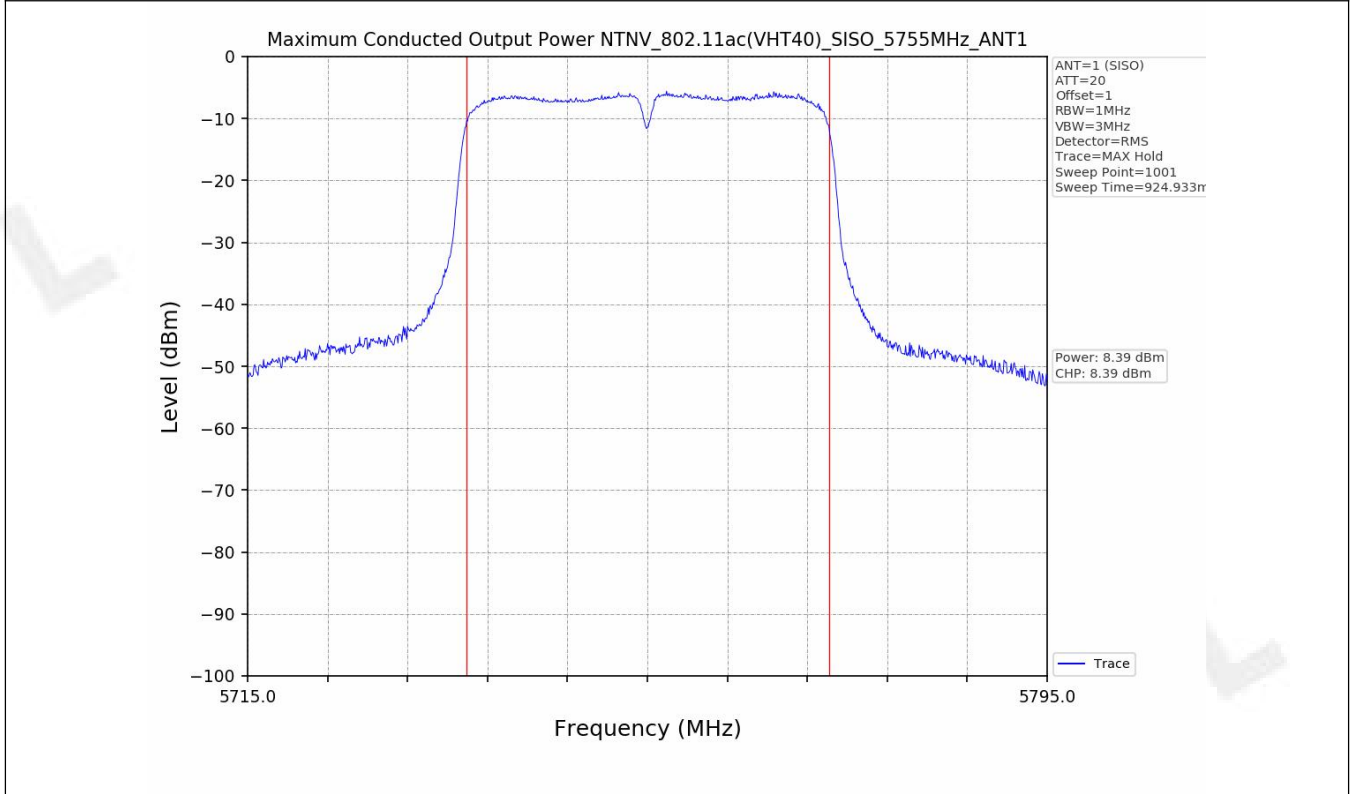

2.2 Test Graph

3. Maximum Power Spectral Density (PSD)

3.1 Test Result

Test Mode	Frequency (MHz)	Maximum Power Spectral Density (dBm/MHz)	Verdict
-----------	-----------------	--	---------

Test Mode	Frequency (MHz)	Tx Type	Maximum Power Spectral Density (dBm/500kHz)	Limits (dBm/500kHz)	Verdict
			Ant 1		
802.11a	5745	SISO	-5.51	≤30	PASS
	5785	SISO	-6.58	≤30	PASS
	5825	SISO	-7.36	≤30	PASS
802.11n(HT20)	5745	SISO	-6.68	≤30	PASS
	5785	SISO	-7.16	≤30	PASS
	5825	SISO	-8.51	≤30	PASS
802.11n(HT40)	5755	SISO	-8.98	≤30	PASS
	5795	SISO	-9.36	≤30	PASS
802.11ac(VHT20)	5745	SISO	-6.04	≤30	PASS
	5785	SISO	-7.03	≤30	PASS
	5825	SISO	-8.42	≤30	PASS
802.11ac(VHT40)	5755	SISO	-8.72	≤30	PASS
	5795	SISO	-9.78	≤30	PASS
802.11ac(VHT80)	5775	SISO	-11.42	≤30	PASS

3.2 Test Graph

4. Frequency Stability

4.1 Test Result

Test Condition	Test Mode	Test Frequency [MHz]	Ant	Result [ppm]	Limit [ppm]	Verdict
NTNV	802.11a	5745	1	0	<=20	PASS
		5785	1	3.46	<=20	PASS
		5825	1	-3.43	<=20	PASS
	802.11n	5755	1	-6.95	<=20	PASS
		5795	1	-6.9	<=20	PASS
	802.11ac	5775	1	0	<=20	PASS