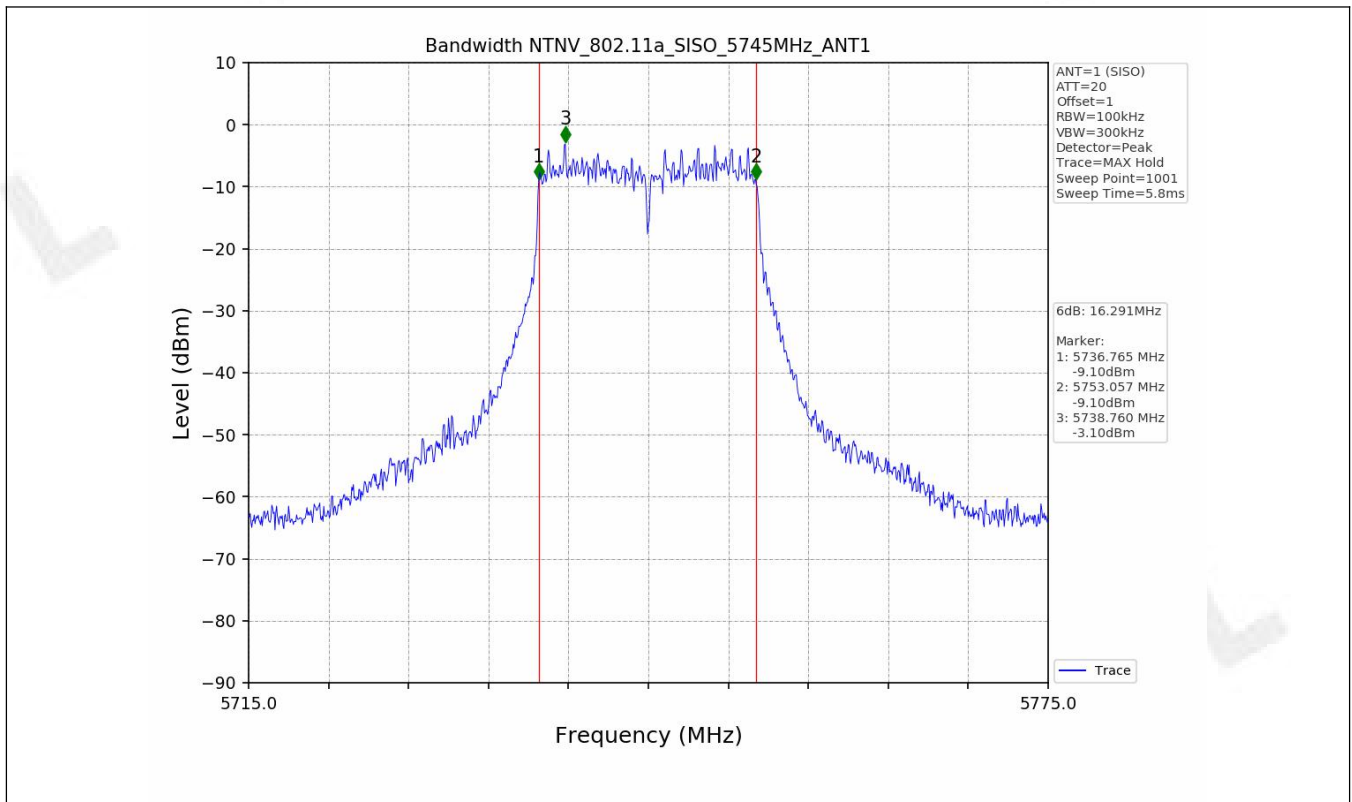

1.2 Test Graph - Emission Bandwidth