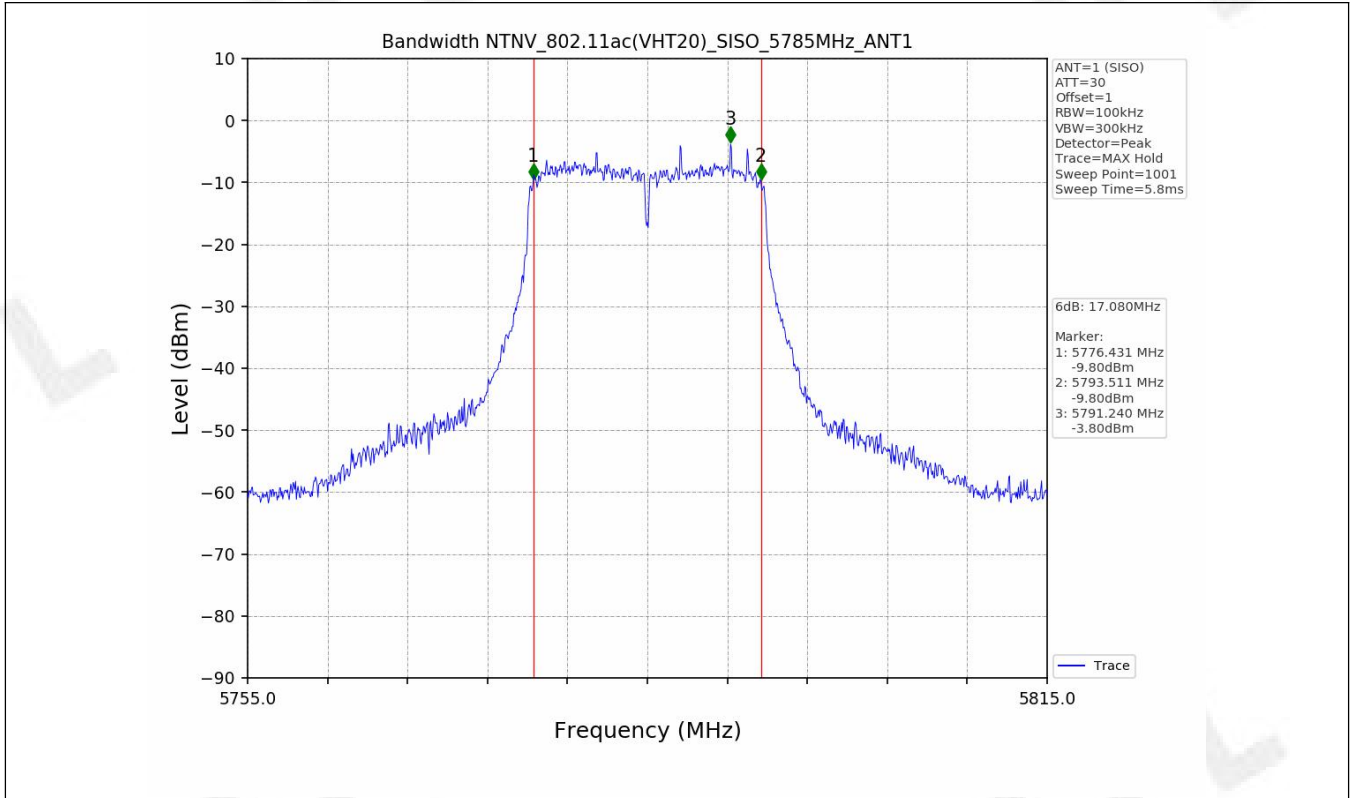

1.2 Test Graph - Emission Bandwidth

1.3 Test Graph - 99% Occupied Bandwidth

2. Maximum Conducted Output Power

2.1 Test Result

Test Mode	Frequency (MHz)	Tx Type	Measured Output Power (dBm)	Limit (dBm)	Verdict
			Ant 1		
802.11a	5745	SISO	9.52	≤30.00	PASS
	5785	SISO	10.31	≤30.00	PASS
	5825	SISO	8.61	≤30.00	PASS
802.11n(HT20)	5745	SISO	7.76	≤30.00	PASS
	5785	SISO	8.20	≤30.00	PASS
	5825	SISO	6.56	≤30.00	PASS
802.11n(HT40)	5755	SISO	8.14	≤30.00	PASS
	5795	SISO	7.87	≤30.00	PASS
802.11ac(VHT20)	5745	SISO	7.71	≤30.00	PASS
	5785	SISO	7.18	≤30.00	PASS
	5825	SISO	5.73	≤30.00	PASS
802.11ac(VHT40)	5755	SISO	8.39	≤30.00	PASS
	5795	SISO	7.80	≤30.00	PASS
802.11ac(VHT80)	5775	SISO	7.66	≤30.00	PASS

2.2 Test Graph

3. Maximum Power Spectral Density (PSD)

3.1 Test Result

Test Mode	Frequency (MHz)	Maximum Power Spectral Density (dBm/MHz)	Verdict
-----------	-----------------	--	---------

Test Mode	Frequency (MHz)	Tx Type	Maximum Power Spectral Density (dBm/500kHz)	Limits (dBm/500kHz)	Verdict
			Ant 1		
802.11a	5745	SISO	-5.51	≤30	PASS
	5785	SISO	-6.58	≤30	PASS
	5825	SISO	-7.36	≤30	PASS
802.11n(HT20)	5745	SISO	-6.68	≤30	PASS
	5785	SISO	-7.16	≤30	PASS
	5825	SISO	-8.51	≤30	PASS
802.11n(HT40)	5755	SISO	-8.98	≤30	PASS
	5795	SISO	-9.36	≤30	PASS
802.11ac(VHT20)	5745	SISO	-6.04	≤30	PASS
	5785	SISO	-7.03	≤30	PASS
	5825	SISO	-8.42	≤30	PASS
802.11ac(VHT40)	5755	SISO	-8.72	≤30	PASS
	5795	SISO	-9.78	≤30	PASS
802.11ac(VHT80)	5775	SISO	-11.42	≤30	PASS