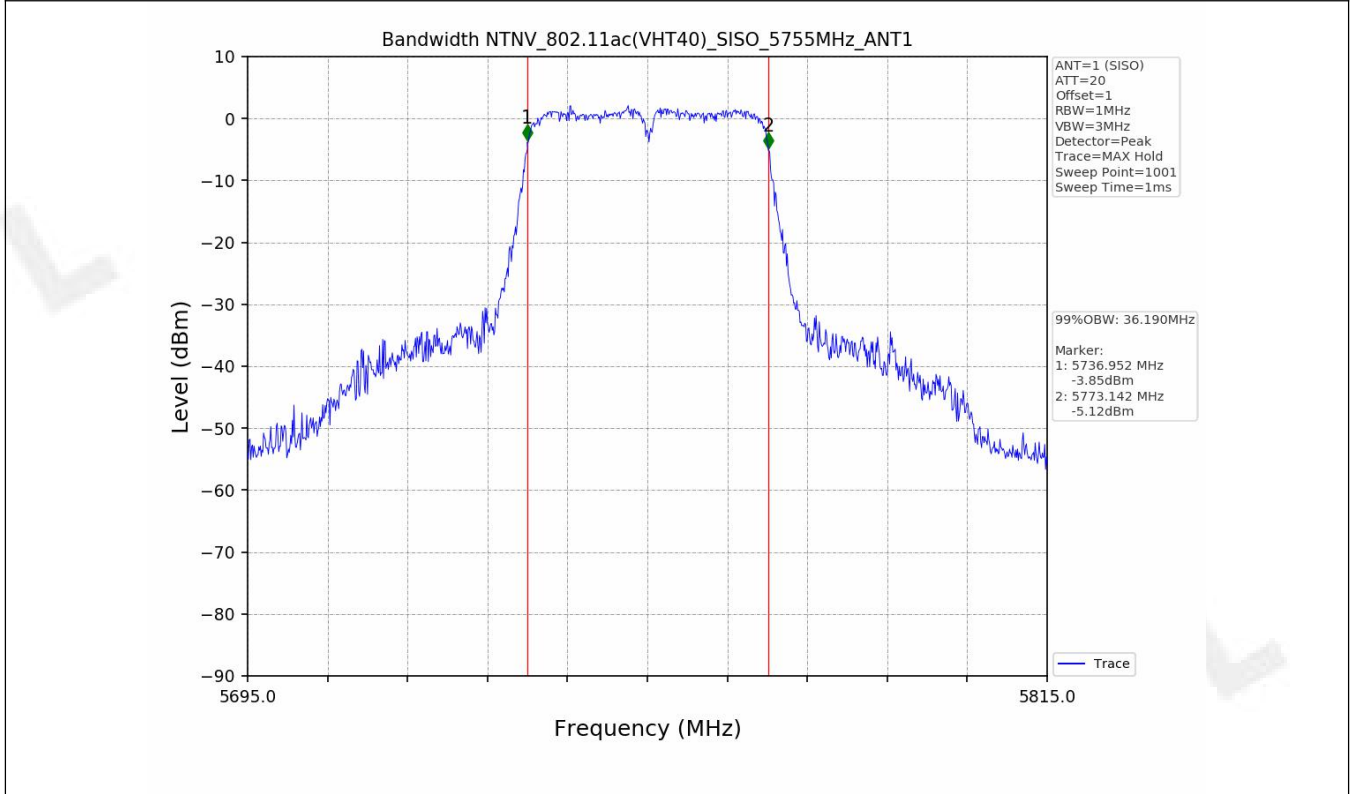

1.2 Test Graph - Emission Bandwidth

1.3 Test Graph - 99% Occupied Bandwidth

2. Maximum Conducted Output Power

2.1 Test Result

Test Mode	Frequency (MHz)	Tx Type	Measured Output Power (dBm)	Limit (dBm)	Verdict
			Ant 1		
802.11a	5745	SISO	9.52	≤30.00	PASS
	5785	SISO	10.31	≤30.00	PASS
	5825	SISO	8.61	≤30.00	PASS
802.11n(HT20)	5745	SISO	7.76	≤30.00	PASS
	5785	SISO	8.20	≤30.00	PASS
	5825	SISO	6.56	≤30.00	PASS
802.11n(HT40)	5755	SISO	8.14	≤30.00	PASS
	5795	SISO	7.87	≤30.00	PASS
802.11ac(VHT20)	5745	SISO	7.71	≤30.00	PASS
	5785	SISO	7.18	≤30.00	PASS
	5825	SISO	5.73	≤30.00	PASS
802.11ac(VHT40)	5755	SISO	8.39	≤30.00	PASS
	5795	SISO	7.80	≤30.00	PASS
802.11ac(VHT80)	5775	SISO	7.66	≤30.00	PASS

2.2 Test Graph

3. Maximum Power Spectral Density (PSD)

3.1 Test Result

Test Mode	Frequency (MHz)	Maximum Power Spectral Density (dBm/MHz)	Verdict
-----------	-----------------	--	---------

Test Mode	Frequency (MHz)	Tx Type	Maximum Power Spectral Density (dBm/500kHz)	Limits (dBm/500kHz)	Verdict
			Ant 1		
802.11a	5745	SISO	-5.51	≤30	PASS
	5785	SISO	-6.58	≤30	PASS
	5825	SISO	-7.36	≤30	PASS
802.11n(HT20)	5745	SISO	-6.68	≤30	PASS
	5785	SISO	-7.16	≤30	PASS
	5825	SISO	-8.51	≤30	PASS
802.11n(HT40)	5755	SISO	-8.98	≤30	PASS
	5795	SISO	-9.36	≤30	PASS
802.11ac(VHT20)	5745	SISO	-6.04	≤30	PASS
	5785	SISO	-7.03	≤30	PASS
	5825	SISO	-8.42	≤30	PASS
802.11ac(VHT40)	5755	SISO	-8.72	≤30	PASS
	5795	SISO	-9.78	≤30	PASS
802.11ac(VHT80)	5775	SISO	-11.42	≤30	PASS