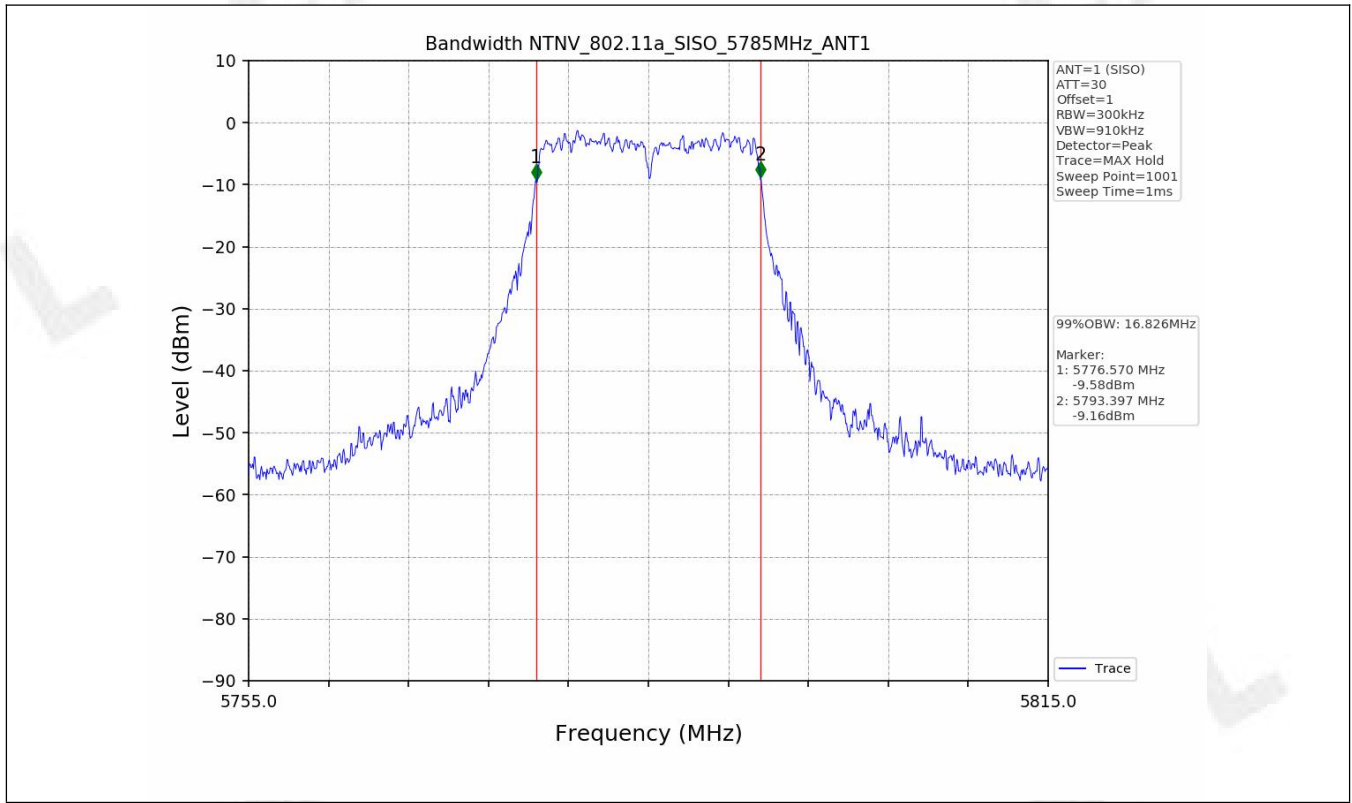

1.2 Test Graph - Emission Bandwidth

1.3 Test Graph - 99% Occupied Bandwidth

2. Maximum Conducted Output Power

2.1 Test Result

Test Mode	Frequency (MHz)	Tx Type	Measured Output Power (dBm)	Limit (dBm)	Verdict
			Ant 1		
802.11a	5745	SISO	9.52	≤30.00	PASS
	5785	SISO	10.31	≤30.00	PASS
	5825	SISO	8.61	≤30.00	PASS
802.11n(HT20)	5745	SISO	7.76	≤30.00	PASS
	5785	SISO	8.20	≤30.00	PASS
	5825	SISO	6.56	≤30.00	PASS
802.11n(HT40)	5755	SISO	8.14	≤30.00	PASS
	5795	SISO	7.87	≤30.00	PASS
802.11ac(VHT20)	5745	SISO	7.71	≤30.00	PASS
	5785	SISO	7.18	≤30.00	PASS
	5825	SISO	5.73	≤30.00	PASS
802.11ac(VHT40)	5755	SISO	8.39	≤30.00	PASS
	5795	SISO	7.80	≤30.00	PASS
802.11ac(VHT80)	5775	SISO	7.66	≤30.00	PASS

2.2 Test Graph

3. Maximum Power Spectral Density (PSD)

3.1 Test Result

Test Mode	Frequency (MHz)	Maximum Power Spectral Density (dBm/MHz)	Verdict
-----------	-----------------	--	---------

Test Mode	Frequency (MHz)	Tx Type	Maximum Power Spectral Density (dBm/500kHz)	Limits (dBm/500kHz)	Verdict
			Ant 1		
802.11a	5745	SISO	-5.51	≤30	PASS
	5785	SISO	-6.58	≤30	PASS
	5825	SISO	-7.36	≤30	PASS
802.11n(HT20)	5745	SISO	-6.68	≤30	PASS
	5785	SISO	-7.16	≤30	PASS
	5825	SISO	-8.51	≤30	PASS
802.11n(HT40)	5755	SISO	-8.98	≤30	PASS
	5795	SISO	-9.36	≤30	PASS
802.11ac(VHT20)	5745	SISO	-6.04	≤30	PASS
	5785	SISO	-7.03	≤30	PASS
	5825	SISO	-8.42	≤30	PASS
802.11ac(VHT40)	5755	SISO	-8.72	≤30	PASS
	5795	SISO	-9.78	≤30	PASS
802.11ac(VHT80)	5775	SISO	-11.42	≤30	PASS