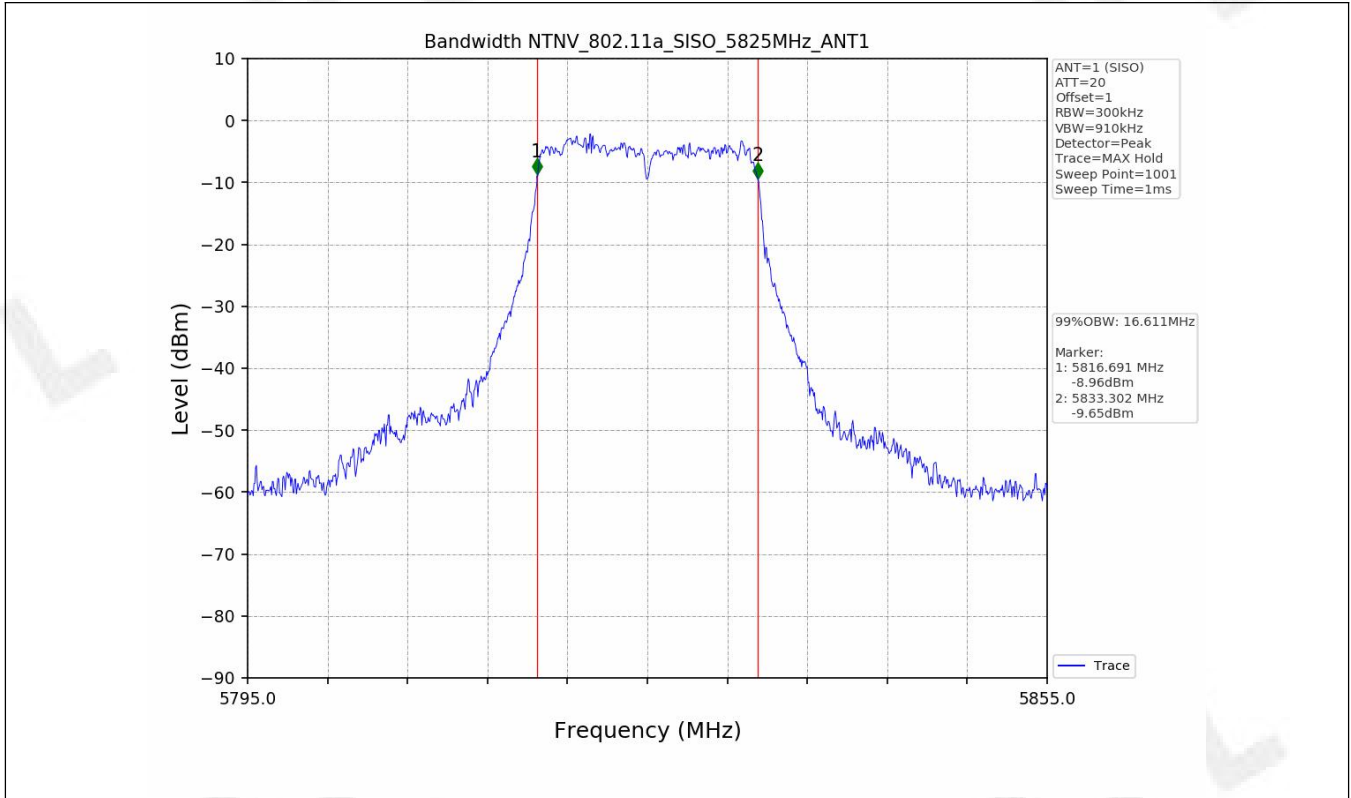

1.2 Test Graph - Emission Bandwidth

1.3 Test Graph - 99% Occupied Bandwidth

2. Maximum Conducted Output Power

2.1 Test Result

Test Mode	Frequency (MHz)	Tx Type	Measured Output Power (dBm)	Limit (dBm)	Verdict
			Ant 1		
802.11a	5745	SISO	9.52	≤30.00	PASS
	5785	SISO	10.31	≤30.00	PASS
	5825	SISO	8.61	≤30.00	PASS
802.11n(HT20)	5745	SISO	7.76	≤30.00	PASS
	5785	SISO	8.20	≤30.00	PASS
	5825	SISO	6.56	≤30.00	PASS
802.11n(HT40)	5755	SISO	8.14	≤30.00	PASS
	5795	SISO	7.87	≤30.00	PASS
802.11ac(VHT20)	5745	SISO	7.71	≤30.00	PASS
	5785	SISO	7.18	≤30.00	PASS
	5825	SISO	5.73	≤30.00	PASS
802.11ac(VHT40)	5755	SISO	8.39	≤30.00	PASS
	5795	SISO	7.80	≤30.00	PASS
802.11ac(VHT80)	5775	SISO	7.66	≤30.00	PASS

2.2 Test Graph

3. Maximum Power Spectral Density (PSD)

3.1 Test Result

Test Mode	Frequency (MHz)	Maximum Power Spectral Density (dBm/MHz)	Verdict
-----------	-----------------	--	---------

Test Mode	Frequency (MHz)	Tx Type	Maximum Power Spectral Density (dBm/500kHz)	Limits (dBm/500kHz)	Verdict
			Ant 1		
802.11a	5745	SISO	-5.51	≤30	PASS
	5785	SISO	-6.58	≤30	PASS
	5825	SISO	-7.36	≤30	PASS
802.11n(HT20)	5745	SISO	-6.68	≤30	PASS
	5785	SISO	-7.16	≤30	PASS
	5825	SISO	-8.51	≤30	PASS
802.11n(HT40)	5755	SISO	-8.98	≤30	PASS
	5795	SISO	-9.36	≤30	PASS
802.11ac(VHT20)	5745	SISO	-6.04	≤30	PASS
	5785	SISO	-7.03	≤30	PASS
	5825	SISO	-8.42	≤30	PASS
802.11ac(VHT40)	5755	SISO	-8.72	≤30	PASS
	5795	SISO	-9.78	≤30	PASS
802.11ac(VHT80)	5775	SISO	-11.42	≤30	PASS