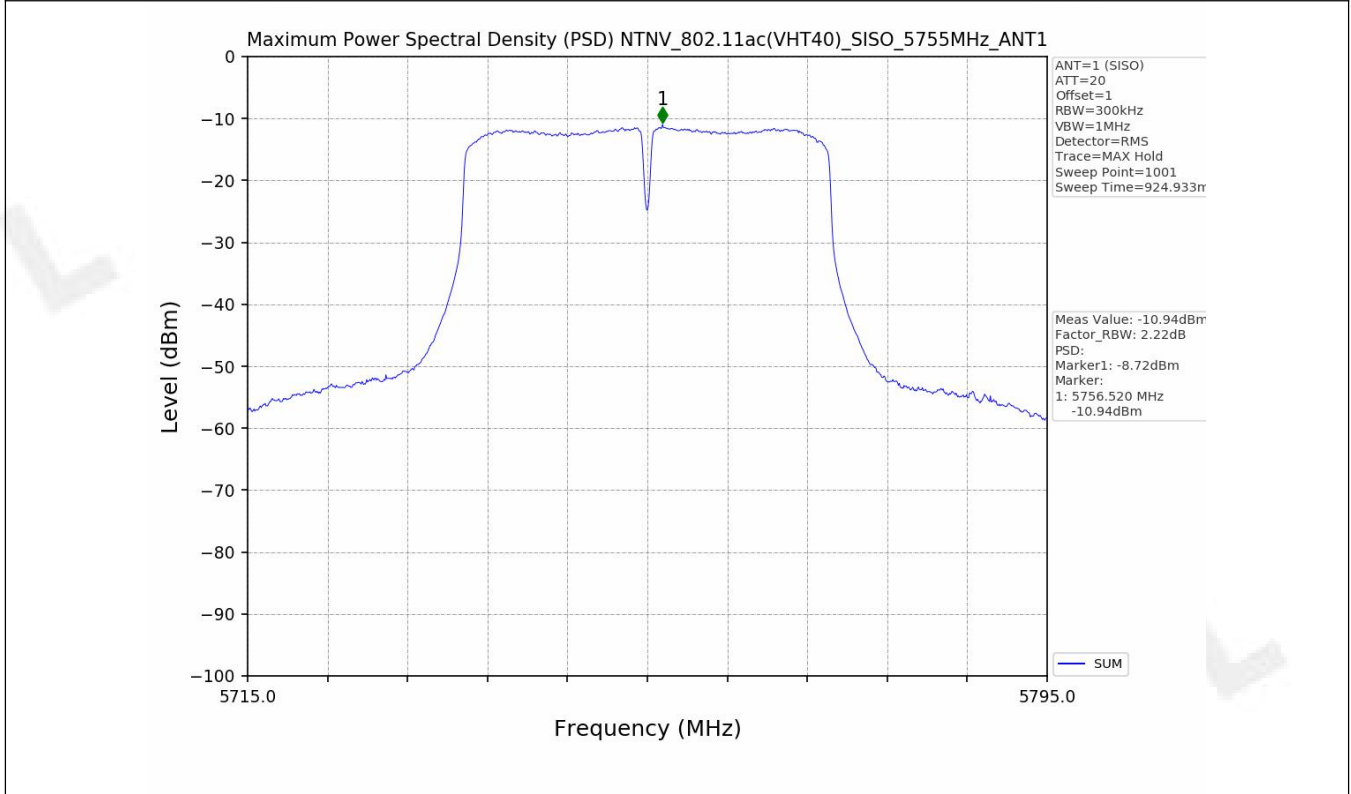

3.2 Test Graph

4. Frequency Stability

4.1 Test Result

Test Condition	Test Mode	Test Frequency [MHz]	Ant	Result [ppm]	Limit [ppm]	Verdict
NTNV	802.11a	5745	1	0	<=20	PASS
		5785	1	3.46	<=20	PASS
		5825	1	-3.43	<=20	PASS
	802.11n	5755	1	-6.95	<=20	PASS
		5795	1	-6.9	<=20	PASS
	802.11ac	5775	1	0	<=20	PASS