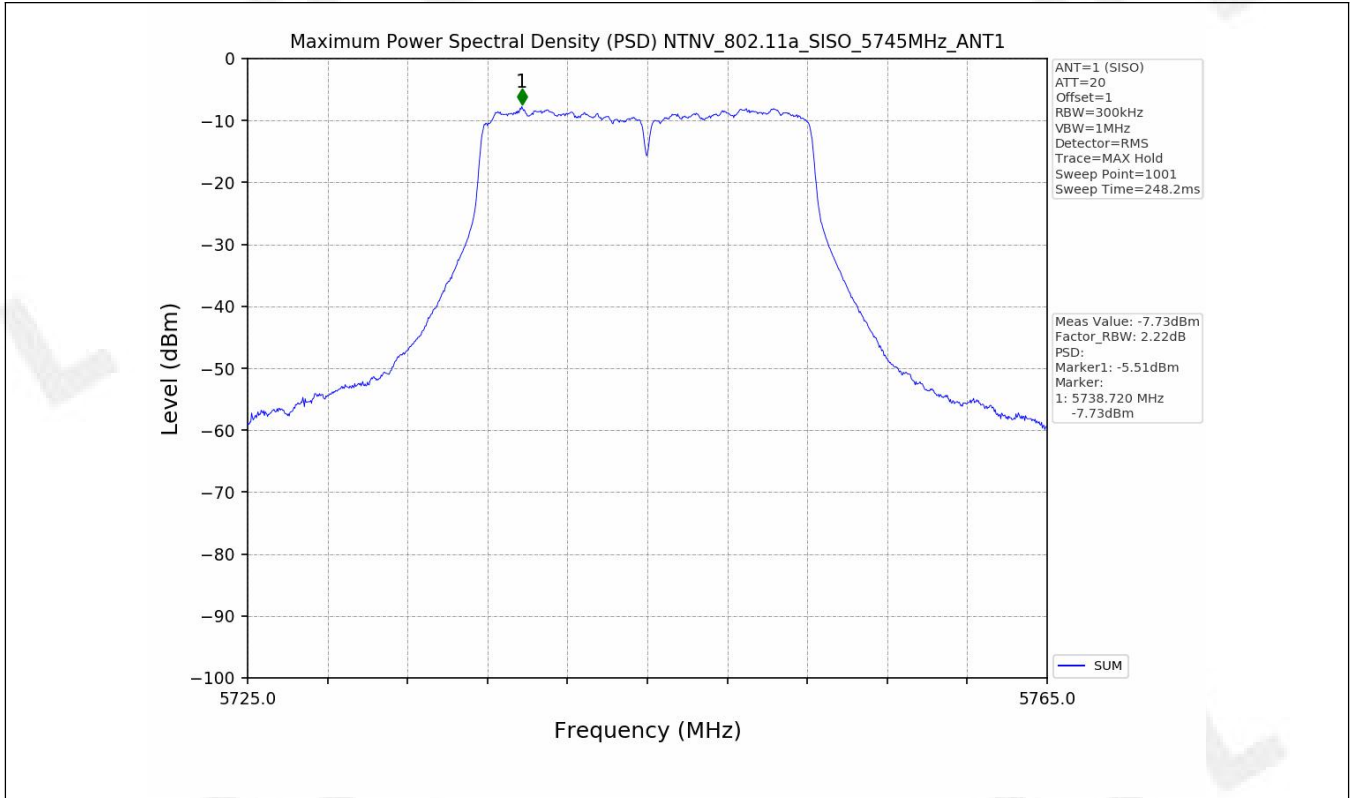

2.2 Test Graph

3. Maximum Power Spectral Density (PSD)

3.1 Test Result

Test Mode	Frequency (MHz)	Maximum Power Spectral Density (dBm/MHz)	Verdict
-----------	-----------------	--	---------

Test Mode	Frequency (MHz)	Tx Type	Maximum Power Spectral Density (dBm/500kHz)	Limits (dBm/500kHz)	Verdict
			Ant 1		
802.11a	5745	SISO	-5.51	≤30	PASS
	5785	SISO	-6.58	≤30	PASS
	5825	SISO	-7.36	≤30	PASS
802.11n(HT20)	5745	SISO	-6.68	≤30	PASS
	5785	SISO	-7.16	≤30	PASS
	5825	SISO	-8.51	≤30	PASS
802.11n(HT40)	5755	SISO	-8.98	≤30	PASS
	5795	SISO	-9.36	≤30	PASS
802.11ac(VHT20)	5745	SISO	-6.04	≤30	PASS
	5785	SISO	-7.03	≤30	PASS
	5825	SISO	-8.42	≤30	PASS
802.11ac(VHT40)	5755	SISO	-8.72	≤30	PASS
	5795	SISO	-9.78	≤30	PASS
802.11ac(VHT80)	5775	SISO	-11.42	≤30	PASS

3.2 Test Graph

4. Frequency Stability

4.1 Test Result

Test Condition	Test Mode	Test Frequency [MHz]	Ant	Result [ppm]	Limit [ppm]	Verdict
NTNV	802.11a	5745	1	0	<=20	PASS
		5785	1	3.46	<=20	PASS
		5825	1	-3.43	<=20	PASS
	802.11n	5755	1	-6.95	<=20	PASS
		5795	1	-6.9	<=20	PASS
	802.11ac	5775	1	0	<=20	PASS