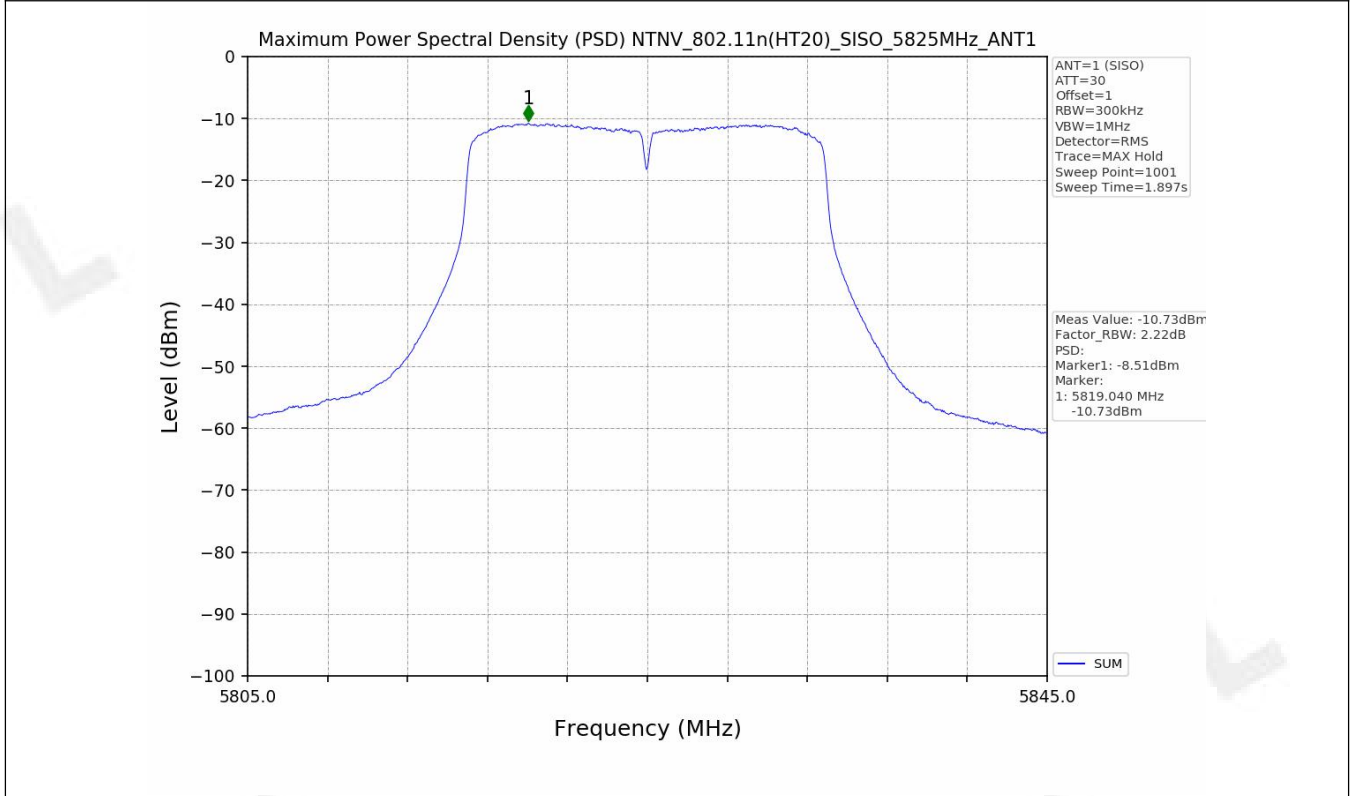

2.2 Test Graph

3. Maximum Power Spectral Density (PSD)

3.1 Test Result

Test Mode	Frequency (MHz)	Maximum Power Spectral Density (dBm/MHz)	Verdict
-----------	-----------------	--	---------

Test Mode	Frequency (MHz)	Tx Type	Maximum Power Spectral Density (dBm/500kHz)	Limits (dBm/500kHz)	Verdict
			Ant 1		
802.11a	5745	SISO	-5.51	≤30	PASS
	5785	SISO	-6.58	≤30	PASS
	5825	SISO	-7.36	≤30	PASS
802.11n(HT20)	5745	SISO	-6.68	≤30	PASS
	5785	SISO	-7.16	≤30	PASS
	5825	SISO	-8.51	≤30	PASS
802.11n(HT40)	5755	SISO	-8.98	≤30	PASS
	5795	SISO	-9.36	≤30	PASS
802.11ac(VHT20)	5745	SISO	-6.04	≤30	PASS
	5785	SISO	-7.03	≤30	PASS
	5825	SISO	-8.42	≤30	PASS
802.11ac(VHT40)	5755	SISO	-8.72	≤30	PASS
	5795	SISO	-9.78	≤30	PASS
802.11ac(VHT80)	5775	SISO	-11.42	≤30	PASS

3.2 Test Graph

4. Frequency Stability

4.1 Test Result

Test Condition	Test Mode	Test Frequency [MHz]	Ant	Result [ppm]	Limit [ppm]	Verdict
NTNV	802.11a	5745	1	0	<=20	PASS
		5785	1	3.46	<=20	PASS
		5825	1	-3.43	<=20	PASS
	802.11n	5755	1	-6.95	<=20	PASS
		5795	1	-6.9	<=20	PASS
	802.11ac	5775	1	0	<=20	PASS