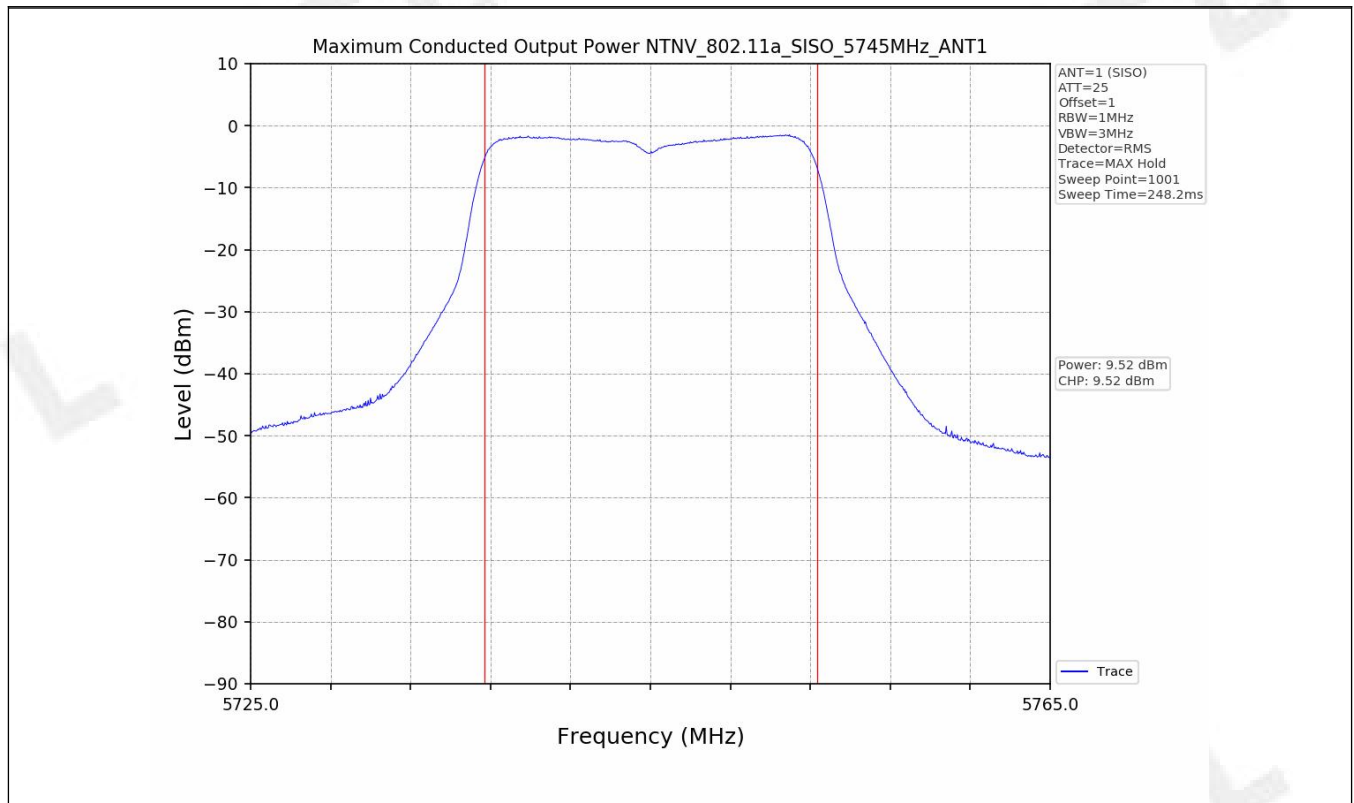

1.2 Test Graph - Emission Bandwidth

1.3 Test Graph - 99% Occupied Bandwidth

2. Maximum Conducted Output Power

2.1 Test Result

Test Mode	Frequency (MHz)	Tx Type	Measured Output Power (dBm)	Limit (dBm)	Verdict
			Ant 1		
802.11a	5745	SISO	9.52	≤30.00	PASS
	5785	SISO	10.31	≤30.00	PASS
	5825	SISO	8.61	≤30.00	PASS
802.11n(HT20)	5745	SISO	7.76	≤30.00	PASS
	5785	SISO	8.20	≤30.00	PASS
	5825	SISO	6.56	≤30.00	PASS
802.11n(HT40)	5755	SISO	8.14	≤30.00	PASS
	5795	SISO	7.87	≤30.00	PASS
802.11ac(VHT20)	5745	SISO	7.71	≤30.00	PASS
	5785	SISO	7.18	≤30.00	PASS
	5825	SISO	5.73	≤30.00	PASS
802.11ac(VHT40)	5755	SISO	8.39	≤30.00	PASS
	5795	SISO	7.80	≤30.00	PASS
802.11ac(VHT80)	5775	SISO	7.66	≤30.00	PASS

2.2 Test Graph

3. Maximum Power Spectral Density (PSD)

3.1 Test Result

Test Mode	Frequency (MHz)	Maximum Power Spectral Density (dBm/MHz)	Verdict
-----------	-----------------	--	---------

Test Mode	Frequency (MHz)	Tx Type	Maximum Power Spectral Density (dBm/500kHz)	Limits (dBm/500kHz)	Verdict
			Ant 1		
802.11a	5745	SISO	-5.51	≤30	PASS
	5785	SISO	-6.58	≤30	PASS
	5825	SISO	-7.36	≤30	PASS
802.11n(HT20)	5745	SISO	-6.68	≤30	PASS
	5785	SISO	-7.16	≤30	PASS
	5825	SISO	-8.51	≤30	PASS
802.11n(HT40)	5755	SISO	-8.98	≤30	PASS
	5795	SISO	-9.36	≤30	PASS
802.11ac(VHT20)	5745	SISO	-6.04	≤30	PASS
	5785	SISO	-7.03	≤30	PASS
	5825	SISO	-8.42	≤30	PASS
802.11ac(VHT40)	5755	SISO	-8.72	≤30	PASS
	5795	SISO	-9.78	≤30	PASS
802.11ac(VHT80)	5775	SISO	-11.42	≤30	PASS