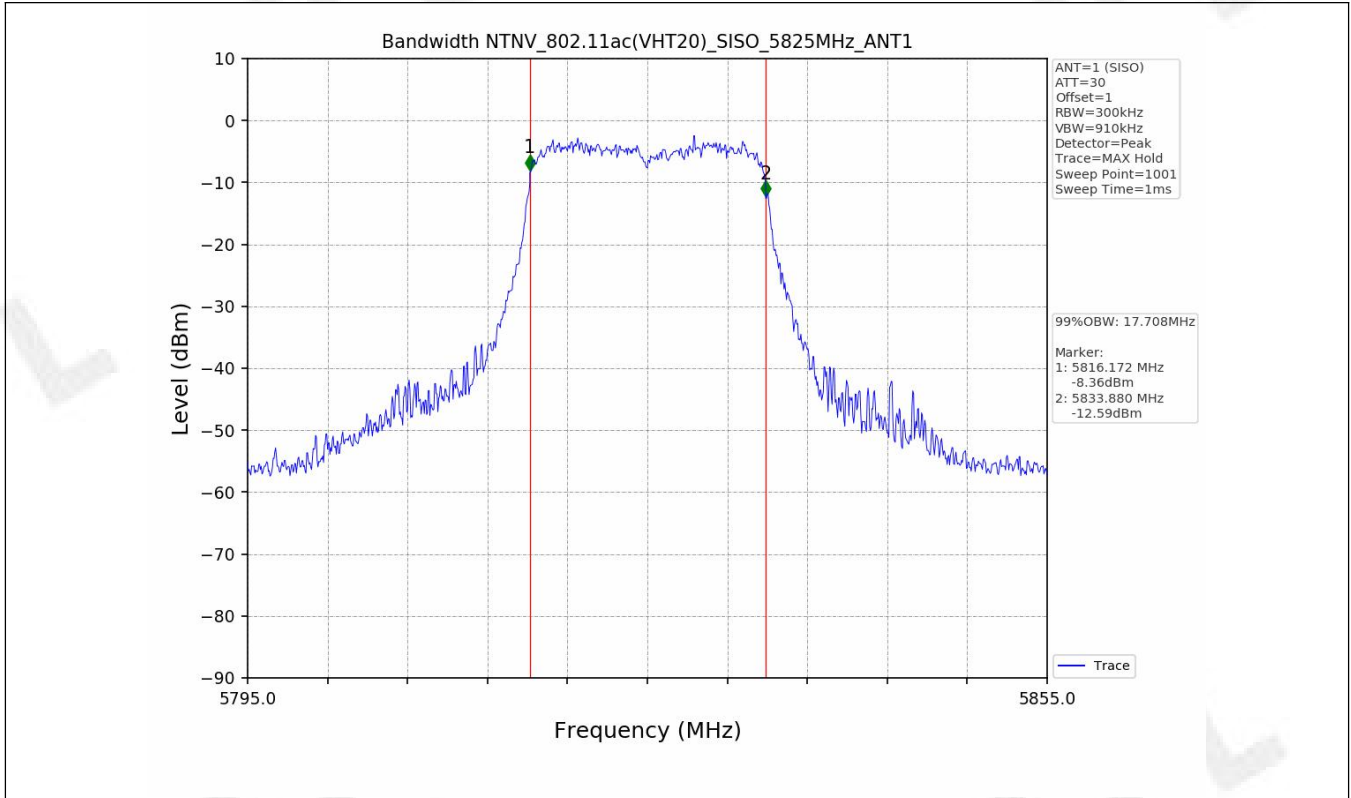

1.2 Test Graph - Emission Bandwidth

1.3 Test Graph - 99% Occupied Bandwidth

2. Maximum Conducted Output Power

2.1 Test Result

Test Mode	Frequency (MHz)	Tx Type	Measured Output Power (dBm)	Limit (dBm)	Verdict
			Ant 1		
802.11a	5745	SISO	9.52	≤30.00	PASS
	5785	SISO	10.31	≤30.00	PASS
	5825	SISO	8.61	≤30.00	PASS
802.11n(HT20)	5745	SISO	7.76	≤30.00	PASS
	5785	SISO	8.20	≤30.00	PASS
	5825	SISO	6.56	≤30.00	PASS
802.11n(HT40)	5755	SISO	8.14	≤30.00	PASS
	5795	SISO	7.87	≤30.00	PASS
802.11ac(VHT20)	5745	SISO	7.71	≤30.00	PASS
	5785	SISO	7.18	≤30.00	PASS
	5825	SISO	5.73	≤30.00	PASS
802.11ac(VHT40)	5755	SISO	8.39	≤30.00	PASS
	5795	SISO	7.80	≤30.00	PASS
802.11ac(VHT80)	5775	SISO	7.66	≤30.00	PASS

2.2 Test Graph

3. Maximum Power Spectral Density (PSD)

3.1 Test Result

Test Mode	Frequency (MHz)	Maximum Power Spectral Density (dBm/MHz)	Verdict
-----------	-----------------	--	---------

Test Mode	Frequency (MHz)	Tx Type	Maximum Power Spectral Density (dBm/500kHz)	Limits (dBm/500kHz)	Verdict
			Ant 1		
802.11a	5745	SISO	-5.51	≤30	PASS
	5785	SISO	-6.58	≤30	PASS
	5825	SISO	-7.36	≤30	PASS
802.11n(HT20)	5745	SISO	-6.68	≤30	PASS
	5785	SISO	-7.16	≤30	PASS
	5825	SISO	-8.51	≤30	PASS
802.11n(HT40)	5755	SISO	-8.98	≤30	PASS
	5795	SISO	-9.36	≤30	PASS
802.11ac(VHT20)	5745	SISO	-6.04	≤30	PASS
	5785	SISO	-7.03	≤30	PASS
	5825	SISO	-8.42	≤30	PASS
802.11ac(VHT40)	5755	SISO	-8.72	≤30	PASS
	5795	SISO	-9.78	≤30	PASS
802.11ac(VHT80)	5775	SISO	-11.42	≤30	PASS