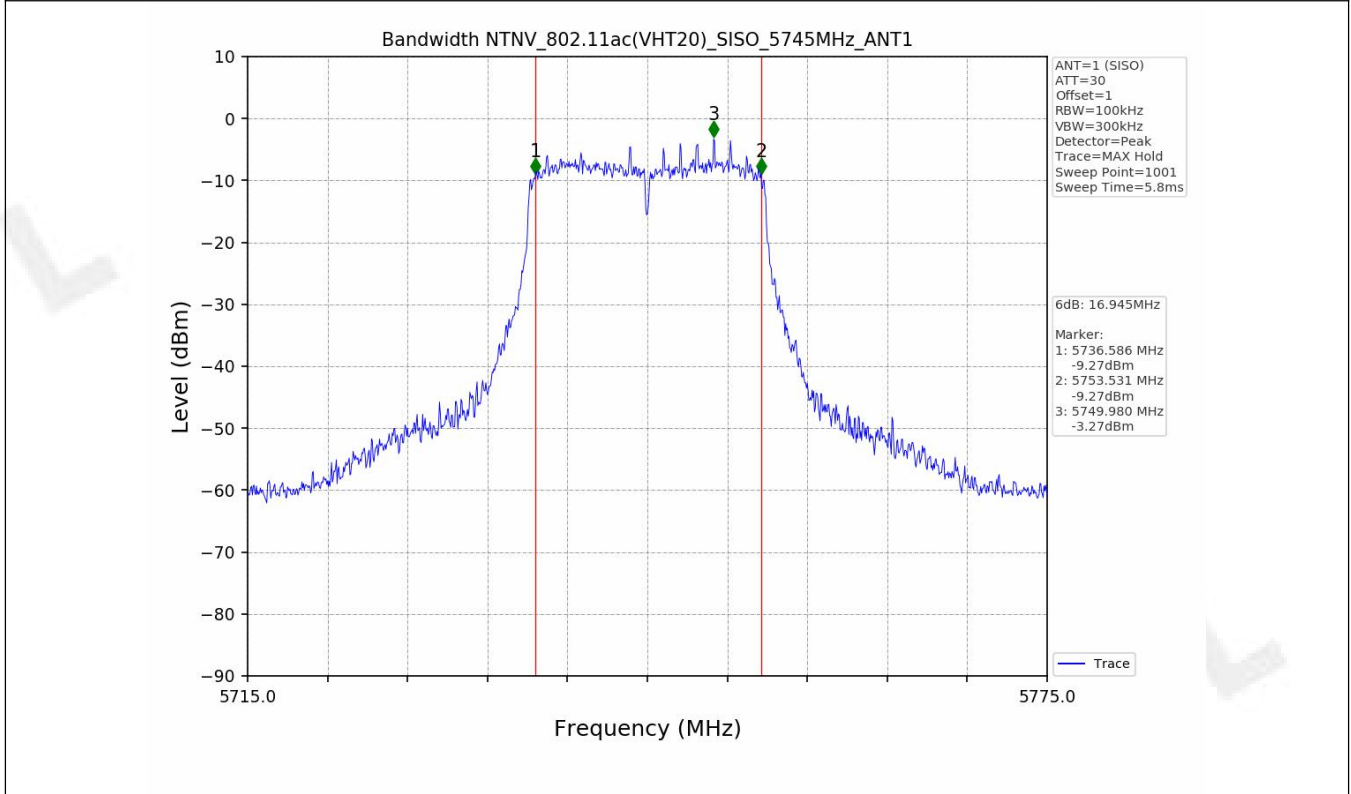

Test Mode	Frequency (MHz)	TX Type	ANT No.	99% Occupied Bandwidth	
				Test Result (MHz)	
802.11a	5745	SISO	1	16.654	Only for Report Use
	5785	SISO	1	16.826	Only for Report Use
	5825	SISO	1	16.611	Only for Report Use
802.11n(HT20)	5745	SISO	1	17.688	Only for Report Use
	5785	SISO	1	17.683	Only for Report Use
	5825	SISO	1	17.680	Only for Report Use
802.11n(HT40)	5755	SISO	1	36.165	Only for Report Use
	5795	SISO	1	36.246	Only for Report Use
802.11ac(VHT20)	5745	SISO	1	17.714	Only for Report Use
	5785	SISO	1	17.626	Only for Report Use
	5825	SISO	1	17.708	Only for Report Use
802.11ac(VHT40)	5755	SISO	1	36.190	Only for Report Use
	5795	SISO	1	36.121	Only for Report Use
802.11ac(VHT80)	5775	SISO	1	75.005	Only for Report Use

1.2 Test Graph - Emission Bandwidth

1.3 Test Graph - 99% Occupied Bandwidth

2. Maximum Conducted Output Power

2.1 Test Result

Test Mode	Frequency (MHz)	Tx Type	Measured Output Power (dBm)	Limit (dBm)	Verdict
			Ant 1		
802.11a	5745	SISO	9.52	≤30.00	PASS
	5785	SISO	10.31	≤30.00	PASS
	5825	SISO	8.61	≤30.00	PASS
802.11n(HT20)	5745	SISO	7.76	≤30.00	PASS
	5785	SISO	8.20	≤30.00	PASS
	5825	SISO	6.56	≤30.00	PASS
802.11n(HT40)	5755	SISO	8.14	≤30.00	PASS
	5795	SISO	7.87	≤30.00	PASS
802.11ac(VHT20)	5745	SISO	7.71	≤30.00	PASS
	5785	SISO	7.18	≤30.00	PASS
	5825	SISO	5.73	≤30.00	PASS
802.11ac(VHT40)	5755	SISO	8.39	≤30.00	PASS
	5795	SISO	7.80	≤30.00	PASS
802.11ac(VHT80)	5775	SISO	7.66	≤30.00	PASS