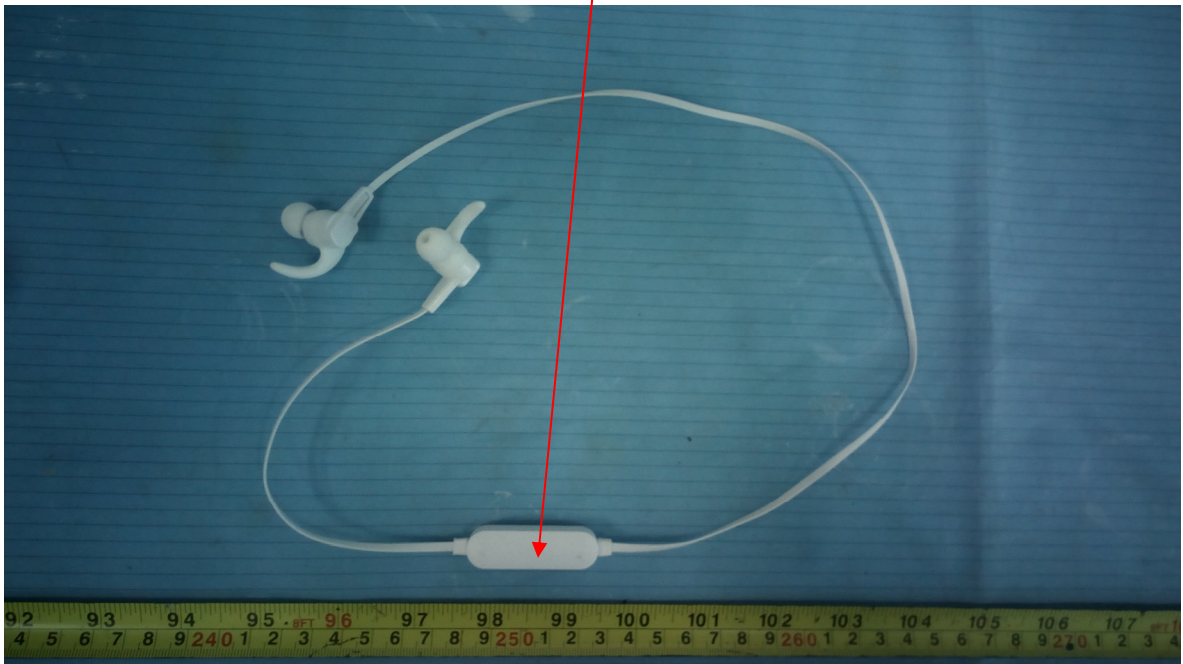

EXHIBIT A - FCC ID LABEL AND LOCATION

FCC ID Label

MID#3890818
FCC ID: 2AL9B-SS68-BE

FCC ID Label Location Information

The label shown shall be permanently affixed at a conspicuous location on the device and be readily visible to the user at the time purchase (Labeling requirements per 2.925)