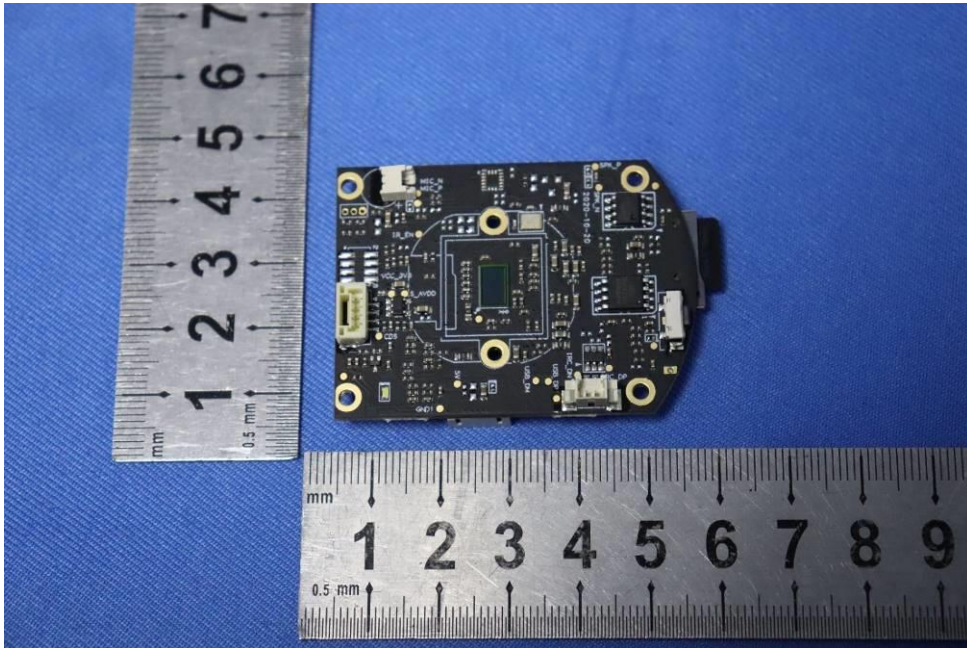

Internal Photos for SZCR2104020661AT

FCC ID: 2AL8S0T1L2WT

1 EUT Constructional Details

Antenna