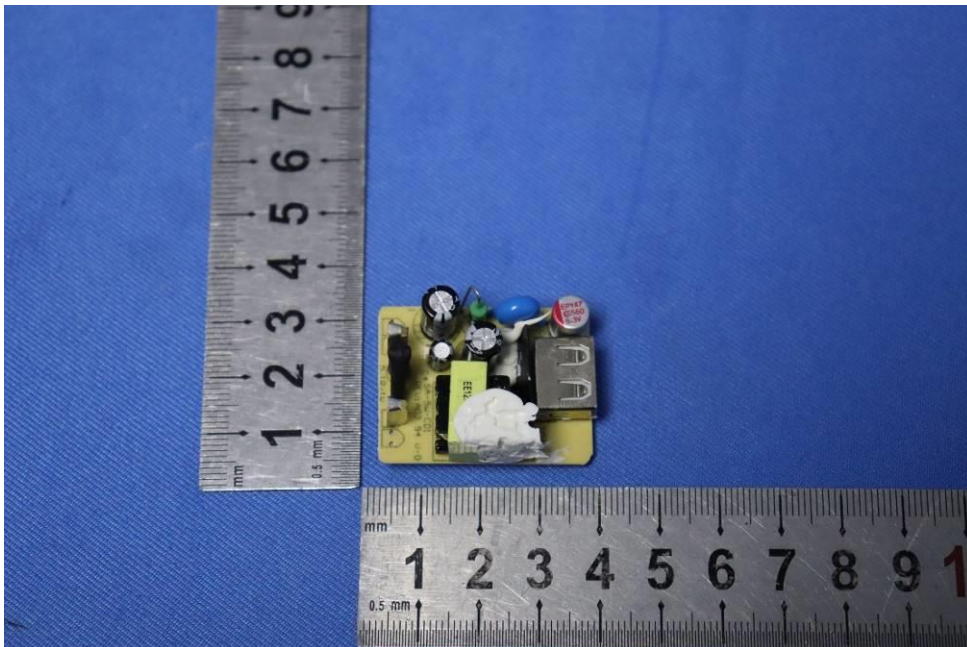

Internal Photos for SZCR2104020661AT

FCC ID: 2AL8S0T1L2WT

1 EUT Constructional Details

Antenna