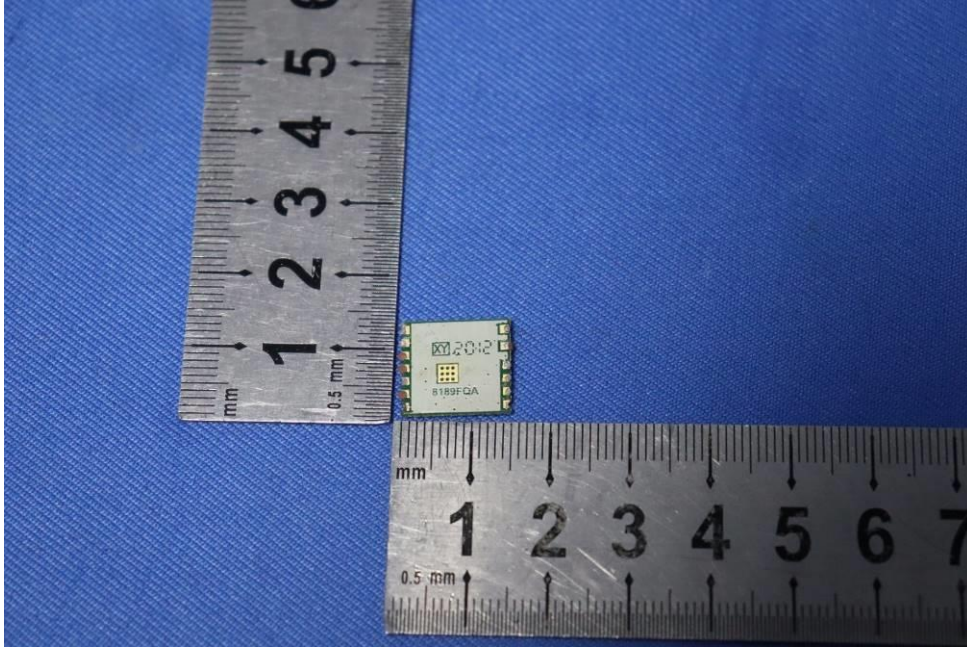

Internal Photos for SZCR2104020661AT

FCC ID: 2AL8S0T1L2WT

1 EUT Constructional Details

Antenna