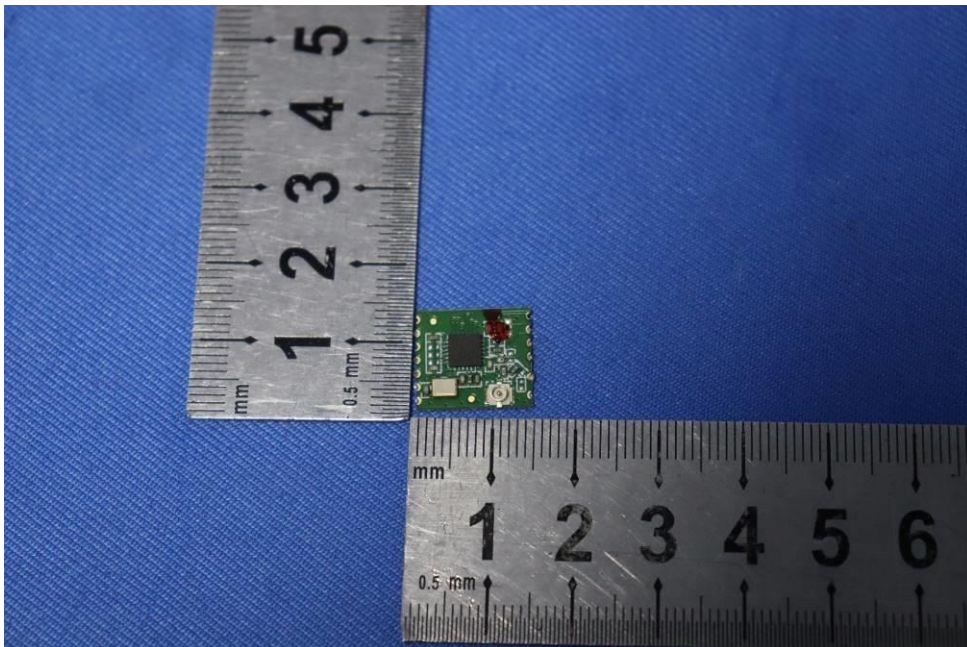

Internal Photos for SZCR2104020661AT

FCC ID: 2AL8S0T1L2WT

1 EUT Constructional Details

Antenna