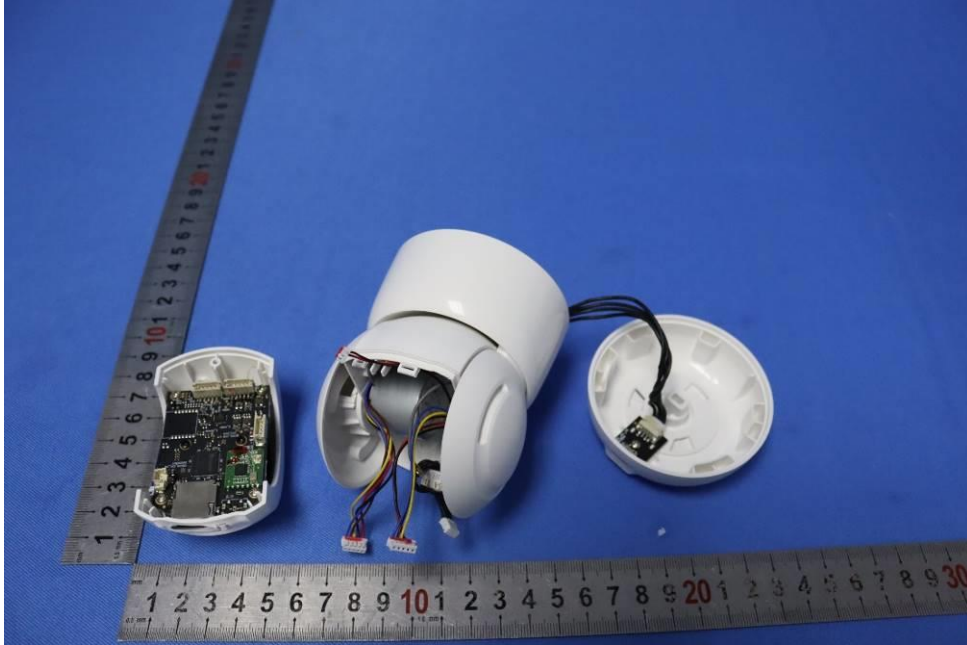

Internal Photos for SZCR2104020661AT

FCC ID: 2AL8S0T1L2WT

1 EUT Constructional Details

Antenna