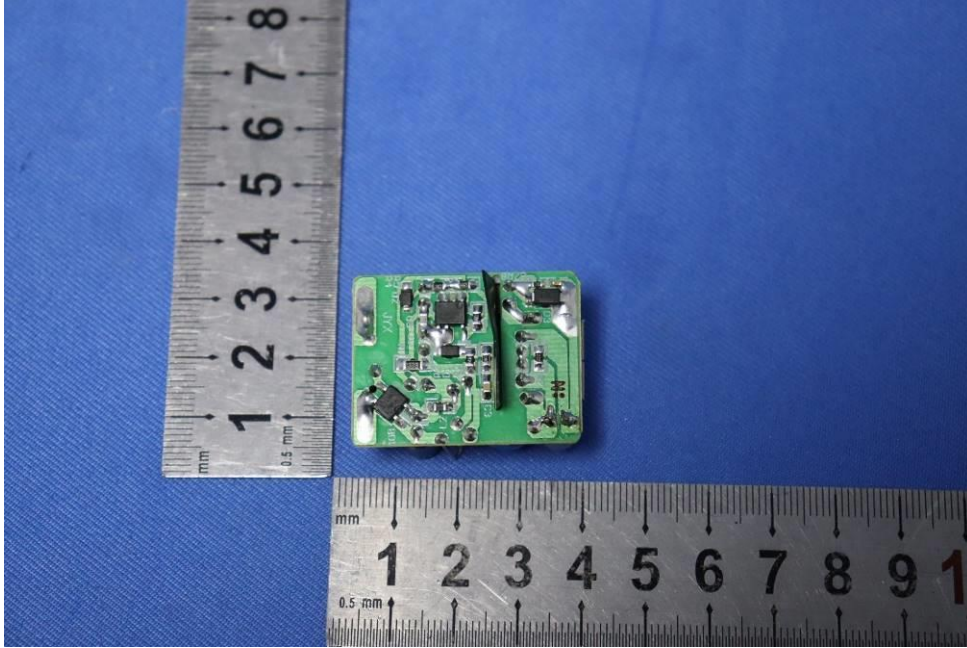

Internal Photos for SZCR2104020661AT

FCC ID: 2AL8S0T1L2WT

1 EUT Constructional Details

Antenna