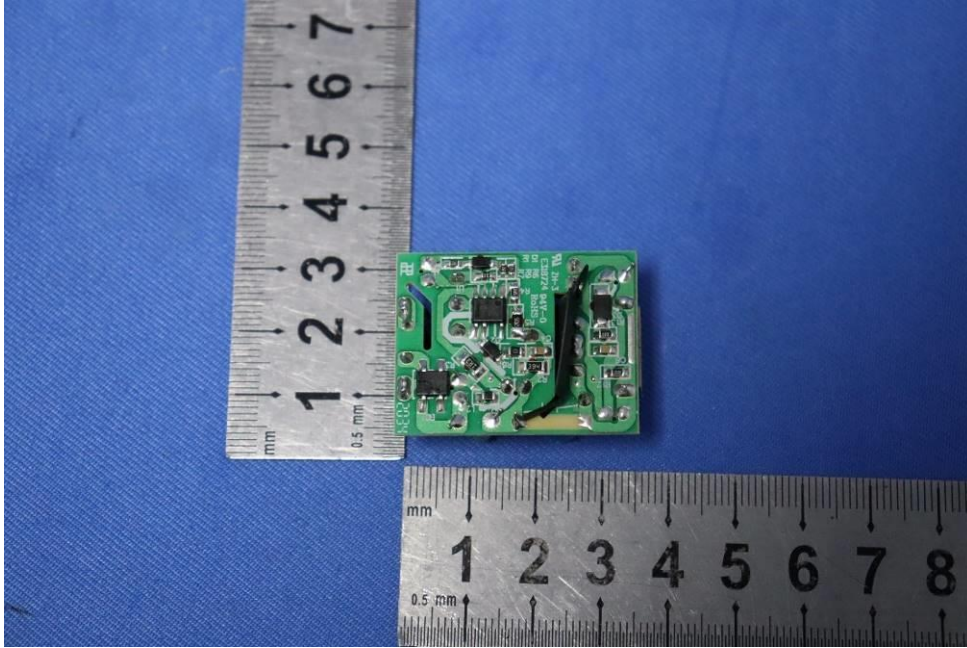

Internal Photos for SZCR2104020661AT

FCC ID: 2AL8S0T1L2WT

1 EUT Constructional Details

Antenna