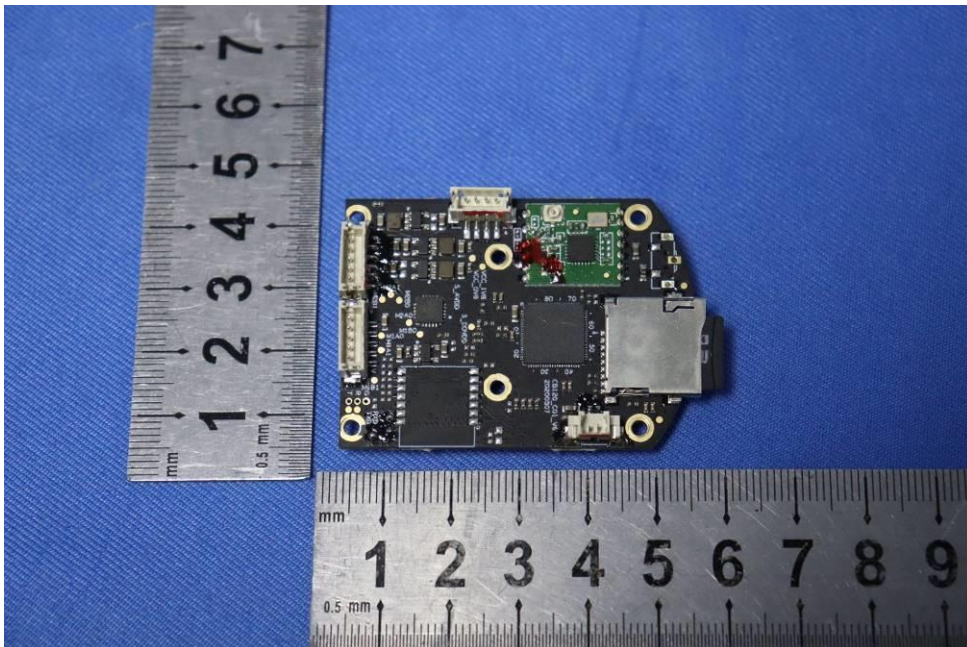

Internal Photos for SZCR2104020661AT

FCC ID: 2AL8S0T1L2WT

1 EUT Constructional Details

Antenna