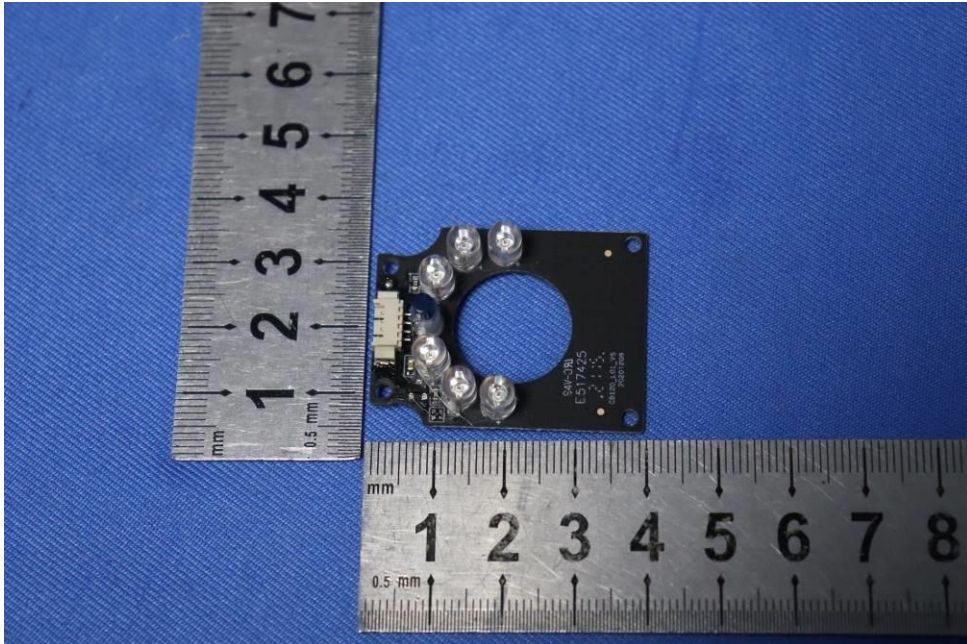

Internal Photos for SZCR2104020661AT

FCC ID: 2AL8S0T1L2WT

1 EUT Constructional Details

Antenna