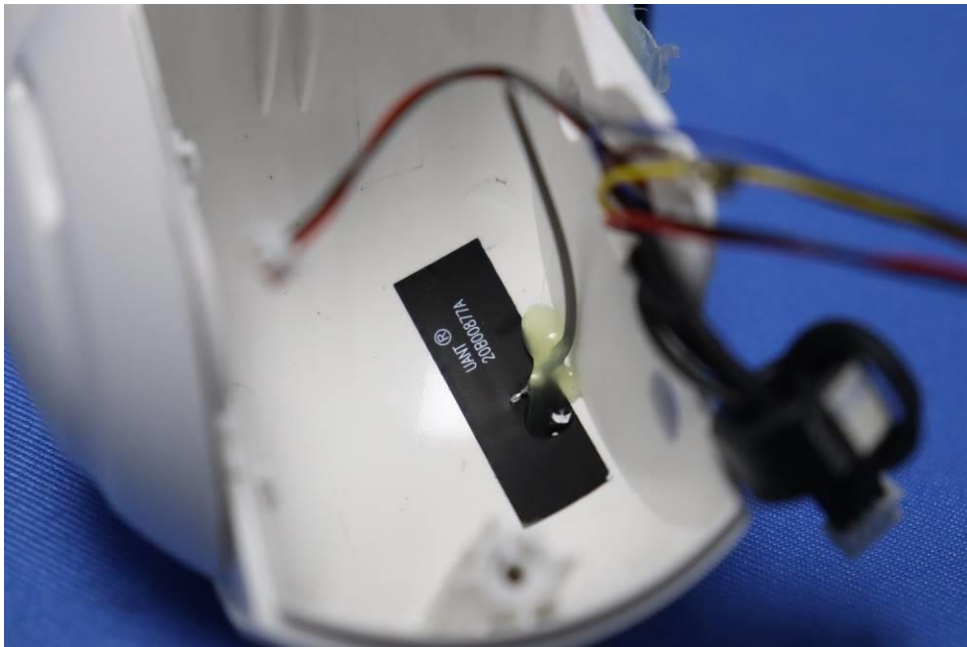

Internal Photos for SZCR2104020661AT

FCC ID: 2AL8S0T1L2WT

1 EUT Constructional Details

Antenna