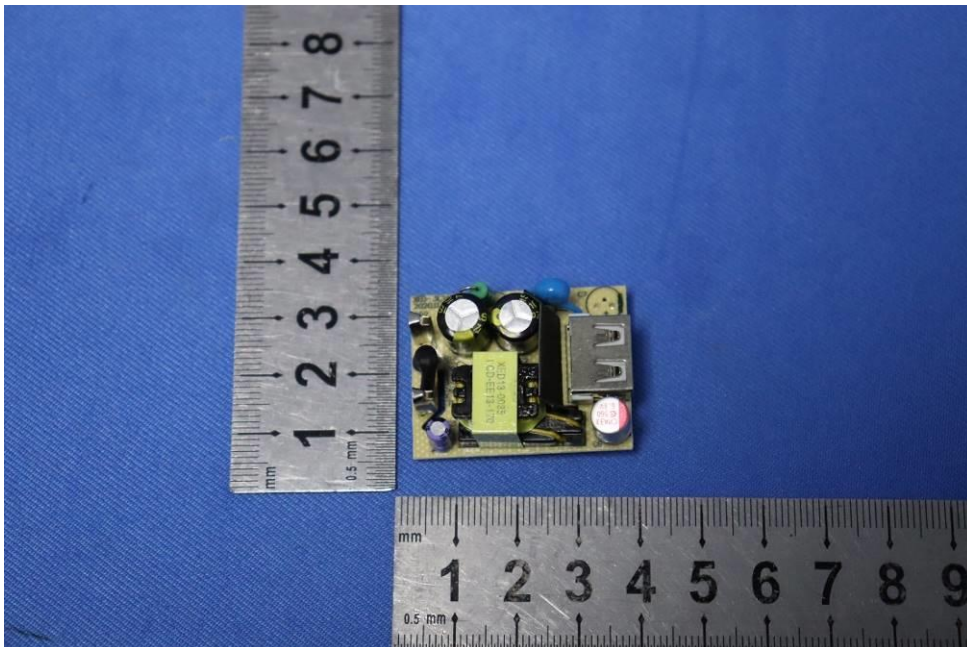

Internal Photos for SZCR2104020661AT

FCC ID: 2AL8S0T1L2WT

1 EUT Constructional Details

Antenna