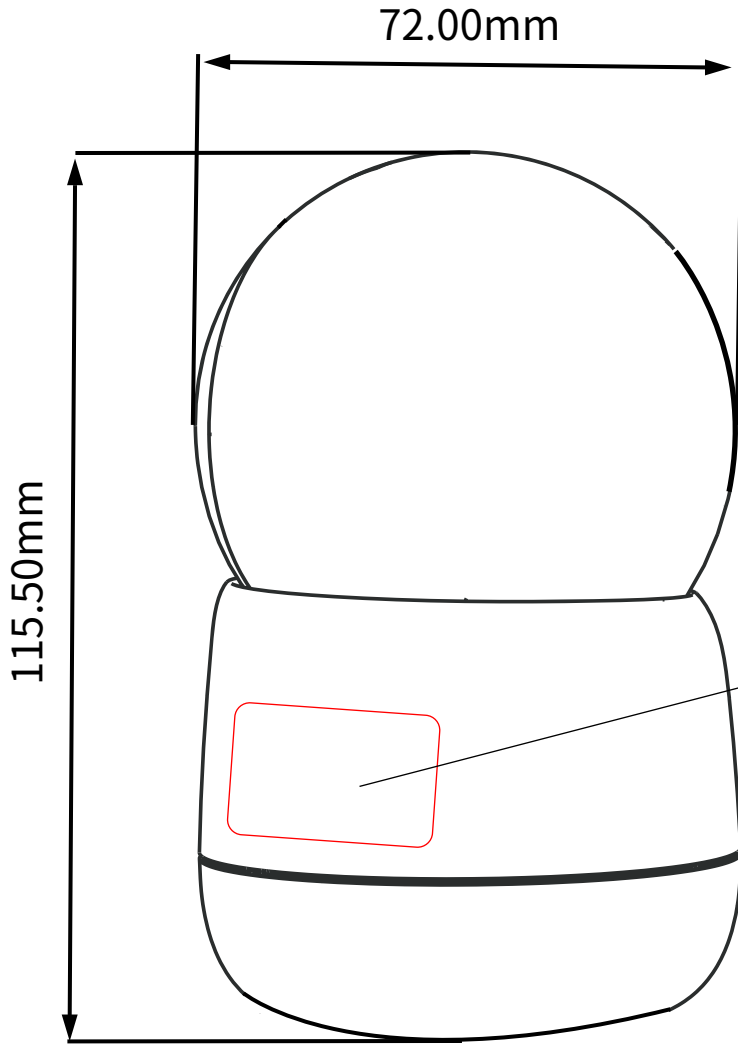

Smart PTZ Camera T1L-2WT

== **5V,1.0A**

FCC ID:2AL8S0T1L2WT

SN: A0
219904C0PG
2214S00010

UID:
AICD2QSF9
K81255

CE FC

72.00mm

115.50mm

Label Location