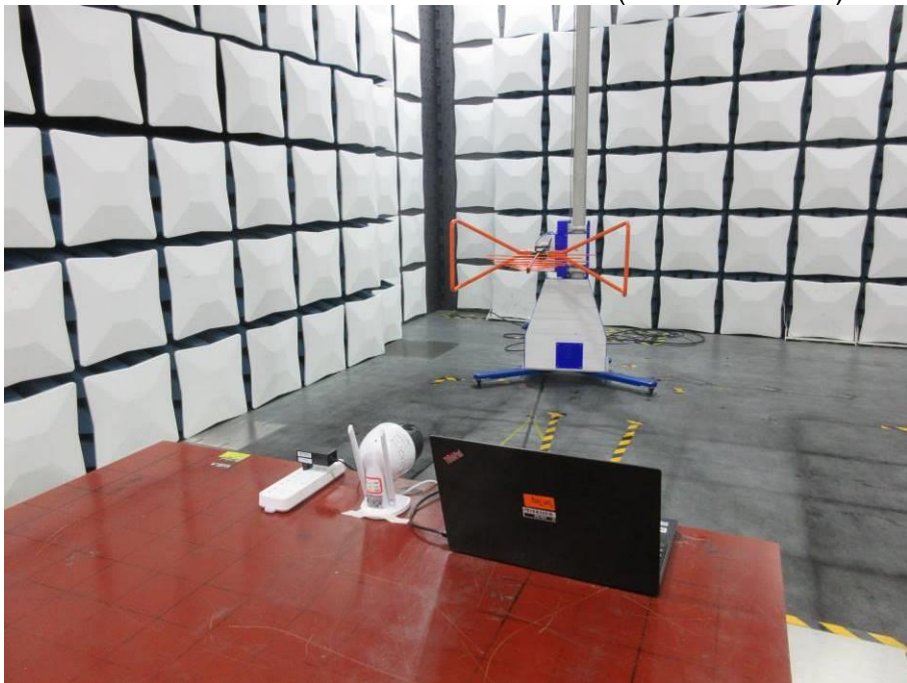

# **Setup Photographs**

RADIATED RF MEASUREMENT SETUP (9KHz ~ 30 MHz)

RADIATED RF MEASUREMENT SETUP (30MHz ~ 1 GHz)

RADIATED RF MEASUREMENT SETUP (ABOVE 1 GHz- X axis)

RADIATED RF MEASUREMENT SETUP (ABOVE 1 GHz- Y axis)

RADIATED RF MEASUREMENT SETUP (ABOVE 1 GHz- Z axis)

POWERLINE CONDUCTED EMISSIONS MEASUREMENT SETUP