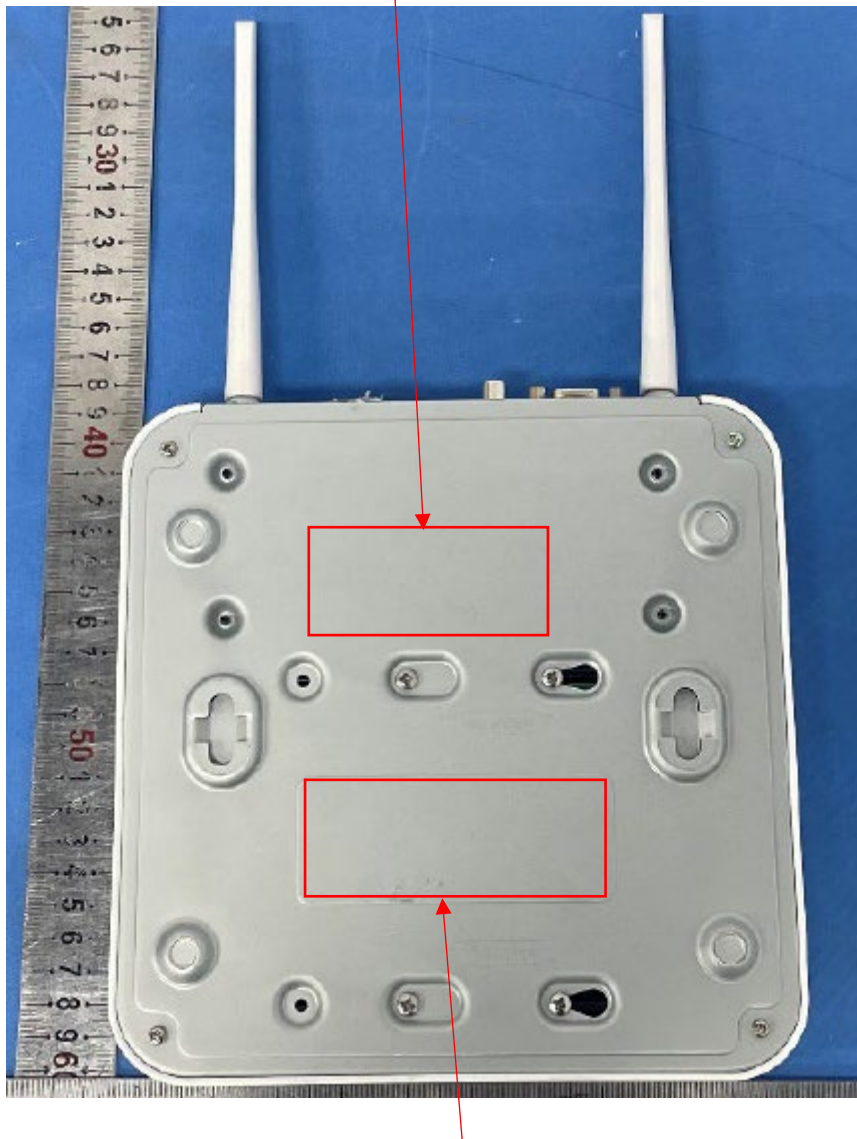

Model: NVR301-04LS3-W

This device complies with Part 15 of the FCC Rules. Operation is subject to the following two conditions:
(1) this device may not cause harmful interference, and
(2) this device must accept any interference received, including interference that may cause undesired operation.

Network Video Recorder
NVR301-04LS3-W

⎓ 12V, 2.0A

SN:

MAC:

Zhejiang Uniview Technologies Co.,Ltd.

MADE IN CHINA