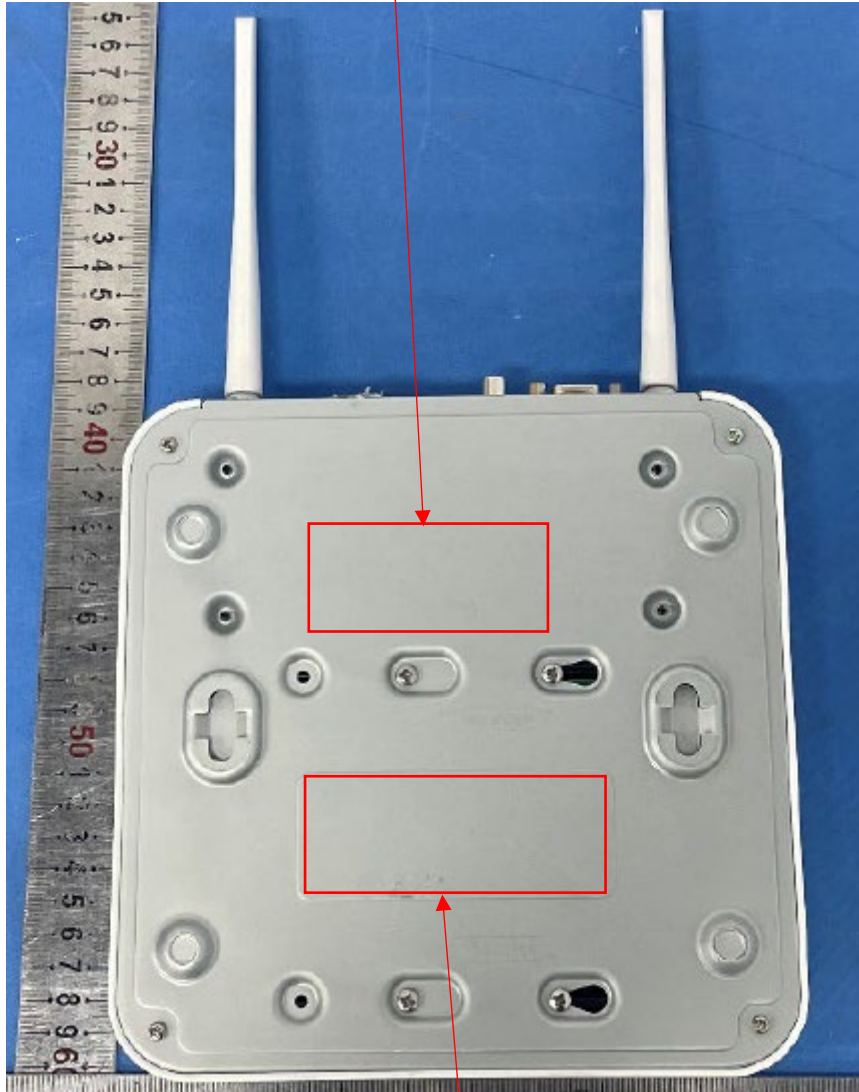

Model: NVR301-04LS3-W-NB

This device complies with Part 15 of the FCC Rules. Operation is subject to the following two conditions:
(1) this device may not cause harmful interference, and
(2) this device must accept any interference received, including interference that may cause undesired operation.

Network Video Recorder
NVR301-04L3-W-NB

⎓ 12V, 2.0A

SN:

MAC:

FCC ID: 2AL85-0250C03E
IC: 25987-0250C03E
CAN ICES-3(B)/NMB-3(B)

Zhejiang Uniview Technologies Co., Ltd.

MADE IN CHINA