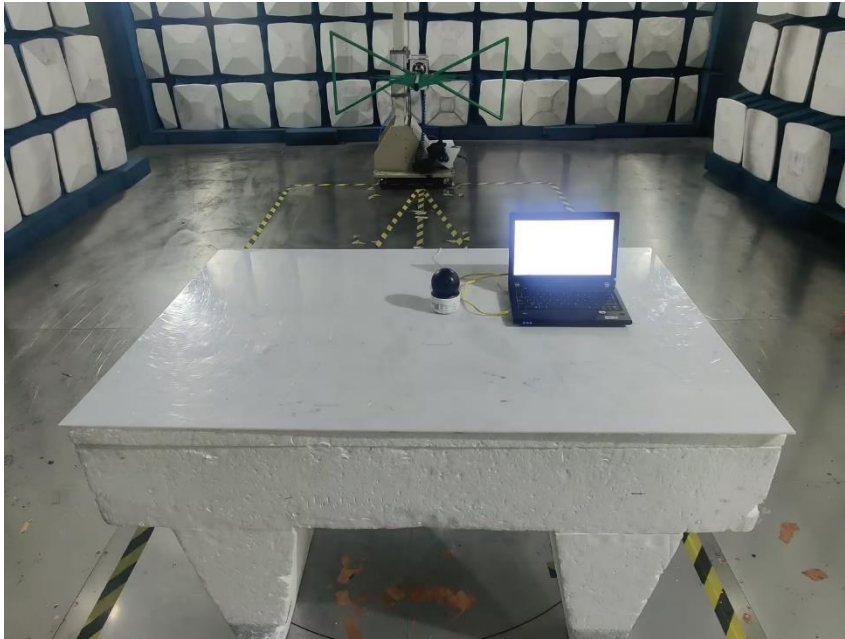

## Photographs of Test Setup for KSCR2404000582AT

Test Model No.: Uho-S3E-M3

## Test Setup Photo

RF Conducted Test Setup

**Radiated Spurious Emissions Below 1GHz**

**Radiated Spurious Emissions Above 1GHz**