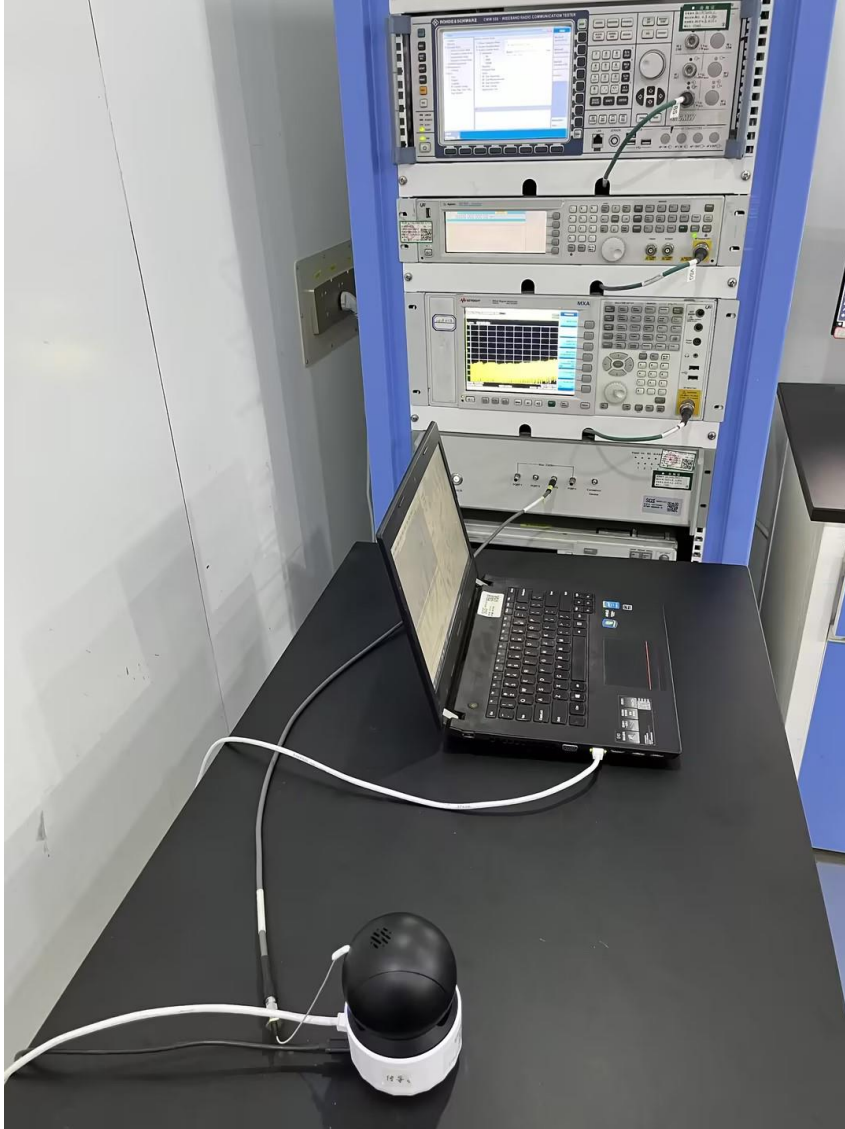

## Photographs of Test Setup for KSCR2404000582AT

Test Model No.: Uho-S3E-M3

## Test Setup Photo

RF Conducted Test Setup

**Radiated Spurious Emissions Below 1GHz**

**Radiated Spurious Emissions Above 1GHz**