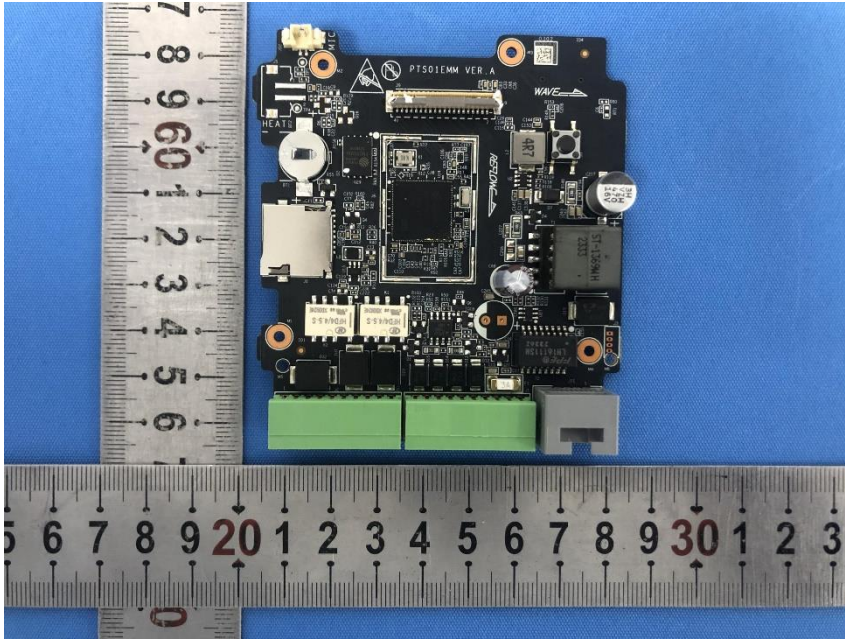

Internal Photos for KSCR2401000126AT

Test Model No.: OEU-202S-HMK4

EUT Constructional Details (EUT Photos)

Model: OEU-202S-HMK2

Model: OEU-202S-HMK4