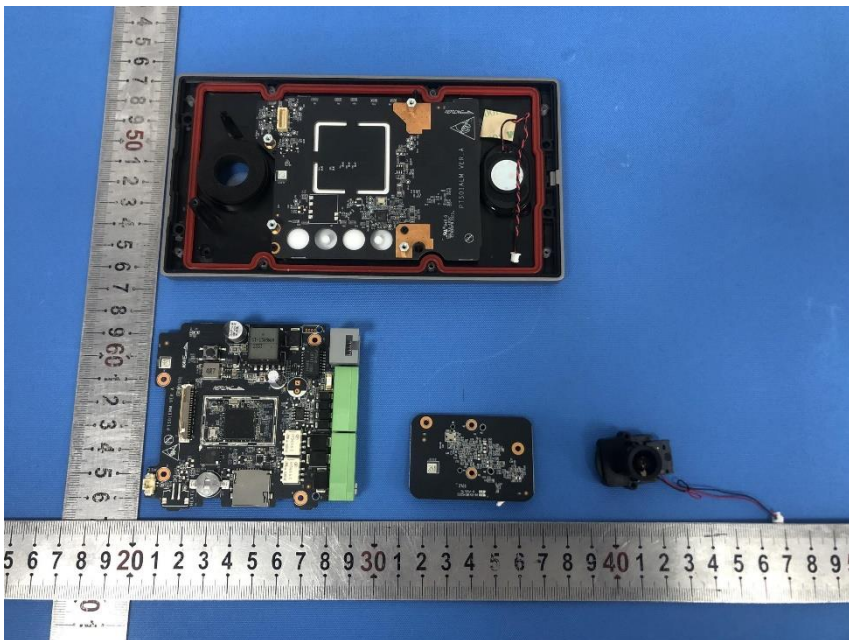

Internal Photos for KSCR2401000126AT

Test Model No.: OEU-202S-HMK4

EUT Constructional Details (EUT Photos)

Model: OEU-202S-HMK2

Model: OEU-202S-HMK4