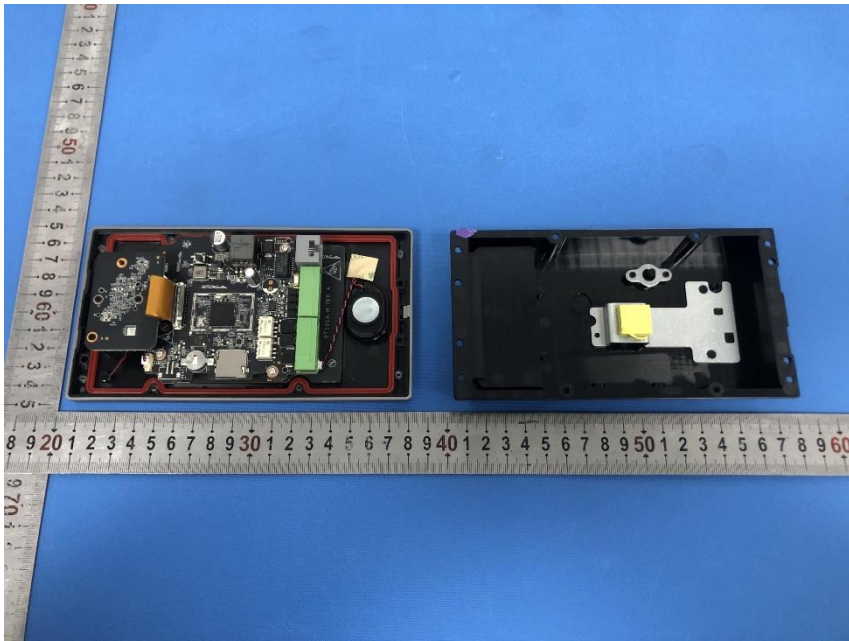

Internal Photos for KSCR2401000126AT

Test Model No.: OEU-202S-HMK4

EUT Constructional Details (EUT Photos)

Model: OEU-202S-HMK2

Model: OEU-202S-HMK4