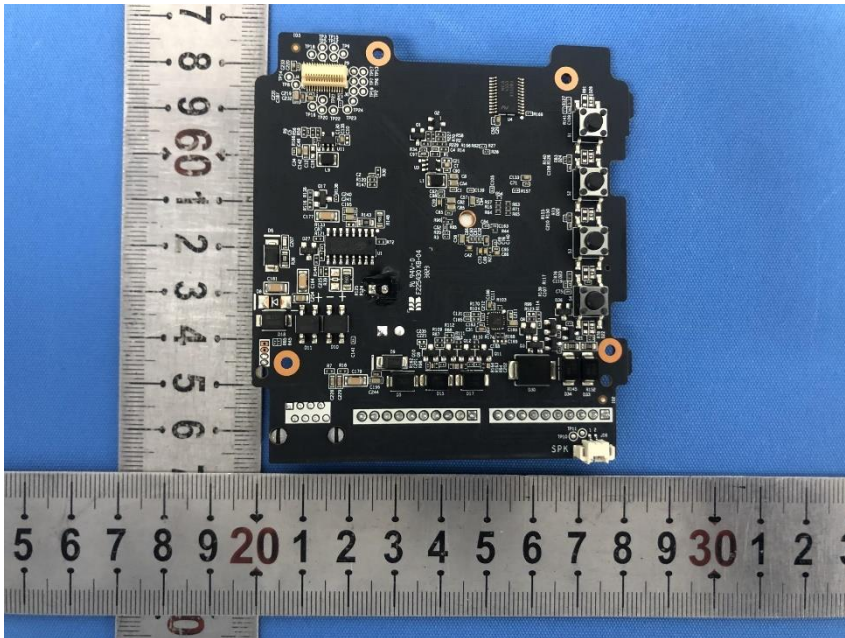

Internal Photos for KSCR2401000126AT

Test Model No.: OEU-202S-HMK4

EUT Constructional Details (EUT Photos)

Model: OEU-202S-HMK2

Model: OEU-202S-HMK4