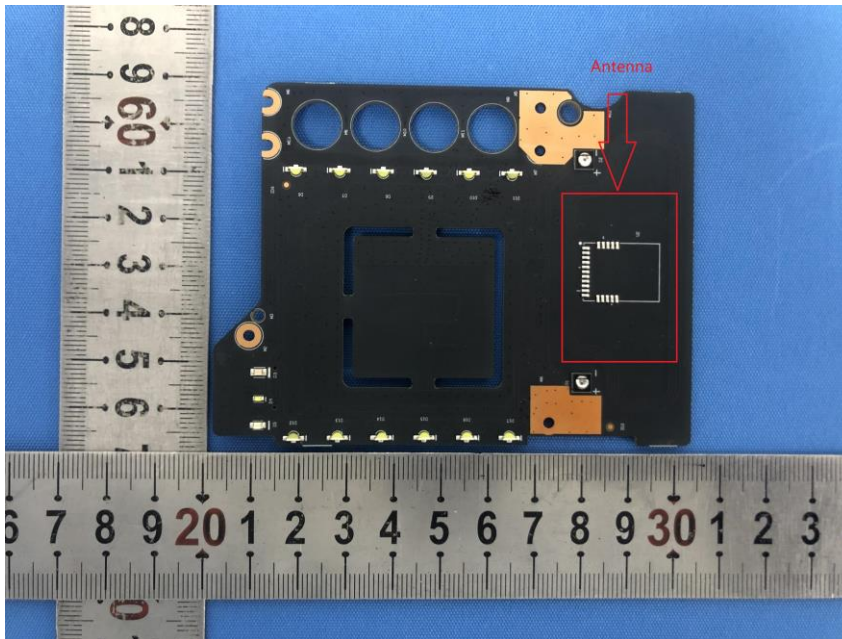

Internal Photos for KSCR2401000126AT

Test Model No.: OEU-202S-HMK4

EUT Constructional Details (EUT Photos)

Model: OEU-202S-HMK2

Model: OEU-202S-HMK4