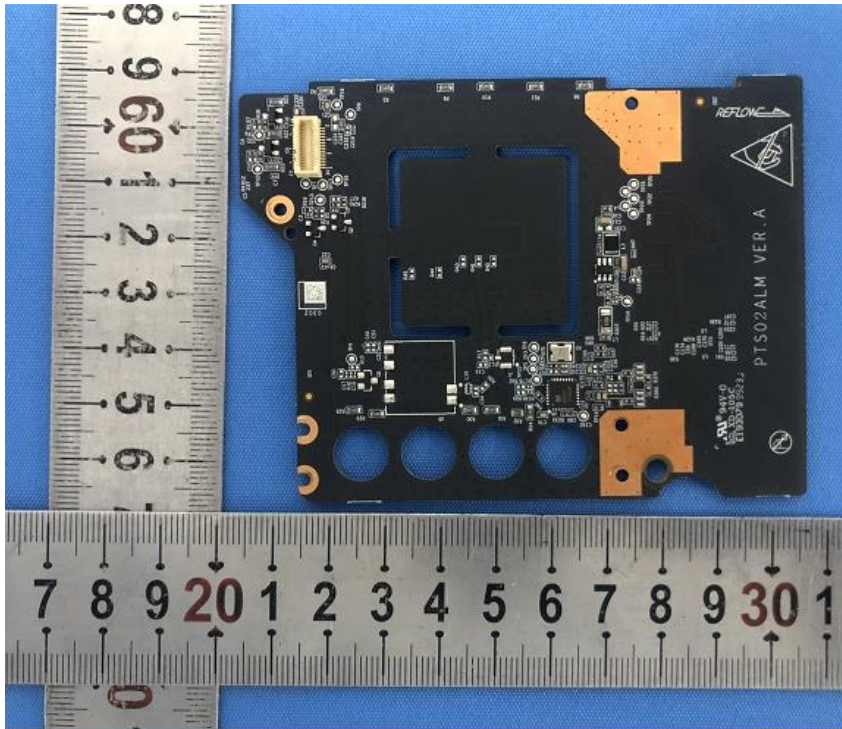

Internal Photos for KSCR2401000126AT

Test Model No.: OEU-202S-HMK4

EUT Constructional Details (EUT Photos)

Model: OEU-202S-HMK2

Model: OEU-202S-HMK4