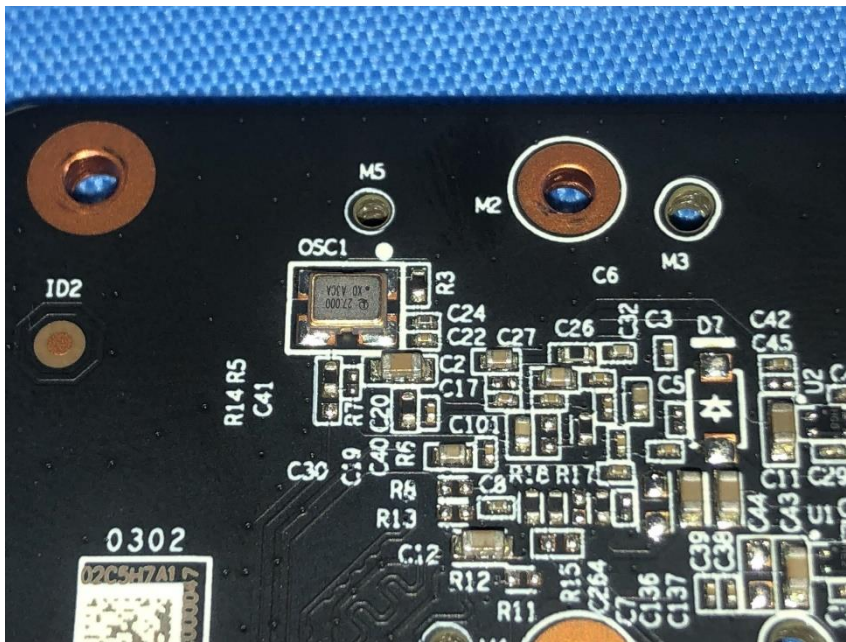

Internal Photos for KSCR2401000126AT

Test Model No.: OEU-202S-HMK4

EUT Constructional Details (EUT Photos)

Model: OEU-202S-HMK2

Model: OEU-202S-HMK4