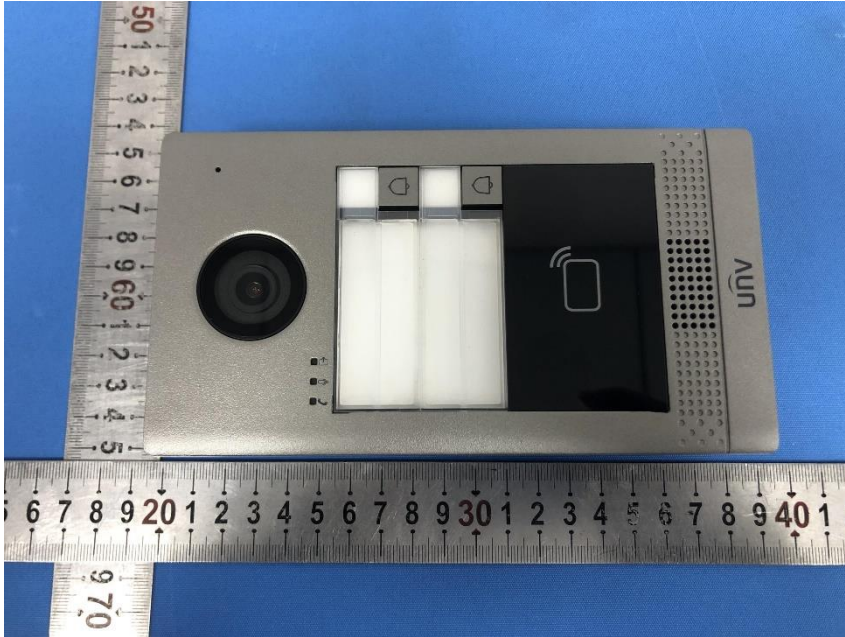

External Photos for KSCR2401000126AT

Test Model No.: OEU-202S-HMK4

EUT Constructional Details (EUT Photos)

Model: OEU-202S-HMK2

Model: OEU-202S-HMK4