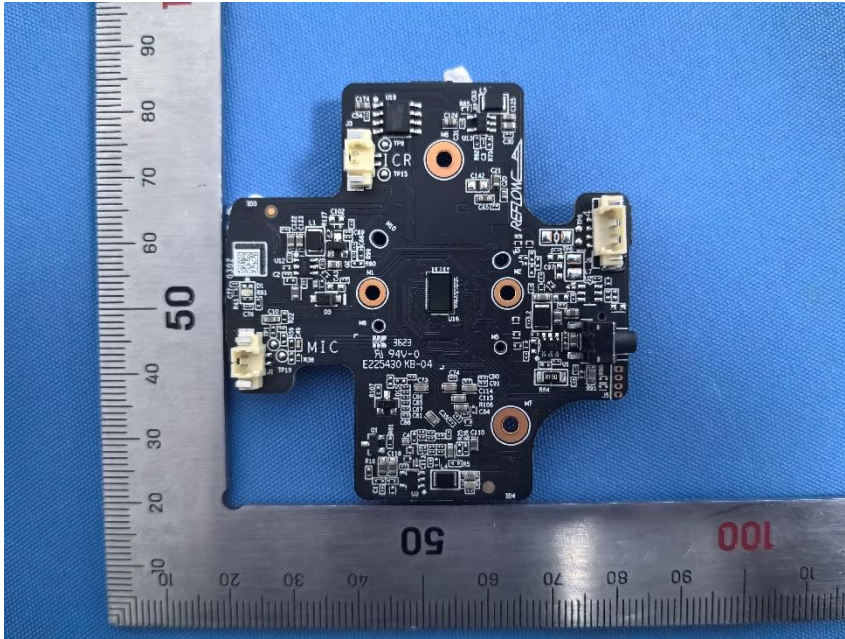

Internal Photos for KSCR2311002018AT

Model No.: Uho-B2D-M3F3D, Uho-B2R-M2F4

EUT Constructional Details (EUT Photos)

Uho-B2D-M3F3D

Uho-B2R-M2F4

Antenna