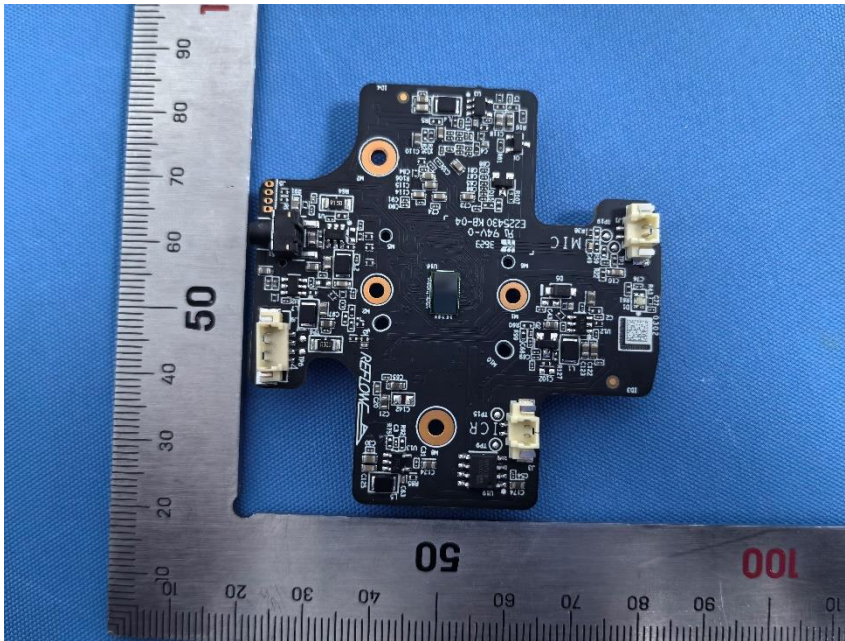

Internal Photos for KSCR2311002018AT

Model No.: Uho-B2D-M3F3D, Uho-B2R-M2F4

EUT Constructional Details (EUT Photos)

Uho-B2D-M3F3D

Uho-B2R-M2F4

Antenna