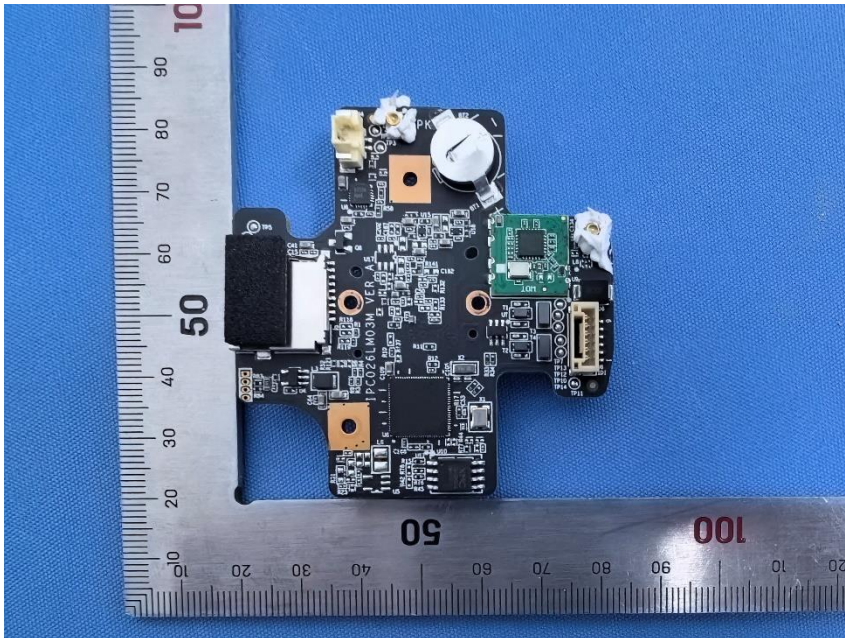

Internal Photos for KSCR2311002018AT

Model No.: Uho-B2D-M3F3D, Uho-B2R-M2F4

EUT Constructional Details (EUT Photos)

Uho-B2D-M3F3D

Uho-B2R-M2F4

Antenna