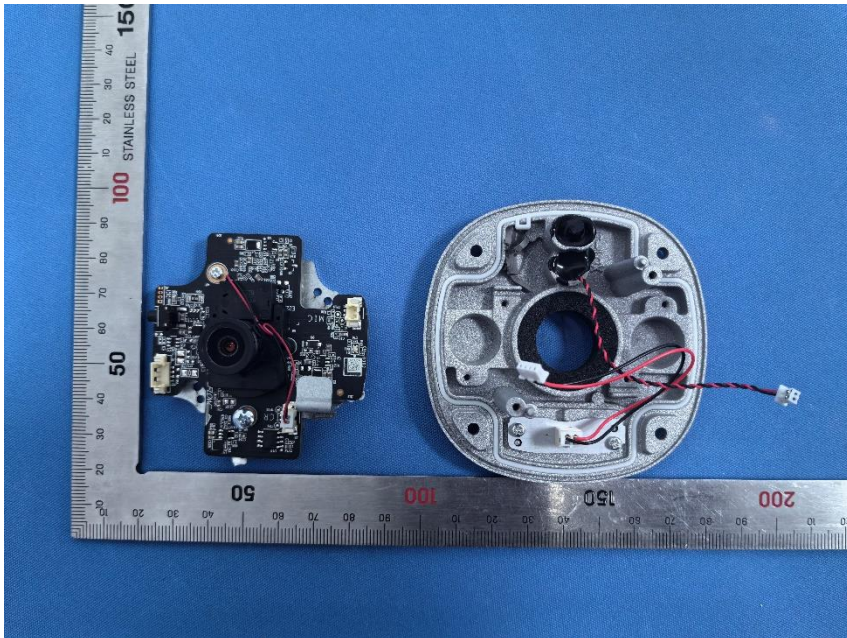

Internal Photos for KSCR2311002018AT

Model No.: Uho-B2D-M3F3D, Uho-B2R-M2F4

EUT Constructional Details (EUT Photos)

Uho-B2D-M3F3D

Uho-B2R-M2F4

Antenna