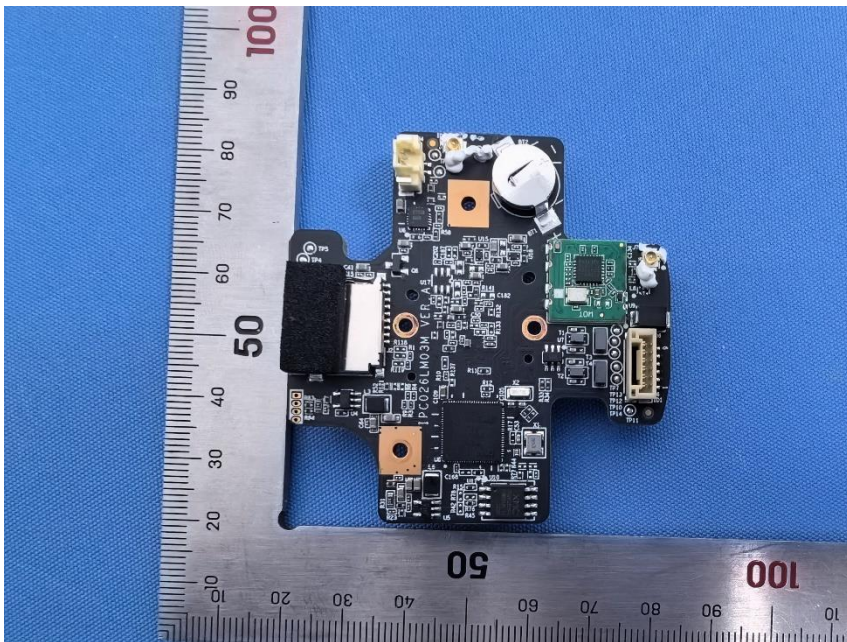

Internal Photos for KSCR2311002018AT

Model No.: Uho-B2D-M3F3D, Uho-B2R-M2F4

EUT Constructional Details (EUT Photos)

Uho-B2D-M3F3D

Uho-B2R-M2F4

Antenna