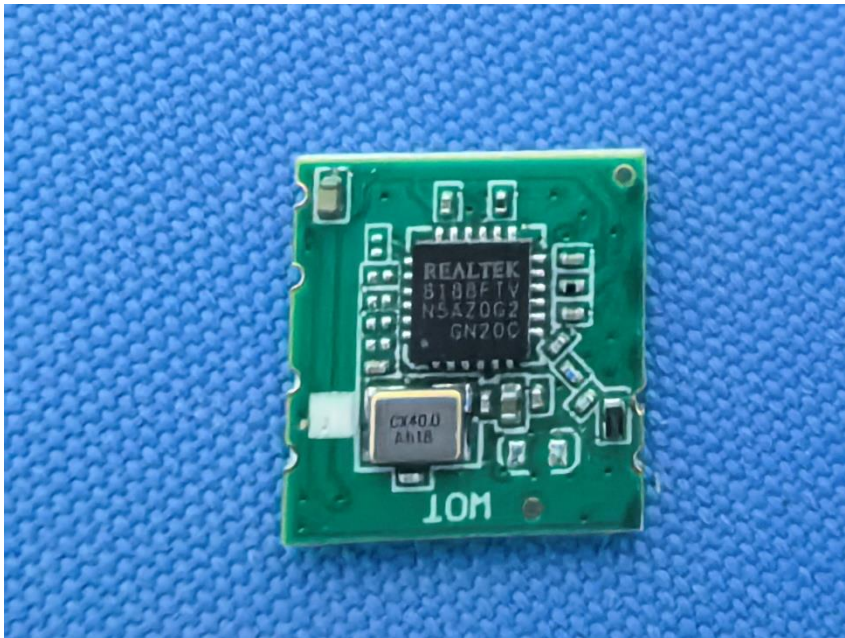

Internal Photos for KSCR2311002018AT

Model No.: Uho-B2D-M3F3D, Uho-B2R-M2F4

EUT Constructional Details (EUT Photos)

Uho-B2D-M3F3D

Uho-B2R-M2F4

Antenna