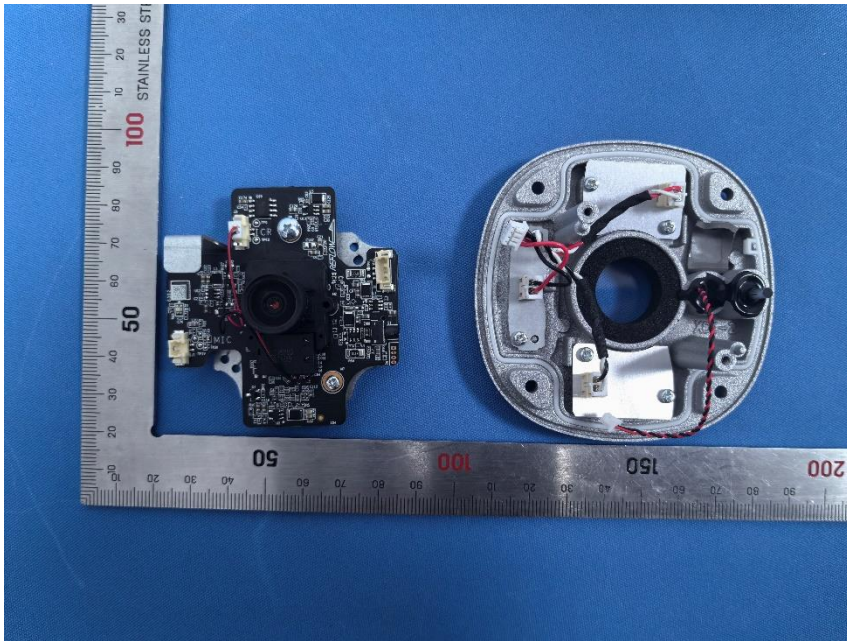

Internal Photos for KSCR2311002018AT

Model No.: Uho-B2D-M3F3D, Uho-B2R-M2F4

EUT Constructional Details (EUT Photos)

Uho-B2D-M3F3D

Uho-B2R-M2F4

Antenna