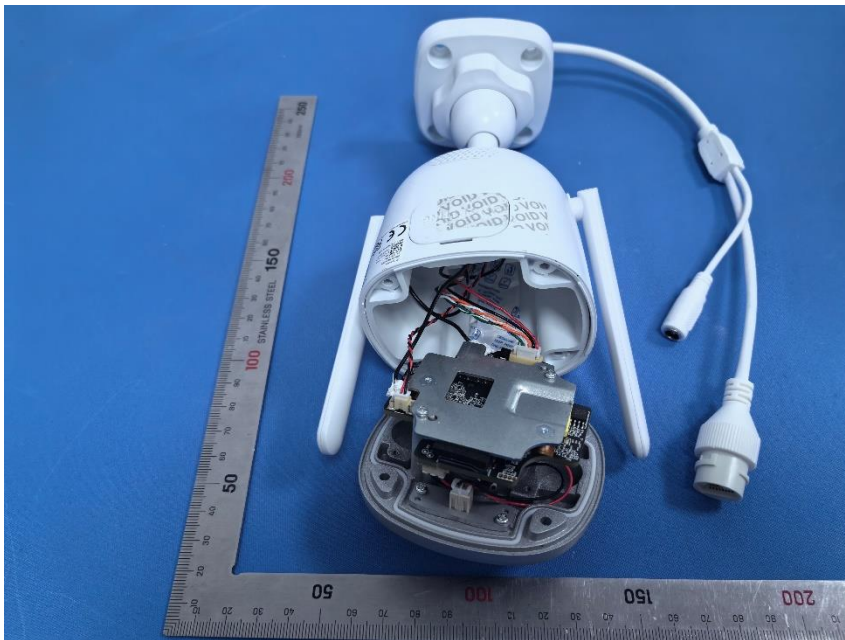

Internal Photos for KSCR2311002018AT

Model No.: Uho-B2D-M3F3D, Uho-B2R-M2F4

EUT Constructional Details (EUT Photos)

Uho-B2D-M3F3D

Uho-B2R-M2F4

Antenna