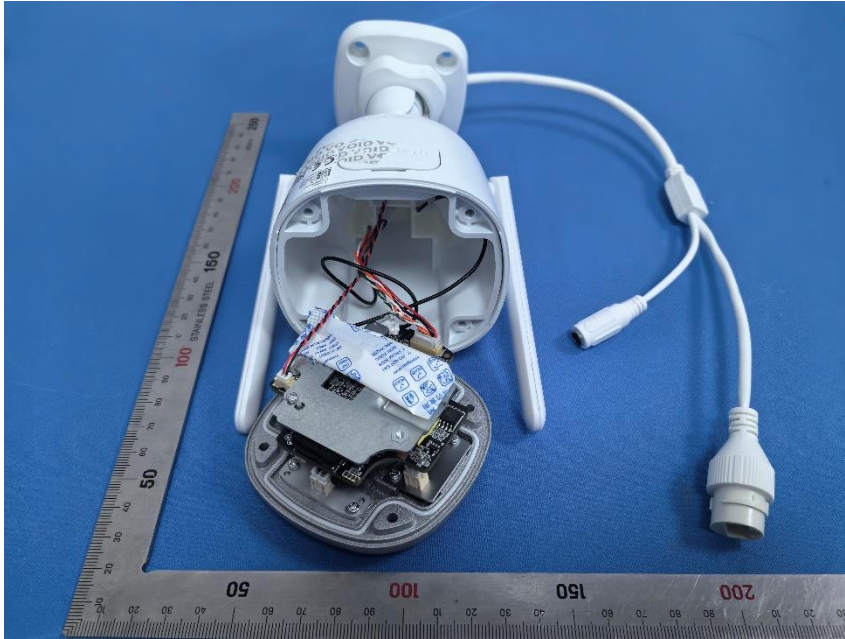

Internal Photos for KSCR2311002018AT

Model No.: Uho-B2D-M3F3D, Uho-B2R-M2F4

EUT Constructional Details (EUT Photos)

Uho-B2D-M3F3D

Uho-B2R-M2F4

Antenna