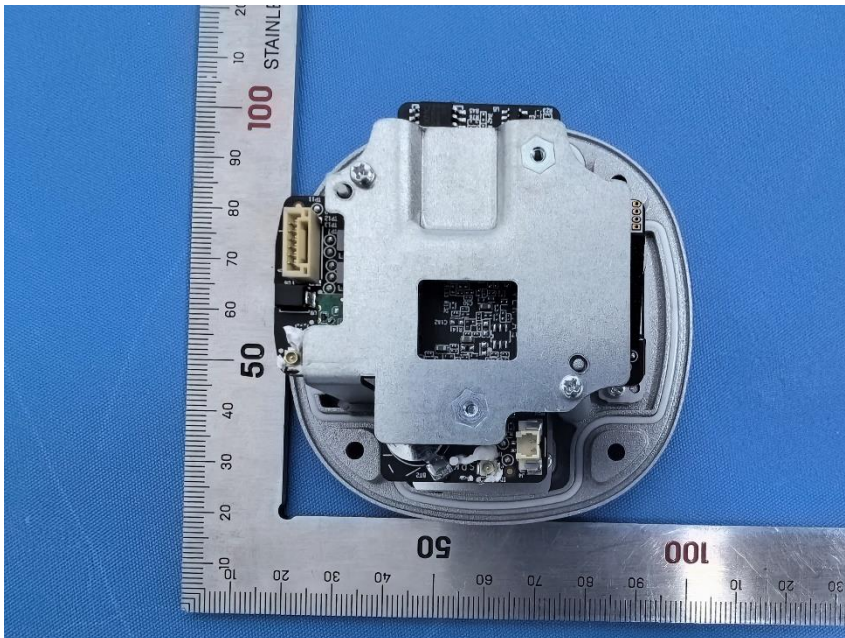

Internal Photos for KSCR2311002018AT

Model No.: Uho-B2D-M3F3D, Uho-B2R-M2F4

EUT Constructional Details (EUT Photos)

Uho-B2D-M3F3D

Uho-B2R-M2F4

Antenna