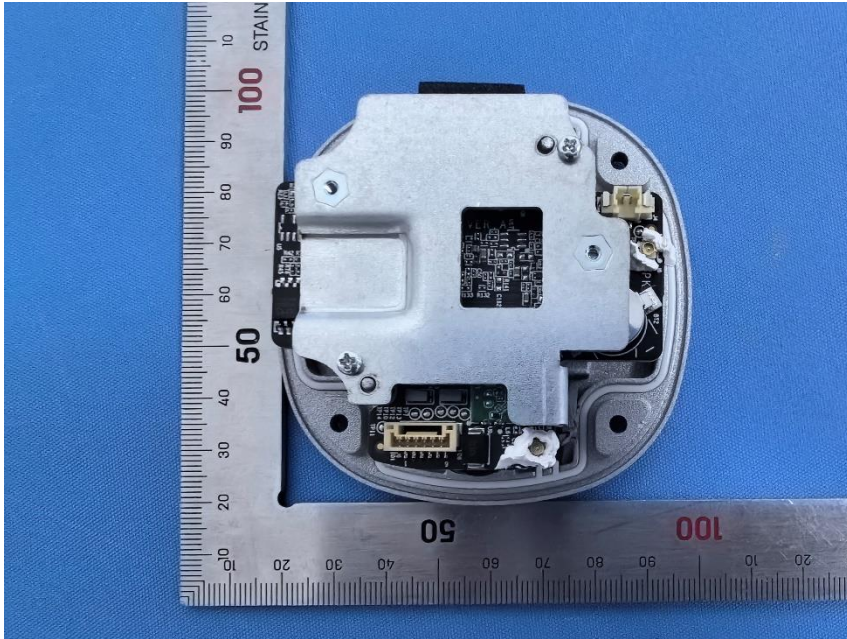

Internal Photos for KSCR2311002018AT

Model No.: Uho-B2D-M3F3D, Uho-B2R-M2F4

EUT Constructional Details (EUT Photos)

Uho-B2D-M3F3D

Uho-B2R-M2F4

Antenna