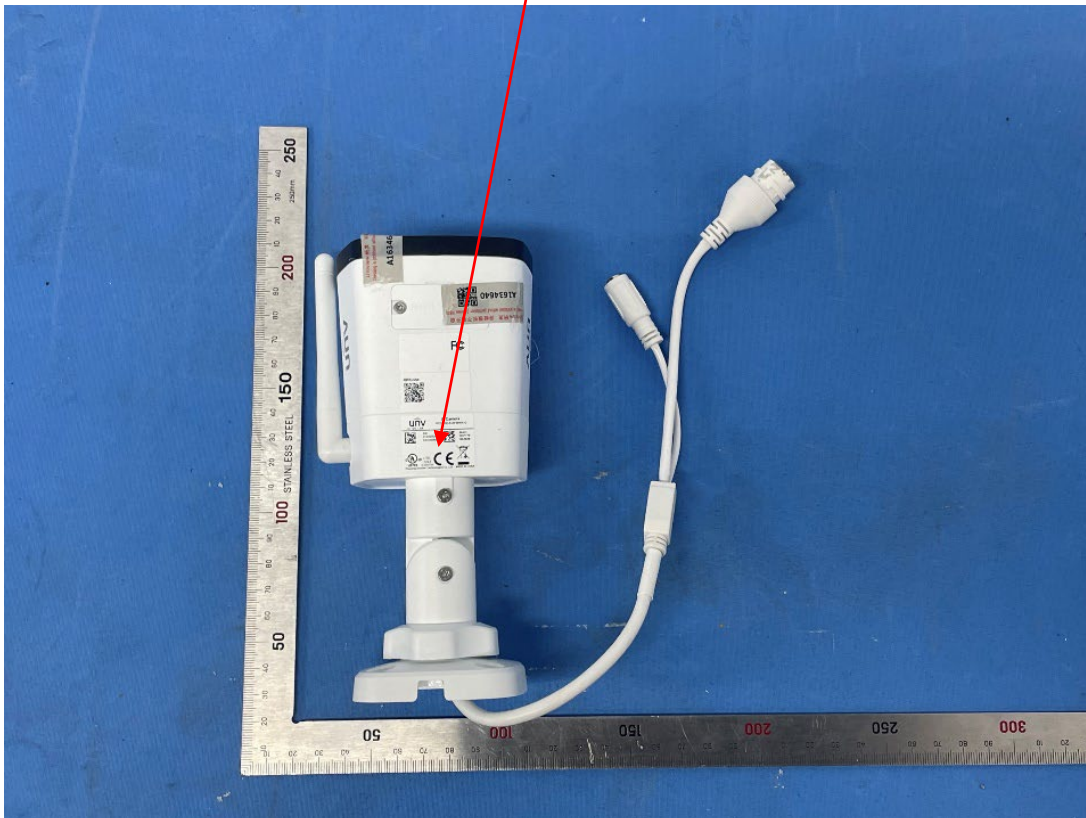

Model: IPC2122LB-AF28WK-G

IP Camera

IPC2122LB-AF28WK-G

POWER RATING:  12V,1.0A

SN:xxxxxxxxxxxxxxxxxxxxxxxx

MAC:xxxxxxxxxxx

FCC ID:2AL8S-0235C60A

CAN ICES-3 (B)/NMB-3(B)

IC :25987-0235C60A

This device complies with Part 15 of the FCC Rules. Operation is subject to the following two conditions:

- (1) This device may not cause harmful interference, and
- (2) This device must accept any interference received, including interference that may cause undesired operation.

Model: IPC2122LB-AF40WK-G

IP Camera

IPC2122LB-AF40WK-G

POWER RATING: 12V,1.0A

SN:xxxxxxxxxxxxxxxxxxxxxx

MAC:xxxxxxxxxx

FCC ID:2AL8S-0235C60A

CAN ICES-3 (B)/NMB-3(B)