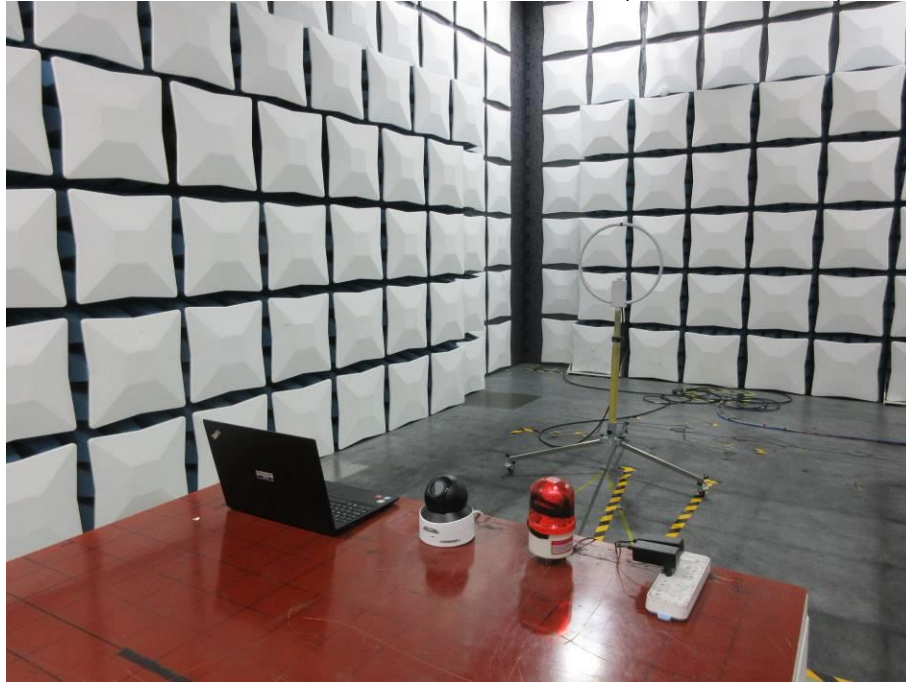

Appendix III

Setup Photographs

RADIATED RF MEASUREMENT SETUP (9KHz ~ 30 MHz)

RADIATED RF MEASUREMENT SETUP (30MHz ~ 1 GHz)

RADIATED RF MEASUREMENT SETUP (ABOVE 1 GHz- X axis)

RADIATED RF MEASUREMENT SETUP (ABOVE 1 GHz- Y axis)

RADIATED RF MEASUREMENT SETUP (ABOVE 1 GHz- Z axis)

POWERLINE CONDUCTED EMISSIONS MEASUREMENT SETUP