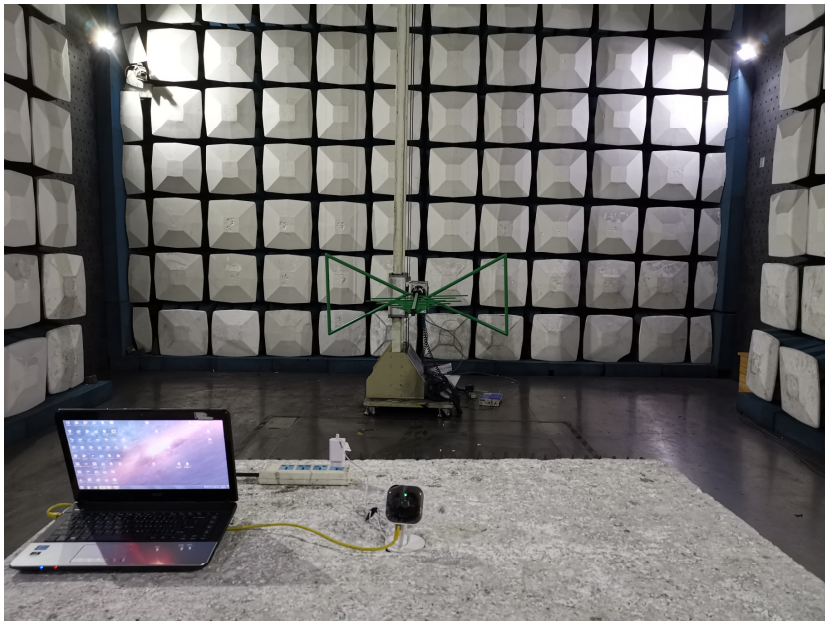

Test Setup Photos-FCC

Applicant:	Zhejiang Uniview Technologies Co., Ltd.
Address of Applicant:	88 Jiangling Rd, Binjiang District, Hangzhou, Zhejiang 310051, China
Equipment Under Test (EUT):	
Product Name:	IP Camera
Model No.:	C1L-2WN

1 Contents

	Page
1 CONTENTS.....	2
2 EQUIPMENT UNDER TEST PICTURES	3
2.1 Conducted Emission Test Setup.....	3
2.2 Radiated Emission Test Setup	3
2.3 RF Conducted Test Setup.....	4

2 EQUIPMENT UNDER TEST PICTURES

2.1 Conducted Emission Test Setup

2.2 Radiated Emission Test Setup

30MHz to 1GHz

Above 1GHz

2.3 RF Conducted Test Setup

Zoom:

End