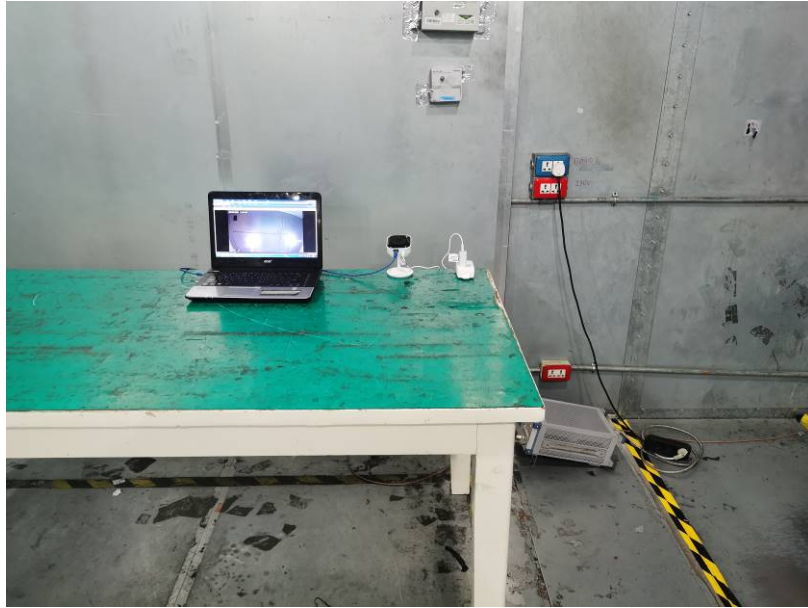

2 EQUIPMENT UNDER TEST PICTURES

2.1 Conducted Emission Test Setup