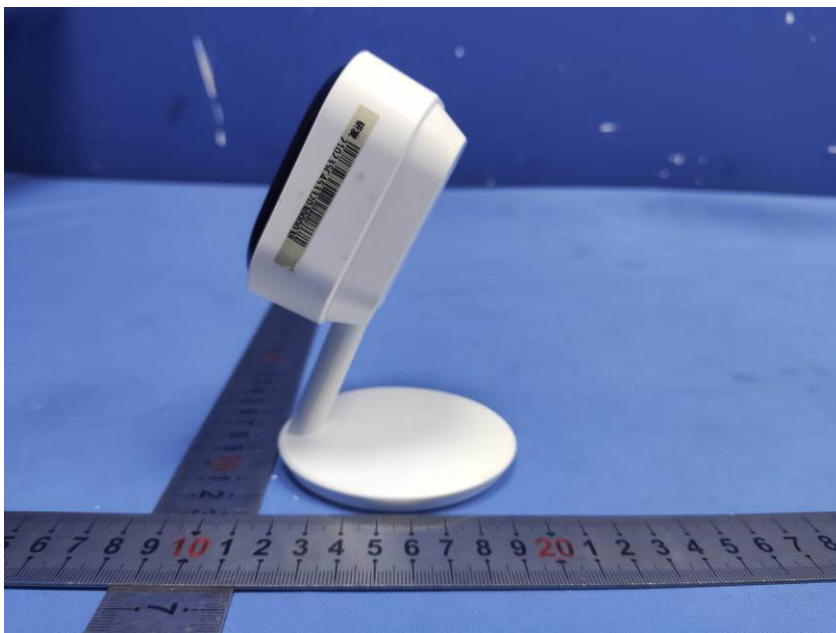

## External Photos

<b>Applicant:</b>	Zhejiang Uniview Technologies Co., Ltd.
<b>Address of Applicant:</b>	88 Jiangling Rd, Binjiang District, Hangzhou, Zhejiang 310051, China
<b>Equipment Under Test (EUT):</b>	
<b>Product Name:</b>	IP Camera
<b>Model No.:</b>	C1L-2WN