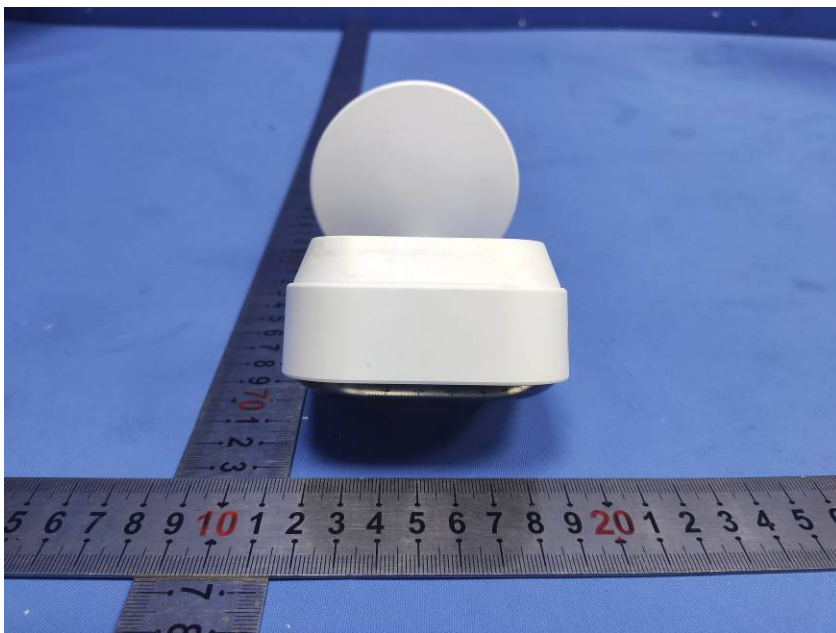

## External Photos

<b>Applicant:</b>	Zhejiang Uniview Technologies Co., Ltd.
<b>Address of Applicant:</b>	88 Jiangling Rd, Binjiang District, Hangzhou, Zhejiang 310051, China
<b>Equipment Under Test (EUT):</b>	
<b>Product Name:</b>	IP Camera
<b>Model No.:</b>	C1L-2WN