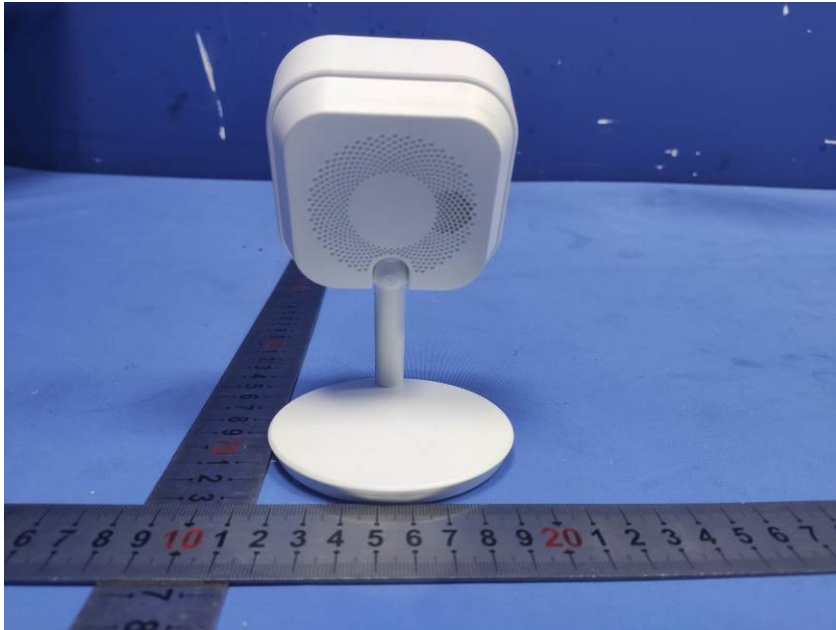

## External Photos

<b>Applicant:</b>	Zhejiang Uniview Technologies Co., Ltd.
<b>Address of Applicant:</b>	88 Jiangling Rd, Binjiang District, Hangzhou, Zhejiang 310051, China
<b>Equipment Under Test (EUT):</b>	
<b>Product Name:</b>	IP Camera
<b>Model No.:</b>	C1L-2WN