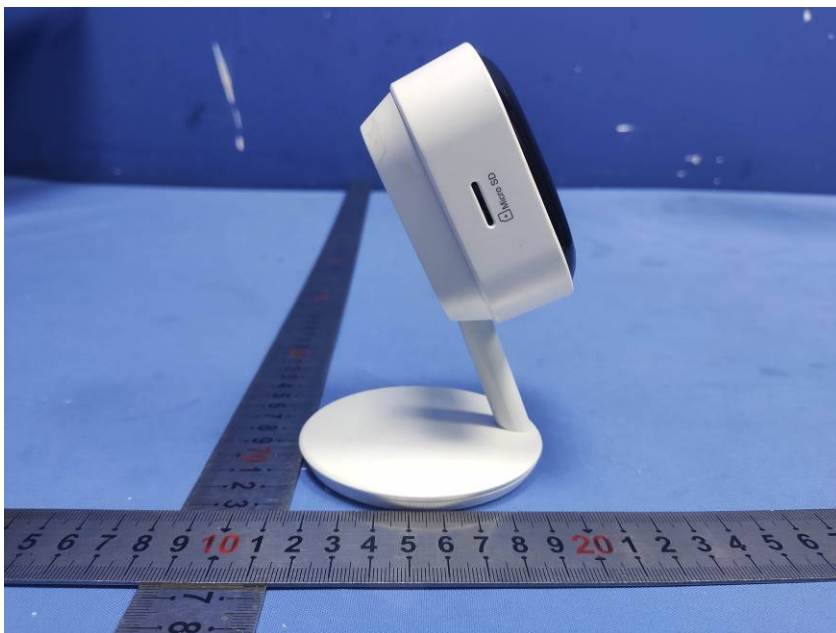

## External Photos

<b>Applicant:</b>	Zhejiang Uniview Technologies Co., Ltd.
<b>Address of Applicant:</b>	88 Jiangling Rd, Binjiang District, Hangzhou, Zhejiang 310051, China
<b>Equipment Under Test (EUT):</b>	
<b>Product Name:</b>	IP Camera
<b>Model No.:</b>	C1L-2WN