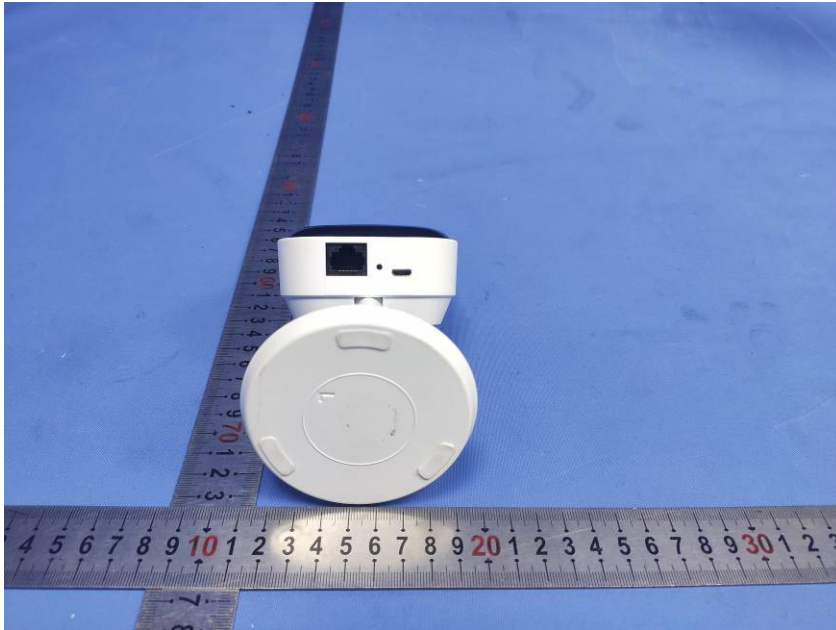

## External Photos

<b>Applicant:</b>	Zhejiang Uniview Technologies Co., Ltd.
<b>Address of Applicant:</b>	88 Jiangling Rd, Binjiang District, Hangzhou, Zhejiang 310051, China
<b>Equipment Under Test (EUT):</b>	
<b>Product Name:</b>	IP Camera
<b>Model No.:</b>	C1L-2WN