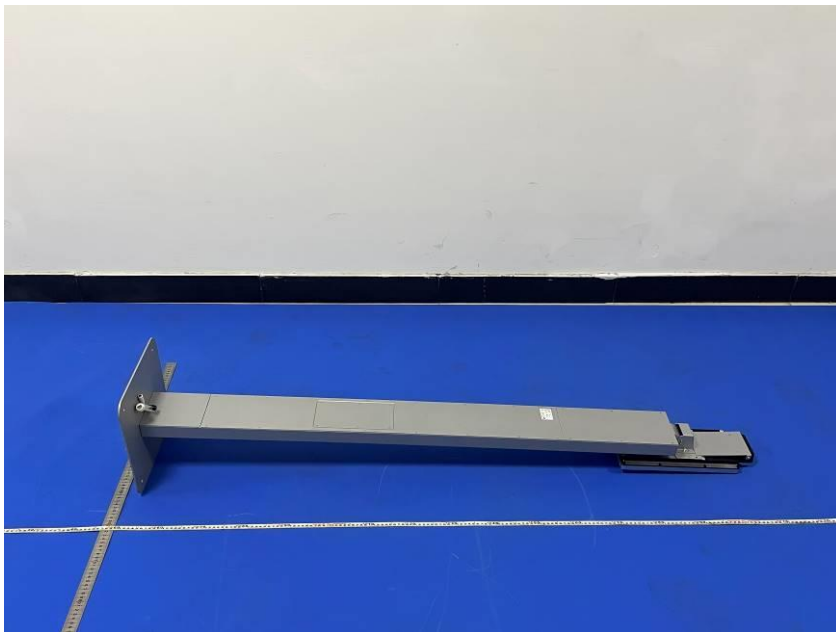

## External Photos

<b>Applicant:</b>	Zhejiang Uniview Technologies Co., Ltd.
<b>Address of Applicant:</b>	88 Jiangling Road, Xixing Town, Binjiang District, Hangzhou City
<b>Equipment Under Test (EUT):</b>	
<b>Product Name:</b>	Face Recognition Access Control Terminal
<b>Model No.:</b>	OET-213KH

With Temperature module 1

**With Temperature module 2**

**End**