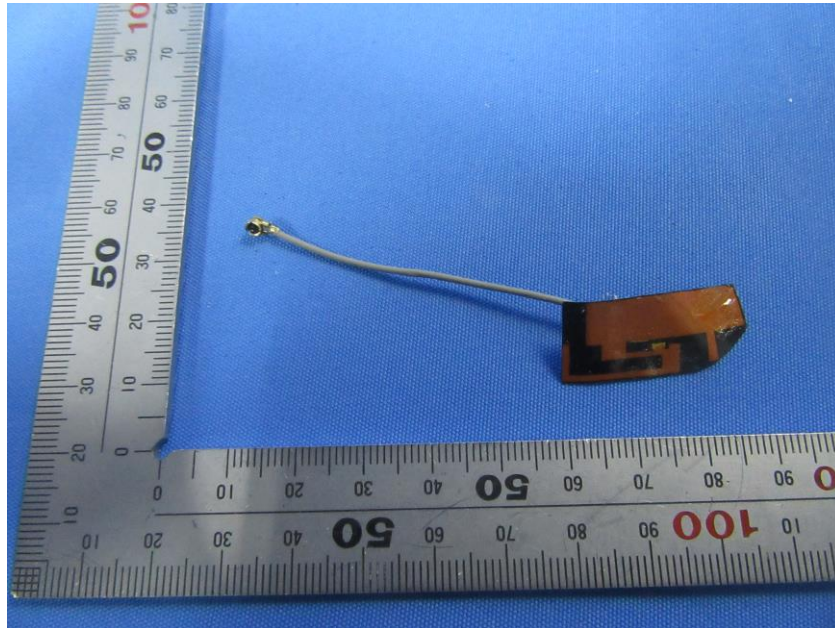

Internal Photos

Applicant:	ZHEJIANG UNIVIEW TECHNOLOGIES CO., LTD.
Address of Applicant:	8 JIANGLING RD BINJIANG DISTRICT HANGZHOU, ZHEJIANG 310051, P.R. China
Equipment Under Test (EUT):	
Product Name:	IP Camera
Model No.:	URDB1