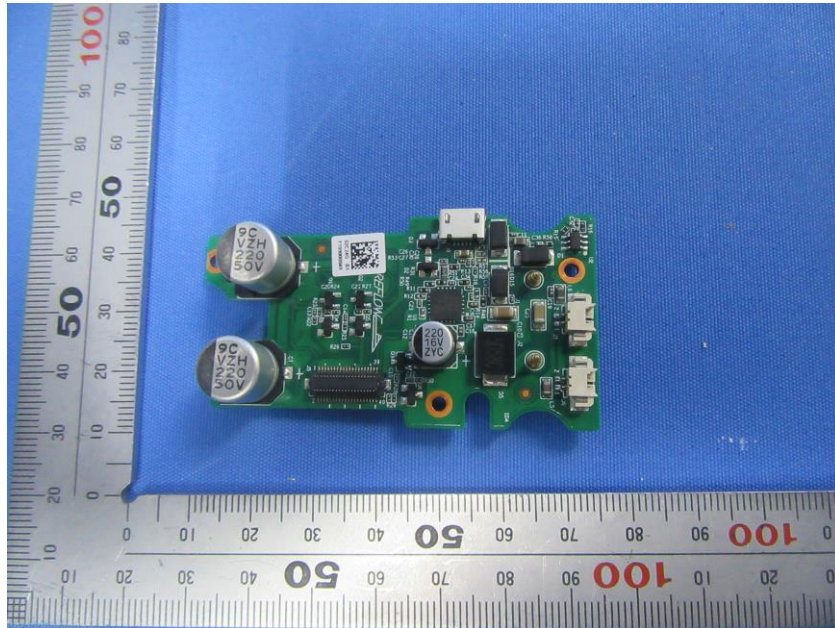

Internal Photos

Applicant:	ZHEJIANG UNIVIEW TECHNOLOGIES CO., LTD.
Address of Applicant:	8 JIANGLING RD BINJIANG DISTRICT HANGZHOU, ZHEJIANG 310051, P.R. China
Equipment Under Test (EUT):	
Product Name:	IP Camera
Model No.:	URDB1