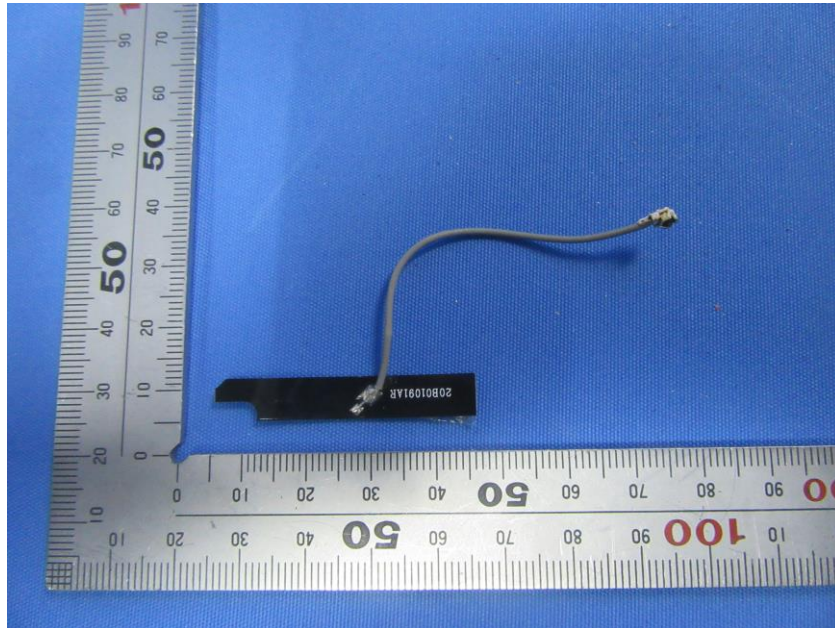

Internal Photos

Applicant:	ZHEJIANG UNIVIEW TECHNOLOGIES CO., LTD.
Address of Applicant:	8 JIANGLING RD BINJIANG DISTRICT HANGZHOU, ZHEJIANG 310051, P.R. China
Equipment Under Test (EUT):	
Product Name:	IP Camera
Model No.:	URDB1