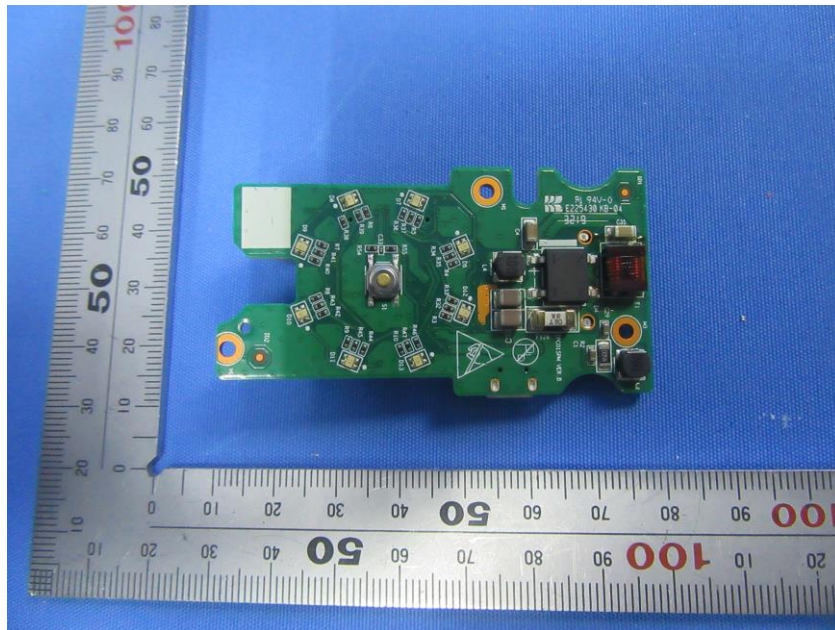

Internal Photos

Applicant:	ZHEJIANG UNIVIEW TECHNOLOGIES CO., LTD.
Address of Applicant:	8 JIANGLING RD BINJIANG DISTRICT HANGZHOU, ZHEJIANG 310051, P.R. China
Equipment Under Test (EUT):	
Product Name:	IP Camera
Model No.:	URDB1