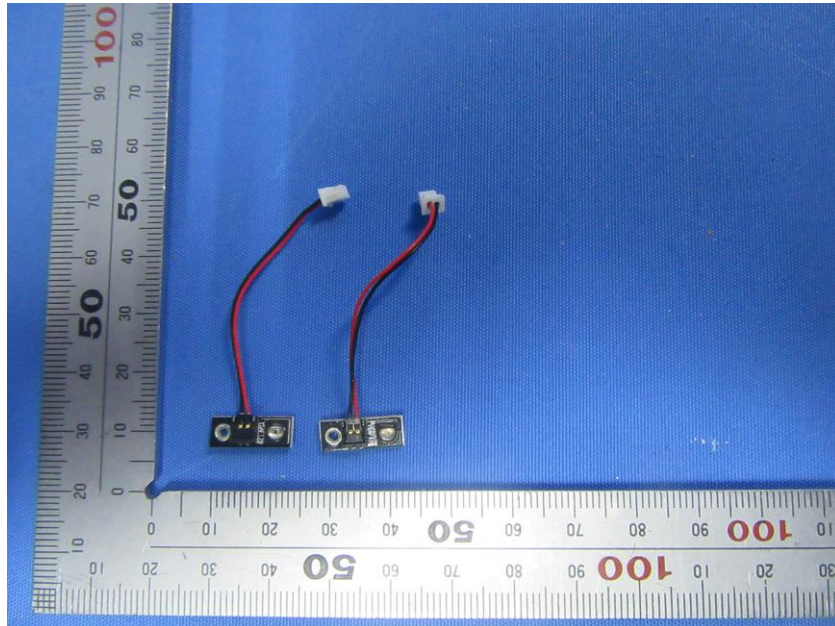

Internal Photos

Applicant:	ZHEJIANG UNIVIEW TECHNOLOGIES CO., LTD.
Address of Applicant:	8 JIANGLING RD BINJIANG DISTRICT HANGZHOU, ZHEJIANG 310051, P.R. China
Equipment Under Test (EUT):	
Product Name:	IP Camera
Model No.:	URDB1