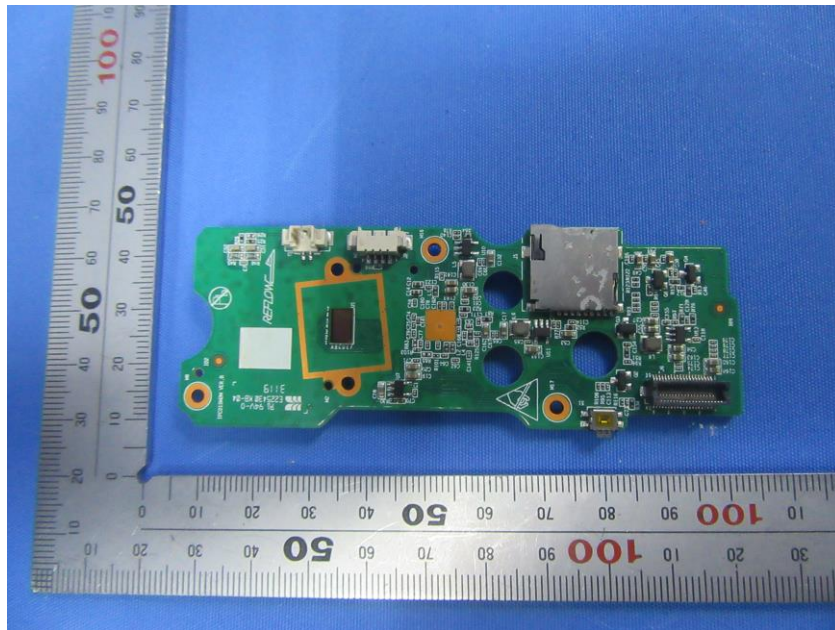

Internal Photos

Applicant:	ZHEJIANG UNIVIEW TECHNOLOGIES CO., LTD.
Address of Applicant:	8 JIANGLING RD BINJIANG DISTRICT HANGZHOU, ZHEJIANG 310051, P.R. China
Equipment Under Test (EUT):	
Product Name:	IP Camera
Model No.:	URDB1