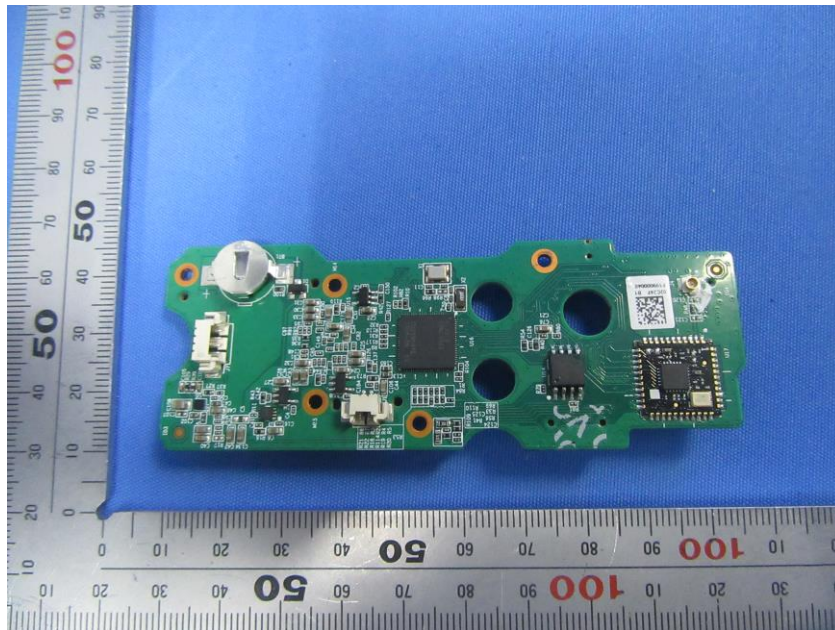

Internal Photos

Applicant:	ZHEJIANG UNIVIEW TECHNOLOGIES CO., LTD.
Address of Applicant:	8 JIANGLING RD BINJIANG DISTRICT HANGZHOU, ZHEJIANG 310051, P.R. China
Equipment Under Test (EUT):	
Product Name:	IP Camera
Model No.:	URDB1