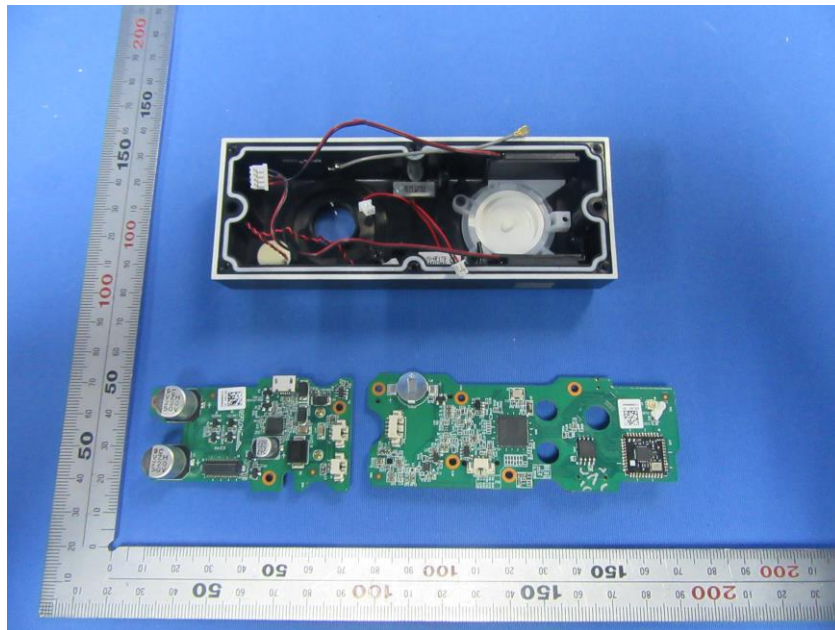

Internal Photos

Applicant:	ZHEJIANG UNIVIEW TECHNOLOGIES CO., LTD.
Address of Applicant:	8 JIANGLING RD BINJIANG DISTRICT HANGZHOU, ZHEJIANG 310051, P.R. China
Equipment Under Test (EUT):	
Product Name:	IP Camera
Model No.:	URDB1