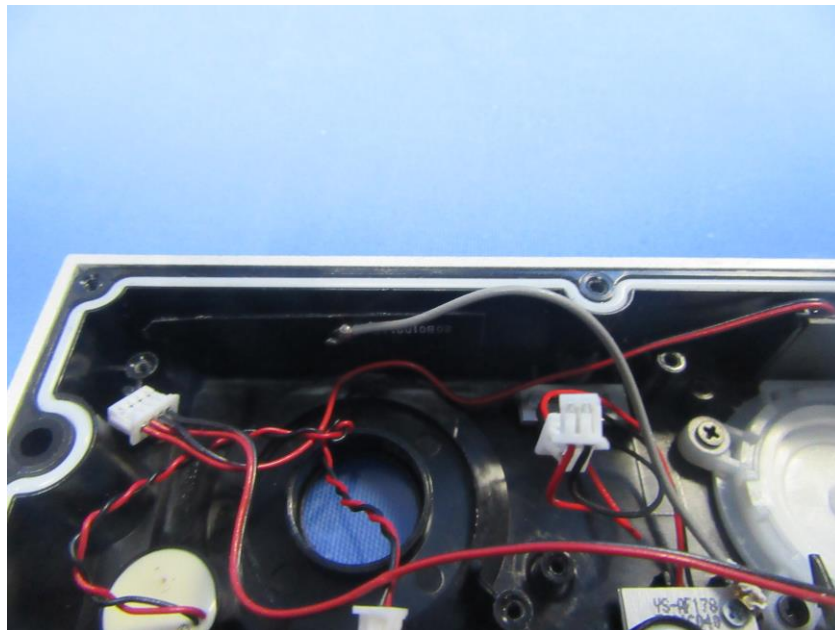

Internal Photos

Applicant:	ZHEJIANG UNIVIEW TECHNOLOGIES CO., LTD.
Address of Applicant:	8 JIANGLING RD BINJIANG DISTRICT HANGZHOU, ZHEJIANG 310051, P.R. China
Equipment Under Test (EUT):	
Product Name:	IP Camera
Model No.:	URDB1