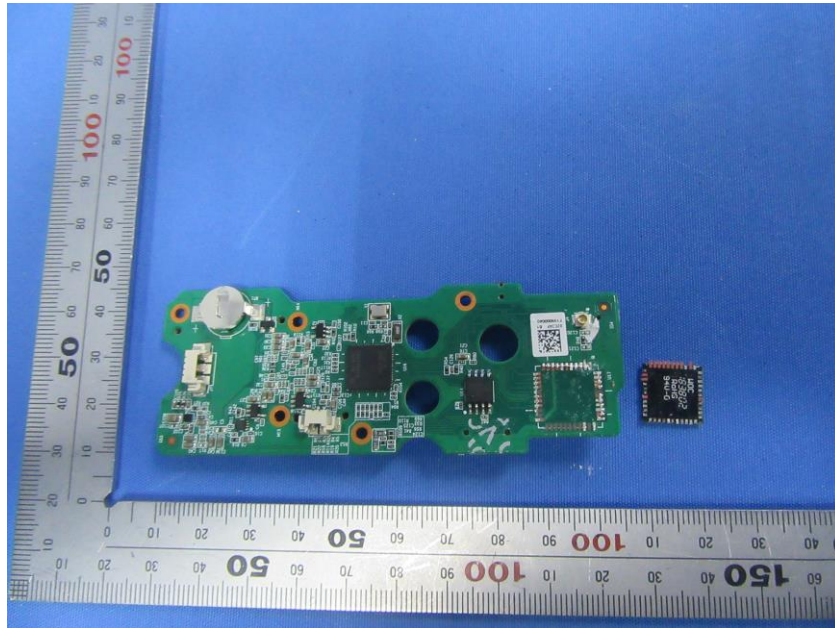

Internal Photos

Applicant:	ZHEJIANG UNIVIEW TECHNOLOGIES CO., LTD.
Address of Applicant:	8 JIANGLING RD BINJIANG DISTRICT HANGZHOU, ZHEJIANG 310051, P.R. China
Equipment Under Test (EUT):	
Product Name:	IP Camera
Model No.:	URDB1