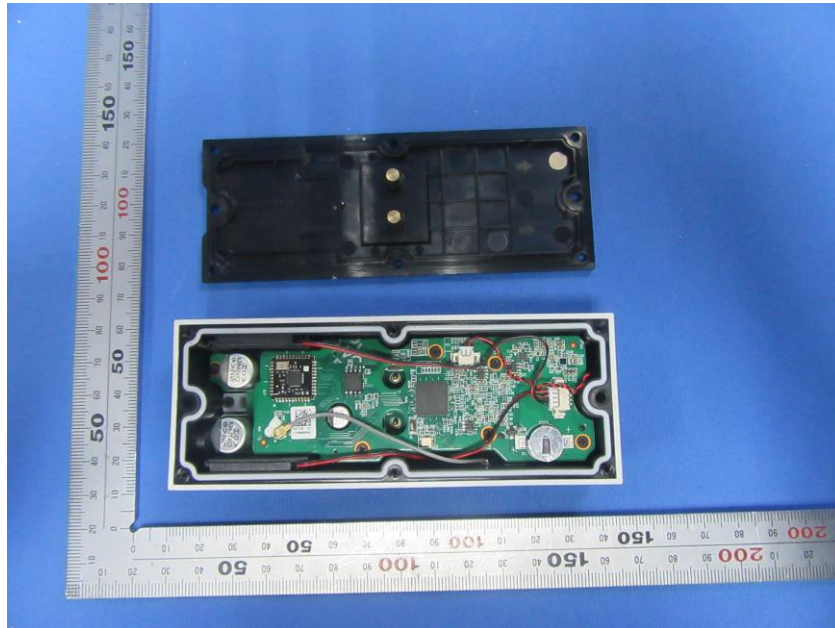

Internal Photos

Applicant:	ZHEJIANG UNIVIEW TECHNOLOGIES CO., LTD.
Address of Applicant:	8 JIANGLING RD BINJIANG DISTRICT HANGZHOU, ZHEJIANG 310051, P.R. China
Equipment Under Test (EUT):	
Product Name:	IP Camera
Model No.:	URDB1