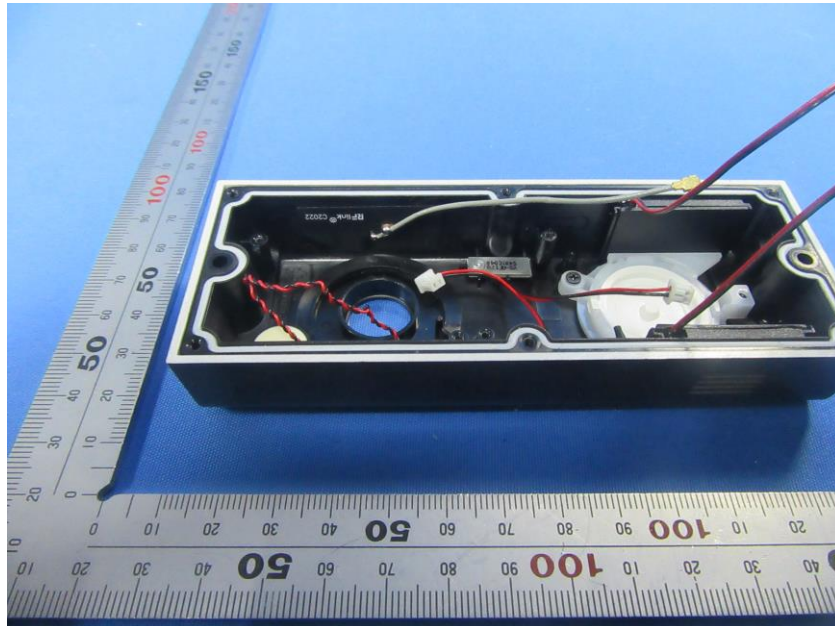

Internal Photos

Applicant:	ZHEJIANG UNIVIEW TECHNOLOGIES CO., LTD.
Address of Applicant:	8 JIANGLING RD BINJIANG DISTRICT HANGZHOU, ZHEJIANG 310051, P.R. China
Equipment Under Test (EUT):	
Product Name:	IP Camera
Model No.:	URDB1