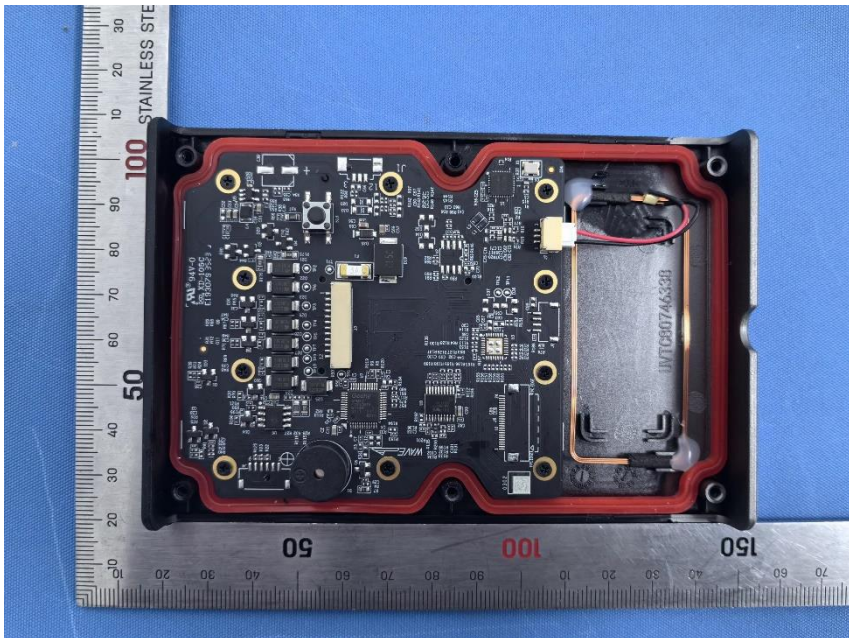

Internal Photos for KSCR2312002220AT

Model No.: OEC-R3H-MK, OEC-R3H-M

EUT Constructional Details (EUT Photos)

OEK-R3H-MK

OEC-R3H-M