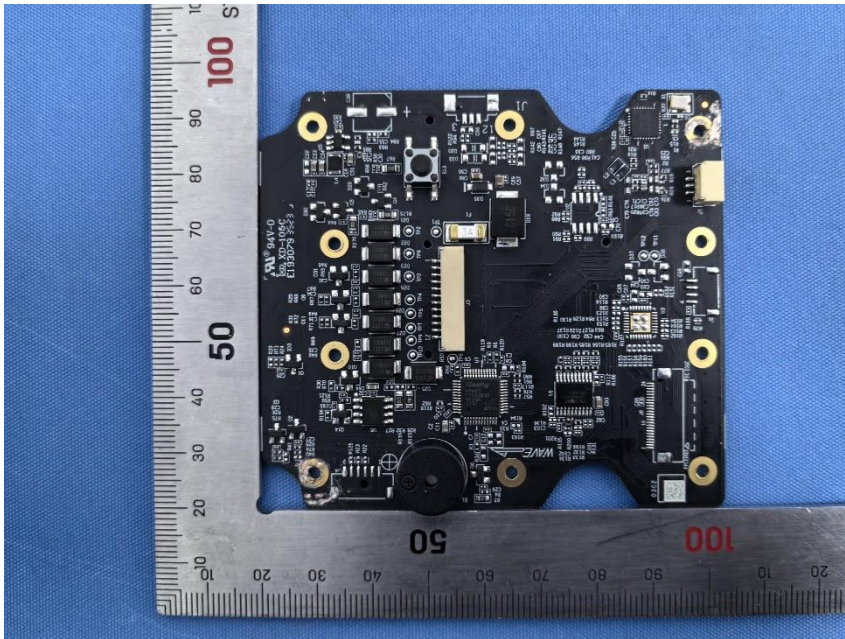

Internal Photos for KSCR2312002220AT

Model No.: OEC-R3H-MK, OEC-R3H-M

EUT Constructional Details (EUT Photos)

OEK-R3H-MK

OEC-R3H-M