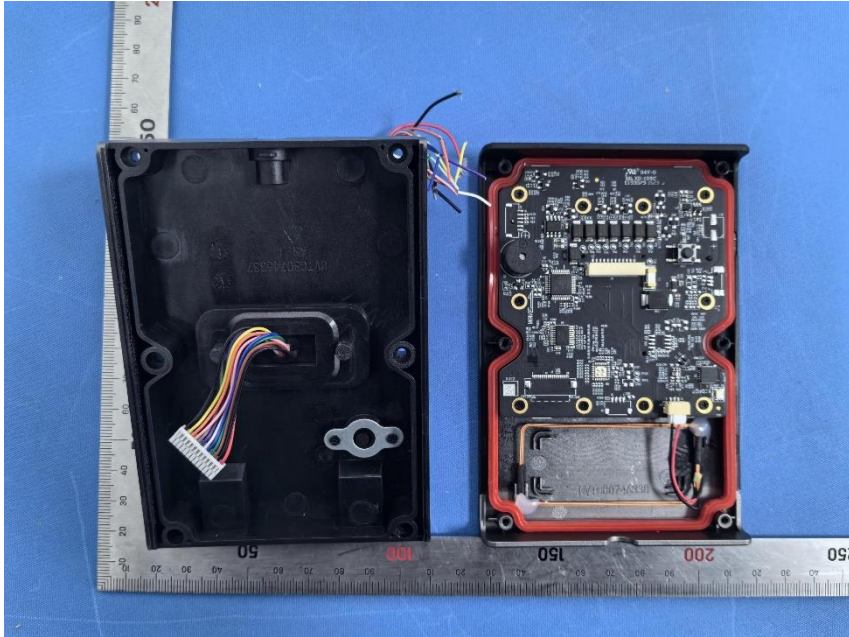

Internal Photos for KSCR2312002220AT

Model No.: OEC-R3H-MK, OEC-R3H-M

EUT Constructional Details (EUT Photos)

OEK-R3H-MK

OEC-R3H-M