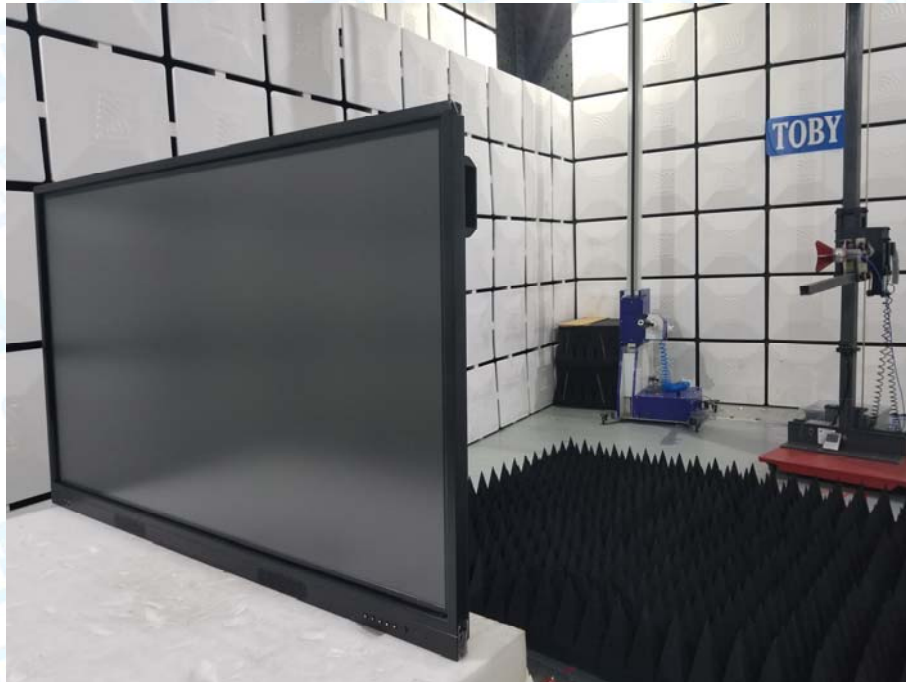

Appendix V EUT Test Photographs

15C Test Setup

Model:H5 ONESCREEN

Photo of Setup for Radiated Emission (Above 1 GHz)

Photo of Setup for Radiated Emission (Below 1 GHz)

Photo of Setup for Conducted Emission