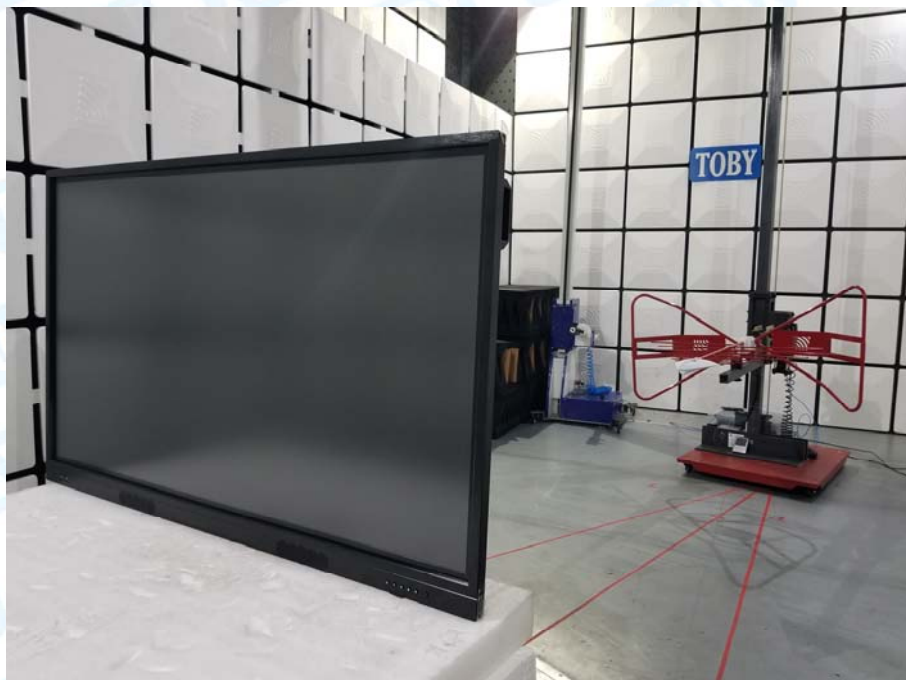

Appendix V EUT Test Photographs

15C Test Setup

Model:H5 ONESCREEN

Photo of Setup for Radiated Emission (Above 1 GHz)

Photo of Setup for Radiated Emission (Below 1 GHz)

Photo of Setup for Conducted Emission